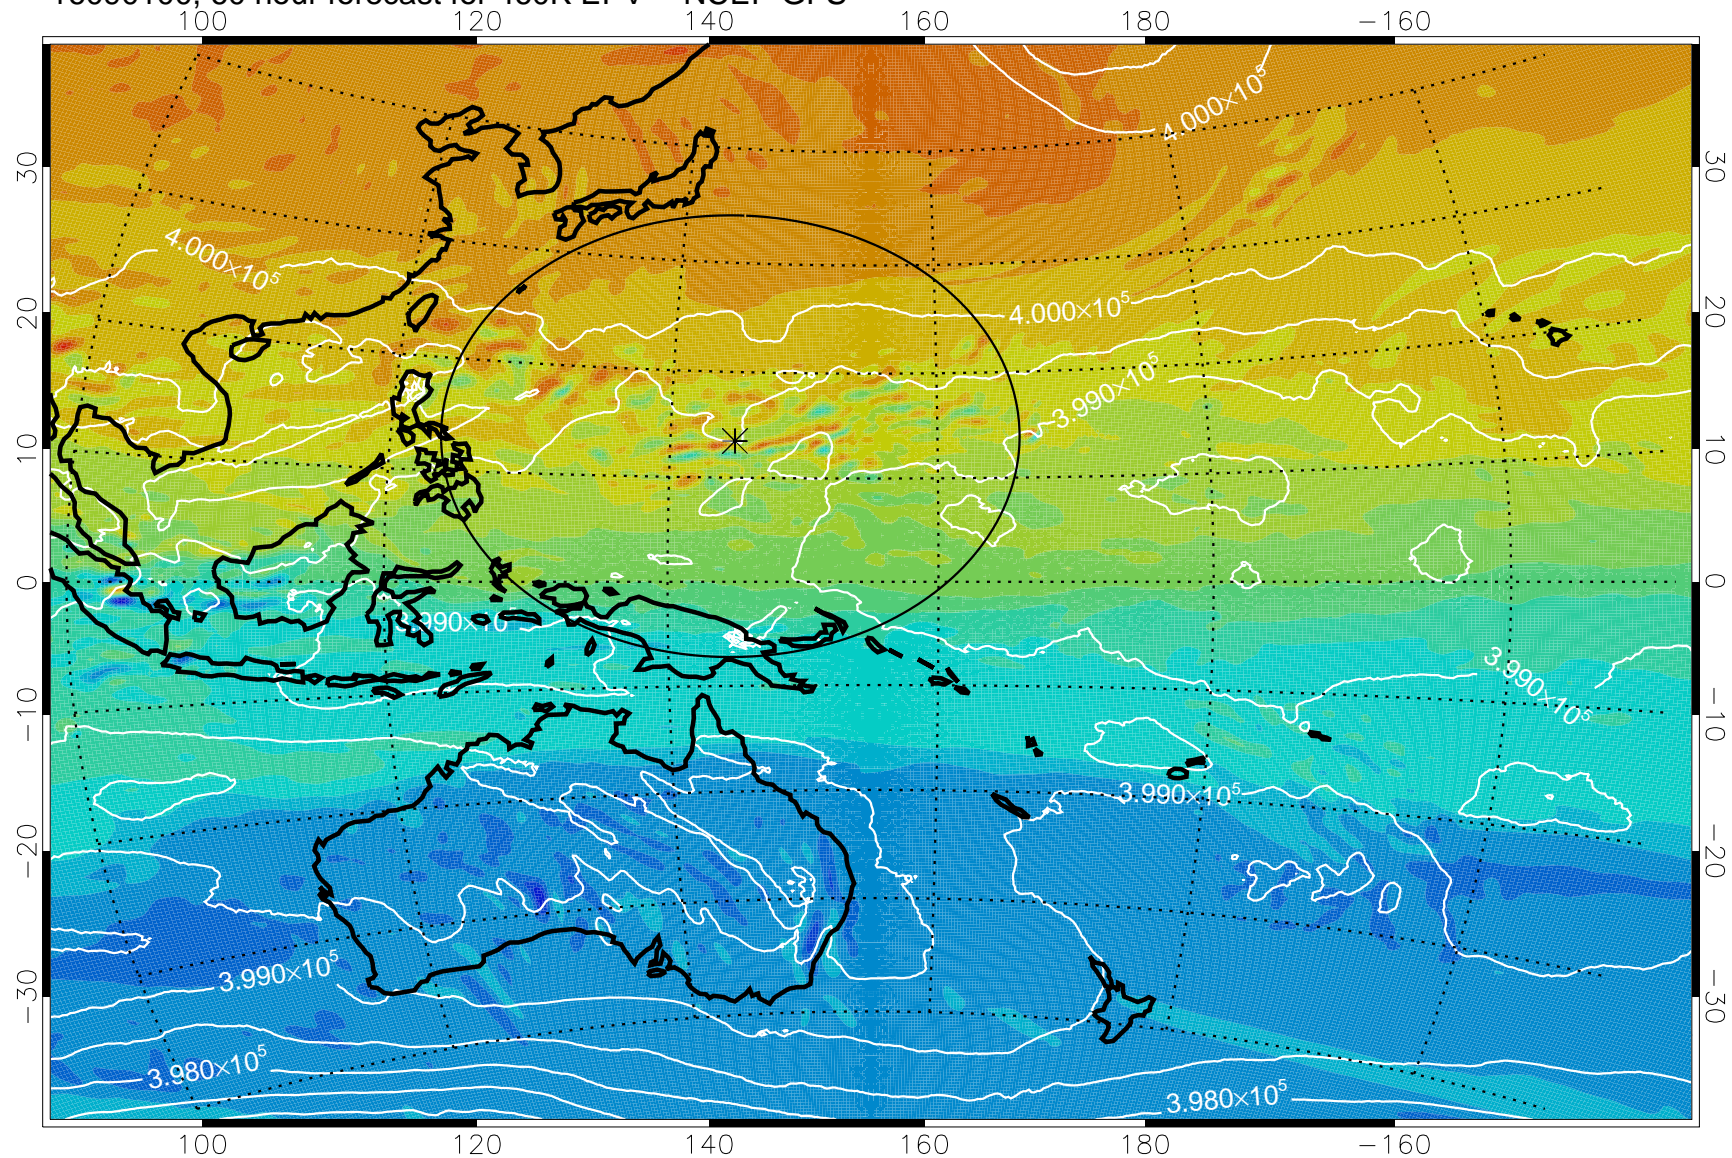

16090100, 60 hour forecast for 460K EPV -- NCEP GFS

460K Montgomery Streamfunction, white

Range ring of 2304 km