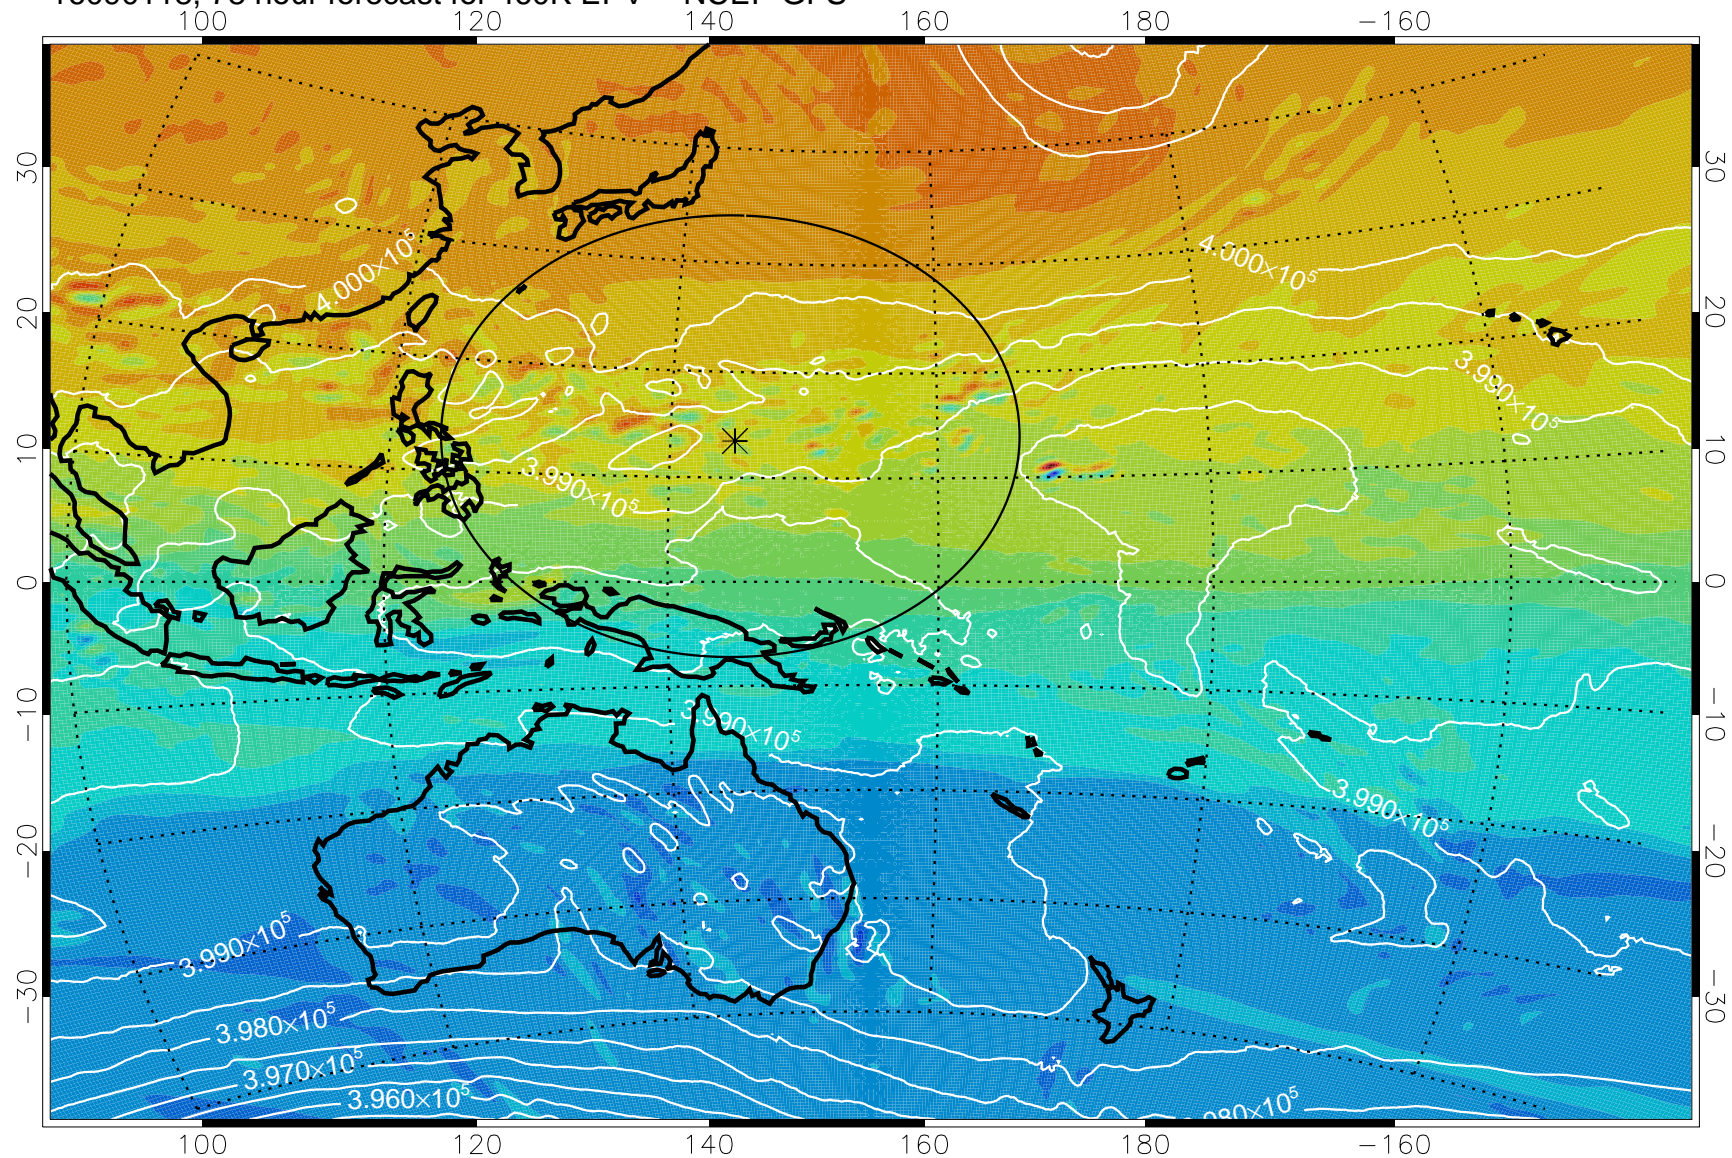

16090106, 66 hour forecast for 460K EPV -- NCEP GFS

460K Montgomery Streamfunction, white

Range ring of 2304 km

16090112, 72 hour forecast for 460K EPV -- NCEP GFS

460K Montgomery Streamfunction, white

Range ring of 2304 km

16090118, 78 hour forecast for 460K EPV -- NCEP GFS

460K Montgomery Streamfunction, white

Range ring of 2304 km

16090200, 84 hour forecast for 460K EPV -- NCEP GFS

460K Montgomery Streamfunction, white

Range ring of 2304 km

16090206, 90 hour forecast for 460K EPV -- NCEP GFS

460K Montgomery Streamfunction, white

Range ring of 2304 km

16090212, 96 hour forecast for 460K EPV -- NCEP GFS

460K Montgomery Streamfunction, white

Range ring of 2304 km

16090218, 102 hour forecast for 460K EPV -- NCEP GFS

460K Montgomery Streamfunction, white

Range ring of 2304 km

16090300, 108 hour forecast for 460K EPV -- NCEP GFS

460K Montgomery Streamfunction, white

Range ring of 2304 km