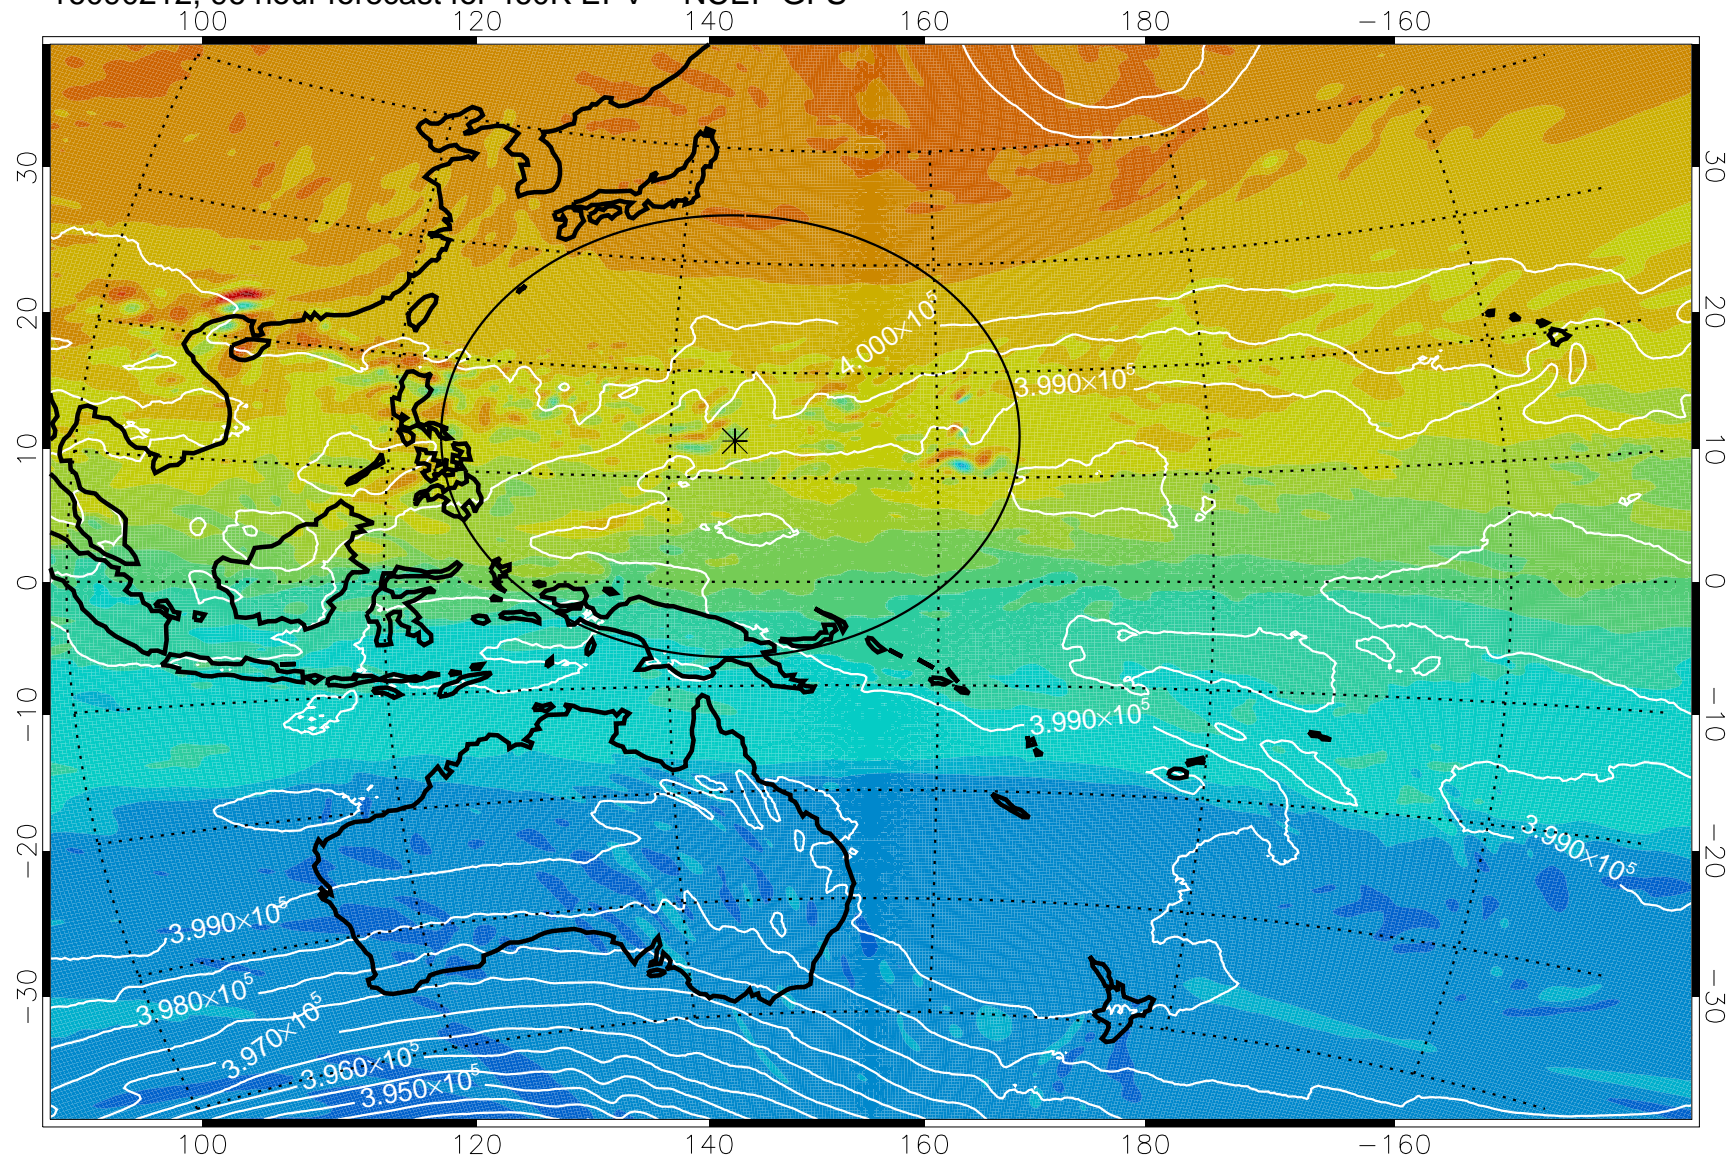

16090106, 66 hour forecast for 460K EPV -- NCEP GFS

460K Montgomery Streamfunction, white

Range ring of 2304 km

16090112, 72 hour forecast for 460K EPV -- NCEP GFS

460K Montgomery Streamfunction, white

Range ring of 2304 km

16090118, 78 hour forecast for 460K EPV -- NCEP GFS

460K Montgomery Streamfunction, white

Range ring of 2304 km

16090200, 84 hour forecast for 460K EPV -- NCEP GFS

460K Montgomery Streamfunction, white

Range ring of 2304 km

16090206, 90 hour forecast for 460K EPV -- NCEP GFS

460K Montgomery Streamfunction, white

Range ring of 2304 km

16090212, 96 hour forecast for 460K EPV -- NCEP GFS

460K Montgomery Streamfunction, white

Range ring of 2304 km

16090218, 102 hour forecast for 460K EPV -- NCEP GFS

460K Montgomery Streamfunction, white

Range ring of 2304 km

16090300, 108 hour forecast for 460K EPV -- NCEP GFS

460K Montgomery Streamfunction, white

Range ring of 2304 km