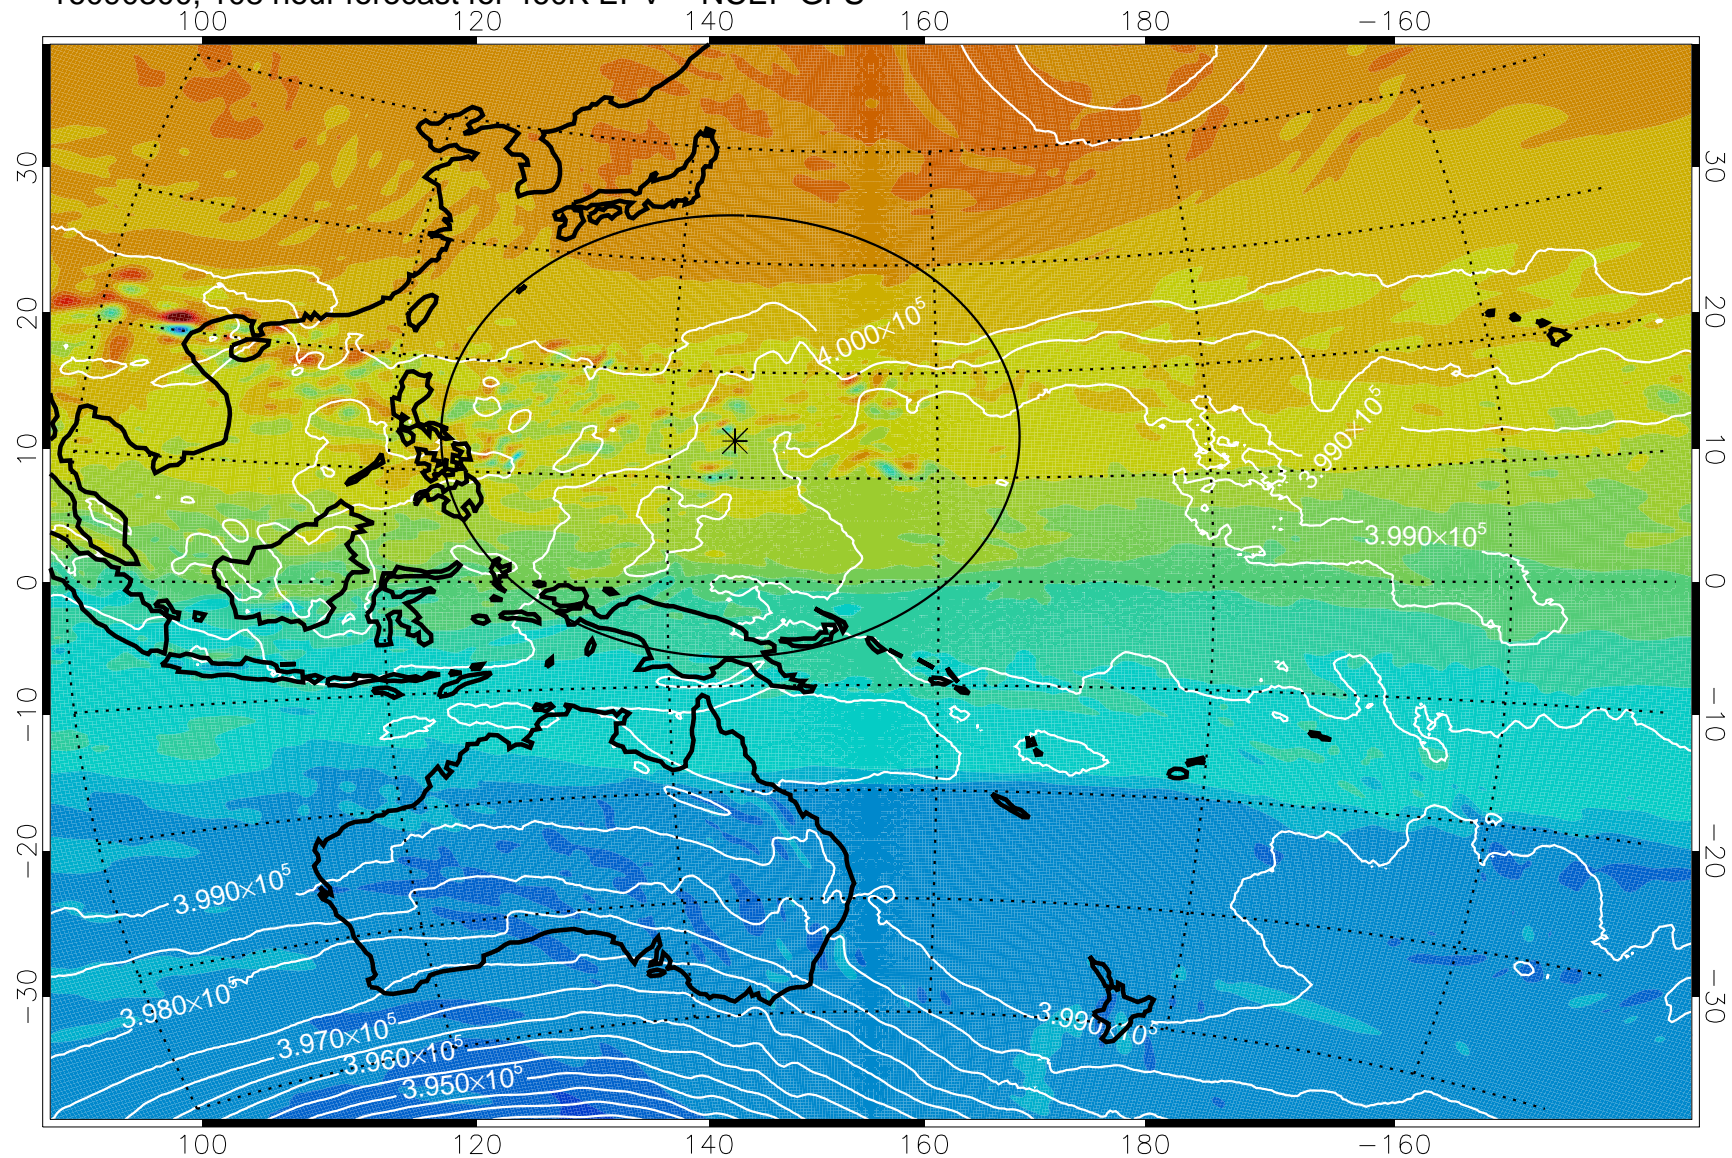

16090118, 78 hour forecast for 460K EPV -- NCEP GFS

460K Montgomery Streamfunction, white

Range ring of 2304 km

16090200, 84 hour forecast for 460K EPV -- NCEP GFS

460K Montgomery Streamfunction, white

Range ring of 2304 km

16090206, 90 hour forecast for 460K EPV -- NCEP GFS

460K Montgomery Streamfunction, white

Range ring of 2304 km

16090212, 96 hour forecast for 460K EPV -- NCEP GFS

460K Montgomery Streamfunction, white

Range ring of 2304 km

16090218, 102 hour forecast for 460K EPV -- NCEP GFS

460K Montgomery Streamfunction, white

Range ring of 2304 km

16090300, 108 hour forecast for 460K EPV -- NCEP GFS

460K Montgomery Streamfunction, white

Range ring of 2304 km

16090306, 114 hour forecast for 460K EPV -- NCEP GFS

460K Montgomery Streamfunction, white

Range ring of 2304 km

16090312, 120 hour forecast for 460K EPV -- NCEP GFS

460K Montgomery Streamfunction, white

Range ring of 2304 km