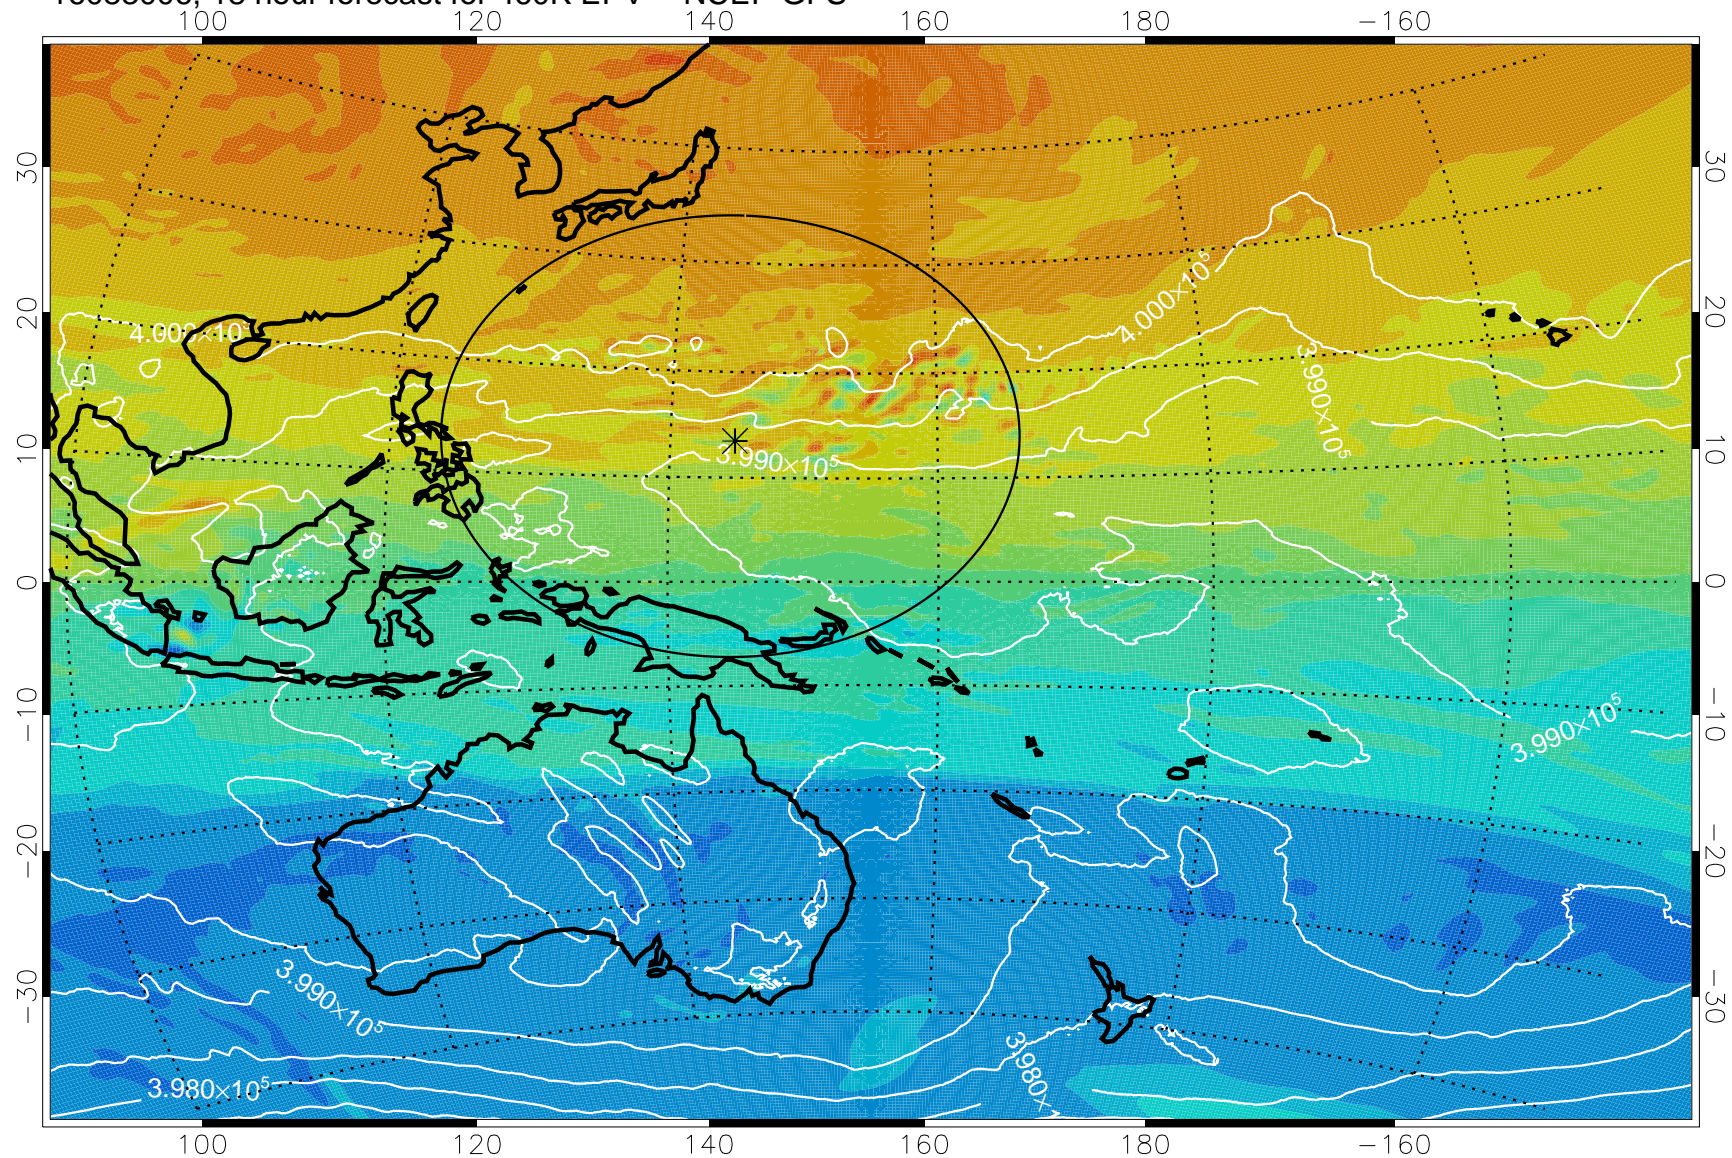

16082918, 6 hour forecast for 460K EPV -- NCEP GFS

16083000, 12 hour forecast for 460K EPV -- NCEP GFS

460K Montgomery Streamfunction, white

Range ring of 2304 km

16083006, 18 hour forecast for 460K EPV -- NCEP GFS

460K Montgomery Streamfunction, white

Range ring of 2304 km

16083012, 24 hour forecast for 460K EPV -- NCEP GFS

460K Montgomery Streamfunction, white

Range ring of 2304 km

16083018, 30 hour forecast for 460K EPV -- NCEP GFS

460K Montgomery Streamfunction, white

Range ring of 2304 km

16083100, 36 hour forecast for 460K EPV -- NCEP GFS

460K Montgomery Streamfunction, white

Range ring of 2304 km

16083106, 42 hour forecast for 460K EPV -- NCEP GFS

460K Montgomery Streamfunction, white

Range ring of 2304 km

16083112, 48 hour forecast for 460K EPV -- NCEP GFS

460K Montgomery Streamfunction, white

Range ring of 2304 km

16083118, 54 hour forecast for 460K EPV -- NCEP GFS