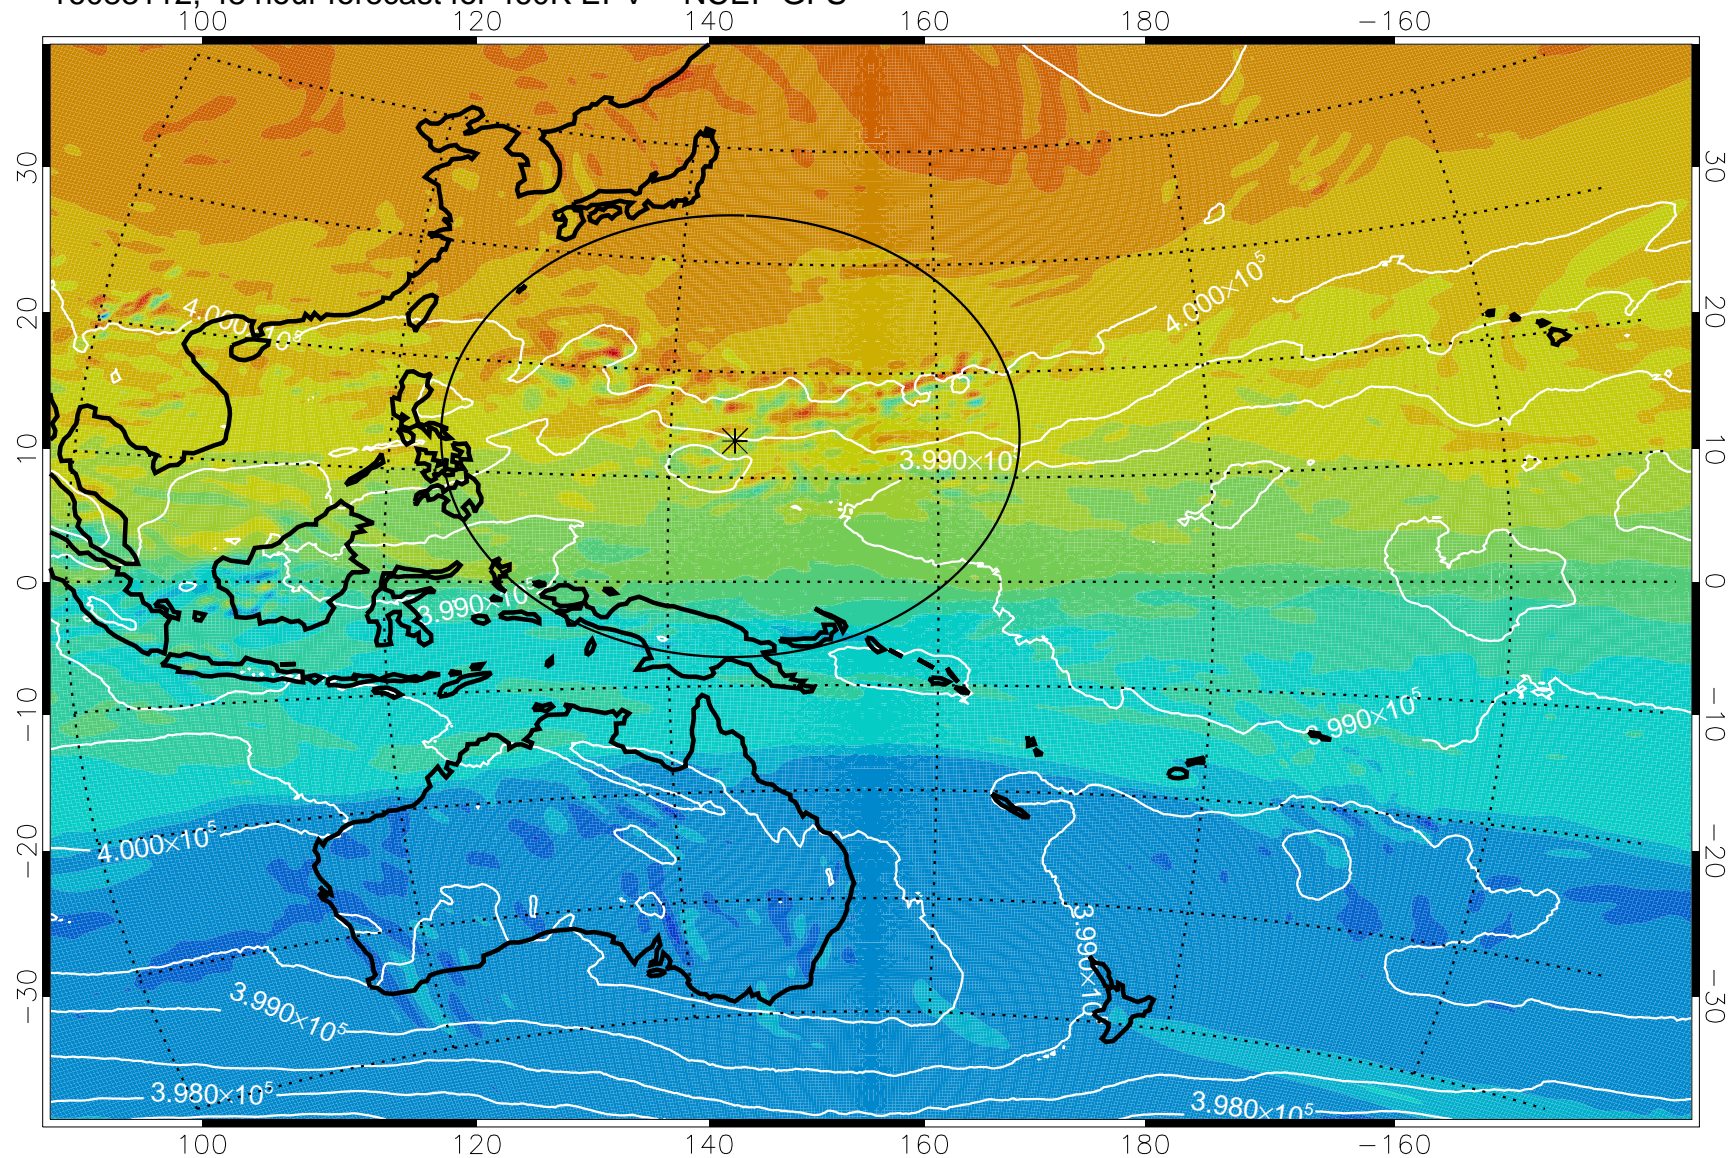

460K Montgomery Streamfunction, white

Range ring of 2304 km

16083012, 24 hour forecast for 460K EPV -- NCEP GFS

460K Montgomery Streamfunction, white

Range ring of 2304 km

16083018, 30 hour forecast for 460K EPV -- NCEP GFS

460K Montgomery Streamfunction, white

Range ring of 2304 km

16083100, 36 hour forecast for 460K EPV -- NCEP GFS

460K Montgomery Streamfunction, white

Range ring of 2304 km

16083106, 42 hour forecast for 460K EPV -- NCEP GFS

460K Montgomery Streamfunction, white

Range ring of 2304 km

16083112, 48 hour forecast for 460K EPV -- NCEP GFS

460K Montgomery Streamfunction, white

Range ring of 2304 km

16083118, 54 hour forecast for 460K EPV -- NCEP GFS

16090106, 66 hour forecast for 460K EPV -- NCEP GFS

460K Montgomery Streamfunction, white

Range ring of 2304 km

16090112, 72 hour forecast for 460K EPV -- NCEP GFS

460K Montgomery Streamfunction, white

Range ring of 2304 km