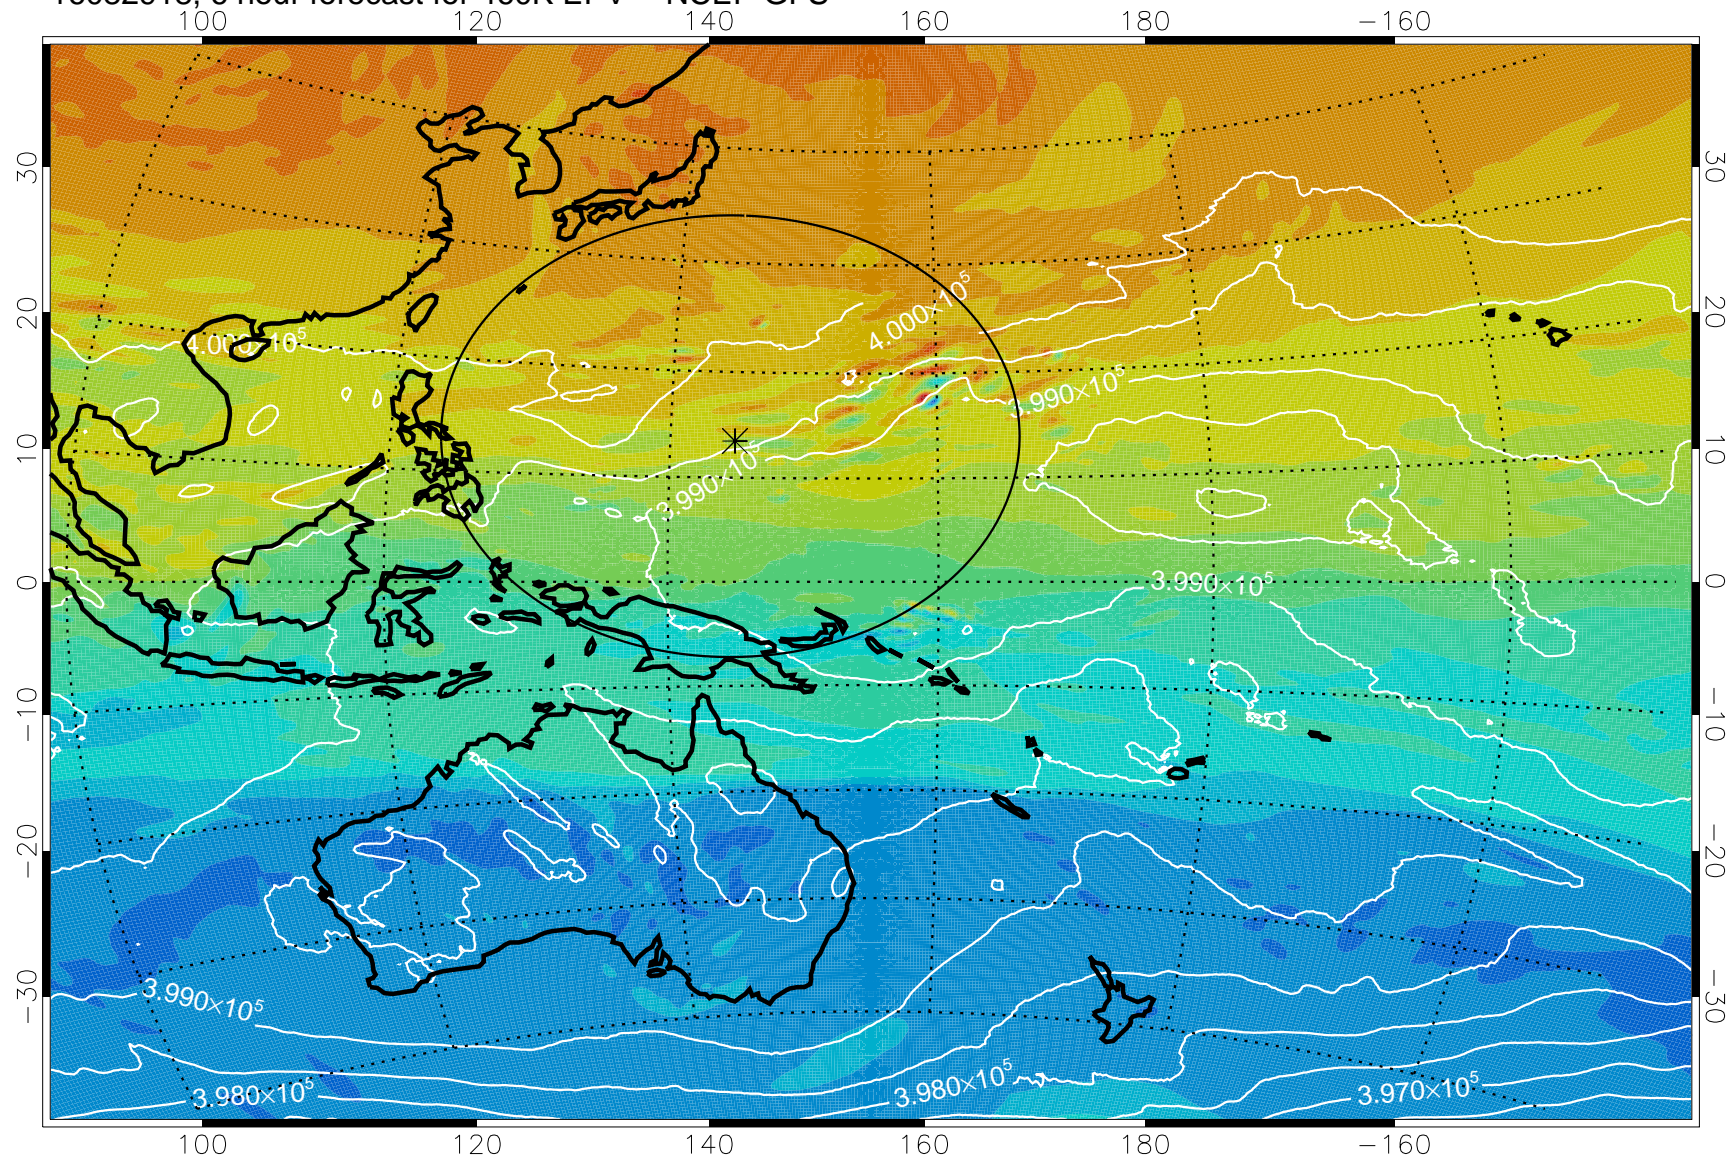

16082918, 6 hour forecast for 460K EPV -- NCEP GFS

16083000, 12 hour forecast for 460K EPV -- NCEP GFS

460K Montgomery Streamfunction, white

Range ring of 2304 km

16083006, 18 hour forecast for 460K EPV -- NCEP GFS

460K Montgomery Streamfunction, white

Range ring of 2304 km

16083012, 24 hour forecast for 460K EPV -- NCEP GFS

460K Montgomery Streamfunction, white

Range ring of 2304 km

16083018, 30 hour forecast for 460K EPV -- NCEP GFS

460K Montgomery Streamfunction, white

Range ring of 2304 km

16083100, 36 hour forecast for 460K EPV -- NCEP GFS

460K Montgomery Streamfunction, white

Range ring of 2304 km

16083106, 42 hour forecast for 460K EPV -- NCEP GFS

460K Montgomery Streamfunction, white

Range ring of 2304 km

16083112, 48 hour forecast for 460K EPV -- NCEP GFS

460K Montgomery Streamfunction, white

Range ring of 2304 km

16083118, 54 hour forecast for 460K EPV -- NCEP GFS