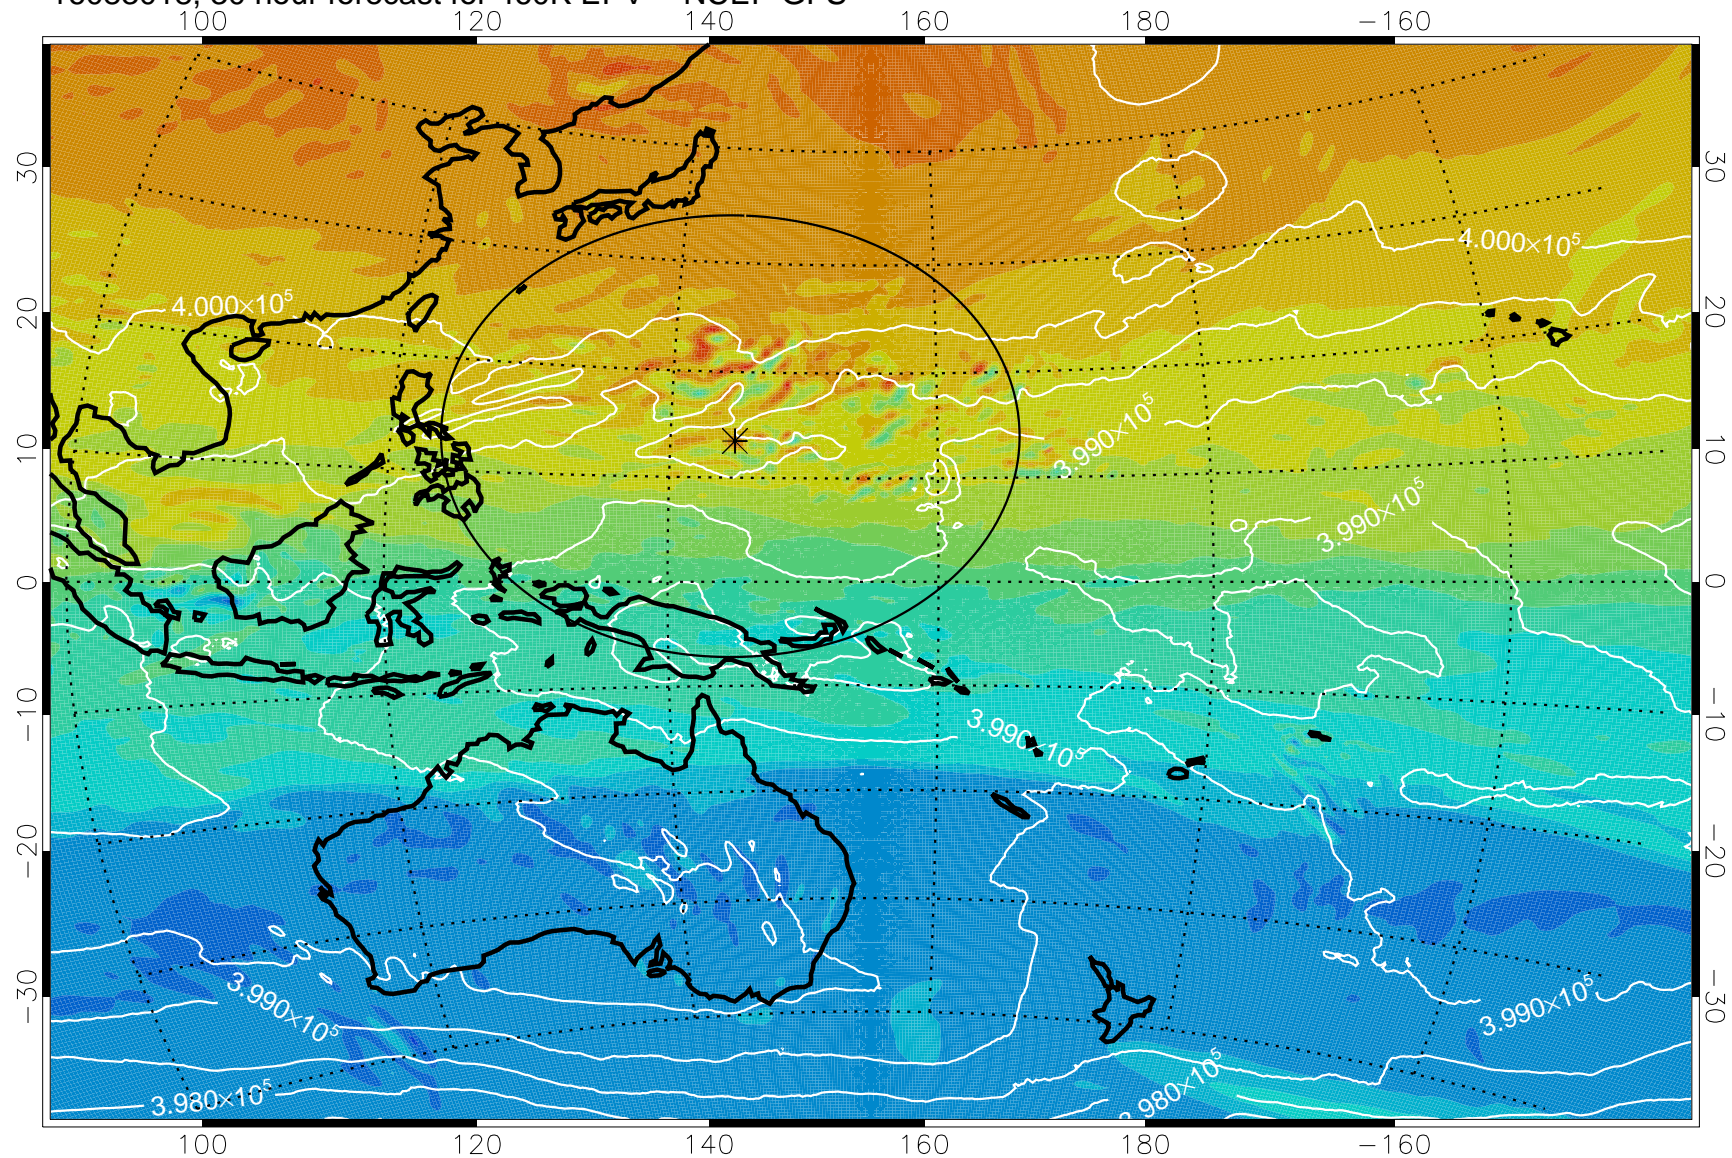

460K Montgomery Streamfunction, white

Range ring of 2304 km

16083012, 24 hour forecast for 460K EPV -- NCEP GFS

460K Montgomery Streamfunction, white

Range ring of 2304 km

16083018, 30 hour forecast for 460K EPV -- NCEP GFS

460K Montgomery Streamfunction, white

Range ring of 2304 km

16083100, 36 hour forecast for 460K EPV -- NCEP GFS

460K Montgomery Streamfunction, white

Range ring of 2304 km

16083106, 42 hour forecast for 460K EPV -- NCEP GFS

460K Montgomery Streamfunction, white

Range ring of 2304 km

16083112, 48 hour forecast for 460K EPV -- NCEP GFS

460K Montgomery Streamfunction, white

Range ring of 2304 km

16083118, 54 hour forecast for 460K EPV -- NCEP GFS

16090106, 66 hour forecast for 460K EPV -- NCEP GFS

460K Montgomery Streamfunction, white

Range ring of 2304 km

16090112, 72 hour forecast for 460K EPV -- NCEP GFS

460K Montgomery Streamfunction, white

Range ring of 2304 km