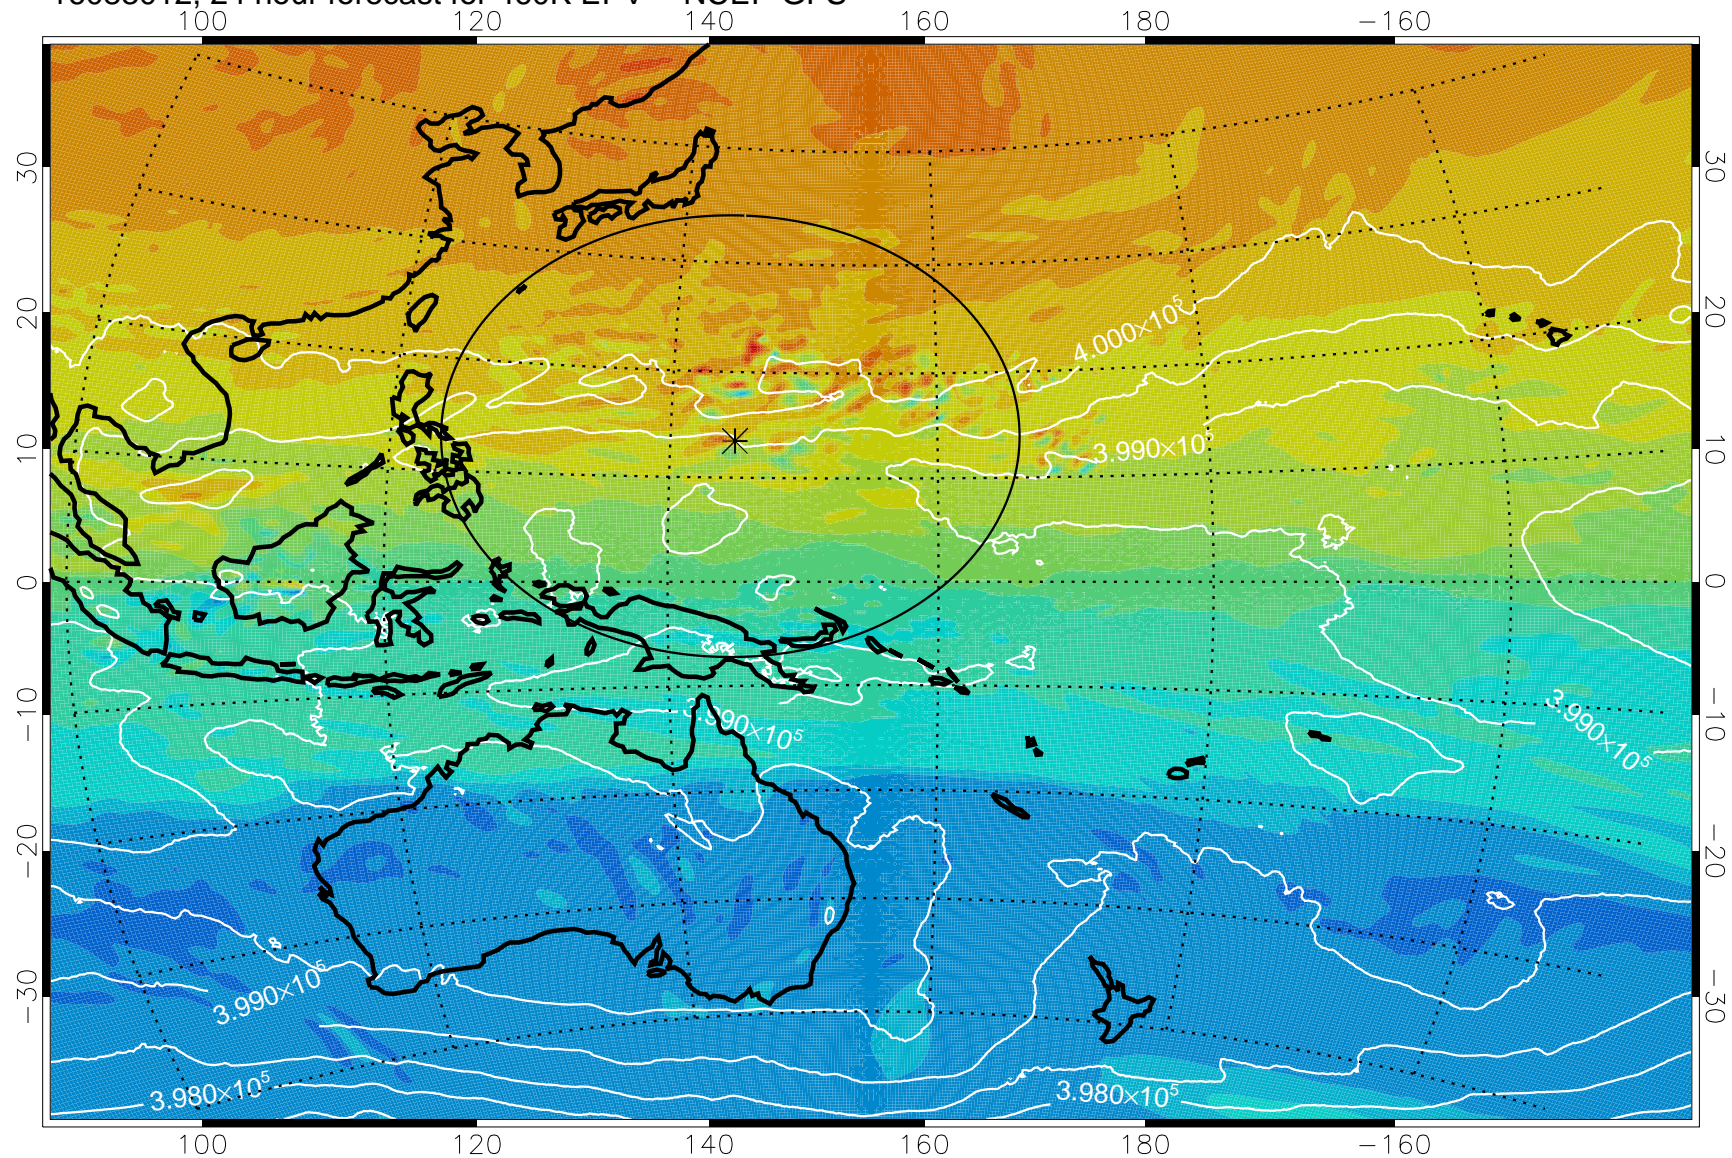

16082918, 6 hour forecast for 460K EPV -- NCEP GFS

16083000, 12 hour forecast for 460K EPV -- NCEP GFS

460K Montgomery Streamfunction, white

Range ring of 2304 km

16083006, 18 hour forecast for 460K EPV -- NCEP GFS

460K Montgomery Streamfunction, white

Range ring of 2304 km

16083012, 24 hour forecast for 460K EPV -- NCEP GFS

460K Montgomery Streamfunction, white

Range ring of 2304 km

16083018, 30 hour forecast for 460K EPV -- NCEP GFS

460K Montgomery Streamfunction, white

Range ring of 2304 km

16083100, 36 hour forecast for 460K EPV -- NCEP GFS

460K Montgomery Streamfunction, white

Range ring of 2304 km

16083106, 42 hour forecast for 460K EPV -- NCEP GFS

460K Montgomery Streamfunction, white

Range ring of 2304 km

16083112, 48 hour forecast for 460K EPV -- NCEP GFS

460K Montgomery Streamfunction, white

Range ring of 2304 km

16083118, 54 hour forecast for 460K EPV -- NCEP GFS