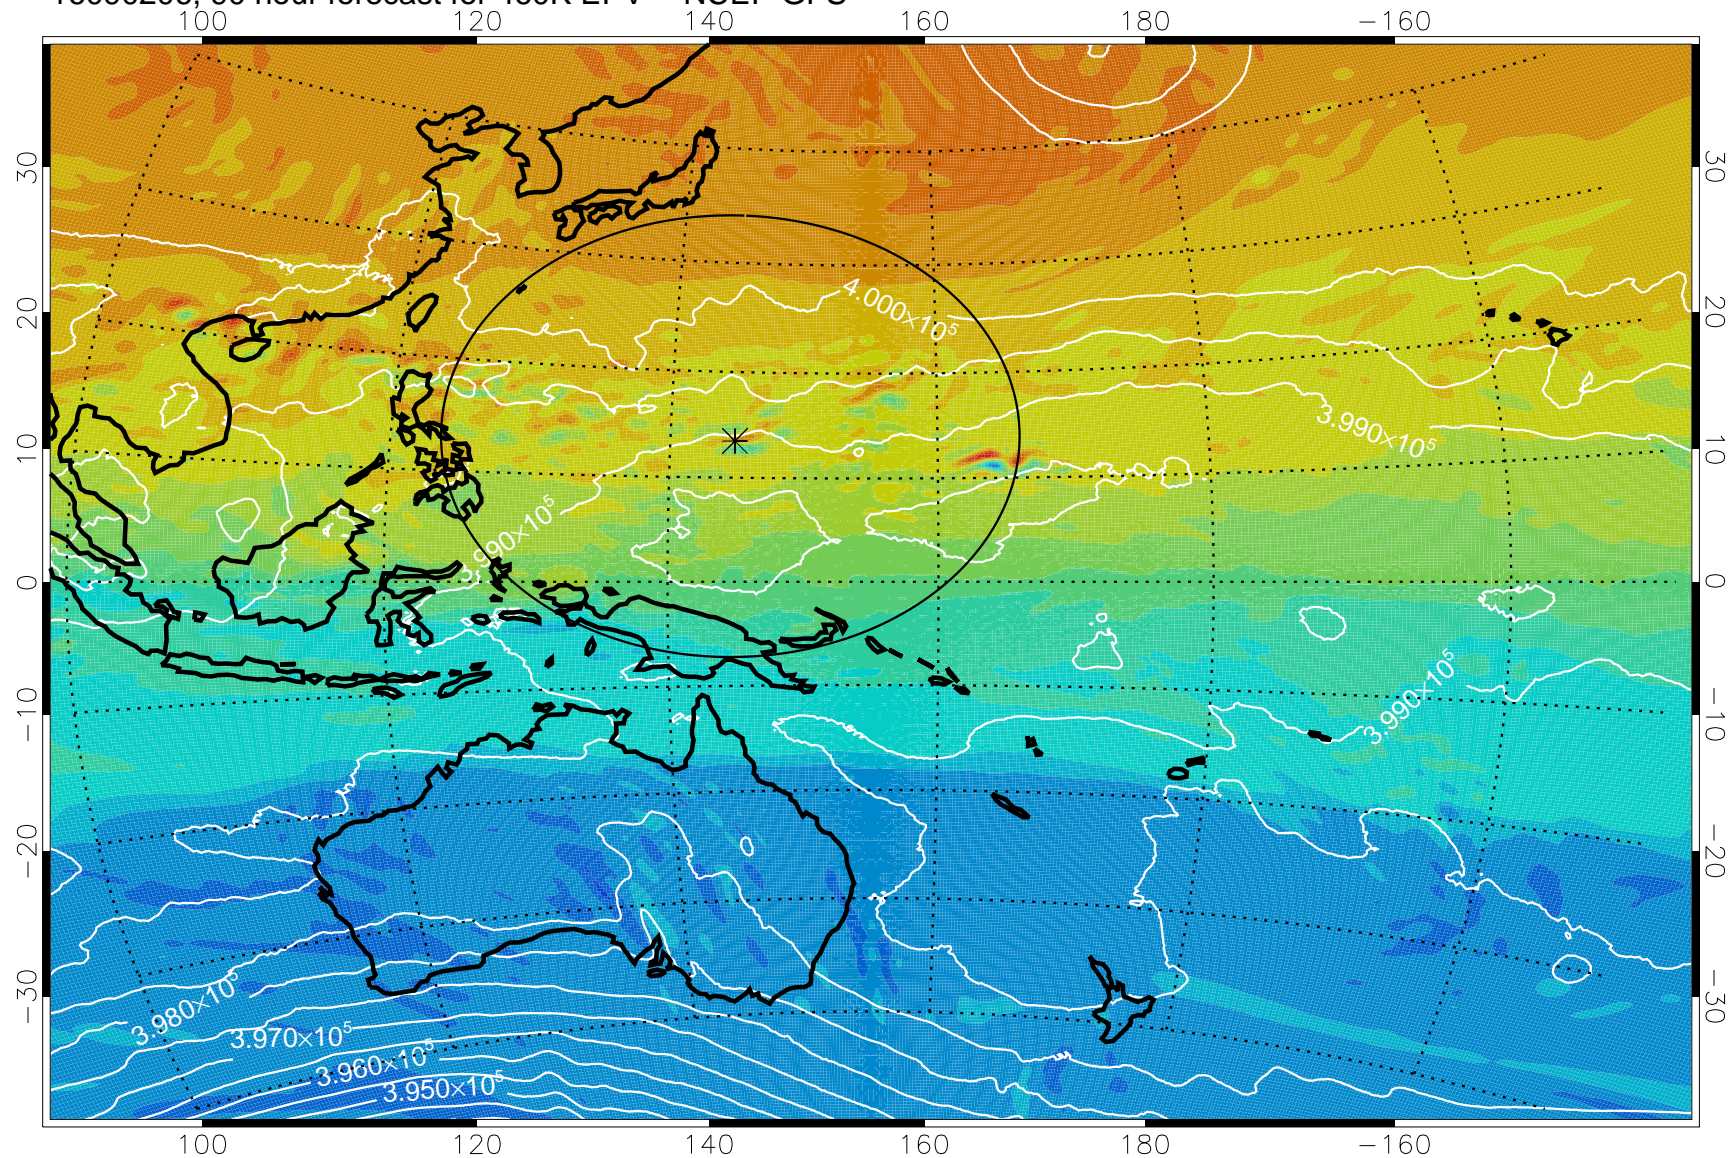

16090106, 66 hour forecast for 460K EPV -- NCEP GFS

460K Montgomery Streamfunction, white

Range ring of 2304 km

16090112, 72 hour forecast for 460K EPV -- NCEP GFS

460K Montgomery Streamfunction, white

Range ring of 2304 km

16090118, 78 hour forecast for 460K EPV -- NCEP GFS

460K Montgomery Streamfunction, white

Range ring of 2304 km

16090200, 84 hour forecast for 460K EPV -- NCEP GFS

460K Montgomery Streamfunction, white

Range ring of 2304 km

16090206, 90 hour forecast for 460K EPV -- NCEP GFS

460K Montgomery Streamfunction, white

Range ring of 2304 km

16090212, 96 hour forecast for 460K EPV -- NCEP GFS

460K Montgomery Streamfunction, white

Range ring of 2304 km

16090218, 102 hour forecast for 460K EPV -- NCEP GFS

460K Montgomery Streamfunction, white

Range ring of 2304 km

16090300, 108 hour forecast for 460K EPV -- NCEP GFS

460K Montgomery Streamfunction, white

Range ring of 2304 km