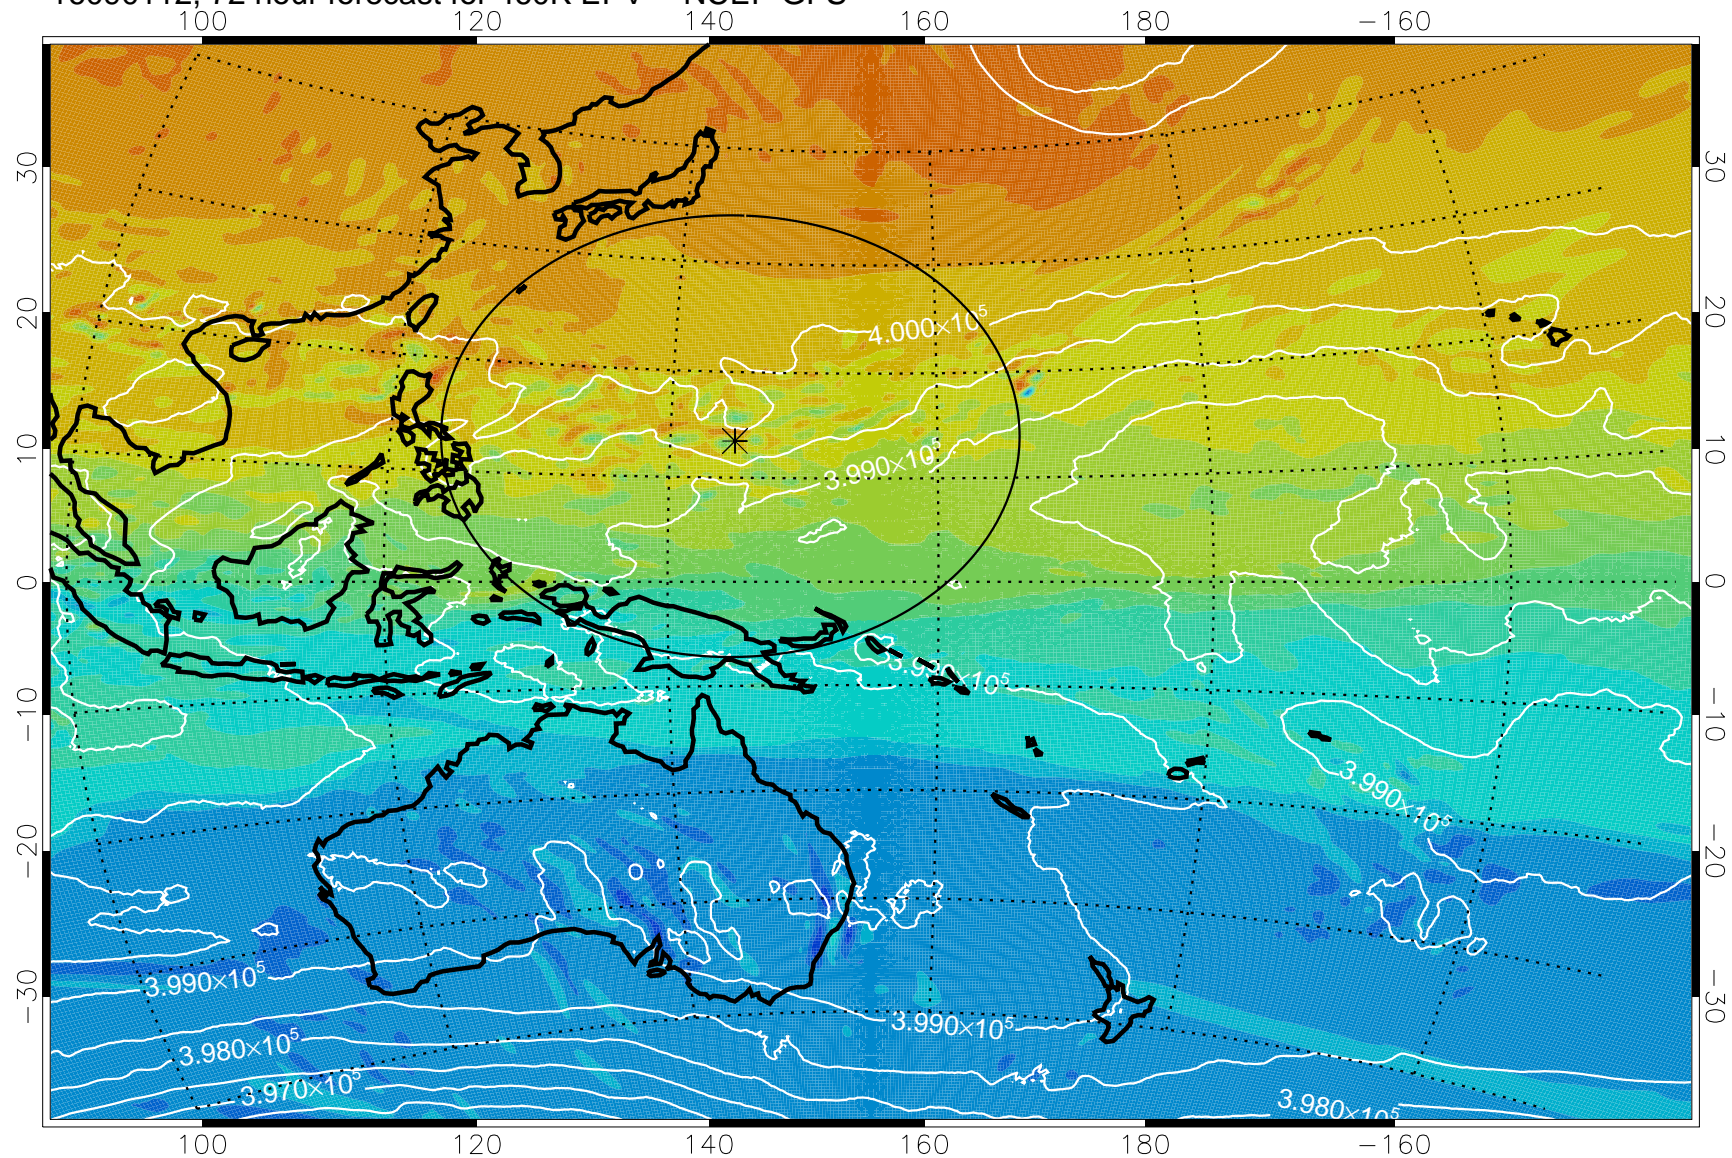

460K Montgomery Streamfunction, white

Range ring of 2304 km

16083112, 48 hour forecast for 460K EPV -- NCEP GFS

460K Montgomery Streamfunction, white

Range ring of 2304 km

16083118, 54 hour forecast for 460K EPV -- NCEP GFS

-4×10^{-5} -2×10^{-5} 0 2×10^{-5} 4×10^{-5}
PVU

460K Montgomery Streamfunction, white

Range ring of 2304 km

16090100, 60 hour forecast for 460K EPV -- NCEP GFS

460K Montgomery Streamfunction, white

Range ring of 2304 km

16090106, 66 hour forecast for 460K EPV -- NCEP GFS

460K Montgomery Streamfunction, white

Range ring of 2304 km

16090112, 72 hour forecast for 460K EPV -- NCEP GFS

460K Montgomery Streamfunction, white

Range ring of 2304 km

16090118, 78 hour forecast for 460K EPV -- NCEP GFS

460K Montgomery Streamfunction, white

Range ring of 2304 km

16090200, 84 hour forecast for 460K EPV -- NCEP GFS

460K Montgomery Streamfunction, white

Range ring of 2304 km