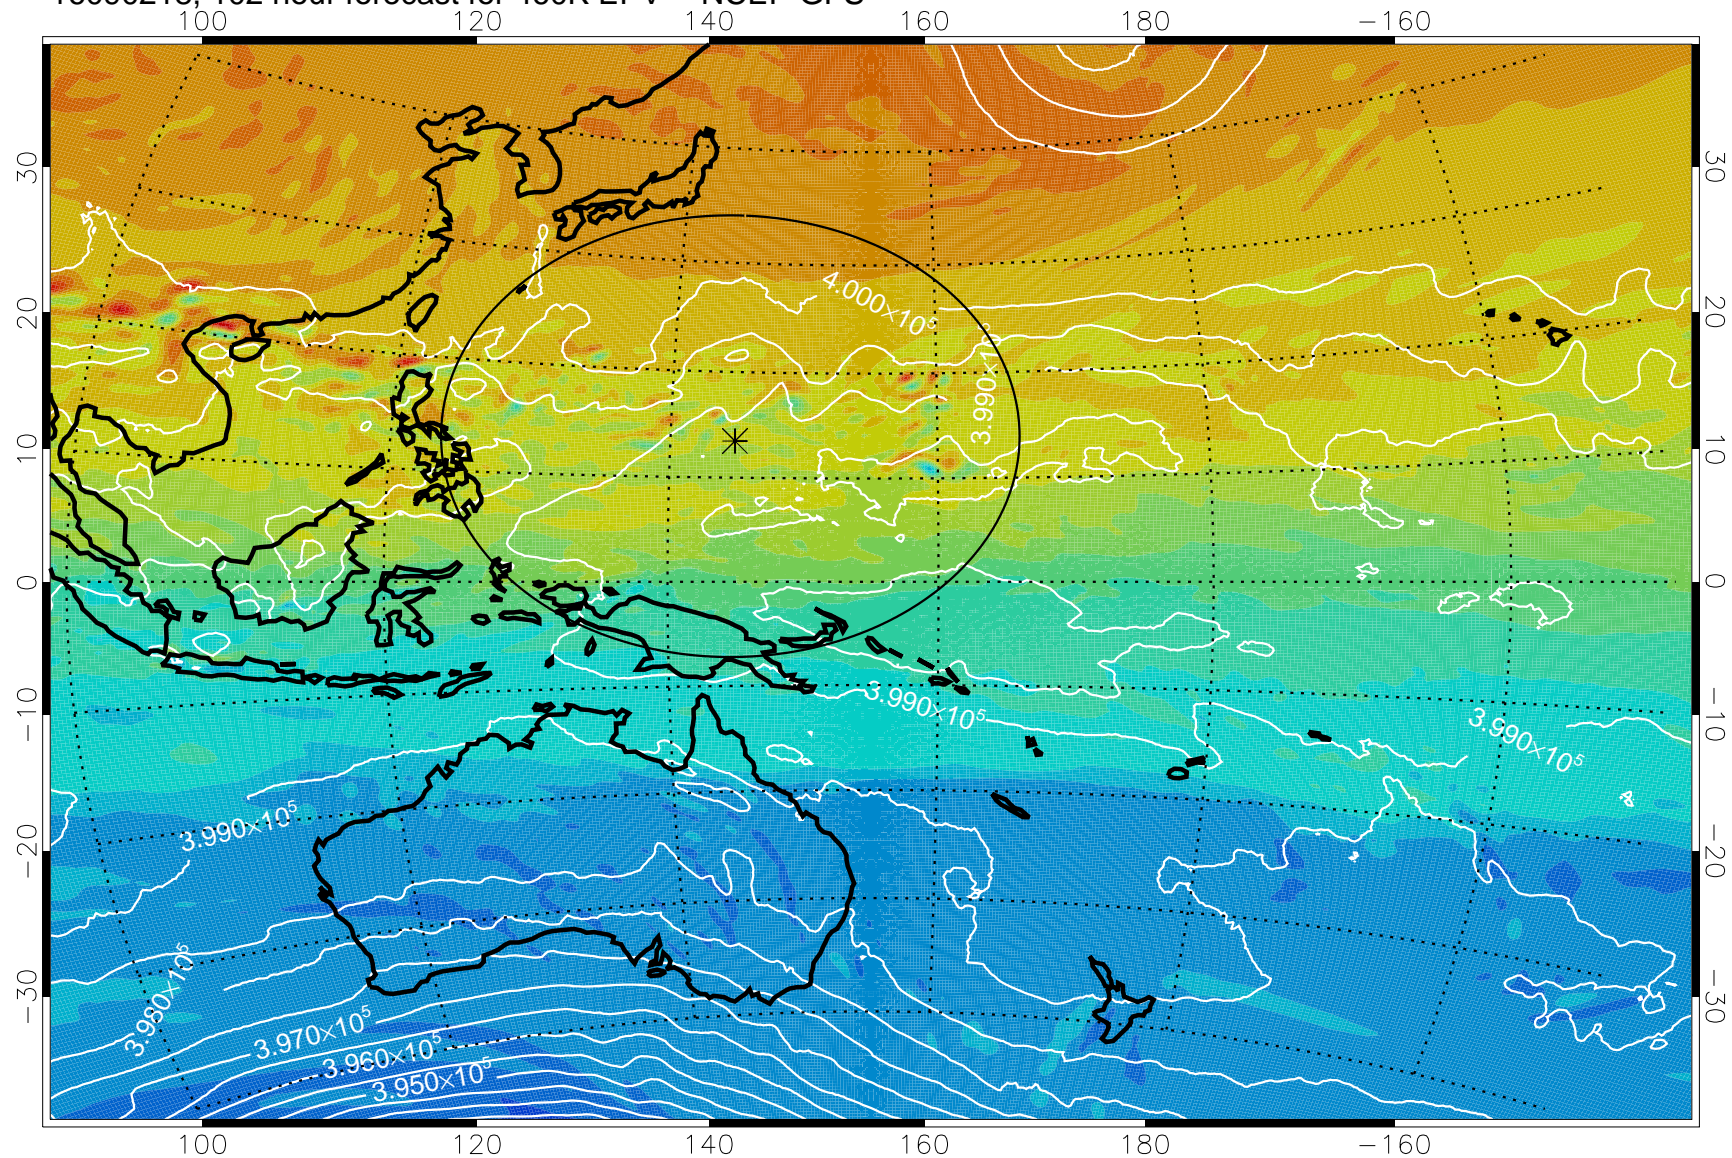

16090118, 78 hour forecast for 460K EPV -- NCEP GFS

460K Montgomery Streamfunction, white

Range ring of 2304 km

16090200, 84 hour forecast for 460K EPV -- NCEP GFS

460K Montgomery Streamfunction, white

Range ring of 2304 km

16090206, 90 hour forecast for 460K EPV -- NCEP GFS

460K Montgomery Streamfunction, white

Range ring of 2304 km

16090212, 96 hour forecast for 460K EPV -- NCEP GFS

460K Montgomery Streamfunction, white

Range ring of 2304 km

16090218, 102 hour forecast for 460K EPV -- NCEP GFS

460K Montgomery Streamfunction, white

Range ring of 2304 km

16090300, 108 hour forecast for 460K EPV -- NCEP GFS

460K Montgomery Streamfunction, white

Range ring of 2304 km

16090306, 114 hour forecast for 460K EPV -- NCEP GFS

460K Montgomery Streamfunction, white

Range ring of 2304 km

16090312, 120 hour forecast for 460K EPV -- NCEP GFS

460K Montgomery Streamfunction, white

Range ring of 2304 km