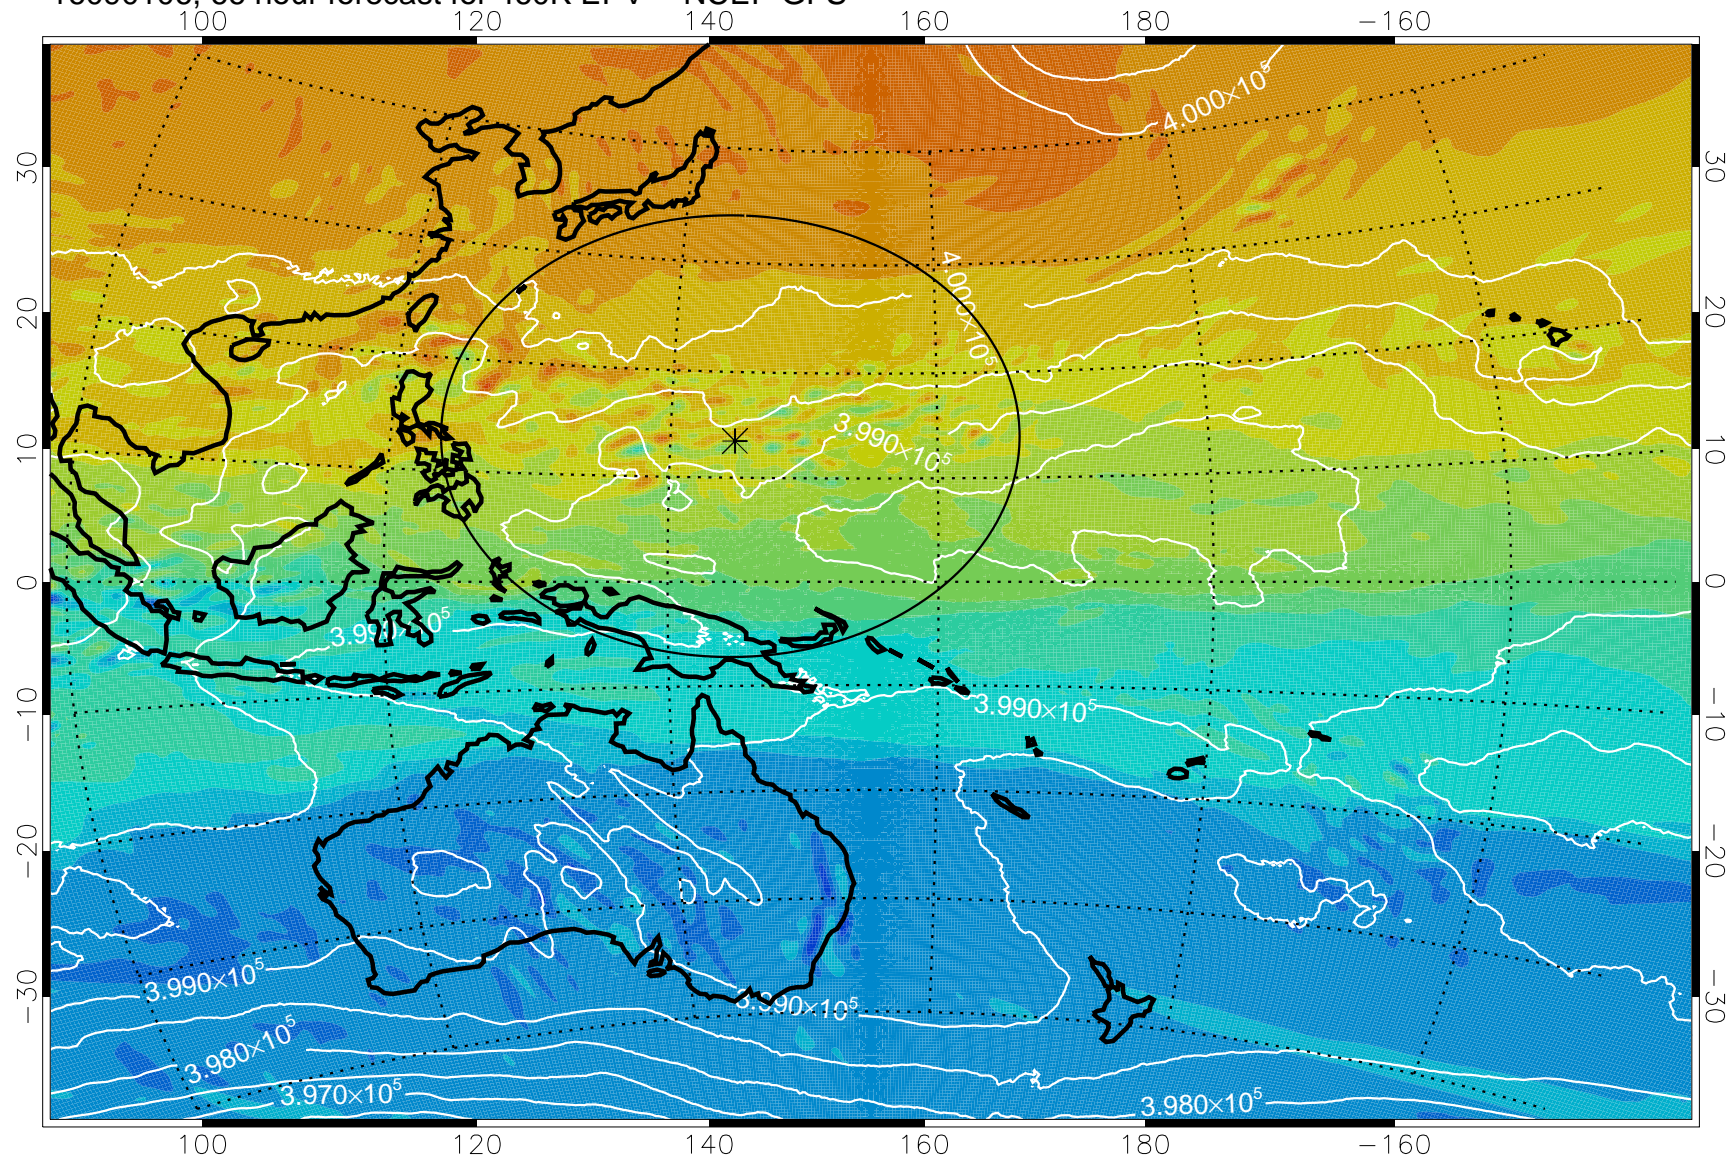

460K Montgomery Streamfunction, white

Range ring of 2304 km

16083112, 48 hour forecast for 460K EPV -- NCEP GFS

460K Montgomery Streamfunction, white

Range ring of 2304 km

16083118, 54 hour forecast for 460K EPV -- NCEP GFS

-4×10^{-5} -2×10^{-5} 0 2×10^{-5} 4×10^{-5}
PVU

460K Montgomery Streamfunction, white

Range ring of 2304 km

16090100, 60 hour forecast for 460K EPV -- NCEP GFS

460K Montgomery Streamfunction, white

Range ring of 2304 km

16090106, 66 hour forecast for 460K EPV -- NCEP GFS

460K Montgomery Streamfunction, white

Range ring of 2304 km

16090112, 72 hour forecast for 460K EPV -- NCEP GFS

460K Montgomery Streamfunction, white

Range ring of 2304 km

16090118, 78 hour forecast for 460K EPV -- NCEP GFS

460K Montgomery Streamfunction, white

Range ring of 2304 km

16090200, 84 hour forecast for 460K EPV -- NCEP GFS

460K Montgomery Streamfunction, white

Range ring of 2304 km