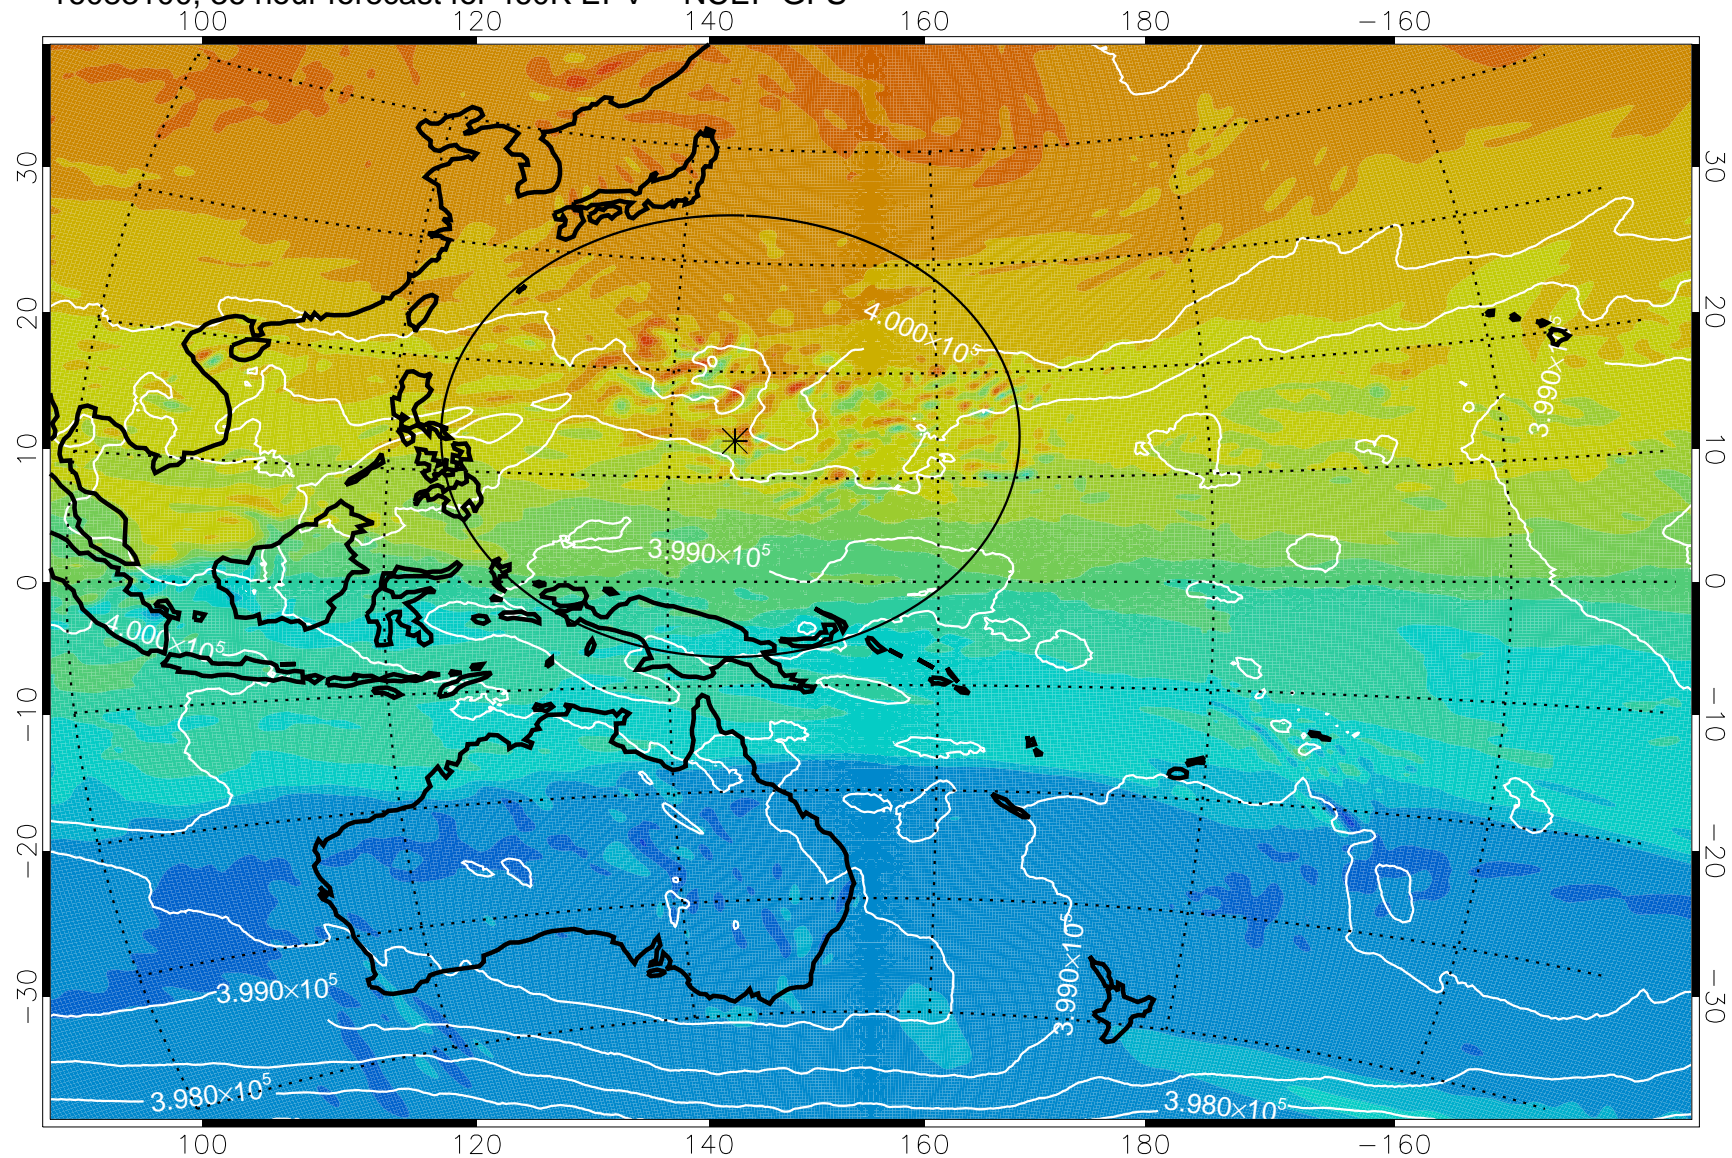

460K Montgomery Streamfunction, white

Range ring of 2304 km

16083012, 24 hour forecast for 460K EPV -- NCEP GFS

460K Montgomery Streamfunction, white

Range ring of 2304 km

16083018, 30 hour forecast for 460K EPV -- NCEP GFS

460K Montgomery Streamfunction, white

Range ring of 2304 km

16083100, 36 hour forecast for 460K EPV -- NCEP GFS

460K Montgomery Streamfunction, white

Range ring of 2304 km

16083106, 42 hour forecast for 460K EPV -- NCEP GFS

460K Montgomery Streamfunction, white

Range ring of 2304 km

16083112, 48 hour forecast for 460K EPV -- NCEP GFS

460K Montgomery Streamfunction, white

Range ring of 2304 km

16083118, 54 hour forecast for 460K EPV -- NCEP GFS

16090106, 66 hour forecast for 460K EPV -- NCEP GFS

460K Montgomery Streamfunction, white

Range ring of 2304 km

16090112, 72 hour forecast for 460K EPV -- NCEP GFS

460K Montgomery Streamfunction, white

Range ring of 2304 km