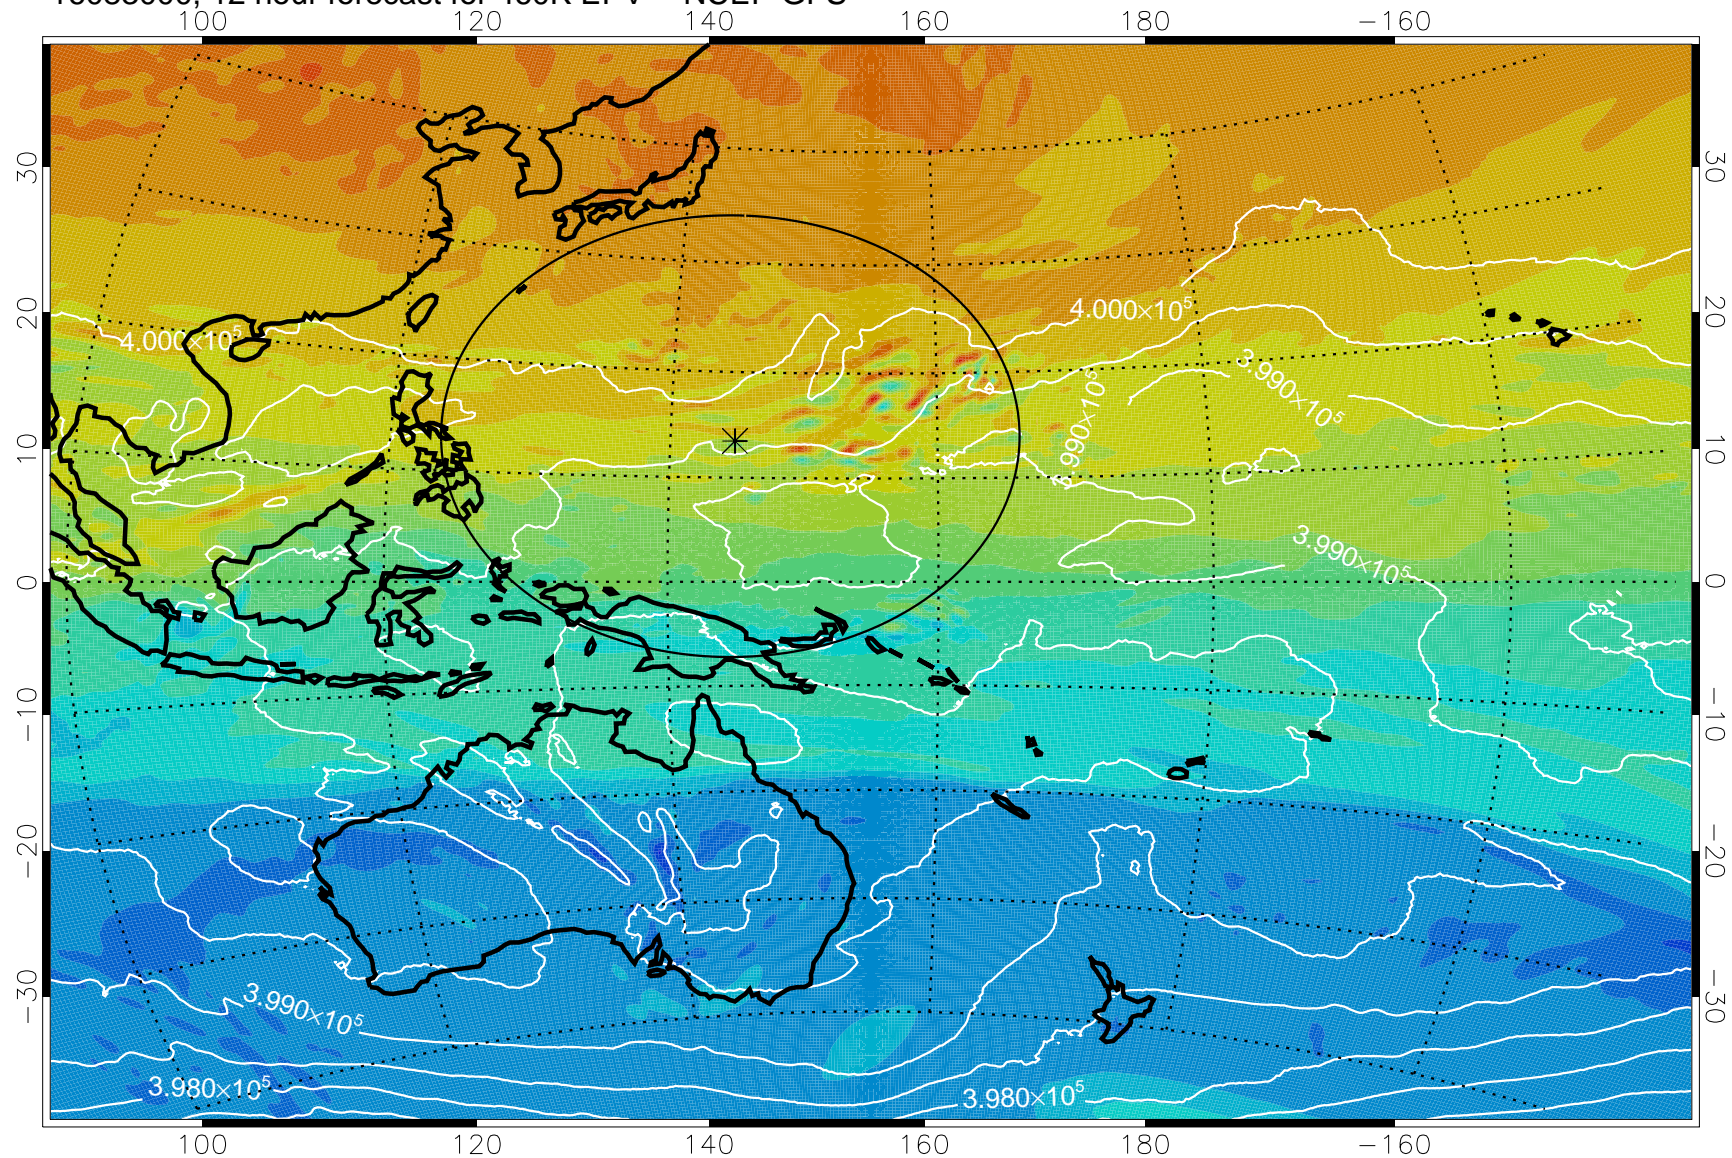

16082918, 6 hour forecast for 460K EPV -- NCEP GFS

16083000, 12 hour forecast for 460K EPV -- NCEP GFS

460K Montgomery Streamfunction, white

Range ring of 2304 km

16083006, 18 hour forecast for 460K EPV -- NCEP GFS

460K Montgomery Streamfunction, white

Range ring of 2304 km

16083012, 24 hour forecast for 460K EPV -- NCEP GFS

460K Montgomery Streamfunction, white

Range ring of 2304 km

16083018, 30 hour forecast for 460K EPV -- NCEP GFS

460K Montgomery Streamfunction, white

Range ring of 2304 km

16083100, 36 hour forecast for 460K EPV -- NCEP GFS

460K Montgomery Streamfunction, white

Range ring of 2304 km

16083106, 42 hour forecast for 460K EPV -- NCEP GFS

460K Montgomery Streamfunction, white

Range ring of 2304 km

16083112, 48 hour forecast for 460K EPV -- NCEP GFS

460K Montgomery Streamfunction, white

Range ring of 2304 km

16083118, 54 hour forecast for 460K EPV -- NCEP GFS