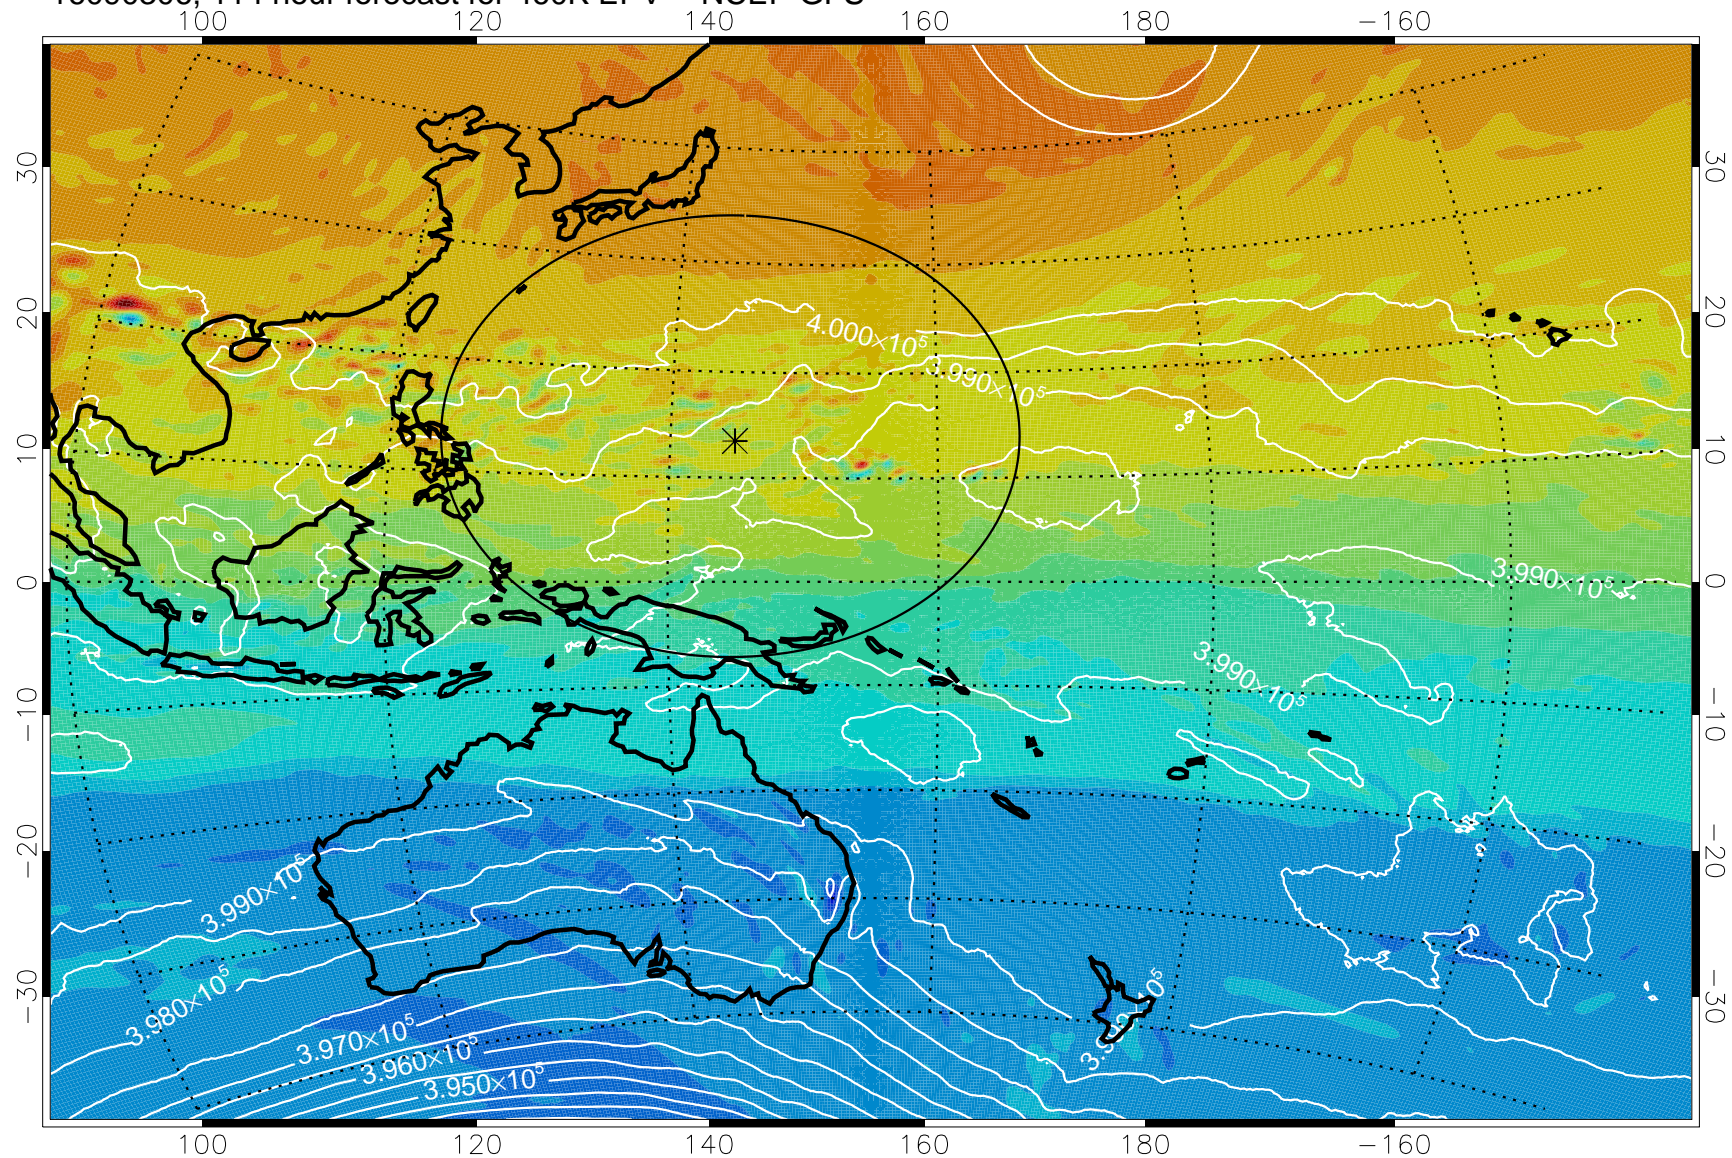

16090206, 90 hour forecast for 460K EPV -- NCEP GFS

460K Montgomery Streamfunction, white

Range ring of 2304 km

16090212, 96 hour forecast for 460K EPV -- NCEP GFS

460K Montgomery Streamfunction, white

Range ring of 2304 km

16090218, 102 hour forecast for 460K EPV -- NCEP GFS

460K Montgomery Streamfunction, white

Range ring of 2304 km

16090300, 108 hour forecast for 460K EPV -- NCEP GFS

460K Montgomery Streamfunction, white

Range ring of 2304 km

16090306, 114 hour forecast for 460K EPV -- NCEP GFS

460K Montgomery Streamfunction, white

Range ring of 2304 km

16090312, 120 hour forecast for 460K EPV -- NCEP GFS

460K Montgomery Streamfunction, white

Range ring of 2304 km