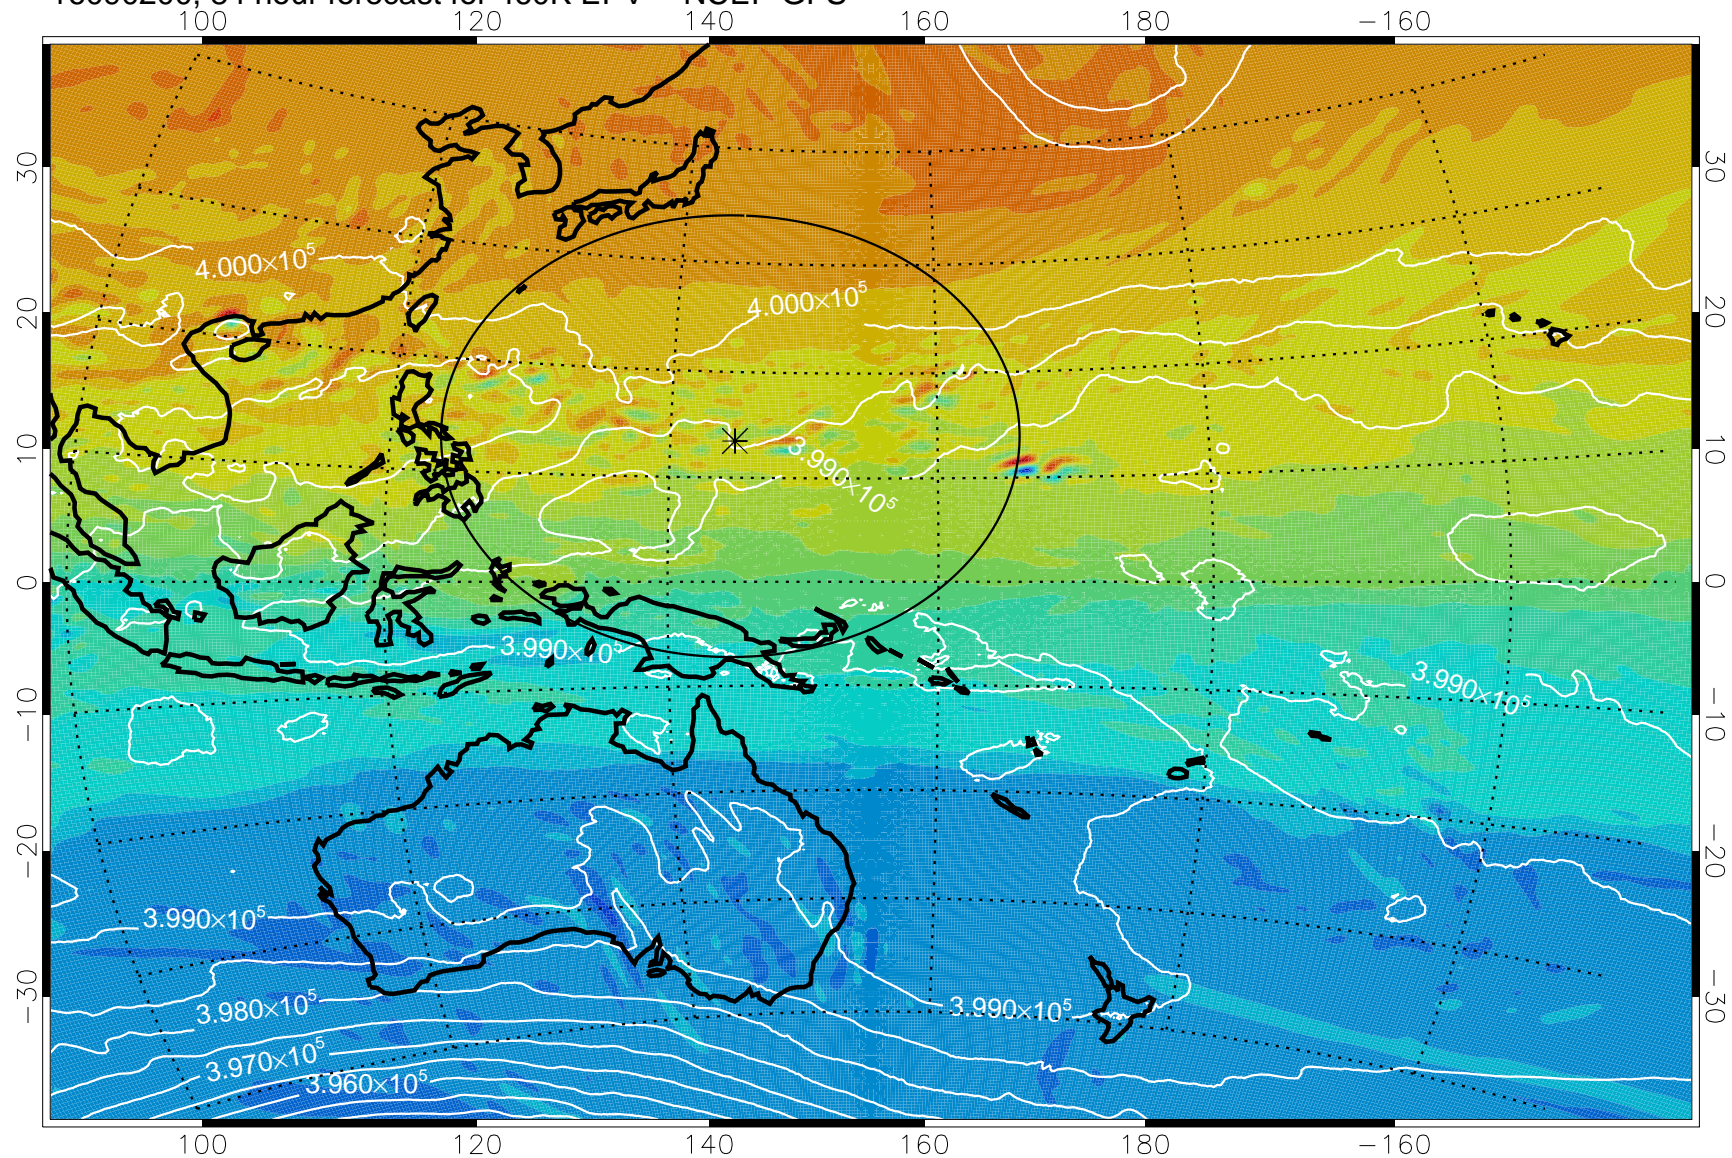

16090106, 66 hour forecast for 460K EPV -- NCEP GFS

460K Montgomery Streamfunction, white

Range ring of 2304 km

16090112, 72 hour forecast for 460K EPV -- NCEP GFS

460K Montgomery Streamfunction, white

Range ring of 2304 km

16090118, 78 hour forecast for 460K EPV -- NCEP GFS

460K Montgomery Streamfunction, white

Range ring of 2304 km

16090200, 84 hour forecast for 460K EPV -- NCEP GFS

460K Montgomery Streamfunction, white

Range ring of 2304 km

16090206, 90 hour forecast for 460K EPV -- NCEP GFS

460K Montgomery Streamfunction, white

Range ring of 2304 km

16090212, 96 hour forecast for 460K EPV -- NCEP GFS

460K Montgomery Streamfunction, white

Range ring of 2304 km

16090218, 102 hour forecast for 460K EPV -- NCEP GFS

460K Montgomery Streamfunction, white

Range ring of 2304 km

16090300, 108 hour forecast for 460K EPV -- NCEP GFS

460K Montgomery Streamfunction, white

Range ring of 2304 km