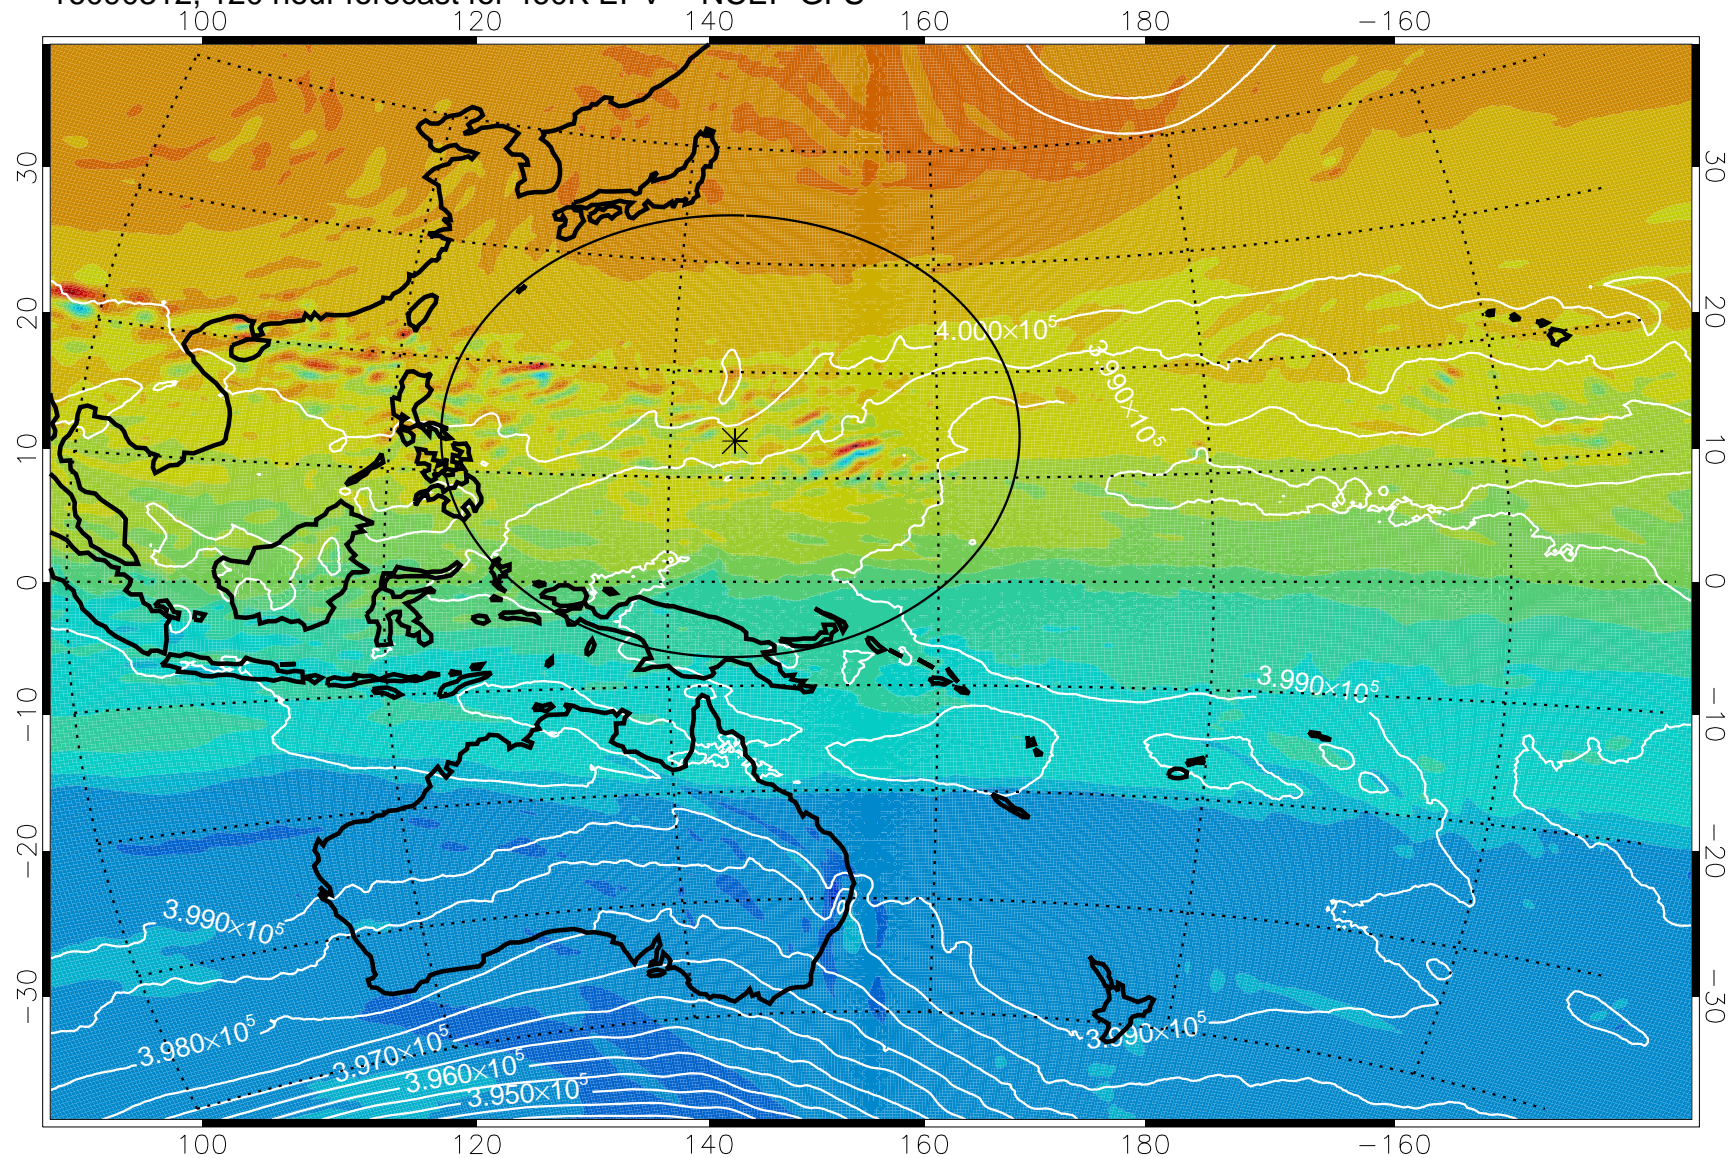

16090118, 78 hour forecast for 460K EPV -- NCEP GFS

460K Montgomery Streamfunction, white

Range ring of 2304 km

16090200, 84 hour forecast for 460K EPV -- NCEP GFS

460K Montgomery Streamfunction, white

Range ring of 2304 km

16090206, 90 hour forecast for 460K EPV -- NCEP GFS

460K Montgomery Streamfunction, white

Range ring of 2304 km

16090212, 96 hour forecast for 460K EPV -- NCEP GFS

460K Montgomery Streamfunction, white

Range ring of 2304 km

16090218, 102 hour forecast for 460K EPV -- NCEP GFS

460K Montgomery Streamfunction, white

Range ring of 2304 km

16090300, 108 hour forecast for 460K EPV -- NCEP GFS

460K Montgomery Streamfunction, white

Range ring of 2304 km

16090306, 114 hour forecast for 460K EPV -- NCEP GFS

460K Montgomery Streamfunction, white

Range ring of 2304 km

16090312, 120 hour forecast for 460K EPV -- NCEP GFS

460K Montgomery Streamfunction, white

Range ring of 2304 km