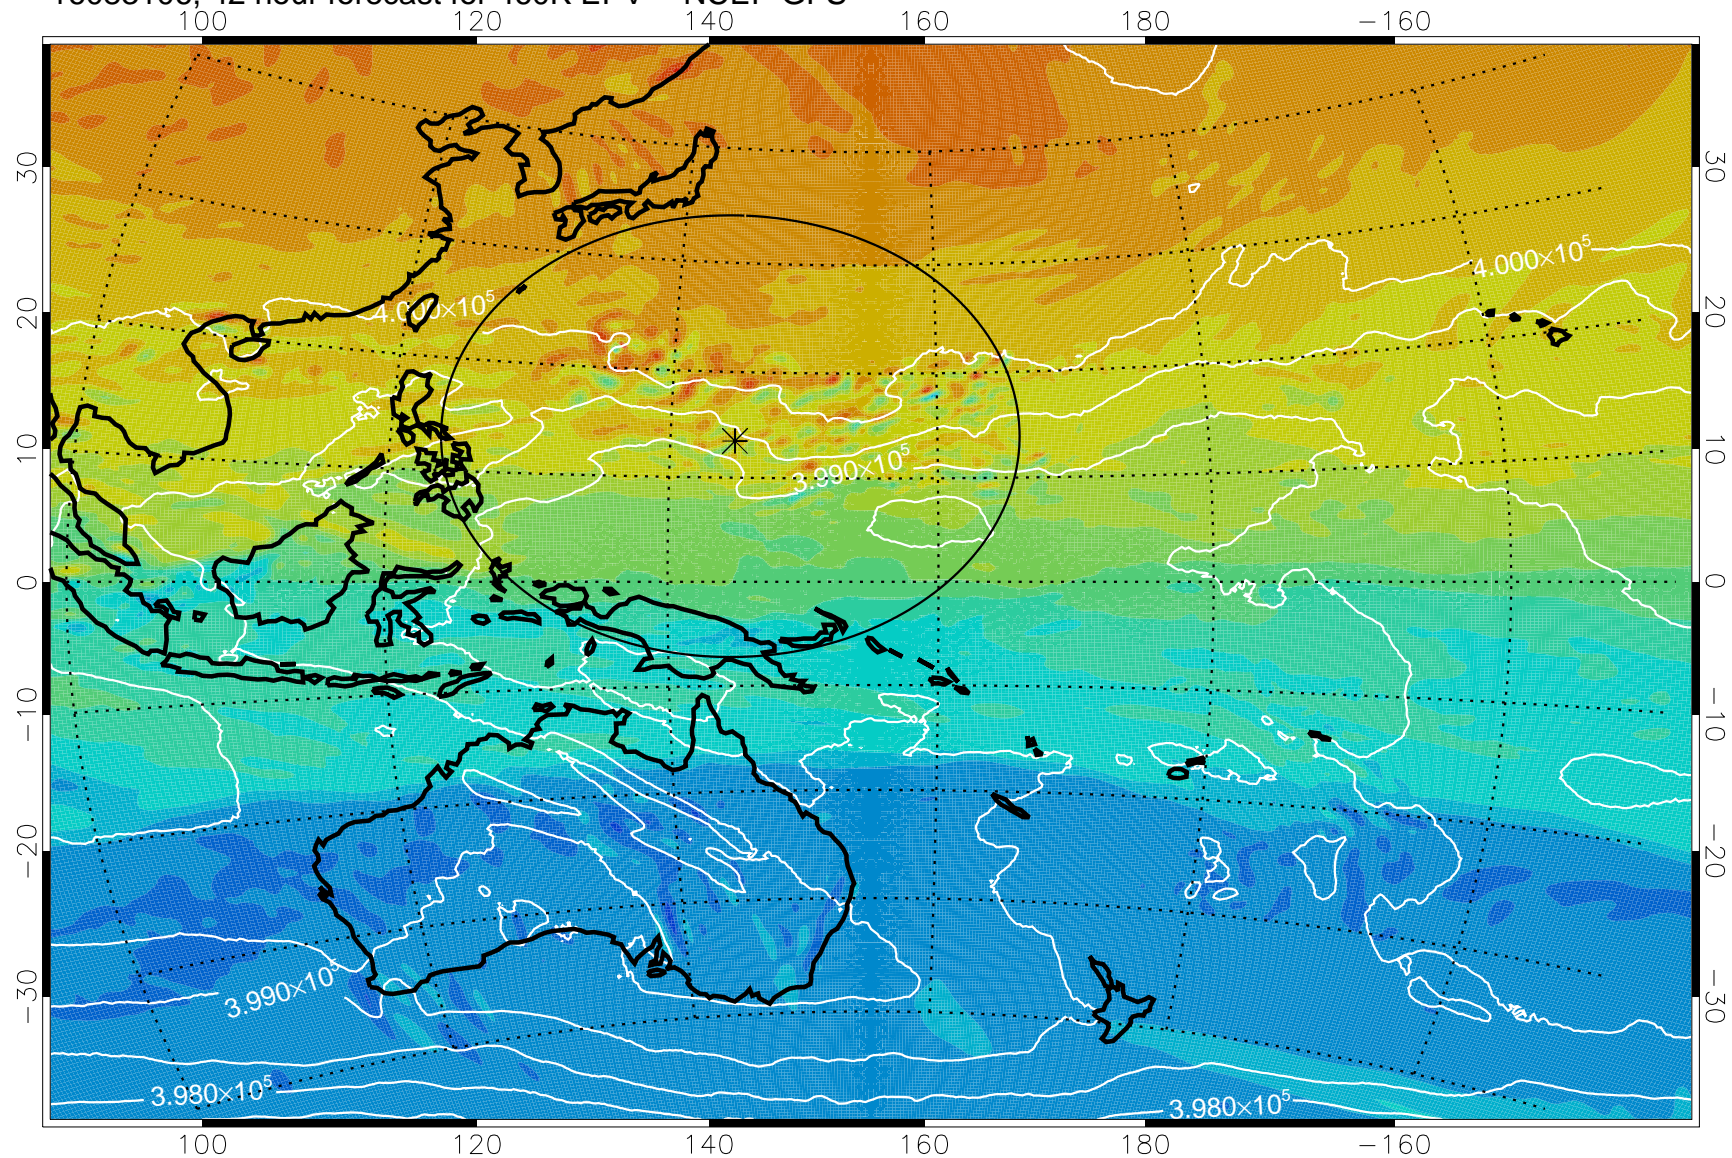

460K Montgomery Streamfunction, white

Range ring of 2304 km

16083012, 24 hour forecast for 460K EPV -- NCEP GFS

460K Montgomery Streamfunction, white

Range ring of 2304 km

16083018, 30 hour forecast for 460K EPV -- NCEP GFS

460K Montgomery Streamfunction, white

Range ring of 2304 km

16083100, 36 hour forecast for 460K EPV -- NCEP GFS

460K Montgomery Streamfunction, white

Range ring of 2304 km

16083106, 42 hour forecast for 460K EPV -- NCEP GFS

460K Montgomery Streamfunction, white

Range ring of 2304 km

16083112, 48 hour forecast for 460K EPV -- NCEP GFS

460K Montgomery Streamfunction, white

Range ring of 2304 km

16083118, 54 hour forecast for 460K EPV -- NCEP GFS

16090106, 66 hour forecast for 460K EPV -- NCEP GFS

460K Montgomery Streamfunction, white

Range ring of 2304 km

16090112, 72 hour forecast for 460K EPV -- NCEP GFS

460K Montgomery Streamfunction, white

Range ring of 2304 km