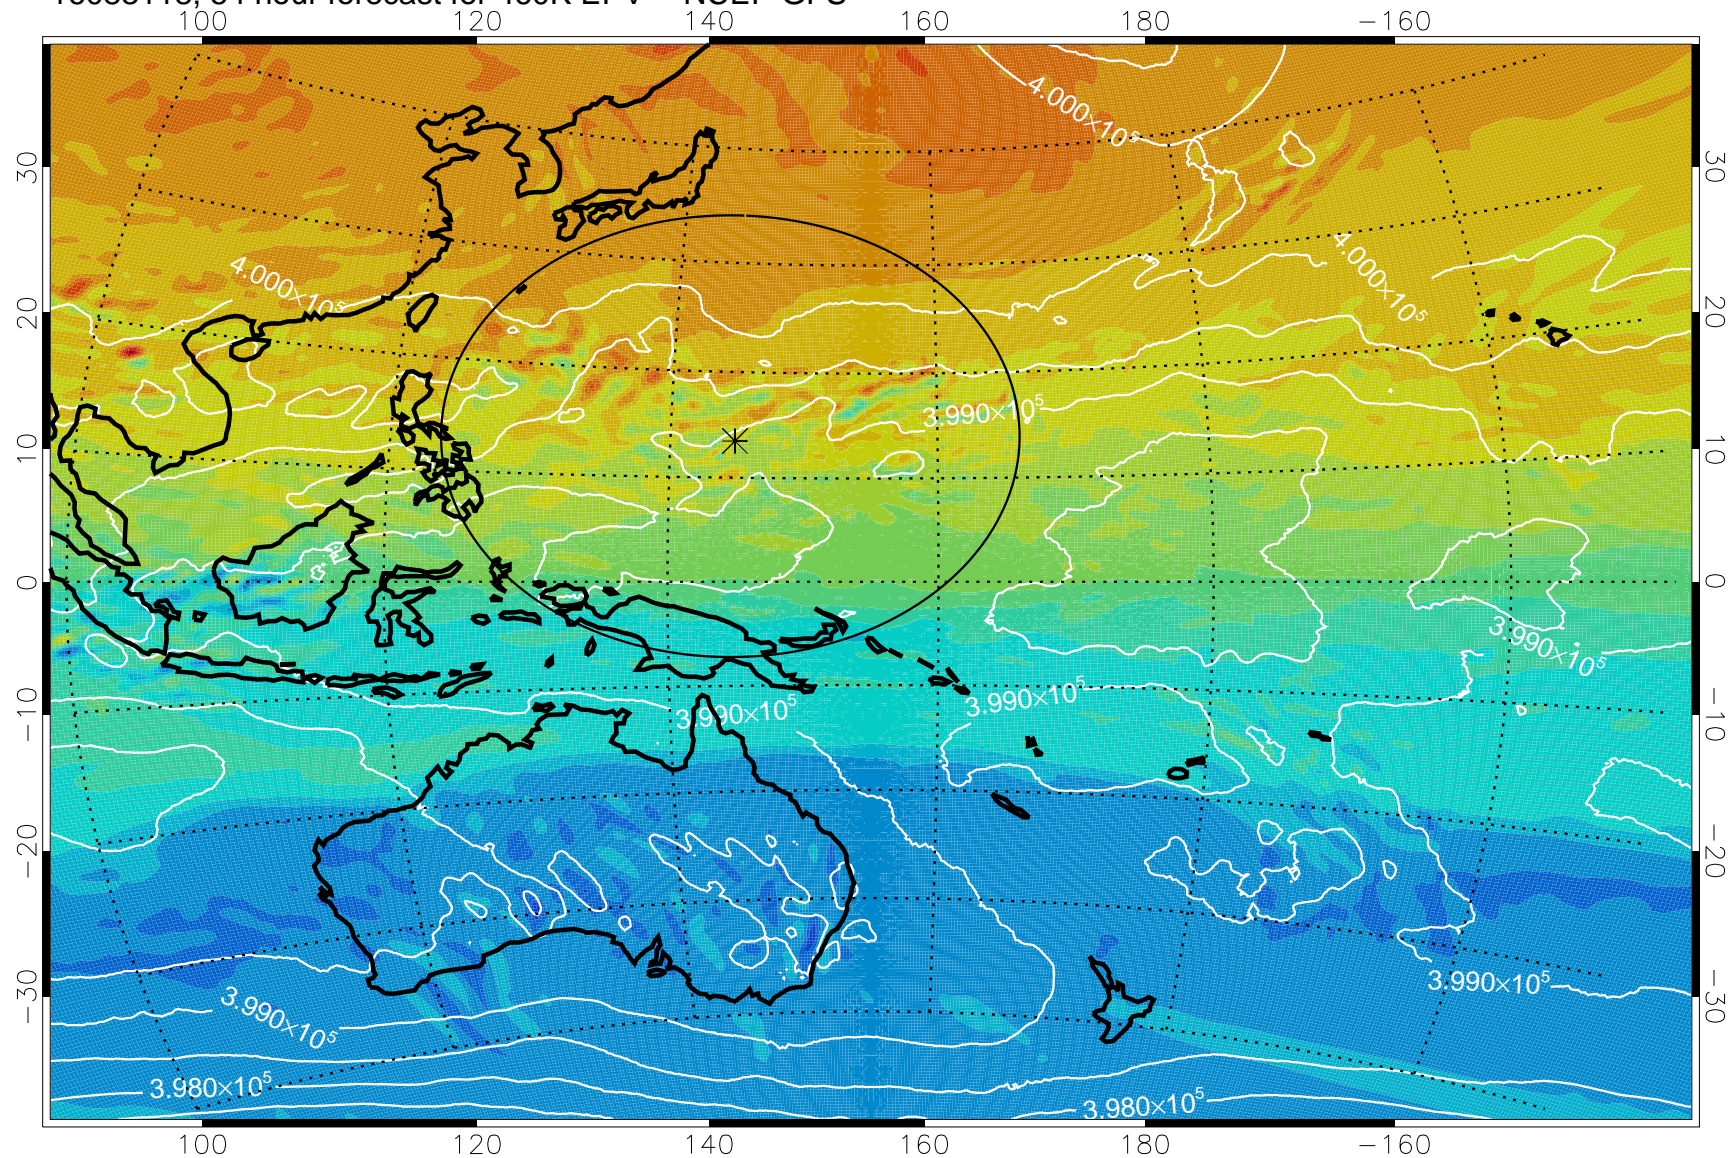

460K Montgomery Streamfunction, white

Range ring of 2304 km

16083100, 36 hour forecast for 460K EPV -- NCEP GFS

460K Montgomery Streamfunction, white

Range ring of 2304 km

16083106, 42 hour forecast for 460K EPV -- NCEP GFS

460K Montgomery Streamfunction, white

Range ring of 2304 km

16083112, 48 hour forecast for 460K EPV -- NCEP GFS

460K Montgomery Streamfunction, white

Range ring of 2304 km

16083118, 54 hour forecast for 460K EPV -- NCEP GFS

-4×10^{-5} -2×10^{-5} 0 2×10^{-5} 4×10^{-5}
PVU

460K Montgomery Streamfunction, white

Range ring of 2304 km

16090100, 60 hour forecast for 460K EPV -- NCEP GFS

460K Montgomery Streamfunction, white

Range ring of 2304 km

16090106, 66 hour forecast for 460K EPV -- NCEP GFS

460K Montgomery Streamfunction, white

Range ring of 2304 km

16090112, 72 hour forecast for 460K EPV -- NCEP GFS

460K Montgomery Streamfunction, white

Range ring of 2304 km