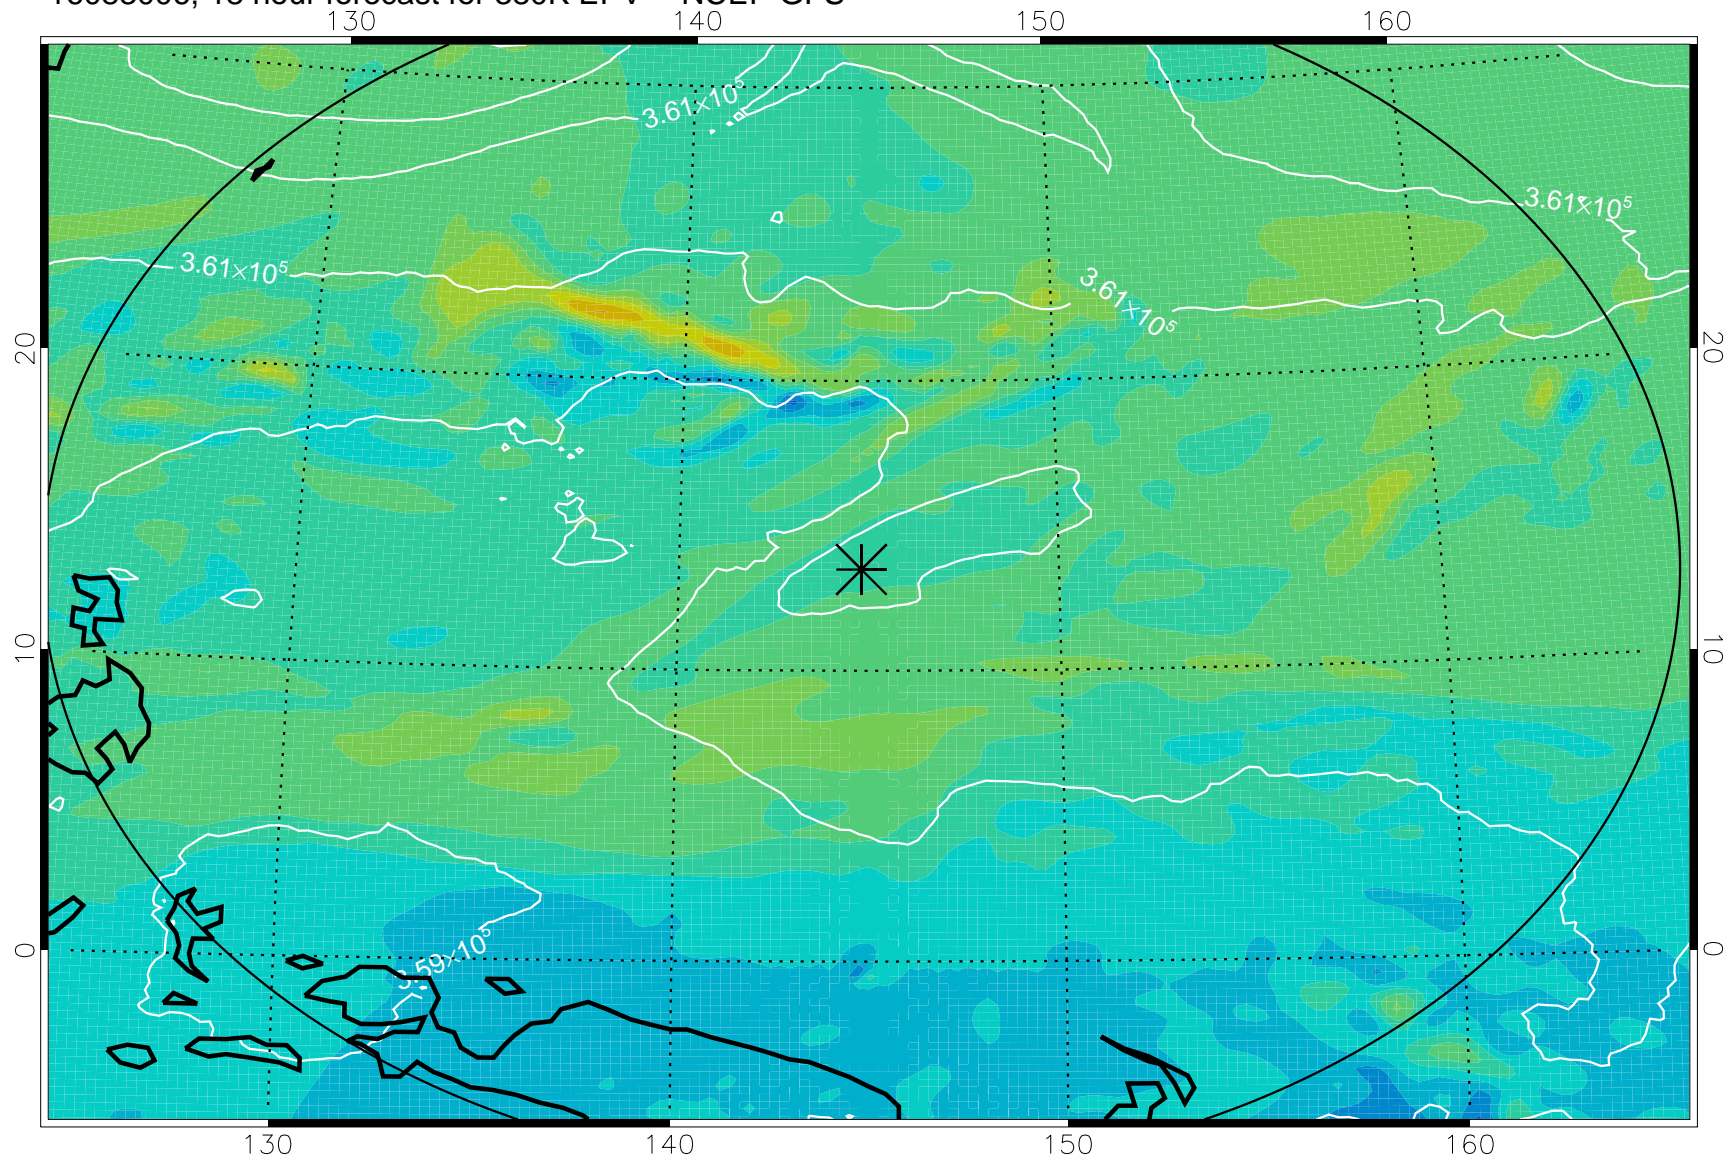

16082918, 6 hour forecast for 380K EPV -- NCEP GFS

380K Montgomery Streamfunction, white

Range ring of 2304 km

16083000, 12 hour forecast for 380K EPV -- NCEP GFS

380K Montgomery Streamfunction, white

Range ring of 2304 km

16083006, 18 hour forecast for 380K EPV -- NCEP GFS

380K Montgomery Streamfunction, white

Range ring of 2304 km

16083012, 24 hour forecast for 380K EPV -- NCEP GFS

380K Montgomery Streamfunction, white

Range ring of 2304 km

16083018, 30 hour forecast for 380K EPV -- NCEP GFS

380K Montgomery Streamfunction, white

Range ring of 2304 km

16083100, 36 hour forecast for 380K EPV -- NCEP GFS

380K Montgomery Streamfunction, white

Range ring of 2304 km

16090118, 78 hour forecast for 380K EPV -- NCEP GFS

380K Montgomery Streamfunction, white

Range ring of 2304 km

16090200, 84 hour forecast for 380K EPV -- NCEP GFS

380K Montgomery Streamfunction, white

Range ring of 2304 km