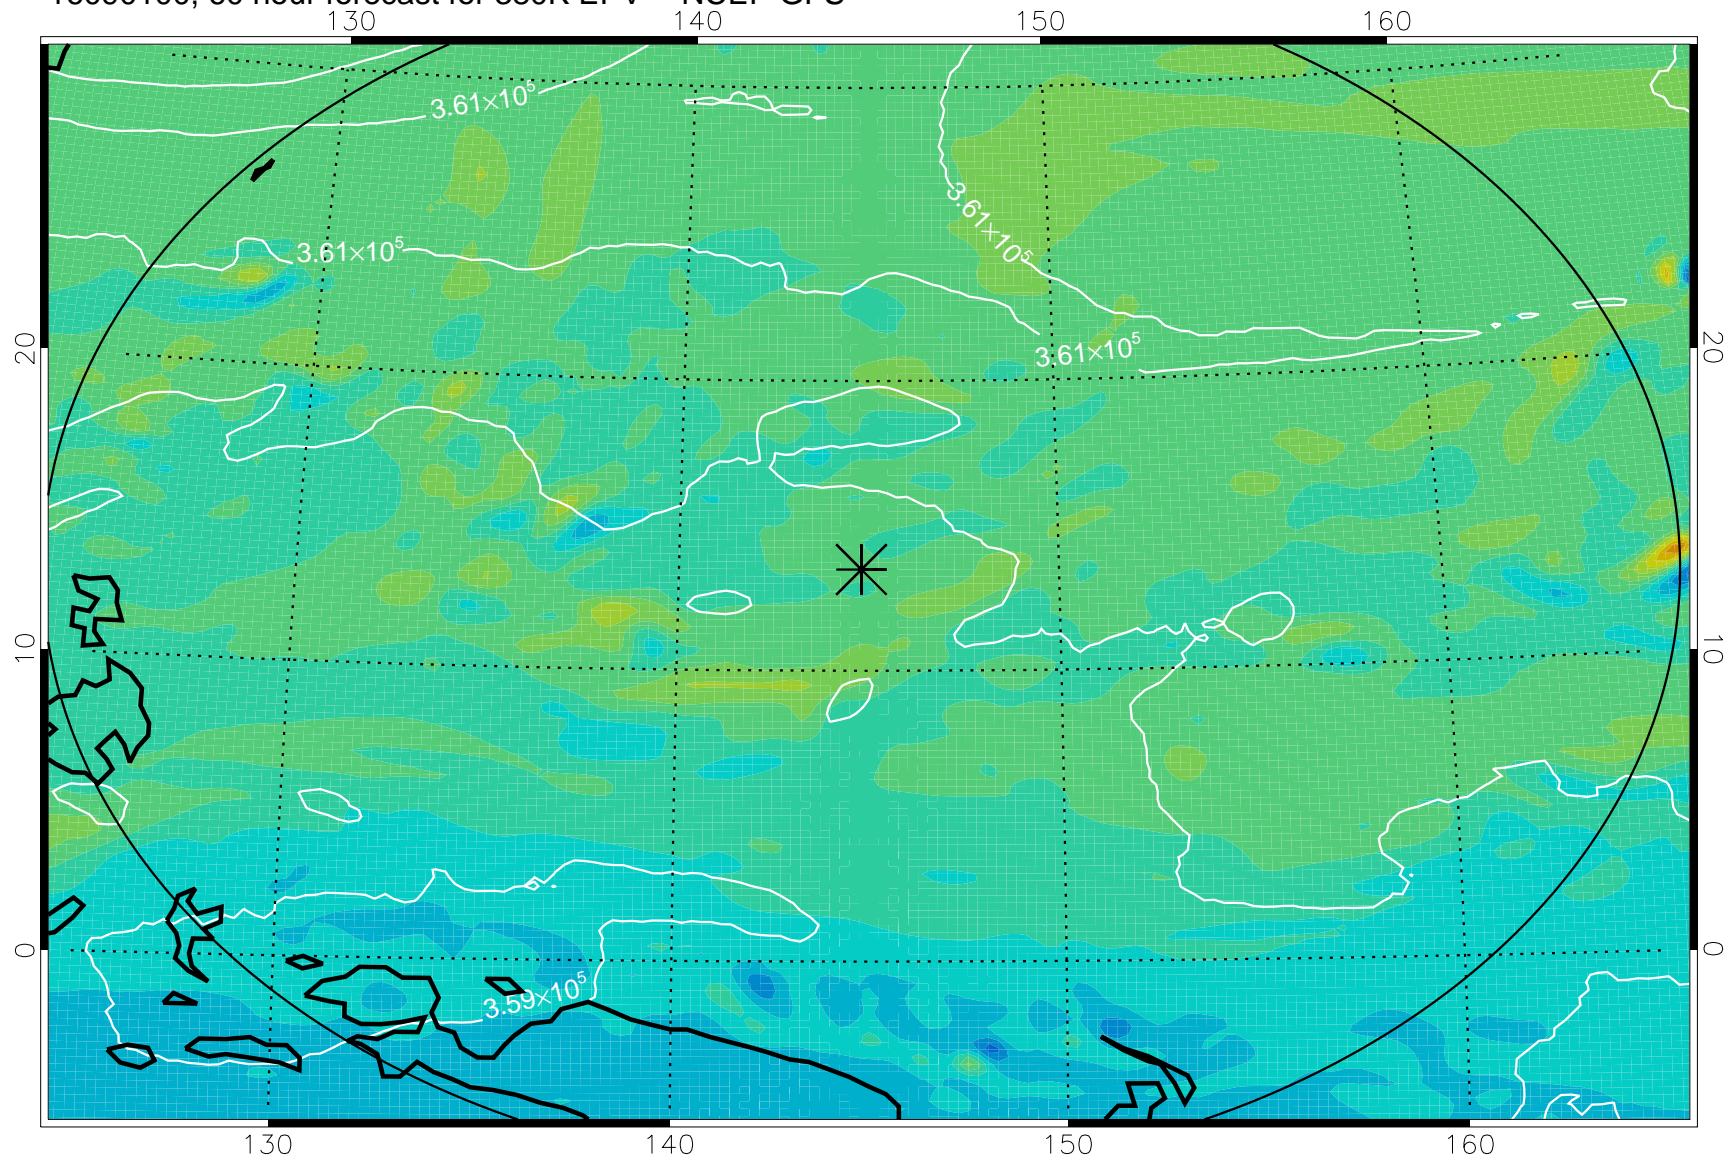

16083118, 54 hour forecast for 380K EPV -- NCEP GFS

380K Montgomery Streamfunction, white

Range ring of 2304 km

16090100, 60 hour forecast for 380K EPV -- NCEP GFS

380K Montgomery Streamfunction, white

Range ring of 2304 km

16090106, 66 hour forecast for 380K EPV -- NCEP GFS

380K Montgomery Streamfunction, white

Range ring of 2304 km

16090112, 72 hour forecast for 380K EPV -- NCEP GFS

380K Montgomery Streamfunction, white

Range ring of 2304 km

16090118, 78 hour forecast for 380K EPV -- NCEP GFS

380K Montgomery Streamfunction, white

Range ring of 2304 km

16090200, 84 hour forecast for 380K EPV -- NCEP GFS

380K Montgomery Streamfunction, white

Range ring of 2304 km

16090206, 90 hour forecast for 380K EPV -- NCEP GFS

380K Montgomery Streamfunction, white

Range ring of 2304 km

16090212, 96 hour forecast for 380K EPV -- NCEP GFS

380K Montgomery Streamfunction, white

Range ring of 2304 km