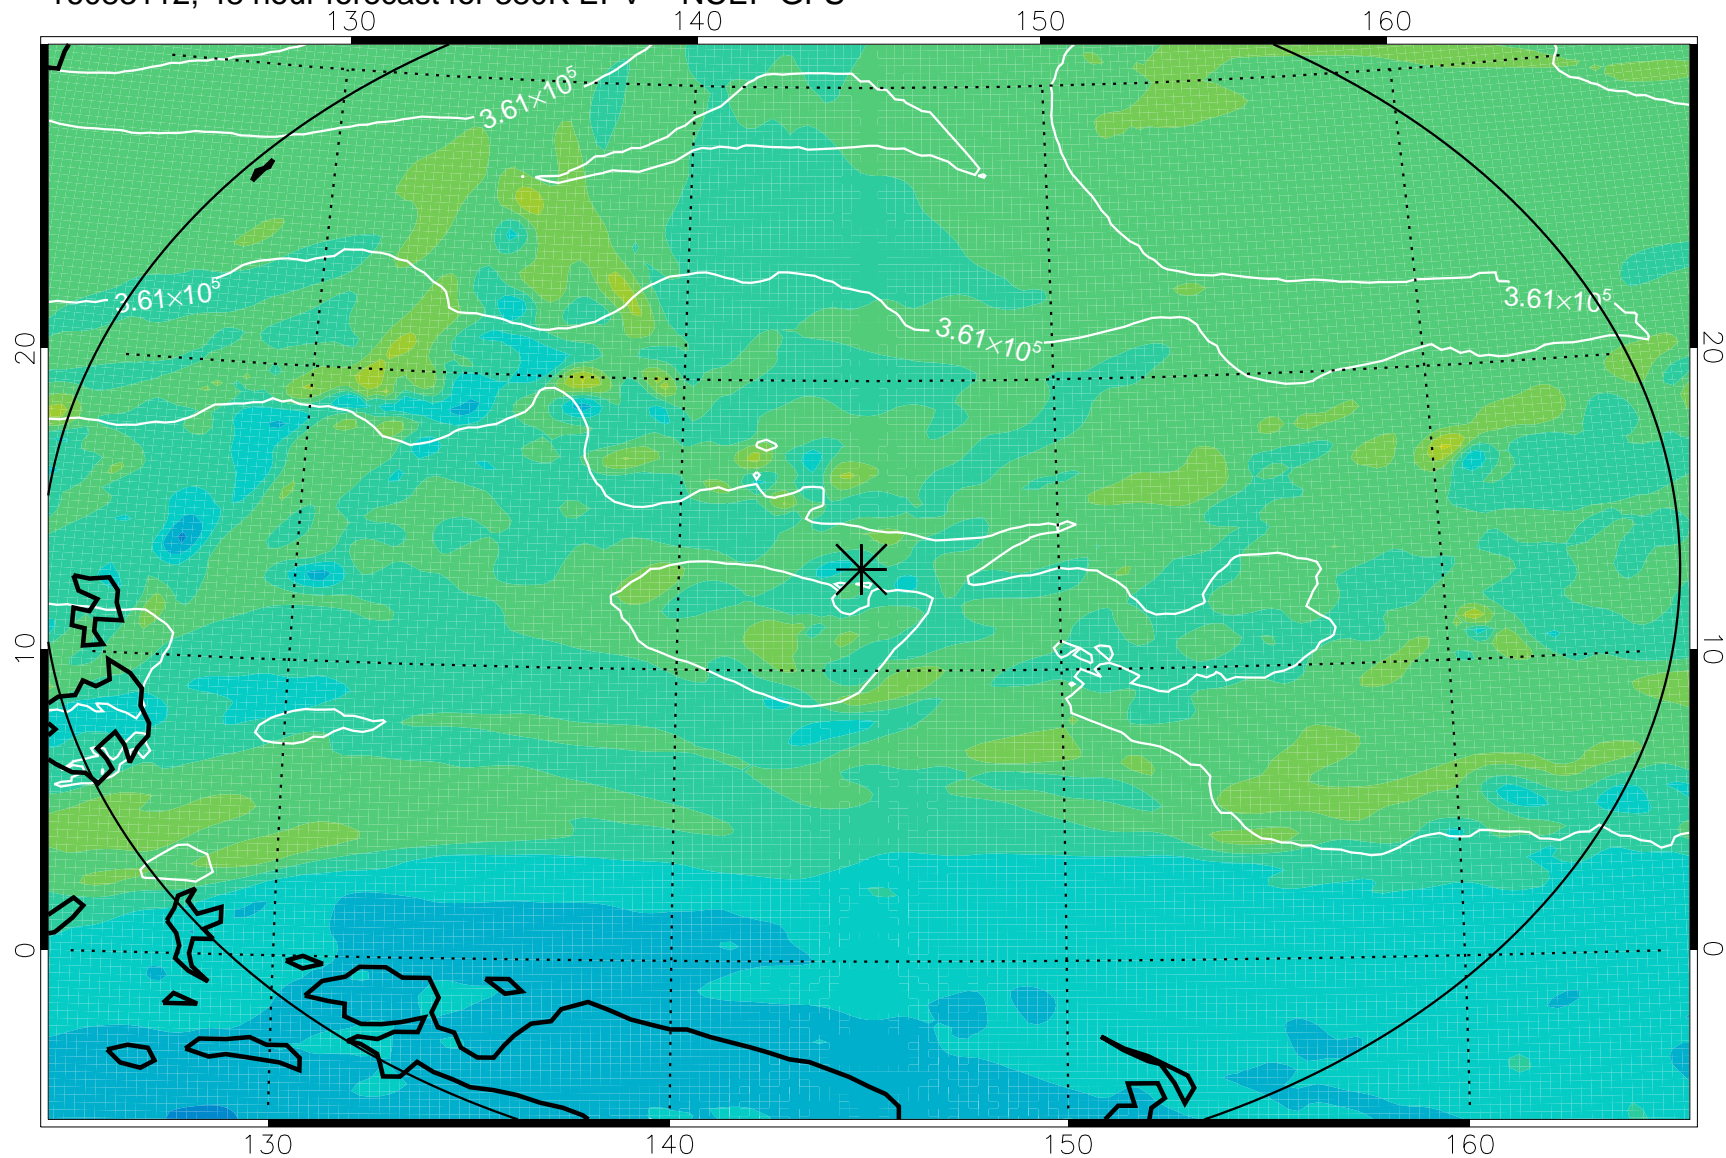

16083106, 42 hour forecast for 380K EPV -- NCEP GFS

380K Montgomery Streamfunction, white

Range ring of 2304 km

16083112, 48 hour forecast for 380K EPV -- NCEP GFS

380K Montgomery Streamfunction, white

Range ring of 2304 km

16083118, 54 hour forecast for 380K EPV -- NCEP GFS

380K Montgomery Streamfunction, white

Range ring of 2304 km

16090100, 60 hour forecast for 380K EPV -- NCEP GFS

380K Montgomery Streamfunction, white

Range ring of 2304 km

16090106, 66 hour forecast for 380K EPV -- NCEP GFS

380K Montgomery Streamfunction, white

Range ring of 2304 km

16090112, 72 hour forecast for 380K EPV -- NCEP GFS

380K Montgomery Streamfunction, white

Range ring of 2304 km

16090118, 78 hour forecast for 380K EPV -- NCEP GFS

380K Montgomery Streamfunction, white

Range ring of 2304 km

16090200, 84 hour forecast for 380K EPV -- NCEP GFS

380K Montgomery Streamfunction, white

Range ring of 2304 km