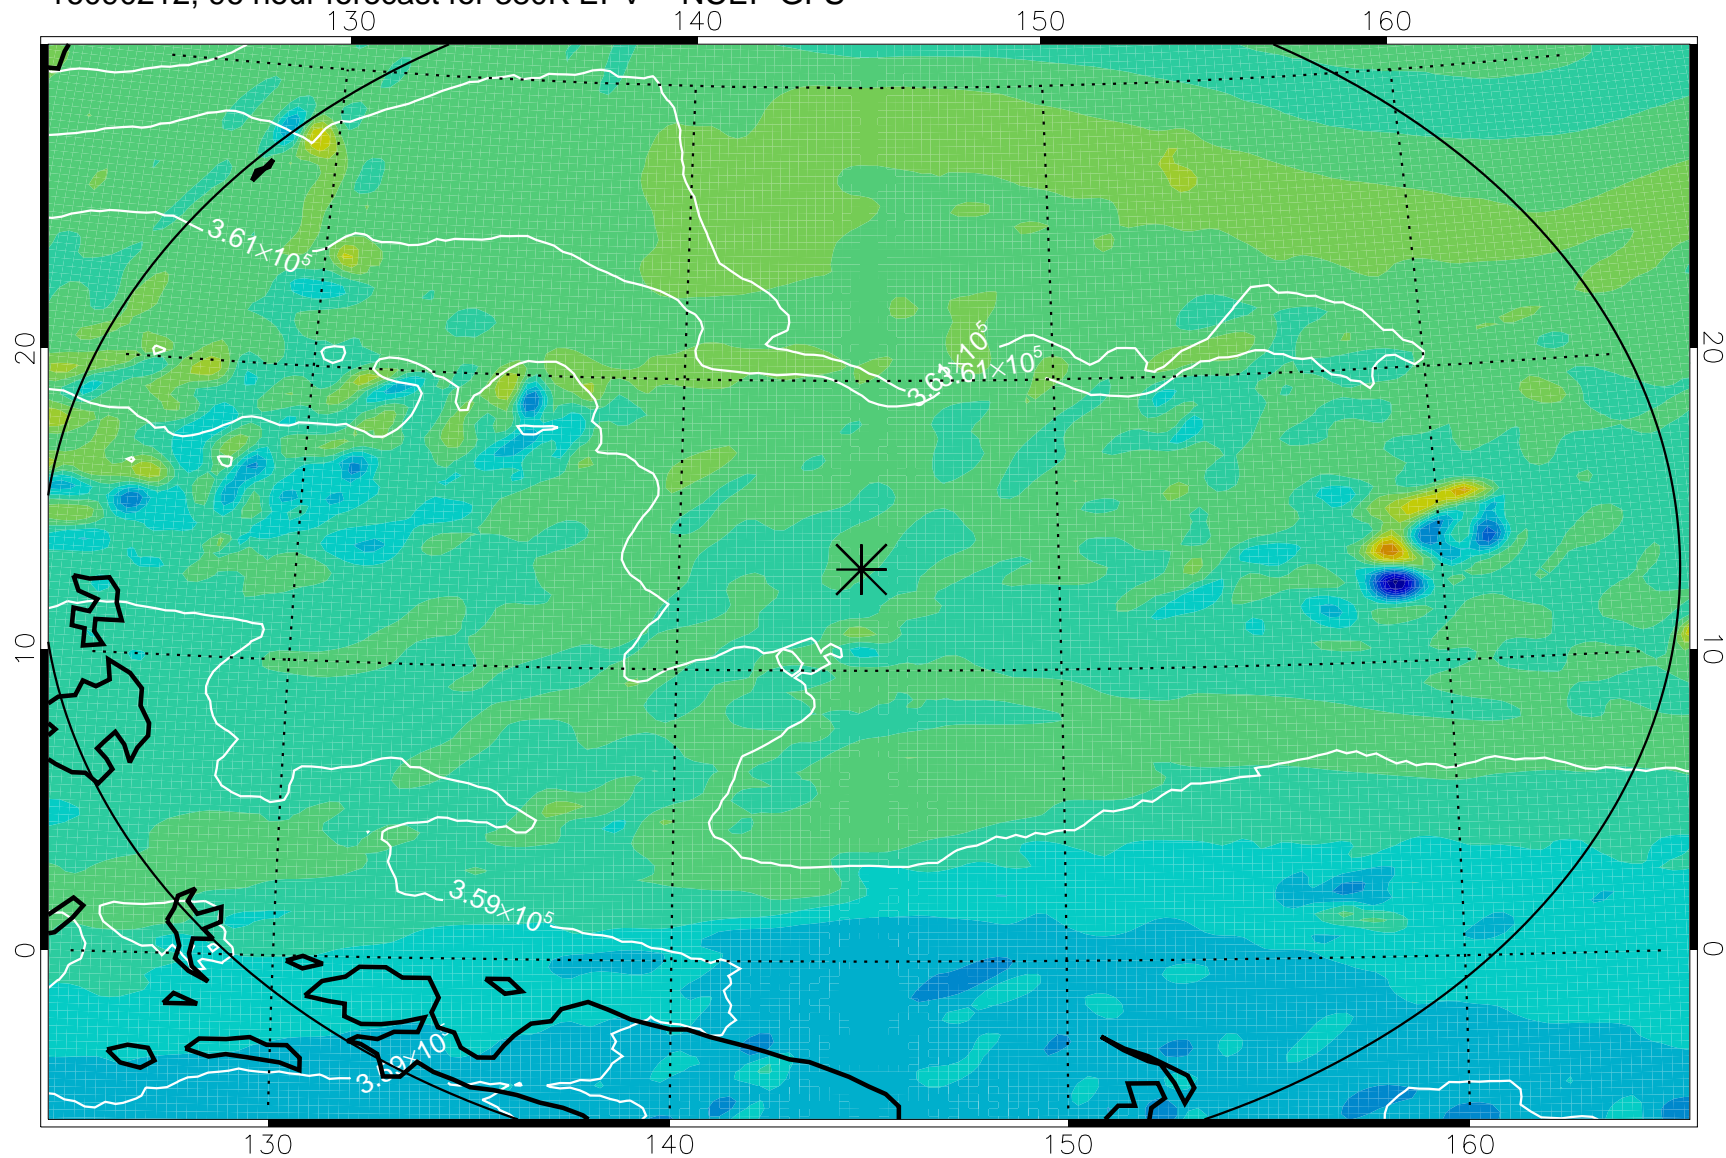

16090106, 66 hour forecast for 380K EPV -- NCEP GFS

380K Montgomery Streamfunction, white

Range ring of 2304 km

16090112, 72 hour forecast for 380K EPV -- NCEP GFS

380K Montgomery Streamfunction, white

Range ring of 2304 km

16090118, 78 hour forecast for 380K EPV -- NCEP GFS

380K Montgomery Streamfunction, white

Range ring of 2304 km

16090200, 84 hour forecast for 380K EPV -- NCEP GFS

380K Montgomery Streamfunction, white

Range ring of 2304 km

16090206, 90 hour forecast for 380K EPV -- NCEP GFS

380K Montgomery Streamfunction, white

Range ring of 2304 km

16090212, 96 hour forecast for 380K EPV -- NCEP GFS

380K Montgomery Streamfunction, white

Range ring of 2304 km

16090218, 102 hour forecast for 380K EPV -- NCEP GFS

380K Montgomery Streamfunction, white

Range ring of 2304 km

16090300, 108 hour forecast for 380K EPV -- NCEP GFS

380K Montgomery Streamfunction, white

Range ring of 2304 km