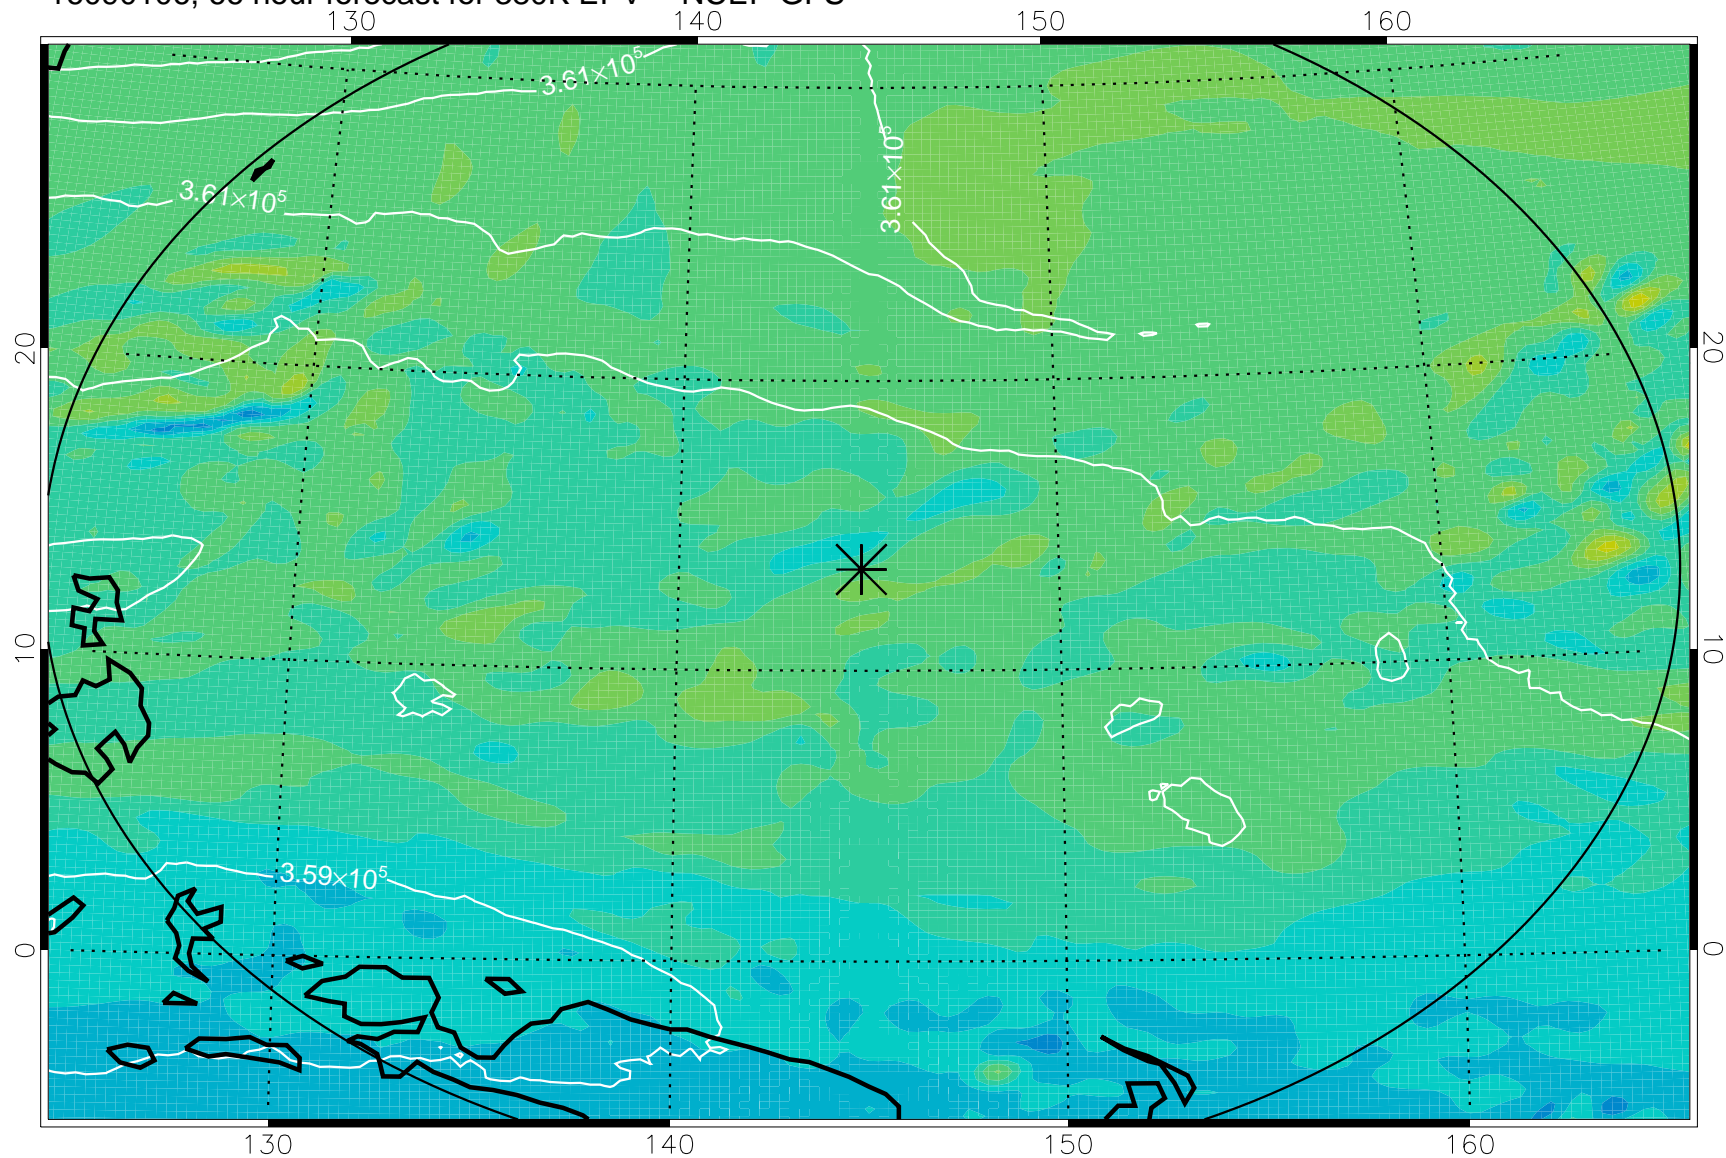

16083118, 54 hour forecast for 380K EPV -- NCEP GFS

380K Montgomery Streamfunction, white

Range ring of 2304 km

16090100, 60 hour forecast for 380K EPV -- NCEP GFS

380K Montgomery Streamfunction, white

Range ring of 2304 km

16090106, 66 hour forecast for 380K EPV -- NCEP GFS

380K Montgomery Streamfunction, white

Range ring of 2304 km

16090112, 72 hour forecast for 380K EPV -- NCEP GFS

380K Montgomery Streamfunction, white

Range ring of 2304 km

16090118, 78 hour forecast for 380K EPV -- NCEP GFS

380K Montgomery Streamfunction, white

Range ring of 2304 km

16090200, 84 hour forecast for 380K EPV -- NCEP GFS

380K Montgomery Streamfunction, white

Range ring of 2304 km

16090206, 90 hour forecast for 380K EPV -- NCEP GFS

380K Montgomery Streamfunction, white

Range ring of 2304 km

16090212, 96 hour forecast for 380K EPV -- NCEP GFS

380K Montgomery Streamfunction, white

Range ring of 2304 km