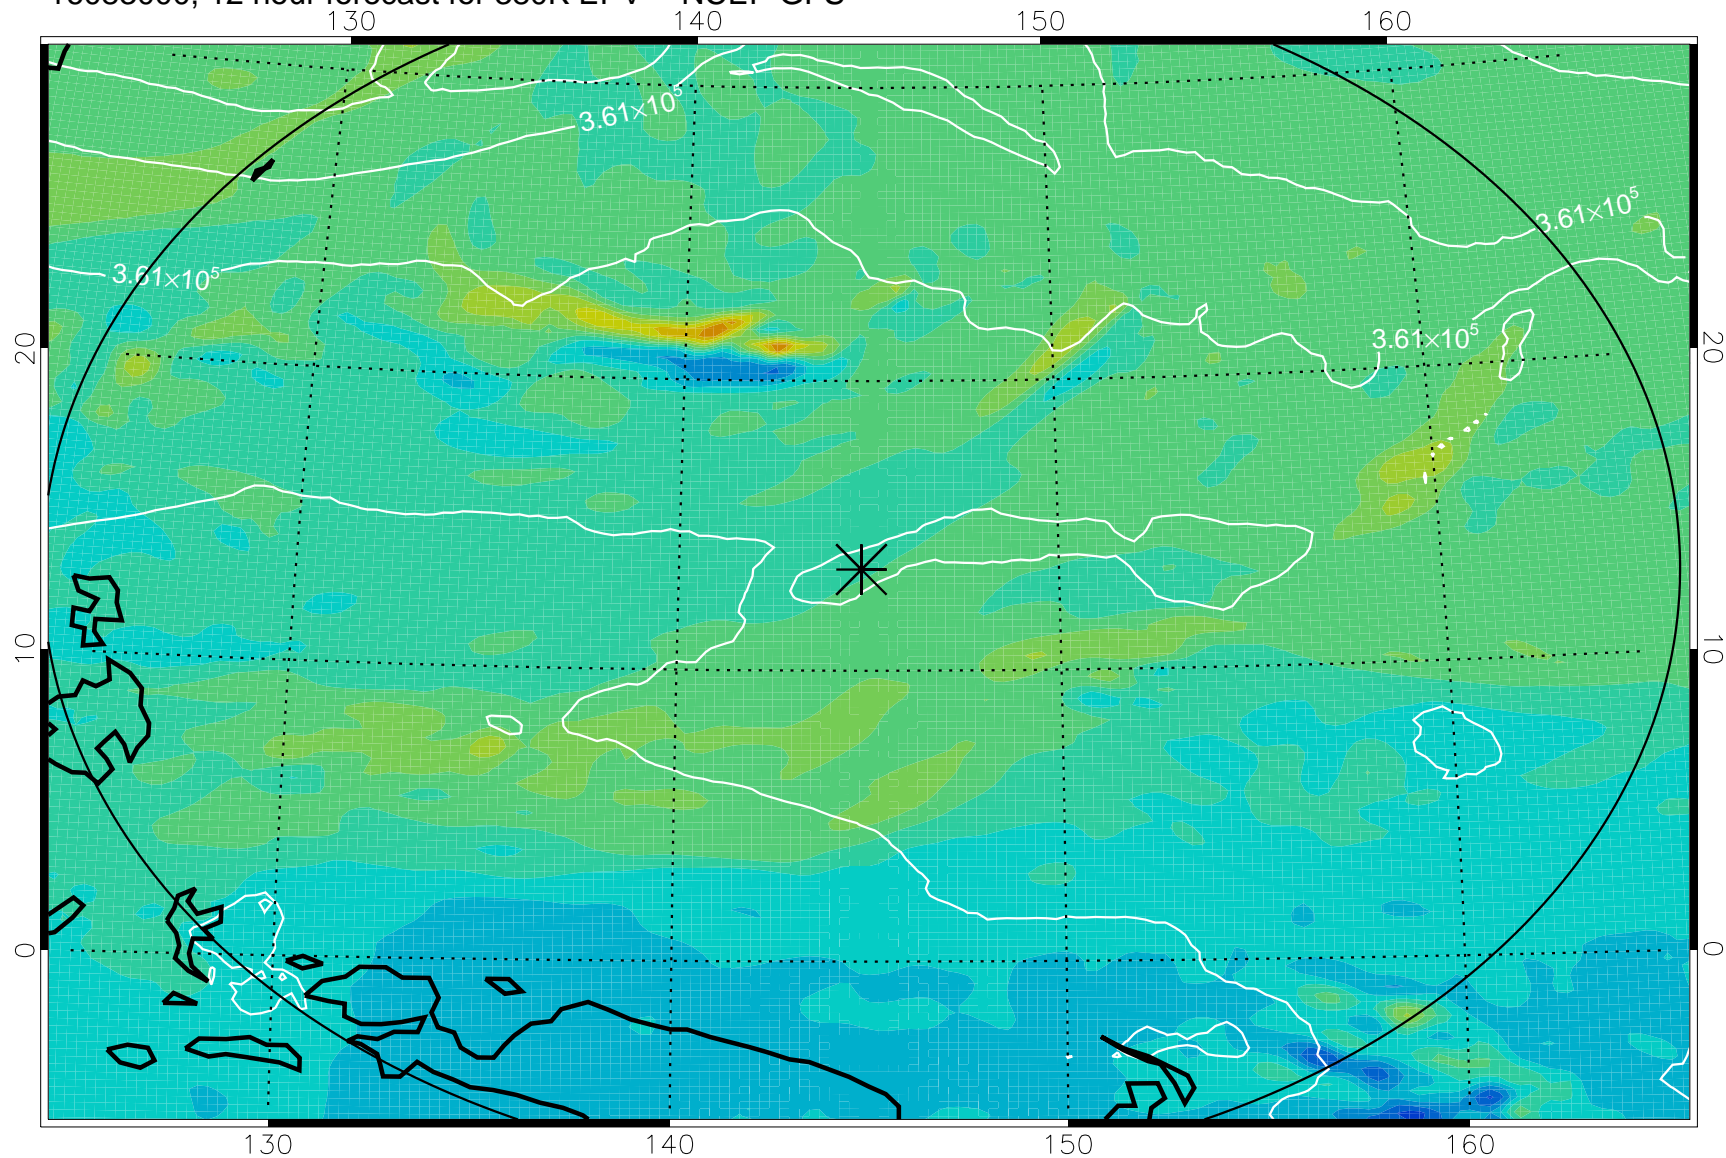

16082918, 6 hour forecast for 380K EPV -- NCEP GFS

380K Montgomery Streamfunction, white

Range ring of 2304 km

16083000, 12 hour forecast for 380K EPV -- NCEP GFS

380K Montgomery Streamfunction, white

Range ring of 2304 km

16083006, 18 hour forecast for 380K EPV -- NCEP GFS

380K Montgomery Streamfunction, white

Range ring of 2304 km

16083012, 24 hour forecast for 380K EPV -- NCEP GFS

380K Montgomery Streamfunction, white

Range ring of 2304 km

16083018, 30 hour forecast for 380K EPV -- NCEP GFS

380K Montgomery Streamfunction, white

Range ring of 2304 km

16083100, 36 hour forecast for 380K EPV -- NCEP GFS

380K Montgomery Streamfunction, white

Range ring of 2304 km

16090118, 78 hour forecast for 380K EPV -- NCEP GFS

380K Montgomery Streamfunction, white

Range ring of 2304 km

16090200, 84 hour forecast for 380K EPV -- NCEP GFS

380K Montgomery Streamfunction, white

Range ring of 2304 km