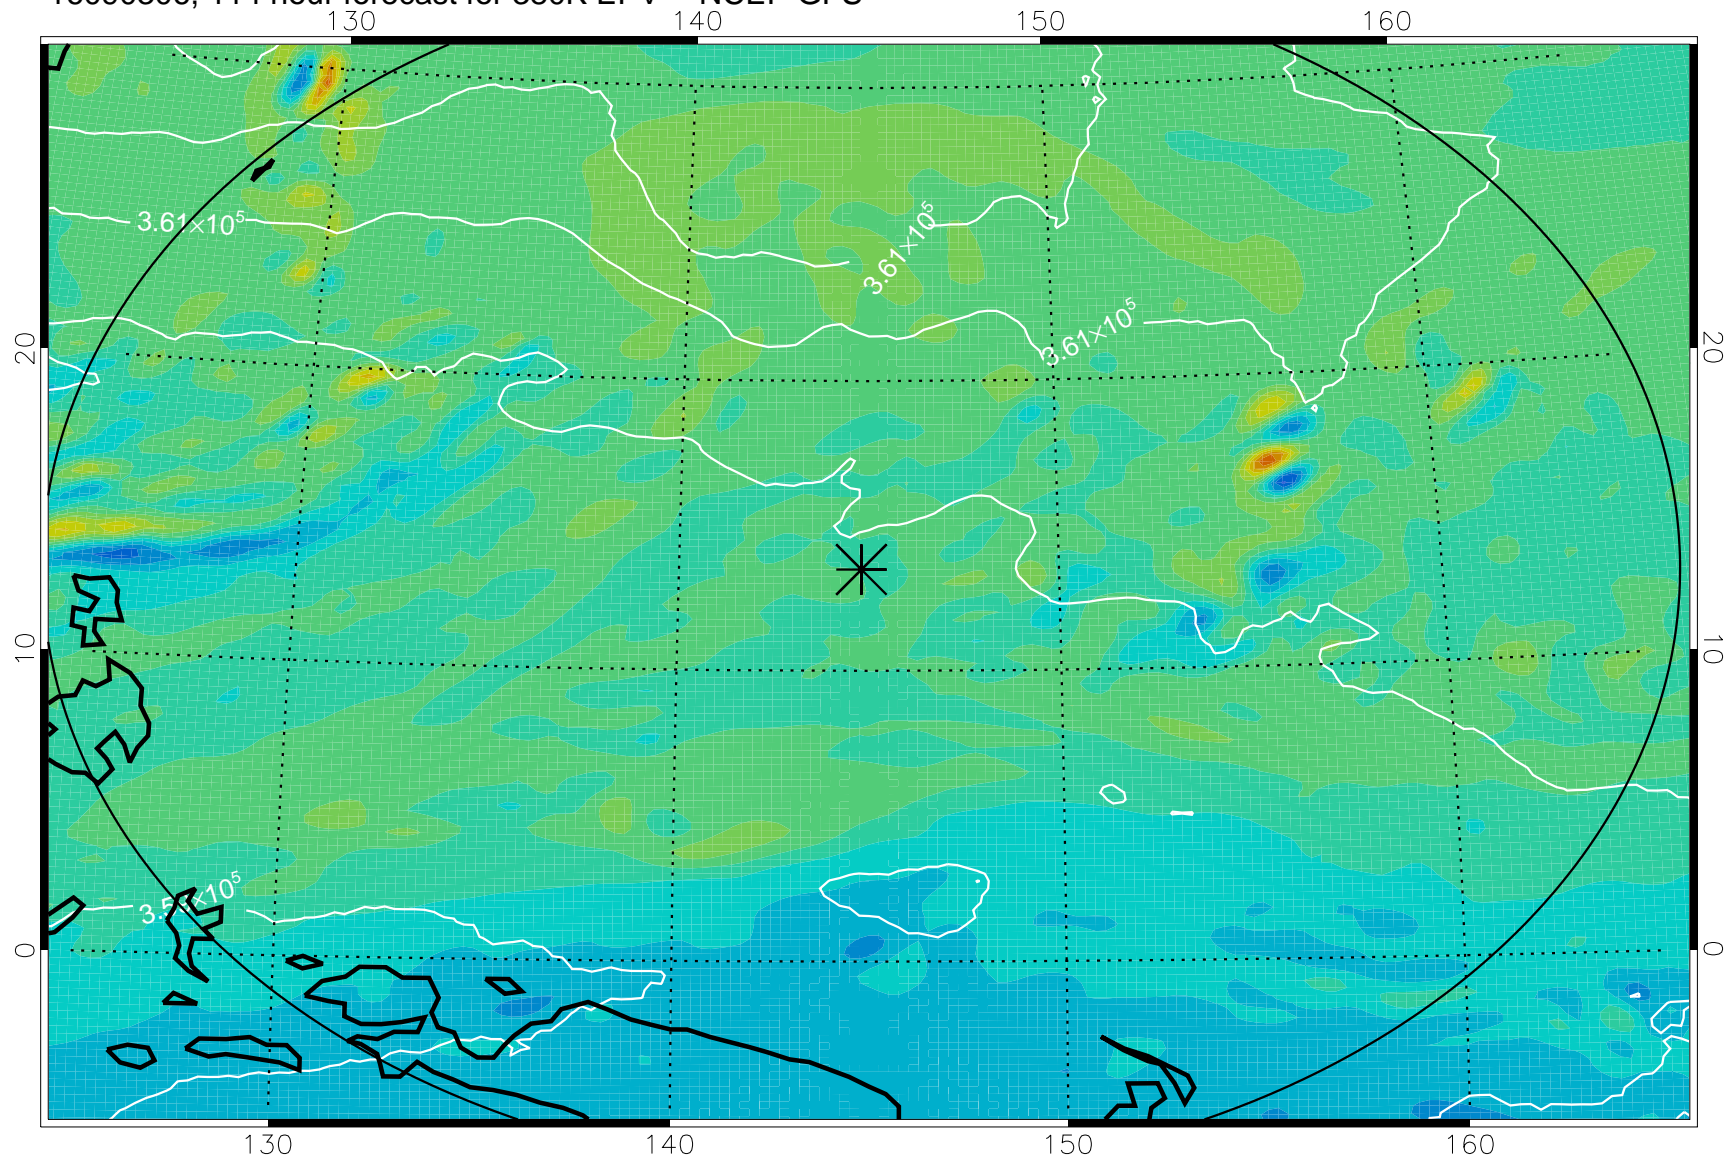

16090118, 78 hour forecast for 380K EPV -- NCEP GFS

380K Montgomery Streamfunction, white

Range ring of 2304 km

16090200, 84 hour forecast for 380K EPV -- NCEP GFS

380K Montgomery Streamfunction, white

Range ring of 2304 km

16090206, 90 hour forecast for 380K EPV -- NCEP GFS

380K Montgomery Streamfunction, white

Range ring of 2304 km

16090212, 96 hour forecast for 380K EPV -- NCEP GFS

380K Montgomery Streamfunction, white

Range ring of 2304 km

16090218, 102 hour forecast for 380K EPV -- NCEP GFS

380K Montgomery Streamfunction, white

Range ring of 2304 km

16090300, 108 hour forecast for 380K EPV -- NCEP GFS

380K Montgomery Streamfunction, white

Range ring of 2304 km

16090306, 114 hour forecast for 380K EPV -- NCEP GFS

380K Montgomery Streamfunction, white

Range ring of 2304 km

16090312, 120 hour forecast for 380K EPV -- NCEP GFS

380K Montgomery Streamfunction, white

Range ring of 2304 km