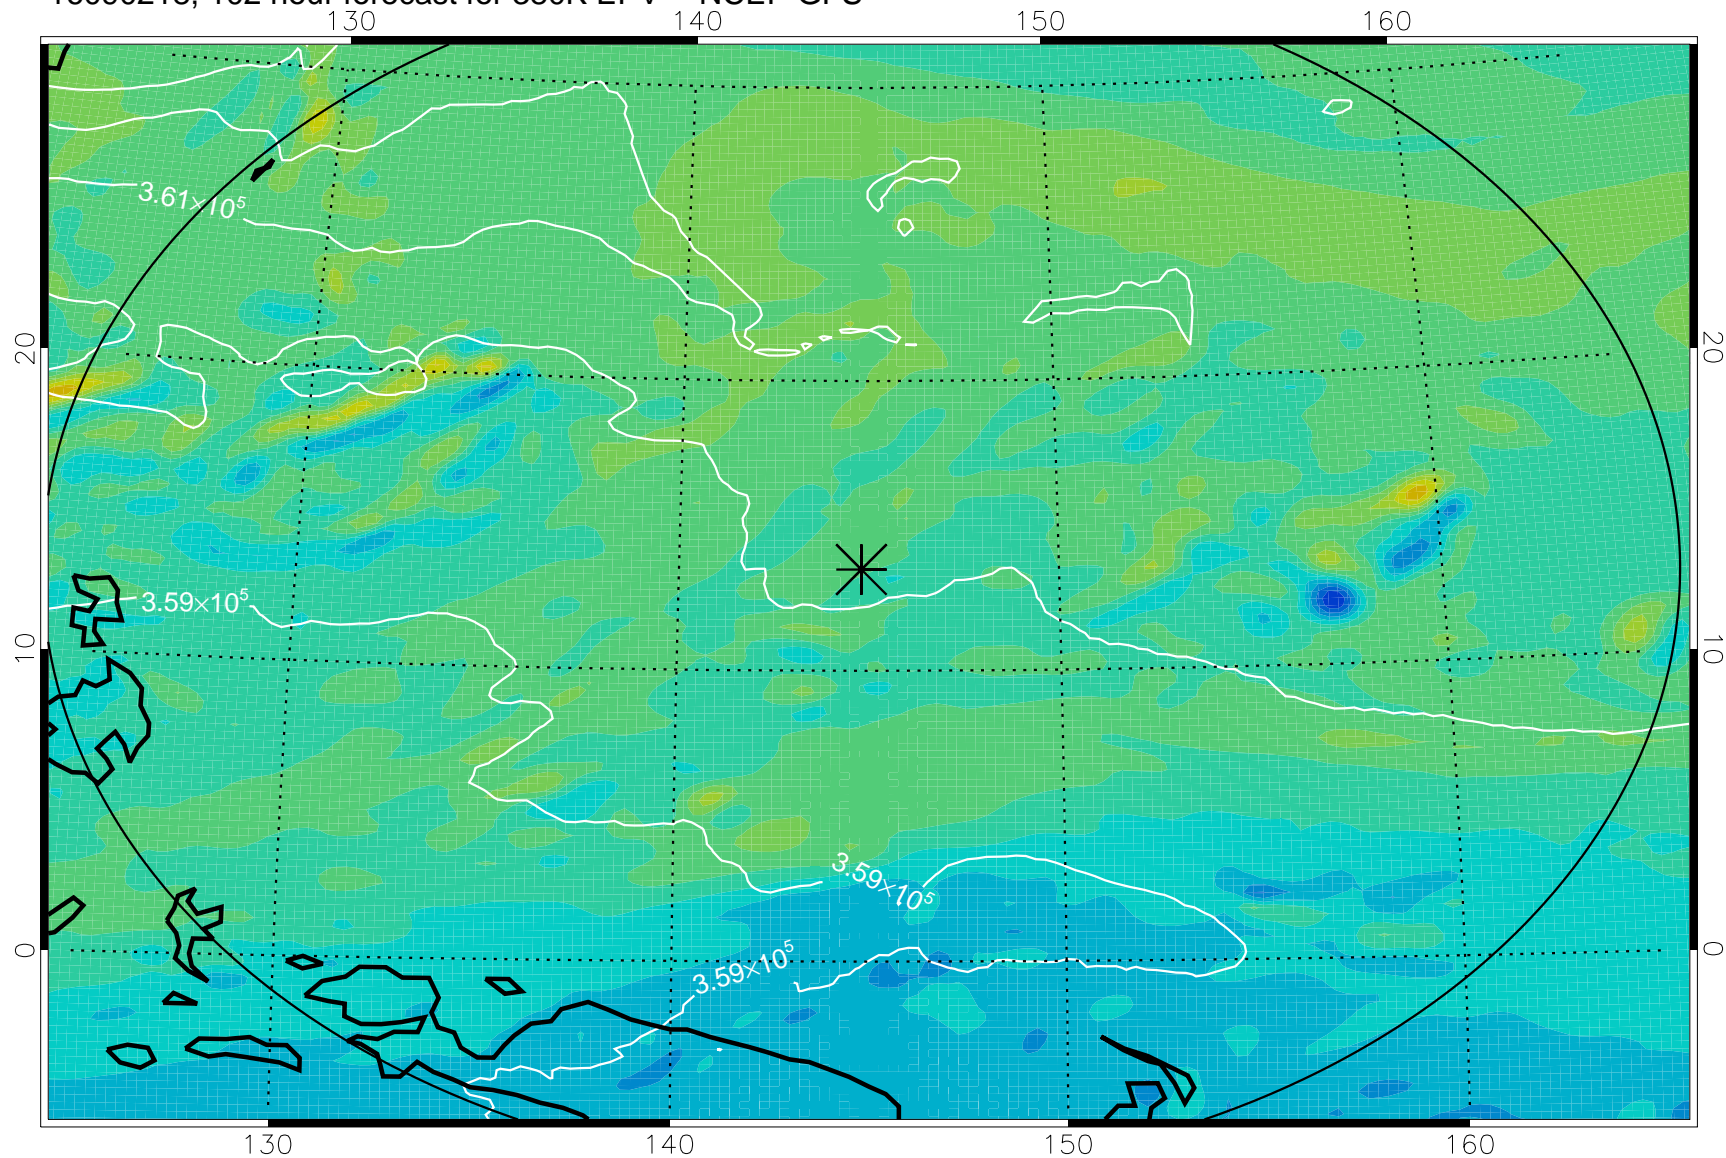

16090118, 78 hour forecast for 380K EPV -- NCEP GFS

380K Montgomery Streamfunction, white

Range ring of 2304 km

16090200, 84 hour forecast for 380K EPV -- NCEP GFS

380K Montgomery Streamfunction, white

Range ring of 2304 km

16090206, 90 hour forecast for 380K EPV -- NCEP GFS

380K Montgomery Streamfunction, white

Range ring of 2304 km

16090212, 96 hour forecast for 380K EPV -- NCEP GFS

380K Montgomery Streamfunction, white

Range ring of 2304 km

16090218, 102 hour forecast for 380K EPV -- NCEP GFS

380K Montgomery Streamfunction, white

Range ring of 2304 km

16090300, 108 hour forecast for 380K EPV -- NCEP GFS

380K Montgomery Streamfunction, white

Range ring of 2304 km

16090306, 114 hour forecast for 380K EPV -- NCEP GFS

380K Montgomery Streamfunction, white

Range ring of 2304 km

16090312, 120 hour forecast for 380K EPV -- NCEP GFS

380K Montgomery Streamfunction, white

Range ring of 2304 km