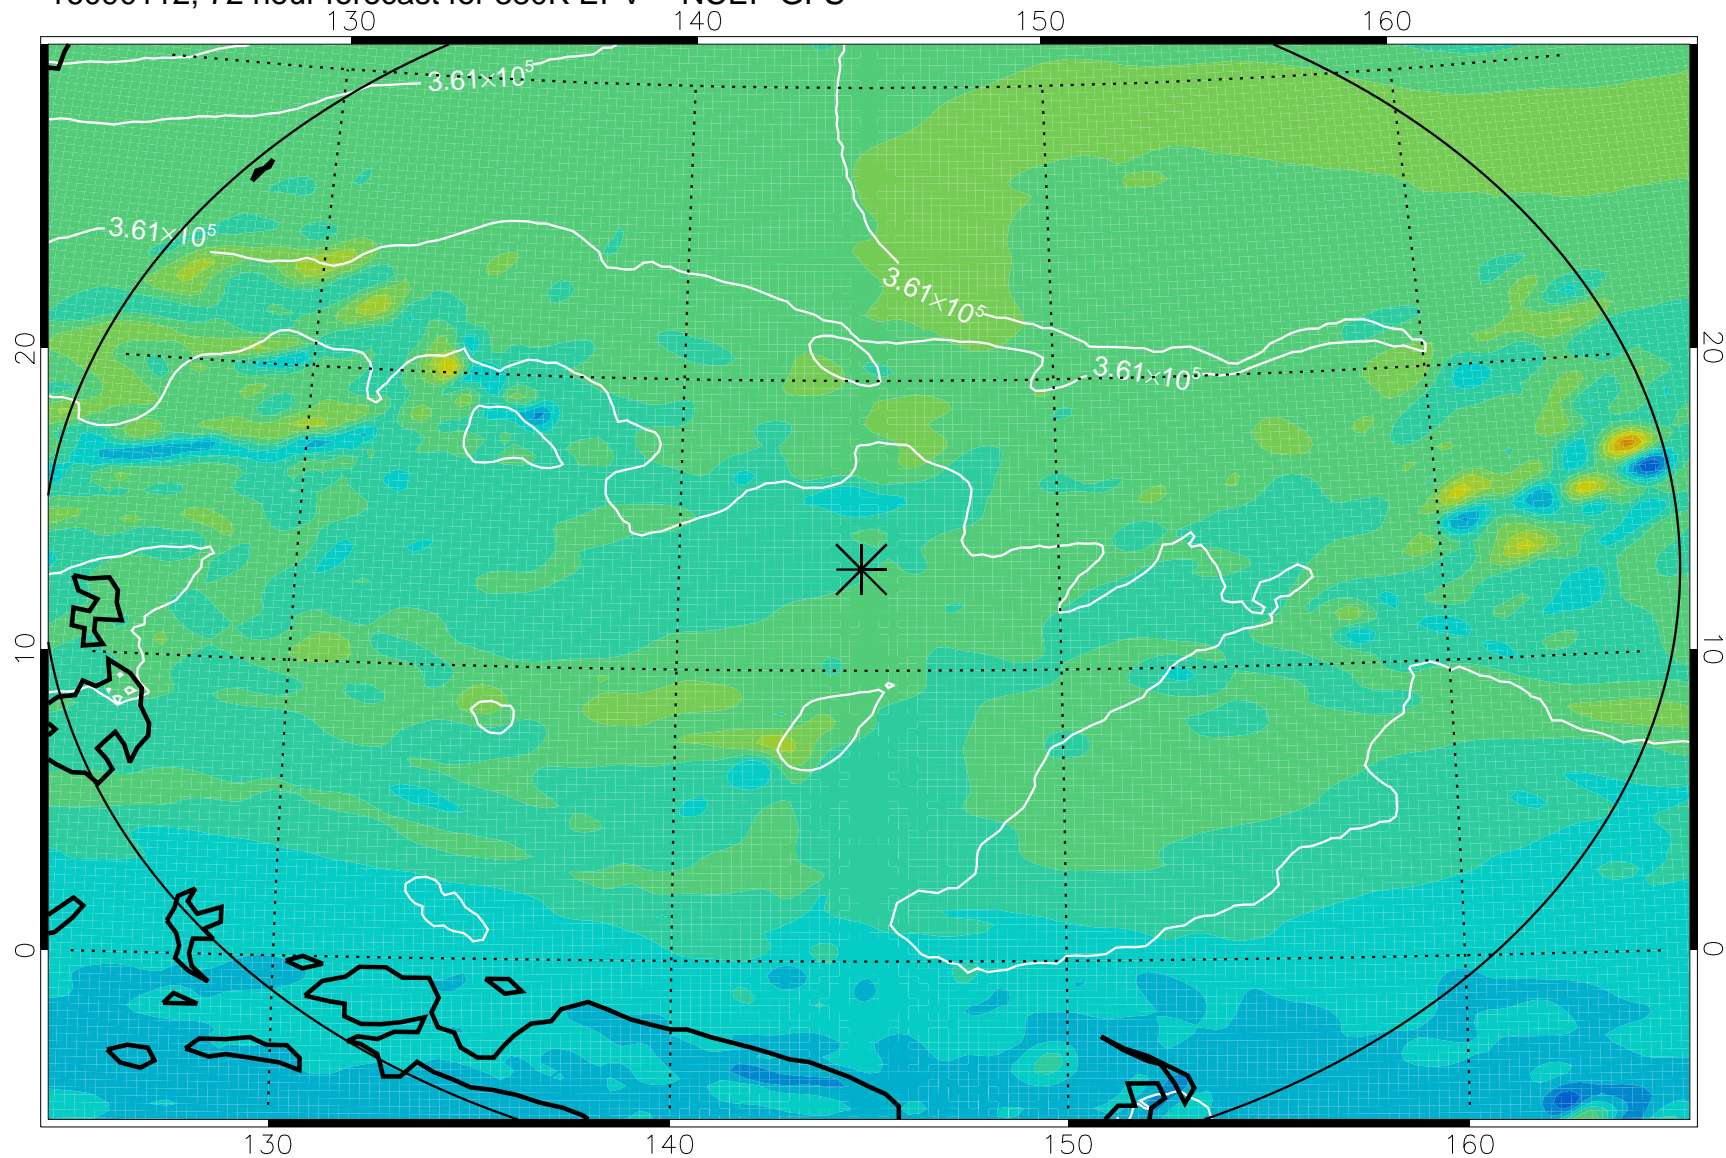

16090106, 66 hour forecast for 380K EPV -- NCEP GFS

380K Montgomery Streamfunction, white

Range ring of 2304 km

16090112, 72 hour forecast for 380K EPV -- NCEP GFS

380K Montgomery Streamfunction, white

Range ring of 2304 km

16090118, 78 hour forecast for 380K EPV -- NCEP GFS

380K Montgomery Streamfunction, white

Range ring of 2304 km

16090200, 84 hour forecast for 380K EPV -- NCEP GFS

380K Montgomery Streamfunction, white

Range ring of 2304 km

16090206, 90 hour forecast for 380K EPV -- NCEP GFS

380K Montgomery Streamfunction, white

Range ring of 2304 km

16090212, 96 hour forecast for 380K EPV -- NCEP GFS

380K Montgomery Streamfunction, white

Range ring of 2304 km

16090218, 102 hour forecast for 380K EPV -- NCEP GFS

380K Montgomery Streamfunction, white

Range ring of 2304 km

16090300, 108 hour forecast for 380K EPV -- NCEP GFS

380K Montgomery Streamfunction, white

Range ring of 2304 km