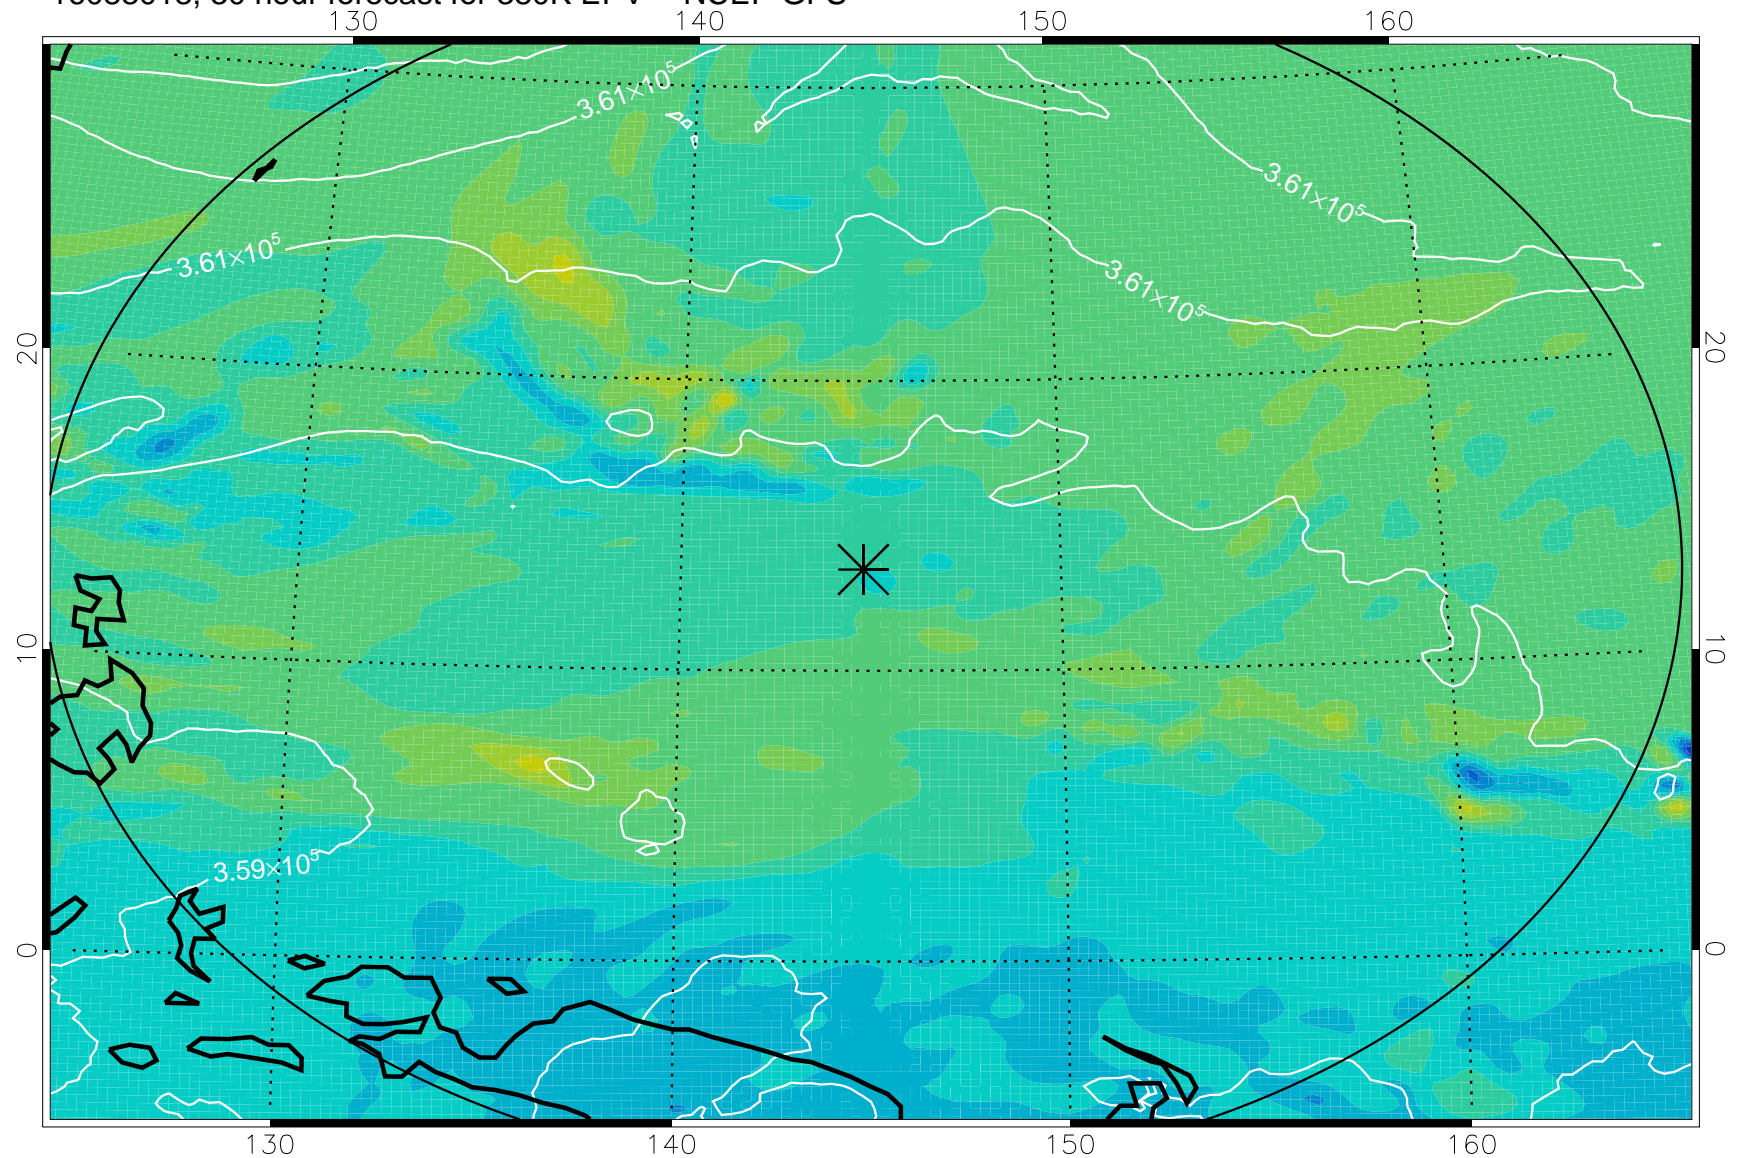

16083006, 18 hour forecast for 380K EPV -- NCEP GFS

380K Montgomery Streamfunction, white

Range ring of 2304 km

16083012, 24 hour forecast for 380K EPV -- NCEP GFS

380K Montgomery Streamfunction, white

Range ring of 2304 km

16083018, 30 hour forecast for 380K EPV -- NCEP GFS

380K Montgomery Streamfunction, white

Range ring of 2304 km

16083100, 36 hour forecast for 380K EPV -- NCEP GFS

380K Montgomery Streamfunction, white

Range ring of 2304 km

16083106, 42 hour forecast for 380K EPV -- NCEP GFS

380K Montgomery Streamfunction, white

Range ring of 2304 km

16083112, 48 hour forecast for 380K EPV -- NCEP GFS

380K Montgomery Streamfunction, white

Range ring of 2304 km

16090118, 78 hour forecast for 380K EPV -- NCEP GFS

380K Montgomery Streamfunction, white

Range ring of 2304 km

16090200, 84 hour forecast for 380K EPV -- NCEP GFS

380K Montgomery Streamfunction, white

Range ring of 2304 km