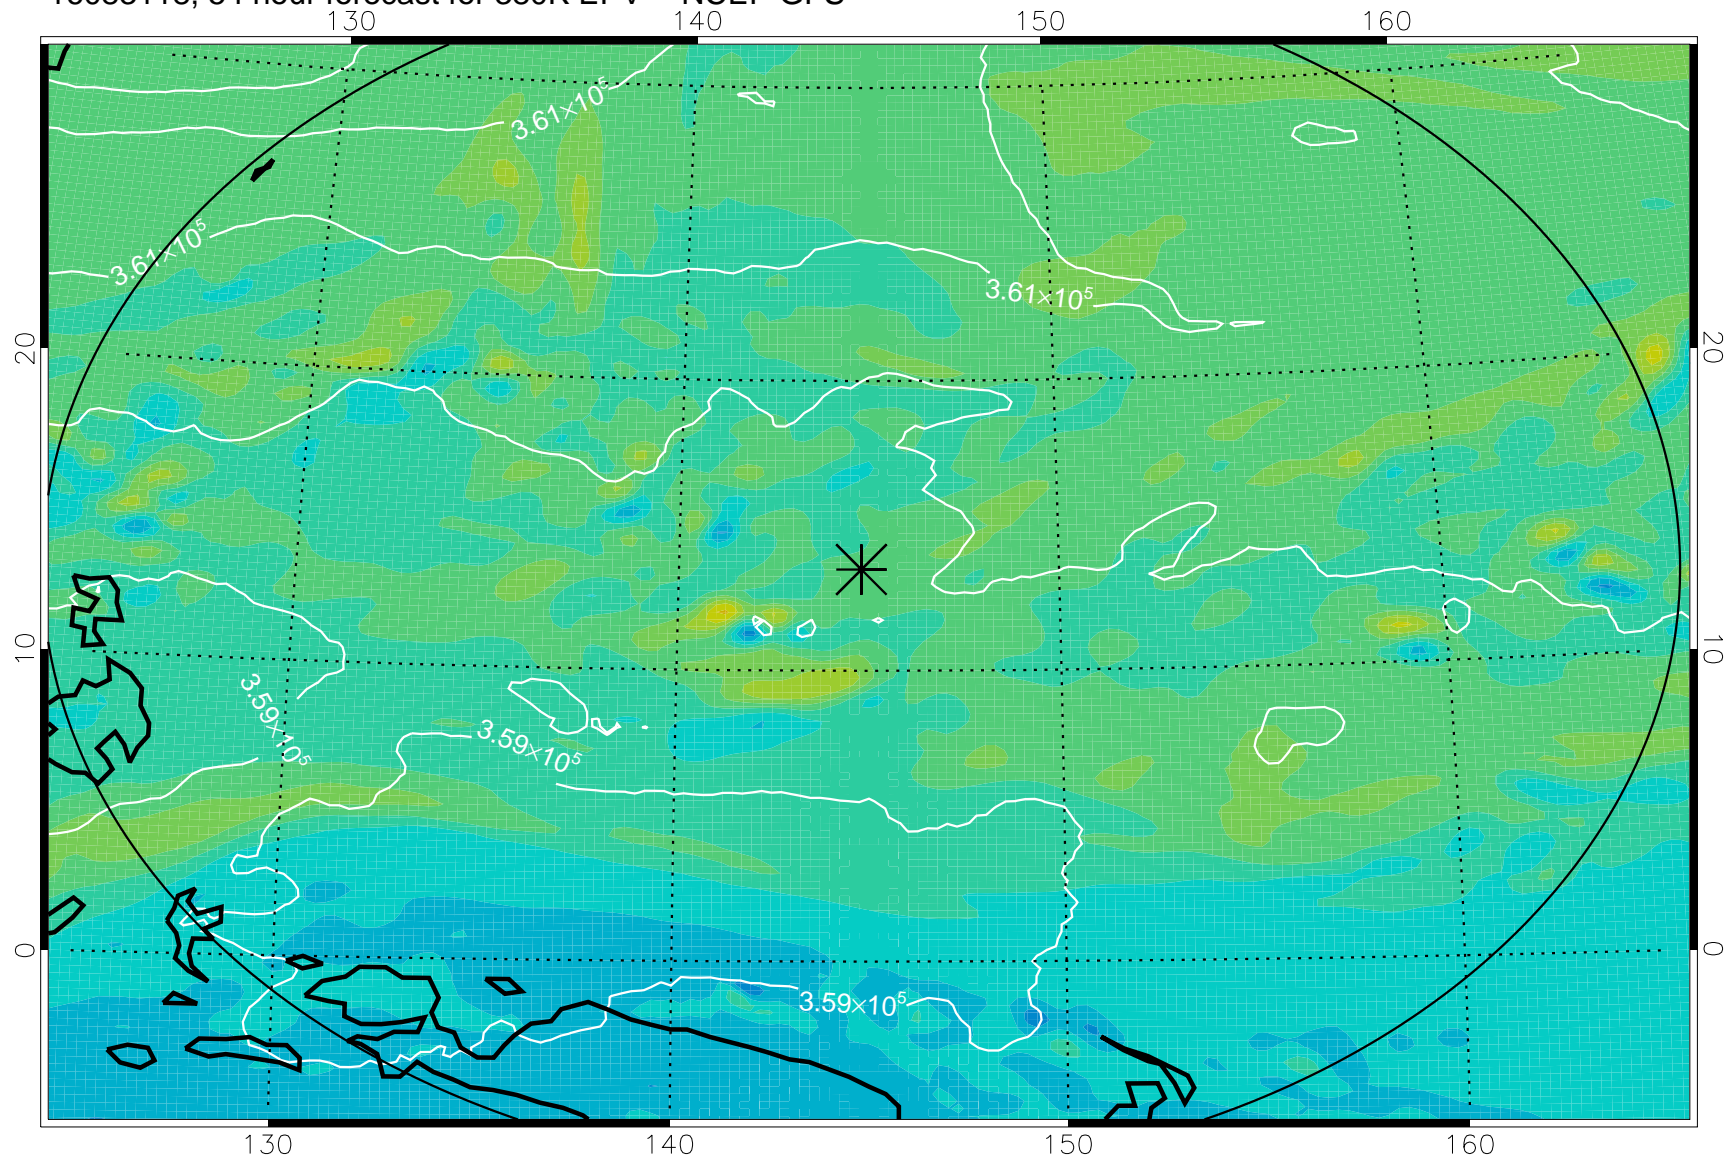

16083106, 42 hour forecast for 380K EPV -- NCEP GFS

380K Montgomery Streamfunction, white

Range ring of 2304 km

16083112, 48 hour forecast for 380K EPV -- NCEP GFS

380K Montgomery Streamfunction, white

Range ring of 2304 km

16083118, 54 hour forecast for 380K EPV -- NCEP GFS

380K Montgomery Streamfunction, white

Range ring of 2304 km

16090100, 60 hour forecast for 380K EPV -- NCEP GFS

380K Montgomery Streamfunction, white

Range ring of 2304 km

16090106, 66 hour forecast for 380K EPV -- NCEP GFS

380K Montgomery Streamfunction, white

Range ring of 2304 km

16090112, 72 hour forecast for 380K EPV -- NCEP GFS

380K Montgomery Streamfunction, white

Range ring of 2304 km

16090118, 78 hour forecast for 380K EPV -- NCEP GFS

380K Montgomery Streamfunction, white

Range ring of 2304 km

16090200, 84 hour forecast for 380K EPV -- NCEP GFS

380K Montgomery Streamfunction, white

Range ring of 2304 km