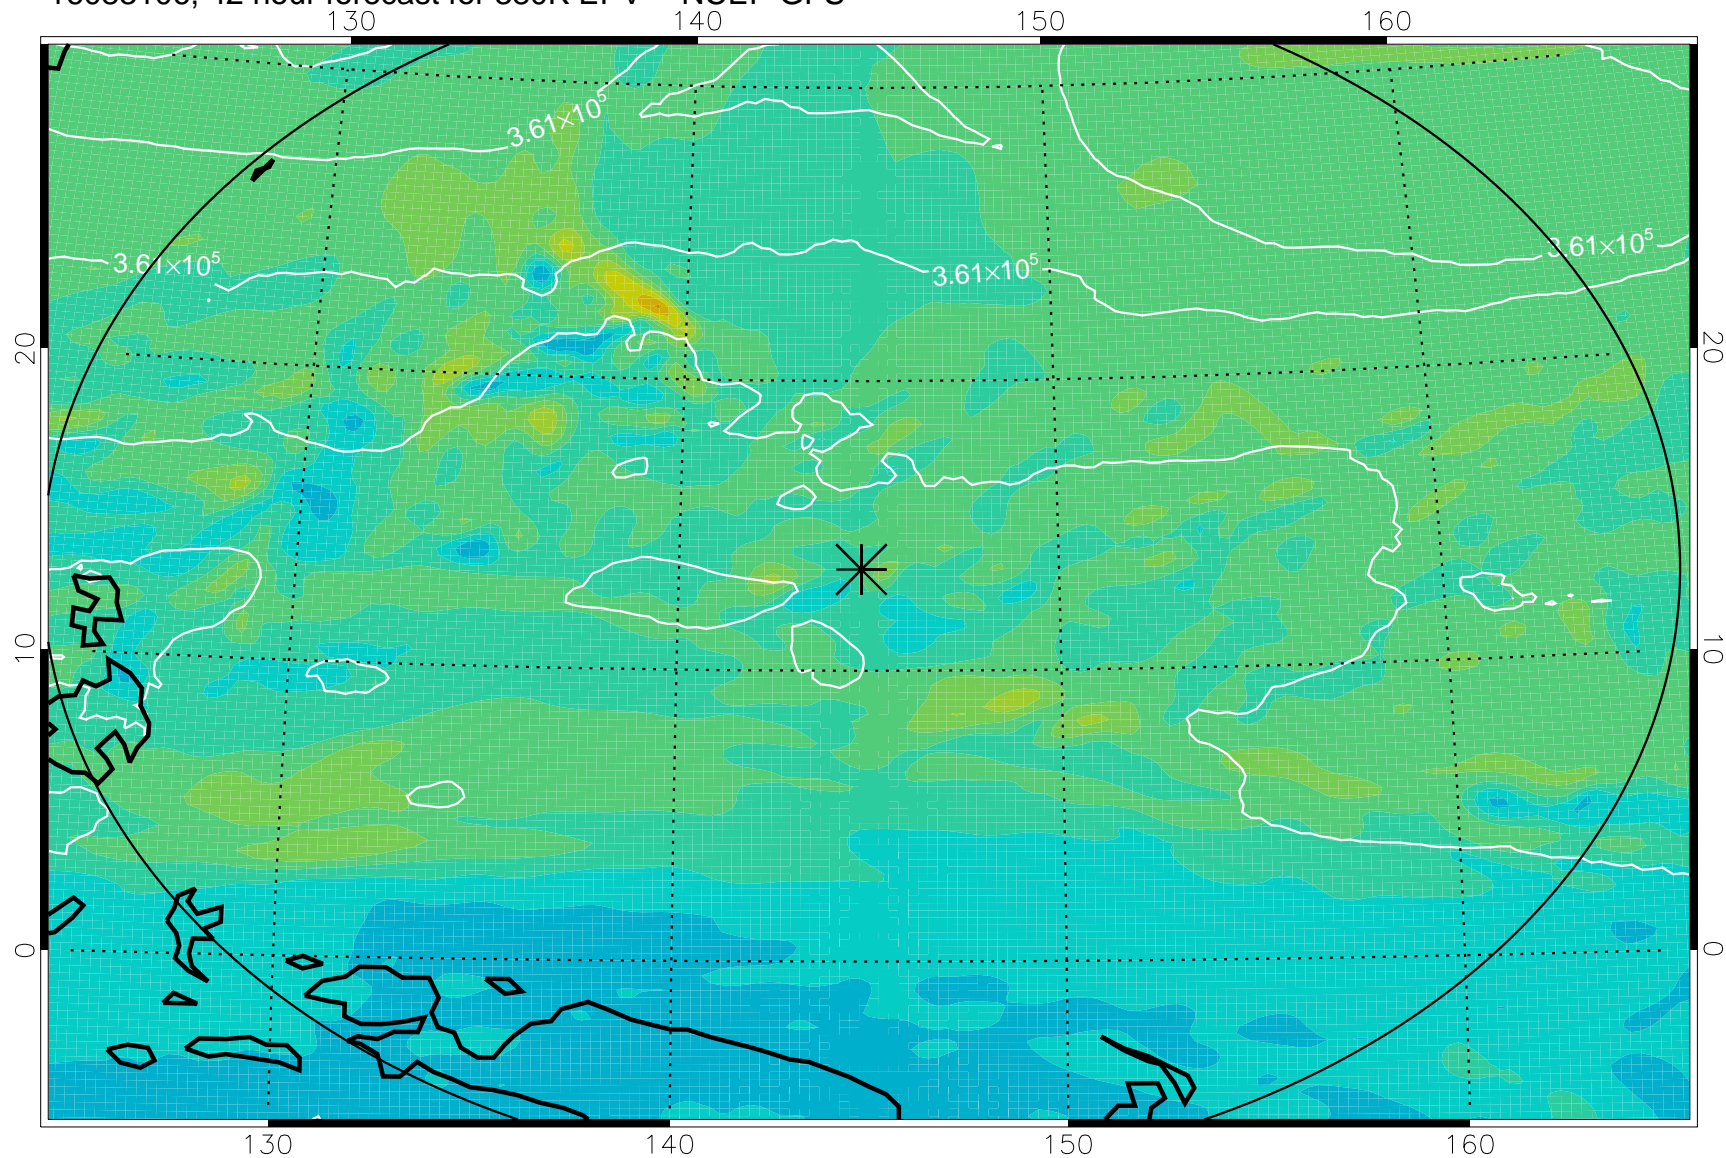

16083018, 30 hour forecast for 380K EPV -- NCEP GFS

380K Montgomery Streamfunction, white

Range ring of 2304 km

16083100, 36 hour forecast for 380K EPV -- NCEP GFS

380K Montgomery Streamfunction, white

Range ring of 2304 km

16083106, 42 hour forecast for 380K EPV -- NCEP GFS

380K Montgomery Streamfunction, white

Range ring of 2304 km

16083112, 48 hour forecast for 380K EPV -- NCEP GFS

380K Montgomery Streamfunction, white

Range ring of 2304 km

16083118, 54 hour forecast for 380K EPV -- NCEP GFS

380K Montgomery Streamfunction, white

Range ring of 2304 km

16090100, 60 hour forecast for 380K EPV -- NCEP GFS

380K Montgomery Streamfunction, white

Range ring of 2304 km

16090118, 78 hour forecast for 380K EPV -- NCEP GFS

380K Montgomery Streamfunction, white

Range ring of 2304 km

16090200, 84 hour forecast for 380K EPV -- NCEP GFS

380K Montgomery Streamfunction, white

Range ring of 2304 km