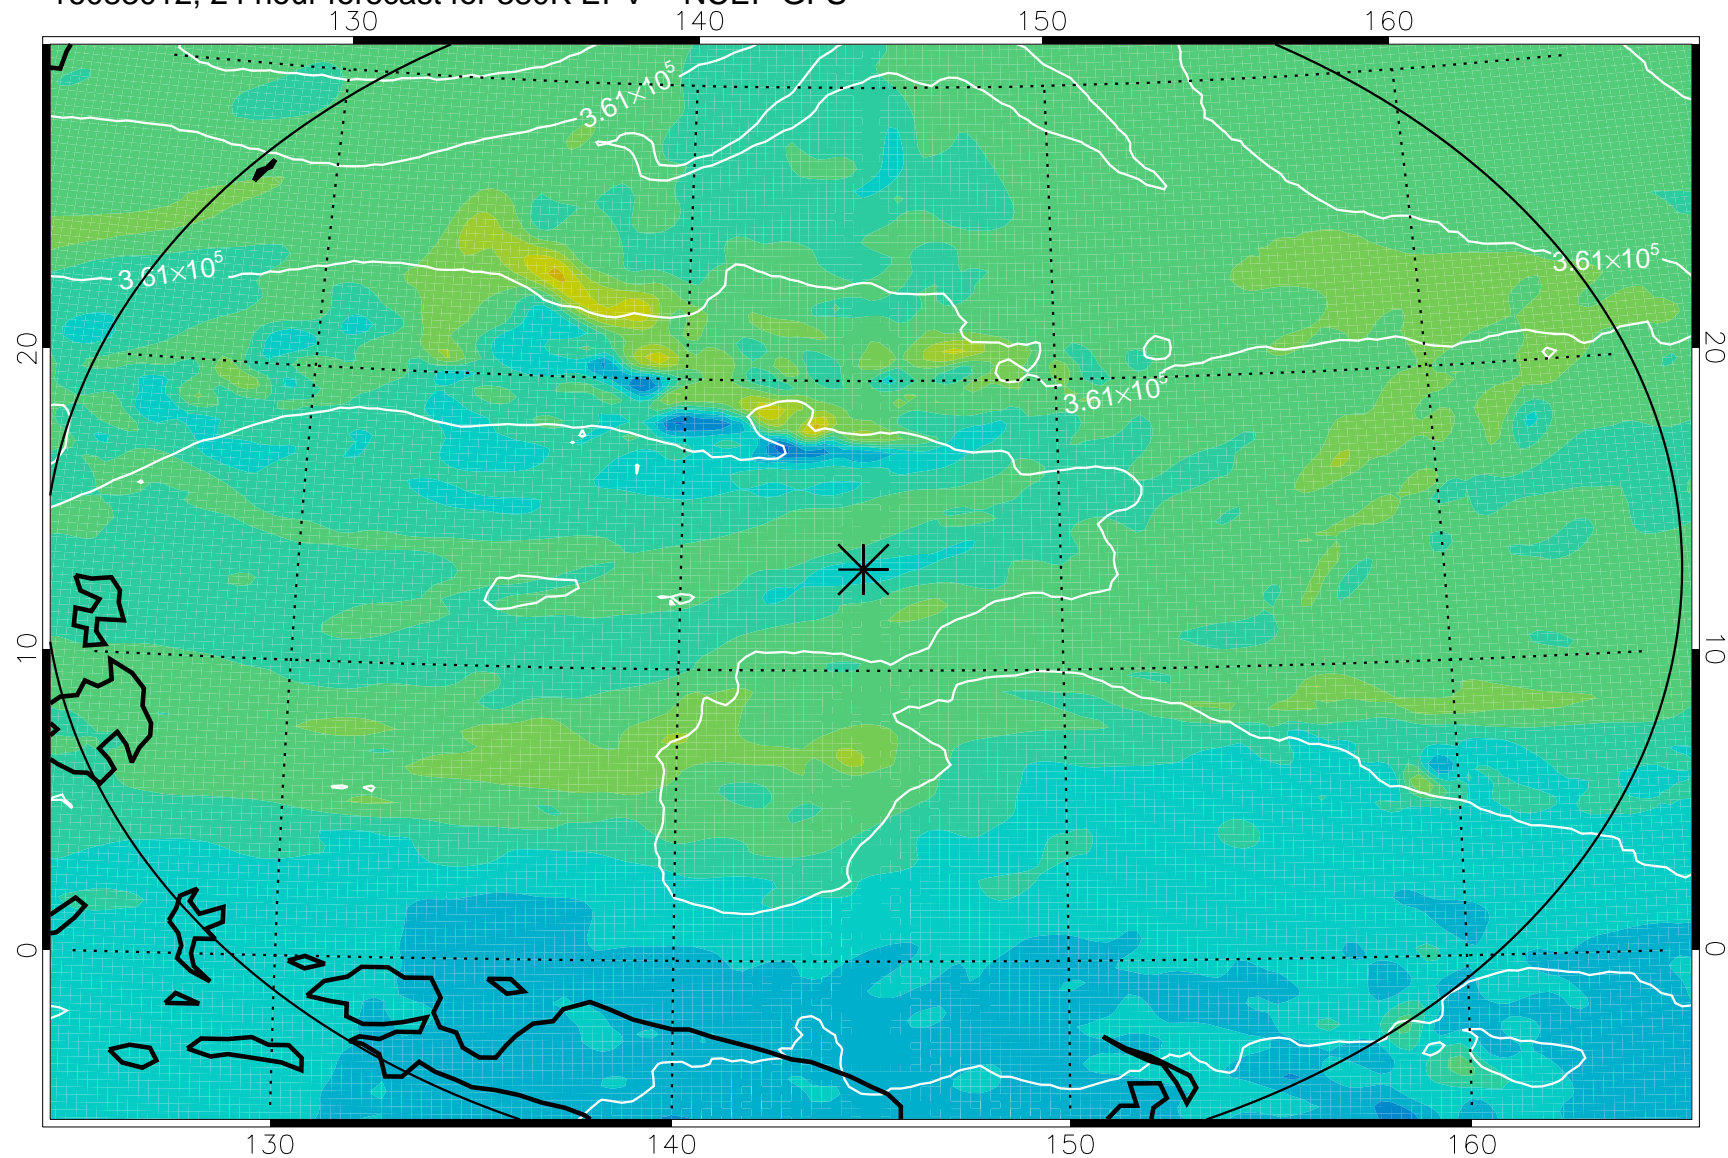

16083006, 18 hour forecast for 380K EPV -- NCEP GFS

380K Montgomery Streamfunction, white

Range ring of 2304 km

16083012, 24 hour forecast for 380K EPV -- NCEP GFS

380K Montgomery Streamfunction, white

Range ring of 2304 km

16083018, 30 hour forecast for 380K EPV -- NCEP GFS

380K Montgomery Streamfunction, white

Range ring of 2304 km

16083100, 36 hour forecast for 380K EPV -- NCEP GFS

380K Montgomery Streamfunction, white

Range ring of 2304 km

16083106, 42 hour forecast for 380K EPV -- NCEP GFS

380K Montgomery Streamfunction, white

Range ring of 2304 km

16083112, 48 hour forecast for 380K EPV -- NCEP GFS

380K Montgomery Streamfunction, white

Range ring of 2304 km

16090118, 78 hour forecast for 380K EPV -- NCEP GFS

380K Montgomery Streamfunction, white

Range ring of 2304 km

16090200, 84 hour forecast for 380K EPV -- NCEP GFS

380K Montgomery Streamfunction, white

Range ring of 2304 km