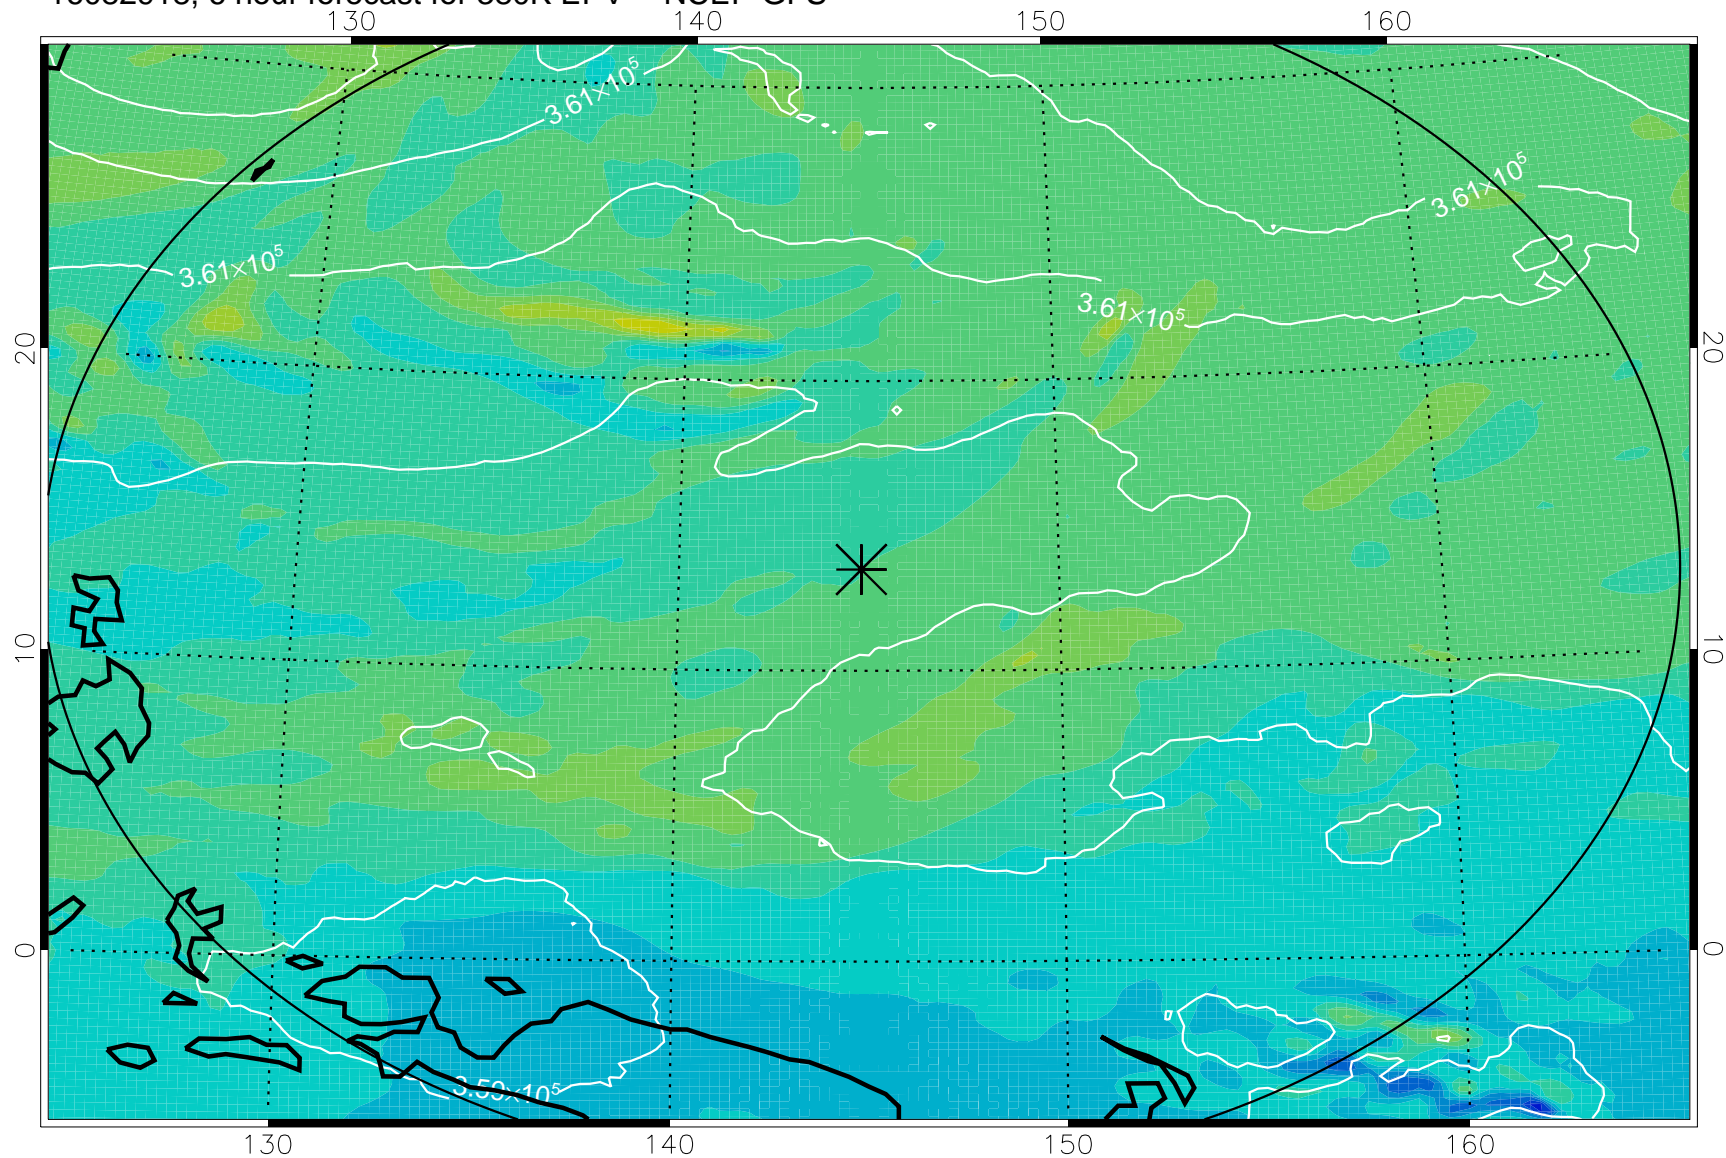

16082918, 6 hour forecast for 380K EPV -- NCEP GFS

380K Montgomery Streamfunction, white

Range ring of 2304 km

16083000, 12 hour forecast for 380K EPV -- NCEP GFS

380K Montgomery Streamfunction, white

Range ring of 2304 km

16083006, 18 hour forecast for 380K EPV -- NCEP GFS

380K Montgomery Streamfunction, white

Range ring of 2304 km

16083012, 24 hour forecast for 380K EPV -- NCEP GFS

380K Montgomery Streamfunction, white

Range ring of 2304 km

16083018, 30 hour forecast for 380K EPV -- NCEP GFS

380K Montgomery Streamfunction, white

Range ring of 2304 km

16083100, 36 hour forecast for 380K EPV -- NCEP GFS

380K Montgomery Streamfunction, white

Range ring of 2304 km

16083106, 42 hour forecast for 380K EPV -- NCEP GFS

380K Montgomery Streamfunction, white

Range ring of 2304 km

16083112, 48 hour forecast for 380K EPV -- NCEP GFS

380K Montgomery Streamfunction, white

Range ring of 2304 km