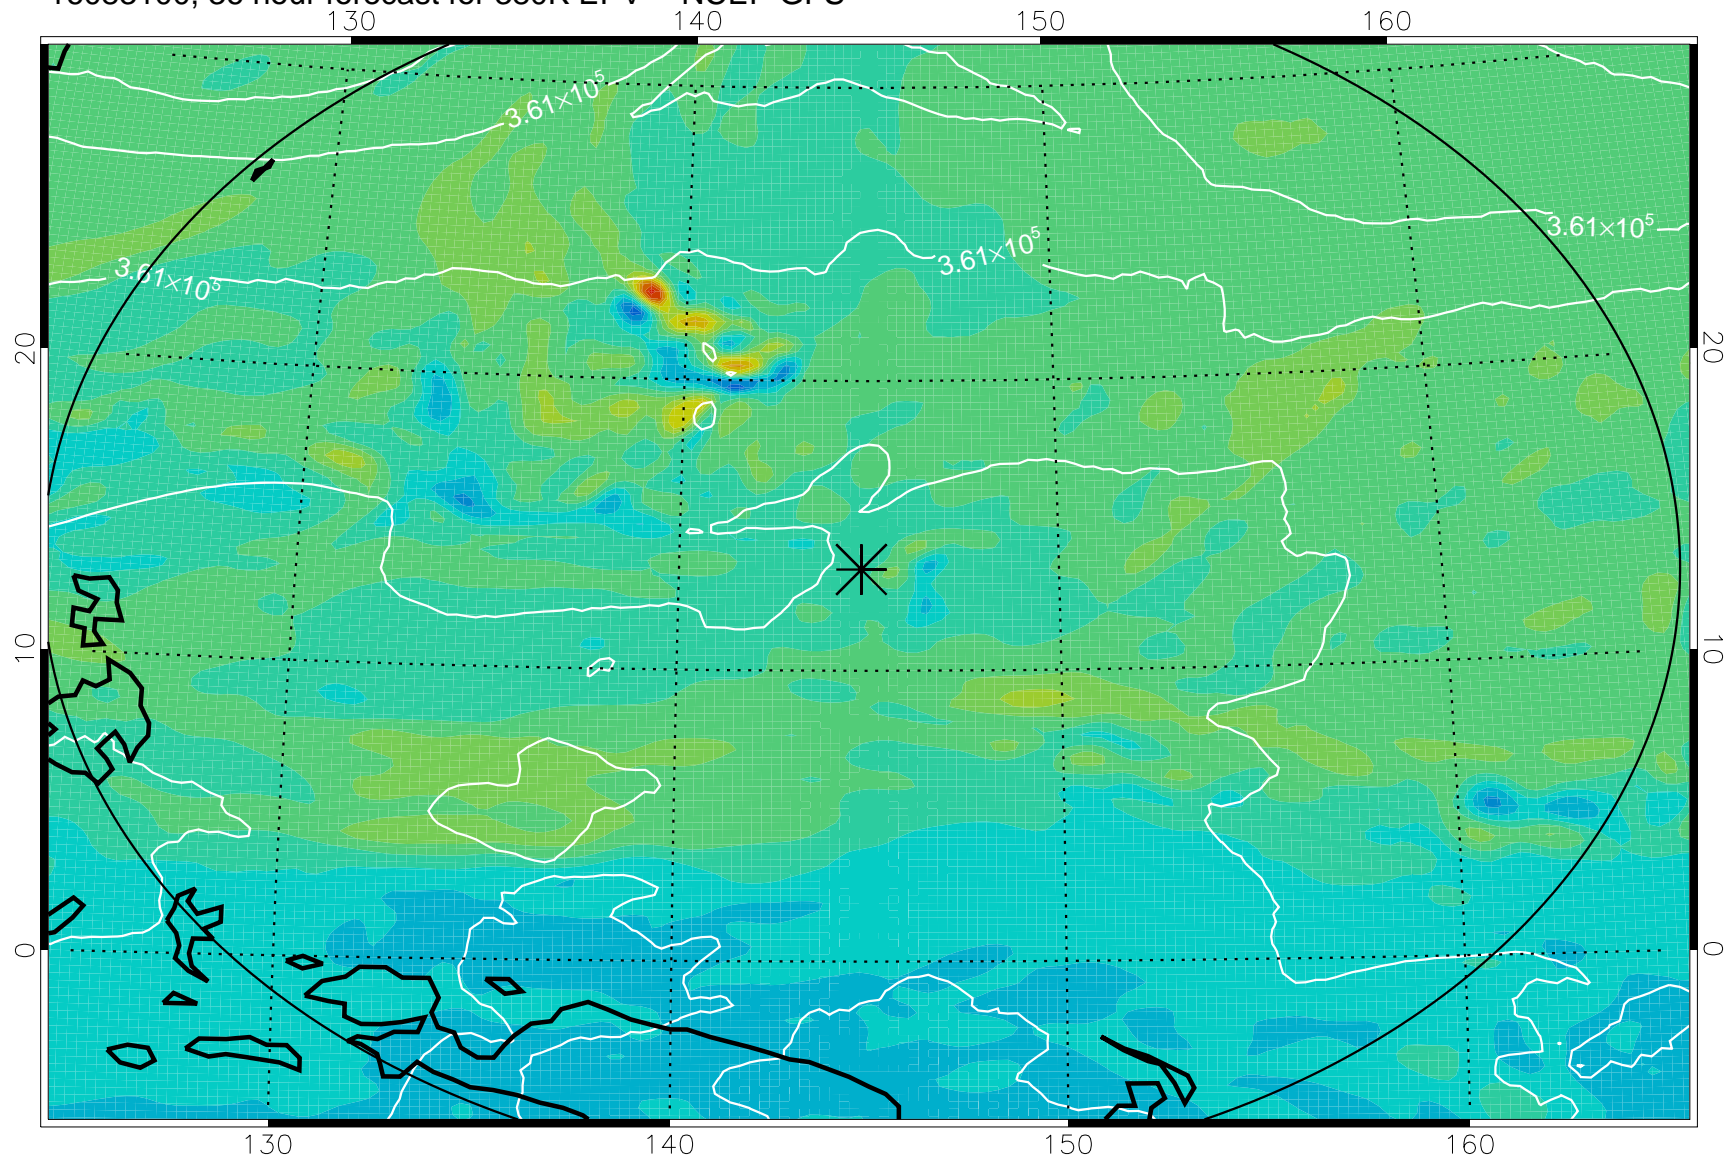

16083006, 18 hour forecast for 380K EPV -- NCEP GFS

380K Montgomery Streamfunction, white

Range ring of 2304 km

16083012, 24 hour forecast for 380K EPV -- NCEP GFS

380K Montgomery Streamfunction, white

Range ring of 2304 km

16083018, 30 hour forecast for 380K EPV -- NCEP GFS

380K Montgomery Streamfunction, white

Range ring of 2304 km

16083100, 36 hour forecast for 380K EPV -- NCEP GFS

380K Montgomery Streamfunction, white

Range ring of 2304 km

16083106, 42 hour forecast for 380K EPV -- NCEP GFS

380K Montgomery Streamfunction, white

Range ring of 2304 km

16083112, 48 hour forecast for 380K EPV -- NCEP GFS

380K Montgomery Streamfunction, white

Range ring of 2304 km

16090118, 78 hour forecast for 380K EPV -- NCEP GFS

380K Montgomery Streamfunction, white

Range ring of 2304 km

16090200, 84 hour forecast for 380K EPV -- NCEP GFS

380K Montgomery Streamfunction, white

Range ring of 2304 km