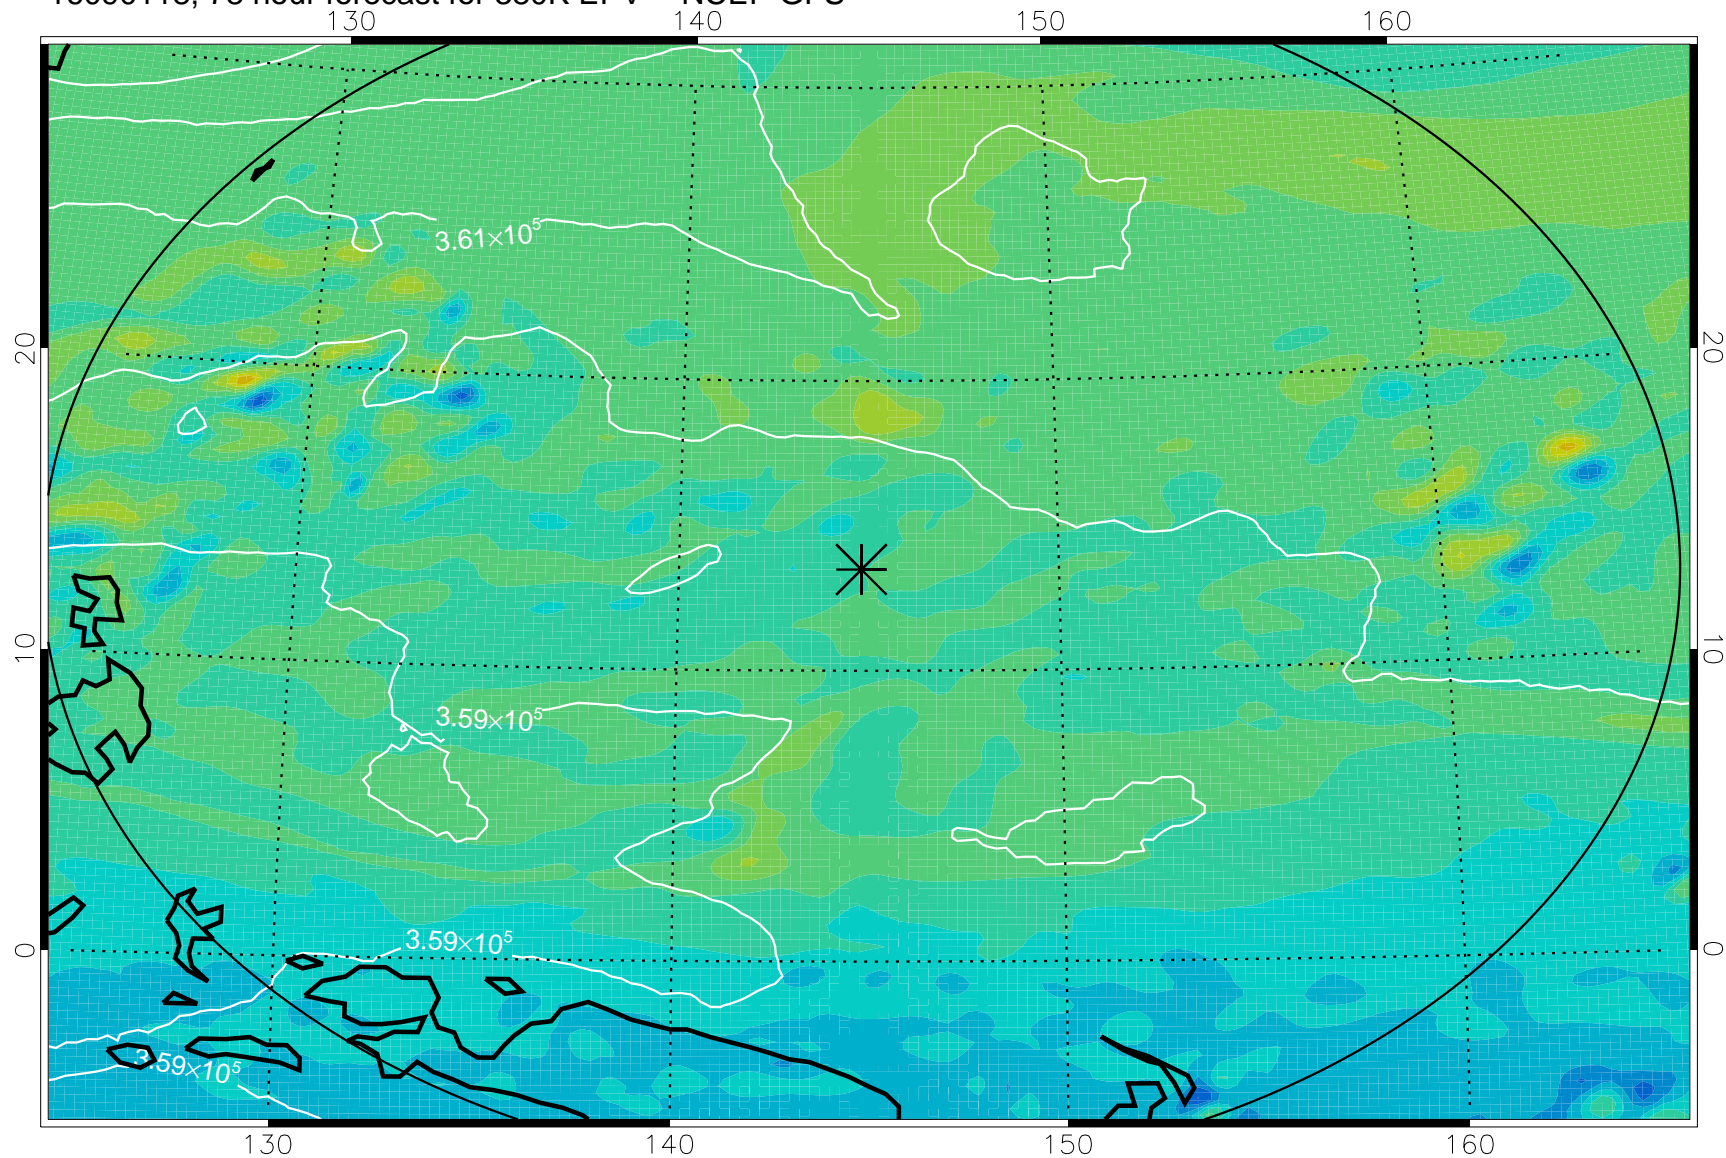

16090106, 66 hour forecast for 380K EPV -- NCEP GFS

380K Montgomery Streamfunction, white

Range ring of 2304 km

16090112, 72 hour forecast for 380K EPV -- NCEP GFS

380K Montgomery Streamfunction, white

Range ring of 2304 km

16090118, 78 hour forecast for 380K EPV -- NCEP GFS

380K Montgomery Streamfunction, white

Range ring of 2304 km

16090200, 84 hour forecast for 380K EPV -- NCEP GFS

380K Montgomery Streamfunction, white

Range ring of 2304 km

16090206, 90 hour forecast for 380K EPV -- NCEP GFS

380K Montgomery Streamfunction, white

Range ring of 2304 km

16090212, 96 hour forecast for 380K EPV -- NCEP GFS

380K Montgomery Streamfunction, white

Range ring of 2304 km

16090218, 102 hour forecast for 380K EPV -- NCEP GFS

380K Montgomery Streamfunction, white

Range ring of 2304 km

16090300, 108 hour forecast for 380K EPV -- NCEP GFS

380K Montgomery Streamfunction, white

Range ring of 2304 km