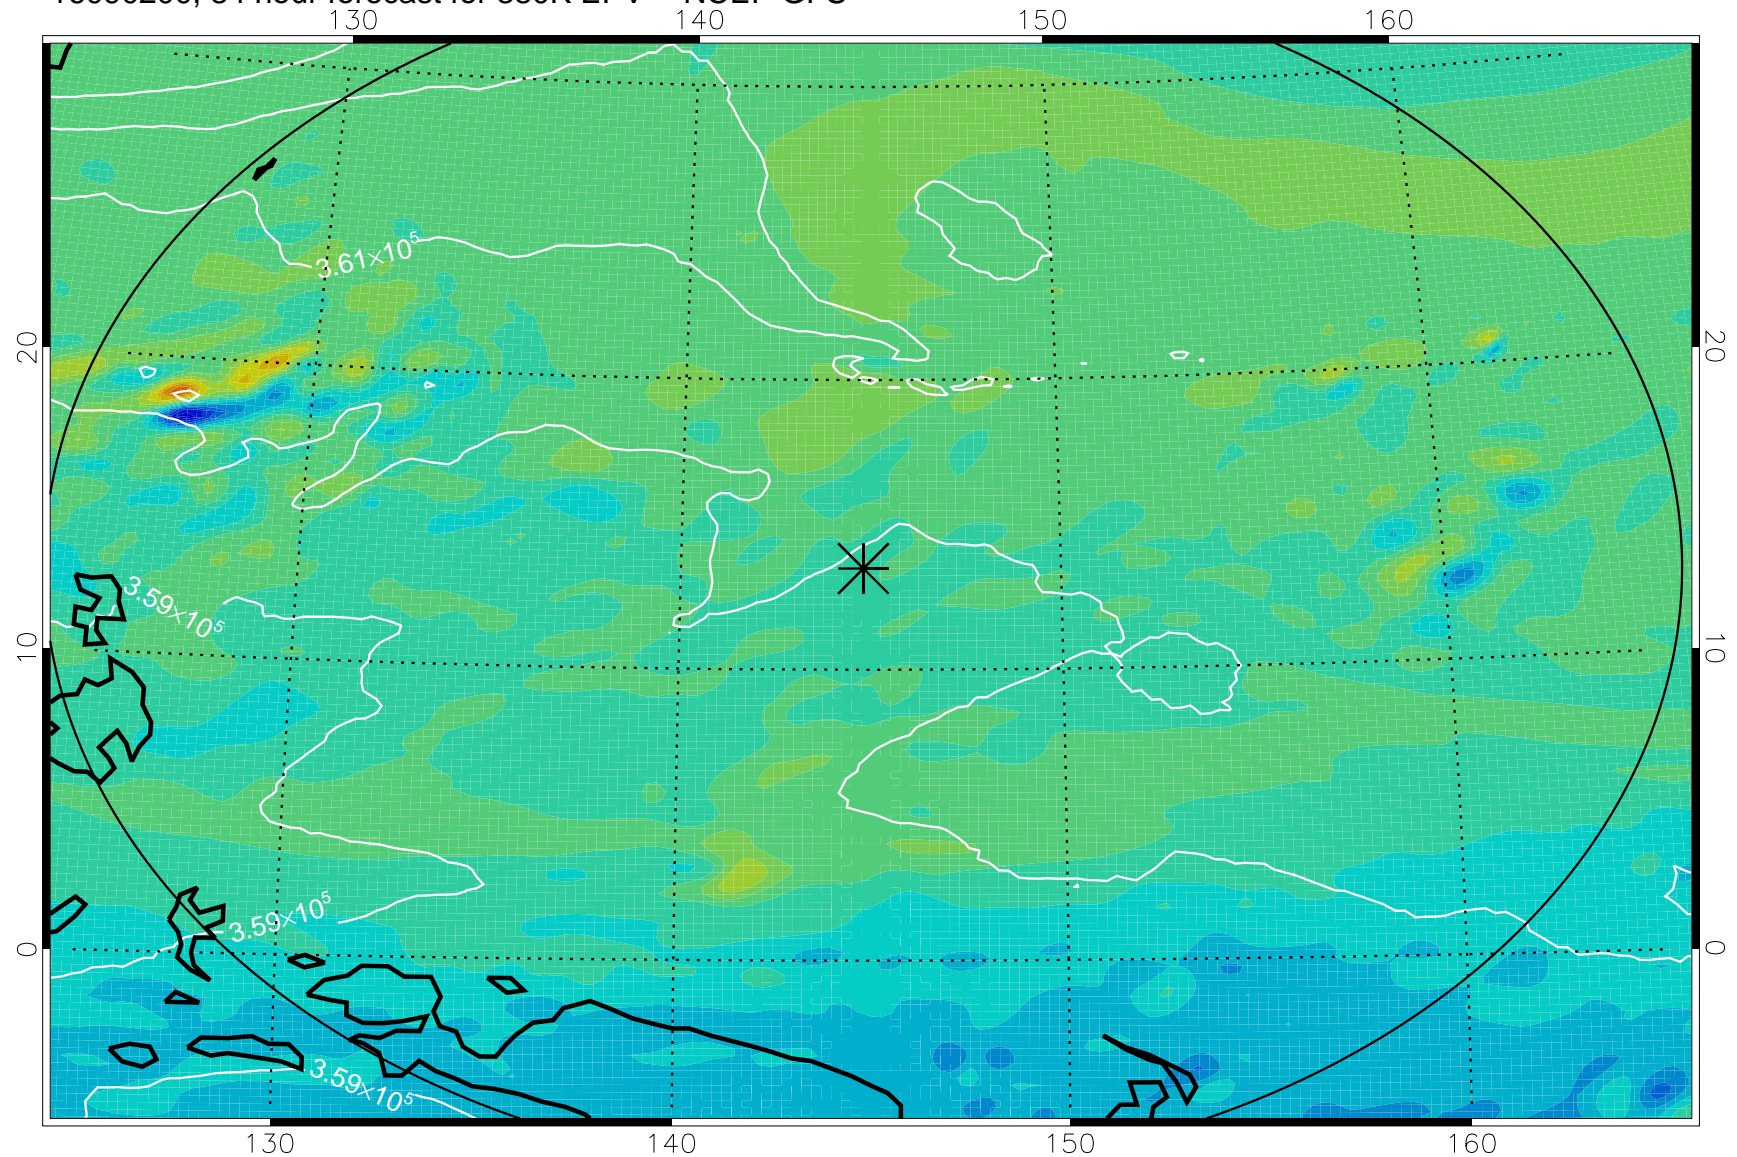

16090106, 66 hour forecast for 380K EPV -- NCEP GFS

380K Montgomery Streamfunction, white

Range ring of 2304 km

16090112, 72 hour forecast for 380K EPV -- NCEP GFS

380K Montgomery Streamfunction, white

Range ring of 2304 km

16090118, 78 hour forecast for 380K EPV -- NCEP GFS

380K Montgomery Streamfunction, white

Range ring of 2304 km

16090200, 84 hour forecast for 380K EPV -- NCEP GFS

380K Montgomery Streamfunction, white

Range ring of 2304 km

16090206, 90 hour forecast for 380K EPV -- NCEP GFS

380K Montgomery Streamfunction, white

Range ring of 2304 km

16090212, 96 hour forecast for 380K EPV -- NCEP GFS

380K Montgomery Streamfunction, white

Range ring of 2304 km

16090218, 102 hour forecast for 380K EPV -- NCEP GFS

380K Montgomery Streamfunction, white

Range ring of 2304 km

16090300, 108 hour forecast for 380K EPV -- NCEP GFS

380K Montgomery Streamfunction, white

Range ring of 2304 km