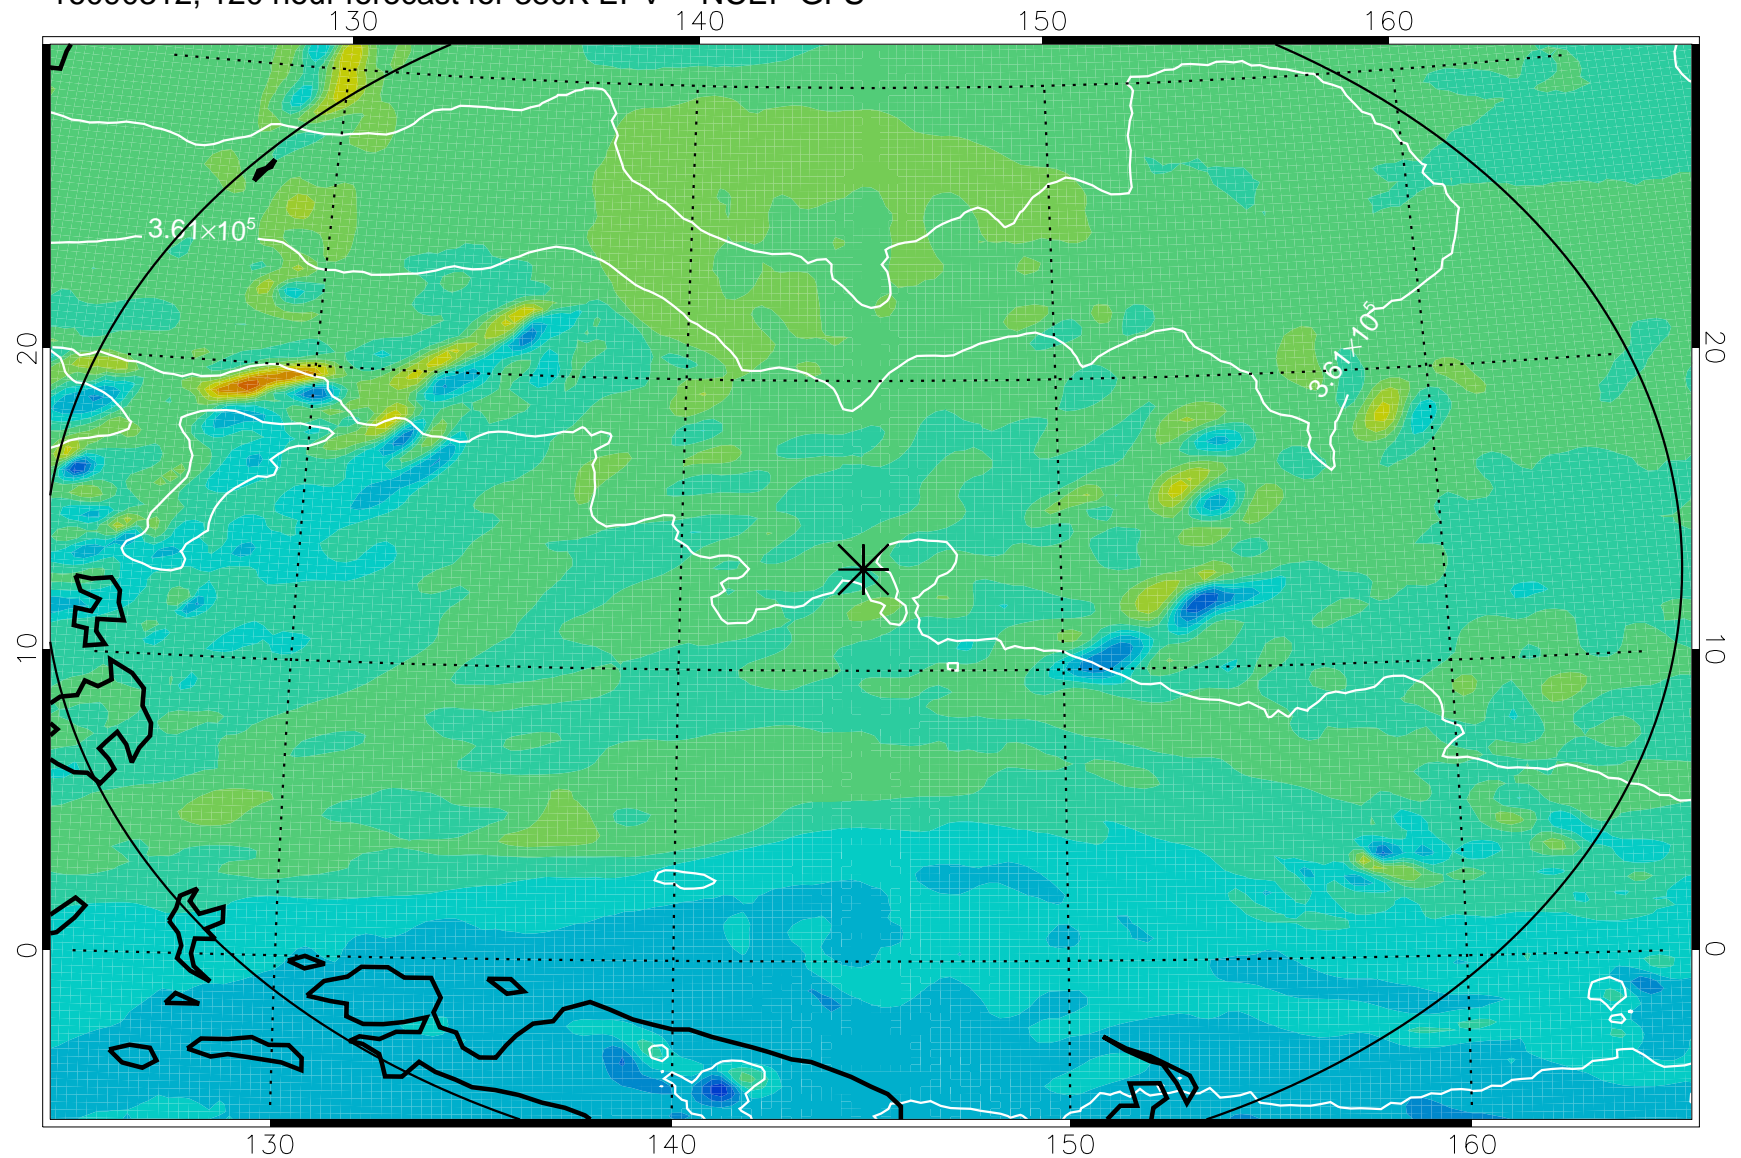

16090118, 78 hour forecast for 380K EPV -- NCEP GFS

380K Montgomery Streamfunction, white

Range ring of 2304 km

16090200, 84 hour forecast for 380K EPV -- NCEP GFS

380K Montgomery Streamfunction, white

Range ring of 2304 km

16090206, 90 hour forecast for 380K EPV -- NCEP GFS

380K Montgomery Streamfunction, white

Range ring of 2304 km

16090212, 96 hour forecast for 380K EPV -- NCEP GFS

380K Montgomery Streamfunction, white

Range ring of 2304 km

16090218, 102 hour forecast for 380K EPV -- NCEP GFS

380K Montgomery Streamfunction, white

Range ring of 2304 km

16090300, 108 hour forecast for 380K EPV -- NCEP GFS

380K Montgomery Streamfunction, white

Range ring of 2304 km

16090306, 114 hour forecast for 380K EPV -- NCEP GFS

380K Montgomery Streamfunction, white

Range ring of 2304 km

16090312, 120 hour forecast for 380K EPV -- NCEP GFS

380K Montgomery Streamfunction, white

Range ring of 2304 km