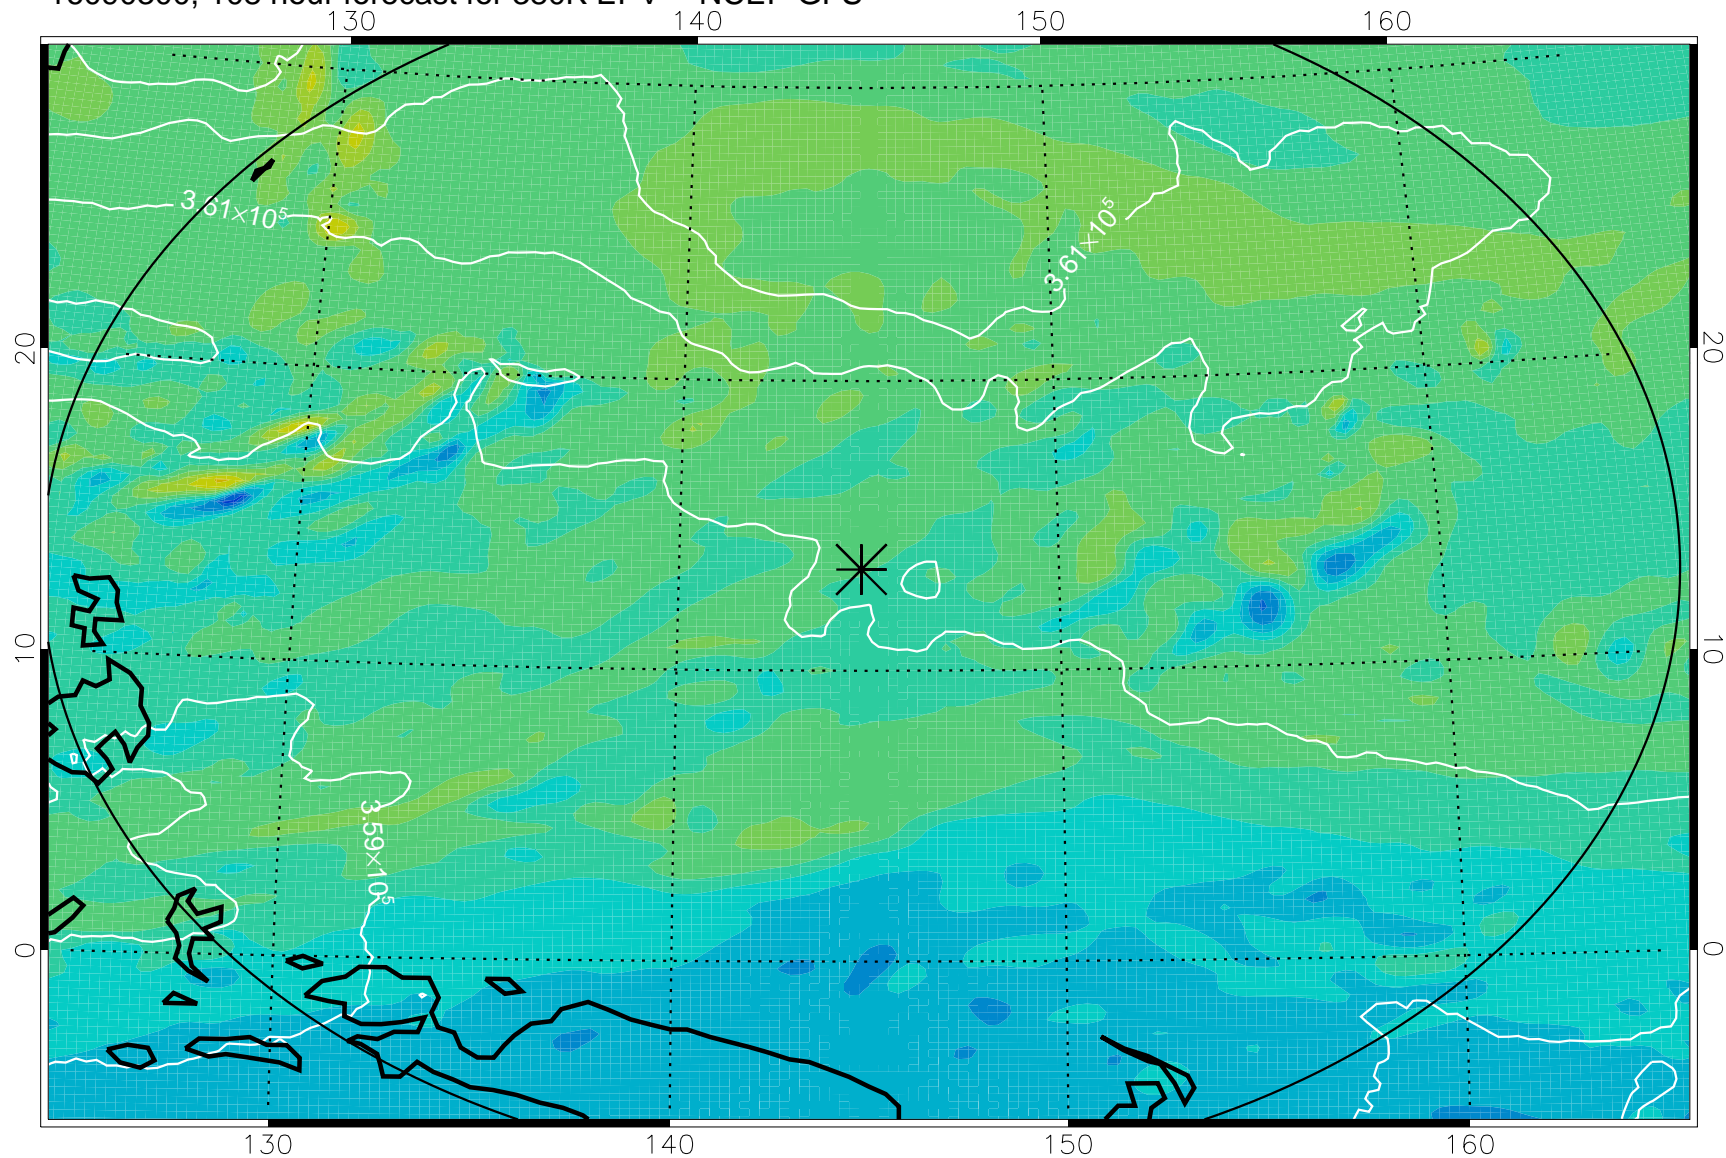

16090118, 78 hour forecast for 380K EPV -- NCEP GFS

380K Montgomery Streamfunction, white

Range ring of 2304 km

16090200, 84 hour forecast for 380K EPV -- NCEP GFS

380K Montgomery Streamfunction, white

Range ring of 2304 km

16090206, 90 hour forecast for 380K EPV -- NCEP GFS

380K Montgomery Streamfunction, white

Range ring of 2304 km

16090212, 96 hour forecast for 380K EPV -- NCEP GFS

380K Montgomery Streamfunction, white

Range ring of 2304 km

16090218, 102 hour forecast for 380K EPV -- NCEP GFS

380K Montgomery Streamfunction, white

Range ring of 2304 km

16090300, 108 hour forecast for 380K EPV -- NCEP GFS

380K Montgomery Streamfunction, white

Range ring of 2304 km

16090306, 114 hour forecast for 380K EPV -- NCEP GFS

380K Montgomery Streamfunction, white

Range ring of 2304 km

16090312, 120 hour forecast for 380K EPV -- NCEP GFS

380K Montgomery Streamfunction, white

Range ring of 2304 km