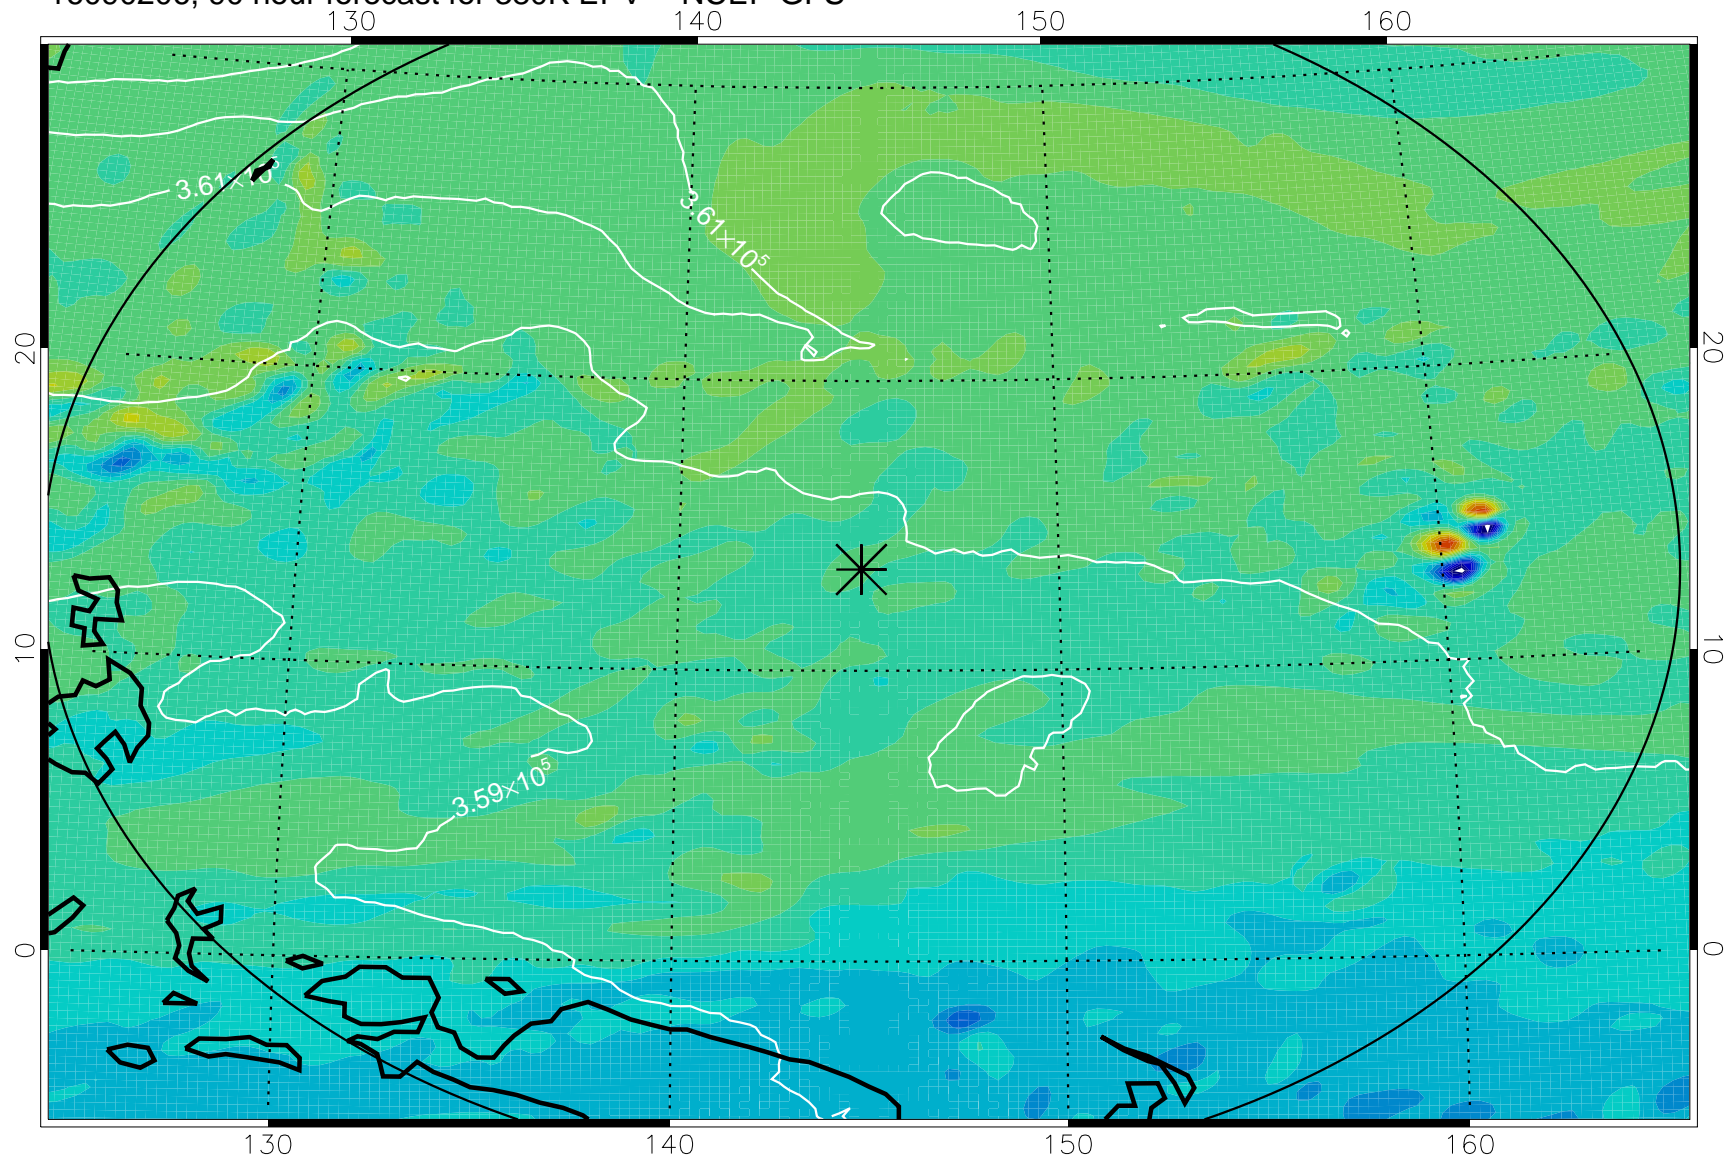

16090106, 66 hour forecast for 380K EPV -- NCEP GFS

380K Montgomery Streamfunction, white

Range ring of 2304 km

16090112, 72 hour forecast for 380K EPV -- NCEP GFS

380K Montgomery Streamfunction, white

Range ring of 2304 km

16090118, 78 hour forecast for 380K EPV -- NCEP GFS

380K Montgomery Streamfunction, white

Range ring of 2304 km

16090200, 84 hour forecast for 380K EPV -- NCEP GFS

380K Montgomery Streamfunction, white

Range ring of 2304 km

16090206, 90 hour forecast for 380K EPV -- NCEP GFS

380K Montgomery Streamfunction, white

Range ring of 2304 km

16090212, 96 hour forecast for 380K EPV -- NCEP GFS

380K Montgomery Streamfunction, white

Range ring of 2304 km

16090218, 102 hour forecast for 380K EPV -- NCEP GFS

380K Montgomery Streamfunction, white

Range ring of 2304 km

16090300, 108 hour forecast for 380K EPV -- NCEP GFS

380K Montgomery Streamfunction, white

Range ring of 2304 km