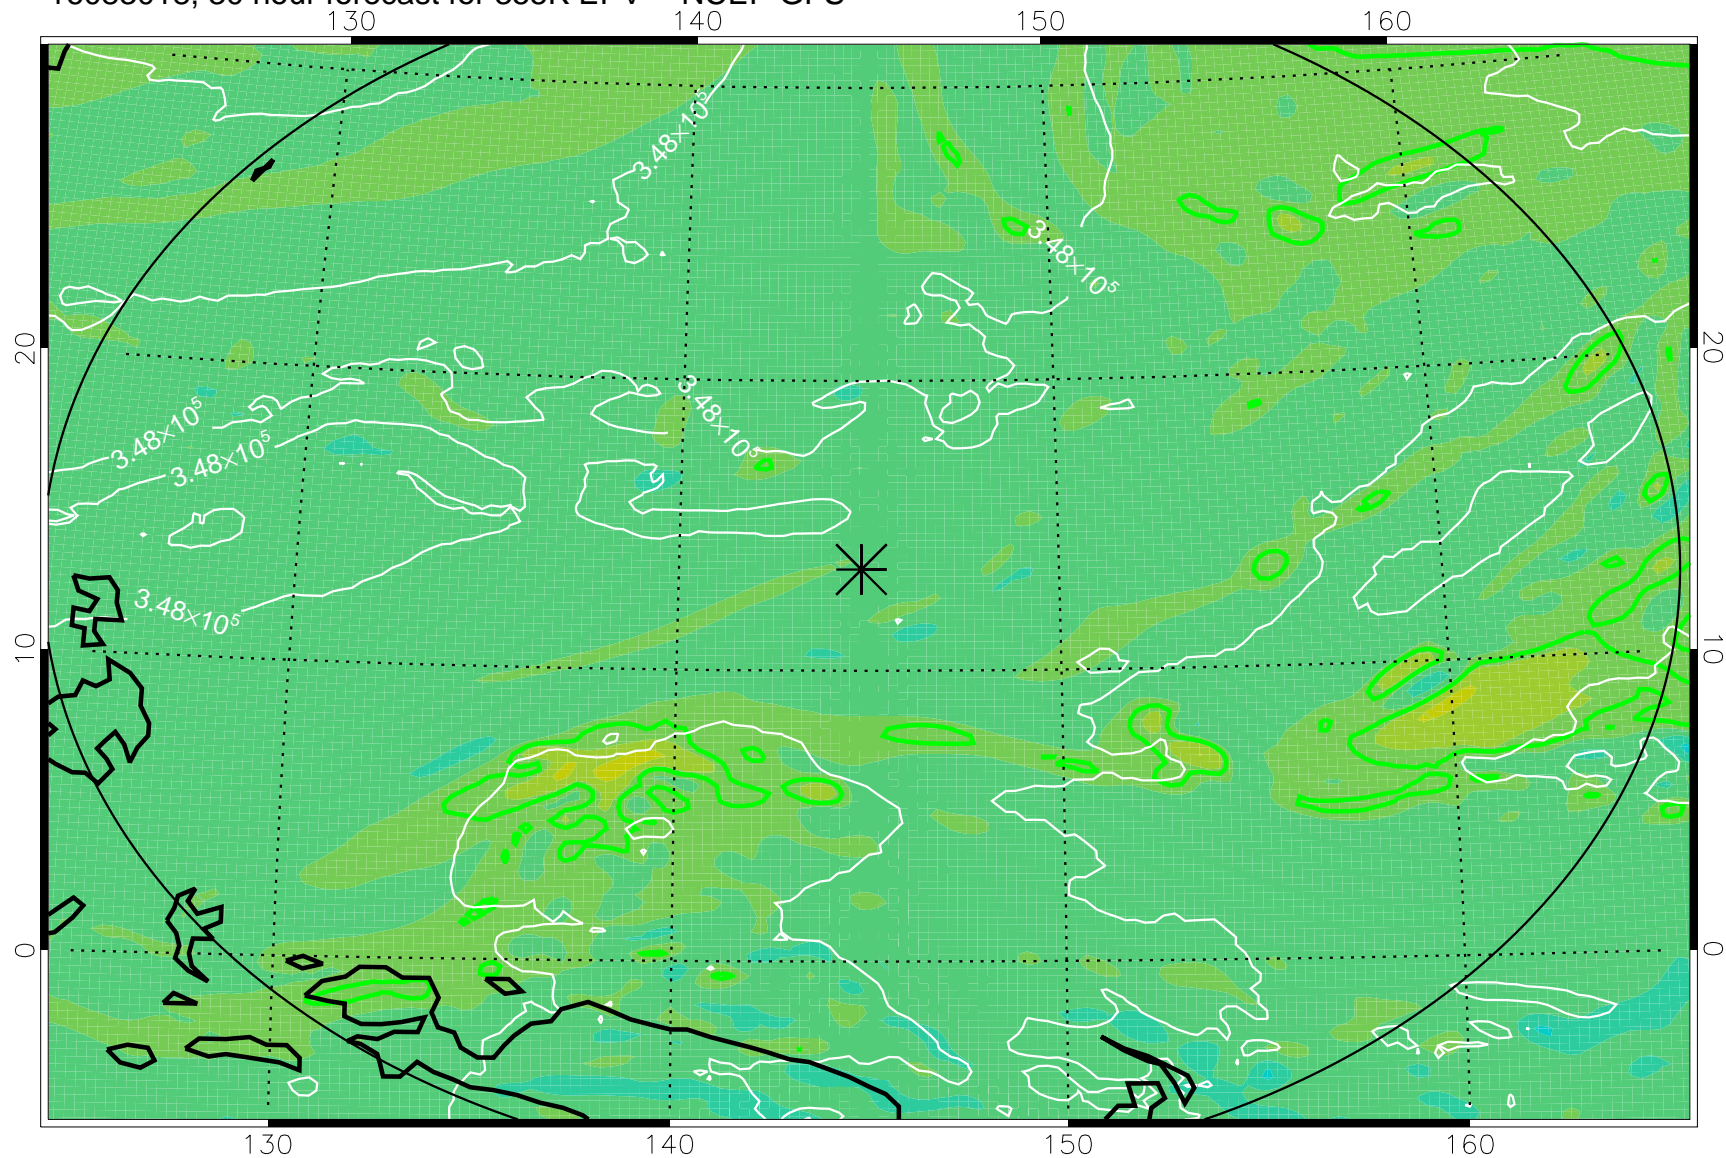

16083006, 18 hour forecast for 355K EPV -- NCEP GFS

355K Montgomery Streamfunction, white
EPV Tropopause (2 PVU) Position
Range ring of 2304 km

16083012, 24 hour forecast for 355K EPV -- NCEP GFS

16083018, 30 hour forecast for 355K EPV -- NCEP GFS

355K Montgomery Streamfunction, white
EPV Tropopause (2 PVU) Position
Range ring of 2304 km

16083100, 36 hour forecast for 355K EPV -- NCEP GFS

355K Montgomery Streamfunction, white
EPV Tropopause (2 PVU) Position
Range ring of 2304 km

16083106, 42 hour forecast for 355K EPV -- NCEP GFS

355K Montgomery Streamfunction, white
EPV Tropopause (2 PVU) Position
Range ring of 2304 km

16083112, 48 hour forecast for 355K EPV -- NCEP GFS

355K Montgomery Streamfunction, white
EPV Tropopause (2 PVU) Position
Range ring of 2304 km

16090106, 66 hour forecast for 355K EPV -- NCEP GFS

355K Montgomery Streamfunction, white
EPV Tropopause (2 PVU) Position
Range ring of 2304 km

16090112, 72 hour forecast for 355K EPV -- NCEP GFS

355K Montgomery Streamfunction, white
EPV Tropopause (2 PVU) Position
Range ring of 2304 km