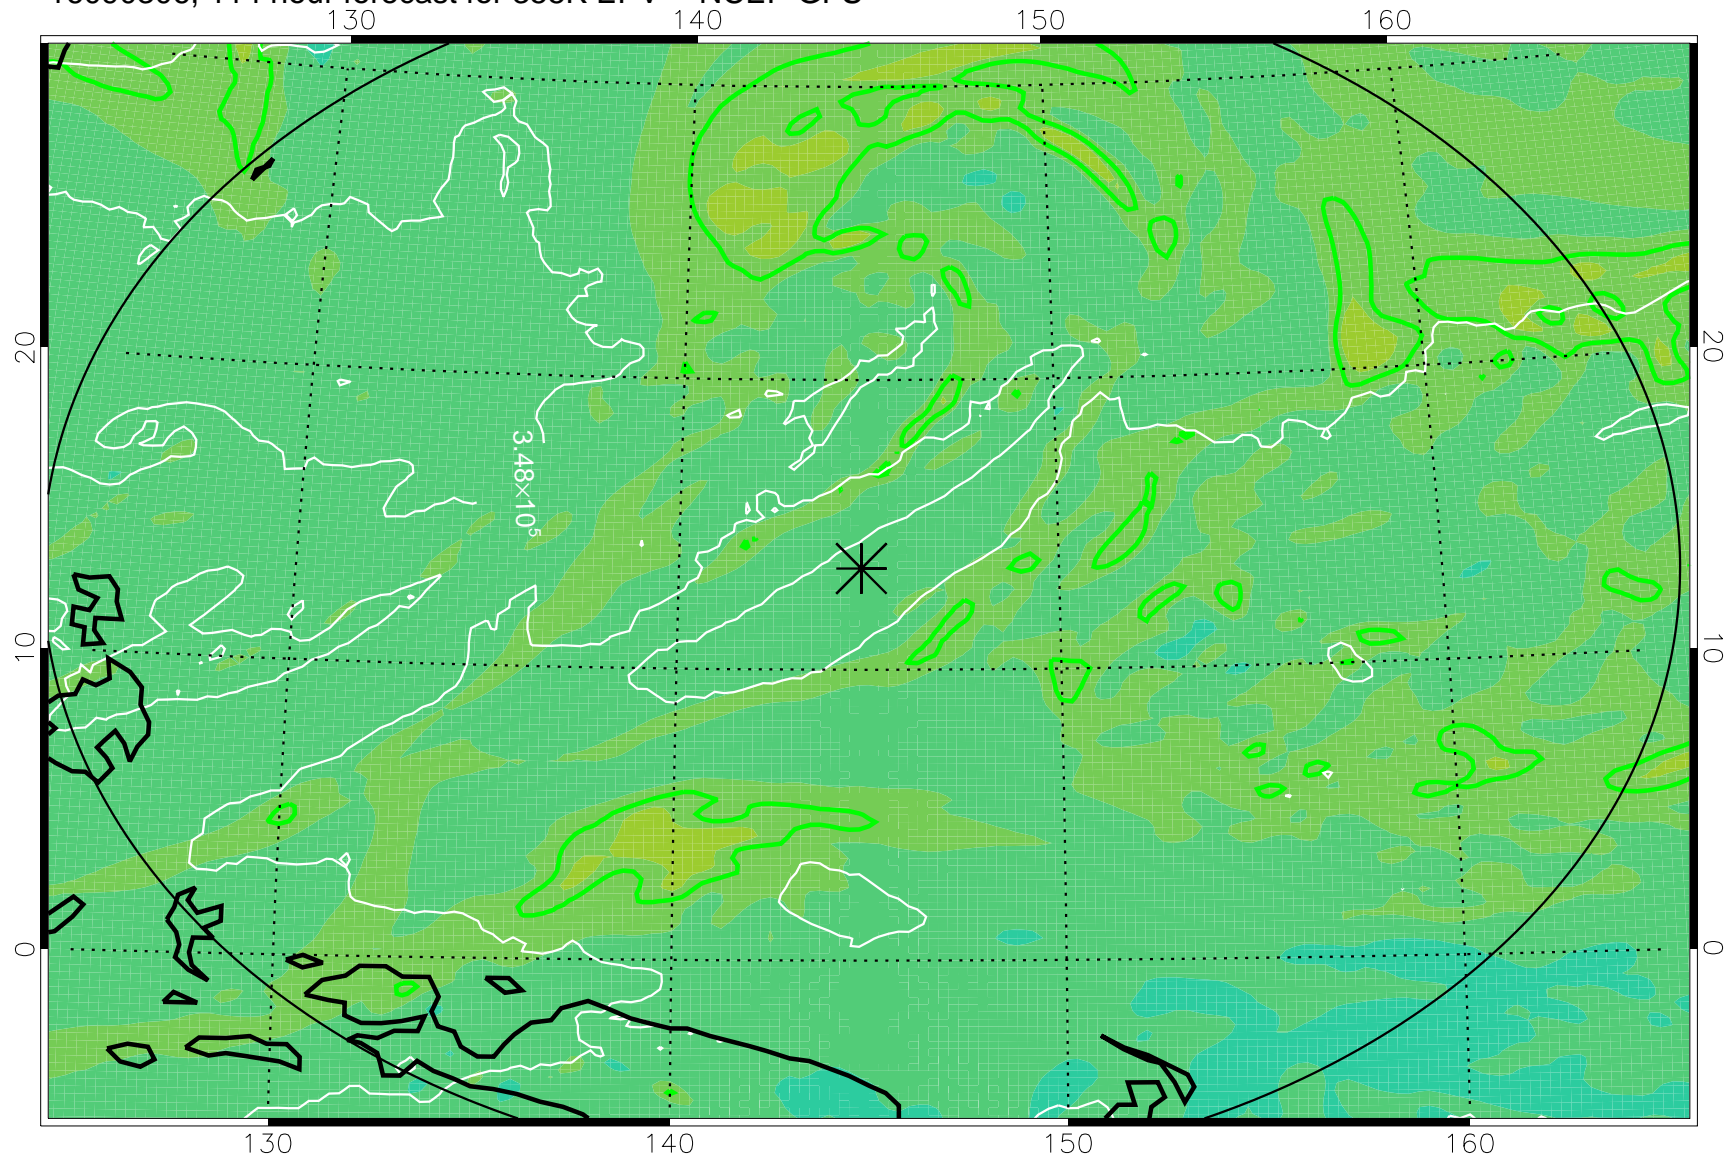

16090118, 78 hour forecast for 355K EPV -- NCEP GFS

355K Montgomery Streamfunction, white
EPV Tropopause (2 PVU) Position
Range ring of 2304 km

16090200, 84 hour forecast for 355K EPV -- NCEP GFS

355K Montgomery Streamfunction, white
EPV Tropopause (2 PVU) Position
Range ring of 2304 km

16090206, 90 hour forecast for 355K EPV -- NCEP GFS

355K Montgomery Streamfunction, white
EPV Tropopause (2 PVU) Position
Range ring of 2304 km

16090212, 96 hour forecast for 355K EPV -- NCEP GFS

355K Montgomery Streamfunction, white
EPV Tropopause (2 PVU) Position
Range ring of 2304 km

16090218, 102 hour forecast for 355K EPV -- NCEP GFS

355K Montgomery Streamfunction, white
EPV Tropopause (2 PVU) Position
Range ring of 2304 km

16090300, 108 hour forecast for 355K EPV -- NCEP GFS

355K Montgomery Streamfunction, white
EPV Tropopause (2 PVU) Position
Range ring of 2304 km

16090306, 114 hour forecast for 355K EPV -- NCEP GFS

355K Montgomery Streamfunction, white
EPV Tropopause (2 PVU) Position
Range ring of 2304 km

16090312, 120 hour forecast for 355K EPV -- NCEP GFS

355K Montgomery Streamfunction, white
EPV Tropopause (2 PVU) Position
Range ring of 2304 km