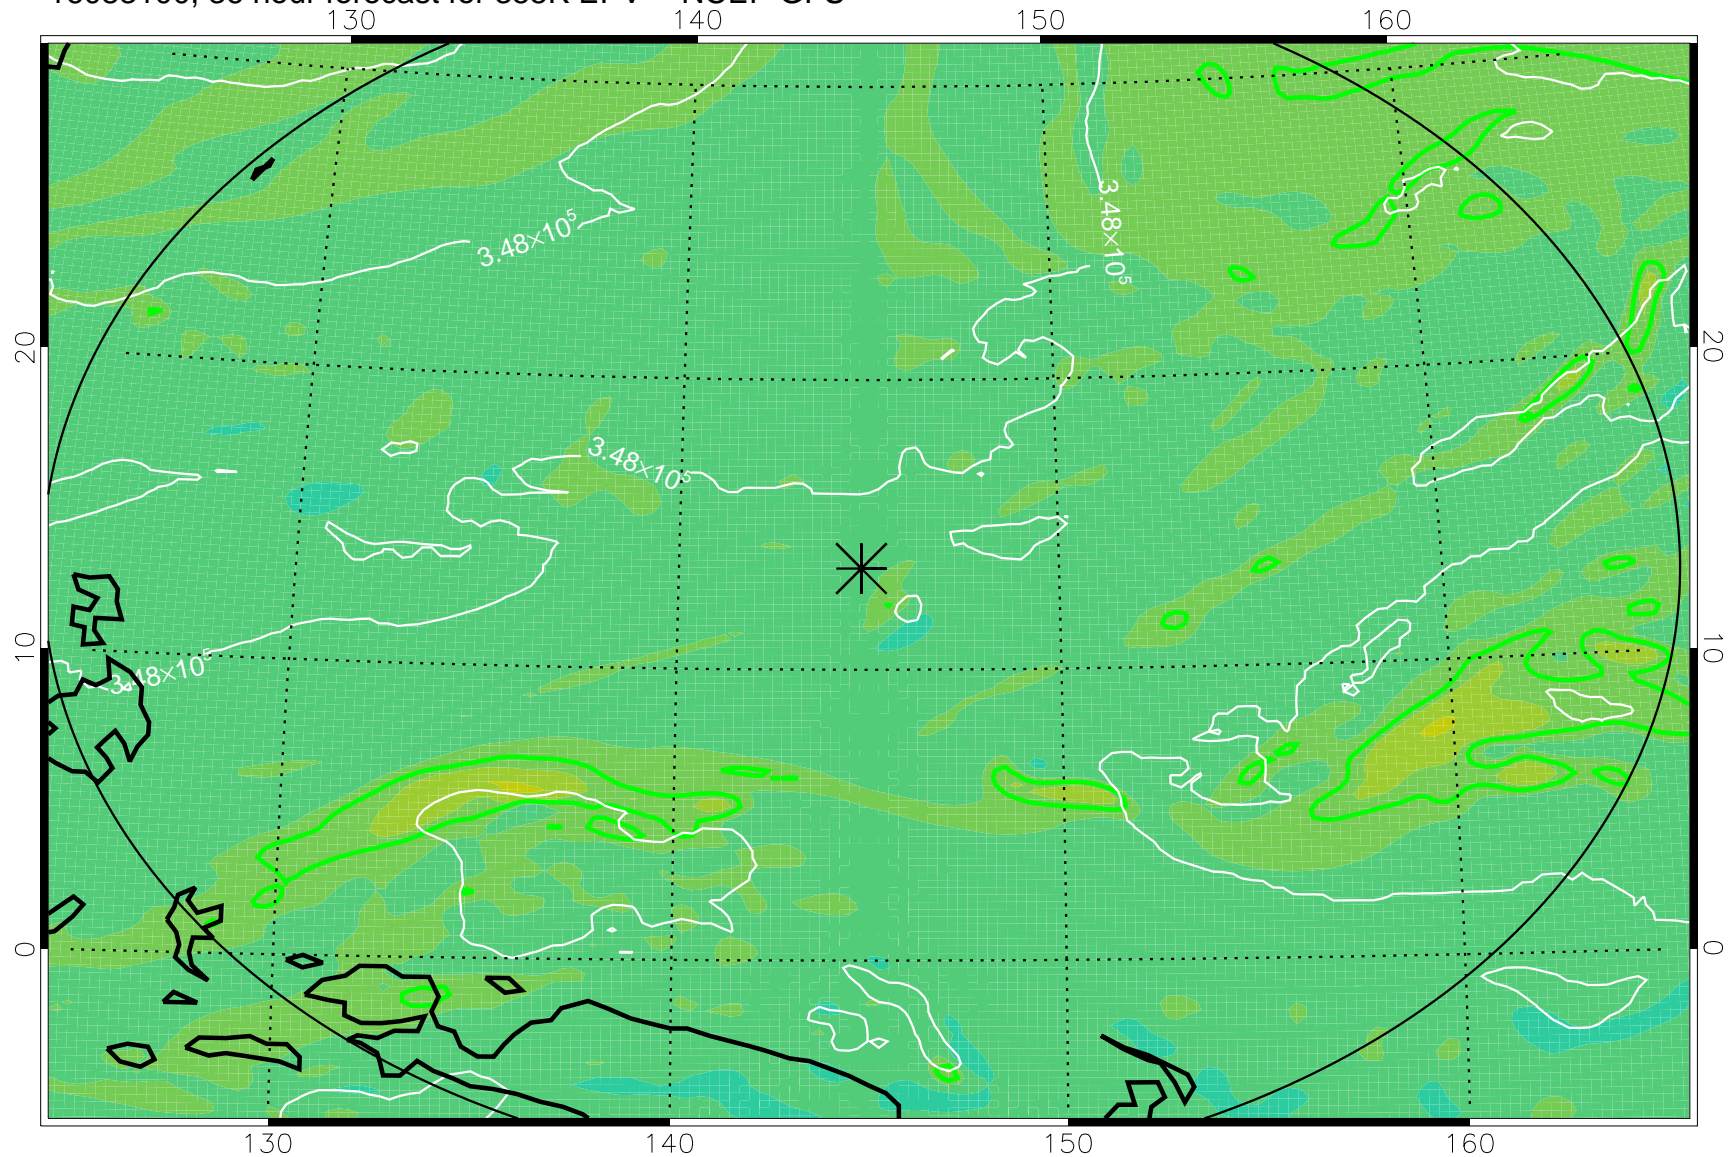

16083006, 18 hour forecast for 355K EPV -- NCEP GFS

355K Montgomery Streamfunction, white
EPV Tropopause (2 PVU) Position
Range ring of 2304 km

16083012, 24 hour forecast for 355K EPV -- NCEP GFS

16083018, 30 hour forecast for 355K EPV -- NCEP GFS

355K Montgomery Streamfunction, white
EPV Tropopause (2 PVU) Position
Range ring of 2304 km

16083100, 36 hour forecast for 355K EPV -- NCEP GFS

355K Montgomery Streamfunction, white
EPV Tropopause (2 PVU) Position
Range ring of 2304 km

16083106, 42 hour forecast for 355K EPV -- NCEP GFS

355K Montgomery Streamfunction, white
EPV Tropopause (2 PVU) Position
Range ring of 2304 km

16083112, 48 hour forecast for 355K EPV -- NCEP GFS

355K Montgomery Streamfunction, white
EPV Tropopause (2 PVU) Position
Range ring of 2304 km

16090118, 78 hour forecast for 355K EPV -- NCEP GFS

355K Montgomery Streamfunction, white
EPV Tropopause (2 PVU) Position
Range ring of 2304 km

16090200, 84 hour forecast for 355K EPV -- NCEP GFS

355K Montgomery Streamfunction, white
EPV Tropopause (2 PVU) Position
Range ring of 2304 km