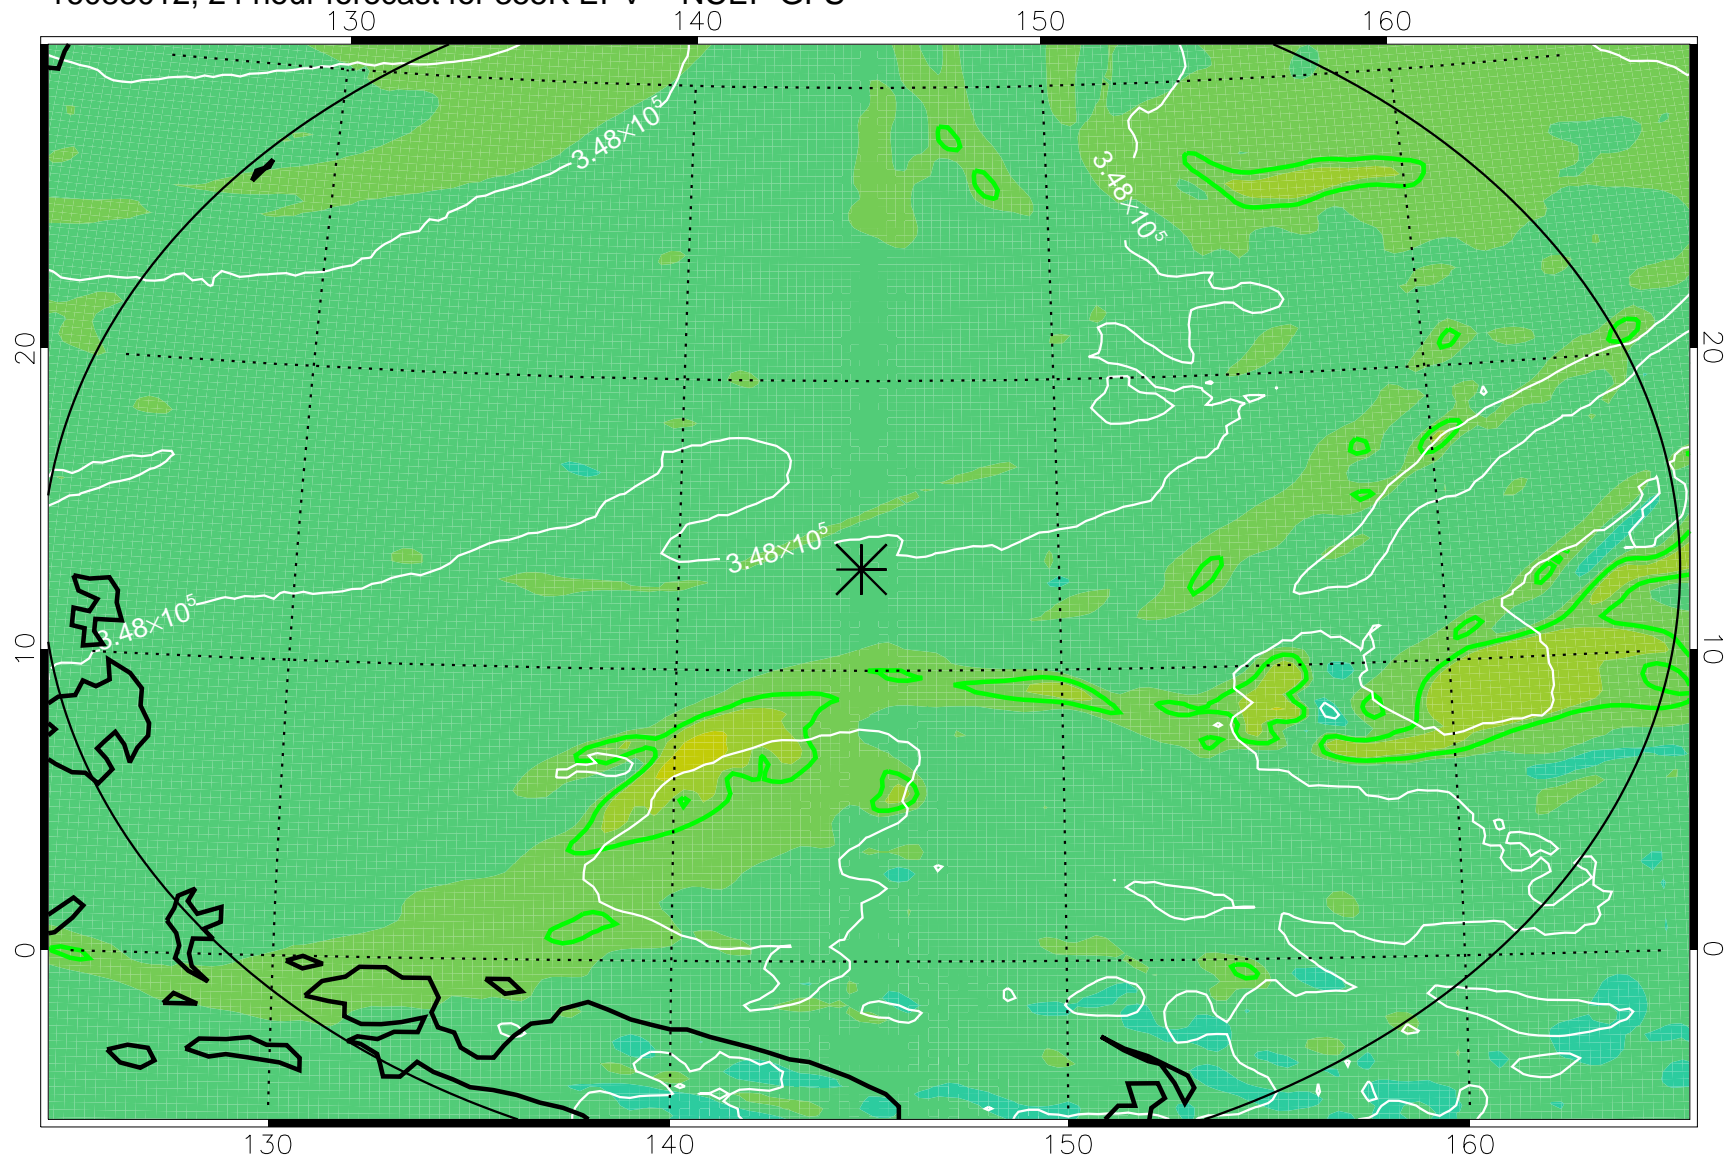

16082918, 6 hour forecast for 355K EPV -- NCEP GFS

355K Montgomery Streamfunction, white
EPV Tropopause (2 PVU) Position
Range ring of 2304 km

16083000, 12 hour forecast for 355K EPV -- NCEP GFS

355K Montgomery Streamfunction, white
EPV Tropopause (2 PVU) Position
Range ring of 2304 km

16083006, 18 hour forecast for 355K EPV -- NCEP GFS

355K Montgomery Streamfunction, white
EPV Tropopause (2 PVU) Position
Range ring of 2304 km

16083012, 24 hour forecast for 355K EPV -- NCEP GFS

16083018, 30 hour forecast for 355K EPV -- NCEP GFS

355K Montgomery Streamfunction, white
EPV Tropopause (2 PVU) Position
Range ring of 2304 km

16083100, 36 hour forecast for 355K EPV -- NCEP GFS

355K Montgomery Streamfunction, white
EPV Tropopause (2 PVU) Position
Range ring of 2304 km

16090106, 66 hour forecast for 355K EPV -- NCEP GFS

355K Montgomery Streamfunction, white
EPV Tropopause (2 PVU) Position
Range ring of 2304 km

16090112, 72 hour forecast for 355K EPV -- NCEP GFS

355K Montgomery Streamfunction, white
EPV Tropopause (2 PVU) Position
Range ring of 2304 km