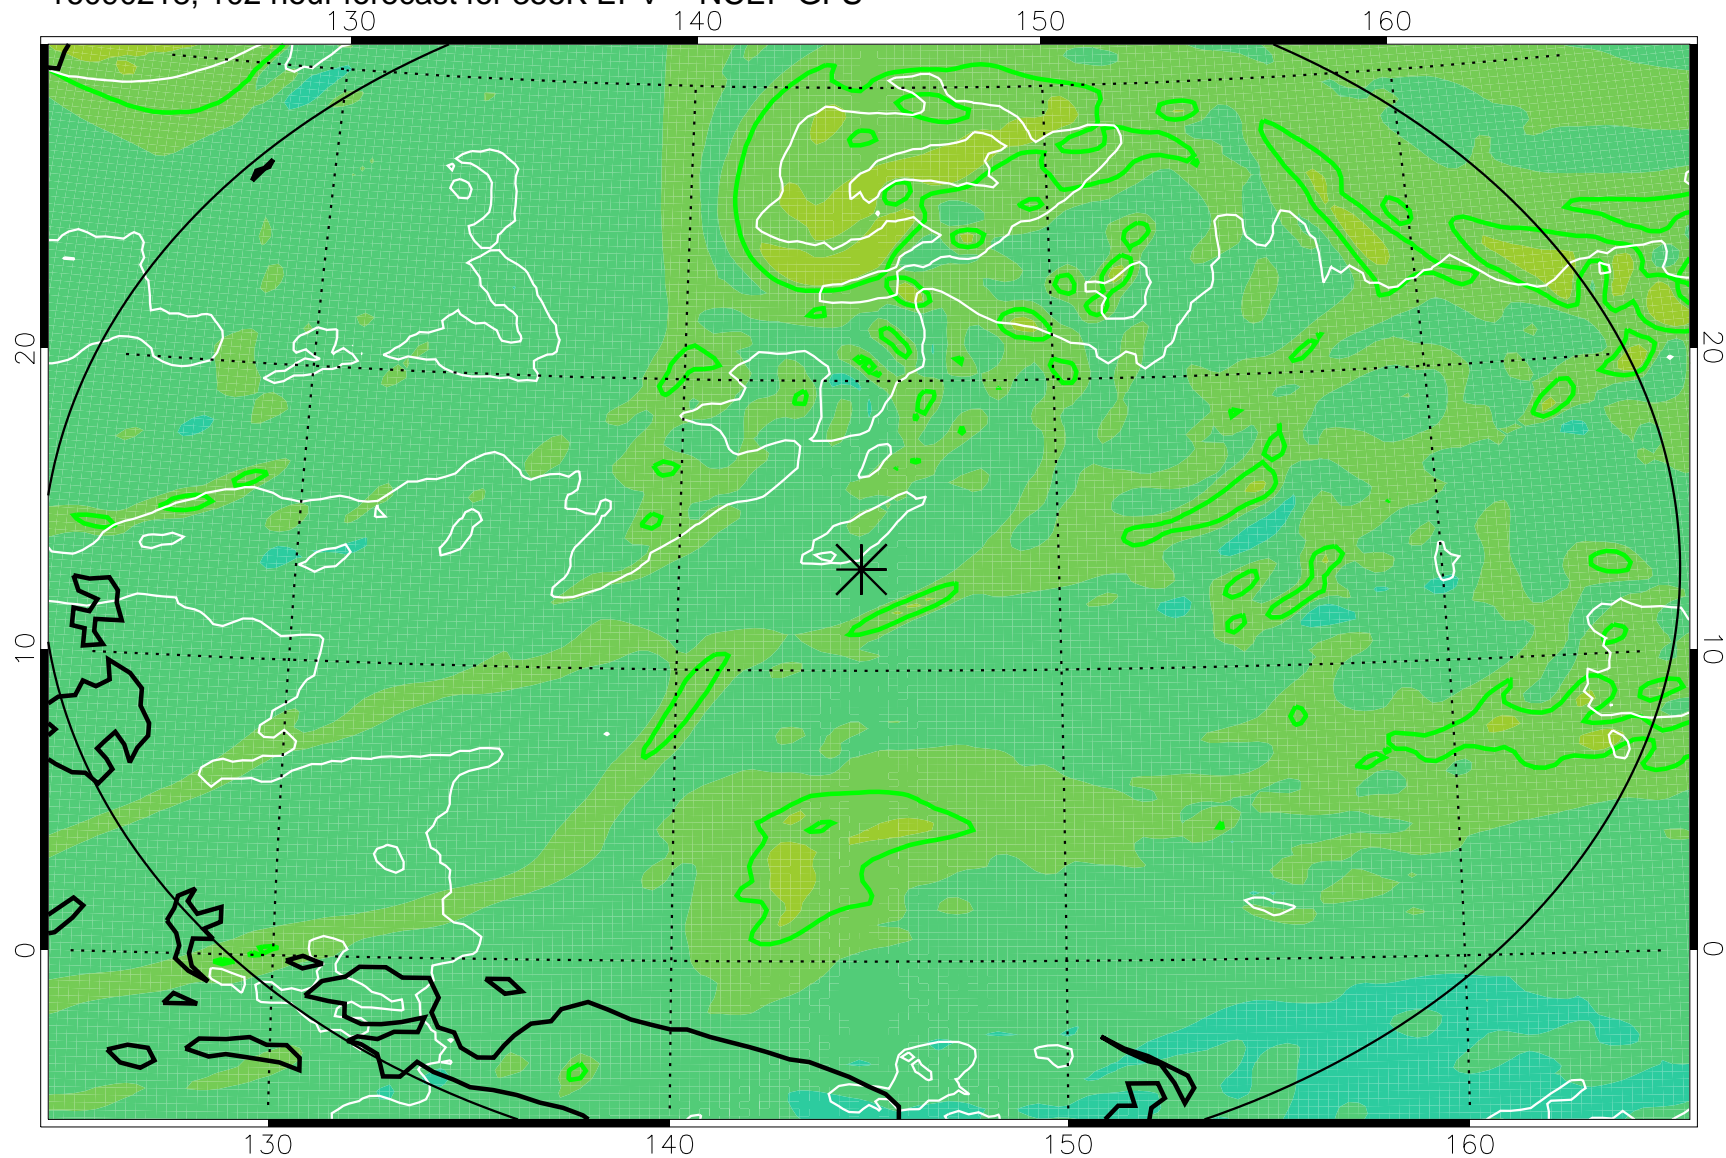

16090118, 78 hour forecast for 355K EPV -- NCEP GFS

355K Montgomery Streamfunction, white
EPV Tropopause (2 PVU) Position
Range ring of 2304 km

16090200, 84 hour forecast for 355K EPV -- NCEP GFS

355K Montgomery Streamfunction, white
EPV Tropopause (2 PVU) Position
Range ring of 2304 km

16090206, 90 hour forecast for 355K EPV -- NCEP GFS

355K Montgomery Streamfunction, white
EPV Tropopause (2 PVU) Position
Range ring of 2304 km

16090212, 96 hour forecast for 355K EPV -- NCEP GFS

355K Montgomery Streamfunction, white
EPV Tropopause (2 PVU) Position
Range ring of 2304 km

16090218, 102 hour forecast for 355K EPV -- NCEP GFS

355K Montgomery Streamfunction, white
EPV Tropopause (2 PVU) Position
Range ring of 2304 km

16090300, 108 hour forecast for 355K EPV -- NCEP GFS

355K Montgomery Streamfunction, white
EPV Tropopause (2 PVU) Position
Range ring of 2304 km

16090306, 114 hour forecast for 355K EPV -- NCEP GFS

355K Montgomery Streamfunction, white
EPV Tropopause (2 PVU) Position
Range ring of 2304 km

16090312, 120 hour forecast for 355K EPV -- NCEP GFS

355K Montgomery Streamfunction, white
EPV Tropopause (2 PVU) Position
Range ring of 2304 km