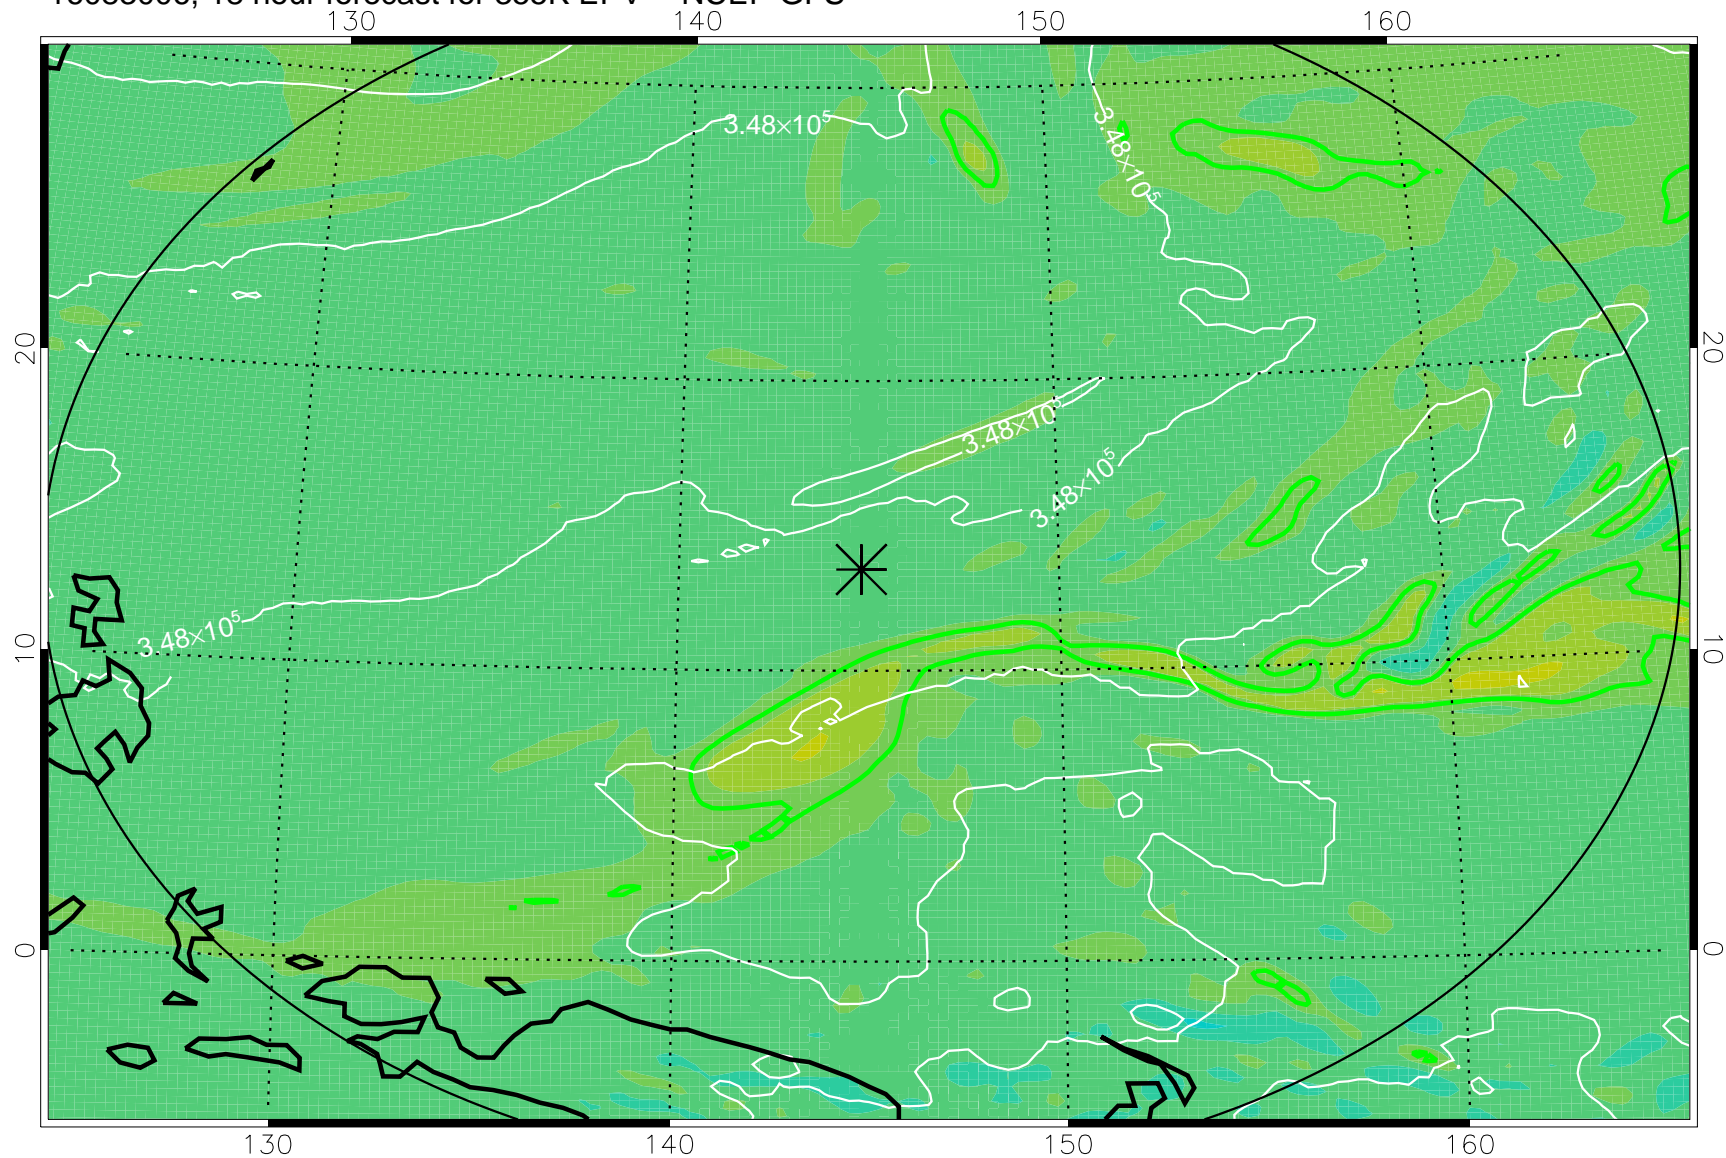

16082918, 6 hour forecast for 355K EPV -- NCEP GFS

355K Montgomery Streamfunction, white
EPV Tropopause (2 PVU) Position
Range ring of 2304 km

16083000, 12 hour forecast for 355K EPV -- NCEP GFS

355K Montgomery Streamfunction, white
EPV Tropopause (2 PVU) Position
Range ring of 2304 km

16083006, 18 hour forecast for 355K EPV -- NCEP GFS

355K Montgomery Streamfunction, white
EPV Tropopause (2 PVU) Position
Range ring of 2304 km

16083012, 24 hour forecast for 355K EPV -- NCEP GFS

16083018, 30 hour forecast for 355K EPV -- NCEP GFS

355K Montgomery Streamfunction, white
EPV Tropopause (2 PVU) Position
Range ring of 2304 km

16083100, 36 hour forecast for 355K EPV -- NCEP GFS

355K Montgomery Streamfunction, white
EPV Tropopause (2 PVU) Position
Range ring of 2304 km

16090106, 66 hour forecast for 355K EPV -- NCEP GFS

355K Montgomery Streamfunction, white
EPV Tropopause (2 PVU) Position
Range ring of 2304 km

16090112, 72 hour forecast for 355K EPV -- NCEP GFS

355K Montgomery Streamfunction, white
EPV Tropopause (2 PVU) Position
Range ring of 2304 km