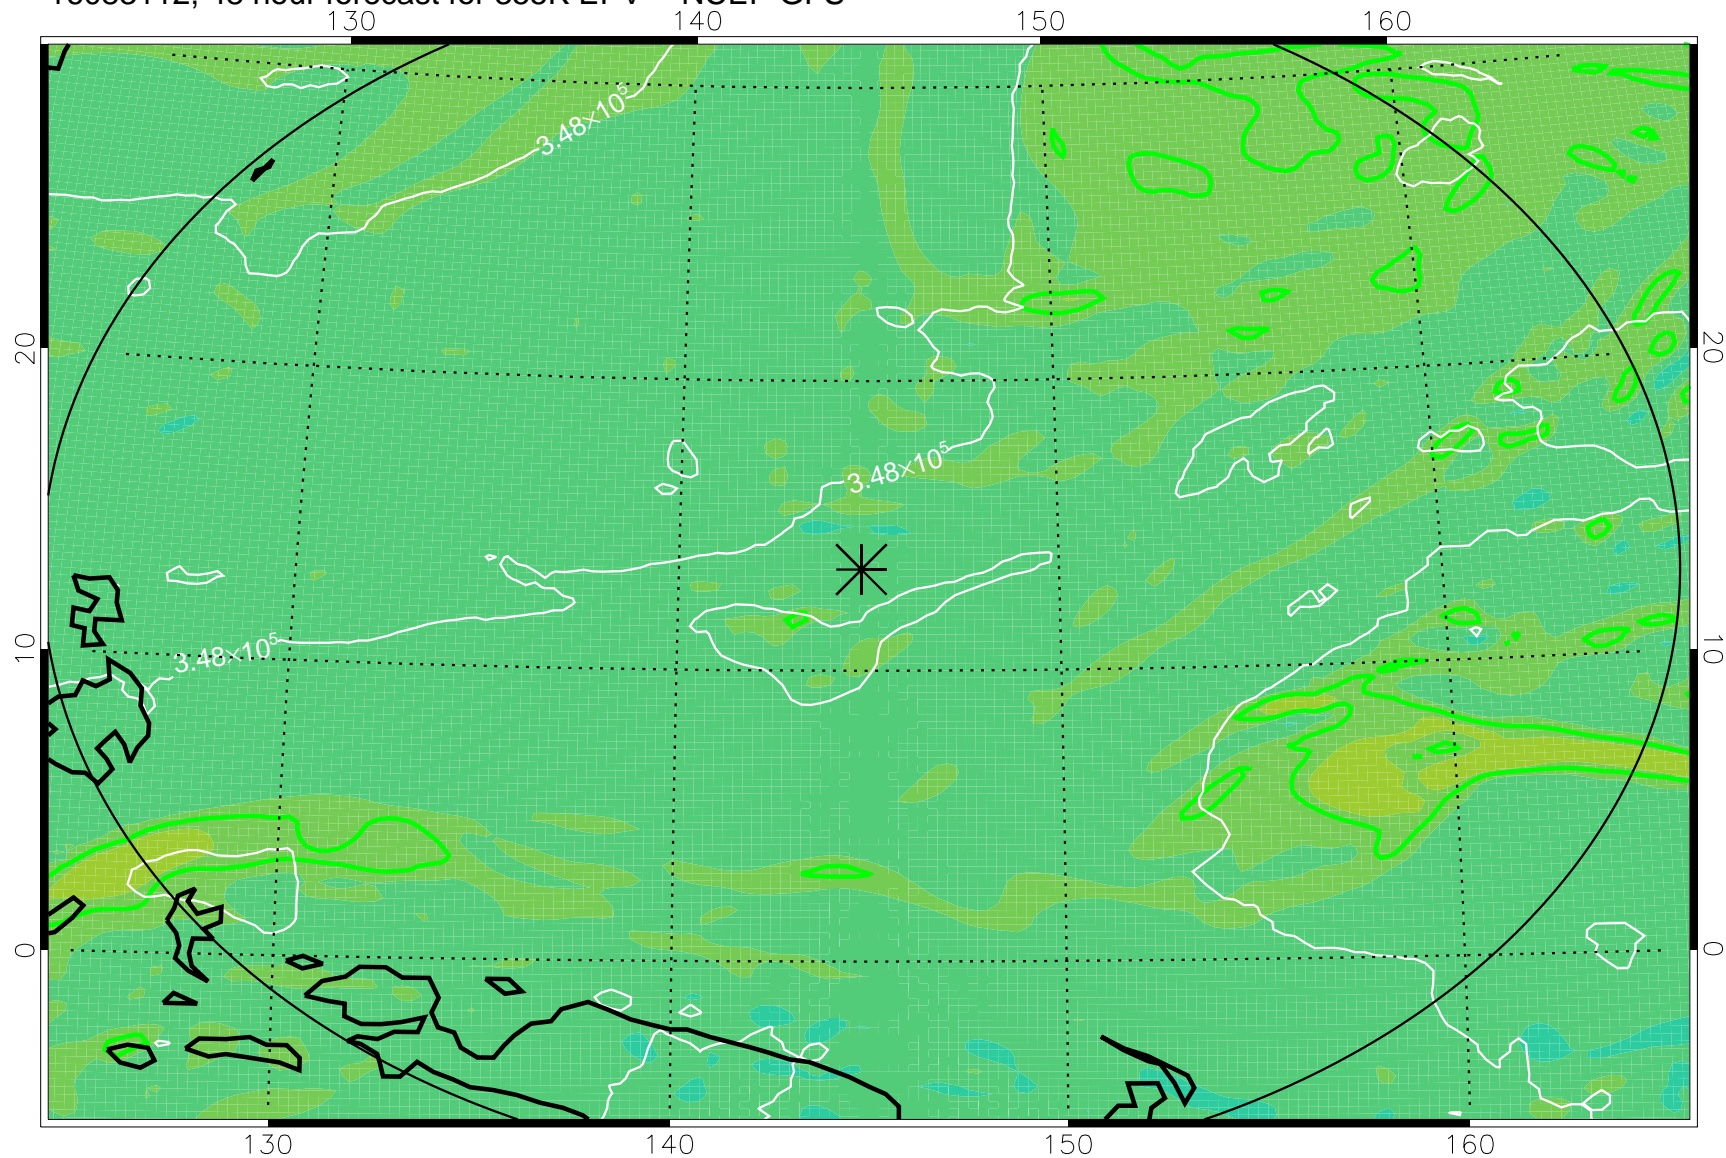

355K Montgomery Streamfunction, white
EPV Tropopause (2 PVU) Position
Range ring of 2304 km

16083100, 36 hour forecast for 355K EPV -- NCEP GFS

355K Montgomery Streamfunction, white
EPV Tropopause (2 PVU) Position
Range ring of 2304 km

16083106, 42 hour forecast for 355K EPV -- NCEP GFS

355K Montgomery Streamfunction, white
EPV Tropopause (2 PVU) Position
Range ring of 2304 km

16083112, 48 hour forecast for 355K EPV -- NCEP GFS

355K Montgomery Streamfunction, white
EPV Tropopause (2 PVU) Position
Range ring of 2304 km

16083118, 54 hour forecast for 355K EPV -- NCEP GFS

355K Montgomery Streamfunction, white
EPV Tropopause (2 PVU) Position
Range ring of 2304 km

16090100, 60 hour forecast for 355K EPV -- NCEP GFS

355K Montgomery Streamfunction, white
EPV Tropopause (2 PVU) Position
Range ring of 2304 km

16090106, 66 hour forecast for 355K EPV -- NCEP GFS

355K Montgomery Streamfunction, white
EPV Tropopause (2 PVU) Position
Range ring of 2304 km

16090112, 72 hour forecast for 355K EPV -- NCEP GFS

355K Montgomery Streamfunction, white
EPV Tropopause (2 PVU) Position
Range ring of 2304 km