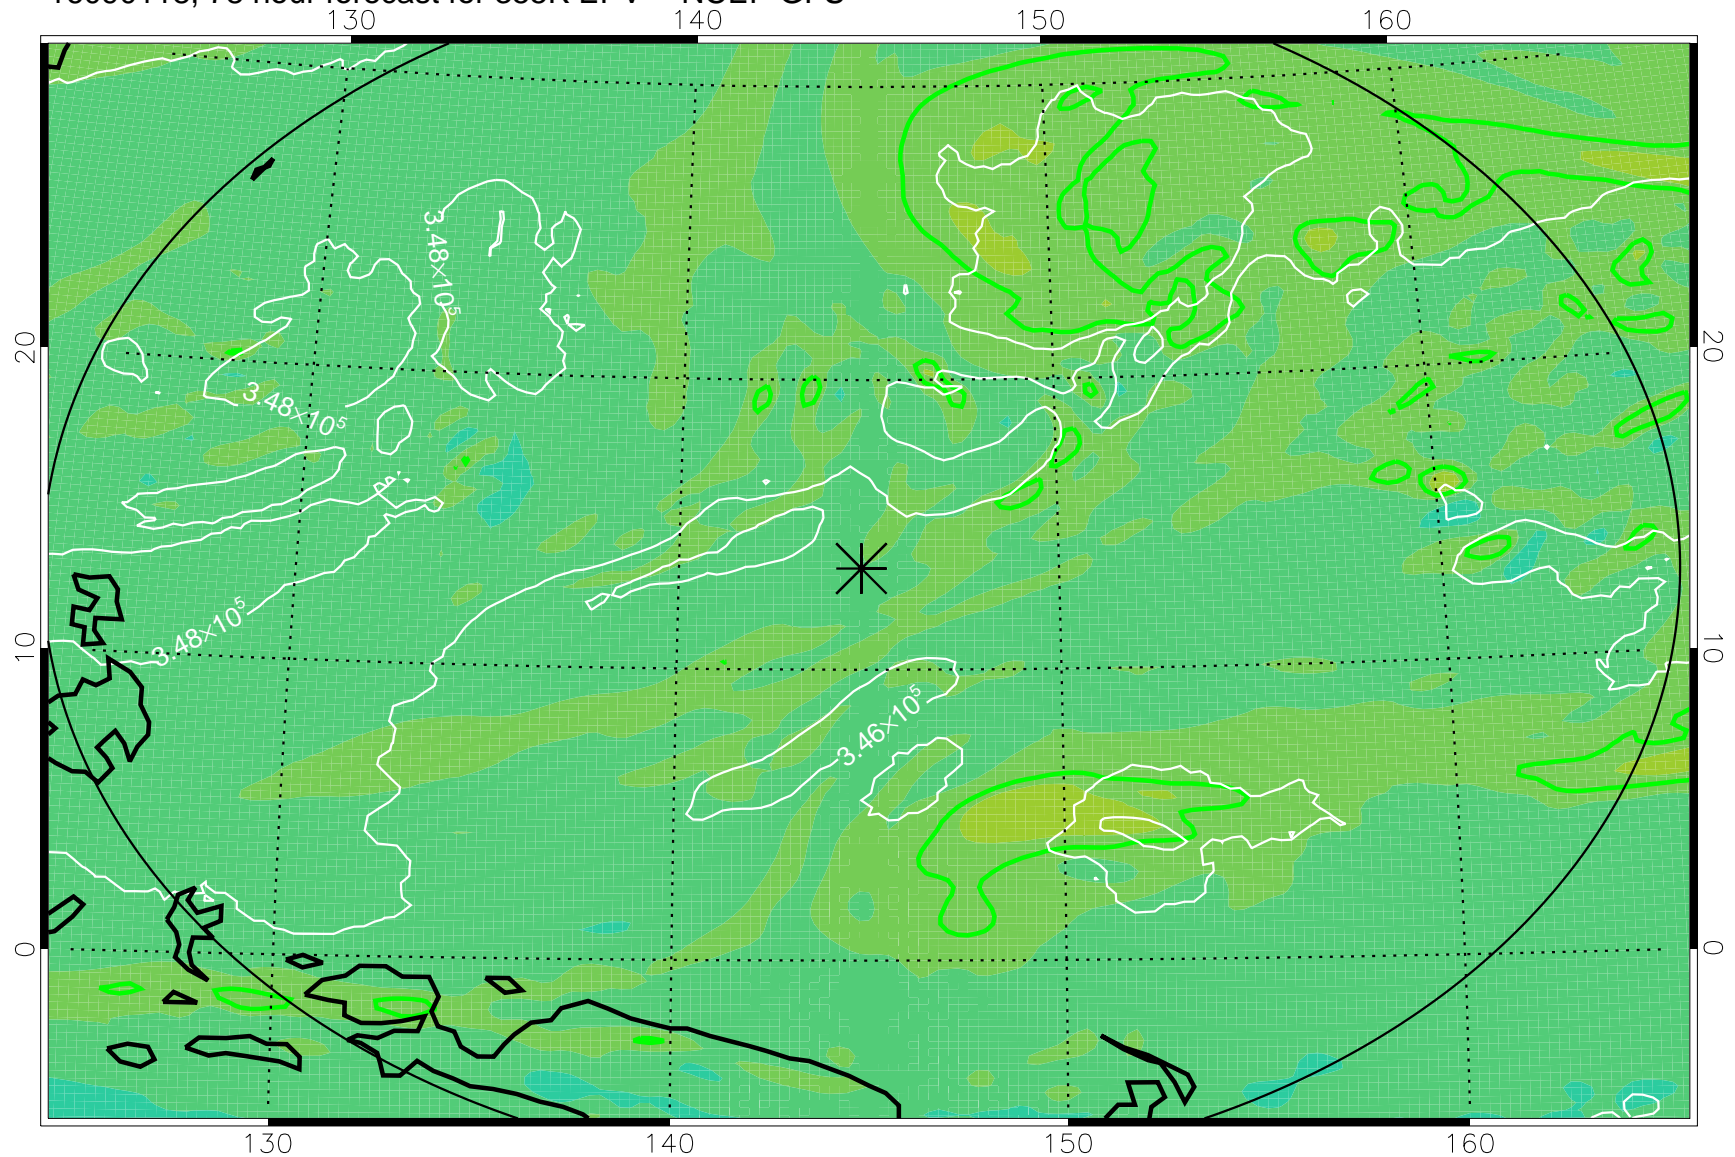

16090106, 66 hour forecast for 355K EPV -- NCEP GFS

355K Montgomery Streamfunction, white
EPV Tropopause (2 PVU) Position
Range ring of 2304 km

16090112, 72 hour forecast for 355K EPV -- NCEP GFS

355K Montgomery Streamfunction, white
EPV Tropopause (2 PVU) Position
Range ring of 2304 km

16090118, 78 hour forecast for 355K EPV -- NCEP GFS

355K Montgomery Streamfunction, white
EPV Tropopause (2 PVU) Position
Range ring of 2304 km

16090200, 84 hour forecast for 355K EPV -- NCEP GFS

355K Montgomery Streamfunction, white
EPV Tropopause (2 PVU) Position
Range ring of 2304 km

16090206, 90 hour forecast for 355K EPV -- NCEP GFS

355K Montgomery Streamfunction, white
EPV Tropopause (2 PVU) Position
Range ring of 2304 km

16090212, 96 hour forecast for 355K EPV -- NCEP GFS

355K Montgomery Streamfunction, white
EPV Tropopause (2 PVU) Position
Range ring of 2304 km

16090218, 102 hour forecast for 355K EPV -- NCEP GFS

355K Montgomery Streamfunction, white
EPV Tropopause (2 PVU) Position
Range ring of 2304 km

16090300, 108 hour forecast for 355K EPV -- NCEP GFS

355K Montgomery Streamfunction, white
EPV Tropopause (2 PVU) Position
Range ring of 2304 km