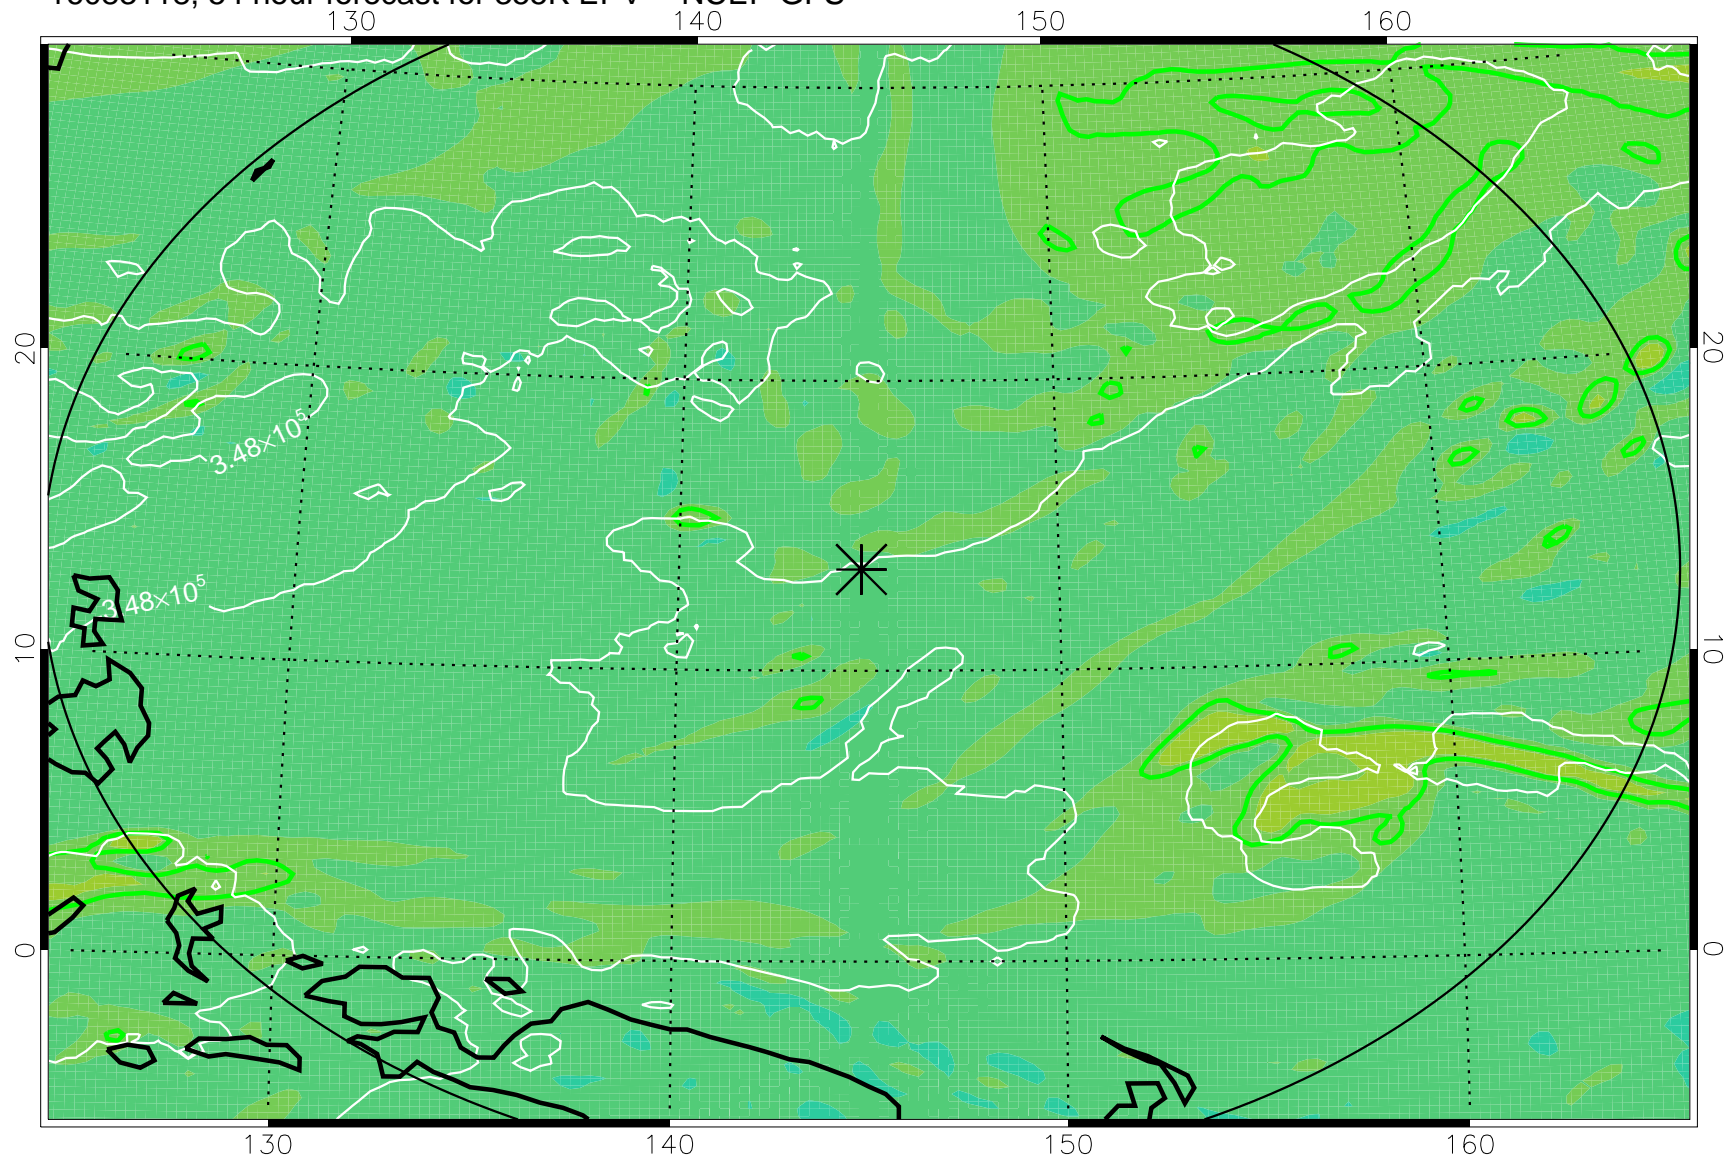

16083106, 42 hour forecast for 355K EPV -- NCEP GFS

355K Montgomery Streamfunction, white
EPV Tropopause (2 PVU) Position
Range ring of 2304 km

16083112, 48 hour forecast for 355K EPV -- NCEP GFS

355K Montgomery Streamfunction, white
EPV Tropopause (2 PVU) Position
Range ring of 2304 km

16083118, 54 hour forecast for 355K EPV -- NCEP GFS

355K Montgomery Streamfunction, white
EPV Tropopause (2 PVU) Position
Range ring of 2304 km

16090100, 60 hour forecast for 355K EPV -- NCEP GFS

355K Montgomery Streamfunction, white
EPV Tropopause (2 PVU) Position
Range ring of 2304 km

16090106, 66 hour forecast for 355K EPV -- NCEP GFS

355K Montgomery Streamfunction, white
EPV Tropopause (2 PVU) Position
Range ring of 2304 km

16090112, 72 hour forecast for 355K EPV -- NCEP GFS

355K Montgomery Streamfunction, white
EPV Tropopause (2 PVU) Position
Range ring of 2304 km

16090118, 78 hour forecast for 355K EPV -- NCEP GFS

355K Montgomery Streamfunction, white
EPV Tropopause (2 PVU) Position
Range ring of 2304 km

16090200, 84 hour forecast for 355K EPV -- NCEP GFS

355K Montgomery Streamfunction, white
EPV Tropopause (2 PVU) Position
Range ring of 2304 km