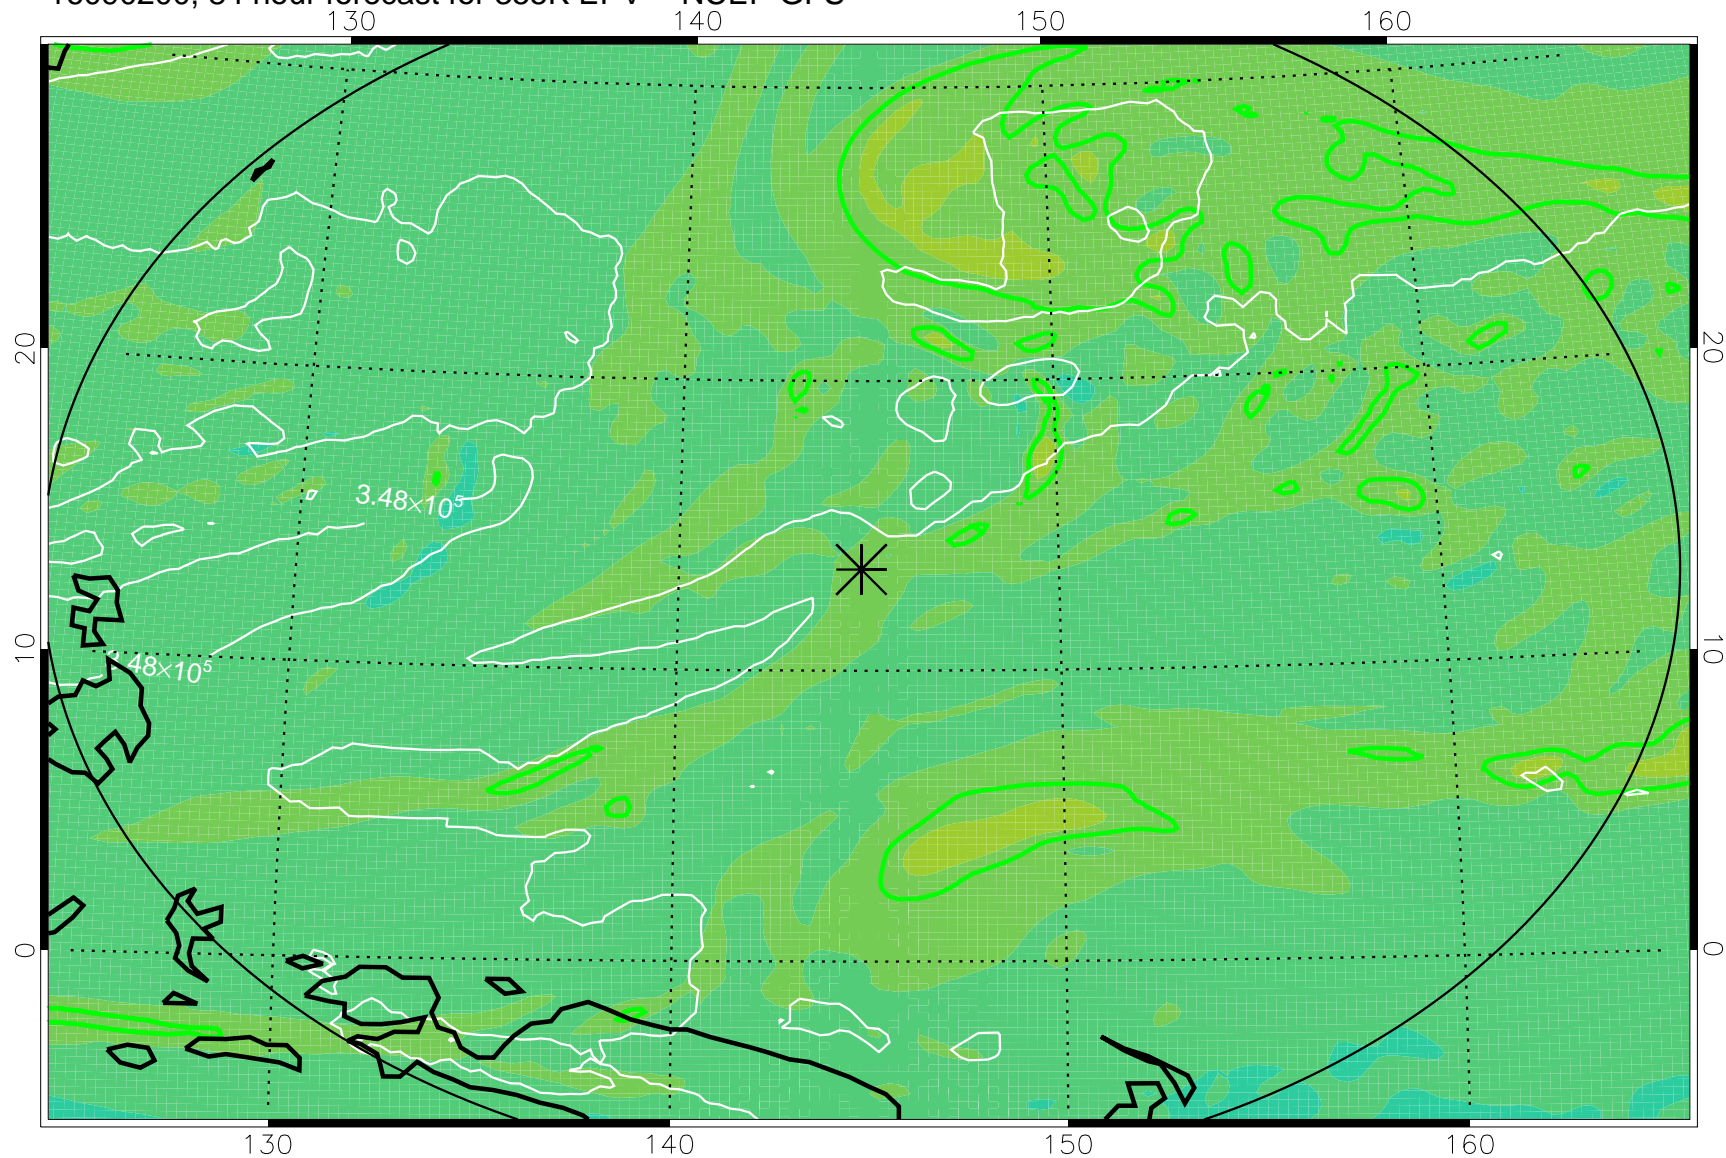

16090106, 66 hour forecast for 355K EPV -- NCEP GFS

355K Montgomery Streamfunction, white
EPV Tropopause (2 PVU) Position
Range ring of 2304 km

16090112, 72 hour forecast for 355K EPV -- NCEP GFS

355K Montgomery Streamfunction, white
EPV Tropopause (2 PVU) Position
Range ring of 2304 km

16090118, 78 hour forecast for 355K EPV -- NCEP GFS

355K Montgomery Streamfunction, white
EPV Tropopause (2 PVU) Position
Range ring of 2304 km

16090200, 84 hour forecast for 355K EPV -- NCEP GFS

355K Montgomery Streamfunction, white
EPV Tropopause (2 PVU) Position
Range ring of 2304 km

16090206, 90 hour forecast for 355K EPV -- NCEP GFS

355K Montgomery Streamfunction, white
EPV Tropopause (2 PVU) Position
Range ring of 2304 km

16090212, 96 hour forecast for 355K EPV -- NCEP GFS

355K Montgomery Streamfunction, white
EPV Tropopause (2 PVU) Position
Range ring of 2304 km

16090218, 102 hour forecast for 355K EPV -- NCEP GFS

355K Montgomery Streamfunction, white
EPV Tropopause (2 PVU) Position
Range ring of 2304 km

16090300, 108 hour forecast for 355K EPV -- NCEP GFS

355K Montgomery Streamfunction, white
EPV Tropopause (2 PVU) Position
Range ring of 2304 km