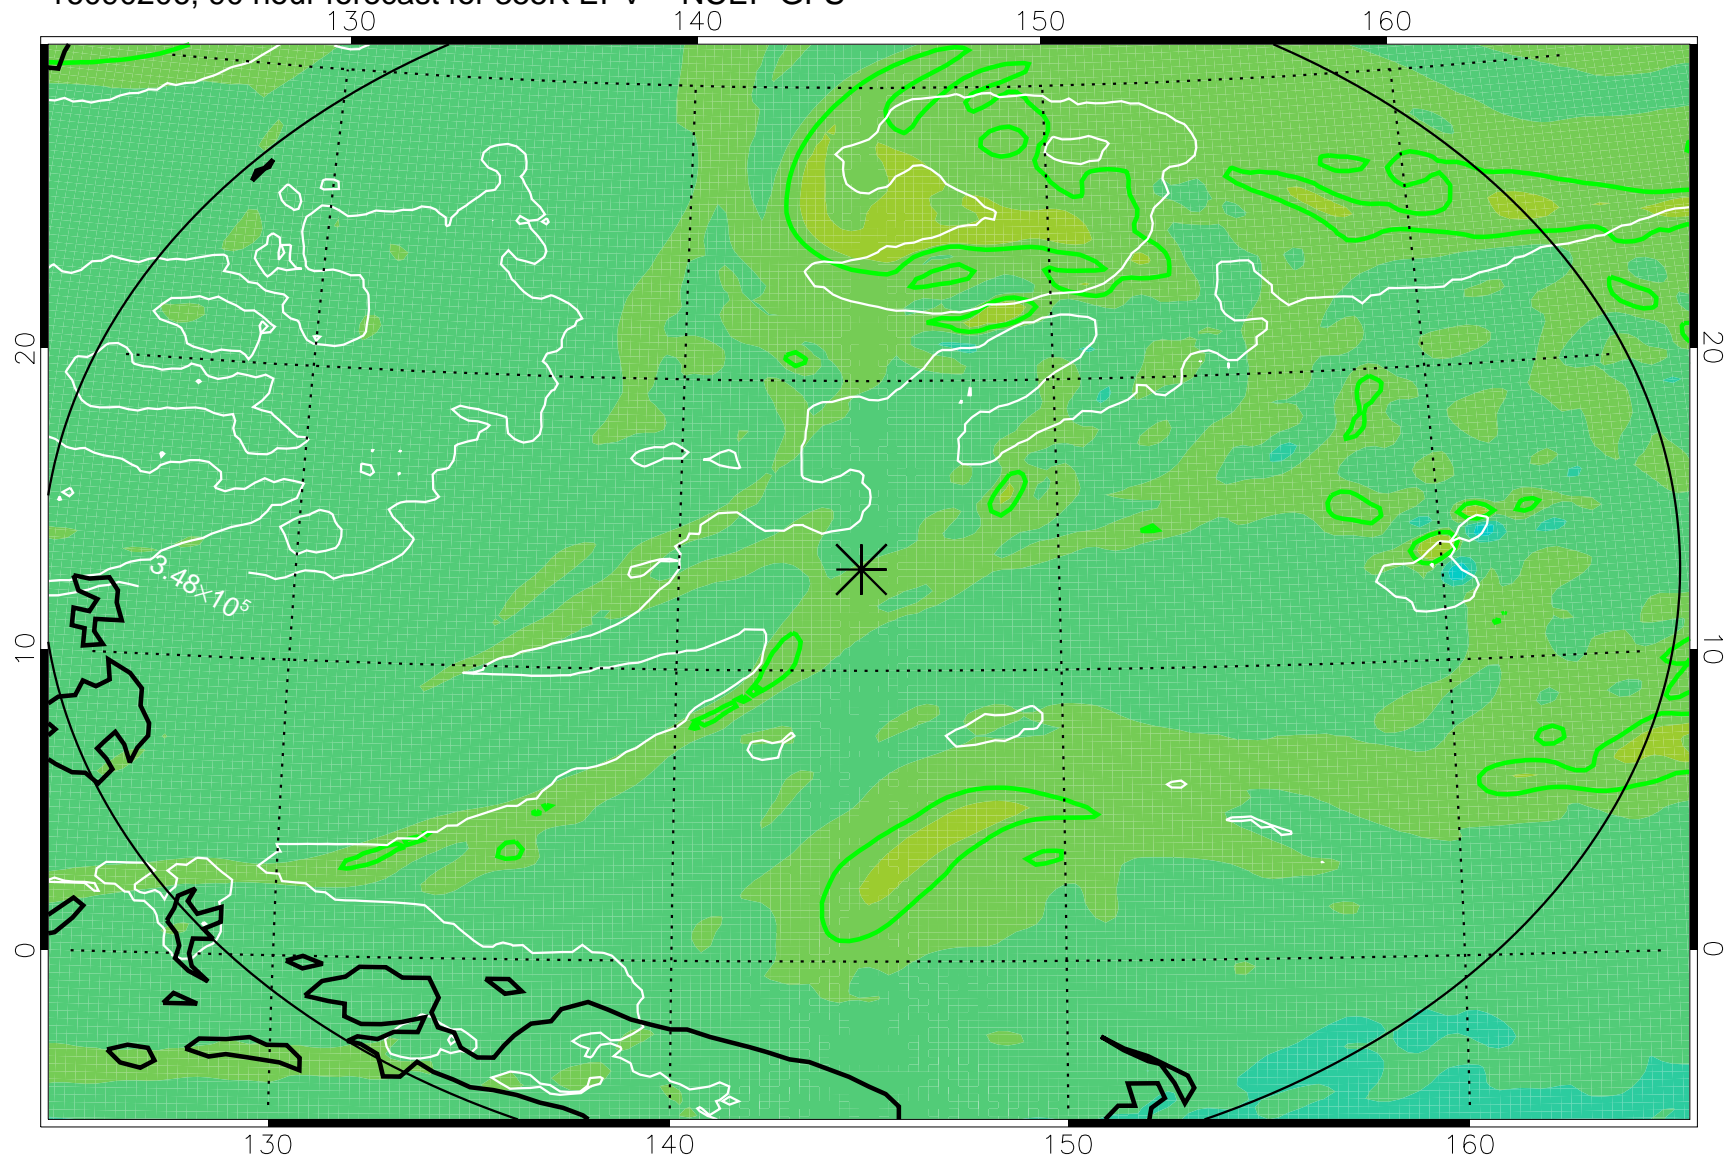

16090106, 66 hour forecast for 355K EPV -- NCEP GFS

355K Montgomery Streamfunction, white
EPV Tropopause (2 PVU) Position
Range ring of 2304 km

16090112, 72 hour forecast for 355K EPV -- NCEP GFS

355K Montgomery Streamfunction, white
EPV Tropopause (2 PVU) Position
Range ring of 2304 km

16090118, 78 hour forecast for 355K EPV -- NCEP GFS

355K Montgomery Streamfunction, white
EPV Tropopause (2 PVU) Position
Range ring of 2304 km

16090200, 84 hour forecast for 355K EPV -- NCEP GFS

355K Montgomery Streamfunction, white
EPV Tropopause (2 PVU) Position
Range ring of 2304 km

16090206, 90 hour forecast for 355K EPV -- NCEP GFS

355K Montgomery Streamfunction, white
EPV Tropopause (2 PVU) Position
Range ring of 2304 km

16090212, 96 hour forecast for 355K EPV -- NCEP GFS

355K Montgomery Streamfunction, white
EPV Tropopause (2 PVU) Position
Range ring of 2304 km

16090218, 102 hour forecast for 355K EPV -- NCEP GFS

355K Montgomery Streamfunction, white
EPV Tropopause (2 PVU) Position
Range ring of 2304 km

16090300, 108 hour forecast for 355K EPV -- NCEP GFS

355K Montgomery Streamfunction, white
EPV Tropopause (2 PVU) Position
Range ring of 2304 km