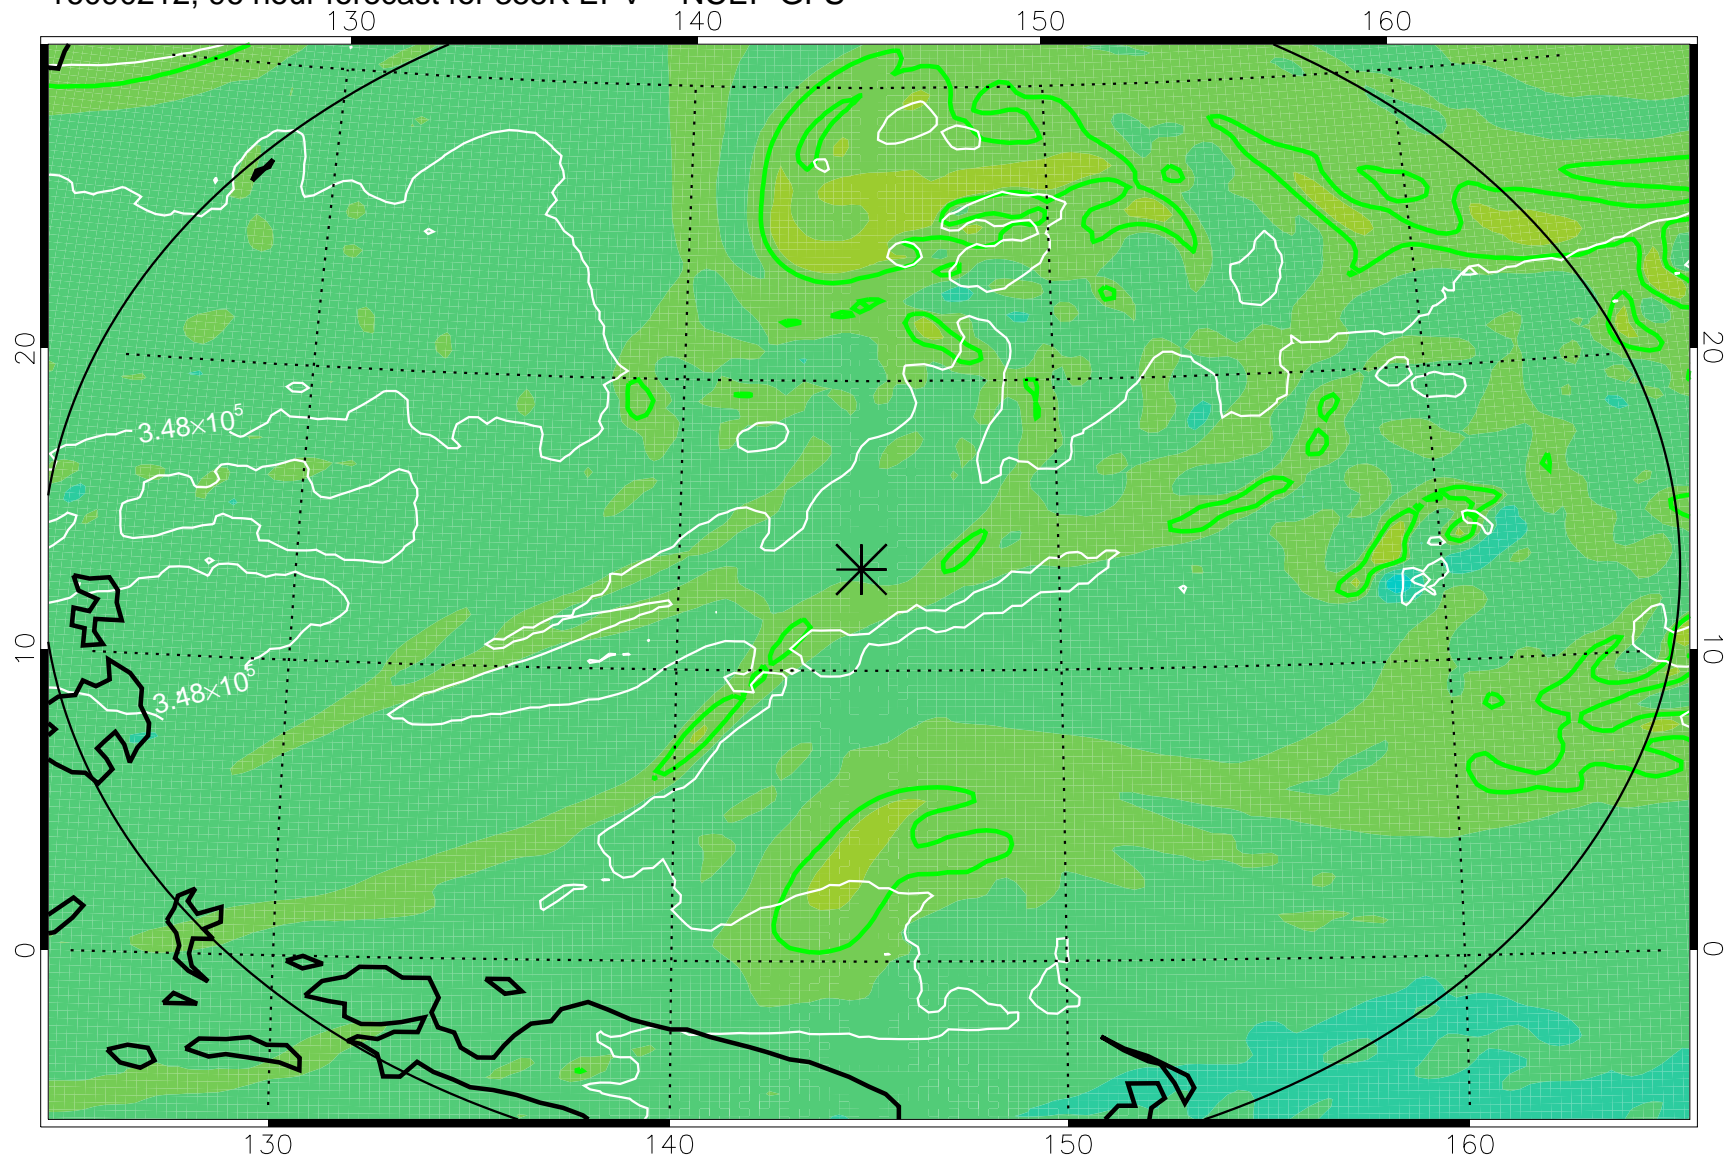

16090106, 66 hour forecast for 355K EPV -- NCEP GFS

355K Montgomery Streamfunction, white
EPV Tropopause (2 PVU) Position
Range ring of 2304 km

16090112, 72 hour forecast for 355K EPV -- NCEP GFS

355K Montgomery Streamfunction, white
EPV Tropopause (2 PVU) Position
Range ring of 2304 km

16090118, 78 hour forecast for 355K EPV -- NCEP GFS

355K Montgomery Streamfunction, white
EPV Tropopause (2 PVU) Position
Range ring of 2304 km

16090200, 84 hour forecast for 355K EPV -- NCEP GFS

355K Montgomery Streamfunction, white
EPV Tropopause (2 PVU) Position
Range ring of 2304 km

16090206, 90 hour forecast for 355K EPV -- NCEP GFS

355K Montgomery Streamfunction, white
EPV Tropopause (2 PVU) Position
Range ring of 2304 km

16090212, 96 hour forecast for 355K EPV -- NCEP GFS

355K Montgomery Streamfunction, white
EPV Tropopause (2 PVU) Position
Range ring of 2304 km

16090218, 102 hour forecast for 355K EPV -- NCEP GFS

355K Montgomery Streamfunction, white
EPV Tropopause (2 PVU) Position
Range ring of 2304 km

16090300, 108 hour forecast for 355K EPV -- NCEP GFS

355K Montgomery Streamfunction, white
EPV Tropopause (2 PVU) Position
Range ring of 2304 km