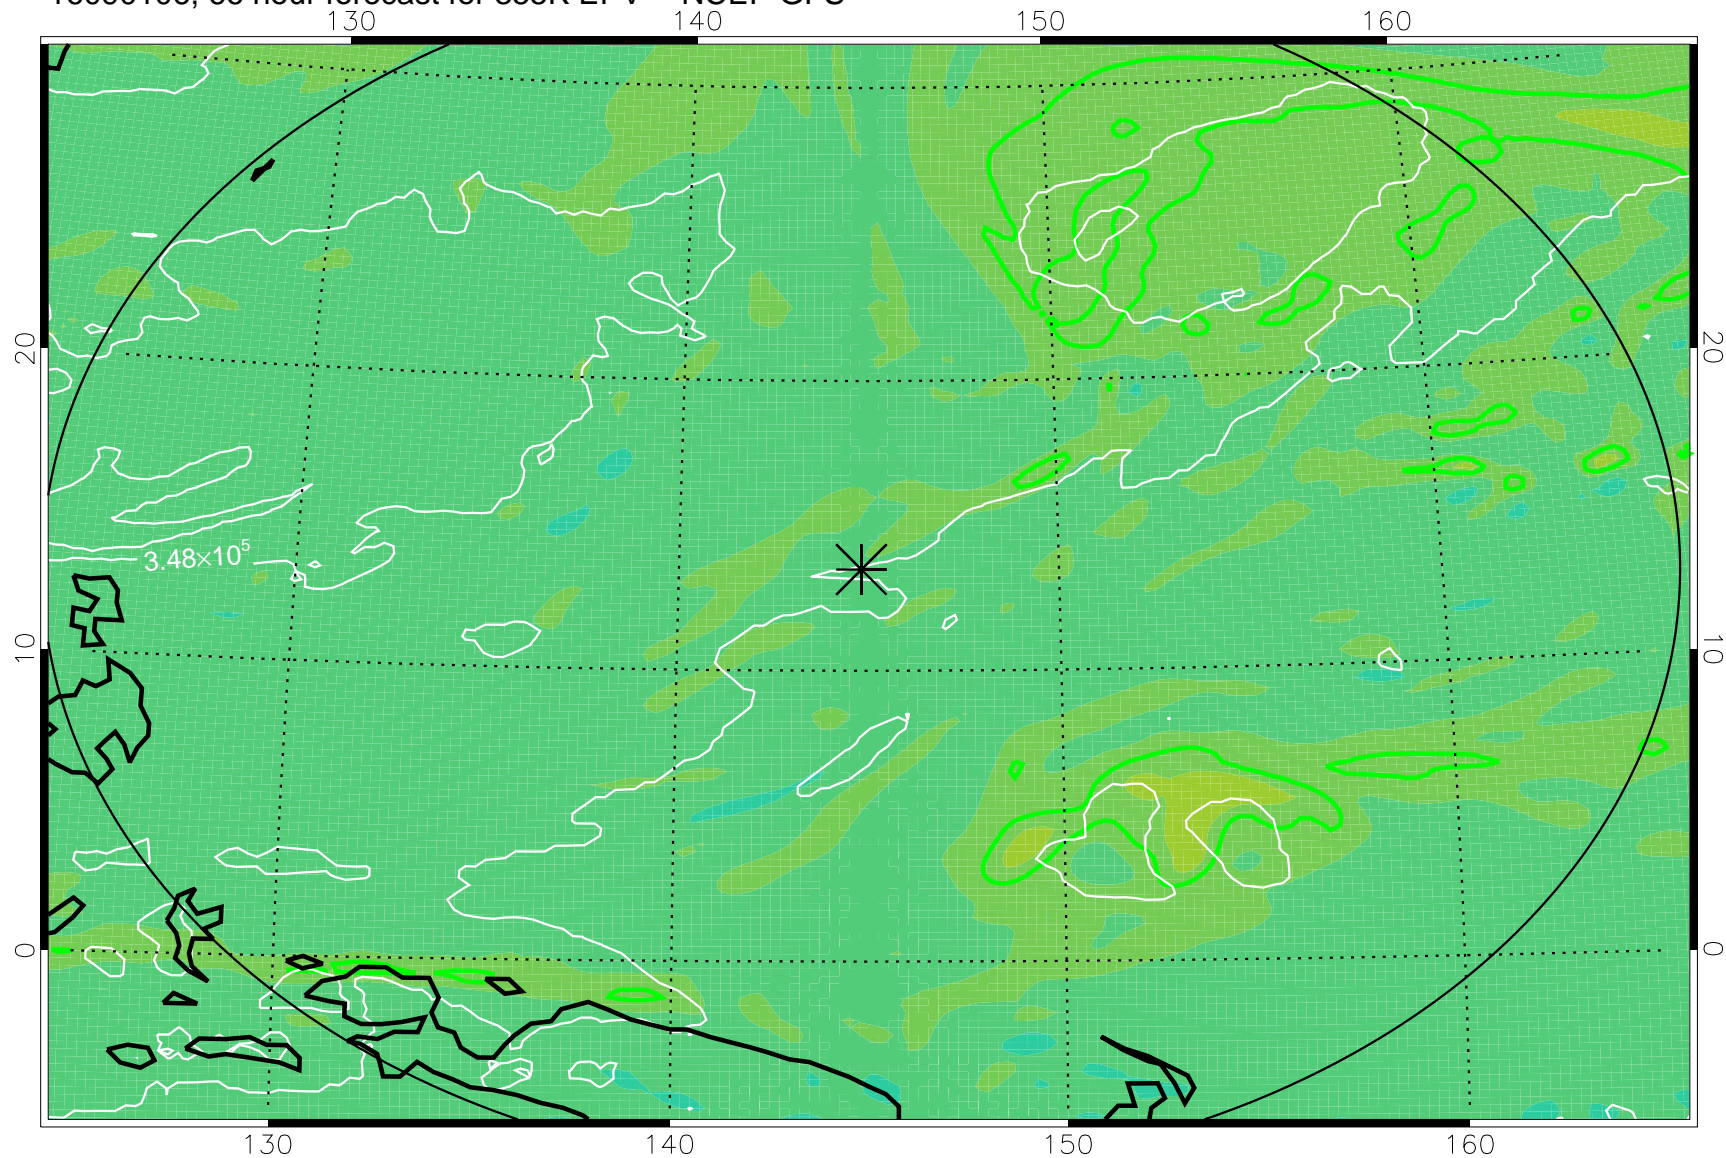

16083118, 54 hour forecast for 355K EPV -- NCEP GFS

355K Montgomery Streamfunction, white
EPV Tropopause (2 PVU) Position
Range ring of 2304 km

16090100, 60 hour forecast for 355K EPV -- NCEP GFS

355K Montgomery Streamfunction, white
EPV Tropopause (2 PVU) Position
Range ring of 2304 km

16090106, 66 hour forecast for 355K EPV -- NCEP GFS

355K Montgomery Streamfunction, white
EPV Tropopause (2 PVU) Position
Range ring of 2304 km

16090112, 72 hour forecast for 355K EPV -- NCEP GFS

355K Montgomery Streamfunction, white
EPV Tropopause (2 PVU) Position
Range ring of 2304 km

16090118, 78 hour forecast for 355K EPV -- NCEP GFS

355K Montgomery Streamfunction, white
EPV Tropopause (2 PVU) Position
Range ring of 2304 km

16090200, 84 hour forecast for 355K EPV -- NCEP GFS

355K Montgomery Streamfunction, white
EPV Tropopause (2 PVU) Position
Range ring of 2304 km

16090206, 90 hour forecast for 355K EPV -- NCEP GFS

355K Montgomery Streamfunction, white
EPV Tropopause (2 PVU) Position
Range ring of 2304 km

16090212, 96 hour forecast for 355K EPV -- NCEP GFS

355K Montgomery Streamfunction, white
EPV Tropopause (2 PVU) Position
Range ring of 2304 km