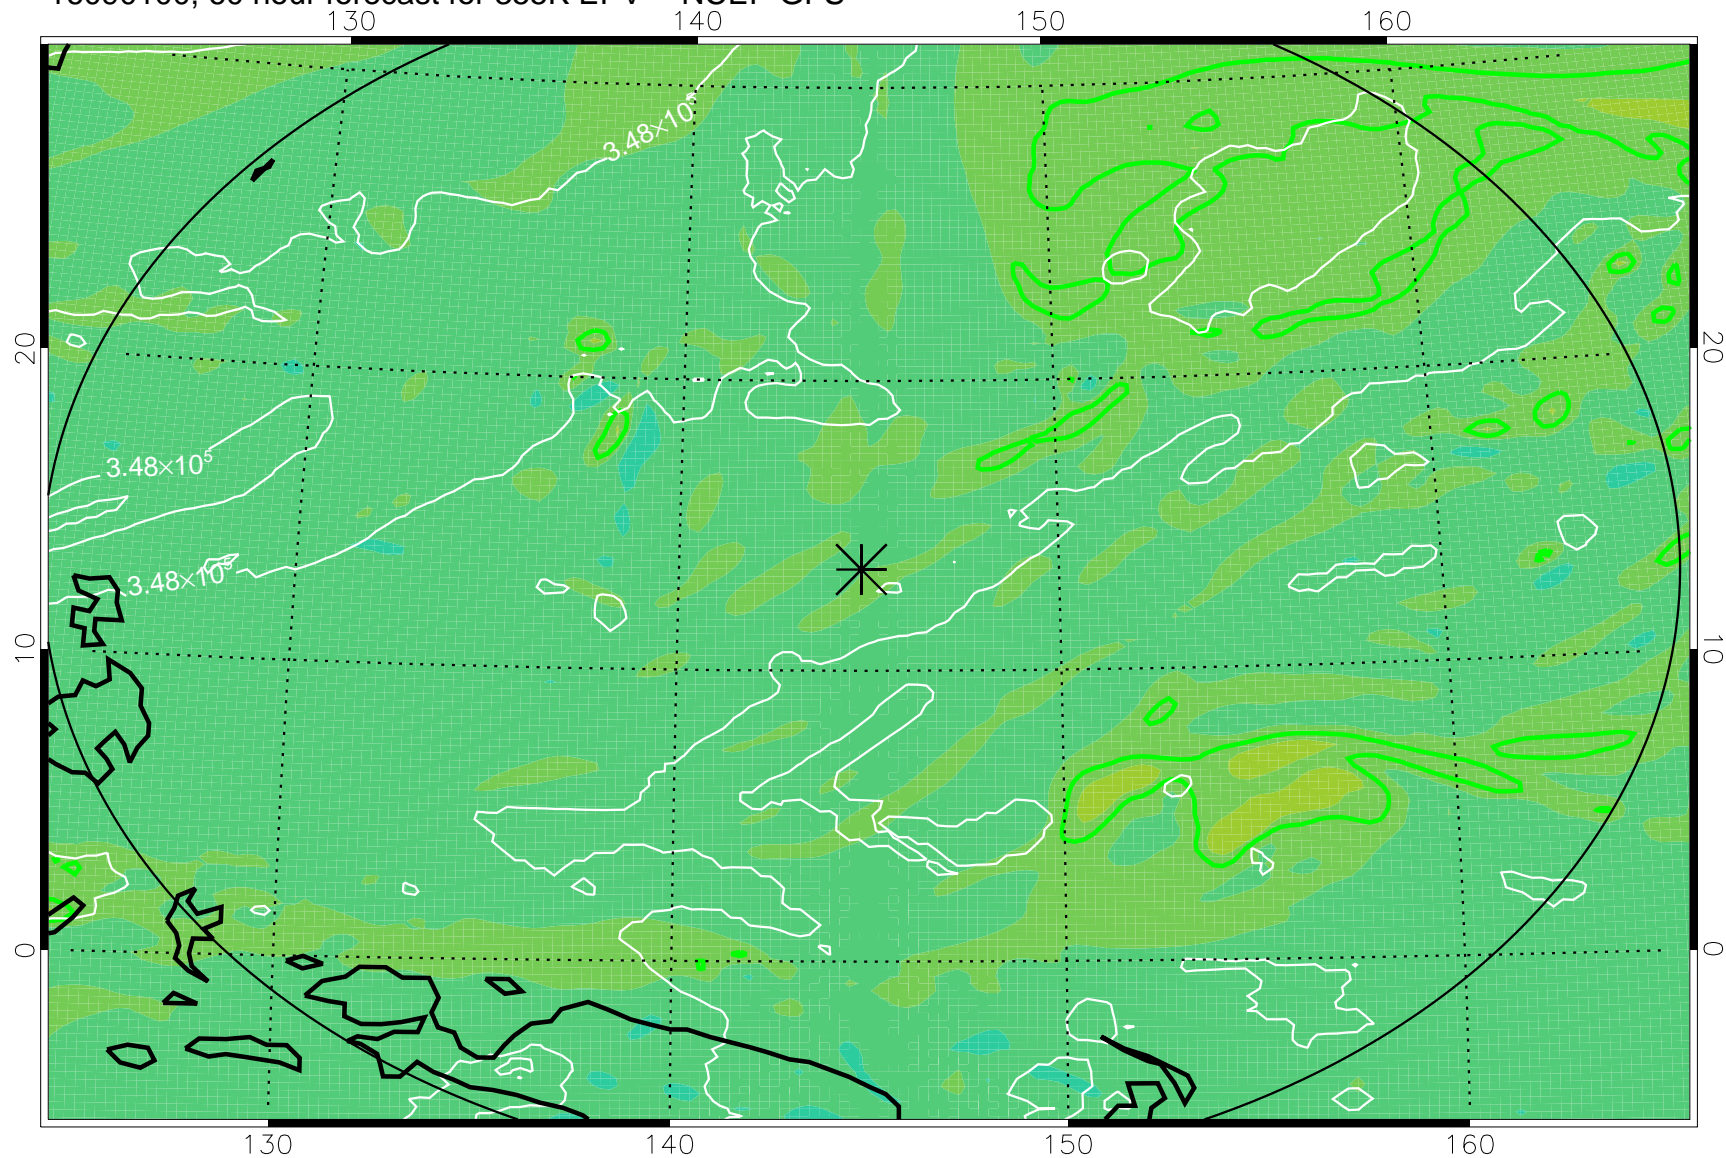

16083106, 42 hour forecast for 355K EPV -- NCEP GFS

355K Montgomery Streamfunction, white
EPV Tropopause (2 PVU) Position
Range ring of 2304 km

16083112, 48 hour forecast for 355K EPV -- NCEP GFS

355K Montgomery Streamfunction, white
EPV Tropopause (2 PVU) Position
Range ring of 2304 km

16083118, 54 hour forecast for 355K EPV -- NCEP GFS

355K Montgomery Streamfunction, white
EPV Tropopause (2 PVU) Position
Range ring of 2304 km

16090100, 60 hour forecast for 355K EPV -- NCEP GFS

355K Montgomery Streamfunction, white
EPV Tropopause (2 PVU) Position
Range ring of 2304 km

16090106, 66 hour forecast for 355K EPV -- NCEP GFS

355K Montgomery Streamfunction, white
EPV Tropopause (2 PVU) Position
Range ring of 2304 km

16090112, 72 hour forecast for 355K EPV -- NCEP GFS

355K Montgomery Streamfunction, white
EPV Tropopause (2 PVU) Position
Range ring of 2304 km

16090118, 78 hour forecast for 355K EPV -- NCEP GFS

355K Montgomery Streamfunction, white
EPV Tropopause (2 PVU) Position
Range ring of 2304 km

16090200, 84 hour forecast for 355K EPV -- NCEP GFS

355K Montgomery Streamfunction, white
EPV Tropopause (2 PVU) Position
Range ring of 2304 km