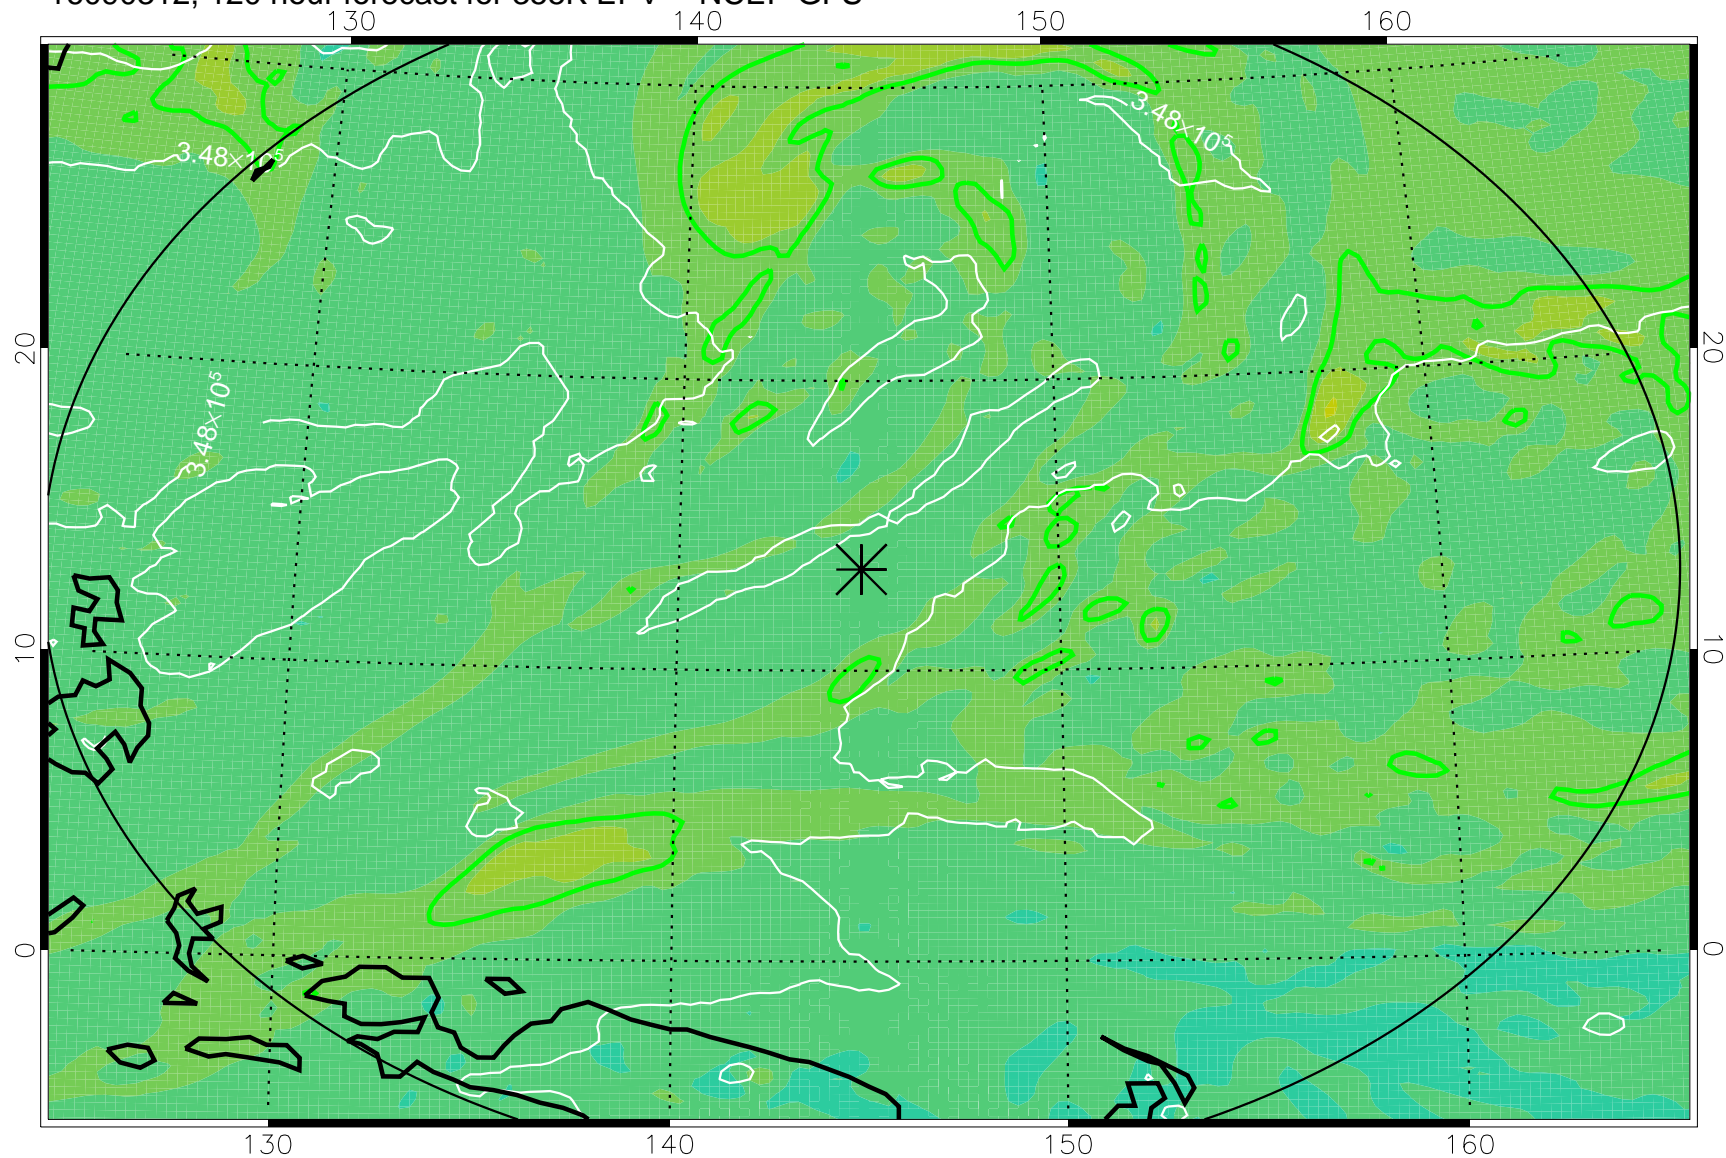

16090118, 78 hour forecast for 355K EPV -- NCEP GFS

355K Montgomery Streamfunction, white
EPV Tropopause (2 PVU) Position
Range ring of 2304 km

16090200, 84 hour forecast for 355K EPV -- NCEP GFS

355K Montgomery Streamfunction, white
EPV Tropopause (2 PVU) Position
Range ring of 2304 km

16090206, 90 hour forecast for 355K EPV -- NCEP GFS

355K Montgomery Streamfunction, white
EPV Tropopause (2 PVU) Position
Range ring of 2304 km

16090212, 96 hour forecast for 355K EPV -- NCEP GFS

355K Montgomery Streamfunction, white
EPV Tropopause (2 PVU) Position
Range ring of 2304 km

16090218, 102 hour forecast for 355K EPV -- NCEP GFS

355K Montgomery Streamfunction, white
EPV Tropopause (2 PVU) Position
Range ring of 2304 km

16090300, 108 hour forecast for 355K EPV -- NCEP GFS

355K Montgomery Streamfunction, white
EPV Tropopause (2 PVU) Position
Range ring of 2304 km

16090306, 114 hour forecast for 355K EPV -- NCEP GFS

355K Montgomery Streamfunction, white
EPV Tropopause (2 PVU) Position
Range ring of 2304 km

16090312, 120 hour forecast for 355K EPV -- NCEP GFS

355K Montgomery Streamfunction, white
EPV Tropopause (2 PVU) Position
Range ring of 2304 km