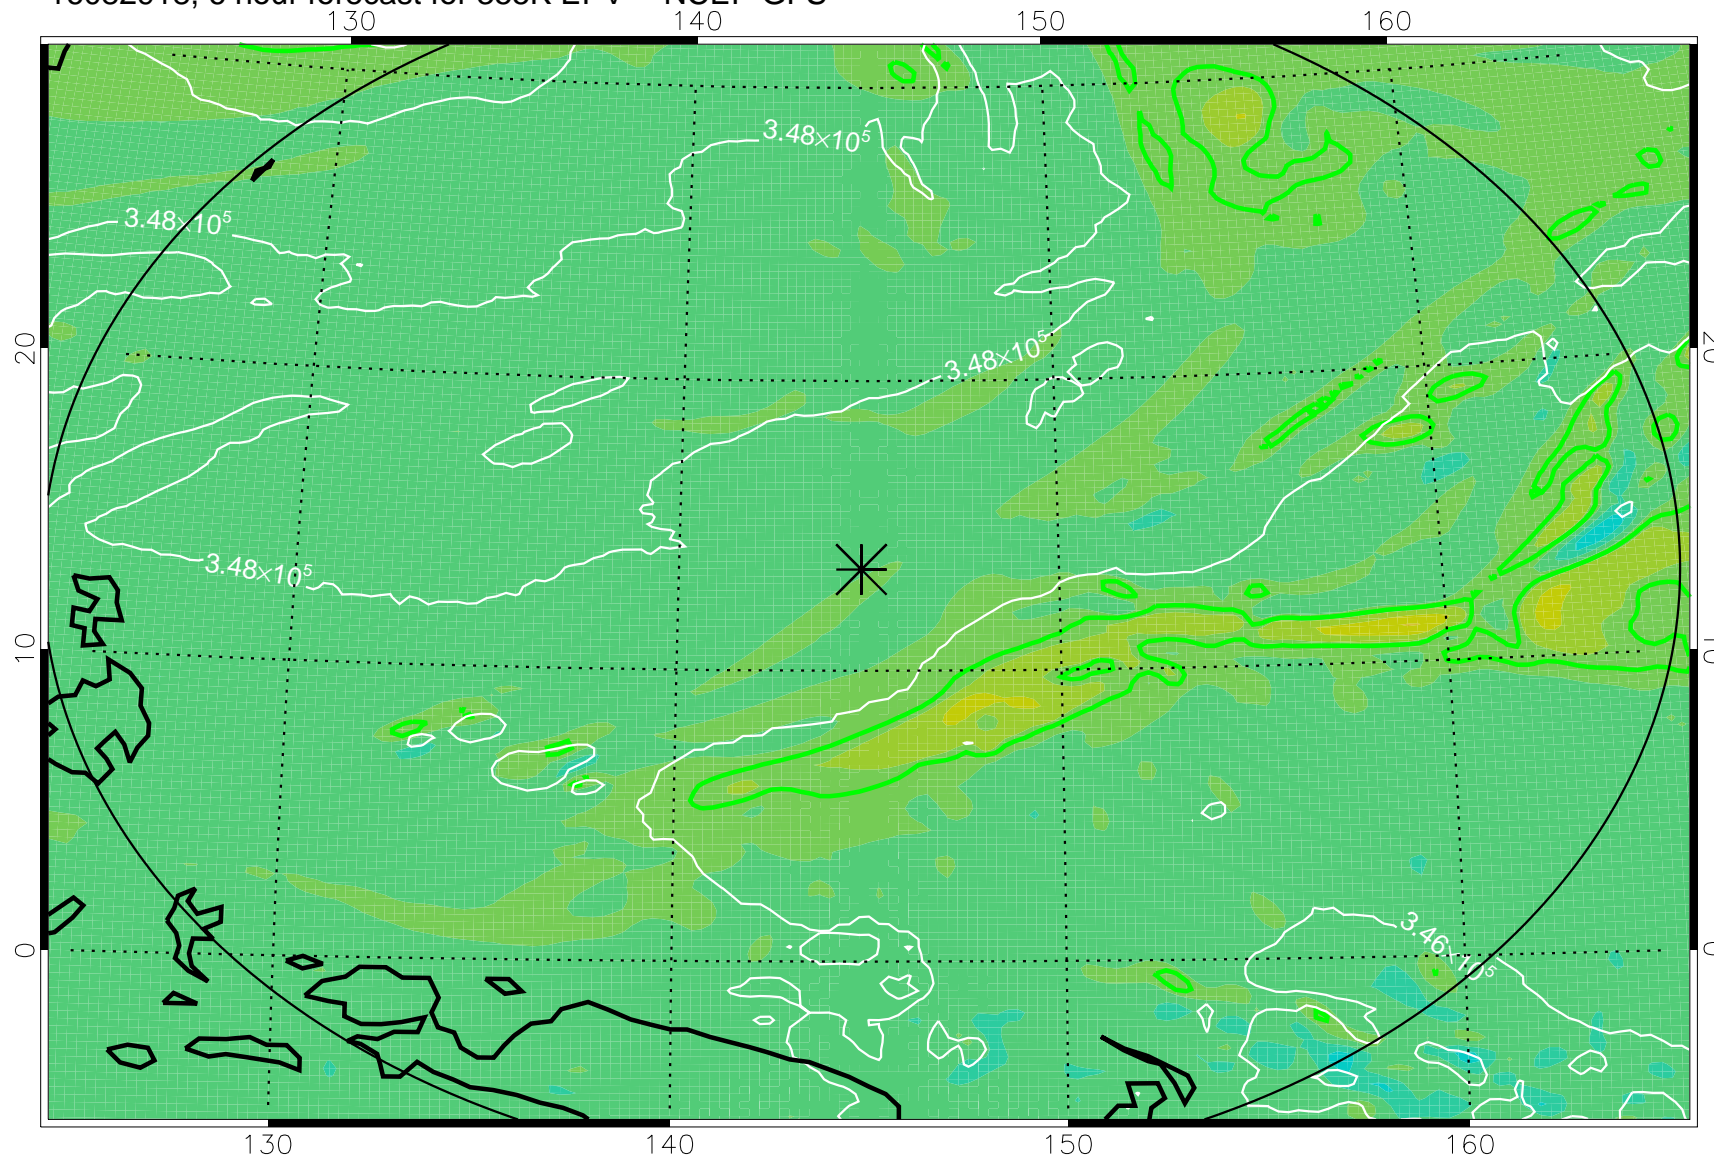

16082918, 6 hour forecast for 355K EPV -- NCEP GFS

355K Montgomery Streamfunction, white
EPV Tropopause (2 PVU) Position
Range ring of 2304 km

16083000, 12 hour forecast for 355K EPV -- NCEP GFS

355K Montgomery Streamfunction, white
EPV Tropopause (2 PVU) Position
Range ring of 2304 km

16083006, 18 hour forecast for 355K EPV -- NCEP GFS

355K Montgomery Streamfunction, white
EPV Tropopause (2 PVU) Position
Range ring of 2304 km

16083012, 24 hour forecast for 355K EPV -- NCEP GFS

16083018, 30 hour forecast for 355K EPV -- NCEP GFS

355K Montgomery Streamfunction, white
EPV Tropopause (2 PVU) Position
Range ring of 2304 km

16083100, 36 hour forecast for 355K EPV -- NCEP GFS

355K Montgomery Streamfunction, white
EPV Tropopause (2 PVU) Position
Range ring of 2304 km

16090118, 78 hour forecast for 355K EPV -- NCEP GFS

355K Montgomery Streamfunction, white
EPV Tropopause (2 PVU) Position
Range ring of 2304 km

16090200, 84 hour forecast for 355K EPV -- NCEP GFS

355K Montgomery Streamfunction, white
EPV Tropopause (2 PVU) Position
Range ring of 2304 km