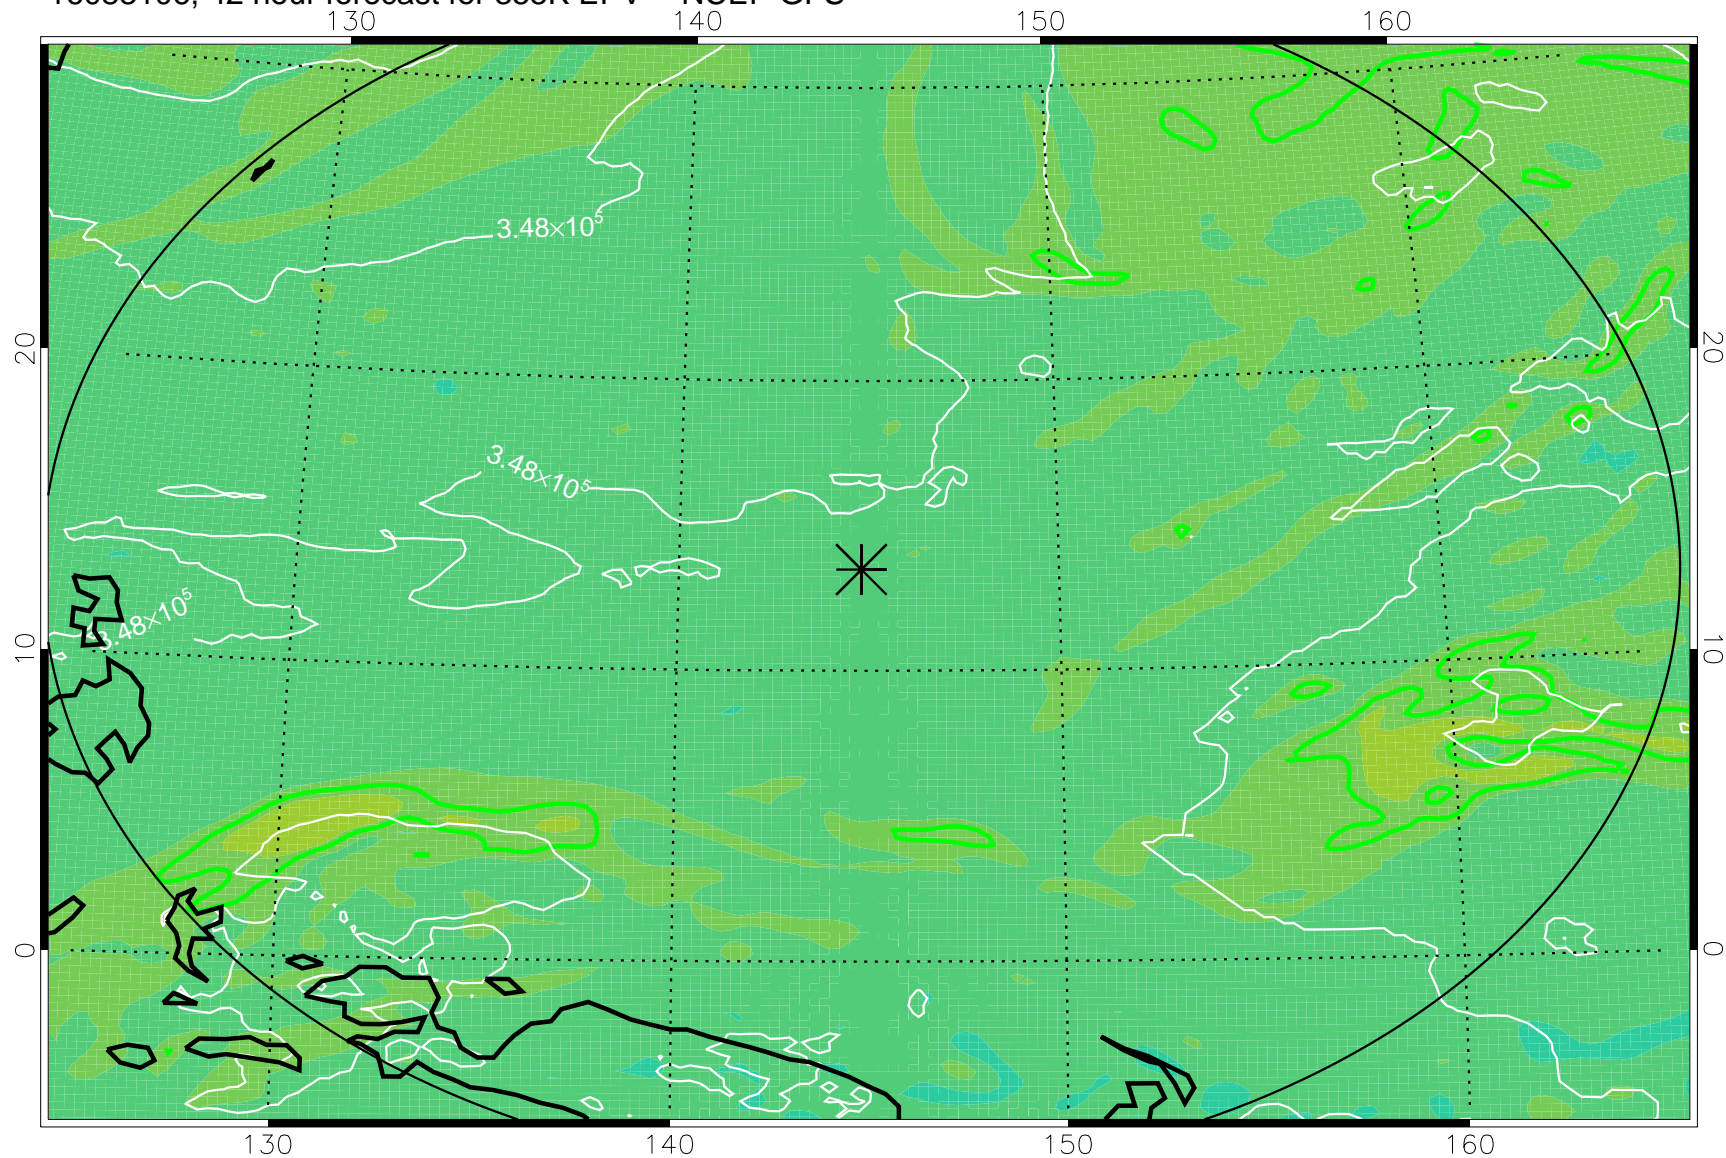

16083006, 18 hour forecast for 355K EPV -- NCEP GFS

355K Montgomery Streamfunction, white
EPV Tropopause (2 PVU) Position
Range ring of 2304 km

16083012, 24 hour forecast for 355K EPV -- NCEP GFS

16083018, 30 hour forecast for 355K EPV -- NCEP GFS

355K Montgomery Streamfunction, white
EPV Tropopause (2 PVU) Position
Range ring of 2304 km

16083100, 36 hour forecast for 355K EPV -- NCEP GFS

355K Montgomery Streamfunction, white
EPV Tropopause (2 PVU) Position
Range ring of 2304 km

16083106, 42 hour forecast for 355K EPV -- NCEP GFS

355K Montgomery Streamfunction, white
EPV Tropopause (2 PVU) Position
Range ring of 2304 km

16083112, 48 hour forecast for 355K EPV -- NCEP GFS

355K Montgomery Streamfunction, white
EPV Tropopause (2 PVU) Position
Range ring of 2304 km

16083118, 54 hour forecast for 355K EPV -- NCEP GFS

355K Montgomery Streamfunction, white
EPV Tropopause (2 PVU) Position
Range ring of 2304 km

16090100, 60 hour forecast for 355K EPV -- NCEP GFS

355K Montgomery Streamfunction, white
EPV Tropopause (2 PVU) Position
Range ring of 2304 km