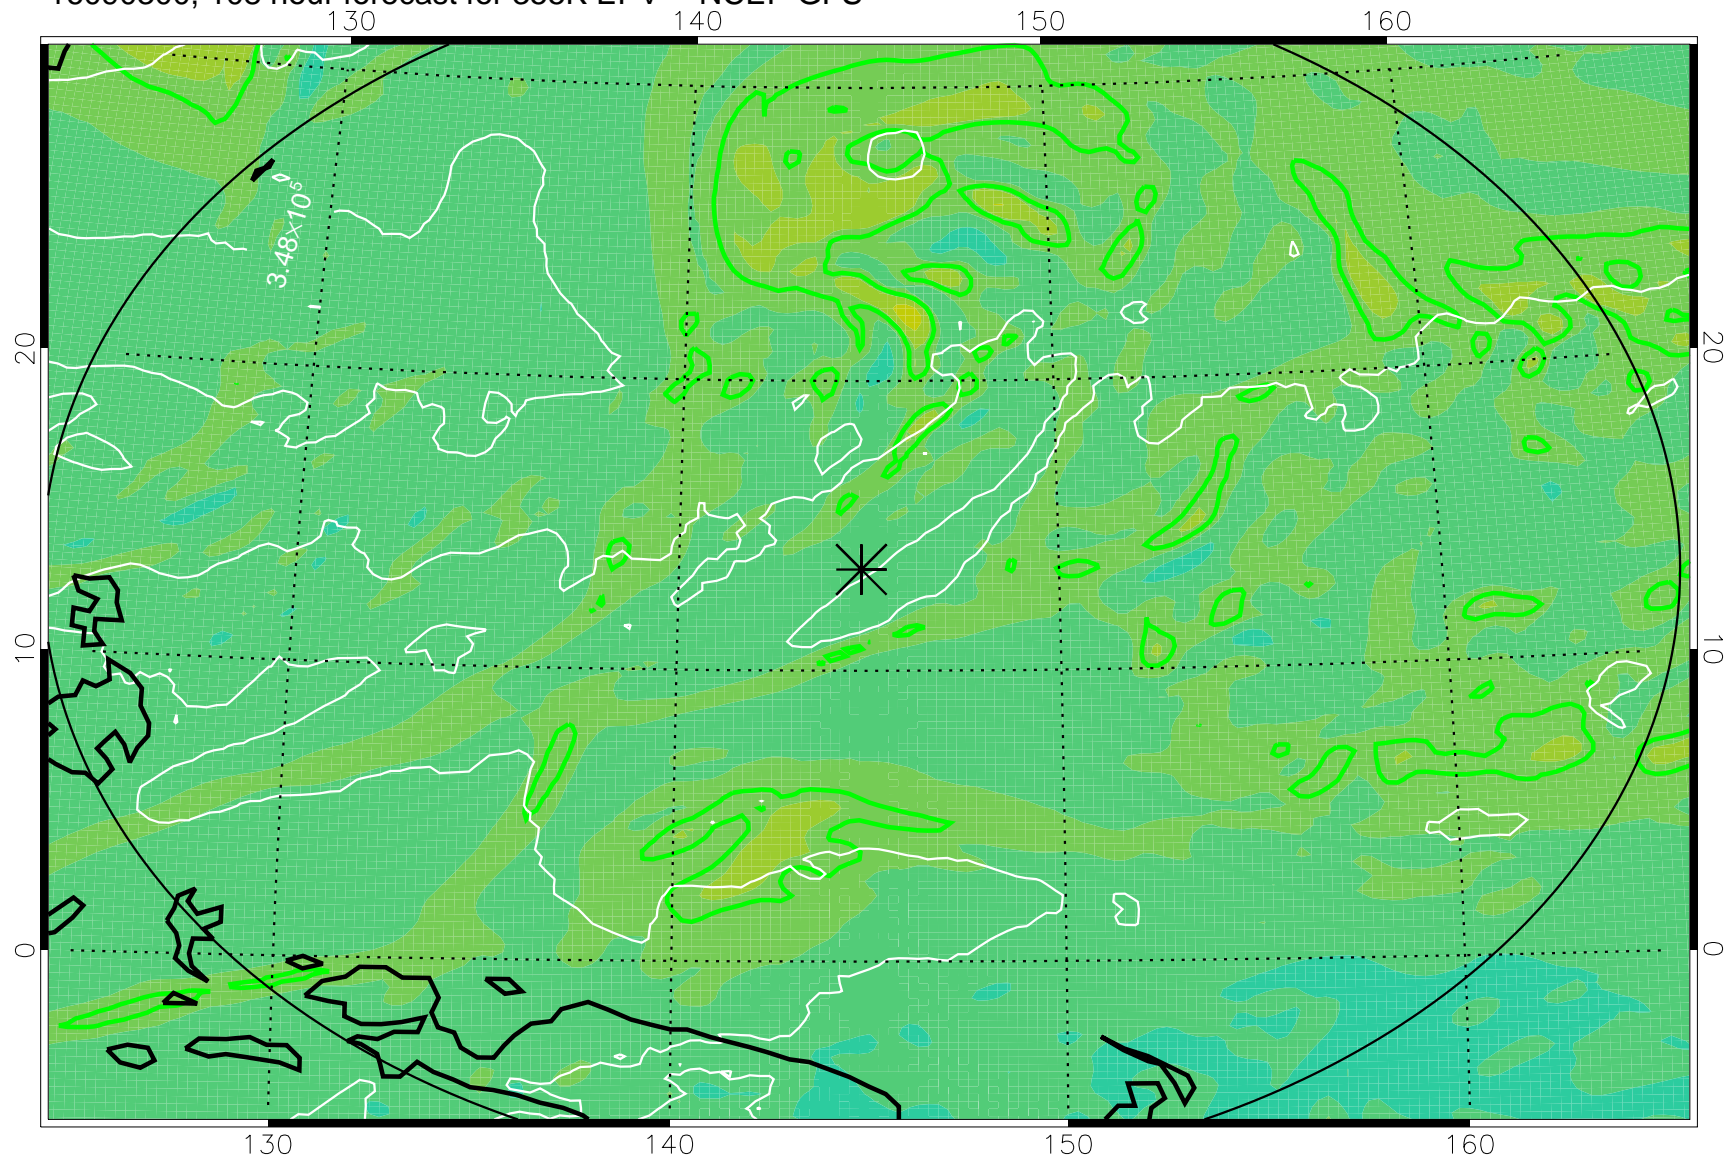

16090118, 78 hour forecast for 355K EPV -- NCEP GFS

355K Montgomery Streamfunction, white
EPV Tropopause (2 PVU) Position
Range ring of 2304 km

16090200, 84 hour forecast for 355K EPV -- NCEP GFS

355K Montgomery Streamfunction, white
EPV Tropopause (2 PVU) Position
Range ring of 2304 km

16090206, 90 hour forecast for 355K EPV -- NCEP GFS

355K Montgomery Streamfunction, white
EPV Tropopause (2 PVU) Position
Range ring of 2304 km

16090212, 96 hour forecast for 355K EPV -- NCEP GFS

355K Montgomery Streamfunction, white
EPV Tropopause (2 PVU) Position
Range ring of 2304 km

16090218, 102 hour forecast for 355K EPV -- NCEP GFS

355K Montgomery Streamfunction, white
EPV Tropopause (2 PVU) Position
Range ring of 2304 km

16090300, 108 hour forecast for 355K EPV -- NCEP GFS

355K Montgomery Streamfunction, white
EPV Tropopause (2 PVU) Position
Range ring of 2304 km

16090306, 114 hour forecast for 355K EPV -- NCEP GFS

355K Montgomery Streamfunction, white
EPV Tropopause (2 PVU) Position
Range ring of 2304 km

16090312, 120 hour forecast for 355K EPV -- NCEP GFS

355K Montgomery Streamfunction, white
EPV Tropopause (2 PVU) Position
Range ring of 2304 km