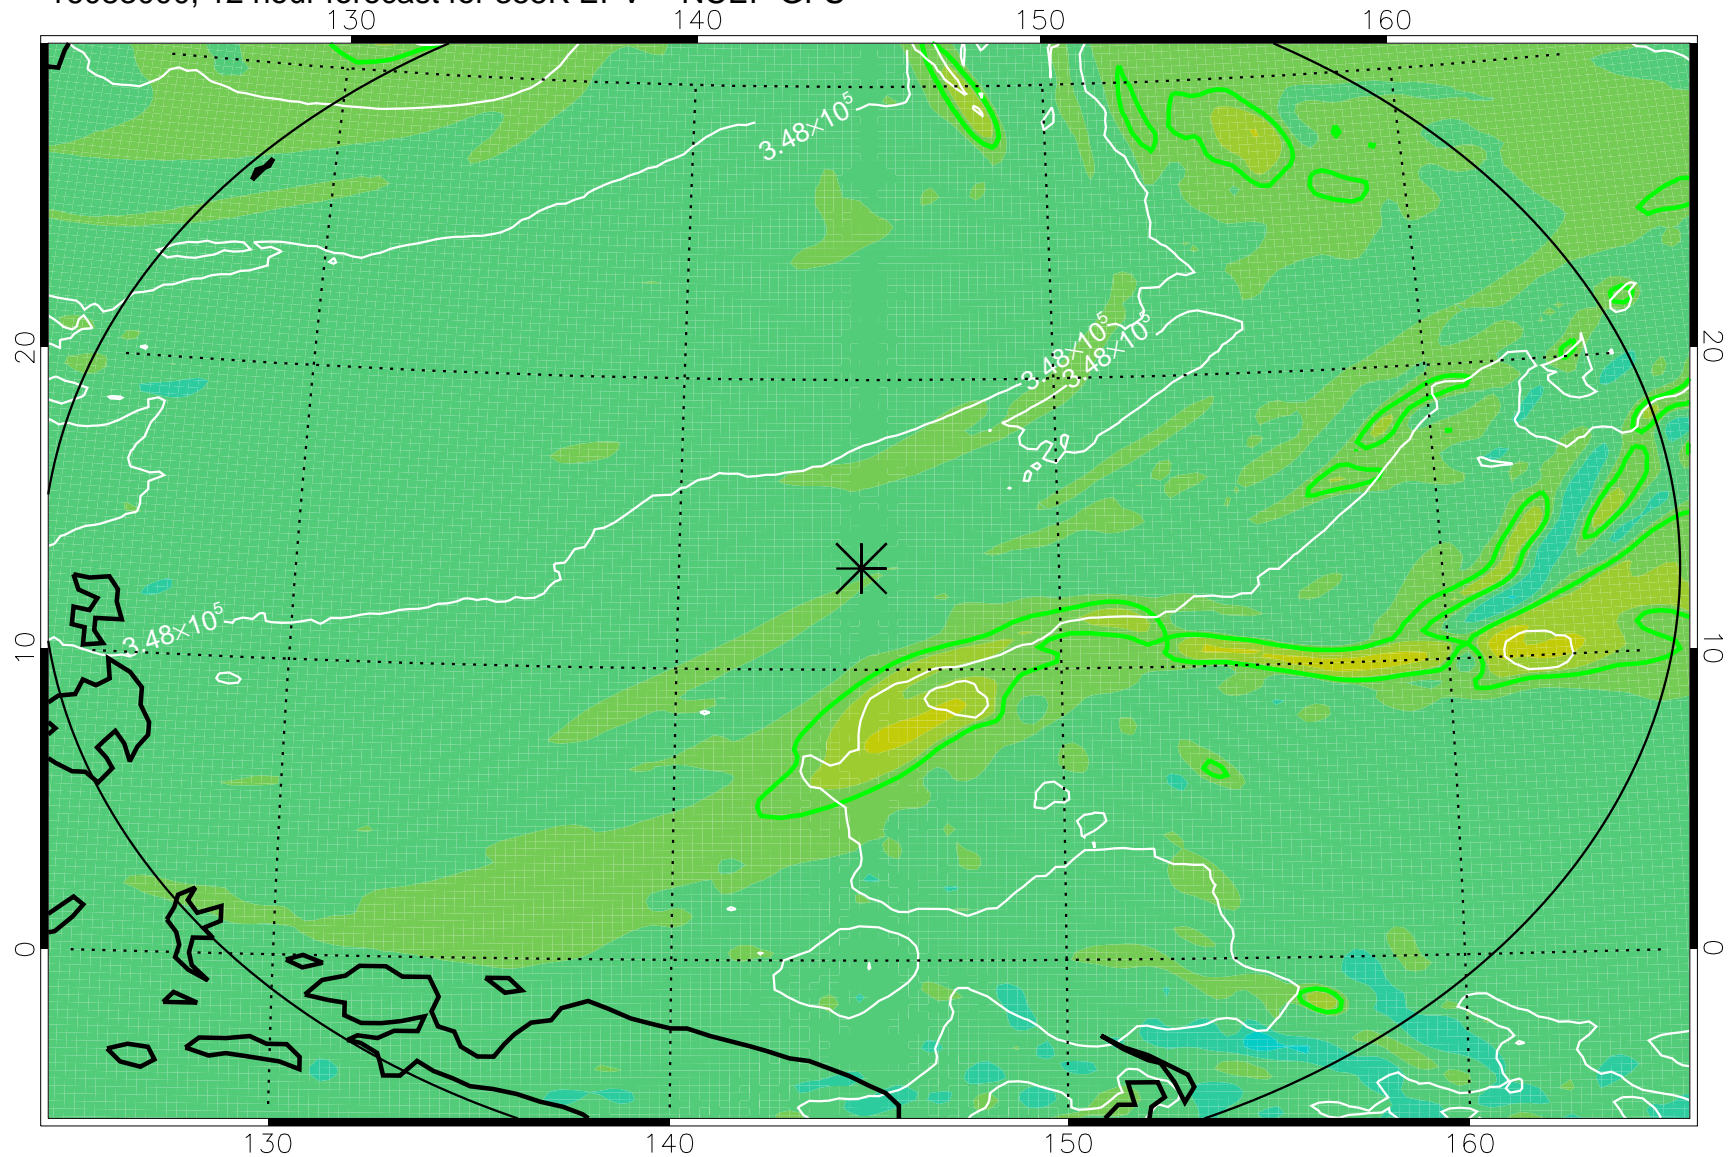

16082918, 6 hour forecast for 355K EPV -- NCEP GFS

355K Montgomery Streamfunction, white
EPV Tropopause (2 PVU) Position
Range ring of 2304 km

16083000, 12 hour forecast for 355K EPV -- NCEP GFS

355K Montgomery Streamfunction, white
EPV Tropopause (2 PVU) Position
Range ring of 2304 km

16083006, 18 hour forecast for 355K EPV -- NCEP GFS

355K Montgomery Streamfunction, white
EPV Tropopause (2 PVU) Position
Range ring of 2304 km

16083012, 24 hour forecast for 355K EPV -- NCEP GFS

16083018, 30 hour forecast for 355K EPV -- NCEP GFS

355K Montgomery Streamfunction, white
EPV Tropopause (2 PVU) Position
Range ring of 2304 km

16083100, 36 hour forecast for 355K EPV -- NCEP GFS

355K Montgomery Streamfunction, white
EPV Tropopause (2 PVU) Position
Range ring of 2304 km

16090106, 66 hour forecast for 355K EPV -- NCEP GFS

355K Montgomery Streamfunction, white
EPV Tropopause (2 PVU) Position
Range ring of 2304 km

16090112, 72 hour forecast for 355K EPV -- NCEP GFS

355K Montgomery Streamfunction, white
EPV Tropopause (2 PVU) Position
Range ring of 2304 km