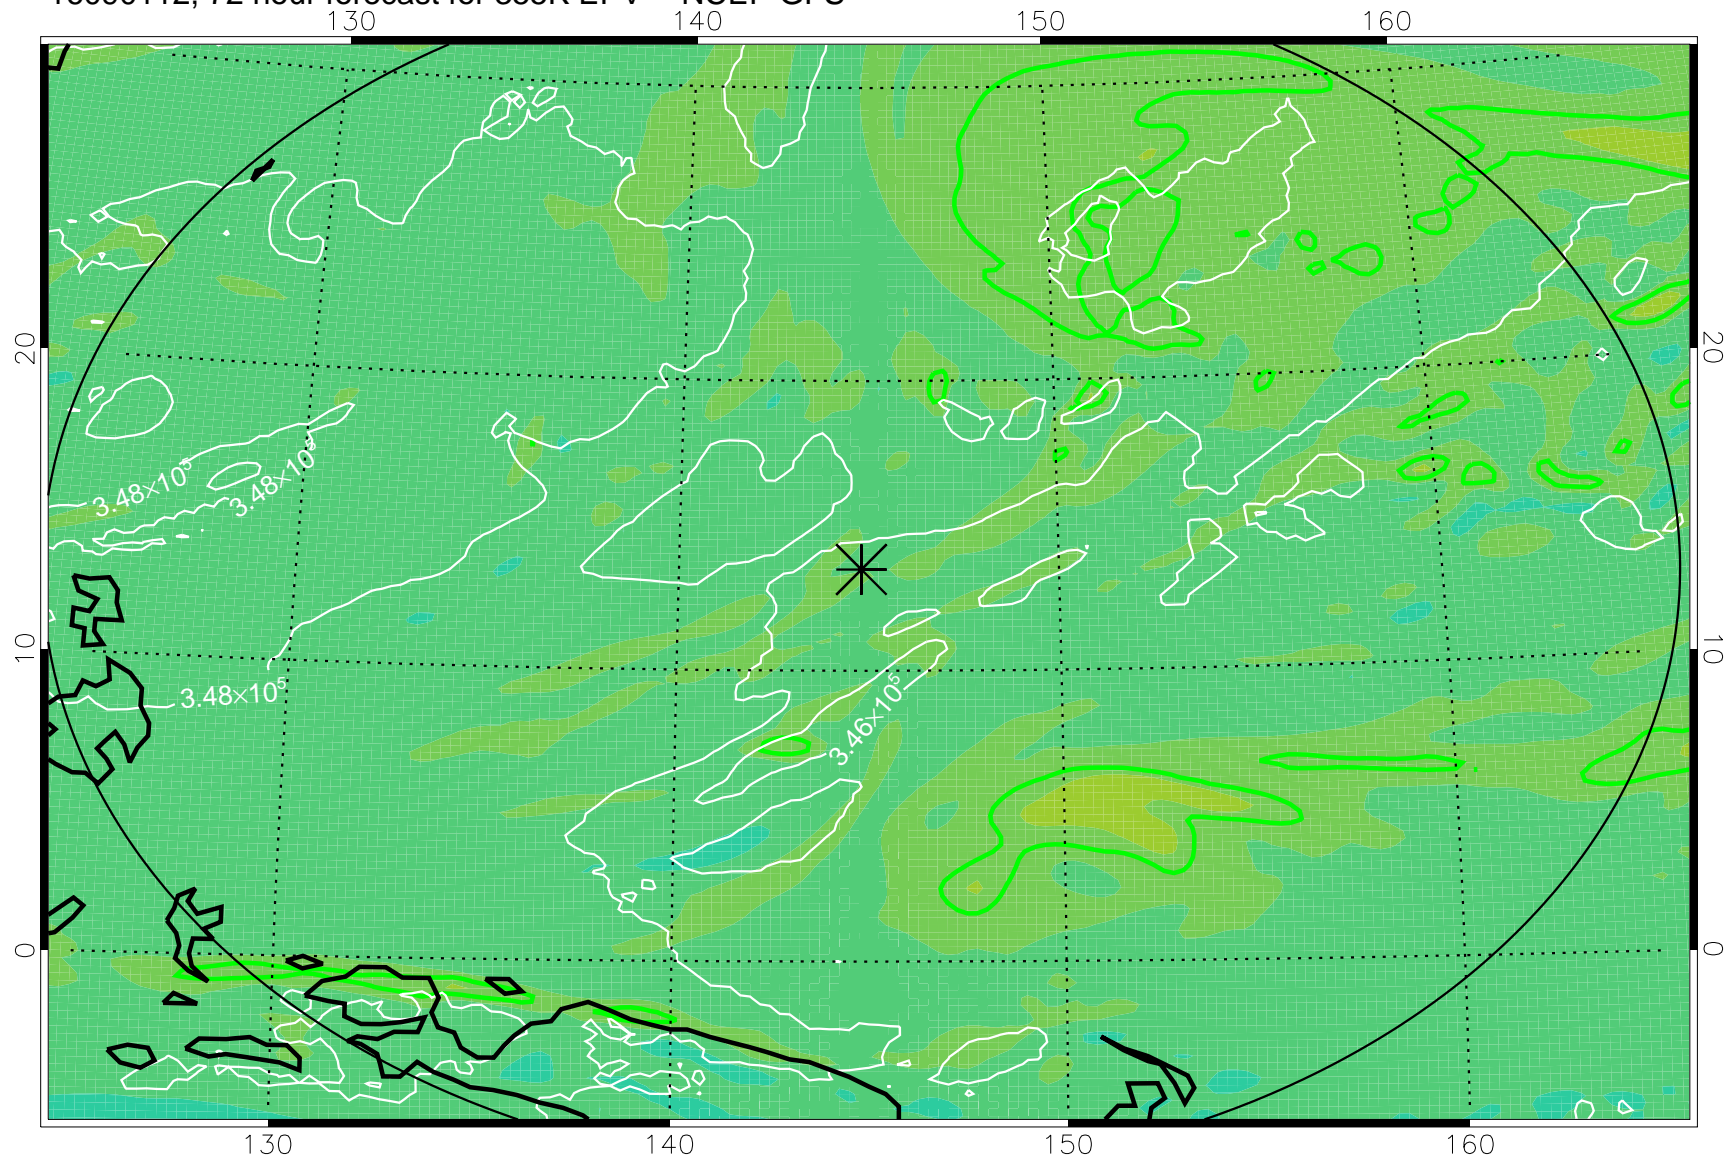

16083118, 54 hour forecast for 355K EPV -- NCEP GFS

355K Montgomery Streamfunction, white
EPV Tropopause (2 PVU) Position
Range ring of 2304 km

16090100, 60 hour forecast for 355K EPV -- NCEP GFS

355K Montgomery Streamfunction, white
EPV Tropopause (2 PVU) Position
Range ring of 2304 km

16090106, 66 hour forecast for 355K EPV -- NCEP GFS

355K Montgomery Streamfunction, white
EPV Tropopause (2 PVU) Position
Range ring of 2304 km

16090112, 72 hour forecast for 355K EPV -- NCEP GFS

355K Montgomery Streamfunction, white
EPV Tropopause (2 PVU) Position
Range ring of 2304 km

16090118, 78 hour forecast for 355K EPV -- NCEP GFS

355K Montgomery Streamfunction, white
EPV Tropopause (2 PVU) Position
Range ring of 2304 km

16090200, 84 hour forecast for 355K EPV -- NCEP GFS

355K Montgomery Streamfunction, white
EPV Tropopause (2 PVU) Position
Range ring of 2304 km

16090206, 90 hour forecast for 355K EPV -- NCEP GFS

355K Montgomery Streamfunction, white
EPV Tropopause (2 PVU) Position
Range ring of 2304 km

16090212, 96 hour forecast for 355K EPV -- NCEP GFS

355K Montgomery Streamfunction, white
EPV Tropopause (2 PVU) Position
Range ring of 2304 km