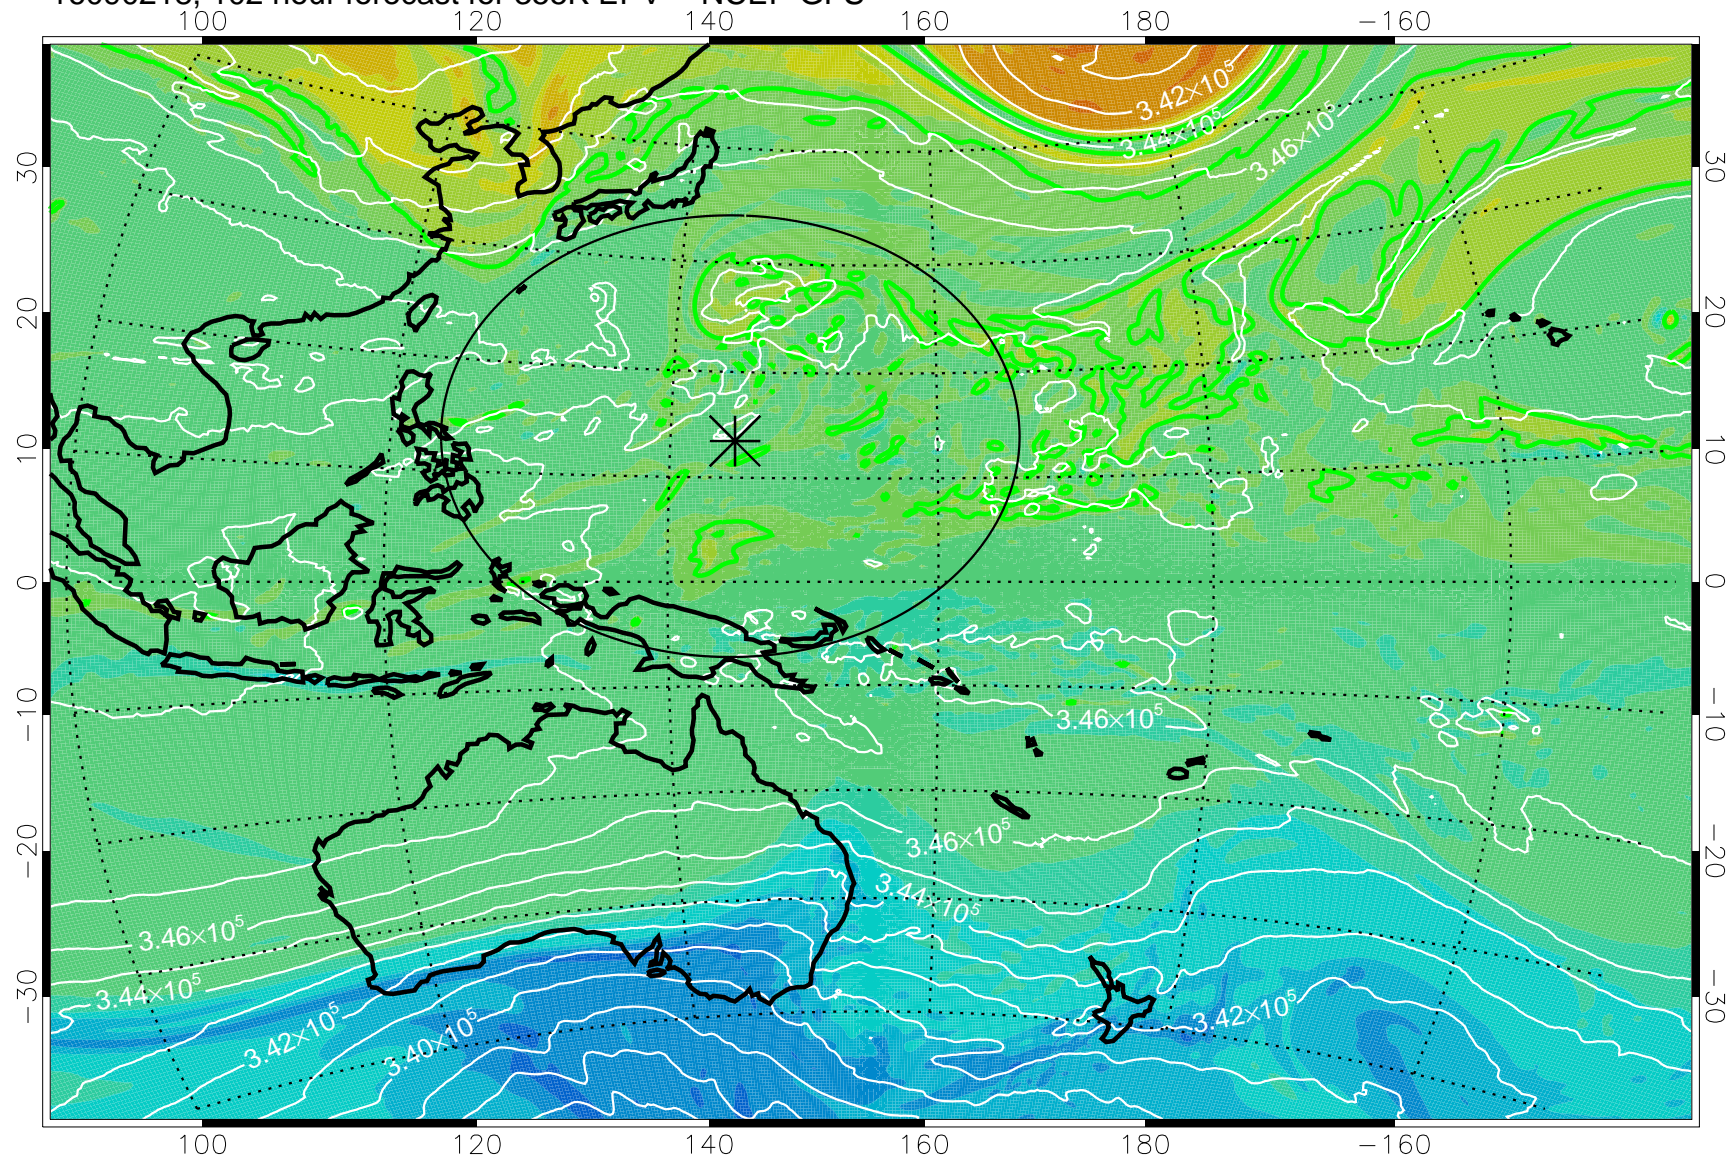

16090118, 78 hour forecast for 355K EPV -- NCEP GFS

355K Montgomery Streamfunction, white
EPV Tropopause (2 PVU) Position
Range ring of 2304 km

16090200, 84 hour forecast for 355K EPV -- NCEP GFS

355K Montgomery Streamfunction, white
EPV Tropopause (2 PVU) Position
Range ring of 2304 km

16090206, 90 hour forecast for 355K EPV -- NCEP GFS

355K Montgomery Streamfunction, white
EPV Tropopause (2 PVU) Position
Range ring of 2304 km

16090212, 96 hour forecast for 355K EPV -- NCEP GFS

355K Montgomery Streamfunction, white
EPV Tropopause (2 PVU) Position
Range ring of 2304 km

16090218, 102 hour forecast for 355K EPV -- NCEP GFS

355K Montgomery Streamfunction, white
EPV Tropopause (2 PVU) Position
Range ring of 2304 km

16090300, 108 hour forecast for 355K EPV -- NCEP GFS

355K Montgomery Streamfunction, white
EPV Tropopause (2 PVU) Position
Range ring of 2304 km

16090306, 114 hour forecast for 355K EPV -- NCEP GFS

355K Montgomery Streamfunction, white
EPV Tropopause (2 PVU) Position
Range ring of 2304 km

16090312, 120 hour forecast for 355K EPV -- NCEP GFS

355K Montgomery Streamfunction, white
EPV Tropopause (2 PVU) Position
Range ring of 2304 km