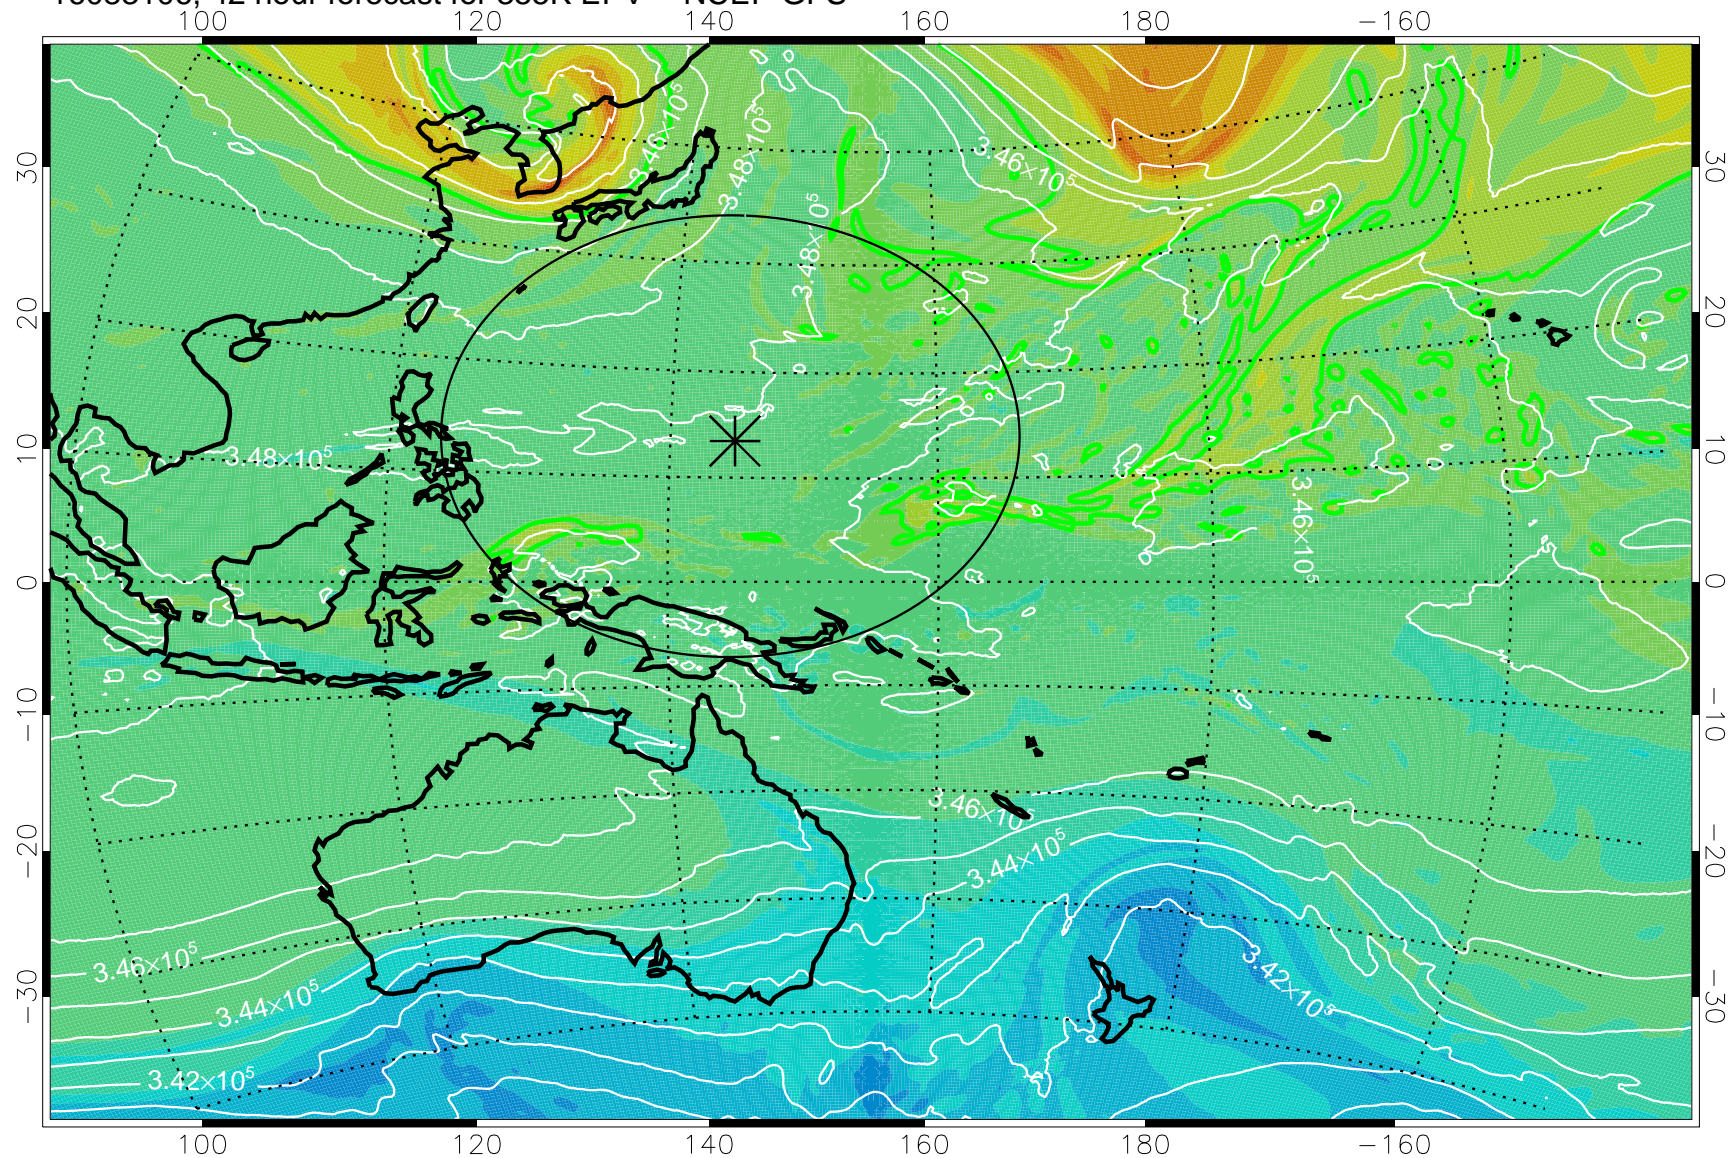

16083018, 30 hour forecast for 355K EPV -- NCEP GFS

355K Montgomery Streamfunction, white
EPV Tropopause (2 PVU) Position
Range ring of 2304 km

16083100, 36 hour forecast for 355K EPV -- NCEP GFS

355K Montgomery Streamfunction, white
EPV Tropopause (2 PVU) Position
Range ring of 2304 km

16083106, 42 hour forecast for 355K EPV -- NCEP GFS

355K Montgomery Streamfunction, white
EPV Tropopause (2 PVU) Position
Range ring of 2304 km

16083112, 48 hour forecast for 355K EPV -- NCEP GFS

355K Montgomery Streamfunction, white
EPV Tropopause (2 PVU) Position
Range ring of 2304 km

16083118, 54 hour forecast for 355K EPV -- NCEP GFS

355K Montgomery Streamfunction, white
EPV Tropopause (2 PVU) Position
Range ring of 2304 km

16090100, 60 hour forecast for 355K EPV -- NCEP GFS

355K Montgomery Streamfunction, white
EPV Tropopause (2 PVU) Position
Range ring of 2304 km

16090106, 66 hour forecast for 355K EPV -- NCEP GFS

355K Montgomery Streamfunction, white
EPV Tropopause (2 PVU) Position
Range ring of 2304 km

16090112, 72 hour forecast for 355K EPV -- NCEP GFS

355K Montgomery Streamfunction, white
EPV Tropopause (2 PVU) Position
Range ring of 2304 km