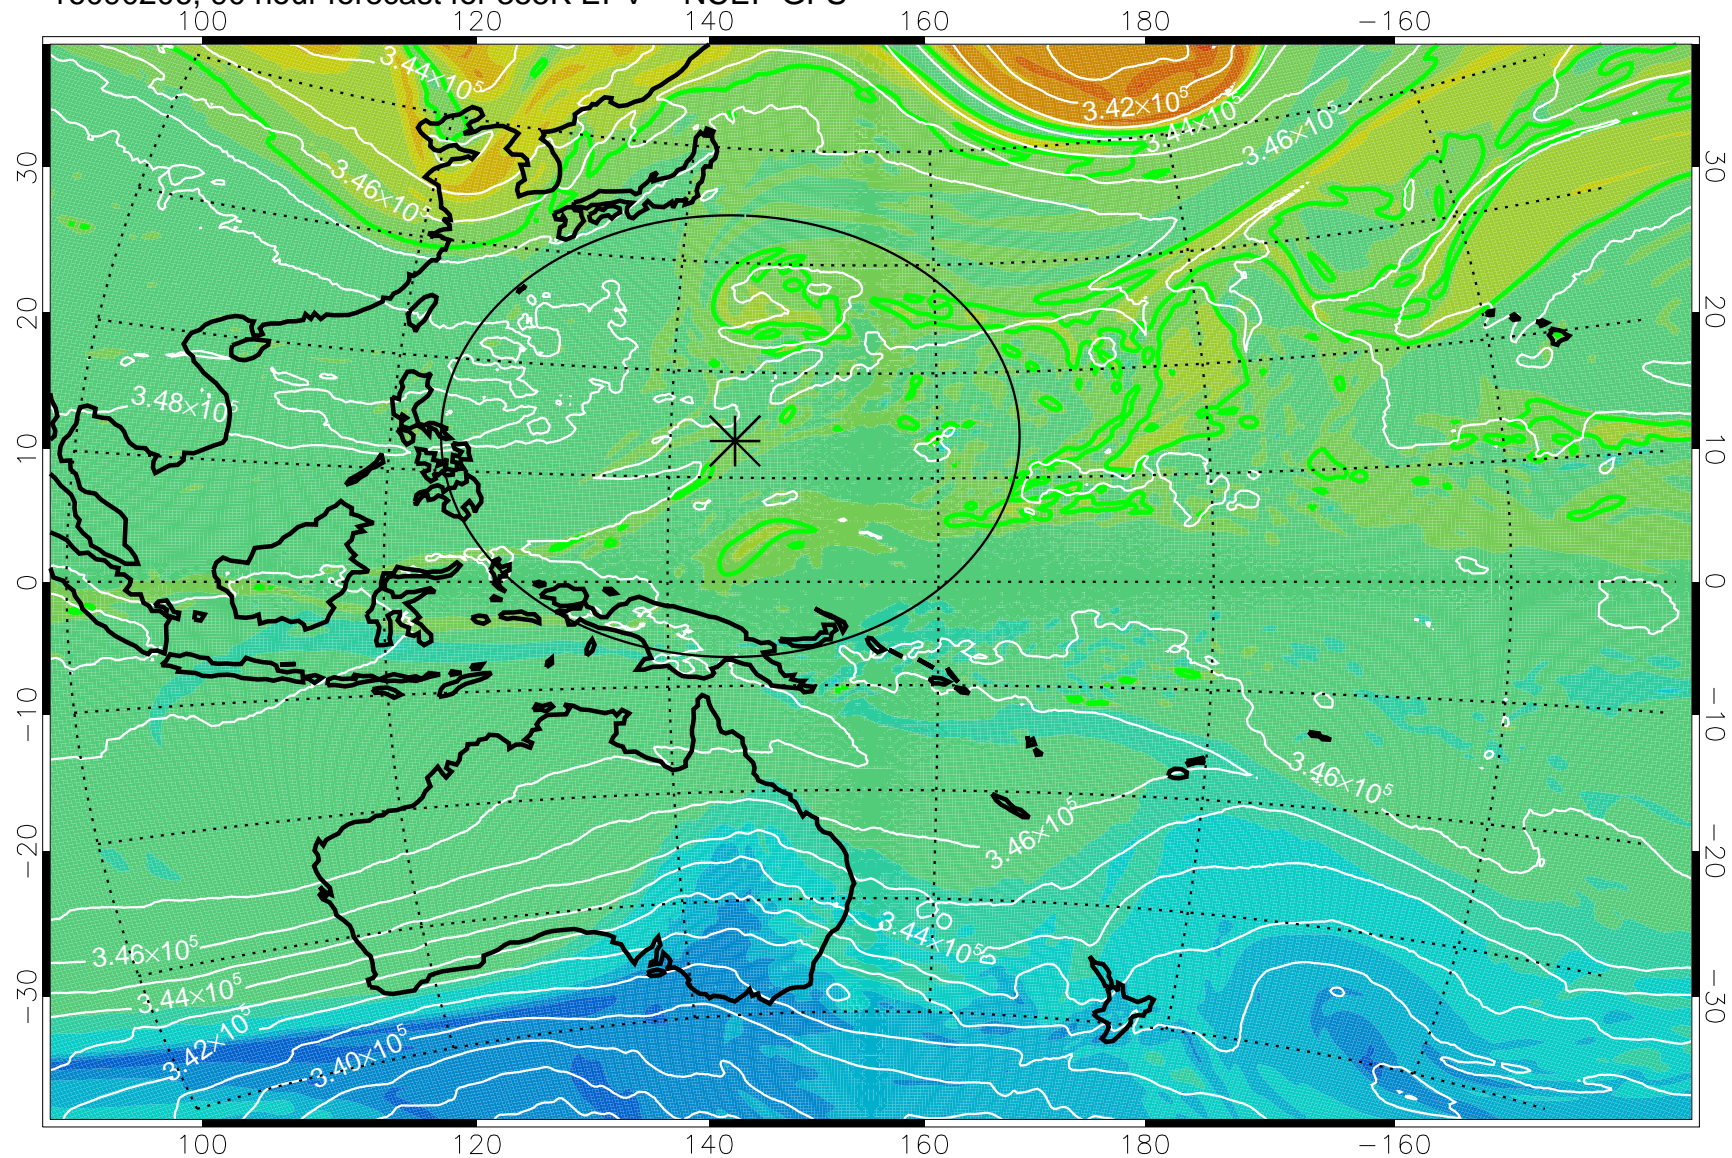

16090106, 66 hour forecast for 355K EPV -- NCEP GFS

355K Montgomery Streamfunction, white
EPV Tropopause (2 PVU) Position
Range ring of 2304 km

16090112, 72 hour forecast for 355K EPV -- NCEP GFS

355K Montgomery Streamfunction, white
EPV Tropopause (2 PVU) Position
Range ring of 2304 km

16090118, 78 hour forecast for 355K EPV -- NCEP GFS

355K Montgomery Streamfunction, white
EPV Tropopause (2 PVU) Position
Range ring of 2304 km

16090200, 84 hour forecast for 355K EPV -- NCEP GFS

355K Montgomery Streamfunction, white
EPV Tropopause (2 PVU) Position
Range ring of 2304 km

16090206, 90 hour forecast for 355K EPV -- NCEP GFS

355K Montgomery Streamfunction, white
EPV Tropopause (2 PVU) Position
Range ring of 2304 km

16090212, 96 hour forecast for 355K EPV -- NCEP GFS

355K Montgomery Streamfunction, white
EPV Tropopause (2 PVU) Position
Range ring of 2304 km

16090218, 102 hour forecast for 355K EPV -- NCEP GFS

355K Montgomery Streamfunction, white
EPV Tropopause (2 PVU) Position
Range ring of 2304 km

16090300, 108 hour forecast for 355K EPV -- NCEP GFS

355K Montgomery Streamfunction, white
EPV Tropopause (2 PVU) Position
Range ring of 2304 km