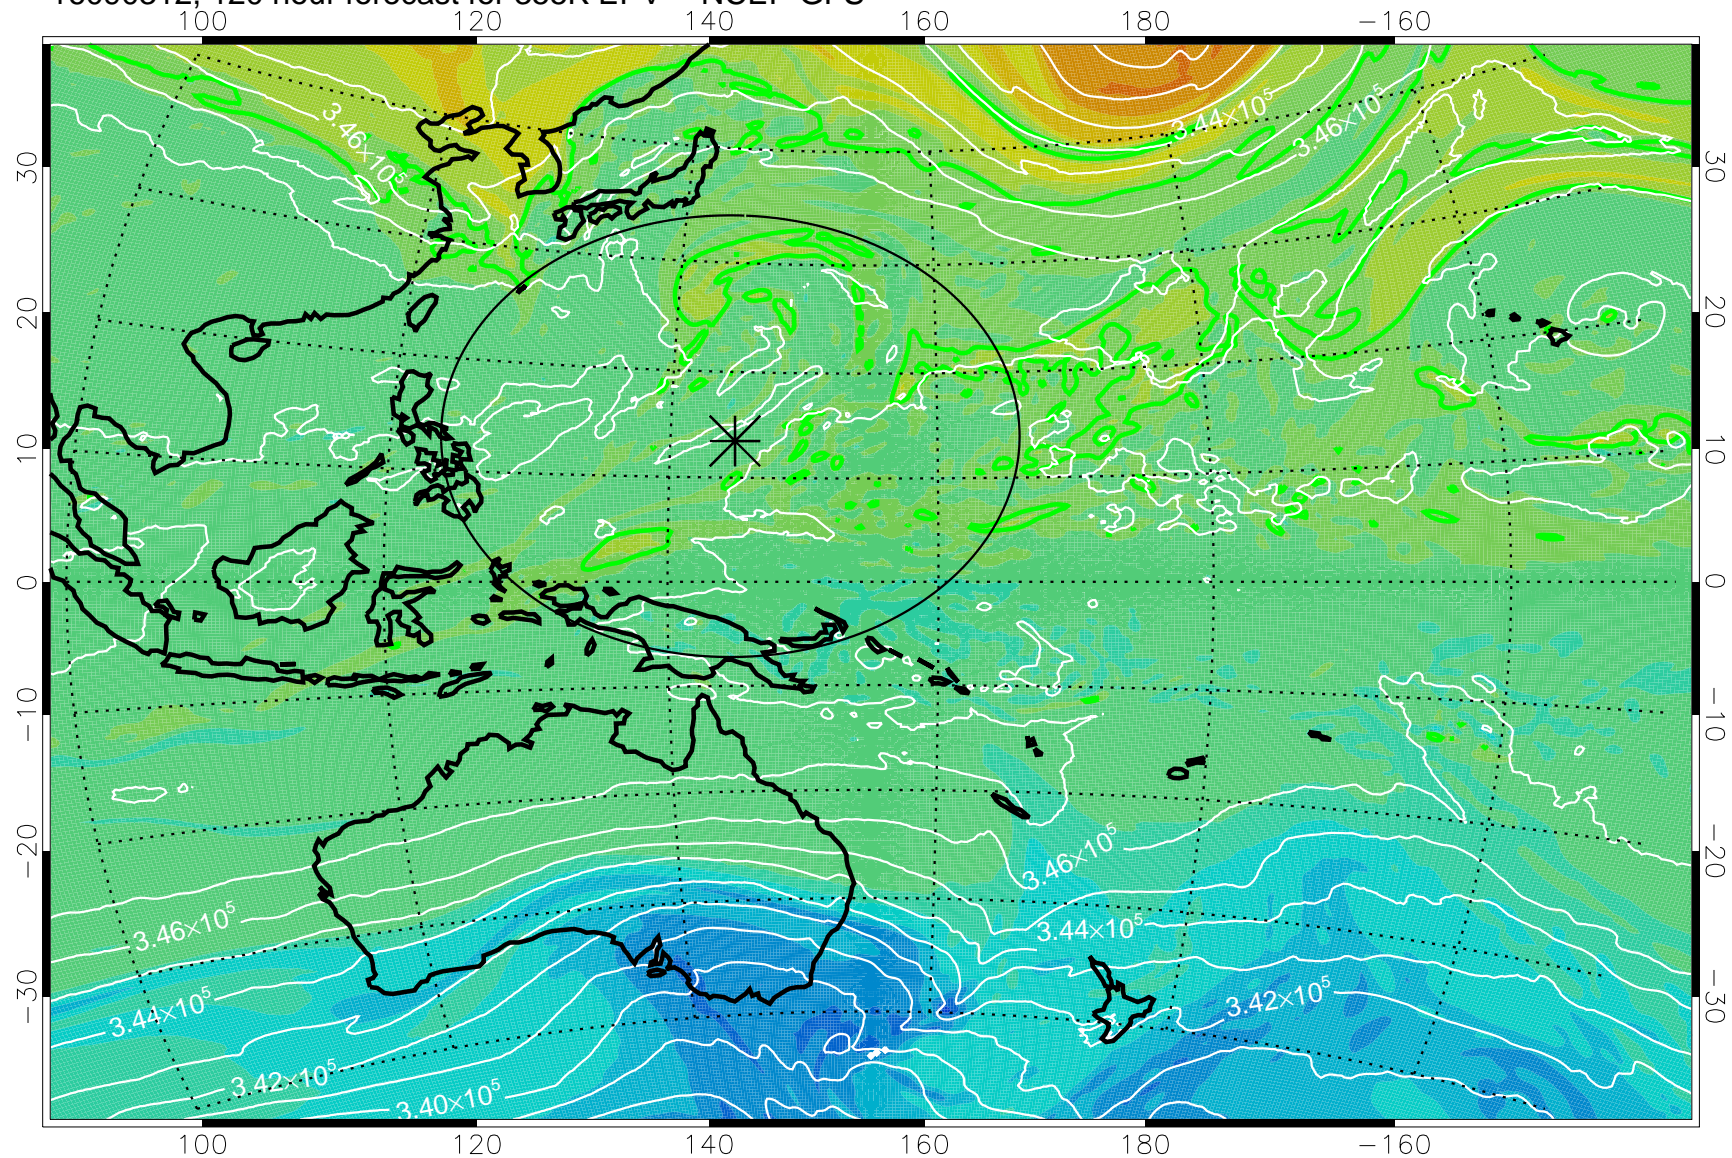

16090118, 78 hour forecast for 355K EPV -- NCEP GFS

355K Montgomery Streamfunction, white
EPV Tropopause (2 PVU) Position
Range ring of 2304 km

16090200, 84 hour forecast for 355K EPV -- NCEP GFS

355K Montgomery Streamfunction, white
EPV Tropopause (2 PVU) Position
Range ring of 2304 km

16090206, 90 hour forecast for 355K EPV -- NCEP GFS

355K Montgomery Streamfunction, white
EPV Tropopause (2 PVU) Position
Range ring of 2304 km

16090212, 96 hour forecast for 355K EPV -- NCEP GFS

355K Montgomery Streamfunction, white
EPV Tropopause (2 PVU) Position
Range ring of 2304 km

16090218, 102 hour forecast for 355K EPV -- NCEP GFS

355K Montgomery Streamfunction, white
EPV Tropopause (2 PVU) Position
Range ring of 2304 km

16090300, 108 hour forecast for 355K EPV -- NCEP GFS

355K Montgomery Streamfunction, white
EPV Tropopause (2 PVU) Position
Range ring of 2304 km

16090306, 114 hour forecast for 355K EPV -- NCEP GFS

355K Montgomery Streamfunction, white
EPV Tropopause (2 PVU) Position
Range ring of 2304 km

16090312, 120 hour forecast for 355K EPV -- NCEP GFS

355K Montgomery Streamfunction, white
EPV Tropopause (2 PVU) Position
Range ring of 2304 km