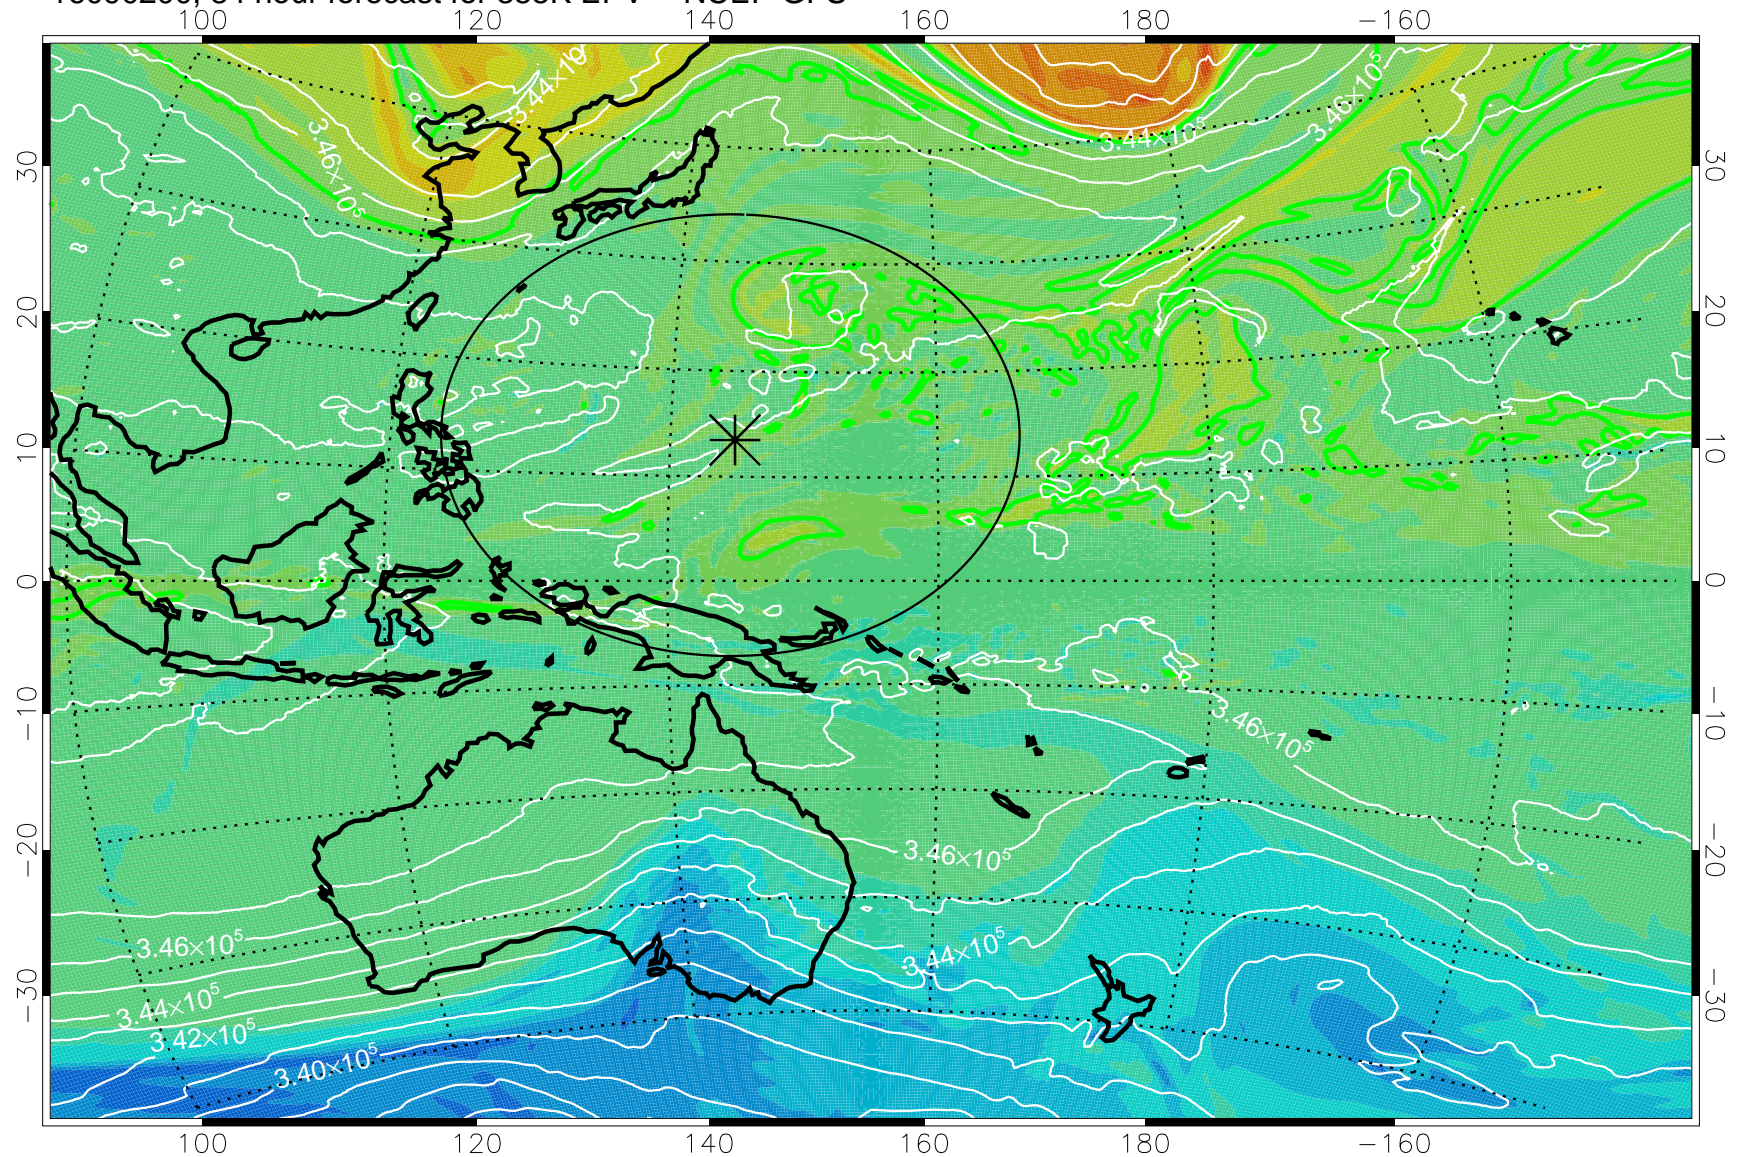

16083118, 54 hour forecast for 355K EPV -- NCEP GFS

355K Montgomery Streamfunction, white
EPV Tropopause (2 PVU) Position
Range ring of 2304 km

16090100, 60 hour forecast for 355K EPV -- NCEP GFS

355K Montgomery Streamfunction, white
EPV Tropopause (2 PVU) Position
Range ring of 2304 km

16090106, 66 hour forecast for 355K EPV -- NCEP GFS

355K Montgomery Streamfunction, white
EPV Tropopause (2 PVU) Position
Range ring of 2304 km

16090112, 72 hour forecast for 355K EPV -- NCEP GFS

355K Montgomery Streamfunction, white
EPV Tropopause (2 PVU) Position
Range ring of 2304 km

16090118, 78 hour forecast for 355K EPV -- NCEP GFS

355K Montgomery Streamfunction, white
EPV Tropopause (2 PVU) Position
Range ring of 2304 km

16090200, 84 hour forecast for 355K EPV -- NCEP GFS

355K Montgomery Streamfunction, white
EPV Tropopause (2 PVU) Position
Range ring of 2304 km

16090206, 90 hour forecast for 355K EPV -- NCEP GFS

355K Montgomery Streamfunction, white
EPV Tropopause (2 PVU) Position
Range ring of 2304 km

16090212, 96 hour forecast for 355K EPV -- NCEP GFS

355K Montgomery Streamfunction, white
EPV Tropopause (2 PVU) Position
Range ring of 2304 km