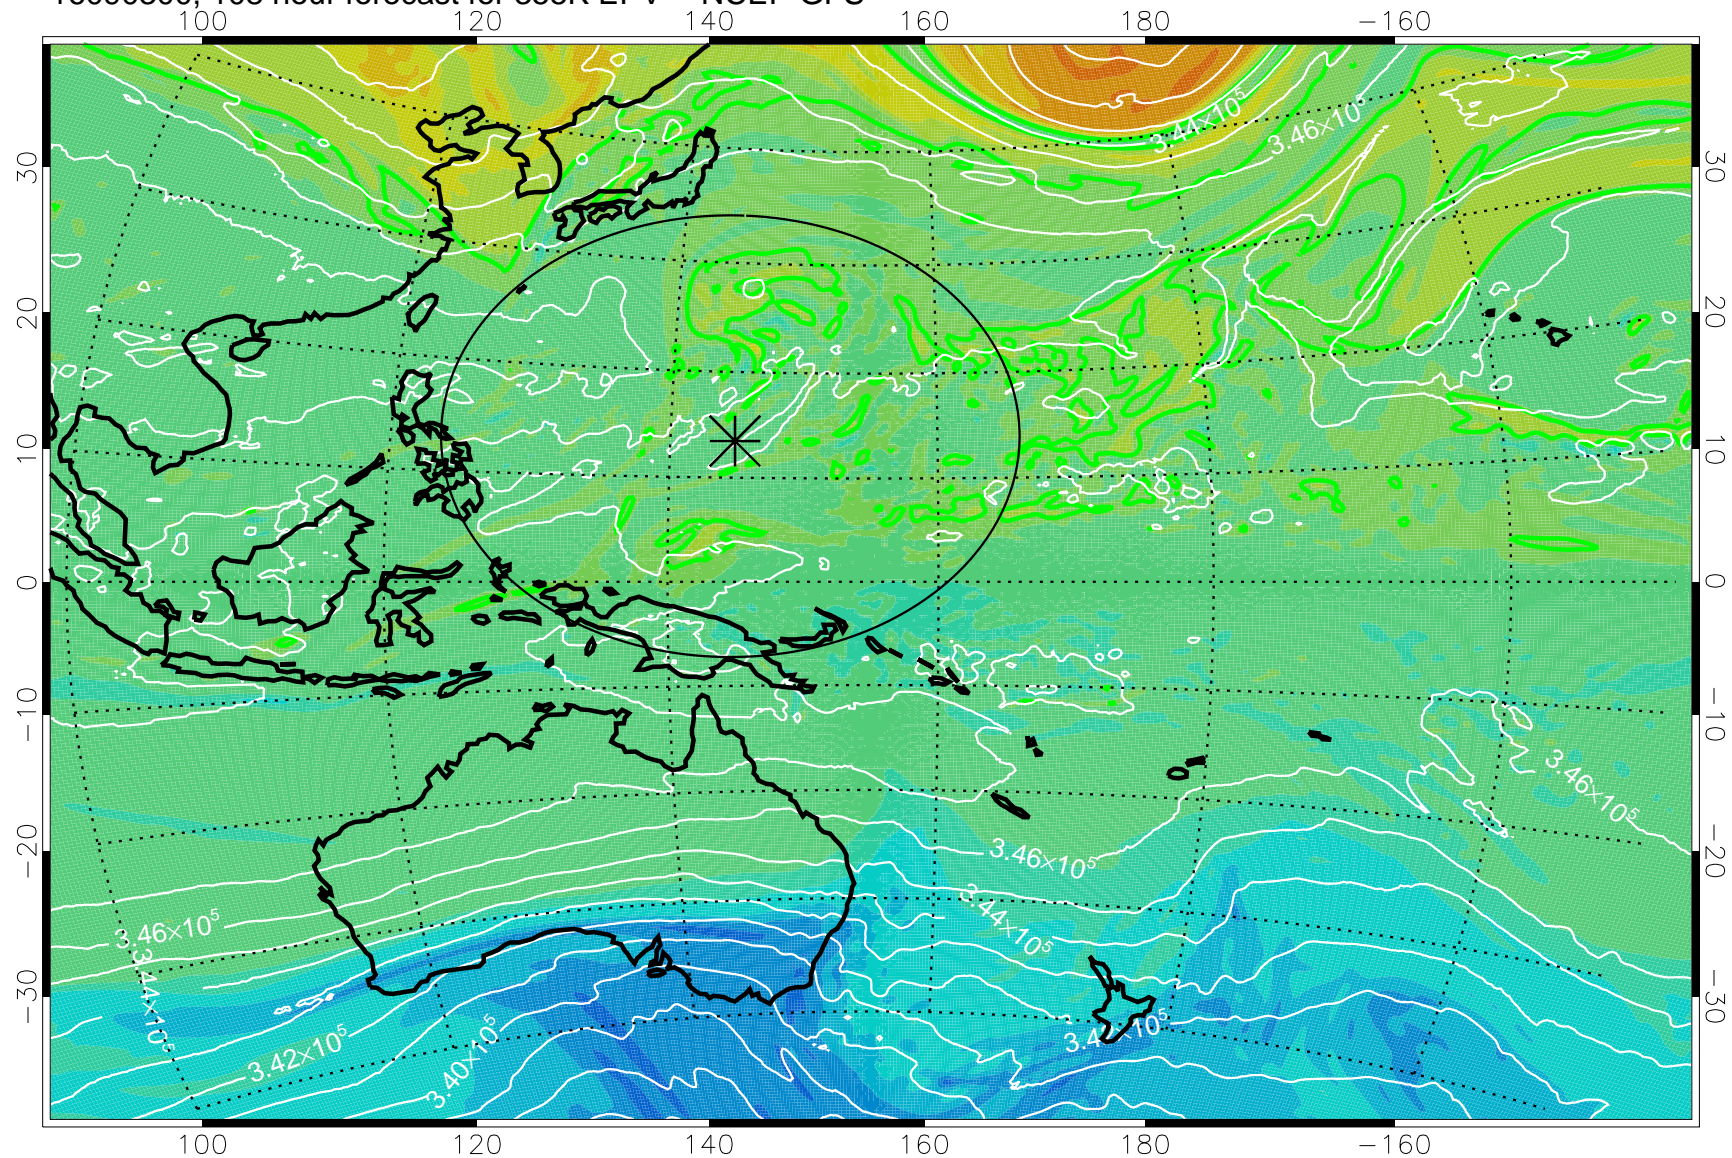

16090118, 78 hour forecast for 355K EPV -- NCEP GFS

355K Montgomery Streamfunction, white
EPV Tropopause (2 PVU) Position
Range ring of 2304 km

16090200, 84 hour forecast for 355K EPV -- NCEP GFS

355K Montgomery Streamfunction, white
EPV Tropopause (2 PVU) Position
Range ring of 2304 km

16090206, 90 hour forecast for 355K EPV -- NCEP GFS

355K Montgomery Streamfunction, white
EPV Tropopause (2 PVU) Position
Range ring of 2304 km

16090212, 96 hour forecast for 355K EPV -- NCEP GFS

355K Montgomery Streamfunction, white
EPV Tropopause (2 PVU) Position
Range ring of 2304 km

16090218, 102 hour forecast for 355K EPV -- NCEP GFS

355K Montgomery Streamfunction, white
EPV Tropopause (2 PVU) Position
Range ring of 2304 km

16090300, 108 hour forecast for 355K EPV -- NCEP GFS

355K Montgomery Streamfunction, white
EPV Tropopause (2 PVU) Position
Range ring of 2304 km

16090306, 114 hour forecast for 355K EPV -- NCEP GFS

355K Montgomery Streamfunction, white
EPV Tropopause (2 PVU) Position
Range ring of 2304 km

16090312, 120 hour forecast for 355K EPV -- NCEP GFS

355K Montgomery Streamfunction, white
EPV Tropopause (2 PVU) Position
Range ring of 2304 km