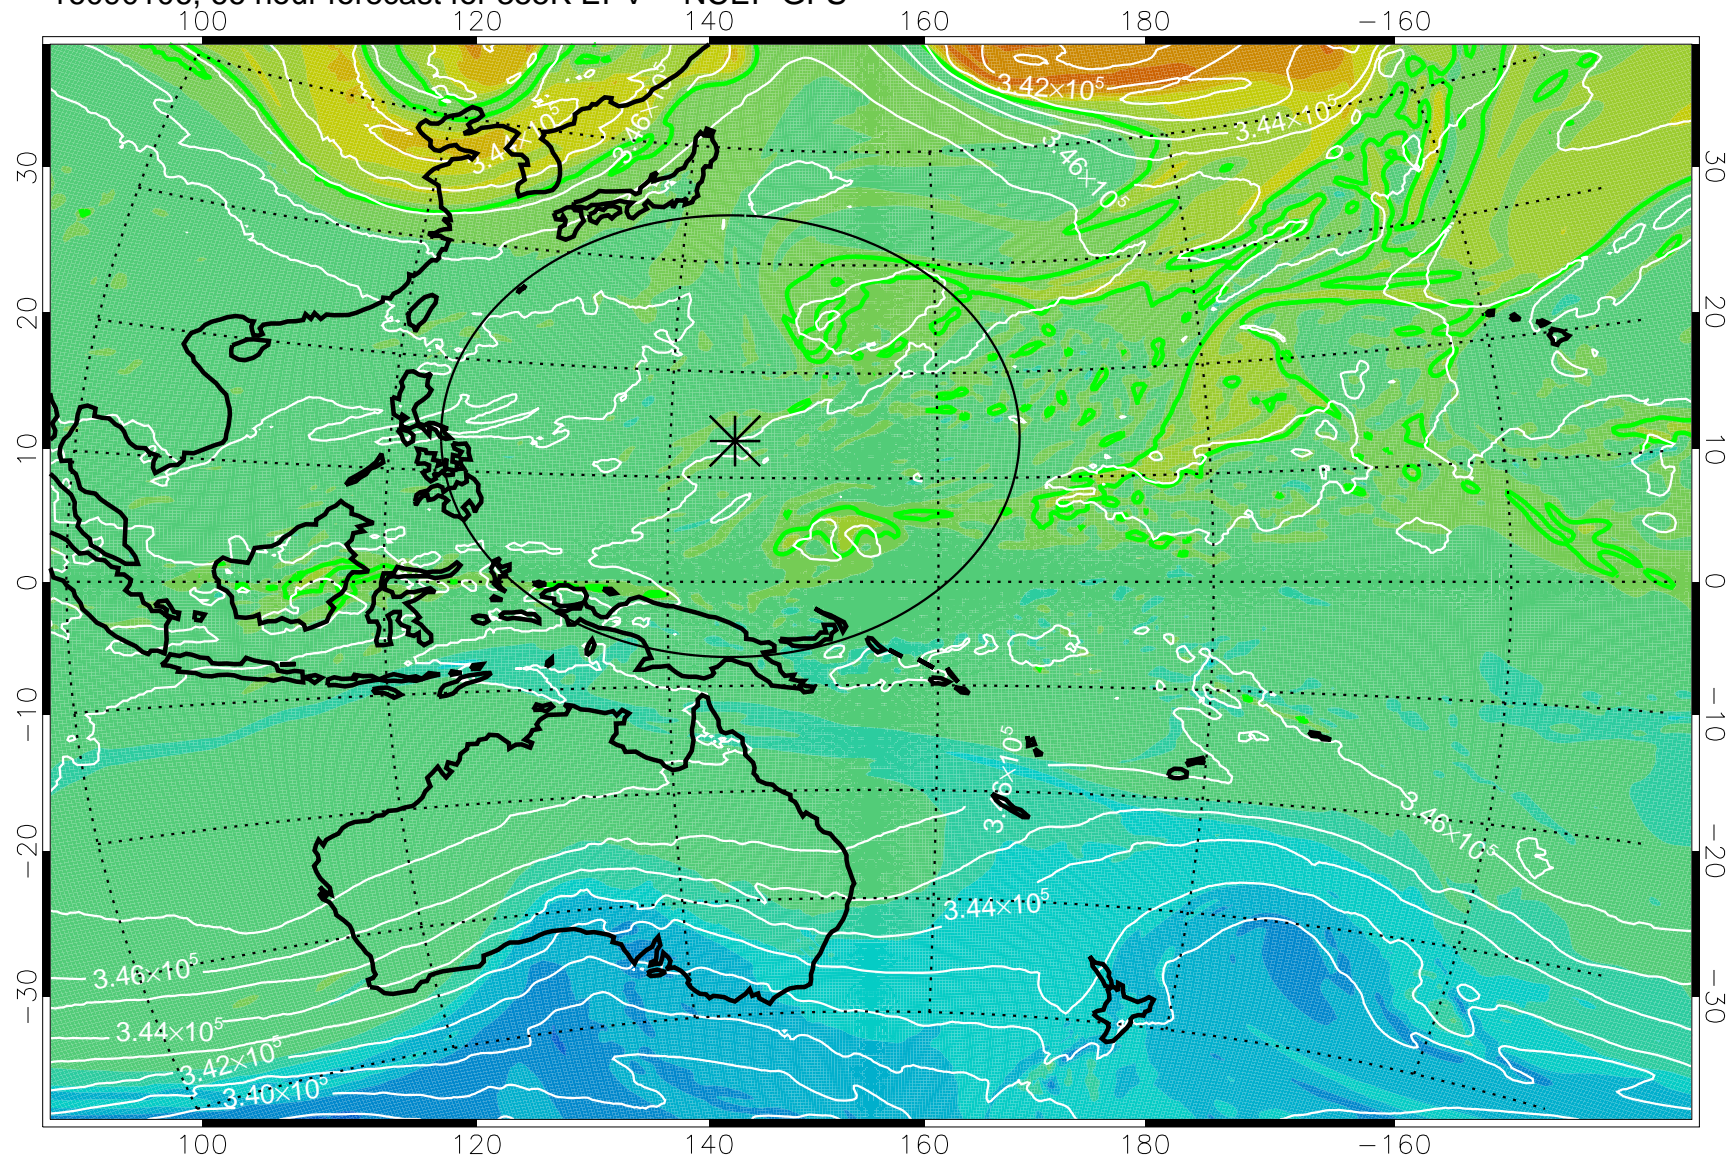

16083118, 54 hour forecast for 355K EPV -- NCEP GFS

355K Montgomery Streamfunction, white
EPV Tropopause (2 PVU) Position
Range ring of 2304 km

16090100, 60 hour forecast for 355K EPV -- NCEP GFS

355K Montgomery Streamfunction, white
EPV Tropopause (2 PVU) Position
Range ring of 2304 km

16090106, 66 hour forecast for 355K EPV -- NCEP GFS

355K Montgomery Streamfunction, white
EPV Tropopause (2 PVU) Position
Range ring of 2304 km

16090112, 72 hour forecast for 355K EPV -- NCEP GFS

355K Montgomery Streamfunction, white
EPV Tropopause (2 PVU) Position
Range ring of 2304 km

16090118, 78 hour forecast for 355K EPV -- NCEP GFS

355K Montgomery Streamfunction, white
EPV Tropopause (2 PVU) Position
Range ring of 2304 km

16090200, 84 hour forecast for 355K EPV -- NCEP GFS

355K Montgomery Streamfunction, white
EPV Tropopause (2 PVU) Position
Range ring of 2304 km

16090206, 90 hour forecast for 355K EPV -- NCEP GFS

355K Montgomery Streamfunction, white
EPV Tropopause (2 PVU) Position
Range ring of 2304 km

16090212, 96 hour forecast for 355K EPV -- NCEP GFS

355K Montgomery Streamfunction, white
EPV Tropopause (2 PVU) Position
Range ring of 2304 km