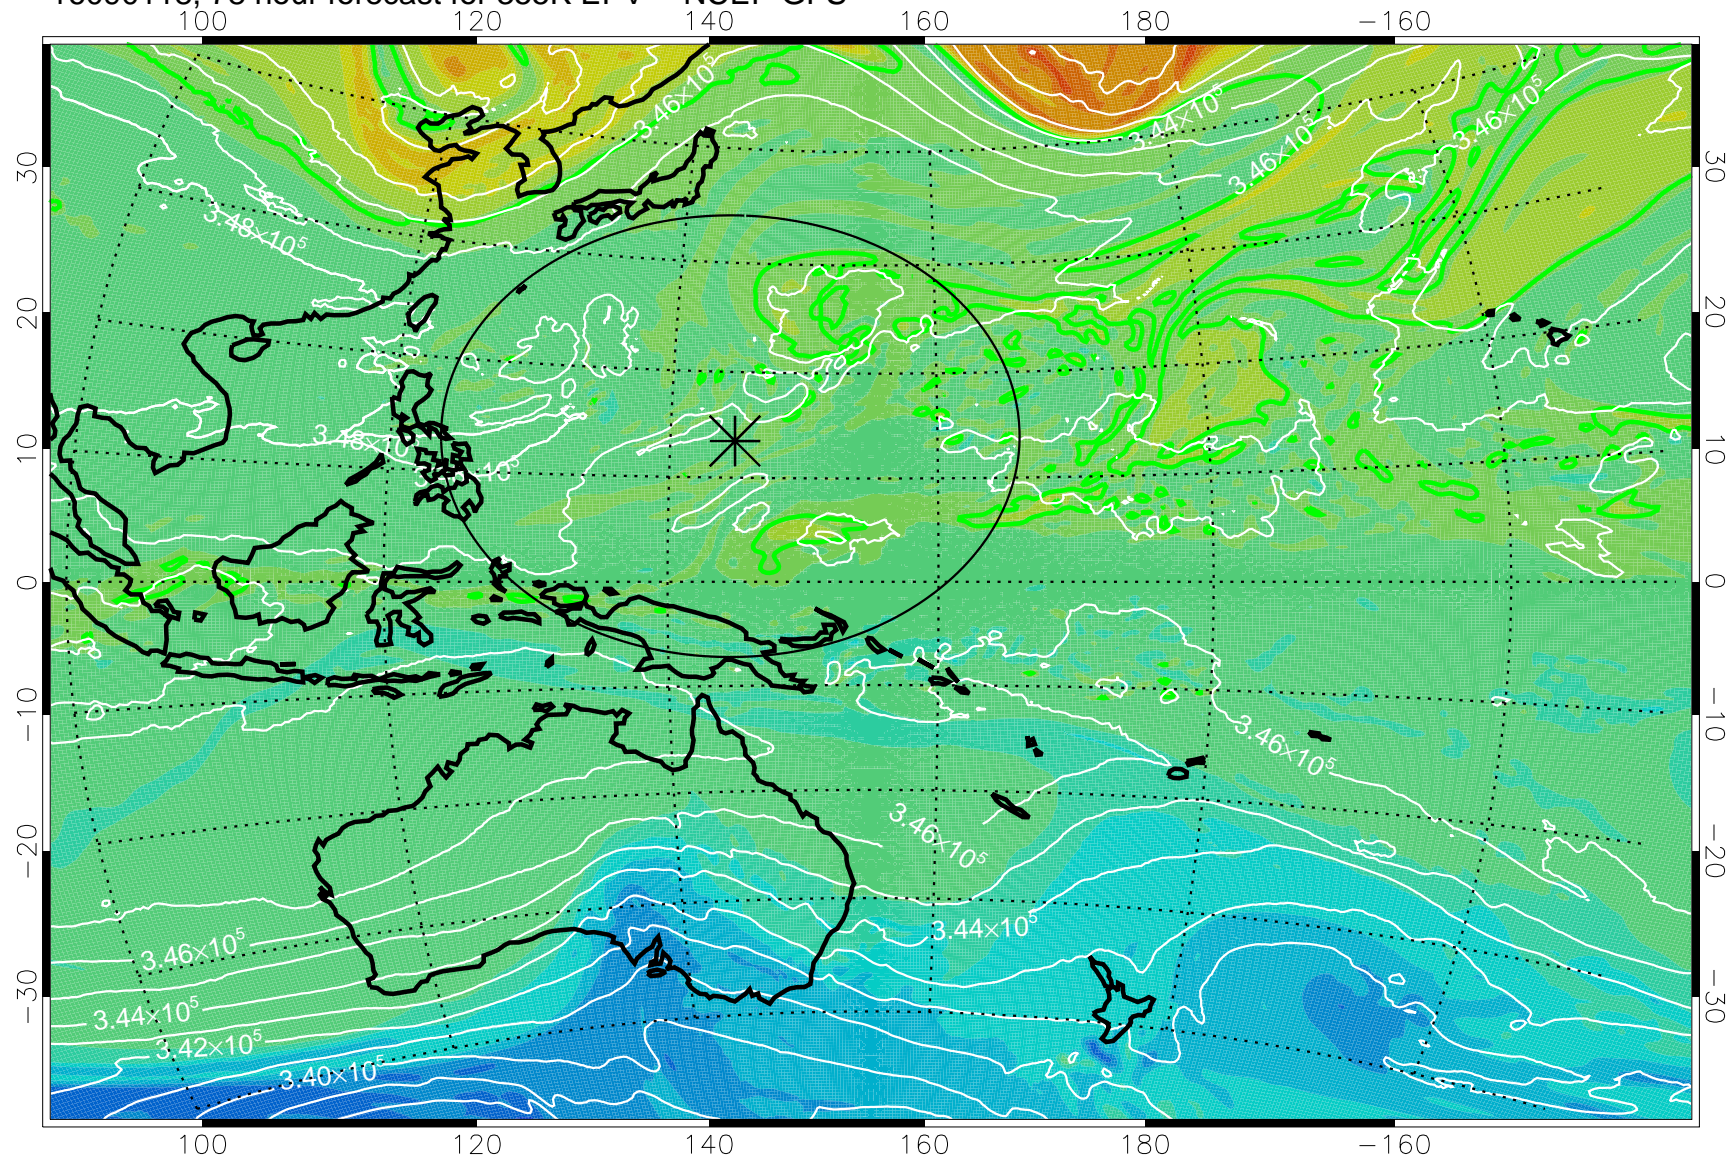

16083118, 54 hour forecast for 355K EPV -- NCEP GFS

355K Montgomery Streamfunction, white
EPV Tropopause (2 PVU) Position
Range ring of 2304 km

16090100, 60 hour forecast for 355K EPV -- NCEP GFS

355K Montgomery Streamfunction, white
EPV Tropopause (2 PVU) Position
Range ring of 2304 km

16090106, 66 hour forecast for 355K EPV -- NCEP GFS

355K Montgomery Streamfunction, white
EPV Tropopause (2 PVU) Position
Range ring of 2304 km

16090112, 72 hour forecast for 355K EPV -- NCEP GFS

355K Montgomery Streamfunction, white
EPV Tropopause (2 PVU) Position
Range ring of 2304 km

16090118, 78 hour forecast for 355K EPV -- NCEP GFS

355K Montgomery Streamfunction, white
EPV Tropopause (2 PVU) Position
Range ring of 2304 km

16090200, 84 hour forecast for 355K EPV -- NCEP GFS

355K Montgomery Streamfunction, white
EPV Tropopause (2 PVU) Position
Range ring of 2304 km

16090206, 90 hour forecast for 355K EPV -- NCEP GFS

355K Montgomery Streamfunction, white
EPV Tropopause (2 PVU) Position
Range ring of 2304 km

16090212, 96 hour forecast for 355K EPV -- NCEP GFS

355K Montgomery Streamfunction, white
EPV Tropopause (2 PVU) Position
Range ring of 2304 km