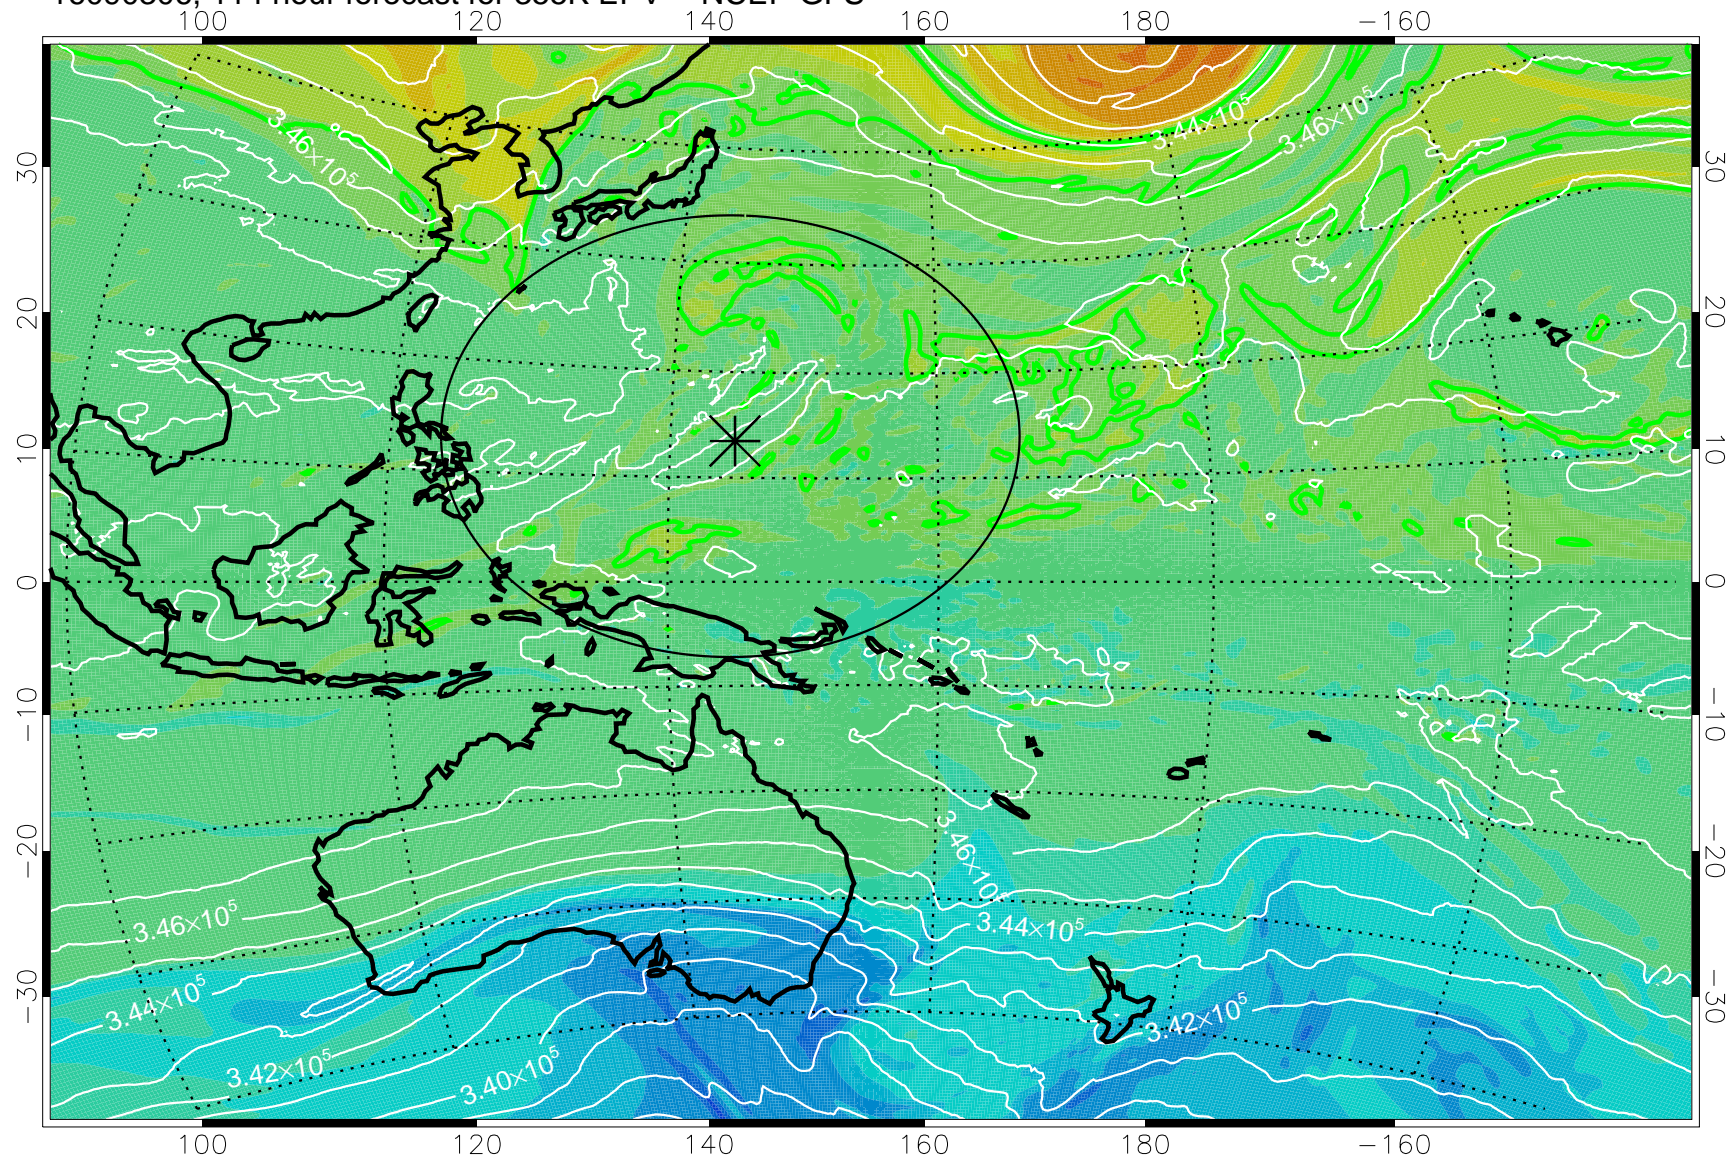

16090118, 78 hour forecast for 355K EPV -- NCEP GFS

355K Montgomery Streamfunction, white
EPV Tropopause (2 PVU) Position
Range ring of 2304 km

16090200, 84 hour forecast for 355K EPV -- NCEP GFS

355K Montgomery Streamfunction, white
EPV Tropopause (2 PVU) Position
Range ring of 2304 km

16090206, 90 hour forecast for 355K EPV -- NCEP GFS

355K Montgomery Streamfunction, white
EPV Tropopause (2 PVU) Position
Range ring of 2304 km

16090212, 96 hour forecast for 355K EPV -- NCEP GFS

355K Montgomery Streamfunction, white
EPV Tropopause (2 PVU) Position
Range ring of 2304 km

16090218, 102 hour forecast for 355K EPV -- NCEP GFS

355K Montgomery Streamfunction, white
EPV Tropopause (2 PVU) Position
Range ring of 2304 km

16090300, 108 hour forecast for 355K EPV -- NCEP GFS

355K Montgomery Streamfunction, white
EPV Tropopause (2 PVU) Position
Range ring of 2304 km

16090306, 114 hour forecast for 355K EPV -- NCEP GFS

355K Montgomery Streamfunction, white
EPV Tropopause (2 PVU) Position
Range ring of 2304 km

16090312, 120 hour forecast for 355K EPV -- NCEP GFS

355K Montgomery Streamfunction, white
EPV Tropopause (2 PVU) Position
Range ring of 2304 km