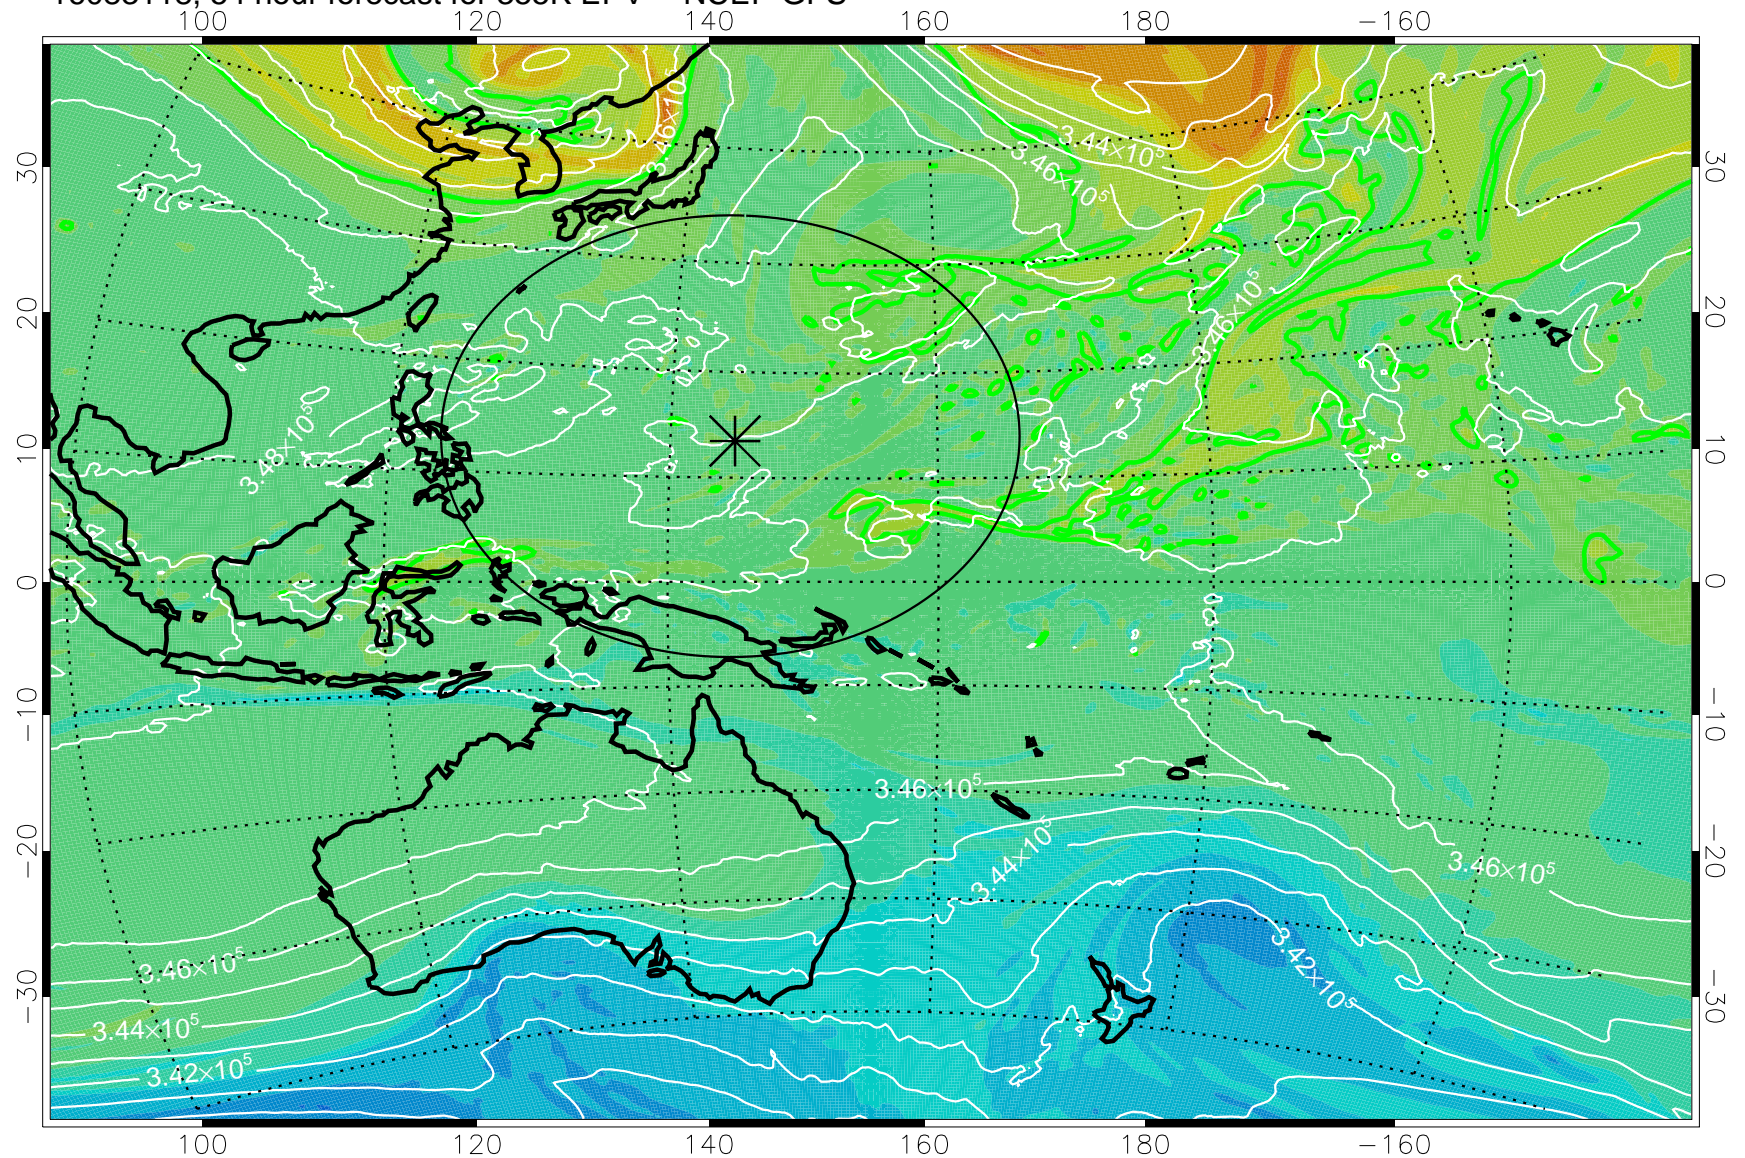

16083106, 42 hour forecast for 355K EPV -- NCEP GFS

355K Montgomery Streamfunction, white
EPV Tropopause (2 PVU) Position
Range ring of 2304 km

16083112, 48 hour forecast for 355K EPV -- NCEP GFS

355K Montgomery Streamfunction, white
EPV Tropopause (2 PVU) Position
Range ring of 2304 km

16083118, 54 hour forecast for 355K EPV -- NCEP GFS

355K Montgomery Streamfunction, white
EPV Tropopause (2 PVU) Position
Range ring of 2304 km

16090100, 60 hour forecast for 355K EPV -- NCEP GFS

355K Montgomery Streamfunction, white
EPV Tropopause (2 PVU) Position
Range ring of 2304 km

16090106, 66 hour forecast for 355K EPV -- NCEP GFS

355K Montgomery Streamfunction, white
EPV Tropopause (2 PVU) Position
Range ring of 2304 km

16090112, 72 hour forecast for 355K EPV -- NCEP GFS

355K Montgomery Streamfunction, white
EPV Tropopause (2 PVU) Position
Range ring of 2304 km

16090118, 78 hour forecast for 355K EPV -- NCEP GFS

355K Montgomery Streamfunction, white
EPV Tropopause (2 PVU) Position
Range ring of 2304 km

16090200, 84 hour forecast for 355K EPV -- NCEP GFS

355K Montgomery Streamfunction, white
EPV Tropopause (2 PVU) Position
Range ring of 2304 km