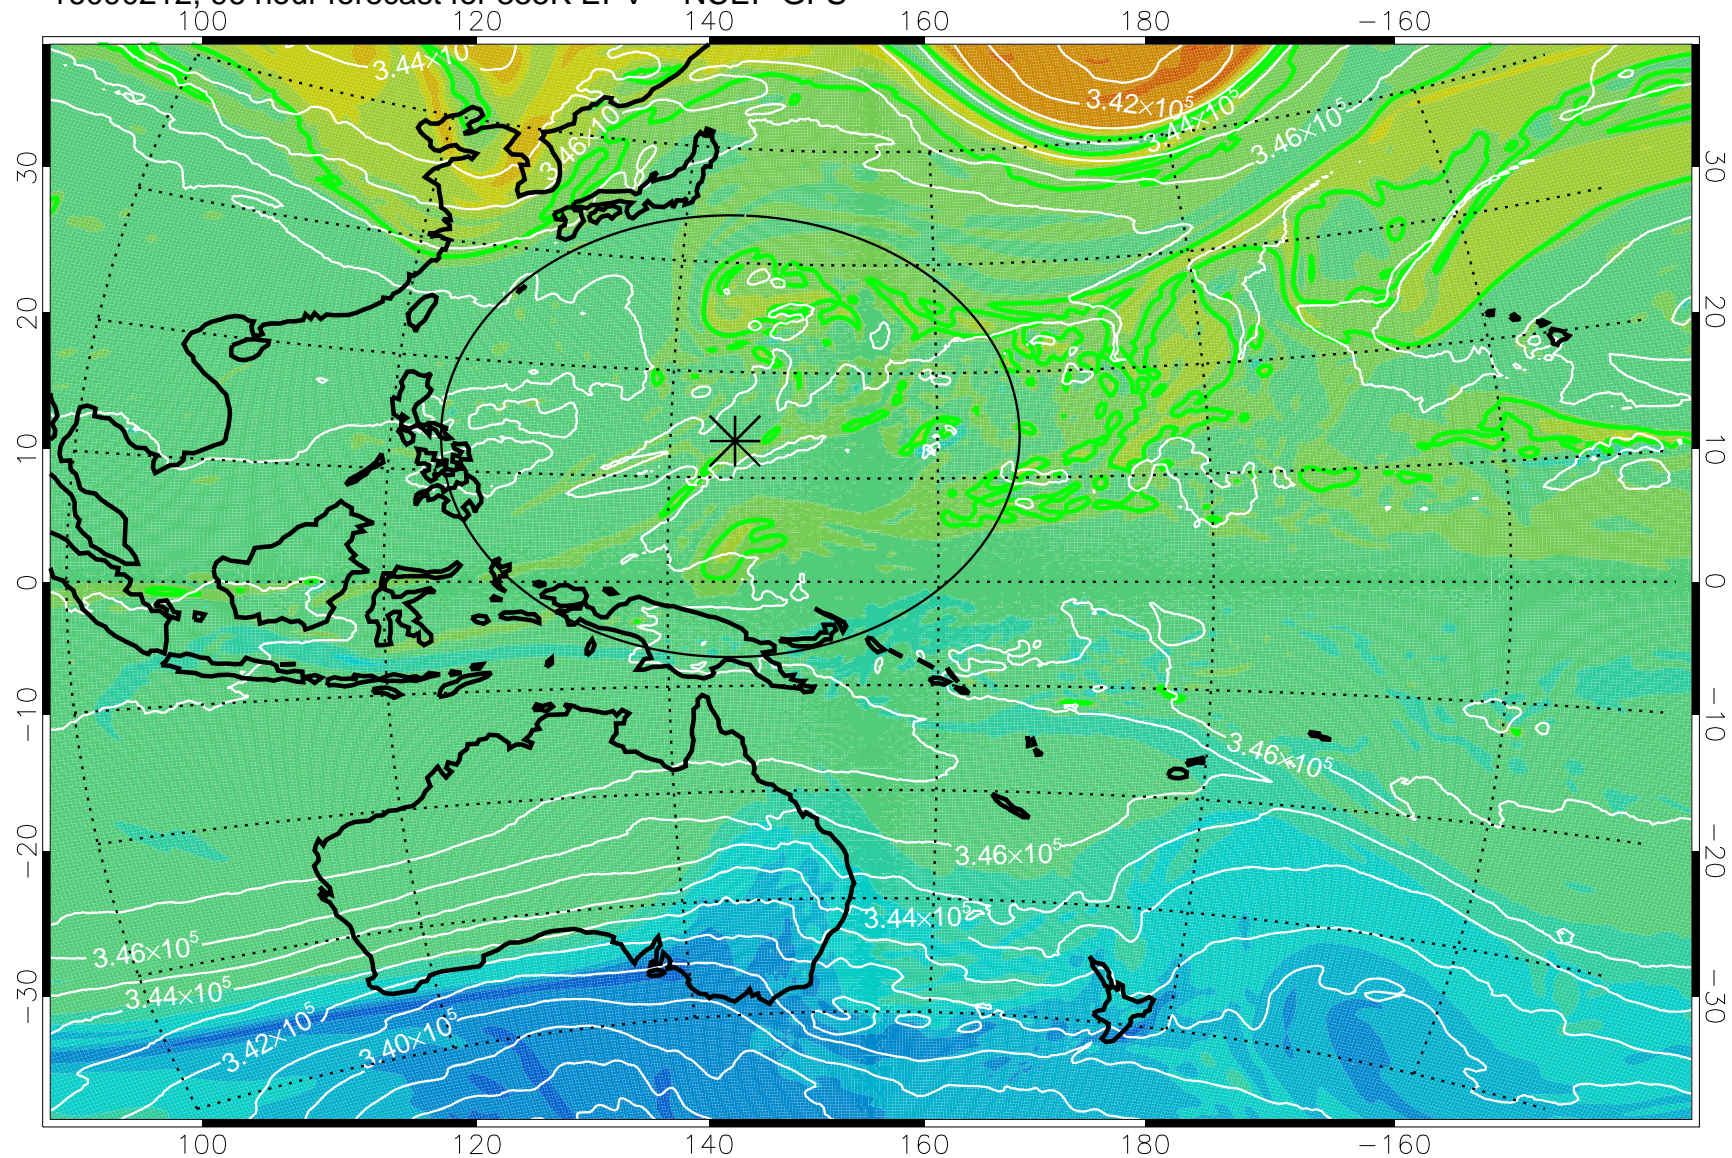

16090106, 66 hour forecast for 355K EPV -- NCEP GFS

355K Montgomery Streamfunction, white
EPV Tropopause (2 PVU) Position
Range ring of 2304 km

16090112, 72 hour forecast for 355K EPV -- NCEP GFS

355K Montgomery Streamfunction, white
EPV Tropopause (2 PVU) Position
Range ring of 2304 km

16090118, 78 hour forecast for 355K EPV -- NCEP GFS

355K Montgomery Streamfunction, white
EPV Tropopause (2 PVU) Position
Range ring of 2304 km

16090200, 84 hour forecast for 355K EPV -- NCEP GFS

355K Montgomery Streamfunction, white
EPV Tropopause (2 PVU) Position
Range ring of 2304 km

16090206, 90 hour forecast for 355K EPV -- NCEP GFS

355K Montgomery Streamfunction, white
EPV Tropopause (2 PVU) Position
Range ring of 2304 km

16090212, 96 hour forecast for 355K EPV -- NCEP GFS

355K Montgomery Streamfunction, white
EPV Tropopause (2 PVU) Position
Range ring of 2304 km

16090218, 102 hour forecast for 355K EPV -- NCEP GFS

355K Montgomery Streamfunction, white
EPV Tropopause (2 PVU) Position
Range ring of 2304 km

16090300, 108 hour forecast for 355K EPV -- NCEP GFS

355K Montgomery Streamfunction, white
EPV Tropopause (2 PVU) Position
Range ring of 2304 km