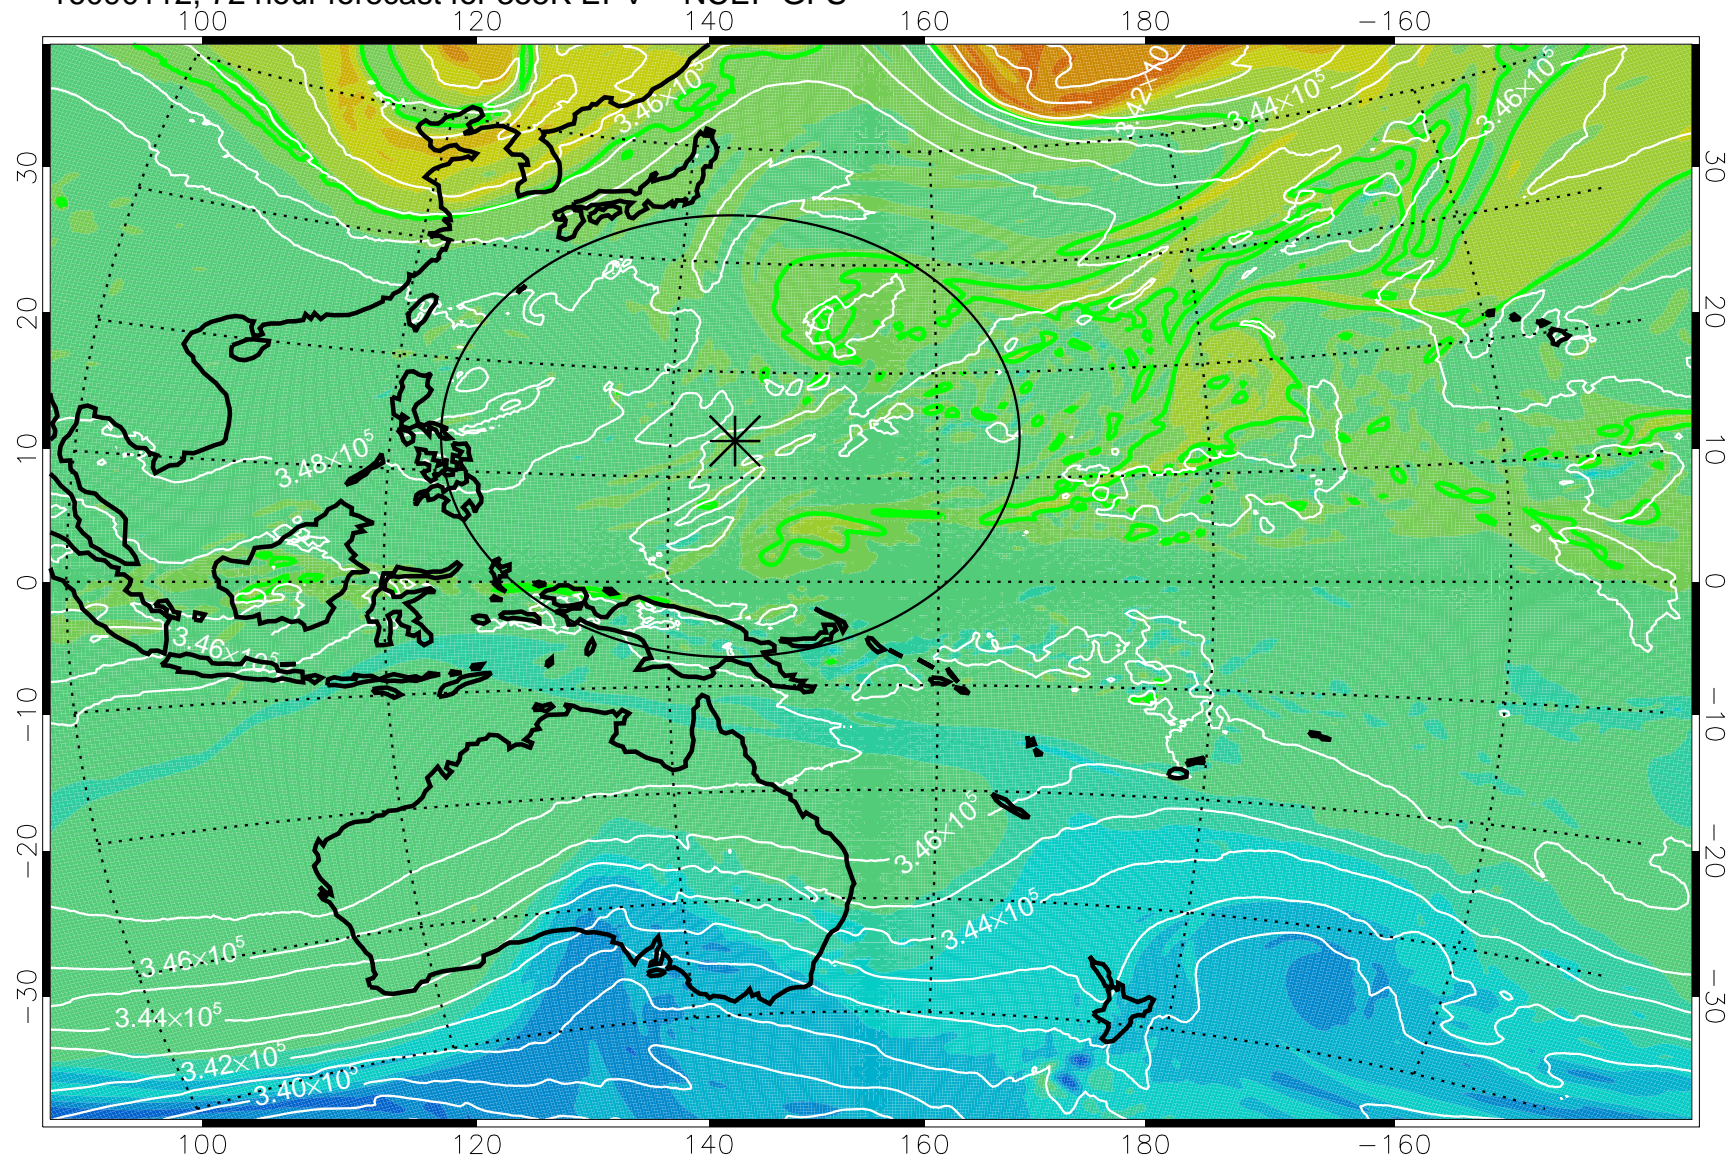

16083106, 42 hour forecast for 355K EPV -- NCEP GFS

355K Montgomery Streamfunction, white
EPV Tropopause (2 PVU) Position
Range ring of 2304 km

16083112, 48 hour forecast for 355K EPV -- NCEP GFS

355K Montgomery Streamfunction, white
EPV Tropopause (2 PVU) Position
Range ring of 2304 km

16083118, 54 hour forecast for 355K EPV -- NCEP GFS

355K Montgomery Streamfunction, white
EPV Tropopause (2 PVU) Position
Range ring of 2304 km

16090100, 60 hour forecast for 355K EPV -- NCEP GFS

355K Montgomery Streamfunction, white
EPV Tropopause (2 PVU) Position
Range ring of 2304 km

16090106, 66 hour forecast for 355K EPV -- NCEP GFS

355K Montgomery Streamfunction, white
EPV Tropopause (2 PVU) Position
Range ring of 2304 km

16090112, 72 hour forecast for 355K EPV -- NCEP GFS

355K Montgomery Streamfunction, white
EPV Tropopause (2 PVU) Position
Range ring of 2304 km

16090118, 78 hour forecast for 355K EPV -- NCEP GFS

355K Montgomery Streamfunction, white
EPV Tropopause (2 PVU) Position
Range ring of 2304 km

16090200, 84 hour forecast for 355K EPV -- NCEP GFS

355K Montgomery Streamfunction, white
EPV Tropopause (2 PVU) Position
Range ring of 2304 km