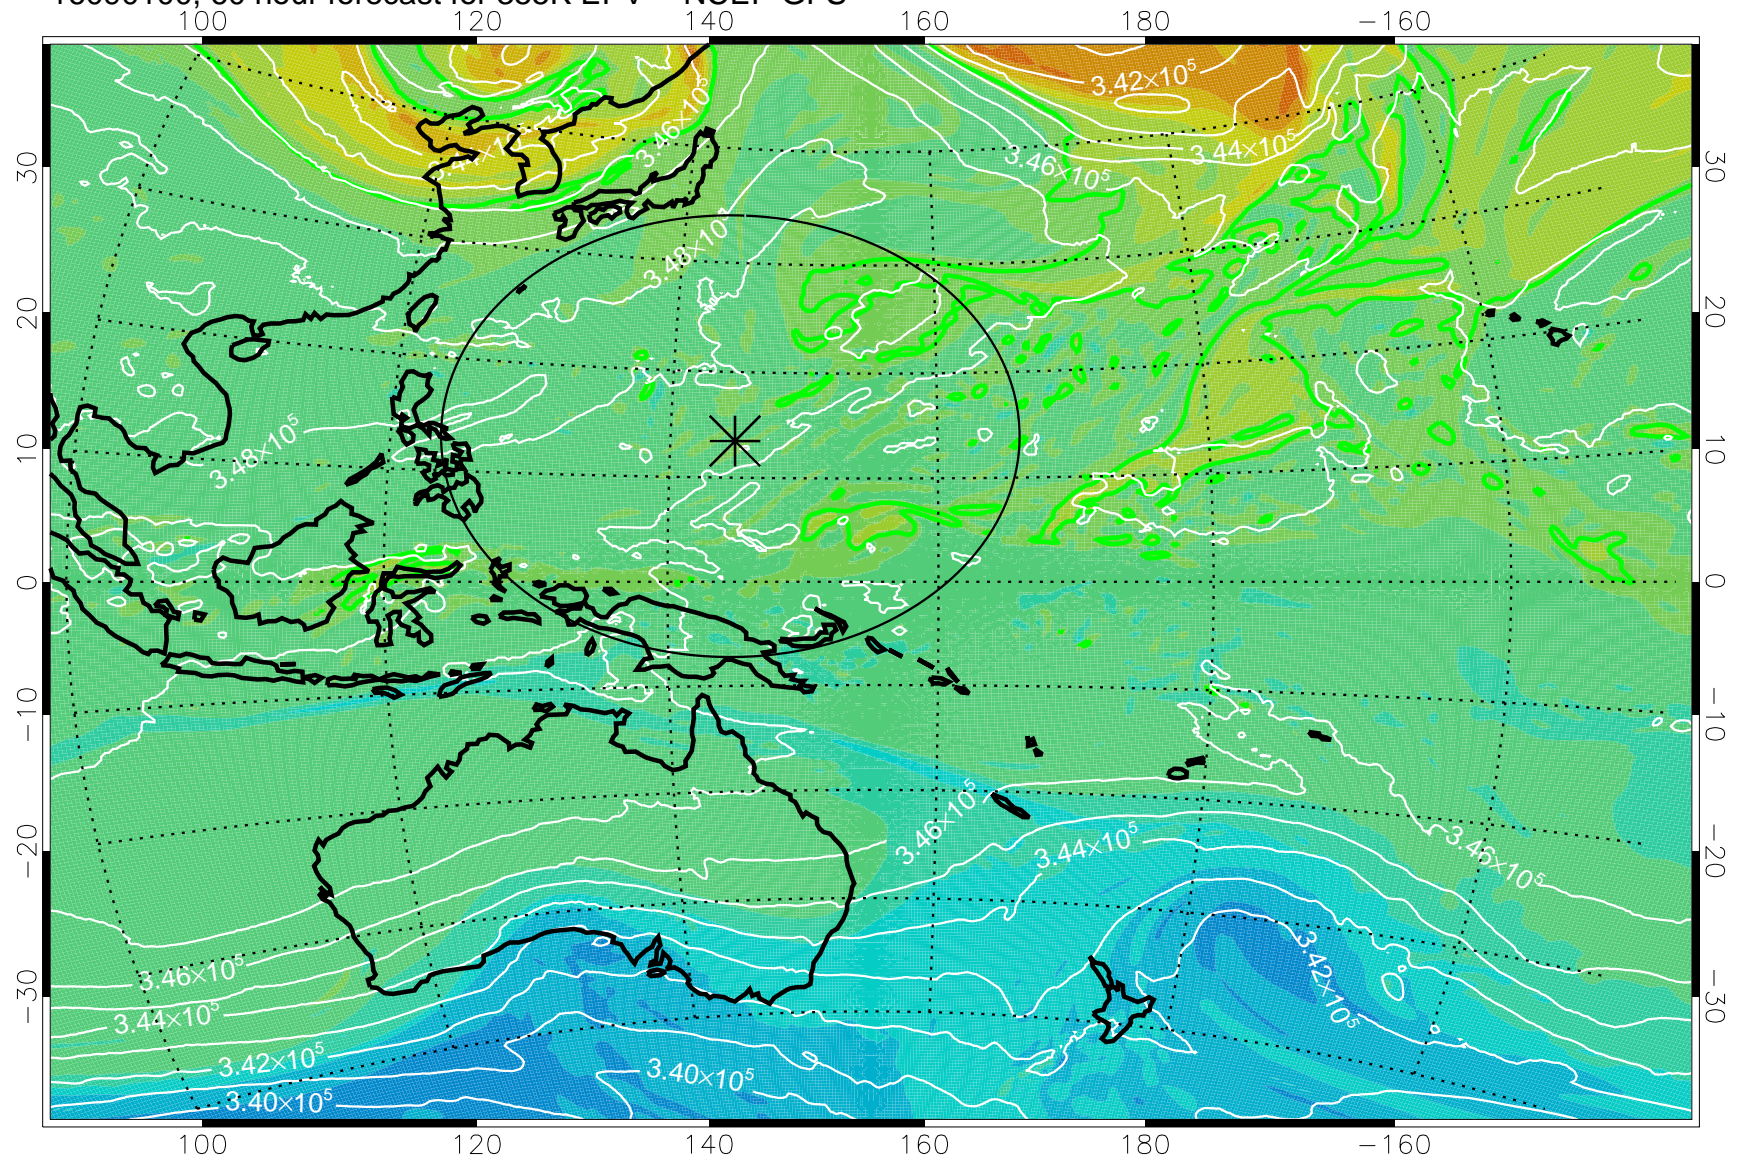

16083106, 42 hour forecast for 355K EPV -- NCEP GFS

355K Montgomery Streamfunction, white
EPV Tropopause (2 PVU) Position
Range ring of 2304 km

16083112, 48 hour forecast for 355K EPV -- NCEP GFS

355K Montgomery Streamfunction, white
EPV Tropopause (2 PVU) Position
Range ring of 2304 km

16083118, 54 hour forecast for 355K EPV -- NCEP GFS

355K Montgomery Streamfunction, white
EPV Tropopause (2 PVU) Position
Range ring of 2304 km

16090100, 60 hour forecast for 355K EPV -- NCEP GFS

355K Montgomery Streamfunction, white
EPV Tropopause (2 PVU) Position
Range ring of 2304 km

16090106, 66 hour forecast for 355K EPV -- NCEP GFS

355K Montgomery Streamfunction, white
EPV Tropopause (2 PVU) Position
Range ring of 2304 km

16090112, 72 hour forecast for 355K EPV -- NCEP GFS

355K Montgomery Streamfunction, white
EPV Tropopause (2 PVU) Position
Range ring of 2304 km

16090118, 78 hour forecast for 355K EPV -- NCEP GFS

355K Montgomery Streamfunction, white
EPV Tropopause (2 PVU) Position
Range ring of 2304 km

16090200, 84 hour forecast for 355K EPV -- NCEP GFS

355K Montgomery Streamfunction, white
EPV Tropopause (2 PVU) Position
Range ring of 2304 km