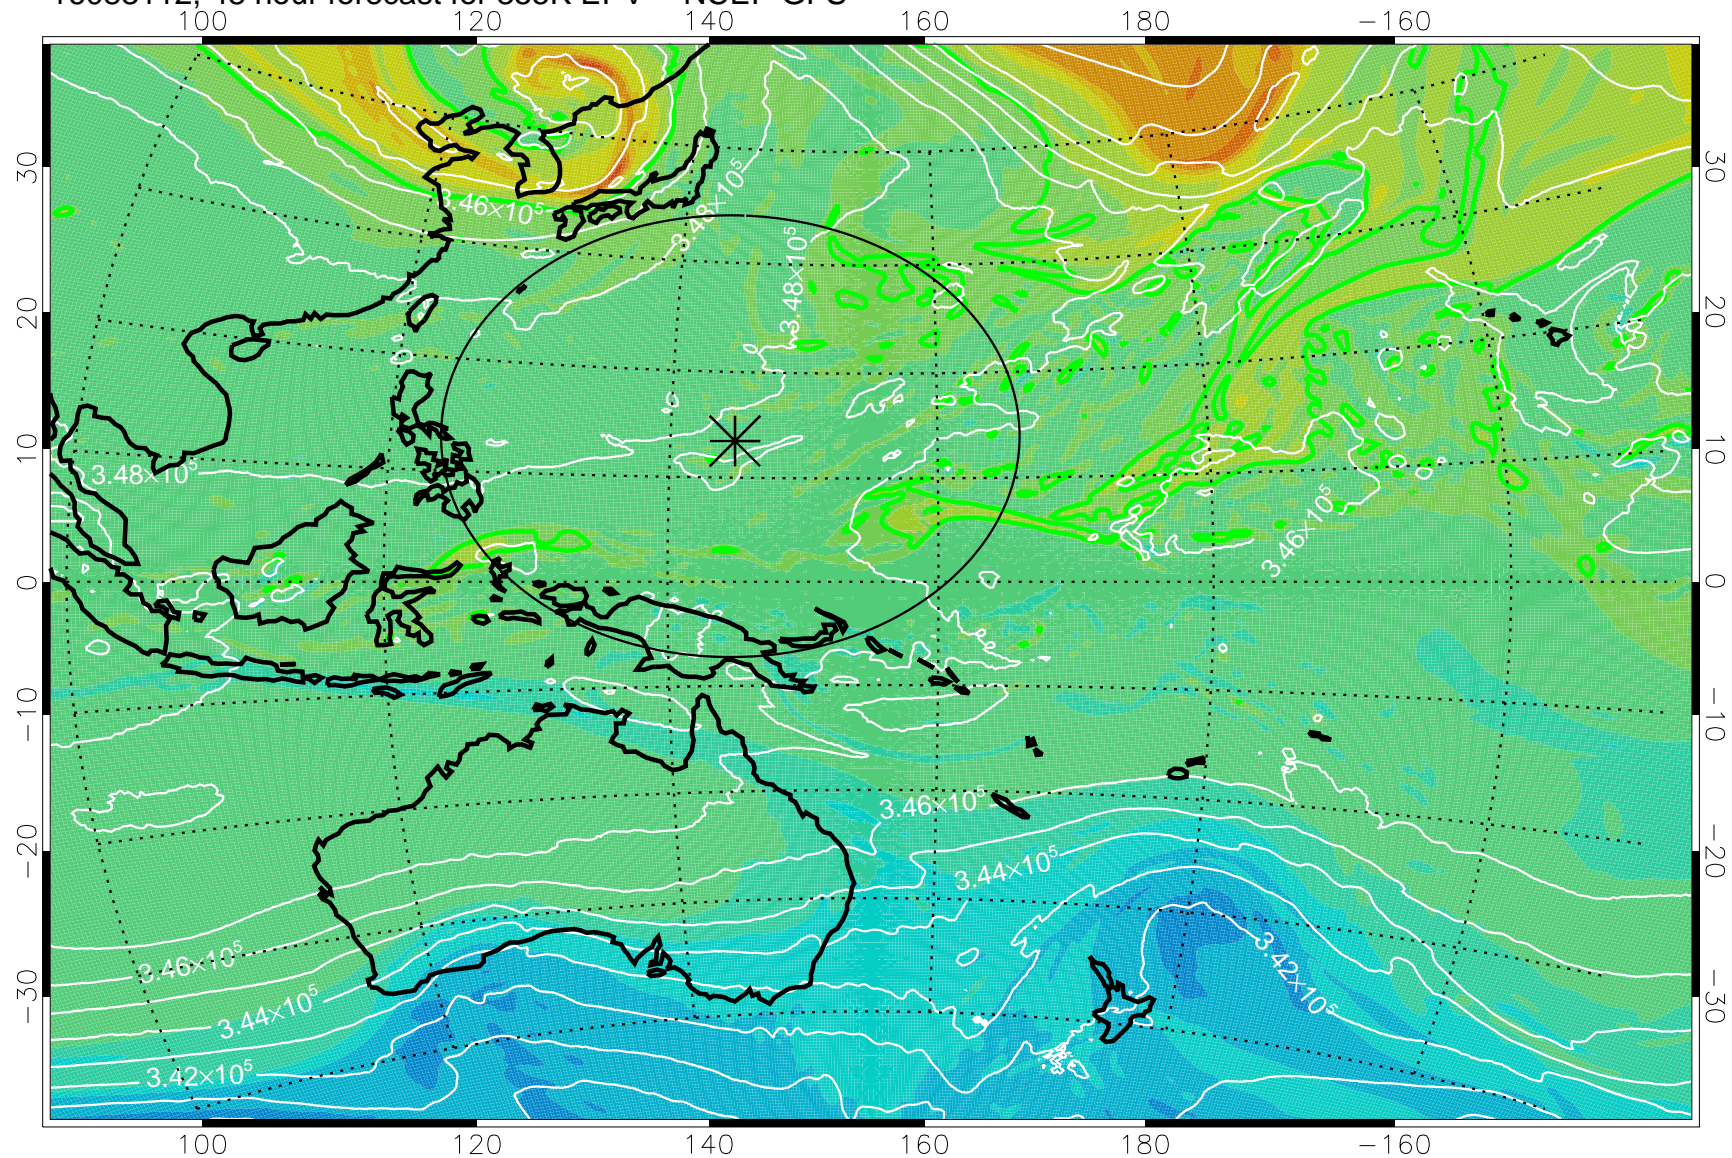

16083018, 30 hour forecast for 355K EPV -- NCEP GFS

355K Montgomery Streamfunction, white
EPV Tropopause (2 PVU) Position
Range ring of 2304 km

16083100, 36 hour forecast for 355K EPV -- NCEP GFS

355K Montgomery Streamfunction, white
EPV Tropopause (2 PVU) Position
Range ring of 2304 km

16083106, 42 hour forecast for 355K EPV -- NCEP GFS

355K Montgomery Streamfunction, white
EPV Tropopause (2 PVU) Position
Range ring of 2304 km

16083112, 48 hour forecast for 355K EPV -- NCEP GFS

355K Montgomery Streamfunction, white
EPV Tropopause (2 PVU) Position
Range ring of 2304 km

16083118, 54 hour forecast for 355K EPV -- NCEP GFS

355K Montgomery Streamfunction, white
EPV Tropopause (2 PVU) Position
Range ring of 2304 km

16090100, 60 hour forecast for 355K EPV -- NCEP GFS

355K Montgomery Streamfunction, white
EPV Tropopause (2 PVU) Position
Range ring of 2304 km

16090106, 66 hour forecast for 355K EPV -- NCEP GFS

355K Montgomery Streamfunction, white
EPV Tropopause (2 PVU) Position
Range ring of 2304 km

16090112, 72 hour forecast for 355K EPV -- NCEP GFS

355K Montgomery Streamfunction, white
EPV Tropopause (2 PVU) Position
Range ring of 2304 km