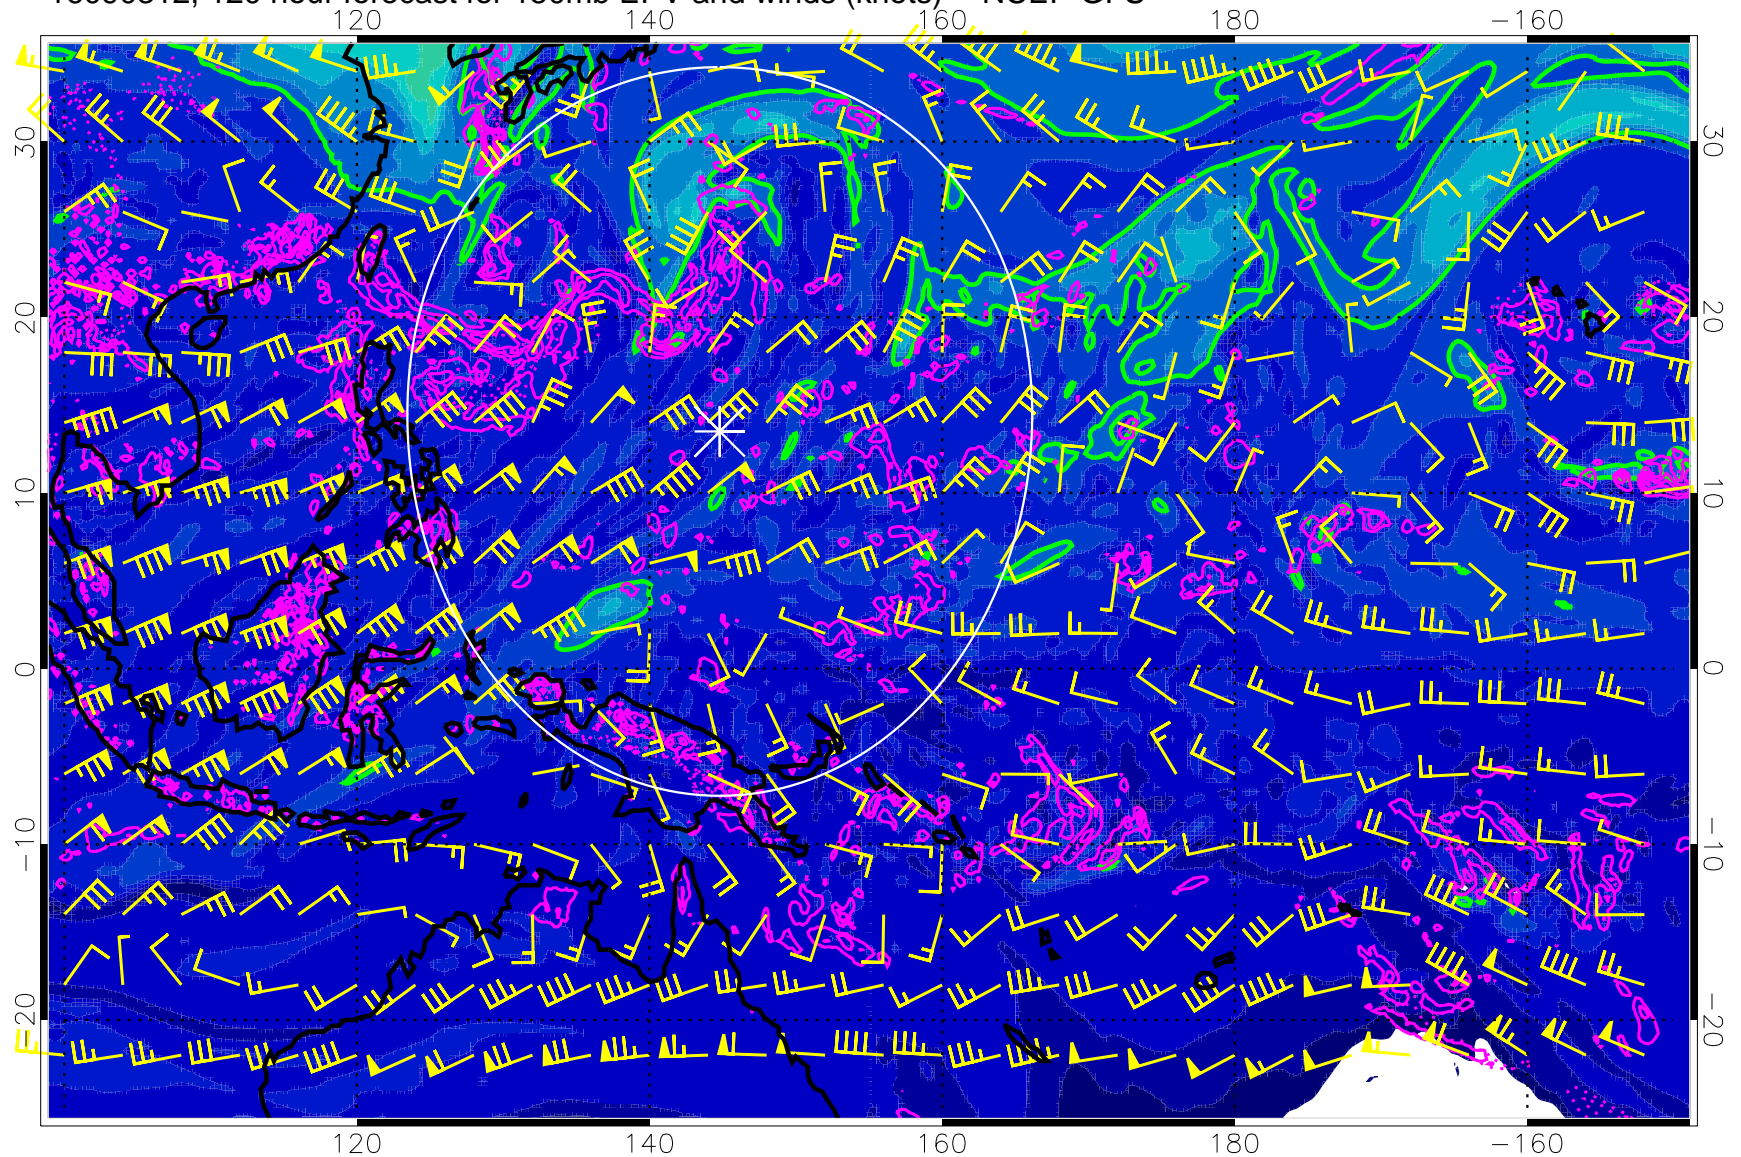

16090312, 120 hour forecast for 150mb EPV and winds (knots) -- NCEP GFS

0   5.0×10^{-6} 1.0×10^{-5} 1.5×10^{-5}
PVU

Precip (tot dot, conv sol) mm/day 40 mm/day contours, min 20

EPV Tropopause (2 PVU) Position

Range ring of 2304 km