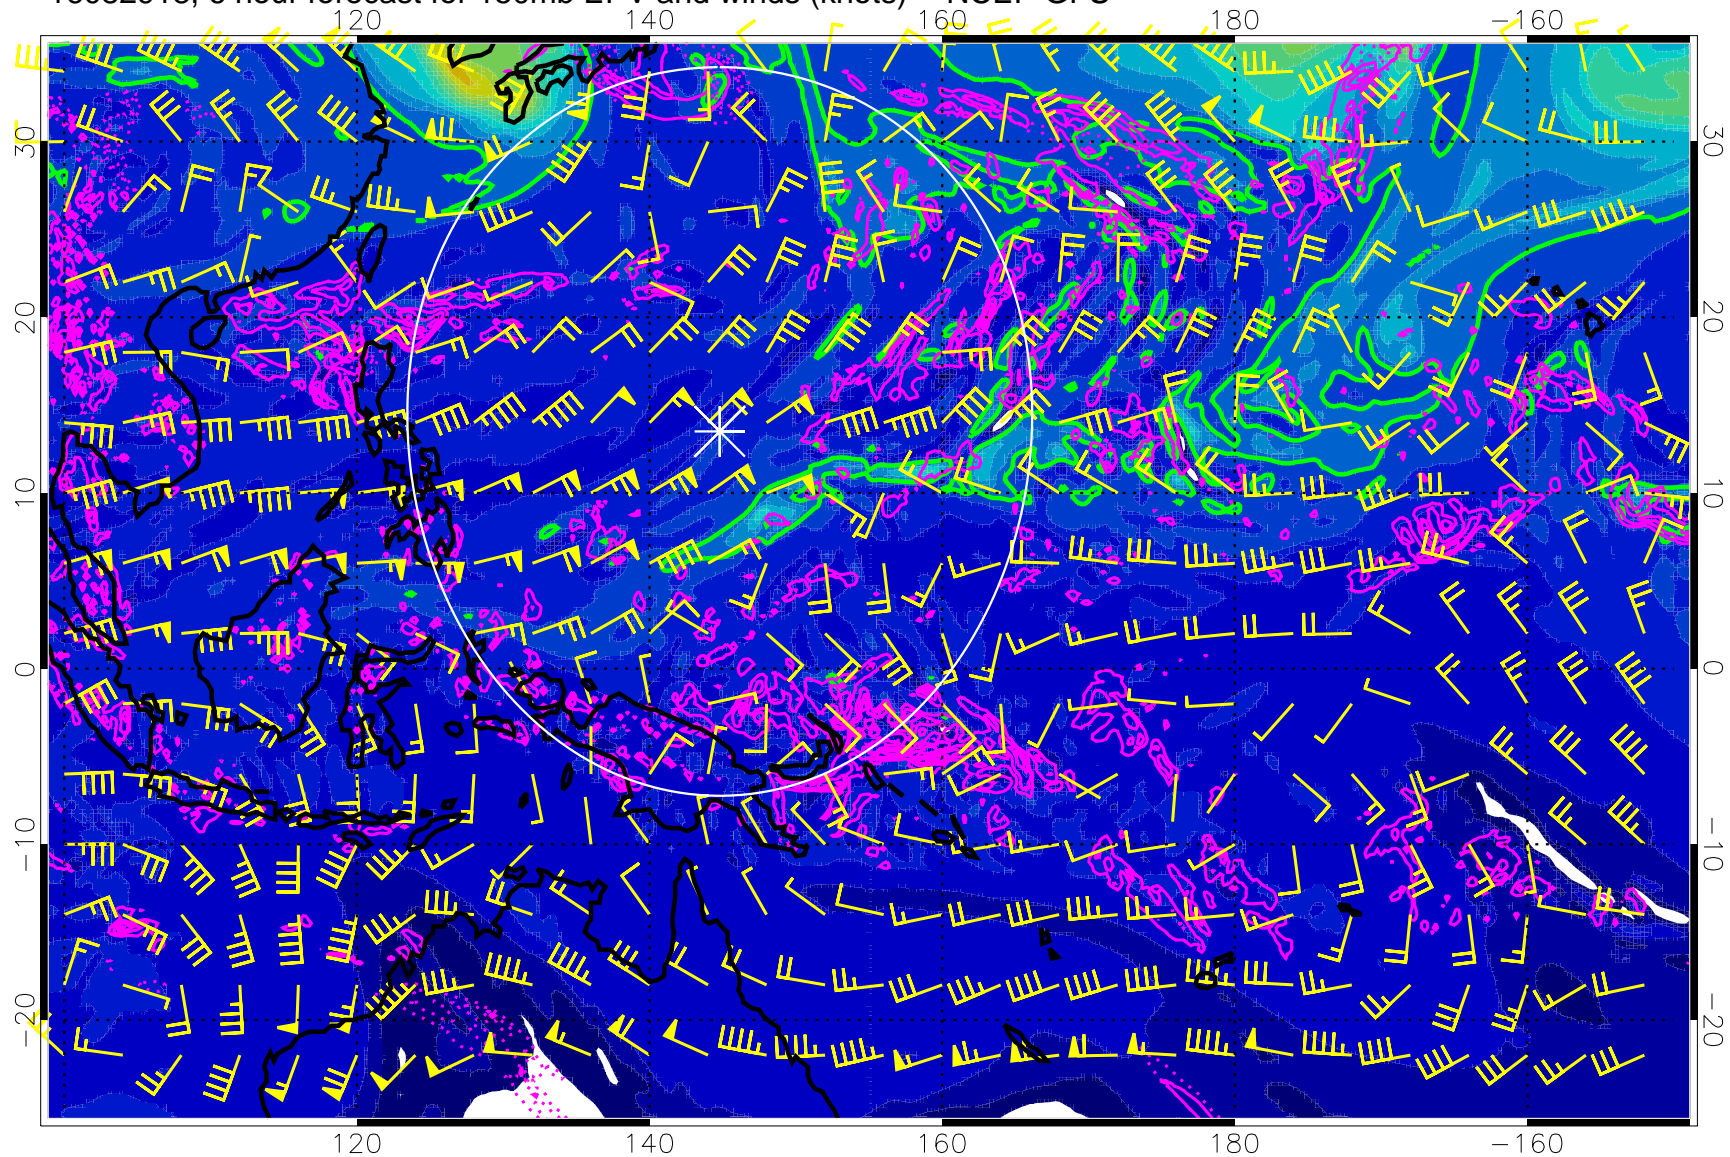

16082918, 6 hour forecast for 150mb EPV and winds (knots) -- NCEP GFS

0 5.0×10^{-6} 1.0×10^{-5} 1.5×10^{-5}
PVU

Precip (tot dot, conv sol) mm/day 40 mm/day contours, min 20

EPV Tropopause (2 PVU) Position

Range ring of 2304 km

16083000, 12 hour forecast for 150mb EPV and winds (knots) -- NCEP GFS

0 5.0×10^{-6} 1.0×10^{-5} 1.5×10^{-5}
PVU

Precip (tot dot, conv sol) mm/day 40 mm/day contours, min 20

EPV Tropopause (2 PVU) Position

Range ring of 2304 km

16083006, 18 hour forecast for 150mb EPV and winds (knots) -- NCEP GFS

PVU

Precip (tot dot, conv sol) mm/day 40 mm/day contours, min 20

EPV Tropopause (2 PVU) Position

Range ring of 2304 km