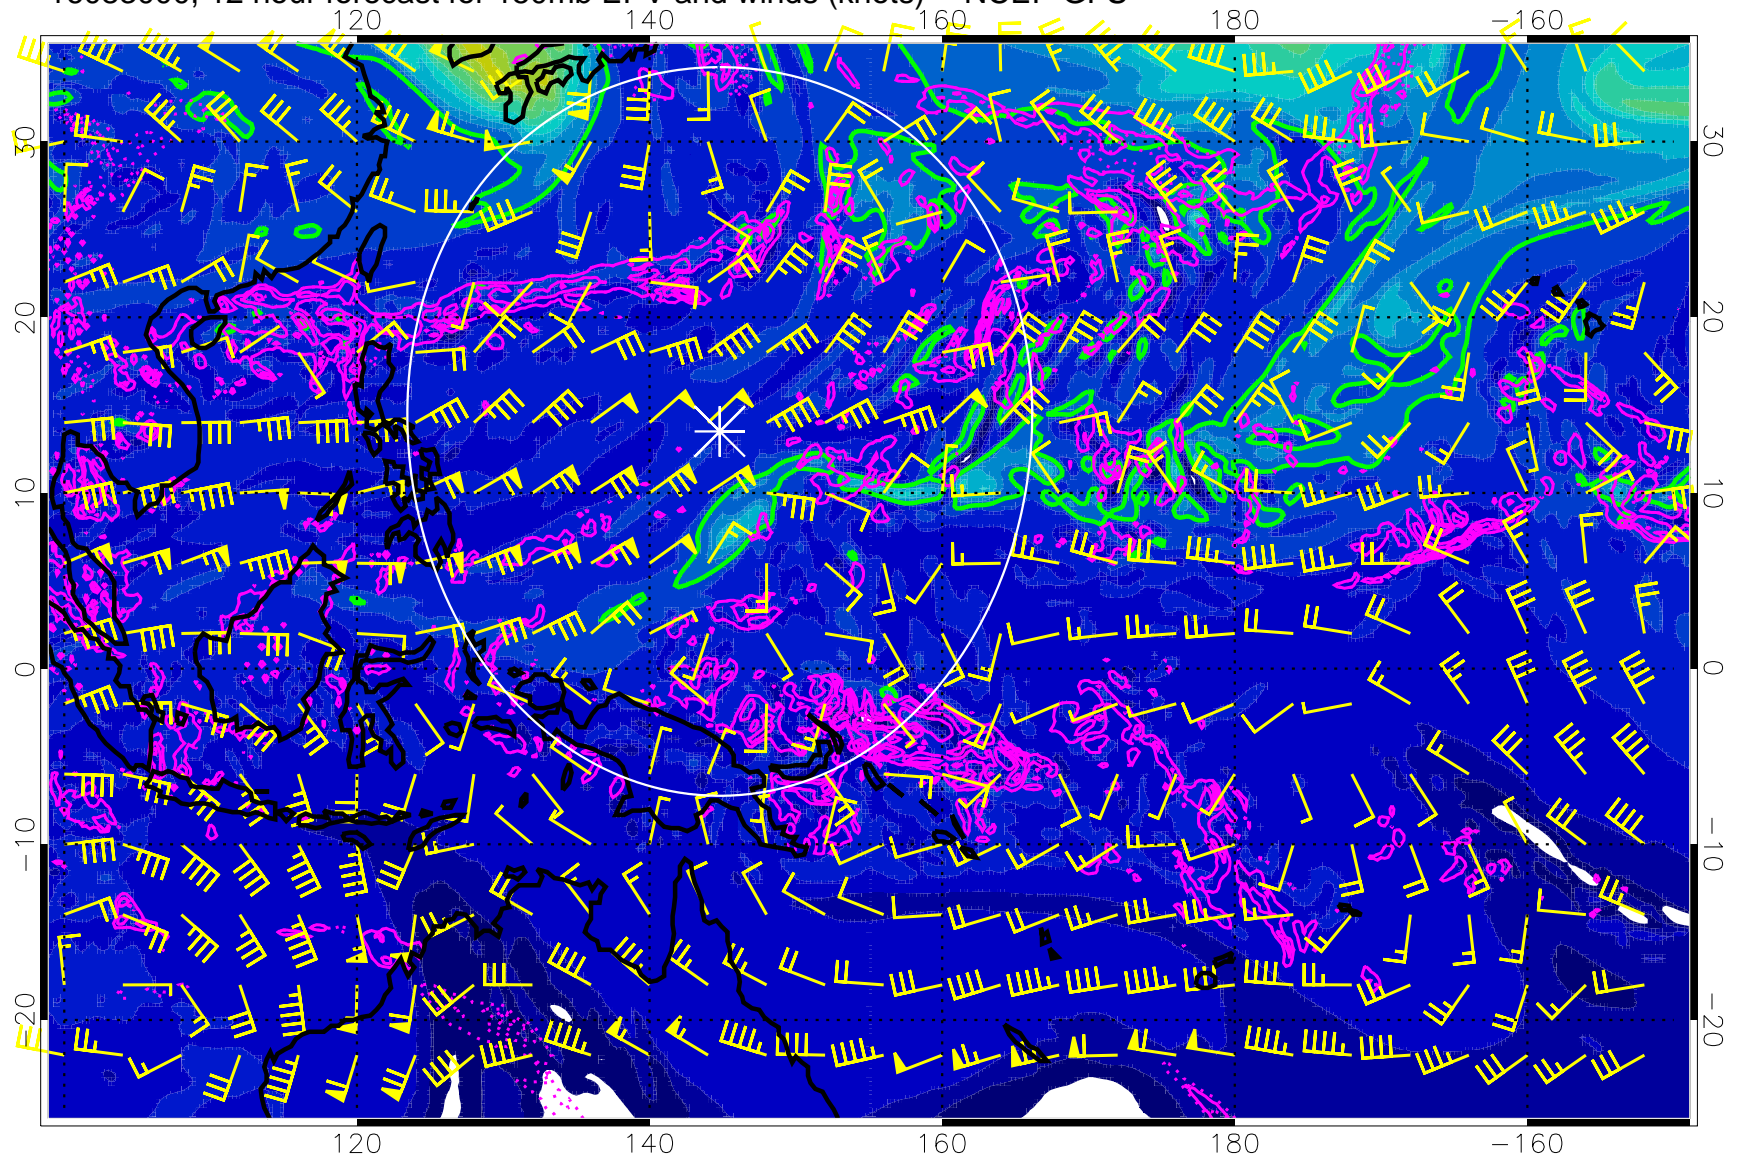

16082918, 6 hour forecast for 150mb EPV and winds (knots) -- NCEP GFS

0 5.0×10^{-6} 1.0×10^{-5} 1.5×10^{-5}
PVU

Precip (tot dot, conv sol) mm/day 40 mm/day contours, min 20

EPV Tropopause (2 PVU) Position

Range ring of 2304 km

16083000, 12 hour forecast for 150mb EPV and winds (knots) -- NCEP GFS

0 5.0×10^{-6} 1.0×10^{-5} 1.5×10^{-5}
PVU

Precip (tot dot, conv sol) mm/day 40 mm/day contours, min 20

EPV Tropopause (2 PVU) Position

Range ring of 2304 km

16083006, 18 hour forecast for 150mb EPV and winds (knots) -- NCEP GFS

PVU

Precip (tot dot, conv sol) mm/day 40 mm/day contours, min 20

EPV Tropopause (2 PVU) Position

Range ring of 2304 km