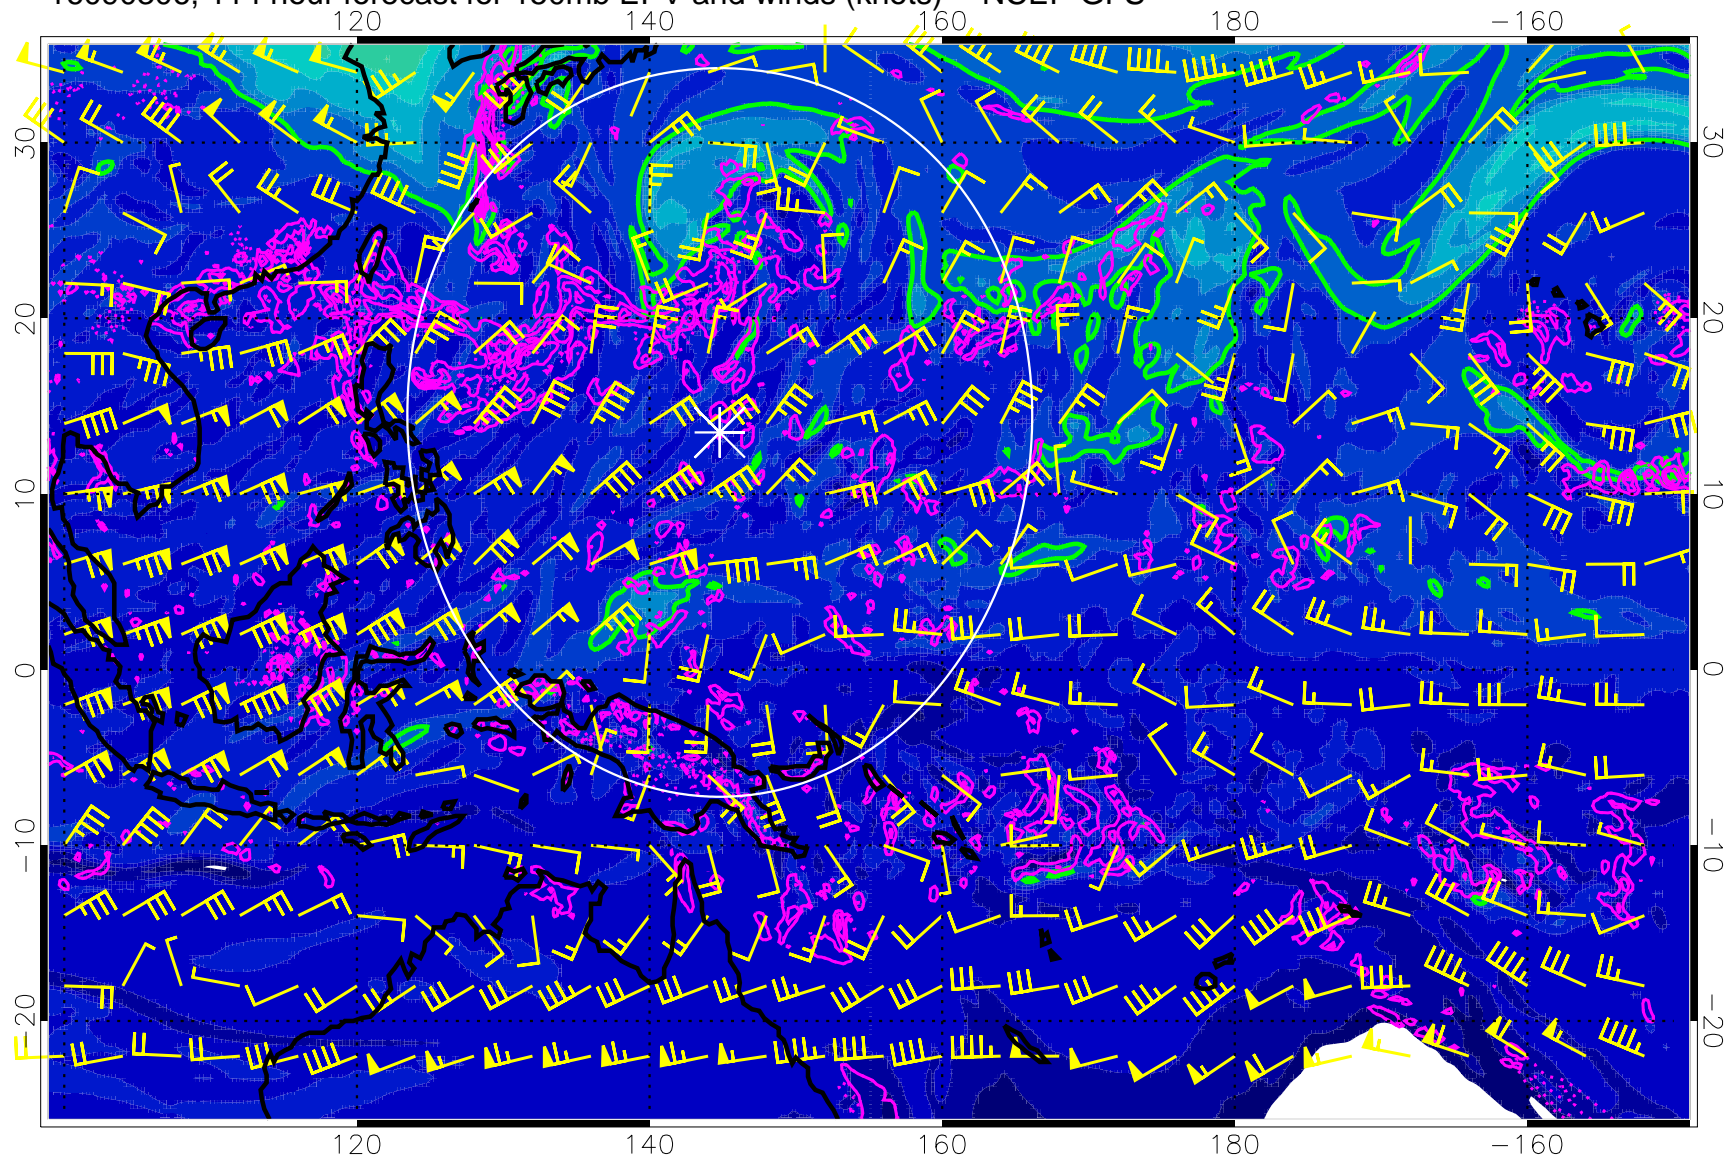

Range ring of 2304 km

16090300, 108 hour forecast for 150mb EPV and winds (knots) -- NCEP GFS

0 5.0×10^{-6} 1.0×10^{-5} 1.5×10^{-5}
PVU

Precip (tot dot, conv sol) mm/day 40 mm/day contours, min 20

EPV Tropopause (2 PVU) Position

Range ring of 2304 km

16090306, 114 hour forecast for 150mb EPV and winds (knots) -- NCEP GFS

Precip (tot dot, conv sol) mm/day 40 mm/day contours, min 20

EPV Tropopause (2 PVU) Position

Range ring of 2304 km