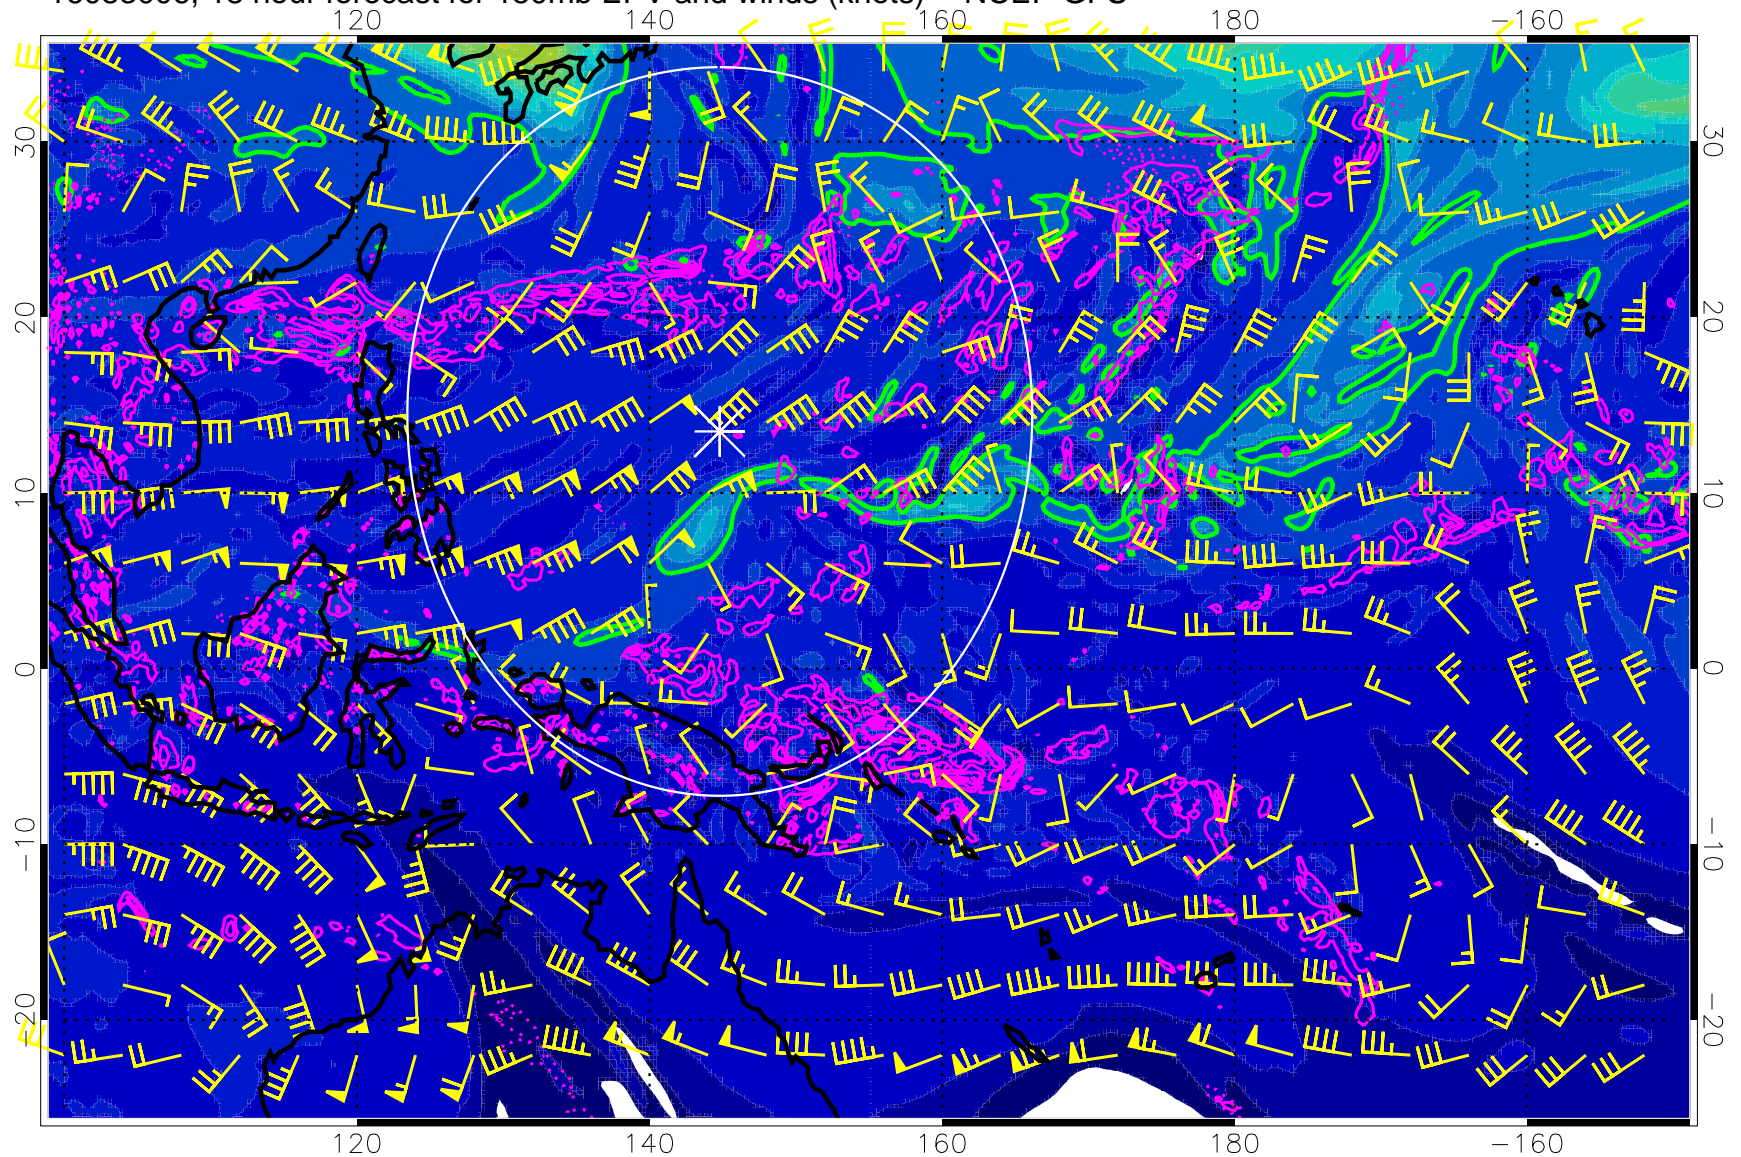

Range ring of 2304 km

16083000, 12 hour forecast for 150mb EPV and winds (knots) -- NCEP GFS

0 5.0×10^{-6} 1.0×10^{-5} 1.5×10^{-5}
PVU

Precip (tot dot, conv sol) mm/day 40 mm/day contours, min 20

EPV Tropopause (2 PVU) Position

Range ring of 2304 km

16083006, 18 hour forecast for 150mb EPV and winds (knots) -- NCEP GFS

PVU

Precip (tot dot, conv sol) mm/day 40 mm/day contours, min 20

EPV Tropopause (2 PVU) Position

Range ring of 2304 km