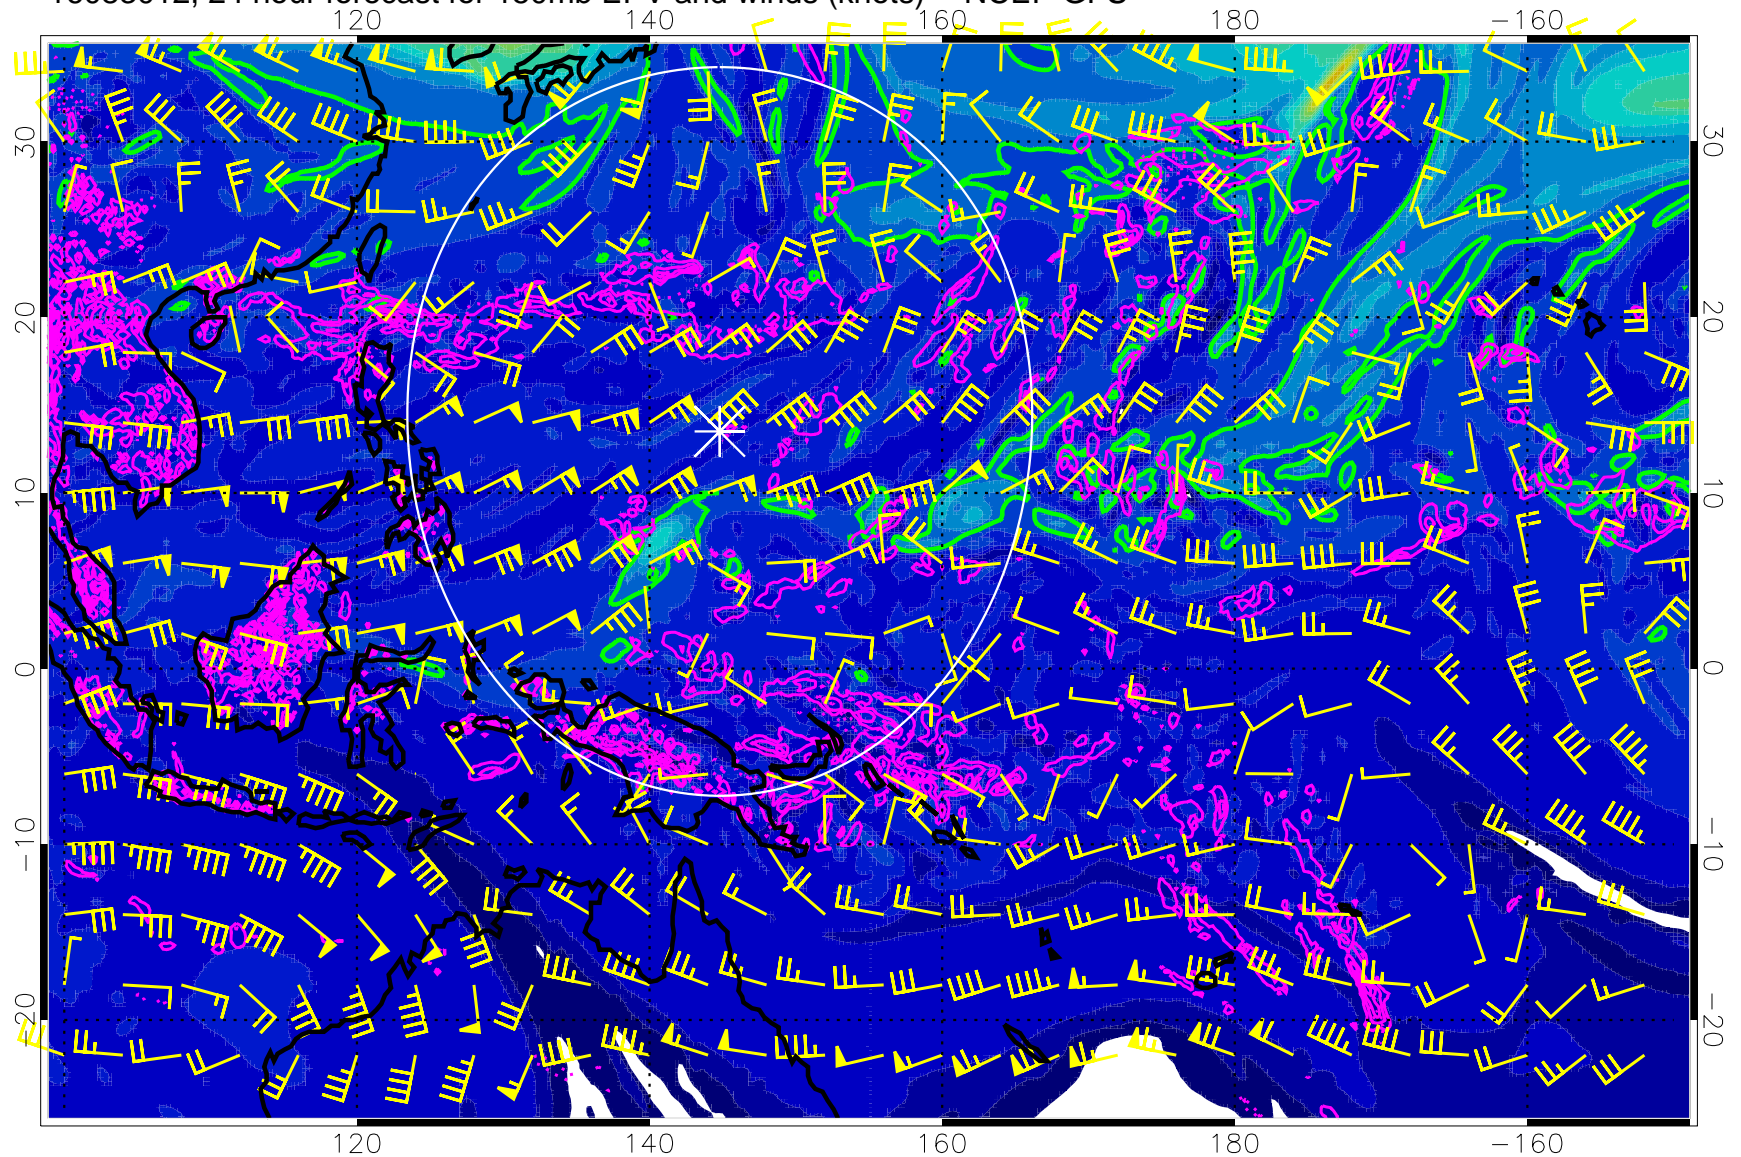

16083012, 24 hour forecast for 150mb EPV and winds (knots) -- NCEP GFS

0   5.0×10^{-6} 1.0×10^{-5} 1.5×10^{-5}
PVU

Precip (tot dot, conv sol) mm/day 40 mm/day contours, min 20

EPV Tropopause (2 PVU) Position

Range ring of 2304 km