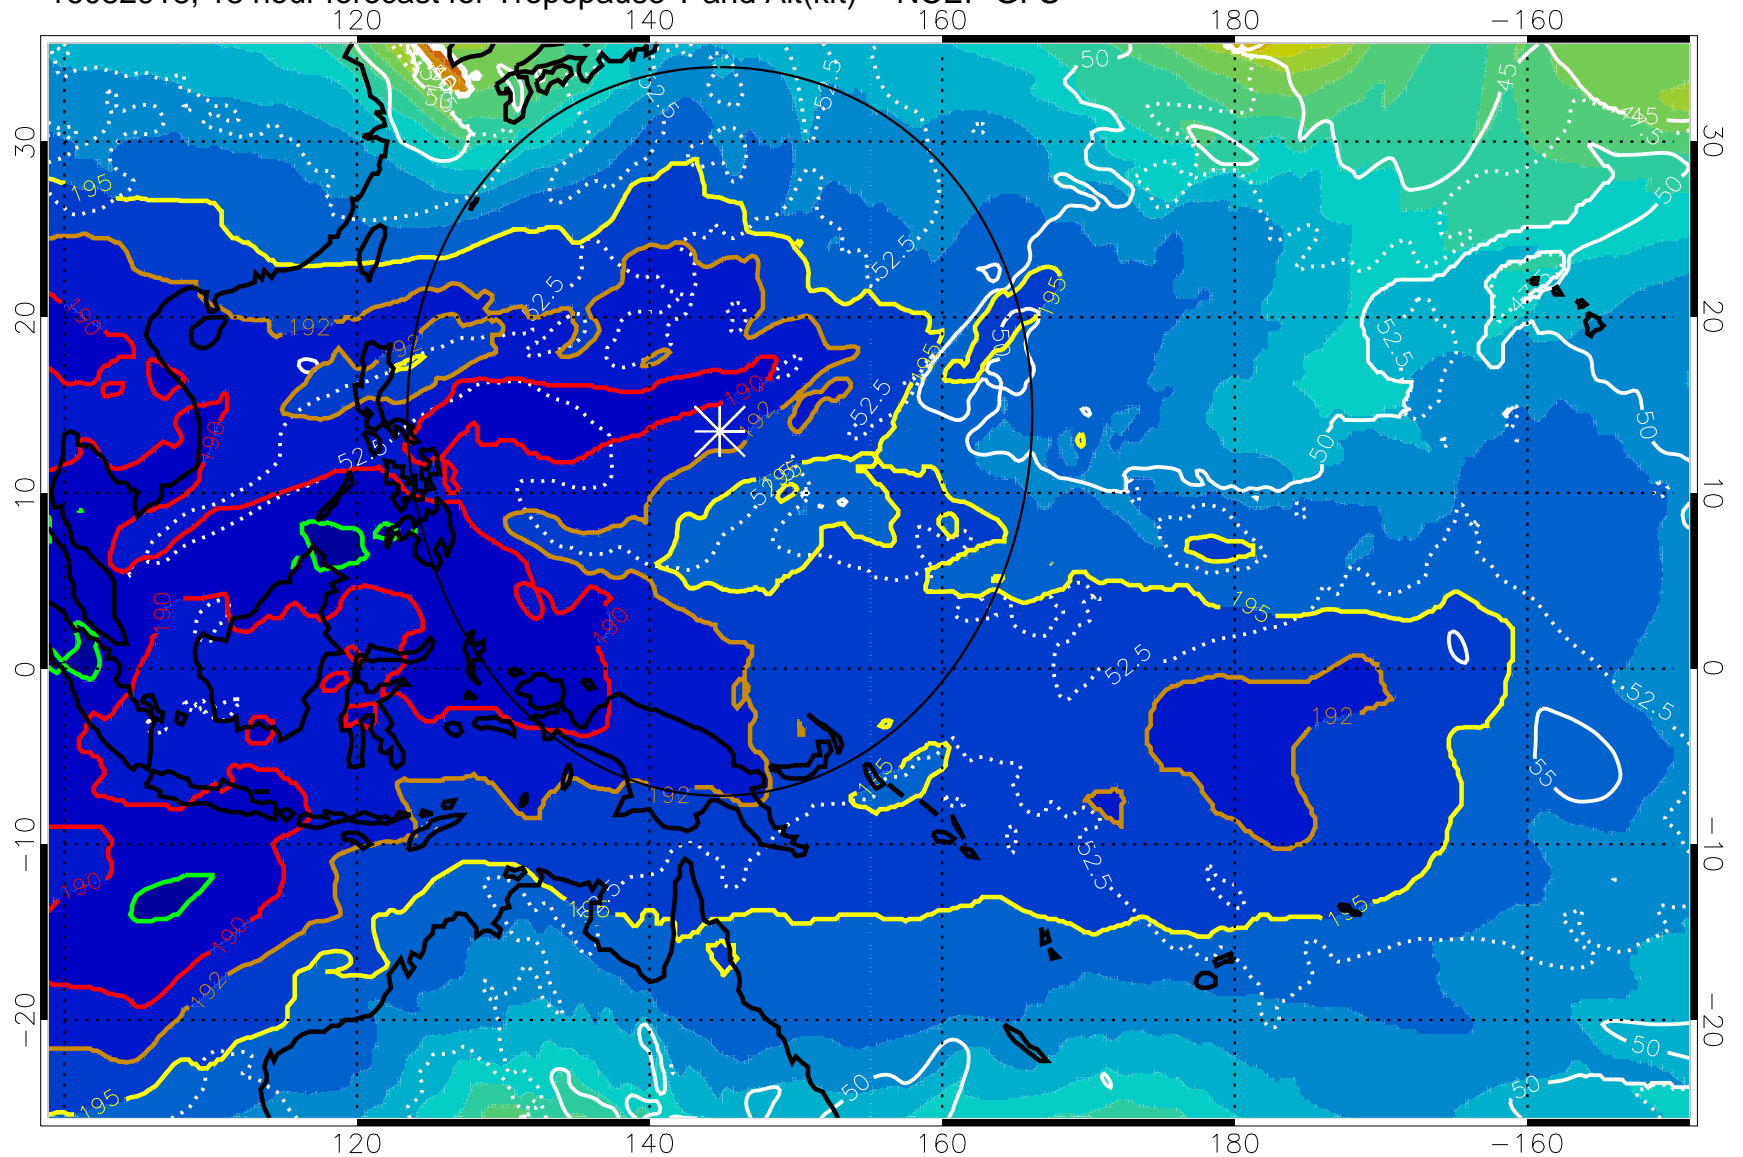

16082918, 18 hour forecast for Tropopause T and Alt(kft) -- NCEP GFS

190 200 210 220 230
Tropopause T, K

Tropopause Altitude in kft (white)

192.5K Isotherm 195K Isotherm
187.5K Isotherm 190K Isotherm

Range ring of 2304 km