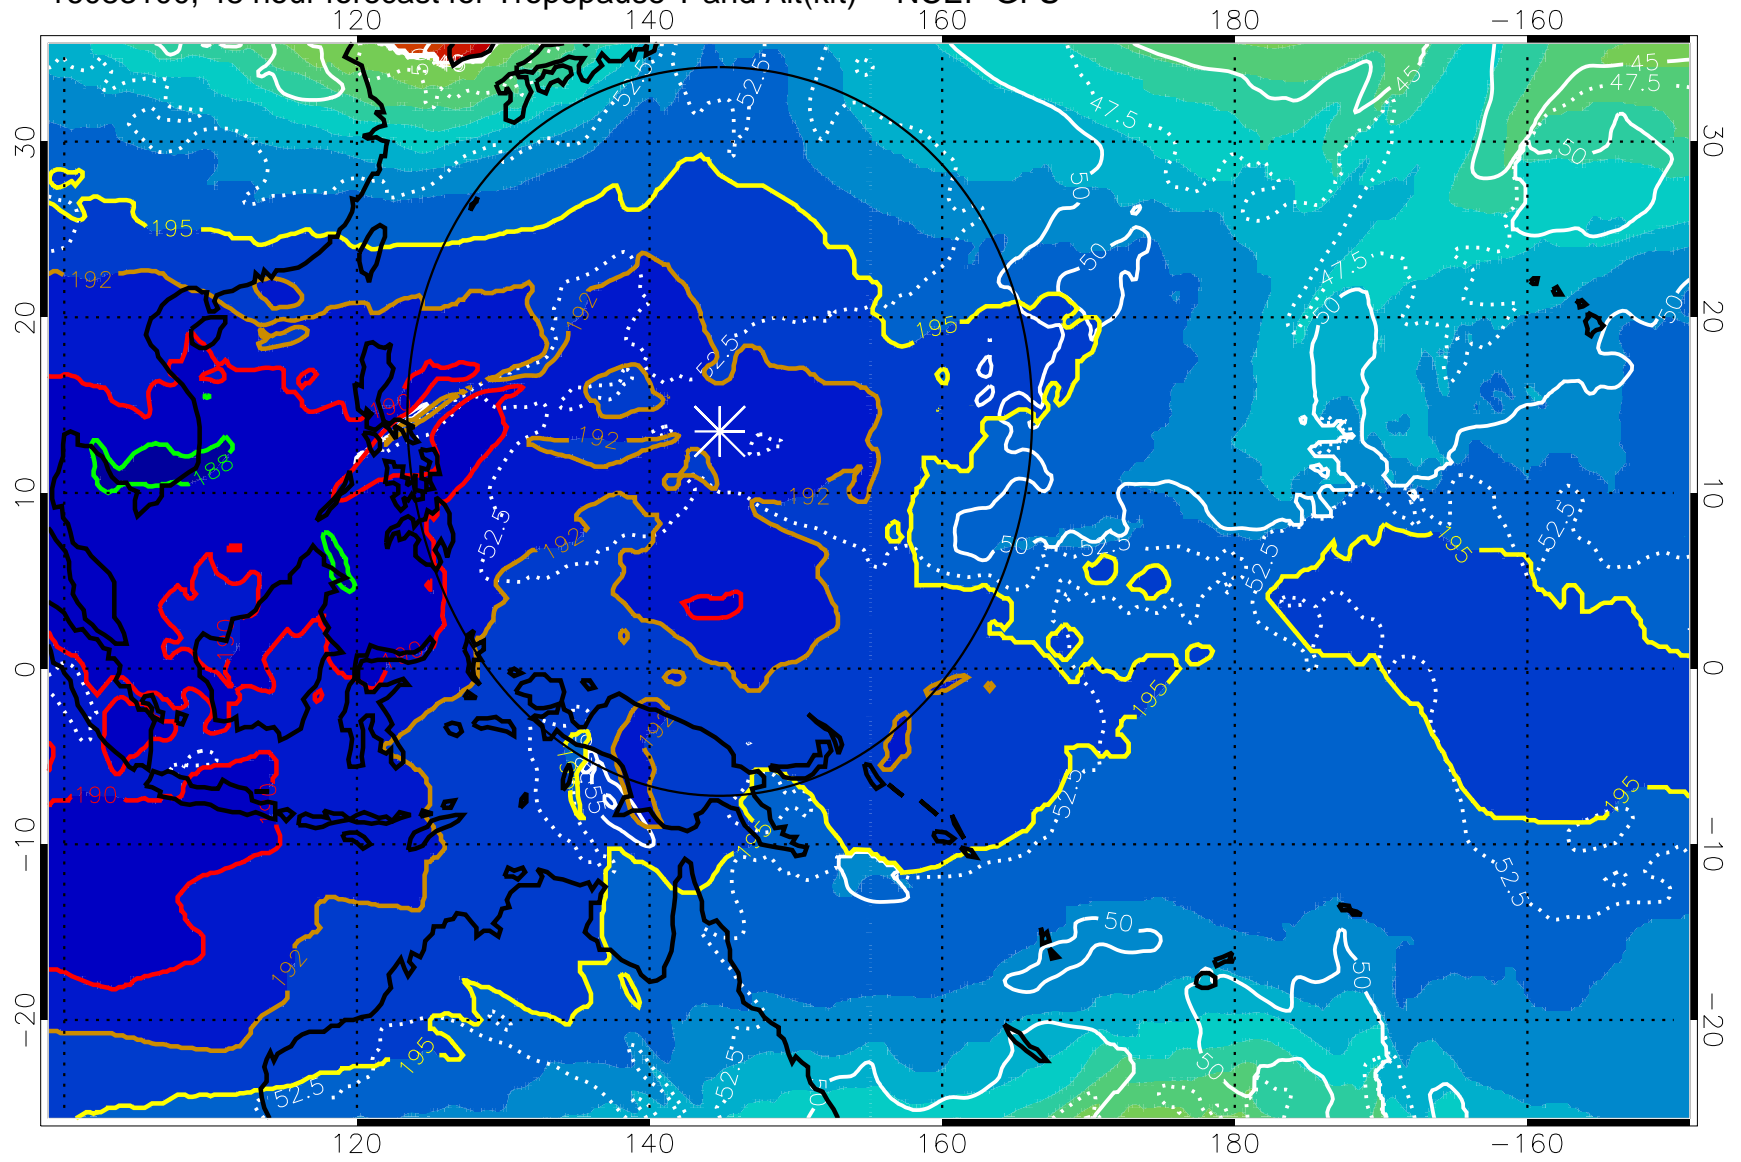

16083100, 48 hour forecast for Tropopause T and Alt(kft) -- NCEP GFS

190 200 210 220 230
Tropopause T, K

Tropopause Altitude in kft (white)

192.5K Isotherm 195K Isotherm
187.5K Isotherm 190K Isotherm

Range ring of 2304 km