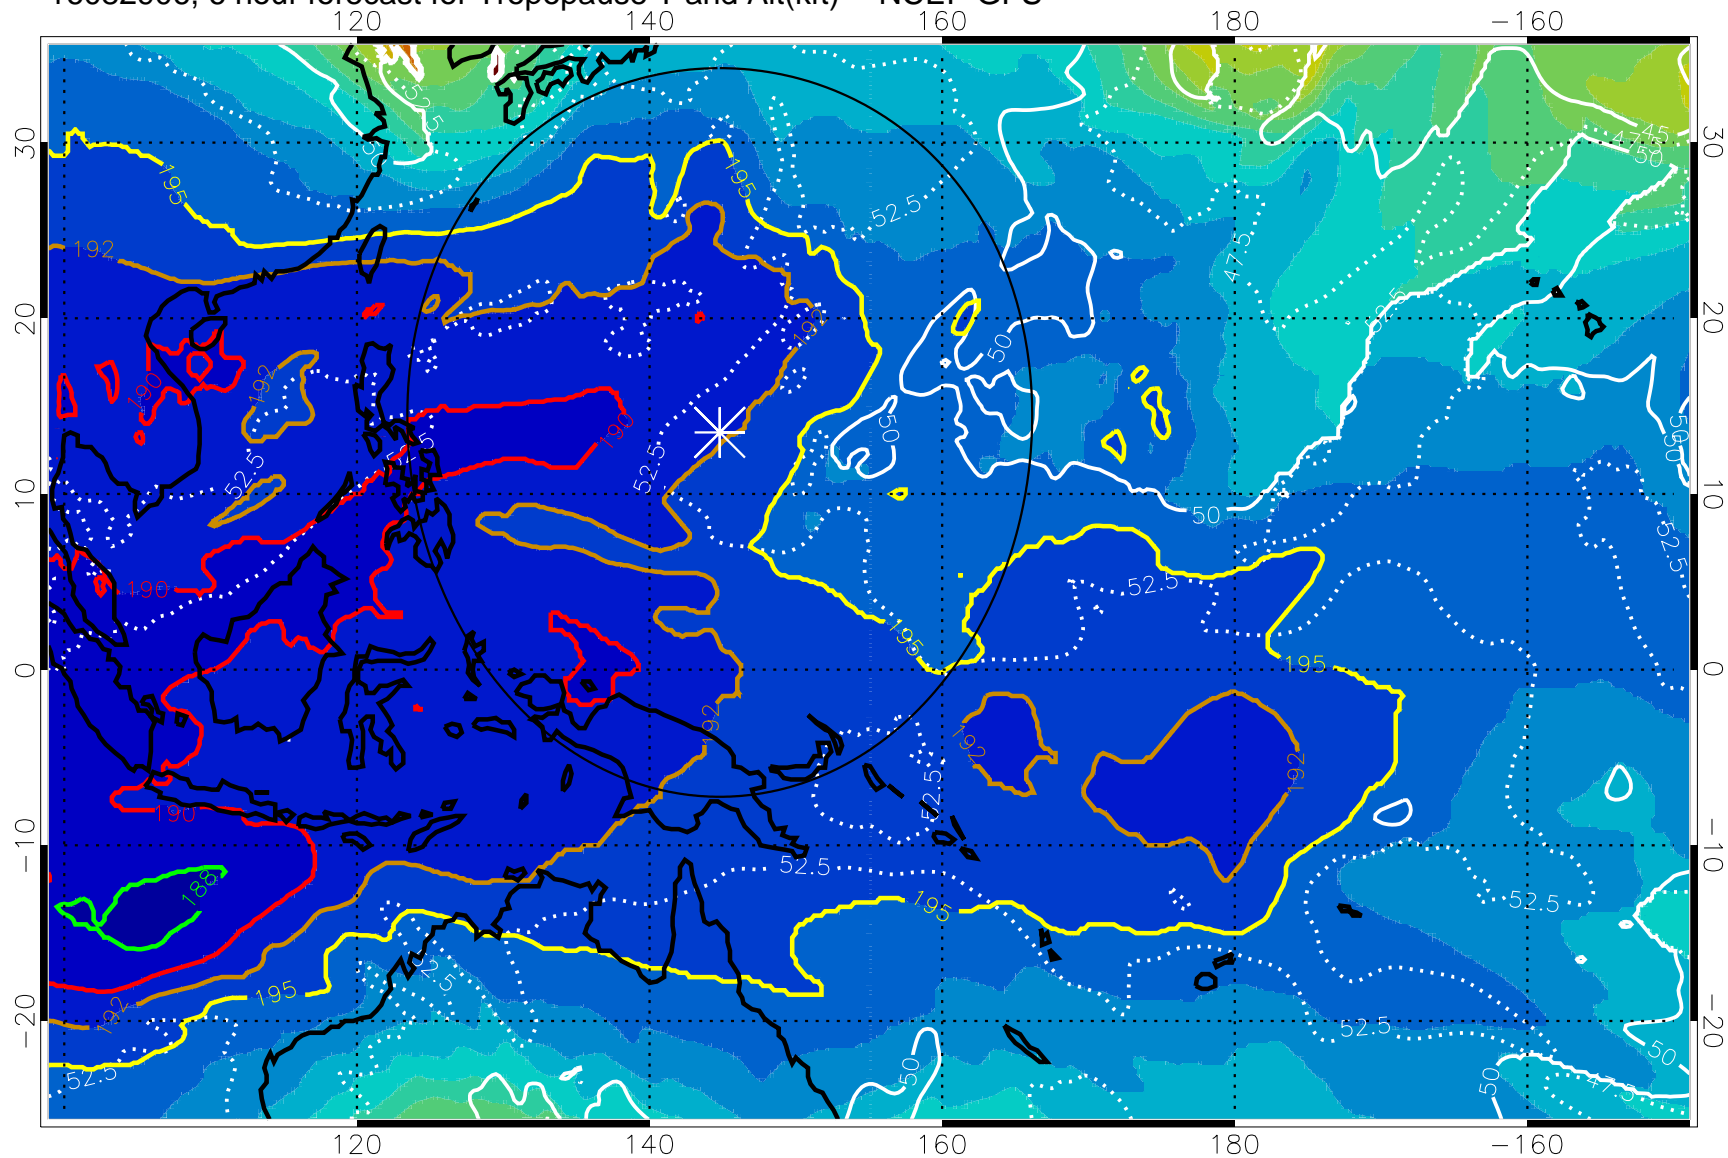

16082906, 6 hour forecast for Tropopause T and Alt(kft) -- NCEP GFS

190 200 210 220 230

Tropopause T, K

Tropopause Altitude in kft (white)

192.5K Isotherm 195K Isotherm  
187.5K Isotherm 190K Isotherm

Range ring of 2304 km