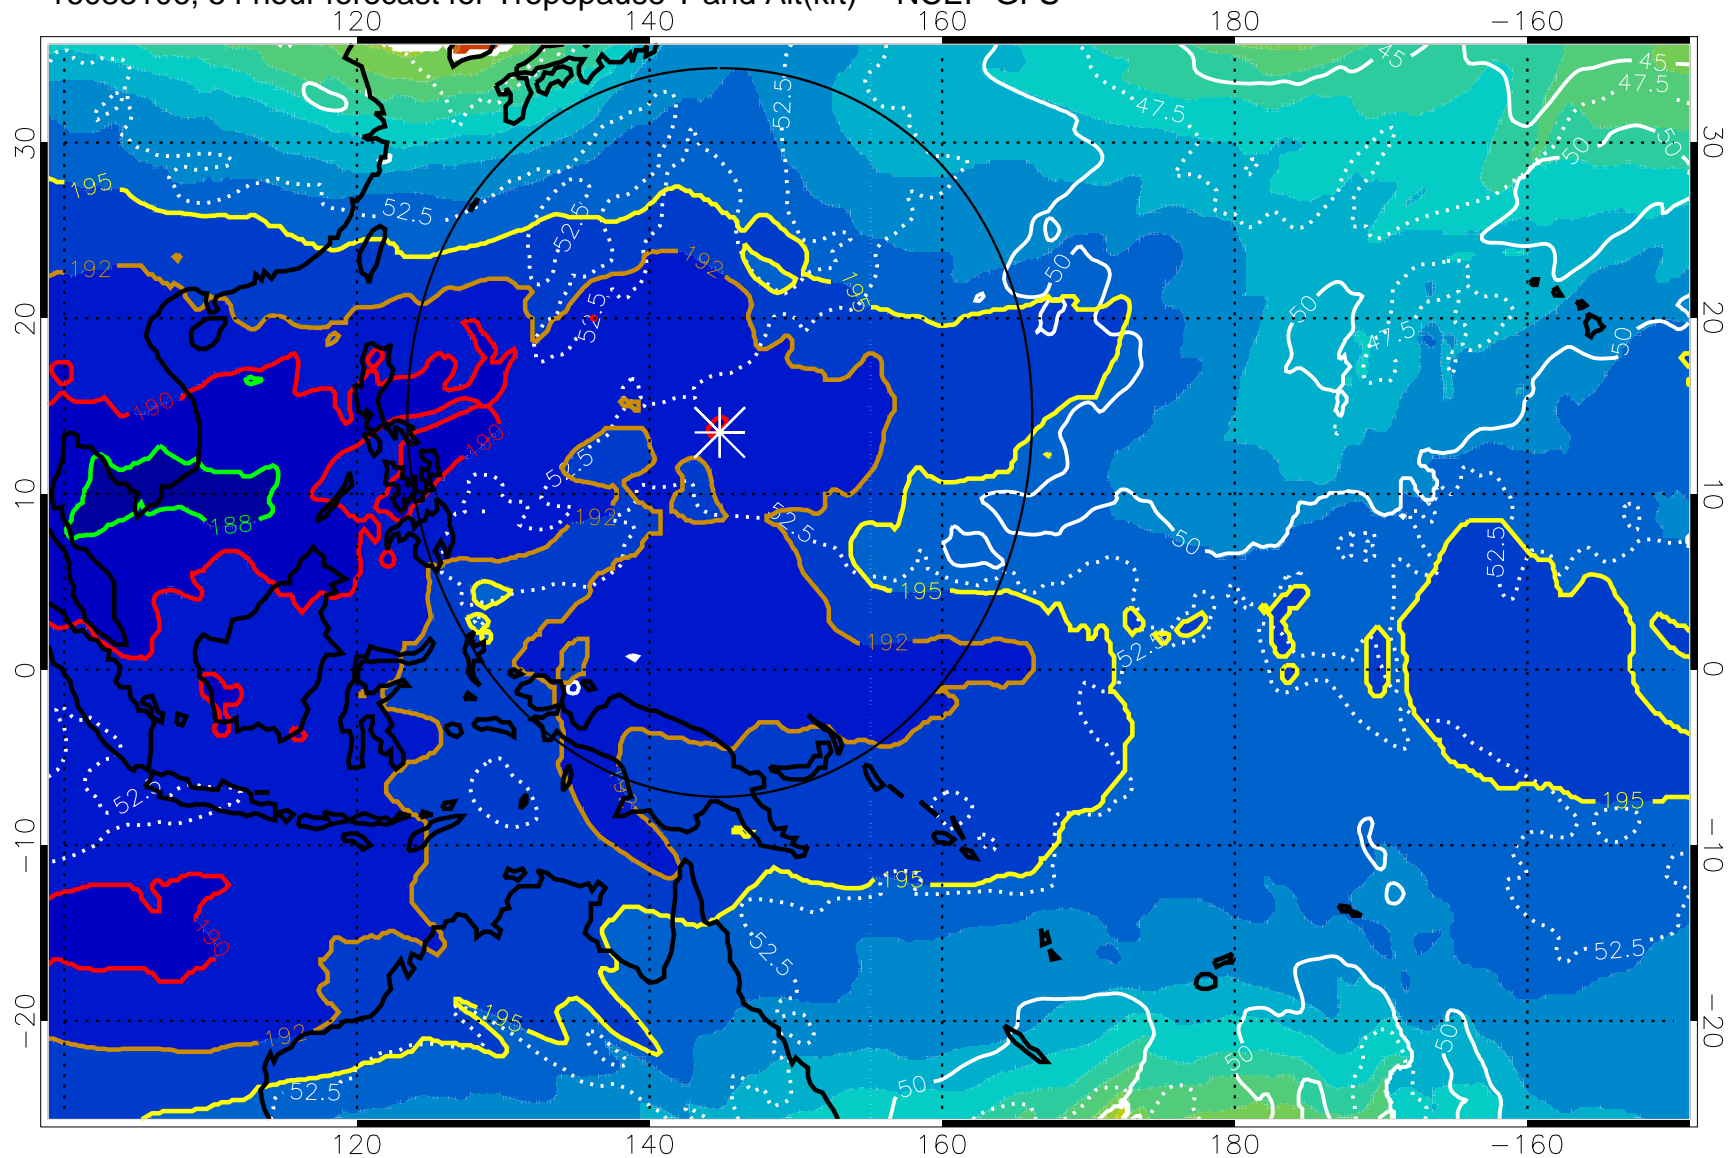

16083106, 54 hour forecast for Tropopause T and Alt(kft) -- NCEP GFS

190 200 210 220 230

Tropopause T, K

Tropopause Altitude in kft (white)

192.5K Isotherm 195K Isotherm
187.5K Isotherm 190K Isotherm

Range ring of 2304 km