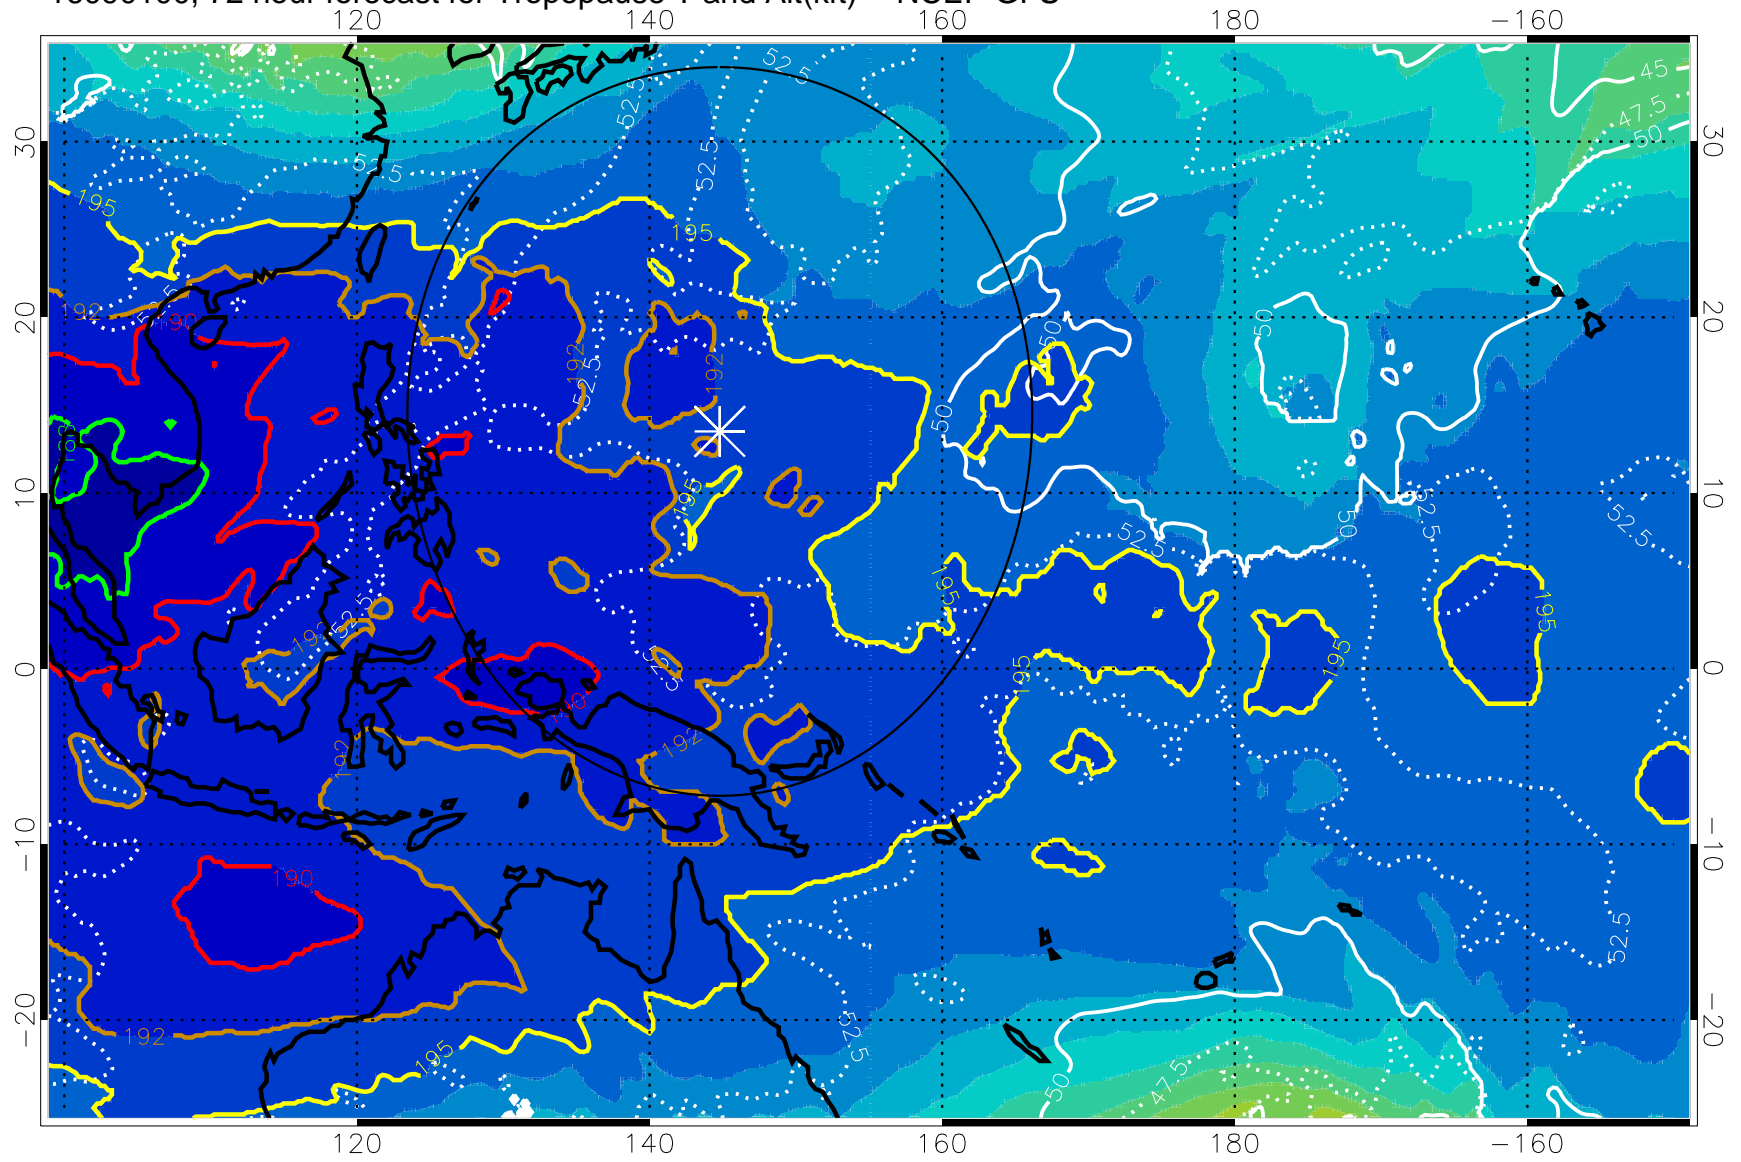

16090100, 72 hour forecast for Tropopause T and Alt(kft) -- NCEP GFS

190 200 210 220 230

Tropopause T, K

Tropopause Altitude in kft (white)

192.5K Isotherm 195K Isotherm

187.5K Isotherm 190K Isotherm

Range ring of 2304 km