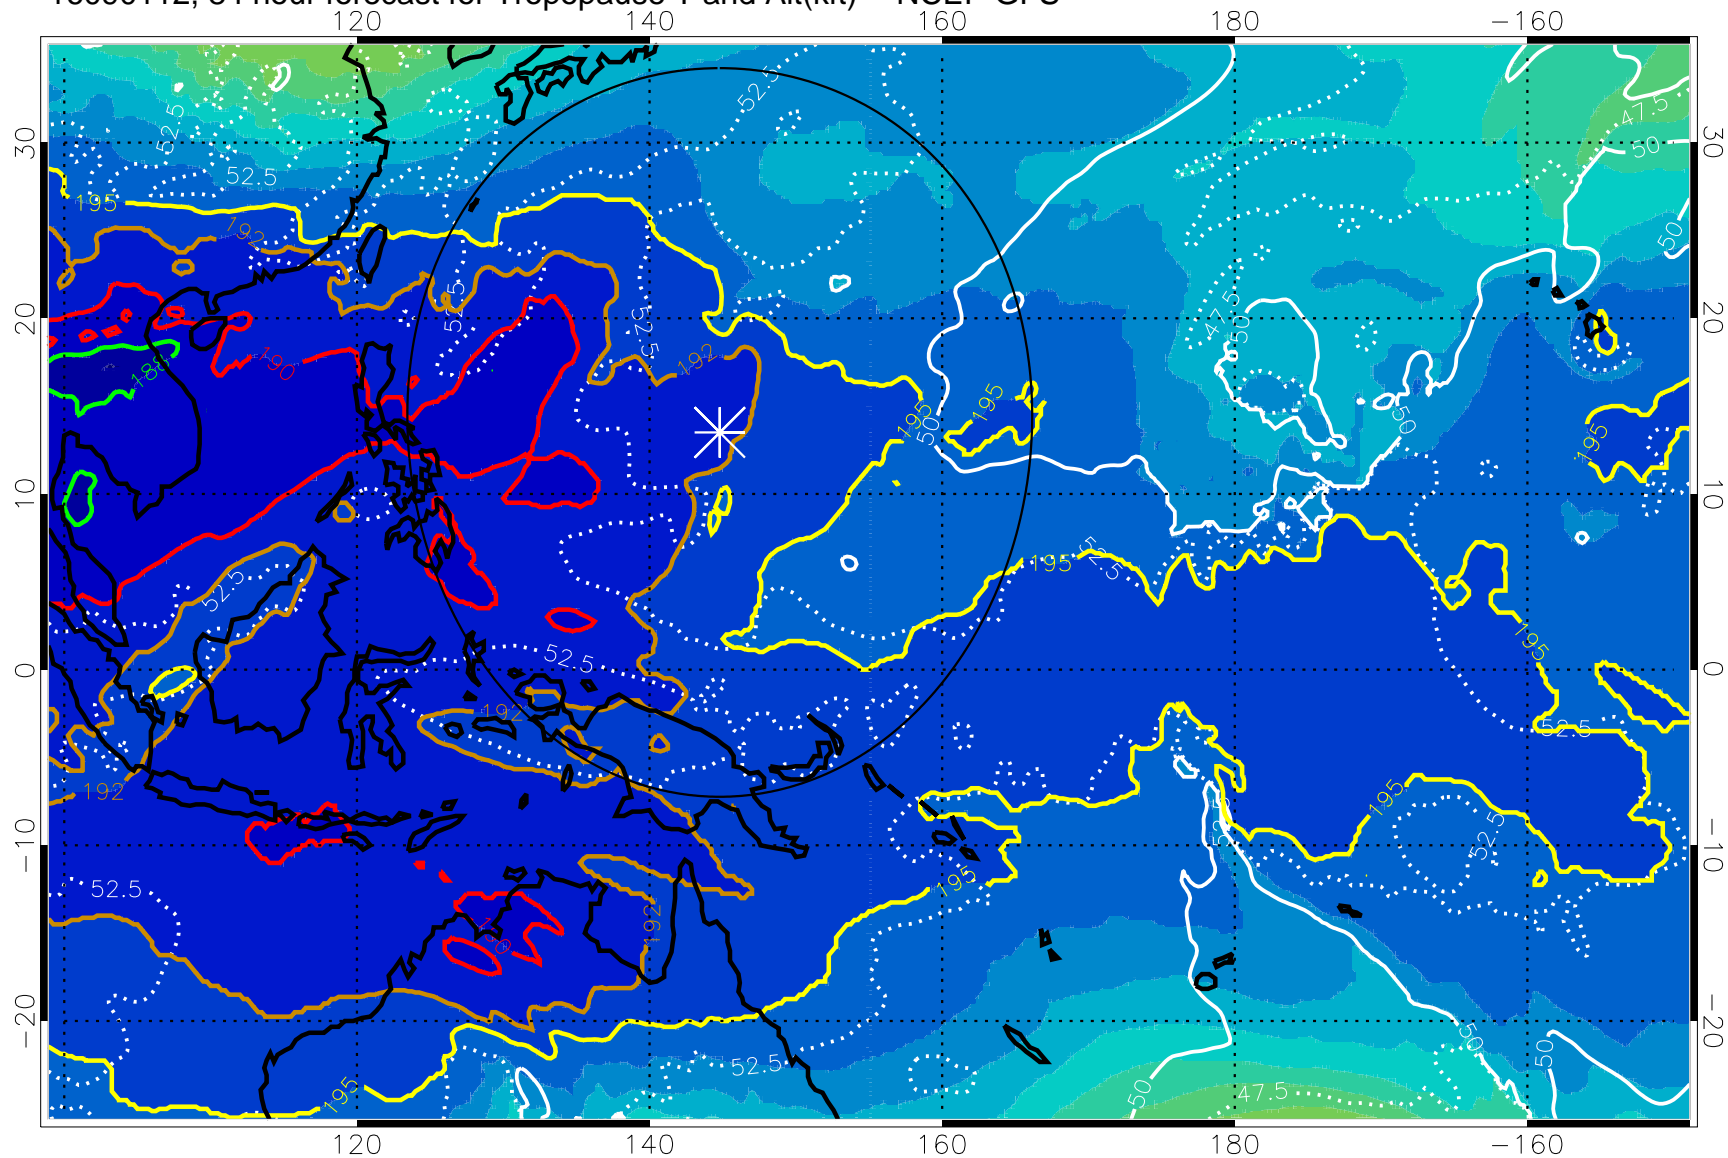

16090112, 84 hour forecast for Tropopause T and Alt(kft) -- NCEP GFS

190 200 210 220 230

Tropopause T, K

Tropopause Altitude in kft (white)

192.5K Isotherm 195K Isotherm
187.5K Isotherm 190K Isotherm

Range ring of 2304 km