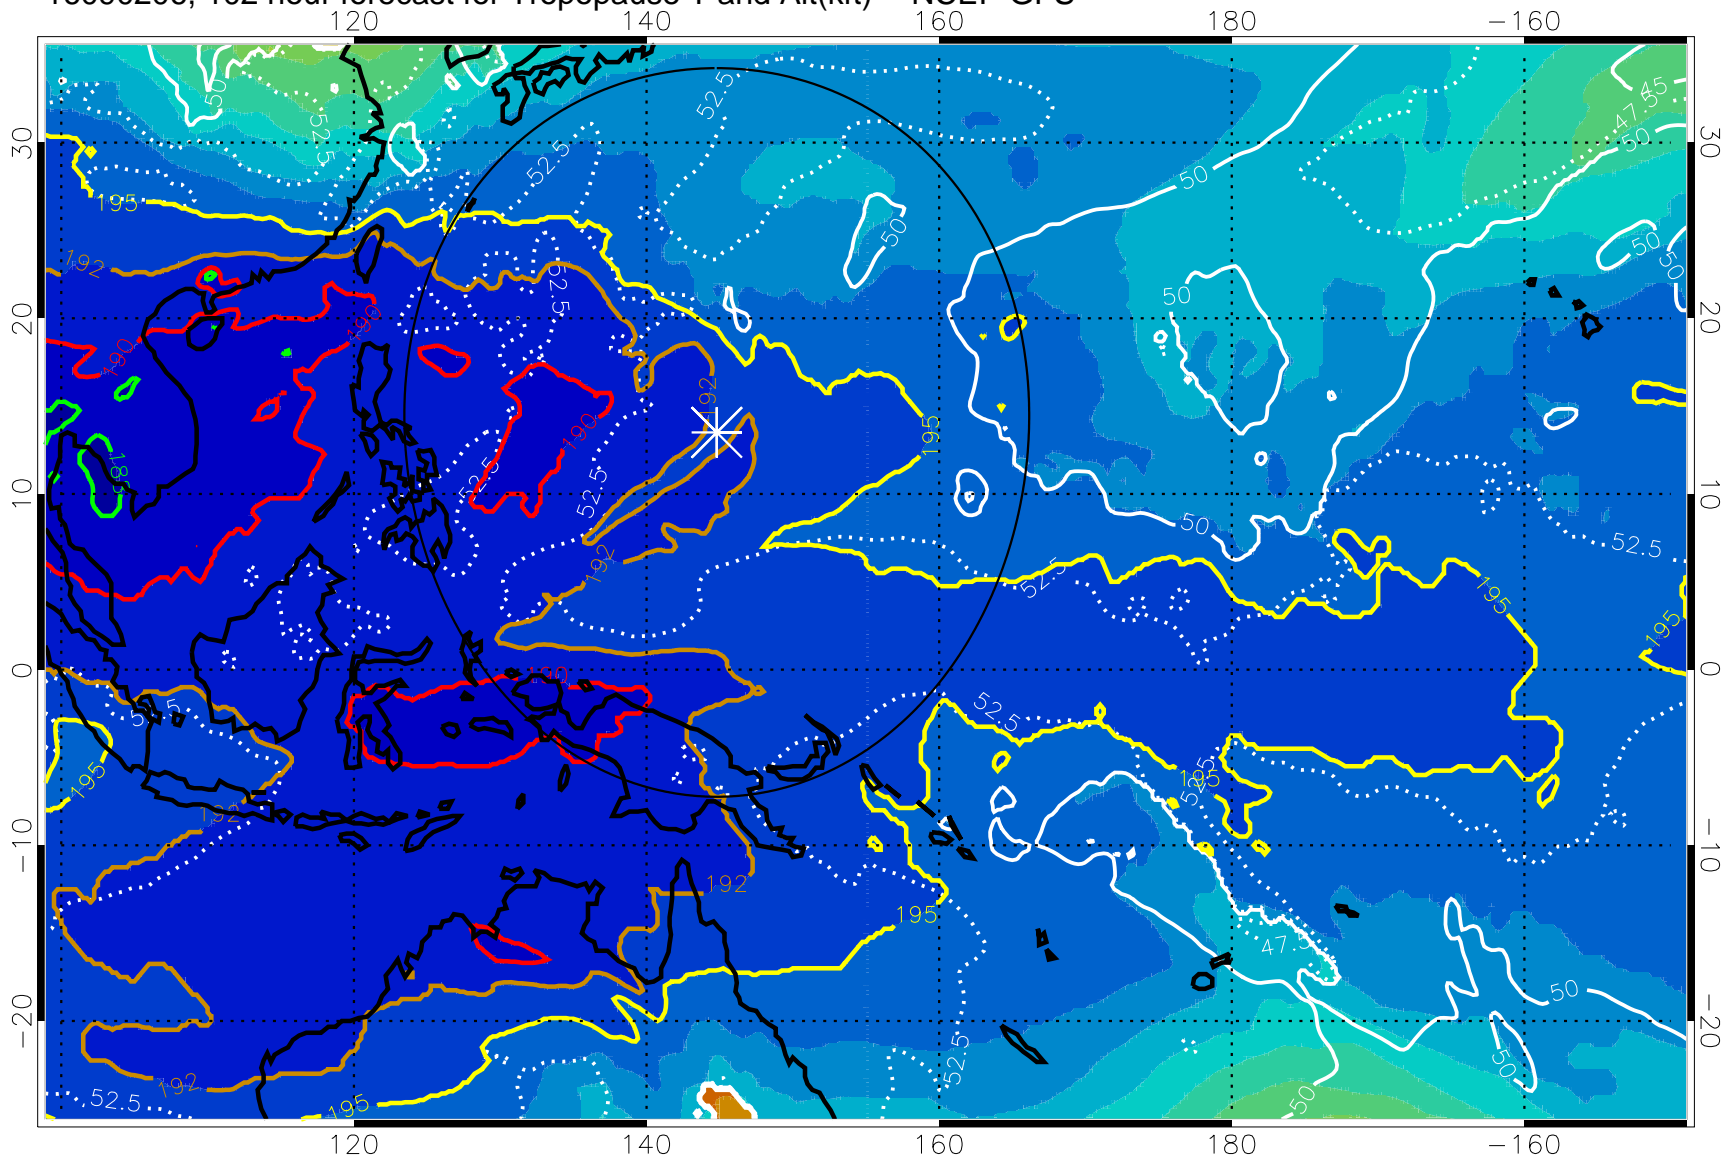

16090200, 96 hour forecast for Tropopause T and Alt(kft) -- NCEP GFS

190 200 210 220 230  
Tropopause T, K

Tropopause Altitude in kft (white)

192.5K Isotherm 195K Isotherm  
187.5K Isotherm 190K Isotherm

Range ring of 2304 km

16090206, 102 hour forecast for Tropopause T and Alt(kft) -- NCEP GFS

190 200 210 220 230

Tropopause T, K

Tropopause Altitude in kft (white)

192.5K Isotherm 195K Isotherm  
187.5K Isotherm 190K Isotherm