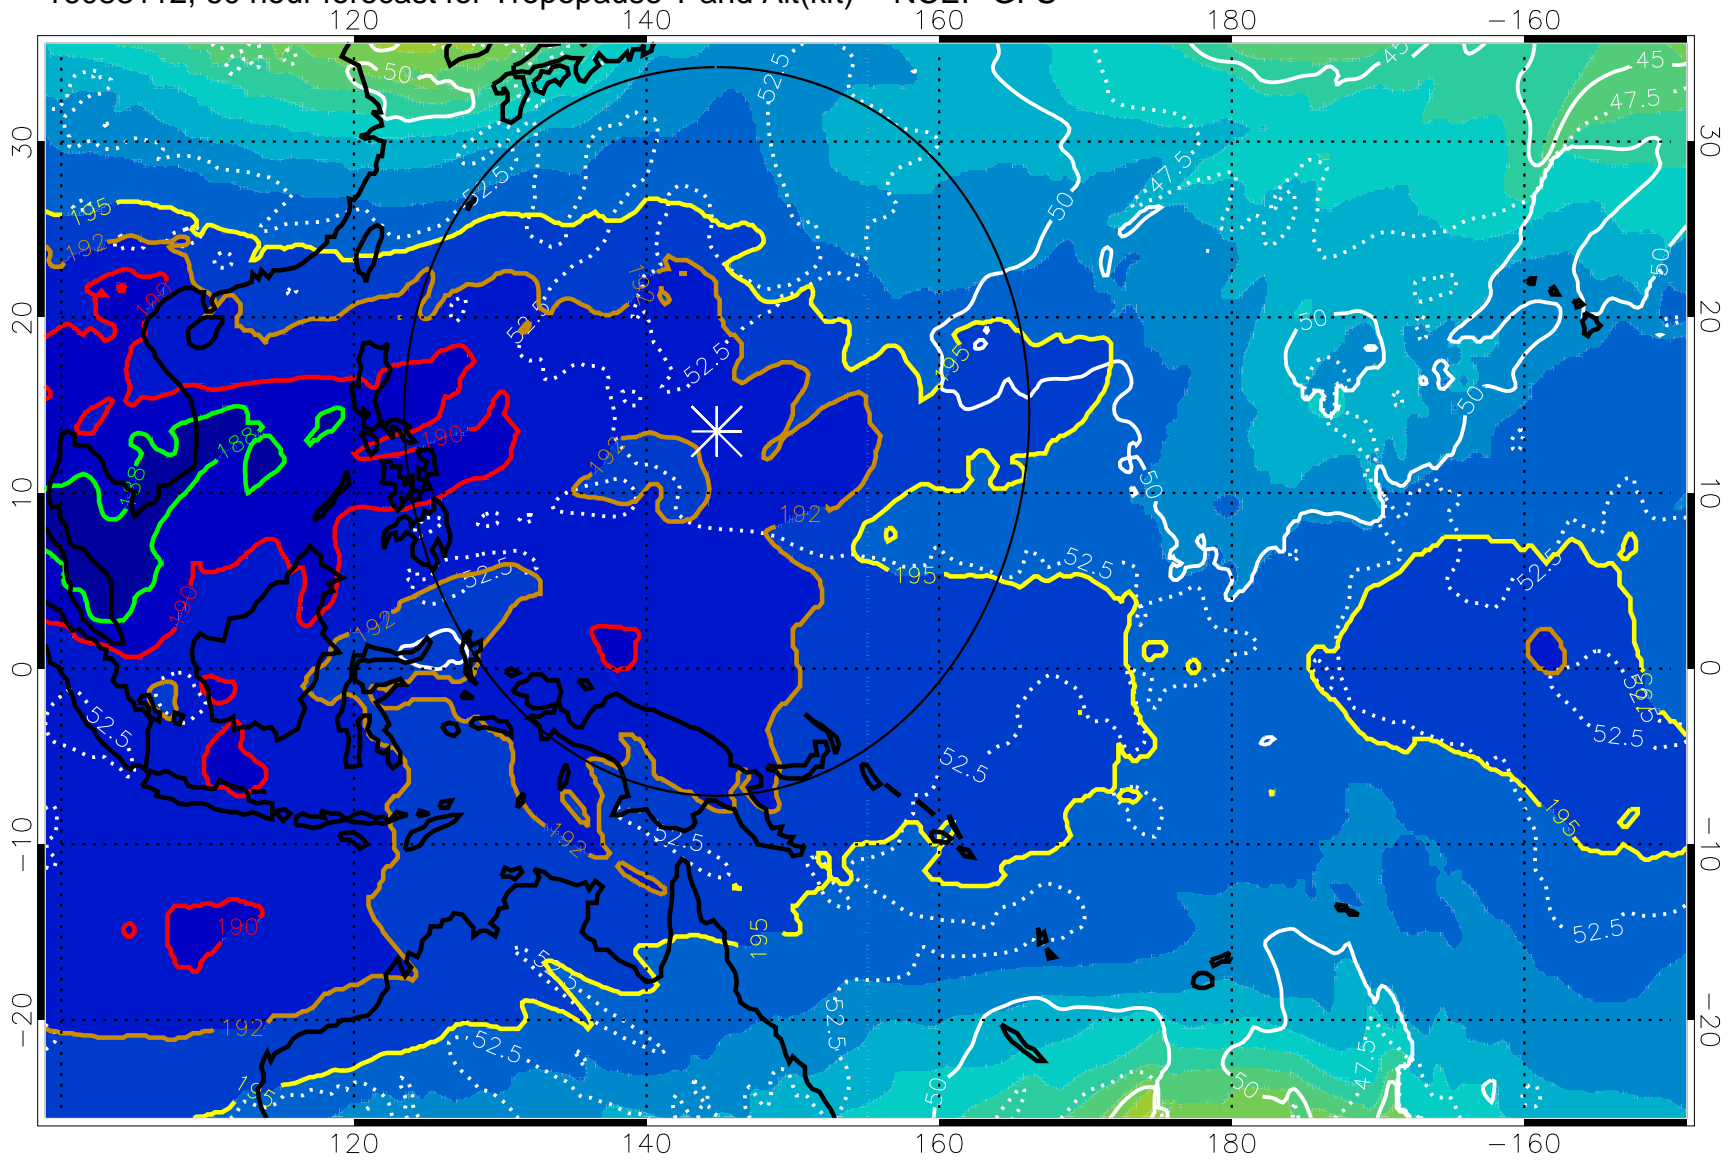

Range ring of 2304 km

16083106, 54 hour forecast for Tropopause T and Alt(kft) -- NCEP GFS

190 200 210 220 230

Tropopause T, K

Tropopause Altitude in kft (white)

192.5K Isotherm 195K Isotherm  
187.5K Isotherm 190K Isotherm

Range ring of 2304 km

16083112, 60 hour forecast for Tropopause T and Alt(kft) -- NCEP GFS

190 200 210 220 230  
Tropopause T, K

Tropopause Altitude in kft (white)

192.5K Isotherm 195K Isotherm  
187.5K Isotherm 190K Isotherm