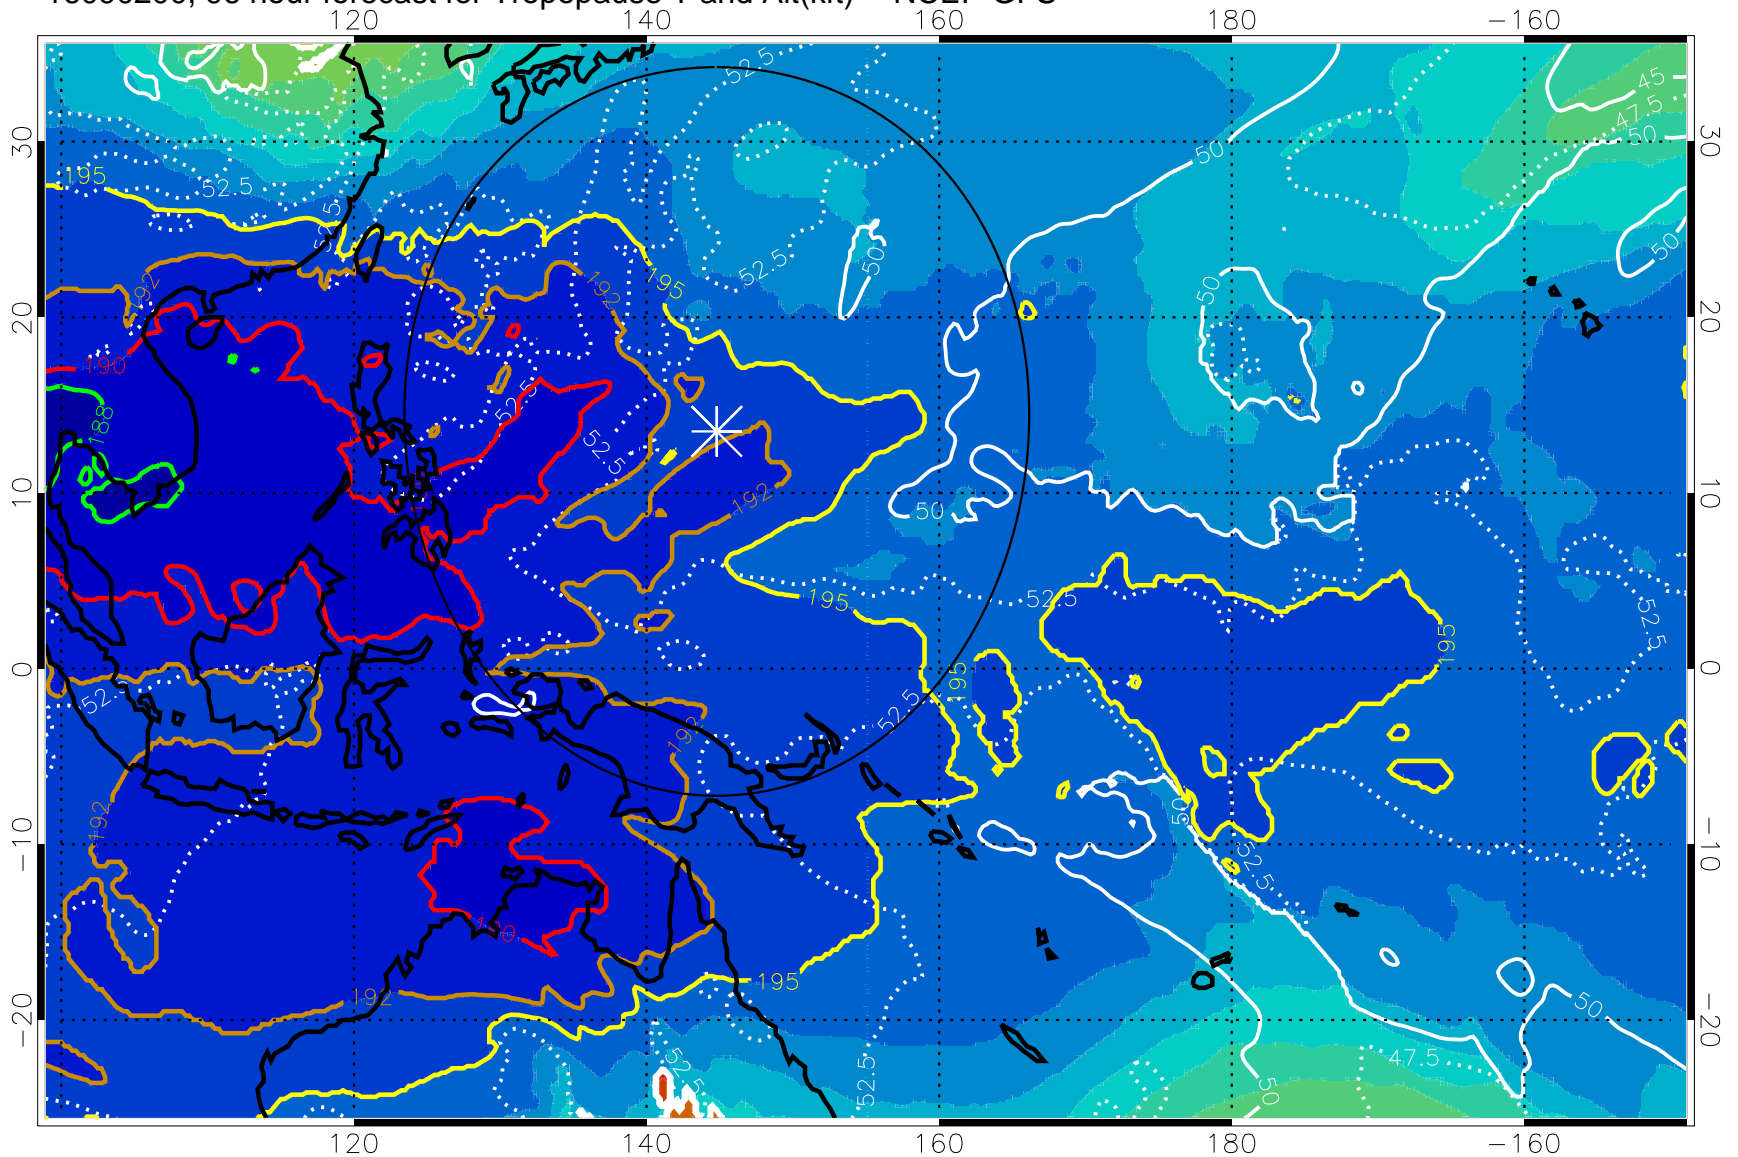

16090200, 96 hour forecast for Tropopause T and Alt(kft) -- NCEP GFS

190 200 210 220 230
Tropopause T, K

Tropopause Altitude in kft (white)

192.5K Isotherm 195K Isotherm
187.5K Isotherm 190K Isotherm

Range ring of 2304 km