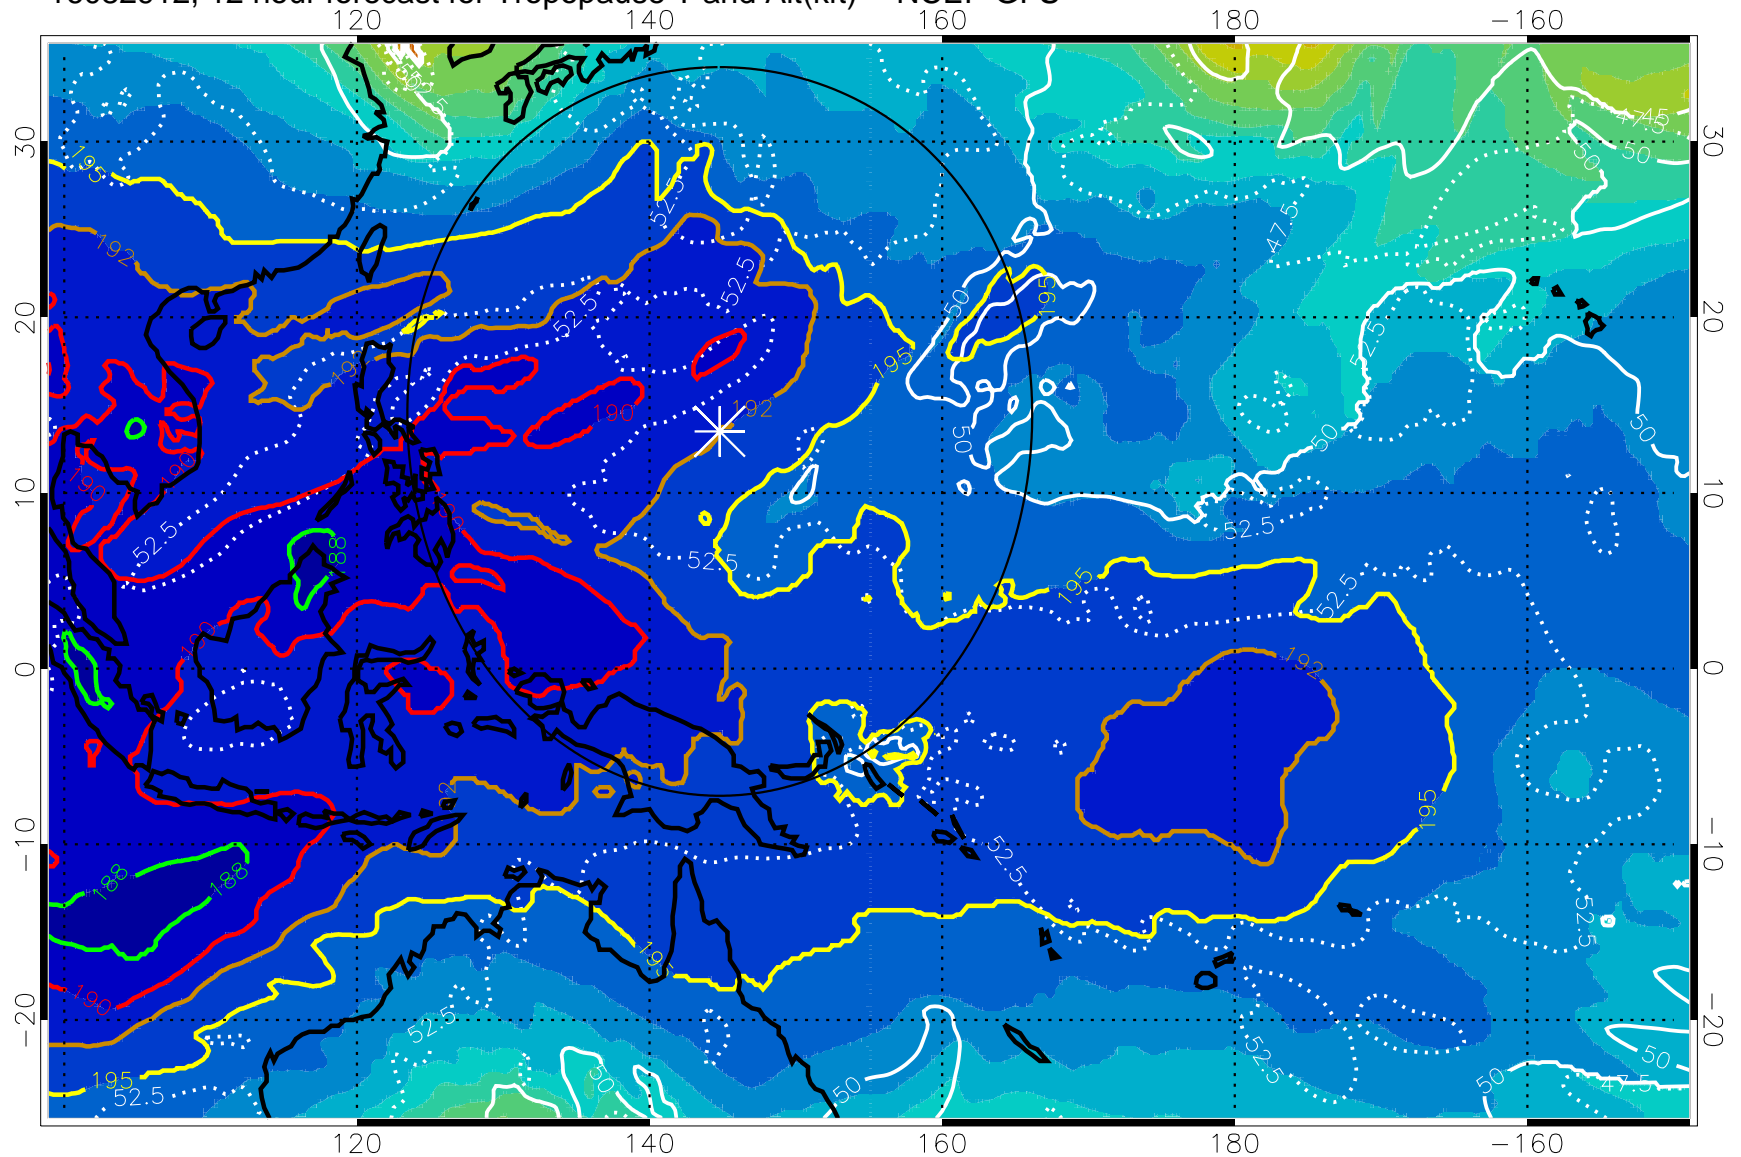

16082912, 12 hour forecast for Tropopause T and Alt(kft) -- NCEP GFS

190 200 210 220 230

Tropopause T, K

Tropopause Altitude in kft (white)

192.5K Isotherm 195K Isotherm

187.5K Isotherm 190K Isotherm

Range ring of 2304 km