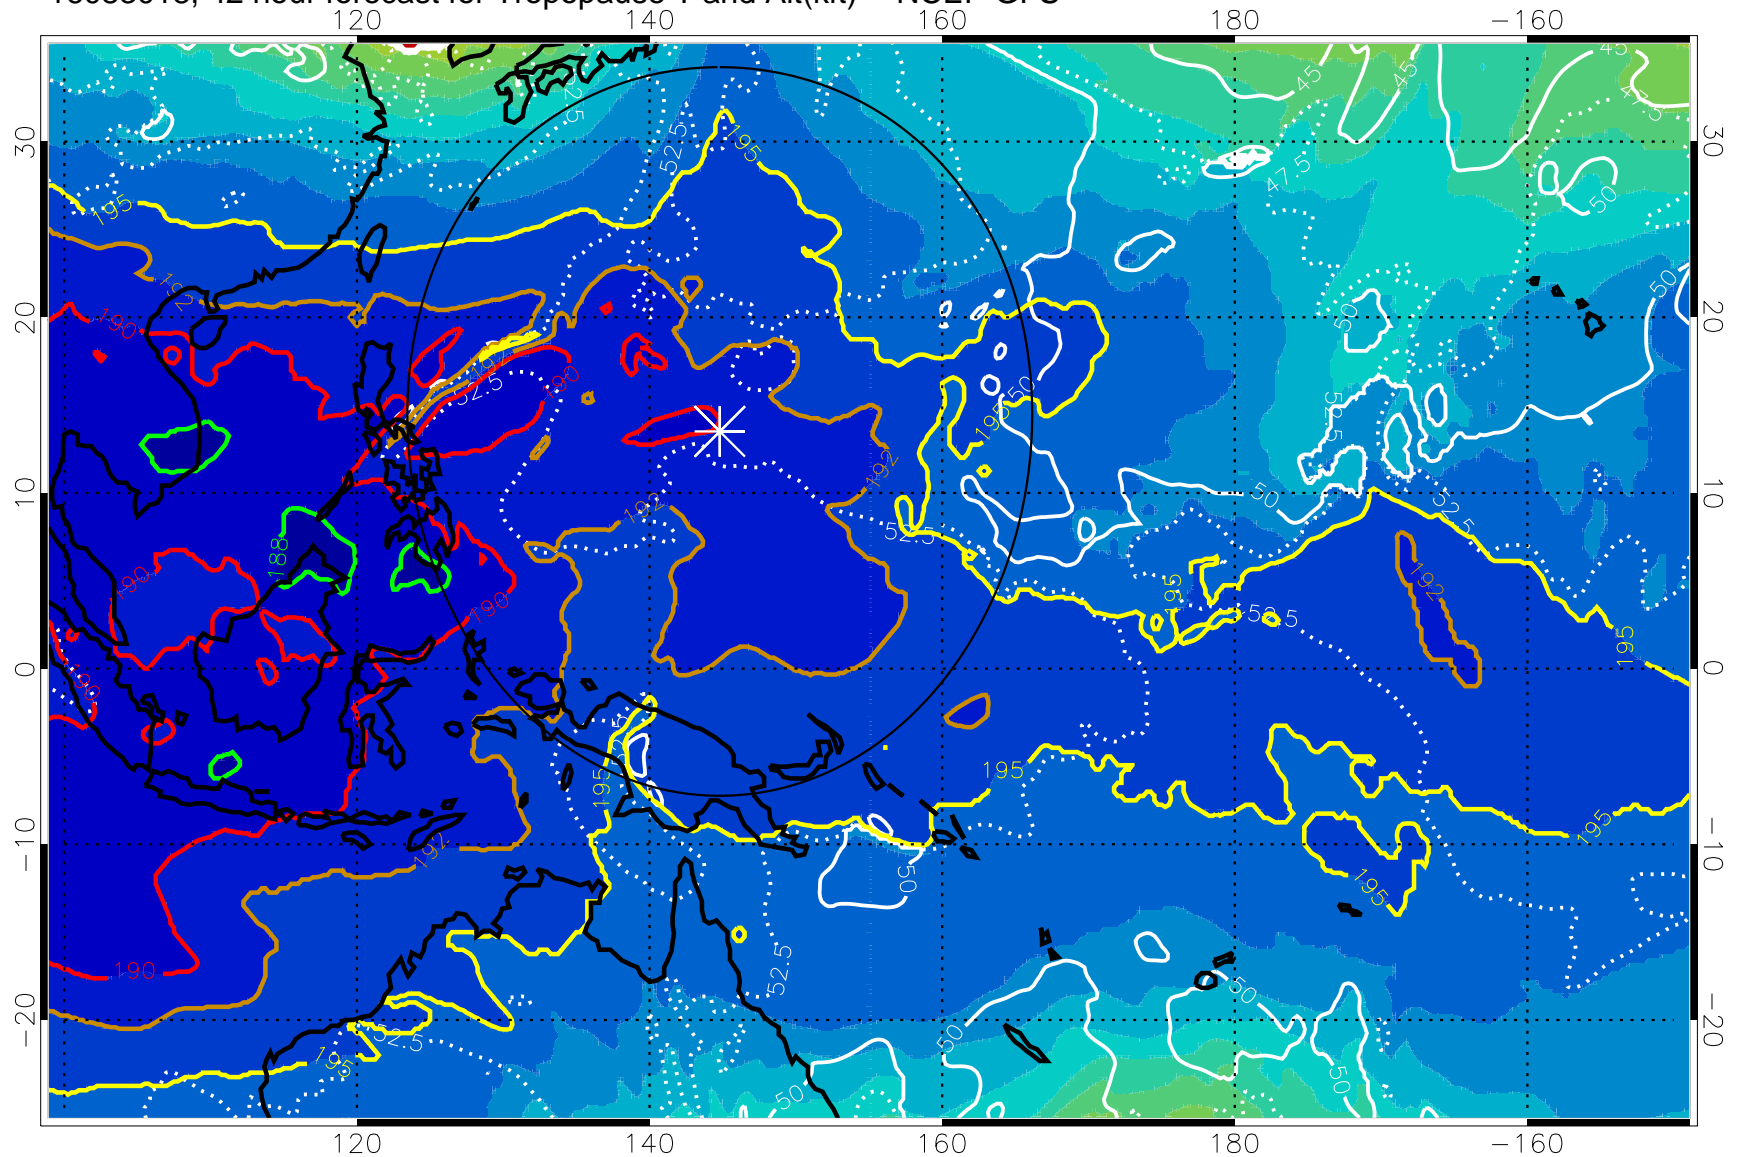

16083018, 42 hour forecast for Tropopause T and Alt(kft) -- NCEP GFS

190 200 210 220 230
Tropopause T, K

Tropopause Altitude in kft (white)

192.5K Isotherm 195K Isotherm
187.5K Isotherm 190K Isotherm

Range ring of 2304 km