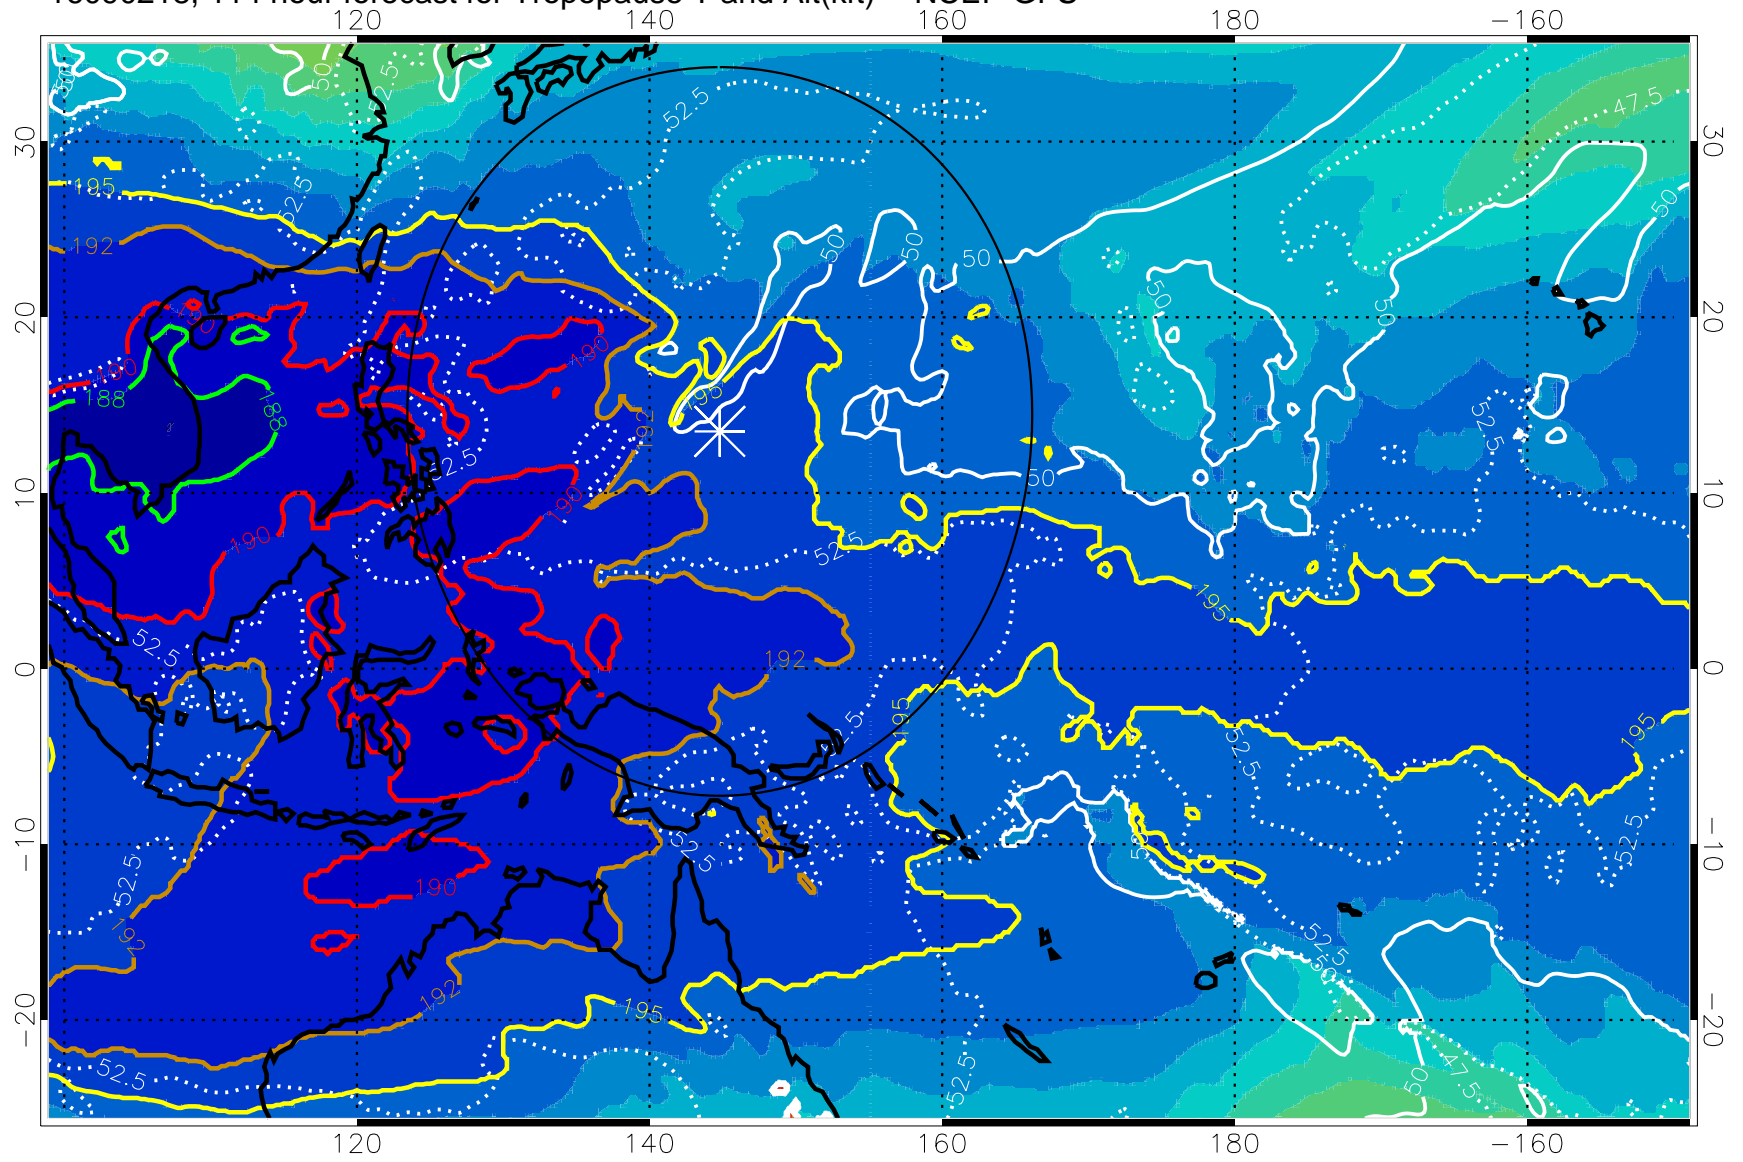

Range ring of 2304 km

16090206, 102 hour forecast for Tropopause T and Alt(kft) -- NCEP GFS

190 200 210 220 230

Tropopause T, K

Tropopause Altitude in kft (white)

192.5K Isotherm 195K Isotherm  
187.5K Isotherm 190K Isotherm

Range ring of 2304 km

16090218, 114 hour forecast for Tropopause T and Alt(kft) -- NCEP GFS

190 200 210 220 230

Tropopause T, K

Tropopause Altitude in kft (white)

192.5K Isotherm 195K Isotherm  
187.5K Isotherm 190K Isotherm