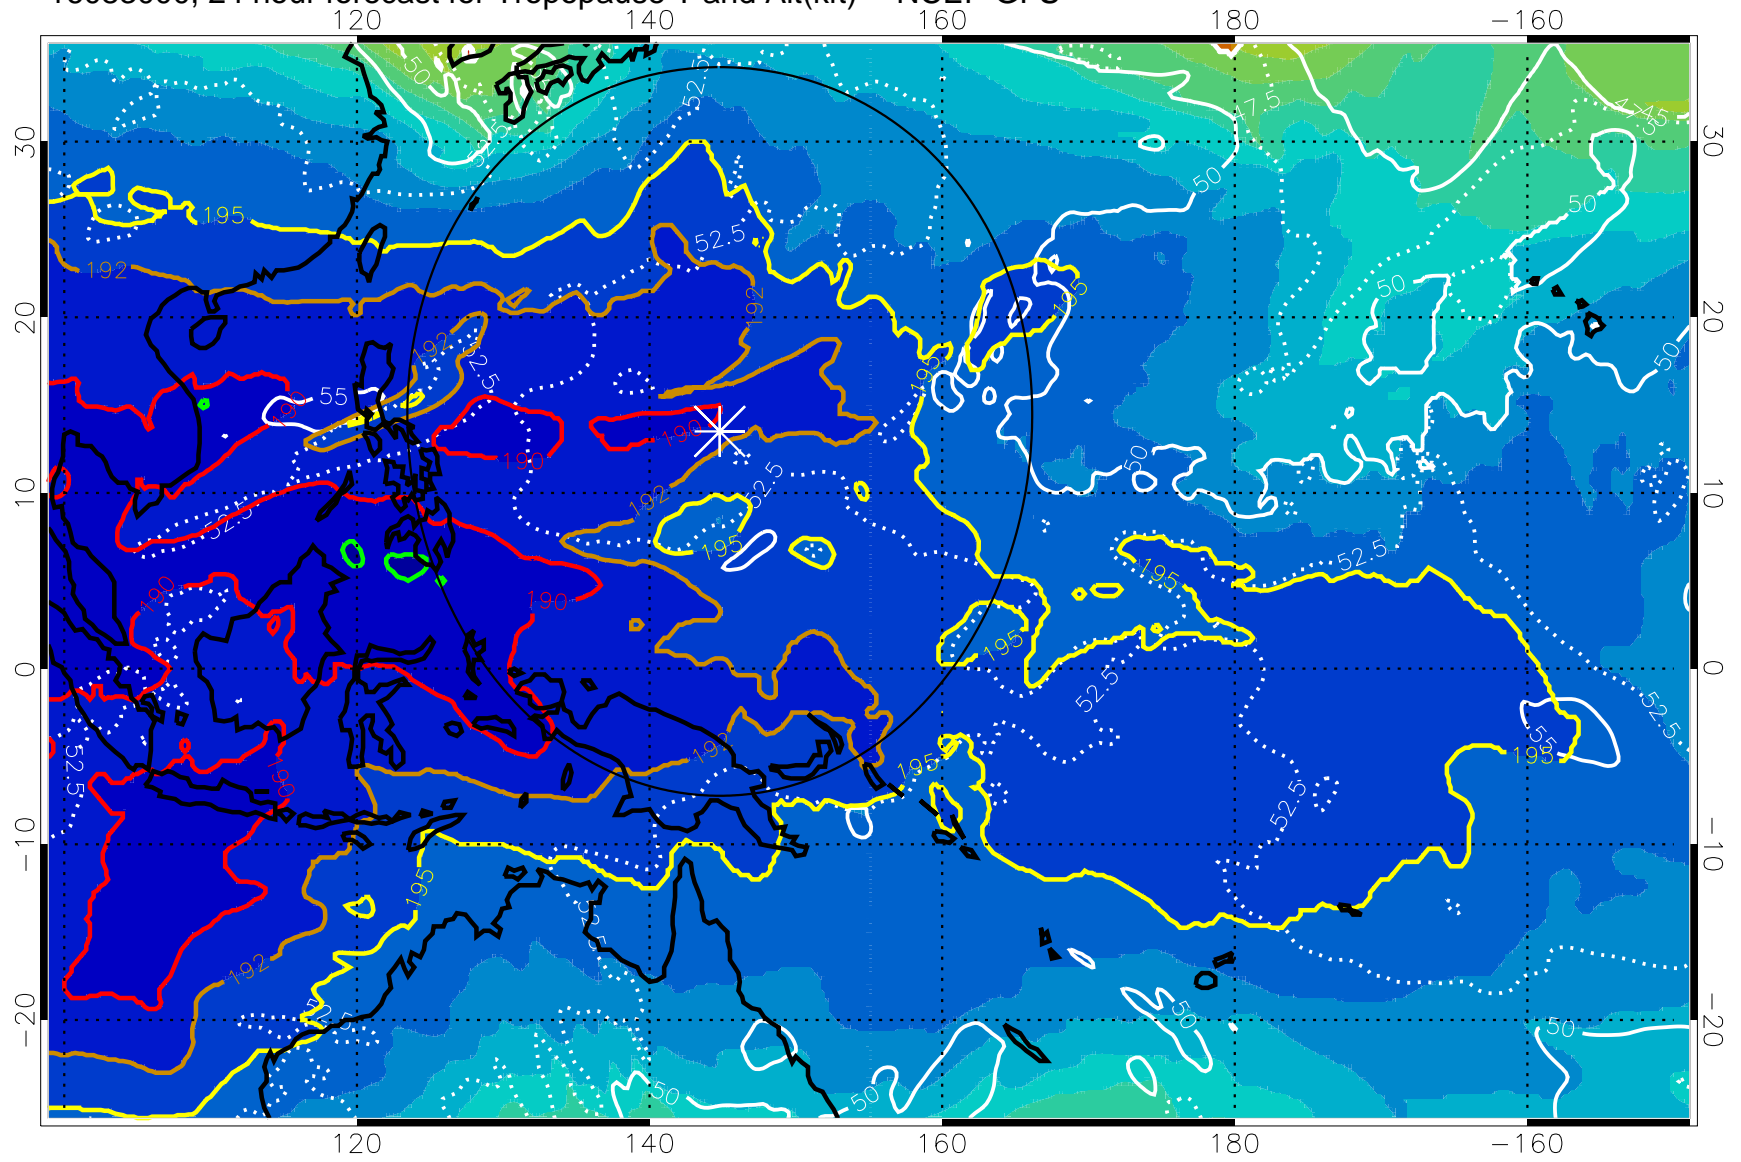

16083000, 24 hour forecast for Tropopause T and Alt(kft) -- NCEP GFS

190   200   210   220   230
Tropopause T, K

Tropopause Altitude in kft (white)

192.5K Isotherm   195K Isotherm
187.5K Isotherm   190K Isotherm

Range ring of 2304 km