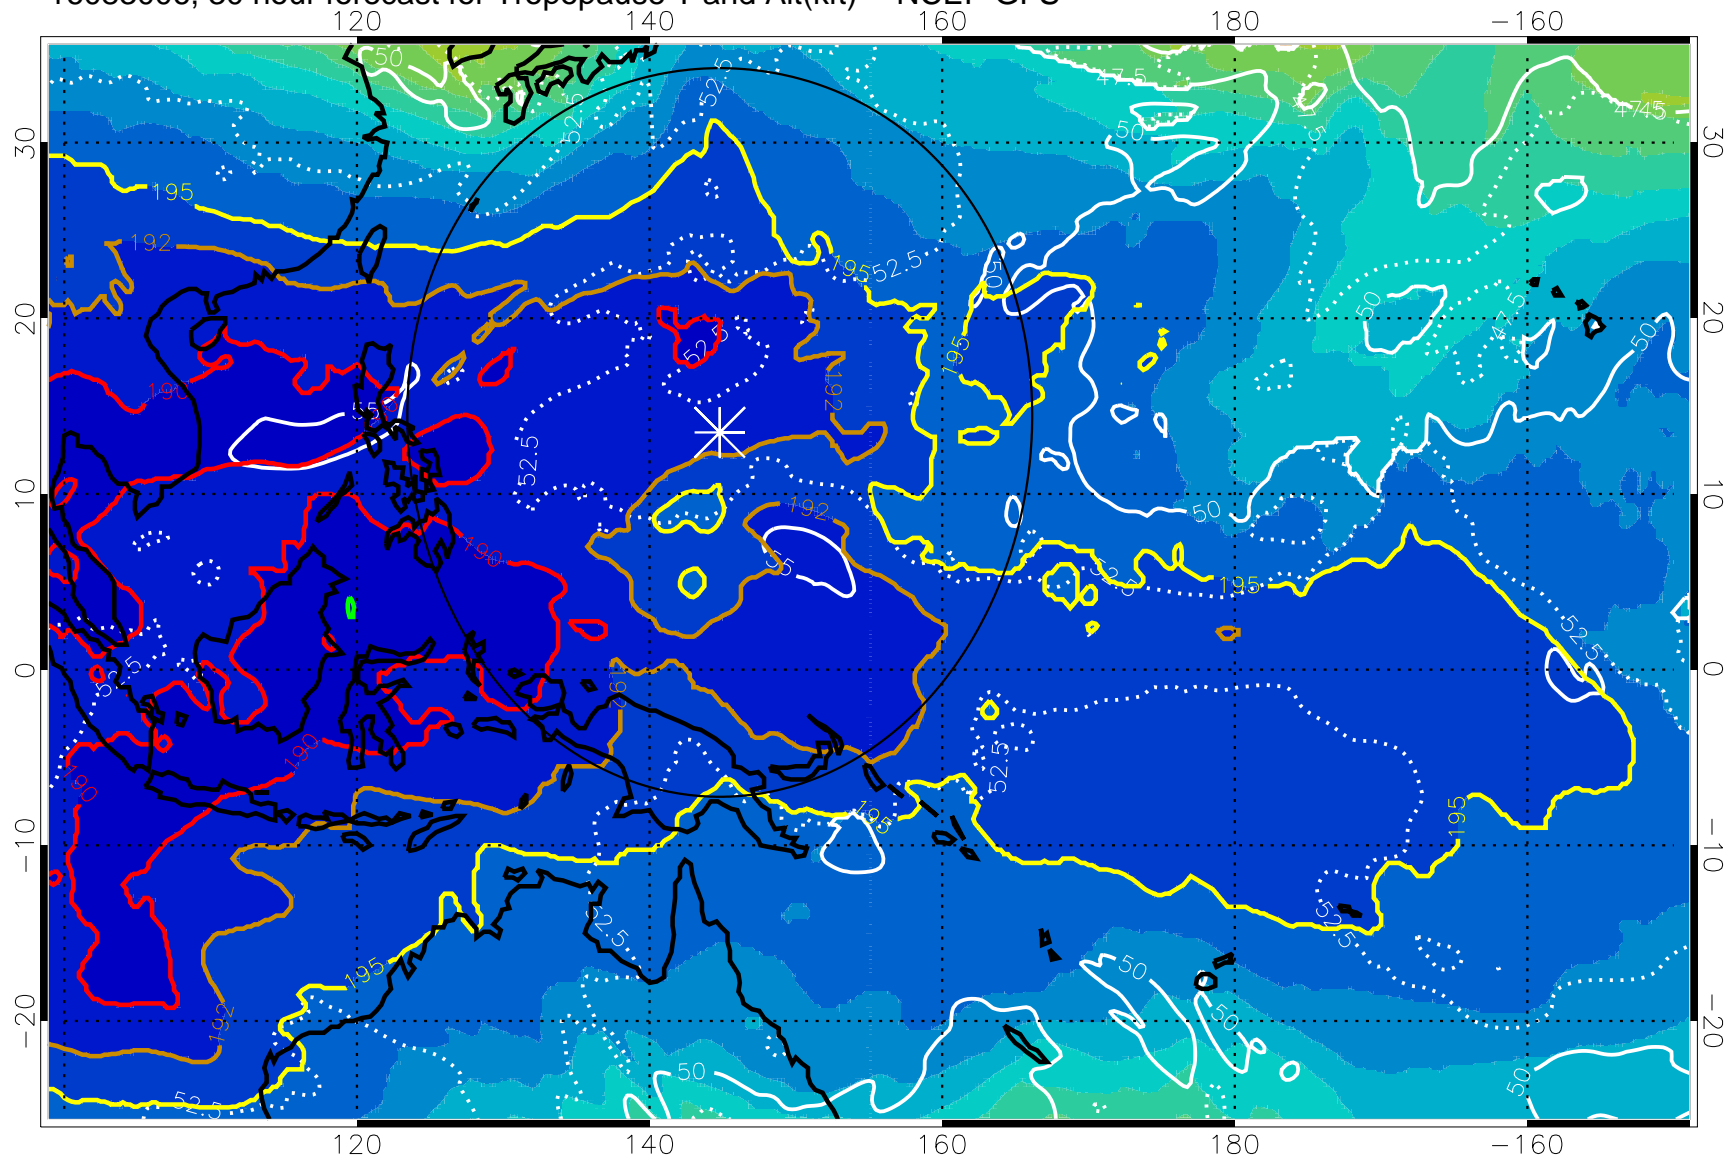

16083006, 30 hour forecast for Tropopause T and Alt(kft) -- NCEP GFS

190   200   210   220   230
Tropopause T, K

Tropopause Altitude in kft (white)

192.5K Isotherm   195K Isotherm
187.5K Isotherm   190K Isotherm

Range ring of 2304 km