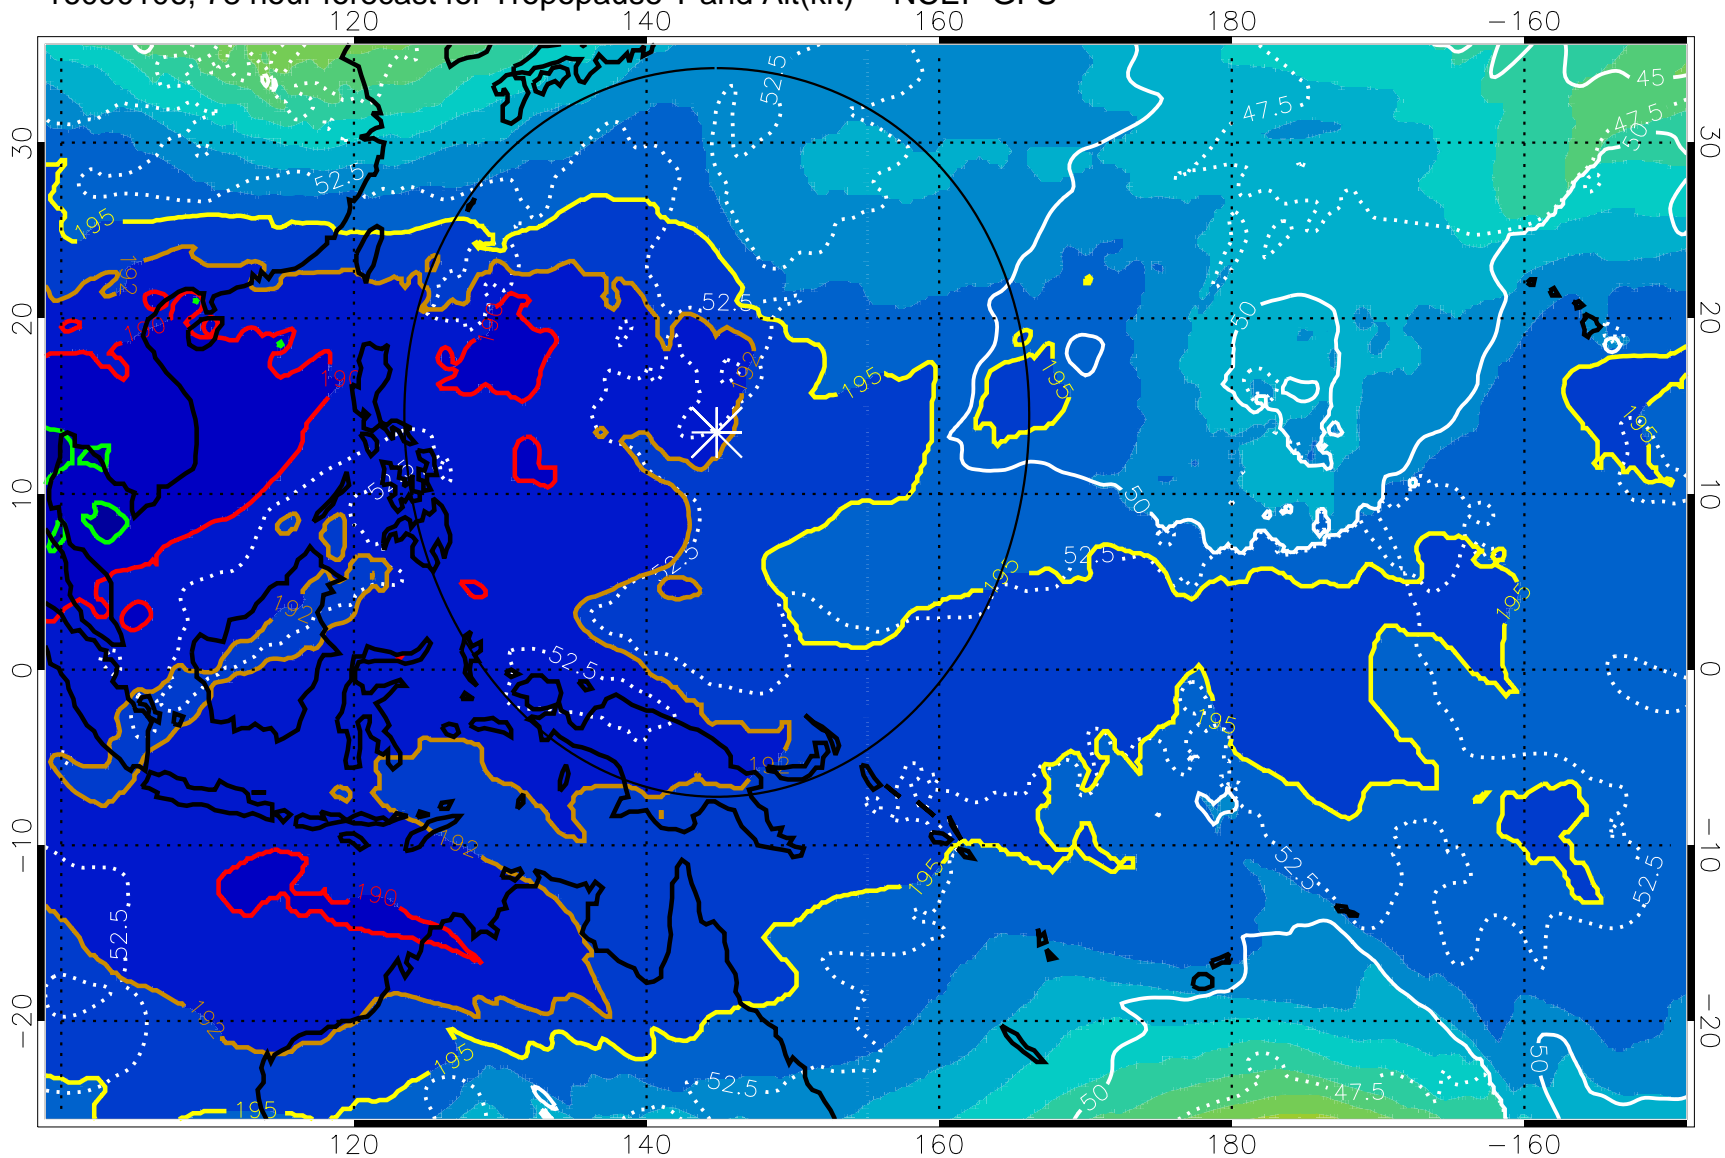

Range ring of 2304 km

16090100, 72 hour forecast for Tropopause T and Alt(kft) -- NCEP GFS

190 200 210 220 230

Tropopause T, K

Tropopause Altitude in kft (white)

192.5K Isotherm 195K Isotherm

187.5K Isotherm 190K Isotherm

Range ring of 2304 km

16090106, 78 hour forecast for Tropopause T and Alt(kft) -- NCEP GFS

Tropopause T, K

Tropopause Altitude in kft (white)

192.5K Isotherm 195K Isotherm  
187.5K Isotherm 190K Isotherm

Range ring of 2304 km