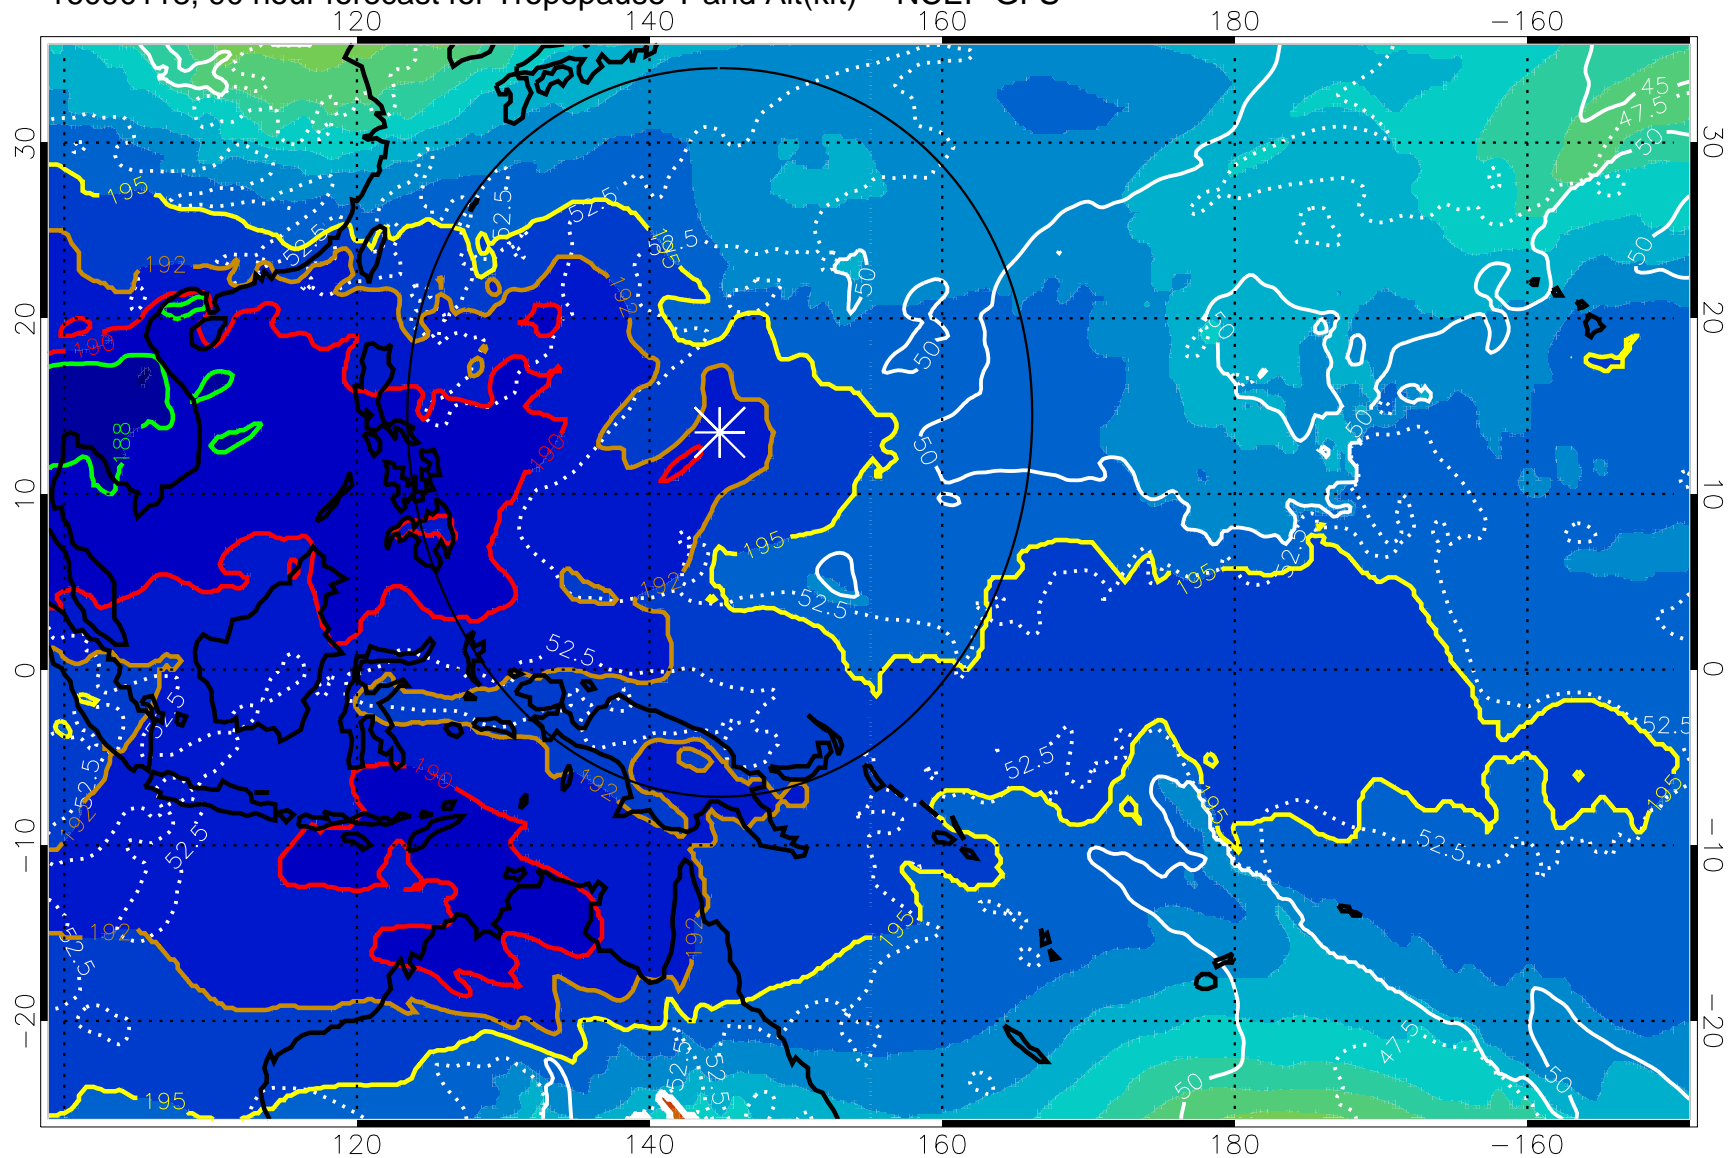

16090118, 90 hour forecast for Tropopause T and Alt(kft) -- NCEP GFS

190 200 210 220 230

Tropopause T, K

Tropopause Altitude in kft (white)

192.5K Isotherm 195K Isotherm
187.5K Isotherm 190K Isotherm

Range ring of 2304 km