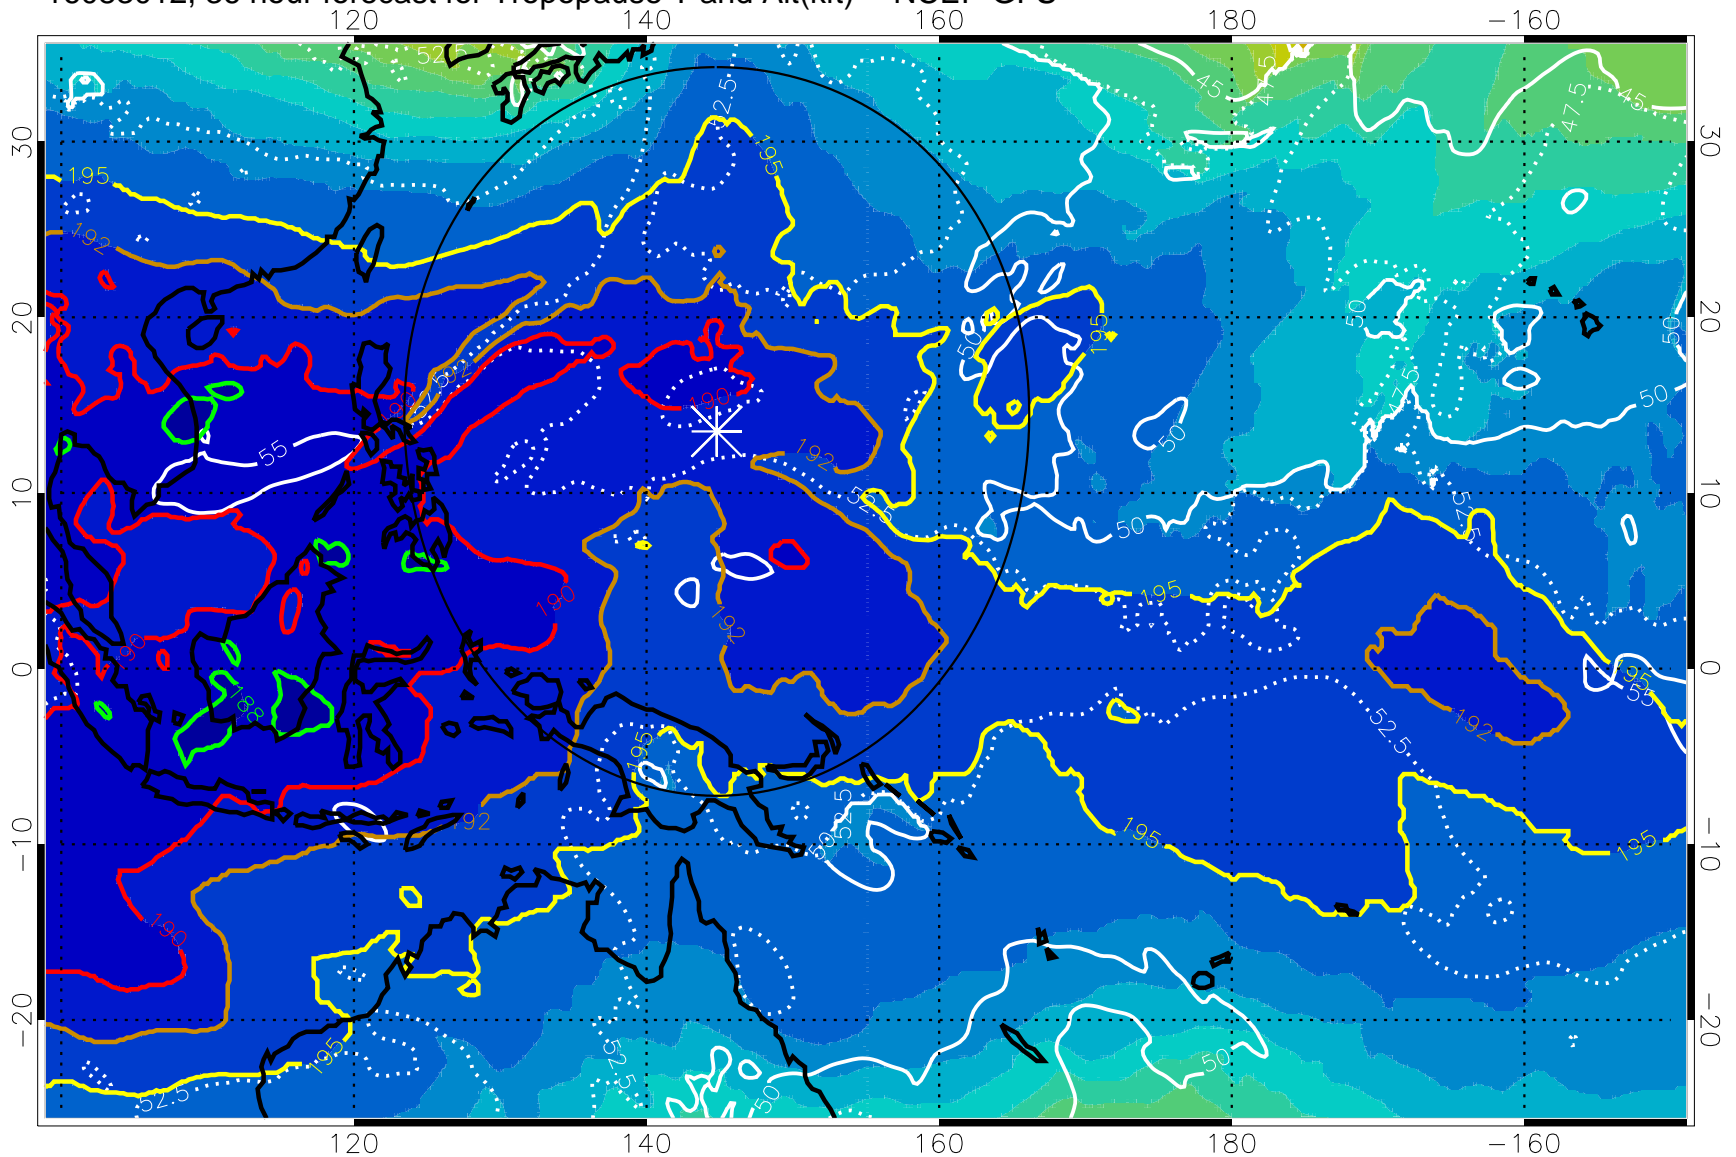

16083012, 36 hour forecast for Tropopause T and Alt(kft) -- NCEP GFS

190 200 210 220 230

Tropopause T, K

Tropopause Altitude in kft (white)

192.5K Isotherm 195K Isotherm
187.5K Isotherm 190K Isotherm

Range ring of 2304 km