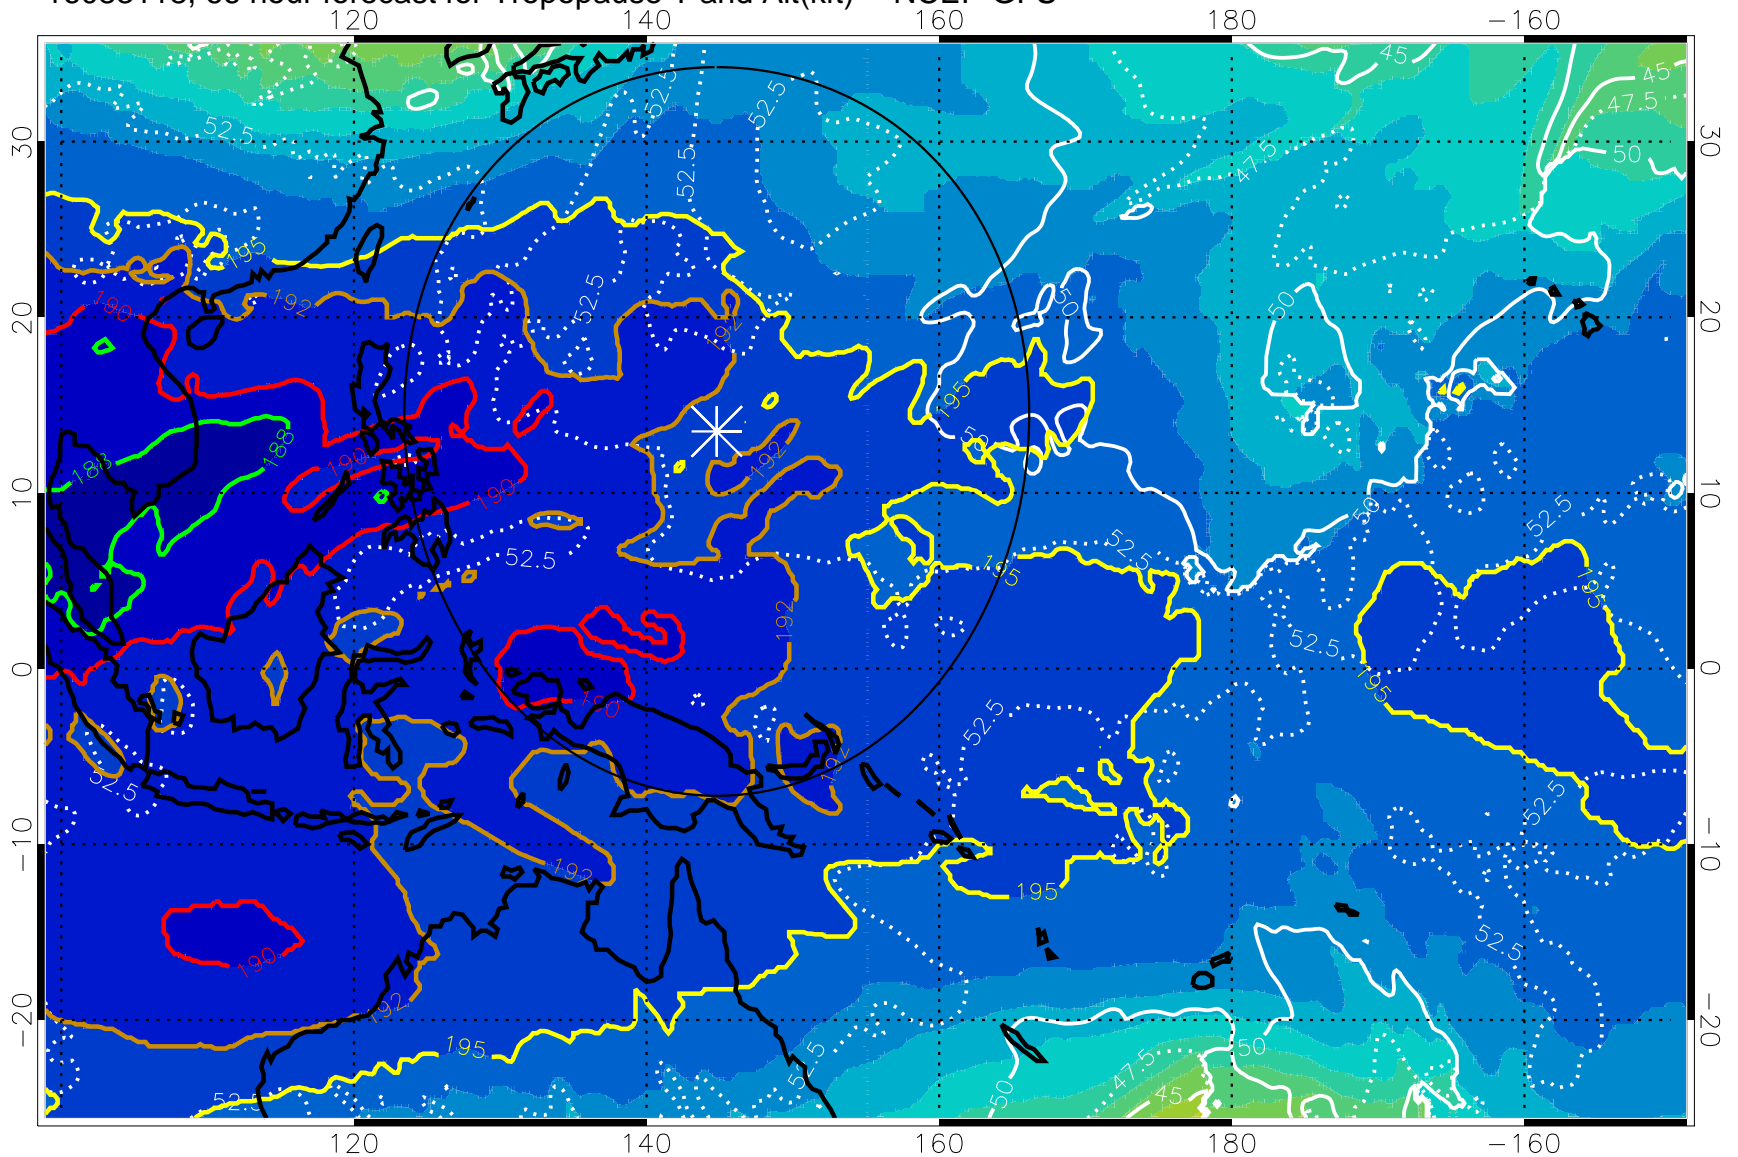

16083118, 66 hour forecast for Tropopause T and Alt(kft) -- NCEP GFS

190 200 210 220 230

Tropopause T, K

Tropopause Altitude in kft (white)

192.5K Isotherm 195K Isotherm

187.5K Isotherm 190K Isotherm

Range ring of 2304 km