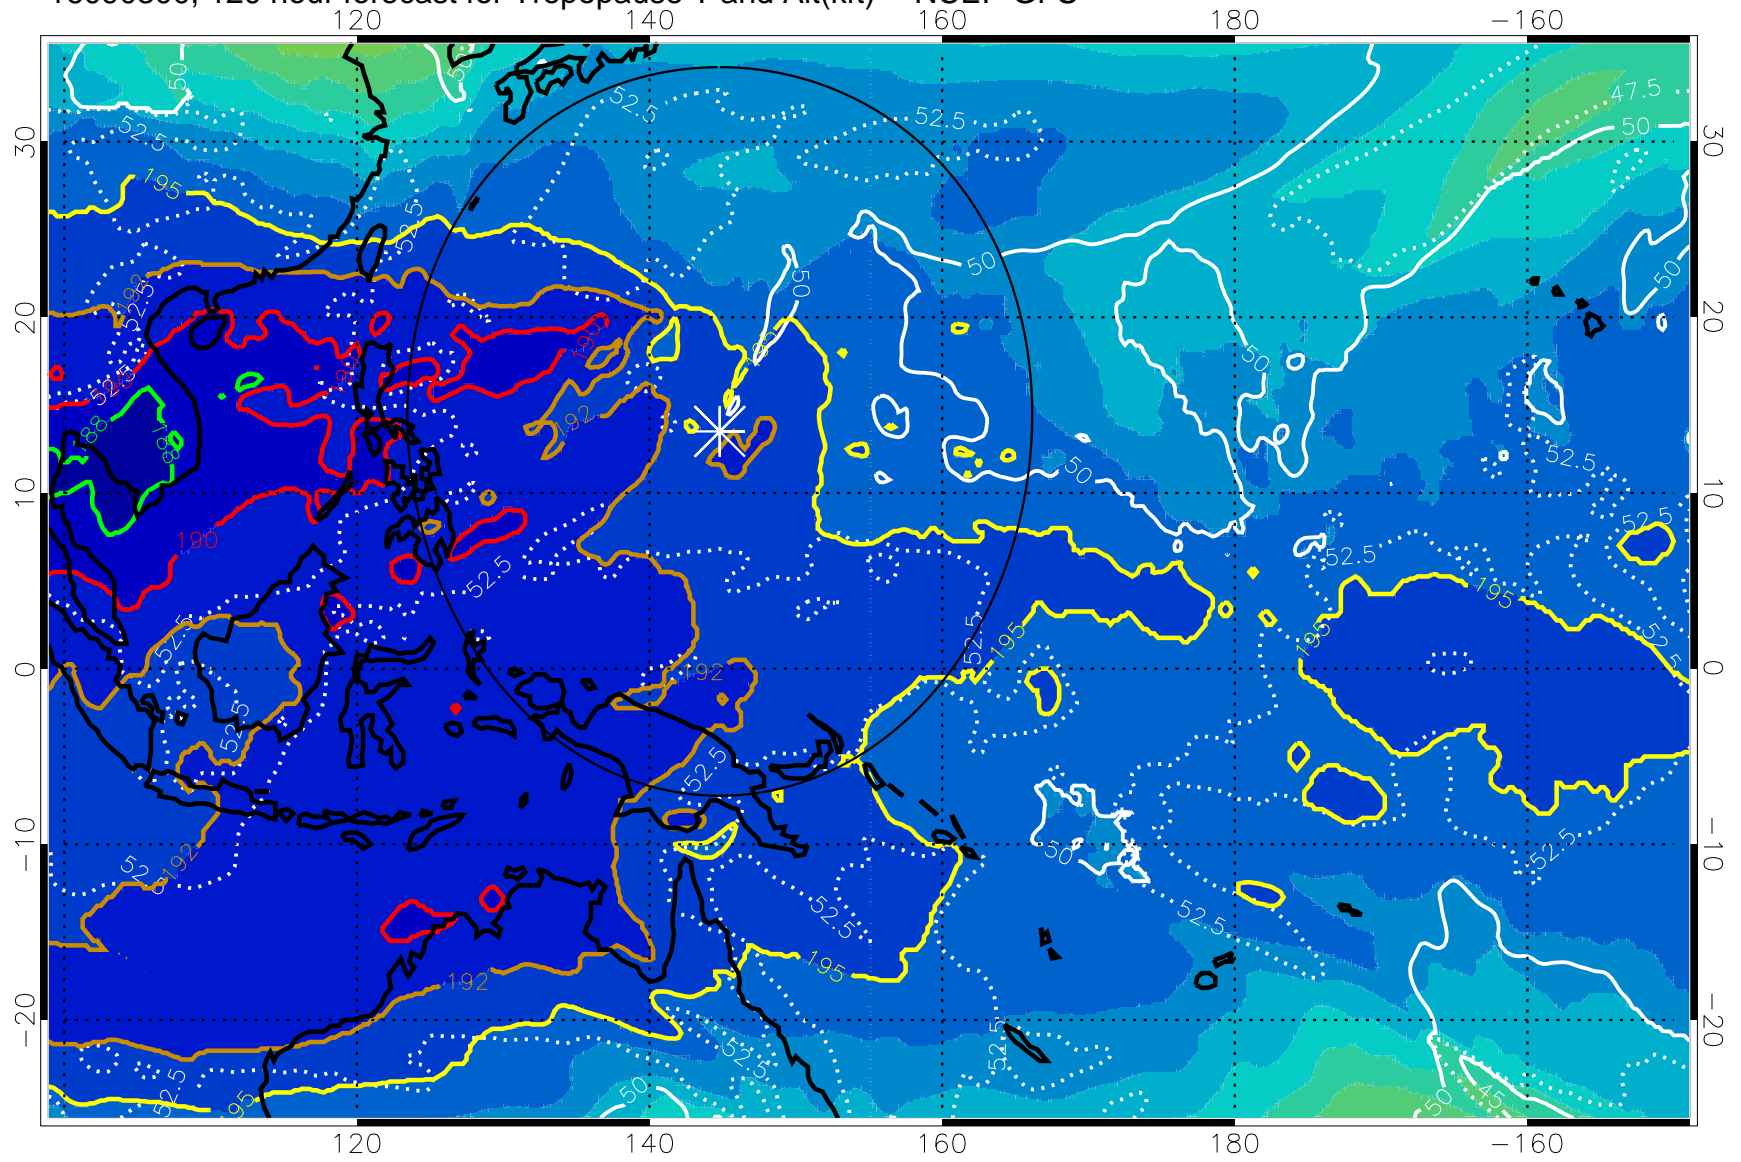

Range ring of 2304 km

16090218, 114 hour forecast for Tropopause T and Alt(kft) -- NCEP GFS

190 200 210 220 230

Tropopause T, K

Tropopause Altitude in kft (white)

192.5K Isotherm 195K Isotherm  
187.5K Isotherm 190K Isotherm

Range ring of 2304 km

16090300, 120 hour forecast for Tropopause T and Alt(kft) -- NCEP GFS

190 200 210 220 230

Tropopause T, K

Tropopause Altitude in kft (white)

192.5K Isotherm 195K Isotherm

187.5K Isotherm 190K Isotherm