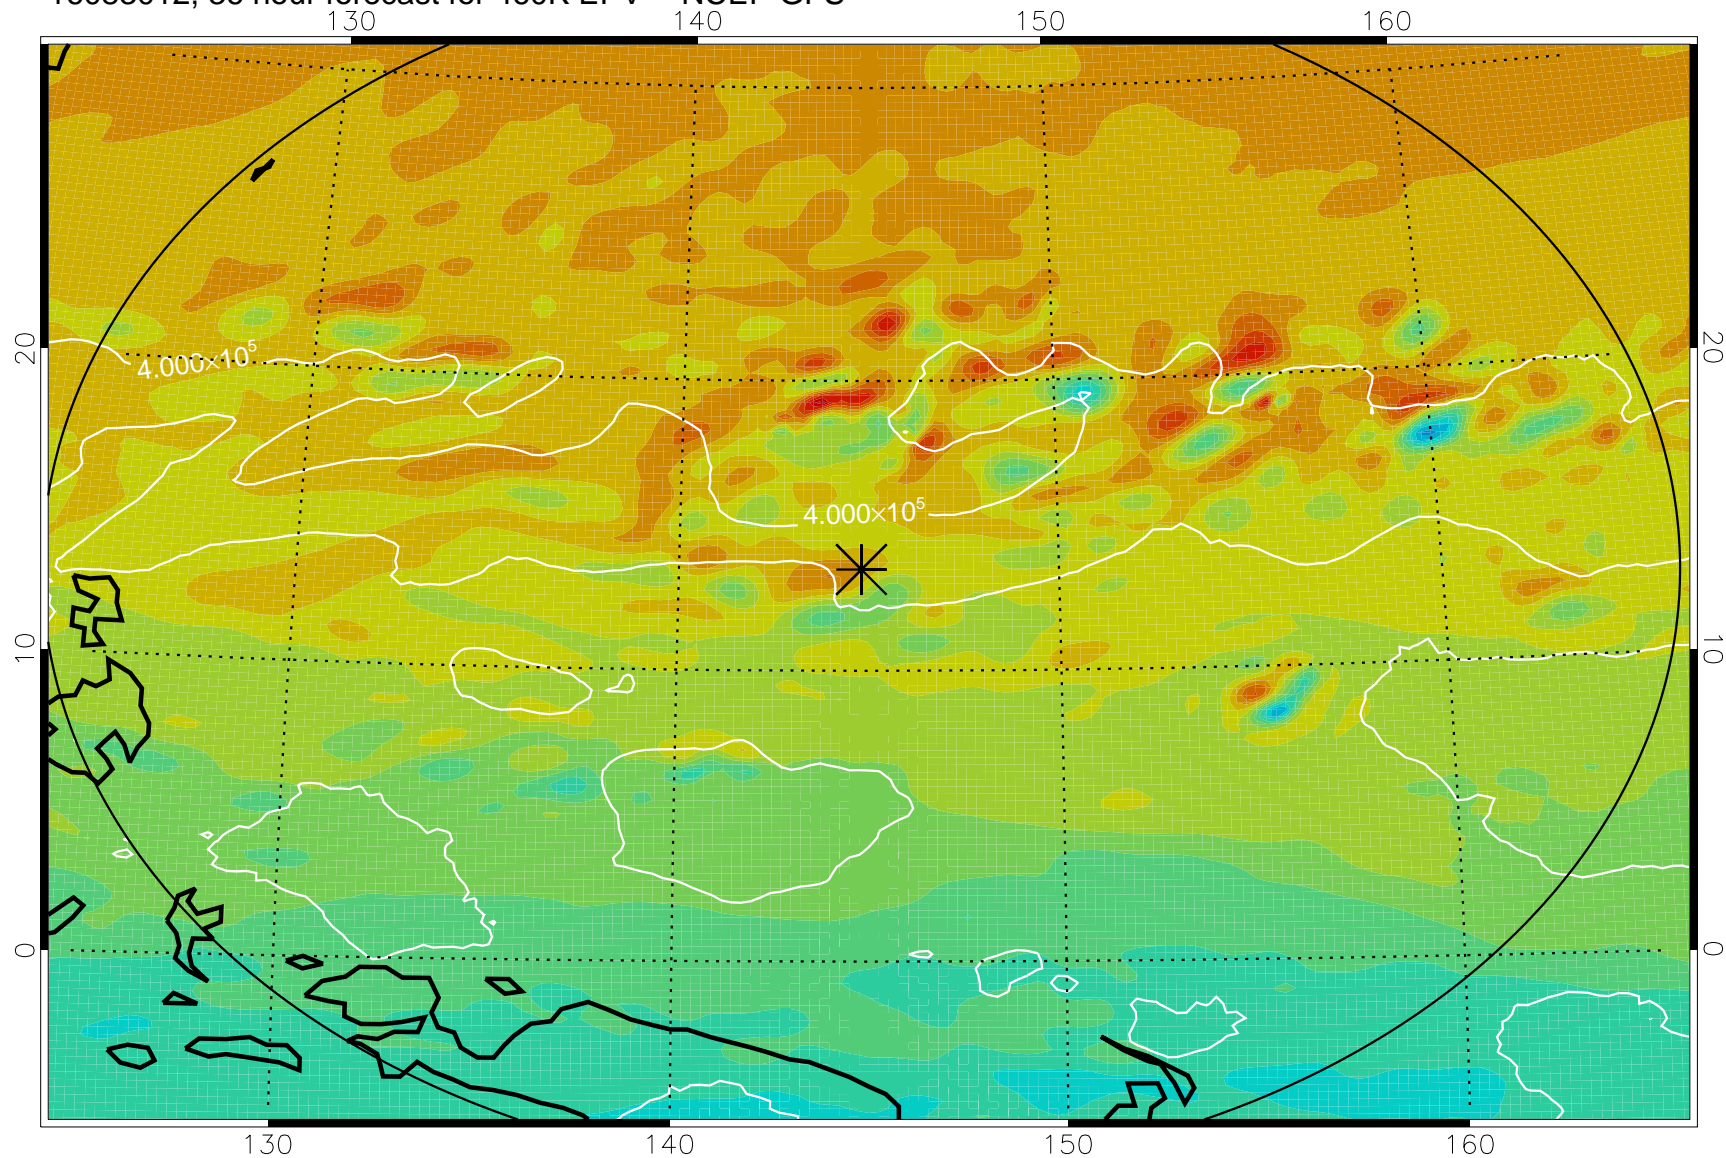

16082918, 18 hour forecast for 460K EPV -- NCEP GFS

460K Montgomery Streamfunction, white

Range ring of 2304 km

16083000, 24 hour forecast for 460K EPV -- NCEP GFS

460K Montgomery Streamfunction, white

Range ring of 2304 km

16083006, 30 hour forecast for 460K EPV -- NCEP GFS

460K Montgomery Streamfunction, white

Range ring of 2304 km

16083012, 36 hour forecast for 460K EPV -- NCEP GFS

460K Montgomery Streamfunction, white

Range ring of 2304 km

16083018, 42 hour forecast for 460K EPV -- NCEP GFS

460K Montgomery Streamfunction, white

Range ring of 2304 km

16083100, 48 hour forecast for 460K EPV -- NCEP GFS

460K Montgomery Streamfunction, white

Range ring of 2304 km

16083118, 66 hour forecast for 460K EPV -- NCEP GFS

460K Montgomery Streamfunction, white

Range ring of 2304 km

16090100, 72 hour forecast for 460K EPV -- NCEP GFS

460K Montgomery Streamfunction, white

Range ring of 2304 km