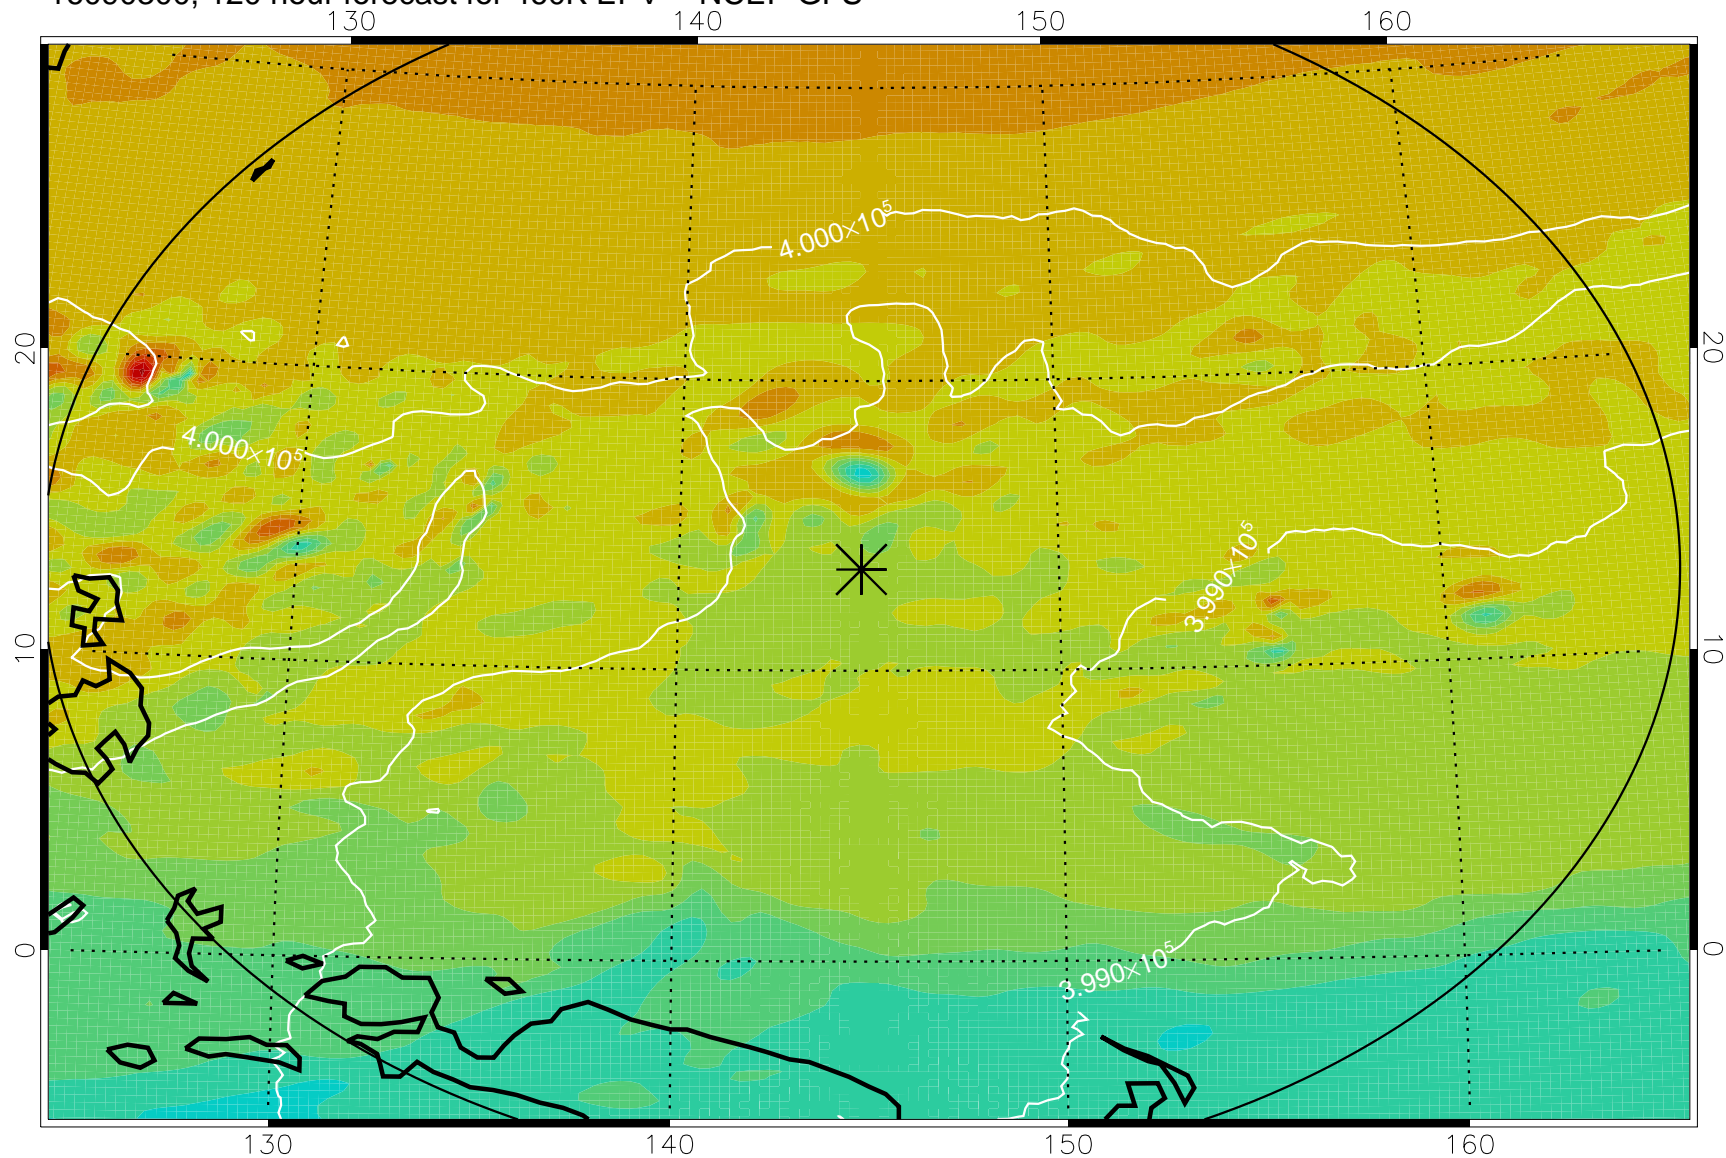

16090106, 78 hour forecast for 460K EPV -- NCEP GFS

460K Montgomery Streamfunction, white

Range ring of 2304 km

16090112, 84 hour forecast for 460K EPV -- NCEP GFS

460K Montgomery Streamfunction, white

Range ring of 2304 km

16090118, 90 hour forecast for 460K EPV -- NCEP GFS

460K Montgomery Streamfunction, white

Range ring of 2304 km

16090200, 96 hour forecast for 460K EPV -- NCEP GFS

460K Montgomery Streamfunction, white

Range ring of 2304 km

16090206, 102 hour forecast for 460K EPV -- NCEP GFS

460K Montgomery Streamfunction, white

Range ring of 2304 km

16090212, 108 hour forecast for 460K EPV -- NCEP GFS

460K Montgomery Streamfunction, white

Range ring of 2304 km

16090218, 114 hour forecast for 460K EPV -- NCEP GFS

460K Montgomery Streamfunction, white

Range ring of 2304 km

16090300, 120 hour forecast for 460K EPV -- NCEP GFS

460K Montgomery Streamfunction, white

Range ring of 2304 km