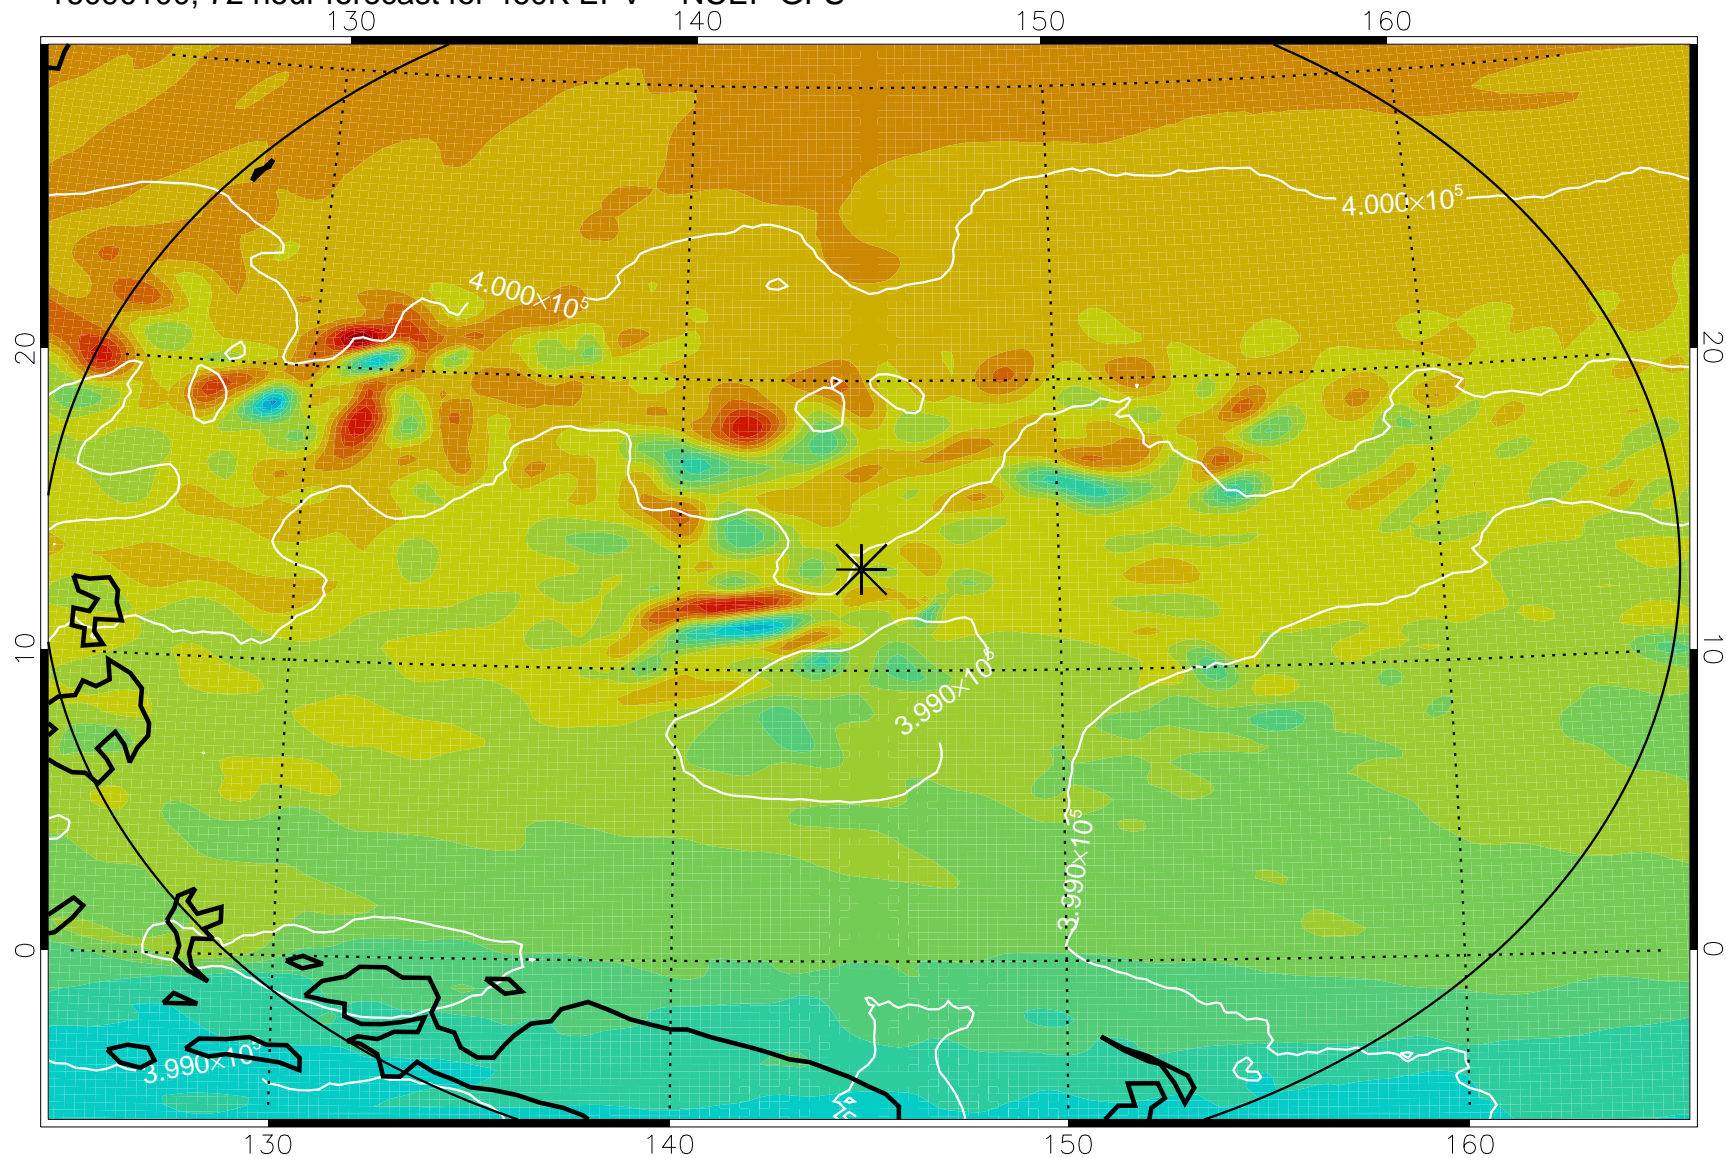

16083106, 54 hour forecast for 460K EPV -- NCEP GFS

460K Montgomery Streamfunction, white

Range ring of 2304 km

16083112, 60 hour forecast for 460K EPV -- NCEP GFS

460K Montgomery Streamfunction, white

Range ring of 2304 km

16083118, 66 hour forecast for 460K EPV -- NCEP GFS

460K Montgomery Streamfunction, white

Range ring of 2304 km

16090100, 72 hour forecast for 460K EPV -- NCEP GFS

460K Montgomery Streamfunction, white

Range ring of 2304 km

16090106, 78 hour forecast for 460K EPV -- NCEP GFS

460K Montgomery Streamfunction, white

Range ring of 2304 km

16090112, 84 hour forecast for 460K EPV -- NCEP GFS

460K Montgomery Streamfunction, white

Range ring of 2304 km

16090118, 90 hour forecast for 460K EPV -- NCEP GFS

460K Montgomery Streamfunction, white

Range ring of 2304 km

16090200, 96 hour forecast for 460K EPV -- NCEP GFS

460K Montgomery Streamfunction, white

Range ring of 2304 km