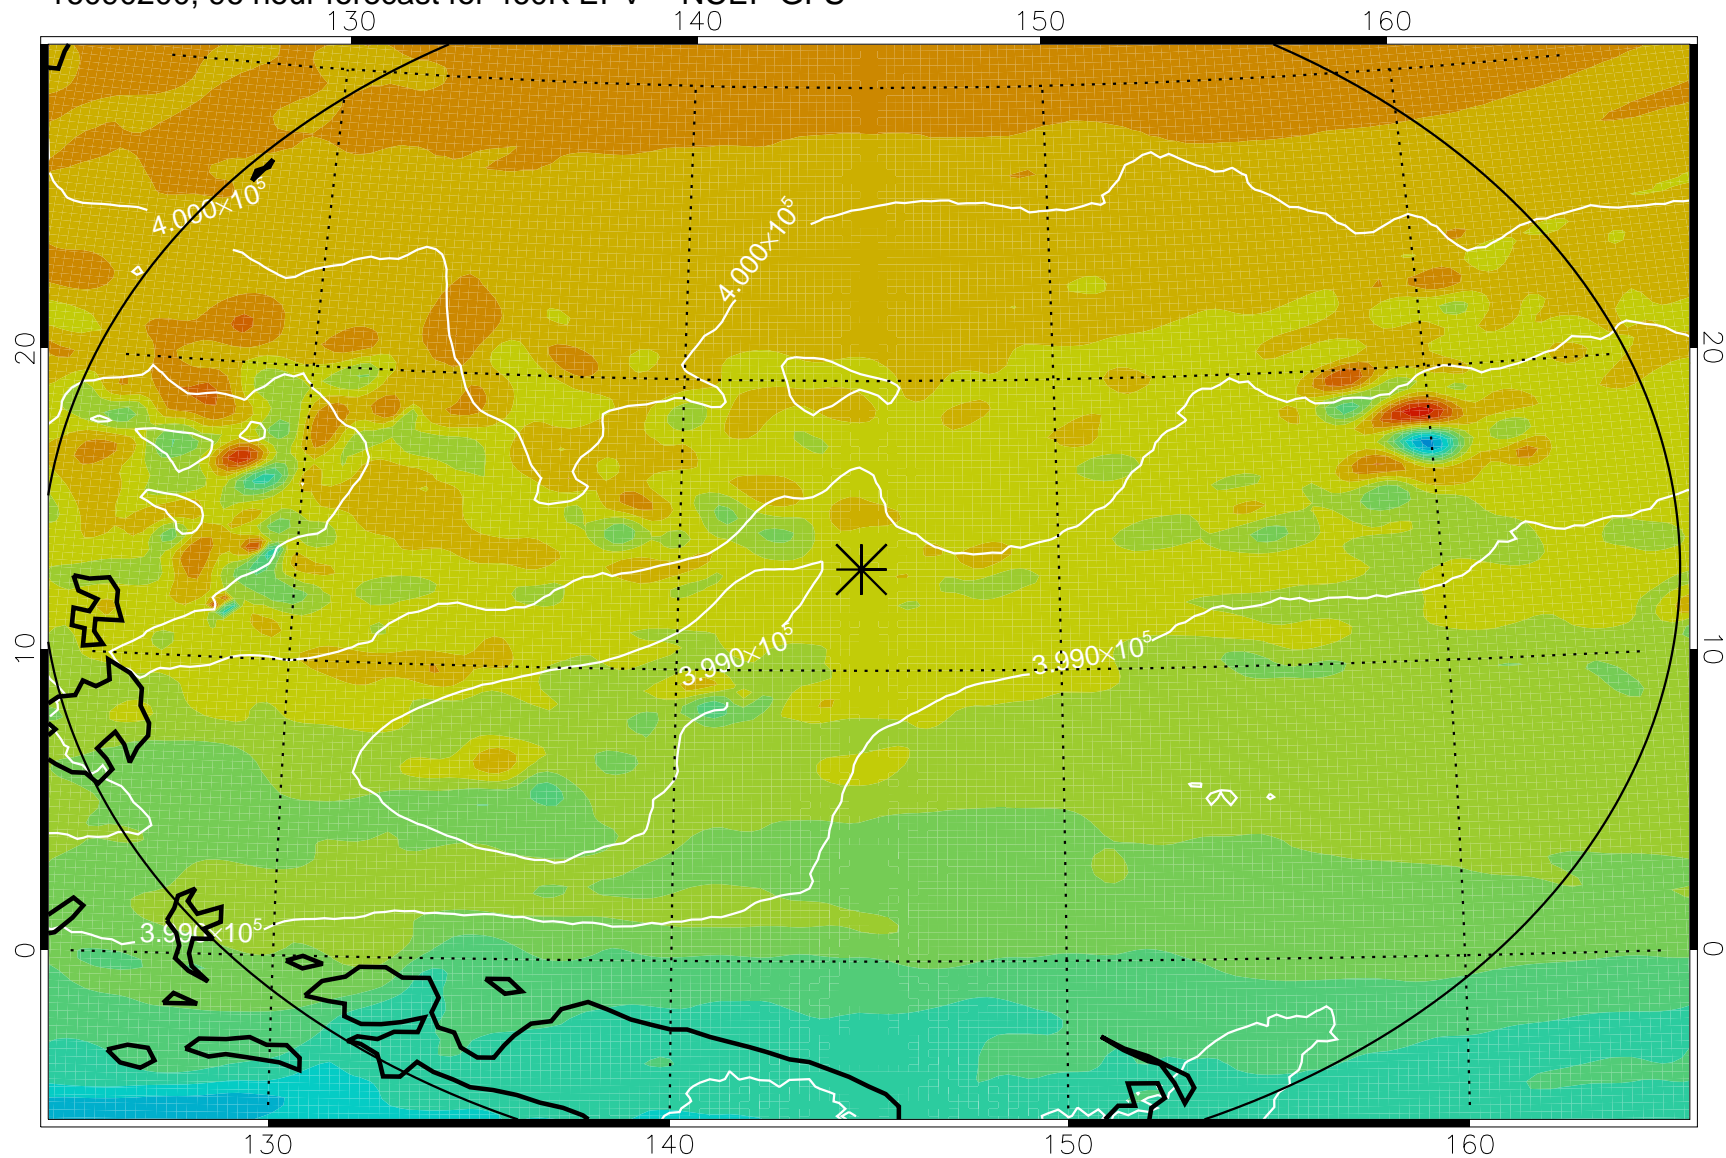

16083118, 66 hour forecast for 460K EPV -- NCEP GFS

460K Montgomery Streamfunction, white

Range ring of 2304 km

16090100, 72 hour forecast for 460K EPV -- NCEP GFS

460K Montgomery Streamfunction, white

Range ring of 2304 km

16090106, 78 hour forecast for 460K EPV -- NCEP GFS

460K Montgomery Streamfunction, white

Range ring of 2304 km

16090112, 84 hour forecast for 460K EPV -- NCEP GFS

460K Montgomery Streamfunction, white

Range ring of 2304 km

16090118, 90 hour forecast for 460K EPV -- NCEP GFS

460K Montgomery Streamfunction, white

Range ring of 2304 km

16090200, 96 hour forecast for 460K EPV -- NCEP GFS

460K Montgomery Streamfunction, white

Range ring of 2304 km

16090206, 102 hour forecast for 460K EPV -- NCEP GFS

460K Montgomery Streamfunction, white

Range ring of 2304 km

16090212, 108 hour forecast for 460K EPV -- NCEP GFS

460K Montgomery Streamfunction, white

Range ring of 2304 km