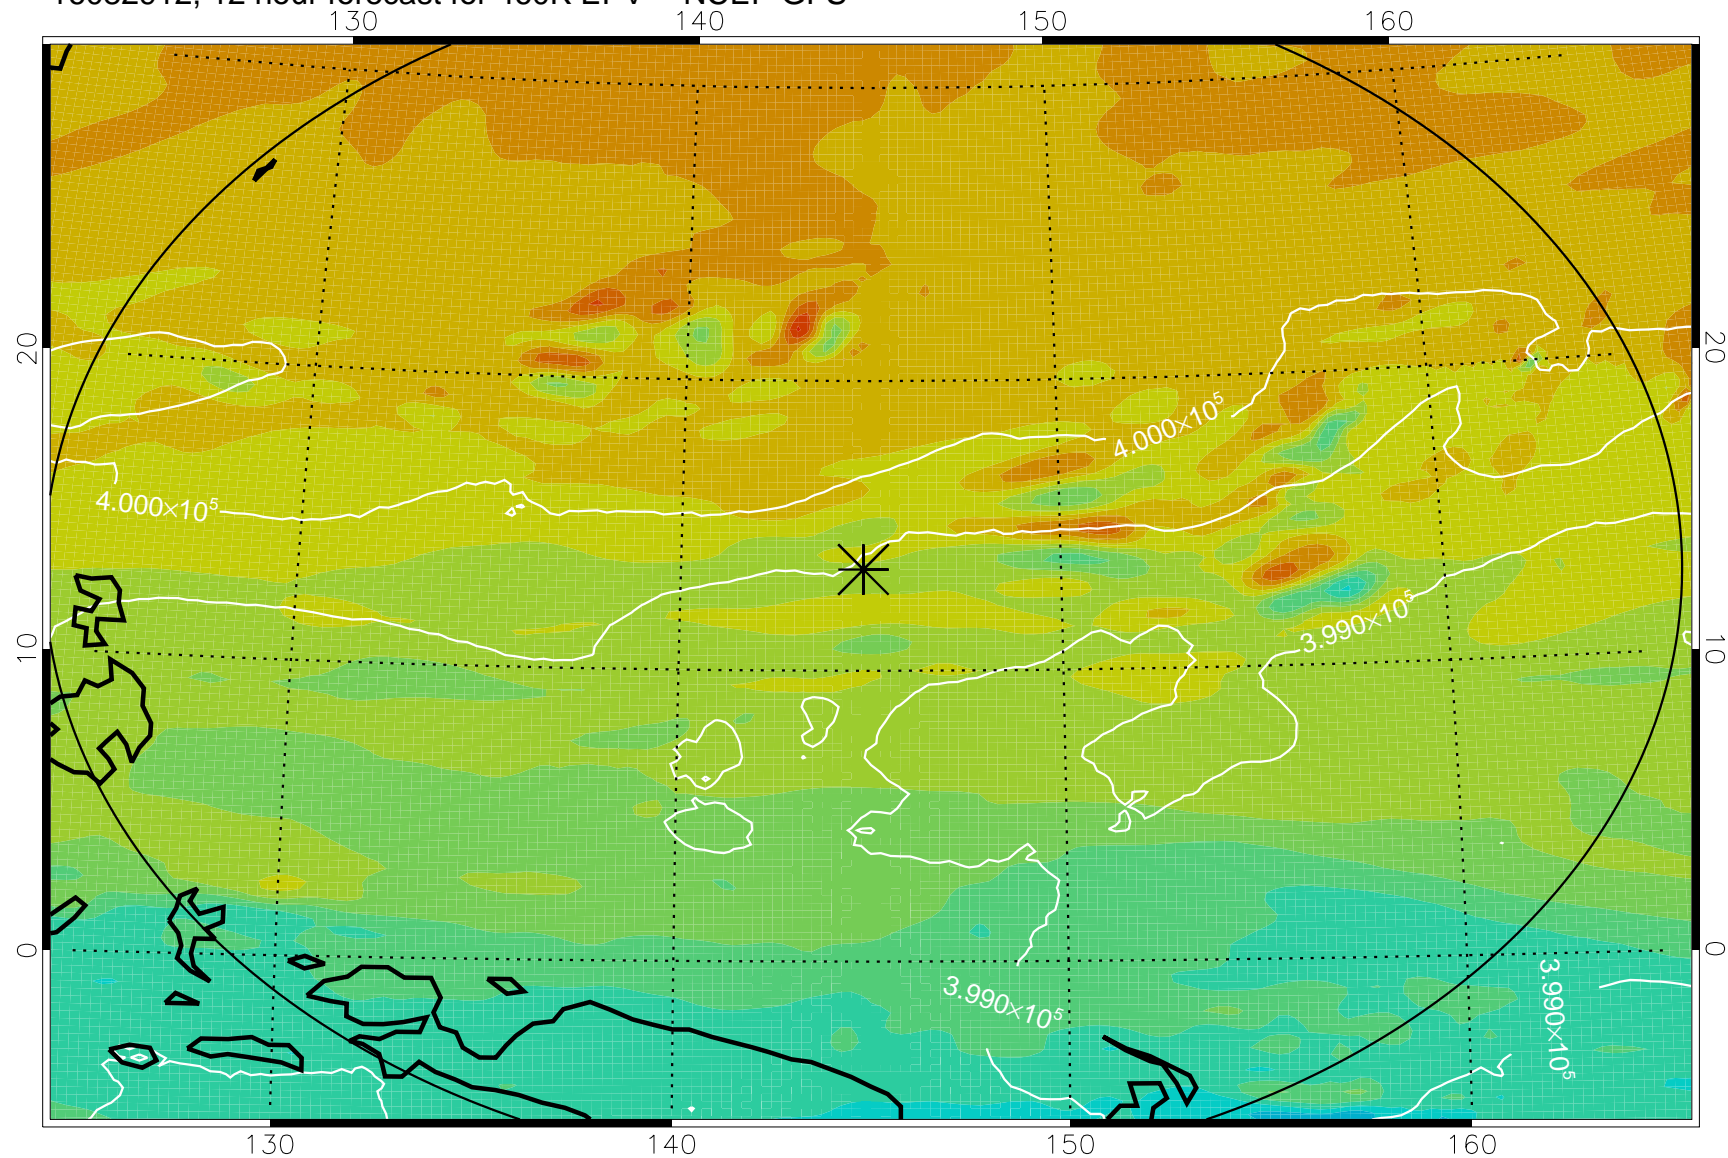

16082906, 6 hour forecast for 460K EPV -- NCEP GFS

460K Montgomery Streamfunction, white

Range ring of 2304 km

16082912, 12 hour forecast for 460K EPV -- NCEP GFS

460K Montgomery Streamfunction, white

Range ring of 2304 km

16082918, 18 hour forecast for 460K EPV -- NCEP GFS

460K Montgomery Streamfunction, white

Range ring of 2304 km

16083000, 24 hour forecast for 460K EPV -- NCEP GFS

460K Montgomery Streamfunction, white

Range ring of 2304 km

16083006, 30 hour forecast for 460K EPV -- NCEP GFS

460K Montgomery Streamfunction, white

Range ring of 2304 km

16083012, 36 hour forecast for 460K EPV -- NCEP GFS

460K Montgomery Streamfunction, white

Range ring of 2304 km

16083018, 42 hour forecast for 460K EPV -- NCEP GFS

460K Montgomery Streamfunction, white

Range ring of 2304 km

16083100, 48 hour forecast for 460K EPV -- NCEP GFS

460K Montgomery Streamfunction, white

Range ring of 2304 km