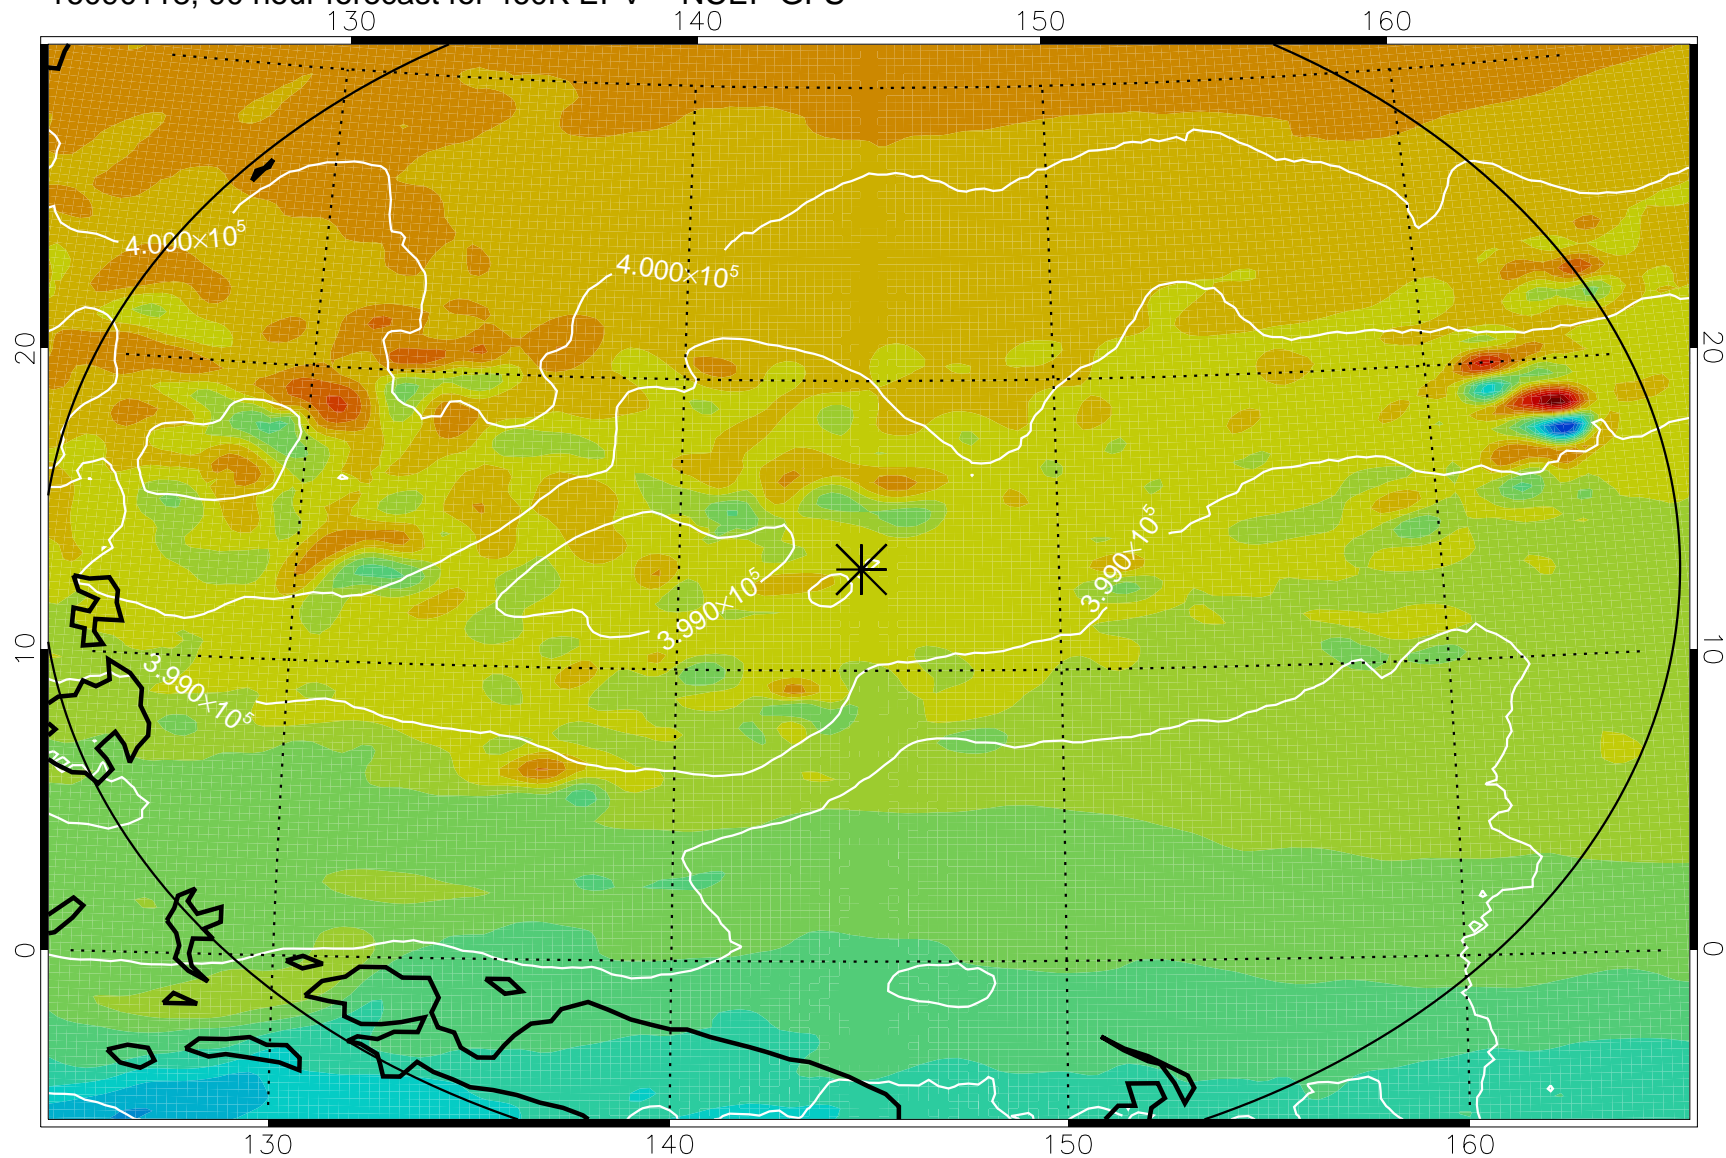

16083118, 66 hour forecast for 460K EPV -- NCEP GFS

460K Montgomery Streamfunction, white

Range ring of 2304 km

16090100, 72 hour forecast for 460K EPV -- NCEP GFS

460K Montgomery Streamfunction, white

Range ring of 2304 km

16090106, 78 hour forecast for 460K EPV -- NCEP GFS

460K Montgomery Streamfunction, white

Range ring of 2304 km

16090112, 84 hour forecast for 460K EPV -- NCEP GFS

460K Montgomery Streamfunction, white

Range ring of 2304 km

16090118, 90 hour forecast for 460K EPV -- NCEP GFS

460K Montgomery Streamfunction, white

Range ring of 2304 km

16090200, 96 hour forecast for 460K EPV -- NCEP GFS

460K Montgomery Streamfunction, white

Range ring of 2304 km

16090206, 102 hour forecast for 460K EPV -- NCEP GFS

460K Montgomery Streamfunction, white

Range ring of 2304 km

16090212, 108 hour forecast for 460K EPV -- NCEP GFS

460K Montgomery Streamfunction, white

Range ring of 2304 km