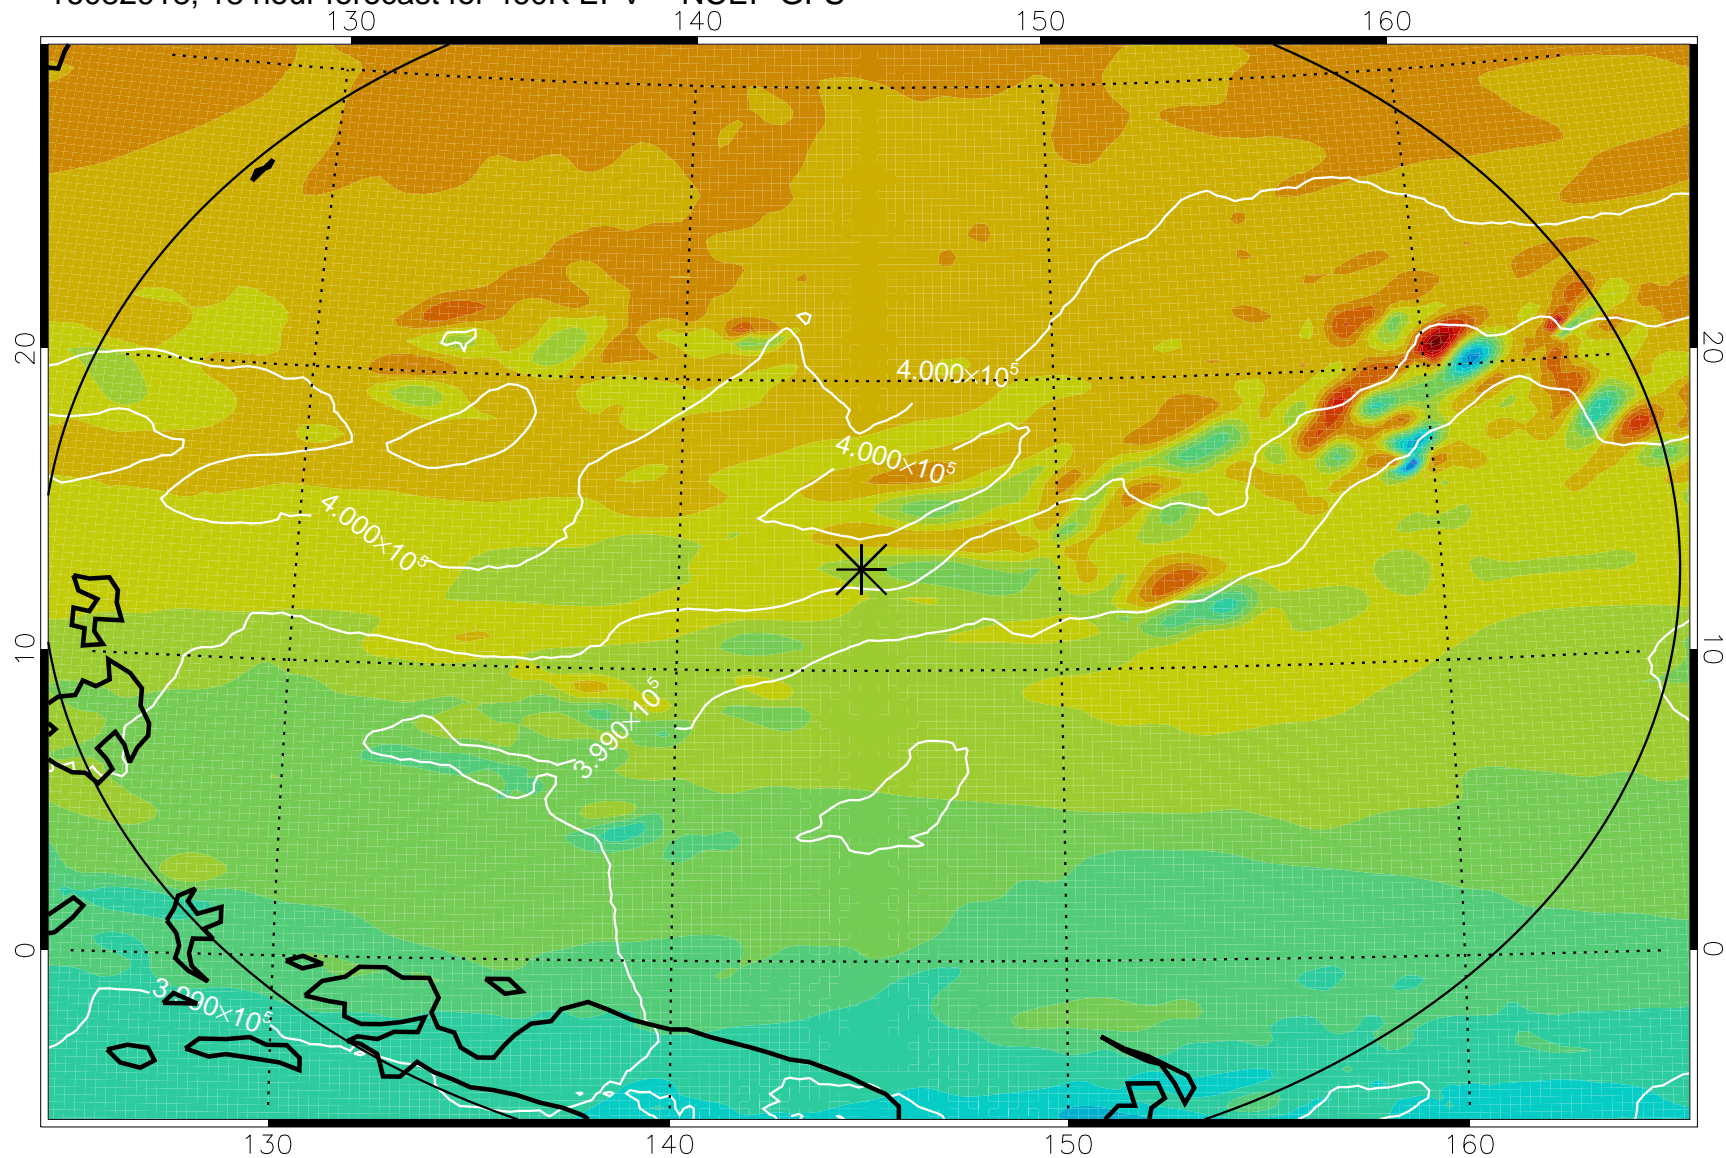

16082906, 6 hour forecast for 460K EPV -- NCEP GFS

460K Montgomery Streamfunction, white

Range ring of 2304 km

16082912, 12 hour forecast for 460K EPV -- NCEP GFS

460K Montgomery Streamfunction, white

Range ring of 2304 km

16082918, 18 hour forecast for 460K EPV -- NCEP GFS

460K Montgomery Streamfunction, white

Range ring of 2304 km

16083000, 24 hour forecast for 460K EPV -- NCEP GFS

460K Montgomery Streamfunction, white

Range ring of 2304 km

16083006, 30 hour forecast for 460K EPV -- NCEP GFS

460K Montgomery Streamfunction, white

Range ring of 2304 km

16083012, 36 hour forecast for 460K EPV -- NCEP GFS

460K Montgomery Streamfunction, white

Range ring of 2304 km

16083018, 42 hour forecast for 460K EPV -- NCEP GFS

460K Montgomery Streamfunction, white

Range ring of 2304 km

16083100, 48 hour forecast for 460K EPV -- NCEP GFS

460K Montgomery Streamfunction, white

Range ring of 2304 km