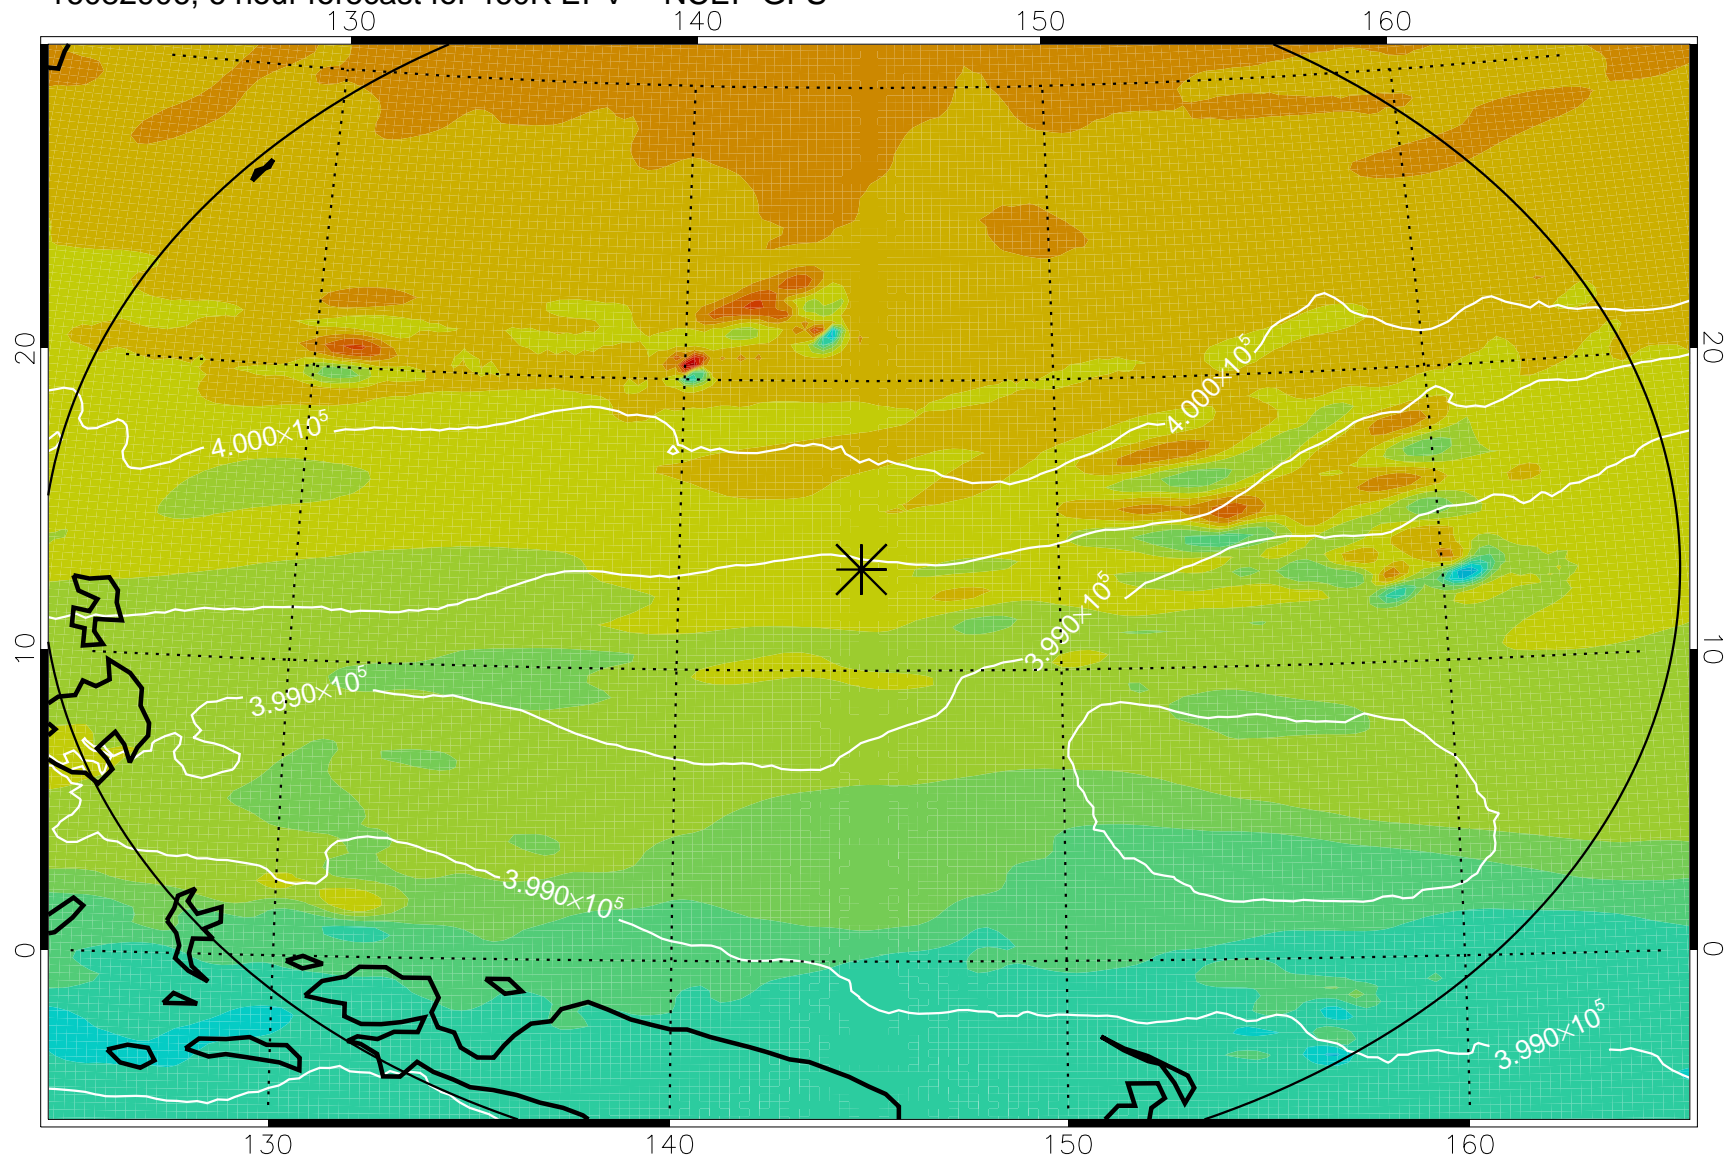

16082906, 6 hour forecast for 460K EPV -- NCEP GFS

460K Montgomery Streamfunction, white

Range ring of 2304 km

16082912, 12 hour forecast for 460K EPV -- NCEP GFS

460K Montgomery Streamfunction, white

Range ring of 2304 km

16082918, 18 hour forecast for 460K EPV -- NCEP GFS

460K Montgomery Streamfunction, white

Range ring of 2304 km

16083000, 24 hour forecast for 460K EPV -- NCEP GFS

460K Montgomery Streamfunction, white

Range ring of 2304 km

16083006, 30 hour forecast for 460K EPV -- NCEP GFS

460K Montgomery Streamfunction, white

Range ring of 2304 km

16083012, 36 hour forecast for 460K EPV -- NCEP GFS

460K Montgomery Streamfunction, white

Range ring of 2304 km

16083018, 42 hour forecast for 460K EPV -- NCEP GFS

460K Montgomery Streamfunction, white

Range ring of 2304 km

16083100, 48 hour forecast for 460K EPV -- NCEP GFS

460K Montgomery Streamfunction, white

Range ring of 2304 km