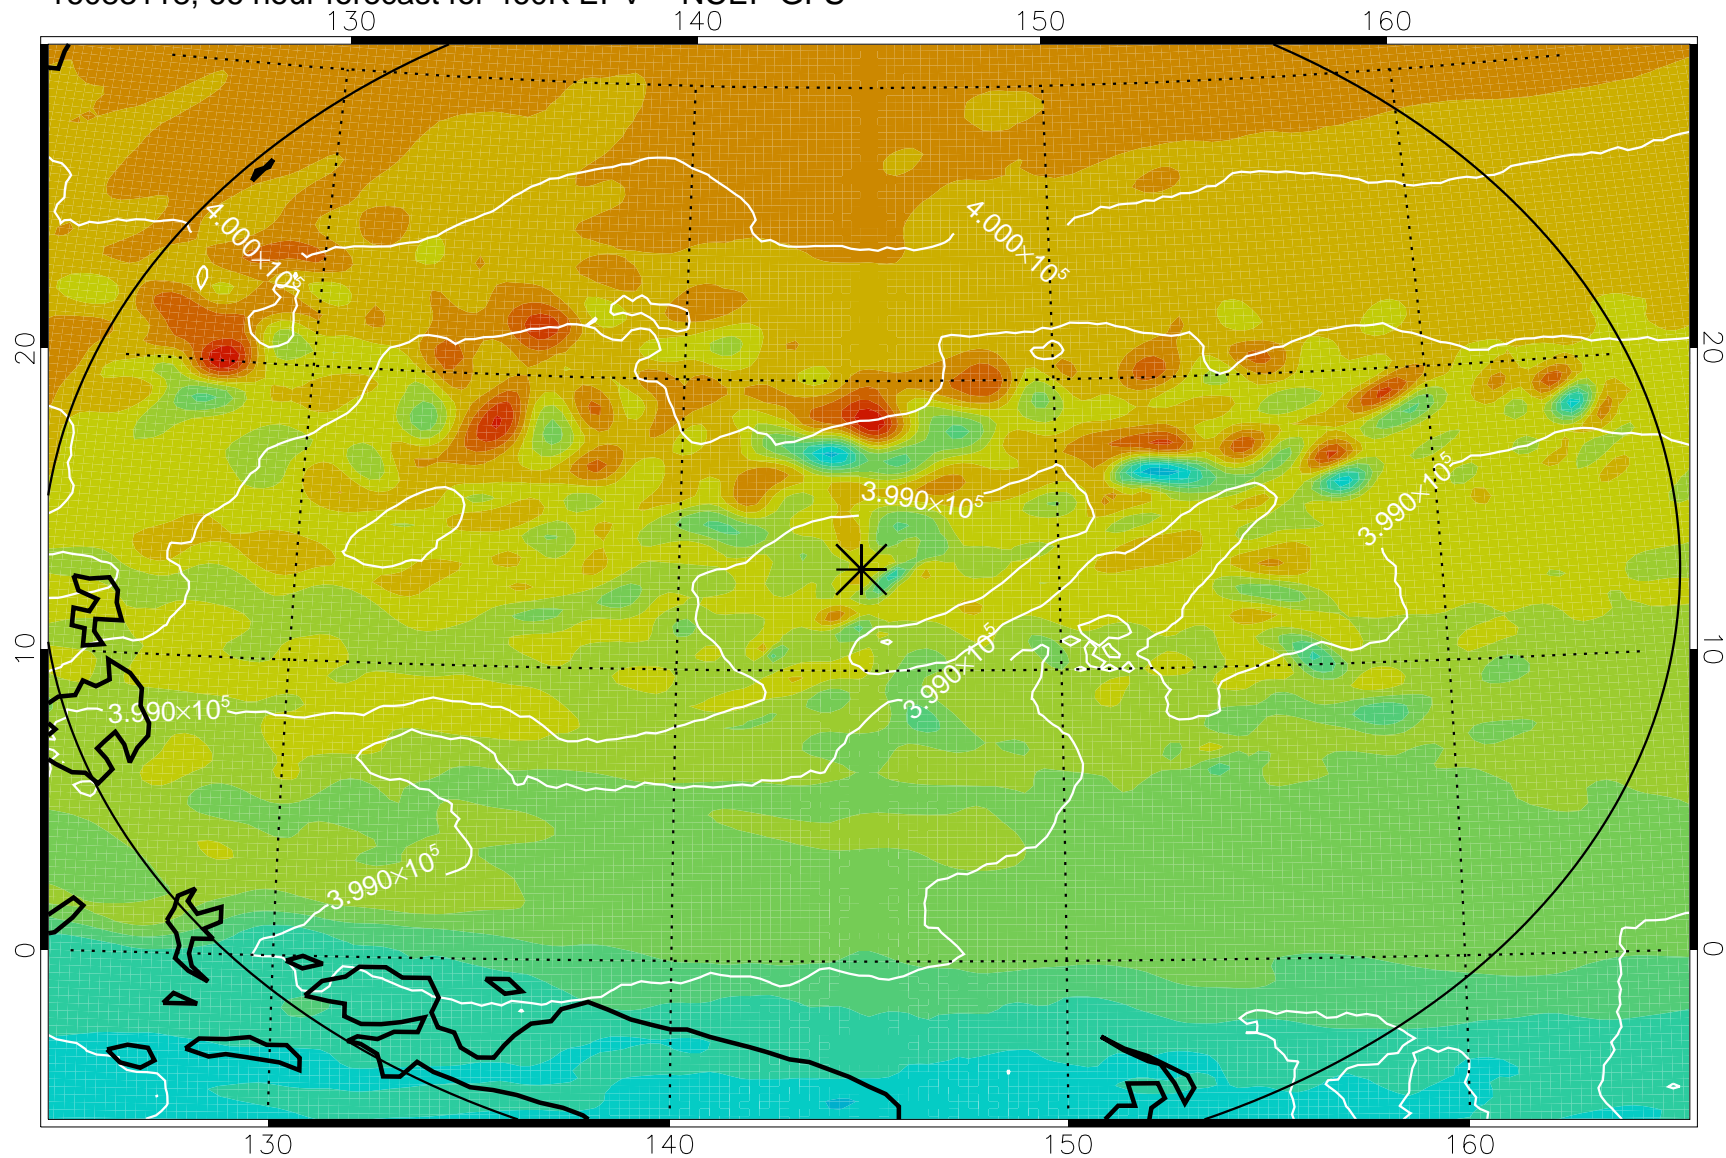

16083106, 54 hour forecast for 460K EPV -- NCEP GFS

460K Montgomery Streamfunction, white

Range ring of 2304 km

16083112, 60 hour forecast for 460K EPV -- NCEP GFS

460K Montgomery Streamfunction, white

Range ring of 2304 km

16083118, 66 hour forecast for 460K EPV -- NCEP GFS

460K Montgomery Streamfunction, white

Range ring of 2304 km

16090100, 72 hour forecast for 460K EPV -- NCEP GFS

460K Montgomery Streamfunction, white

Range ring of 2304 km

16090106, 78 hour forecast for 460K EPV -- NCEP GFS

460K Montgomery Streamfunction, white

Range ring of 2304 km

16090112, 84 hour forecast for 460K EPV -- NCEP GFS

460K Montgomery Streamfunction, white

Range ring of 2304 km

16090118, 90 hour forecast for 460K EPV -- NCEP GFS

460K Montgomery Streamfunction, white

Range ring of 2304 km

16090200, 96 hour forecast for 460K EPV -- NCEP GFS

460K Montgomery Streamfunction, white

Range ring of 2304 km