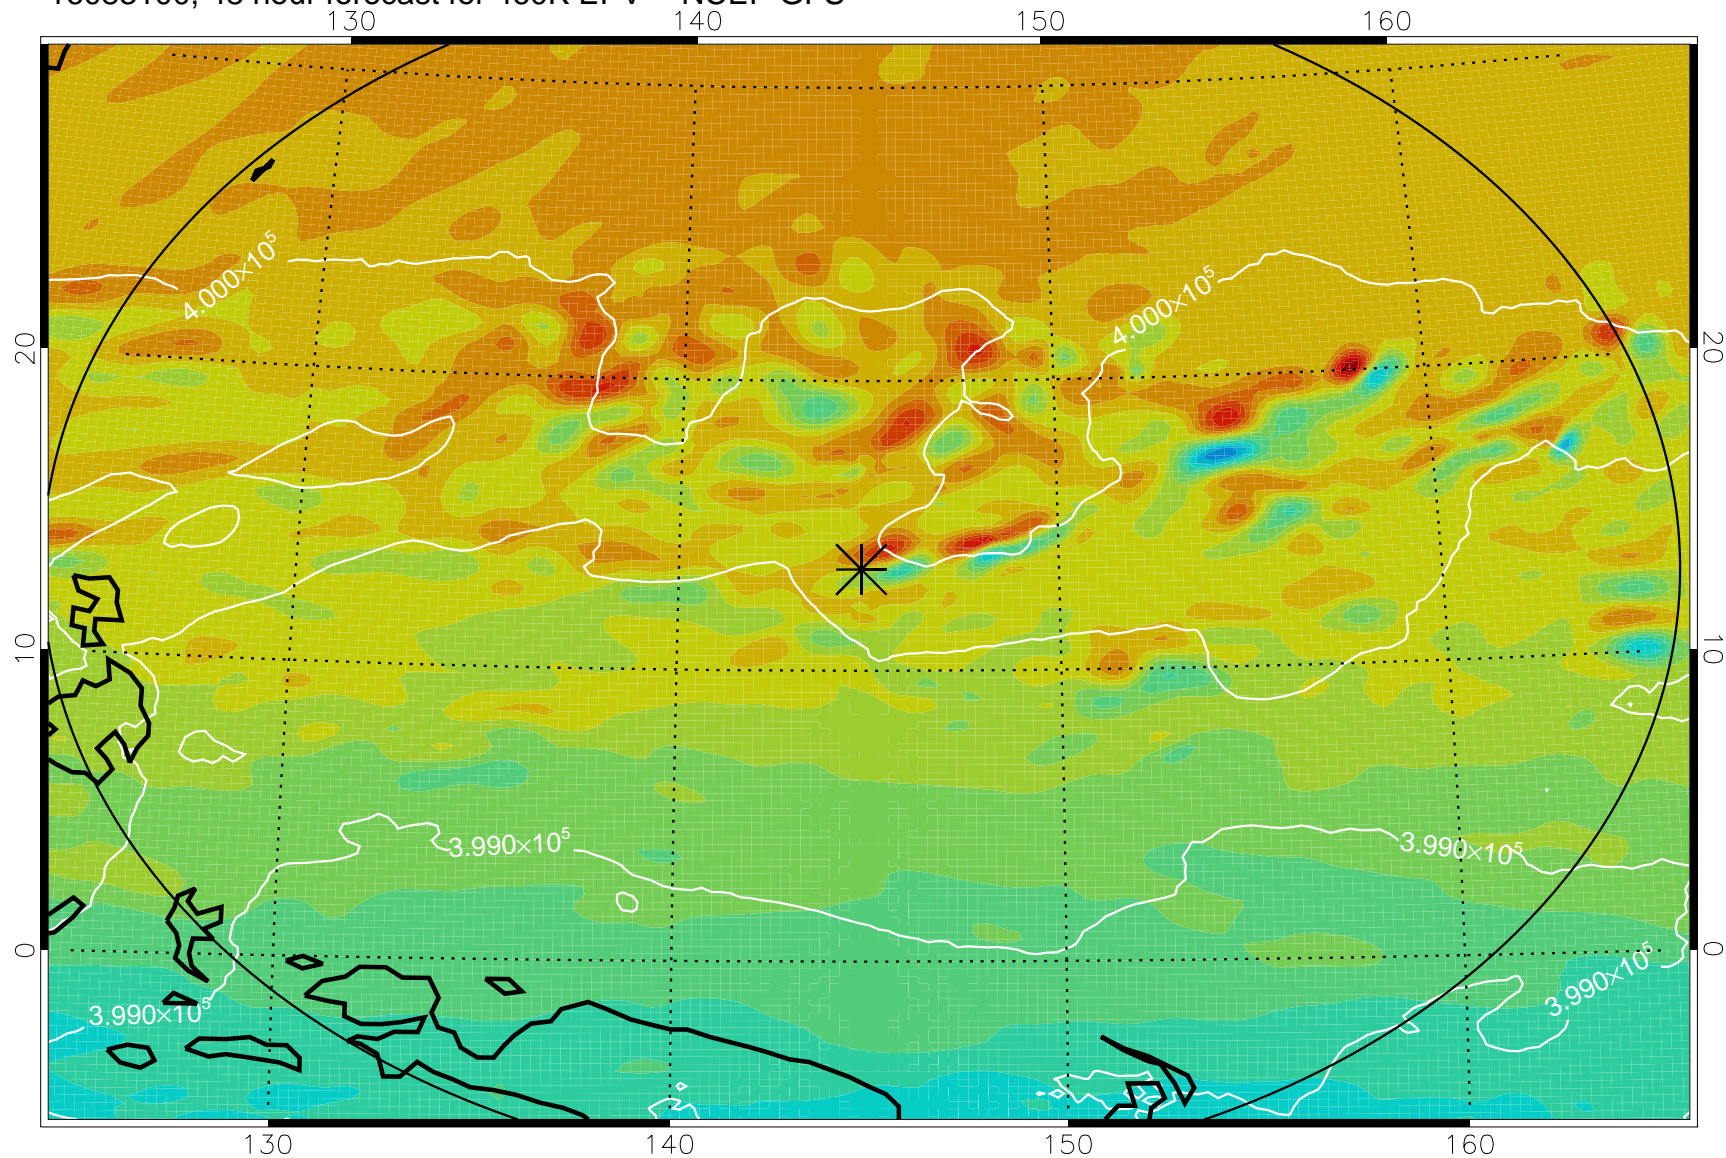

16083006, 30 hour forecast for 460K EPV -- NCEP GFS

460K Montgomery Streamfunction, white

Range ring of 2304 km

16083012, 36 hour forecast for 460K EPV -- NCEP GFS

460K Montgomery Streamfunction, white

Range ring of 2304 km

16083018, 42 hour forecast for 460K EPV -- NCEP GFS

460K Montgomery Streamfunction, white

Range ring of 2304 km

16083100, 48 hour forecast for 460K EPV -- NCEP GFS

460K Montgomery Streamfunction, white

Range ring of 2304 km

16083106, 54 hour forecast for 460K EPV -- NCEP GFS

460K Montgomery Streamfunction, white

Range ring of 2304 km

16083112, 60 hour forecast for 460K EPV -- NCEP GFS

460K Montgomery Streamfunction, white

Range ring of 2304 km

16083118, 66 hour forecast for 460K EPV -- NCEP GFS

460K Montgomery Streamfunction, white

Range ring of 2304 km

16090100, 72 hour forecast for 460K EPV -- NCEP GFS

460K Montgomery Streamfunction, white

Range ring of 2304 km