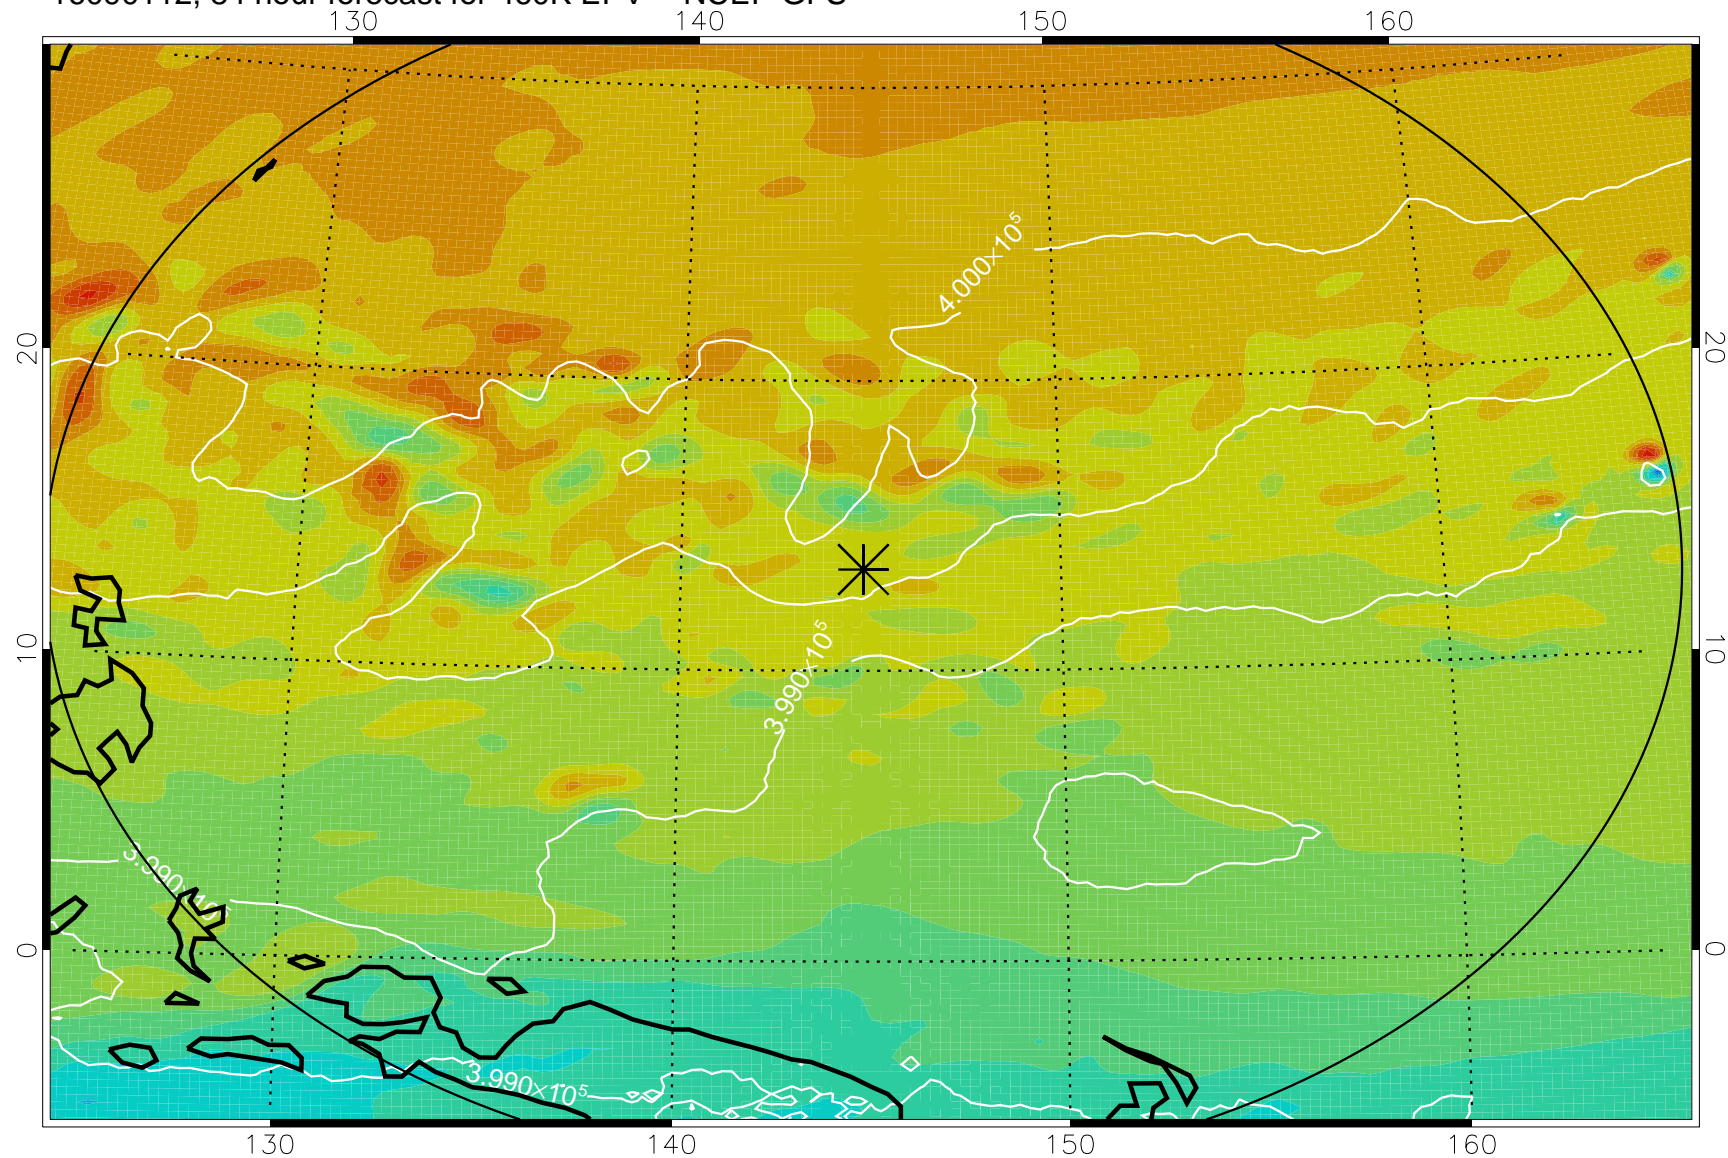

16083118, 66 hour forecast for 460K EPV -- NCEP GFS

460K Montgomery Streamfunction, white

Range ring of 2304 km

16090100, 72 hour forecast for 460K EPV -- NCEP GFS

460K Montgomery Streamfunction, white

Range ring of 2304 km

16090106, 78 hour forecast for 460K EPV -- NCEP GFS

460K Montgomery Streamfunction, white

Range ring of 2304 km

16090112, 84 hour forecast for 460K EPV -- NCEP GFS

460K Montgomery Streamfunction, white

Range ring of 2304 km

16090118, 90 hour forecast for 460K EPV -- NCEP GFS

460K Montgomery Streamfunction, white

Range ring of 2304 km

16090200, 96 hour forecast for 460K EPV -- NCEP GFS

460K Montgomery Streamfunction, white

Range ring of 2304 km

16090206, 102 hour forecast for 460K EPV -- NCEP GFS

460K Montgomery Streamfunction, white

Range ring of 2304 km

16090212, 108 hour forecast for 460K EPV -- NCEP GFS

460K Montgomery Streamfunction, white

Range ring of 2304 km