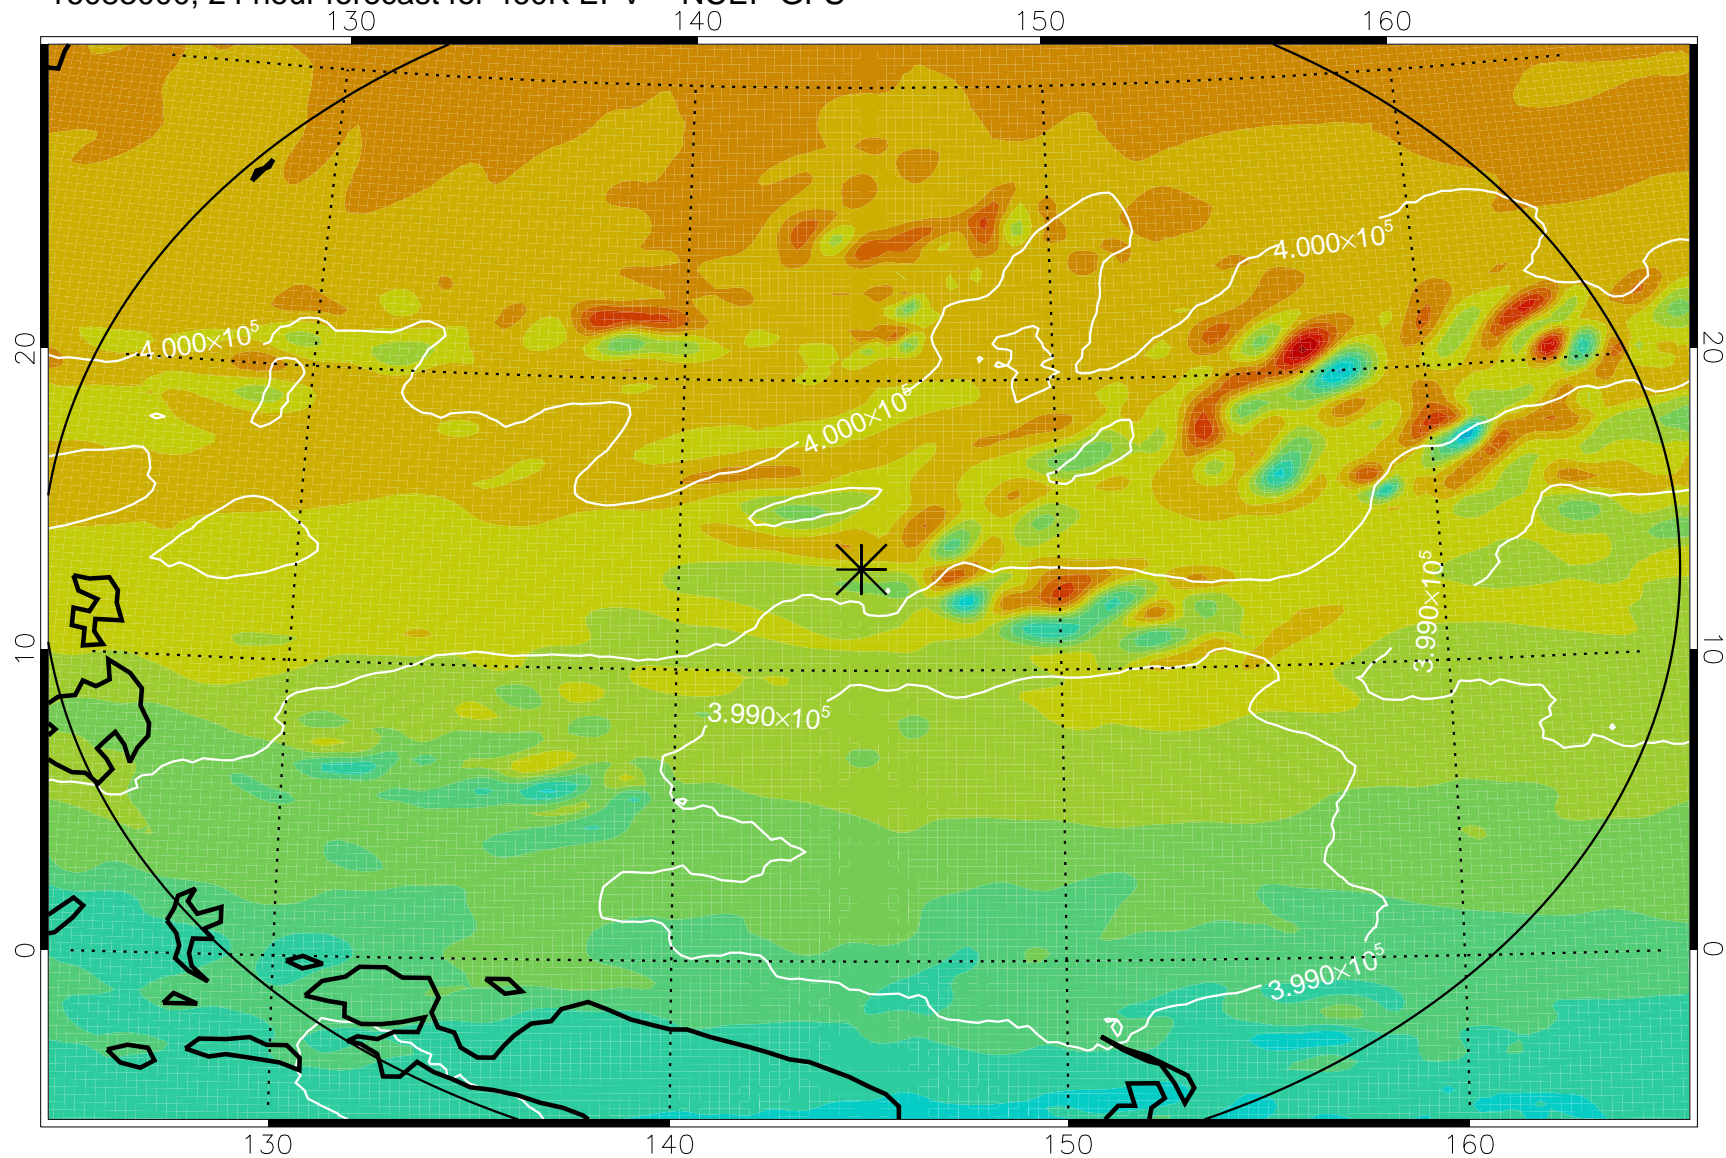

16082918, 18 hour forecast for 460K EPV -- NCEP GFS

460K Montgomery Streamfunction, white

Range ring of 2304 km

16083000, 24 hour forecast for 460K EPV -- NCEP GFS

460K Montgomery Streamfunction, white

Range ring of 2304 km

16083006, 30 hour forecast for 460K EPV -- NCEP GFS

460K Montgomery Streamfunction, white

Range ring of 2304 km

16083012, 36 hour forecast for 460K EPV -- NCEP GFS

460K Montgomery Streamfunction, white

Range ring of 2304 km

16083018, 42 hour forecast for 460K EPV -- NCEP GFS

460K Montgomery Streamfunction, white

Range ring of 2304 km

16083100, 48 hour forecast for 460K EPV -- NCEP GFS

460K Montgomery Streamfunction, white

Range ring of 2304 km

16083118, 66 hour forecast for 460K EPV -- NCEP GFS

460K Montgomery Streamfunction, white

Range ring of 2304 km

16090100, 72 hour forecast for 460K EPV -- NCEP GFS

460K Montgomery Streamfunction, white

Range ring of 2304 km