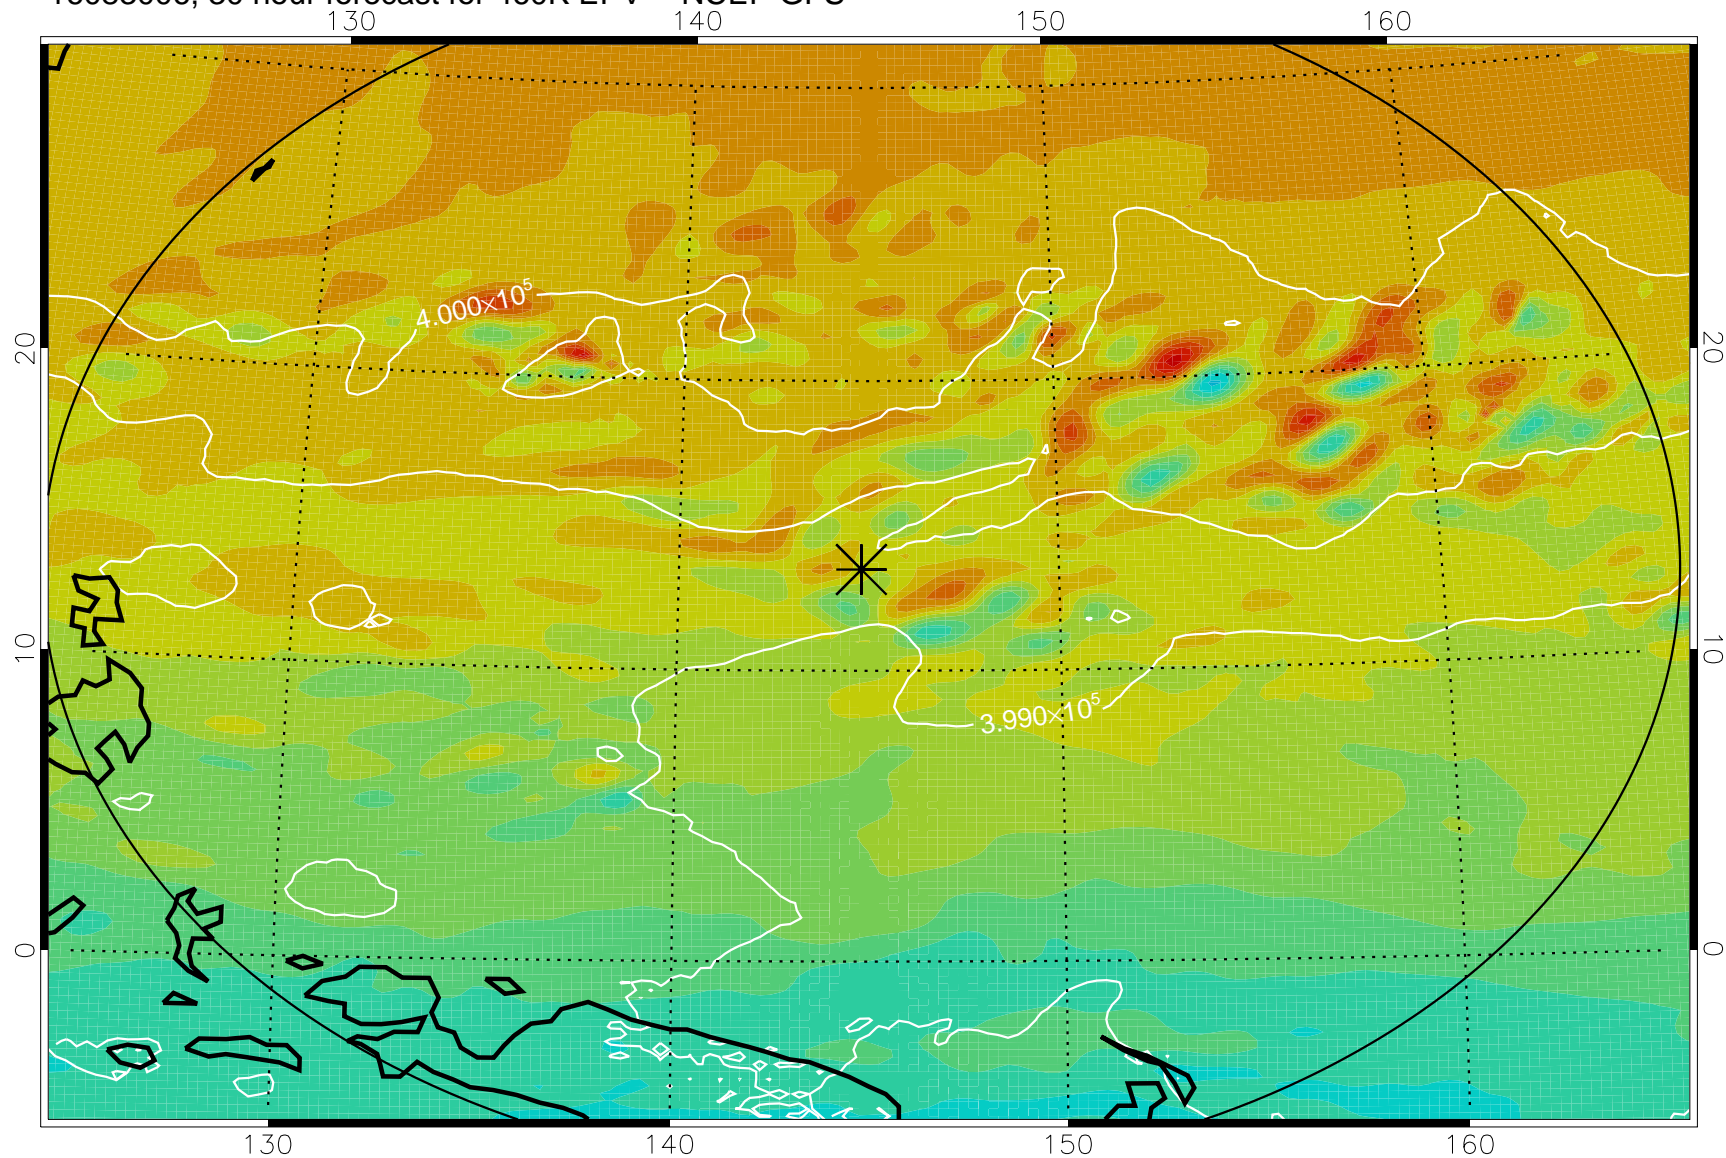

16082918, 18 hour forecast for 460K EPV -- NCEP GFS

460K Montgomery Streamfunction, white

Range ring of 2304 km

16083000, 24 hour forecast for 460K EPV -- NCEP GFS

460K Montgomery Streamfunction, white

Range ring of 2304 km

16083006, 30 hour forecast for 460K EPV -- NCEP GFS

460K Montgomery Streamfunction, white

Range ring of 2304 km

16083012, 36 hour forecast for 460K EPV -- NCEP GFS

460K Montgomery Streamfunction, white

Range ring of 2304 km

16083018, 42 hour forecast for 460K EPV -- NCEP GFS

460K Montgomery Streamfunction, white

Range ring of 2304 km

16083100, 48 hour forecast for 460K EPV -- NCEP GFS

460K Montgomery Streamfunction, white

Range ring of 2304 km

16090106, 78 hour forecast for 460K EPV -- NCEP GFS

460K Montgomery Streamfunction, white

Range ring of 2304 km

16090112, 84 hour forecast for 460K EPV -- NCEP GFS

460K Montgomery Streamfunction, white

Range ring of 2304 km