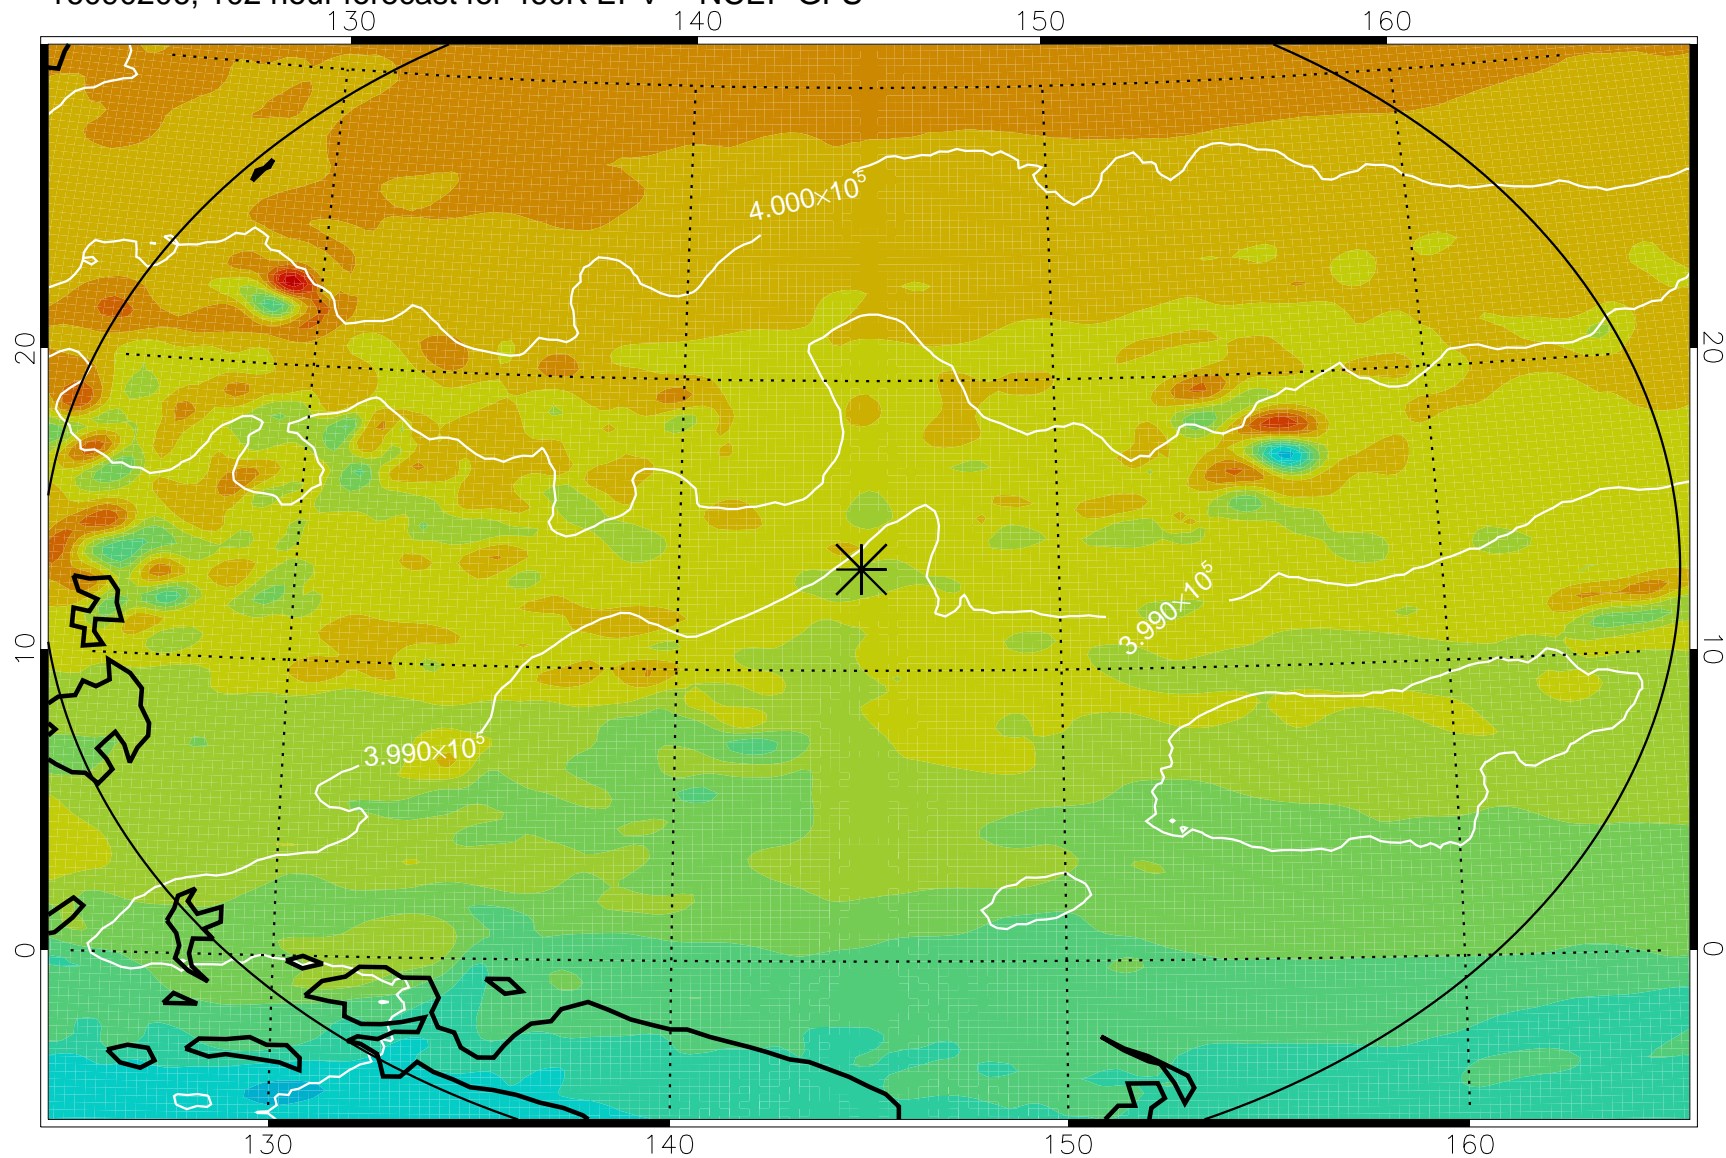

16090106, 78 hour forecast for 460K EPV -- NCEP GFS

460K Montgomery Streamfunction, white

Range ring of 2304 km

16090112, 84 hour forecast for 460K EPV -- NCEP GFS

460K Montgomery Streamfunction, white

Range ring of 2304 km

16090118, 90 hour forecast for 460K EPV -- NCEP GFS

460K Montgomery Streamfunction, white

Range ring of 2304 km

16090200, 96 hour forecast for 460K EPV -- NCEP GFS

460K Montgomery Streamfunction, white

Range ring of 2304 km

16090206, 102 hour forecast for 460K EPV -- NCEP GFS

460K Montgomery Streamfunction, white

Range ring of 2304 km

16090212, 108 hour forecast for 460K EPV -- NCEP GFS

460K Montgomery Streamfunction, white

Range ring of 2304 km

16090218, 114 hour forecast for 460K EPV -- NCEP GFS

460K Montgomery Streamfunction, white

Range ring of 2304 km

16090300, 120 hour forecast for 460K EPV -- NCEP GFS

460K Montgomery Streamfunction, white

Range ring of 2304 km