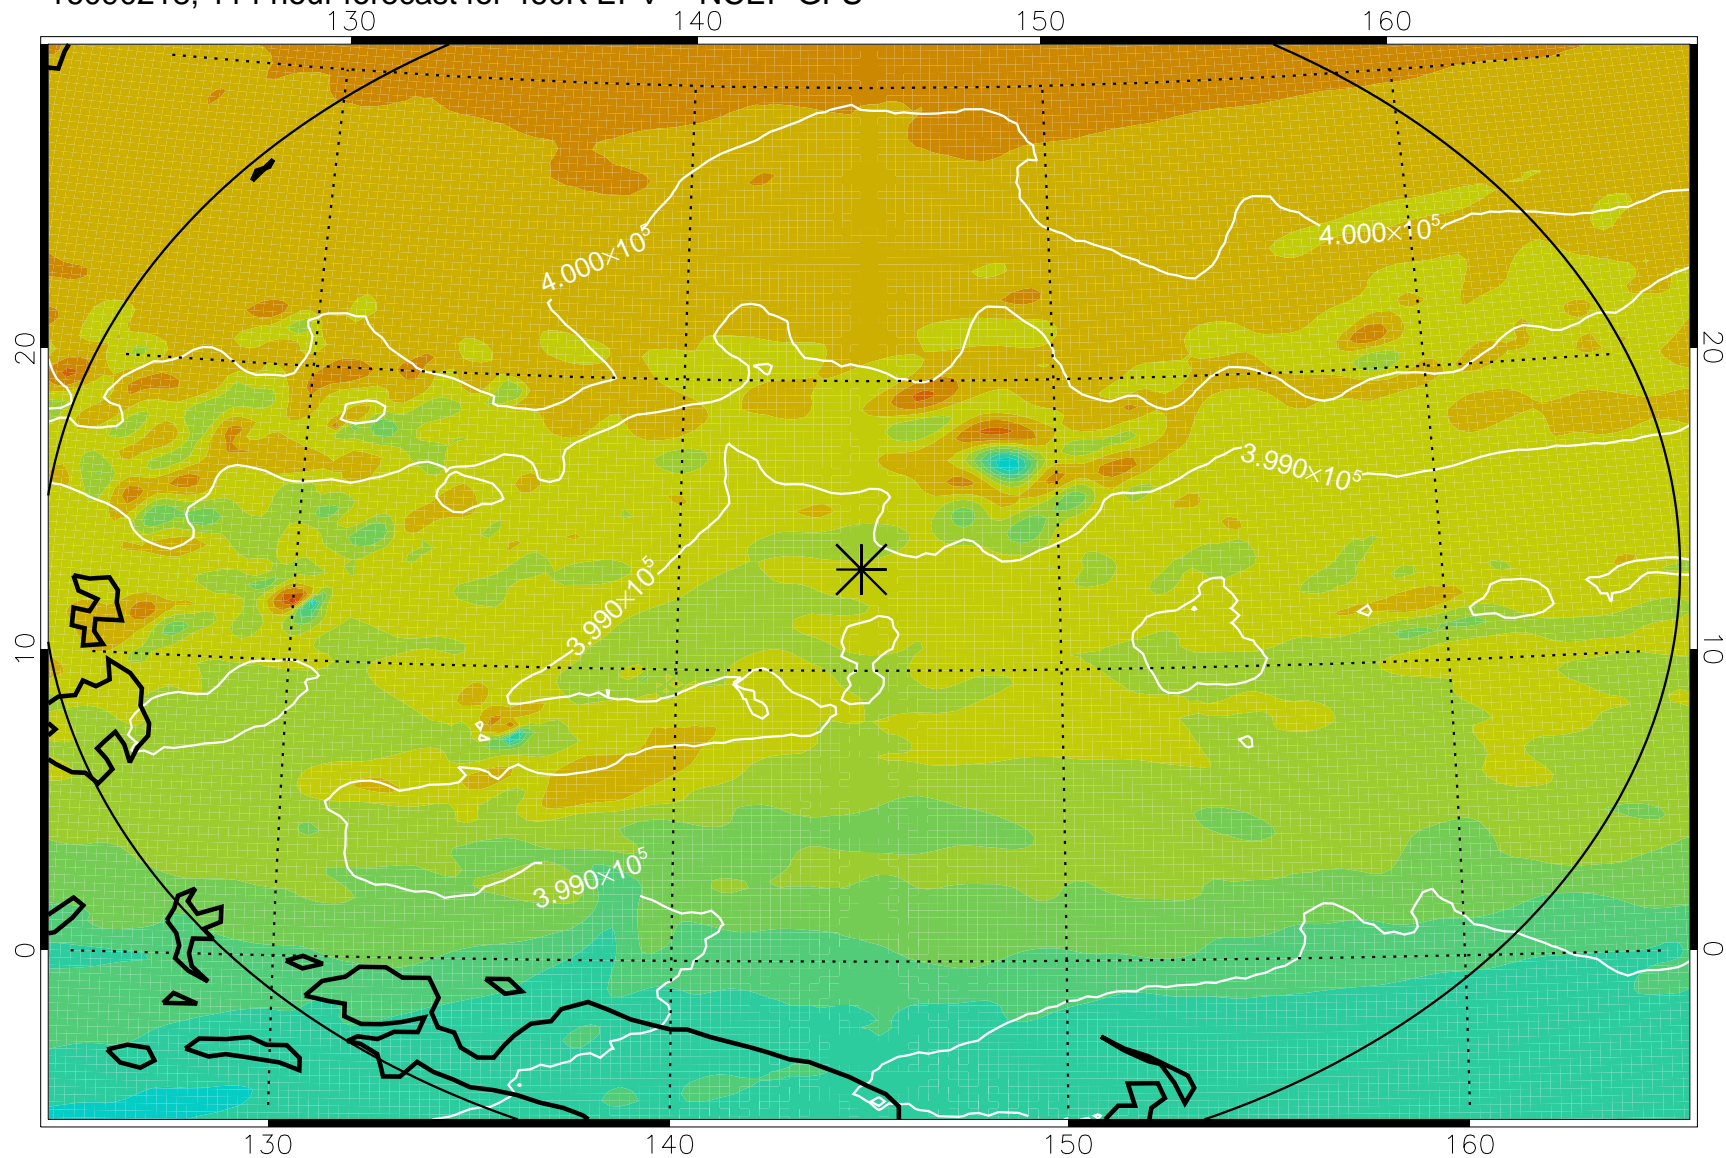

16090106, 78 hour forecast for 460K EPV -- NCEP GFS

460K Montgomery Streamfunction, white

Range ring of 2304 km

16090112, 84 hour forecast for 460K EPV -- NCEP GFS

460K Montgomery Streamfunction, white

Range ring of 2304 km

16090118, 90 hour forecast for 460K EPV -- NCEP GFS

460K Montgomery Streamfunction, white

Range ring of 2304 km

16090200, 96 hour forecast for 460K EPV -- NCEP GFS

460K Montgomery Streamfunction, white

Range ring of 2304 km

16090206, 102 hour forecast for 460K EPV -- NCEP GFS

460K Montgomery Streamfunction, white

Range ring of 2304 km

16090212, 108 hour forecast for 460K EPV -- NCEP GFS

460K Montgomery Streamfunction, white

Range ring of 2304 km

16090218, 114 hour forecast for 460K EPV -- NCEP GFS

460K Montgomery Streamfunction, white

Range ring of 2304 km

16090300, 120 hour forecast for 460K EPV -- NCEP GFS

460K Montgomery Streamfunction, white

Range ring of 2304 km