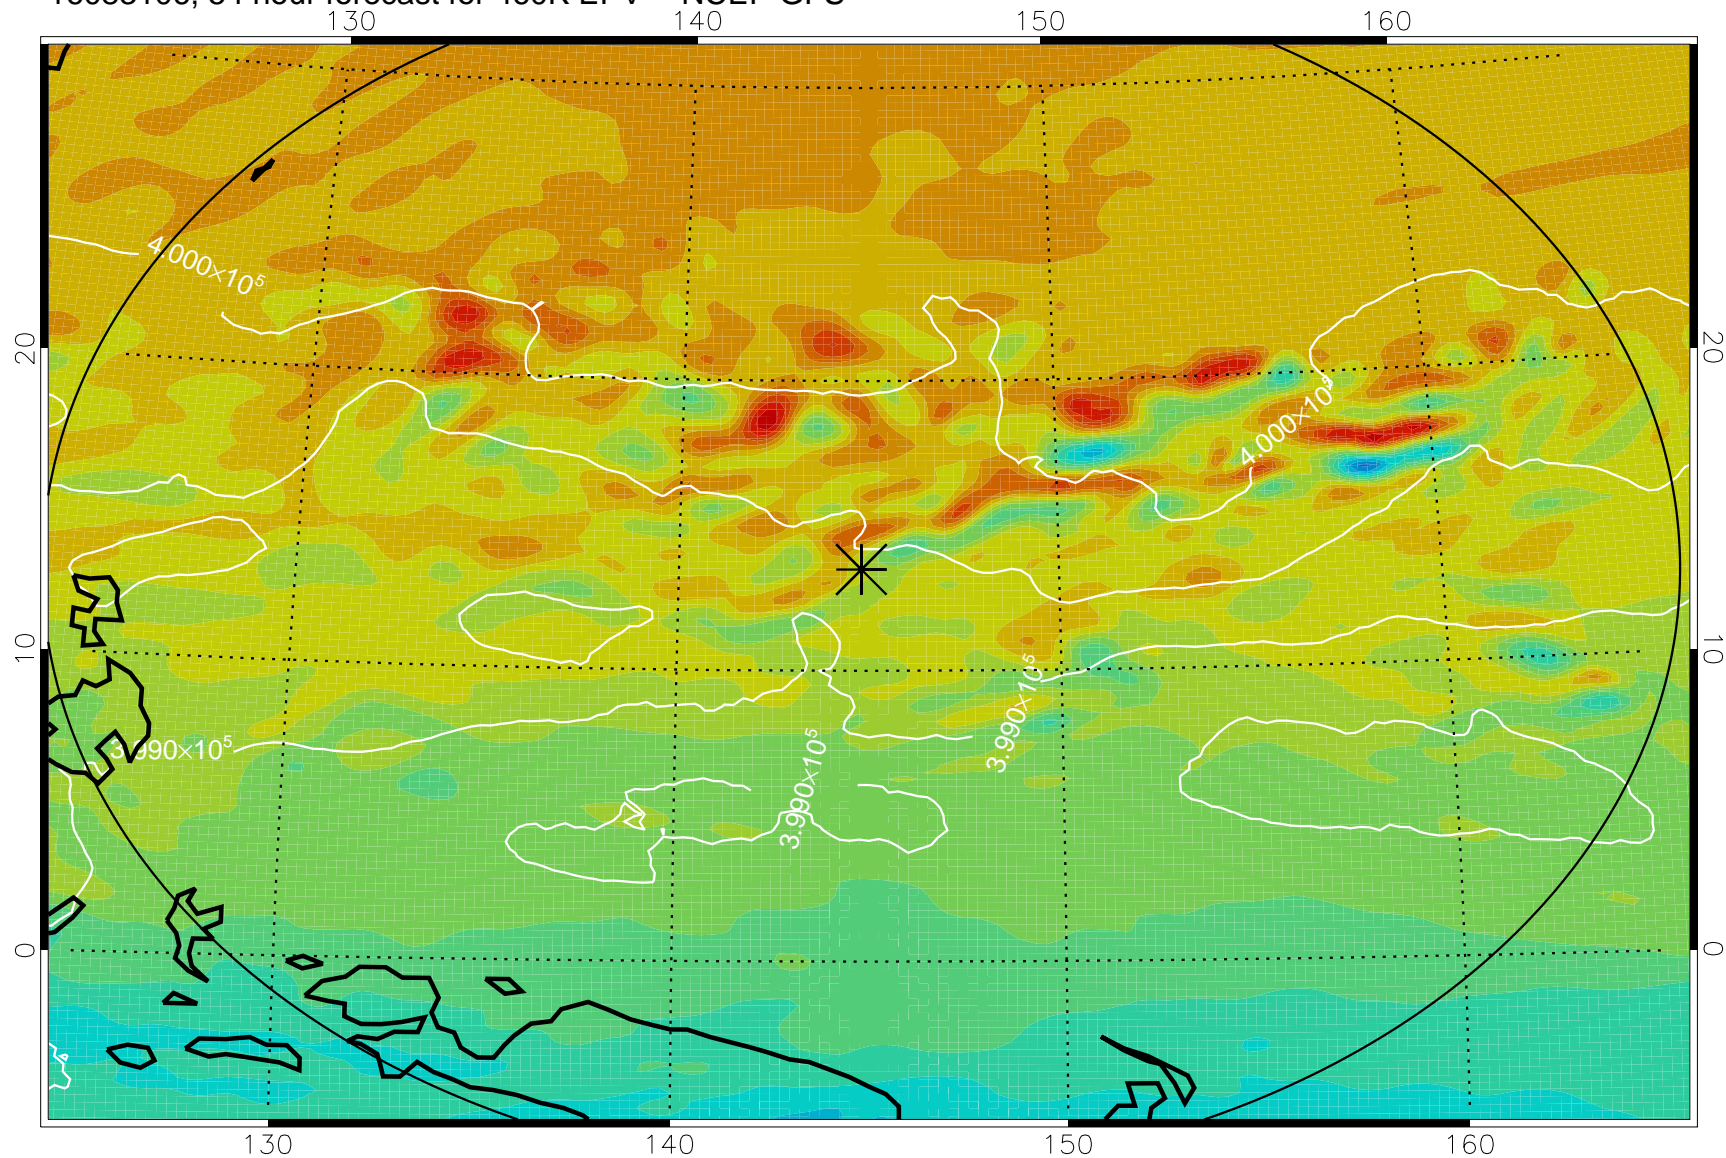

16083018, 42 hour forecast for 460K EPV -- NCEP GFS

460K Montgomery Streamfunction, white

Range ring of 2304 km

16083100, 48 hour forecast for 460K EPV -- NCEP GFS

460K Montgomery Streamfunction, white

Range ring of 2304 km

16083106, 54 hour forecast for 460K EPV -- NCEP GFS

460K Montgomery Streamfunction, white

Range ring of 2304 km

16083112, 60 hour forecast for 460K EPV -- NCEP GFS

460K Montgomery Streamfunction, white

Range ring of 2304 km

16083118, 66 hour forecast for 460K EPV -- NCEP GFS

460K Montgomery Streamfunction, white

Range ring of 2304 km

16090100, 72 hour forecast for 460K EPV -- NCEP GFS

460K Montgomery Streamfunction, white

Range ring of 2304 km

16090106, 78 hour forecast for 460K EPV -- NCEP GFS

460K Montgomery Streamfunction, white

Range ring of 2304 km

16090112, 84 hour forecast for 460K EPV -- NCEP GFS

460K Montgomery Streamfunction, white

Range ring of 2304 km