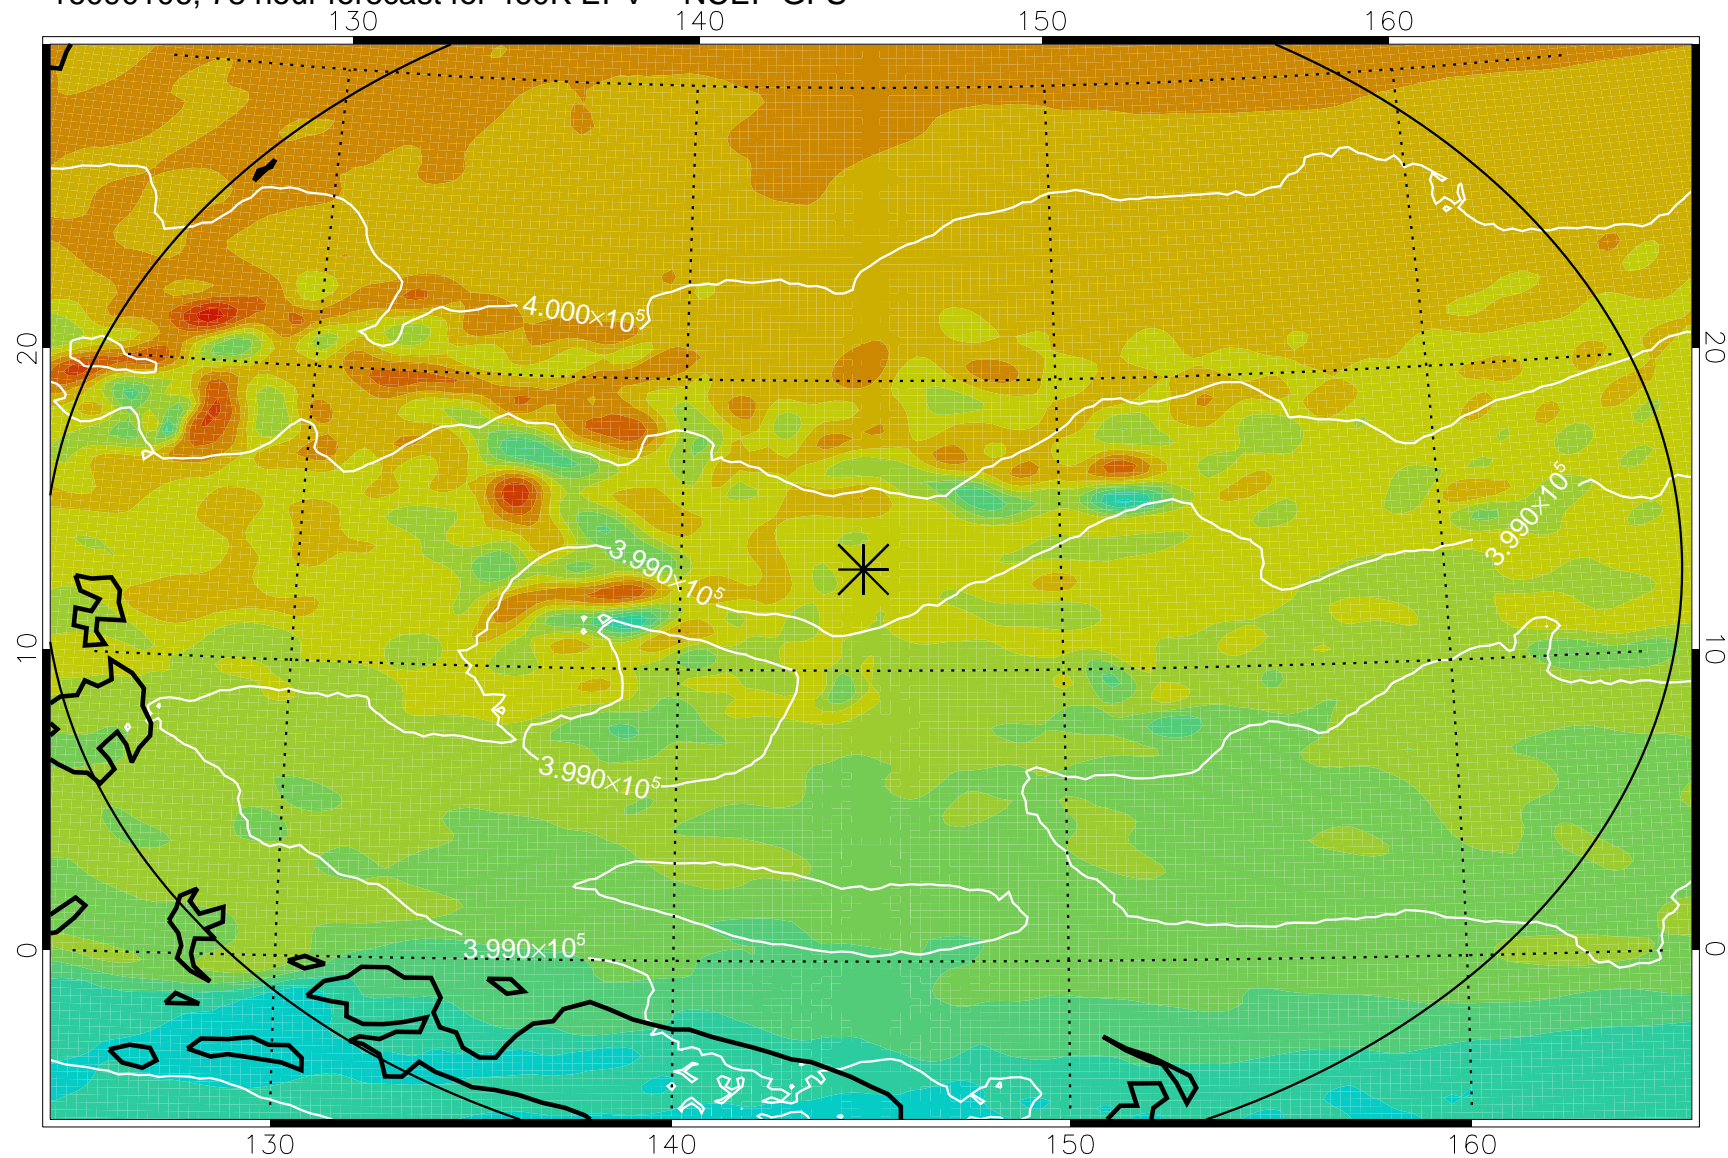

16083118, 66 hour forecast for 460K EPV -- NCEP GFS

460K Montgomery Streamfunction, white

Range ring of 2304 km

16090100, 72 hour forecast for 460K EPV -- NCEP GFS

460K Montgomery Streamfunction, white

Range ring of 2304 km

16090106, 78 hour forecast for 460K EPV -- NCEP GFS

460K Montgomery Streamfunction, white

Range ring of 2304 km

16090112, 84 hour forecast for 460K EPV -- NCEP GFS

460K Montgomery Streamfunction, white

Range ring of 2304 km

16090118, 90 hour forecast for 460K EPV -- NCEP GFS

460K Montgomery Streamfunction, white

Range ring of 2304 km

16090200, 96 hour forecast for 460K EPV -- NCEP GFS

460K Montgomery Streamfunction, white

Range ring of 2304 km

16090206, 102 hour forecast for 460K EPV -- NCEP GFS

460K Montgomery Streamfunction, white

Range ring of 2304 km

16090212, 108 hour forecast for 460K EPV -- NCEP GFS

460K Montgomery Streamfunction, white

Range ring of 2304 km