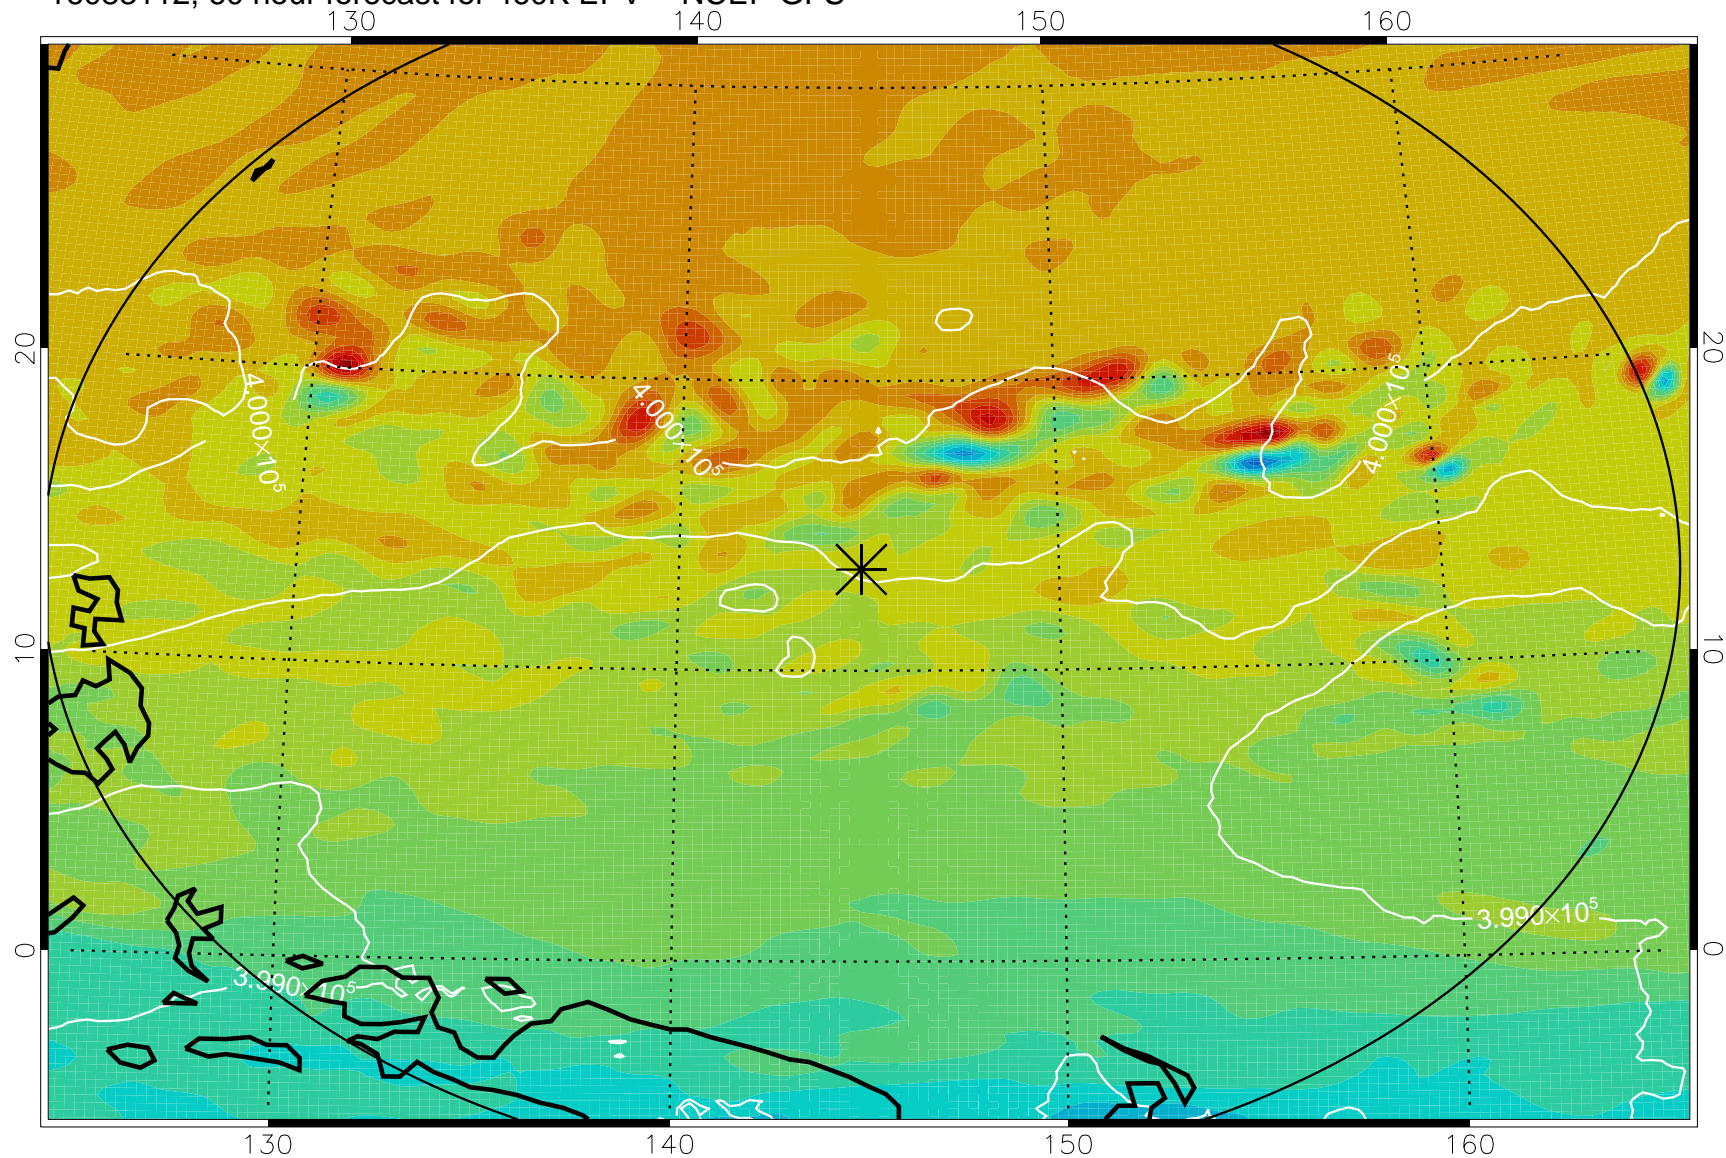

16083106, 54 hour forecast for 460K EPV -- NCEP GFS

460K Montgomery Streamfunction, white

Range ring of 2304 km

16083112, 60 hour forecast for 460K EPV -- NCEP GFS

460K Montgomery Streamfunction, white

Range ring of 2304 km

16083118, 66 hour forecast for 460K EPV -- NCEP GFS

460K Montgomery Streamfunction, white

Range ring of 2304 km

16090100, 72 hour forecast for 460K EPV -- NCEP GFS

460K Montgomery Streamfunction, white

Range ring of 2304 km

16090106, 78 hour forecast for 460K EPV -- NCEP GFS

460K Montgomery Streamfunction, white

Range ring of 2304 km

16090112, 84 hour forecast for 460K EPV -- NCEP GFS

460K Montgomery Streamfunction, white

Range ring of 2304 km

16090118, 90 hour forecast for 460K EPV -- NCEP GFS

460K Montgomery Streamfunction, white

Range ring of 2304 km

16090200, 96 hour forecast for 460K EPV -- NCEP GFS

460K Montgomery Streamfunction, white

Range ring of 2304 km