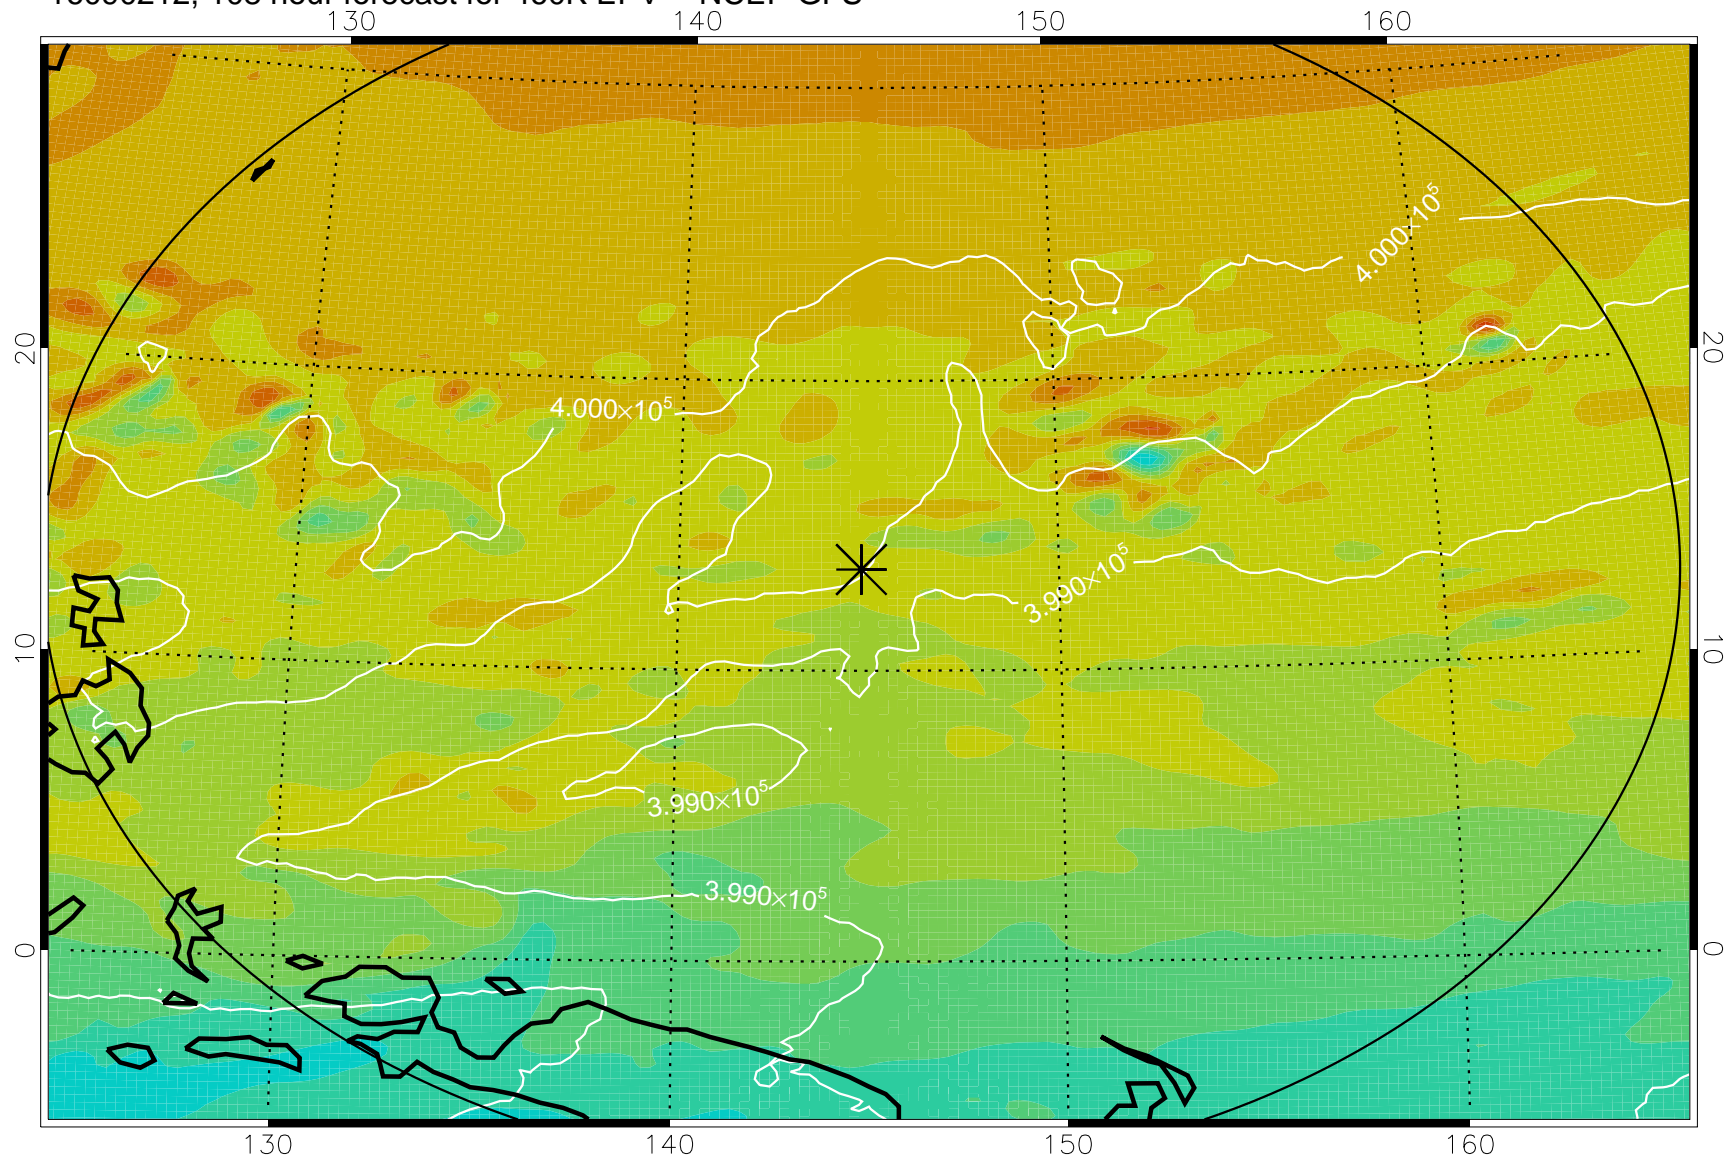

16090106, 78 hour forecast for 460K EPV -- NCEP GFS

460K Montgomery Streamfunction, white

Range ring of 2304 km

16090112, 84 hour forecast for 460K EPV -- NCEP GFS

460K Montgomery Streamfunction, white

Range ring of 2304 km

16090118, 90 hour forecast for 460K EPV -- NCEP GFS

460K Montgomery Streamfunction, white

Range ring of 2304 km

16090200, 96 hour forecast for 460K EPV -- NCEP GFS

460K Montgomery Streamfunction, white

Range ring of 2304 km

16090206, 102 hour forecast for 460K EPV -- NCEP GFS

460K Montgomery Streamfunction, white

Range ring of 2304 km

16090212, 108 hour forecast for 460K EPV -- NCEP GFS

460K Montgomery Streamfunction, white

Range ring of 2304 km

16090218, 114 hour forecast for 460K EPV -- NCEP GFS

460K Montgomery Streamfunction, white

Range ring of 2304 km

16090300, 120 hour forecast for 460K EPV -- NCEP GFS

460K Montgomery Streamfunction, white

Range ring of 2304 km