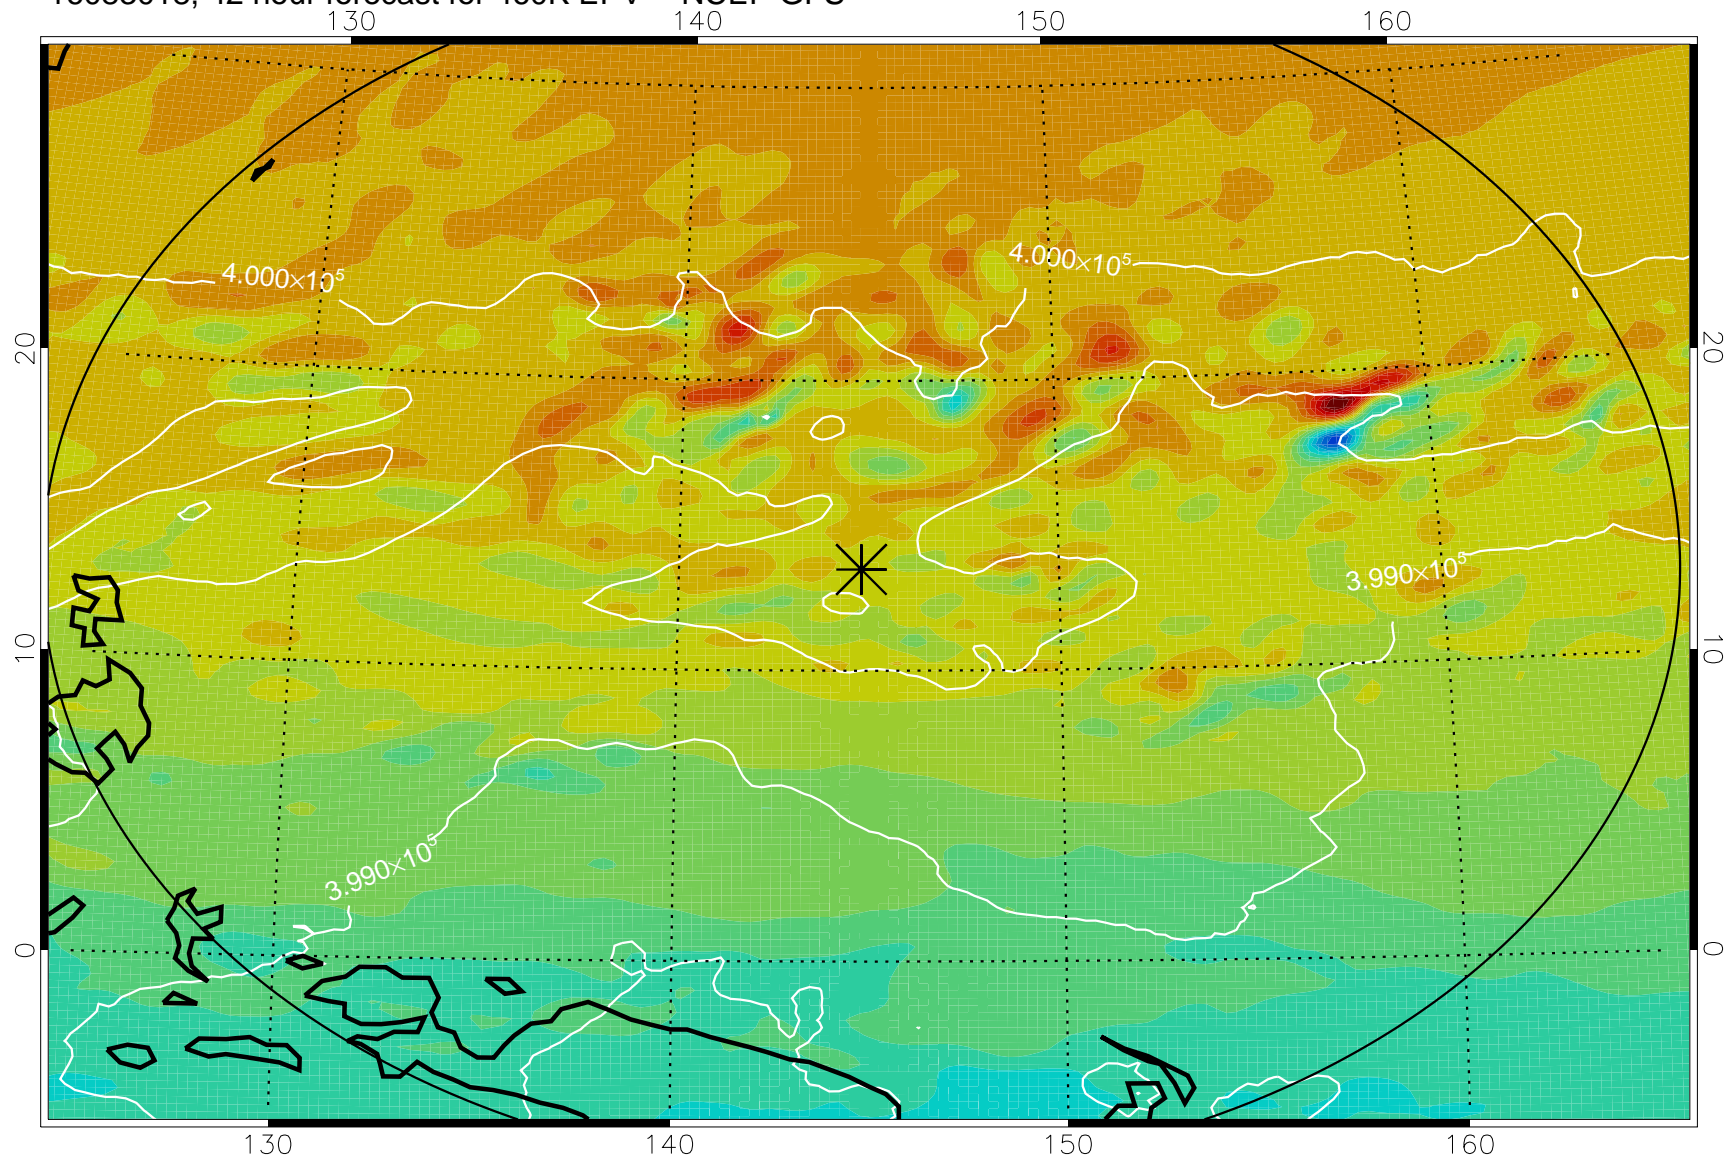

16083006, 30 hour forecast for 460K EPV -- NCEP GFS

460K Montgomery Streamfunction, white

Range ring of 2304 km

16083012, 36 hour forecast for 460K EPV -- NCEP GFS

460K Montgomery Streamfunction, white

Range ring of 2304 km

16083018, 42 hour forecast for 460K EPV -- NCEP GFS

460K Montgomery Streamfunction, white

Range ring of 2304 km

16083100, 48 hour forecast for 460K EPV -- NCEP GFS

460K Montgomery Streamfunction, white

Range ring of 2304 km

16083106, 54 hour forecast for 460K EPV -- NCEP GFS

460K Montgomery Streamfunction, white

Range ring of 2304 km

16083112, 60 hour forecast for 460K EPV -- NCEP GFS

460K Montgomery Streamfunction, white

Range ring of 2304 km

16083118, 66 hour forecast for 460K EPV -- NCEP GFS

460K Montgomery Streamfunction, white

Range ring of 2304 km

16090100, 72 hour forecast for 460K EPV -- NCEP GFS

460K Montgomery Streamfunction, white

Range ring of 2304 km