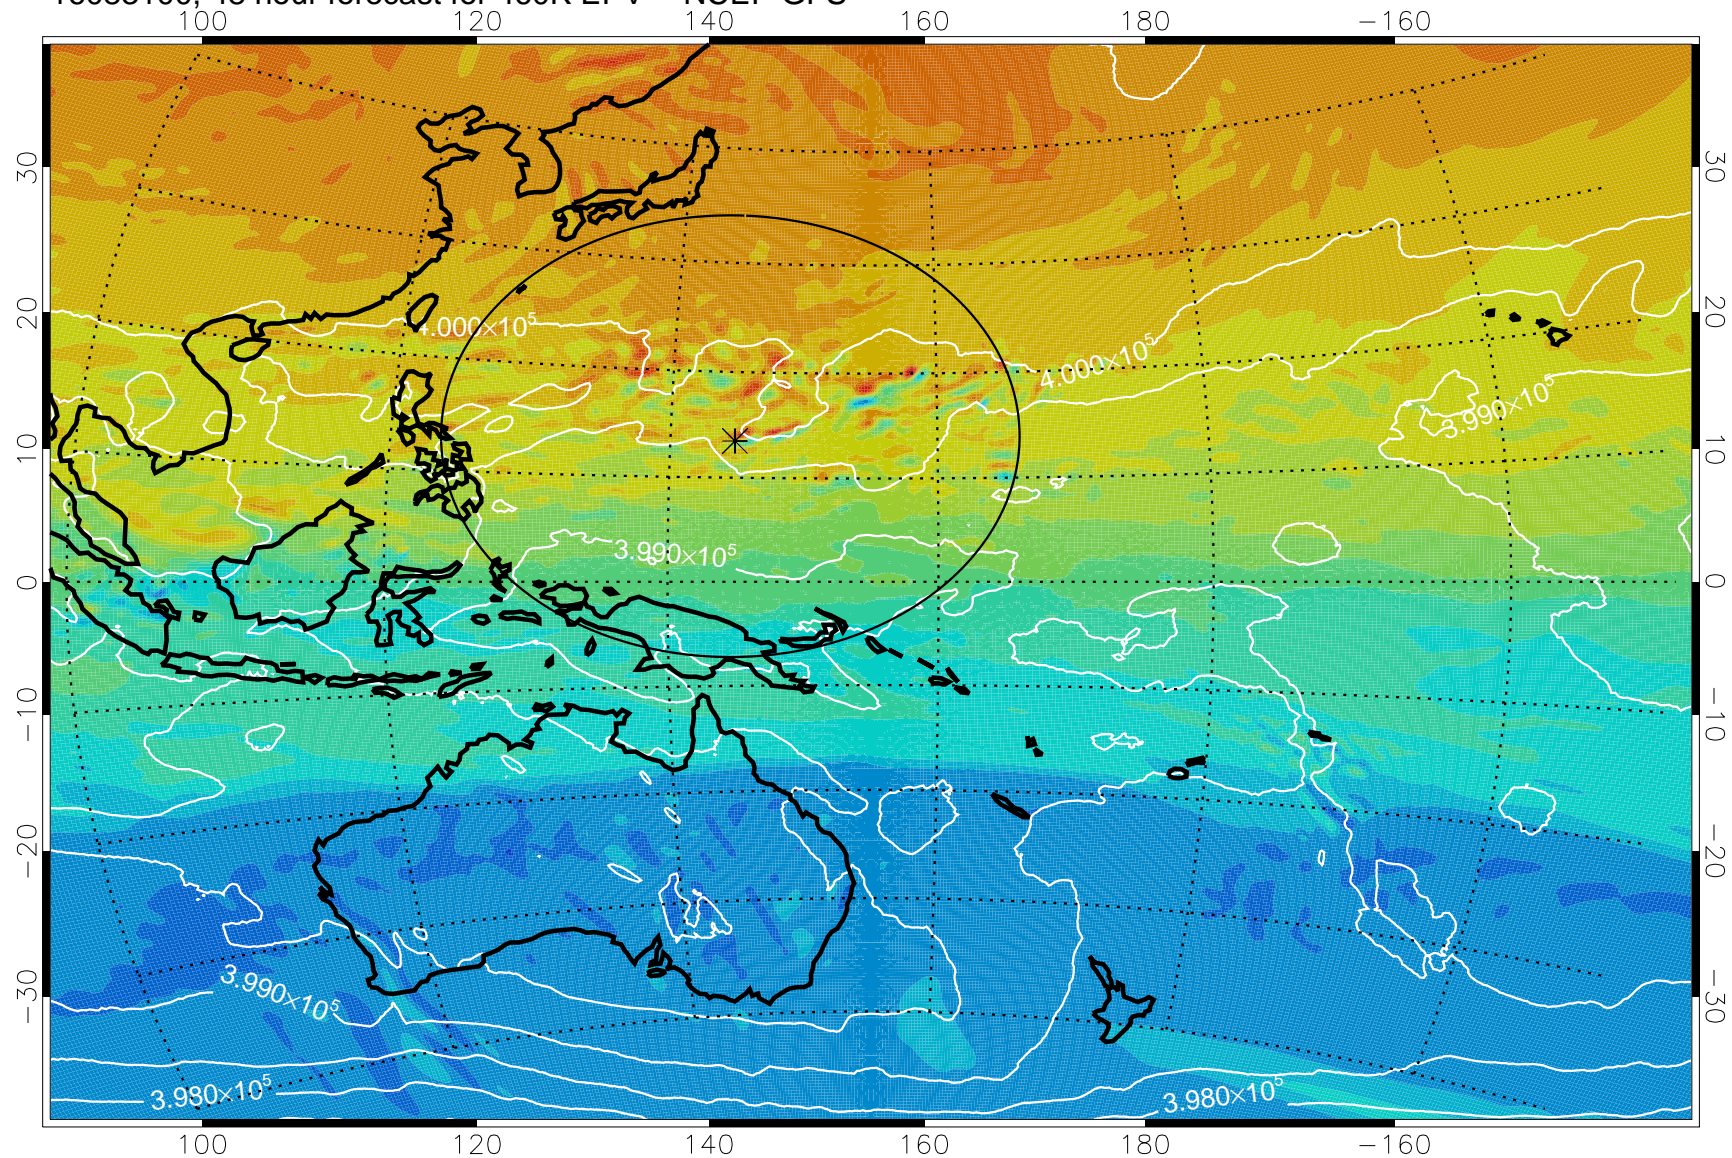

460K Montgomery Streamfunction, white

Range ring of 2304 km

16083012, 36 hour forecast for 460K EPV -- NCEP GFS

460K Montgomery Streamfunction, white

Range ring of 2304 km

16083018, 42 hour forecast for 460K EPV -- NCEP GFS

460K Montgomery Streamfunction, white

Range ring of 2304 km

16083100, 48 hour forecast for 460K EPV -- NCEP GFS

460K Montgomery Streamfunction, white

Range ring of 2304 km

16083106, 54 hour forecast for 460K EPV -- NCEP GFS

460K Montgomery Streamfunction, white

Range ring of 2304 km

16083112, 60 hour forecast for 460K EPV -- NCEP GFS

460K Montgomery Streamfunction, white

Range ring of 2304 km

16083118, 66 hour forecast for 460K EPV -- NCEP GFS

460K Montgomery Streamfunction, white

Range ring of 2304 km

16090100, 72 hour forecast for 460K EPV -- NCEP GFS

460K Montgomery Streamfunction, white

Range ring of 2304 km

16090106, 78 hour forecast for 460K EPV -- NCEP GFS