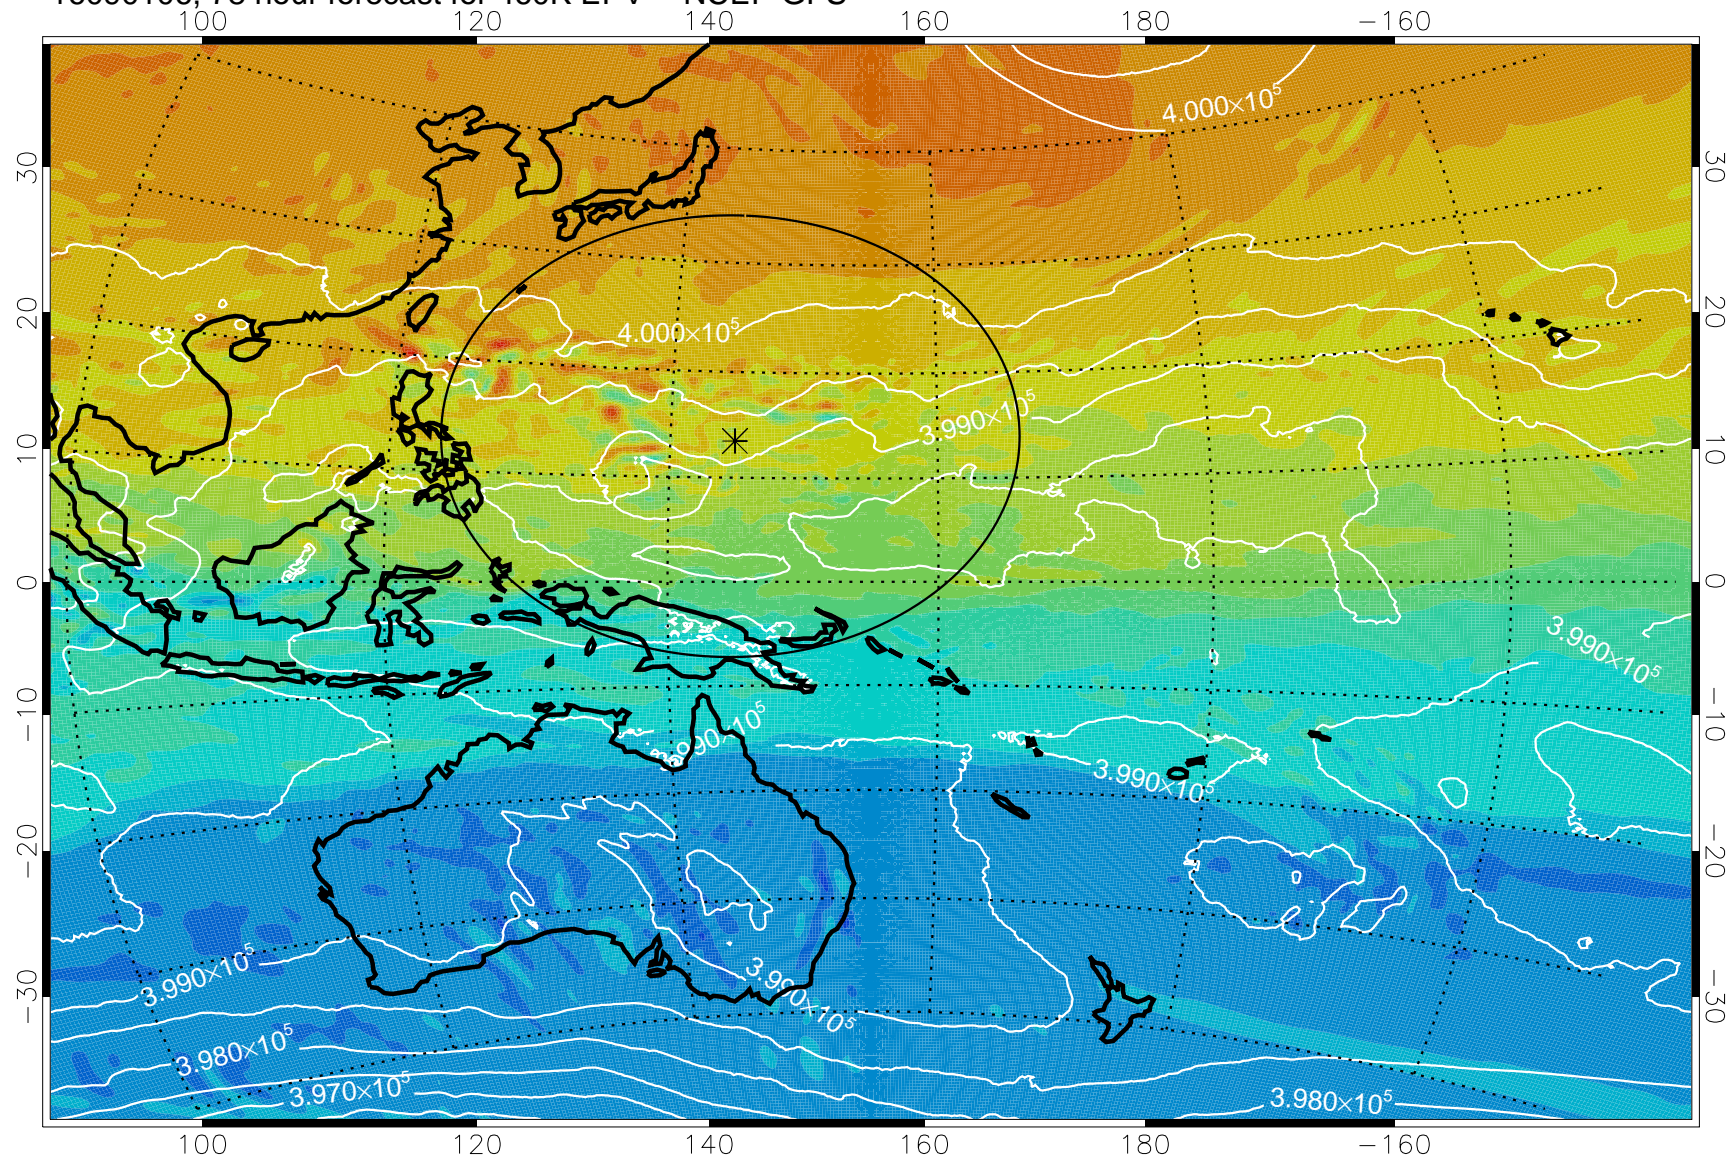

460K Montgomery Streamfunction, white

Range ring of 2304 km

16083112, 60 hour forecast for 460K EPV -- NCEP GFS

460K Montgomery Streamfunction, white

Range ring of 2304 km

16083118, 66 hour forecast for 460K EPV -- NCEP GFS

460K Montgomery Streamfunction, white

Range ring of 2304 km

16090100, 72 hour forecast for 460K EPV -- NCEP GFS

460K Montgomery Streamfunction, white

Range ring of 2304 km

16090106, 78 hour forecast for 460K EPV -- NCEP GFS

460K Montgomery Streamfunction, white

Range ring of 2304 km

16090112, 84 hour forecast for 460K EPV -- NCEP GFS

460K Montgomery Streamfunction, white

Range ring of 2304 km

16090118, 90 hour forecast for 460K EPV -- NCEP GFS

460K Montgomery Streamfunction, white

Range ring of 2304 km

16090200, 96 hour forecast for 460K EPV -- NCEP GFS

460K Montgomery Streamfunction, white

Range ring of 2304 km

16090206, 102 hour forecast for 460K EPV -- NCEP GFS