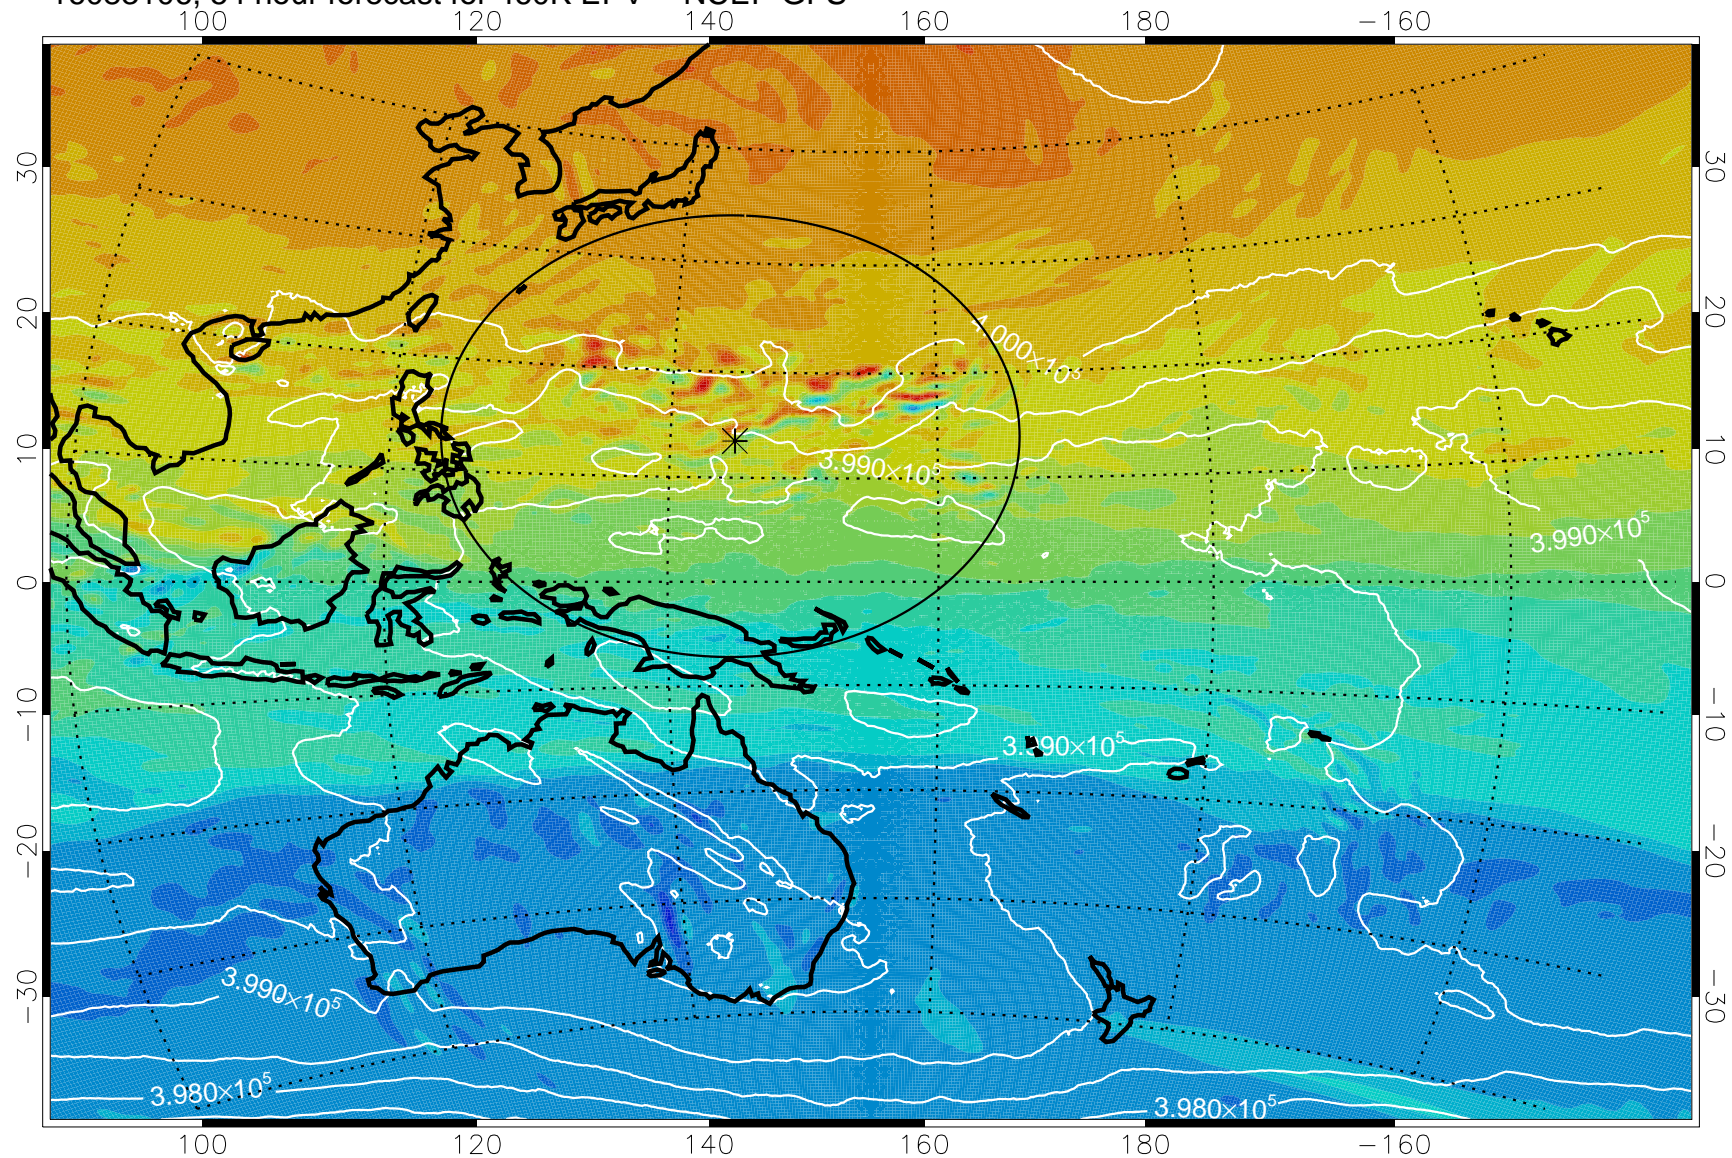

460K Montgomery Streamfunction, white

Range ring of 2304 km

16083012, 36 hour forecast for 460K EPV -- NCEP GFS

460K Montgomery Streamfunction, white

Range ring of 2304 km

16083018, 42 hour forecast for 460K EPV -- NCEP GFS

460K Montgomery Streamfunction, white

Range ring of 2304 km

16083100, 48 hour forecast for 460K EPV -- NCEP GFS

460K Montgomery Streamfunction, white

Range ring of 2304 km

16083106, 54 hour forecast for 460K EPV -- NCEP GFS

460K Montgomery Streamfunction, white

Range ring of 2304 km

16083112, 60 hour forecast for 460K EPV -- NCEP GFS

460K Montgomery Streamfunction, white

Range ring of 2304 km

16083118, 66 hour forecast for 460K EPV -- NCEP GFS

460K Montgomery Streamfunction, white

Range ring of 2304 km

16090100, 72 hour forecast for 460K EPV -- NCEP GFS

460K Montgomery Streamfunction, white

Range ring of 2304 km

16090106, 78 hour forecast for 460K EPV -- NCEP GFS