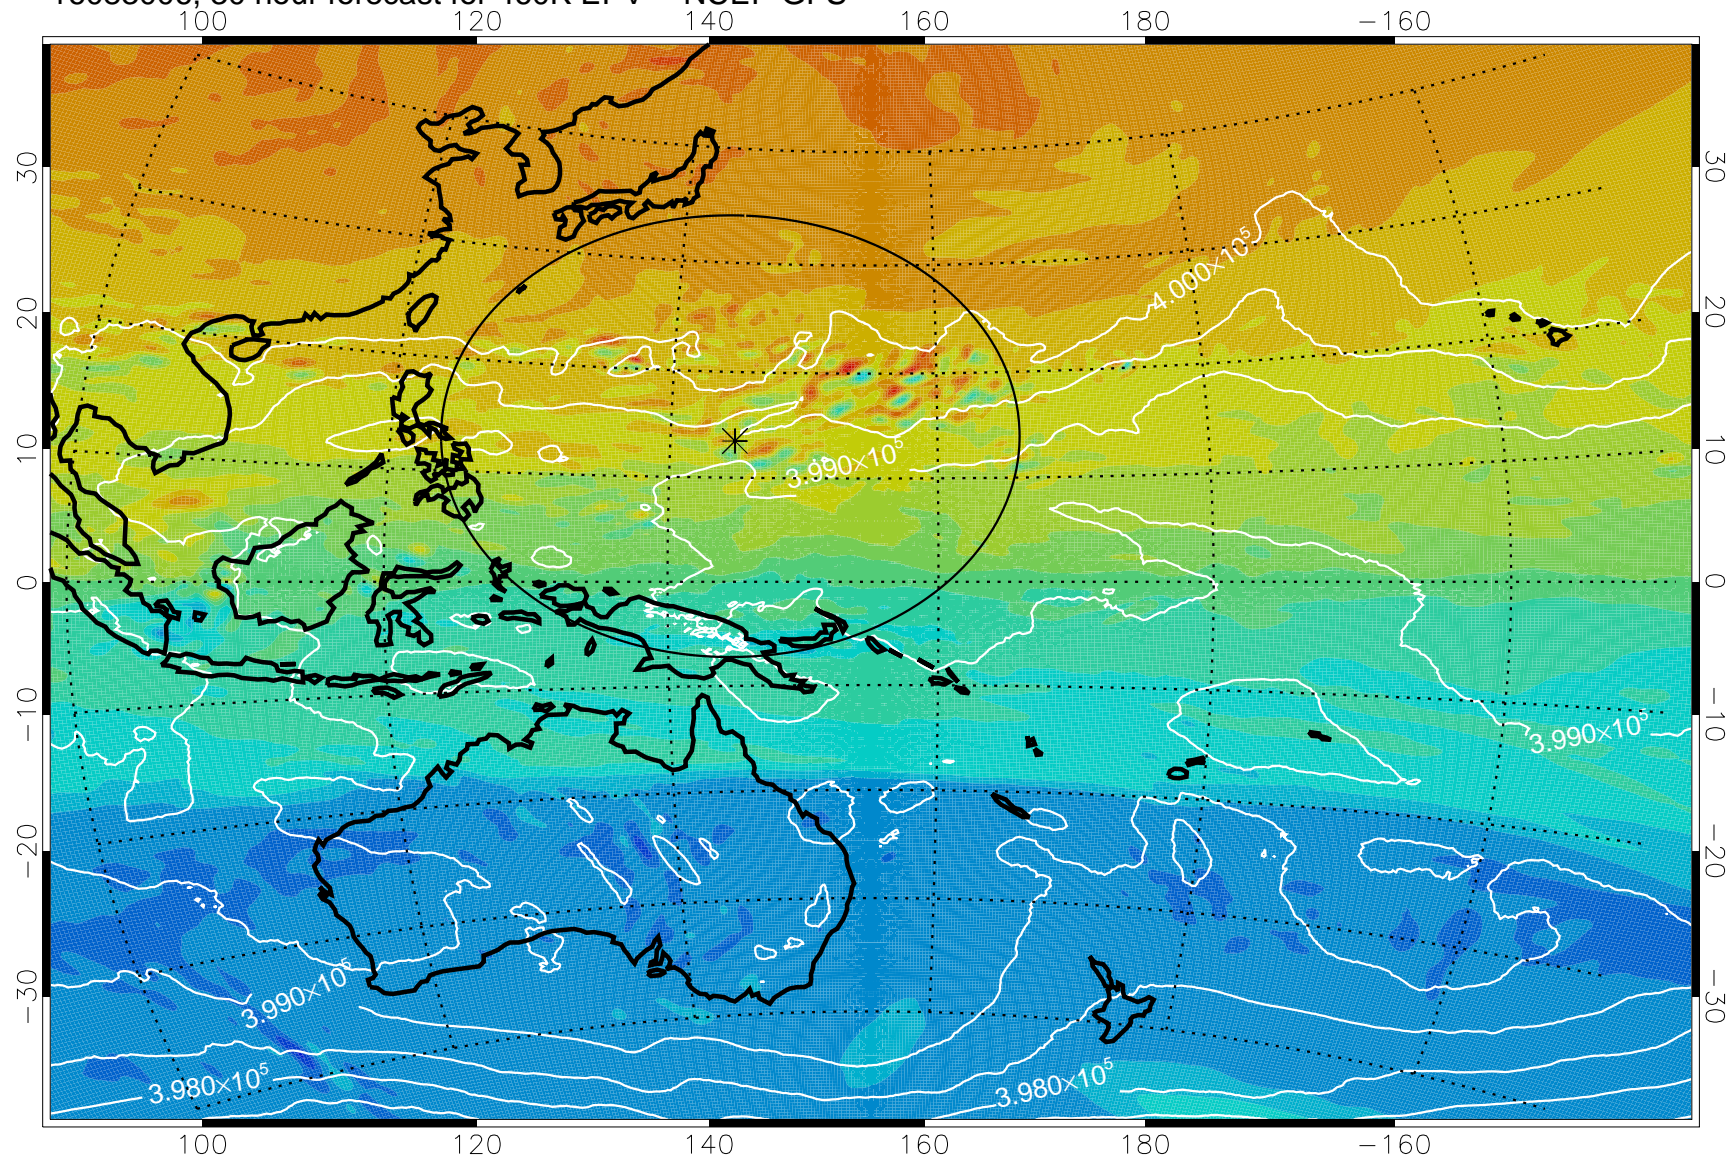

16082918, 18 hour forecast for 460K EPV -- NCEP GFS

16083000, 24 hour forecast for 460K EPV -- NCEP GFS

460K Montgomery Streamfunction, white

Range ring of 2304 km

16083006, 30 hour forecast for 460K EPV -- NCEP GFS

460K Montgomery Streamfunction, white

Range ring of 2304 km

16083012, 36 hour forecast for 460K EPV -- NCEP GFS

460K Montgomery Streamfunction, white

Range ring of 2304 km

16083018, 42 hour forecast for 460K EPV -- NCEP GFS

460K Montgomery Streamfunction, white

Range ring of 2304 km

16083100, 48 hour forecast for 460K EPV -- NCEP GFS

460K Montgomery Streamfunction, white

Range ring of 2304 km

16083106, 54 hour forecast for 460K EPV -- NCEP GFS

460K Montgomery Streamfunction, white

Range ring of 2304 km

16083112, 60 hour forecast for 460K EPV -- NCEP GFS

460K Montgomery Streamfunction, white

Range ring of 2304 km

16083118, 66 hour forecast for 460K EPV -- NCEP GFS