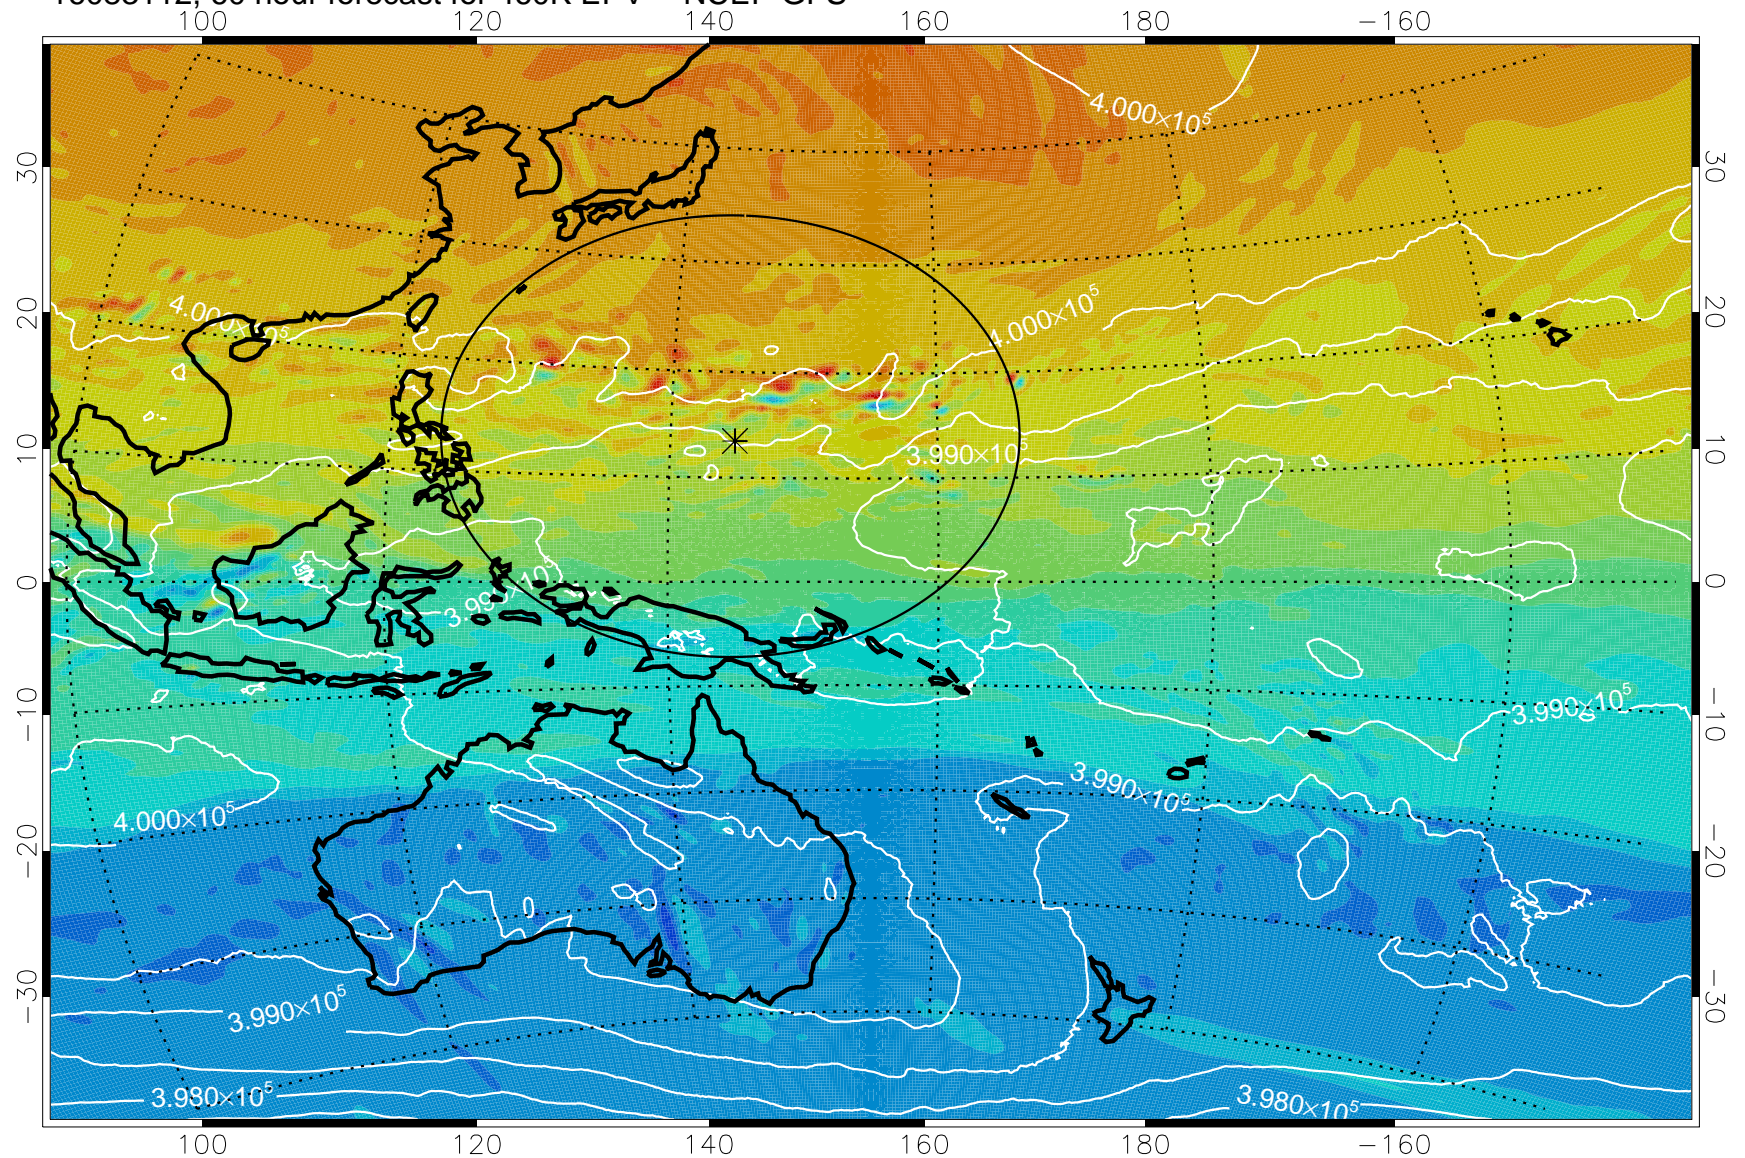

460K Montgomery Streamfunction, white

Range ring of 2304 km

16083012, 36 hour forecast for 460K EPV -- NCEP GFS

460K Montgomery Streamfunction, white

Range ring of 2304 km

16083018, 42 hour forecast for 460K EPV -- NCEP GFS

460K Montgomery Streamfunction, white

Range ring of 2304 km

16083100, 48 hour forecast for 460K EPV -- NCEP GFS

460K Montgomery Streamfunction, white

Range ring of 2304 km

16083106, 54 hour forecast for 460K EPV -- NCEP GFS

460K Montgomery Streamfunction, white

Range ring of 2304 km

16083112, 60 hour forecast for 460K EPV -- NCEP GFS

460K Montgomery Streamfunction, white

Range ring of 2304 km

16083118, 66 hour forecast for 460K EPV -- NCEP GFS

460K Montgomery Streamfunction, white

Range ring of 2304 km

16090100, 72 hour forecast for 460K EPV -- NCEP GFS

460K Montgomery Streamfunction, white

Range ring of 2304 km

16090106, 78 hour forecast for 460K EPV -- NCEP GFS