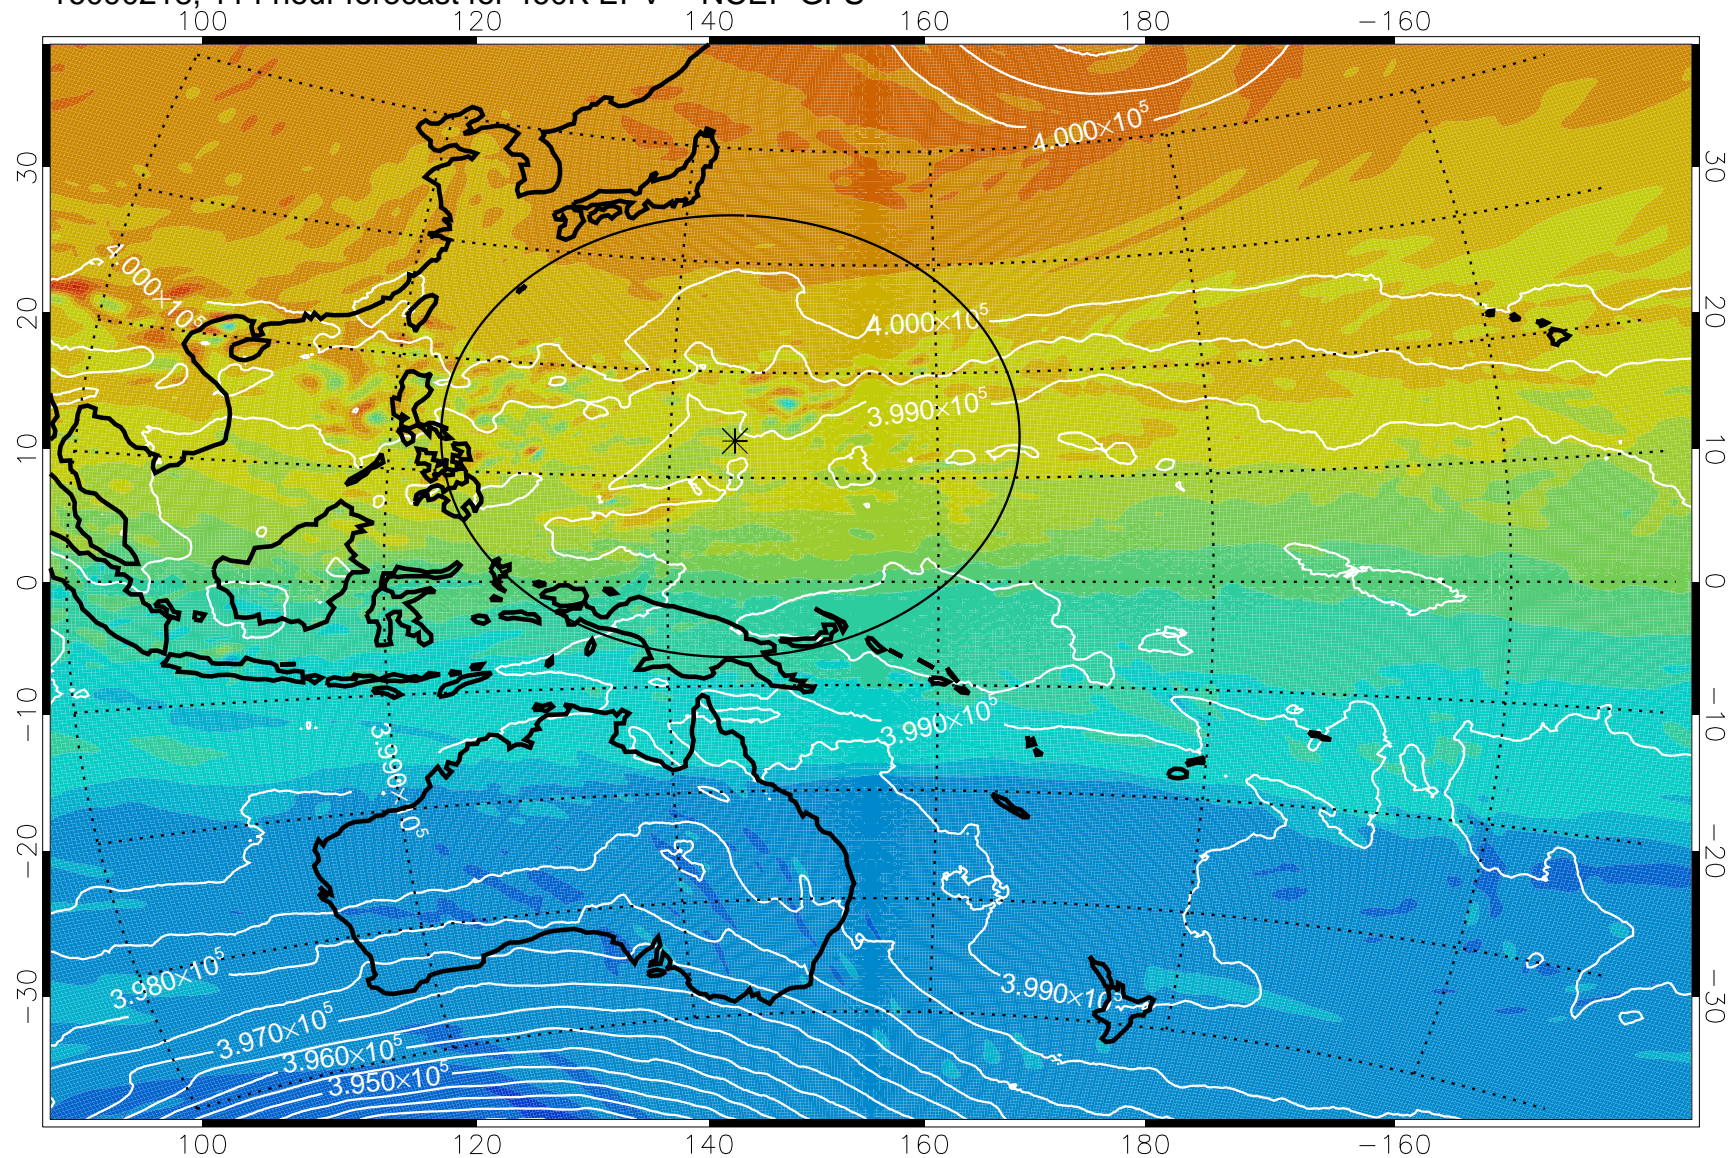

460K Montgomery Streamfunction, white

Range ring of 2304 km

16090112, 84 hour forecast for 460K EPV -- NCEP GFS

460K Montgomery Streamfunction, white

Range ring of 2304 km

16090118, 90 hour forecast for 460K EPV -- NCEP GFS

460K Montgomery Streamfunction, white

Range ring of 2304 km

16090200, 96 hour forecast for 460K EPV -- NCEP GFS

460K Montgomery Streamfunction, white

Range ring of 2304 km

16090206, 102 hour forecast for 460K EPV -- NCEP GFS

460K Montgomery Streamfunction, white

Range ring of 2304 km

16090212, 108 hour forecast for 460K EPV -- NCEP GFS

460K Montgomery Streamfunction, white

Range ring of 2304 km

16090218, 114 hour forecast for 460K EPV -- NCEP GFS

460K Montgomery Streamfunction, white

Range ring of 2304 km

16090300, 120 hour forecast for 460K EPV -- NCEP GFS

460K Montgomery Streamfunction, white

Range ring of 2304 km