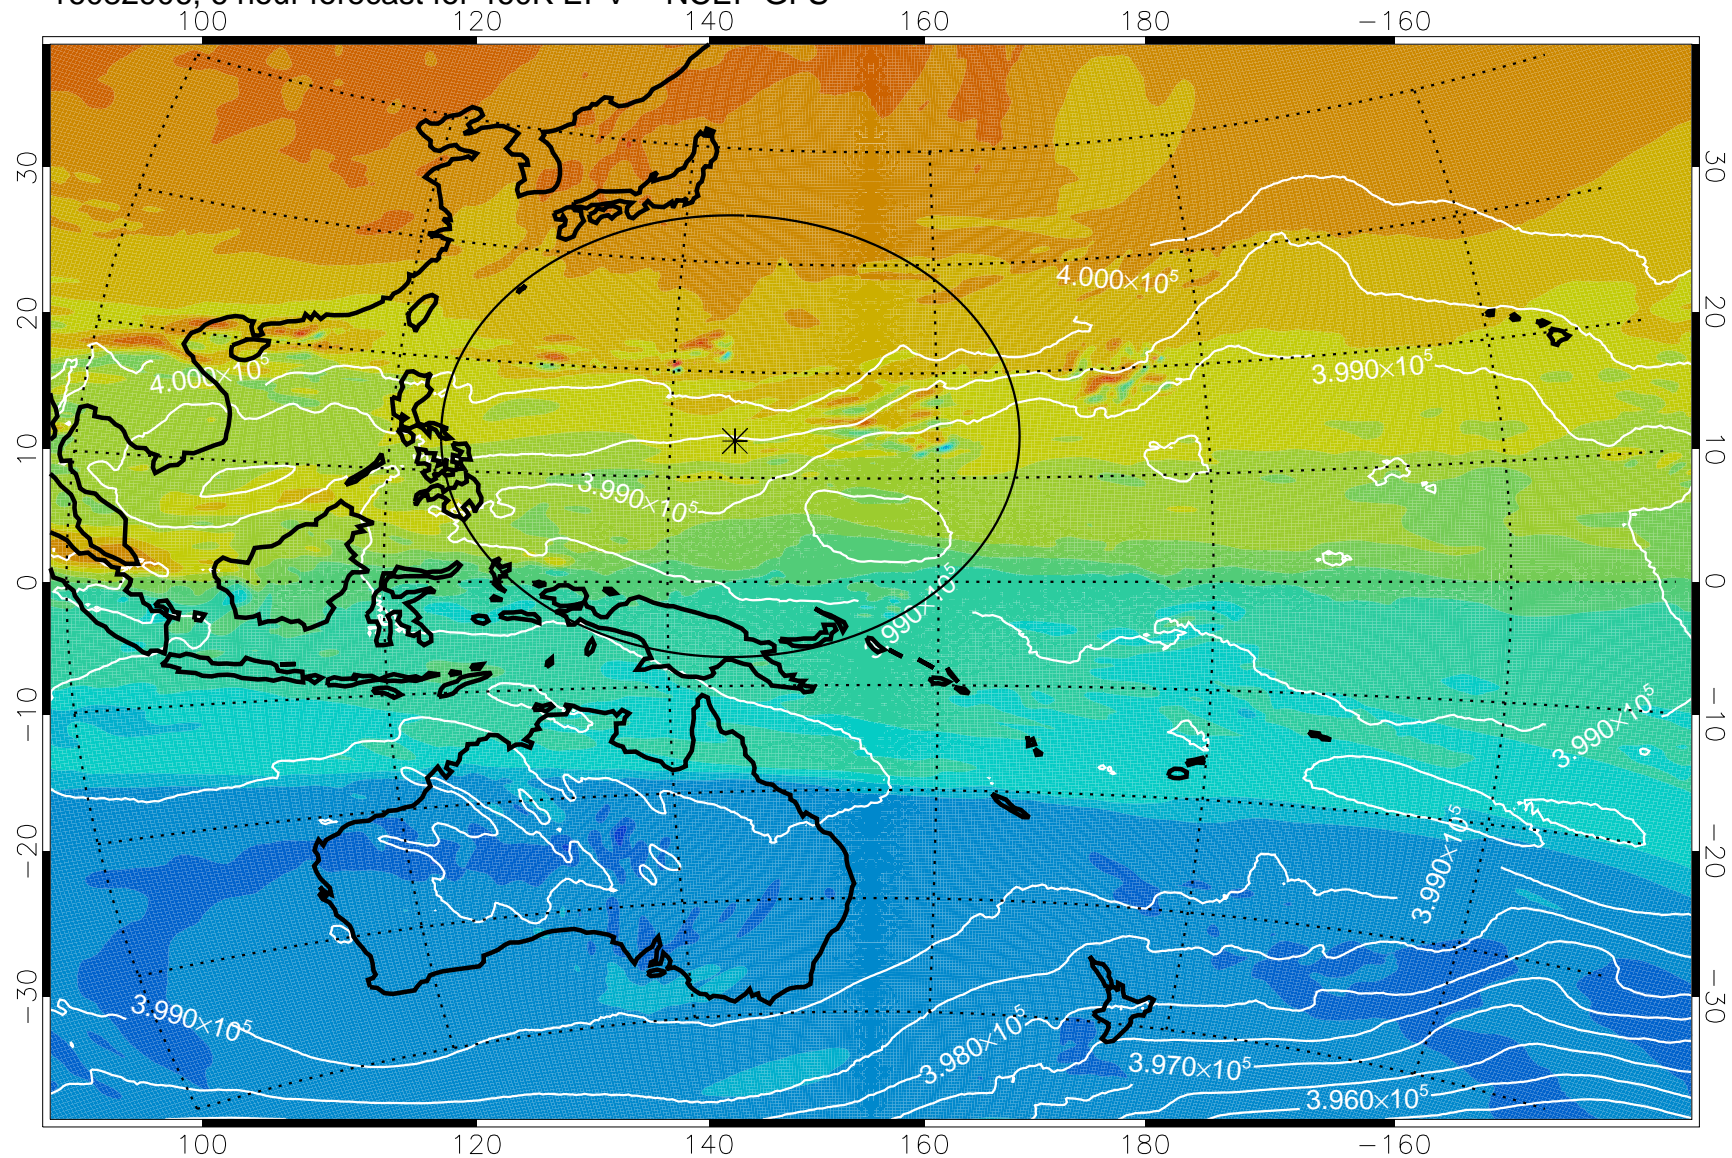

16082906, 6 hour forecast for 460K EPV -- NCEP GFS

460K Montgomery Streamfunction, white

Range ring of 2304 km

16082912, 12 hour forecast for 460K EPV -- NCEP GFS

460K Montgomery Streamfunction, white

Range ring of 2304 km

16082918, 18 hour forecast for 460K EPV -- NCEP GFS

16083000, 24 hour forecast for 460K EPV -- NCEP GFS

460K Montgomery Streamfunction, white

Range ring of 2304 km

16083006, 30 hour forecast for 460K EPV -- NCEP GFS

460K Montgomery Streamfunction, white

Range ring of 2304 km

16083012, 36 hour forecast for 460K EPV -- NCEP GFS

460K Montgomery Streamfunction, white

Range ring of 2304 km

16083018, 42 hour forecast for 460K EPV -- NCEP GFS

460K Montgomery Streamfunction, white

Range ring of 2304 km

16083100, 48 hour forecast for 460K EPV -- NCEP GFS

460K Montgomery Streamfunction, white

Range ring of 2304 km

16083106, 54 hour forecast for 460K EPV -- NCEP GFS