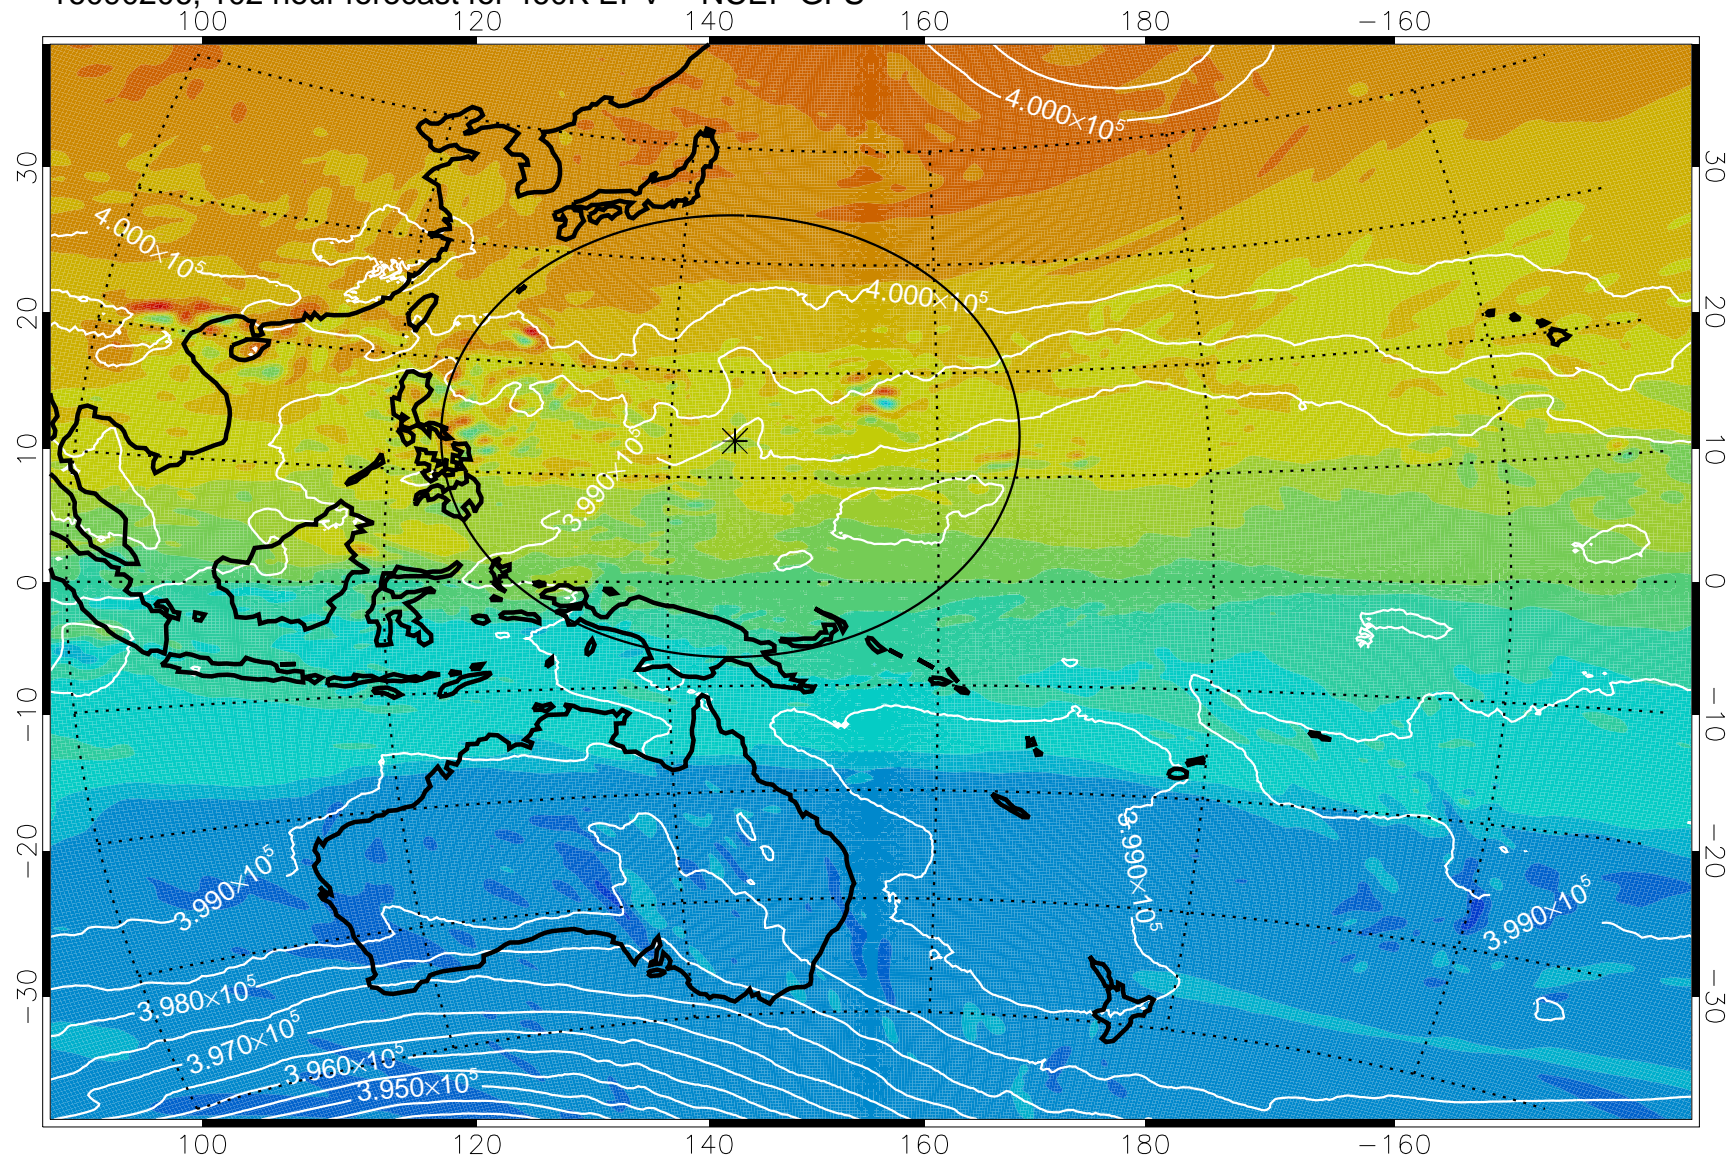

460K Montgomery Streamfunction, white

Range ring of 2304 km

16090112, 84 hour forecast for 460K EPV -- NCEP GFS

460K Montgomery Streamfunction, white

Range ring of 2304 km

16090118, 90 hour forecast for 460K EPV -- NCEP GFS

460K Montgomery Streamfunction, white

Range ring of 2304 km

16090200, 96 hour forecast for 460K EPV -- NCEP GFS

460K Montgomery Streamfunction, white

Range ring of 2304 km

16090206, 102 hour forecast for 460K EPV -- NCEP GFS

460K Montgomery Streamfunction, white

Range ring of 2304 km

16090212, 108 hour forecast for 460K EPV -- NCEP GFS

460K Montgomery Streamfunction, white

Range ring of 2304 km

16090218, 114 hour forecast for 460K EPV -- NCEP GFS

460K Montgomery Streamfunction, white

Range ring of 2304 km

16090300, 120 hour forecast for 460K EPV -- NCEP GFS

460K Montgomery Streamfunction, white

Range ring of 2304 km