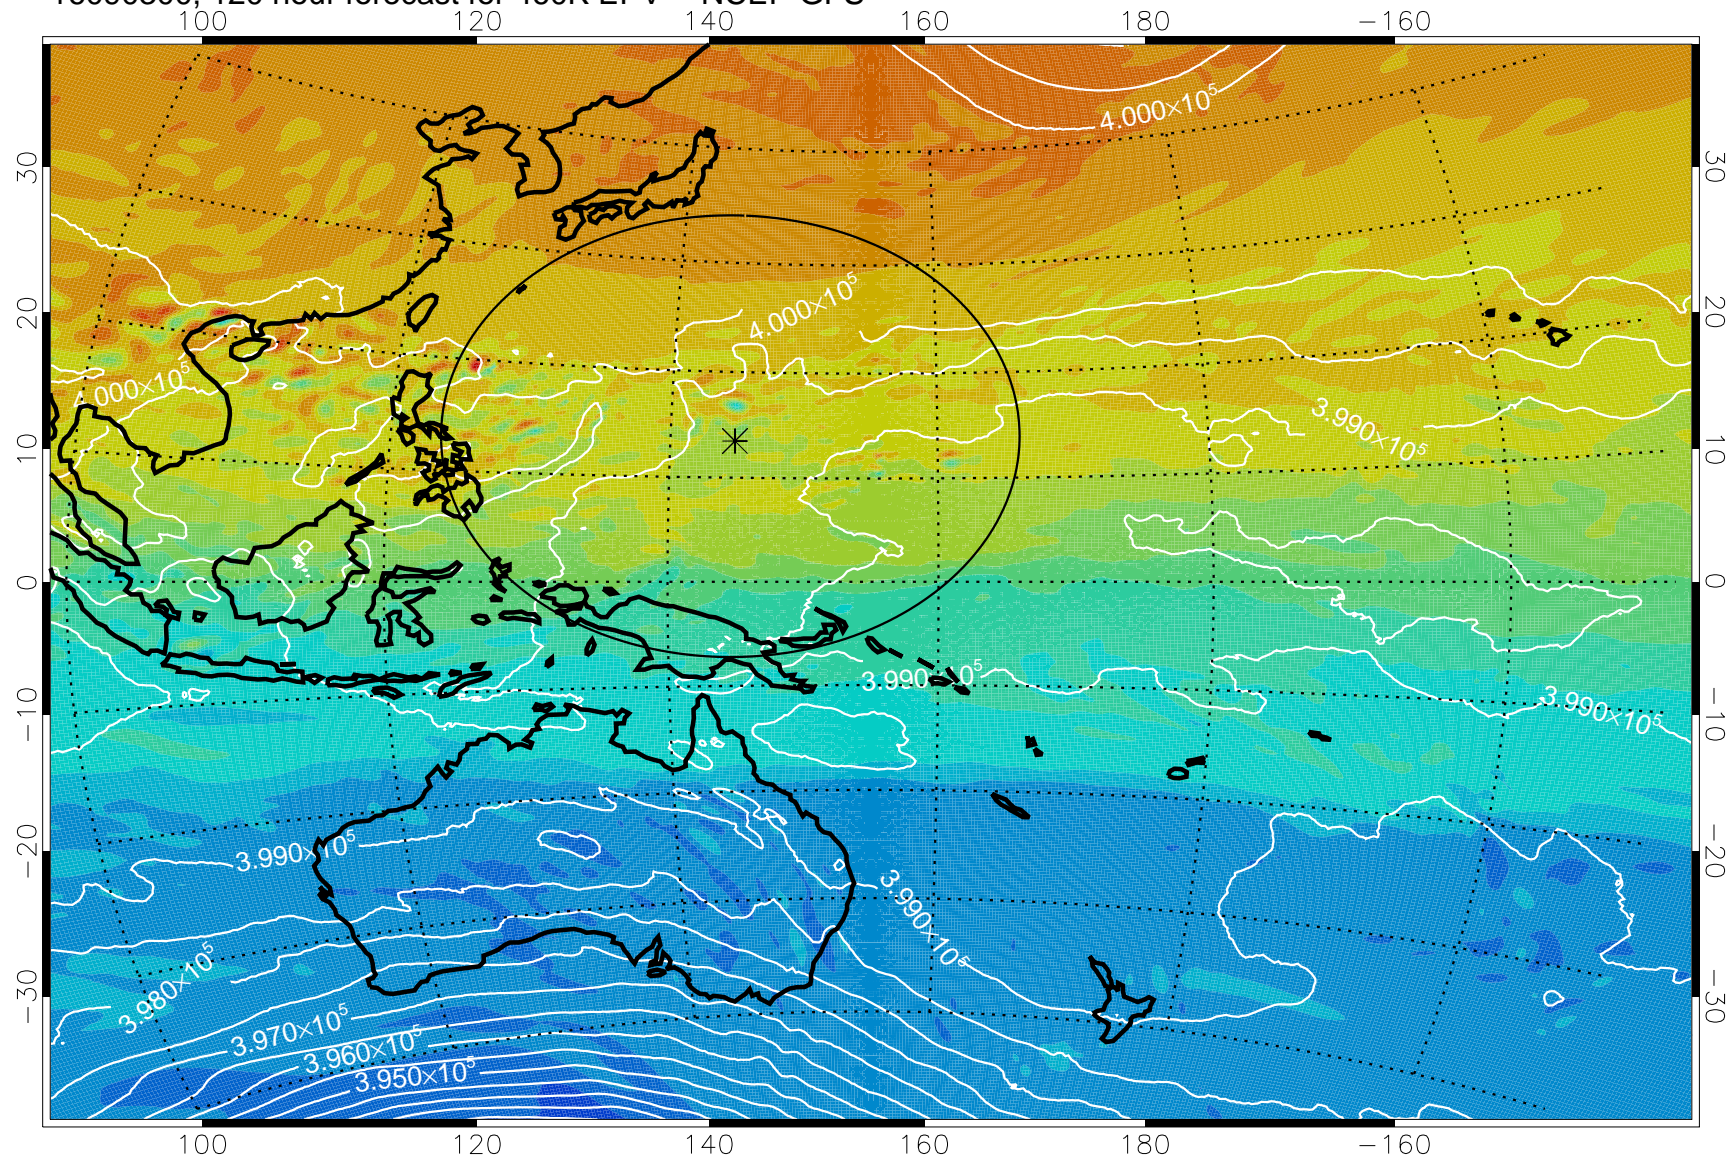

460K Montgomery Streamfunction, white

Range ring of 2304 km

16090112, 84 hour forecast for 460K EPV -- NCEP GFS

460K Montgomery Streamfunction, white

Range ring of 2304 km

16090118, 90 hour forecast for 460K EPV -- NCEP GFS

460K Montgomery Streamfunction, white

Range ring of 2304 km

16090200, 96 hour forecast for 460K EPV -- NCEP GFS

460K Montgomery Streamfunction, white

Range ring of 2304 km

16090206, 102 hour forecast for 460K EPV -- NCEP GFS

460K Montgomery Streamfunction, white

Range ring of 2304 km

16090212, 108 hour forecast for 460K EPV -- NCEP GFS

460K Montgomery Streamfunction, white

Range ring of 2304 km

16090218, 114 hour forecast for 460K EPV -- NCEP GFS

460K Montgomery Streamfunction, white

Range ring of 2304 km

16090300, 120 hour forecast for 460K EPV -- NCEP GFS

460K Montgomery Streamfunction, white

Range ring of 2304 km