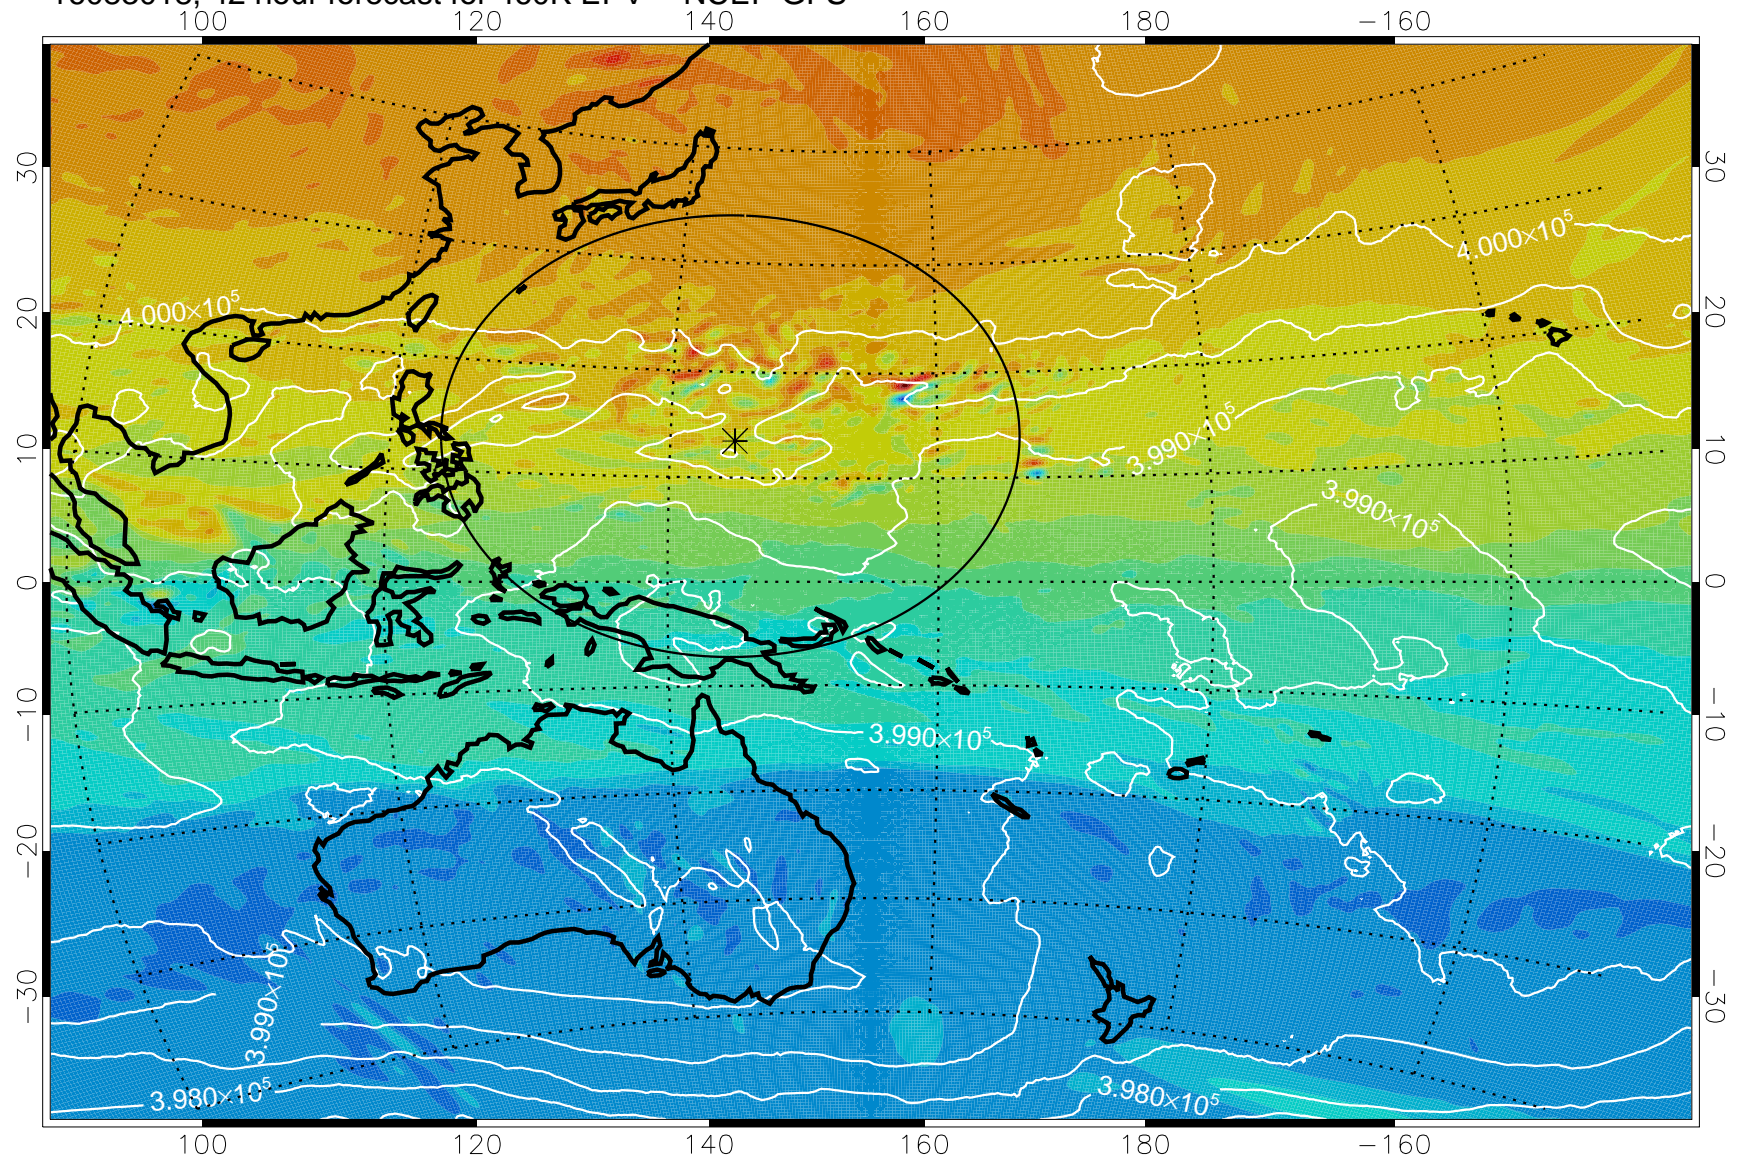

460K Montgomery Streamfunction, white

Range ring of 2304 km

16083012, 36 hour forecast for 460K EPV -- NCEP GFS

460K Montgomery Streamfunction, white

Range ring of 2304 km

16083018, 42 hour forecast for 460K EPV -- NCEP GFS

460K Montgomery Streamfunction, white

Range ring of 2304 km

16083100, 48 hour forecast for 460K EPV -- NCEP GFS

460K Montgomery Streamfunction, white

Range ring of 2304 km

16083106, 54 hour forecast for 460K EPV -- NCEP GFS

460K Montgomery Streamfunction, white

Range ring of 2304 km

16083112, 60 hour forecast for 460K EPV -- NCEP GFS

460K Montgomery Streamfunction, white

Range ring of 2304 km

16083118, 66 hour forecast for 460K EPV -- NCEP GFS

460K Montgomery Streamfunction, white

Range ring of 2304 km

16090100, 72 hour forecast for 460K EPV -- NCEP GFS

460K Montgomery Streamfunction, white

Range ring of 2304 km

16090106, 78 hour forecast for 460K EPV -- NCEP GFS