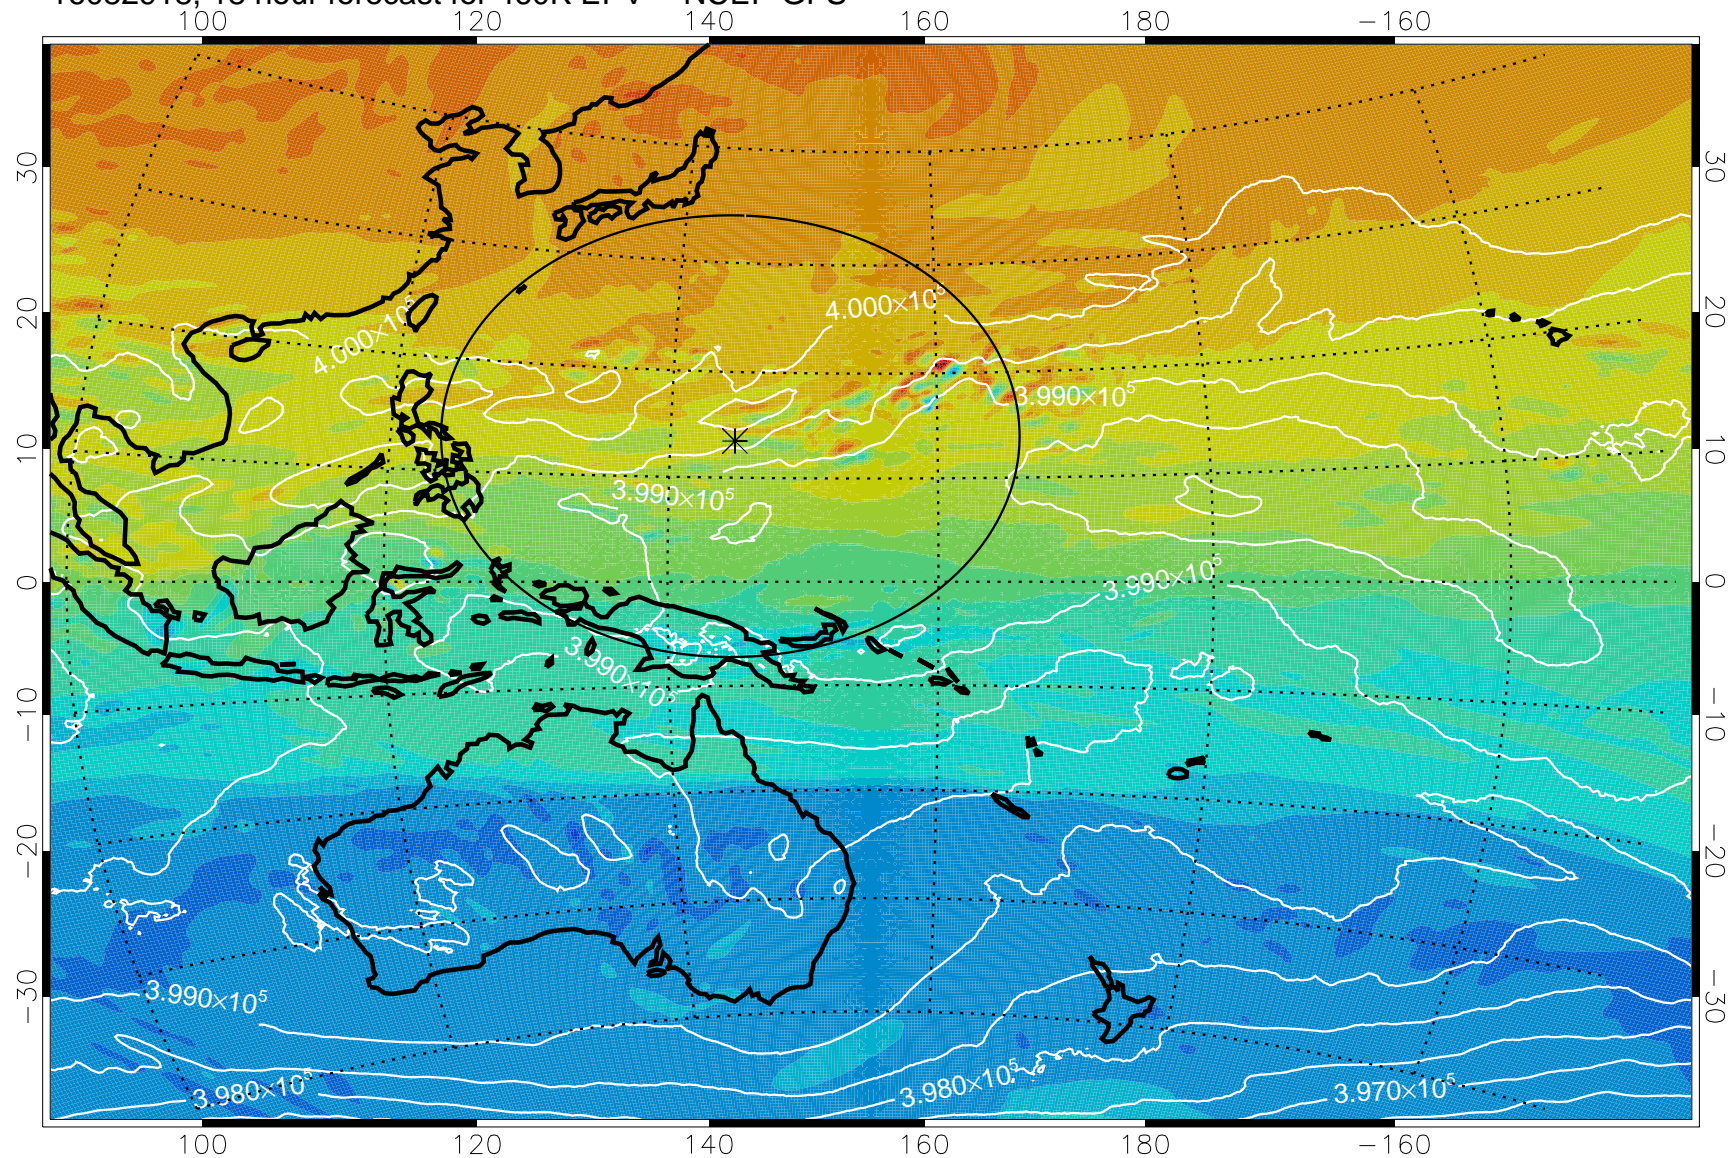

16082906, 6 hour forecast for 460K EPV -- NCEP GFS

460K Montgomery Streamfunction, white

Range ring of 2304 km

16082912, 12 hour forecast for 460K EPV -- NCEP GFS

460K Montgomery Streamfunction, white

Range ring of 2304 km

16082918, 18 hour forecast for 460K EPV -- NCEP GFS

16083000, 24 hour forecast for 460K EPV -- NCEP GFS

460K Montgomery Streamfunction, white

Range ring of 2304 km

16083006, 30 hour forecast for 460K EPV -- NCEP GFS

460K Montgomery Streamfunction, white

Range ring of 2304 km

16083012, 36 hour forecast for 460K EPV -- NCEP GFS

460K Montgomery Streamfunction, white

Range ring of 2304 km

16083018, 42 hour forecast for 460K EPV -- NCEP GFS

460K Montgomery Streamfunction, white

Range ring of 2304 km

16083100, 48 hour forecast for 460K EPV -- NCEP GFS

460K Montgomery Streamfunction, white

Range ring of 2304 km

16083106, 54 hour forecast for 460K EPV -- NCEP GFS