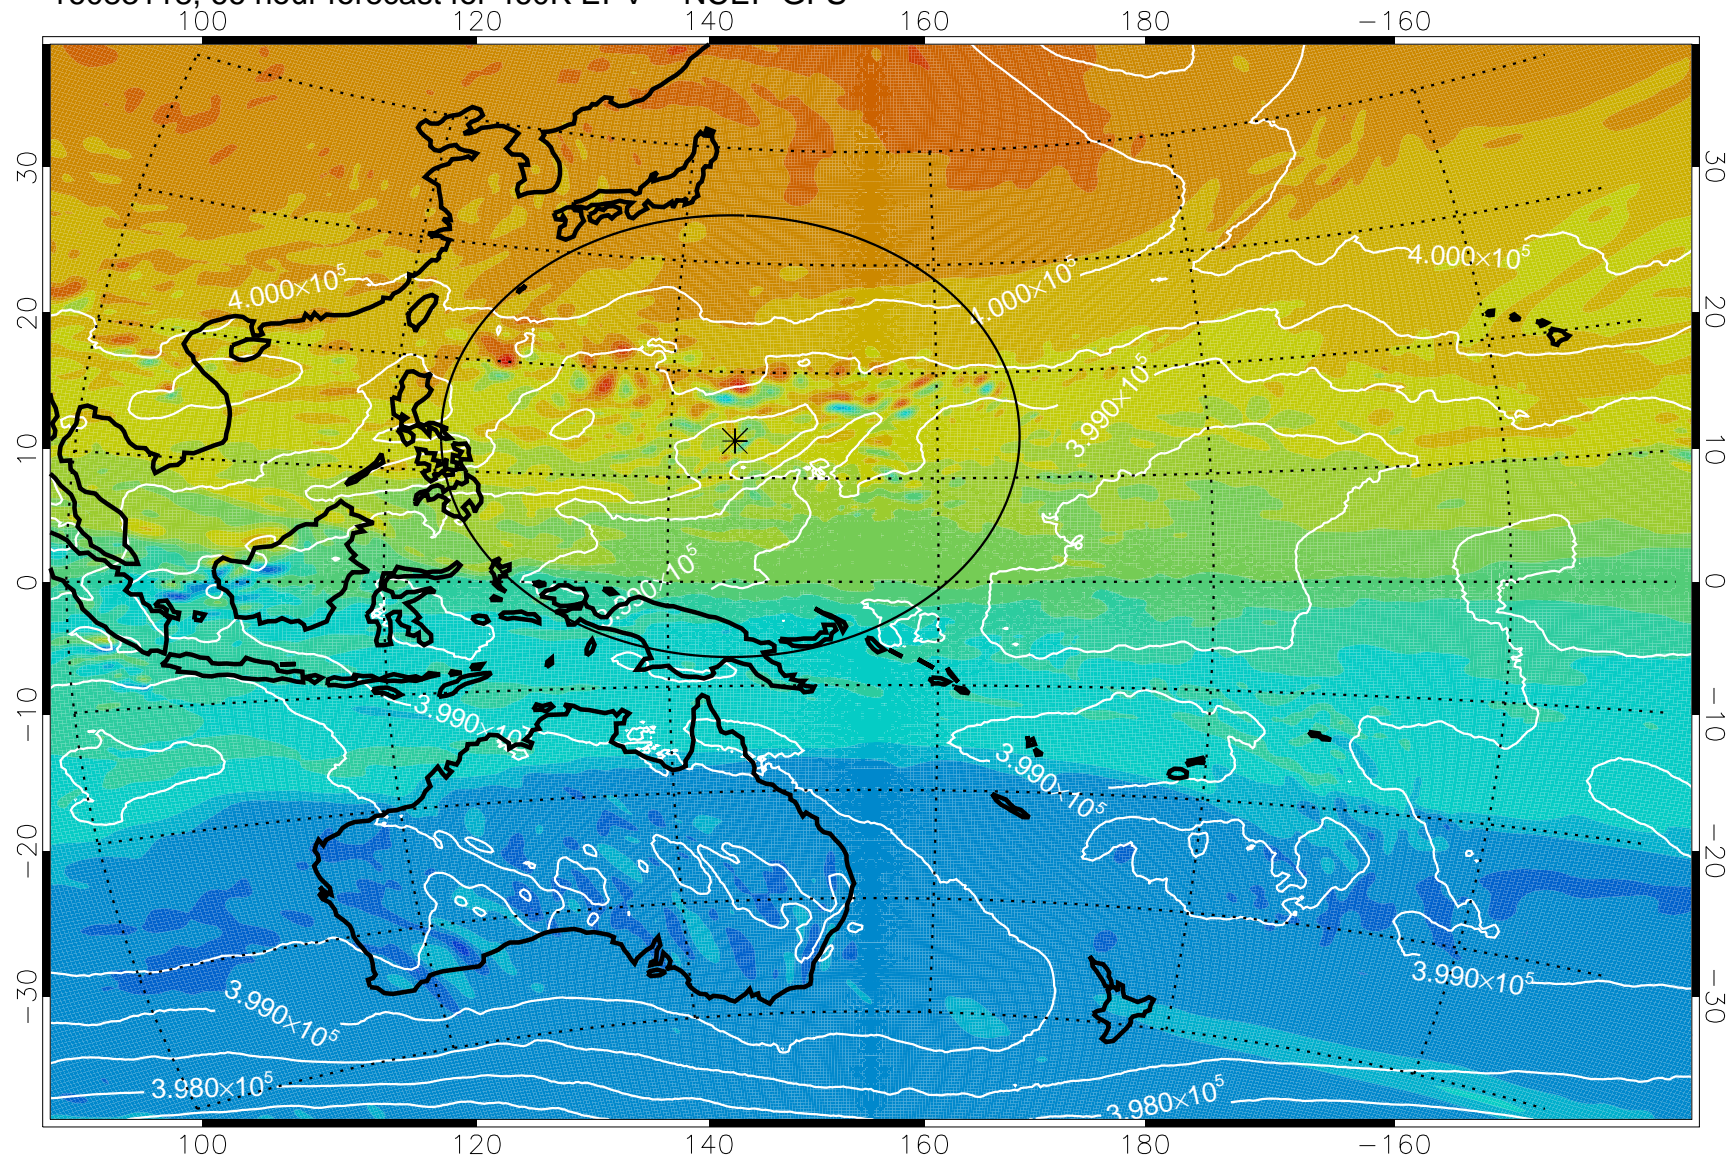

460K Montgomery Streamfunction, white

Range ring of 2304 km

16083100, 48 hour forecast for 460K EPV -- NCEP GFS

460K Montgomery Streamfunction, white

Range ring of 2304 km

16083106, 54 hour forecast for 460K EPV -- NCEP GFS

460K Montgomery Streamfunction, white

Range ring of 2304 km

16083112, 60 hour forecast for 460K EPV -- NCEP GFS

460K Montgomery Streamfunction, white

Range ring of 2304 km

16083118, 66 hour forecast for 460K EPV -- NCEP GFS

460K Montgomery Streamfunction, white

Range ring of 2304 km

16090100, 72 hour forecast for 460K EPV -- NCEP GFS

460K Montgomery Streamfunction, white

Range ring of 2304 km

16090106, 78 hour forecast for 460K EPV -- NCEP GFS

460K Montgomery Streamfunction, white

Range ring of 2304 km

16090112, 84 hour forecast for 460K EPV -- NCEP GFS

460K Montgomery Streamfunction, white

Range ring of 2304 km

16090118, 90 hour forecast for 460K EPV -- NCEP GFS