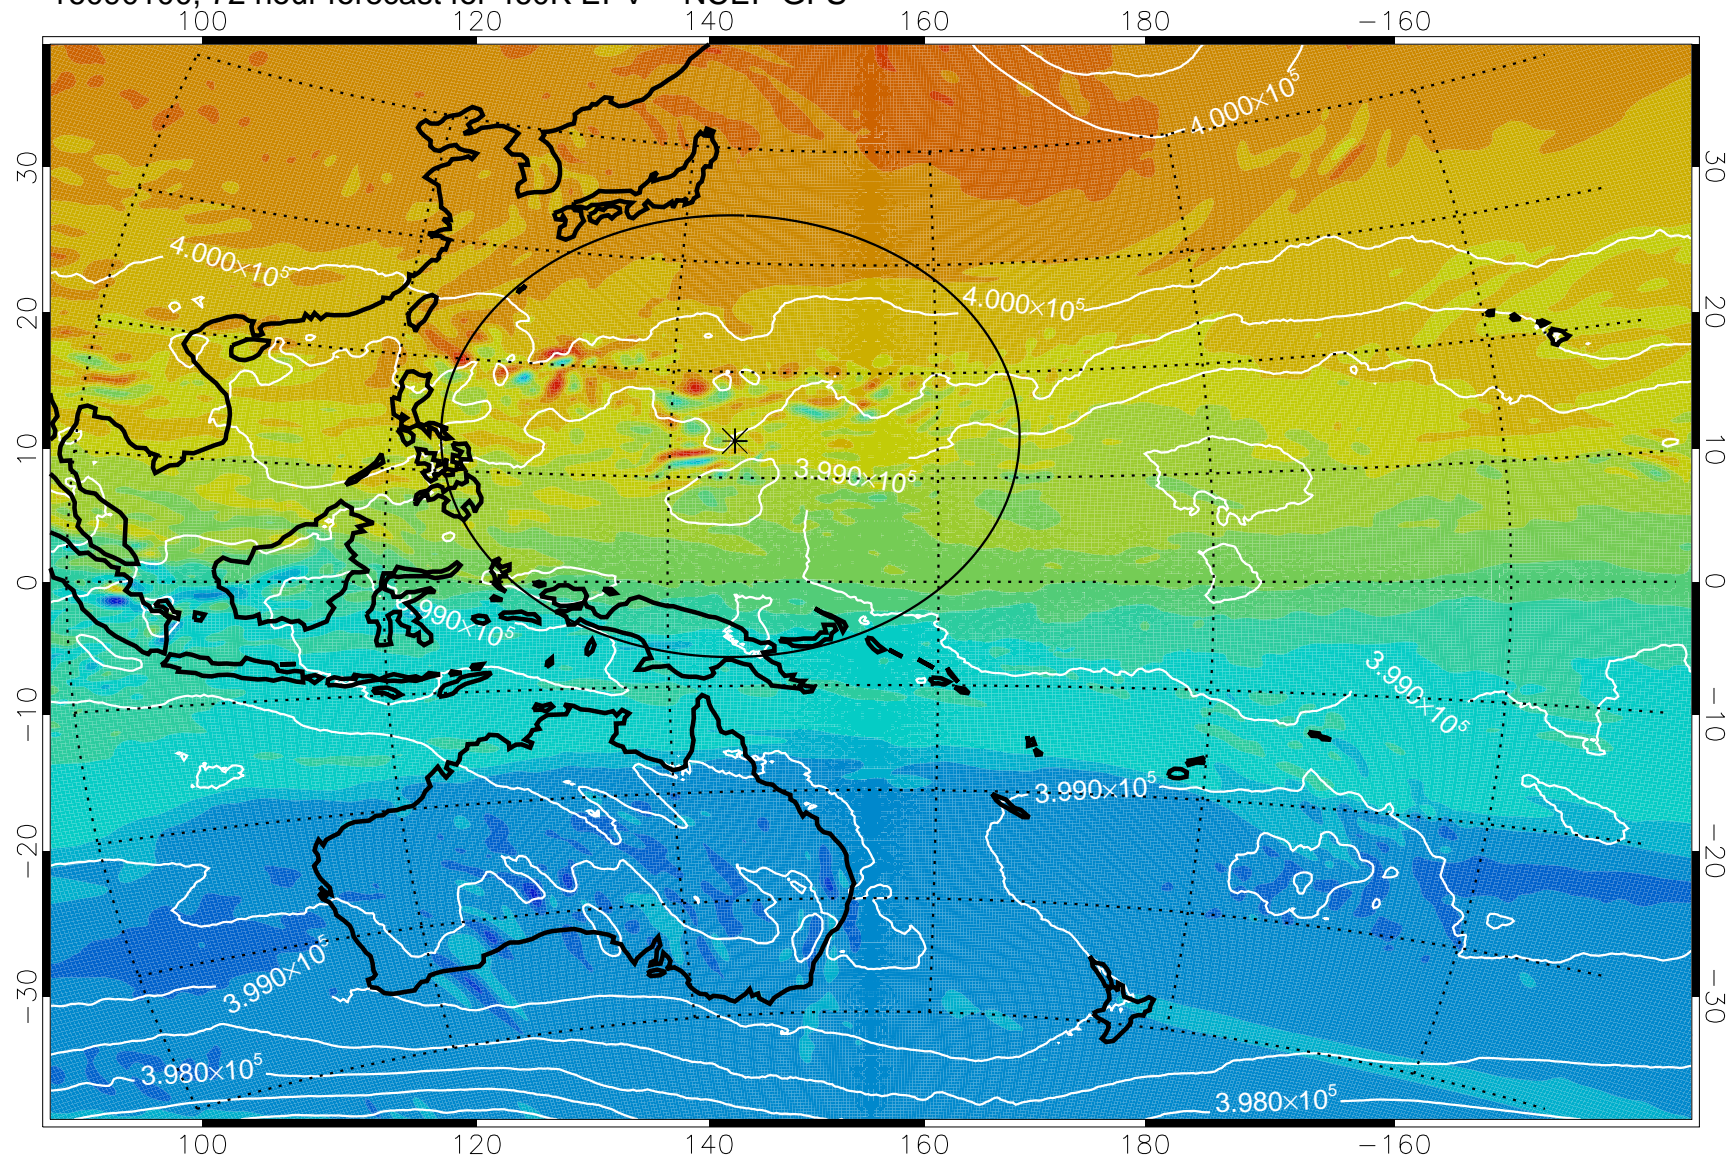

460K Montgomery Streamfunction, white

Range ring of 2304 km

16083100, 48 hour forecast for 460K EPV -- NCEP GFS

460K Montgomery Streamfunction, white

Range ring of 2304 km

16083106, 54 hour forecast for 460K EPV -- NCEP GFS

460K Montgomery Streamfunction, white

Range ring of 2304 km

16083112, 60 hour forecast for 460K EPV -- NCEP GFS

460K Montgomery Streamfunction, white

Range ring of 2304 km

16083118, 66 hour forecast for 460K EPV -- NCEP GFS

460K Montgomery Streamfunction, white

Range ring of 2304 km

16090100, 72 hour forecast for 460K EPV -- NCEP GFS

460K Montgomery Streamfunction, white

Range ring of 2304 km

16090106, 78 hour forecast for 460K EPV -- NCEP GFS

460K Montgomery Streamfunction, white

Range ring of 2304 km

16090112, 84 hour forecast for 460K EPV -- NCEP GFS

460K Montgomery Streamfunction, white

Range ring of 2304 km

16090118, 90 hour forecast for 460K EPV -- NCEP GFS