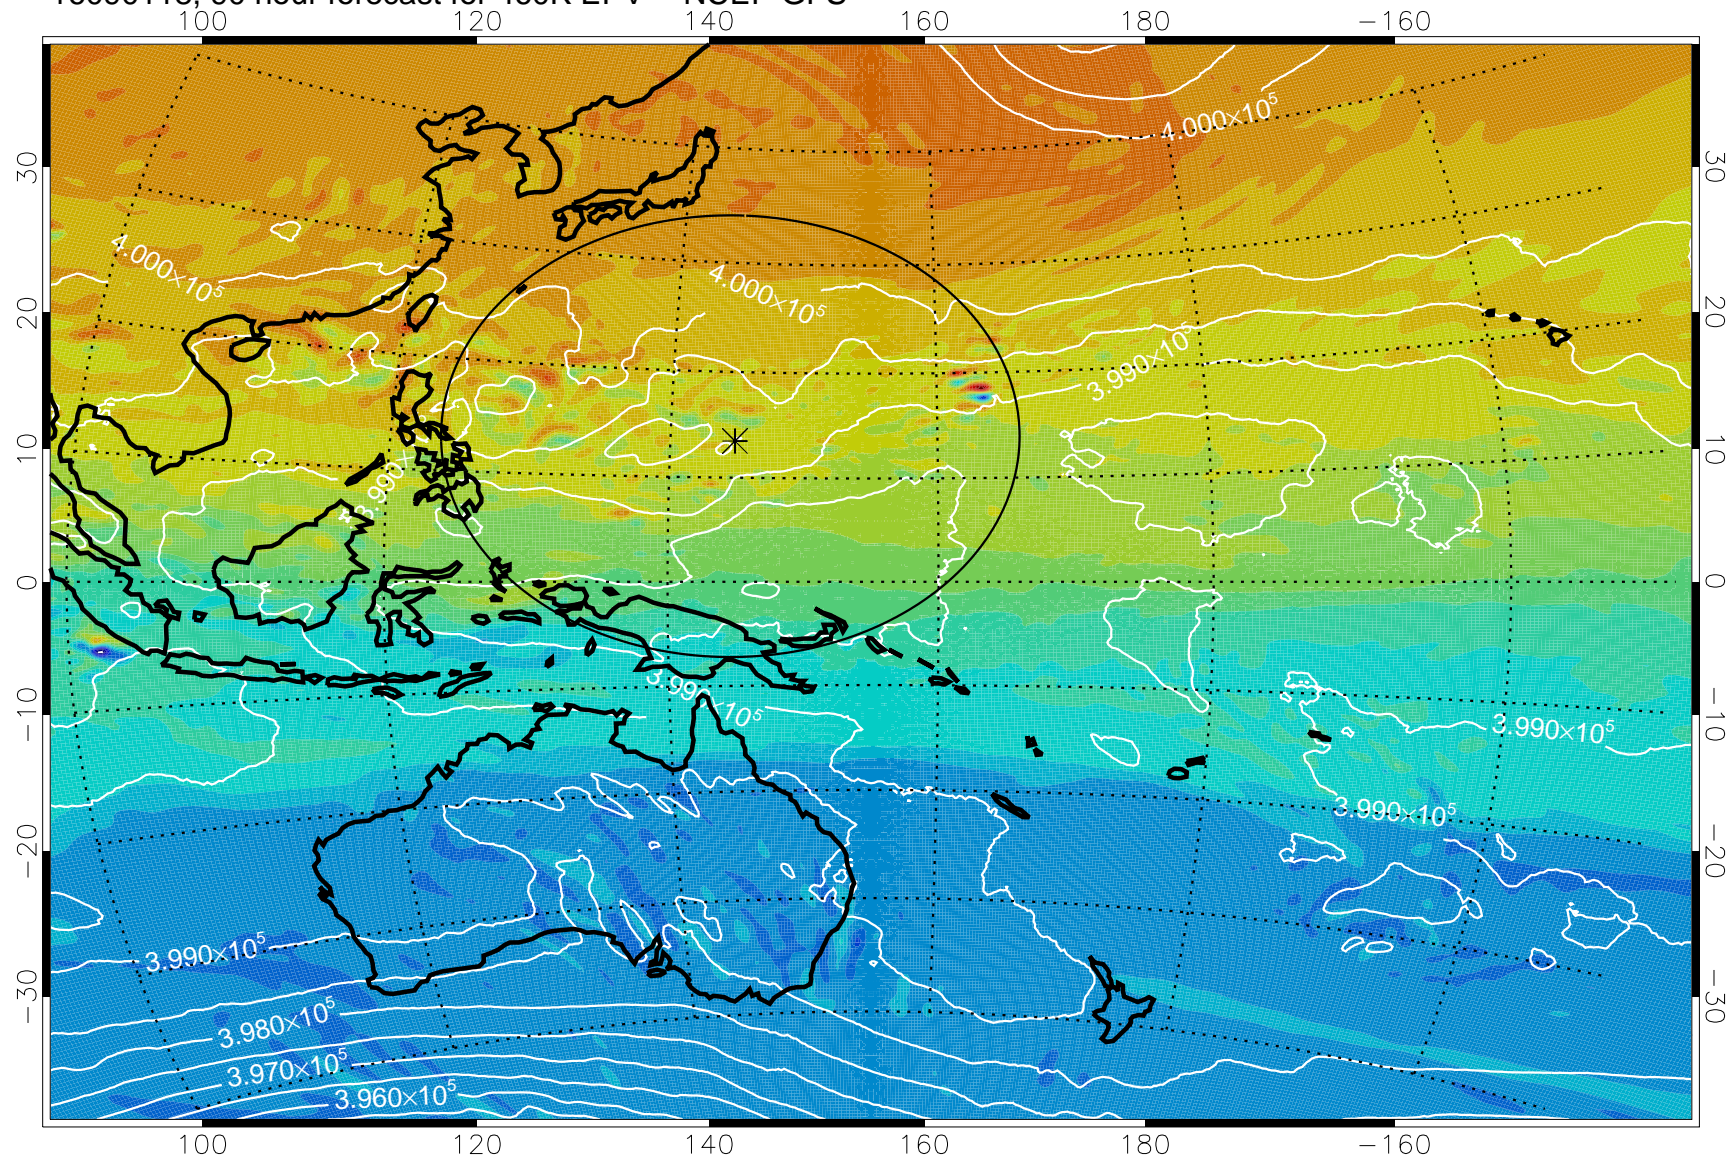

460K Montgomery Streamfunction, white

Range ring of 2304 km

16090100, 72 hour forecast for 460K EPV -- NCEP GFS

460K Montgomery Streamfunction, white

Range ring of 2304 km

16090106, 78 hour forecast for 460K EPV -- NCEP GFS

460K Montgomery Streamfunction, white

Range ring of 2304 km

16090112, 84 hour forecast for 460K EPV -- NCEP GFS

460K Montgomery Streamfunction, white

Range ring of 2304 km

16090118, 90 hour forecast for 460K EPV -- NCEP GFS

460K Montgomery Streamfunction, white

Range ring of 2304 km

16090200, 96 hour forecast for 460K EPV -- NCEP GFS

460K Montgomery Streamfunction, white

Range ring of 2304 km

16090206, 102 hour forecast for 460K EPV -- NCEP GFS

460K Montgomery Streamfunction, white

Range ring of 2304 km

16090212, 108 hour forecast for 460K EPV -- NCEP GFS

460K Montgomery Streamfunction, white

Range ring of 2304 km

16090218, 114 hour forecast for 460K EPV -- NCEP GFS