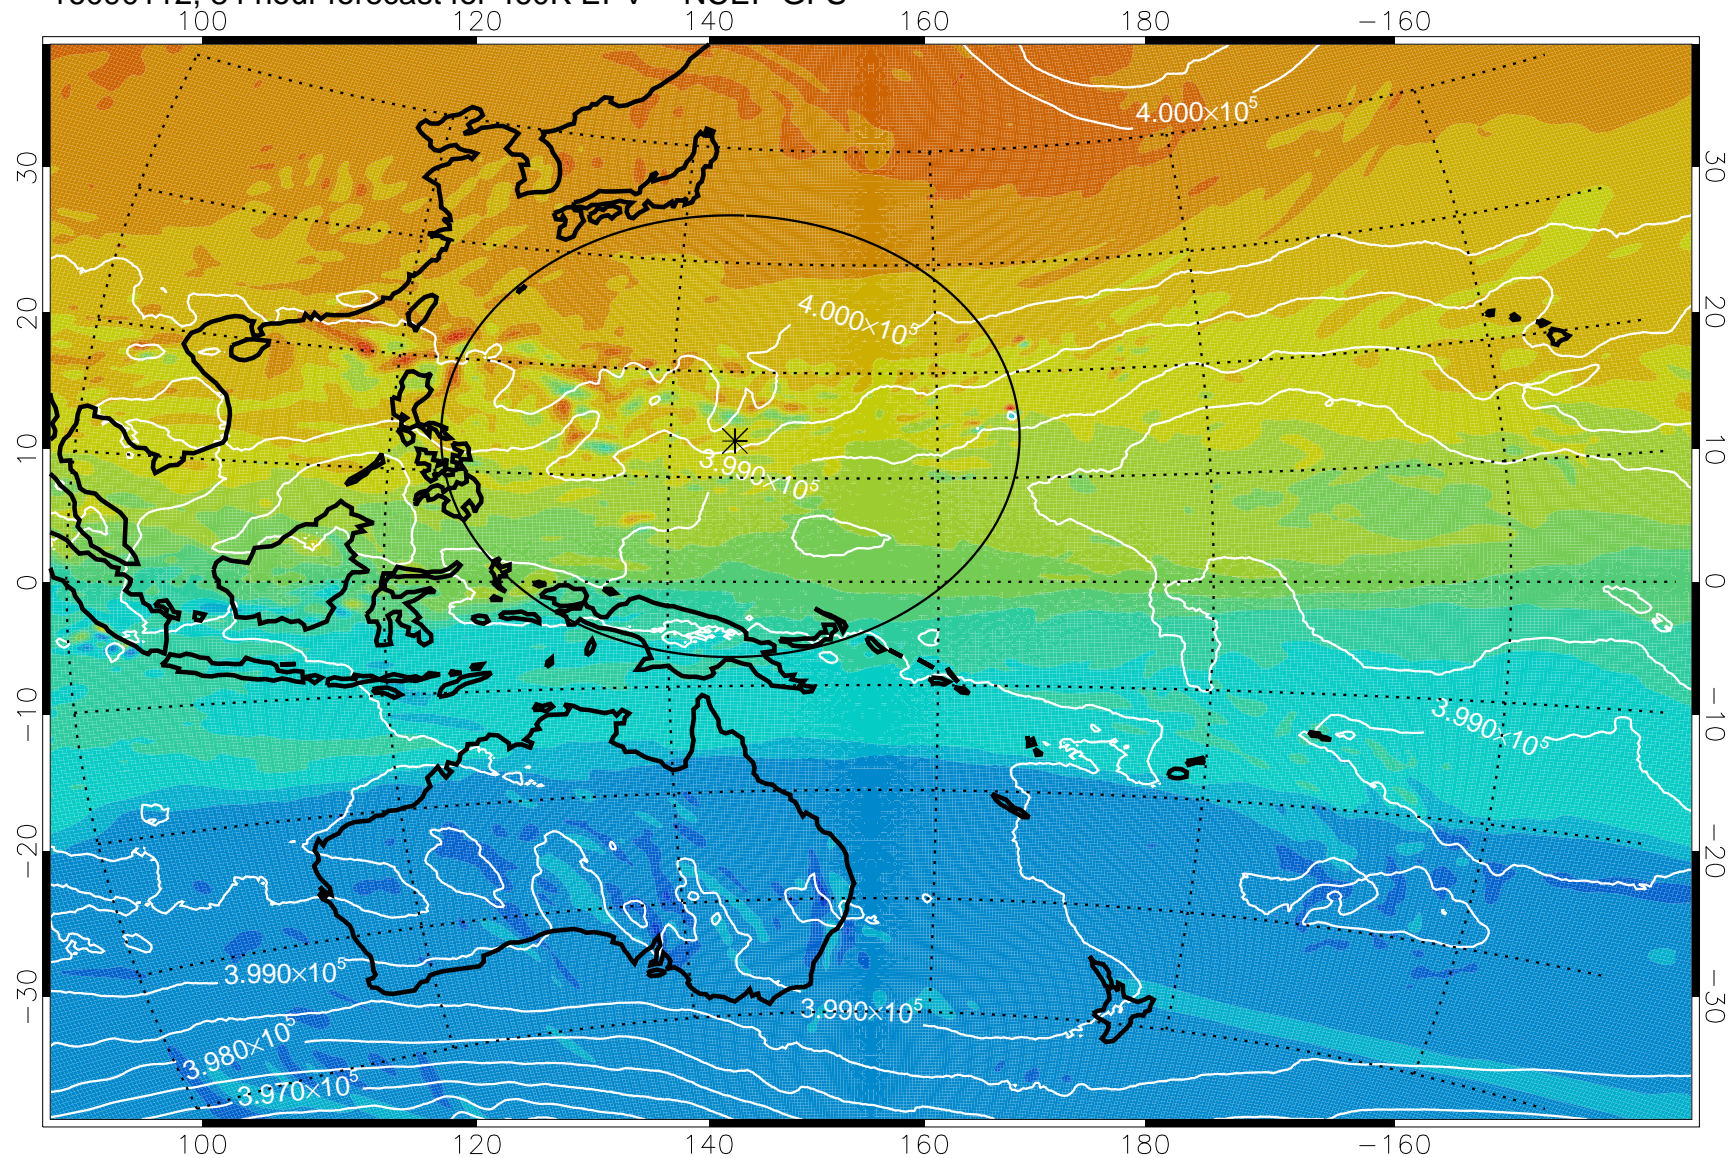

460K Montgomery Streamfunction, white

Range ring of 2304 km

16083112, 60 hour forecast for 460K EPV -- NCEP GFS

460K Montgomery Streamfunction, white

Range ring of 2304 km

16083118, 66 hour forecast for 460K EPV -- NCEP GFS

460K Montgomery Streamfunction, white

Range ring of 2304 km

16090100, 72 hour forecast for 460K EPV -- NCEP GFS

460K Montgomery Streamfunction, white

Range ring of 2304 km

16090106, 78 hour forecast for 460K EPV -- NCEP GFS

460K Montgomery Streamfunction, white

Range ring of 2304 km

16090112, 84 hour forecast for 460K EPV -- NCEP GFS

460K Montgomery Streamfunction, white

Range ring of 2304 km

16090118, 90 hour forecast for 460K EPV -- NCEP GFS

460K Montgomery Streamfunction, white

Range ring of 2304 km

16090200, 96 hour forecast for 460K EPV -- NCEP GFS

460K Montgomery Streamfunction, white

Range ring of 2304 km

16090206, 102 hour forecast for 460K EPV -- NCEP GFS