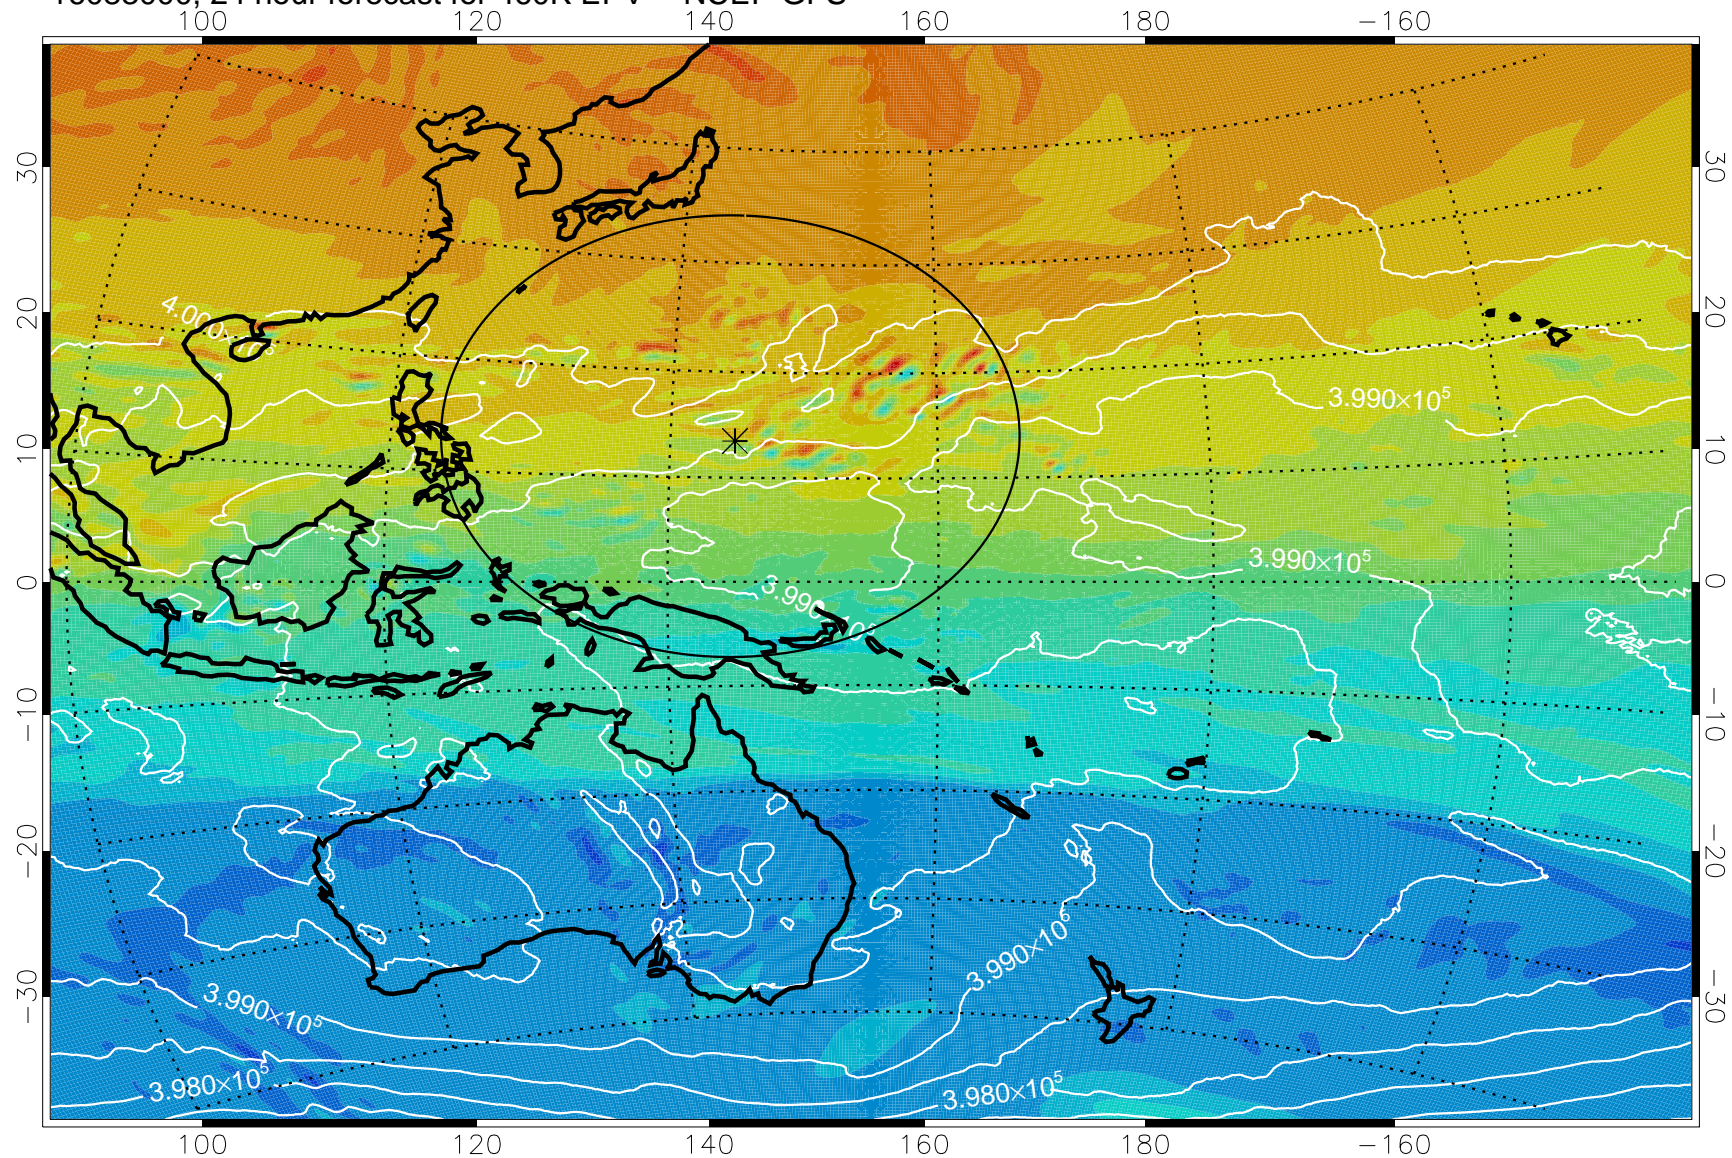

16082906, 6 hour forecast for 460K EPV -- NCEP GFS

460K Montgomery Streamfunction, white

Range ring of 2304 km

16082912, 12 hour forecast for 460K EPV -- NCEP GFS

460K Montgomery Streamfunction, white

Range ring of 2304 km

16082918, 18 hour forecast for 460K EPV -- NCEP GFS

16083000, 24 hour forecast for 460K EPV -- NCEP GFS

460K Montgomery Streamfunction, white

Range ring of 2304 km

16083006, 30 hour forecast for 460K EPV -- NCEP GFS

460K Montgomery Streamfunction, white

Range ring of 2304 km

16083012, 36 hour forecast for 460K EPV -- NCEP GFS

460K Montgomery Streamfunction, white

Range ring of 2304 km

16083018, 42 hour forecast for 460K EPV -- NCEP GFS

460K Montgomery Streamfunction, white

Range ring of 2304 km

16083100, 48 hour forecast for 460K EPV -- NCEP GFS

460K Montgomery Streamfunction, white

Range ring of 2304 km

16083106, 54 hour forecast for 460K EPV -- NCEP GFS