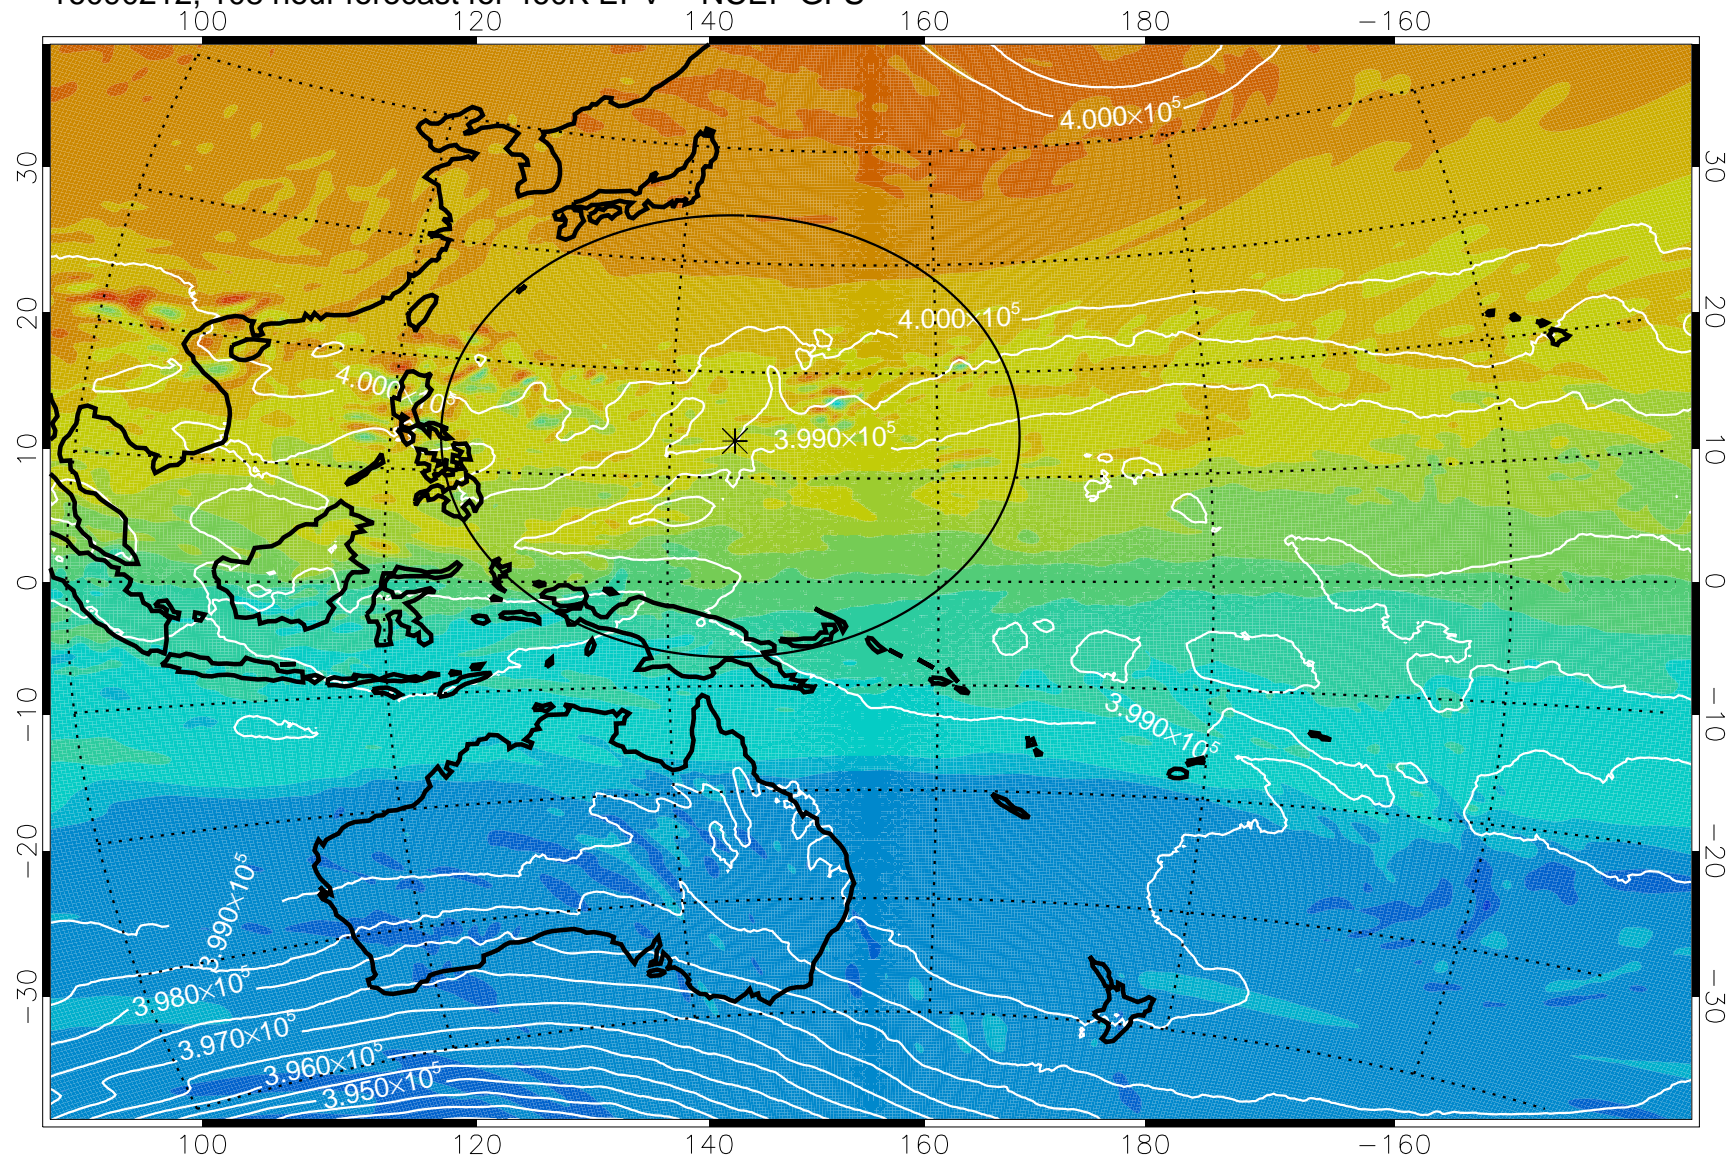

460K Montgomery Streamfunction, white

Range ring of 2304 km

16090112, 84 hour forecast for 460K EPV -- NCEP GFS

460K Montgomery Streamfunction, white

Range ring of 2304 km

16090118, 90 hour forecast for 460K EPV -- NCEP GFS

460K Montgomery Streamfunction, white

Range ring of 2304 km

16090200, 96 hour forecast for 460K EPV -- NCEP GFS

460K Montgomery Streamfunction, white

Range ring of 2304 km

16090206, 102 hour forecast for 460K EPV -- NCEP GFS

460K Montgomery Streamfunction, white

Range ring of 2304 km

16090212, 108 hour forecast for 460K EPV -- NCEP GFS

460K Montgomery Streamfunction, white

Range ring of 2304 km

16090218, 114 hour forecast for 460K EPV -- NCEP GFS

460K Montgomery Streamfunction, white

Range ring of 2304 km

16090300, 120 hour forecast for 460K EPV -- NCEP GFS

460K Montgomery Streamfunction, white

Range ring of 2304 km