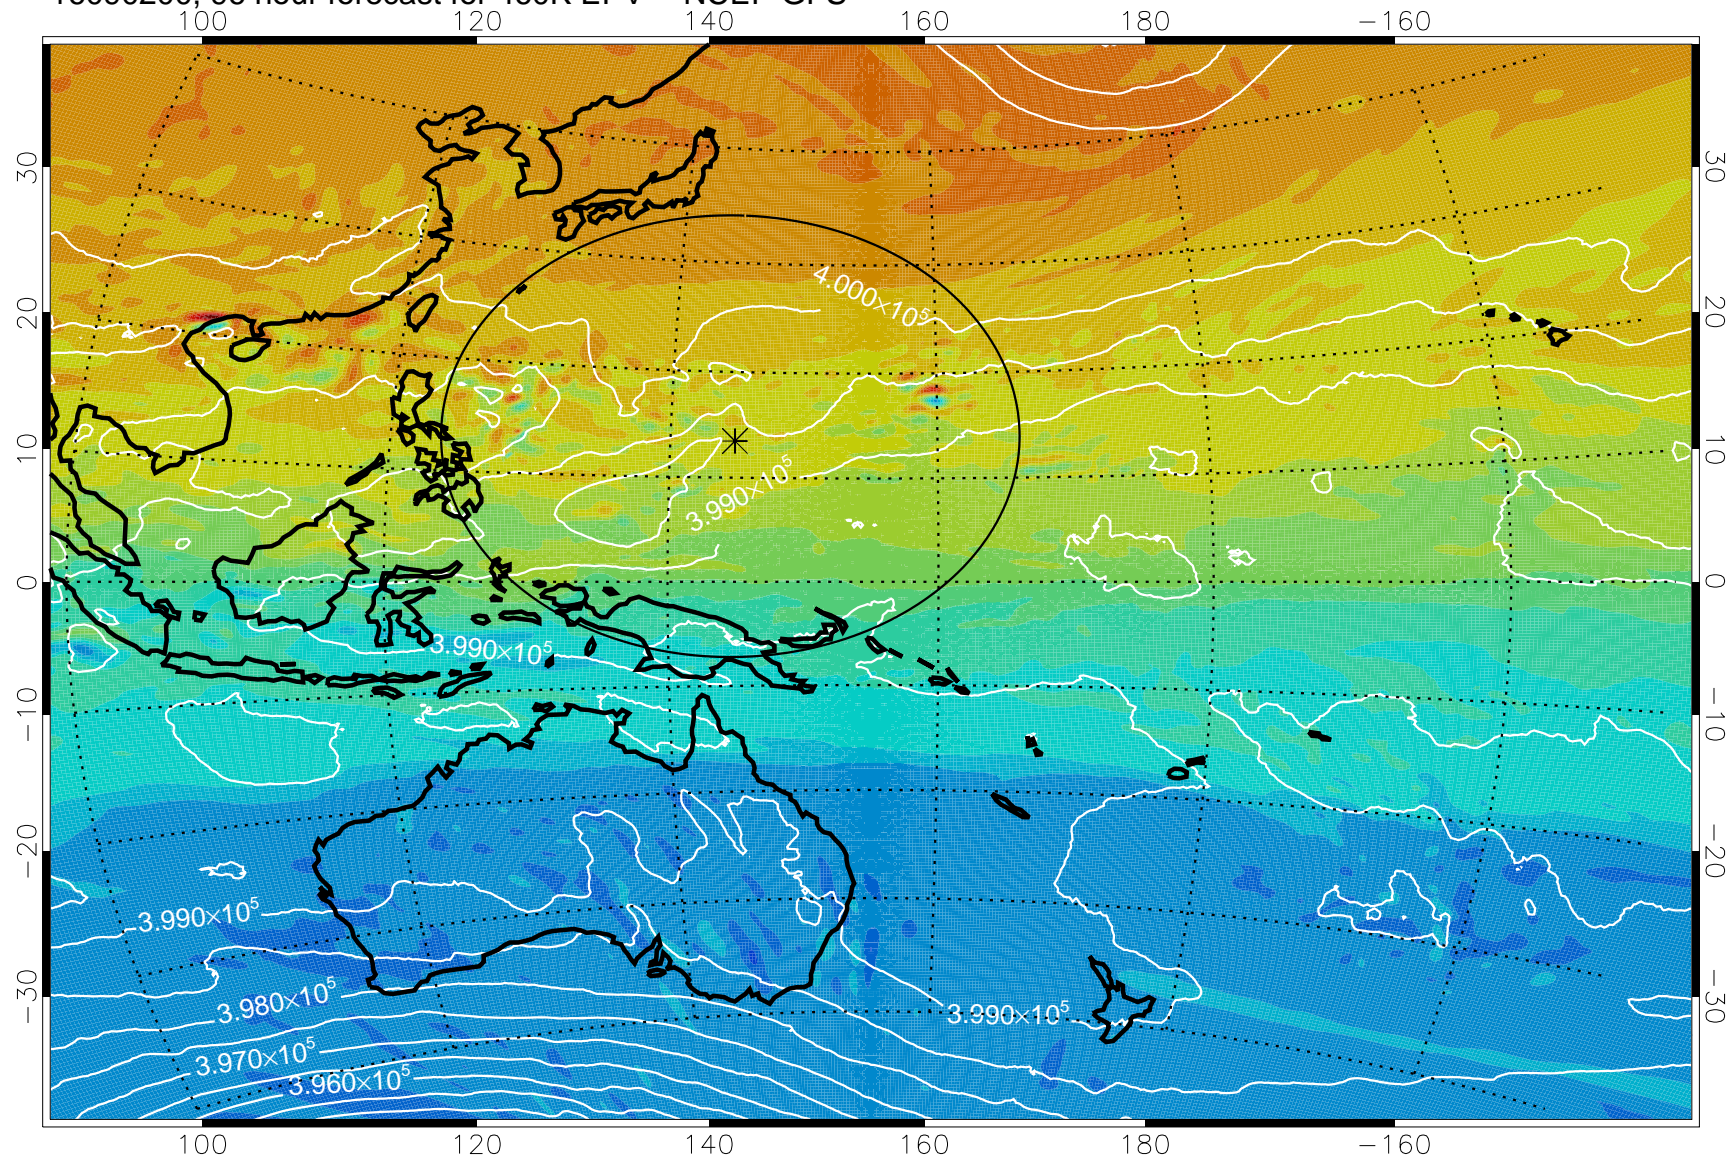

460K Montgomery Streamfunction, white

Range ring of 2304 km

16090100, 72 hour forecast for 460K EPV -- NCEP GFS

460K Montgomery Streamfunction, white

Range ring of 2304 km

16090106, 78 hour forecast for 460K EPV -- NCEP GFS

460K Montgomery Streamfunction, white

Range ring of 2304 km

16090112, 84 hour forecast for 460K EPV -- NCEP GFS

460K Montgomery Streamfunction, white

Range ring of 2304 km

16090118, 90 hour forecast for 460K EPV -- NCEP GFS

460K Montgomery Streamfunction, white

Range ring of 2304 km

16090200, 96 hour forecast for 460K EPV -- NCEP GFS

460K Montgomery Streamfunction, white

Range ring of 2304 km

16090206, 102 hour forecast for 460K EPV -- NCEP GFS

460K Montgomery Streamfunction, white

Range ring of 2304 km

16090212, 108 hour forecast for 460K EPV -- NCEP GFS

460K Montgomery Streamfunction, white

Range ring of 2304 km

16090218, 114 hour forecast for 460K EPV -- NCEP GFS