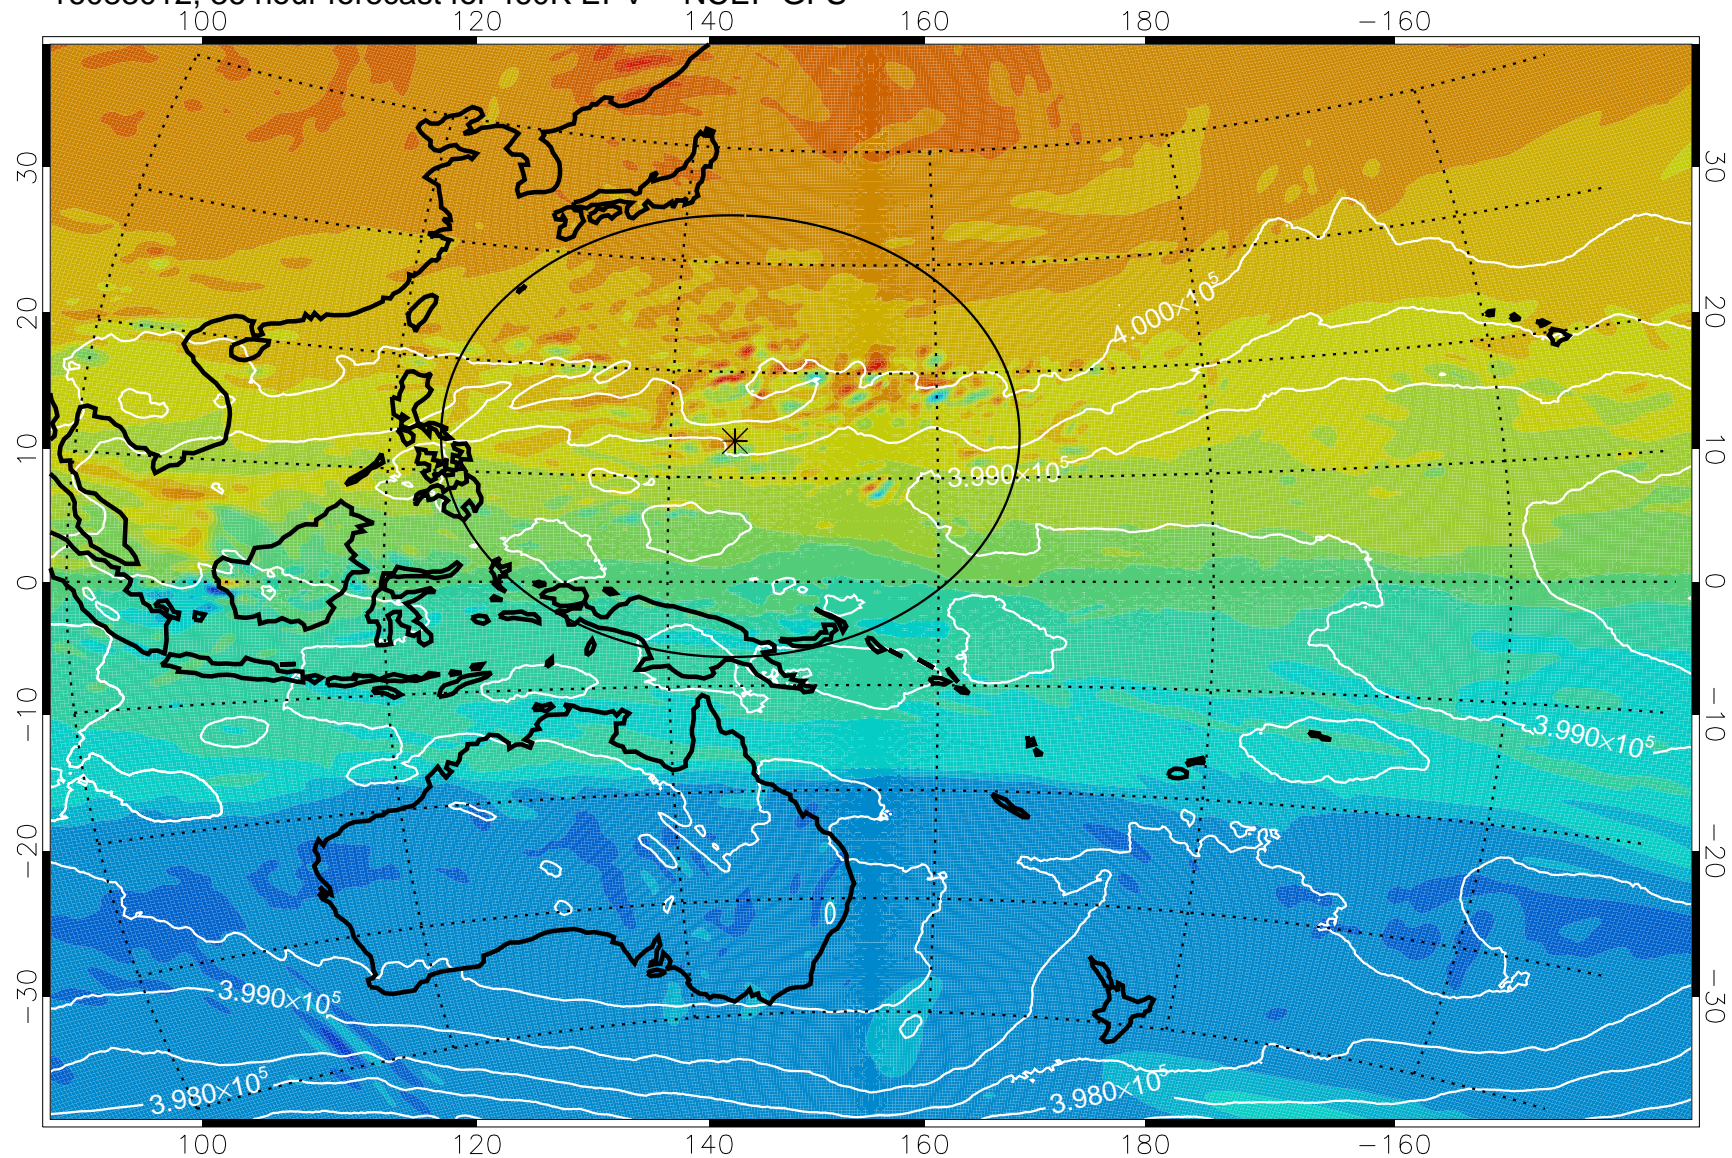

16082918, 18 hour forecast for 460K EPV -- NCEP GFS

16083000, 24 hour forecast for 460K EPV -- NCEP GFS

460K Montgomery Streamfunction, white

Range ring of 2304 km

16083006, 30 hour forecast for 460K EPV -- NCEP GFS

460K Montgomery Streamfunction, white

Range ring of 2304 km

16083012, 36 hour forecast for 460K EPV -- NCEP GFS

460K Montgomery Streamfunction, white

Range ring of 2304 km

16083018, 42 hour forecast for 460K EPV -- NCEP GFS

460K Montgomery Streamfunction, white

Range ring of 2304 km

16083100, 48 hour forecast for 460K EPV -- NCEP GFS

460K Montgomery Streamfunction, white

Range ring of 2304 km

16083106, 54 hour forecast for 460K EPV -- NCEP GFS

460K Montgomery Streamfunction, white

Range ring of 2304 km

16083112, 60 hour forecast for 460K EPV -- NCEP GFS

460K Montgomery Streamfunction, white

Range ring of 2304 km

16083118, 66 hour forecast for 460K EPV -- NCEP GFS