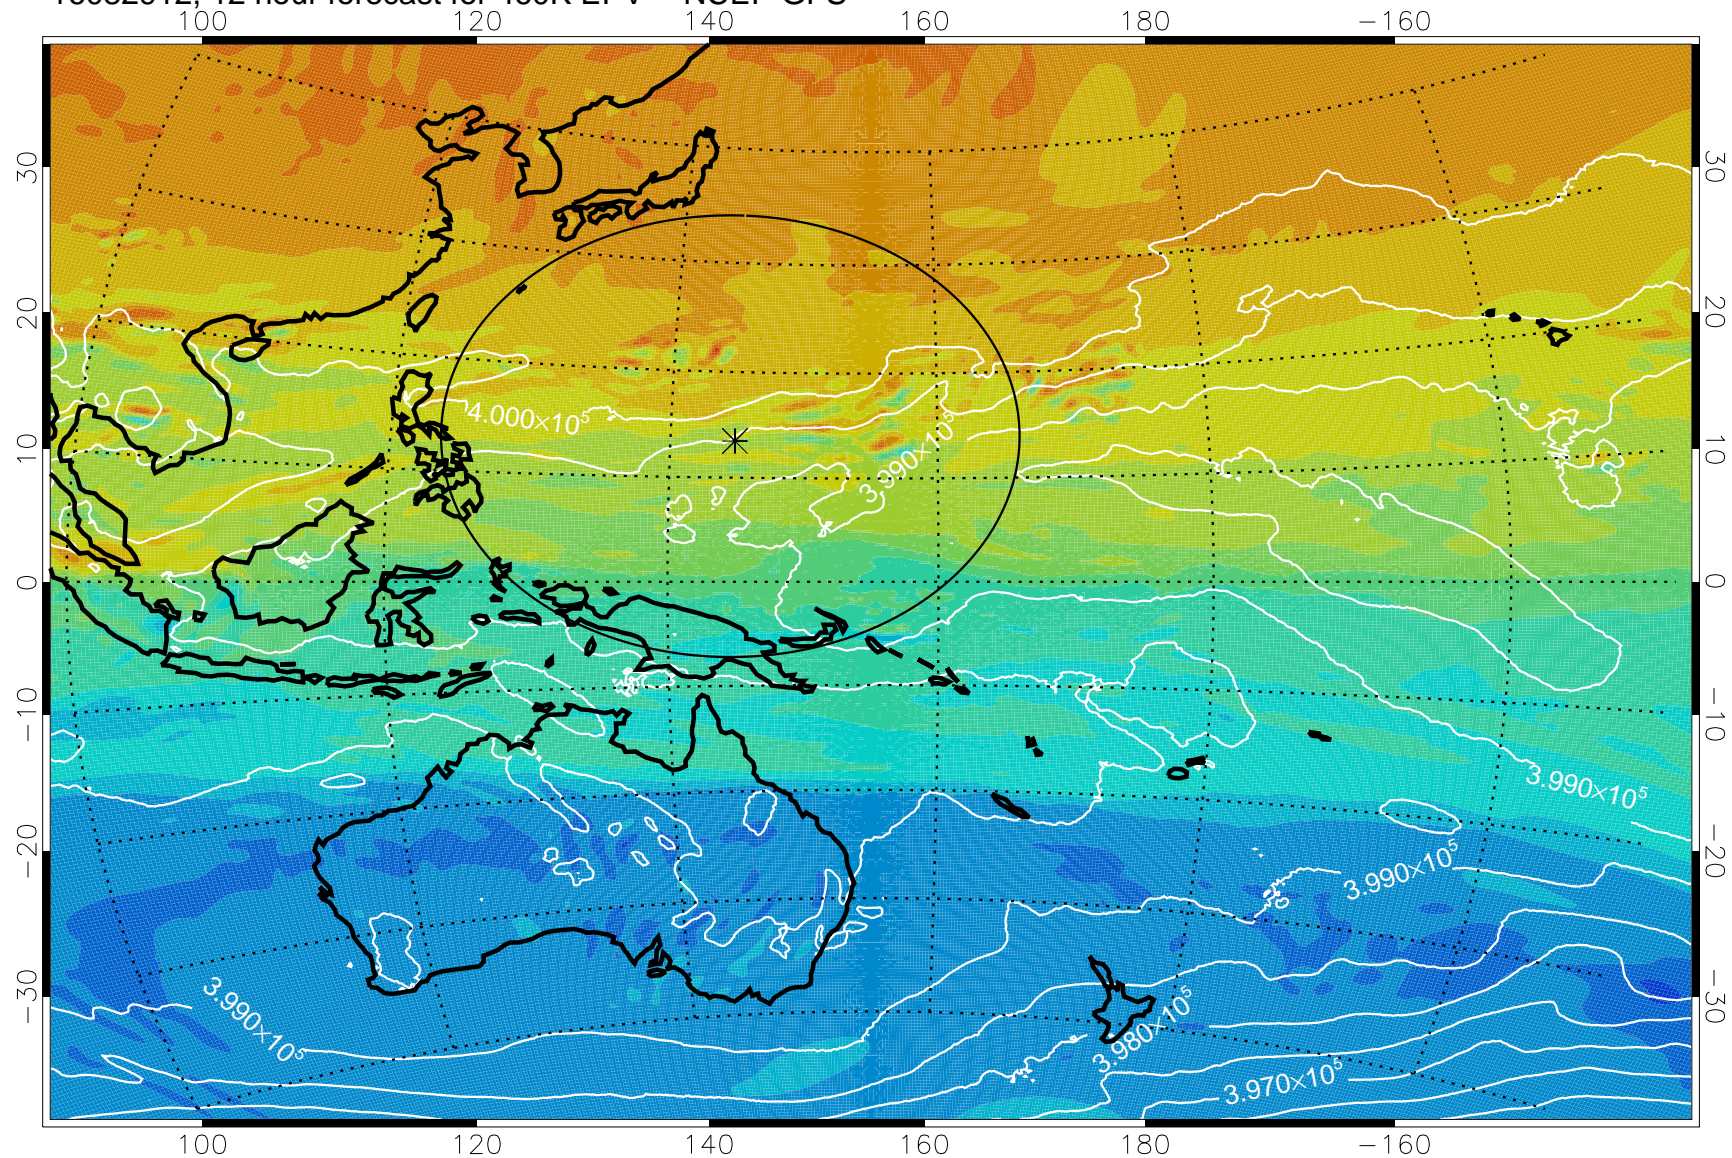

16082906, 6 hour forecast for 460K EPV -- NCEP GFS

460K Montgomery Streamfunction, white

Range ring of 2304 km

16082912, 12 hour forecast for 460K EPV -- NCEP GFS

460K Montgomery Streamfunction, white

Range ring of 2304 km

16082918, 18 hour forecast for 460K EPV -- NCEP GFS

16083000, 24 hour forecast for 460K EPV -- NCEP GFS

460K Montgomery Streamfunction, white

Range ring of 2304 km

16083006, 30 hour forecast for 460K EPV -- NCEP GFS

460K Montgomery Streamfunction, white

Range ring of 2304 km

16083012, 36 hour forecast for 460K EPV -- NCEP GFS

460K Montgomery Streamfunction, white

Range ring of 2304 km

16083018, 42 hour forecast for 460K EPV -- NCEP GFS

460K Montgomery Streamfunction, white

Range ring of 2304 km

16083100, 48 hour forecast for 460K EPV -- NCEP GFS

460K Montgomery Streamfunction, white

Range ring of 2304 km

16083106, 54 hour forecast for 460K EPV -- NCEP GFS