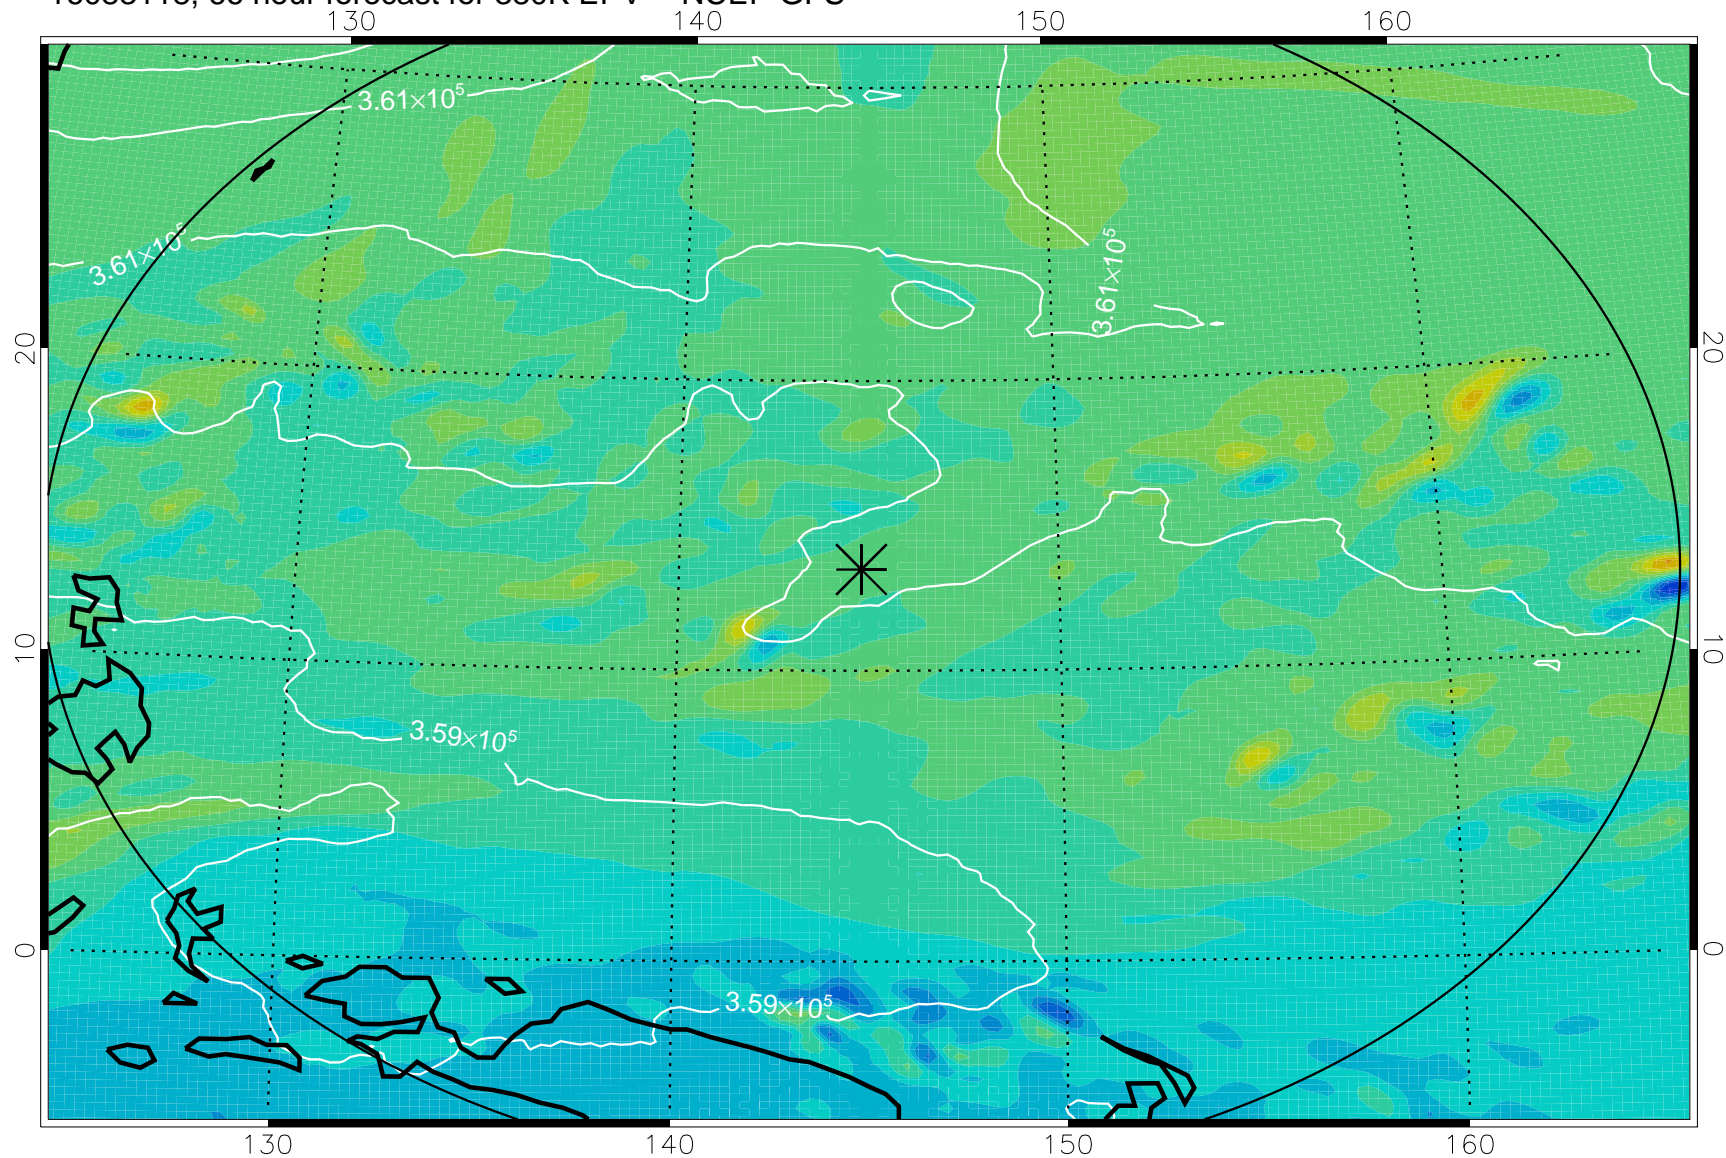

16083106, 54 hour forecast for 380K EPV -- NCEP GFS

380K Montgomery Streamfunction, white

Range ring of 2304 km

16083112, 60 hour forecast for 380K EPV -- NCEP GFS

380K Montgomery Streamfunction, white

Range ring of 2304 km

16083118, 66 hour forecast for 380K EPV -- NCEP GFS

380K Montgomery Streamfunction, white

Range ring of 2304 km

16090100, 72 hour forecast for 380K EPV -- NCEP GFS

380K Montgomery Streamfunction, white

Range ring of 2304 km

16090106, 78 hour forecast for 380K EPV -- NCEP GFS

380K Montgomery Streamfunction, white

Range ring of 2304 km

16090112, 84 hour forecast for 380K EPV -- NCEP GFS

380K Montgomery Streamfunction, white

Range ring of 2304 km

16090118, 90 hour forecast for 380K EPV -- NCEP GFS

380K Montgomery Streamfunction, white

Range ring of 2304 km

16090200, 96 hour forecast for 380K EPV -- NCEP GFS

380K Montgomery Streamfunction, white

Range ring of 2304 km