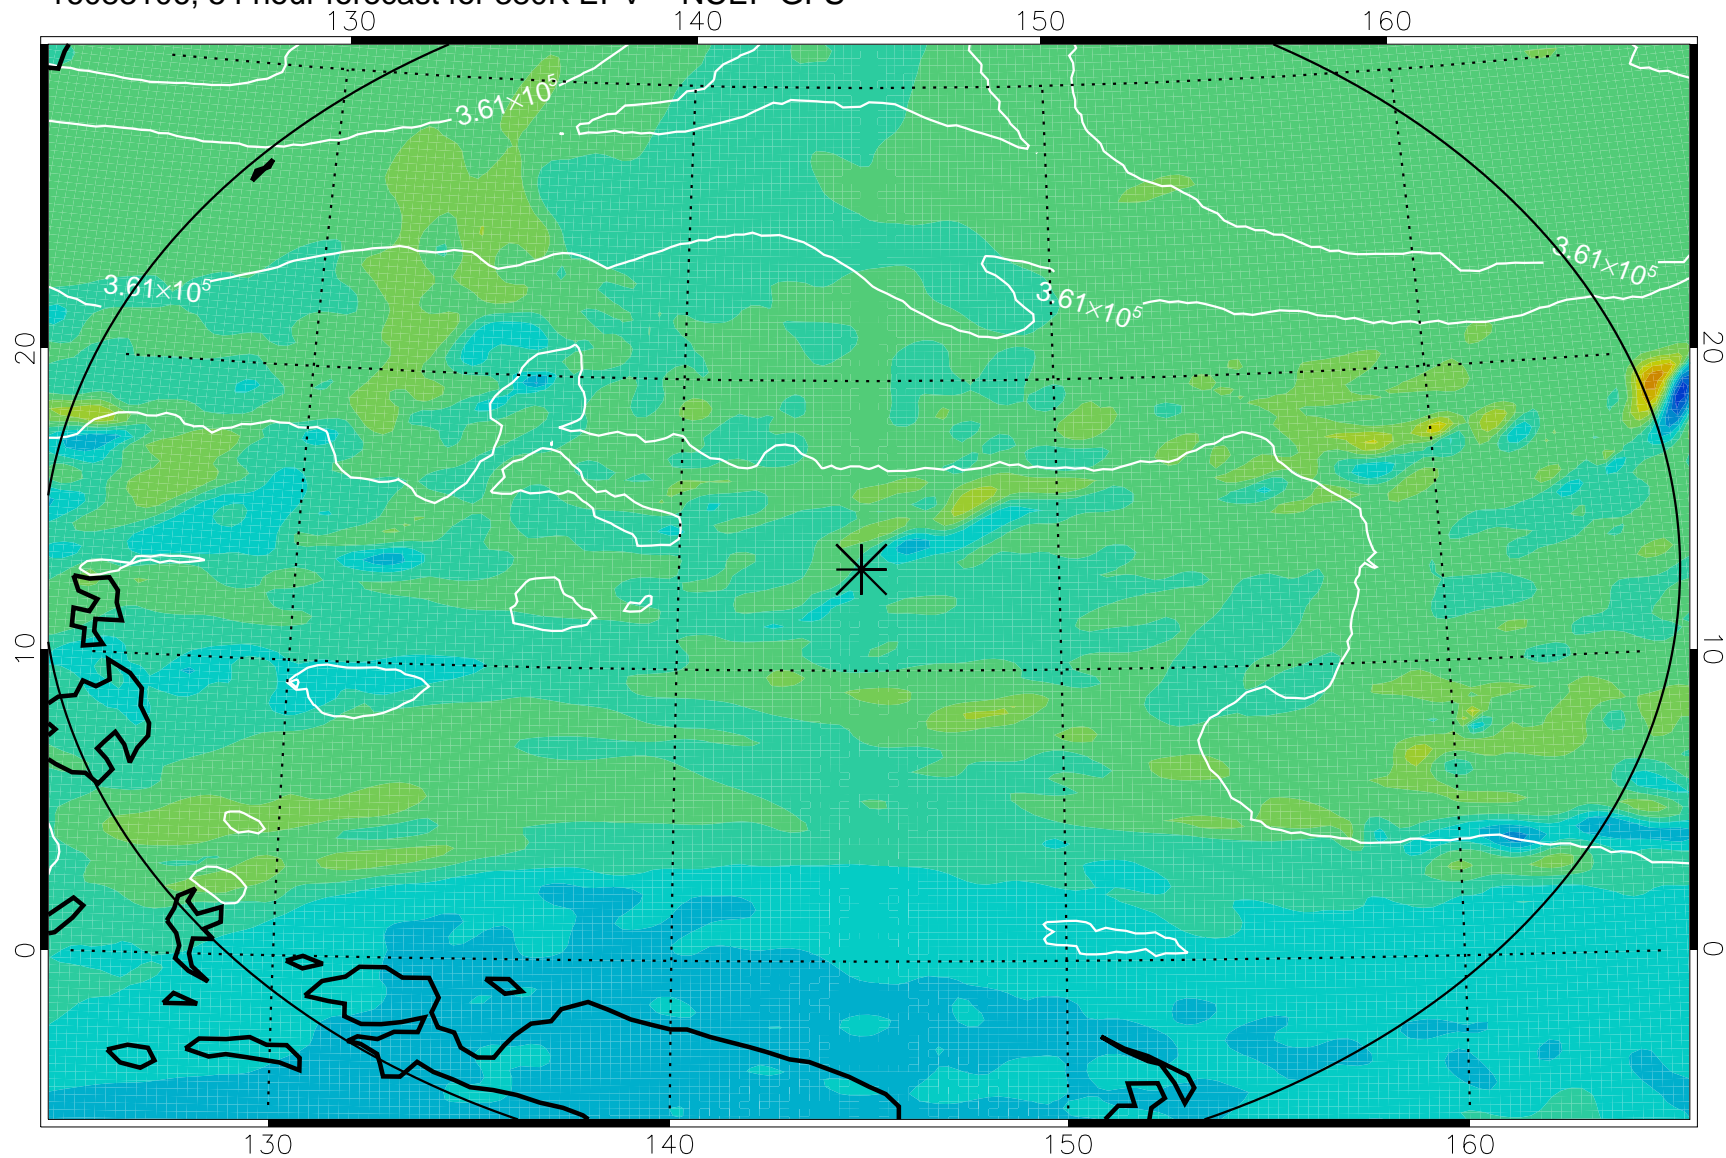

16083018, 42 hour forecast for 380K EPV -- NCEP GFS

380K Montgomery Streamfunction, white

Range ring of 2304 km

16083100, 48 hour forecast for 380K EPV -- NCEP GFS

380K Montgomery Streamfunction, white

Range ring of 2304 km

16083106, 54 hour forecast for 380K EPV -- NCEP GFS

380K Montgomery Streamfunction, white

Range ring of 2304 km

16083112, 60 hour forecast for 380K EPV -- NCEP GFS

380K Montgomery Streamfunction, white

Range ring of 2304 km

16083118, 66 hour forecast for 380K EPV -- NCEP GFS

380K Montgomery Streamfunction, white

Range ring of 2304 km

16090100, 72 hour forecast for 380K EPV -- NCEP GFS

380K Montgomery Streamfunction, white

Range ring of 2304 km

16090106, 78 hour forecast for 380K EPV -- NCEP GFS

380K Montgomery Streamfunction, white

Range ring of 2304 km

16090112, 84 hour forecast for 380K EPV -- NCEP GFS

380K Montgomery Streamfunction, white

Range ring of 2304 km