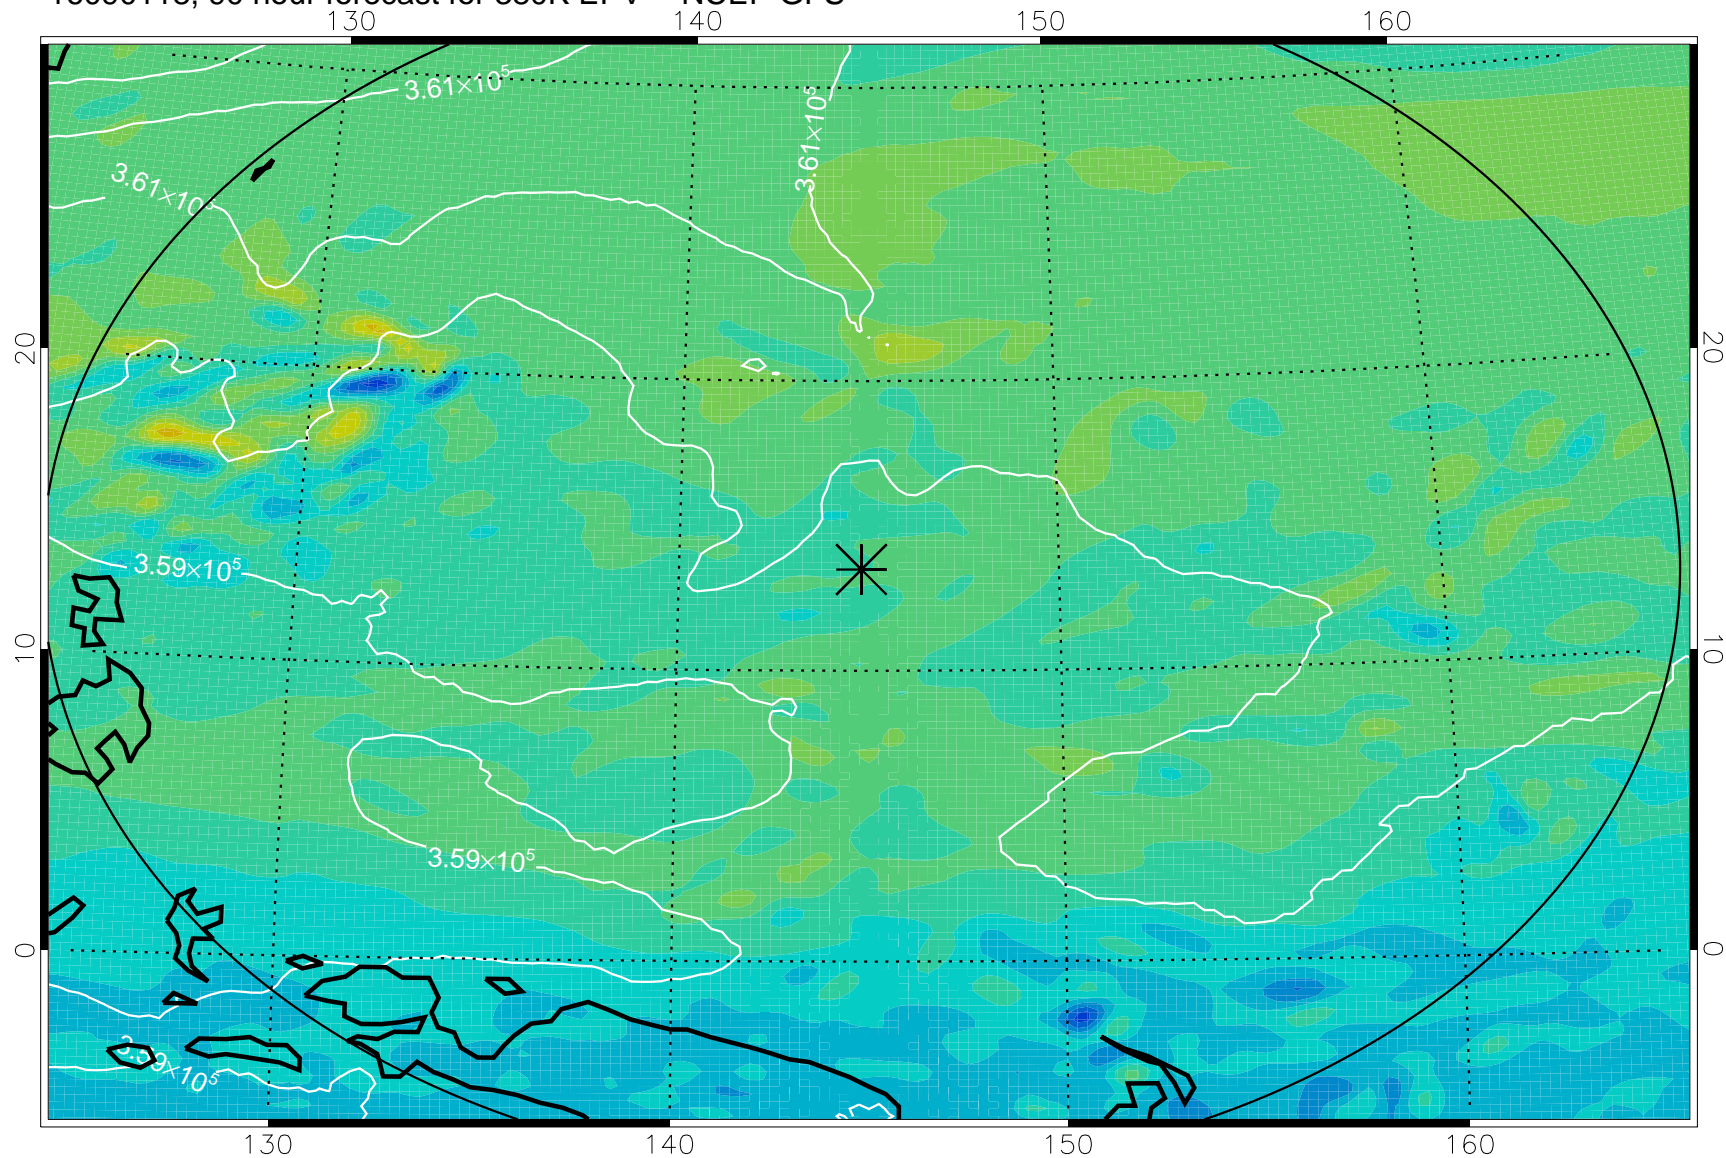

16083118, 66 hour forecast for 380K EPV -- NCEP GFS

380K Montgomery Streamfunction, white

Range ring of 2304 km

16090100, 72 hour forecast for 380K EPV -- NCEP GFS

380K Montgomery Streamfunction, white

Range ring of 2304 km

16090106, 78 hour forecast for 380K EPV -- NCEP GFS

380K Montgomery Streamfunction, white

Range ring of 2304 km

16090112, 84 hour forecast for 380K EPV -- NCEP GFS

380K Montgomery Streamfunction, white

Range ring of 2304 km

16090118, 90 hour forecast for 380K EPV -- NCEP GFS

380K Montgomery Streamfunction, white

Range ring of 2304 km

16090200, 96 hour forecast for 380K EPV -- NCEP GFS

380K Montgomery Streamfunction, white

Range ring of 2304 km

16090206, 102 hour forecast for 380K EPV -- NCEP GFS

380K Montgomery Streamfunction, white

Range ring of 2304 km

16090212, 108 hour forecast for 380K EPV -- NCEP GFS

380K Montgomery Streamfunction, white

Range ring of 2304 km