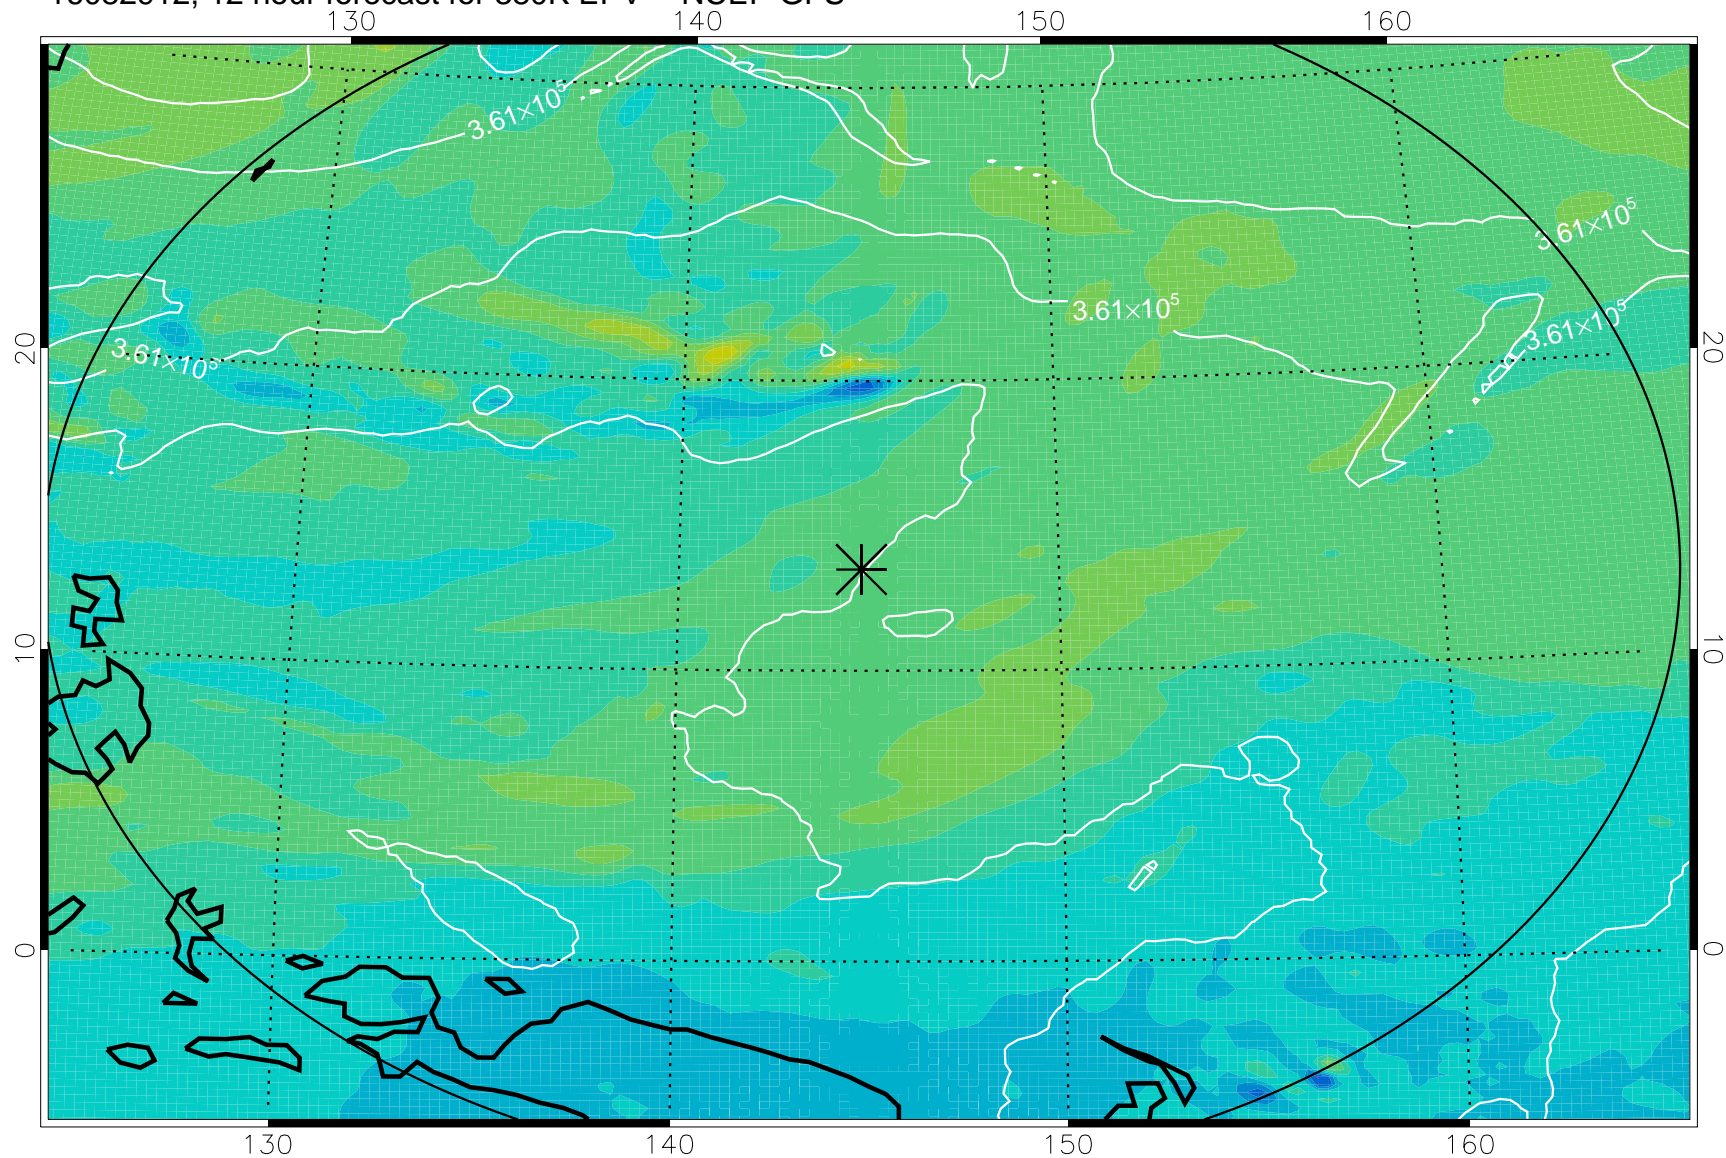

16082906, 6 hour forecast for 380K EPV -- NCEP GFS

380K Montgomery Streamfunction, white

Range ring of 2304 km

16082912, 12 hour forecast for 380K EPV -- NCEP GFS

380K Montgomery Streamfunction, white

Range ring of 2304 km

16082918, 18 hour forecast for 380K EPV -- NCEP GFS

380K Montgomery Streamfunction, white

Range ring of 2304 km

16083000, 24 hour forecast for 380K EPV -- NCEP GFS

380K Montgomery Streamfunction, white

Range ring of 2304 km

16083006, 30 hour forecast for 380K EPV -- NCEP GFS

380K Montgomery Streamfunction, white

Range ring of 2304 km

16083012, 36 hour forecast for 380K EPV -- NCEP GFS

380K Montgomery Streamfunction, white

Range ring of 2304 km

16083018, 42 hour forecast for 380K EPV -- NCEP GFS

380K Montgomery Streamfunction, white

Range ring of 2304 km

16083100, 48 hour forecast for 380K EPV -- NCEP GFS

380K Montgomery Streamfunction, white

Range ring of 2304 km