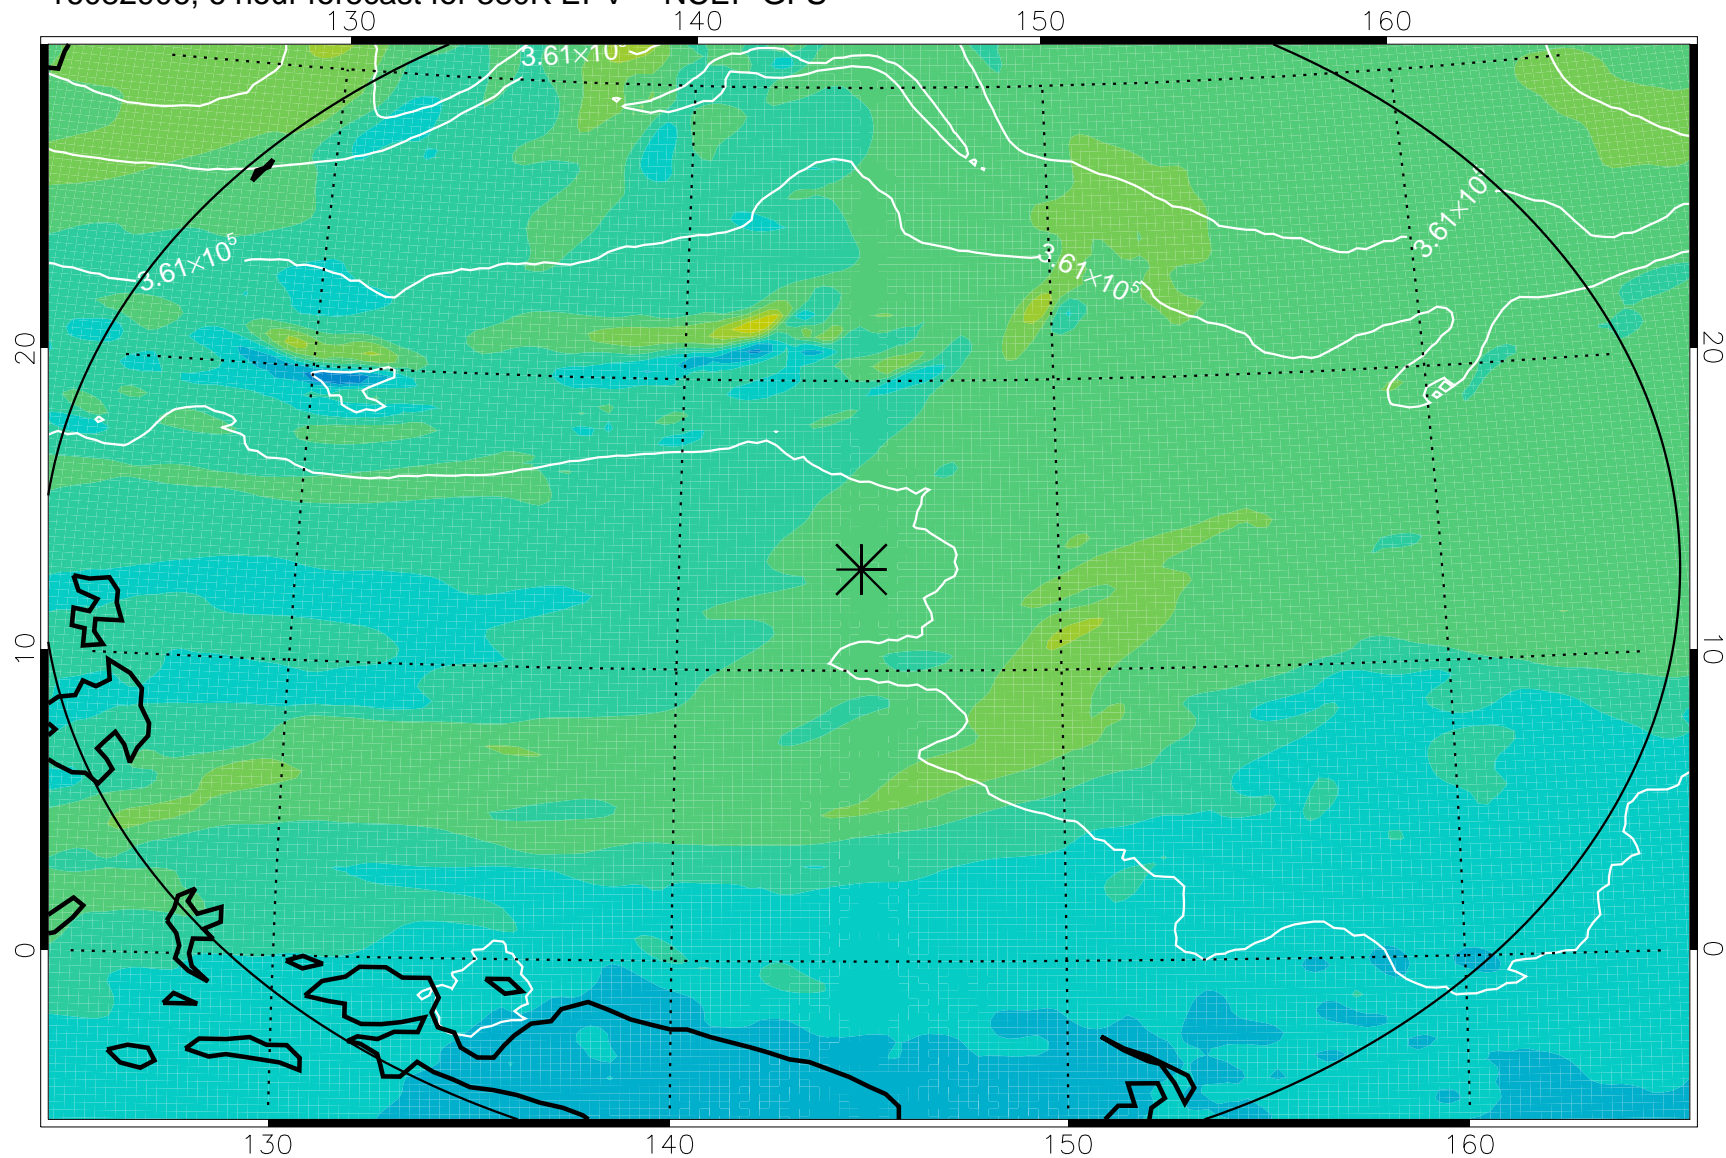

16082906, 6 hour forecast for 380K EPV -- NCEP GFS

380K Montgomery Streamfunction, white

Range ring of 2304 km

16082912, 12 hour forecast for 380K EPV -- NCEP GFS

380K Montgomery Streamfunction, white

Range ring of 2304 km

16082918, 18 hour forecast for 380K EPV -- NCEP GFS

380K Montgomery Streamfunction, white

Range ring of 2304 km

16083000, 24 hour forecast for 380K EPV -- NCEP GFS

380K Montgomery Streamfunction, white

Range ring of 2304 km

16083006, 30 hour forecast for 380K EPV -- NCEP GFS

380K Montgomery Streamfunction, white

Range ring of 2304 km

16083012, 36 hour forecast for 380K EPV -- NCEP GFS

380K Montgomery Streamfunction, white

Range ring of 2304 km

16083018, 42 hour forecast for 380K EPV -- NCEP GFS

380K Montgomery Streamfunction, white

Range ring of 2304 km

16083100, 48 hour forecast for 380K EPV -- NCEP GFS

380K Montgomery Streamfunction, white

Range ring of 2304 km