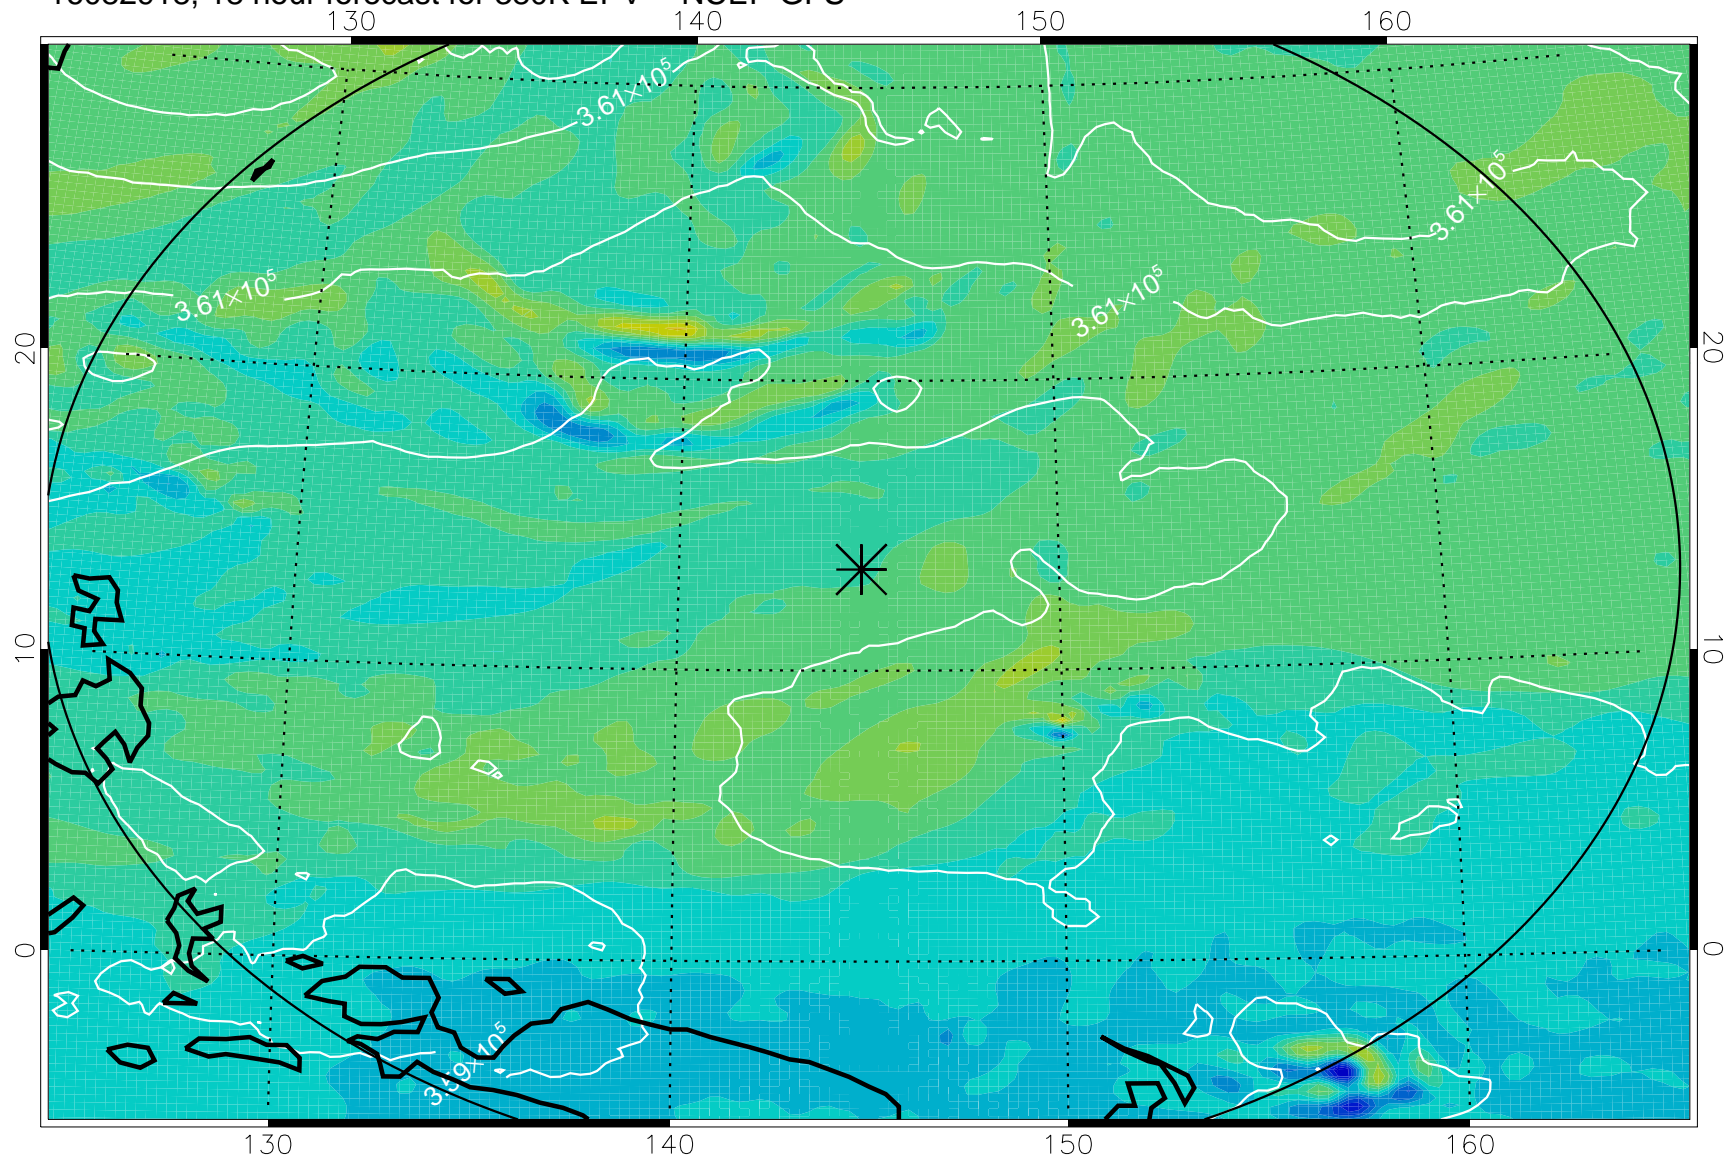

16082906, 6 hour forecast for 380K EPV -- NCEP GFS

380K Montgomery Streamfunction, white

Range ring of 2304 km

16082912, 12 hour forecast for 380K EPV -- NCEP GFS

380K Montgomery Streamfunction, white

Range ring of 2304 km

16082918, 18 hour forecast for 380K EPV -- NCEP GFS

380K Montgomery Streamfunction, white

Range ring of 2304 km

16083000, 24 hour forecast for 380K EPV -- NCEP GFS

380K Montgomery Streamfunction, white

Range ring of 2304 km

16083006, 30 hour forecast for 380K EPV -- NCEP GFS

380K Montgomery Streamfunction, white

Range ring of 2304 km

16083012, 36 hour forecast for 380K EPV -- NCEP GFS

380K Montgomery Streamfunction, white

Range ring of 2304 km

16083018, 42 hour forecast for 380K EPV -- NCEP GFS

380K Montgomery Streamfunction, white

Range ring of 2304 km

16083100, 48 hour forecast for 380K EPV -- NCEP GFS

380K Montgomery Streamfunction, white

Range ring of 2304 km