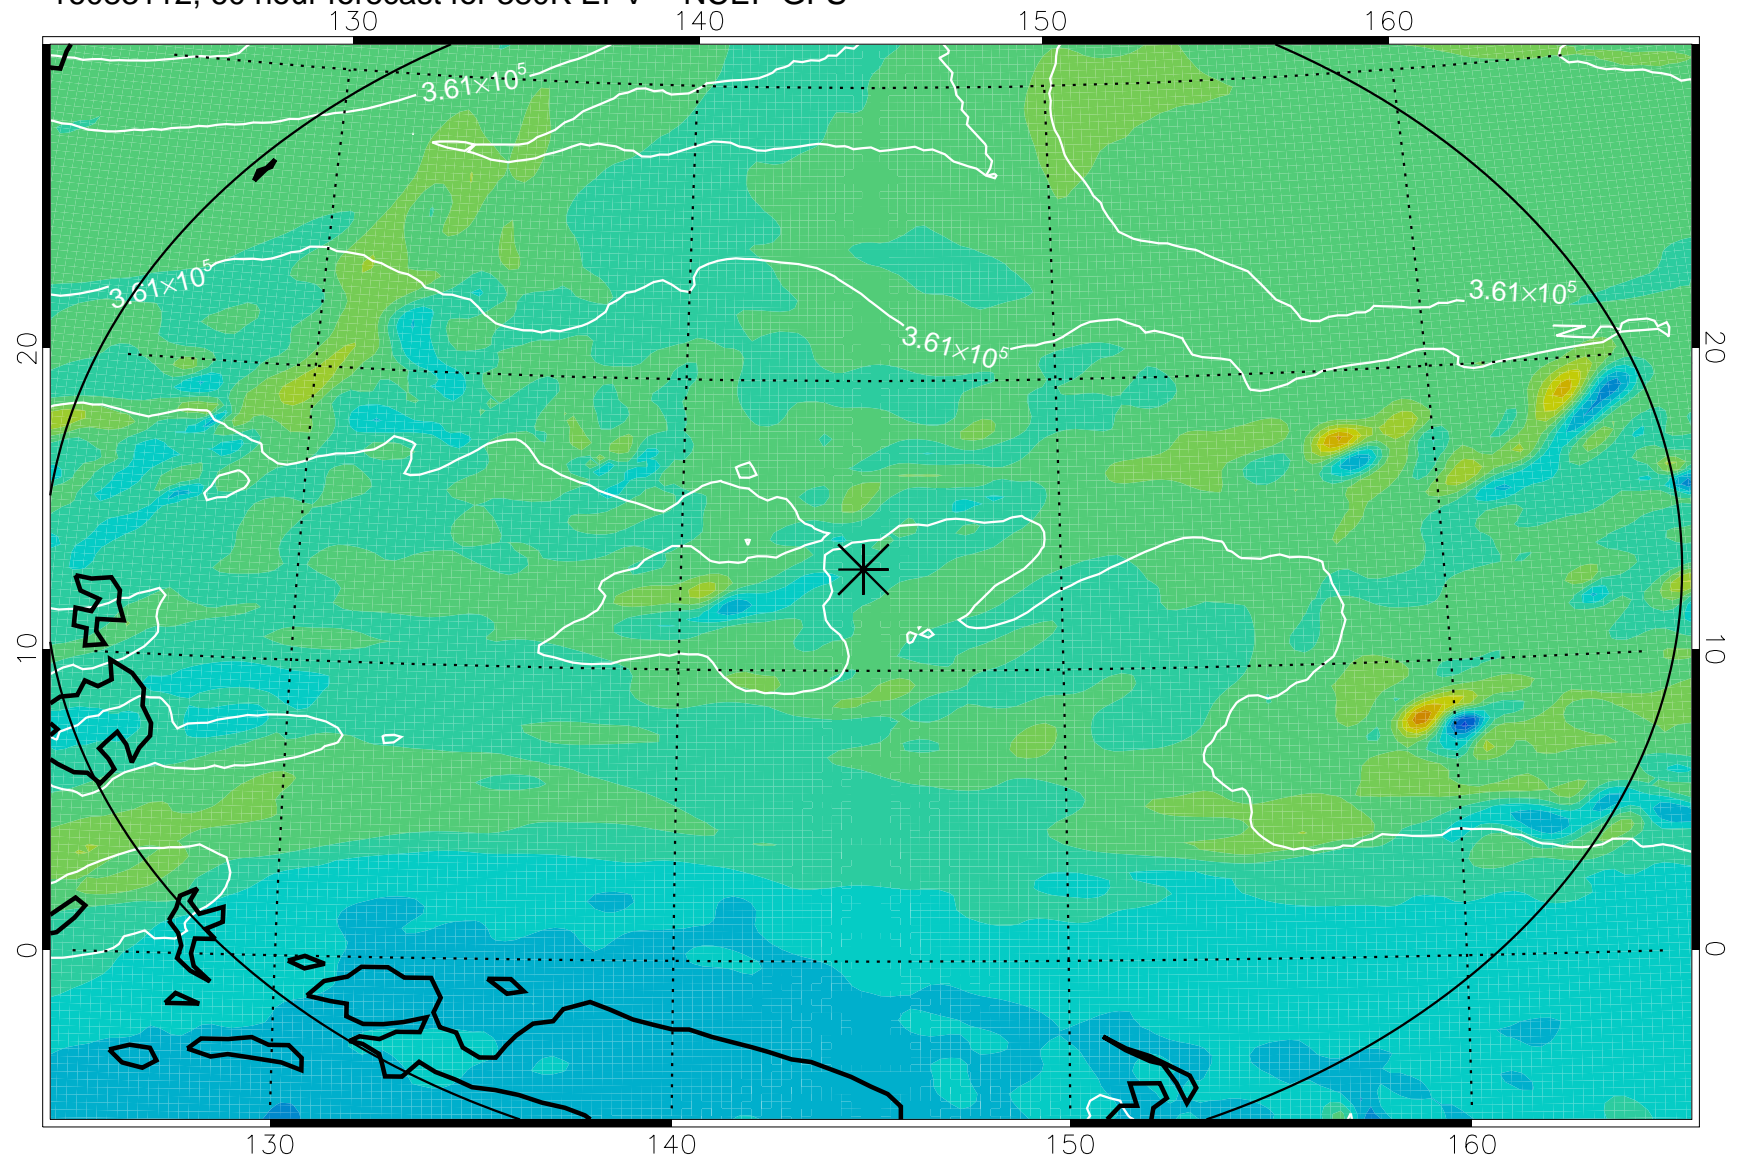

16083018, 42 hour forecast for 380K EPV -- NCEP GFS

380K Montgomery Streamfunction, white

Range ring of 2304 km

16083100, 48 hour forecast for 380K EPV -- NCEP GFS

380K Montgomery Streamfunction, white

Range ring of 2304 km

16083106, 54 hour forecast for 380K EPV -- NCEP GFS

380K Montgomery Streamfunction, white

Range ring of 2304 km

16083112, 60 hour forecast for 380K EPV -- NCEP GFS

380K Montgomery Streamfunction, white

Range ring of 2304 km

16083118, 66 hour forecast for 380K EPV -- NCEP GFS

380K Montgomery Streamfunction, white

Range ring of 2304 km

16090100, 72 hour forecast for 380K EPV -- NCEP GFS

380K Montgomery Streamfunction, white

Range ring of 2304 km

16090106, 78 hour forecast for 380K EPV -- NCEP GFS

380K Montgomery Streamfunction, white

Range ring of 2304 km

16090112, 84 hour forecast for 380K EPV -- NCEP GFS

380K Montgomery Streamfunction, white

Range ring of 2304 km