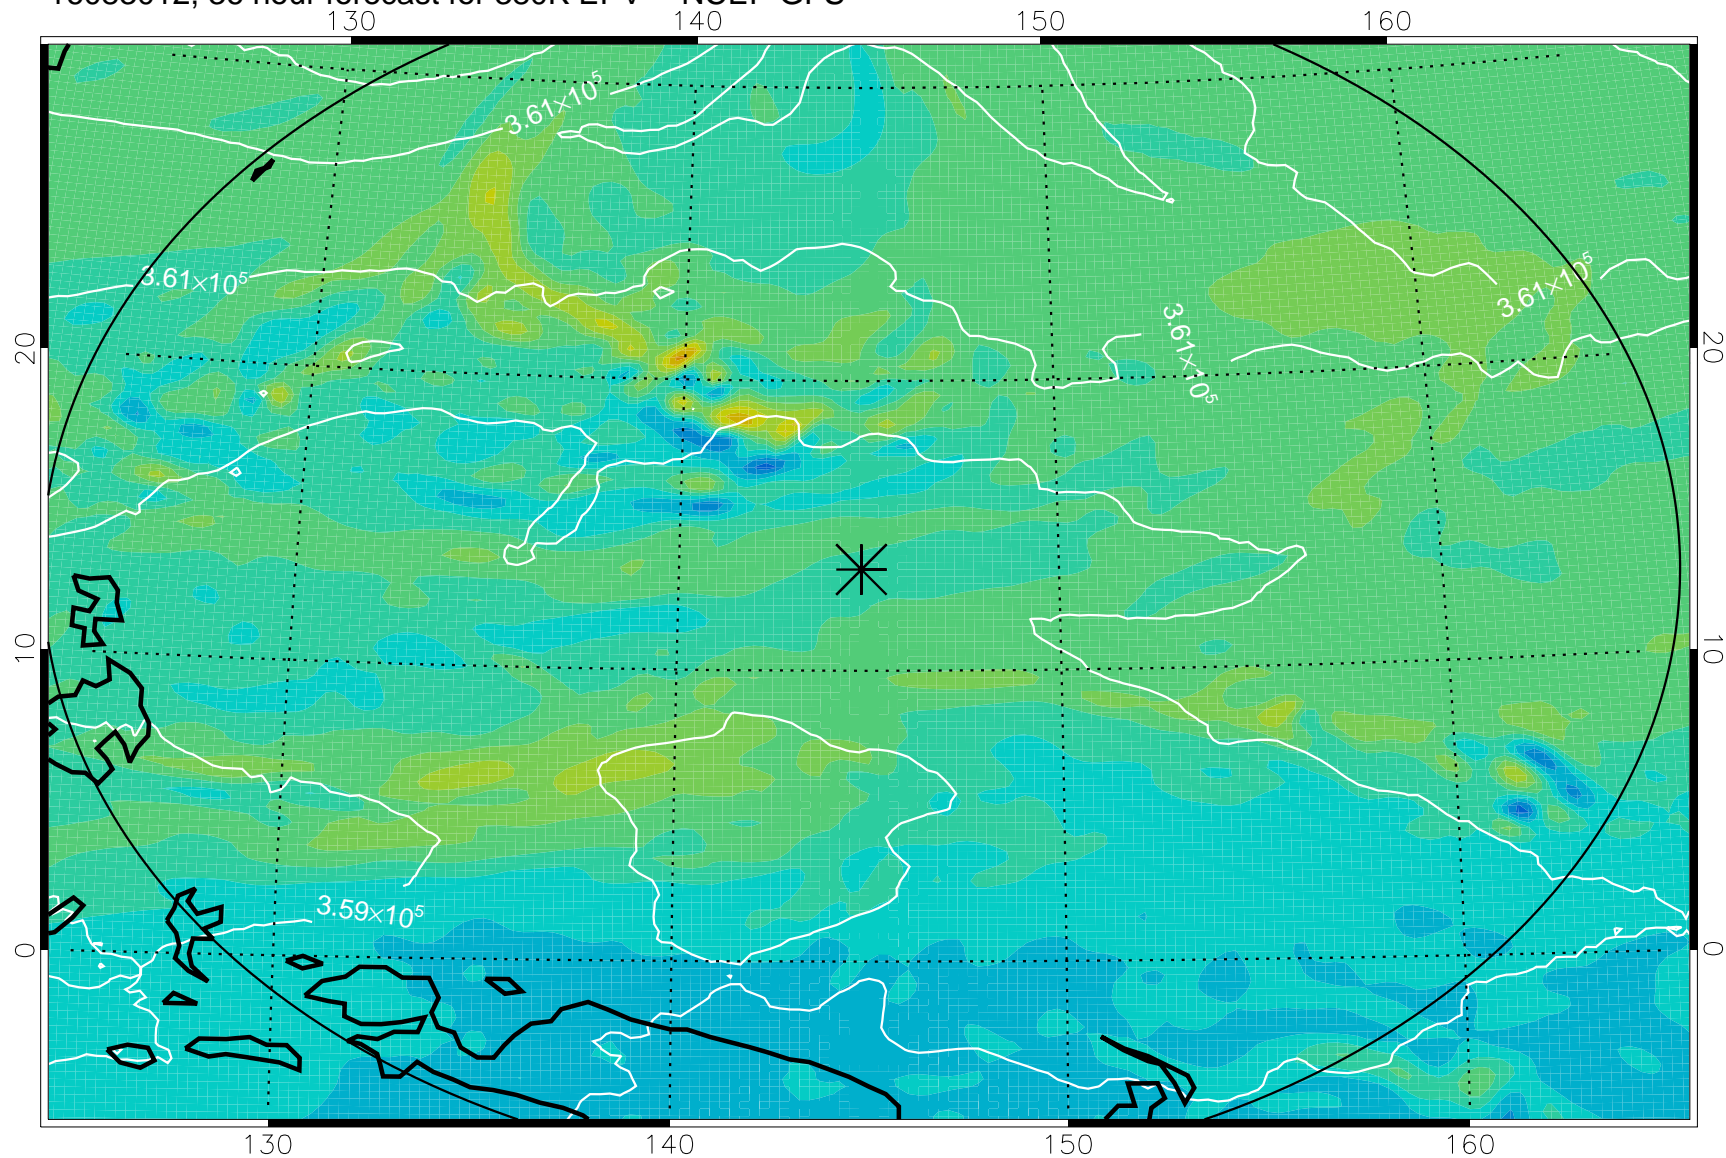

16082918, 18 hour forecast for 380K EPV -- NCEP GFS

380K Montgomery Streamfunction, white

Range ring of 2304 km

16083000, 24 hour forecast for 380K EPV -- NCEP GFS

380K Montgomery Streamfunction, white

Range ring of 2304 km

16083006, 30 hour forecast for 380K EPV -- NCEP GFS

380K Montgomery Streamfunction, white

Range ring of 2304 km

16083012, 36 hour forecast for 380K EPV -- NCEP GFS

380K Montgomery Streamfunction, white

Range ring of 2304 km

16083018, 42 hour forecast for 380K EPV -- NCEP GFS

380K Montgomery Streamfunction, white

Range ring of 2304 km

16083100, 48 hour forecast for 380K EPV -- NCEP GFS

380K Montgomery Streamfunction, white

Range ring of 2304 km

16090118, 90 hour forecast for 380K EPV -- NCEP GFS

380K Montgomery Streamfunction, white

Range ring of 2304 km

16090200, 96 hour forecast for 380K EPV -- NCEP GFS

380K Montgomery Streamfunction, white

Range ring of 2304 km