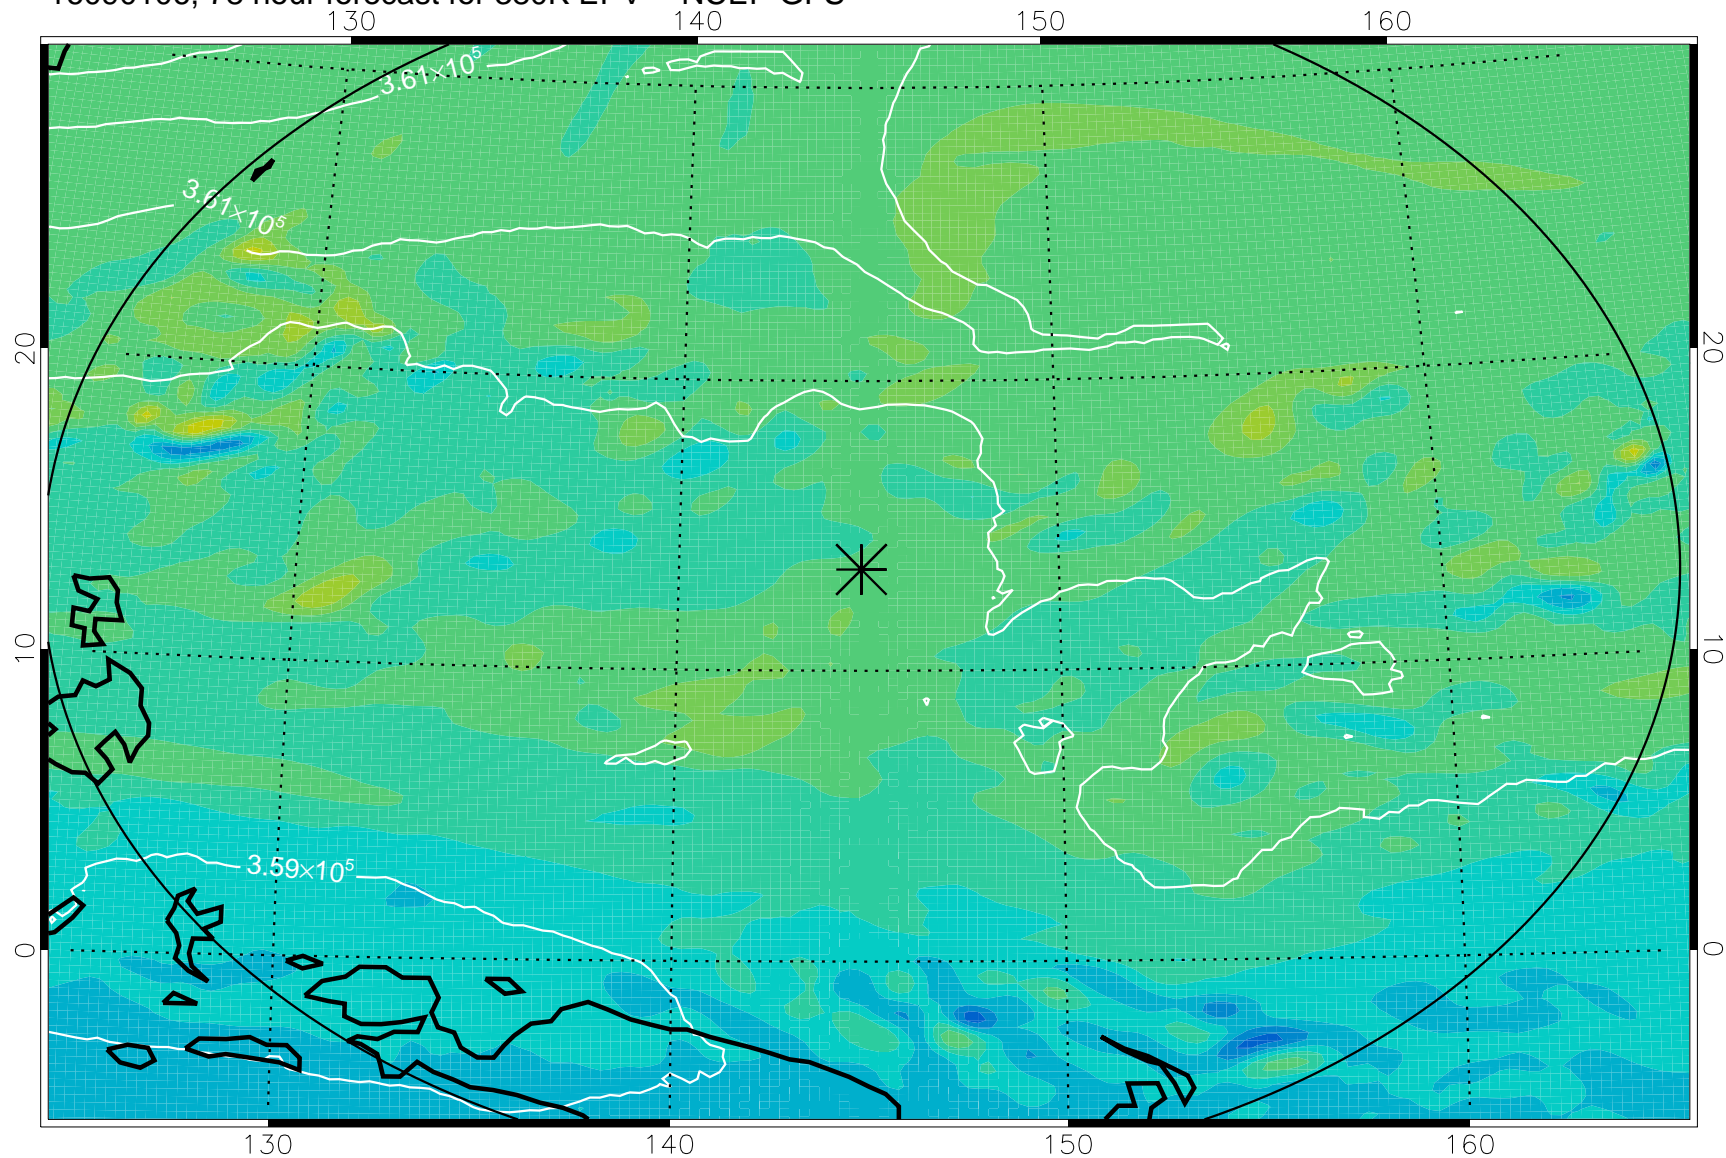

16083118, 66 hour forecast for 380K EPV -- NCEP GFS

380K Montgomery Streamfunction, white

Range ring of 2304 km

16090100, 72 hour forecast for 380K EPV -- NCEP GFS

380K Montgomery Streamfunction, white

Range ring of 2304 km

16090106, 78 hour forecast for 380K EPV -- NCEP GFS

380K Montgomery Streamfunction, white

Range ring of 2304 km

16090112, 84 hour forecast for 380K EPV -- NCEP GFS

380K Montgomery Streamfunction, white

Range ring of 2304 km

16090118, 90 hour forecast for 380K EPV -- NCEP GFS

380K Montgomery Streamfunction, white

Range ring of 2304 km

16090200, 96 hour forecast for 380K EPV -- NCEP GFS

380K Montgomery Streamfunction, white

Range ring of 2304 km

16090206, 102 hour forecast for 380K EPV -- NCEP GFS

380K Montgomery Streamfunction, white

Range ring of 2304 km

16090212, 108 hour forecast for 380K EPV -- NCEP GFS

380K Montgomery Streamfunction, white

Range ring of 2304 km