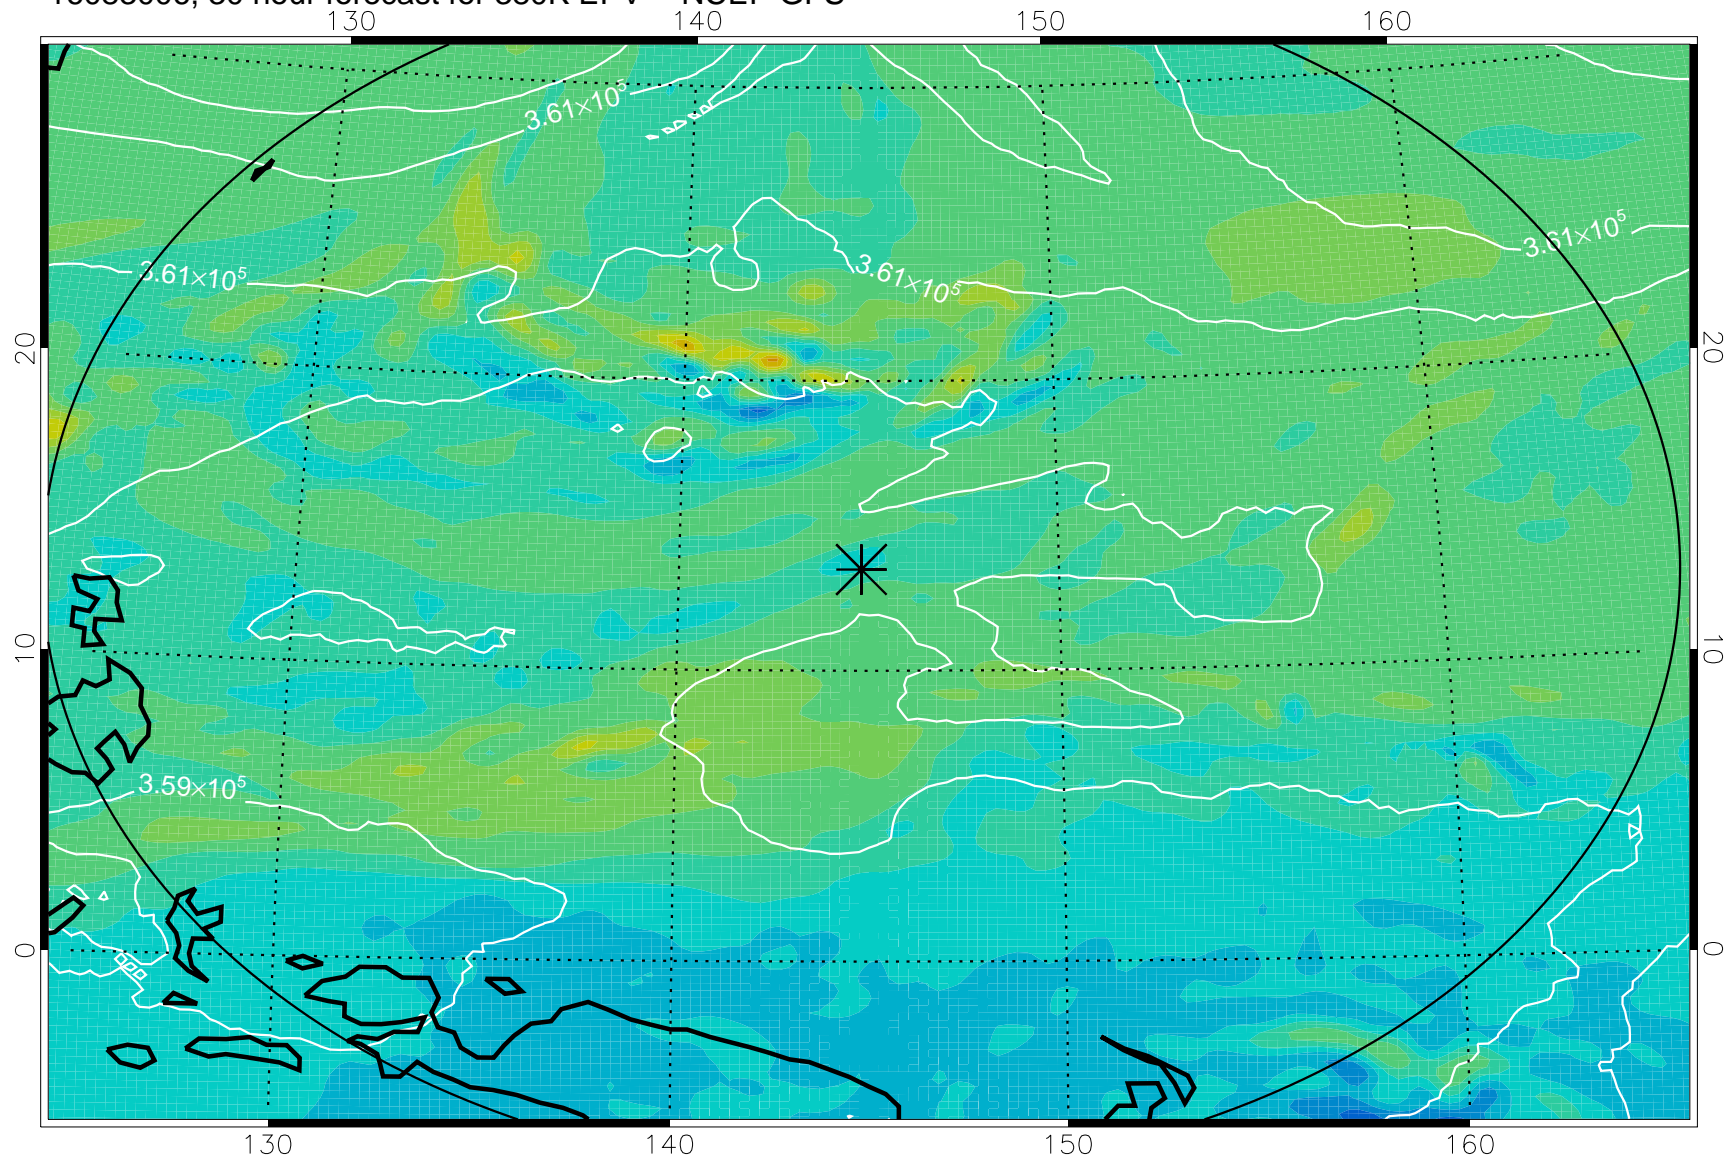

16082918, 18 hour forecast for 380K EPV -- NCEP GFS

380K Montgomery Streamfunction, white

Range ring of 2304 km

16083000, 24 hour forecast for 380K EPV -- NCEP GFS

380K Montgomery Streamfunction, white

Range ring of 2304 km

16083006, 30 hour forecast for 380K EPV -- NCEP GFS

380K Montgomery Streamfunction, white

Range ring of 2304 km

16083012, 36 hour forecast for 380K EPV -- NCEP GFS

380K Montgomery Streamfunction, white

Range ring of 2304 km

16083018, 42 hour forecast for 380K EPV -- NCEP GFS

380K Montgomery Streamfunction, white

Range ring of 2304 km

16083100, 48 hour forecast for 380K EPV -- NCEP GFS

380K Montgomery Streamfunction, white

Range ring of 2304 km

16090118, 90 hour forecast for 380K EPV -- NCEP GFS

380K Montgomery Streamfunction, white

Range ring of 2304 km

16090200, 96 hour forecast for 380K EPV -- NCEP GFS

380K Montgomery Streamfunction, white

Range ring of 2304 km