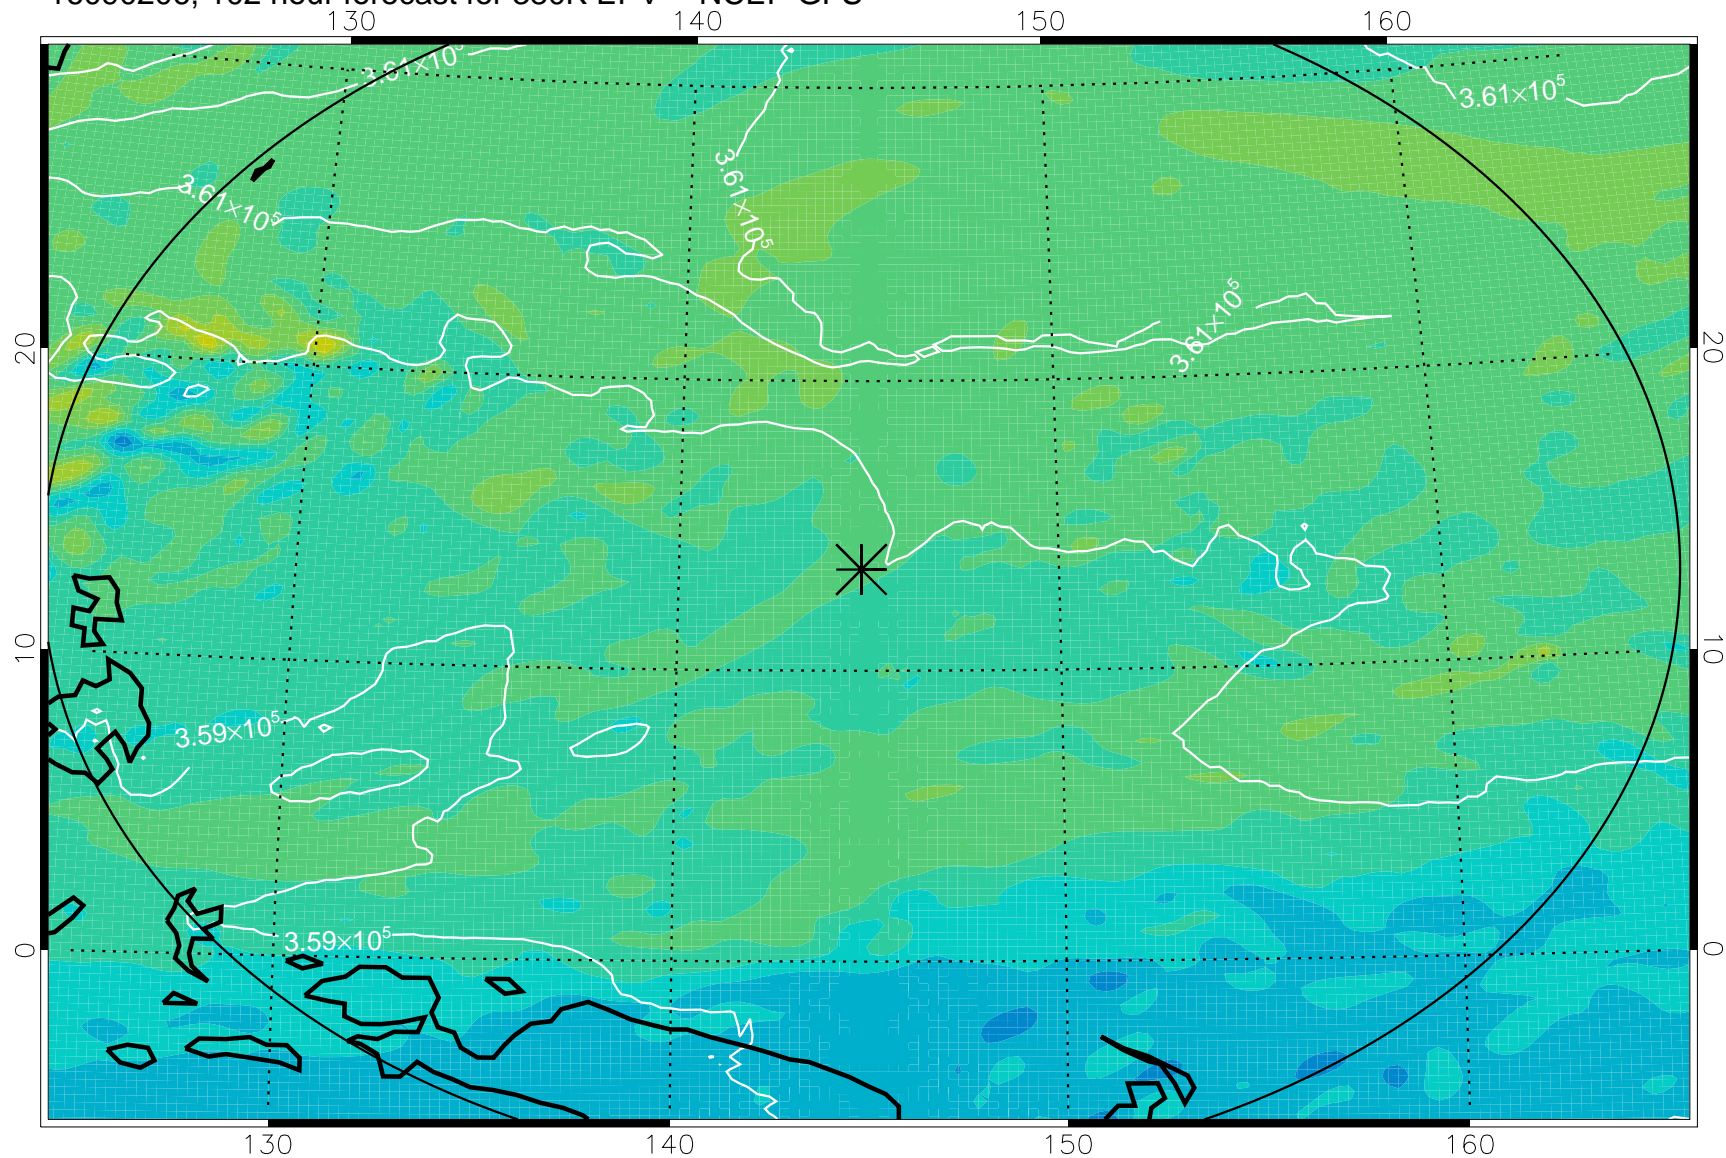

16090106, 78 hour forecast for 380K EPV -- NCEP GFS

380K Montgomery Streamfunction, white

Range ring of 2304 km

16090112, 84 hour forecast for 380K EPV -- NCEP GFS

380K Montgomery Streamfunction, white

Range ring of 2304 km

16090118, 90 hour forecast for 380K EPV -- NCEP GFS

380K Montgomery Streamfunction, white

Range ring of 2304 km

16090200, 96 hour forecast for 380K EPV -- NCEP GFS

380K Montgomery Streamfunction, white

Range ring of 2304 km

16090206, 102 hour forecast for 380K EPV -- NCEP GFS

380K Montgomery Streamfunction, white

Range ring of 2304 km

16090212, 108 hour forecast for 380K EPV -- NCEP GFS

380K Montgomery Streamfunction, white

Range ring of 2304 km

16090218, 114 hour forecast for 380K EPV -- NCEP GFS

380K Montgomery Streamfunction, white

Range ring of 2304 km

16090300, 120 hour forecast for 380K EPV -- NCEP GFS

380K Montgomery Streamfunction, white

Range ring of 2304 km