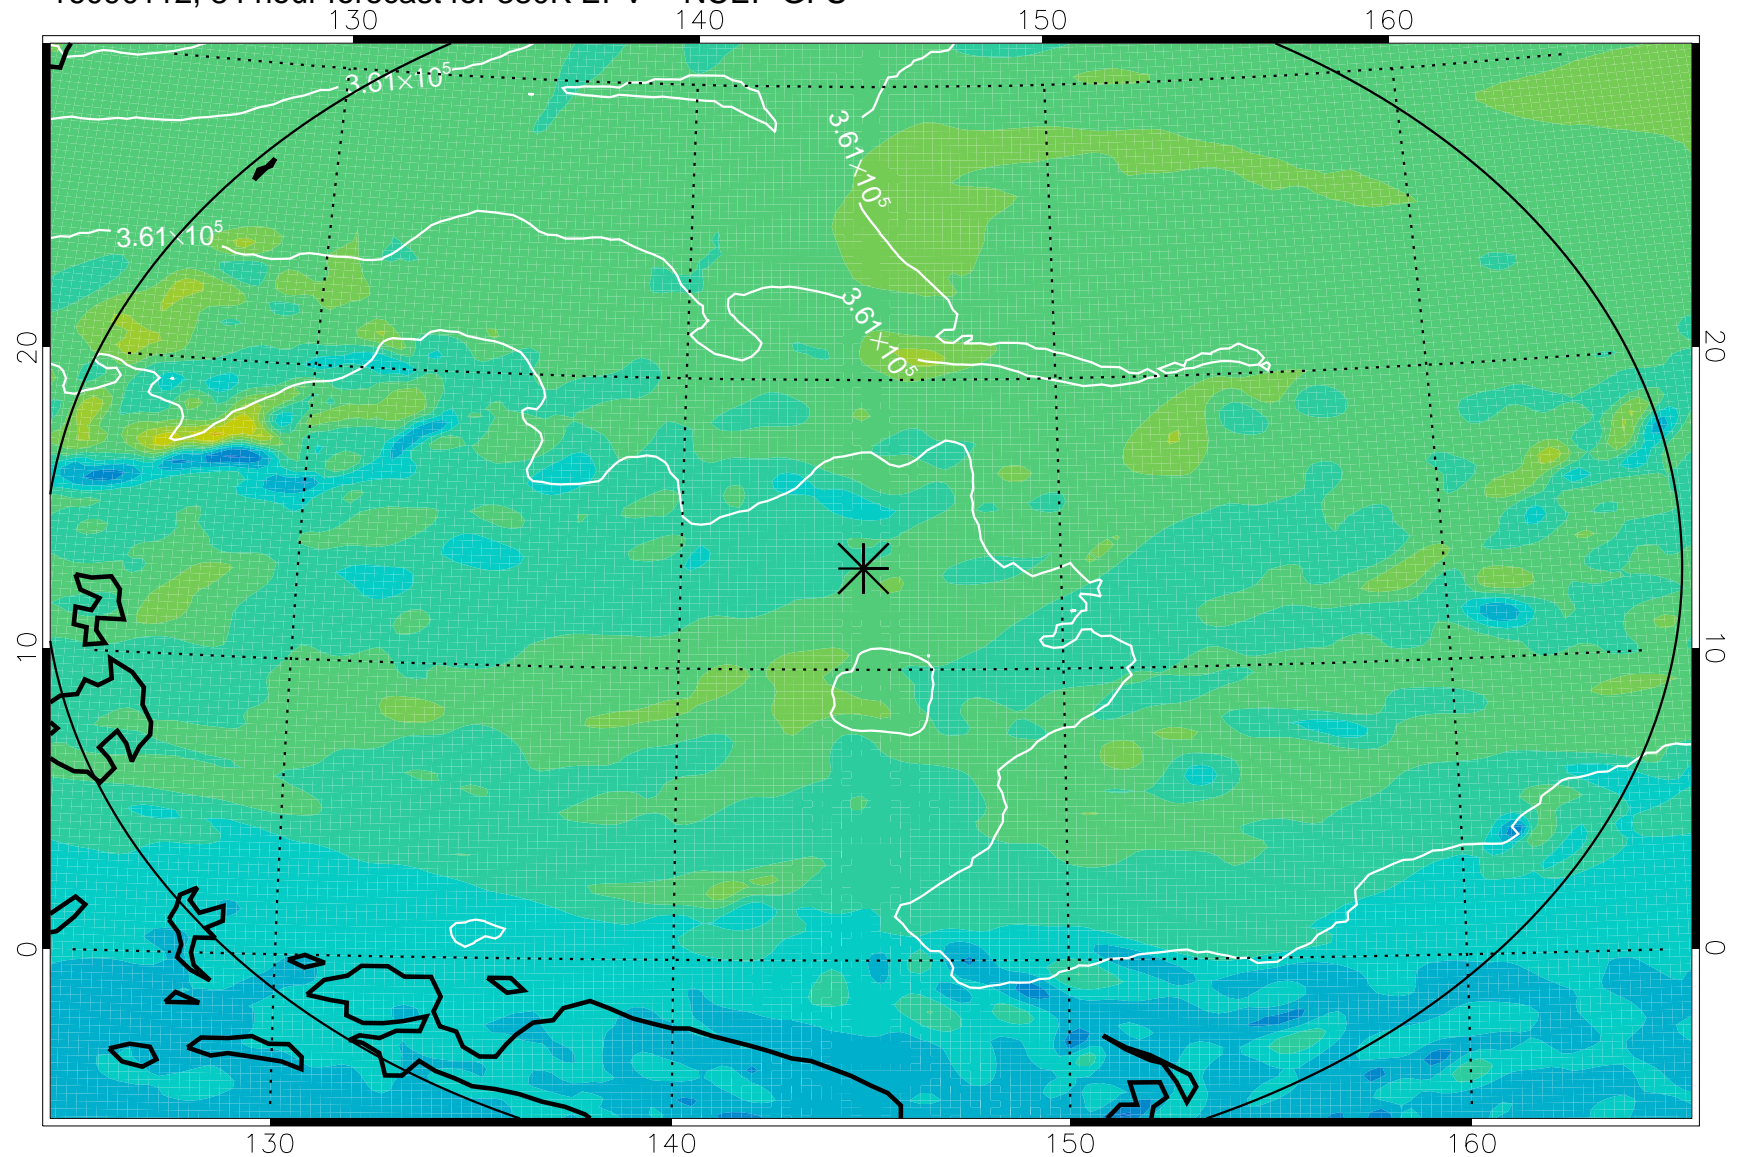

16083118, 66 hour forecast for 380K EPV -- NCEP GFS

380K Montgomery Streamfunction, white

Range ring of 2304 km

16090100, 72 hour forecast for 380K EPV -- NCEP GFS

380K Montgomery Streamfunction, white

Range ring of 2304 km

16090106, 78 hour forecast for 380K EPV -- NCEP GFS

380K Montgomery Streamfunction, white

Range ring of 2304 km

16090112, 84 hour forecast for 380K EPV -- NCEP GFS

380K Montgomery Streamfunction, white

Range ring of 2304 km

16090118, 90 hour forecast for 380K EPV -- NCEP GFS

380K Montgomery Streamfunction, white

Range ring of 2304 km

16090200, 96 hour forecast for 380K EPV -- NCEP GFS

380K Montgomery Streamfunction, white

Range ring of 2304 km

16090206, 102 hour forecast for 380K EPV -- NCEP GFS

380K Montgomery Streamfunction, white

Range ring of 2304 km

16090212, 108 hour forecast for 380K EPV -- NCEP GFS

380K Montgomery Streamfunction, white

Range ring of 2304 km