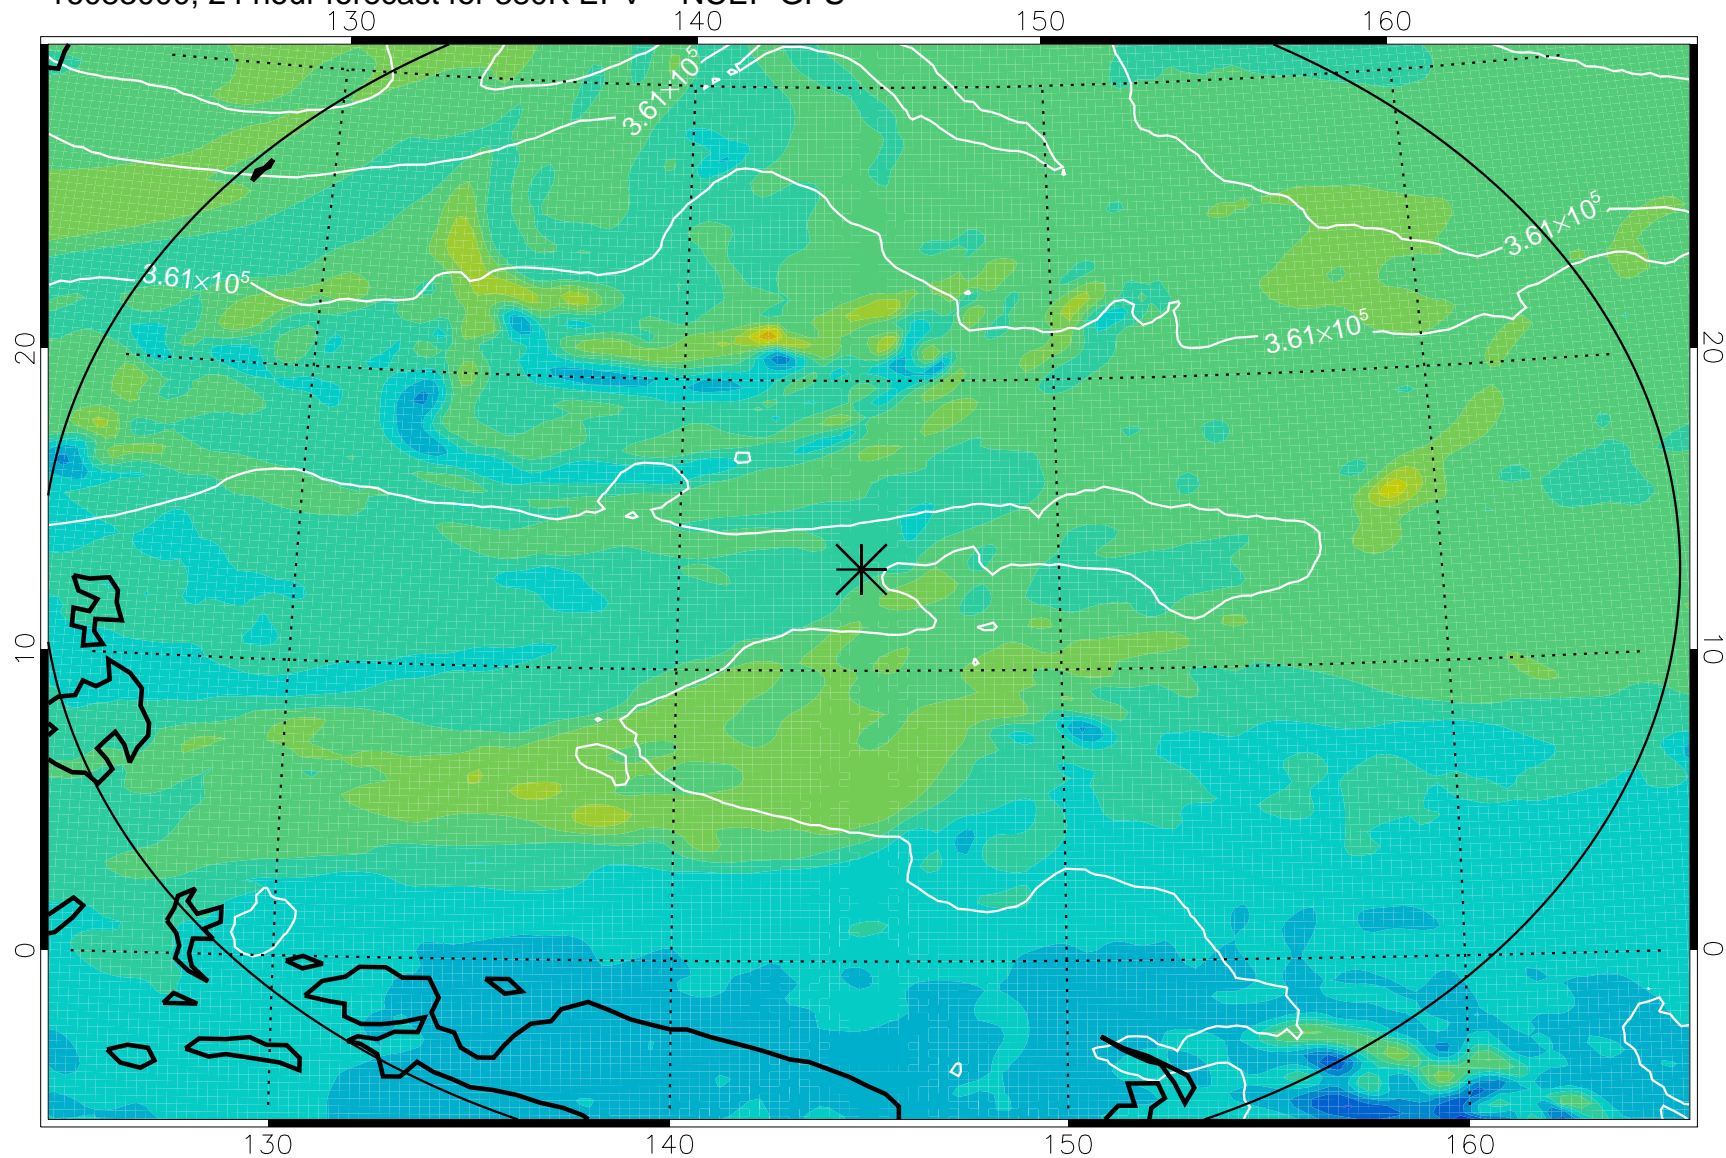

16082918, 18 hour forecast for 380K EPV -- NCEP GFS

380K Montgomery Streamfunction, white

Range ring of 2304 km

16083000, 24 hour forecast for 380K EPV -- NCEP GFS

380K Montgomery Streamfunction, white

Range ring of 2304 km

16083006, 30 hour forecast for 380K EPV -- NCEP GFS

380K Montgomery Streamfunction, white

Range ring of 2304 km

16083012, 36 hour forecast for 380K EPV -- NCEP GFS

380K Montgomery Streamfunction, white

Range ring of 2304 km

16083018, 42 hour forecast for 380K EPV -- NCEP GFS

380K Montgomery Streamfunction, white

Range ring of 2304 km

16083100, 48 hour forecast for 380K EPV -- NCEP GFS

380K Montgomery Streamfunction, white

Range ring of 2304 km

16090118, 90 hour forecast for 380K EPV -- NCEP GFS

380K Montgomery Streamfunction, white

Range ring of 2304 km

16090200, 96 hour forecast for 380K EPV -- NCEP GFS

380K Montgomery Streamfunction, white

Range ring of 2304 km