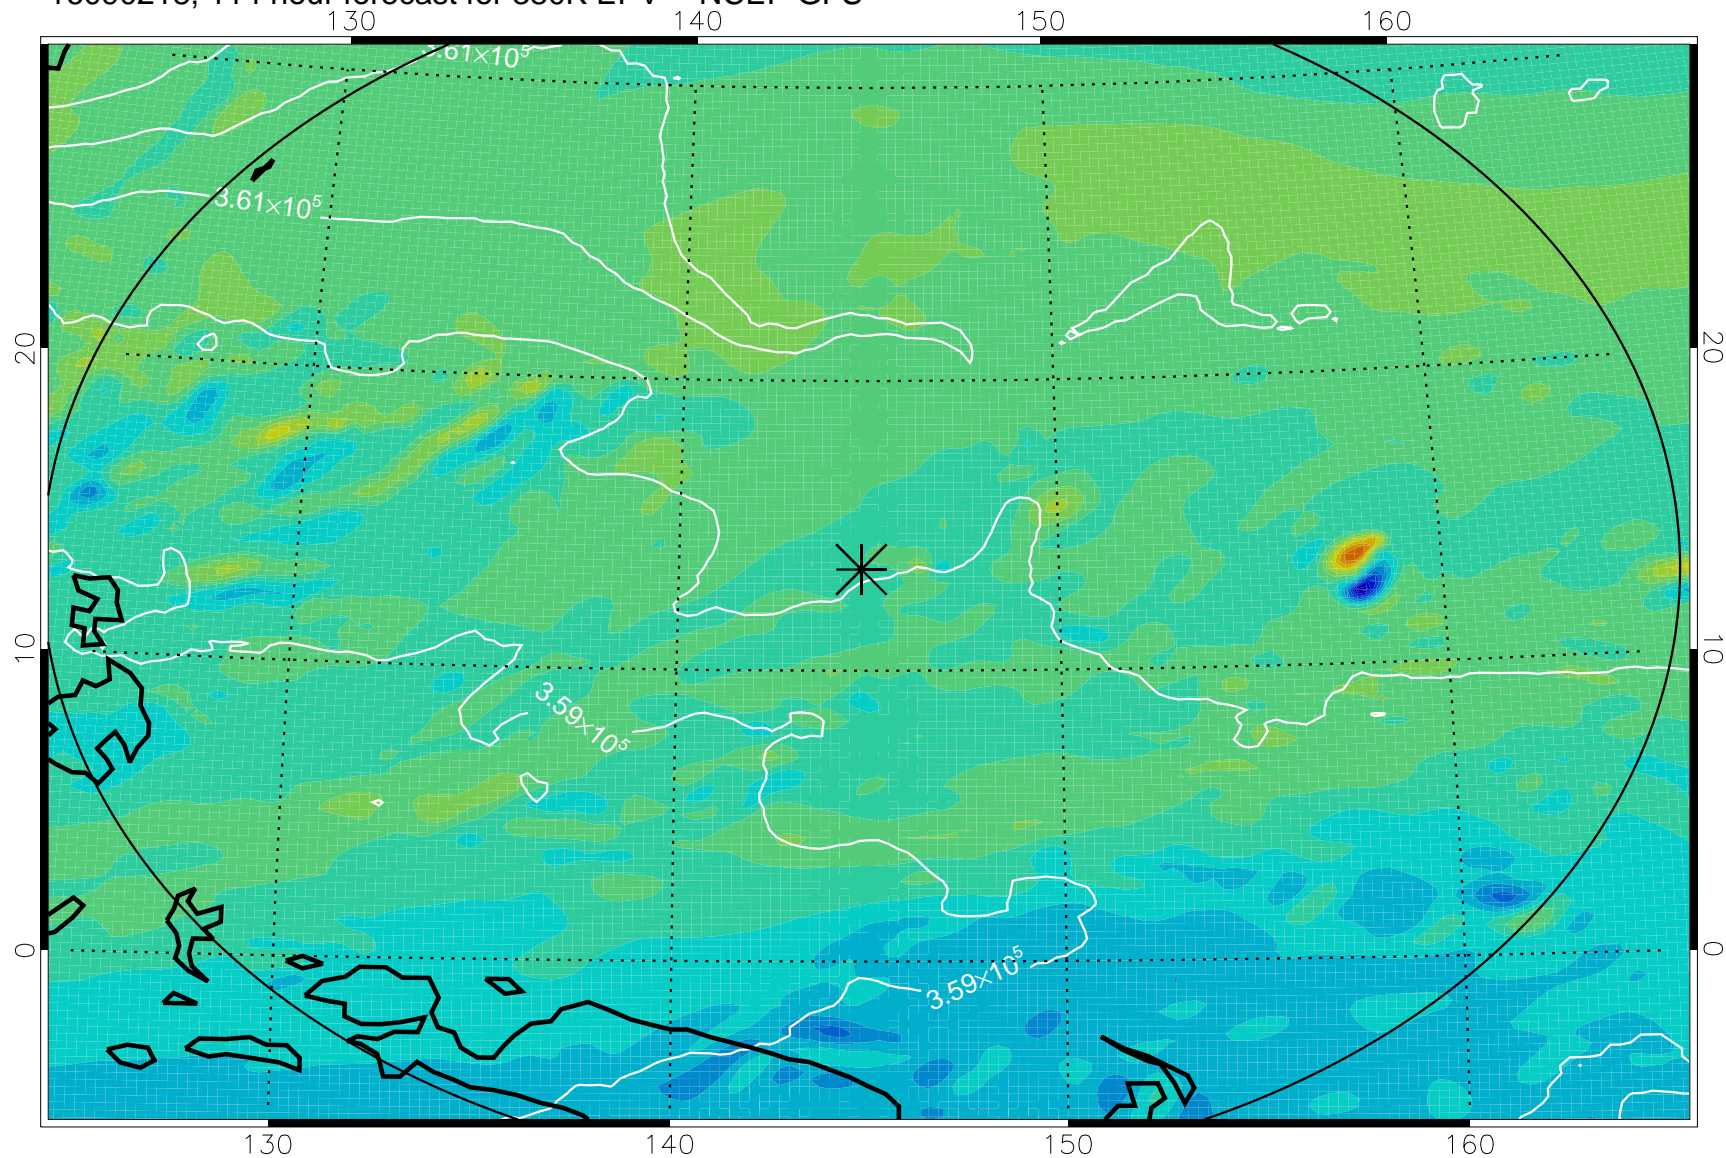

16090106, 78 hour forecast for 380K EPV -- NCEP GFS

380K Montgomery Streamfunction, white

Range ring of 2304 km

16090112, 84 hour forecast for 380K EPV -- NCEP GFS

380K Montgomery Streamfunction, white

Range ring of 2304 km

16090118, 90 hour forecast for 380K EPV -- NCEP GFS

380K Montgomery Streamfunction, white

Range ring of 2304 km

16090200, 96 hour forecast for 380K EPV -- NCEP GFS

380K Montgomery Streamfunction, white

Range ring of 2304 km

16090206, 102 hour forecast for 380K EPV -- NCEP GFS

380K Montgomery Streamfunction, white

Range ring of 2304 km

16090212, 108 hour forecast for 380K EPV -- NCEP GFS

380K Montgomery Streamfunction, white

Range ring of 2304 km

16090218, 114 hour forecast for 380K EPV -- NCEP GFS

380K Montgomery Streamfunction, white

Range ring of 2304 km

16090300, 120 hour forecast for 380K EPV -- NCEP GFS

380K Montgomery Streamfunction, white

Range ring of 2304 km