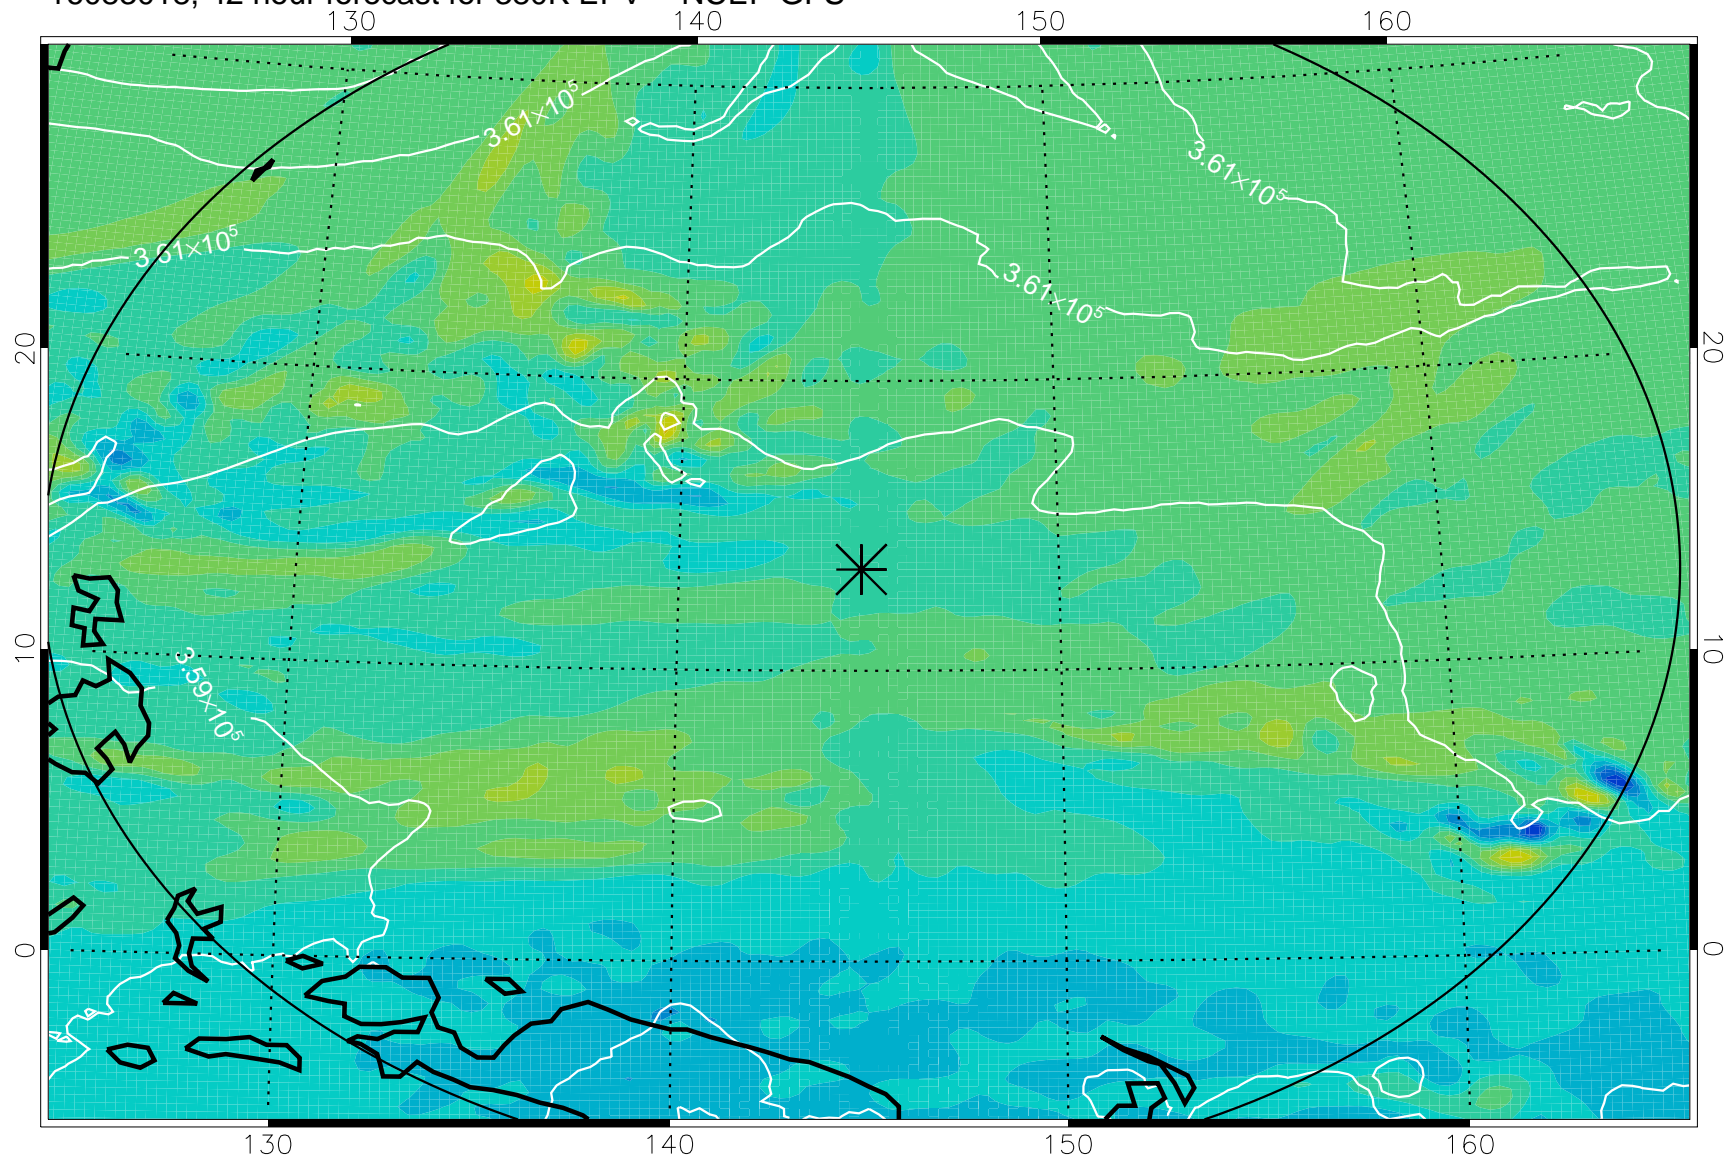

16083006, 30 hour forecast for 380K EPV -- NCEP GFS

380K Montgomery Streamfunction, white

Range ring of 2304 km

16083012, 36 hour forecast for 380K EPV -- NCEP GFS

380K Montgomery Streamfunction, white

Range ring of 2304 km

16083018, 42 hour forecast for 380K EPV -- NCEP GFS

380K Montgomery Streamfunction, white

Range ring of 2304 km

16083100, 48 hour forecast for 380K EPV -- NCEP GFS

380K Montgomery Streamfunction, white

Range ring of 2304 km

16083106, 54 hour forecast for 380K EPV -- NCEP GFS

380K Montgomery Streamfunction, white

Range ring of 2304 km

16083112, 60 hour forecast for 380K EPV -- NCEP GFS

380K Montgomery Streamfunction, white

Range ring of 2304 km

16090118, 90 hour forecast for 380K EPV -- NCEP GFS

380K Montgomery Streamfunction, white

Range ring of 2304 km

16090200, 96 hour forecast for 380K EPV -- NCEP GFS

380K Montgomery Streamfunction, white

Range ring of 2304 km