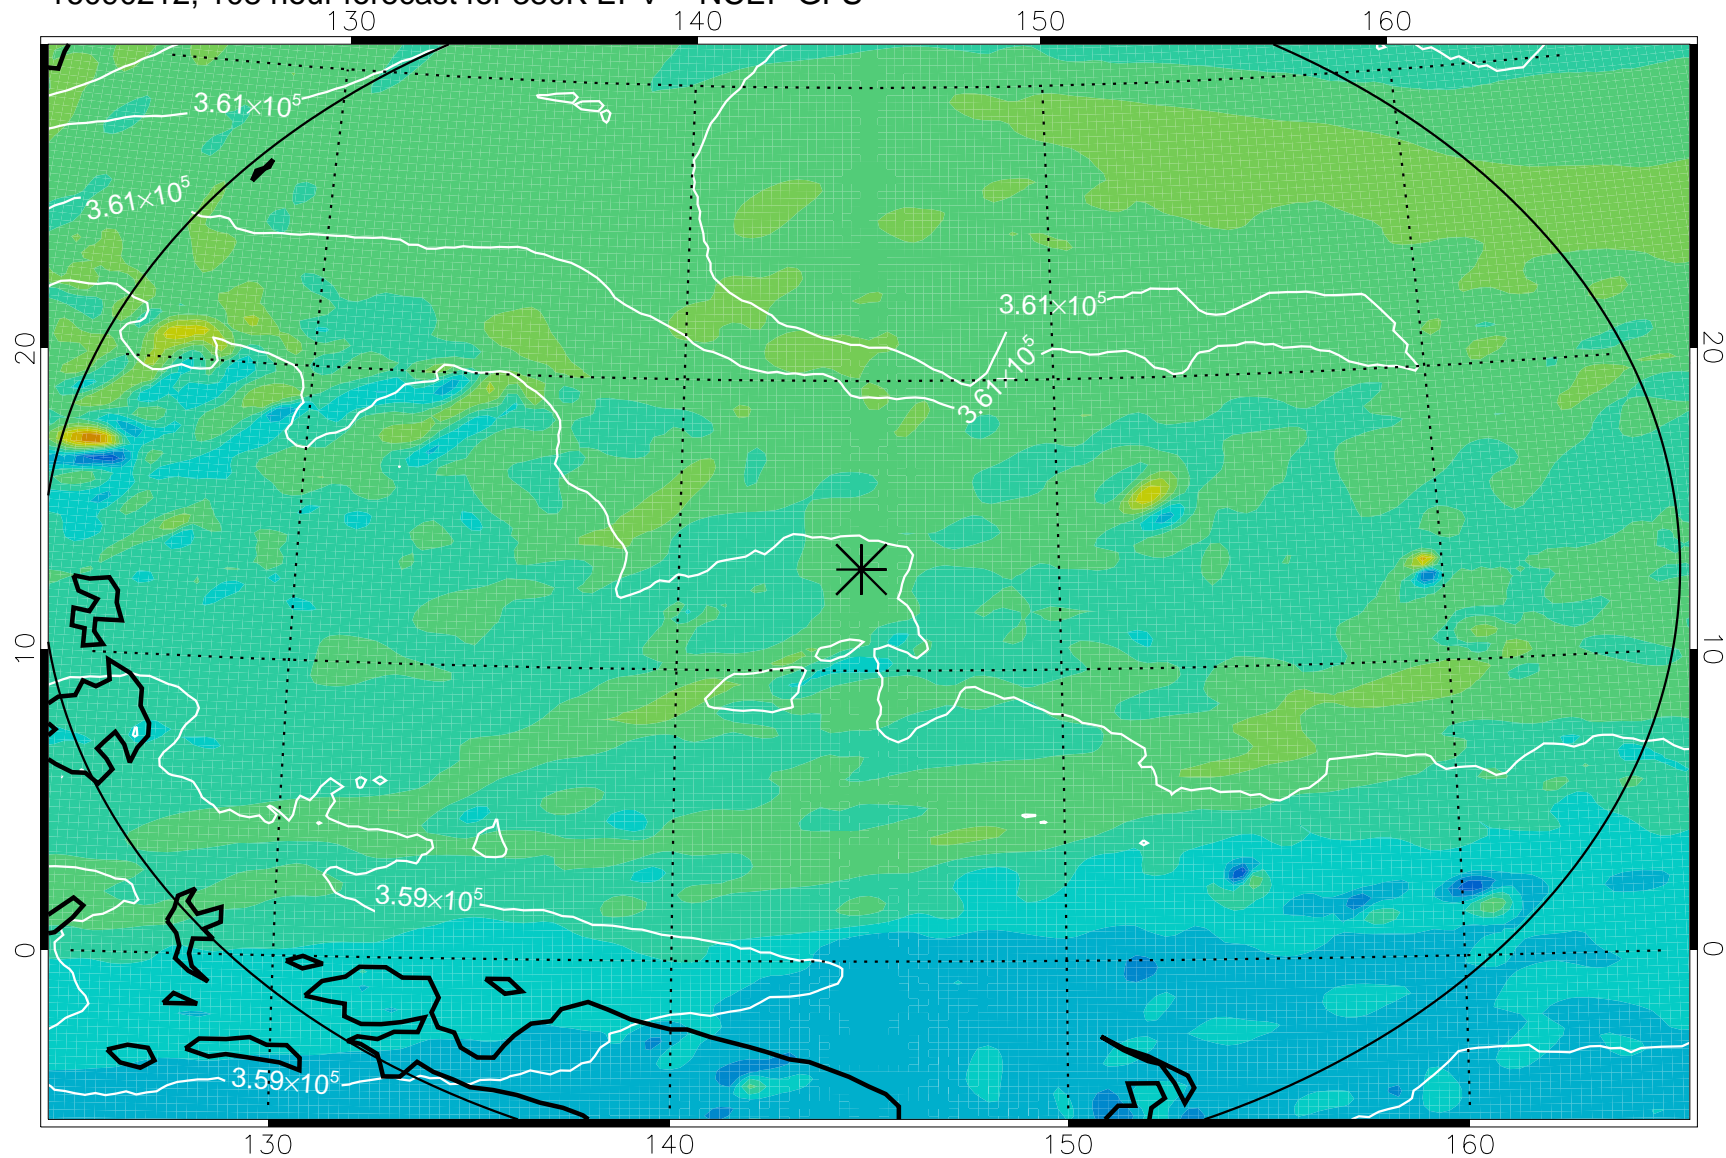

16090106, 78 hour forecast for 380K EPV -- NCEP GFS

380K Montgomery Streamfunction, white

Range ring of 2304 km

16090112, 84 hour forecast for 380K EPV -- NCEP GFS

380K Montgomery Streamfunction, white

Range ring of 2304 km

16090118, 90 hour forecast for 380K EPV -- NCEP GFS

380K Montgomery Streamfunction, white

Range ring of 2304 km

16090200, 96 hour forecast for 380K EPV -- NCEP GFS

380K Montgomery Streamfunction, white

Range ring of 2304 km

16090206, 102 hour forecast for 380K EPV -- NCEP GFS

380K Montgomery Streamfunction, white

Range ring of 2304 km

16090212, 108 hour forecast for 380K EPV -- NCEP GFS

380K Montgomery Streamfunction, white

Range ring of 2304 km

16090218, 114 hour forecast for 380K EPV -- NCEP GFS

380K Montgomery Streamfunction, white

Range ring of 2304 km

16090300, 120 hour forecast for 380K EPV -- NCEP GFS

380K Montgomery Streamfunction, white

Range ring of 2304 km