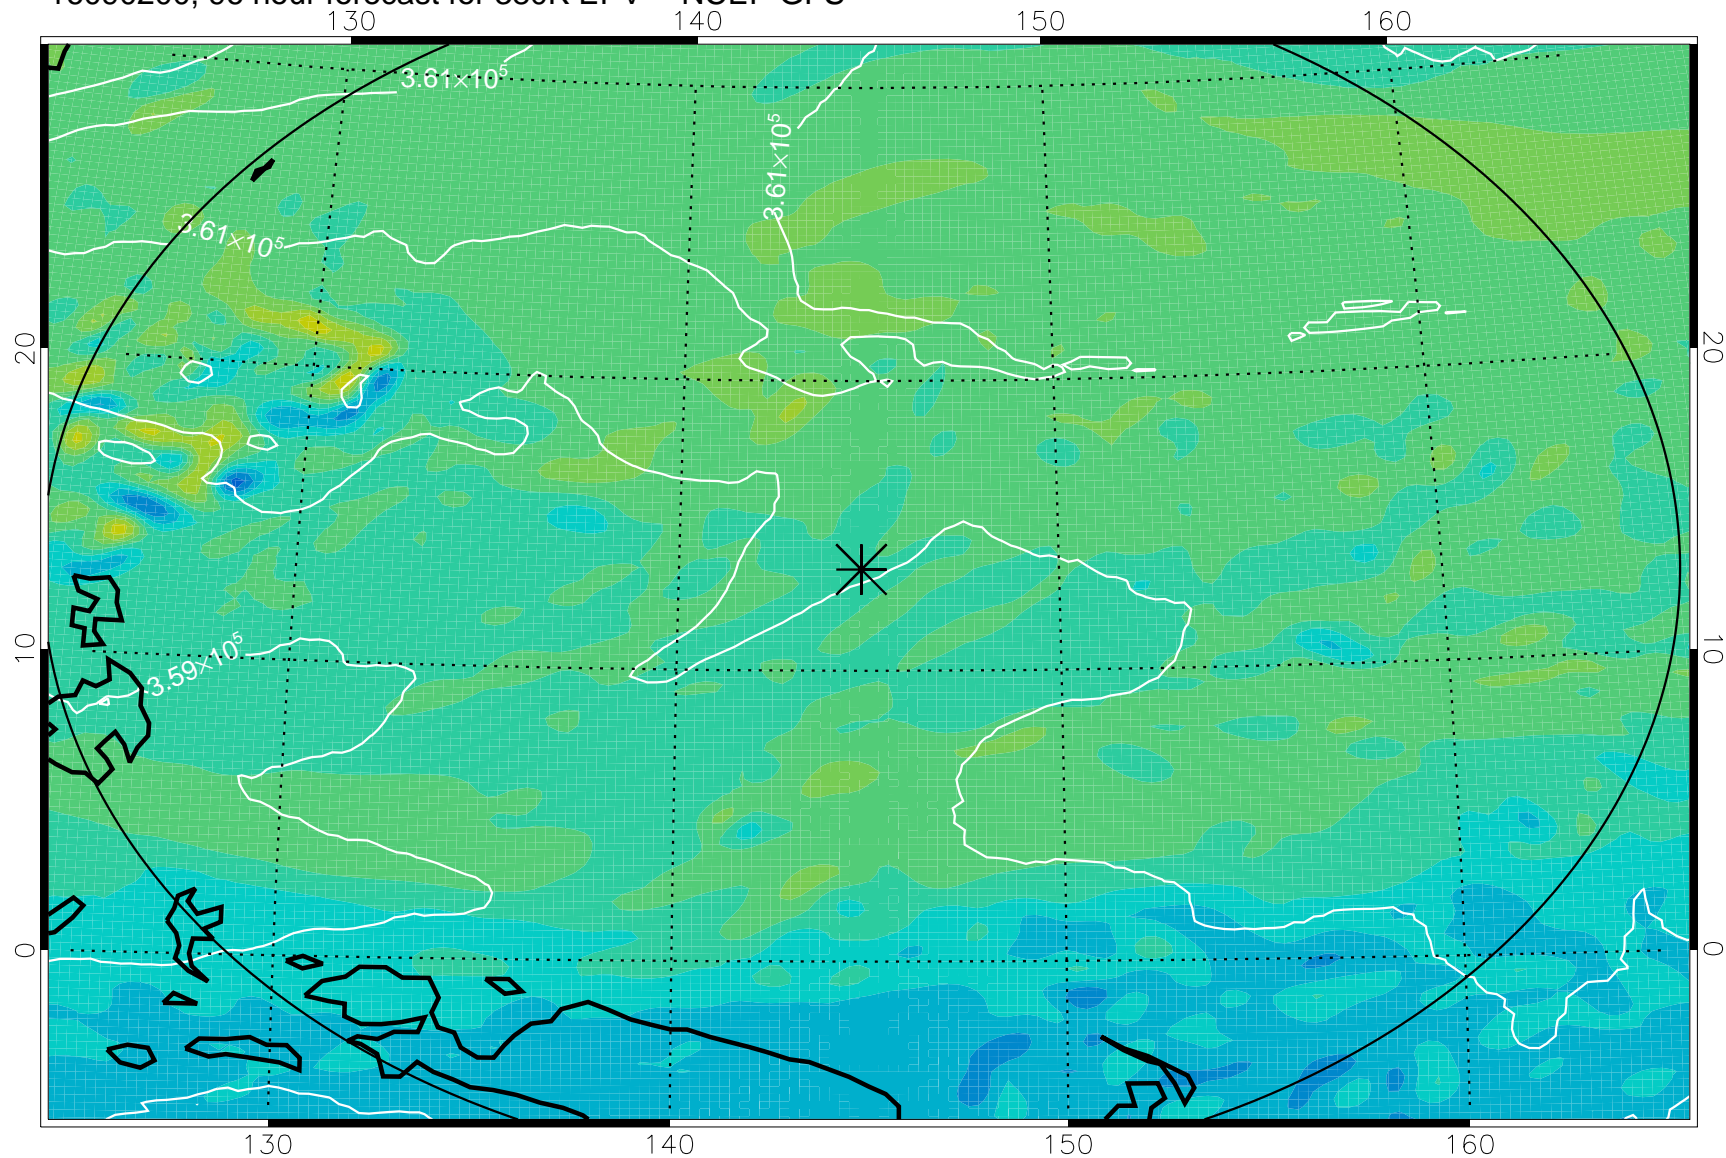

16083118, 66 hour forecast for 380K EPV -- NCEP GFS

380K Montgomery Streamfunction, white

Range ring of 2304 km

16090100, 72 hour forecast for 380K EPV -- NCEP GFS

380K Montgomery Streamfunction, white

Range ring of 2304 km

16090106, 78 hour forecast for 380K EPV -- NCEP GFS

380K Montgomery Streamfunction, white

Range ring of 2304 km

16090112, 84 hour forecast for 380K EPV -- NCEP GFS

380K Montgomery Streamfunction, white

Range ring of 2304 km

16090118, 90 hour forecast for 380K EPV -- NCEP GFS

380K Montgomery Streamfunction, white

Range ring of 2304 km

16090200, 96 hour forecast for 380K EPV -- NCEP GFS

380K Montgomery Streamfunction, white

Range ring of 2304 km

16090206, 102 hour forecast for 380K EPV -- NCEP GFS

380K Montgomery Streamfunction, white

Range ring of 2304 km

16090212, 108 hour forecast for 380K EPV -- NCEP GFS

380K Montgomery Streamfunction, white

Range ring of 2304 km