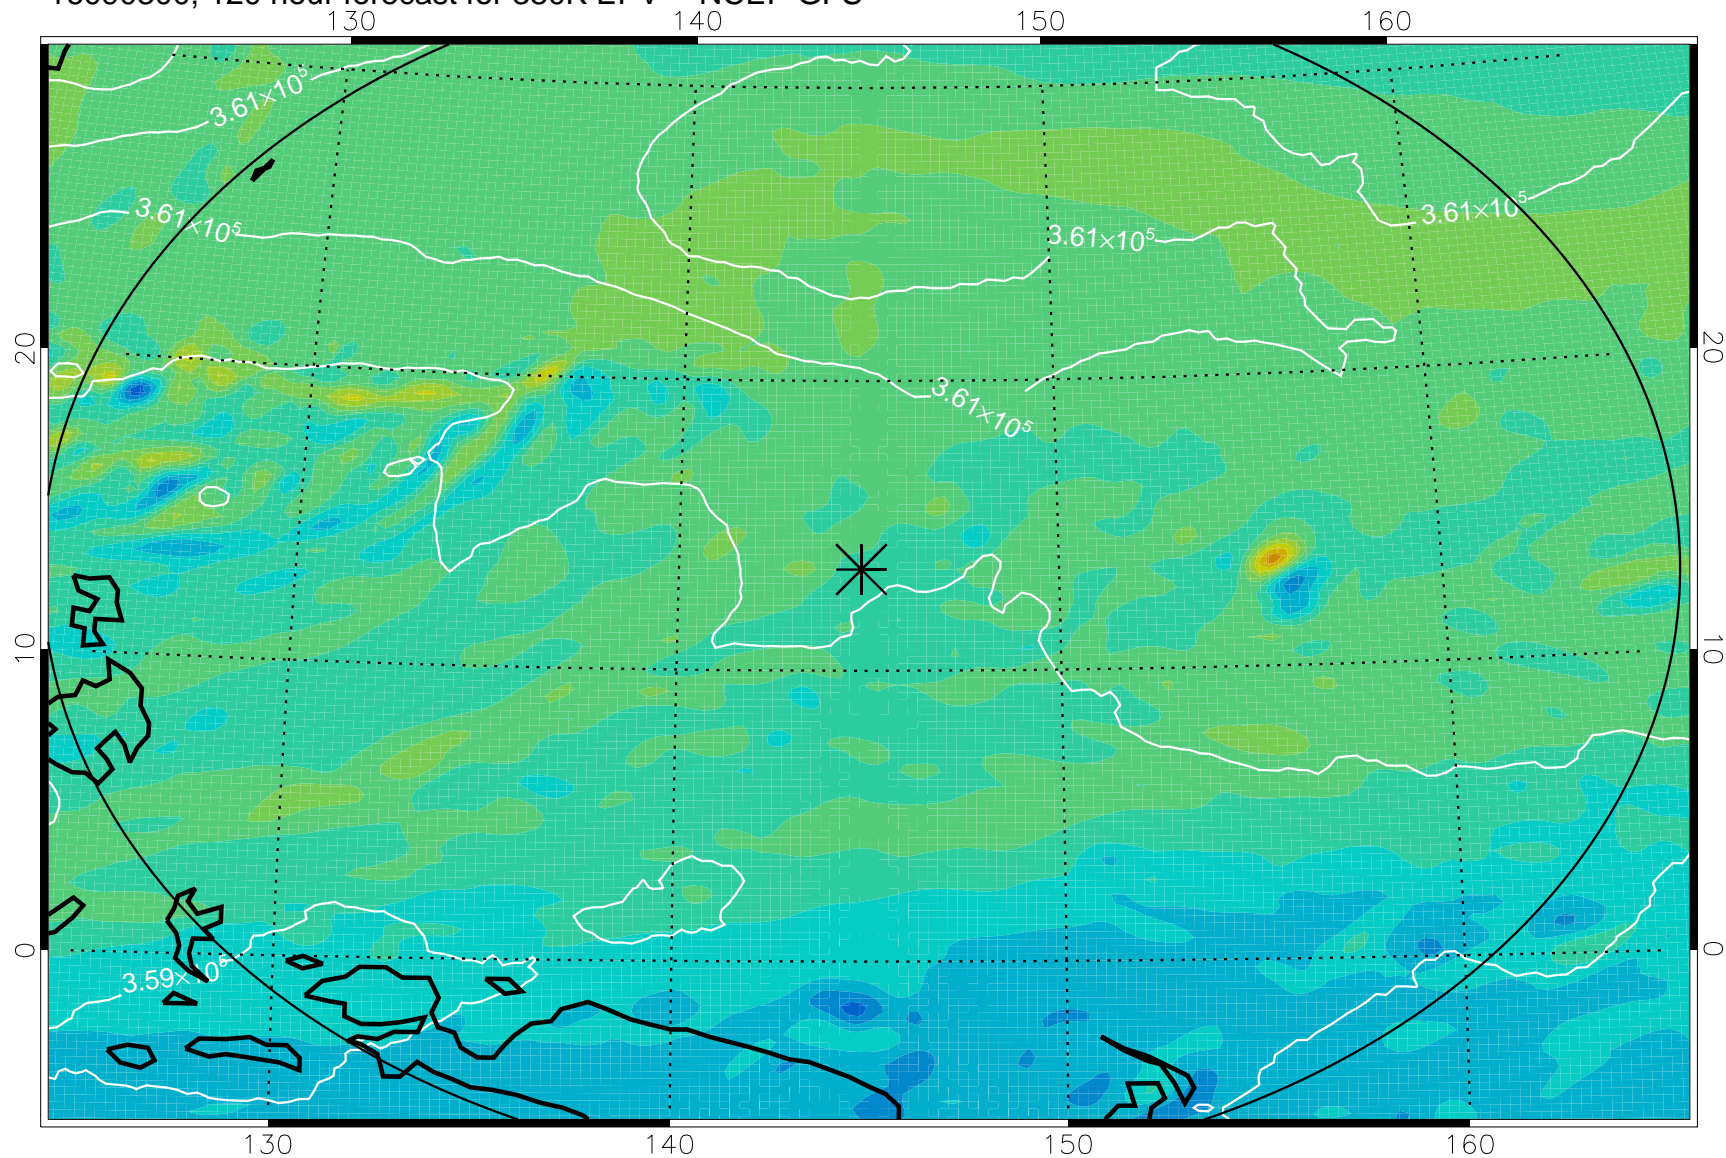

16090106, 78 hour forecast for 380K EPV -- NCEP GFS

380K Montgomery Streamfunction, white

Range ring of 2304 km

16090112, 84 hour forecast for 380K EPV -- NCEP GFS

380K Montgomery Streamfunction, white

Range ring of 2304 km

16090118, 90 hour forecast for 380K EPV -- NCEP GFS

380K Montgomery Streamfunction, white

Range ring of 2304 km

16090200, 96 hour forecast for 380K EPV -- NCEP GFS

380K Montgomery Streamfunction, white

Range ring of 2304 km

16090206, 102 hour forecast for 380K EPV -- NCEP GFS

380K Montgomery Streamfunction, white

Range ring of 2304 km

16090212, 108 hour forecast for 380K EPV -- NCEP GFS

380K Montgomery Streamfunction, white

Range ring of 2304 km

16090218, 114 hour forecast for 380K EPV -- NCEP GFS

380K Montgomery Streamfunction, white

Range ring of 2304 km

16090300, 120 hour forecast for 380K EPV -- NCEP GFS

380K Montgomery Streamfunction, white

Range ring of 2304 km