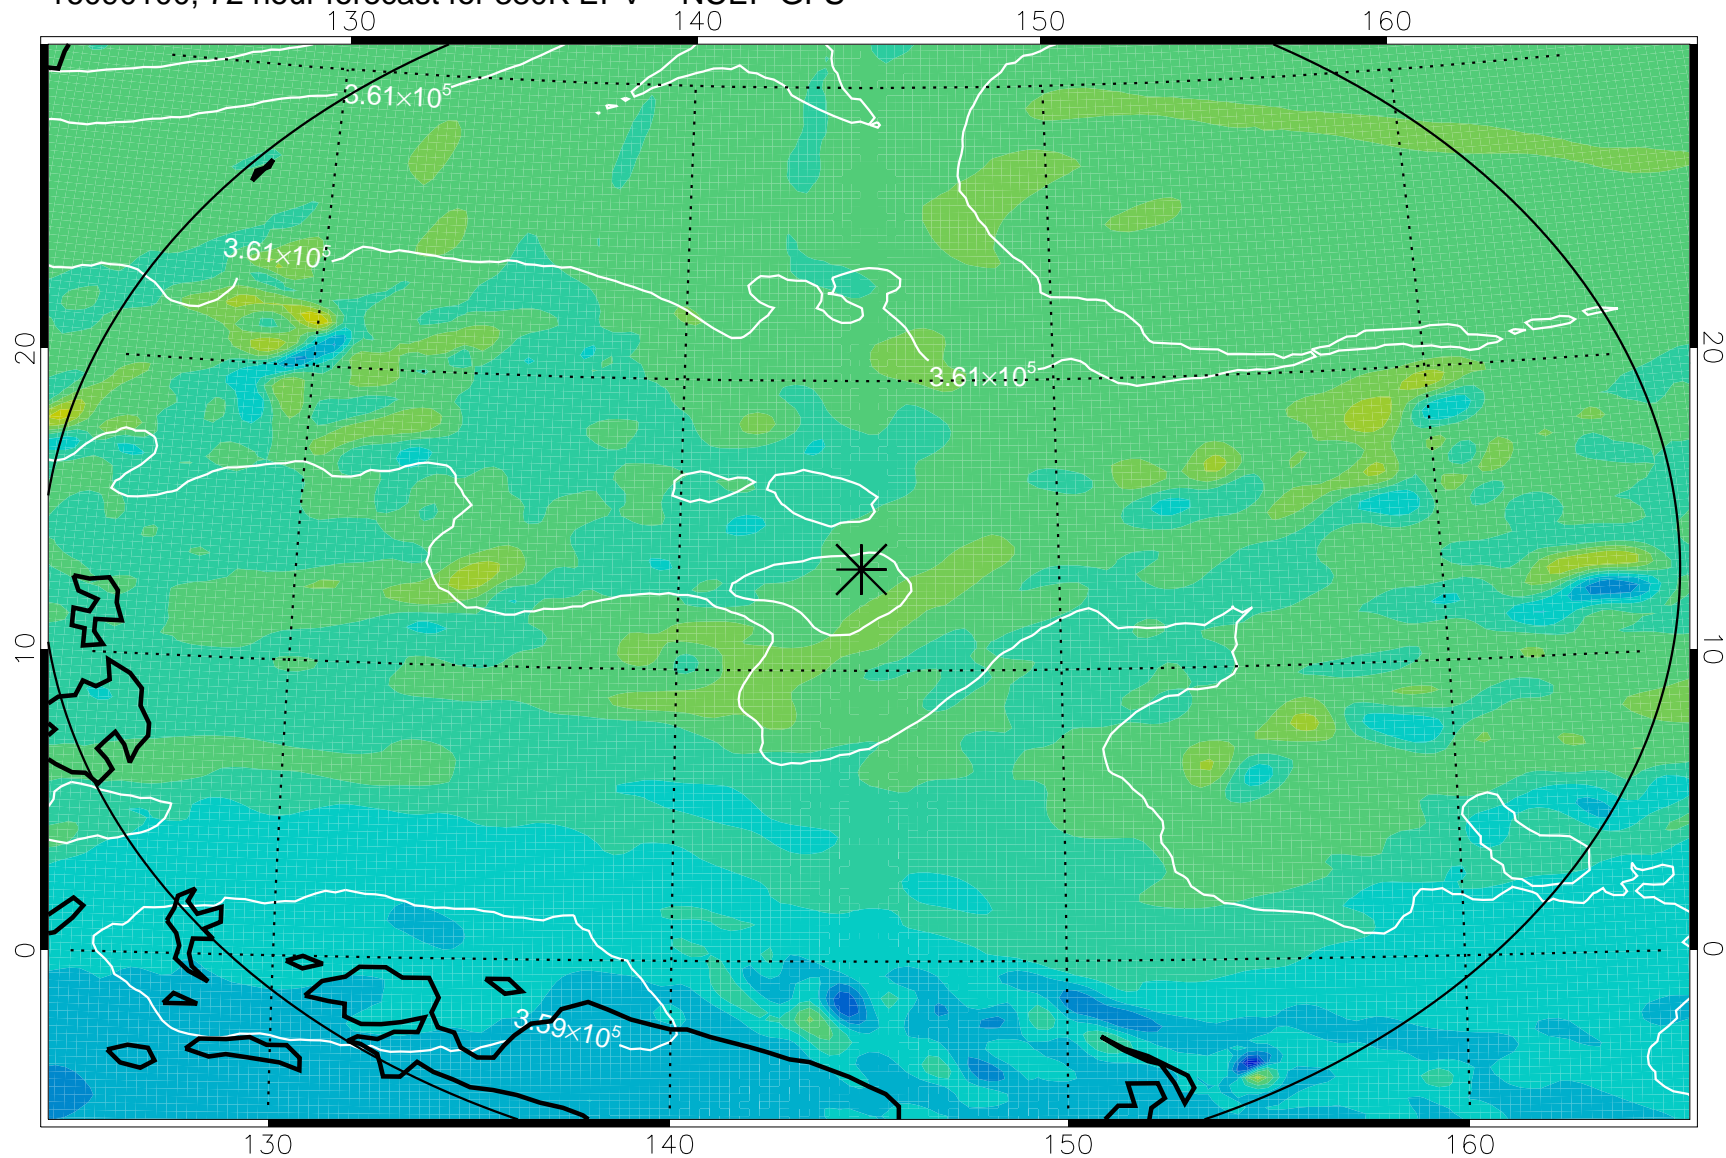

16083118, 66 hour forecast for 380K EPV -- NCEP GFS

380K Montgomery Streamfunction, white

Range ring of 2304 km

16090100, 72 hour forecast for 380K EPV -- NCEP GFS

380K Montgomery Streamfunction, white

Range ring of 2304 km

16090106, 78 hour forecast for 380K EPV -- NCEP GFS

380K Montgomery Streamfunction, white

Range ring of 2304 km

16090112, 84 hour forecast for 380K EPV -- NCEP GFS

380K Montgomery Streamfunction, white

Range ring of 2304 km

16090118, 90 hour forecast for 380K EPV -- NCEP GFS

380K Montgomery Streamfunction, white

Range ring of 2304 km

16090200, 96 hour forecast for 380K EPV -- NCEP GFS

380K Montgomery Streamfunction, white

Range ring of 2304 km

16090206, 102 hour forecast for 380K EPV -- NCEP GFS

380K Montgomery Streamfunction, white

Range ring of 2304 km

16090212, 108 hour forecast for 380K EPV -- NCEP GFS

380K Montgomery Streamfunction, white

Range ring of 2304 km