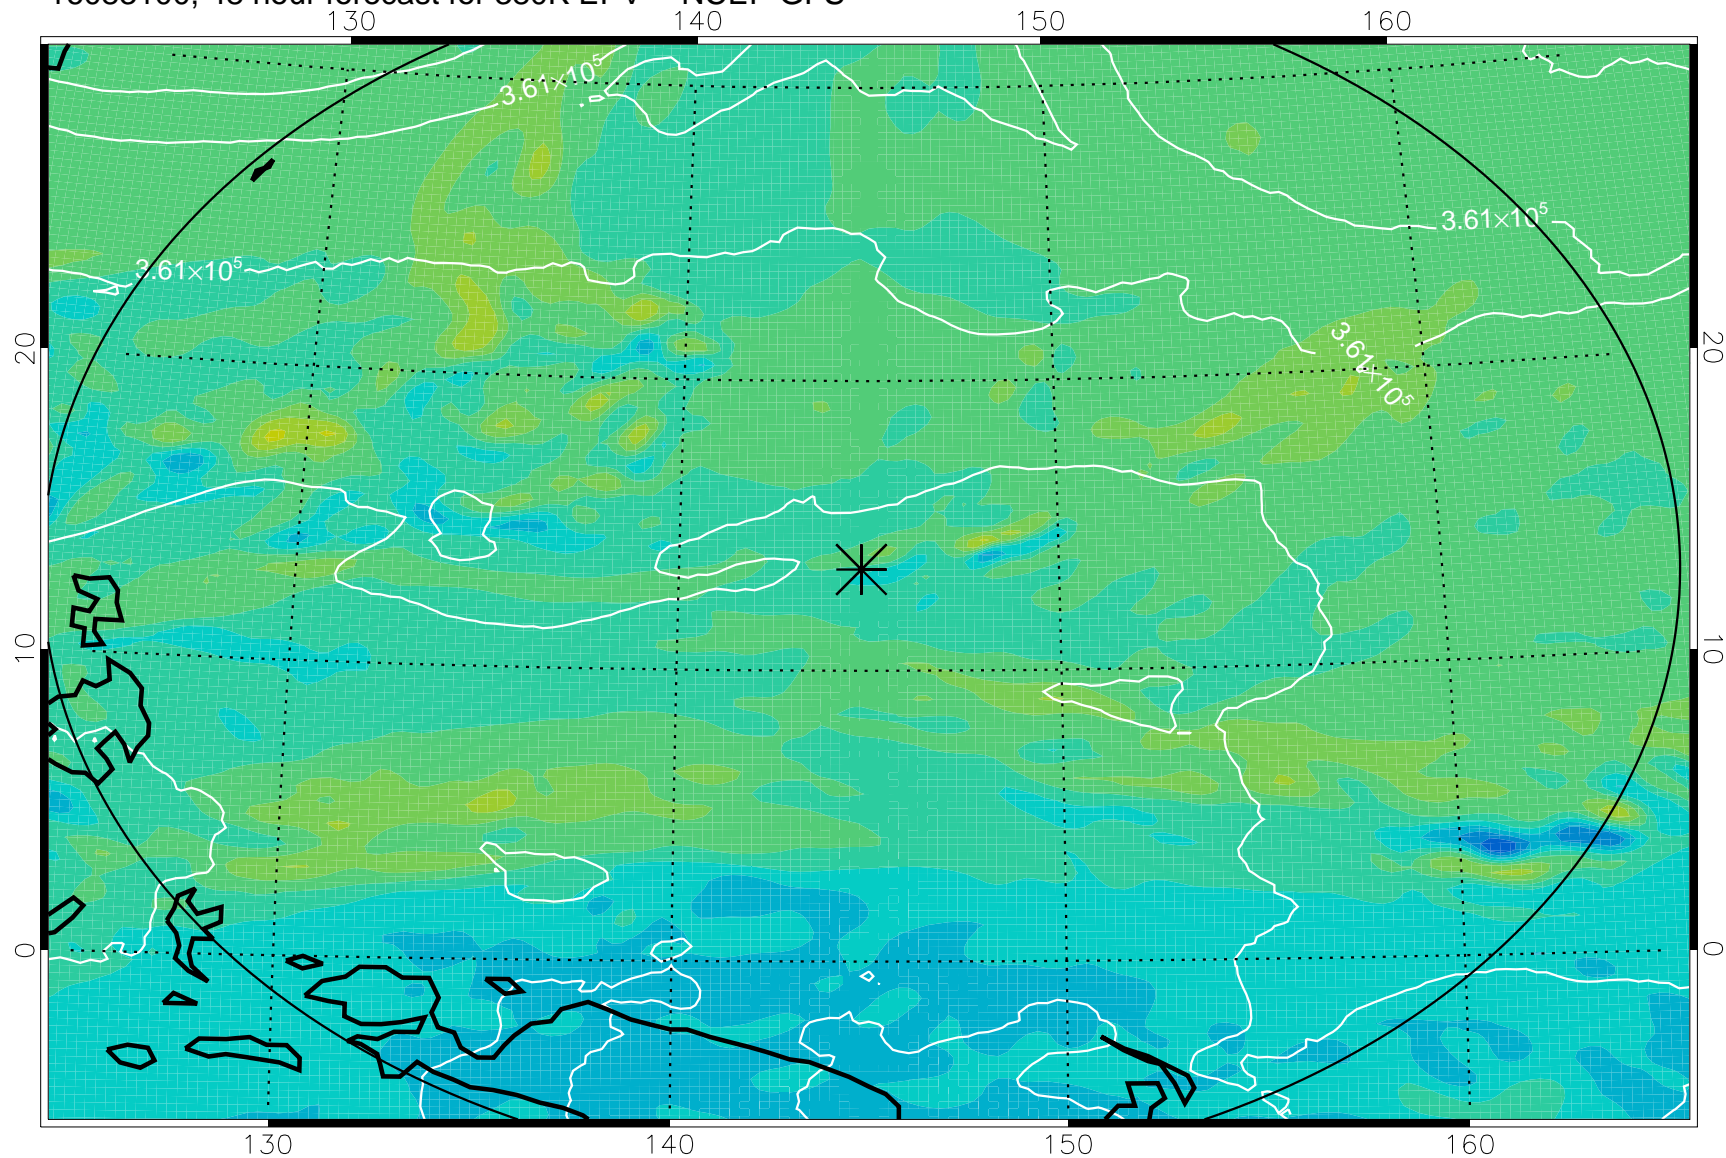

16082918, 18 hour forecast for 380K EPV -- NCEP GFS

380K Montgomery Streamfunction, white

Range ring of 2304 km

16083000, 24 hour forecast for 380K EPV -- NCEP GFS

380K Montgomery Streamfunction, white

Range ring of 2304 km

16083006, 30 hour forecast for 380K EPV -- NCEP GFS

380K Montgomery Streamfunction, white

Range ring of 2304 km

16083012, 36 hour forecast for 380K EPV -- NCEP GFS

380K Montgomery Streamfunction, white

Range ring of 2304 km

16083018, 42 hour forecast for 380K EPV -- NCEP GFS

380K Montgomery Streamfunction, white

Range ring of 2304 km

16083100, 48 hour forecast for 380K EPV -- NCEP GFS

380K Montgomery Streamfunction, white

Range ring of 2304 km

16083106, 54 hour forecast for 380K EPV -- NCEP GFS

380K Montgomery Streamfunction, white

Range ring of 2304 km

16083112, 60 hour forecast for 380K EPV -- NCEP GFS

380K Montgomery Streamfunction, white

Range ring of 2304 km