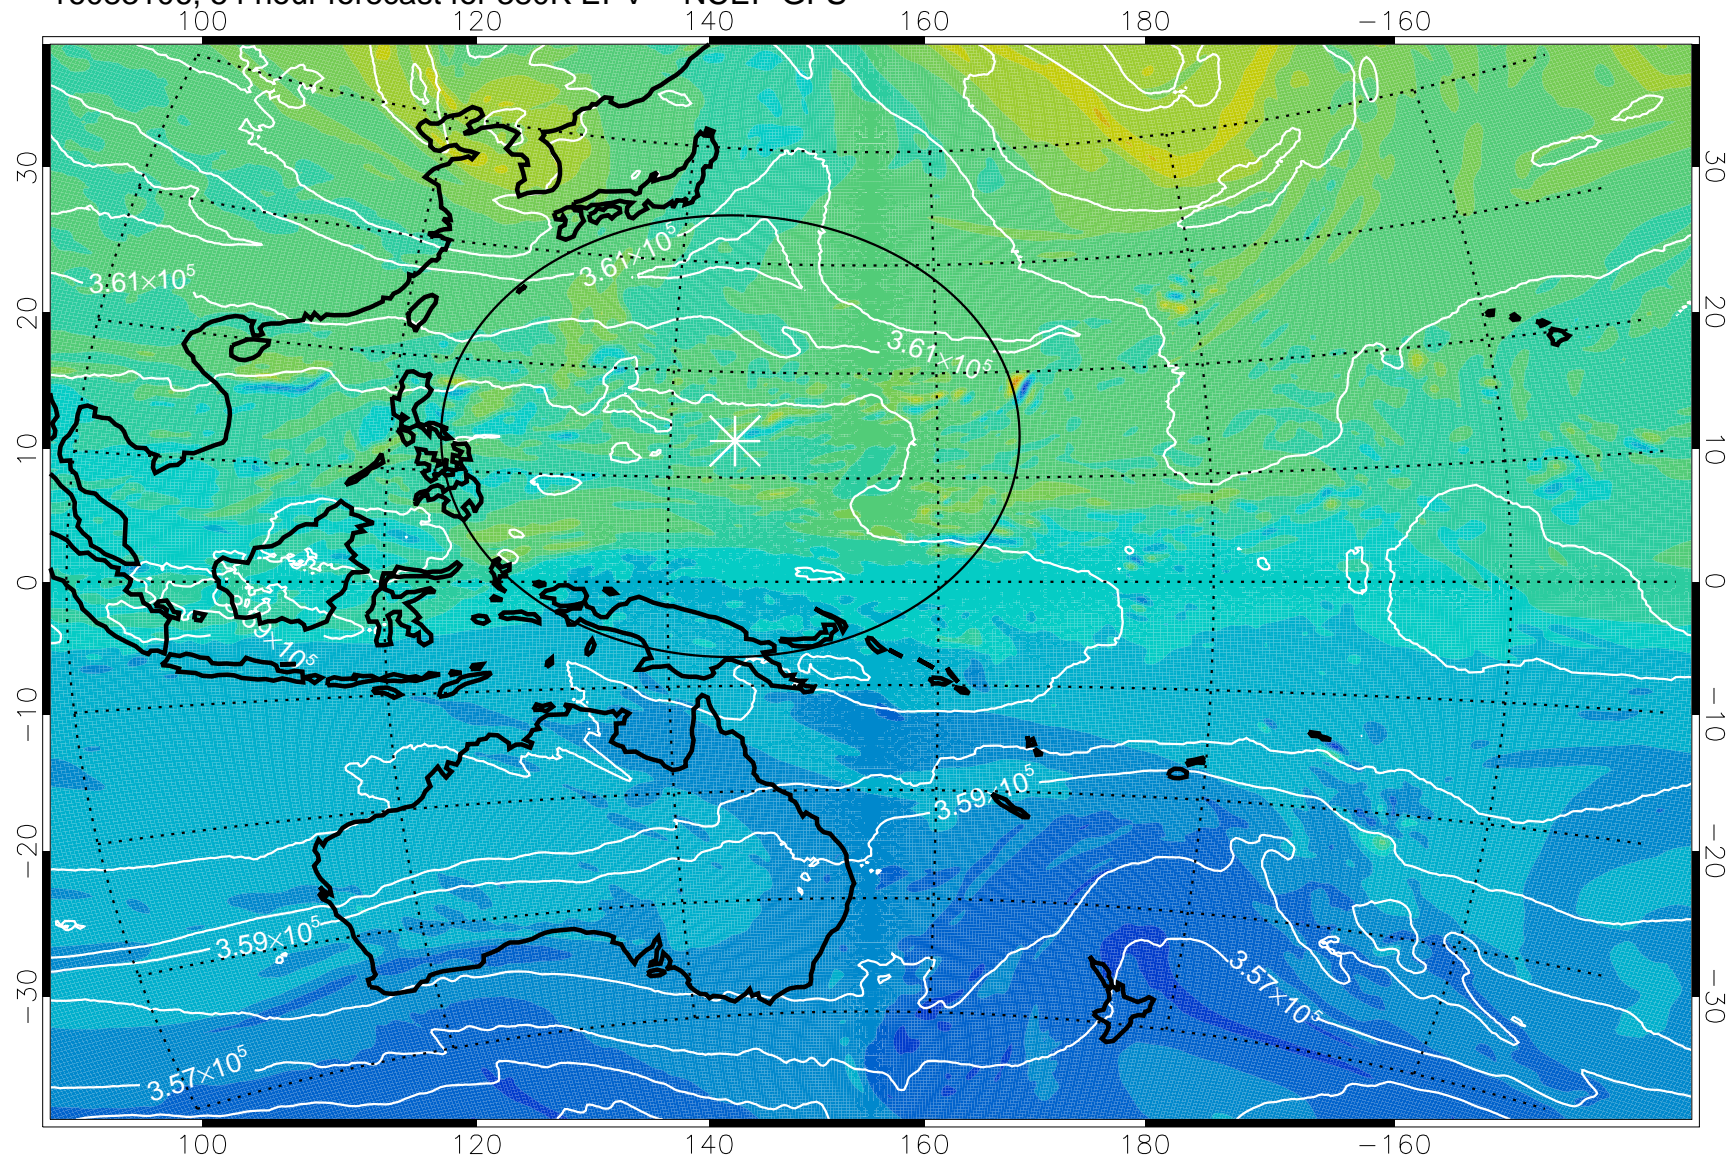

16083018, 42 hour forecast for 380K EPV -- NCEP GFS

380K Montgomery Streamfunction, white

Range ring of 2304 km

16083100, 48 hour forecast for 380K EPV -- NCEP GFS

380K Montgomery Streamfunction, white

Range ring of 2304 km

16083106, 54 hour forecast for 380K EPV -- NCEP GFS

380K Montgomery Streamfunction, white

Range ring of 2304 km

16083112, 60 hour forecast for 380K EPV -- NCEP GFS

380K Montgomery Streamfunction, white

Range ring of 2304 km

16083118, 66 hour forecast for 380K EPV -- NCEP GFS

380K Montgomery Streamfunction, white

Range ring of 2304 km

16090100, 72 hour forecast for 380K EPV -- NCEP GFS

380K Montgomery Streamfunction, white

Range ring of 2304 km

16090106, 78 hour forecast for 380K EPV -- NCEP GFS

380K Montgomery Streamfunction, white

Range ring of 2304 km

16090112, 84 hour forecast for 380K EPV -- NCEP GFS

380K Montgomery Streamfunction, white

Range ring of 2304 km