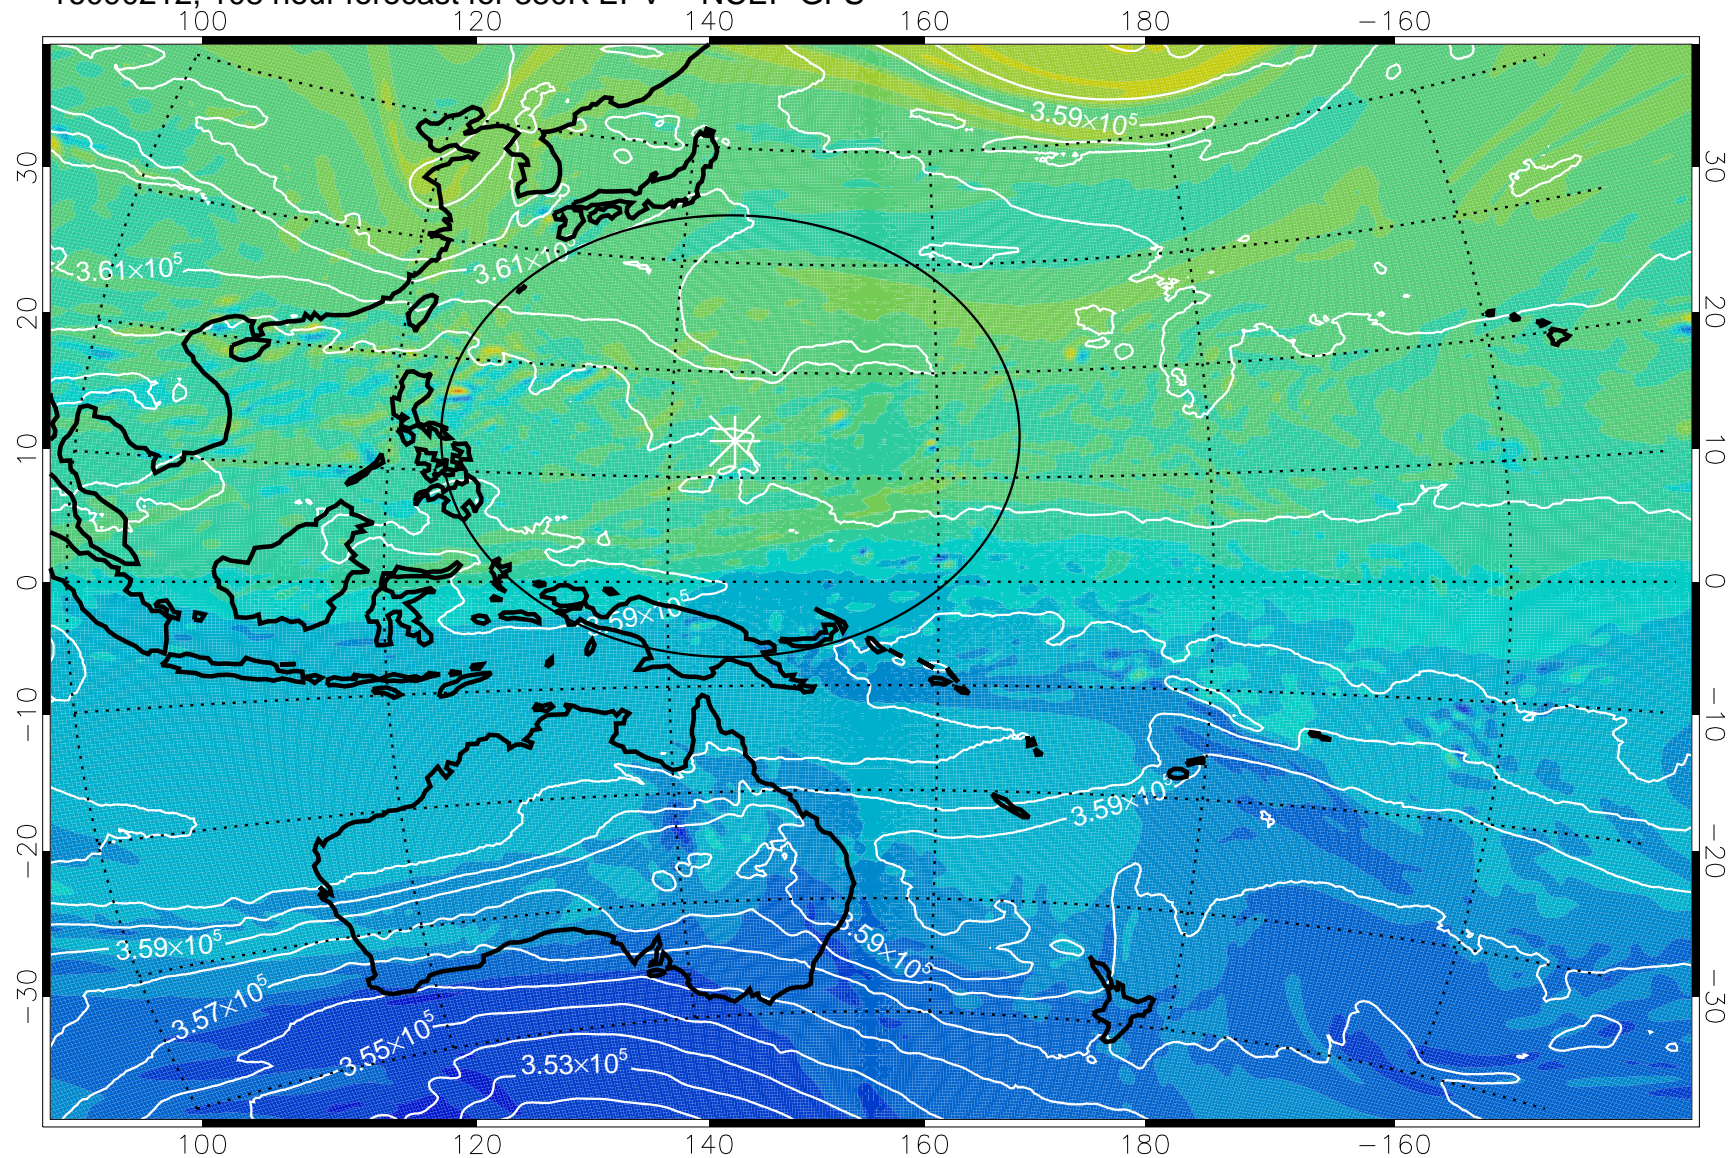

16090106, 78 hour forecast for 380K EPV -- NCEP GFS

380K Montgomery Streamfunction, white

Range ring of 2304 km

16090112, 84 hour forecast for 380K EPV -- NCEP GFS

380K Montgomery Streamfunction, white

Range ring of 2304 km

16090118, 90 hour forecast for 380K EPV -- NCEP GFS

380K Montgomery Streamfunction, white

Range ring of 2304 km

16090200, 96 hour forecast for 380K EPV -- NCEP GFS

380K Montgomery Streamfunction, white

Range ring of 2304 km

16090206, 102 hour forecast for 380K EPV -- NCEP GFS

380K Montgomery Streamfunction, white

Range ring of 2304 km

16090212, 108 hour forecast for 380K EPV -- NCEP GFS

380K Montgomery Streamfunction, white

Range ring of 2304 km

16090218, 114 hour forecast for 380K EPV -- NCEP GFS

380K Montgomery Streamfunction, white

Range ring of 2304 km

16090300, 120 hour forecast for 380K EPV -- NCEP GFS