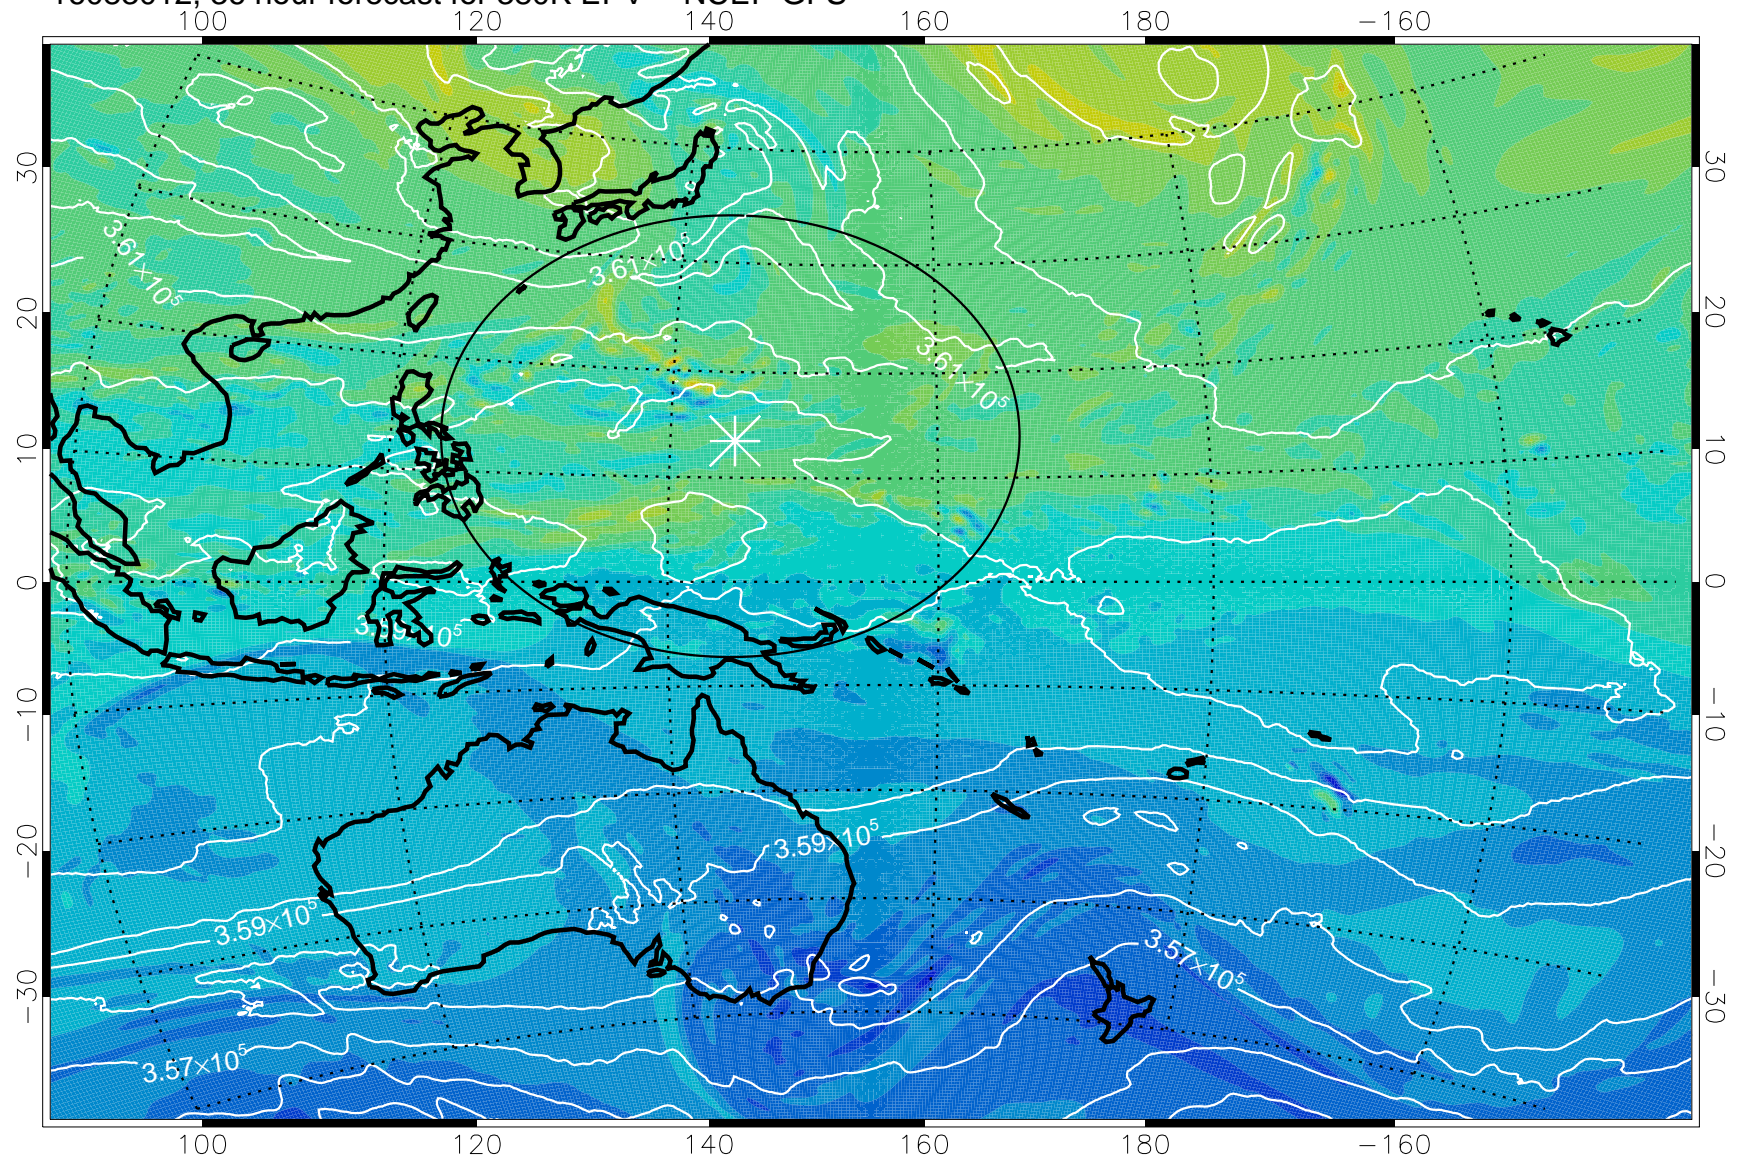

16082918, 18 hour forecast for 380K EPV -- NCEP GFS

380K Montgomery Streamfunction, white

Range ring of 2304 km

16083000, 24 hour forecast for 380K EPV -- NCEP GFS

380K Montgomery Streamfunction, white

Range ring of 2304 km

16083006, 30 hour forecast for 380K EPV -- NCEP GFS

380K Montgomery Streamfunction, white

Range ring of 2304 km

16083012, 36 hour forecast for 380K EPV -- NCEP GFS

380K Montgomery Streamfunction, white

Range ring of 2304 km

16083018, 42 hour forecast for 380K EPV -- NCEP GFS

380K Montgomery Streamfunction, white

Range ring of 2304 km

16083100, 48 hour forecast for 380K EPV -- NCEP GFS

380K Montgomery Streamfunction, white

Range ring of 2304 km

16083106, 54 hour forecast for 380K EPV -- NCEP GFS

380K Montgomery Streamfunction, white

Range ring of 2304 km

16083112, 60 hour forecast for 380K EPV -- NCEP GFS

380K Montgomery Streamfunction, white

Range ring of 2304 km