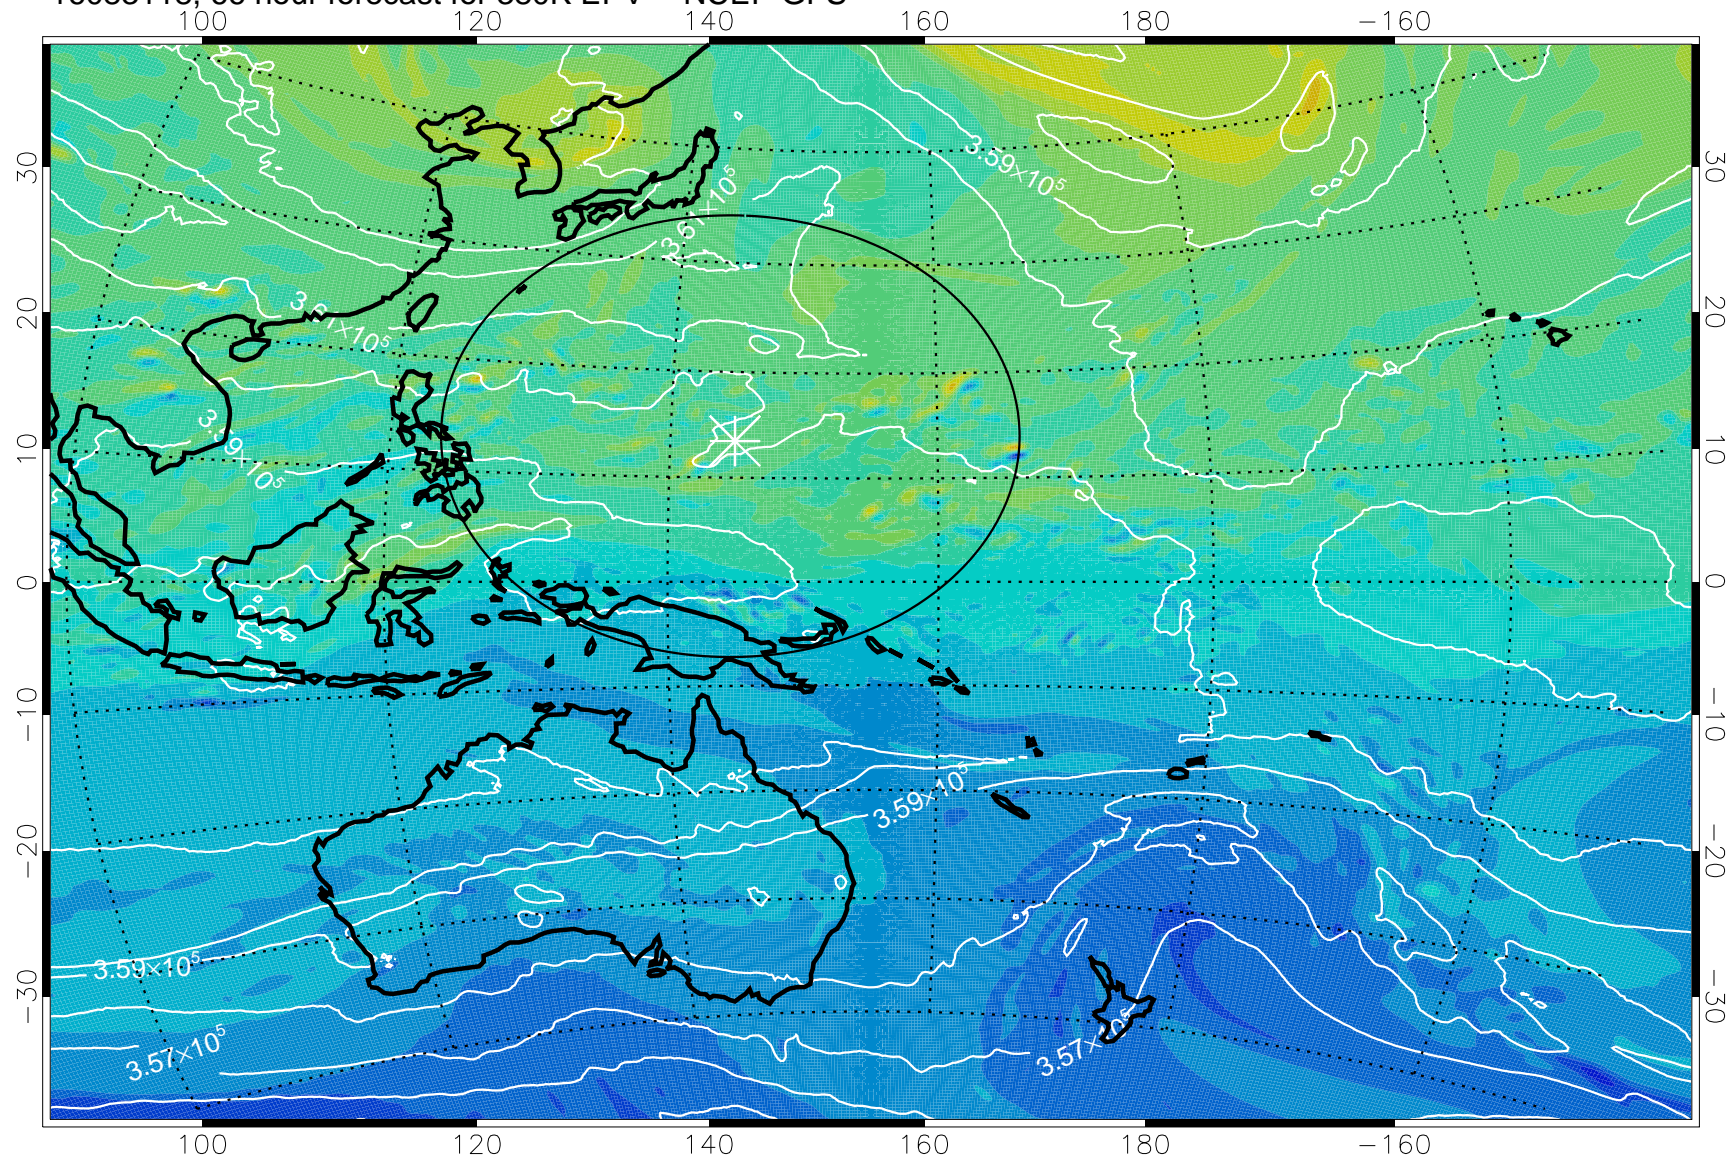

16083018, 42 hour forecast for 380K EPV -- NCEP GFS

380K Montgomery Streamfunction, white

Range ring of 2304 km

16083100, 48 hour forecast for 380K EPV -- NCEP GFS

380K Montgomery Streamfunction, white

Range ring of 2304 km

16083106, 54 hour forecast for 380K EPV -- NCEP GFS

380K Montgomery Streamfunction, white

Range ring of 2304 km

16083112, 60 hour forecast for 380K EPV -- NCEP GFS

380K Montgomery Streamfunction, white

Range ring of 2304 km

16083118, 66 hour forecast for 380K EPV -- NCEP GFS

380K Montgomery Streamfunction, white

Range ring of 2304 km

16090100, 72 hour forecast for 380K EPV -- NCEP GFS

380K Montgomery Streamfunction, white

Range ring of 2304 km

16090106, 78 hour forecast for 380K EPV -- NCEP GFS

380K Montgomery Streamfunction, white

Range ring of 2304 km

16090112, 84 hour forecast for 380K EPV -- NCEP GFS

380K Montgomery Streamfunction, white

Range ring of 2304 km