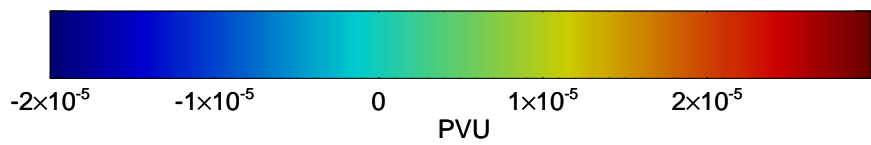

16083006, 30 hour forecast for 380K EPV -- NCEP GFS

380K Montgomery Streamfunction, white

Range ring of 2304 km

16083012, 36 hour forecast for 380K EPV -- NCEP GFS

380K Montgomery Streamfunction, white

Range ring of 2304 km