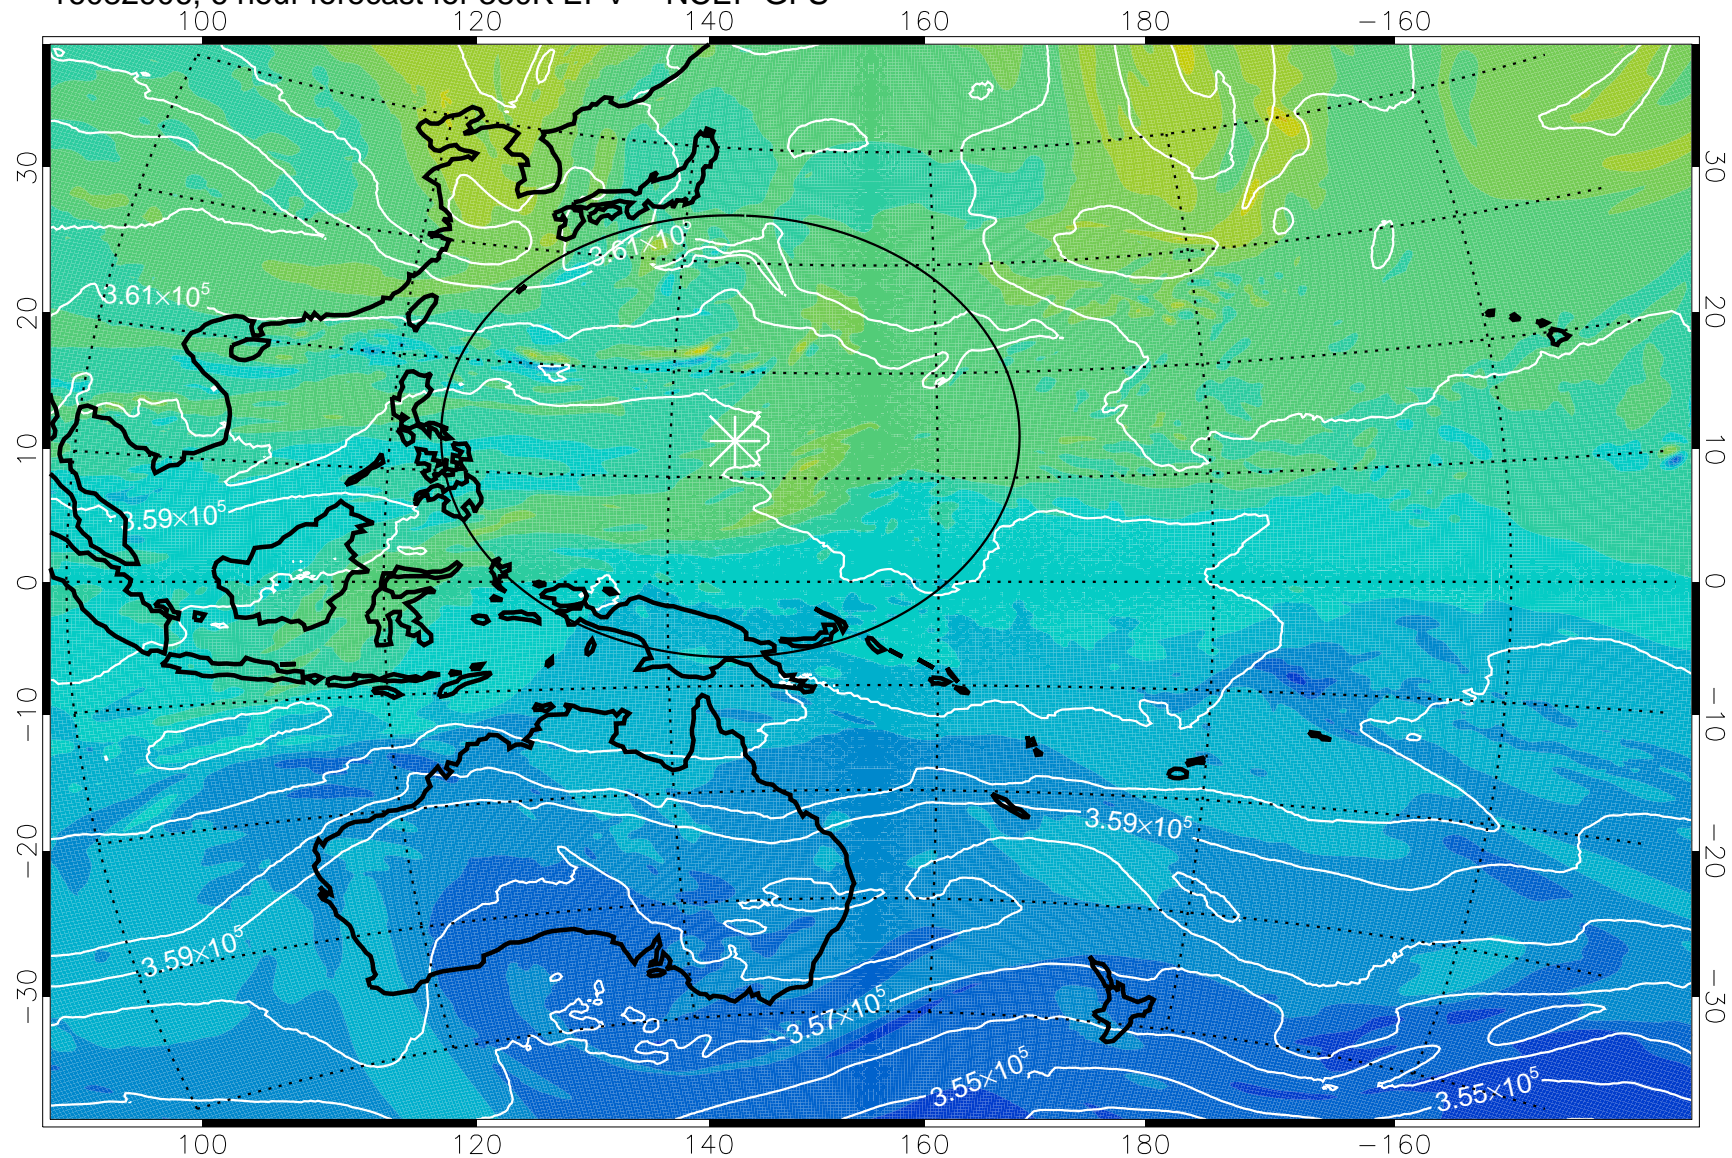

16082906, 6 hour forecast for 380K EPV -- NCEP GFS

380K Montgomery Streamfunction, white

Range ring of 2304 km

16082912, 12 hour forecast for 380K EPV -- NCEP GFS

380K Montgomery Streamfunction, white

Range ring of 2304 km

16082918, 18 hour forecast for 380K EPV -- NCEP GFS

380K Montgomery Streamfunction, white

Range ring of 2304 km

16083000, 24 hour forecast for 380K EPV -- NCEP GFS

380K Montgomery Streamfunction, white

Range ring of 2304 km

16083006, 30 hour forecast for 380K EPV -- NCEP GFS

380K Montgomery Streamfunction, white

Range ring of 2304 km

16083012, 36 hour forecast for 380K EPV -- NCEP GFS

380K Montgomery Streamfunction, white

Range ring of 2304 km

16083018, 42 hour forecast for 380K EPV -- NCEP GFS

380K Montgomery Streamfunction, white

Range ring of 2304 km

16083100, 48 hour forecast for 380K EPV -- NCEP GFS

380K Montgomery Streamfunction, white

Range ring of 2304 km