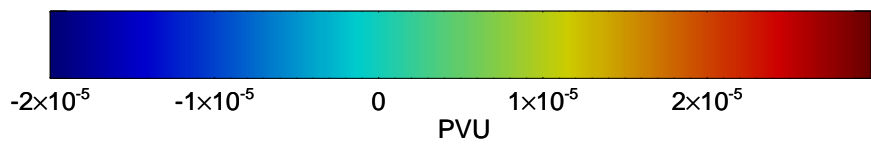

16082906, 6 hour forecast for 380K EPV -- NCEP GFS

380K Montgomery Streamfunction, white

Range ring of 2304 km

16082912, 12 hour forecast for 380K EPV -- NCEP GFS

380K Montgomery Streamfunction, white

Range ring of 2304 km