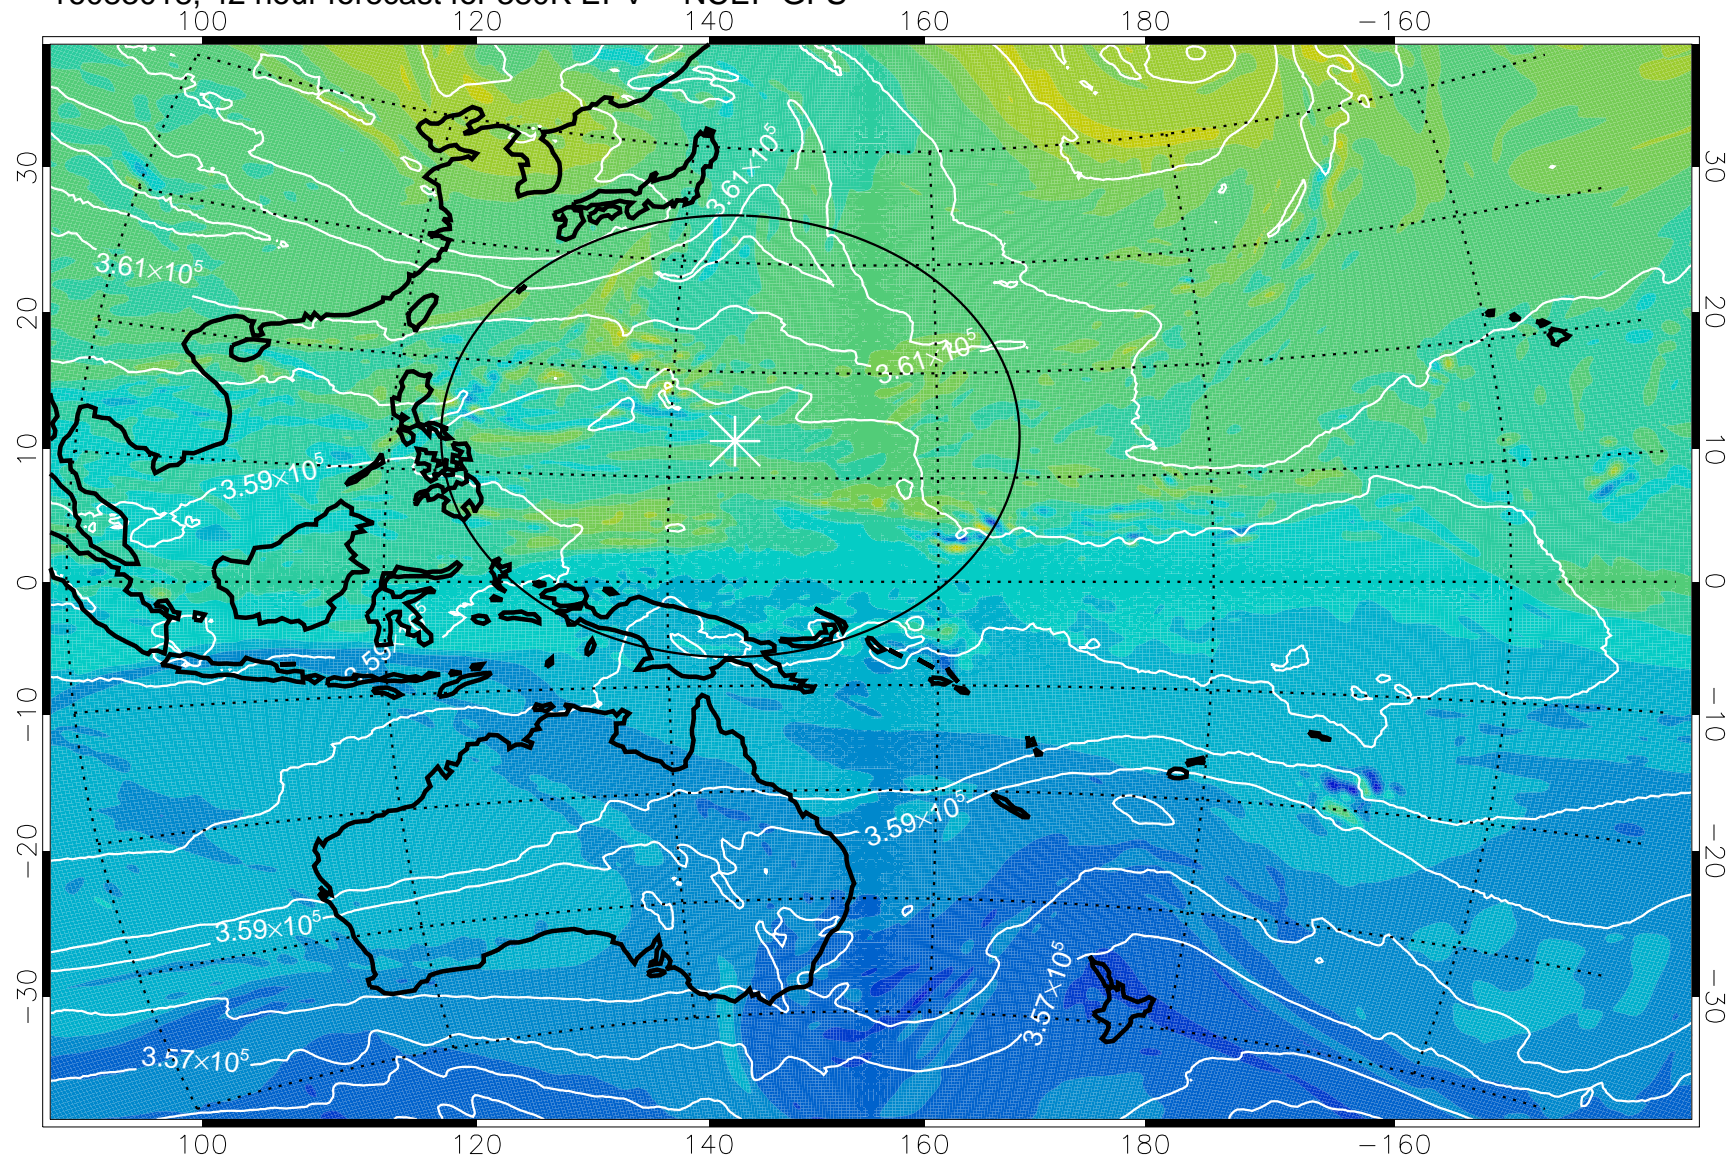

16083006, 30 hour forecast for 380K EPV -- NCEP GFS

380K Montgomery Streamfunction, white

Range ring of 2304 km

16083012, 36 hour forecast for 380K EPV -- NCEP GFS

380K Montgomery Streamfunction, white

Range ring of 2304 km

16083018, 42 hour forecast for 380K EPV -- NCEP GFS

380K Montgomery Streamfunction, white

Range ring of 2304 km

16083100, 48 hour forecast for 380K EPV -- NCEP GFS

380K Montgomery Streamfunction, white

Range ring of 2304 km

16083106, 54 hour forecast for 380K EPV -- NCEP GFS

380K Montgomery Streamfunction, white

Range ring of 2304 km

16083112, 60 hour forecast for 380K EPV -- NCEP GFS

380K Montgomery Streamfunction, white

Range ring of 2304 km

16083118, 66 hour forecast for 380K EPV -- NCEP GFS

380K Montgomery Streamfunction, white

Range ring of 2304 km

16090100, 72 hour forecast for 380K EPV -- NCEP GFS

380K Montgomery Streamfunction, white

Range ring of 2304 km