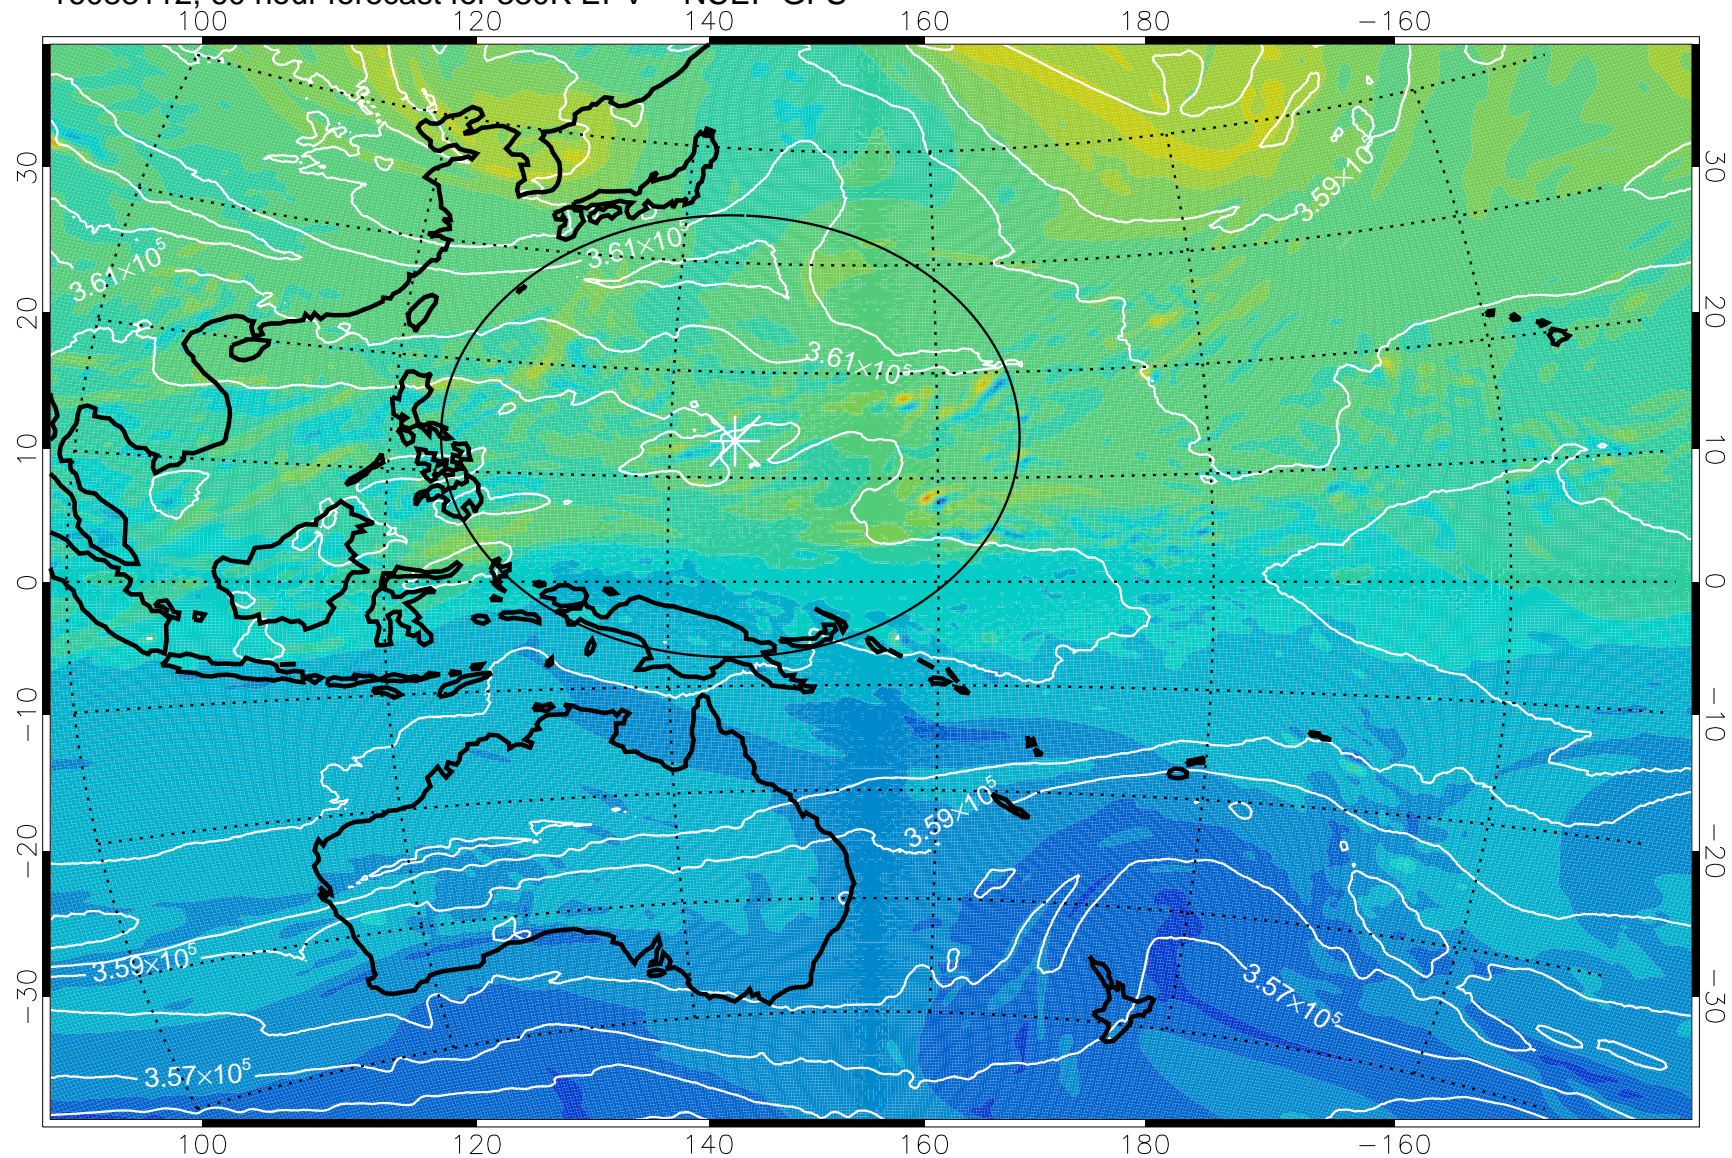

16083018, 42 hour forecast for 380K EPV -- NCEP GFS

380K Montgomery Streamfunction, white

Range ring of 2304 km

16083100, 48 hour forecast for 380K EPV -- NCEP GFS

380K Montgomery Streamfunction, white

Range ring of 2304 km

16083106, 54 hour forecast for 380K EPV -- NCEP GFS

380K Montgomery Streamfunction, white

Range ring of 2304 km

16083112, 60 hour forecast for 380K EPV -- NCEP GFS

380K Montgomery Streamfunction, white

Range ring of 2304 km

16083118, 66 hour forecast for 380K EPV -- NCEP GFS

380K Montgomery Streamfunction, white

Range ring of 2304 km

16090100, 72 hour forecast for 380K EPV -- NCEP GFS

380K Montgomery Streamfunction, white

Range ring of 2304 km

16090106, 78 hour forecast for 380K EPV -- NCEP GFS

380K Montgomery Streamfunction, white

Range ring of 2304 km

16090112, 84 hour forecast for 380K EPV -- NCEP GFS

380K Montgomery Streamfunction, white

Range ring of 2304 km