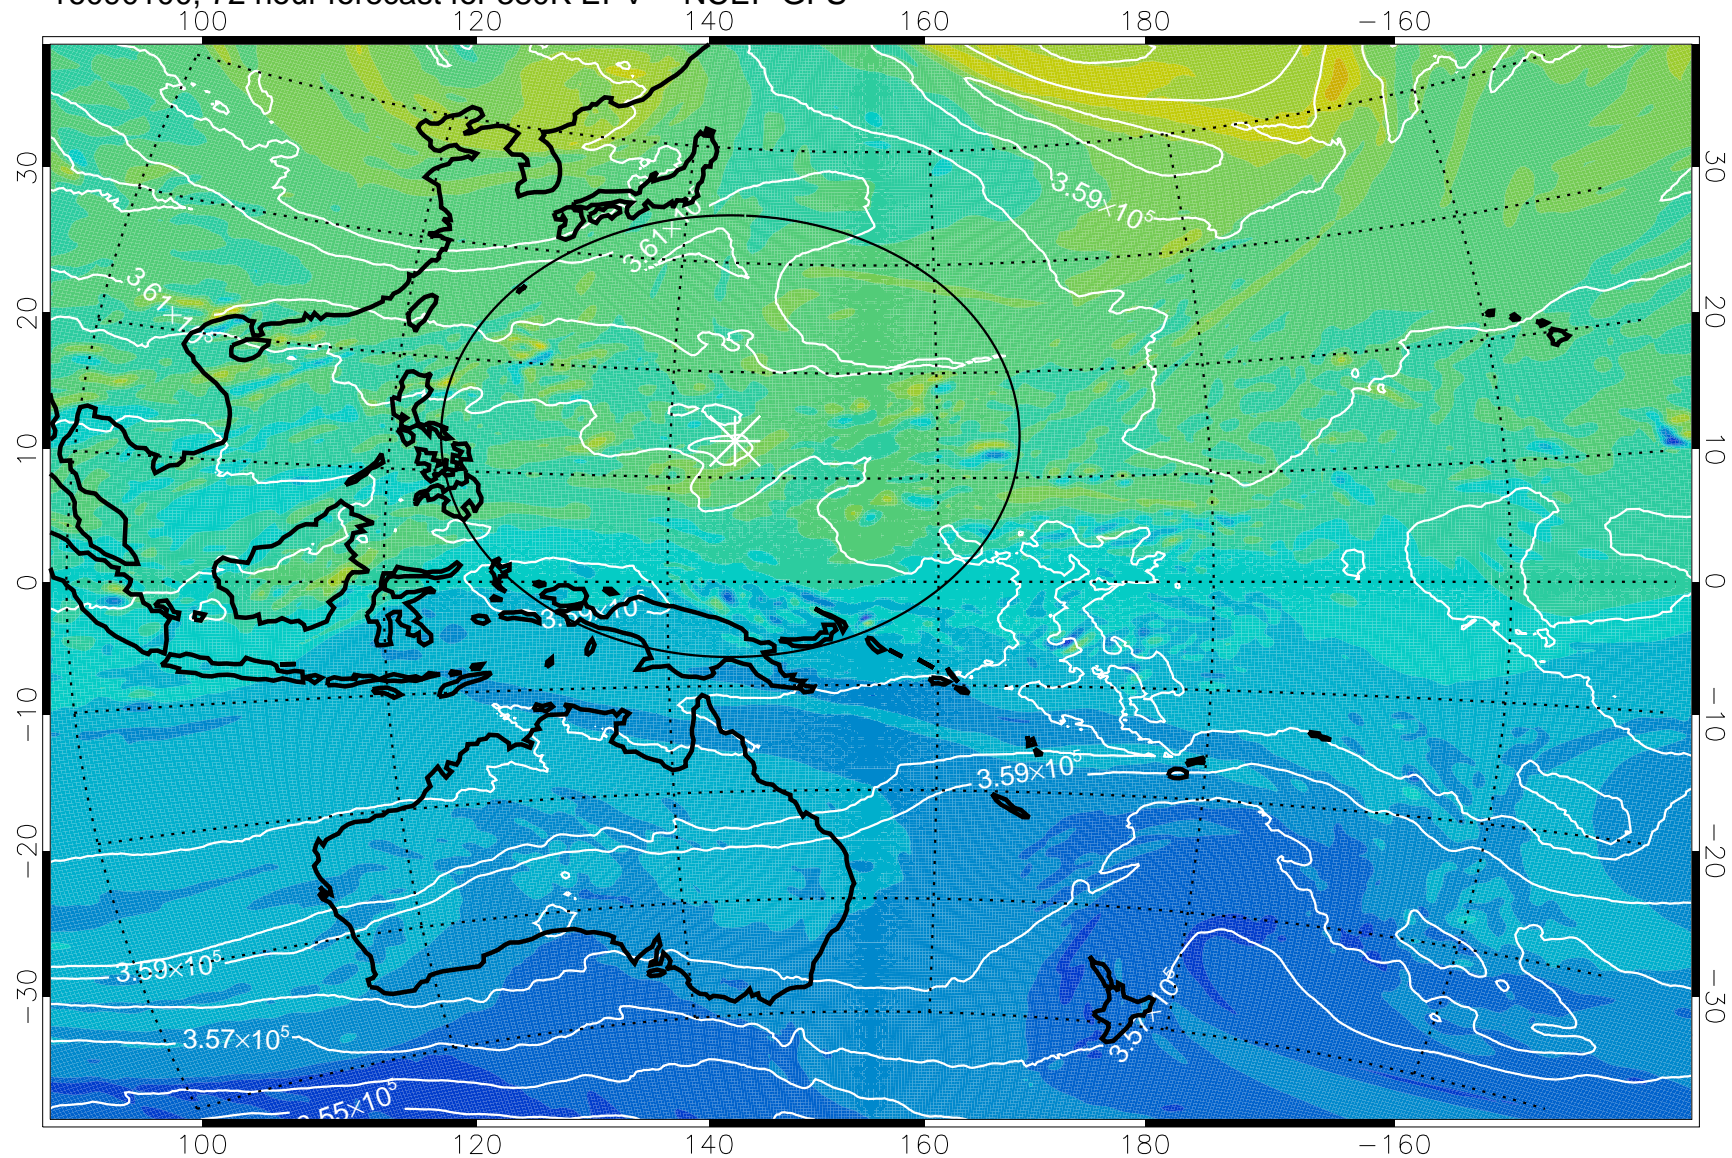

16083018, 42 hour forecast for 380K EPV -- NCEP GFS

380K Montgomery Streamfunction, white

Range ring of 2304 km

16083100, 48 hour forecast for 380K EPV -- NCEP GFS

380K Montgomery Streamfunction, white

Range ring of 2304 km

16083106, 54 hour forecast for 380K EPV -- NCEP GFS

380K Montgomery Streamfunction, white

Range ring of 2304 km

16083112, 60 hour forecast for 380K EPV -- NCEP GFS

380K Montgomery Streamfunction, white

Range ring of 2304 km

16083118, 66 hour forecast for 380K EPV -- NCEP GFS

380K Montgomery Streamfunction, white

Range ring of 2304 km

16090100, 72 hour forecast for 380K EPV -- NCEP GFS

380K Montgomery Streamfunction, white

Range ring of 2304 km

16090106, 78 hour forecast for 380K EPV -- NCEP GFS

380K Montgomery Streamfunction, white

Range ring of 2304 km

16090112, 84 hour forecast for 380K EPV -- NCEP GFS

380K Montgomery Streamfunction, white

Range ring of 2304 km