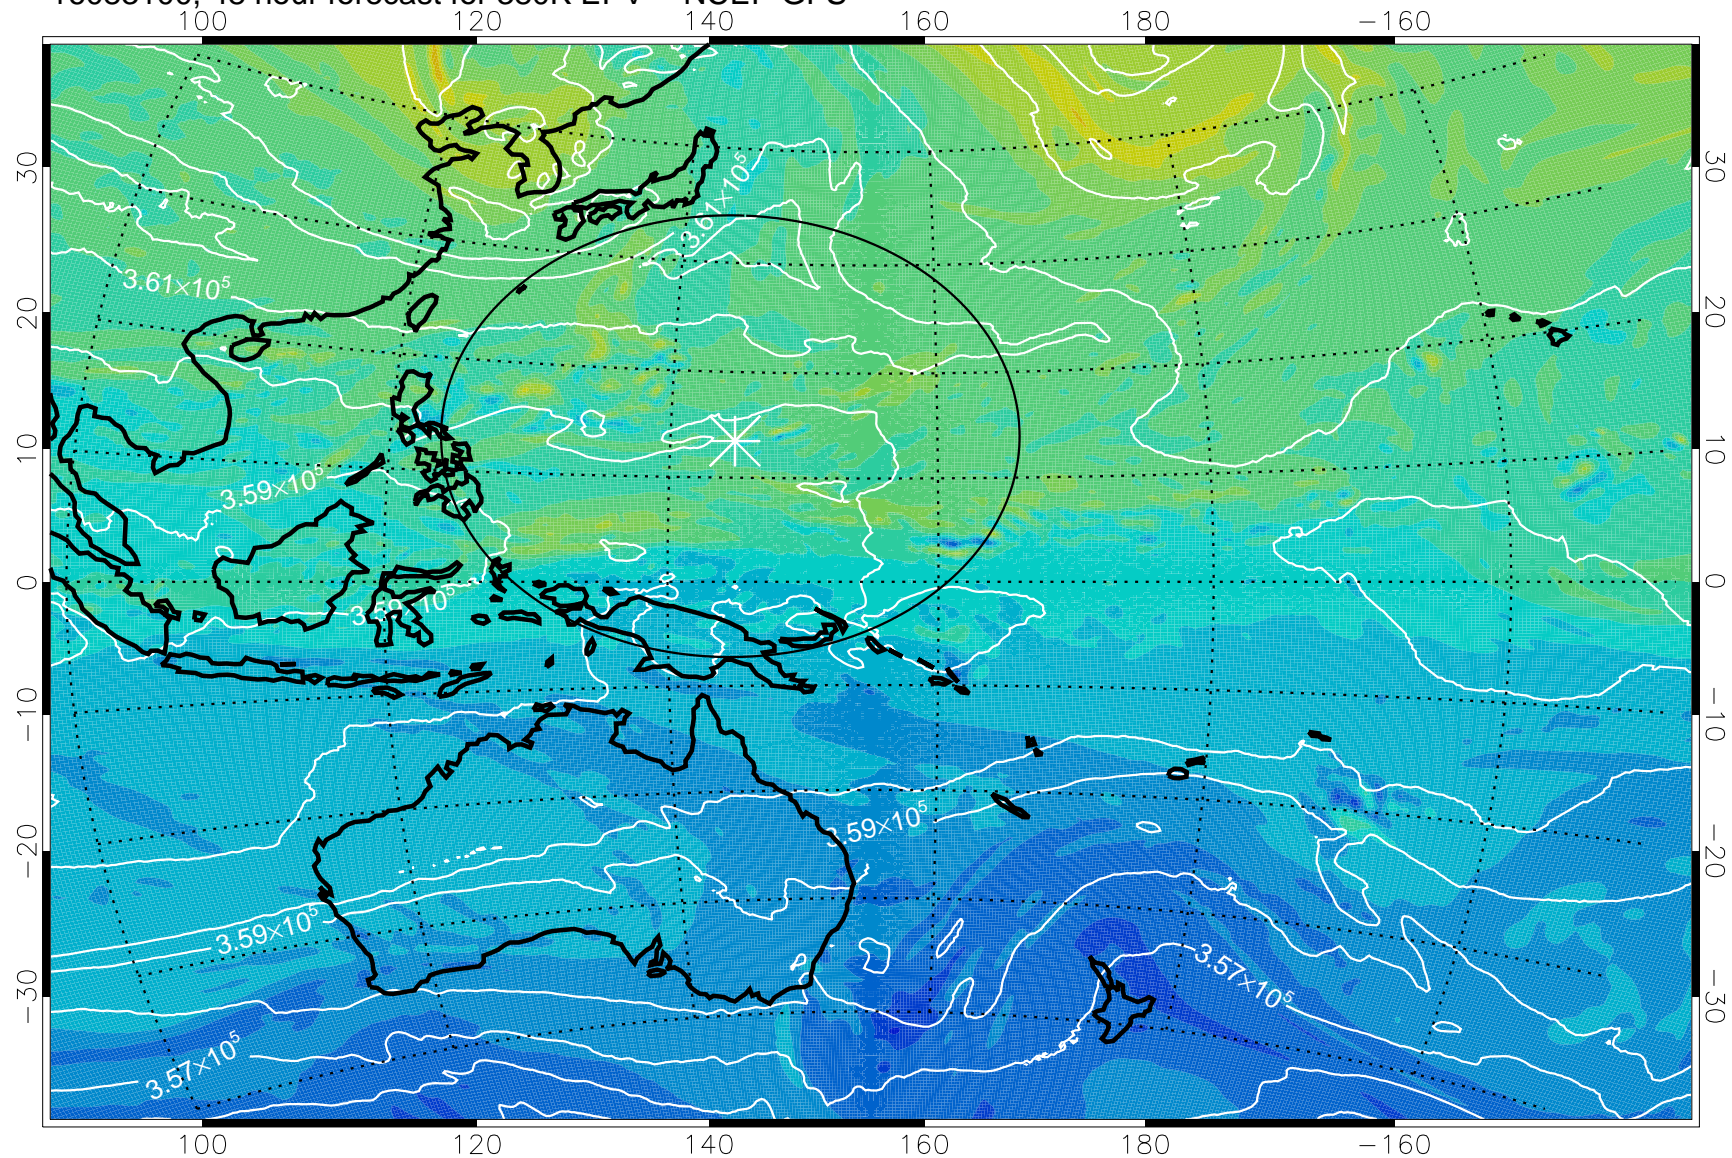

16083018, 42 hour forecast for 380K EPV -- NCEP GFS

380K Montgomery Streamfunction, white

Range ring of 2304 km

16083100, 48 hour forecast for 380K EPV -- NCEP GFS

380K Montgomery Streamfunction, white

Range ring of 2304 km

16083106, 54 hour forecast for 380K EPV -- NCEP GFS

380K Montgomery Streamfunction, white

Range ring of 2304 km

16083112, 60 hour forecast for 380K EPV -- NCEP GFS

380K Montgomery Streamfunction, white

Range ring of 2304 km

16083118, 66 hour forecast for 380K EPV -- NCEP GFS

380K Montgomery Streamfunction, white

Range ring of 2304 km

16090100, 72 hour forecast for 380K EPV -- NCEP GFS

380K Montgomery Streamfunction, white

Range ring of 2304 km

16090106, 78 hour forecast for 380K EPV -- NCEP GFS

380K Montgomery Streamfunction, white

Range ring of 2304 km

16090112, 84 hour forecast for 380K EPV -- NCEP GFS

380K Montgomery Streamfunction, white

Range ring of 2304 km