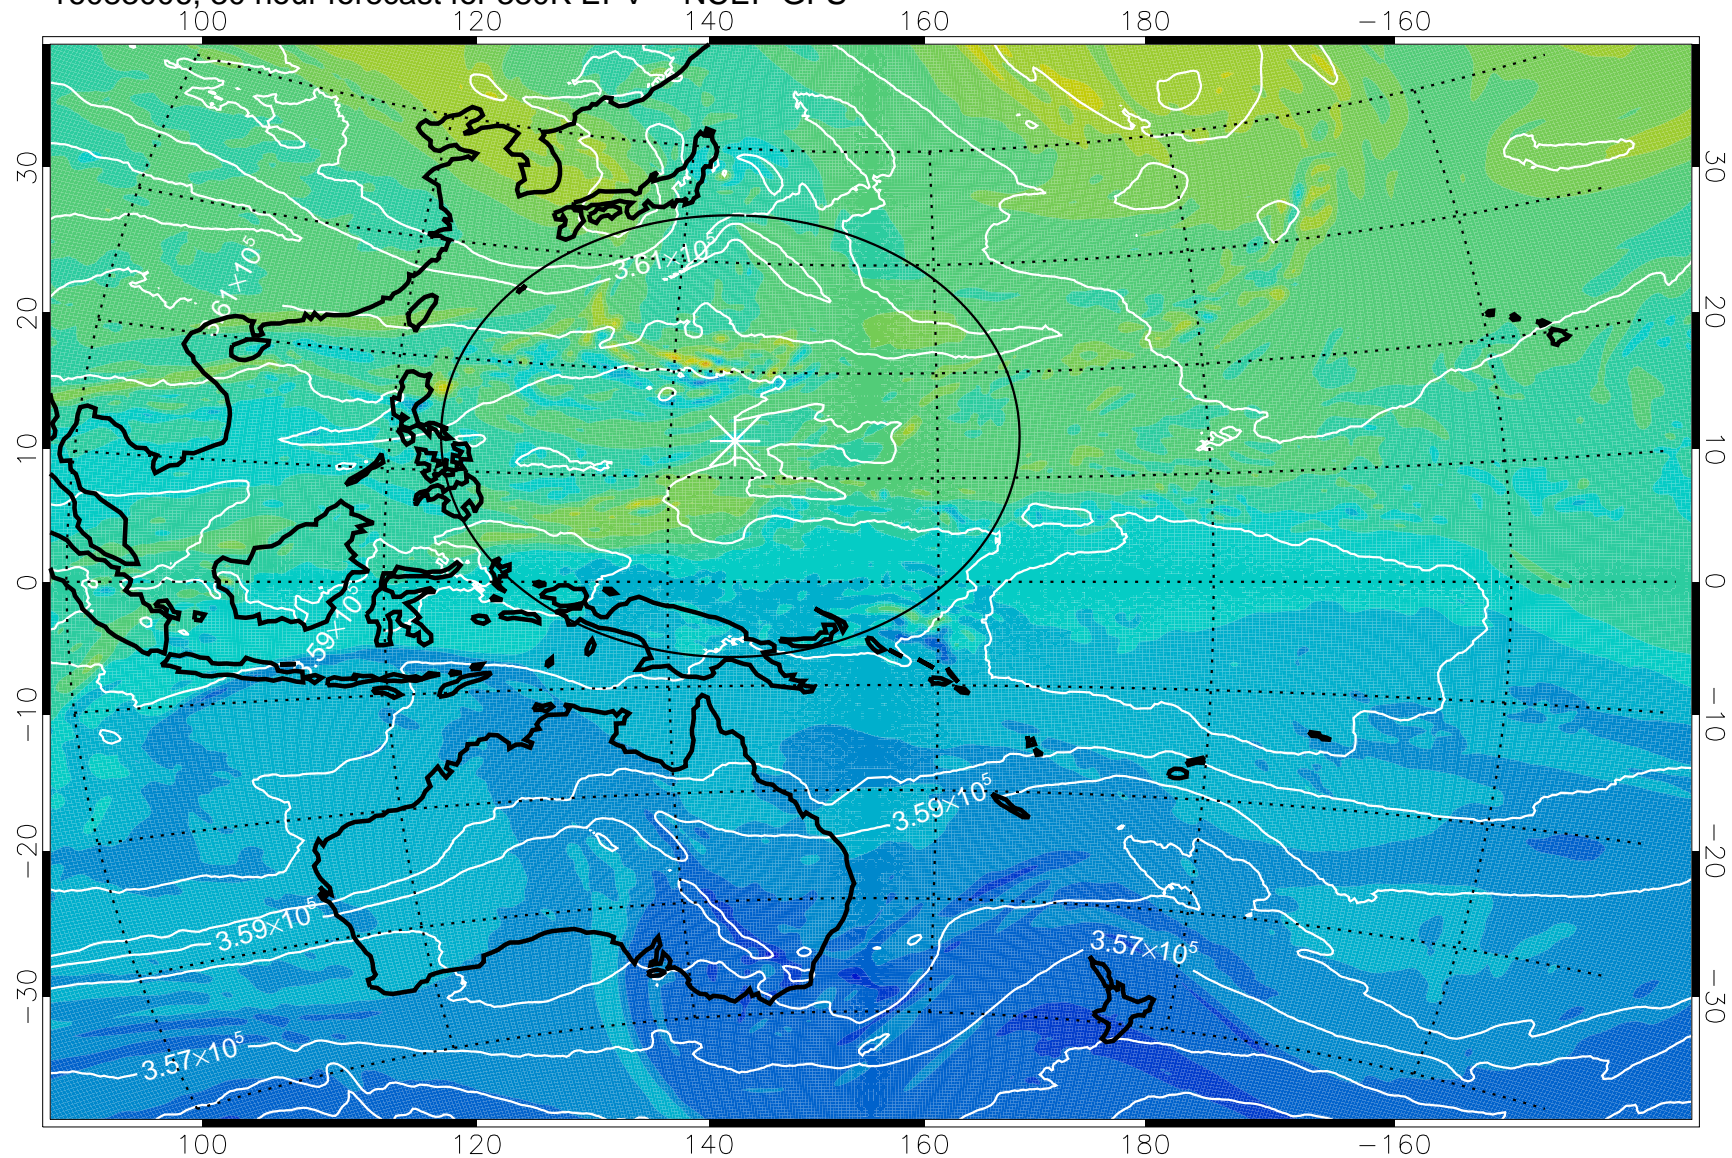

16082918, 18 hour forecast for 380K EPV -- NCEP GFS

380K Montgomery Streamfunction, white

Range ring of 2304 km

16083000, 24 hour forecast for 380K EPV -- NCEP GFS

380K Montgomery Streamfunction, white

Range ring of 2304 km

16083006, 30 hour forecast for 380K EPV -- NCEP GFS

380K Montgomery Streamfunction, white

Range ring of 2304 km

16083012, 36 hour forecast for 380K EPV -- NCEP GFS

380K Montgomery Streamfunction, white

Range ring of 2304 km

16083018, 42 hour forecast for 380K EPV -- NCEP GFS

380K Montgomery Streamfunction, white

Range ring of 2304 km

16083100, 48 hour forecast for 380K EPV -- NCEP GFS

380K Montgomery Streamfunction, white

Range ring of 2304 km

16083106, 54 hour forecast for 380K EPV -- NCEP GFS

380K Montgomery Streamfunction, white

Range ring of 2304 km

16083112, 60 hour forecast for 380K EPV -- NCEP GFS

380K Montgomery Streamfunction, white

Range ring of 2304 km