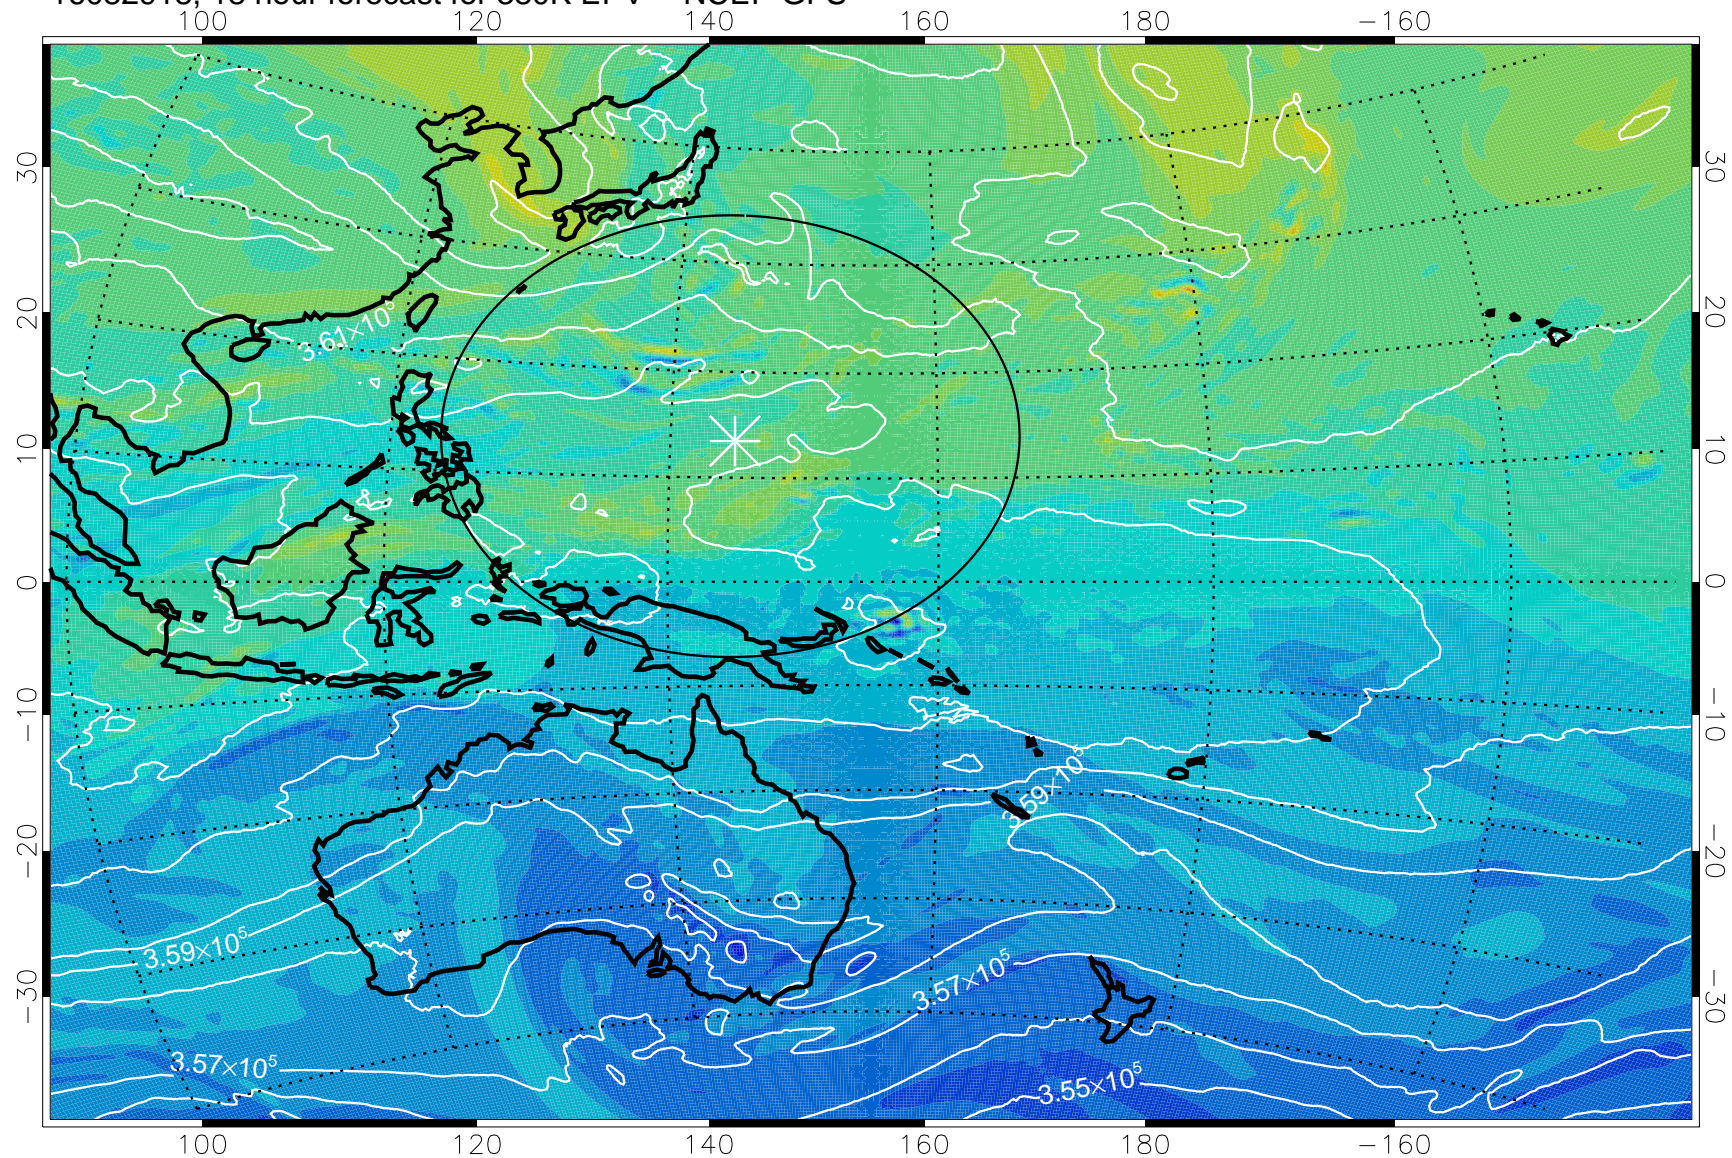

16082906, 6 hour forecast for 380K EPV -- NCEP GFS

380K Montgomery Streamfunction, white

Range ring of 2304 km

16082912, 12 hour forecast for 380K EPV -- NCEP GFS

380K Montgomery Streamfunction, white

Range ring of 2304 km

16082918, 18 hour forecast for 380K EPV -- NCEP GFS

380K Montgomery Streamfunction, white

Range ring of 2304 km

16083000, 24 hour forecast for 380K EPV -- NCEP GFS

380K Montgomery Streamfunction, white

Range ring of 2304 km

16083006, 30 hour forecast for 380K EPV -- NCEP GFS

380K Montgomery Streamfunction, white

Range ring of 2304 km

16083012, 36 hour forecast for 380K EPV -- NCEP GFS

380K Montgomery Streamfunction, white

Range ring of 2304 km

16083018, 42 hour forecast for 380K EPV -- NCEP GFS

380K Montgomery Streamfunction, white

Range ring of 2304 km

16083100, 48 hour forecast for 380K EPV -- NCEP GFS

380K Montgomery Streamfunction, white

Range ring of 2304 km