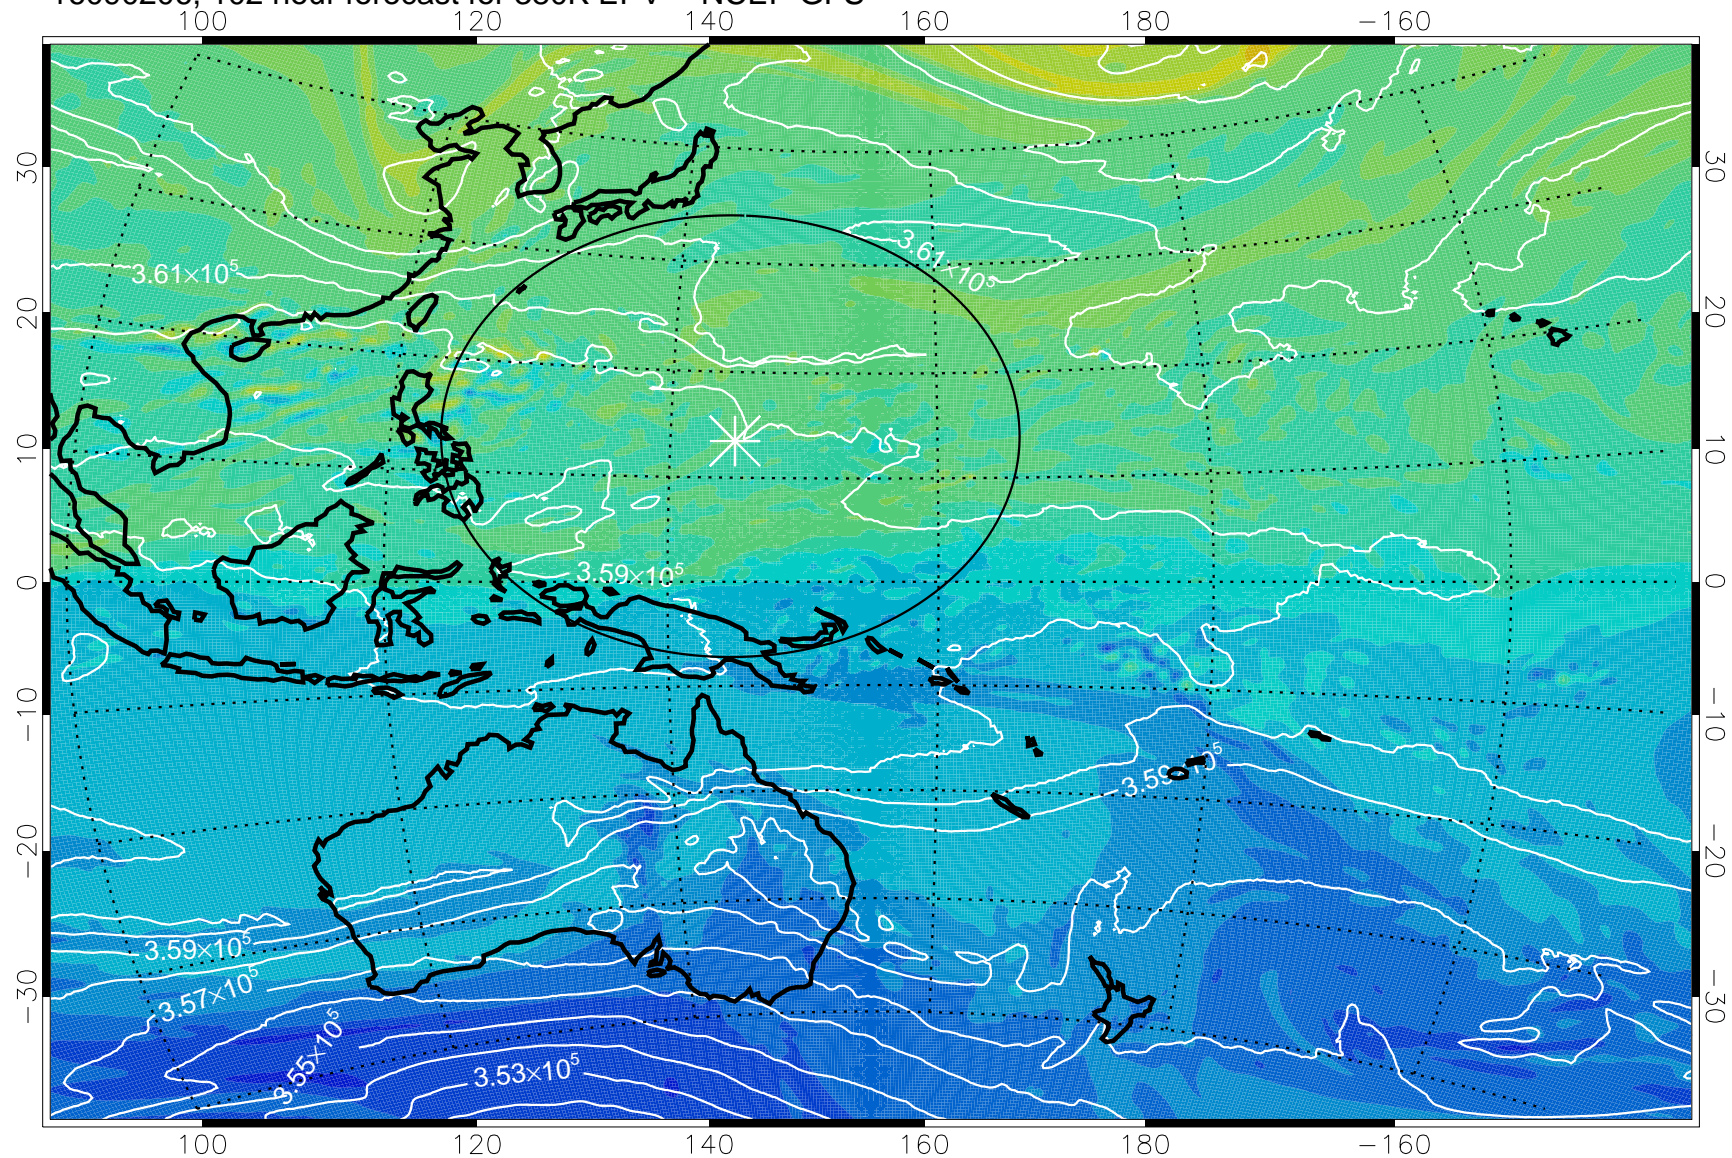

16090106, 78 hour forecast for 380K EPV -- NCEP GFS

380K Montgomery Streamfunction, white

Range ring of 2304 km

16090112, 84 hour forecast for 380K EPV -- NCEP GFS

380K Montgomery Streamfunction, white

Range ring of 2304 km

16090118, 90 hour forecast for 380K EPV -- NCEP GFS

380K Montgomery Streamfunction, white

Range ring of 2304 km

16090200, 96 hour forecast for 380K EPV -- NCEP GFS

380K Montgomery Streamfunction, white

Range ring of 2304 km

16090206, 102 hour forecast for 380K EPV -- NCEP GFS

380K Montgomery Streamfunction, white

Range ring of 2304 km

16090212, 108 hour forecast for 380K EPV -- NCEP GFS

380K Montgomery Streamfunction, white

Range ring of 2304 km

16090218, 114 hour forecast for 380K EPV -- NCEP GFS

380K Montgomery Streamfunction, white

Range ring of 2304 km

16090300, 120 hour forecast for 380K EPV -- NCEP GFS