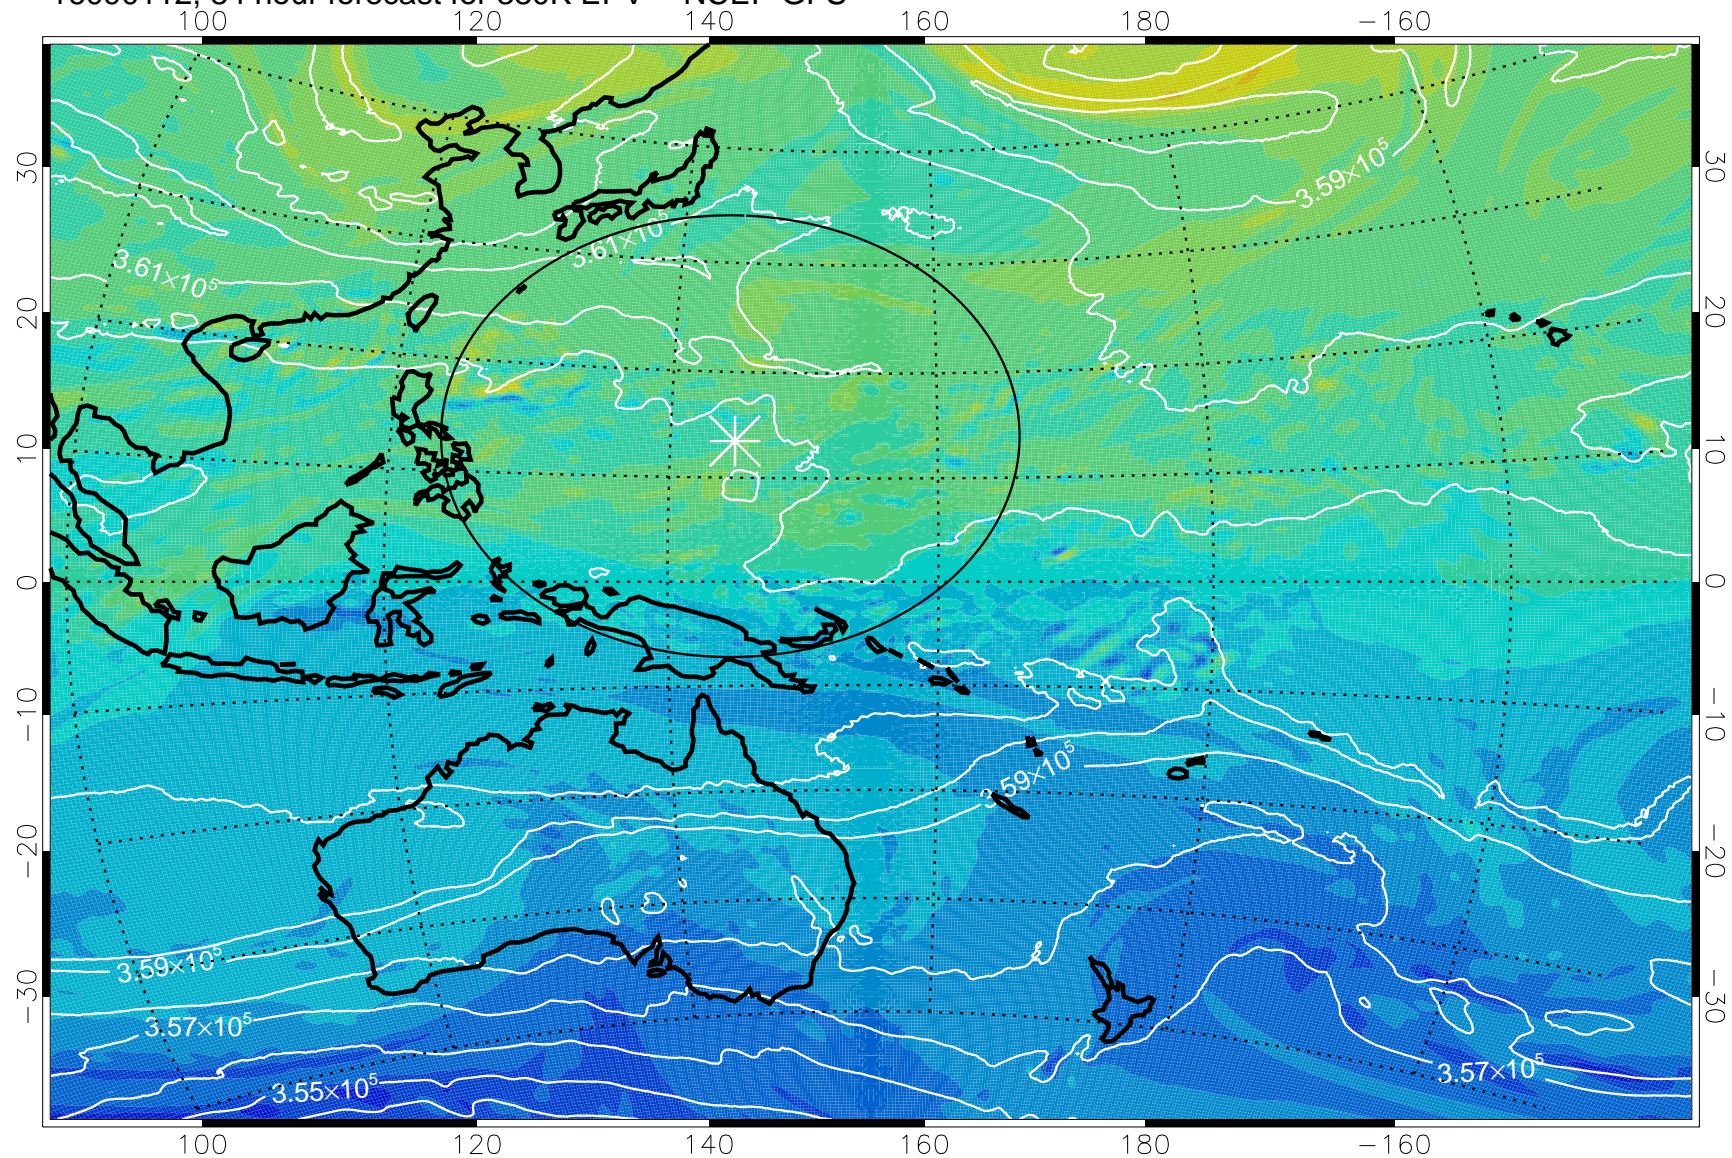

16083106, 54 hour forecast for 380K EPV -- NCEP GFS

380K Montgomery Streamfunction, white

Range ring of 2304 km

16083112, 60 hour forecast for 380K EPV -- NCEP GFS

380K Montgomery Streamfunction, white

Range ring of 2304 km

16083118, 66 hour forecast for 380K EPV -- NCEP GFS

380K Montgomery Streamfunction, white

Range ring of 2304 km

16090100, 72 hour forecast for 380K EPV -- NCEP GFS

380K Montgomery Streamfunction, white

Range ring of 2304 km

16090106, 78 hour forecast for 380K EPV -- NCEP GFS

380K Montgomery Streamfunction, white

Range ring of 2304 km

16090112, 84 hour forecast for 380K EPV -- NCEP GFS

380K Montgomery Streamfunction, white

Range ring of 2304 km

16090118, 90 hour forecast for 380K EPV -- NCEP GFS

380K Montgomery Streamfunction, white

Range ring of 2304 km

16090200, 96 hour forecast for 380K EPV -- NCEP GFS

380K Montgomery Streamfunction, white

Range ring of 2304 km