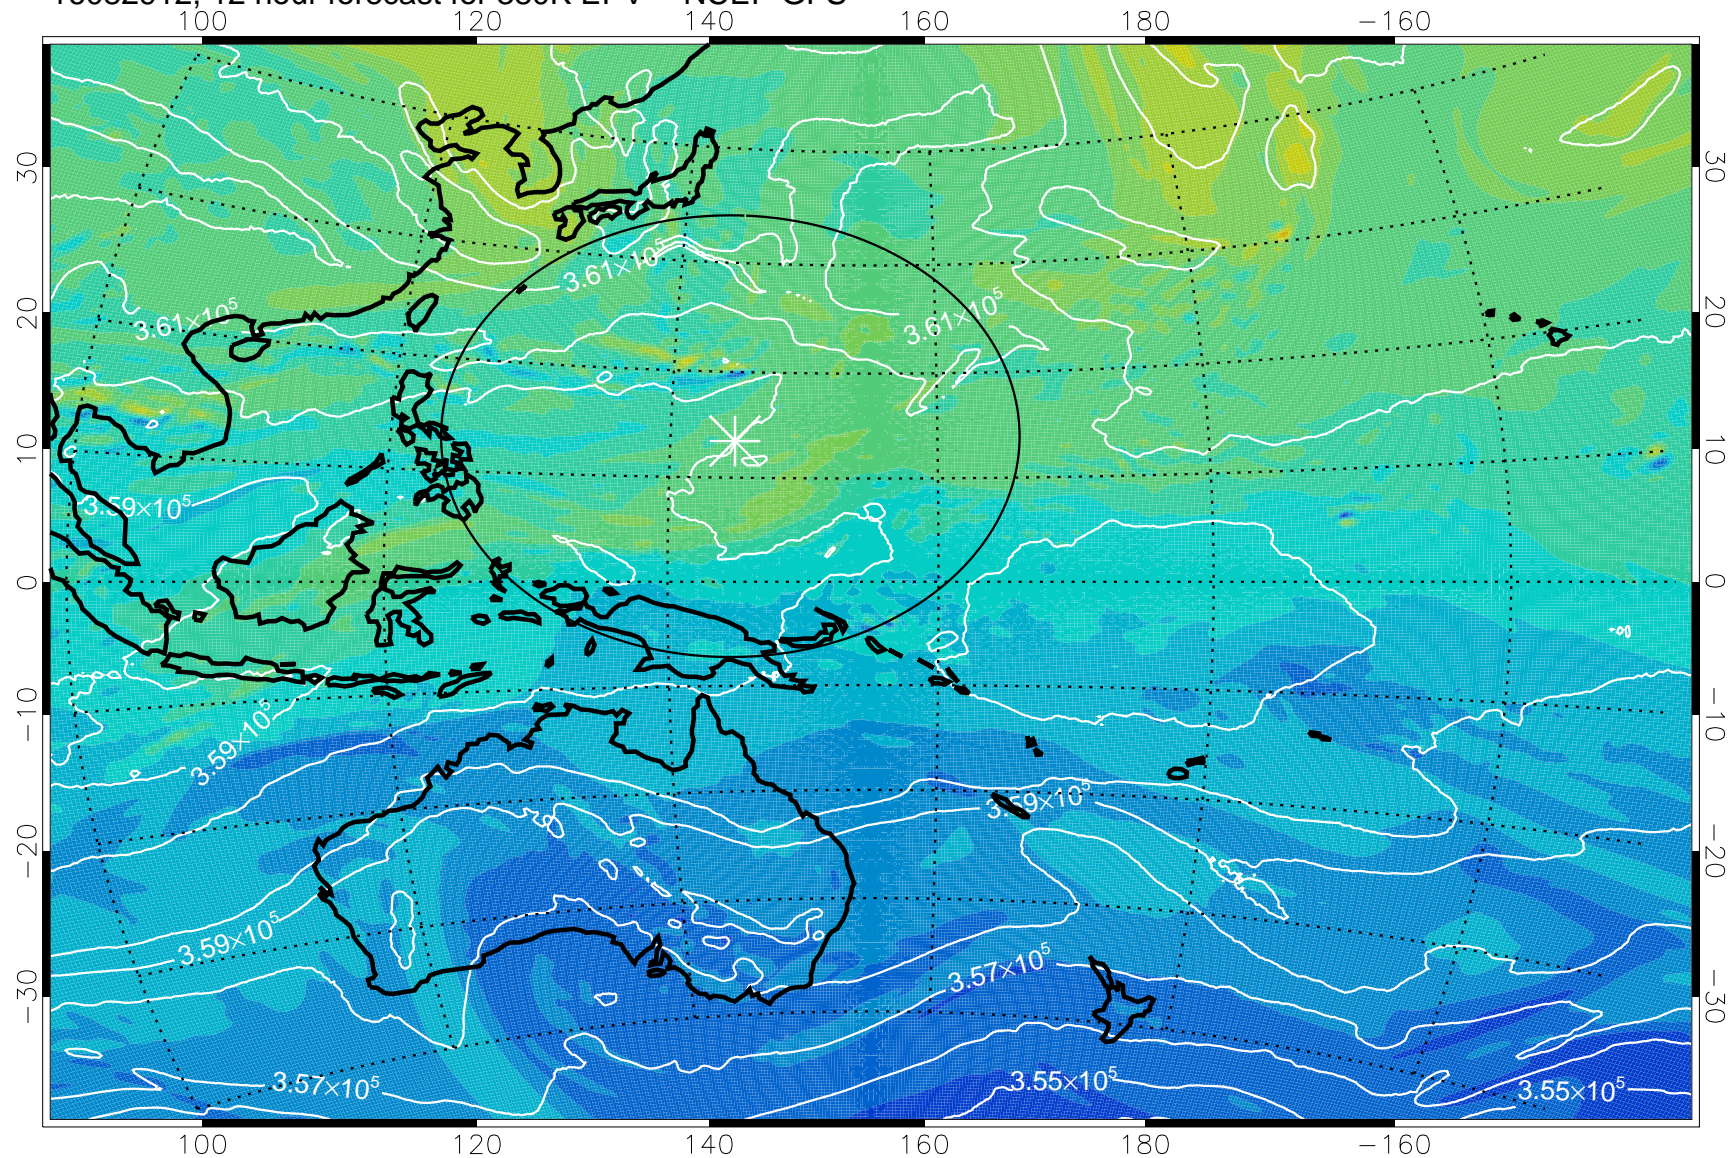

16082906, 6 hour forecast for 380K EPV -- NCEP GFS

380K Montgomery Streamfunction, white

Range ring of 2304 km

16082912, 12 hour forecast for 380K EPV -- NCEP GFS

380K Montgomery Streamfunction, white

Range ring of 2304 km

16082918, 18 hour forecast for 380K EPV -- NCEP GFS

380K Montgomery Streamfunction, white

Range ring of 2304 km

16083000, 24 hour forecast for 380K EPV -- NCEP GFS

380K Montgomery Streamfunction, white

Range ring of 2304 km

16083006, 30 hour forecast for 380K EPV -- NCEP GFS

380K Montgomery Streamfunction, white

Range ring of 2304 km

16083012, 36 hour forecast for 380K EPV -- NCEP GFS

380K Montgomery Streamfunction, white

Range ring of 2304 km

16083018, 42 hour forecast for 380K EPV -- NCEP GFS

380K Montgomery Streamfunction, white

Range ring of 2304 km

16083100, 48 hour forecast for 380K EPV -- NCEP GFS

380K Montgomery Streamfunction, white

Range ring of 2304 km