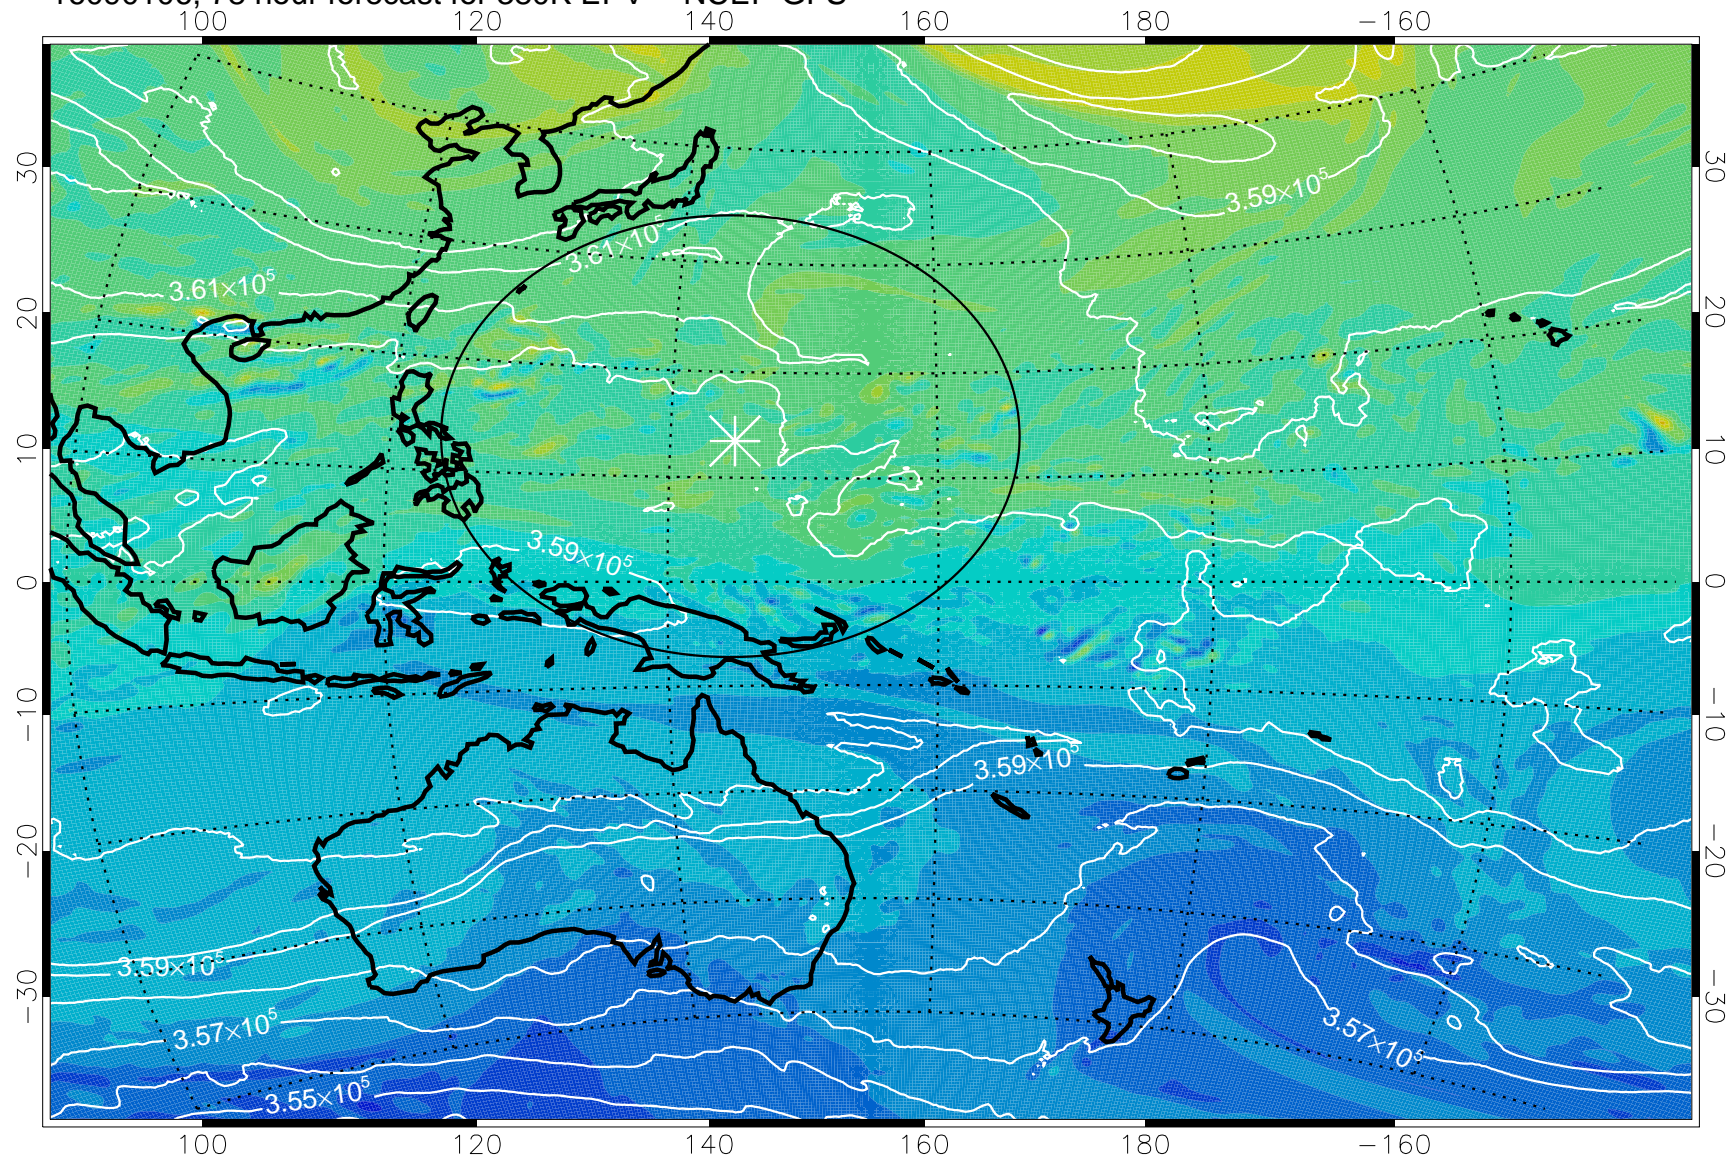

16083106, 54 hour forecast for 380K EPV -- NCEP GFS

380K Montgomery Streamfunction, white

Range ring of 2304 km

16083112, 60 hour forecast for 380K EPV -- NCEP GFS

380K Montgomery Streamfunction, white

Range ring of 2304 km

16083118, 66 hour forecast for 380K EPV -- NCEP GFS

380K Montgomery Streamfunction, white

Range ring of 2304 km

16090100, 72 hour forecast for 380K EPV -- NCEP GFS

380K Montgomery Streamfunction, white

Range ring of 2304 km

16090106, 78 hour forecast for 380K EPV -- NCEP GFS

380K Montgomery Streamfunction, white

Range ring of 2304 km

16090112, 84 hour forecast for 380K EPV -- NCEP GFS

380K Montgomery Streamfunction, white

Range ring of 2304 km

16090118, 90 hour forecast for 380K EPV -- NCEP GFS

380K Montgomery Streamfunction, white

Range ring of 2304 km

16090200, 96 hour forecast for 380K EPV -- NCEP GFS

380K Montgomery Streamfunction, white

Range ring of 2304 km