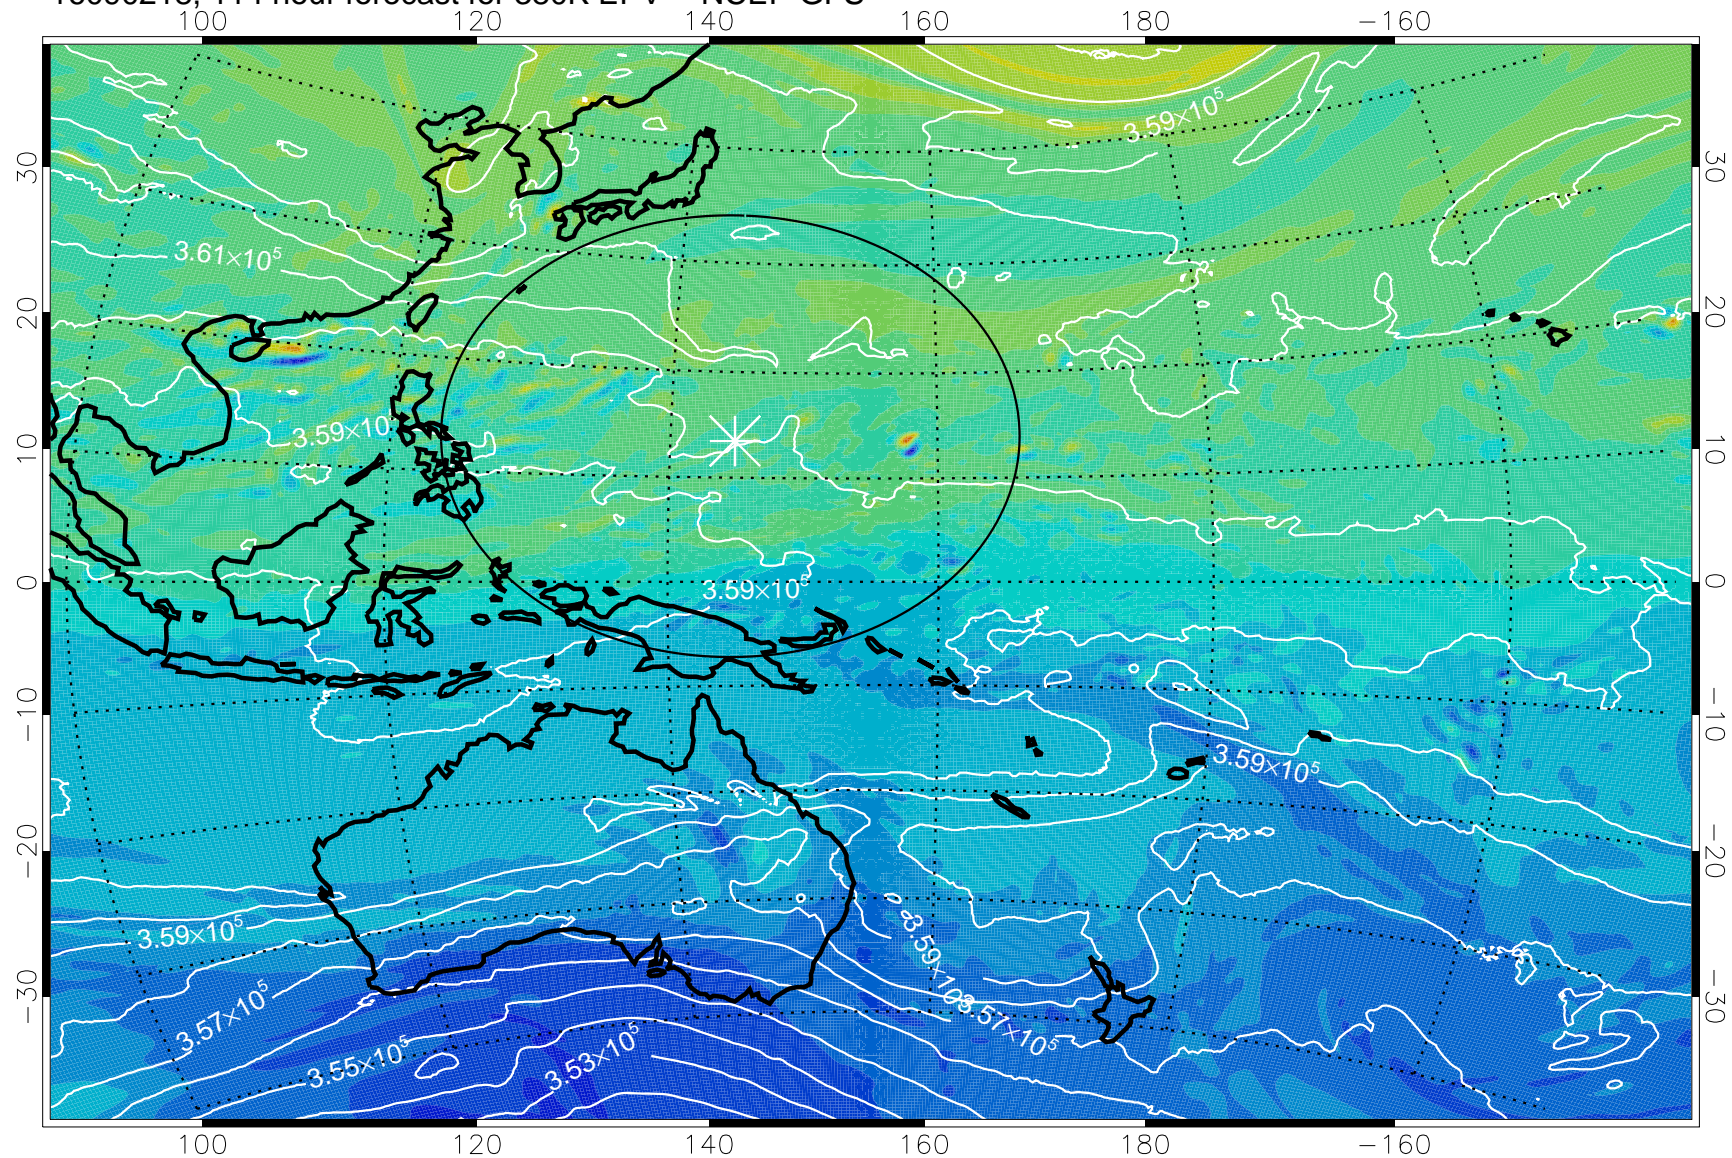

16090118, 90 hour forecast for 380K EPV -- NCEP GFS

380K Montgomery Streamfunction, white

Range ring of 2304 km

16090200, 96 hour forecast for 380K EPV -- NCEP GFS

380K Montgomery Streamfunction, white

Range ring of 2304 km

16090206, 102 hour forecast for 380K EPV -- NCEP GFS

380K Montgomery Streamfunction, white

Range ring of 2304 km

16090212, 108 hour forecast for 380K EPV -- NCEP GFS

380K Montgomery Streamfunction, white

Range ring of 2304 km

16090218, 114 hour forecast for 380K EPV -- NCEP GFS

380K Montgomery Streamfunction, white

Range ring of 2304 km

16090300, 120 hour forecast for 380K EPV -- NCEP GFS