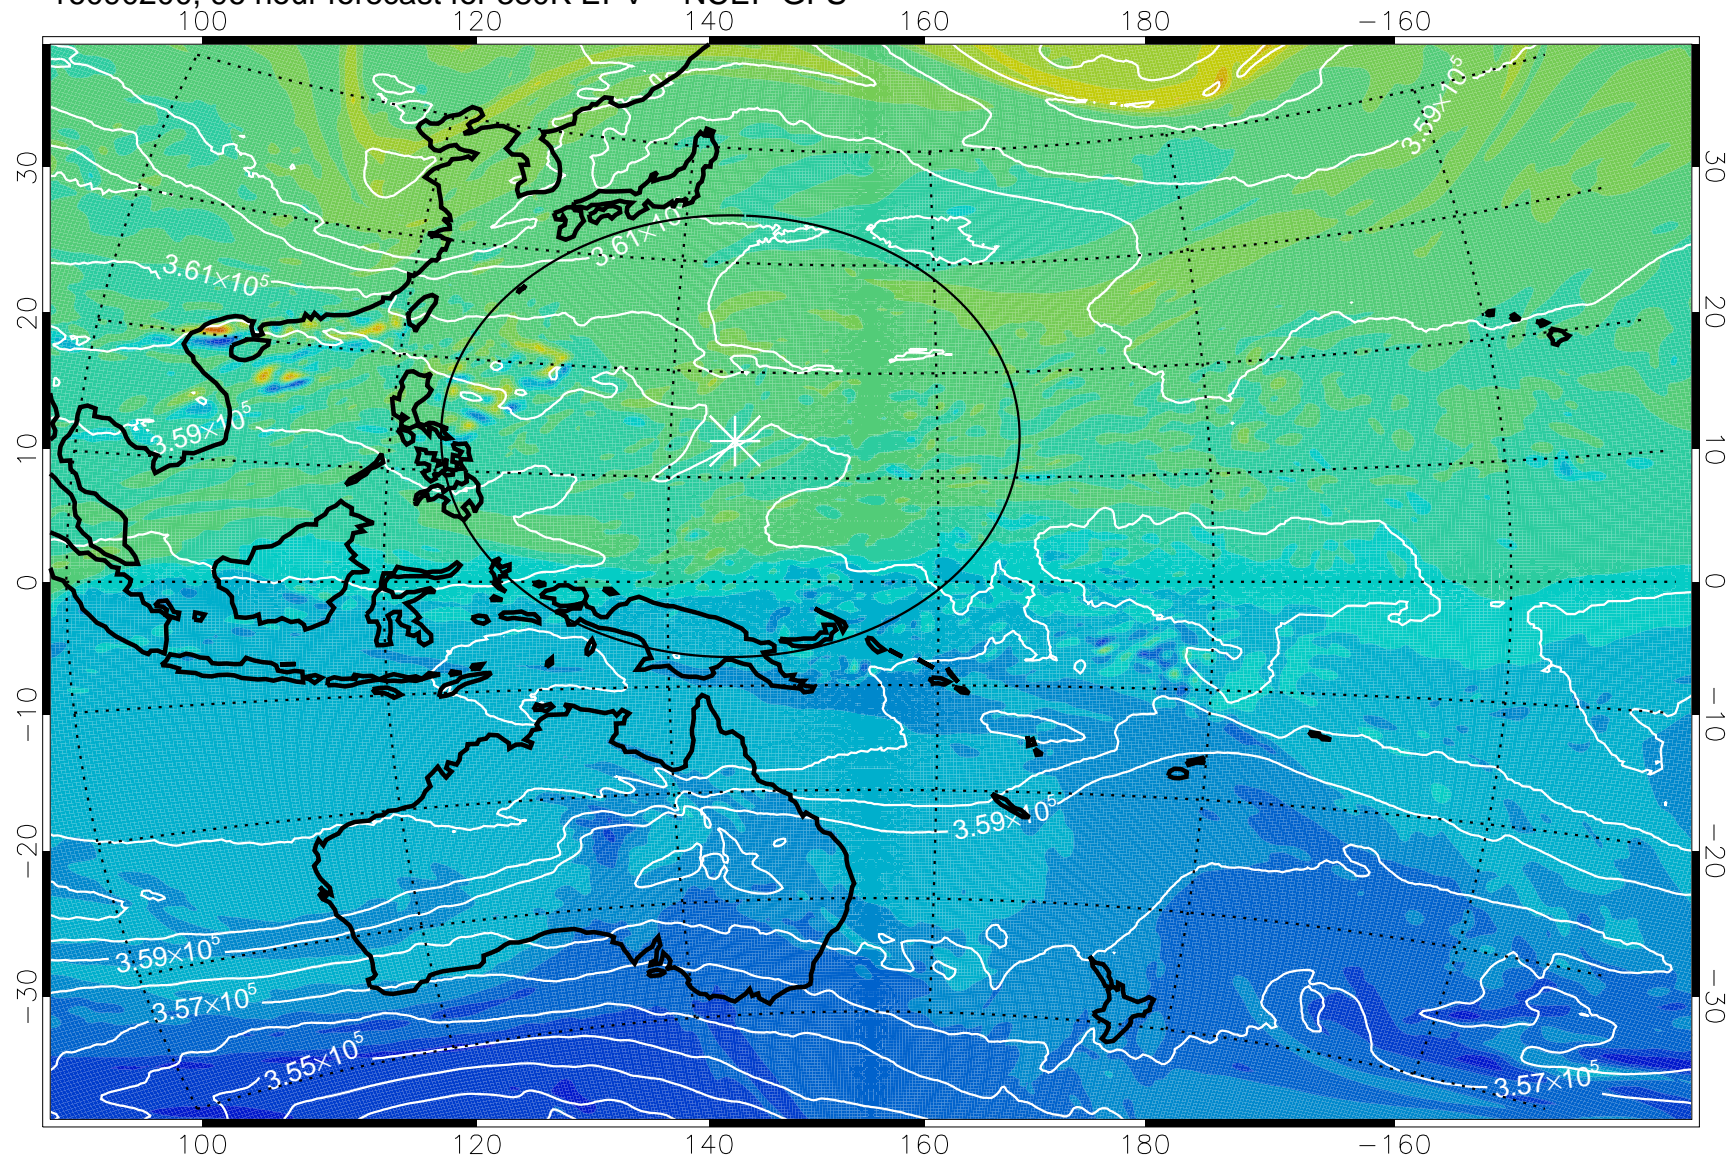

16090106, 78 hour forecast for 380K EPV -- NCEP GFS

380K Montgomery Streamfunction, white

Range ring of 2304 km

16090112, 84 hour forecast for 380K EPV -- NCEP GFS

380K Montgomery Streamfunction, white

Range ring of 2304 km

16090118, 90 hour forecast for 380K EPV -- NCEP GFS

380K Montgomery Streamfunction, white

Range ring of 2304 km

16090200, 96 hour forecast for 380K EPV -- NCEP GFS

380K Montgomery Streamfunction, white

Range ring of 2304 km

16090206, 102 hour forecast for 380K EPV -- NCEP GFS

380K Montgomery Streamfunction, white

Range ring of 2304 km

16090212, 108 hour forecast for 380K EPV -- NCEP GFS

380K Montgomery Streamfunction, white

Range ring of 2304 km

16090218, 114 hour forecast for 380K EPV -- NCEP GFS

380K Montgomery Streamfunction, white

Range ring of 2304 km

16090300, 120 hour forecast for 380K EPV -- NCEP GFS