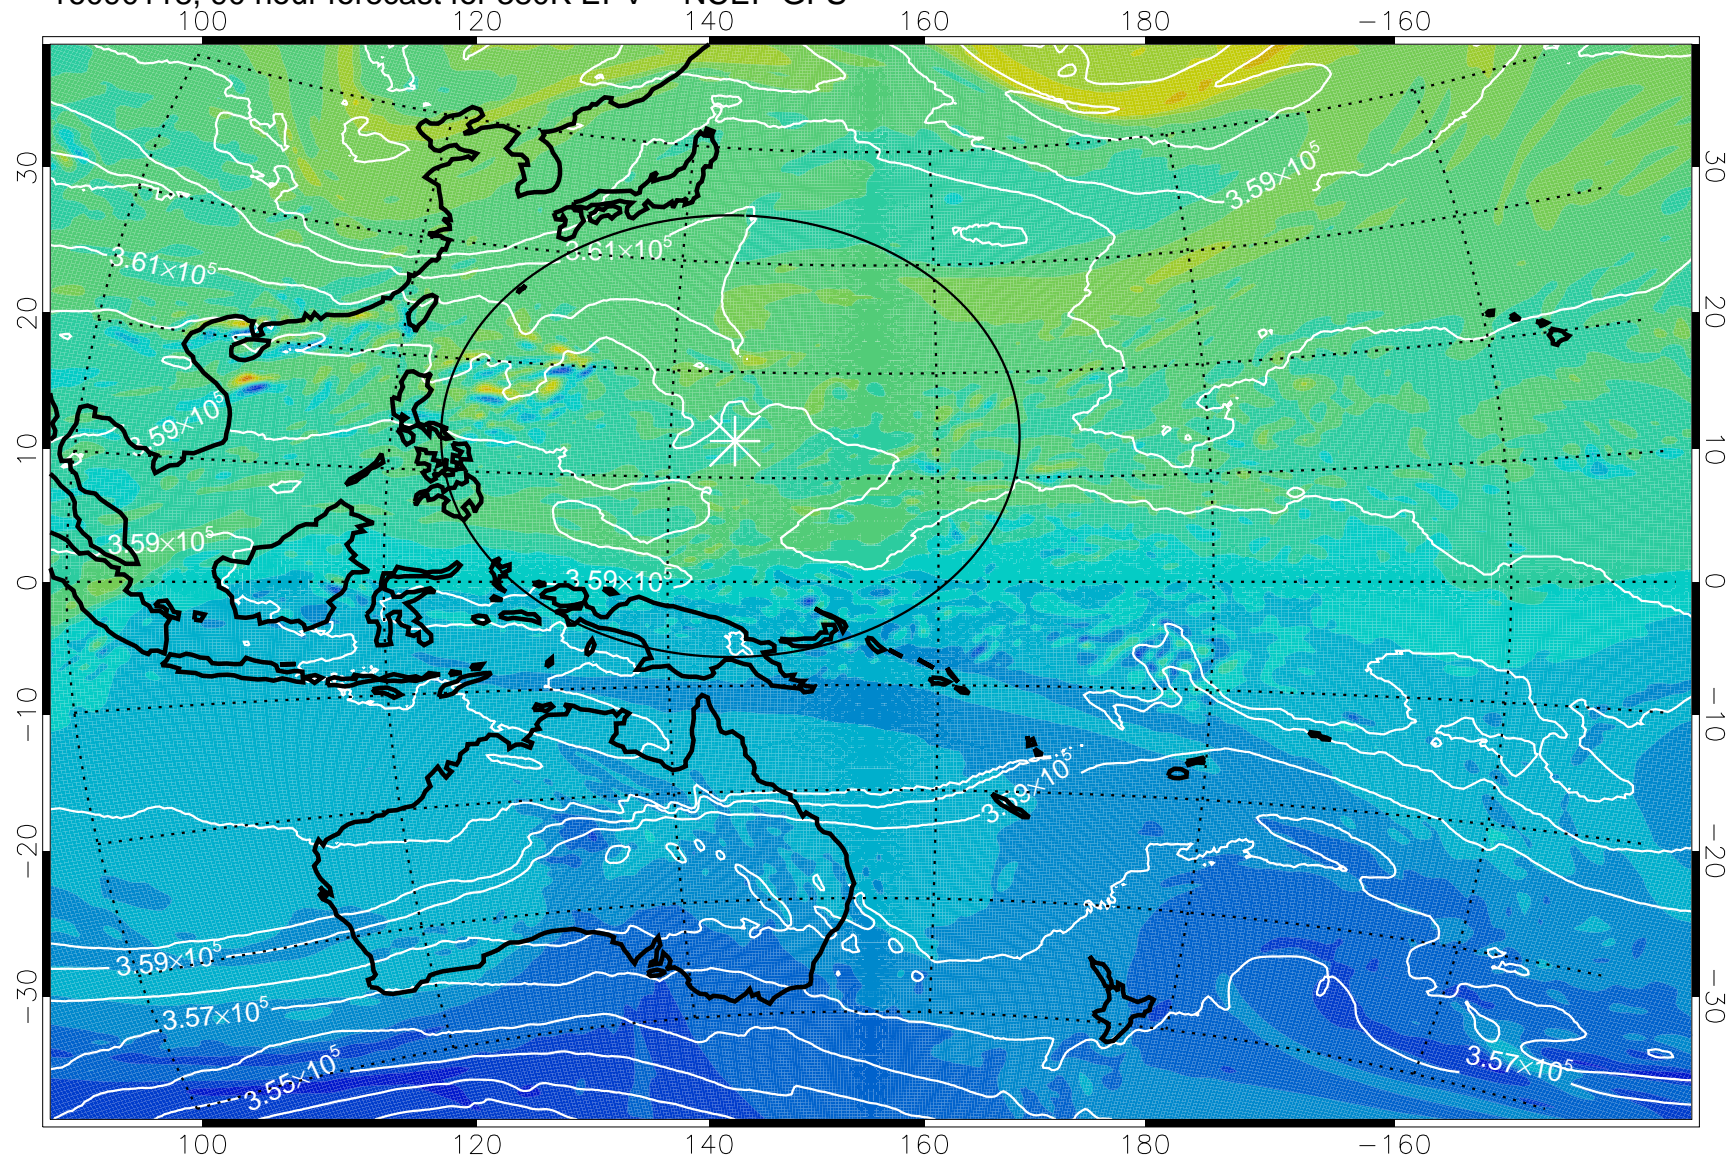

16083118, 66 hour forecast for 380K EPV -- NCEP GFS

380K Montgomery Streamfunction, white

Range ring of 2304 km

16090100, 72 hour forecast for 380K EPV -- NCEP GFS

380K Montgomery Streamfunction, white

Range ring of 2304 km

16090106, 78 hour forecast for 380K EPV -- NCEP GFS

380K Montgomery Streamfunction, white

Range ring of 2304 km

16090112, 84 hour forecast for 380K EPV -- NCEP GFS

380K Montgomery Streamfunction, white

Range ring of 2304 km

16090118, 90 hour forecast for 380K EPV -- NCEP GFS

380K Montgomery Streamfunction, white

Range ring of 2304 km

16090200, 96 hour forecast for 380K EPV -- NCEP GFS

380K Montgomery Streamfunction, white

Range ring of 2304 km

16090206, 102 hour forecast for 380K EPV -- NCEP GFS

380K Montgomery Streamfunction, white

Range ring of 2304 km

16090212, 108 hour forecast for 380K EPV -- NCEP GFS

380K Montgomery Streamfunction, white

Range ring of 2304 km