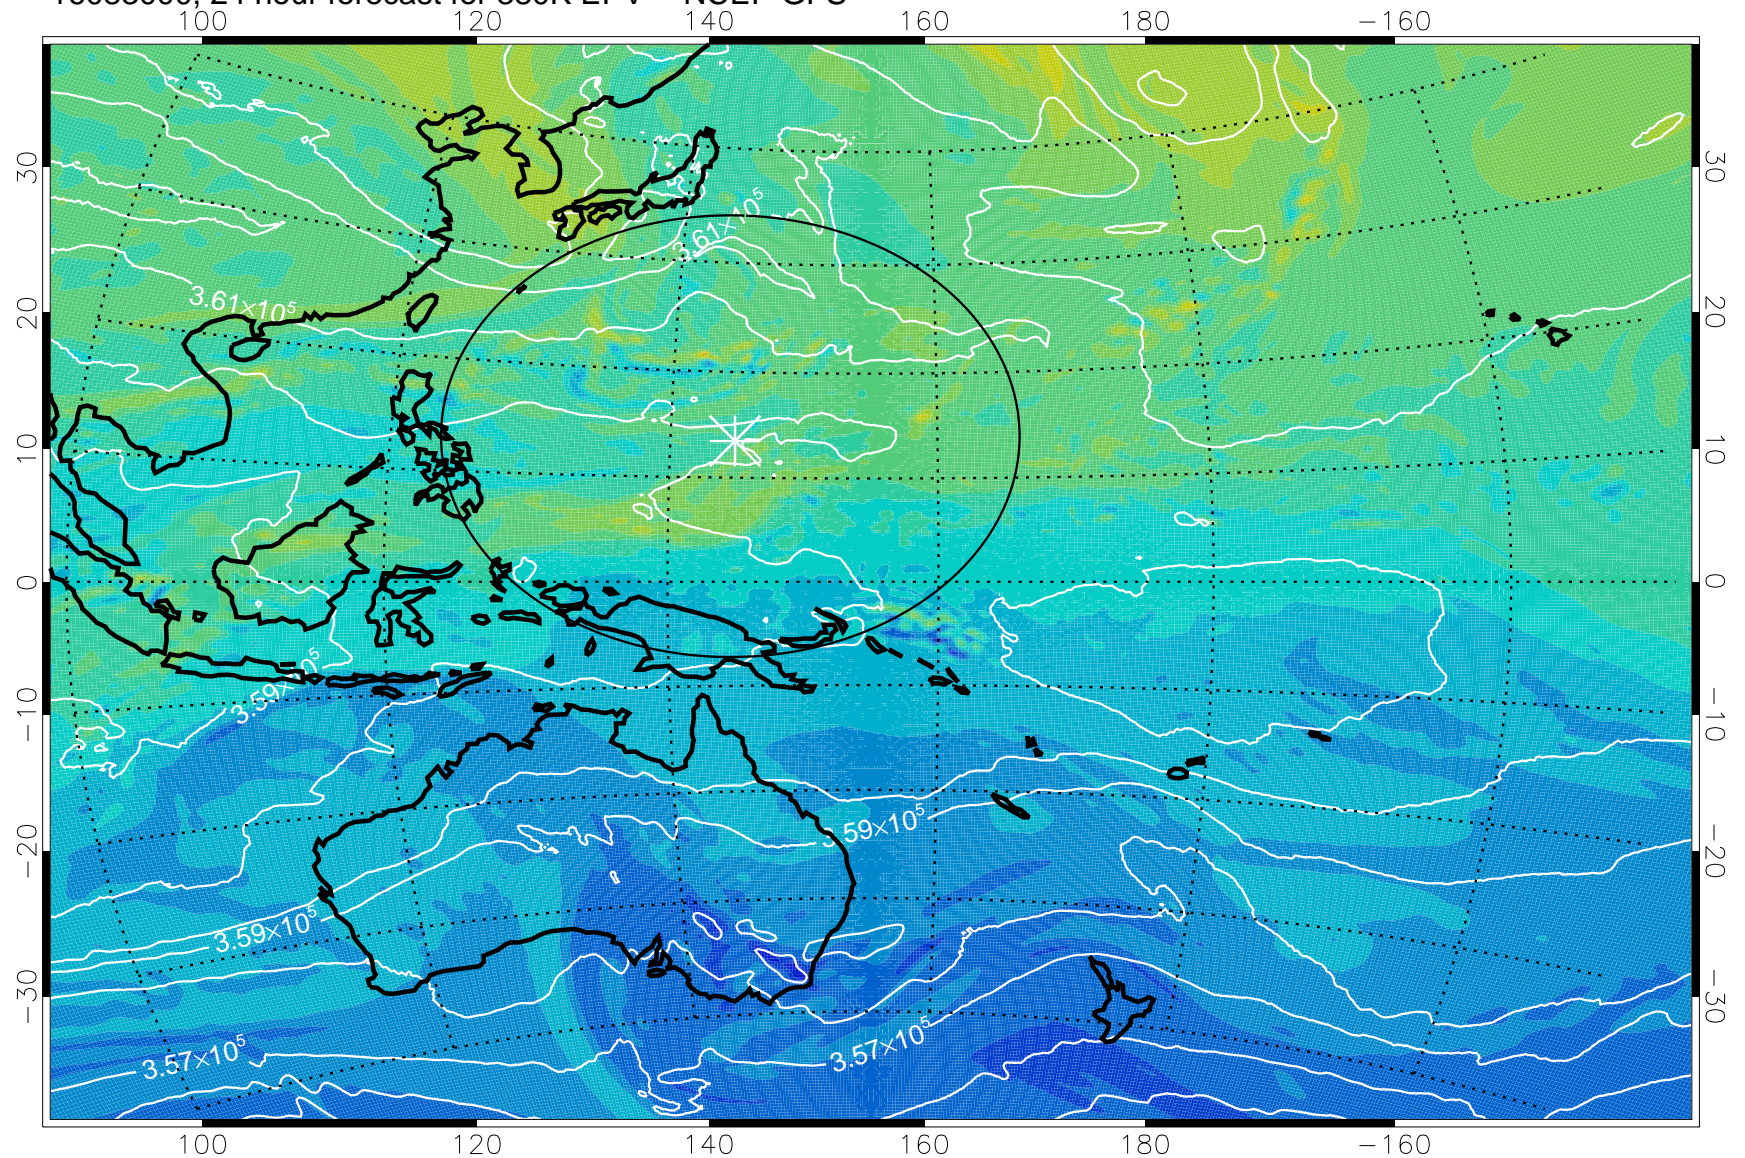

16082906, 6 hour forecast for 380K EPV -- NCEP GFS

380K Montgomery Streamfunction, white

Range ring of 2304 km

16082912, 12 hour forecast for 380K EPV -- NCEP GFS

380K Montgomery Streamfunction, white

Range ring of 2304 km

16082918, 18 hour forecast for 380K EPV -- NCEP GFS

380K Montgomery Streamfunction, white

Range ring of 2304 km

16083000, 24 hour forecast for 380K EPV -- NCEP GFS

380K Montgomery Streamfunction, white

Range ring of 2304 km

16083006, 30 hour forecast for 380K EPV -- NCEP GFS

380K Montgomery Streamfunction, white

Range ring of 2304 km

16083012, 36 hour forecast for 380K EPV -- NCEP GFS

380K Montgomery Streamfunction, white

Range ring of 2304 km

16083018, 42 hour forecast for 380K EPV -- NCEP GFS

380K Montgomery Streamfunction, white

Range ring of 2304 km

16083100, 48 hour forecast for 380K EPV -- NCEP GFS

380K Montgomery Streamfunction, white

Range ring of 2304 km