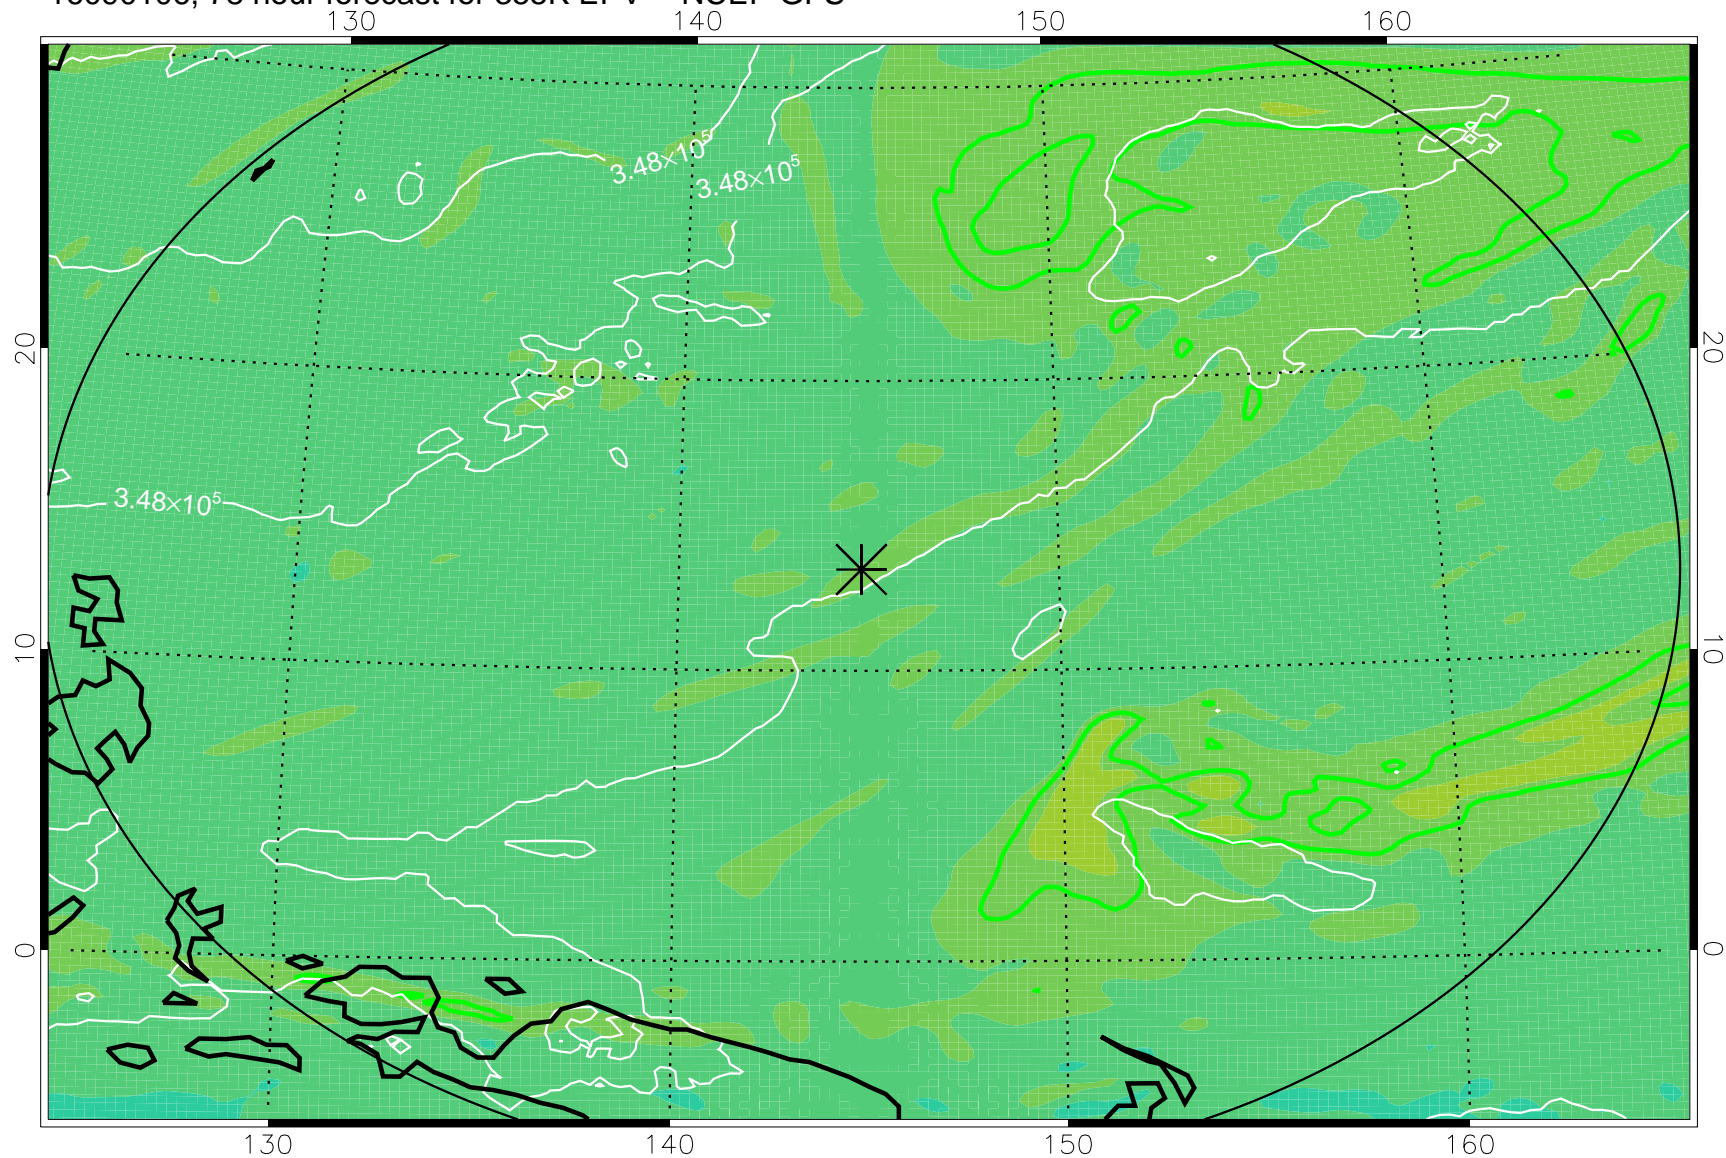

16083118, 66 hour forecast for 355K EPV -- NCEP GFS

355K Montgomery Streamfunction, white
EPV Tropopause (2 PVU) Position
Range ring of 2304 km

16090100, 72 hour forecast for 355K EPV -- NCEP GFS

355K Montgomery Streamfunction, white
EPV Tropopause (2 PVU) Position
Range ring of 2304 km

16090106, 78 hour forecast for 355K EPV -- NCEP GFS

355K Montgomery Streamfunction, white
EPV Tropopause (2 PVU) Position
Range ring of 2304 km

16090112, 84 hour forecast for 355K EPV -- NCEP GFS

355K Montgomery Streamfunction, white
EPV Tropopause (2 PVU) Position
Range ring of 2304 km

16090118, 90 hour forecast for 355K EPV -- NCEP GFS

355K Montgomery Streamfunction, white
EPV Tropopause (2 PVU) Position
Range ring of 2304 km

16090200, 96 hour forecast for 355K EPV -- NCEP GFS

355K Montgomery Streamfunction, white
EPV Tropopause (2 PVU) Position
Range ring of 2304 km

16090206, 102 hour forecast for 355K EPV -- NCEP GFS

355K Montgomery Streamfunction, white
EPV Tropopause (2 PVU) Position
Range ring of 2304 km

16090212, 108 hour forecast for 355K EPV -- NCEP GFS

355K Montgomery Streamfunction, white
EPV Tropopause (2 PVU) Position
Range ring of 2304 km