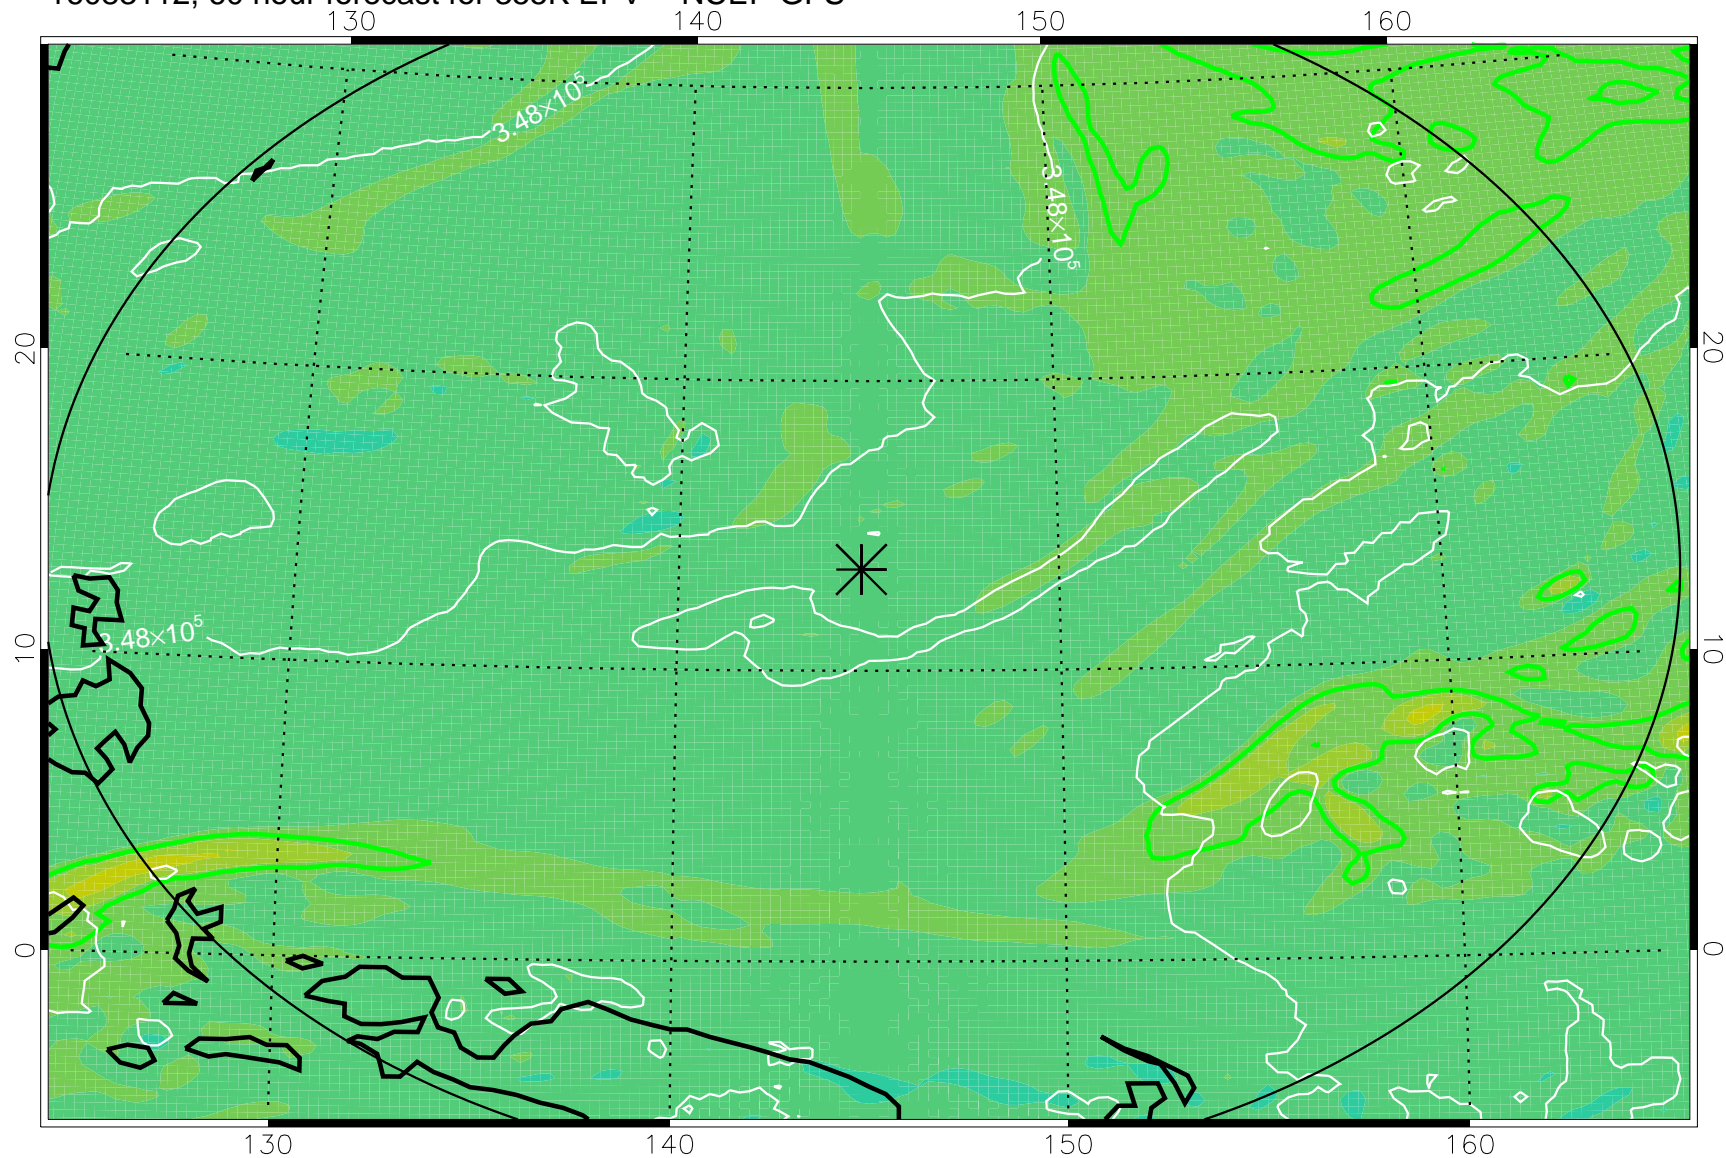

16083018, 42 hour forecast for 355K EPV -- NCEP GFS

355K Montgomery Streamfunction, white
EPV Tropopause (2 PVU) Position
Range ring of 2304 km

16083100, 48 hour forecast for 355K EPV -- NCEP GFS

355K Montgomery Streamfunction, white
EPV Tropopause (2 PVU) Position
Range ring of 2304 km

16083106, 54 hour forecast for 355K EPV -- NCEP GFS

355K Montgomery Streamfunction, white
EPV Tropopause (2 PVU) Position
Range ring of 2304 km

16083112, 60 hour forecast for 355K EPV -- NCEP GFS

355K Montgomery Streamfunction, white
EPV Tropopause (2 PVU) Position
Range ring of 2304 km

16083118, 66 hour forecast for 355K EPV -- NCEP GFS

355K Montgomery Streamfunction, white
EPV Tropopause (2 PVU) Position
Range ring of 2304 km

16090100, 72 hour forecast for 355K EPV -- NCEP GFS

355K Montgomery Streamfunction, white
EPV Tropopause (2 PVU) Position
Range ring of 2304 km

16090106, 78 hour forecast for 355K EPV -- NCEP GFS

355K Montgomery Streamfunction, white
EPV Tropopause (2 PVU) Position
Range ring of 2304 km

16090112, 84 hour forecast for 355K EPV -- NCEP GFS

355K Montgomery Streamfunction, white
EPV Tropopause (2 PVU) Position
Range ring of 2304 km