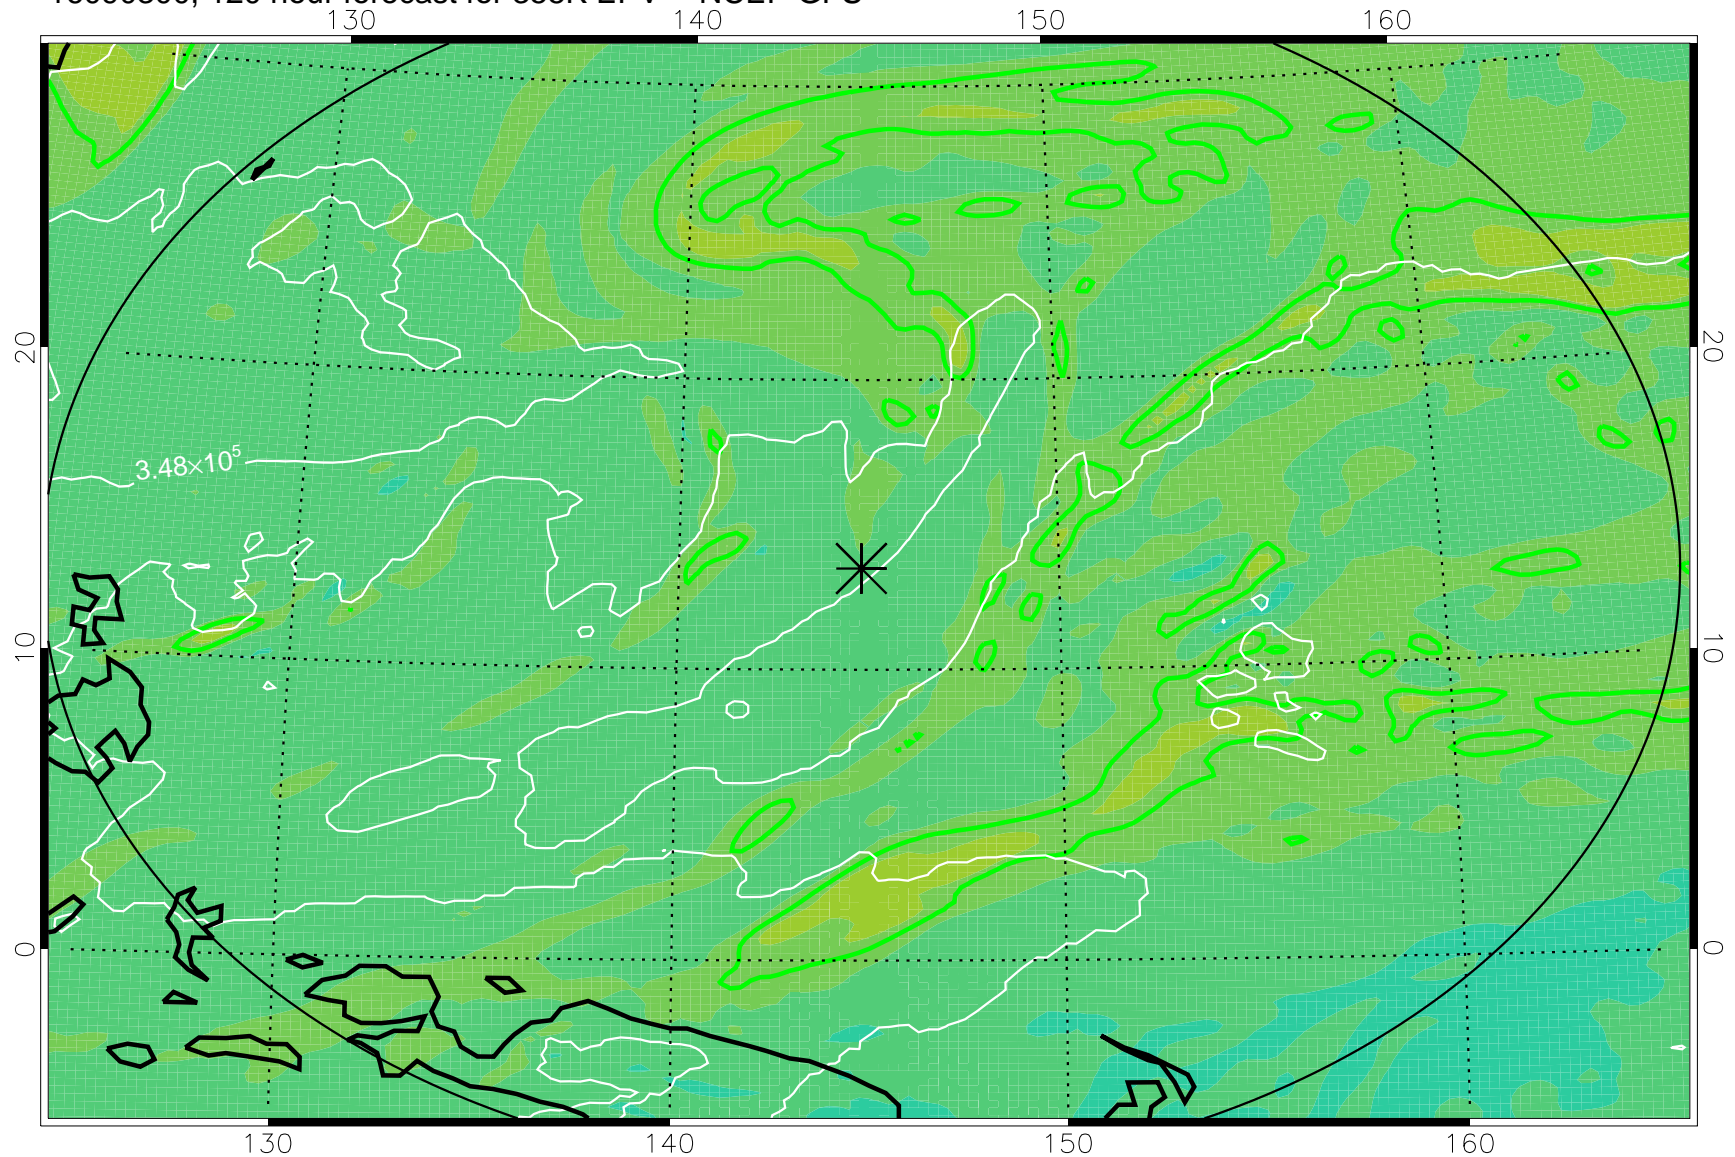

16090106, 78 hour forecast for 355K EPV -- NCEP GFS

355K Montgomery Streamfunction, white
EPV Tropopause (2 PVU) Position
Range ring of 2304 km

16090112, 84 hour forecast for 355K EPV -- NCEP GFS

355K Montgomery Streamfunction, white
EPV Tropopause (2 PVU) Position
Range ring of 2304 km

16090118, 90 hour forecast for 355K EPV -- NCEP GFS

355K Montgomery Streamfunction, white
EPV Tropopause (2 PVU) Position
Range ring of 2304 km

16090200, 96 hour forecast for 355K EPV -- NCEP GFS

355K Montgomery Streamfunction, white
EPV Tropopause (2 PVU) Position
Range ring of 2304 km

16090206, 102 hour forecast for 355K EPV -- NCEP GFS

355K Montgomery Streamfunction, white
EPV Tropopause (2 PVU) Position
Range ring of 2304 km

16090212, 108 hour forecast for 355K EPV -- NCEP GFS

355K Montgomery Streamfunction, white
EPV Tropopause (2 PVU) Position
Range ring of 2304 km

16090218, 114 hour forecast for 355K EPV -- NCEP GFS

355K Montgomery Streamfunction, white
EPV Tropopause (2 PVU) Position
Range ring of 2304 km

16090300, 120 hour forecast for 355K EPV -- NCEP GFS

355K Montgomery Streamfunction, white
EPV Tropopause (2 PVU) Position
Range ring of 2304 km