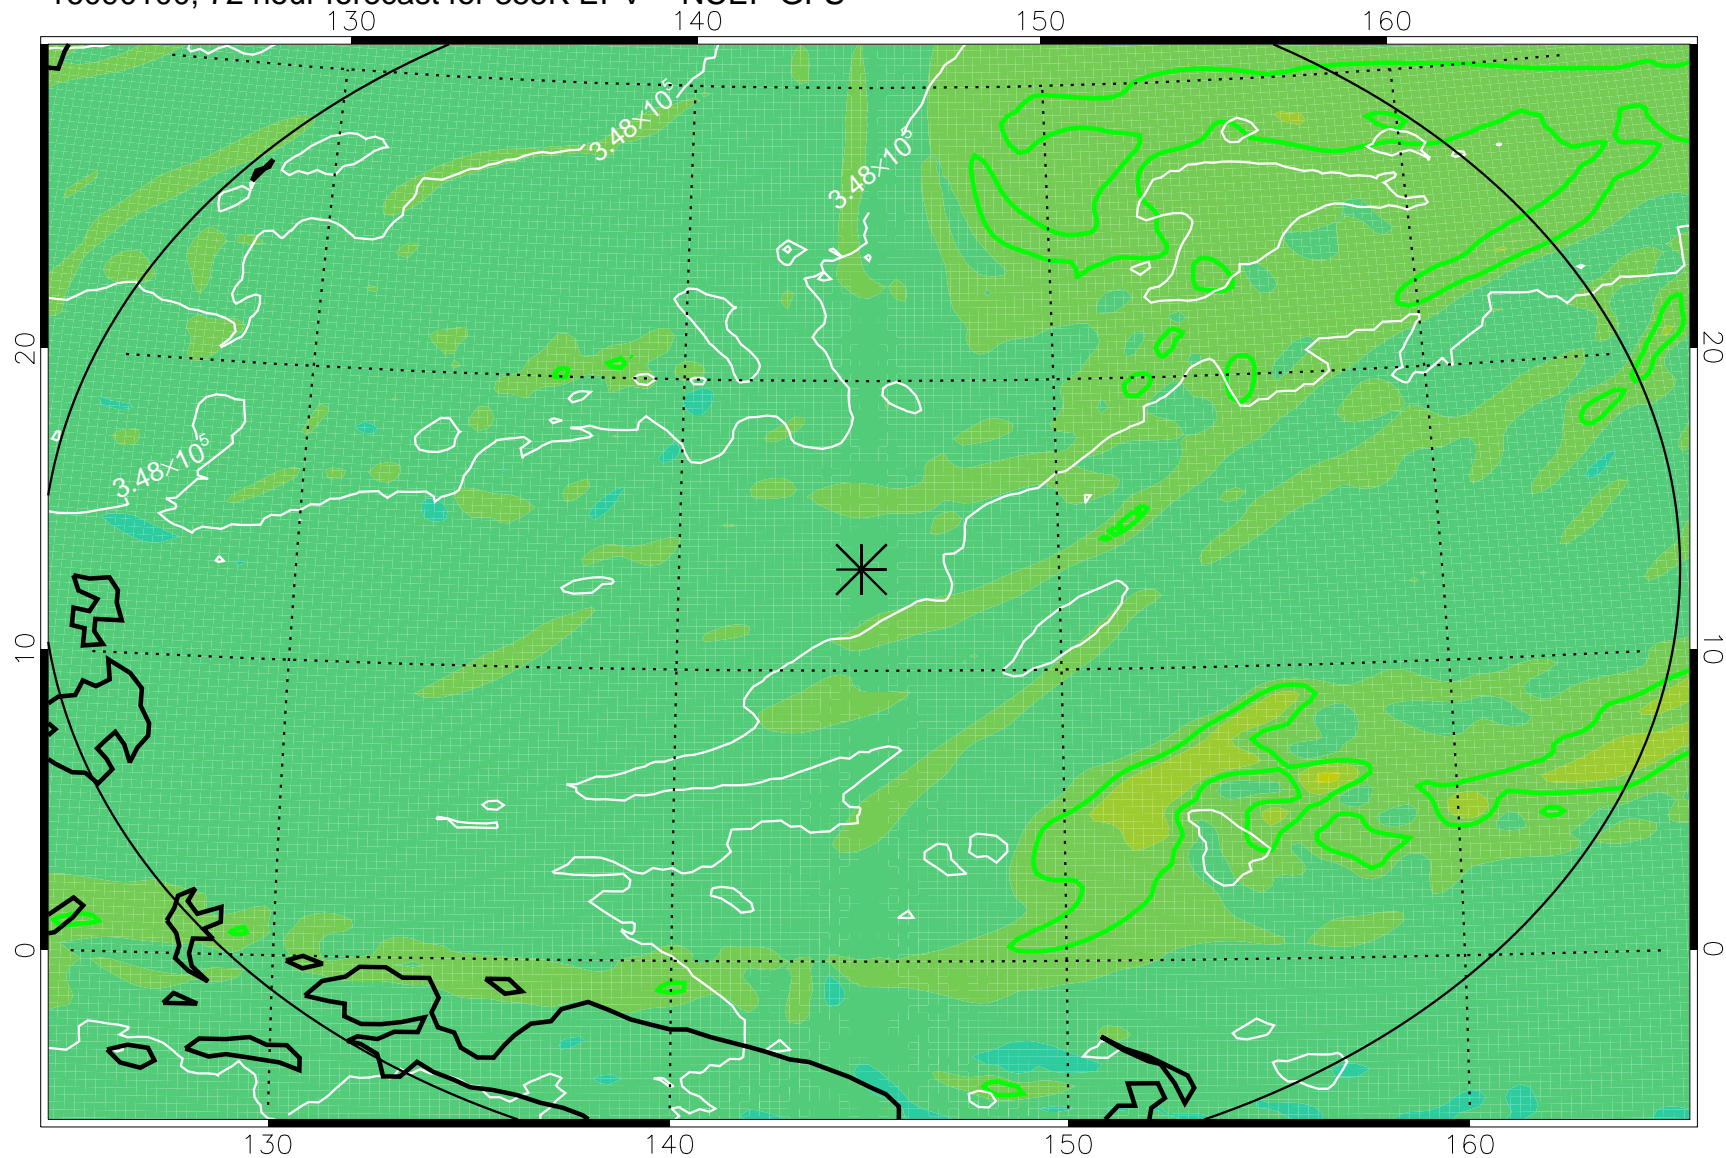

16083106, 54 hour forecast for 355K EPV -- NCEP GFS

355K Montgomery Streamfunction, white
EPV Tropopause (2 PVU) Position
Range ring of 2304 km

16083112, 60 hour forecast for 355K EPV -- NCEP GFS

355K Montgomery Streamfunction, white
EPV Tropopause (2 PVU) Position
Range ring of 2304 km

16083118, 66 hour forecast for 355K EPV -- NCEP GFS

355K Montgomery Streamfunction, white
EPV Tropopause (2 PVU) Position
Range ring of 2304 km

16090100, 72 hour forecast for 355K EPV -- NCEP GFS

355K Montgomery Streamfunction, white
EPV Tropopause (2 PVU) Position
Range ring of 2304 km

16090106, 78 hour forecast for 355K EPV -- NCEP GFS

355K Montgomery Streamfunction, white
EPV Tropopause (2 PVU) Position
Range ring of 2304 km

16090112, 84 hour forecast for 355K EPV -- NCEP GFS

355K Montgomery Streamfunction, white
EPV Tropopause (2 PVU) Position
Range ring of 2304 km

16090118, 90 hour forecast for 355K EPV -- NCEP GFS

355K Montgomery Streamfunction, white
EPV Tropopause (2 PVU) Position
Range ring of 2304 km

16090200, 96 hour forecast for 355K EPV -- NCEP GFS

355K Montgomery Streamfunction, white
EPV Tropopause (2 PVU) Position
Range ring of 2304 km