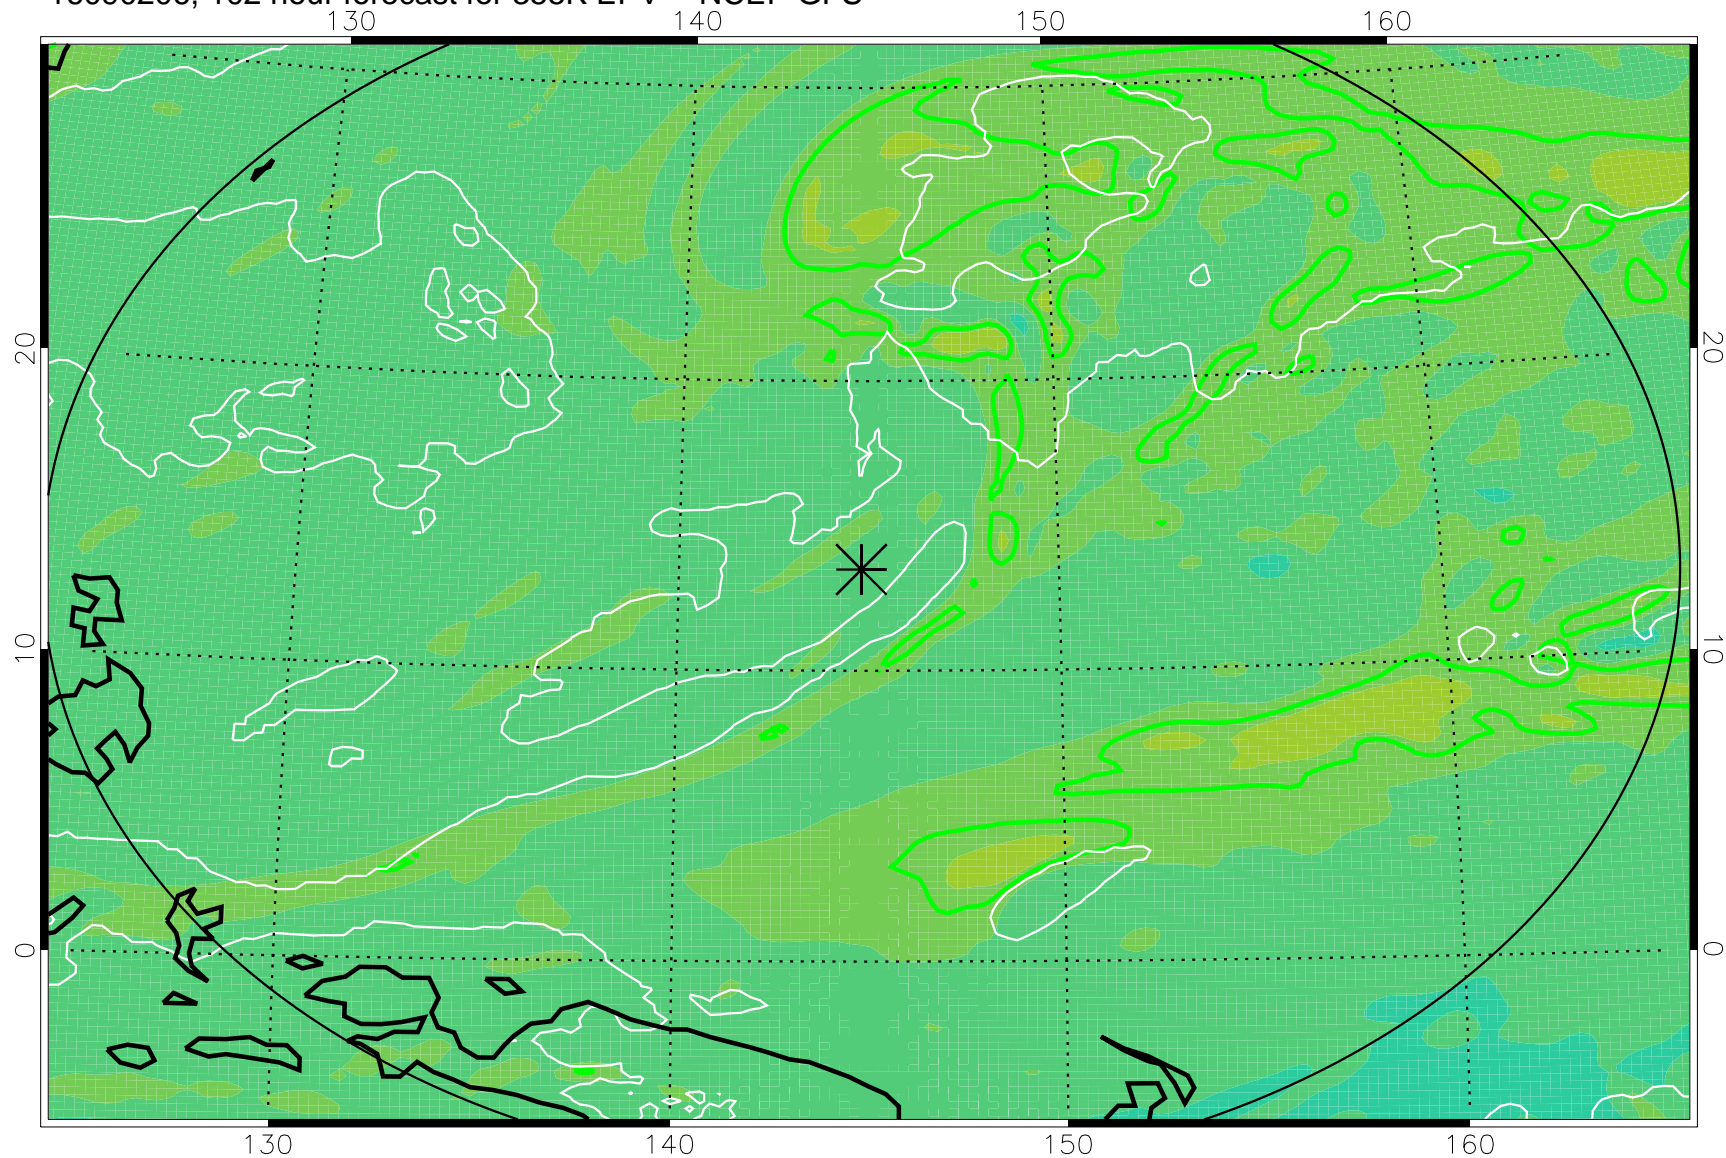

16090106, 78 hour forecast for 355K EPV -- NCEP GFS

355K Montgomery Streamfunction, white
EPV Tropopause (2 PVU) Position
Range ring of 2304 km

16090112, 84 hour forecast for 355K EPV -- NCEP GFS

355K Montgomery Streamfunction, white
EPV Tropopause (2 PVU) Position
Range ring of 2304 km

16090118, 90 hour forecast for 355K EPV -- NCEP GFS

355K Montgomery Streamfunction, white
EPV Tropopause (2 PVU) Position
Range ring of 2304 km

16090200, 96 hour forecast for 355K EPV -- NCEP GFS

355K Montgomery Streamfunction, white
EPV Tropopause (2 PVU) Position
Range ring of 2304 km

16090206, 102 hour forecast for 355K EPV -- NCEP GFS

355K Montgomery Streamfunction, white
EPV Tropopause (2 PVU) Position
Range ring of 2304 km

16090212, 108 hour forecast for 355K EPV -- NCEP GFS

355K Montgomery Streamfunction, white
EPV Tropopause (2 PVU) Position
Range ring of 2304 km

16090218, 114 hour forecast for 355K EPV -- NCEP GFS

355K Montgomery Streamfunction, white
EPV Tropopause (2 PVU) Position
Range ring of 2304 km

16090300, 120 hour forecast for 355K EPV -- NCEP GFS

355K Montgomery Streamfunction, white
EPV Tropopause (2 PVU) Position
Range ring of 2304 km