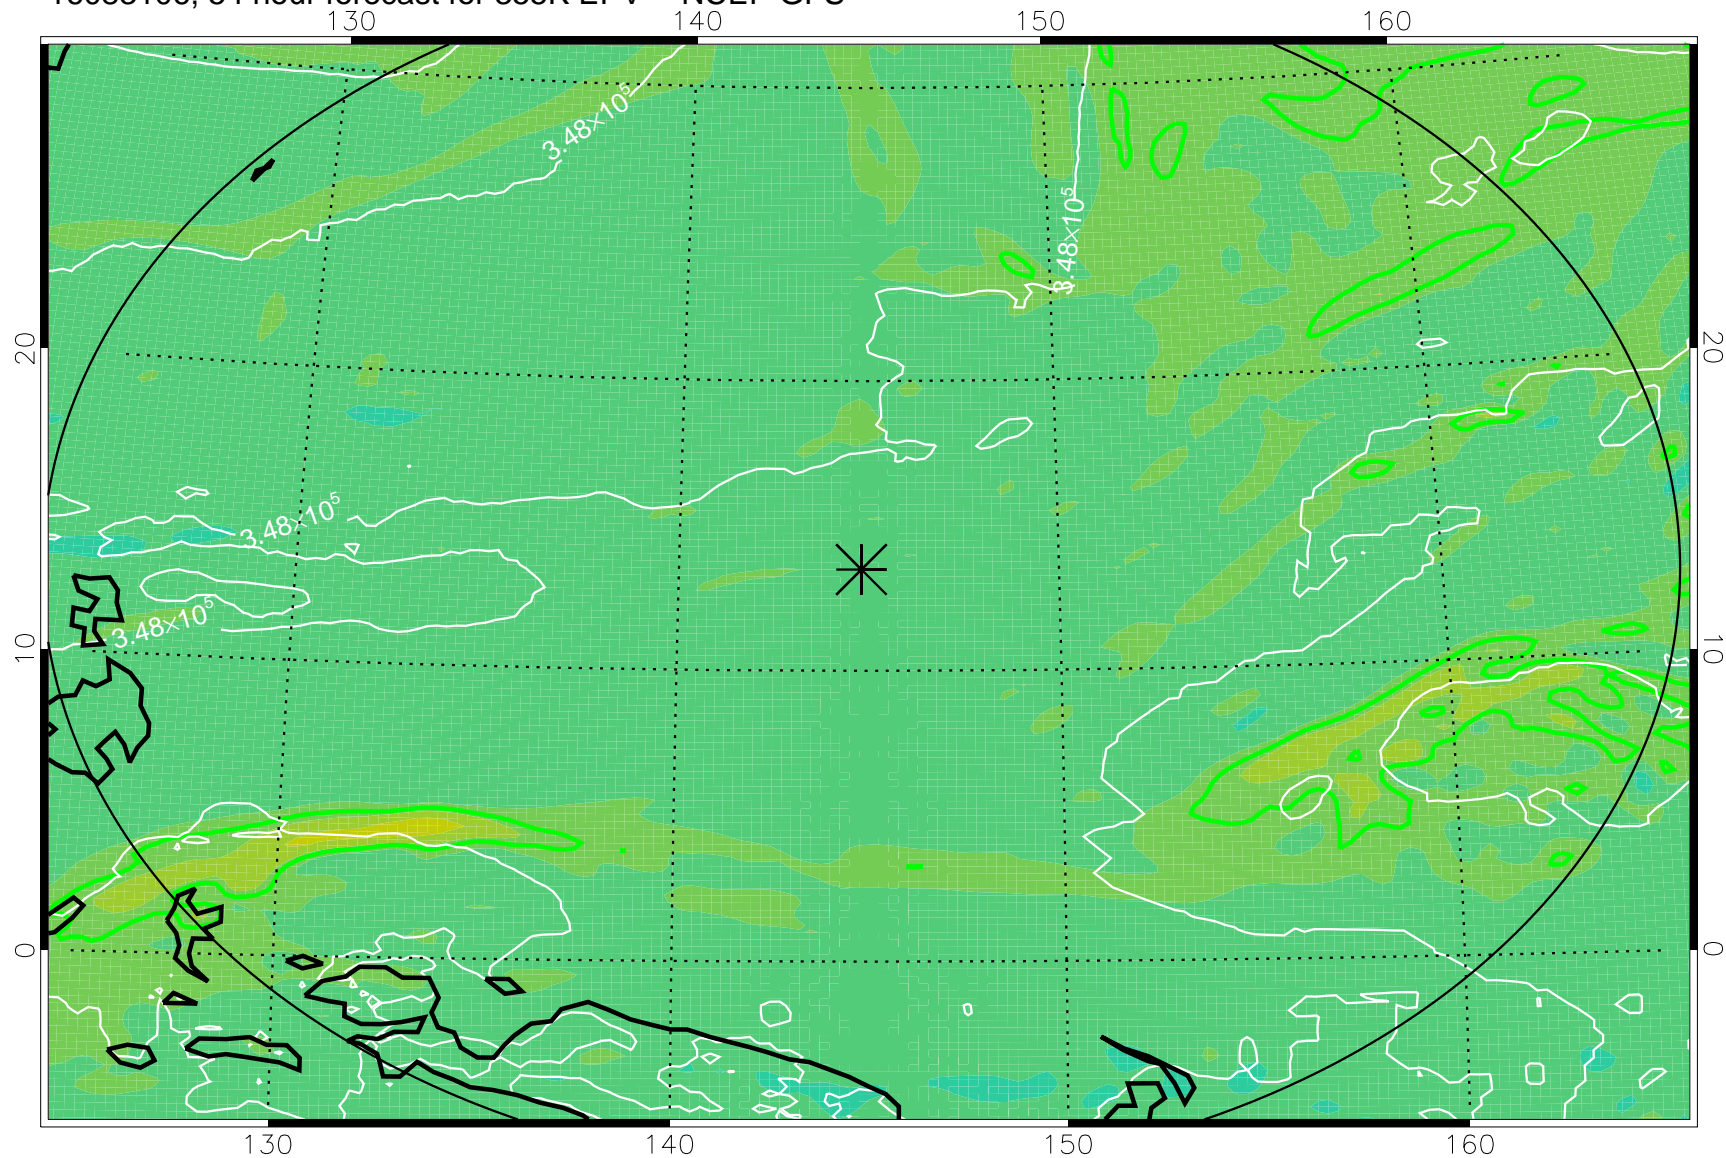

16083018, 42 hour forecast for 355K EPV -- NCEP GFS

355K Montgomery Streamfunction, white
EPV Tropopause (2 PVU) Position
Range ring of 2304 km

16083100, 48 hour forecast for 355K EPV -- NCEP GFS

355K Montgomery Streamfunction, white
EPV Tropopause (2 PVU) Position
Range ring of 2304 km

16083106, 54 hour forecast for 355K EPV -- NCEP GFS

355K Montgomery Streamfunction, white
EPV Tropopause (2 PVU) Position
Range ring of 2304 km

16083112, 60 hour forecast for 355K EPV -- NCEP GFS

355K Montgomery Streamfunction, white
EPV Tropopause (2 PVU) Position
Range ring of 2304 km

16083118, 66 hour forecast for 355K EPV -- NCEP GFS

355K Montgomery Streamfunction, white
EPV Tropopause (2 PVU) Position
Range ring of 2304 km

16090100, 72 hour forecast for 355K EPV -- NCEP GFS

355K Montgomery Streamfunction, white
EPV Tropopause (2 PVU) Position
Range ring of 2304 km

16090106, 78 hour forecast for 355K EPV -- NCEP GFS

355K Montgomery Streamfunction, white
EPV Tropopause (2 PVU) Position
Range ring of 2304 km

16090112, 84 hour forecast for 355K EPV -- NCEP GFS

355K Montgomery Streamfunction, white
EPV Tropopause (2 PVU) Position
Range ring of 2304 km