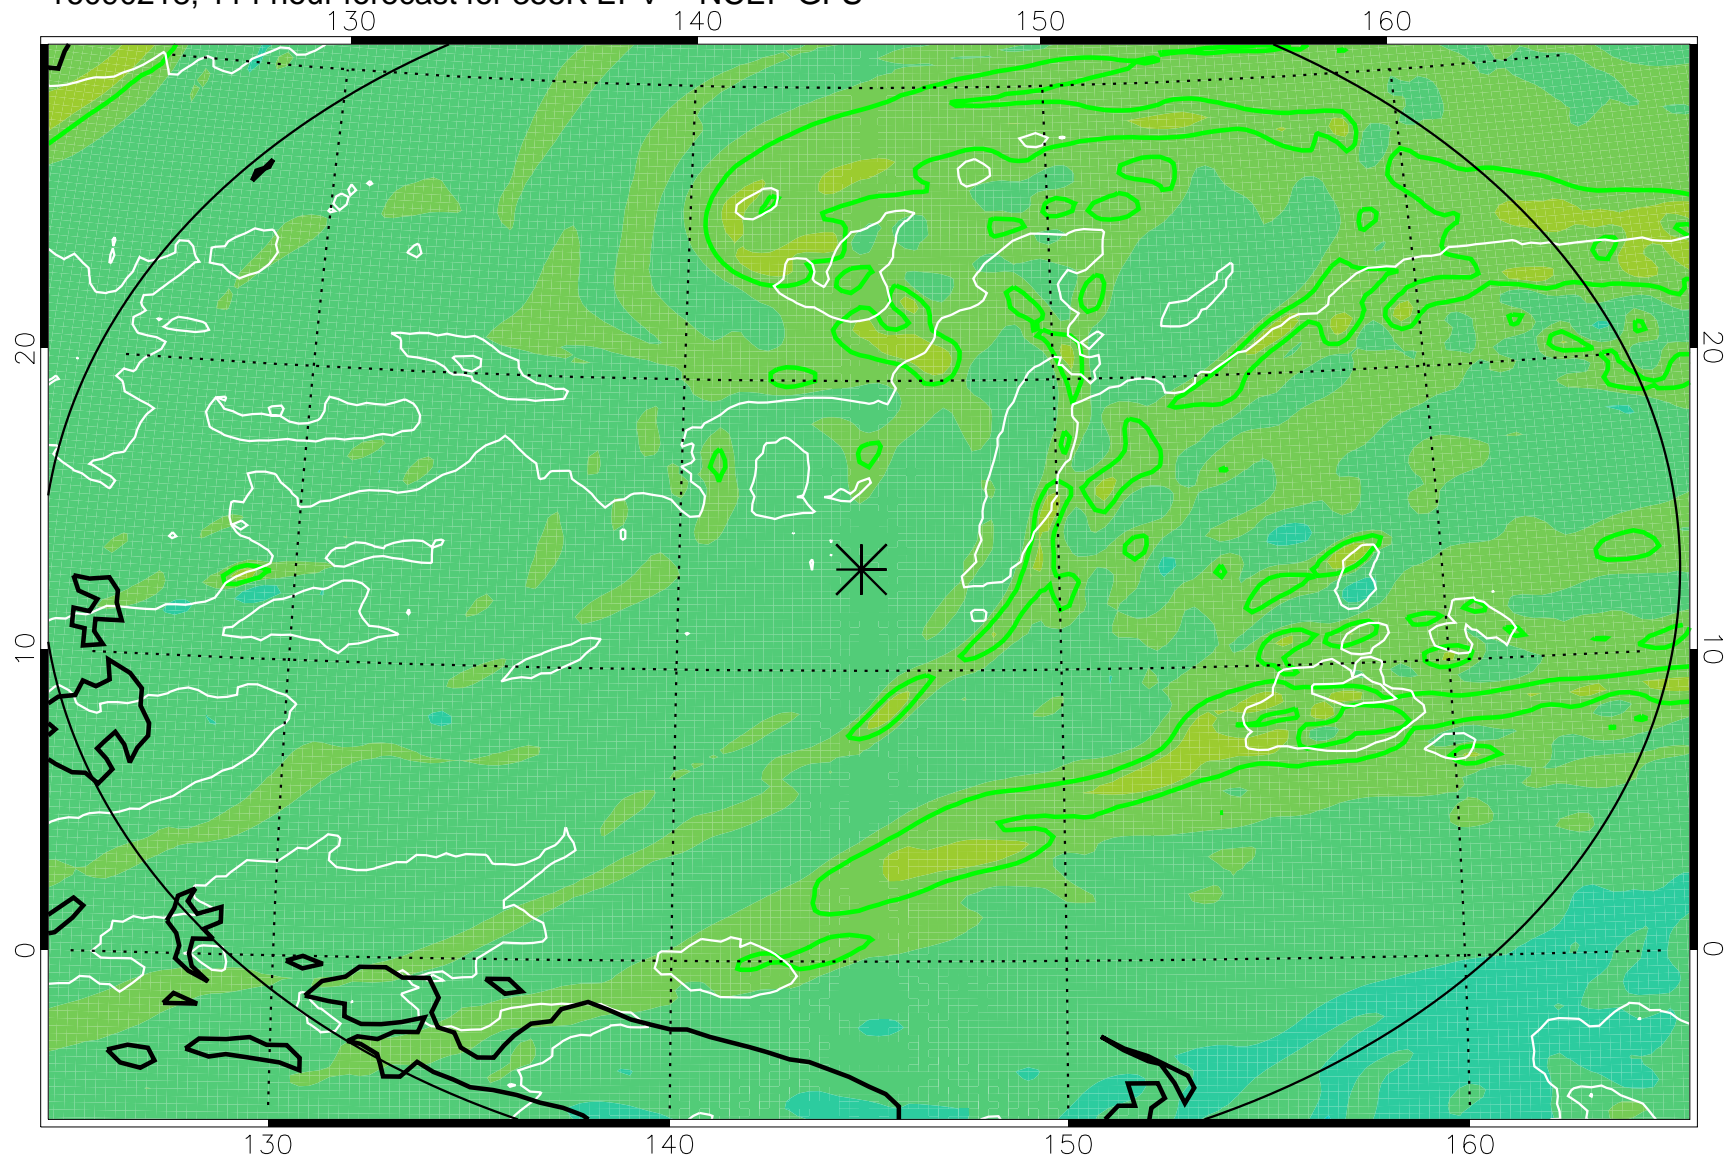

16090106, 78 hour forecast for 355K EPV -- NCEP GFS

355K Montgomery Streamfunction, white
EPV Tropopause (2 PVU) Position
Range ring of 2304 km

16090112, 84 hour forecast for 355K EPV -- NCEP GFS

355K Montgomery Streamfunction, white
EPV Tropopause (2 PVU) Position
Range ring of 2304 km

16090118, 90 hour forecast for 355K EPV -- NCEP GFS

355K Montgomery Streamfunction, white
EPV Tropopause (2 PVU) Position
Range ring of 2304 km

16090200, 96 hour forecast for 355K EPV -- NCEP GFS

355K Montgomery Streamfunction, white
EPV Tropopause (2 PVU) Position
Range ring of 2304 km

16090206, 102 hour forecast for 355K EPV -- NCEP GFS

355K Montgomery Streamfunction, white
EPV Tropopause (2 PVU) Position
Range ring of 2304 km

16090212, 108 hour forecast for 355K EPV -- NCEP GFS

355K Montgomery Streamfunction, white
EPV Tropopause (2 PVU) Position
Range ring of 2304 km

16090218, 114 hour forecast for 355K EPV -- NCEP GFS

355K Montgomery Streamfunction, white
EPV Tropopause (2 PVU) Position
Range ring of 2304 km

16090300, 120 hour forecast for 355K EPV -- NCEP GFS

355K Montgomery Streamfunction, white
EPV Tropopause (2 PVU) Position
Range ring of 2304 km