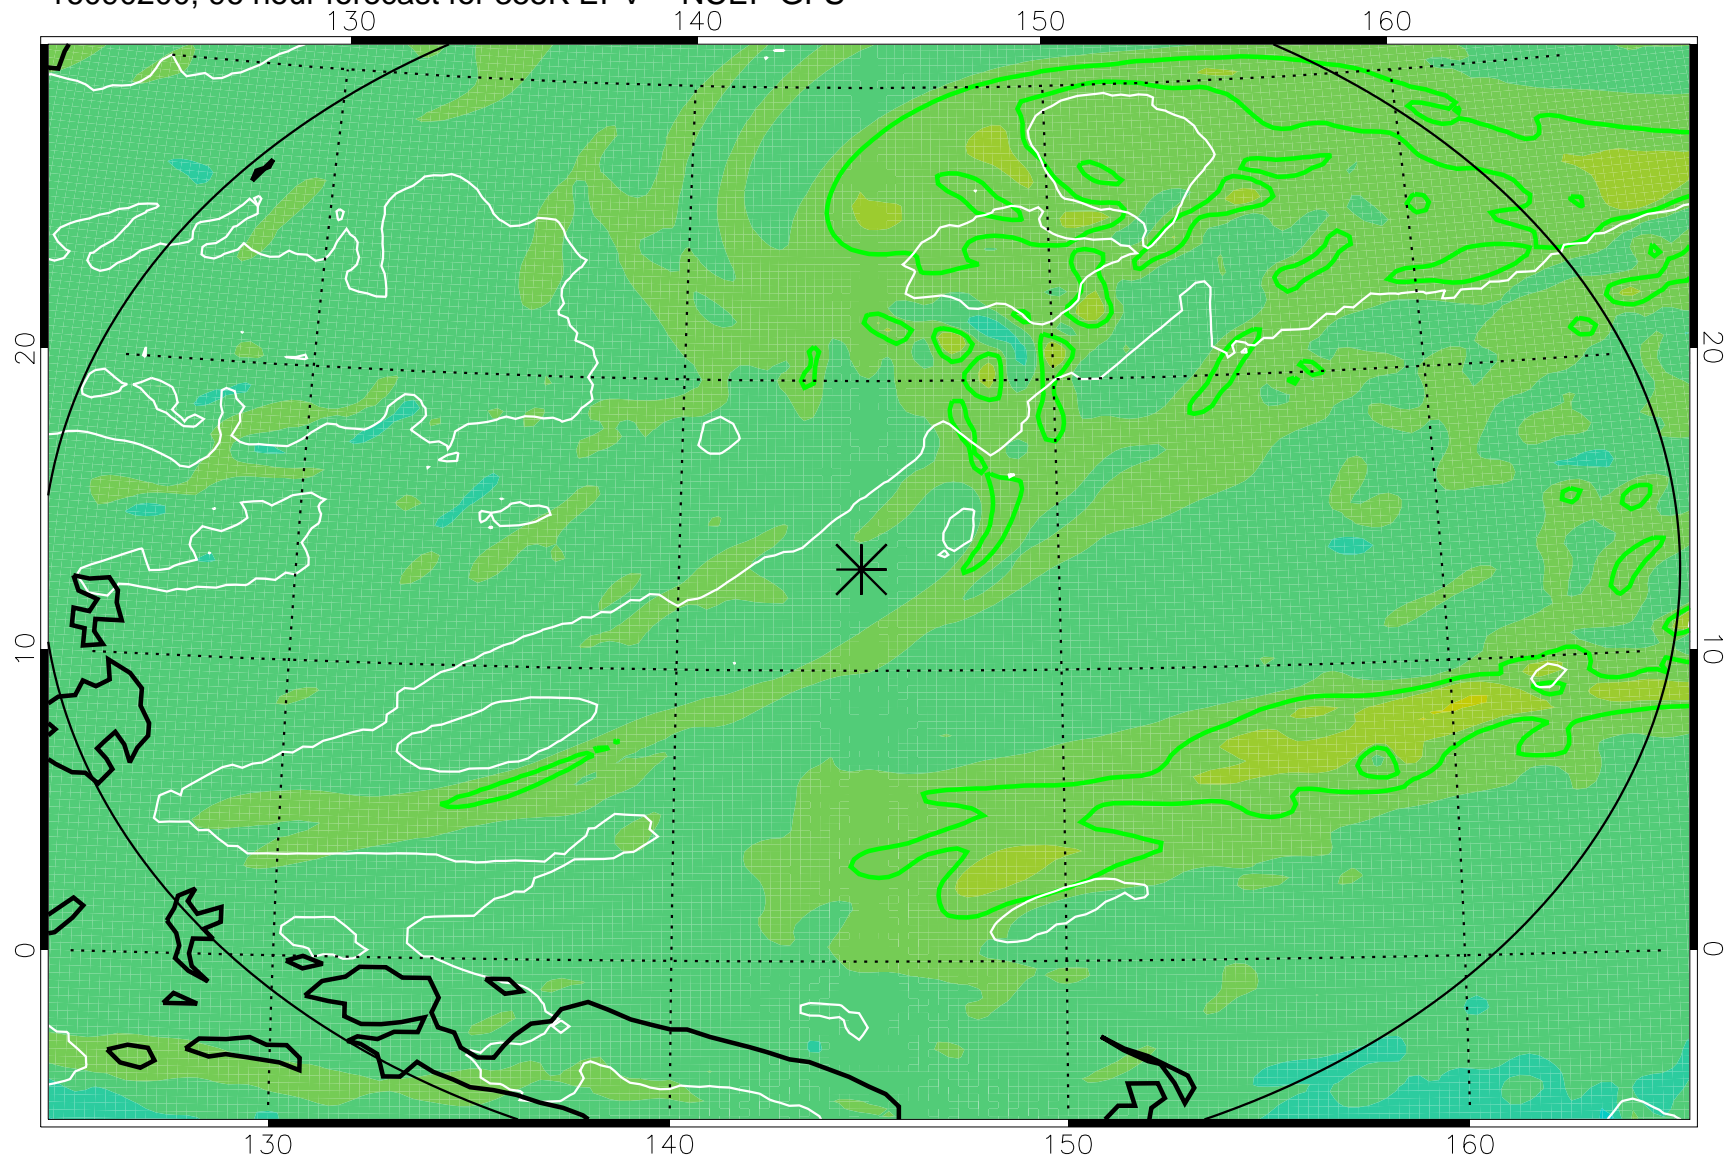

16090106, 78 hour forecast for 355K EPV -- NCEP GFS

355K Montgomery Streamfunction, white
EPV Tropopause (2 PVU) Position
Range ring of 2304 km

16090112, 84 hour forecast for 355K EPV -- NCEP GFS

355K Montgomery Streamfunction, white
EPV Tropopause (2 PVU) Position
Range ring of 2304 km

16090118, 90 hour forecast for 355K EPV -- NCEP GFS

355K Montgomery Streamfunction, white
EPV Tropopause (2 PVU) Position
Range ring of 2304 km

16090200, 96 hour forecast for 355K EPV -- NCEP GFS

355K Montgomery Streamfunction, white
EPV Tropopause (2 PVU) Position
Range ring of 2304 km

16090206, 102 hour forecast for 355K EPV -- NCEP GFS

355K Montgomery Streamfunction, white
EPV Tropopause (2 PVU) Position
Range ring of 2304 km

16090212, 108 hour forecast for 355K EPV -- NCEP GFS

355K Montgomery Streamfunction, white
EPV Tropopause (2 PVU) Position
Range ring of 2304 km

16090218, 114 hour forecast for 355K EPV -- NCEP GFS

355K Montgomery Streamfunction, white
EPV Tropopause (2 PVU) Position
Range ring of 2304 km

16090300, 120 hour forecast for 355K EPV -- NCEP GFS

355K Montgomery Streamfunction, white
EPV Tropopause (2 PVU) Position
Range ring of 2304 km