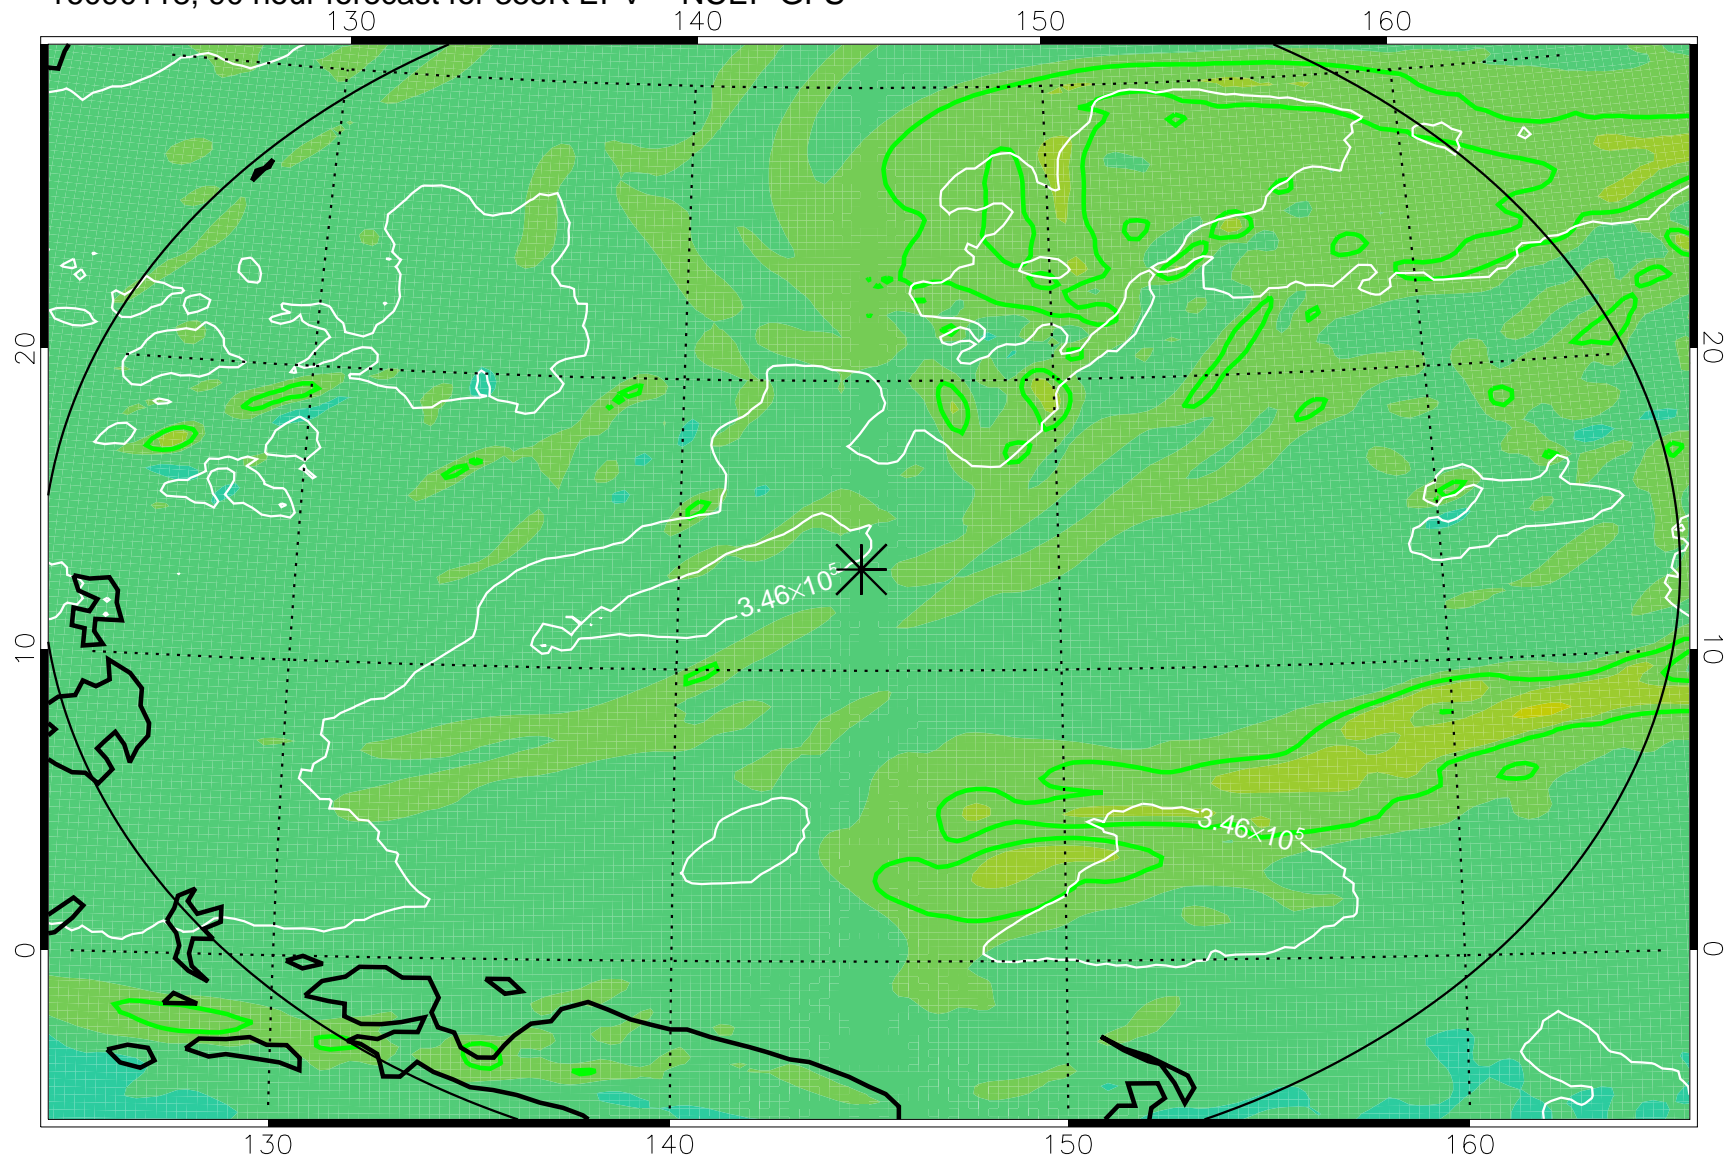

16090106, 78 hour forecast for 355K EPV -- NCEP GFS

355K Montgomery Streamfunction, white
EPV Tropopause (2 PVU) Position
Range ring of 2304 km

16090112, 84 hour forecast for 355K EPV -- NCEP GFS

355K Montgomery Streamfunction, white
EPV Tropopause (2 PVU) Position
Range ring of 2304 km

16090118, 90 hour forecast for 355K EPV -- NCEP GFS

355K Montgomery Streamfunction, white
EPV Tropopause (2 PVU) Position
Range ring of 2304 km

16090200, 96 hour forecast for 355K EPV -- NCEP GFS

355K Montgomery Streamfunction, white
EPV Tropopause (2 PVU) Position
Range ring of 2304 km

16090206, 102 hour forecast for 355K EPV -- NCEP GFS

355K Montgomery Streamfunction, white
EPV Tropopause (2 PVU) Position
Range ring of 2304 km

16090212, 108 hour forecast for 355K EPV -- NCEP GFS

355K Montgomery Streamfunction, white
EPV Tropopause (2 PVU) Position
Range ring of 2304 km

16090218, 114 hour forecast for 355K EPV -- NCEP GFS

355K Montgomery Streamfunction, white
EPV Tropopause (2 PVU) Position
Range ring of 2304 km

16090300, 120 hour forecast for 355K EPV -- NCEP GFS

355K Montgomery Streamfunction, white
EPV Tropopause (2 PVU) Position
Range ring of 2304 km