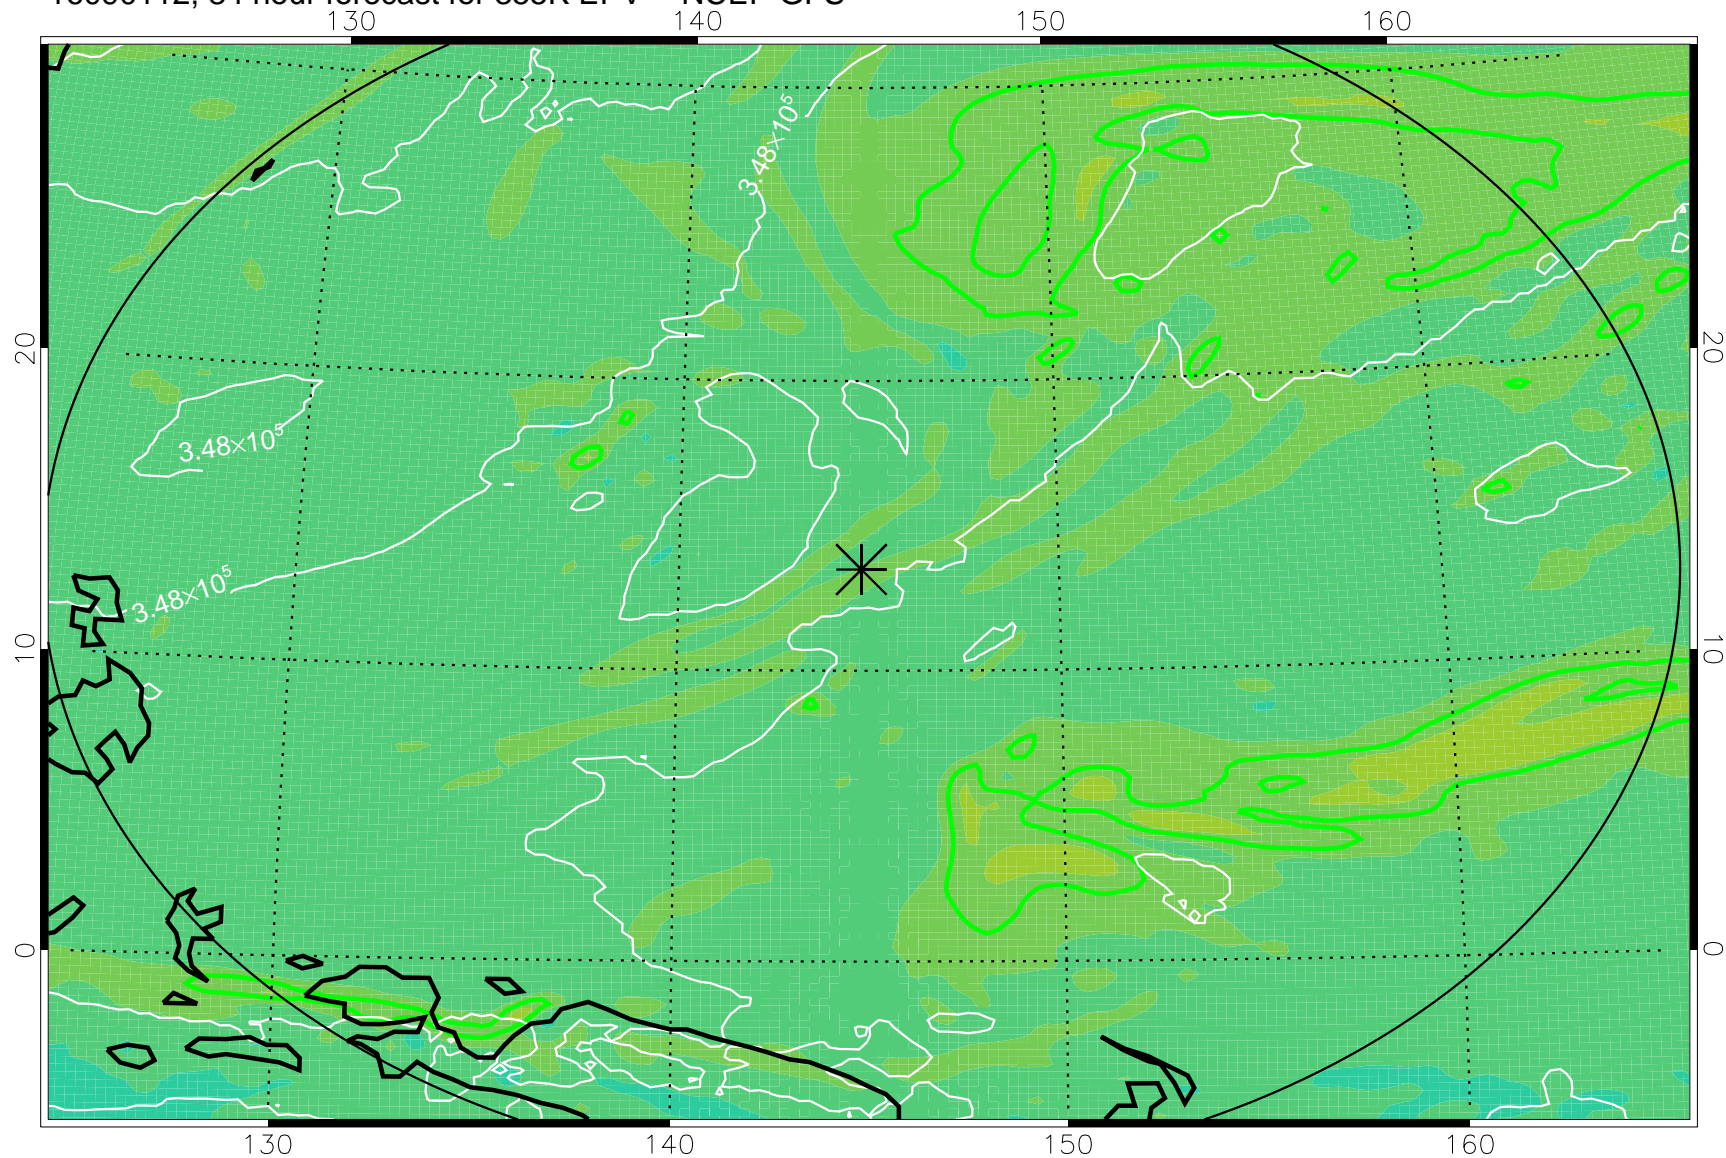

16083118, 66 hour forecast for 355K EPV -- NCEP GFS

355K Montgomery Streamfunction, white
EPV Tropopause (2 PVU) Position
Range ring of 2304 km

16090100, 72 hour forecast for 355K EPV -- NCEP GFS

355K Montgomery Streamfunction, white
EPV Tropopause (2 PVU) Position
Range ring of 2304 km

16090106, 78 hour forecast for 355K EPV -- NCEP GFS

355K Montgomery Streamfunction, white
EPV Tropopause (2 PVU) Position
Range ring of 2304 km

16090112, 84 hour forecast for 355K EPV -- NCEP GFS

355K Montgomery Streamfunction, white
EPV Tropopause (2 PVU) Position
Range ring of 2304 km

16090118, 90 hour forecast for 355K EPV -- NCEP GFS

355K Montgomery Streamfunction, white
EPV Tropopause (2 PVU) Position
Range ring of 2304 km

16090200, 96 hour forecast for 355K EPV -- NCEP GFS

355K Montgomery Streamfunction, white
EPV Tropopause (2 PVU) Position
Range ring of 2304 km

16090206, 102 hour forecast for 355K EPV -- NCEP GFS

355K Montgomery Streamfunction, white
EPV Tropopause (2 PVU) Position
Range ring of 2304 km

16090212, 108 hour forecast for 355K EPV -- NCEP GFS

355K Montgomery Streamfunction, white
EPV Tropopause (2 PVU) Position
Range ring of 2304 km