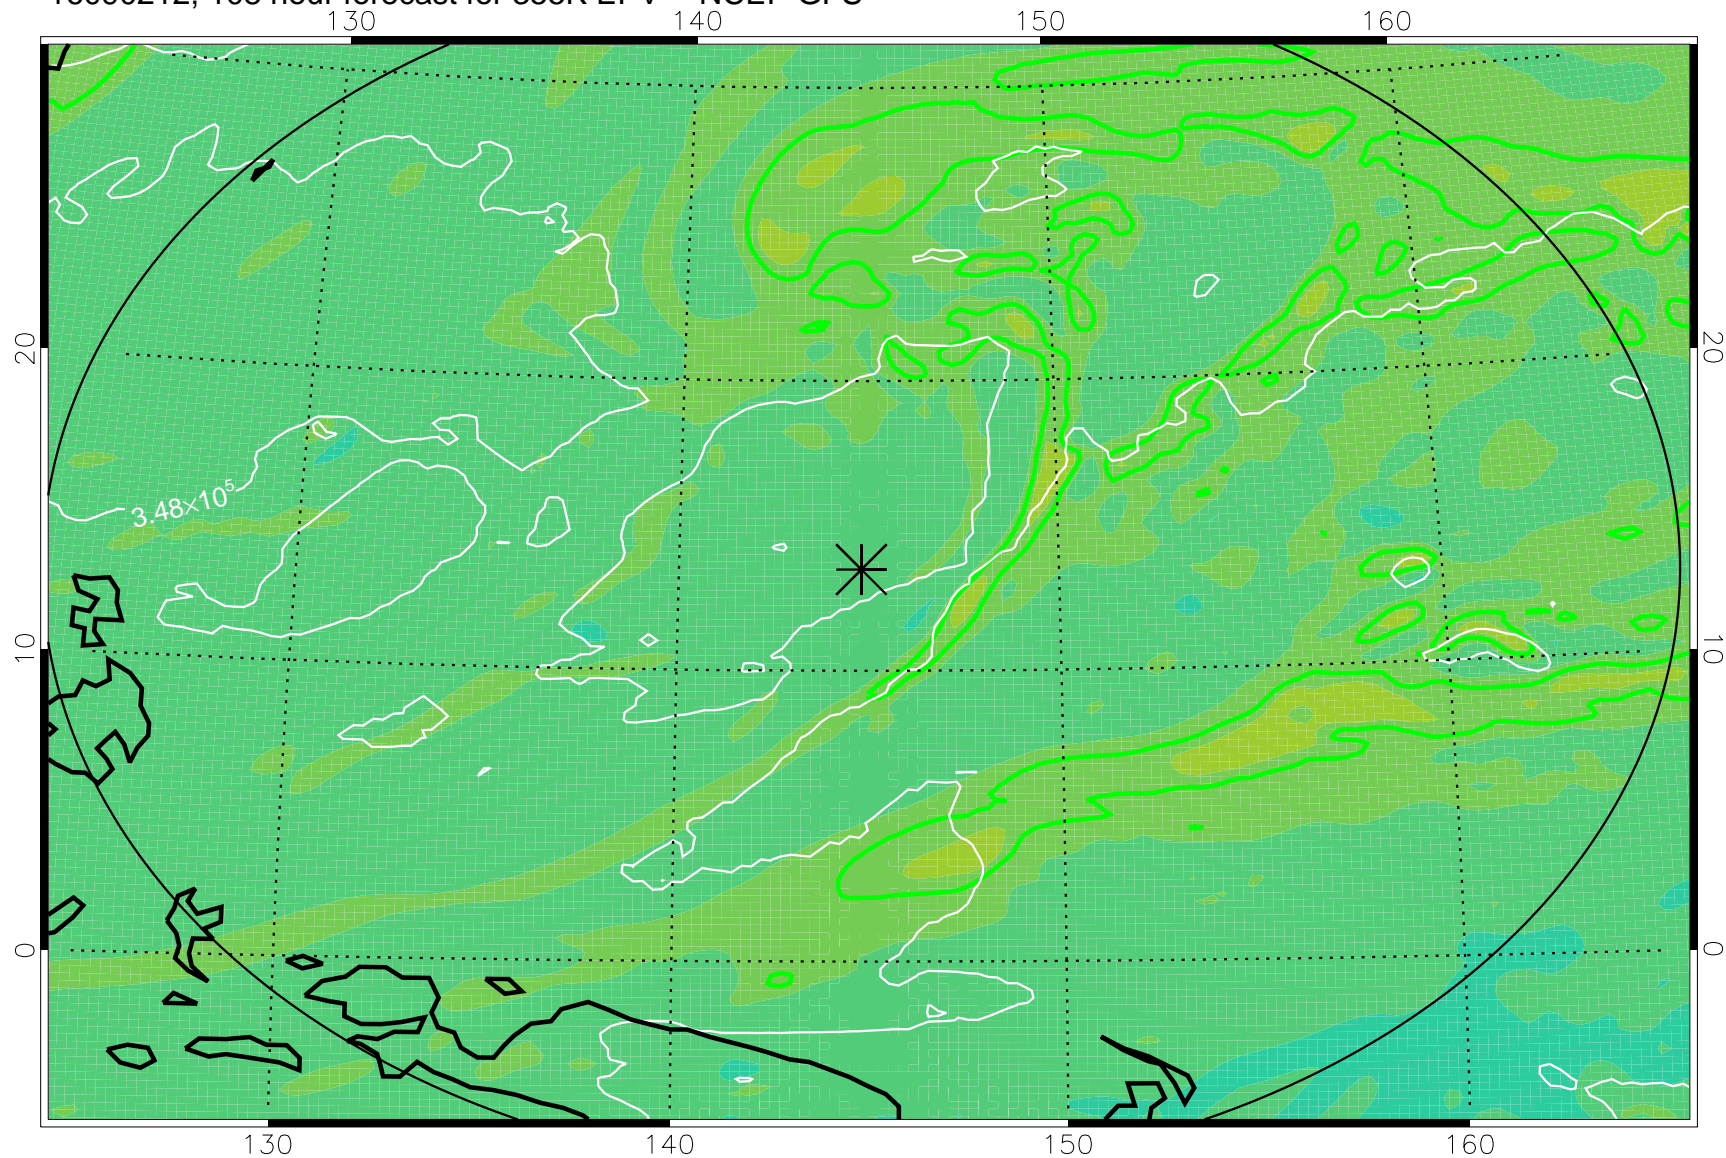

16090106, 78 hour forecast for 355K EPV -- NCEP GFS

355K Montgomery Streamfunction, white
EPV Tropopause (2 PVU) Position
Range ring of 2304 km

16090112, 84 hour forecast for 355K EPV -- NCEP GFS

355K Montgomery Streamfunction, white
EPV Tropopause (2 PVU) Position
Range ring of 2304 km

16090118, 90 hour forecast for 355K EPV -- NCEP GFS

355K Montgomery Streamfunction, white
EPV Tropopause (2 PVU) Position
Range ring of 2304 km

16090200, 96 hour forecast for 355K EPV -- NCEP GFS

355K Montgomery Streamfunction, white
EPV Tropopause (2 PVU) Position
Range ring of 2304 km

16090206, 102 hour forecast for 355K EPV -- NCEP GFS

355K Montgomery Streamfunction, white
EPV Tropopause (2 PVU) Position
Range ring of 2304 km

16090212, 108 hour forecast for 355K EPV -- NCEP GFS

355K Montgomery Streamfunction, white
EPV Tropopause (2 PVU) Position
Range ring of 2304 km

16090218, 114 hour forecast for 355K EPV -- NCEP GFS

355K Montgomery Streamfunction, white
EPV Tropopause (2 PVU) Position
Range ring of 2304 km

16090300, 120 hour forecast for 355K EPV -- NCEP GFS

355K Montgomery Streamfunction, white
EPV Tropopause (2 PVU) Position
Range ring of 2304 km