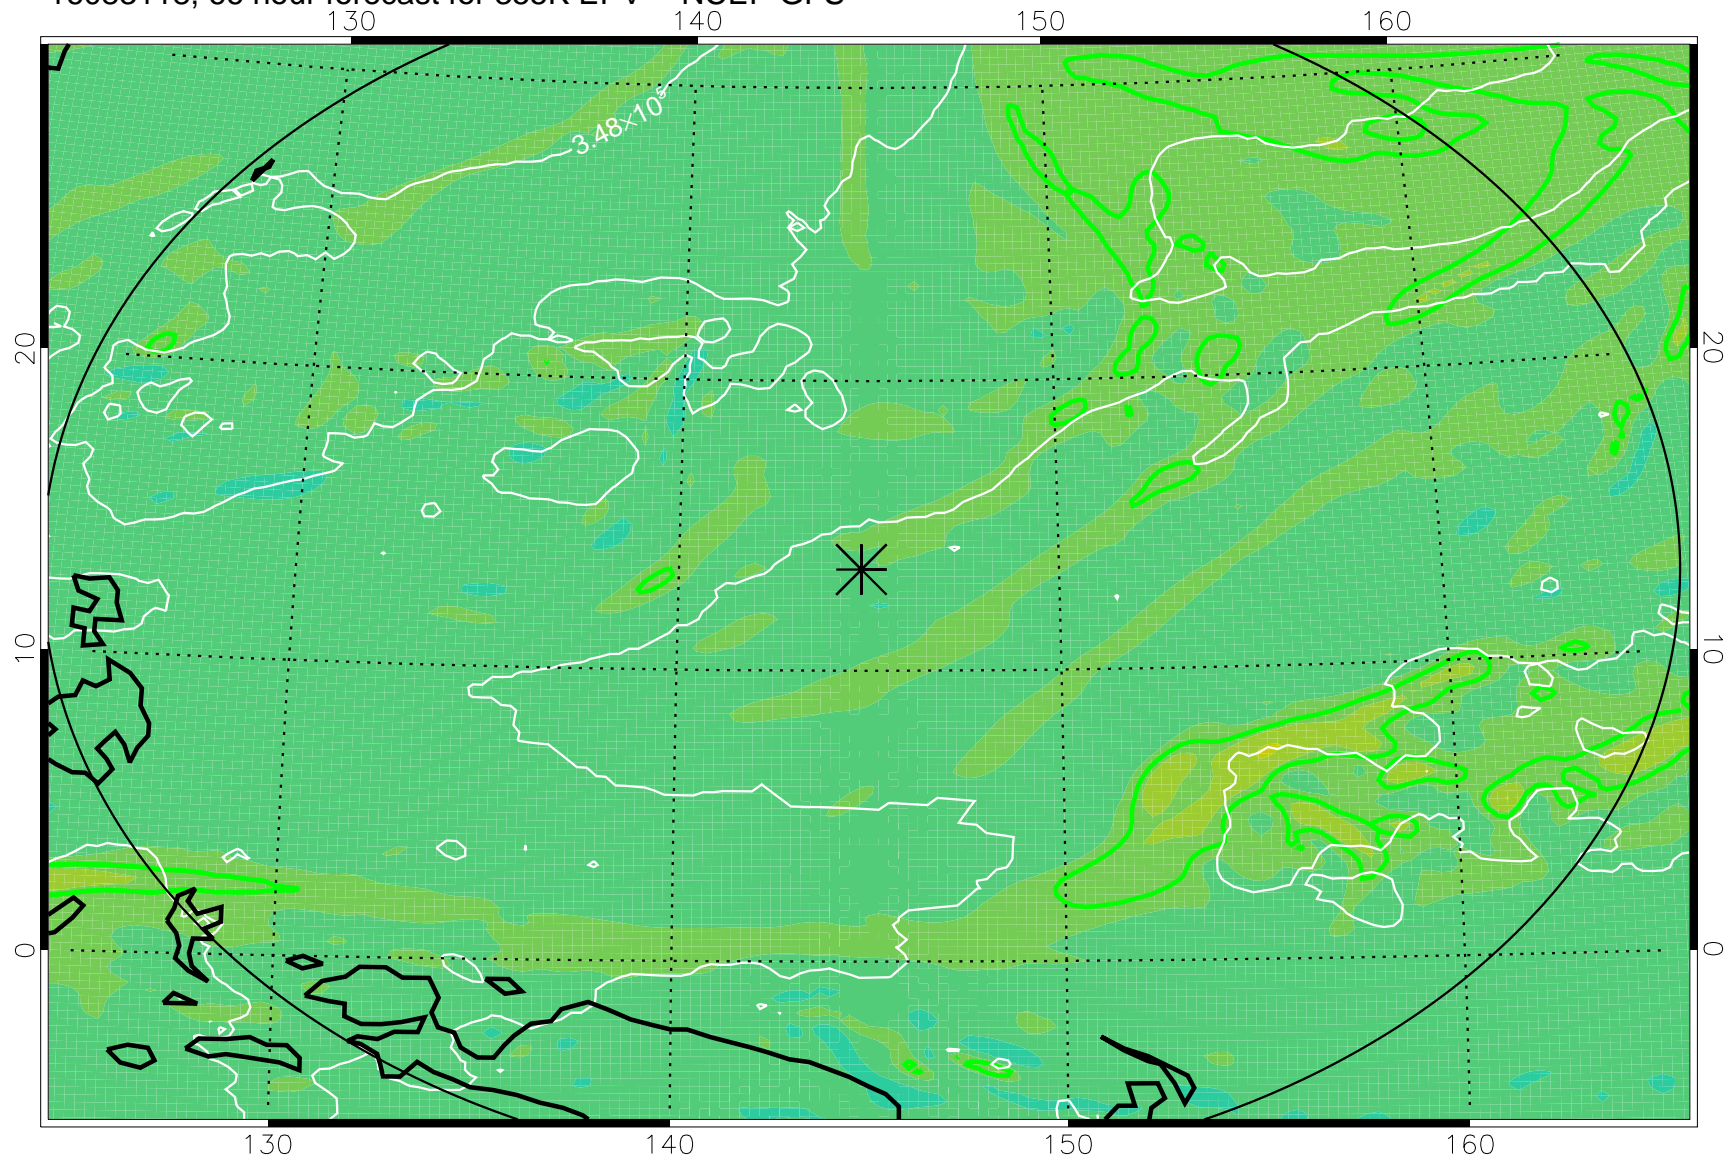

16083106, 54 hour forecast for 355K EPV -- NCEP GFS

355K Montgomery Streamfunction, white
EPV Tropopause (2 PVU) Position
Range ring of 2304 km

16083112, 60 hour forecast for 355K EPV -- NCEP GFS

355K Montgomery Streamfunction, white
EPV Tropopause (2 PVU) Position
Range ring of 2304 km

16083118, 66 hour forecast for 355K EPV -- NCEP GFS

355K Montgomery Streamfunction, white
EPV Tropopause (2 PVU) Position
Range ring of 2304 km

16090100, 72 hour forecast for 355K EPV -- NCEP GFS

355K Montgomery Streamfunction, white
EPV Tropopause (2 PVU) Position
Range ring of 2304 km

16090106, 78 hour forecast for 355K EPV -- NCEP GFS

355K Montgomery Streamfunction, white
EPV Tropopause (2 PVU) Position
Range ring of 2304 km

16090112, 84 hour forecast for 355K EPV -- NCEP GFS

355K Montgomery Streamfunction, white
EPV Tropopause (2 PVU) Position
Range ring of 2304 km

16090118, 90 hour forecast for 355K EPV -- NCEP GFS

355K Montgomery Streamfunction, white
EPV Tropopause (2 PVU) Position
Range ring of 2304 km

16090200, 96 hour forecast for 355K EPV -- NCEP GFS

355K Montgomery Streamfunction, white
EPV Tropopause (2 PVU) Position
Range ring of 2304 km