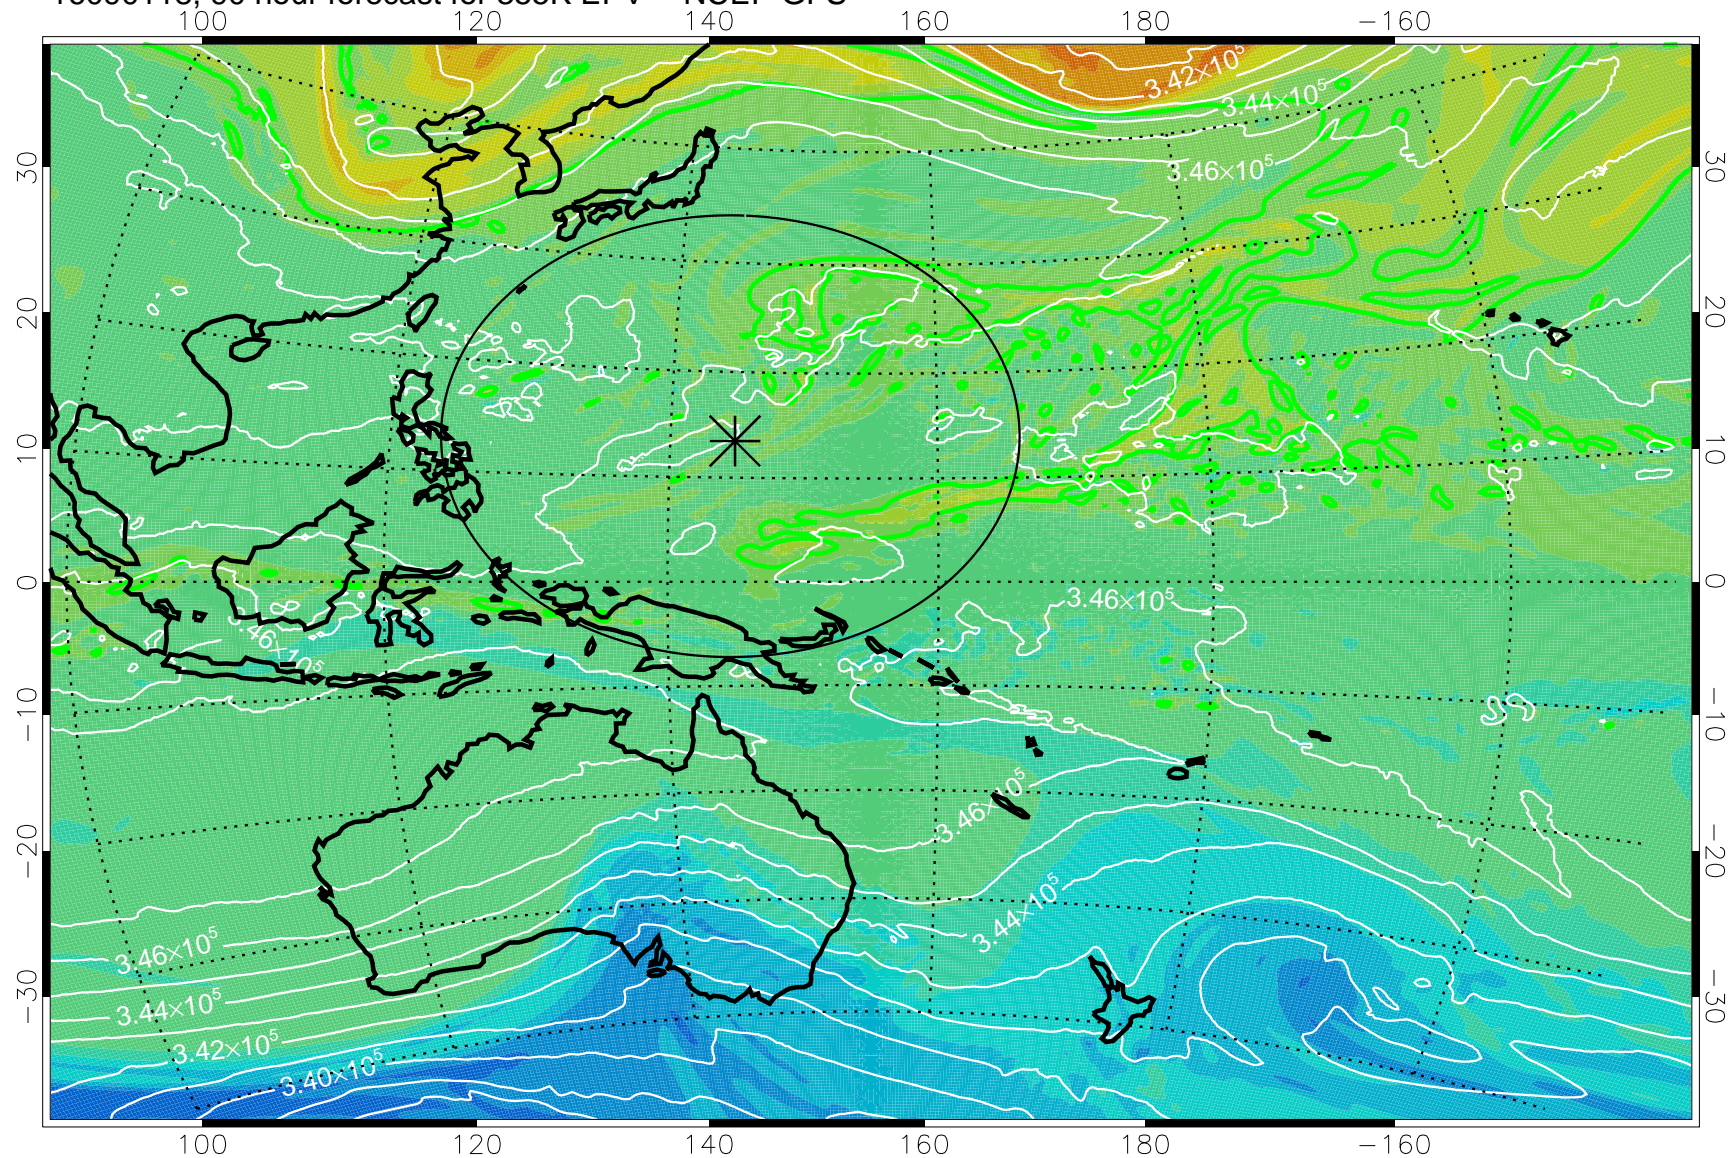

16083118, 66 hour forecast for 355K EPV -- NCEP GFS

355K Montgomery Streamfunction, white  
EPV Tropopause (2 PVU) Position  
Range ring of 2304 km

16090100, 72 hour forecast for 355K EPV -- NCEP GFS

355K Montgomery Streamfunction, white  
EPV Tropopause (2 PVU) Position  
Range ring of 2304 km

16090106, 78 hour forecast for 355K EPV -- NCEP GFS

355K Montgomery Streamfunction, white  
EPV Tropopause (2 PVU) Position  
Range ring of 2304 km

16090112, 84 hour forecast for 355K EPV -- NCEP GFS

355K Montgomery Streamfunction, white  
EPV Tropopause (2 PVU) Position  
Range ring of 2304 km

16090118, 90 hour forecast for 355K EPV -- NCEP GFS

355K Montgomery Streamfunction, white  
EPV Tropopause (2 PVU) Position  
Range ring of 2304 km

16090200, 96 hour forecast for 355K EPV -- NCEP GFS

355K Montgomery Streamfunction, white  
EPV Tropopause (2 PVU) Position  
Range ring of 2304 km

16090206, 102 hour forecast for 355K EPV -- NCEP GFS

355K Montgomery Streamfunction, white  
EPV Tropopause (2 PVU) Position  
Range ring of 2304 km

16090212, 108 hour forecast for 355K EPV -- NCEP GFS

355K Montgomery Streamfunction, white  
EPV Tropopause (2 PVU) Position  
Range ring of 2304 km