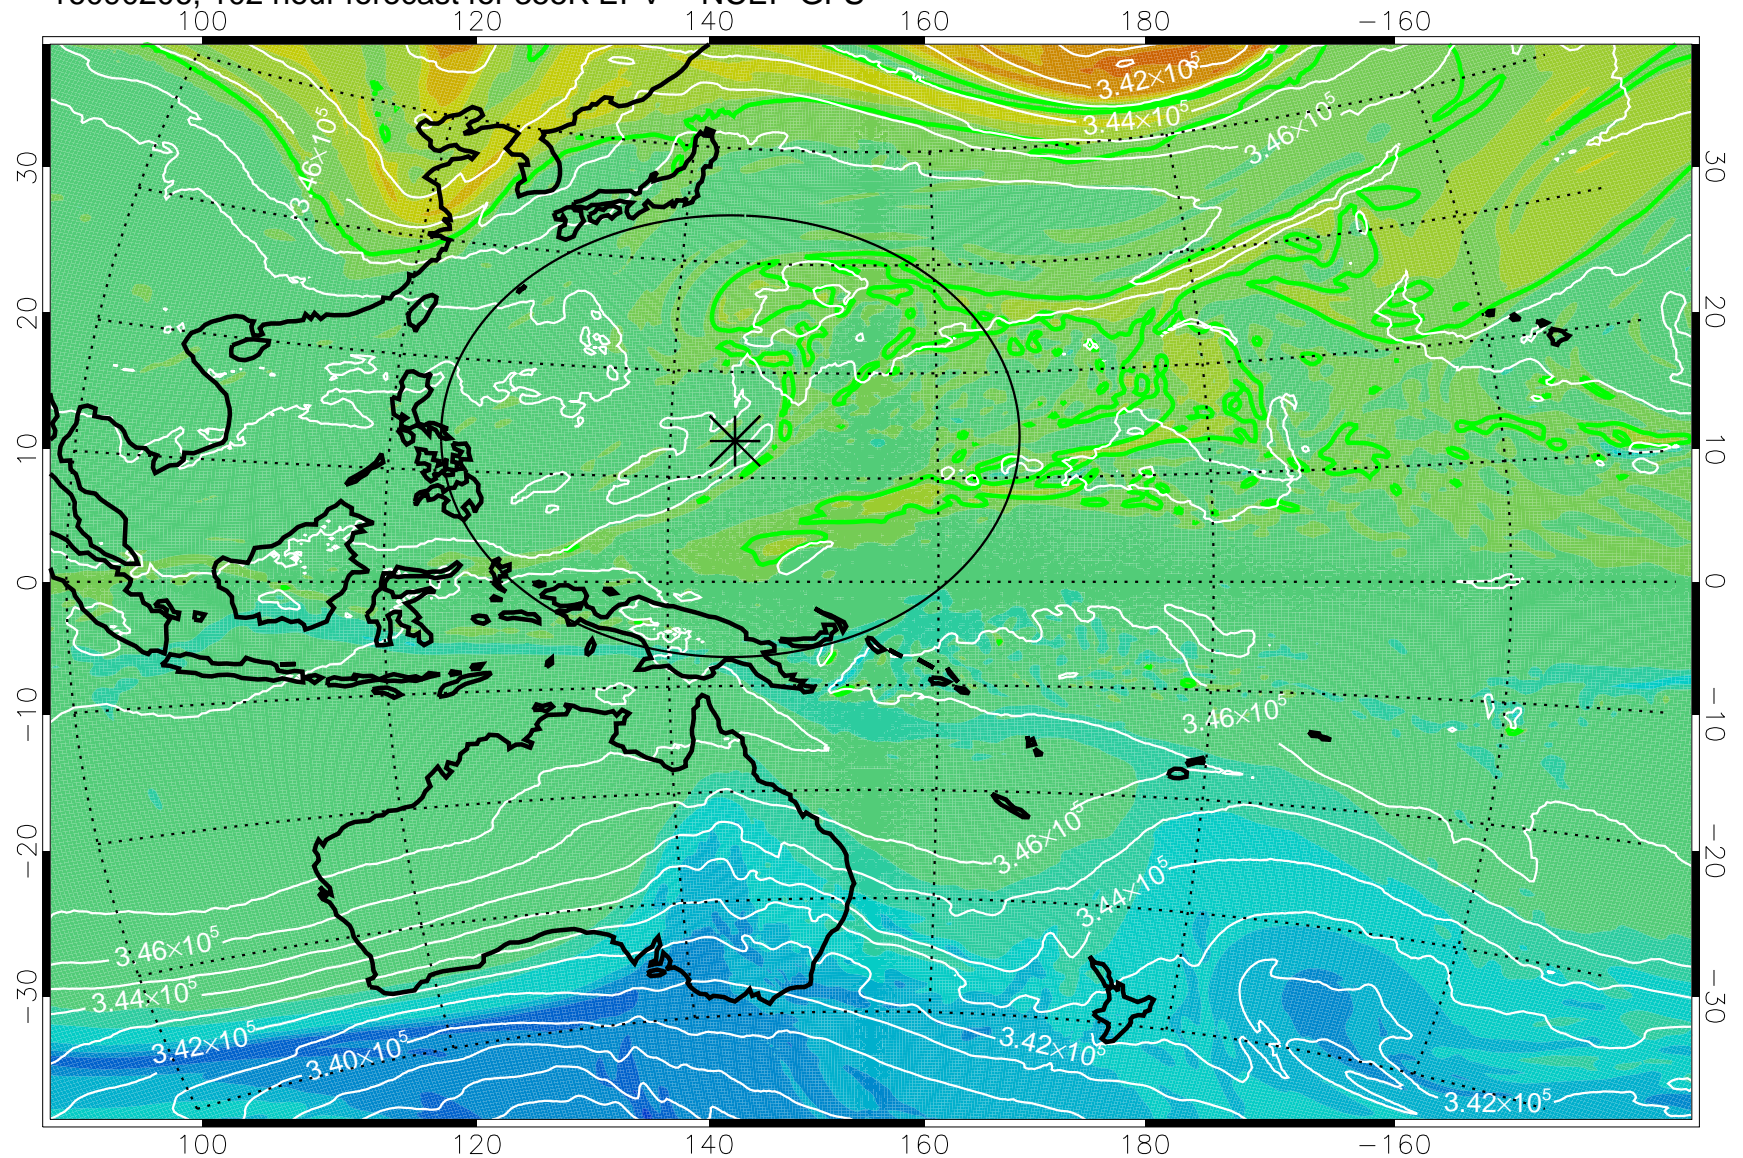

16090106, 78 hour forecast for 355K EPV -- NCEP GFS

355K Montgomery Streamfunction, white  
EPV Tropopause (2 PVU) Position  
Range ring of 2304 km

16090112, 84 hour forecast for 355K EPV -- NCEP GFS

355K Montgomery Streamfunction, white  
EPV Tropopause (2 PVU) Position  
Range ring of 2304 km

16090118, 90 hour forecast for 355K EPV -- NCEP GFS

355K Montgomery Streamfunction, white  
EPV Tropopause (2 PVU) Position  
Range ring of 2304 km

16090200, 96 hour forecast for 355K EPV -- NCEP GFS

355K Montgomery Streamfunction, white  
EPV Tropopause (2 PVU) Position  
Range ring of 2304 km

16090206, 102 hour forecast for 355K EPV -- NCEP GFS

355K Montgomery Streamfunction, white  
EPV Tropopause (2 PVU) Position  
Range ring of 2304 km

16090212, 108 hour forecast for 355K EPV -- NCEP GFS

355K Montgomery Streamfunction, white  
EPV Tropopause (2 PVU) Position  
Range ring of 2304 km

16090218, 114 hour forecast for 355K EPV -- NCEP GFS

355K Montgomery Streamfunction, white  
EPV Tropopause (2 PVU) Position  
Range ring of 2304 km

16090300, 120 hour forecast for 355K EPV -- NCEP GFS

355K Montgomery Streamfunction, white  
EPV Tropopause (2 PVU) Position  
Range ring of 2304 km