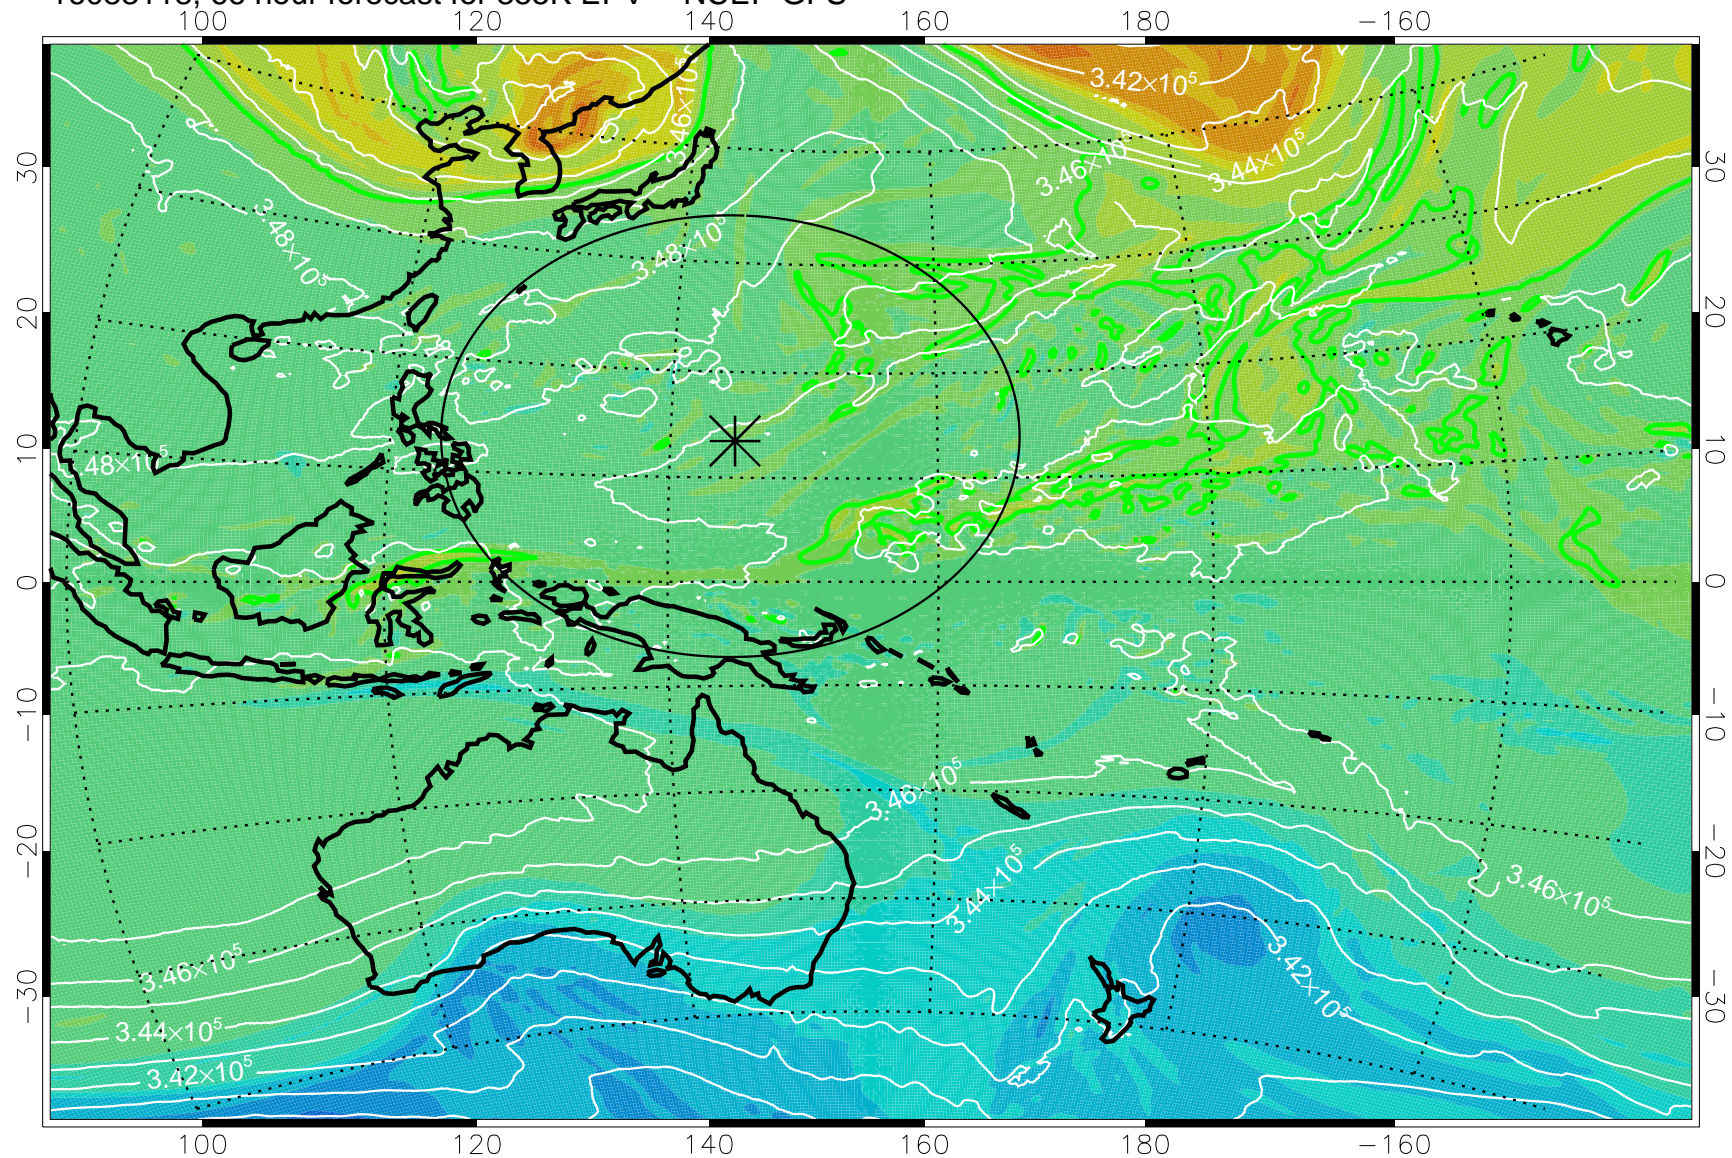

16083018, 42 hour forecast for 355K EPV -- NCEP GFS

355K Montgomery Streamfunction, white  
EPV Tropopause (2 PVU) Position  
Range ring of 2304 km

16083100, 48 hour forecast for 355K EPV -- NCEP GFS

355K Montgomery Streamfunction, white  
EPV Tropopause (2 PVU) Position  
Range ring of 2304 km

16083106, 54 hour forecast for 355K EPV -- NCEP GFS

355K Montgomery Streamfunction, white  
EPV Tropopause (2 PVU) Position  
Range ring of 2304 km

16083112, 60 hour forecast for 355K EPV -- NCEP GFS

355K Montgomery Streamfunction, white  
EPV Tropopause (2 PVU) Position  
Range ring of 2304 km

16083118, 66 hour forecast for 355K EPV -- NCEP GFS

355K Montgomery Streamfunction, white  
EPV Tropopause (2 PVU) Position  
Range ring of 2304 km

16090100, 72 hour forecast for 355K EPV -- NCEP GFS

355K Montgomery Streamfunction, white  
EPV Tropopause (2 PVU) Position  
Range ring of 2304 km

16090106, 78 hour forecast for 355K EPV -- NCEP GFS

355K Montgomery Streamfunction, white  
EPV Tropopause (2 PVU) Position  
Range ring of 2304 km

16090112, 84 hour forecast for 355K EPV -- NCEP GFS

355K Montgomery Streamfunction, white  
EPV Tropopause (2 PVU) Position  
Range ring of 2304 km