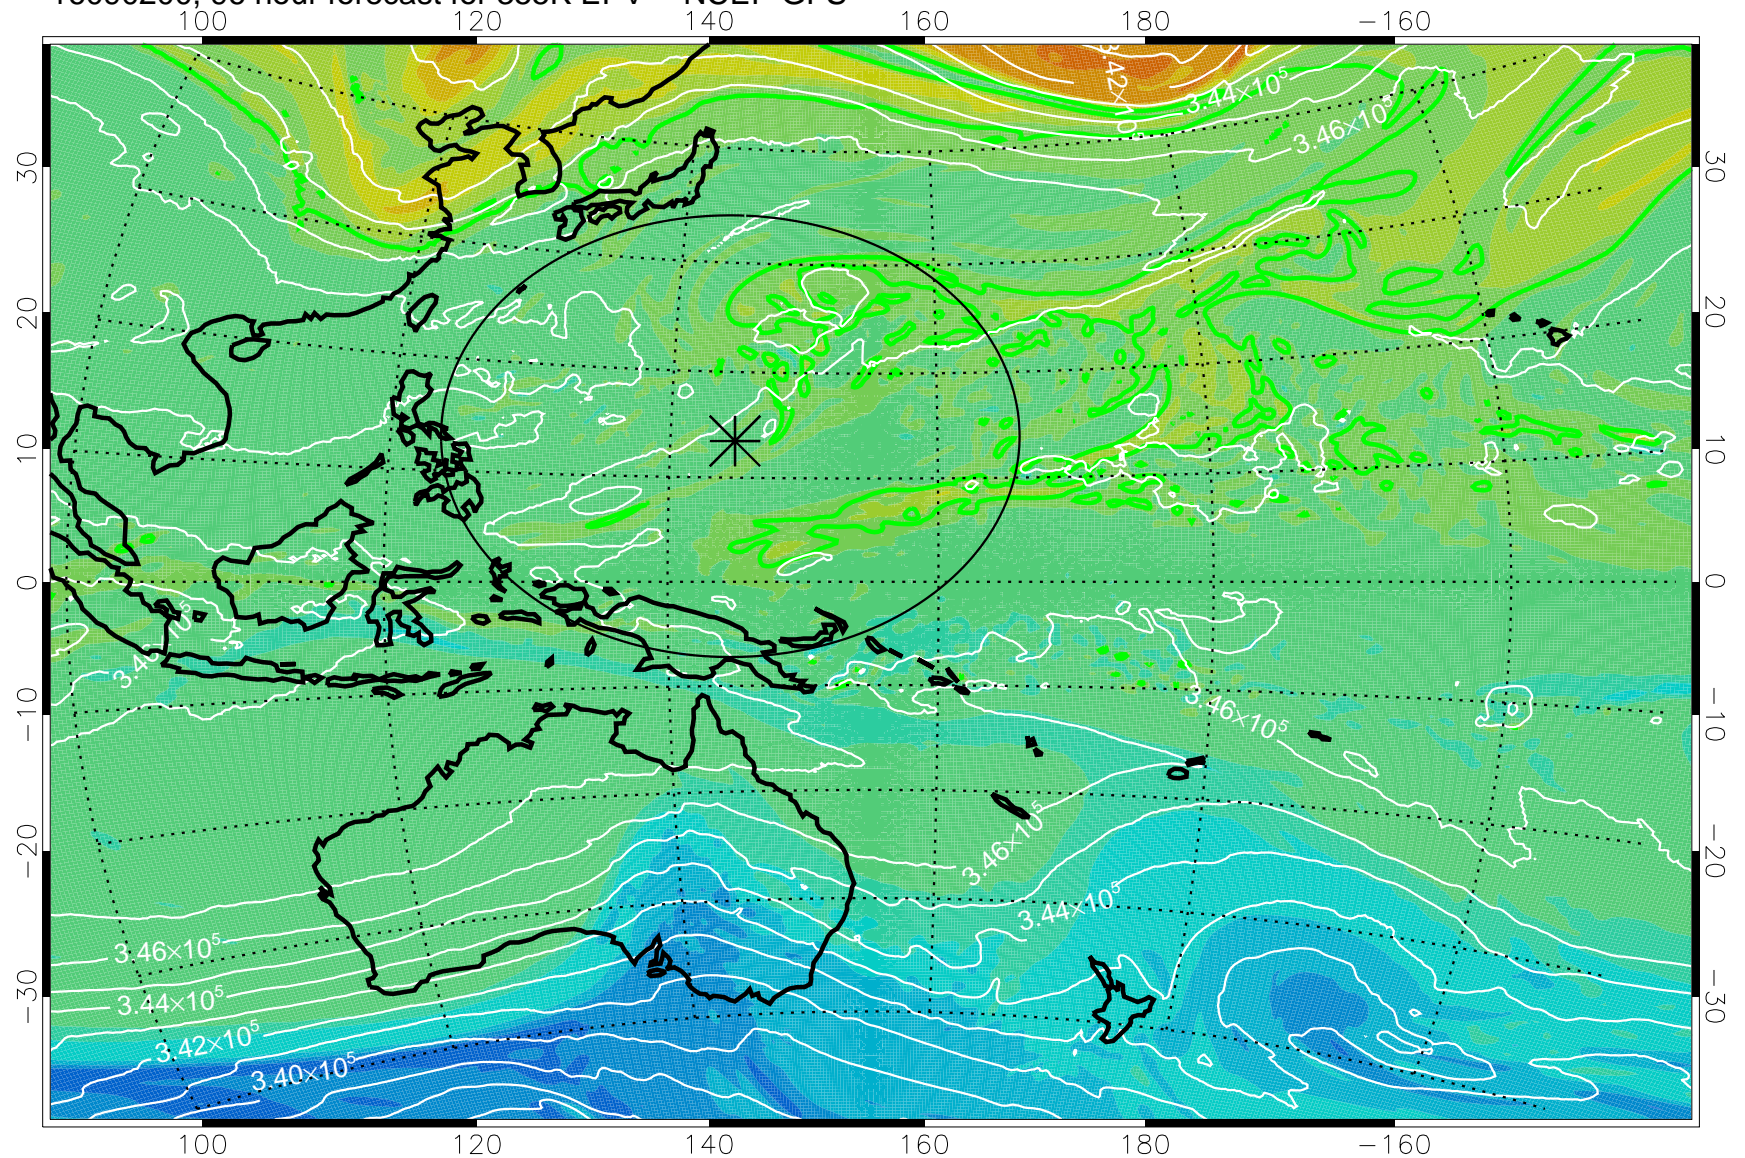

16083118, 66 hour forecast for 355K EPV -- NCEP GFS

355K Montgomery Streamfunction, white  
EPV Tropopause (2 PVU) Position  
Range ring of 2304 km

16090100, 72 hour forecast for 355K EPV -- NCEP GFS

355K Montgomery Streamfunction, white  
EPV Tropopause (2 PVU) Position  
Range ring of 2304 km

16090106, 78 hour forecast for 355K EPV -- NCEP GFS

355K Montgomery Streamfunction, white  
EPV Tropopause (2 PVU) Position  
Range ring of 2304 km

16090112, 84 hour forecast for 355K EPV -- NCEP GFS

355K Montgomery Streamfunction, white  
EPV Tropopause (2 PVU) Position  
Range ring of 2304 km

16090118, 90 hour forecast for 355K EPV -- NCEP GFS

355K Montgomery Streamfunction, white  
EPV Tropopause (2 PVU) Position  
Range ring of 2304 km

16090200, 96 hour forecast for 355K EPV -- NCEP GFS

355K Montgomery Streamfunction, white  
EPV Tropopause (2 PVU) Position  
Range ring of 2304 km

16090206, 102 hour forecast for 355K EPV -- NCEP GFS

355K Montgomery Streamfunction, white  
EPV Tropopause (2 PVU) Position  
Range ring of 2304 km

16090212, 108 hour forecast for 355K EPV -- NCEP GFS

355K Montgomery Streamfunction, white  
EPV Tropopause (2 PVU) Position  
Range ring of 2304 km