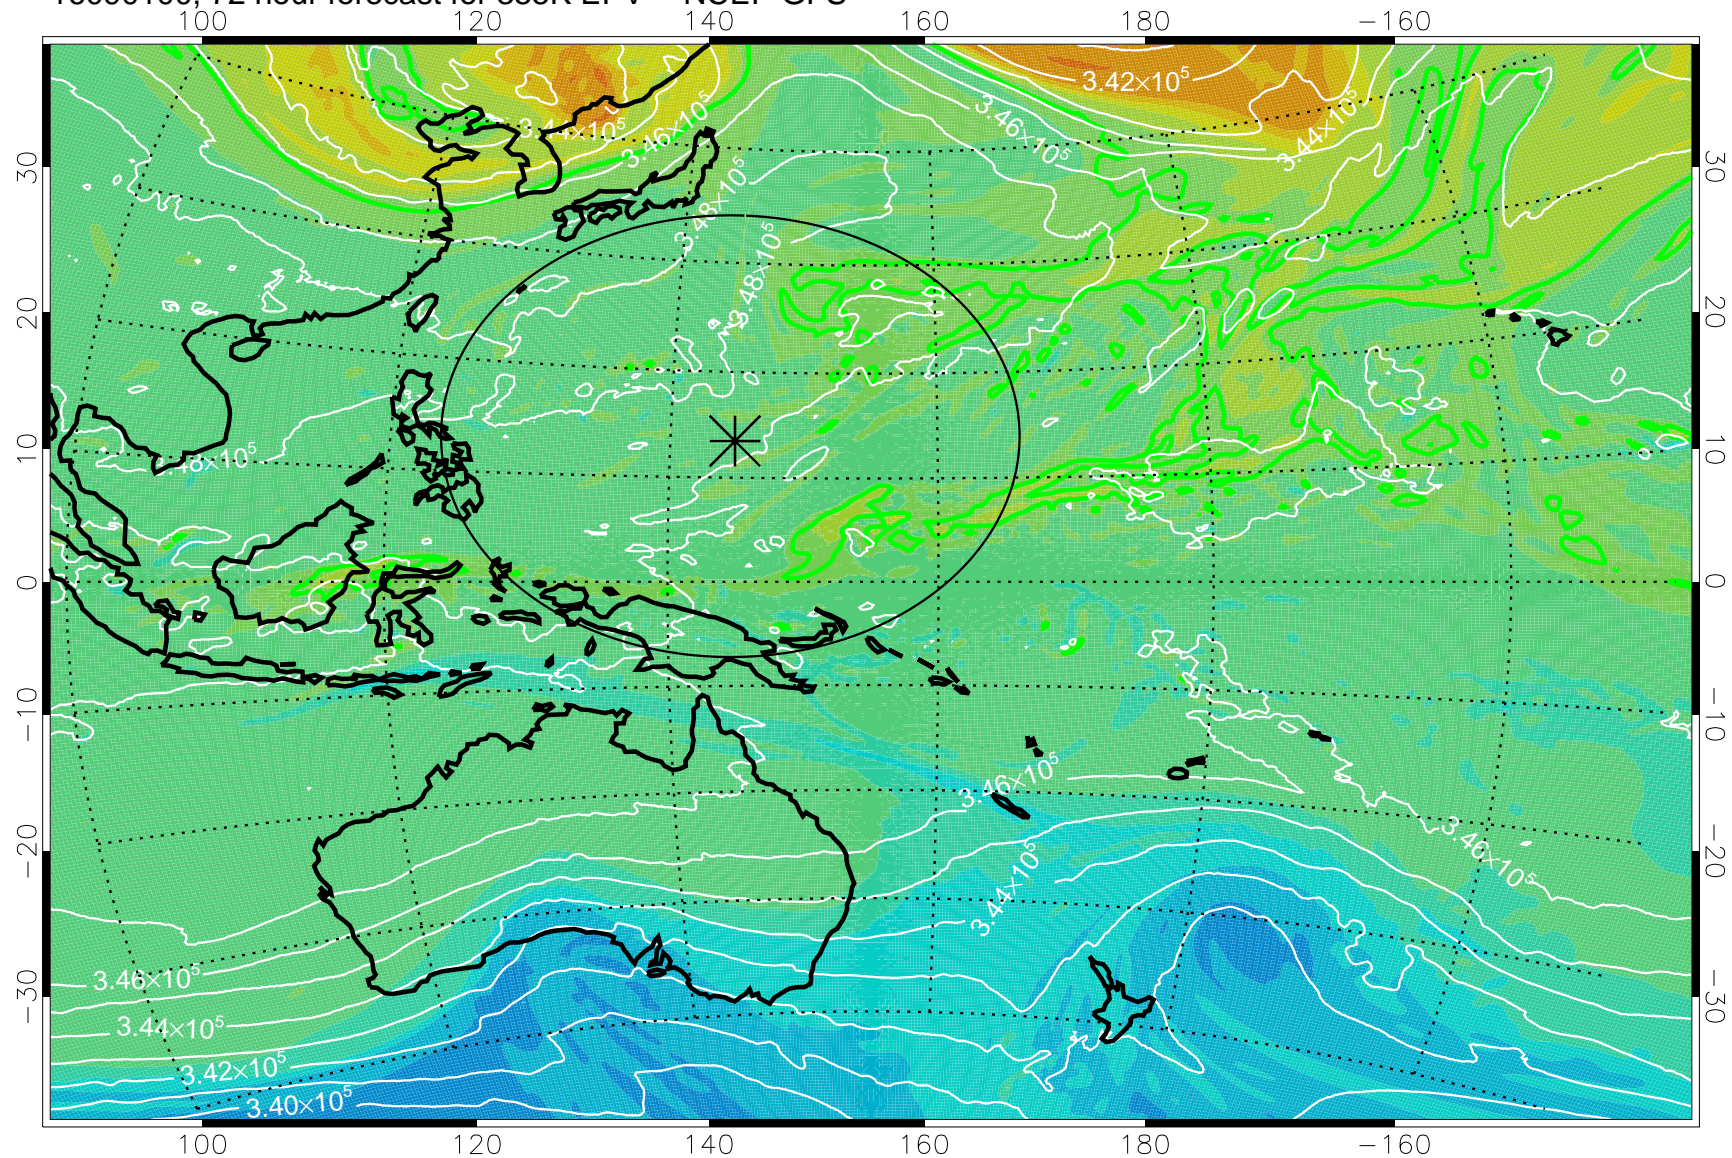

16083018, 42 hour forecast for 355K EPV -- NCEP GFS

355K Montgomery Streamfunction, white  
EPV Tropopause (2 PVU) Position  
Range ring of 2304 km

16083100, 48 hour forecast for 355K EPV -- NCEP GFS

355K Montgomery Streamfunction, white  
EPV Tropopause (2 PVU) Position  
Range ring of 2304 km

16083106, 54 hour forecast for 355K EPV -- NCEP GFS

355K Montgomery Streamfunction, white  
EPV Tropopause (2 PVU) Position  
Range ring of 2304 km

16083112, 60 hour forecast for 355K EPV -- NCEP GFS

355K Montgomery Streamfunction, white  
EPV Tropopause (2 PVU) Position  
Range ring of 2304 km

16083118, 66 hour forecast for 355K EPV -- NCEP GFS

355K Montgomery Streamfunction, white  
EPV Tropopause (2 PVU) Position  
Range ring of 2304 km

16090100, 72 hour forecast for 355K EPV -- NCEP GFS

355K Montgomery Streamfunction, white  
EPV Tropopause (2 PVU) Position  
Range ring of 2304 km

16090106, 78 hour forecast for 355K EPV -- NCEP GFS

355K Montgomery Streamfunction, white  
EPV Tropopause (2 PVU) Position  
Range ring of 2304 km

16090112, 84 hour forecast for 355K EPV -- NCEP GFS

355K Montgomery Streamfunction, white  
EPV Tropopause (2 PVU) Position  
Range ring of 2304 km