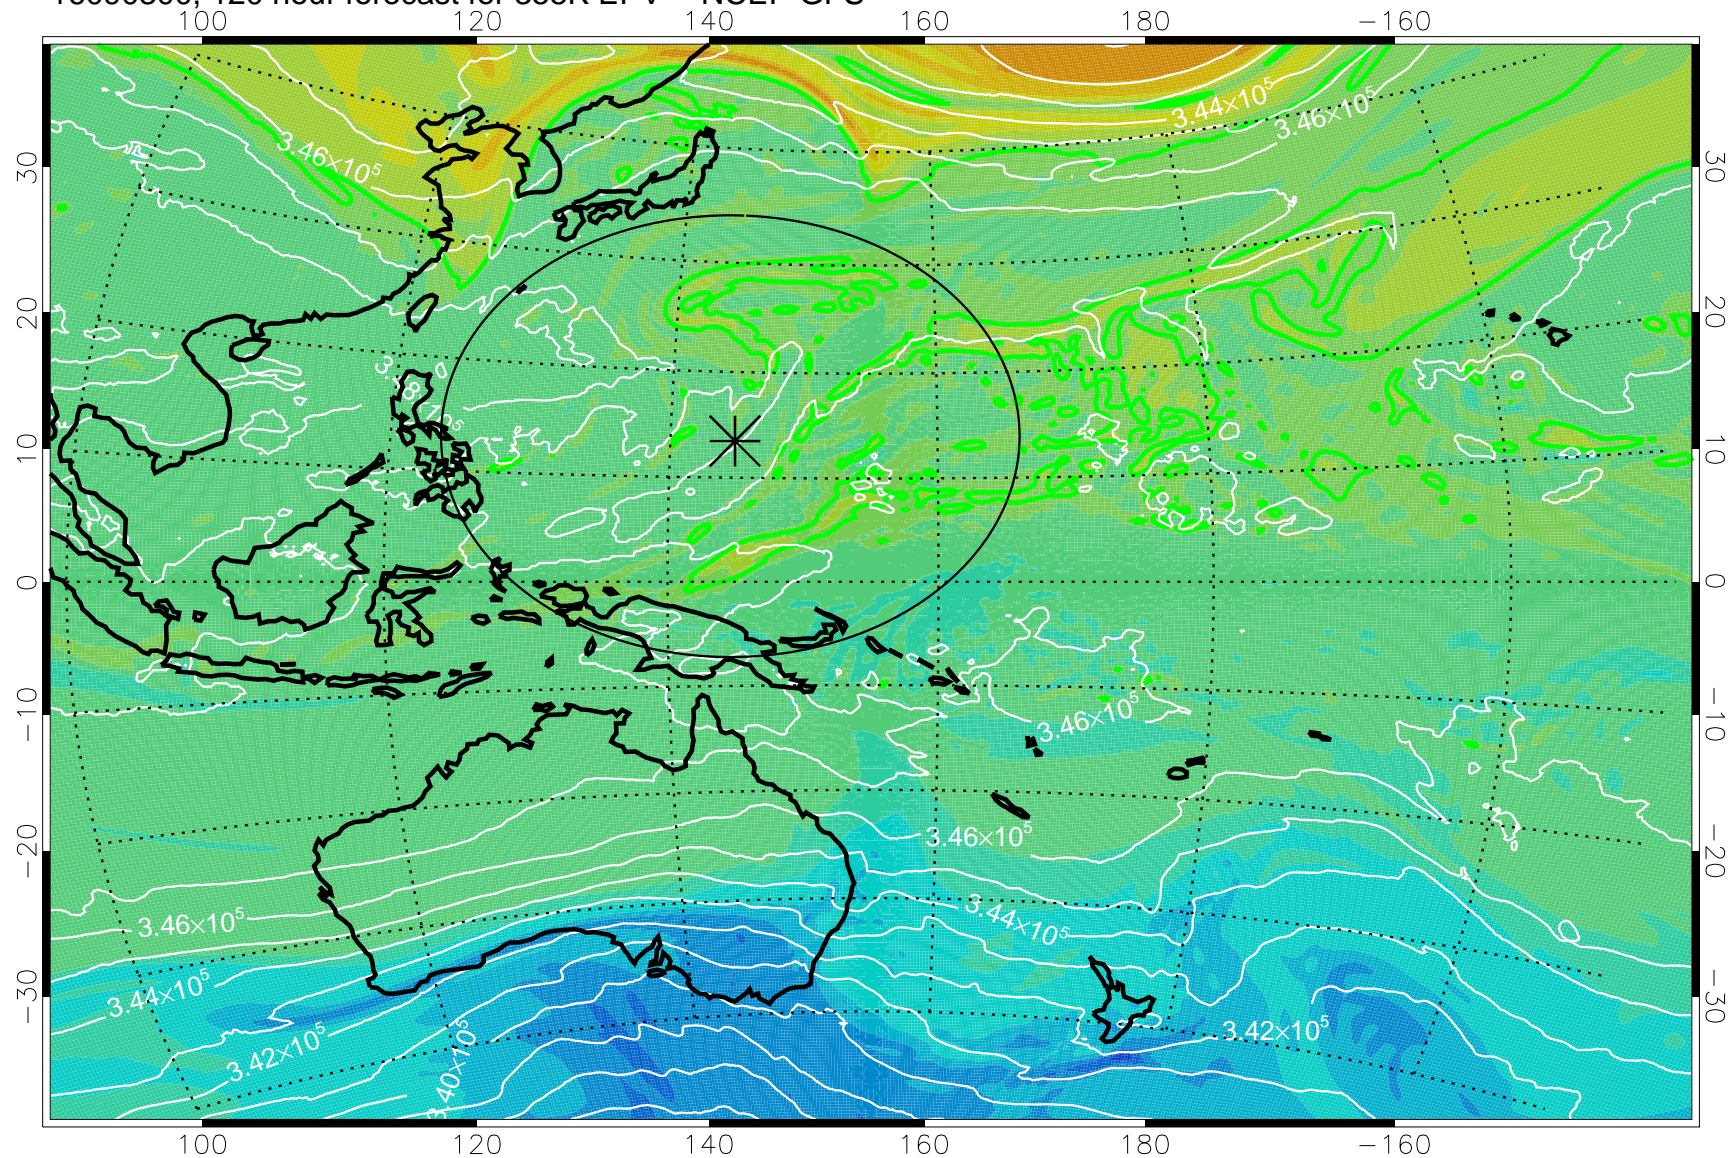

16090106, 78 hour forecast for 355K EPV -- NCEP GFS

355K Montgomery Streamfunction, white  
EPV Tropopause (2 PVU) Position  
Range ring of 2304 km

16090112, 84 hour forecast for 355K EPV -- NCEP GFS

355K Montgomery Streamfunction, white  
EPV Tropopause (2 PVU) Position  
Range ring of 2304 km

16090118, 90 hour forecast for 355K EPV -- NCEP GFS

355K Montgomery Streamfunction, white  
EPV Tropopause (2 PVU) Position  
Range ring of 2304 km

16090200, 96 hour forecast for 355K EPV -- NCEP GFS

355K Montgomery Streamfunction, white  
EPV Tropopause (2 PVU) Position  
Range ring of 2304 km

16090206, 102 hour forecast for 355K EPV -- NCEP GFS

355K Montgomery Streamfunction, white  
EPV Tropopause (2 PVU) Position  
Range ring of 2304 km

16090212, 108 hour forecast for 355K EPV -- NCEP GFS

355K Montgomery Streamfunction, white  
EPV Tropopause (2 PVU) Position  
Range ring of 2304 km

16090218, 114 hour forecast for 355K EPV -- NCEP GFS

355K Montgomery Streamfunction, white  
EPV Tropopause (2 PVU) Position  
Range ring of 2304 km

16090300, 120 hour forecast for 355K EPV -- NCEP GFS

355K Montgomery Streamfunction, white  
EPV Tropopause (2 PVU) Position  
Range ring of 2304 km