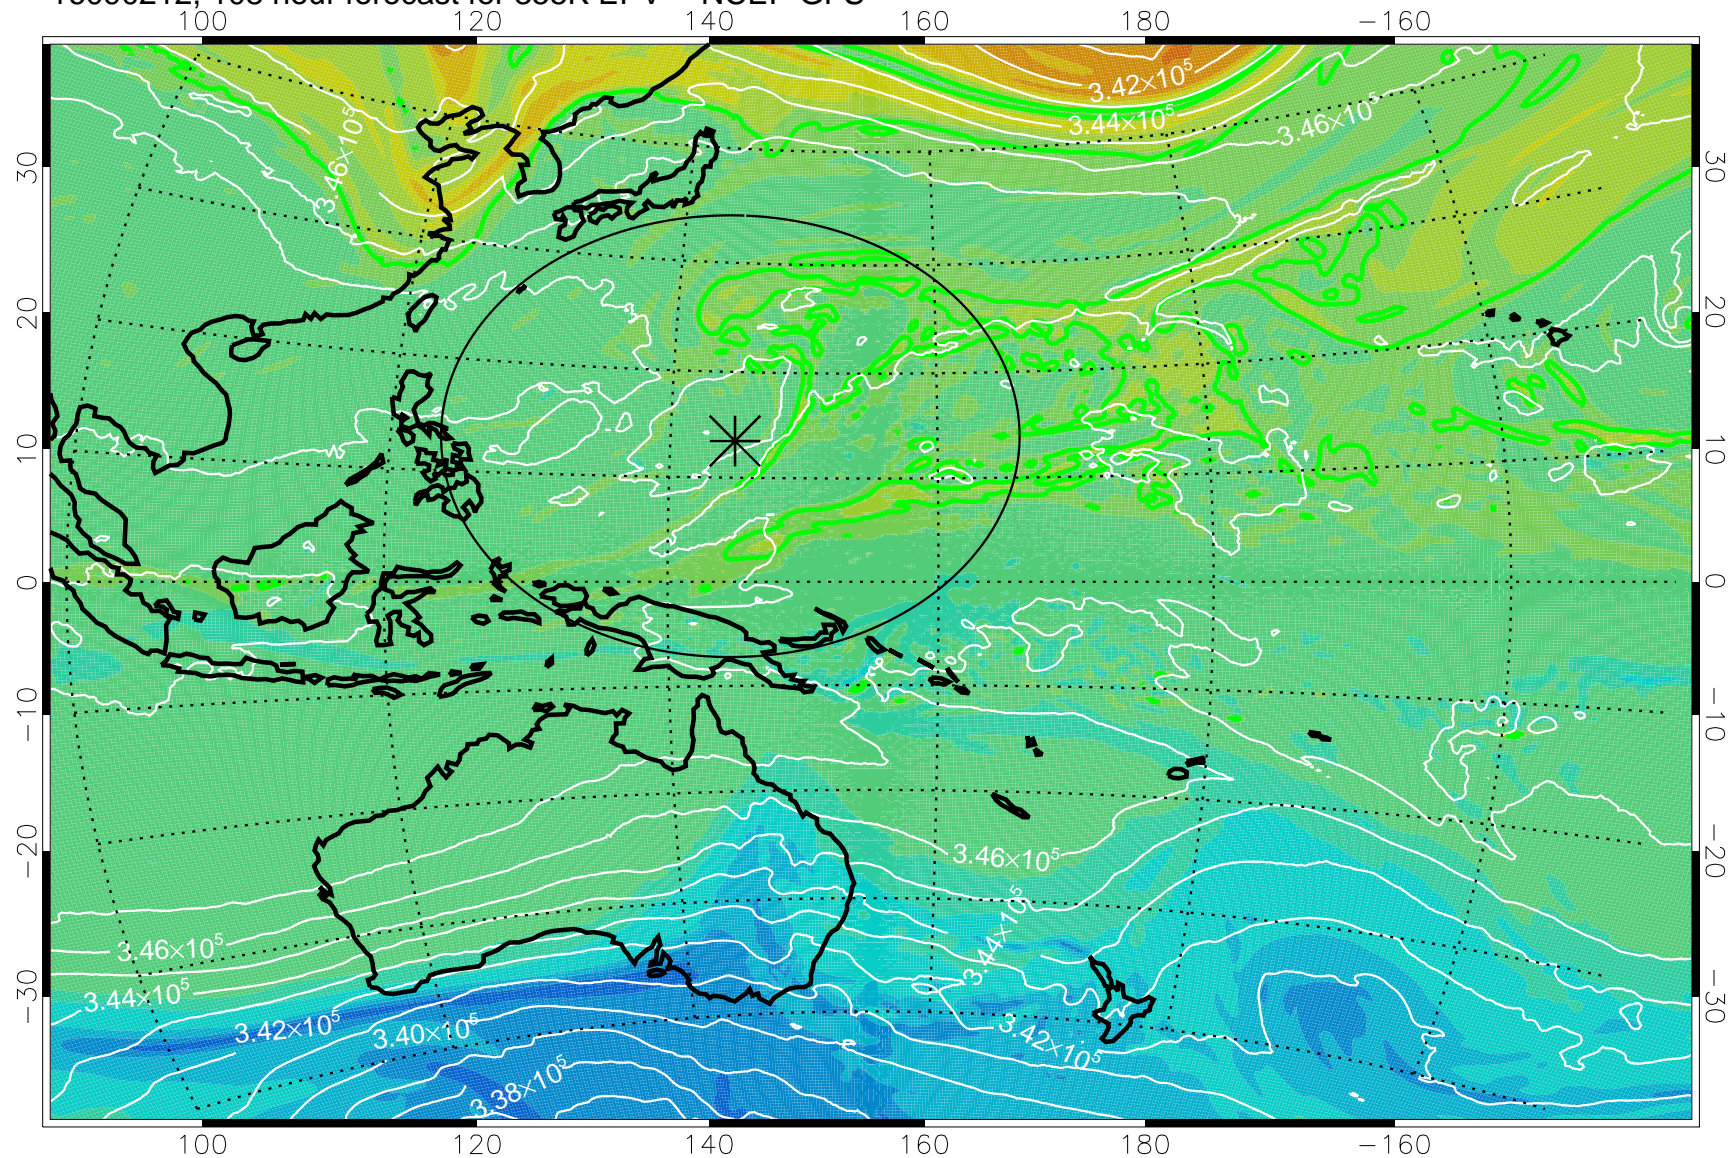

16090106, 78 hour forecast for 355K EPV -- NCEP GFS

355K Montgomery Streamfunction, white  
EPV Tropopause (2 PVU) Position  
Range ring of 2304 km

16090112, 84 hour forecast for 355K EPV -- NCEP GFS

355K Montgomery Streamfunction, white  
EPV Tropopause (2 PVU) Position  
Range ring of 2304 km

16090118, 90 hour forecast for 355K EPV -- NCEP GFS

355K Montgomery Streamfunction, white  
EPV Tropopause (2 PVU) Position  
Range ring of 2304 km

16090200, 96 hour forecast for 355K EPV -- NCEP GFS

355K Montgomery Streamfunction, white  
EPV Tropopause (2 PVU) Position  
Range ring of 2304 km

16090206, 102 hour forecast for 355K EPV -- NCEP GFS

355K Montgomery Streamfunction, white  
EPV Tropopause (2 PVU) Position  
Range ring of 2304 km

16090212, 108 hour forecast for 355K EPV -- NCEP GFS

355K Montgomery Streamfunction, white  
EPV Tropopause (2 PVU) Position  
Range ring of 2304 km

16090218, 114 hour forecast for 355K EPV -- NCEP GFS

355K Montgomery Streamfunction, white  
EPV Tropopause (2 PVU) Position  
Range ring of 2304 km

16090300, 120 hour forecast for 355K EPV -- NCEP GFS

355K Montgomery Streamfunction, white  
EPV Tropopause (2 PVU) Position  
Range ring of 2304 km