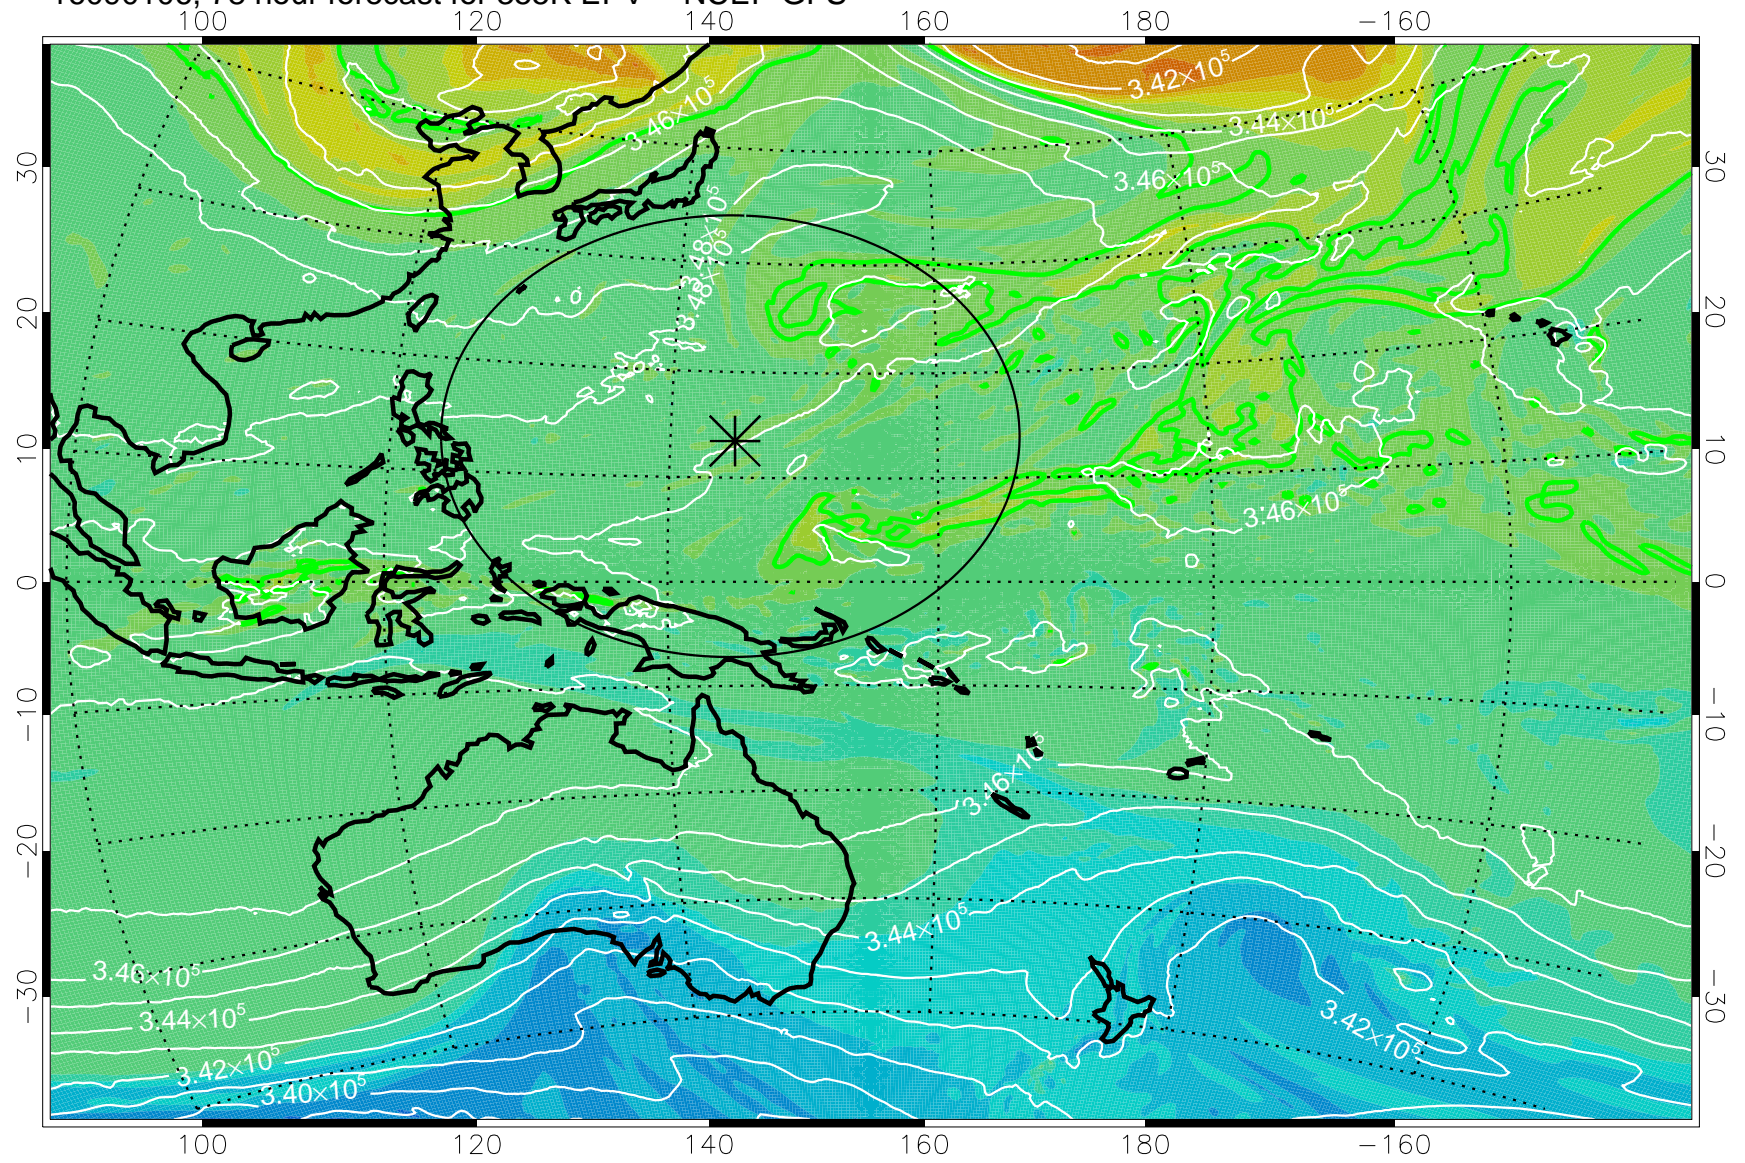

16083106, 54 hour forecast for 355K EPV -- NCEP GFS

355K Montgomery Streamfunction, white  
EPV Tropopause (2 PVU) Position  
Range ring of 2304 km

16083112, 60 hour forecast for 355K EPV -- NCEP GFS

355K Montgomery Streamfunction, white  
EPV Tropopause (2 PVU) Position  
Range ring of 2304 km

16083118, 66 hour forecast for 355K EPV -- NCEP GFS

355K Montgomery Streamfunction, white  
EPV Tropopause (2 PVU) Position  
Range ring of 2304 km

16090100, 72 hour forecast for 355K EPV -- NCEP GFS

355K Montgomery Streamfunction, white  
EPV Tropopause (2 PVU) Position  
Range ring of 2304 km

16090106, 78 hour forecast for 355K EPV -- NCEP GFS

355K Montgomery Streamfunction, white  
EPV Tropopause (2 PVU) Position  
Range ring of 2304 km

16090112, 84 hour forecast for 355K EPV -- NCEP GFS

355K Montgomery Streamfunction, white  
EPV Tropopause (2 PVU) Position  
Range ring of 2304 km

16090118, 90 hour forecast for 355K EPV -- NCEP GFS

355K Montgomery Streamfunction, white  
EPV Tropopause (2 PVU) Position  
Range ring of 2304 km

16090200, 96 hour forecast for 355K EPV -- NCEP GFS

355K Montgomery Streamfunction, white  
EPV Tropopause (2 PVU) Position  
Range ring of 2304 km