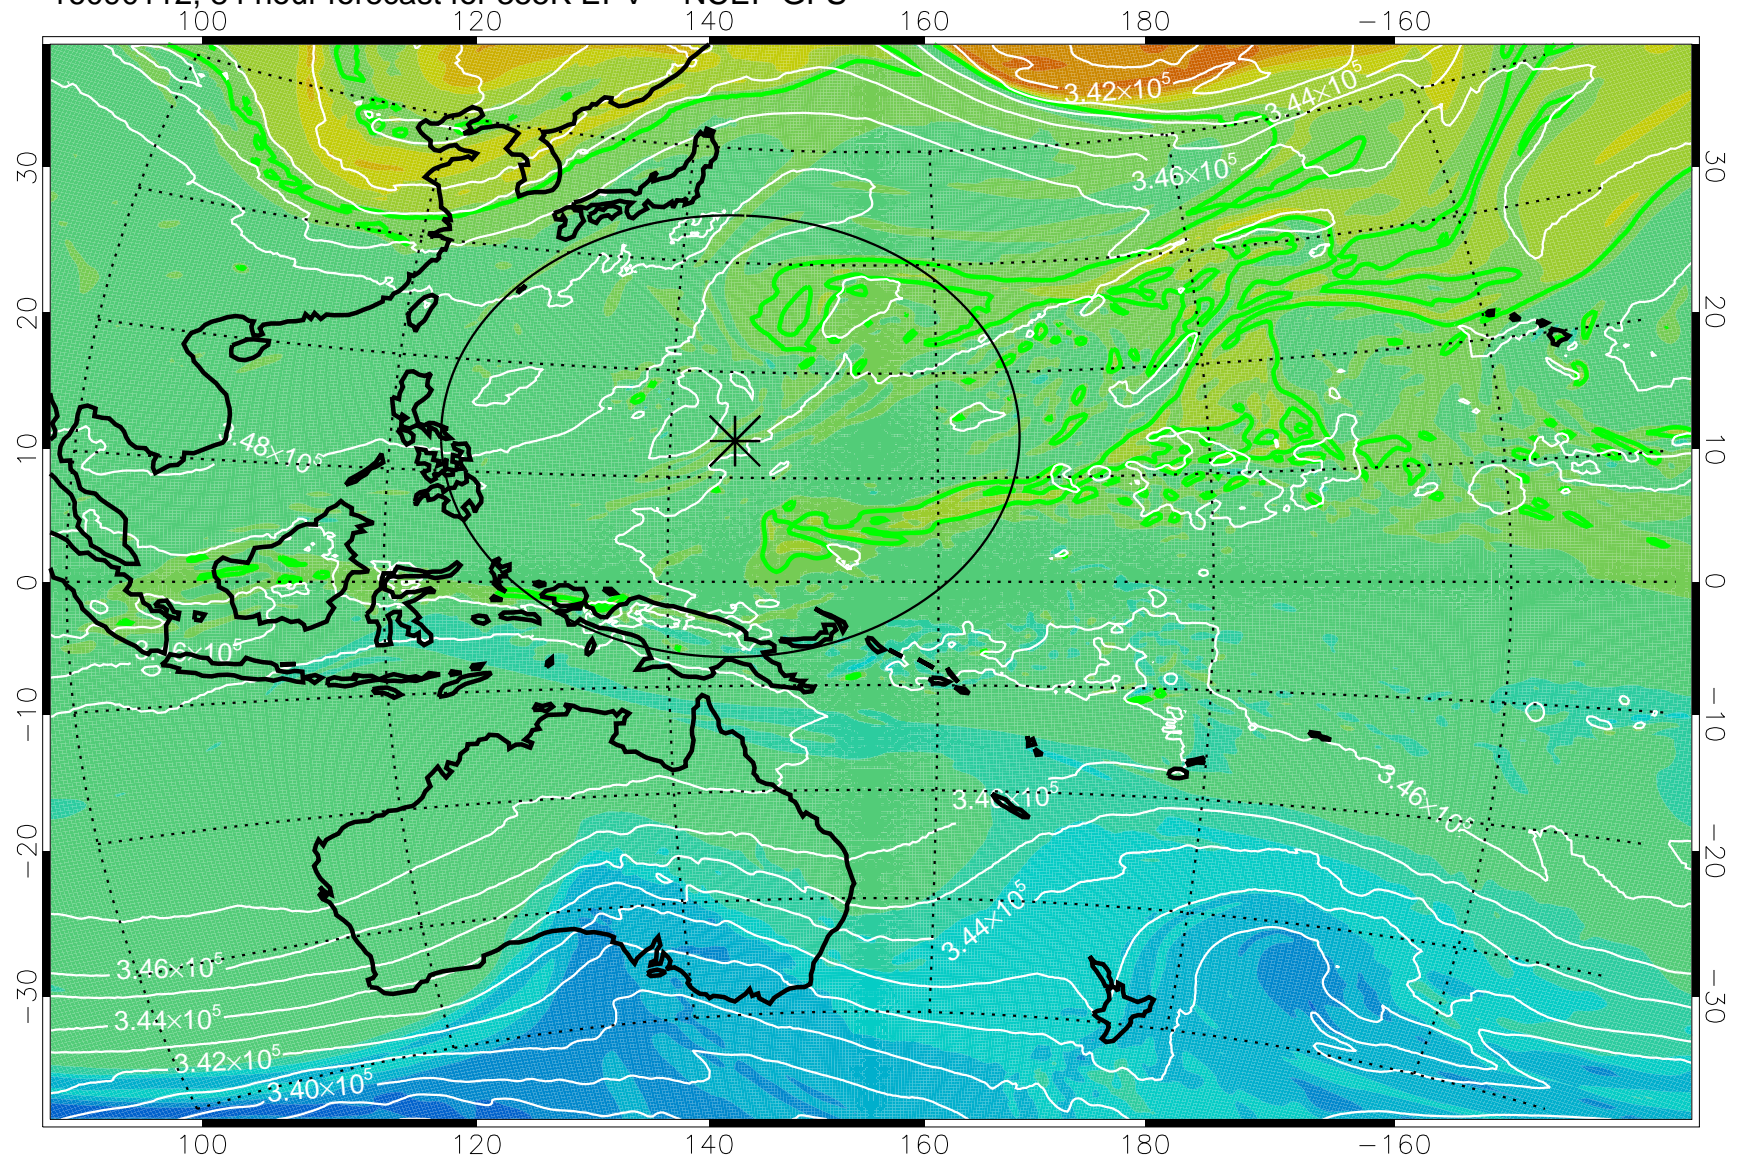

16083106, 54 hour forecast for 355K EPV -- NCEP GFS

355K Montgomery Streamfunction, white  
EPV Tropopause (2 PVU) Position  
Range ring of 2304 km

16083112, 60 hour forecast for 355K EPV -- NCEP GFS

355K Montgomery Streamfunction, white  
EPV Tropopause (2 PVU) Position  
Range ring of 2304 km

16083118, 66 hour forecast for 355K EPV -- NCEP GFS

355K Montgomery Streamfunction, white  
EPV Tropopause (2 PVU) Position  
Range ring of 2304 km

16090100, 72 hour forecast for 355K EPV -- NCEP GFS

355K Montgomery Streamfunction, white  
EPV Tropopause (2 PVU) Position  
Range ring of 2304 km

16090106, 78 hour forecast for 355K EPV -- NCEP GFS

355K Montgomery Streamfunction, white  
EPV Tropopause (2 PVU) Position  
Range ring of 2304 km

16090112, 84 hour forecast for 355K EPV -- NCEP GFS

355K Montgomery Streamfunction, white  
EPV Tropopause (2 PVU) Position  
Range ring of 2304 km

16090118, 90 hour forecast for 355K EPV -- NCEP GFS

355K Montgomery Streamfunction, white  
EPV Tropopause (2 PVU) Position  
Range ring of 2304 km

16090200, 96 hour forecast for 355K EPV -- NCEP GFS

355K Montgomery Streamfunction, white  
EPV Tropopause (2 PVU) Position  
Range ring of 2304 km