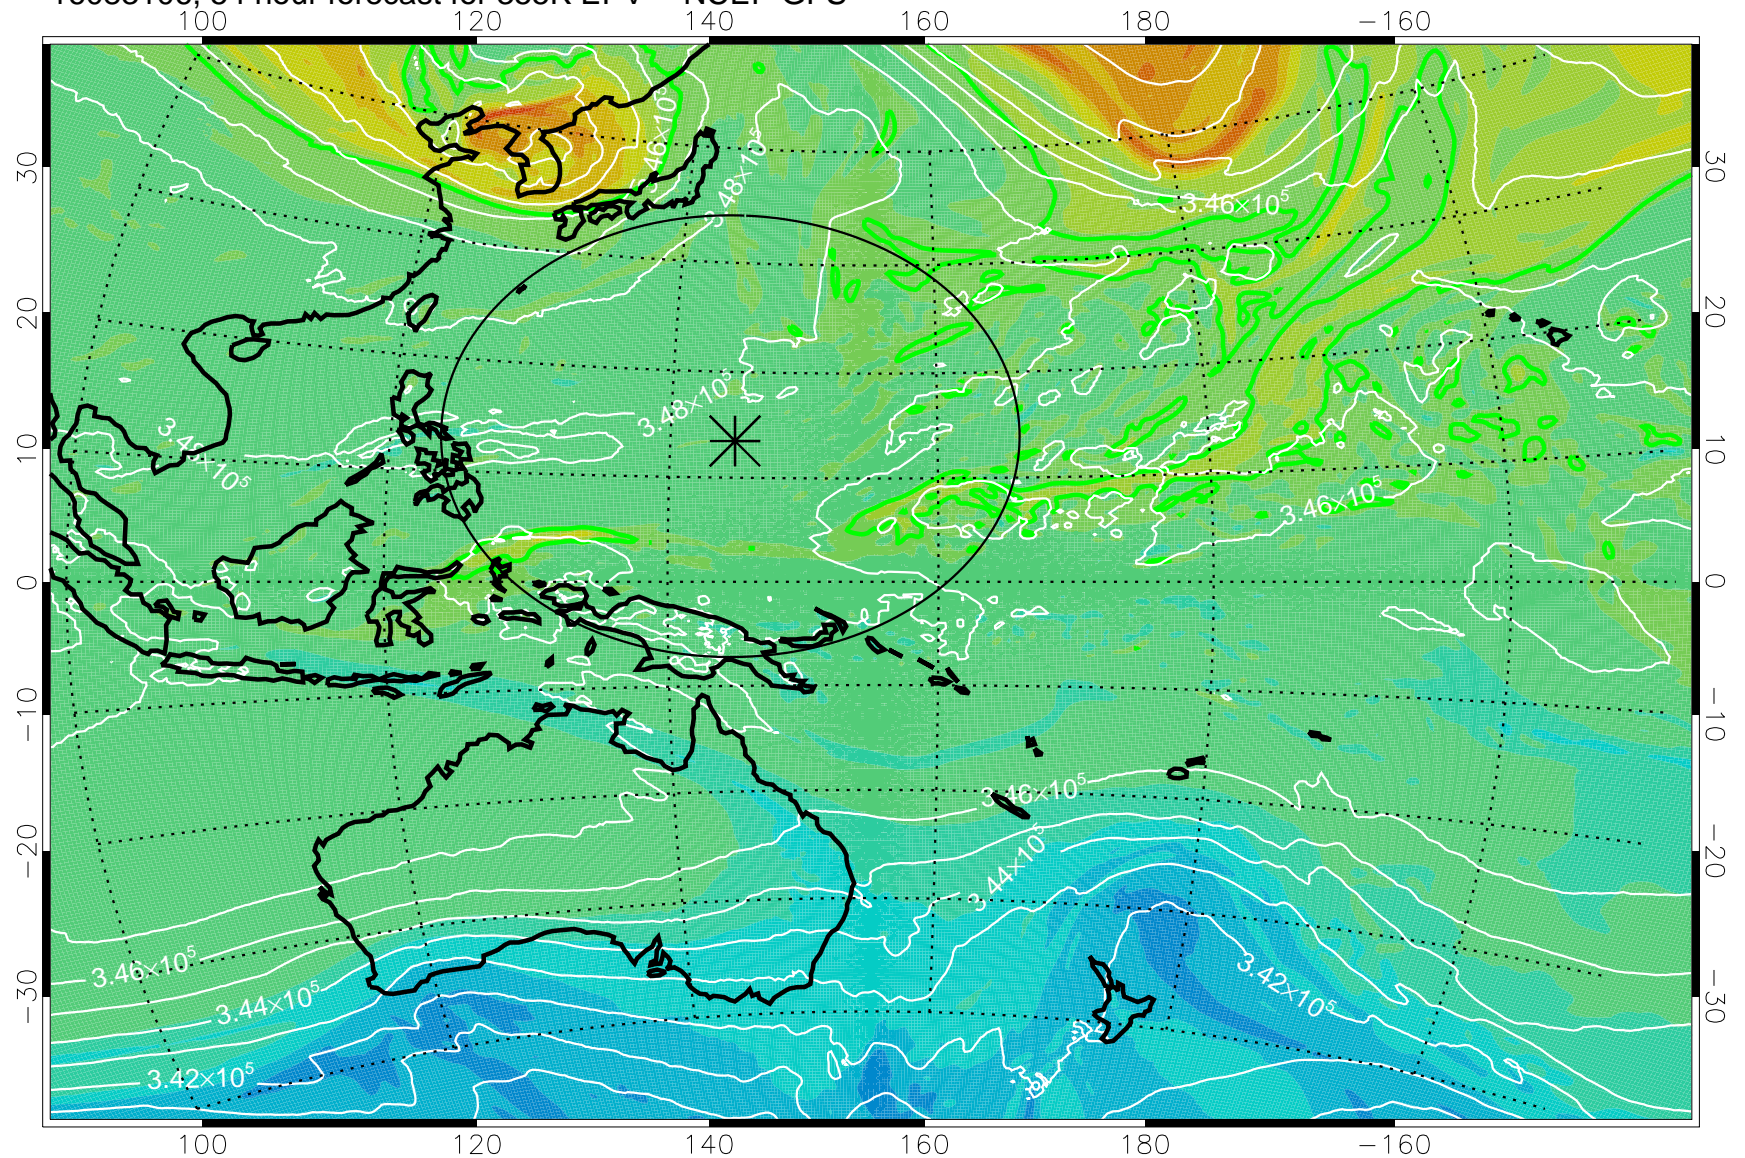

16083018, 42 hour forecast for 355K EPV -- NCEP GFS

355K Montgomery Streamfunction, white  
EPV Tropopause (2 PVU) Position  
Range ring of 2304 km

16083100, 48 hour forecast for 355K EPV -- NCEP GFS

355K Montgomery Streamfunction, white  
EPV Tropopause (2 PVU) Position  
Range ring of 2304 km

16083106, 54 hour forecast for 355K EPV -- NCEP GFS

355K Montgomery Streamfunction, white  
EPV Tropopause (2 PVU) Position  
Range ring of 2304 km

16083112, 60 hour forecast for 355K EPV -- NCEP GFS

355K Montgomery Streamfunction, white  
EPV Tropopause (2 PVU) Position  
Range ring of 2304 km

16083118, 66 hour forecast for 355K EPV -- NCEP GFS

355K Montgomery Streamfunction, white  
EPV Tropopause (2 PVU) Position  
Range ring of 2304 km

16090100, 72 hour forecast for 355K EPV -- NCEP GFS

355K Montgomery Streamfunction, white  
EPV Tropopause (2 PVU) Position  
Range ring of 2304 km

16090106, 78 hour forecast for 355K EPV -- NCEP GFS

355K Montgomery Streamfunction, white  
EPV Tropopause (2 PVU) Position  
Range ring of 2304 km

16090112, 84 hour forecast for 355K EPV -- NCEP GFS

355K Montgomery Streamfunction, white  
EPV Tropopause (2 PVU) Position  
Range ring of 2304 km