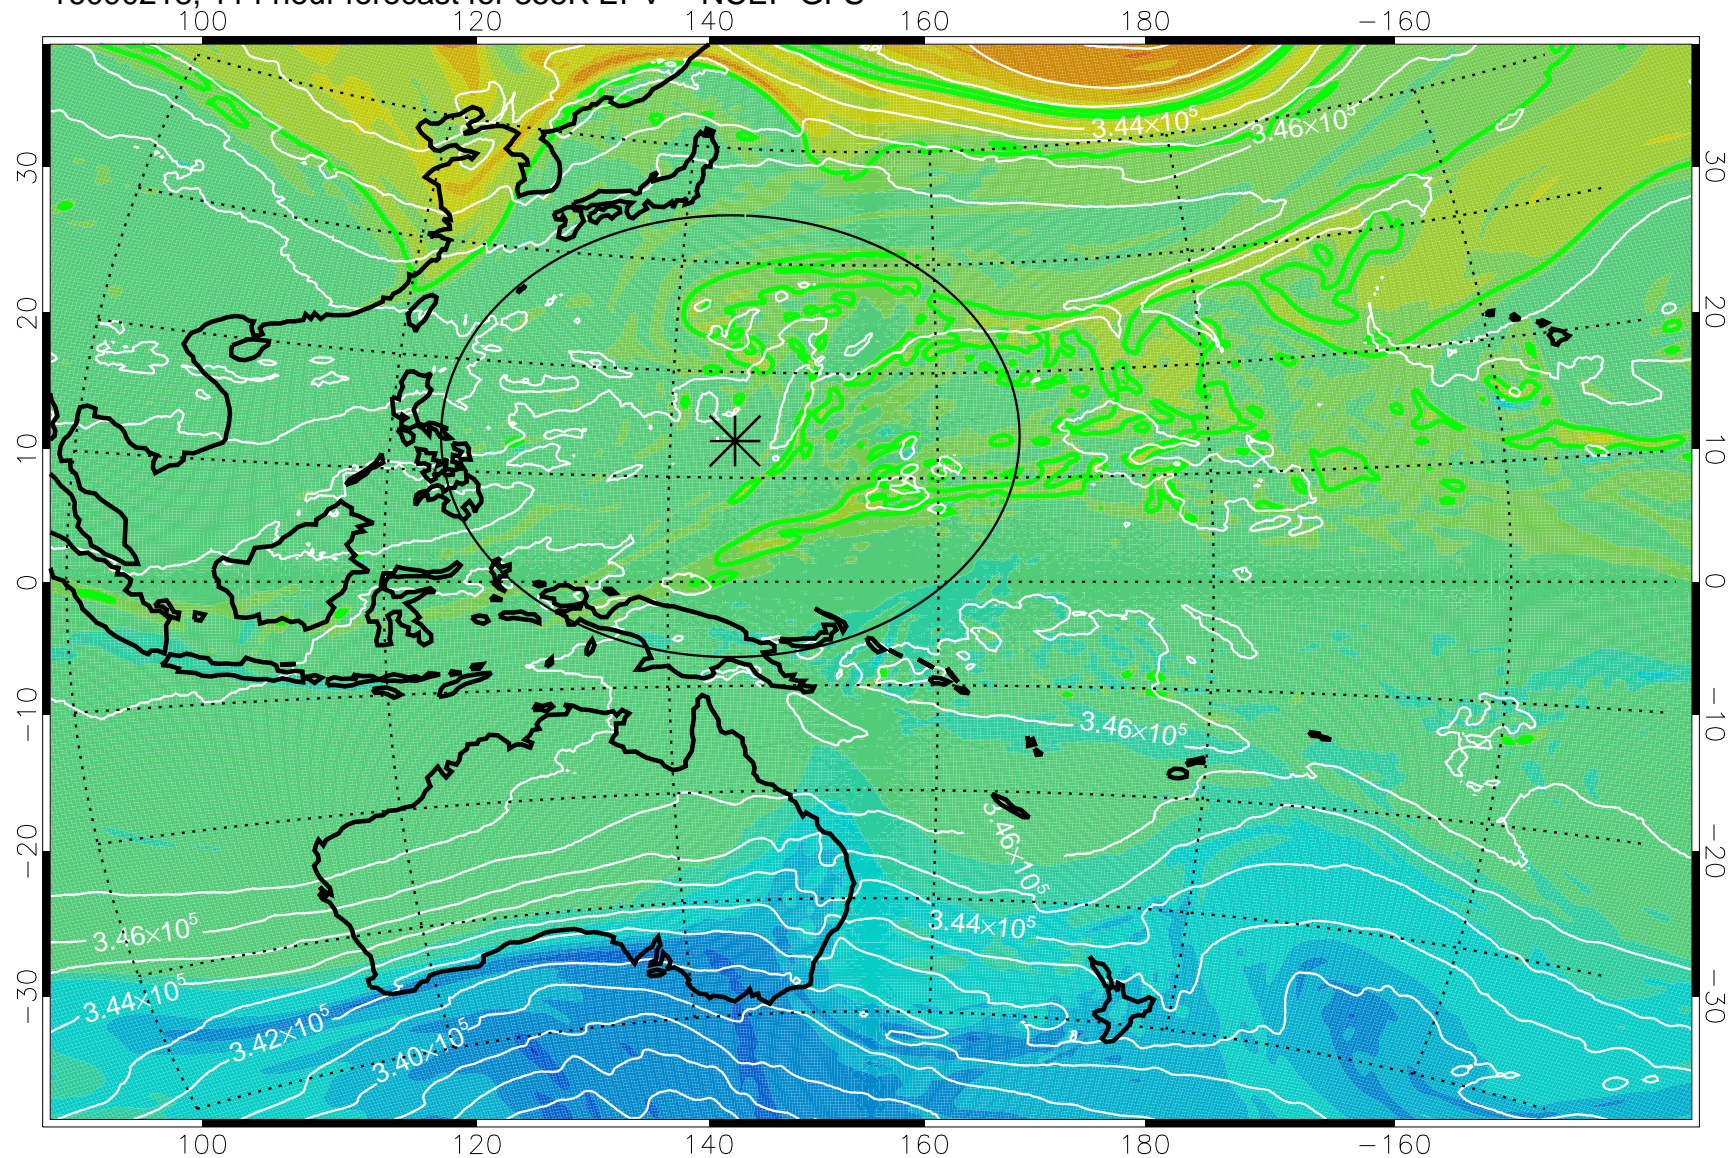

16090106, 78 hour forecast for 355K EPV -- NCEP GFS

355K Montgomery Streamfunction, white  
EPV Tropopause (2 PVU) Position  
Range ring of 2304 km

16090112, 84 hour forecast for 355K EPV -- NCEP GFS

355K Montgomery Streamfunction, white  
EPV Tropopause (2 PVU) Position  
Range ring of 2304 km

16090118, 90 hour forecast for 355K EPV -- NCEP GFS

355K Montgomery Streamfunction, white  
EPV Tropopause (2 PVU) Position  
Range ring of 2304 km

16090200, 96 hour forecast for 355K EPV -- NCEP GFS

355K Montgomery Streamfunction, white  
EPV Tropopause (2 PVU) Position  
Range ring of 2304 km

16090206, 102 hour forecast for 355K EPV -- NCEP GFS

355K Montgomery Streamfunction, white  
EPV Tropopause (2 PVU) Position  
Range ring of 2304 km

16090212, 108 hour forecast for 355K EPV -- NCEP GFS

355K Montgomery Streamfunction, white  
EPV Tropopause (2 PVU) Position  
Range ring of 2304 km

16090218, 114 hour forecast for 355K EPV -- NCEP GFS

355K Montgomery Streamfunction, white  
EPV Tropopause (2 PVU) Position  
Range ring of 2304 km

16090300, 120 hour forecast for 355K EPV -- NCEP GFS

355K Montgomery Streamfunction, white  
EPV Tropopause (2 PVU) Position  
Range ring of 2304 km