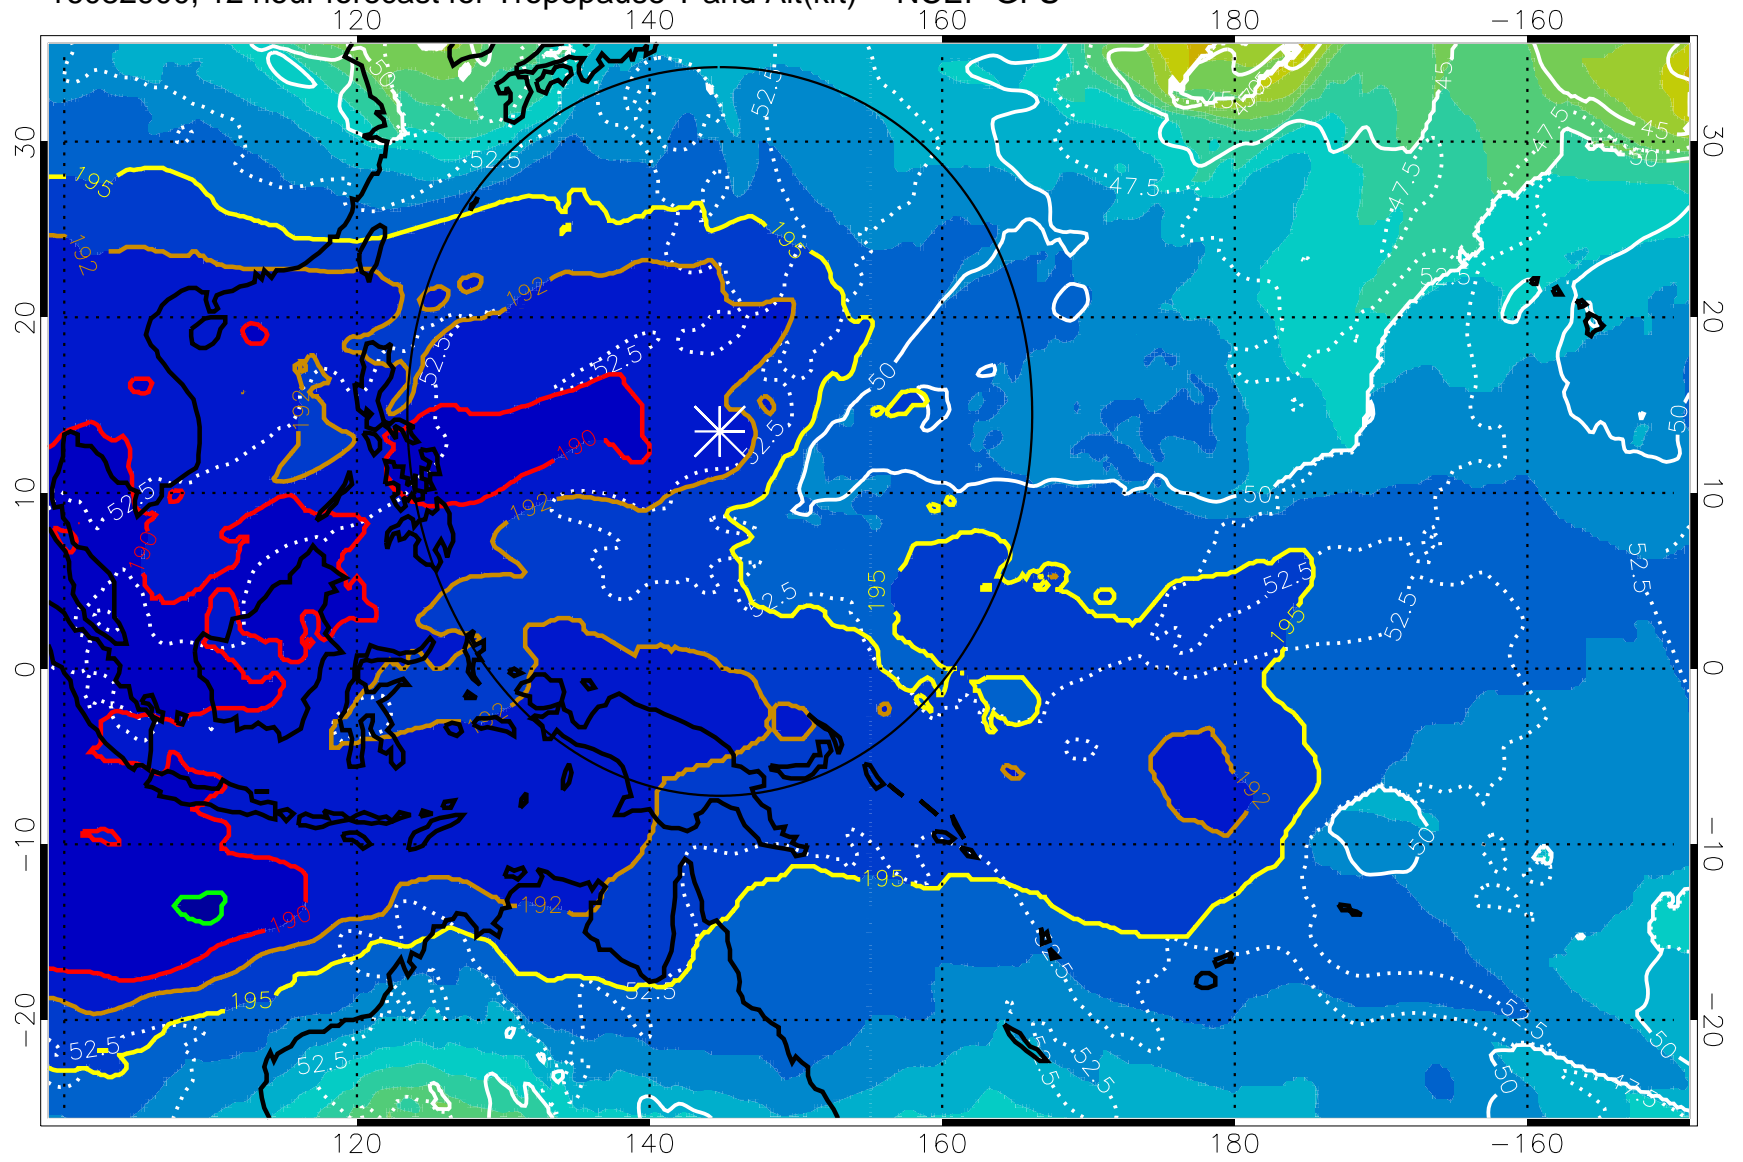

16082900, 12 hour forecast for Tropopause T and Alt(kft) -- NCEP GFS

190 200 210 220 230
Tropopause T, K

Tropopause Altitude in kft (white)

192.5K Isotherm 195K Isotherm
187.5K Isotherm 190K Isotherm

Range ring of 2304 km