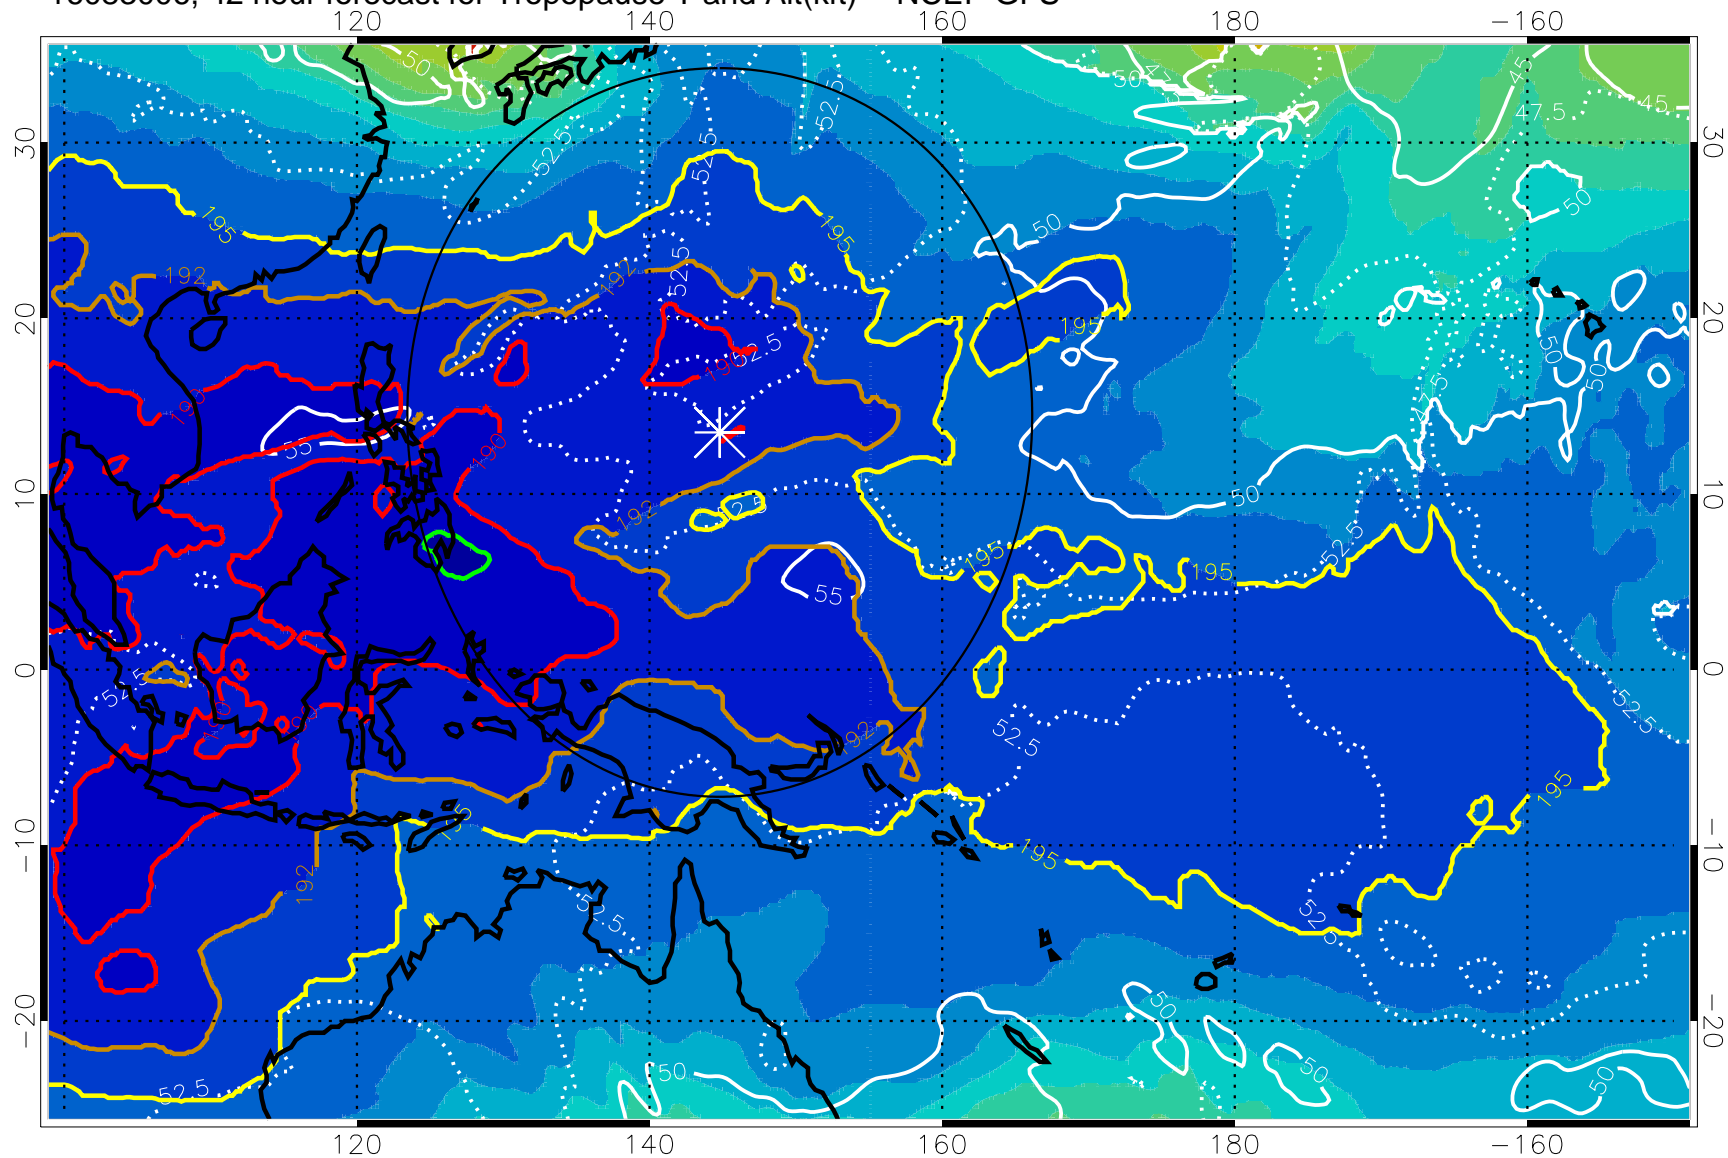

16083006, 42 hour forecast for Tropopause T and Alt(kft) -- NCEP GFS

190 200 210 220 230

Tropopause T, K

Tropopause Altitude in kft (white)

192.5K Isotherm 195K Isotherm
187.5K Isotherm 190K Isotherm

Range ring of 2304 km