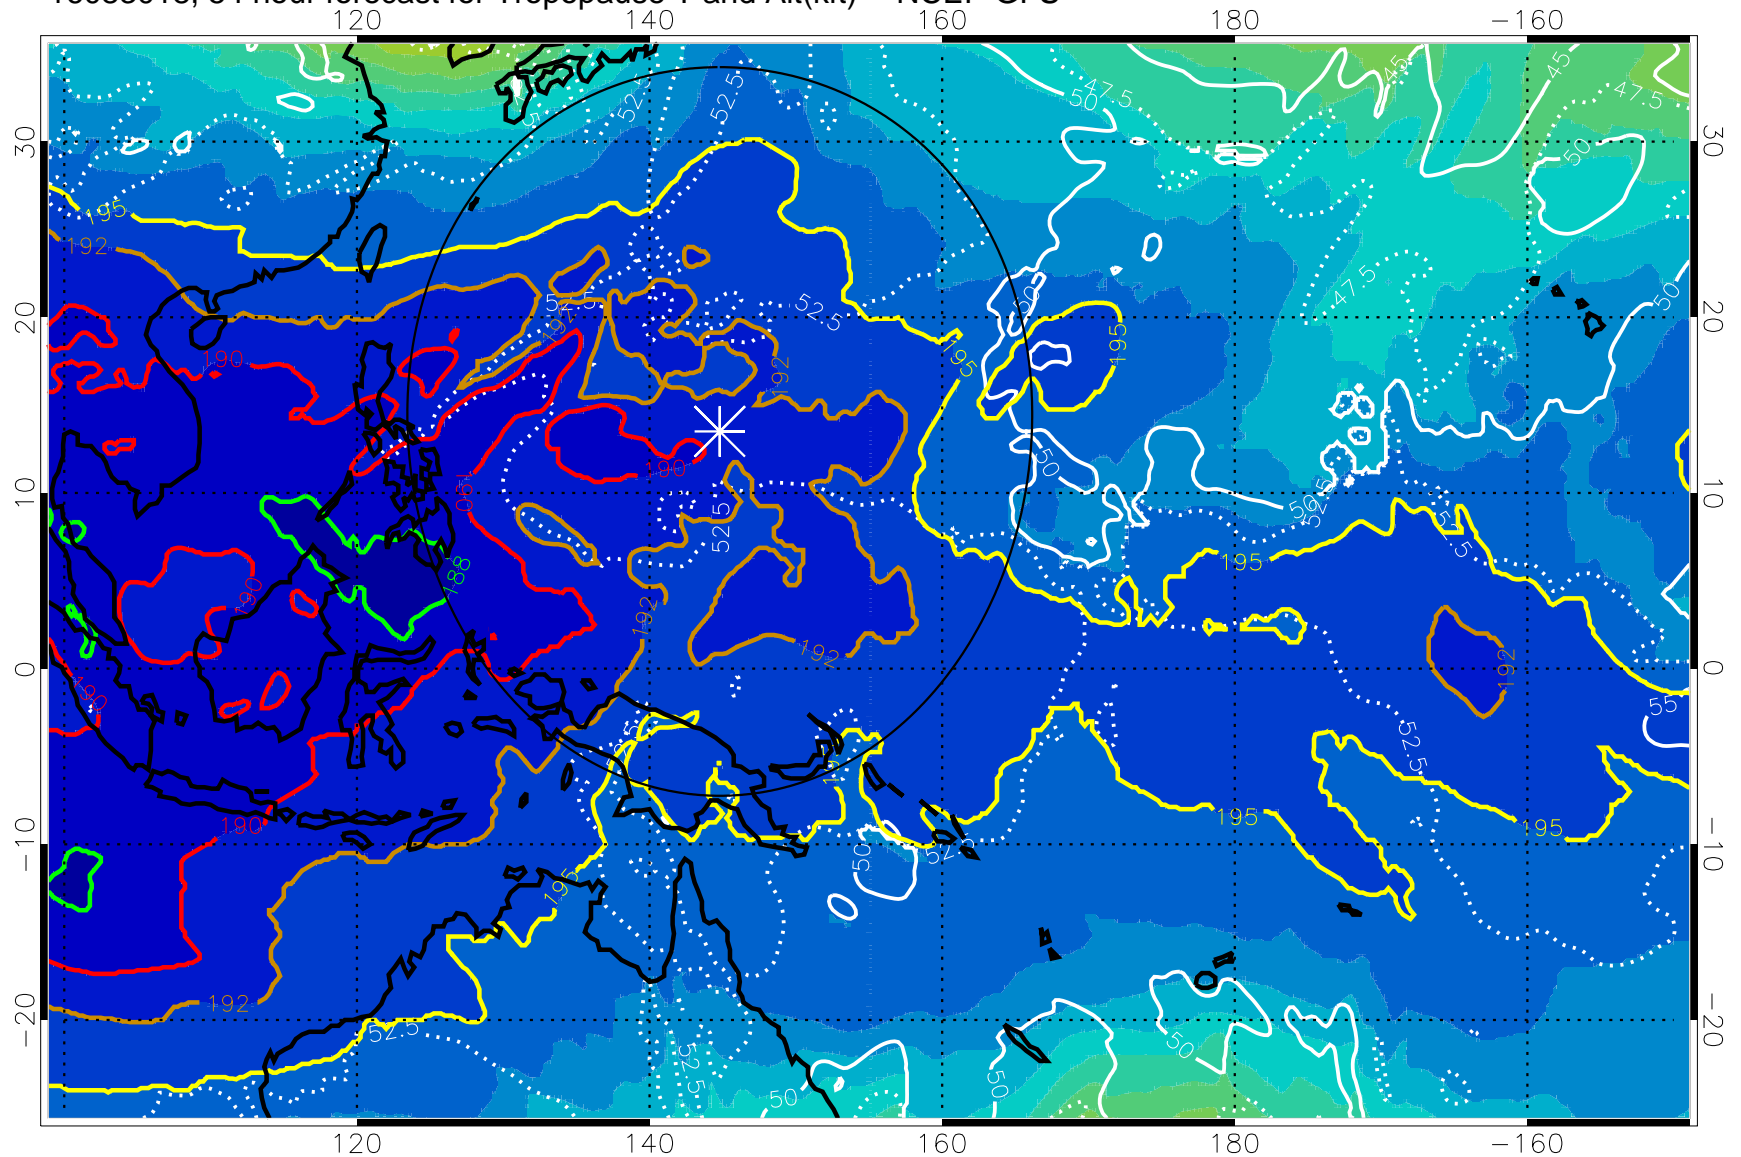

16083018, 54 hour forecast for Tropopause T and Alt(kft) -- NCEP GFS

190 200 210 220 230

Tropopause T, K

Tropopause Altitude in kft (white)

192.5K Isotherm 195K Isotherm

187.5K Isotherm 190K Isotherm

Range ring of 2304 km