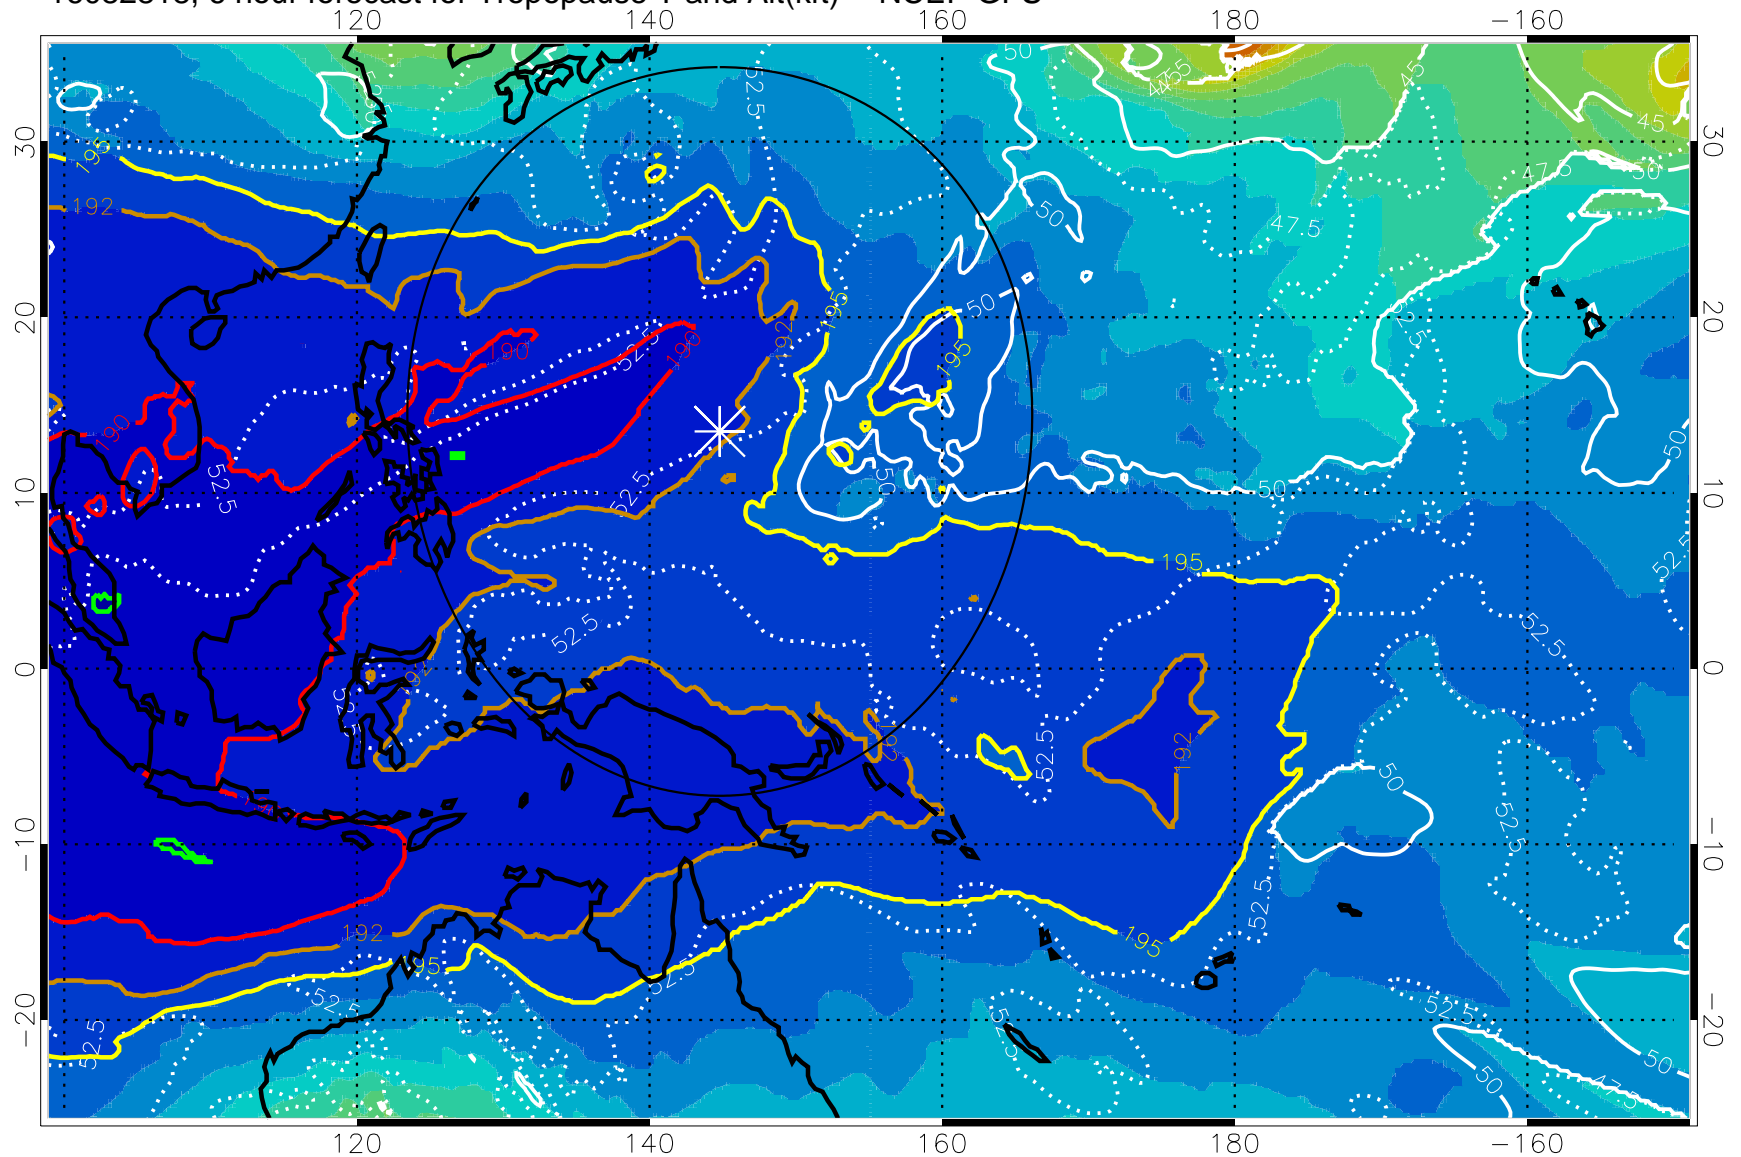

16082818, 6 hour forecast for Tropopause T and Alt(kft) -- NCEP GFS

190 200 210 220 230

Tropopause T, K

Tropopause Altitude in kft (white)

192.5K Isotherm 195K Isotherm

187.5K Isotherm 190K Isotherm

Range ring of 2304 km