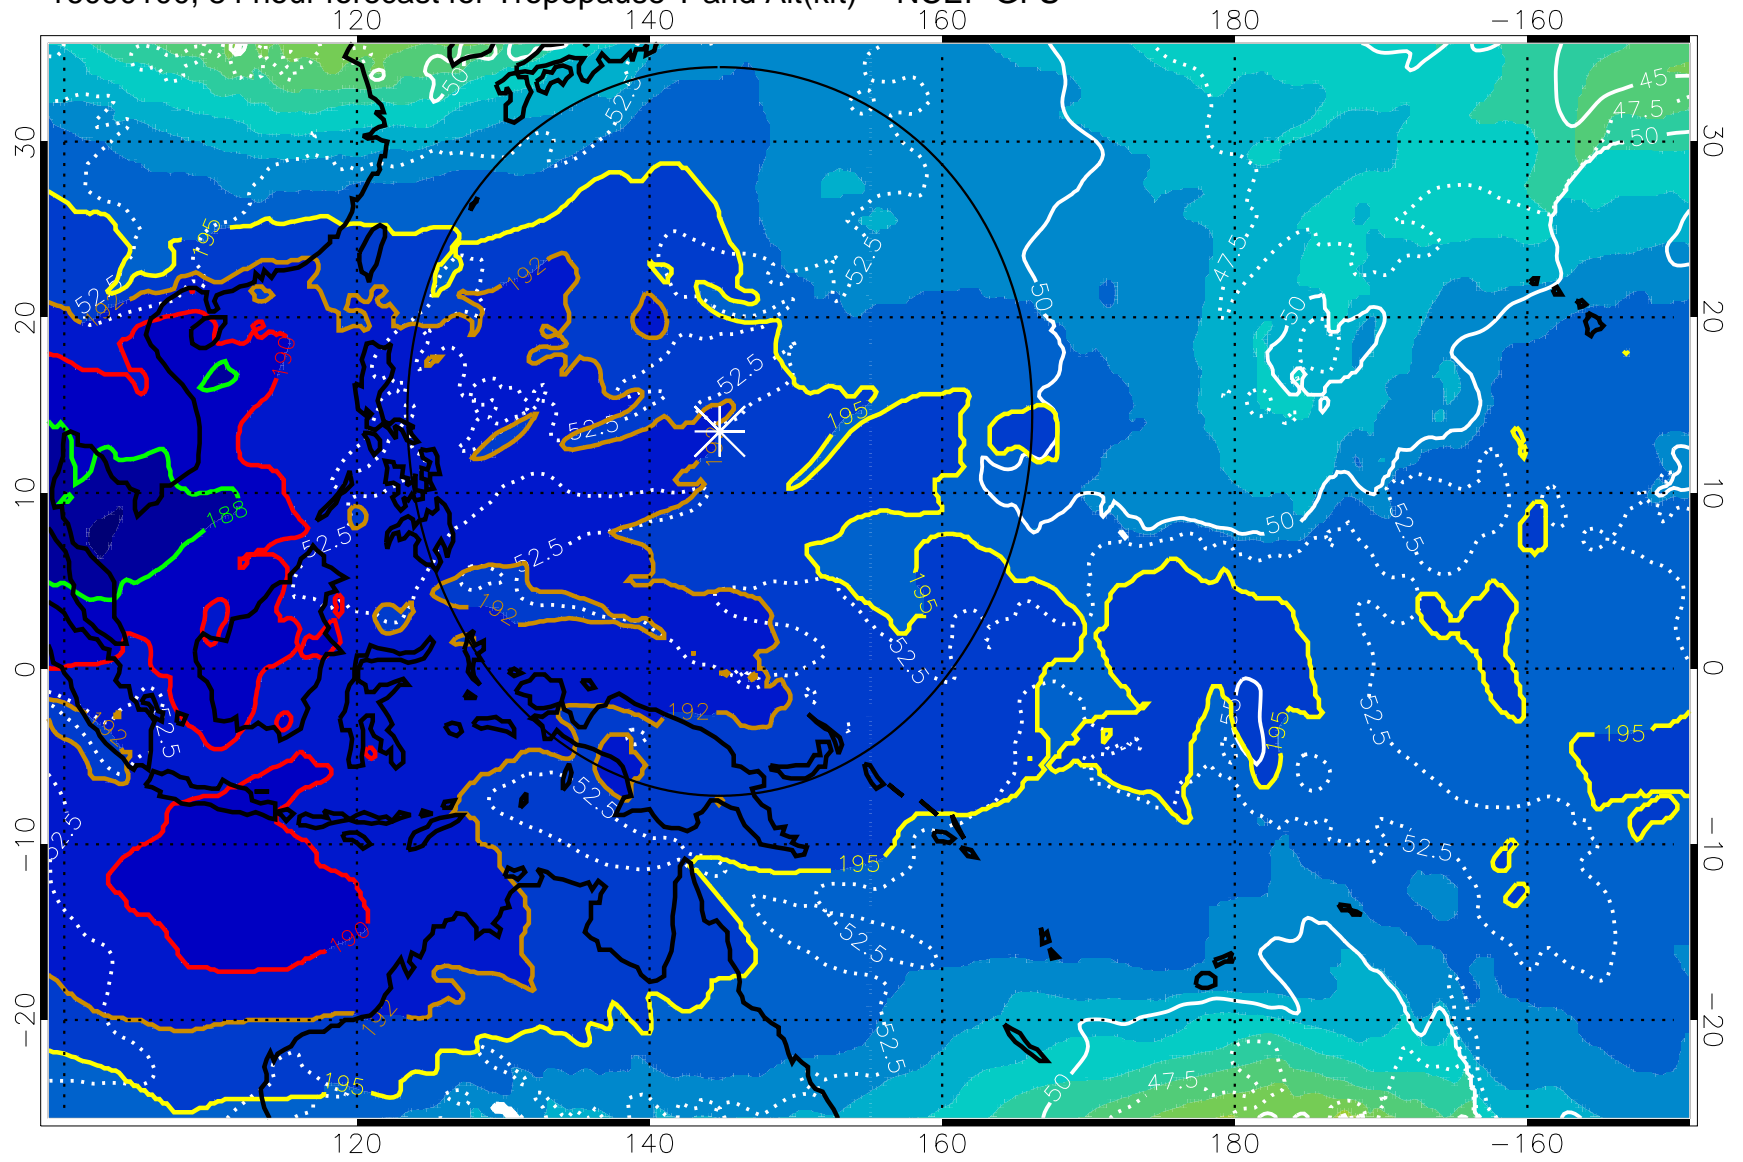

16090100, 84 hour forecast for Tropopause T and Alt(kft) -- NCEP GFS

190 200 210 220 230

Tropopause T, K

Tropopause Altitude in kft (white)

192.5K Isotherm 195K Isotherm

187.5K Isotherm 190K Isotherm

Range ring of 2304 km