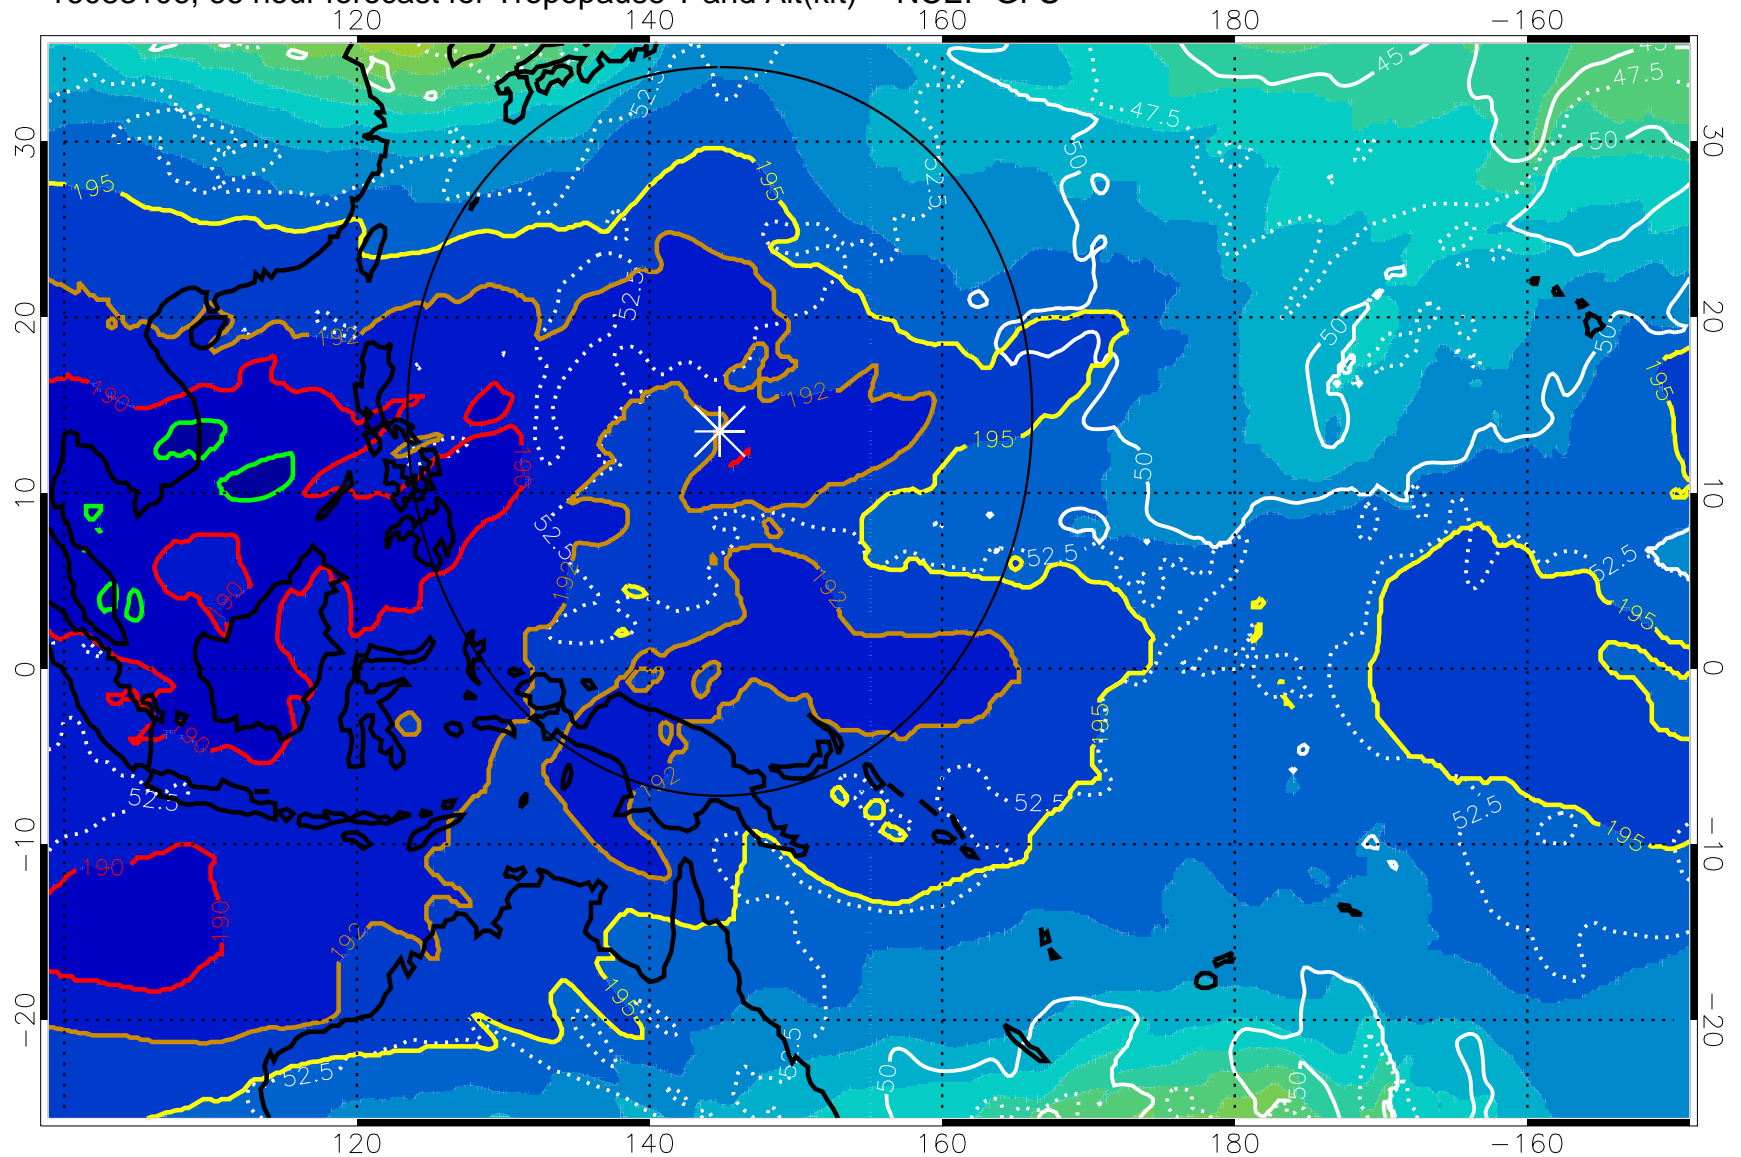

16083106, 66 hour forecast for Tropopause T and Alt(kft) -- NCEP GFS

190 200 210 220 230
Tropopause T, K

Tropopause Altitude in kft (white)

192.5K Isotherm 195K Isotherm
187.5K Isotherm 190K Isotherm

Range ring of 2304 km