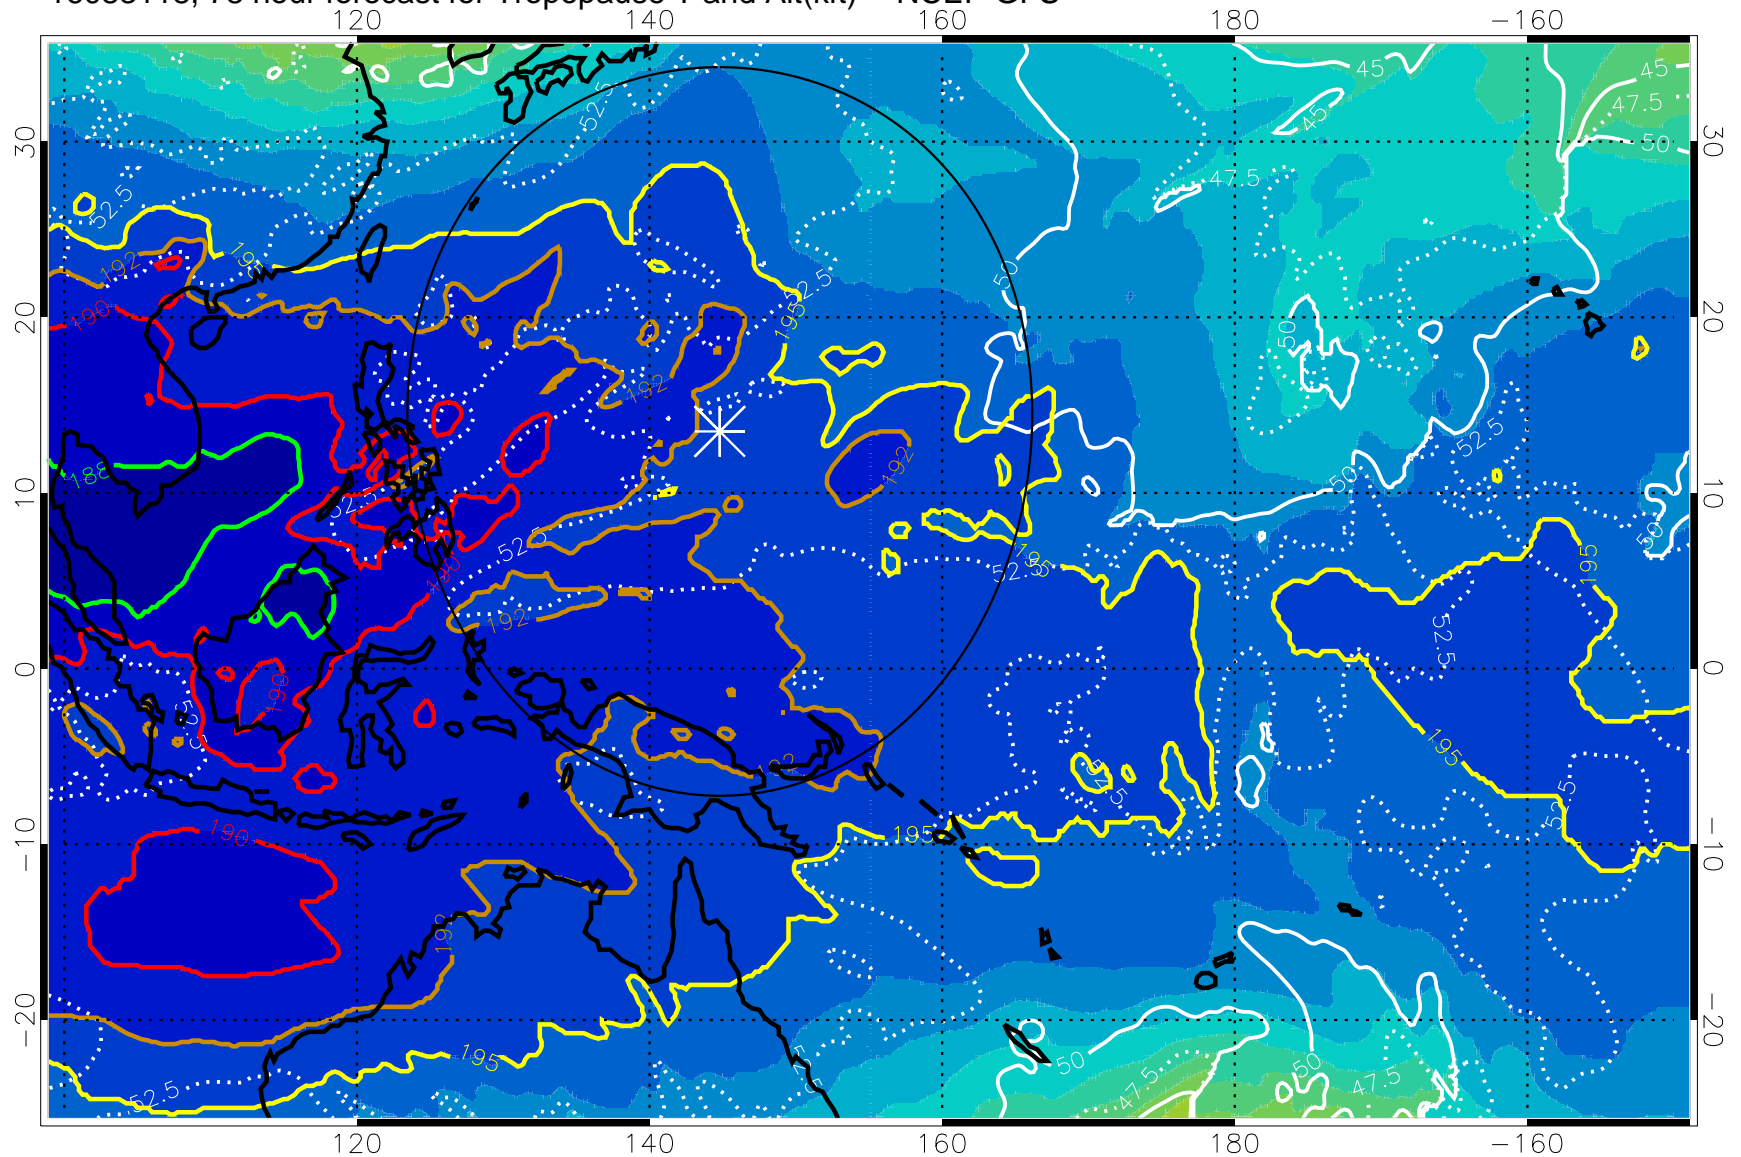

16083118, 78 hour forecast for Tropopause T and Alt(kft) -- NCEP GFS

190   200   210   220   230
Tropopause T, K

Tropopause Altitude in kft (white)

192.5K Isotherm   195K Isotherm
187.5K Isotherm   190K Isotherm

Range ring of 2304 km