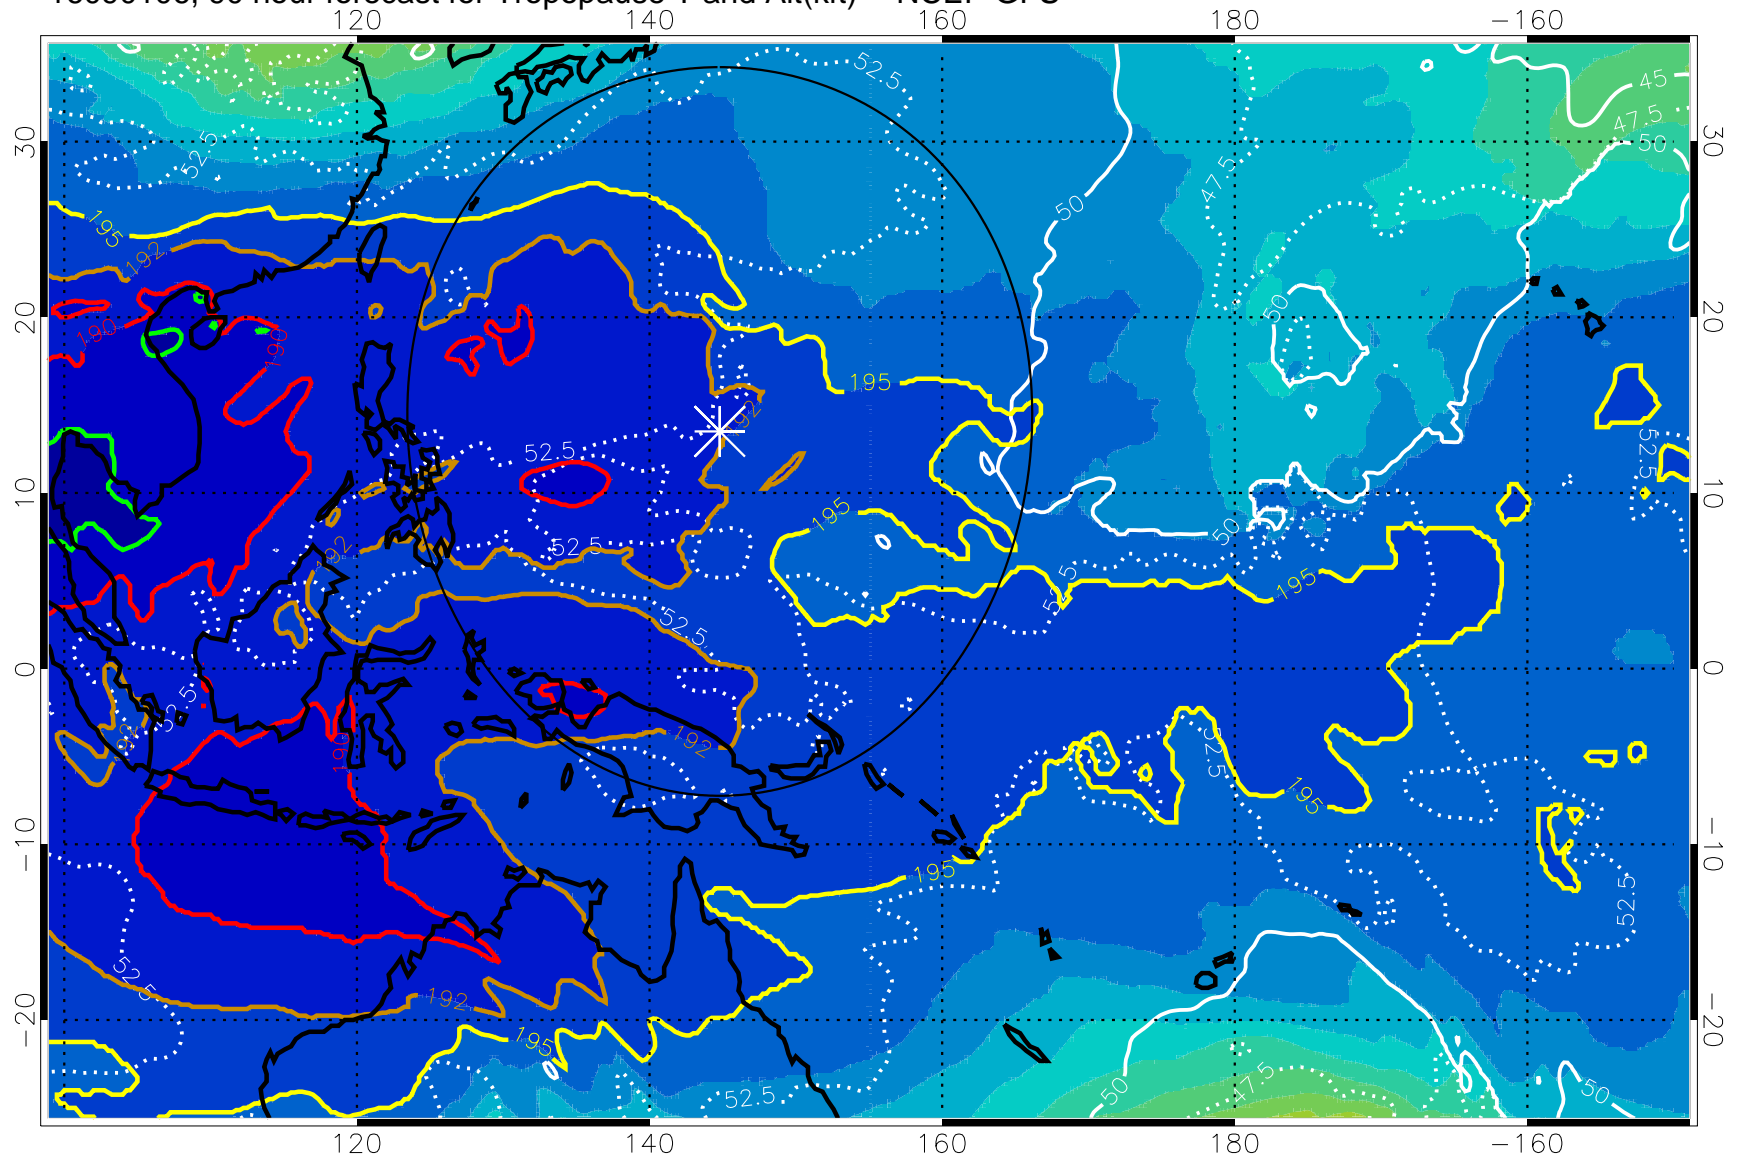

16090106, 90 hour forecast for Tropopause T and Alt(kft) -- NCEP GFS

190 200 210 220 230

Tropopause T, K

Tropopause Altitude in kft (white)

192.5K Isotherm 195K Isotherm

187.5K Isotherm 190K Isotherm

Range ring of 2304 km