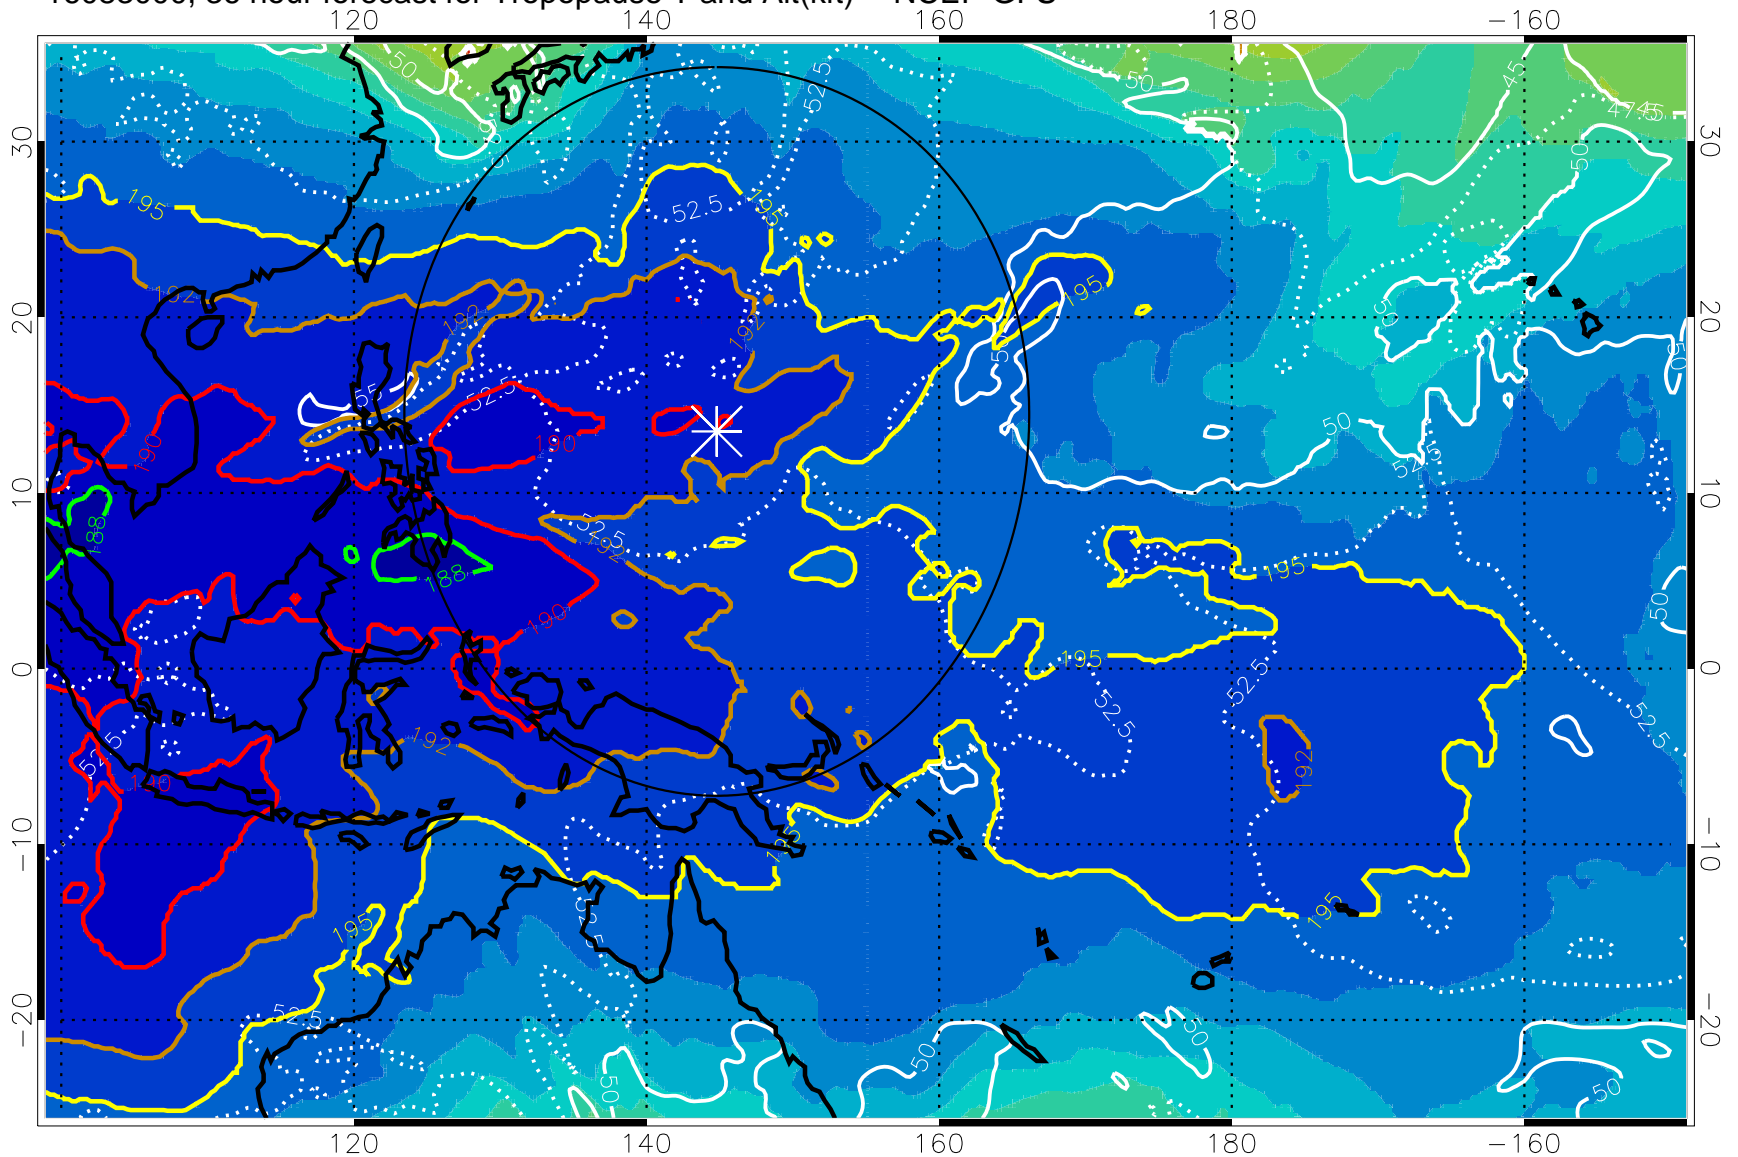

16083000, 36 hour forecast for Tropopause T and Alt(kft) -- NCEP GFS

190 200 210 220 230

Tropopause T, K

Tropopause Altitude in kft (white)

192.5K Isotherm 195K Isotherm
187.5K Isotherm 190K Isotherm

Range ring of 2304 km