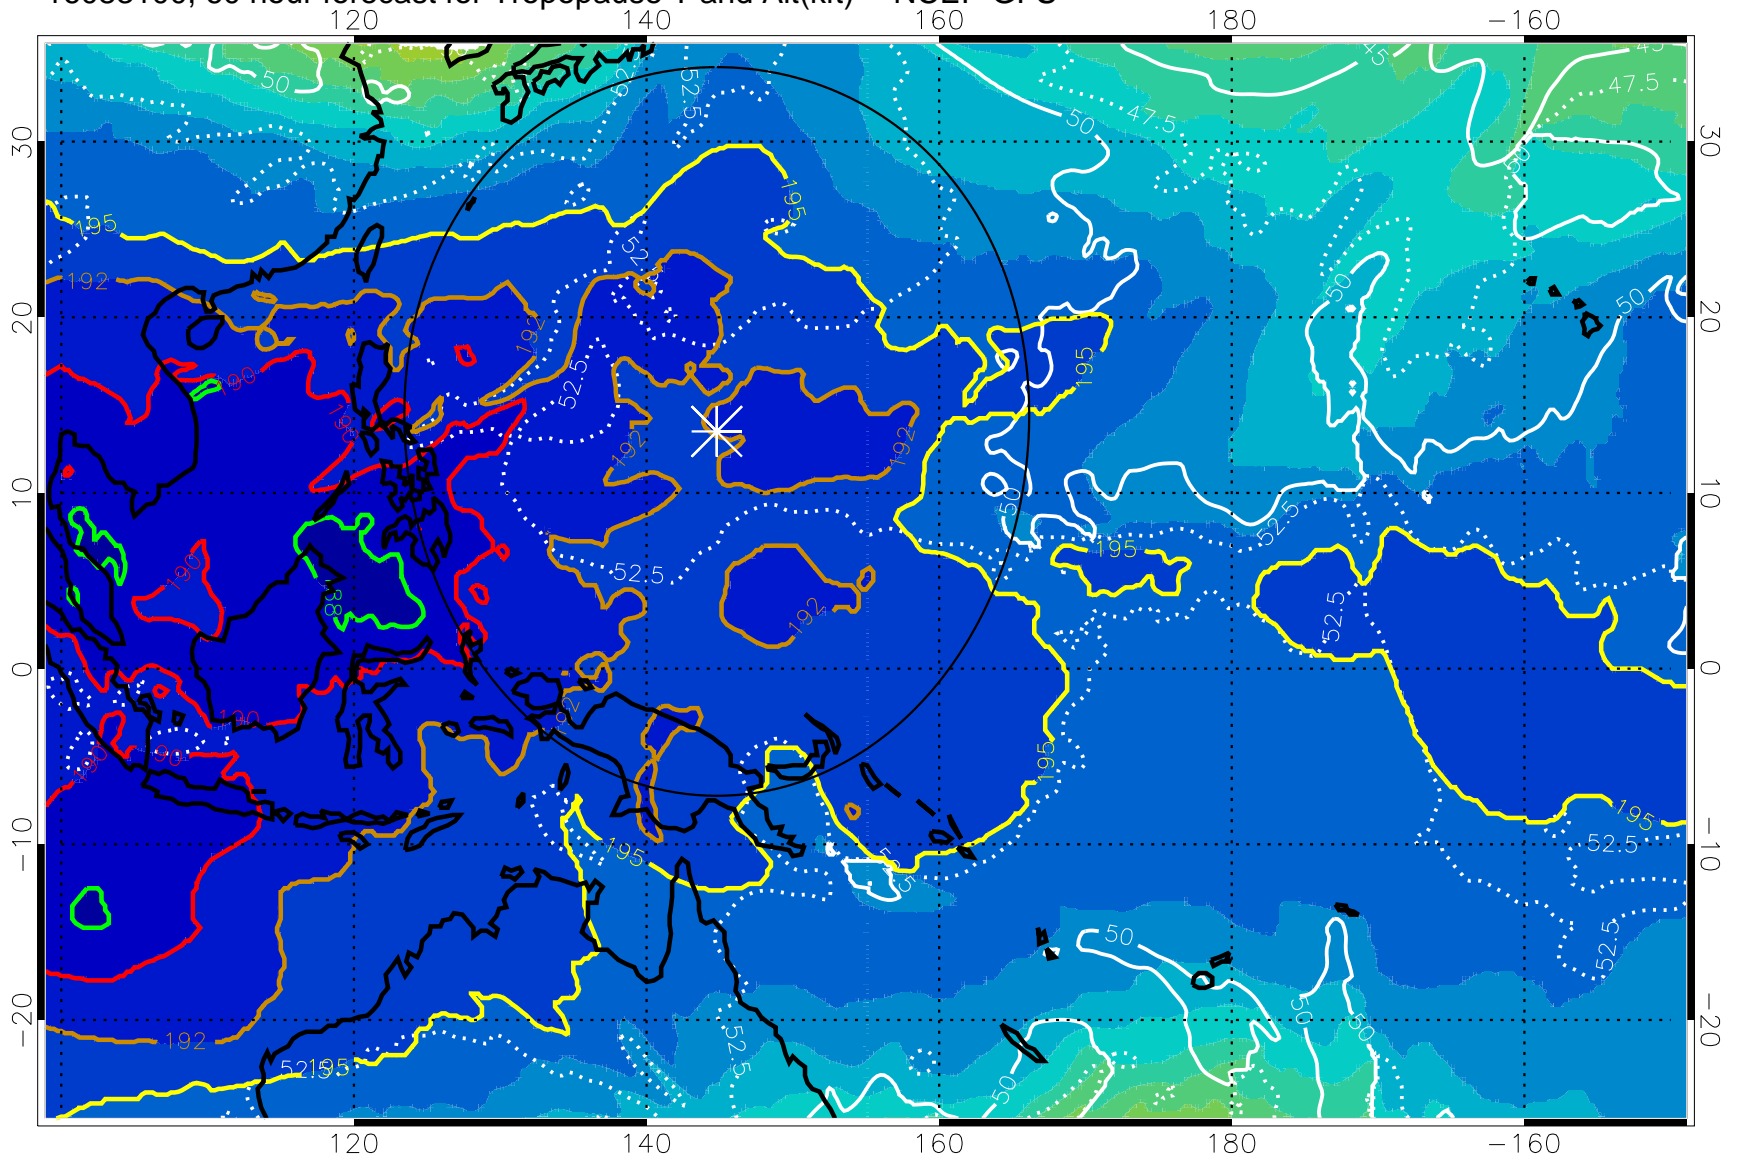

16083100, 60 hour forecast for Tropopause T and Alt(kft) -- NCEP GFS

190 200 210 220 230

Tropopause T, K

Tropopause Altitude in kft (white)

192.5K Isotherm 195K Isotherm

187.5K Isotherm 190K Isotherm

Range ring of 2304 km