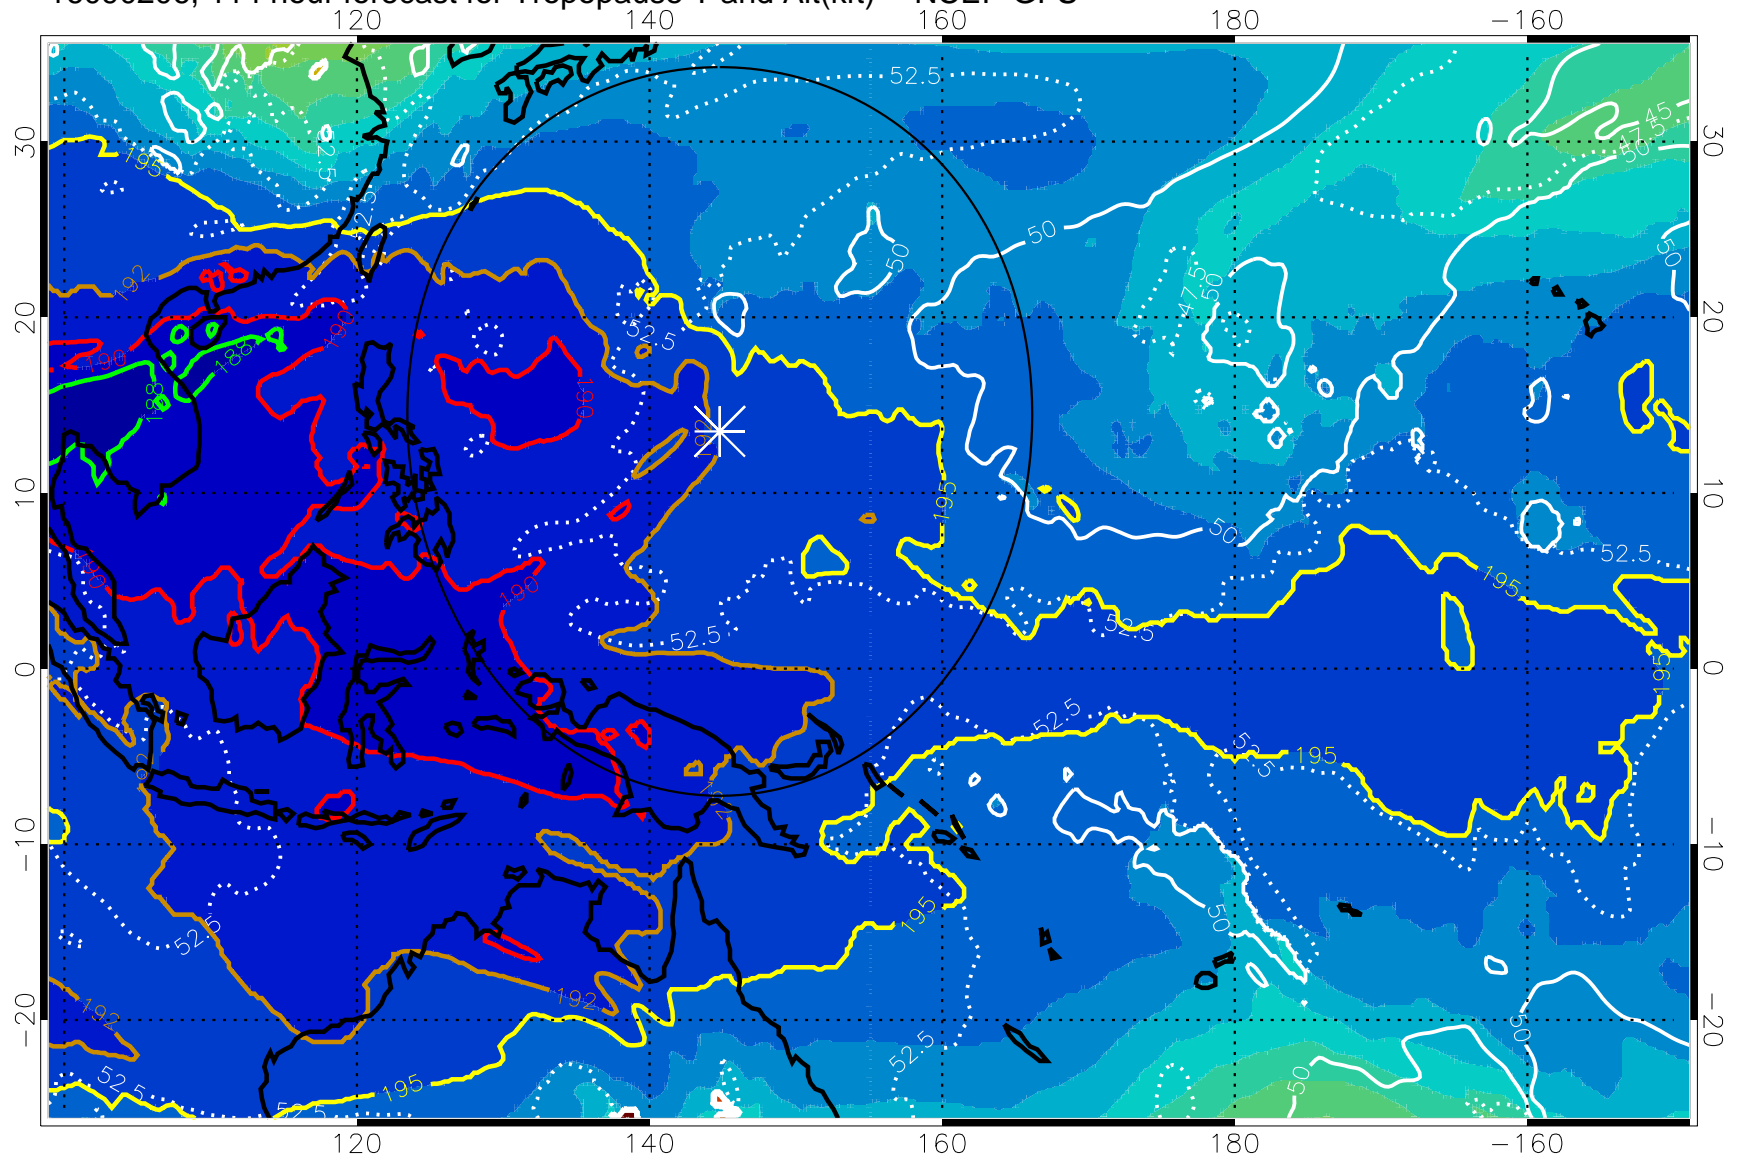

16090206, 114 hour forecast for Tropopause T and Alt(kft) -- NCEP GFS

190 200 210 220 230
Tropopause T, K

Tropopause Altitude in kft (white)

192.5K Isotherm 195K Isotherm
187.5K Isotherm 190K Isotherm

Range ring of 2304 km