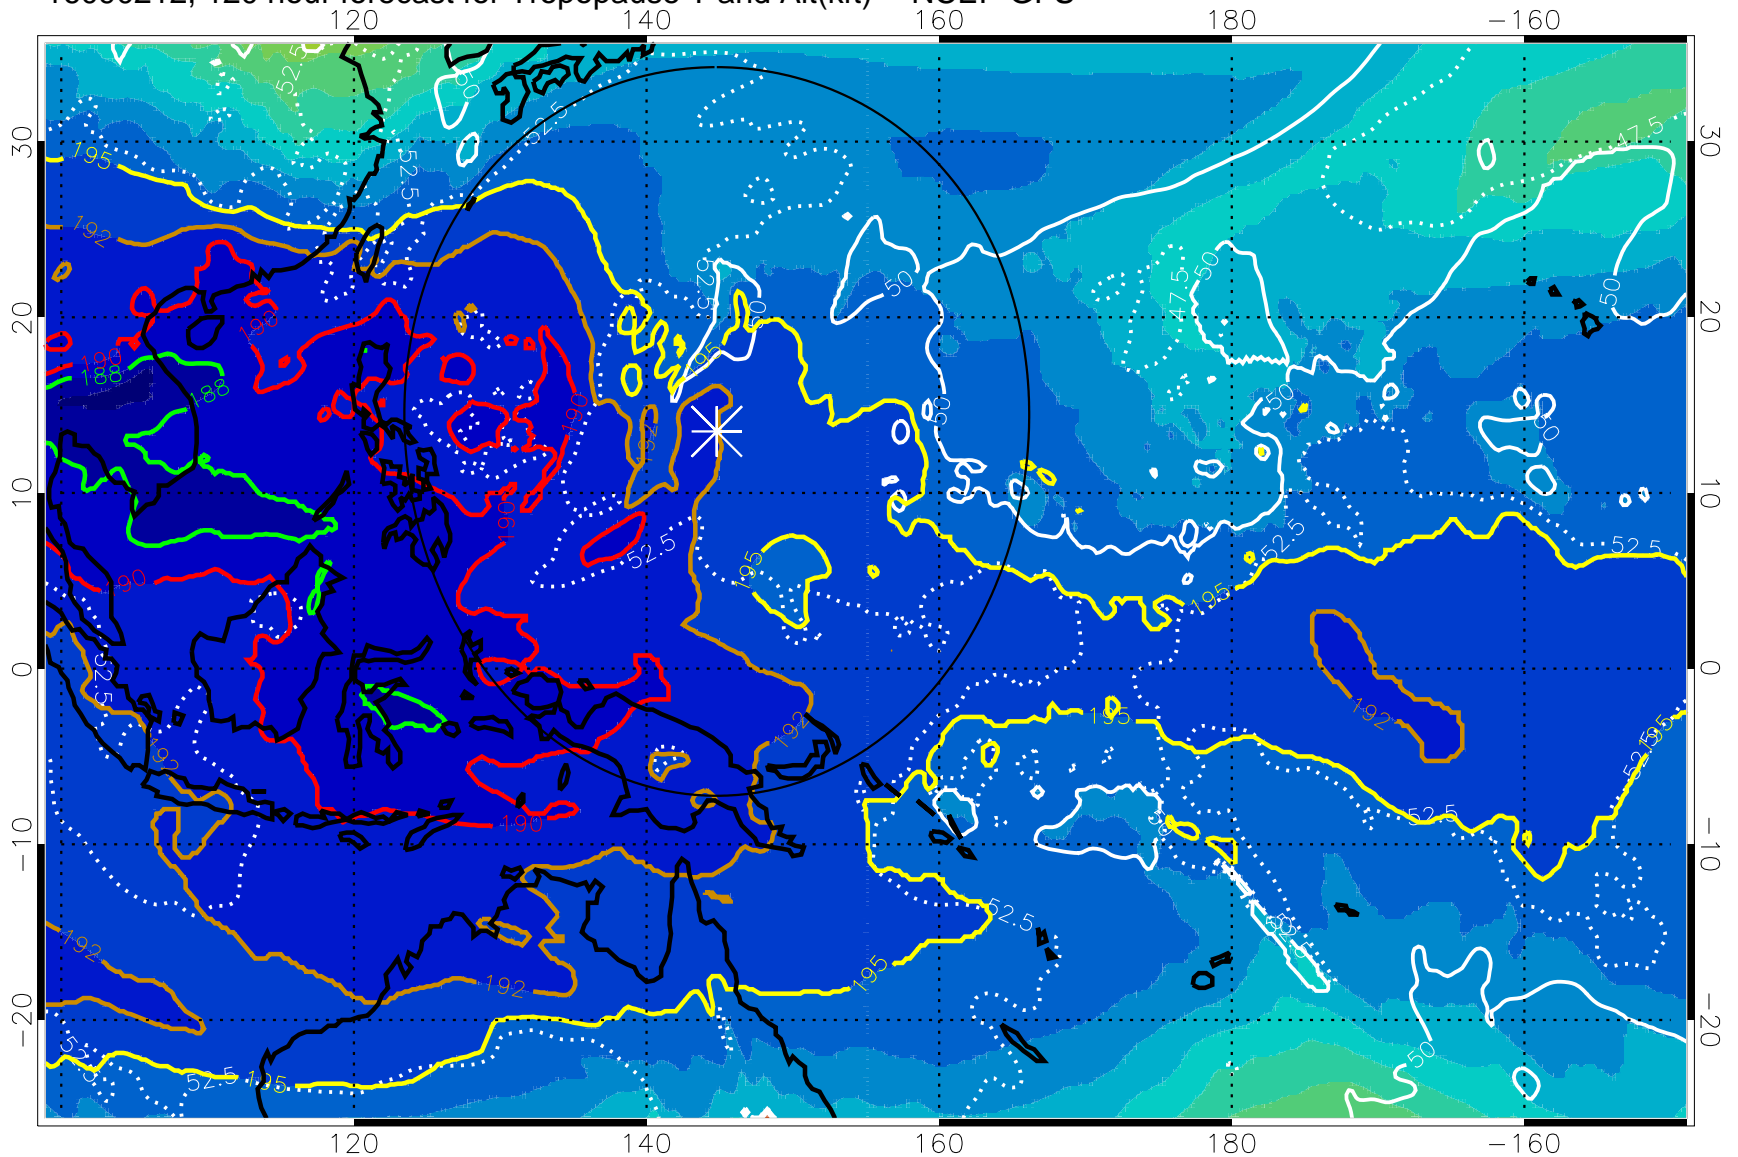

Range ring of 2304 km

16090206, 114 hour forecast for Tropopause T and Alt(kft) -- NCEP GFS

190 200 210 220 230  
Tropopause T, K

Tropopause Altitude in kft (white)

192.5K Isotherm 195K Isotherm  
187.5K Isotherm 190K Isotherm

Range ring of 2304 km

16090212, 120 hour forecast for Tropopause T and Alt(kft) -- NCEP GFS

190 200 210 220 230  
Tropopause T, K

Tropopause Altitude in kft (white)

192.5K Isotherm 195K Isotherm  
187.5K Isotherm 190K Isotherm