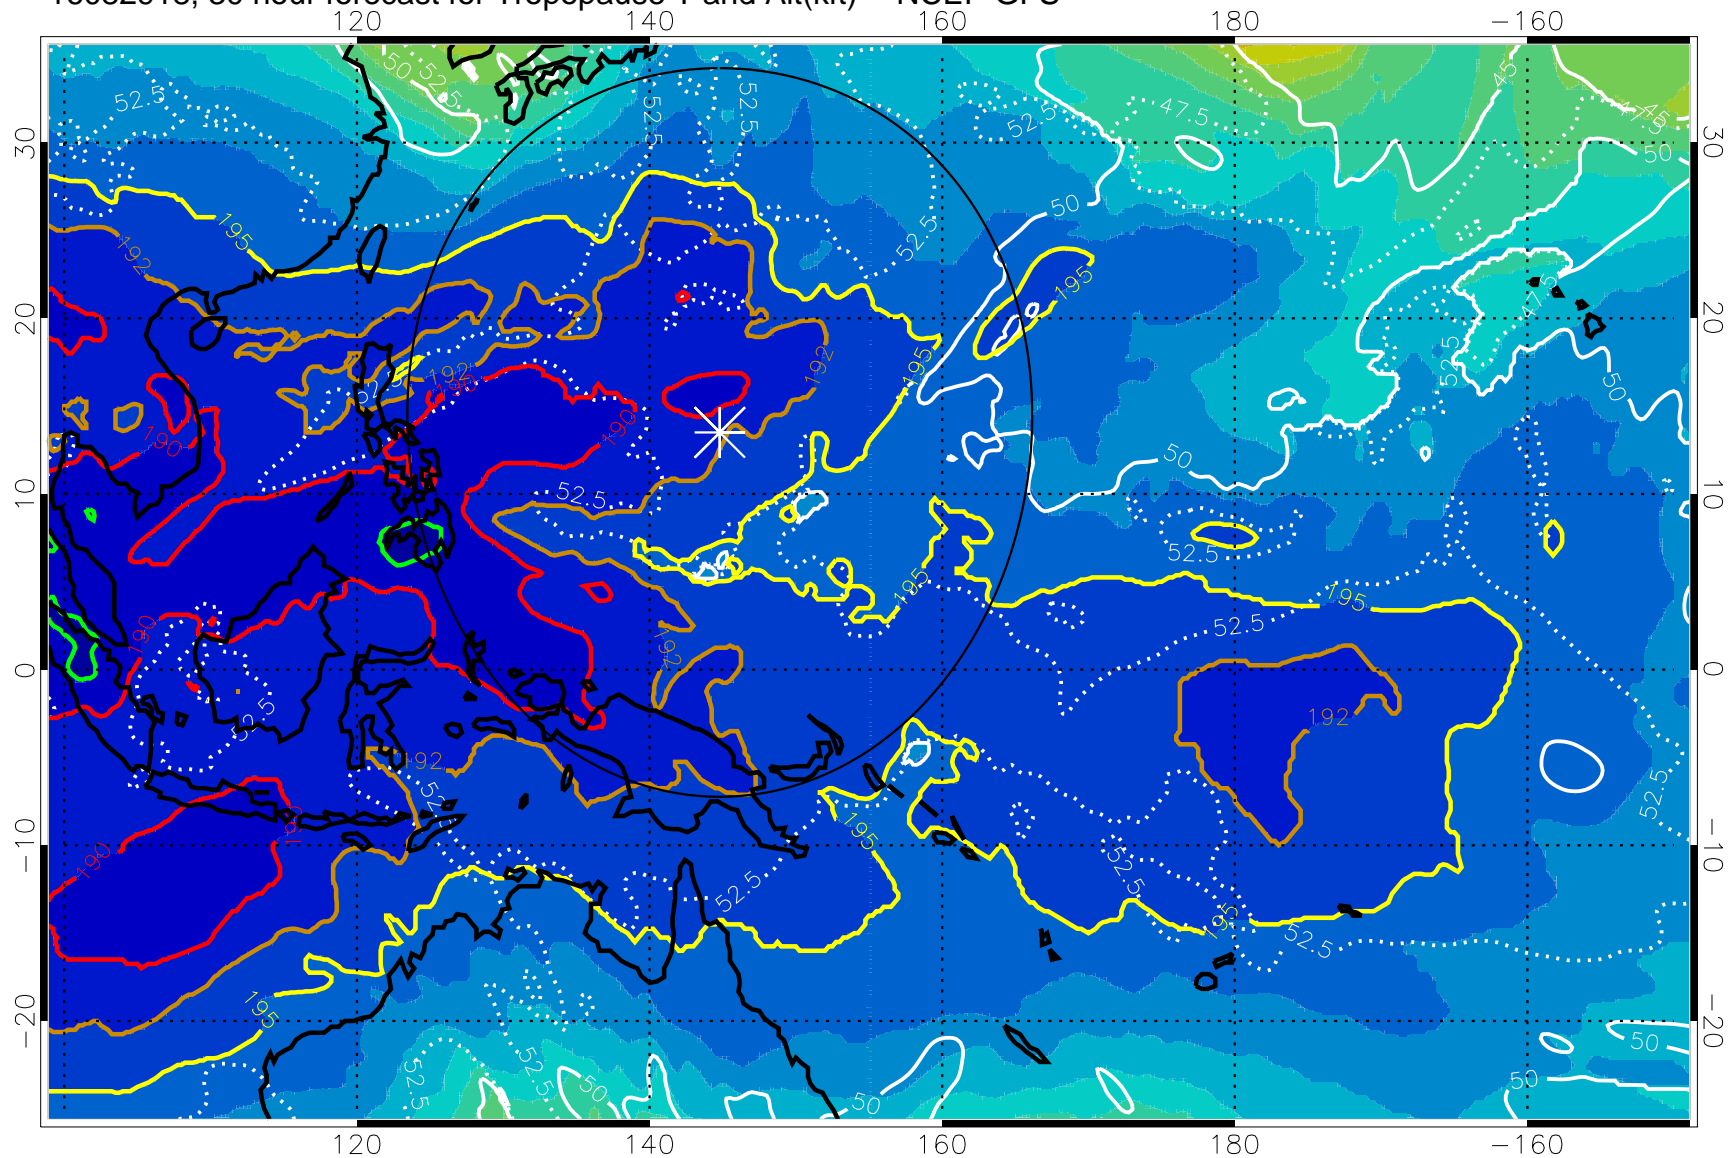

16082918, 30 hour forecast for Tropopause T and Alt(kft) -- NCEP GFS

190 200 210 220 230

Tropopause T, K

Tropopause Altitude in kft (white)

192.5K Isotherm 195K Isotherm

187.5K Isotherm 190K Isotherm

Range ring of 2304 km