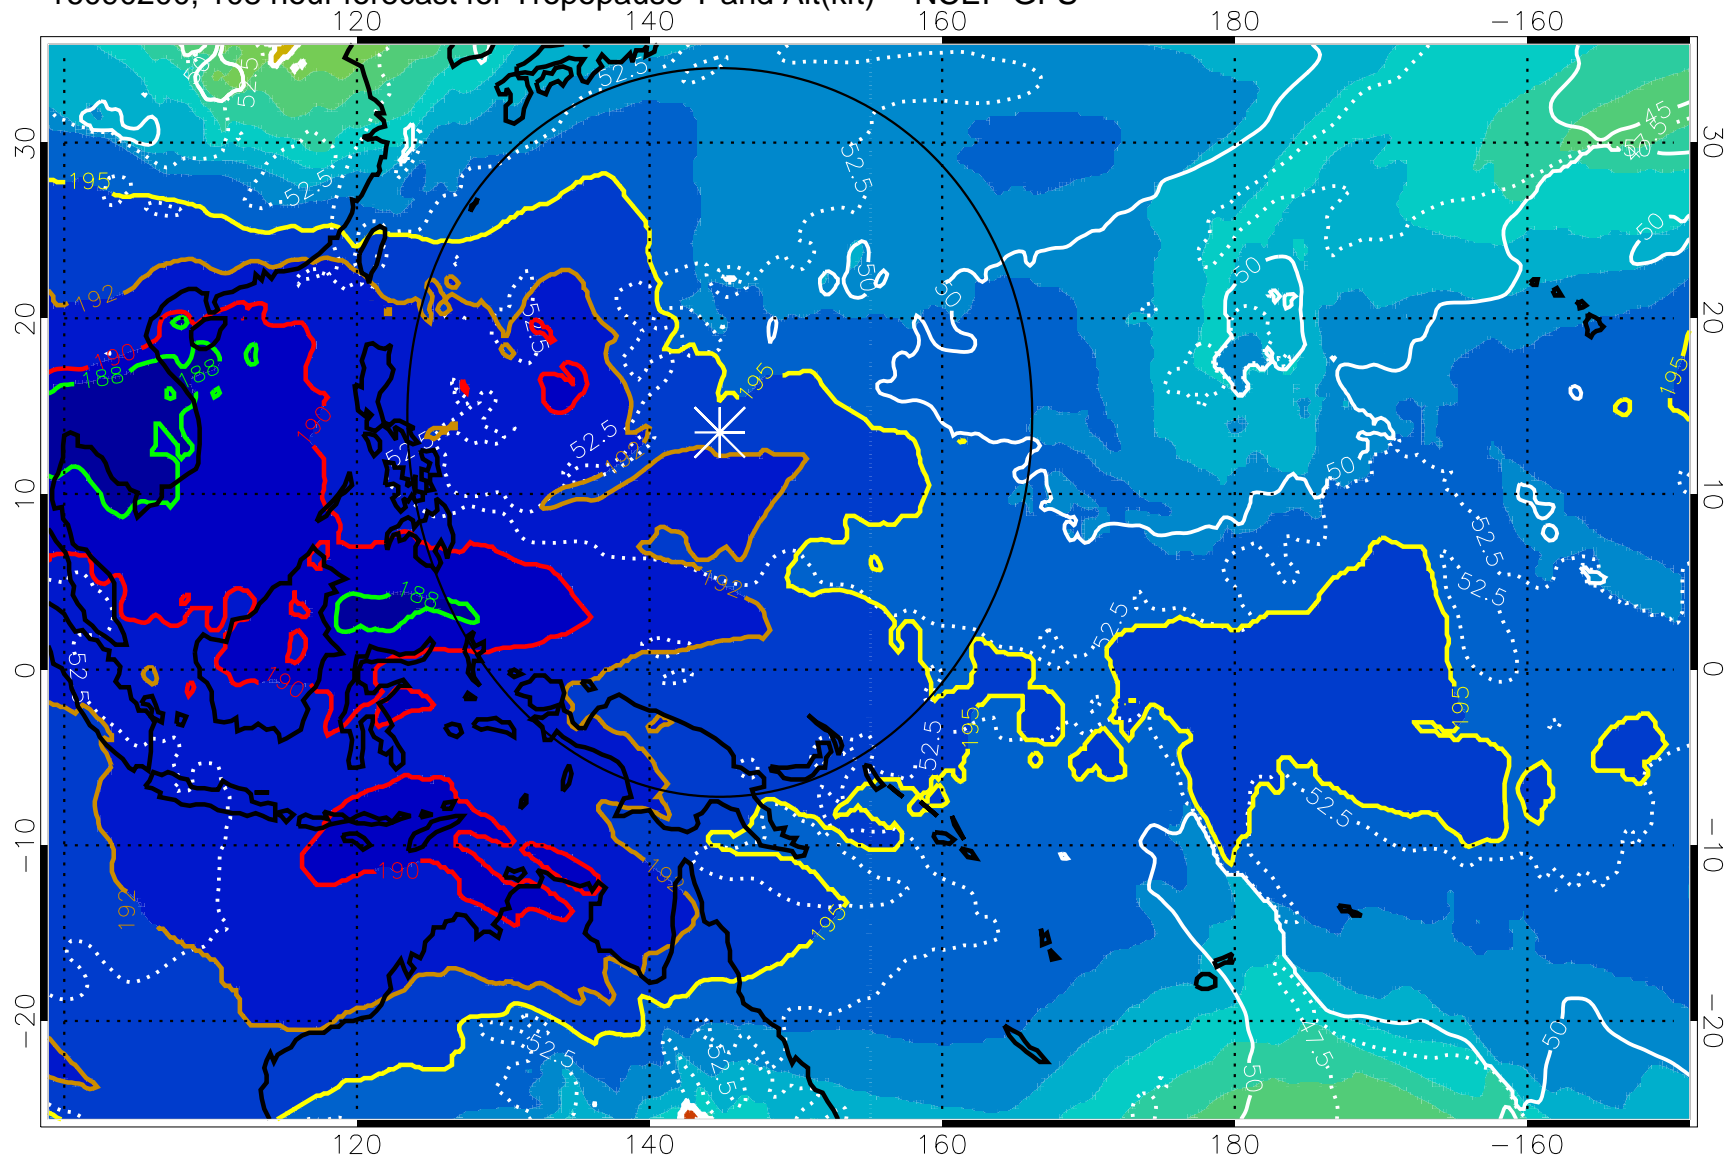

16090200, 108 hour forecast for Tropopause T and Alt(kft) -- NCEP GFS

190 200 210 220 230

Tropopause T, K

Tropopause Altitude in kft (white)

192.5K Isotherm 195K Isotherm
187.5K Isotherm 190K Isotherm

Range ring of 2304 km