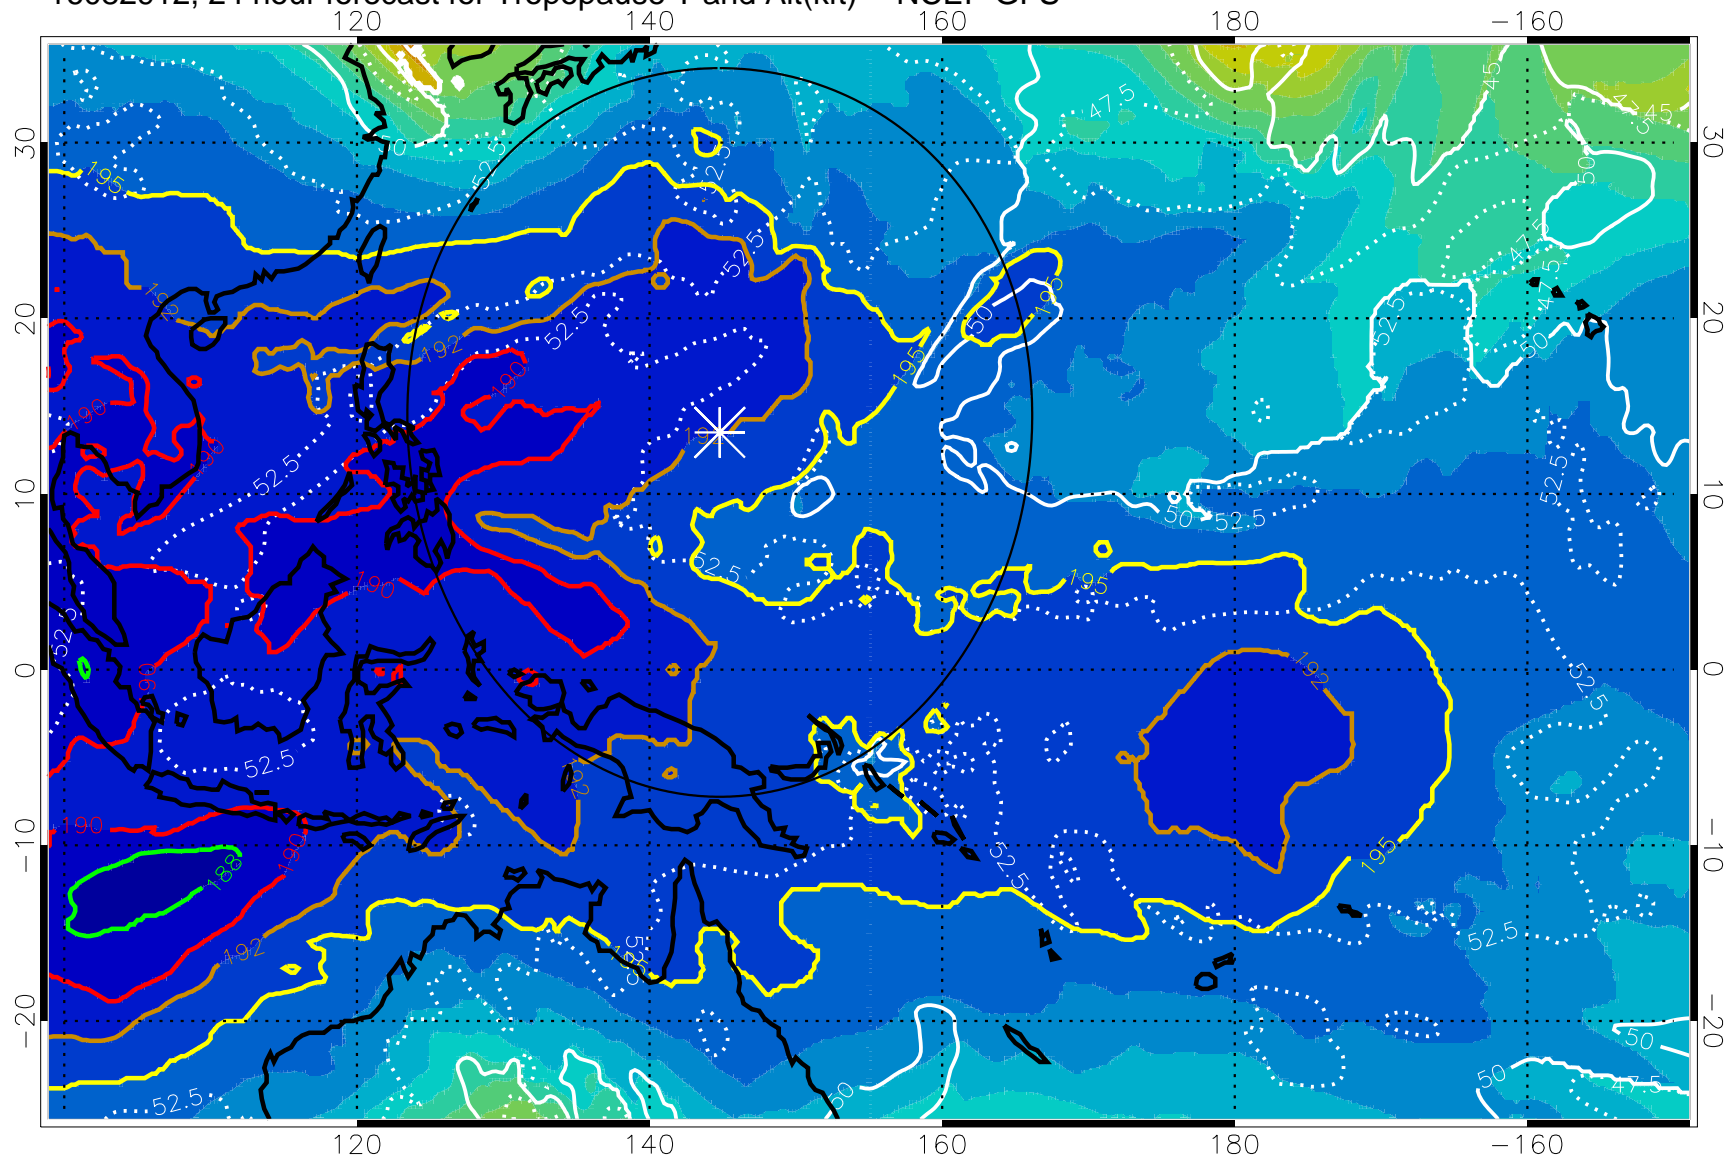

16082912, 24 hour forecast for Tropopause T and Alt(kft) -- NCEP GFS

190 200 210 220 230
Tropopause T, K

Tropopause Altitude in kft (white)

192.5K Isotherm 195K Isotherm
187.5K Isotherm 190K Isotherm

Range ring of 2304 km