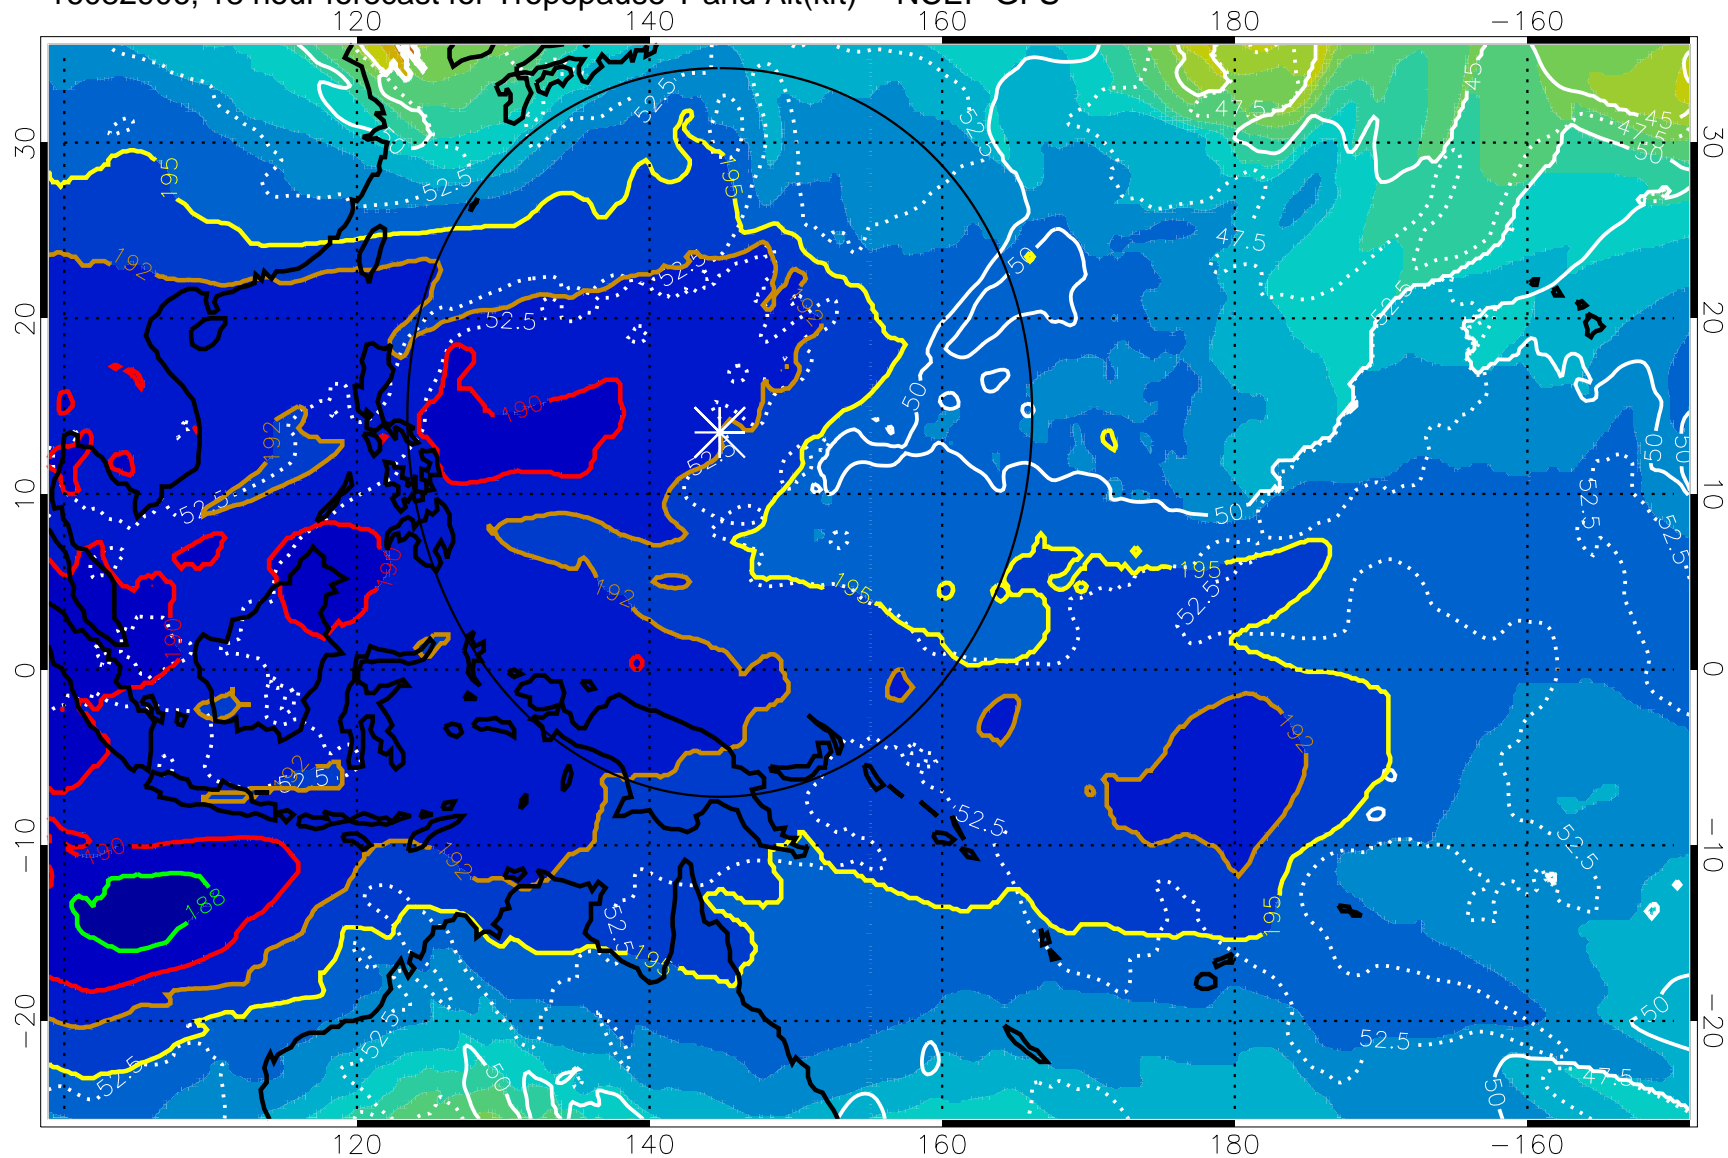

16082906, 18 hour forecast for Tropopause T and Alt(kft) -- NCEP GFS

190 200 210 220 230

Tropopause T, K

Tropopause Altitude in kft (white)

192.5K Isotherm 195K Isotherm
187.5K Isotherm 190K Isotherm

Range ring of 2304 km