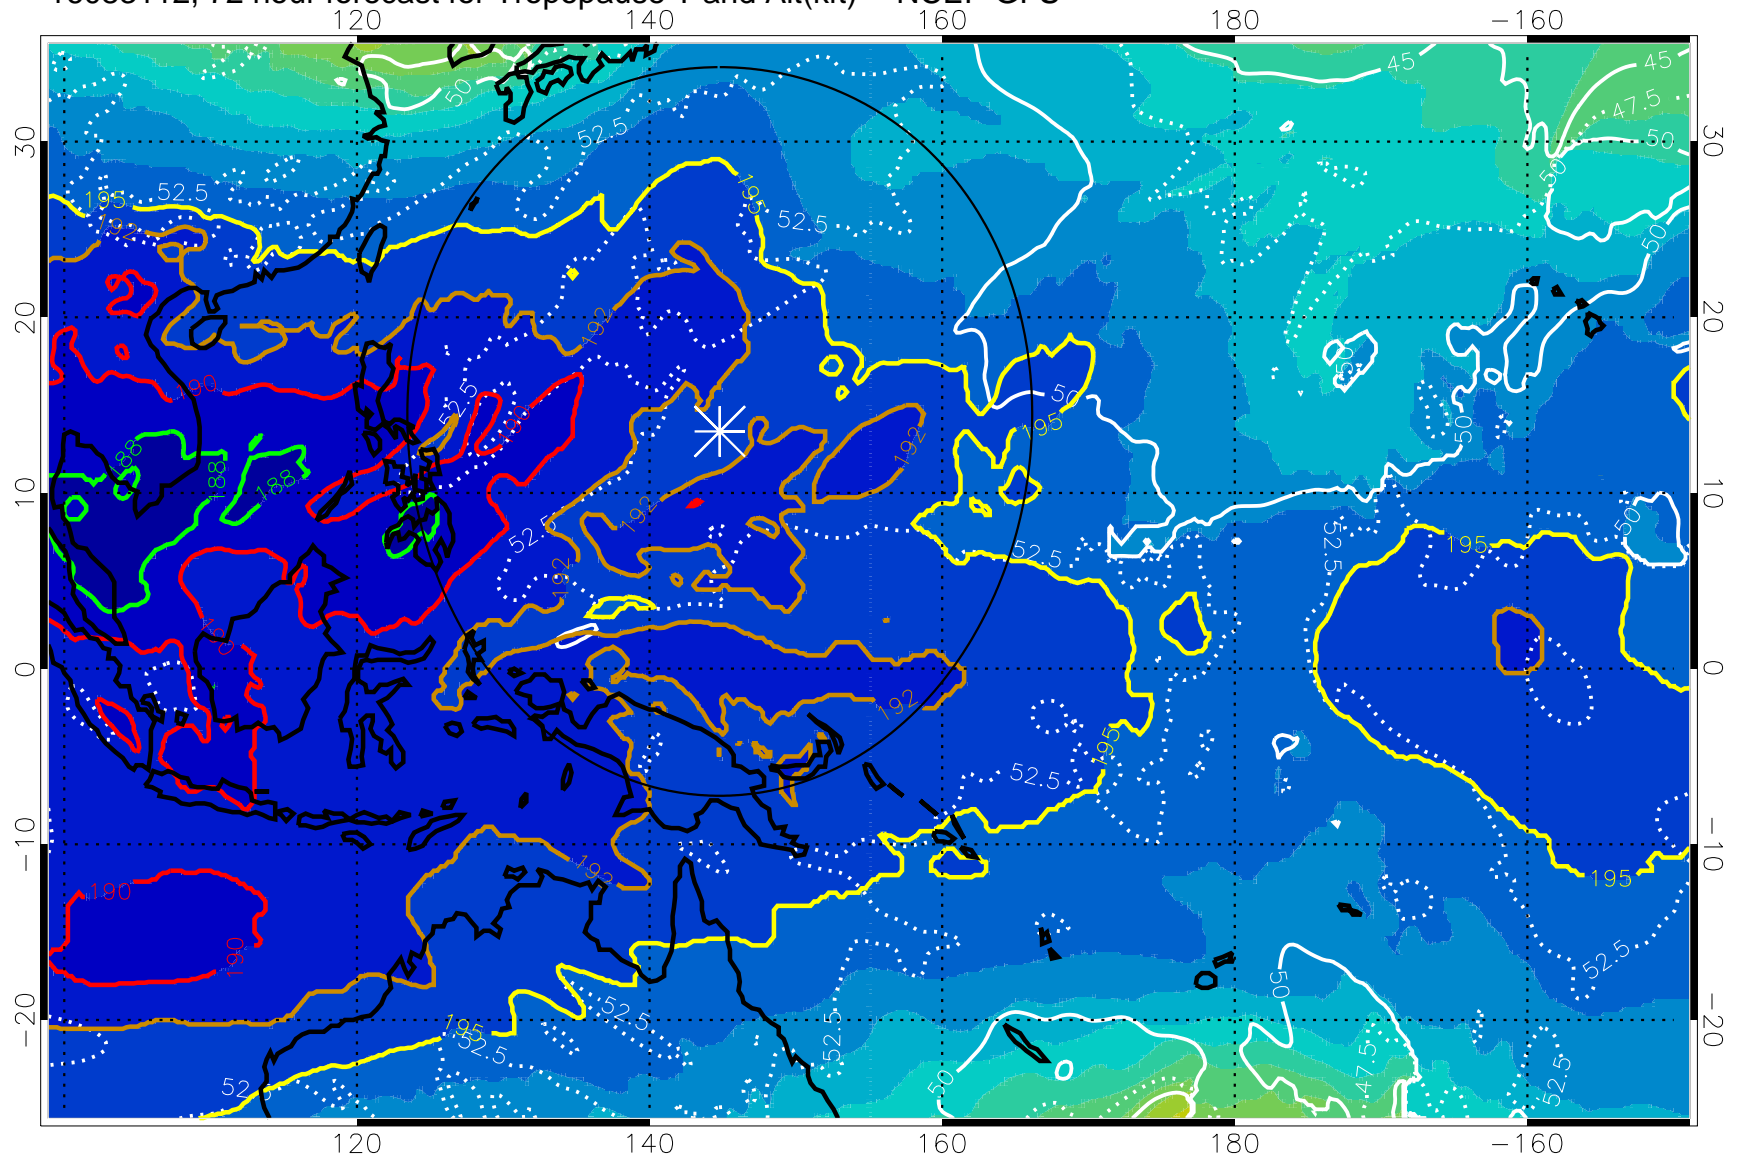

16083112, 72 hour forecast for Tropopause T and Alt(kft) -- NCEP GFS

190 200 210 220 230

Tropopause T, K

Tropopause Altitude in kft (white)

192.5K Isotherm 195K Isotherm

187.5K Isotherm 190K Isotherm

Range ring of 2304 km