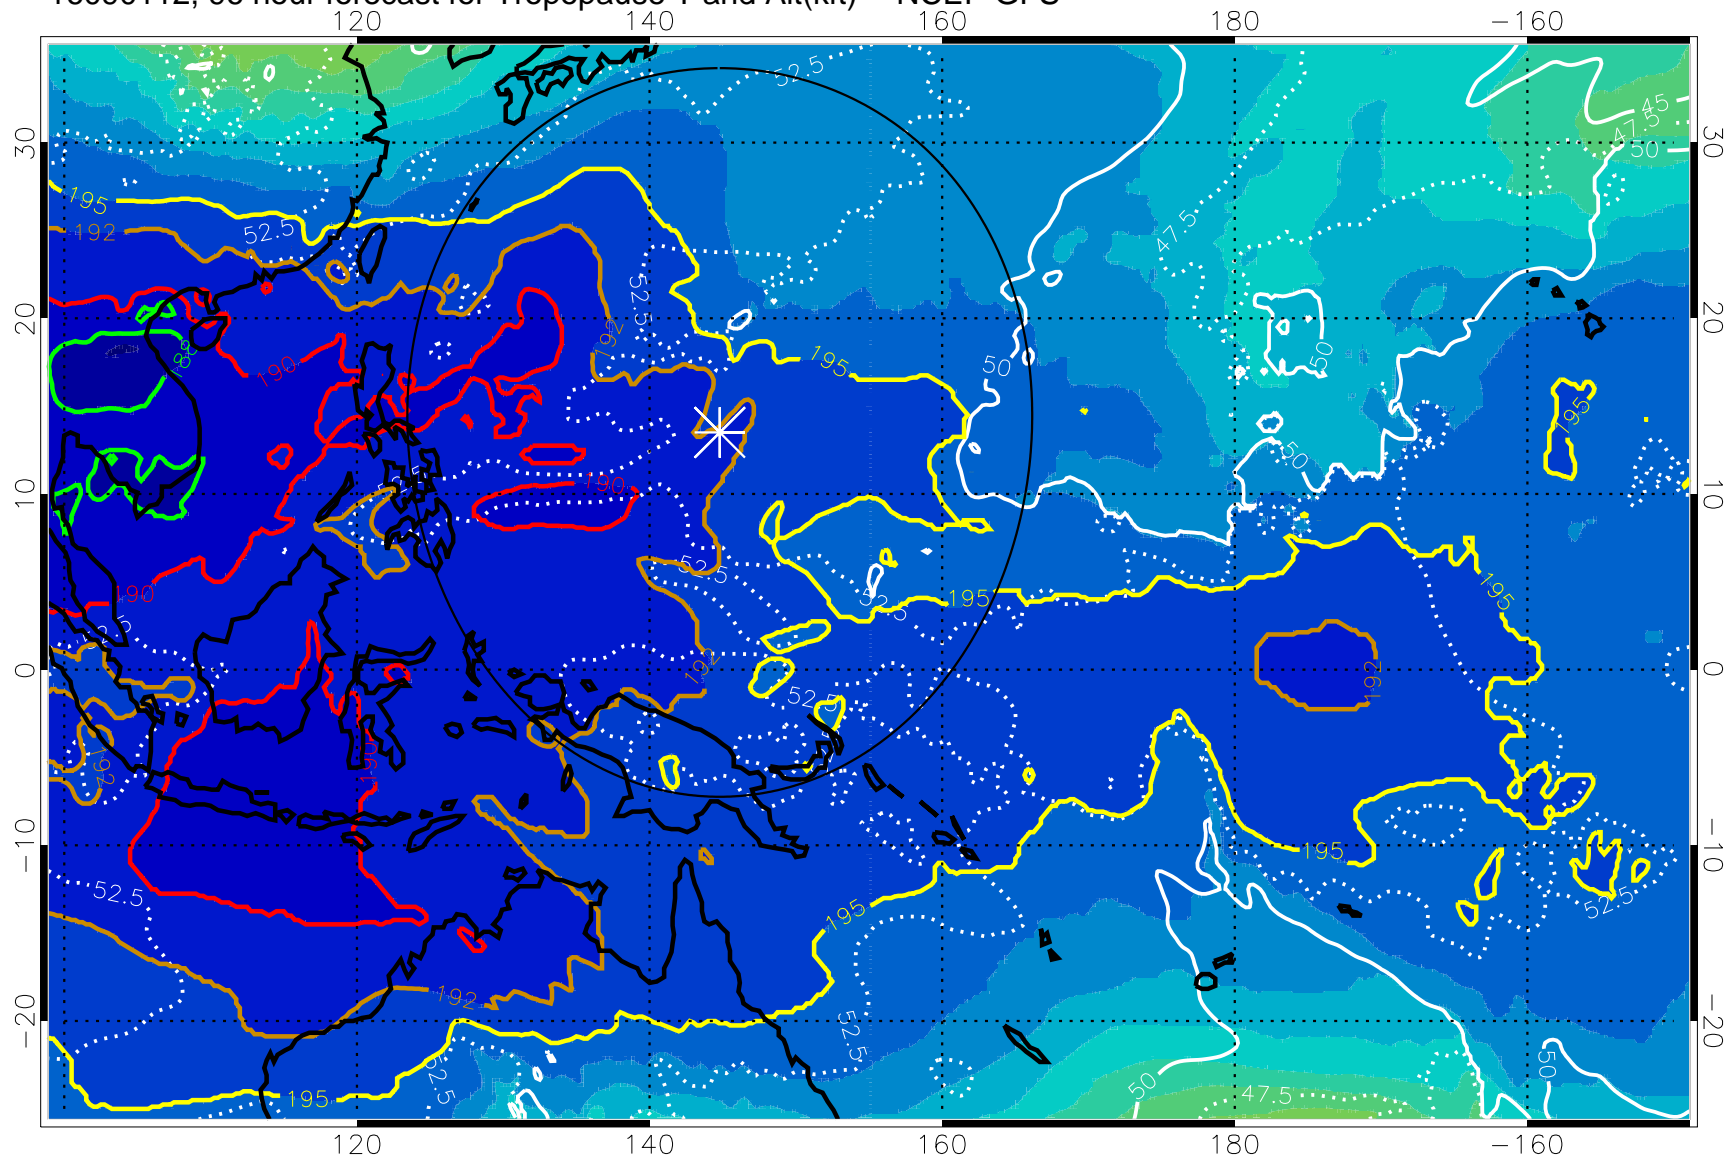

Range ring of 2304 km

16090106, 90 hour forecast for Tropopause T and Alt(kft) -- NCEP GFS

190 200 210 220 230

Tropopause T, K

Tropopause Altitude in kft (white)

192.5K Isotherm 195K Isotherm

187.5K Isotherm 190K Isotherm

Range ring of 2304 km

16090112, 96 hour forecast for Tropopause T and Alt(kft) -- NCEP GFS

190 200 210 220 230

Tropopause T, K

Tropopause Altitude in kft (white)

192.5K Isotherm 195K Isotherm  
187.5K Isotherm 190K Isotherm