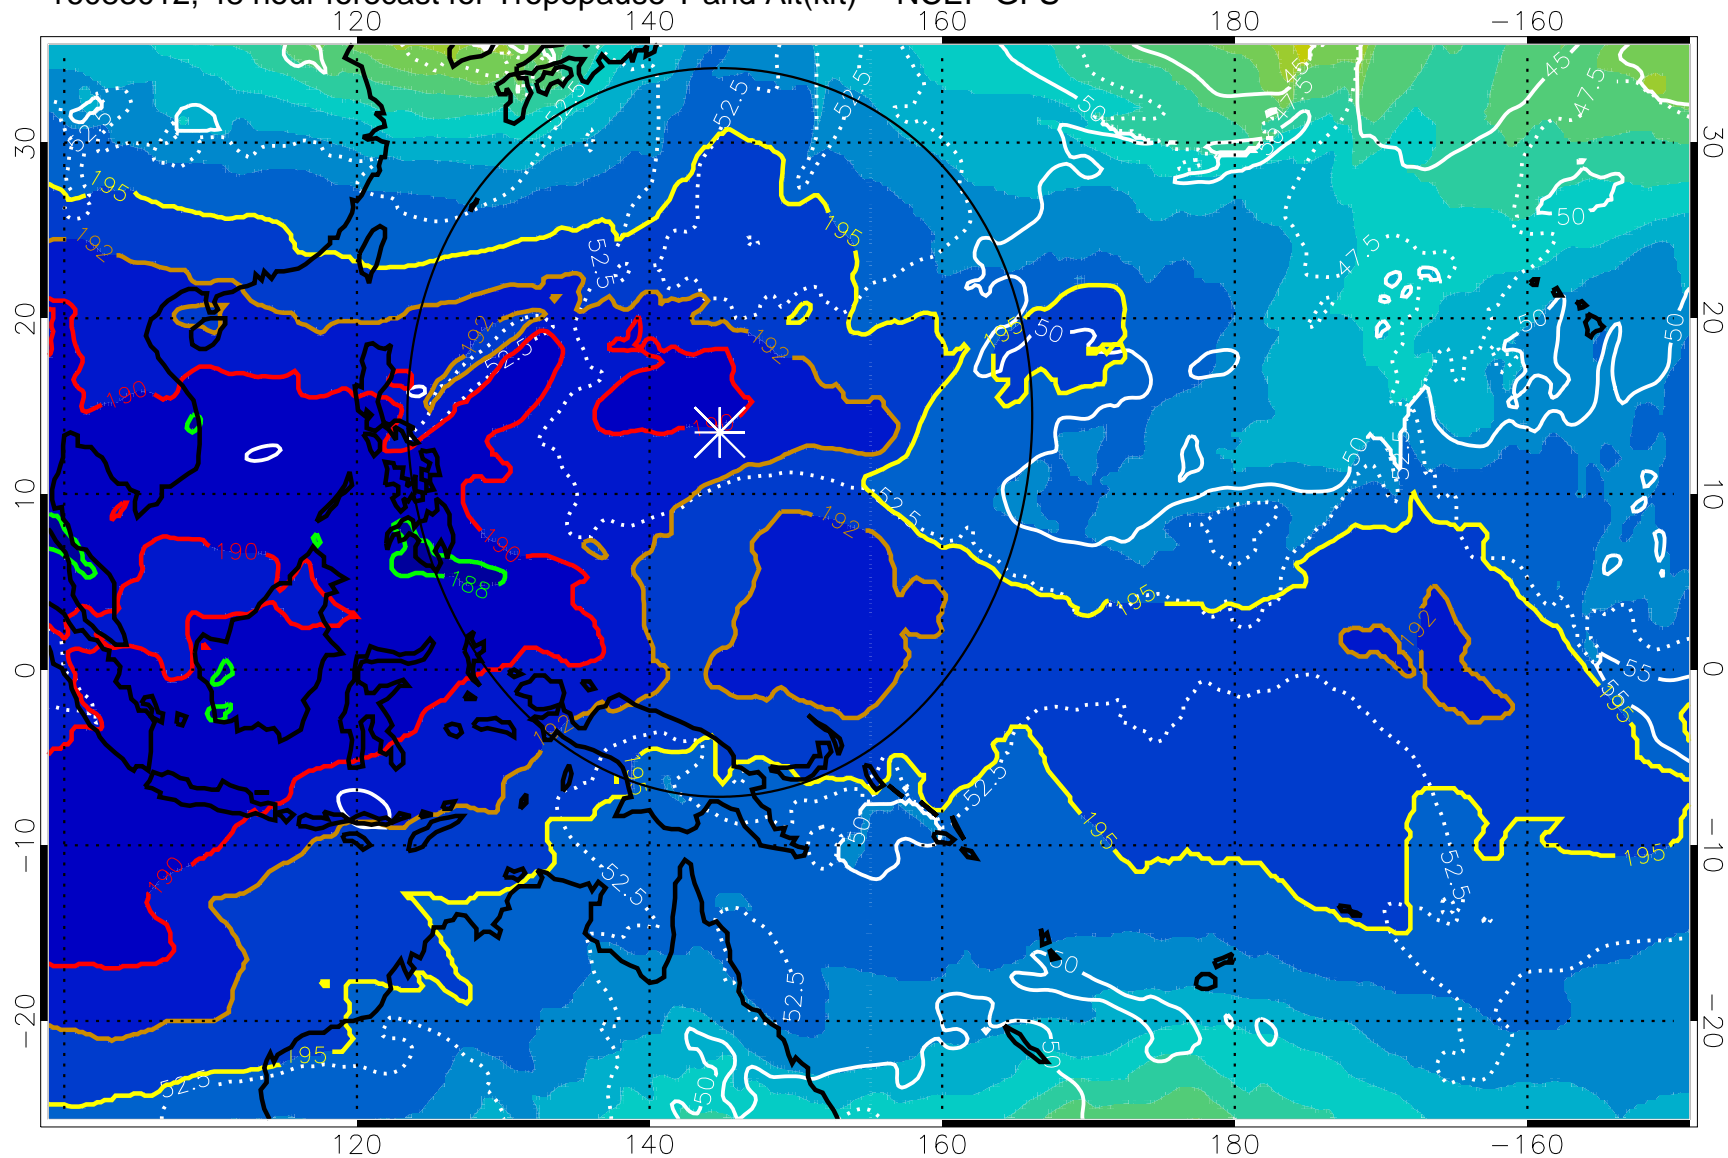

16083012, 48 hour forecast for Tropopause T and Alt(kft) -- NCEP GFS

190   200   210   220   230
Tropopause T, K

Tropopause Altitude in kft (white)

192.5K Isotherm   195K Isotherm
187.5K Isotherm   190K Isotherm

Range ring of 2304 km