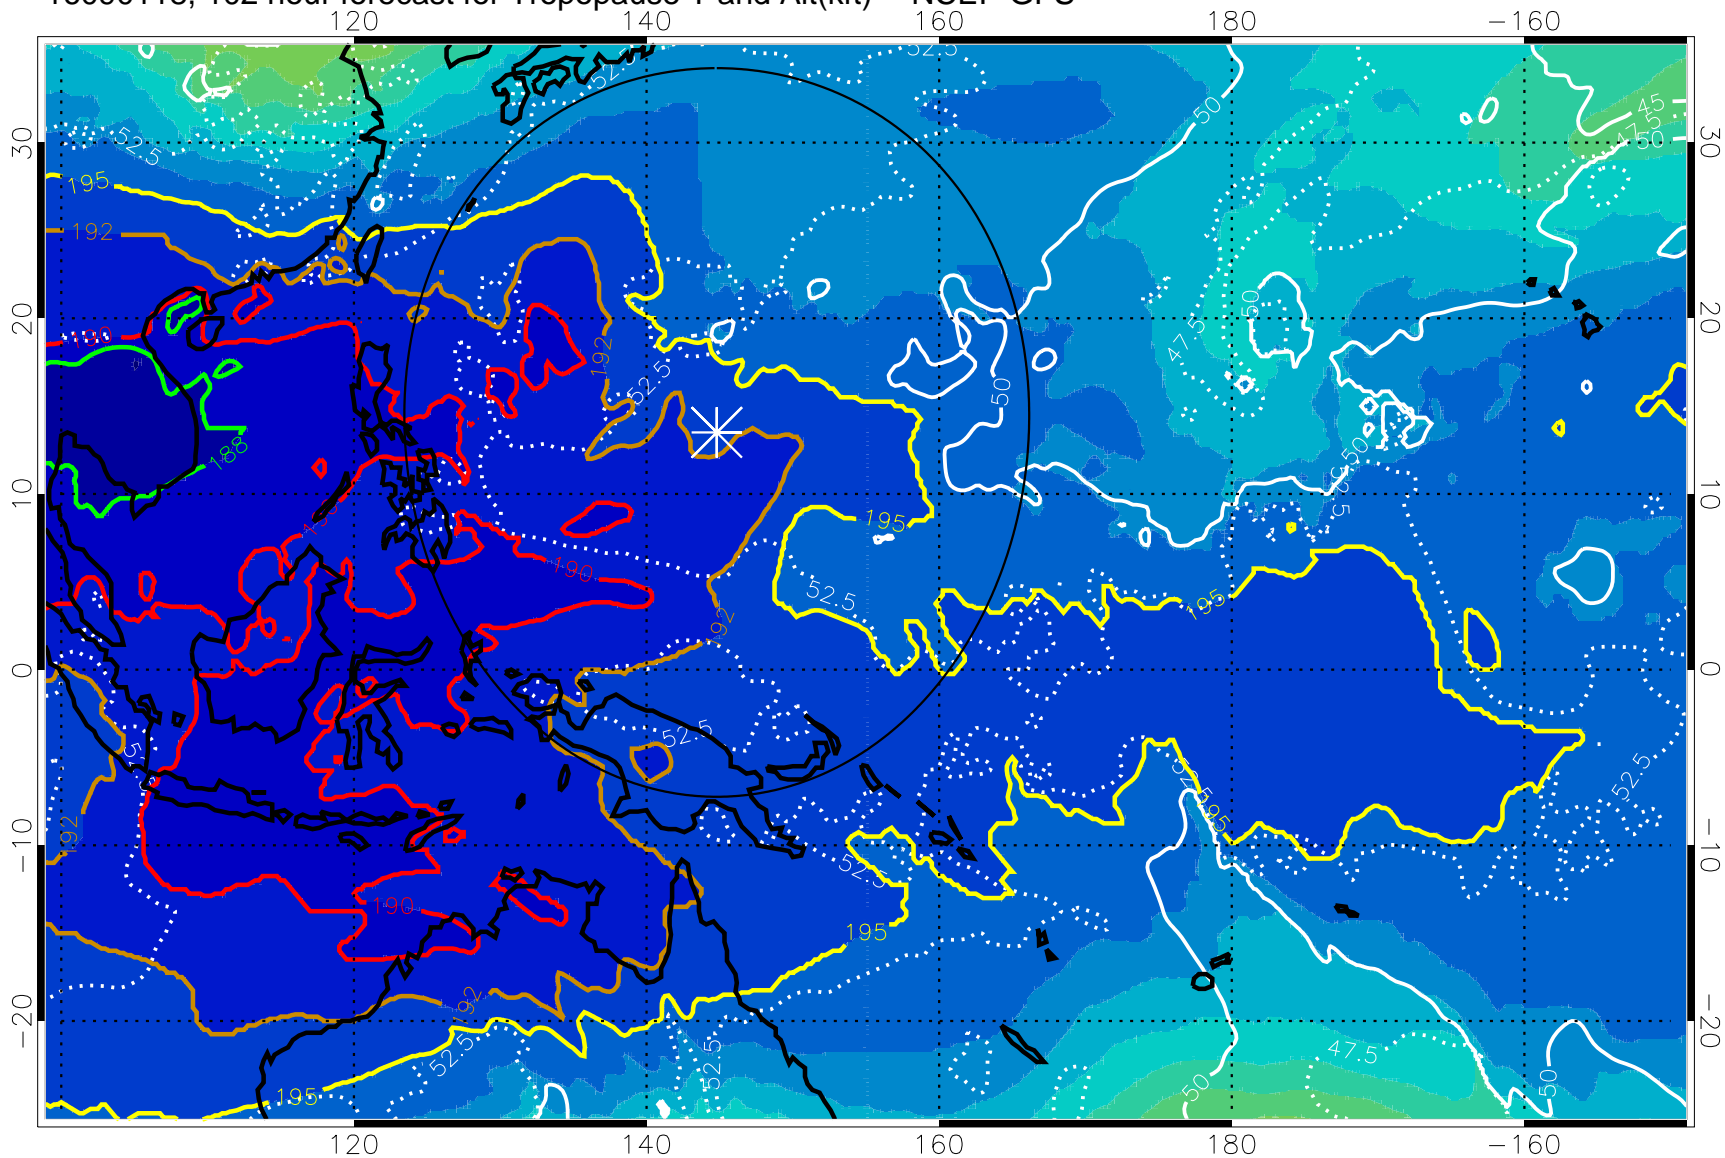

16090118, 102 hour forecast for Tropopause T and Alt(kft) -- NCEP GFS

190 200 210 220 230

Tropopause T, K

Tropopause Altitude in kft (white)

192.5K Isotherm 195K Isotherm
187.5K Isotherm 190K Isotherm

Range ring of 2304 km