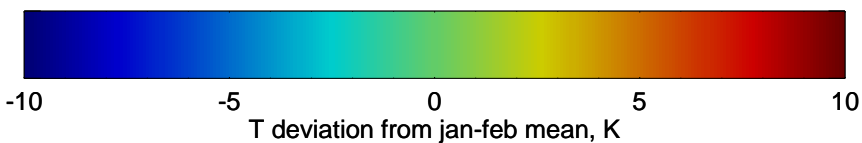

16082900, 12 hour forecast for 100mb Perturbaton T (K) and Z (m)-- NCEP GFS

Contours are 100 mbar Z perturbation (m)

Positive Z Contours

Negative Z Contours

Diamonds-mean pos. of anticyclones

Range ring of 2304 km