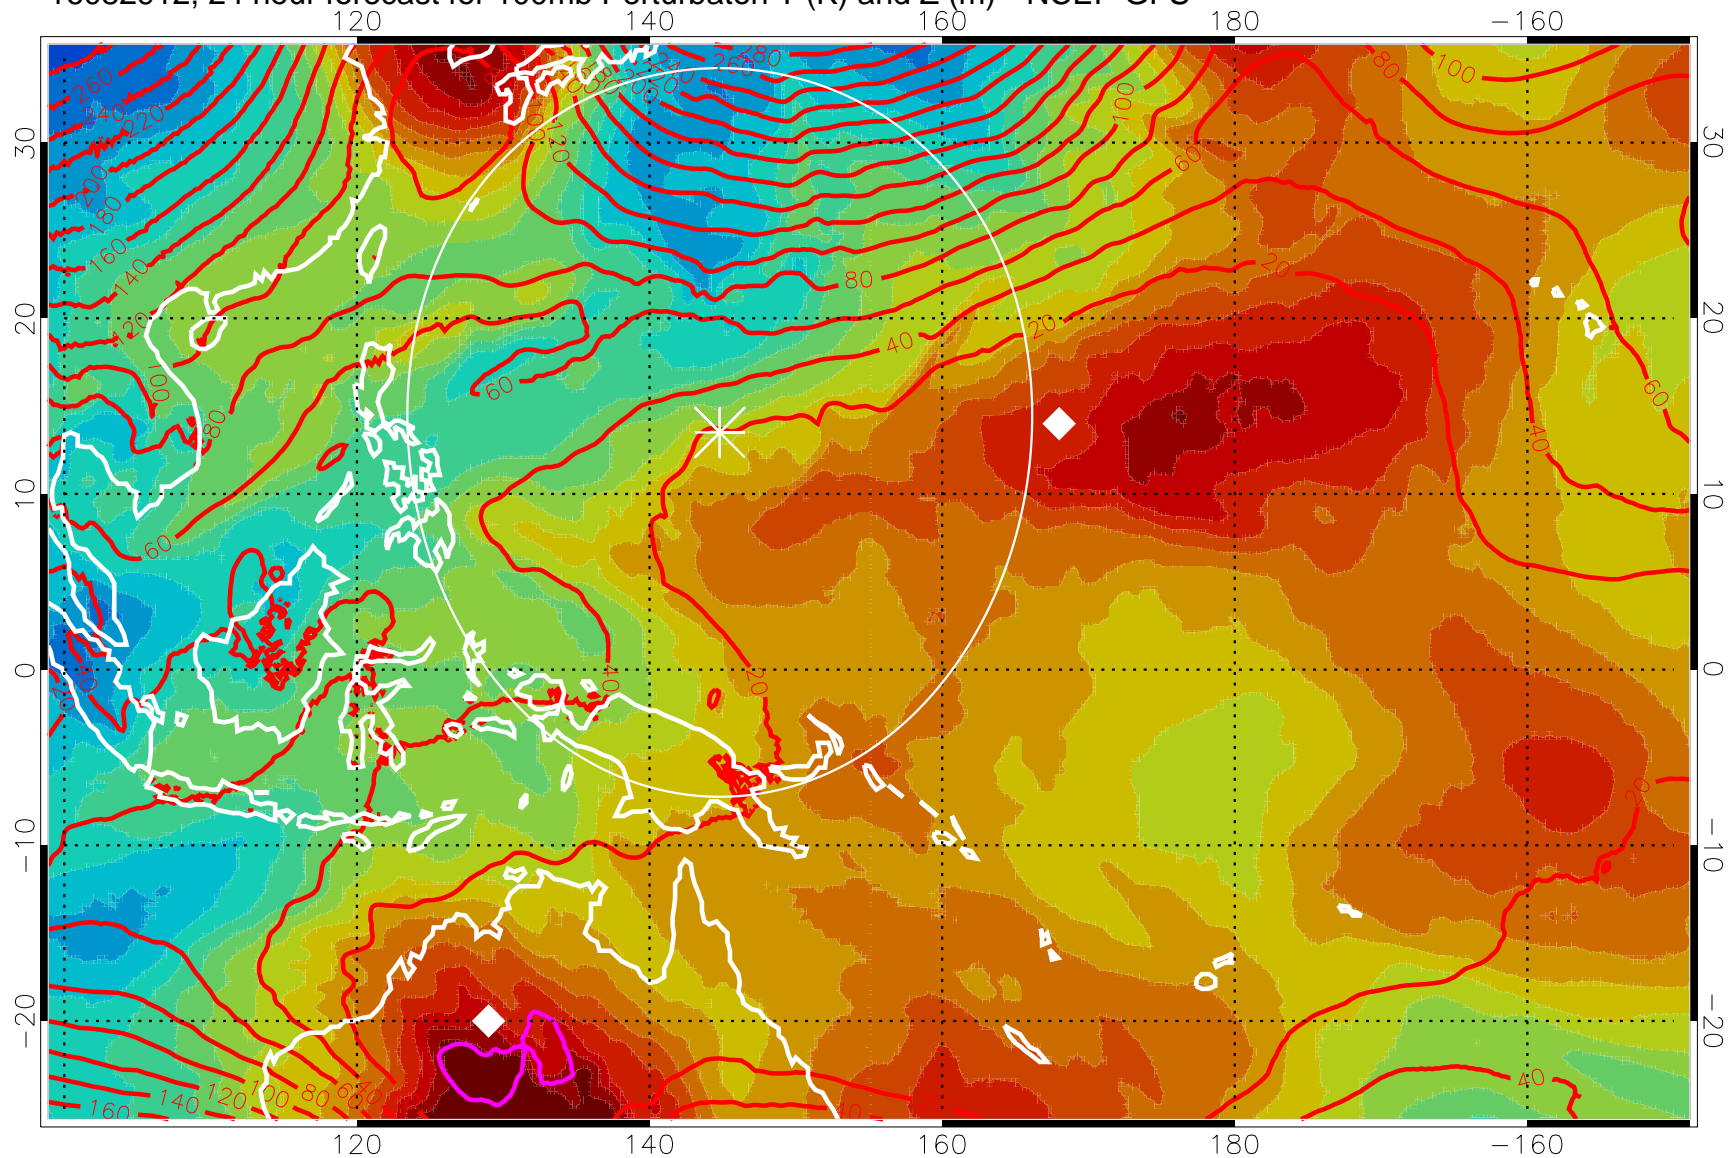

16082912, 24 hour forecast for 100mb Perturbaton T (K) and Z (m)-- NCEP GFS

T deviation from jan-feb mean, K

Contours are 100 mbar Z perturbation (m)
Positive Z Contours
Negative Z Contours
Diamonds-mean pos. of anticyclones

Range ring of 2304 km