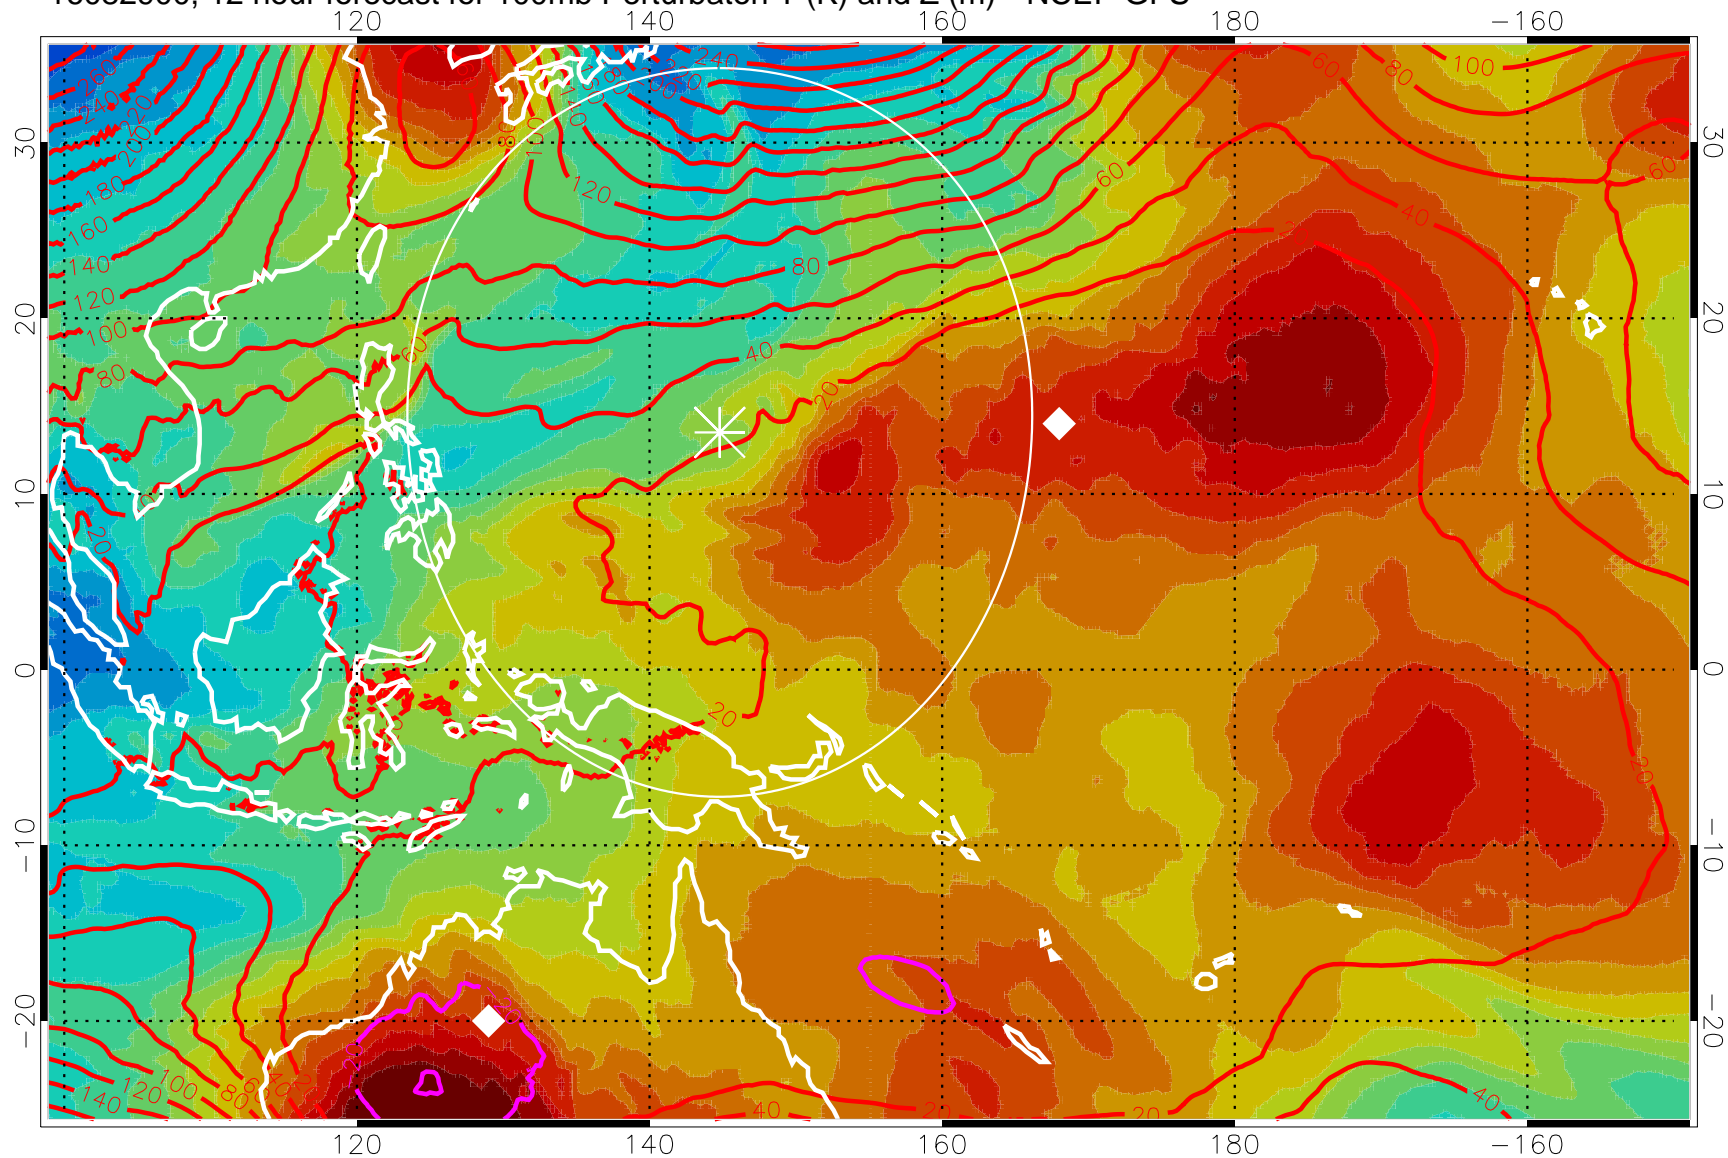

16082900, 12 hour forecast for 100mb Perturbaton T (K) and Z (m)-- NCEP GFS

Contours are 100 mbar Z perturbation (m)

Positive Z Contours

Negative Z Contours

Diamonds-mean pos. of anticyclones

Range ring of 2304 km