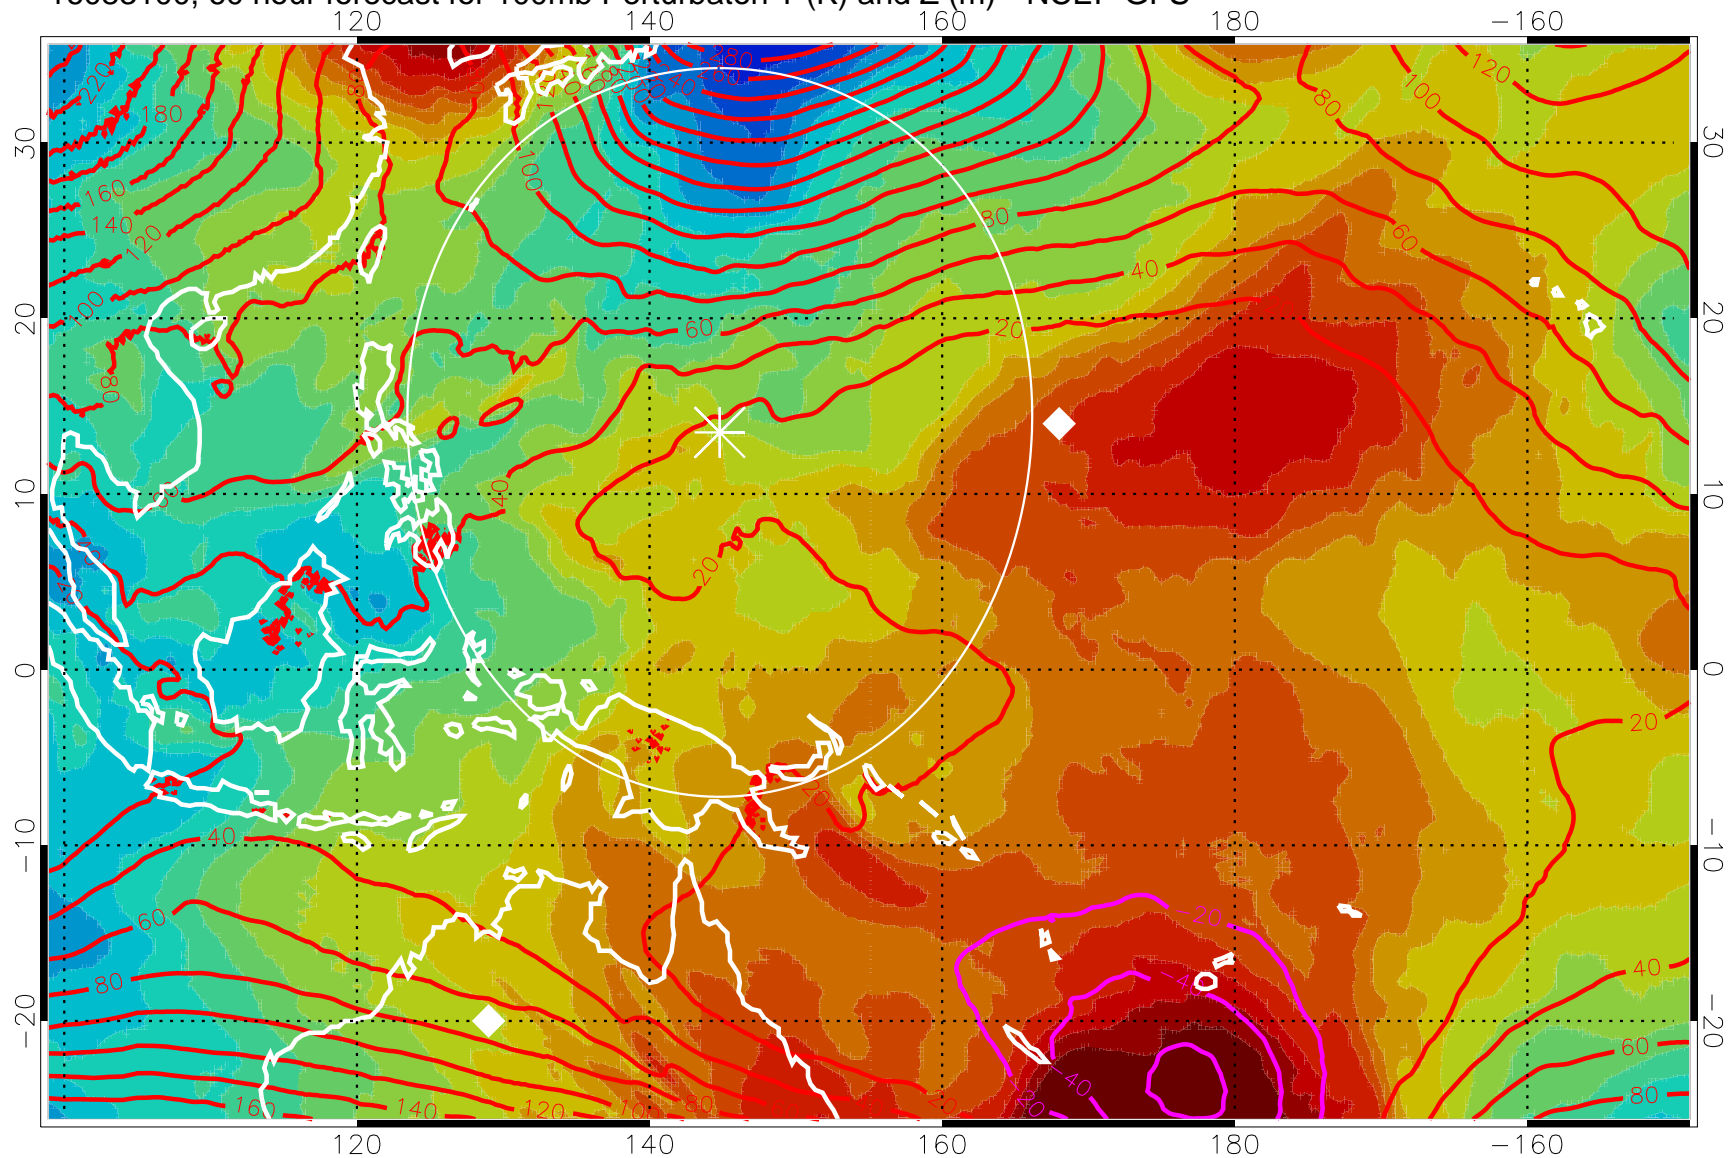

16083100, 60 hour forecast for 100mb Perturbaton T (K) and Z (m)-- NCEP GFS

Contours are 100 mbar Z perturbation (m)
Positive Z Contours
Negative Z Contours
Diamonds-mean pos. of anticyclones

Range ring of 2304 km