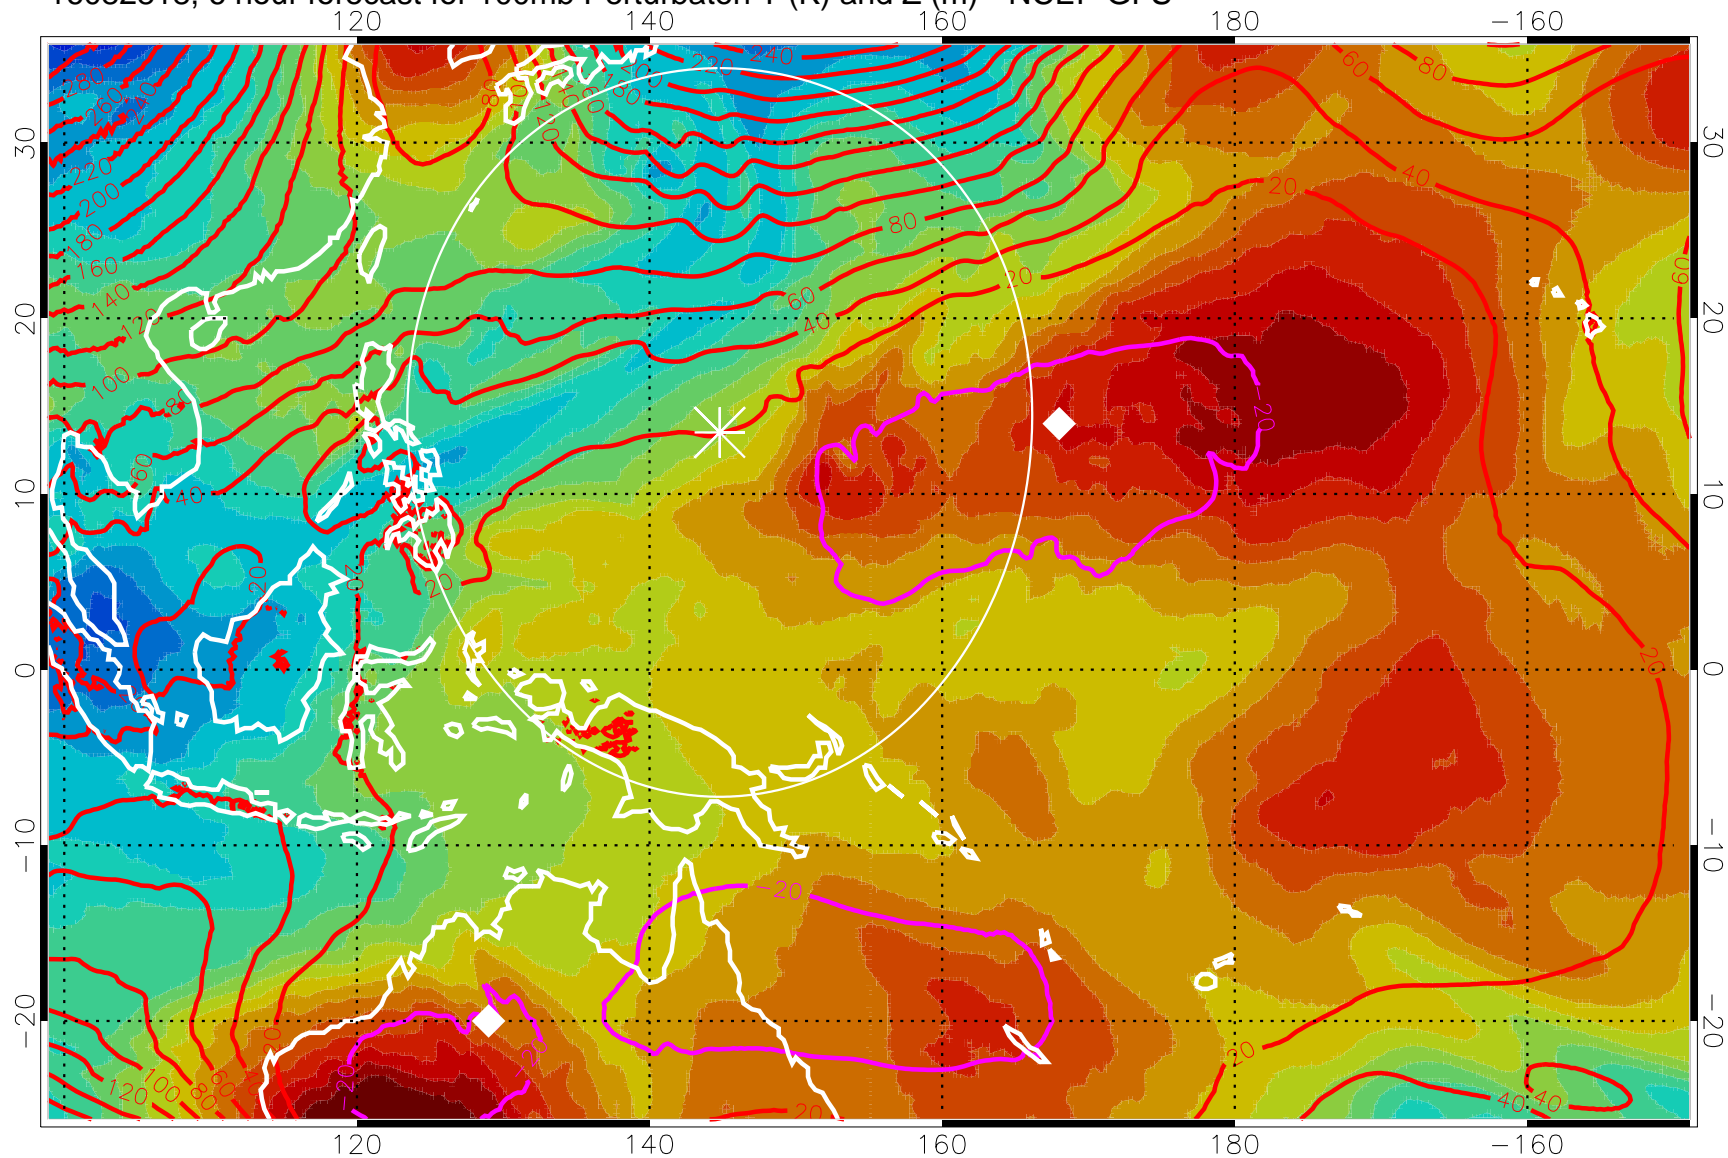

16082818, 6 hour forecast for 100mb Perturbaton T (K) and Z (m)-- NCEP GFS

Contours are 100 mbar Z perturbation (m)  
Positive Z Contours  
Negative Z Contours  
Diamonds-mean pos. of anticyclones

Range ring of 2304 km