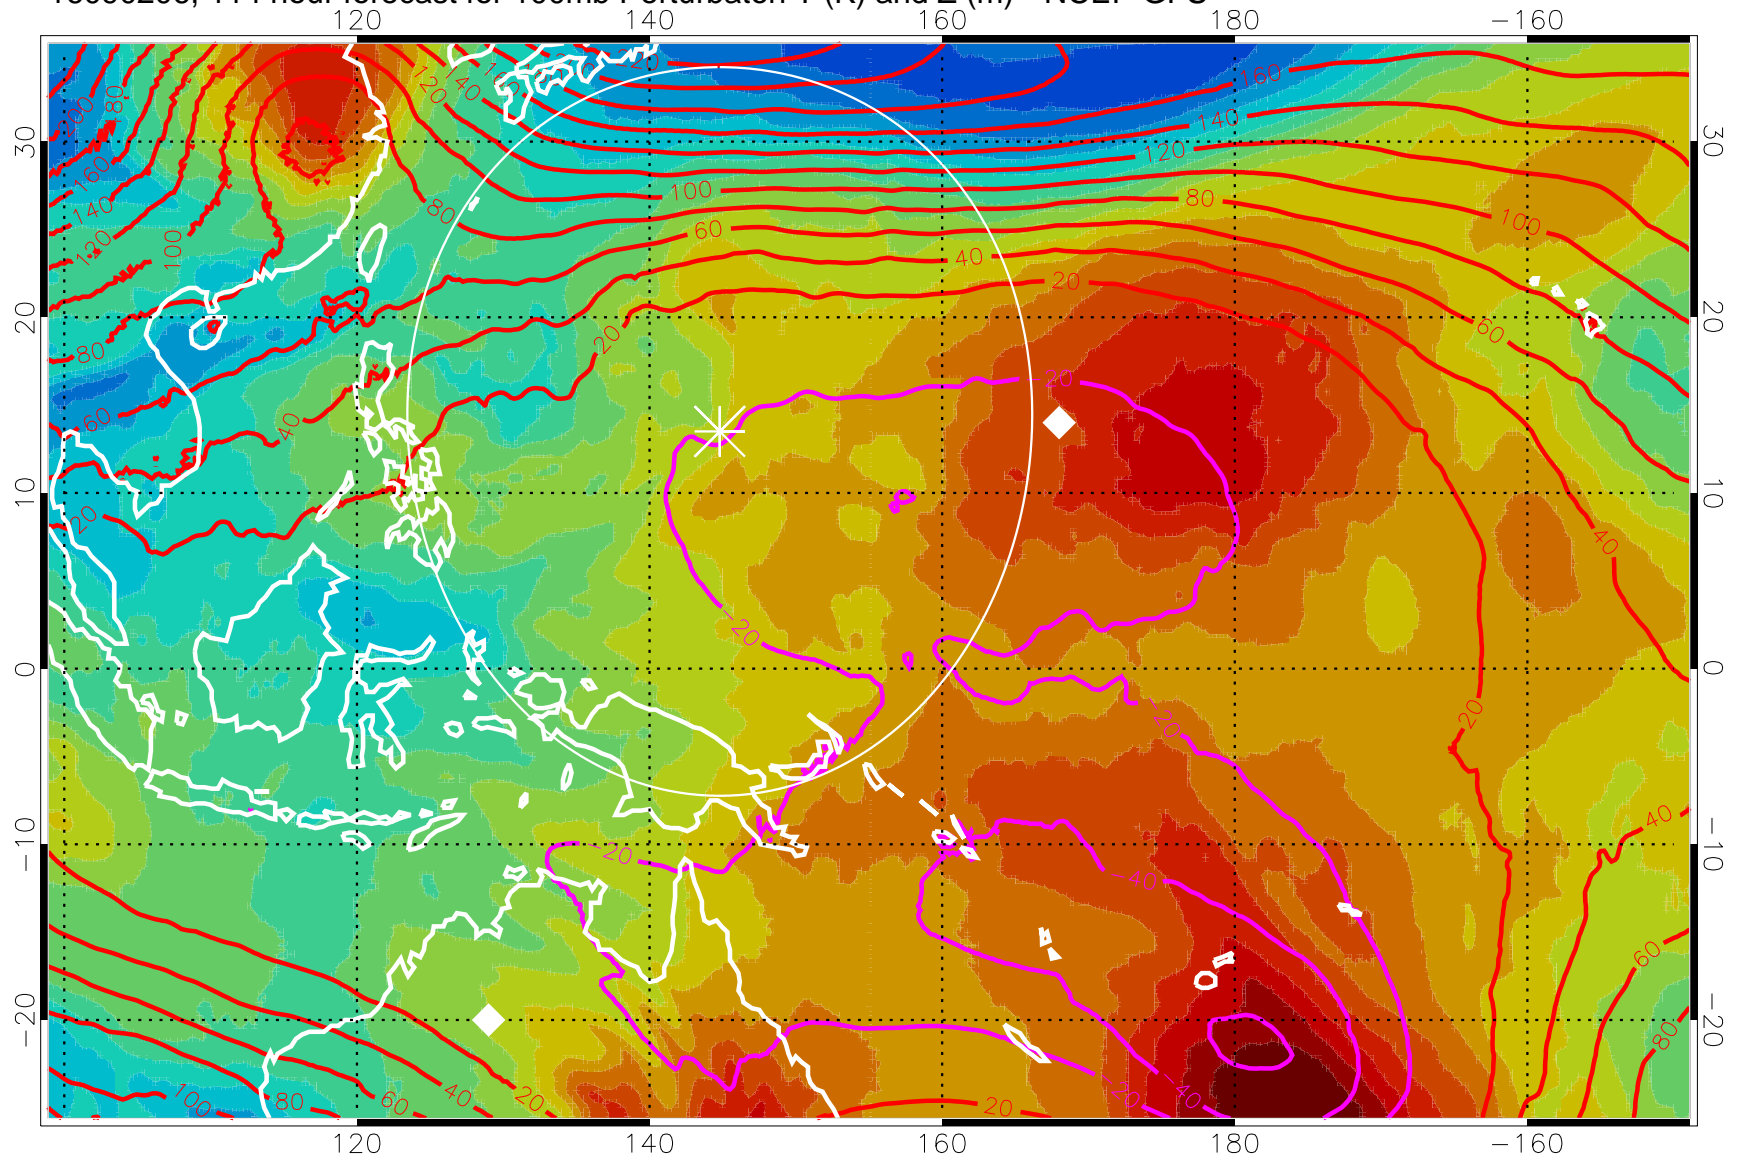

16090206, 114 hour forecast for 100mb Perturbaton T (K) and Z (m)-- NCEP GFS

Contours are 100 mbar Z perturbation (m)
Positive Z Contours
Negative Z Contours
Diamonds-mean pos. of anticyclones

Range ring of 2304 km