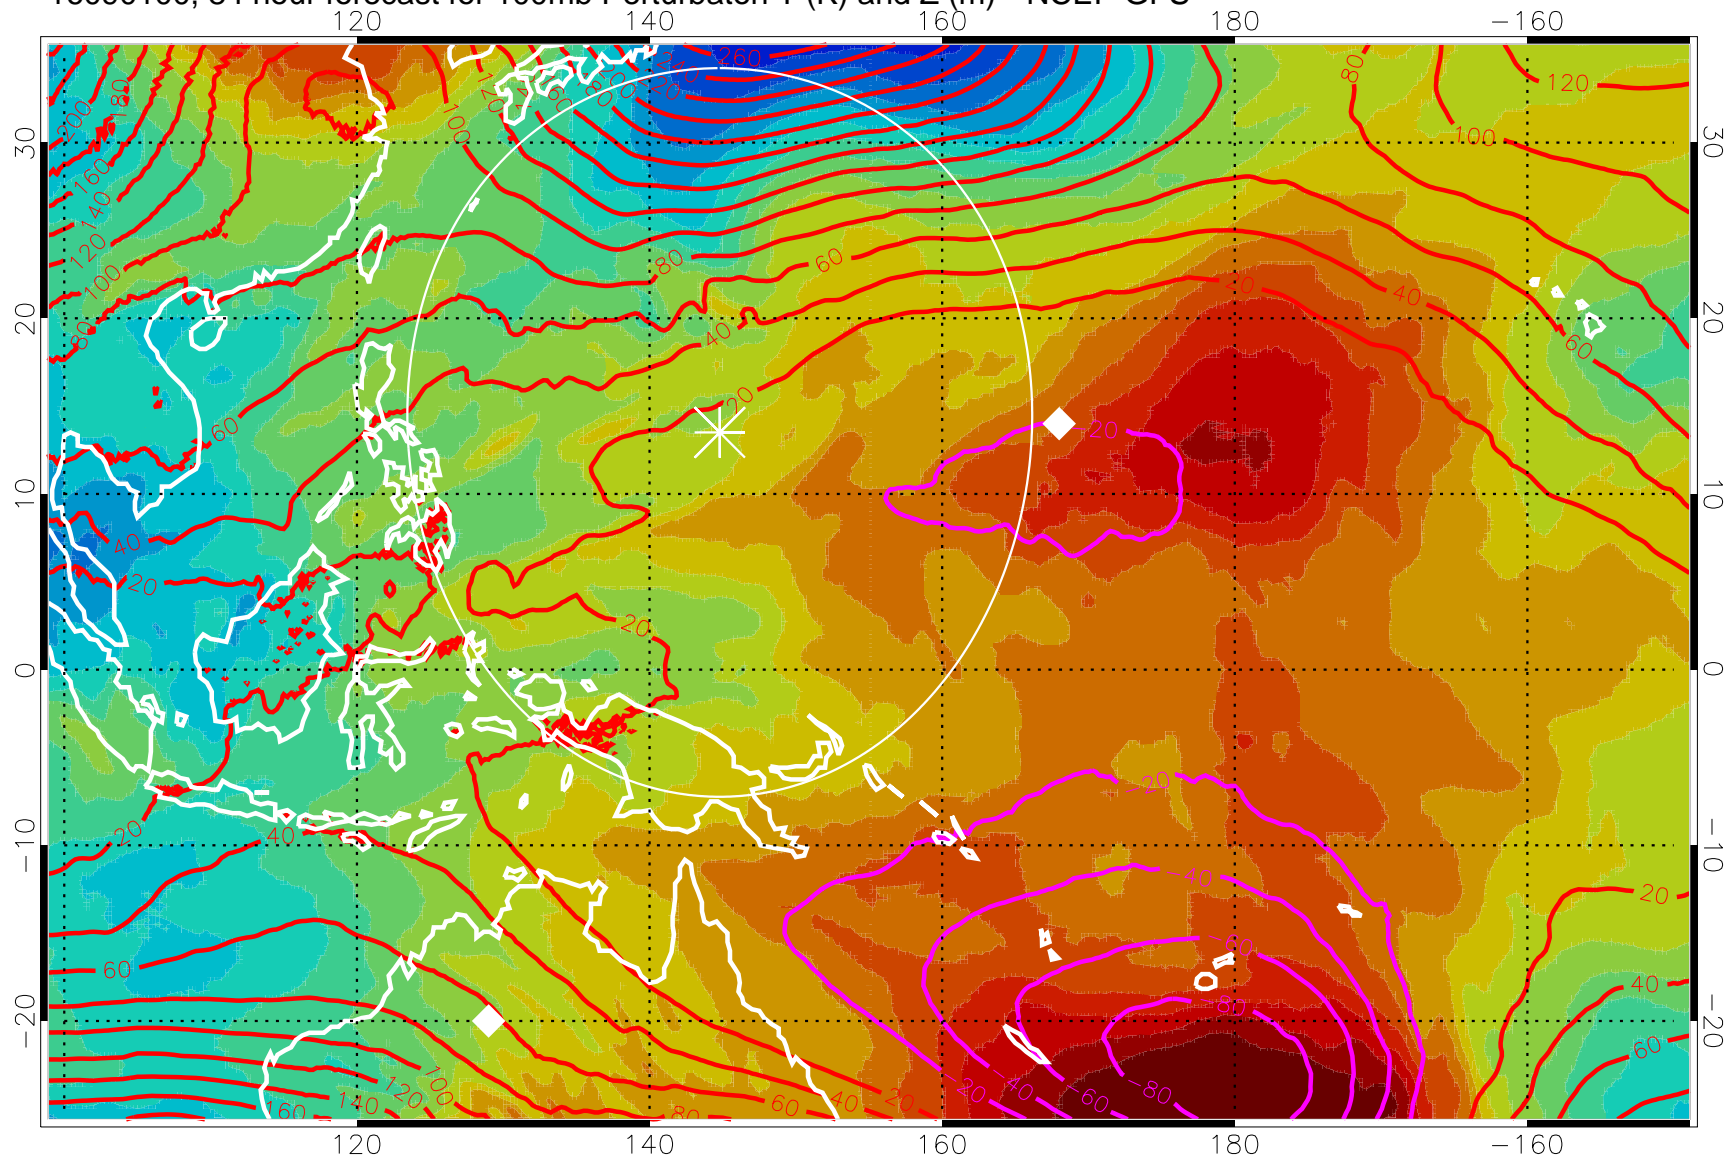

16090100, 84 hour forecast for 100mb Perturbaton T (K) and Z (m)-- NCEP GFS

Contours are 100 mbar Z perturbation (m)
Positive Z Contours
Negative Z Contours
Diamonds-mean pos. of anticyclones

Range ring of 2304 km