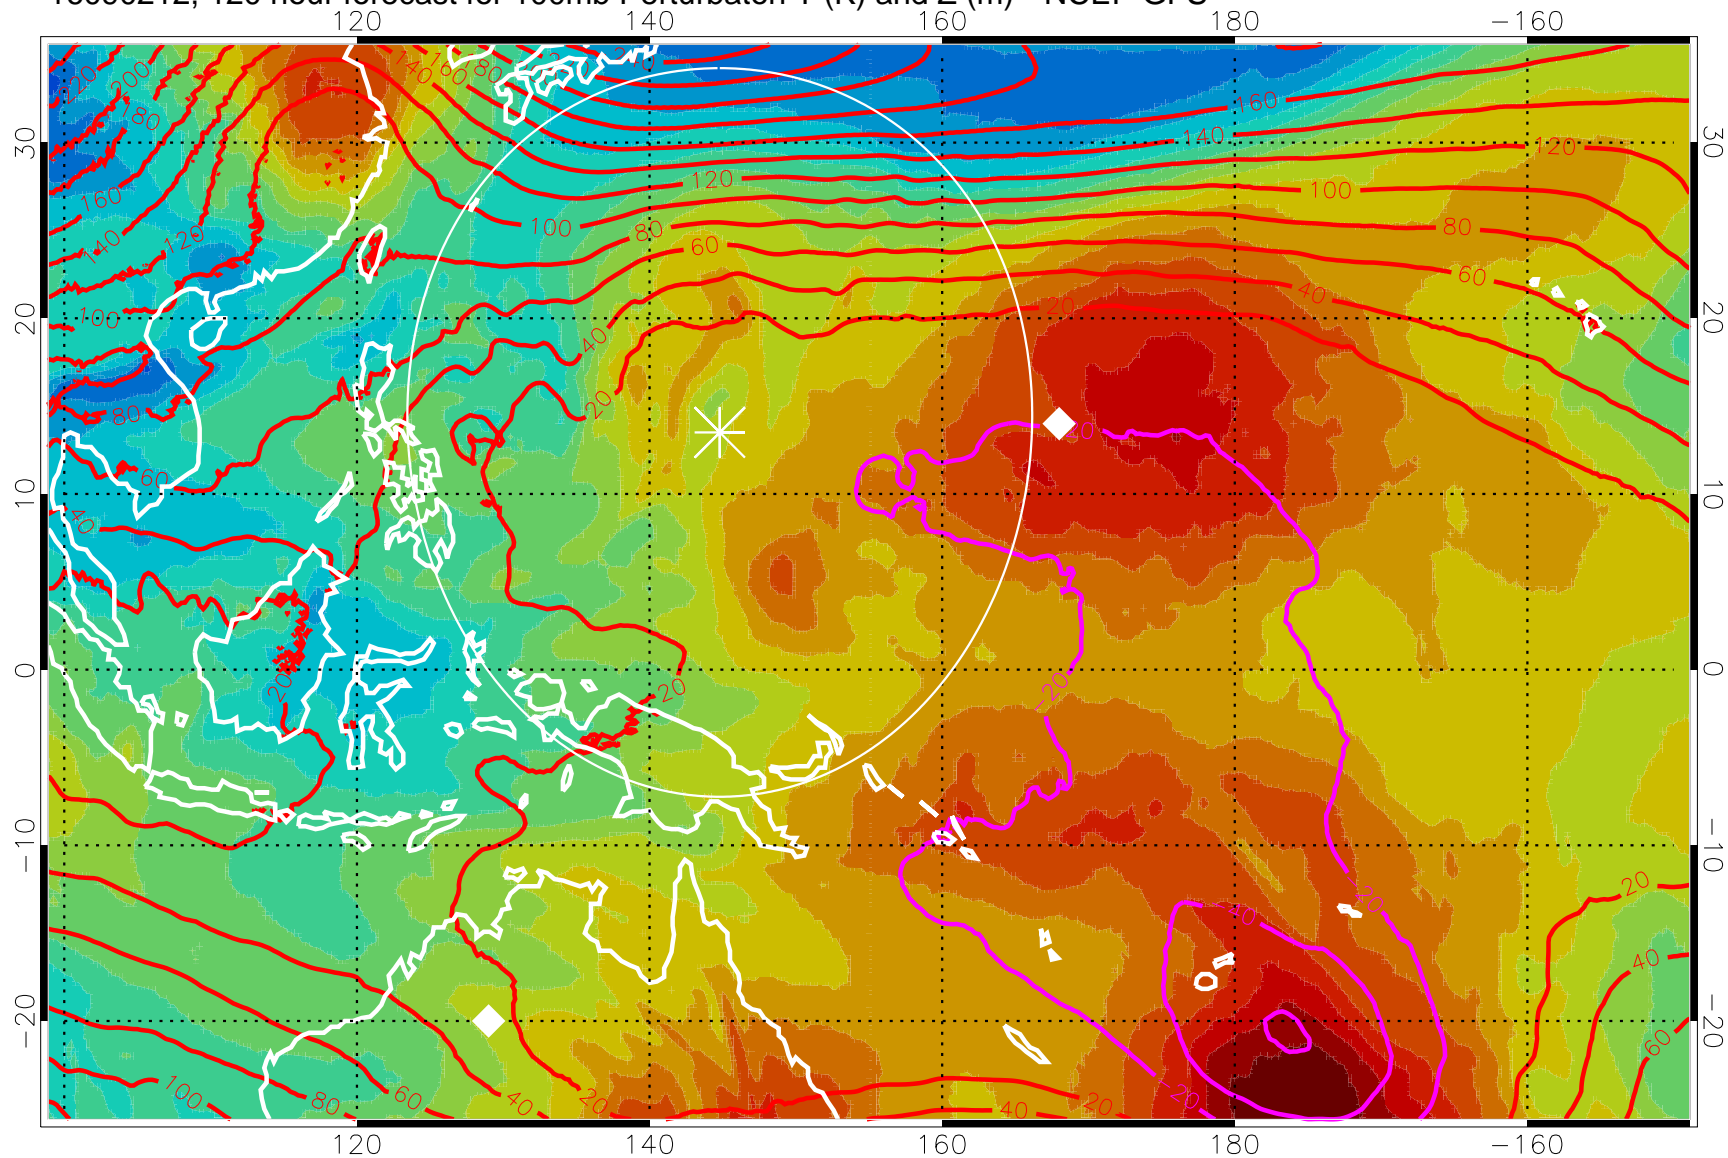

16090212, 120 hour forecast for 100mb Perturbaton T (K) and Z (m)-- NCEP GFS

T deviation from jan-feb mean, K

Contours are 100 mbar Z perturbation (m)
Positive Z Contours
Negative Z Contours
Diamonds-mean pos. of anticyclones

Range ring of 2304 km