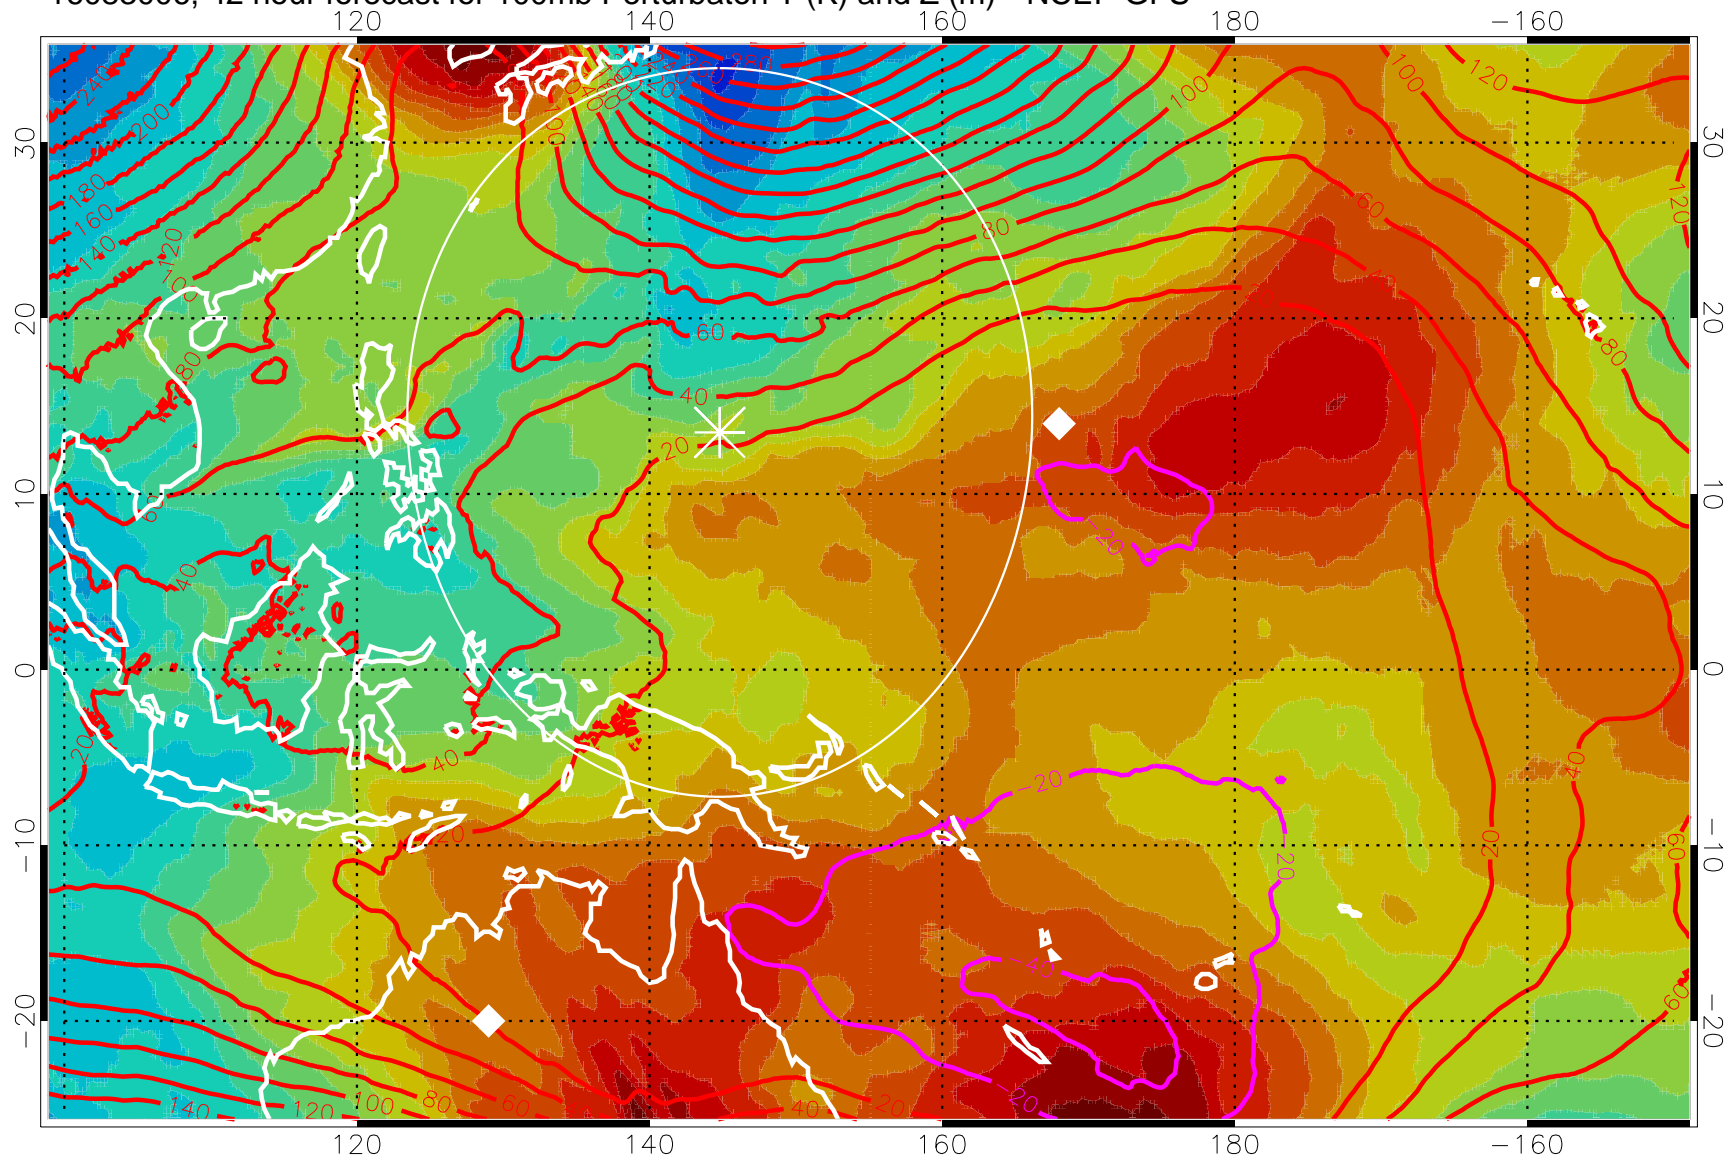

16083006, 42 hour forecast for 100mb Perturbaton T (K) and Z (m)-- NCEP GFS

Contours are 100 mbar Z perturbation (m)
Positive Z Contours
Negative Z Contours
Diamonds-mean pos. of anticyclones

Range ring of 2304 km