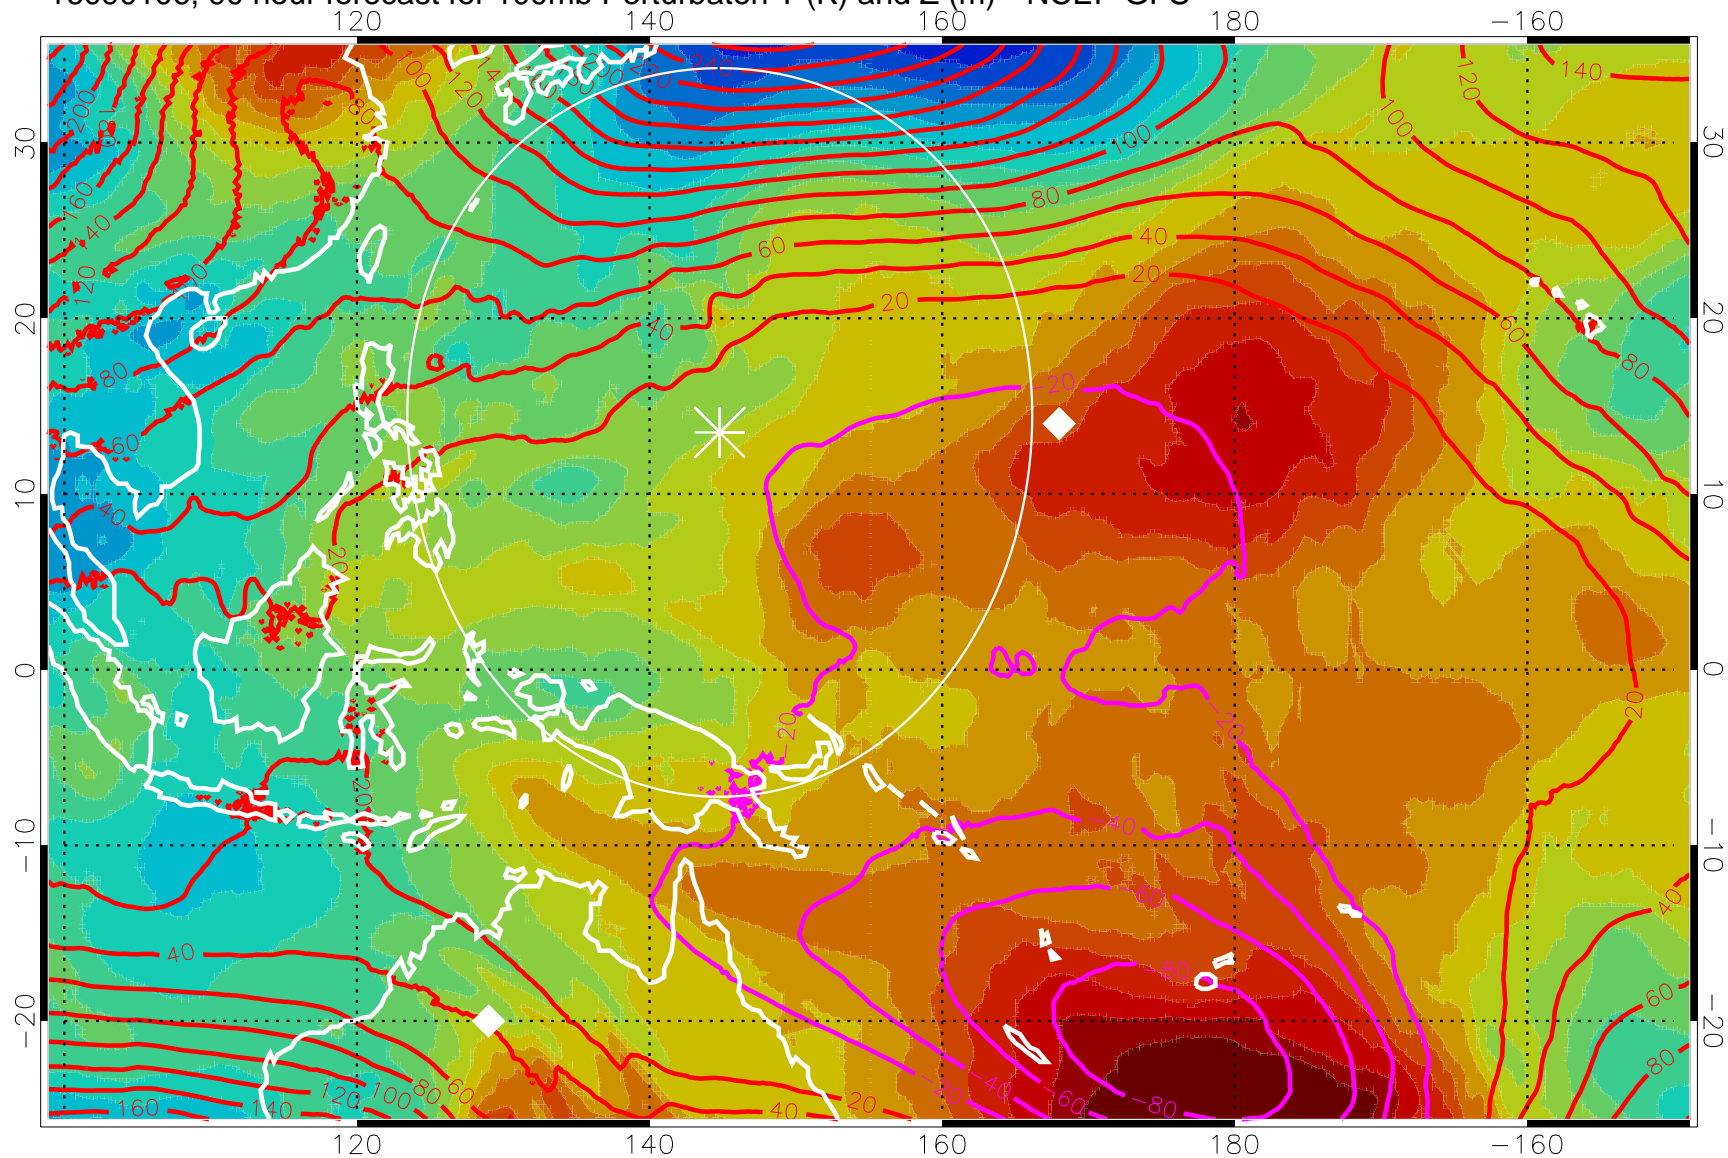

16090106, 90 hour forecast for 100mb Perturbaton T (K) and Z (m)-- NCEP GFS

Contours are 100 mbar Z perturbation (m)
Positive Z Contours
Negative Z Contours
Diamonds-mean pos. of anticyclones

Range ring of 2304 km