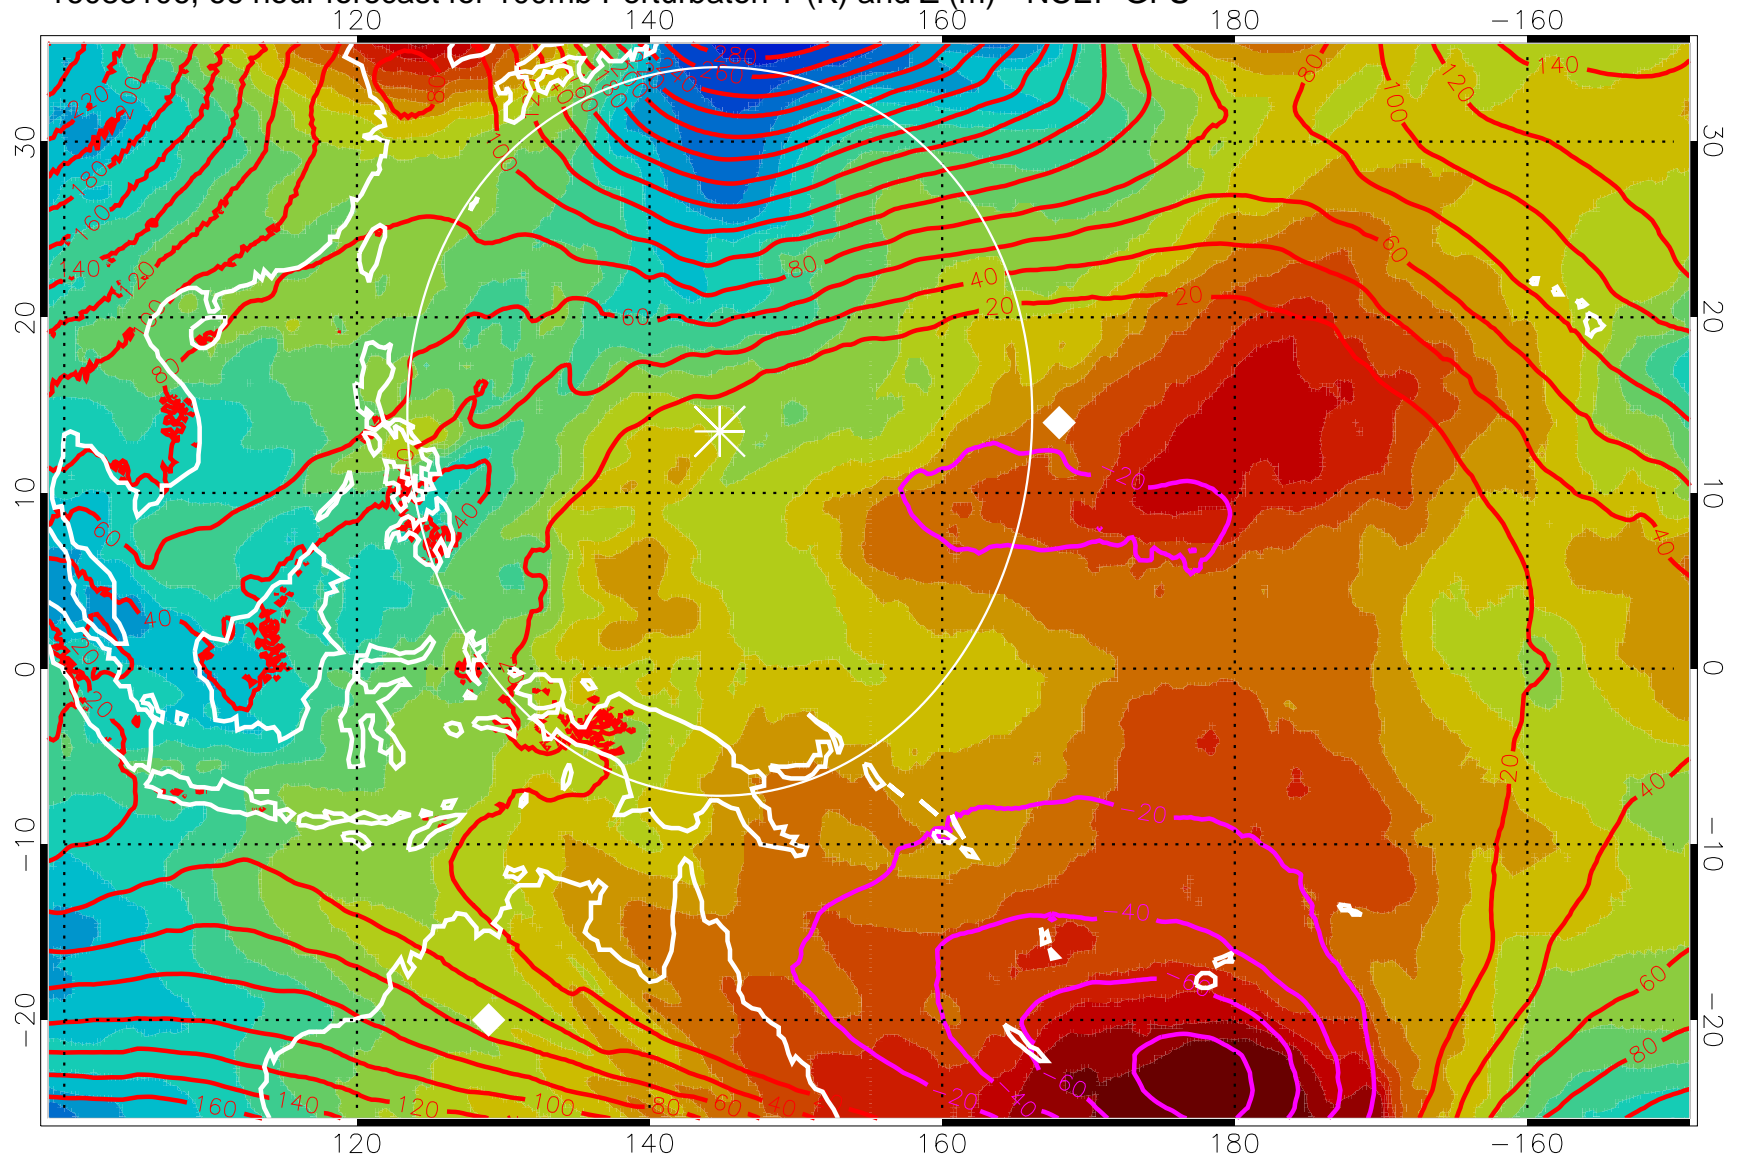

16083106, 66 hour forecast for 100mb Perturbaton T (K) and Z (m)-- NCEP GFS

Contours are 100 mbar Z perturbation (m)
Positive Z Contours
Negative Z Contours
Diamonds-mean pos. of anticyclones

Range ring of 2304 km