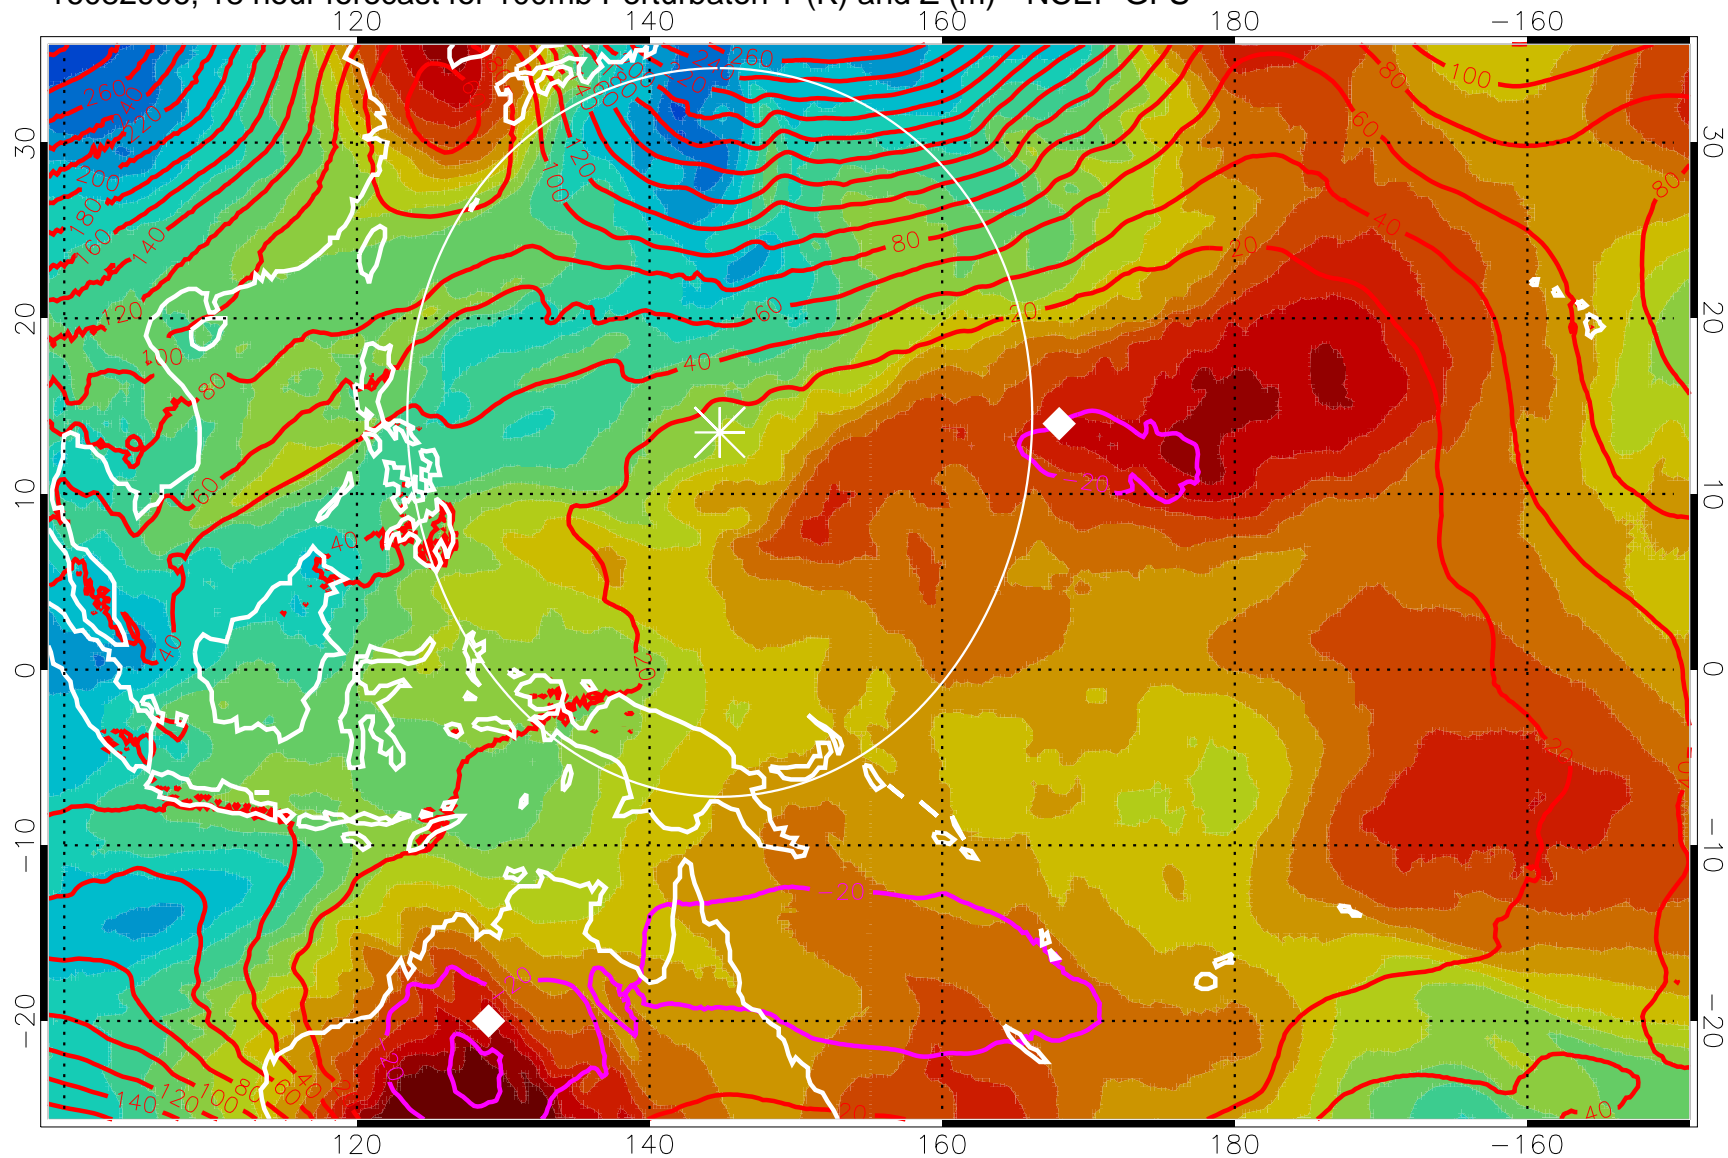

16082906, 18 hour forecast for 100mb Perturbaton T (K) and Z (m)-- NCEP GFS

Contours are 100 mbar Z perturbation (m)
Positive Z Contours
Negative Z Contours
Diamonds-mean pos. of anticyclones

Range ring of 2304 km