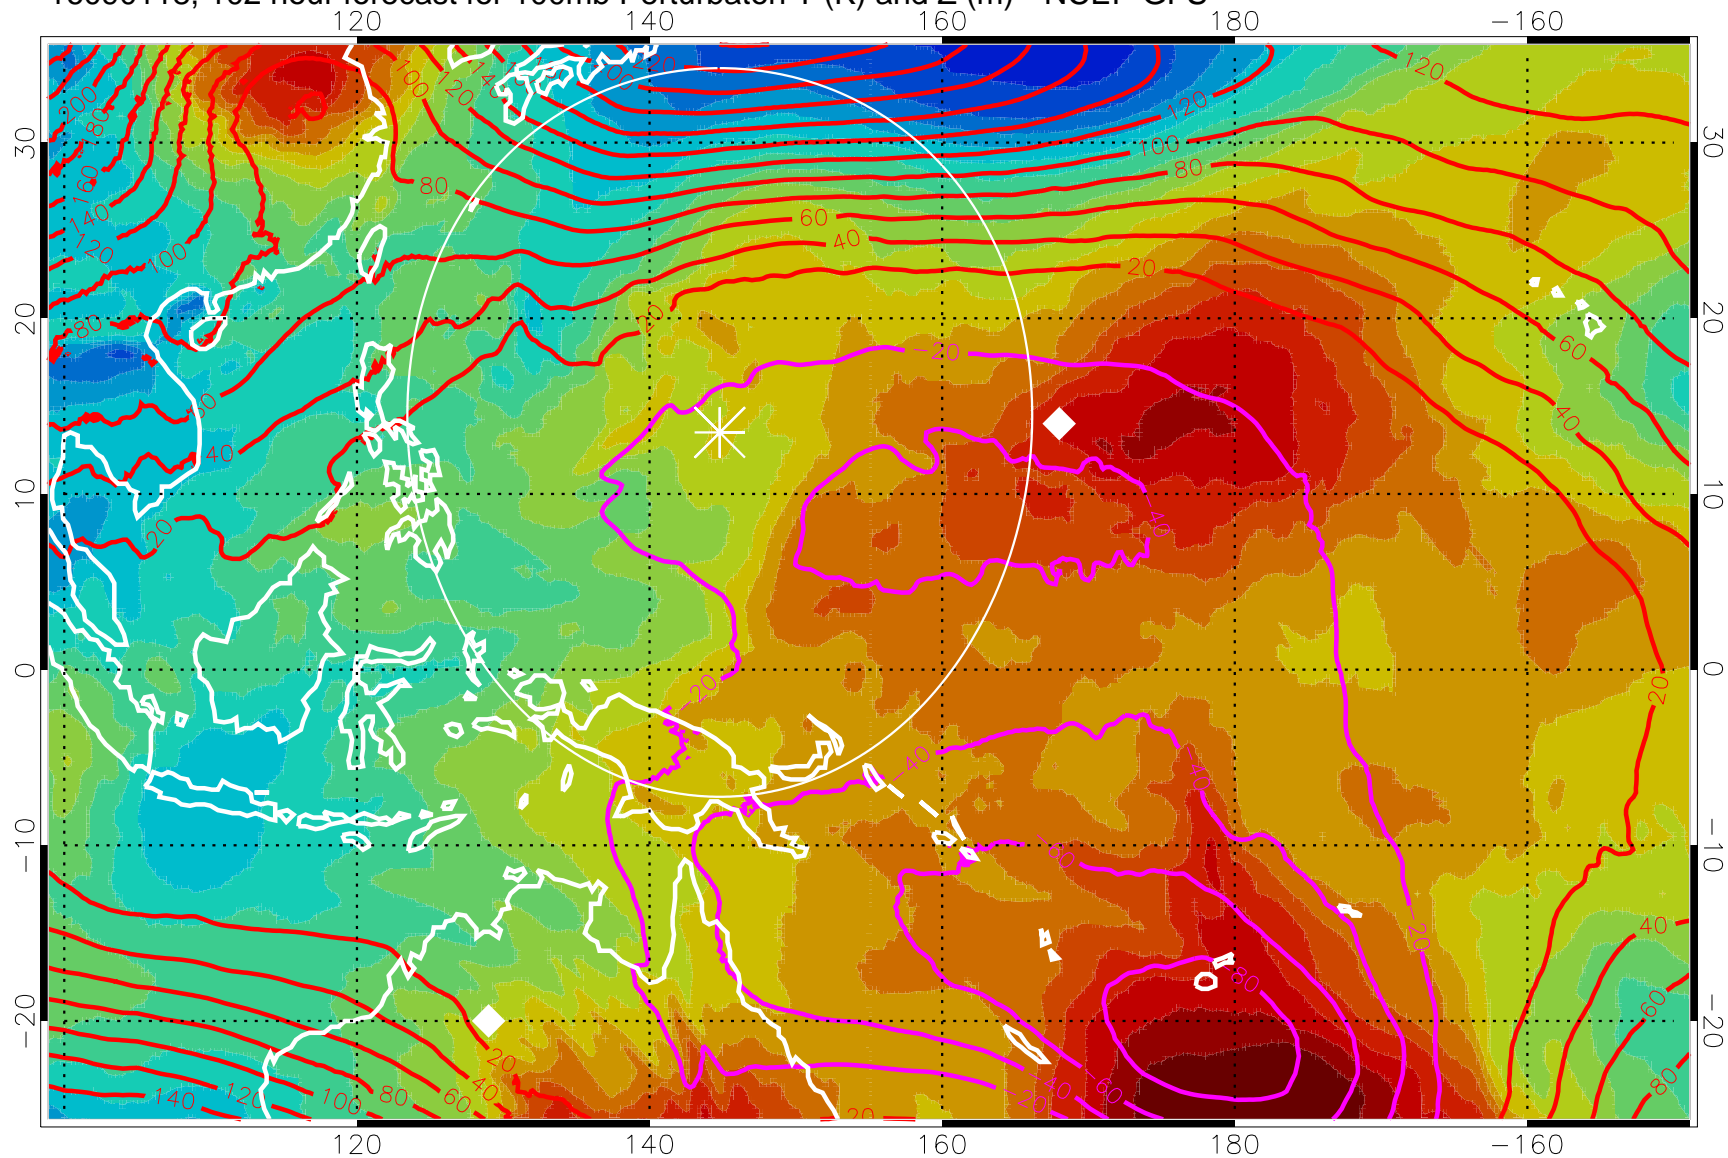

16090118, 102 hour forecast for 100mb Perturbaton T (K) and Z (m)-- NCEP GFS

Contours are 100 mbar Z perturbation (m)
Positive Z Contours
Negative Z Contours
Diamonds-mean pos. of anticyclones

Range ring of 2304 km