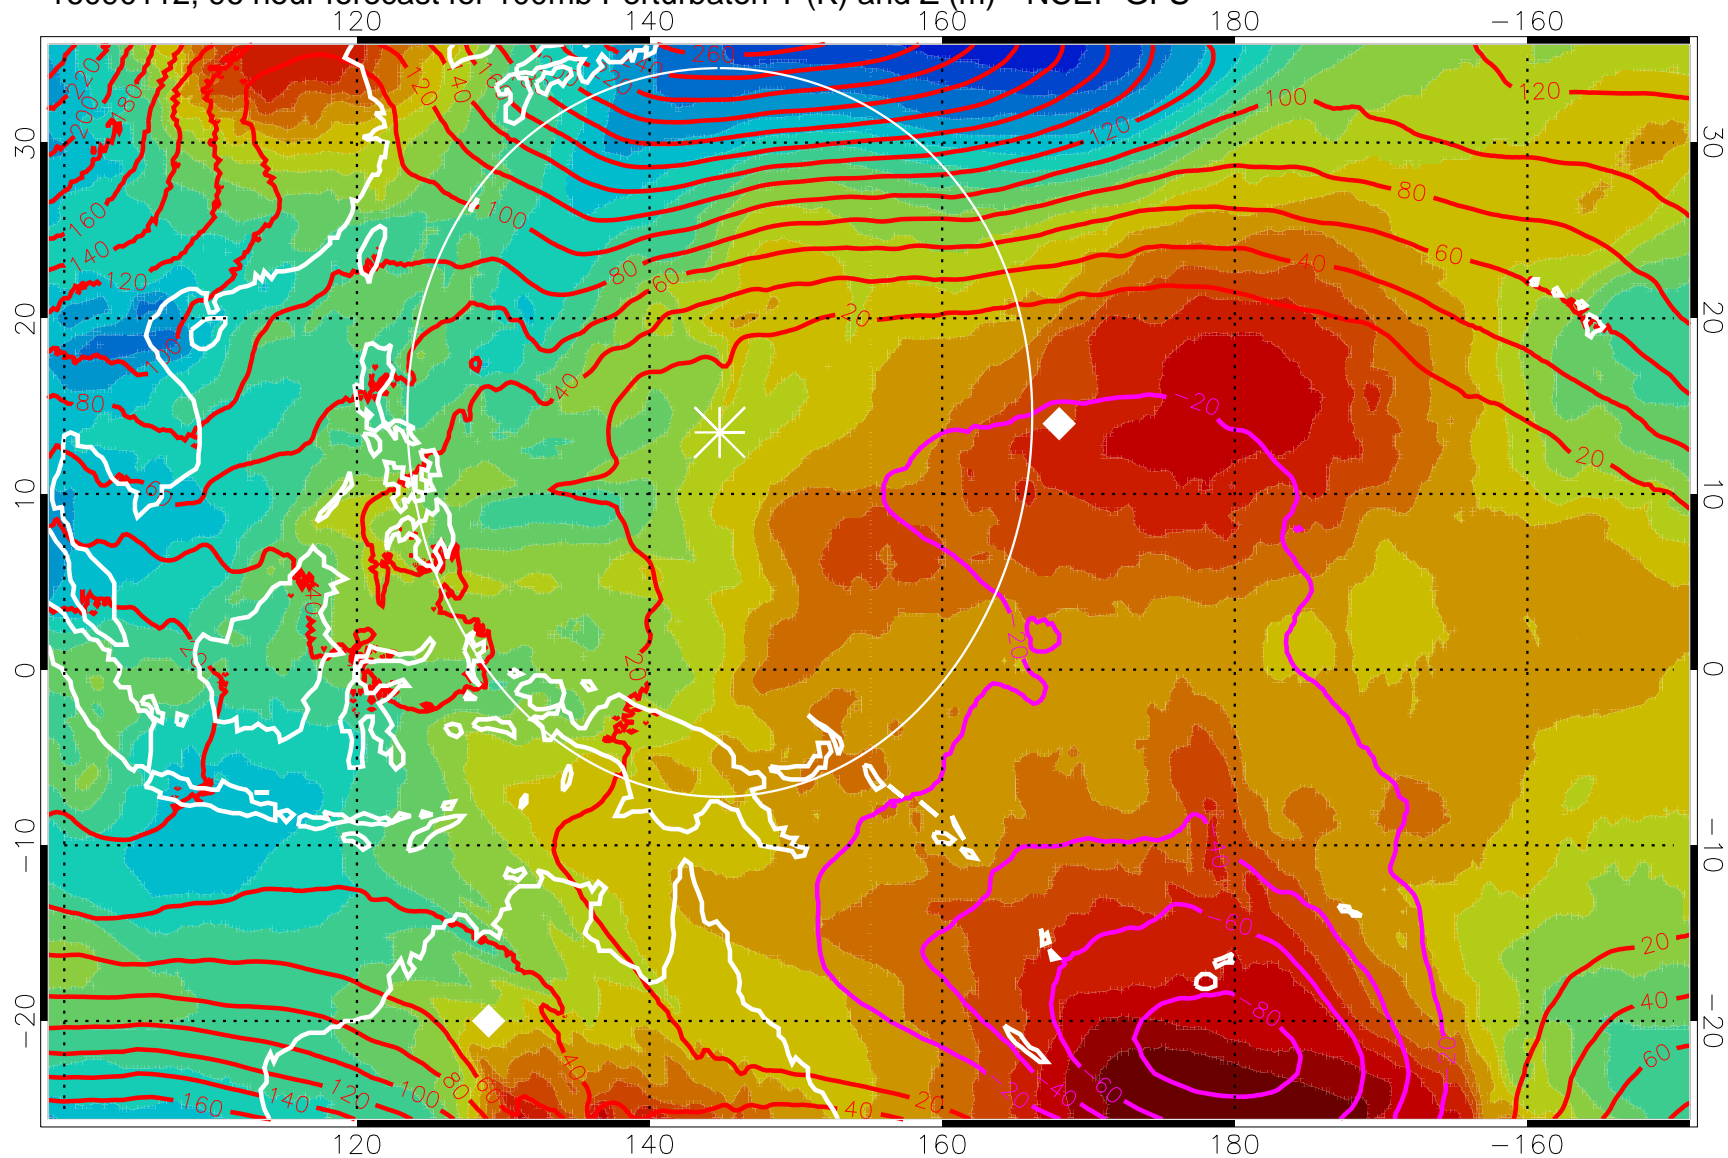

16090112, 96 hour forecast for 100mb Perturbaton T (K) and Z (m)-- NCEP GFS

Contours are 100 mbar Z perturbation (m)
Positive Z Contours
Negative Z Contours
Diamonds-mean pos. of anticyclones

Range ring of 2304 km