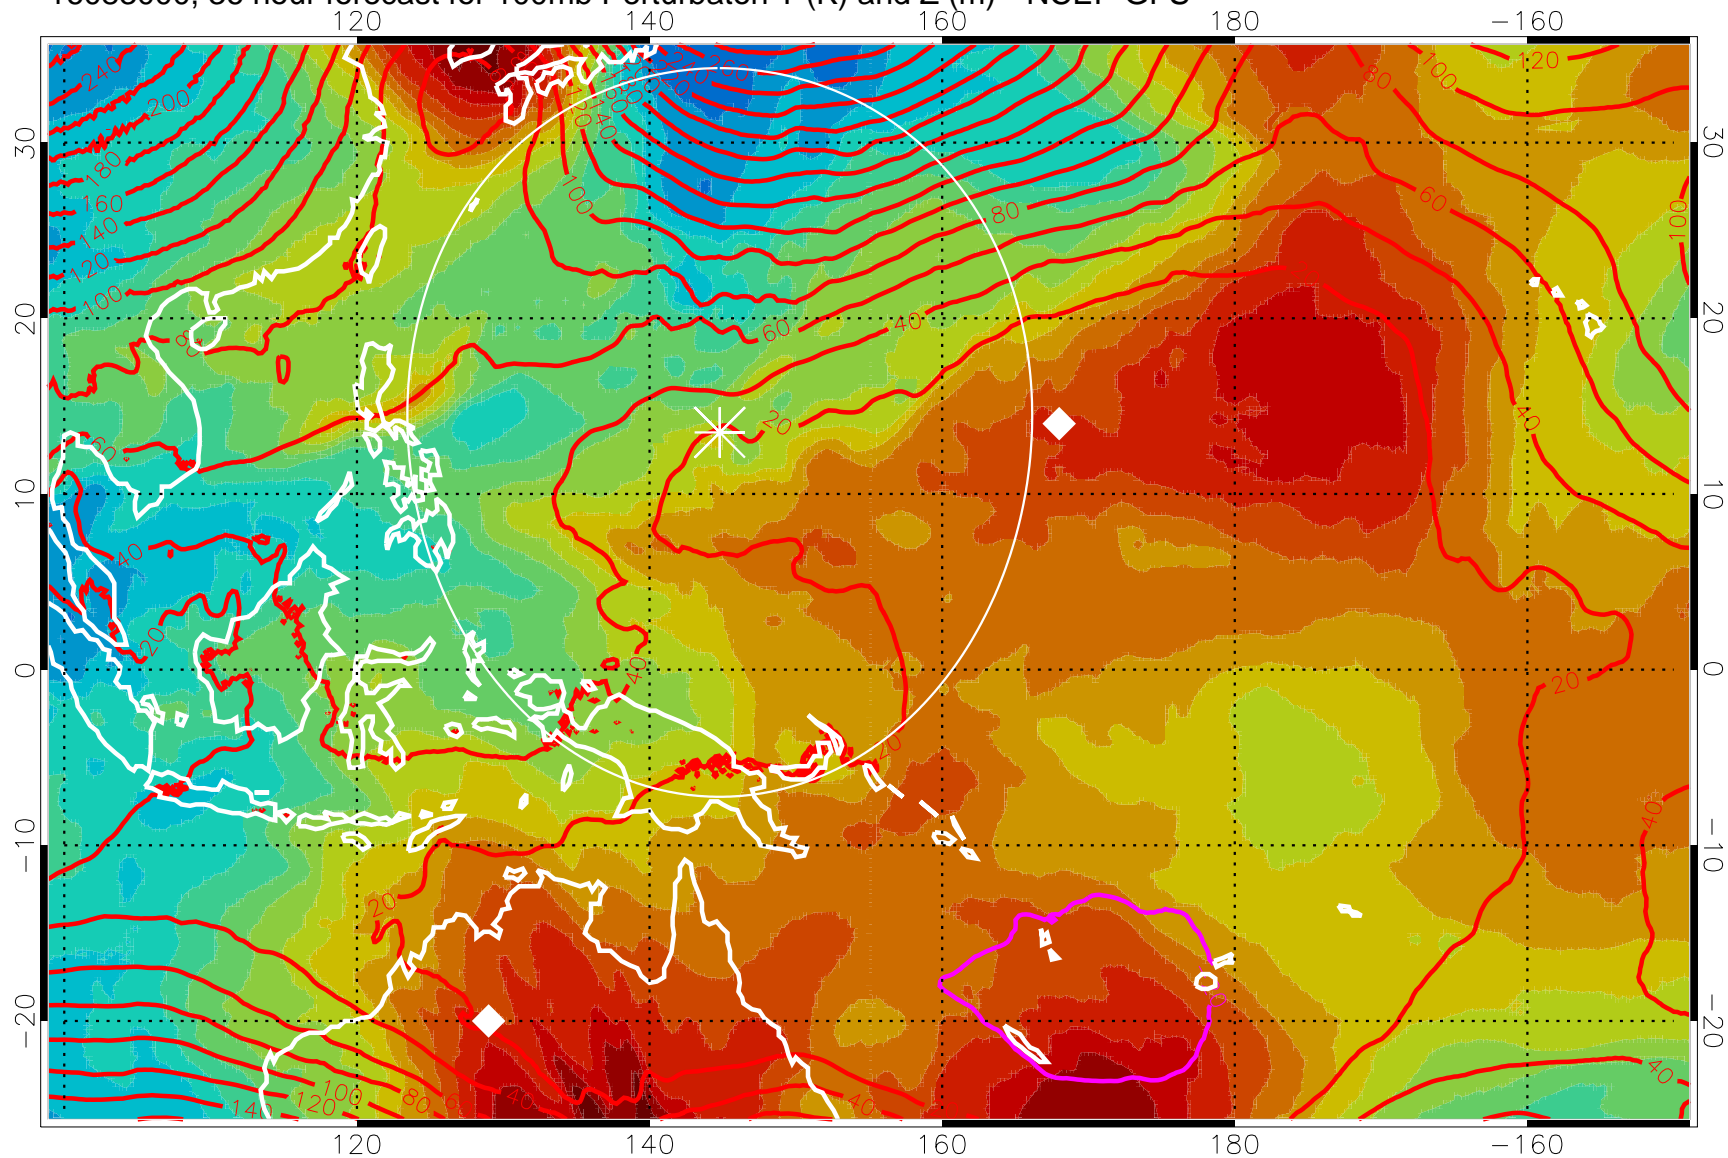

16083000, 36 hour forecast for 100mb Perturbaton T (K) and Z (m)-- NCEP GFS

Contours are 100 mbar Z perturbation (m)
Positive Z Contours
Negative Z Contours
Diamonds-mean pos. of anticyclones

Range ring of 2304 km