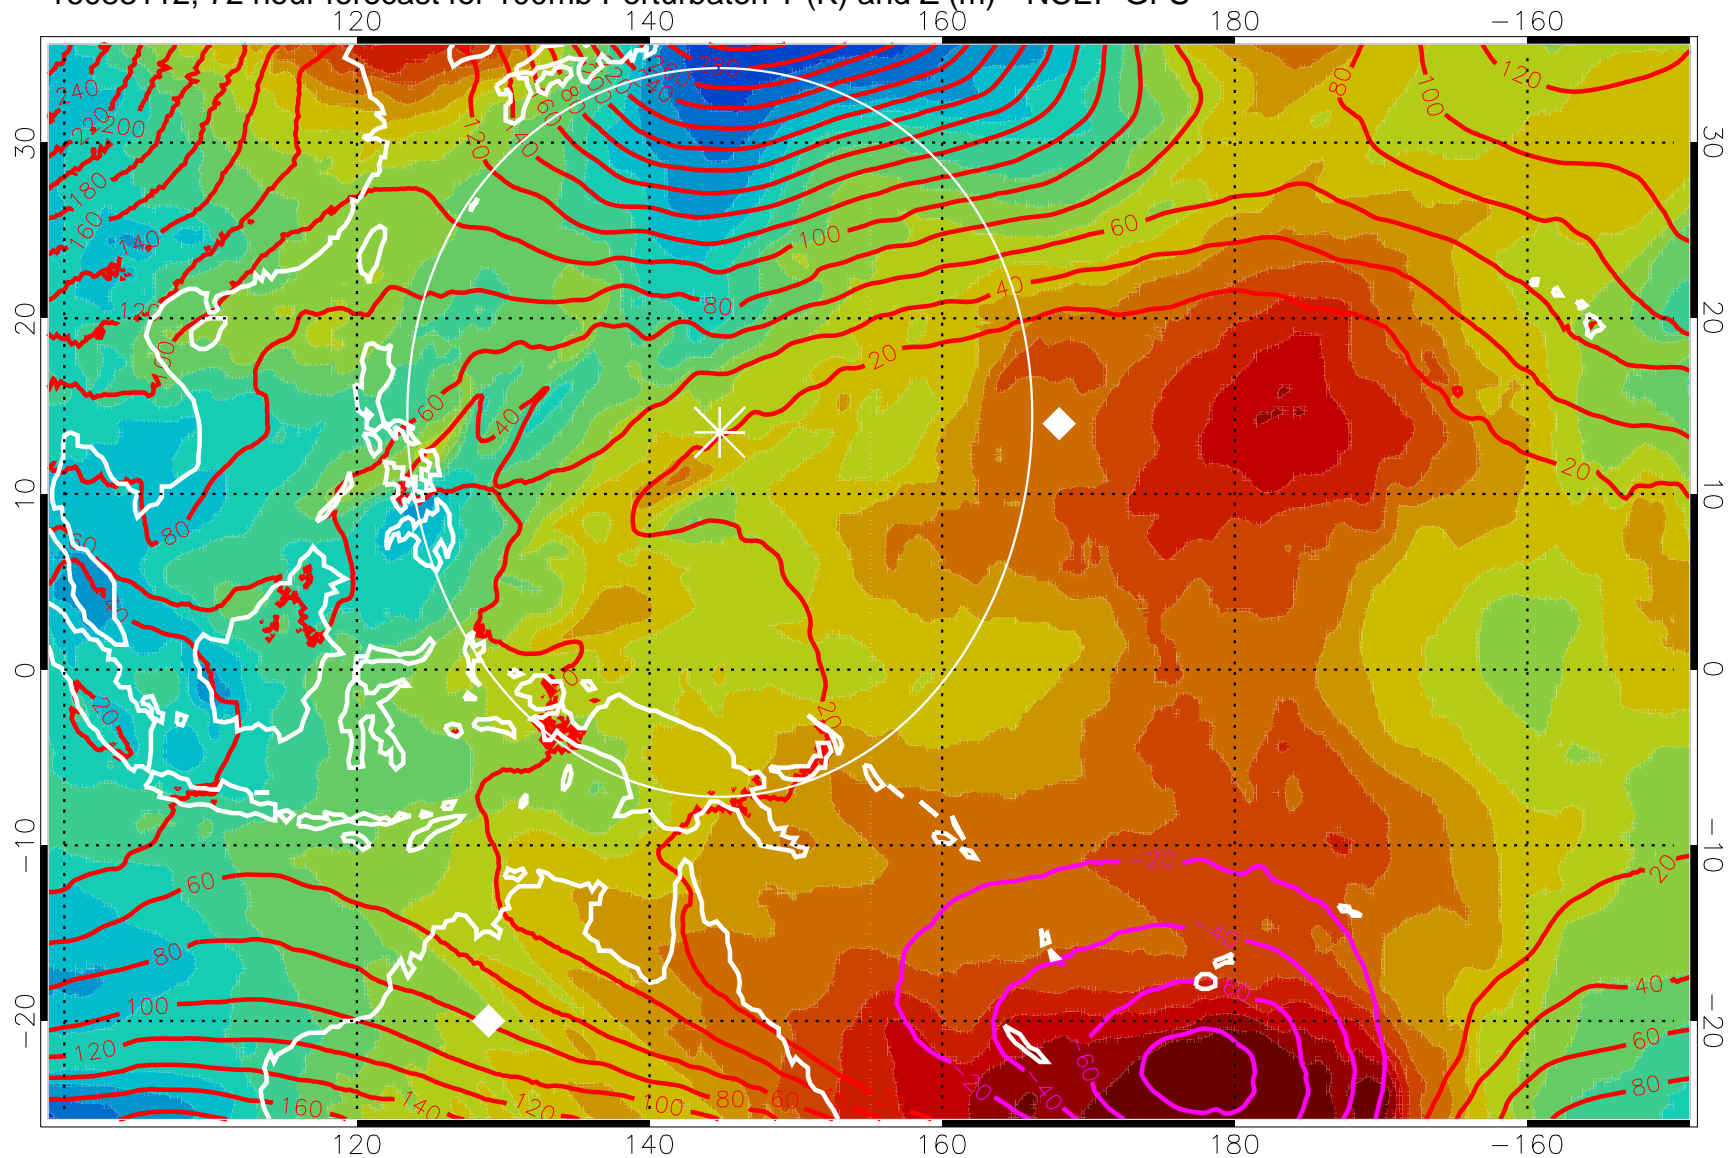

16083112, 72 hour forecast for 100mb Perturbaton T (K) and Z (m)-- NCEP GFS

Contours are 100 mbar Z perturbation (m)
Positive Z Contours
Negative Z Contours
Diamonds-mean pos. of anticyclones

Range ring of 2304 km