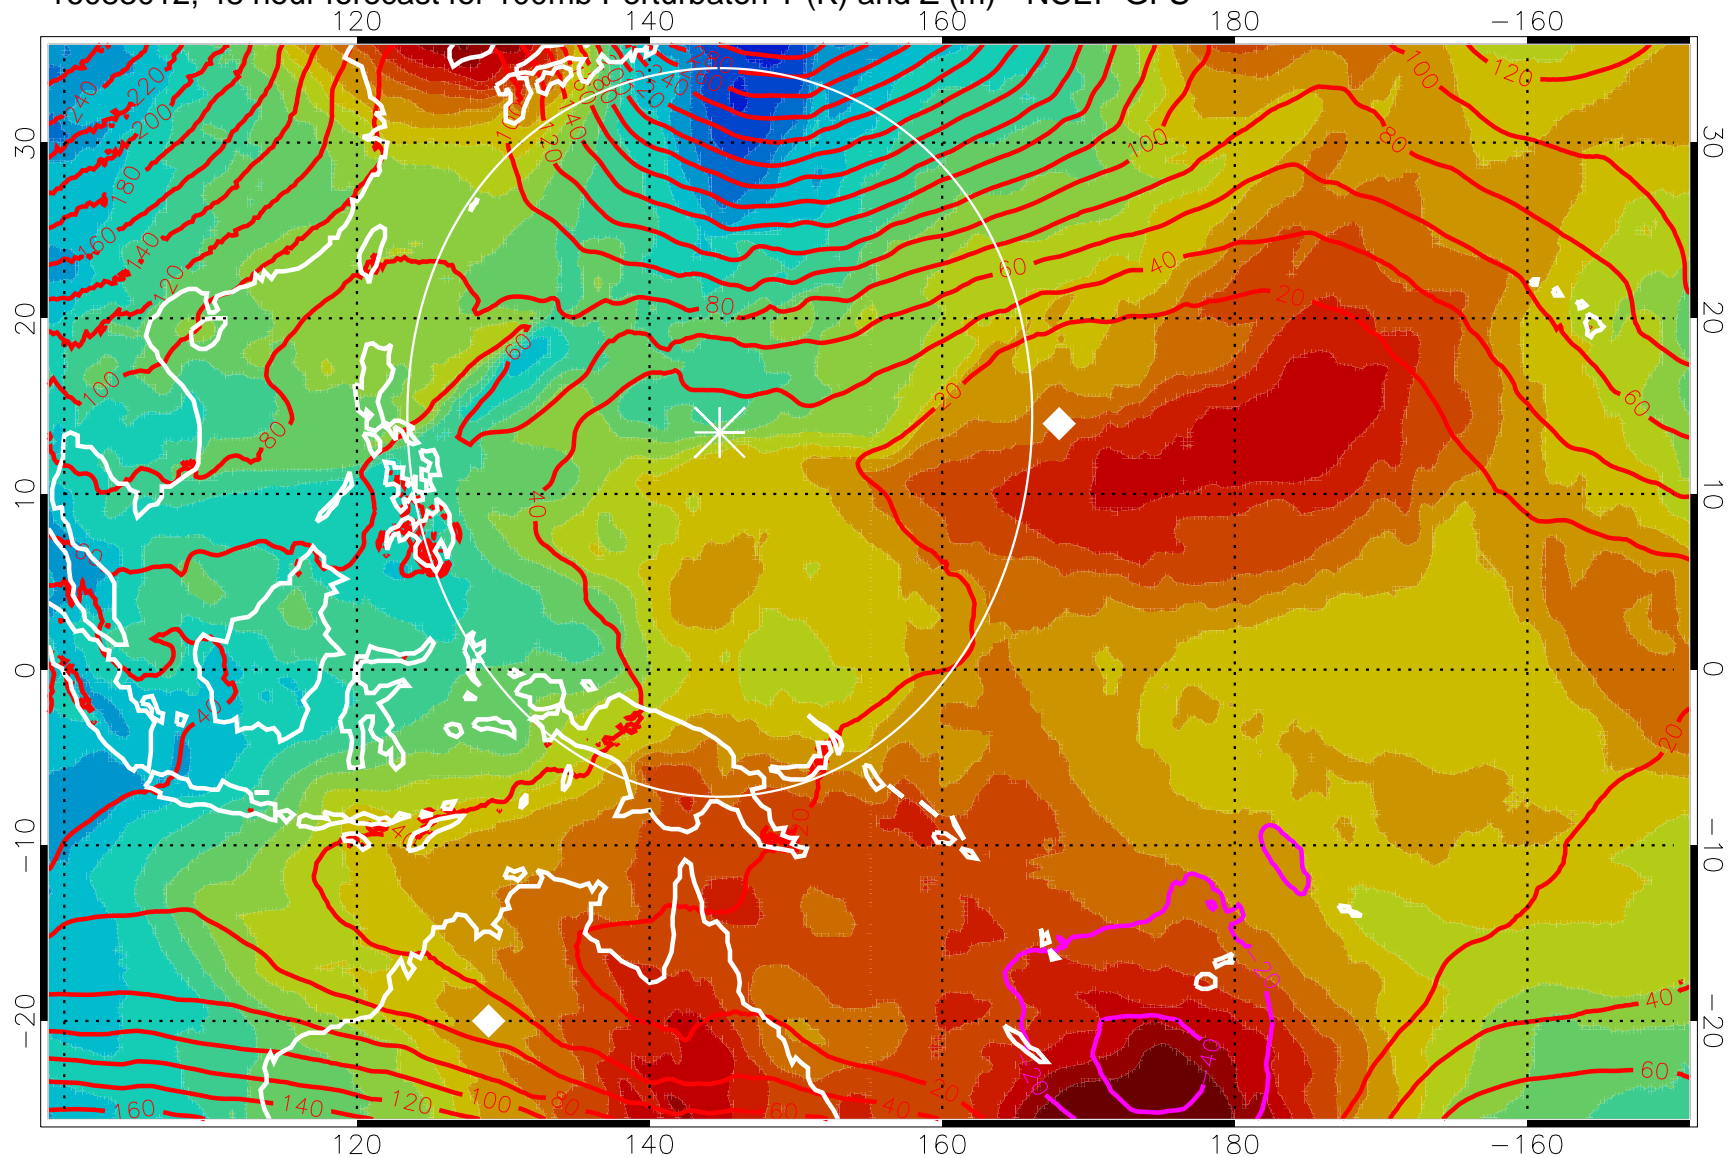

16083012, 48 hour forecast for 100mb Perturbaton T (K) and Z (m)-- NCEP GFS

Contours are 100 mbar Z perturbation (m)
Positive Z Contours
Negative Z Contours
Diamonds-mean pos. of anticyclones

Range ring of 2304 km