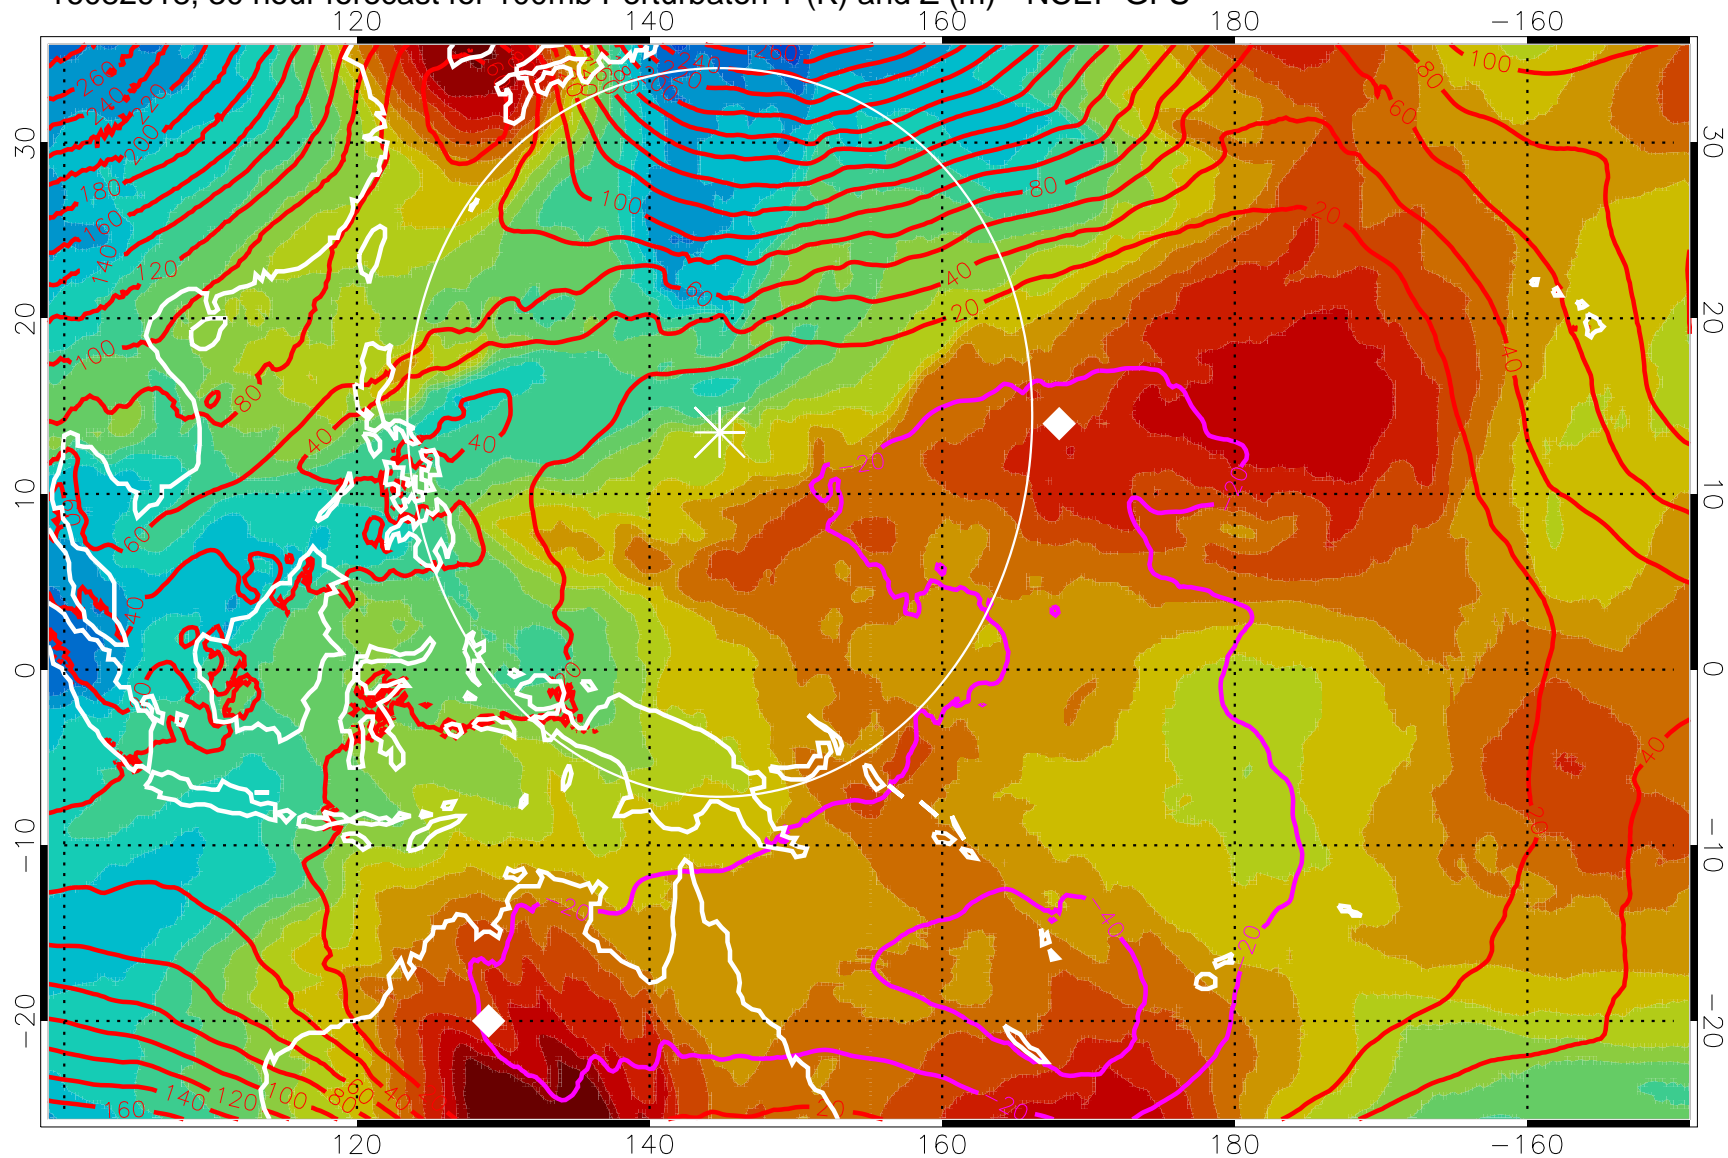

16082918, 30 hour forecast for 100mb Perturbaton T (K) and Z (m)-- NCEP GFS

Contours are 100 mbar Z perturbation (m)
Positive Z Contours
Negative Z Contours
Diamonds-mean pos. of anticyclones

Range ring of 2304 km