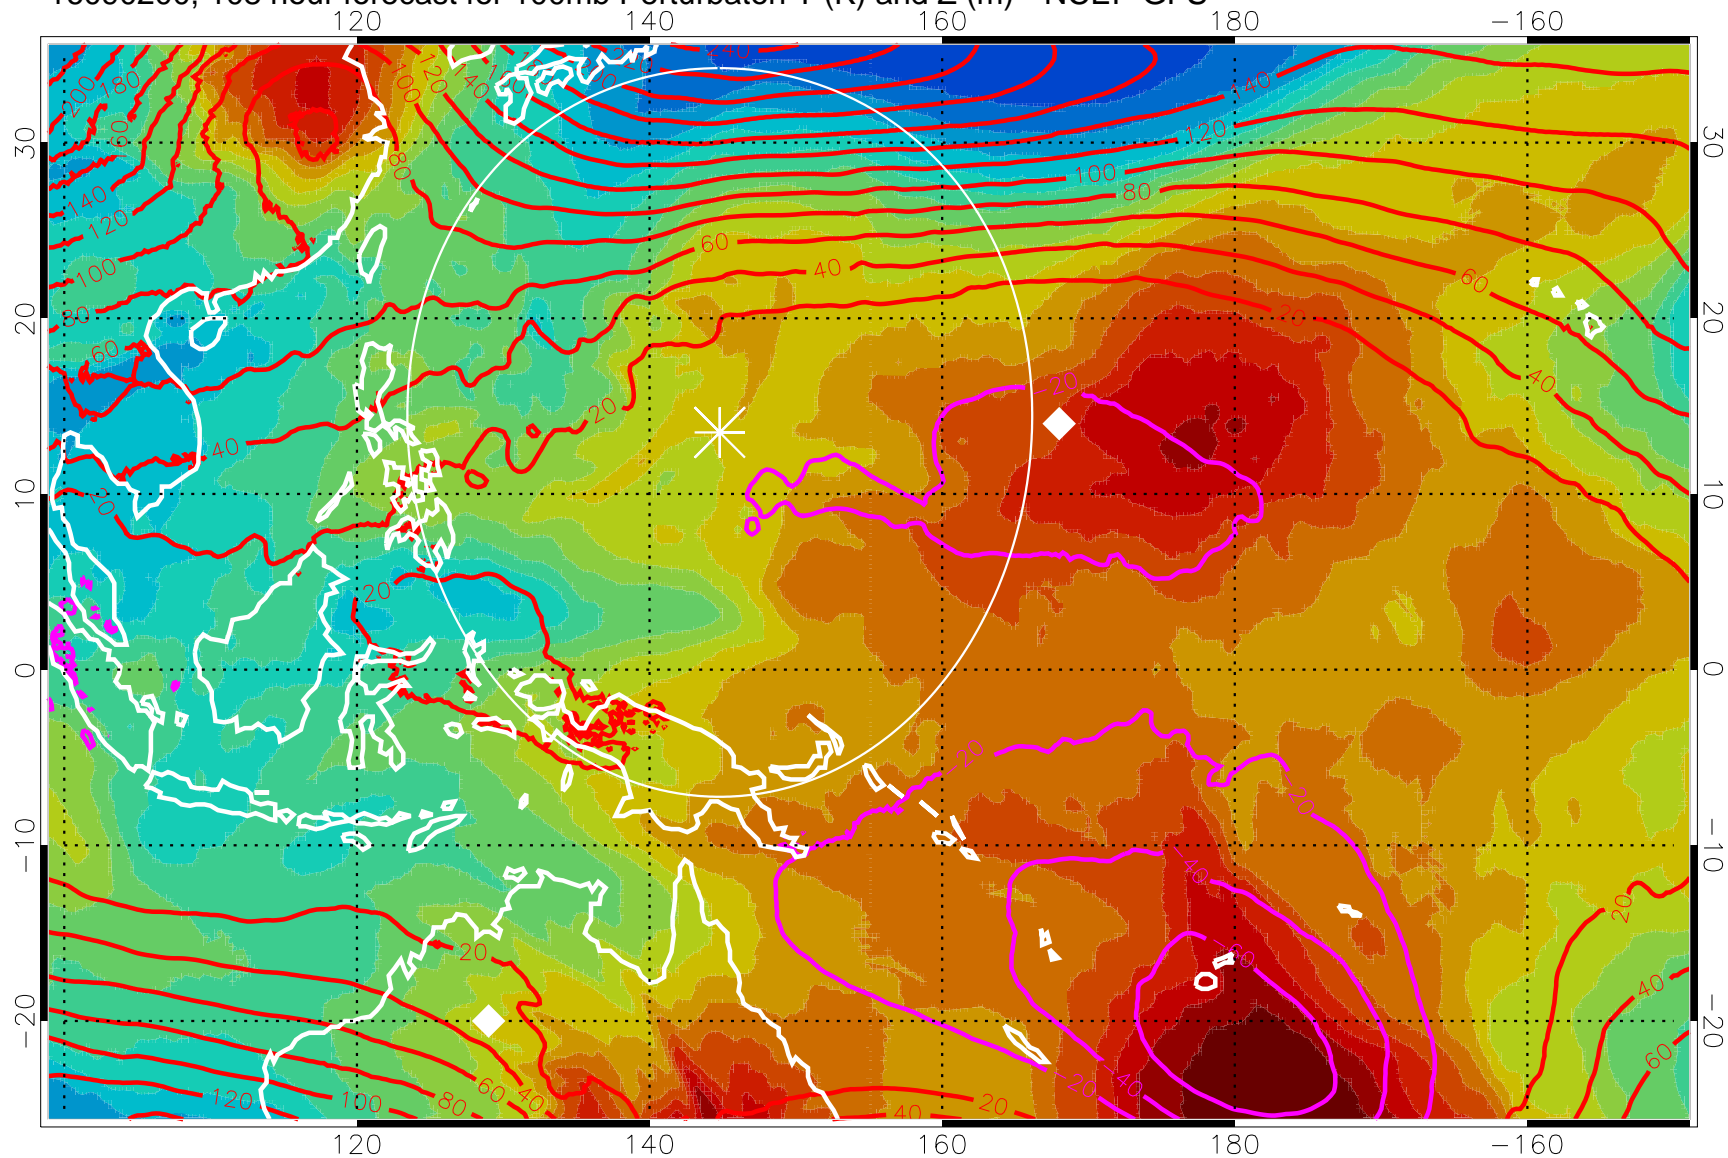

16090200, 108 hour forecast for 100mb Perturbaton T (K) and Z (m)-- NCEP GFS

Contours are 100 mbar Z perturbation (m)
Positive Z Contours
Negative Z Contours
Diamonds-mean pos. of anticyclones

Range ring of 2304 km