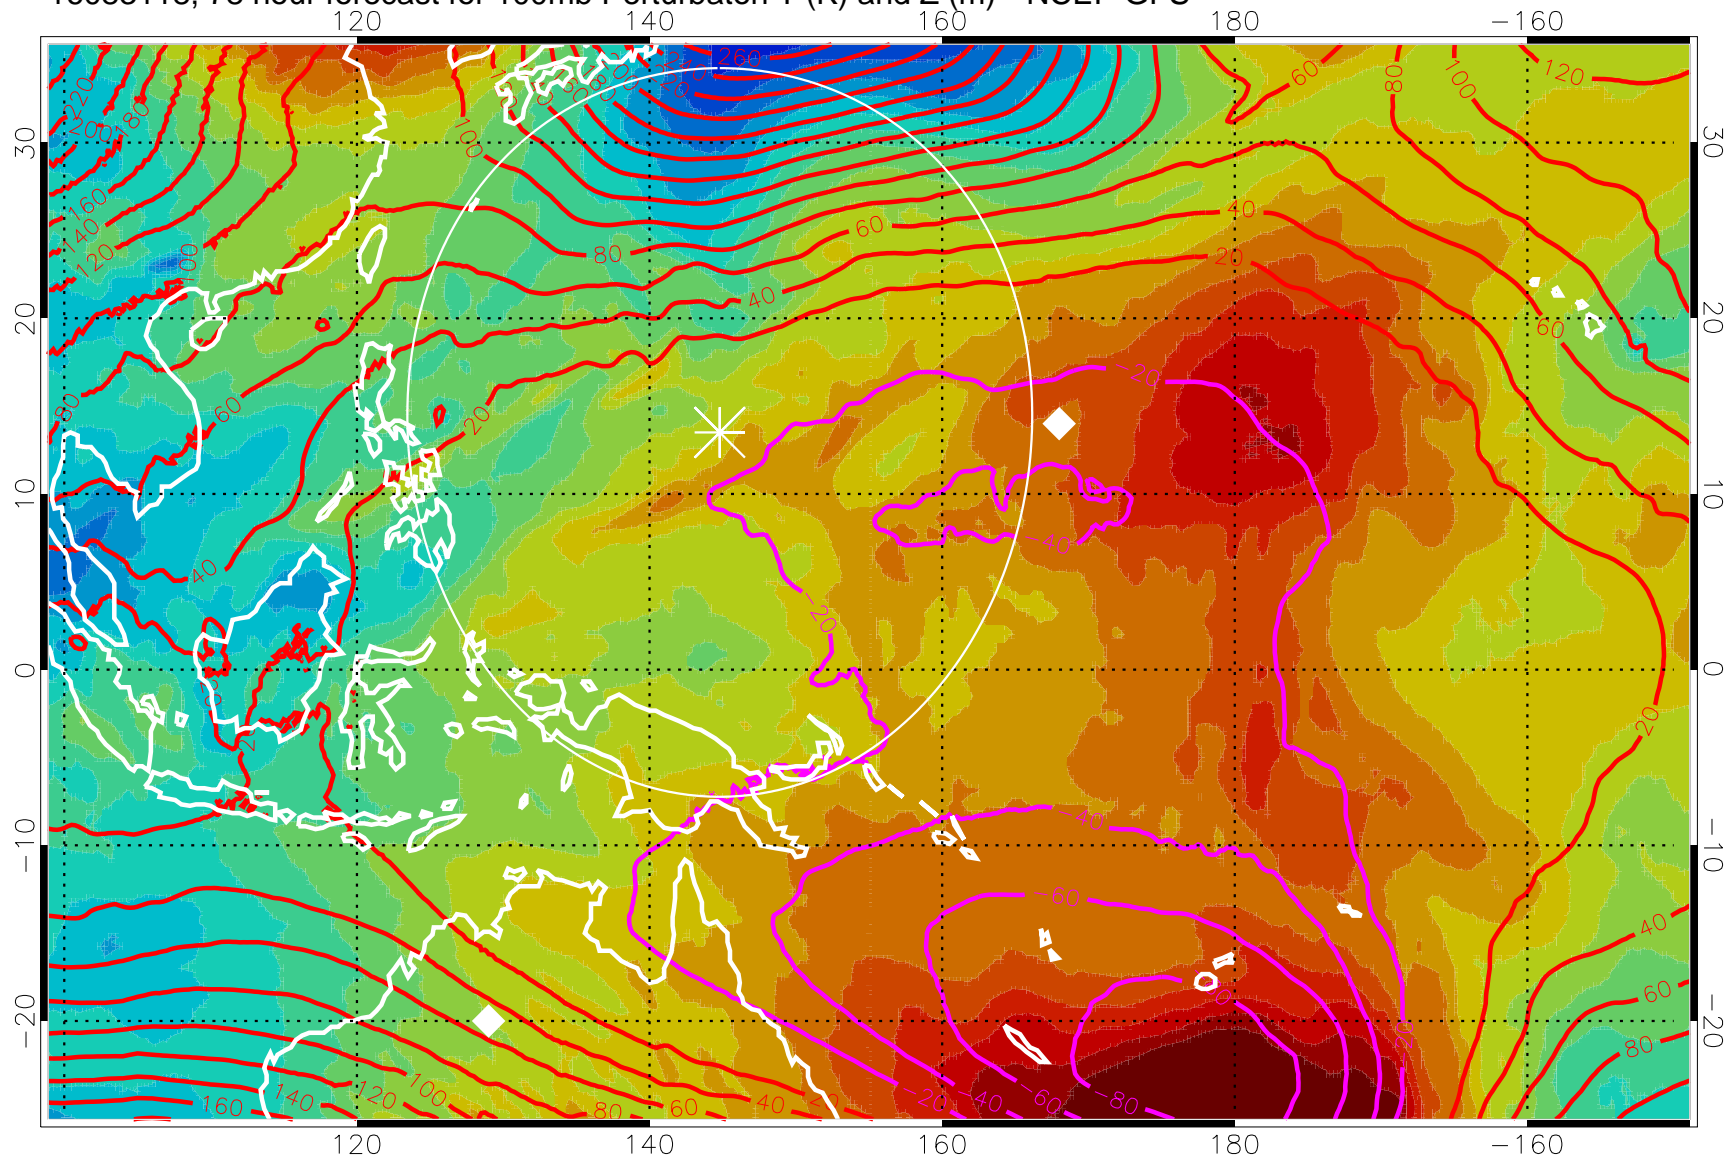

16083118, 78 hour forecast for 100mb Perturbaton T (K) and Z (m)-- NCEP GFS

Contours are 100 mbar Z perturbation (m)
Positive Z Contours
Negative Z Contours
Diamonds-mean pos. of anticyclones

Range ring of 2304 km