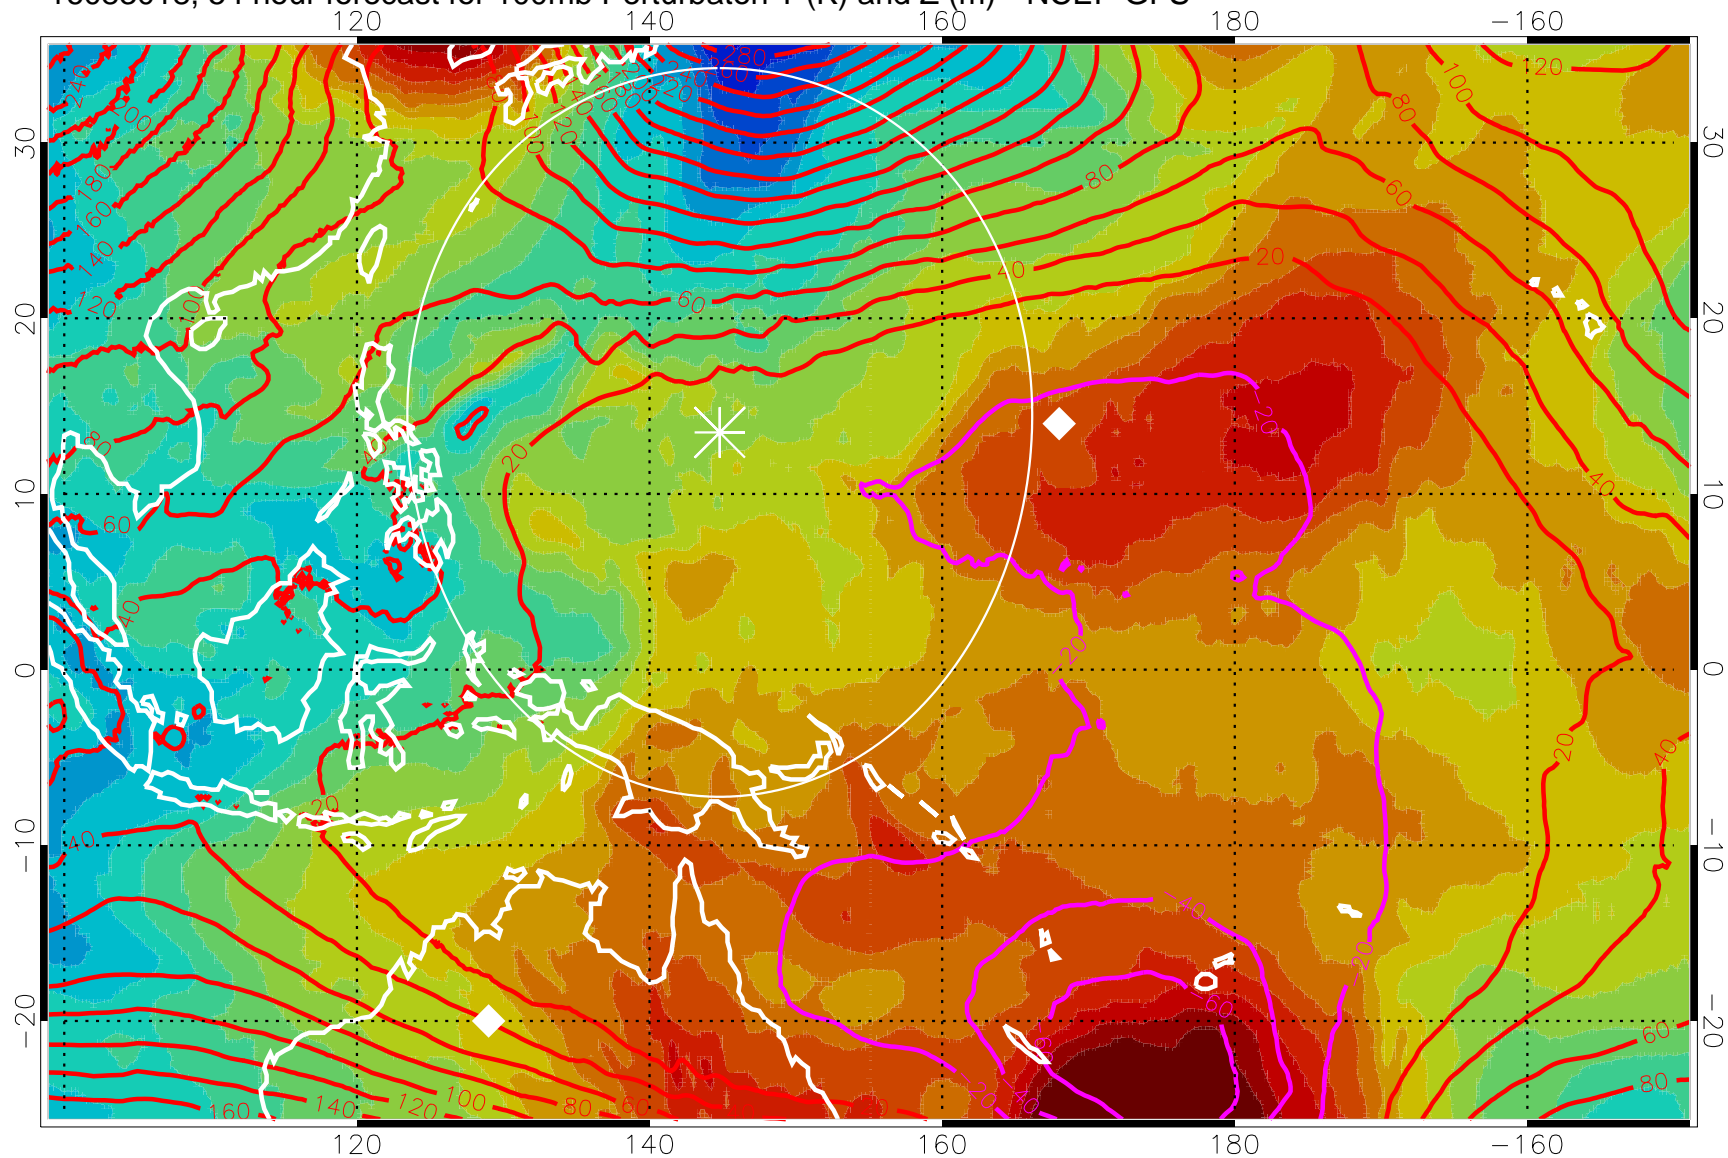

16083018, 54 hour forecast for 100mb Perturbaton T (K) and Z (m)-- NCEP GFS

Contours are 100 mbar Z perturbation (m)
Positive Z Contours
Negative Z Contours
Diamonds-mean pos. of anticyclones

Range ring of 2304 km