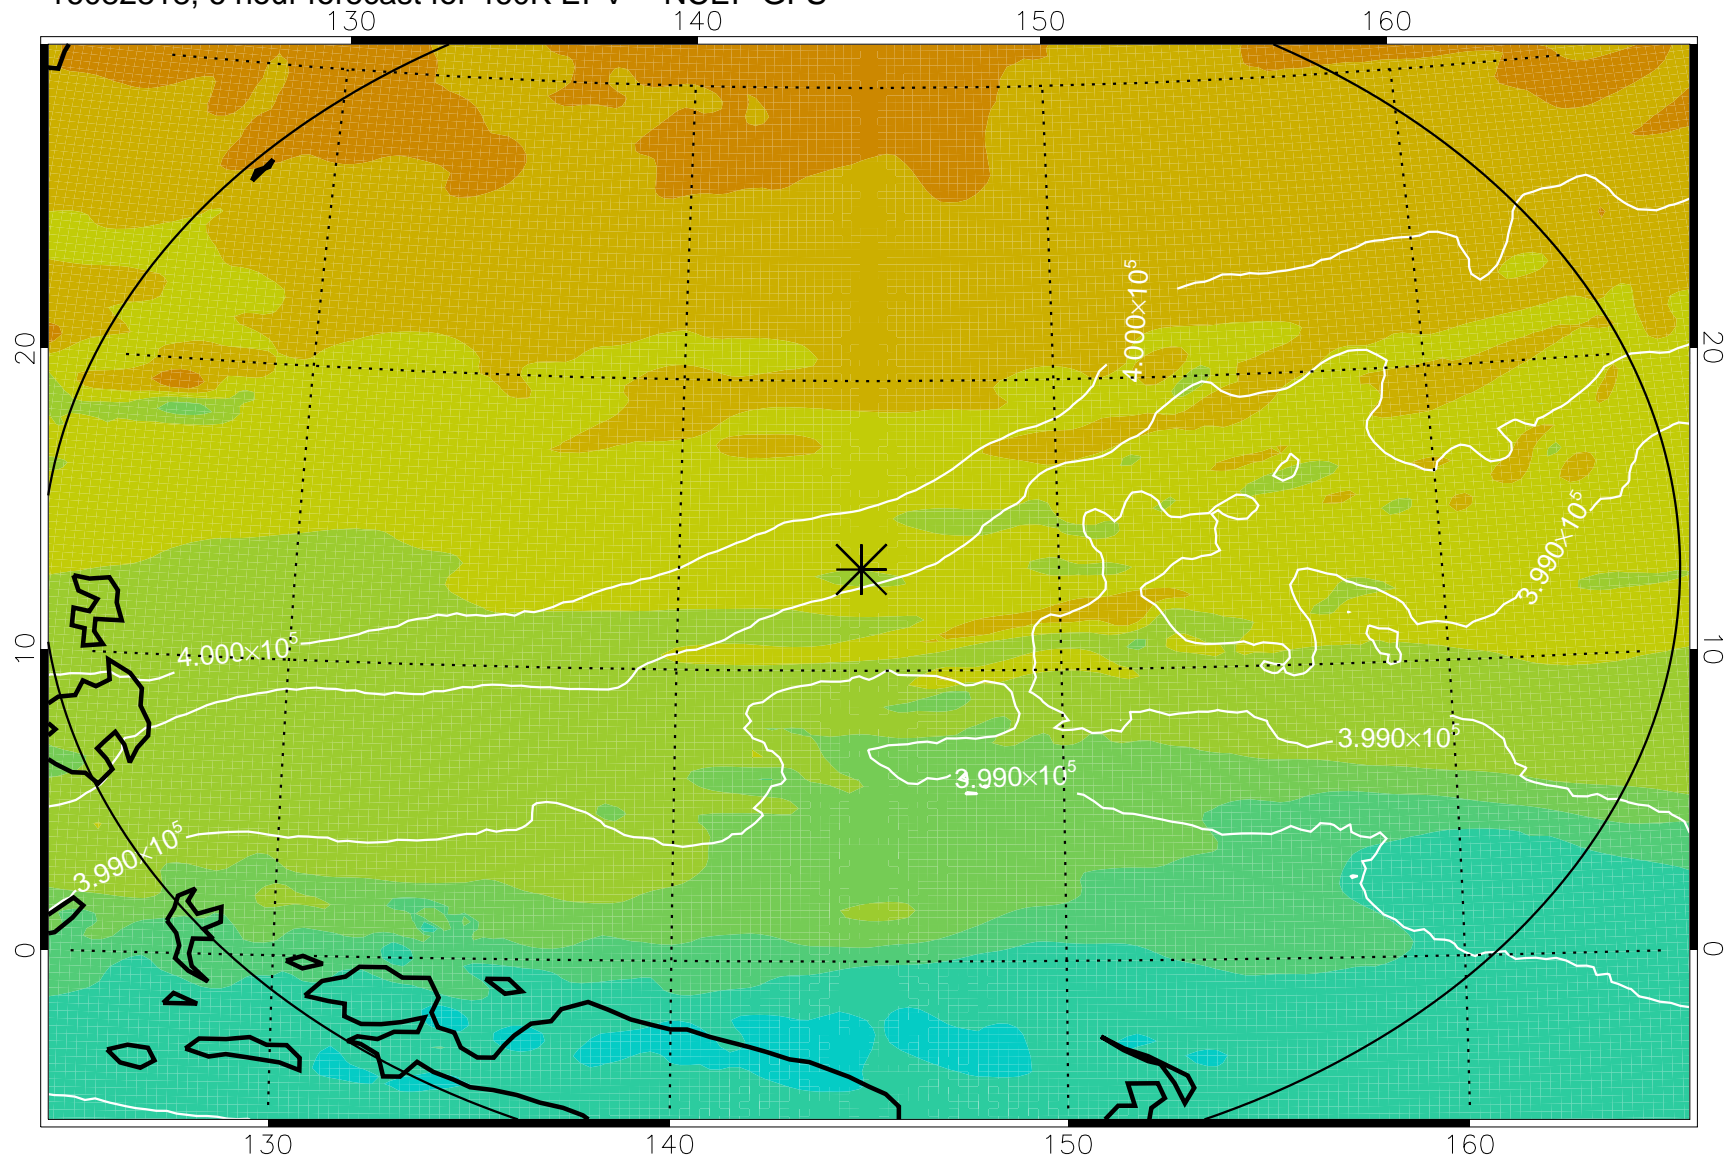

16082818, 6 hour forecast for 460K EPV -- NCEP GFS

460K Montgomery Streamfunction, white

Range ring of 2304 km

16082900, 12 hour forecast for 460K EPV -- NCEP GFS

460K Montgomery Streamfunction, white

Range ring of 2304 km

16082906, 18 hour forecast for 460K EPV -- NCEP GFS

460K Montgomery Streamfunction, white

Range ring of 2304 km

16082912, 24 hour forecast for 460K EPV -- NCEP GFS

460K Montgomery Streamfunction, white

Range ring of 2304 km

16082918, 30 hour forecast for 460K EPV -- NCEP GFS

460K Montgomery Streamfunction, white

Range ring of 2304 km

16083000, 36 hour forecast for 460K EPV -- NCEP GFS

460K Montgomery Streamfunction, white

Range ring of 2304 km

16083006, 42 hour forecast for 460K EPV -- NCEP GFS

460K Montgomery Streamfunction, white

Range ring of 2304 km

16083012, 48 hour forecast for 460K EPV -- NCEP GFS

460K Montgomery Streamfunction, white

Range ring of 2304 km