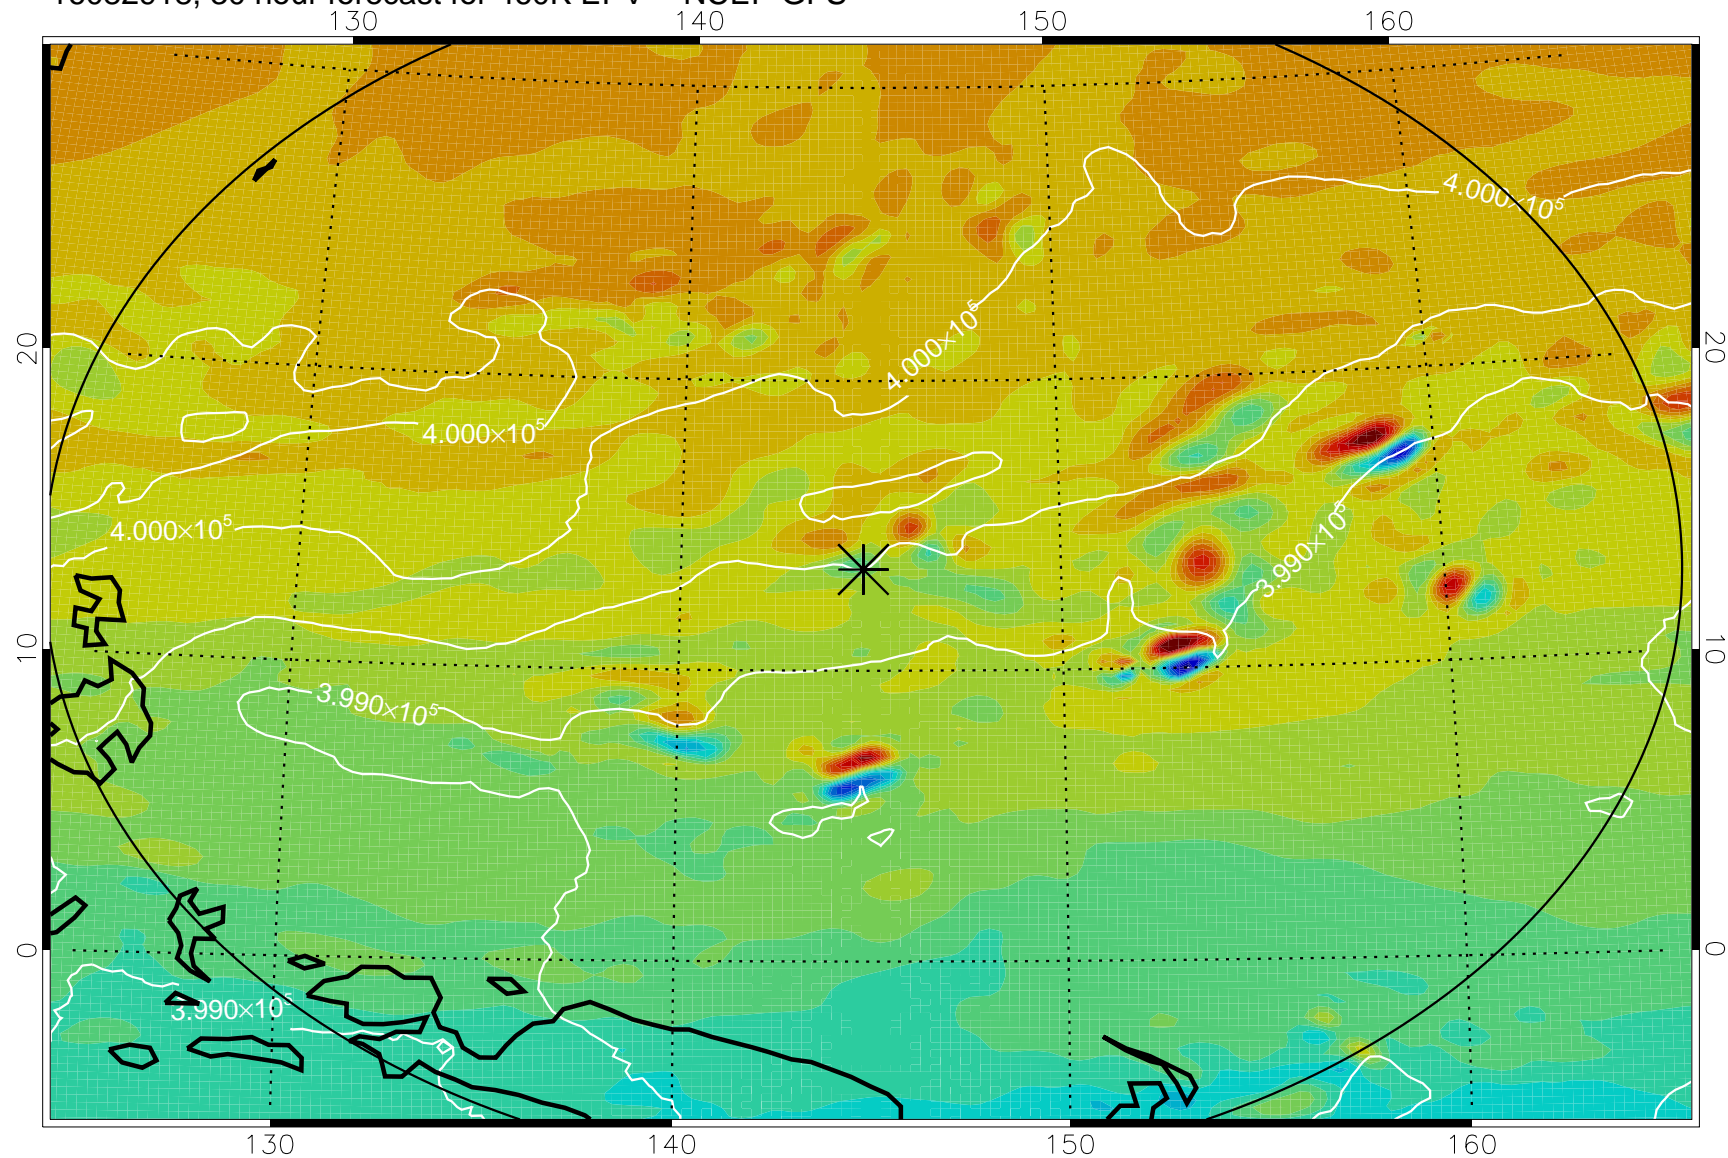

16082906, 18 hour forecast for 460K EPV -- NCEP GFS

460K Montgomery Streamfunction, white

Range ring of 2304 km

16082912, 24 hour forecast for 460K EPV -- NCEP GFS

460K Montgomery Streamfunction, white

Range ring of 2304 km

16082918, 30 hour forecast for 460K EPV -- NCEP GFS

460K Montgomery Streamfunction, white

Range ring of 2304 km

16083000, 36 hour forecast for 460K EPV -- NCEP GFS

460K Montgomery Streamfunction, white

Range ring of 2304 km

16083006, 42 hour forecast for 460K EPV -- NCEP GFS

460K Montgomery Streamfunction, white

Range ring of 2304 km

16083012, 48 hour forecast for 460K EPV -- NCEP GFS

460K Montgomery Streamfunction, white

Range ring of 2304 km

16083118, 78 hour forecast for 460K EPV -- NCEP GFS

460K Montgomery Streamfunction, white

Range ring of 2304 km

16090100, 84 hour forecast for 460K EPV -- NCEP GFS

460K Montgomery Streamfunction, white

Range ring of 2304 km