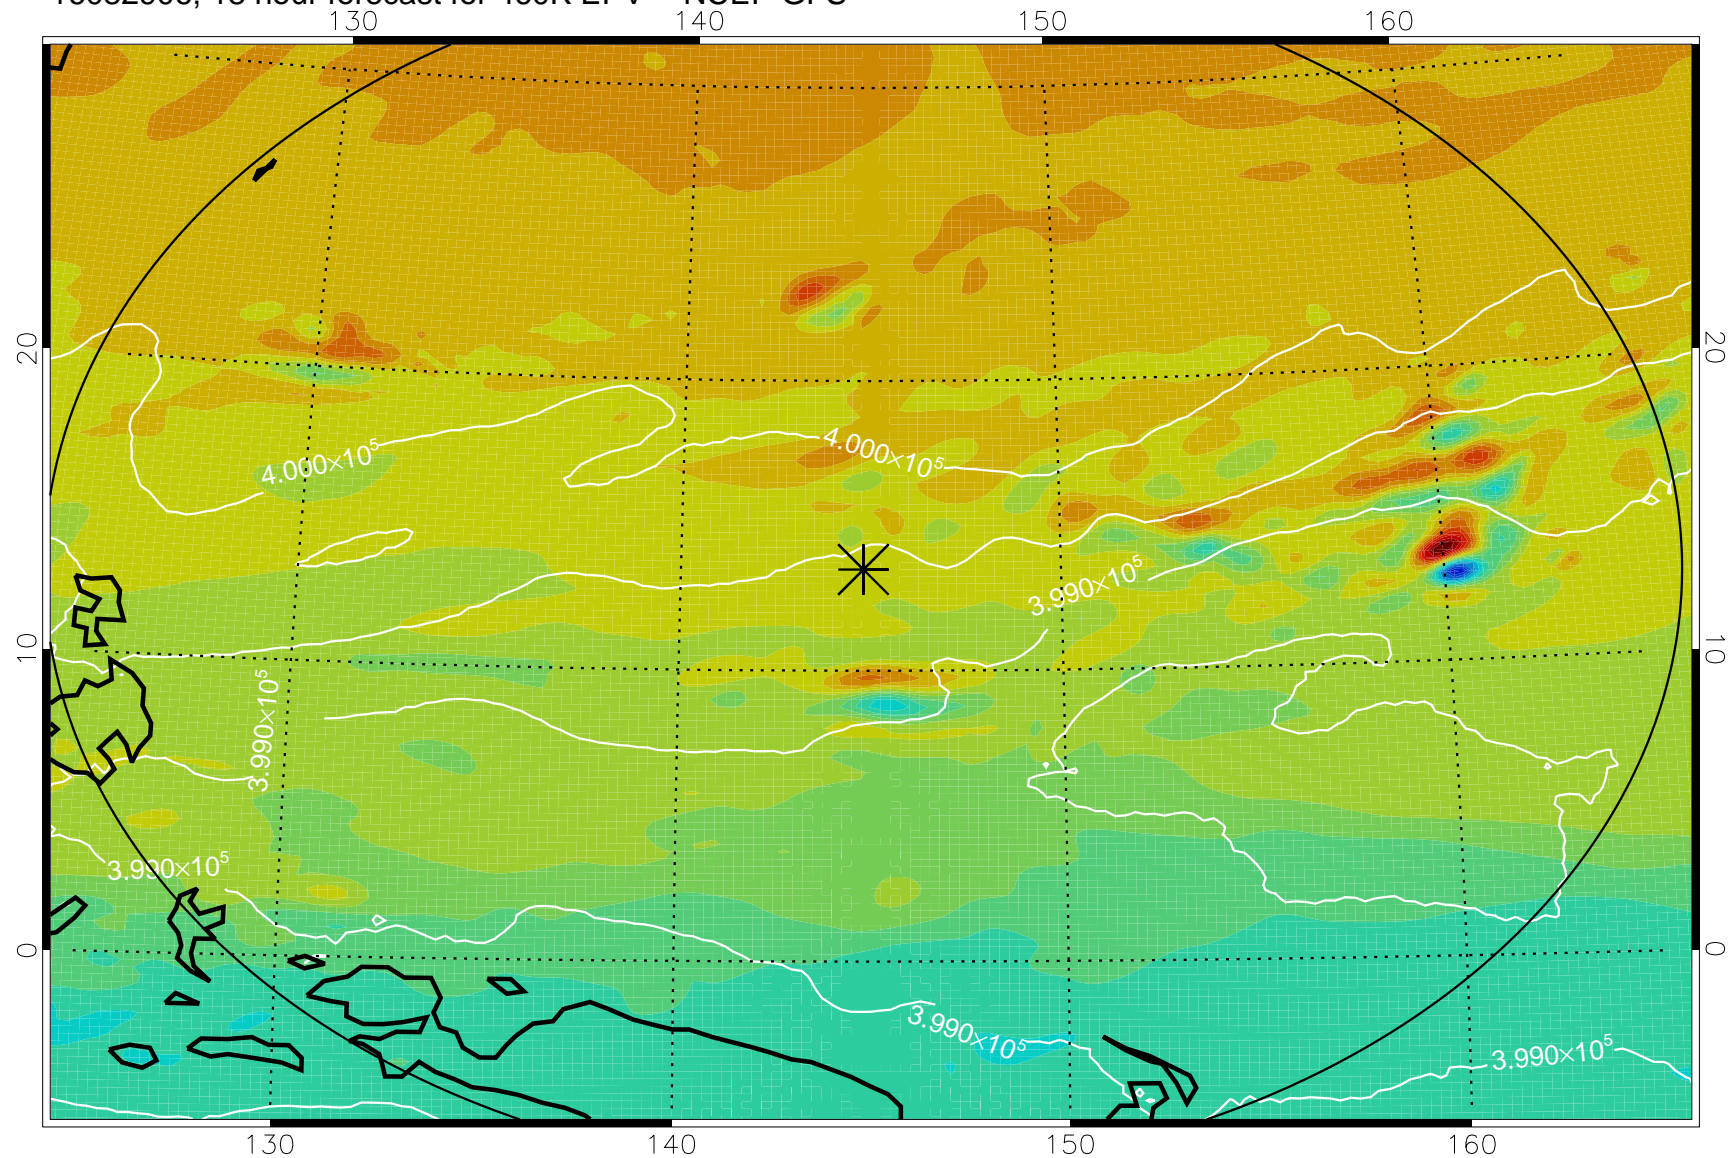

16082818, 6 hour forecast for 460K EPV -- NCEP GFS

460K Montgomery Streamfunction, white

Range ring of 2304 km

16082900, 12 hour forecast for 460K EPV -- NCEP GFS

460K Montgomery Streamfunction, white

Range ring of 2304 km

16082906, 18 hour forecast for 460K EPV -- NCEP GFS

460K Montgomery Streamfunction, white

Range ring of 2304 km

16082912, 24 hour forecast for 460K EPV -- NCEP GFS

460K Montgomery Streamfunction, white

Range ring of 2304 km

16082918, 30 hour forecast for 460K EPV -- NCEP GFS

460K Montgomery Streamfunction, white

Range ring of 2304 km

16083000, 36 hour forecast for 460K EPV -- NCEP GFS

460K Montgomery Streamfunction, white

Range ring of 2304 km

16083006, 42 hour forecast for 460K EPV -- NCEP GFS

460K Montgomery Streamfunction, white

Range ring of 2304 km

16083012, 48 hour forecast for 460K EPV -- NCEP GFS

460K Montgomery Streamfunction, white

Range ring of 2304 km