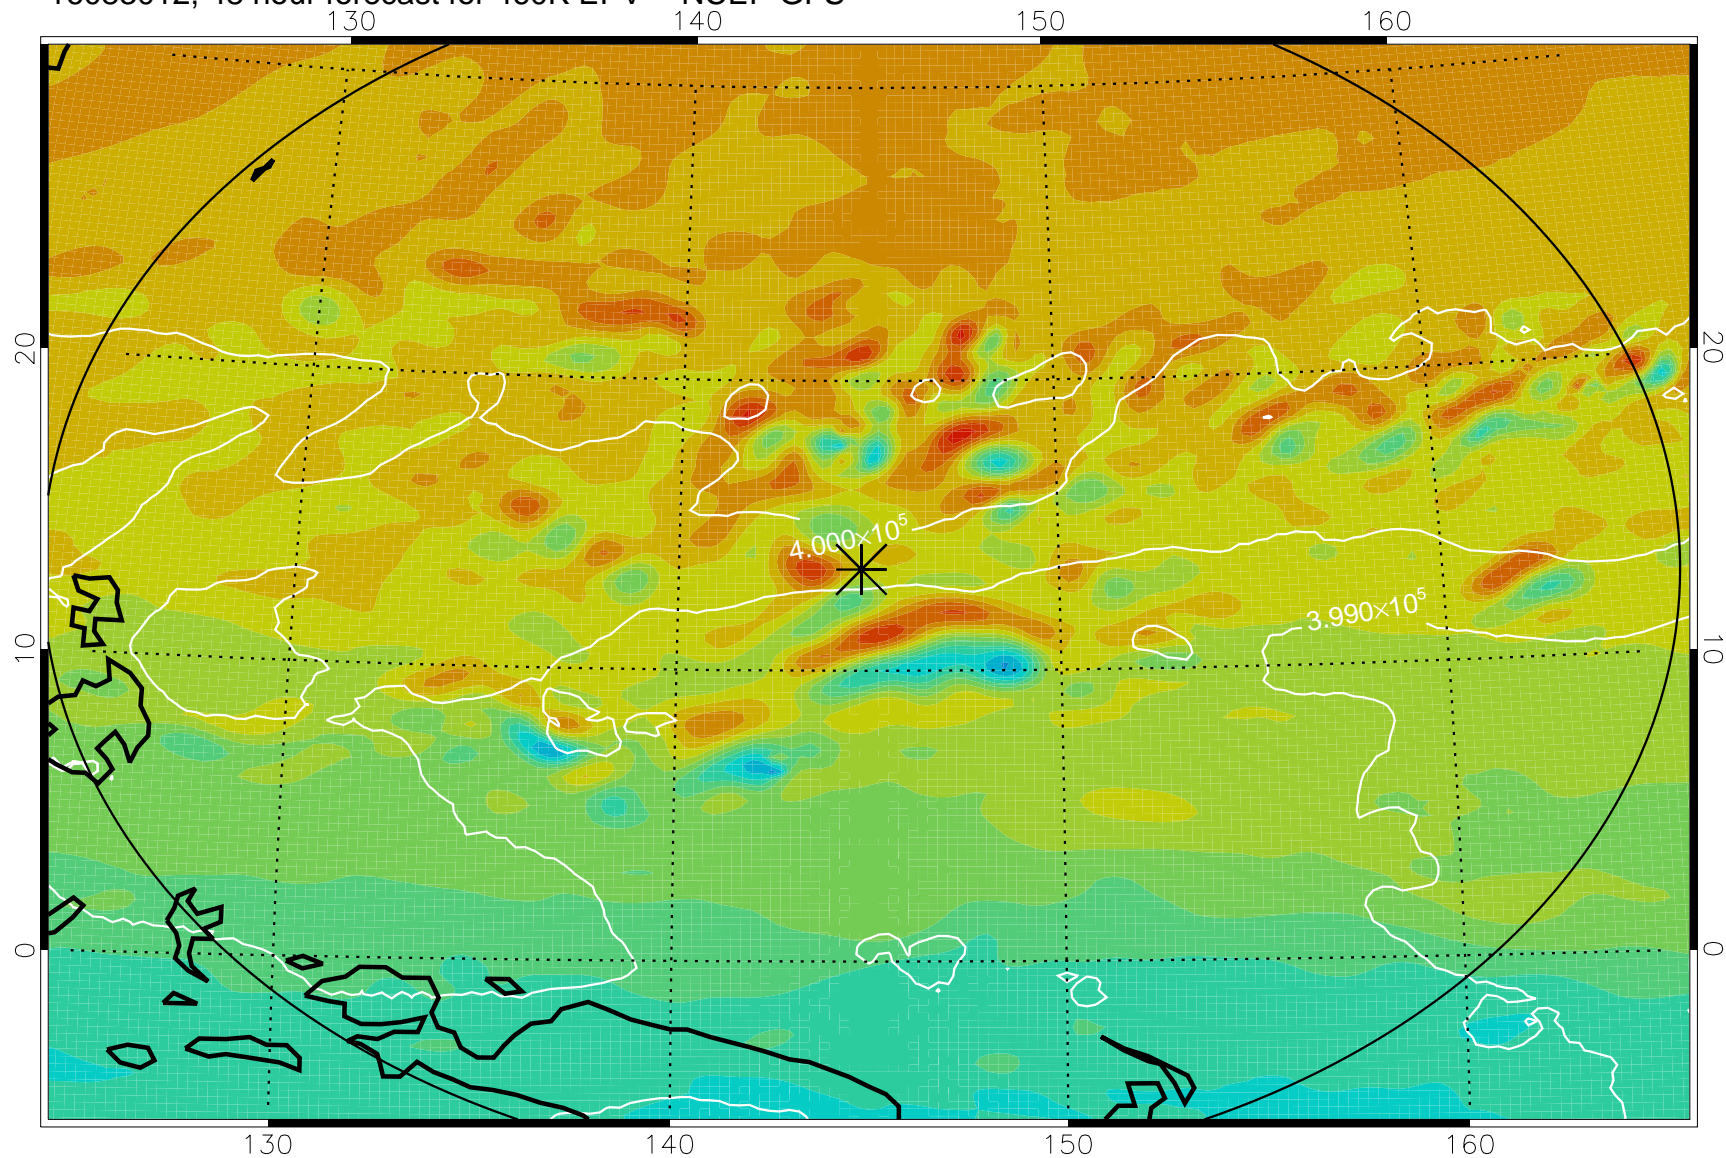

16083006, 42 hour forecast for 460K EPV -- NCEP GFS

460K Montgomery Streamfunction, white

Range ring of 2304 km

16083012, 48 hour forecast for 460K EPV -- NCEP GFS

460K Montgomery Streamfunction, white

Range ring of 2304 km

16083018, 54 hour forecast for 460K EPV -- NCEP GFS

460K Montgomery Streamfunction, white

Range ring of 2304 km

16083100, 60 hour forecast for 460K EPV -- NCEP GFS

460K Montgomery Streamfunction, white

Range ring of 2304 km

16083106, 66 hour forecast for 460K EPV -- NCEP GFS

460K Montgomery Streamfunction, white

Range ring of 2304 km

16083112, 72 hour forecast for 460K EPV -- NCEP GFS

460K Montgomery Streamfunction, white

Range ring of 2304 km

16083118, 78 hour forecast for 460K EPV -- NCEP GFS

460K Montgomery Streamfunction, white

Range ring of 2304 km

16090100, 84 hour forecast for 460K EPV -- NCEP GFS

460K Montgomery Streamfunction, white

Range ring of 2304 km