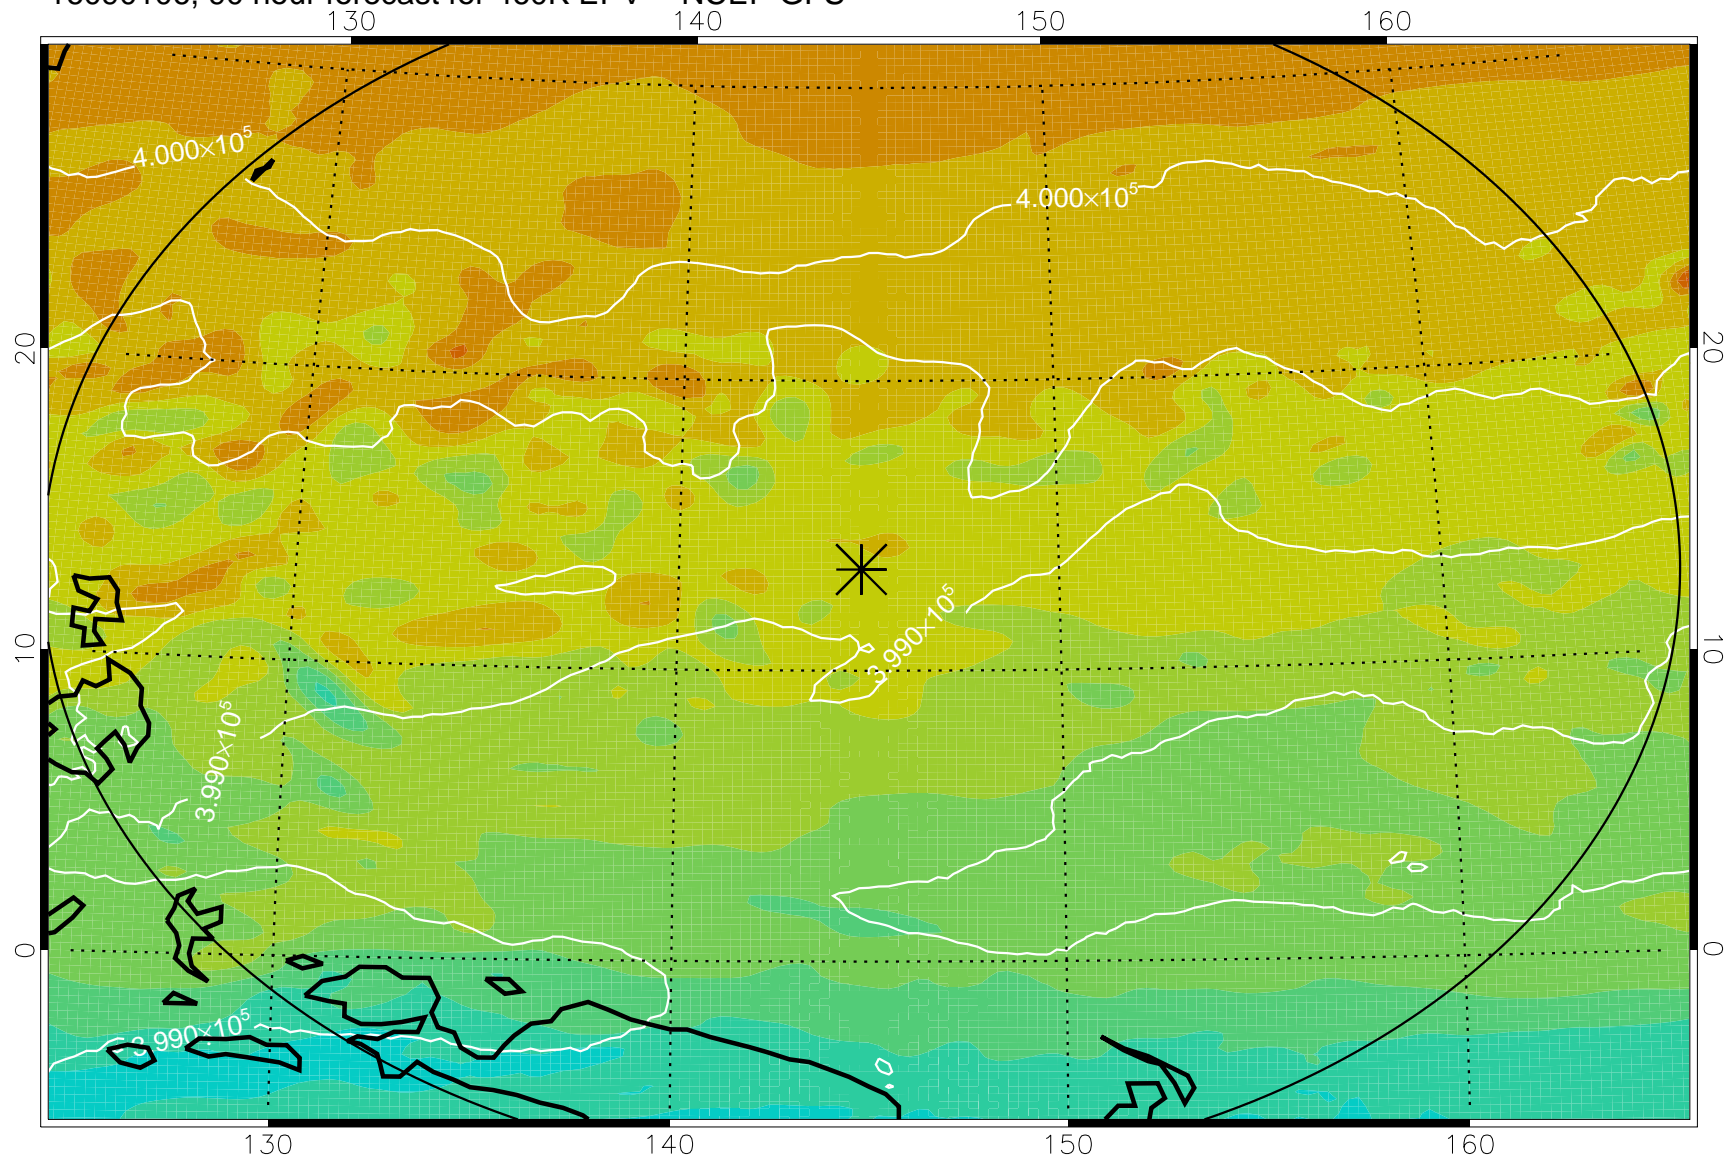

16083106, 66 hour forecast for 460K EPV -- NCEP GFS

460K Montgomery Streamfunction, white

Range ring of 2304 km

16083112, 72 hour forecast for 460K EPV -- NCEP GFS

460K Montgomery Streamfunction, white

Range ring of 2304 km

16083118, 78 hour forecast for 460K EPV -- NCEP GFS

460K Montgomery Streamfunction, white

Range ring of 2304 km

16090100, 84 hour forecast for 460K EPV -- NCEP GFS

460K Montgomery Streamfunction, white

Range ring of 2304 km

16090106, 90 hour forecast for 460K EPV -- NCEP GFS

460K Montgomery Streamfunction, white

Range ring of 2304 km

16090112, 96 hour forecast for 460K EPV -- NCEP GFS

460K Montgomery Streamfunction, white

Range ring of 2304 km

16090118, 102 hour forecast for 460K EPV -- NCEP GFS

460K Montgomery Streamfunction, white

Range ring of 2304 km

16090200, 108 hour forecast for 460K EPV -- NCEP GFS

460K Montgomery Streamfunction, white

Range ring of 2304 km