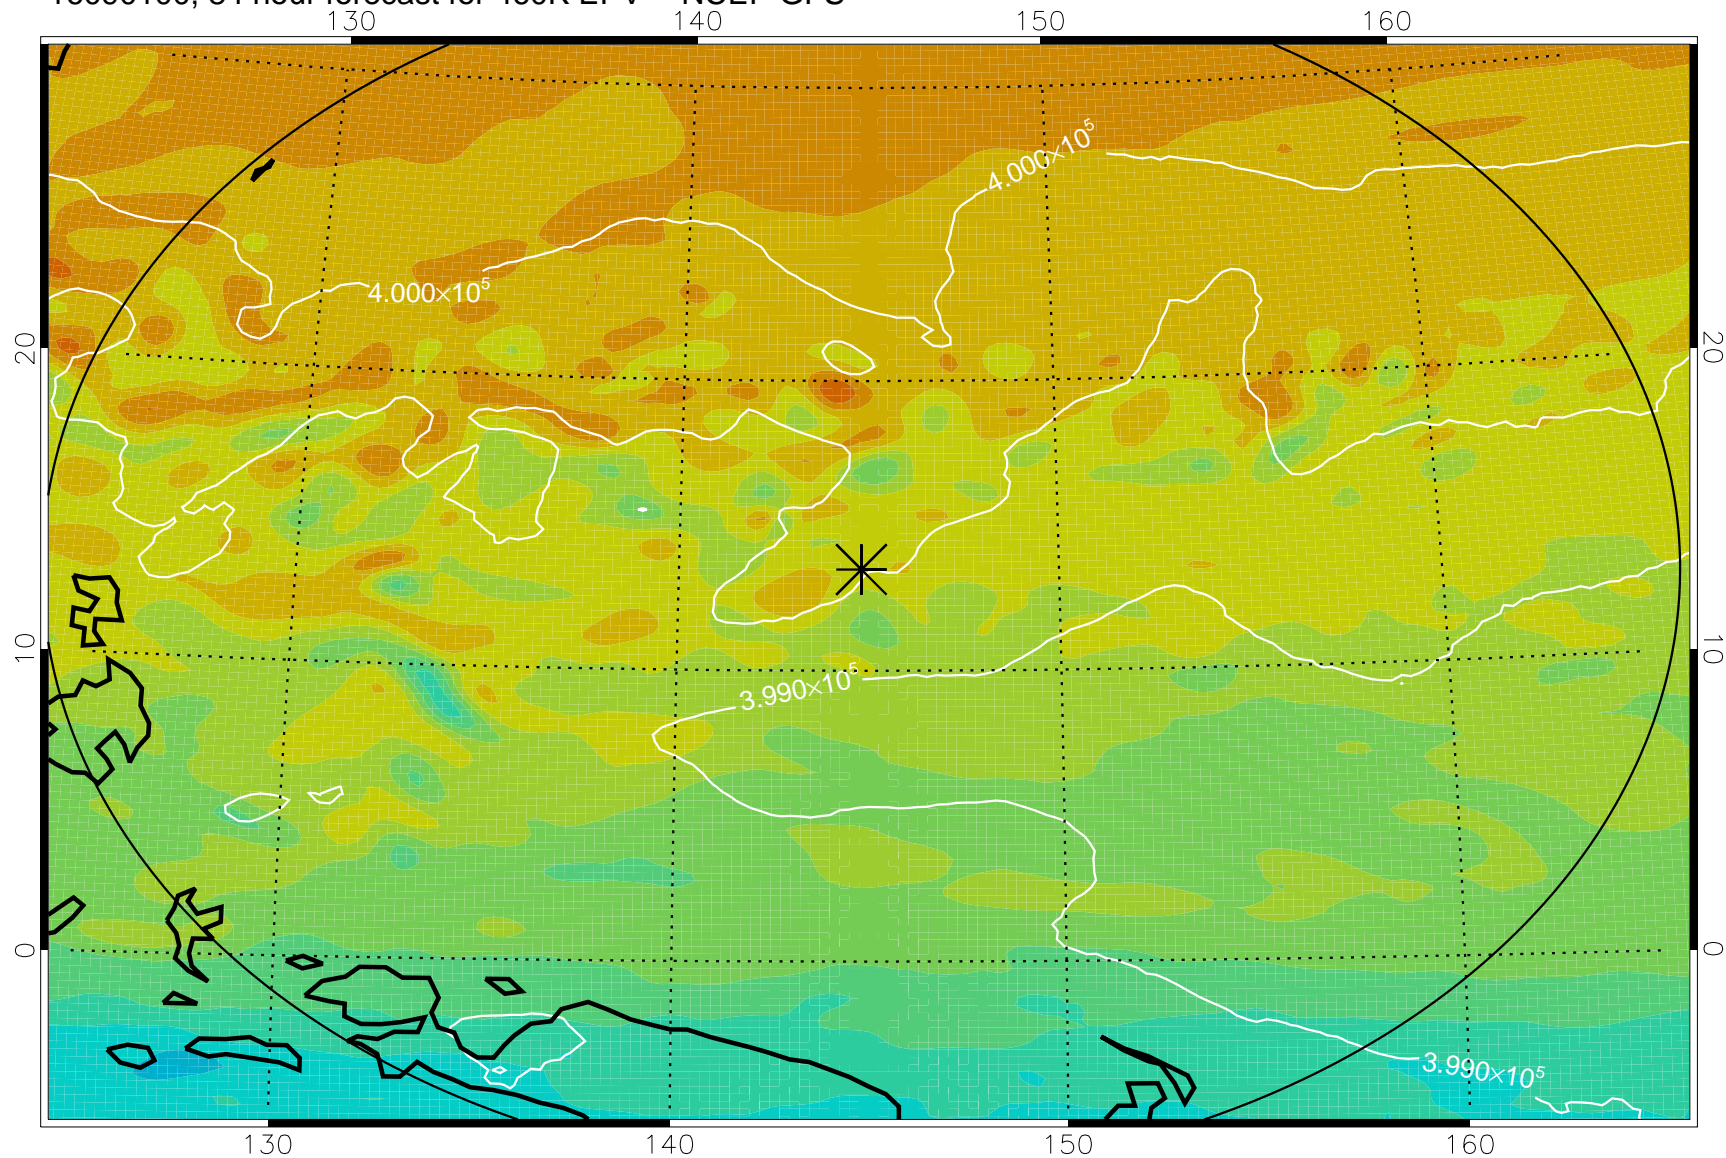

16083106, 66 hour forecast for 460K EPV -- NCEP GFS

460K Montgomery Streamfunction, white

Range ring of 2304 km

16083112, 72 hour forecast for 460K EPV -- NCEP GFS

460K Montgomery Streamfunction, white

Range ring of 2304 km

16083118, 78 hour forecast for 460K EPV -- NCEP GFS

460K Montgomery Streamfunction, white

Range ring of 2304 km

16090100, 84 hour forecast for 460K EPV -- NCEP GFS

460K Montgomery Streamfunction, white

Range ring of 2304 km

16090106, 90 hour forecast for 460K EPV -- NCEP GFS

460K Montgomery Streamfunction, white

Range ring of 2304 km

16090112, 96 hour forecast for 460K EPV -- NCEP GFS

460K Montgomery Streamfunction, white

Range ring of 2304 km

16090118, 102 hour forecast for 460K EPV -- NCEP GFS

460K Montgomery Streamfunction, white

Range ring of 2304 km

16090200, 108 hour forecast for 460K EPV -- NCEP GFS

460K Montgomery Streamfunction, white

Range ring of 2304 km