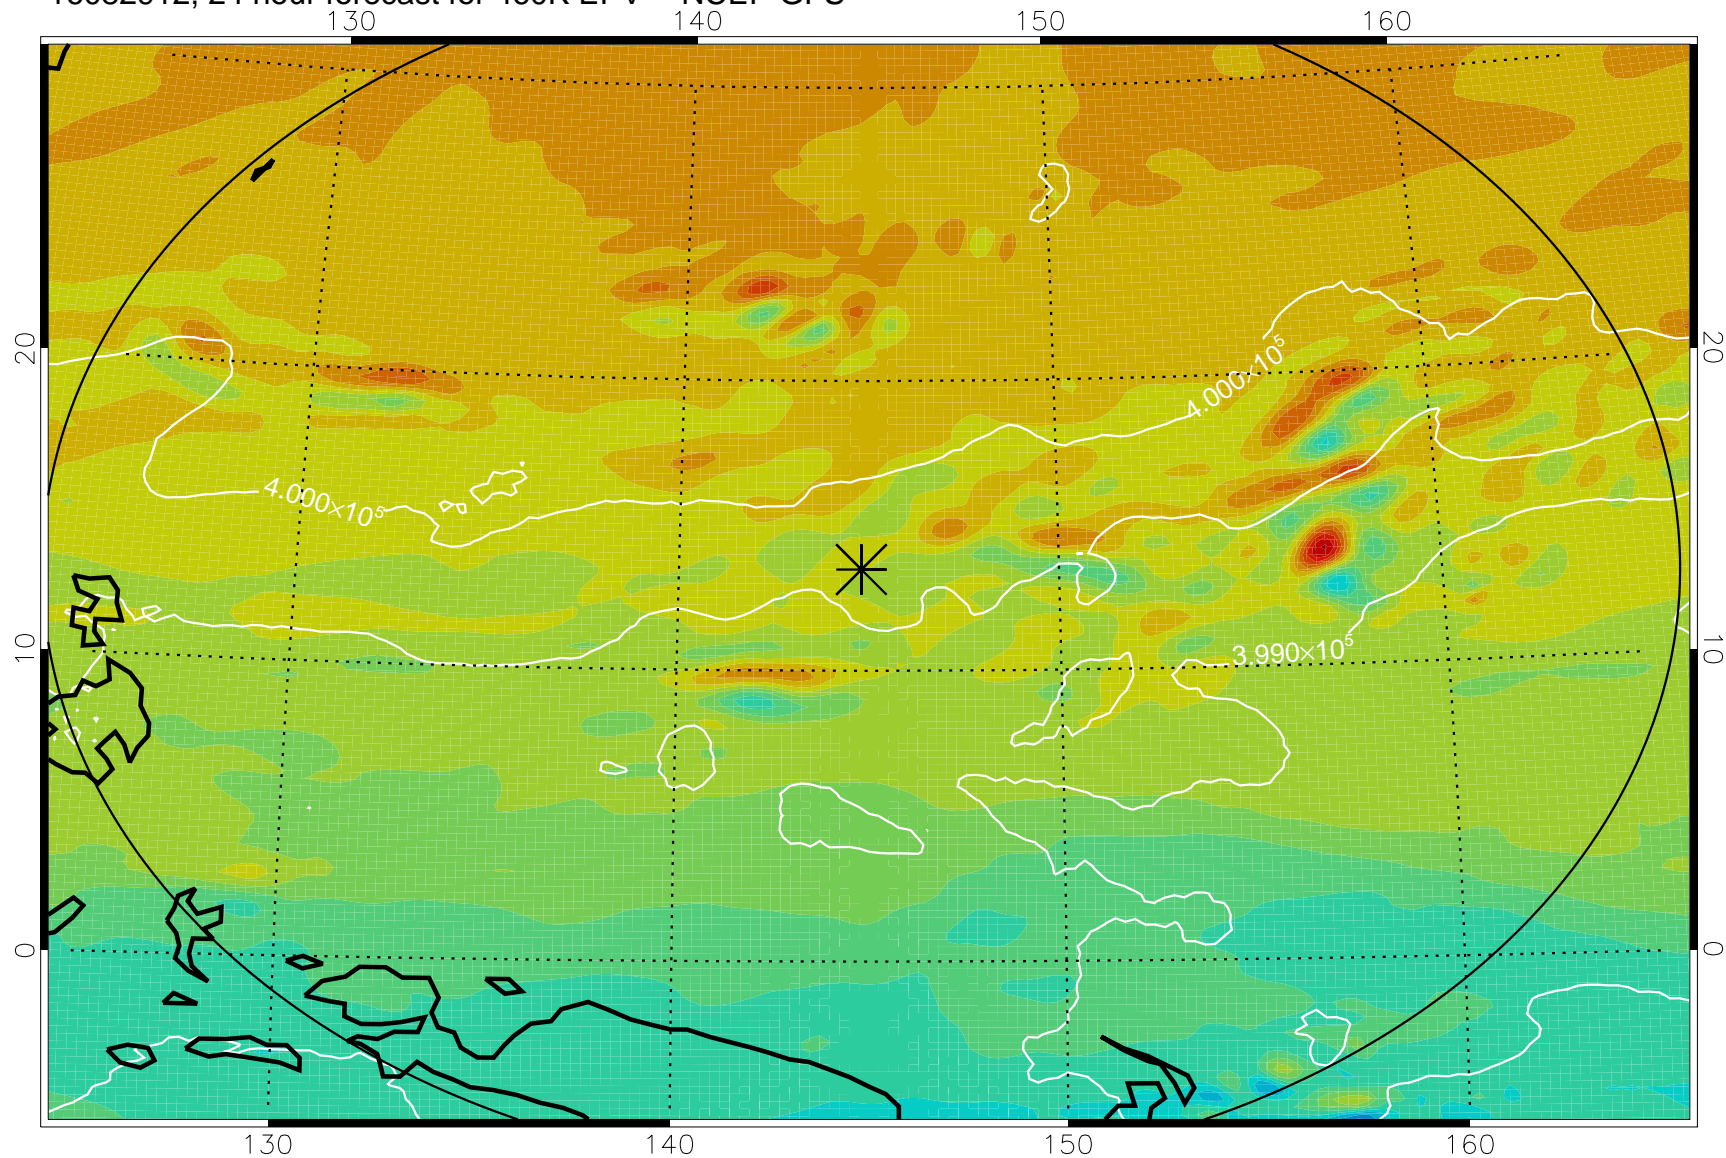

16082818, 6 hour forecast for 460K EPV -- NCEP GFS

460K Montgomery Streamfunction, white

Range ring of 2304 km

16082900, 12 hour forecast for 460K EPV -- NCEP GFS

460K Montgomery Streamfunction, white

Range ring of 2304 km

16082906, 18 hour forecast for 460K EPV -- NCEP GFS

460K Montgomery Streamfunction, white

Range ring of 2304 km

16082912, 24 hour forecast for 460K EPV -- NCEP GFS

460K Montgomery Streamfunction, white

Range ring of 2304 km

16082918, 30 hour forecast for 460K EPV -- NCEP GFS

460K Montgomery Streamfunction, white

Range ring of 2304 km

16083000, 36 hour forecast for 460K EPV -- NCEP GFS

460K Montgomery Streamfunction, white

Range ring of 2304 km

16083006, 42 hour forecast for 460K EPV -- NCEP GFS

460K Montgomery Streamfunction, white

Range ring of 2304 km

16083012, 48 hour forecast for 460K EPV -- NCEP GFS

460K Montgomery Streamfunction, white

Range ring of 2304 km