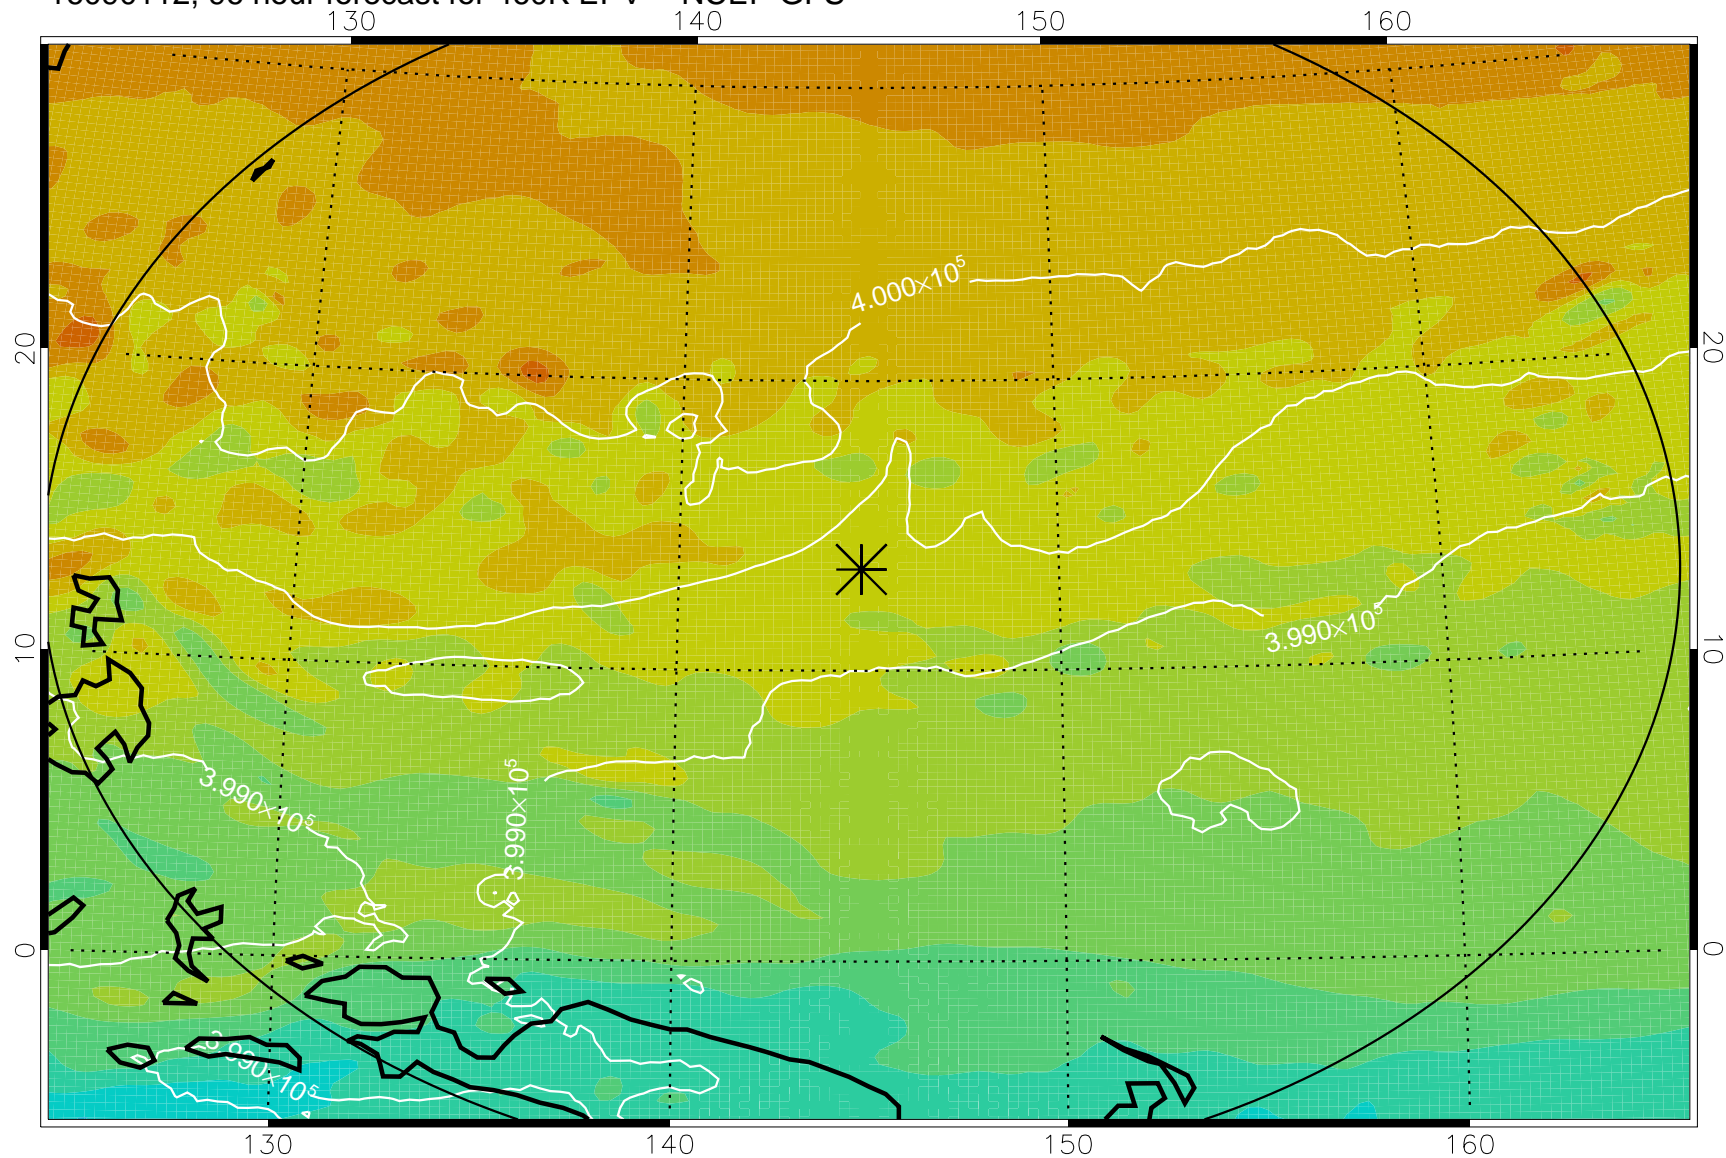

16083106, 66 hour forecast for 460K EPV -- NCEP GFS

460K Montgomery Streamfunction, white

Range ring of 2304 km

16083112, 72 hour forecast for 460K EPV -- NCEP GFS

460K Montgomery Streamfunction, white

Range ring of 2304 km

16083118, 78 hour forecast for 460K EPV -- NCEP GFS

460K Montgomery Streamfunction, white

Range ring of 2304 km

16090100, 84 hour forecast for 460K EPV -- NCEP GFS

460K Montgomery Streamfunction, white

Range ring of 2304 km

16090106, 90 hour forecast for 460K EPV -- NCEP GFS

460K Montgomery Streamfunction, white

Range ring of 2304 km

16090112, 96 hour forecast for 460K EPV -- NCEP GFS

460K Montgomery Streamfunction, white

Range ring of 2304 km

16090118, 102 hour forecast for 460K EPV -- NCEP GFS

460K Montgomery Streamfunction, white

Range ring of 2304 km

16090200, 108 hour forecast for 460K EPV -- NCEP GFS

460K Montgomery Streamfunction, white

Range ring of 2304 km