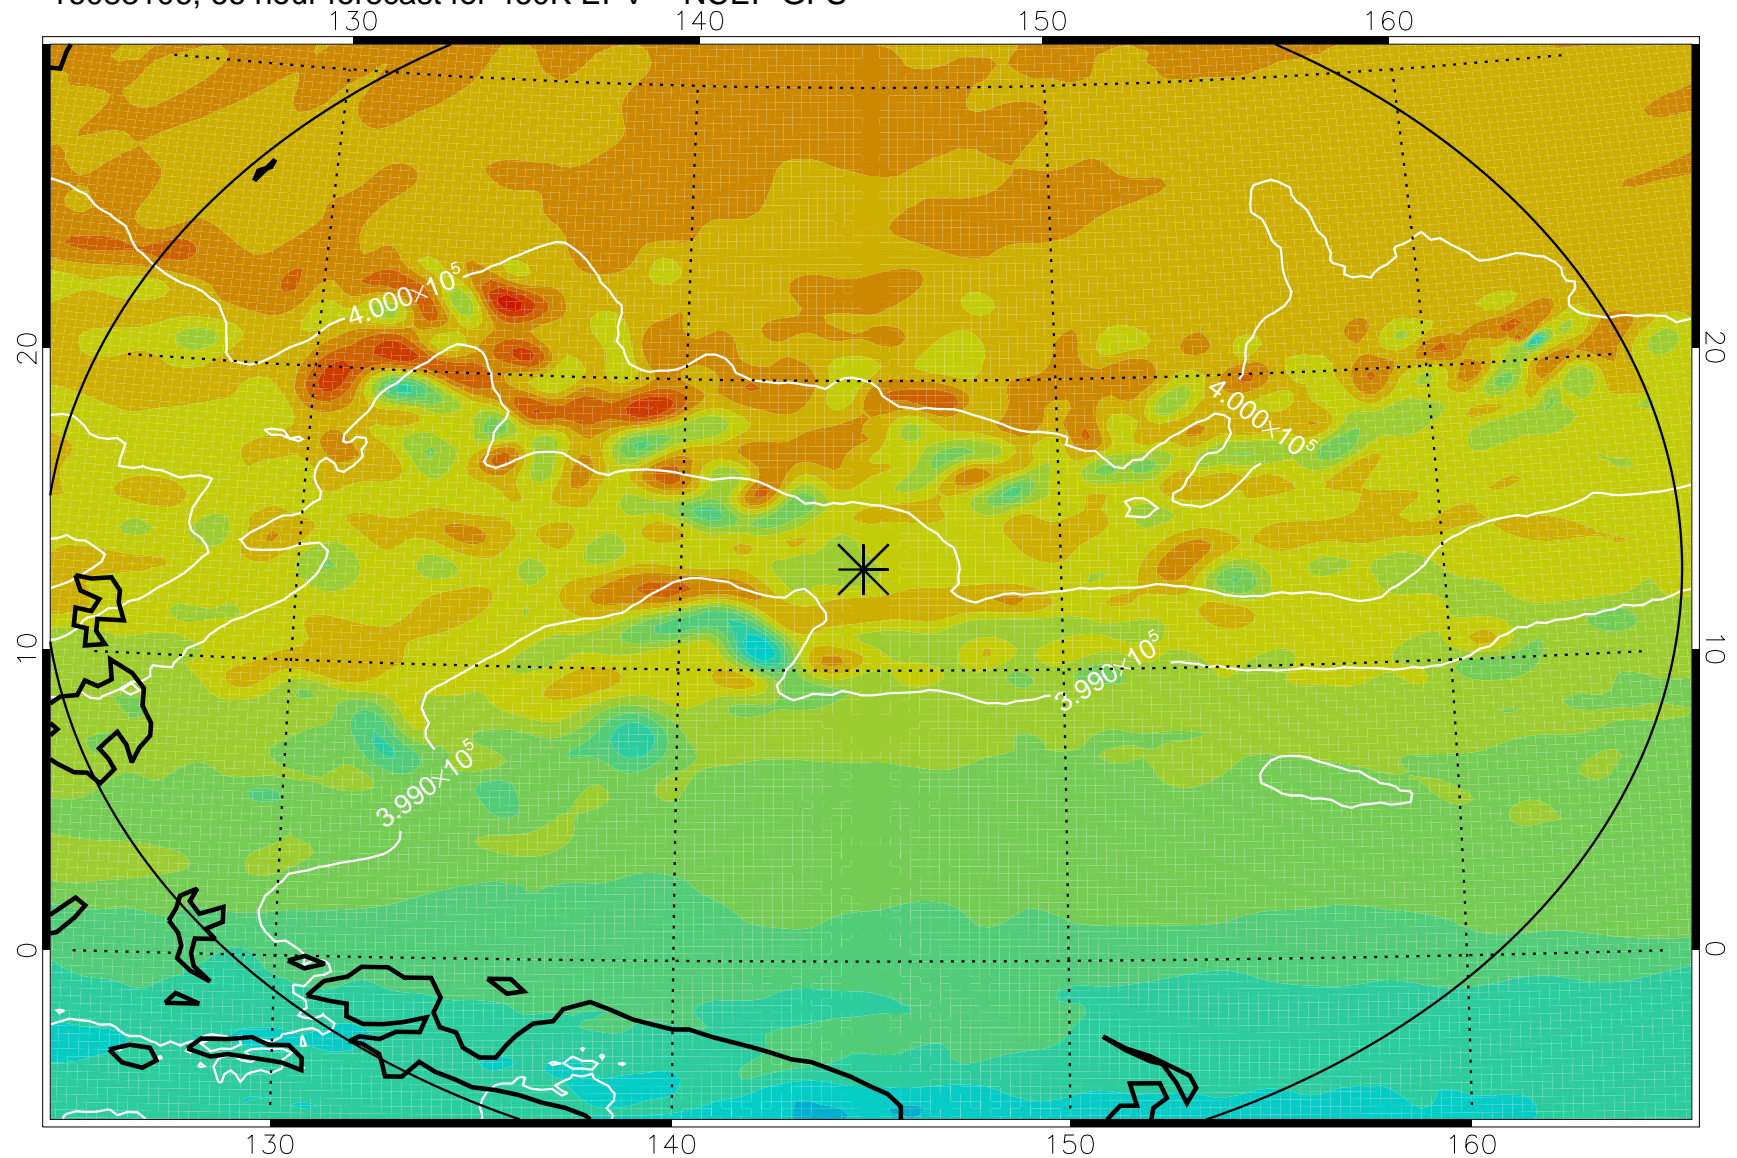

16083018, 54 hour forecast for 460K EPV -- NCEP GFS

460K Montgomery Streamfunction, white

Range ring of 2304 km

16083100, 60 hour forecast for 460K EPV -- NCEP GFS

460K Montgomery Streamfunction, white

Range ring of 2304 km

16083106, 66 hour forecast for 460K EPV -- NCEP GFS

460K Montgomery Streamfunction, white

Range ring of 2304 km

16083112, 72 hour forecast for 460K EPV -- NCEP GFS

460K Montgomery Streamfunction, white

Range ring of 2304 km

16083118, 78 hour forecast for 460K EPV -- NCEP GFS

460K Montgomery Streamfunction, white

Range ring of 2304 km

16090100, 84 hour forecast for 460K EPV -- NCEP GFS

460K Montgomery Streamfunction, white

Range ring of 2304 km

16090106, 90 hour forecast for 460K EPV -- NCEP GFS

460K Montgomery Streamfunction, white

Range ring of 2304 km

16090112, 96 hour forecast for 460K EPV -- NCEP GFS

460K Montgomery Streamfunction, white

Range ring of 2304 km