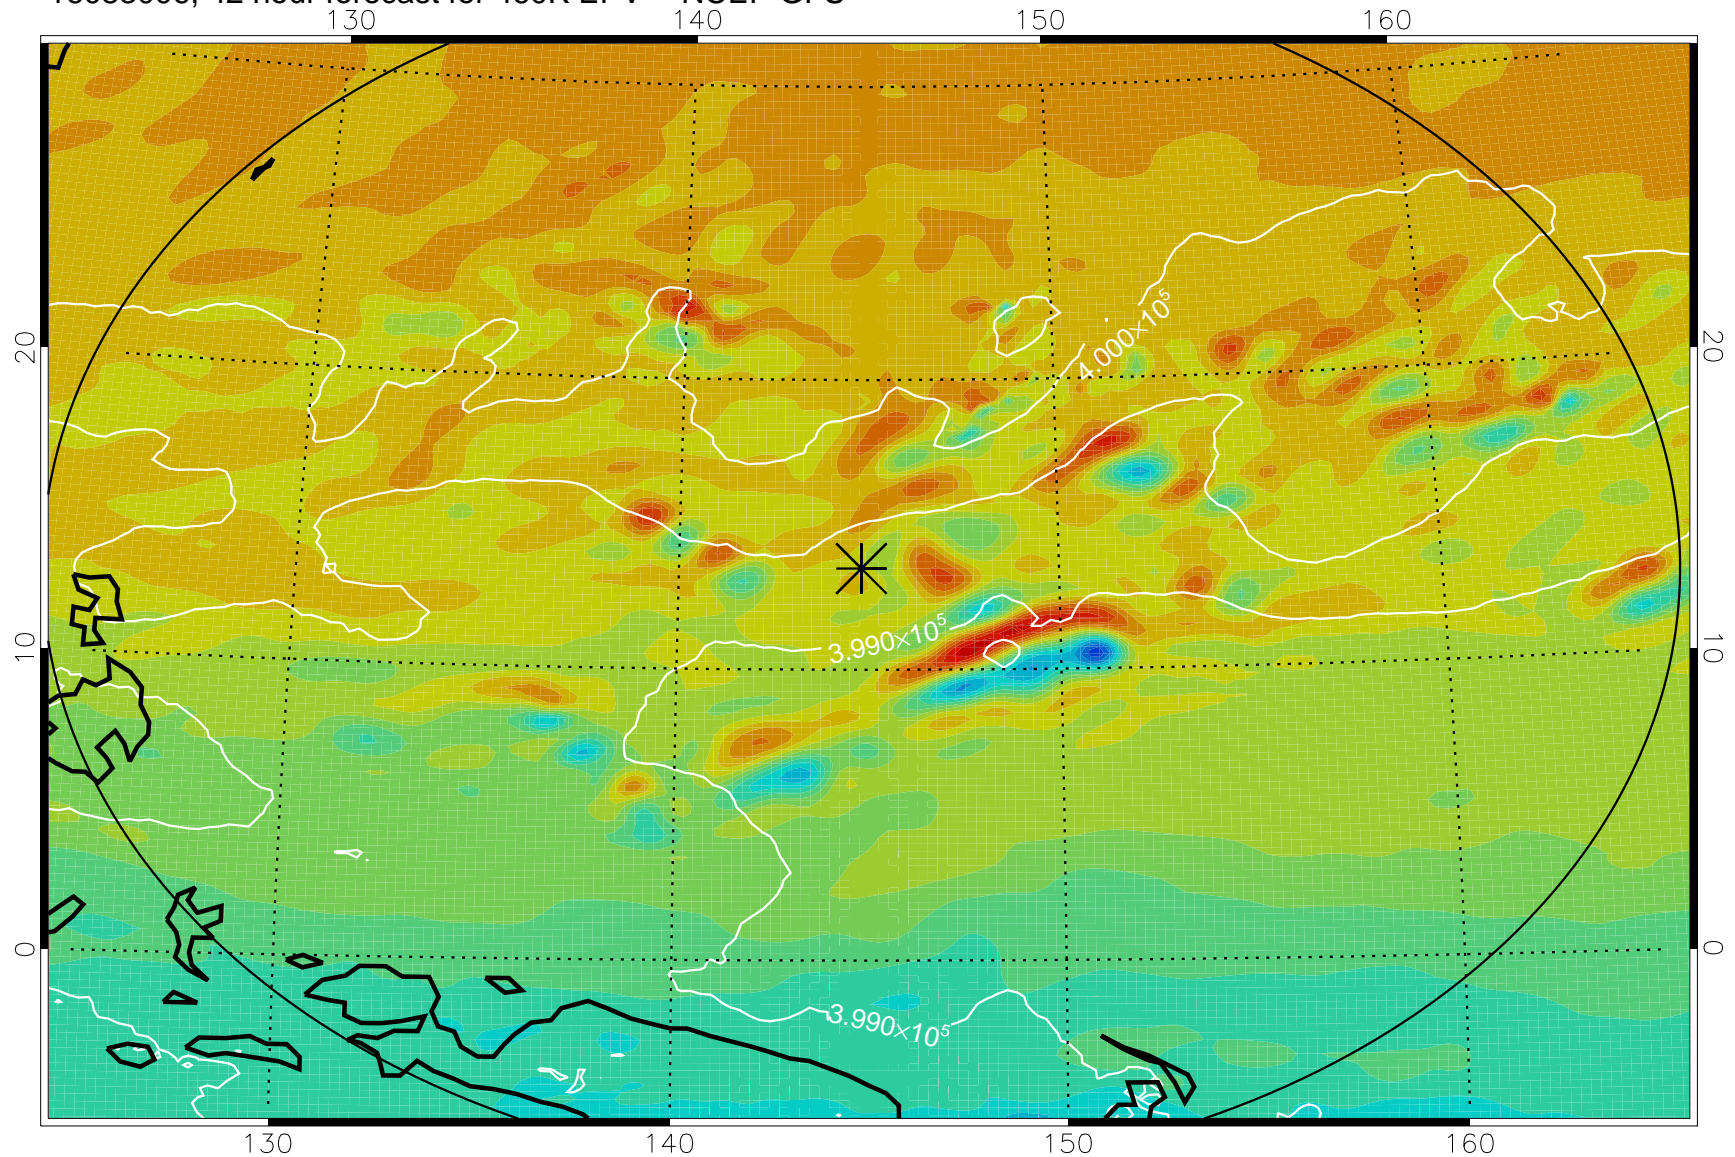

16082918, 30 hour forecast for 460K EPV -- NCEP GFS

460K Montgomery Streamfunction, white

Range ring of 2304 km

16083000, 36 hour forecast for 460K EPV -- NCEP GFS

460K Montgomery Streamfunction, white

Range ring of 2304 km

16083006, 42 hour forecast for 460K EPV -- NCEP GFS

460K Montgomery Streamfunction, white

Range ring of 2304 km

16083012, 48 hour forecast for 460K EPV -- NCEP GFS

460K Montgomery Streamfunction, white

Range ring of 2304 km

16083018, 54 hour forecast for 460K EPV -- NCEP GFS

460K Montgomery Streamfunction, white

Range ring of 2304 km

16083100, 60 hour forecast for 460K EPV -- NCEP GFS

460K Montgomery Streamfunction, white

Range ring of 2304 km

16083118, 78 hour forecast for 460K EPV -- NCEP GFS

460K Montgomery Streamfunction, white

Range ring of 2304 km

16090100, 84 hour forecast for 460K EPV -- NCEP GFS

460K Montgomery Streamfunction, white

Range ring of 2304 km