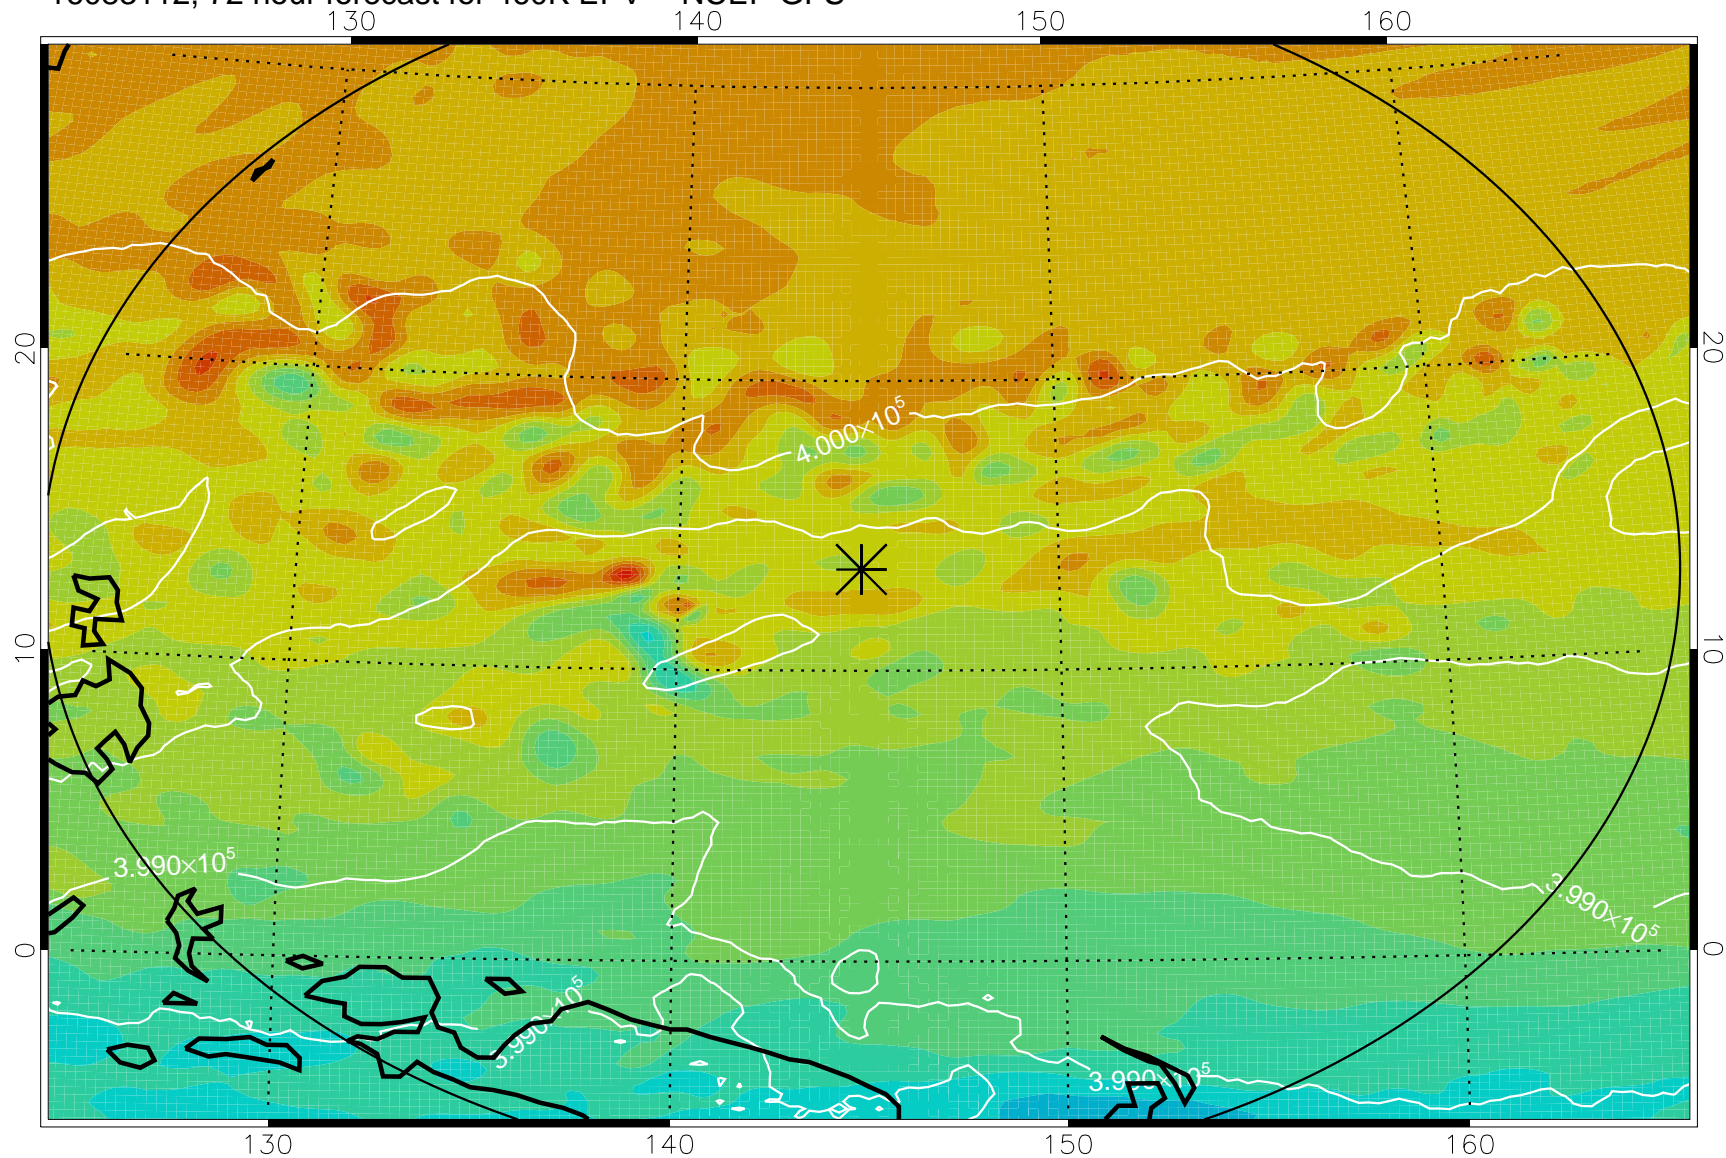

16083006, 42 hour forecast for 460K EPV -- NCEP GFS

460K Montgomery Streamfunction, white

Range ring of 2304 km

16083012, 48 hour forecast for 460K EPV -- NCEP GFS

460K Montgomery Streamfunction, white

Range ring of 2304 km

16083018, 54 hour forecast for 460K EPV -- NCEP GFS

460K Montgomery Streamfunction, white

Range ring of 2304 km

16083100, 60 hour forecast for 460K EPV -- NCEP GFS

460K Montgomery Streamfunction, white

Range ring of 2304 km

16083106, 66 hour forecast for 460K EPV -- NCEP GFS

460K Montgomery Streamfunction, white

Range ring of 2304 km

16083112, 72 hour forecast for 460K EPV -- NCEP GFS

460K Montgomery Streamfunction, white

Range ring of 2304 km

16083118, 78 hour forecast for 460K EPV -- NCEP GFS

460K Montgomery Streamfunction, white

Range ring of 2304 km

16090100, 84 hour forecast for 460K EPV -- NCEP GFS

460K Montgomery Streamfunction, white

Range ring of 2304 km