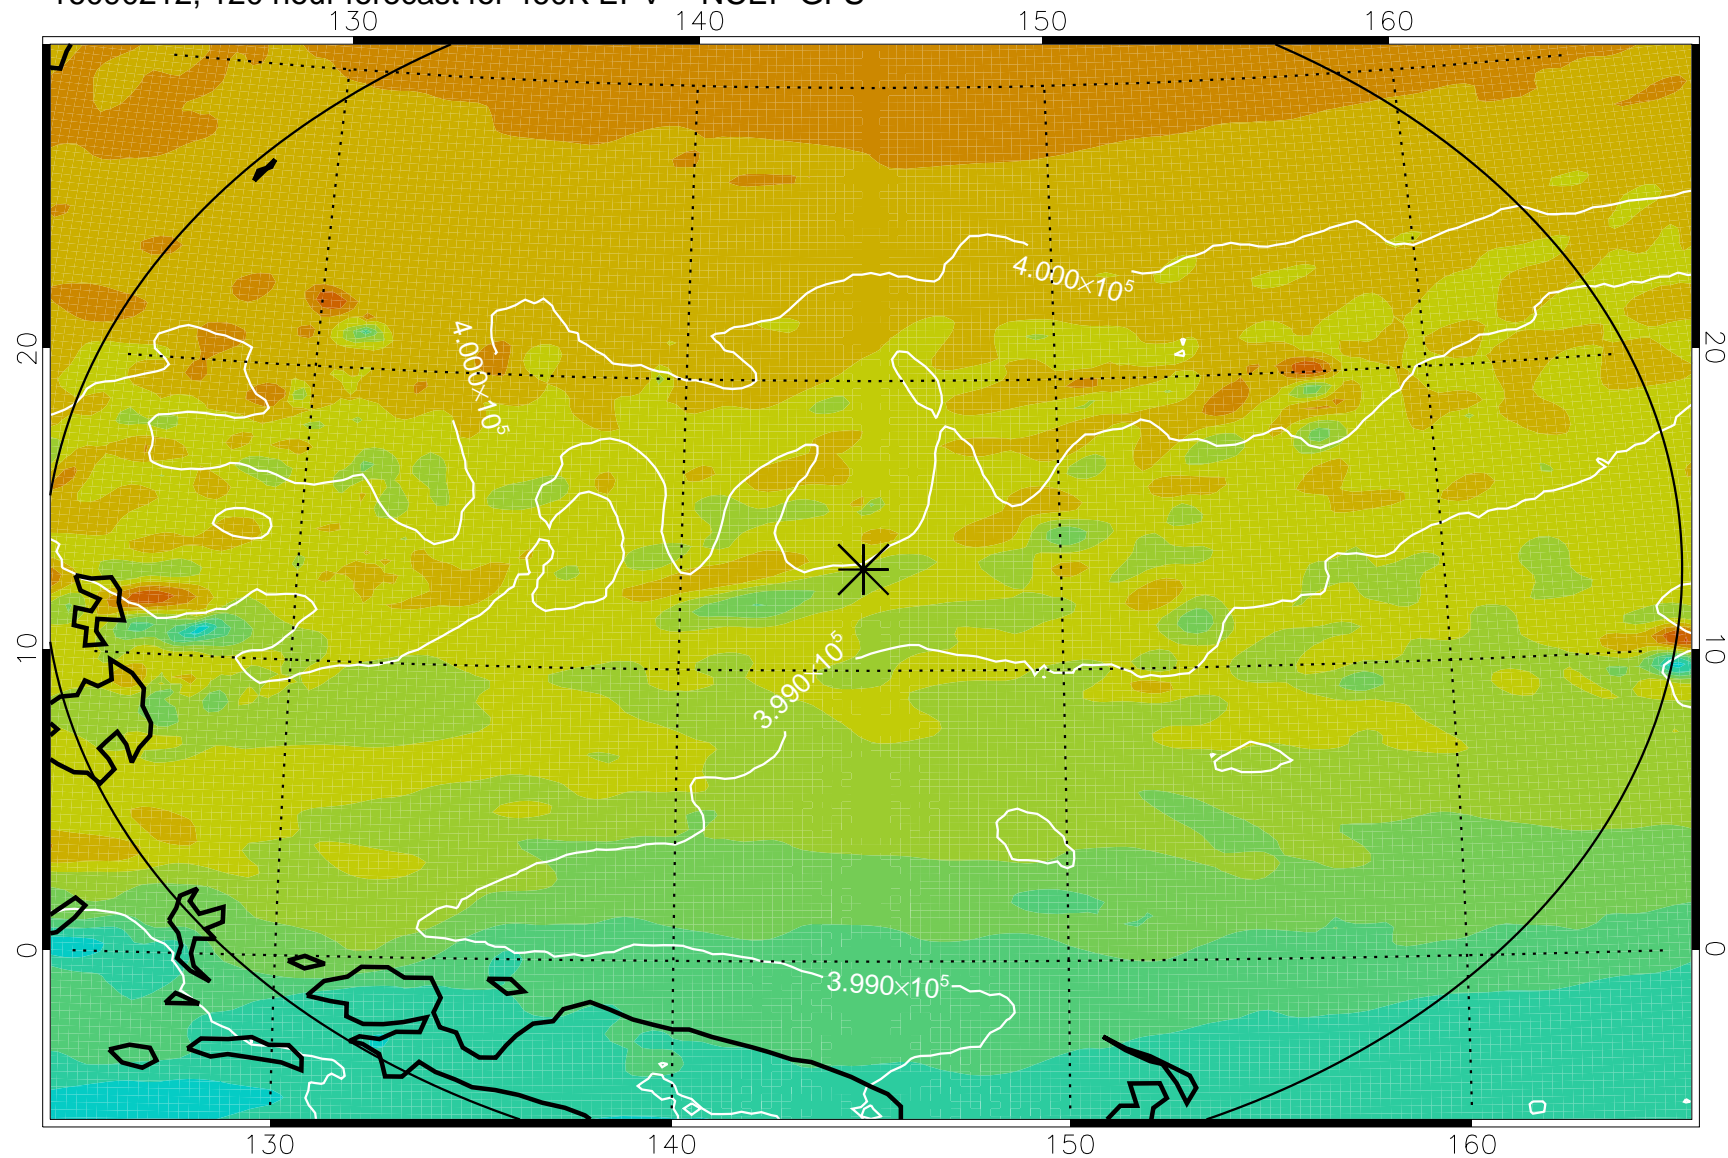

16083118, 78 hour forecast for 460K EPV -- NCEP GFS

460K Montgomery Streamfunction, white

Range ring of 2304 km

16090100, 84 hour forecast for 460K EPV -- NCEP GFS

460K Montgomery Streamfunction, white

Range ring of 2304 km

16090106, 90 hour forecast for 460K EPV -- NCEP GFS

460K Montgomery Streamfunction, white

Range ring of 2304 km

16090112, 96 hour forecast for 460K EPV -- NCEP GFS

460K Montgomery Streamfunction, white

Range ring of 2304 km

16090118, 102 hour forecast for 460K EPV -- NCEP GFS

460K Montgomery Streamfunction, white

Range ring of 2304 km

16090200, 108 hour forecast for 460K EPV -- NCEP GFS

460K Montgomery Streamfunction, white

Range ring of 2304 km

16090206, 114 hour forecast for 460K EPV -- NCEP GFS

460K Montgomery Streamfunction, white

Range ring of 2304 km

16090212, 120 hour forecast for 460K EPV -- NCEP GFS

460K Montgomery Streamfunction, white

Range ring of 2304 km