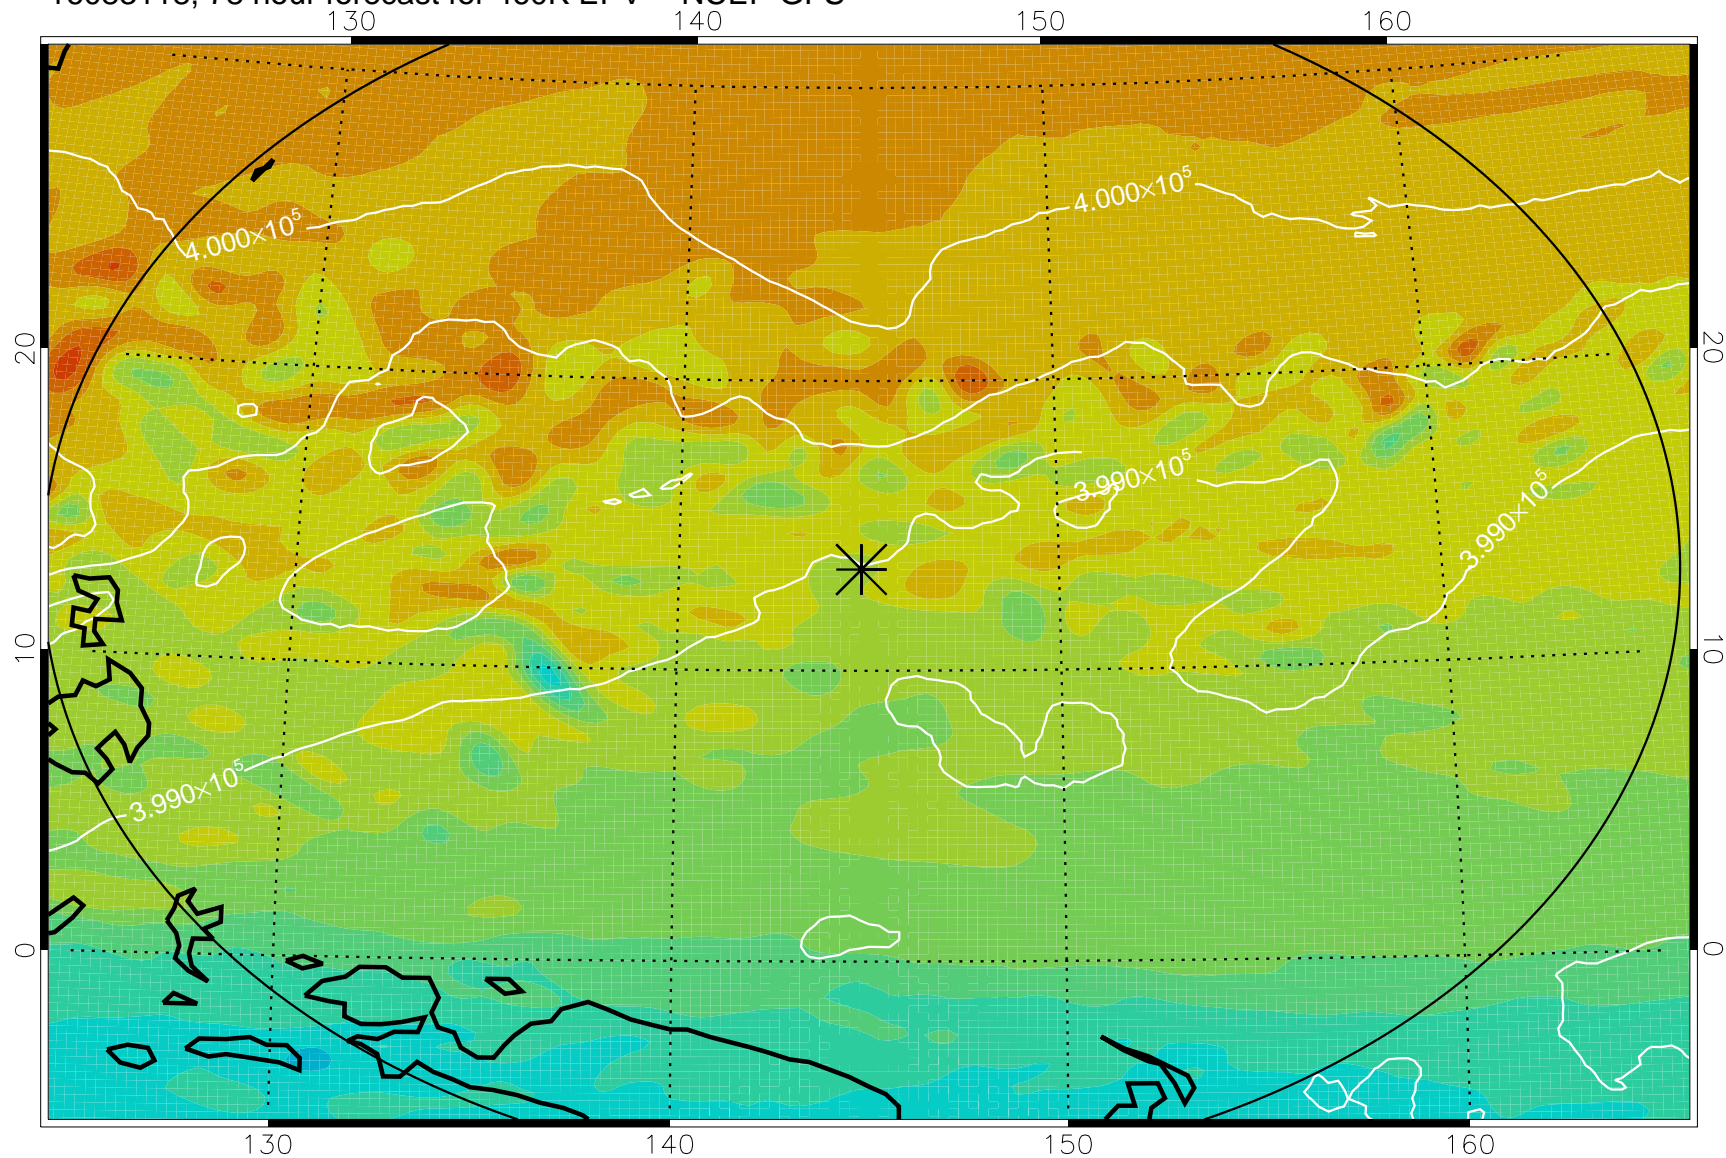

16083106, 66 hour forecast for 460K EPV -- NCEP GFS

460K Montgomery Streamfunction, white

Range ring of 2304 km

16083112, 72 hour forecast for 460K EPV -- NCEP GFS

460K Montgomery Streamfunction, white

Range ring of 2304 km

16083118, 78 hour forecast for 460K EPV -- NCEP GFS

460K Montgomery Streamfunction, white

Range ring of 2304 km

16090100, 84 hour forecast for 460K EPV -- NCEP GFS

460K Montgomery Streamfunction, white

Range ring of 2304 km

16090106, 90 hour forecast for 460K EPV -- NCEP GFS

460K Montgomery Streamfunction, white

Range ring of 2304 km

16090112, 96 hour forecast for 460K EPV -- NCEP GFS

460K Montgomery Streamfunction, white

Range ring of 2304 km

16090118, 102 hour forecast for 460K EPV -- NCEP GFS

460K Montgomery Streamfunction, white

Range ring of 2304 km

16090200, 108 hour forecast for 460K EPV -- NCEP GFS

460K Montgomery Streamfunction, white

Range ring of 2304 km