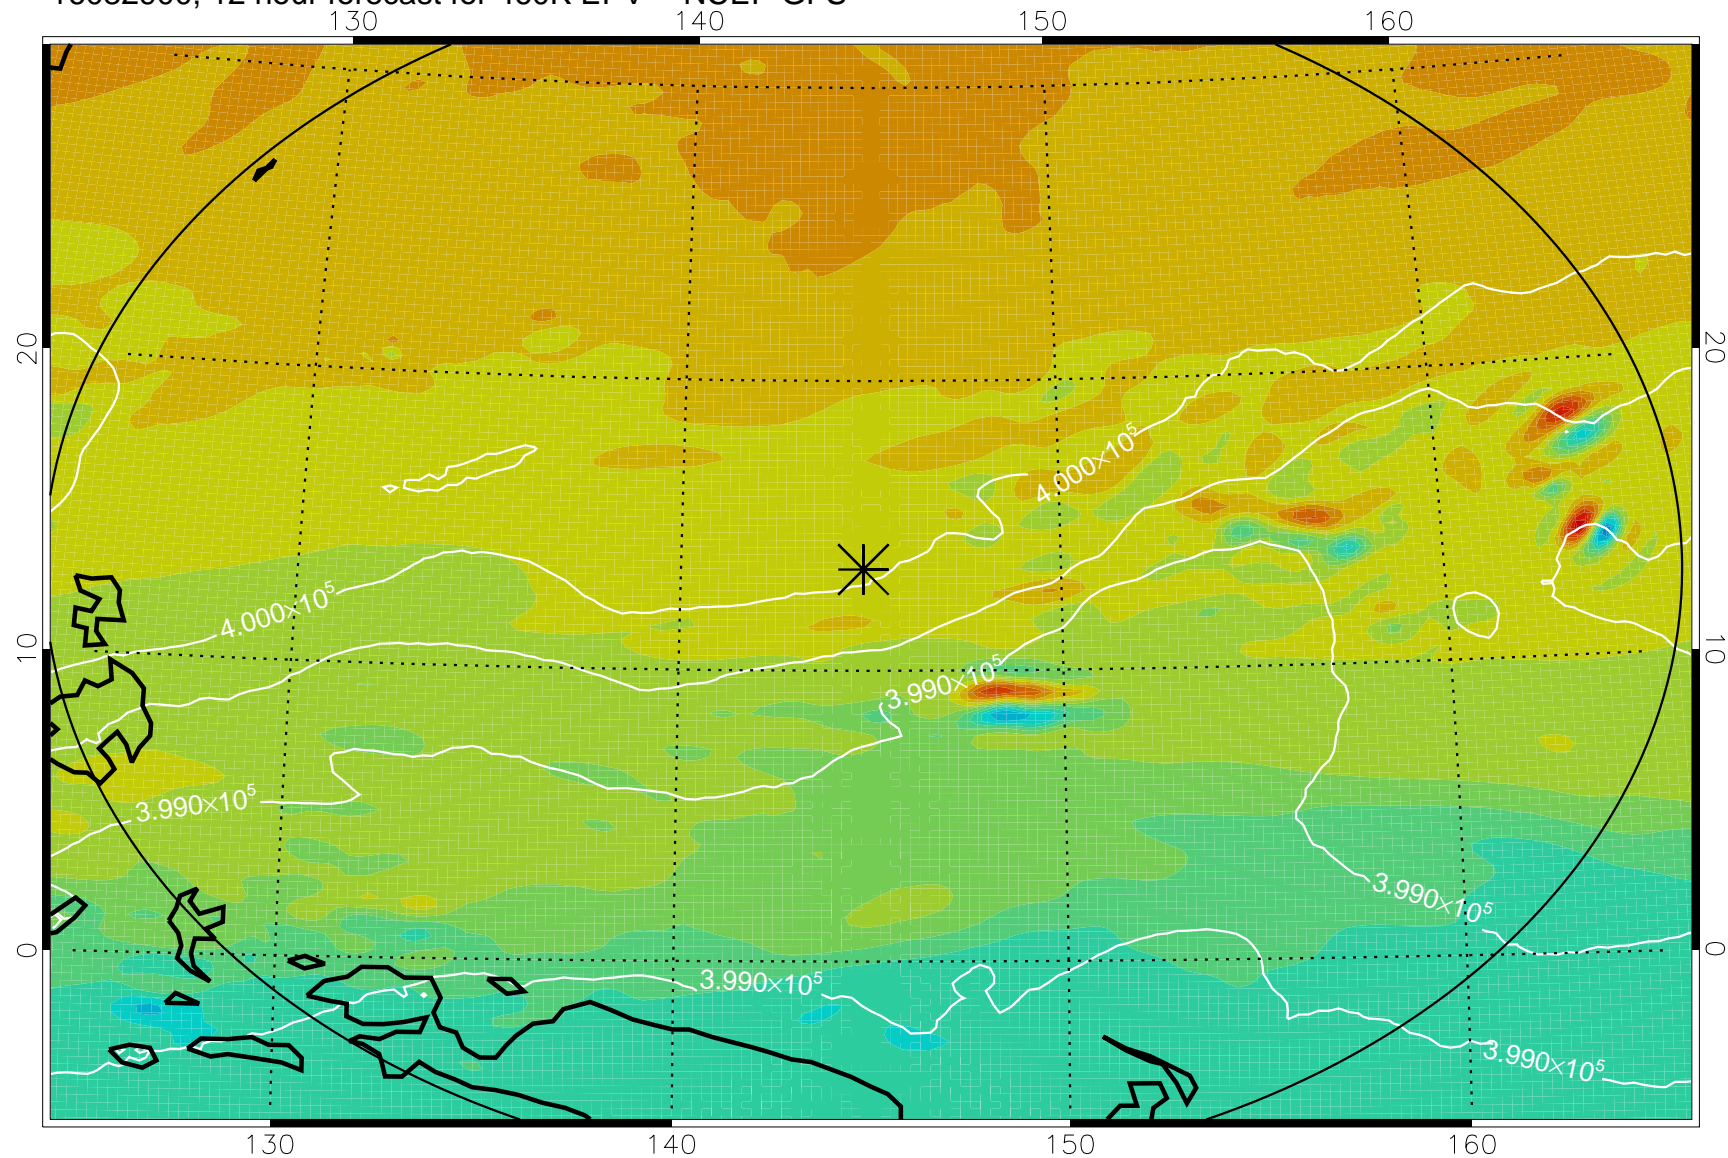

16082818, 6 hour forecast for 460K EPV -- NCEP GFS

460K Montgomery Streamfunction, white

Range ring of 2304 km

16082900, 12 hour forecast for 460K EPV -- NCEP GFS

460K Montgomery Streamfunction, white

Range ring of 2304 km

16082906, 18 hour forecast for 460K EPV -- NCEP GFS

460K Montgomery Streamfunction, white

Range ring of 2304 km

16082912, 24 hour forecast for 460K EPV -- NCEP GFS

460K Montgomery Streamfunction, white

Range ring of 2304 km

16082918, 30 hour forecast for 460K EPV -- NCEP GFS

460K Montgomery Streamfunction, white

Range ring of 2304 km

16083000, 36 hour forecast for 460K EPV -- NCEP GFS

460K Montgomery Streamfunction, white

Range ring of 2304 km

16083006, 42 hour forecast for 460K EPV -- NCEP GFS

460K Montgomery Streamfunction, white

Range ring of 2304 km

16083012, 48 hour forecast for 460K EPV -- NCEP GFS

460K Montgomery Streamfunction, white

Range ring of 2304 km