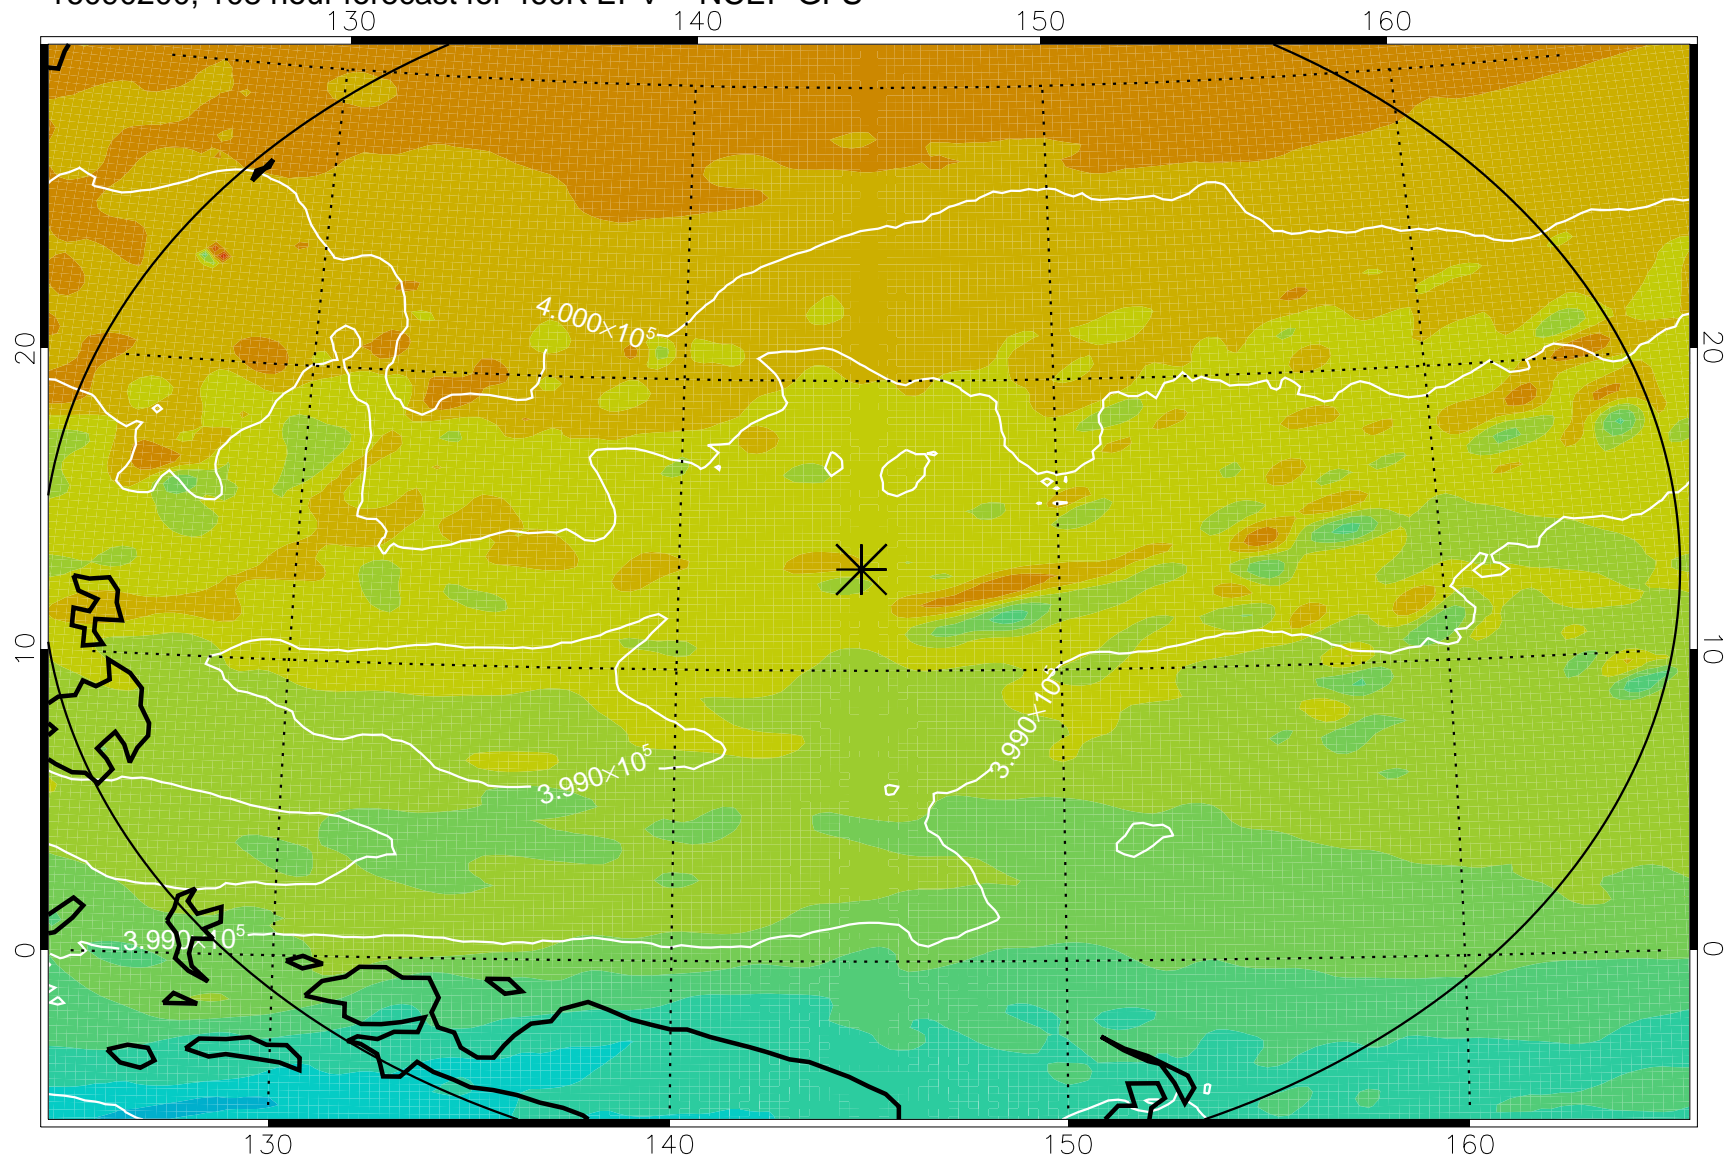

16083118, 78 hour forecast for 460K EPV -- NCEP GFS

460K Montgomery Streamfunction, white

Range ring of 2304 km

16090100, 84 hour forecast for 460K EPV -- NCEP GFS

460K Montgomery Streamfunction, white

Range ring of 2304 km

16090106, 90 hour forecast for 460K EPV -- NCEP GFS

460K Montgomery Streamfunction, white

Range ring of 2304 km

16090112, 96 hour forecast for 460K EPV -- NCEP GFS

460K Montgomery Streamfunction, white

Range ring of 2304 km

16090118, 102 hour forecast for 460K EPV -- NCEP GFS

460K Montgomery Streamfunction, white

Range ring of 2304 km

16090200, 108 hour forecast for 460K EPV -- NCEP GFS

460K Montgomery Streamfunction, white

Range ring of 2304 km

16090206, 114 hour forecast for 460K EPV -- NCEP GFS

460K Montgomery Streamfunction, white

Range ring of 2304 km

16090212, 120 hour forecast for 460K EPV -- NCEP GFS

460K Montgomery Streamfunction, white

Range ring of 2304 km