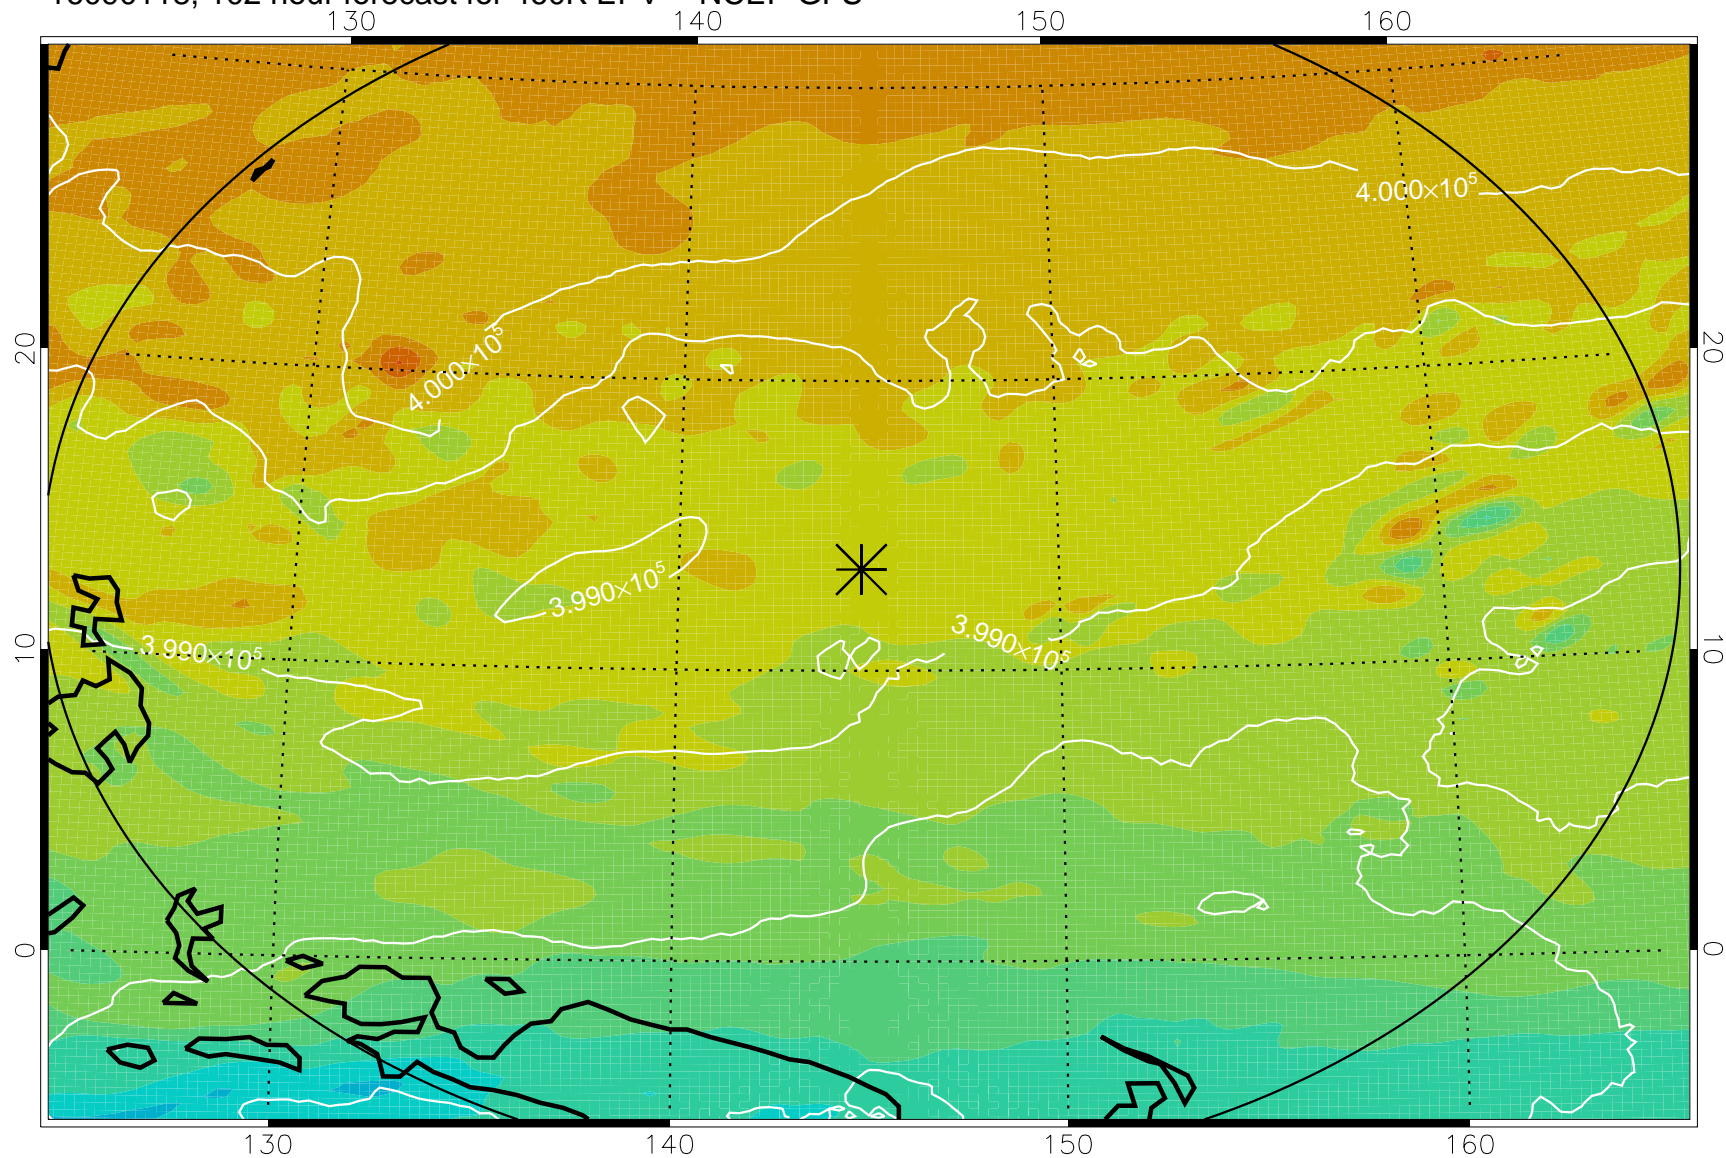

16083118, 78 hour forecast for 460K EPV -- NCEP GFS

460K Montgomery Streamfunction, white

Range ring of 2304 km

16090100, 84 hour forecast for 460K EPV -- NCEP GFS

460K Montgomery Streamfunction, white

Range ring of 2304 km

16090106, 90 hour forecast for 460K EPV -- NCEP GFS

460K Montgomery Streamfunction, white

Range ring of 2304 km

16090112, 96 hour forecast for 460K EPV -- NCEP GFS

460K Montgomery Streamfunction, white

Range ring of 2304 km

16090118, 102 hour forecast for 460K EPV -- NCEP GFS

460K Montgomery Streamfunction, white

Range ring of 2304 km

16090200, 108 hour forecast for 460K EPV -- NCEP GFS

460K Montgomery Streamfunction, white

Range ring of 2304 km

16090206, 114 hour forecast for 460K EPV -- NCEP GFS

460K Montgomery Streamfunction, white

Range ring of 2304 km

16090212, 120 hour forecast for 460K EPV -- NCEP GFS

460K Montgomery Streamfunction, white

Range ring of 2304 km