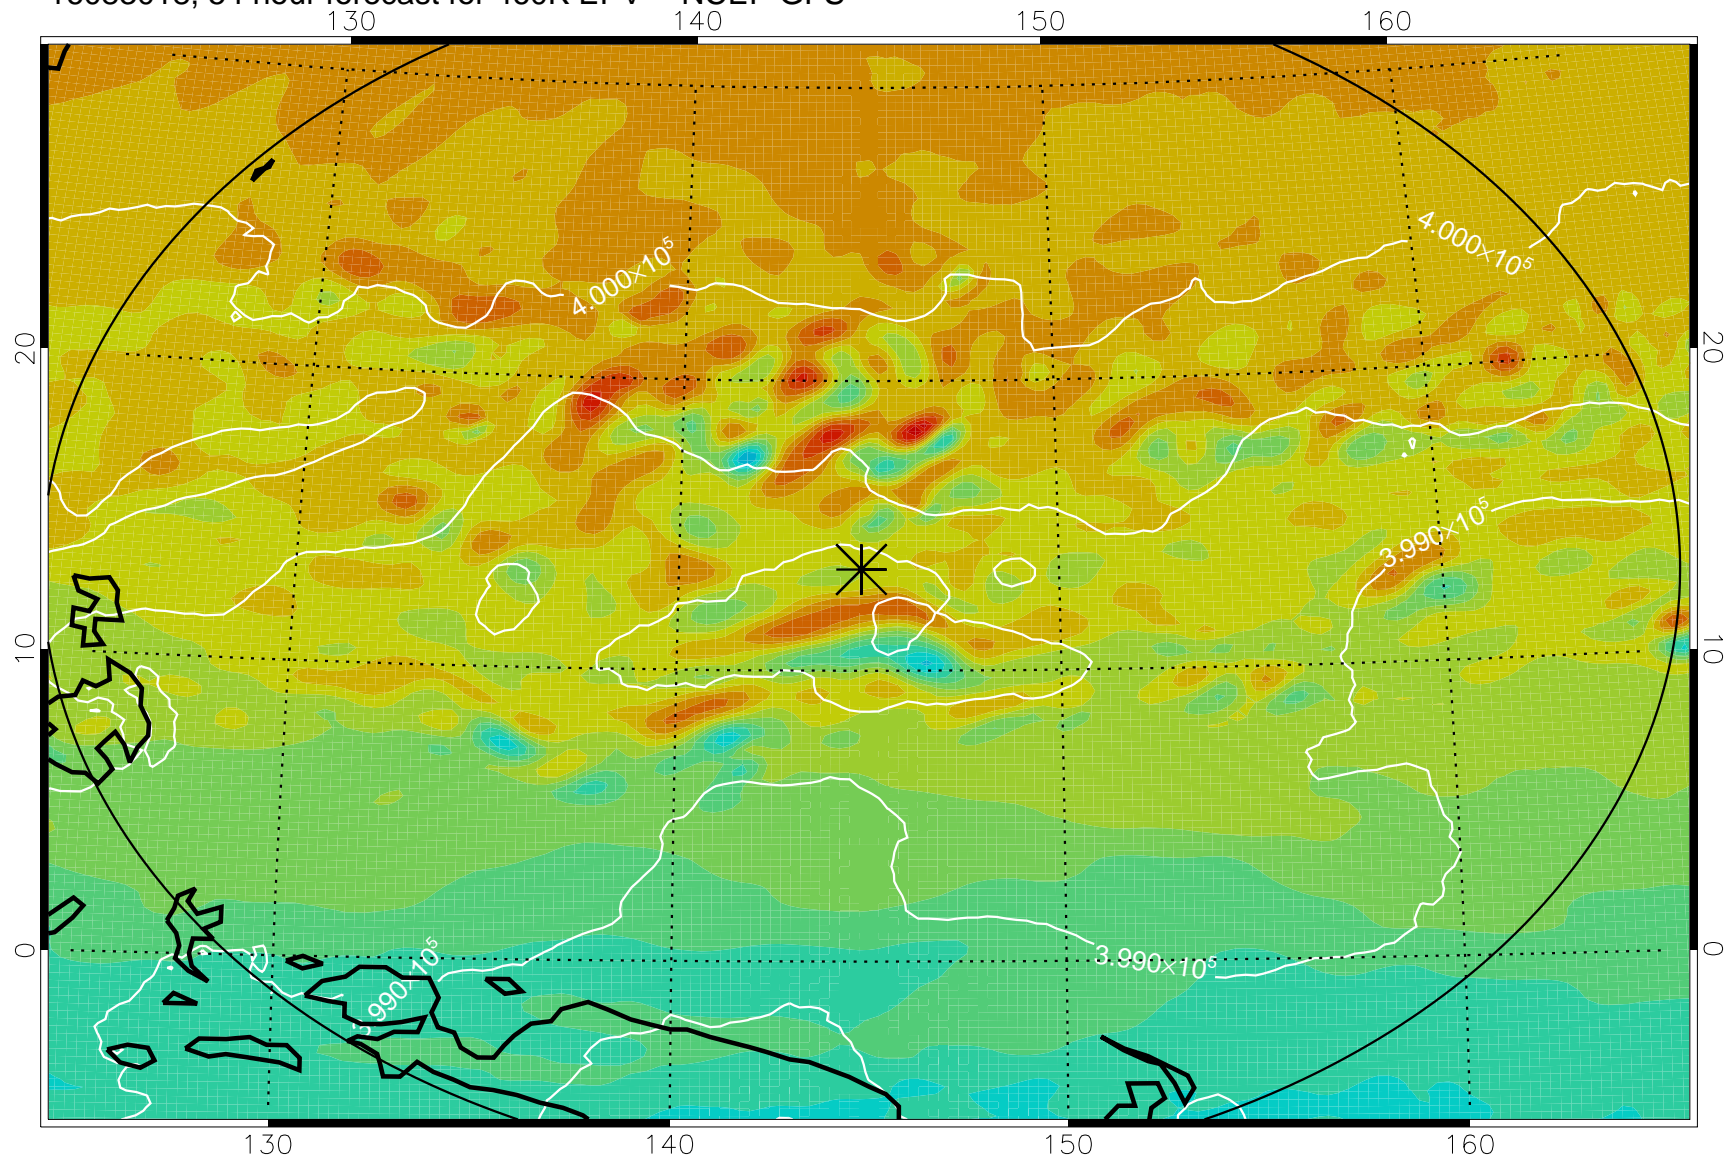

16083006, 42 hour forecast for 460K EPV -- NCEP GFS

460K Montgomery Streamfunction, white

Range ring of 2304 km

16083012, 48 hour forecast for 460K EPV -- NCEP GFS

460K Montgomery Streamfunction, white

Range ring of 2304 km

16083018, 54 hour forecast for 460K EPV -- NCEP GFS

460K Montgomery Streamfunction, white

Range ring of 2304 km

16083100, 60 hour forecast for 460K EPV -- NCEP GFS

460K Montgomery Streamfunction, white

Range ring of 2304 km

16083106, 66 hour forecast for 460K EPV -- NCEP GFS

460K Montgomery Streamfunction, white

Range ring of 2304 km

16083112, 72 hour forecast for 460K EPV -- NCEP GFS

460K Montgomery Streamfunction, white

Range ring of 2304 km

16083118, 78 hour forecast for 460K EPV -- NCEP GFS

460K Montgomery Streamfunction, white

Range ring of 2304 km

16090100, 84 hour forecast for 460K EPV -- NCEP GFS

460K Montgomery Streamfunction, white

Range ring of 2304 km