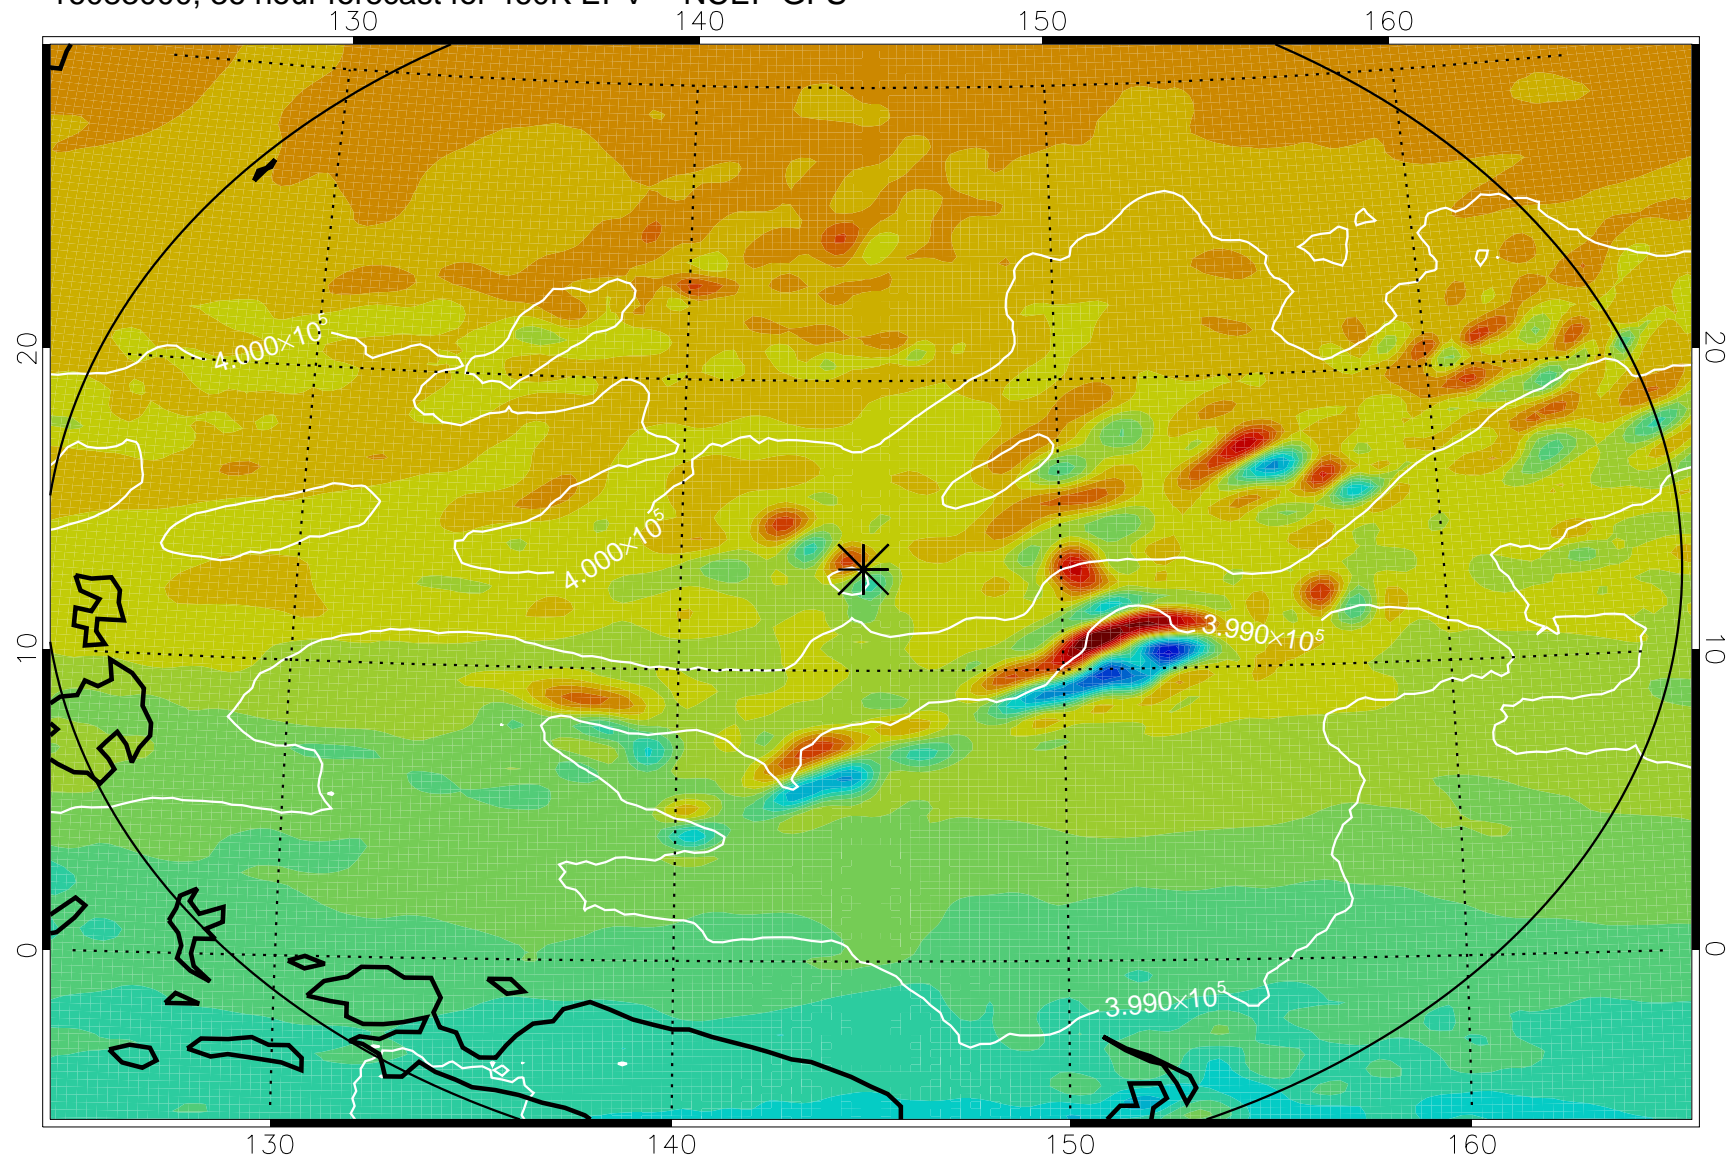

16082818, 6 hour forecast for 460K EPV -- NCEP GFS

460K Montgomery Streamfunction, white

Range ring of 2304 km

16082900, 12 hour forecast for 460K EPV -- NCEP GFS

460K Montgomery Streamfunction, white

Range ring of 2304 km

16082906, 18 hour forecast for 460K EPV -- NCEP GFS

460K Montgomery Streamfunction, white

Range ring of 2304 km

16082912, 24 hour forecast for 460K EPV -- NCEP GFS

460K Montgomery Streamfunction, white

Range ring of 2304 km

16082918, 30 hour forecast for 460K EPV -- NCEP GFS

460K Montgomery Streamfunction, white

Range ring of 2304 km

16083000, 36 hour forecast for 460K EPV -- NCEP GFS

460K Montgomery Streamfunction, white

Range ring of 2304 km

16083006, 42 hour forecast for 460K EPV -- NCEP GFS

460K Montgomery Streamfunction, white

Range ring of 2304 km

16083012, 48 hour forecast for 460K EPV -- NCEP GFS

460K Montgomery Streamfunction, white

Range ring of 2304 km