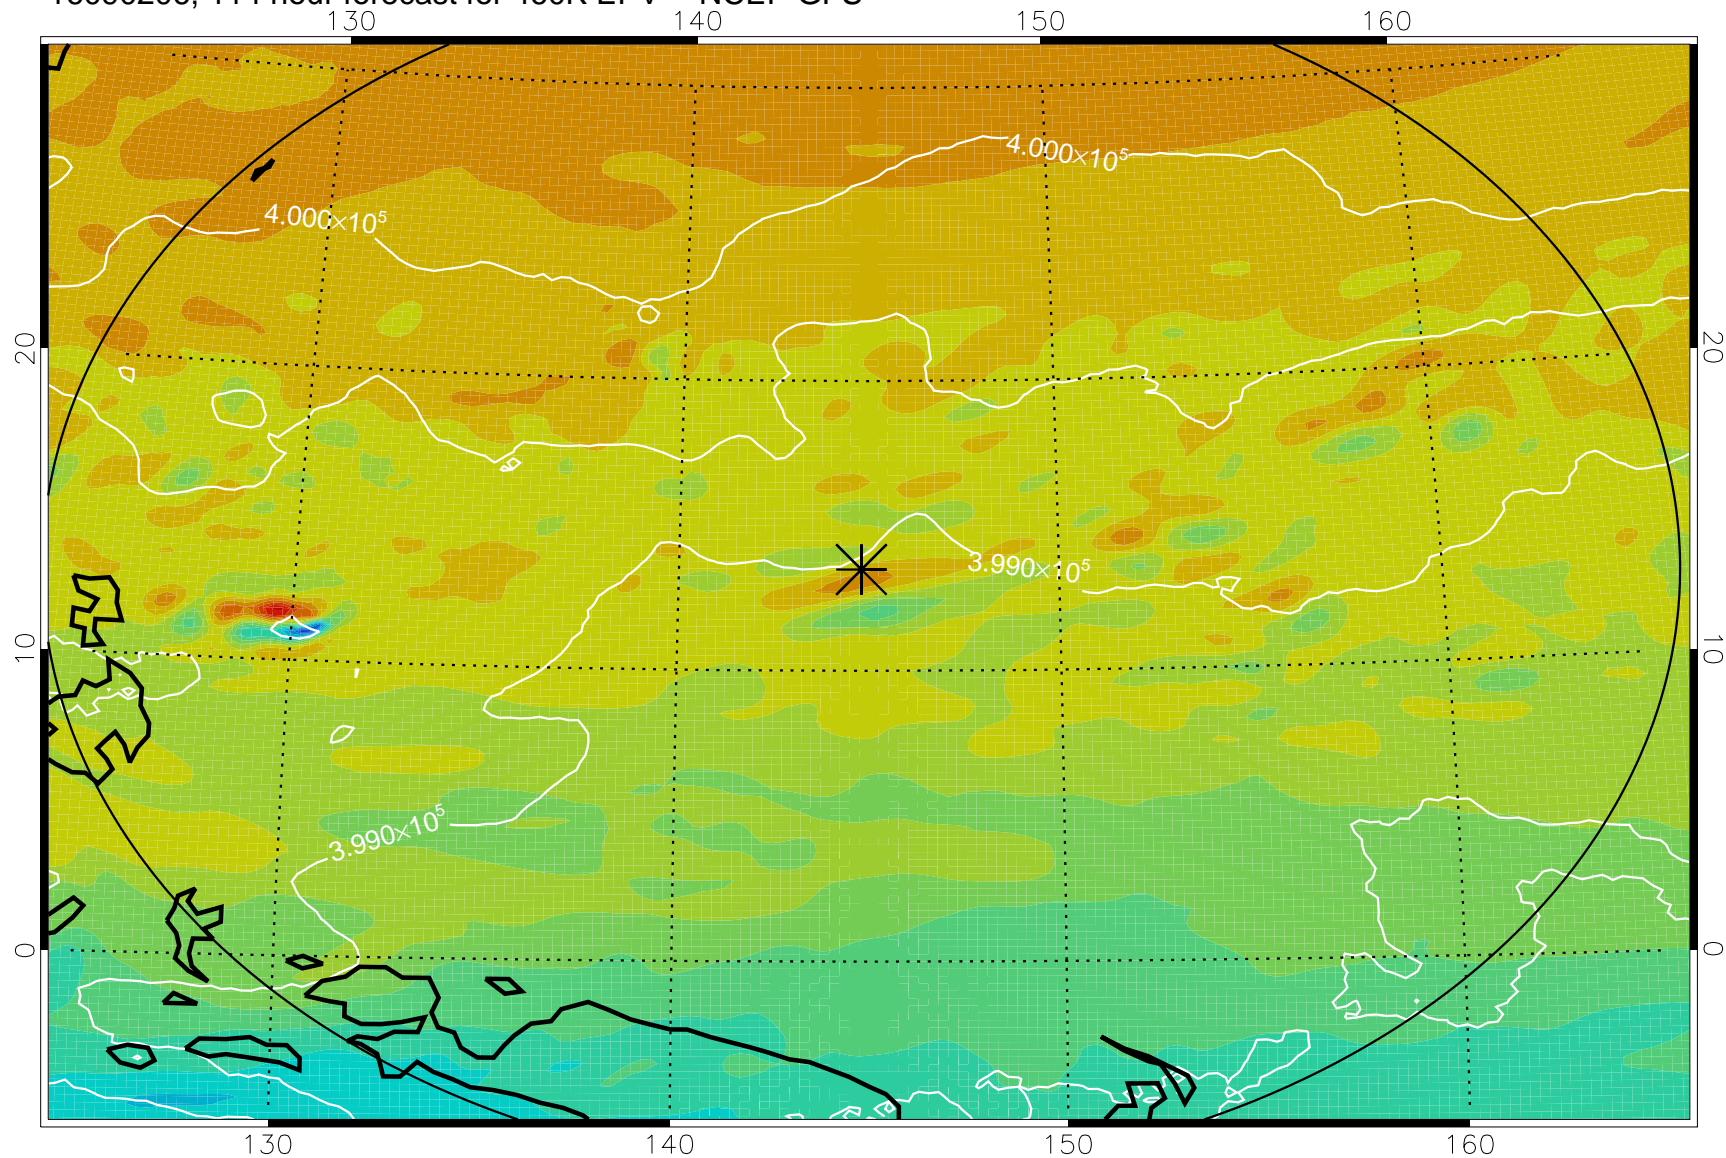

16083118, 78 hour forecast for 460K EPV -- NCEP GFS

460K Montgomery Streamfunction, white

Range ring of 2304 km

16090100, 84 hour forecast for 460K EPV -- NCEP GFS

460K Montgomery Streamfunction, white

Range ring of 2304 km

16090106, 90 hour forecast for 460K EPV -- NCEP GFS

460K Montgomery Streamfunction, white

Range ring of 2304 km

16090112, 96 hour forecast for 460K EPV -- NCEP GFS

460K Montgomery Streamfunction, white

Range ring of 2304 km

16090118, 102 hour forecast for 460K EPV -- NCEP GFS

460K Montgomery Streamfunction, white

Range ring of 2304 km

16090200, 108 hour forecast for 460K EPV -- NCEP GFS

460K Montgomery Streamfunction, white

Range ring of 2304 km

16090206, 114 hour forecast for 460K EPV -- NCEP GFS

460K Montgomery Streamfunction, white

Range ring of 2304 km

16090212, 120 hour forecast for 460K EPV -- NCEP GFS

460K Montgomery Streamfunction, white

Range ring of 2304 km