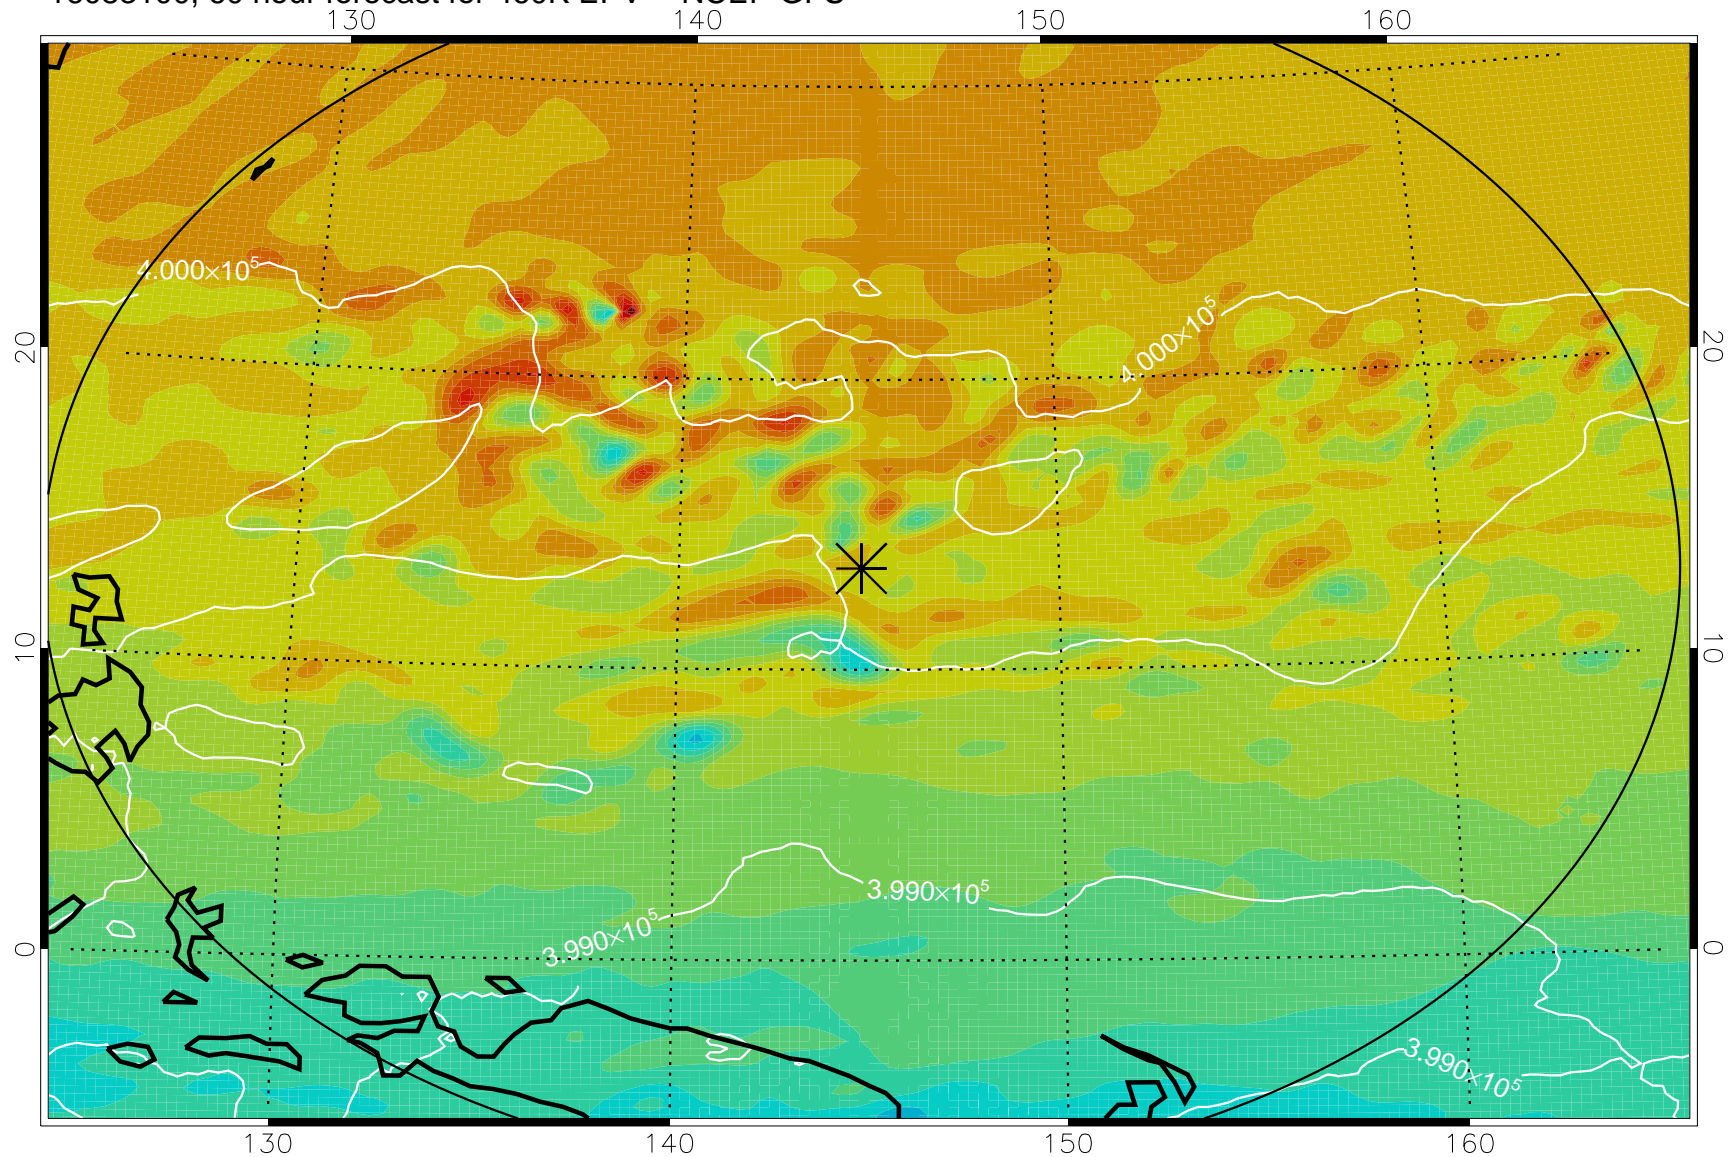

16083006, 42 hour forecast for 460K EPV -- NCEP GFS

460K Montgomery Streamfunction, white

Range ring of 2304 km

16083012, 48 hour forecast for 460K EPV -- NCEP GFS

460K Montgomery Streamfunction, white

Range ring of 2304 km

16083018, 54 hour forecast for 460K EPV -- NCEP GFS

460K Montgomery Streamfunction, white

Range ring of 2304 km

16083100, 60 hour forecast for 460K EPV -- NCEP GFS

460K Montgomery Streamfunction, white

Range ring of 2304 km

16083106, 66 hour forecast for 460K EPV -- NCEP GFS

460K Montgomery Streamfunction, white

Range ring of 2304 km

16083112, 72 hour forecast for 460K EPV -- NCEP GFS

460K Montgomery Streamfunction, white

Range ring of 2304 km

16083118, 78 hour forecast for 460K EPV -- NCEP GFS

460K Montgomery Streamfunction, white

Range ring of 2304 km

16090100, 84 hour forecast for 460K EPV -- NCEP GFS

460K Montgomery Streamfunction, white

Range ring of 2304 km