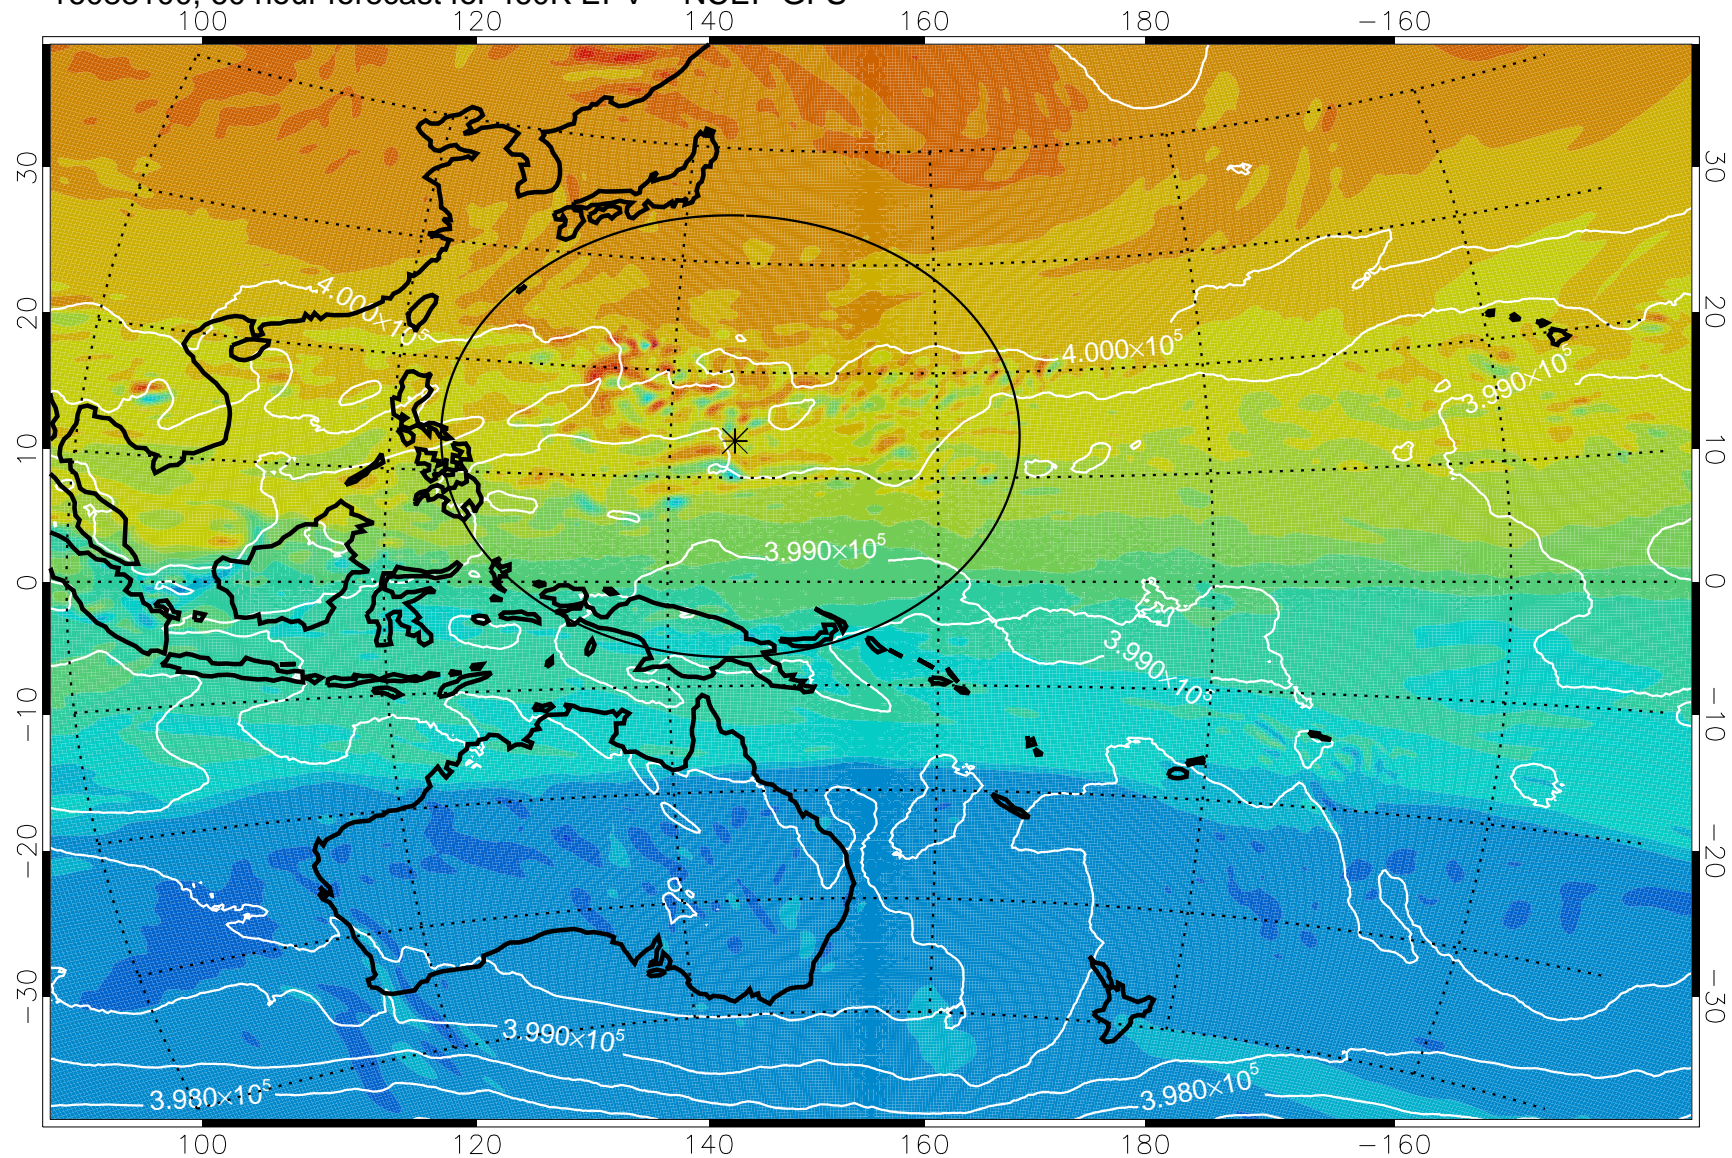

16083006, 42 hour forecast for 460K EPV -- NCEP GFS

460K Montgomery Streamfunction, white

Range ring of 2304 km

16083012, 48 hour forecast for 460K EPV -- NCEP GFS

460K Montgomery Streamfunction, white

Range ring of 2304 km

16083018, 54 hour forecast for 460K EPV -- NCEP GFS

460K Montgomery Streamfunction, white

Range ring of 2304 km

16083100, 60 hour forecast for 460K EPV -- NCEP GFS

460K Montgomery Streamfunction, white

Range ring of 2304 km

16083106, 66 hour forecast for 460K EPV -- NCEP GFS

460K Montgomery Streamfunction, white

Range ring of 2304 km

16083112, 72 hour forecast for 460K EPV -- NCEP GFS

460K Montgomery Streamfunction, white

Range ring of 2304 km

16083118, 78 hour forecast for 460K EPV -- NCEP GFS

460K Montgomery Streamfunction, white

Range ring of 2304 km

16090100, 84 hour forecast for 460K EPV -- NCEP GFS

460K Montgomery Streamfunction, white

Range ring of 2304 km