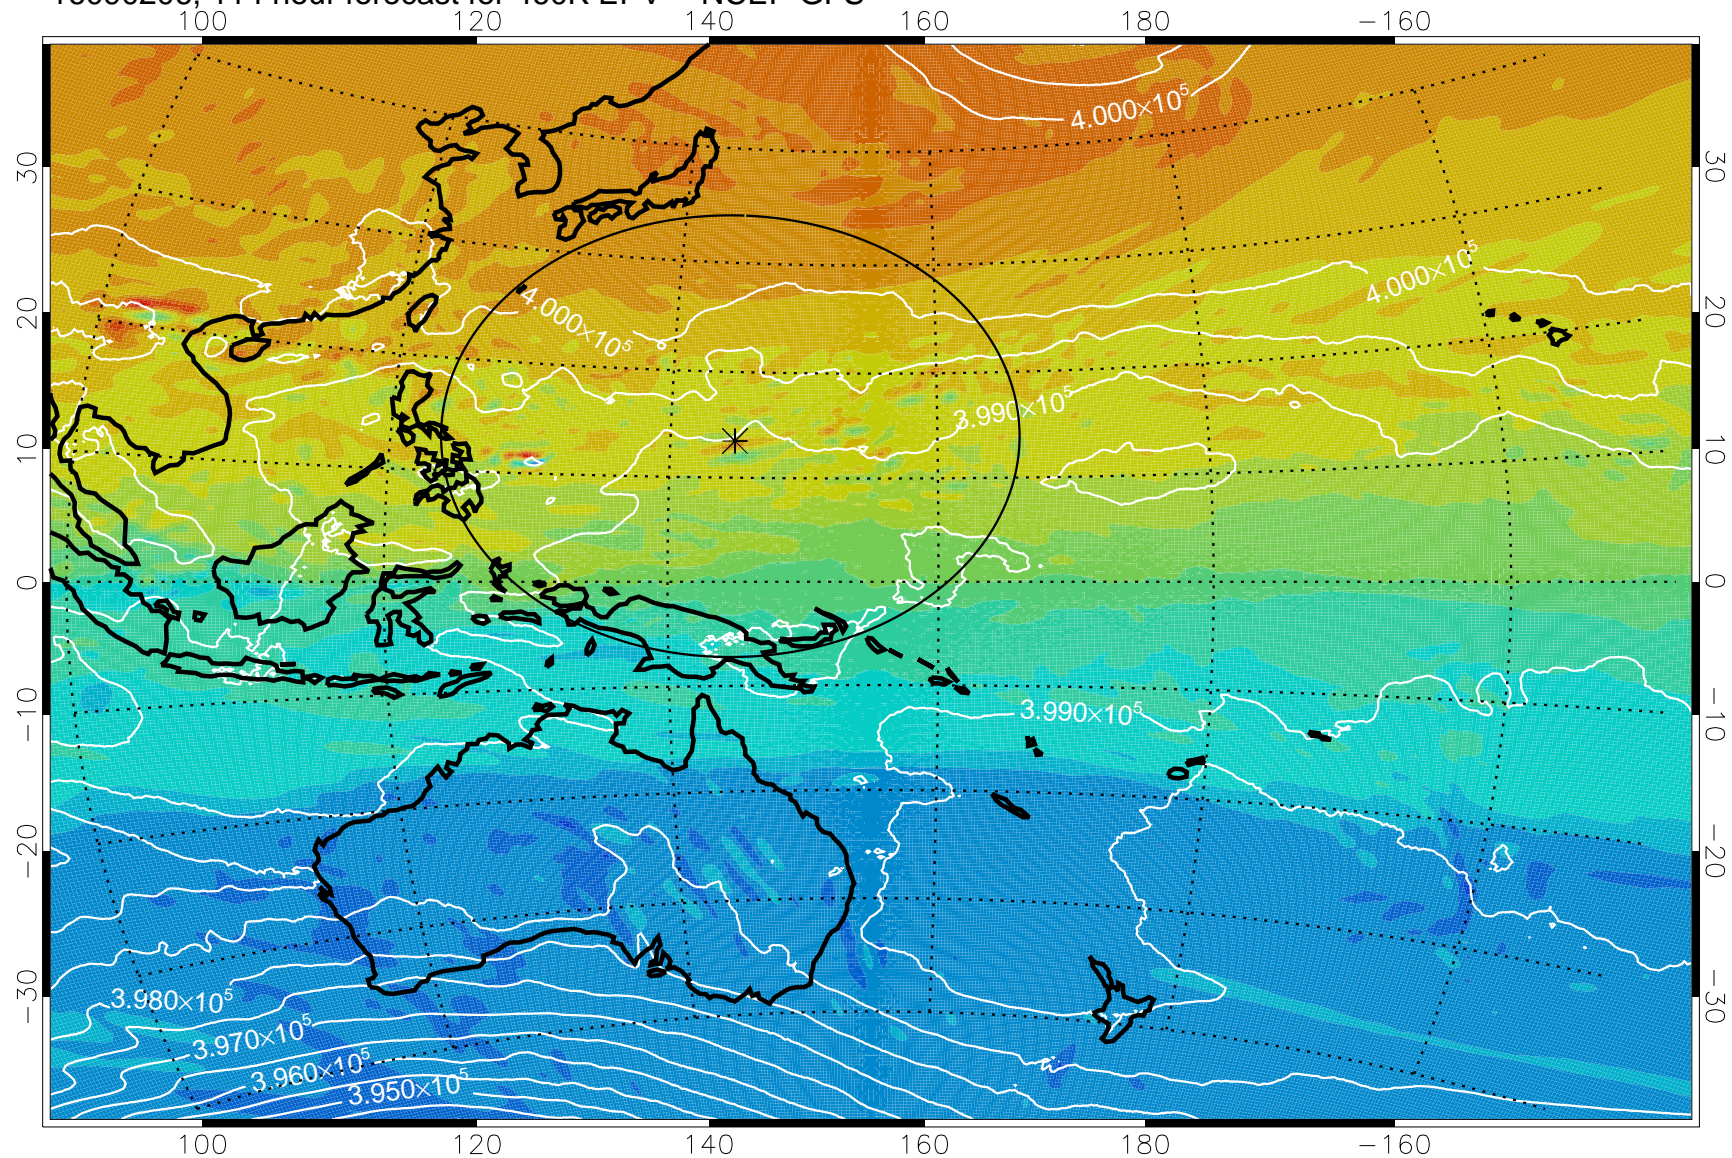

16083118, 78 hour forecast for 460K EPV -- NCEP GFS

460K Montgomery Streamfunction, white

Range ring of 2304 km

16090100, 84 hour forecast for 460K EPV -- NCEP GFS

460K Montgomery Streamfunction, white

Range ring of 2304 km

16090106, 90 hour forecast for 460K EPV -- NCEP GFS

460K Montgomery Streamfunction, white

Range ring of 2304 km

16090112, 96 hour forecast for 460K EPV -- NCEP GFS

460K Montgomery Streamfunction, white

Range ring of 2304 km

16090118, 102 hour forecast for 460K EPV -- NCEP GFS

460K Montgomery Streamfunction, white

Range ring of 2304 km

16090200, 108 hour forecast for 460K EPV -- NCEP GFS

460K Montgomery Streamfunction, white

Range ring of 2304 km

16090206, 114 hour forecast for 460K EPV -- NCEP GFS

460K Montgomery Streamfunction, white

Range ring of 2304 km

16090212, 120 hour forecast for 460K EPV -- NCEP GFS

460K Montgomery Streamfunction, white

Range ring of 2304 km