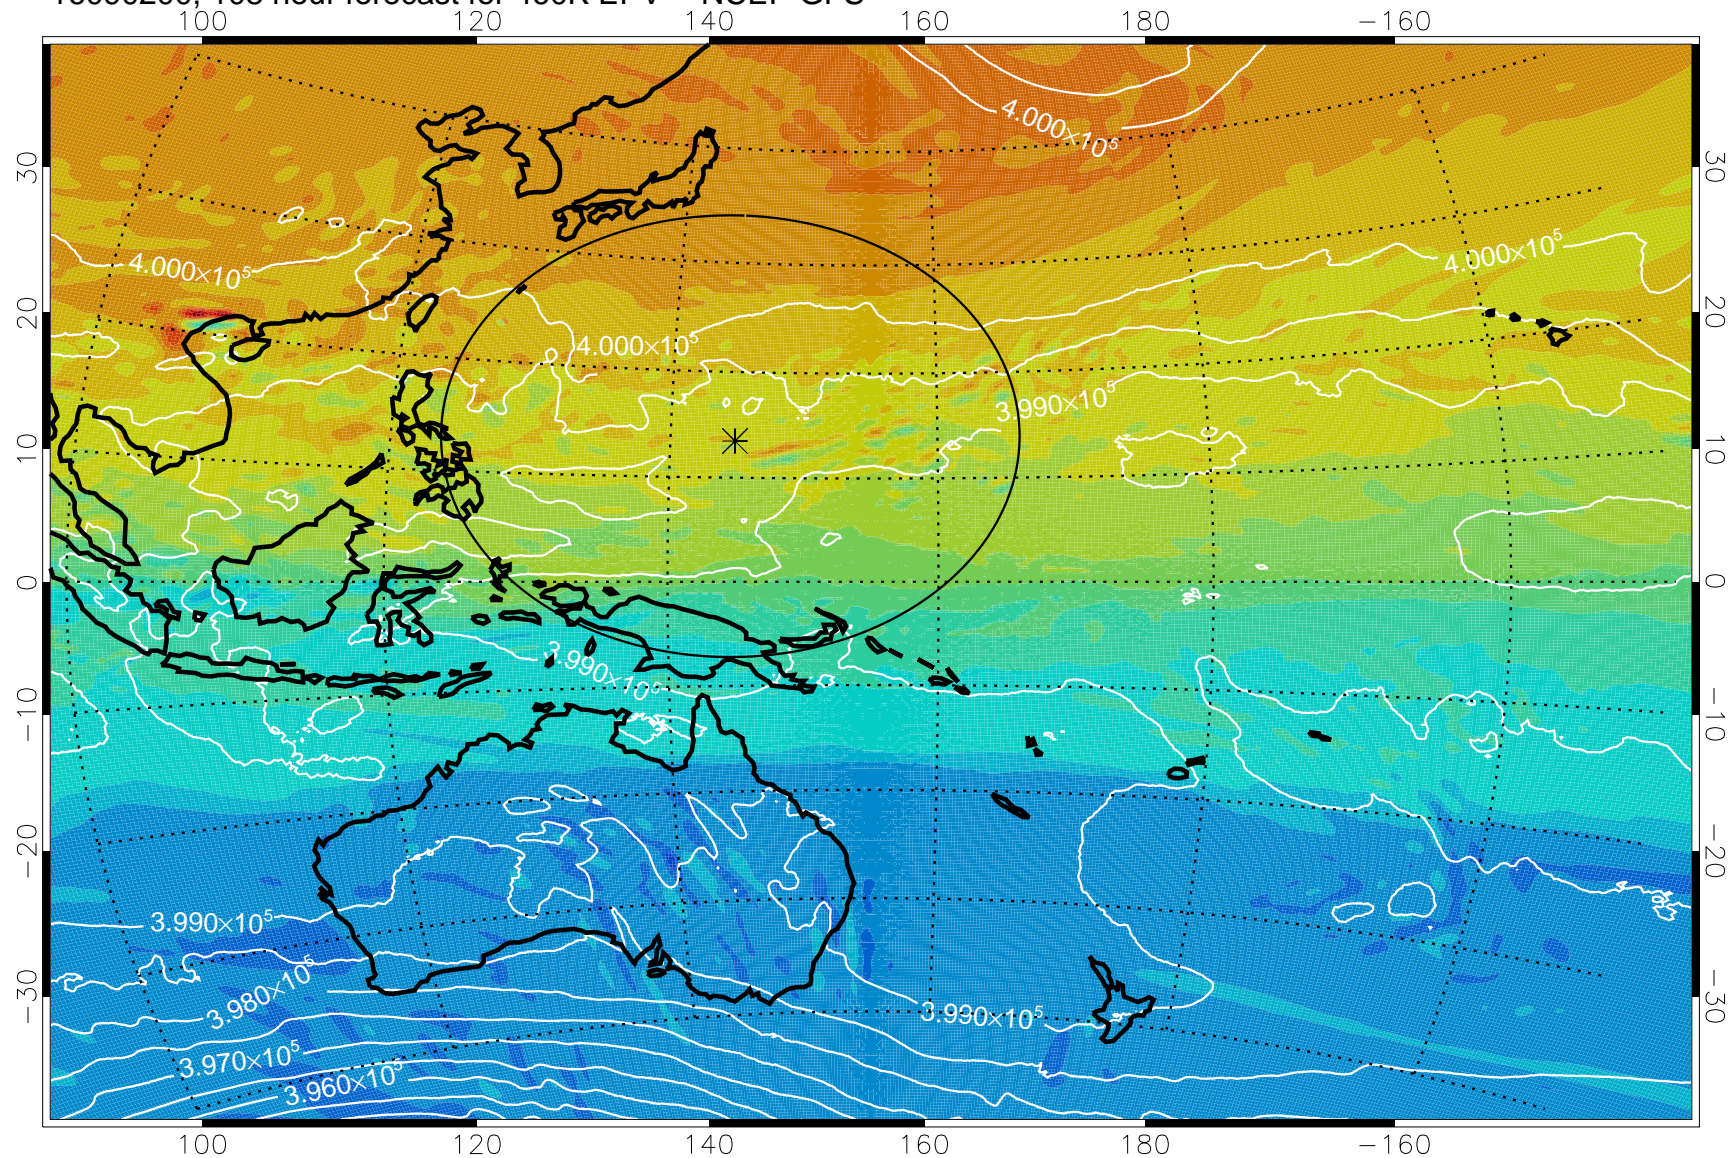

16083118, 78 hour forecast for 460K EPV -- NCEP GFS

460K Montgomery Streamfunction, white

Range ring of 2304 km

16090100, 84 hour forecast for 460K EPV -- NCEP GFS

460K Montgomery Streamfunction, white

Range ring of 2304 km

16090106, 90 hour forecast for 460K EPV -- NCEP GFS

460K Montgomery Streamfunction, white

Range ring of 2304 km

16090112, 96 hour forecast for 460K EPV -- NCEP GFS

460K Montgomery Streamfunction, white

Range ring of 2304 km

16090118, 102 hour forecast for 460K EPV -- NCEP GFS

460K Montgomery Streamfunction, white

Range ring of 2304 km

16090200, 108 hour forecast for 460K EPV -- NCEP GFS

460K Montgomery Streamfunction, white

Range ring of 2304 km

16090206, 114 hour forecast for 460K EPV -- NCEP GFS

460K Montgomery Streamfunction, white

Range ring of 2304 km

16090212, 120 hour forecast for 460K EPV -- NCEP GFS

460K Montgomery Streamfunction, white

Range ring of 2304 km