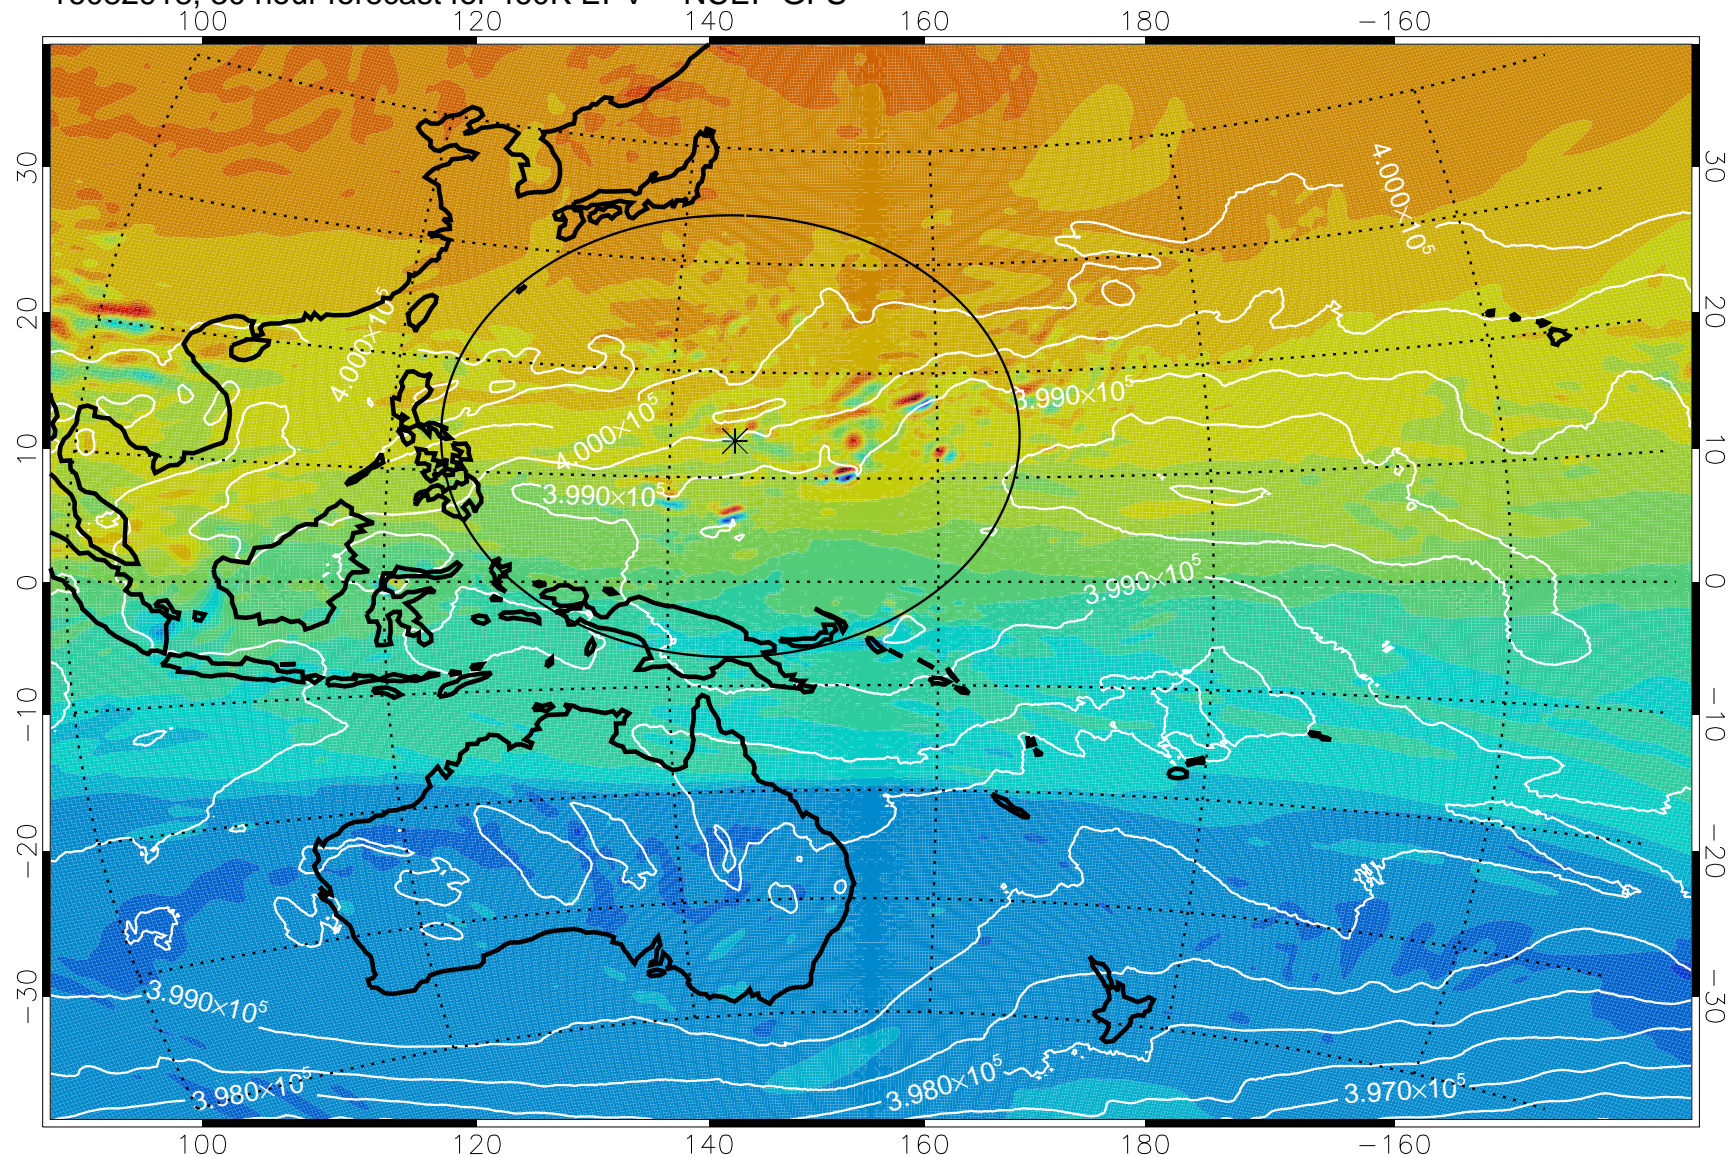

16082906, 18 hour forecast for 460K EPV -- NCEP GFS

460K Montgomery Streamfunction, white

Range ring of 2304 km

16082912, 24 hour forecast for 460K EPV -- NCEP GFS

460K Montgomery Streamfunction, white

Range ring of 2304 km

16082918, 30 hour forecast for 460K EPV -- NCEP GFS

460K Montgomery Streamfunction, white

Range ring of 2304 km

16083000, 36 hour forecast for 460K EPV -- NCEP GFS

460K Montgomery Streamfunction, white

Range ring of 2304 km

16083006, 42 hour forecast for 460K EPV -- NCEP GFS

460K Montgomery Streamfunction, white

Range ring of 2304 km

16083012, 48 hour forecast for 460K EPV -- NCEP GFS

460K Montgomery Streamfunction, white

Range ring of 2304 km

16083018, 54 hour forecast for 460K EPV -- NCEP GFS

460K Montgomery Streamfunction, white

Range ring of 2304 km

16083100, 60 hour forecast for 460K EPV -- NCEP GFS

460K Montgomery Streamfunction, white

Range ring of 2304 km