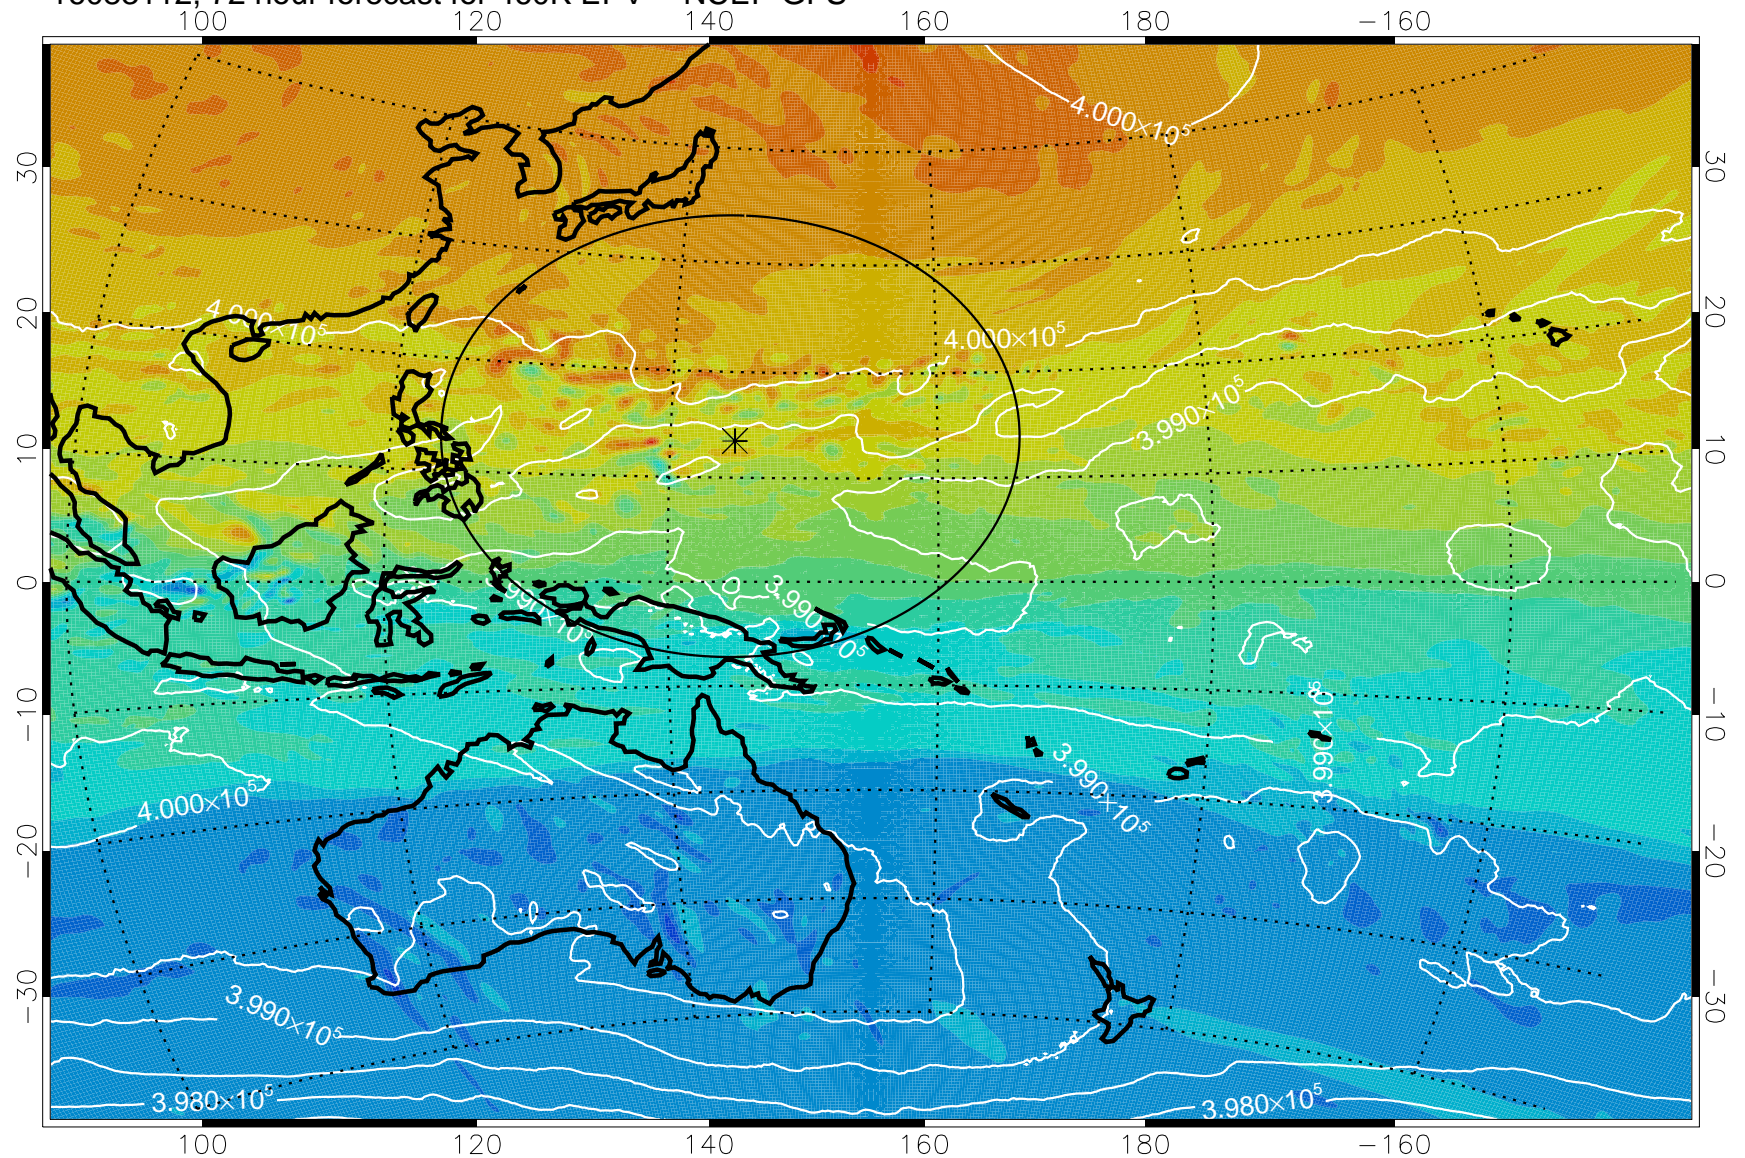

16083018, 54 hour forecast for 460K EPV -- NCEP GFS

460K Montgomery Streamfunction, white

Range ring of 2304 km

16083100, 60 hour forecast for 460K EPV -- NCEP GFS

460K Montgomery Streamfunction, white

Range ring of 2304 km

16083106, 66 hour forecast for 460K EPV -- NCEP GFS

460K Montgomery Streamfunction, white

Range ring of 2304 km

16083112, 72 hour forecast for 460K EPV -- NCEP GFS

460K Montgomery Streamfunction, white

Range ring of 2304 km

16083118, 78 hour forecast for 460K EPV -- NCEP GFS

460K Montgomery Streamfunction, white

Range ring of 2304 km

16090100, 84 hour forecast for 460K EPV -- NCEP GFS

460K Montgomery Streamfunction, white

Range ring of 2304 km

16090106, 90 hour forecast for 460K EPV -- NCEP GFS

460K Montgomery Streamfunction, white

Range ring of 2304 km

16090112, 96 hour forecast for 460K EPV -- NCEP GFS

460K Montgomery Streamfunction, white

Range ring of 2304 km