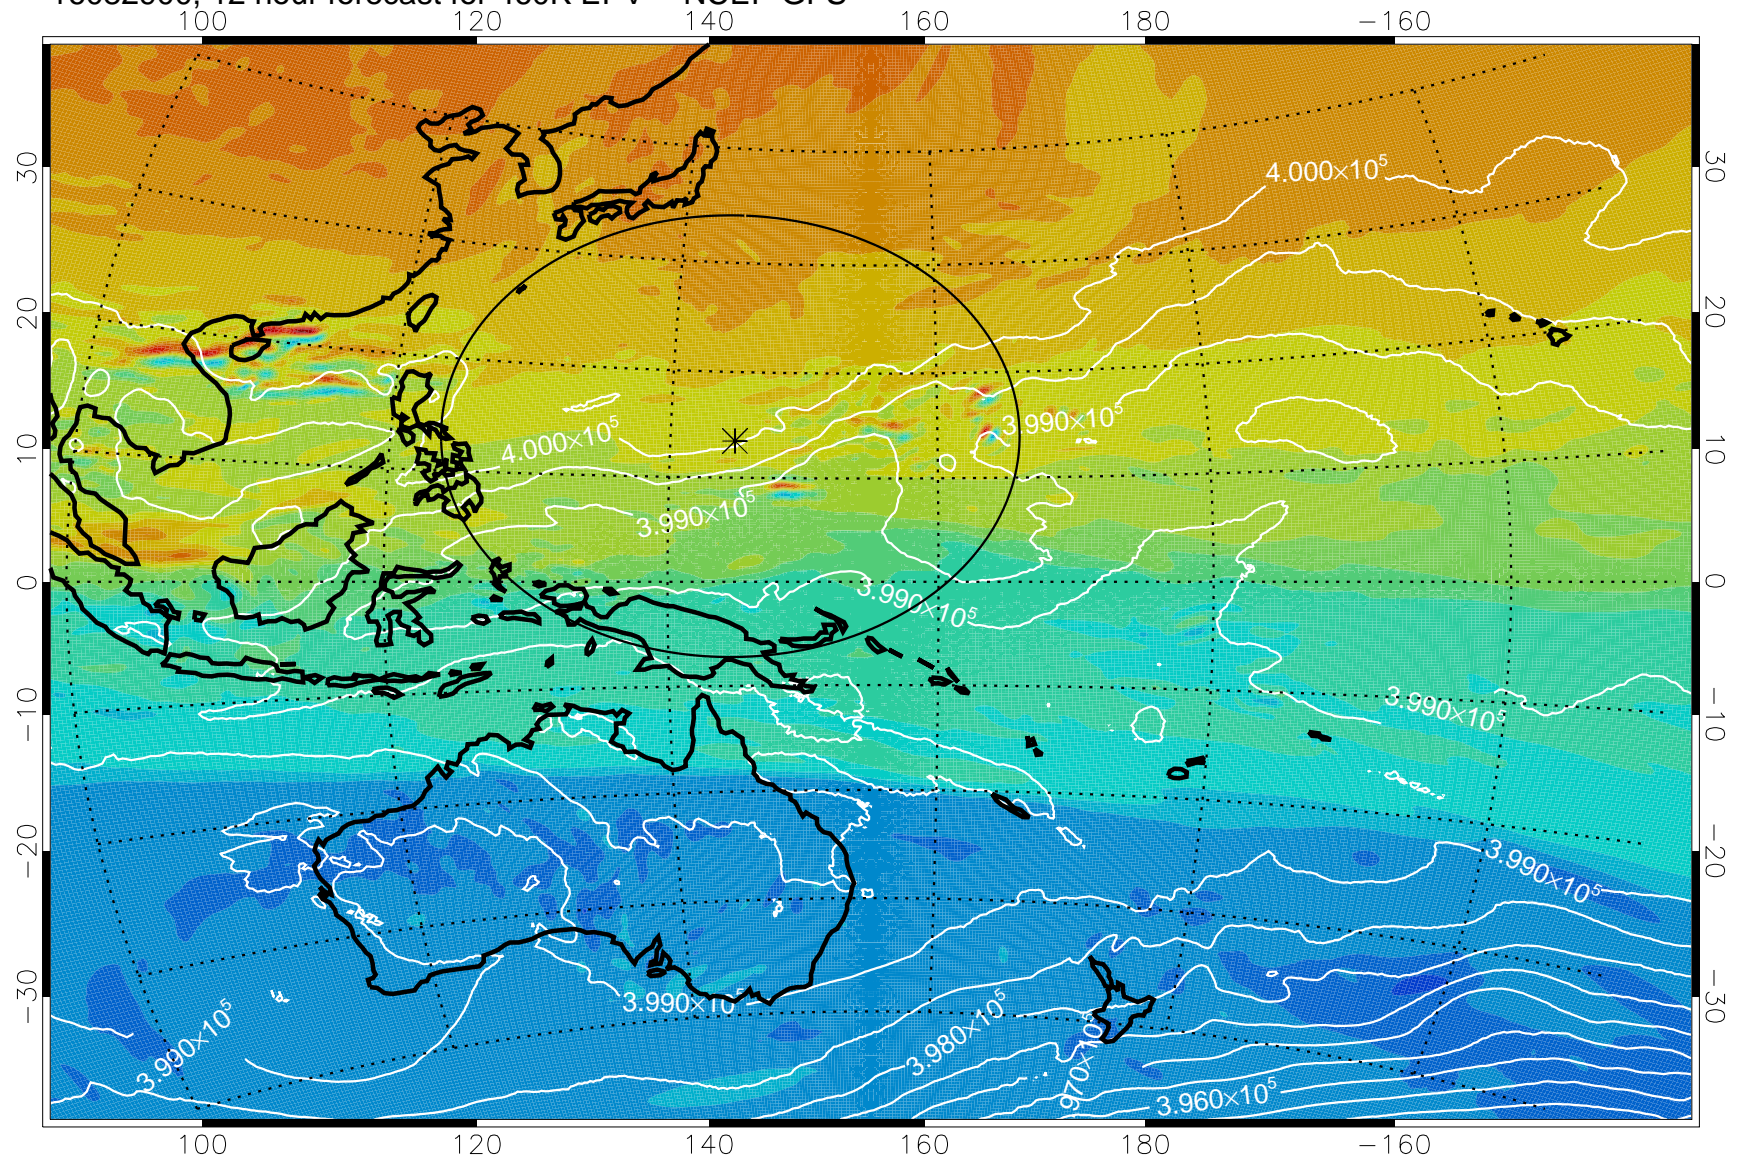

16082818, 6 hour forecast for 460K EPV -- NCEP GFS

460K Montgomery Streamfunction, white

Range ring of 2304 km

16082900, 12 hour forecast for 460K EPV -- NCEP GFS

460K Montgomery Streamfunction, white

Range ring of 2304 km

16082906, 18 hour forecast for 460K EPV -- NCEP GFS

460K Montgomery Streamfunction, white

Range ring of 2304 km

16082912, 24 hour forecast for 460K EPV -- NCEP GFS

460K Montgomery Streamfunction, white

Range ring of 2304 km

16082918, 30 hour forecast for 460K EPV -- NCEP GFS

460K Montgomery Streamfunction, white

Range ring of 2304 km

16083000, 36 hour forecast for 460K EPV -- NCEP GFS

460K Montgomery Streamfunction, white

Range ring of 2304 km

16083006, 42 hour forecast for 460K EPV -- NCEP GFS

460K Montgomery Streamfunction, white

Range ring of 2304 km

16083012, 48 hour forecast for 460K EPV -- NCEP GFS

460K Montgomery Streamfunction, white

Range ring of 2304 km