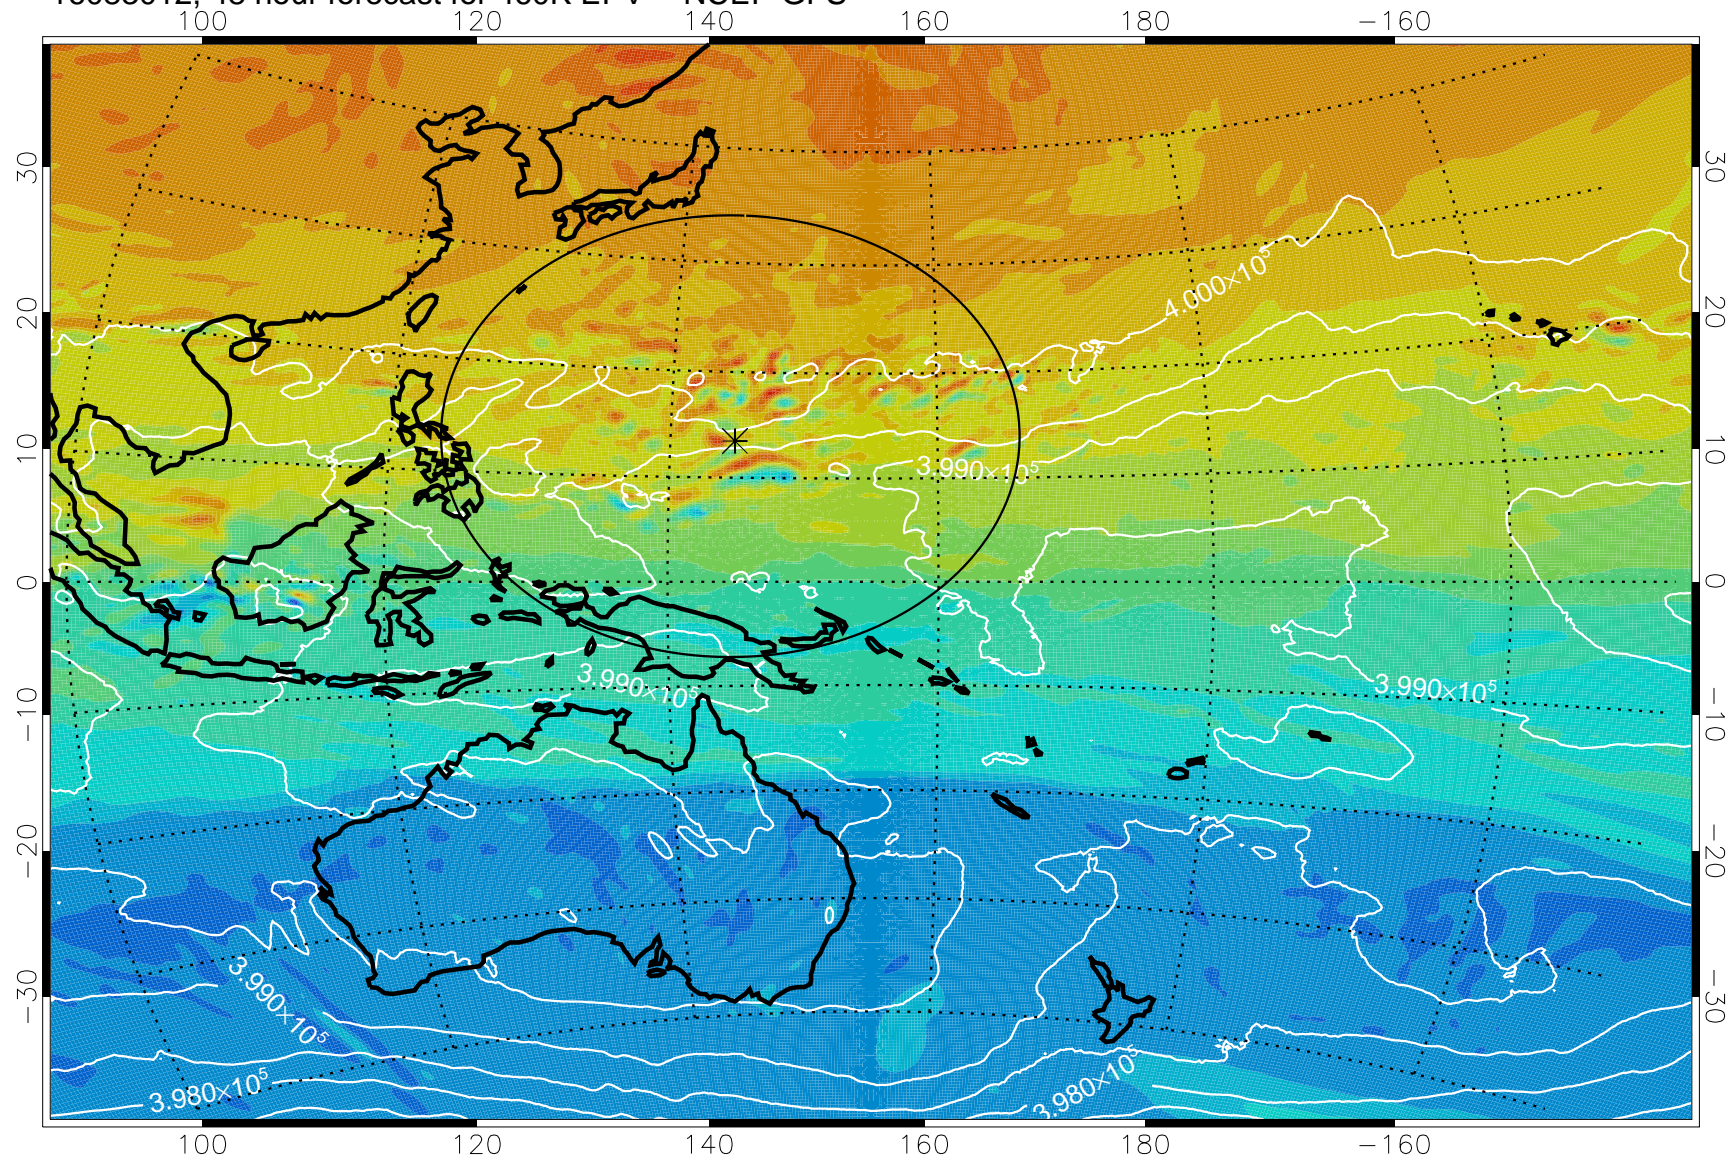

16083006, 42 hour forecast for 460K EPV -- NCEP GFS

460K Montgomery Streamfunction, white

Range ring of 2304 km

16083012, 48 hour forecast for 460K EPV -- NCEP GFS

460K Montgomery Streamfunction, white

Range ring of 2304 km

16083018, 54 hour forecast for 460K EPV -- NCEP GFS

460K Montgomery Streamfunction, white

Range ring of 2304 km

16083100, 60 hour forecast for 460K EPV -- NCEP GFS

460K Montgomery Streamfunction, white

Range ring of 2304 km

16083106, 66 hour forecast for 460K EPV -- NCEP GFS

460K Montgomery Streamfunction, white

Range ring of 2304 km

16083112, 72 hour forecast for 460K EPV -- NCEP GFS

460K Montgomery Streamfunction, white

Range ring of 2304 km

16083118, 78 hour forecast for 460K EPV -- NCEP GFS

460K Montgomery Streamfunction, white

Range ring of 2304 km

16090100, 84 hour forecast for 460K EPV -- NCEP GFS

460K Montgomery Streamfunction, white

Range ring of 2304 km