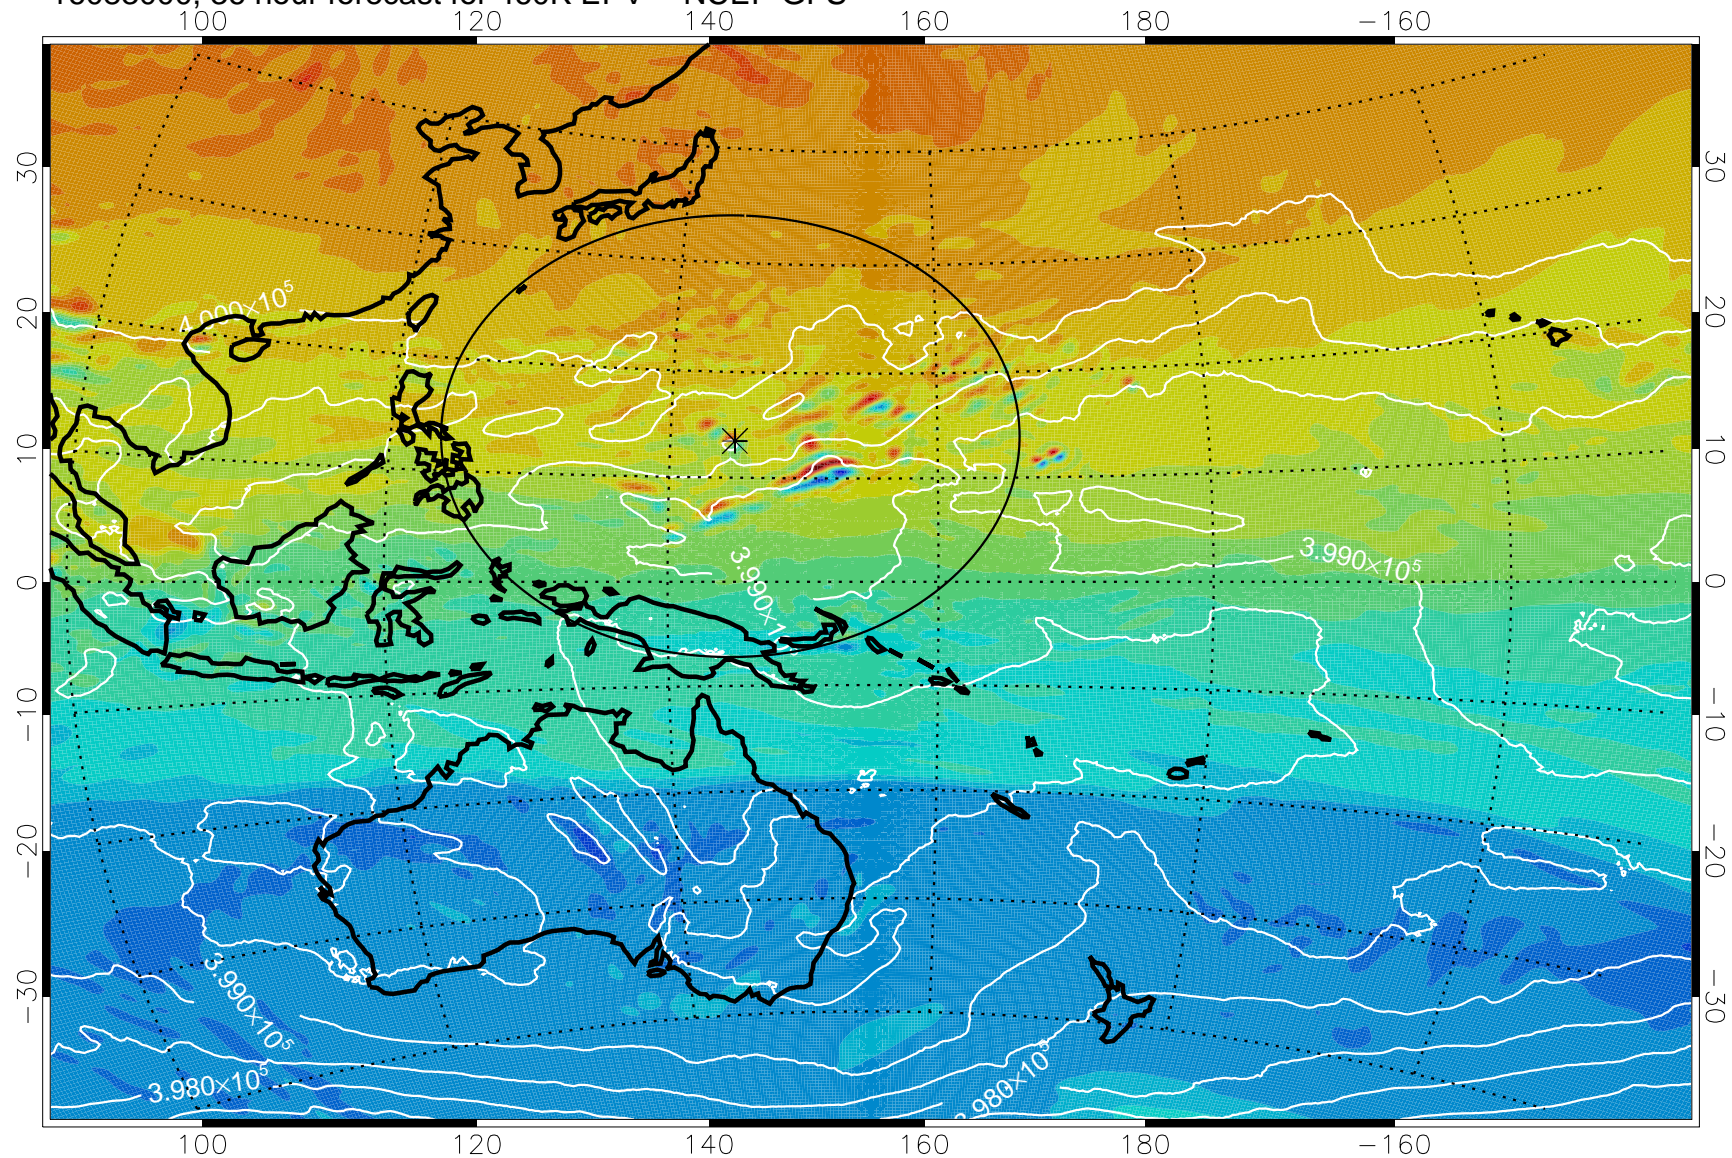

16082918, 30 hour forecast for 460K EPV -- NCEP GFS

460K Montgomery Streamfunction, white

Range ring of 2304 km

16083000, 36 hour forecast for 460K EPV -- NCEP GFS

460K Montgomery Streamfunction, white

Range ring of 2304 km

16083006, 42 hour forecast for 460K EPV -- NCEP GFS

460K Montgomery Streamfunction, white

Range ring of 2304 km

16083012, 48 hour forecast for 460K EPV -- NCEP GFS

460K Montgomery Streamfunction, white

Range ring of 2304 km

16083018, 54 hour forecast for 460K EPV -- NCEP GFS

460K Montgomery Streamfunction, white

Range ring of 2304 km

16083100, 60 hour forecast for 460K EPV -- NCEP GFS

460K Montgomery Streamfunction, white

Range ring of 2304 km

16083106, 66 hour forecast for 460K EPV -- NCEP GFS

460K Montgomery Streamfunction, white

Range ring of 2304 km

16083112, 72 hour forecast for 460K EPV -- NCEP GFS

460K Montgomery Streamfunction, white

Range ring of 2304 km