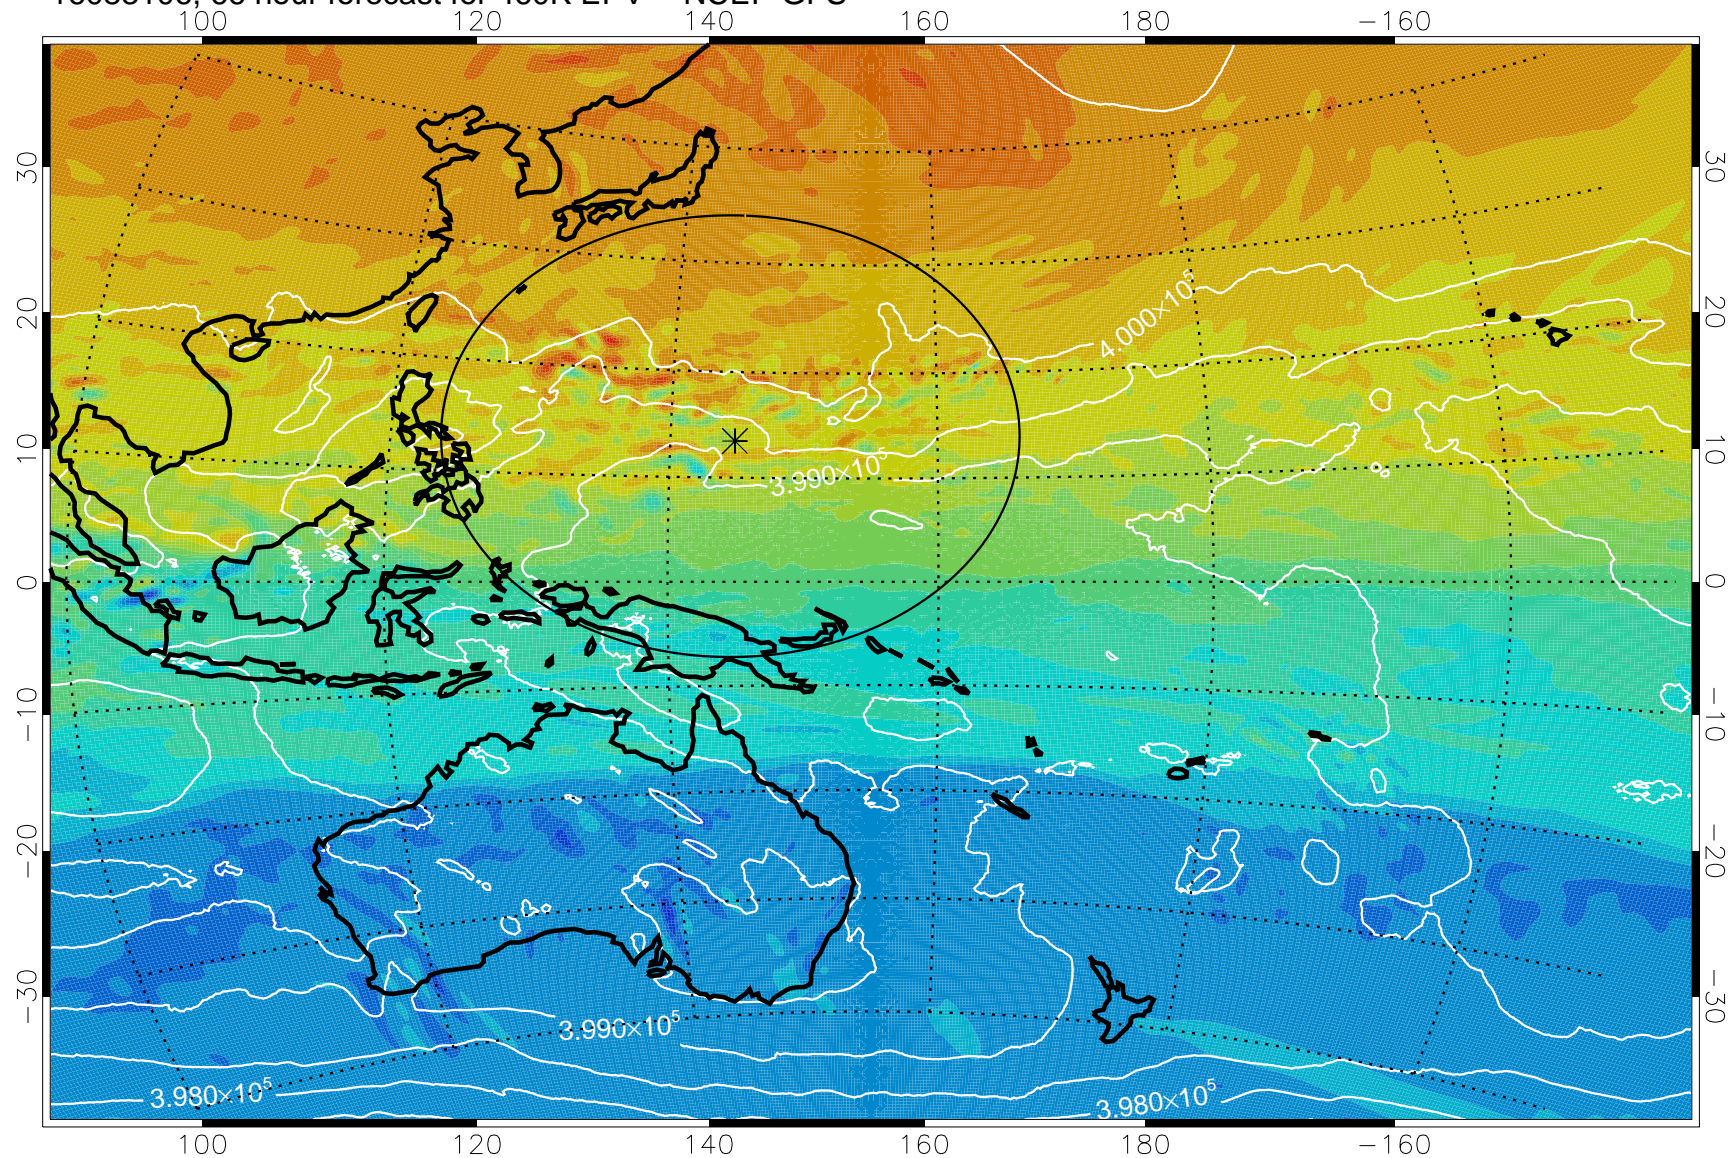

16083006, 42 hour forecast for 460K EPV -- NCEP GFS

460K Montgomery Streamfunction, white

Range ring of 2304 km

16083012, 48 hour forecast for 460K EPV -- NCEP GFS

460K Montgomery Streamfunction, white

Range ring of 2304 km

16083018, 54 hour forecast for 460K EPV -- NCEP GFS

460K Montgomery Streamfunction, white

Range ring of 2304 km

16083100, 60 hour forecast for 460K EPV -- NCEP GFS

460K Montgomery Streamfunction, white

Range ring of 2304 km

16083106, 66 hour forecast for 460K EPV -- NCEP GFS

460K Montgomery Streamfunction, white

Range ring of 2304 km

16083112, 72 hour forecast for 460K EPV -- NCEP GFS

460K Montgomery Streamfunction, white

Range ring of 2304 km

16083118, 78 hour forecast for 460K EPV -- NCEP GFS

460K Montgomery Streamfunction, white

Range ring of 2304 km

16090100, 84 hour forecast for 460K EPV -- NCEP GFS

460K Montgomery Streamfunction, white

Range ring of 2304 km