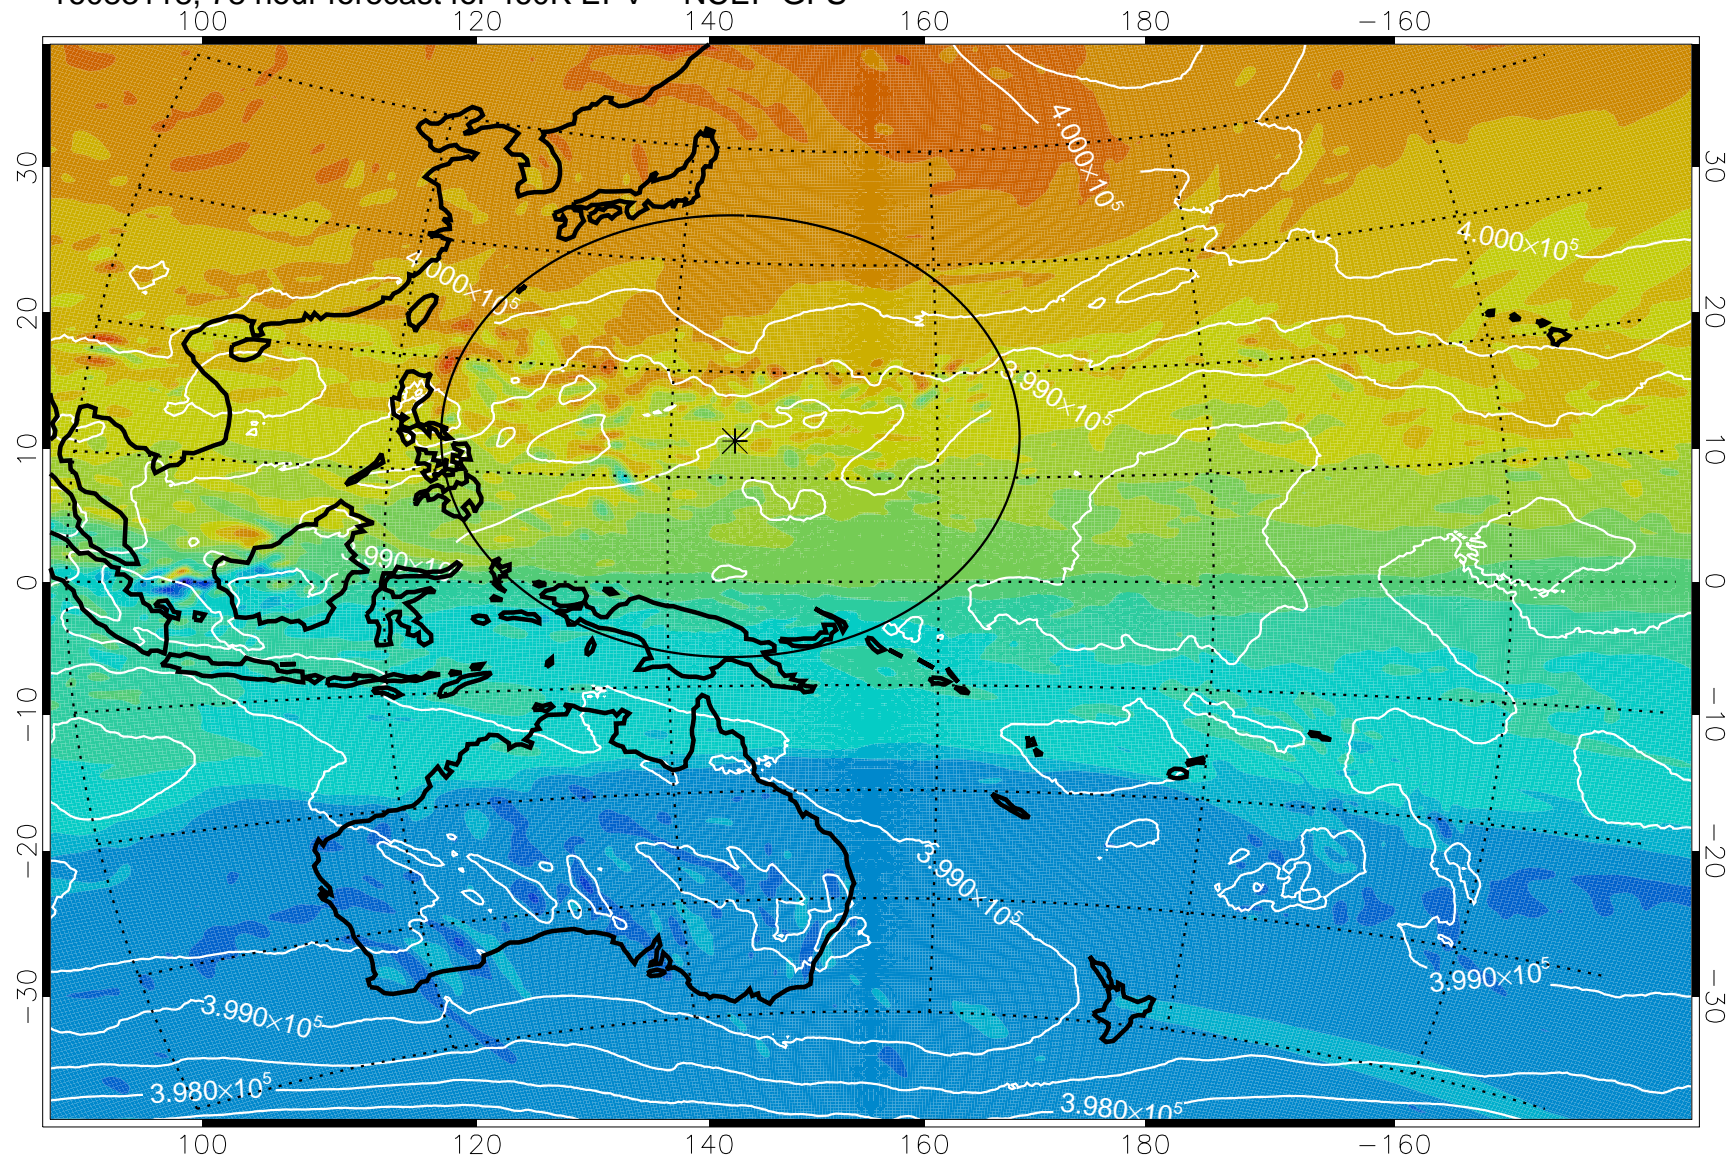

16083018, 54 hour forecast for 460K EPV -- NCEP GFS

460K Montgomery Streamfunction, white

Range ring of 2304 km

16083100, 60 hour forecast for 460K EPV -- NCEP GFS

460K Montgomery Streamfunction, white

Range ring of 2304 km

16083106, 66 hour forecast for 460K EPV -- NCEP GFS

460K Montgomery Streamfunction, white

Range ring of 2304 km

16083112, 72 hour forecast for 460K EPV -- NCEP GFS

460K Montgomery Streamfunction, white

Range ring of 2304 km

16083118, 78 hour forecast for 460K EPV -- NCEP GFS

460K Montgomery Streamfunction, white

Range ring of 2304 km

16090100, 84 hour forecast for 460K EPV -- NCEP GFS

460K Montgomery Streamfunction, white

Range ring of 2304 km

16090106, 90 hour forecast for 460K EPV -- NCEP GFS

460K Montgomery Streamfunction, white

Range ring of 2304 km

16090112, 96 hour forecast for 460K EPV -- NCEP GFS

460K Montgomery Streamfunction, white

Range ring of 2304 km