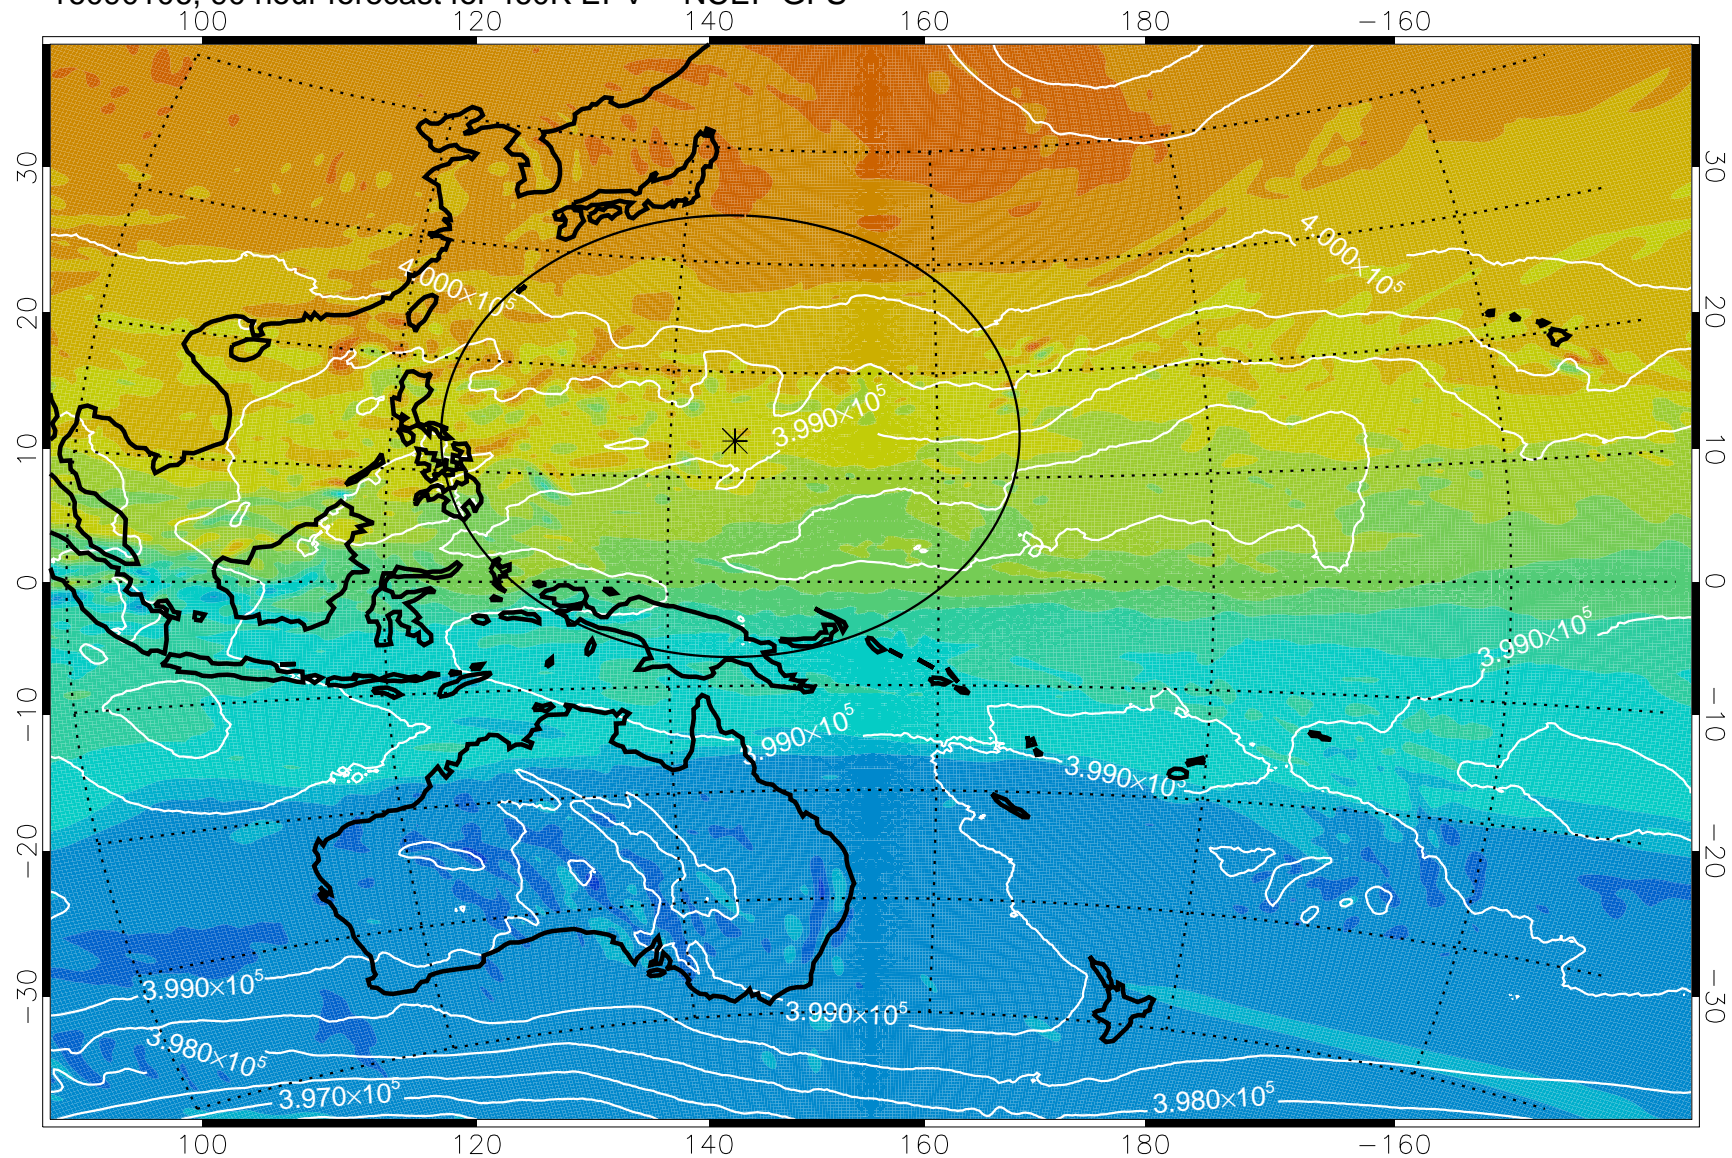

16083106, 66 hour forecast for 460K EPV -- NCEP GFS

460K Montgomery Streamfunction, white

Range ring of 2304 km

16083112, 72 hour forecast for 460K EPV -- NCEP GFS

460K Montgomery Streamfunction, white

Range ring of 2304 km

16083118, 78 hour forecast for 460K EPV -- NCEP GFS

460K Montgomery Streamfunction, white

Range ring of 2304 km

16090100, 84 hour forecast for 460K EPV -- NCEP GFS

460K Montgomery Streamfunction, white

Range ring of 2304 km

16090106, 90 hour forecast for 460K EPV -- NCEP GFS

460K Montgomery Streamfunction, white

Range ring of 2304 km

16090112, 96 hour forecast for 460K EPV -- NCEP GFS

460K Montgomery Streamfunction, white

Range ring of 2304 km

16090118, 102 hour forecast for 460K EPV -- NCEP GFS

460K Montgomery Streamfunction, white

Range ring of 2304 km

16090200, 108 hour forecast for 460K EPV -- NCEP GFS

460K Montgomery Streamfunction, white

Range ring of 2304 km