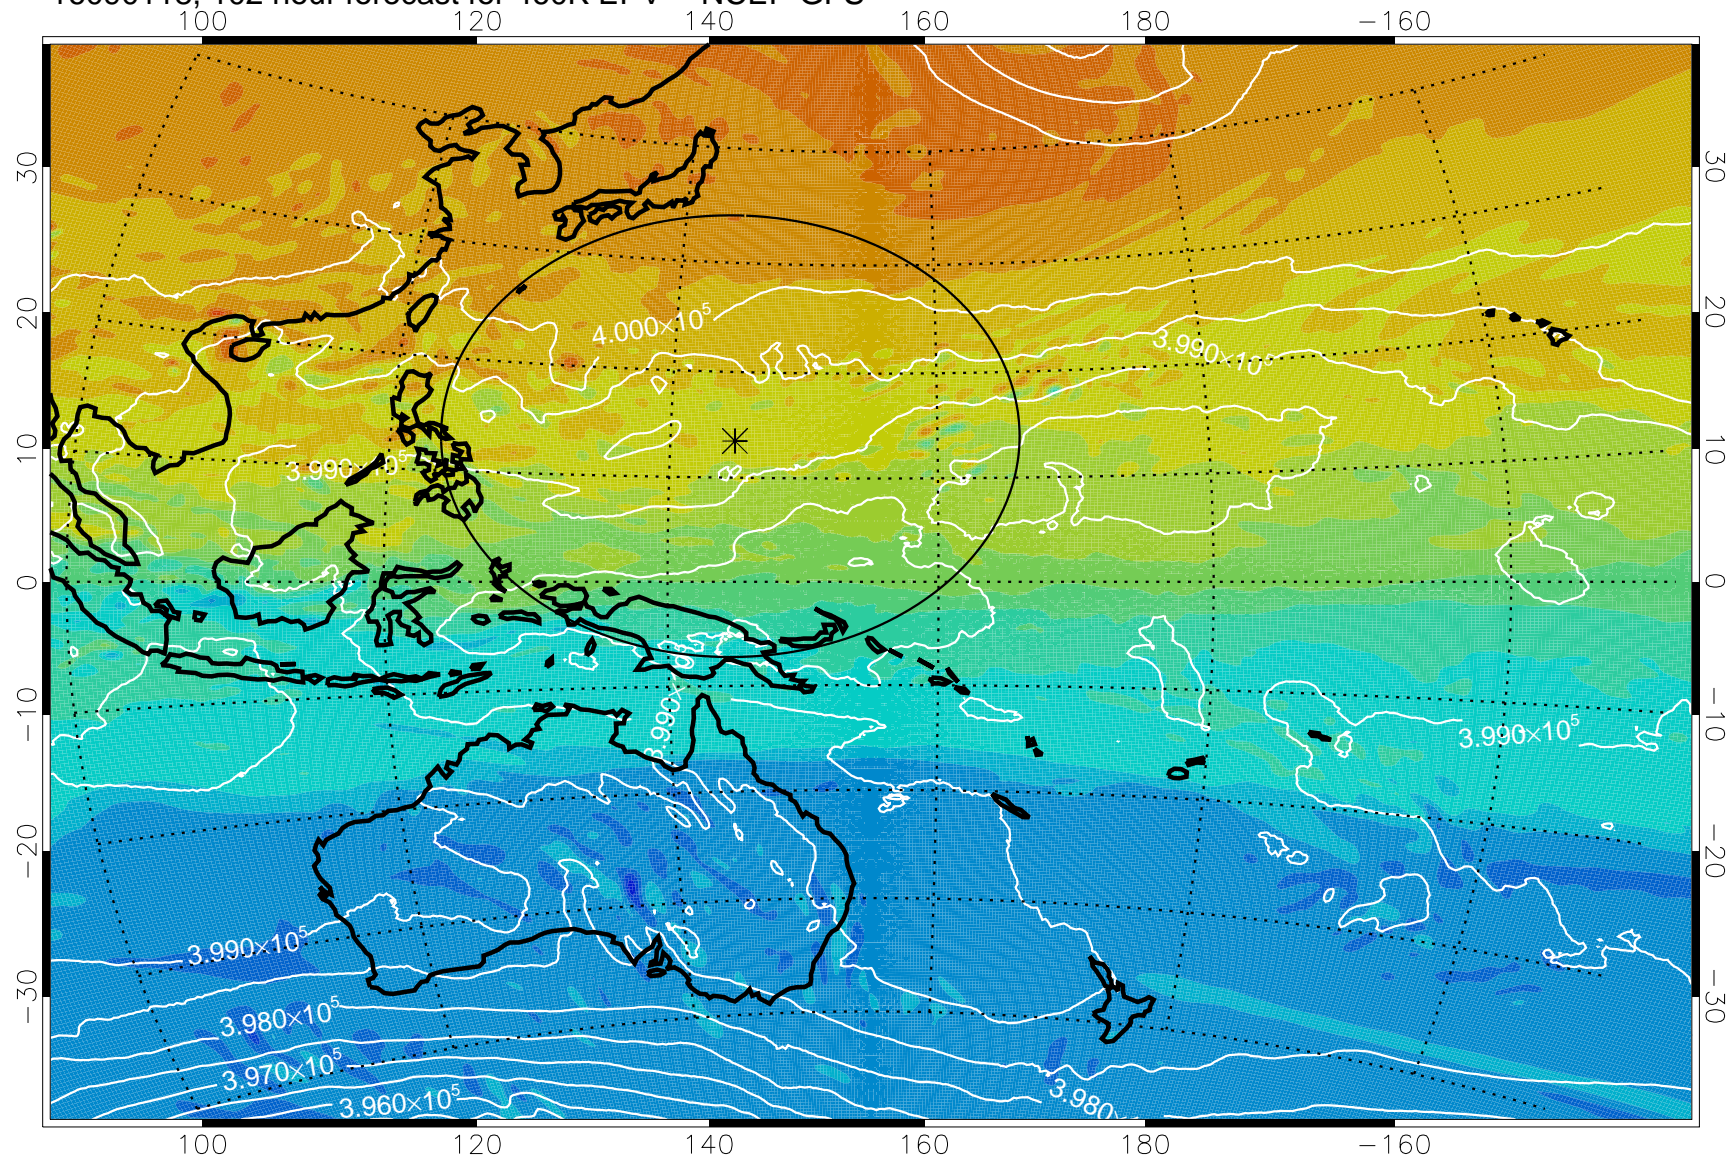

16083118, 78 hour forecast for 460K EPV -- NCEP GFS

460K Montgomery Streamfunction, white

Range ring of 2304 km

16090100, 84 hour forecast for 460K EPV -- NCEP GFS

460K Montgomery Streamfunction, white

Range ring of 2304 km

16090106, 90 hour forecast for 460K EPV -- NCEP GFS

460K Montgomery Streamfunction, white

Range ring of 2304 km

16090112, 96 hour forecast for 460K EPV -- NCEP GFS

460K Montgomery Streamfunction, white

Range ring of 2304 km

16090118, 102 hour forecast for 460K EPV -- NCEP GFS

460K Montgomery Streamfunction, white

Range ring of 2304 km

16090200, 108 hour forecast for 460K EPV -- NCEP GFS

460K Montgomery Streamfunction, white

Range ring of 2304 km

16090206, 114 hour forecast for 460K EPV -- NCEP GFS

460K Montgomery Streamfunction, white

Range ring of 2304 km

16090212, 120 hour forecast for 460K EPV -- NCEP GFS

460K Montgomery Streamfunction, white

Range ring of 2304 km