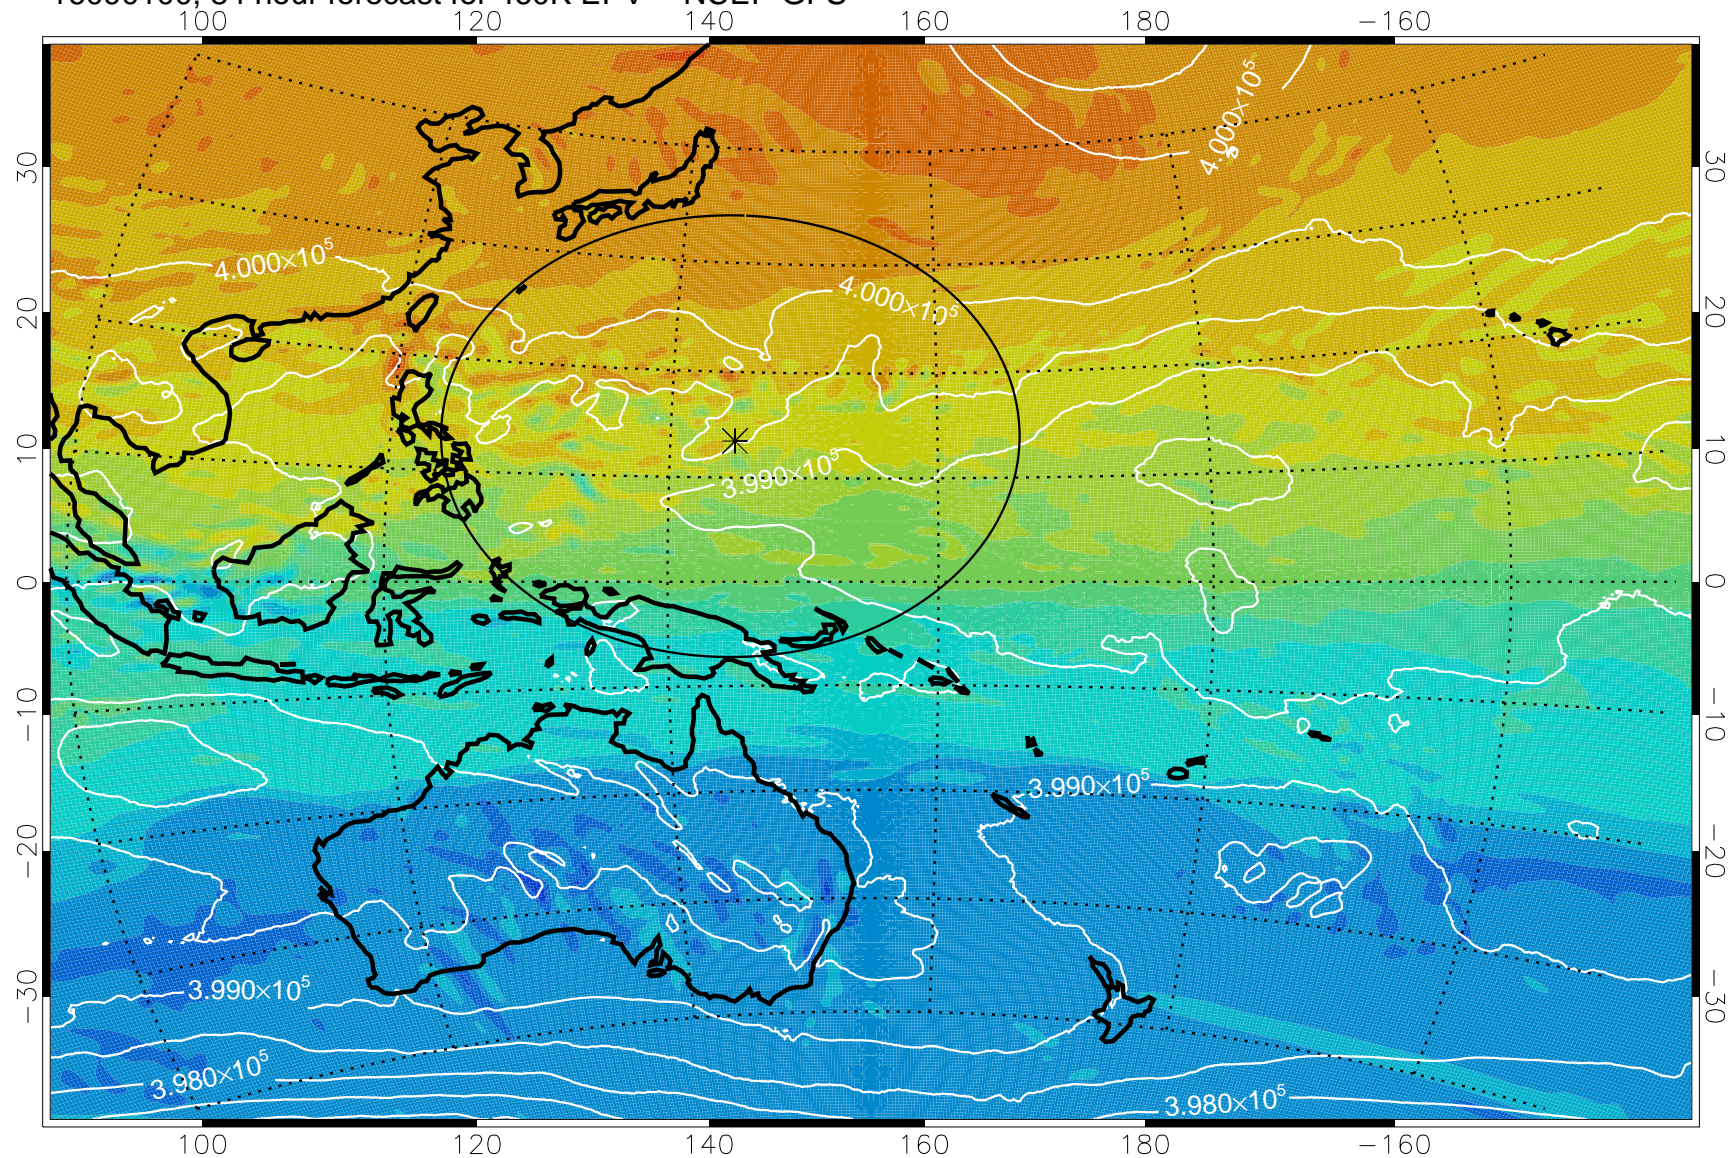

16083106, 66 hour forecast for 460K EPV -- NCEP GFS

460K Montgomery Streamfunction, white

Range ring of 2304 km

16083112, 72 hour forecast for 460K EPV -- NCEP GFS

460K Montgomery Streamfunction, white

Range ring of 2304 km

16083118, 78 hour forecast for 460K EPV -- NCEP GFS

460K Montgomery Streamfunction, white

Range ring of 2304 km

16090100, 84 hour forecast for 460K EPV -- NCEP GFS

460K Montgomery Streamfunction, white

Range ring of 2304 km

16090106, 90 hour forecast for 460K EPV -- NCEP GFS

460K Montgomery Streamfunction, white

Range ring of 2304 km

16090112, 96 hour forecast for 460K EPV -- NCEP GFS

460K Montgomery Streamfunction, white

Range ring of 2304 km

16090118, 102 hour forecast for 460K EPV -- NCEP GFS

460K Montgomery Streamfunction, white

Range ring of 2304 km

16090200, 108 hour forecast for 460K EPV -- NCEP GFS

460K Montgomery Streamfunction, white

Range ring of 2304 km