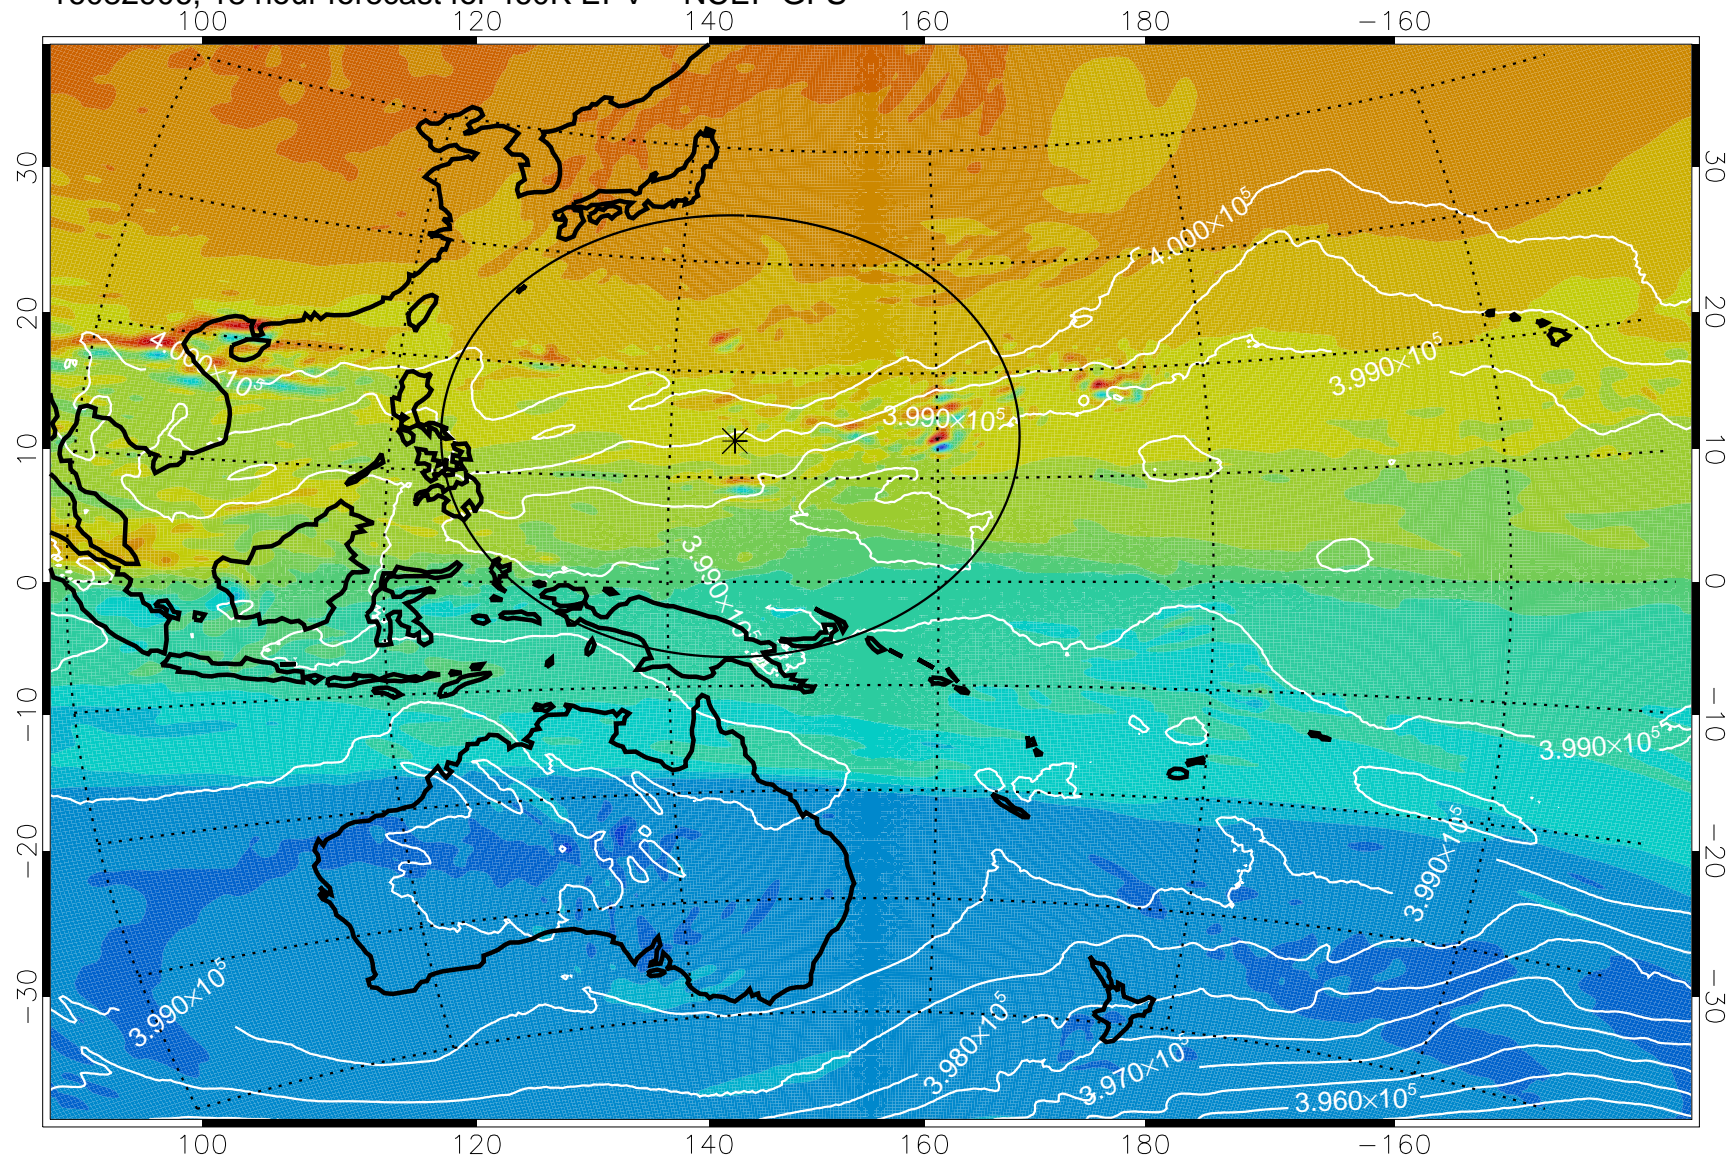

16082818, 6 hour forecast for 460K EPV -- NCEP GFS

460K Montgomery Streamfunction, white

Range ring of 2304 km

16082900, 12 hour forecast for 460K EPV -- NCEP GFS

460K Montgomery Streamfunction, white

Range ring of 2304 km

16082906, 18 hour forecast for 460K EPV -- NCEP GFS

460K Montgomery Streamfunction, white

Range ring of 2304 km

16082912, 24 hour forecast for 460K EPV -- NCEP GFS

460K Montgomery Streamfunction, white

Range ring of 2304 km

16082918, 30 hour forecast for 460K EPV -- NCEP GFS

460K Montgomery Streamfunction, white

Range ring of 2304 km

16083000, 36 hour forecast for 460K EPV -- NCEP GFS

460K Montgomery Streamfunction, white

Range ring of 2304 km

16083006, 42 hour forecast for 460K EPV -- NCEP GFS

460K Montgomery Streamfunction, white

Range ring of 2304 km

16083012, 48 hour forecast for 460K EPV -- NCEP GFS

460K Montgomery Streamfunction, white

Range ring of 2304 km