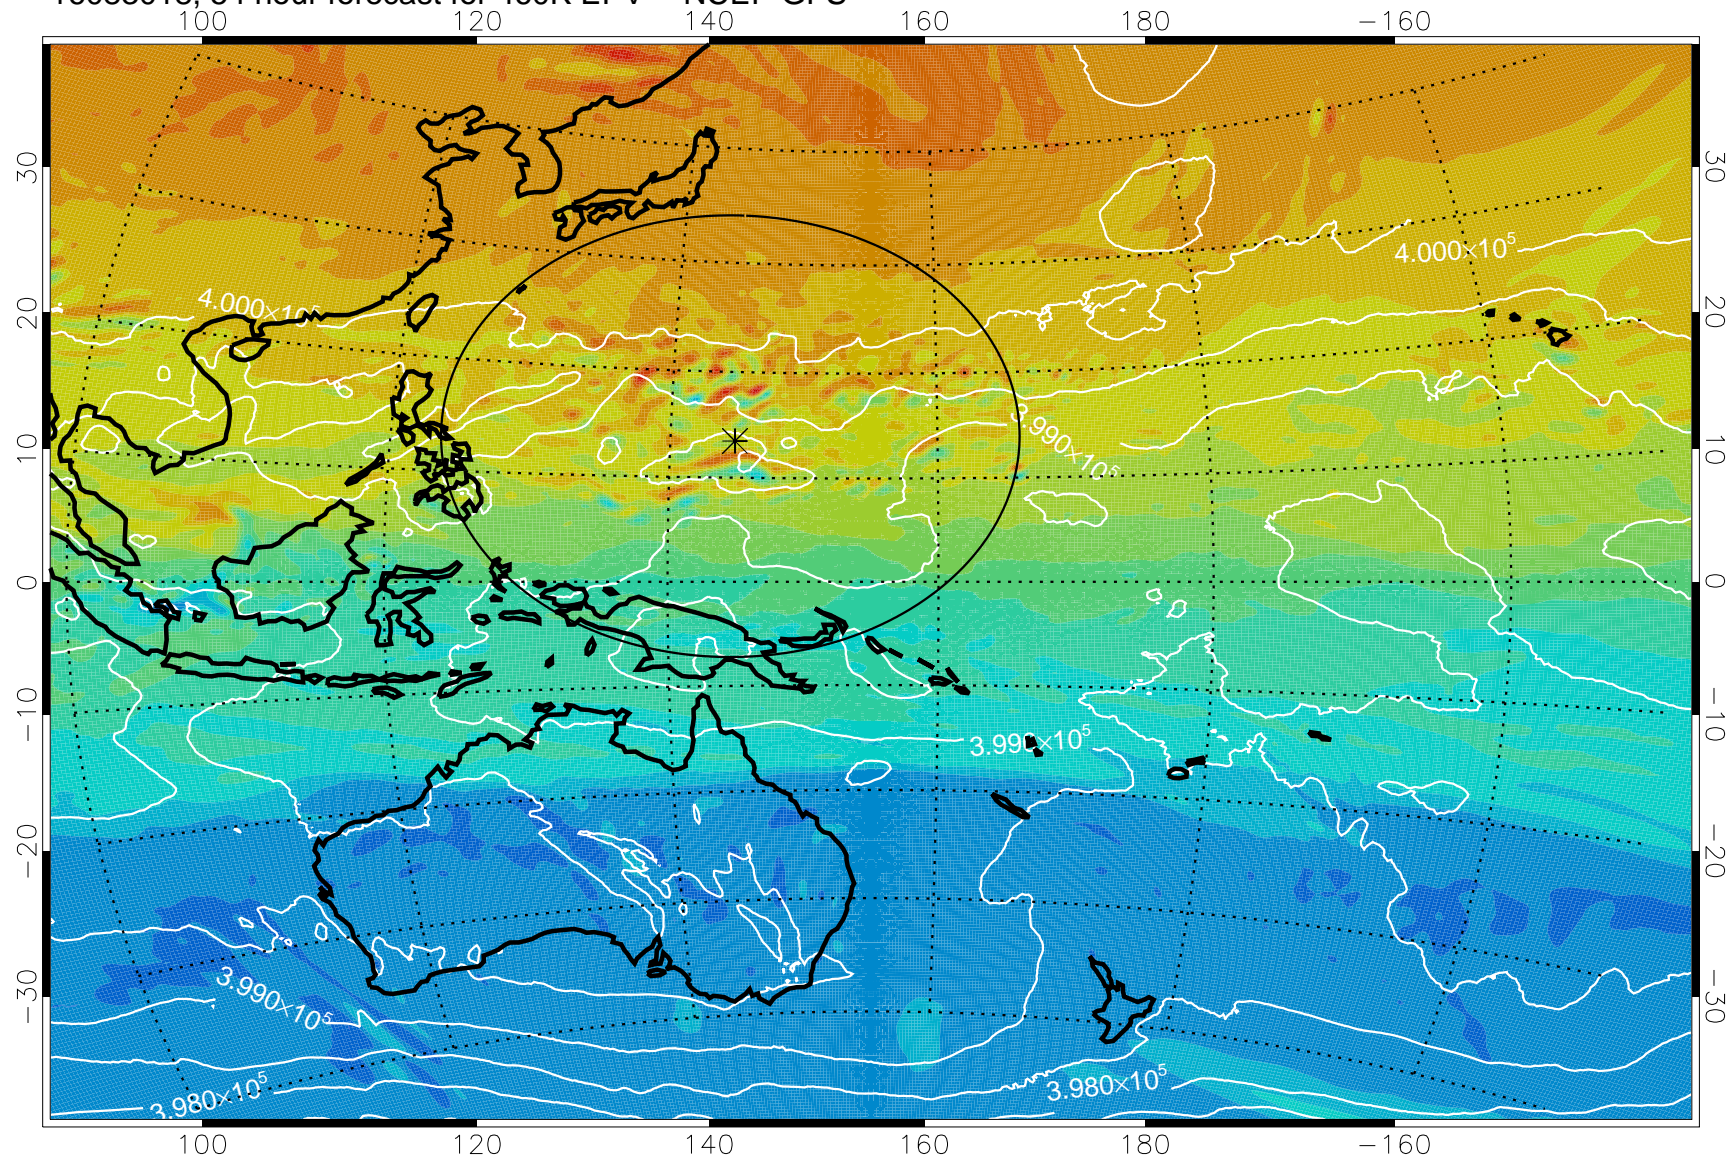

16083006, 42 hour forecast for 460K EPV -- NCEP GFS

460K Montgomery Streamfunction, white

Range ring of 2304 km

16083012, 48 hour forecast for 460K EPV -- NCEP GFS

460K Montgomery Streamfunction, white

Range ring of 2304 km

16083018, 54 hour forecast for 460K EPV -- NCEP GFS

460K Montgomery Streamfunction, white

Range ring of 2304 km

16083100, 60 hour forecast for 460K EPV -- NCEP GFS

460K Montgomery Streamfunction, white

Range ring of 2304 km

16083106, 66 hour forecast for 460K EPV -- NCEP GFS

460K Montgomery Streamfunction, white

Range ring of 2304 km

16083112, 72 hour forecast for 460K EPV -- NCEP GFS

460K Montgomery Streamfunction, white

Range ring of 2304 km

16083118, 78 hour forecast for 460K EPV -- NCEP GFS

460K Montgomery Streamfunction, white

Range ring of 2304 km

16090100, 84 hour forecast for 460K EPV -- NCEP GFS

460K Montgomery Streamfunction, white

Range ring of 2304 km