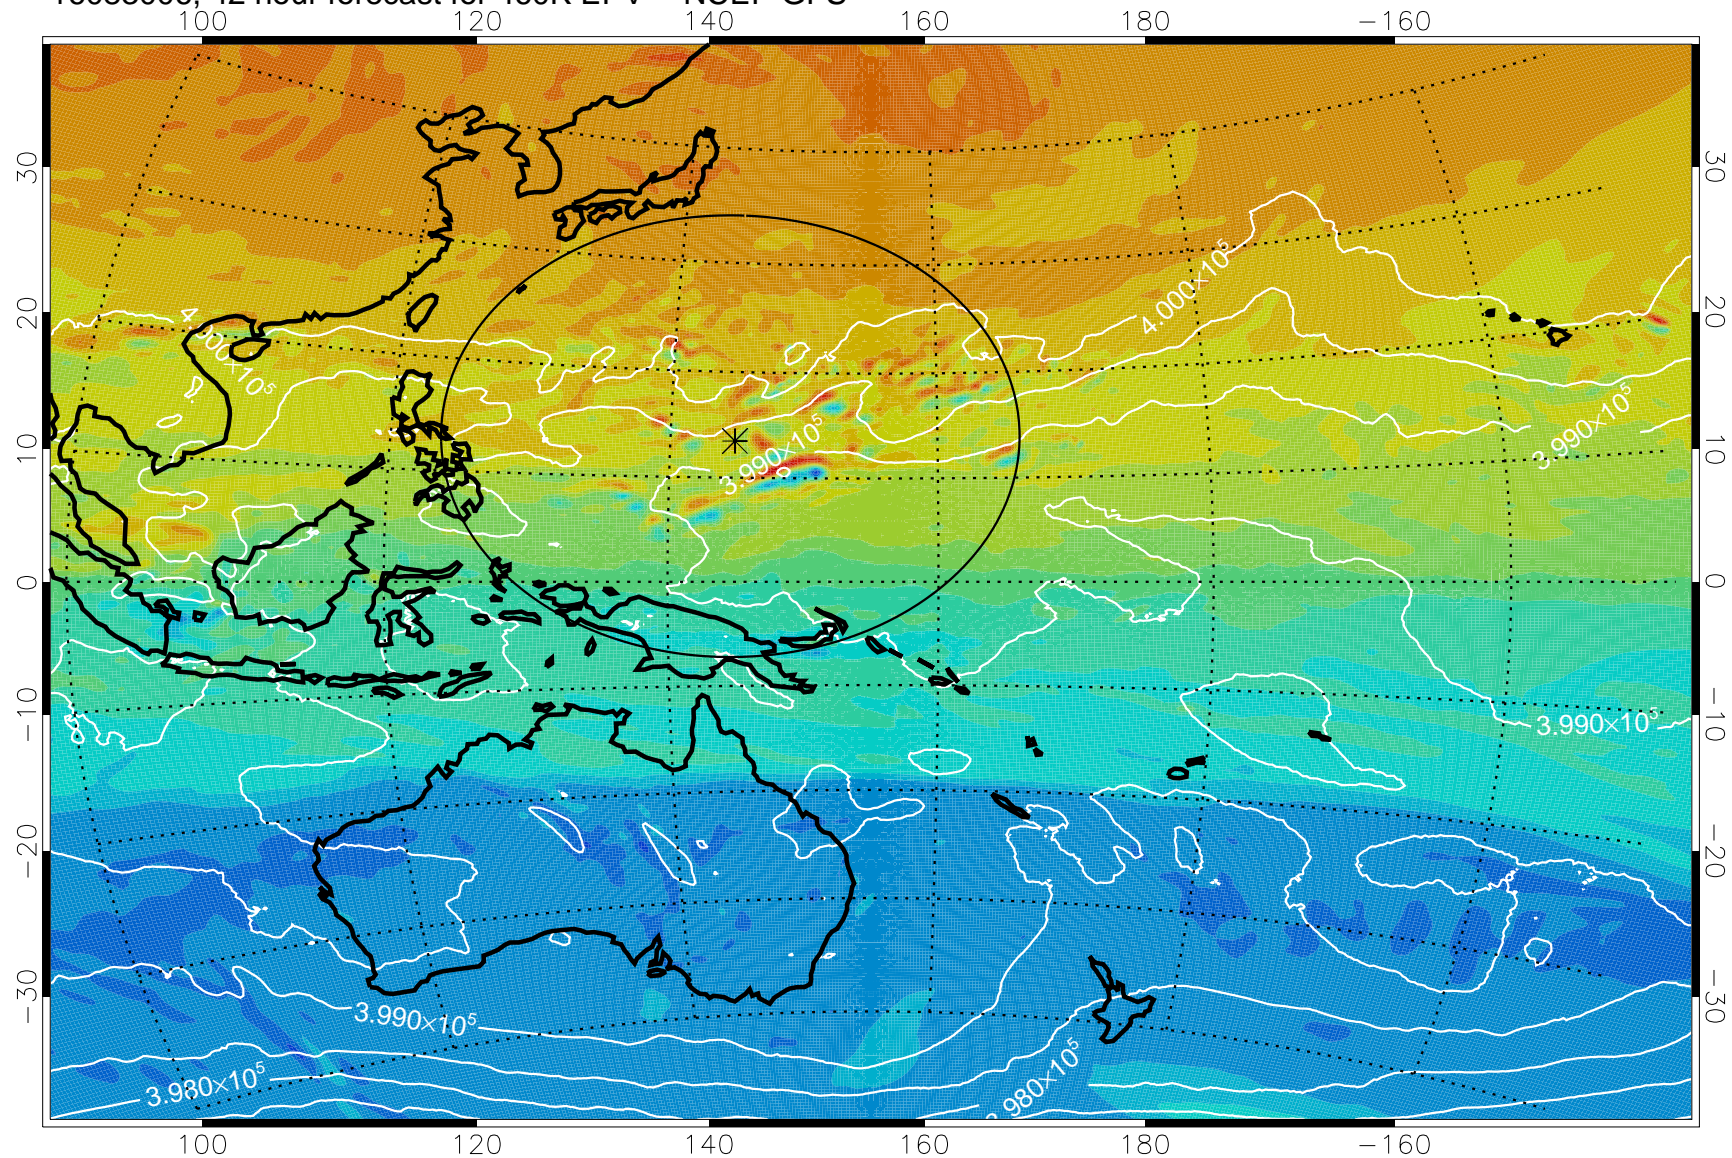

16082918, 30 hour forecast for 460K EPV -- NCEP GFS

460K Montgomery Streamfunction, white

Range ring of 2304 km

16083000, 36 hour forecast for 460K EPV -- NCEP GFS

460K Montgomery Streamfunction, white

Range ring of 2304 km

16083006, 42 hour forecast for 460K EPV -- NCEP GFS

460K Montgomery Streamfunction, white

Range ring of 2304 km

16083012, 48 hour forecast for 460K EPV -- NCEP GFS

460K Montgomery Streamfunction, white

Range ring of 2304 km

16083018, 54 hour forecast for 460K EPV -- NCEP GFS

460K Montgomery Streamfunction, white

Range ring of 2304 km

16083100, 60 hour forecast for 460K EPV -- NCEP GFS

460K Montgomery Streamfunction, white

Range ring of 2304 km

16083106, 66 hour forecast for 460K EPV -- NCEP GFS

460K Montgomery Streamfunction, white

Range ring of 2304 km

16083112, 72 hour forecast for 460K EPV -- NCEP GFS

460K Montgomery Streamfunction, white

Range ring of 2304 km