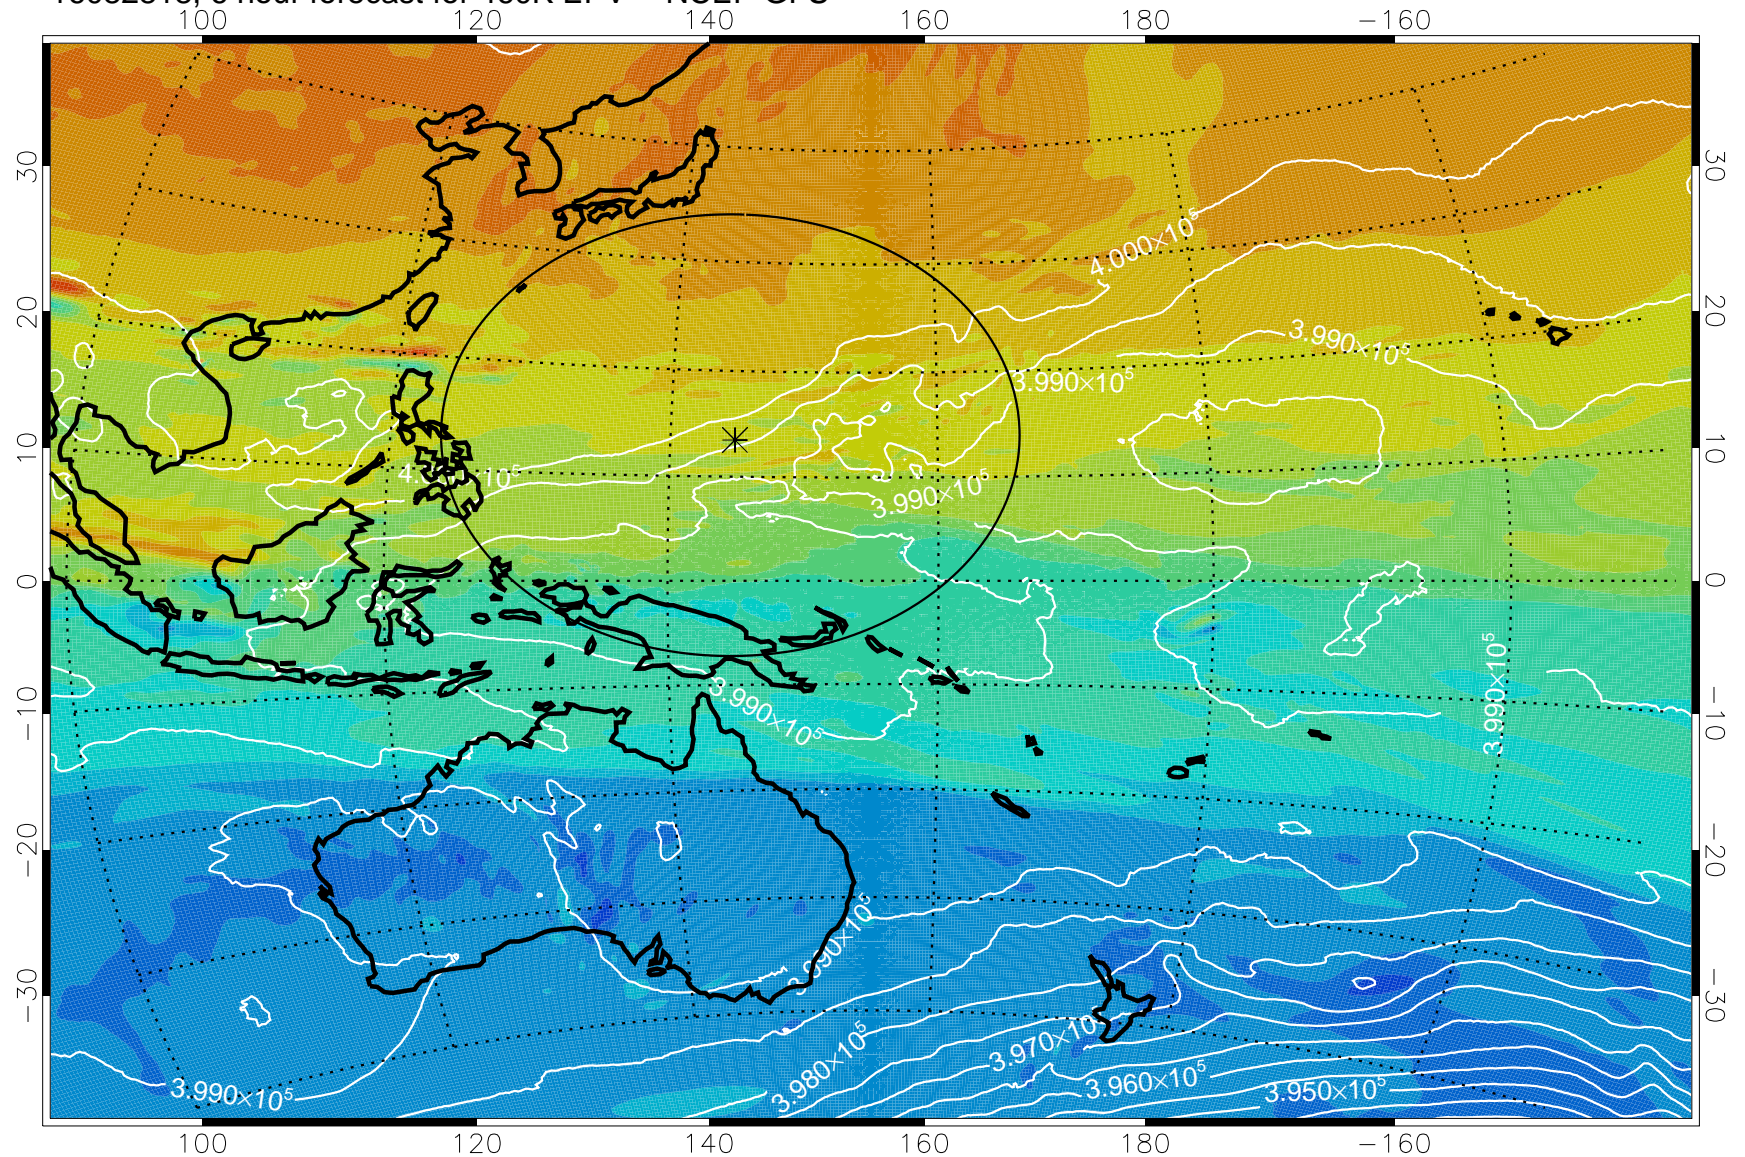

16082818, 6 hour forecast for 460K EPV -- NCEP GFS

460K Montgomery Streamfunction, white

Range ring of 2304 km

16082900, 12 hour forecast for 460K EPV -- NCEP GFS

460K Montgomery Streamfunction, white

Range ring of 2304 km

16082906, 18 hour forecast for 460K EPV -- NCEP GFS

460K Montgomery Streamfunction, white

Range ring of 2304 km

16082912, 24 hour forecast for 460K EPV -- NCEP GFS

460K Montgomery Streamfunction, white

Range ring of 2304 km

16082918, 30 hour forecast for 460K EPV -- NCEP GFS

460K Montgomery Streamfunction, white

Range ring of 2304 km

16083000, 36 hour forecast for 460K EPV -- NCEP GFS

460K Montgomery Streamfunction, white

Range ring of 2304 km

16083006, 42 hour forecast for 460K EPV -- NCEP GFS

460K Montgomery Streamfunction, white

Range ring of 2304 km

16083012, 48 hour forecast for 460K EPV -- NCEP GFS

460K Montgomery Streamfunction, white

Range ring of 2304 km