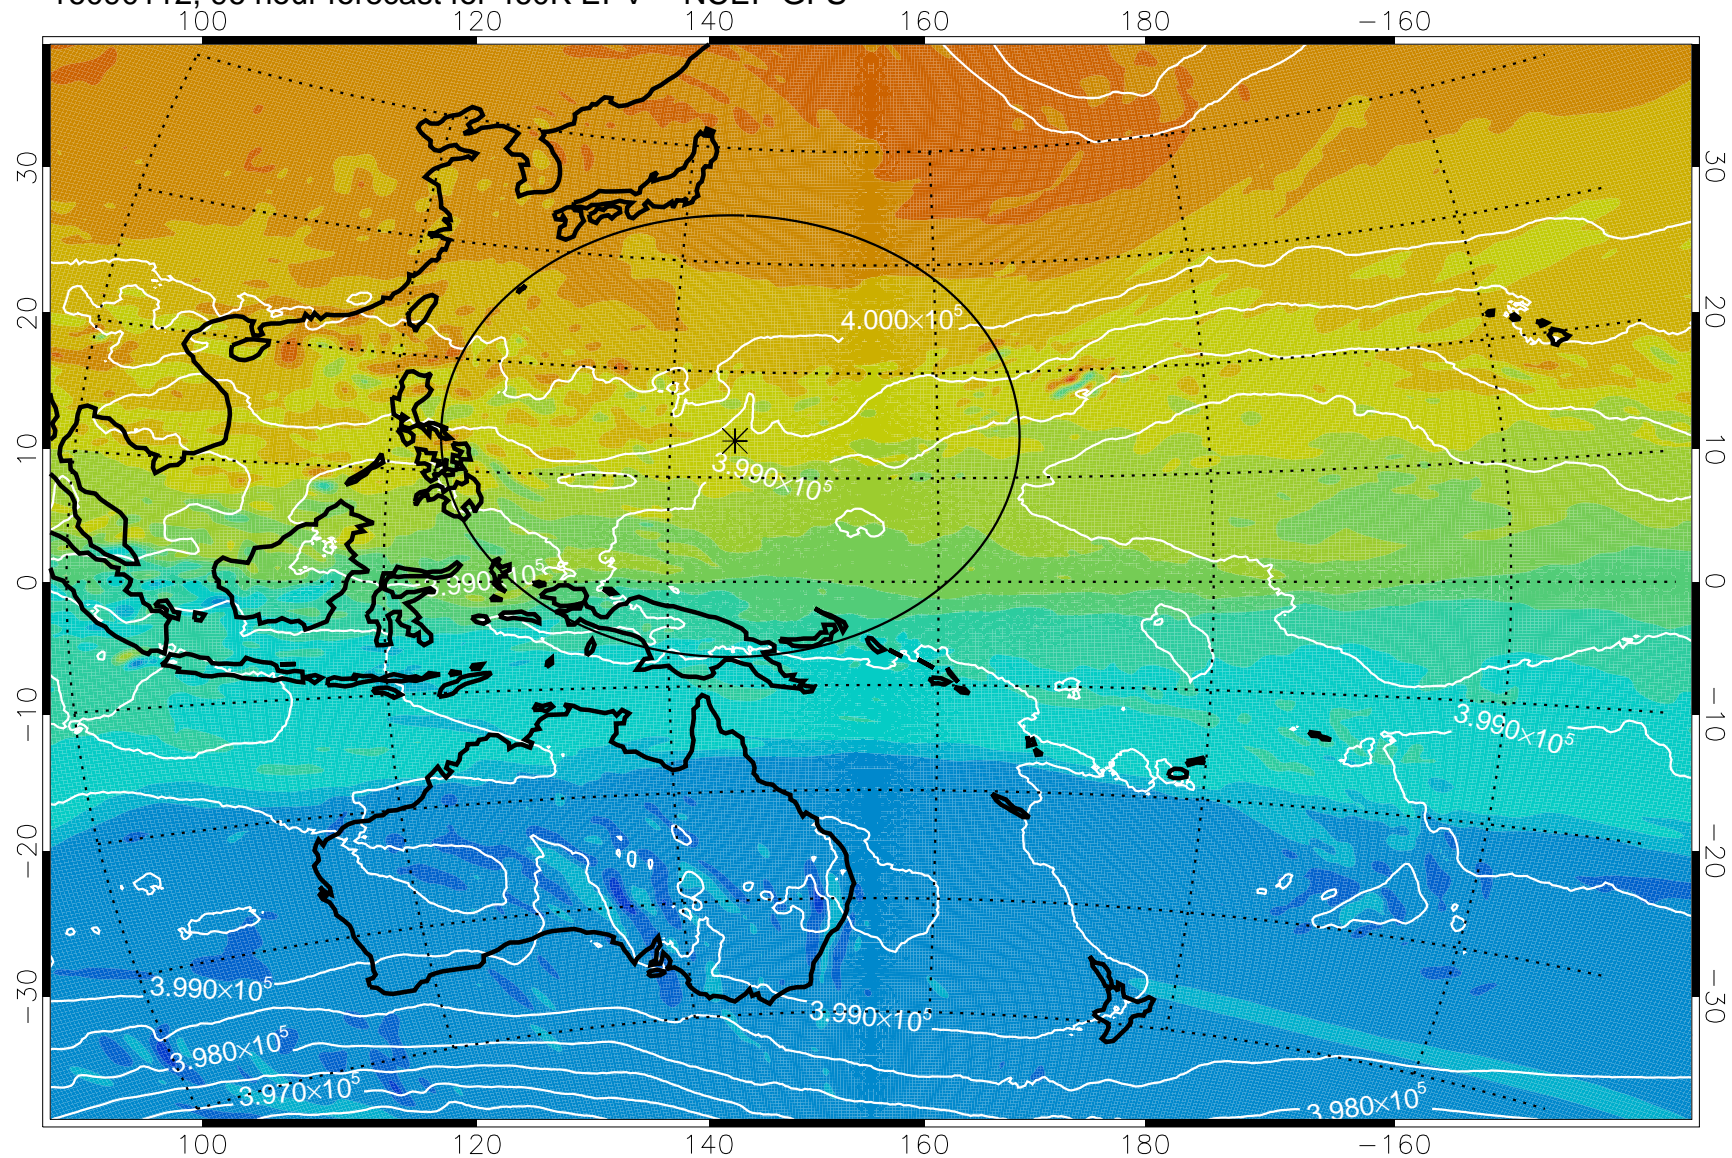

16083118, 78 hour forecast for 460K EPV -- NCEP GFS

460K Montgomery Streamfunction, white

Range ring of 2304 km

16090100, 84 hour forecast for 460K EPV -- NCEP GFS

460K Montgomery Streamfunction, white

Range ring of 2304 km

16090106, 90 hour forecast for 460K EPV -- NCEP GFS

460K Montgomery Streamfunction, white

Range ring of 2304 km

16090112, 96 hour forecast for 460K EPV -- NCEP GFS

460K Montgomery Streamfunction, white

Range ring of 2304 km

16090118, 102 hour forecast for 460K EPV -- NCEP GFS

460K Montgomery Streamfunction, white

Range ring of 2304 km

16090200, 108 hour forecast for 460K EPV -- NCEP GFS

460K Montgomery Streamfunction, white

Range ring of 2304 km

16090206, 114 hour forecast for 460K EPV -- NCEP GFS

460K Montgomery Streamfunction, white

Range ring of 2304 km

16090212, 120 hour forecast for 460K EPV -- NCEP GFS

460K Montgomery Streamfunction, white

Range ring of 2304 km