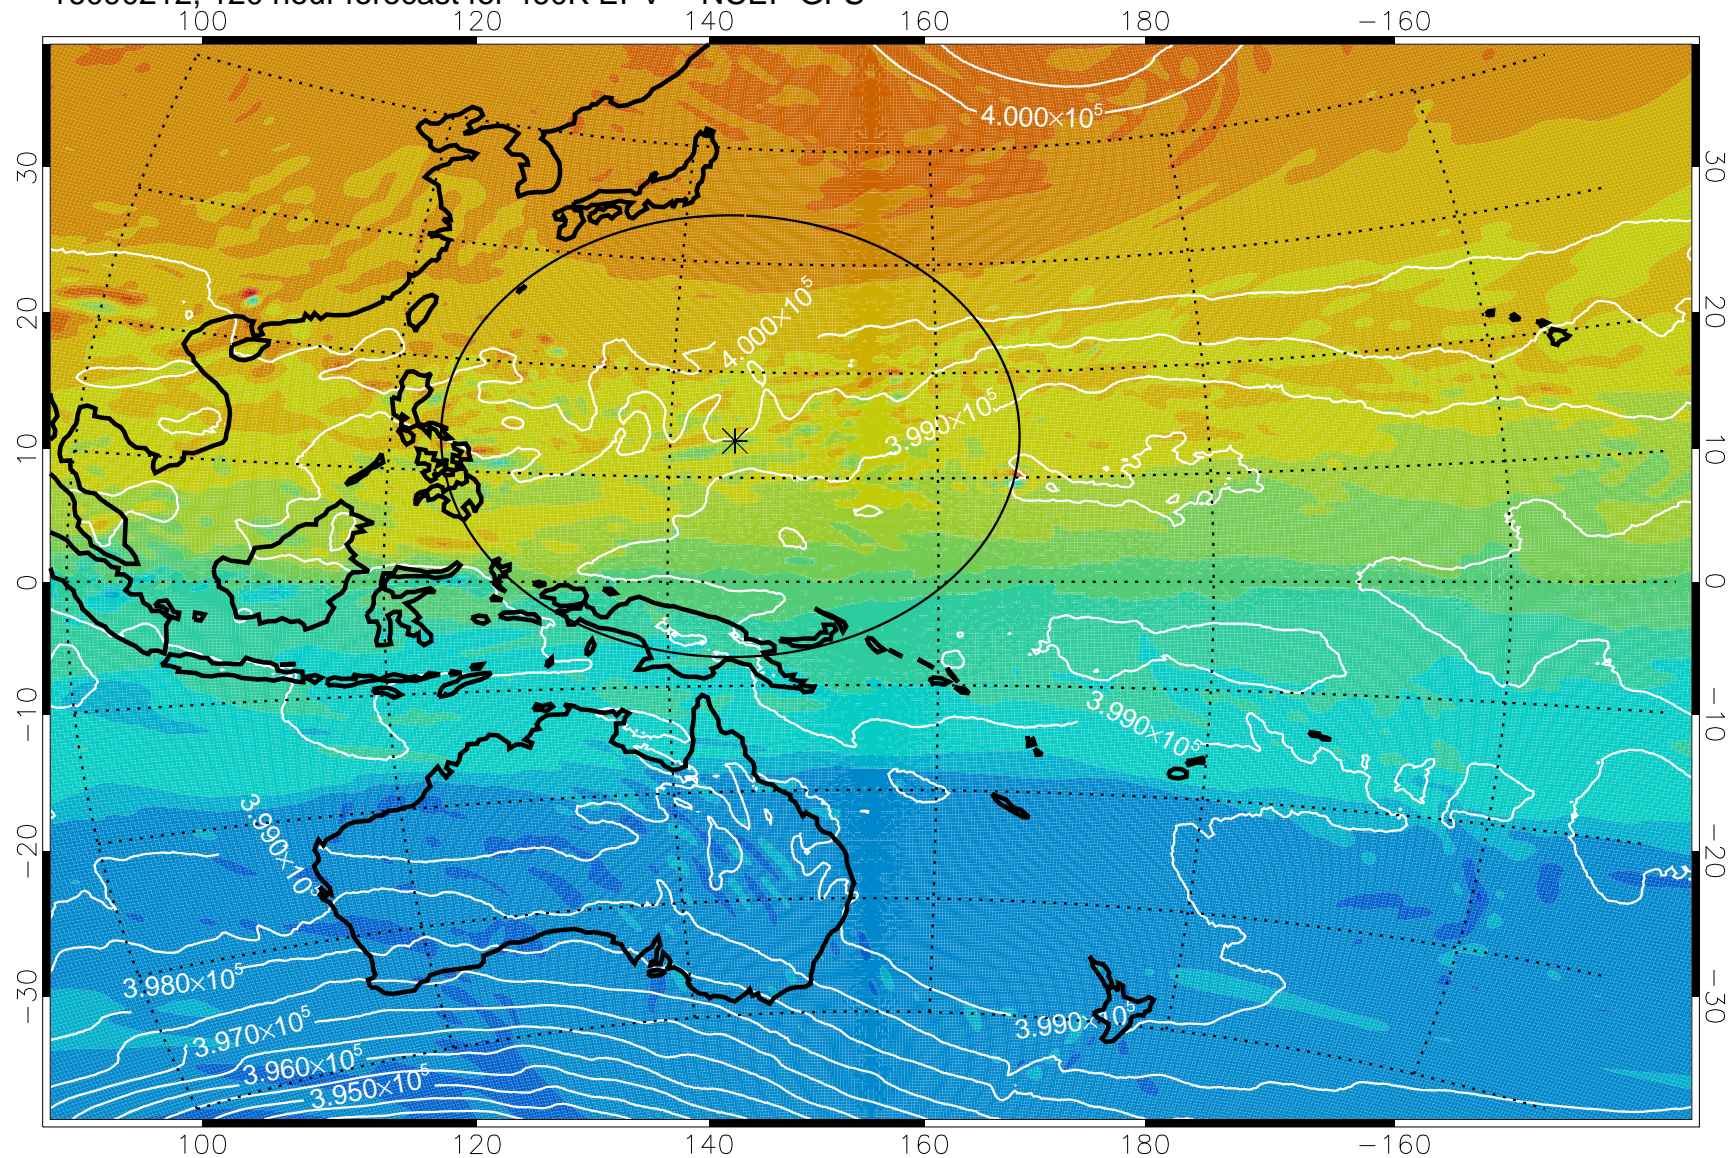

16090106, 90 hour forecast for 460K EPV -- NCEP GFS

460K Montgomery Streamfunction, white

Range ring of 2304 km

16090112, 96 hour forecast for 460K EPV -- NCEP GFS

460K Montgomery Streamfunction, white

Range ring of 2304 km

16090118, 102 hour forecast for 460K EPV -- NCEP GFS

460K Montgomery Streamfunction, white

Range ring of 2304 km

16090200, 108 hour forecast for 460K EPV -- NCEP GFS

460K Montgomery Streamfunction, white

Range ring of 2304 km

16090206, 114 hour forecast for 460K EPV -- NCEP GFS

460K Montgomery Streamfunction, white

Range ring of 2304 km

16090212, 120 hour forecast for 460K EPV -- NCEP GFS

460K Montgomery Streamfunction, white

Range ring of 2304 km