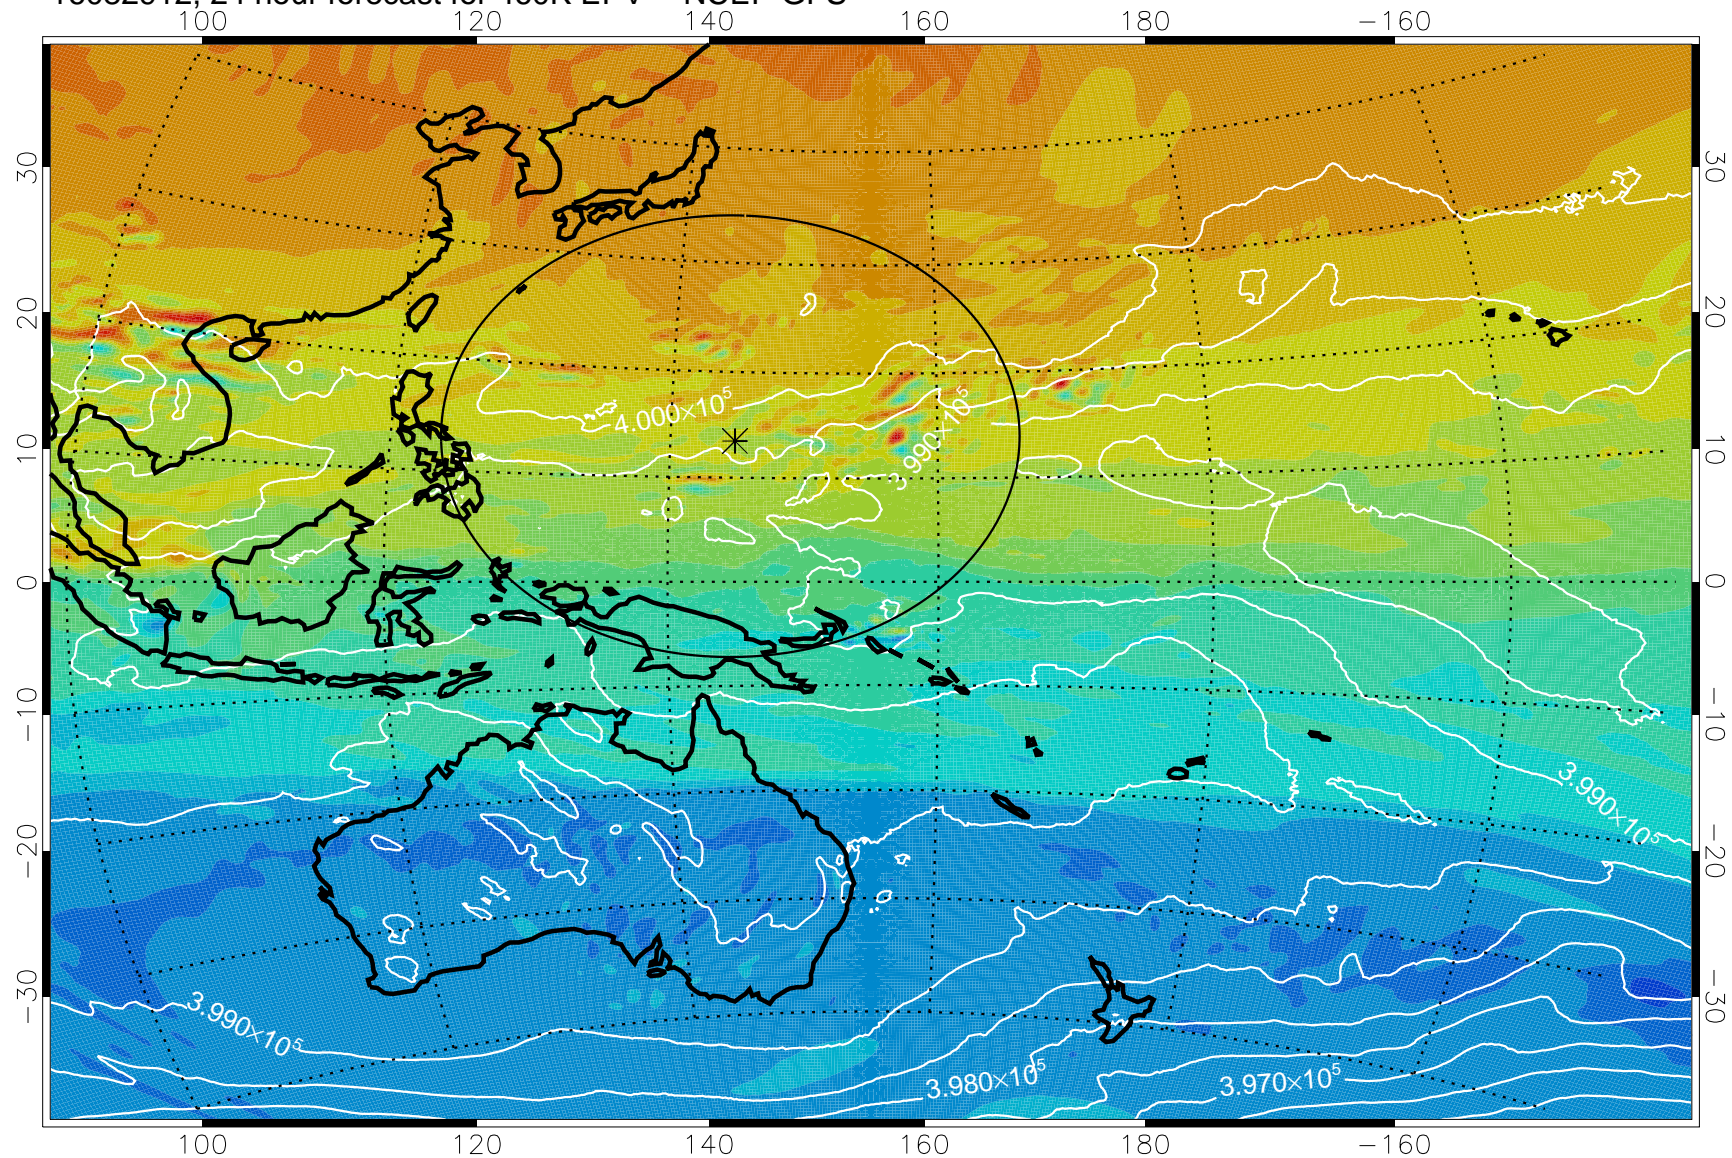

16082906, 18 hour forecast for 460K EPV -- NCEP GFS

460K Montgomery Streamfunction, white

Range ring of 2304 km

16082912, 24 hour forecast for 460K EPV -- NCEP GFS

460K Montgomery Streamfunction, white

Range ring of 2304 km

16082918, 30 hour forecast for 460K EPV -- NCEP GFS

460K Montgomery Streamfunction, white

Range ring of 2304 km

16083000, 36 hour forecast for 460K EPV -- NCEP GFS

460K Montgomery Streamfunction, white

Range ring of 2304 km

16083006, 42 hour forecast for 460K EPV -- NCEP GFS

460K Montgomery Streamfunction, white

Range ring of 2304 km

16083012, 48 hour forecast for 460K EPV -- NCEP GFS

460K Montgomery Streamfunction, white

Range ring of 2304 km

16083018, 54 hour forecast for 460K EPV -- NCEP GFS

460K Montgomery Streamfunction, white

Range ring of 2304 km

16083100, 60 hour forecast for 460K EPV -- NCEP GFS

460K Montgomery Streamfunction, white

Range ring of 2304 km