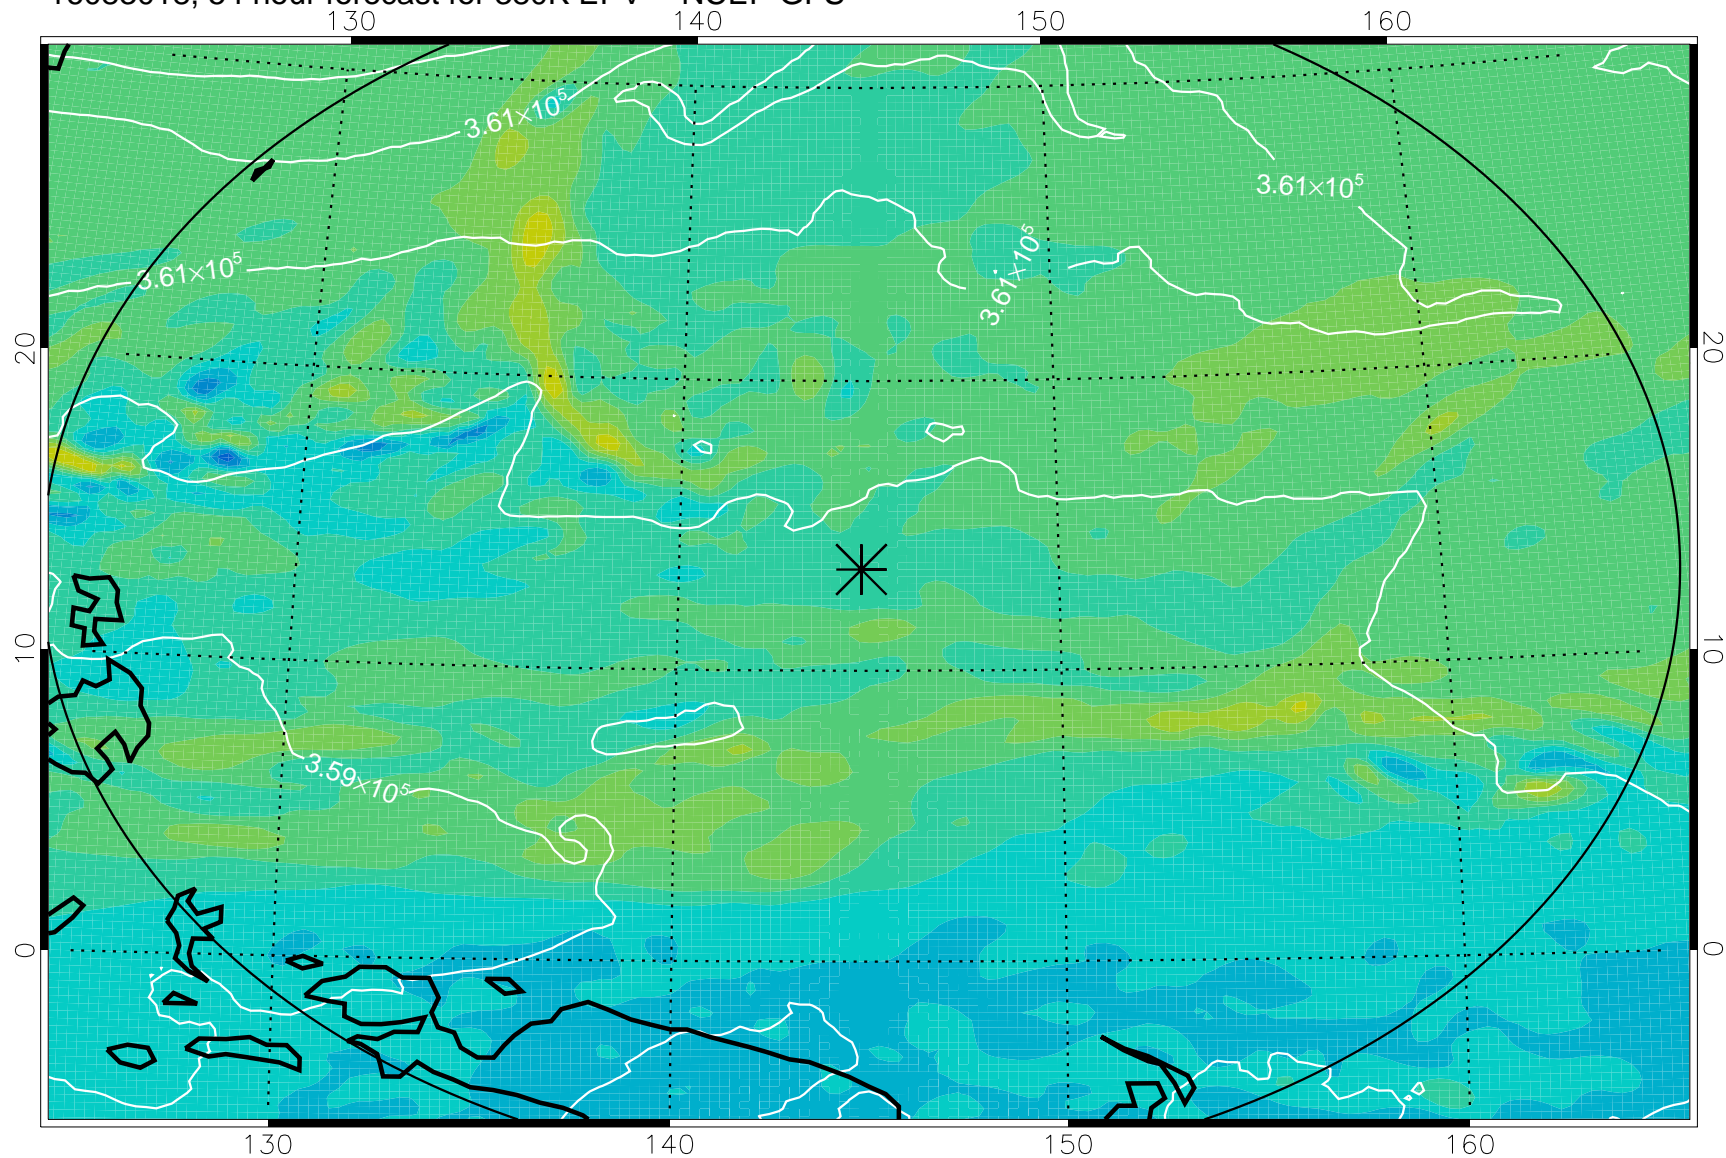

16082918, 30 hour forecast for 380K EPV -- NCEP GFS

380K Montgomery Streamfunction, white

Range ring of 2304 km

16083000, 36 hour forecast for 380K EPV -- NCEP GFS

380K Montgomery Streamfunction, white

Range ring of 2304 km

16083006, 42 hour forecast for 380K EPV -- NCEP GFS

380K Montgomery Streamfunction, white

Range ring of 2304 km

16083012, 48 hour forecast for 380K EPV -- NCEP GFS

380K Montgomery Streamfunction, white

Range ring of 2304 km

16083018, 54 hour forecast for 380K EPV -- NCEP GFS

380K Montgomery Streamfunction, white

Range ring of 2304 km

16083100, 60 hour forecast for 380K EPV -- NCEP GFS

16083106, 66 hour forecast for 380K EPV -- NCEP GFS

380K Montgomery Streamfunction, white

Range ring of 2304 km

16083112, 72 hour forecast for 380K EPV -- NCEP GFS

380K Montgomery Streamfunction, white

Range ring of 2304 km

16083118, 78 hour forecast for 380K EPV -- NCEP GFS