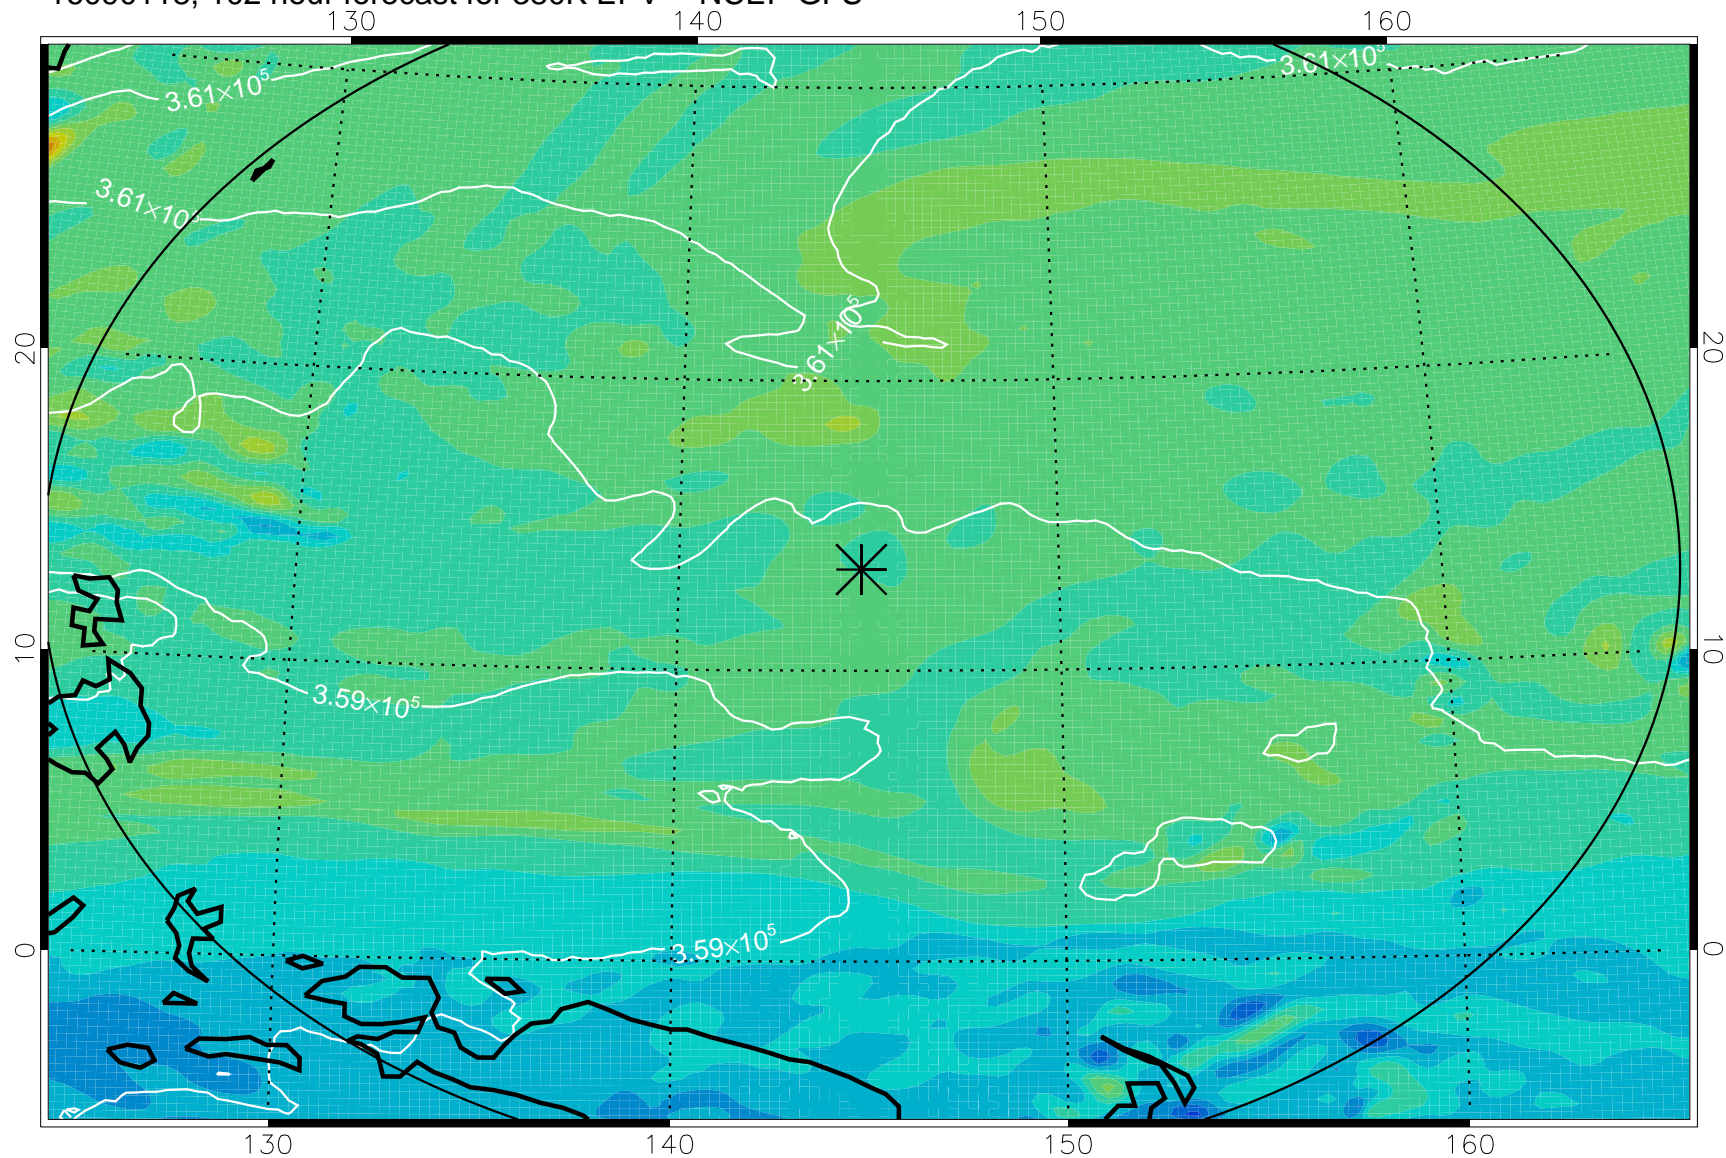

380K Montgomery Streamfunction, white

Range ring of 2304 km

16090100, 84 hour forecast for 380K EPV -- NCEP GFS

380K Montgomery Streamfunction, white

Range ring of 2304 km

16090106, 90 hour forecast for 380K EPV -- NCEP GFS

380K Montgomery Streamfunction, white

Range ring of 2304 km

16090112, 96 hour forecast for 380K EPV -- NCEP GFS

380K Montgomery Streamfunction, white

Range ring of 2304 km

16090118, 102 hour forecast for 380K EPV -- NCEP GFS

380K Montgomery Streamfunction, white

Range ring of 2304 km

16090200, 108 hour forecast for 380K EPV -- NCEP GFS

380K Montgomery Streamfunction, white

Range ring of 2304 km

16090206, 114 hour forecast for 380K EPV -- NCEP GFS

380K Montgomery Streamfunction, white

Range ring of 2304 km

16090212, 120 hour forecast for 380K EPV -- NCEP GFS

380K Montgomery Streamfunction, white

Range ring of 2304 km