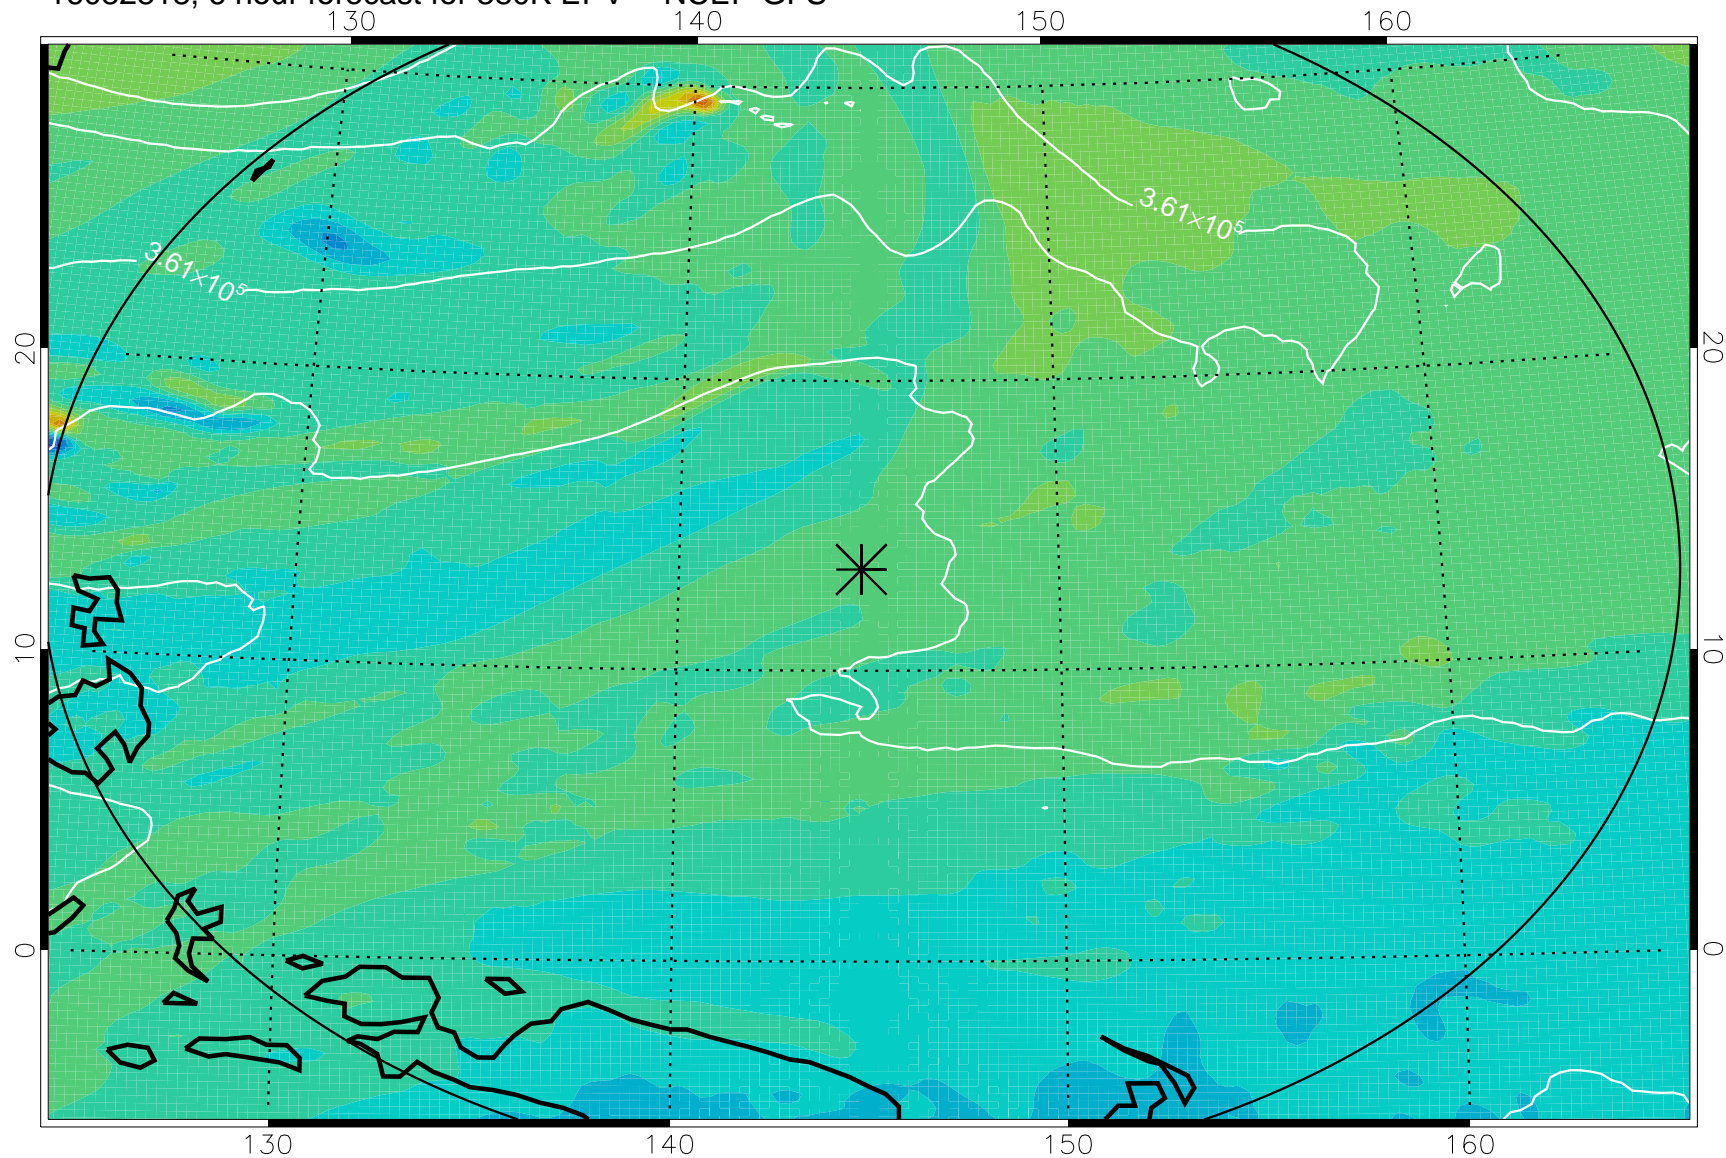

16082818, 6 hour forecast for 380K EPV -- NCEP GFS

380K Montgomery Streamfunction, white

Range ring of 2304 km

16082900, 12 hour forecast for 380K EPV -- NCEP GFS

380K Montgomery Streamfunction, white

Range ring of 2304 km

16082906, 18 hour forecast for 380K EPV -- NCEP GFS

380K Montgomery Streamfunction, white

Range ring of 2304 km

16082912, 24 hour forecast for 380K EPV -- NCEP GFS

380K Montgomery Streamfunction, white

Range ring of 2304 km

16082918, 30 hour forecast for 380K EPV -- NCEP GFS

380K Montgomery Streamfunction, white

Range ring of 2304 km

16083000, 36 hour forecast for 380K EPV -- NCEP GFS

380K Montgomery Streamfunction, white

Range ring of 2304 km

16083018, 54 hour forecast for 380K EPV -- NCEP GFS

380K Montgomery Streamfunction, white

Range ring of 2304 km

16083100, 60 hour forecast for 380K EPV -- NCEP GFS

16083106, 66 hour forecast for 380K EPV -- NCEP GFS