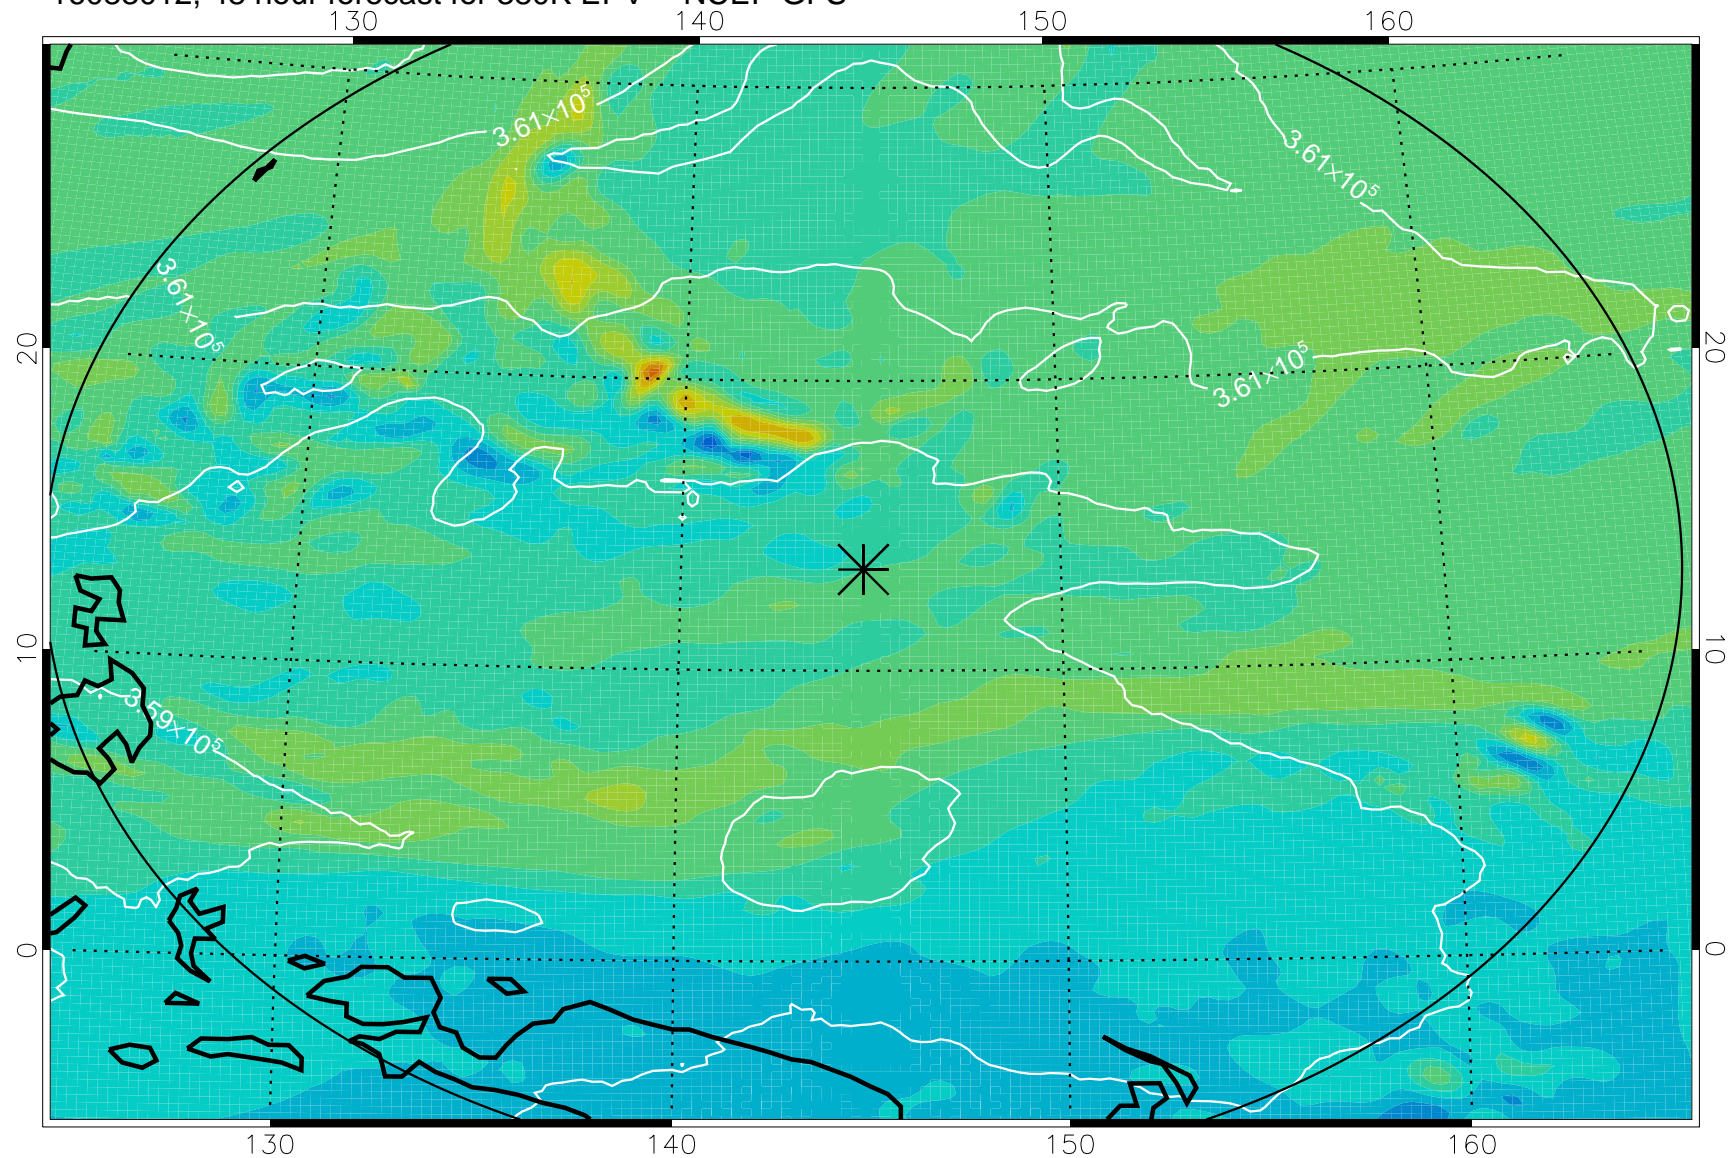

16082918, 30 hour forecast for 380K EPV -- NCEP GFS

380K Montgomery Streamfunction, white

Range ring of 2304 km

16083000, 36 hour forecast for 380K EPV -- NCEP GFS

380K Montgomery Streamfunction, white

Range ring of 2304 km

16083006, 42 hour forecast for 380K EPV -- NCEP GFS

380K Montgomery Streamfunction, white

Range ring of 2304 km

16083012, 48 hour forecast for 380K EPV -- NCEP GFS

380K Montgomery Streamfunction, white

Range ring of 2304 km

16083018, 54 hour forecast for 380K EPV -- NCEP GFS

380K Montgomery Streamfunction, white

Range ring of 2304 km

16083100, 60 hour forecast for 380K EPV -- NCEP GFS

16083106, 66 hour forecast for 380K EPV -- NCEP GFS

380K Montgomery Streamfunction, white

Range ring of 2304 km

16083112, 72 hour forecast for 380K EPV -- NCEP GFS

380K Montgomery Streamfunction, white

Range ring of 2304 km

16083118, 78 hour forecast for 380K EPV -- NCEP GFS