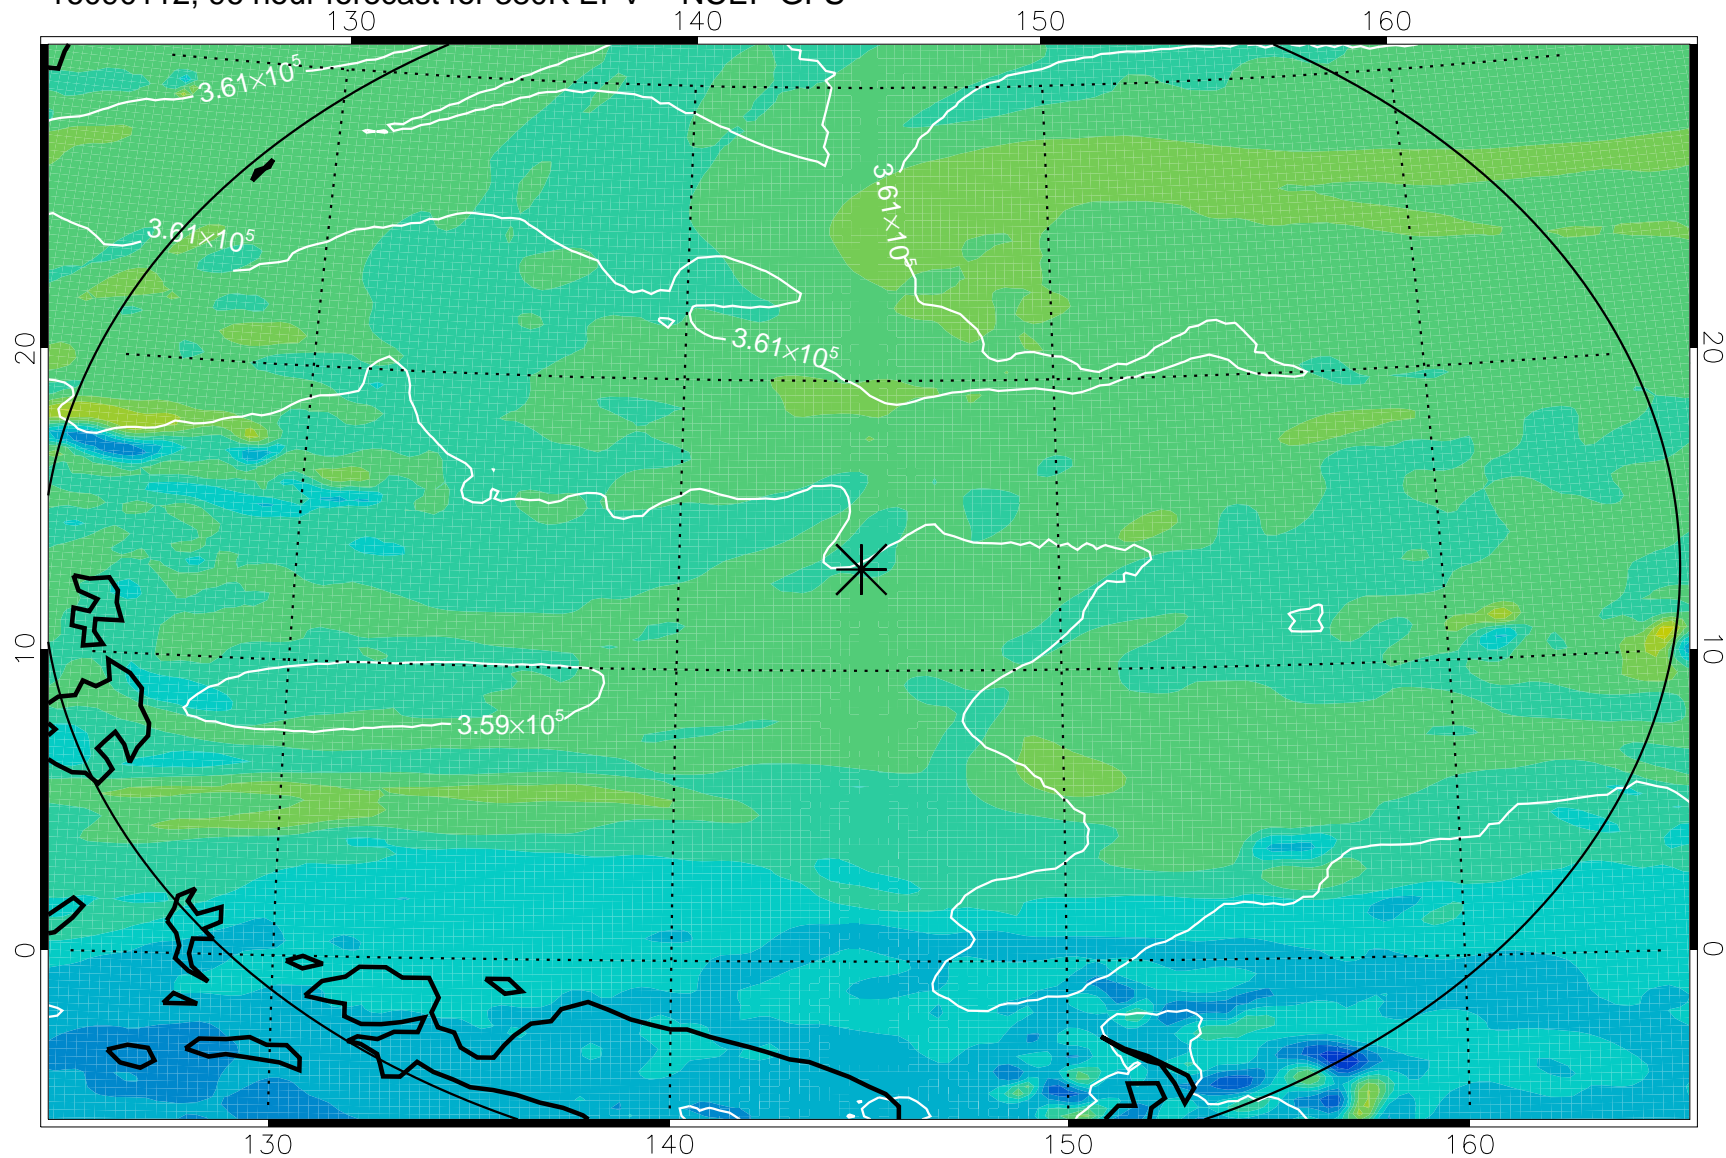

380K Montgomery Streamfunction, white

Range ring of 2304 km

16083112, 72 hour forecast for 380K EPV -- NCEP GFS

380K Montgomery Streamfunction, white

Range ring of 2304 km

16083118, 78 hour forecast for 380K EPV -- NCEP GFS

380K Montgomery Streamfunction, white

Range ring of 2304 km

16090100, 84 hour forecast for 380K EPV -- NCEP GFS

380K Montgomery Streamfunction, white

Range ring of 2304 km

16090106, 90 hour forecast for 380K EPV -- NCEP GFS

380K Montgomery Streamfunction, white

Range ring of 2304 km

16090112, 96 hour forecast for 380K EPV -- NCEP GFS

380K Montgomery Streamfunction, white

Range ring of 2304 km

16090118, 102 hour forecast for 380K EPV -- NCEP GFS

380K Montgomery Streamfunction, white

Range ring of 2304 km

16090200, 108 hour forecast for 380K EPV -- NCEP GFS

380K Montgomery Streamfunction, white

Range ring of 2304 km

16090206, 114 hour forecast for 380K EPV -- NCEP GFS