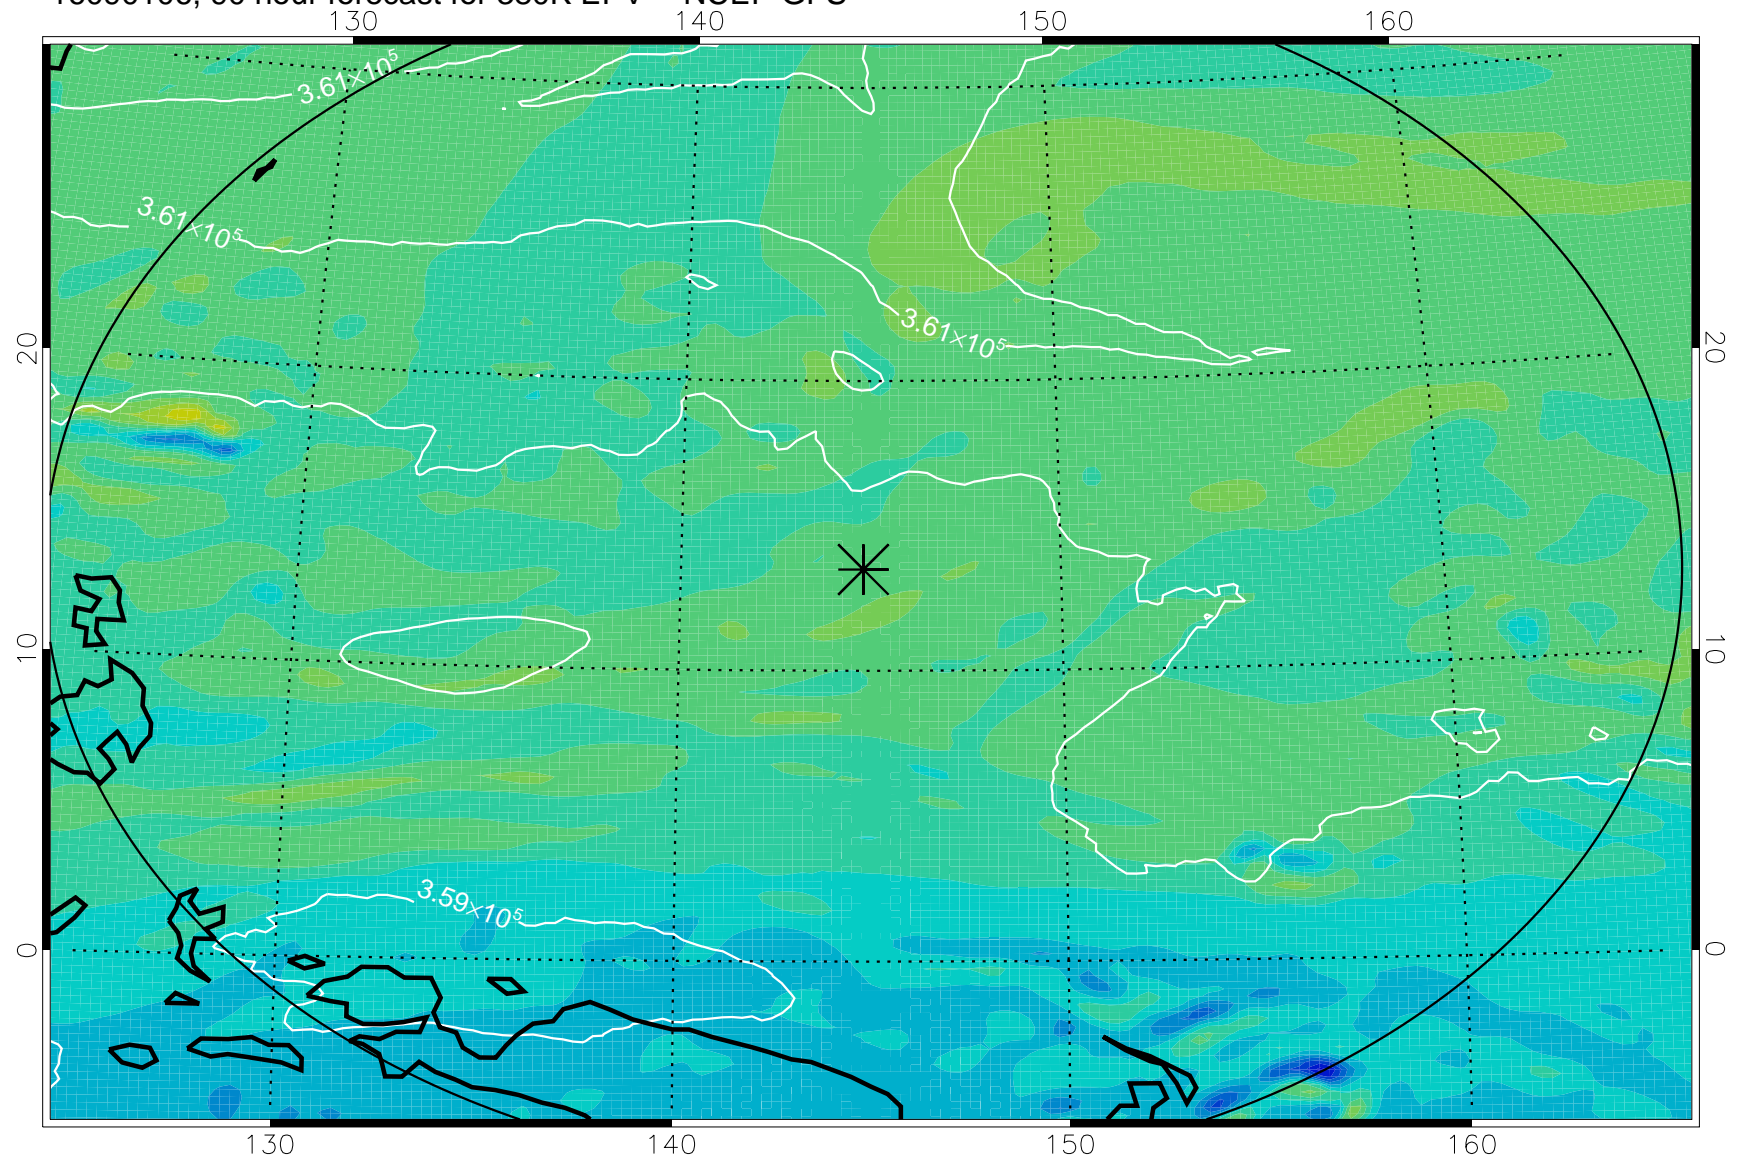

380K Montgomery Streamfunction, white

Range ring of 2304 km

16083112, 72 hour forecast for 380K EPV -- NCEP GFS

380K Montgomery Streamfunction, white

Range ring of 2304 km

16083118, 78 hour forecast for 380K EPV -- NCEP GFS

380K Montgomery Streamfunction, white

Range ring of 2304 km

16090100, 84 hour forecast for 380K EPV -- NCEP GFS

380K Montgomery Streamfunction, white

Range ring of 2304 km

16090106, 90 hour forecast for 380K EPV -- NCEP GFS

380K Montgomery Streamfunction, white

Range ring of 2304 km

16090112, 96 hour forecast for 380K EPV -- NCEP GFS

380K Montgomery Streamfunction, white

Range ring of 2304 km

16090118, 102 hour forecast for 380K EPV -- NCEP GFS

380K Montgomery Streamfunction, white

Range ring of 2304 km

16090200, 108 hour forecast for 380K EPV -- NCEP GFS

380K Montgomery Streamfunction, white

Range ring of 2304 km

16090206, 114 hour forecast for 380K EPV -- NCEP GFS