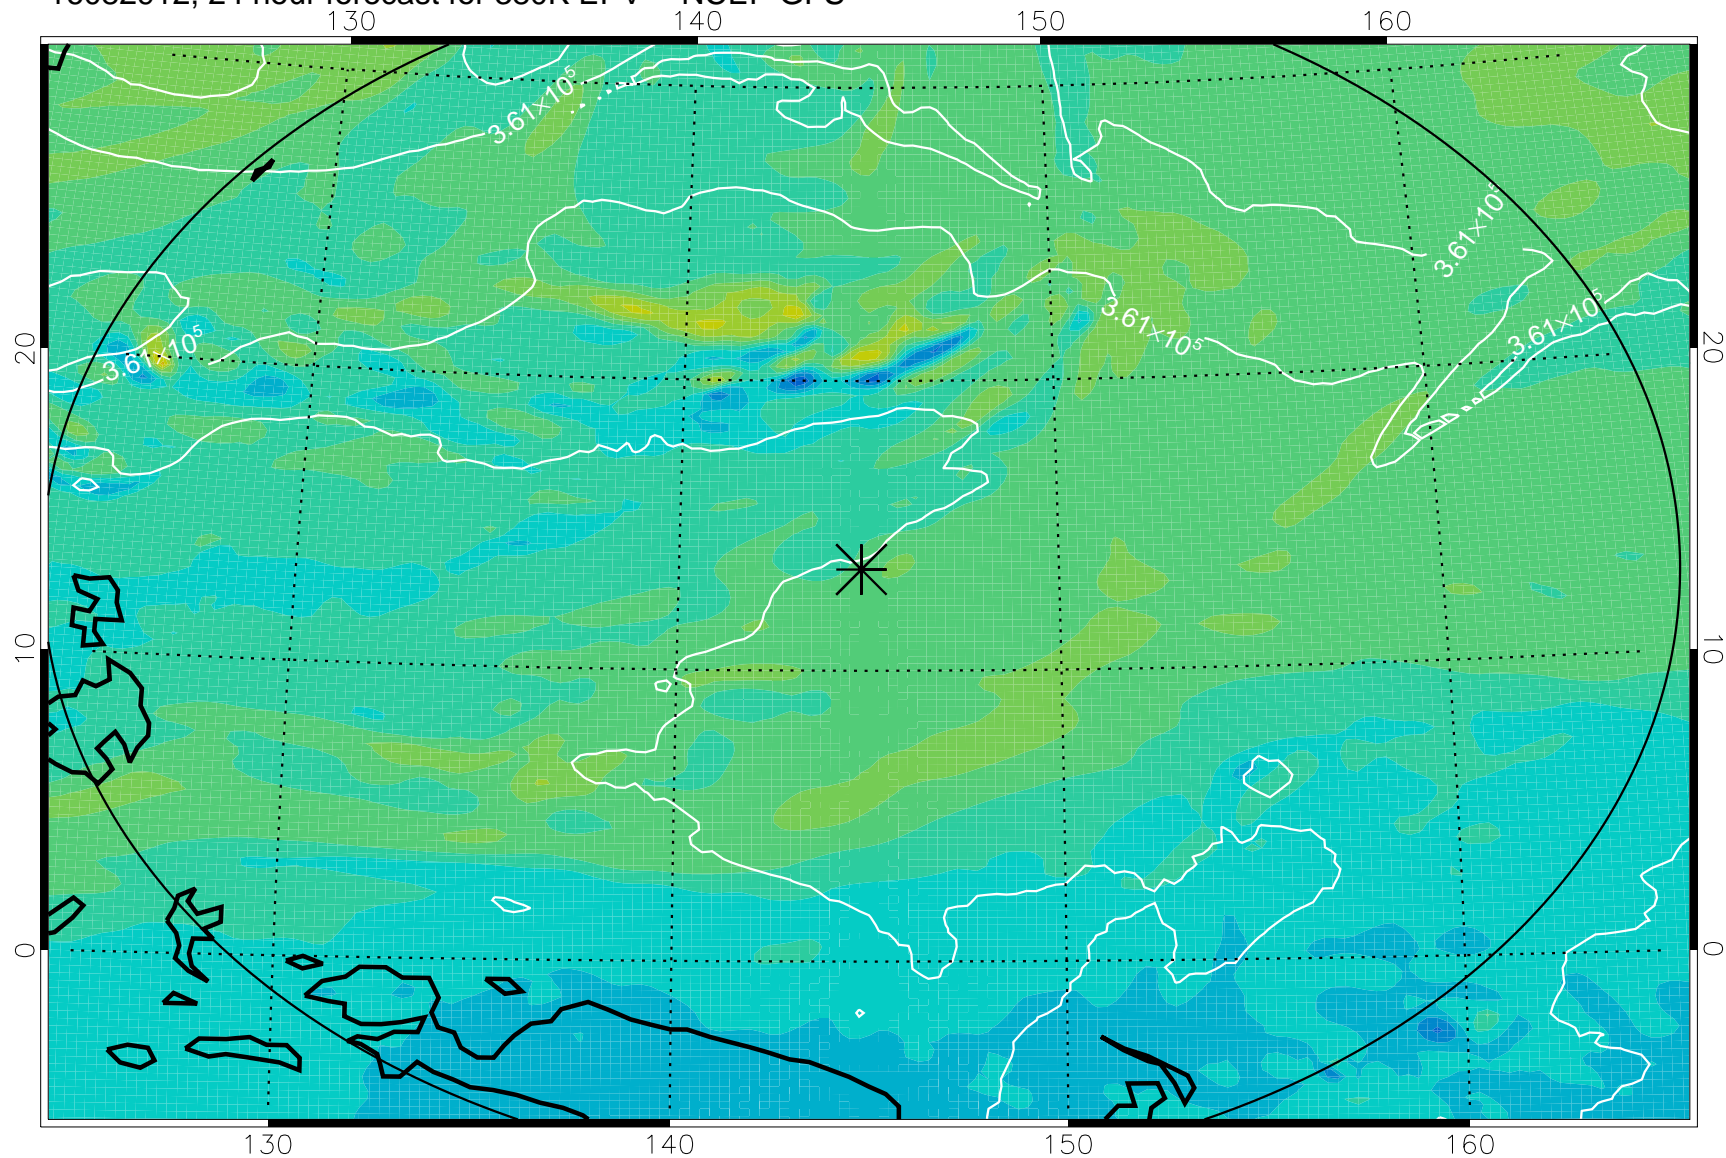

16082818, 6 hour forecast for 380K EPV -- NCEP GFS

380K Montgomery Streamfunction, white

Range ring of 2304 km

16082900, 12 hour forecast for 380K EPV -- NCEP GFS

380K Montgomery Streamfunction, white

Range ring of 2304 km

16082906, 18 hour forecast for 380K EPV -- NCEP GFS

380K Montgomery Streamfunction, white

Range ring of 2304 km

16082912, 24 hour forecast for 380K EPV -- NCEP GFS

380K Montgomery Streamfunction, white

Range ring of 2304 km

16082918, 30 hour forecast for 380K EPV -- NCEP GFS

380K Montgomery Streamfunction, white

Range ring of 2304 km

16083000, 36 hour forecast for 380K EPV -- NCEP GFS

380K Montgomery Streamfunction, white

Range ring of 2304 km

16083006, 42 hour forecast for 380K EPV -- NCEP GFS

380K Montgomery Streamfunction, white

Range ring of 2304 km

16083012, 48 hour forecast for 380K EPV -- NCEP GFS

380K Montgomery Streamfunction, white

Range ring of 2304 km