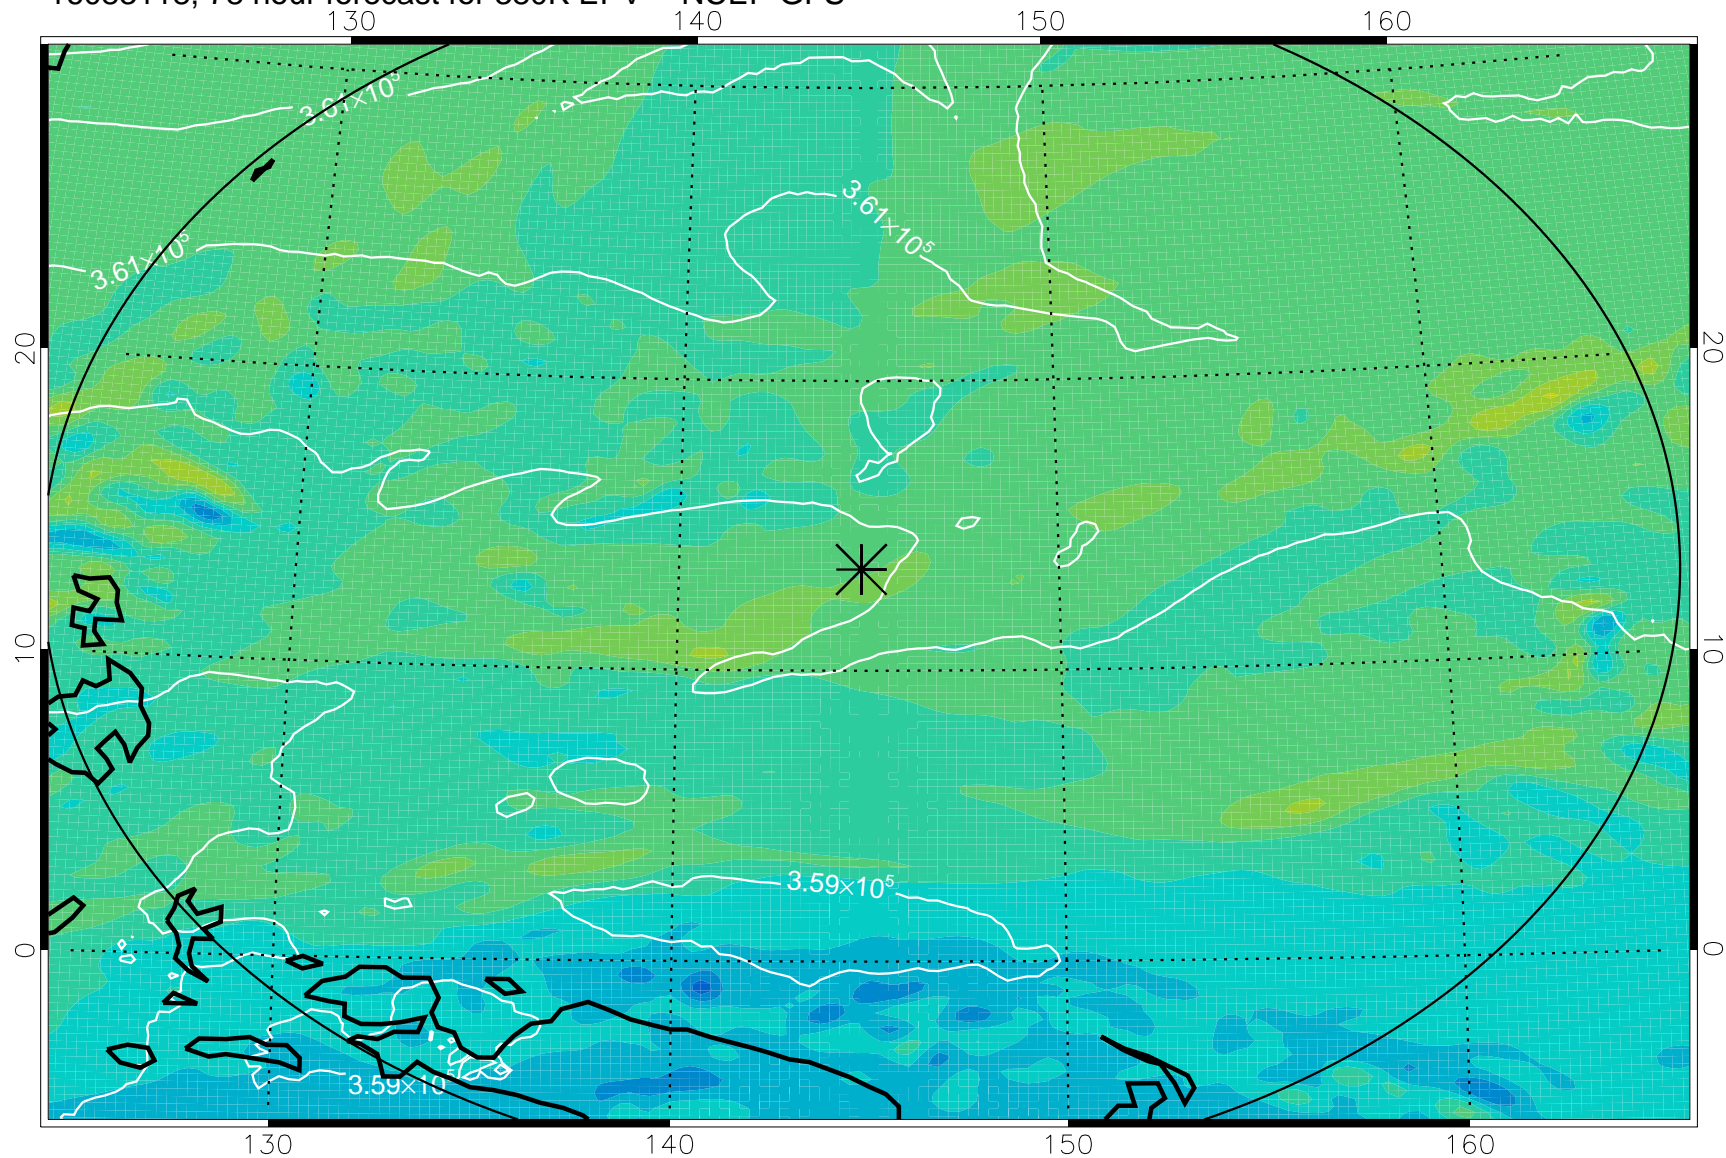

16083018, 54 hour forecast for 380K EPV -- NCEP GFS

380K Montgomery Streamfunction, white

Range ring of 2304 km

16083100, 60 hour forecast for 380K EPV -- NCEP GFS

16083106, 66 hour forecast for 380K EPV -- NCEP GFS

380K Montgomery Streamfunction, white

Range ring of 2304 km

16083112, 72 hour forecast for 380K EPV -- NCEP GFS

380K Montgomery Streamfunction, white

Range ring of 2304 km

16083118, 78 hour forecast for 380K EPV -- NCEP GFS

380K Montgomery Streamfunction, white

Range ring of 2304 km

16090100, 84 hour forecast for 380K EPV -- NCEP GFS

380K Montgomery Streamfunction, white

Range ring of 2304 km

16090106, 90 hour forecast for 380K EPV -- NCEP GFS

380K Montgomery Streamfunction, white

Range ring of 2304 km

16090112, 96 hour forecast for 380K EPV -- NCEP GFS

380K Montgomery Streamfunction, white

Range ring of 2304 km

16090118, 102 hour forecast for 380K EPV -- NCEP GFS