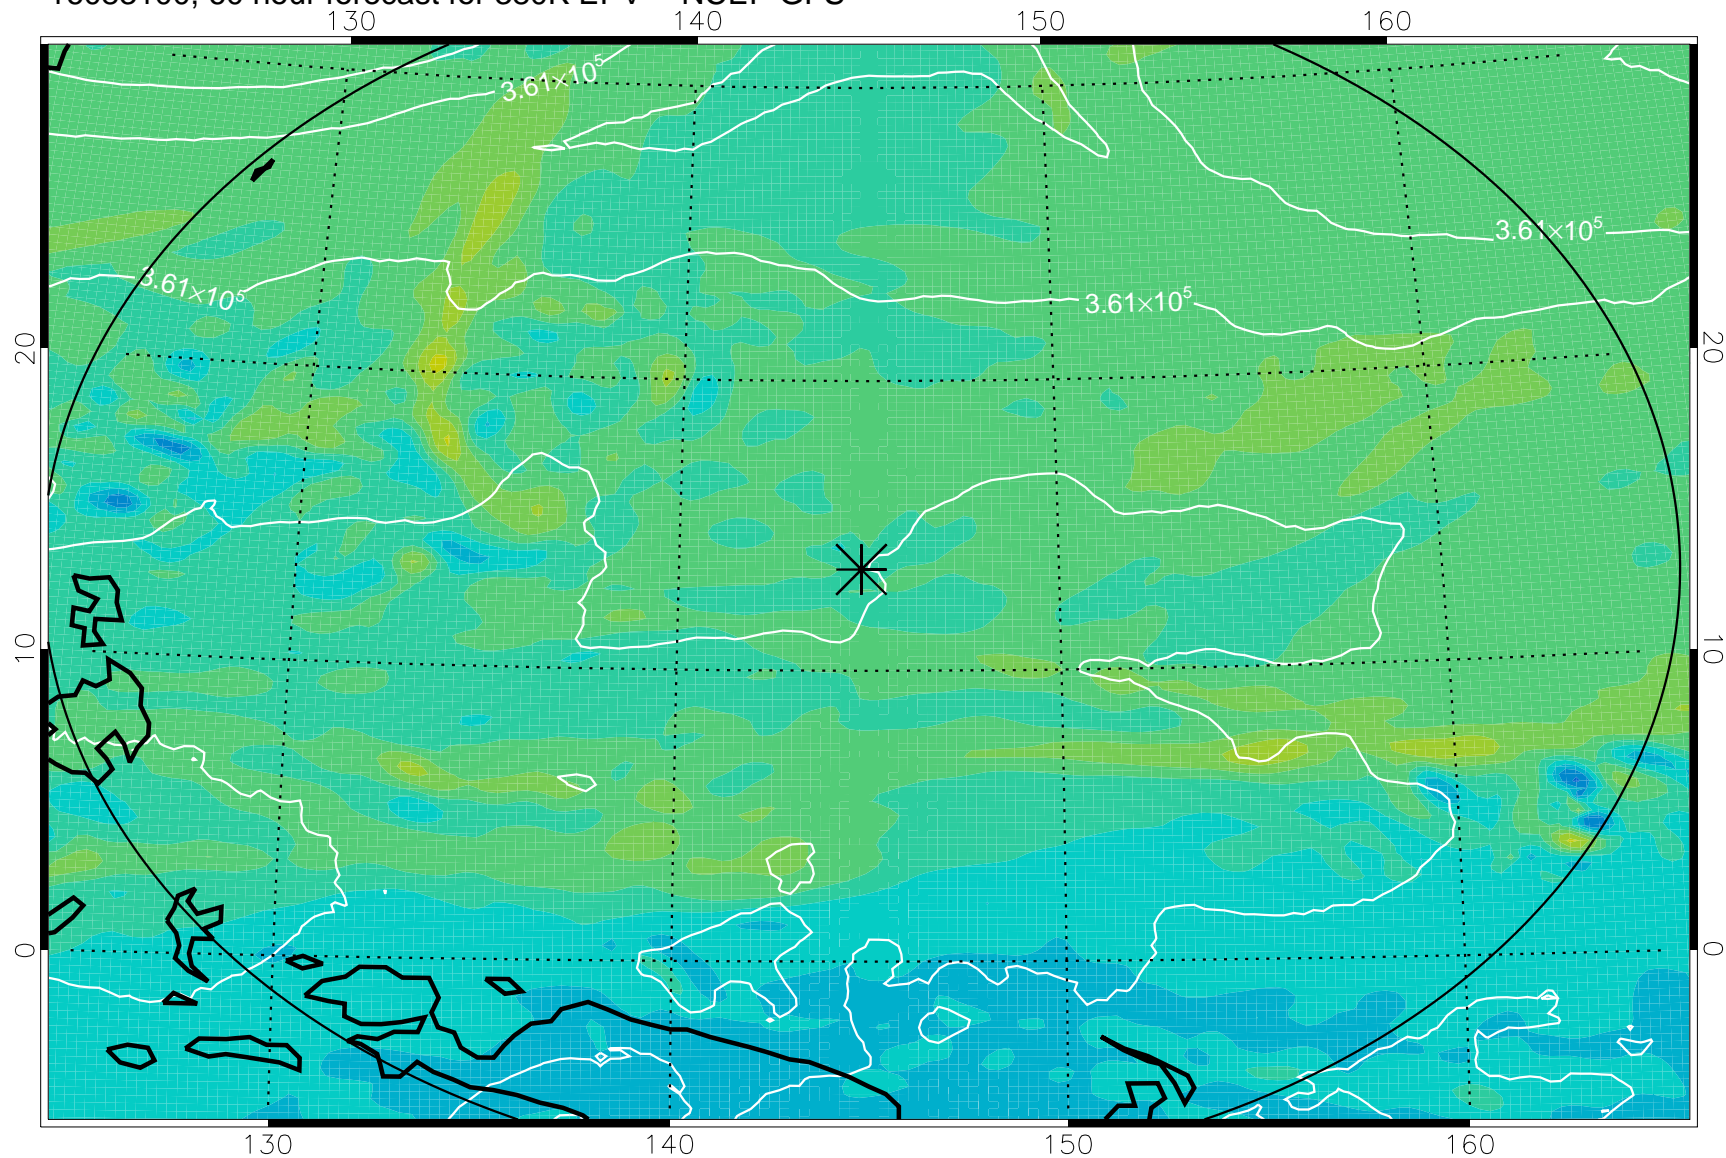

16082918, 30 hour forecast for 380K EPV -- NCEP GFS

380K Montgomery Streamfunction, white

Range ring of 2304 km

16083000, 36 hour forecast for 380K EPV -- NCEP GFS

380K Montgomery Streamfunction, white

Range ring of 2304 km

16083006, 42 hour forecast for 380K EPV -- NCEP GFS

380K Montgomery Streamfunction, white

Range ring of 2304 km

16083012, 48 hour forecast for 380K EPV -- NCEP GFS

380K Montgomery Streamfunction, white

Range ring of 2304 km

16083018, 54 hour forecast for 380K EPV -- NCEP GFS

380K Montgomery Streamfunction, white

Range ring of 2304 km

16083100, 60 hour forecast for 380K EPV -- NCEP GFS

16083106, 66 hour forecast for 380K EPV -- NCEP GFS

380K Montgomery Streamfunction, white

Range ring of 2304 km

16083112, 72 hour forecast for 380K EPV -- NCEP GFS

380K Montgomery Streamfunction, white

Range ring of 2304 km

16083118, 78 hour forecast for 380K EPV -- NCEP GFS