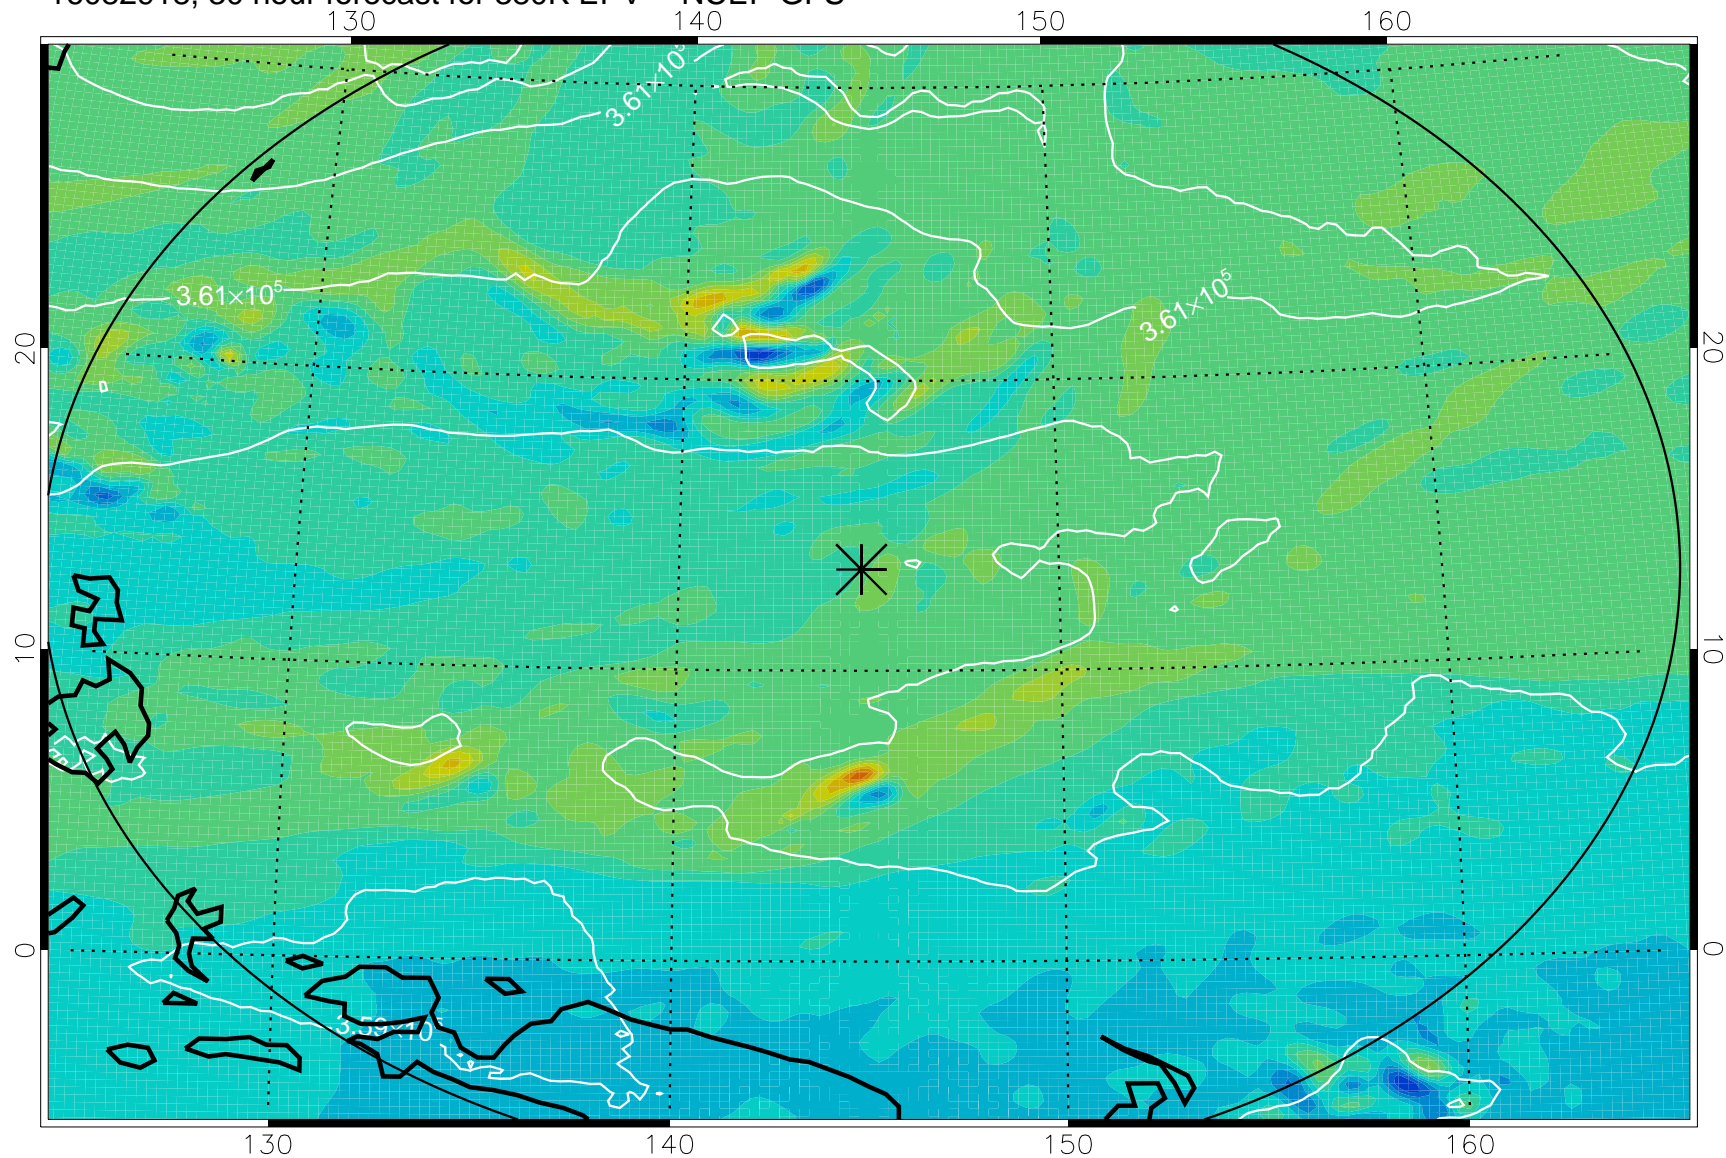

16082818, 6 hour forecast for 380K EPV -- NCEP GFS

380K Montgomery Streamfunction, white

Range ring of 2304 km

16082900, 12 hour forecast for 380K EPV -- NCEP GFS

380K Montgomery Streamfunction, white

Range ring of 2304 km

16082906, 18 hour forecast for 380K EPV -- NCEP GFS

380K Montgomery Streamfunction, white

Range ring of 2304 km

16082912, 24 hour forecast for 380K EPV -- NCEP GFS

380K Montgomery Streamfunction, white

Range ring of 2304 km

16082918, 30 hour forecast for 380K EPV -- NCEP GFS

380K Montgomery Streamfunction, white

Range ring of 2304 km

16083000, 36 hour forecast for 380K EPV -- NCEP GFS

380K Montgomery Streamfunction, white

Range ring of 2304 km

16083006, 42 hour forecast for 380K EPV -- NCEP GFS

380K Montgomery Streamfunction, white

Range ring of 2304 km

16083012, 48 hour forecast for 380K EPV -- NCEP GFS

380K Montgomery Streamfunction, white

Range ring of 2304 km