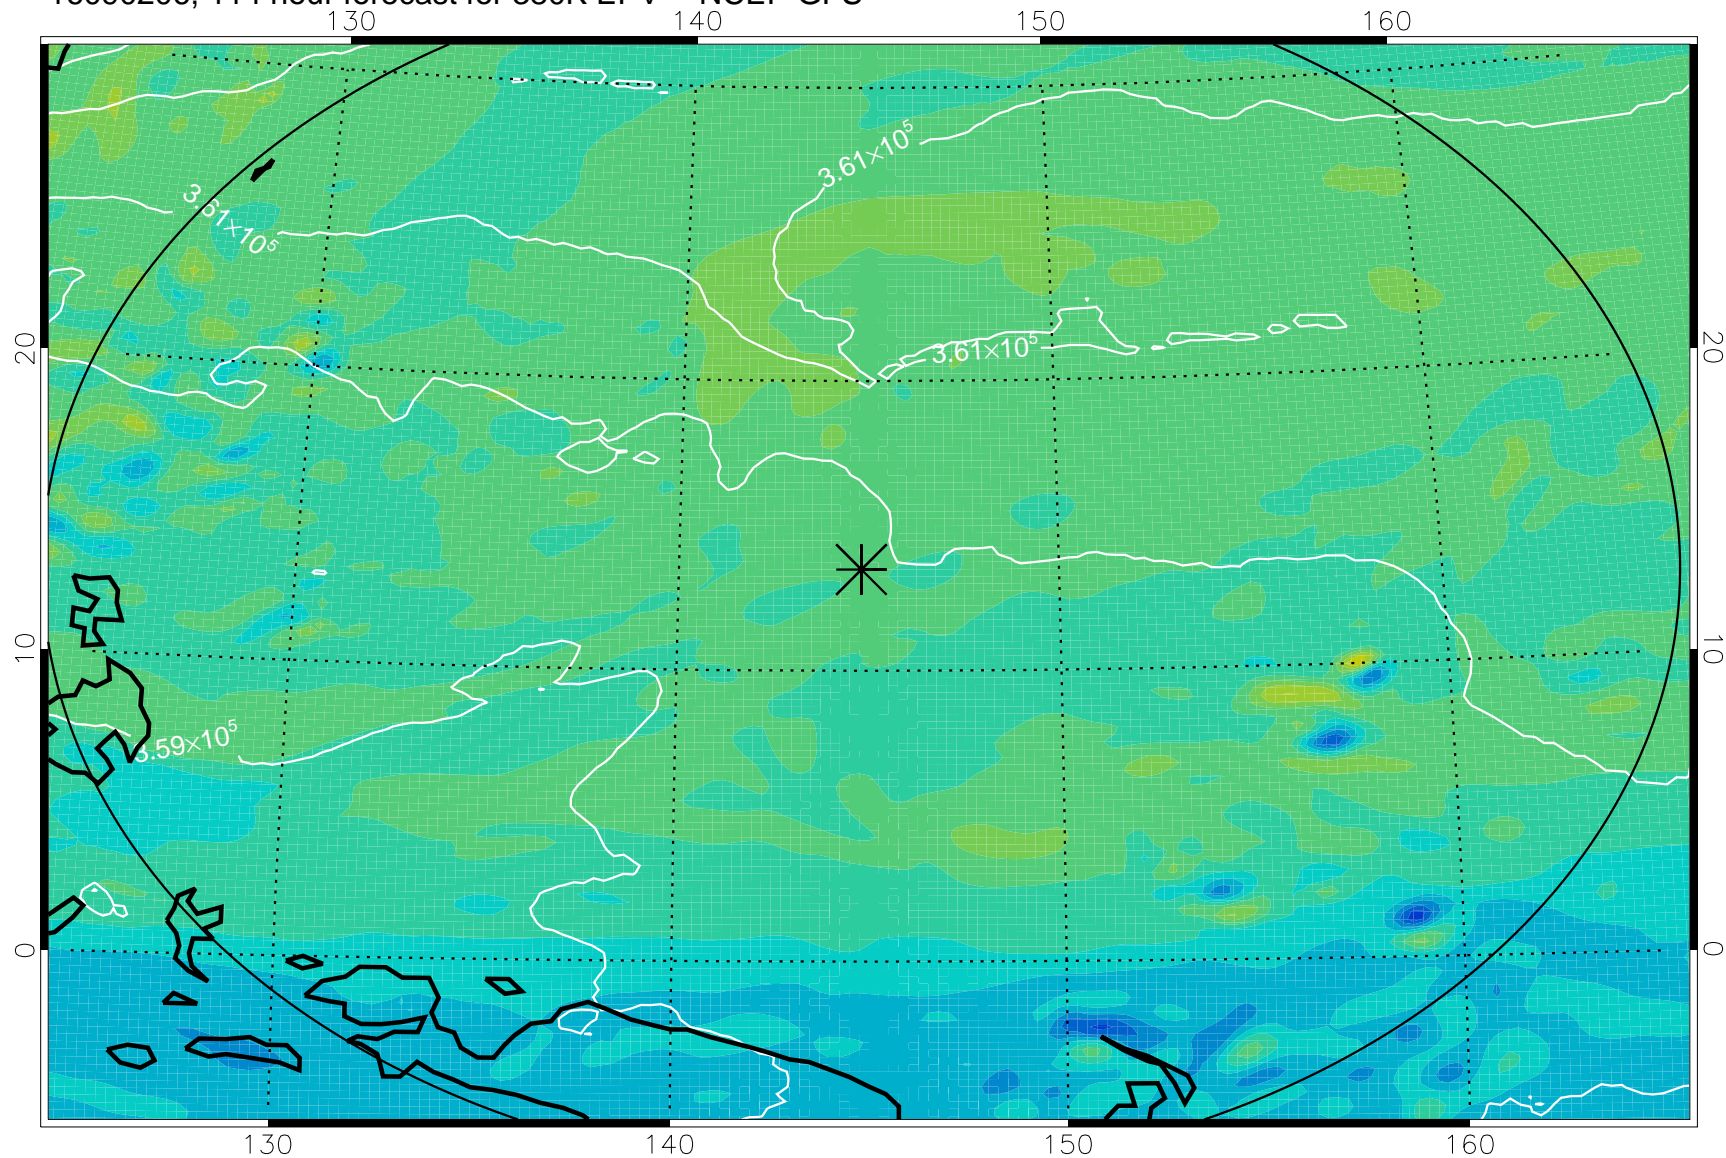

380K Montgomery Streamfunction, white

Range ring of 2304 km

16090100, 84 hour forecast for 380K EPV -- NCEP GFS

380K Montgomery Streamfunction, white

Range ring of 2304 km

16090106, 90 hour forecast for 380K EPV -- NCEP GFS

380K Montgomery Streamfunction, white

Range ring of 2304 km

16090112, 96 hour forecast for 380K EPV -- NCEP GFS

380K Montgomery Streamfunction, white

Range ring of 2304 km

16090118, 102 hour forecast for 380K EPV -- NCEP GFS

380K Montgomery Streamfunction, white

Range ring of 2304 km

16090200, 108 hour forecast for 380K EPV -- NCEP GFS

380K Montgomery Streamfunction, white

Range ring of 2304 km

16090206, 114 hour forecast for 380K EPV -- NCEP GFS

380K Montgomery Streamfunction, white

Range ring of 2304 km

16090212, 120 hour forecast for 380K EPV -- NCEP GFS

380K Montgomery Streamfunction, white

Range ring of 2304 km