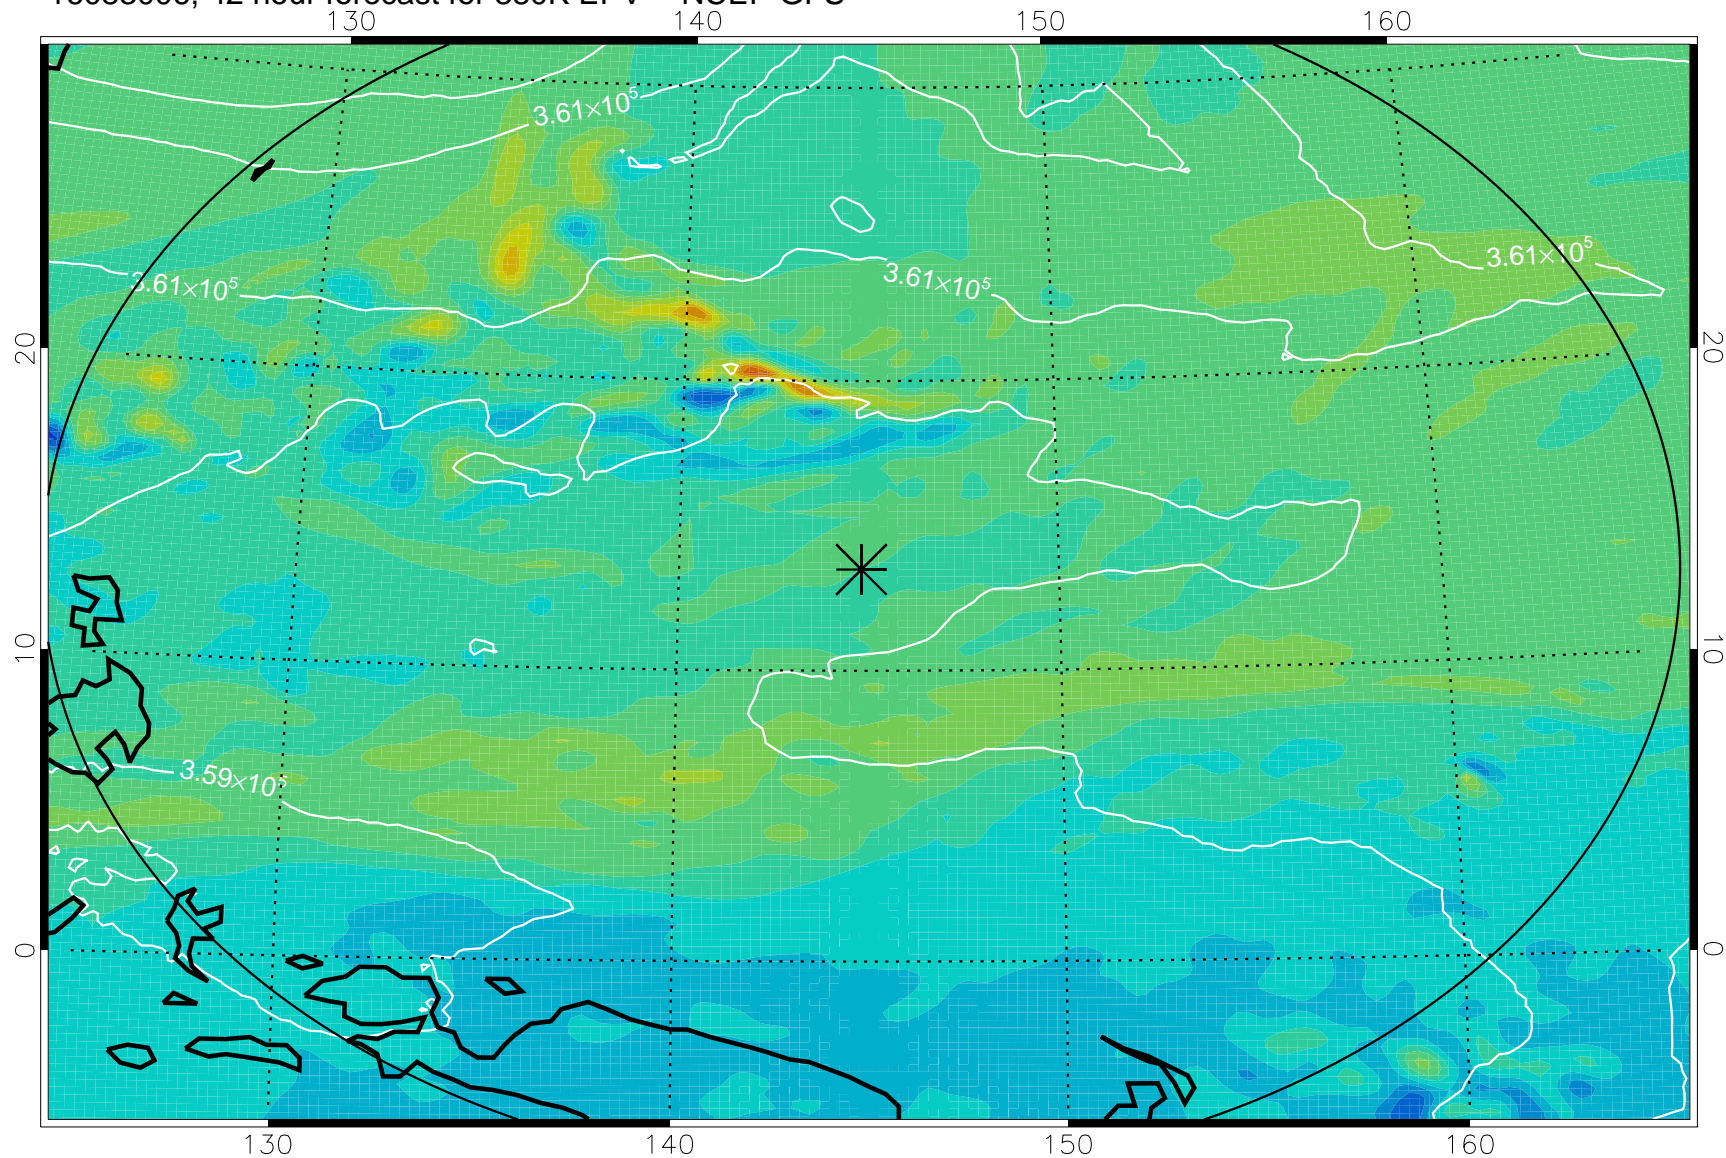

16082906, 18 hour forecast for 380K EPV -- NCEP GFS

380K Montgomery Streamfunction, white

Range ring of 2304 km

16082912, 24 hour forecast for 380K EPV -- NCEP GFS

380K Montgomery Streamfunction, white

Range ring of 2304 km

16082918, 30 hour forecast for 380K EPV -- NCEP GFS

380K Montgomery Streamfunction, white

Range ring of 2304 km

16083000, 36 hour forecast for 380K EPV -- NCEP GFS

380K Montgomery Streamfunction, white

Range ring of 2304 km

16083006, 42 hour forecast for 380K EPV -- NCEP GFS

380K Montgomery Streamfunction, white

Range ring of 2304 km

16083012, 48 hour forecast for 380K EPV -- NCEP GFS

380K Montgomery Streamfunction, white

Range ring of 2304 km

16083018, 54 hour forecast for 380K EPV -- NCEP GFS

380K Montgomery Streamfunction, white

Range ring of 2304 km

16083100, 60 hour forecast for 380K EPV -- NCEP GFS

16083106, 66 hour forecast for 380K EPV -- NCEP GFS