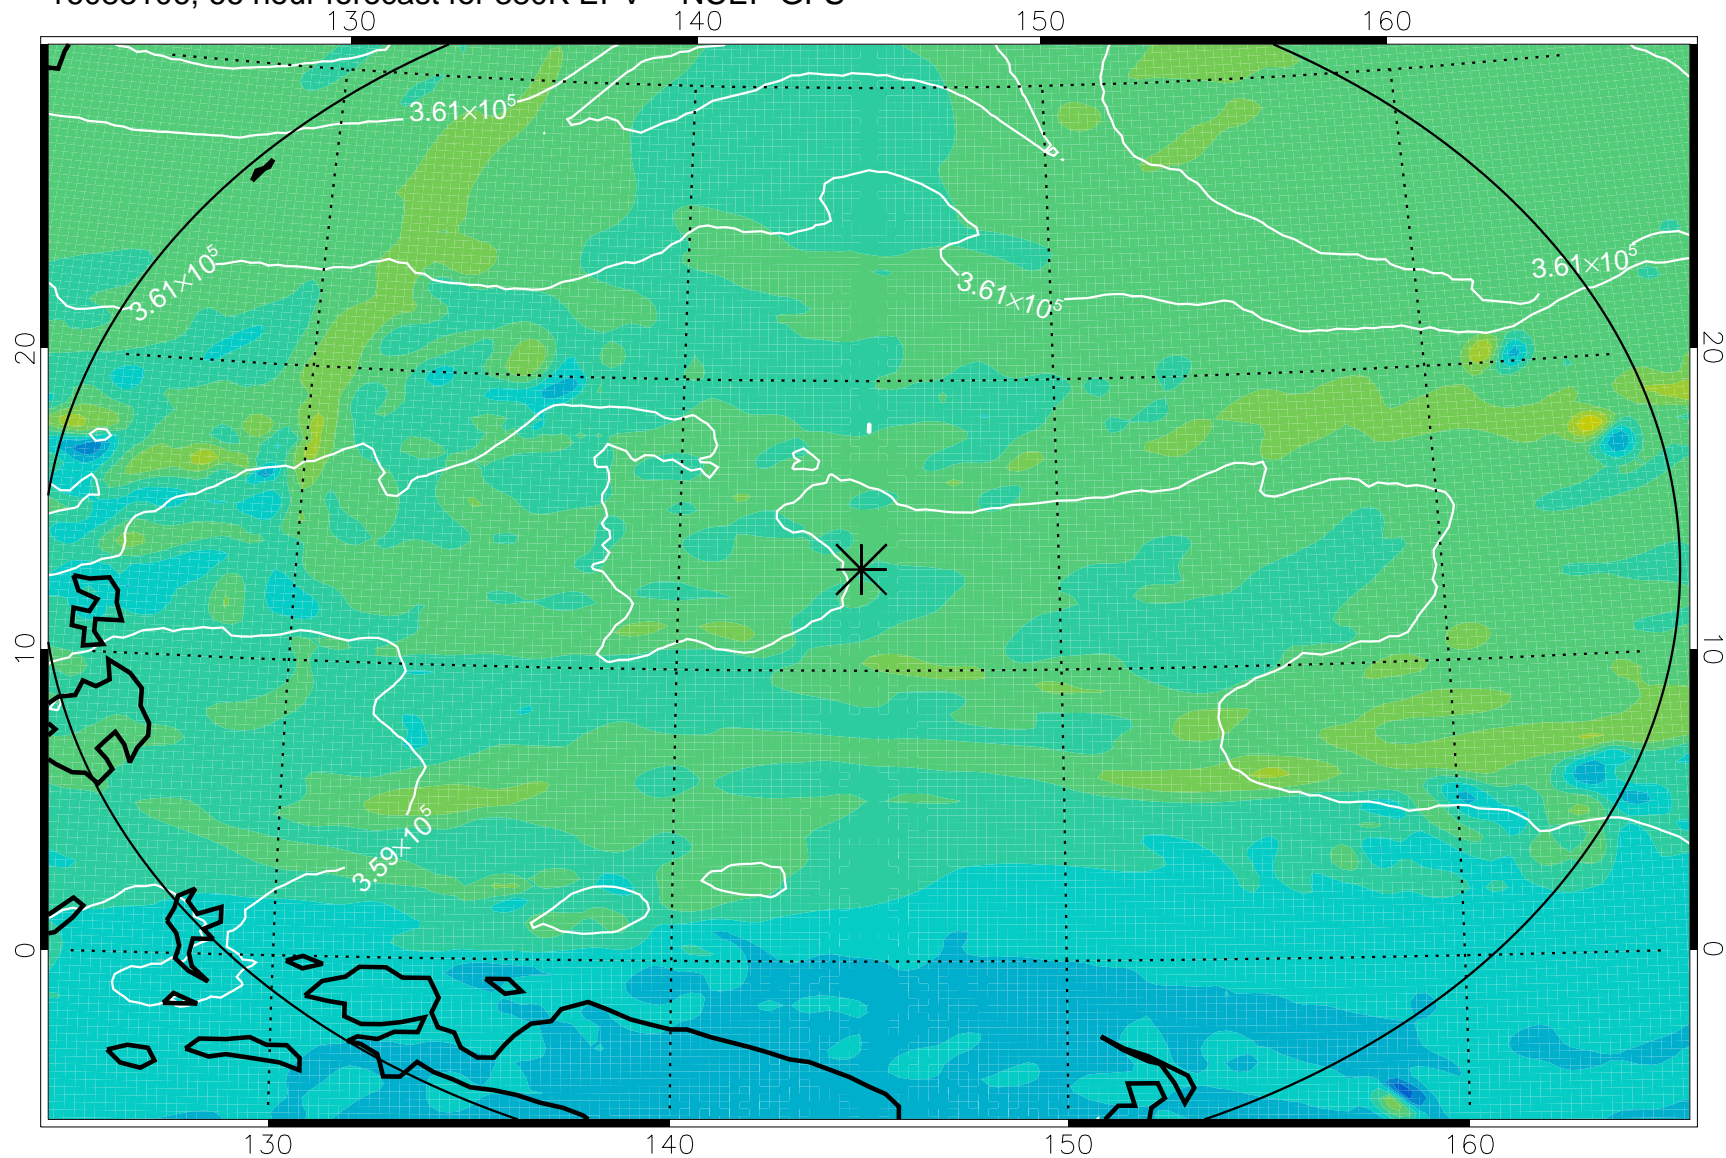

16083006, 42 hour forecast for 380K EPV -- NCEP GFS

380K Montgomery Streamfunction, white

Range ring of 2304 km

16083012, 48 hour forecast for 380K EPV -- NCEP GFS

380K Montgomery Streamfunction, white

Range ring of 2304 km

16083018, 54 hour forecast for 380K EPV -- NCEP GFS

380K Montgomery Streamfunction, white

Range ring of 2304 km

16083100, 60 hour forecast for 380K EPV -- NCEP GFS

16083106, 66 hour forecast for 380K EPV -- NCEP GFS

380K Montgomery Streamfunction, white

Range ring of 2304 km

16083112, 72 hour forecast for 380K EPV -- NCEP GFS

380K Montgomery Streamfunction, white

Range ring of 2304 km

16083118, 78 hour forecast for 380K EPV -- NCEP GFS

380K Montgomery Streamfunction, white

Range ring of 2304 km

16090100, 84 hour forecast for 380K EPV -- NCEP GFS

380K Montgomery Streamfunction, white

Range ring of 2304 km

16090106, 90 hour forecast for 380K EPV -- NCEP GFS