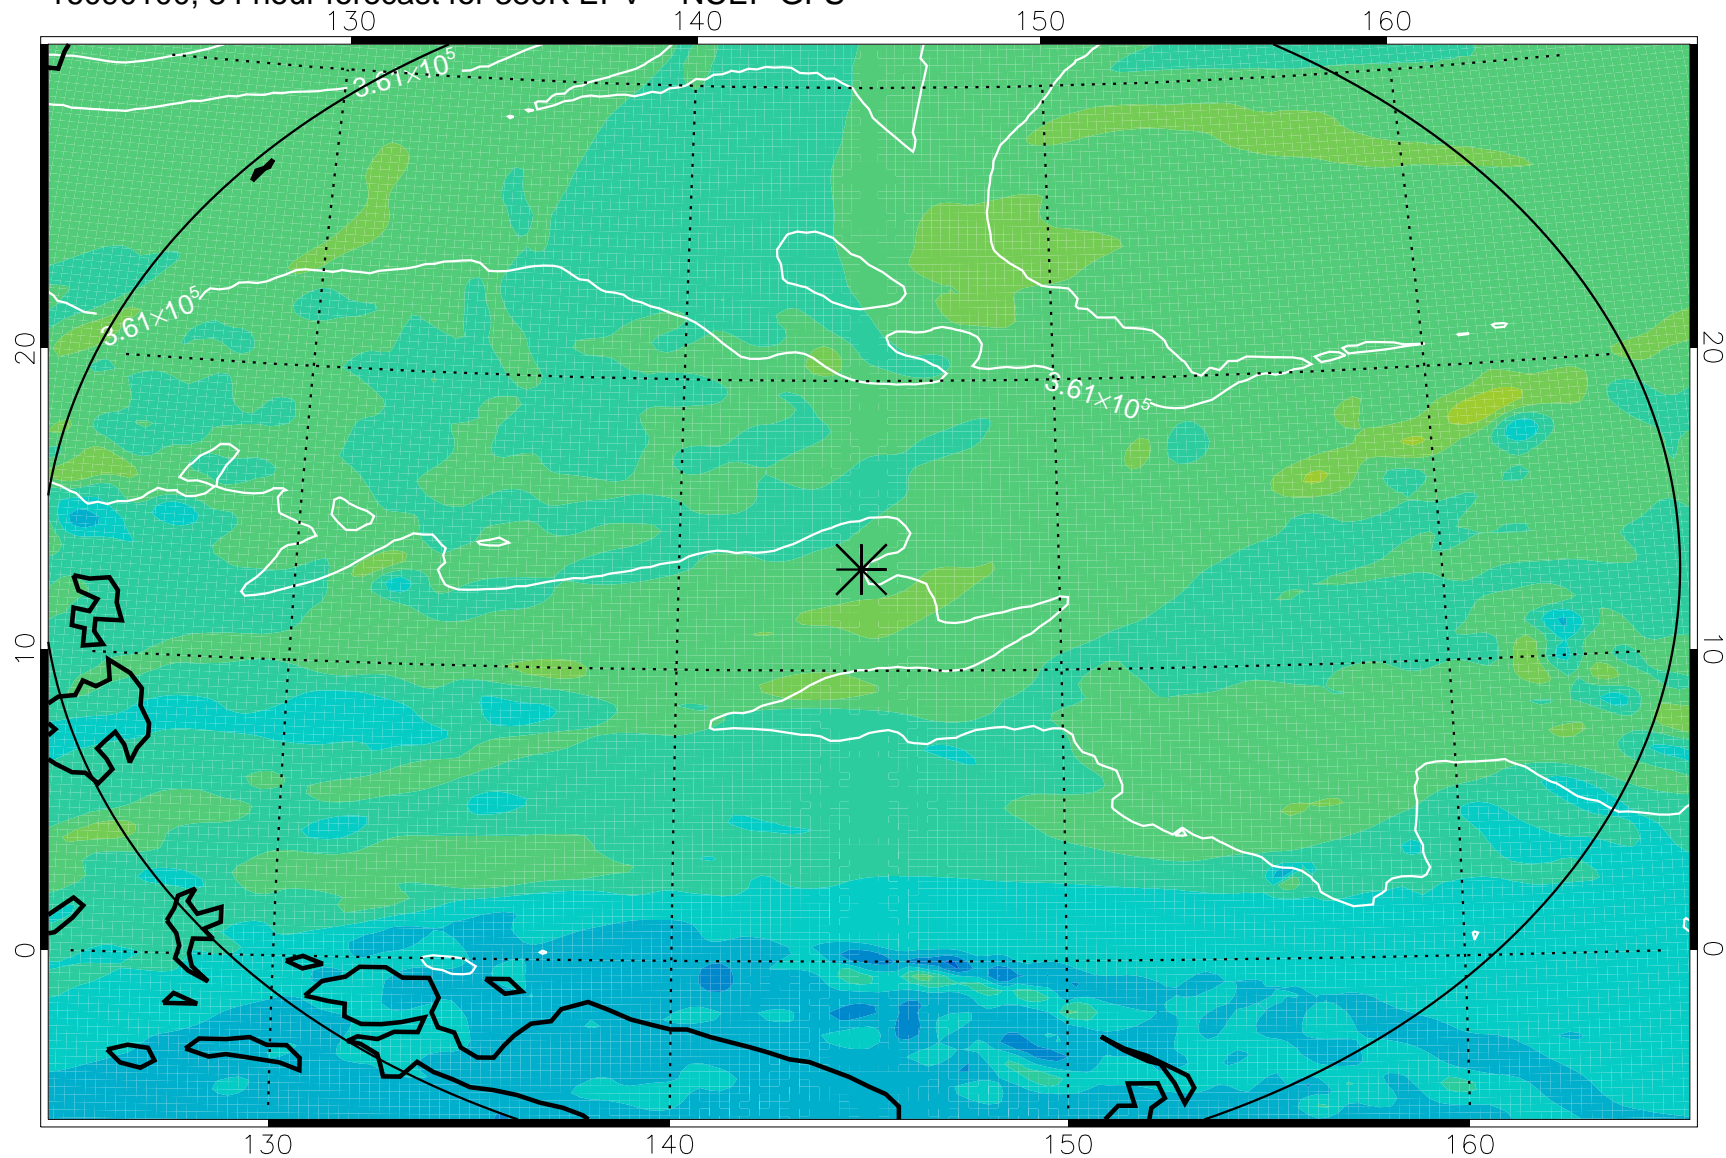

16083018, 54 hour forecast for 380K EPV -- NCEP GFS

380K Montgomery Streamfunction, white

Range ring of 2304 km

16083100, 60 hour forecast for 380K EPV -- NCEP GFS

16083106, 66 hour forecast for 380K EPV -- NCEP GFS

380K Montgomery Streamfunction, white

Range ring of 2304 km

16083112, 72 hour forecast for 380K EPV -- NCEP GFS

380K Montgomery Streamfunction, white

Range ring of 2304 km

16083118, 78 hour forecast for 380K EPV -- NCEP GFS

380K Montgomery Streamfunction, white

Range ring of 2304 km

16090100, 84 hour forecast for 380K EPV -- NCEP GFS

380K Montgomery Streamfunction, white

Range ring of 2304 km

16090106, 90 hour forecast for 380K EPV -- NCEP GFS

380K Montgomery Streamfunction, white

Range ring of 2304 km

16090112, 96 hour forecast for 380K EPV -- NCEP GFS

380K Montgomery Streamfunction, white

Range ring of 2304 km

16090118, 102 hour forecast for 380K EPV -- NCEP GFS