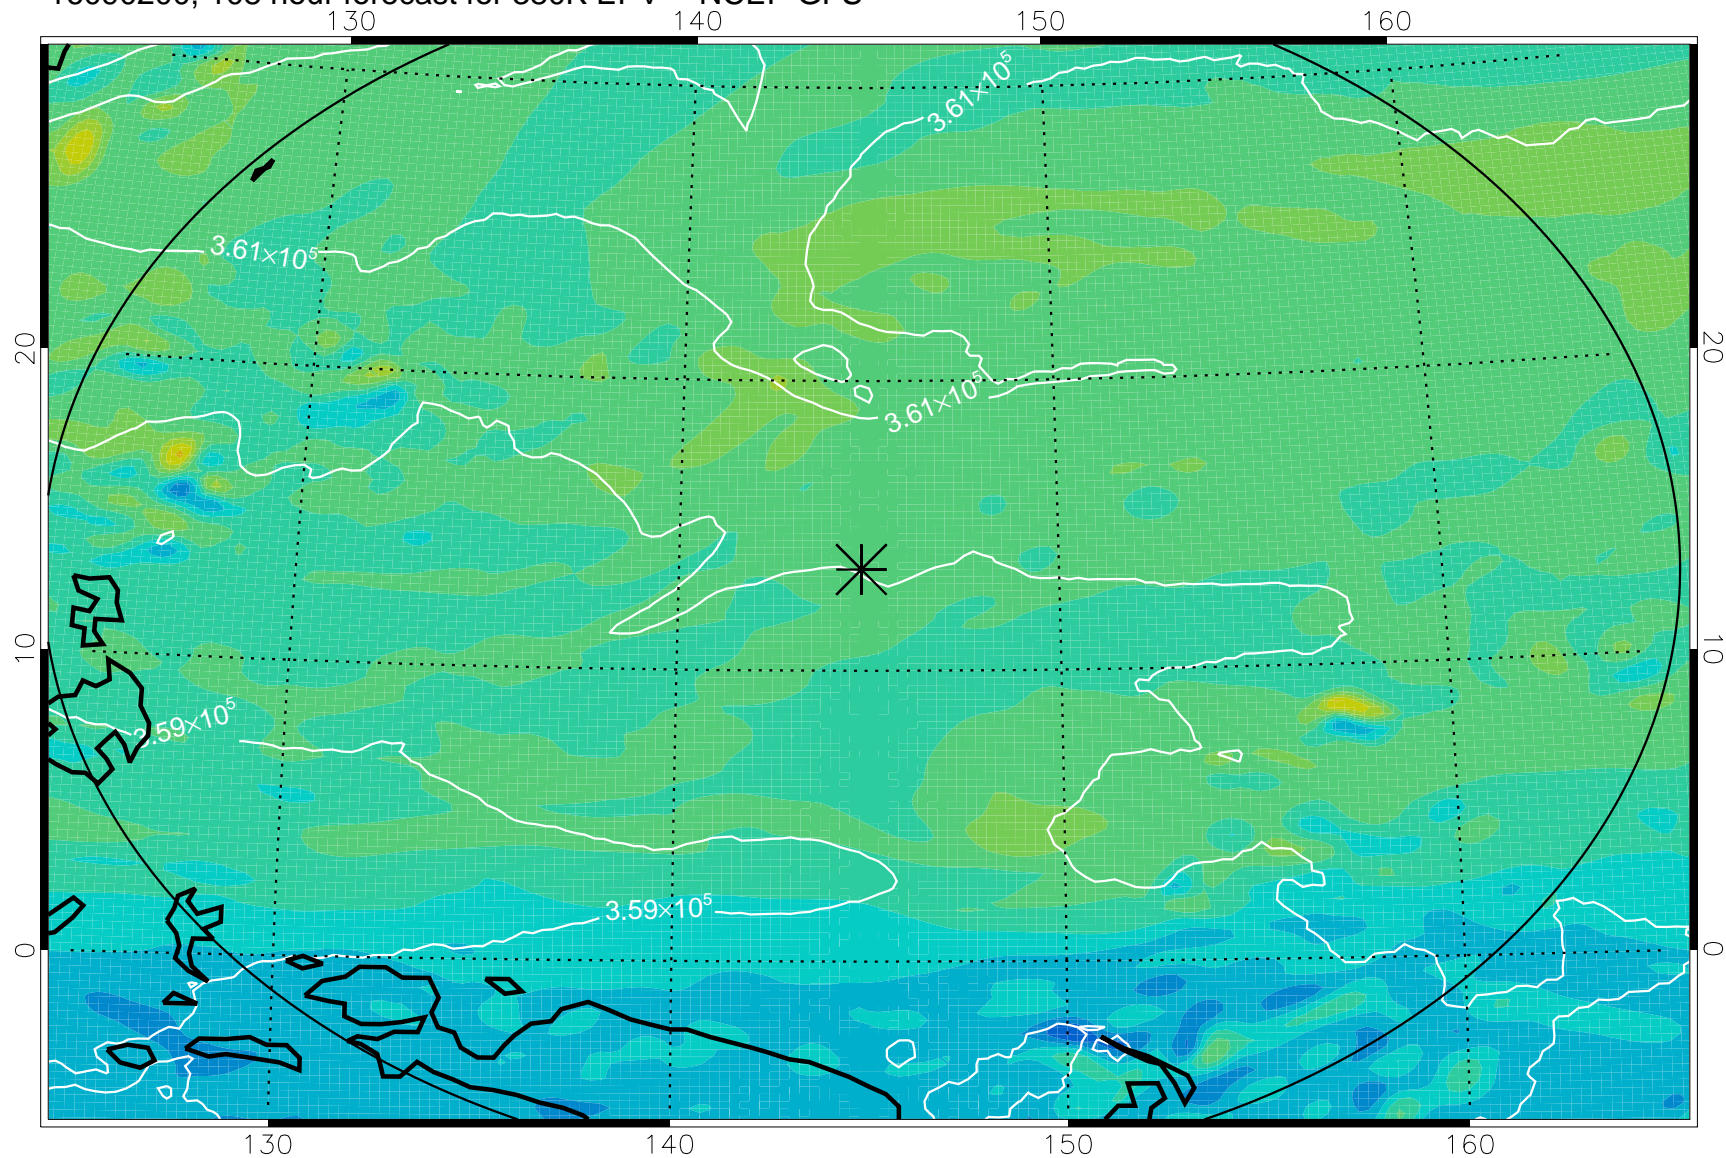

380K Montgomery Streamfunction, white

Range ring of 2304 km

16090100, 84 hour forecast for 380K EPV -- NCEP GFS

380K Montgomery Streamfunction, white

Range ring of 2304 km

16090106, 90 hour forecast for 380K EPV -- NCEP GFS

380K Montgomery Streamfunction, white

Range ring of 2304 km

16090112, 96 hour forecast for 380K EPV -- NCEP GFS

380K Montgomery Streamfunction, white

Range ring of 2304 km

16090118, 102 hour forecast for 380K EPV -- NCEP GFS

380K Montgomery Streamfunction, white

Range ring of 2304 km

16090200, 108 hour forecast for 380K EPV -- NCEP GFS

380K Montgomery Streamfunction, white

Range ring of 2304 km

16090206, 114 hour forecast for 380K EPV -- NCEP GFS

380K Montgomery Streamfunction, white

Range ring of 2304 km

16090212, 120 hour forecast for 380K EPV -- NCEP GFS

380K Montgomery Streamfunction, white

Range ring of 2304 km