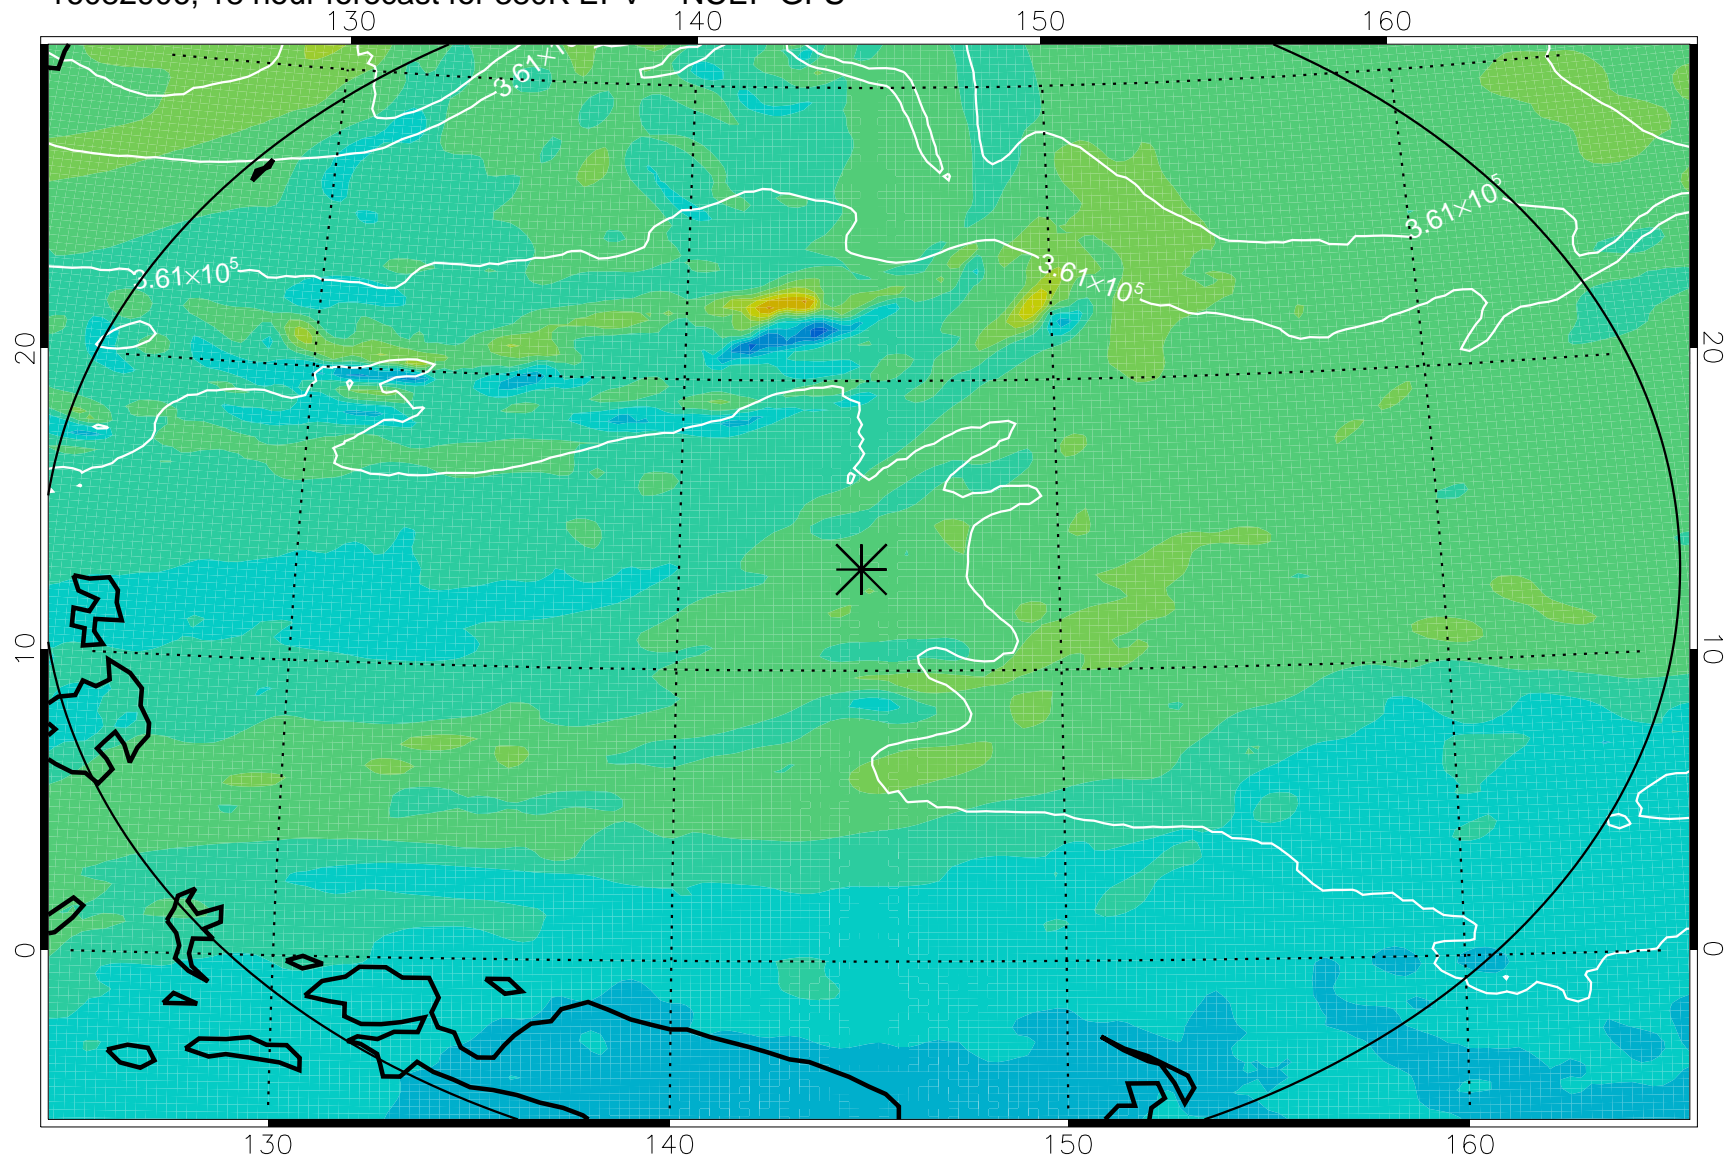

16082818, 6 hour forecast for 380K EPV -- NCEP GFS

380K Montgomery Streamfunction, white

Range ring of 2304 km

16082900, 12 hour forecast for 380K EPV -- NCEP GFS

380K Montgomery Streamfunction, white

Range ring of 2304 km

16082906, 18 hour forecast for 380K EPV -- NCEP GFS

380K Montgomery Streamfunction, white

Range ring of 2304 km

16082912, 24 hour forecast for 380K EPV -- NCEP GFS

380K Montgomery Streamfunction, white

Range ring of 2304 km

16082918, 30 hour forecast for 380K EPV -- NCEP GFS

380K Montgomery Streamfunction, white

Range ring of 2304 km

16083000, 36 hour forecast for 380K EPV -- NCEP GFS

380K Montgomery Streamfunction, white

Range ring of 2304 km

16083018, 54 hour forecast for 380K EPV -- NCEP GFS

380K Montgomery Streamfunction, white

Range ring of 2304 km

16083100, 60 hour forecast for 380K EPV -- NCEP GFS

16083106, 66 hour forecast for 380K EPV -- NCEP GFS