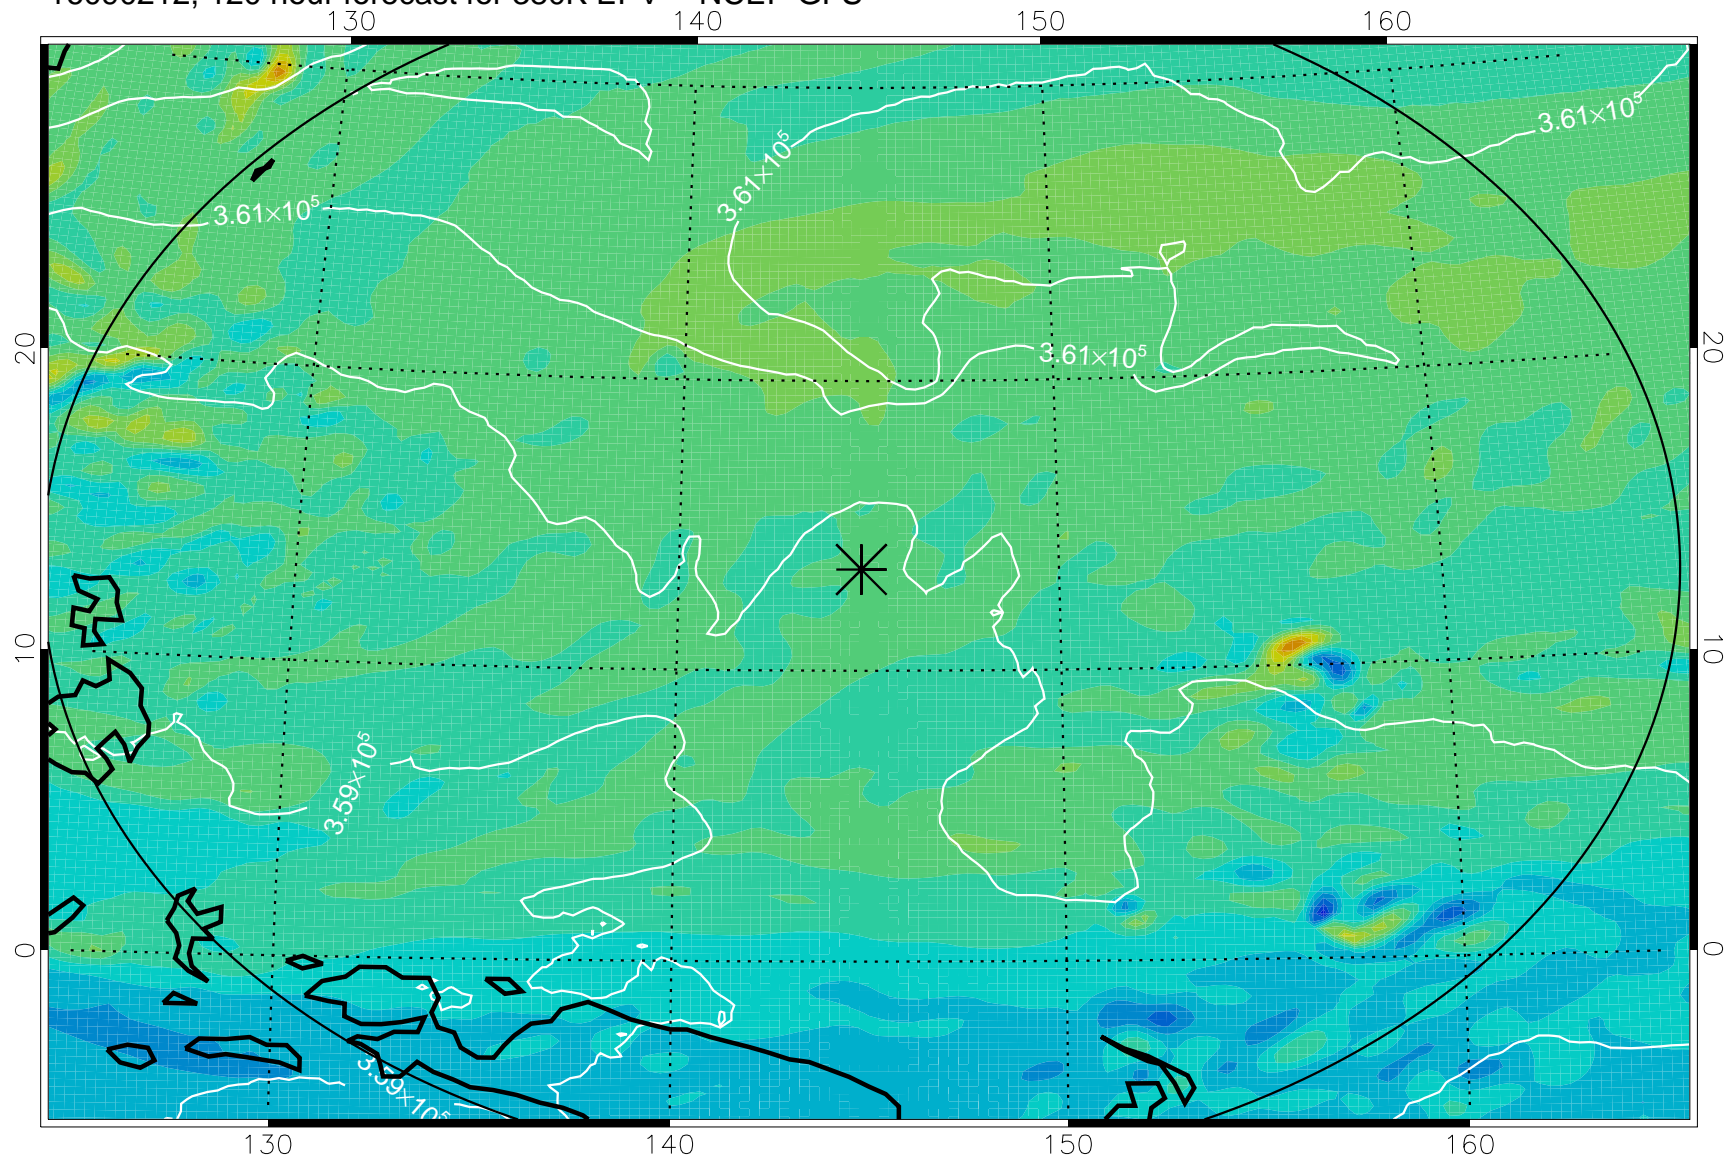

380K Montgomery Streamfunction, white

Range ring of 2304 km

16090100, 84 hour forecast for 380K EPV -- NCEP GFS

380K Montgomery Streamfunction, white

Range ring of 2304 km

16090106, 90 hour forecast for 380K EPV -- NCEP GFS

380K Montgomery Streamfunction, white

Range ring of 2304 km

16090112, 96 hour forecast for 380K EPV -- NCEP GFS

380K Montgomery Streamfunction, white

Range ring of 2304 km

16090118, 102 hour forecast for 380K EPV -- NCEP GFS

380K Montgomery Streamfunction, white

Range ring of 2304 km

16090200, 108 hour forecast for 380K EPV -- NCEP GFS

380K Montgomery Streamfunction, white

Range ring of 2304 km

16090206, 114 hour forecast for 380K EPV -- NCEP GFS

380K Montgomery Streamfunction, white

Range ring of 2304 km

16090212, 120 hour forecast for 380K EPV -- NCEP GFS

380K Montgomery Streamfunction, white

Range ring of 2304 km