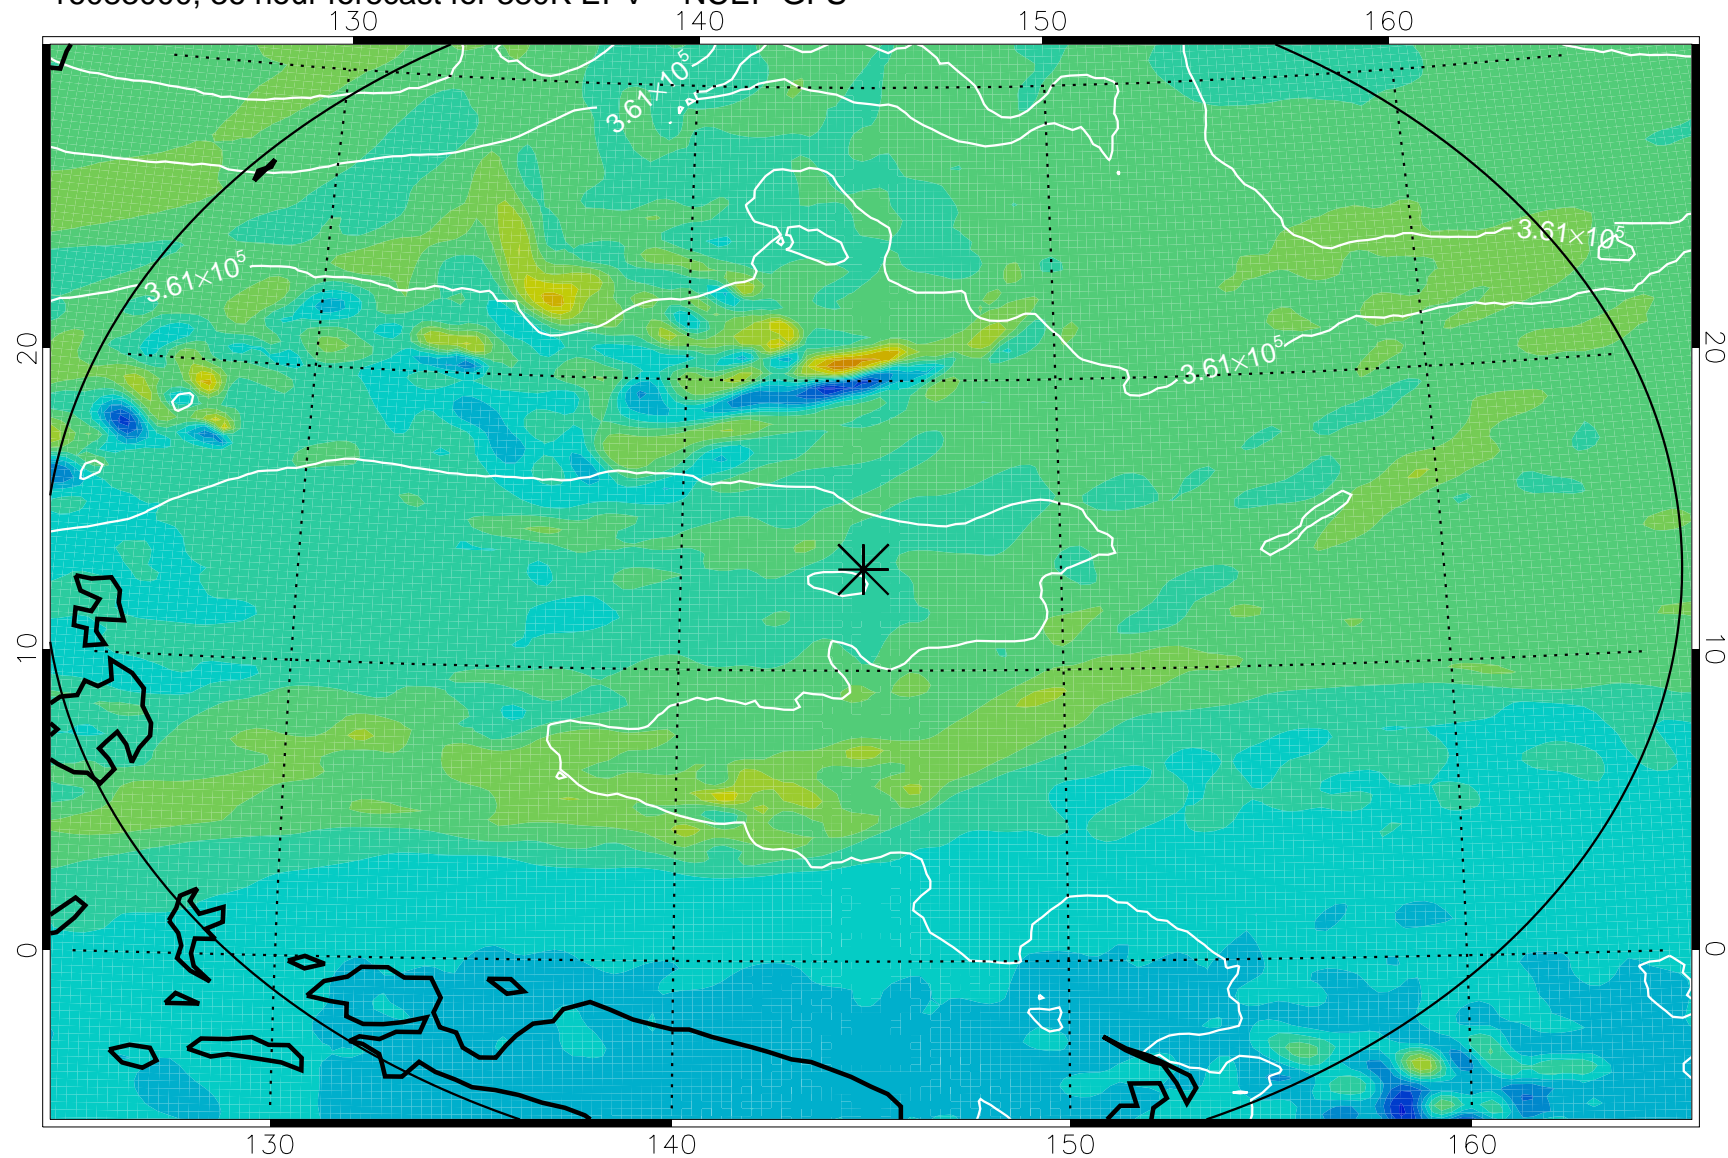

16082818, 6 hour forecast for 380K EPV -- NCEP GFS

380K Montgomery Streamfunction, white

Range ring of 2304 km

16082900, 12 hour forecast for 380K EPV -- NCEP GFS

380K Montgomery Streamfunction, white

Range ring of 2304 km

16082906, 18 hour forecast for 380K EPV -- NCEP GFS

380K Montgomery Streamfunction, white

Range ring of 2304 km

16082912, 24 hour forecast for 380K EPV -- NCEP GFS

380K Montgomery Streamfunction, white

Range ring of 2304 km

16082918, 30 hour forecast for 380K EPV -- NCEP GFS

380K Montgomery Streamfunction, white

Range ring of 2304 km

16083000, 36 hour forecast for 380K EPV -- NCEP GFS

380K Montgomery Streamfunction, white

Range ring of 2304 km

16083006, 42 hour forecast for 380K EPV -- NCEP GFS

380K Montgomery Streamfunction, white

Range ring of 2304 km

16083012, 48 hour forecast for 380K EPV -- NCEP GFS

380K Montgomery Streamfunction, white

Range ring of 2304 km