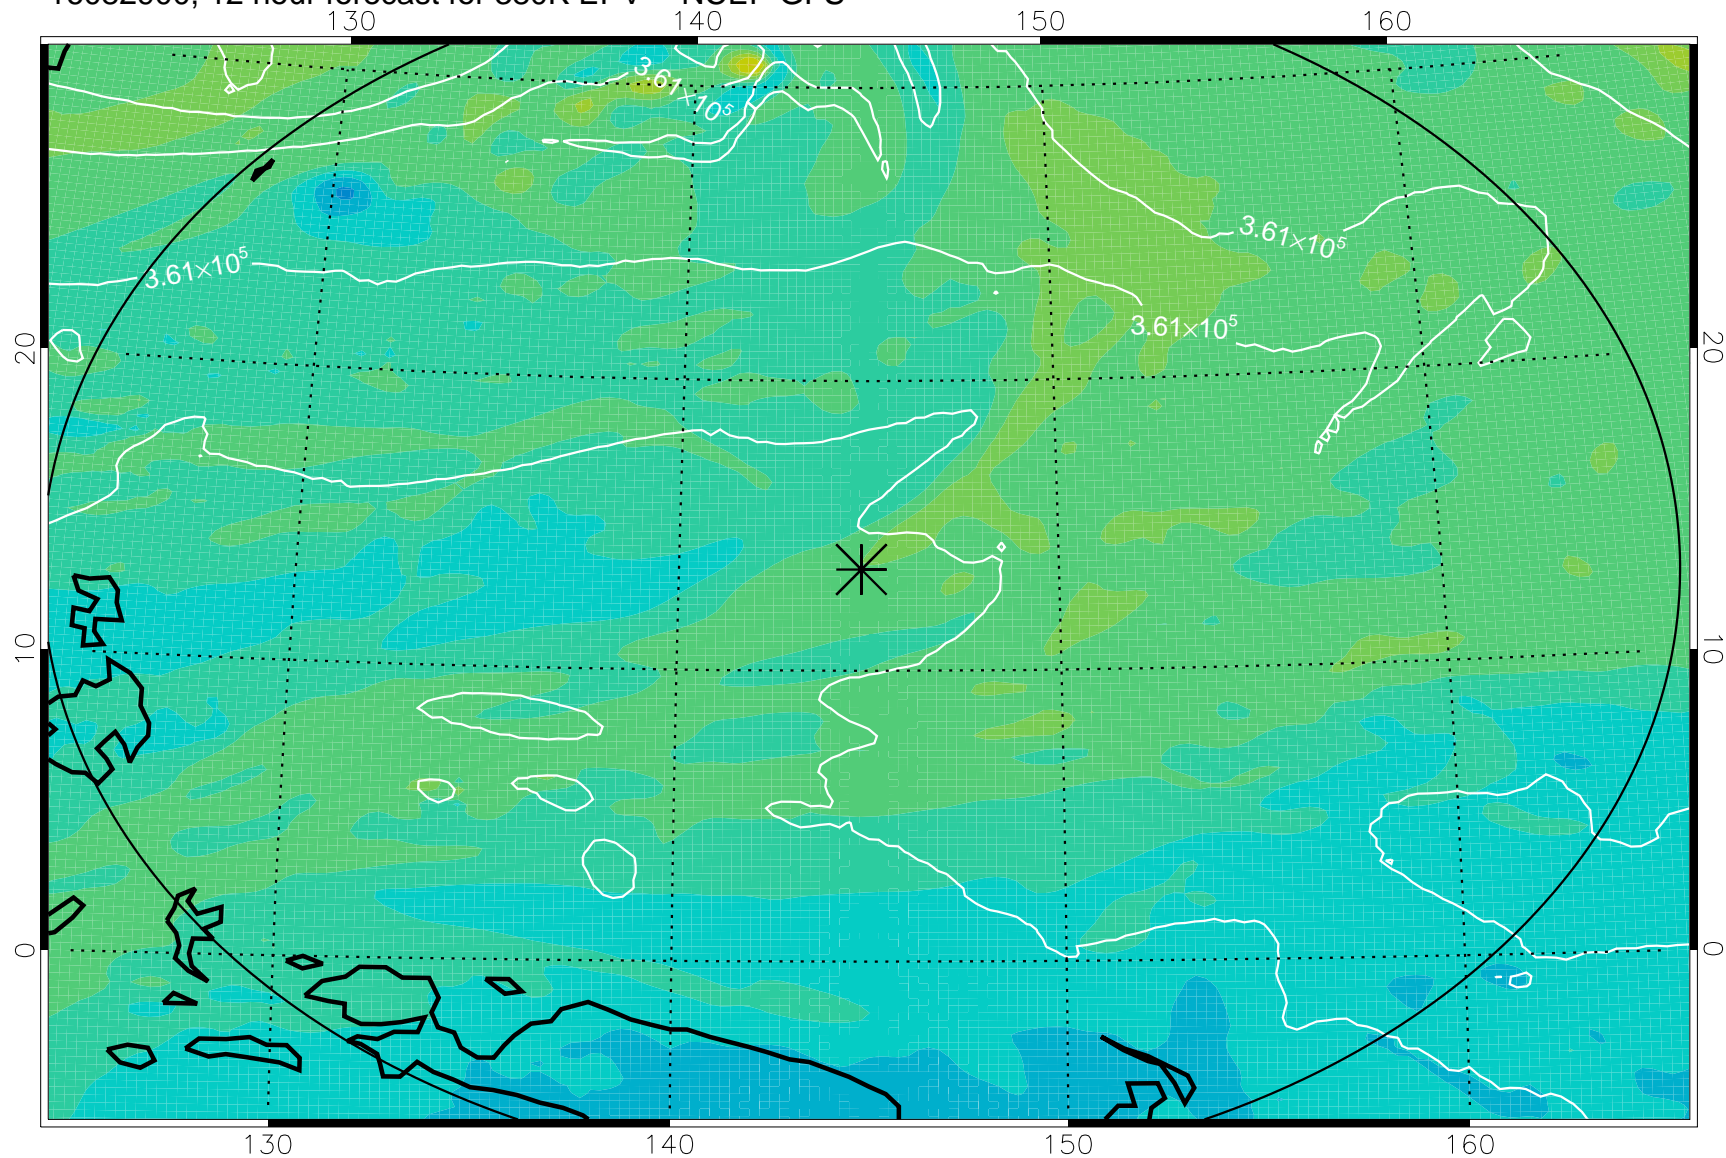

16082818, 6 hour forecast for 380K EPV -- NCEP GFS

380K Montgomery Streamfunction, white

Range ring of 2304 km

16082900, 12 hour forecast for 380K EPV -- NCEP GFS

380K Montgomery Streamfunction, white

Range ring of 2304 km

16082906, 18 hour forecast for 380K EPV -- NCEP GFS

380K Montgomery Streamfunction, white

Range ring of 2304 km

16082912, 24 hour forecast for 380K EPV -- NCEP GFS

380K Montgomery Streamfunction, white

Range ring of 2304 km

16082918, 30 hour forecast for 380K EPV -- NCEP GFS

380K Montgomery Streamfunction, white

Range ring of 2304 km

16083000, 36 hour forecast for 380K EPV -- NCEP GFS

380K Montgomery Streamfunction, white

Range ring of 2304 km

16083006, 42 hour forecast for 380K EPV -- NCEP GFS

380K Montgomery Streamfunction, white

Range ring of 2304 km

16083012, 48 hour forecast for 380K EPV -- NCEP GFS

380K Montgomery Streamfunction, white

Range ring of 2304 km