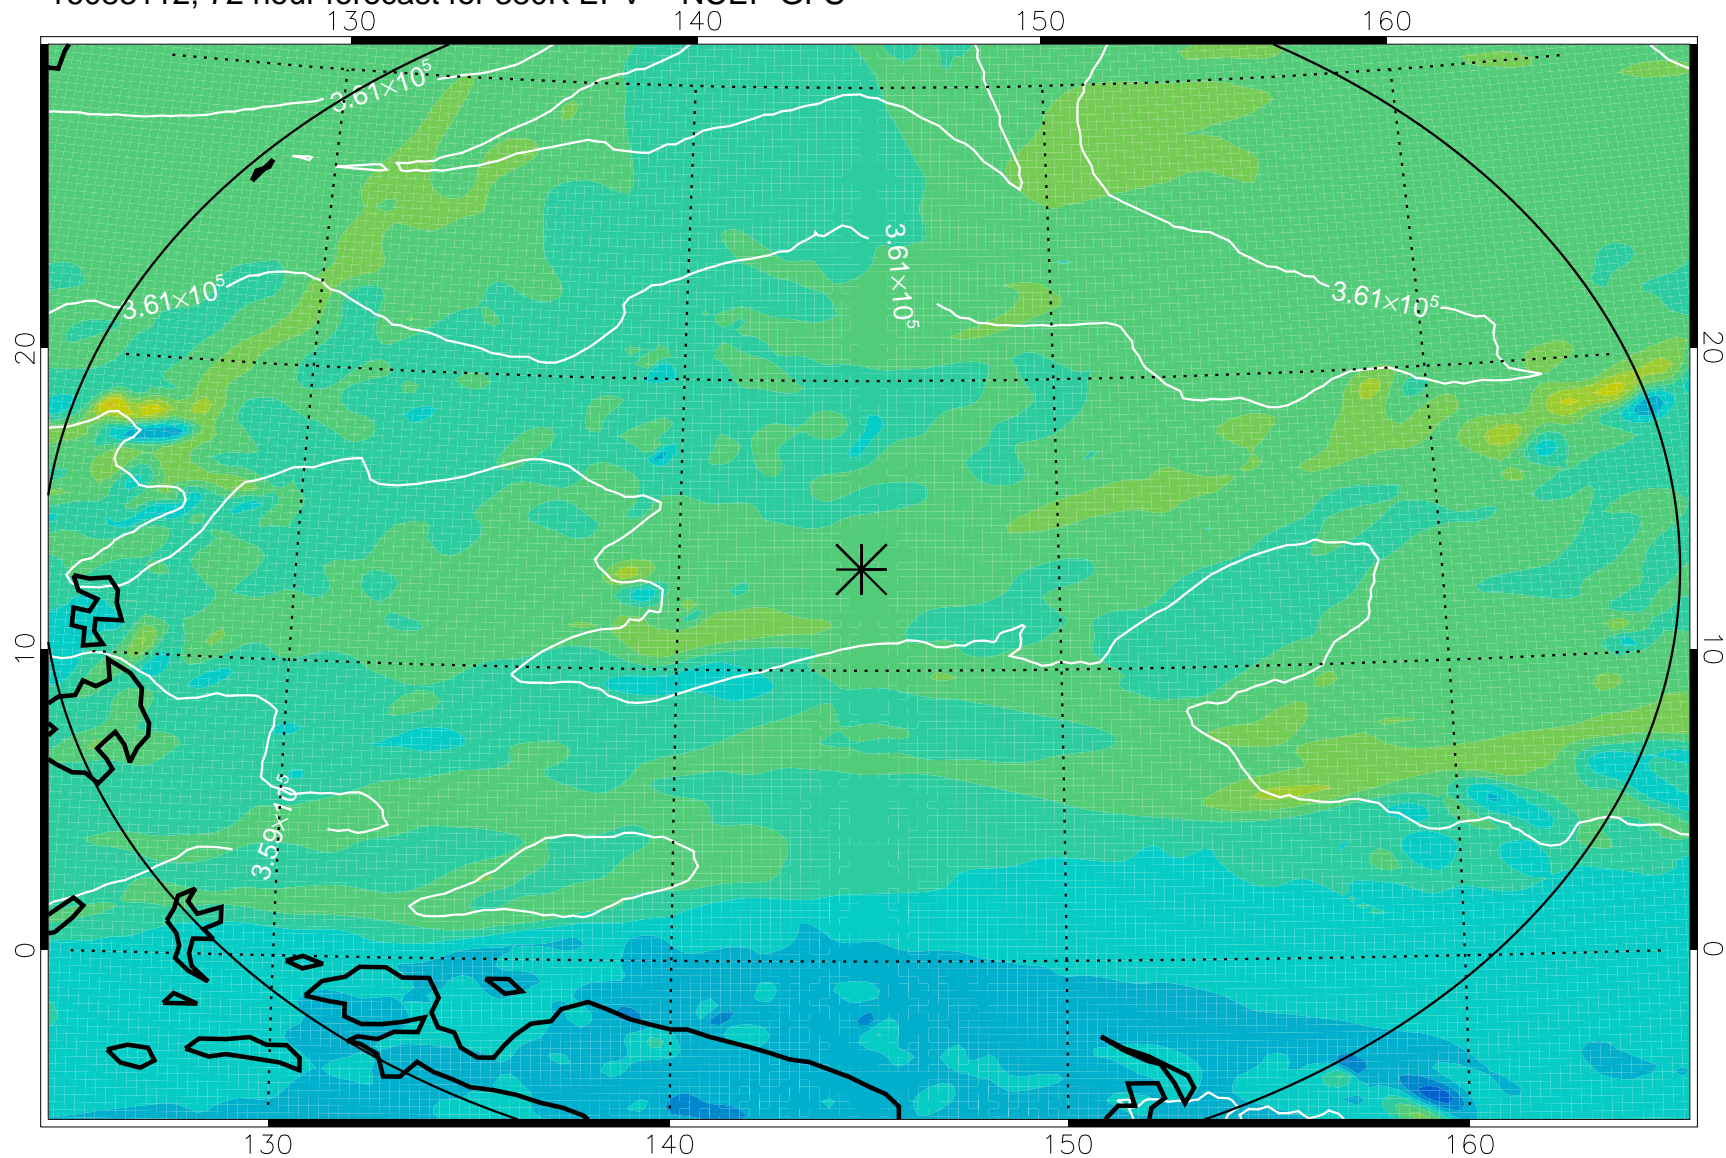

16083006, 42 hour forecast for 380K EPV -- NCEP GFS

380K Montgomery Streamfunction, white

Range ring of 2304 km

16083012, 48 hour forecast for 380K EPV -- NCEP GFS

380K Montgomery Streamfunction, white

Range ring of 2304 km

16083018, 54 hour forecast for 380K EPV -- NCEP GFS

380K Montgomery Streamfunction, white

Range ring of 2304 km

16083100, 60 hour forecast for 380K EPV -- NCEP GFS

16083106, 66 hour forecast for 380K EPV -- NCEP GFS

380K Montgomery Streamfunction, white

Range ring of 2304 km

16083112, 72 hour forecast for 380K EPV -- NCEP GFS

380K Montgomery Streamfunction, white

Range ring of 2304 km

16083118, 78 hour forecast for 380K EPV -- NCEP GFS

380K Montgomery Streamfunction, white

Range ring of 2304 km

16090100, 84 hour forecast for 380K EPV -- NCEP GFS

380K Montgomery Streamfunction, white

Range ring of 2304 km

16090106, 90 hour forecast for 380K EPV -- NCEP GFS