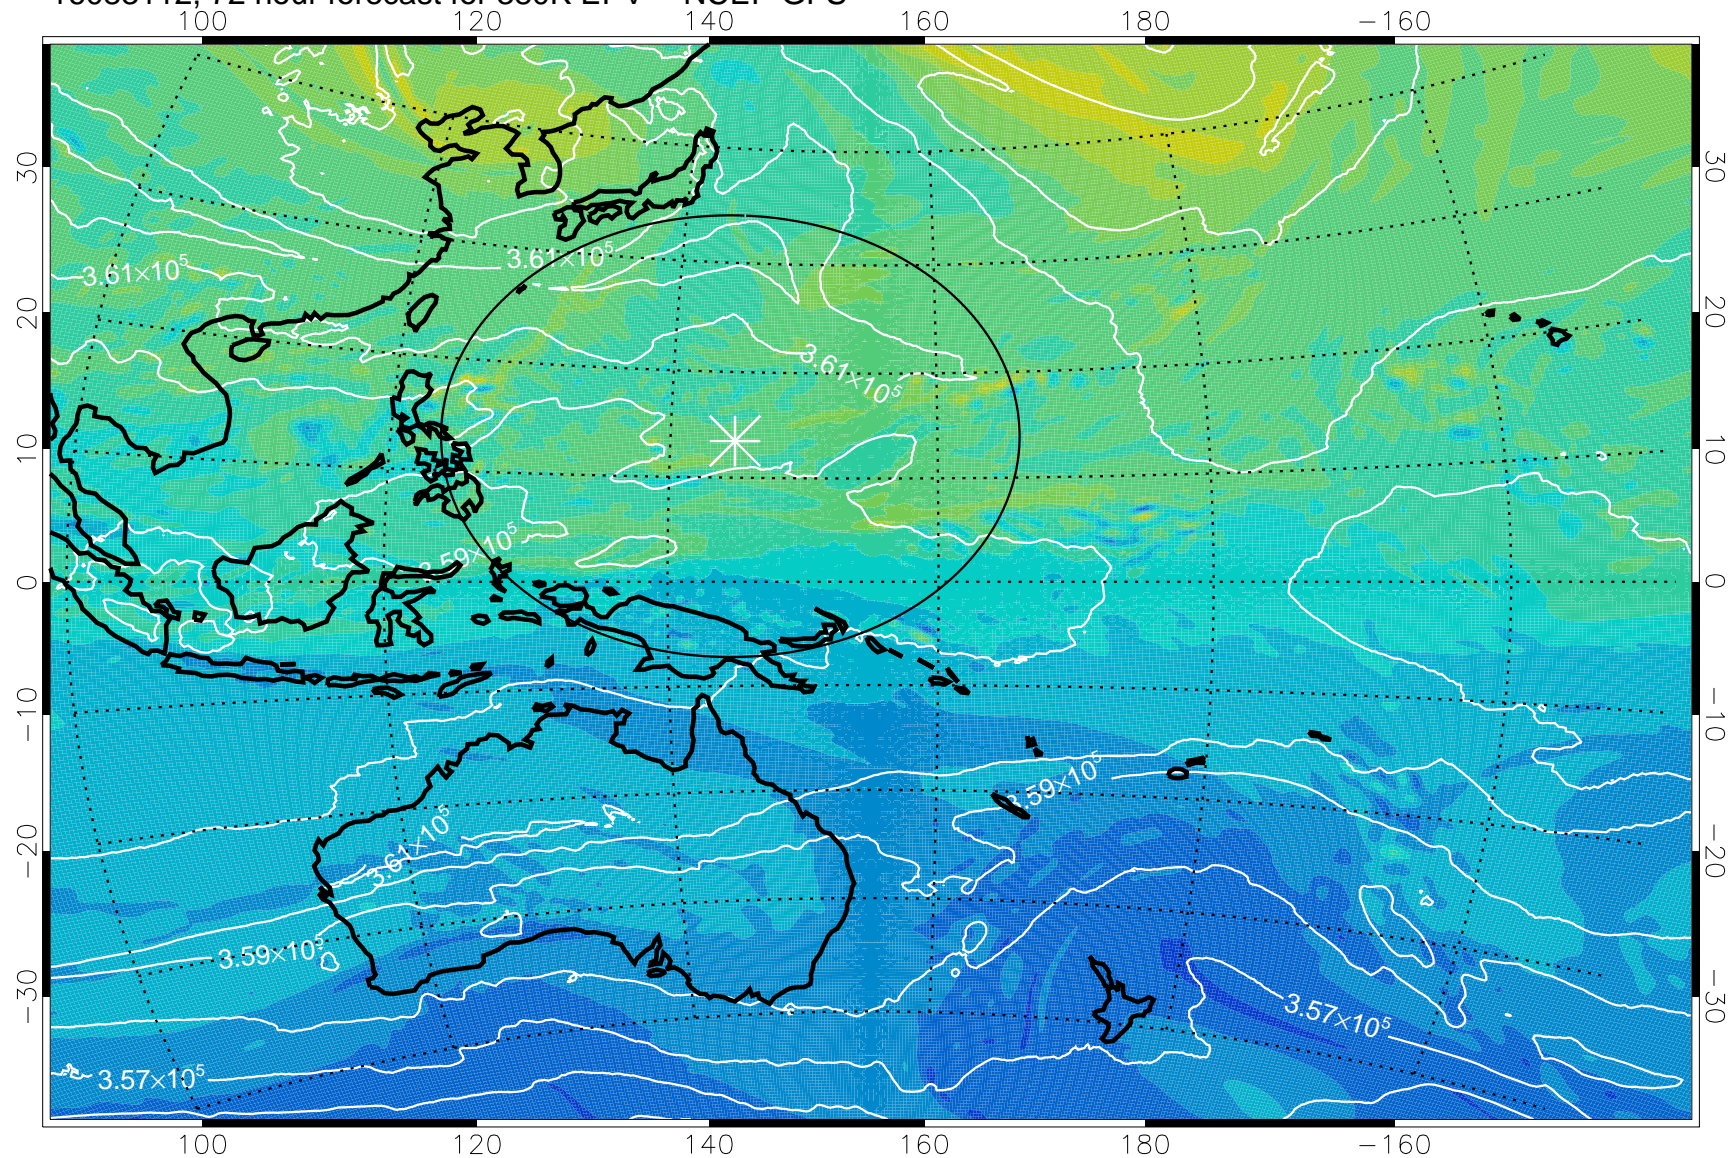

380K Montgomery Streamfunction, white

Range ring of 2304 km

16083012, 48 hour forecast for 380K EPV -- NCEP GFS

380K Montgomery Streamfunction, white

Range ring of 2304 km

16083018, 54 hour forecast for 380K EPV -- NCEP GFS

380K Montgomery Streamfunction, white

Range ring of 2304 km

16083100, 60 hour forecast for 380K EPV -- NCEP GFS

380K Montgomery Streamfunction, white

Range ring of 2304 km

16083106, 66 hour forecast for 380K EPV -- NCEP GFS

380K Montgomery Streamfunction, white

Range ring of 2304 km

16083112, 72 hour forecast for 380K EPV -- NCEP GFS

380K Montgomery Streamfunction, white

Range ring of 2304 km

16083118, 78 hour forecast for 380K EPV -- NCEP GFS

16090106, 90 hour forecast for 380K EPV -- NCEP GFS

380K Montgomery Streamfunction, white

Range ring of 2304 km

16090112, 96 hour forecast for 380K EPV -- NCEP GFS

380K Montgomery Streamfunction, white

Range ring of 2304 km