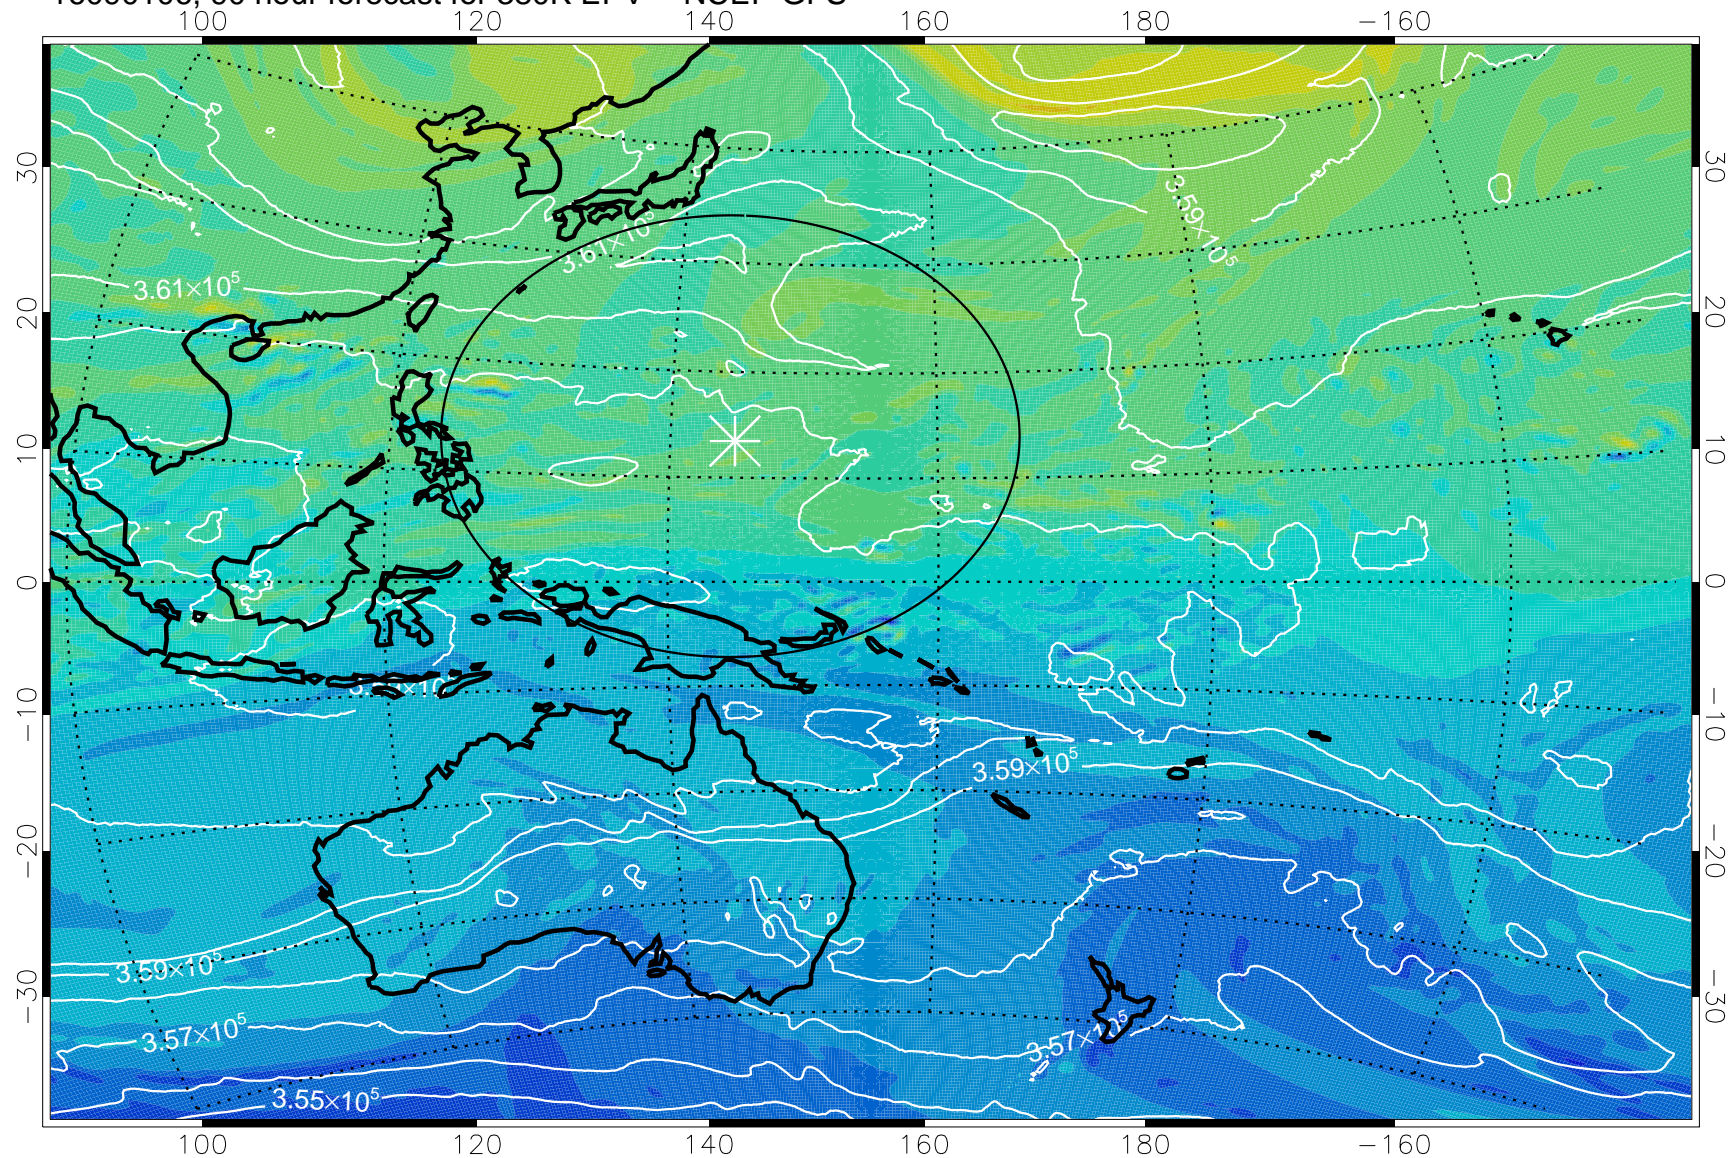

380K Montgomery Streamfunction, white

Range ring of 2304 km

16083112, 72 hour forecast for 380K EPV -- NCEP GFS

380K Montgomery Streamfunction, white

Range ring of 2304 km

16083118, 78 hour forecast for 380K EPV -- NCEP GFS

380K Montgomery Streamfunction, white

Range ring of 2304 km

16090100, 84 hour forecast for 380K EPV -- NCEP GFS

-2×10^{-5} -1×10^{-5} 0 1×10^{-5} 2×10^{-5}
PVU

380K Montgomery Streamfunction, white

Range ring of 2304 km

16090106, 90 hour forecast for 380K EPV -- NCEP GFS

380K Montgomery Streamfunction, white

Range ring of 2304 km

16090112, 96 hour forecast for 380K EPV -- NCEP GFS

380K Montgomery Streamfunction, white

Range ring of 2304 km

16090118, 102 hour forecast for 380K EPV -- NCEP GFS

380K Montgomery Streamfunction, white

Range ring of 2304 km

16090200, 108 hour forecast for 380K EPV -- NCEP GFS

380K Montgomery Streamfunction, white

Range ring of 2304 km