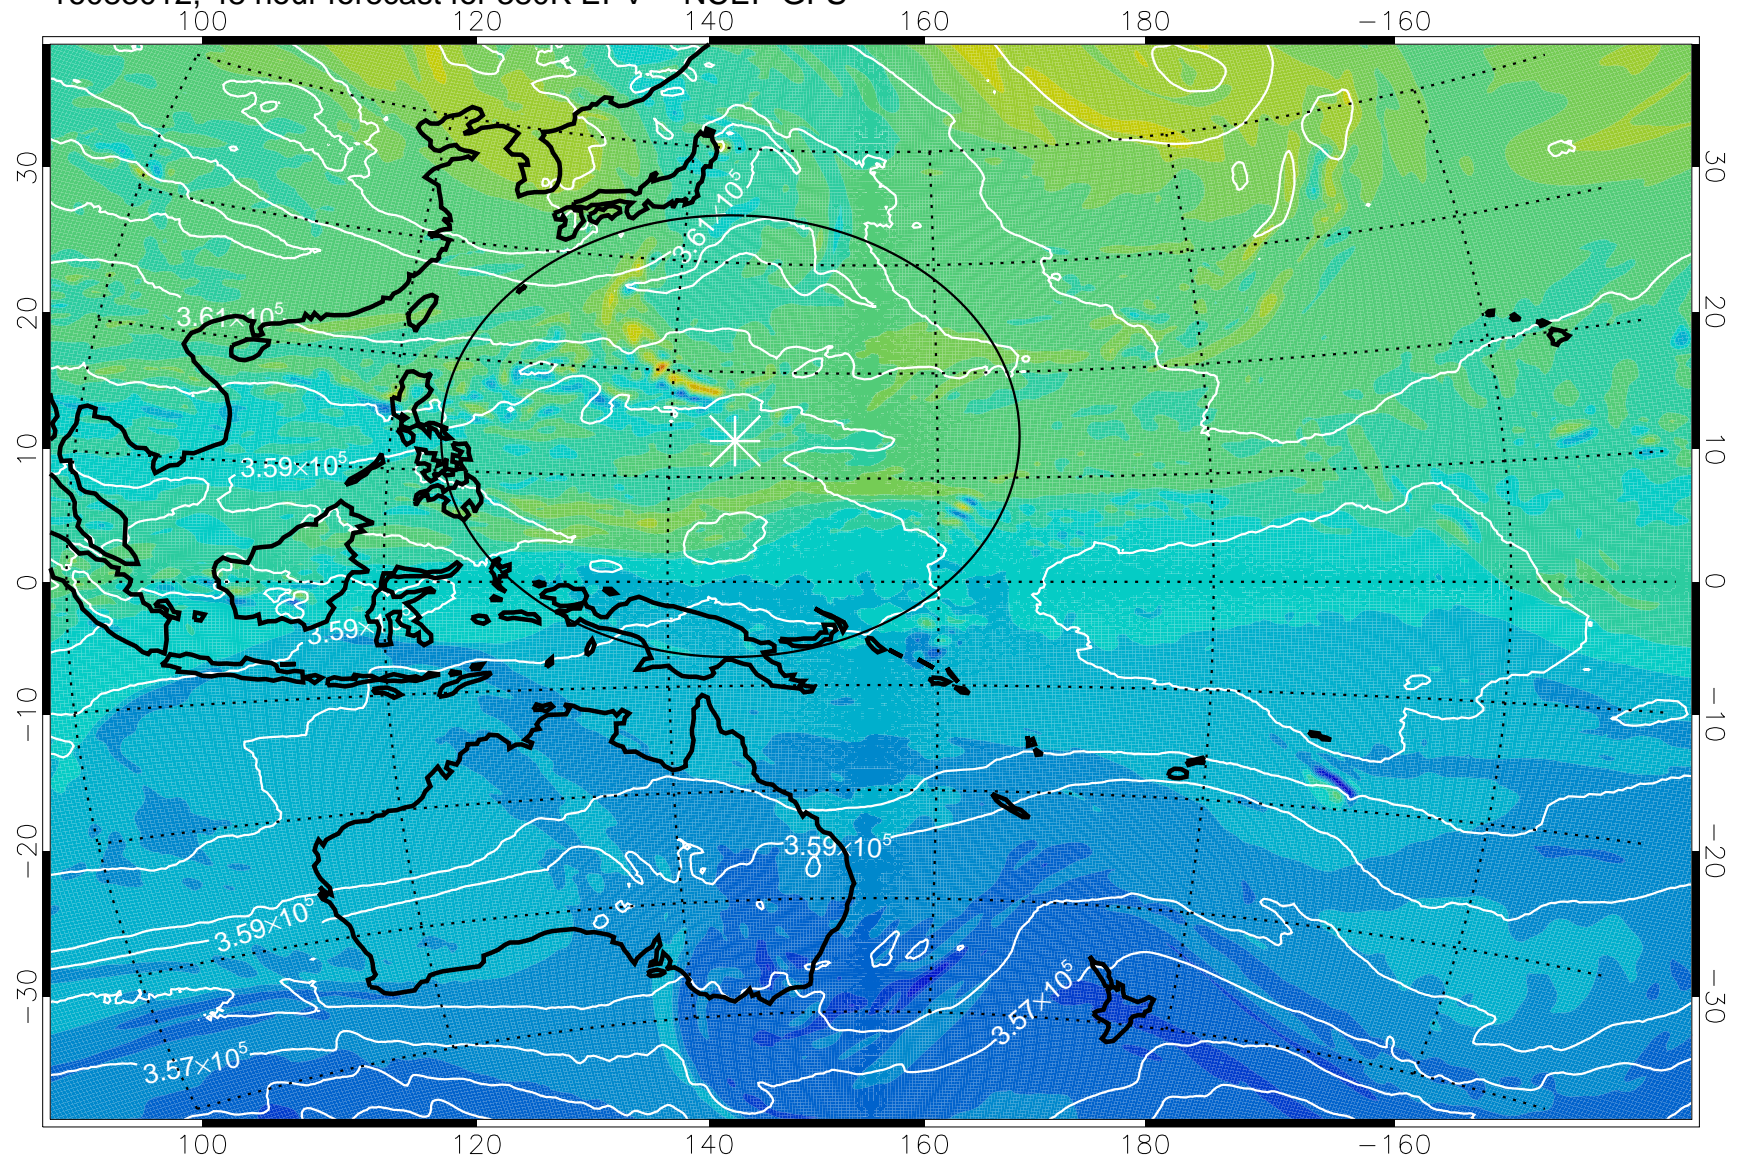

16082906, 18 hour forecast for 380K EPV -- NCEP GFS

16082912, 24 hour forecast for 380K EPV -- NCEP GFS

380K Montgomery Streamfunction, white

Range ring of 2304 km

16082918, 30 hour forecast for 380K EPV -- NCEP GFS

380K Montgomery Streamfunction, white

Range ring of 2304 km

16083000, 36 hour forecast for 380K EPV -- NCEP GFS

380K Montgomery Streamfunction, white

Range ring of 2304 km

16083006, 42 hour forecast for 380K EPV -- NCEP GFS

380K Montgomery Streamfunction, white

Range ring of 2304 km

16083012, 48 hour forecast for 380K EPV -- NCEP GFS

380K Montgomery Streamfunction, white

Range ring of 2304 km

16083018, 54 hour forecast for 380K EPV -- NCEP GFS

380K Montgomery Streamfunction, white

Range ring of 2304 km

16083100, 60 hour forecast for 380K EPV -- NCEP GFS

380K Montgomery Streamfunction, white

Range ring of 2304 km

16083106, 66 hour forecast for 380K EPV -- NCEP GFS