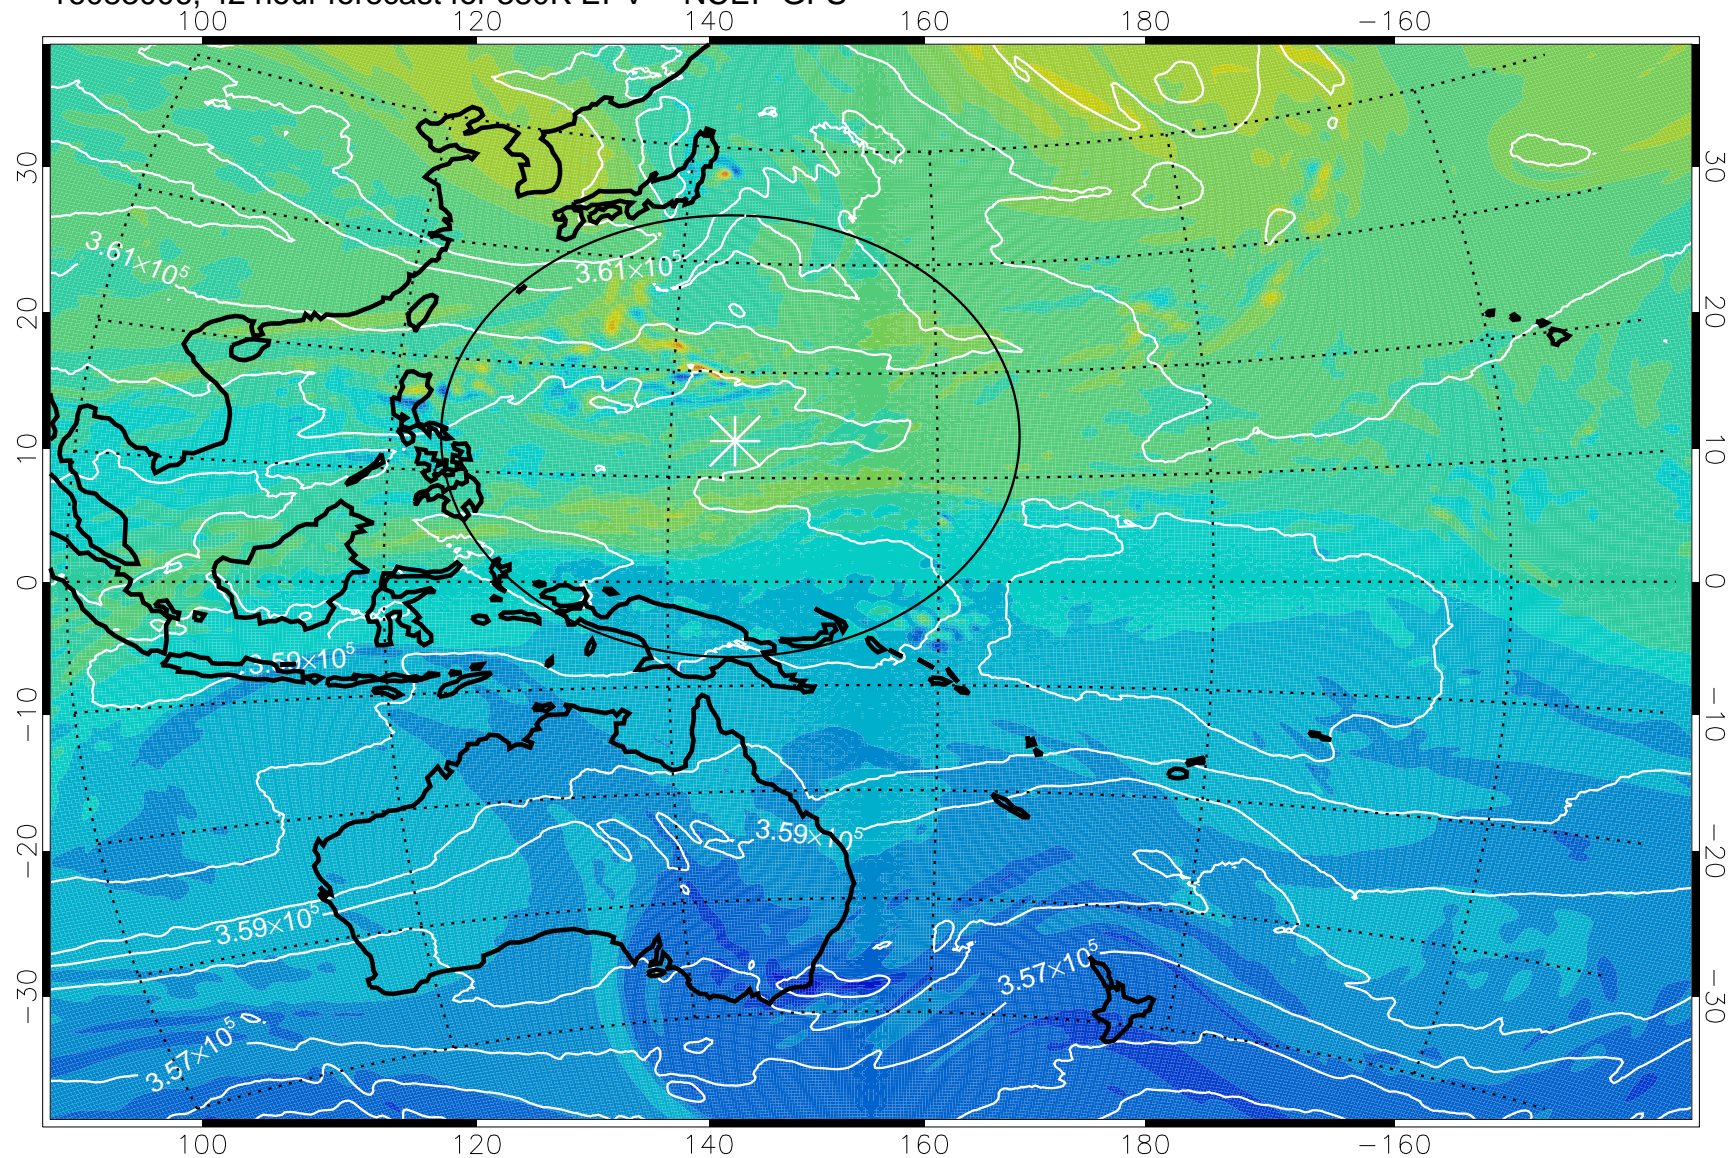

16082906, 18 hour forecast for 380K EPV -- NCEP GFS

16082912, 24 hour forecast for 380K EPV -- NCEP GFS

380K Montgomery Streamfunction, white

Range ring of 2304 km

16082918, 30 hour forecast for 380K EPV -- NCEP GFS

380K Montgomery Streamfunction, white

Range ring of 2304 km

16083000, 36 hour forecast for 380K EPV -- NCEP GFS

380K Montgomery Streamfunction, white

Range ring of 2304 km

16083006, 42 hour forecast for 380K EPV -- NCEP GFS

380K Montgomery Streamfunction, white

Range ring of 2304 km

16083012, 48 hour forecast for 380K EPV -- NCEP GFS

380K Montgomery Streamfunction, white

Range ring of 2304 km

16083018, 54 hour forecast for 380K EPV -- NCEP GFS

380K Montgomery Streamfunction, white

Range ring of 2304 km

16083100, 60 hour forecast for 380K EPV -- NCEP GFS

380K Montgomery Streamfunction, white

Range ring of 2304 km

16083106, 66 hour forecast for 380K EPV -- NCEP GFS