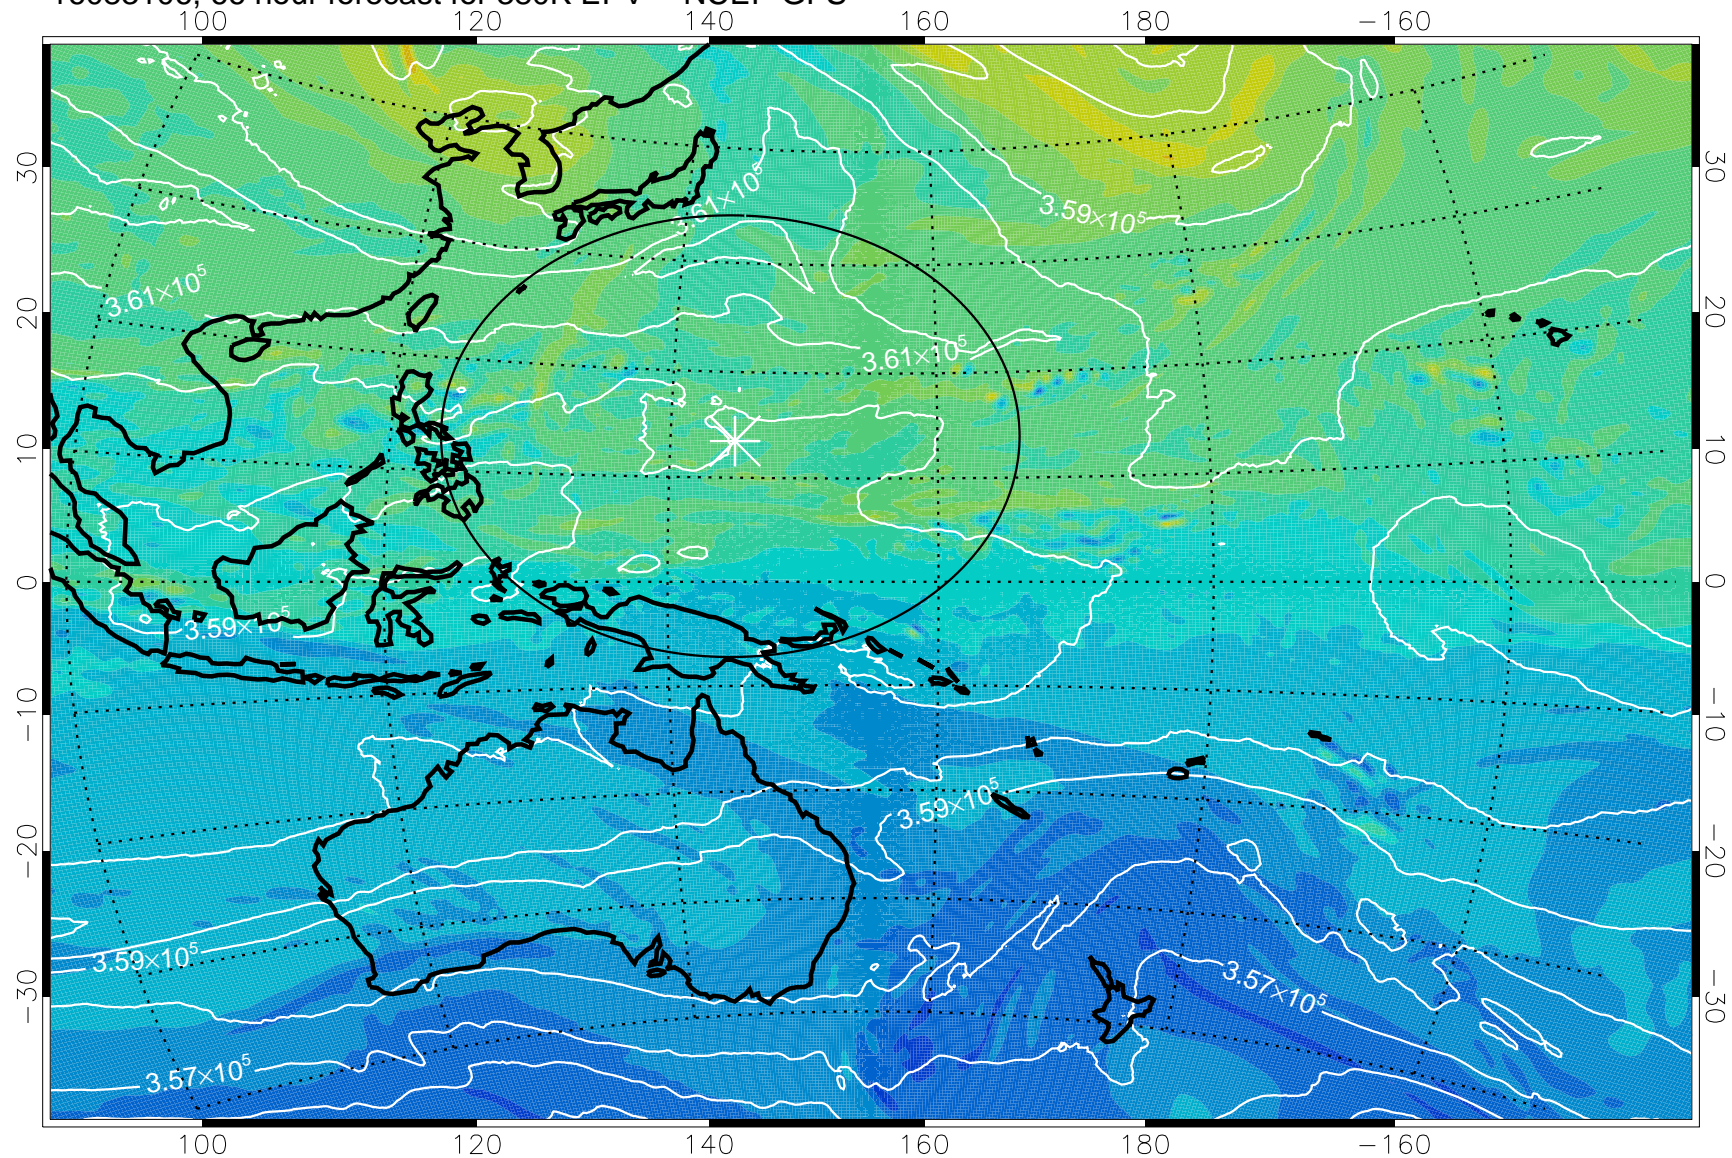

380K Montgomery Streamfunction, white

Range ring of 2304 km

16083012, 48 hour forecast for 380K EPV -- NCEP GFS

380K Montgomery Streamfunction, white

Range ring of 2304 km

16083018, 54 hour forecast for 380K EPV -- NCEP GFS

380K Montgomery Streamfunction, white

Range ring of 2304 km

16083100, 60 hour forecast for 380K EPV -- NCEP GFS

380K Montgomery Streamfunction, white

Range ring of 2304 km

16083106, 66 hour forecast for 380K EPV -- NCEP GFS

380K Montgomery Streamfunction, white

Range ring of 2304 km

16083112, 72 hour forecast for 380K EPV -- NCEP GFS

380K Montgomery Streamfunction, white

Range ring of 2304 km

16083118, 78 hour forecast for 380K EPV -- NCEP GFS

16090106, 90 hour forecast for 380K EPV -- NCEP GFS

380K Montgomery Streamfunction, white

Range ring of 2304 km

16090112, 96 hour forecast for 380K EPV -- NCEP GFS

380K Montgomery Streamfunction, white

Range ring of 2304 km