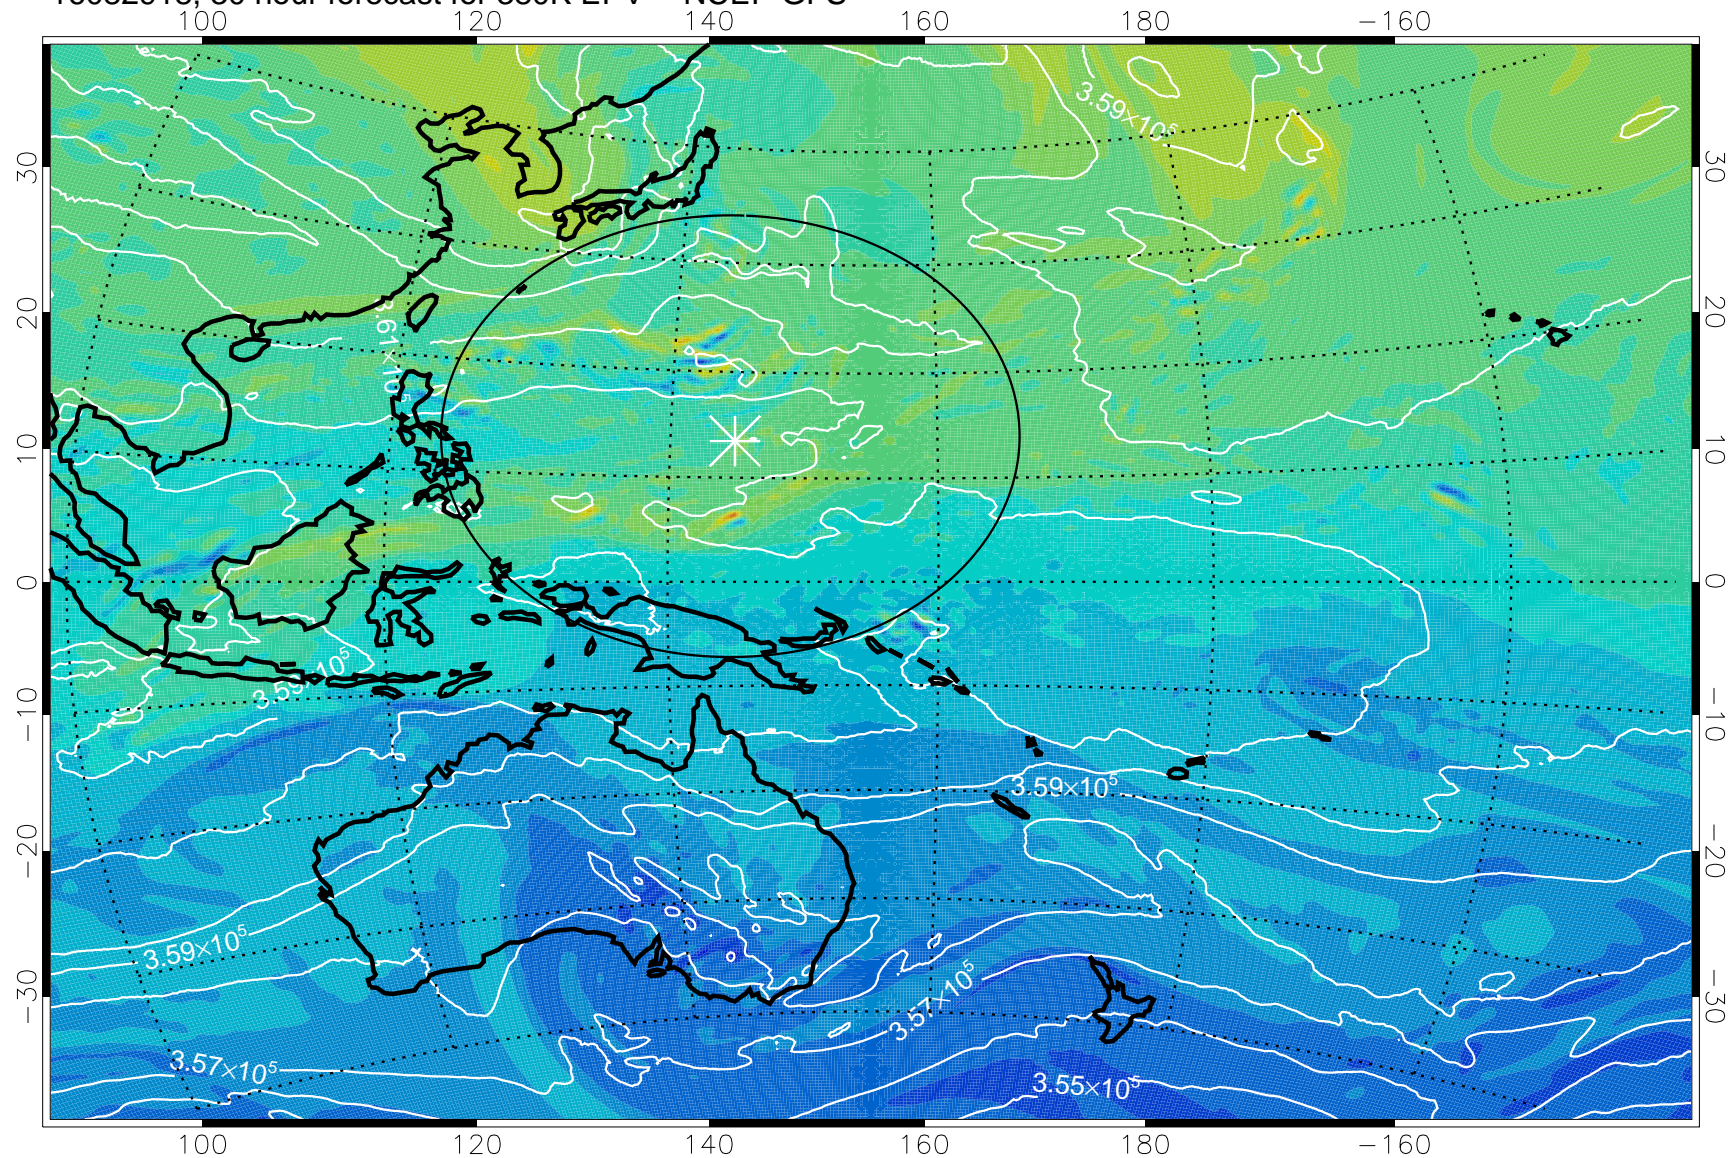

16082906, 18 hour forecast for 380K EPV -- NCEP GFS

16082912, 24 hour forecast for 380K EPV -- NCEP GFS

380K Montgomery Streamfunction, white

Range ring of 2304 km

16082918, 30 hour forecast for 380K EPV -- NCEP GFS

380K Montgomery Streamfunction, white

Range ring of 2304 km

16083000, 36 hour forecast for 380K EPV -- NCEP GFS

380K Montgomery Streamfunction, white

Range ring of 2304 km

16083006, 42 hour forecast for 380K EPV -- NCEP GFS

380K Montgomery Streamfunction, white

Range ring of 2304 km

16083012, 48 hour forecast for 380K EPV -- NCEP GFS

380K Montgomery Streamfunction, white

Range ring of 2304 km

16083018, 54 hour forecast for 380K EPV -- NCEP GFS

380K Montgomery Streamfunction, white

Range ring of 2304 km

16083100, 60 hour forecast for 380K EPV -- NCEP GFS

380K Montgomery Streamfunction, white

Range ring of 2304 km

16083106, 66 hour forecast for 380K EPV -- NCEP GFS