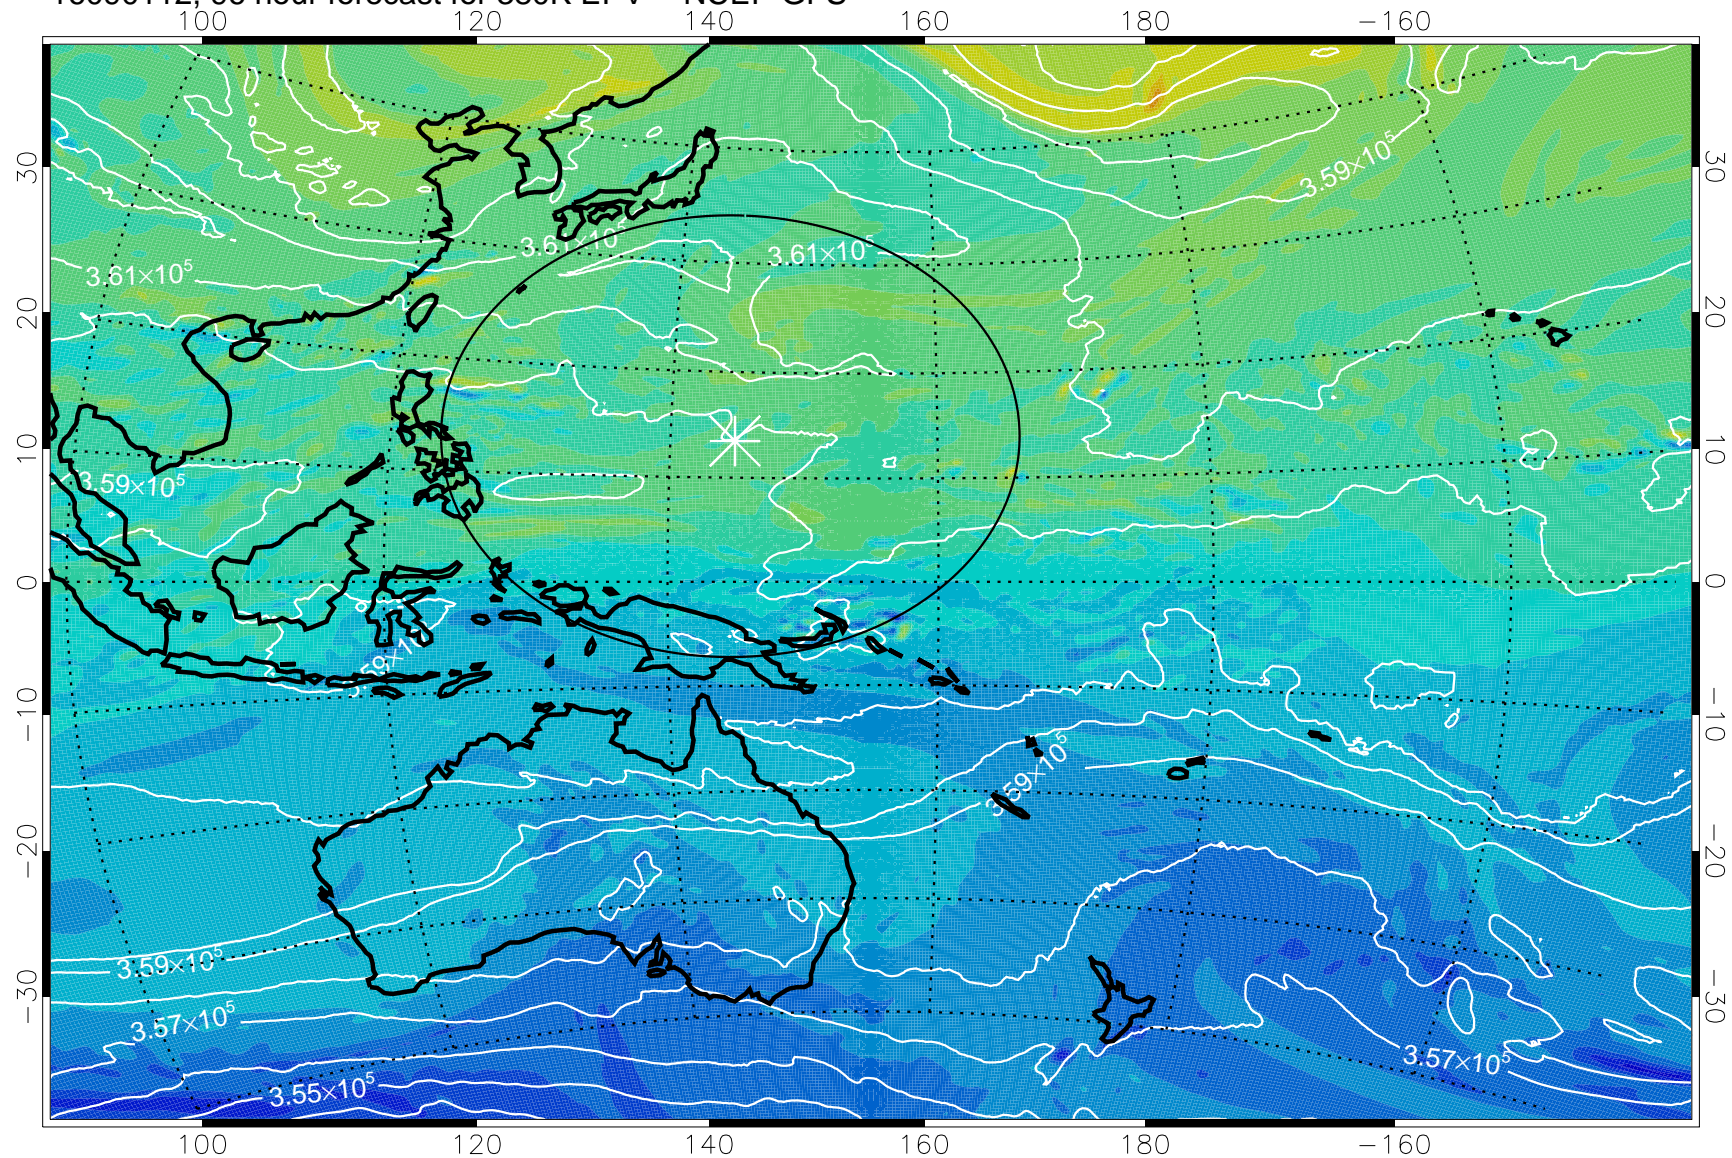

380K Montgomery Streamfunction, white

Range ring of 2304 km

16090100, 84 hour forecast for 380K EPV -- NCEP GFS

-2×10^{-5} -1×10^{-5} 0 1×10^{-5} 2×10^{-5}
PVU

380K Montgomery Streamfunction, white

Range ring of 2304 km

16090106, 90 hour forecast for 380K EPV -- NCEP GFS

380K Montgomery Streamfunction, white

Range ring of 2304 km

16090112, 96 hour forecast for 380K EPV -- NCEP GFS

380K Montgomery Streamfunction, white

Range ring of 2304 km

16090118, 102 hour forecast for 380K EPV -- NCEP GFS

380K Montgomery Streamfunction, white

Range ring of 2304 km

16090200, 108 hour forecast for 380K EPV -- NCEP GFS

380K Montgomery Streamfunction, white

Range ring of 2304 km

16090206, 114 hour forecast for 380K EPV -- NCEP GFS

380K Montgomery Streamfunction, white

Range ring of 2304 km

16090212, 120 hour forecast for 380K EPV -- NCEP GFS

380K Montgomery Streamfunction, white

Range ring of 2304 km