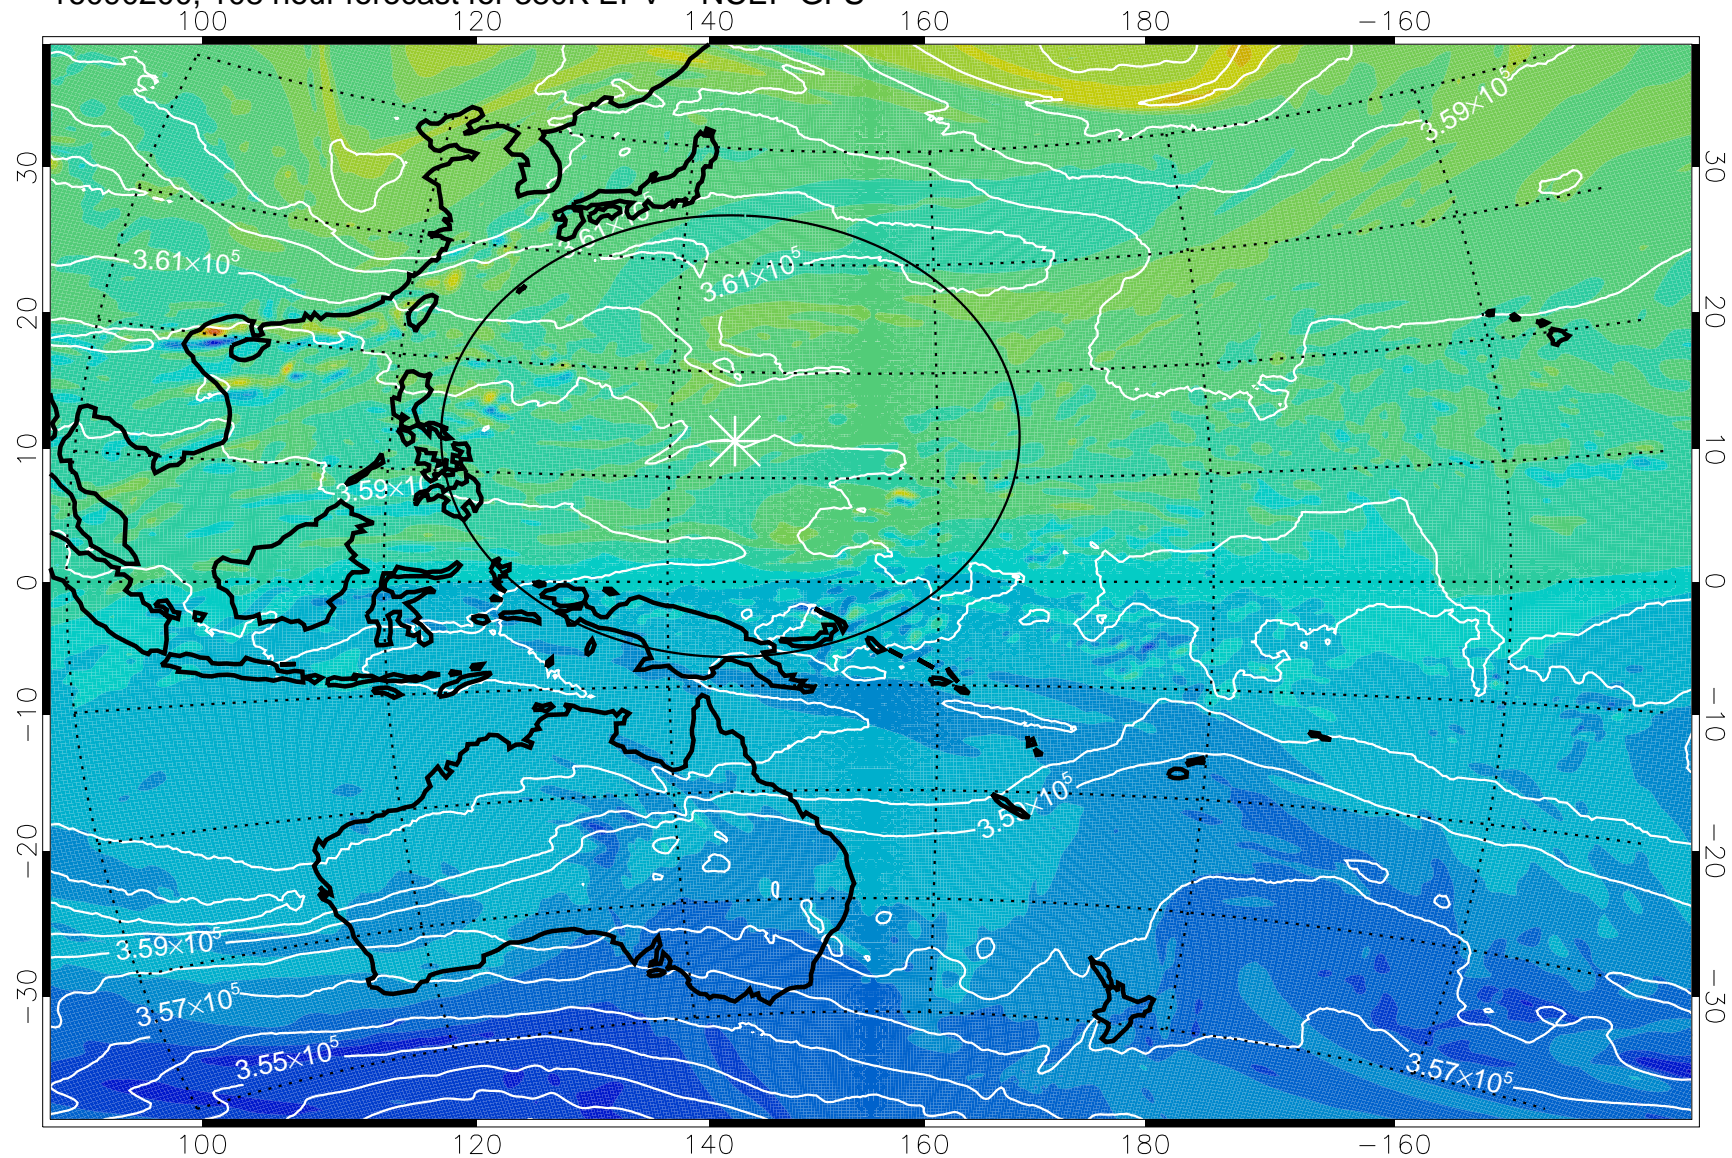

16090106, 90 hour forecast for 380K EPV -- NCEP GFS

380K Montgomery Streamfunction, white

Range ring of 2304 km

16090112, 96 hour forecast for 380K EPV -- NCEP GFS

380K Montgomery Streamfunction, white

Range ring of 2304 km

16090118, 102 hour forecast for 380K EPV -- NCEP GFS

380K Montgomery Streamfunction, white

Range ring of 2304 km

16090200, 108 hour forecast for 380K EPV -- NCEP GFS

380K Montgomery Streamfunction, white

Range ring of 2304 km

16090206, 114 hour forecast for 380K EPV -- NCEP GFS

380K Montgomery Streamfunction, white

Range ring of 2304 km

16090212, 120 hour forecast for 380K EPV -- NCEP GFS

380K Montgomery Streamfunction, white

Range ring of 2304 km