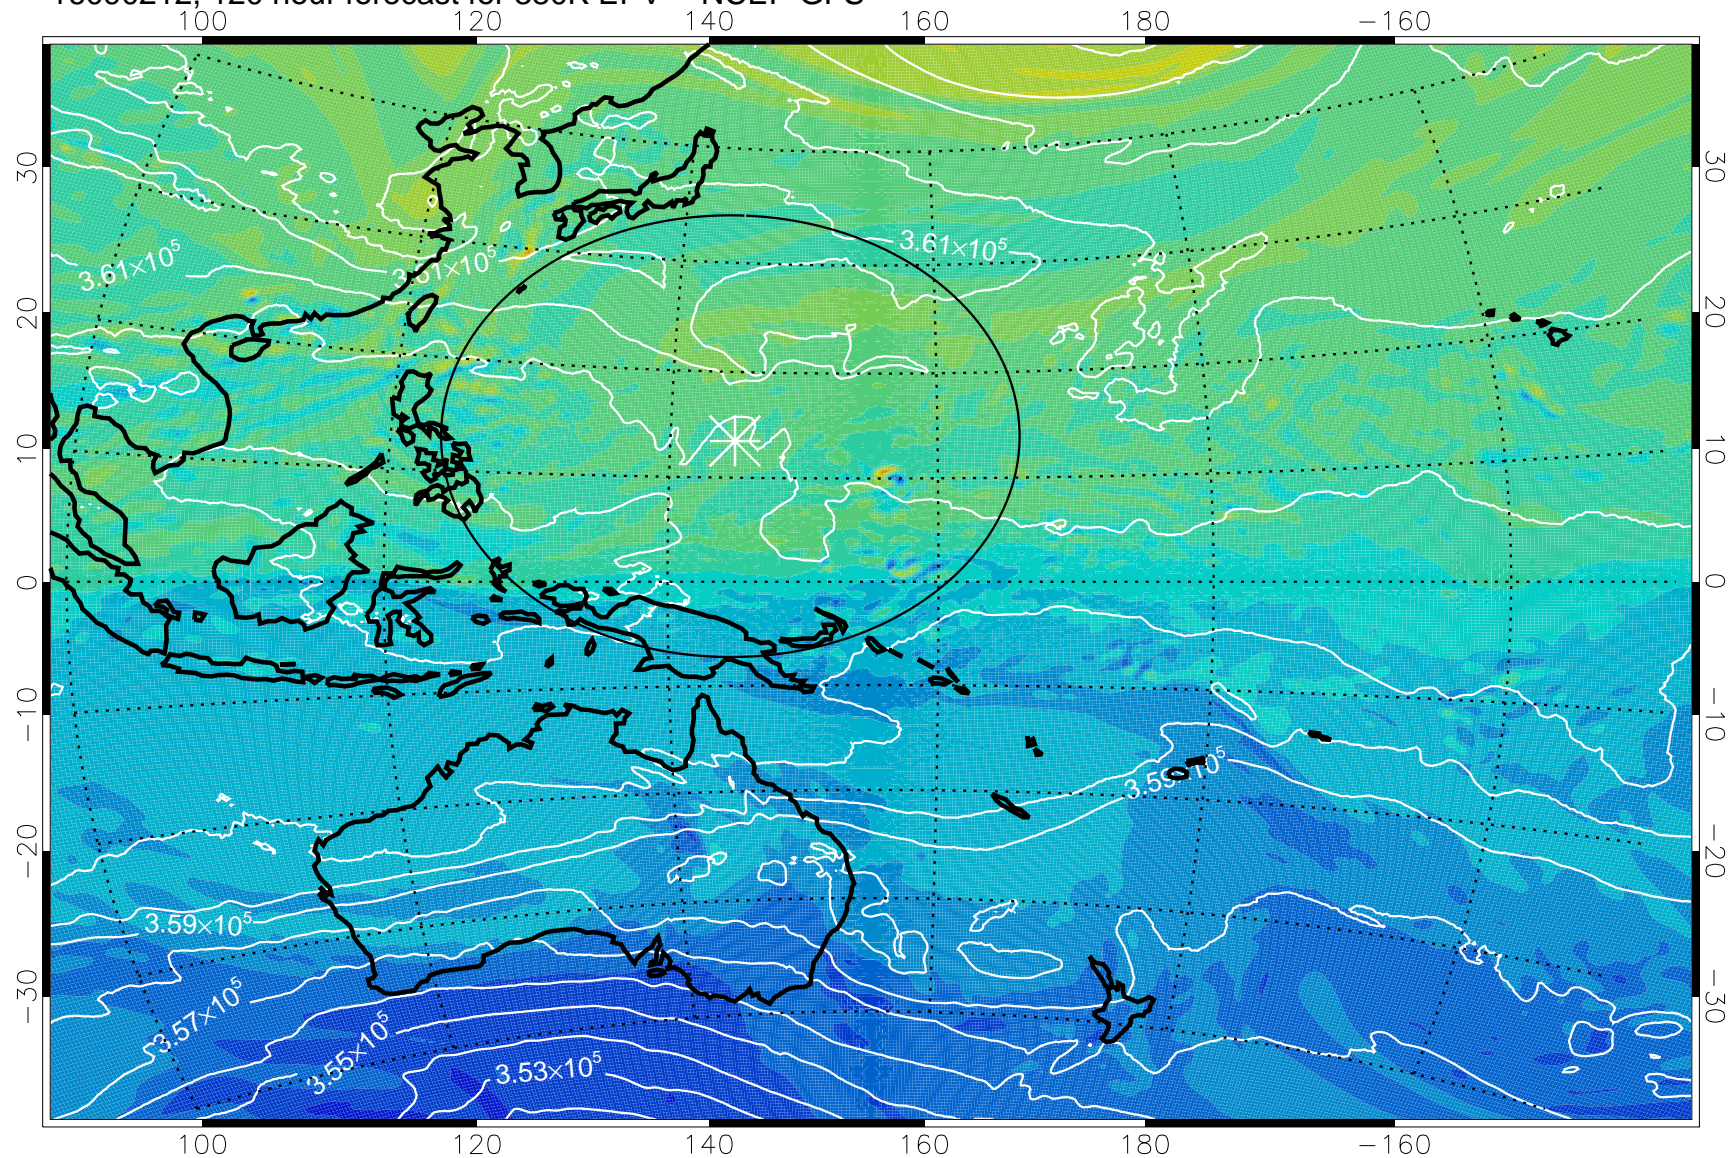

16090118, 102 hour forecast for 380K EPV -- NCEP GFS

380K Montgomery Streamfunction, white

Range ring of 2304 km

16090200, 108 hour forecast for 380K EPV -- NCEP GFS

380K Montgomery Streamfunction, white

Range ring of 2304 km

16090206, 114 hour forecast for 380K EPV -- NCEP GFS

380K Montgomery Streamfunction, white

Range ring of 2304 km

16090212, 120 hour forecast for 380K EPV -- NCEP GFS

380K Montgomery Streamfunction, white

Range ring of 2304 km