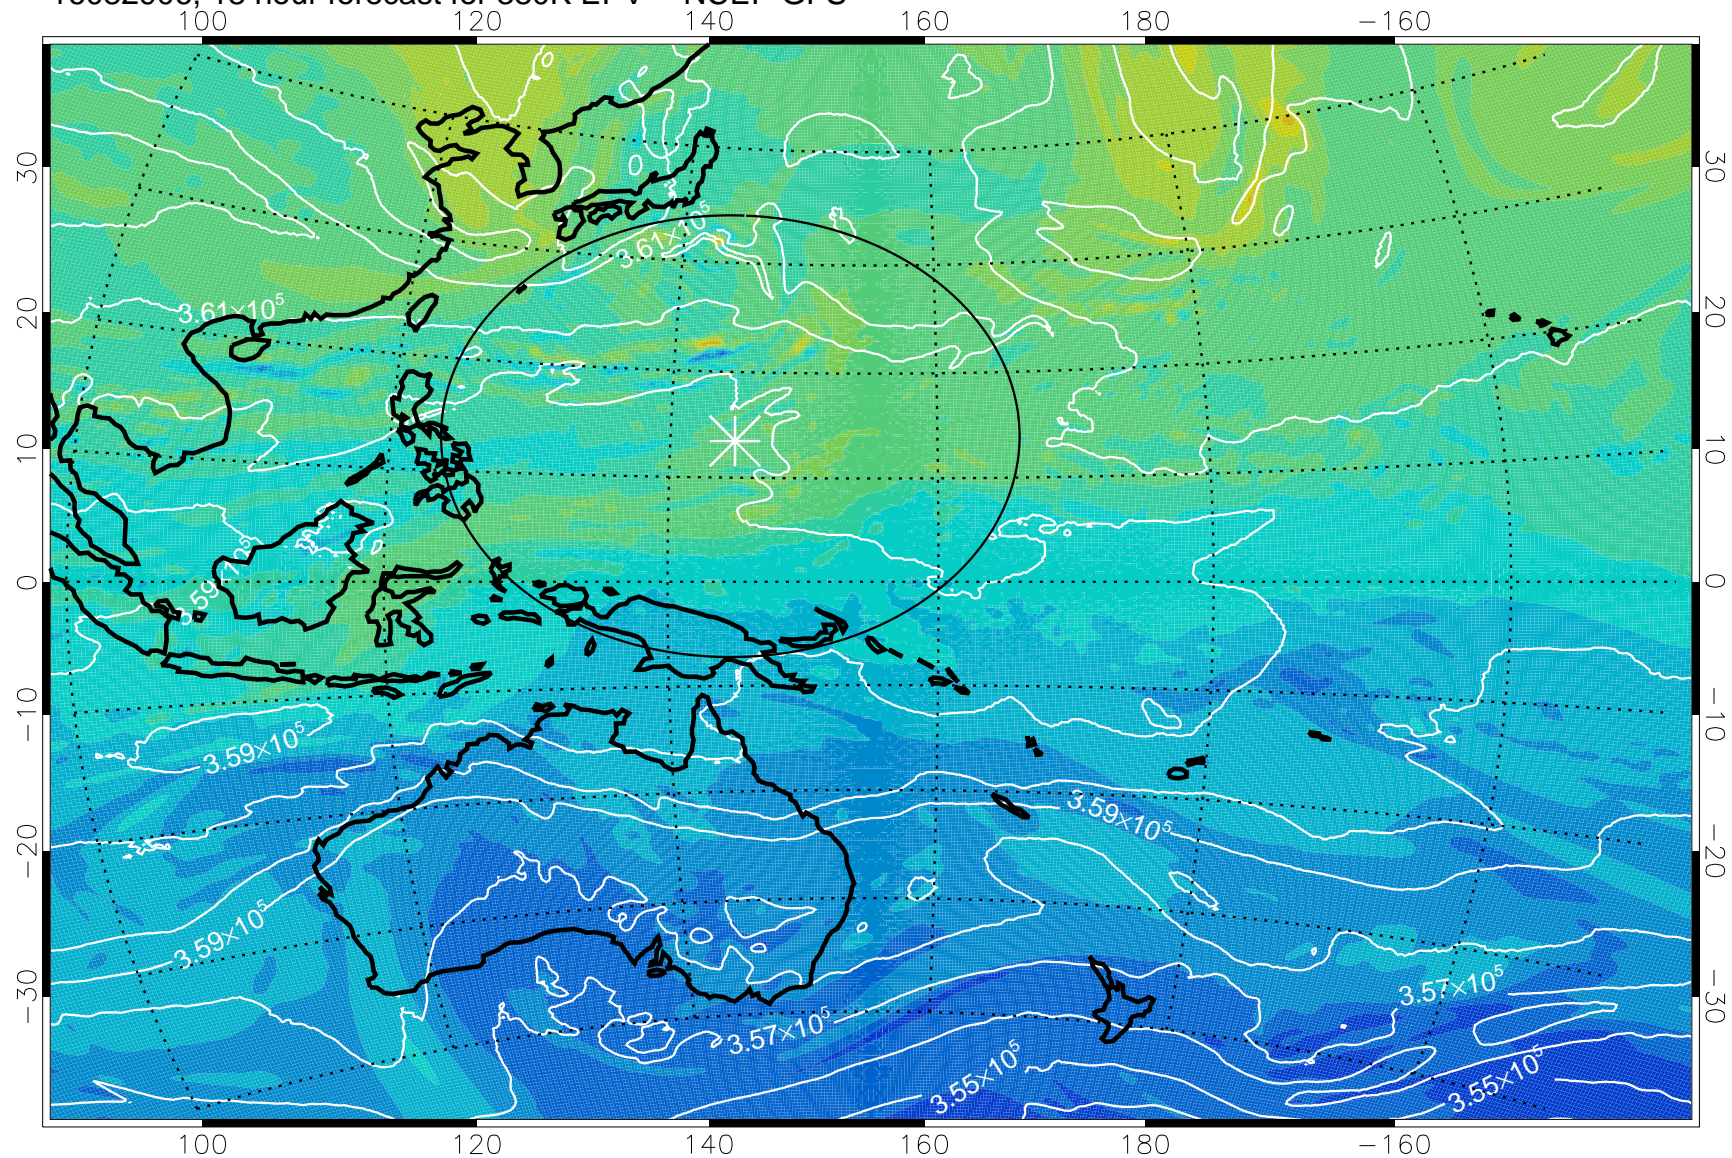

16082818, 6 hour forecast for 380K EPV -- NCEP GFS

380K Montgomery Streamfunction, white

Range ring of 2304 km

16082900, 12 hour forecast for 380K EPV -- NCEP GFS

380K Montgomery Streamfunction, white

Range ring of 2304 km

16082906, 18 hour forecast for 380K EPV -- NCEP GFS

16082912, 24 hour forecast for 380K EPV -- NCEP GFS

380K Montgomery Streamfunction, white

Range ring of 2304 km

16082918, 30 hour forecast for 380K EPV -- NCEP GFS

380K Montgomery Streamfunction, white

Range ring of 2304 km

16083000, 36 hour forecast for 380K EPV -- NCEP GFS

380K Montgomery Streamfunction, white

Range ring of 2304 km

16083006, 42 hour forecast for 380K EPV -- NCEP GFS

380K Montgomery Streamfunction, white

Range ring of 2304 km

16083012, 48 hour forecast for 380K EPV -- NCEP GFS

380K Montgomery Streamfunction, white

Range ring of 2304 km

16083018, 54 hour forecast for 380K EPV -- NCEP GFS