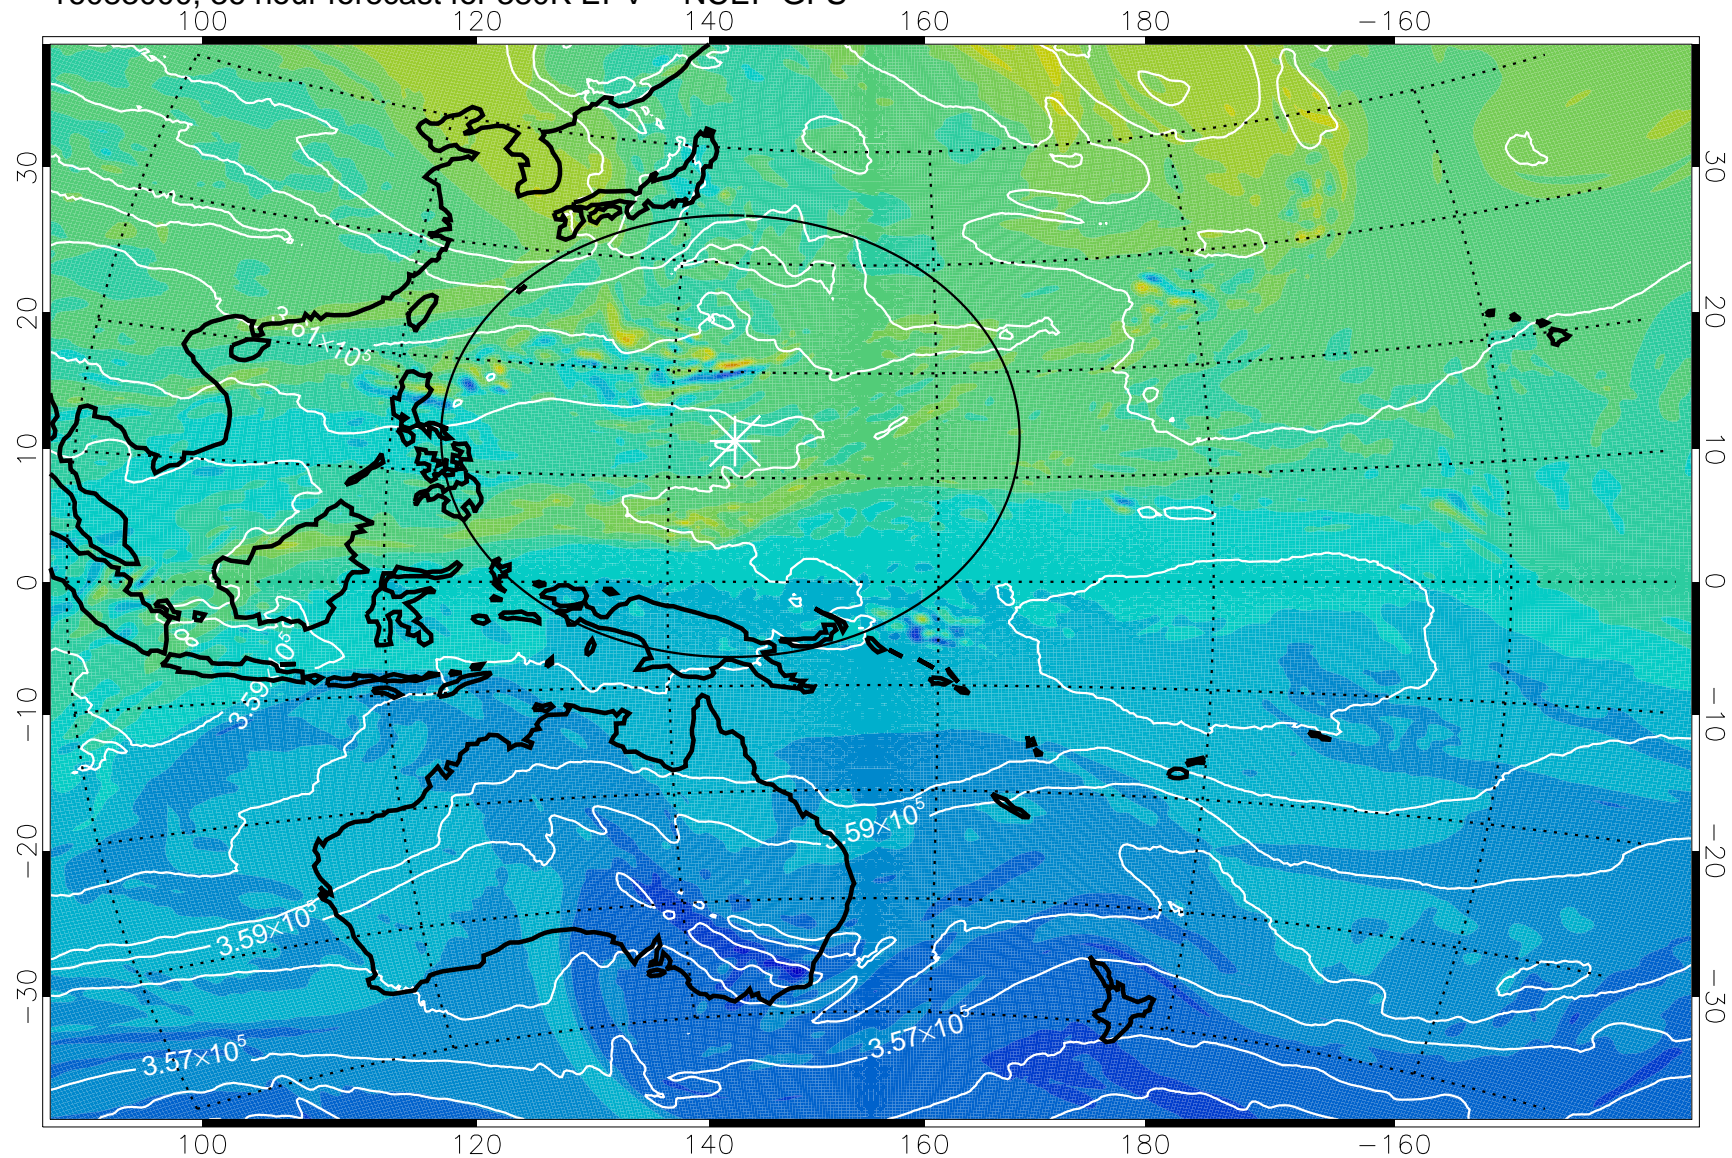

16082906, 18 hour forecast for 380K EPV -- NCEP GFS

16082912, 24 hour forecast for 380K EPV -- NCEP GFS

380K Montgomery Streamfunction, white

Range ring of 2304 km

16082918, 30 hour forecast for 380K EPV -- NCEP GFS

380K Montgomery Streamfunction, white

Range ring of 2304 km

16083000, 36 hour forecast for 380K EPV -- NCEP GFS

380K Montgomery Streamfunction, white

Range ring of 2304 km

16083006, 42 hour forecast for 380K EPV -- NCEP GFS

380K Montgomery Streamfunction, white

Range ring of 2304 km

16083012, 48 hour forecast for 380K EPV -- NCEP GFS

380K Montgomery Streamfunction, white

Range ring of 2304 km

16083018, 54 hour forecast for 380K EPV -- NCEP GFS

380K Montgomery Streamfunction, white

Range ring of 2304 km

16083100, 60 hour forecast for 380K EPV -- NCEP GFS

380K Montgomery Streamfunction, white

Range ring of 2304 km

16083106, 66 hour forecast for 380K EPV -- NCEP GFS