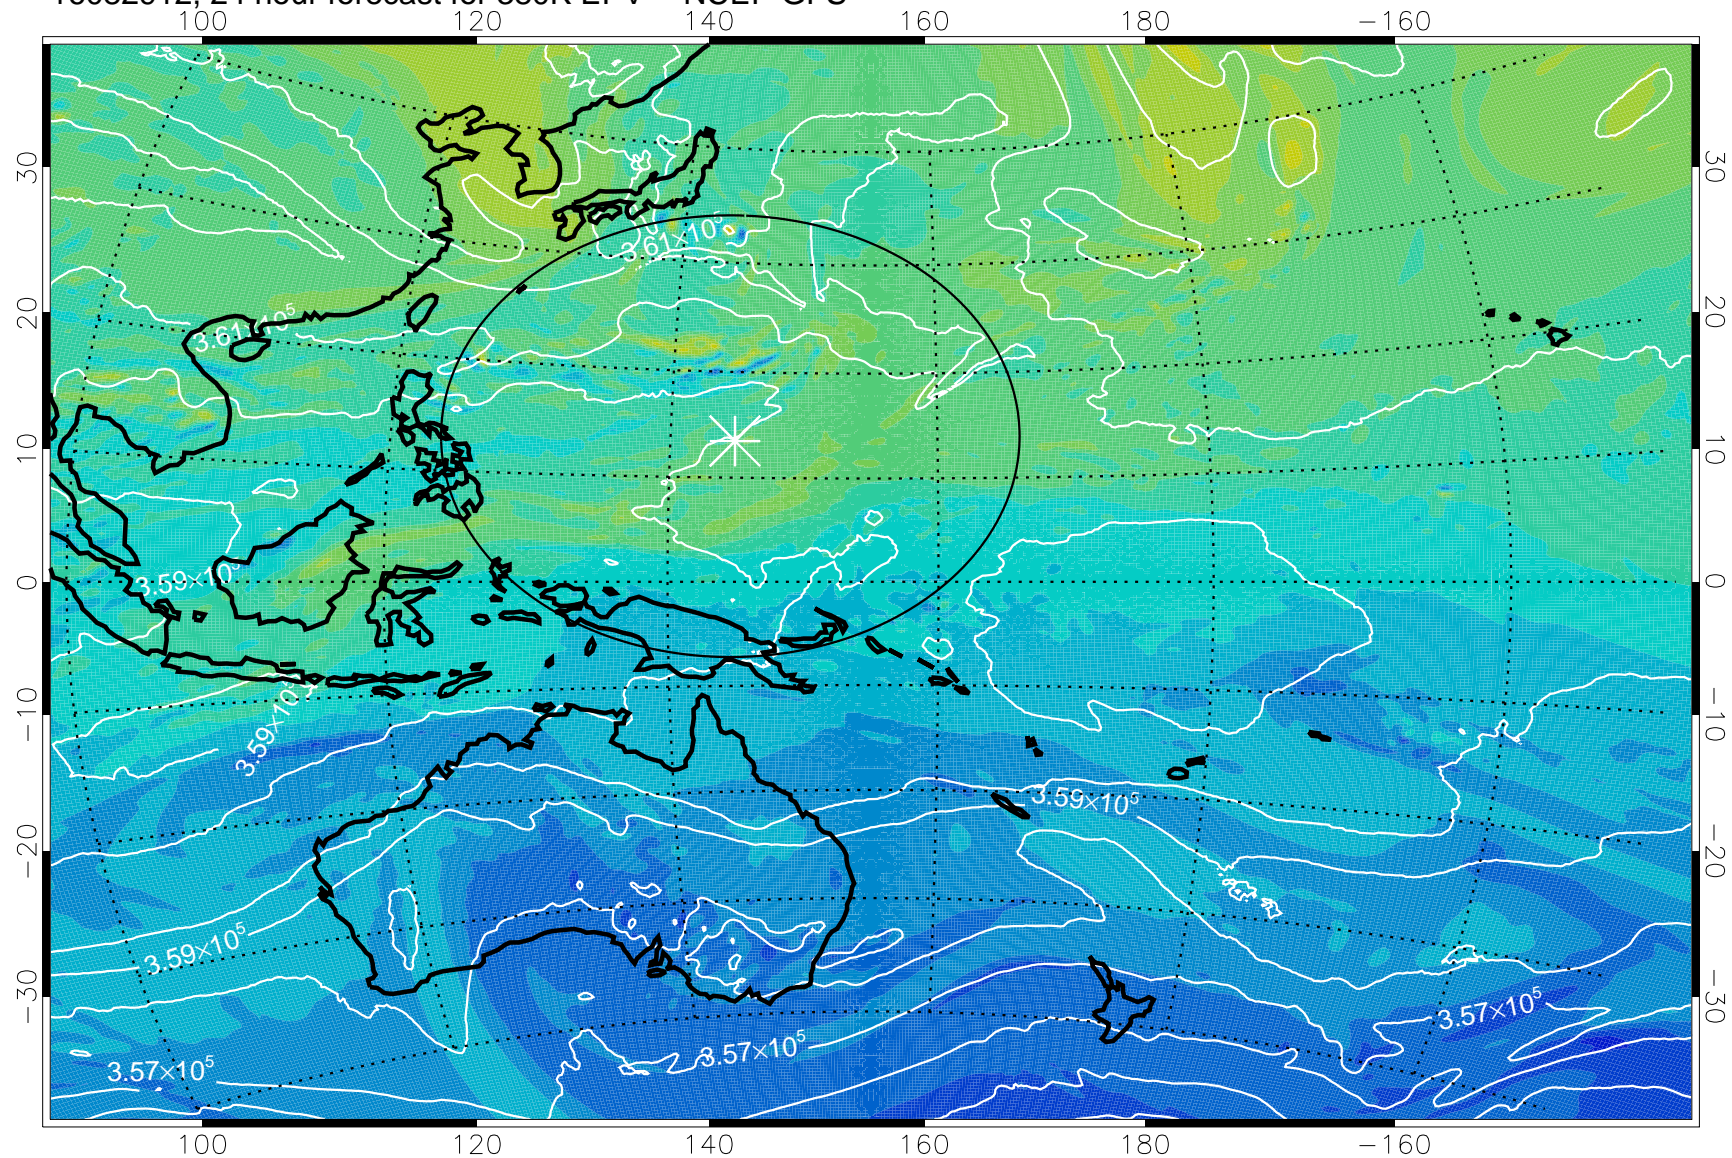

16082818, 6 hour forecast for 380K EPV -- NCEP GFS

380K Montgomery Streamfunction, white

Range ring of 2304 km

16082900, 12 hour forecast for 380K EPV -- NCEP GFS

380K Montgomery Streamfunction, white

Range ring of 2304 km

16082906, 18 hour forecast for 380K EPV -- NCEP GFS

16082912, 24 hour forecast for 380K EPV -- NCEP GFS

380K Montgomery Streamfunction, white

Range ring of 2304 km

16082918, 30 hour forecast for 380K EPV -- NCEP GFS

380K Montgomery Streamfunction, white

Range ring of 2304 km

16083000, 36 hour forecast for 380K EPV -- NCEP GFS

380K Montgomery Streamfunction, white

Range ring of 2304 km

16083006, 42 hour forecast for 380K EPV -- NCEP GFS

380K Montgomery Streamfunction, white

Range ring of 2304 km

16083012, 48 hour forecast for 380K EPV -- NCEP GFS

380K Montgomery Streamfunction, white

Range ring of 2304 km

16083018, 54 hour forecast for 380K EPV -- NCEP GFS