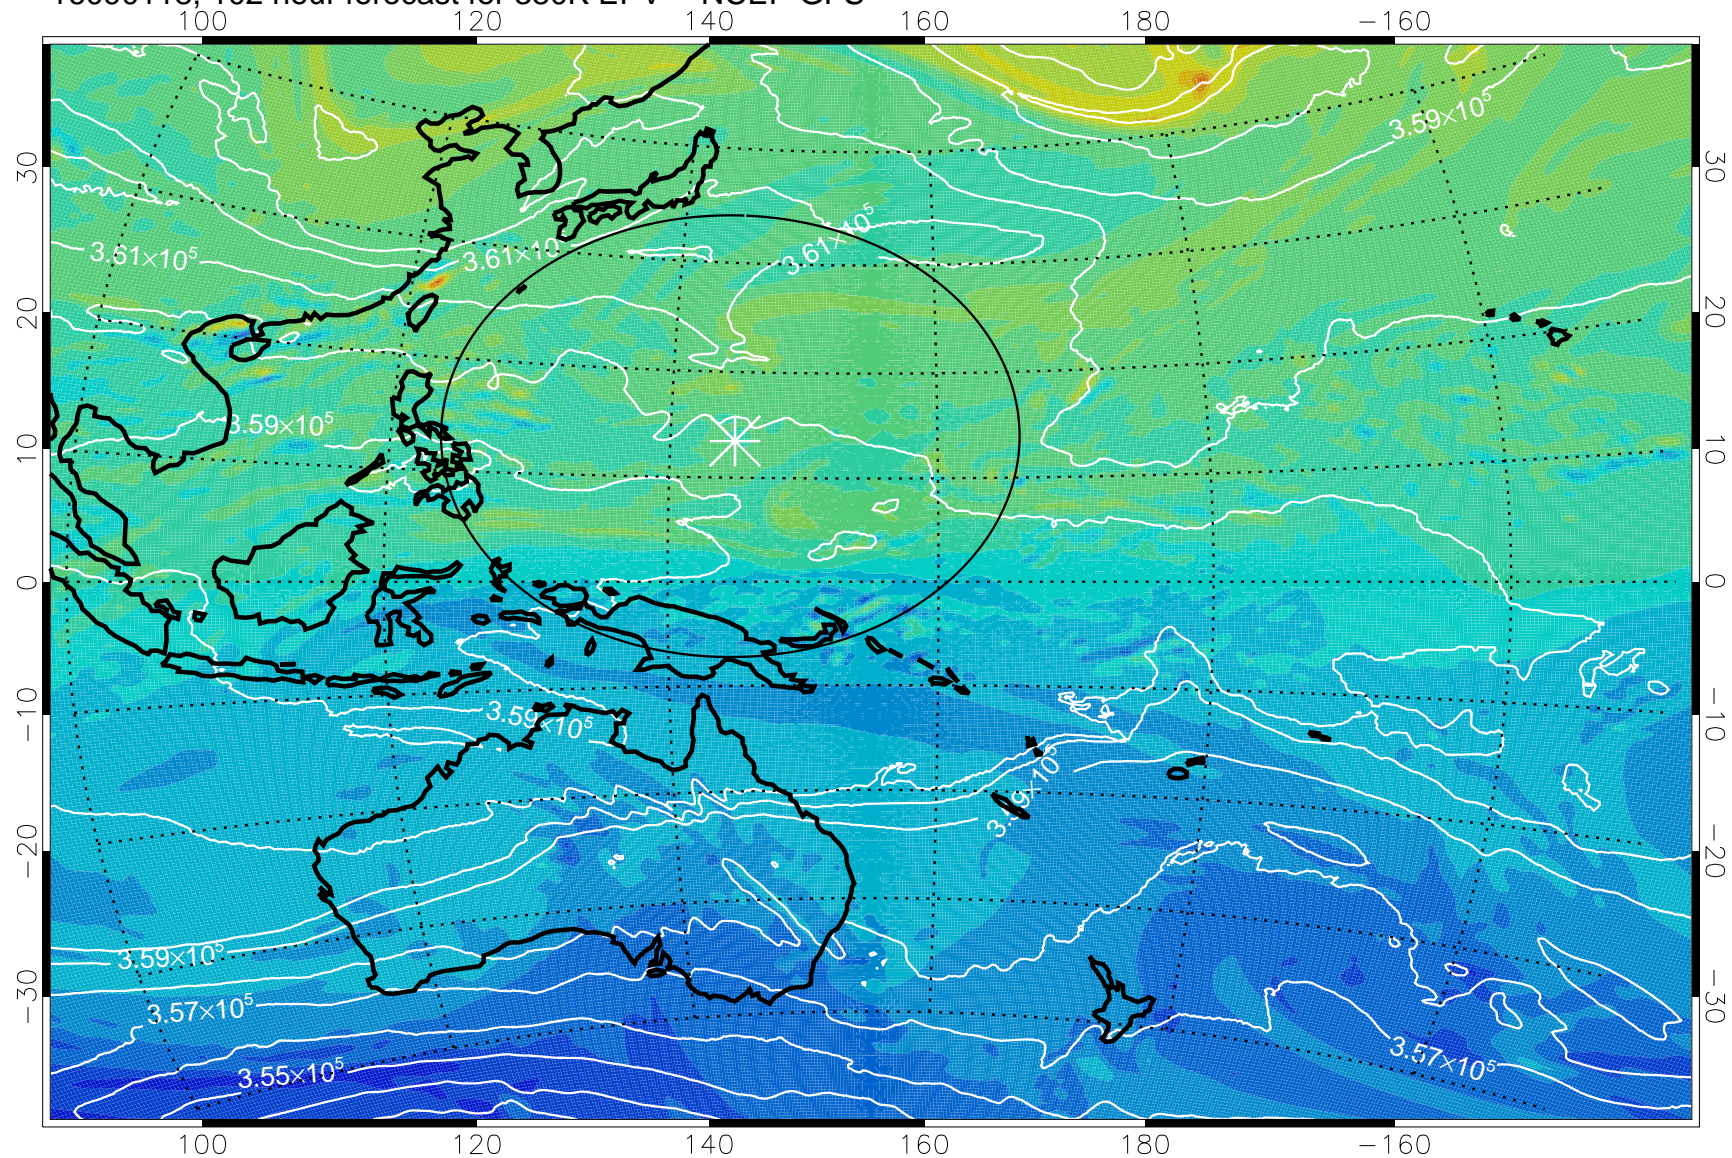

16090106, 90 hour forecast for 380K EPV -- NCEP GFS

380K Montgomery Streamfunction, white

Range ring of 2304 km

16090112, 96 hour forecast for 380K EPV -- NCEP GFS

380K Montgomery Streamfunction, white

Range ring of 2304 km

16090118, 102 hour forecast for 380K EPV -- NCEP GFS

380K Montgomery Streamfunction, white

Range ring of 2304 km

16090200, 108 hour forecast for 380K EPV -- NCEP GFS

380K Montgomery Streamfunction, white

Range ring of 2304 km

16090206, 114 hour forecast for 380K EPV -- NCEP GFS

380K Montgomery Streamfunction, white

Range ring of 2304 km

16090212, 120 hour forecast for 380K EPV -- NCEP GFS

380K Montgomery Streamfunction, white

Range ring of 2304 km