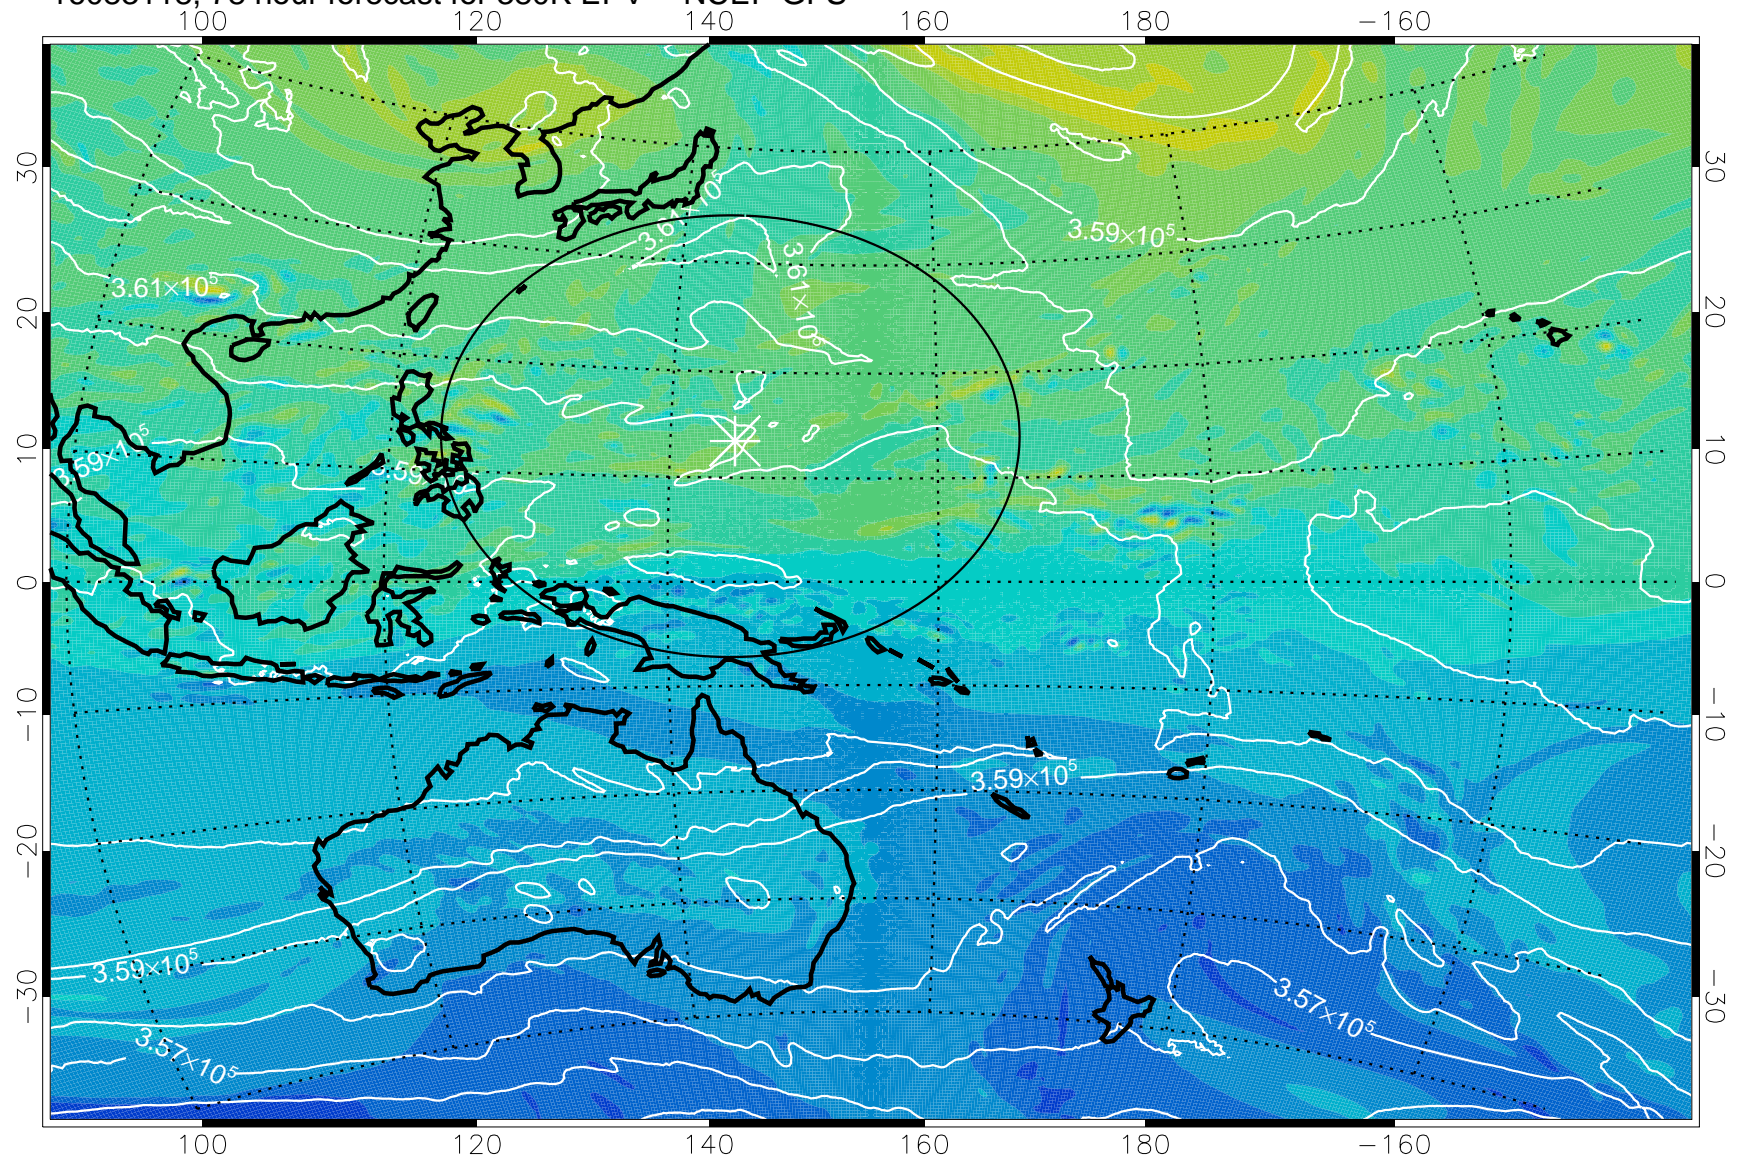

380K Montgomery Streamfunction, white

Range ring of 2304 km

16083100, 60 hour forecast for 380K EPV -- NCEP GFS

380K Montgomery Streamfunction, white

Range ring of 2304 km

16083106, 66 hour forecast for 380K EPV -- NCEP GFS

380K Montgomery Streamfunction, white

Range ring of 2304 km

16083112, 72 hour forecast for 380K EPV -- NCEP GFS

380K Montgomery Streamfunction, white

Range ring of 2304 km

16083118, 78 hour forecast for 380K EPV -- NCEP GFS

380K Montgomery Streamfunction, white

Range ring of 2304 km

16090100, 84 hour forecast for 380K EPV -- NCEP GFS

-2×10^{-5} -1×10^{-5} 0 1×10^{-5} 2×10^{-5}
PVU

380K Montgomery Streamfunction, white

Range ring of 2304 km

16090106, 90 hour forecast for 380K EPV -- NCEP GFS

380K Montgomery Streamfunction, white

Range ring of 2304 km

16090112, 96 hour forecast for 380K EPV -- NCEP GFS

380K Montgomery Streamfunction, white

Range ring of 2304 km