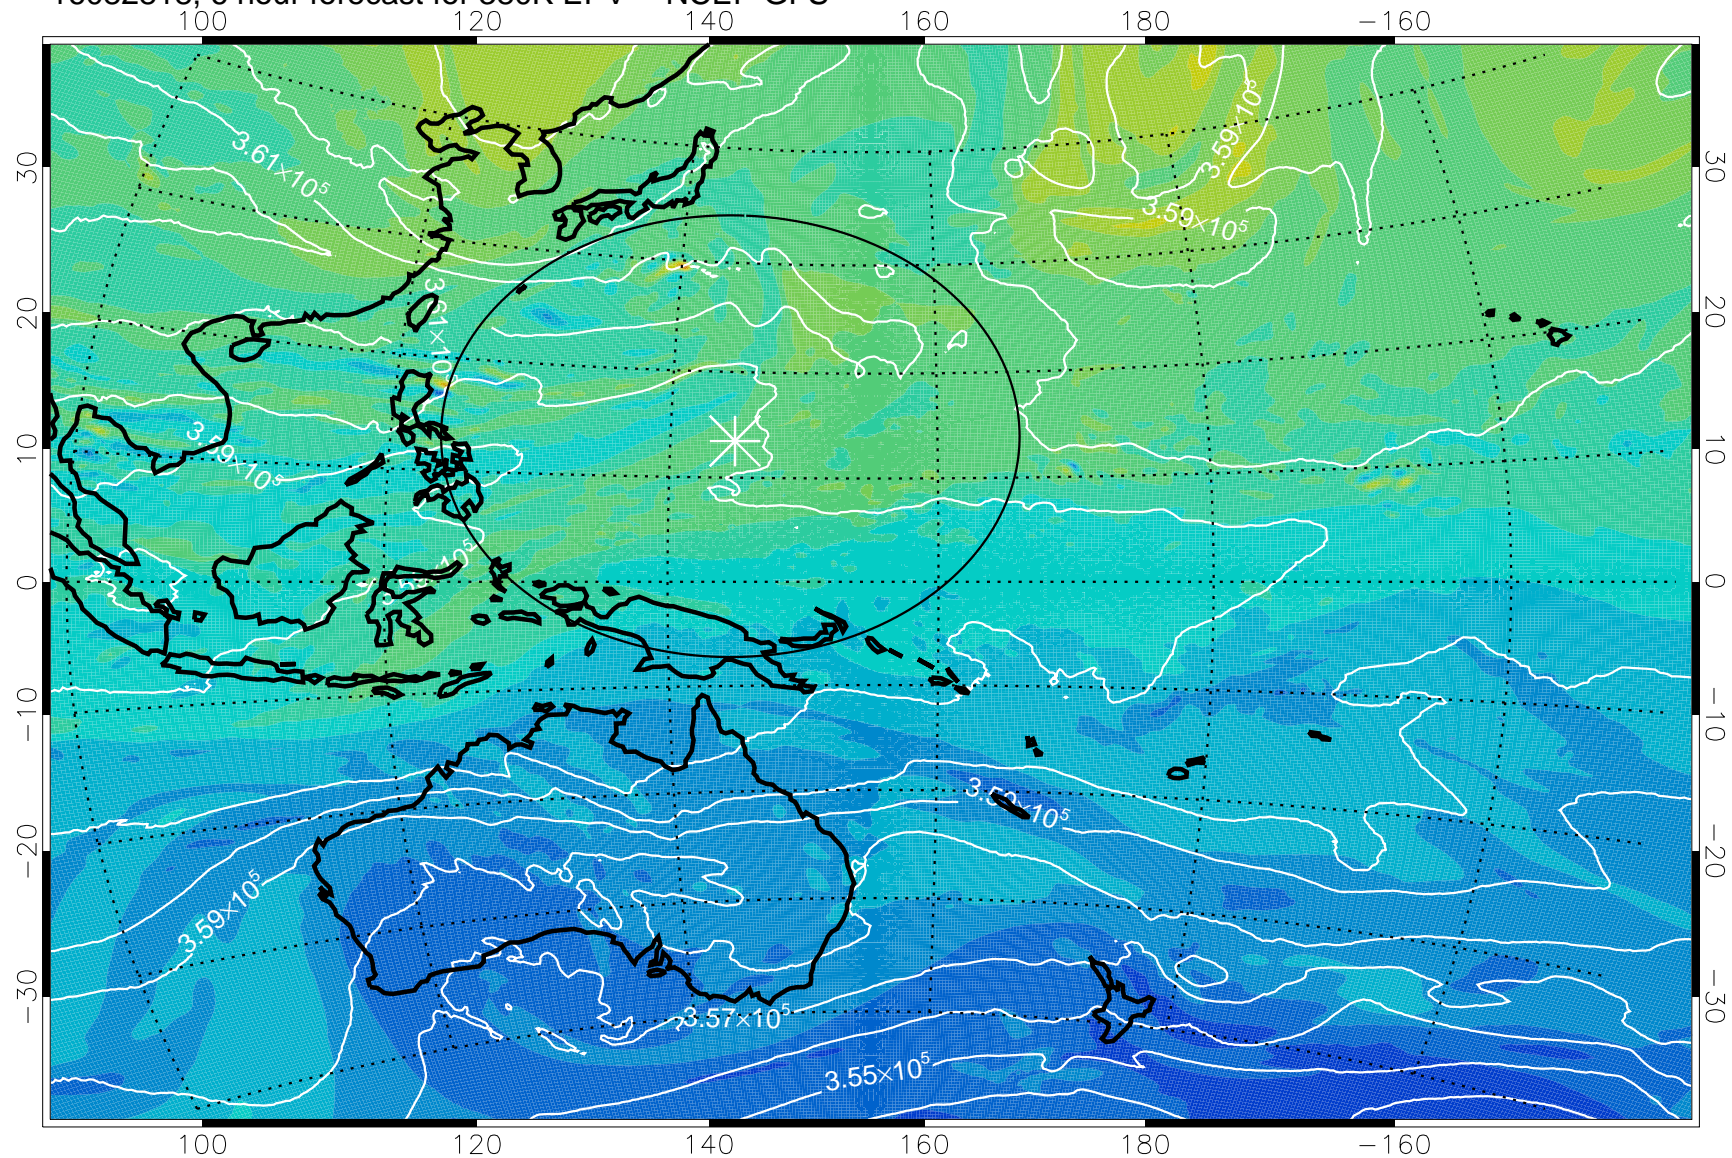

16082818, 6 hour forecast for 380K EPV -- NCEP GFS

380K Montgomery Streamfunction, white

Range ring of 2304 km

16082900, 12 hour forecast for 380K EPV -- NCEP GFS

380K Montgomery Streamfunction, white

Range ring of 2304 km

16082906, 18 hour forecast for 380K EPV -- NCEP GFS

16082912, 24 hour forecast for 380K EPV -- NCEP GFS

380K Montgomery Streamfunction, white

Range ring of 2304 km

16082918, 30 hour forecast for 380K EPV -- NCEP GFS

380K Montgomery Streamfunction, white

Range ring of 2304 km

16083000, 36 hour forecast for 380K EPV -- NCEP GFS

380K Montgomery Streamfunction, white

Range ring of 2304 km

16083006, 42 hour forecast for 380K EPV -- NCEP GFS

380K Montgomery Streamfunction, white

Range ring of 2304 km

16083012, 48 hour forecast for 380K EPV -- NCEP GFS

380K Montgomery Streamfunction, white

Range ring of 2304 km

16083018, 54 hour forecast for 380K EPV -- NCEP GFS