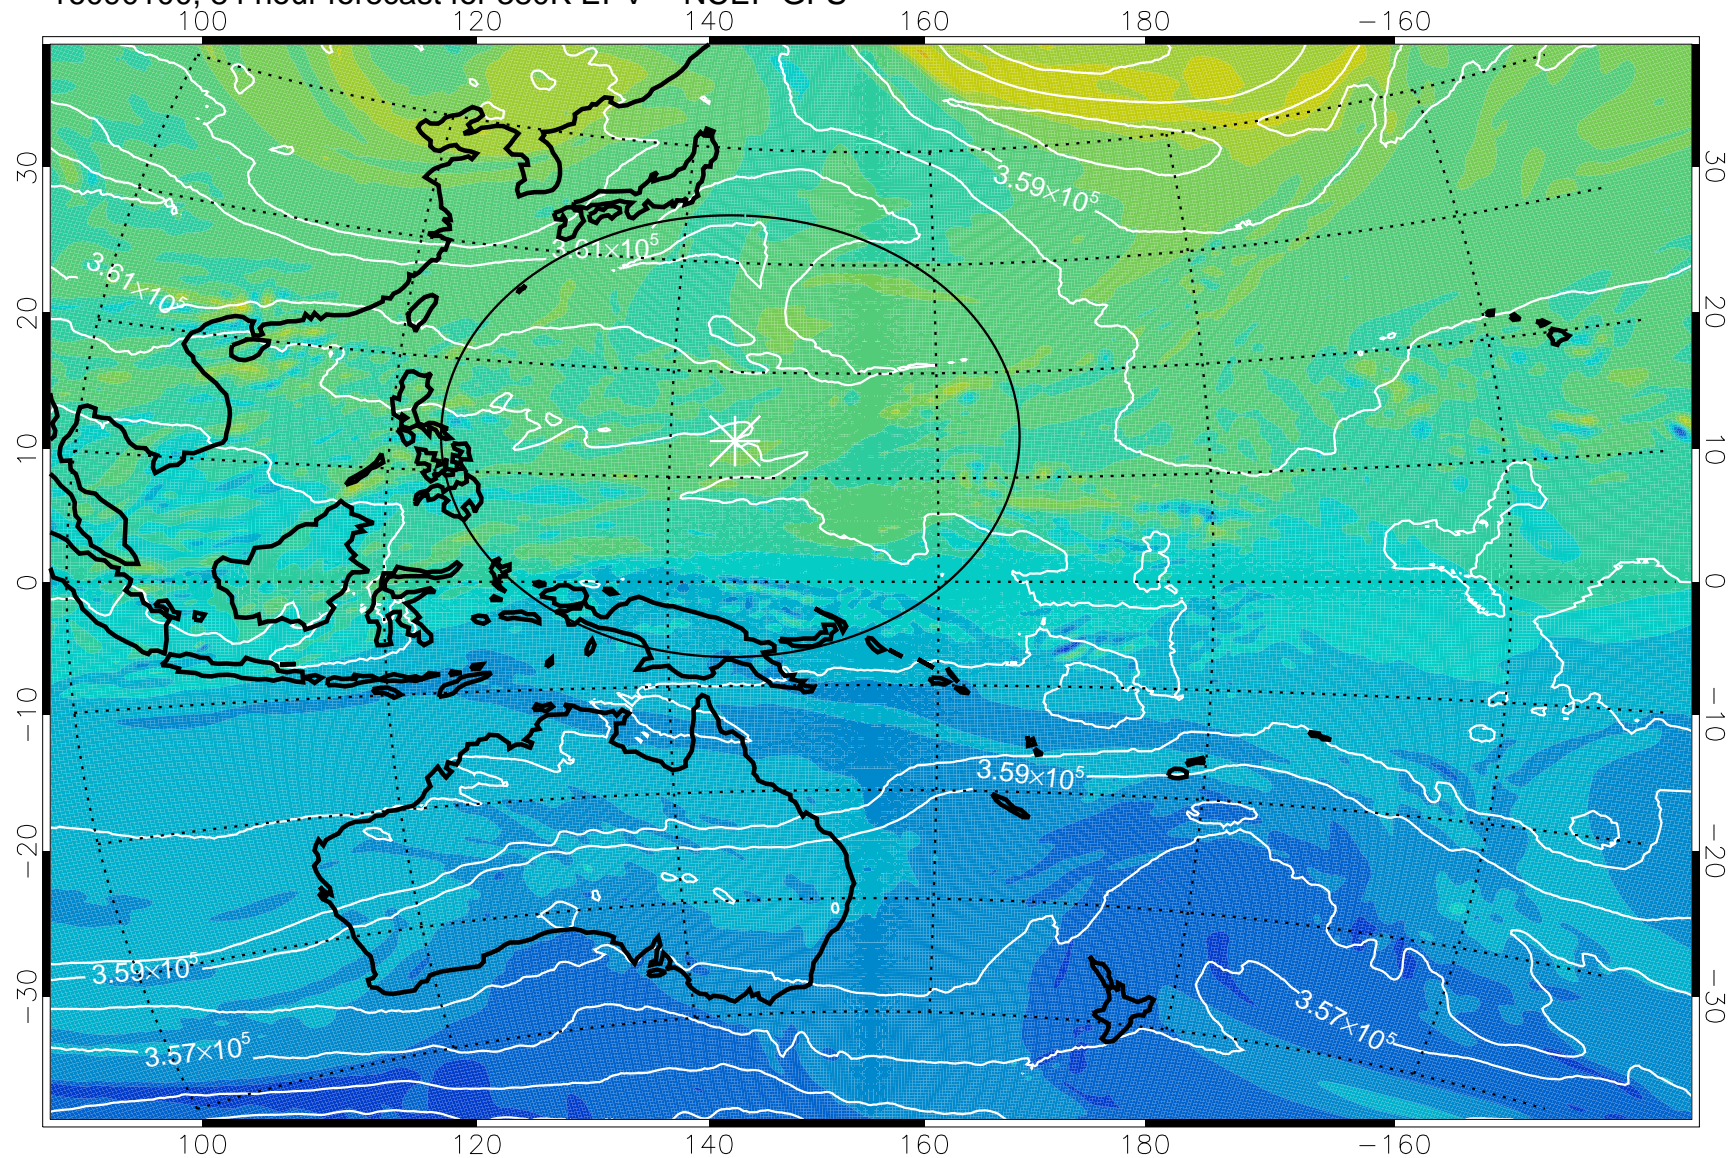

380K Montgomery Streamfunction, white

Range ring of 2304 km

16083100, 60 hour forecast for 380K EPV -- NCEP GFS

380K Montgomery Streamfunction, white

Range ring of 2304 km

16083106, 66 hour forecast for 380K EPV -- NCEP GFS

380K Montgomery Streamfunction, white

Range ring of 2304 km

16083112, 72 hour forecast for 380K EPV -- NCEP GFS

380K Montgomery Streamfunction, white

Range ring of 2304 km

16083118, 78 hour forecast for 380K EPV -- NCEP GFS

380K Montgomery Streamfunction, white

Range ring of 2304 km

16090100, 84 hour forecast for 380K EPV -- NCEP GFS

-2×10^{-5} -1×10^{-5} 0 1×10^{-5} 2×10^{-5}
PVU

380K Montgomery Streamfunction, white

Range ring of 2304 km

16090106, 90 hour forecast for 380K EPV -- NCEP GFS

380K Montgomery Streamfunction, white

Range ring of 2304 km

16090112, 96 hour forecast for 380K EPV -- NCEP GFS

380K Montgomery Streamfunction, white

Range ring of 2304 km