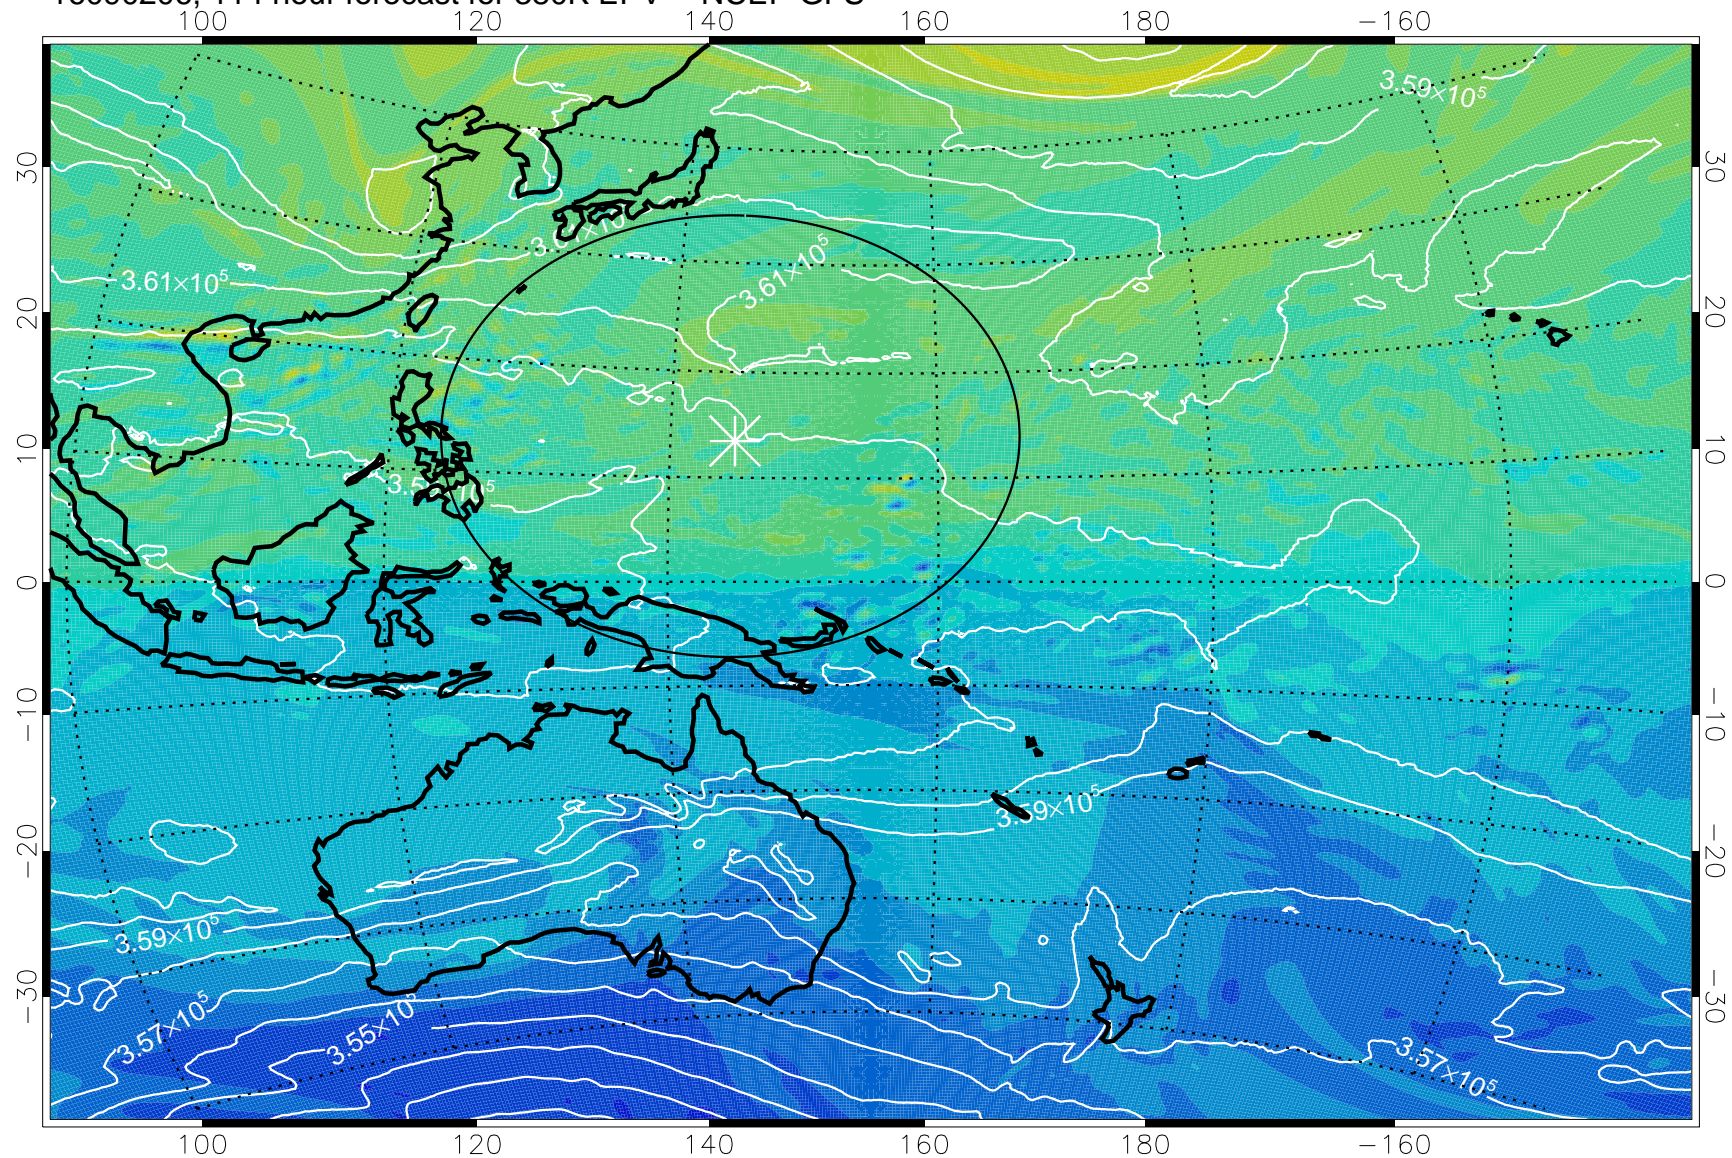

16090106, 90 hour forecast for 380K EPV -- NCEP GFS

380K Montgomery Streamfunction, white

Range ring of 2304 km

16090112, 96 hour forecast for 380K EPV -- NCEP GFS

380K Montgomery Streamfunction, white

Range ring of 2304 km

16090118, 102 hour forecast for 380K EPV -- NCEP GFS

380K Montgomery Streamfunction, white

Range ring of 2304 km

16090200, 108 hour forecast for 380K EPV -- NCEP GFS

380K Montgomery Streamfunction, white

Range ring of 2304 km

16090206, 114 hour forecast for 380K EPV -- NCEP GFS

380K Montgomery Streamfunction, white

Range ring of 2304 km

16090212, 120 hour forecast for 380K EPV -- NCEP GFS

380K Montgomery Streamfunction, white

Range ring of 2304 km