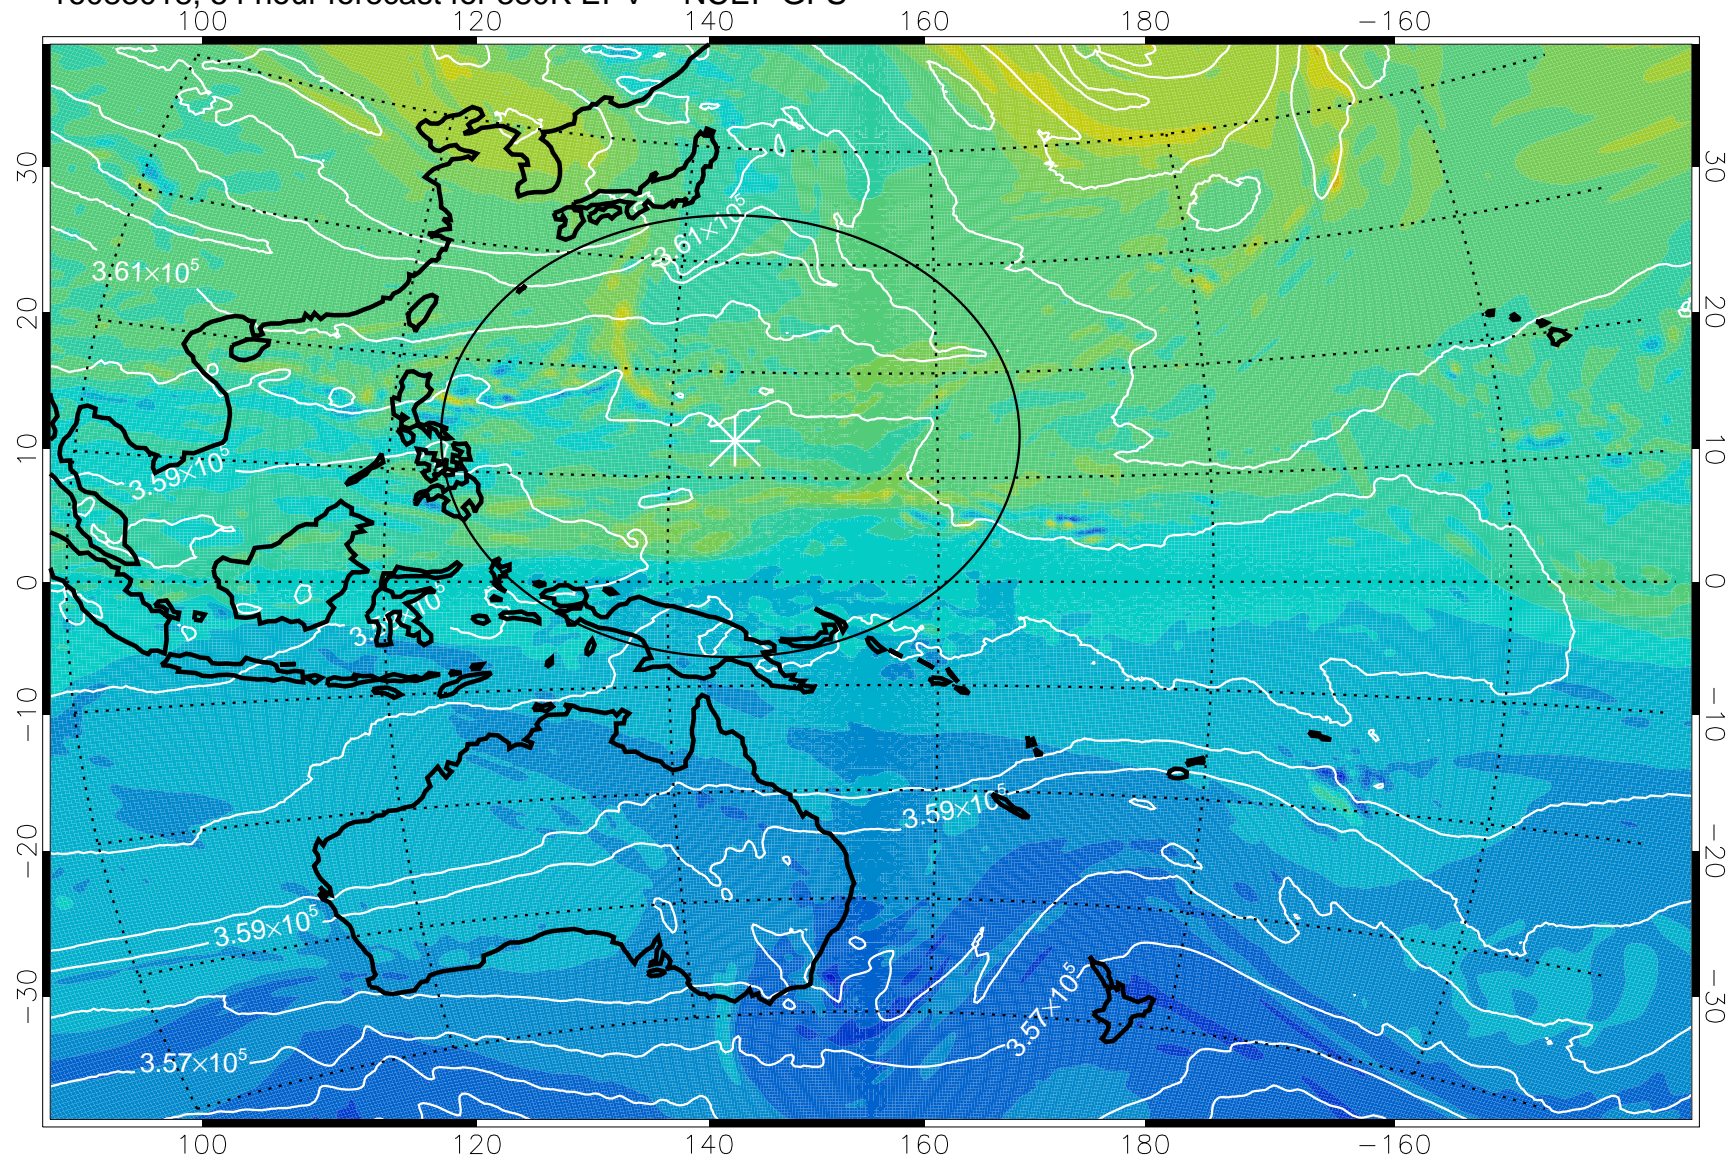

380K Montgomery Streamfunction, white

Range ring of 2304 km

16083000, 36 hour forecast for 380K EPV -- NCEP GFS

380K Montgomery Streamfunction, white

Range ring of 2304 km

16083006, 42 hour forecast for 380K EPV -- NCEP GFS

380K Montgomery Streamfunction, white

Range ring of 2304 km

16083012, 48 hour forecast for 380K EPV -- NCEP GFS

380K Montgomery Streamfunction, white

Range ring of 2304 km

16083018, 54 hour forecast for 380K EPV -- NCEP GFS

380K Montgomery Streamfunction, white

Range ring of 2304 km

16083100, 60 hour forecast for 380K EPV -- NCEP GFS

380K Montgomery Streamfunction, white

Range ring of 2304 km

16083106, 66 hour forecast for 380K EPV -- NCEP GFS

380K Montgomery Streamfunction, white

Range ring of 2304 km

16083112, 72 hour forecast for 380K EPV -- NCEP GFS

380K Montgomery Streamfunction, white

Range ring of 2304 km

16083118, 78 hour forecast for 380K EPV -- NCEP GFS