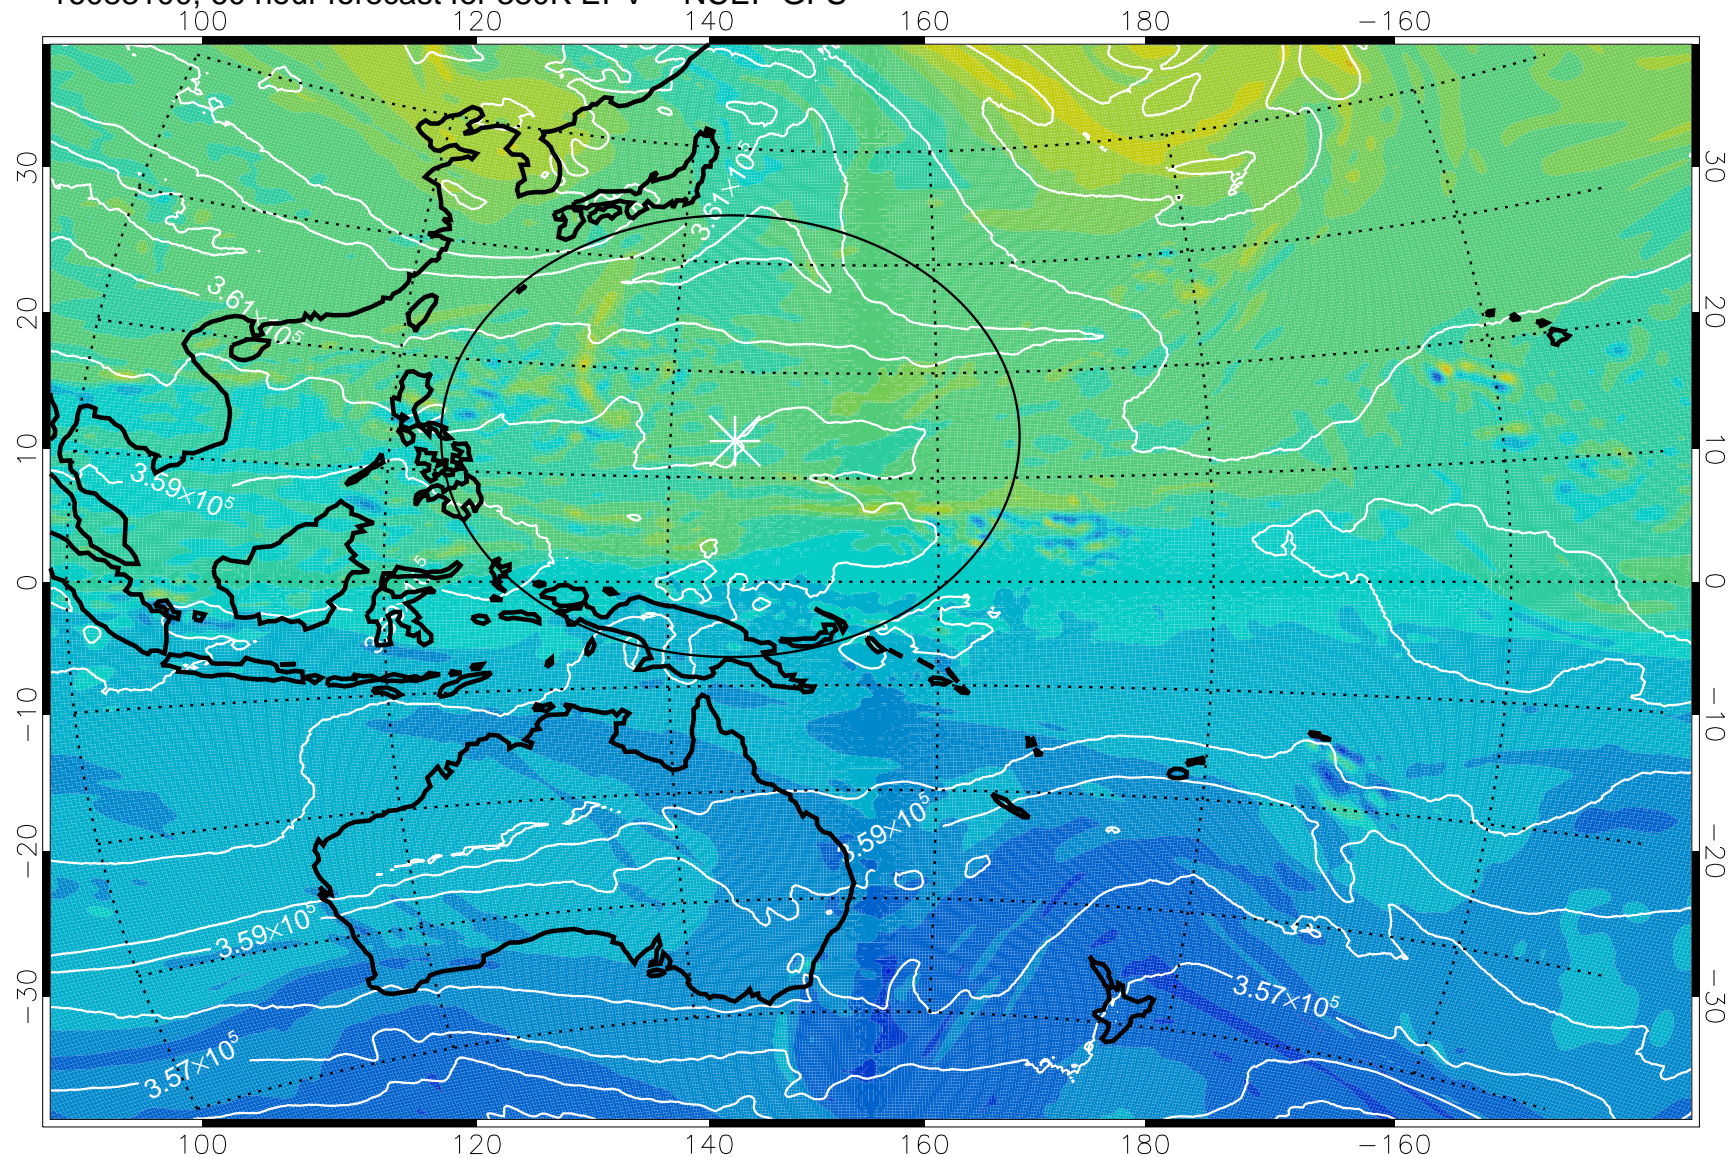

380K Montgomery Streamfunction, white

Range ring of 2304 km

16083000, 36 hour forecast for 380K EPV -- NCEP GFS

380K Montgomery Streamfunction, white

Range ring of 2304 km

16083006, 42 hour forecast for 380K EPV -- NCEP GFS

380K Montgomery Streamfunction, white

Range ring of 2304 km

16083012, 48 hour forecast for 380K EPV -- NCEP GFS

380K Montgomery Streamfunction, white

Range ring of 2304 km

16083018, 54 hour forecast for 380K EPV -- NCEP GFS

380K Montgomery Streamfunction, white

Range ring of 2304 km

16083100, 60 hour forecast for 380K EPV -- NCEP GFS

380K Montgomery Streamfunction, white

Range ring of 2304 km

16083106, 66 hour forecast for 380K EPV -- NCEP GFS

380K Montgomery Streamfunction, white

Range ring of 2304 km

16083112, 72 hour forecast for 380K EPV -- NCEP GFS

380K Montgomery Streamfunction, white

Range ring of 2304 km

16083118, 78 hour forecast for 380K EPV -- NCEP GFS