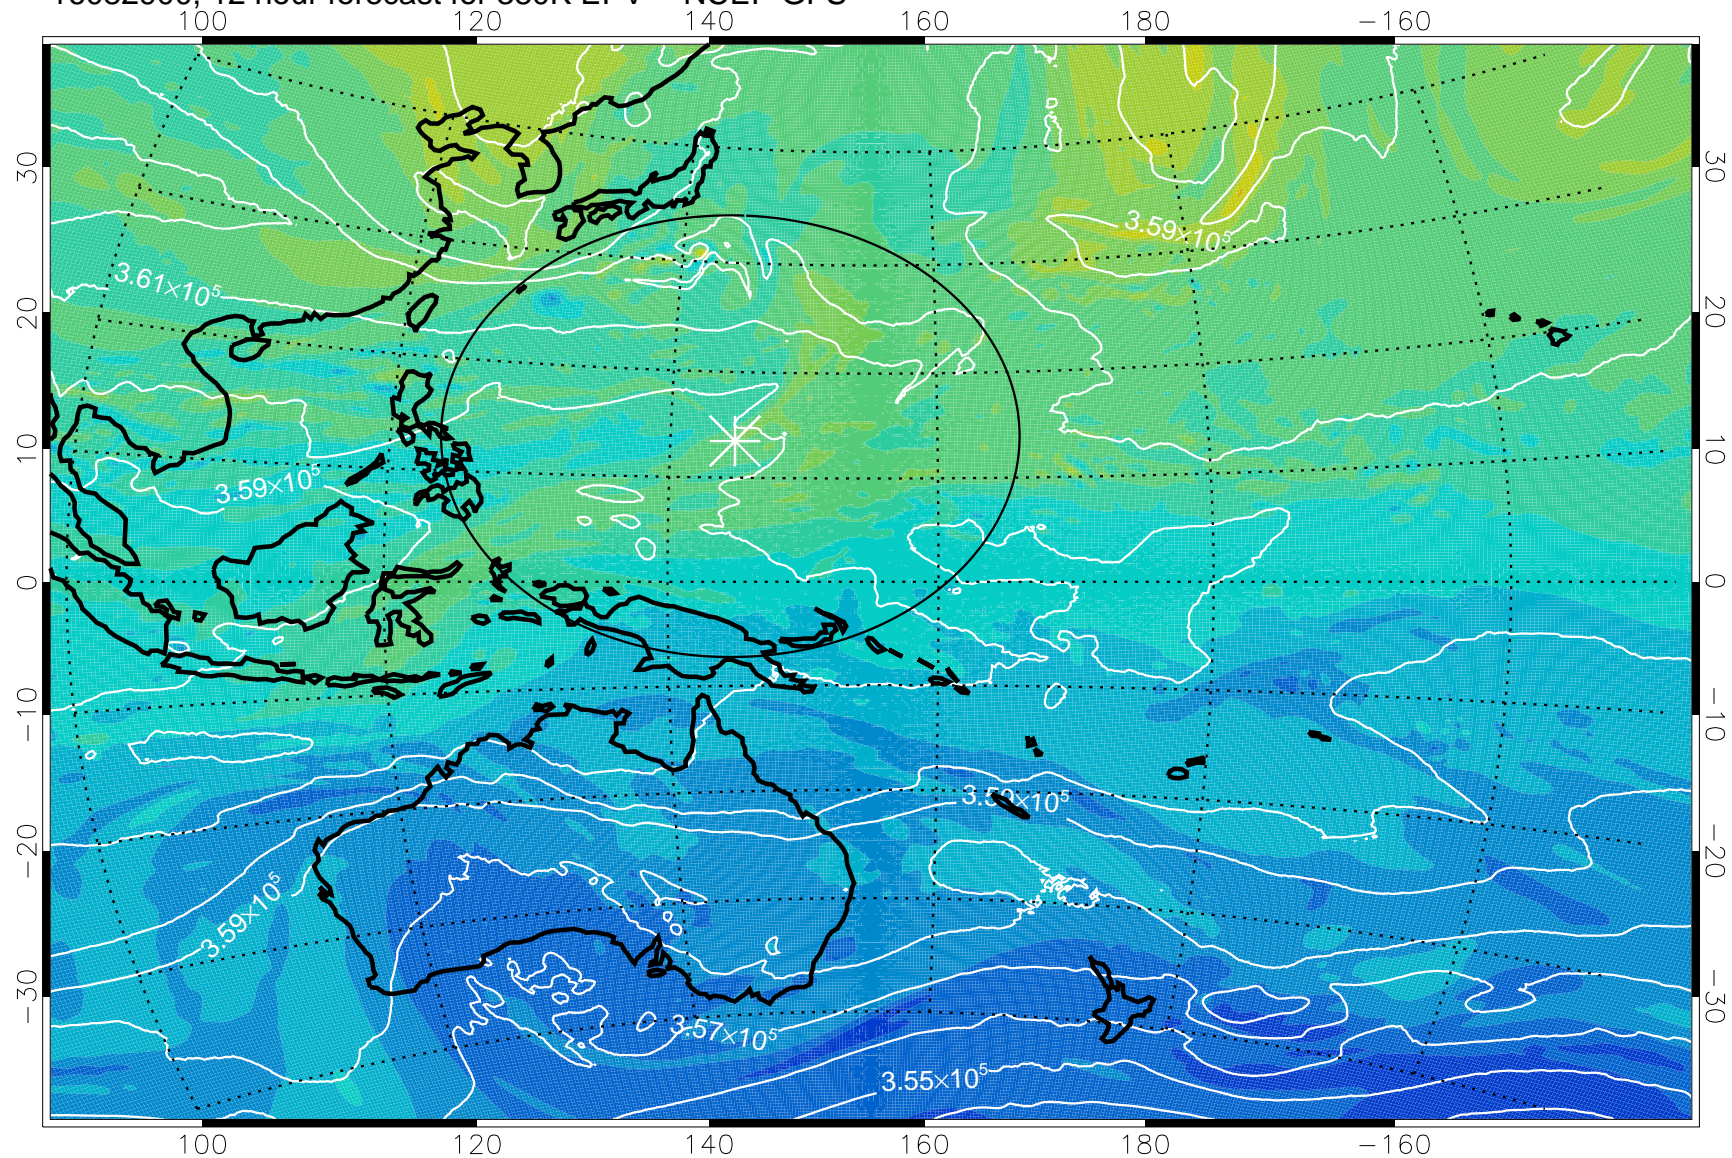

16082818, 6 hour forecast for 380K EPV -- NCEP GFS

380K Montgomery Streamfunction, white

Range ring of 2304 km

16082900, 12 hour forecast for 380K EPV -- NCEP GFS

380K Montgomery Streamfunction, white

Range ring of 2304 km

16082906, 18 hour forecast for 380K EPV -- NCEP GFS

16082912, 24 hour forecast for 380K EPV -- NCEP GFS

380K Montgomery Streamfunction, white

Range ring of 2304 km

16082918, 30 hour forecast for 380K EPV -- NCEP GFS

380K Montgomery Streamfunction, white

Range ring of 2304 km

16083000, 36 hour forecast for 380K EPV -- NCEP GFS

380K Montgomery Streamfunction, white

Range ring of 2304 km

16083006, 42 hour forecast for 380K EPV -- NCEP GFS

380K Montgomery Streamfunction, white

Range ring of 2304 km

16083012, 48 hour forecast for 380K EPV -- NCEP GFS

380K Montgomery Streamfunction, white

Range ring of 2304 km

16083018, 54 hour forecast for 380K EPV -- NCEP GFS