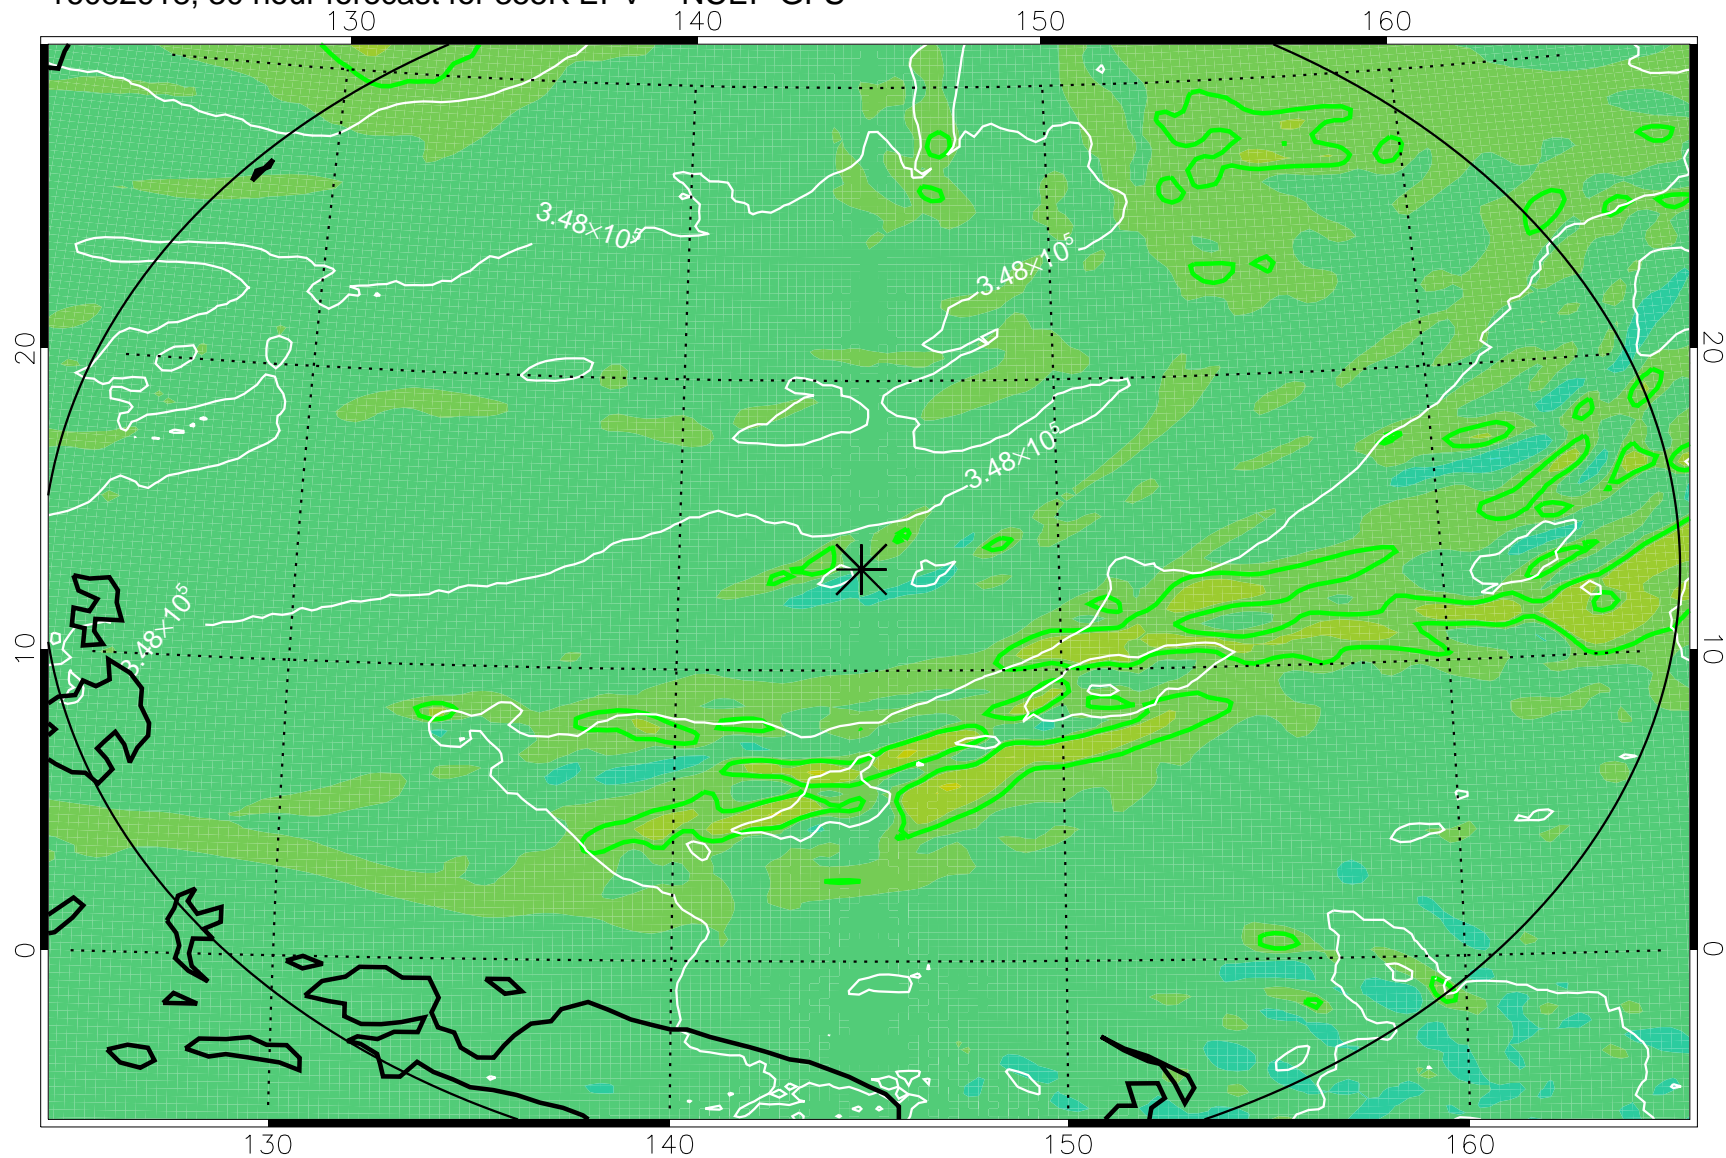

16082818, 6 hour forecast for 355K EPV -- NCEP GFS

355K Montgomery Streamfunction, white
EPV Tropopause (2 PVU) Position
Range ring of 2304 km

16082900, 12 hour forecast for 355K EPV -- NCEP GFS

355K Montgomery Streamfunction, white
EPV Tropopause (2 PVU) Position
Range ring of 2304 km

16082906, 18 hour forecast for 355K EPV -- NCEP GFS

355K Montgomery Streamfunction, white
EPV Tropopause (2 PVU) Position
Range ring of 2304 km

16082912, 24 hour forecast for 355K EPV -- NCEP GFS

355K Montgomery Streamfunction, white
EPV Tropopause (2 PVU) Position
Range ring of 2304 km

16082918, 30 hour forecast for 355K EPV -- NCEP GFS

355K Montgomery Streamfunction, white
EPV Tropopause (2 PVU) Position
Range ring of 2304 km

16083000, 36 hour forecast for 355K EPV -- NCEP GFS

355K Montgomery Streamfunction, white
EPV Tropopause (2 PVU) Position
Range ring of 2304 km

16083006, 42 hour forecast for 355K EPV -- NCEP GFS

355K Montgomery Streamfunction, white
EPV Tropopause (2 PVU) Position
Range ring of 2304 km

16083012, 48 hour forecast for 355K EPV -- NCEP GFS

355K Montgomery Streamfunction, white
EPV Tropopause (2 PVU) Position
Range ring of 2304 km