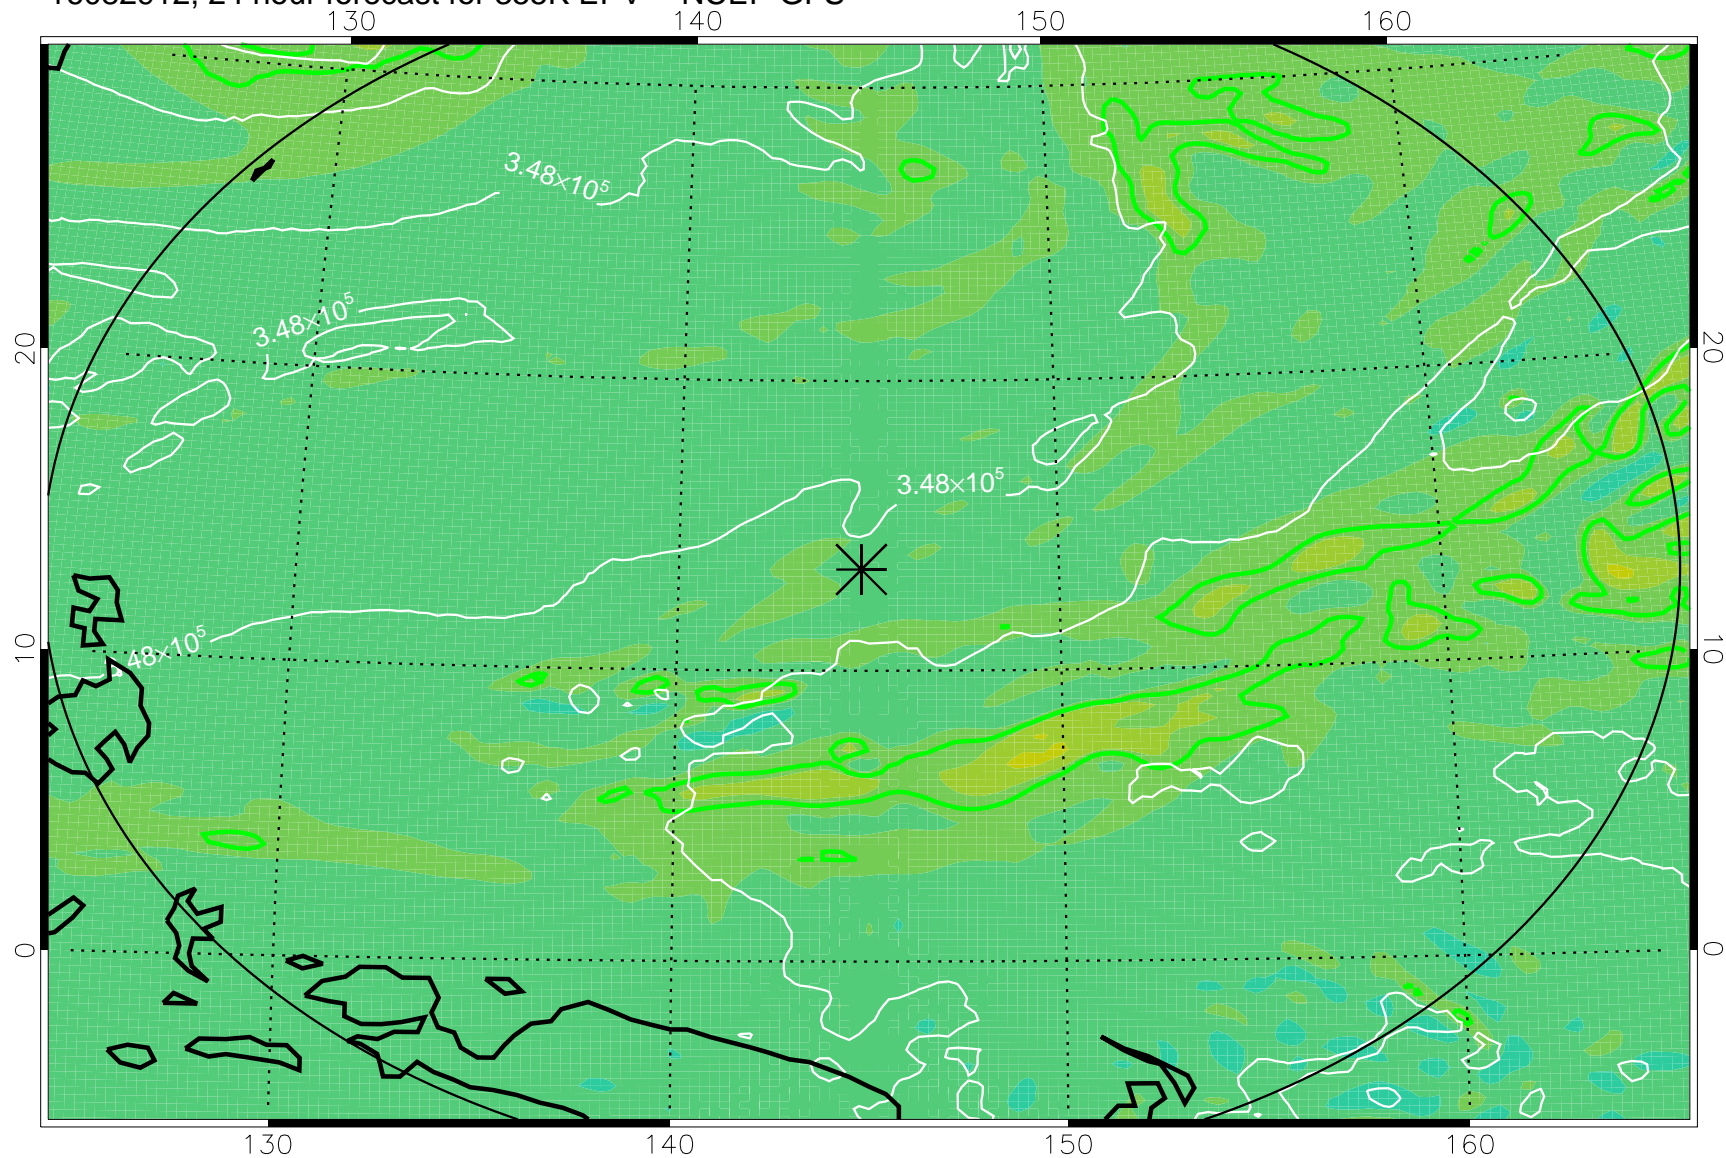

16082818, 6 hour forecast for 355K EPV -- NCEP GFS

355K Montgomery Streamfunction, white
EPV Tropopause (2 PVU) Position
Range ring of 2304 km

16082900, 12 hour forecast for 355K EPV -- NCEP GFS

355K Montgomery Streamfunction, white
EPV Tropopause (2 PVU) Position
Range ring of 2304 km

16082906, 18 hour forecast for 355K EPV -- NCEP GFS

355K Montgomery Streamfunction, white
EPV Tropopause (2 PVU) Position
Range ring of 2304 km

16082912, 24 hour forecast for 355K EPV -- NCEP GFS

355K Montgomery Streamfunction, white
EPV Tropopause (2 PVU) Position
Range ring of 2304 km

16082918, 30 hour forecast for 355K EPV -- NCEP GFS

355K Montgomery Streamfunction, white
EPV Tropopause (2 PVU) Position
Range ring of 2304 km

16083000, 36 hour forecast for 355K EPV -- NCEP GFS

355K Montgomery Streamfunction, white
EPV Tropopause (2 PVU) Position
Range ring of 2304 km

16090206, 114 hour forecast for 355K EPV -- NCEP GFS

355K Montgomery Streamfunction, white
EPV Tropopause (2 PVU) Position
Range ring of 2304 km

16090212, 120 hour forecast for 355K EPV -- NCEP GFS

355K Montgomery Streamfunction, white
EPV Tropopause (2 PVU) Position
Range ring of 2304 km