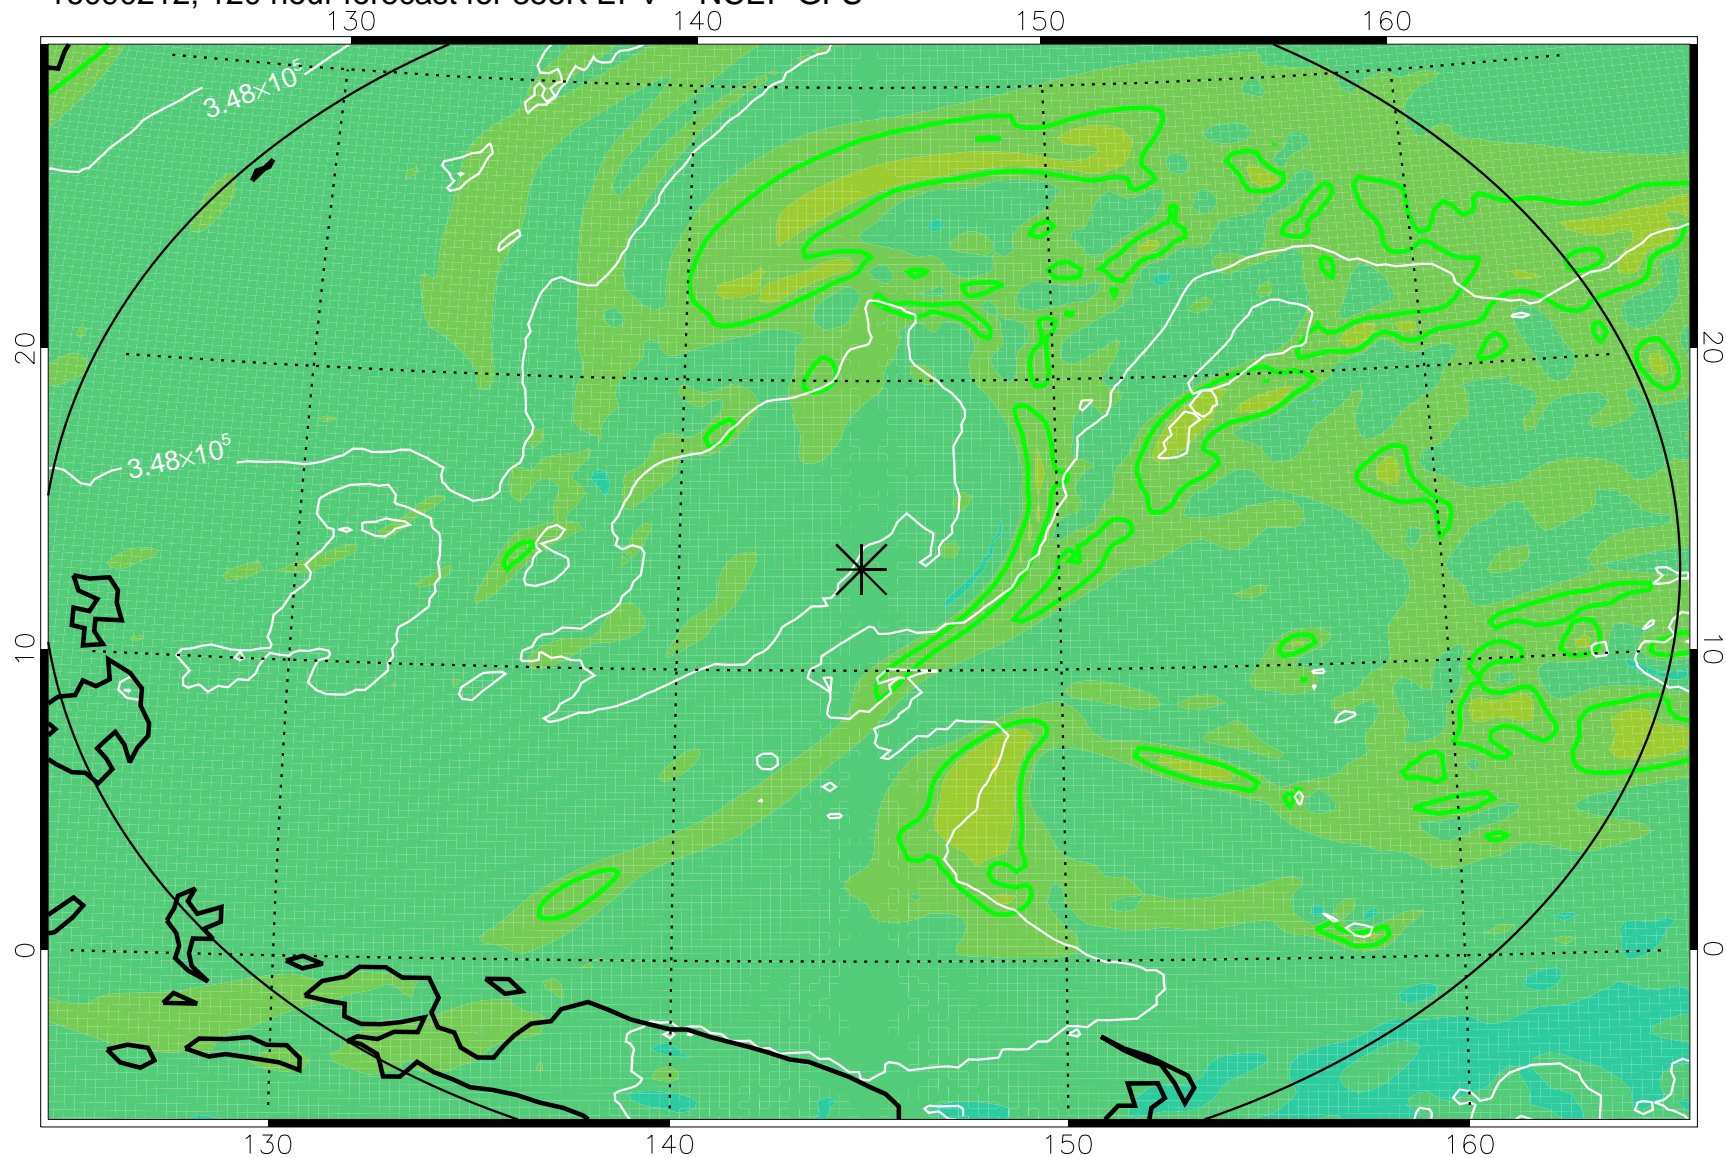

16083118, 78 hour forecast for 355K EPV -- NCEP GFS

355K Montgomery Streamfunction, white
EPV Tropopause (2 PVU) Position
Range ring of 2304 km

16090100, 84 hour forecast for 355K EPV -- NCEP GFS

355K Montgomery Streamfunction, white
EPV Tropopause (2 PVU) Position
Range ring of 2304 km

16090106, 90 hour forecast for 355K EPV -- NCEP GFS

355K Montgomery Streamfunction, white
EPV Tropopause (2 PVU) Position
Range ring of 2304 km

16090112, 96 hour forecast for 355K EPV -- NCEP GFS

355K Montgomery Streamfunction, white
EPV Tropopause (2 PVU) Position
Range ring of 2304 km

16090118, 102 hour forecast for 355K EPV -- NCEP GFS

355K Montgomery Streamfunction, white
EPV Tropopause (2 PVU) Position
Range ring of 2304 km

16090200, 108 hour forecast for 355K EPV -- NCEP GFS

355K Montgomery Streamfunction, white
EPV Tropopause (2 PVU) Position
Range ring of 2304 km

16090206, 114 hour forecast for 355K EPV -- NCEP GFS

355K Montgomery Streamfunction, white
EPV Tropopause (2 PVU) Position
Range ring of 2304 km

16090212, 120 hour forecast for 355K EPV -- NCEP GFS

355K Montgomery Streamfunction, white
EPV Tropopause (2 PVU) Position
Range ring of 2304 km