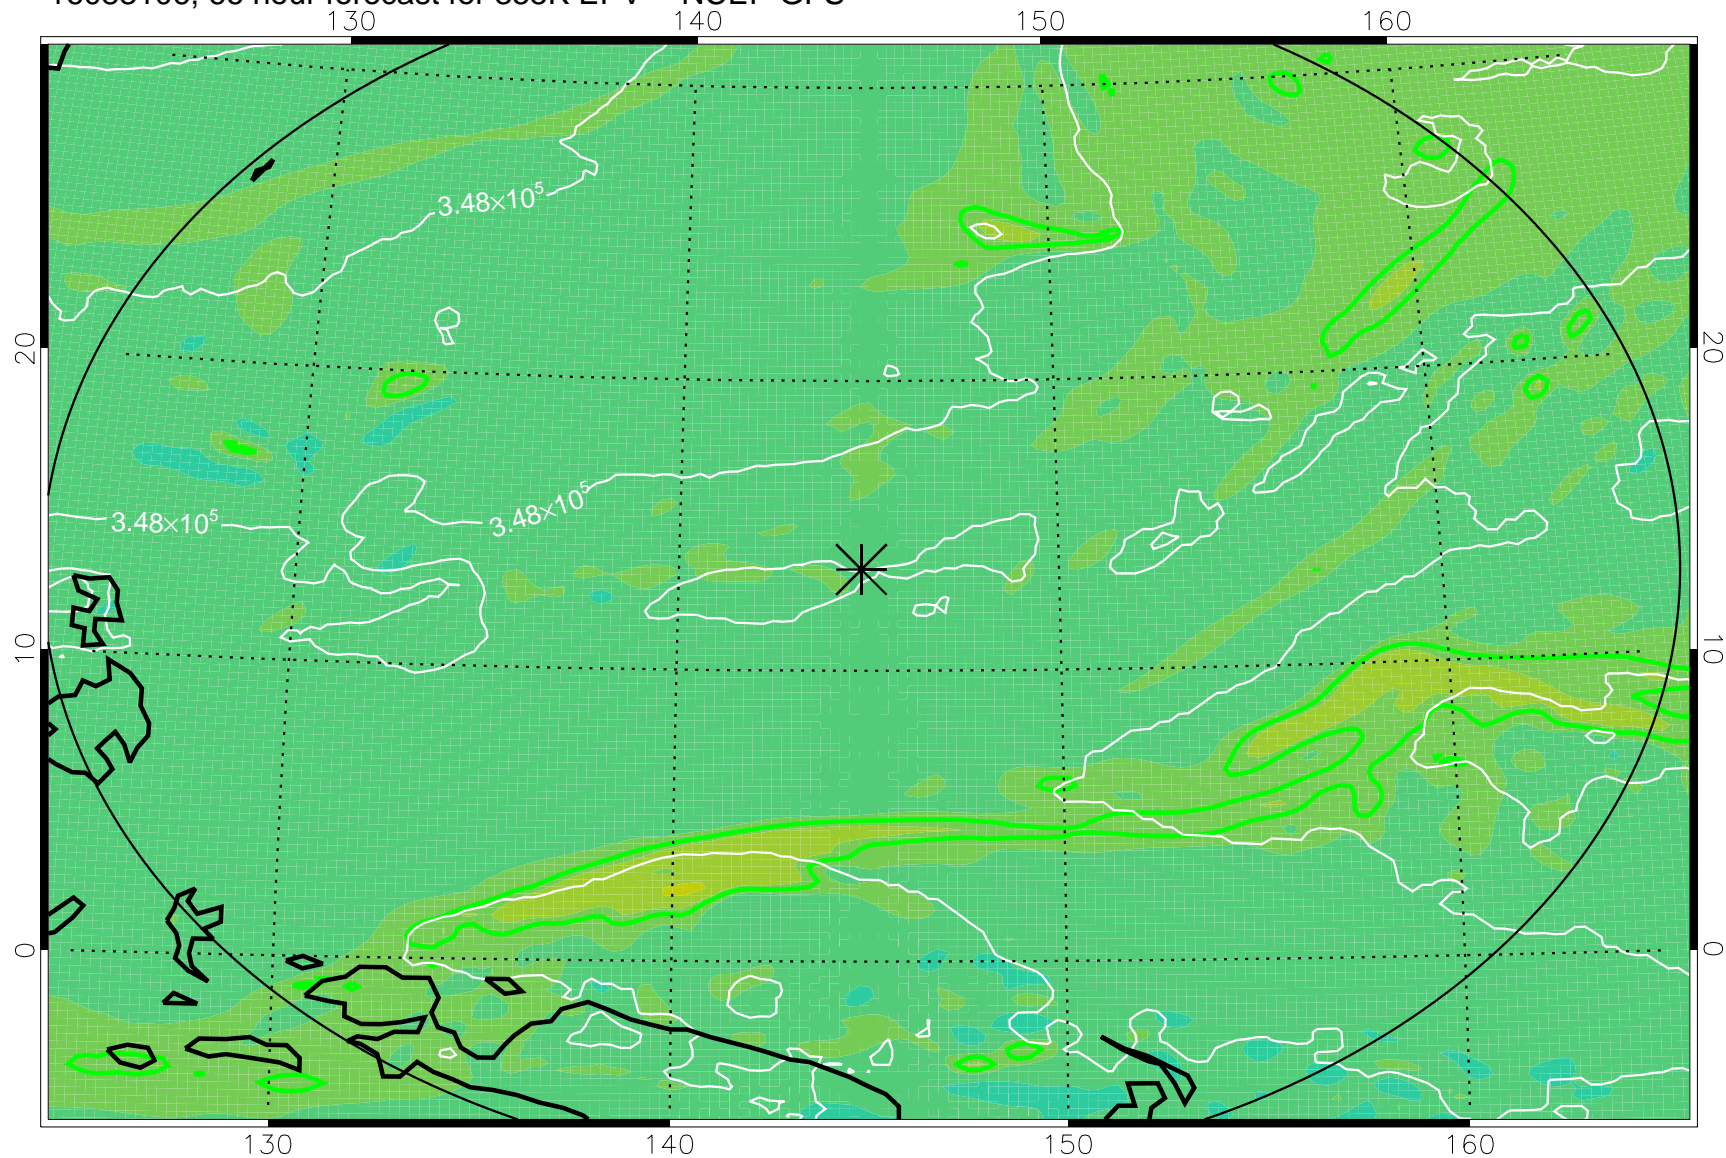

16083018, 54 hour forecast for 355K EPV -- NCEP GFS

355K Montgomery Streamfunction, white
EPV Tropopause (2 PVU) Position
Range ring of 2304 km

16083100, 60 hour forecast for 355K EPV -- NCEP GFS

355K Montgomery Streamfunction, white
EPV Tropopause (2 PVU) Position
Range ring of 2304 km

16083106, 66 hour forecast for 355K EPV -- NCEP GFS

355K Montgomery Streamfunction, white
EPV Tropopause (2 PVU) Position
Range ring of 2304 km

16083112, 72 hour forecast for 355K EPV -- NCEP GFS

355K Montgomery Streamfunction, white
EPV Tropopause (2 PVU) Position
Range ring of 2304 km

16083118, 78 hour forecast for 355K EPV -- NCEP GFS

355K Montgomery Streamfunction, white
EPV Tropopause (2 PVU) Position
Range ring of 2304 km

16090100, 84 hour forecast for 355K EPV -- NCEP GFS

355K Montgomery Streamfunction, white
EPV Tropopause (2 PVU) Position
Range ring of 2304 km

16090106, 90 hour forecast for 355K EPV -- NCEP GFS

355K Montgomery Streamfunction, white
EPV Tropopause (2 PVU) Position
Range ring of 2304 km

16090112, 96 hour forecast for 355K EPV -- NCEP GFS

355K Montgomery Streamfunction, white
EPV Tropopause (2 PVU) Position
Range ring of 2304 km