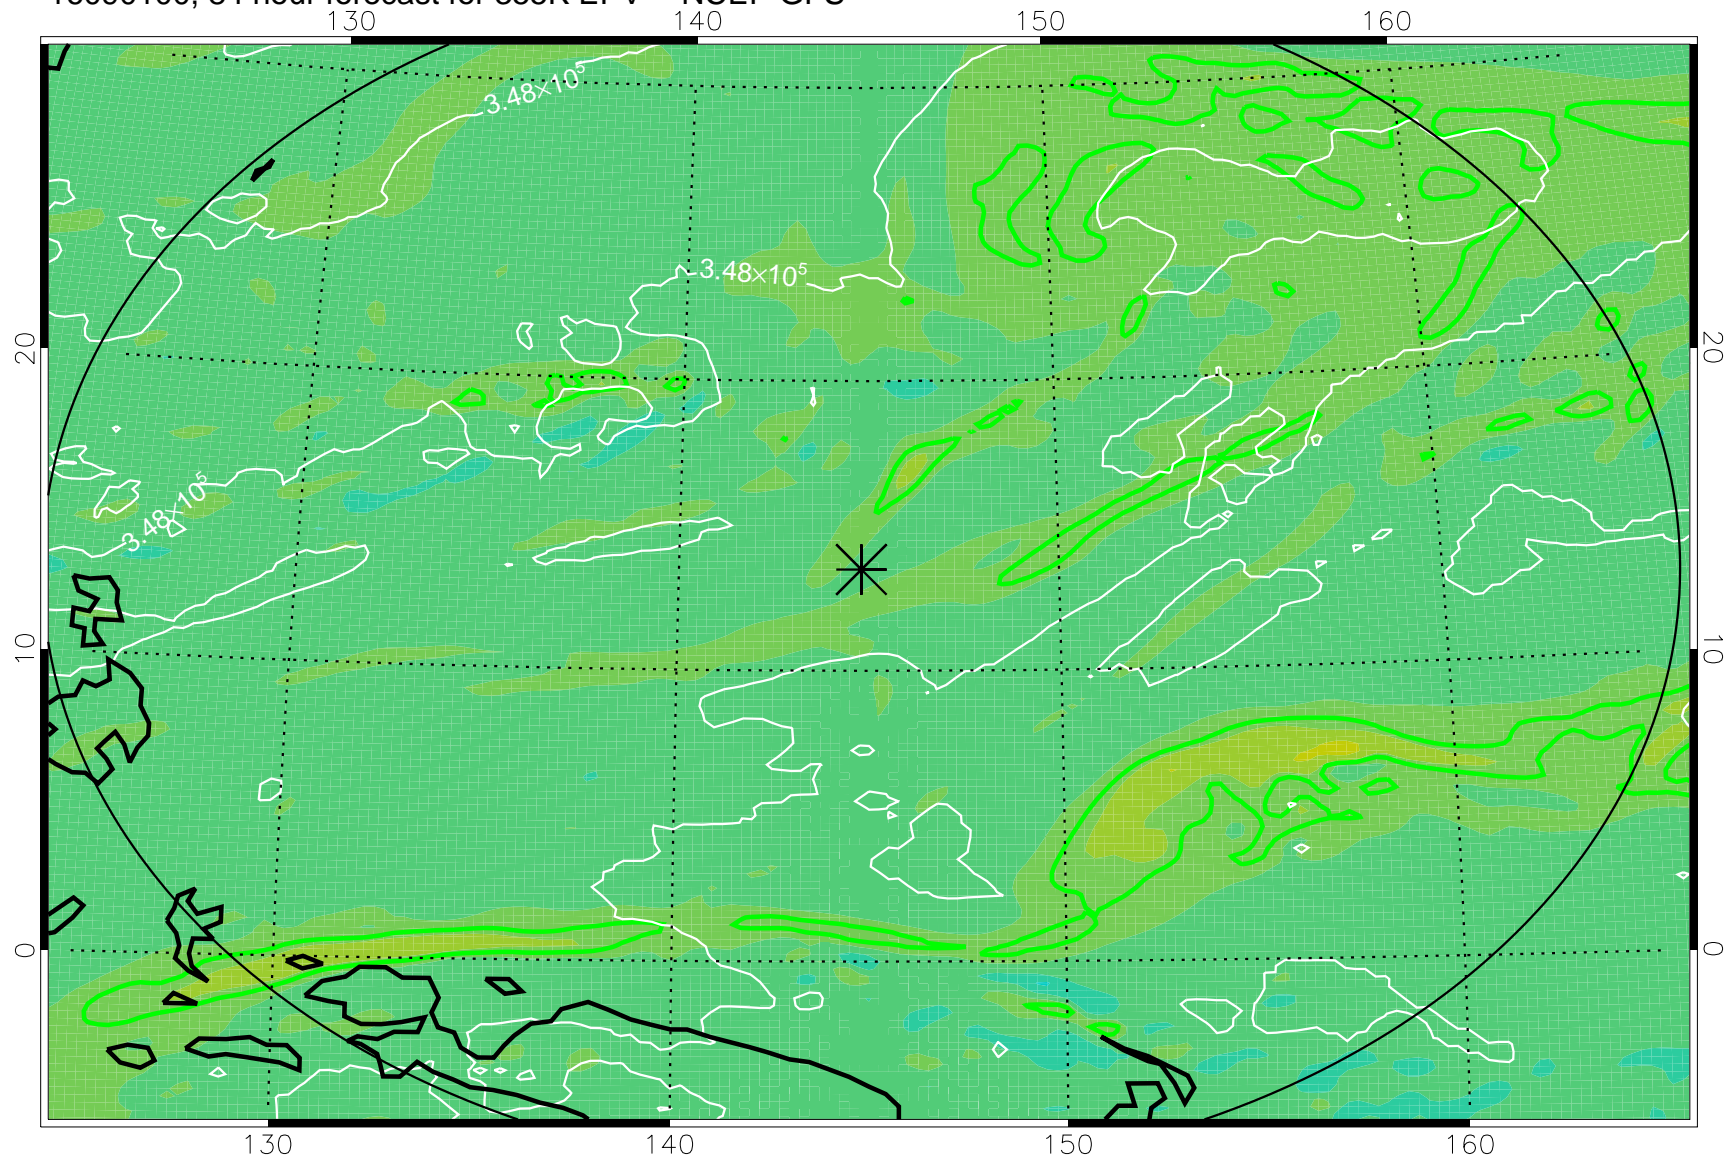

16083106, 66 hour forecast for 355K EPV -- NCEP GFS

355K Montgomery Streamfunction, white
EPV Tropopause (2 PVU) Position
Range ring of 2304 km

16083112, 72 hour forecast for 355K EPV -- NCEP GFS

355K Montgomery Streamfunction, white
EPV Tropopause (2 PVU) Position
Range ring of 2304 km

16083118, 78 hour forecast for 355K EPV -- NCEP GFS

355K Montgomery Streamfunction, white
EPV Tropopause (2 PVU) Position
Range ring of 2304 km

16090100, 84 hour forecast for 355K EPV -- NCEP GFS

355K Montgomery Streamfunction, white
EPV Tropopause (2 PVU) Position
Range ring of 2304 km

16090106, 90 hour forecast for 355K EPV -- NCEP GFS

355K Montgomery Streamfunction, white
EPV Tropopause (2 PVU) Position
Range ring of 2304 km

16090112, 96 hour forecast for 355K EPV -- NCEP GFS

355K Montgomery Streamfunction, white
EPV Tropopause (2 PVU) Position
Range ring of 2304 km

16090118, 102 hour forecast for 355K EPV -- NCEP GFS

355K Montgomery Streamfunction, white
EPV Tropopause (2 PVU) Position
Range ring of 2304 km

16090200, 108 hour forecast for 355K EPV -- NCEP GFS

355K Montgomery Streamfunction, white
EPV Tropopause (2 PVU) Position
Range ring of 2304 km