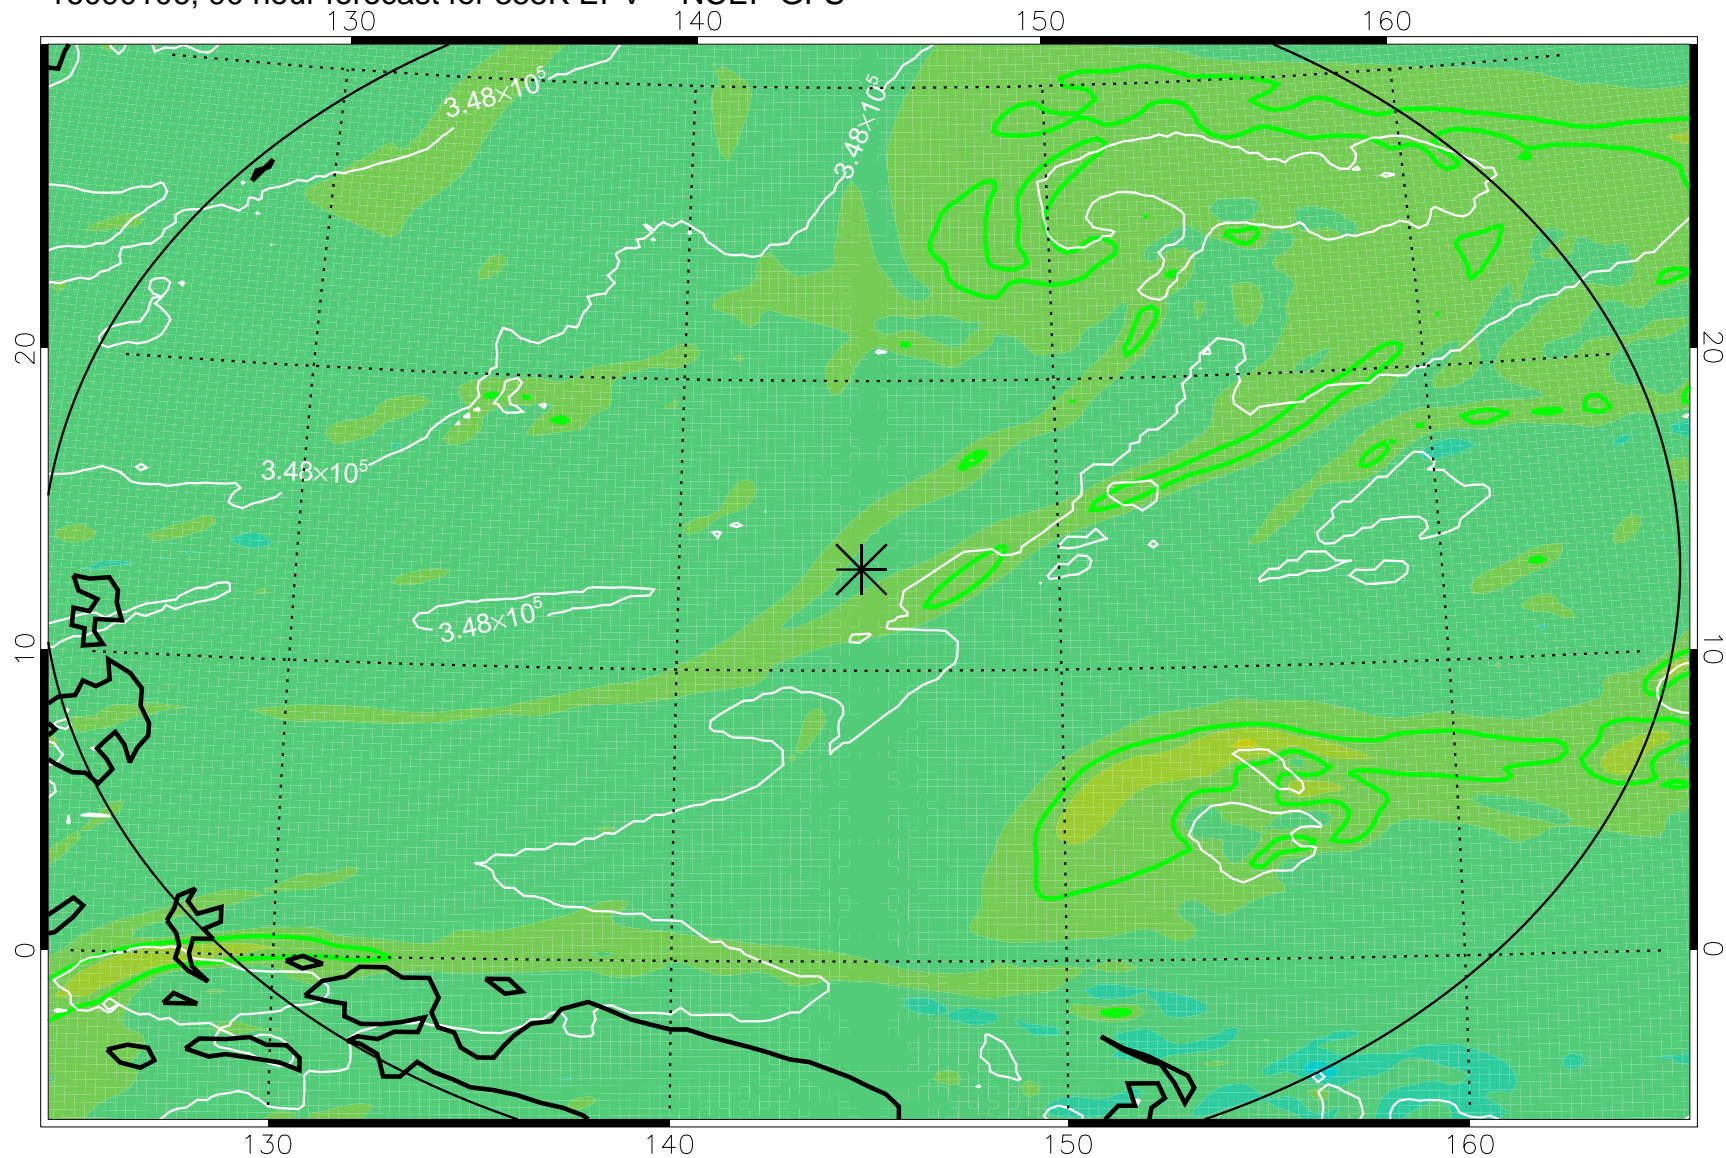

16083118, 78 hour forecast for 355K EPV -- NCEP GFS

355K Montgomery Streamfunction, white
EPV Tropopause (2 PVU) Position
Range ring of 2304 km

16090100, 84 hour forecast for 355K EPV -- NCEP GFS

355K Montgomery Streamfunction, white
EPV Tropopause (2 PVU) Position
Range ring of 2304 km

16090106, 90 hour forecast for 355K EPV -- NCEP GFS

355K Montgomery Streamfunction, white
EPV Tropopause (2 PVU) Position
Range ring of 2304 km

16090112, 96 hour forecast for 355K EPV -- NCEP GFS

355K Montgomery Streamfunction, white
EPV Tropopause (2 PVU) Position
Range ring of 2304 km

16090118, 102 hour forecast for 355K EPV -- NCEP GFS

355K Montgomery Streamfunction, white
EPV Tropopause (2 PVU) Position
Range ring of 2304 km

16090200, 108 hour forecast for 355K EPV -- NCEP GFS

355K Montgomery Streamfunction, white
EPV Tropopause (2 PVU) Position
Range ring of 2304 km

16090206, 114 hour forecast for 355K EPV -- NCEP GFS

355K Montgomery Streamfunction, white
EPV Tropopause (2 PVU) Position
Range ring of 2304 km

16090212, 120 hour forecast for 355K EPV -- NCEP GFS

355K Montgomery Streamfunction, white
EPV Tropopause (2 PVU) Position
Range ring of 2304 km