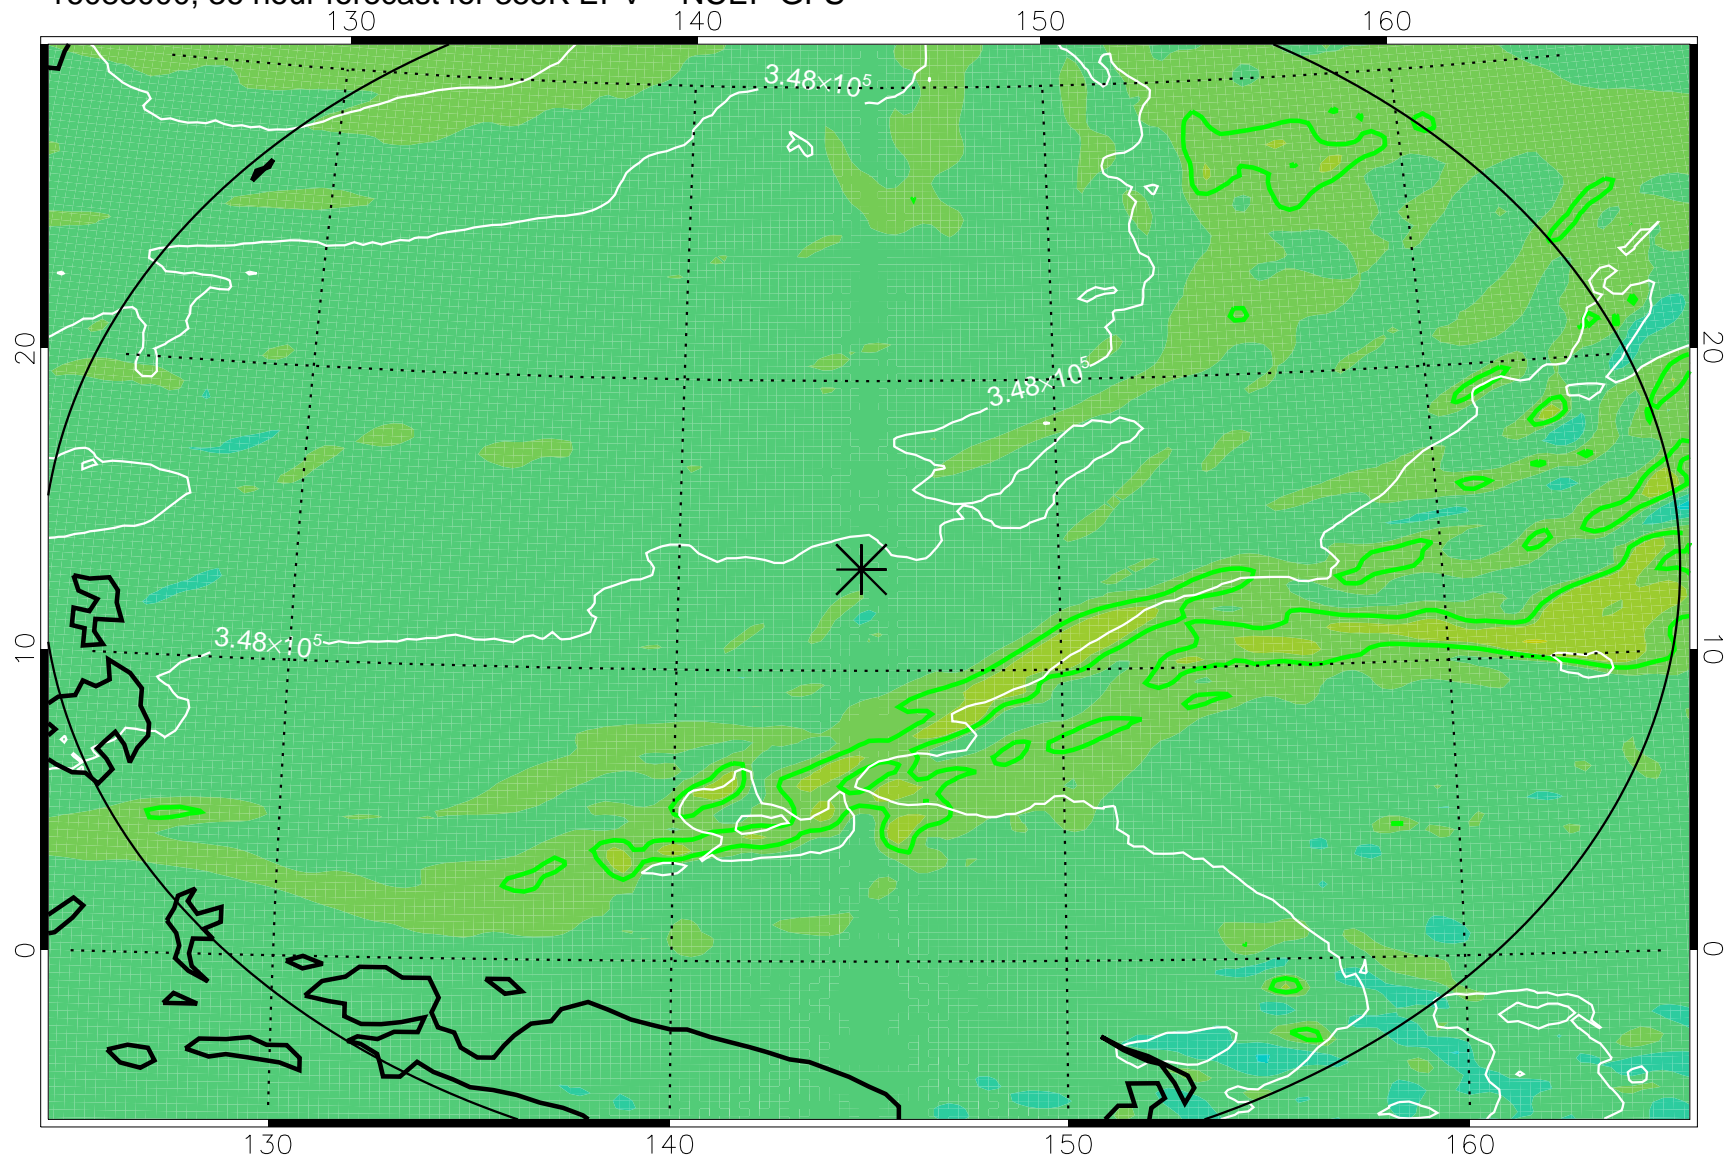

16082818, 6 hour forecast for 355K EPV -- NCEP GFS

355K Montgomery Streamfunction, white
EPV Tropopause (2 PVU) Position
Range ring of 2304 km

16082900, 12 hour forecast for 355K EPV -- NCEP GFS

355K Montgomery Streamfunction, white
EPV Tropopause (2 PVU) Position
Range ring of 2304 km

16082906, 18 hour forecast for 355K EPV -- NCEP GFS

355K Montgomery Streamfunction, white
EPV Tropopause (2 PVU) Position
Range ring of 2304 km

16082912, 24 hour forecast for 355K EPV -- NCEP GFS

355K Montgomery Streamfunction, white
EPV Tropopause (2 PVU) Position
Range ring of 2304 km

16082918, 30 hour forecast for 355K EPV -- NCEP GFS

355K Montgomery Streamfunction, white
EPV Tropopause (2 PVU) Position
Range ring of 2304 km

16083000, 36 hour forecast for 355K EPV -- NCEP GFS

355K Montgomery Streamfunction, white
EPV Tropopause (2 PVU) Position
Range ring of 2304 km

16083006, 42 hour forecast for 355K EPV -- NCEP GFS

355K Montgomery Streamfunction, white
EPV Tropopause (2 PVU) Position
Range ring of 2304 km

16083012, 48 hour forecast for 355K EPV -- NCEP GFS

355K Montgomery Streamfunction, white
EPV Tropopause (2 PVU) Position
Range ring of 2304 km