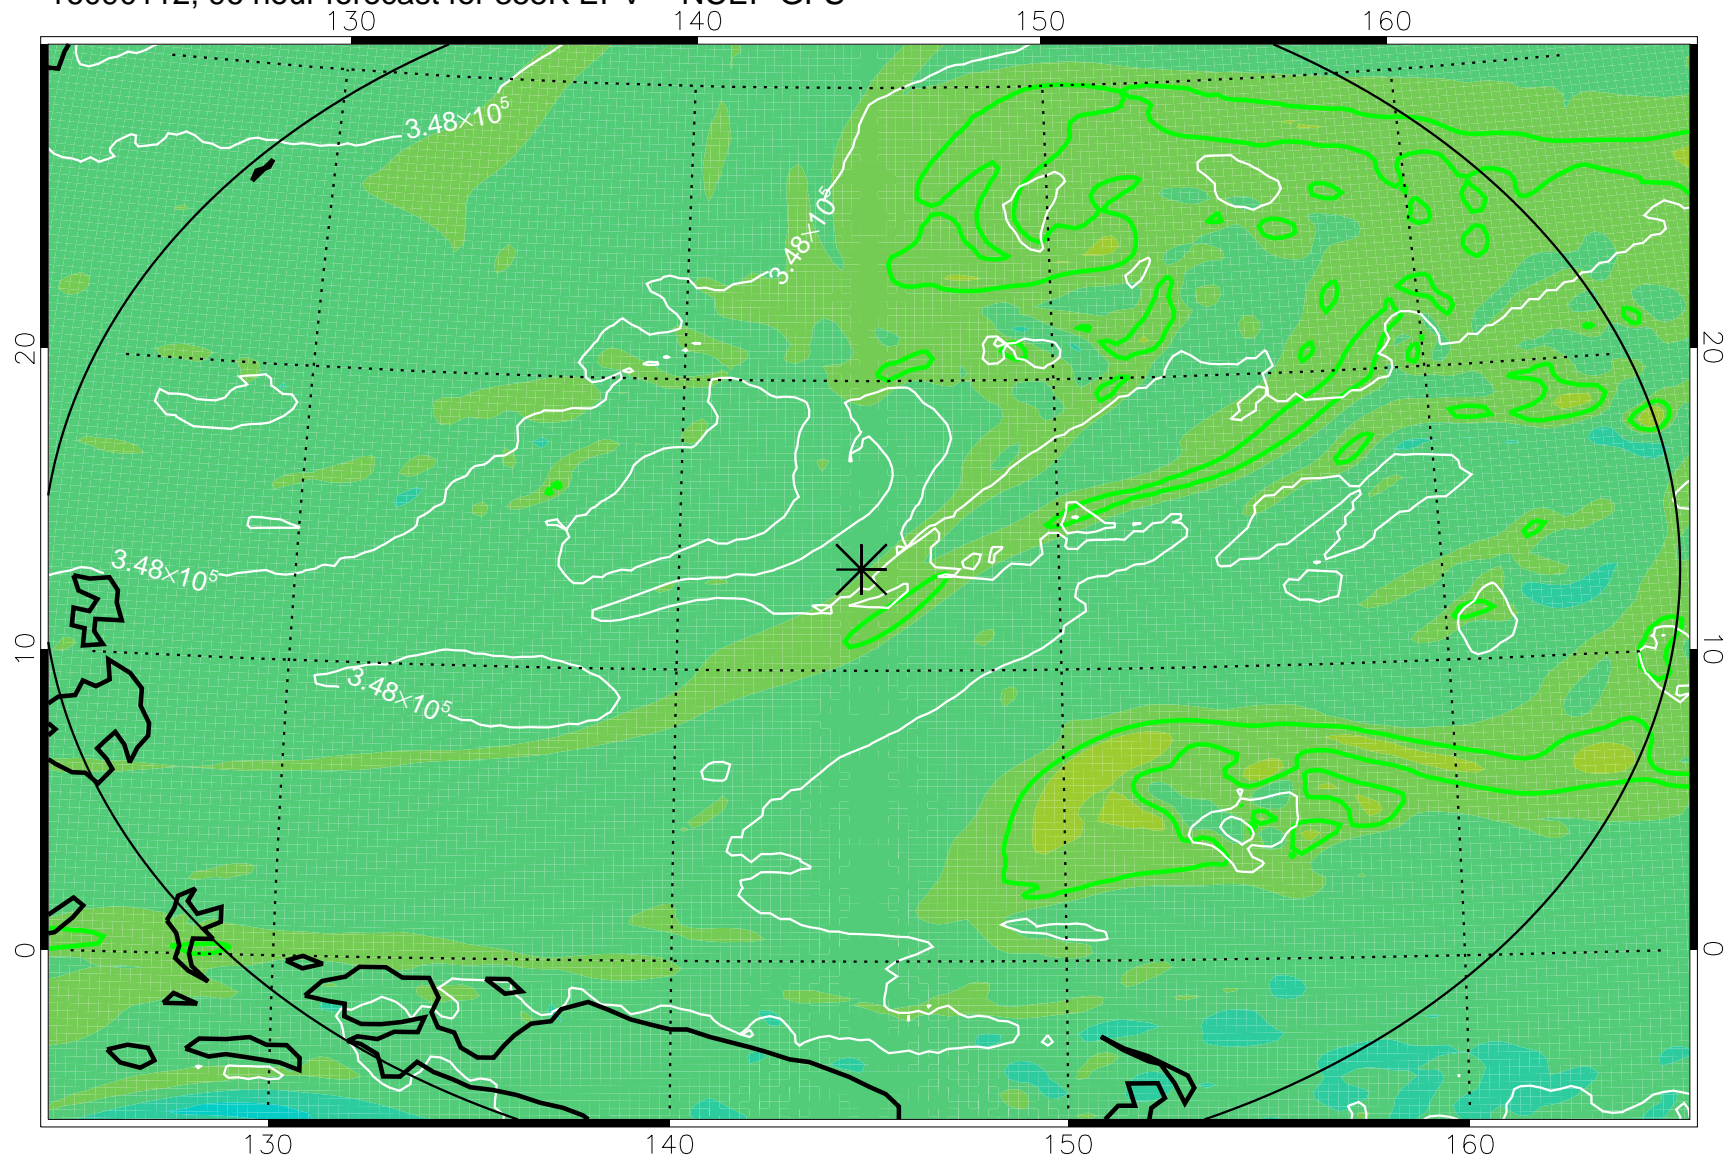

16083118, 78 hour forecast for 355K EPV -- NCEP GFS

355K Montgomery Streamfunction, white
EPV Tropopause (2 PVU) Position
Range ring of 2304 km

16090100, 84 hour forecast for 355K EPV -- NCEP GFS

355K Montgomery Streamfunction, white
EPV Tropopause (2 PVU) Position
Range ring of 2304 km

16090106, 90 hour forecast for 355K EPV -- NCEP GFS

355K Montgomery Streamfunction, white
EPV Tropopause (2 PVU) Position
Range ring of 2304 km

16090112, 96 hour forecast for 355K EPV -- NCEP GFS

355K Montgomery Streamfunction, white
EPV Tropopause (2 PVU) Position
Range ring of 2304 km

16090118, 102 hour forecast for 355K EPV -- NCEP GFS

355K Montgomery Streamfunction, white
EPV Tropopause (2 PVU) Position
Range ring of 2304 km

16090200, 108 hour forecast for 355K EPV -- NCEP GFS

355K Montgomery Streamfunction, white
EPV Tropopause (2 PVU) Position
Range ring of 2304 km

16090206, 114 hour forecast for 355K EPV -- NCEP GFS

355K Montgomery Streamfunction, white
EPV Tropopause (2 PVU) Position
Range ring of 2304 km

16090212, 120 hour forecast for 355K EPV -- NCEP GFS

355K Montgomery Streamfunction, white
EPV Tropopause (2 PVU) Position
Range ring of 2304 km