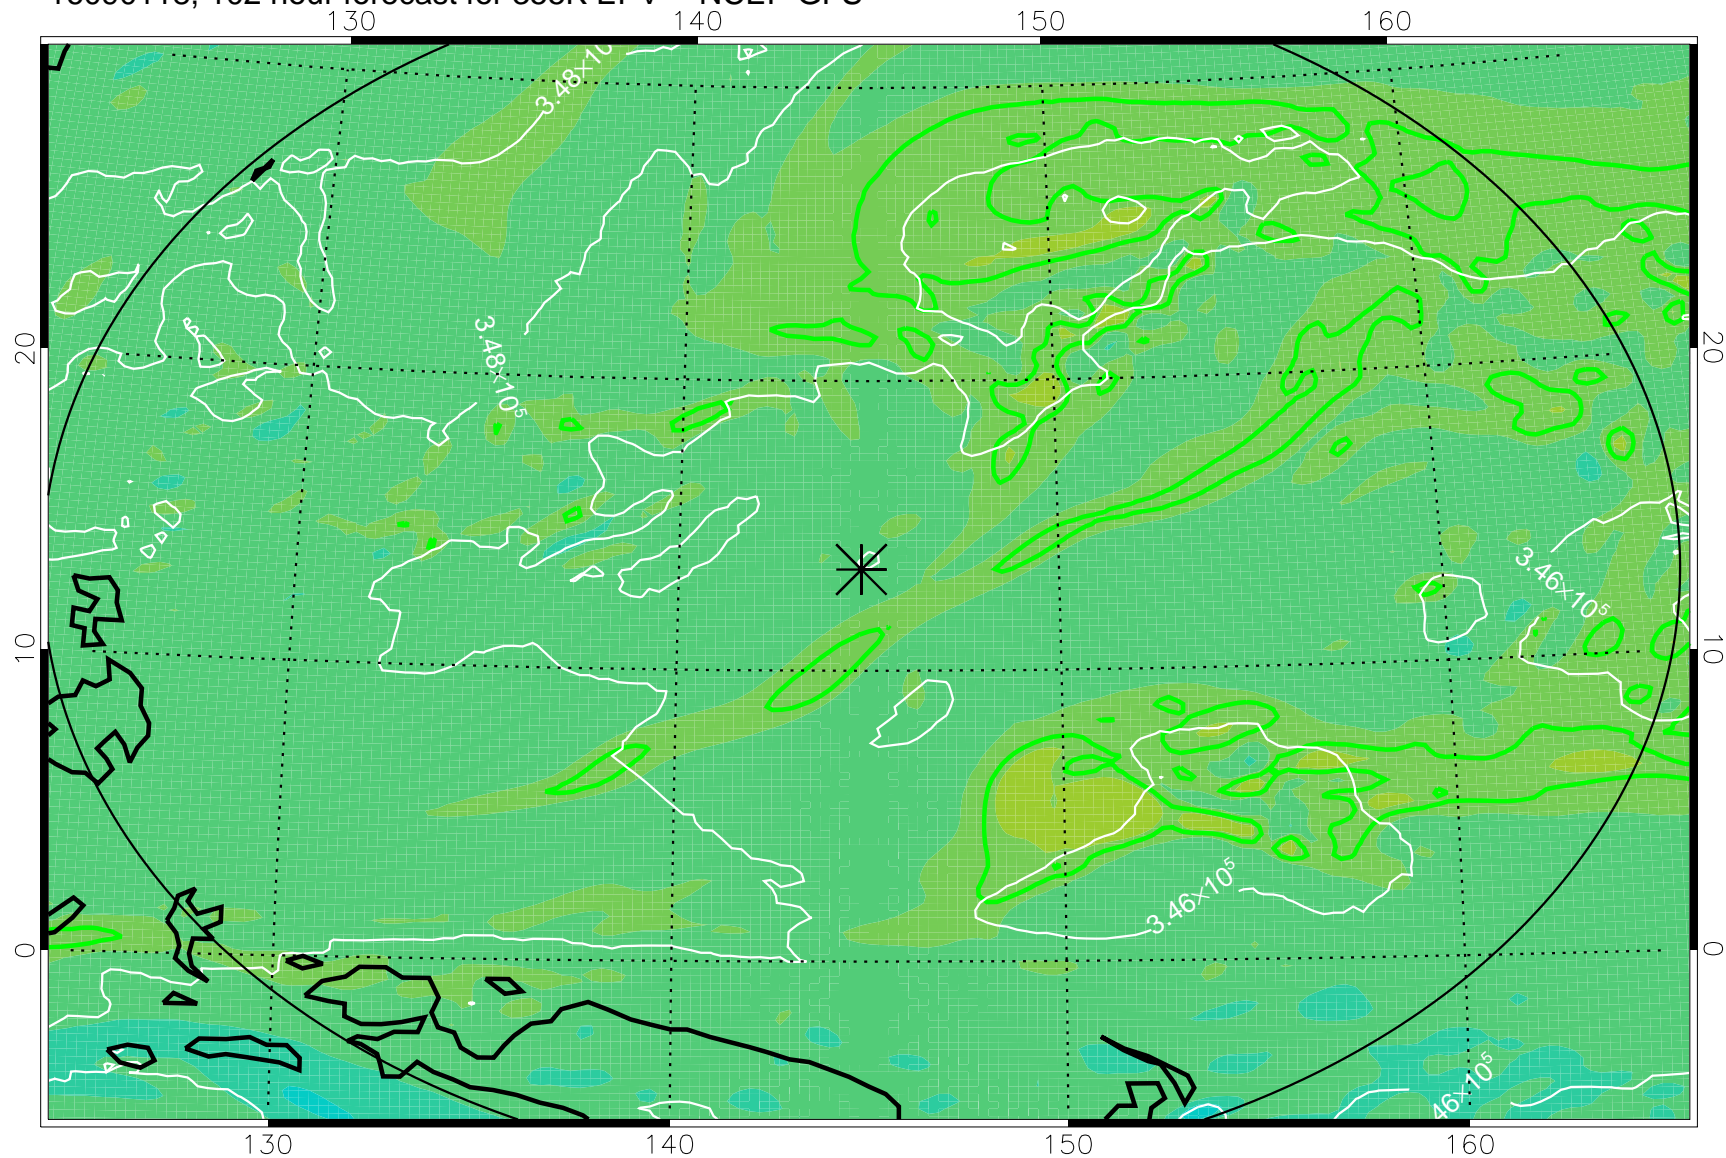

16083118, 78 hour forecast for 355K EPV -- NCEP GFS

355K Montgomery Streamfunction, white
EPV Tropopause (2 PVU) Position
Range ring of 2304 km

16090100, 84 hour forecast for 355K EPV -- NCEP GFS

355K Montgomery Streamfunction, white
EPV Tropopause (2 PVU) Position
Range ring of 2304 km

16090106, 90 hour forecast for 355K EPV -- NCEP GFS

355K Montgomery Streamfunction, white
EPV Tropopause (2 PVU) Position
Range ring of 2304 km

16090112, 96 hour forecast for 355K EPV -- NCEP GFS

355K Montgomery Streamfunction, white
EPV Tropopause (2 PVU) Position
Range ring of 2304 km

16090118, 102 hour forecast for 355K EPV -- NCEP GFS

355K Montgomery Streamfunction, white
EPV Tropopause (2 PVU) Position
Range ring of 2304 km

16090200, 108 hour forecast for 355K EPV -- NCEP GFS

355K Montgomery Streamfunction, white
EPV Tropopause (2 PVU) Position
Range ring of 2304 km

16090206, 114 hour forecast for 355K EPV -- NCEP GFS

355K Montgomery Streamfunction, white
EPV Tropopause (2 PVU) Position
Range ring of 2304 km

16090212, 120 hour forecast for 355K EPV -- NCEP GFS

355K Montgomery Streamfunction, white
EPV Tropopause (2 PVU) Position
Range ring of 2304 km