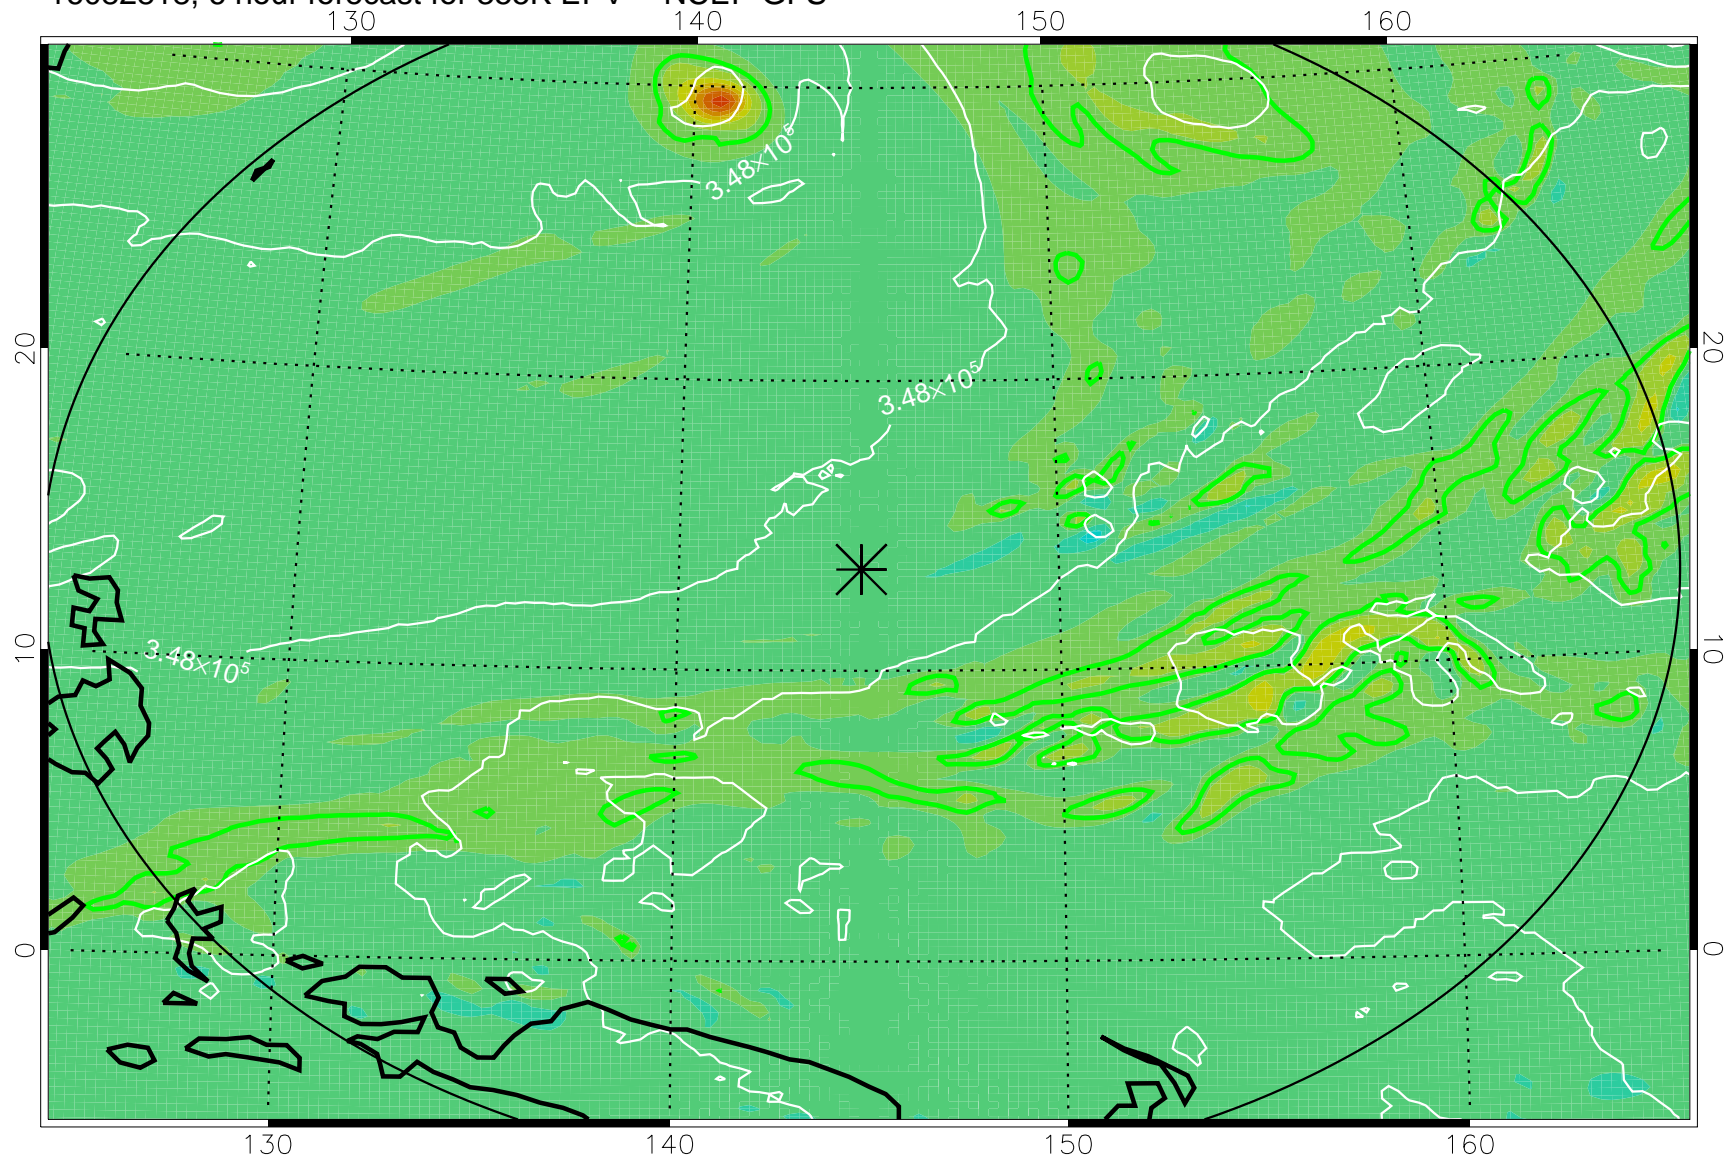

16082818, 6 hour forecast for 355K EPV -- NCEP GFS

355K Montgomery Streamfunction, white
EPV Tropopause (2 PVU) Position
Range ring of 2304 km

16082900, 12 hour forecast for 355K EPV -- NCEP GFS

355K Montgomery Streamfunction, white
EPV Tropopause (2 PVU) Position
Range ring of 2304 km

16082906, 18 hour forecast for 355K EPV -- NCEP GFS

355K Montgomery Streamfunction, white
EPV Tropopause (2 PVU) Position
Range ring of 2304 km

16082912, 24 hour forecast for 355K EPV -- NCEP GFS

355K Montgomery Streamfunction, white
EPV Tropopause (2 PVU) Position
Range ring of 2304 km

16082918, 30 hour forecast for 355K EPV -- NCEP GFS

355K Montgomery Streamfunction, white
EPV Tropopause (2 PVU) Position
Range ring of 2304 km

16083000, 36 hour forecast for 355K EPV -- NCEP GFS

355K Montgomery Streamfunction, white
EPV Tropopause (2 PVU) Position
Range ring of 2304 km

16083006, 42 hour forecast for 355K EPV -- NCEP GFS

355K Montgomery Streamfunction, white
EPV Tropopause (2 PVU) Position
Range ring of 2304 km

16083012, 48 hour forecast for 355K EPV -- NCEP GFS

355K Montgomery Streamfunction, white
EPV Tropopause (2 PVU) Position
Range ring of 2304 km