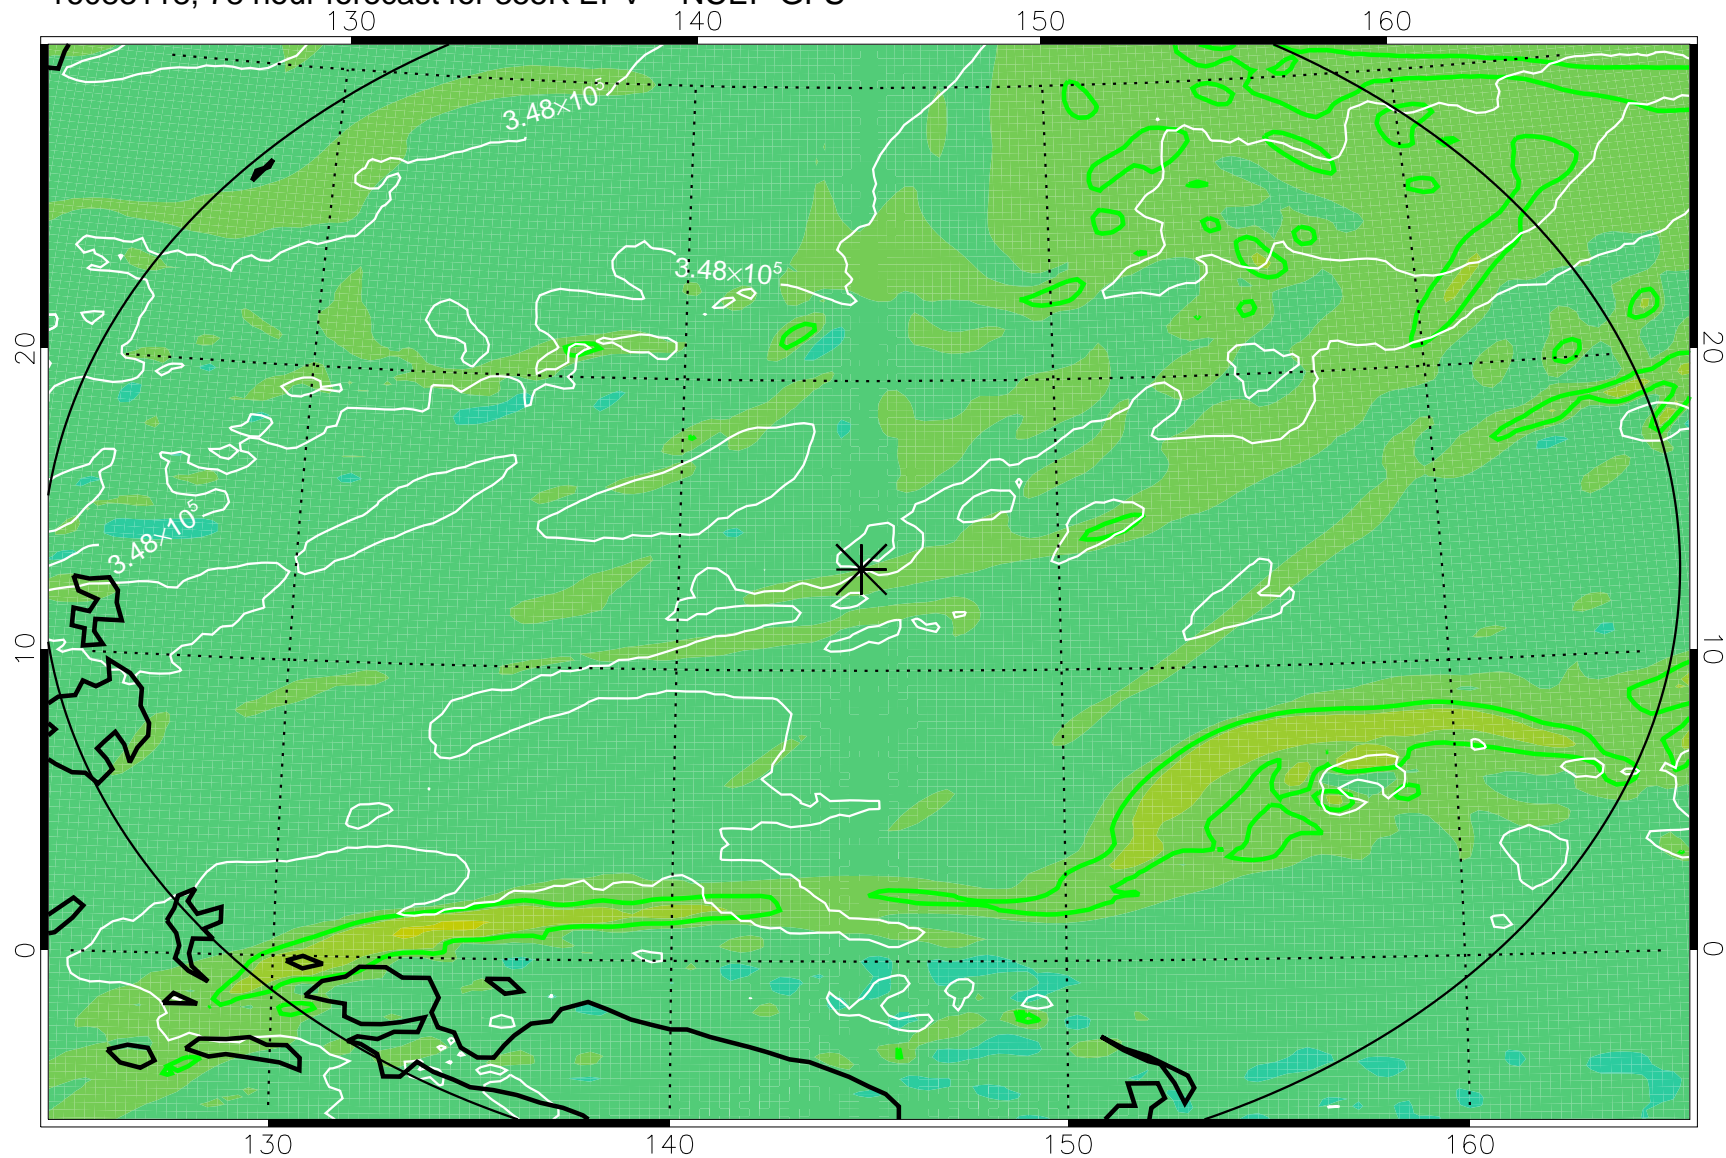

16083106, 66 hour forecast for 355K EPV -- NCEP GFS

355K Montgomery Streamfunction, white
EPV Tropopause (2 PVU) Position
Range ring of 2304 km

16083112, 72 hour forecast for 355K EPV -- NCEP GFS

355K Montgomery Streamfunction, white
EPV Tropopause (2 PVU) Position
Range ring of 2304 km

16083118, 78 hour forecast for 355K EPV -- NCEP GFS

355K Montgomery Streamfunction, white
EPV Tropopause (2 PVU) Position
Range ring of 2304 km

16090100, 84 hour forecast for 355K EPV -- NCEP GFS

355K Montgomery Streamfunction, white
EPV Tropopause (2 PVU) Position
Range ring of 2304 km

16090106, 90 hour forecast for 355K EPV -- NCEP GFS

355K Montgomery Streamfunction, white
EPV Tropopause (2 PVU) Position
Range ring of 2304 km

16090112, 96 hour forecast for 355K EPV -- NCEP GFS

355K Montgomery Streamfunction, white
EPV Tropopause (2 PVU) Position
Range ring of 2304 km

16090118, 102 hour forecast for 355K EPV -- NCEP GFS

355K Montgomery Streamfunction, white
EPV Tropopause (2 PVU) Position
Range ring of 2304 km

16090200, 108 hour forecast for 355K EPV -- NCEP GFS

355K Montgomery Streamfunction, white
EPV Tropopause (2 PVU) Position
Range ring of 2304 km