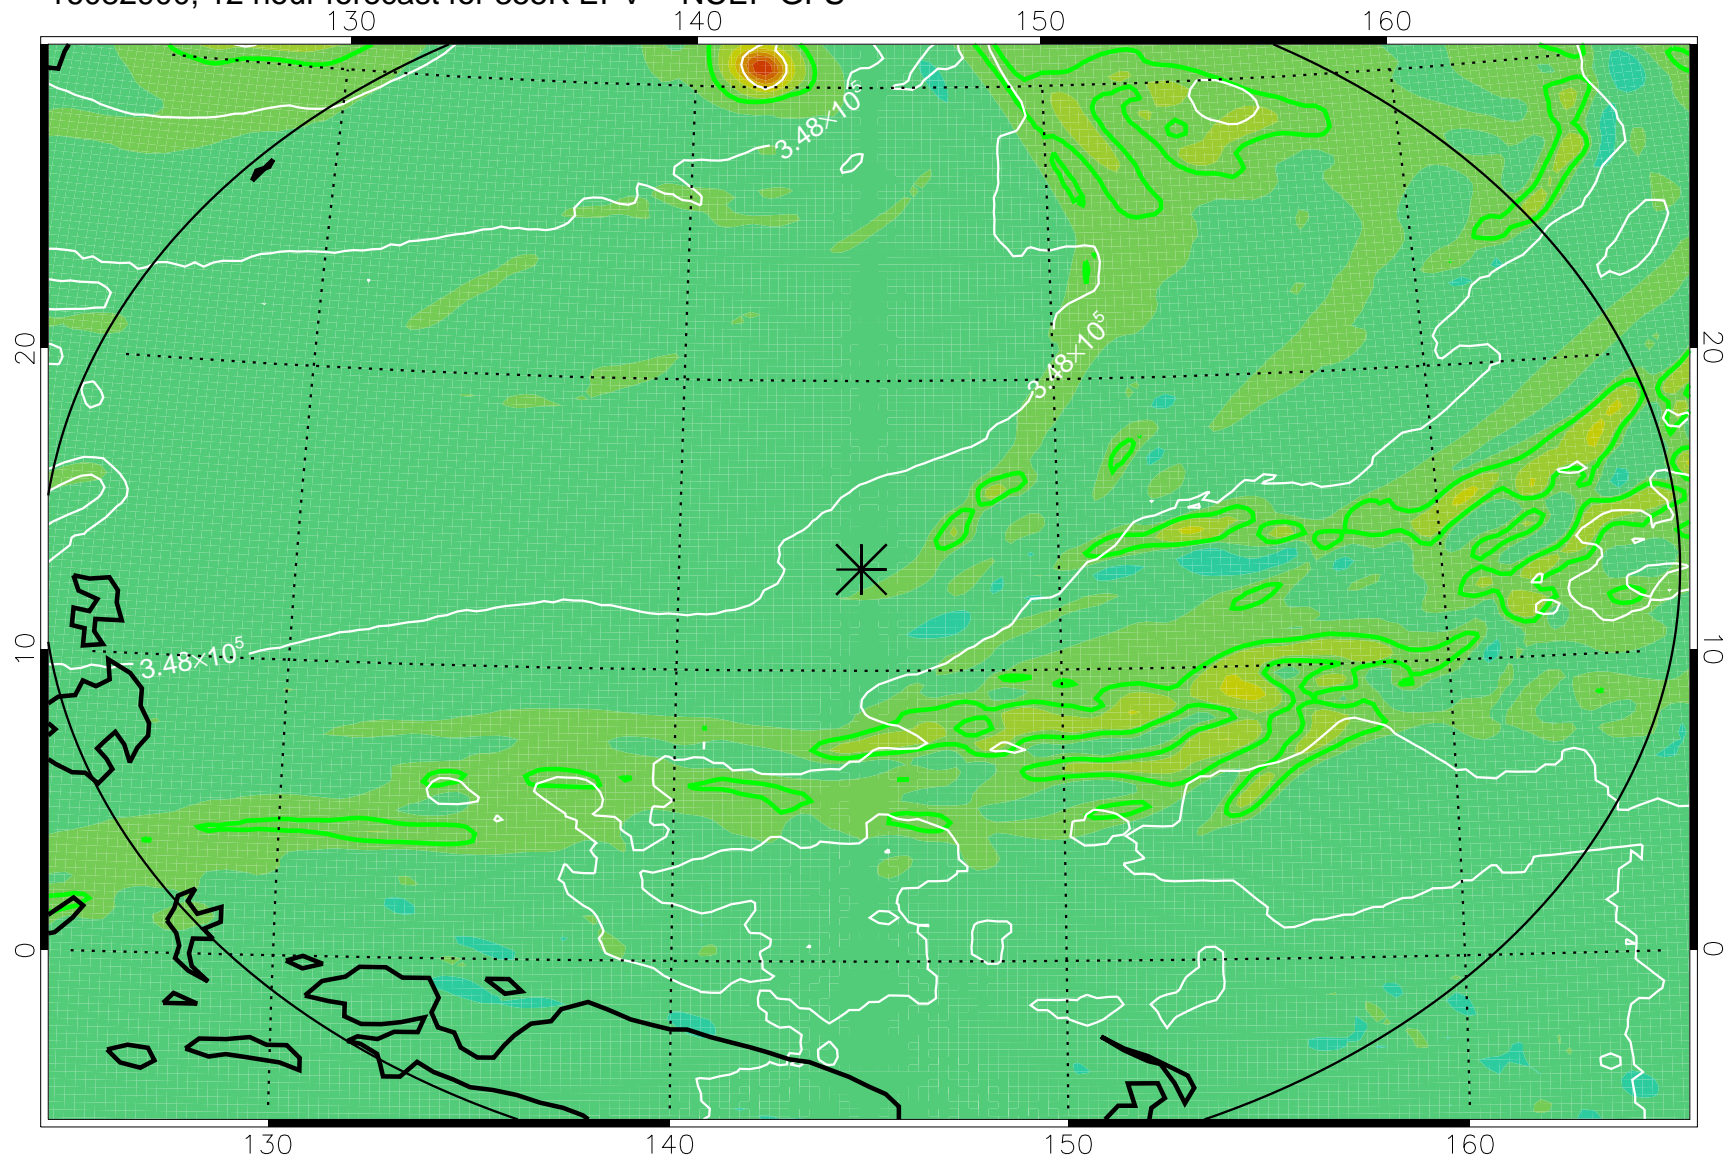

16082818, 6 hour forecast for 355K EPV -- NCEP GFS

355K Montgomery Streamfunction, white
EPV Tropopause (2 PVU) Position
Range ring of 2304 km

16082900, 12 hour forecast for 355K EPV -- NCEP GFS

355K Montgomery Streamfunction, white
EPV Tropopause (2 PVU) Position
Range ring of 2304 km

16082906, 18 hour forecast for 355K EPV -- NCEP GFS

355K Montgomery Streamfunction, white
EPV Tropopause (2 PVU) Position
Range ring of 2304 km

16082912, 24 hour forecast for 355K EPV -- NCEP GFS

355K Montgomery Streamfunction, white
EPV Tropopause (2 PVU) Position
Range ring of 2304 km

16082918, 30 hour forecast for 355K EPV -- NCEP GFS

355K Montgomery Streamfunction, white
EPV Tropopause (2 PVU) Position
Range ring of 2304 km

16083000, 36 hour forecast for 355K EPV -- NCEP GFS

355K Montgomery Streamfunction, white
EPV Tropopause (2 PVU) Position
Range ring of 2304 km

16083006, 42 hour forecast for 355K EPV -- NCEP GFS

355K Montgomery Streamfunction, white
EPV Tropopause (2 PVU) Position
Range ring of 2304 km

16083012, 48 hour forecast for 355K EPV -- NCEP GFS

355K Montgomery Streamfunction, white
EPV Tropopause (2 PVU) Position
Range ring of 2304 km