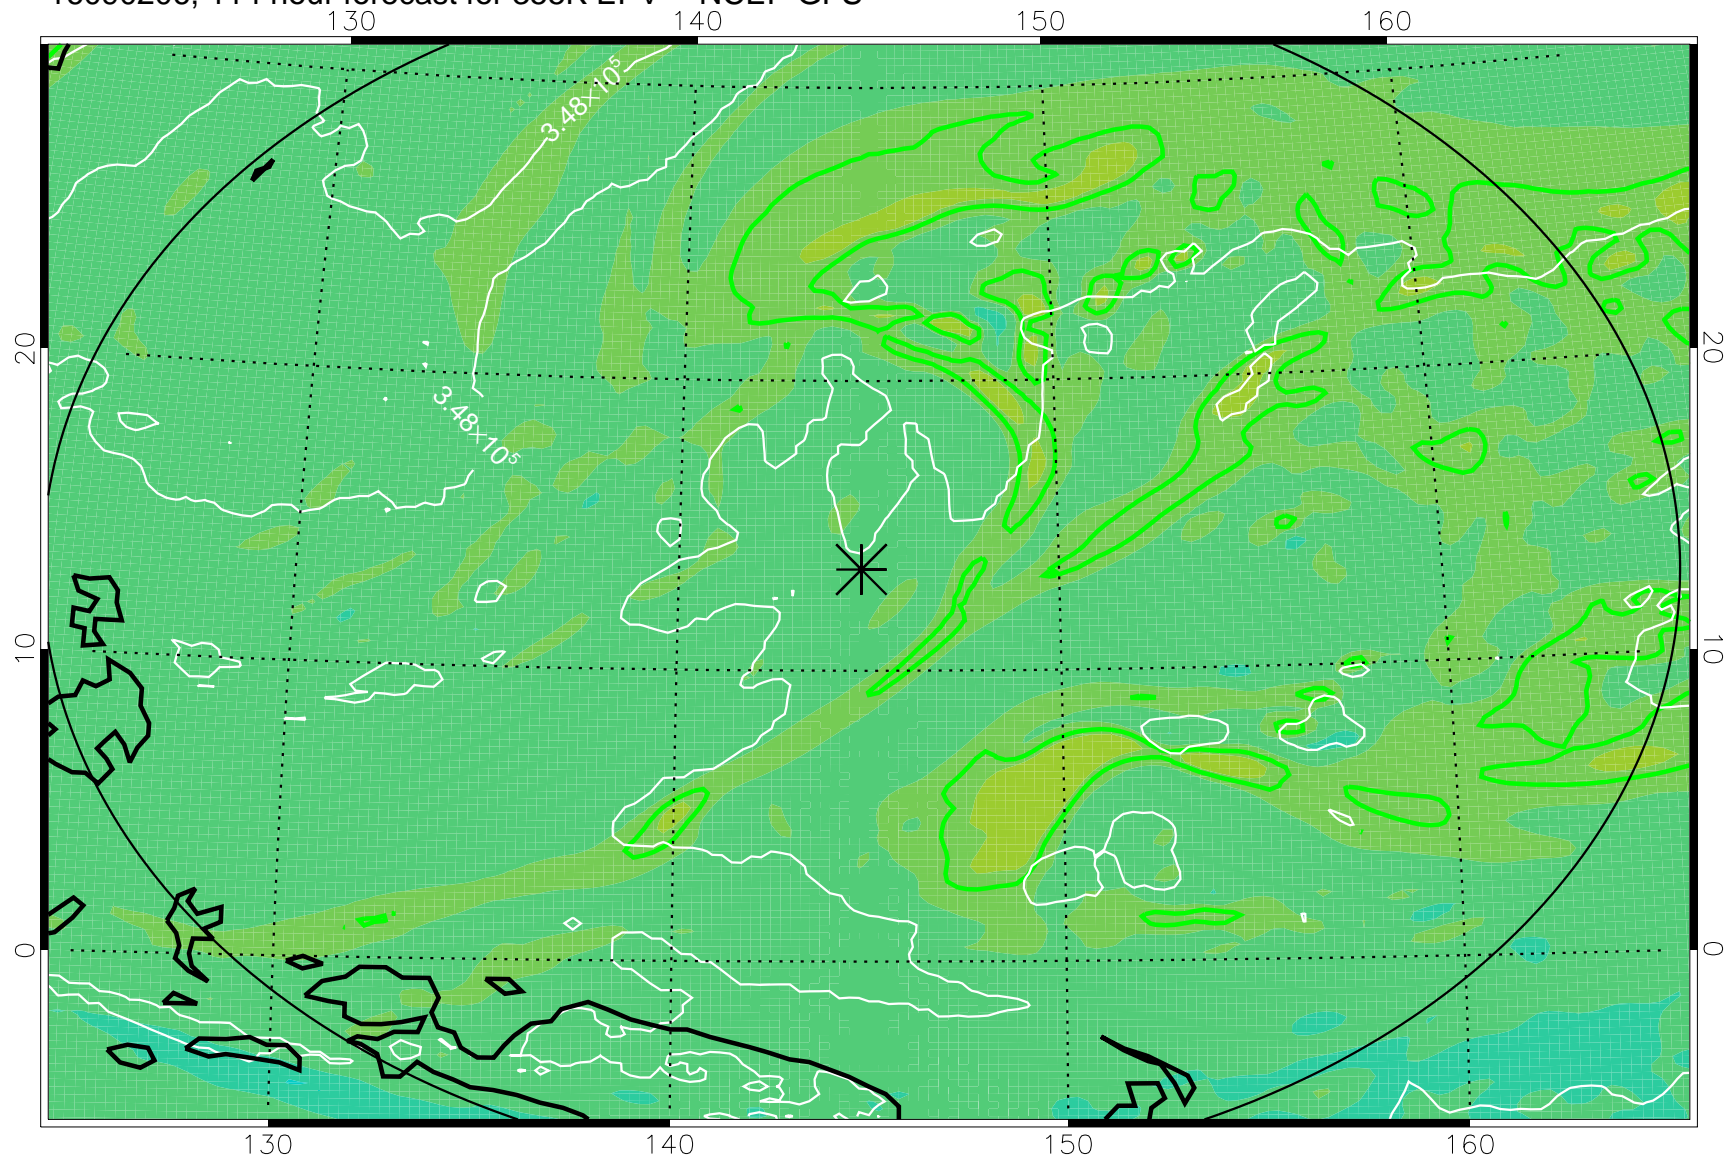

16083118, 78 hour forecast for 355K EPV -- NCEP GFS

355K Montgomery Streamfunction, white
EPV Tropopause (2 PVU) Position
Range ring of 2304 km

16090100, 84 hour forecast for 355K EPV -- NCEP GFS

355K Montgomery Streamfunction, white
EPV Tropopause (2 PVU) Position
Range ring of 2304 km

16090106, 90 hour forecast for 355K EPV -- NCEP GFS

355K Montgomery Streamfunction, white
EPV Tropopause (2 PVU) Position
Range ring of 2304 km

16090112, 96 hour forecast for 355K EPV -- NCEP GFS

355K Montgomery Streamfunction, white
EPV Tropopause (2 PVU) Position
Range ring of 2304 km

16090118, 102 hour forecast for 355K EPV -- NCEP GFS

355K Montgomery Streamfunction, white
EPV Tropopause (2 PVU) Position
Range ring of 2304 km

16090200, 108 hour forecast for 355K EPV -- NCEP GFS

355K Montgomery Streamfunction, white
EPV Tropopause (2 PVU) Position
Range ring of 2304 km

16090206, 114 hour forecast for 355K EPV -- NCEP GFS

355K Montgomery Streamfunction, white
EPV Tropopause (2 PVU) Position
Range ring of 2304 km

16090212, 120 hour forecast for 355K EPV -- NCEP GFS

355K Montgomery Streamfunction, white
EPV Tropopause (2 PVU) Position
Range ring of 2304 km