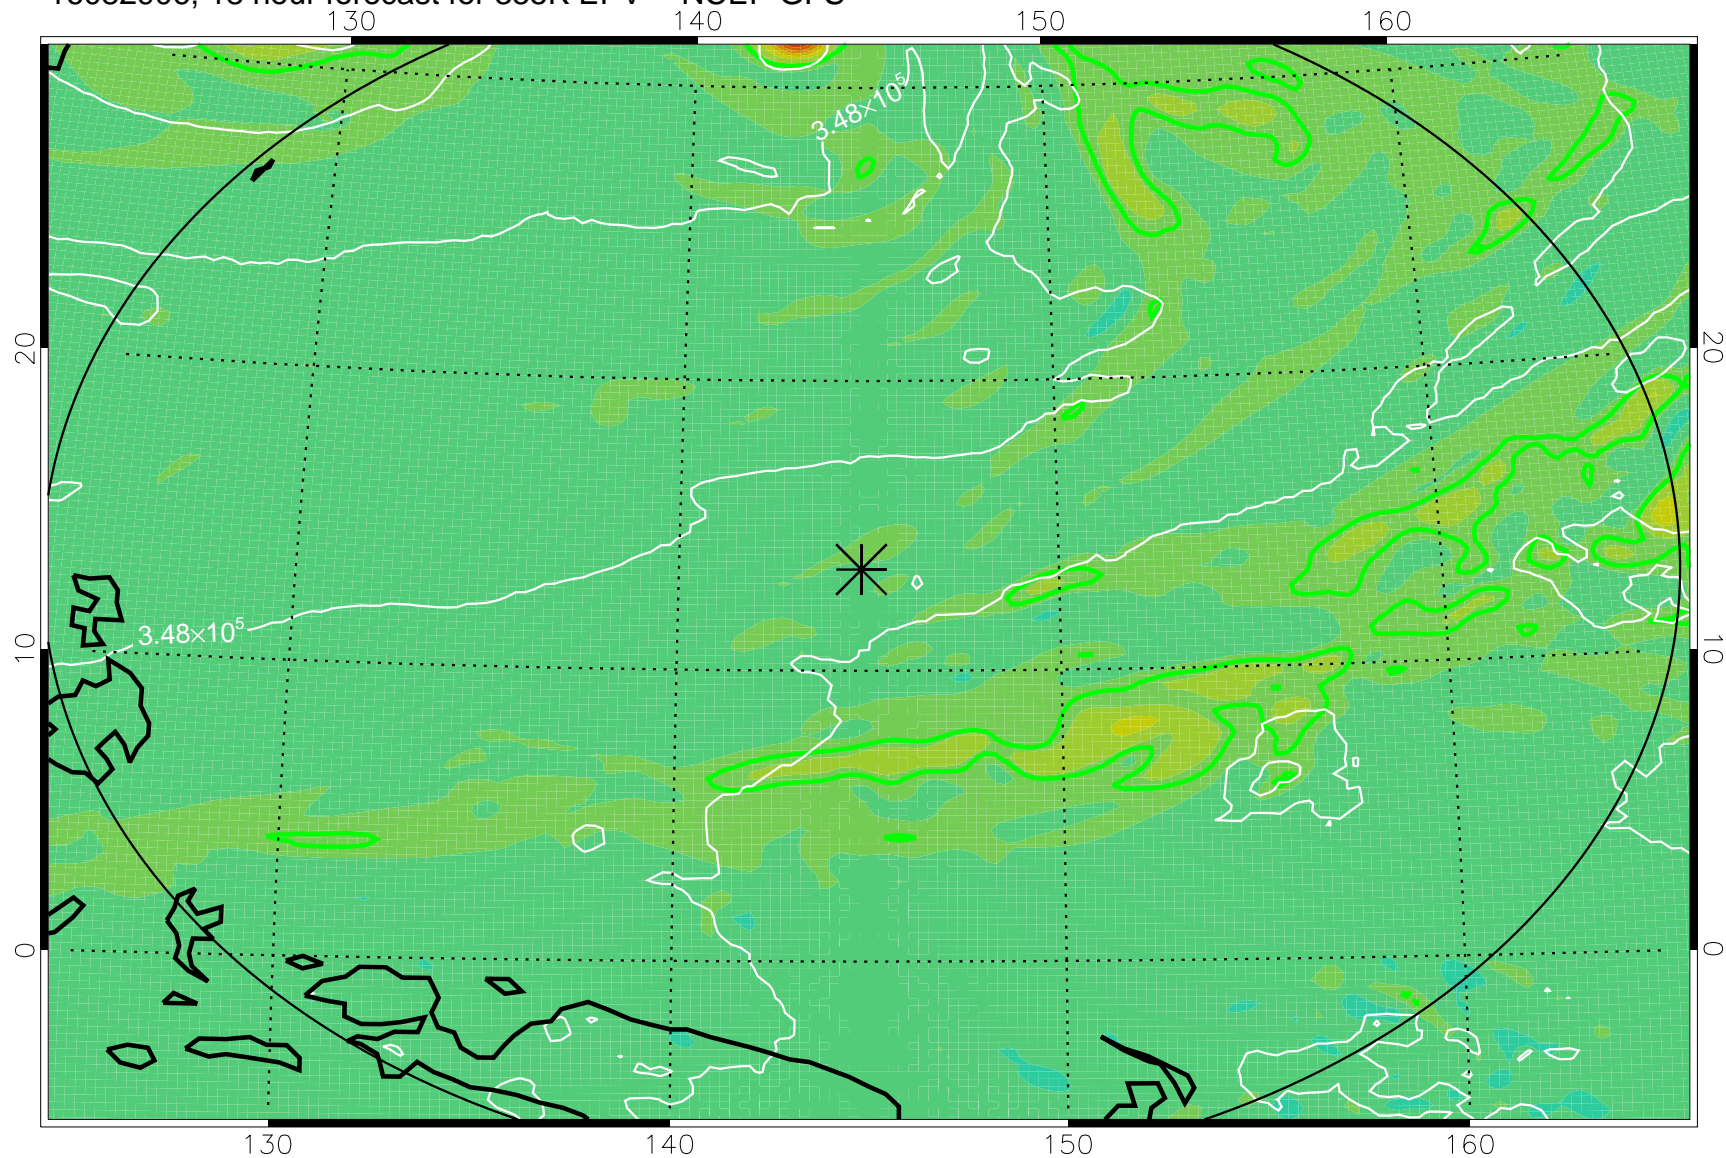

16082818, 6 hour forecast for 355K EPV -- NCEP GFS

355K Montgomery Streamfunction, white
EPV Tropopause (2 PVU) Position
Range ring of 2304 km

16082900, 12 hour forecast for 355K EPV -- NCEP GFS

355K Montgomery Streamfunction, white
EPV Tropopause (2 PVU) Position
Range ring of 2304 km

16082906, 18 hour forecast for 355K EPV -- NCEP GFS

355K Montgomery Streamfunction, white
EPV Tropopause (2 PVU) Position
Range ring of 2304 km

16082912, 24 hour forecast for 355K EPV -- NCEP GFS

355K Montgomery Streamfunction, white
EPV Tropopause (2 PVU) Position
Range ring of 2304 km

16082918, 30 hour forecast for 355K EPV -- NCEP GFS

355K Montgomery Streamfunction, white
EPV Tropopause (2 PVU) Position
Range ring of 2304 km

16083000, 36 hour forecast for 355K EPV -- NCEP GFS

355K Montgomery Streamfunction, white
EPV Tropopause (2 PVU) Position
Range ring of 2304 km

16083006, 42 hour forecast for 355K EPV -- NCEP GFS

355K Montgomery Streamfunction, white
EPV Tropopause (2 PVU) Position
Range ring of 2304 km

16083012, 48 hour forecast for 355K EPV -- NCEP GFS

355K Montgomery Streamfunction, white
EPV Tropopause (2 PVU) Position
Range ring of 2304 km