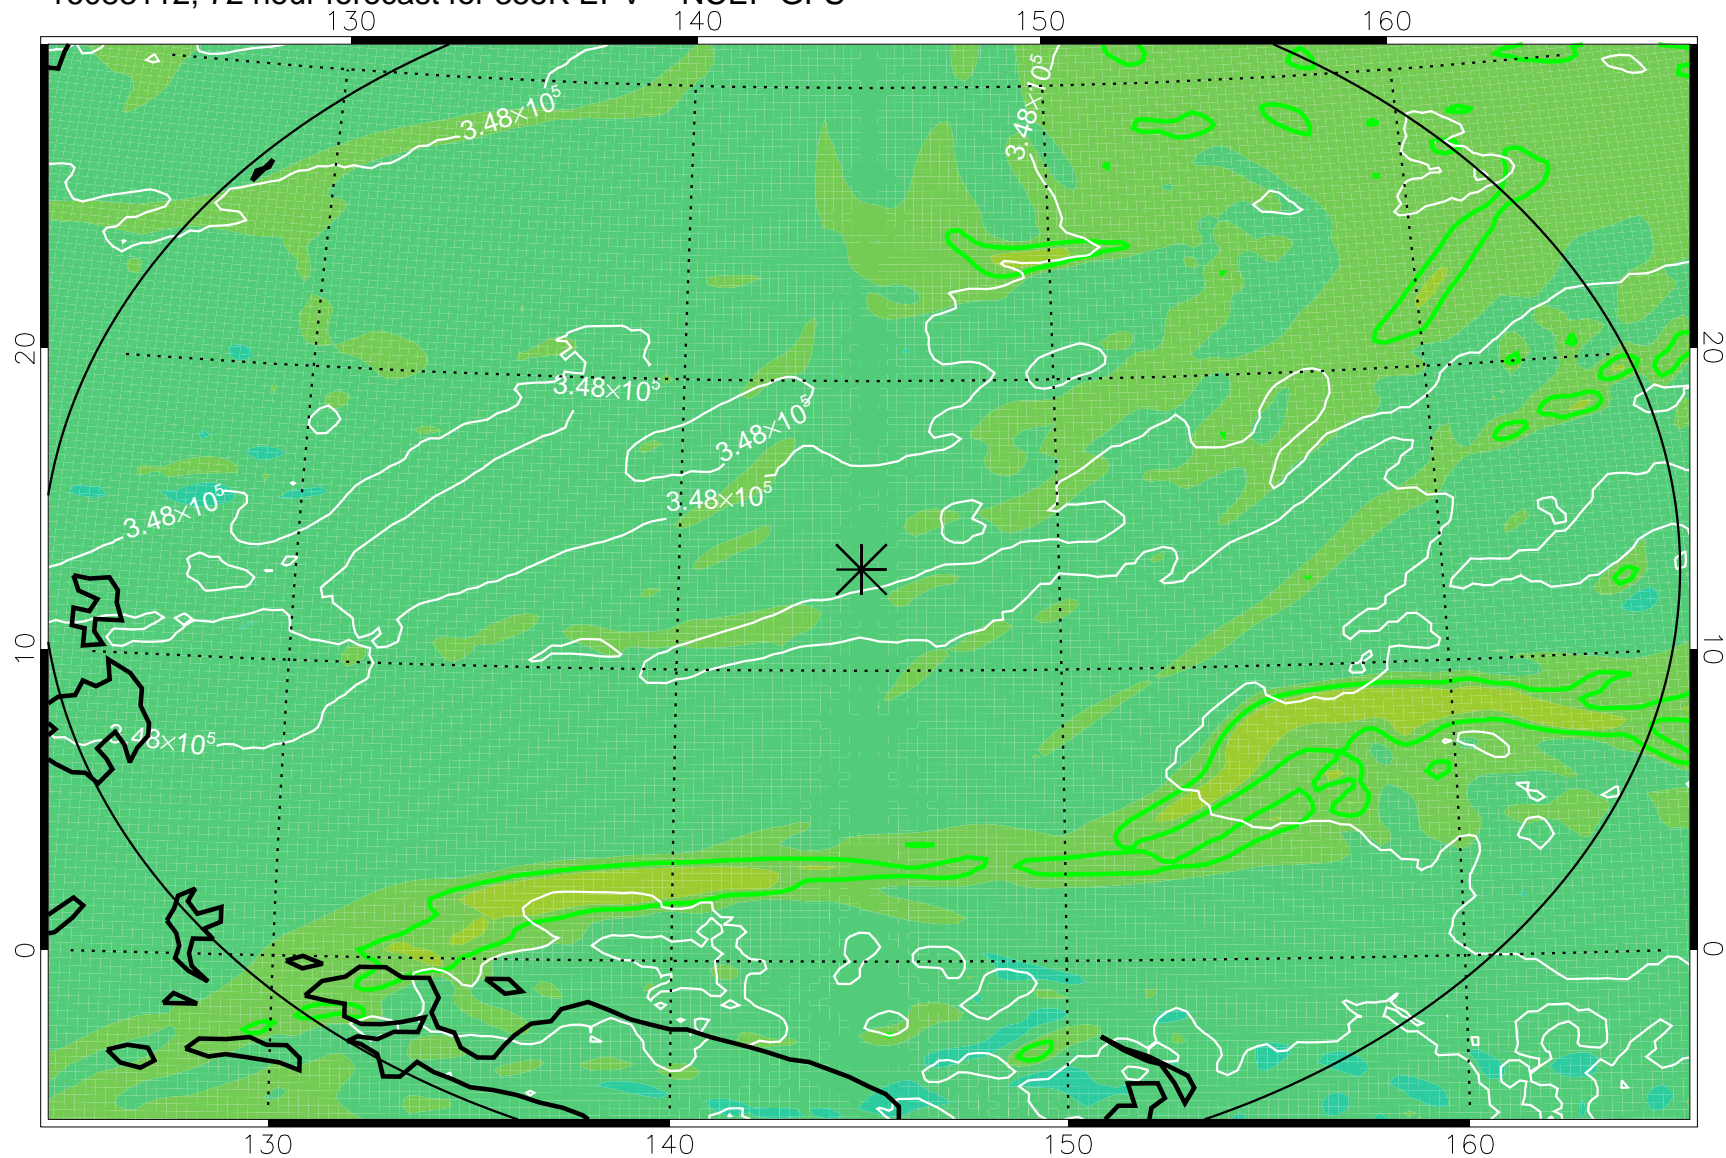

16083018, 54 hour forecast for 355K EPV -- NCEP GFS

355K Montgomery Streamfunction, white
EPV Tropopause (2 PVU) Position
Range ring of 2304 km

16083100, 60 hour forecast for 355K EPV -- NCEP GFS

355K Montgomery Streamfunction, white
EPV Tropopause (2 PVU) Position
Range ring of 2304 km

16083106, 66 hour forecast for 355K EPV -- NCEP GFS

355K Montgomery Streamfunction, white
EPV Tropopause (2 PVU) Position
Range ring of 2304 km

16083112, 72 hour forecast for 355K EPV -- NCEP GFS

355K Montgomery Streamfunction, white
EPV Tropopause (2 PVU) Position
Range ring of 2304 km

16083118, 78 hour forecast for 355K EPV -- NCEP GFS

355K Montgomery Streamfunction, white
EPV Tropopause (2 PVU) Position
Range ring of 2304 km

16090100, 84 hour forecast for 355K EPV -- NCEP GFS

355K Montgomery Streamfunction, white
EPV Tropopause (2 PVU) Position
Range ring of 2304 km

16090106, 90 hour forecast for 355K EPV -- NCEP GFS

355K Montgomery Streamfunction, white
EPV Tropopause (2 PVU) Position
Range ring of 2304 km

16090112, 96 hour forecast for 355K EPV -- NCEP GFS

355K Montgomery Streamfunction, white
EPV Tropopause (2 PVU) Position
Range ring of 2304 km