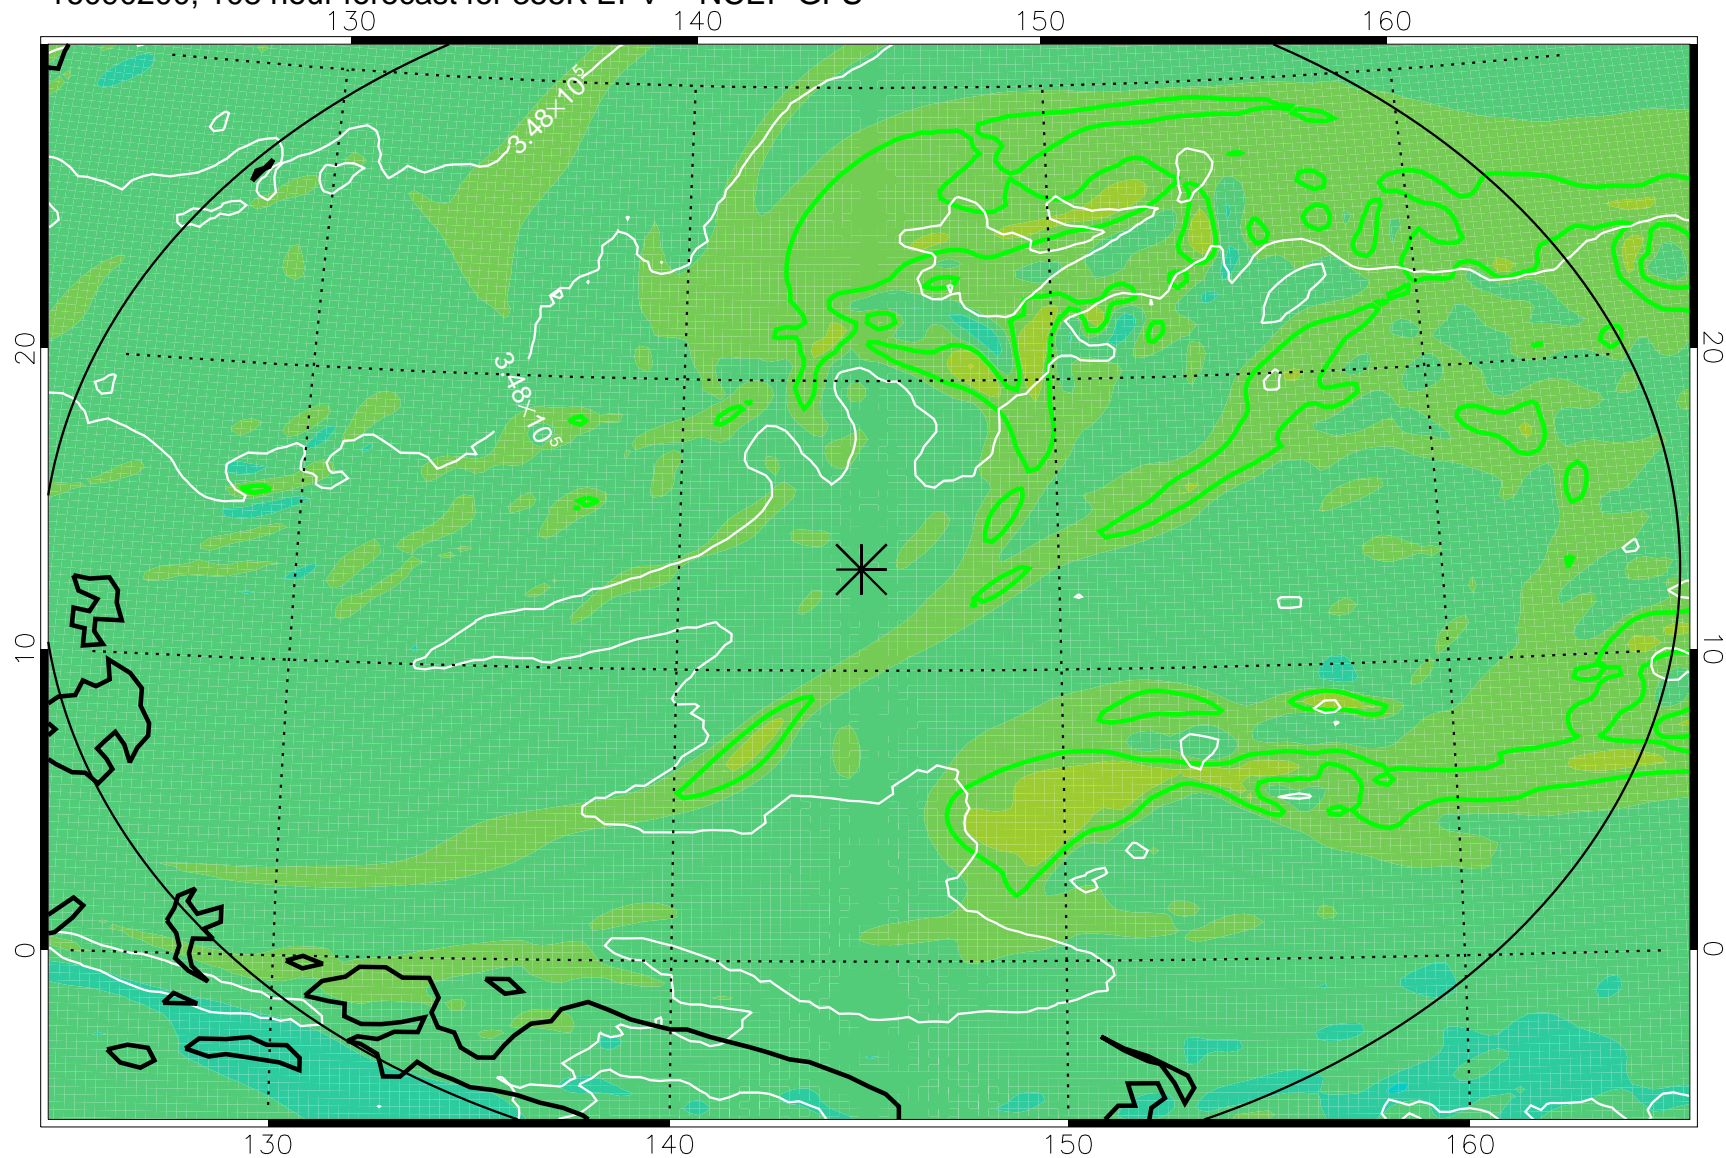

16083118, 78 hour forecast for 355K EPV -- NCEP GFS

355K Montgomery Streamfunction, white
EPV Tropopause (2 PVU) Position
Range ring of 2304 km

16090100, 84 hour forecast for 355K EPV -- NCEP GFS

355K Montgomery Streamfunction, white
EPV Tropopause (2 PVU) Position
Range ring of 2304 km

16090106, 90 hour forecast for 355K EPV -- NCEP GFS

355K Montgomery Streamfunction, white
EPV Tropopause (2 PVU) Position
Range ring of 2304 km

16090112, 96 hour forecast for 355K EPV -- NCEP GFS

355K Montgomery Streamfunction, white
EPV Tropopause (2 PVU) Position
Range ring of 2304 km

16090118, 102 hour forecast for 355K EPV -- NCEP GFS

355K Montgomery Streamfunction, white
EPV Tropopause (2 PVU) Position
Range ring of 2304 km

16090200, 108 hour forecast for 355K EPV -- NCEP GFS

355K Montgomery Streamfunction, white
EPV Tropopause (2 PVU) Position
Range ring of 2304 km

16090206, 114 hour forecast for 355K EPV -- NCEP GFS

355K Montgomery Streamfunction, white
EPV Tropopause (2 PVU) Position
Range ring of 2304 km

16090212, 120 hour forecast for 355K EPV -- NCEP GFS

355K Montgomery Streamfunction, white
EPV Tropopause (2 PVU) Position
Range ring of 2304 km