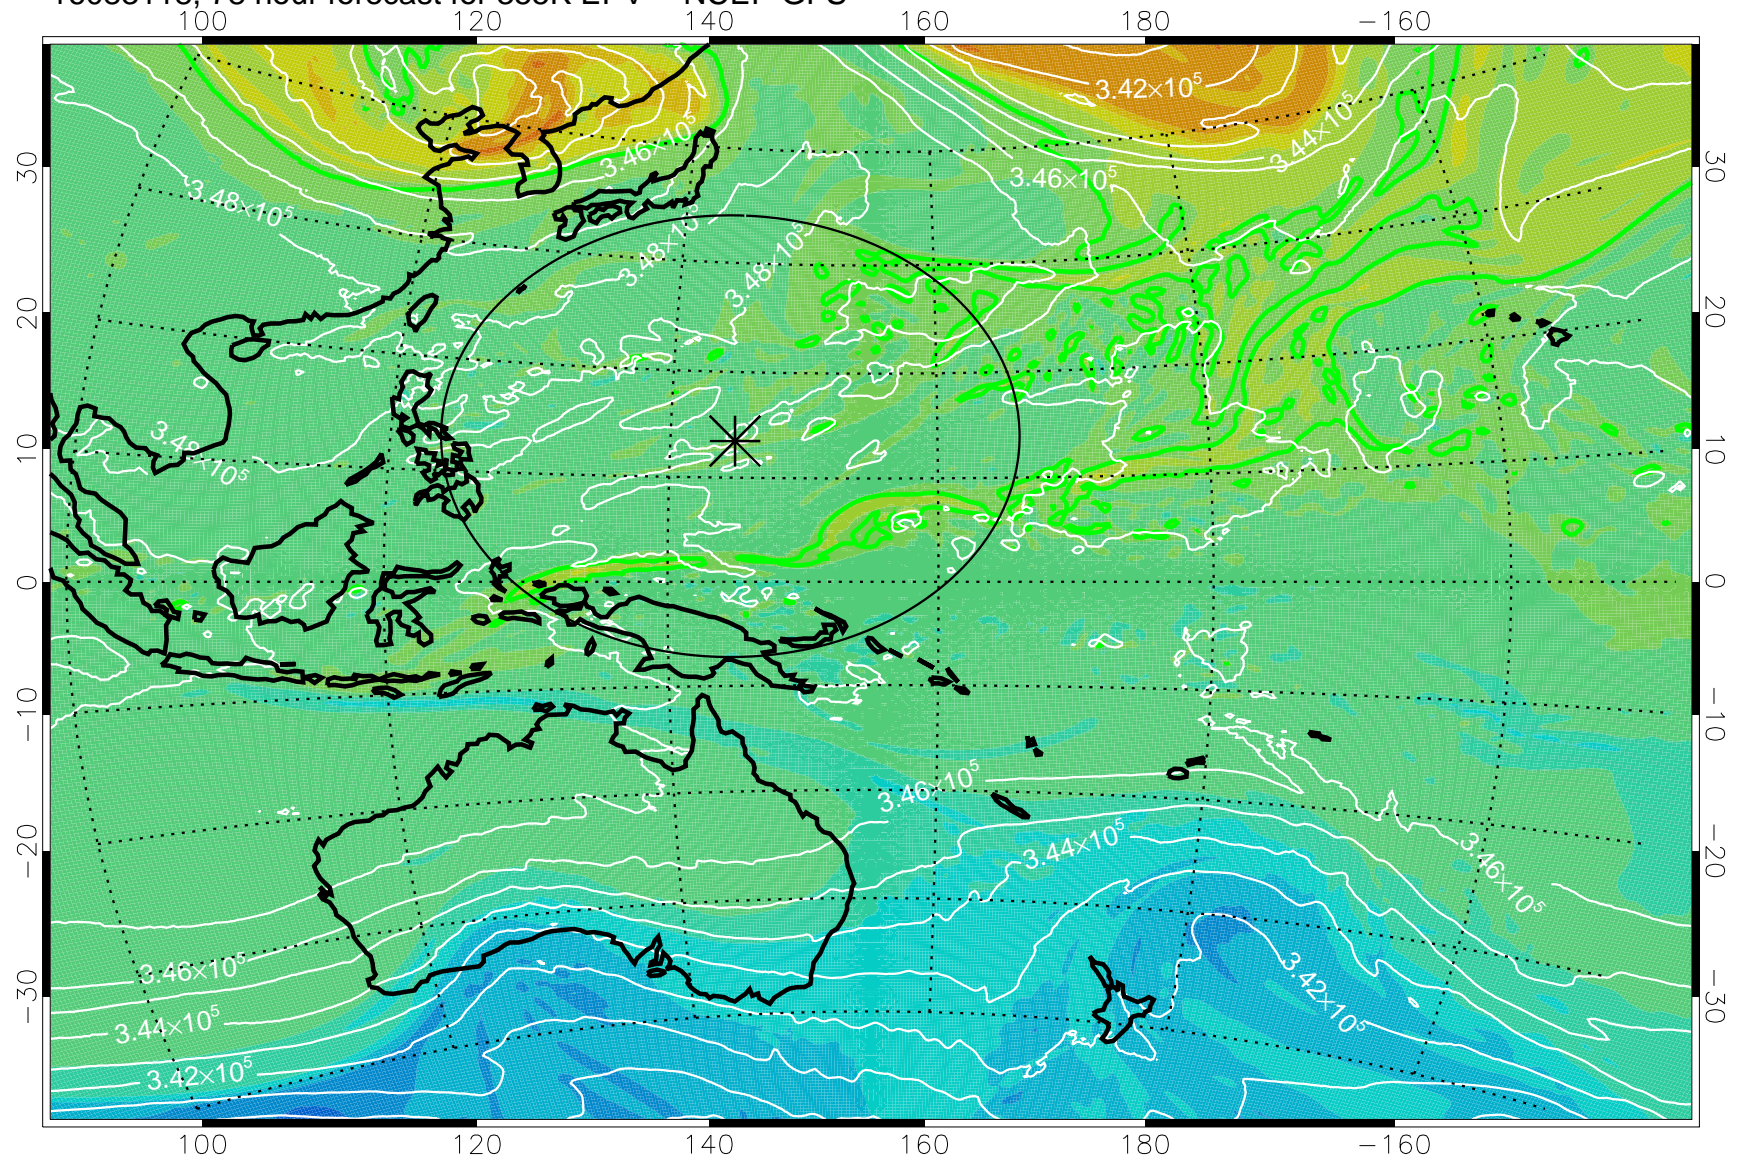

16083018, 54 hour forecast for 355K EPV -- NCEP GFS

355K Montgomery Streamfunction, white  
EPV Tropopause (2 PVU) Position  
Range ring of 2304 km

16083100, 60 hour forecast for 355K EPV -- NCEP GFS

355K Montgomery Streamfunction, white  
EPV Tropopause (2 PVU) Position  
Range ring of 2304 km

16083106, 66 hour forecast for 355K EPV -- NCEP GFS

355K Montgomery Streamfunction, white  
EPV Tropopause (2 PVU) Position  
Range ring of 2304 km

16083112, 72 hour forecast for 355K EPV -- NCEP GFS

355K Montgomery Streamfunction, white  
EPV Tropopause (2 PVU) Position  
Range ring of 2304 km

16083118, 78 hour forecast for 355K EPV -- NCEP GFS

355K Montgomery Streamfunction, white  
EPV Tropopause (2 PVU) Position  
Range ring of 2304 km

16090100, 84 hour forecast for 355K EPV -- NCEP GFS

355K Montgomery Streamfunction, white  
EPV Tropopause (2 PVU) Position  
Range ring of 2304 km

16090106, 90 hour forecast for 355K EPV -- NCEP GFS

355K Montgomery Streamfunction, white  
EPV Tropopause (2 PVU) Position  
Range ring of 2304 km

16090112, 96 hour forecast for 355K EPV -- NCEP GFS

355K Montgomery Streamfunction, white  
EPV Tropopause (2 PVU) Position  
Range ring of 2304 km