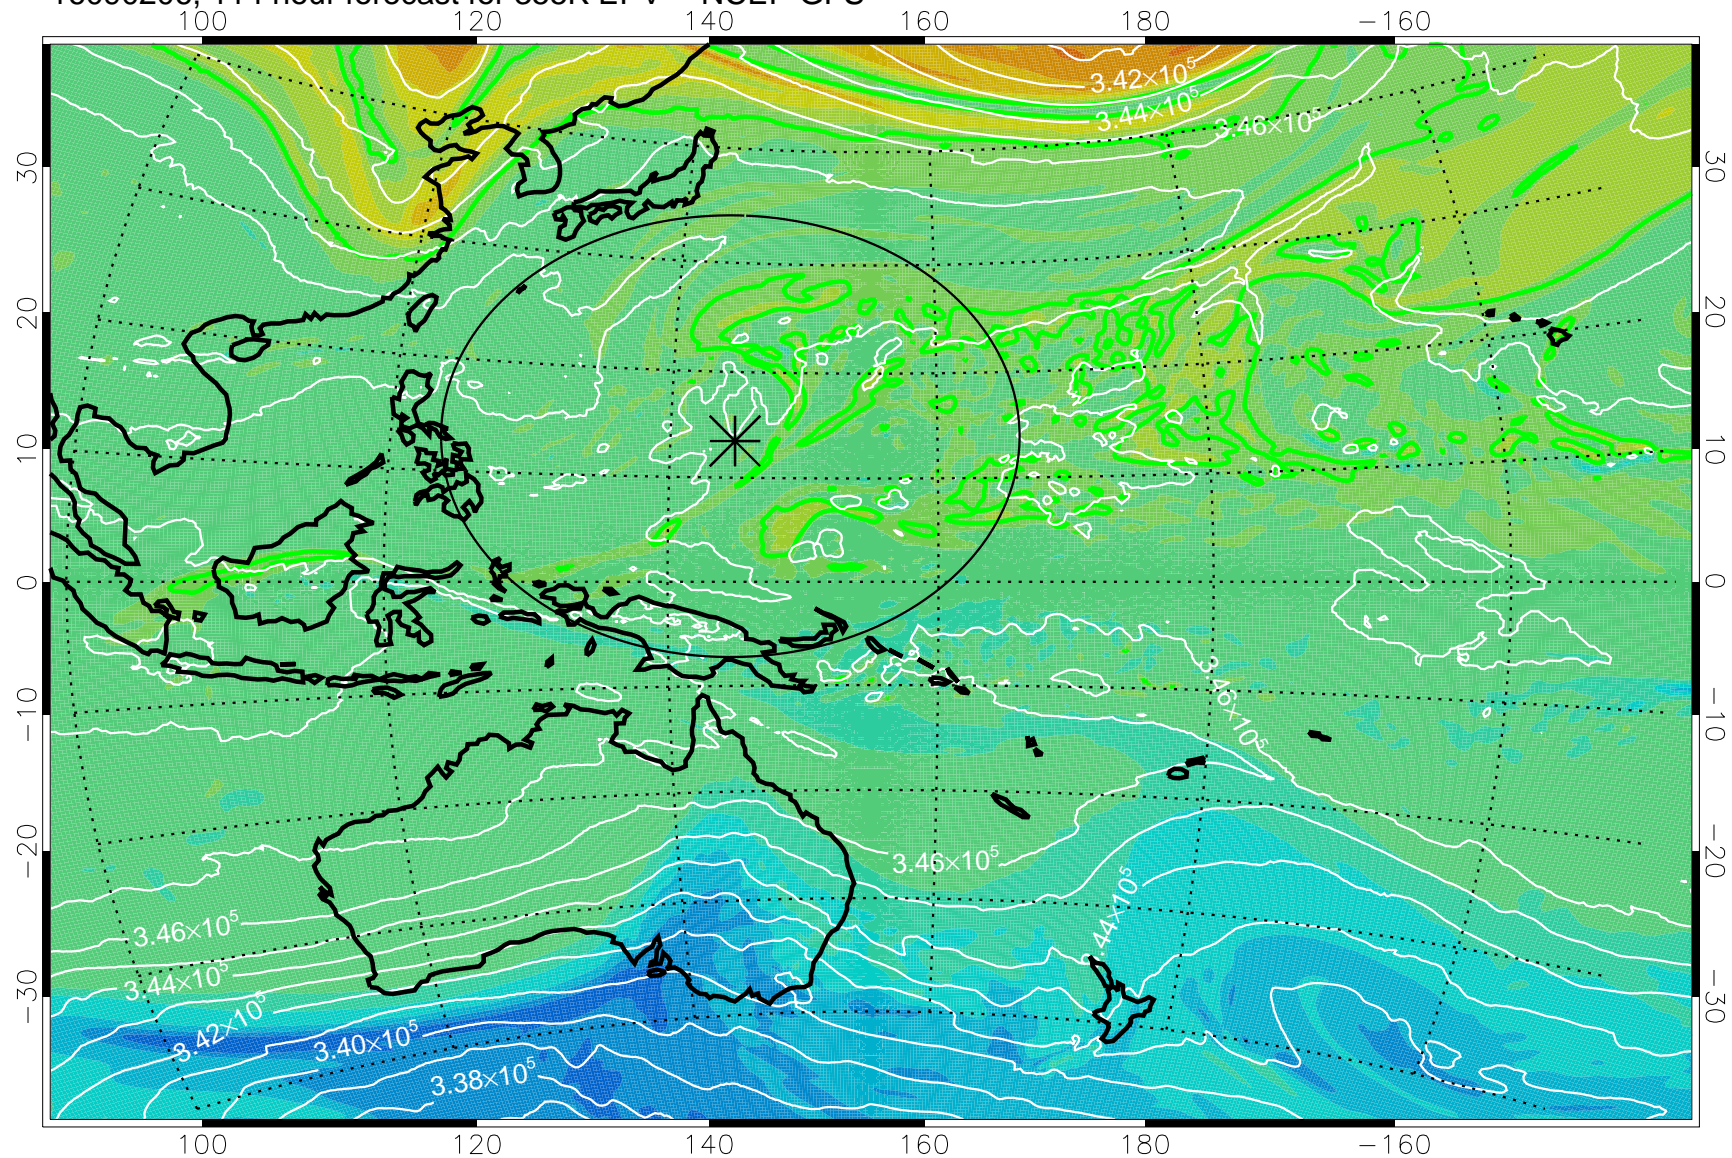

16090106, 90 hour forecast for 355K EPV -- NCEP GFS

355K Montgomery Streamfunction, white  
EPV Tropopause (2 PVU) Position  
Range ring of 2304 km

16090112, 96 hour forecast for 355K EPV -- NCEP GFS

355K Montgomery Streamfunction, white  
EPV Tropopause (2 PVU) Position  
Range ring of 2304 km

16090118, 102 hour forecast for 355K EPV -- NCEP GFS

355K Montgomery Streamfunction, white  
EPV Tropopause (2 PVU) Position  
Range ring of 2304 km

16090200, 108 hour forecast for 355K EPV -- NCEP GFS

355K Montgomery Streamfunction, white  
EPV Tropopause (2 PVU) Position  
Range ring of 2304 km

16090206, 114 hour forecast for 355K EPV -- NCEP GFS

355K Montgomery Streamfunction, white  
EPV Tropopause (2 PVU) Position  
Range ring of 2304 km

16090212, 120 hour forecast for 355K EPV -- NCEP GFS

355K Montgomery Streamfunction, white  
EPV Tropopause (2 PVU) Position  
Range ring of 2304 km