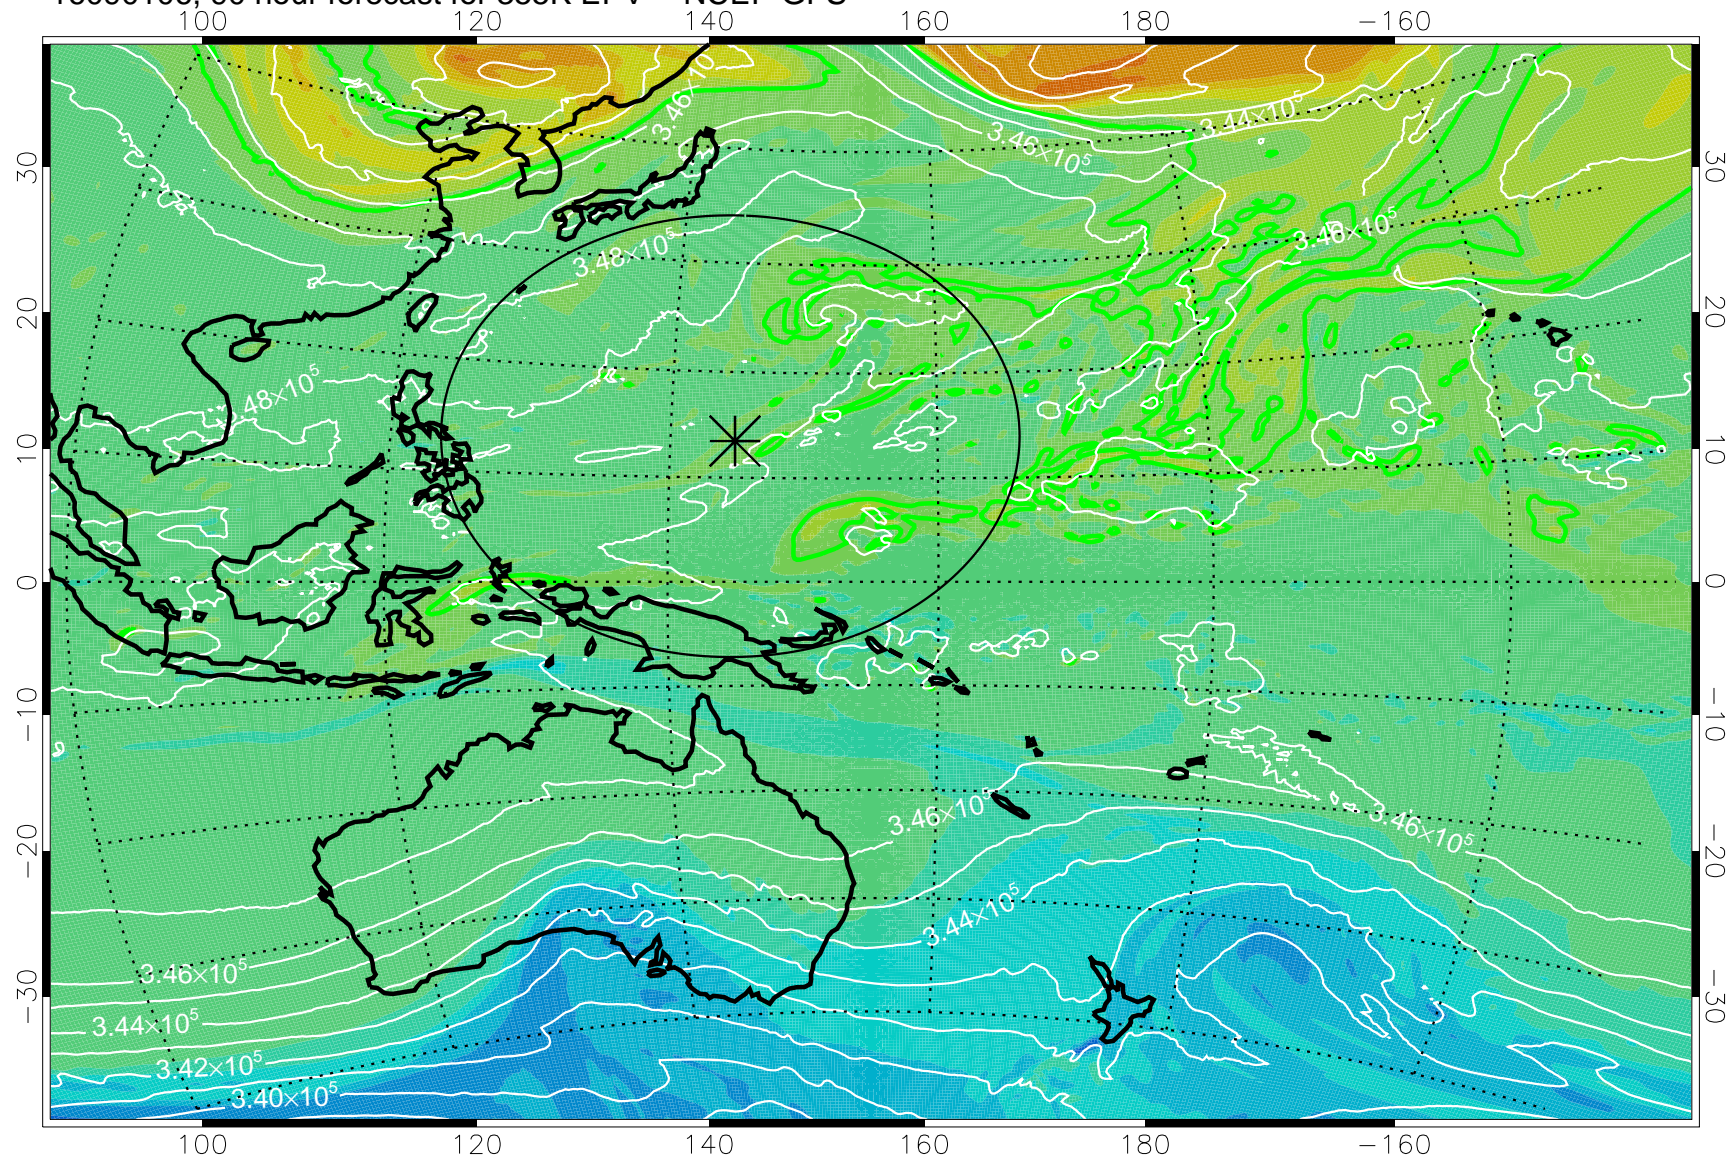

16083106, 66 hour forecast for 355K EPV -- NCEP GFS

355K Montgomery Streamfunction, white  
EPV Tropopause (2 PVU) Position  
Range ring of 2304 km

16083112, 72 hour forecast for 355K EPV -- NCEP GFS

355K Montgomery Streamfunction, white  
EPV Tropopause (2 PVU) Position  
Range ring of 2304 km

16083118, 78 hour forecast for 355K EPV -- NCEP GFS

355K Montgomery Streamfunction, white  
EPV Tropopause (2 PVU) Position  
Range ring of 2304 km

16090100, 84 hour forecast for 355K EPV -- NCEP GFS

355K Montgomery Streamfunction, white  
EPV Tropopause (2 PVU) Position  
Range ring of 2304 km

16090106, 90 hour forecast for 355K EPV -- NCEP GFS

355K Montgomery Streamfunction, white  
EPV Tropopause (2 PVU) Position  
Range ring of 2304 km

16090112, 96 hour forecast for 355K EPV -- NCEP GFS

355K Montgomery Streamfunction, white  
EPV Tropopause (2 PVU) Position  
Range ring of 2304 km

16090118, 102 hour forecast for 355K EPV -- NCEP GFS

355K Montgomery Streamfunction, white  
EPV Tropopause (2 PVU) Position  
Range ring of 2304 km

16090200, 108 hour forecast for 355K EPV -- NCEP GFS

355K Montgomery Streamfunction, white  
EPV Tropopause (2 PVU) Position  
Range ring of 2304 km