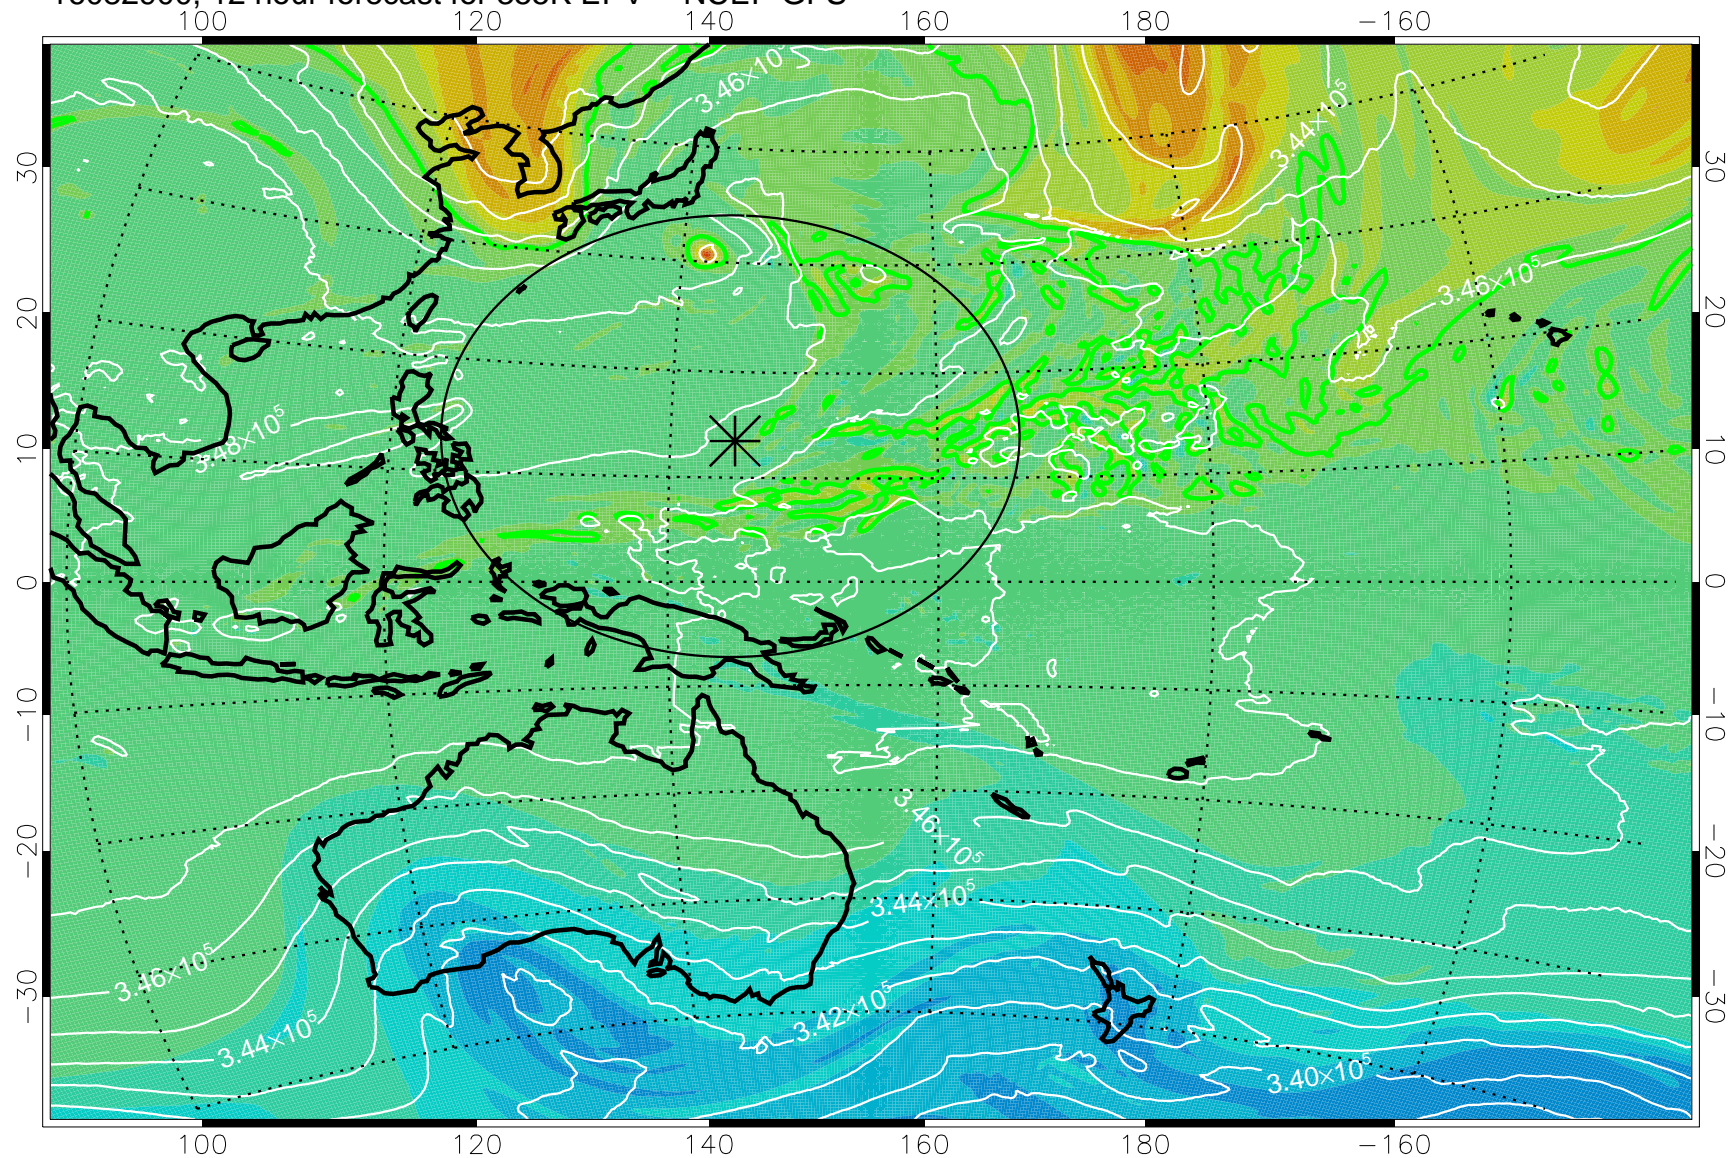

16082818, 6 hour forecast for 355K EPV -- NCEP GFS

355K Montgomery Streamfunction, white  
EPV Tropopause (2 PVU) Position  
Range ring of 2304 km

16082900, 12 hour forecast for 355K EPV -- NCEP GFS

355K Montgomery Streamfunction, white  
EPV Tropopause (2 PVU) Position  
Range ring of 2304 km

16082906, 18 hour forecast for 355K EPV -- NCEP GFS

355K Montgomery Streamfunction, white  
EPV Tropopause (2 PVU) Position  
Range ring of 2304 km

16082912, 24 hour forecast for 355K EPV -- NCEP GFS

355K Montgomery Streamfunction, white  
EPV Tropopause (2 PVU) Position  
Range ring of 2304 km

16082918, 30 hour forecast for 355K EPV -- NCEP GFS

355K Montgomery Streamfunction, white  
EPV Tropopause (2 PVU) Position  
Range ring of 2304 km

16083000, 36 hour forecast for 355K EPV -- NCEP GFS

355K Montgomery Streamfunction, white  
EPV Tropopause (2 PVU) Position  
Range ring of 2304 km

16083006, 42 hour forecast for 355K EPV -- NCEP GFS

355K Montgomery Streamfunction, white  
EPV Tropopause (2 PVU) Position  
Range ring of 2304 km

16083012, 48 hour forecast for 355K EPV -- NCEP GFS

355K Montgomery Streamfunction, white  
EPV Tropopause (2 PVU) Position  
Range ring of 2304 km