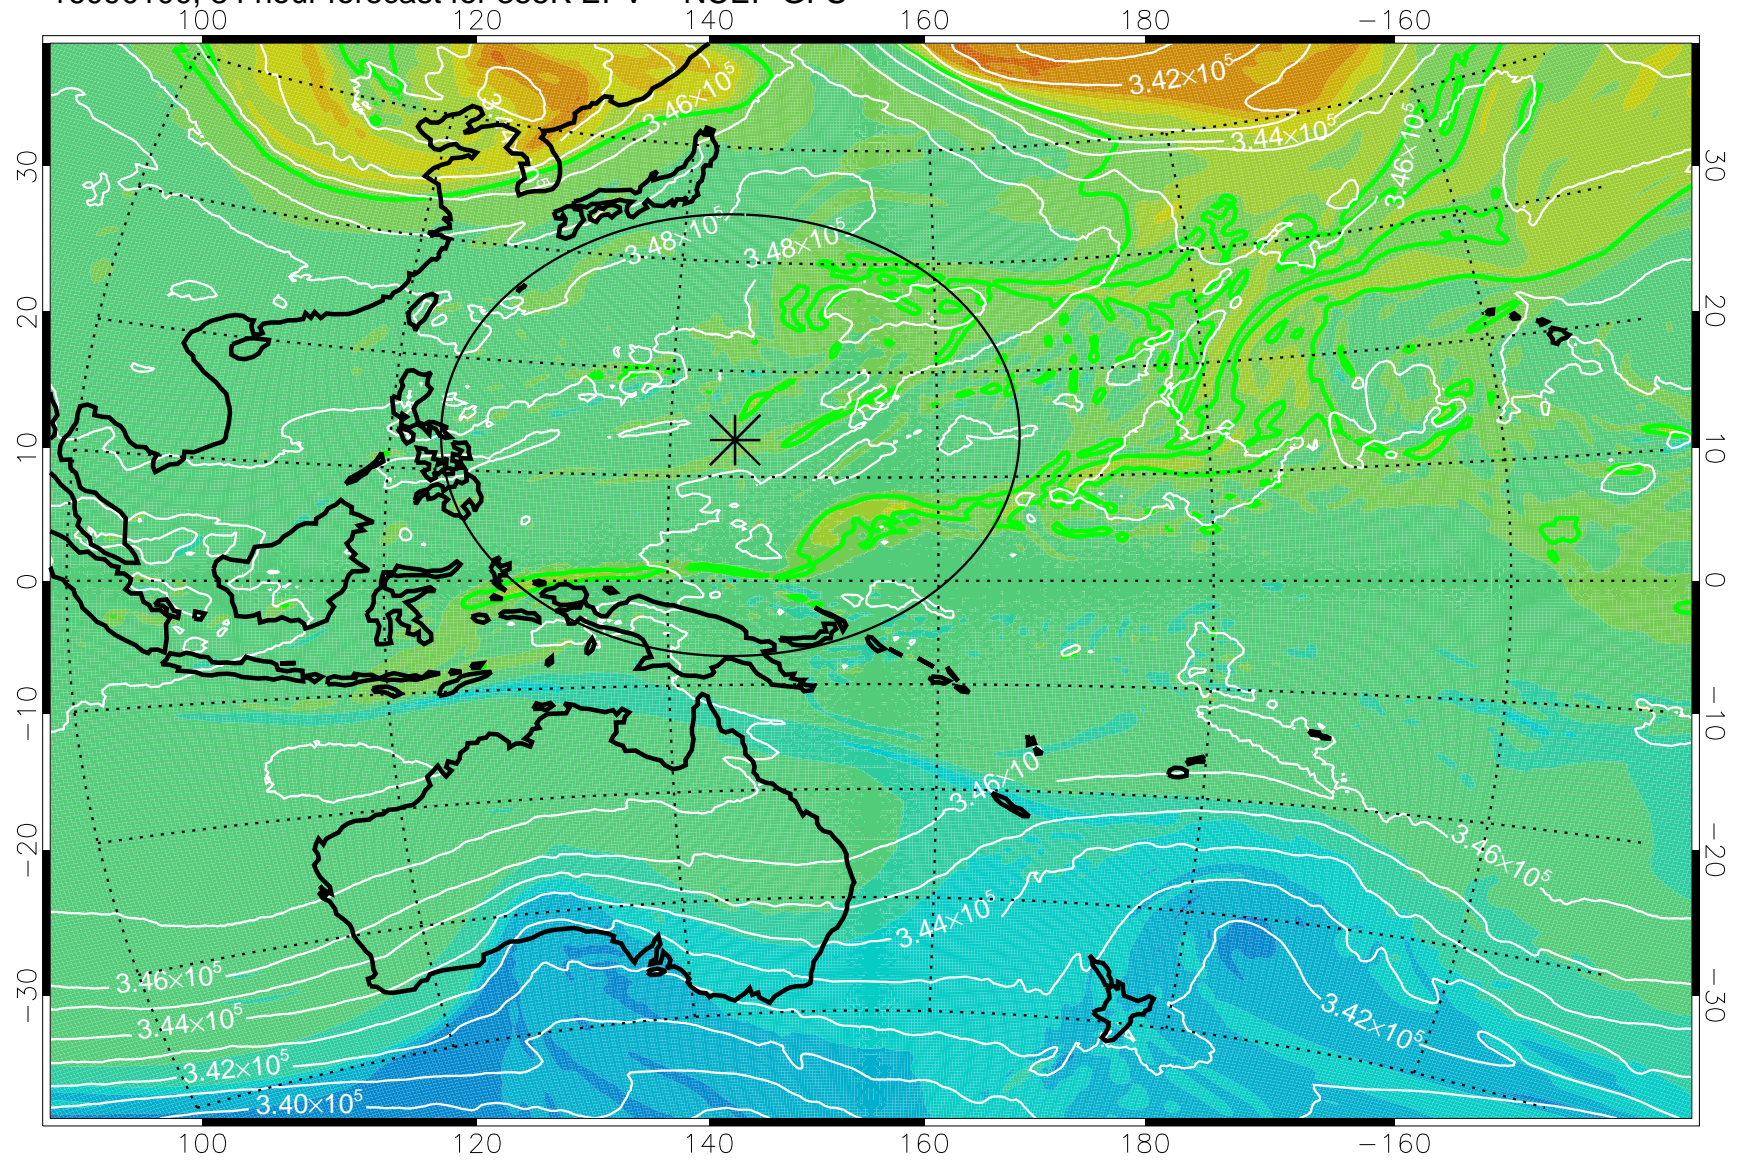

16083018, 54 hour forecast for 355K EPV -- NCEP GFS

355K Montgomery Streamfunction, white  
EPV Tropopause (2 PVU) Position  
Range ring of 2304 km

16083100, 60 hour forecast for 355K EPV -- NCEP GFS

355K Montgomery Streamfunction, white  
EPV Tropopause (2 PVU) Position  
Range ring of 2304 km

16083106, 66 hour forecast for 355K EPV -- NCEP GFS

355K Montgomery Streamfunction, white  
EPV Tropopause (2 PVU) Position  
Range ring of 2304 km

16083112, 72 hour forecast for 355K EPV -- NCEP GFS

355K Montgomery Streamfunction, white  
EPV Tropopause (2 PVU) Position  
Range ring of 2304 km

16083118, 78 hour forecast for 355K EPV -- NCEP GFS

355K Montgomery Streamfunction, white  
EPV Tropopause (2 PVU) Position  
Range ring of 2304 km

16090100, 84 hour forecast for 355K EPV -- NCEP GFS

355K Montgomery Streamfunction, white  
EPV Tropopause (2 PVU) Position  
Range ring of 2304 km

16090106, 90 hour forecast for 355K EPV -- NCEP GFS

355K Montgomery Streamfunction, white  
EPV Tropopause (2 PVU) Position  
Range ring of 2304 km

16090112, 96 hour forecast for 355K EPV -- NCEP GFS

355K Montgomery Streamfunction, white  
EPV Tropopause (2 PVU) Position  
Range ring of 2304 km