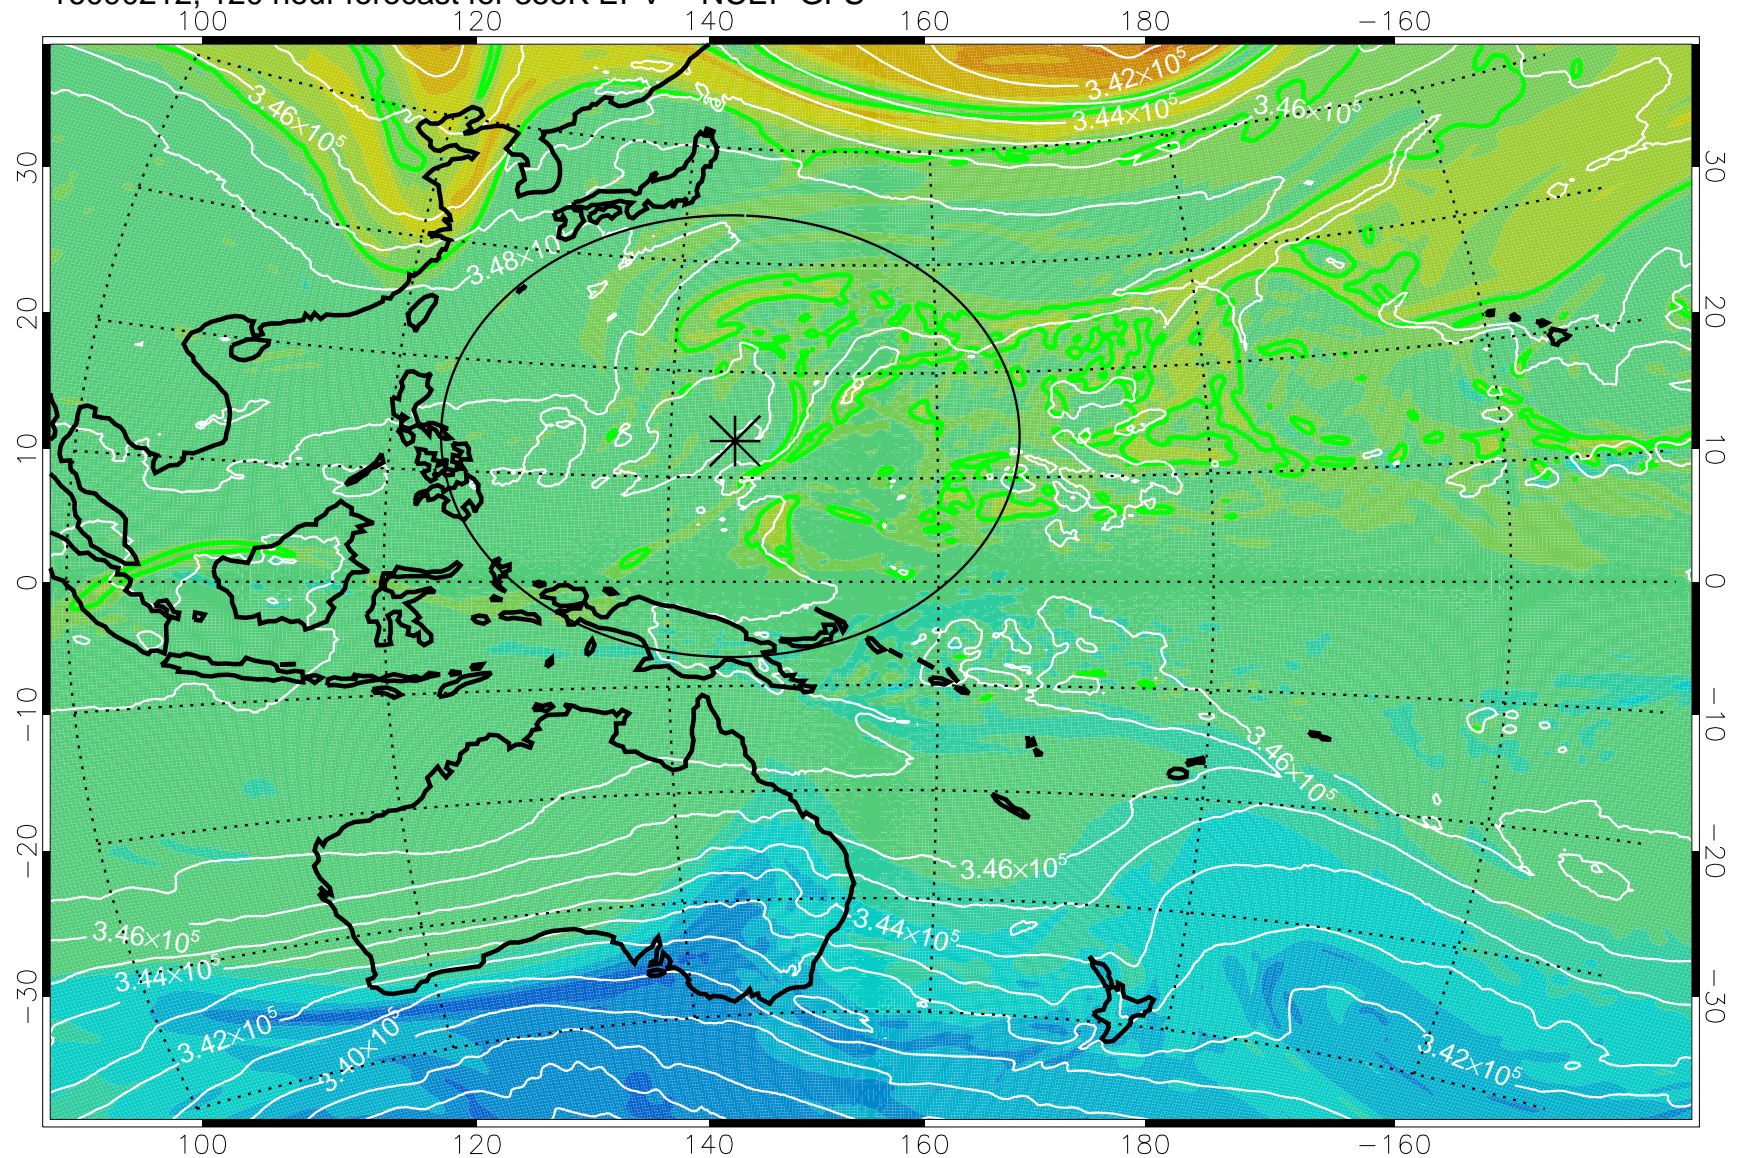

16083118, 78 hour forecast for 355K EPV -- NCEP GFS

355K Montgomery Streamfunction, white  
EPV Tropopause (2 PVU) Position  
Range ring of 2304 km

16090100, 84 hour forecast for 355K EPV -- NCEP GFS

355K Montgomery Streamfunction, white  
EPV Tropopause (2 PVU) Position  
Range ring of 2304 km

16090106, 90 hour forecast for 355K EPV -- NCEP GFS

355K Montgomery Streamfunction, white  
EPV Tropopause (2 PVU) Position  
Range ring of 2304 km

16090112, 96 hour forecast for 355K EPV -- NCEP GFS

355K Montgomery Streamfunction, white  
EPV Tropopause (2 PVU) Position  
Range ring of 2304 km

16090118, 102 hour forecast for 355K EPV -- NCEP GFS

355K Montgomery Streamfunction, white  
EPV Tropopause (2 PVU) Position  
Range ring of 2304 km

16090200, 108 hour forecast for 355K EPV -- NCEP GFS

355K Montgomery Streamfunction, white  
EPV Tropopause (2 PVU) Position  
Range ring of 2304 km

16090206, 114 hour forecast for 355K EPV -- NCEP GFS

355K Montgomery Streamfunction, white  
EPV Tropopause (2 PVU) Position  
Range ring of 2304 km

16090212, 120 hour forecast for 355K EPV -- NCEP GFS

355K Montgomery Streamfunction, white  
EPV Tropopause (2 PVU) Position  
Range ring of 2304 km