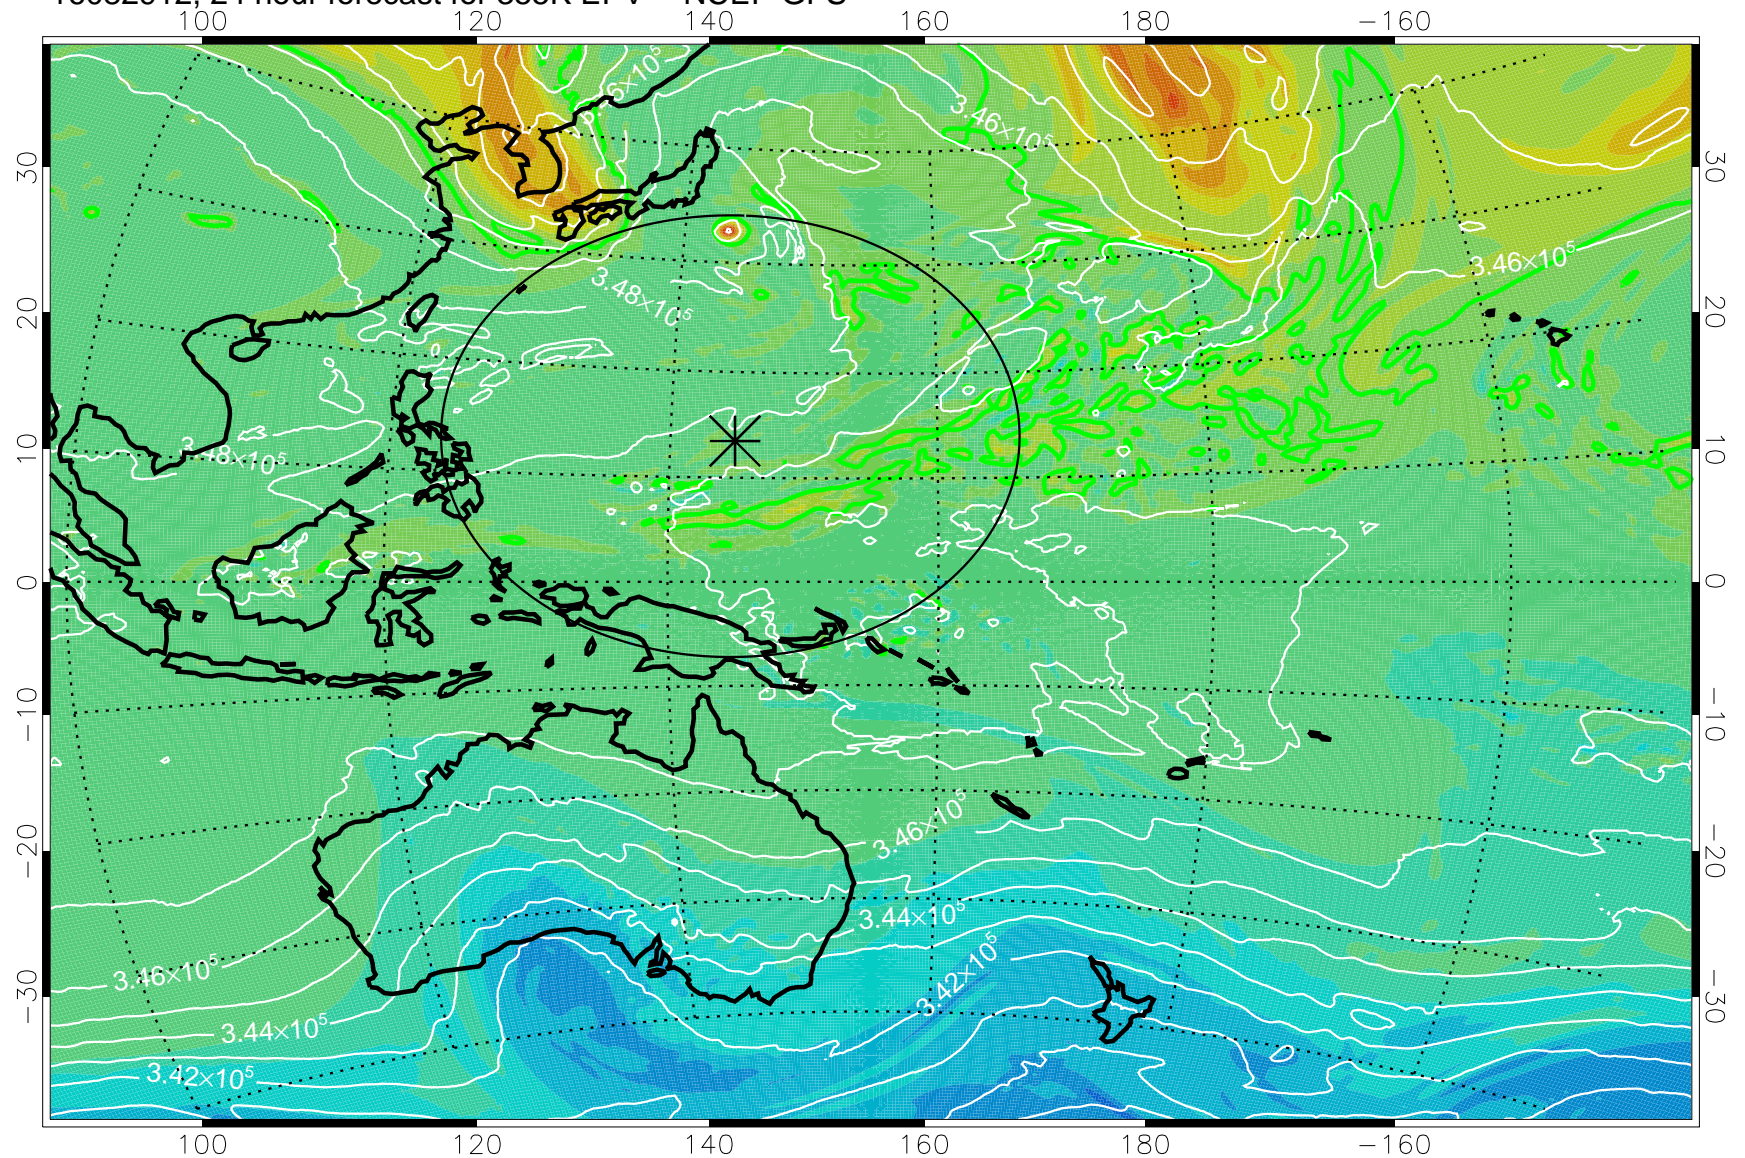

16082818, 6 hour forecast for 355K EPV -- NCEP GFS

355K Montgomery Streamfunction, white  
EPV Tropopause (2 PVU) Position  
Range ring of 2304 km

16082900, 12 hour forecast for 355K EPV -- NCEP GFS

355K Montgomery Streamfunction, white  
EPV Tropopause (2 PVU) Position  
Range ring of 2304 km

16082906, 18 hour forecast for 355K EPV -- NCEP GFS

355K Montgomery Streamfunction, white  
EPV Tropopause (2 PVU) Position  
Range ring of 2304 km

16082912, 24 hour forecast for 355K EPV -- NCEP GFS

355K Montgomery Streamfunction, white  
EPV Tropopause (2 PVU) Position  
Range ring of 2304 km

16082918, 30 hour forecast for 355K EPV -- NCEP GFS

355K Montgomery Streamfunction, white  
EPV Tropopause (2 PVU) Position  
Range ring of 2304 km

16083000, 36 hour forecast for 355K EPV -- NCEP GFS

355K Montgomery Streamfunction, white  
EPV Tropopause (2 PVU) Position  
Range ring of 2304 km

16083006, 42 hour forecast for 355K EPV -- NCEP GFS

355K Montgomery Streamfunction, white  
EPV Tropopause (2 PVU) Position  
Range ring of 2304 km

16083012, 48 hour forecast for 355K EPV -- NCEP GFS

355K Montgomery Streamfunction, white  
EPV Tropopause (2 PVU) Position  
Range ring of 2304 km