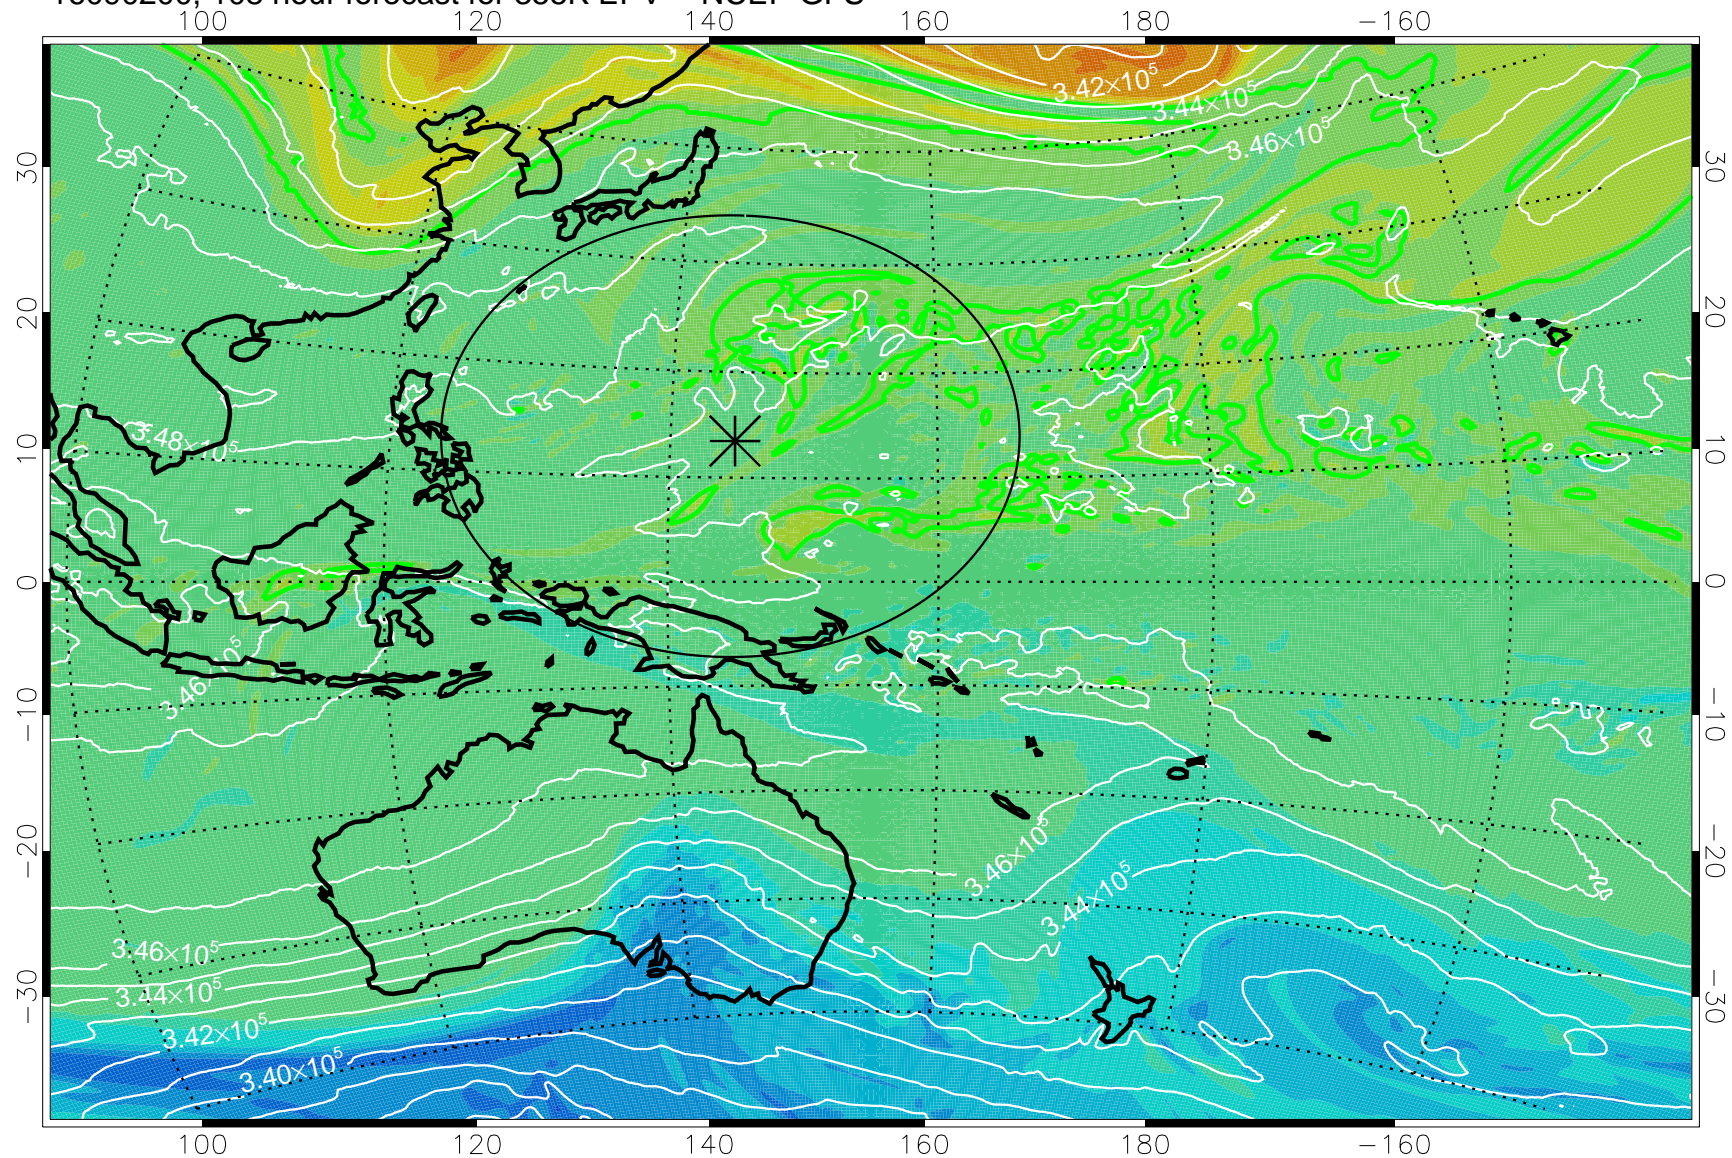

16083118, 78 hour forecast for 355K EPV -- NCEP GFS

355K Montgomery Streamfunction, white  
EPV Tropopause (2 PVU) Position  
Range ring of 2304 km

16090100, 84 hour forecast for 355K EPV -- NCEP GFS

355K Montgomery Streamfunction, white  
EPV Tropopause (2 PVU) Position  
Range ring of 2304 km

16090106, 90 hour forecast for 355K EPV -- NCEP GFS

355K Montgomery Streamfunction, white  
EPV Tropopause (2 PVU) Position  
Range ring of 2304 km

16090112, 96 hour forecast for 355K EPV -- NCEP GFS

355K Montgomery Streamfunction, white  
EPV Tropopause (2 PVU) Position  
Range ring of 2304 km

16090118, 102 hour forecast for 355K EPV -- NCEP GFS

355K Montgomery Streamfunction, white  
EPV Tropopause (2 PVU) Position  
Range ring of 2304 km

16090200, 108 hour forecast for 355K EPV -- NCEP GFS

355K Montgomery Streamfunction, white  
EPV Tropopause (2 PVU) Position  
Range ring of 2304 km

16090206, 114 hour forecast for 355K EPV -- NCEP GFS

355K Montgomery Streamfunction, white  
EPV Tropopause (2 PVU) Position  
Range ring of 2304 km

16090212, 120 hour forecast for 355K EPV -- NCEP GFS

355K Montgomery Streamfunction, white  
EPV Tropopause (2 PVU) Position  
Range ring of 2304 km