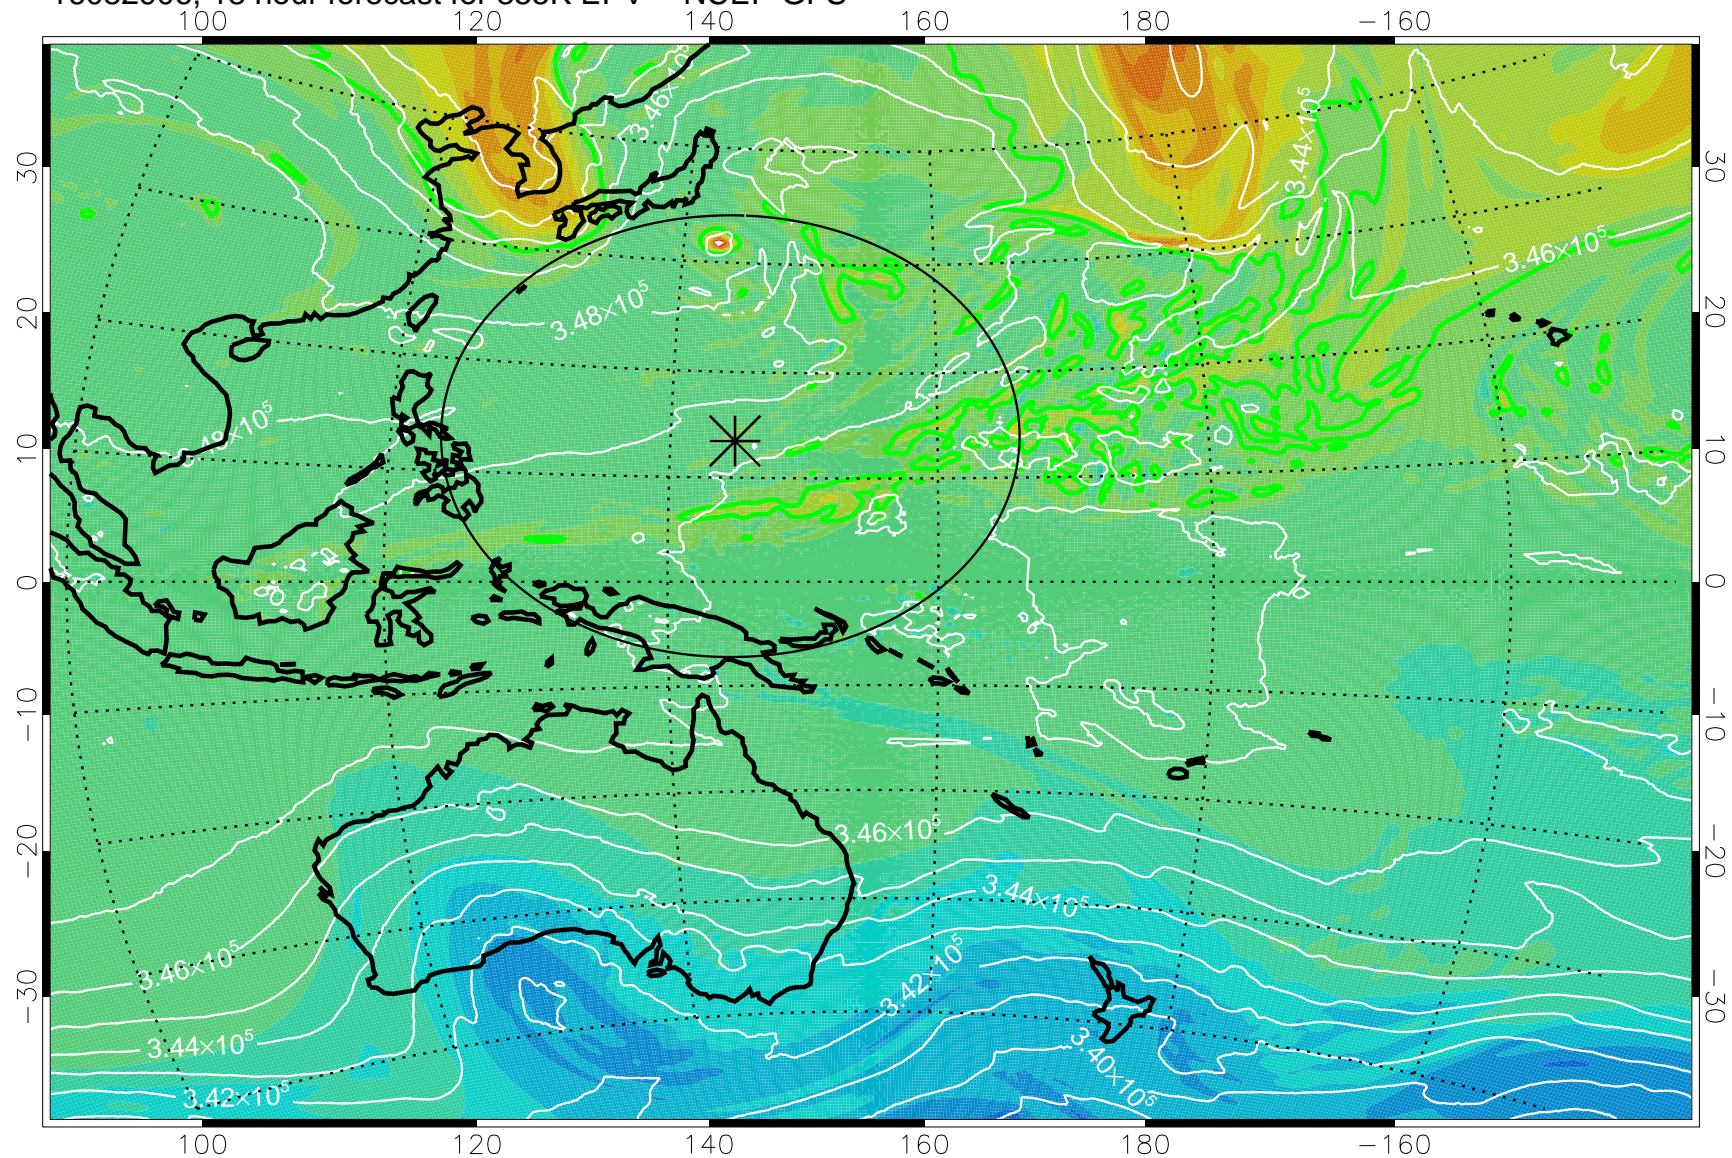

16082818, 6 hour forecast for 355K EPV -- NCEP GFS

355K Montgomery Streamfunction, white  
EPV Tropopause (2 PVU) Position  
Range ring of 2304 km

16082900, 12 hour forecast for 355K EPV -- NCEP GFS

355K Montgomery Streamfunction, white  
EPV Tropopause (2 PVU) Position  
Range ring of 2304 km

16082906, 18 hour forecast for 355K EPV -- NCEP GFS

355K Montgomery Streamfunction, white  
EPV Tropopause (2 PVU) Position  
Range ring of 2304 km

16082912, 24 hour forecast for 355K EPV -- NCEP GFS

355K Montgomery Streamfunction, white  
EPV Tropopause (2 PVU) Position  
Range ring of 2304 km

16082918, 30 hour forecast for 355K EPV -- NCEP GFS

355K Montgomery Streamfunction, white  
EPV Tropopause (2 PVU) Position  
Range ring of 2304 km

16083000, 36 hour forecast for 355K EPV -- NCEP GFS

355K Montgomery Streamfunction, white  
EPV Tropopause (2 PVU) Position  
Range ring of 2304 km

16083006, 42 hour forecast for 355K EPV -- NCEP GFS

355K Montgomery Streamfunction, white  
EPV Tropopause (2 PVU) Position  
Range ring of 2304 km

16083012, 48 hour forecast for 355K EPV -- NCEP GFS

355K Montgomery Streamfunction, white  
EPV Tropopause (2 PVU) Position  
Range ring of 2304 km