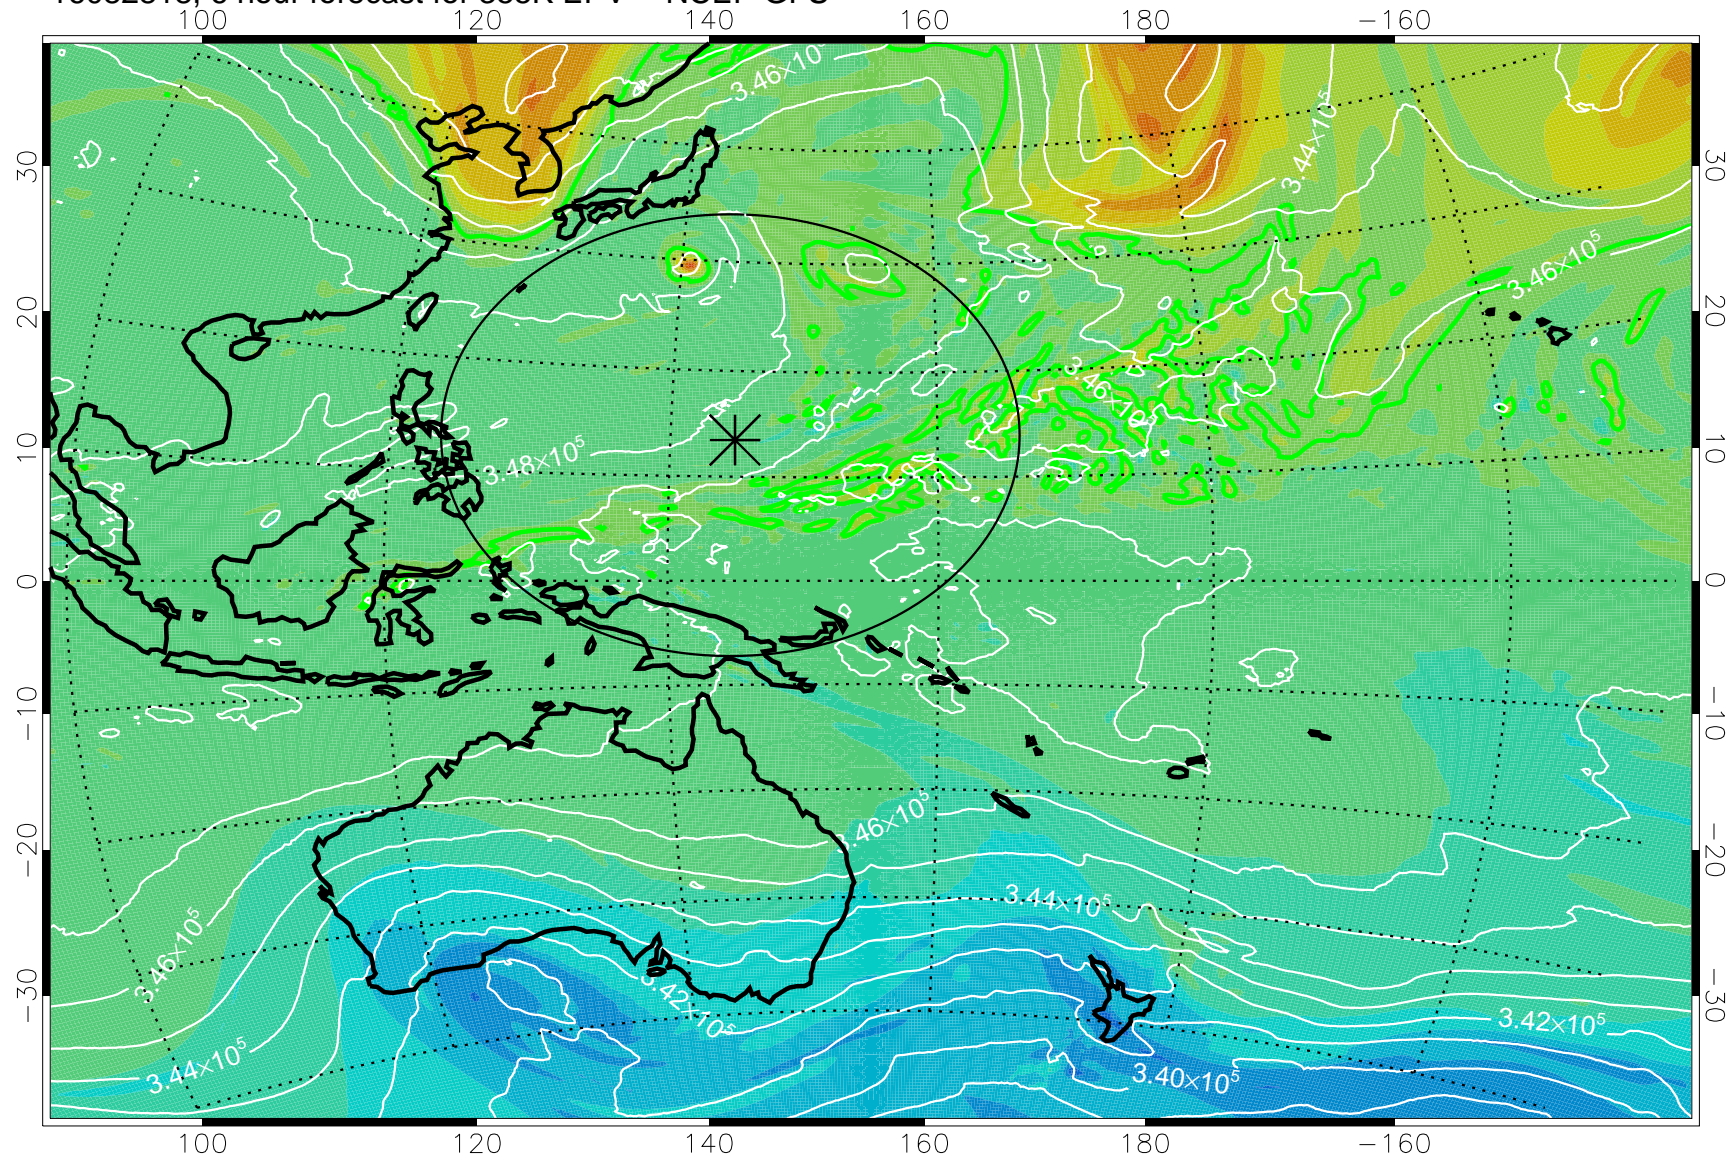

16082818, 6 hour forecast for 355K EPV -- NCEP GFS

355K Montgomery Streamfunction, white  
EPV Tropopause (2 PVU) Position  
Range ring of 2304 km

16082900, 12 hour forecast for 355K EPV -- NCEP GFS

355K Montgomery Streamfunction, white  
EPV Tropopause (2 PVU) Position  
Range ring of 2304 km

16082906, 18 hour forecast for 355K EPV -- NCEP GFS

355K Montgomery Streamfunction, white  
EPV Tropopause (2 PVU) Position  
Range ring of 2304 km

16082912, 24 hour forecast for 355K EPV -- NCEP GFS

355K Montgomery Streamfunction, white  
EPV Tropopause (2 PVU) Position  
Range ring of 2304 km

16082918, 30 hour forecast for 355K EPV -- NCEP GFS

355K Montgomery Streamfunction, white  
EPV Tropopause (2 PVU) Position  
Range ring of 2304 km

16083000, 36 hour forecast for 355K EPV -- NCEP GFS

355K Montgomery Streamfunction, white  
EPV Tropopause (2 PVU) Position  
Range ring of 2304 km

16083006, 42 hour forecast for 355K EPV -- NCEP GFS

355K Montgomery Streamfunction, white  
EPV Tropopause (2 PVU) Position  
Range ring of 2304 km

16083012, 48 hour forecast for 355K EPV -- NCEP GFS

355K Montgomery Streamfunction, white  
EPV Tropopause (2 PVU) Position  
Range ring of 2304 km