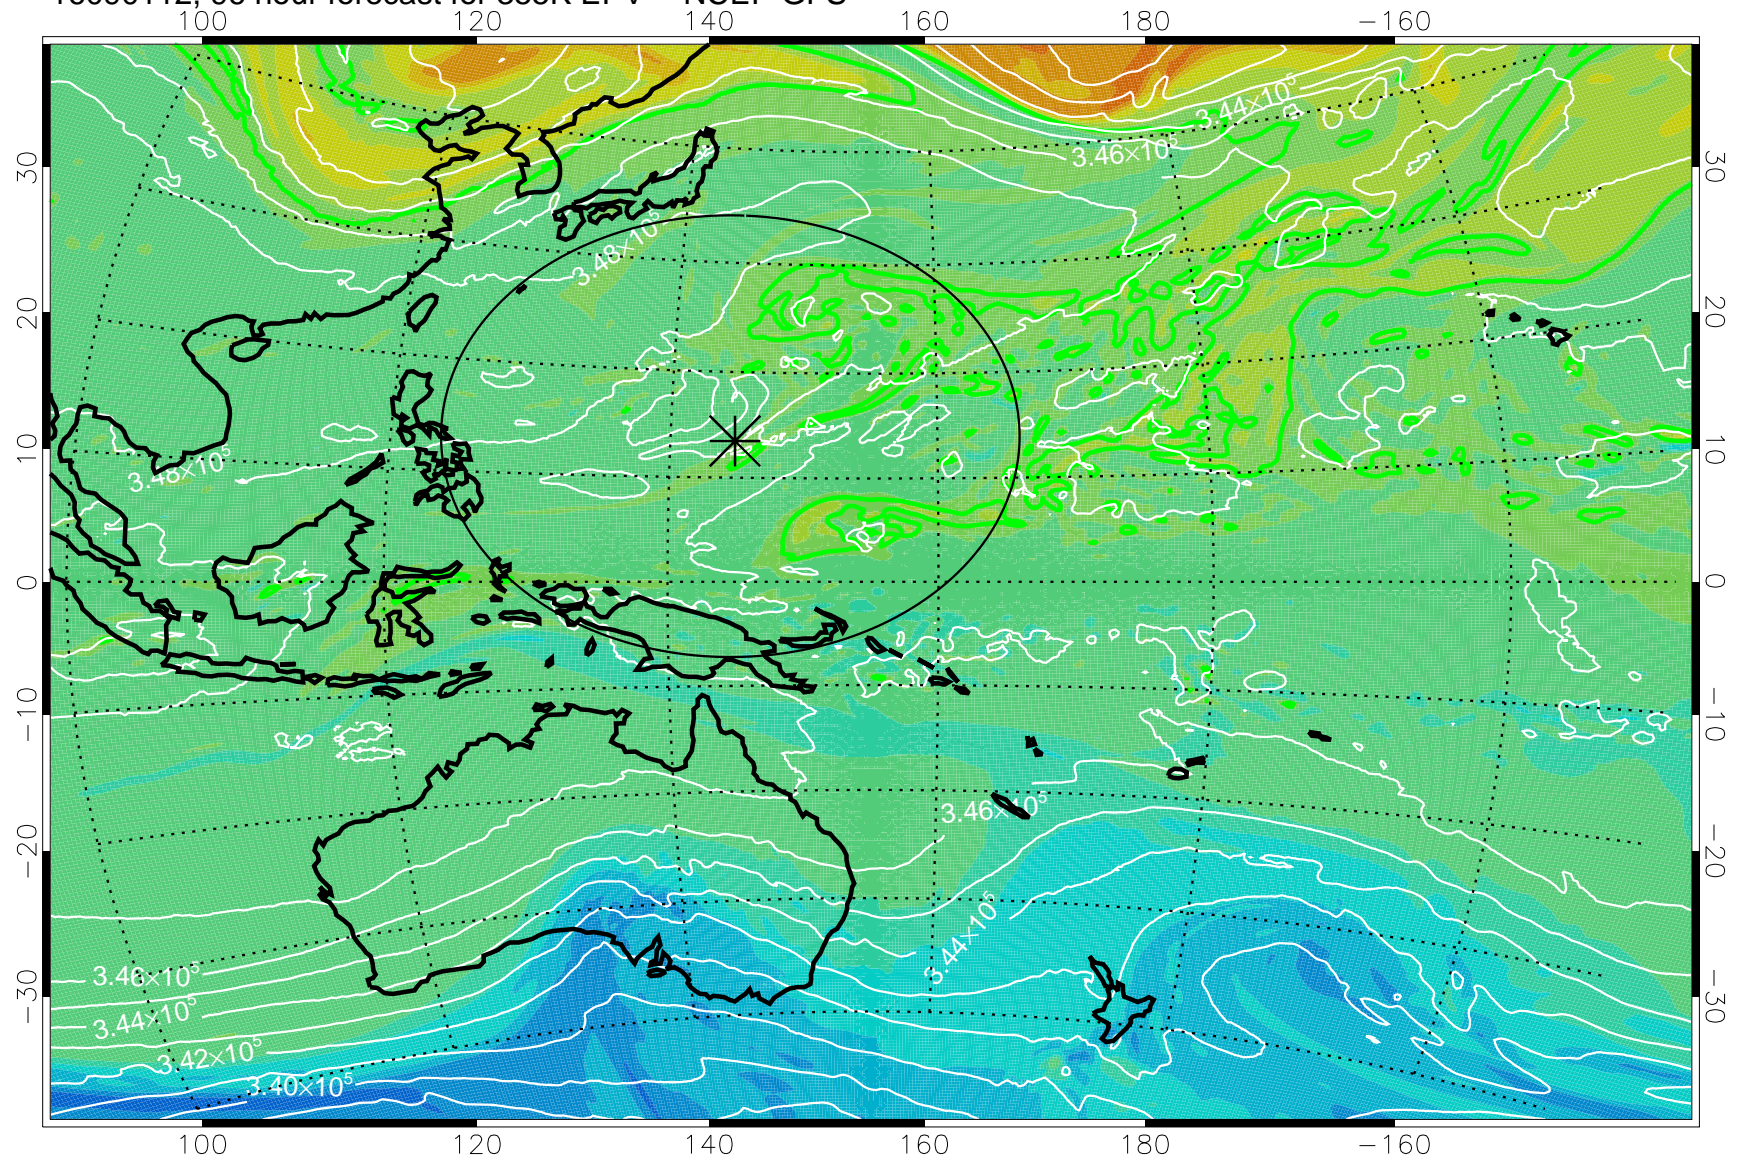

16083106, 66 hour forecast for 355K EPV -- NCEP GFS

355K Montgomery Streamfunction, white  
EPV Tropopause (2 PVU) Position  
Range ring of 2304 km

16083112, 72 hour forecast for 355K EPV -- NCEP GFS

355K Montgomery Streamfunction, white  
EPV Tropopause (2 PVU) Position  
Range ring of 2304 km

16083118, 78 hour forecast for 355K EPV -- NCEP GFS

355K Montgomery Streamfunction, white  
EPV Tropopause (2 PVU) Position  
Range ring of 2304 km

16090100, 84 hour forecast for 355K EPV -- NCEP GFS

355K Montgomery Streamfunction, white  
EPV Tropopause (2 PVU) Position  
Range ring of 2304 km

16090106, 90 hour forecast for 355K EPV -- NCEP GFS

355K Montgomery Streamfunction, white  
EPV Tropopause (2 PVU) Position  
Range ring of 2304 km

16090112, 96 hour forecast for 355K EPV -- NCEP GFS

355K Montgomery Streamfunction, white  
EPV Tropopause (2 PVU) Position  
Range ring of 2304 km

16090118, 102 hour forecast for 355K EPV -- NCEP GFS

355K Montgomery Streamfunction, white  
EPV Tropopause (2 PVU) Position  
Range ring of 2304 km

16090200, 108 hour forecast for 355K EPV -- NCEP GFS

355K Montgomery Streamfunction, white  
EPV Tropopause (2 PVU) Position  
Range ring of 2304 km