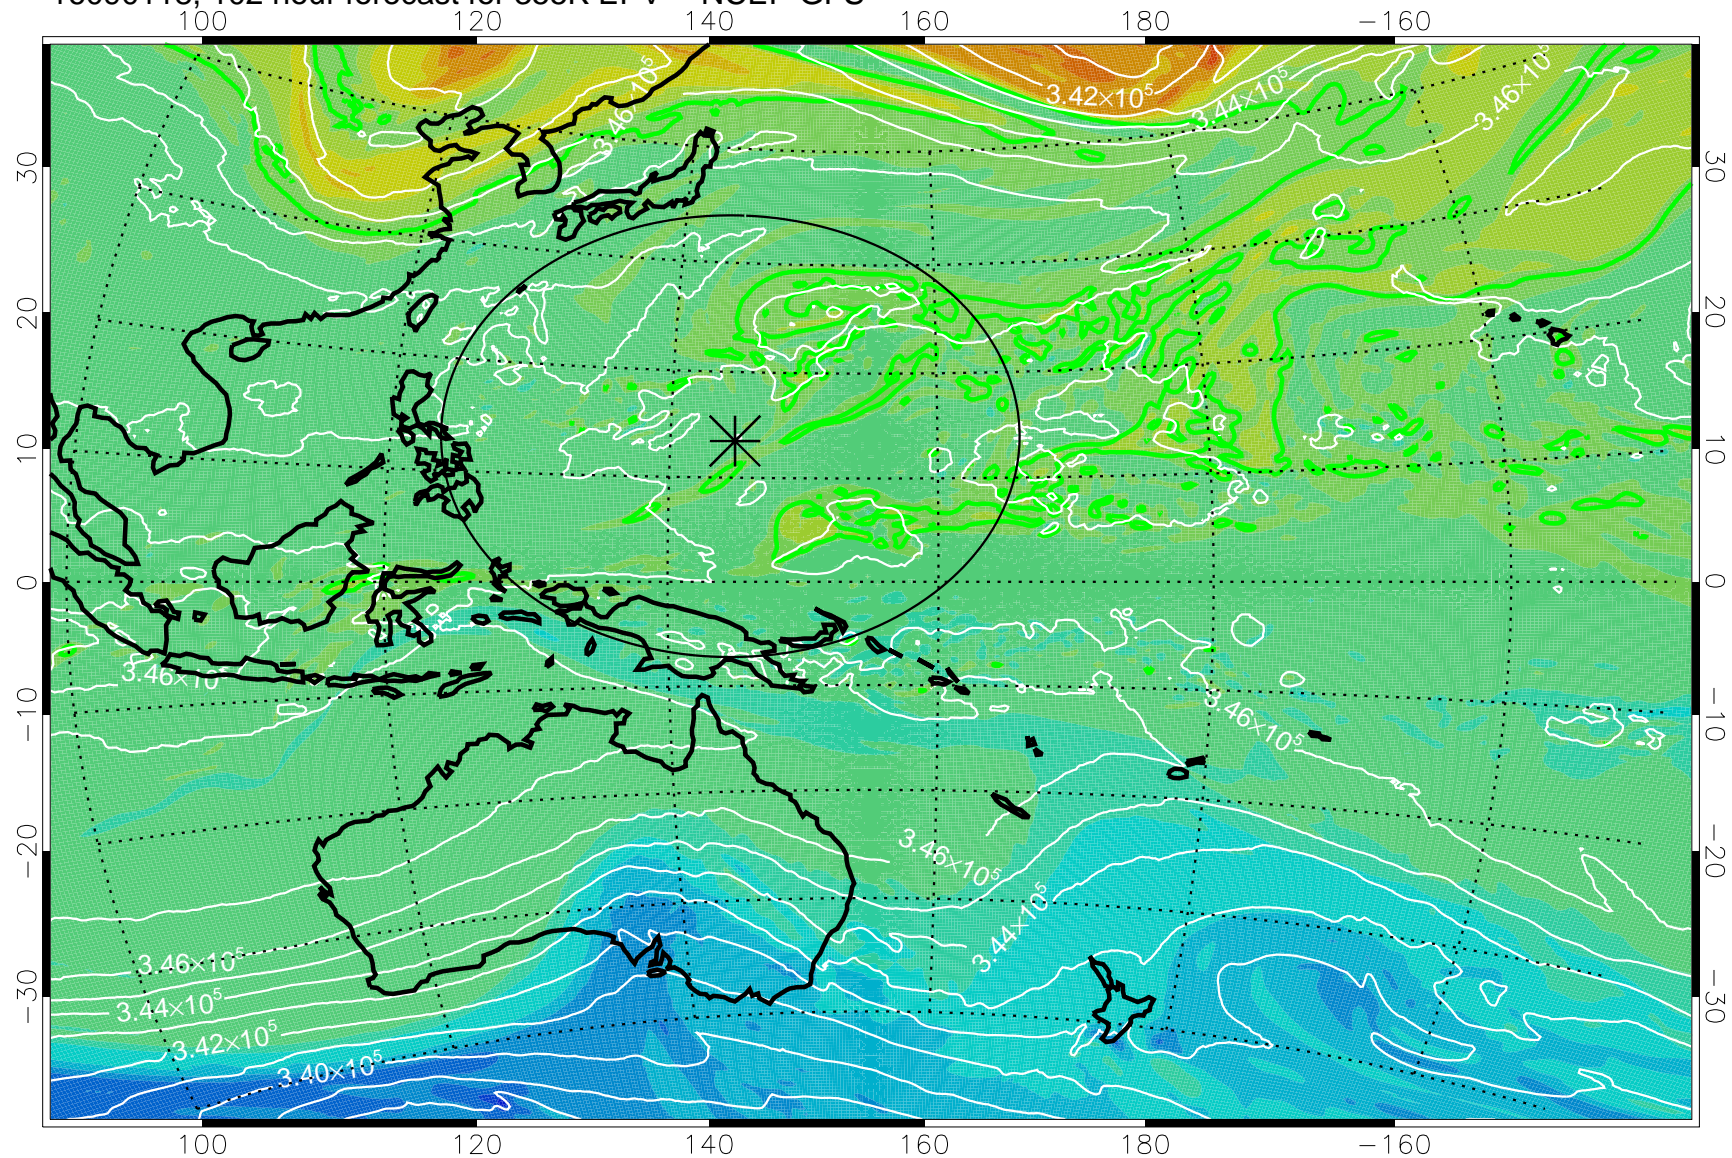

16083118, 78 hour forecast for 355K EPV -- NCEP GFS

355K Montgomery Streamfunction, white  
EPV Tropopause (2 PVU) Position  
Range ring of 2304 km

16090100, 84 hour forecast for 355K EPV -- NCEP GFS

355K Montgomery Streamfunction, white  
EPV Tropopause (2 PVU) Position  
Range ring of 2304 km

16090106, 90 hour forecast for 355K EPV -- NCEP GFS

355K Montgomery Streamfunction, white  
EPV Tropopause (2 PVU) Position  
Range ring of 2304 km

16090112, 96 hour forecast for 355K EPV -- NCEP GFS

355K Montgomery Streamfunction, white  
EPV Tropopause (2 PVU) Position  
Range ring of 2304 km

16090118, 102 hour forecast for 355K EPV -- NCEP GFS

355K Montgomery Streamfunction, white  
EPV Tropopause (2 PVU) Position  
Range ring of 2304 km

16090200, 108 hour forecast for 355K EPV -- NCEP GFS

355K Montgomery Streamfunction, white  
EPV Tropopause (2 PVU) Position  
Range ring of 2304 km

16090206, 114 hour forecast for 355K EPV -- NCEP GFS

355K Montgomery Streamfunction, white  
EPV Tropopause (2 PVU) Position  
Range ring of 2304 km

16090212, 120 hour forecast for 355K EPV -- NCEP GFS

355K Montgomery Streamfunction, white  
EPV Tropopause (2 PVU) Position  
Range ring of 2304 km