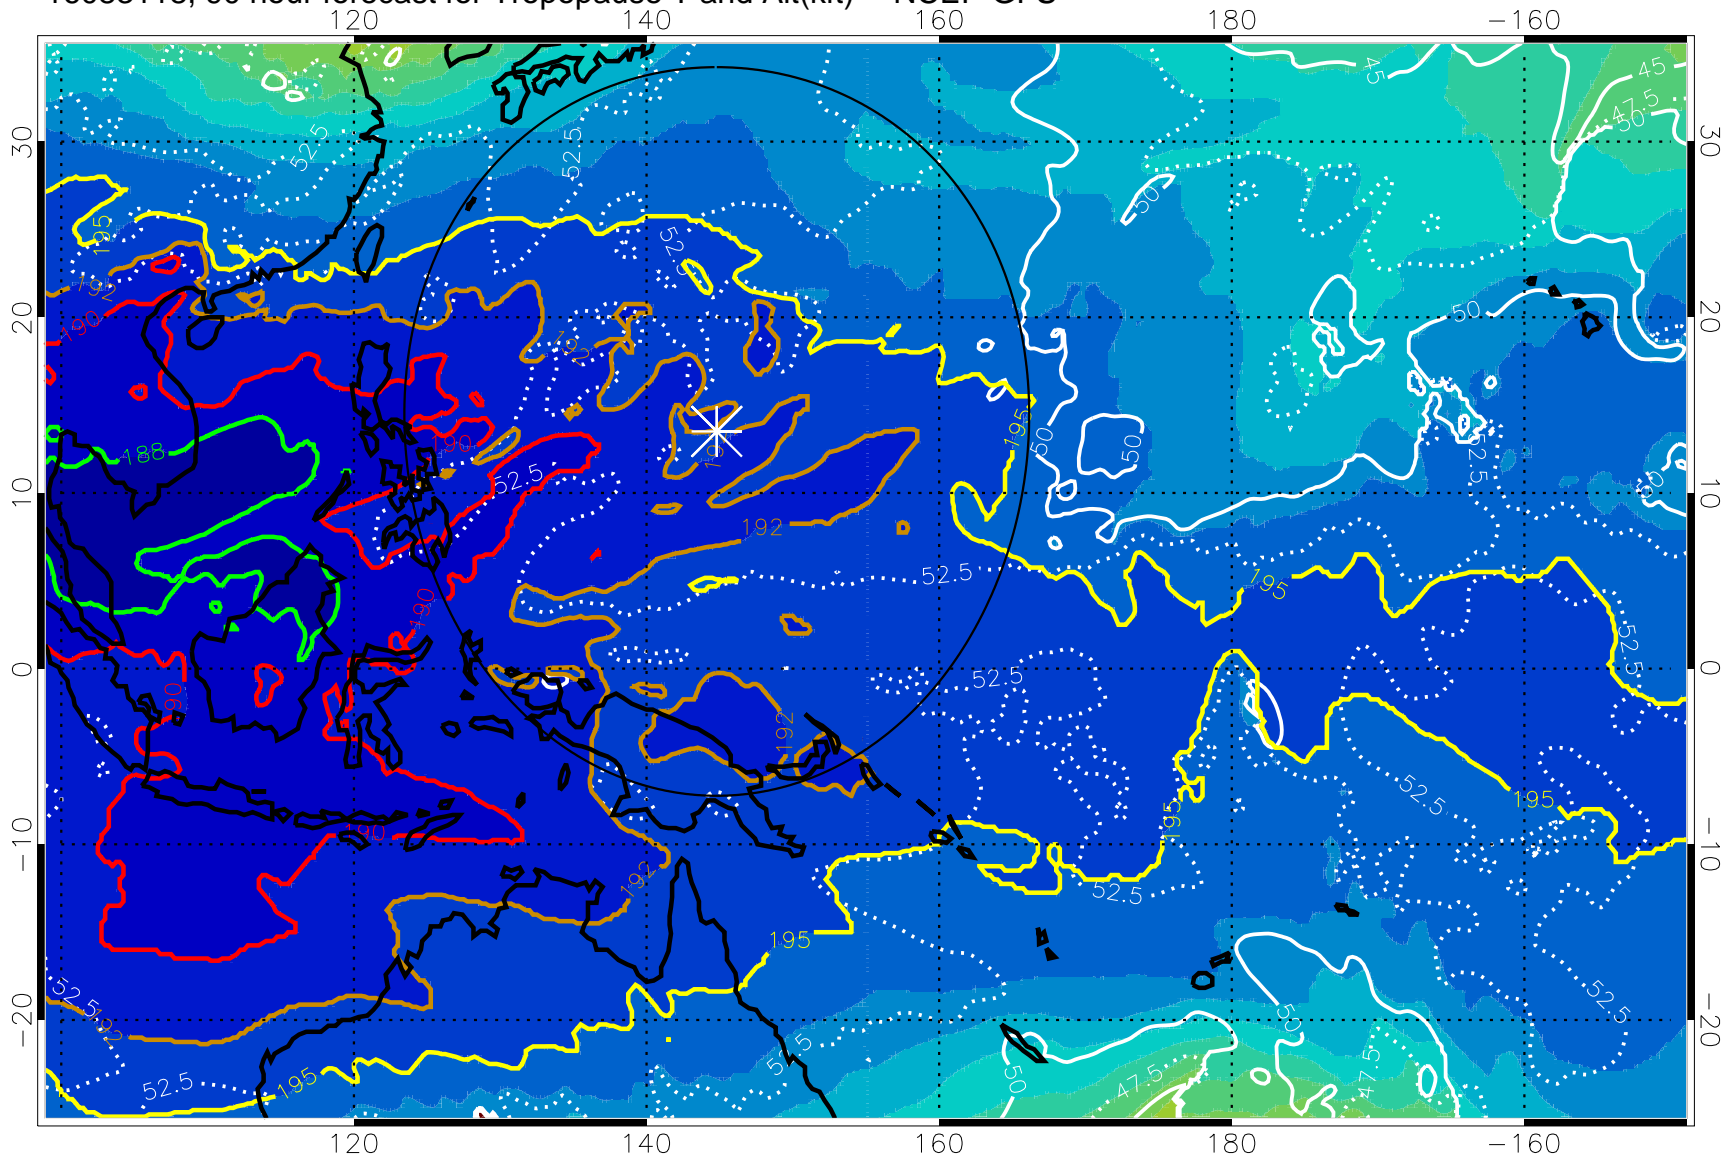

192.5K Isotherm 195K Isotherm

187.5K Isotherm 190K Isotherm

Range ring of 2304 km

16083106, 78 hour forecast for Tropopause T and Alt(kft) -- NCEP GFS

190 200 210 220 230
Tropopause T, K

Tropopause Altitude in kft (white)

192.5K Isotherm 195K Isotherm
187.5K Isotherm 190K Isotherm

Range ring of 2304 km

16083112, 84 hour forecast for Tropopause T and Alt(kft) -- NCEP GFS

16083118, 90 hour forecast for Tropopause T and Alt(kft) -- NCEP GFS