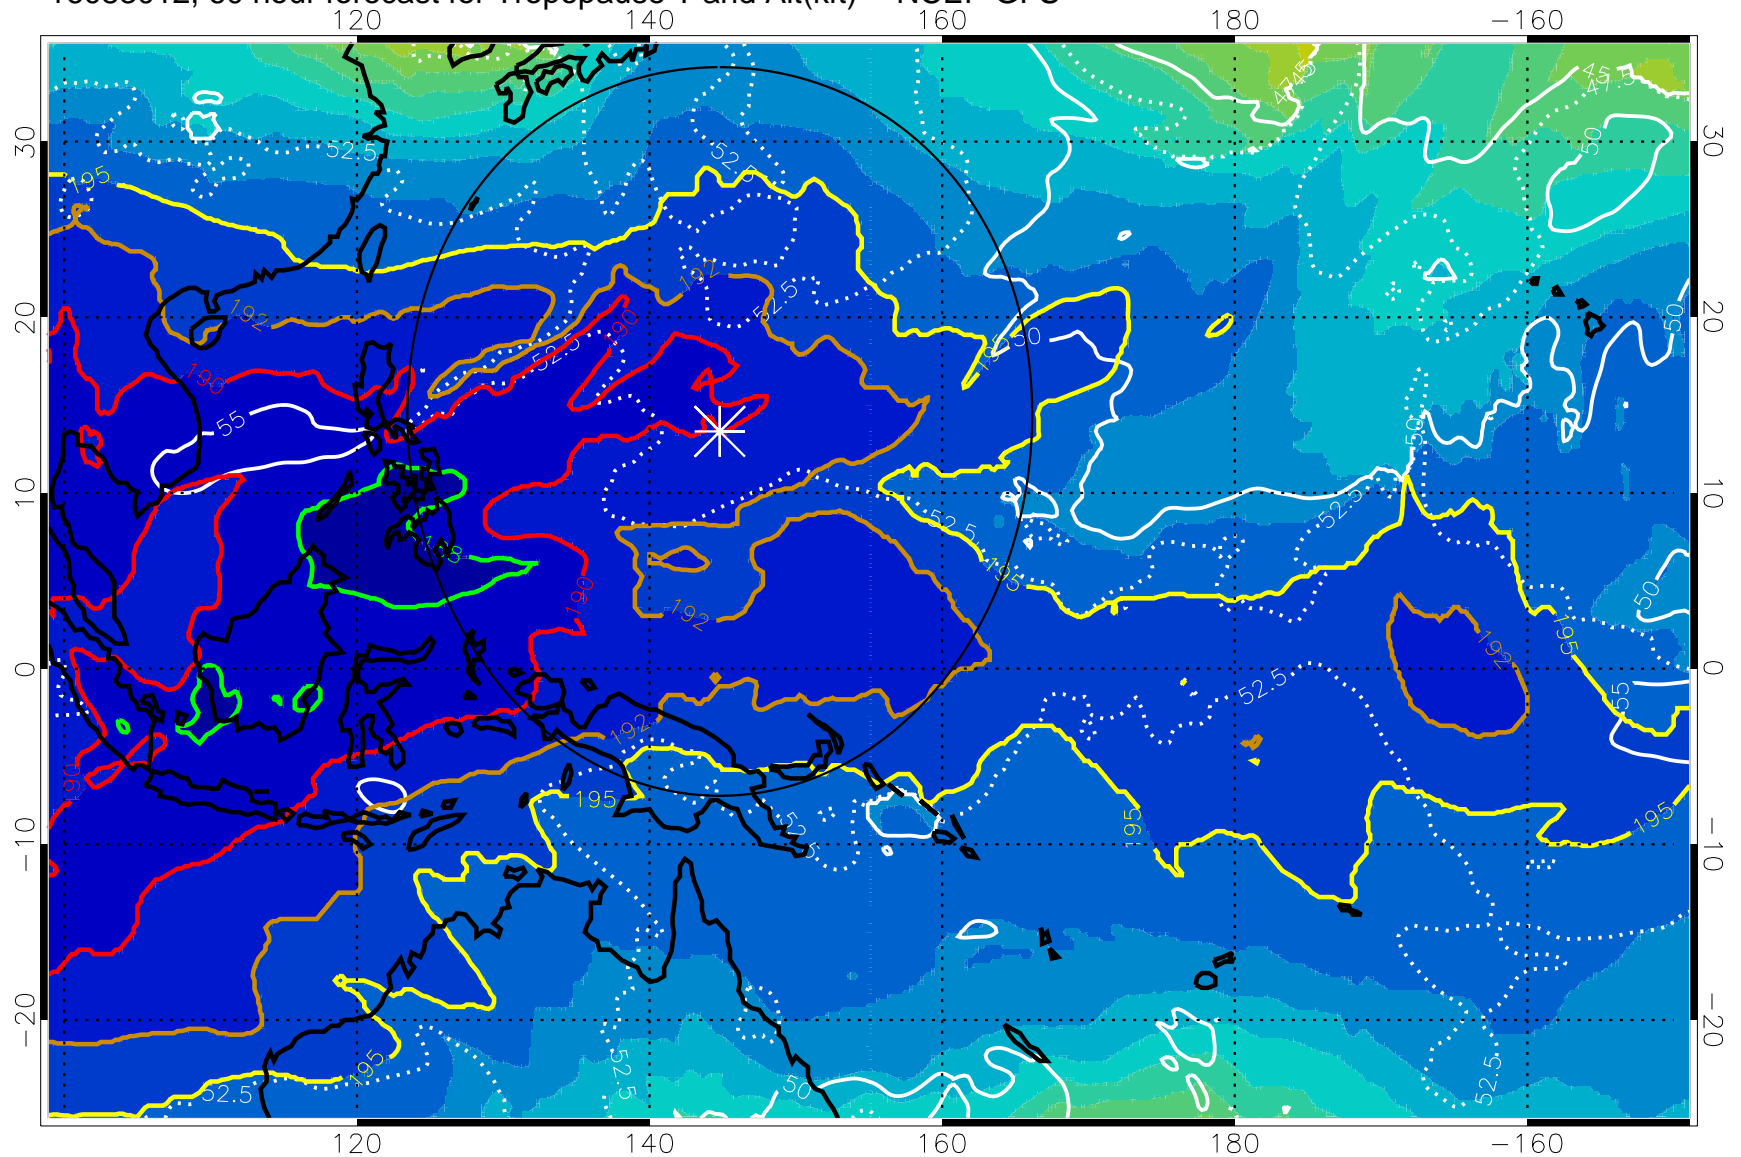

16083012, 60 hour forecast for Tropopause T and Alt(kft) -- NCEP GFS

190 200 210 220 230

Tropopause T, K

Tropopause Altitude in kft (white)

192.5K Isotherm 195K Isotherm

187.5K Isotherm 190K Isotherm

Range ring of 2304 km