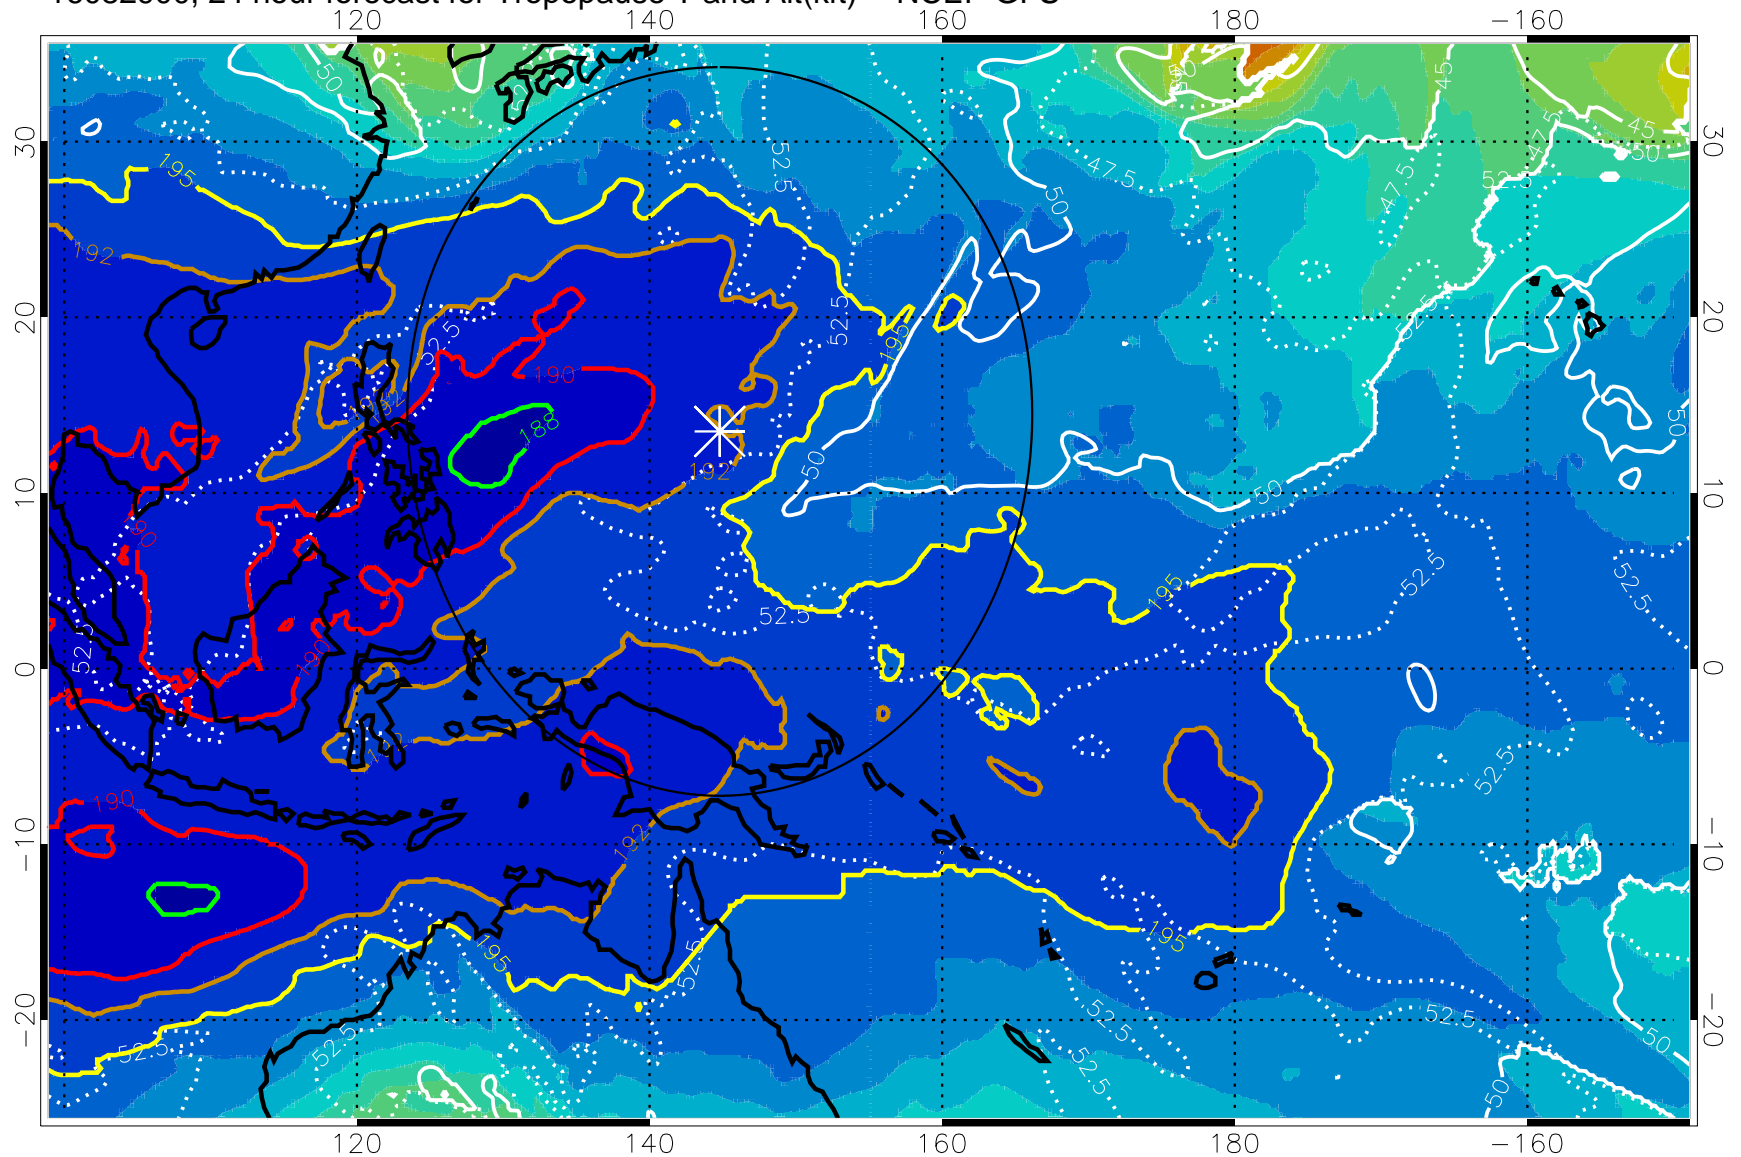

16082900, 24 hour forecast for Tropopause T and Alt(kft) -- NCEP GFS

190   200   210   220   230
Tropopause T, K

Tropopause Altitude in kft (white)

192.5K Isotherm   195K Isotherm
187.5K Isotherm   190K Isotherm

Range ring of 2304 km