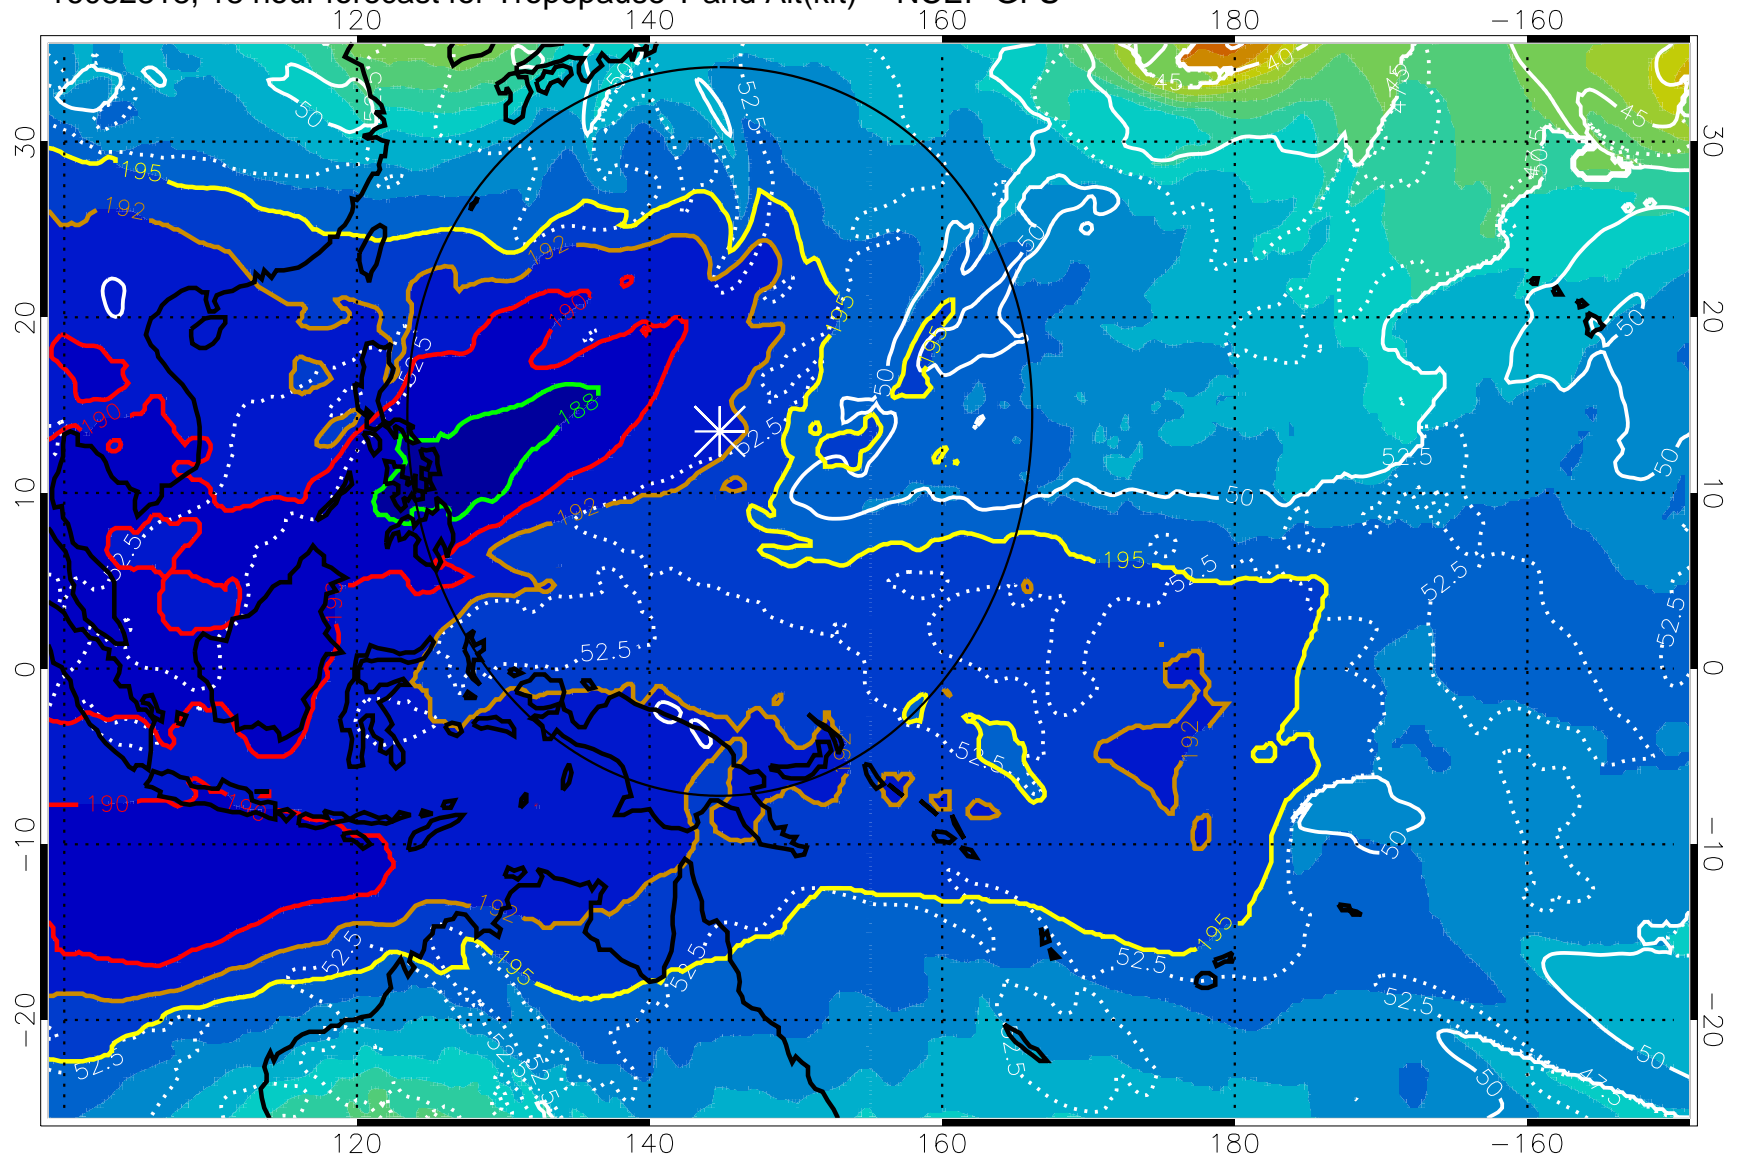

16082818, 18 hour forecast for Tropopause T and Alt(kft) -- NCEP GFS

190 200 210 220 230

Tropopause T, K

Tropopause Altitude in kft (white)

192.5K Isotherm 195K Isotherm
187.5K Isotherm 190K Isotherm

Range ring of 2304 km