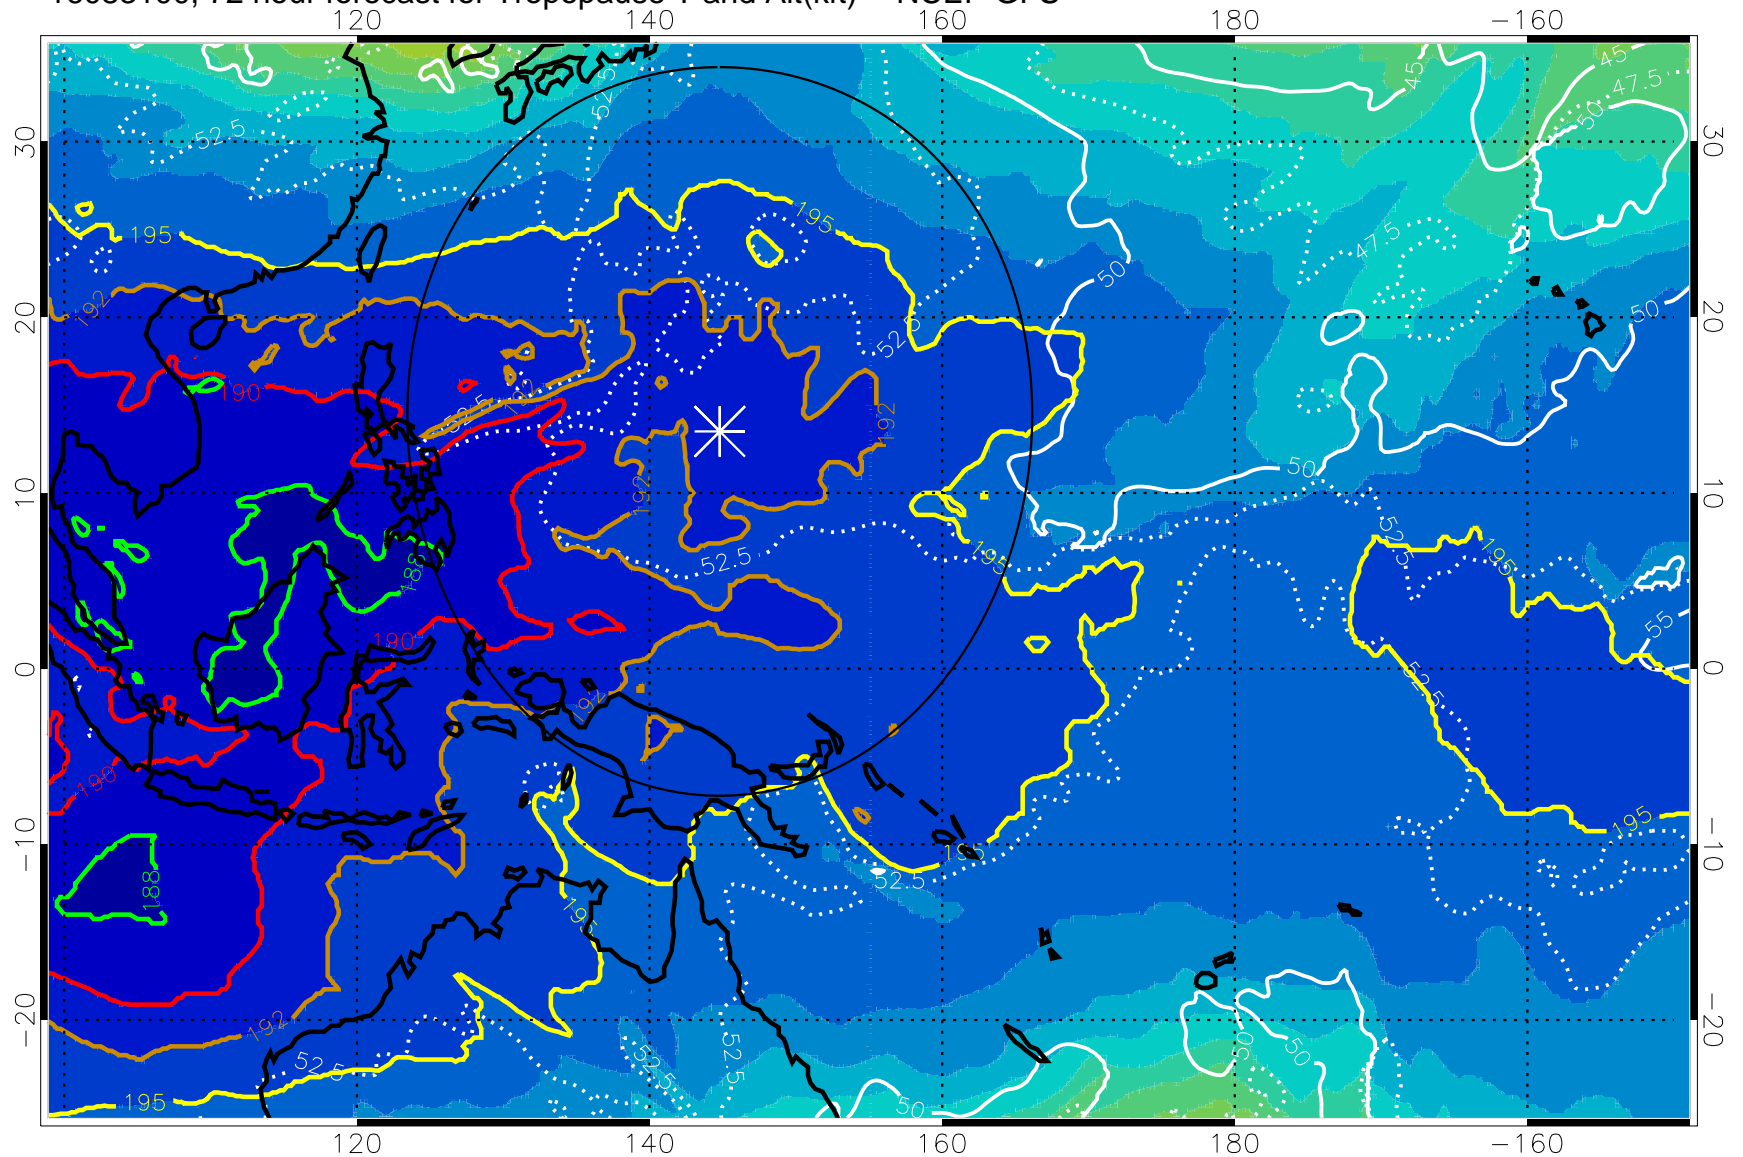

16083100, 72 hour forecast for Tropopause T and Alt(kft) -- NCEP GFS

190 200 210 220 230

Tropopause T, K

Tropopause Altitude in kft (white)

192.5K Isotherm 195K Isotherm

187.5K Isotherm 190K Isotherm

Range ring of 2304 km