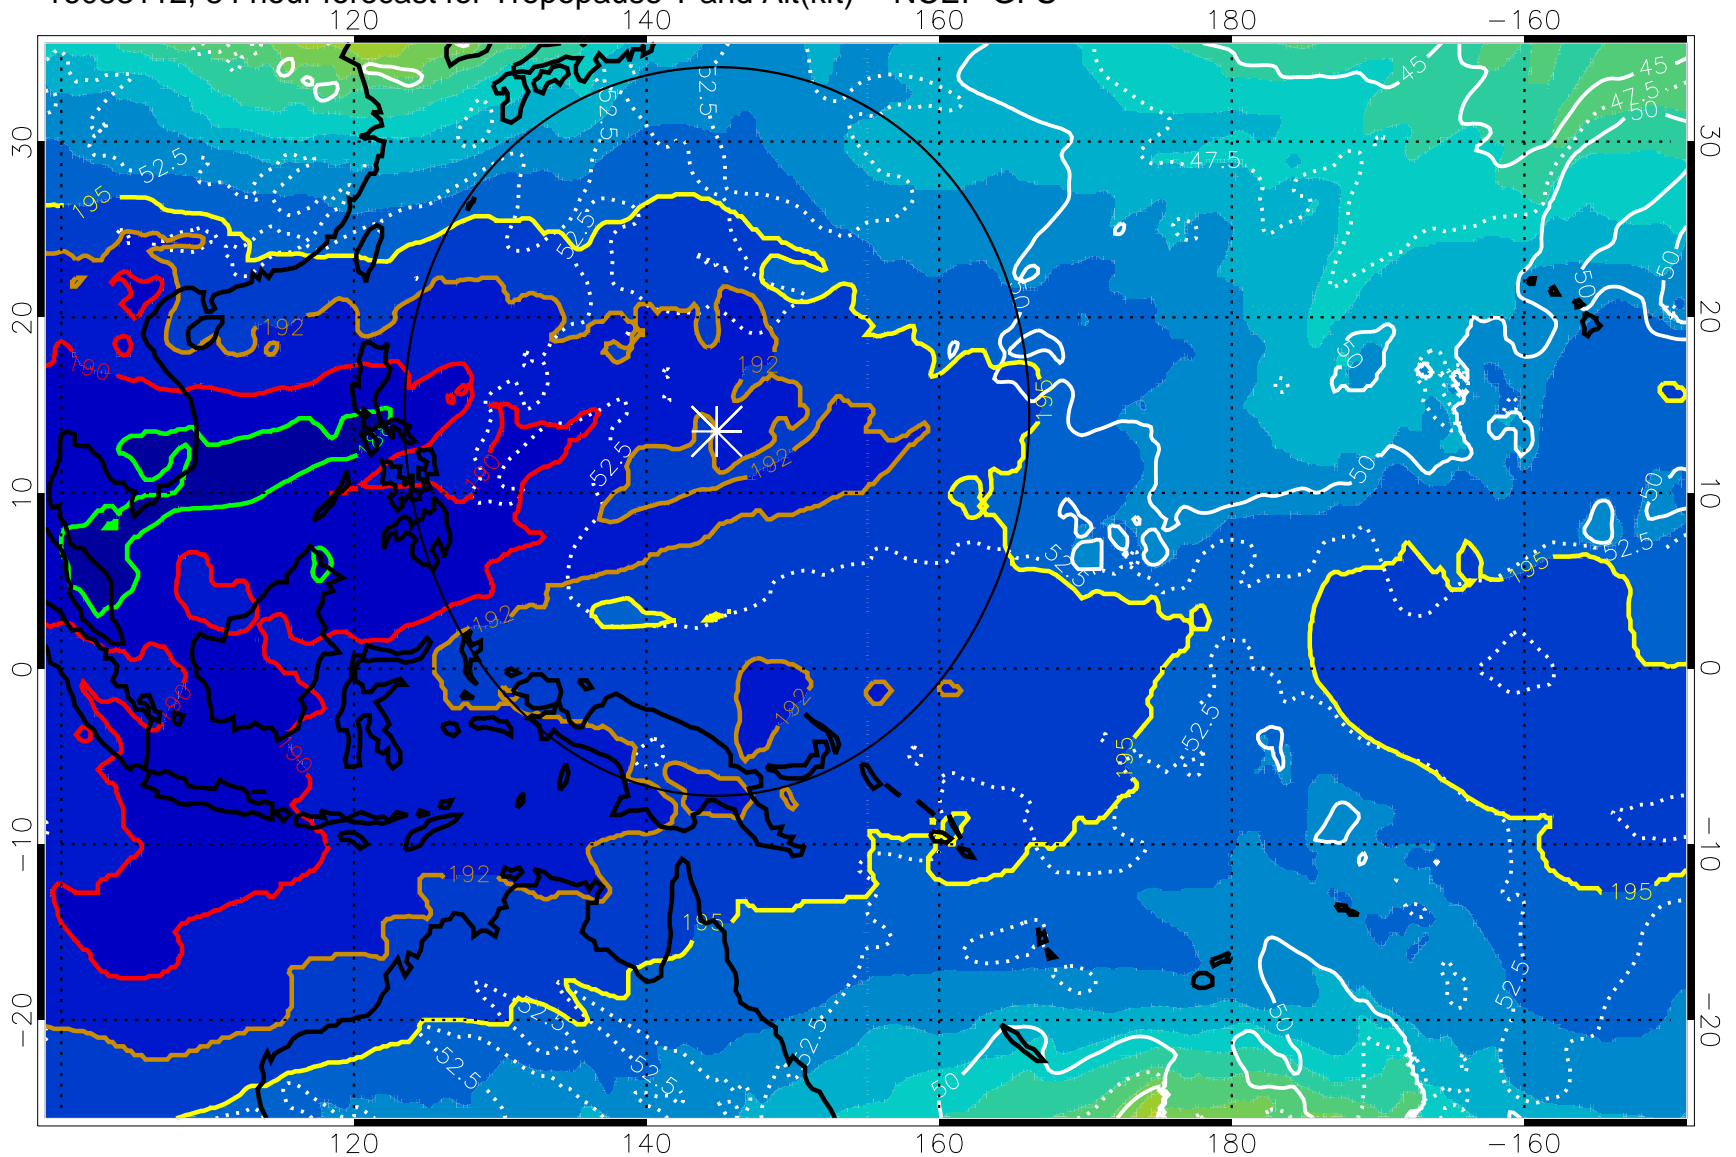

192.5K Isotherm 195K Isotherm

187.5K Isotherm 190K Isotherm

Range ring of 2304 km

16083106, 78 hour forecast for Tropopause T and Alt(kft) -- NCEP GFS

190 200 210 220 230
Tropopause T, K

Tropopause Altitude in kft (white)

192.5K Isotherm 195K Isotherm
187.5K Isotherm 190K Isotherm

Range ring of 2304 km

16083112, 84 hour forecast for Tropopause T and Alt(kft) -- NCEP GFS

16083118, 90 hour forecast for Tropopause T and Alt(kft) -- NCEP GFS