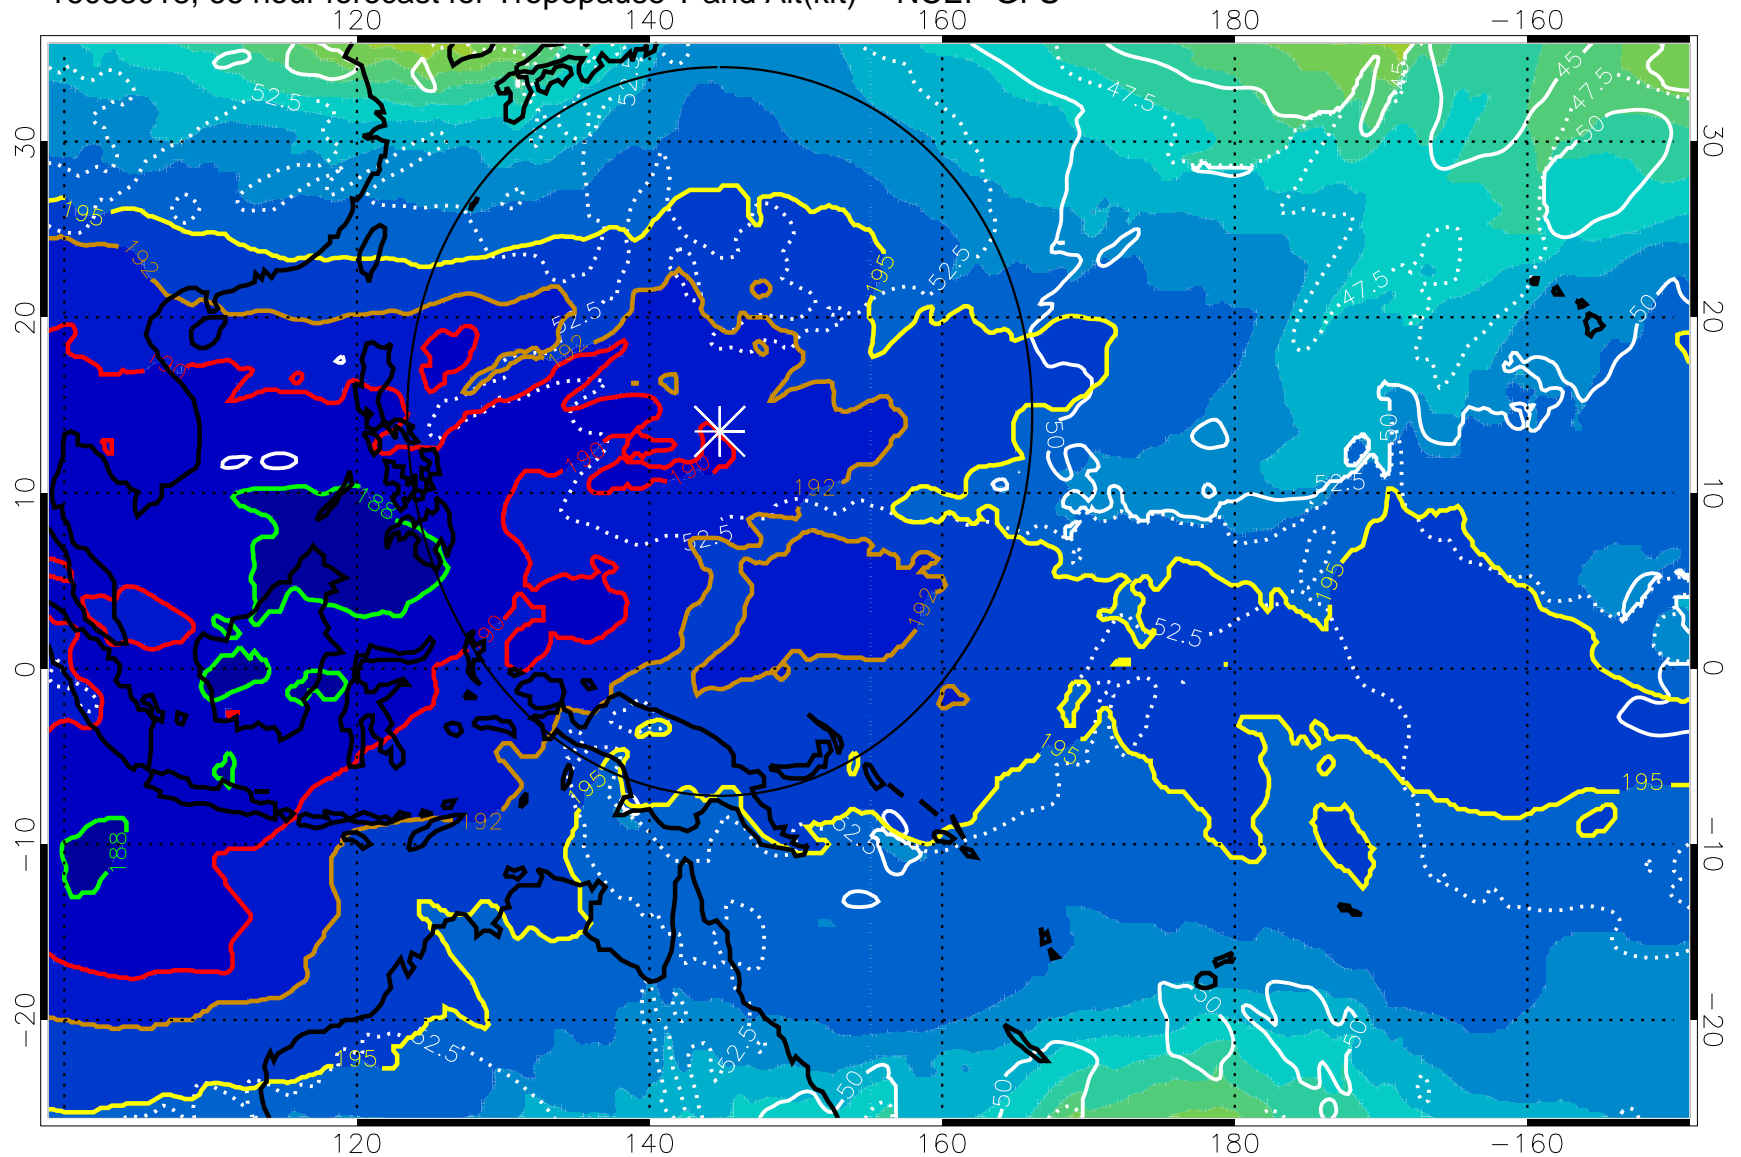

16083018, 66 hour forecast for Tropopause T and Alt(kft) -- NCEP GFS