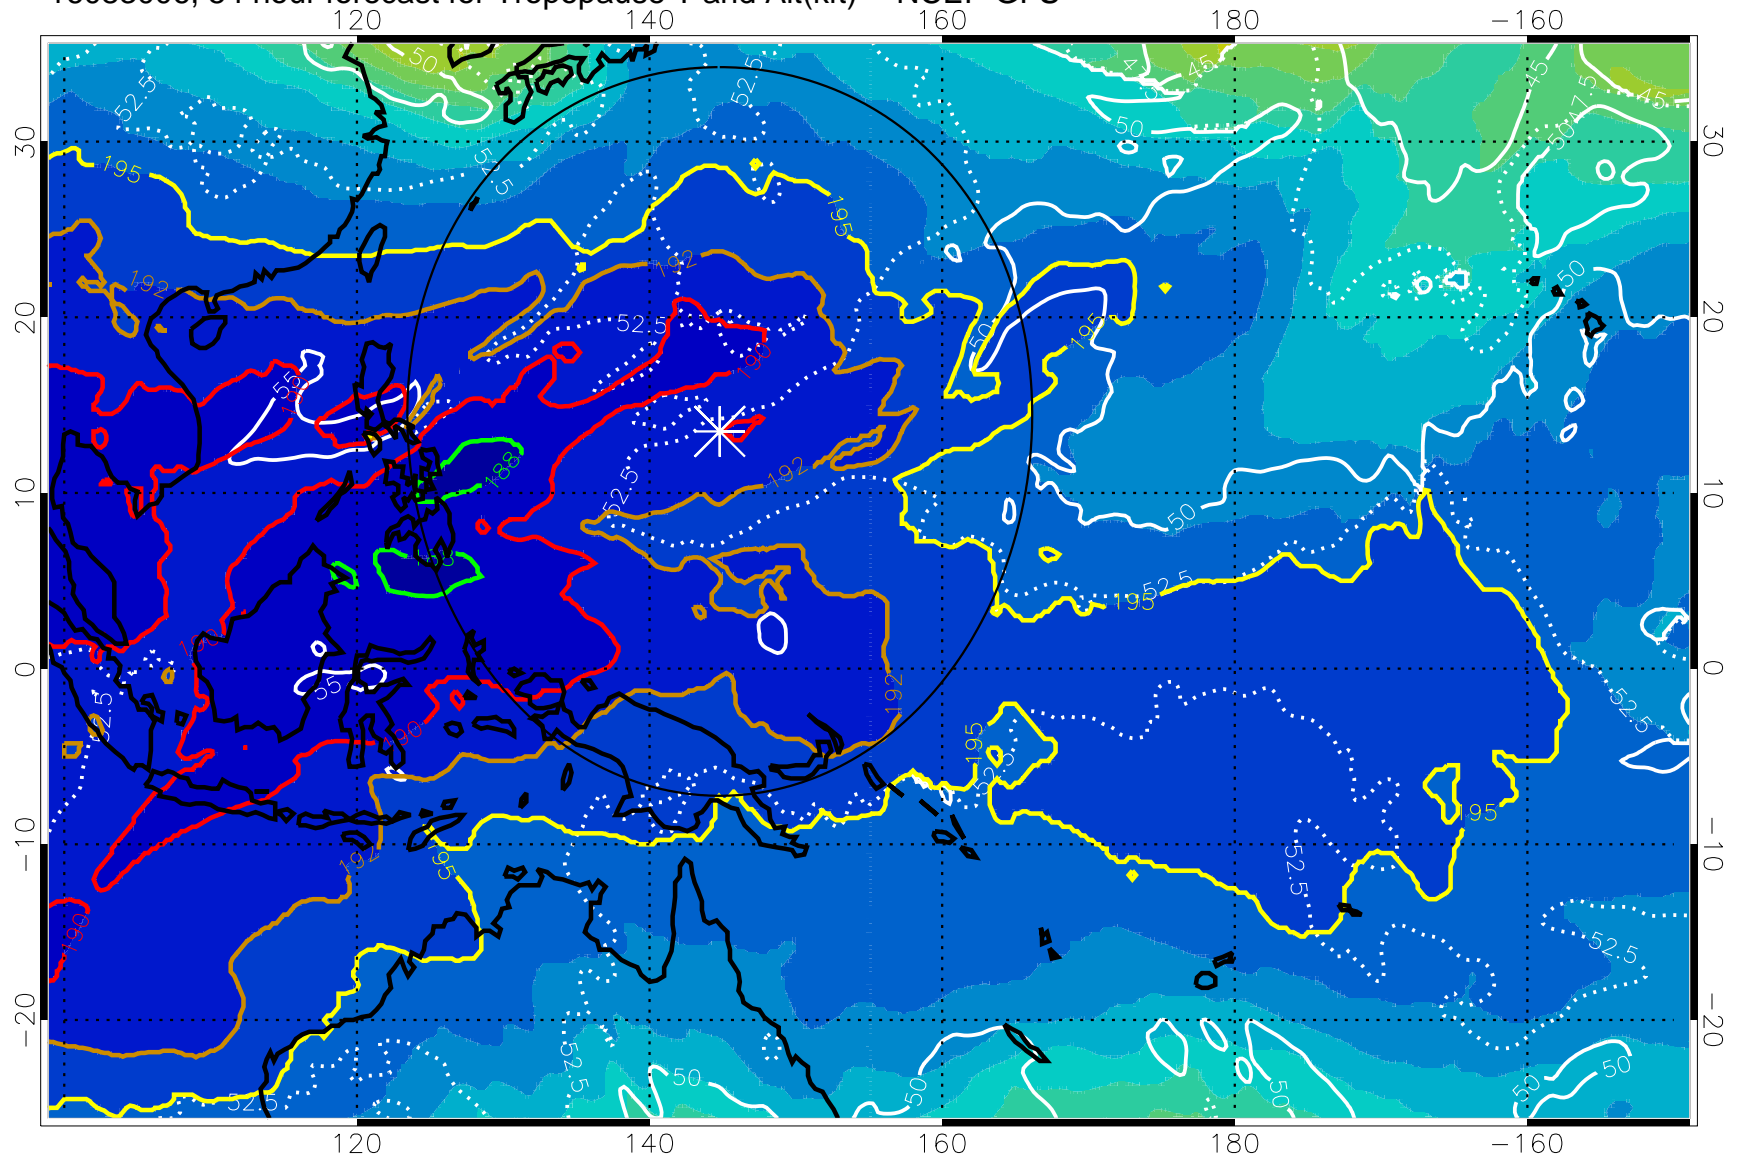

16082918, 42 hour forecast for Tropopause T and Alt(kft) -- NCEP GFS

190 200 210 220 230

Tropopause T, K

Tropopause Altitude in kft (white)

192.5K Isotherm 195K Isotherm
187.5K Isotherm 190K Isotherm

Range ring of 2304 km

16083006, 54 hour forecast for Tropopause T and Alt(kft) -- NCEP GFS

190 200 210 220 230

Tropopause T, K

Tropopause Altitude in kft (white)

192.5K Isotherm 195K Isotherm
187.5K Isotherm 190K Isotherm

Range ring of 2304 km