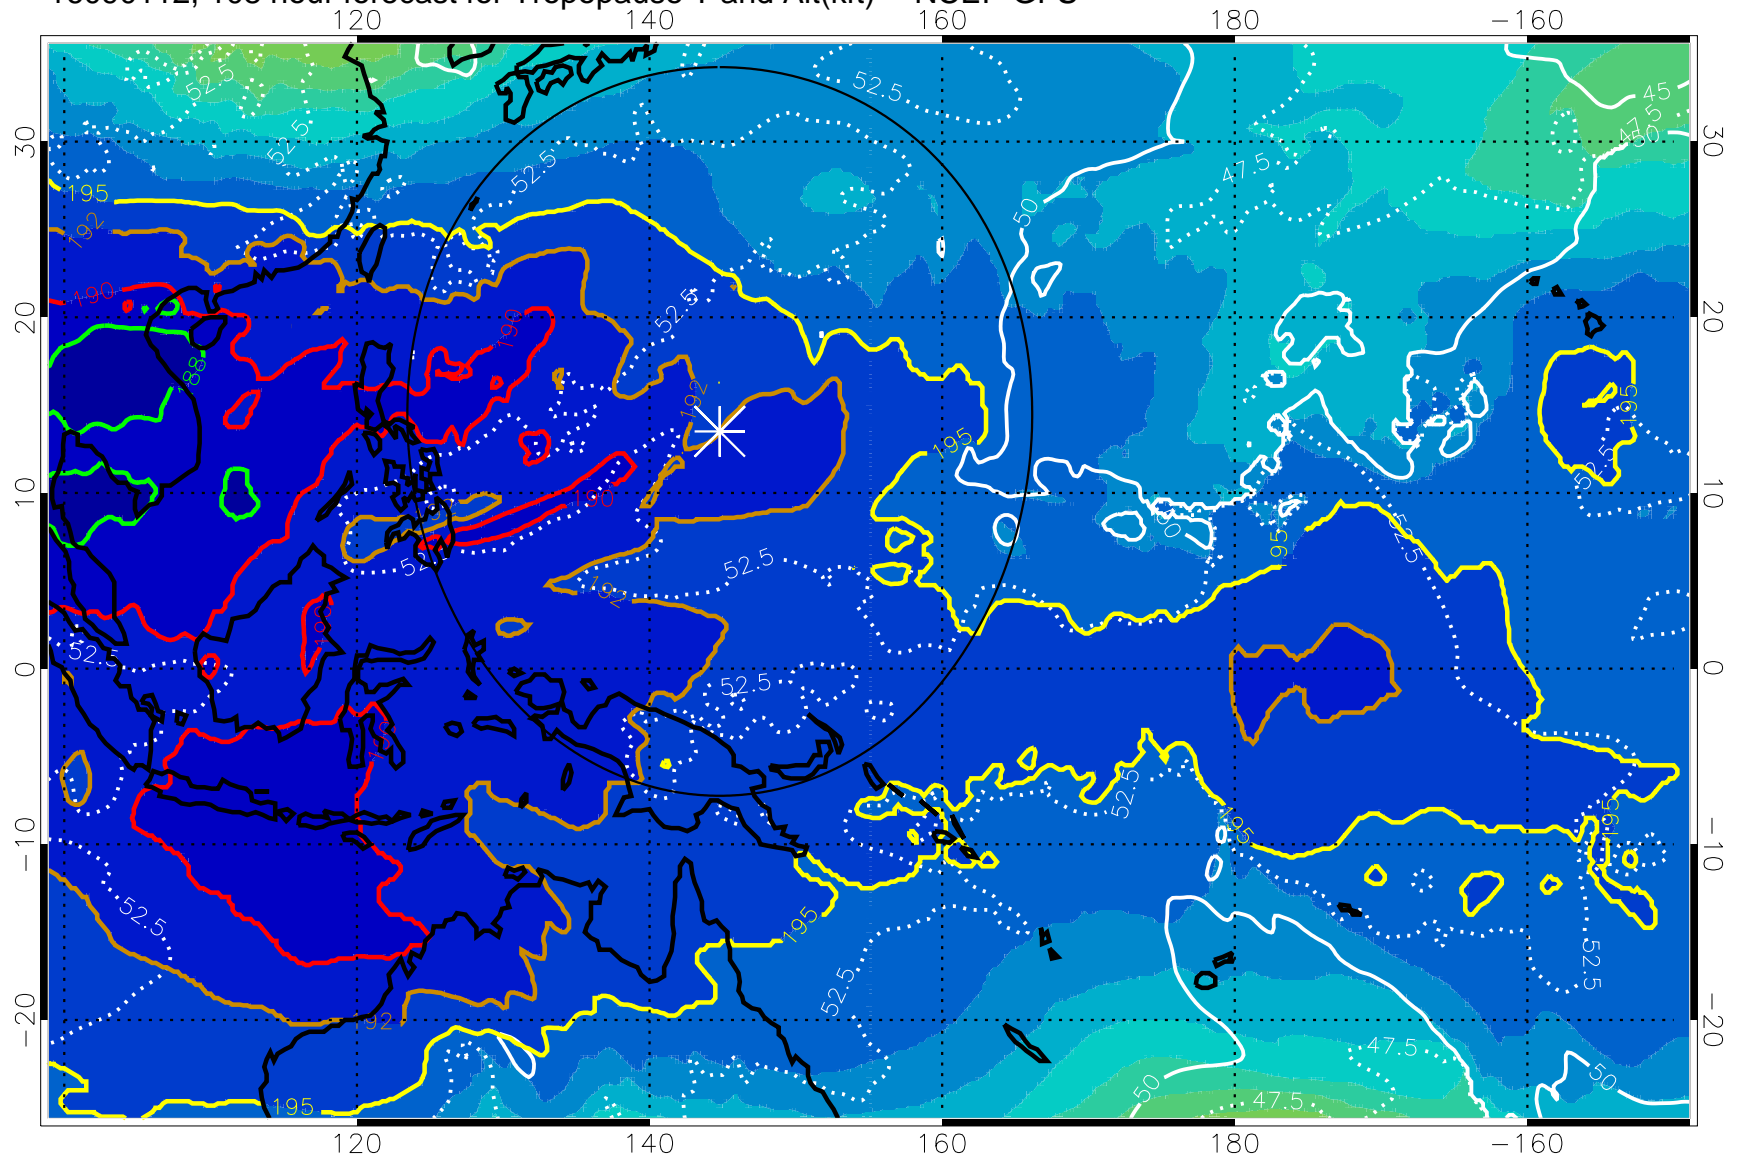

16090100, 96 hour forecast for Tropopause T and Alt(kft) -- NCEP GFS

190 200 210 220 230

Tropopause T, K

Tropopause Altitude in kft (white)

192.5K Isotherm 195K Isotherm
187.5K Isotherm 190K Isotherm

Range ring of 2304 km

16090106, 102 hour forecast for Tropopause T and Alt(kft) -- NCEP GFS

190 200 210 220 230

Tropopause T, K

Tropopause Altitude in kft (white)

192.5K Isotherm 195K Isotherm

187.5K Isotherm 190K Isotherm

Range ring of 2304 km

16090112, 108 hour forecast for Tropopause T and Alt(kft) -- NCEP GFS

190 200 210 220 230

Tropopause T, K

Tropopause Altitude in kft (white)

192.5K Isotherm 195K Isotherm

187.5K Isotherm 190K Isotherm

Range ring of 2304 km