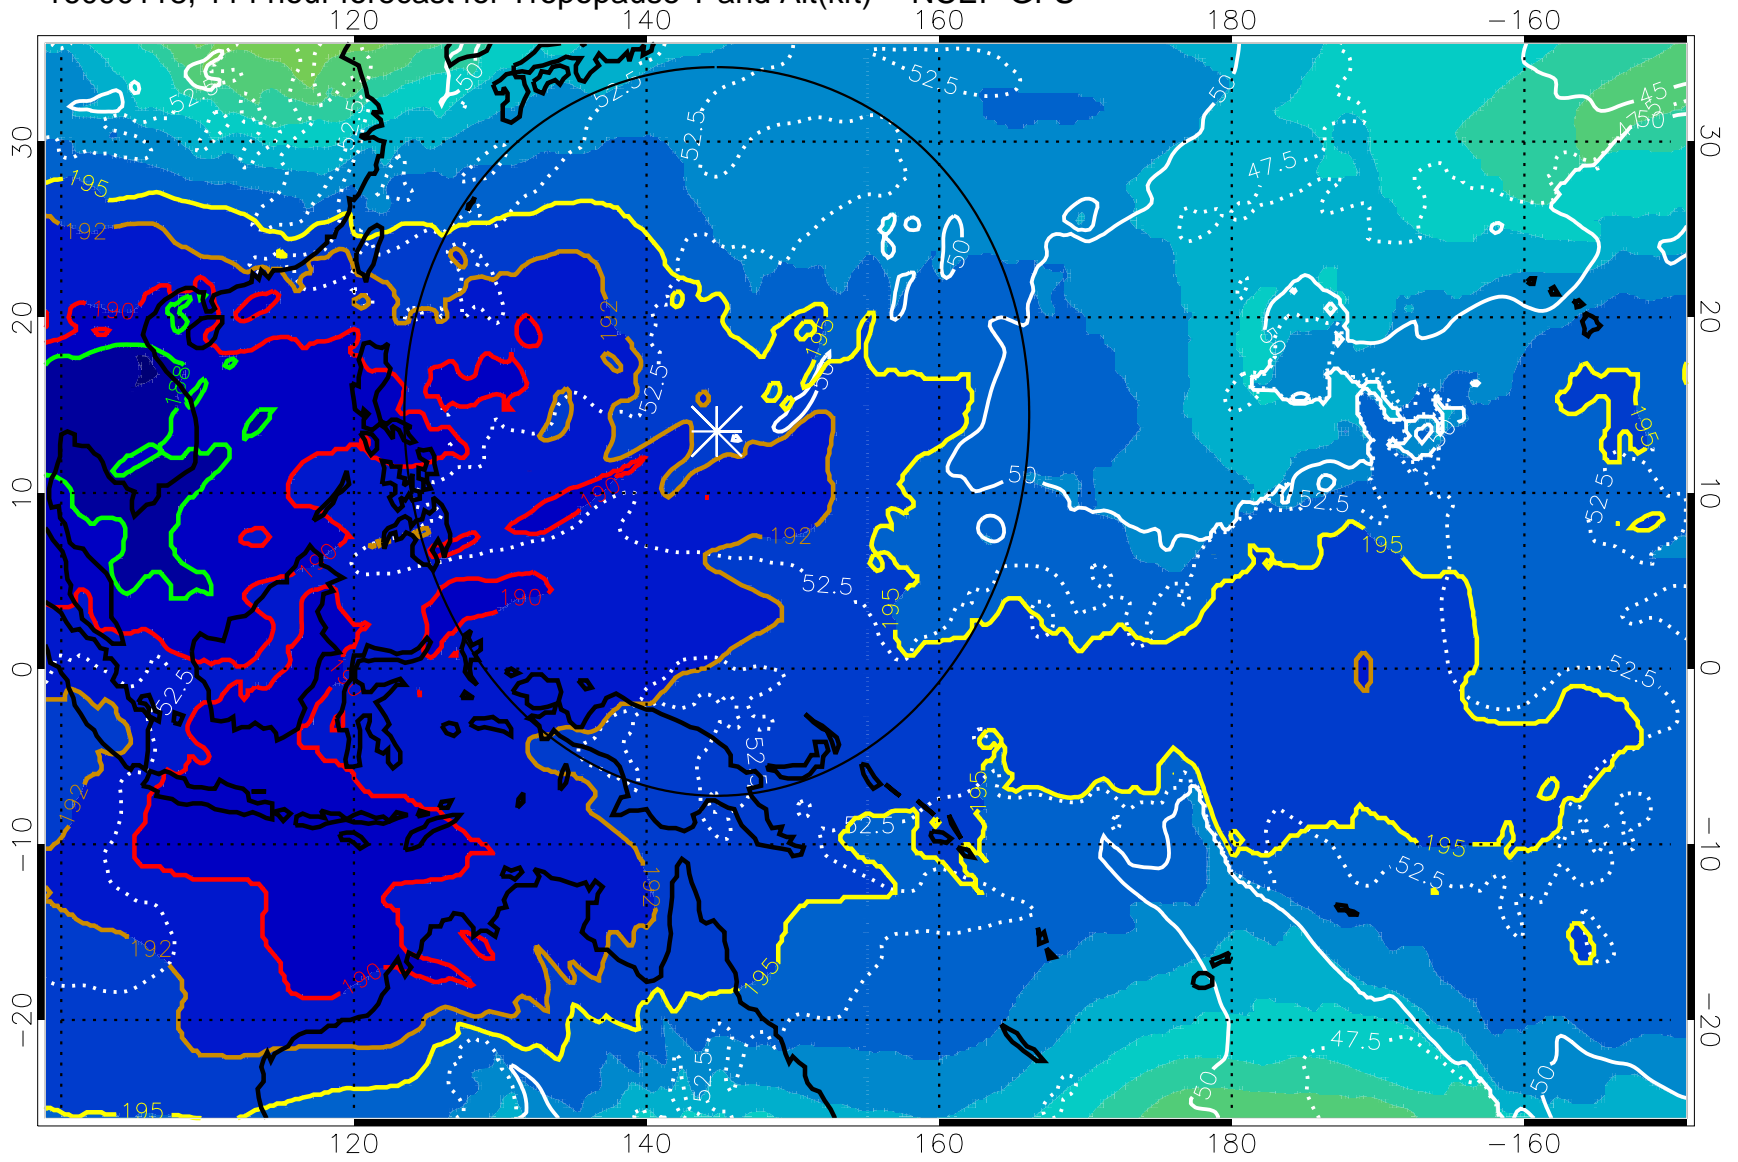

16090106, 102 hour forecast for Tropopause T and Alt(kft) -- NCEP GFS

190 200 210 220 230

Tropopause T, K

Tropopause Altitude in kft (white)

192.5K Isotherm 195K Isotherm

187.5K Isotherm 190K Isotherm

Range ring of 2304 km

16090112, 108 hour forecast for Tropopause T and Alt(kft) -- NCEP GFS

190 200 210 220 230

Tropopause T, K

Tropopause Altitude in kft (white)

192.5K Isotherm 195K Isotherm

187.5K Isotherm 190K Isotherm

Range ring of 2304 km

16090118, 114 hour forecast for Tropopause T and Alt(kft) -- NCEP GFS

190 200 210 220 230

Tropopause T, K

Tropopause Altitude in kft (white)

192.5K Isotherm 195K Isotherm
187.5K Isotherm 190K Isotherm

Range ring of 2304 km