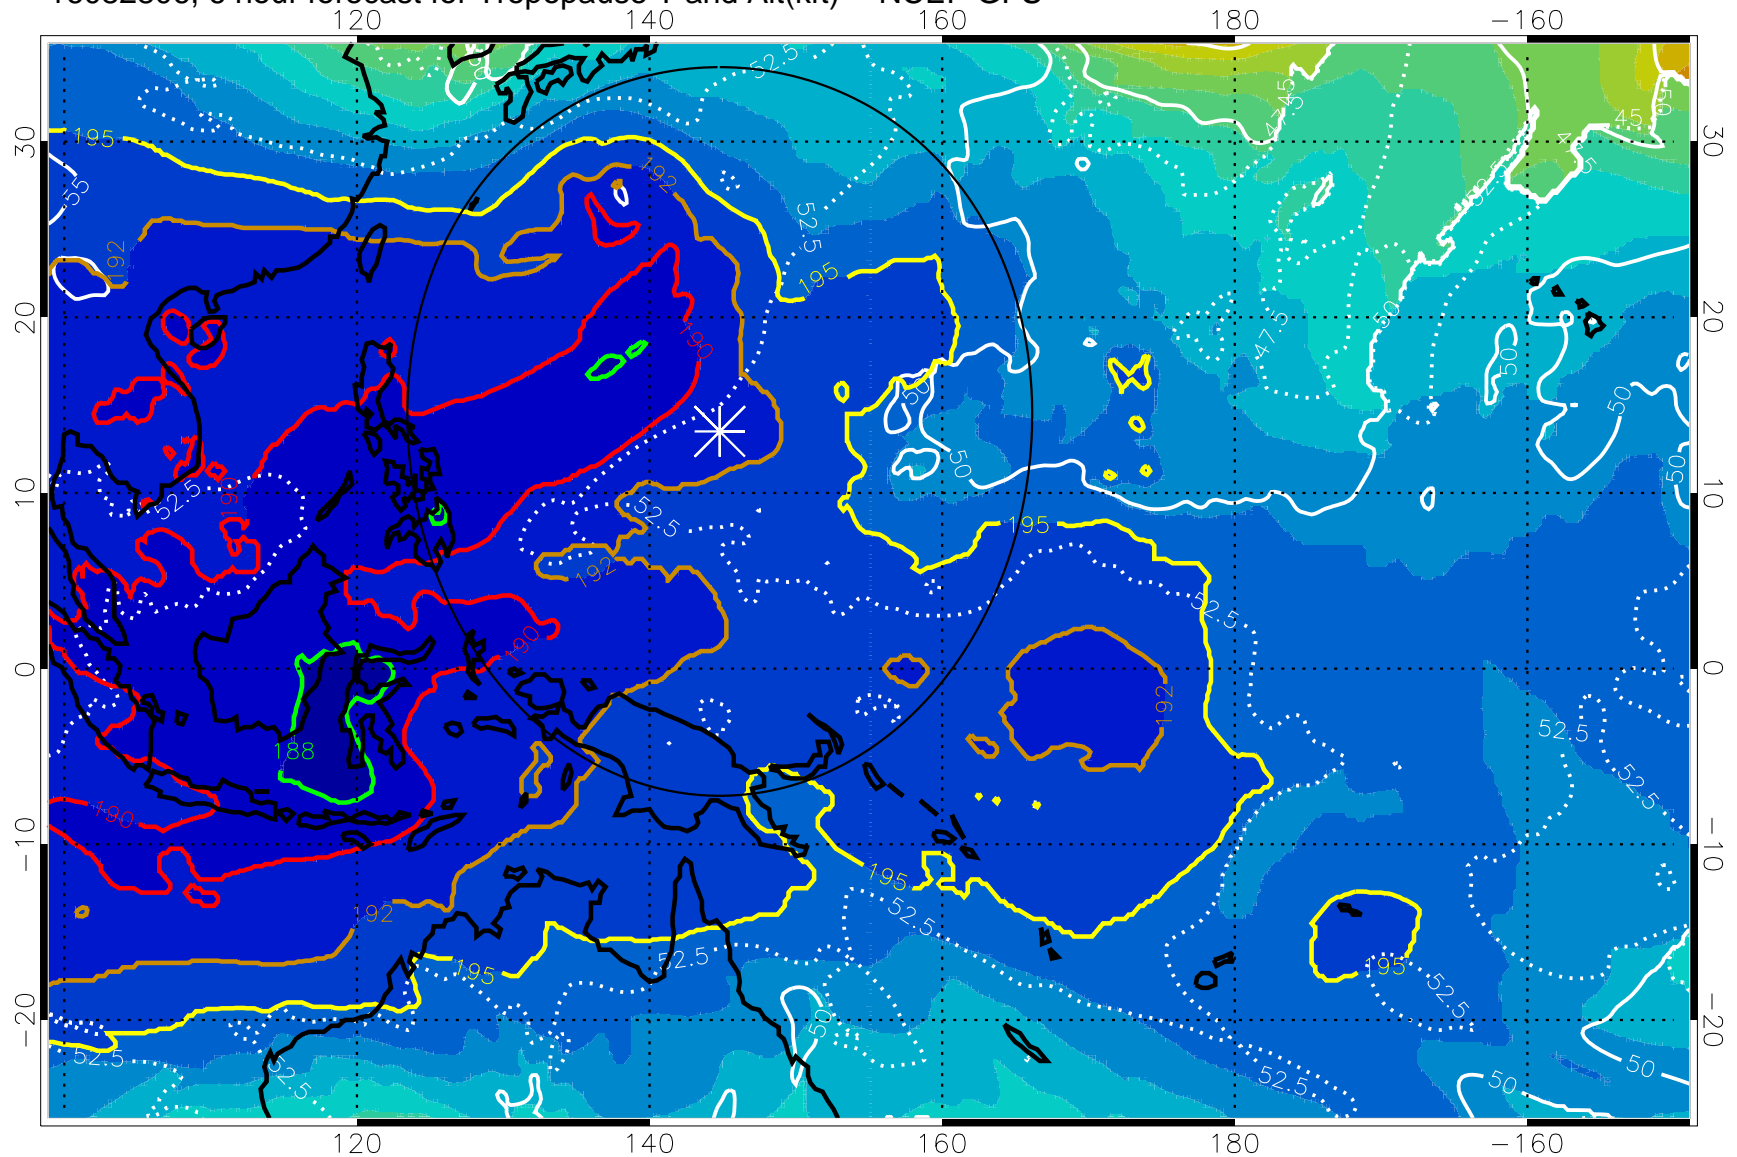

16082806, 6 hour forecast for Tropopause T and Alt(kft) -- NCEP GFS

190 200 210 220 230

Tropopause T, K

Tropopause Altitude in kft (white)

192.5K Isotherm 195K Isotherm

187.5K Isotherm 190K Isotherm

Range ring of 2304 km