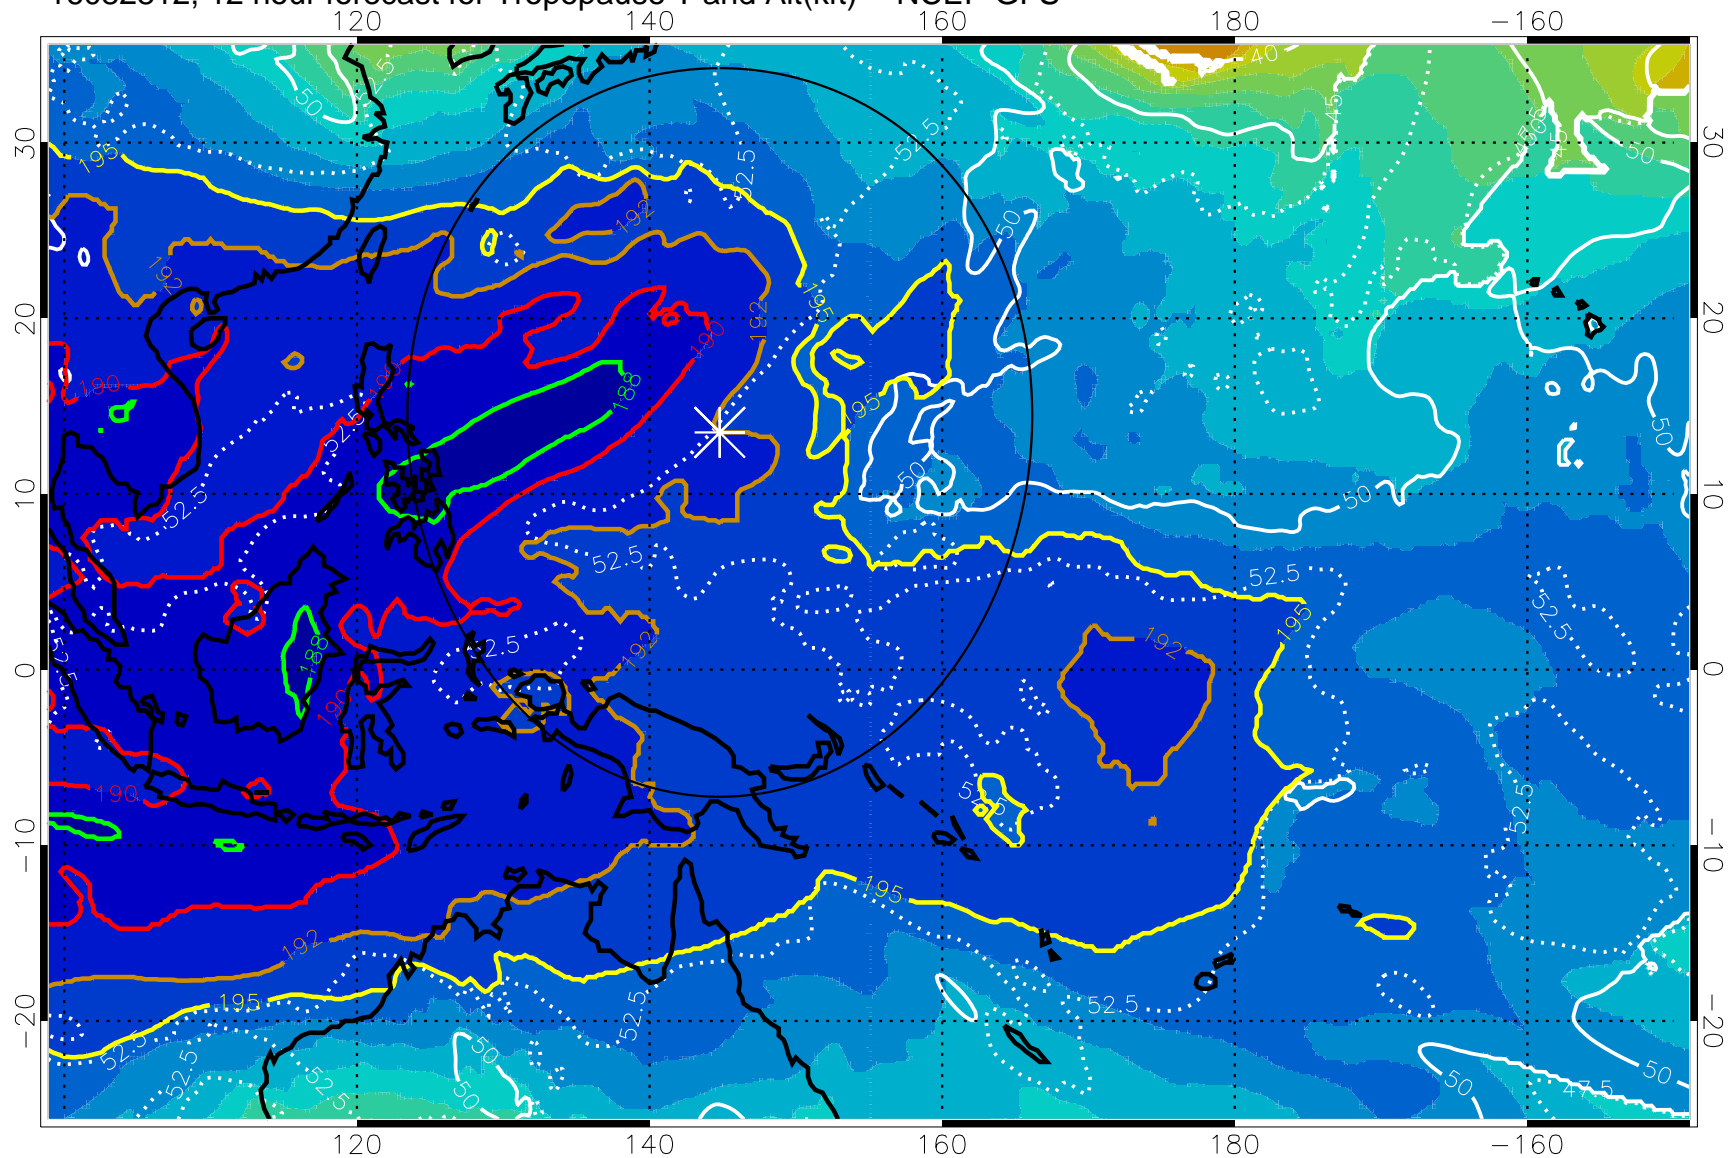

16082812, 12 hour forecast for Tropopause T and Alt(kft) -- NCEP GFS

190 200 210 220 230

Tropopause T, K

Tropopause Altitude in kft (white)

192.5K Isotherm 195K Isotherm
187.5K Isotherm 190K Isotherm

Range ring of 2304 km