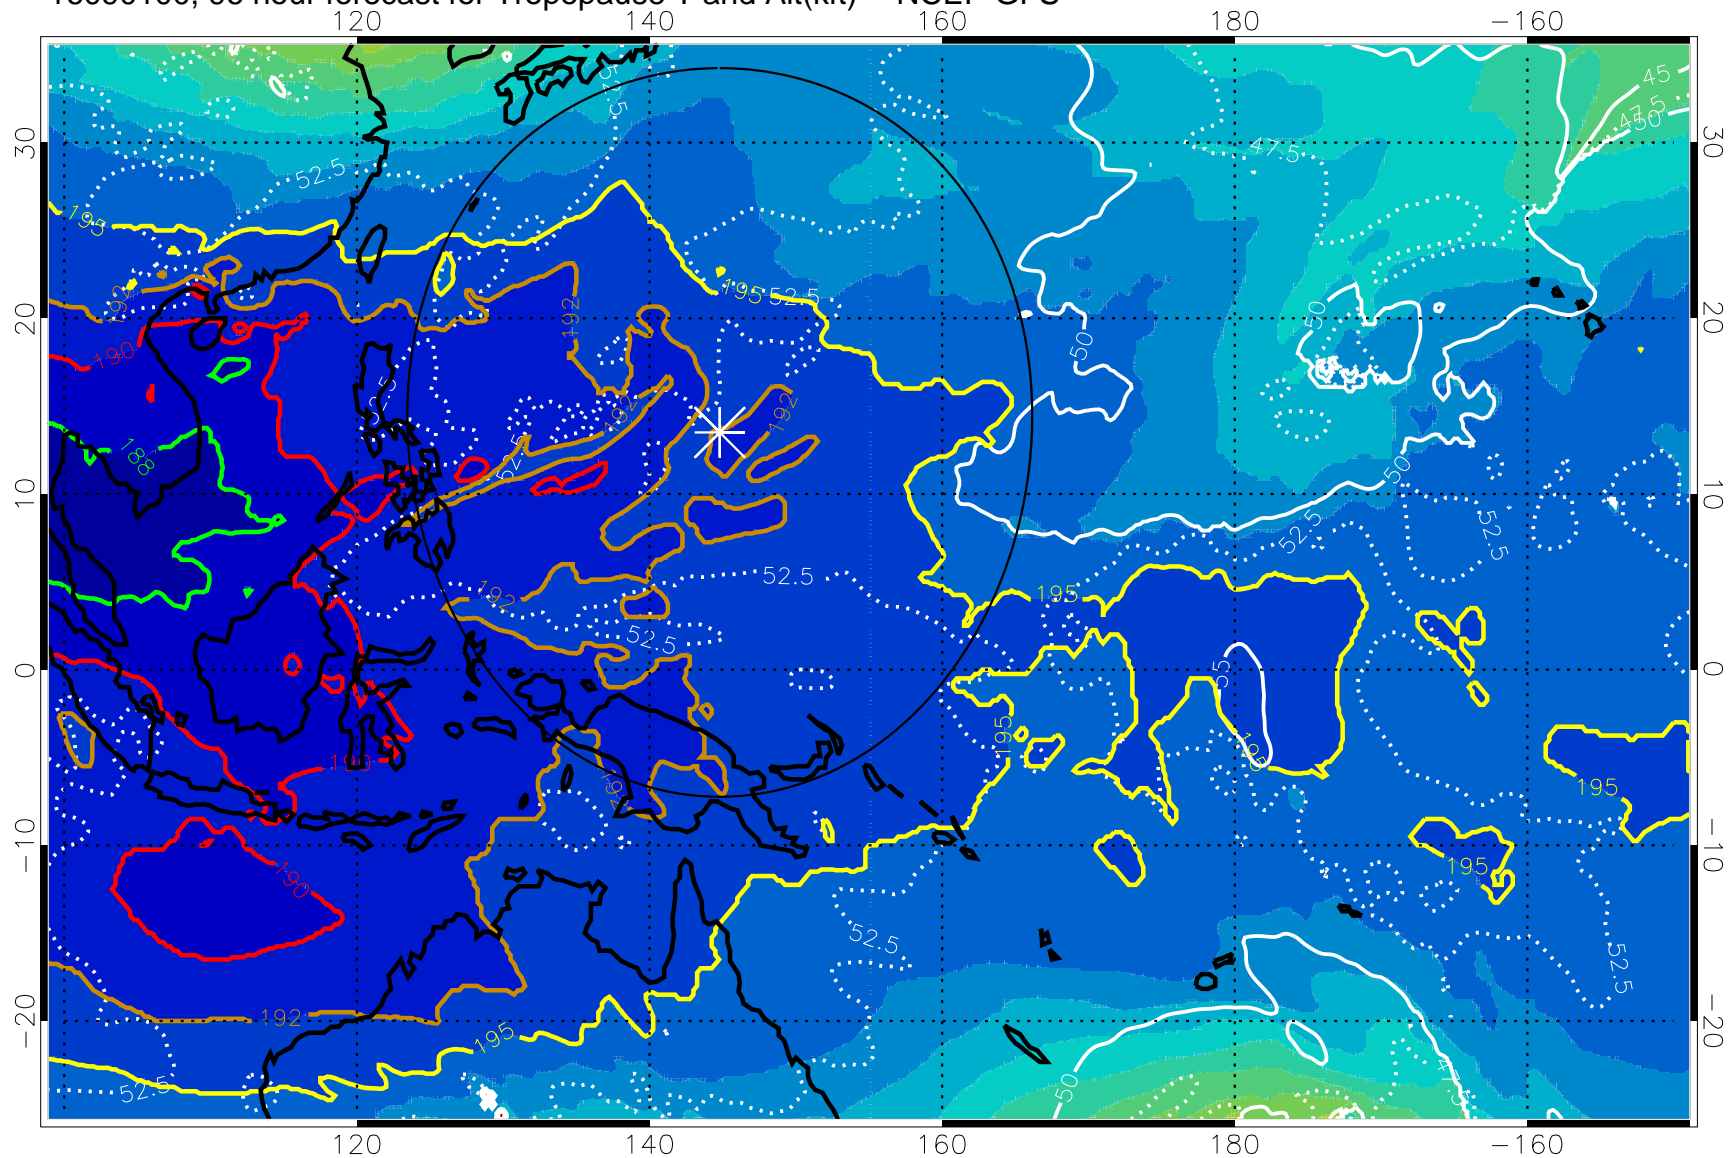

192.5K Isotherm 195K Isotherm

187.5K Isotherm 190K Isotherm

Range ring of 2304 km

16083106, 78 hour forecast for Tropopause T and Alt(kft) -- NCEP GFS

190 200 210 220 230
Tropopause T, K

Tropopause Altitude in kft (white)

192.5K Isotherm 195K Isotherm
187.5K Isotherm 190K Isotherm

Range ring of 2304 km

16083112, 84 hour forecast for Tropopause T and Alt(kft) -- NCEP GFS

16083118, 90 hour forecast for Tropopause T and Alt(kft) -- NCEP GFS

16090100, 96 hour forecast for Tropopause T and Alt(kft) -- NCEP GFS

190 200 210 220 230

Tropopause T, K

Tropopause Altitude in kft (white)

192.5K Isotherm 195K Isotherm
187.5K Isotherm 190K Isotherm

Range ring of 2304 km