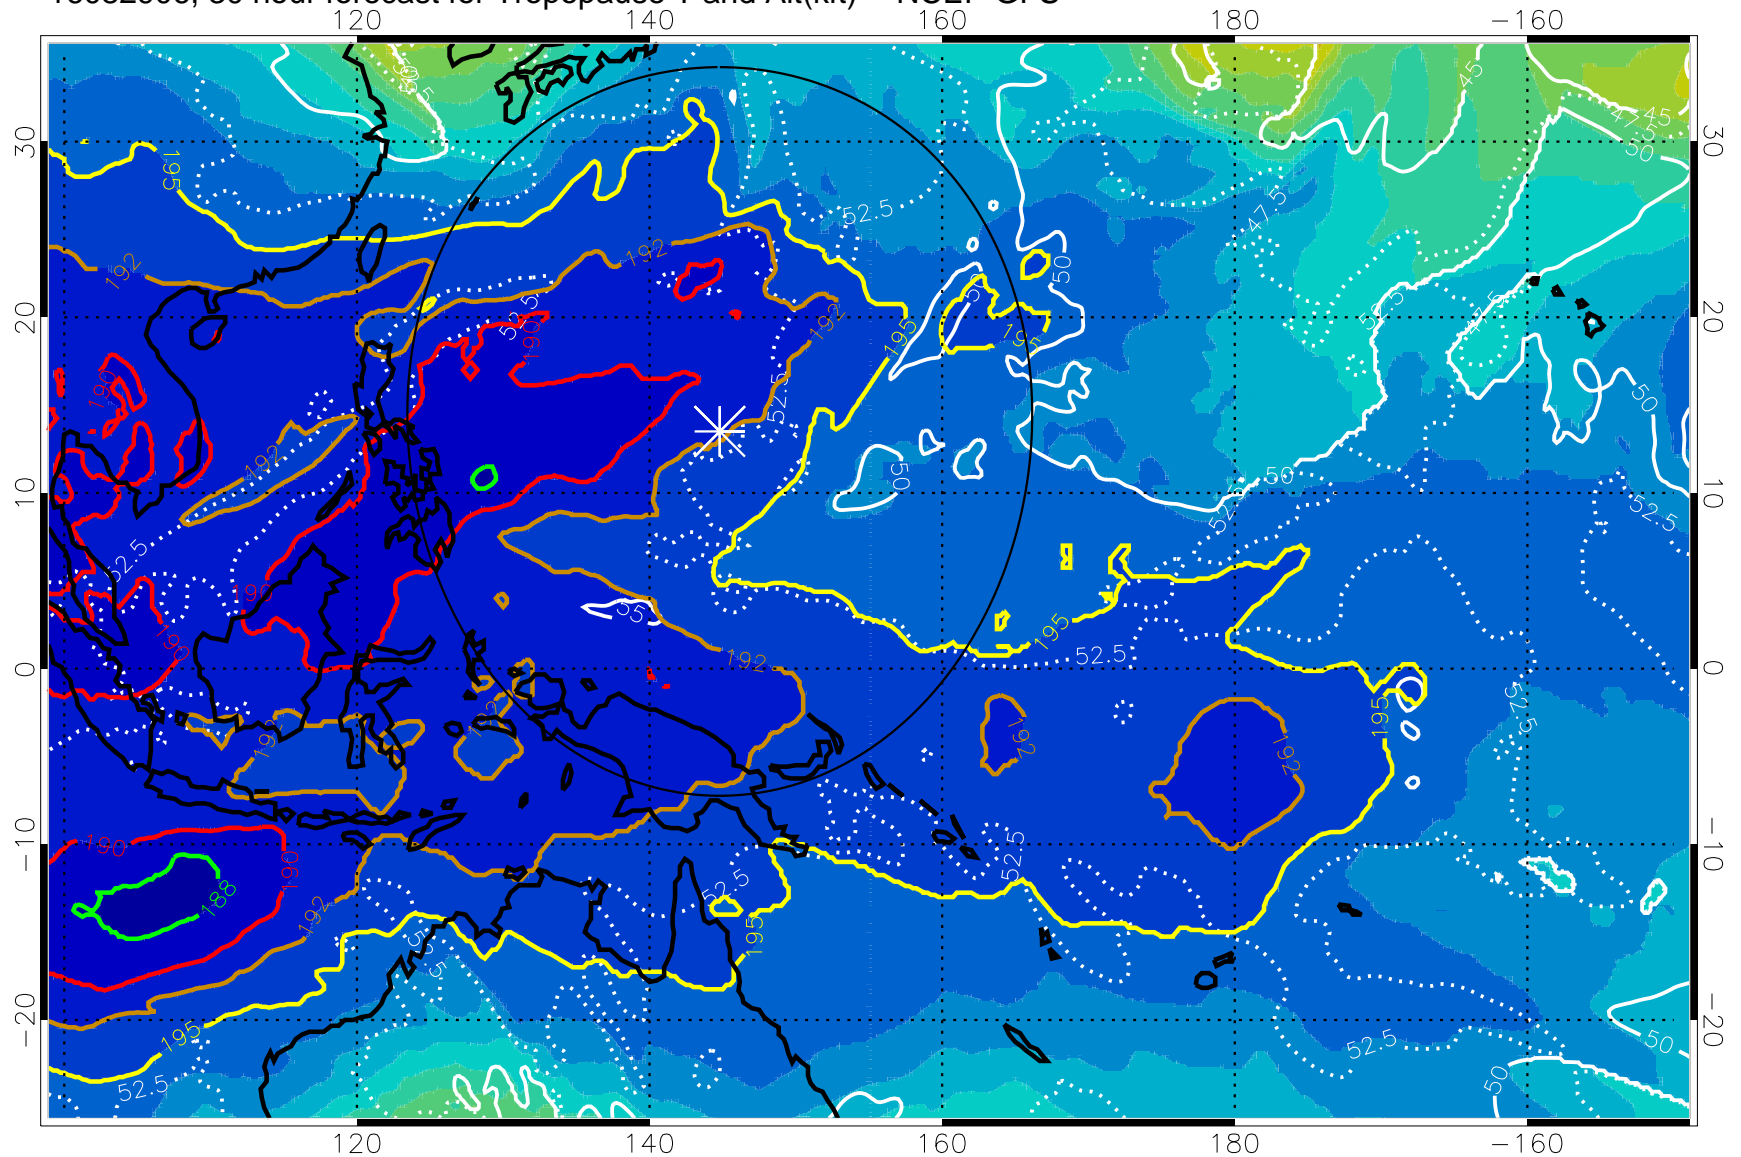

16082906, 30 hour forecast for Tropopause T and Alt(kft) -- NCEP GFS

190 200 210 220 230

Tropopause T, K

Tropopause Altitude in kft (white)

192.5K Isotherm 195K Isotherm
187.5K Isotherm 190K Isotherm

Range ring of 2304 km