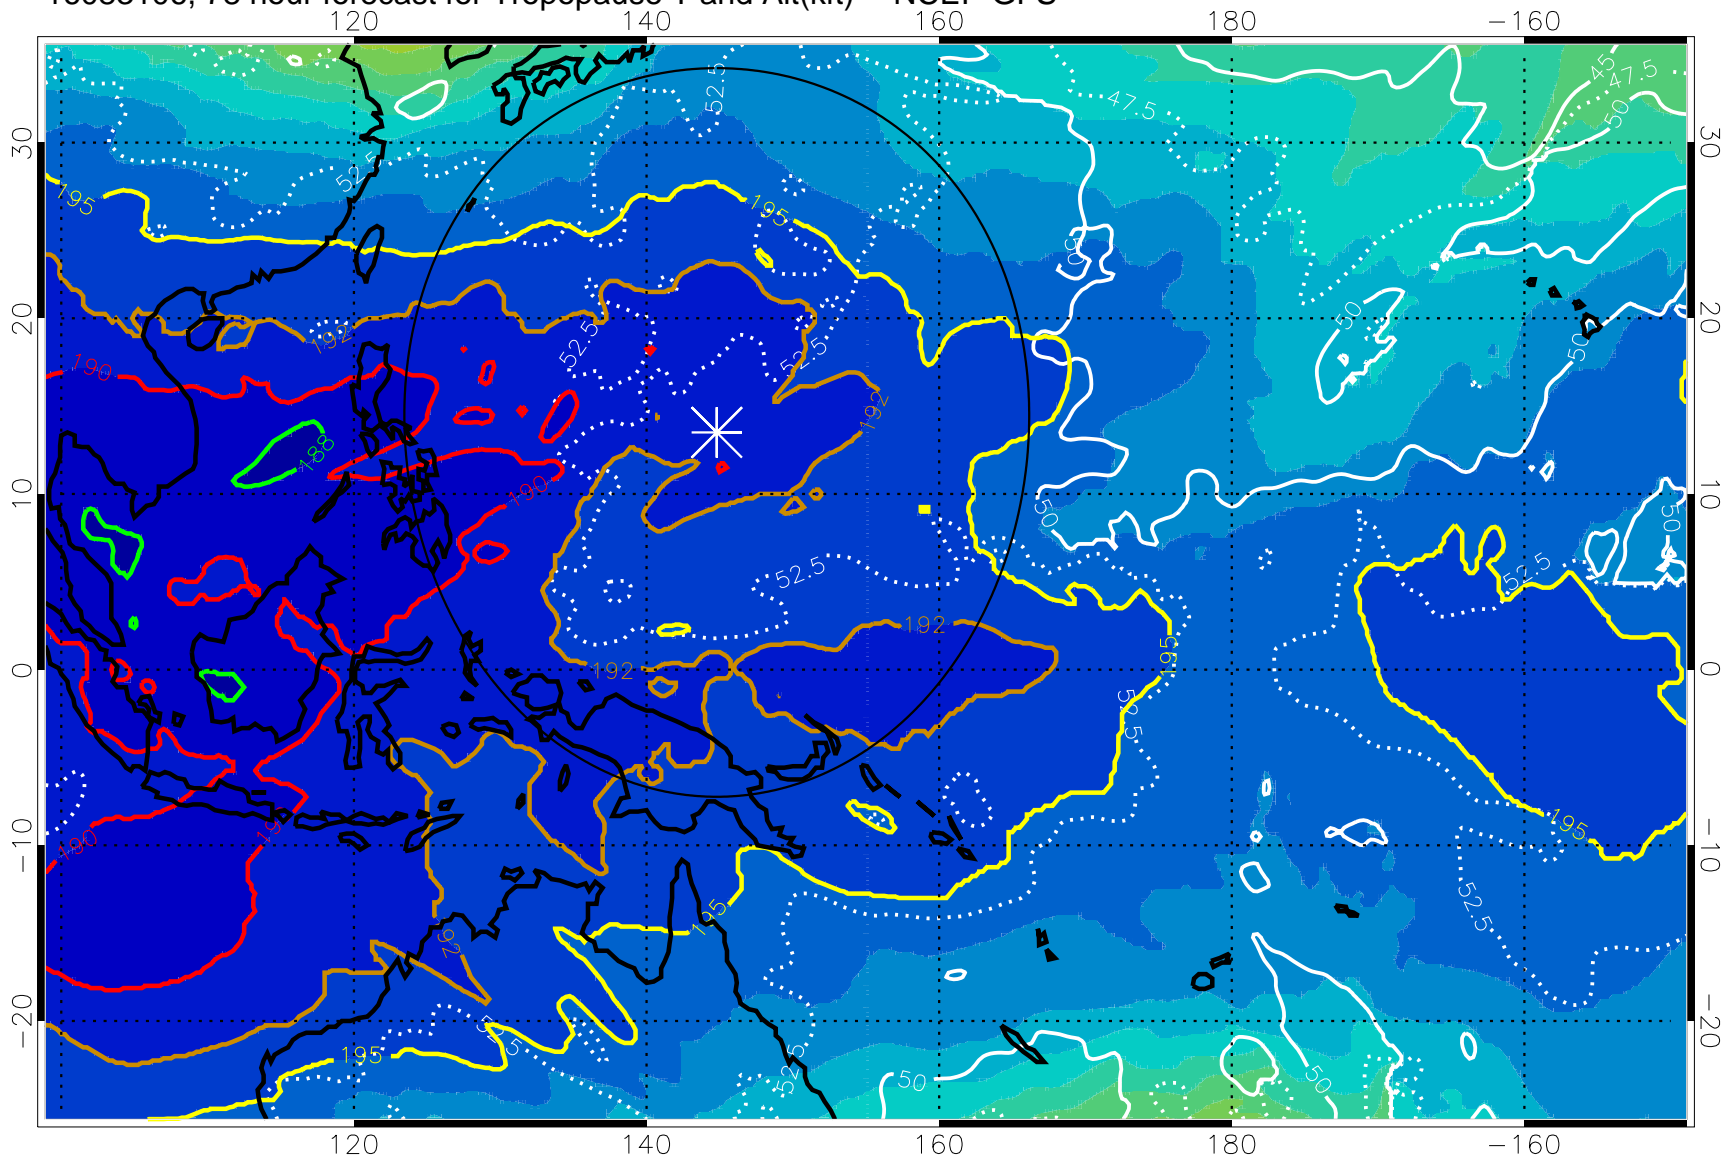

16083018, 66 hour forecast for Tropopause T and Alt(kft) -- NCEP GFS

16083100, 72 hour forecast for Tropopause T and Alt(kft) -- NCEP GFS

190 200 210 220 230

Tropopause T, K

Tropopause Altitude in kft (white)

192.5K Isotherm 195K Isotherm

187.5K Isotherm 190K Isotherm

Range ring of 2304 km

16083106, 78 hour forecast for Tropopause T and Alt(kft) -- NCEP GFS

190 200 210 220 230
Tropopause T, K

Tropopause Altitude in kft (white)

192.5K Isotherm 195K Isotherm
187.5K Isotherm 190K Isotherm

Range ring of 2304 km

16083112, 84 hour forecast for Tropopause T and Alt(kft) -- NCEP GFS

16083118, 90 hour forecast for Tropopause T and Alt(kft) -- NCEP GFS