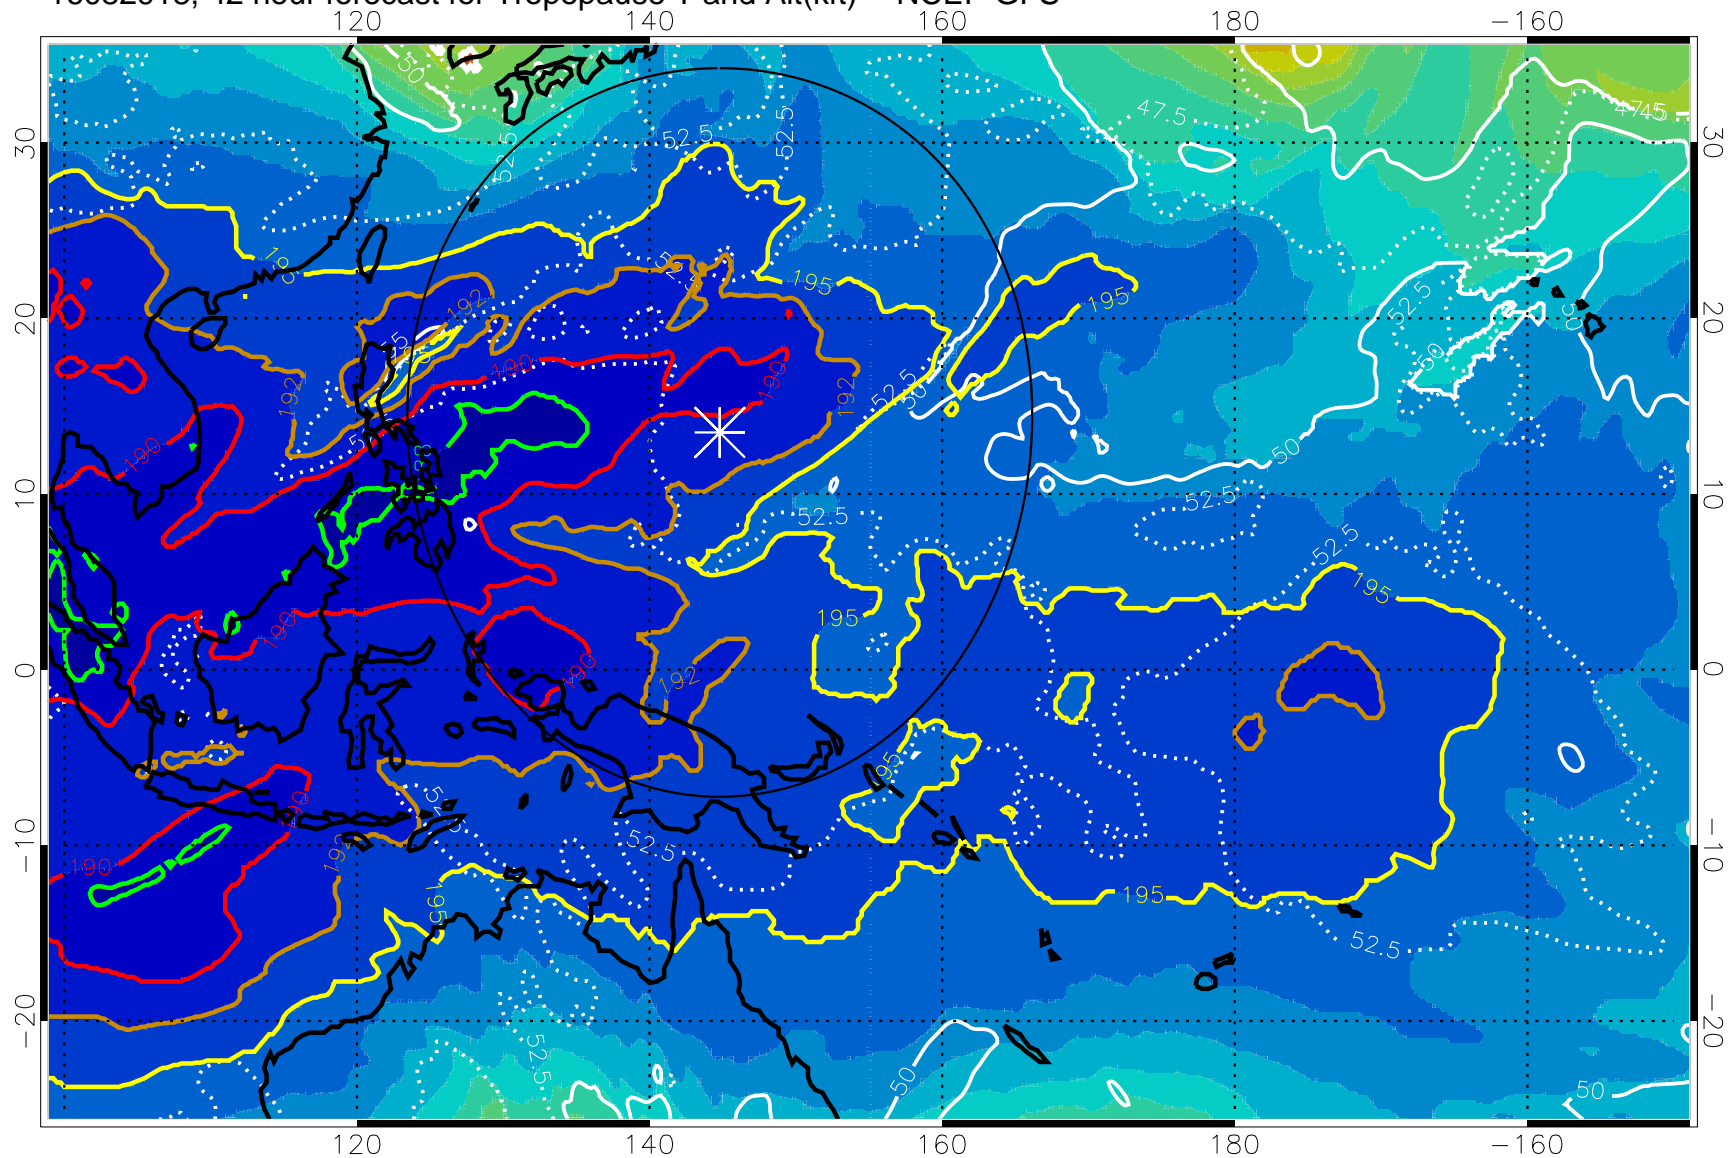

16082912, 36 hour forecast for Tropopause T and Alt(kft) -- NCEP GFS

190 200 210 220 230

Tropopause T, K

Tropopause Altitude in kft (white)

192.5K Isotherm 195K Isotherm
187.5K Isotherm 190K Isotherm

Range ring of 2304 km

16082918, 42 hour forecast for Tropopause T and Alt(kft) -- NCEP GFS

190 200 210 220 230

Tropopause T, K

Tropopause Altitude in kft (white)

192.5K Isotherm 195K Isotherm
187.5K Isotherm 190K Isotherm

Range ring of 2304 km