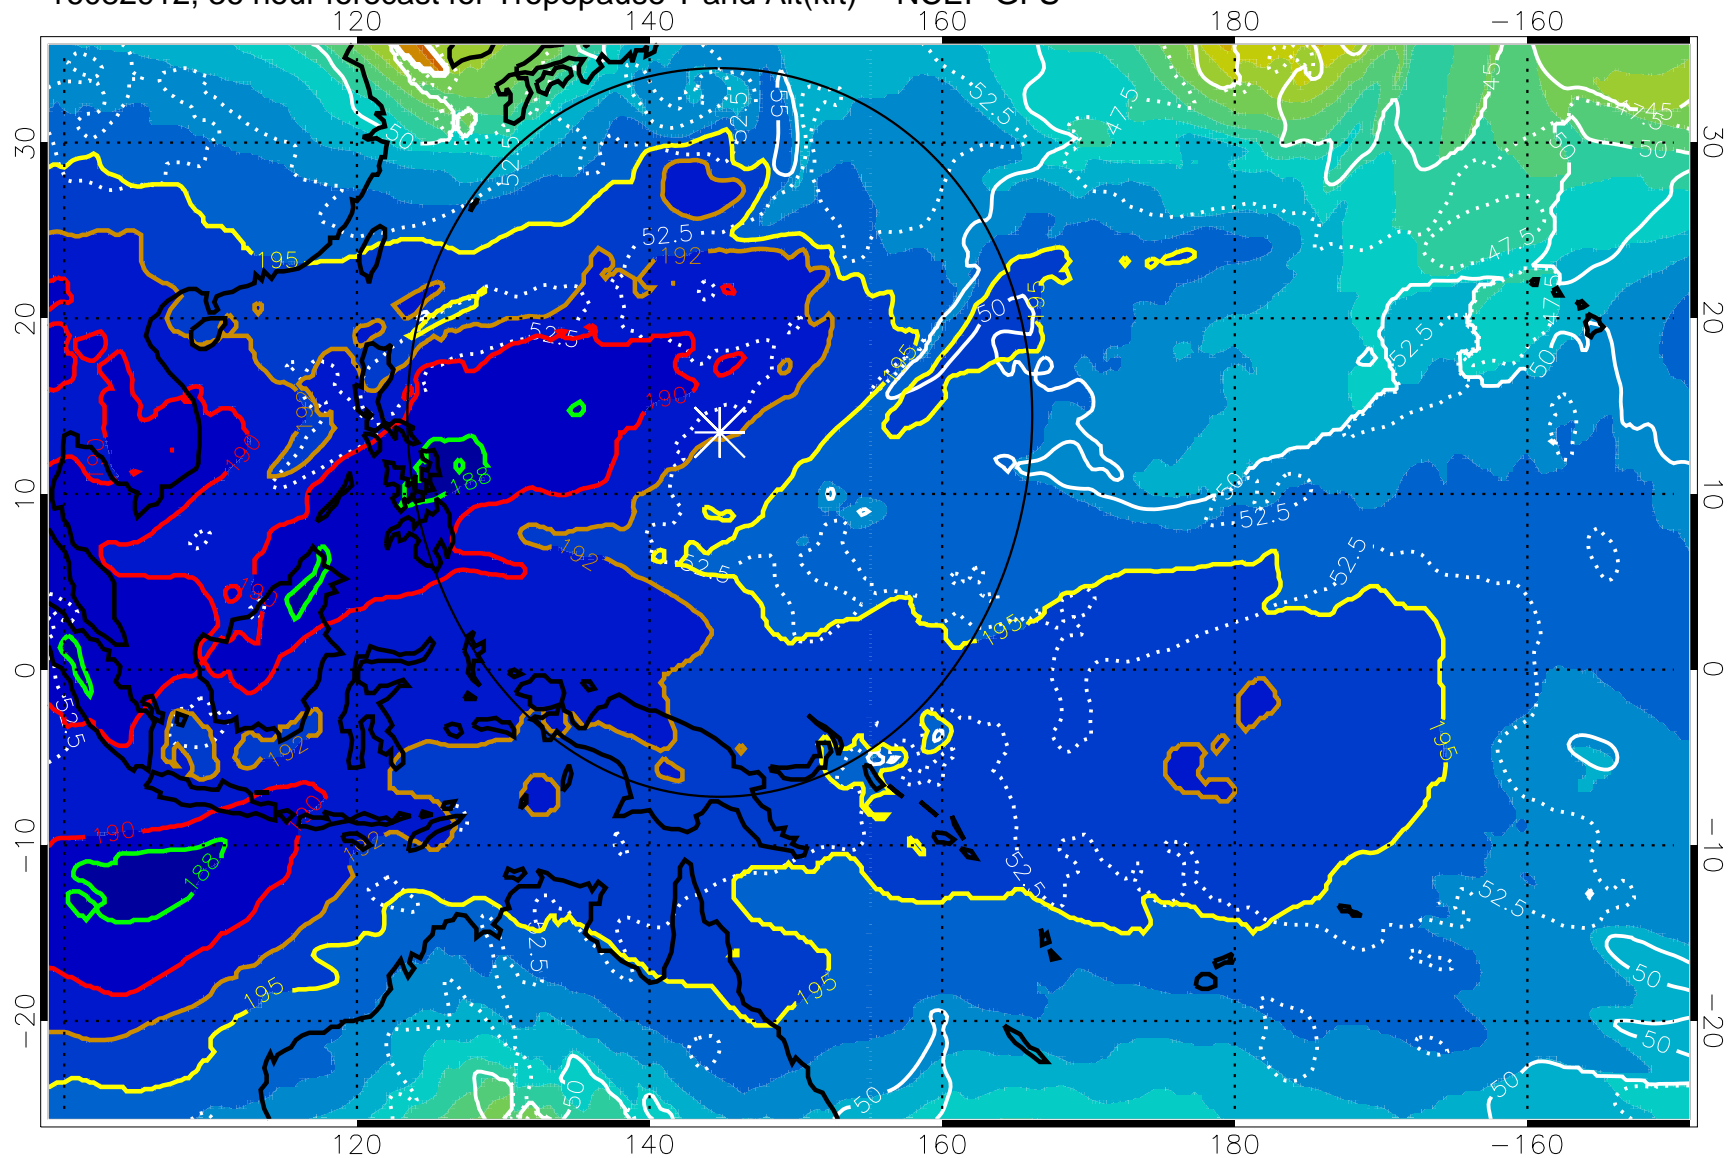

16082912, 36 hour forecast for Tropopause T and Alt(kft) -- NCEP GFS

190 200 210 220 230

Tropopause T, K

Tropopause Altitude in kft (white)

192.5K Isotherm 195K Isotherm
187.5K Isotherm 190K Isotherm

Range ring of 2304 km