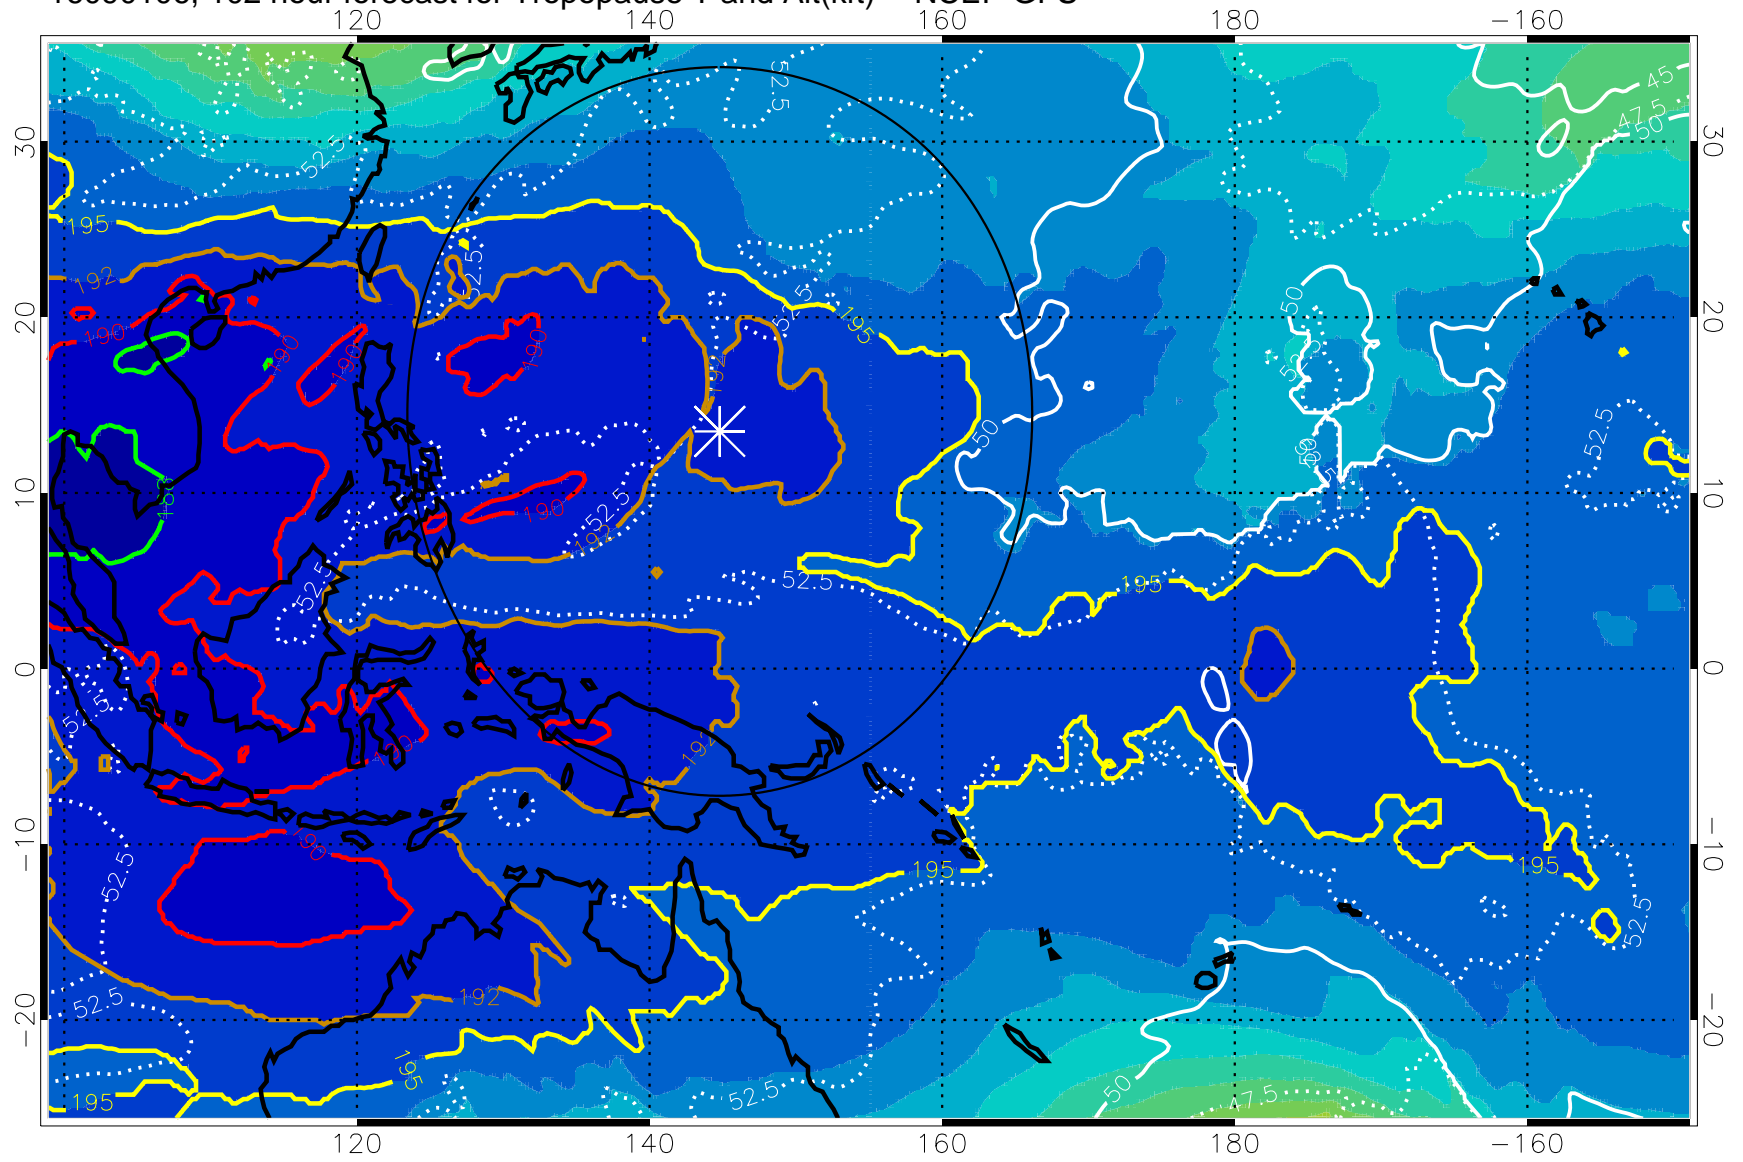

192.5K Isotherm 195K Isotherm
187.5K Isotherm 190K Isotherm

Range ring of 2304 km

16083112, 84 hour forecast for Tropopause T and Alt(kft) -- NCEP GFS

16083118, 90 hour forecast for Tropopause T and Alt(kft) -- NCEP GFS

16090100, 96 hour forecast for Tropopause T and Alt(kft) -- NCEP GFS

190 200 210 220 230

Tropopause T, K

Tropopause Altitude in kft (white)

192.5K Isotherm 195K Isotherm
187.5K Isotherm 190K Isotherm

Range ring of 2304 km

16090106, 102 hour forecast for Tropopause T and Alt(kft) -- NCEP GFS

190 200 210 220 230

Tropopause T, K

Tropopause Altitude in kft (white)

192.5K Isotherm 195K Isotherm

187.5K Isotherm 190K Isotherm

Range ring of 2304 km

16090112, 108 hour forecast for Tropopause T and Alt(kft) -- NCEP GFS

190 200 210 220 230

Tropopause T, K

Tropopause Altitude in kft (white)

192.5K Isotherm 195K Isotherm

187.5K Isotherm 190K Isotherm

Range ring of 2304 km