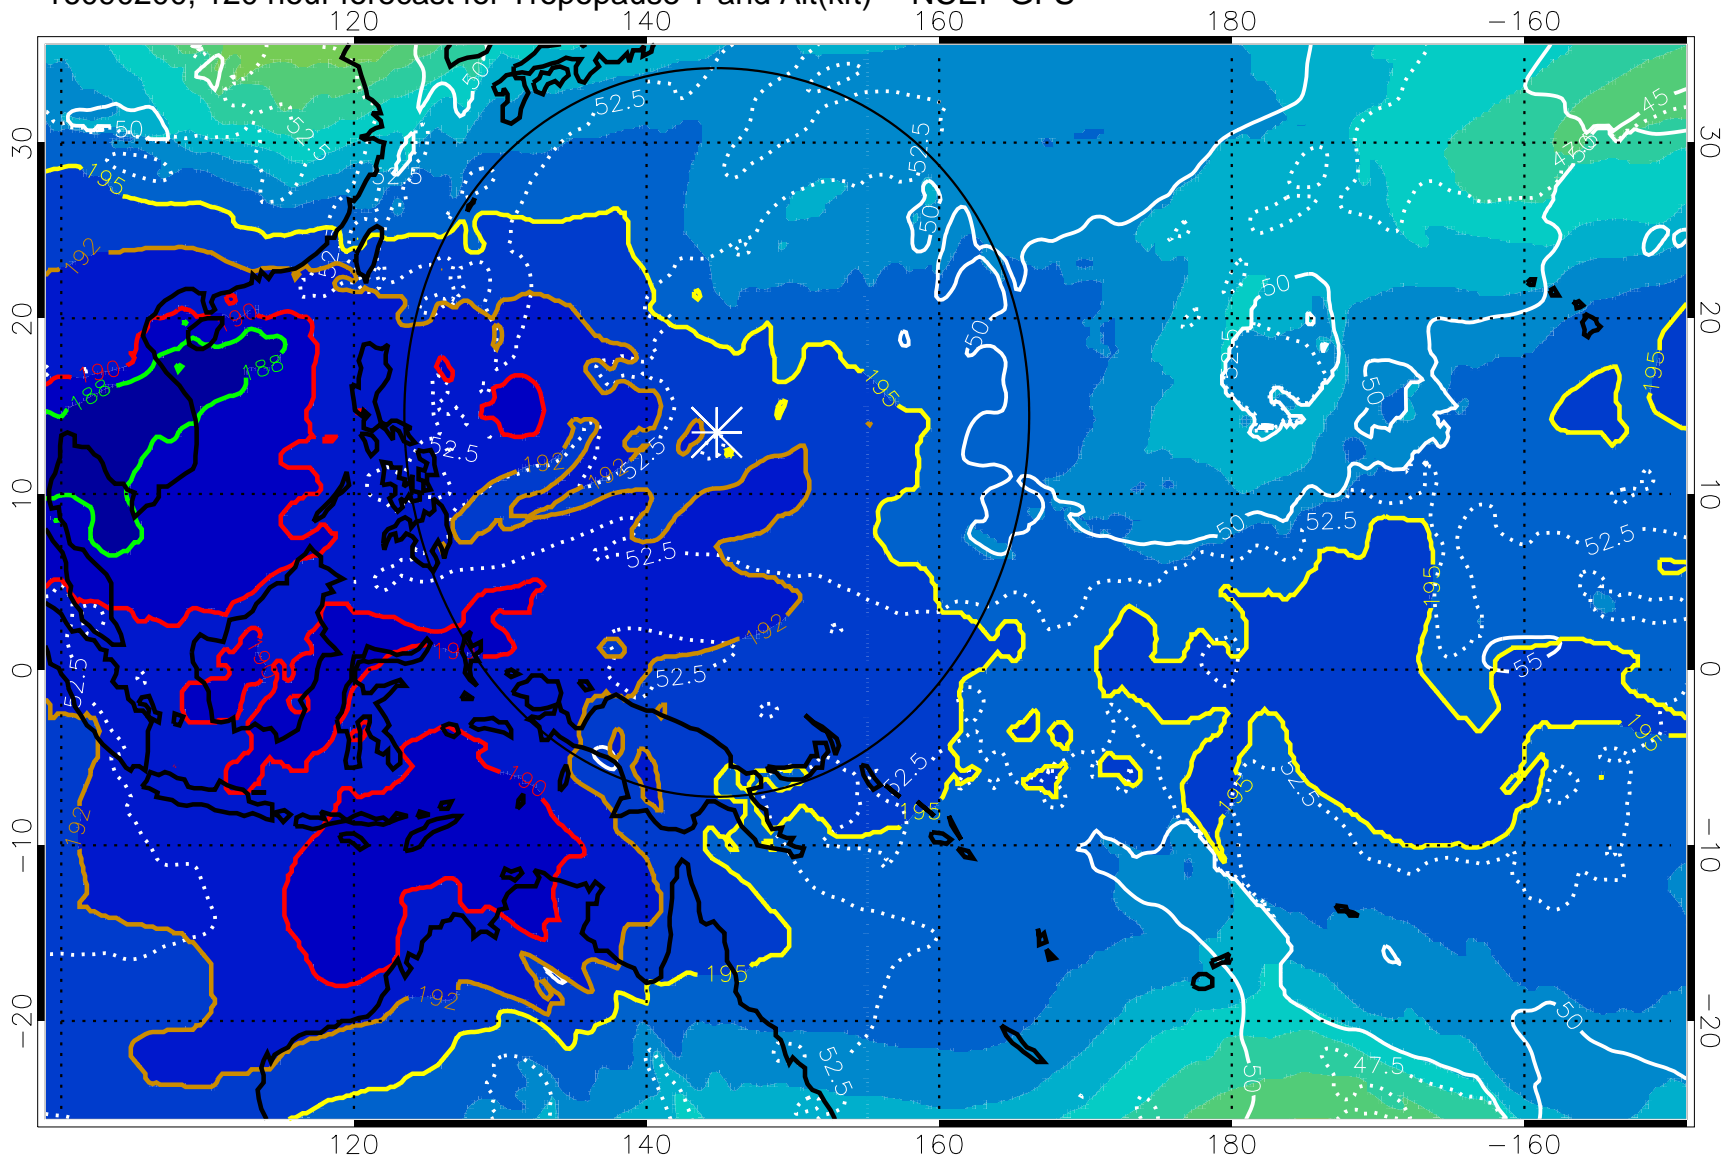

16090118, 114 hour forecast for Tropopause T and Alt(kft) -- NCEP GFS

190 200 210 220 230

Tropopause T, K

Tropopause Altitude in kft (white)

192.5K Isotherm 195K Isotherm
187.5K Isotherm 190K Isotherm

Range ring of 2304 km

16090200, 120 hour forecast for Tropopause T and Alt(kft) -- NCEP GFS

190 200 210 220 230

Tropopause T, K

Tropopause Altitude in kft (white)

192.5K Isotherm 195K Isotherm
187.5K Isotherm 190K Isotherm

Range ring of 2304 km