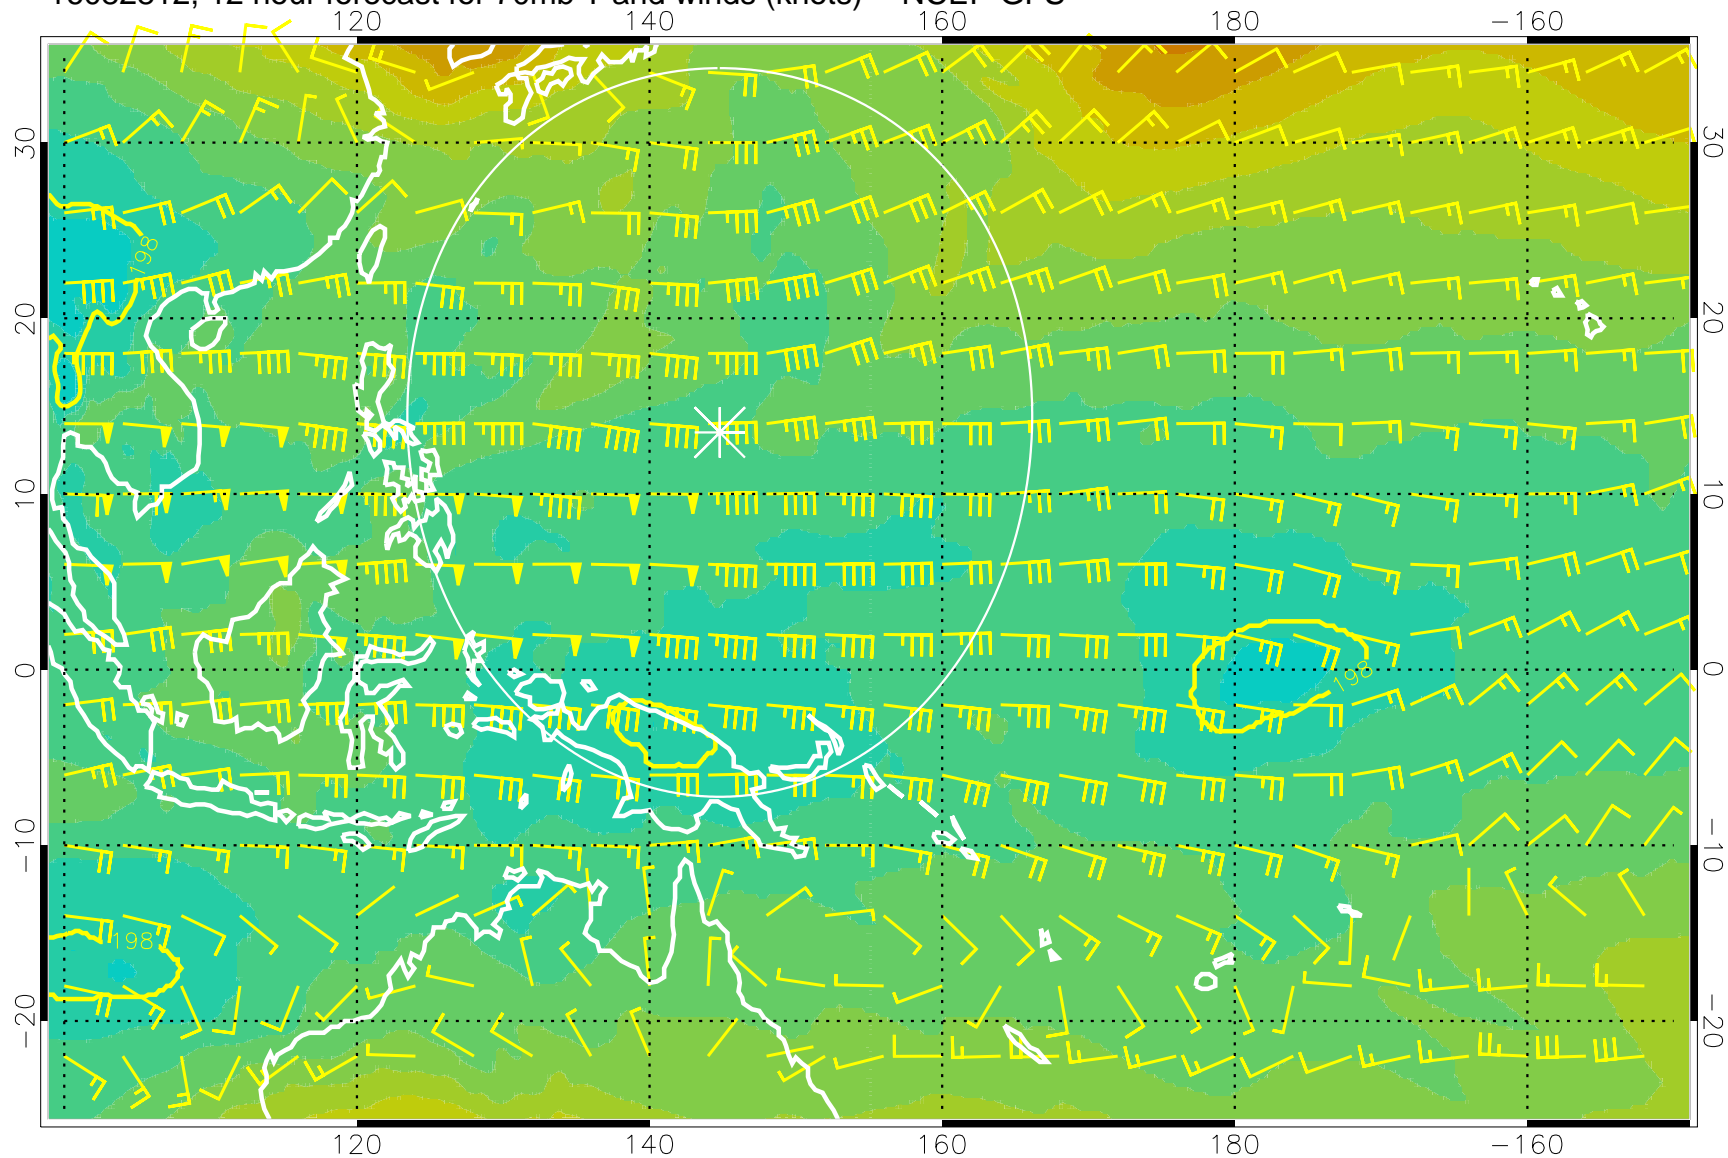

16082806, 6 hour forecast for 70mb T and winds (knots) -- NCEP GFS

180 190 200 210 220

T, K

190K Isotherm 192.5K Isotherm  
195K Isotherm 197.5K Isotherm

Range ring of 2304 km

16082812, 12 hour forecast for 70mb T and winds (knots) -- NCEP GFS

180 190 200 210 220

T, K

190K Isotherm 192.5K Isotherm  
195K Isotherm 197.5K Isotherm

Range ring of 2304 km

16082818, 18 hour forecast for 70mb T and winds (knots) -- NCEP GFS

180 190 200 210 220  
T, K

190K Isotherm 192.5K Isotherm  
195K Isotherm 197.5K Isotherm

Range ring of 2304 km

16082900, 24 hour forecast for 70mb T and winds (knots) -- NCEP GFS

180 190 200 210 220

T, K

190K Isotherm 192.5K Isotherm  
195K Isotherm 197.5K Isotherm

Range ring of 2304 km

16082906, 30 hour forecast for 70mb T and winds (knots) -- NCEP GFS

180 190 200 210 220

T, K

190K Isotherm 192.5K Isotherm  
195K Isotherm 197.5K Isotherm

Range ring of 2304 km

16082912, 36 hour forecast for 70mb T and winds (knots) -- NCEP GFS

180    190    200    210    220  
T, K