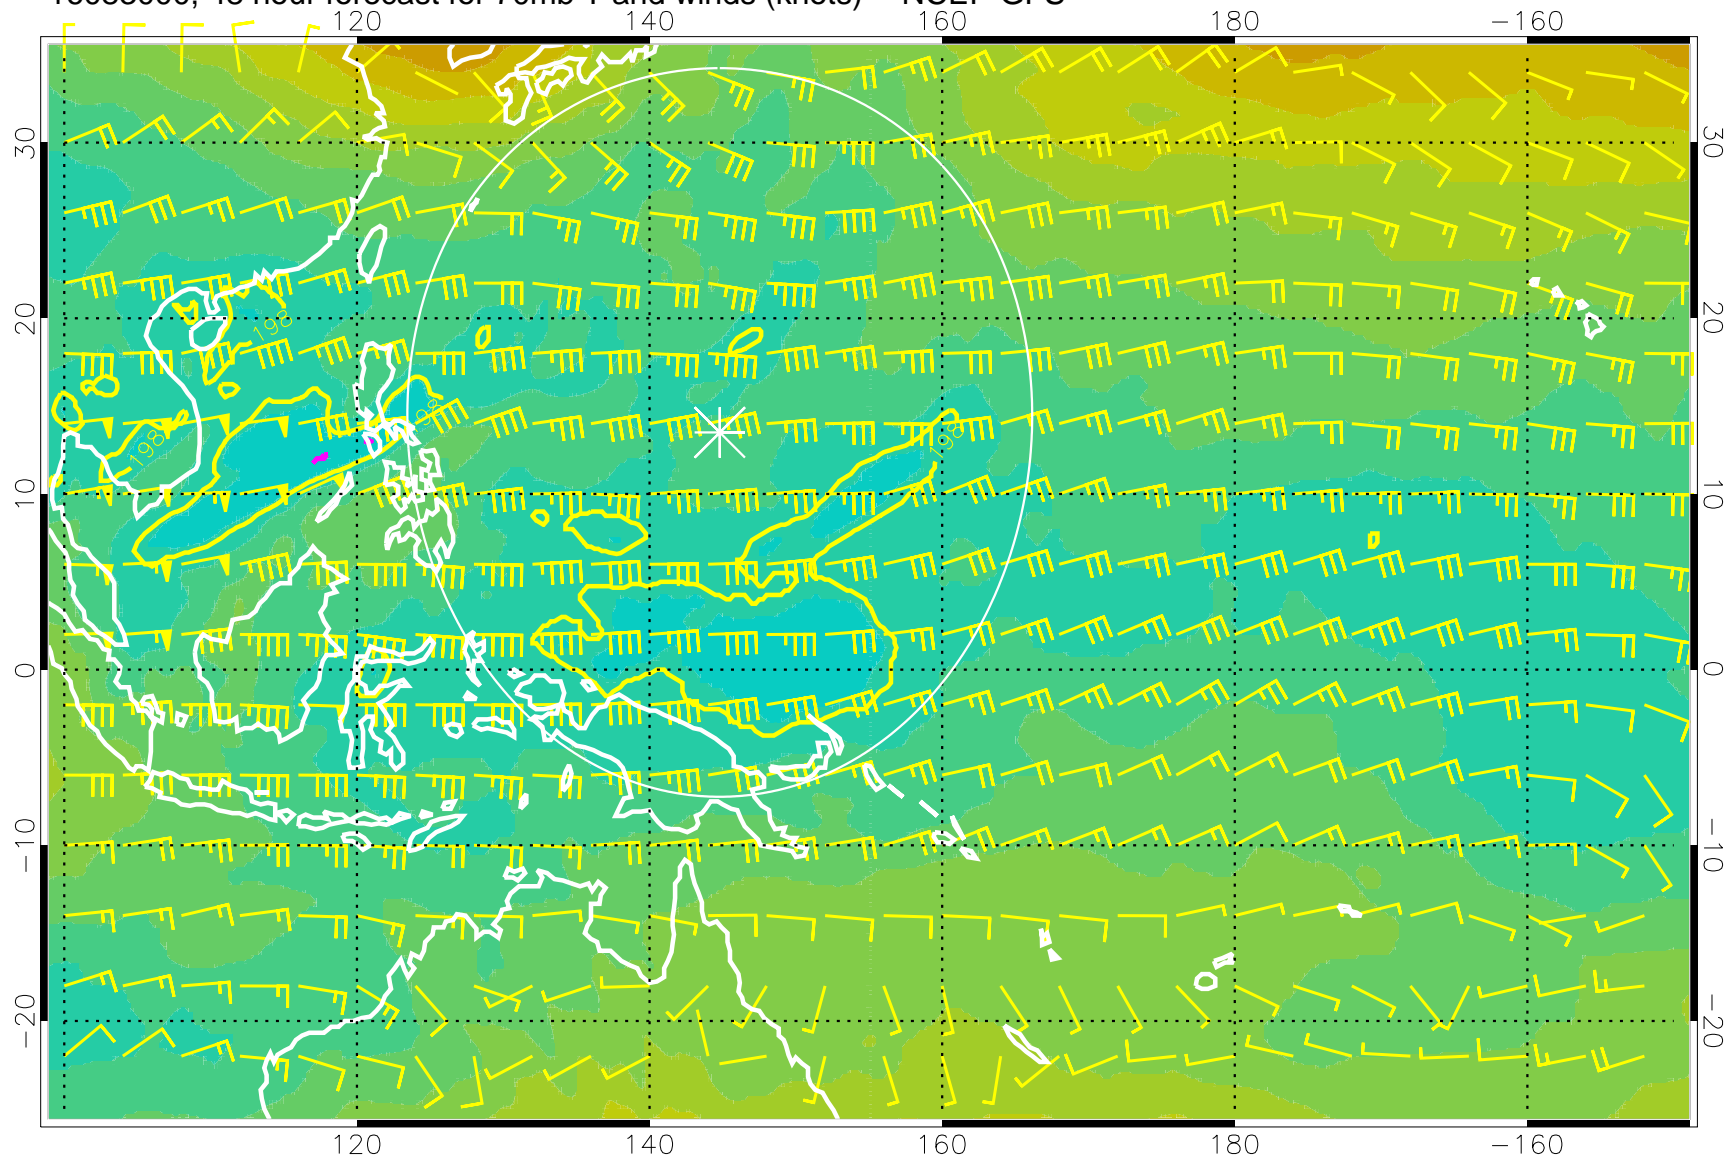

180 190 200 210 220

T, K

190K Isotherm 192.5K Isotherm  
195K Isotherm 197.5K Isotherm

Range ring of 2304 km

16082912, 36 hour forecast for 70mb T and winds (knots) -- NCEP GFS

180    190    200    210    220  
T, K

190K Isotherm    192.5K Isotherm  
195K Isotherm    197.5K Isotherm

Range ring of 2304 km

16082918, 42 hour forecast for 70mb T and winds (knots) -- NCEP GFS

T, K

190K Isotherm 192.5K Isotherm  
195K Isotherm 197.5K Isotherm

Range ring of 2304 km

16083000, 48 hour forecast for 70mb T and winds (knots) -- NCEP GFS

180 190 200 210 220  
T, K

190K Isotherm 192.5K Isotherm  
195K Isotherm 197.5K Isotherm

Range ring of 2304 km

16083006, 54 hour forecast for 70mb T and winds (knots) -- NCEP GFS

180 190 200 210 220  
T, K

190K Isotherm 192.5K Isotherm  
195K Isotherm 197.5K Isotherm

Range ring of 2304 km

16083012, 60 hour forecast for 70mb T and winds (knots) -- NCEP GFS

T, K

190K Isotherm 192.5K Isotherm  
195K Isotherm 197.5K Isotherm