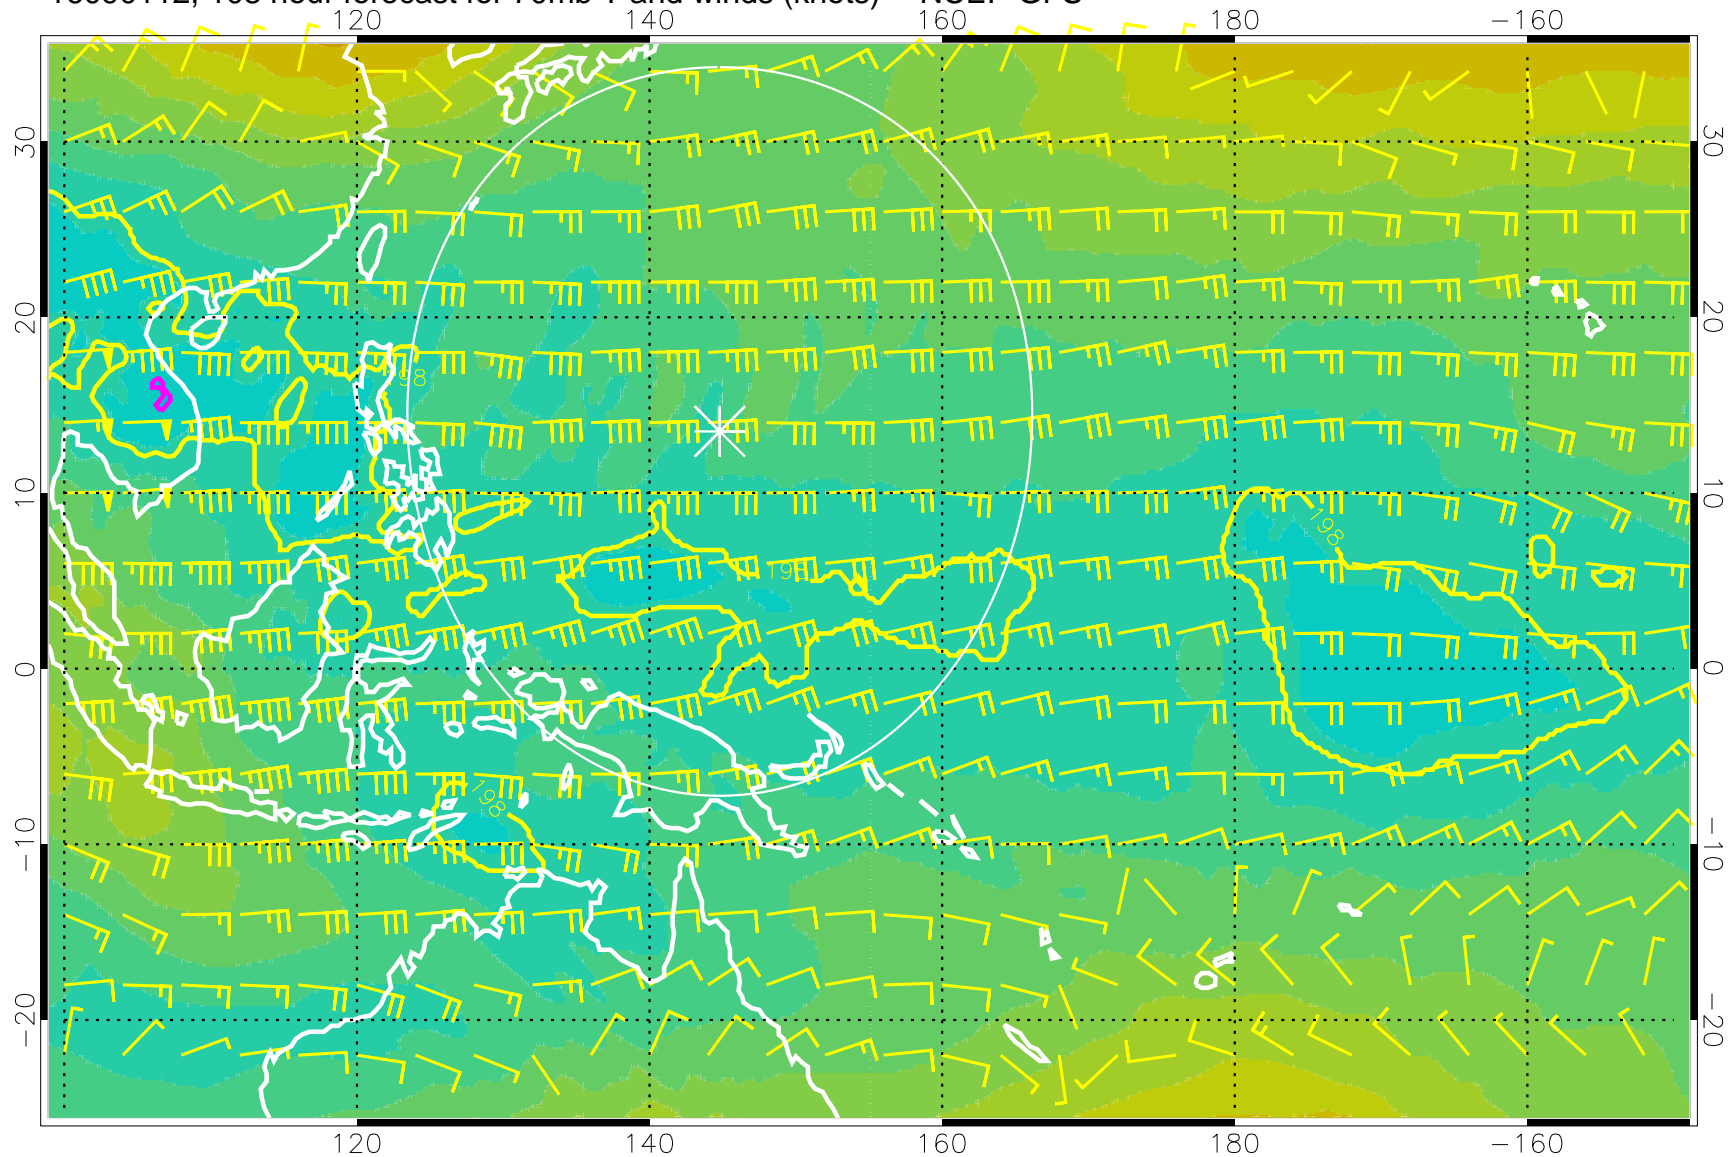

190K Isotherm 192.5K Isotherm  
195K Isotherm 197.5K Isotherm

Range ring of 2304 km

16090100, 96 hour forecast for 70mb T and winds (knots) -- NCEP GFS

180 190 200 210 220

T, K

190K Isotherm 192.5K Isotherm  
195K Isotherm 197.5K Isotherm

Range ring of 2304 km

16090106, 102 hour forecast for 70mb T and winds (knots) -- NCEP GFS

180      190      200      210      220

T, K

190K Isotherm    192.5K Isotherm  
195K Isotherm    197.5K Isotherm

Range ring of 2304 km

16090112, 108 hour forecast for 70mb T and winds (knots) -- NCEP GFS

180 190 200 210 220

T, K

190K Isotherm 192.5K Isotherm  
195K Isotherm 197.5K Isotherm

Range ring of 2304 km

16090118, 114 hour forecast for 70mb T and winds (knots) -- NCEP GFS

180 190 200 210 220

T, K

190K Isotherm 192.5K Isotherm  
195K Isotherm 197.5K Isotherm

Range ring of 2304 km

16090200, 120 hour forecast for 70mb T and winds (knots) -- NCEP GFS

180 190 200 210 220

T, K

190K Isotherm 192.5K Isotherm  
195K Isotherm 197.5K Isotherm