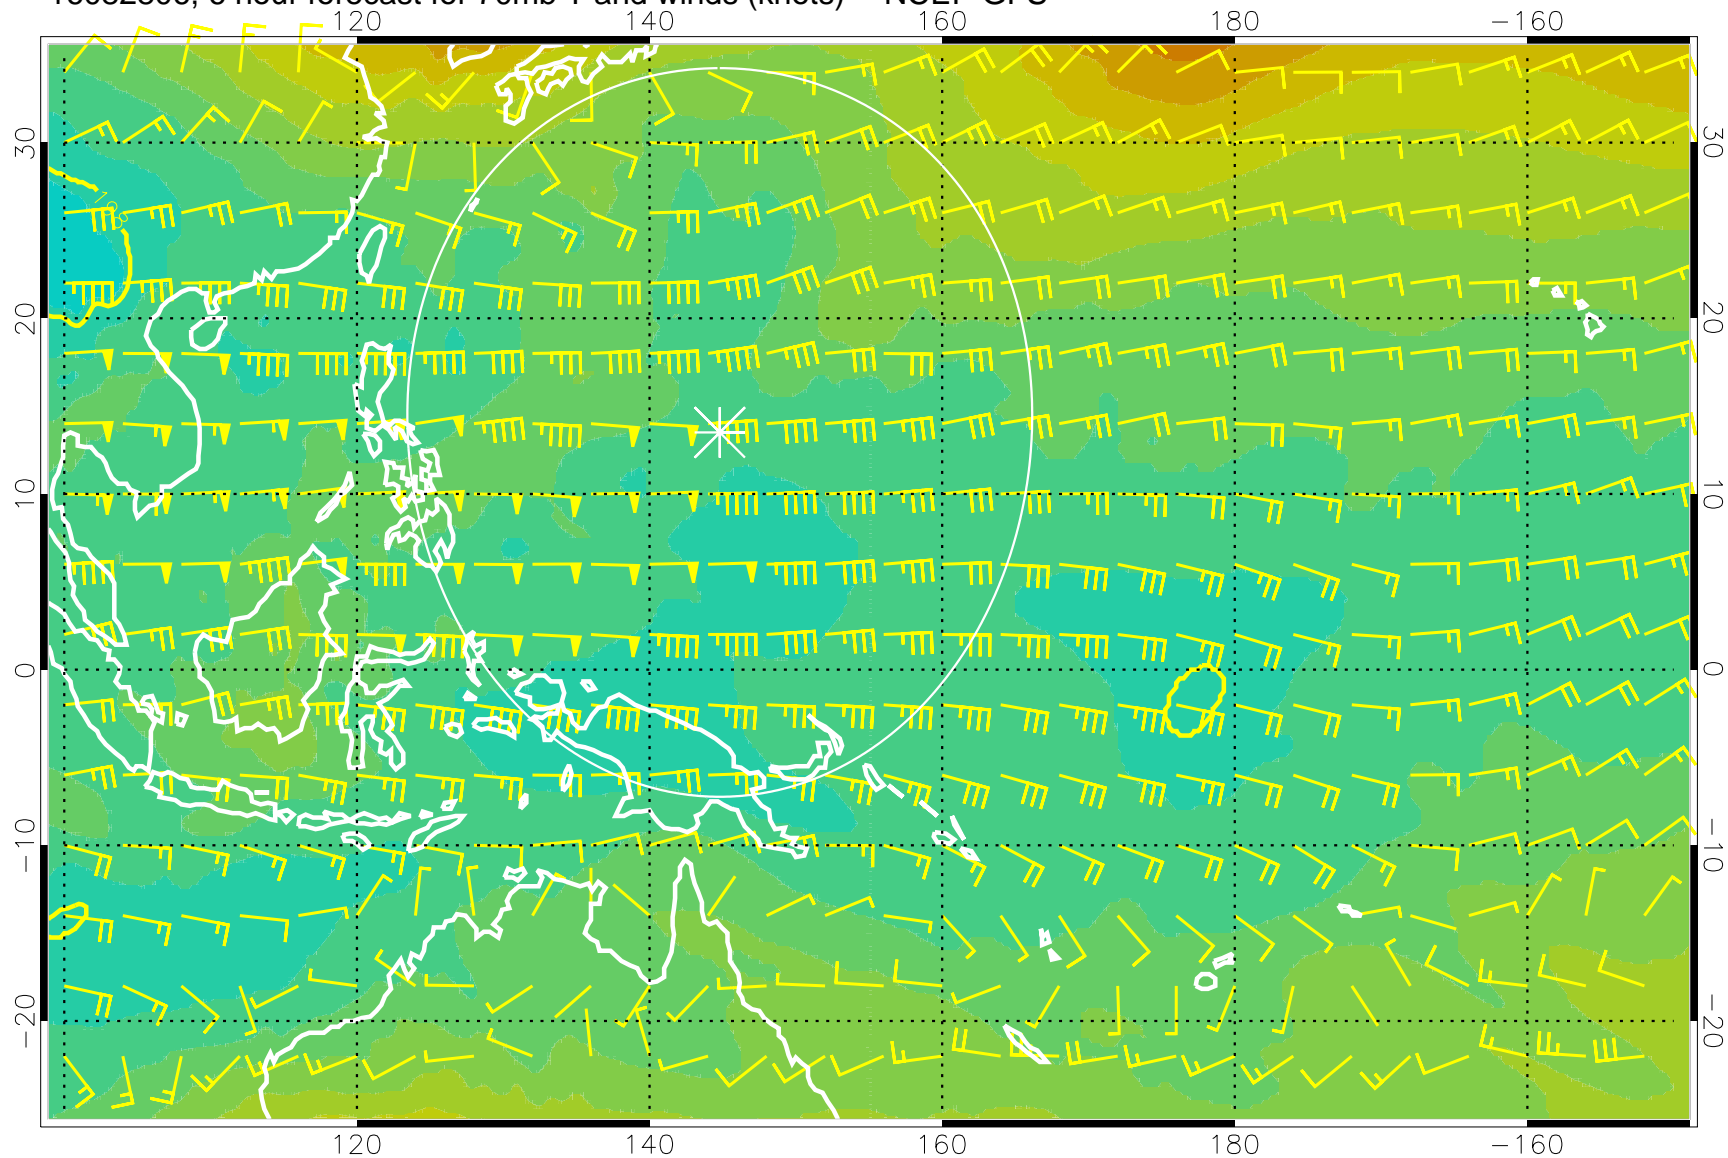

16082806, 6 hour forecast for 70mb T and winds (knots) -- NCEP GFS

180 190 200 210 220

T, K

190K Isotherm 192.5K Isotherm  
195K Isotherm 197.5K Isotherm

Range ring of 2304 km

16082812, 12 hour forecast for 70mb T and winds (knots) -- NCEP GFS

180 190 200 210 220

T, K

190K Isotherm 192.5K Isotherm  
195K Isotherm 197.5K Isotherm

Range ring of 2304 km

16082818, 18 hour forecast for 70mb T and winds (knots) -- NCEP GFS

180 190 200 210 220  
T, K

190K Isotherm 192.5K Isotherm  
195K Isotherm 197.5K Isotherm

Range ring of 2304 km

16082900, 24 hour forecast for 70mb T and winds (knots) -- NCEP GFS

180 190 200 210 220

T, K

190K Isotherm 192.5K Isotherm  
195K Isotherm 197.5K Isotherm

Range ring of 2304 km

16082906, 30 hour forecast for 70mb T and winds (knots) -- NCEP GFS

190K Isotherm    192.5K Isotherm  
195K Isotherm    197.5K Isotherm

Range ring of 2304 km

16082918, 42 hour forecast for 70mb T and winds (knots) -- NCEP GFS

T, K

190K Isotherm 192.5K Isotherm  
195K Isotherm 197.5K Isotherm