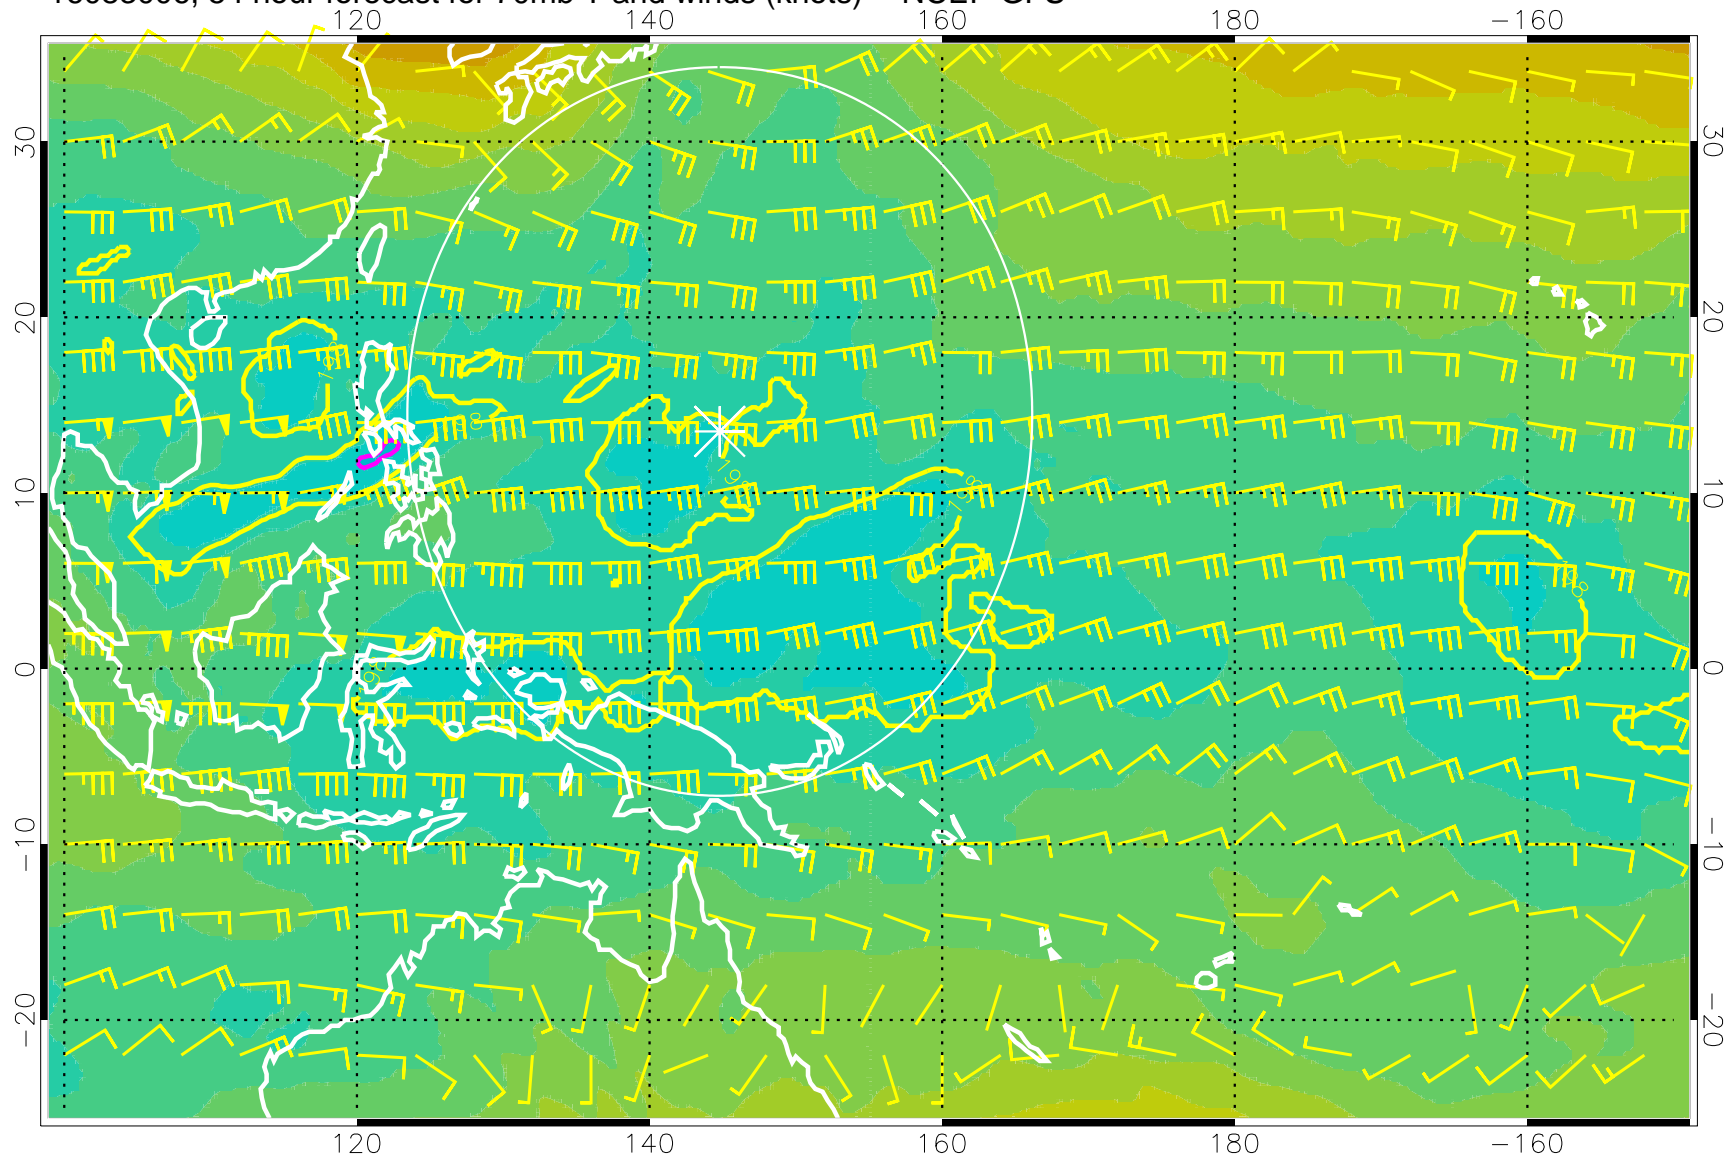

190K Isotherm    192.5K Isotherm  
195K Isotherm    197.5K Isotherm

Range ring of 2304 km

16082918, 42 hour forecast for 70mb T and winds (knots) -- NCEP GFS

T, K

190K Isotherm 192.5K Isotherm  
195K Isotherm 197.5K Isotherm

Range ring of 2304 km

16083000, 48 hour forecast for 70mb T and winds (knots) -- NCEP GFS

180 190 200 210 220  
T, K

190K Isotherm 192.5K Isotherm  
195K Isotherm 197.5K Isotherm

Range ring of 2304 km

16083006, 54 hour forecast for 70mb T and winds (knots) -- NCEP GFS

180 190 200 210 220  
T, K

190K Isotherm 192.5K Isotherm  
195K Isotherm 197.5K Isotherm

Range ring of 2304 km

16083012, 60 hour forecast for 70mb T and winds (knots) -- NCEP GFS

T, K

190K Isotherm 192.5K Isotherm  
195K Isotherm 197.5K Isotherm