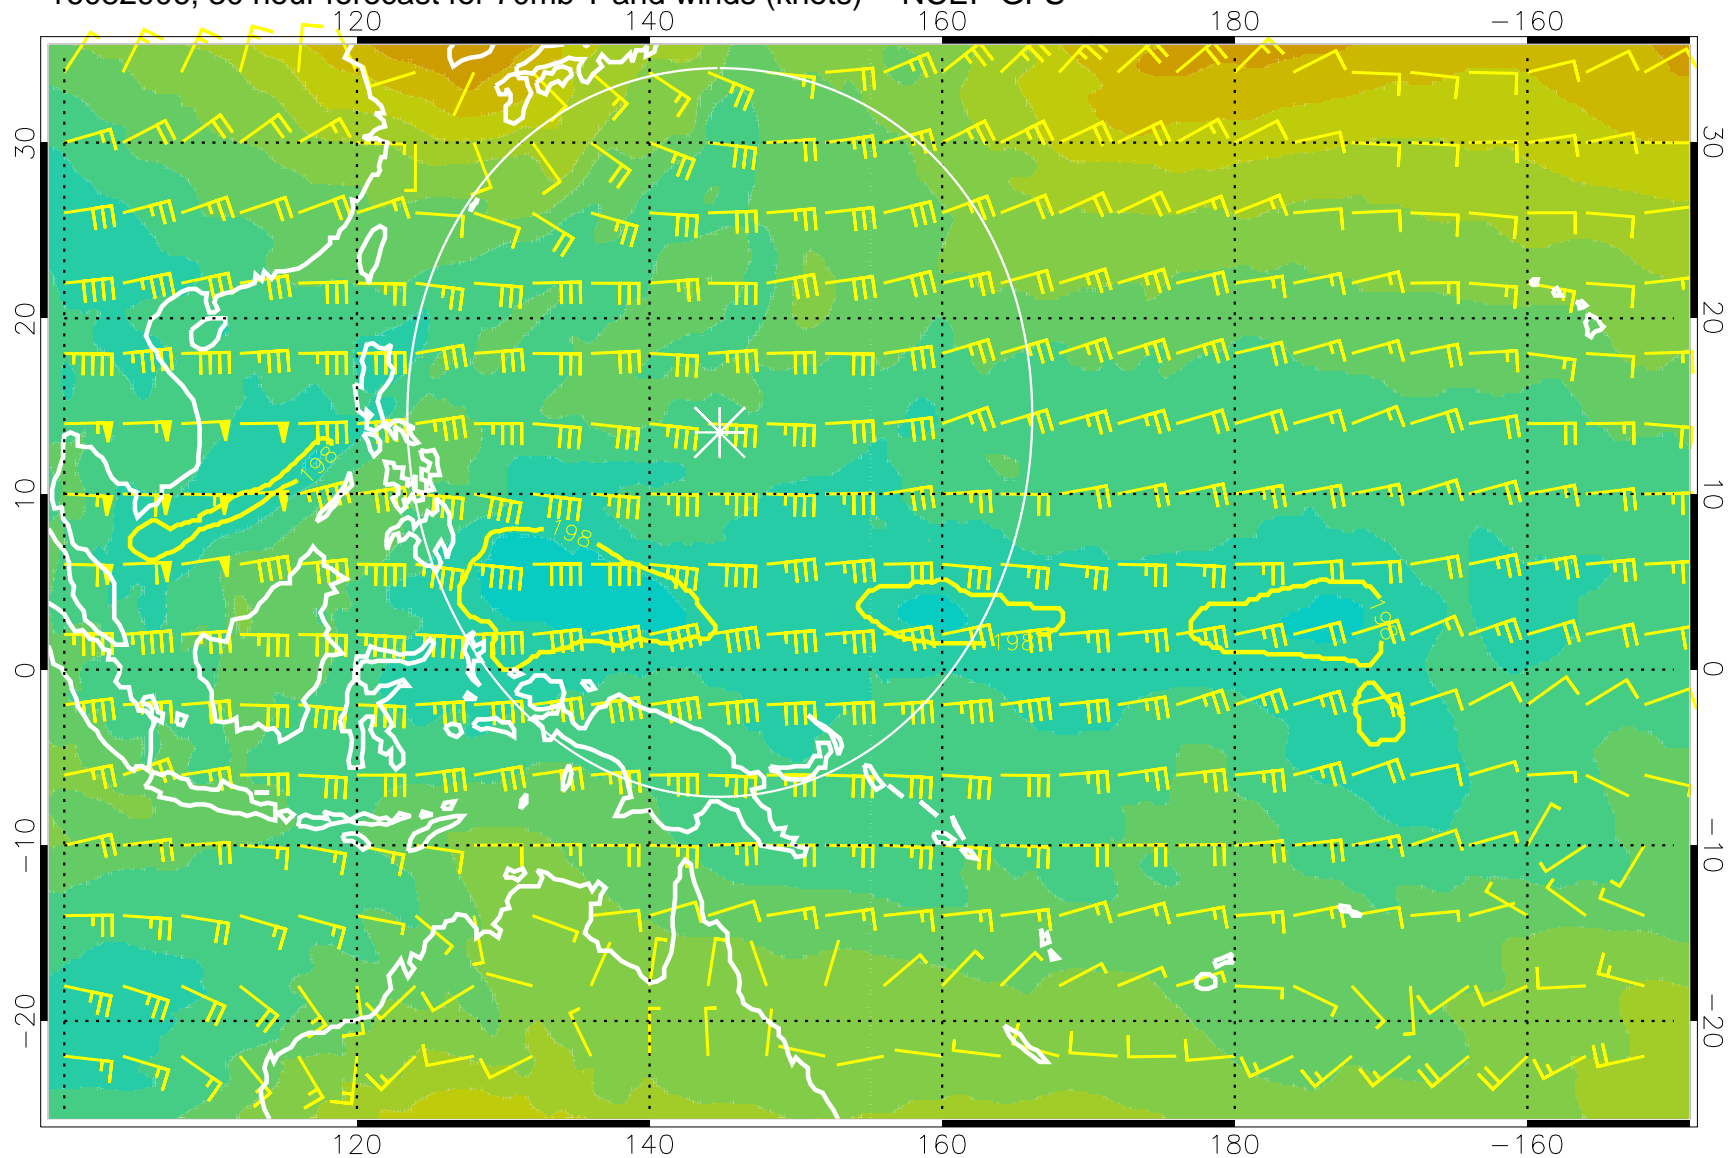

180 190 200 210 220

T, K

190K Isotherm 192.5K Isotherm  
195K Isotherm 197.5K Isotherm

Range ring of 2304 km

16082818, 18 hour forecast for 70mb T and winds (knots) -- NCEP GFS

180 190 200 210 220  
T, K

190K Isotherm 192.5K Isotherm  
195K Isotherm 197.5K Isotherm

Range ring of 2304 km

16082900, 24 hour forecast for 70mb T and winds (knots) -- NCEP GFS

180 190 200 210 220

T, K

190K Isotherm 192.5K Isotherm  
195K Isotherm 197.5K Isotherm

Range ring of 2304 km

16082906, 30 hour forecast for 70mb T and winds (knots) -- NCEP GFS

180 190 200 210 220

T, K

190K Isotherm 192.5K Isotherm  
195K Isotherm 197.5K Isotherm

Range ring of 2304 km

16082912, 36 hour forecast for 70mb T and winds (knots) -- NCEP GFS

180    190    200    210    220  
T, K

190K Isotherm    192.5K Isotherm  
195K Isotherm    197.5K Isotherm

Range ring of 2304 km

16082918, 42 hour forecast for 70mb T and winds (knots) -- NCEP GFS

T, K

190K Isotherm 192.5K Isotherm  
195K Isotherm 197.5K Isotherm