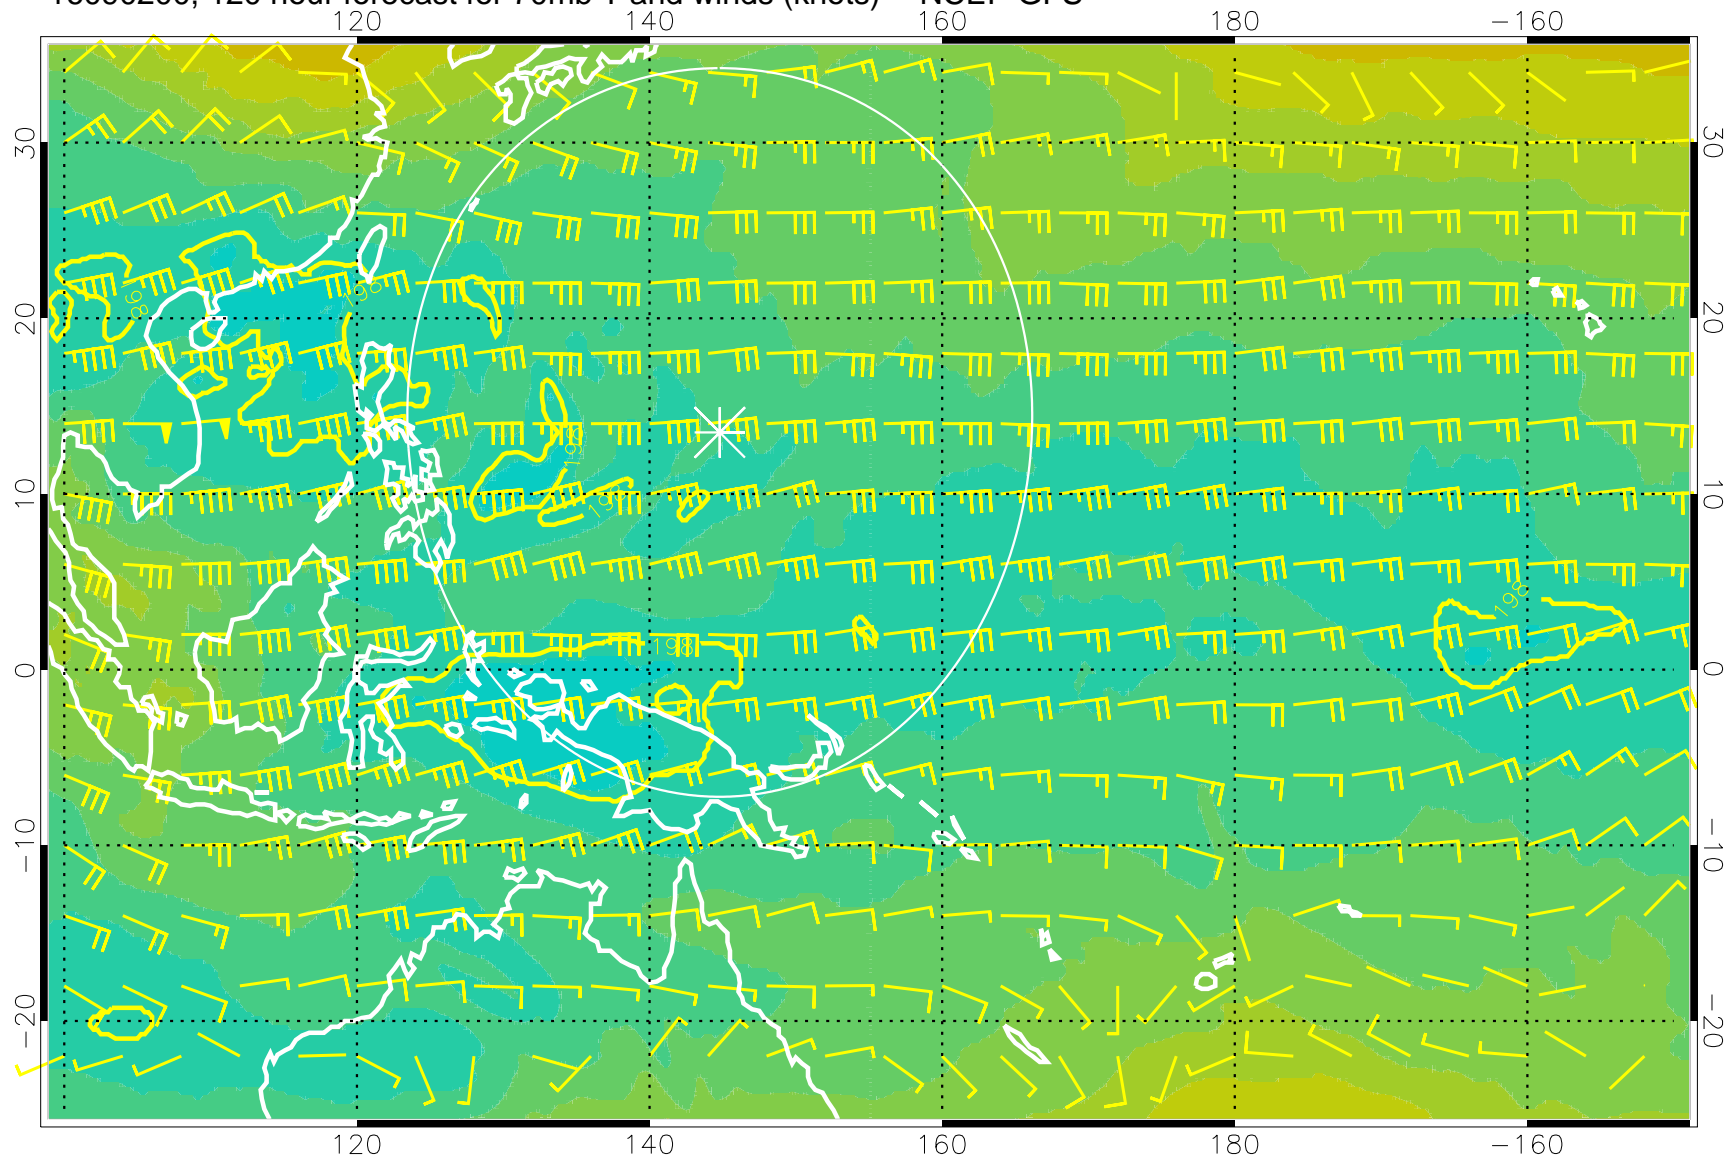

Range ring of 2304 km

16090106, 102 hour forecast for 70mb T and winds (knots) -- NCEP GFS

180      190      200      210      220

T, K

190K Isotherm    192.5K Isotherm  
195K Isotherm    197.5K Isotherm

Range ring of 2304 km

16090112, 108 hour forecast for 70mb T and winds (knots) -- NCEP GFS

180 190 200 210 220

T, K

190K Isotherm 192.5K Isotherm  
195K Isotherm 197.5K Isotherm

Range ring of 2304 km

16090118, 114 hour forecast for 70mb T and winds (knots) -- NCEP GFS

180 190 200 210 220

T, K

190K Isotherm 192.5K Isotherm  
195K Isotherm 197.5K Isotherm

Range ring of 2304 km

16090200, 120 hour forecast for 70mb T and winds (knots) -- NCEP GFS

180 190 200 210 220

T, K

190K Isotherm 192.5K Isotherm  
195K Isotherm 197.5K Isotherm

Range ring of 2304 km