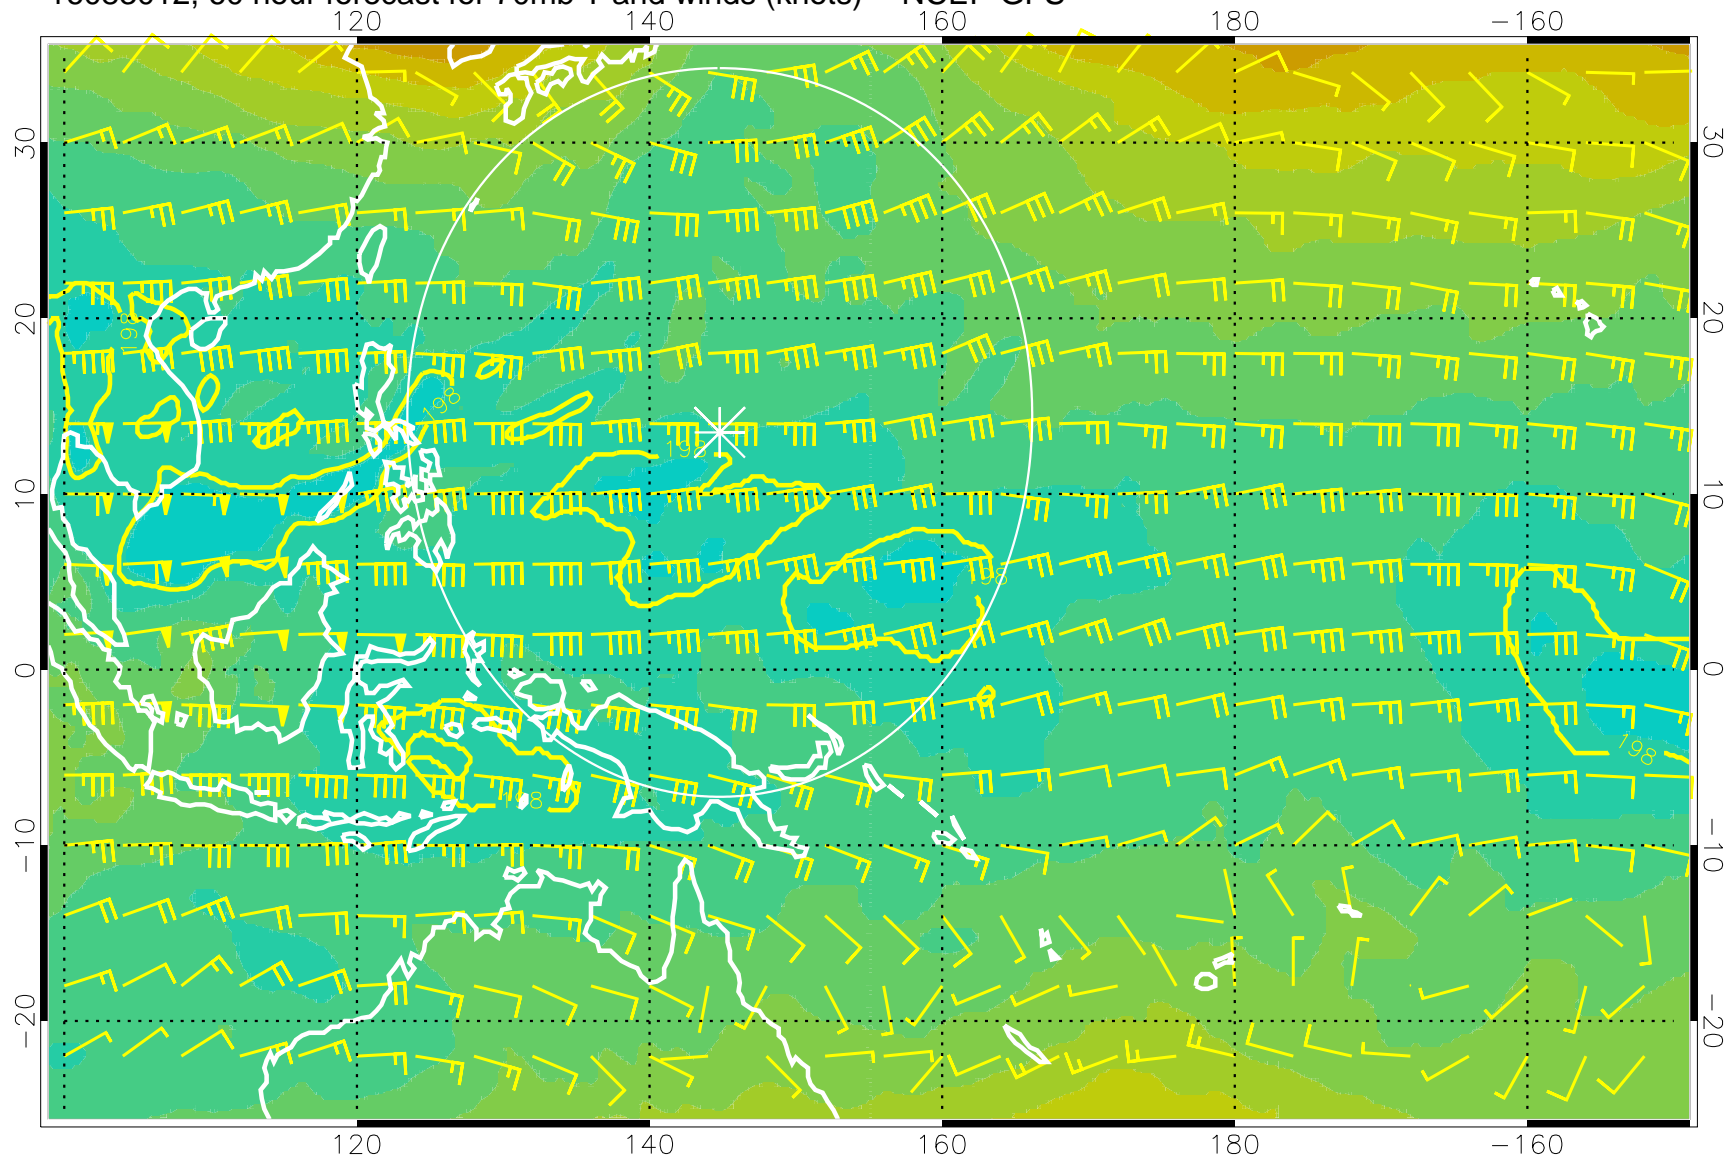

190K Isotherm    192.5K Isotherm  
195K Isotherm    197.5K Isotherm

Range ring of 2304 km

16082918, 42 hour forecast for 70mb T and winds (knots) -- NCEP GFS

T, K

190K Isotherm 192.5K Isotherm  
195K Isotherm 197.5K Isotherm

Range ring of 2304 km

16083000, 48 hour forecast for 70mb T and winds (knots) -- NCEP GFS

180 190 200 210 220  
T, K

190K Isotherm 192.5K Isotherm  
195K Isotherm 197.5K Isotherm

Range ring of 2304 km

16083006, 54 hour forecast for 70mb T and winds (knots) -- NCEP GFS

180 190 200 210 220  
T, K

190K Isotherm 192.5K Isotherm  
195K Isotherm 197.5K Isotherm

Range ring of 2304 km

16083012, 60 hour forecast for 70mb T and winds (knots) -- NCEP GFS

T, K

190K Isotherm 192.5K Isotherm  
195K Isotherm 197.5K Isotherm