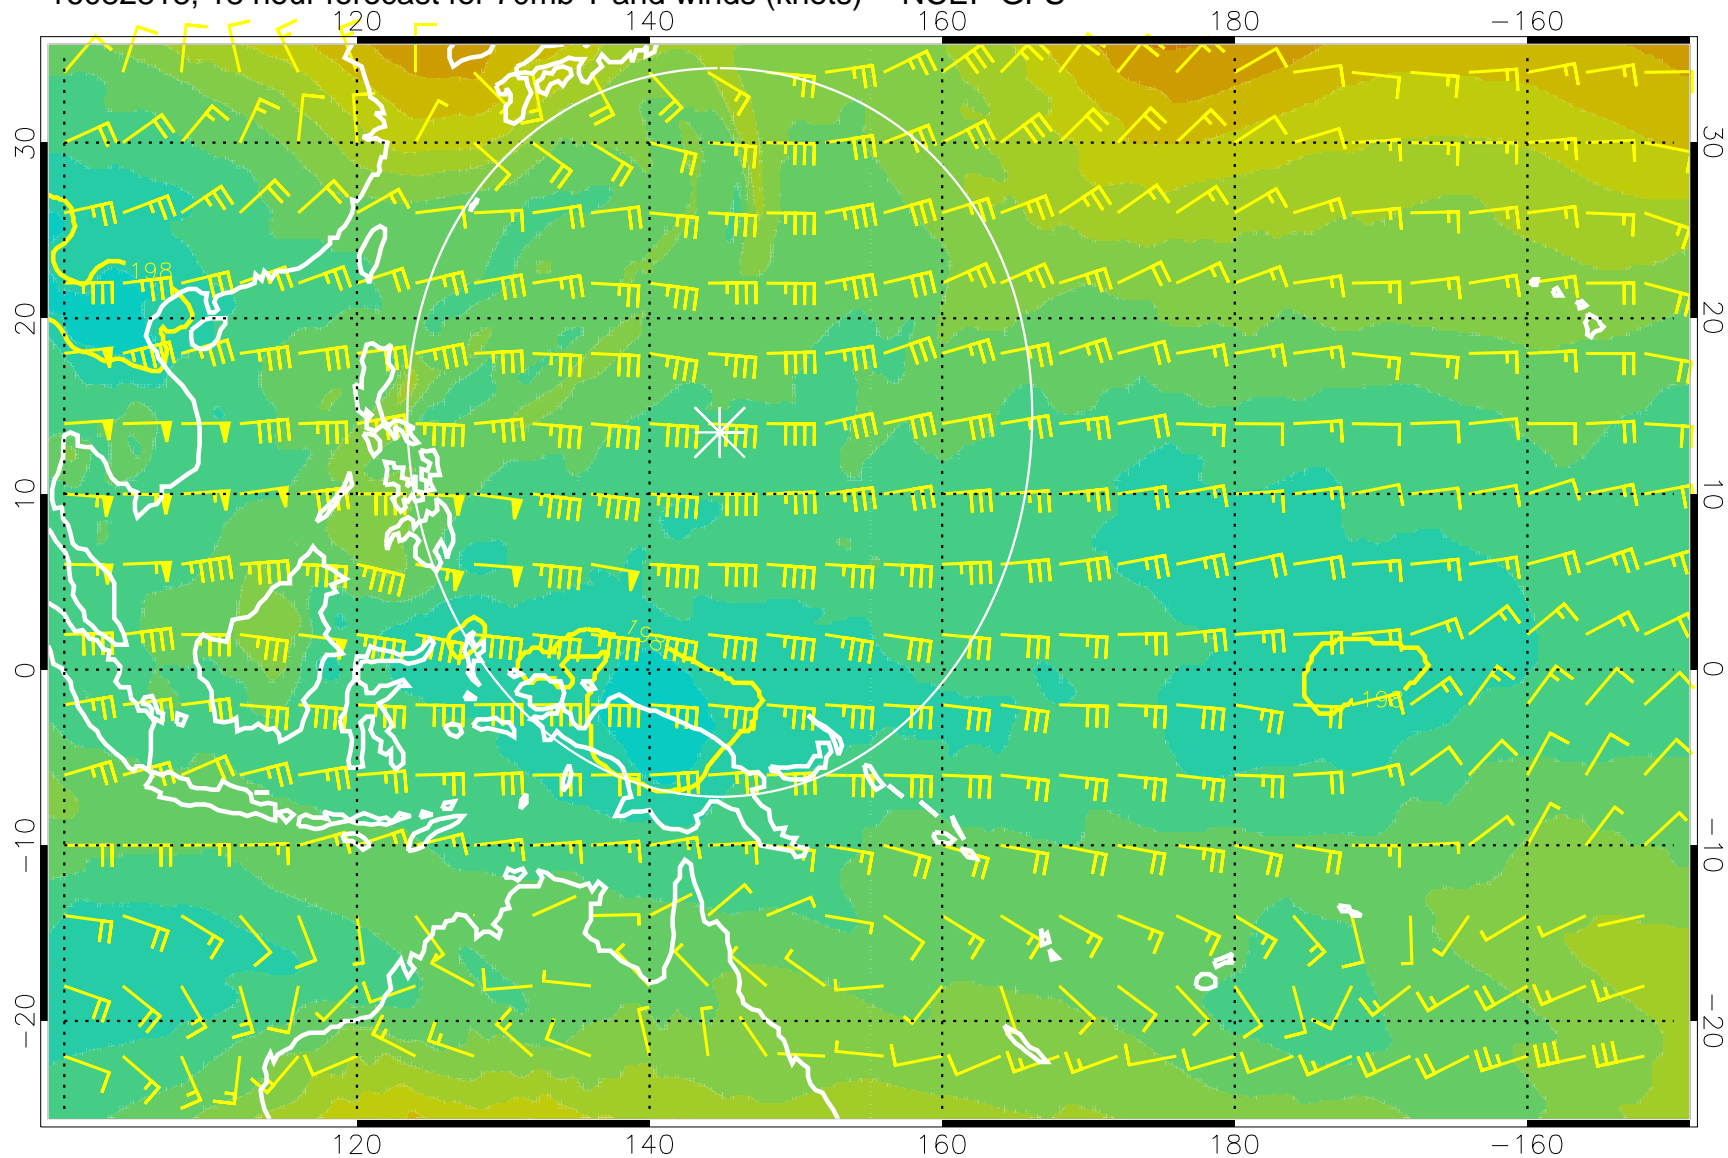

16082806, 6 hour forecast for 70mb T and winds (knots) -- NCEP GFS

180 190 200 210 220

T, K

190K Isotherm 192.5K Isotherm  
195K Isotherm 197.5K Isotherm

Range ring of 2304 km

16082812, 12 hour forecast for 70mb T and winds (knots) -- NCEP GFS

180 190 200 210 220

T, K

190K Isotherm 192.5K Isotherm  
195K Isotherm 197.5K Isotherm

Range ring of 2304 km

16082818, 18 hour forecast for 70mb T and winds (knots) -- NCEP GFS

180 190 200 210 220  
T, K

190K Isotherm 192.5K Isotherm  
195K Isotherm 197.5K Isotherm

Range ring of 2304 km

16082900, 24 hour forecast for 70mb T and winds (knots) -- NCEP GFS

180 190 200 210 220

T, K

190K Isotherm 192.5K Isotherm  
195K Isotherm 197.5K Isotherm

Range ring of 2304 km

16082906, 30 hour forecast for 70mb T and winds (knots) -- NCEP GFS

190K Isotherm    192.5K Isotherm  
195K Isotherm    197.5K Isotherm

Range ring of 2304 km

16082918, 42 hour forecast for 70mb T and winds (knots) -- NCEP GFS

T, K

190K Isotherm 192.5K Isotherm  
195K Isotherm 197.5K Isotherm