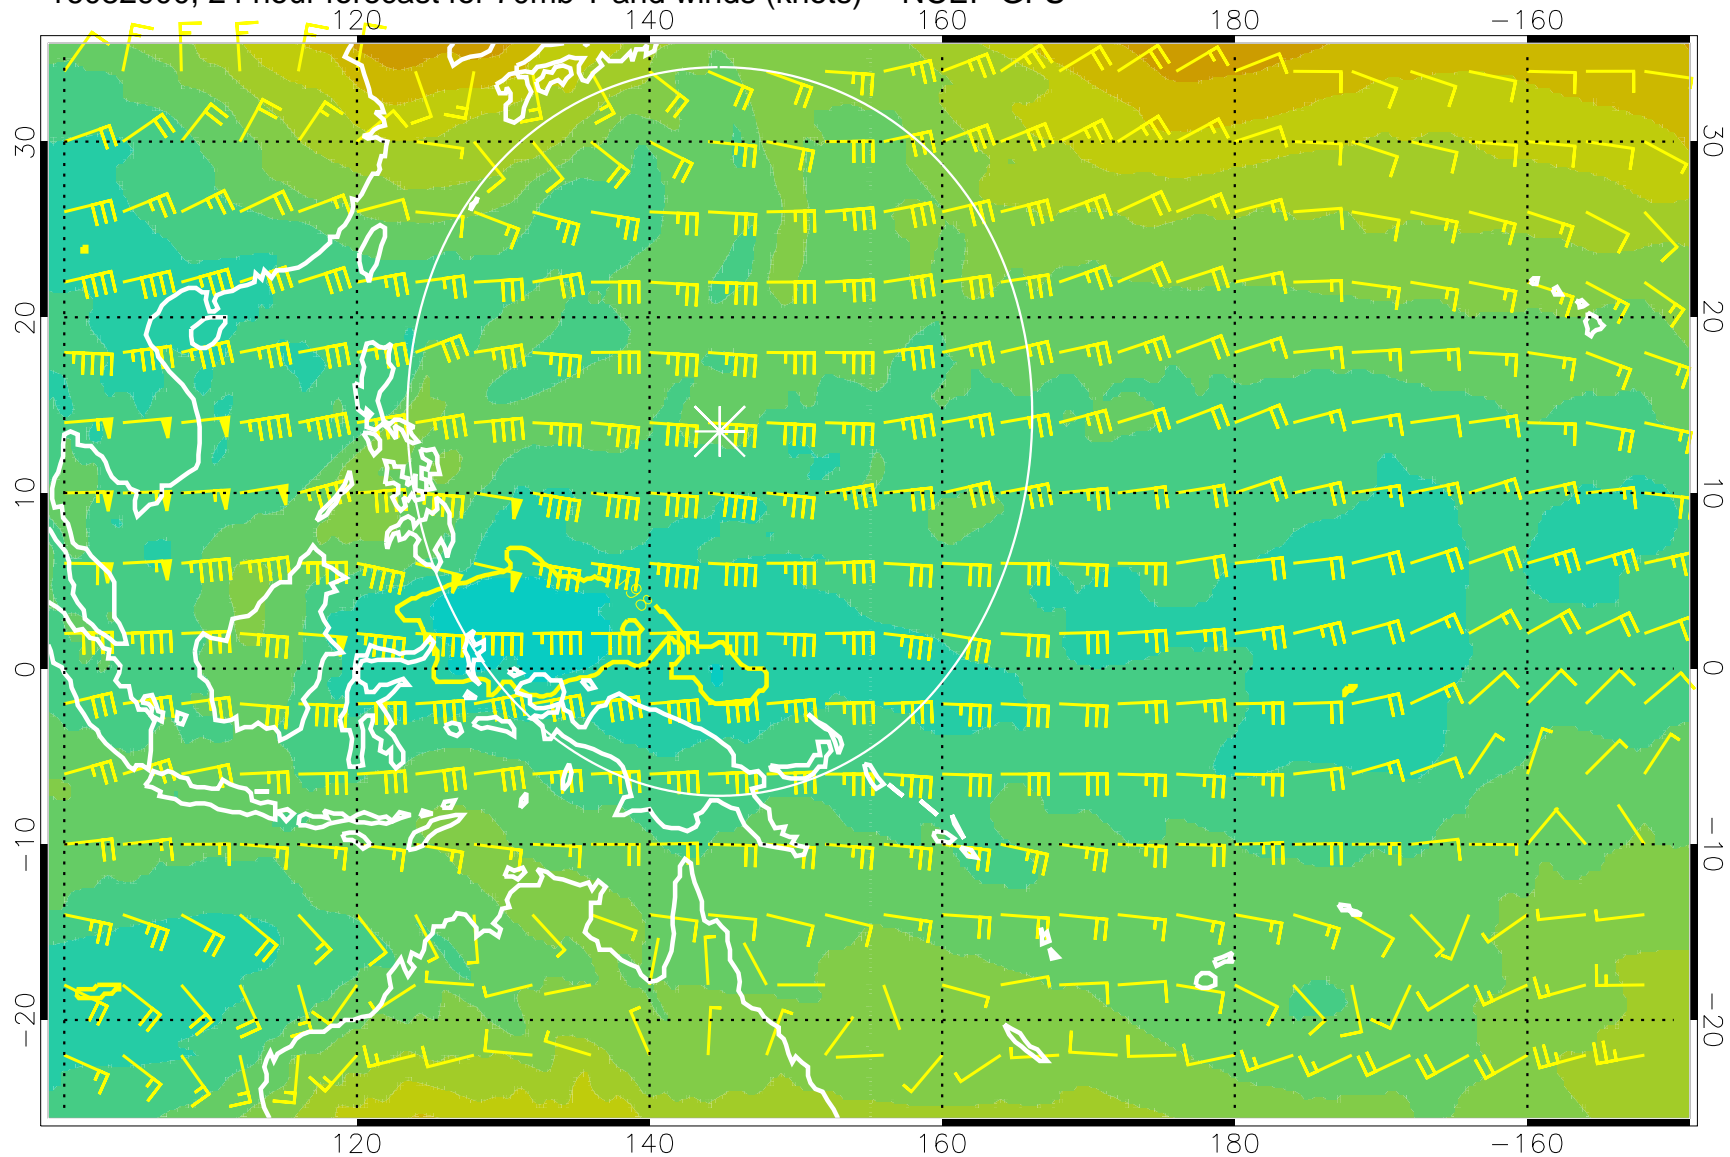

180 190 200 210 220

T, K

190K Isotherm 192.5K Isotherm  
195K Isotherm 197.5K Isotherm

Range ring of 2304 km

16082818, 18 hour forecast for 70mb T and winds (knots) -- NCEP GFS

180 190 200 210 220  
T, K

190K Isotherm 192.5K Isotherm  
195K Isotherm 197.5K Isotherm

Range ring of 2304 km

16082900, 24 hour forecast for 70mb T and winds (knots) -- NCEP GFS

180 190 200 210 220

T, K

190K Isotherm 192.5K Isotherm  
195K Isotherm 197.5K Isotherm

Range ring of 2304 km

16082906, 30 hour forecast for 70mb T and winds (knots) -- NCEP GFS

180 190 200 210 220

T, K

190K Isotherm 192.5K Isotherm  
195K Isotherm 197.5K Isotherm

Range ring of 2304 km

16082912, 36 hour forecast for 70mb T and winds (knots) -- NCEP GFS

180    190    200    210    220  
T, K

190K Isotherm    192.5K Isotherm  
195K Isotherm    197.5K Isotherm

Range ring of 2304 km

16082918, 42 hour forecast for 70mb T and winds (knots) -- NCEP GFS

T, K

190K Isotherm 192.5K Isotherm  
195K Isotherm 197.5K Isotherm