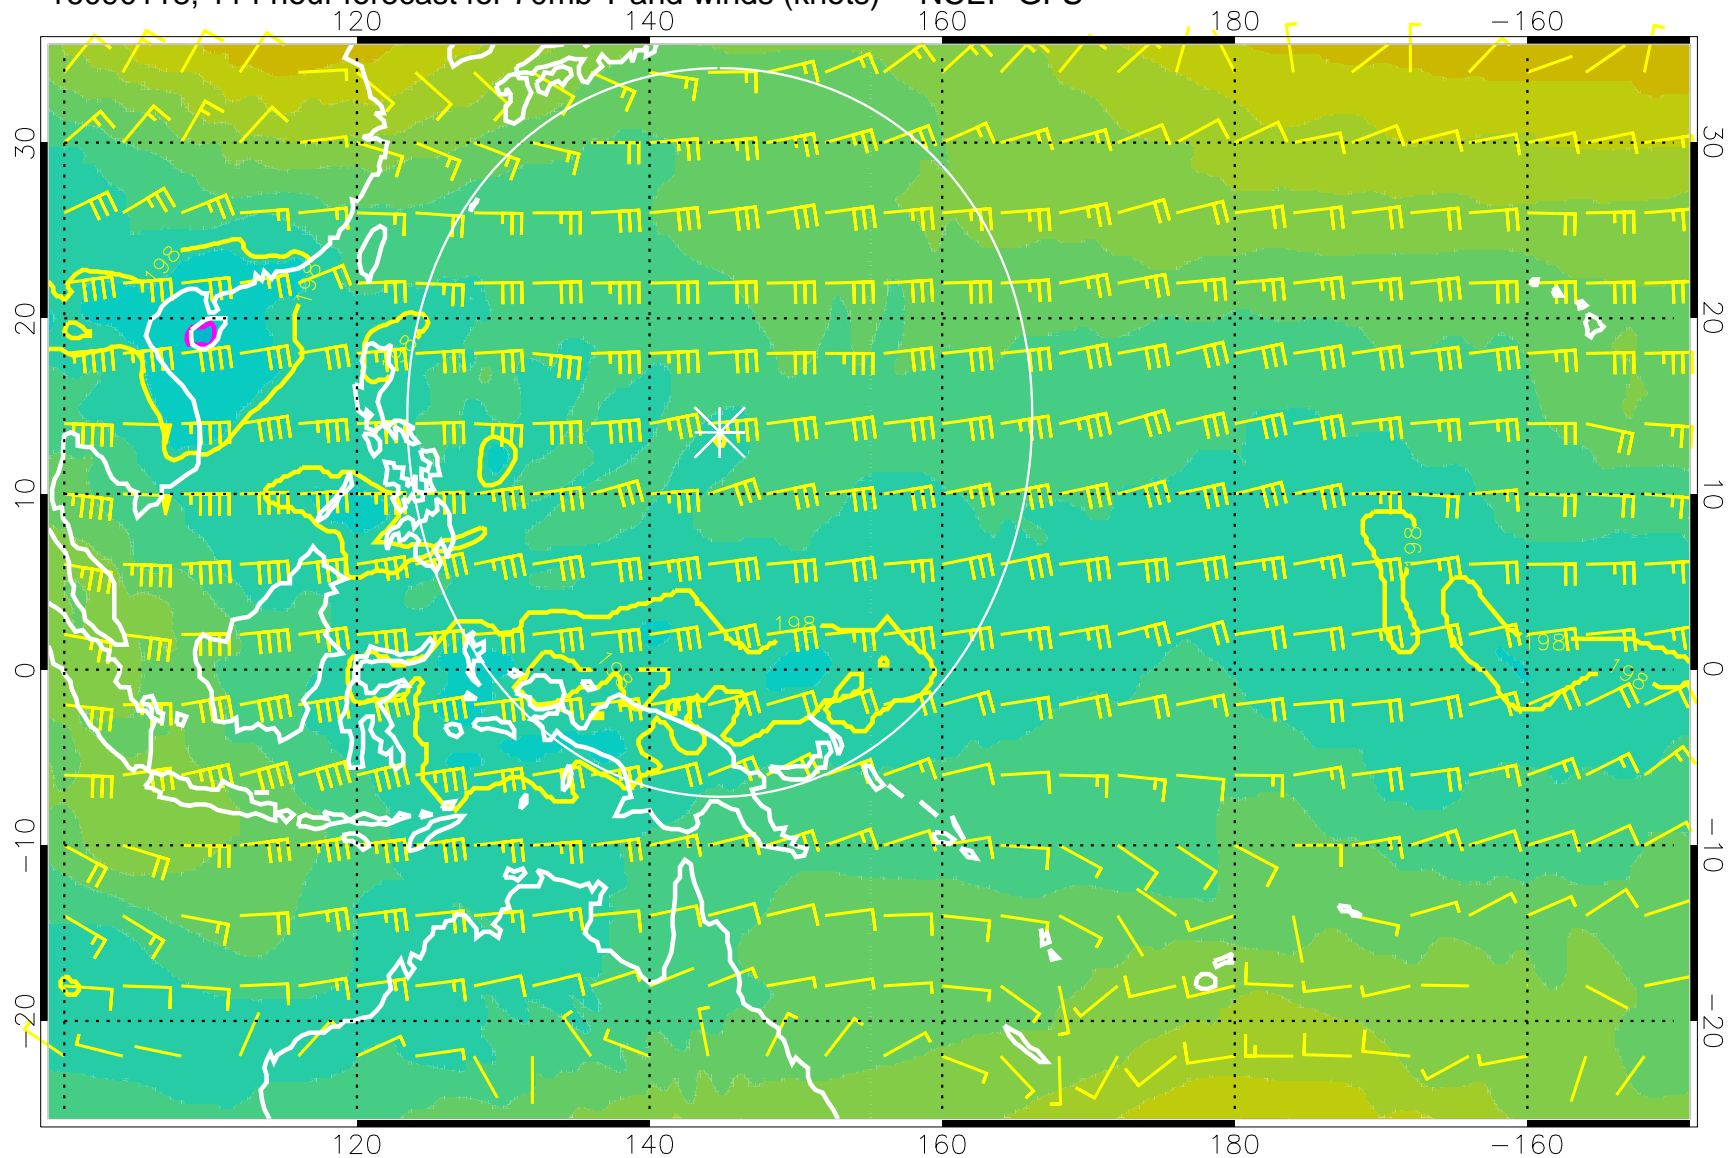

190K Isotherm 192.5K Isotherm  
195K Isotherm 197.5K Isotherm

Range ring of 2304 km

16090100, 96 hour forecast for 70mb T and winds (knots) -- NCEP GFS

180 190 200 210 220

T, K

190K Isotherm 192.5K Isotherm  
195K Isotherm 197.5K Isotherm

Range ring of 2304 km

16090106, 102 hour forecast for 70mb T and winds (knots) -- NCEP GFS

180      190      200      210      220

T, K

190K Isotherm    192.5K Isotherm  
195K Isotherm    197.5K Isotherm

Range ring of 2304 km

16090112, 108 hour forecast for 70mb T and winds (knots) -- NCEP GFS

180 190 200 210 220

T, K

190K Isotherm 192.5K Isotherm  
195K Isotherm 197.5K Isotherm

Range ring of 2304 km

16090118, 114 hour forecast for 70mb T and winds (knots) -- NCEP GFS

180 190 200 210 220

T, K

190K Isotherm 192.5K Isotherm  
195K Isotherm 197.5K Isotherm

Range ring of 2304 km

16090200, 120 hour forecast for 70mb T and winds (knots) -- NCEP GFS

180 190 200 210 220

T, K

190K Isotherm 192.5K Isotherm  
195K Isotherm 197.5K Isotherm