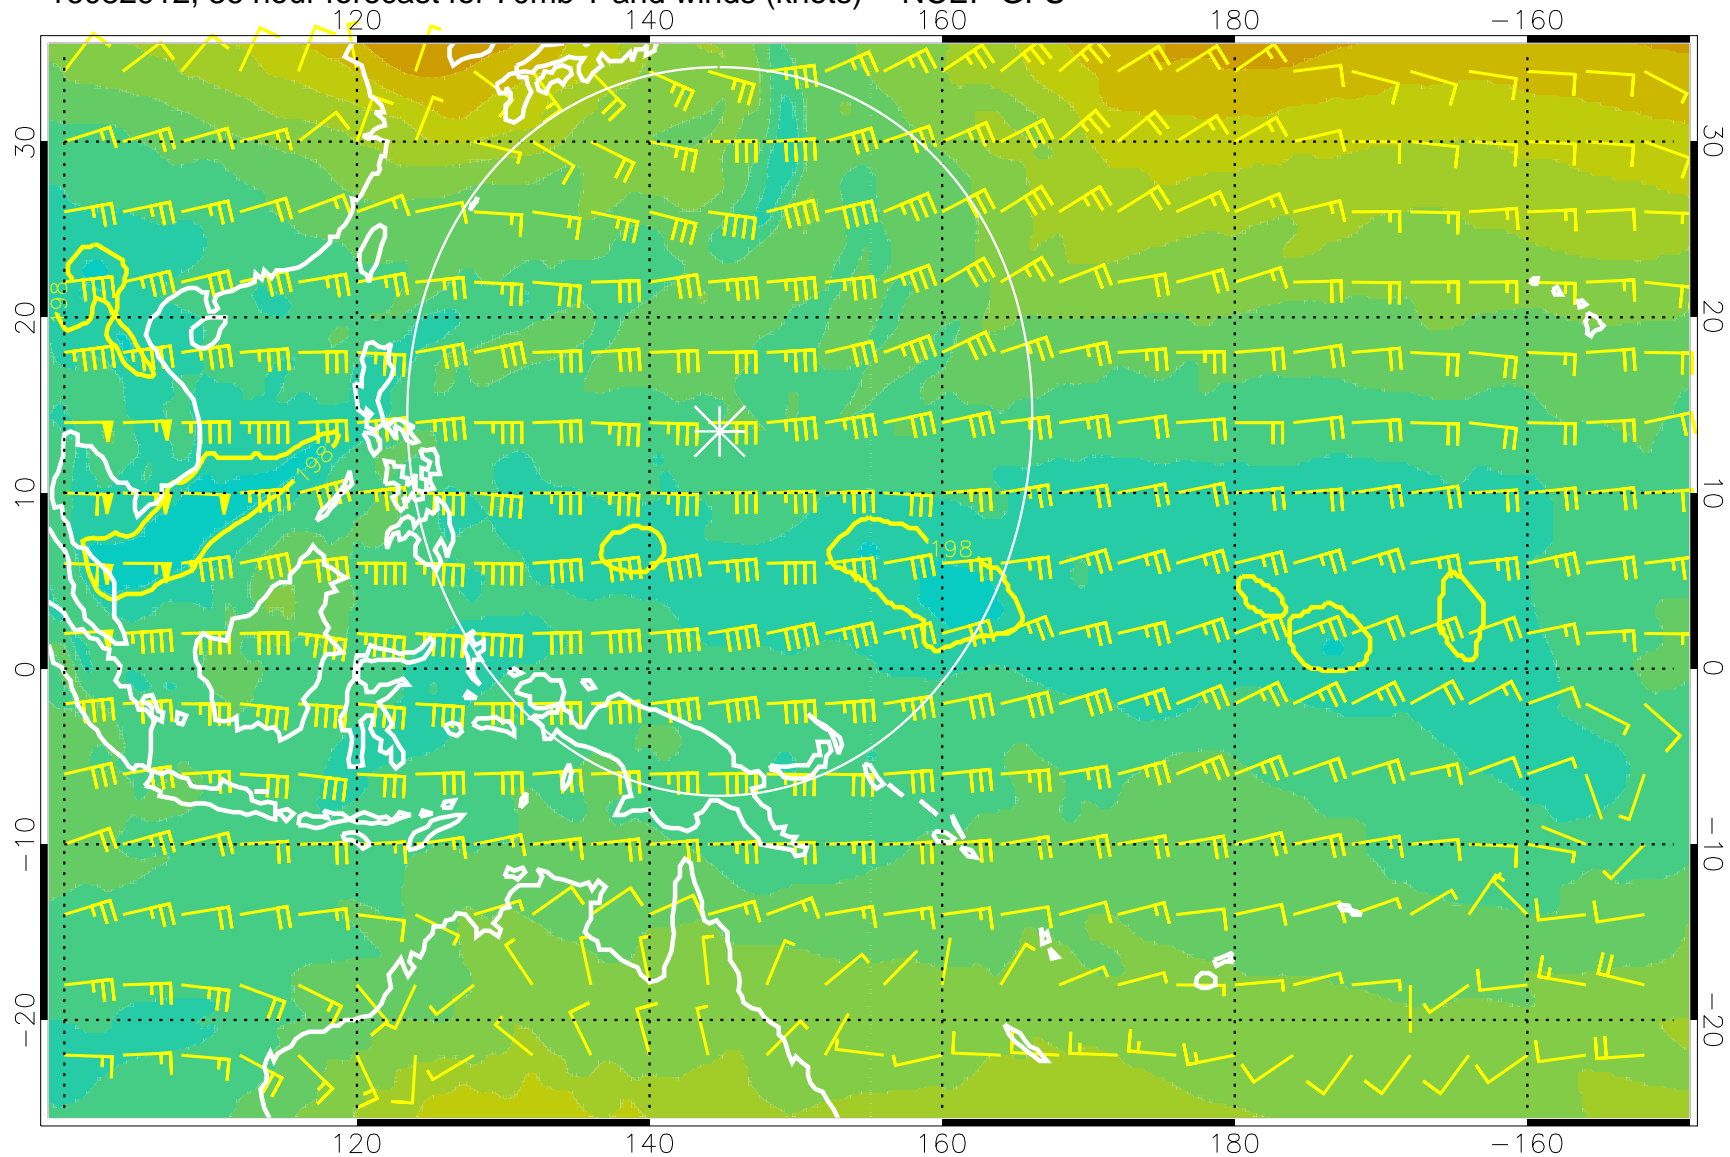

180 190 200 210 220

T, K

190K Isotherm 192.5K Isotherm  
195K Isotherm 197.5K Isotherm

Range ring of 2304 km

16082818, 18 hour forecast for 70mb T and winds (knots) -- NCEP GFS

180 190 200 210 220  
T, K

190K Isotherm 192.5K Isotherm  
195K Isotherm 197.5K Isotherm

Range ring of 2304 km

16082900, 24 hour forecast for 70mb T and winds (knots) -- NCEP GFS

180 190 200 210 220

T, K

190K Isotherm 192.5K Isotherm  
195K Isotherm 197.5K Isotherm

Range ring of 2304 km

16082906, 30 hour forecast for 70mb T and winds (knots) -- NCEP GFS

180 190 200 210 220

T, K

190K Isotherm 192.5K Isotherm  
195K Isotherm 197.5K Isotherm

Range ring of 2304 km

16082912, 36 hour forecast for 70mb T and winds (knots) -- NCEP GFS

180    190    200    210    220  
T, K

190K Isotherm    192.5K Isotherm  
195K Isotherm    197.5K Isotherm

Range ring of 2304 km

16082918, 42 hour forecast for 70mb T and winds (knots) -- NCEP GFS

T, K

190K Isotherm 192.5K Isotherm  
195K Isotherm 197.5K Isotherm