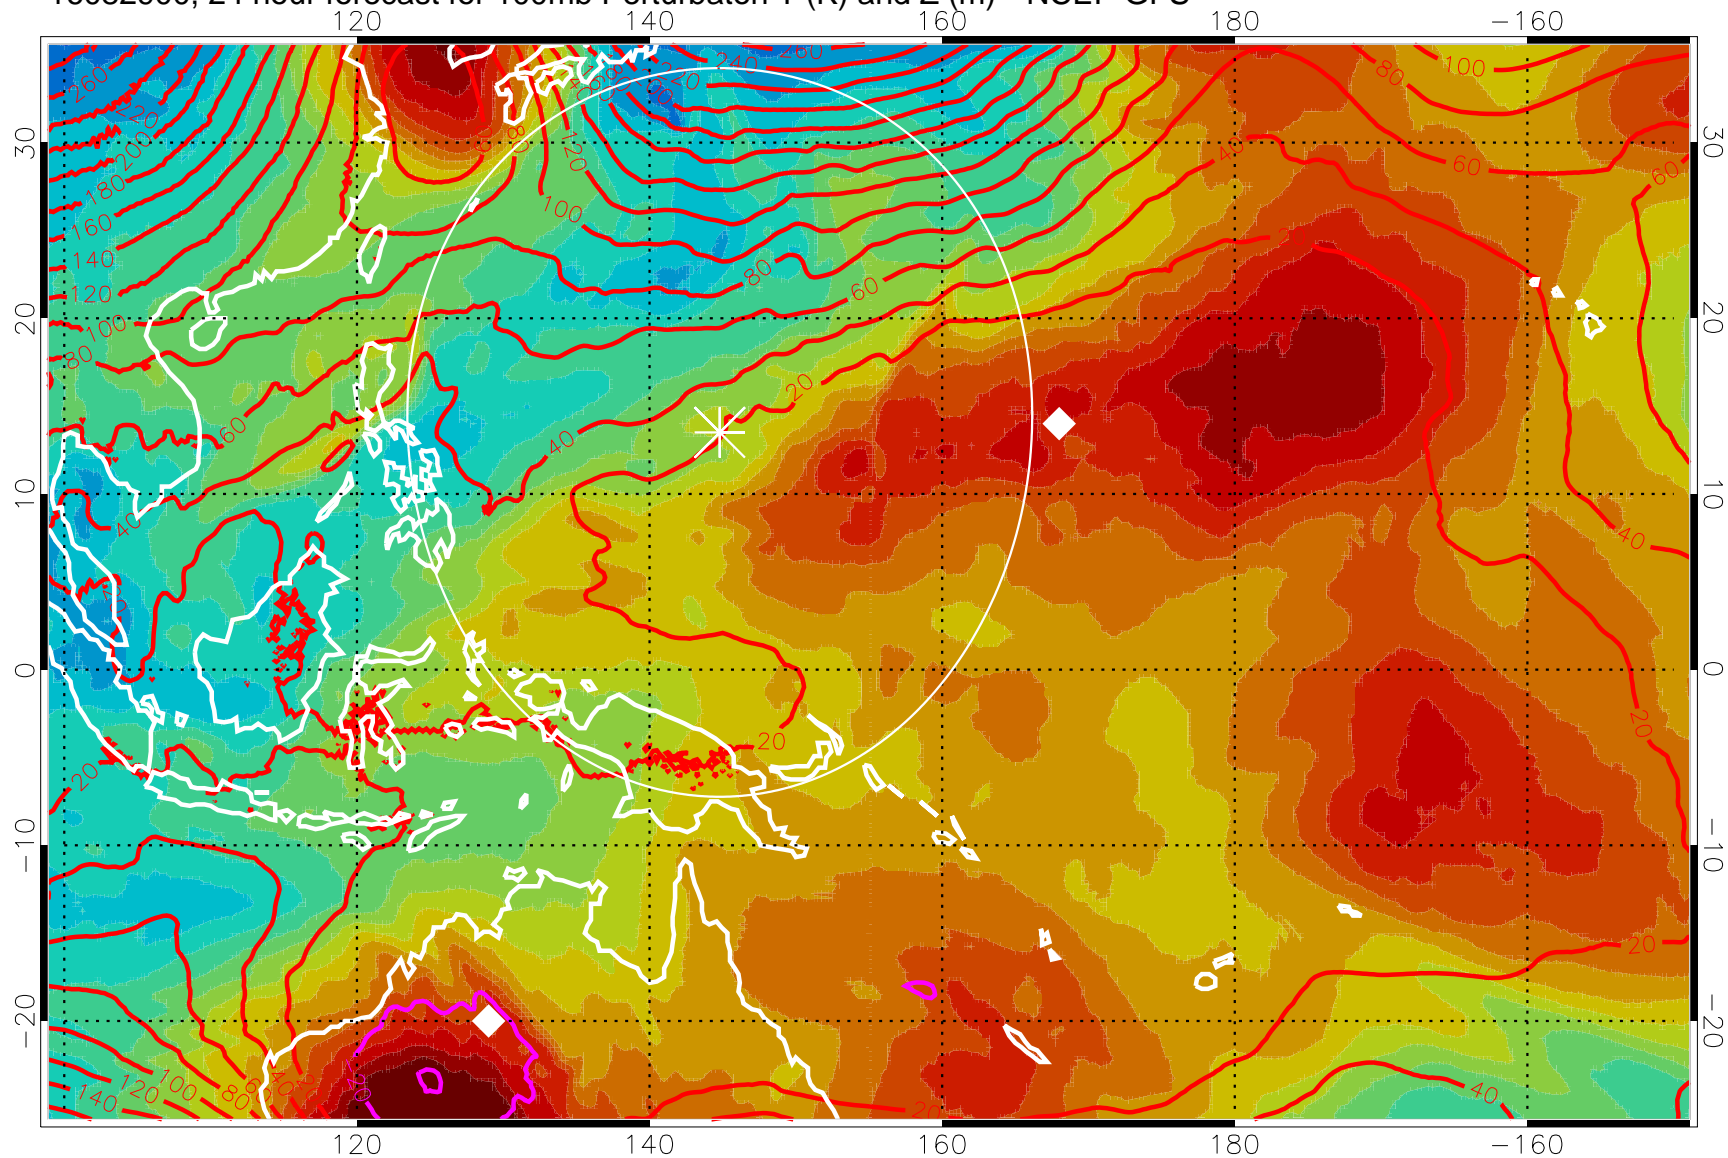

16082900, 24 hour forecast for 100mb Perturbaton T (K) and Z (m)-- NCEP GFS

T deviation from jan-feb mean, K

Contours are 100 mbar Z perturbation (m)
Positive Z Contours
Negative Z Contours
Diamonds-mean pos. of anticyclones

Range ring of 2304 km