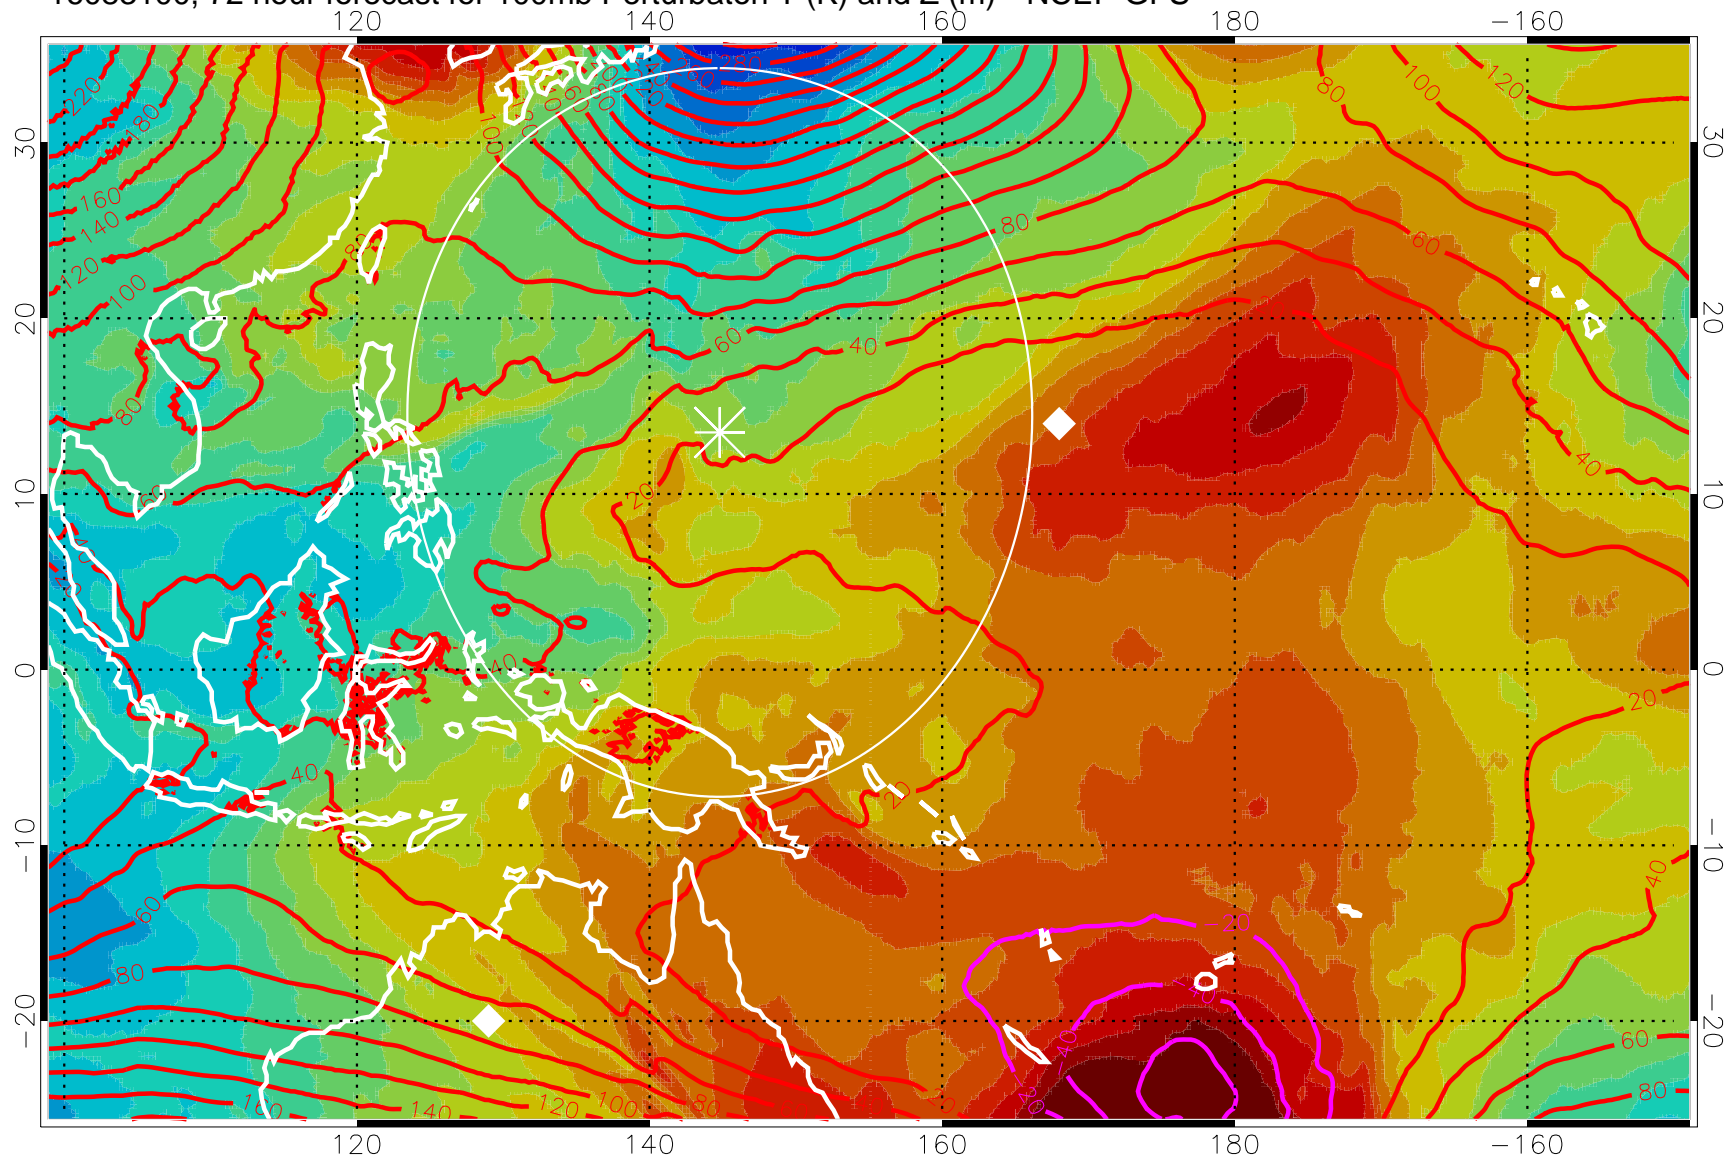

16083100, 72 hour forecast for 100mb Perturbaton T (K) and Z (m)-- NCEP GFS

Contours are 100 mbar Z perturbation (m)
Positive Z Contours
Negative Z Contours
Diamonds-mean pos. of anticyclones

Range ring of 2304 km