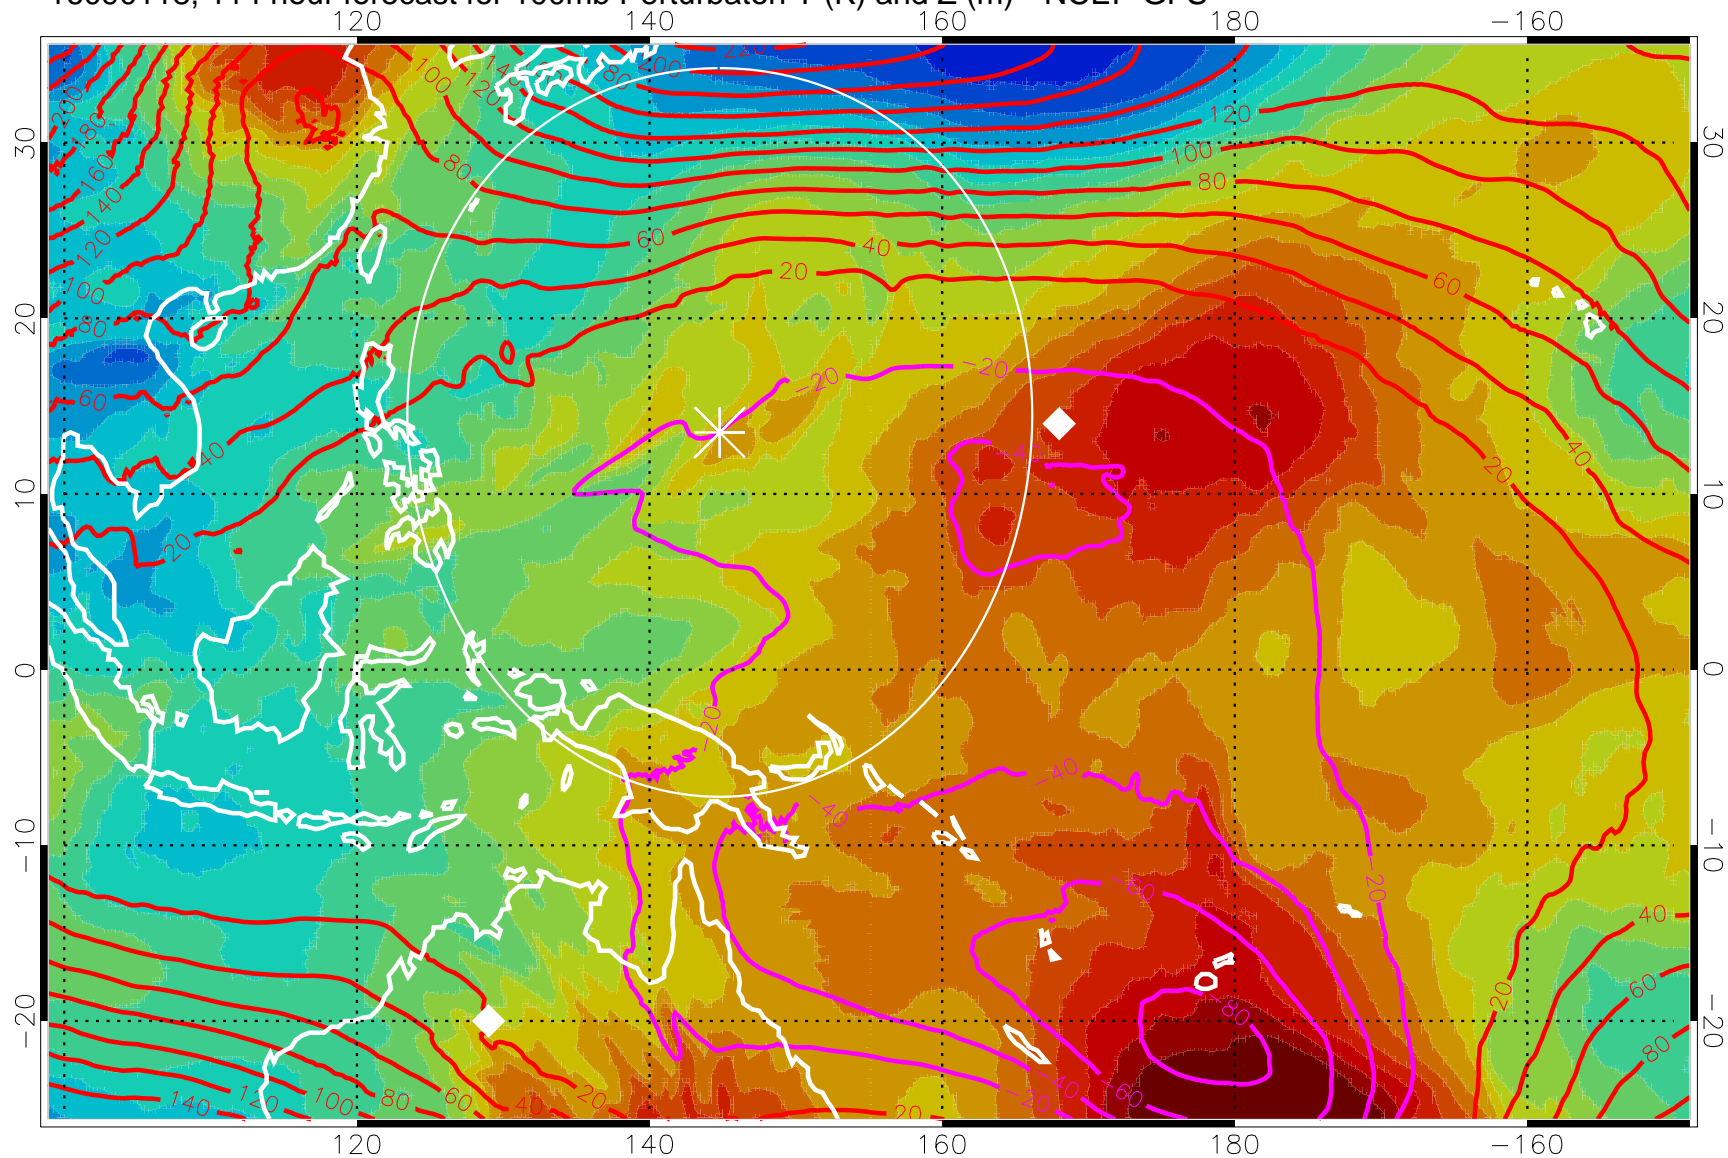

16090118, 114 hour forecast for 100mb Perturbaton T (K) and Z (m)-- NCEP GFS

Contours are 100 mbar Z perturbation (m)
Positive Z Contours
Negative Z Contours
Diamonds-mean pos. of anticyclones

Range ring of 2304 km