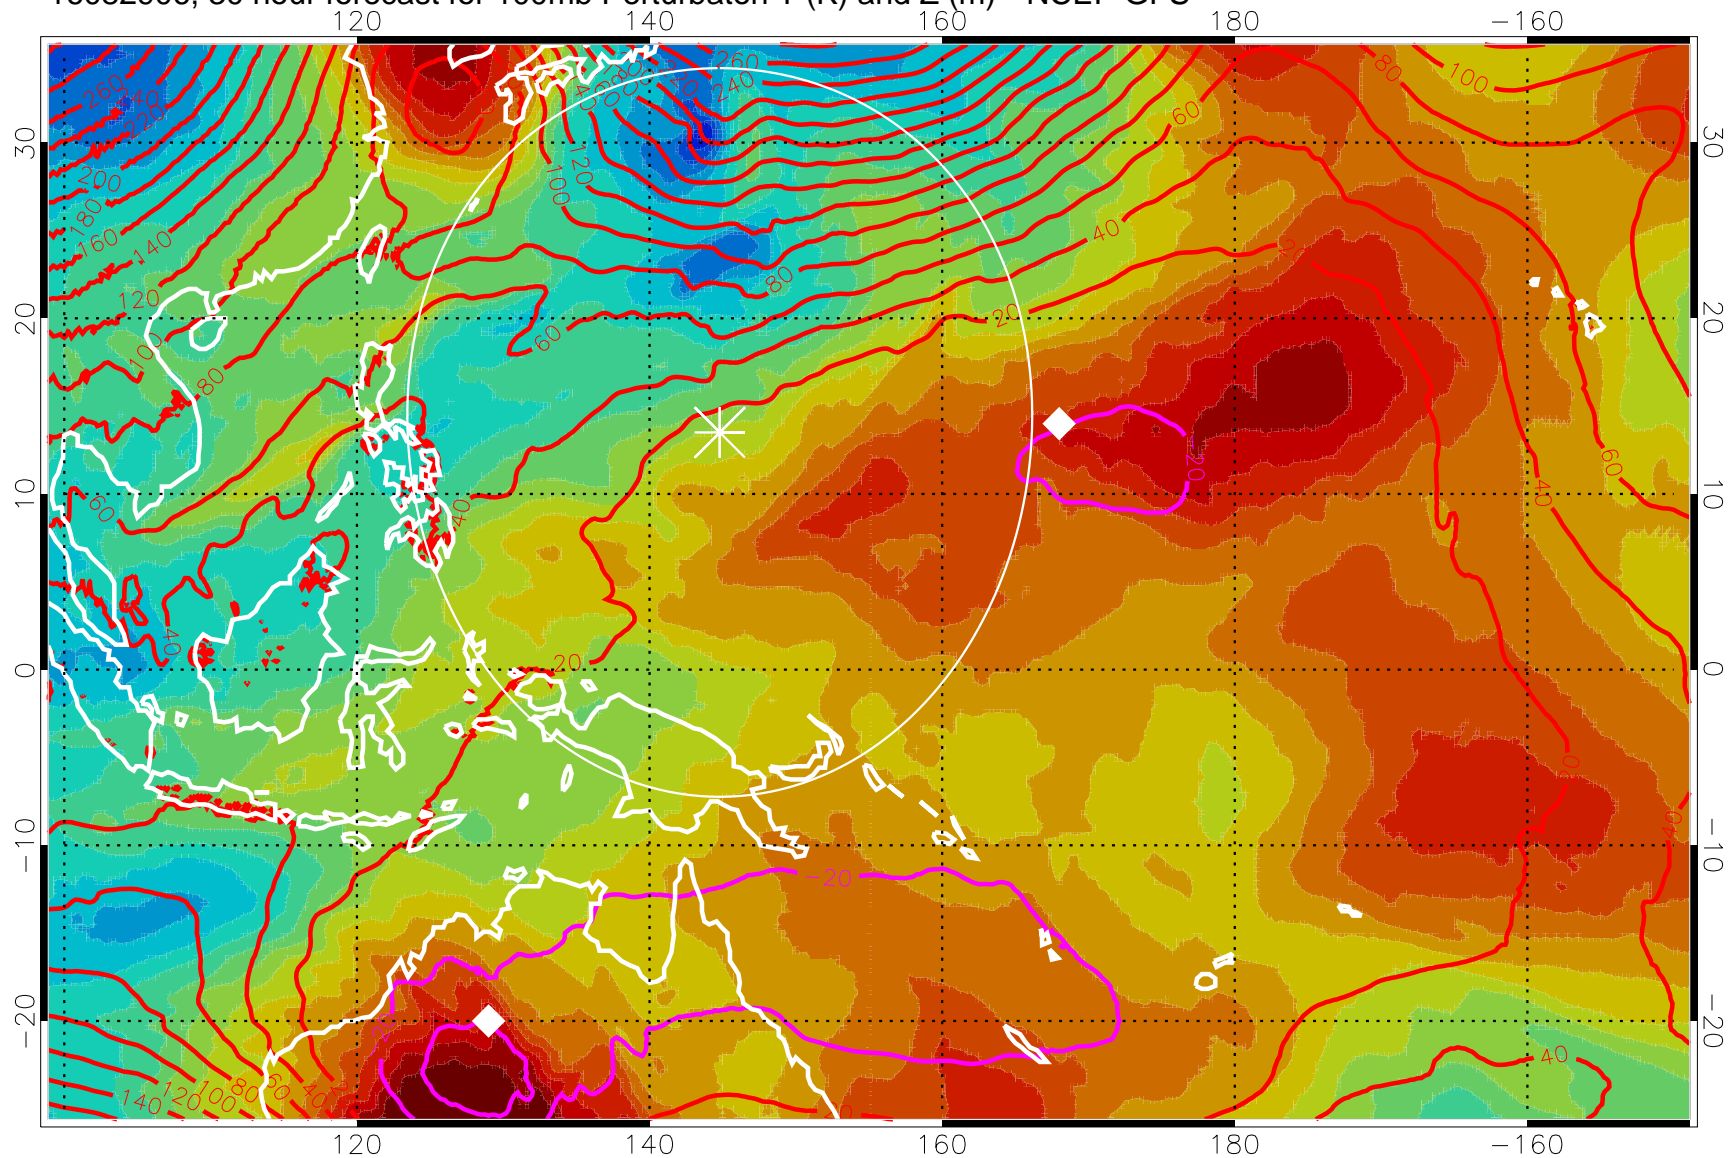

16082906, 30 hour forecast for 100mb Perturbaton T (K) and Z (m)-- NCEP GFS

Contours are 100 mbar Z perturbation (m)
Positive Z Contours
Negative Z Contours
Diamonds-mean pos. of anticyclones

Range ring of 2304 km