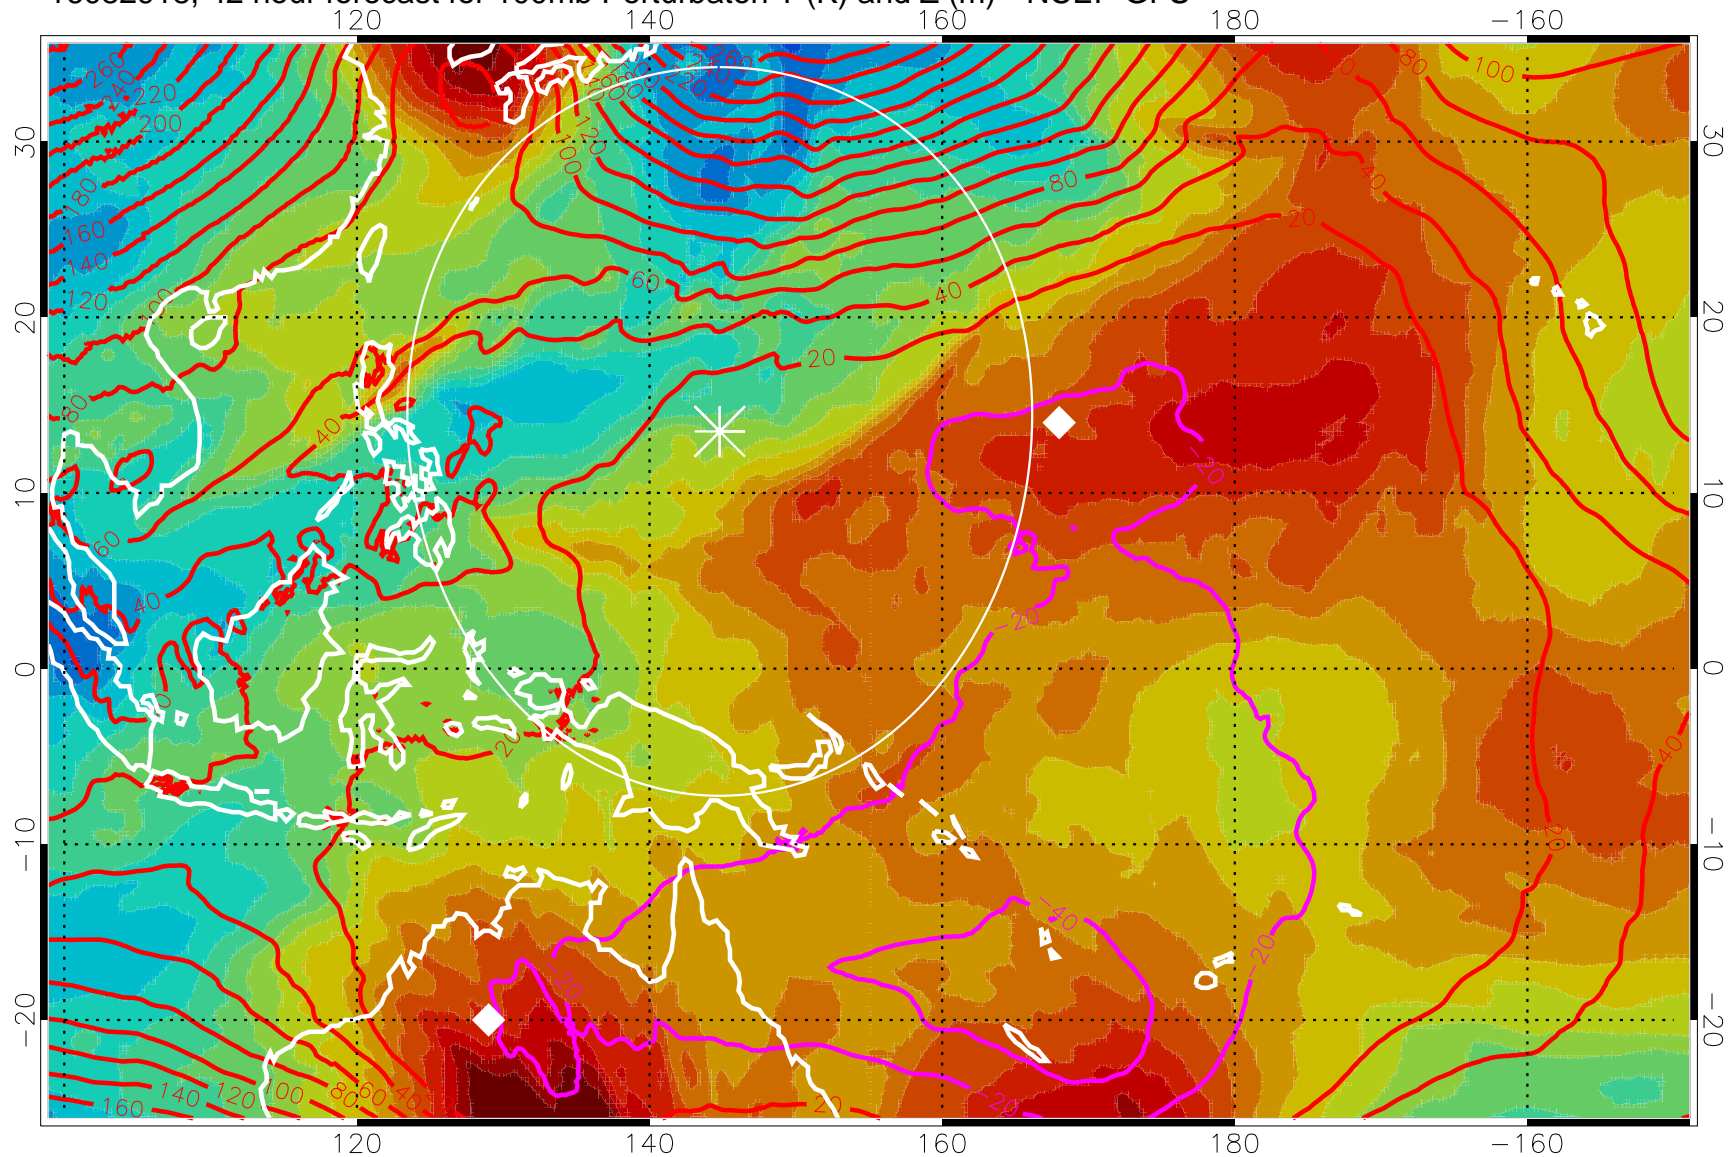

16082918, 42 hour forecast for 100mb Perturbaton T (K) and Z (m)-- NCEP GFS

Contours are 100 mbar Z perturbation (m)
Positive Z Contours
Negative Z Contours
Diamonds-mean pos. of anticyclones

Range ring of 2304 km