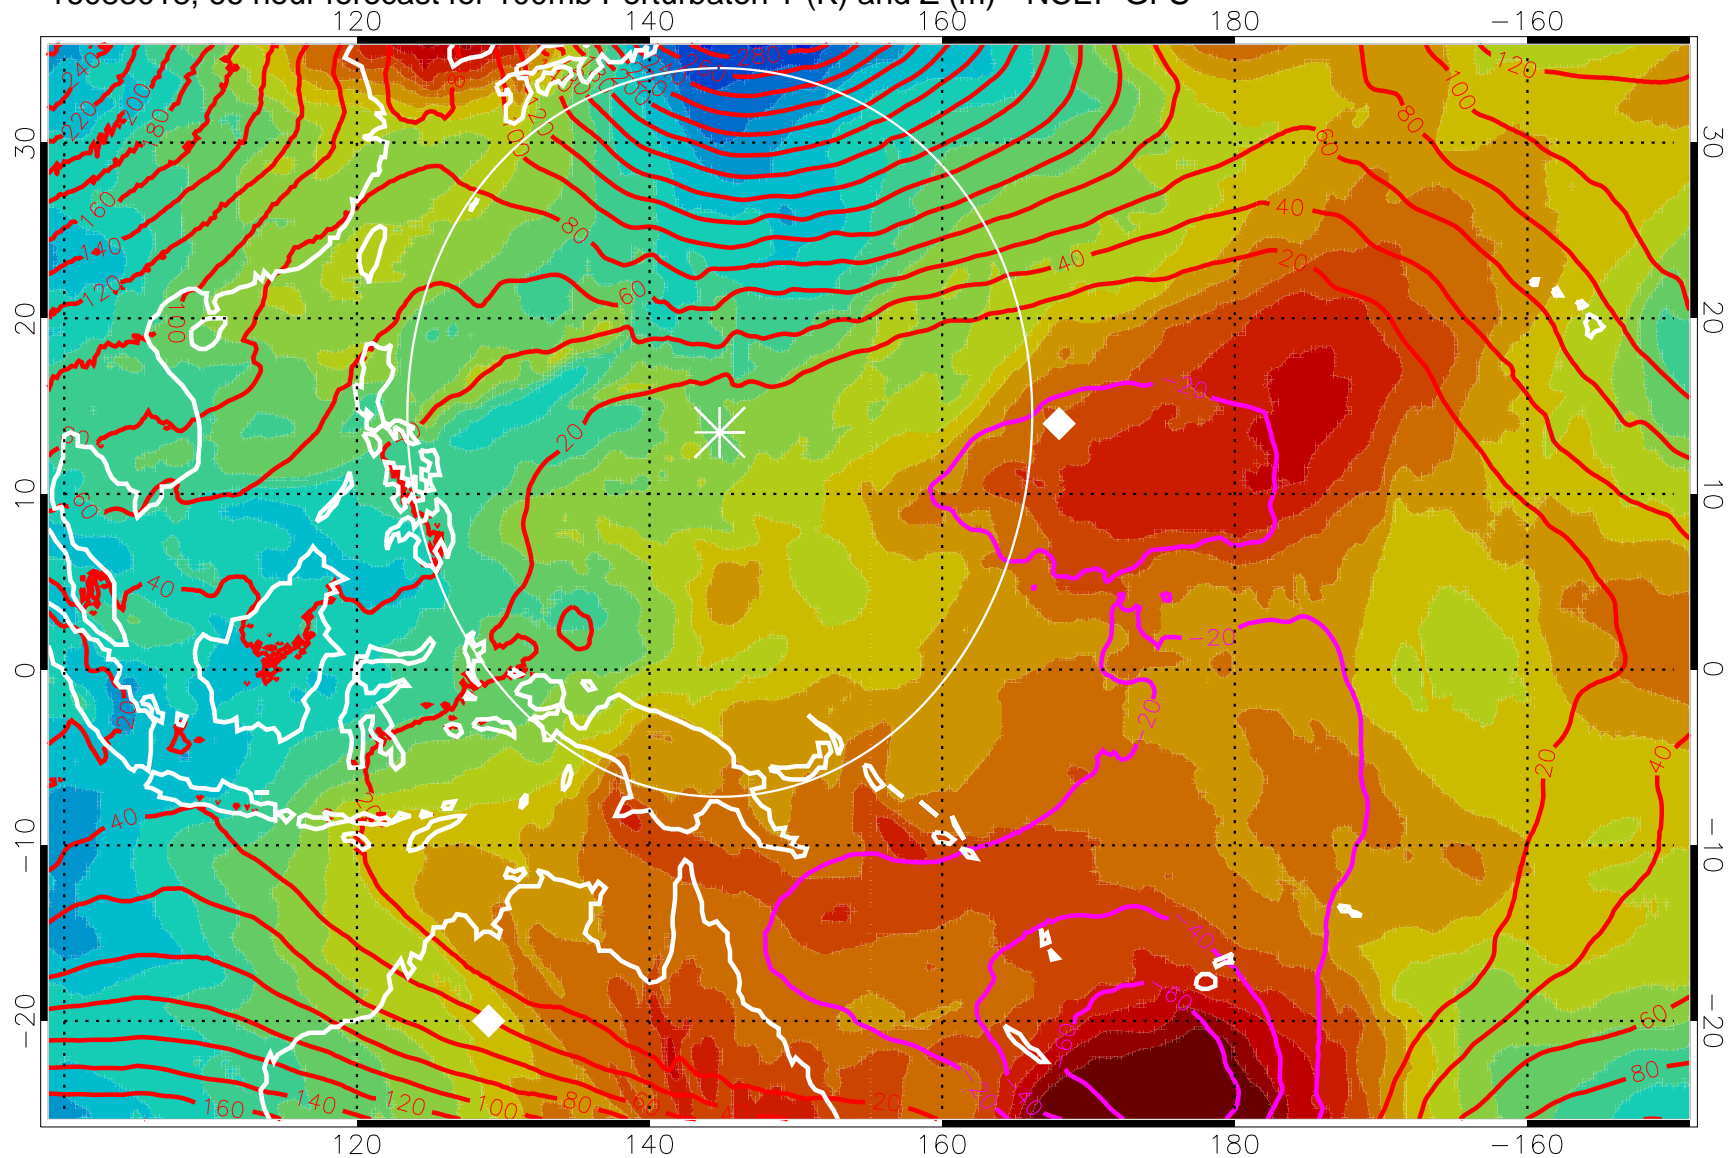

16083018, 66 hour forecast for 100mb Perturbaton T (K) and Z (m)-- NCEP GFS

Contours are 100 mbar Z perturbation (m)
Positive Z Contours
Negative Z Contours
Diamonds-mean pos. of anticyclones

Range ring of 2304 km