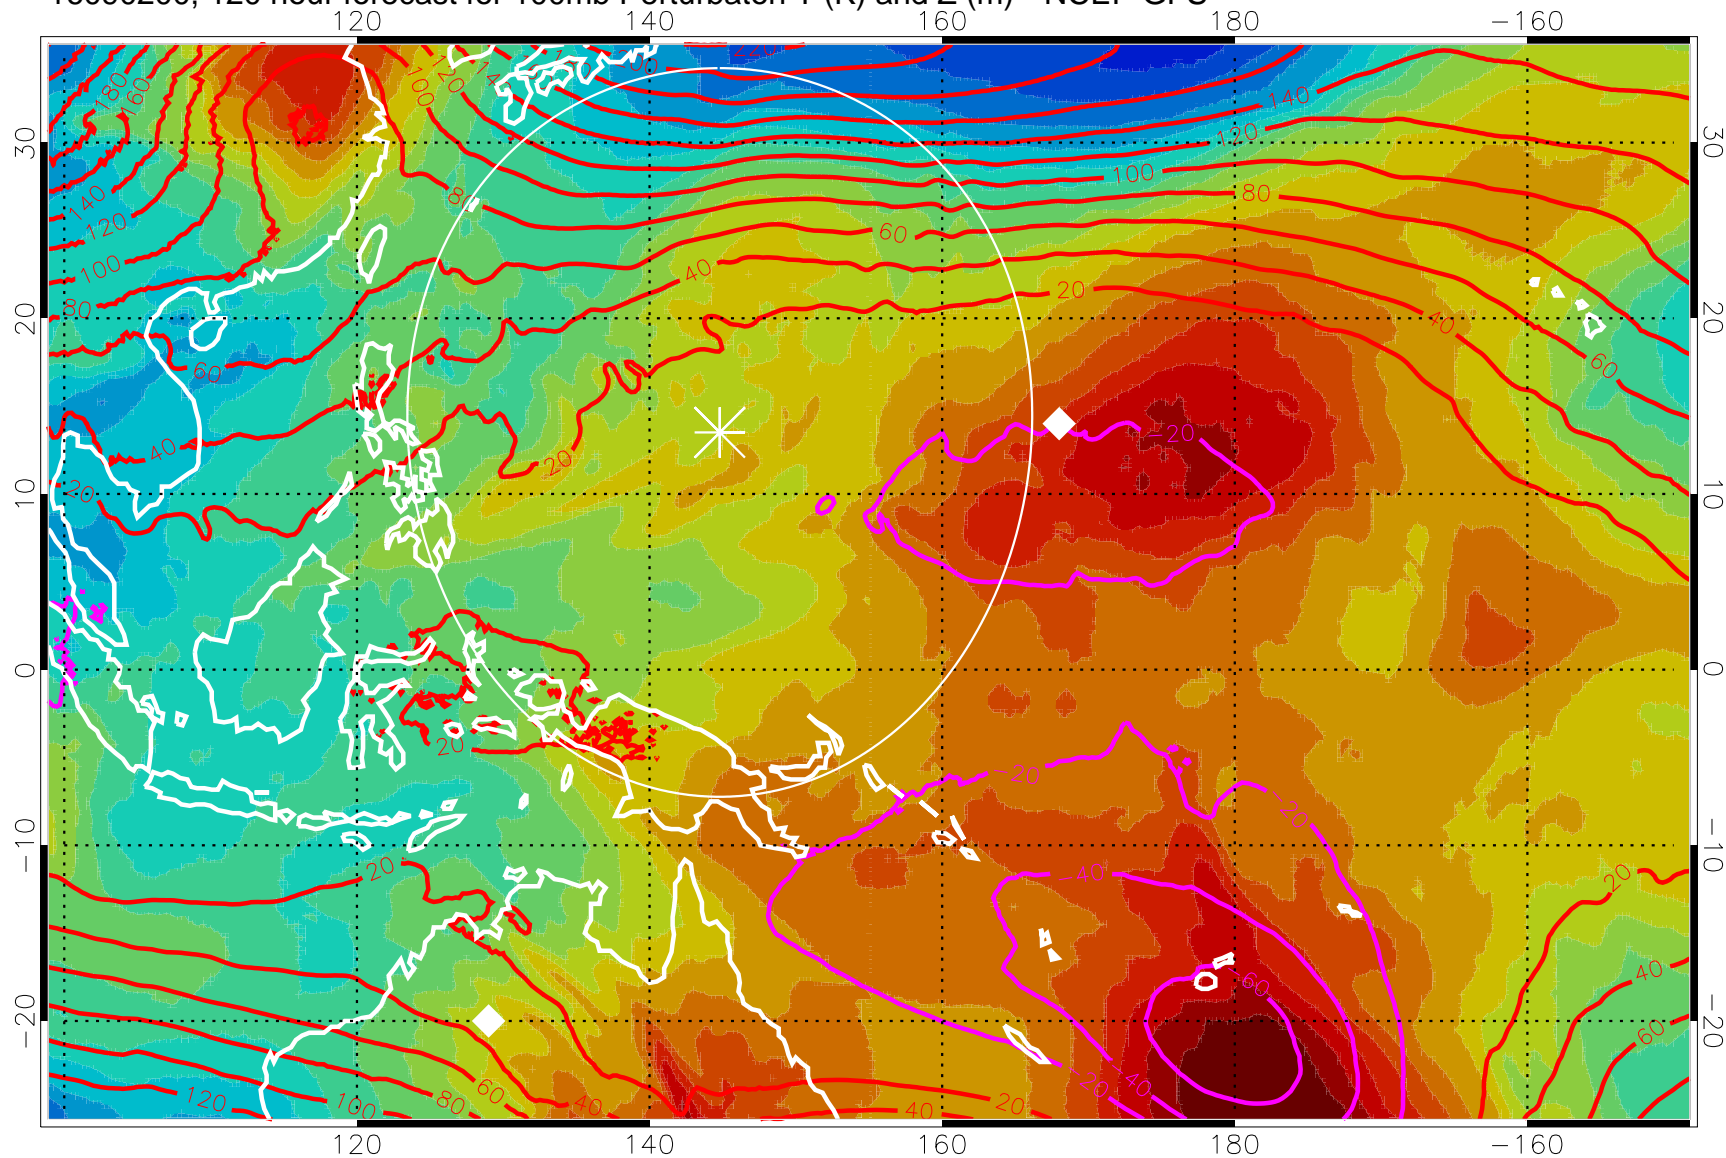

16090200, 120 hour forecast for 100mb Perturbaton T (K) and Z (m)-- NCEP GFS

Contours are 100 mbar Z perturbation (m)
Positive Z Contours
Negative Z Contours
Diamonds-mean pos. of anticyclones

Range ring of 2304 km