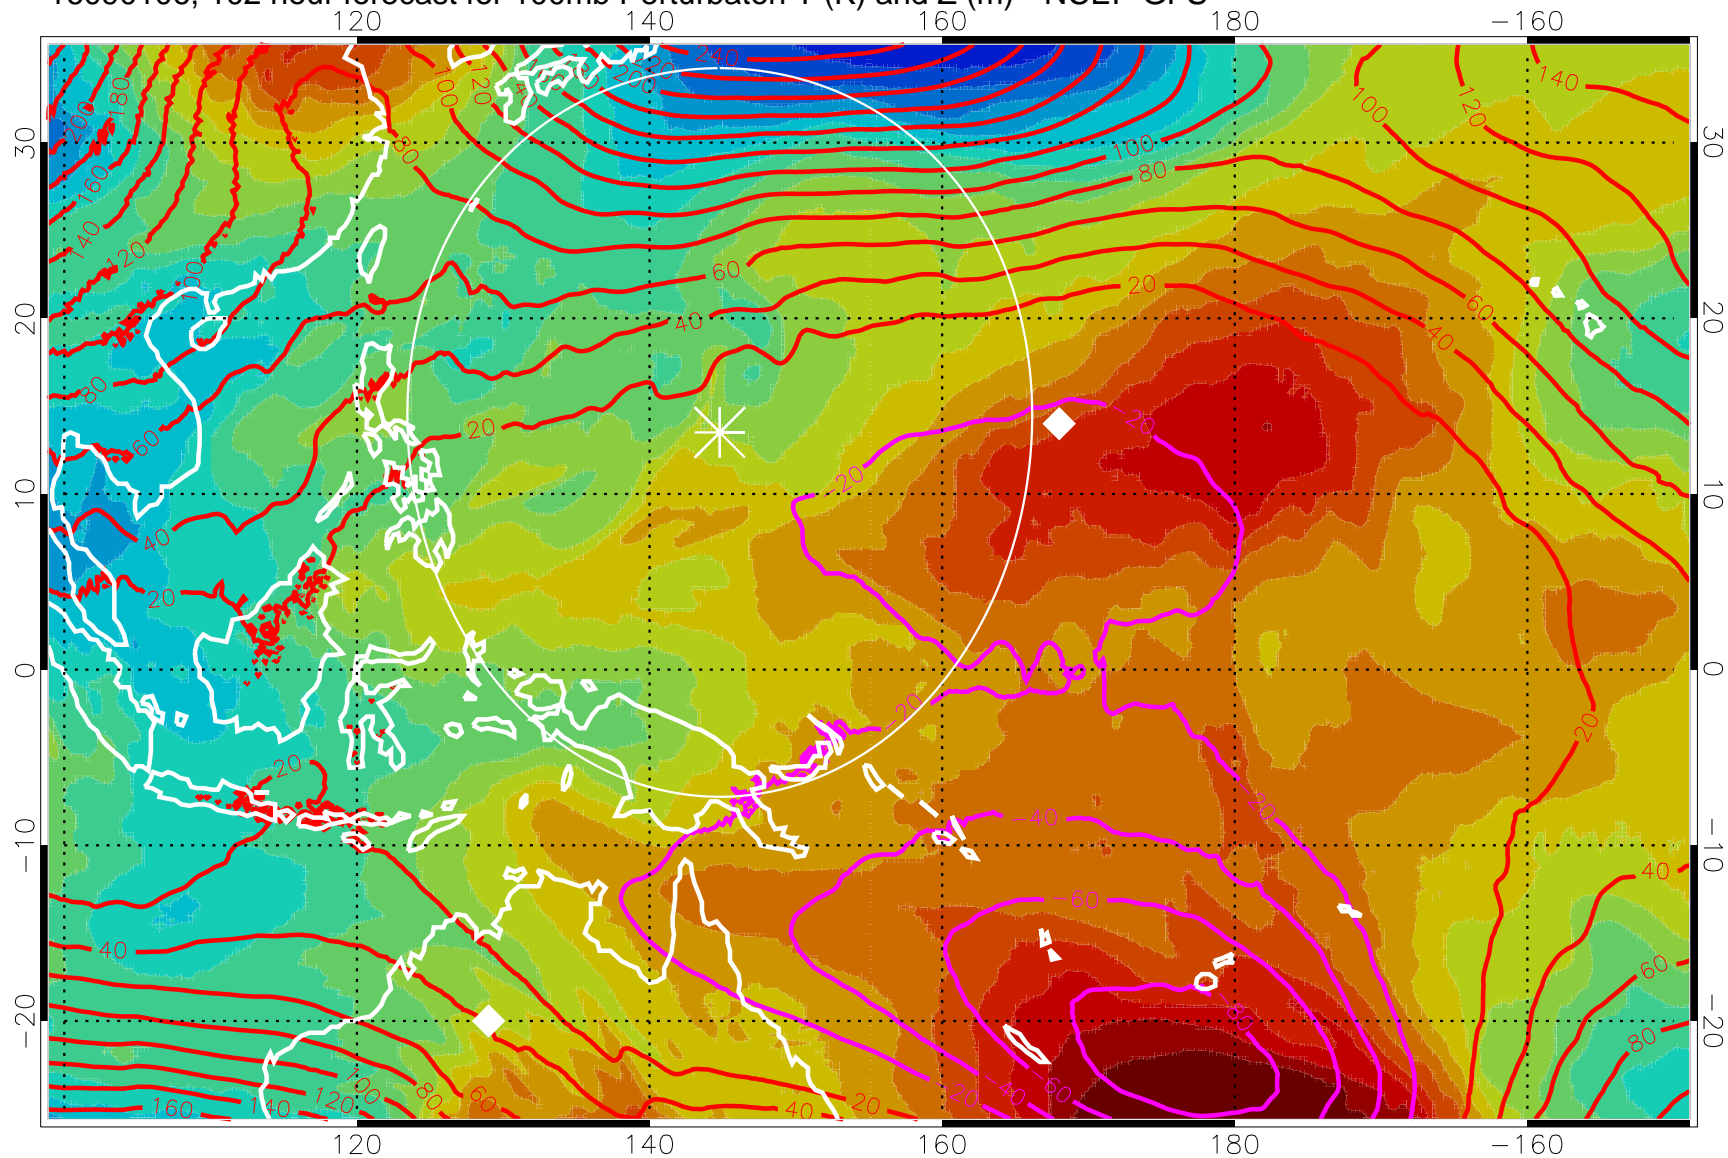

16090106, 102 hour forecast for 100mb Perturbaton T (K) and Z (m)-- NCEP GFS

Contours are 100 mbar Z perturbation (m)
Positive Z Contours
Negative Z Contours
Diamonds-mean pos. of anticyclones

Range ring of 2304 km