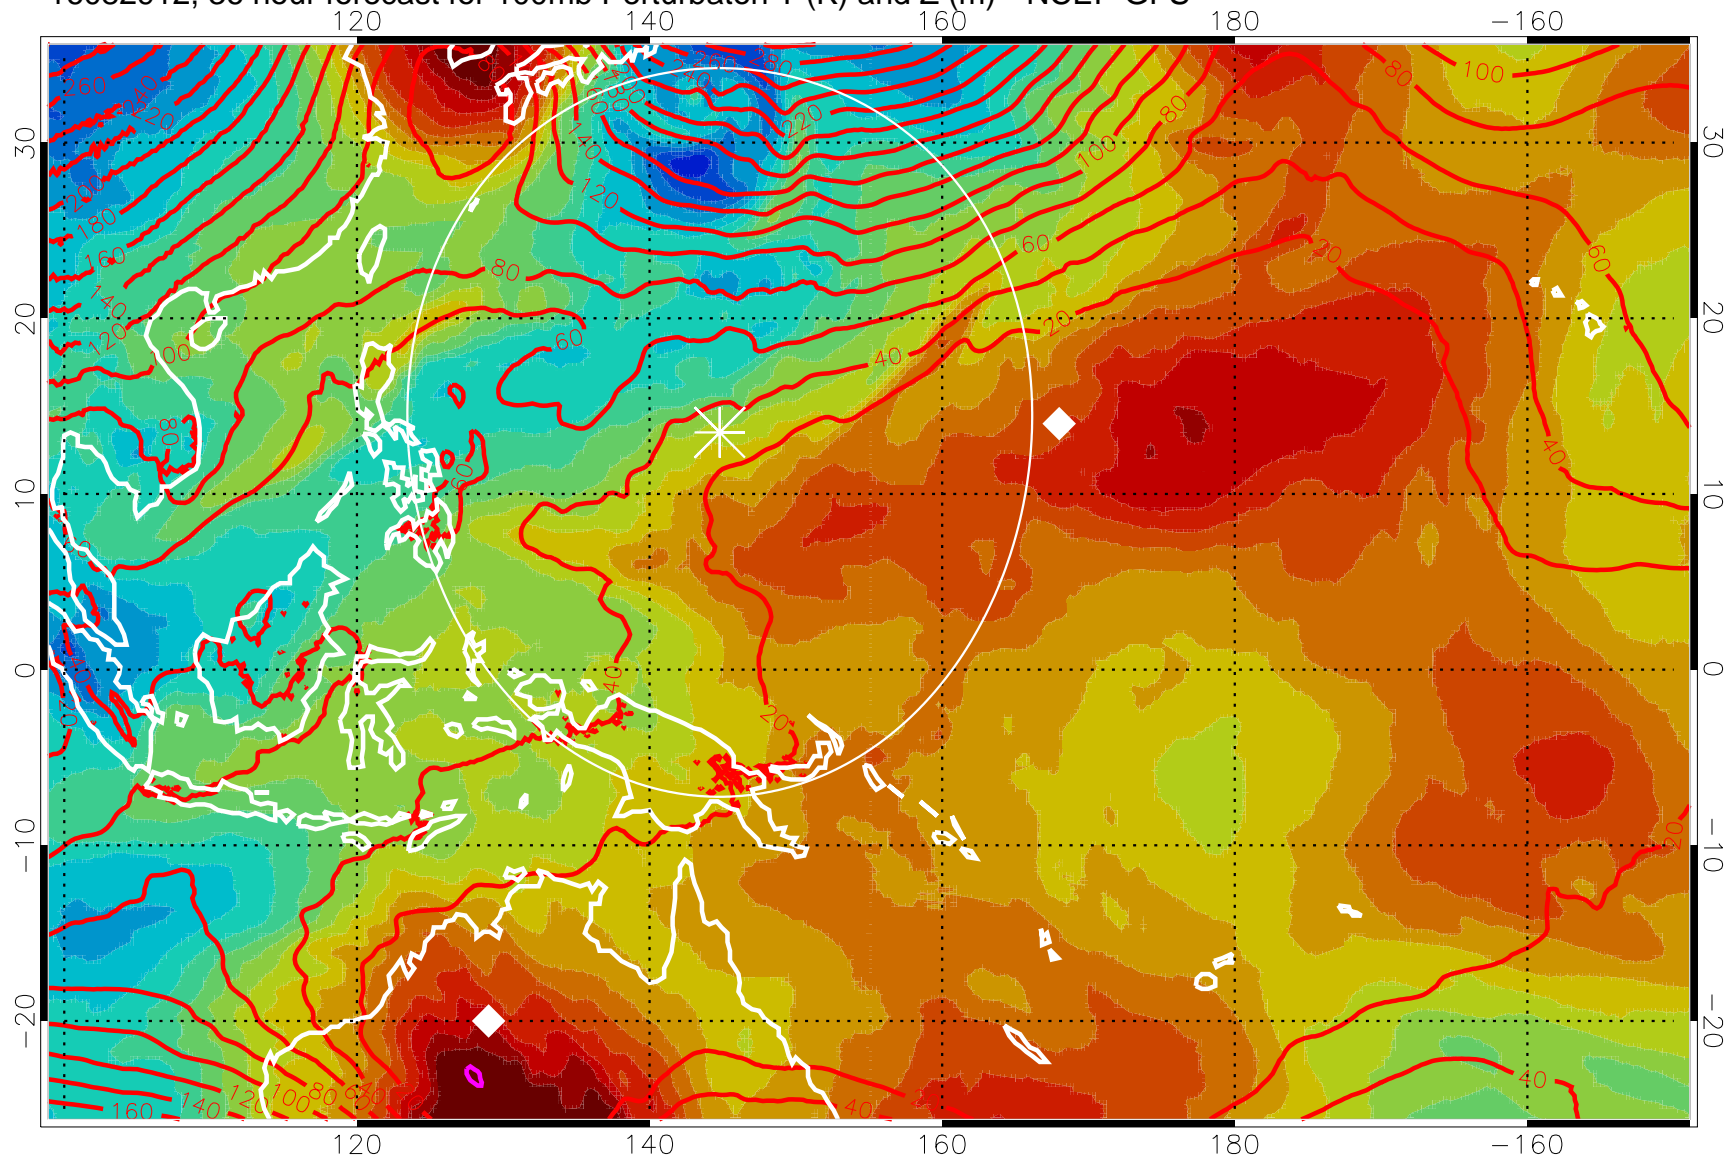

16082912, 36 hour forecast for 100mb Perturbaton T (K) and Z (m)-- NCEP GFS

Contours are 100 mbar Z perturbation (m)
Positive Z Contours
Negative Z Contours
Diamonds-mean pos. of anticyclones

Range ring of 2304 km