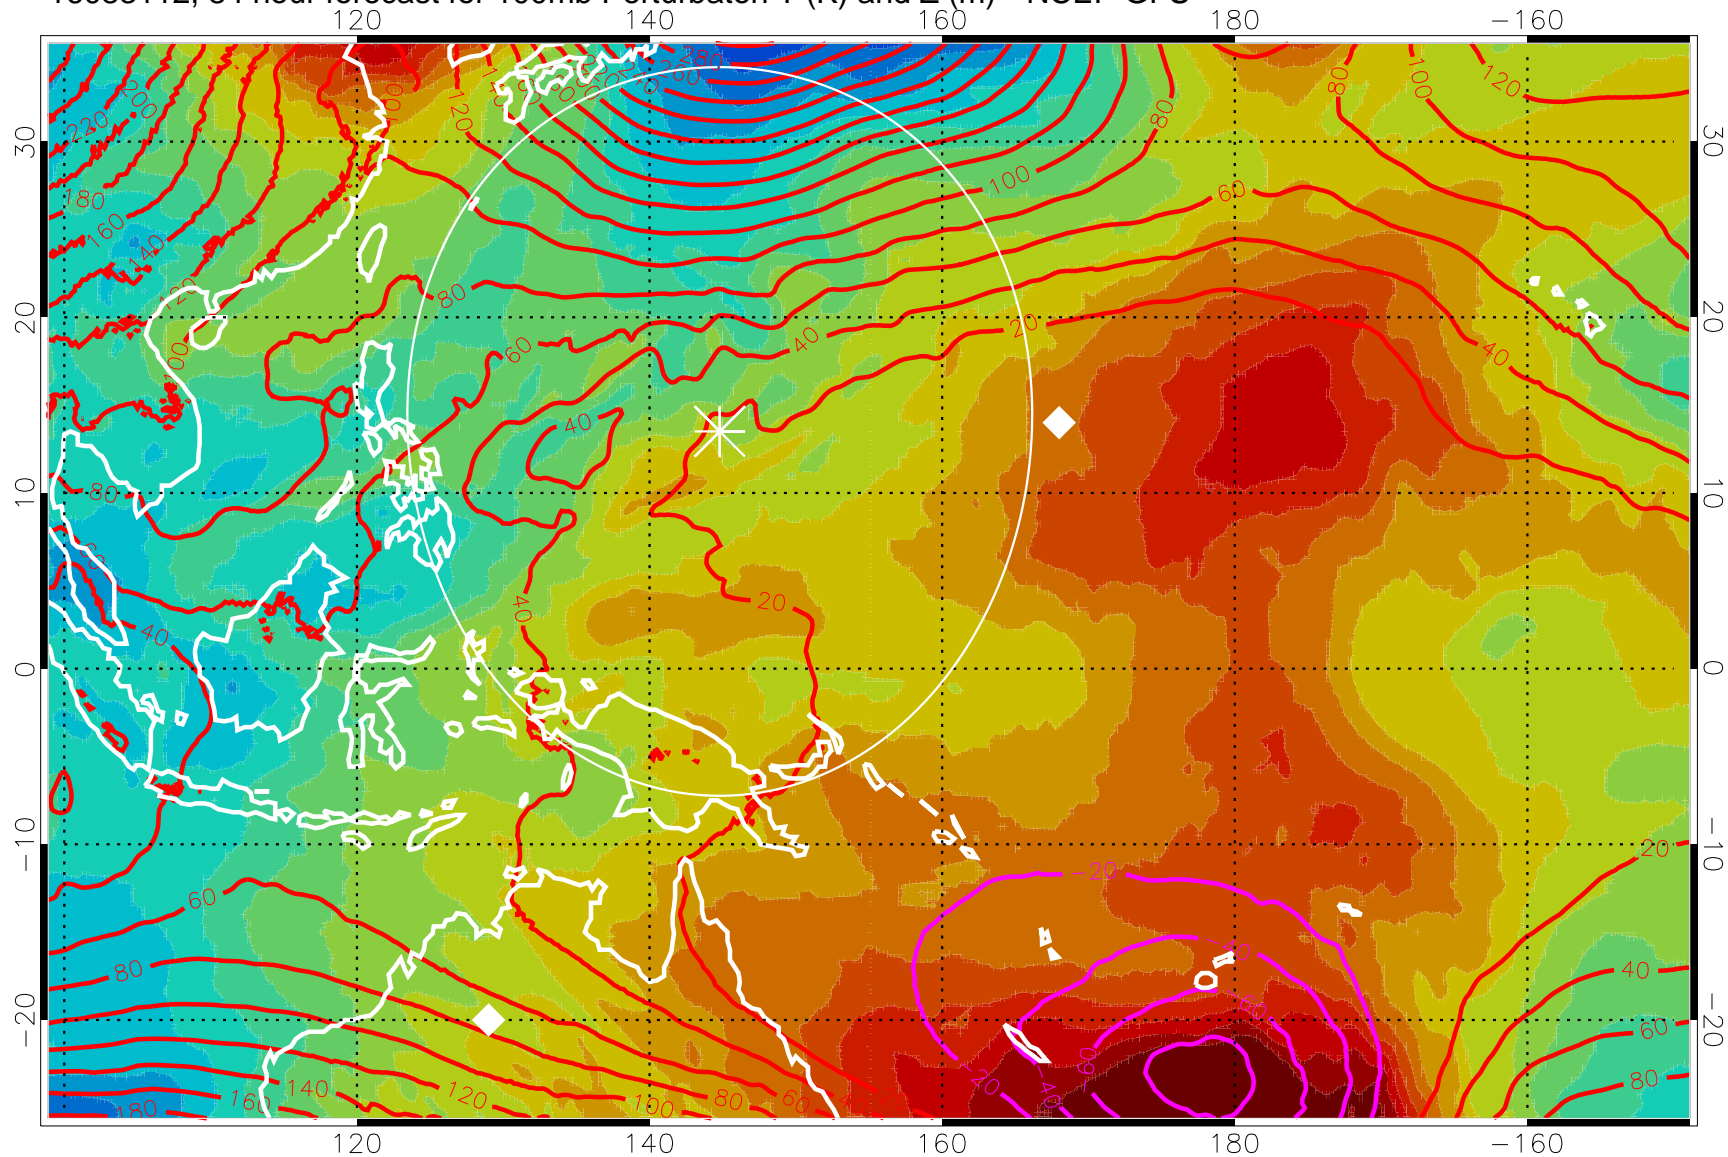

16083112, 84 hour forecast for 100mb Perturbation T (K) and Z (m)-- NCEP GFS

Contours are 100 mbar Z perturbation (m)
Positive Z Contours
Negative Z Contours
Diamonds-mean pos. of anticyclones

Range ring of 2304 km