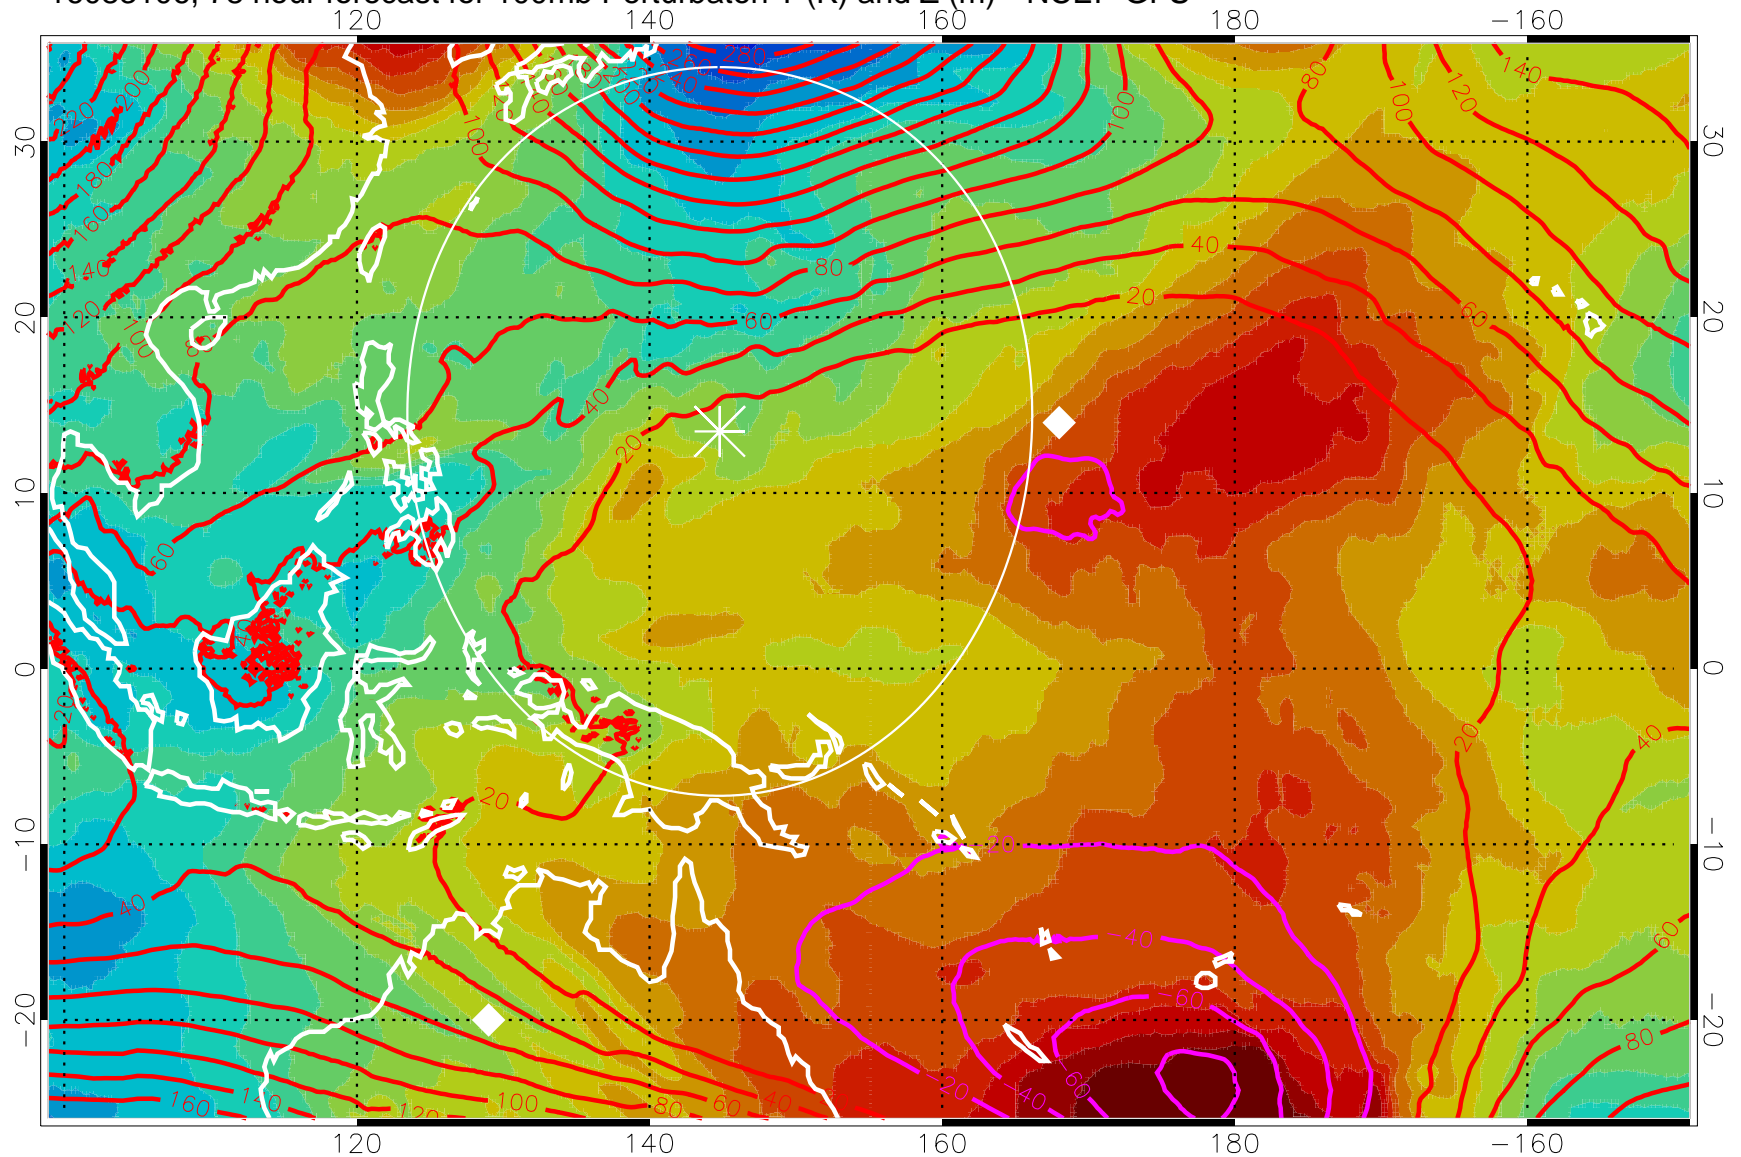

16083106, 78 hour forecast for 100mb Perturbaton T (K) and Z (m)-- NCEP GFS

Contours are 100 mbar Z perturbation (m)
Positive Z Contours
Negative Z Contours
Diamonds-mean pos. of anticyclones

Range ring of 2304 km