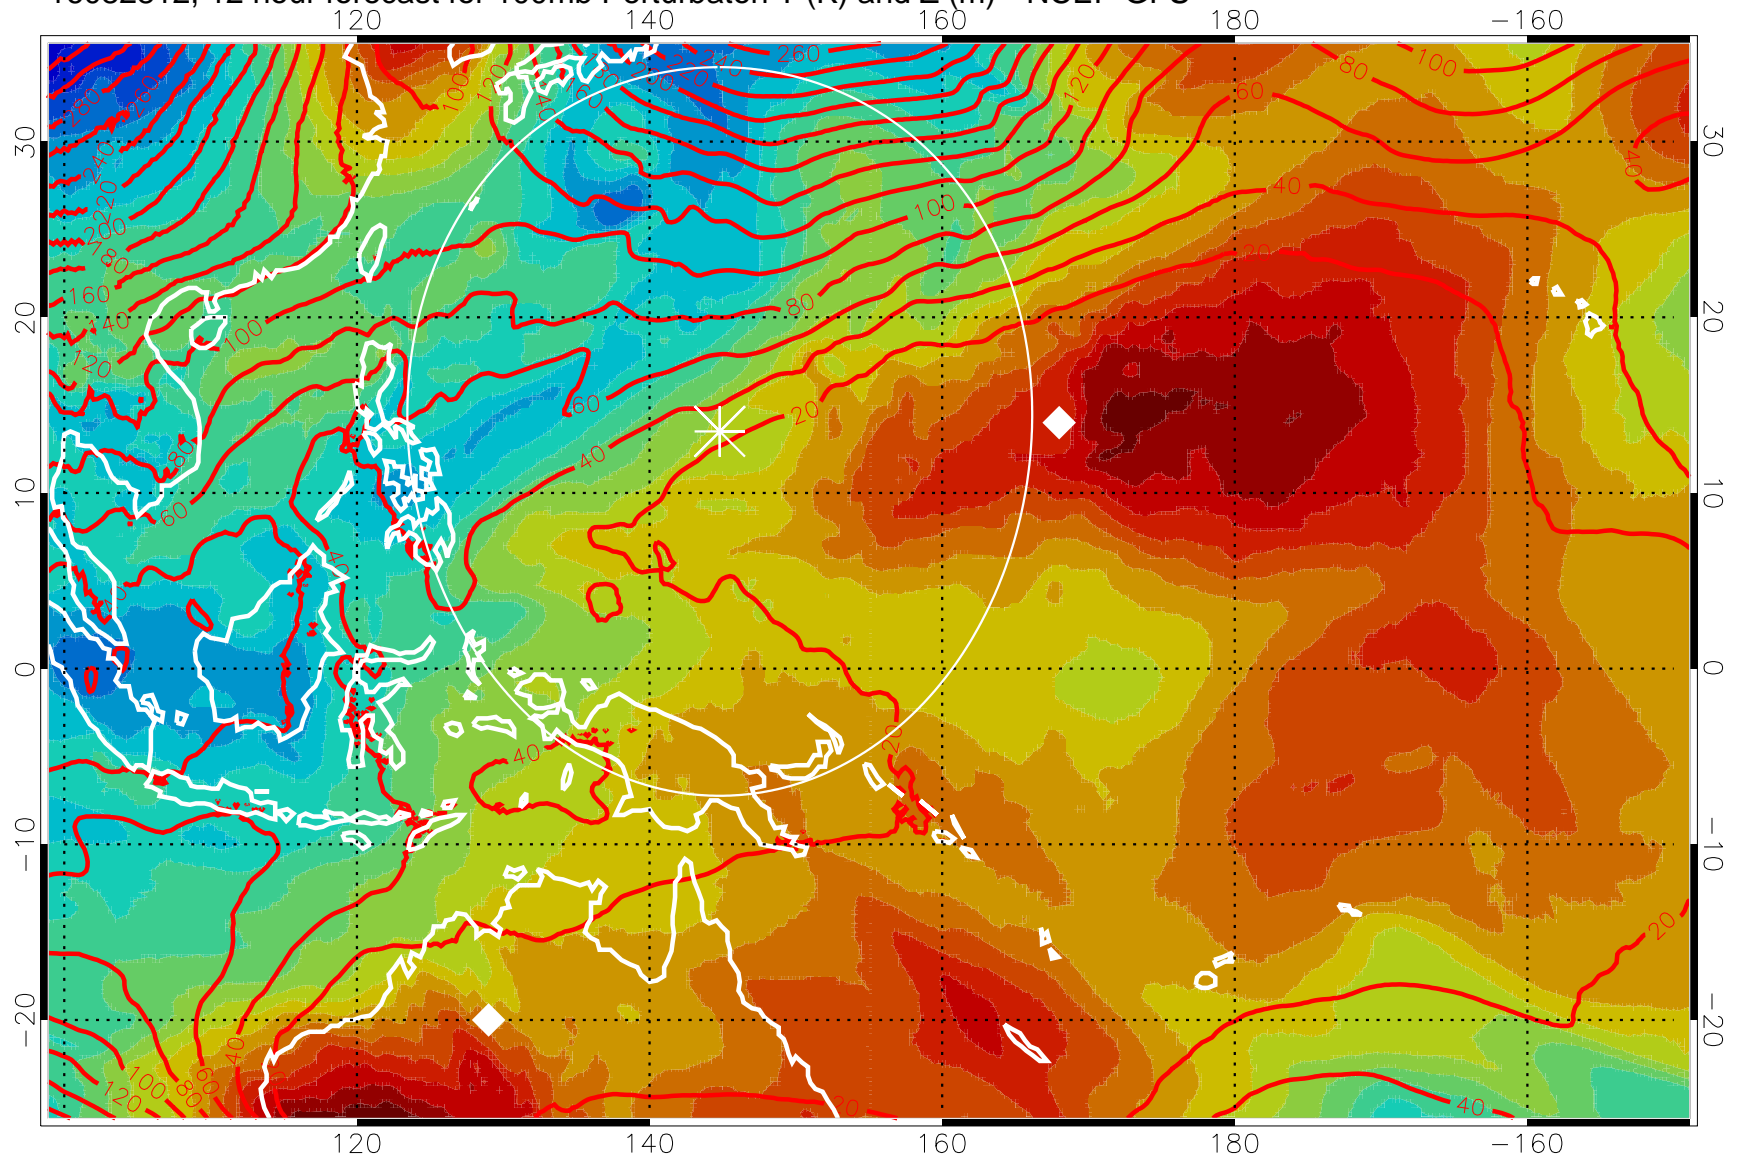

16082812, 12 hour forecast for 100mb Perturbaton T (K) and Z (m)-- NCEP GFS

Contours are 100 mbar Z perturbation (m)
Positive Z Contours
Negative Z Contours
Diamonds-mean pos. of anticyclones

Range ring of 2304 km