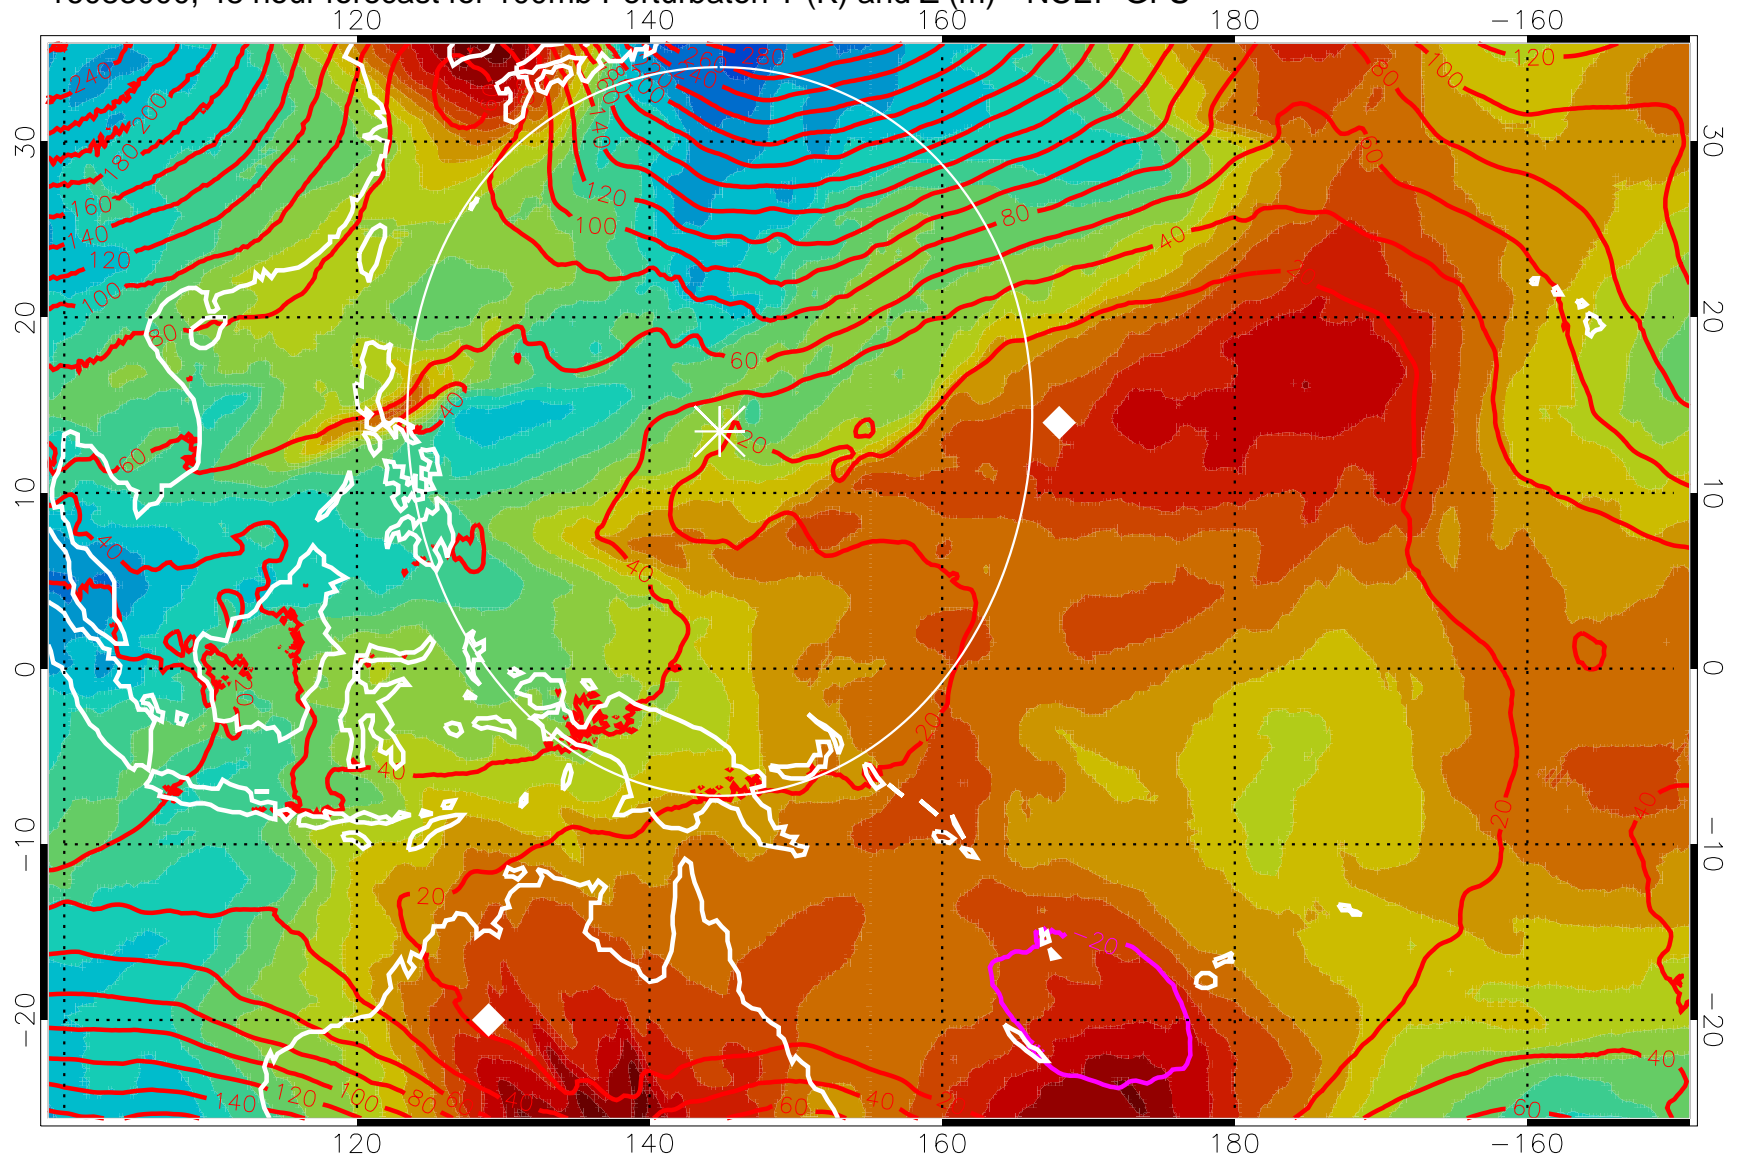

16083000, 48 hour forecast for 100mb Perturbaton T (K) and Z (m)-- NCEP GFS

Contours are 100 mbar Z perturbation (m)
Positive Z Contours
Negative Z Contours
Diamonds-mean pos. of anticyclones

Range ring of 2304 km