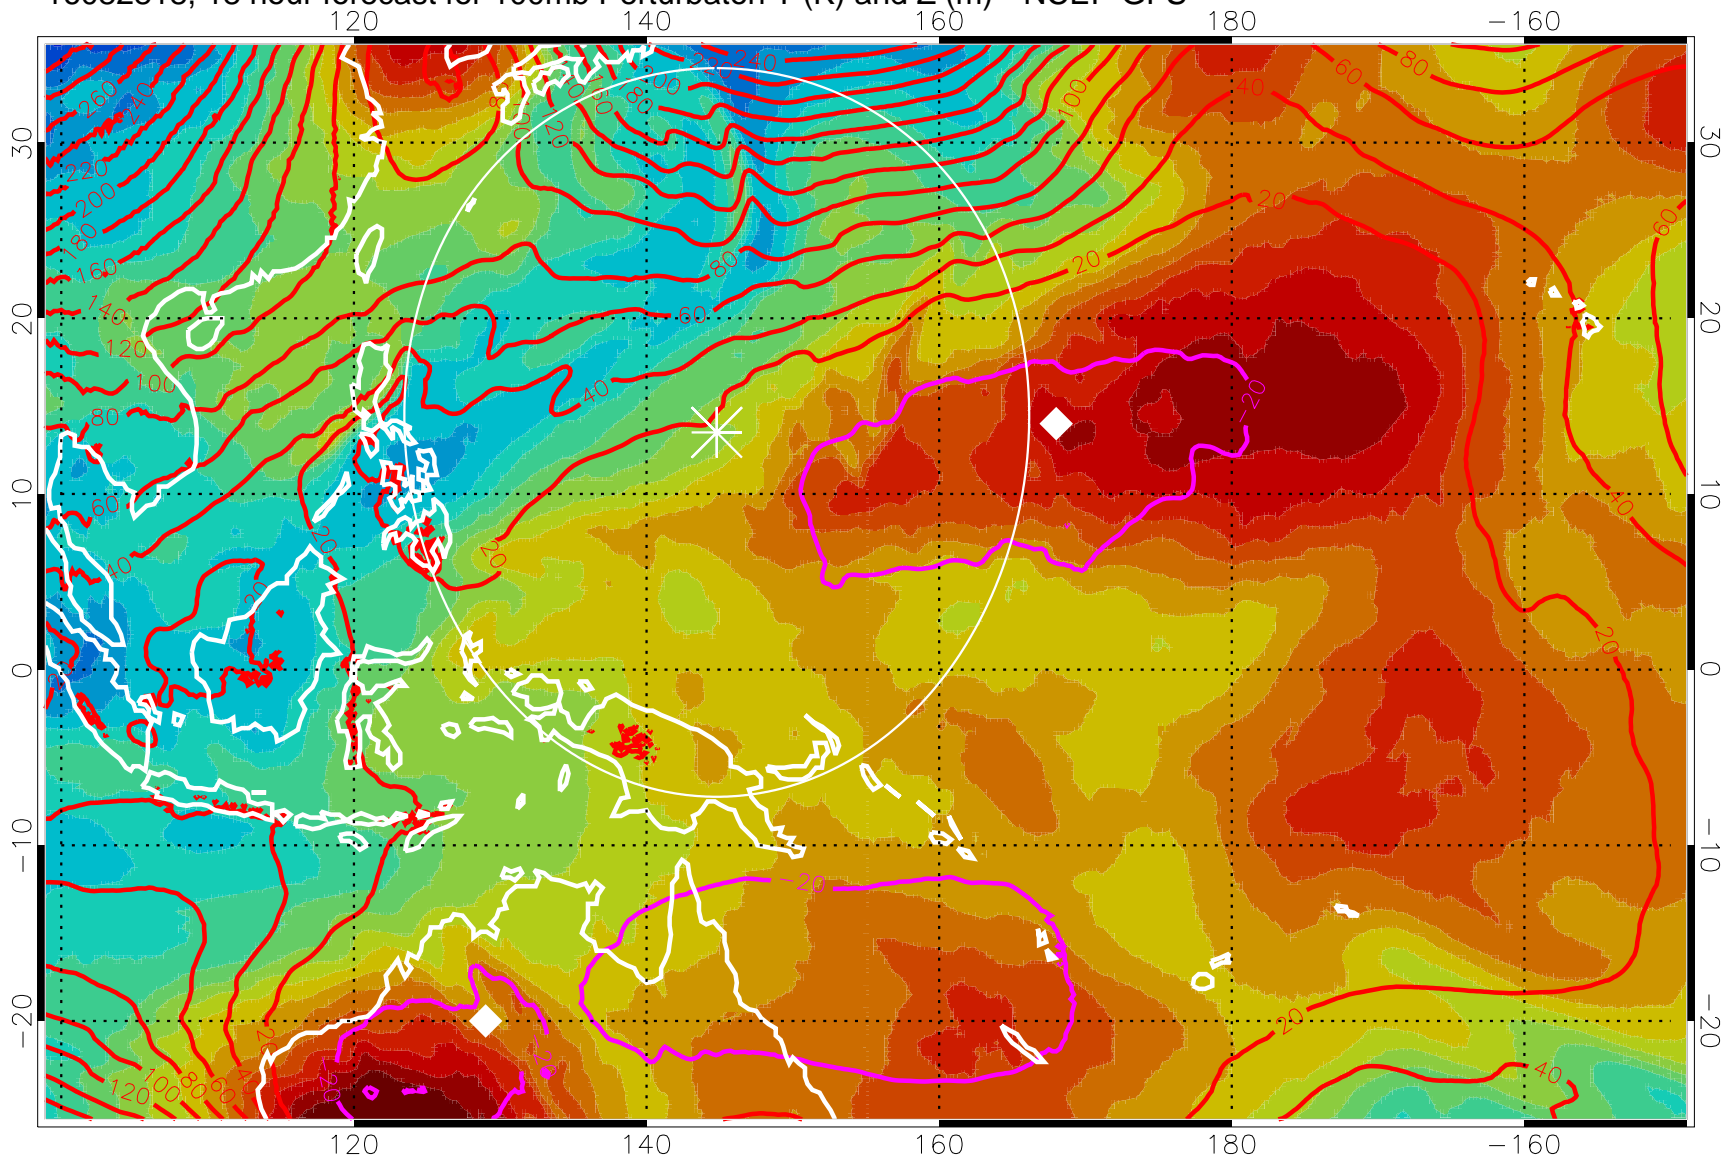

16082818, 18 hour forecast for 100mb Perturbaton T (K) and Z (m)-- NCEP GFS

Contours are 100 mbar Z perturbation (m)
Positive Z Contours
Negative Z Contours
Diamonds-mean pos. of anticyclones

Range ring of 2304 km