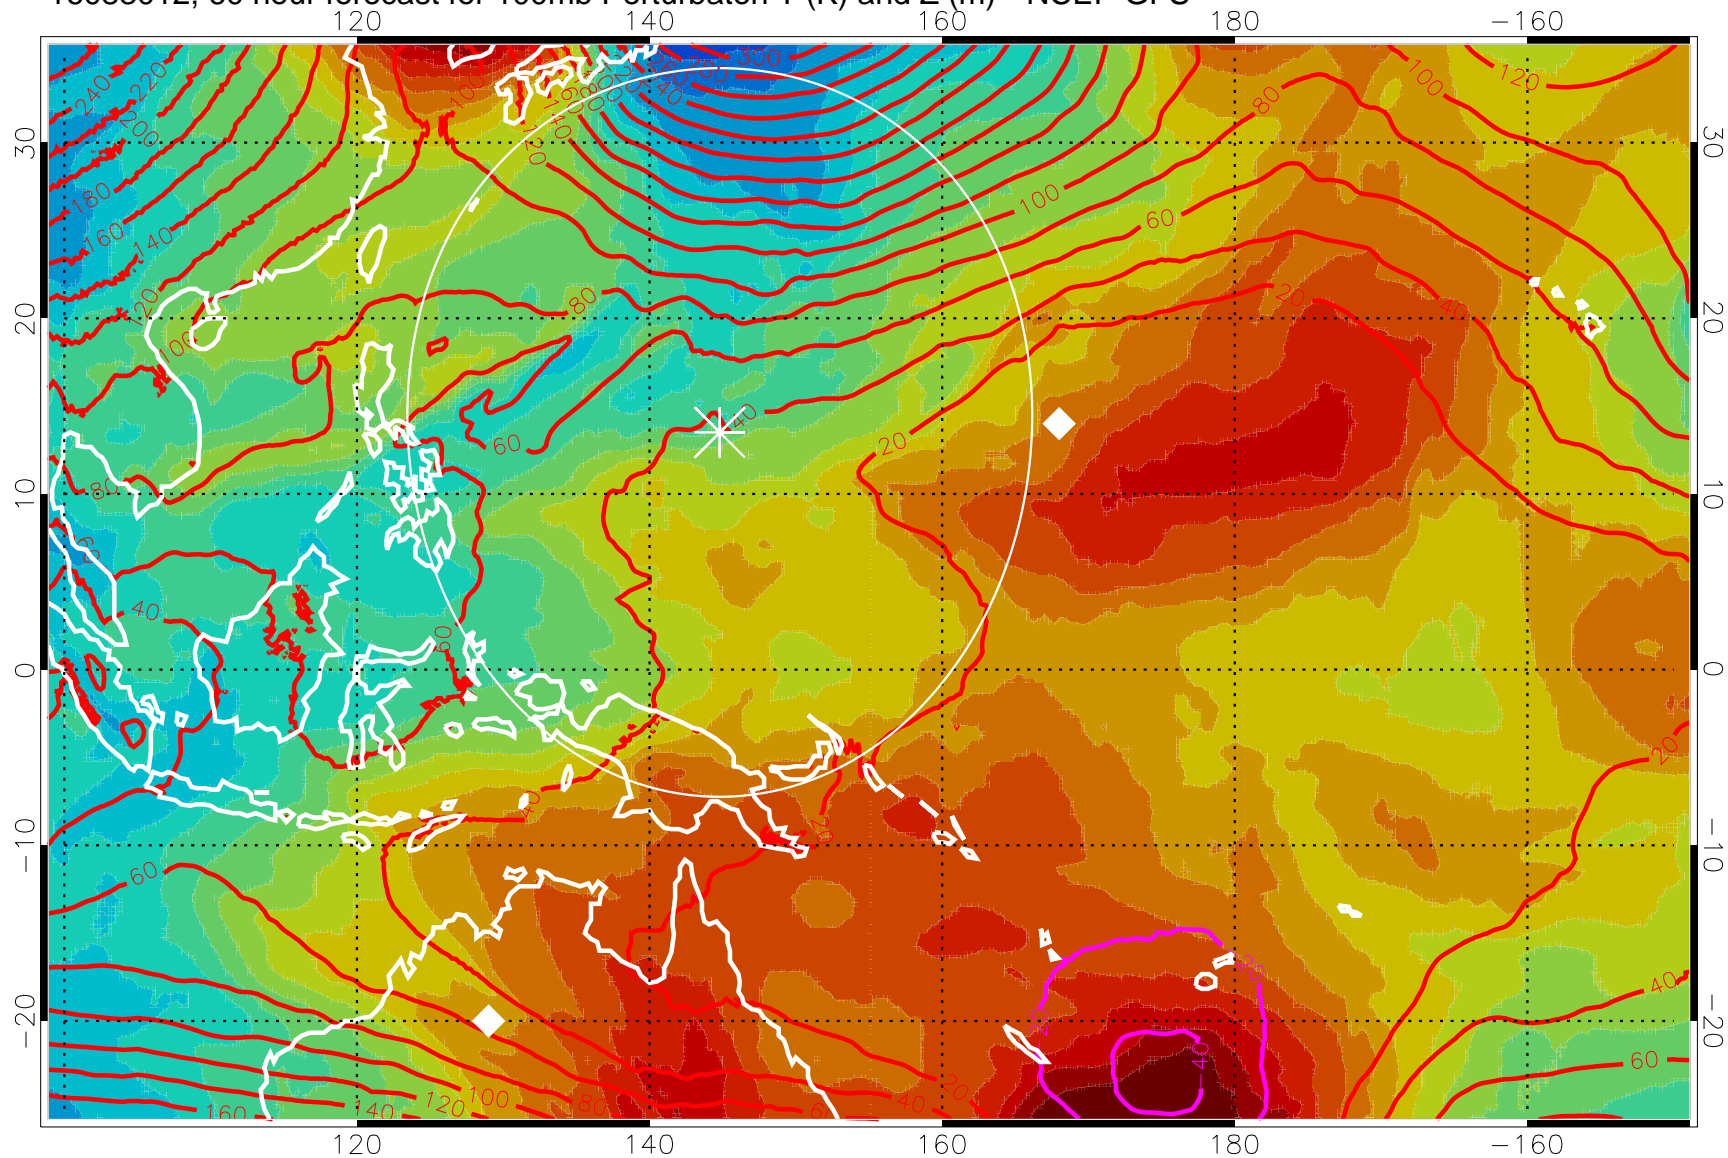

16083012, 60 hour forecast for 100mb Perturbaton T (K) and Z (m)-- NCEP GFS

Contours are 100 mbar Z perturbation (m)
Positive Z Contours
Negative Z Contours
Diamonds-mean pos. of anticyclones

Range ring of 2304 km