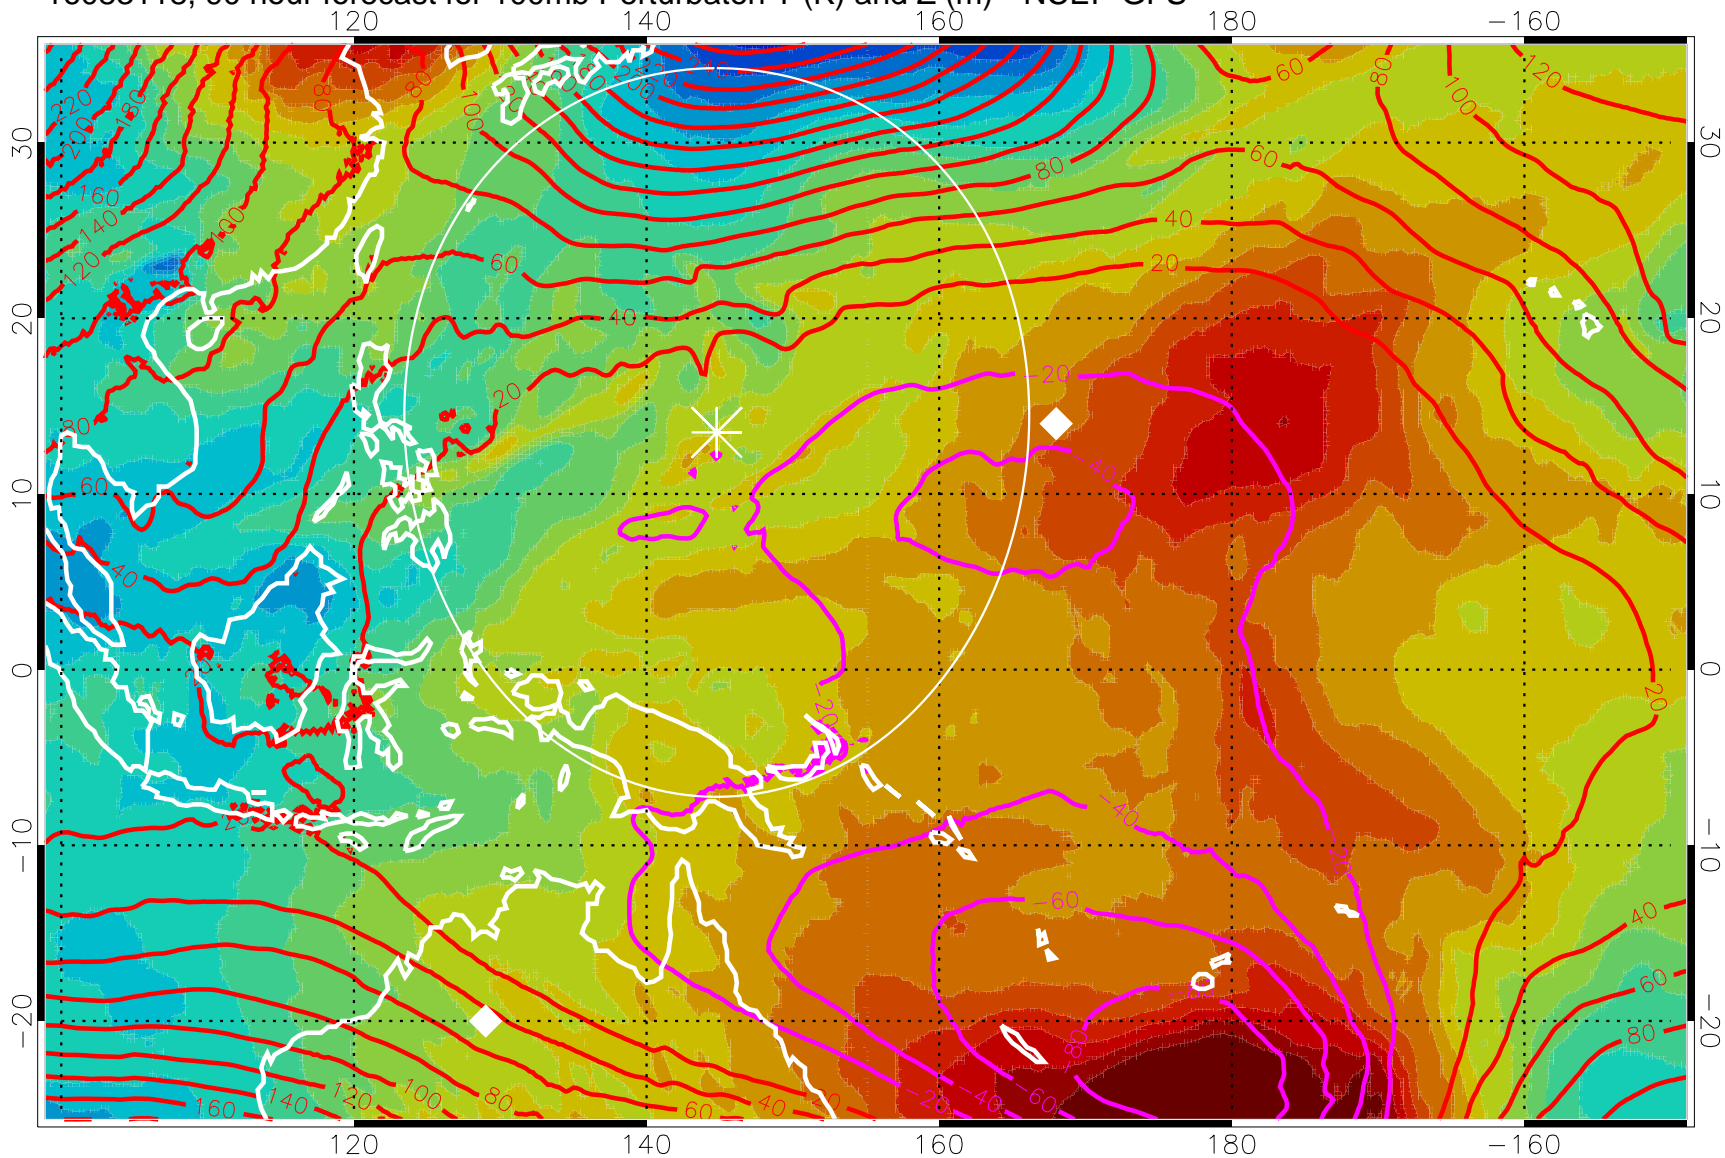

16083118, 90 hour forecast for 100mb Perturbaton T (K) and Z (m)-- NCEP GFS

Contours are 100 mbar Z perturbation (m)
Positive Z Contours
Negative Z Contours
Diamonds-mean pos. of anticyclones

Range ring of 2304 km