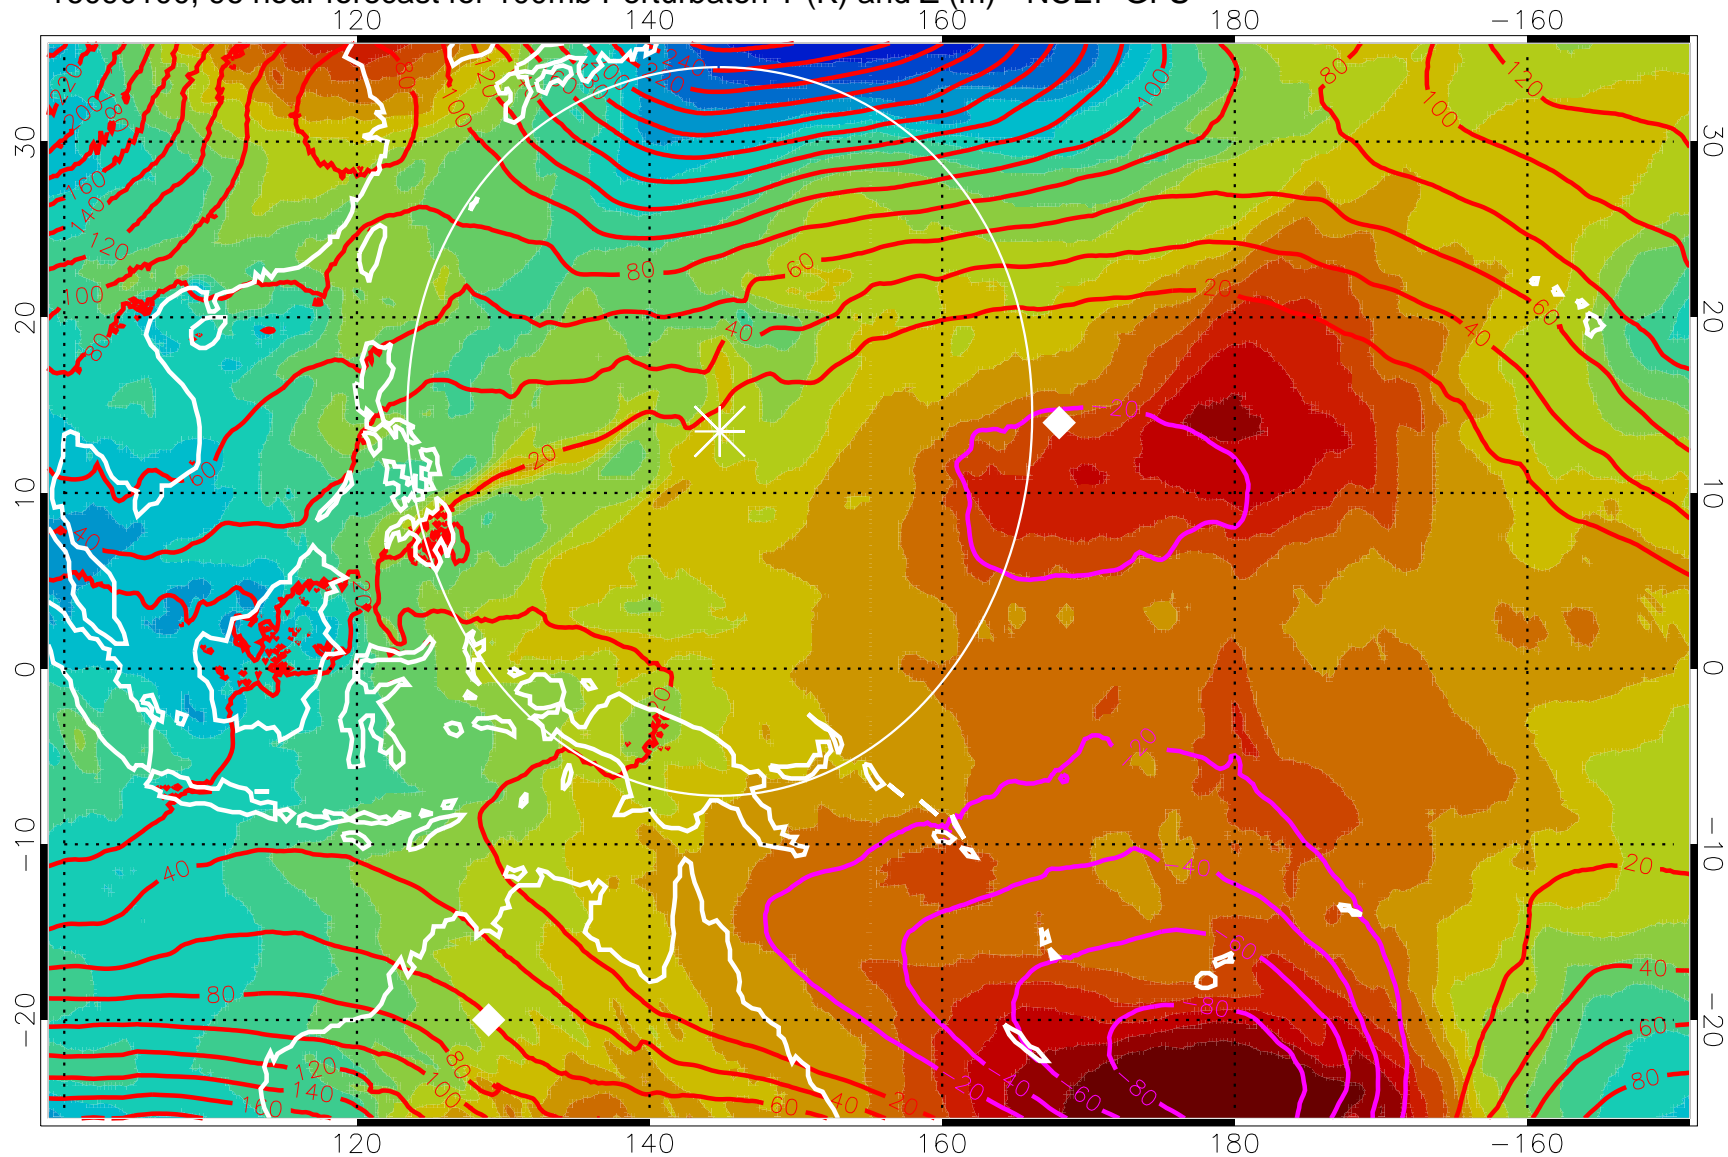

16090100, 96 hour forecast for 100mb Perturbaton T (K) and Z (m)-- NCEP GFS

Contours are 100 mbar Z perturbation (m)
Positive Z Contours
Negative Z Contours
Diamonds-mean pos. of anticyclones

Range ring of 2304 km