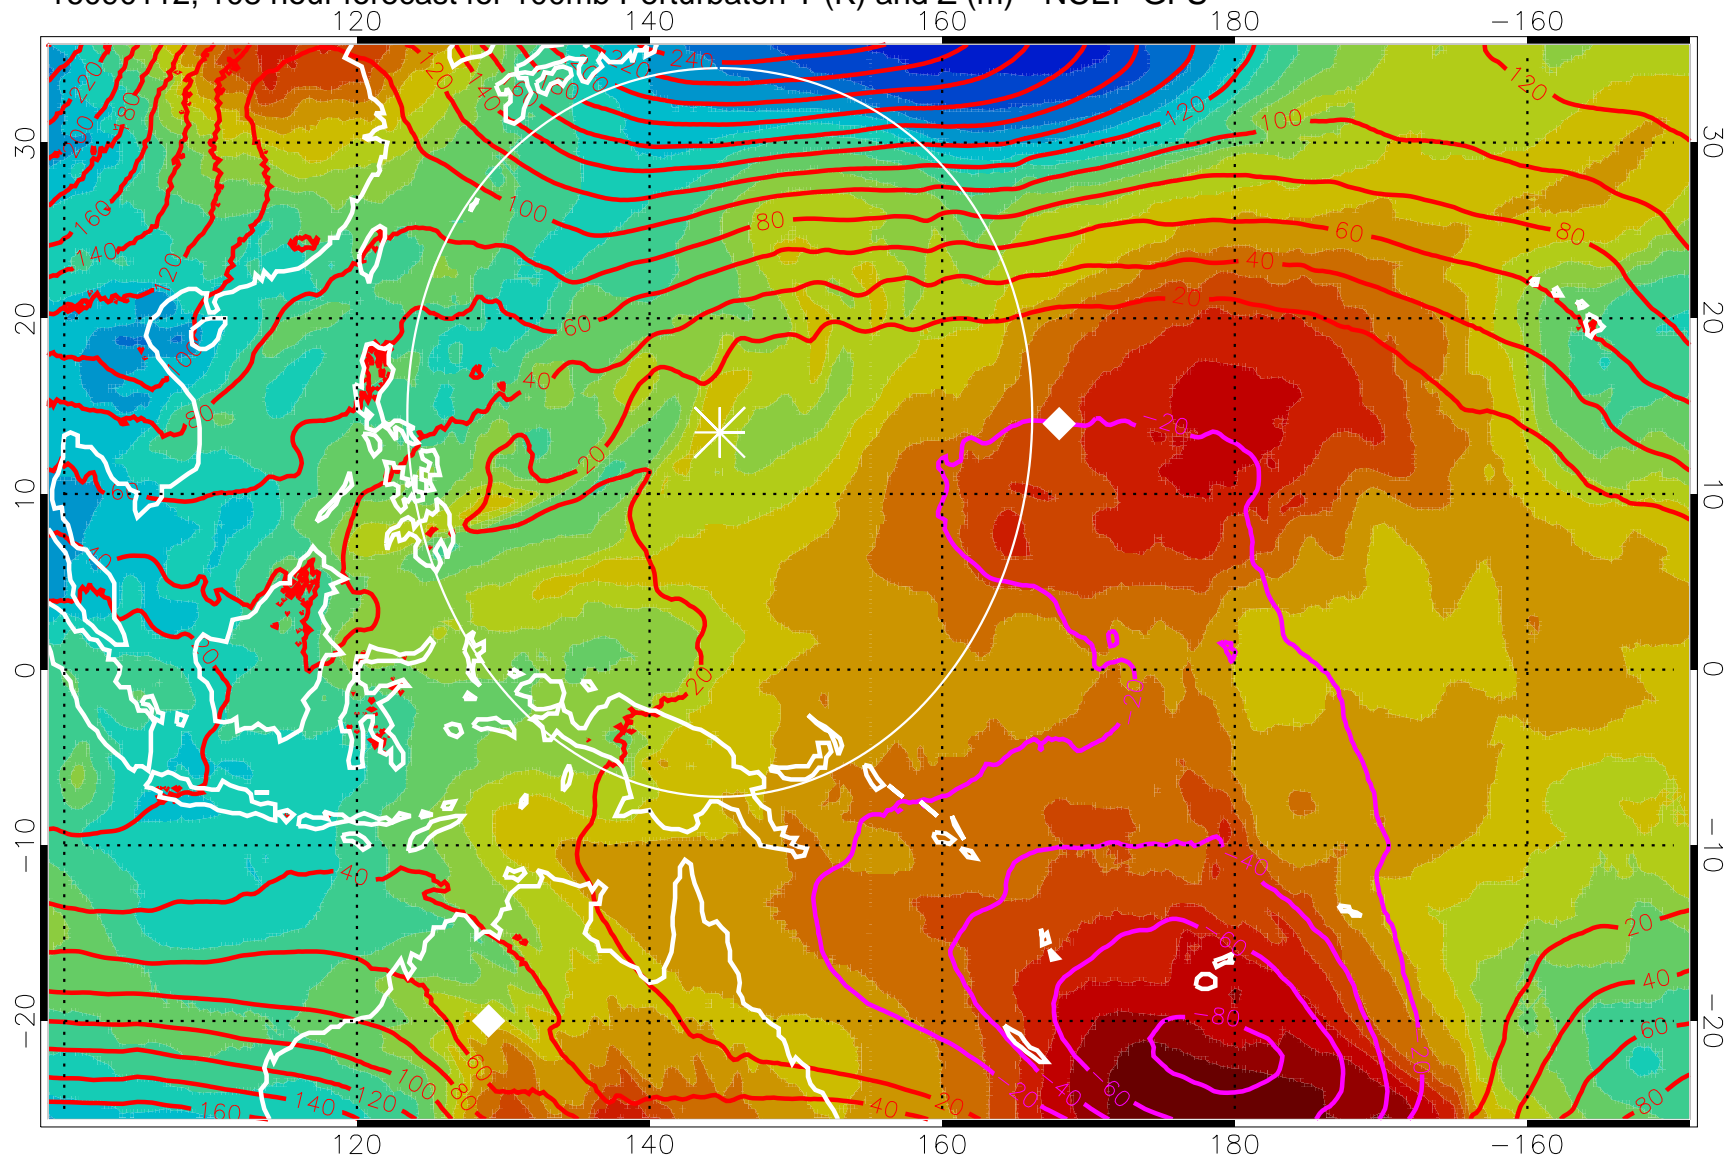

16090112, 108 hour forecast for 100mb Perturbaton T (K) and Z (m)-- NCEP GFS

Contours are 100 mbar Z perturbation (m)
Positive Z Contours
Negative Z Contours
Diamonds-mean pos. of anticyclones

Range ring of 2304 km