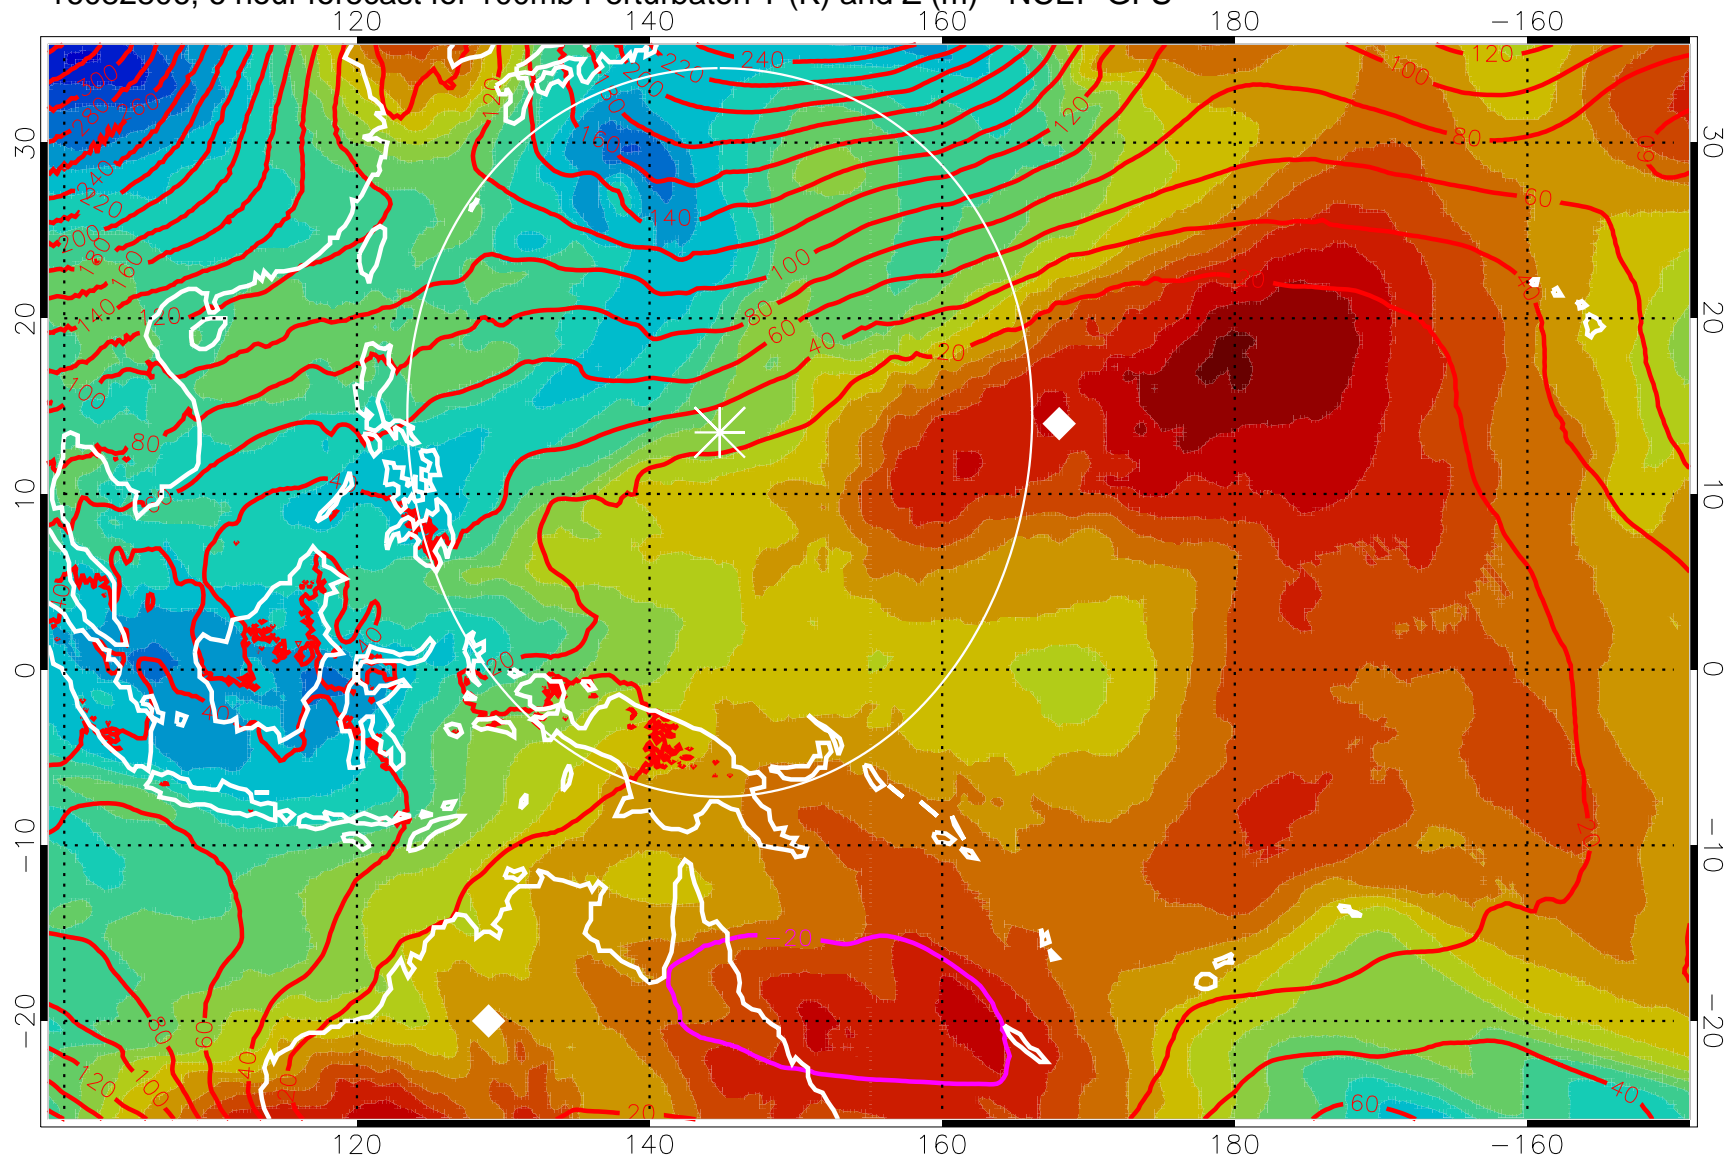

16082806, 6 hour forecast for 100mb Perturbaton T (K) and Z (m)-- NCEP GFS

Contours are 100 mbar Z perturbation (m)
Positive Z Contours
Negative Z Contours
Diamonds-mean pos. of anticyclones

Range ring of 2304 km