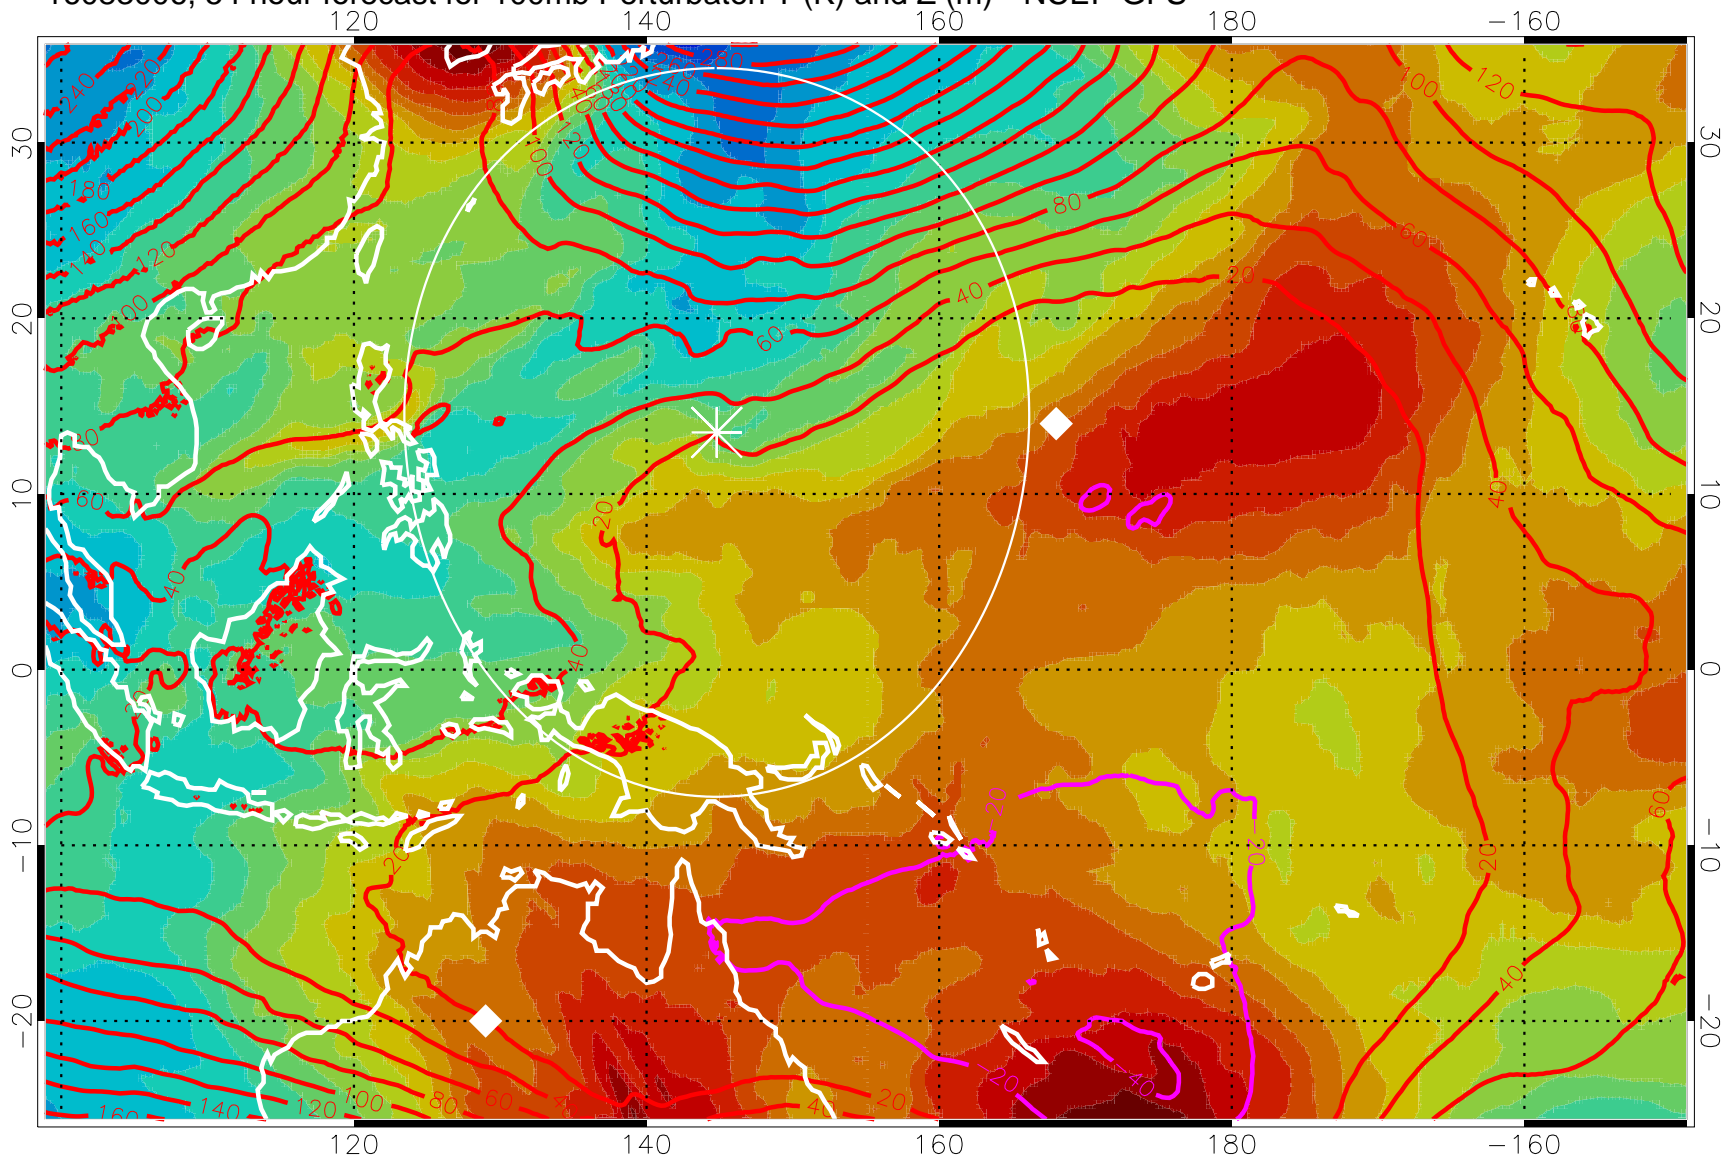

16083006, 54 hour forecast for 100mb Perturbaton T (K) and Z (m)-- NCEP GFS

Contours are 100 mbar Z perturbation (m)
Positive Z Contours
Negative Z Contours
Diamonds-mean pos. of anticyclones

Range ring of 2304 km