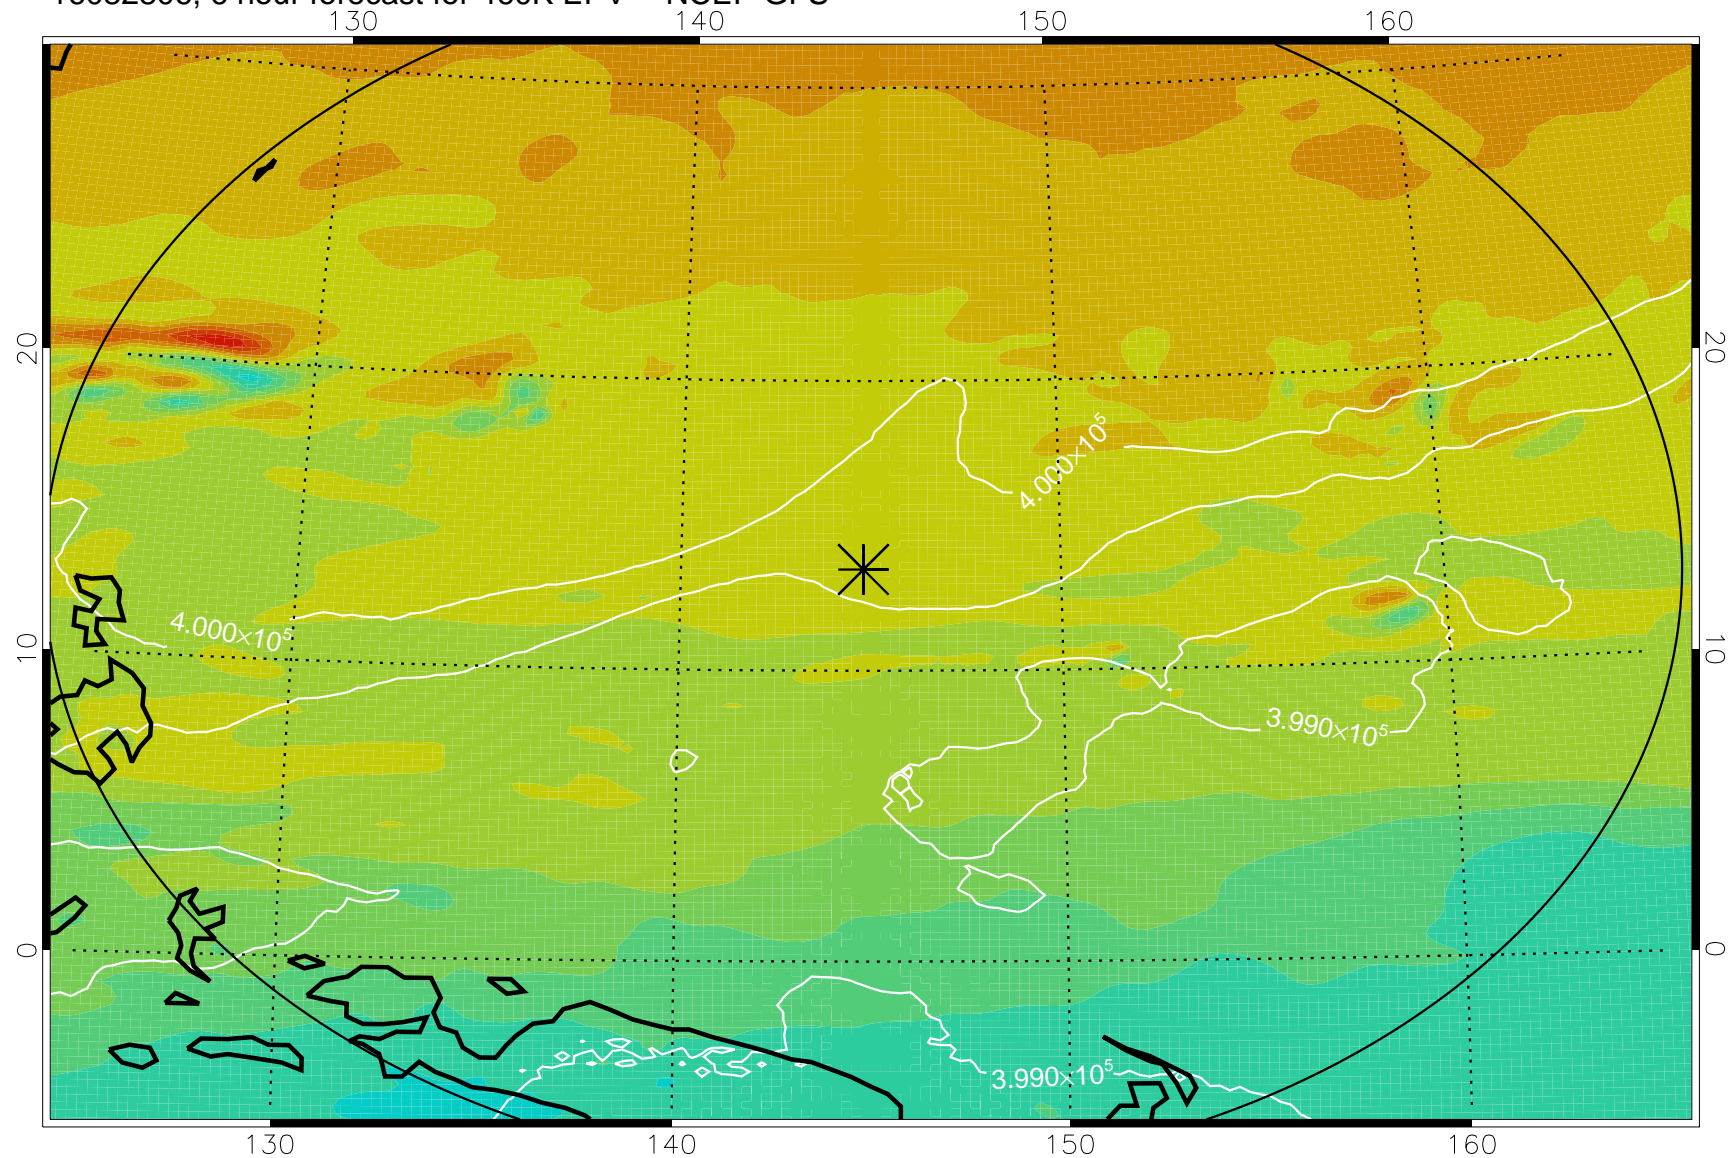

16082806, 6 hour forecast for 460K EPV -- NCEP GFS

460K Montgomery Streamfunction, white

Range ring of 2304 km

16082812, 12 hour forecast for 460K EPV -- NCEP GFS

460K Montgomery Streamfunction, white

Range ring of 2304 km

16082818, 18 hour forecast for 460K EPV -- NCEP GFS

460K Montgomery Streamfunction, white

Range ring of 2304 km

16082900, 24 hour forecast for 460K EPV -- NCEP GFS

460K Montgomery Streamfunction, white

Range ring of 2304 km

16082906, 30 hour forecast for 460K EPV -- NCEP GFS

460K Montgomery Streamfunction, white

Range ring of 2304 km

16082912, 36 hour forecast for 460K EPV -- NCEP GFS

460K Montgomery Streamfunction, white

Range ring of 2304 km

16082918, 42 hour forecast for 460K EPV -- NCEP GFS

460K Montgomery Streamfunction, white

Range ring of 2304 km

16083000, 48 hour forecast for 460K EPV -- NCEP GFS

460K Montgomery Streamfunction, white

Range ring of 2304 km