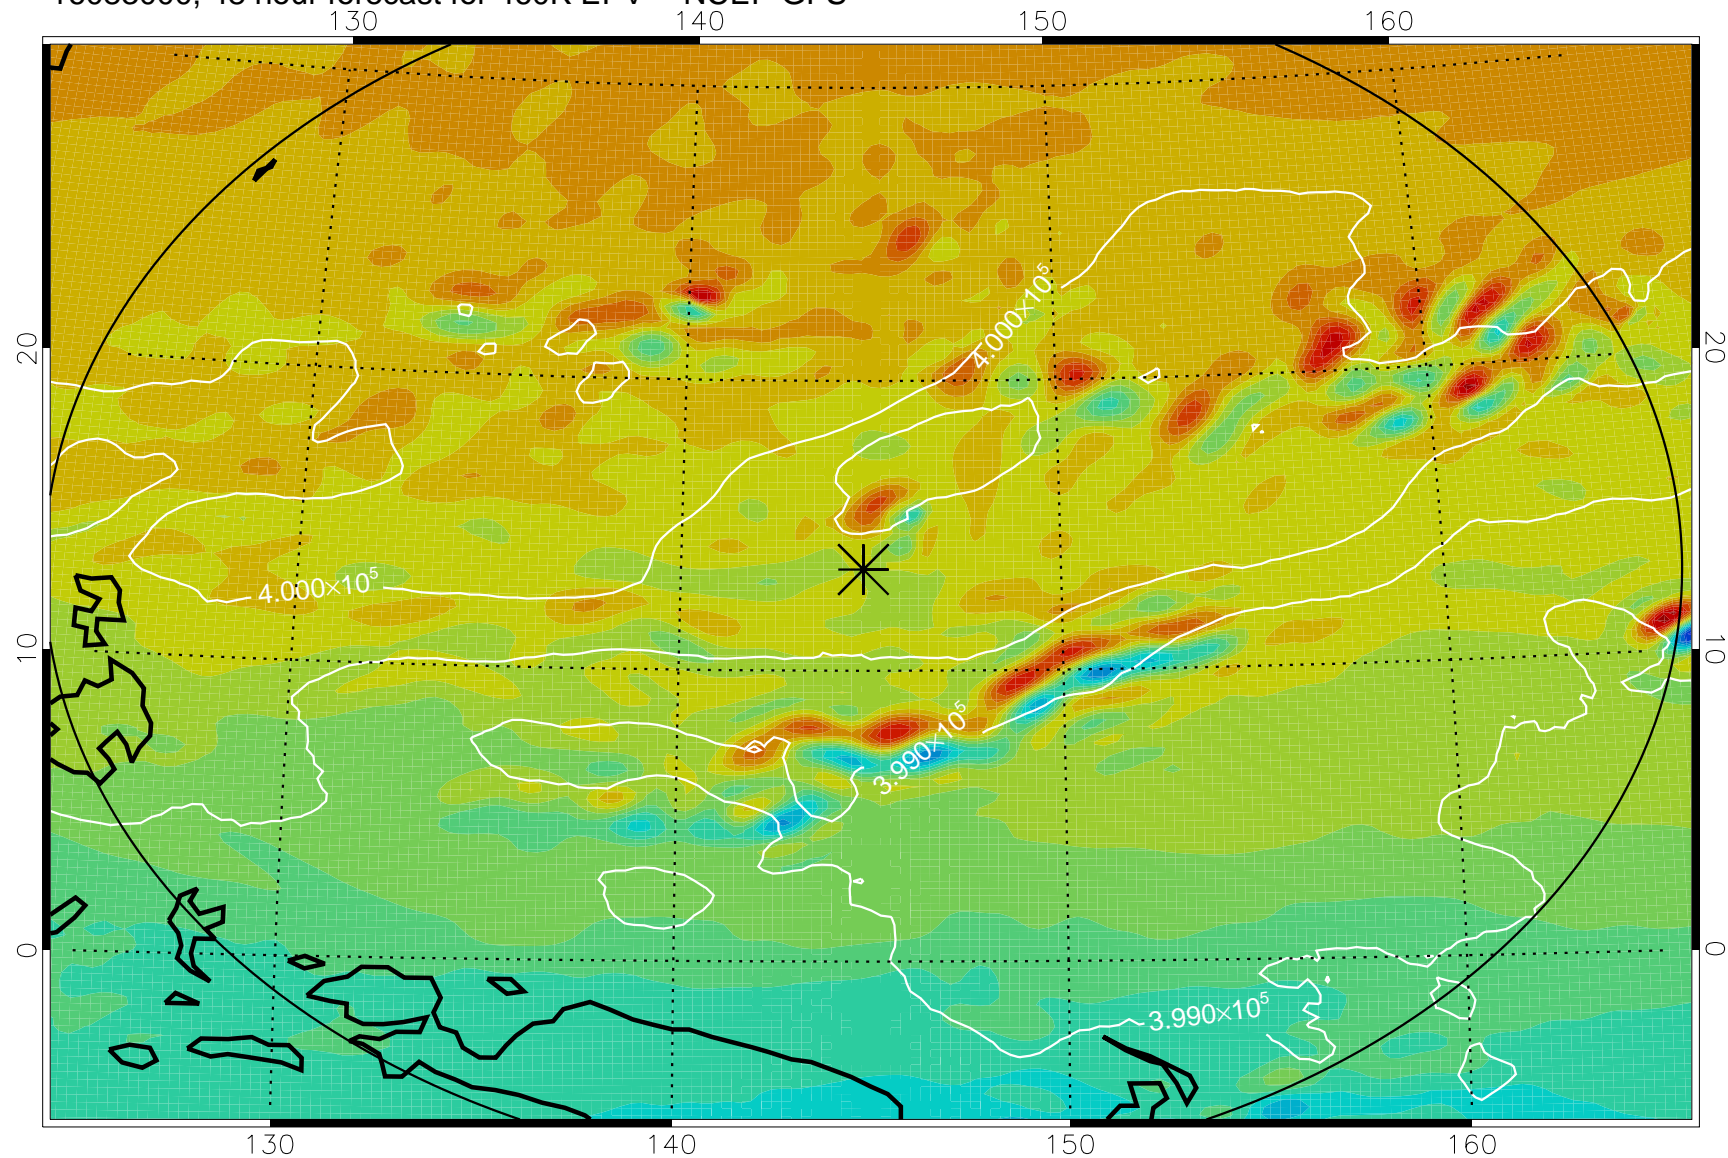

16082818, 18 hour forecast for 460K EPV -- NCEP GFS

460K Montgomery Streamfunction, white

Range ring of 2304 km

16082900, 24 hour forecast for 460K EPV -- NCEP GFS

460K Montgomery Streamfunction, white

Range ring of 2304 km

16082906, 30 hour forecast for 460K EPV -- NCEP GFS

460K Montgomery Streamfunction, white

Range ring of 2304 km

16082912, 36 hour forecast for 460K EPV -- NCEP GFS

460K Montgomery Streamfunction, white

Range ring of 2304 km

16082918, 42 hour forecast for 460K EPV -- NCEP GFS

460K Montgomery Streamfunction, white

Range ring of 2304 km

16083000, 48 hour forecast for 460K EPV -- NCEP GFS

460K Montgomery Streamfunction, white

Range ring of 2304 km

16083006, 54 hour forecast for 460K EPV -- NCEP GFS

460K Montgomery Streamfunction, white

Range ring of 2304 km

16083012, 60 hour forecast for 460K EPV -- NCEP GFS

460K Montgomery Streamfunction, white

Range ring of 2304 km