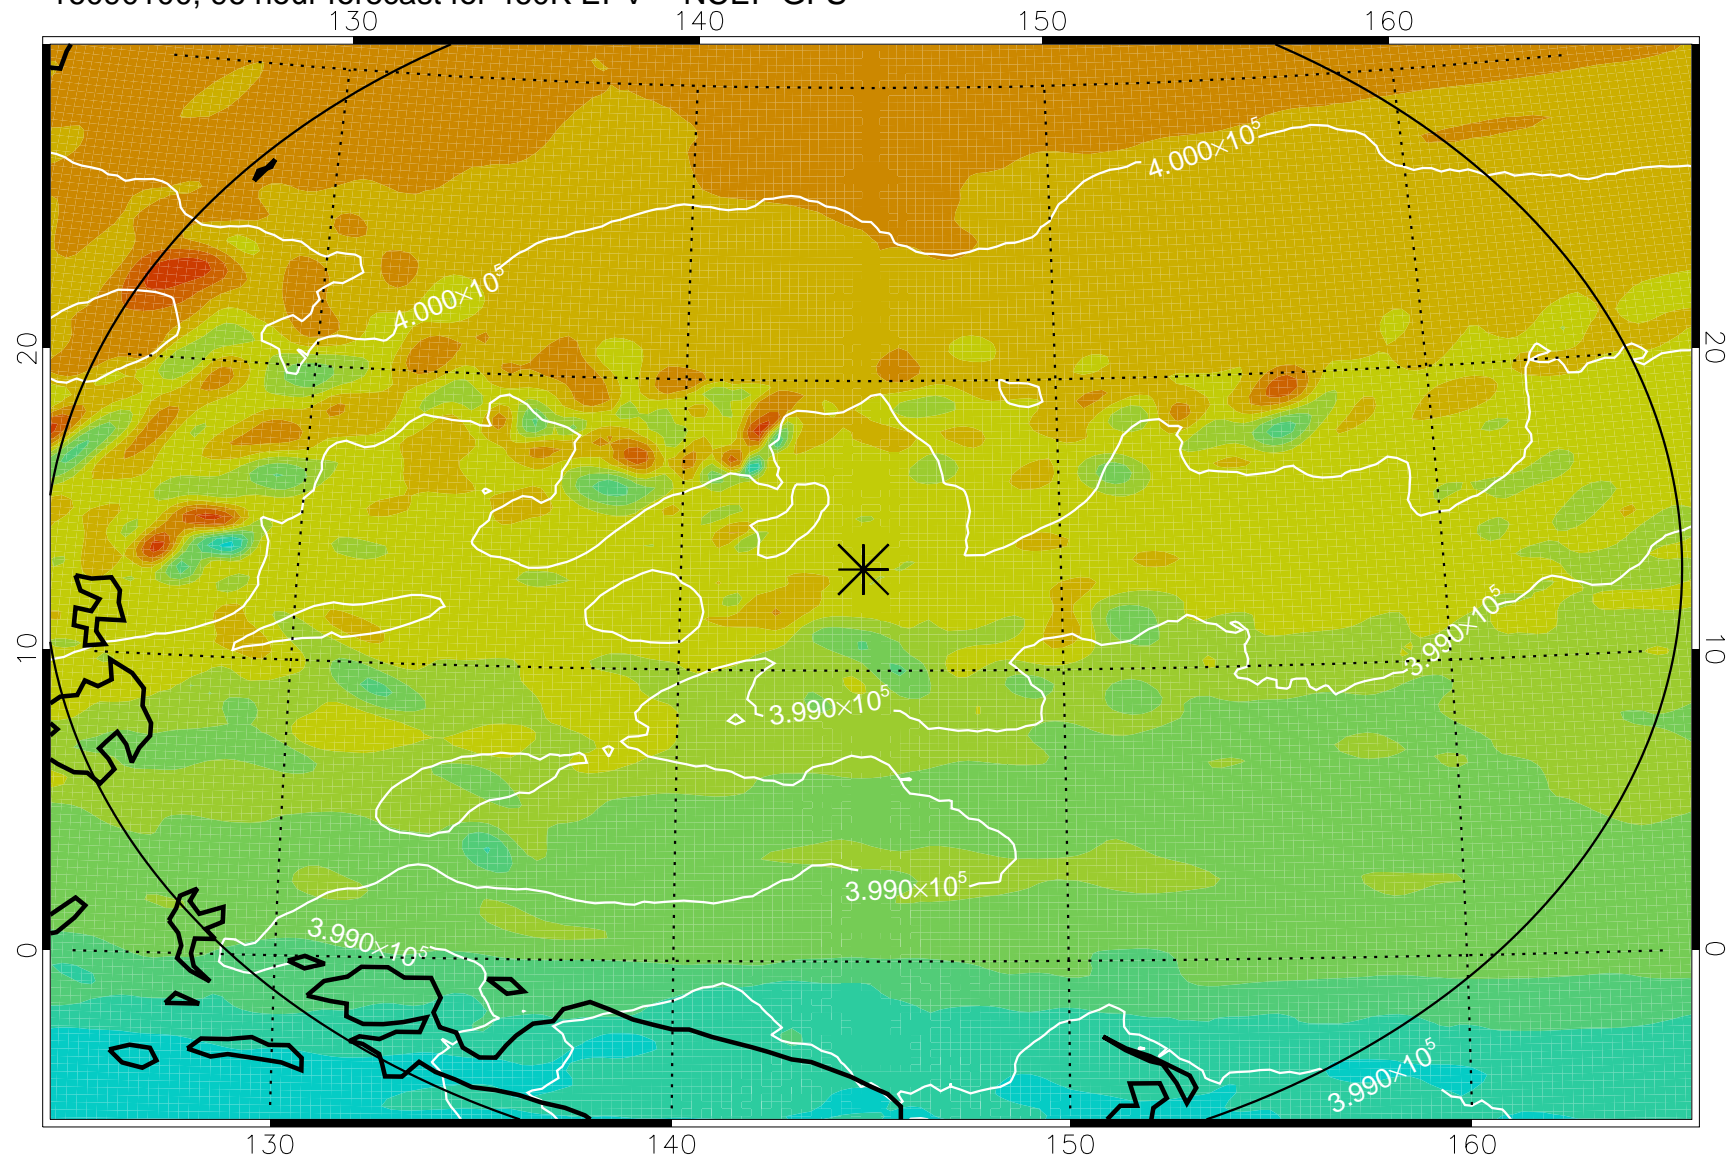

16083018, 66 hour forecast for 460K EPV -- NCEP GFS

460K Montgomery Streamfunction, white

Range ring of 2304 km

16083100, 72 hour forecast for 460K EPV -- NCEP GFS

460K Montgomery Streamfunction, white

Range ring of 2304 km

16083106, 78 hour forecast for 460K EPV -- NCEP GFS

460K Montgomery Streamfunction, white

Range ring of 2304 km

16083112, 84 hour forecast for 460K EPV -- NCEP GFS

460K Montgomery Streamfunction, white

Range ring of 2304 km

16083118, 90 hour forecast for 460K EPV -- NCEP GFS

460K Montgomery Streamfunction, white

Range ring of 2304 km

16090100, 96 hour forecast for 460K EPV -- NCEP GFS

460K Montgomery Streamfunction, white

Range ring of 2304 km

16090106, 102 hour forecast for 460K EPV -- NCEP GFS

460K Montgomery Streamfunction, white

Range ring of 2304 km

16090112, 108 hour forecast for 460K EPV -- NCEP GFS

460K Montgomery Streamfunction, white

Range ring of 2304 km