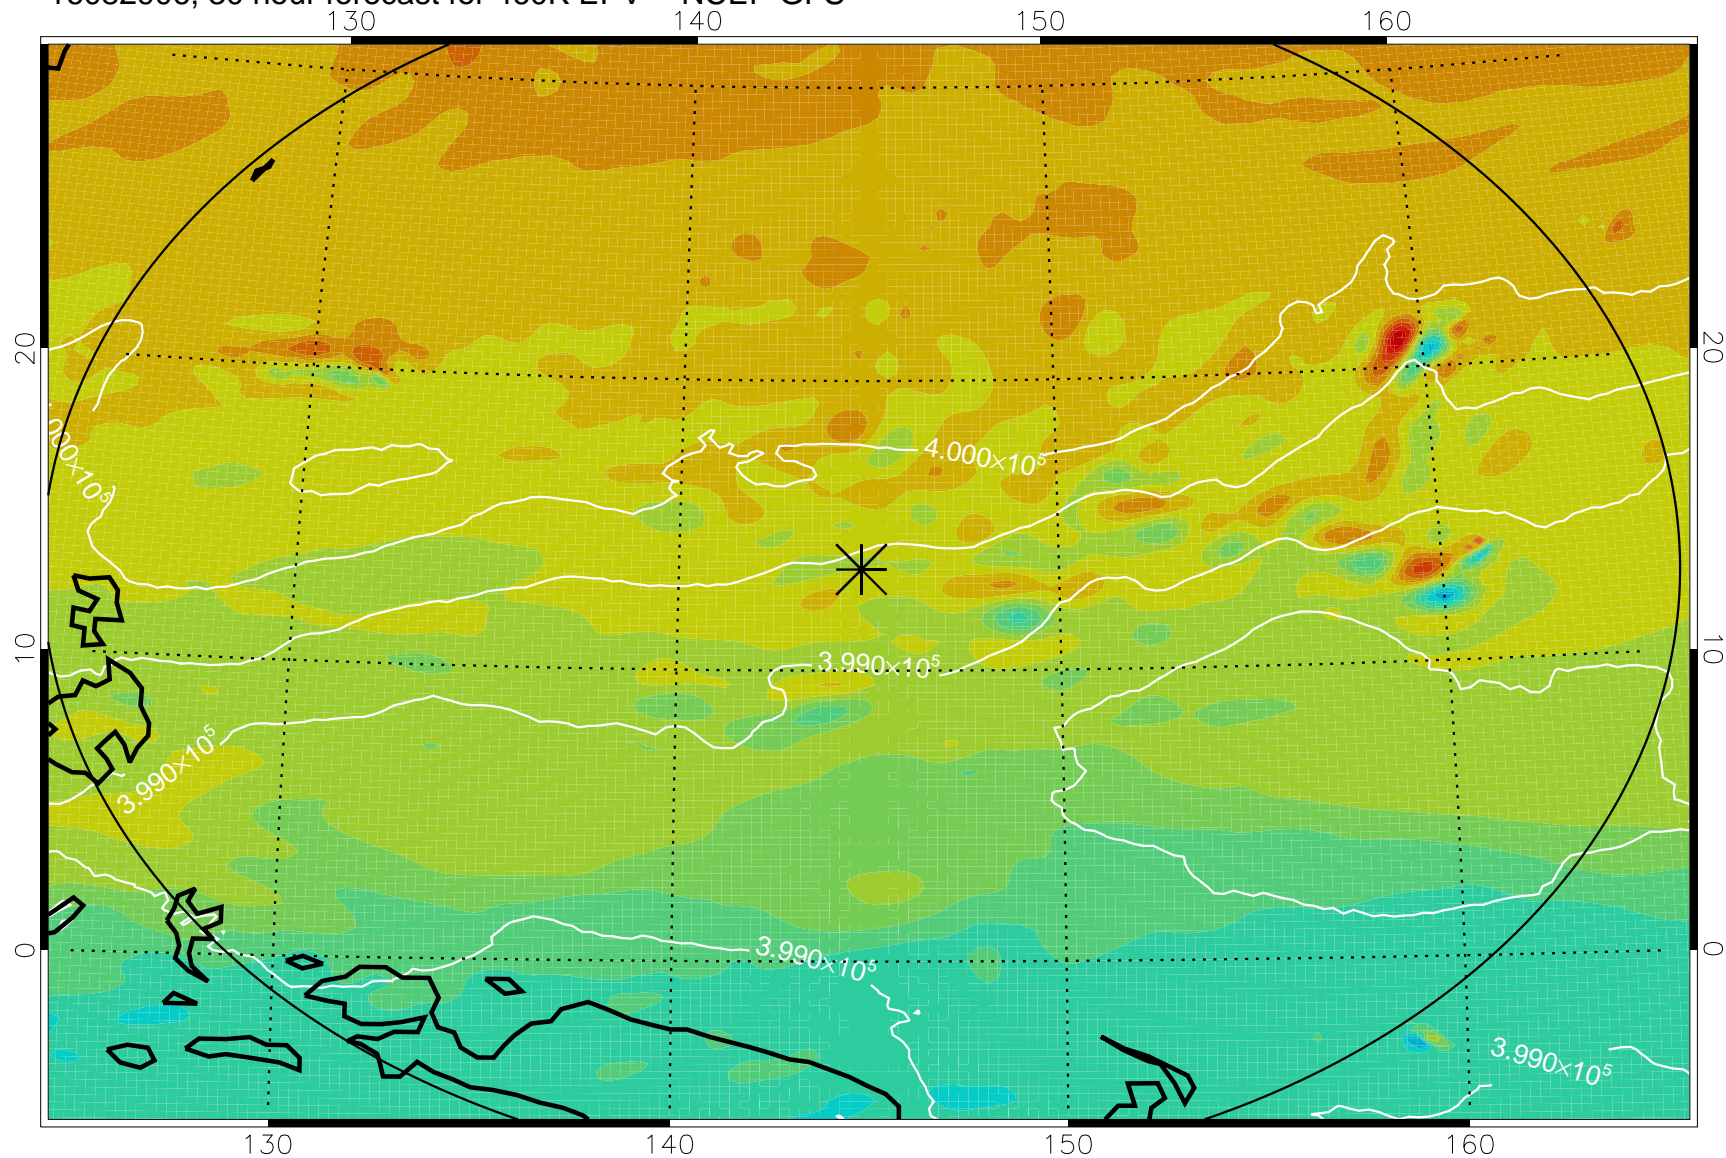

16082818, 18 hour forecast for 460K EPV -- NCEP GFS

460K Montgomery Streamfunction, white

Range ring of 2304 km

16082900, 24 hour forecast for 460K EPV -- NCEP GFS

460K Montgomery Streamfunction, white

Range ring of 2304 km

16082906, 30 hour forecast for 460K EPV -- NCEP GFS

460K Montgomery Streamfunction, white

Range ring of 2304 km

16082912, 36 hour forecast for 460K EPV -- NCEP GFS

460K Montgomery Streamfunction, white

Range ring of 2304 km

16082918, 42 hour forecast for 460K EPV -- NCEP GFS

460K Montgomery Streamfunction, white

Range ring of 2304 km

16083000, 48 hour forecast for 460K EPV -- NCEP GFS

460K Montgomery Streamfunction, white

Range ring of 2304 km

16083018, 66 hour forecast for 460K EPV -- NCEP GFS

460K Montgomery Streamfunction, white

Range ring of 2304 km

16083100, 72 hour forecast for 460K EPV -- NCEP GFS

460K Montgomery Streamfunction, white

Range ring of 2304 km