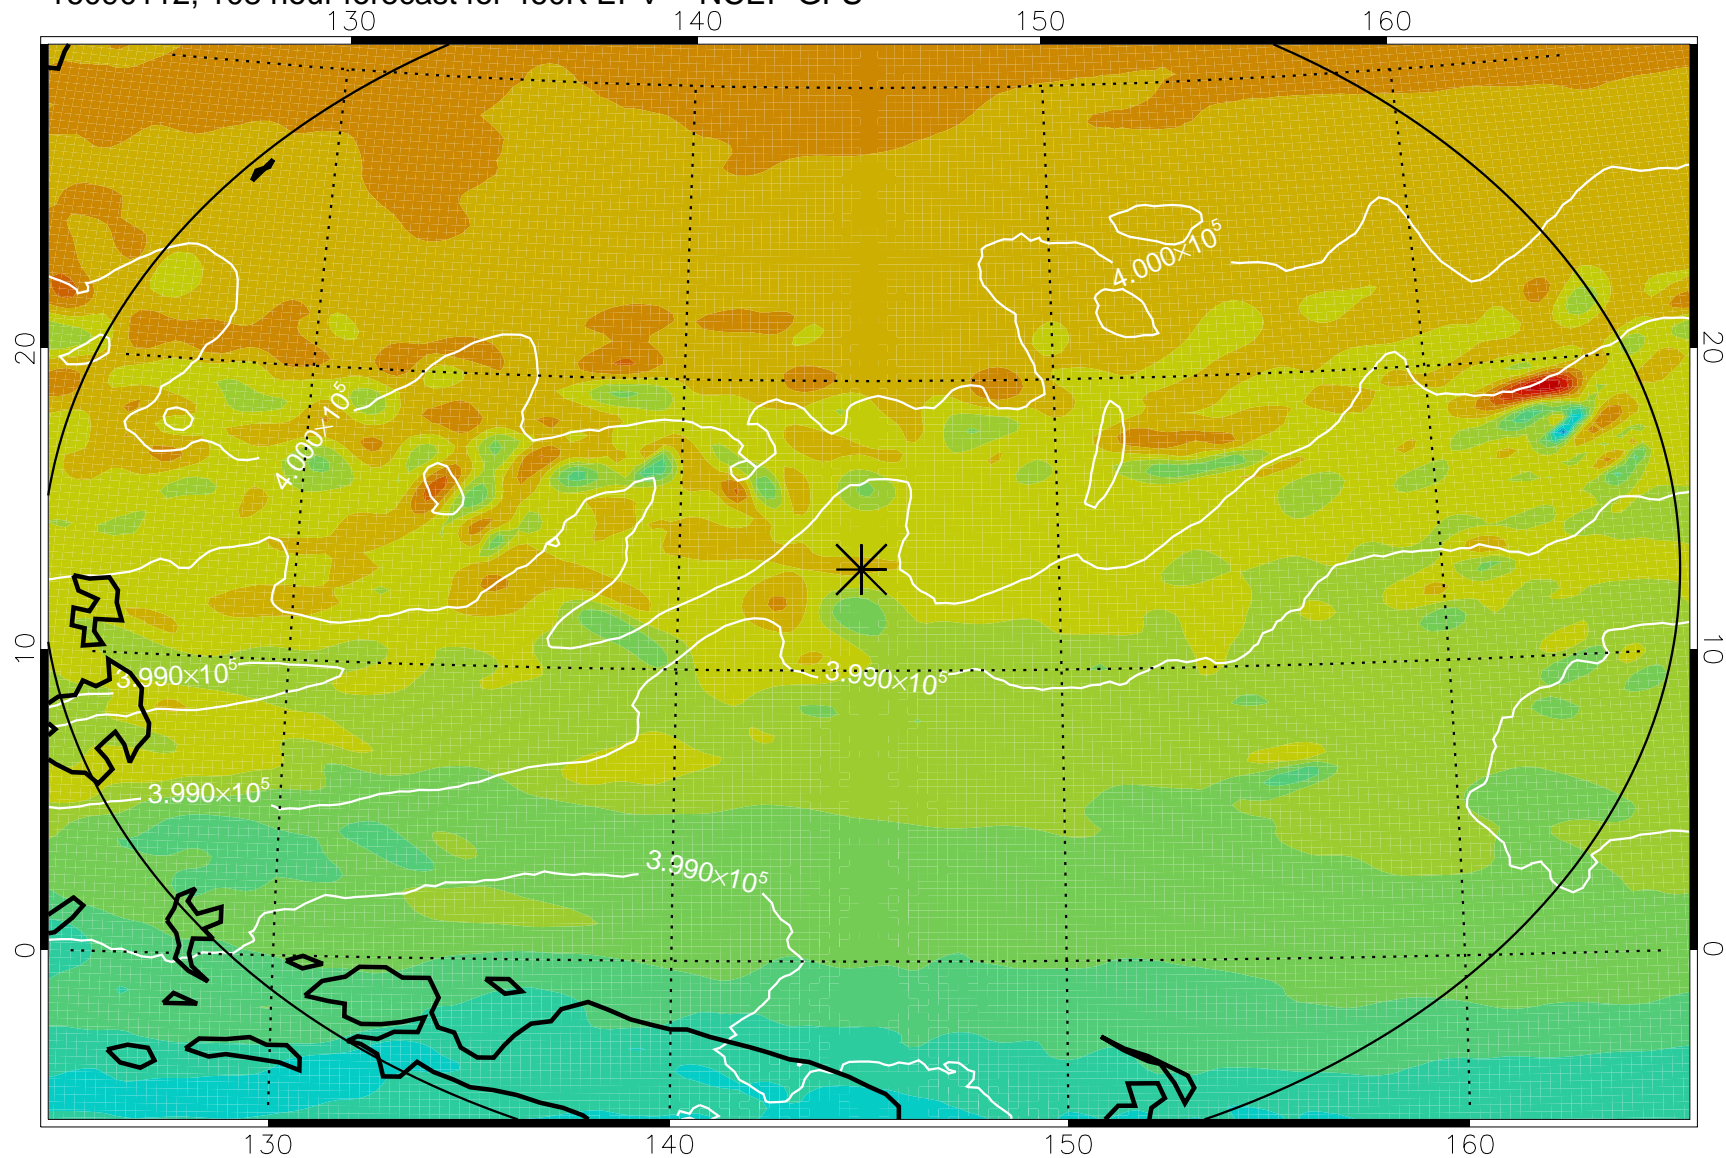

16083106, 78 hour forecast for 460K EPV -- NCEP GFS

460K Montgomery Streamfunction, white

Range ring of 2304 km

16083112, 84 hour forecast for 460K EPV -- NCEP GFS

460K Montgomery Streamfunction, white

Range ring of 2304 km

16083118, 90 hour forecast for 460K EPV -- NCEP GFS

460K Montgomery Streamfunction, white

Range ring of 2304 km

16090100, 96 hour forecast for 460K EPV -- NCEP GFS

460K Montgomery Streamfunction, white

Range ring of 2304 km

16090106, 102 hour forecast for 460K EPV -- NCEP GFS

460K Montgomery Streamfunction, white

Range ring of 2304 km

16090112, 108 hour forecast for 460K EPV -- NCEP GFS

460K Montgomery Streamfunction, white

Range ring of 2304 km

16090118, 114 hour forecast for 460K EPV -- NCEP GFS

460K Montgomery Streamfunction, white

Range ring of 2304 km

16090200, 120 hour forecast for 460K EPV -- NCEP GFS

460K Montgomery Streamfunction, white

Range ring of 2304 km