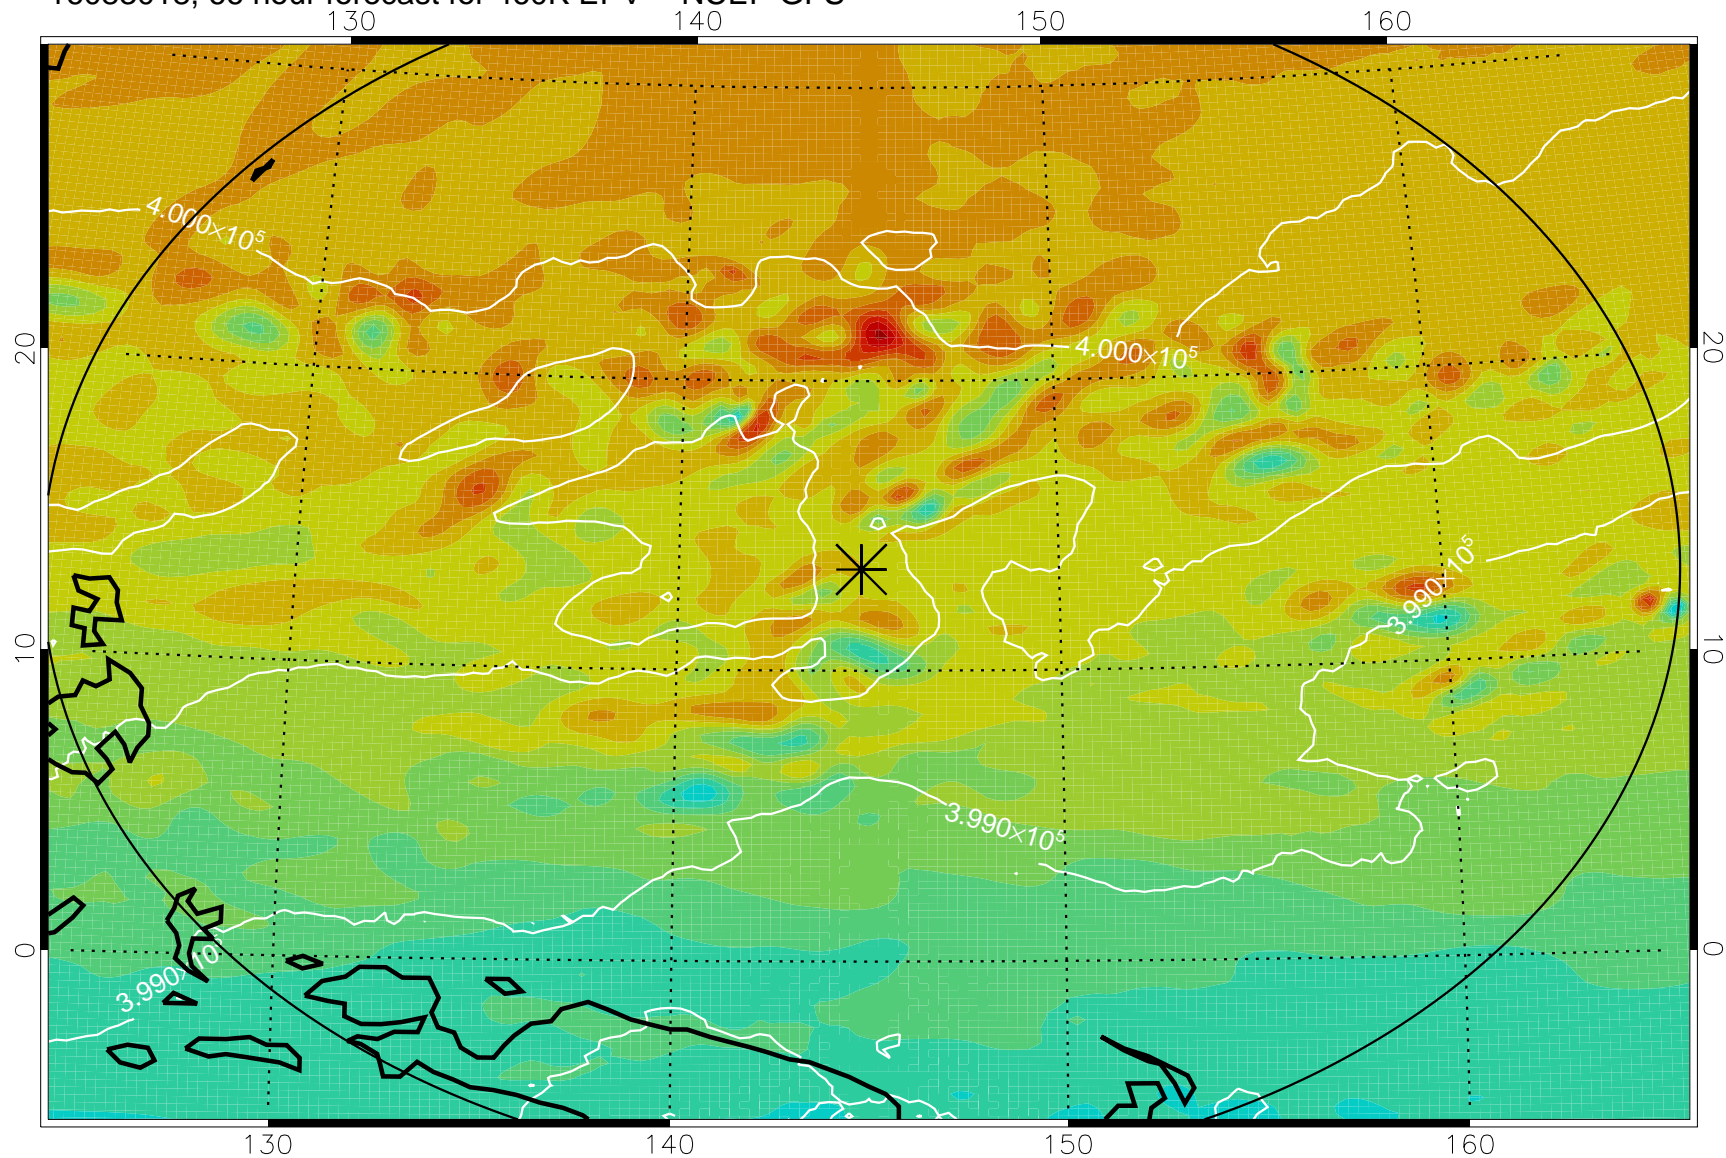

16082918, 42 hour forecast for 460K EPV -- NCEP GFS

460K Montgomery Streamfunction, white

Range ring of 2304 km

16083000, 48 hour forecast for 460K EPV -- NCEP GFS

460K Montgomery Streamfunction, white

Range ring of 2304 km

16083006, 54 hour forecast for 460K EPV -- NCEP GFS

460K Montgomery Streamfunction, white

Range ring of 2304 km

16083012, 60 hour forecast for 460K EPV -- NCEP GFS

460K Montgomery Streamfunction, white

Range ring of 2304 km

16083018, 66 hour forecast for 460K EPV -- NCEP GFS

460K Montgomery Streamfunction, white

Range ring of 2304 km

16083100, 72 hour forecast for 460K EPV -- NCEP GFS

460K Montgomery Streamfunction, white

Range ring of 2304 km

16083106, 78 hour forecast for 460K EPV -- NCEP GFS

460K Montgomery Streamfunction, white

Range ring of 2304 km

16083112, 84 hour forecast for 460K EPV -- NCEP GFS

460K Montgomery Streamfunction, white

Range ring of 2304 km