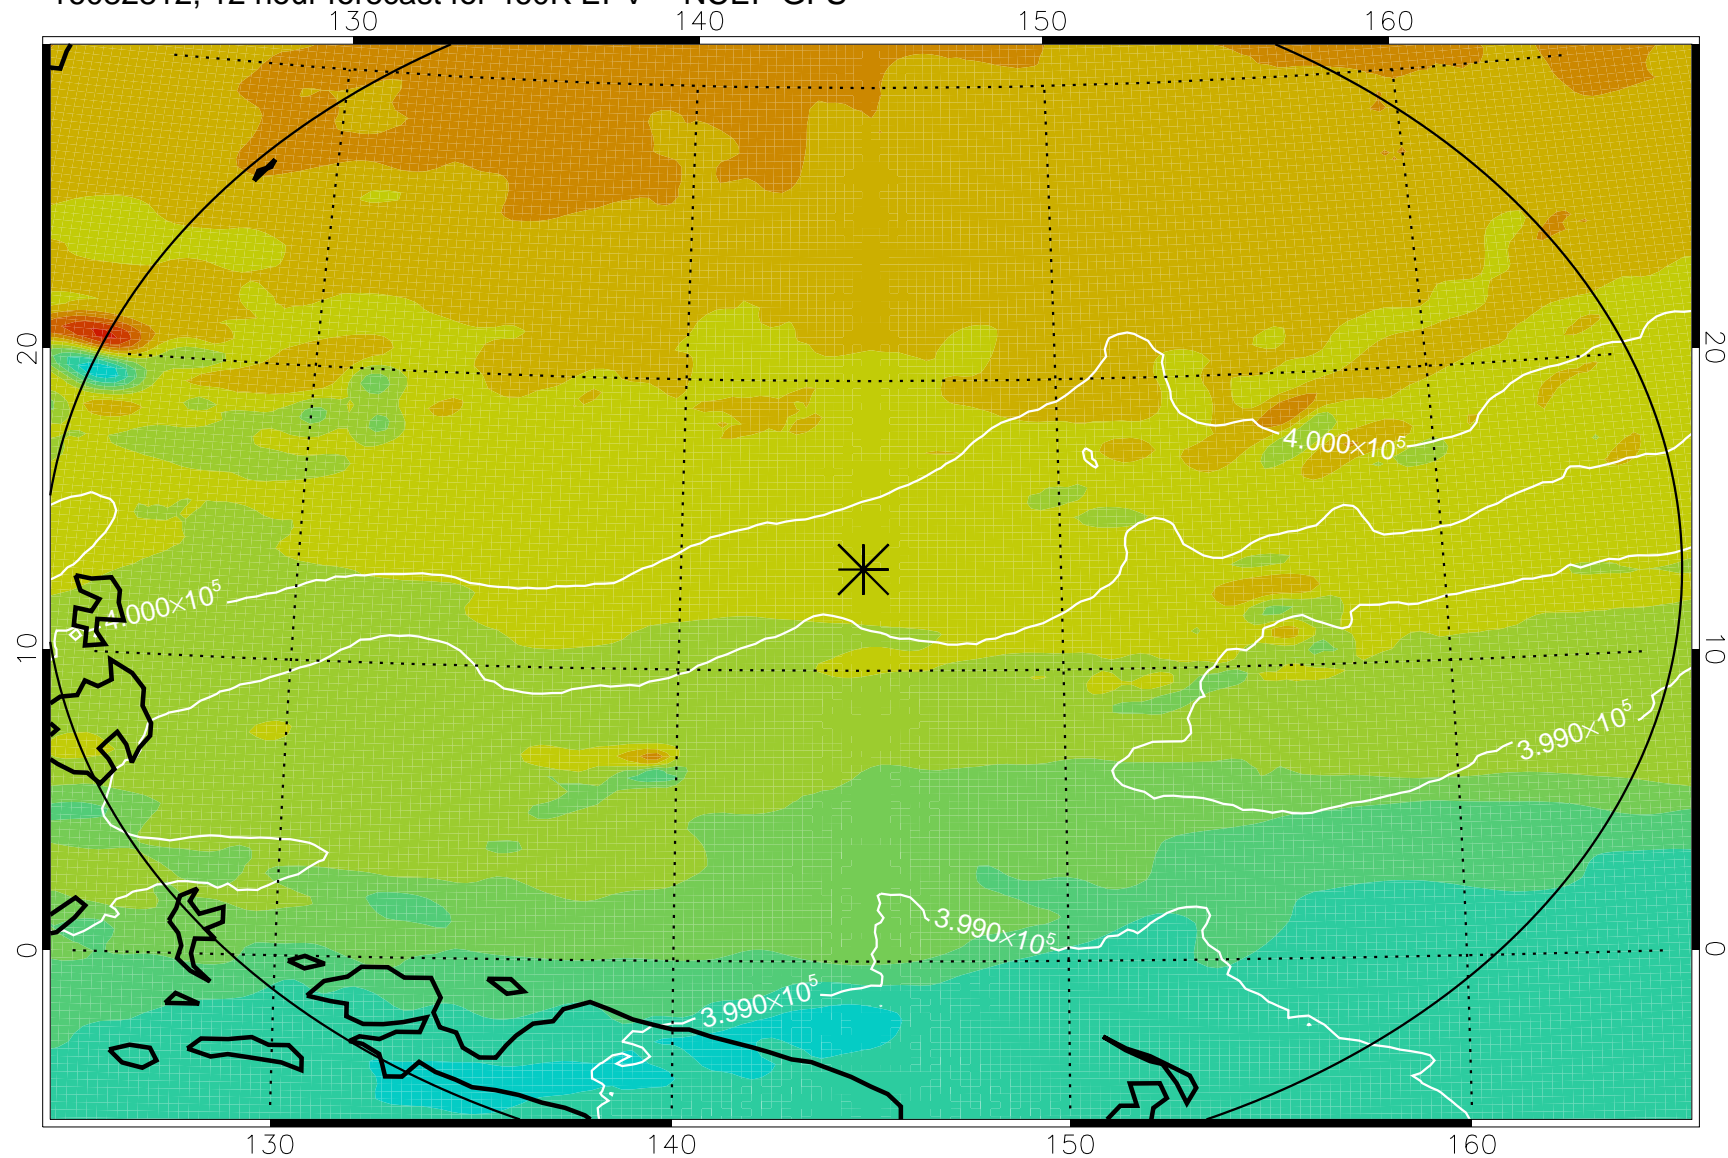

16082806, 6 hour forecast for 460K EPV -- NCEP GFS

460K Montgomery Streamfunction, white

Range ring of 2304 km

16082812, 12 hour forecast for 460K EPV -- NCEP GFS

460K Montgomery Streamfunction, white

Range ring of 2304 km

16082818, 18 hour forecast for 460K EPV -- NCEP GFS

460K Montgomery Streamfunction, white

Range ring of 2304 km

16082900, 24 hour forecast for 460K EPV -- NCEP GFS

460K Montgomery Streamfunction, white

Range ring of 2304 km

16082906, 30 hour forecast for 460K EPV -- NCEP GFS

460K Montgomery Streamfunction, white

Range ring of 2304 km

16082912, 36 hour forecast for 460K EPV -- NCEP GFS

460K Montgomery Streamfunction, white

Range ring of 2304 km

16082918, 42 hour forecast for 460K EPV -- NCEP GFS

460K Montgomery Streamfunction, white

Range ring of 2304 km

16083000, 48 hour forecast for 460K EPV -- NCEP GFS

460K Montgomery Streamfunction, white

Range ring of 2304 km