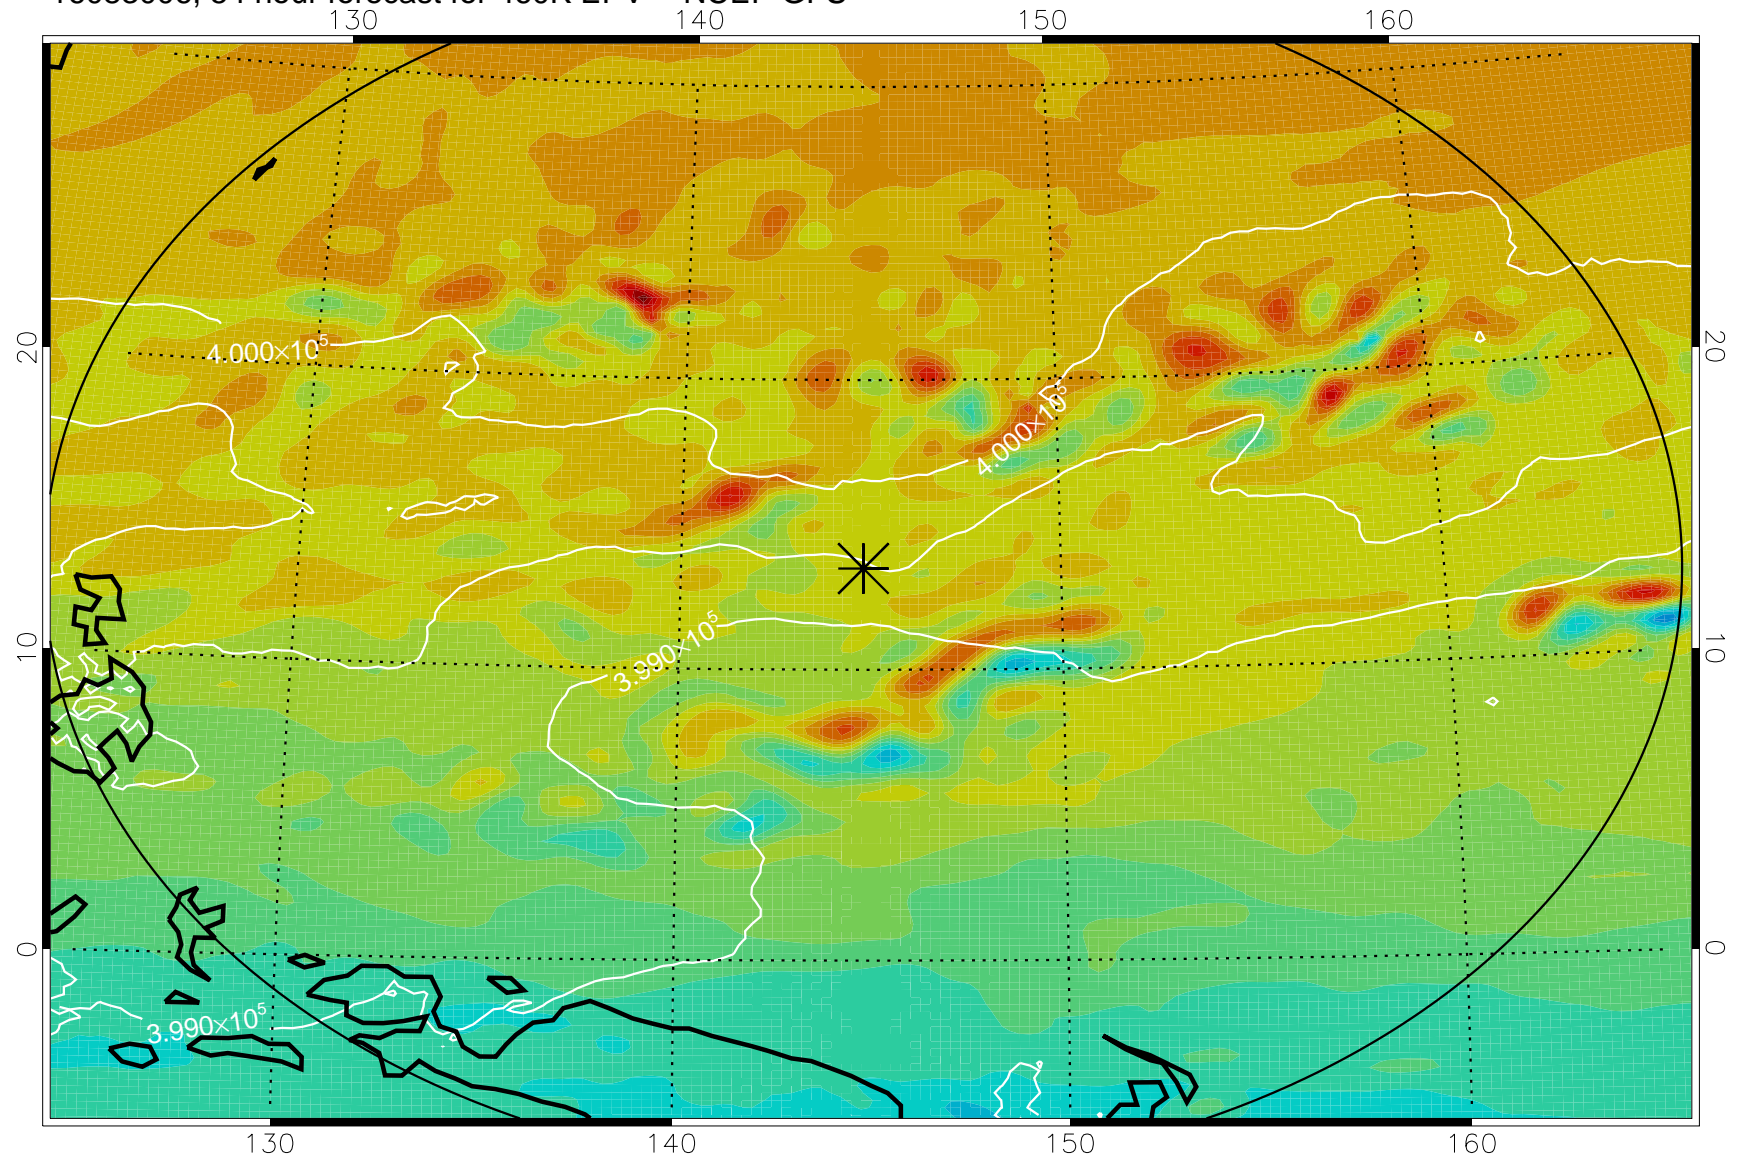

16082918, 42 hour forecast for 460K EPV -- NCEP GFS

460K Montgomery Streamfunction, white

Range ring of 2304 km

16083000, 48 hour forecast for 460K EPV -- NCEP GFS

460K Montgomery Streamfunction, white

Range ring of 2304 km

16083006, 54 hour forecast for 460K EPV -- NCEP GFS

460K Montgomery Streamfunction, white

Range ring of 2304 km

16083012, 60 hour forecast for 460K EPV -- NCEP GFS

460K Montgomery Streamfunction, white

Range ring of 2304 km

16083018, 66 hour forecast for 460K EPV -- NCEP GFS

460K Montgomery Streamfunction, white

Range ring of 2304 km

16083100, 72 hour forecast for 460K EPV -- NCEP GFS

460K Montgomery Streamfunction, white

Range ring of 2304 km

16083118, 90 hour forecast for 460K EPV -- NCEP GFS

460K Montgomery Streamfunction, white

Range ring of 2304 km

16090100, 96 hour forecast for 460K EPV -- NCEP GFS

460K Montgomery Streamfunction, white

Range ring of 2304 km