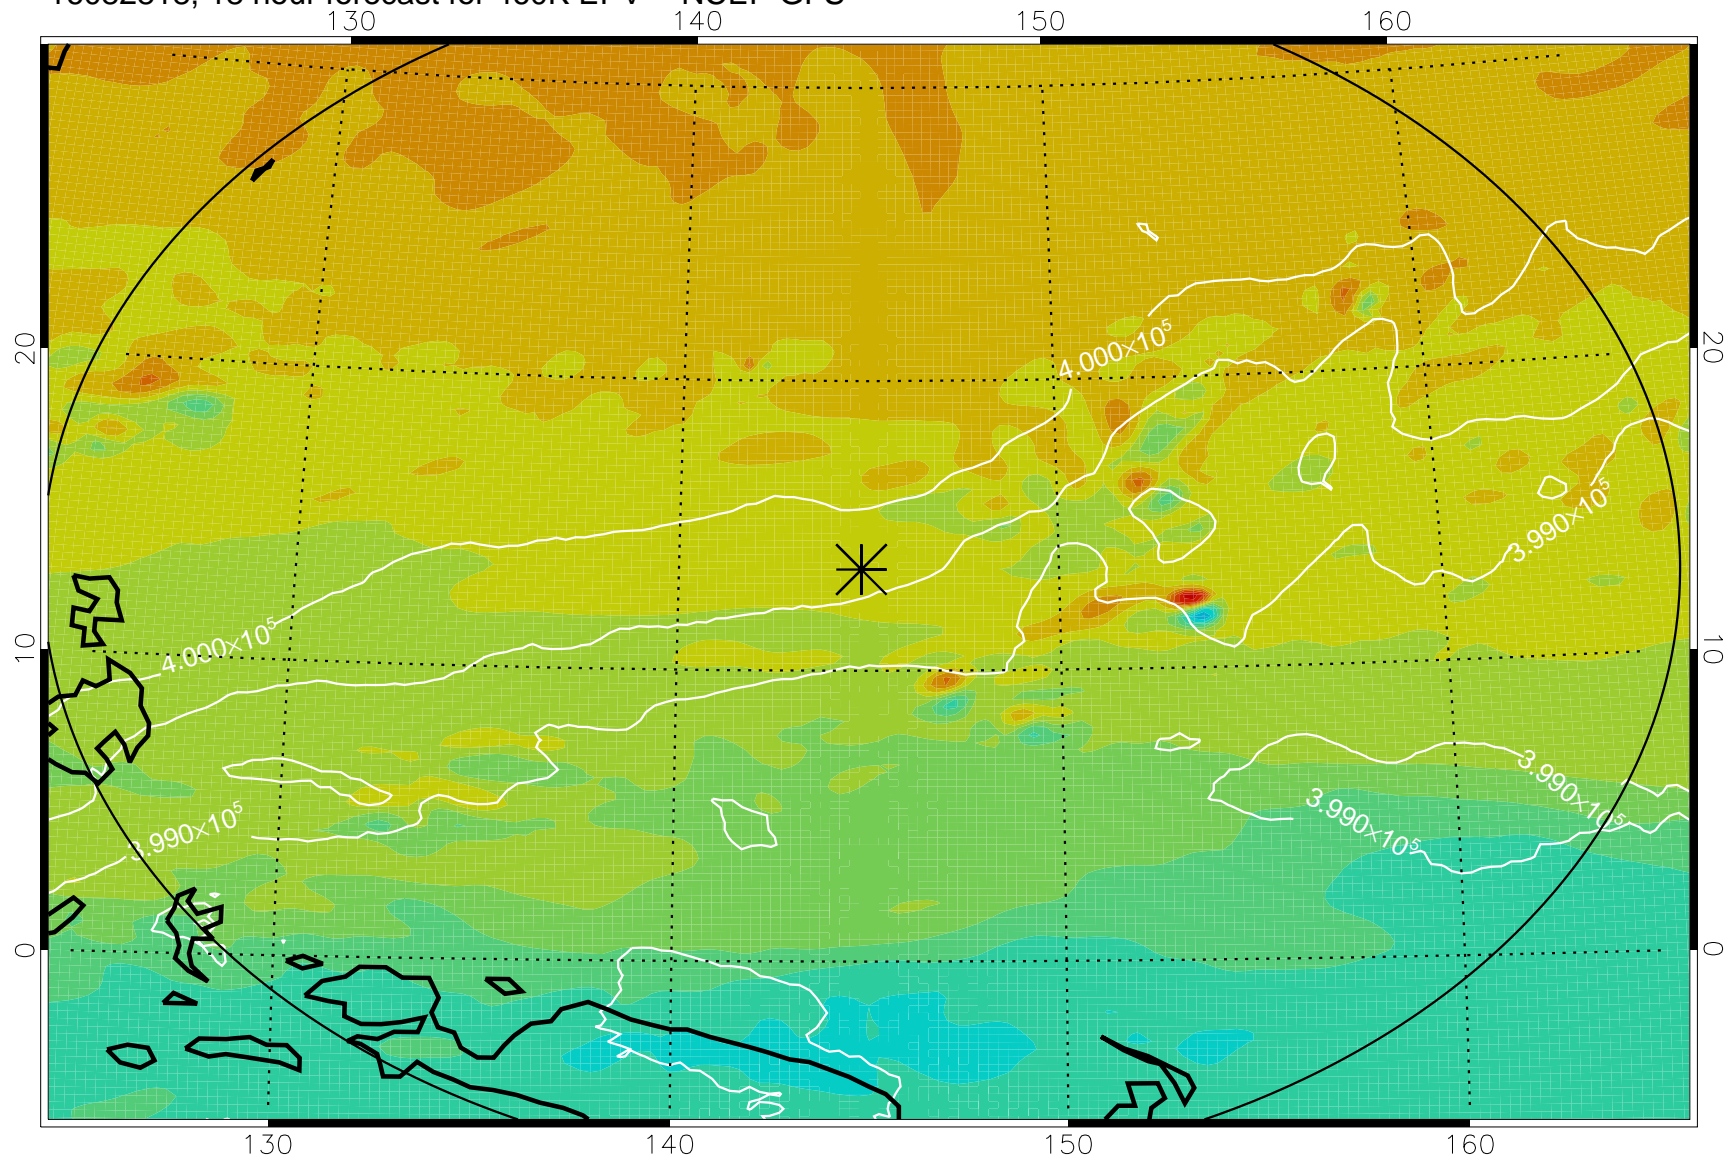

16082806, 6 hour forecast for 460K EPV -- NCEP GFS

460K Montgomery Streamfunction, white

Range ring of 2304 km

16082812, 12 hour forecast for 460K EPV -- NCEP GFS

460K Montgomery Streamfunction, white

Range ring of 2304 km

16082818, 18 hour forecast for 460K EPV -- NCEP GFS

460K Montgomery Streamfunction, white

Range ring of 2304 km

16082900, 24 hour forecast for 460K EPV -- NCEP GFS

460K Montgomery Streamfunction, white

Range ring of 2304 km

16082906, 30 hour forecast for 460K EPV -- NCEP GFS

460K Montgomery Streamfunction, white

Range ring of 2304 km

16082912, 36 hour forecast for 460K EPV -- NCEP GFS

460K Montgomery Streamfunction, white

Range ring of 2304 km

16083018, 66 hour forecast for 460K EPV -- NCEP GFS

460K Montgomery Streamfunction, white

Range ring of 2304 km

16083100, 72 hour forecast for 460K EPV -- NCEP GFS

460K Montgomery Streamfunction, white

Range ring of 2304 km