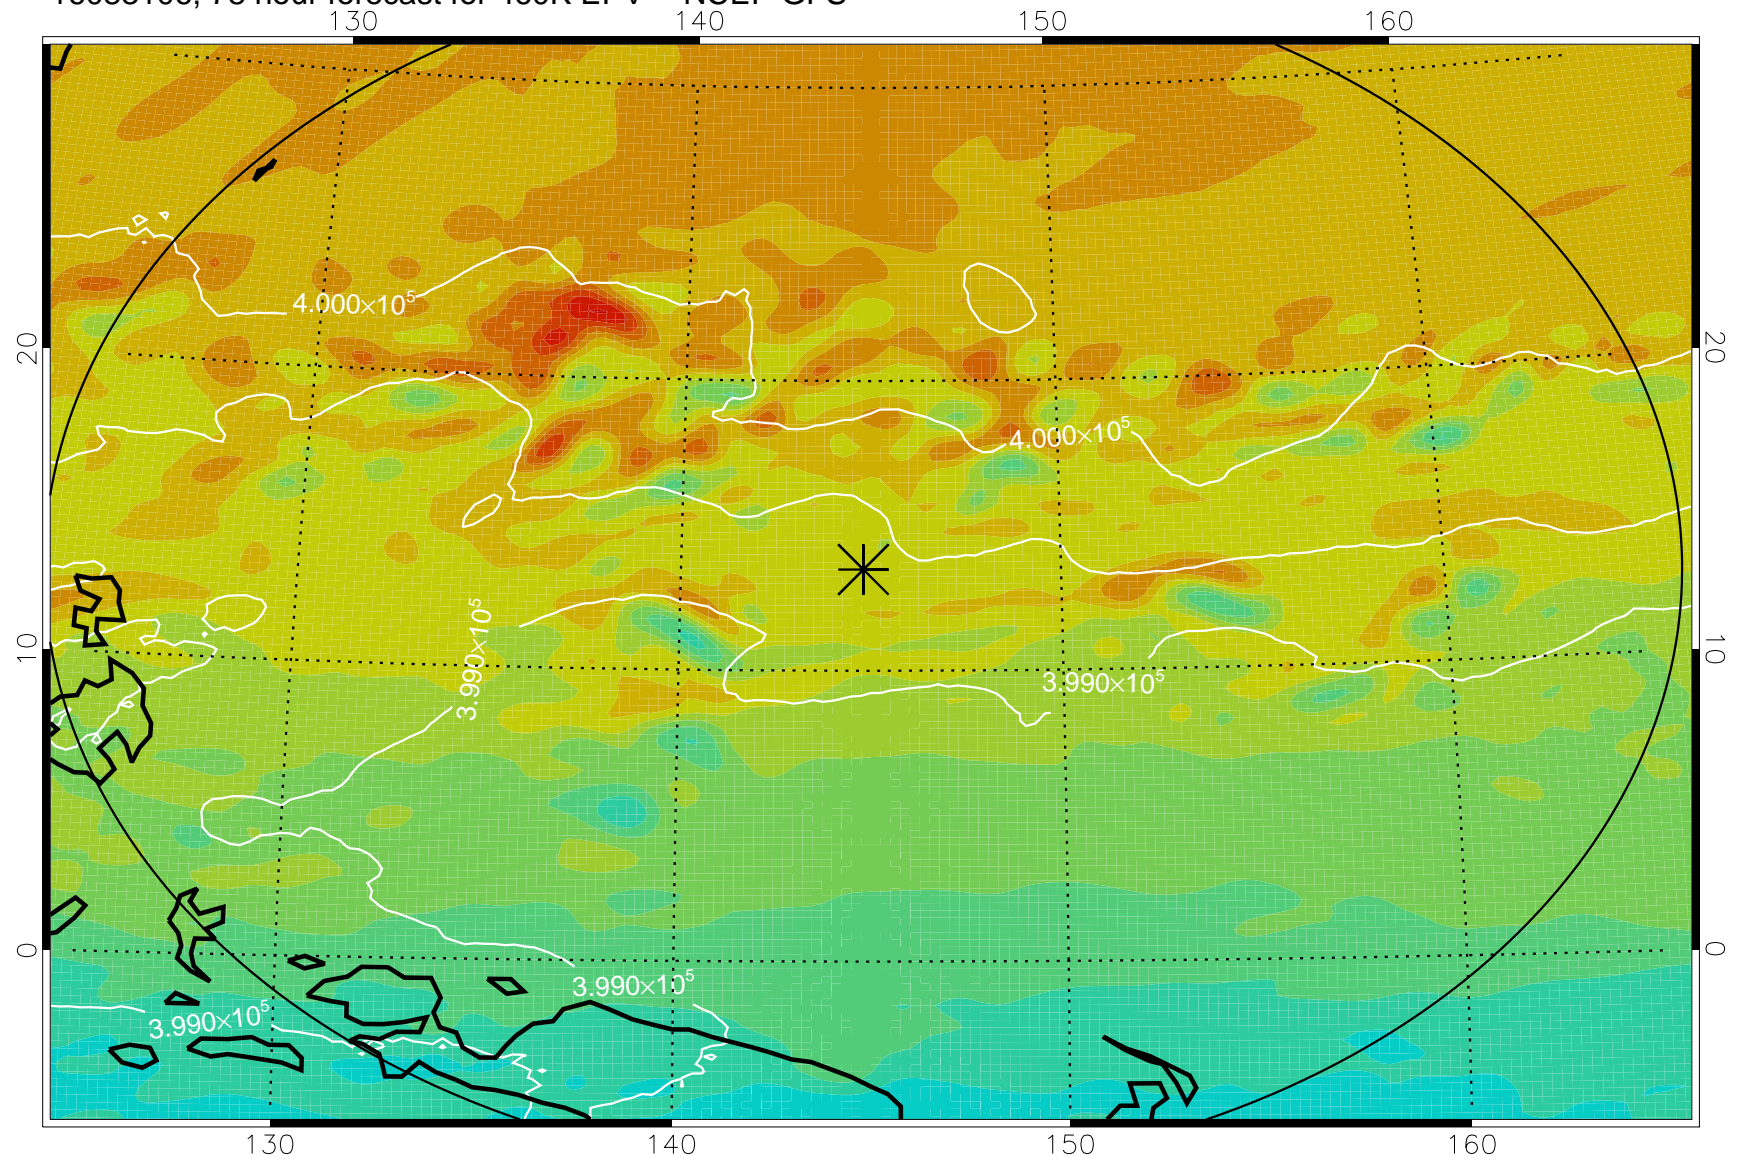

16083006, 54 hour forecast for 460K EPV -- NCEP GFS

460K Montgomery Streamfunction, white

Range ring of 2304 km

16083012, 60 hour forecast for 460K EPV -- NCEP GFS

460K Montgomery Streamfunction, white

Range ring of 2304 km

16083018, 66 hour forecast for 460K EPV -- NCEP GFS

460K Montgomery Streamfunction, white

Range ring of 2304 km

16083100, 72 hour forecast for 460K EPV -- NCEP GFS

460K Montgomery Streamfunction, white

Range ring of 2304 km

16083106, 78 hour forecast for 460K EPV -- NCEP GFS

460K Montgomery Streamfunction, white

Range ring of 2304 km

16083112, 84 hour forecast for 460K EPV -- NCEP GFS

460K Montgomery Streamfunction, white

Range ring of 2304 km

16083118, 90 hour forecast for 460K EPV -- NCEP GFS

460K Montgomery Streamfunction, white

Range ring of 2304 km

16090100, 96 hour forecast for 460K EPV -- NCEP GFS

460K Montgomery Streamfunction, white

Range ring of 2304 km