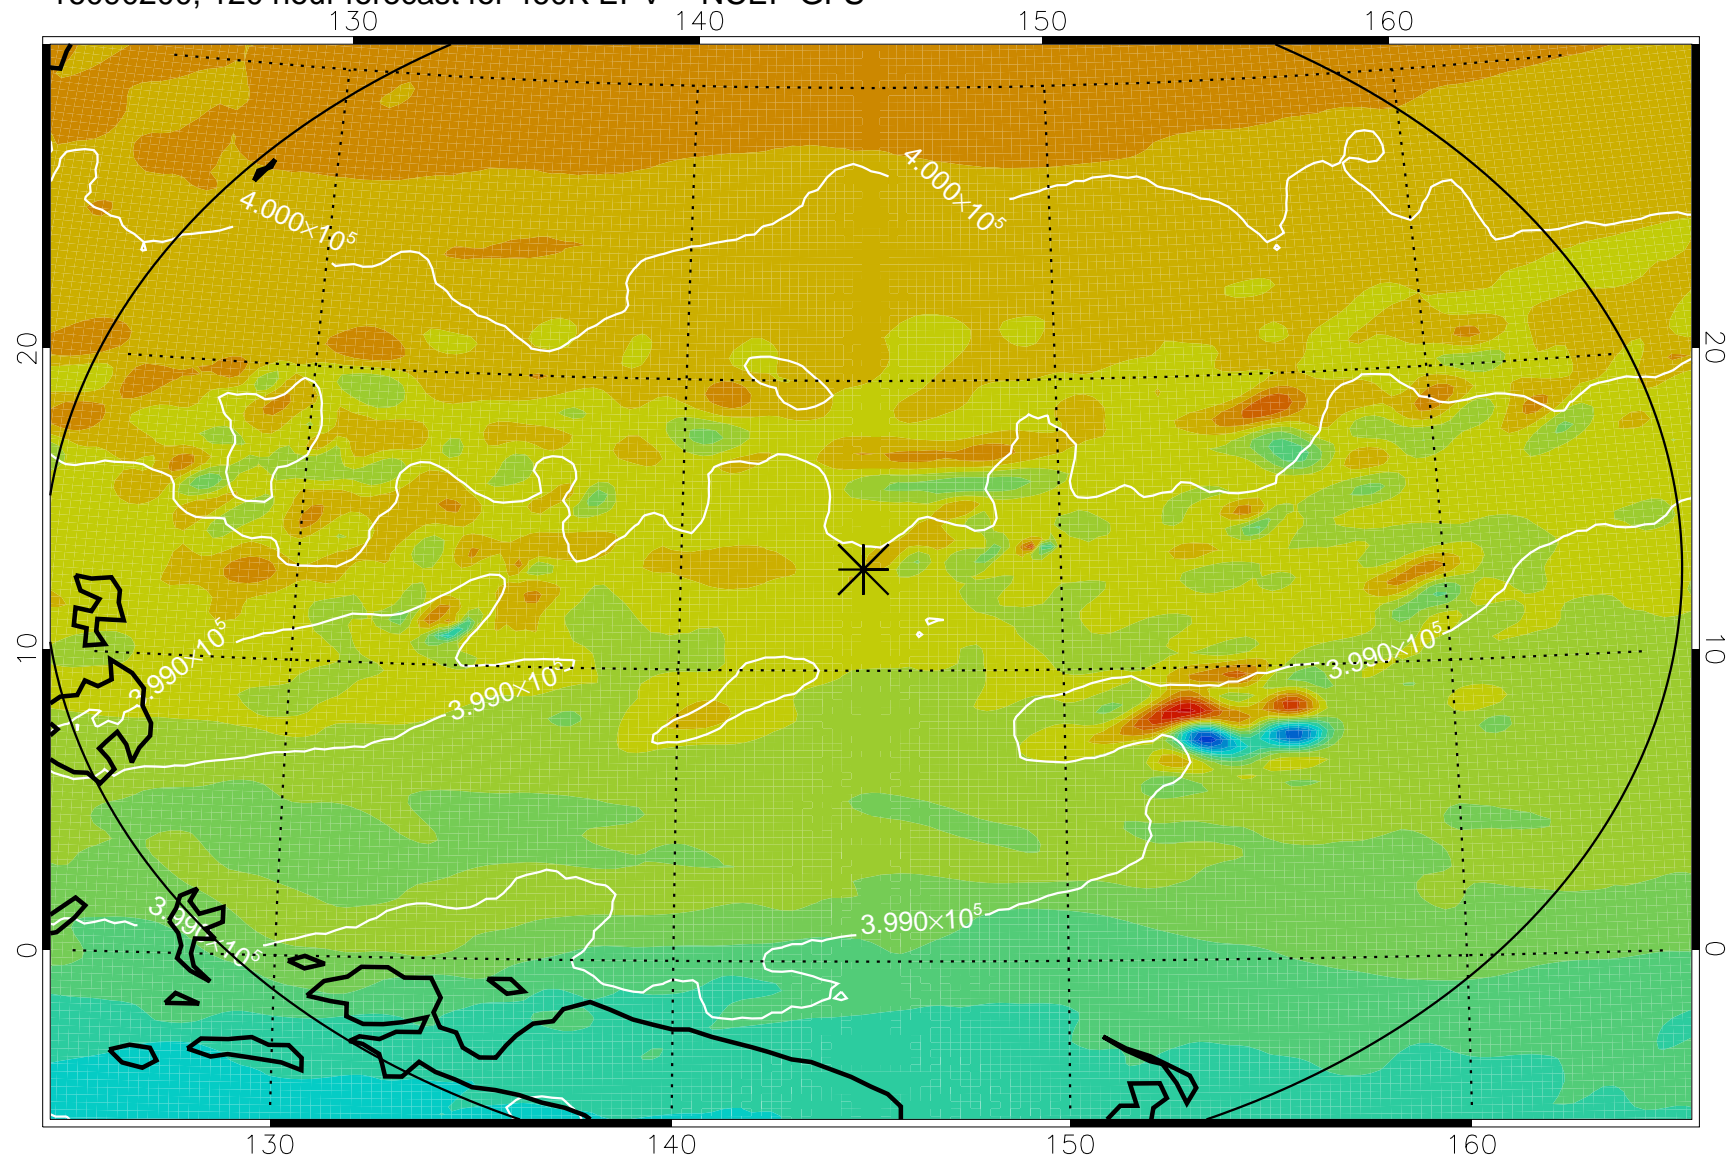

16083106, 78 hour forecast for 460K EPV -- NCEP GFS

460K Montgomery Streamfunction, white

Range ring of 2304 km

16083112, 84 hour forecast for 460K EPV -- NCEP GFS

460K Montgomery Streamfunction, white

Range ring of 2304 km

16083118, 90 hour forecast for 460K EPV -- NCEP GFS

460K Montgomery Streamfunction, white

Range ring of 2304 km

16090100, 96 hour forecast for 460K EPV -- NCEP GFS

460K Montgomery Streamfunction, white

Range ring of 2304 km

16090106, 102 hour forecast for 460K EPV -- NCEP GFS

460K Montgomery Streamfunction, white

Range ring of 2304 km

16090112, 108 hour forecast for 460K EPV -- NCEP GFS

460K Montgomery Streamfunction, white

Range ring of 2304 km

16090118, 114 hour forecast for 460K EPV -- NCEP GFS

460K Montgomery Streamfunction, white

Range ring of 2304 km

16090200, 120 hour forecast for 460K EPV -- NCEP GFS

460K Montgomery Streamfunction, white

Range ring of 2304 km