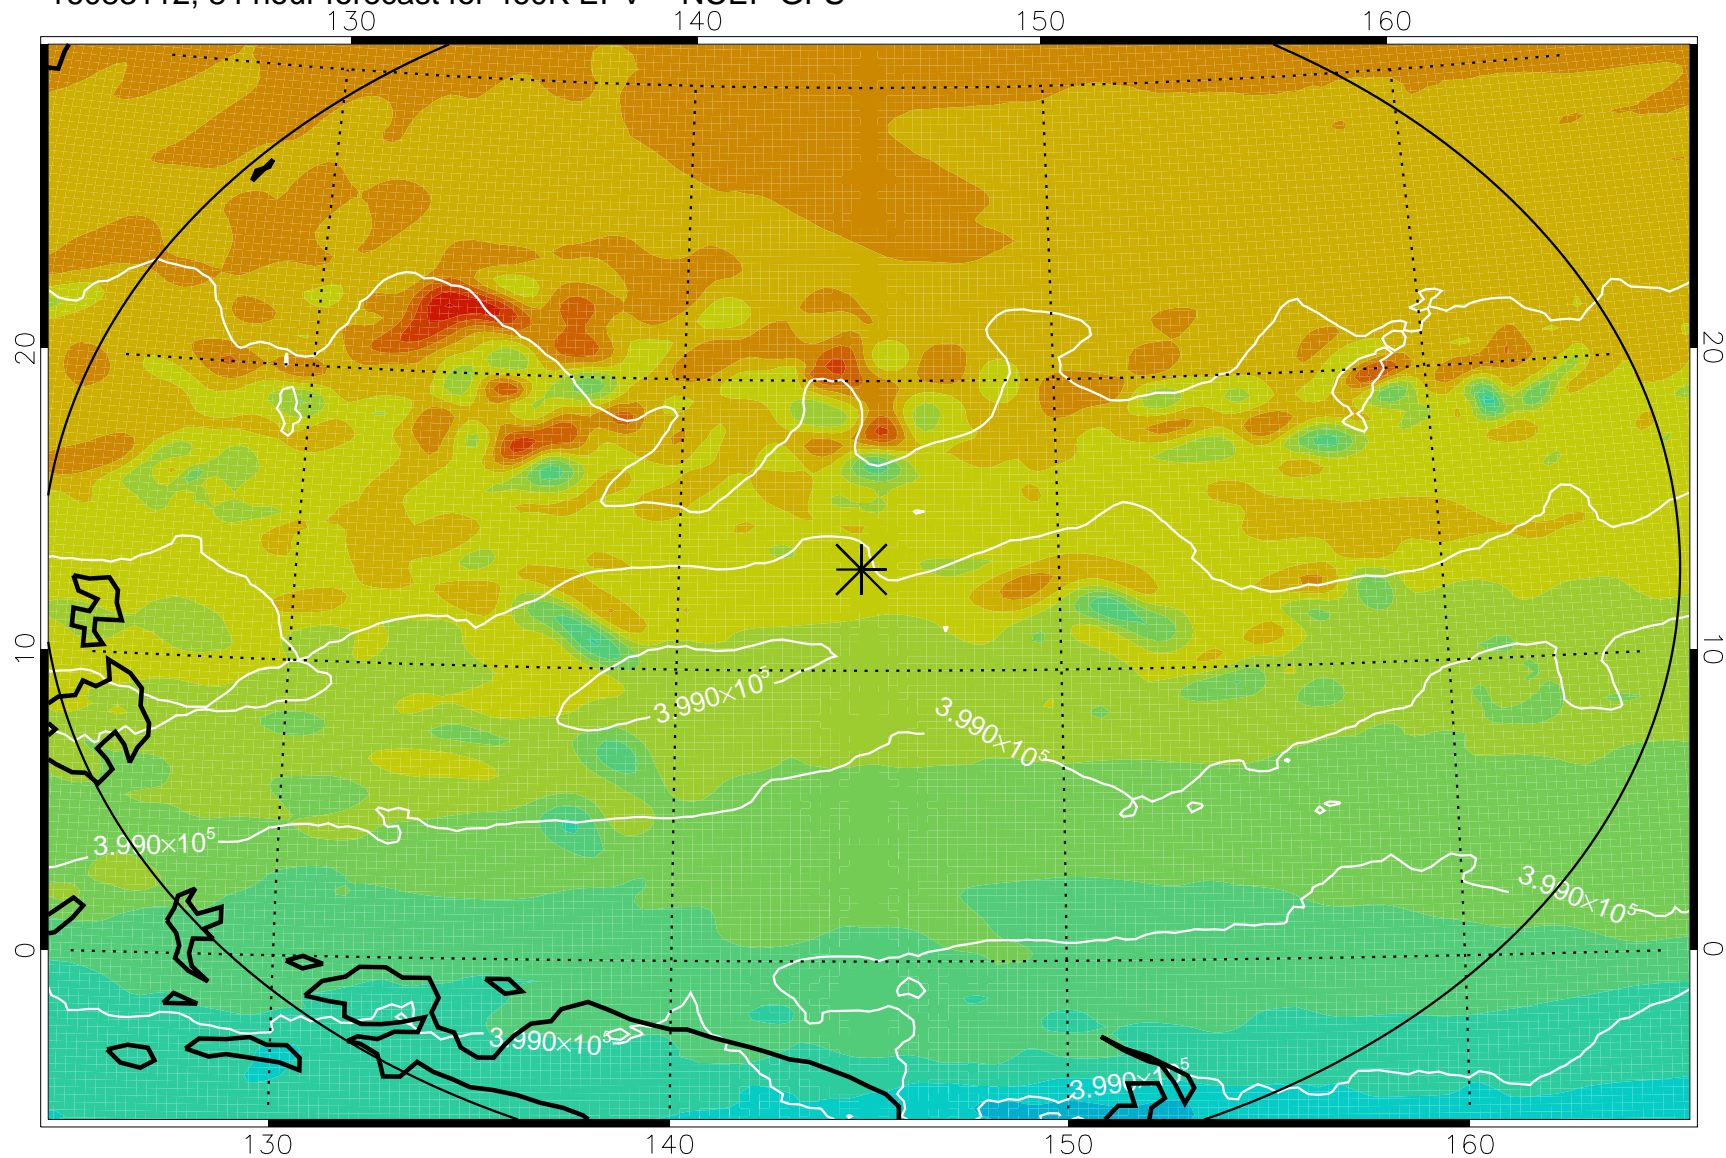

16083006, 54 hour forecast for 460K EPV -- NCEP GFS

460K Montgomery Streamfunction, white

Range ring of 2304 km

16083012, 60 hour forecast for 460K EPV -- NCEP GFS

460K Montgomery Streamfunction, white

Range ring of 2304 km

16083018, 66 hour forecast for 460K EPV -- NCEP GFS

460K Montgomery Streamfunction, white

Range ring of 2304 km

16083100, 72 hour forecast for 460K EPV -- NCEP GFS

460K Montgomery Streamfunction, white

Range ring of 2304 km

16083106, 78 hour forecast for 460K EPV -- NCEP GFS

460K Montgomery Streamfunction, white

Range ring of 2304 km

16083112, 84 hour forecast for 460K EPV -- NCEP GFS

460K Montgomery Streamfunction, white

Range ring of 2304 km

16083118, 90 hour forecast for 460K EPV -- NCEP GFS

460K Montgomery Streamfunction, white

Range ring of 2304 km

16090100, 96 hour forecast for 460K EPV -- NCEP GFS

460K Montgomery Streamfunction, white

Range ring of 2304 km