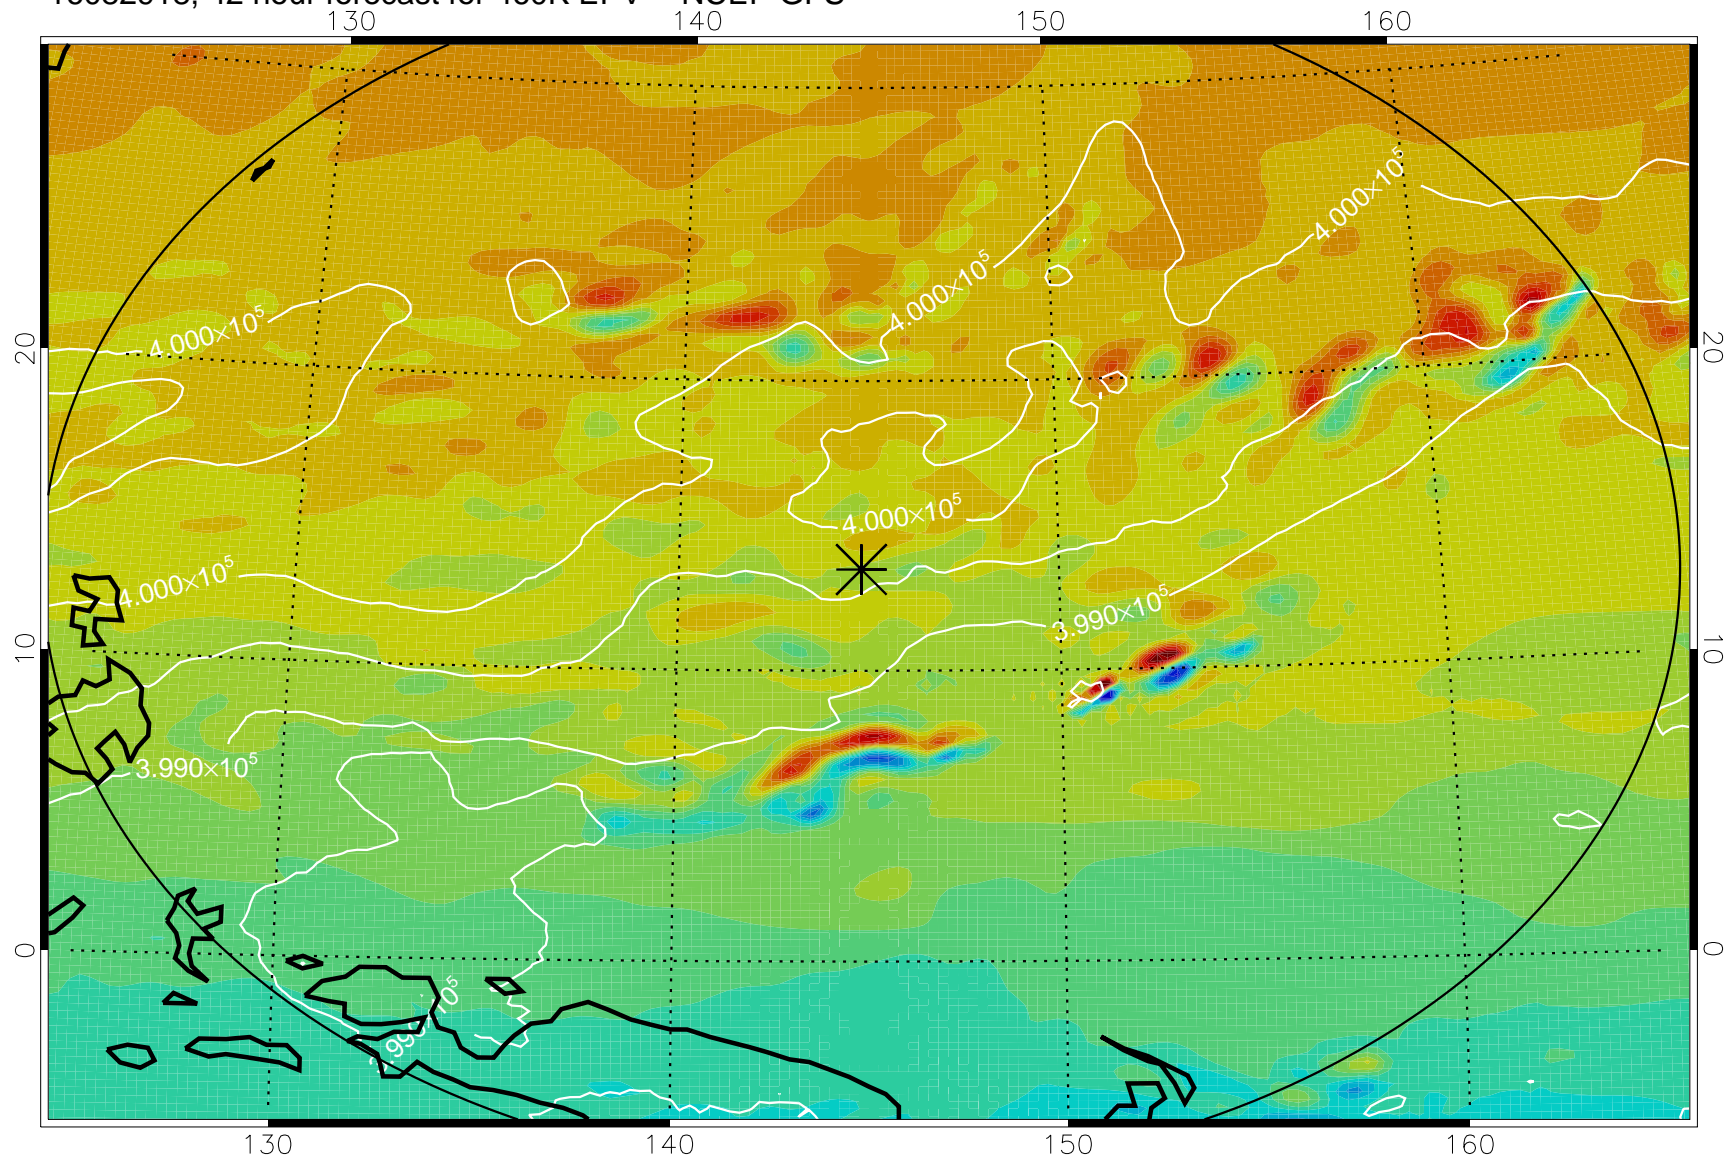

16082818, 18 hour forecast for 460K EPV -- NCEP GFS

460K Montgomery Streamfunction, white

Range ring of 2304 km

16082900, 24 hour forecast for 460K EPV -- NCEP GFS

460K Montgomery Streamfunction, white

Range ring of 2304 km

16082906, 30 hour forecast for 460K EPV -- NCEP GFS

460K Montgomery Streamfunction, white

Range ring of 2304 km

16082912, 36 hour forecast for 460K EPV -- NCEP GFS

460K Montgomery Streamfunction, white

Range ring of 2304 km

16082918, 42 hour forecast for 460K EPV -- NCEP GFS

460K Montgomery Streamfunction, white

Range ring of 2304 km

16083000, 48 hour forecast for 460K EPV -- NCEP GFS

460K Montgomery Streamfunction, white

Range ring of 2304 km

16083006, 54 hour forecast for 460K EPV -- NCEP GFS

460K Montgomery Streamfunction, white

Range ring of 2304 km

16083012, 60 hour forecast for 460K EPV -- NCEP GFS

460K Montgomery Streamfunction, white

Range ring of 2304 km