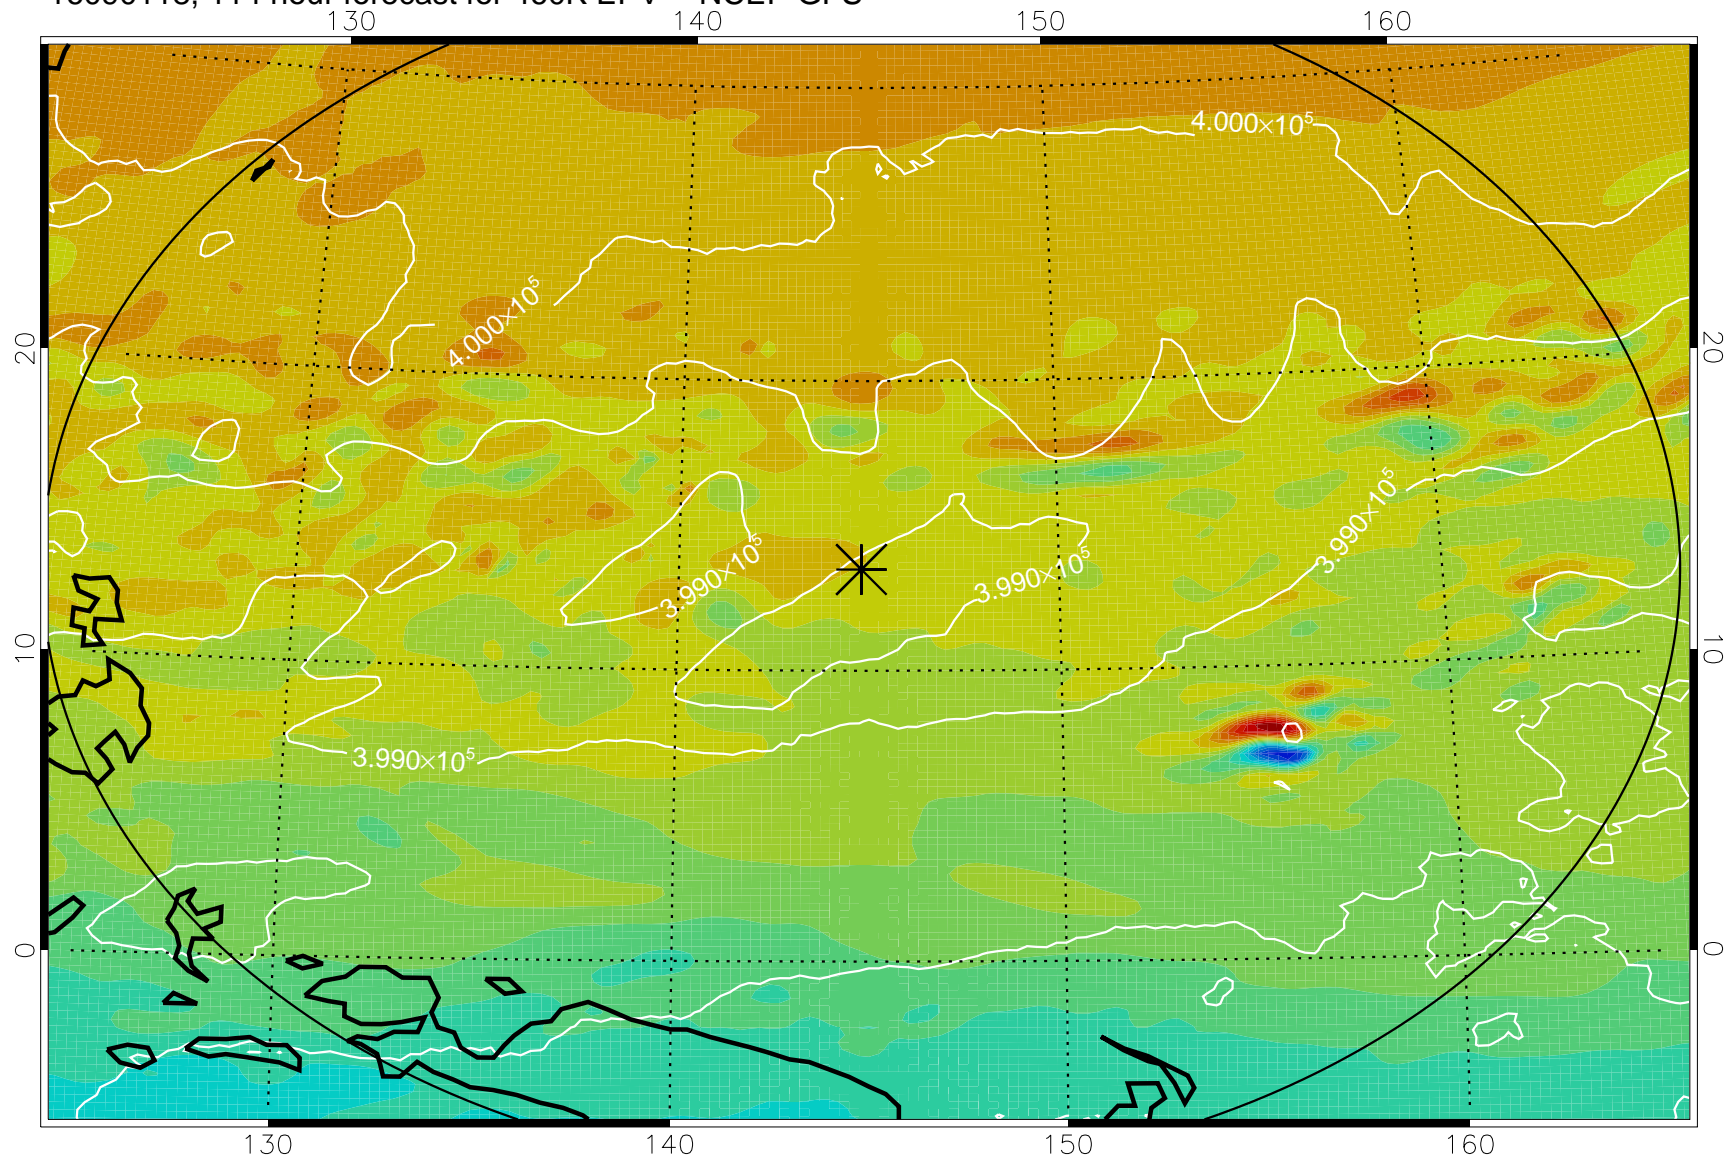

16083106, 78 hour forecast for 460K EPV -- NCEP GFS

460K Montgomery Streamfunction, white

Range ring of 2304 km

16083112, 84 hour forecast for 460K EPV -- NCEP GFS

460K Montgomery Streamfunction, white

Range ring of 2304 km

16083118, 90 hour forecast for 460K EPV -- NCEP GFS

460K Montgomery Streamfunction, white

Range ring of 2304 km

16090100, 96 hour forecast for 460K EPV -- NCEP GFS

460K Montgomery Streamfunction, white

Range ring of 2304 km

16090106, 102 hour forecast for 460K EPV -- NCEP GFS

460K Montgomery Streamfunction, white

Range ring of 2304 km

16090112, 108 hour forecast for 460K EPV -- NCEP GFS

460K Montgomery Streamfunction, white

Range ring of 2304 km

16090118, 114 hour forecast for 460K EPV -- NCEP GFS

460K Montgomery Streamfunction, white

Range ring of 2304 km

16090200, 120 hour forecast for 460K EPV -- NCEP GFS

460K Montgomery Streamfunction, white

Range ring of 2304 km