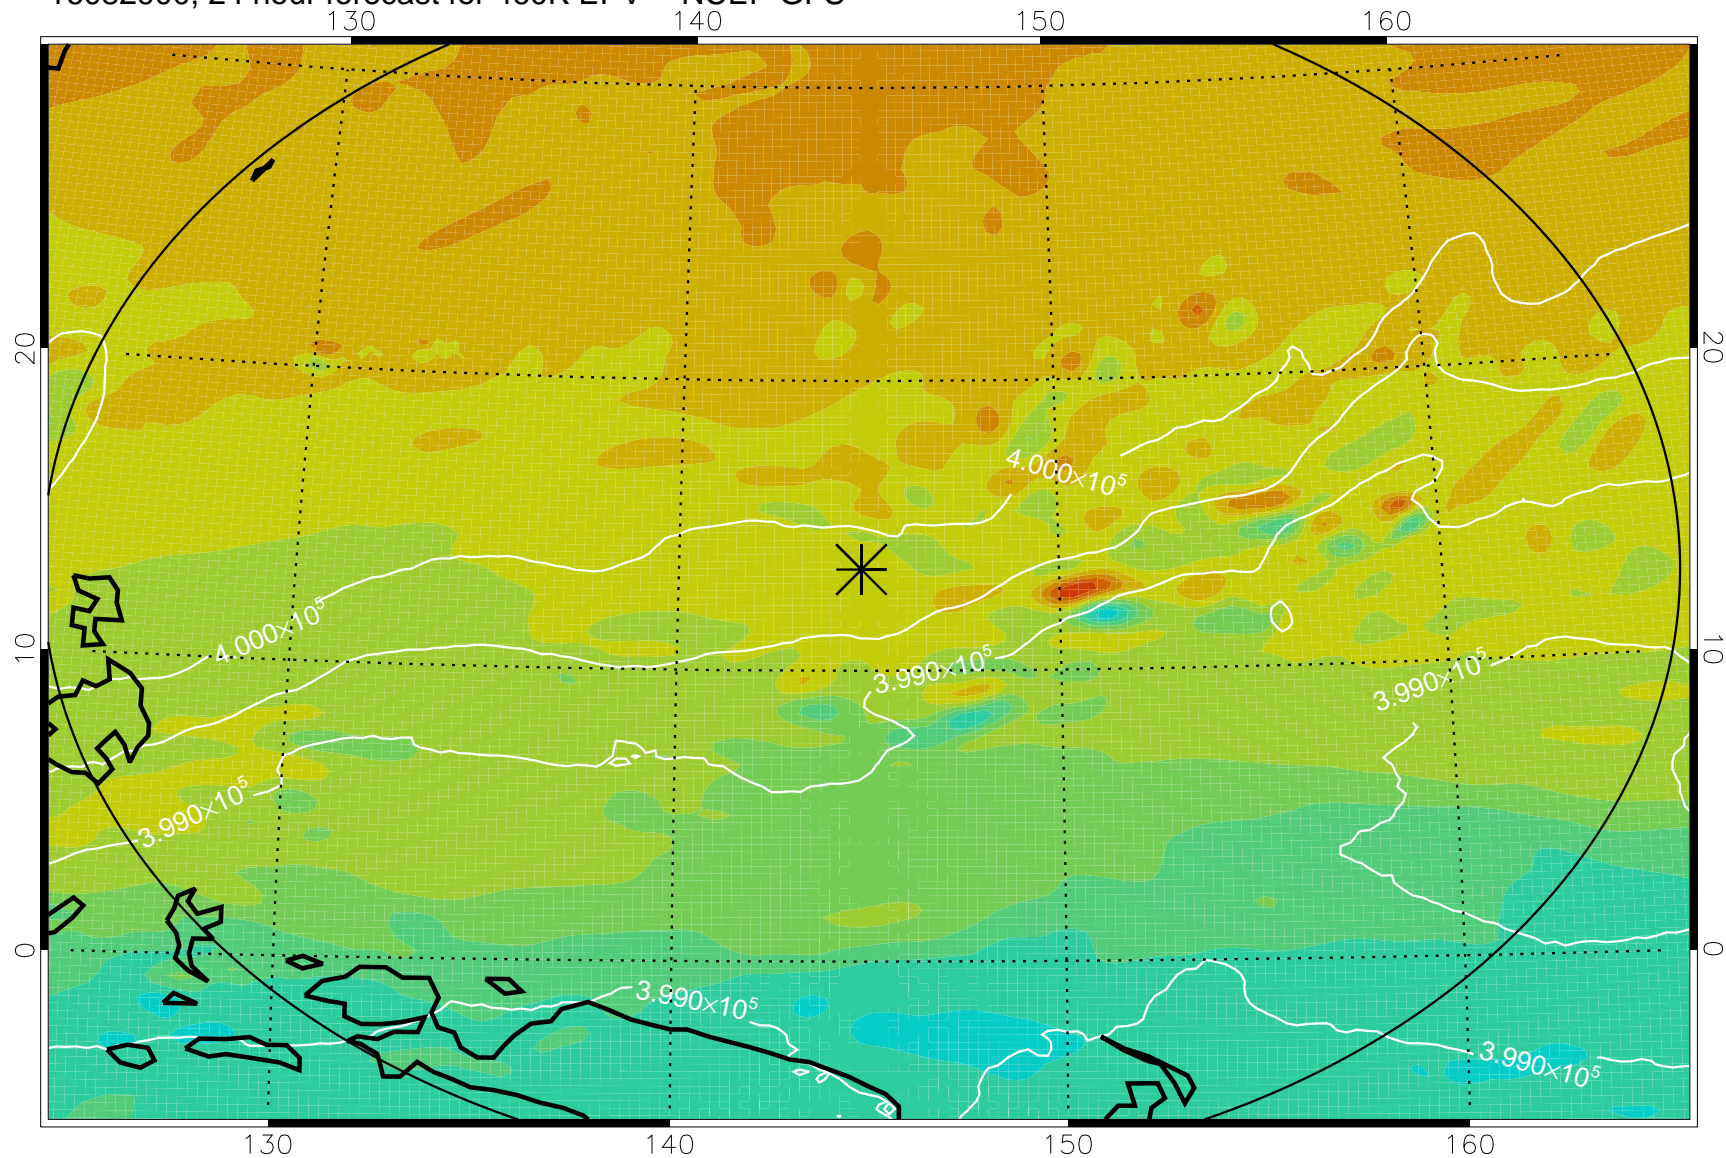

16082806, 6 hour forecast for 460K EPV -- NCEP GFS

460K Montgomery Streamfunction, white

Range ring of 2304 km

16082812, 12 hour forecast for 460K EPV -- NCEP GFS

460K Montgomery Streamfunction, white

Range ring of 2304 km

16082818, 18 hour forecast for 460K EPV -- NCEP GFS

460K Montgomery Streamfunction, white

Range ring of 2304 km

16082900, 24 hour forecast for 460K EPV -- NCEP GFS

460K Montgomery Streamfunction, white

Range ring of 2304 km

16082906, 30 hour forecast for 460K EPV -- NCEP GFS

460K Montgomery Streamfunction, white

Range ring of 2304 km

16082912, 36 hour forecast for 460K EPV -- NCEP GFS

460K Montgomery Streamfunction, white

Range ring of 2304 km

16083018, 66 hour forecast for 460K EPV -- NCEP GFS

460K Montgomery Streamfunction, white

Range ring of 2304 km

16083100, 72 hour forecast for 460K EPV -- NCEP GFS

460K Montgomery Streamfunction, white

Range ring of 2304 km