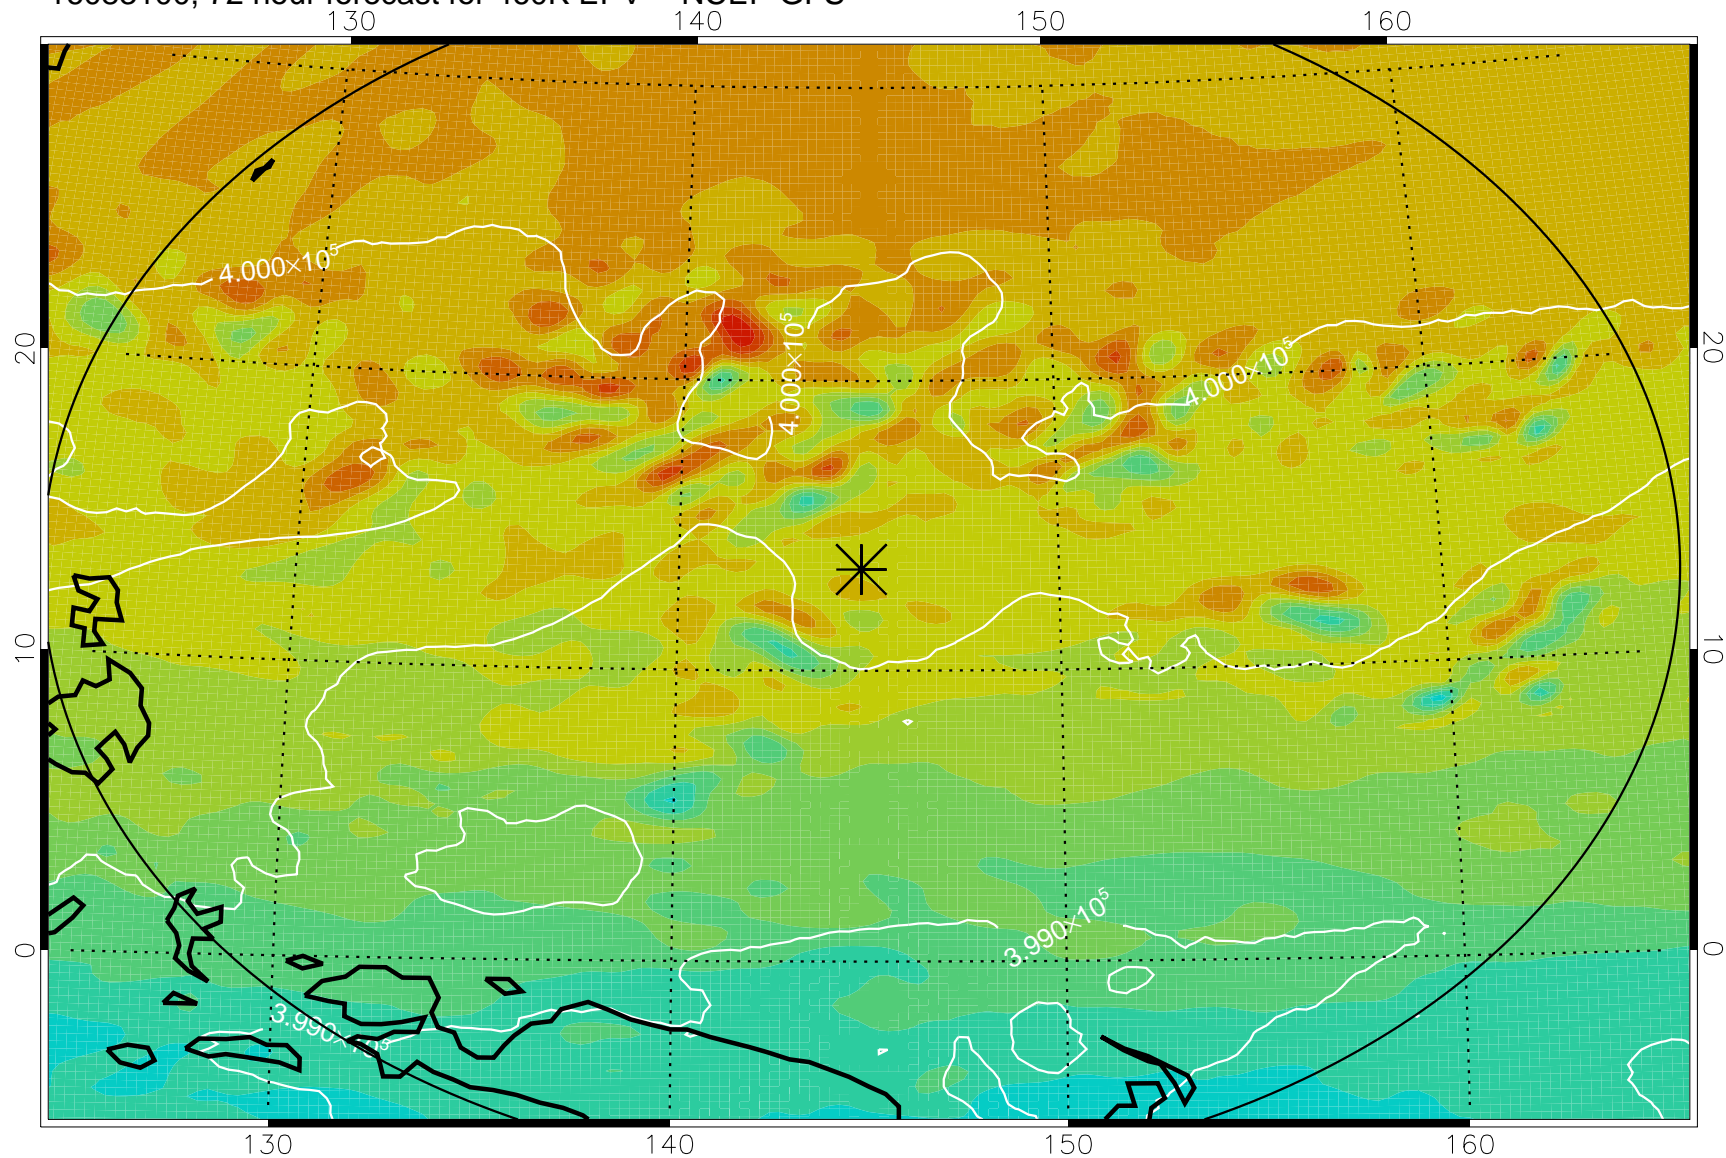

16083006, 54 hour forecast for 460K EPV -- NCEP GFS

460K Montgomery Streamfunction, white

Range ring of 2304 km

16083012, 60 hour forecast for 460K EPV -- NCEP GFS

460K Montgomery Streamfunction, white

Range ring of 2304 km

16083018, 66 hour forecast for 460K EPV -- NCEP GFS

460K Montgomery Streamfunction, white

Range ring of 2304 km

16083100, 72 hour forecast for 460K EPV -- NCEP GFS

460K Montgomery Streamfunction, white

Range ring of 2304 km

16083106, 78 hour forecast for 460K EPV -- NCEP GFS

460K Montgomery Streamfunction, white

Range ring of 2304 km

16083112, 84 hour forecast for 460K EPV -- NCEP GFS

460K Montgomery Streamfunction, white

Range ring of 2304 km

16083118, 90 hour forecast for 460K EPV -- NCEP GFS

460K Montgomery Streamfunction, white

Range ring of 2304 km

16090100, 96 hour forecast for 460K EPV -- NCEP GFS

460K Montgomery Streamfunction, white

Range ring of 2304 km