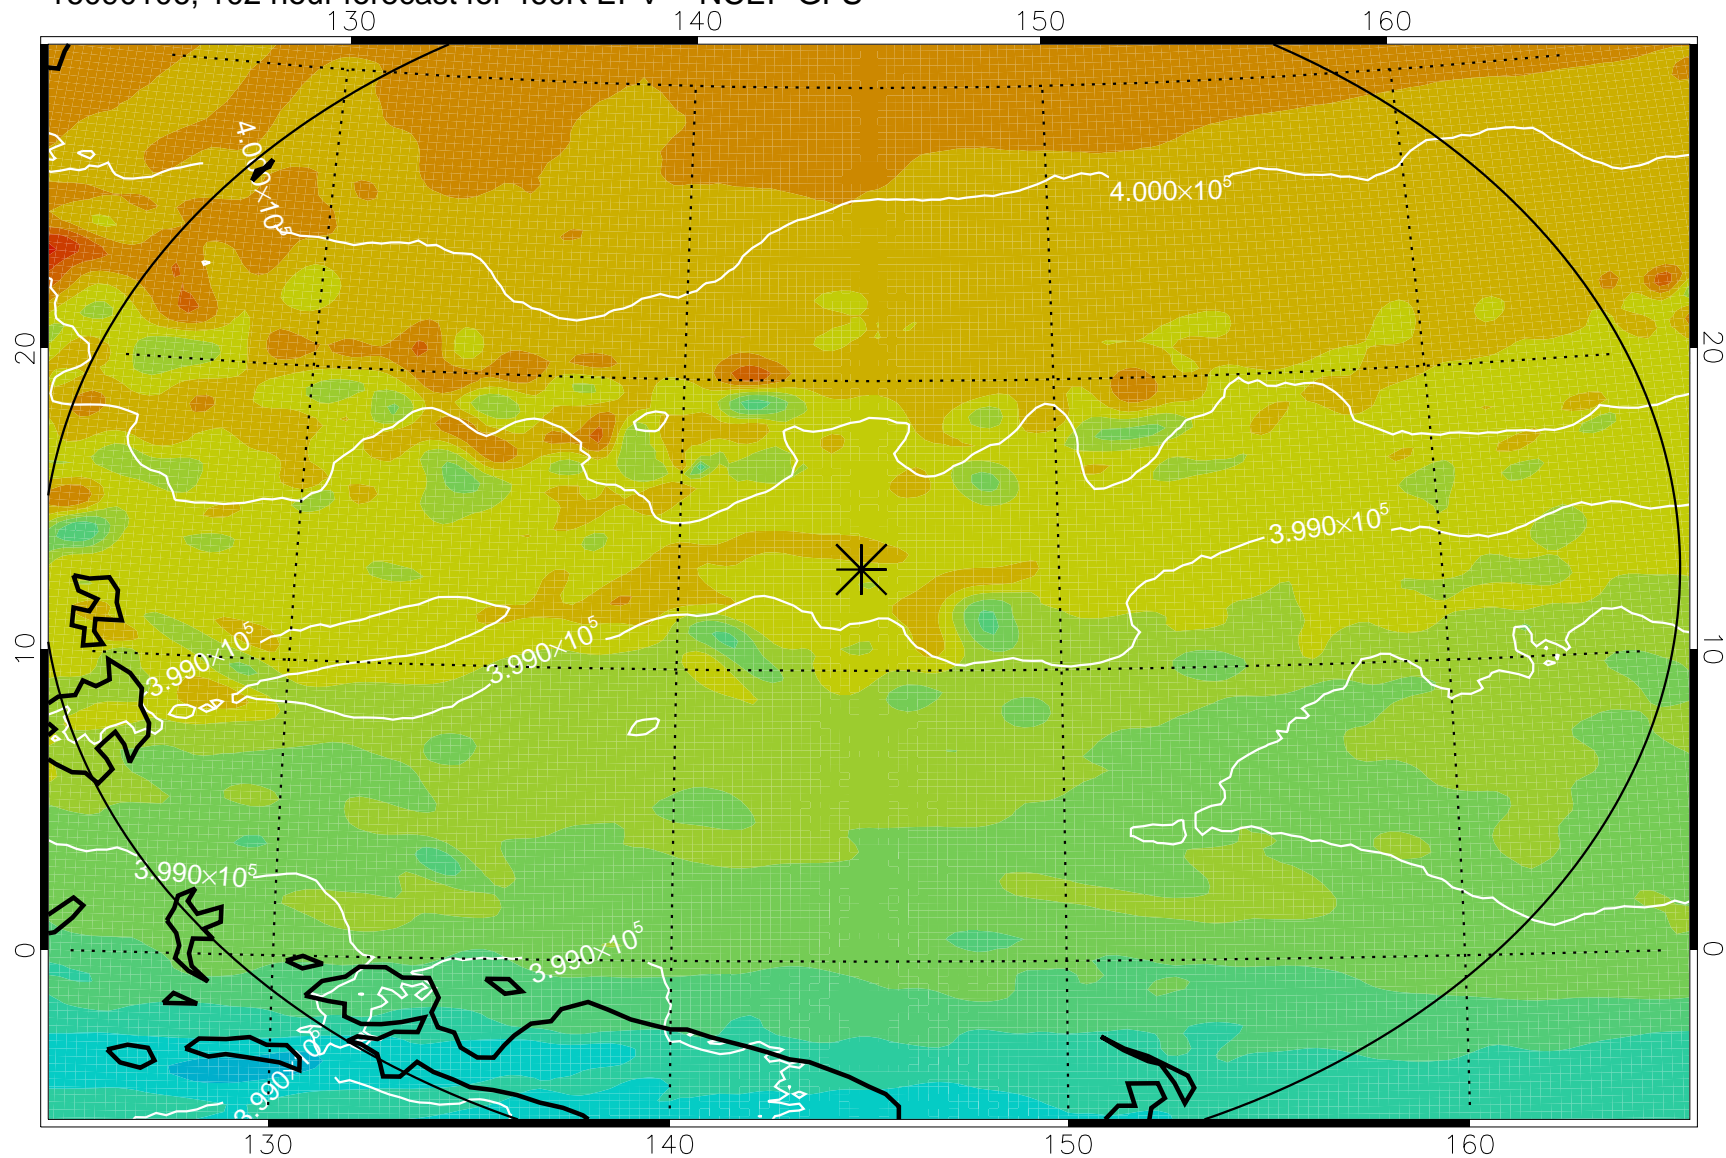

16083106, 78 hour forecast for 460K EPV -- NCEP GFS

460K Montgomery Streamfunction, white

Range ring of 2304 km

16083112, 84 hour forecast for 460K EPV -- NCEP GFS

460K Montgomery Streamfunction, white

Range ring of 2304 km

16083118, 90 hour forecast for 460K EPV -- NCEP GFS

460K Montgomery Streamfunction, white

Range ring of 2304 km

16090100, 96 hour forecast for 460K EPV -- NCEP GFS

460K Montgomery Streamfunction, white

Range ring of 2304 km

16090106, 102 hour forecast for 460K EPV -- NCEP GFS

460K Montgomery Streamfunction, white

Range ring of 2304 km

16090112, 108 hour forecast for 460K EPV -- NCEP GFS

460K Montgomery Streamfunction, white

Range ring of 2304 km

16090118, 114 hour forecast for 460K EPV -- NCEP GFS

460K Montgomery Streamfunction, white

Range ring of 2304 km

16090200, 120 hour forecast for 460K EPV -- NCEP GFS

460K Montgomery Streamfunction, white

Range ring of 2304 km