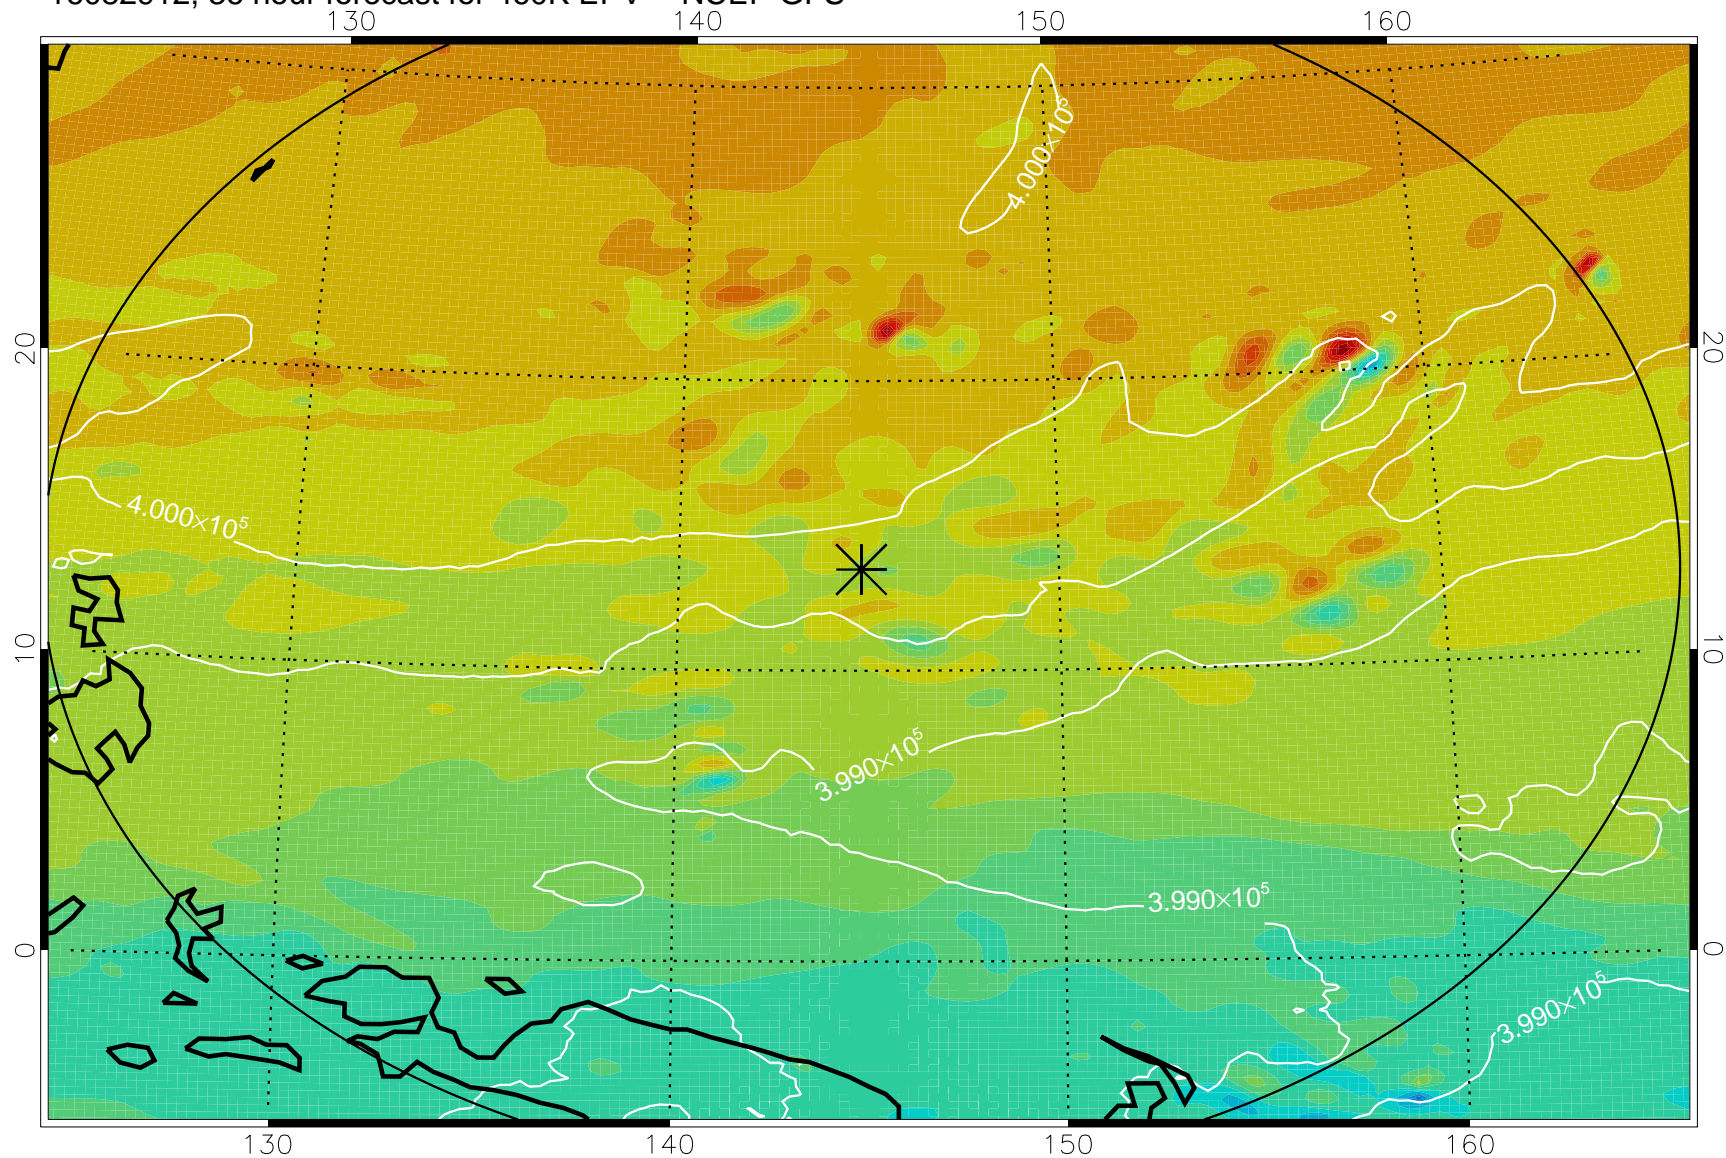

16082806, 6 hour forecast for 460K EPV -- NCEP GFS

460K Montgomery Streamfunction, white

Range ring of 2304 km

16082812, 12 hour forecast for 460K EPV -- NCEP GFS

460K Montgomery Streamfunction, white

Range ring of 2304 km

16082818, 18 hour forecast for 460K EPV -- NCEP GFS

460K Montgomery Streamfunction, white

Range ring of 2304 km

16082900, 24 hour forecast for 460K EPV -- NCEP GFS

460K Montgomery Streamfunction, white

Range ring of 2304 km

16082906, 30 hour forecast for 460K EPV -- NCEP GFS

460K Montgomery Streamfunction, white

Range ring of 2304 km

16082912, 36 hour forecast for 460K EPV -- NCEP GFS

460K Montgomery Streamfunction, white

Range ring of 2304 km

16082918, 42 hour forecast for 460K EPV -- NCEP GFS

460K Montgomery Streamfunction, white

Range ring of 2304 km

16083000, 48 hour forecast for 460K EPV -- NCEP GFS

460K Montgomery Streamfunction, white

Range ring of 2304 km