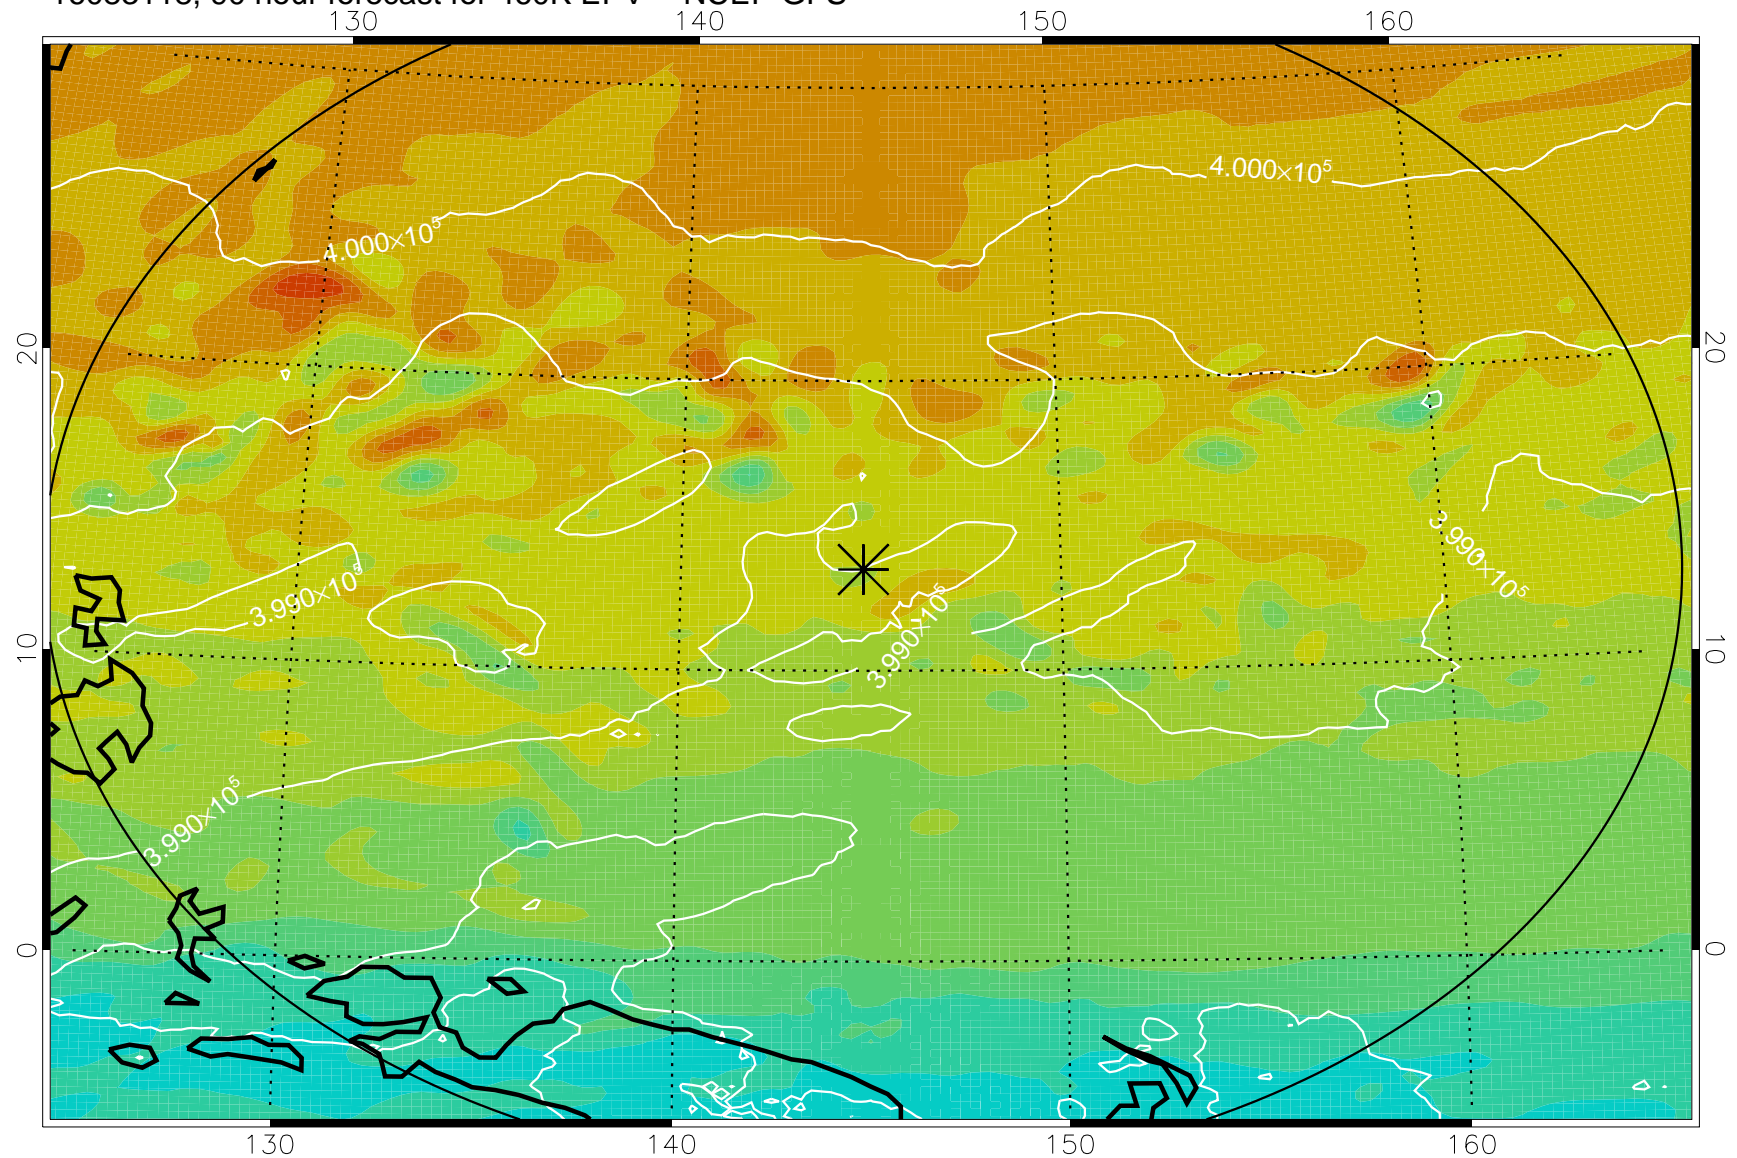

16083018, 66 hour forecast for 460K EPV -- NCEP GFS

460K Montgomery Streamfunction, white

Range ring of 2304 km

16083100, 72 hour forecast for 460K EPV -- NCEP GFS

460K Montgomery Streamfunction, white

Range ring of 2304 km

16083106, 78 hour forecast for 460K EPV -- NCEP GFS

460K Montgomery Streamfunction, white

Range ring of 2304 km

16083112, 84 hour forecast for 460K EPV -- NCEP GFS

460K Montgomery Streamfunction, white

Range ring of 2304 km

16083118, 90 hour forecast for 460K EPV -- NCEP GFS

460K Montgomery Streamfunction, white

Range ring of 2304 km

16090100, 96 hour forecast for 460K EPV -- NCEP GFS

460K Montgomery Streamfunction, white

Range ring of 2304 km

16090106, 102 hour forecast for 460K EPV -- NCEP GFS

460K Montgomery Streamfunction, white

Range ring of 2304 km

16090112, 108 hour forecast for 460K EPV -- NCEP GFS

460K Montgomery Streamfunction, white

Range ring of 2304 km