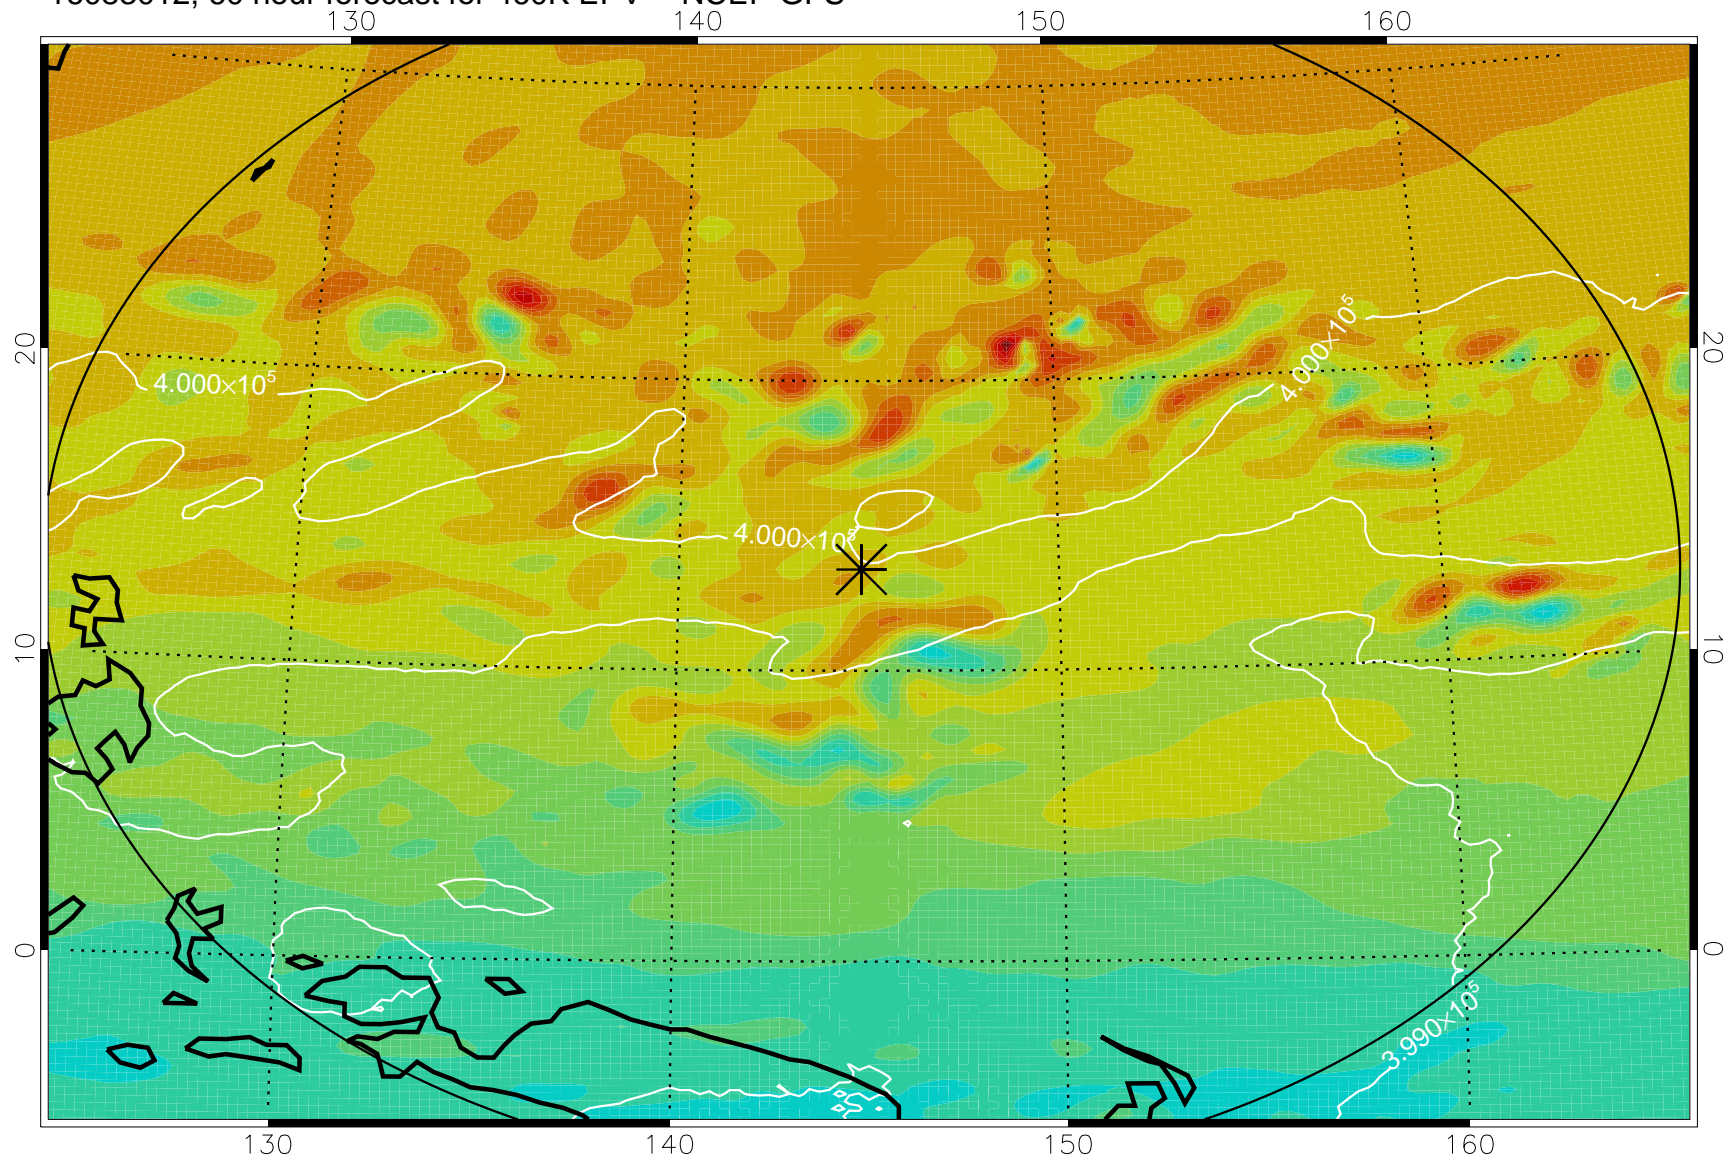

16082918, 42 hour forecast for 460K EPV -- NCEP GFS

460K Montgomery Streamfunction, white

Range ring of 2304 km

16083000, 48 hour forecast for 460K EPV -- NCEP GFS

460K Montgomery Streamfunction, white

Range ring of 2304 km

16083006, 54 hour forecast for 460K EPV -- NCEP GFS

460K Montgomery Streamfunction, white

Range ring of 2304 km

16083012, 60 hour forecast for 460K EPV -- NCEP GFS

460K Montgomery Streamfunction, white

Range ring of 2304 km

16083018, 66 hour forecast for 460K EPV -- NCEP GFS

460K Montgomery Streamfunction, white

Range ring of 2304 km

16083100, 72 hour forecast for 460K EPV -- NCEP GFS

460K Montgomery Streamfunction, white

Range ring of 2304 km

16083106, 78 hour forecast for 460K EPV -- NCEP GFS

460K Montgomery Streamfunction, white

Range ring of 2304 km

16083112, 84 hour forecast for 460K EPV -- NCEP GFS

460K Montgomery Streamfunction, white

Range ring of 2304 km