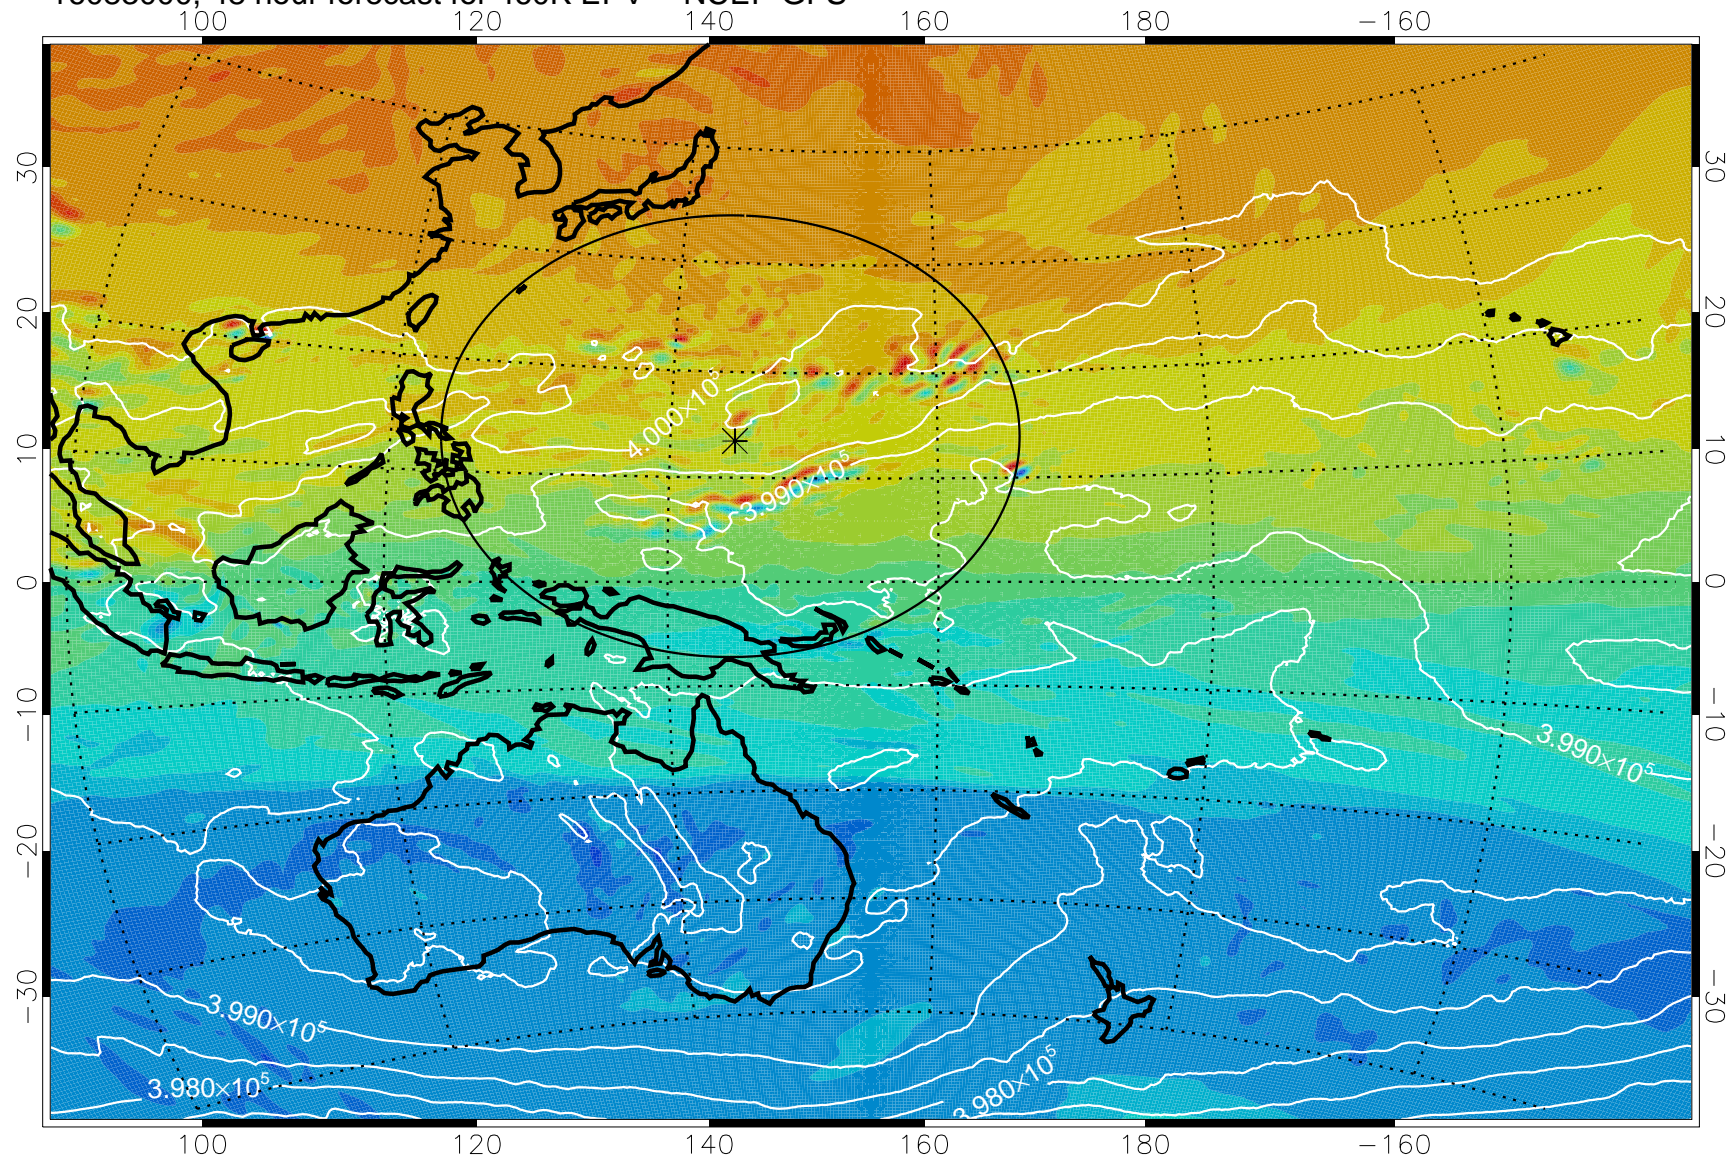

16082918, 42 hour forecast for 460K EPV -- NCEP GFS

460K Montgomery Streamfunction, white

Range ring of 2304 km

16083000, 48 hour forecast for 460K EPV -- NCEP GFS

460K Montgomery Streamfunction, white

Range ring of 2304 km

16083006, 54 hour forecast for 460K EPV -- NCEP GFS

460K Montgomery Streamfunction, white

Range ring of 2304 km

16083012, 60 hour forecast for 460K EPV -- NCEP GFS

460K Montgomery Streamfunction, white

Range ring of 2304 km

16083018, 66 hour forecast for 460K EPV -- NCEP GFS

460K Montgomery Streamfunction, white

Range ring of 2304 km

16083100, 72 hour forecast for 460K EPV -- NCEP GFS

460K Montgomery Streamfunction, white

Range ring of 2304 km

16083106, 78 hour forecast for 460K EPV -- NCEP GFS

460K Montgomery Streamfunction, white

Range ring of 2304 km

16083112, 84 hour forecast for 460K EPV -- NCEP GFS

460K Montgomery Streamfunction, white

Range ring of 2304 km