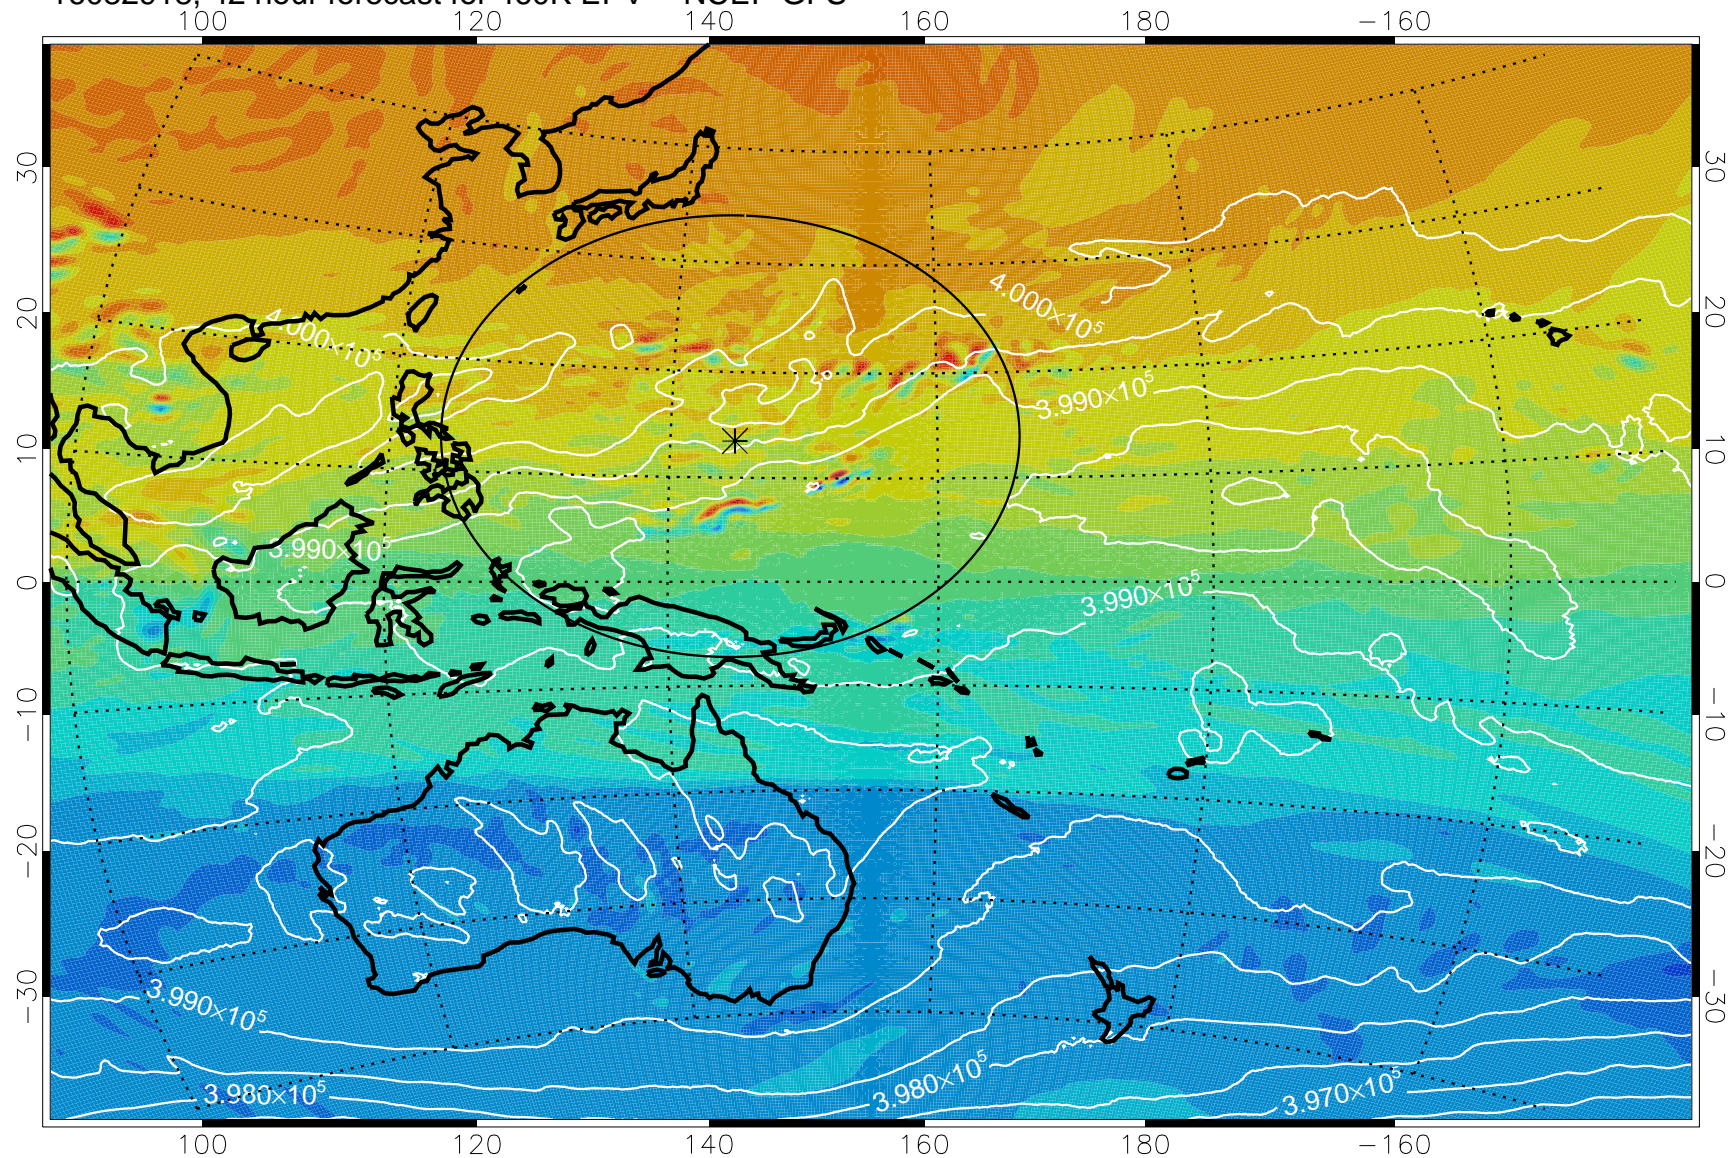

16082906, 30 hour forecast for 460K EPV -- NCEP GFS

460K Montgomery Streamfunction, white

Range ring of 2304 km

16082912, 36 hour forecast for 460K EPV -- NCEP GFS

460K Montgomery Streamfunction, white

Range ring of 2304 km

16082918, 42 hour forecast for 460K EPV -- NCEP GFS

460K Montgomery Streamfunction, white

Range ring of 2304 km

16083000, 48 hour forecast for 460K EPV -- NCEP GFS

460K Montgomery Streamfunction, white

Range ring of 2304 km

16083006, 54 hour forecast for 460K EPV -- NCEP GFS

460K Montgomery Streamfunction, white

Range ring of 2304 km

16083012, 60 hour forecast for 460K EPV -- NCEP GFS

460K Montgomery Streamfunction, white

Range ring of 2304 km

16083018, 66 hour forecast for 460K EPV -- NCEP GFS

460K Montgomery Streamfunction, white

Range ring of 2304 km

16083100, 72 hour forecast for 460K EPV -- NCEP GFS

460K Montgomery Streamfunction, white

Range ring of 2304 km