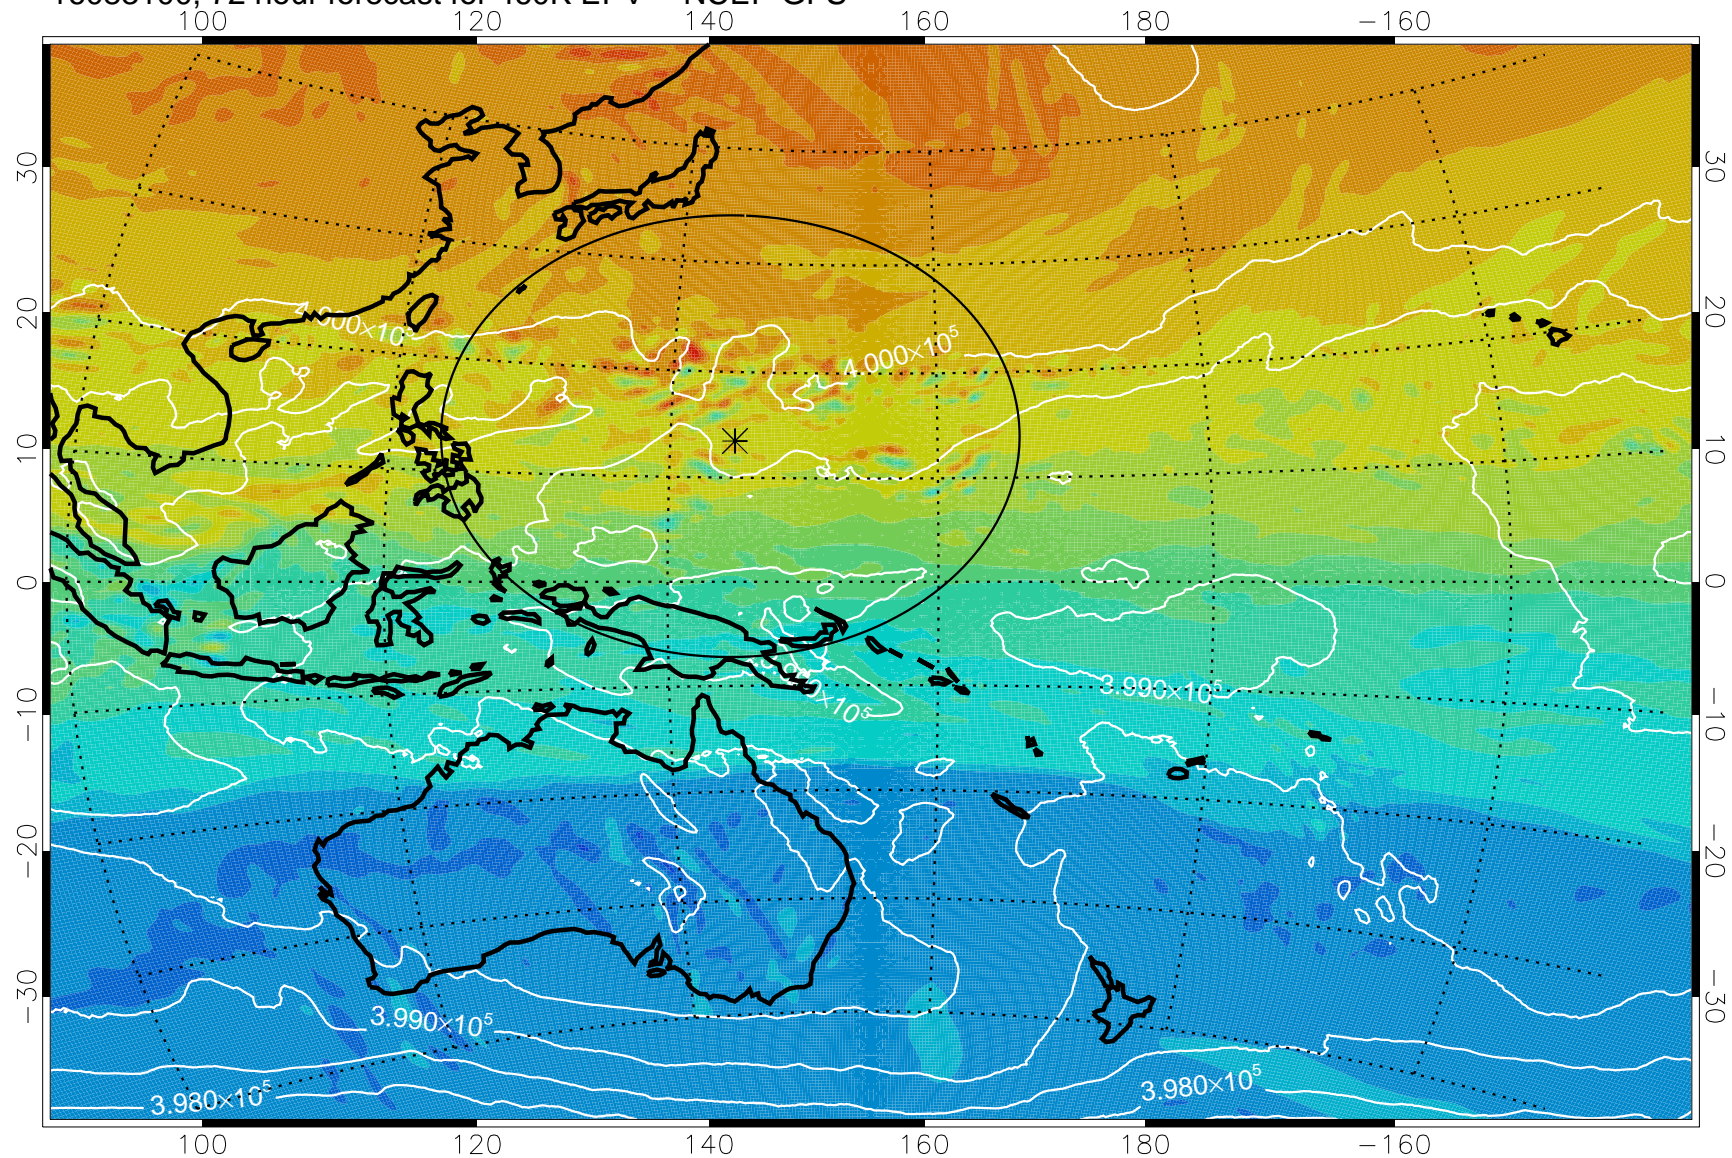

16083006, 54 hour forecast for 460K EPV -- NCEP GFS

460K Montgomery Streamfunction, white

Range ring of 2304 km

16083012, 60 hour forecast for 460K EPV -- NCEP GFS

460K Montgomery Streamfunction, white

Range ring of 2304 km

16083018, 66 hour forecast for 460K EPV -- NCEP GFS

460K Montgomery Streamfunction, white

Range ring of 2304 km

16083100, 72 hour forecast for 460K EPV -- NCEP GFS

460K Montgomery Streamfunction, white

Range ring of 2304 km

16083106, 78 hour forecast for 460K EPV -- NCEP GFS

460K Montgomery Streamfunction, white

Range ring of 2304 km

16083112, 84 hour forecast for 460K EPV -- NCEP GFS

460K Montgomery Streamfunction, white

Range ring of 2304 km

16083118, 90 hour forecast for 460K EPV -- NCEP GFS

460K Montgomery Streamfunction, white

Range ring of 2304 km

16090100, 96 hour forecast for 460K EPV -- NCEP GFS

460K Montgomery Streamfunction, white

Range ring of 2304 km