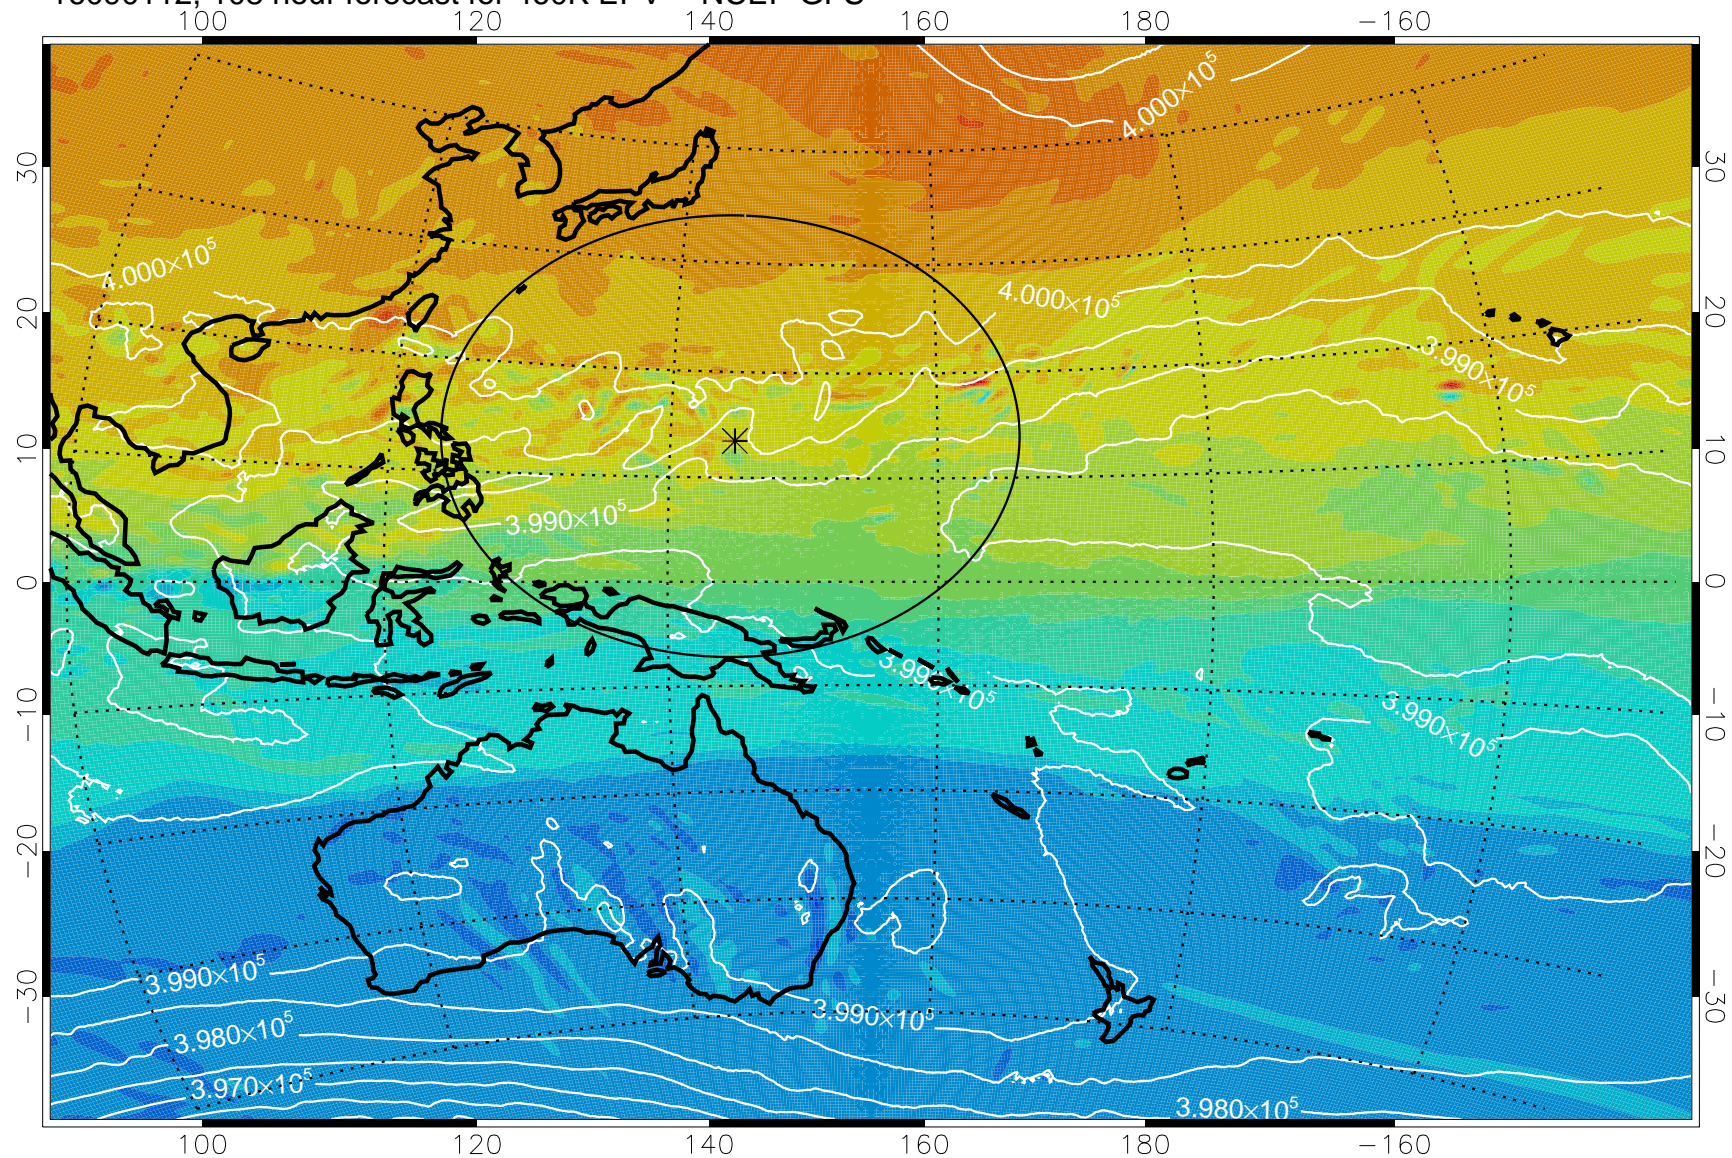

16083106, 78 hour forecast for 460K EPV -- NCEP GFS

460K Montgomery Streamfunction, white

Range ring of 2304 km

16083112, 84 hour forecast for 460K EPV -- NCEP GFS

460K Montgomery Streamfunction, white

Range ring of 2304 km

16083118, 90 hour forecast for 460K EPV -- NCEP GFS

460K Montgomery Streamfunction, white

Range ring of 2304 km

16090100, 96 hour forecast for 460K EPV -- NCEP GFS

460K Montgomery Streamfunction, white

Range ring of 2304 km

16090106, 102 hour forecast for 460K EPV -- NCEP GFS

460K Montgomery Streamfunction, white

Range ring of 2304 km

16090112, 108 hour forecast for 460K EPV -- NCEP GFS

460K Montgomery Streamfunction, white

Range ring of 2304 km

16090118, 114 hour forecast for 460K EPV -- NCEP GFS

460K Montgomery Streamfunction, white

Range ring of 2304 km

16090200, 120 hour forecast for 460K EPV -- NCEP GFS

460K Montgomery Streamfunction, white

Range ring of 2304 km