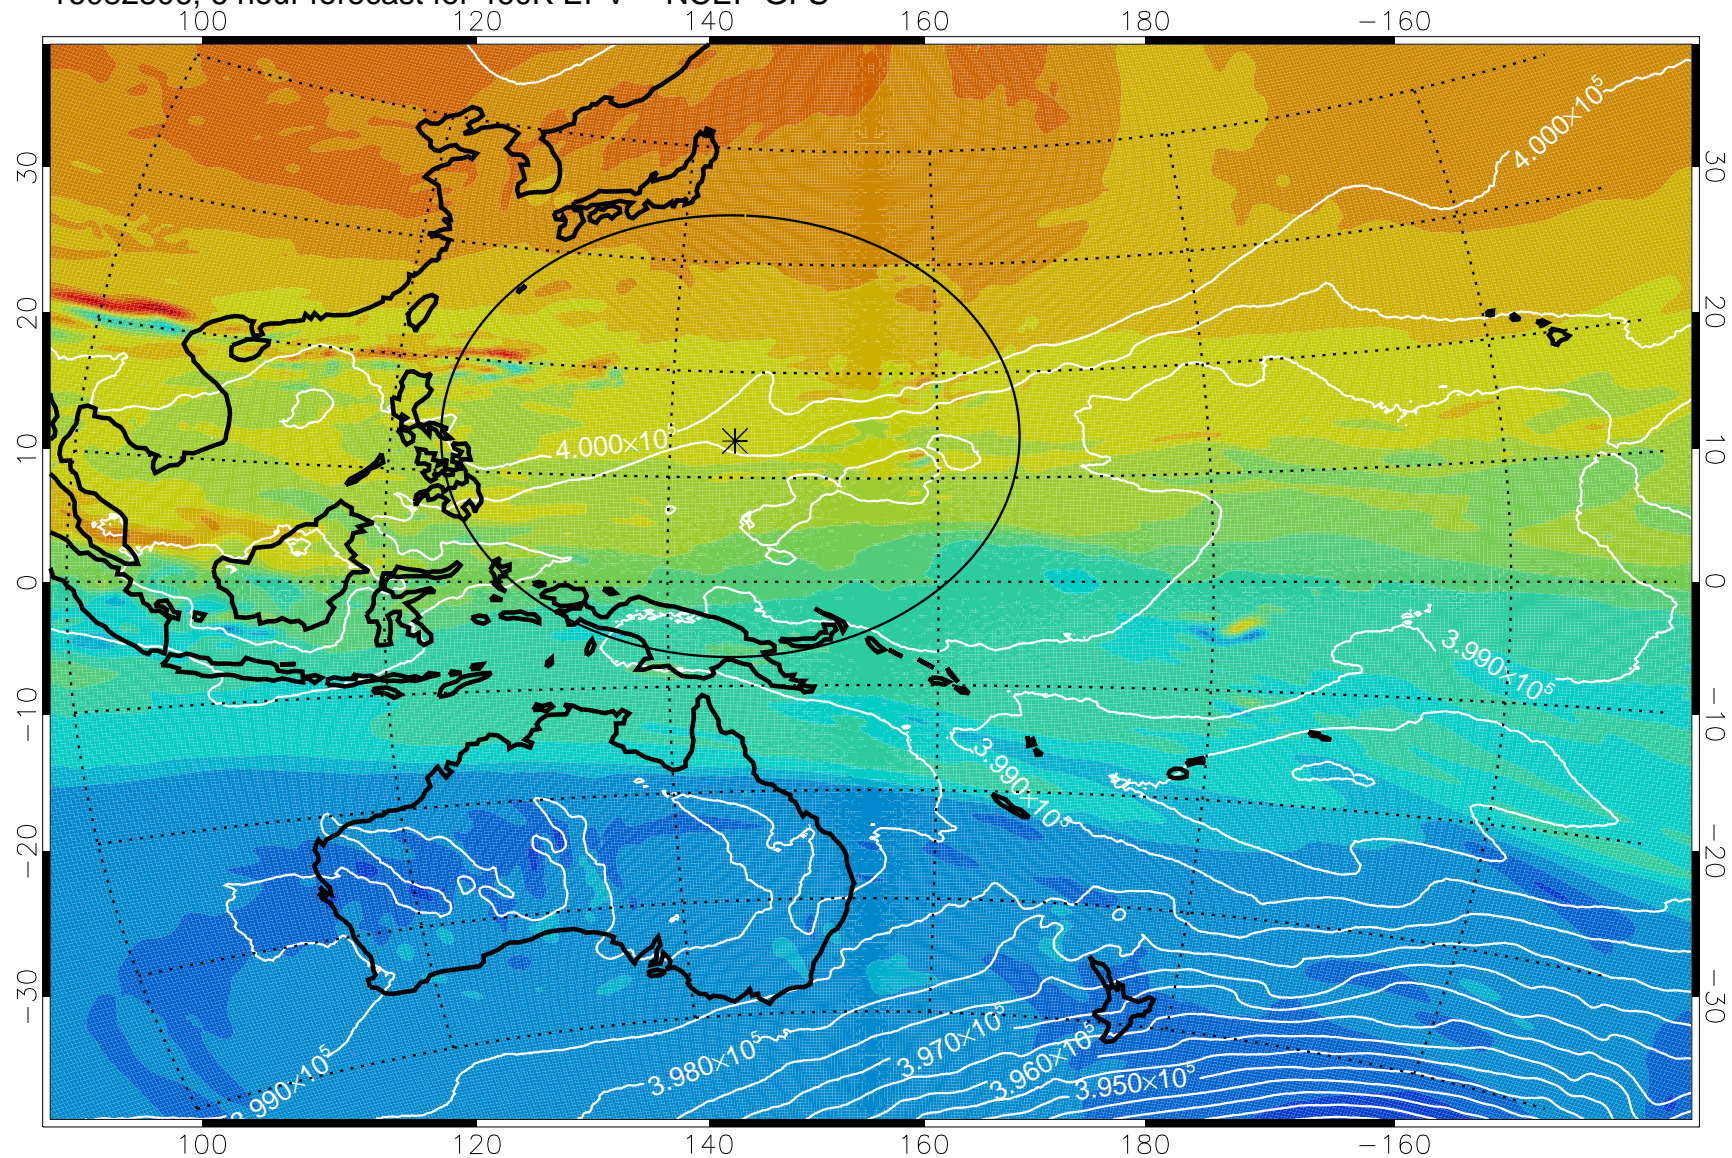

16082806, 6 hour forecast for 460K EPV -- NCEP GFS

460K Montgomery Streamfunction, white

Range ring of 2304 km

16082812, 12 hour forecast for 460K EPV -- NCEP GFS

460K Montgomery Streamfunction, white

Range ring of 2304 km

16082818, 18 hour forecast for 460K EPV -- NCEP GFS

460K Montgomery Streamfunction, white

Range ring of 2304 km

16082900, 24 hour forecast for 460K EPV -- NCEP GFS

460K Montgomery Streamfunction, white

Range ring of 2304 km

16082906, 30 hour forecast for 460K EPV -- NCEP GFS

460K Montgomery Streamfunction, white

Range ring of 2304 km

16082912, 36 hour forecast for 460K EPV -- NCEP GFS

460K Montgomery Streamfunction, white

Range ring of 2304 km

16082918, 42 hour forecast for 460K EPV -- NCEP GFS

460K Montgomery Streamfunction, white

Range ring of 2304 km

16083000, 48 hour forecast for 460K EPV -- NCEP GFS

460K Montgomery Streamfunction, white

Range ring of 2304 km