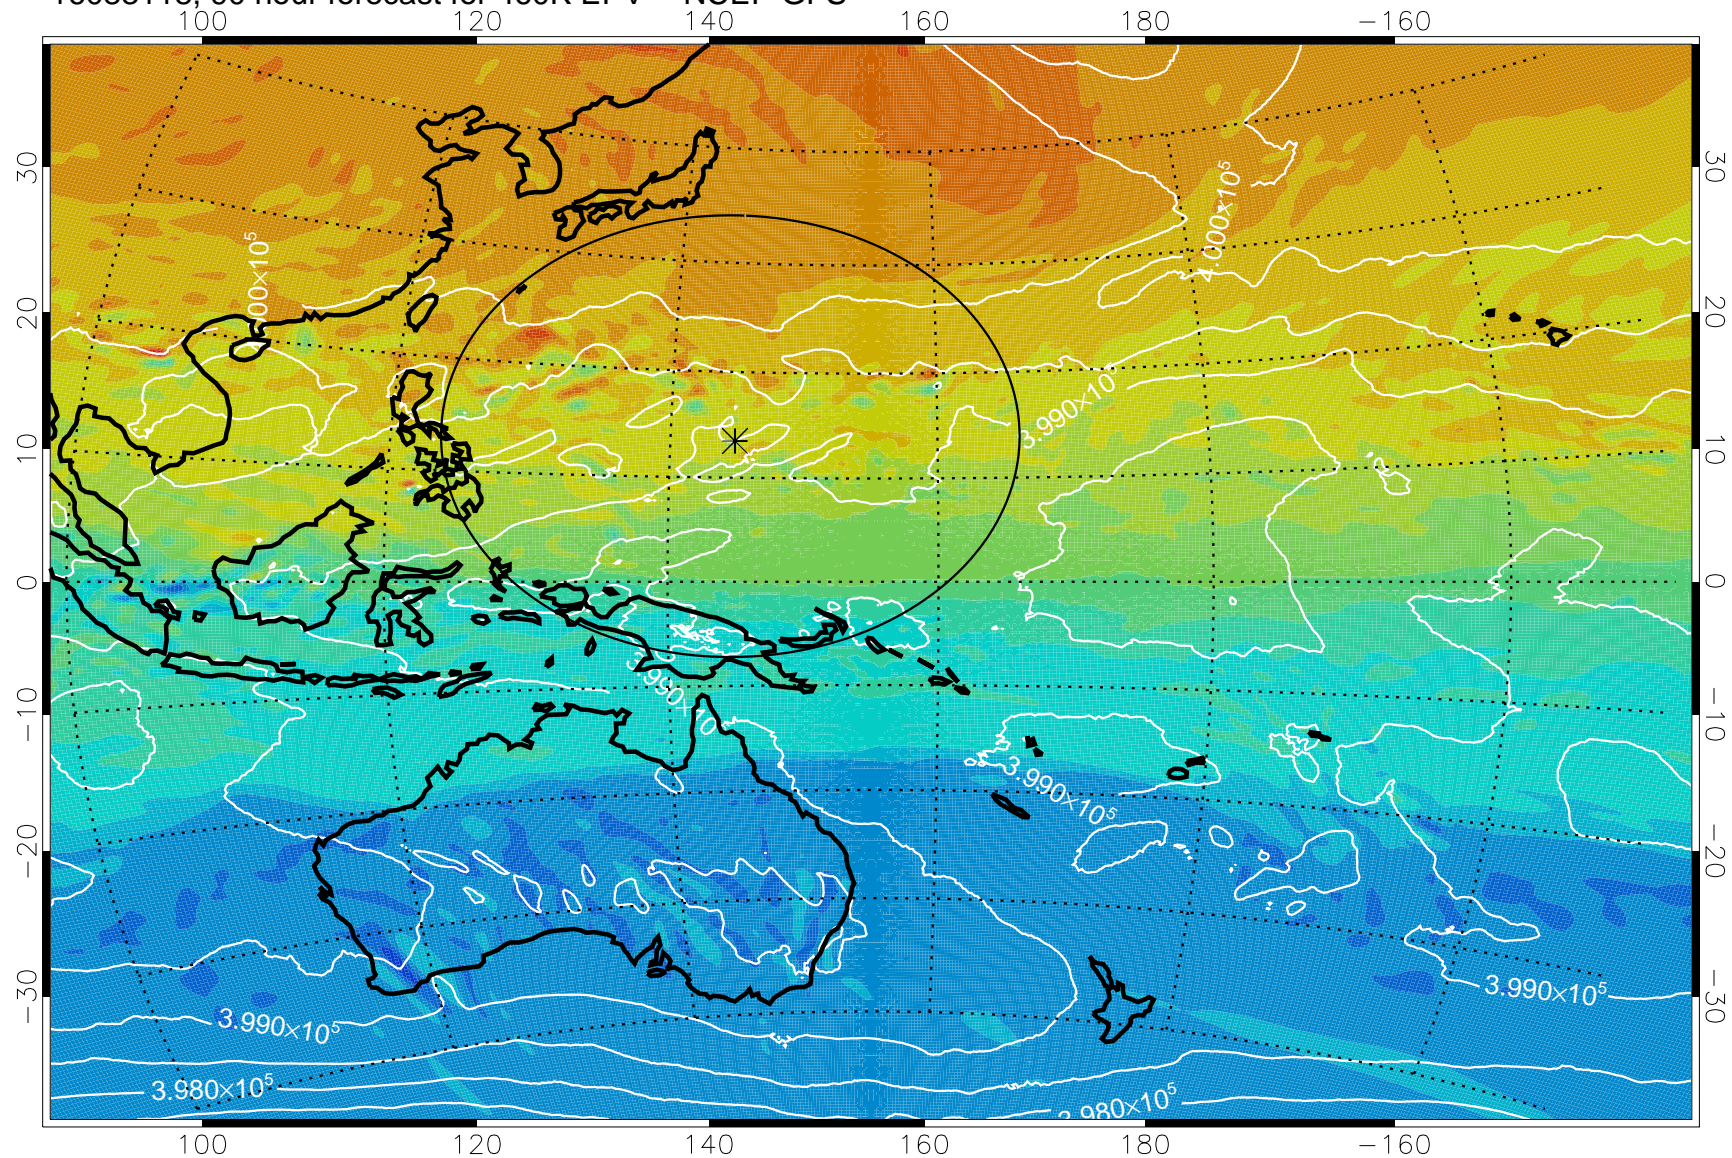

16083018, 66 hour forecast for 460K EPV -- NCEP GFS

460K Montgomery Streamfunction, white

Range ring of 2304 km

16083100, 72 hour forecast for 460K EPV -- NCEP GFS

460K Montgomery Streamfunction, white

Range ring of 2304 km

16083106, 78 hour forecast for 460K EPV -- NCEP GFS

460K Montgomery Streamfunction, white

Range ring of 2304 km

16083112, 84 hour forecast for 460K EPV -- NCEP GFS

460K Montgomery Streamfunction, white

Range ring of 2304 km

16083118, 90 hour forecast for 460K EPV -- NCEP GFS

460K Montgomery Streamfunction, white

Range ring of 2304 km

16090100, 96 hour forecast for 460K EPV -- NCEP GFS

460K Montgomery Streamfunction, white

Range ring of 2304 km

16090106, 102 hour forecast for 460K EPV -- NCEP GFS

460K Montgomery Streamfunction, white

Range ring of 2304 km

16090112, 108 hour forecast for 460K EPV -- NCEP GFS

460K Montgomery Streamfunction, white

Range ring of 2304 km