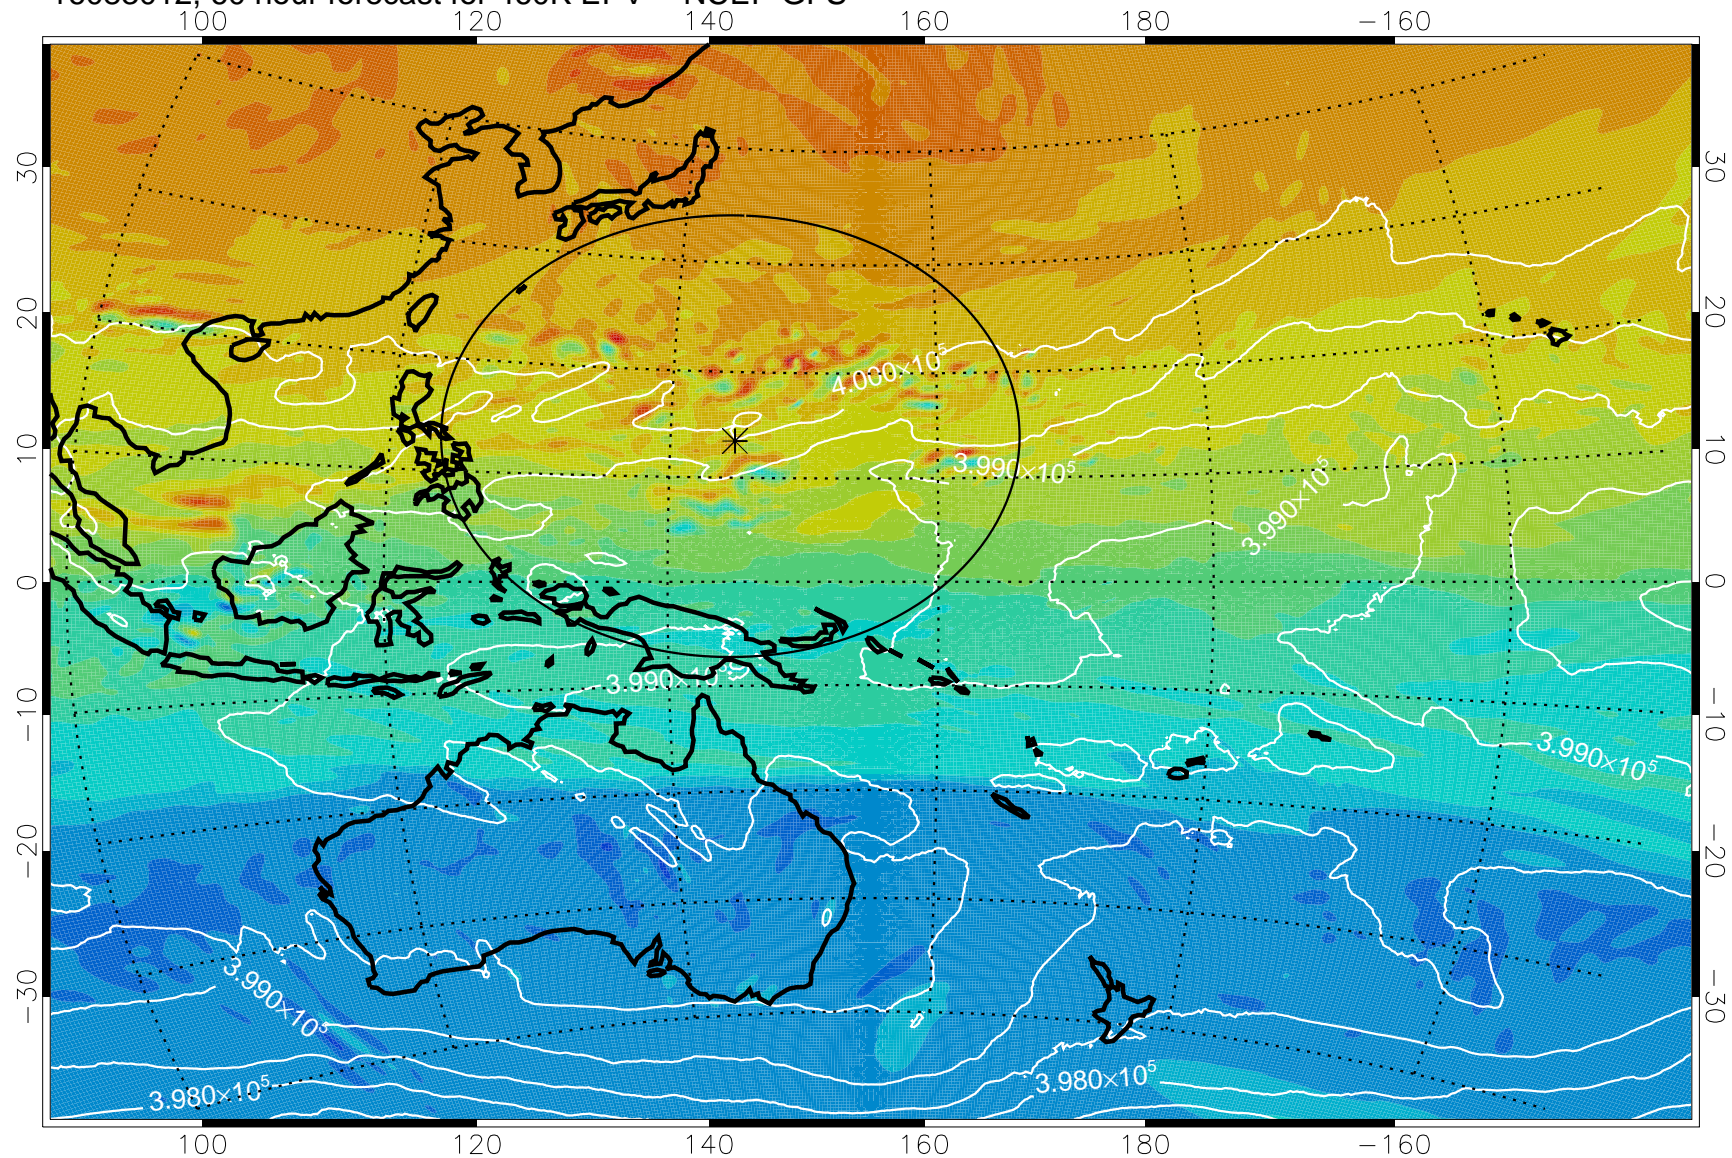

16082906, 30 hour forecast for 460K EPV -- NCEP GFS

460K Montgomery Streamfunction, white

Range ring of 2304 km

16082912, 36 hour forecast for 460K EPV -- NCEP GFS

460K Montgomery Streamfunction, white

Range ring of 2304 km

16082918, 42 hour forecast for 460K EPV -- NCEP GFS

460K Montgomery Streamfunction, white

Range ring of 2304 km

16083000, 48 hour forecast for 460K EPV -- NCEP GFS

460K Montgomery Streamfunction, white

Range ring of 2304 km

16083006, 54 hour forecast for 460K EPV -- NCEP GFS

460K Montgomery Streamfunction, white

Range ring of 2304 km

16083012, 60 hour forecast for 460K EPV -- NCEP GFS

460K Montgomery Streamfunction, white

Range ring of 2304 km

16083018, 66 hour forecast for 460K EPV -- NCEP GFS

460K Montgomery Streamfunction, white

Range ring of 2304 km

16083100, 72 hour forecast for 460K EPV -- NCEP GFS

460K Montgomery Streamfunction, white

Range ring of 2304 km