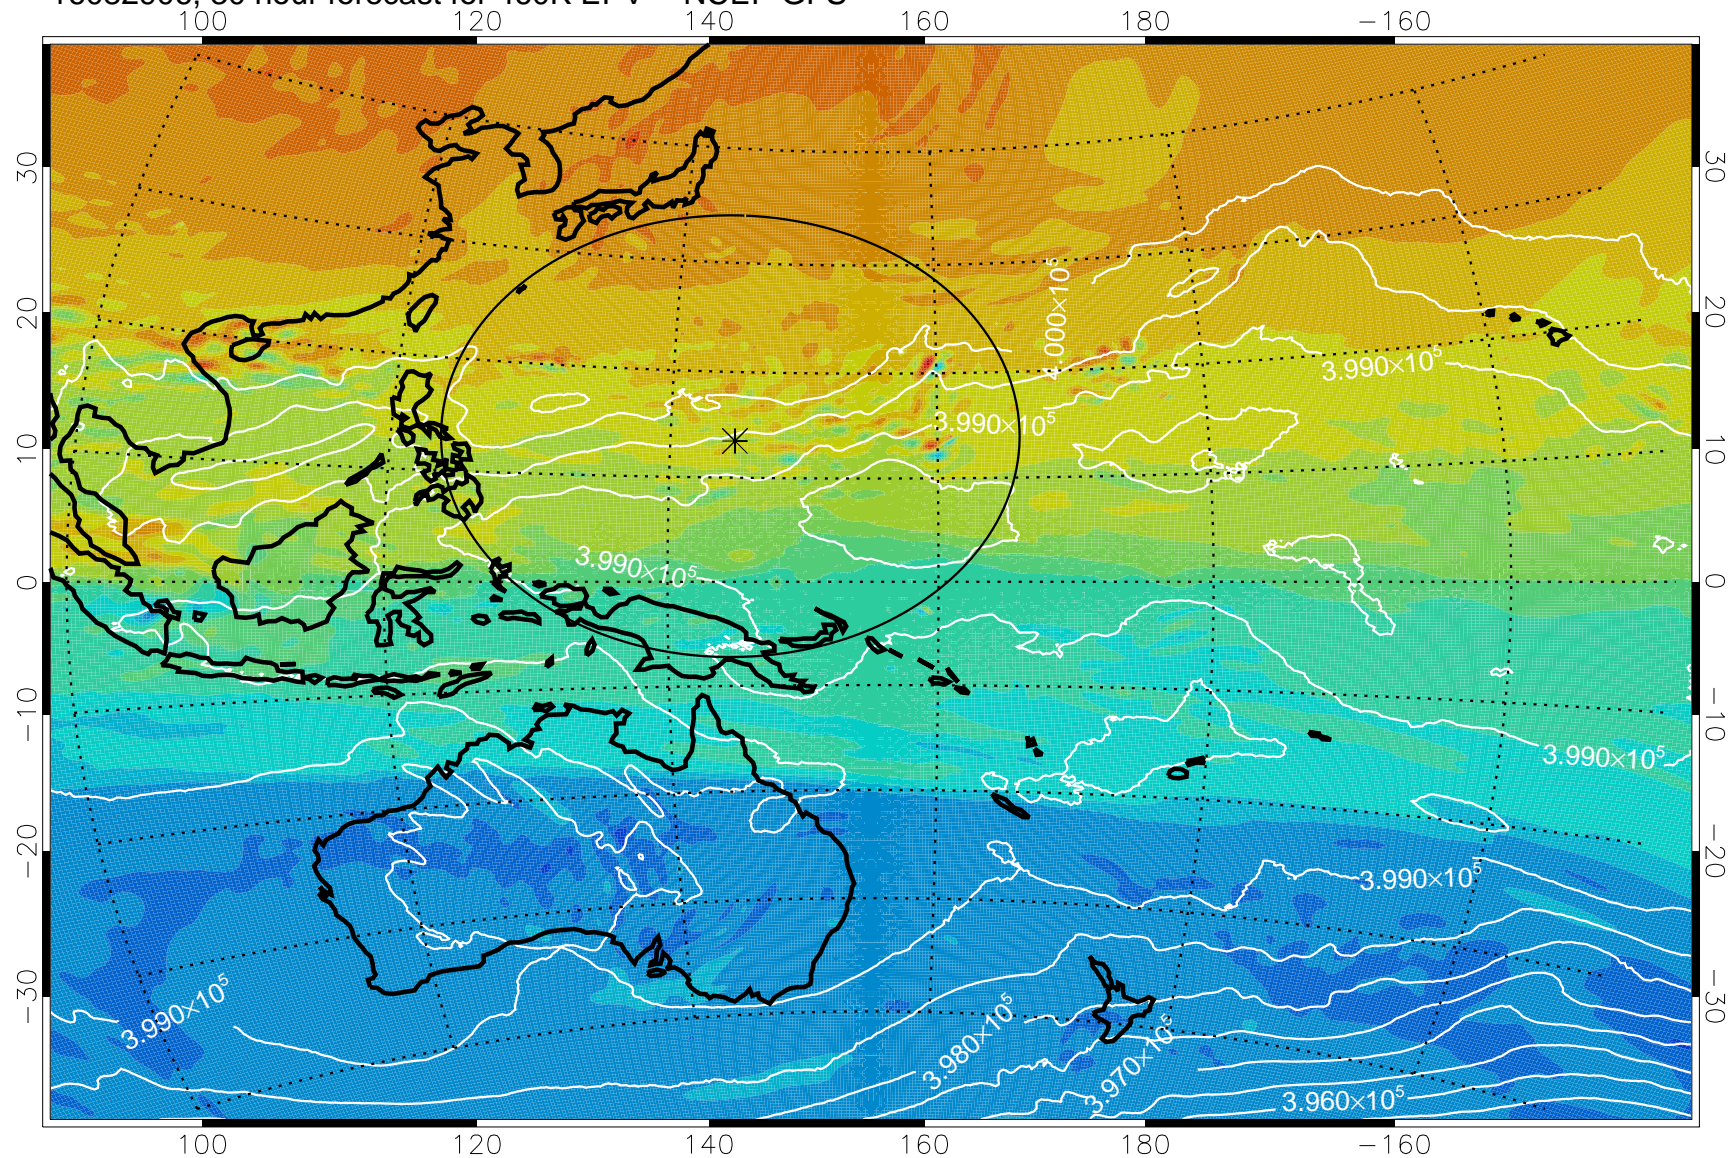

16082818, 18 hour forecast for 460K EPV -- NCEP GFS

460K Montgomery Streamfunction, white

Range ring of 2304 km

16082900, 24 hour forecast for 460K EPV -- NCEP GFS

460K Montgomery Streamfunction, white

Range ring of 2304 km

16082906, 30 hour forecast for 460K EPV -- NCEP GFS

460K Montgomery Streamfunction, white

Range ring of 2304 km

16082912, 36 hour forecast for 460K EPV -- NCEP GFS

460K Montgomery Streamfunction, white

Range ring of 2304 km

16082918, 42 hour forecast for 460K EPV -- NCEP GFS

460K Montgomery Streamfunction, white

Range ring of 2304 km

16083000, 48 hour forecast for 460K EPV -- NCEP GFS

460K Montgomery Streamfunction, white

Range ring of 2304 km

16083006, 54 hour forecast for 460K EPV -- NCEP GFS

460K Montgomery Streamfunction, white

Range ring of 2304 km

16083012, 60 hour forecast for 460K EPV -- NCEP GFS

460K Montgomery Streamfunction, white

Range ring of 2304 km