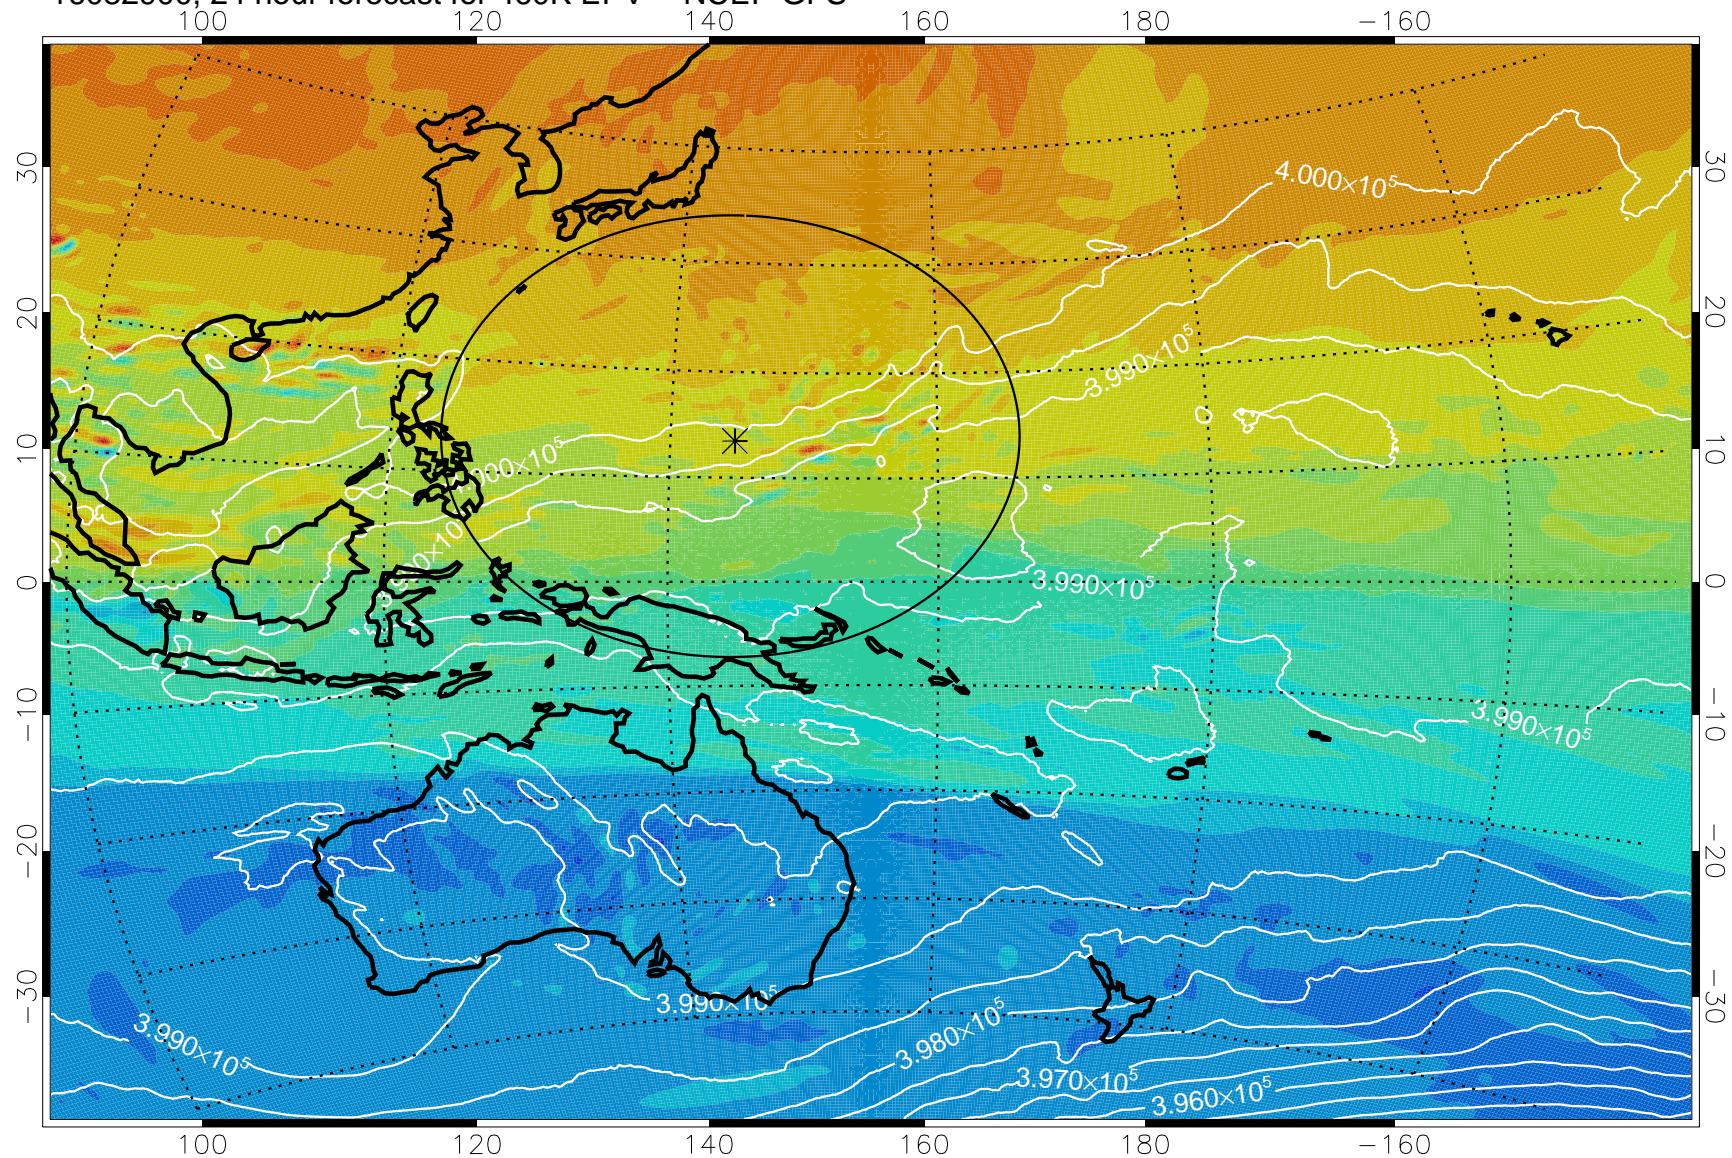

16082806, 6 hour forecast for 460K EPV -- NCEP GFS

460K Montgomery Streamfunction, white

Range ring of 2304 km

16082812, 12 hour forecast for 460K EPV -- NCEP GFS

460K Montgomery Streamfunction, white

Range ring of 2304 km

16082818, 18 hour forecast for 460K EPV -- NCEP GFS

460K Montgomery Streamfunction, white

Range ring of 2304 km

16082900, 24 hour forecast for 460K EPV -- NCEP GFS

460K Montgomery Streamfunction, white

Range ring of 2304 km

16082906, 30 hour forecast for 460K EPV -- NCEP GFS

460K Montgomery Streamfunction, white

Range ring of 2304 km

16082912, 36 hour forecast for 460K EPV -- NCEP GFS

460K Montgomery Streamfunction, white

Range ring of 2304 km

16082918, 42 hour forecast for 460K EPV -- NCEP GFS

460K Montgomery Streamfunction, white

Range ring of 2304 km

16083000, 48 hour forecast for 460K EPV -- NCEP GFS

460K Montgomery Streamfunction, white

Range ring of 2304 km