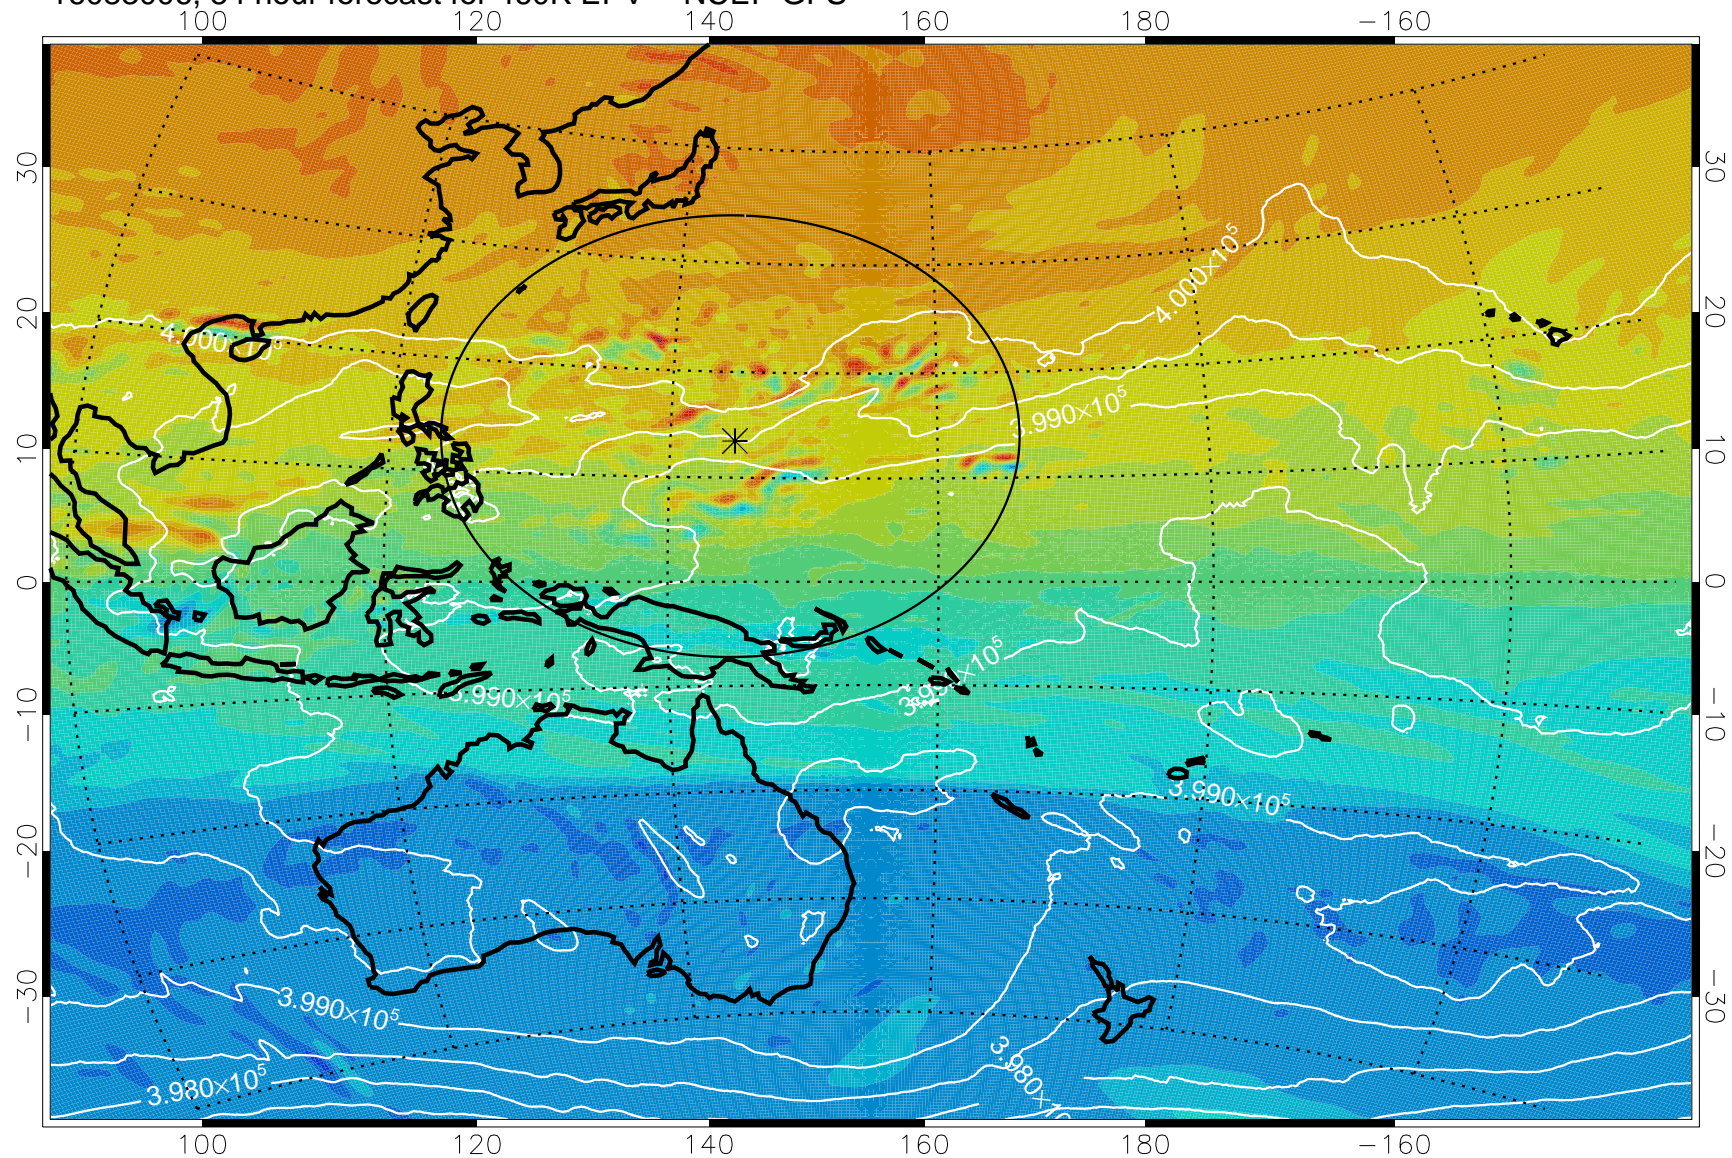

16082918, 42 hour forecast for 460K EPV -- NCEP GFS

460K Montgomery Streamfunction, white

Range ring of 2304 km

16083000, 48 hour forecast for 460K EPV -- NCEP GFS

460K Montgomery Streamfunction, white

Range ring of 2304 km

16083006, 54 hour forecast for 460K EPV -- NCEP GFS

460K Montgomery Streamfunction, white

Range ring of 2304 km

16083012, 60 hour forecast for 460K EPV -- NCEP GFS

460K Montgomery Streamfunction, white

Range ring of 2304 km

16083018, 66 hour forecast for 460K EPV -- NCEP GFS

460K Montgomery Streamfunction, white

Range ring of 2304 km

16083100, 72 hour forecast for 460K EPV -- NCEP GFS

460K Montgomery Streamfunction, white

Range ring of 2304 km

16083106, 78 hour forecast for 460K EPV -- NCEP GFS

460K Montgomery Streamfunction, white

Range ring of 2304 km

16083112, 84 hour forecast for 460K EPV -- NCEP GFS

460K Montgomery Streamfunction, white

Range ring of 2304 km