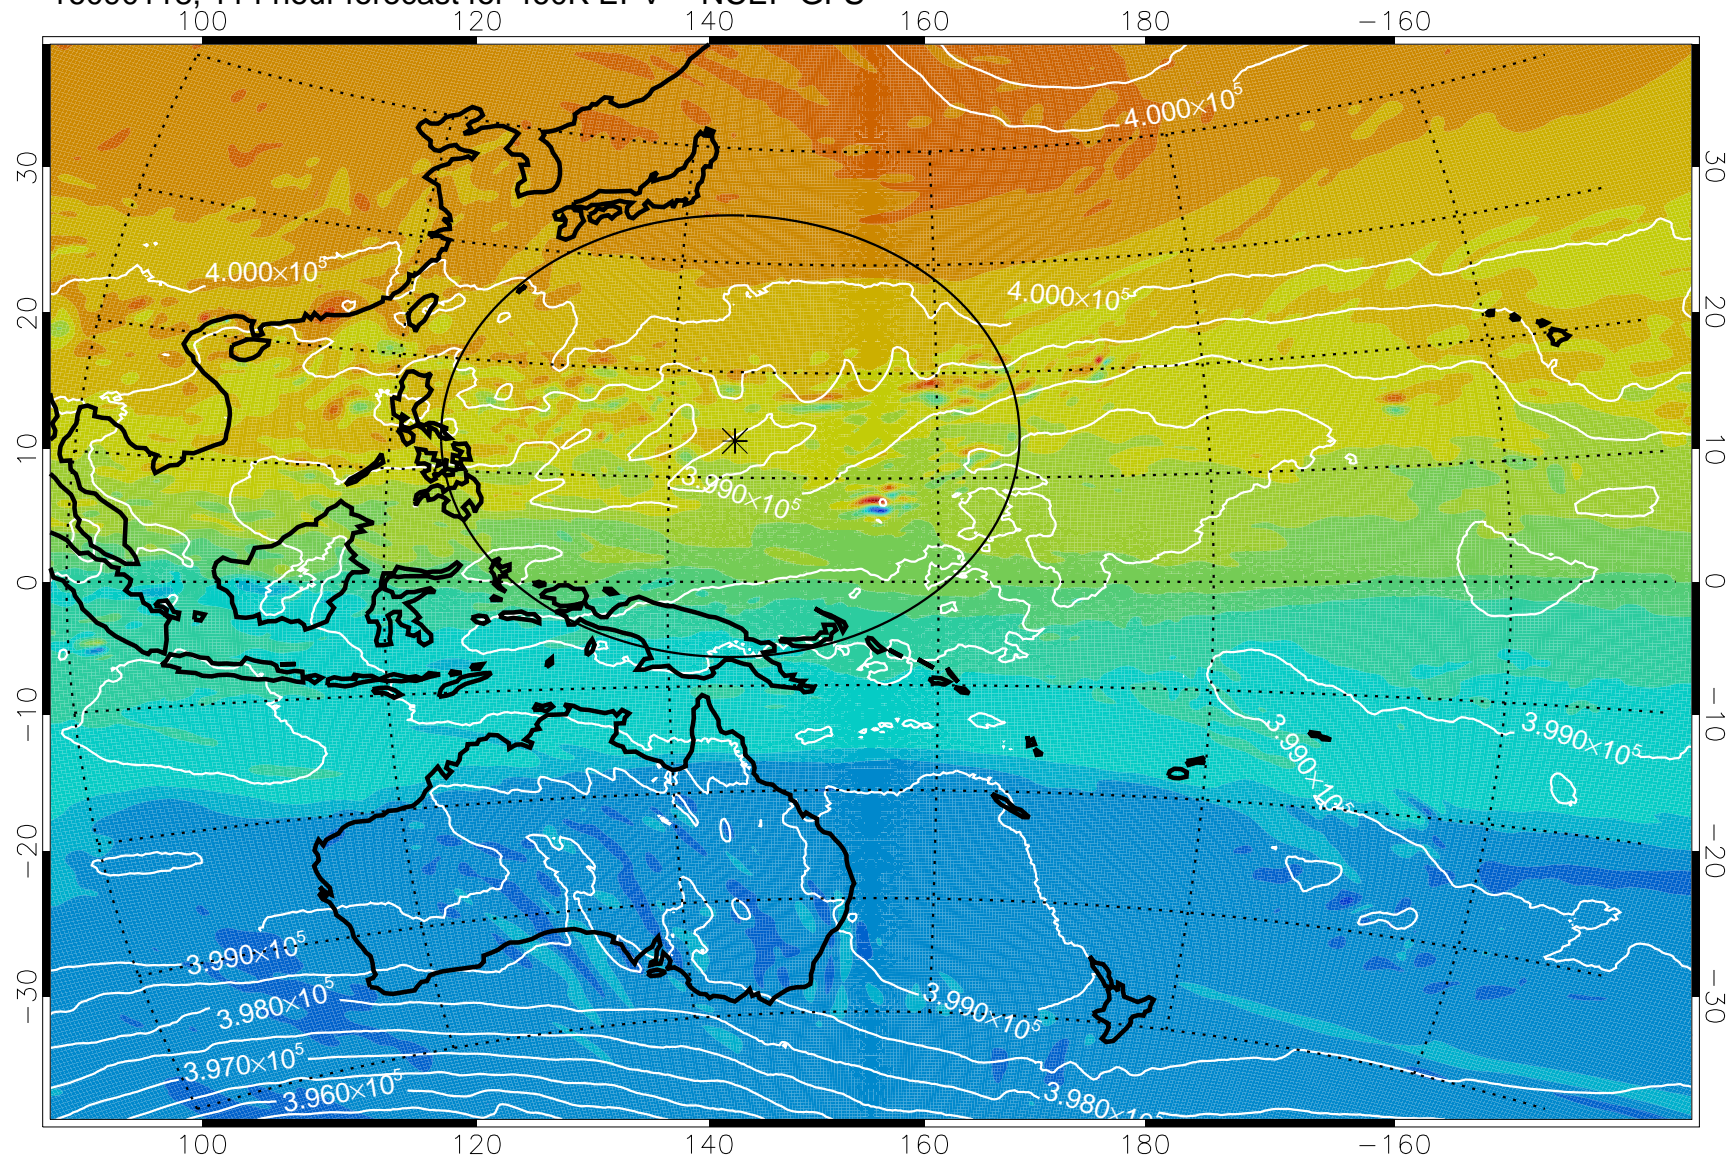

16083106, 78 hour forecast for 460K EPV -- NCEP GFS

460K Montgomery Streamfunction, white

Range ring of 2304 km

16083112, 84 hour forecast for 460K EPV -- NCEP GFS

460K Montgomery Streamfunction, white

Range ring of 2304 km

16083118, 90 hour forecast for 460K EPV -- NCEP GFS

460K Montgomery Streamfunction, white

Range ring of 2304 km

16090100, 96 hour forecast for 460K EPV -- NCEP GFS

460K Montgomery Streamfunction, white

Range ring of 2304 km

16090106, 102 hour forecast for 460K EPV -- NCEP GFS

460K Montgomery Streamfunction, white

Range ring of 2304 km

16090112, 108 hour forecast for 460K EPV -- NCEP GFS

460K Montgomery Streamfunction, white

Range ring of 2304 km

16090118, 114 hour forecast for 460K EPV -- NCEP GFS

460K Montgomery Streamfunction, white

Range ring of 2304 km

16090200, 120 hour forecast for 460K EPV -- NCEP GFS

460K Montgomery Streamfunction, white

Range ring of 2304 km