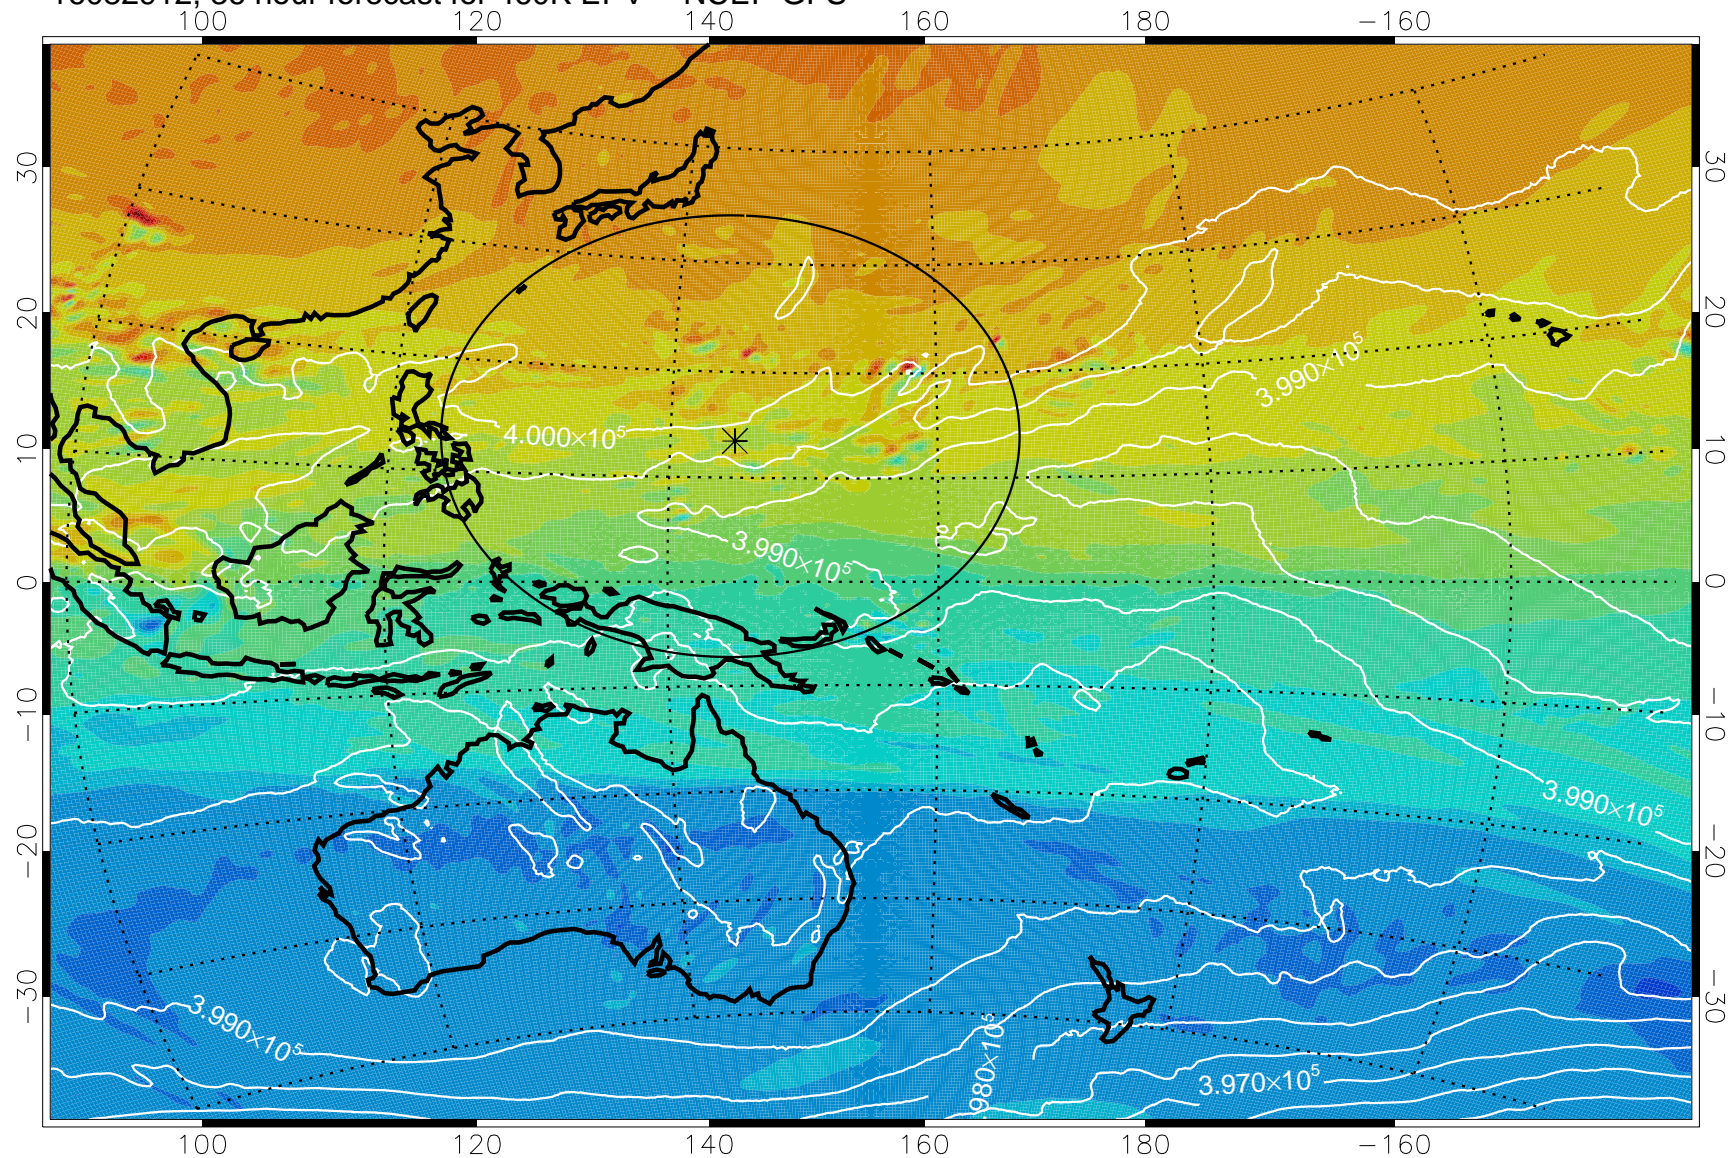

16082818, 18 hour forecast for 460K EPV -- NCEP GFS

460K Montgomery Streamfunction, white

Range ring of 2304 km

16082900, 24 hour forecast for 460K EPV -- NCEP GFS

460K Montgomery Streamfunction, white

Range ring of 2304 km

16082906, 30 hour forecast for 460K EPV -- NCEP GFS

460K Montgomery Streamfunction, white

Range ring of 2304 km

16082912, 36 hour forecast for 460K EPV -- NCEP GFS

460K Montgomery Streamfunction, white

Range ring of 2304 km

16082918, 42 hour forecast for 460K EPV -- NCEP GFS

460K Montgomery Streamfunction, white

Range ring of 2304 km

16083000, 48 hour forecast for 460K EPV -- NCEP GFS

460K Montgomery Streamfunction, white

Range ring of 2304 km

16083006, 54 hour forecast for 460K EPV -- NCEP GFS

460K Montgomery Streamfunction, white

Range ring of 2304 km

16083012, 60 hour forecast for 460K EPV -- NCEP GFS

460K Montgomery Streamfunction, white

Range ring of 2304 km