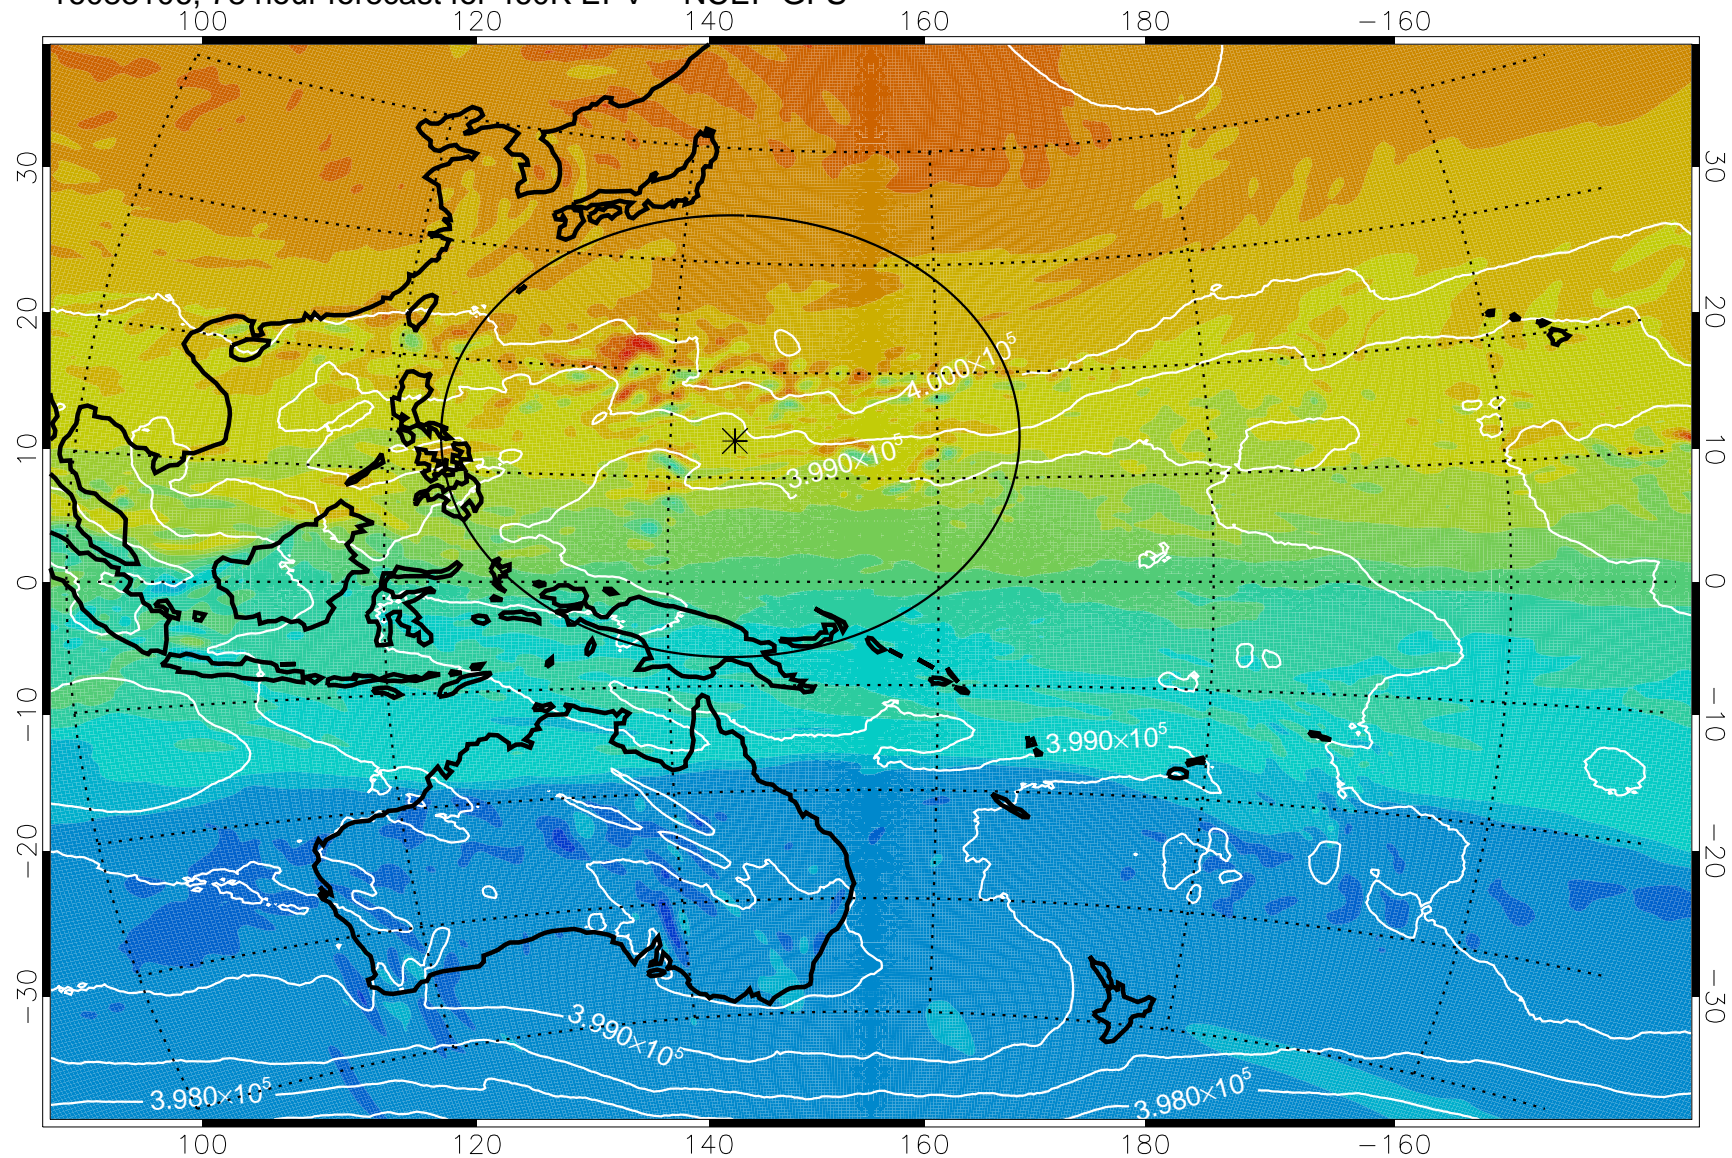

16083006, 54 hour forecast for 460K EPV -- NCEP GFS

460K Montgomery Streamfunction, white

Range ring of 2304 km

16083012, 60 hour forecast for 460K EPV -- NCEP GFS

460K Montgomery Streamfunction, white

Range ring of 2304 km

16083018, 66 hour forecast for 460K EPV -- NCEP GFS

460K Montgomery Streamfunction, white

Range ring of 2304 km

16083100, 72 hour forecast for 460K EPV -- NCEP GFS

460K Montgomery Streamfunction, white

Range ring of 2304 km

16083106, 78 hour forecast for 460K EPV -- NCEP GFS

460K Montgomery Streamfunction, white

Range ring of 2304 km

16083112, 84 hour forecast for 460K EPV -- NCEP GFS

460K Montgomery Streamfunction, white

Range ring of 2304 km

16083118, 90 hour forecast for 460K EPV -- NCEP GFS

460K Montgomery Streamfunction, white

Range ring of 2304 km

16090100, 96 hour forecast for 460K EPV -- NCEP GFS

460K Montgomery Streamfunction, white

Range ring of 2304 km