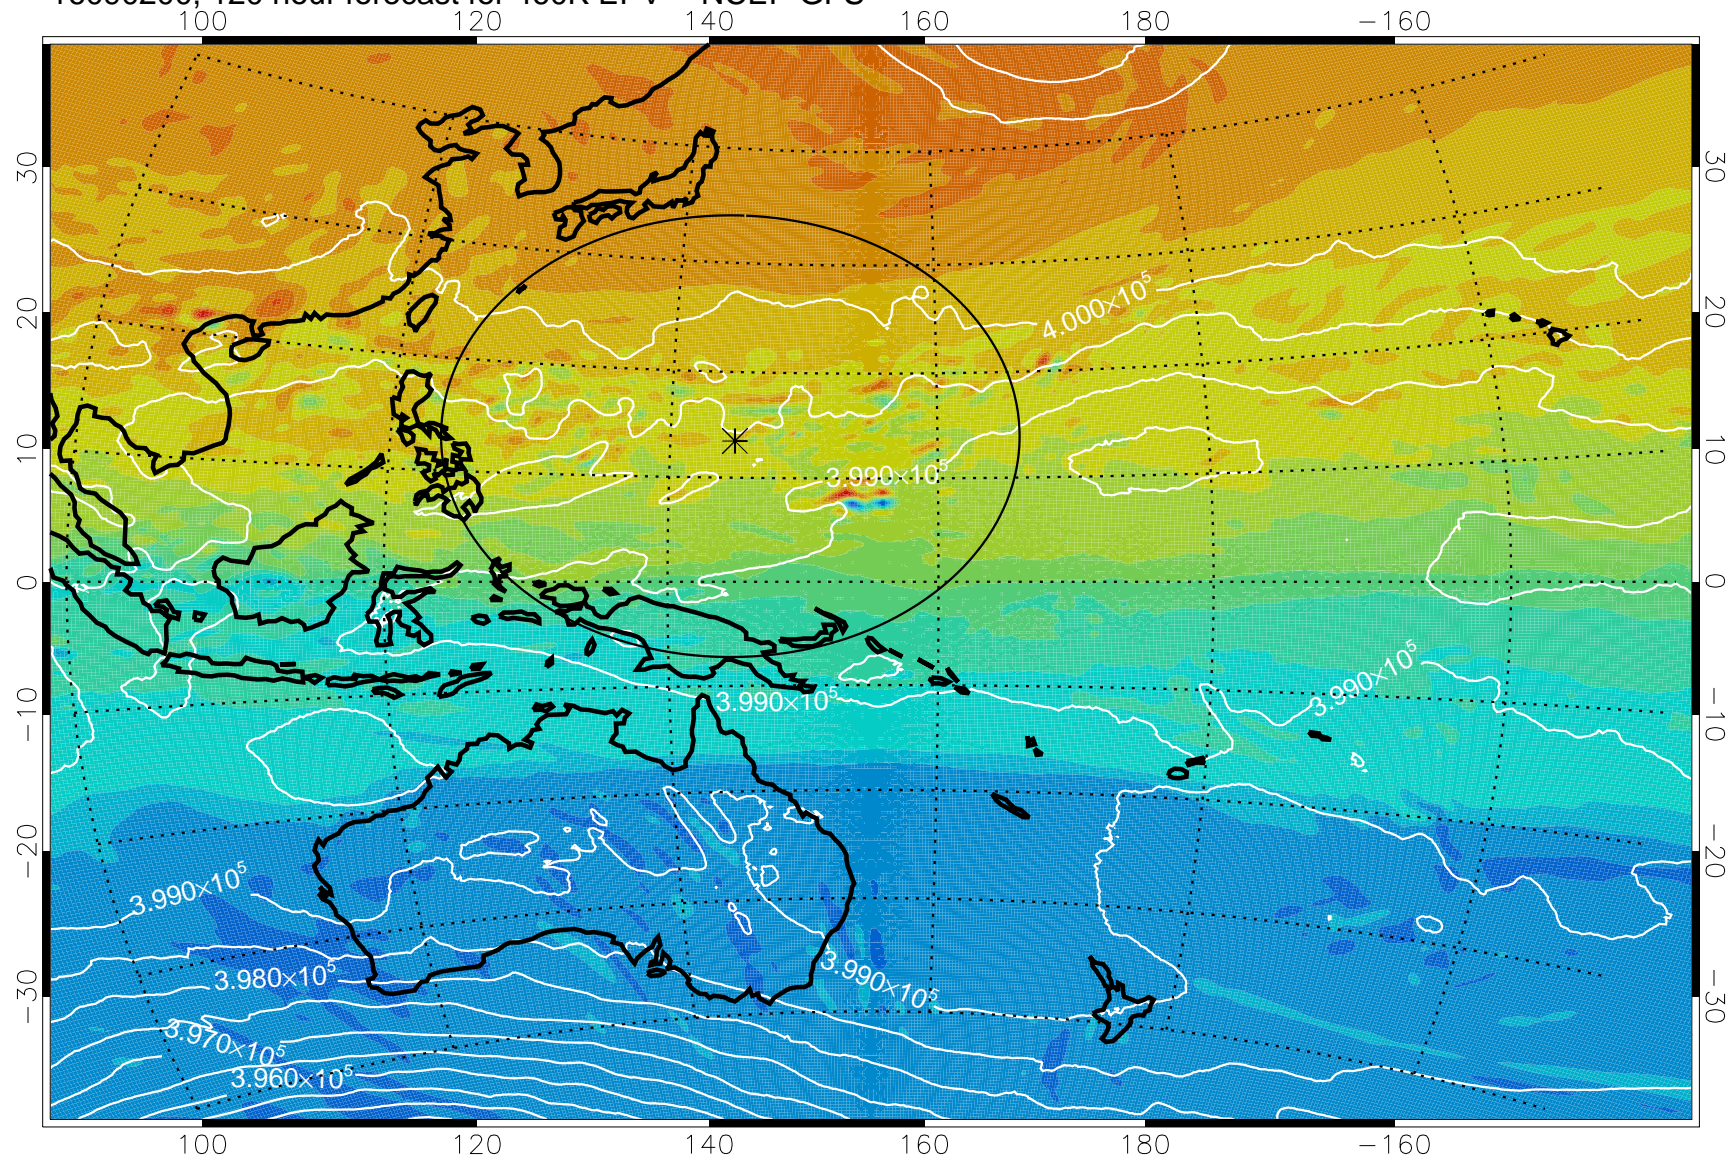

16083118, 90 hour forecast for 460K EPV -- NCEP GFS

460K Montgomery Streamfunction, white

Range ring of 2304 km

16090100, 96 hour forecast for 460K EPV -- NCEP GFS

460K Montgomery Streamfunction, white

Range ring of 2304 km

16090106, 102 hour forecast for 460K EPV -- NCEP GFS

460K Montgomery Streamfunction, white

Range ring of 2304 km

16090112, 108 hour forecast for 460K EPV -- NCEP GFS

460K Montgomery Streamfunction, white

Range ring of 2304 km

16090118, 114 hour forecast for 460K EPV -- NCEP GFS

460K Montgomery Streamfunction, white

Range ring of 2304 km

16090200, 120 hour forecast for 460K EPV -- NCEP GFS

460K Montgomery Streamfunction, white

Range ring of 2304 km