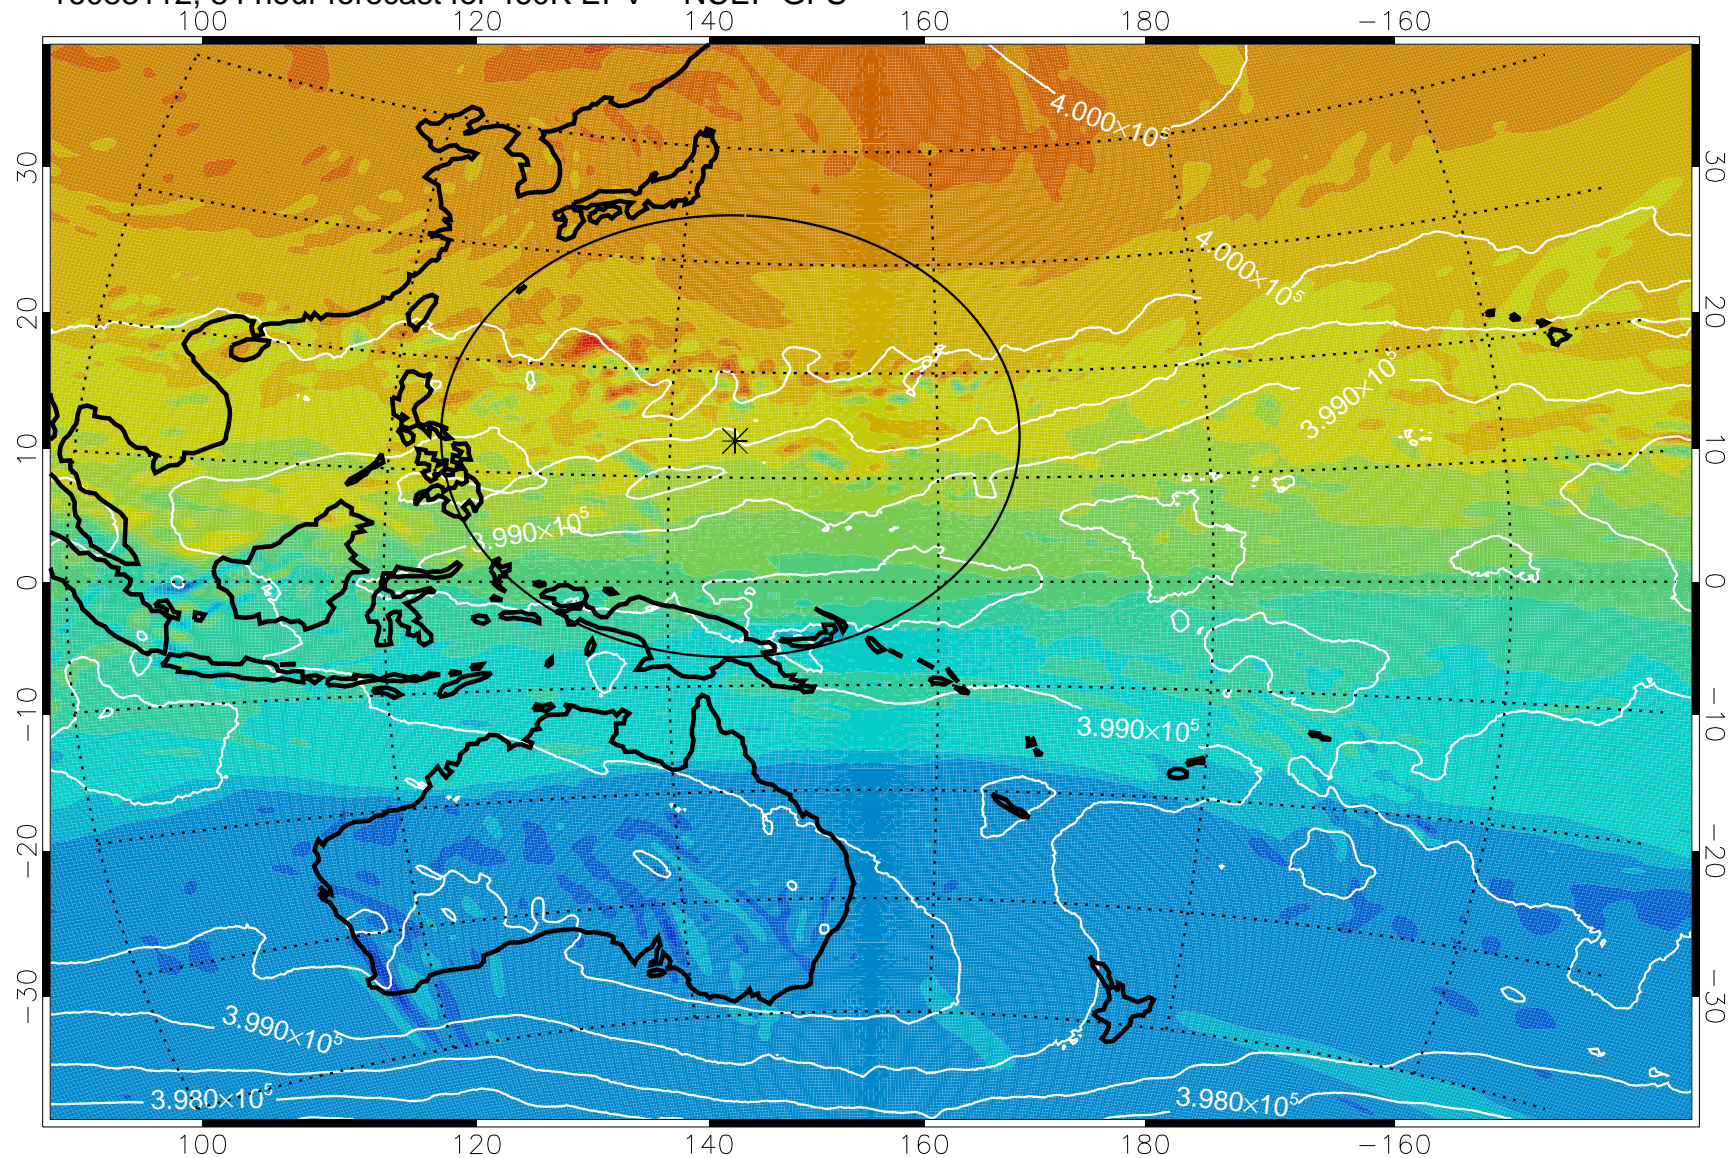

16083018, 66 hour forecast for 460K EPV -- NCEP GFS

460K Montgomery Streamfunction, white

Range ring of 2304 km

16083100, 72 hour forecast for 460K EPV -- NCEP GFS

460K Montgomery Streamfunction, white

Range ring of 2304 km

16083106, 78 hour forecast for 460K EPV -- NCEP GFS

460K Montgomery Streamfunction, white

Range ring of 2304 km

16083112, 84 hour forecast for 460K EPV -- NCEP GFS

460K Montgomery Streamfunction, white

Range ring of 2304 km

16083118, 90 hour forecast for 460K EPV -- NCEP GFS

460K Montgomery Streamfunction, white

Range ring of 2304 km

16090100, 96 hour forecast for 460K EPV -- NCEP GFS

460K Montgomery Streamfunction, white

Range ring of 2304 km

16090106, 102 hour forecast for 460K EPV -- NCEP GFS

460K Montgomery Streamfunction, white

Range ring of 2304 km

16090112, 108 hour forecast for 460K EPV -- NCEP GFS

460K Montgomery Streamfunction, white

Range ring of 2304 km