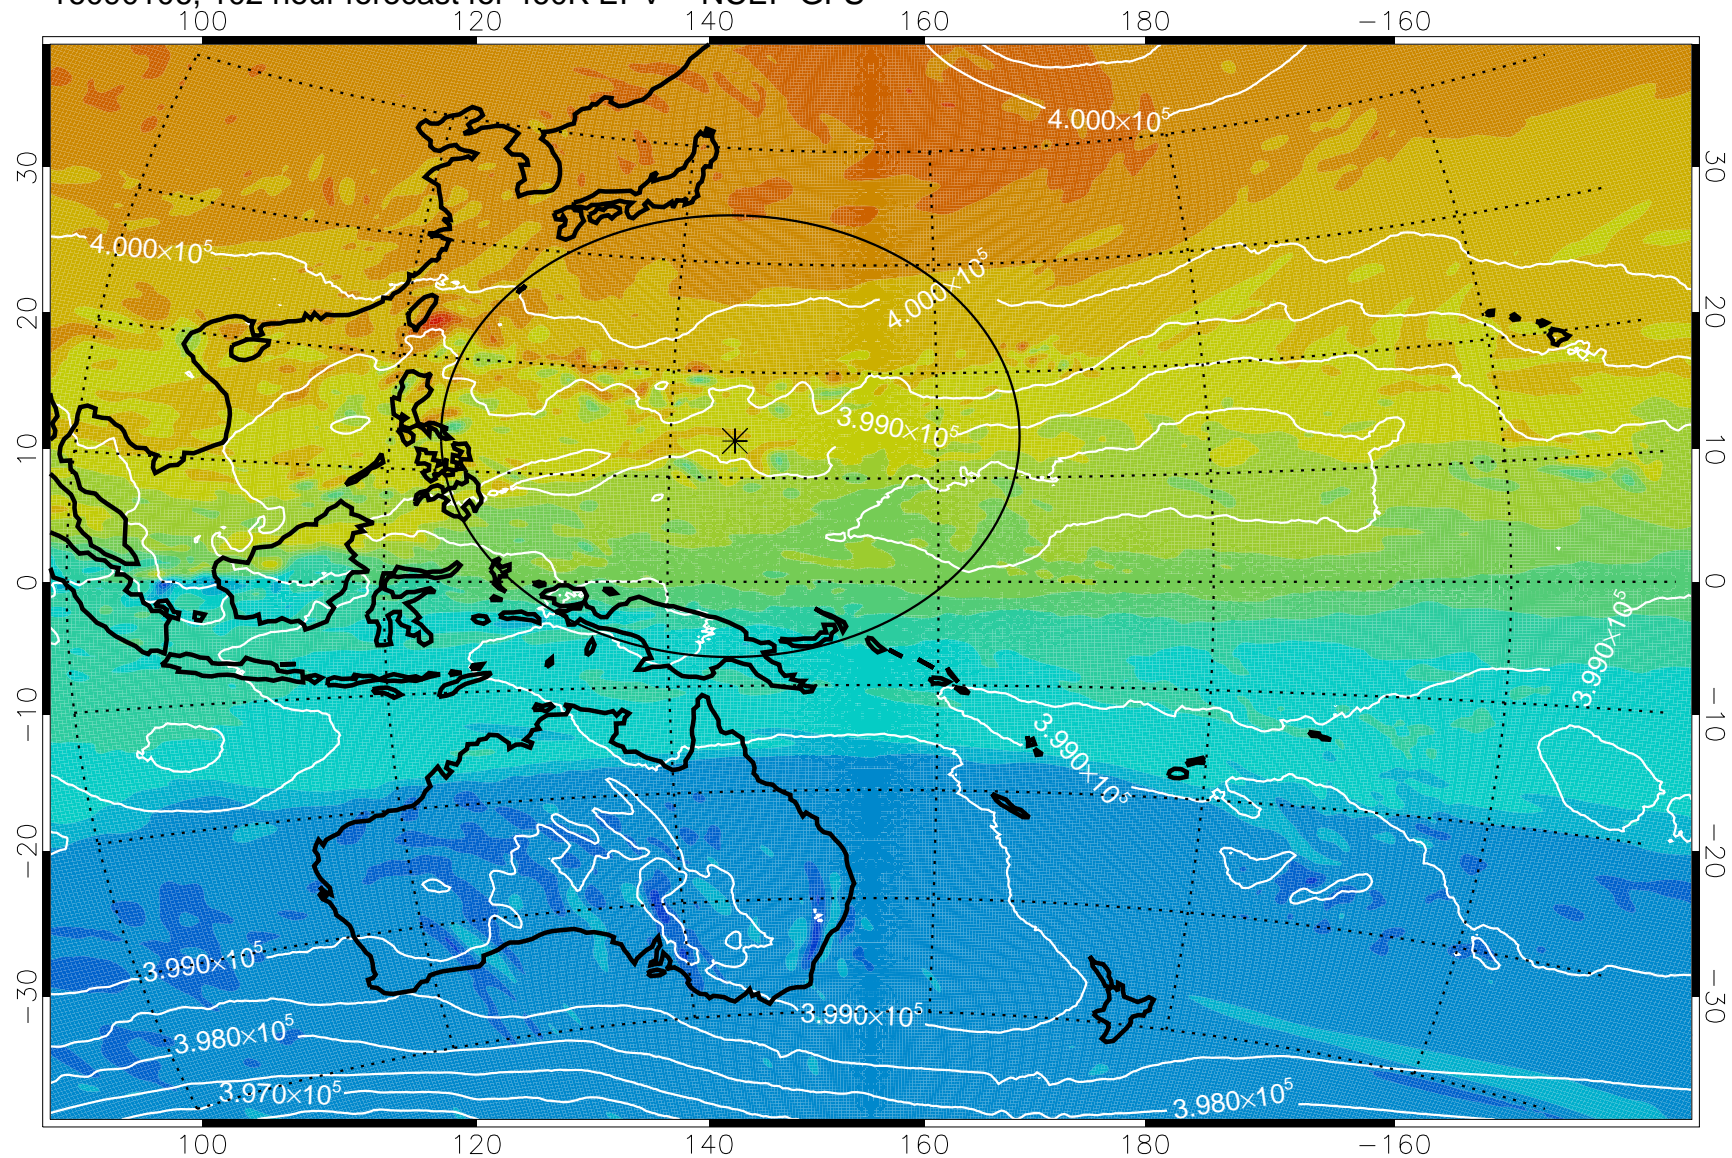

16083106, 78 hour forecast for 460K EPV -- NCEP GFS

460K Montgomery Streamfunction, white

Range ring of 2304 km

16083112, 84 hour forecast for 460K EPV -- NCEP GFS

460K Montgomery Streamfunction, white

Range ring of 2304 km

16083118, 90 hour forecast for 460K EPV -- NCEP GFS

460K Montgomery Streamfunction, white

Range ring of 2304 km

16090100, 96 hour forecast for 460K EPV -- NCEP GFS

460K Montgomery Streamfunction, white

Range ring of 2304 km

16090106, 102 hour forecast for 460K EPV -- NCEP GFS

460K Montgomery Streamfunction, white

Range ring of 2304 km

16090112, 108 hour forecast for 460K EPV -- NCEP GFS

460K Montgomery Streamfunction, white

Range ring of 2304 km

16090118, 114 hour forecast for 460K EPV -- NCEP GFS

460K Montgomery Streamfunction, white

Range ring of 2304 km

16090200, 120 hour forecast for 460K EPV -- NCEP GFS

460K Montgomery Streamfunction, white

Range ring of 2304 km