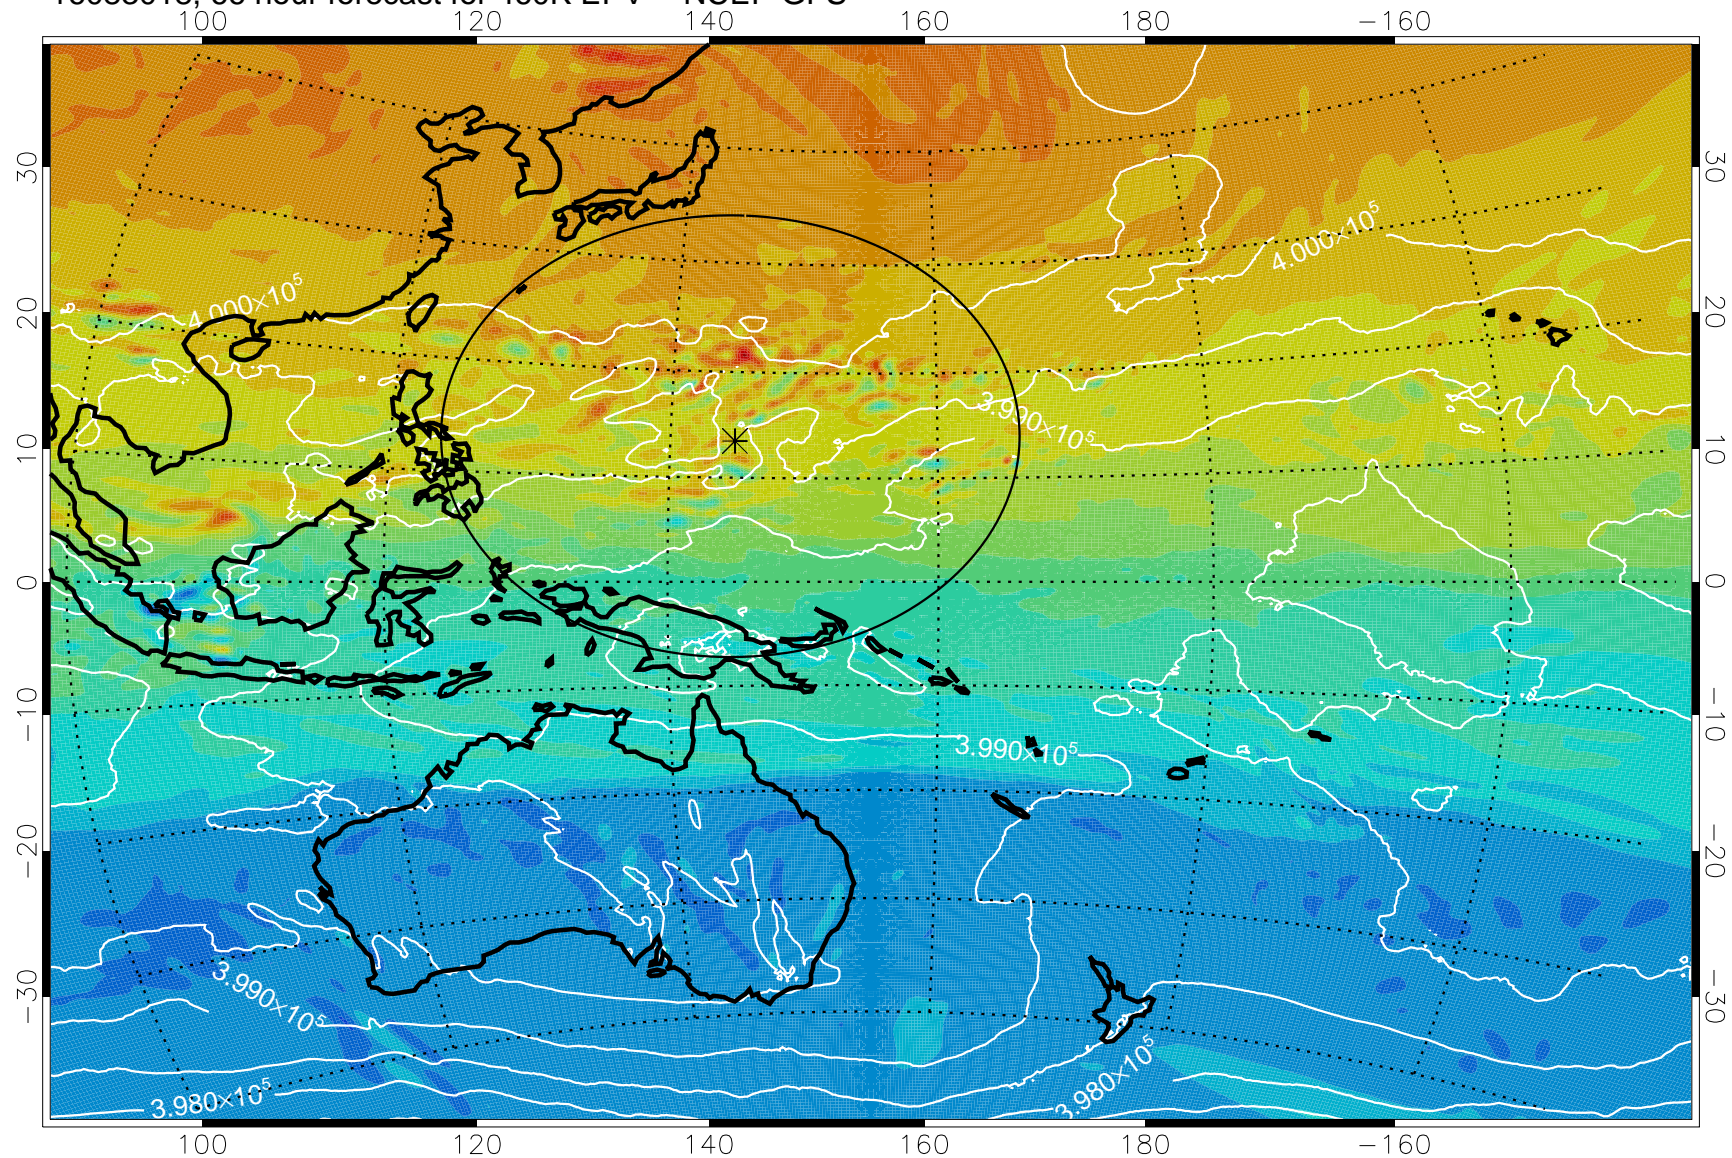

16082918, 42 hour forecast for 460K EPV -- NCEP GFS

460K Montgomery Streamfunction, white

Range ring of 2304 km

16083000, 48 hour forecast for 460K EPV -- NCEP GFS

460K Montgomery Streamfunction, white

Range ring of 2304 km

16083006, 54 hour forecast for 460K EPV -- NCEP GFS

460K Montgomery Streamfunction, white

Range ring of 2304 km

16083012, 60 hour forecast for 460K EPV -- NCEP GFS

460K Montgomery Streamfunction, white

Range ring of 2304 km

16083018, 66 hour forecast for 460K EPV -- NCEP GFS

460K Montgomery Streamfunction, white

Range ring of 2304 km

16083100, 72 hour forecast for 460K EPV -- NCEP GFS

460K Montgomery Streamfunction, white

Range ring of 2304 km

16083106, 78 hour forecast for 460K EPV -- NCEP GFS

460K Montgomery Streamfunction, white

Range ring of 2304 km

16083112, 84 hour forecast for 460K EPV -- NCEP GFS

460K Montgomery Streamfunction, white

Range ring of 2304 km