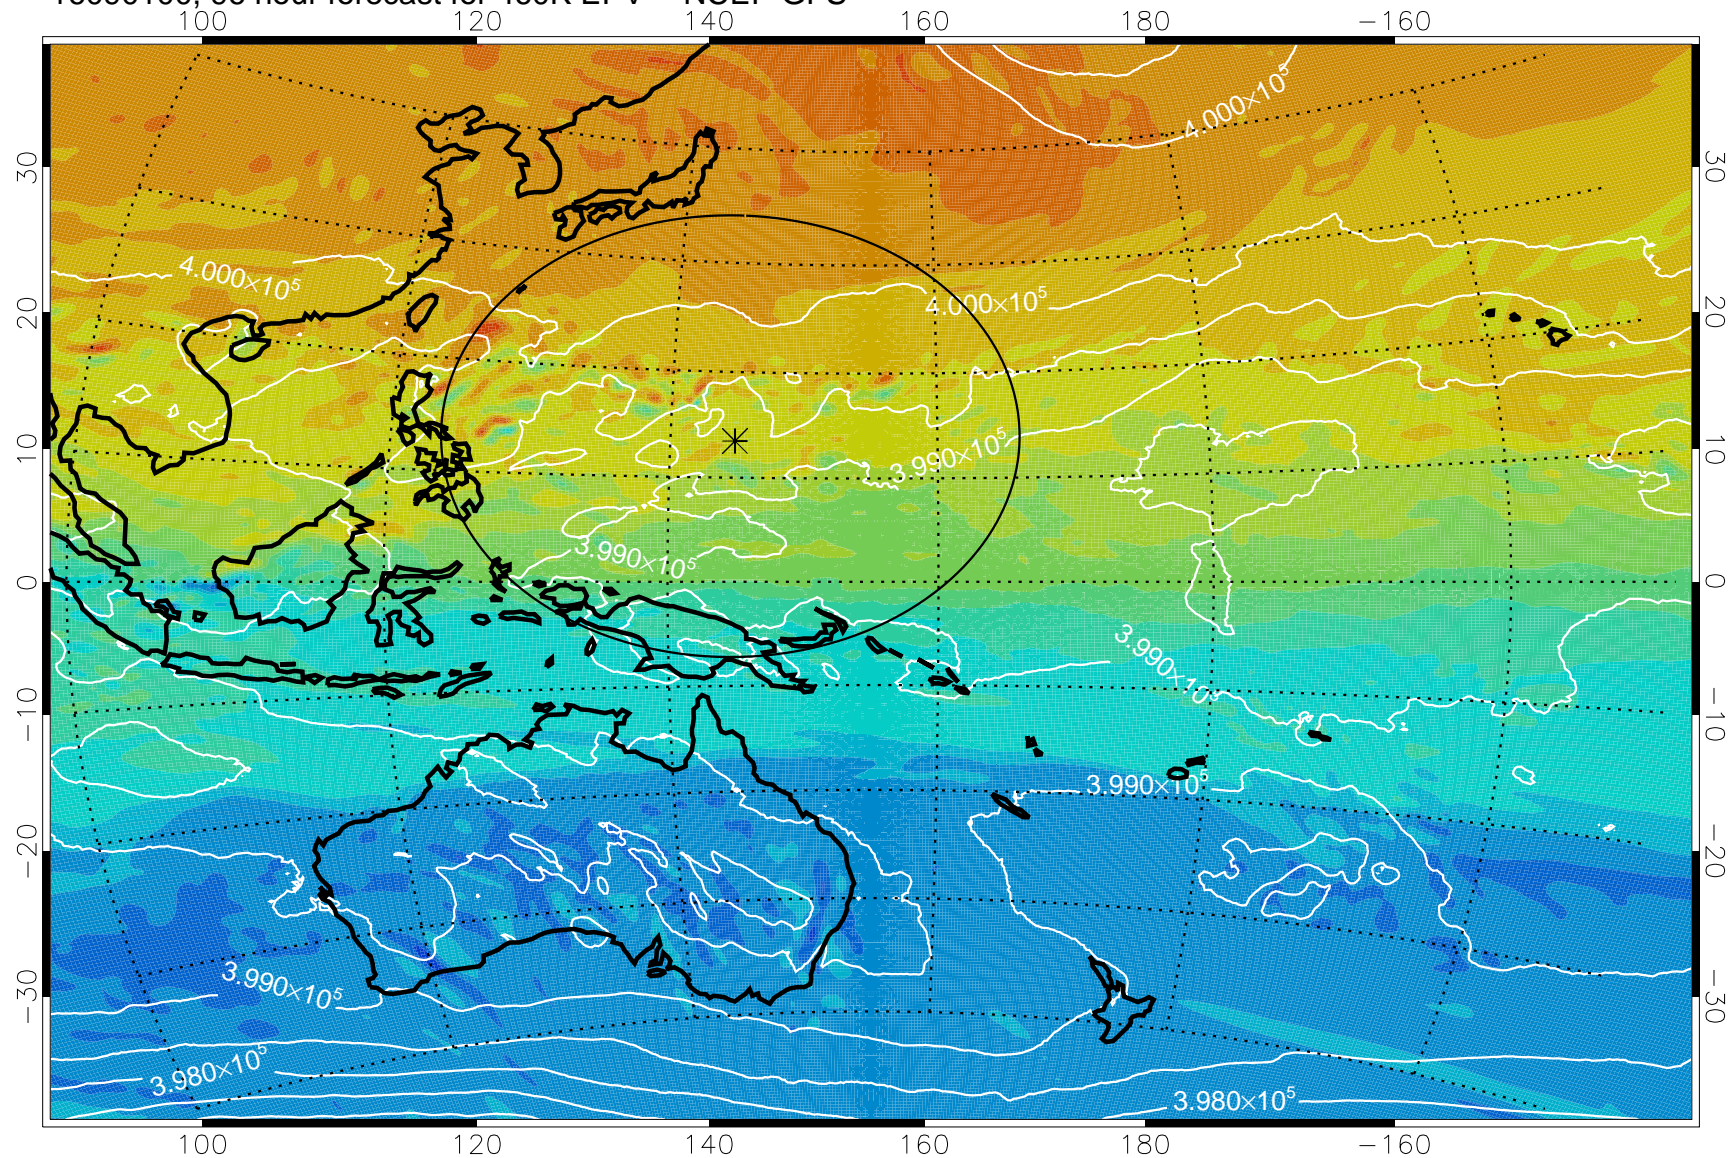

16083106, 78 hour forecast for 460K EPV -- NCEP GFS

460K Montgomery Streamfunction, white

Range ring of 2304 km

16083112, 84 hour forecast for 460K EPV -- NCEP GFS

460K Montgomery Streamfunction, white

Range ring of 2304 km

16083118, 90 hour forecast for 460K EPV -- NCEP GFS

460K Montgomery Streamfunction, white

Range ring of 2304 km

16090100, 96 hour forecast for 460K EPV -- NCEP GFS

460K Montgomery Streamfunction, white

Range ring of 2304 km

16090106, 102 hour forecast for 460K EPV -- NCEP GFS

460K Montgomery Streamfunction, white

Range ring of 2304 km

16090112, 108 hour forecast for 460K EPV -- NCEP GFS

460K Montgomery Streamfunction, white

Range ring of 2304 km

16090118, 114 hour forecast for 460K EPV -- NCEP GFS

460K Montgomery Streamfunction, white

Range ring of 2304 km

16090200, 120 hour forecast for 460K EPV -- NCEP GFS

460K Montgomery Streamfunction, white

Range ring of 2304 km