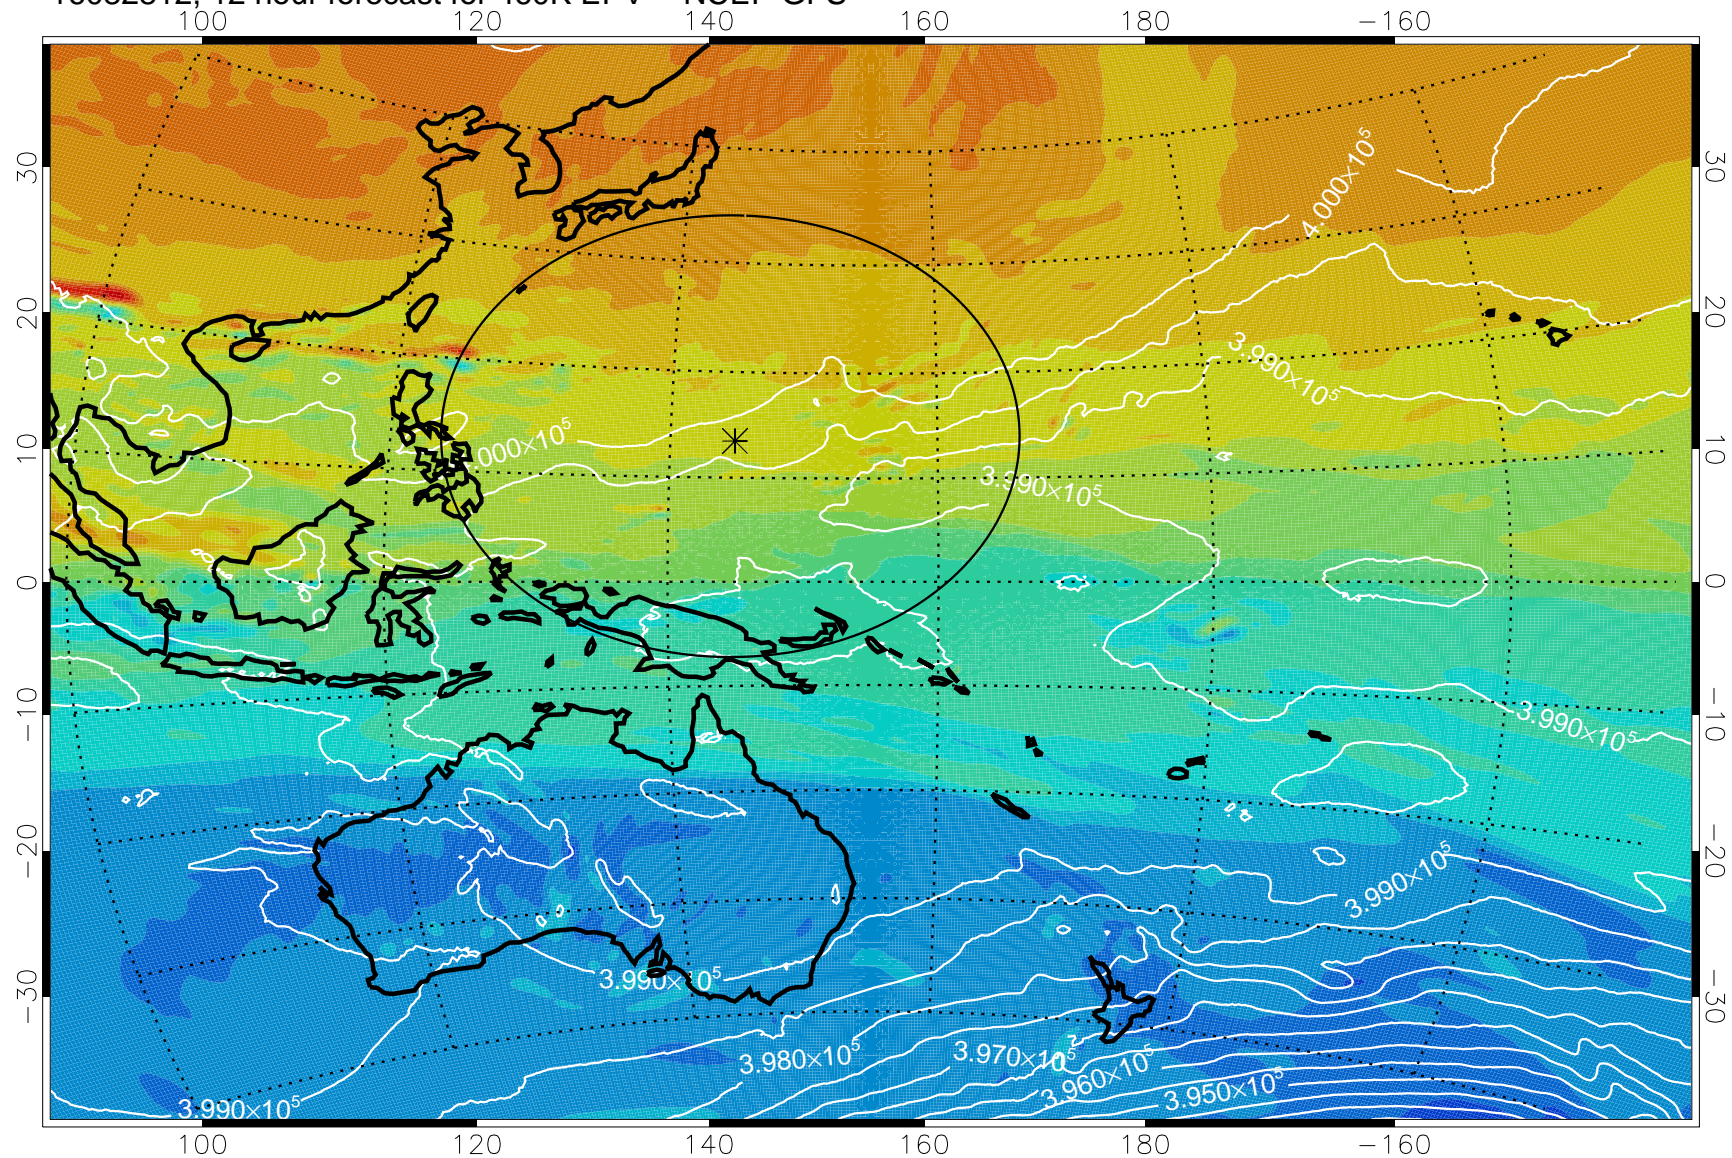

16082806, 6 hour forecast for 460K EPV -- NCEP GFS

460K Montgomery Streamfunction, white

Range ring of 2304 km

16082812, 12 hour forecast for 460K EPV -- NCEP GFS

460K Montgomery Streamfunction, white

Range ring of 2304 km

16082818, 18 hour forecast for 460K EPV -- NCEP GFS

460K Montgomery Streamfunction, white

Range ring of 2304 km

16082900, 24 hour forecast for 460K EPV -- NCEP GFS

460K Montgomery Streamfunction, white

Range ring of 2304 km

16082906, 30 hour forecast for 460K EPV -- NCEP GFS

460K Montgomery Streamfunction, white

Range ring of 2304 km

16082912, 36 hour forecast for 460K EPV -- NCEP GFS

460K Montgomery Streamfunction, white

Range ring of 2304 km

16082918, 42 hour forecast for 460K EPV -- NCEP GFS

460K Montgomery Streamfunction, white

Range ring of 2304 km

16083000, 48 hour forecast for 460K EPV -- NCEP GFS

460K Montgomery Streamfunction, white

Range ring of 2304 km