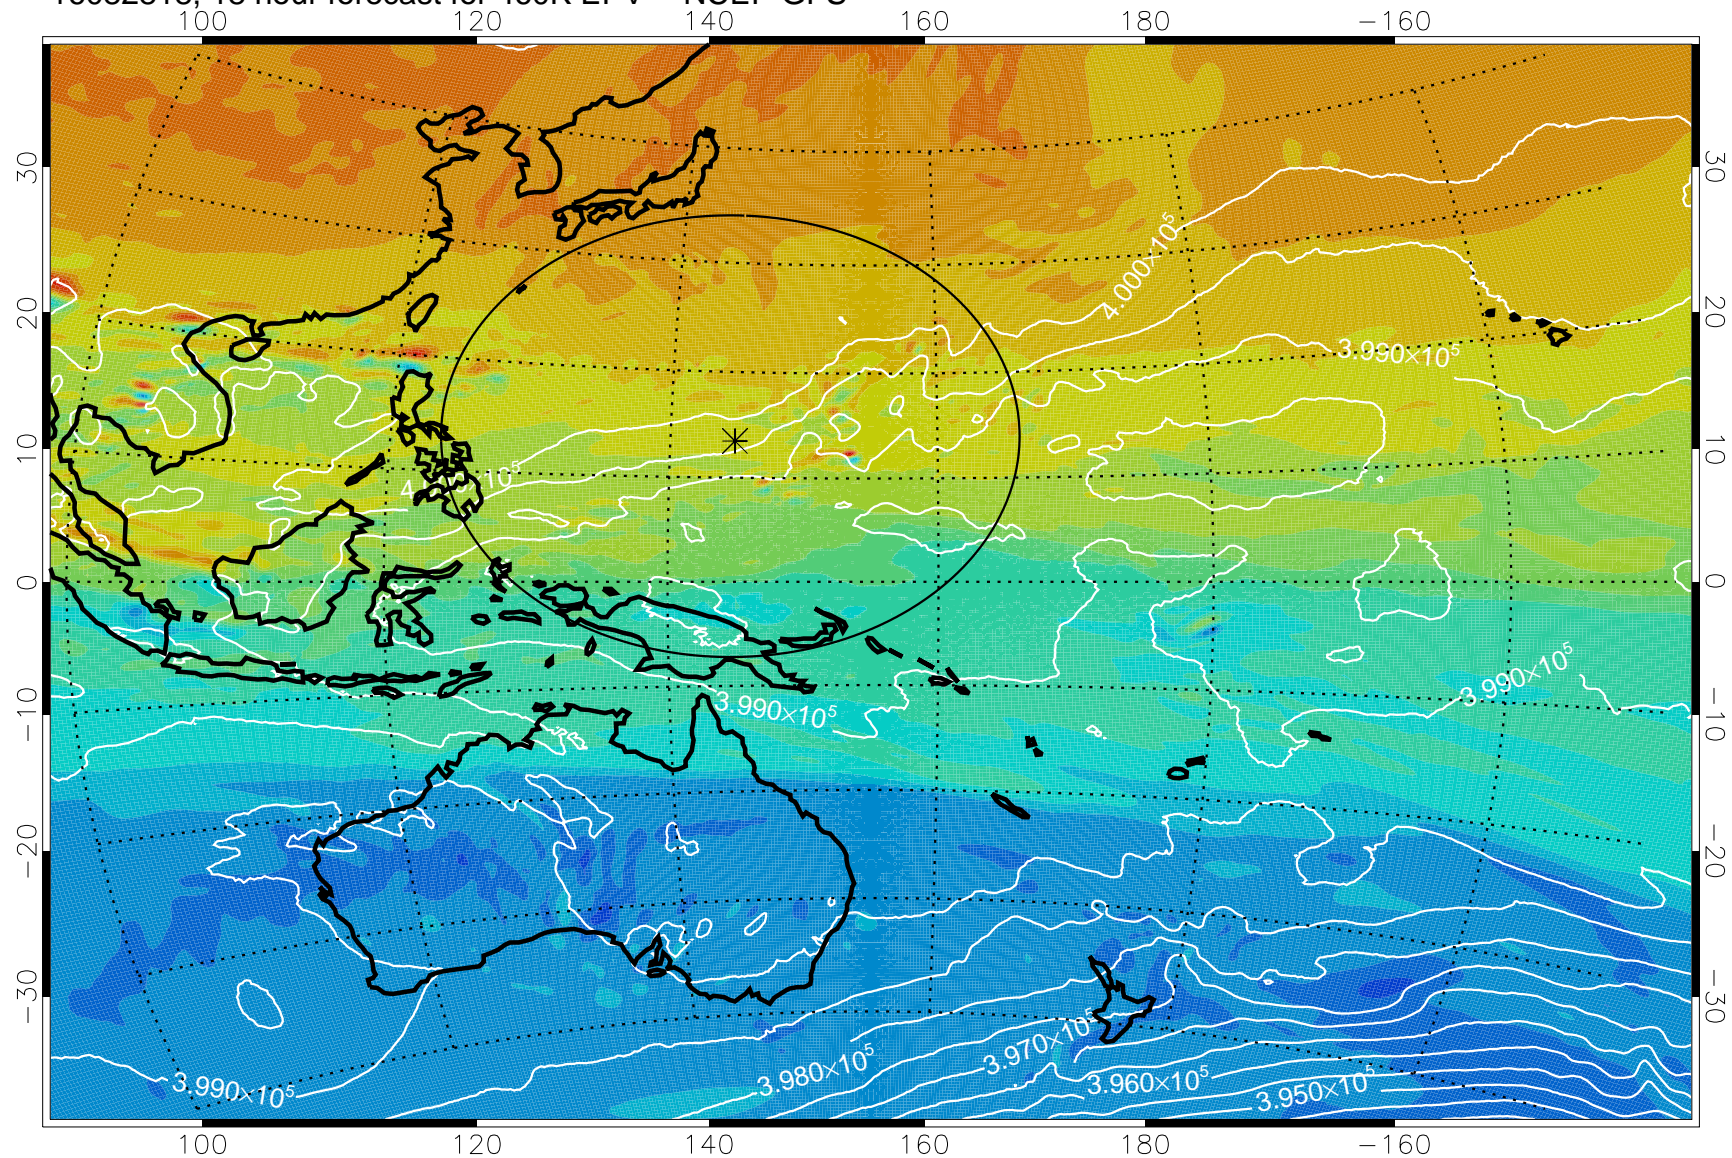

16082806, 6 hour forecast for 460K EPV -- NCEP GFS

460K Montgomery Streamfunction, white

Range ring of 2304 km

16082812, 12 hour forecast for 460K EPV -- NCEP GFS

460K Montgomery Streamfunction, white

Range ring of 2304 km

16082818, 18 hour forecast for 460K EPV -- NCEP GFS

460K Montgomery Streamfunction, white

Range ring of 2304 km

16082900, 24 hour forecast for 460K EPV -- NCEP GFS

460K Montgomery Streamfunction, white

Range ring of 2304 km

16082906, 30 hour forecast for 460K EPV -- NCEP GFS

460K Montgomery Streamfunction, white

Range ring of 2304 km

16082912, 36 hour forecast for 460K EPV -- NCEP GFS

460K Montgomery Streamfunction, white

Range ring of 2304 km

16082918, 42 hour forecast for 460K EPV -- NCEP GFS

460K Montgomery Streamfunction, white

Range ring of 2304 km

16083000, 48 hour forecast for 460K EPV -- NCEP GFS

460K Montgomery Streamfunction, white

Range ring of 2304 km