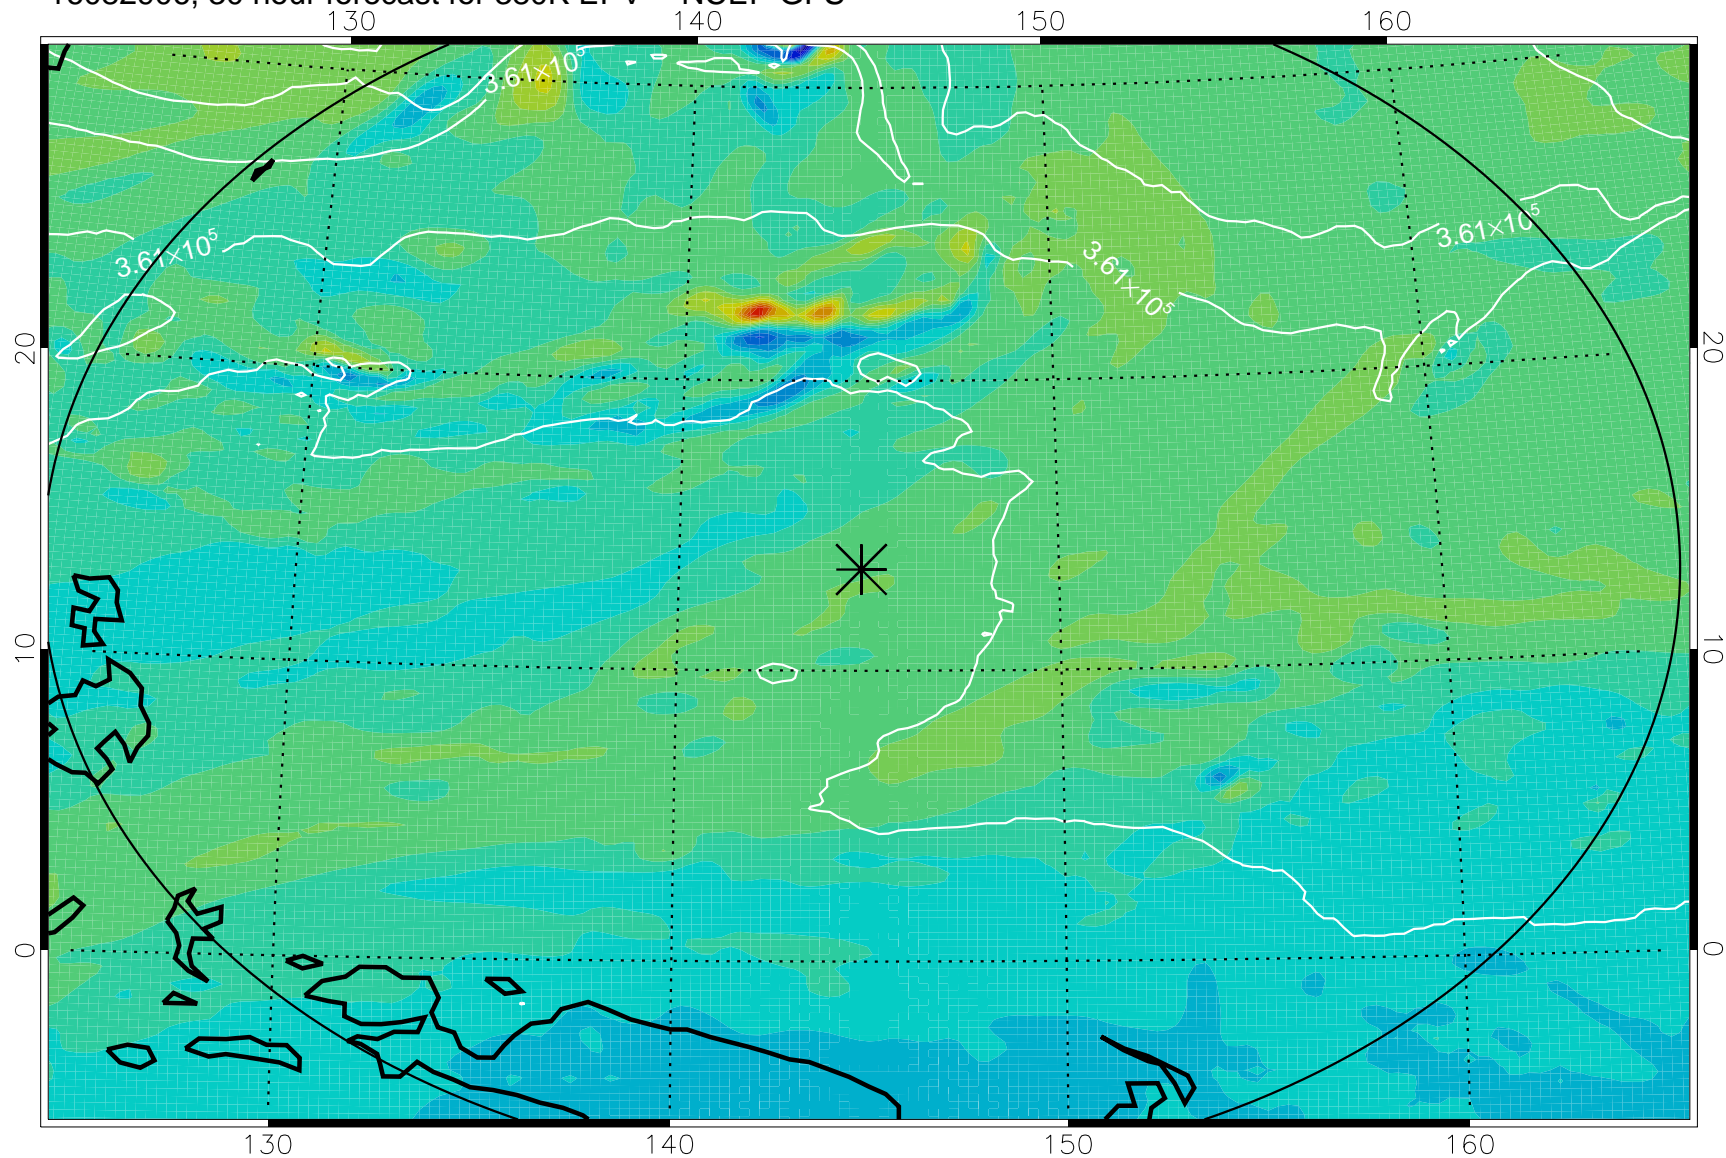

16082806, 6 hour forecast for 380K EPV -- NCEP GFS

380K Montgomery Streamfunction, white

Range ring of 2304 km

16082812, 12 hour forecast for 380K EPV -- NCEP GFS

380K Montgomery Streamfunction, white

Range ring of 2304 km

16082818, 18 hour forecast for 380K EPV -- NCEP GFS

380K Montgomery Streamfunction, white

Range ring of 2304 km

16082900, 24 hour forecast for 380K EPV -- NCEP GFS

380K Montgomery Streamfunction, white

Range ring of 2304 km

16082906, 30 hour forecast for 380K EPV -- NCEP GFS

380K Montgomery Streamfunction, white

Range ring of 2304 km

16082912, 36 hour forecast for 380K EPV -- NCEP GFS

380K Montgomery Streamfunction, white

Range ring of 2304 km

16082918, 42 hour forecast for 380K EPV -- NCEP GFS

380K Montgomery Streamfunction, white

Range ring of 2304 km

16083000, 48 hour forecast for 380K EPV -- NCEP GFS

380K Montgomery Streamfunction, white

Range ring of 2304 km