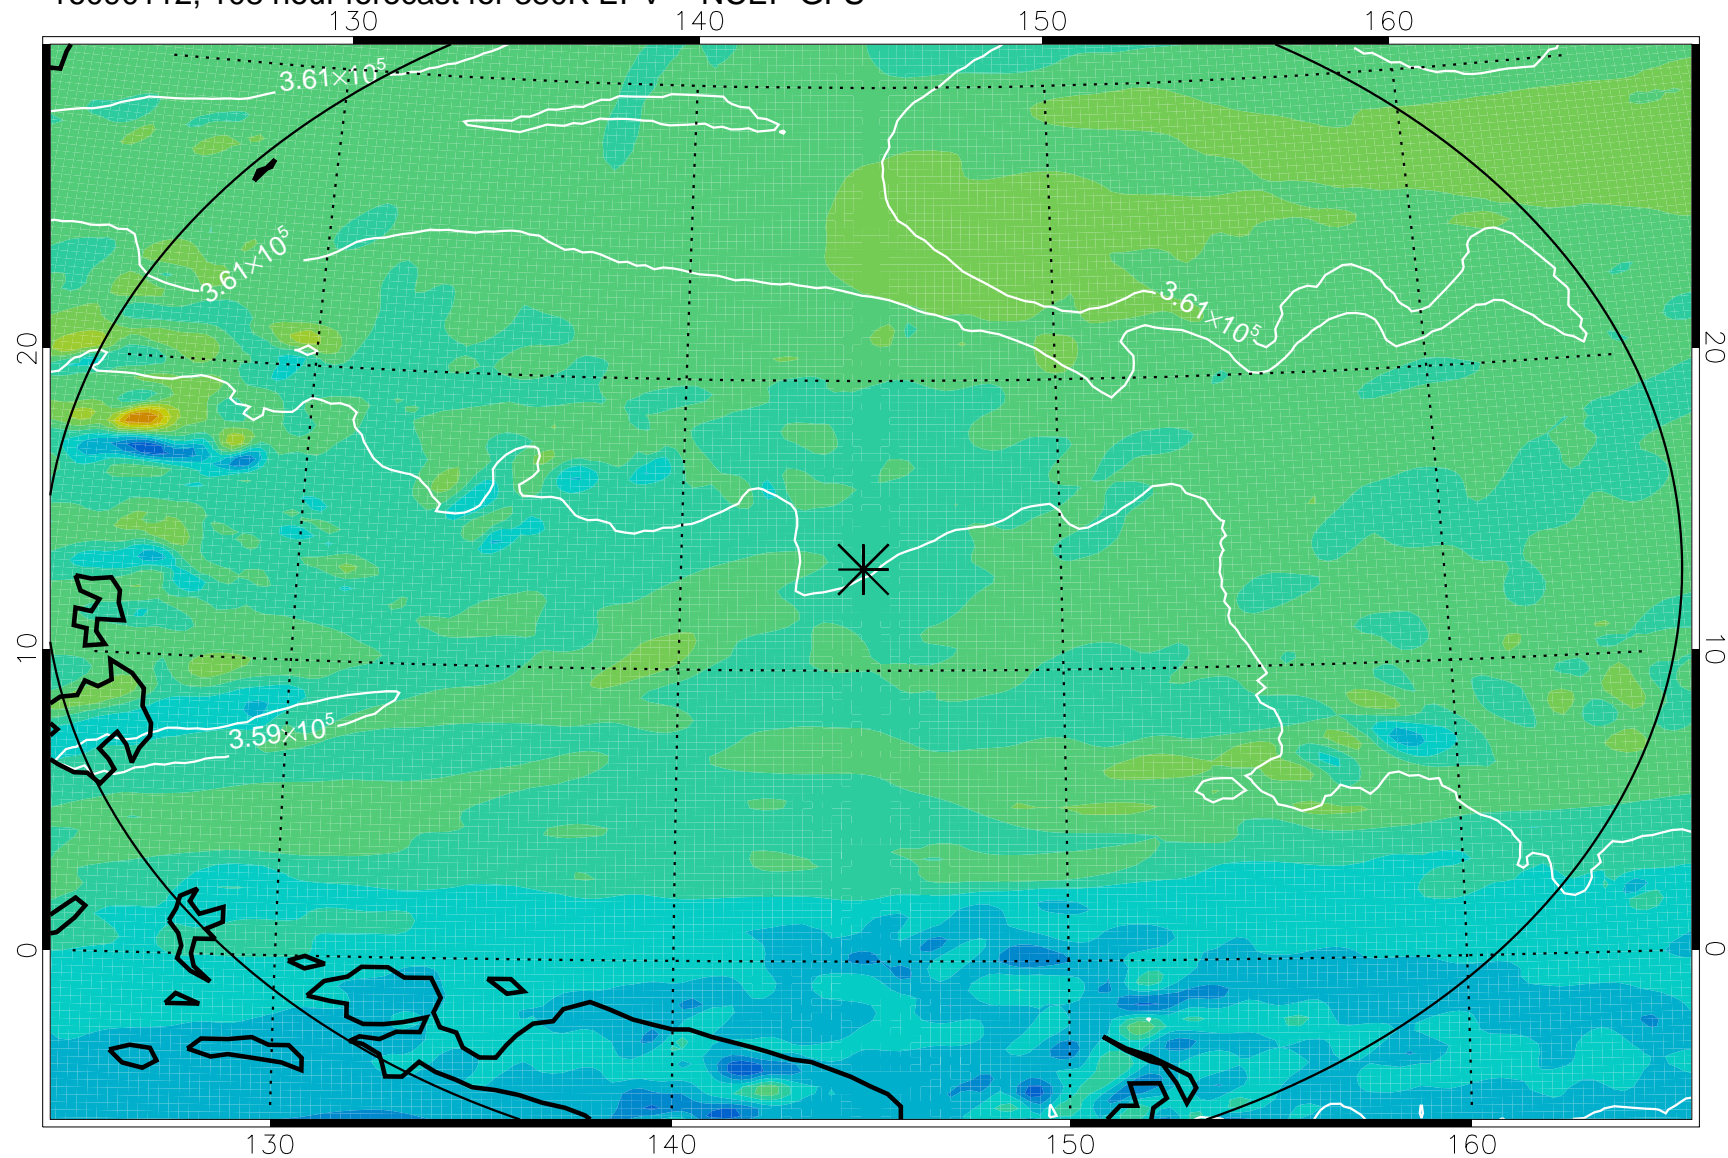

16083106, 78 hour forecast for 380K EPV -- NCEP GFS

380K Montgomery Streamfunction, white

Range ring of 2304 km

16083112, 84 hour forecast for 380K EPV -- NCEP GFS

380K Montgomery Streamfunction, white

Range ring of 2304 km

16083118, 90 hour forecast for 380K EPV -- NCEP GFS

380K Montgomery Streamfunction, white

Range ring of 2304 km

16090100, 96 hour forecast for 380K EPV -- NCEP GFS

380K Montgomery Streamfunction, white

Range ring of 2304 km

16090106, 102 hour forecast for 380K EPV -- NCEP GFS

380K Montgomery Streamfunction, white

Range ring of 2304 km

16090112, 108 hour forecast for 380K EPV -- NCEP GFS

380K Montgomery Streamfunction, white

Range ring of 2304 km

16090118, 114 hour forecast for 380K EPV -- NCEP GFS

380K Montgomery Streamfunction, white

Range ring of 2304 km

16090200, 120 hour forecast for 380K EPV -- NCEP GFS

380K Montgomery Streamfunction, white

Range ring of 2304 km