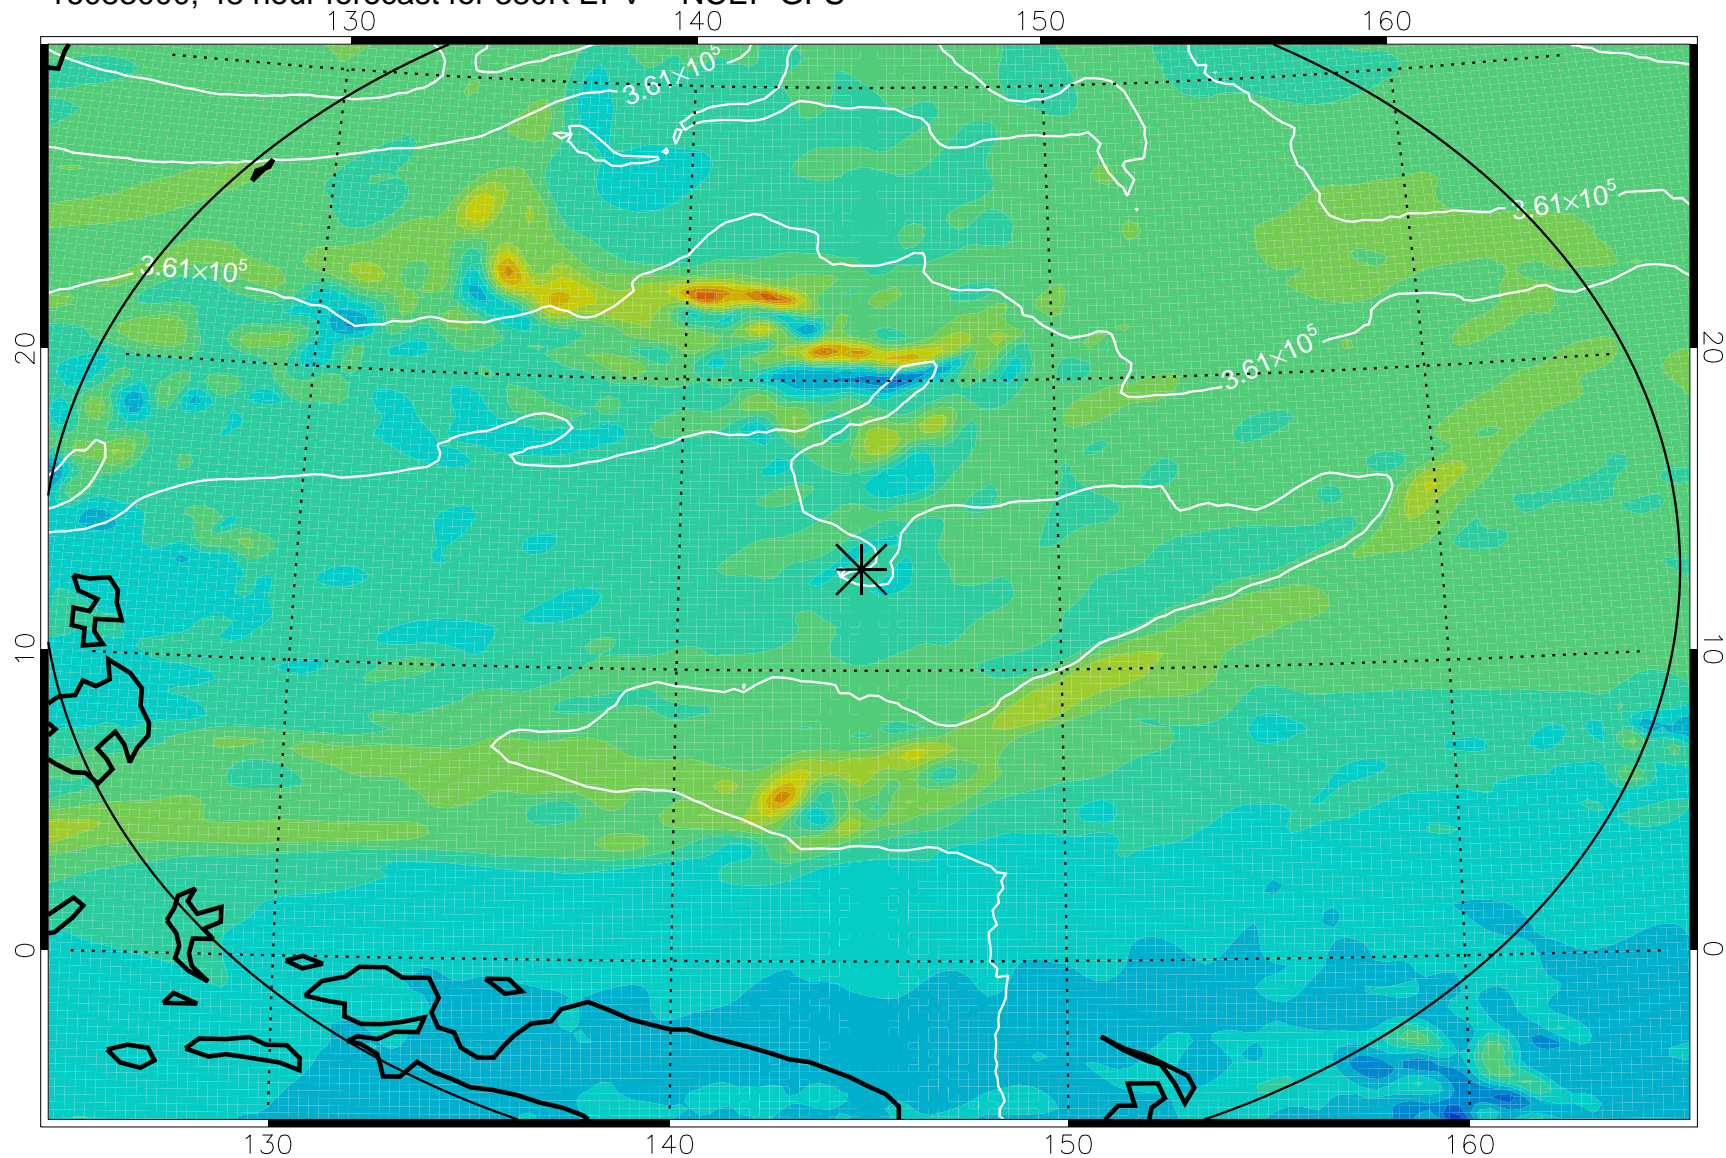

16082918, 42 hour forecast for 380K EPV -- NCEP GFS

380K Montgomery Streamfunction, white

Range ring of 2304 km

16083000, 48 hour forecast for 380K EPV -- NCEP GFS

380K Montgomery Streamfunction, white

Range ring of 2304 km

16083006, 54 hour forecast for 380K EPV -- NCEP GFS

380K Montgomery Streamfunction, white

Range ring of 2304 km

16083012, 60 hour forecast for 380K EPV -- NCEP GFS

380K Montgomery Streamfunction, white

Range ring of 2304 km

16083018, 66 hour forecast for 380K EPV -- NCEP GFS

380K Montgomery Streamfunction, white

Range ring of 2304 km

16083100, 72 hour forecast for 380K EPV -- NCEP GFS

380K Montgomery Streamfunction, white

Range ring of 2304 km

16083118, 90 hour forecast for 380K EPV -- NCEP GFS

380K Montgomery Streamfunction, white

Range ring of 2304 km

16090100, 96 hour forecast for 380K EPV -- NCEP GFS

380K Montgomery Streamfunction, white

Range ring of 2304 km