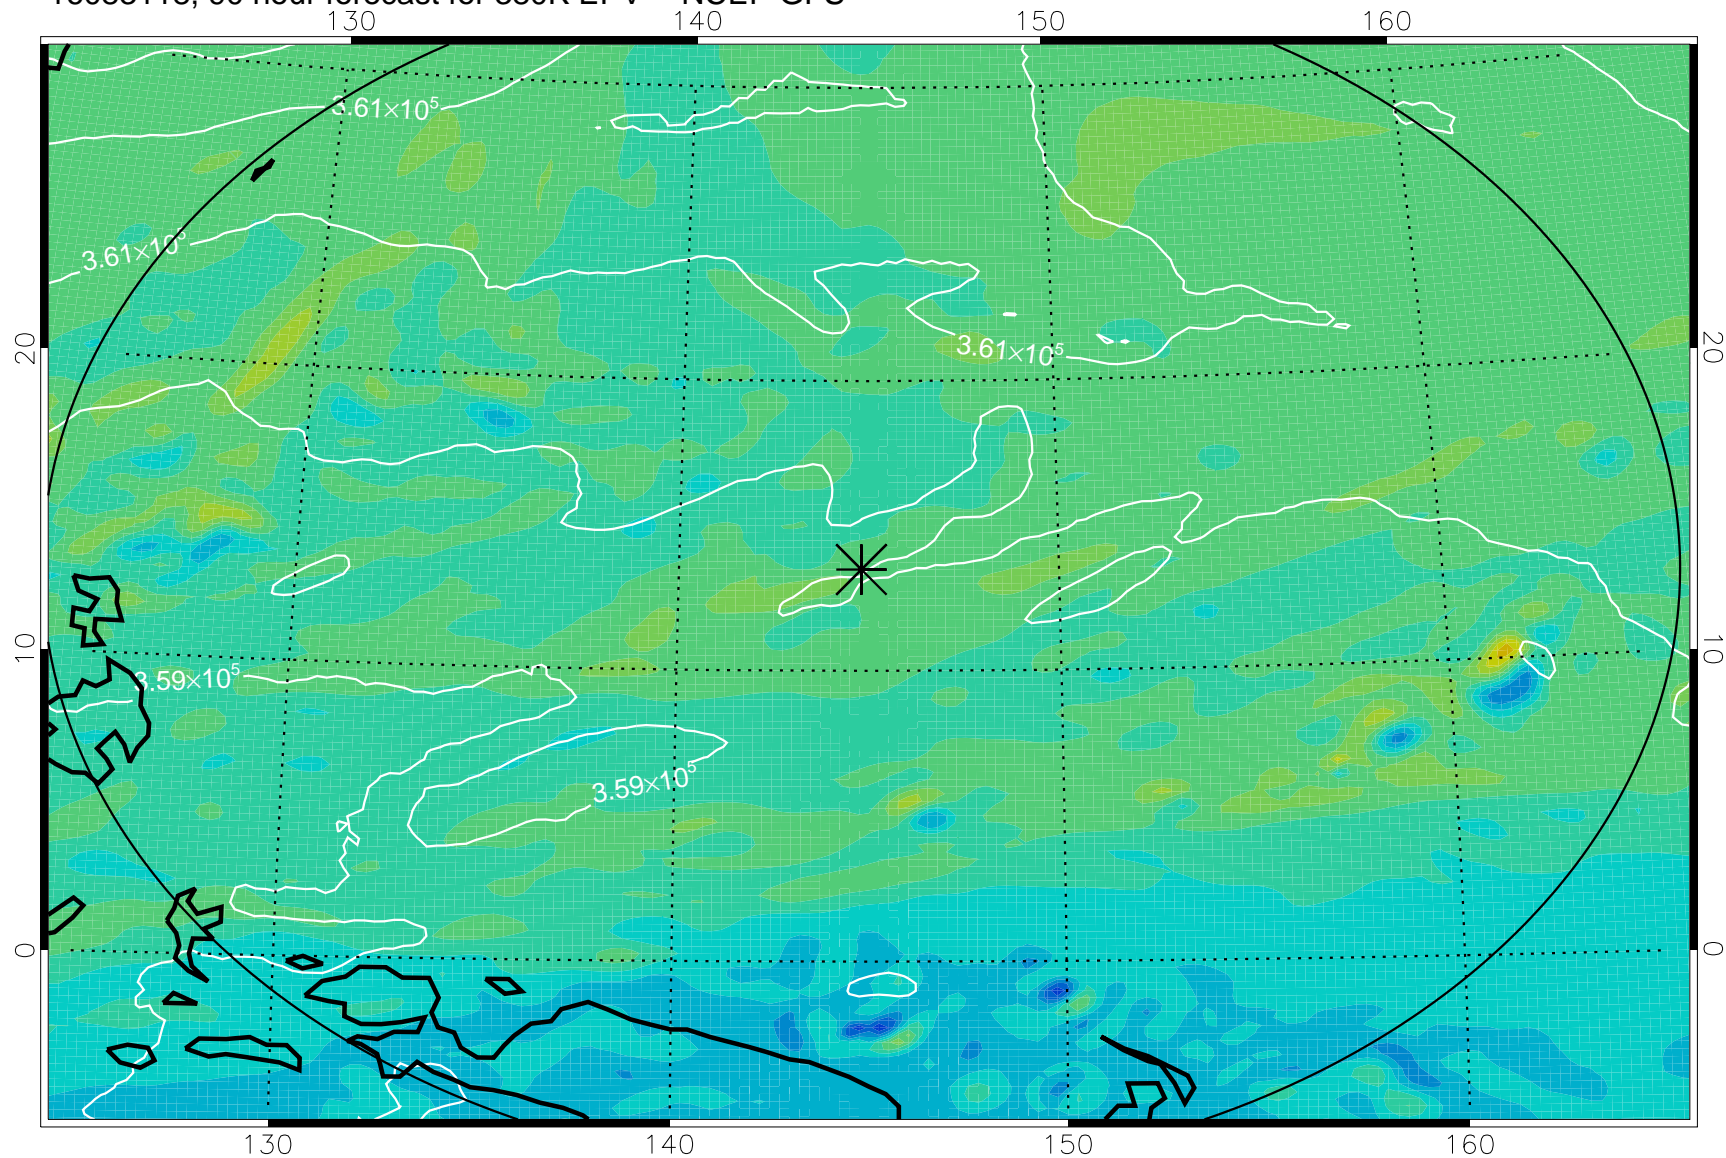

16083018, 66 hour forecast for 380K EPV -- NCEP GFS

380K Montgomery Streamfunction, white

Range ring of 2304 km

16083100, 72 hour forecast for 380K EPV -- NCEP GFS

380K Montgomery Streamfunction, white

Range ring of 2304 km

16083106, 78 hour forecast for 380K EPV -- NCEP GFS

380K Montgomery Streamfunction, white

Range ring of 2304 km

16083112, 84 hour forecast for 380K EPV -- NCEP GFS

380K Montgomery Streamfunction, white

Range ring of 2304 km

16083118, 90 hour forecast for 380K EPV -- NCEP GFS

380K Montgomery Streamfunction, white

Range ring of 2304 km

16090100, 96 hour forecast for 380K EPV -- NCEP GFS

380K Montgomery Streamfunction, white

Range ring of 2304 km

16090106, 102 hour forecast for 380K EPV -- NCEP GFS

380K Montgomery Streamfunction, white

Range ring of 2304 km

16090112, 108 hour forecast for 380K EPV -- NCEP GFS

380K Montgomery Streamfunction, white

Range ring of 2304 km