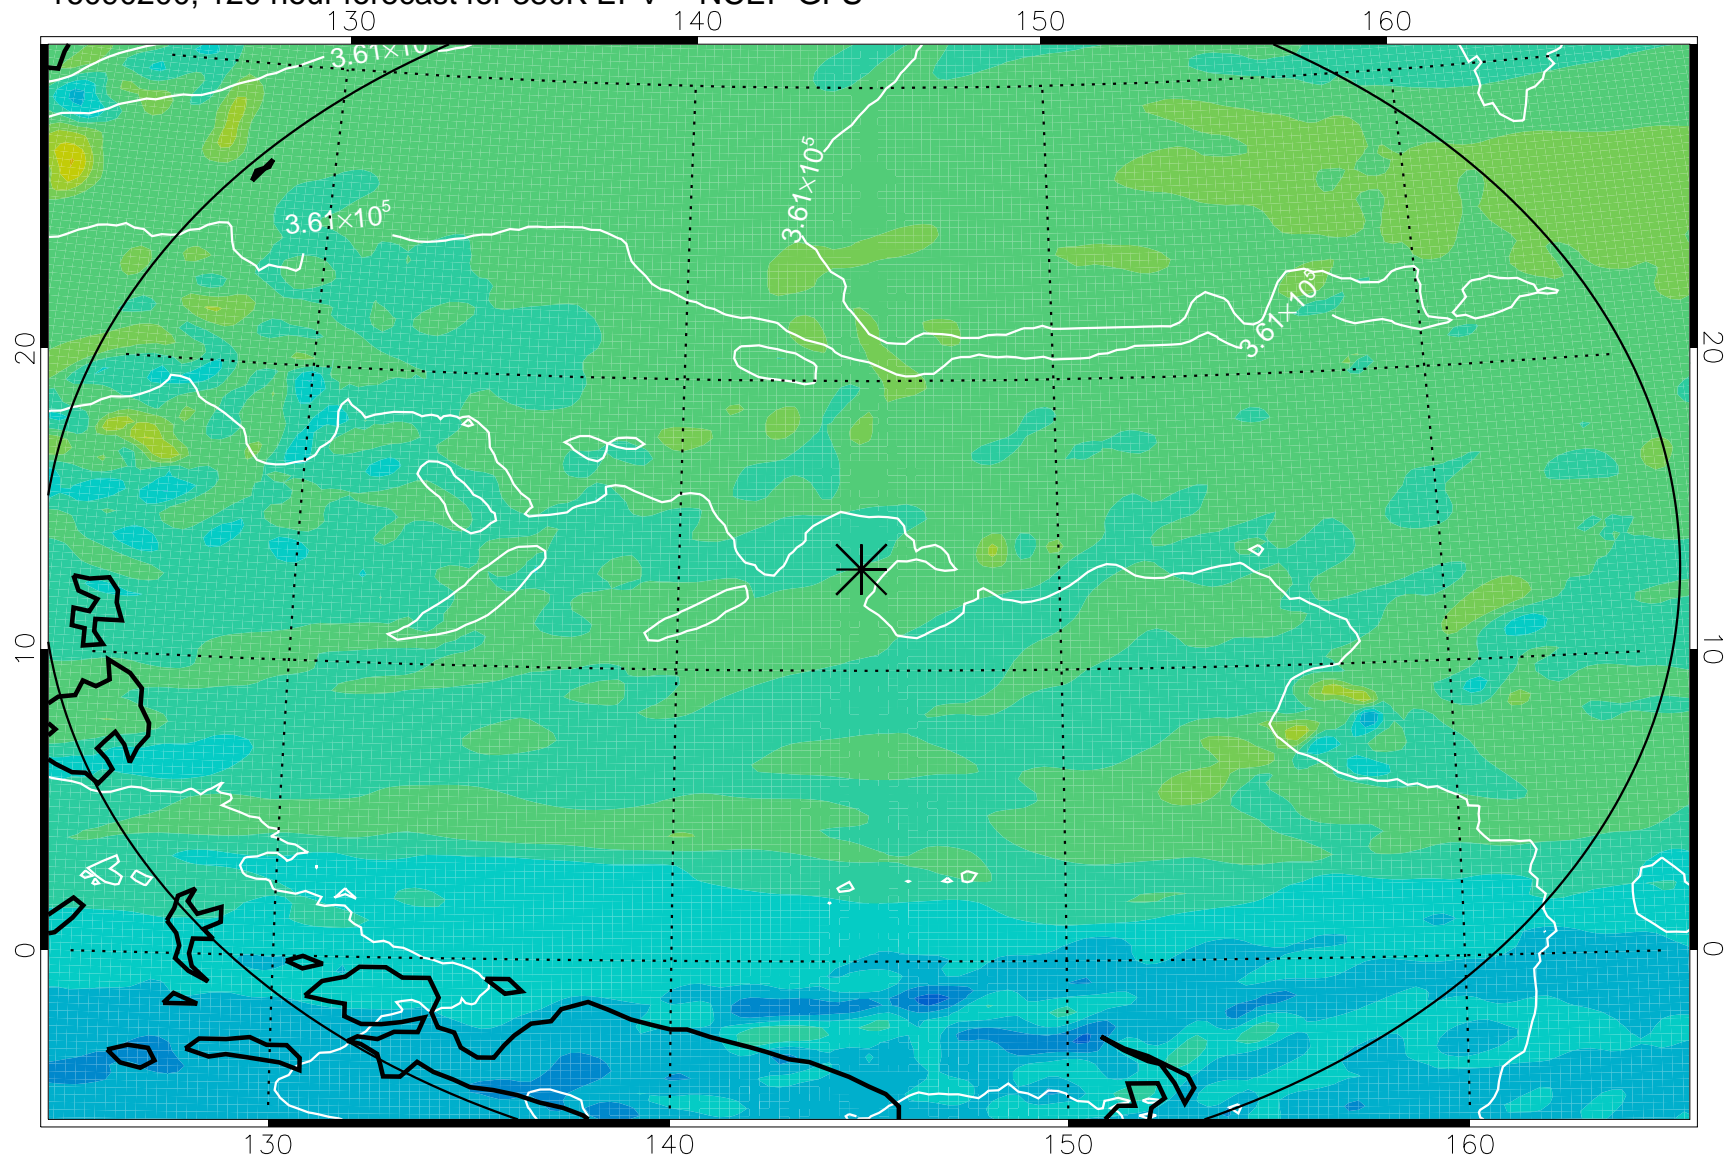

16083106, 78 hour forecast for 380K EPV -- NCEP GFS

380K Montgomery Streamfunction, white

Range ring of 2304 km

16083112, 84 hour forecast for 380K EPV -- NCEP GFS

380K Montgomery Streamfunction, white

Range ring of 2304 km

16083118, 90 hour forecast for 380K EPV -- NCEP GFS

380K Montgomery Streamfunction, white

Range ring of 2304 km

16090100, 96 hour forecast for 380K EPV -- NCEP GFS

380K Montgomery Streamfunction, white

Range ring of 2304 km

16090106, 102 hour forecast for 380K EPV -- NCEP GFS

380K Montgomery Streamfunction, white

Range ring of 2304 km

16090112, 108 hour forecast for 380K EPV -- NCEP GFS

380K Montgomery Streamfunction, white

Range ring of 2304 km

16090118, 114 hour forecast for 380K EPV -- NCEP GFS

380K Montgomery Streamfunction, white

Range ring of 2304 km

16090200, 120 hour forecast for 380K EPV -- NCEP GFS

380K Montgomery Streamfunction, white

Range ring of 2304 km