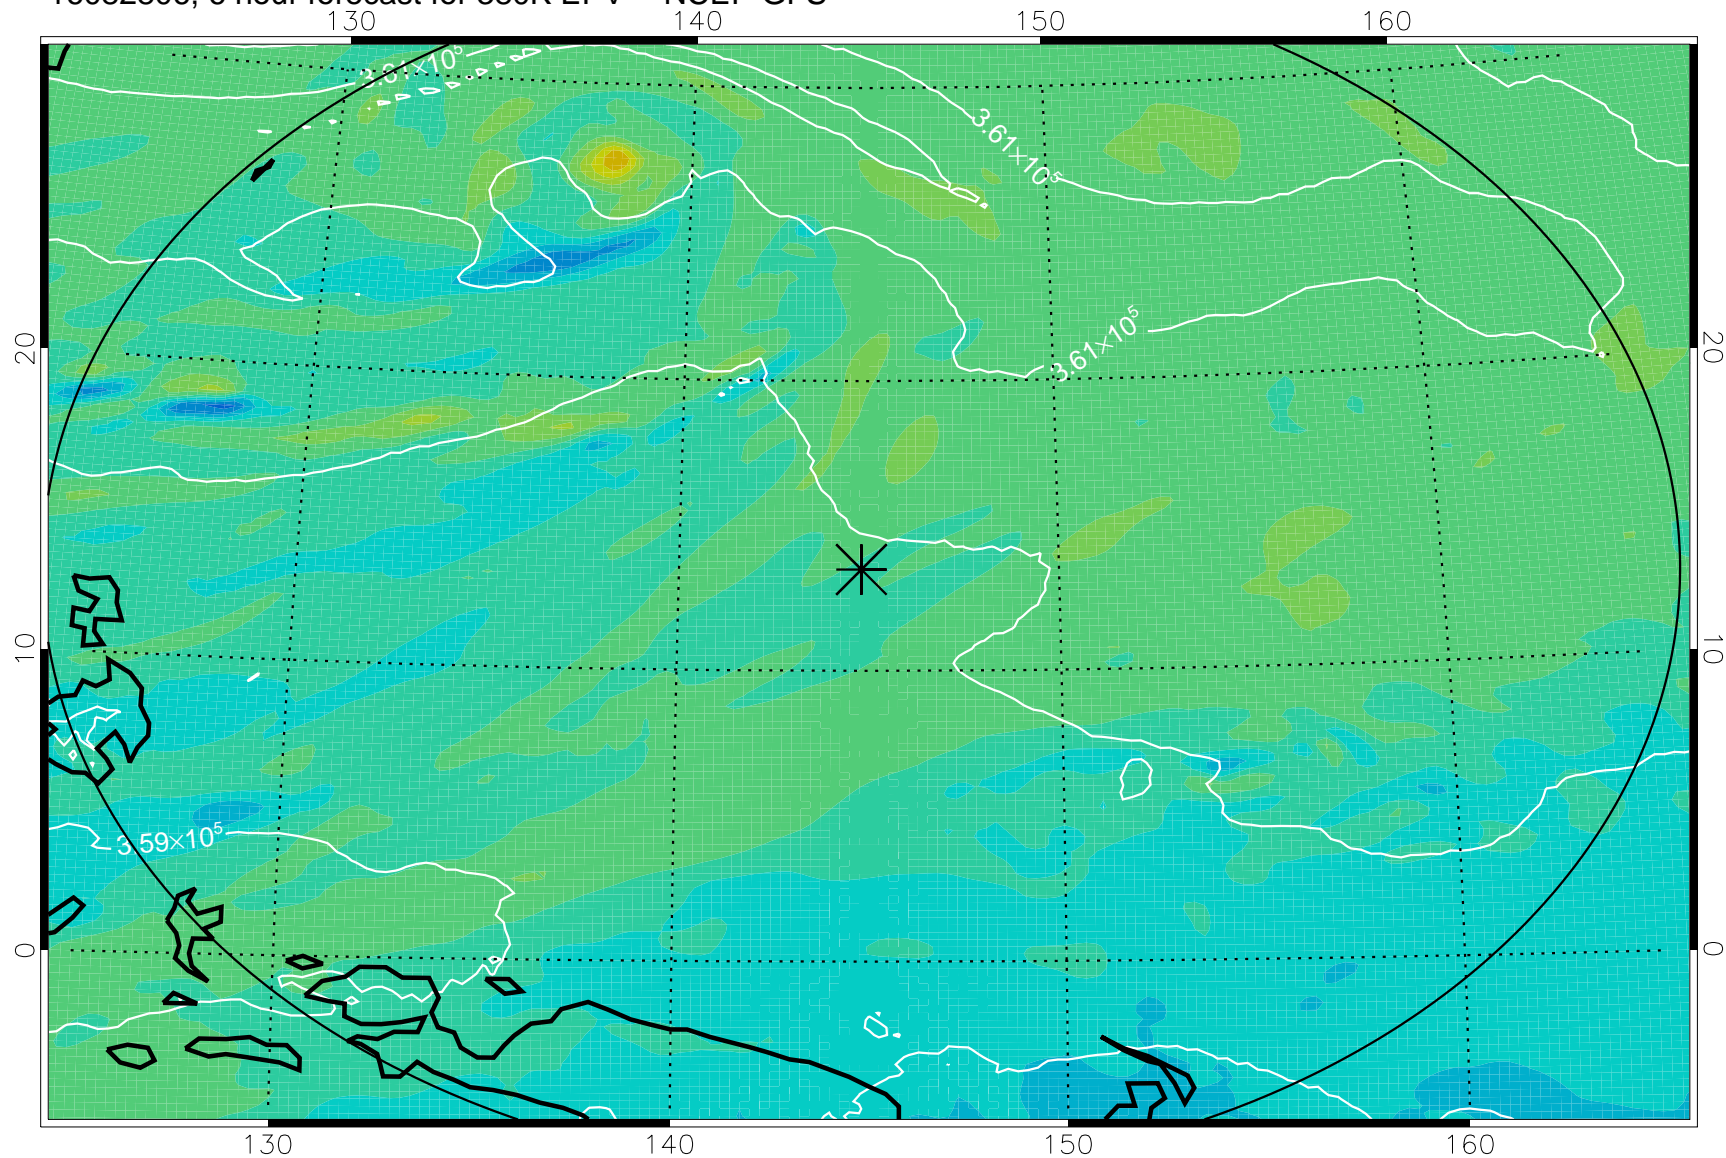

16082806, 6 hour forecast for 380K EPV -- NCEP GFS

380K Montgomery Streamfunction, white

Range ring of 2304 km

16082812, 12 hour forecast for 380K EPV -- NCEP GFS

380K Montgomery Streamfunction, white

Range ring of 2304 km

16082818, 18 hour forecast for 380K EPV -- NCEP GFS

380K Montgomery Streamfunction, white

Range ring of 2304 km

16082900, 24 hour forecast for 380K EPV -- NCEP GFS

380K Montgomery Streamfunction, white

Range ring of 2304 km

16082906, 30 hour forecast for 380K EPV -- NCEP GFS

380K Montgomery Streamfunction, white

Range ring of 2304 km

16082912, 36 hour forecast for 380K EPV -- NCEP GFS

380K Montgomery Streamfunction, white

Range ring of 2304 km

16082918, 42 hour forecast for 380K EPV -- NCEP GFS

380K Montgomery Streamfunction, white

Range ring of 2304 km

16083000, 48 hour forecast for 380K EPV -- NCEP GFS

380K Montgomery Streamfunction, white

Range ring of 2304 km