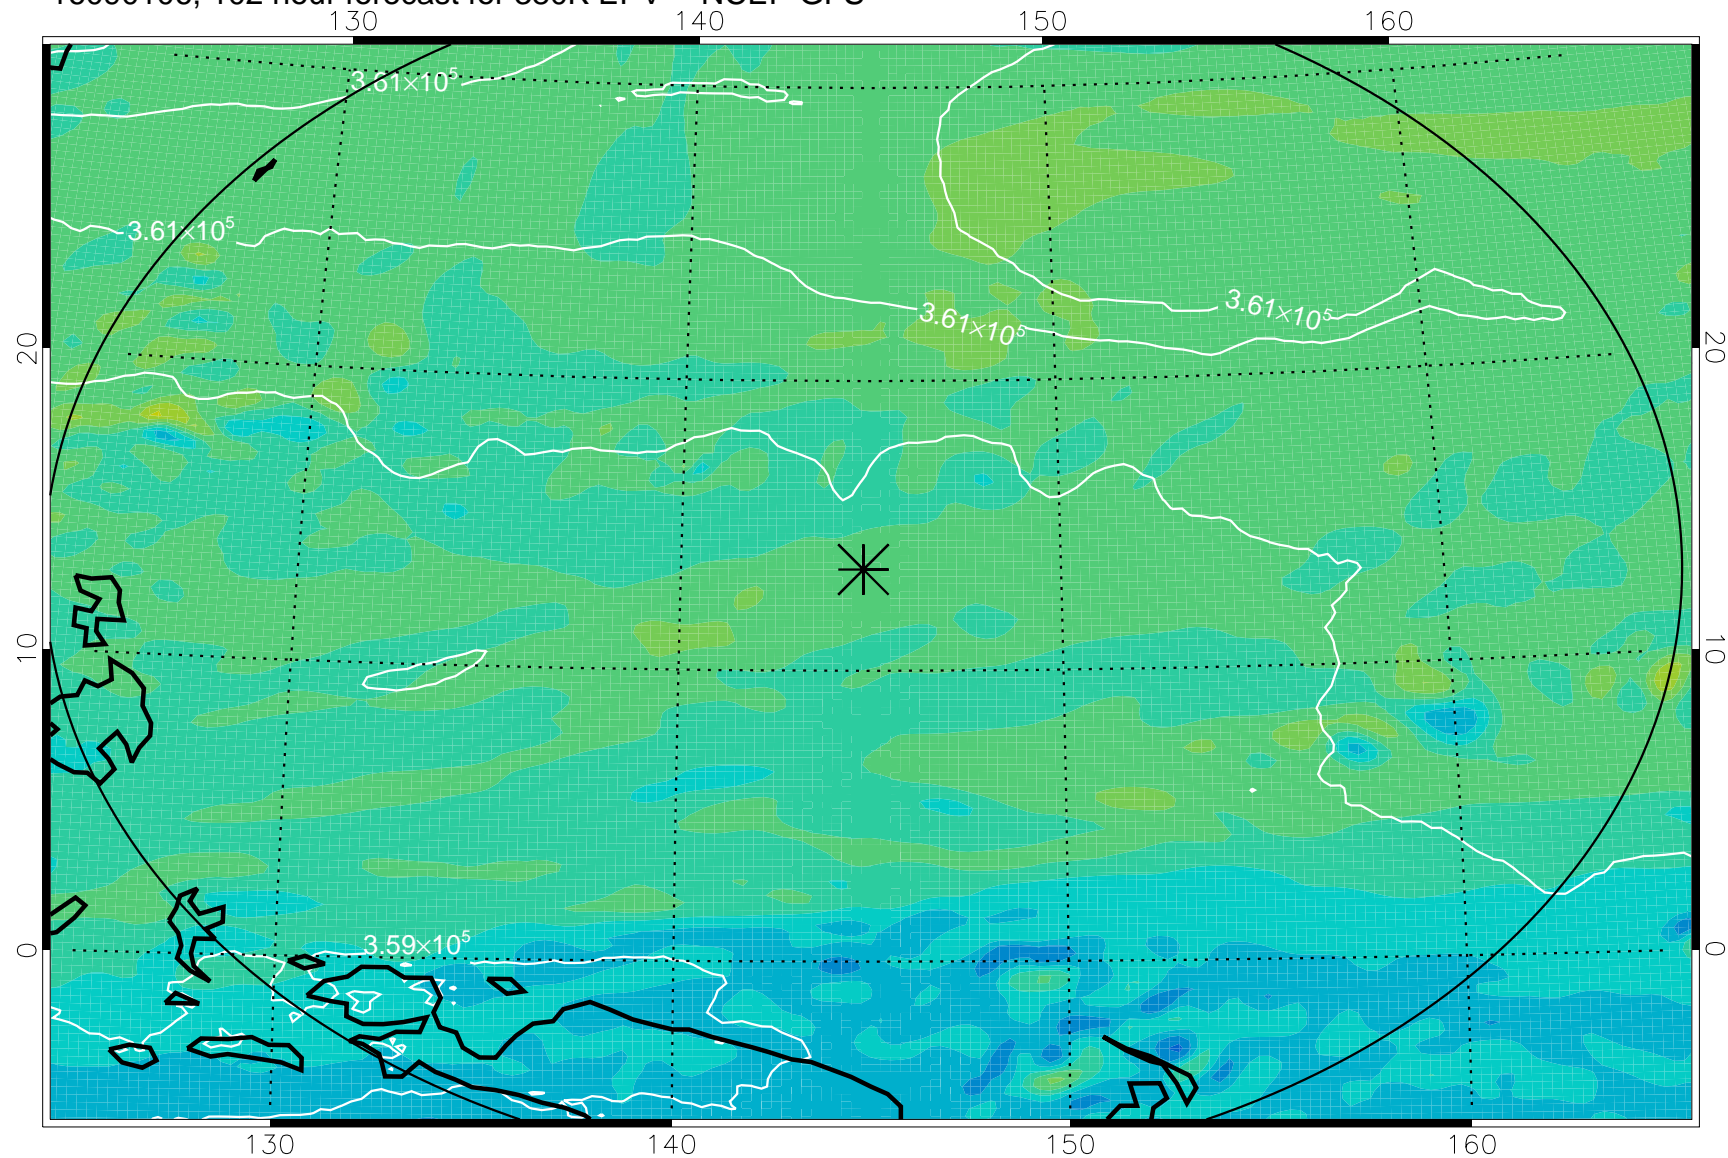

16083106, 78 hour forecast for 380K EPV -- NCEP GFS

380K Montgomery Streamfunction, white

Range ring of 2304 km

16083112, 84 hour forecast for 380K EPV -- NCEP GFS

380K Montgomery Streamfunction, white

Range ring of 2304 km

16083118, 90 hour forecast for 380K EPV -- NCEP GFS

380K Montgomery Streamfunction, white

Range ring of 2304 km

16090100, 96 hour forecast for 380K EPV -- NCEP GFS

380K Montgomery Streamfunction, white

Range ring of 2304 km

16090106, 102 hour forecast for 380K EPV -- NCEP GFS

380K Montgomery Streamfunction, white

Range ring of 2304 km

16090112, 108 hour forecast for 380K EPV -- NCEP GFS

380K Montgomery Streamfunction, white

Range ring of 2304 km

16090118, 114 hour forecast for 380K EPV -- NCEP GFS

380K Montgomery Streamfunction, white

Range ring of 2304 km

16090200, 120 hour forecast for 380K EPV -- NCEP GFS

380K Montgomery Streamfunction, white

Range ring of 2304 km