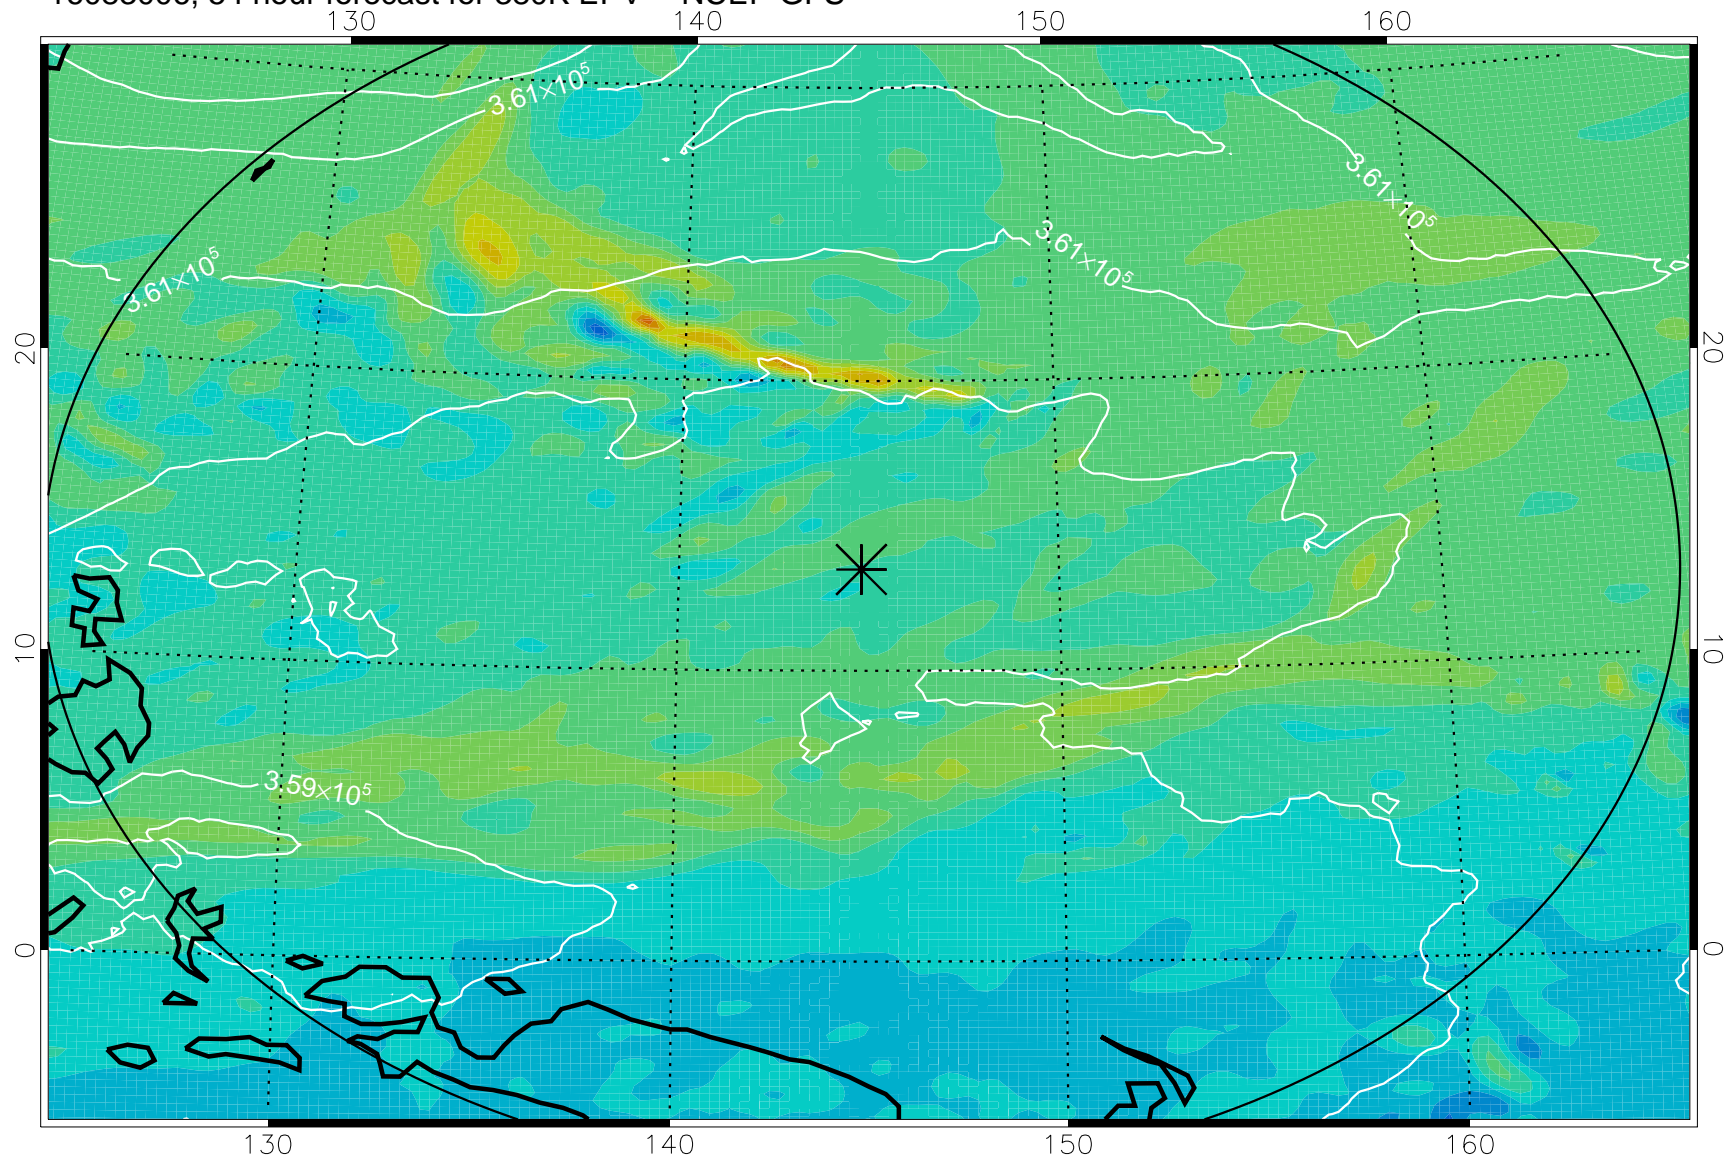

16082918, 42 hour forecast for 380K EPV -- NCEP GFS

380K Montgomery Streamfunction, white

Range ring of 2304 km

16083000, 48 hour forecast for 380K EPV -- NCEP GFS

380K Montgomery Streamfunction, white

Range ring of 2304 km

16083006, 54 hour forecast for 380K EPV -- NCEP GFS

380K Montgomery Streamfunction, white

Range ring of 2304 km

16083012, 60 hour forecast for 380K EPV -- NCEP GFS

380K Montgomery Streamfunction, white

Range ring of 2304 km

16083018, 66 hour forecast for 380K EPV -- NCEP GFS

380K Montgomery Streamfunction, white

Range ring of 2304 km

16083100, 72 hour forecast for 380K EPV -- NCEP GFS

380K Montgomery Streamfunction, white

Range ring of 2304 km

16083118, 90 hour forecast for 380K EPV -- NCEP GFS

380K Montgomery Streamfunction, white

Range ring of 2304 km

16090100, 96 hour forecast for 380K EPV -- NCEP GFS

380K Montgomery Streamfunction, white

Range ring of 2304 km