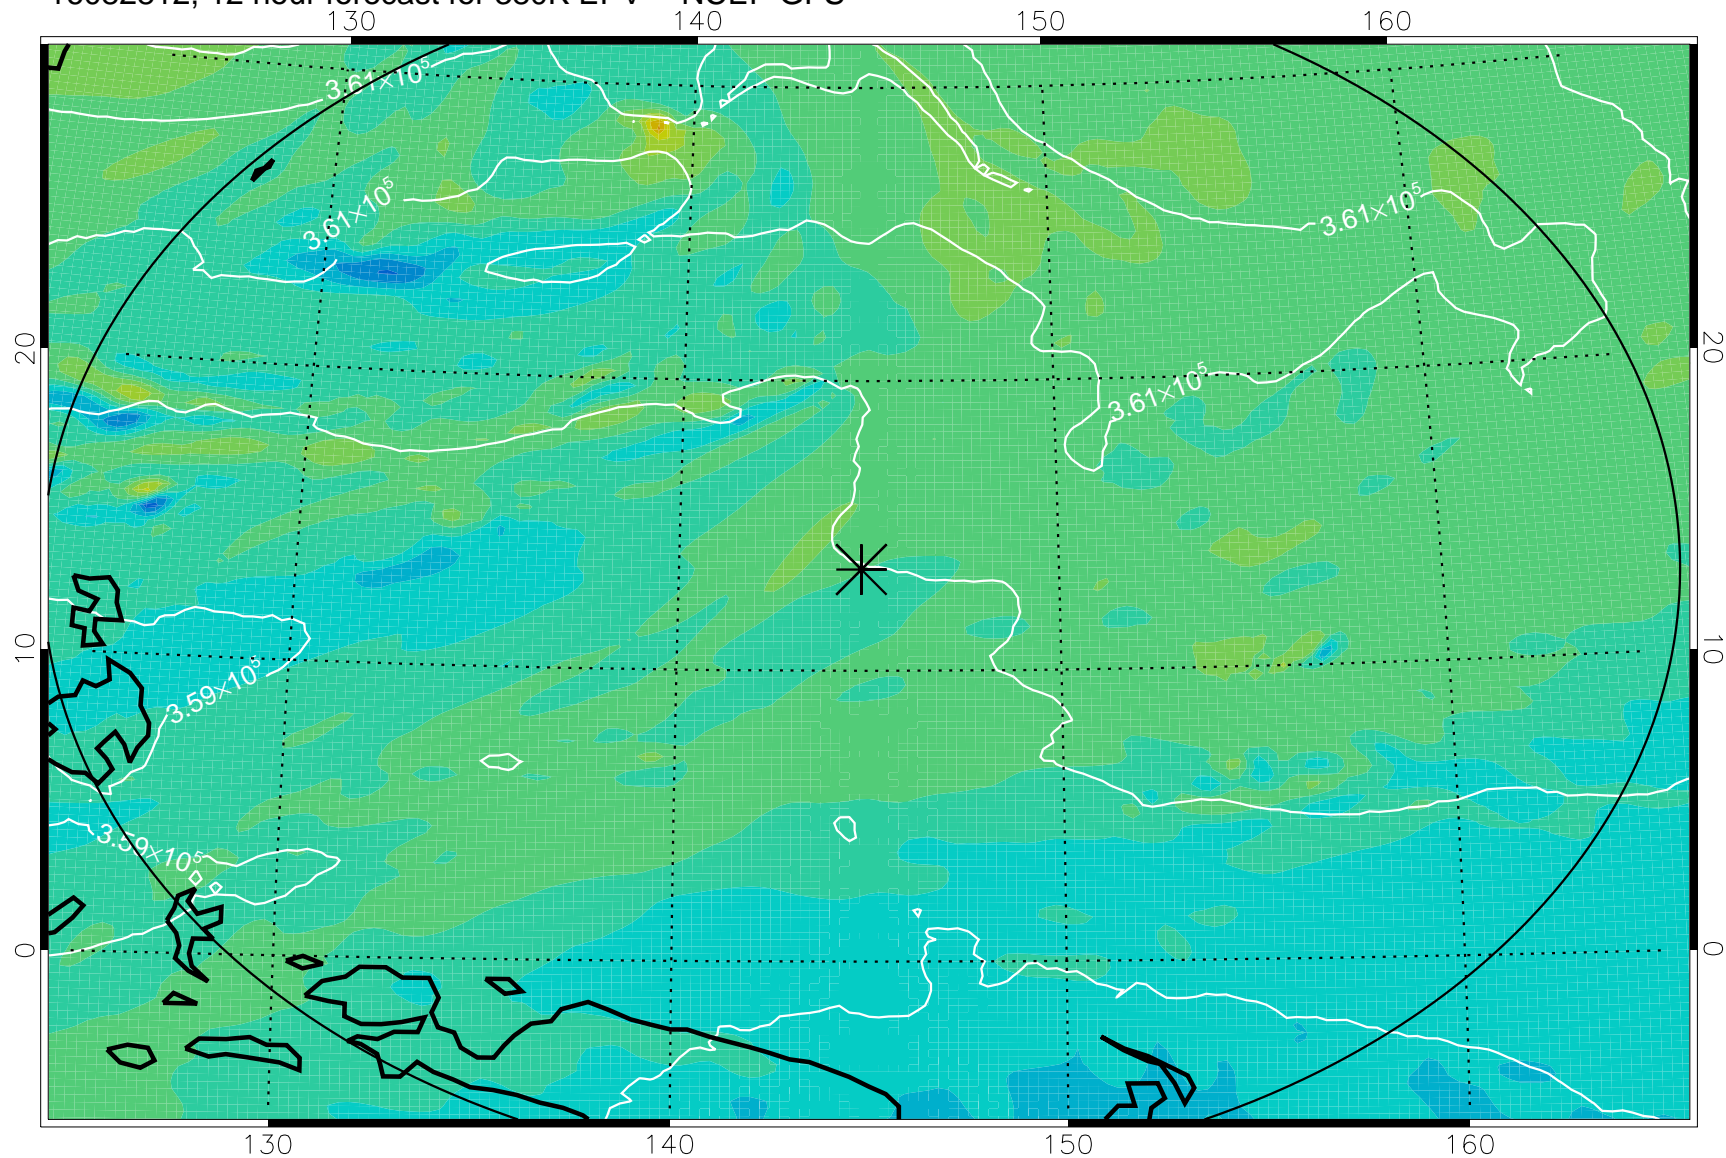

16082806, 6 hour forecast for 380K EPV -- NCEP GFS

380K Montgomery Streamfunction, white

Range ring of 2304 km

16082812, 12 hour forecast for 380K EPV -- NCEP GFS

380K Montgomery Streamfunction, white

Range ring of 2304 km

16082818, 18 hour forecast for 380K EPV -- NCEP GFS

380K Montgomery Streamfunction, white

Range ring of 2304 km

16082900, 24 hour forecast for 380K EPV -- NCEP GFS

380K Montgomery Streamfunction, white

Range ring of 2304 km

16082906, 30 hour forecast for 380K EPV -- NCEP GFS

380K Montgomery Streamfunction, white

Range ring of 2304 km

16082912, 36 hour forecast for 380K EPV -- NCEP GFS

380K Montgomery Streamfunction, white

Range ring of 2304 km

16082918, 42 hour forecast for 380K EPV -- NCEP GFS

380K Montgomery Streamfunction, white

Range ring of 2304 km

16083000, 48 hour forecast for 380K EPV -- NCEP GFS

380K Montgomery Streamfunction, white

Range ring of 2304 km