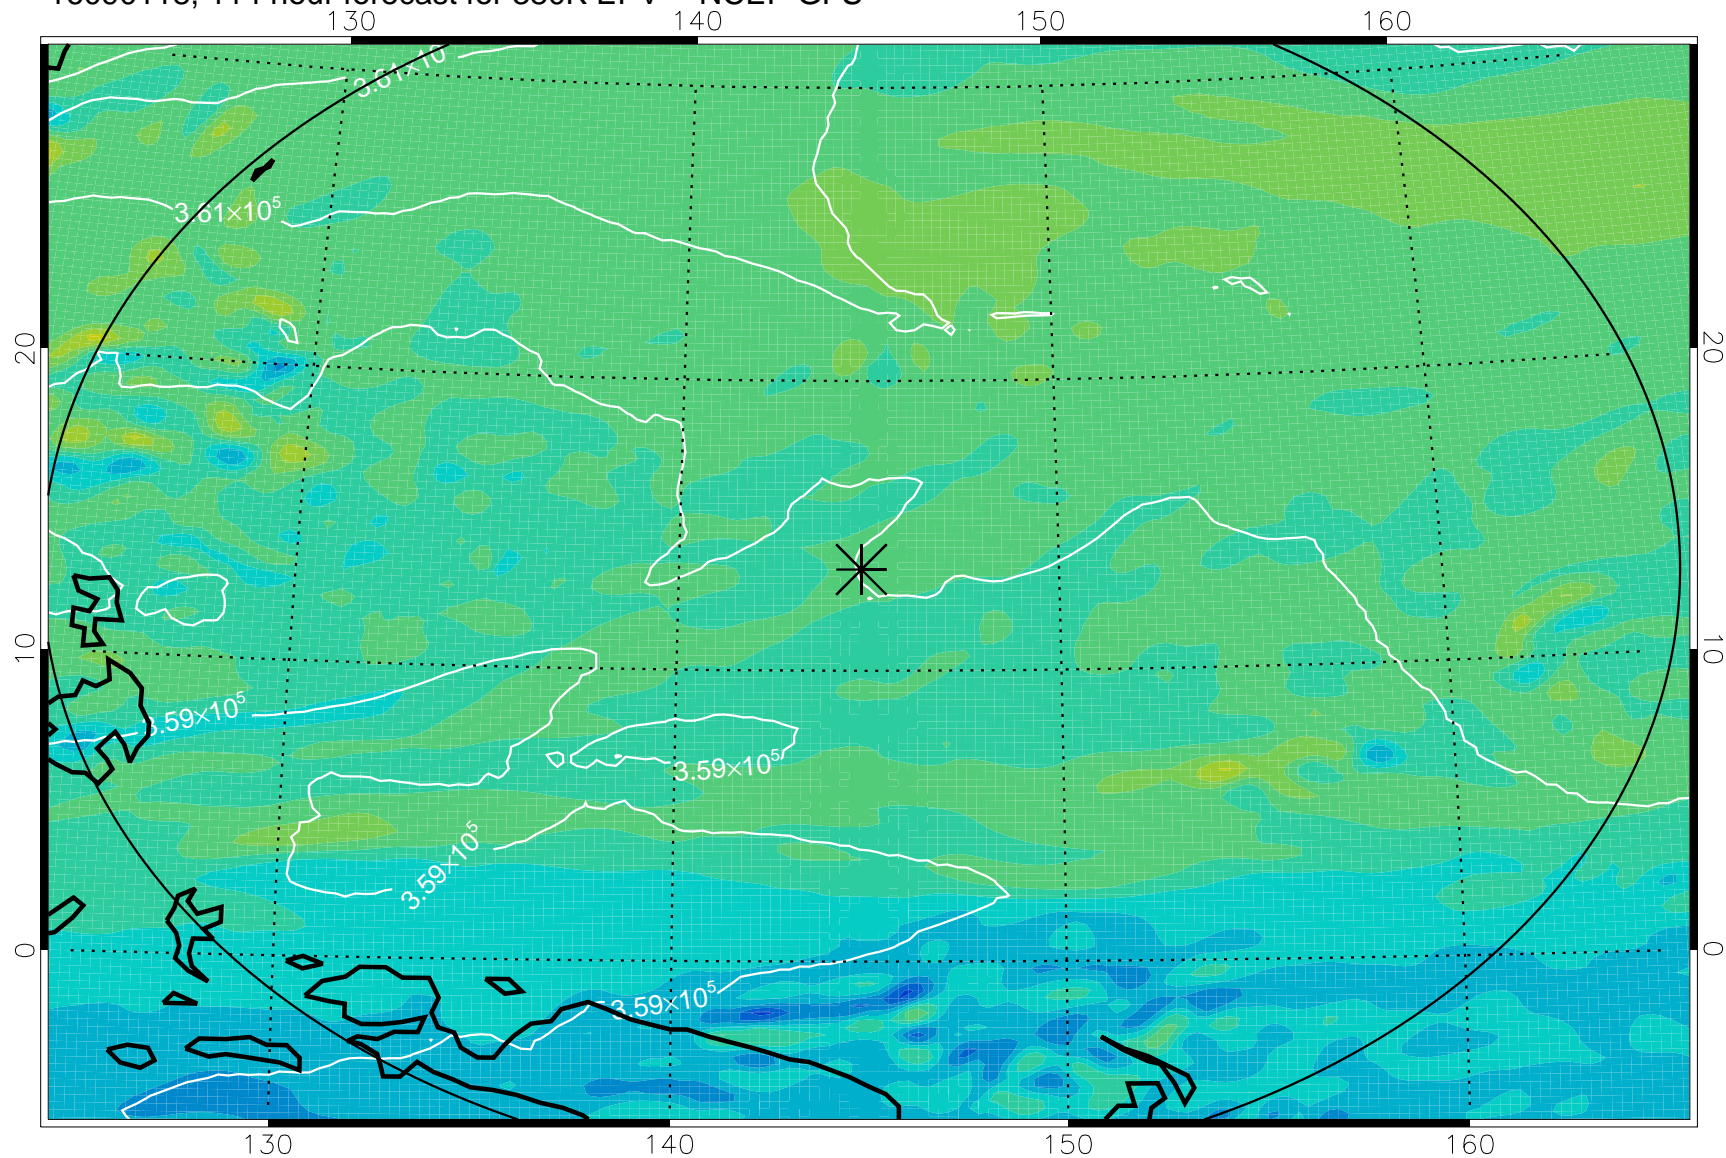

16083106, 78 hour forecast for 380K EPV -- NCEP GFS

380K Montgomery Streamfunction, white

Range ring of 2304 km

16083112, 84 hour forecast for 380K EPV -- NCEP GFS

380K Montgomery Streamfunction, white

Range ring of 2304 km

16083118, 90 hour forecast for 380K EPV -- NCEP GFS

380K Montgomery Streamfunction, white

Range ring of 2304 km

16090100, 96 hour forecast for 380K EPV -- NCEP GFS

380K Montgomery Streamfunction, white

Range ring of 2304 km

16090106, 102 hour forecast for 380K EPV -- NCEP GFS

380K Montgomery Streamfunction, white

Range ring of 2304 km

16090112, 108 hour forecast for 380K EPV -- NCEP GFS

380K Montgomery Streamfunction, white

Range ring of 2304 km

16090118, 114 hour forecast for 380K EPV -- NCEP GFS

380K Montgomery Streamfunction, white

Range ring of 2304 km

16090200, 120 hour forecast for 380K EPV -- NCEP GFS

380K Montgomery Streamfunction, white

Range ring of 2304 km