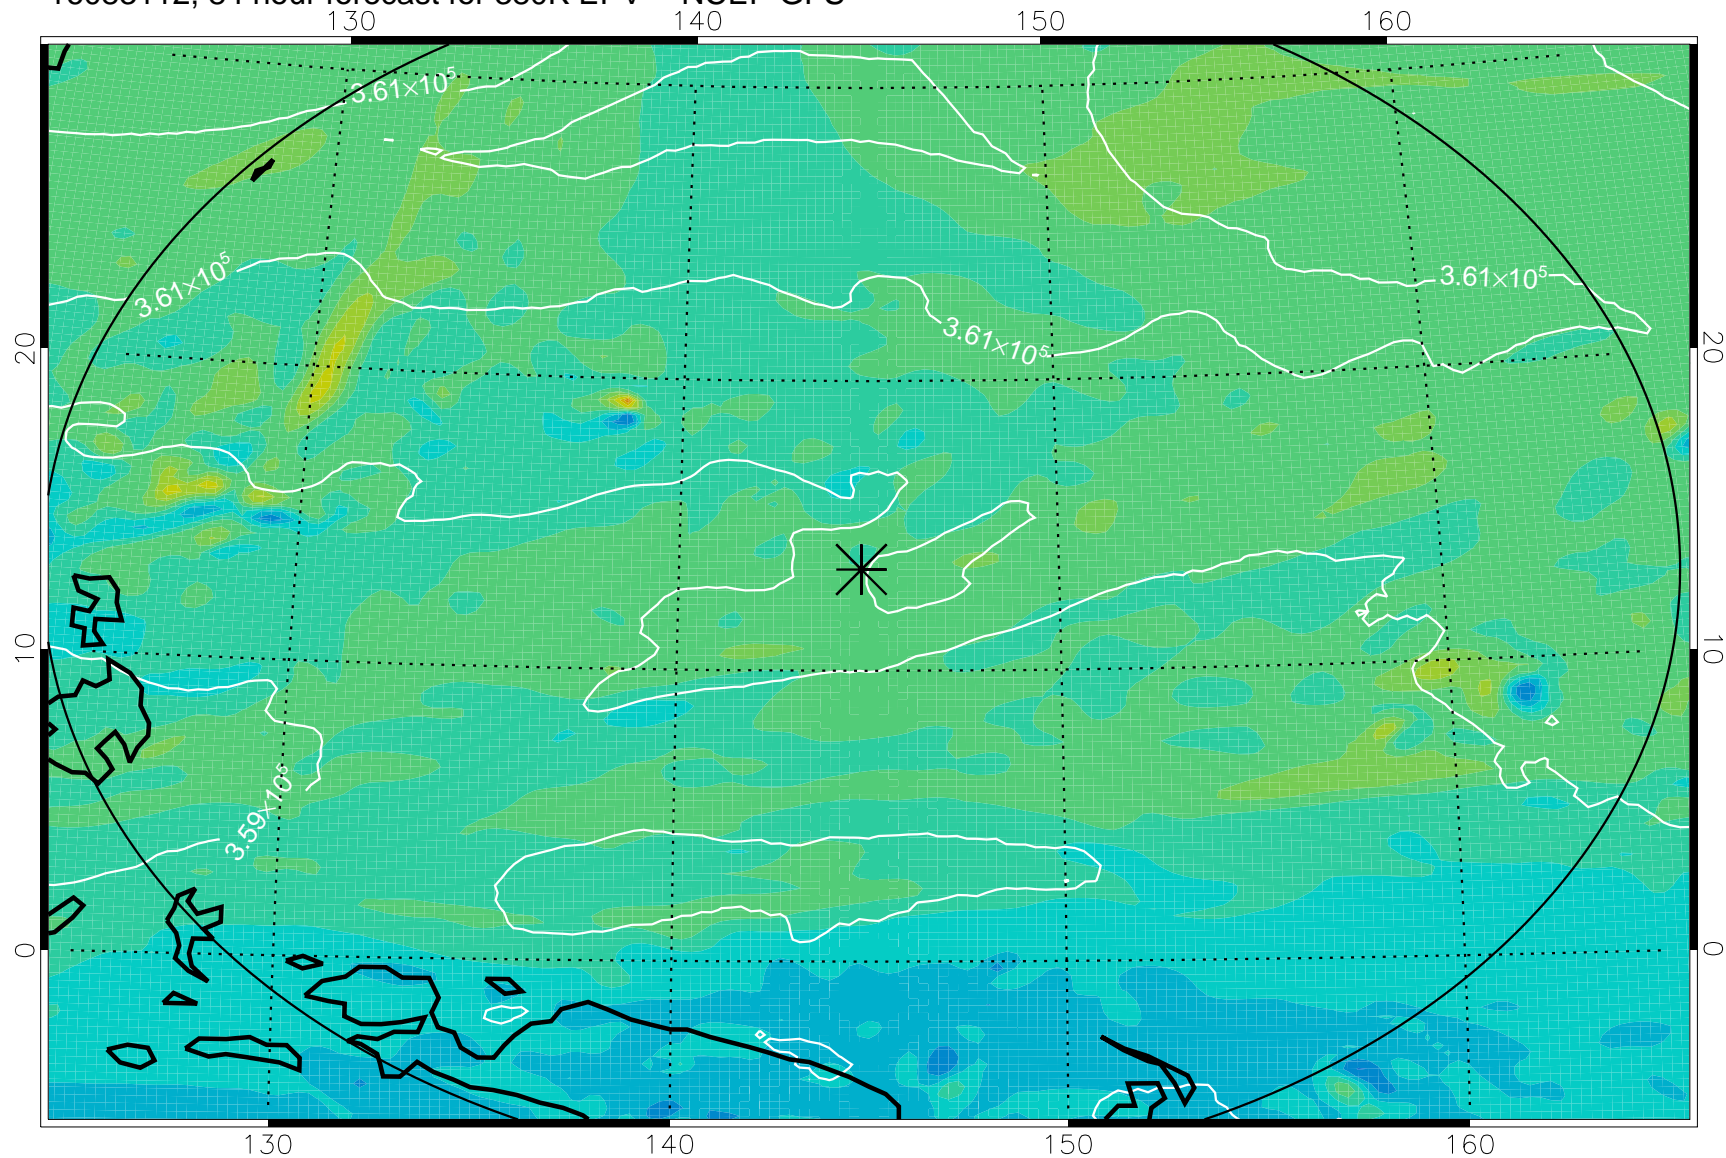

16083018, 66 hour forecast for 380K EPV -- NCEP GFS

380K Montgomery Streamfunction, white

Range ring of 2304 km

16083100, 72 hour forecast for 380K EPV -- NCEP GFS

380K Montgomery Streamfunction, white

Range ring of 2304 km

16083106, 78 hour forecast for 380K EPV -- NCEP GFS

380K Montgomery Streamfunction, white

Range ring of 2304 km

16083112, 84 hour forecast for 380K EPV -- NCEP GFS

380K Montgomery Streamfunction, white

Range ring of 2304 km

16083118, 90 hour forecast for 380K EPV -- NCEP GFS

380K Montgomery Streamfunction, white

Range ring of 2304 km

16090100, 96 hour forecast for 380K EPV -- NCEP GFS

380K Montgomery Streamfunction, white

Range ring of 2304 km

16090106, 102 hour forecast for 380K EPV -- NCEP GFS

380K Montgomery Streamfunction, white

Range ring of 2304 km

16090112, 108 hour forecast for 380K EPV -- NCEP GFS

380K Montgomery Streamfunction, white

Range ring of 2304 km