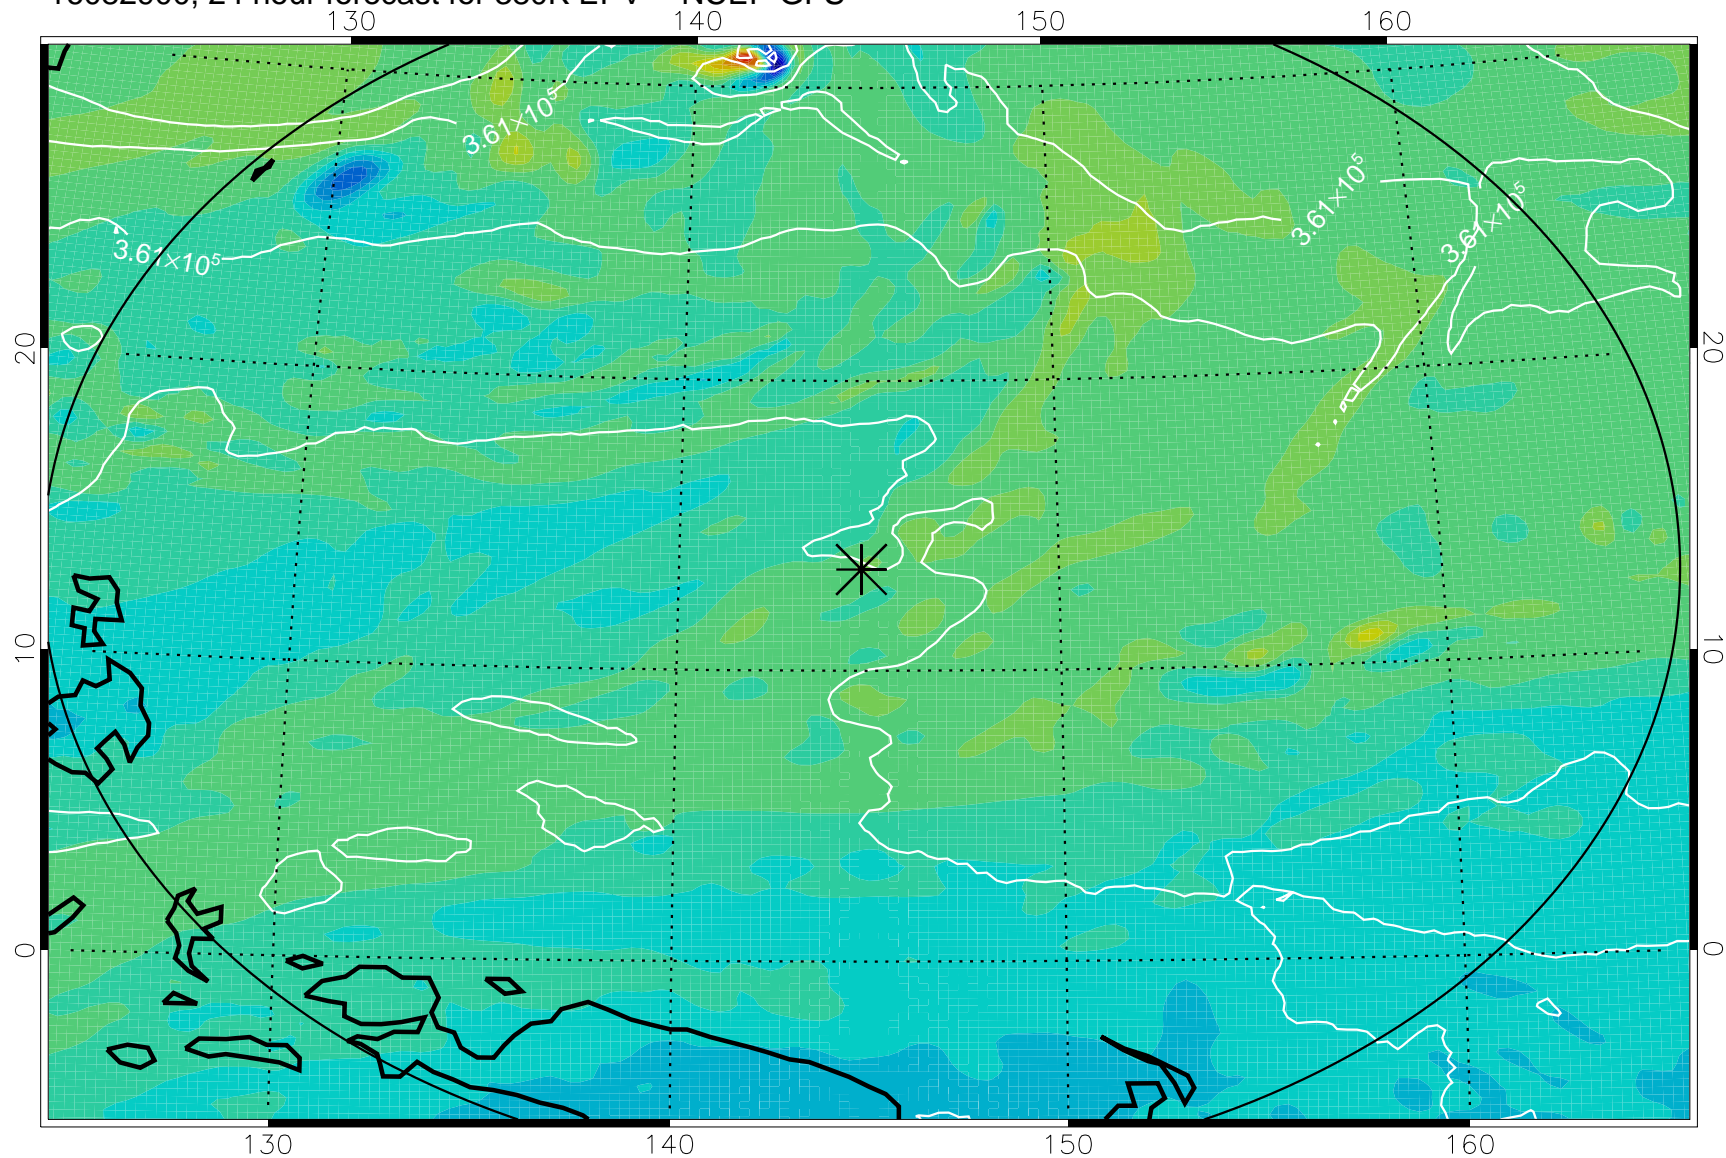

16082806, 6 hour forecast for 380K EPV -- NCEP GFS

380K Montgomery Streamfunction, white

Range ring of 2304 km

16082812, 12 hour forecast for 380K EPV -- NCEP GFS

380K Montgomery Streamfunction, white

Range ring of 2304 km

16082818, 18 hour forecast for 380K EPV -- NCEP GFS

380K Montgomery Streamfunction, white

Range ring of 2304 km

16082900, 24 hour forecast for 380K EPV -- NCEP GFS

380K Montgomery Streamfunction, white

Range ring of 2304 km

16082906, 30 hour forecast for 380K EPV -- NCEP GFS

380K Montgomery Streamfunction, white

Range ring of 2304 km

16082912, 36 hour forecast for 380K EPV -- NCEP GFS

380K Montgomery Streamfunction, white

Range ring of 2304 km

16082918, 42 hour forecast for 380K EPV -- NCEP GFS

380K Montgomery Streamfunction, white

Range ring of 2304 km

16083000, 48 hour forecast for 380K EPV -- NCEP GFS

380K Montgomery Streamfunction, white

Range ring of 2304 km