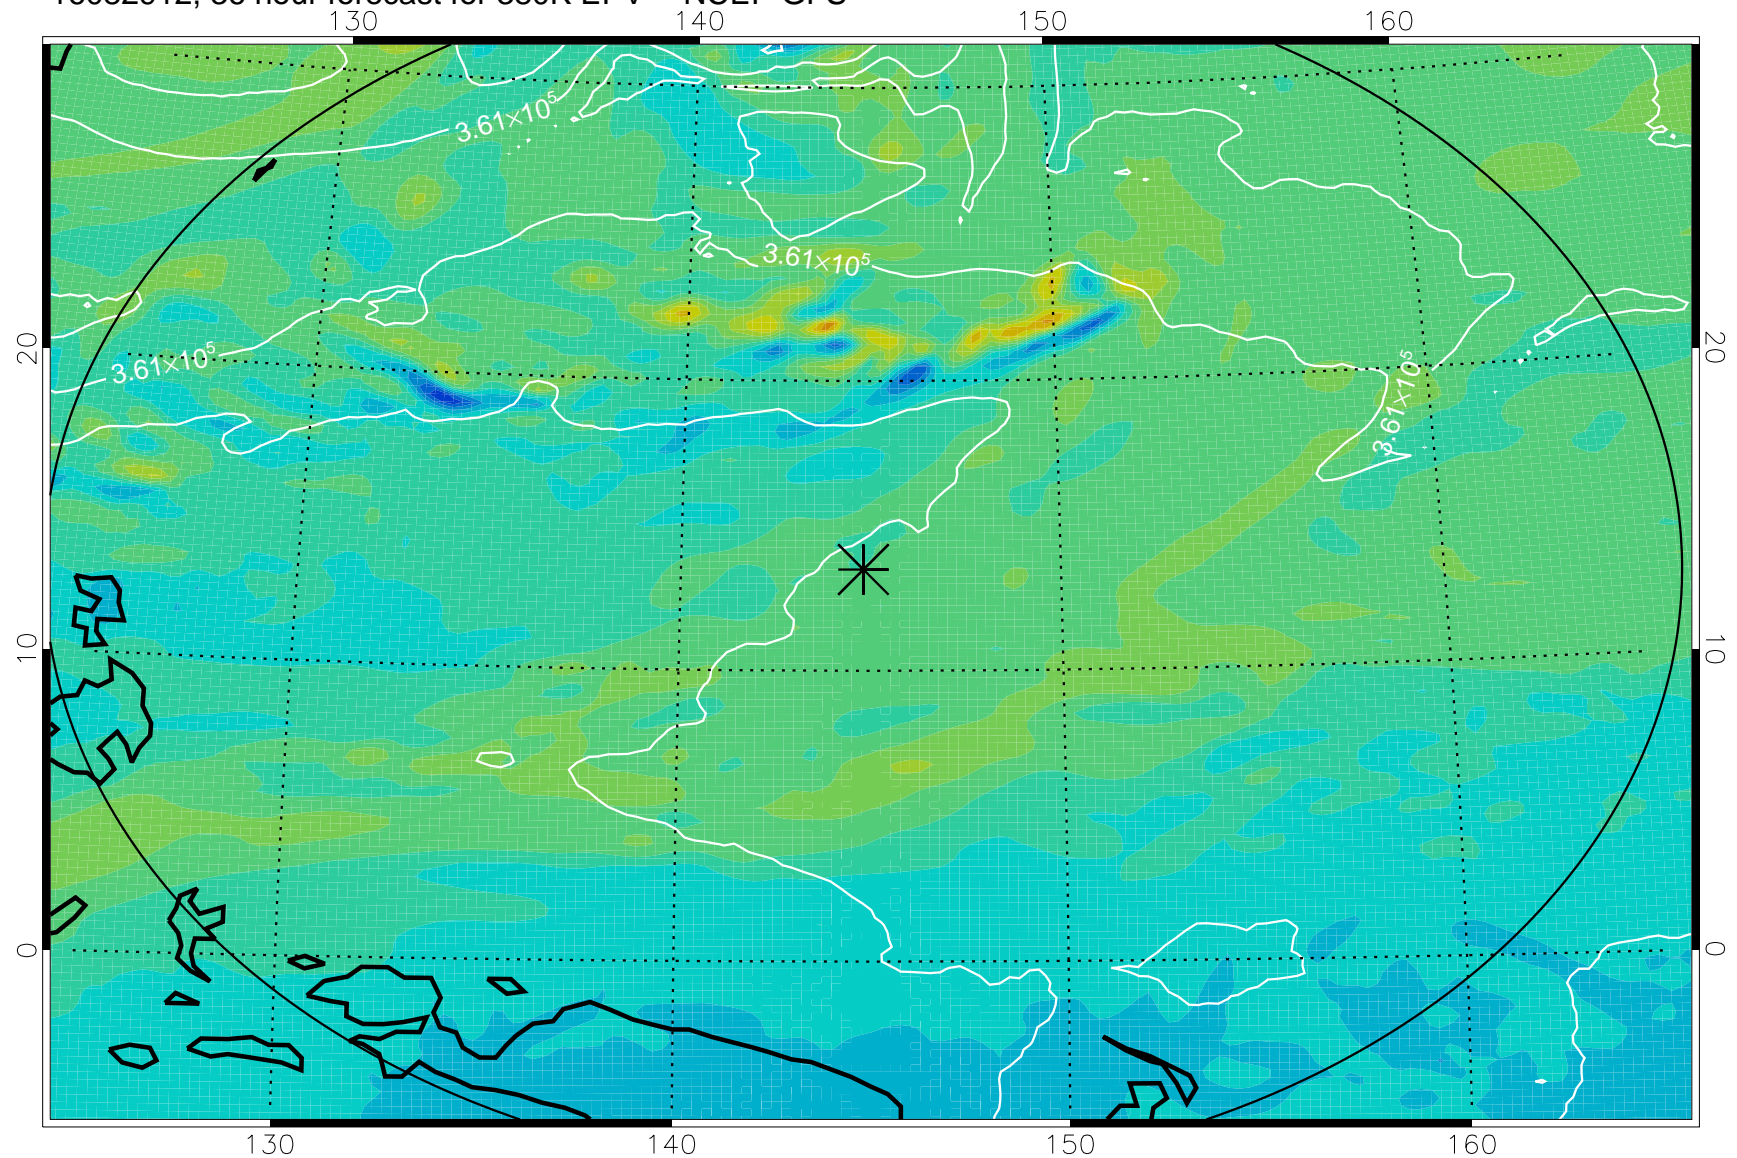

16082806, 6 hour forecast for 380K EPV -- NCEP GFS

380K Montgomery Streamfunction, white

Range ring of 2304 km

16082812, 12 hour forecast for 380K EPV -- NCEP GFS

380K Montgomery Streamfunction, white

Range ring of 2304 km

16082818, 18 hour forecast for 380K EPV -- NCEP GFS

380K Montgomery Streamfunction, white

Range ring of 2304 km

16082900, 24 hour forecast for 380K EPV -- NCEP GFS

380K Montgomery Streamfunction, white

Range ring of 2304 km

16082906, 30 hour forecast for 380K EPV -- NCEP GFS

380K Montgomery Streamfunction, white

Range ring of 2304 km

16082912, 36 hour forecast for 380K EPV -- NCEP GFS

380K Montgomery Streamfunction, white

Range ring of 2304 km

16082918, 42 hour forecast for 380K EPV -- NCEP GFS

380K Montgomery Streamfunction, white

Range ring of 2304 km

16083000, 48 hour forecast for 380K EPV -- NCEP GFS

380K Montgomery Streamfunction, white

Range ring of 2304 km