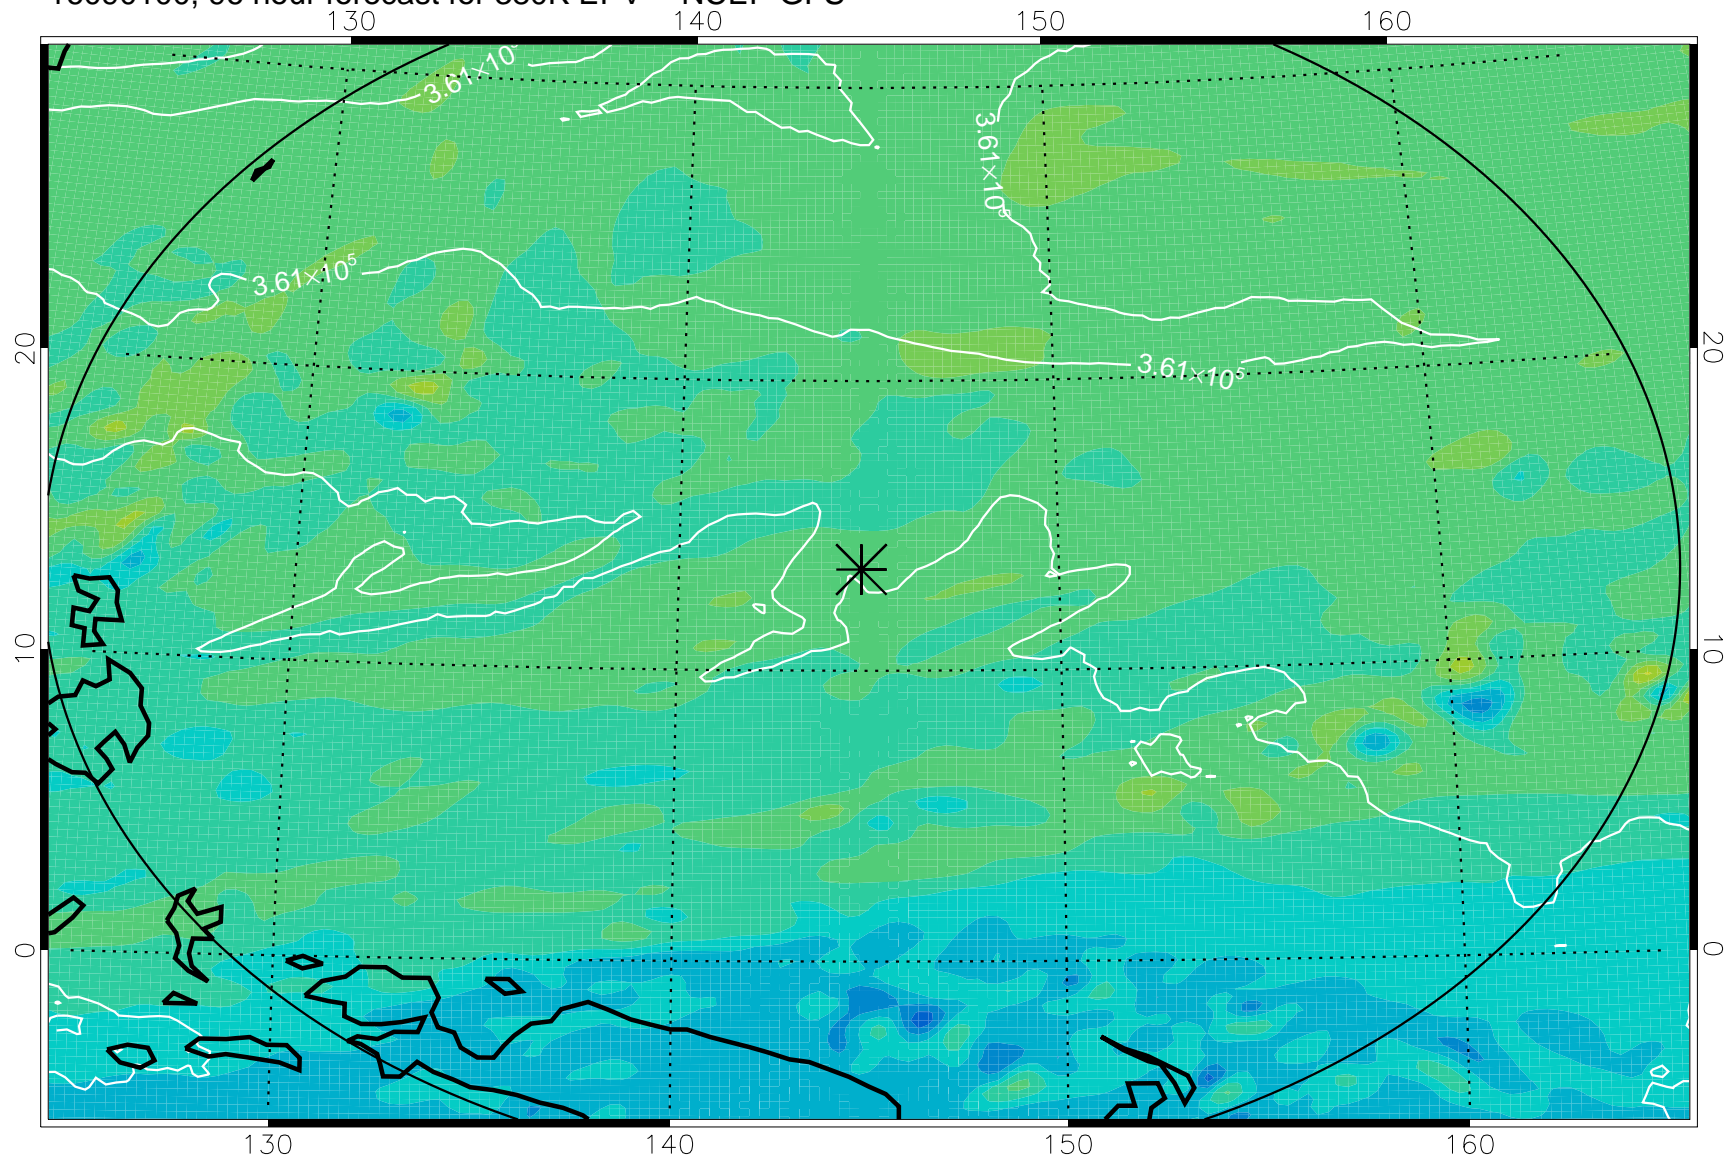

16083018, 66 hour forecast for 380K EPV -- NCEP GFS

380K Montgomery Streamfunction, white

Range ring of 2304 km

16083100, 72 hour forecast for 380K EPV -- NCEP GFS

380K Montgomery Streamfunction, white

Range ring of 2304 km

16083106, 78 hour forecast for 380K EPV -- NCEP GFS

380K Montgomery Streamfunction, white

Range ring of 2304 km

16083112, 84 hour forecast for 380K EPV -- NCEP GFS

380K Montgomery Streamfunction, white

Range ring of 2304 km

16083118, 90 hour forecast for 380K EPV -- NCEP GFS

380K Montgomery Streamfunction, white

Range ring of 2304 km

16090100, 96 hour forecast for 380K EPV -- NCEP GFS

380K Montgomery Streamfunction, white

Range ring of 2304 km

16090106, 102 hour forecast for 380K EPV -- NCEP GFS

380K Montgomery Streamfunction, white

Range ring of 2304 km

16090112, 108 hour forecast for 380K EPV -- NCEP GFS

380K Montgomery Streamfunction, white

Range ring of 2304 km