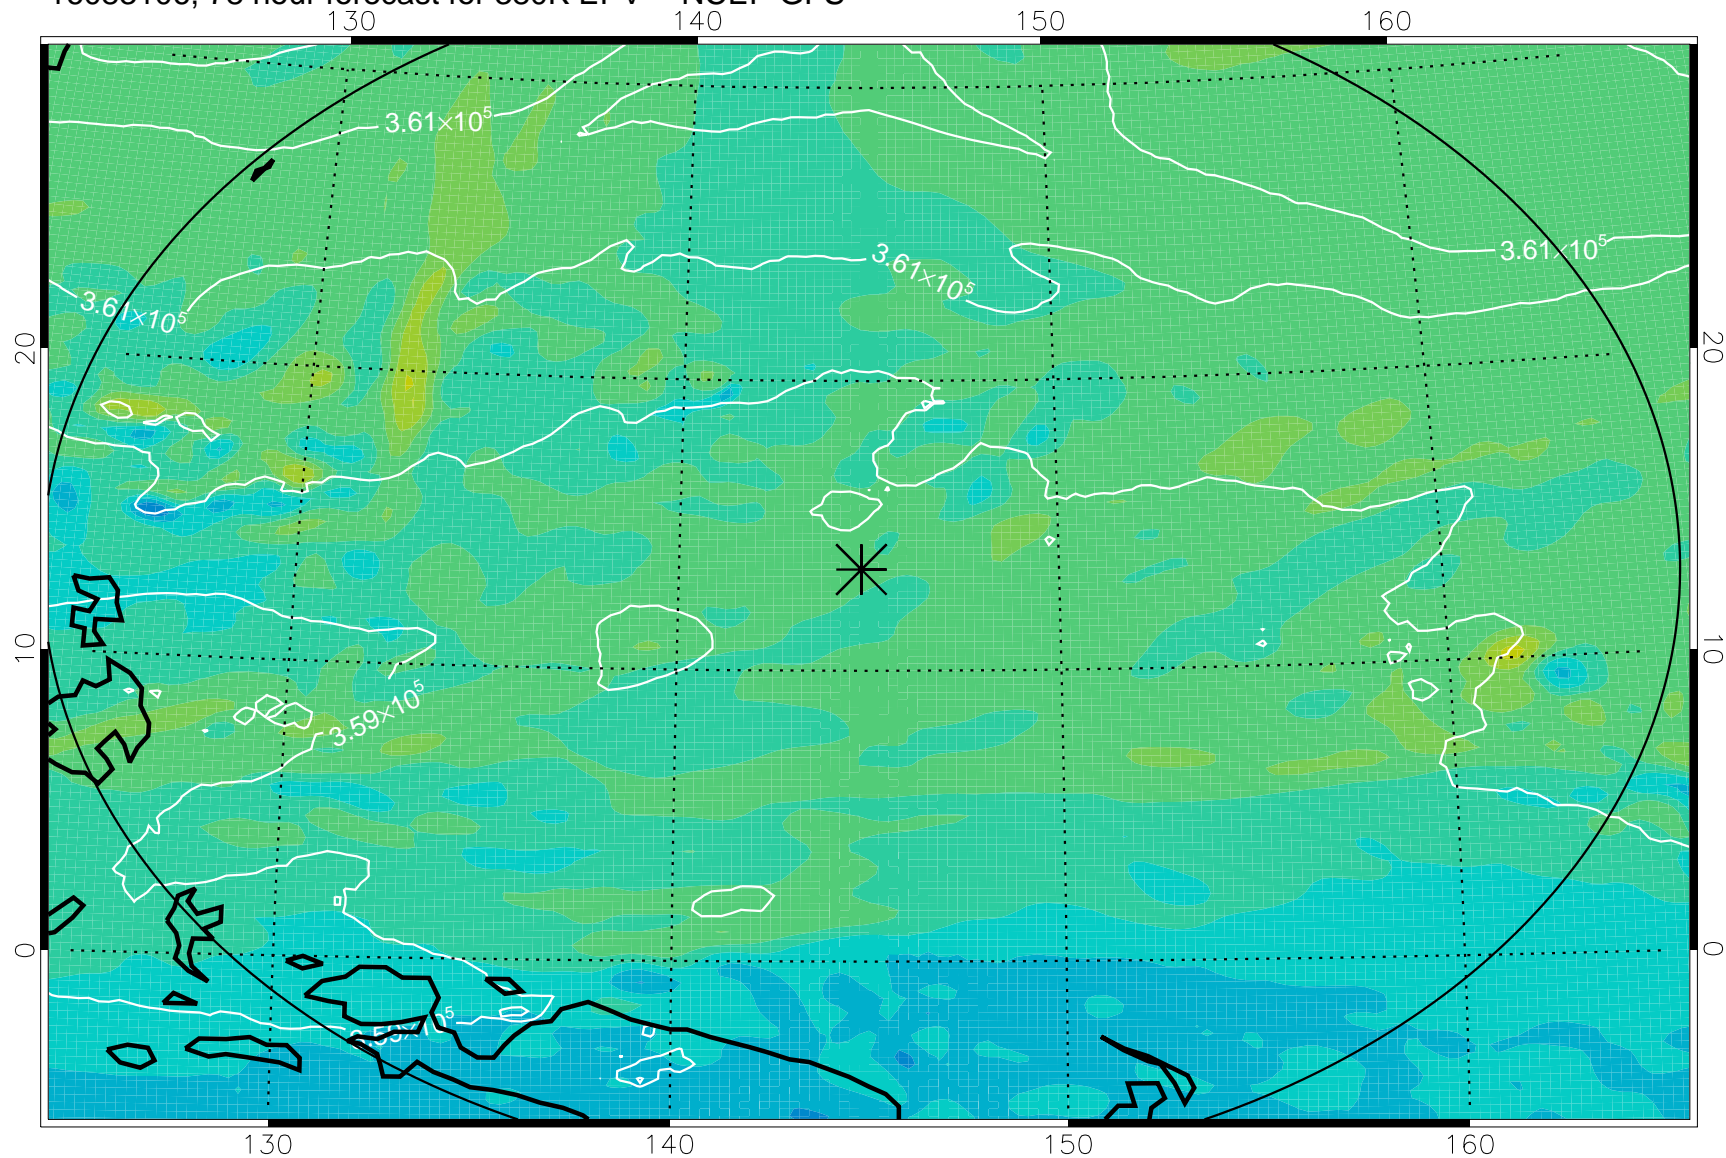

16083006, 54 hour forecast for 380K EPV -- NCEP GFS

380K Montgomery Streamfunction, white

Range ring of 2304 km

16083012, 60 hour forecast for 380K EPV -- NCEP GFS

380K Montgomery Streamfunction, white

Range ring of 2304 km

16083018, 66 hour forecast for 380K EPV -- NCEP GFS

380K Montgomery Streamfunction, white

Range ring of 2304 km

16083100, 72 hour forecast for 380K EPV -- NCEP GFS

380K Montgomery Streamfunction, white

Range ring of 2304 km

16083106, 78 hour forecast for 380K EPV -- NCEP GFS

380K Montgomery Streamfunction, white

Range ring of 2304 km

16083112, 84 hour forecast for 380K EPV -- NCEP GFS

380K Montgomery Streamfunction, white

Range ring of 2304 km

16083118, 90 hour forecast for 380K EPV -- NCEP GFS

380K Montgomery Streamfunction, white

Range ring of 2304 km

16090100, 96 hour forecast for 380K EPV -- NCEP GFS

380K Montgomery Streamfunction, white

Range ring of 2304 km