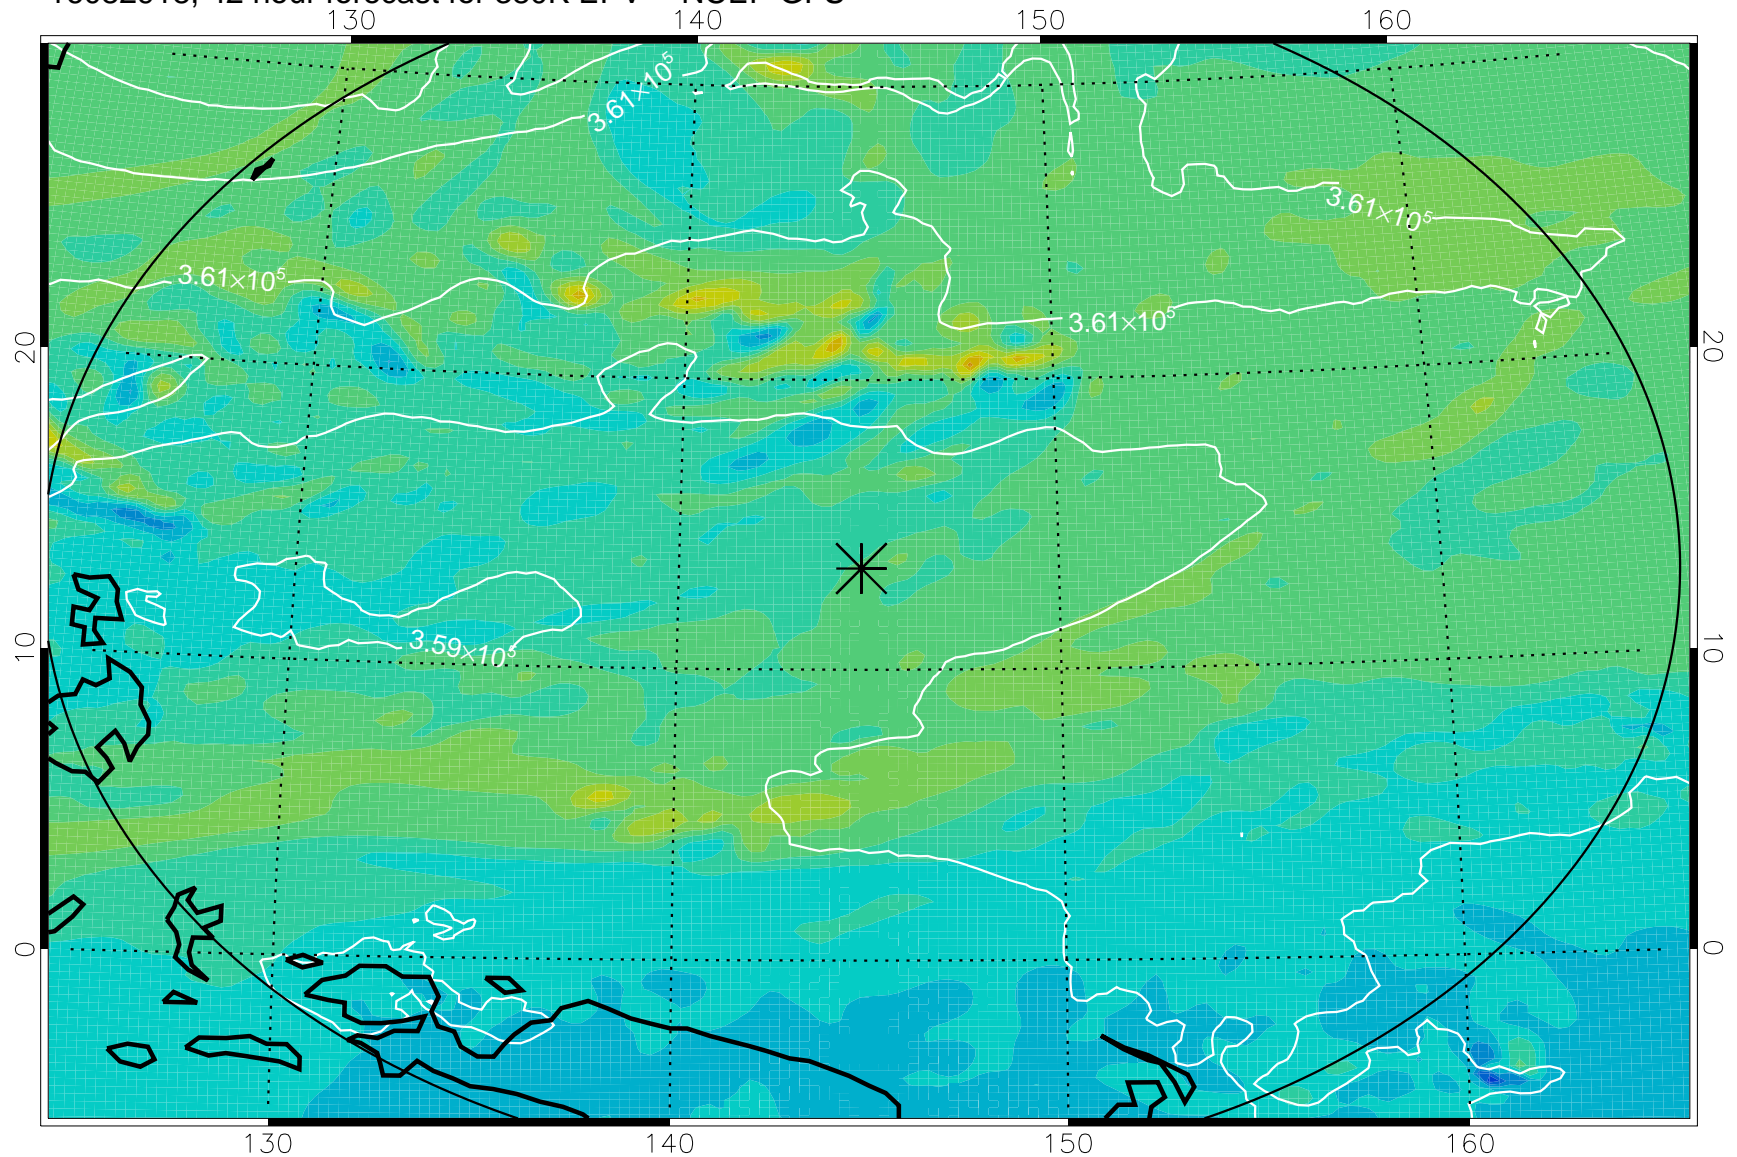

16082818, 18 hour forecast for 380K EPV -- NCEP GFS

380K Montgomery Streamfunction, white

Range ring of 2304 km

16082900, 24 hour forecast for 380K EPV -- NCEP GFS

380K Montgomery Streamfunction, white

Range ring of 2304 km

16082906, 30 hour forecast for 380K EPV -- NCEP GFS

380K Montgomery Streamfunction, white

Range ring of 2304 km

16082912, 36 hour forecast for 380K EPV -- NCEP GFS

380K Montgomery Streamfunction, white

Range ring of 2304 km

16082918, 42 hour forecast for 380K EPV -- NCEP GFS

380K Montgomery Streamfunction, white

Range ring of 2304 km

16083000, 48 hour forecast for 380K EPV -- NCEP GFS

380K Montgomery Streamfunction, white

Range ring of 2304 km

16083006, 54 hour forecast for 380K EPV -- NCEP GFS

380K Montgomery Streamfunction, white

Range ring of 2304 km

16083012, 60 hour forecast for 380K EPV -- NCEP GFS

380K Montgomery Streamfunction, white

Range ring of 2304 km