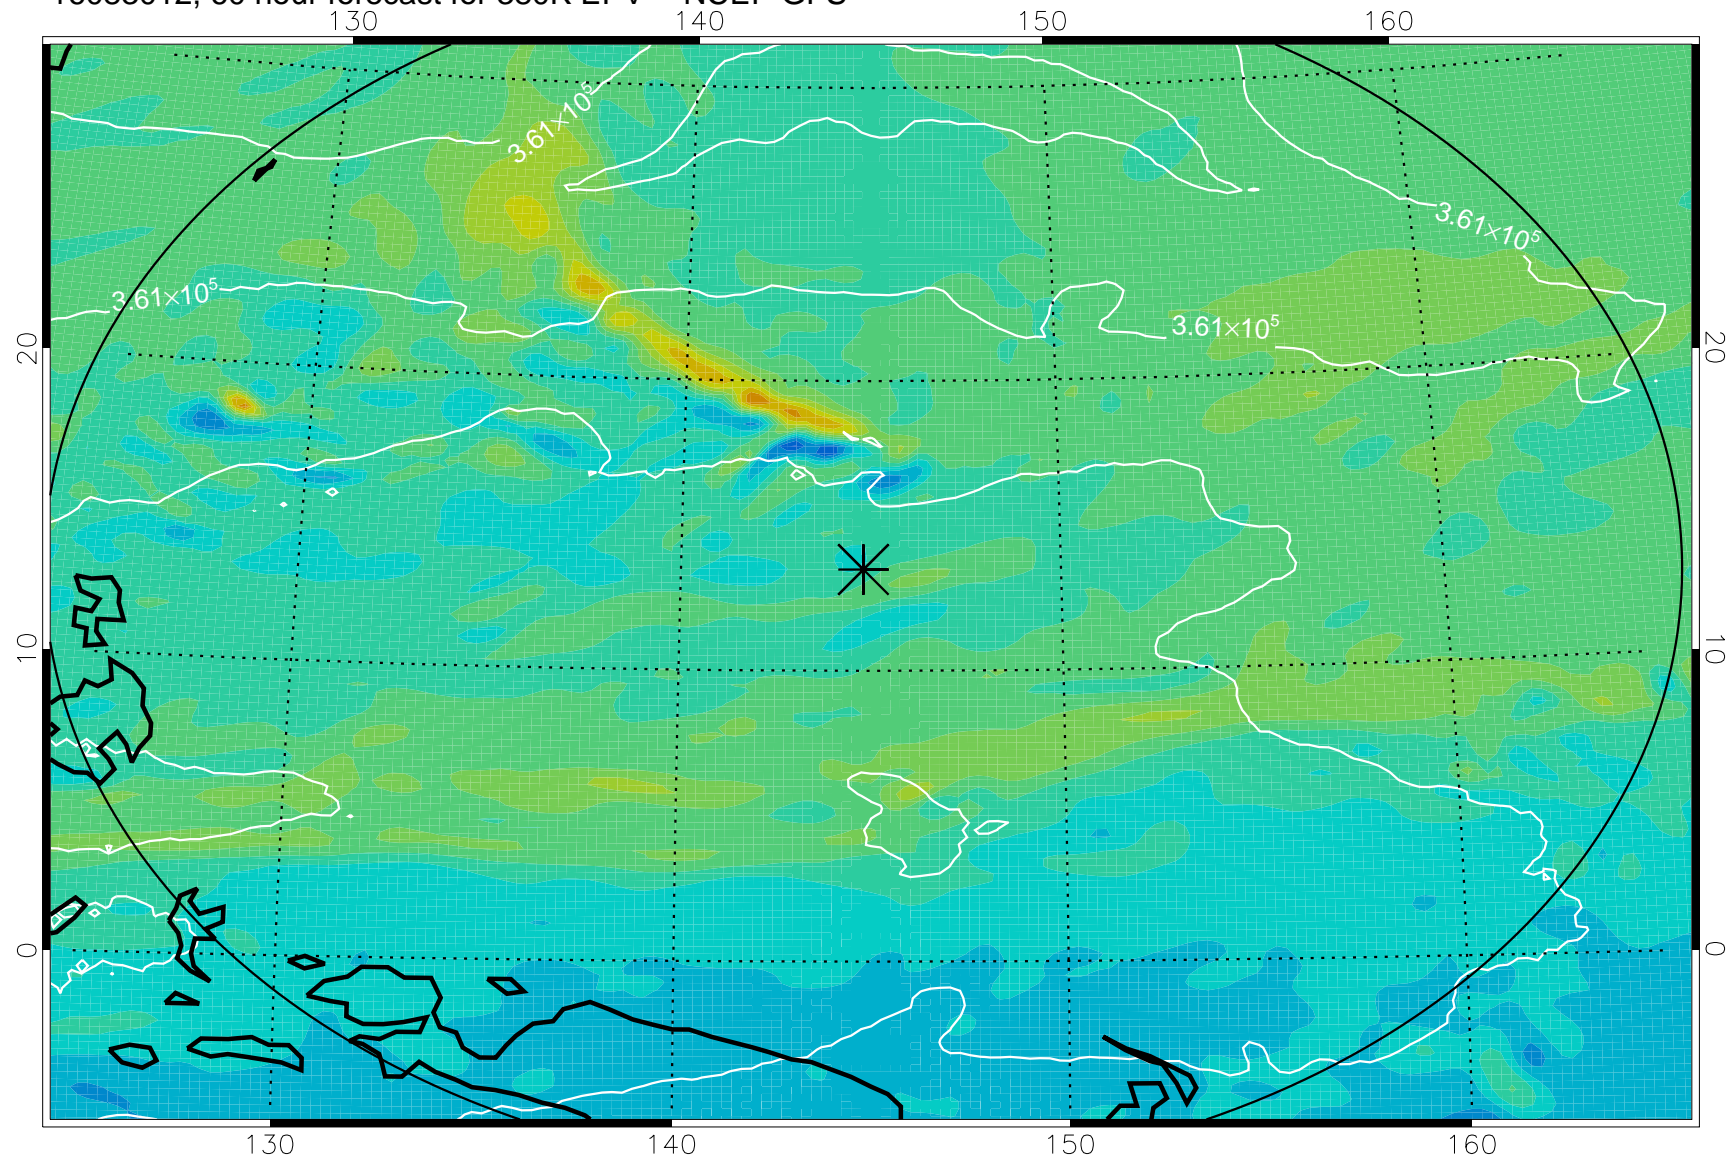

16083006, 54 hour forecast for 380K EPV -- NCEP GFS

380K Montgomery Streamfunction, white

Range ring of 2304 km

16083012, 60 hour forecast for 380K EPV -- NCEP GFS

380K Montgomery Streamfunction, white

Range ring of 2304 km

16083018, 66 hour forecast for 380K EPV -- NCEP GFS

380K Montgomery Streamfunction, white

Range ring of 2304 km

16083100, 72 hour forecast for 380K EPV -- NCEP GFS

380K Montgomery Streamfunction, white

Range ring of 2304 km

16083106, 78 hour forecast for 380K EPV -- NCEP GFS

380K Montgomery Streamfunction, white

Range ring of 2304 km

16083112, 84 hour forecast for 380K EPV -- NCEP GFS

380K Montgomery Streamfunction, white

Range ring of 2304 km

16083118, 90 hour forecast for 380K EPV -- NCEP GFS

380K Montgomery Streamfunction, white

Range ring of 2304 km

16090100, 96 hour forecast for 380K EPV -- NCEP GFS

380K Montgomery Streamfunction, white

Range ring of 2304 km