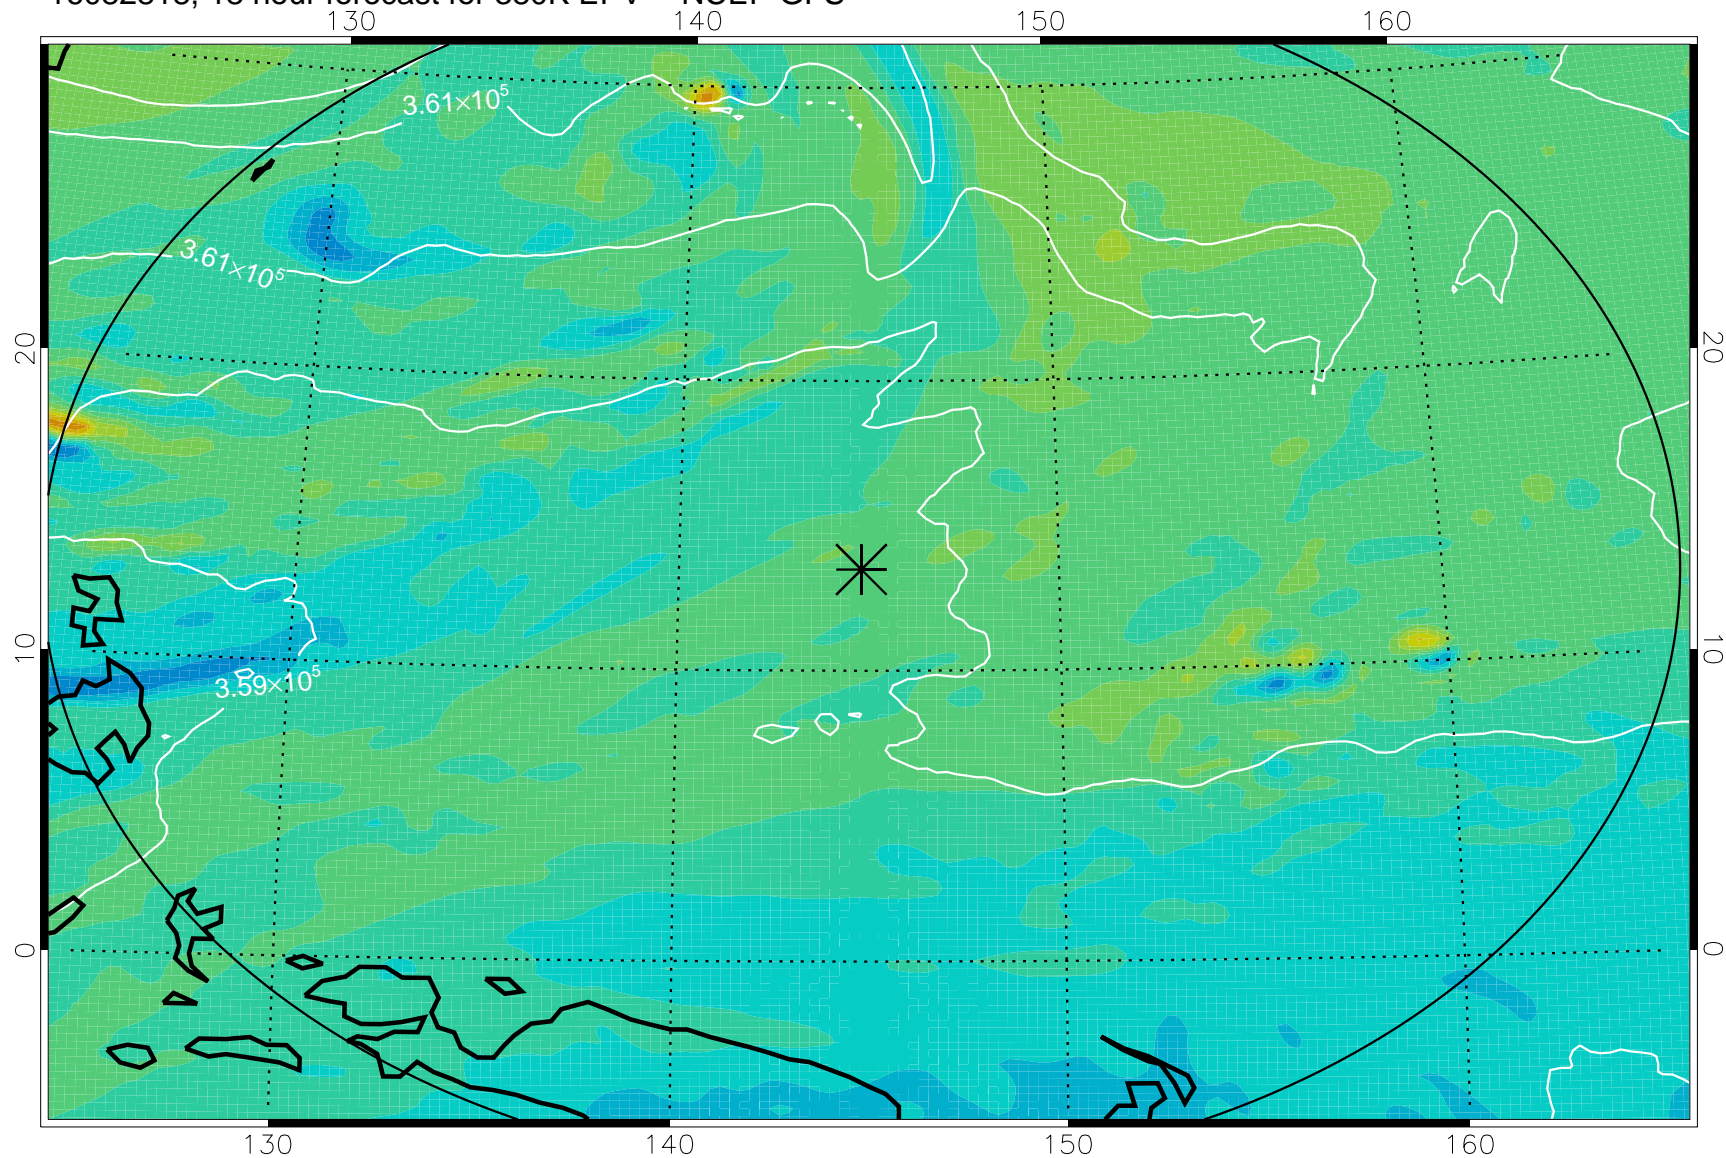

16082806, 6 hour forecast for 380K EPV -- NCEP GFS

380K Montgomery Streamfunction, white

Range ring of 2304 km

16082812, 12 hour forecast for 380K EPV -- NCEP GFS

380K Montgomery Streamfunction, white

Range ring of 2304 km

16082818, 18 hour forecast for 380K EPV -- NCEP GFS

380K Montgomery Streamfunction, white

Range ring of 2304 km

16082900, 24 hour forecast for 380K EPV -- NCEP GFS

380K Montgomery Streamfunction, white

Range ring of 2304 km

16082906, 30 hour forecast for 380K EPV -- NCEP GFS

380K Montgomery Streamfunction, white

Range ring of 2304 km

16082912, 36 hour forecast for 380K EPV -- NCEP GFS

380K Montgomery Streamfunction, white

Range ring of 2304 km

16082918, 42 hour forecast for 380K EPV -- NCEP GFS

380K Montgomery Streamfunction, white

Range ring of 2304 km

16083000, 48 hour forecast for 380K EPV -- NCEP GFS

380K Montgomery Streamfunction, white

Range ring of 2304 km