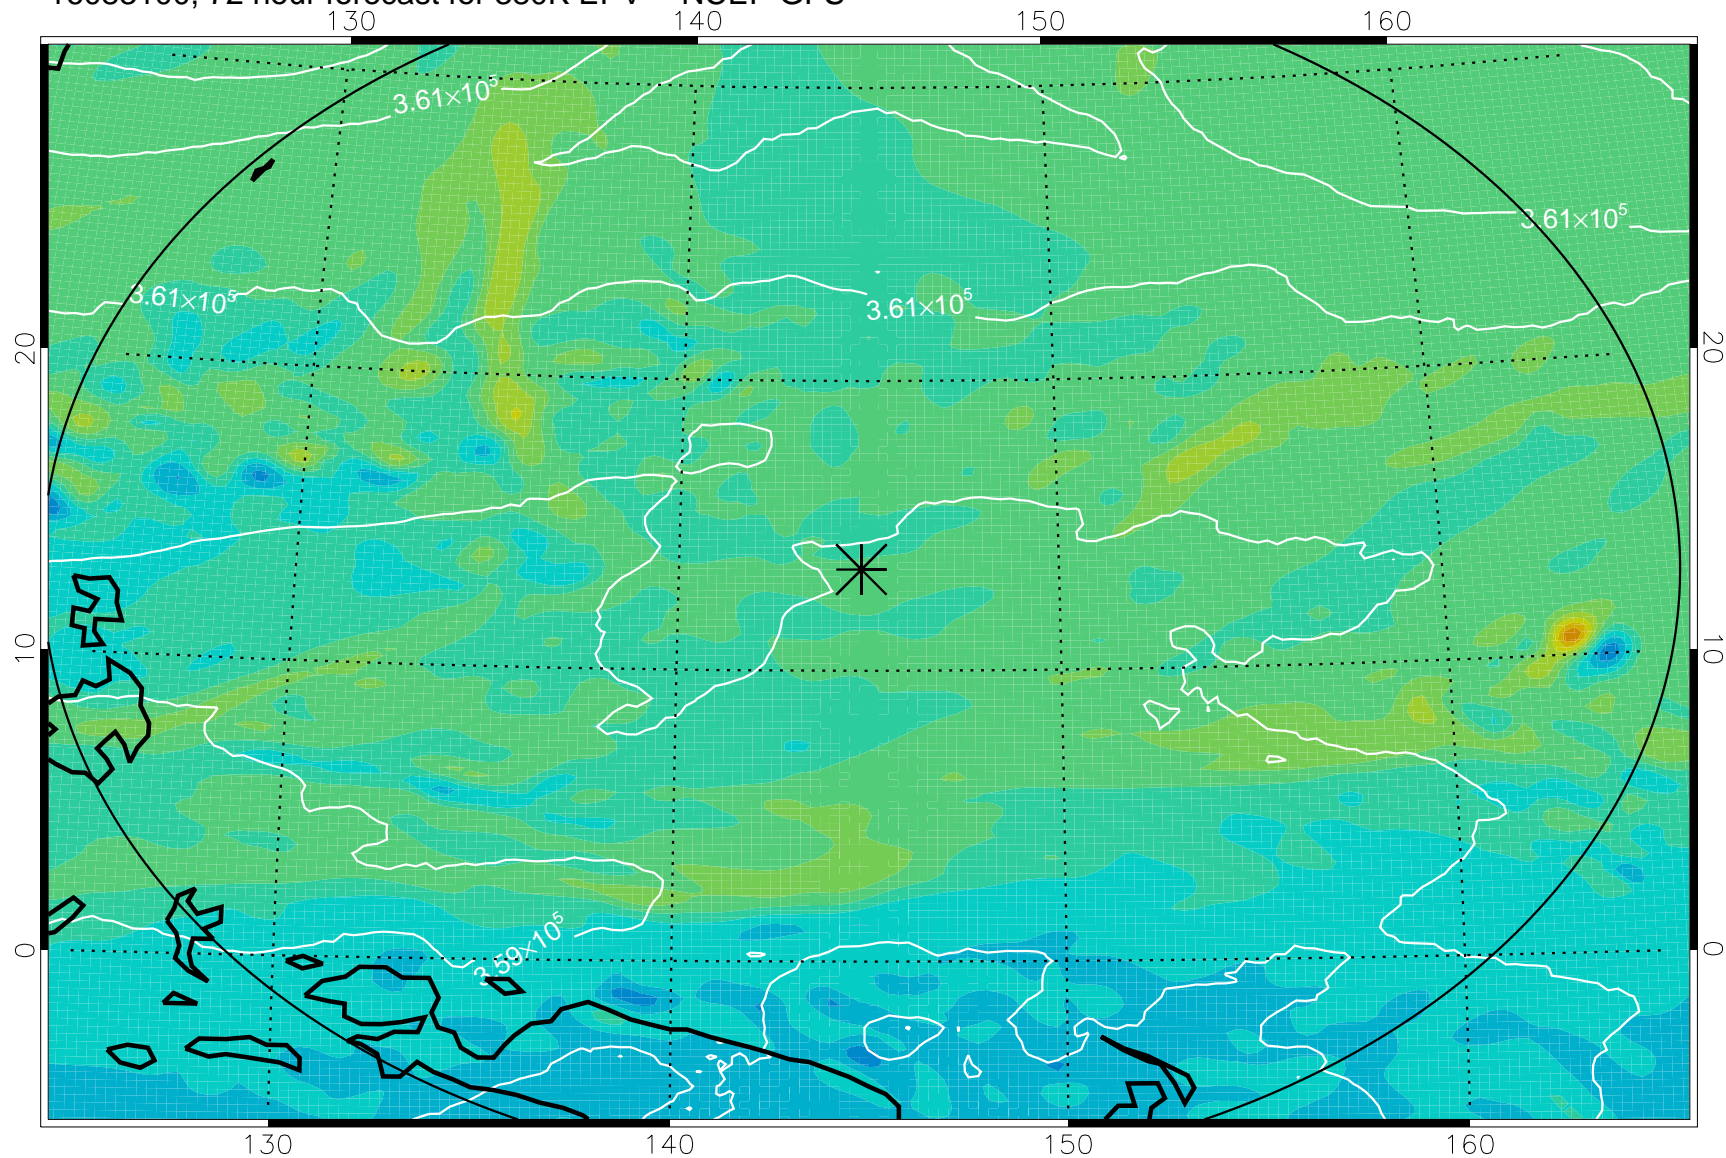

16083006, 54 hour forecast for 380K EPV -- NCEP GFS

380K Montgomery Streamfunction, white

Range ring of 2304 km

16083012, 60 hour forecast for 380K EPV -- NCEP GFS

380K Montgomery Streamfunction, white

Range ring of 2304 km

16083018, 66 hour forecast for 380K EPV -- NCEP GFS

380K Montgomery Streamfunction, white

Range ring of 2304 km

16083100, 72 hour forecast for 380K EPV -- NCEP GFS

380K Montgomery Streamfunction, white

Range ring of 2304 km

16083106, 78 hour forecast for 380K EPV -- NCEP GFS

380K Montgomery Streamfunction, white

Range ring of 2304 km

16083112, 84 hour forecast for 380K EPV -- NCEP GFS

380K Montgomery Streamfunction, white

Range ring of 2304 km

16083118, 90 hour forecast for 380K EPV -- NCEP GFS

380K Montgomery Streamfunction, white

Range ring of 2304 km

16090100, 96 hour forecast for 380K EPV -- NCEP GFS

380K Montgomery Streamfunction, white

Range ring of 2304 km