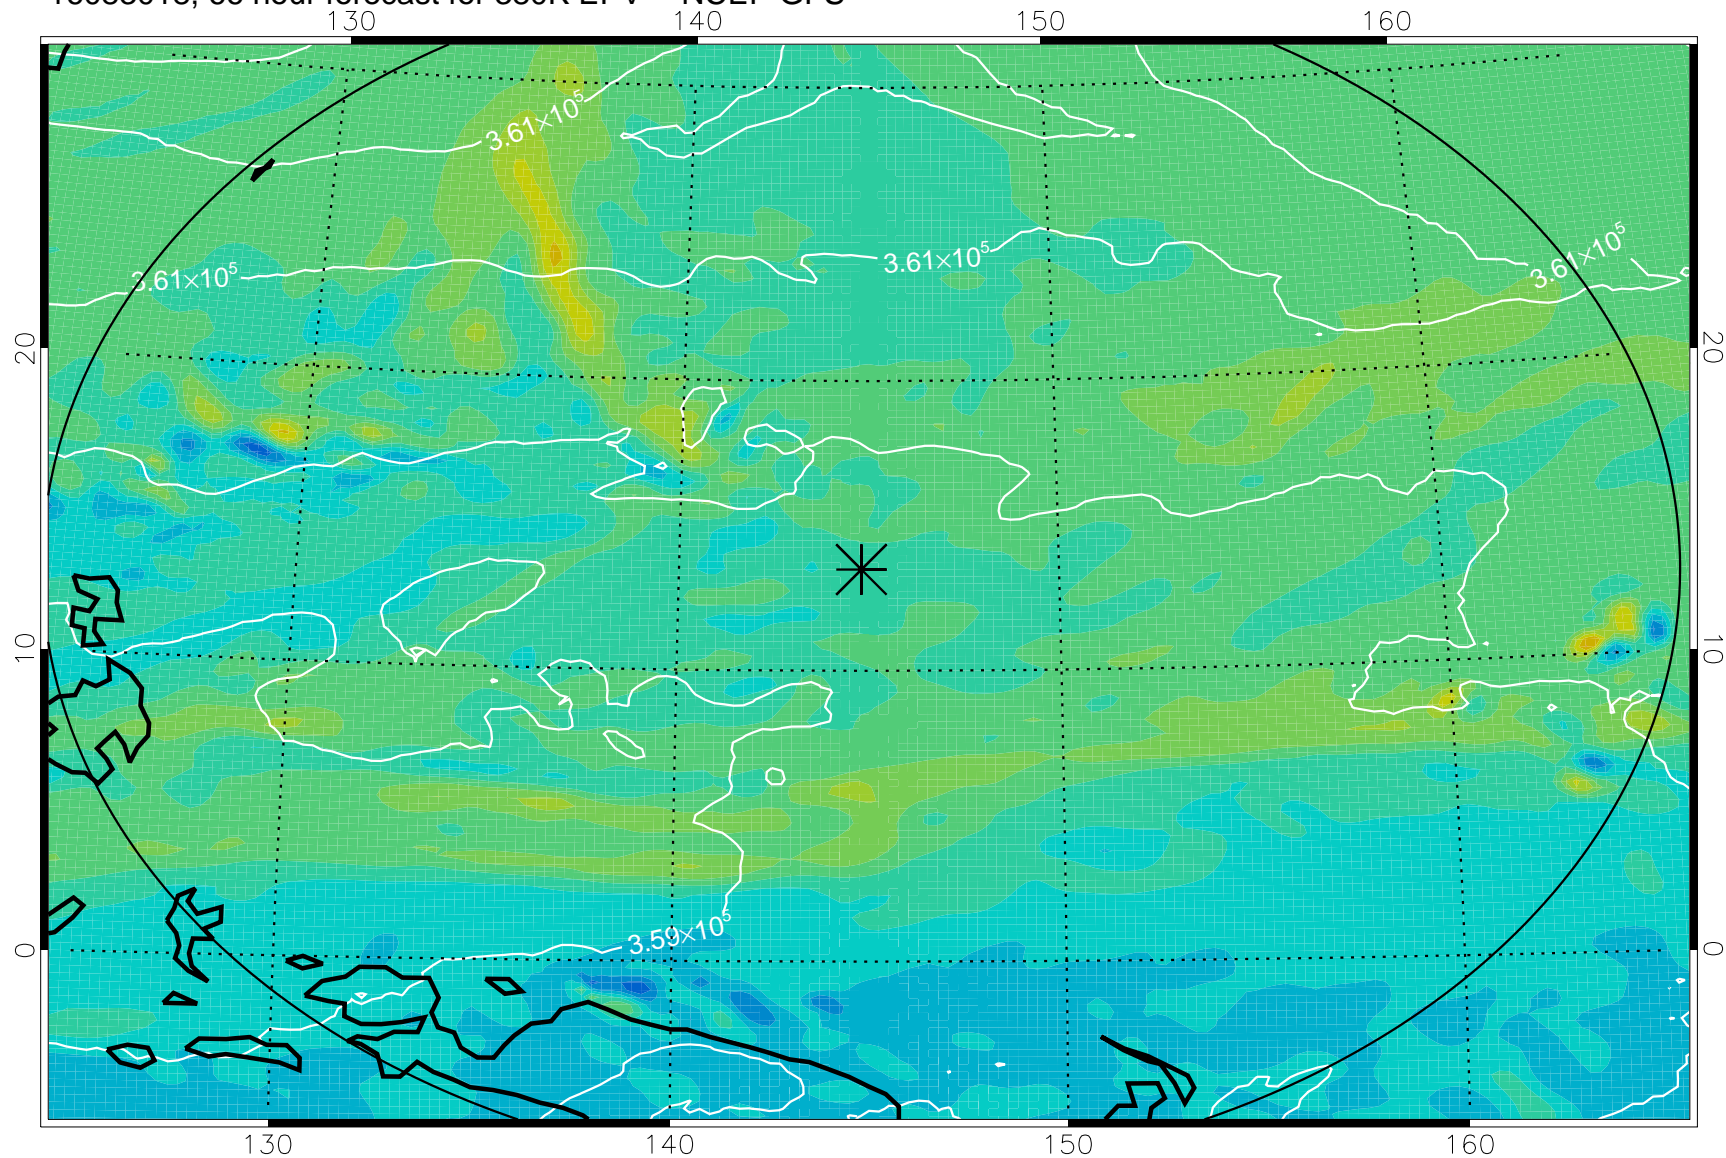

16083006, 54 hour forecast for 380K EPV -- NCEP GFS

380K Montgomery Streamfunction, white

Range ring of 2304 km

16083012, 60 hour forecast for 380K EPV -- NCEP GFS

380K Montgomery Streamfunction, white

Range ring of 2304 km

16083018, 66 hour forecast for 380K EPV -- NCEP GFS

380K Montgomery Streamfunction, white

Range ring of 2304 km

16083100, 72 hour forecast for 380K EPV -- NCEP GFS

380K Montgomery Streamfunction, white

Range ring of 2304 km

16083106, 78 hour forecast for 380K EPV -- NCEP GFS

380K Montgomery Streamfunction, white

Range ring of 2304 km

16083112, 84 hour forecast for 380K EPV -- NCEP GFS

380K Montgomery Streamfunction, white

Range ring of 2304 km

16083118, 90 hour forecast for 380K EPV -- NCEP GFS

380K Montgomery Streamfunction, white

Range ring of 2304 km

16090100, 96 hour forecast for 380K EPV -- NCEP GFS

380K Montgomery Streamfunction, white

Range ring of 2304 km