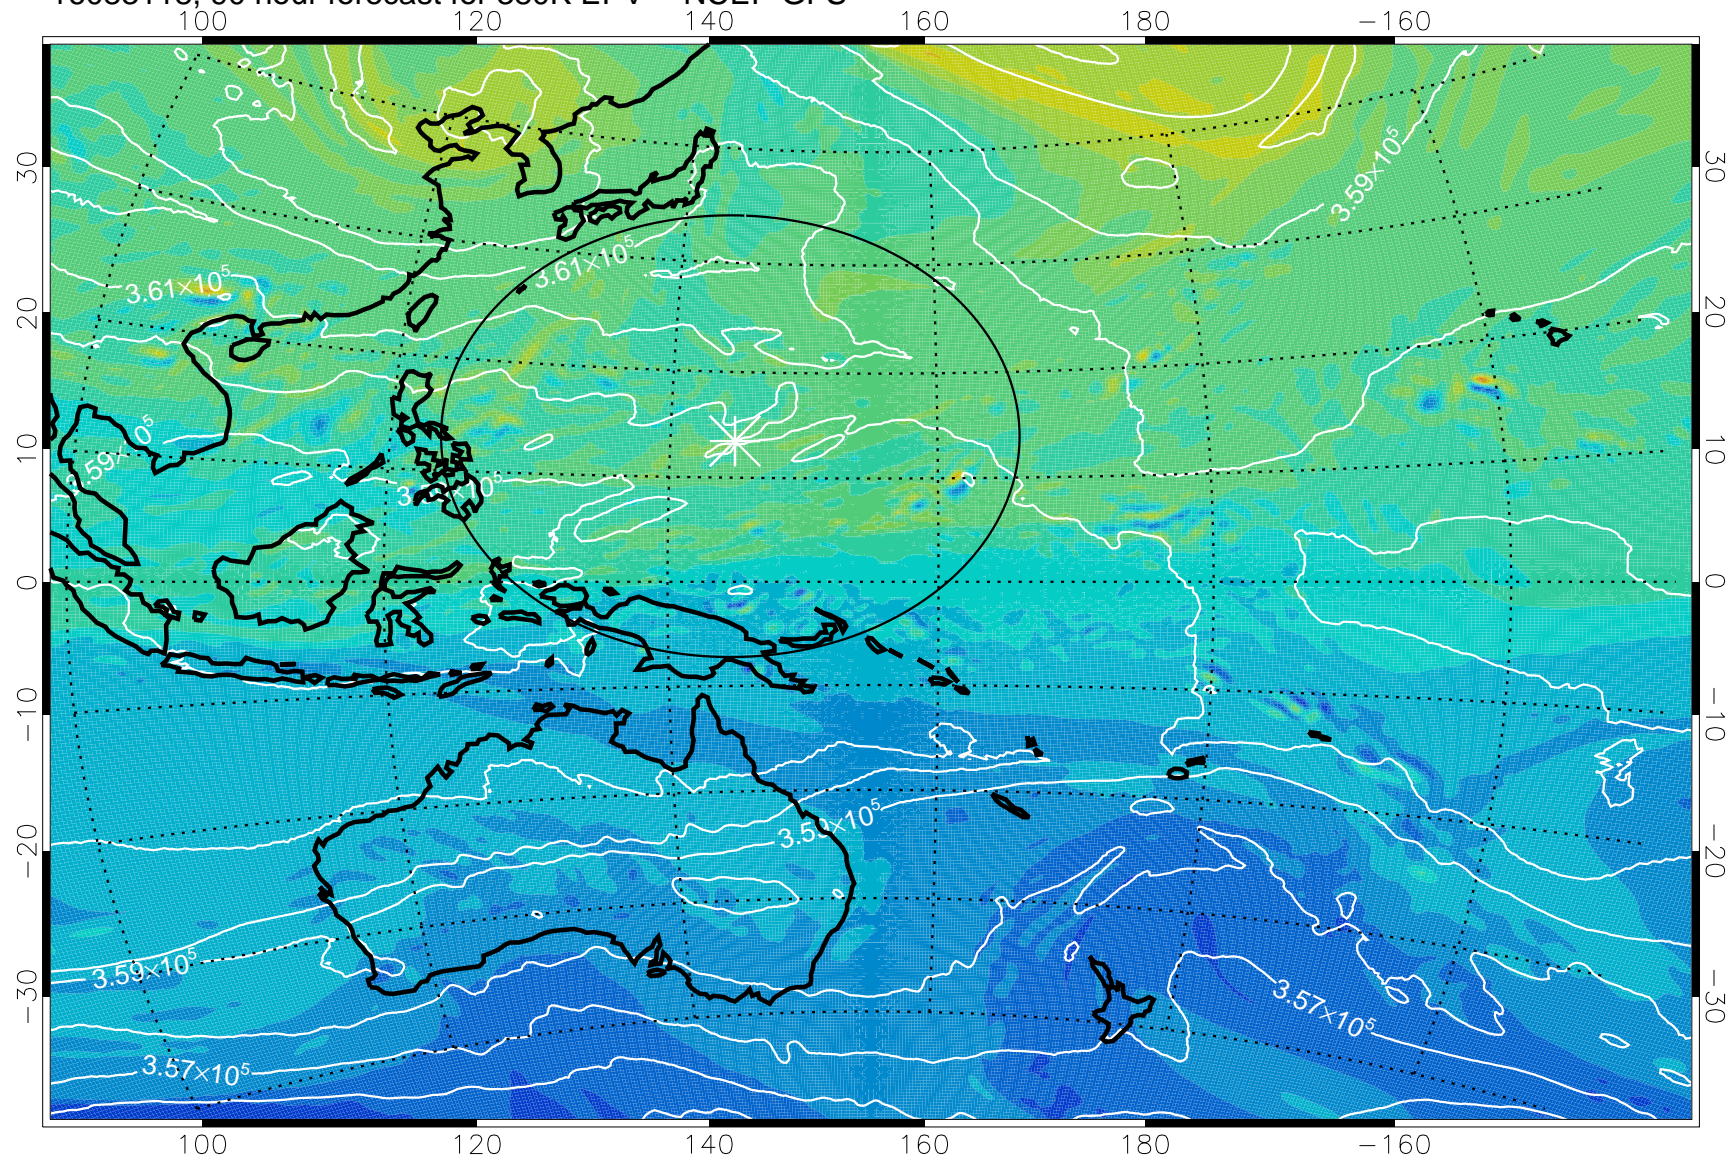

16083018, 66 hour forecast for 380K EPV -- NCEP GFS

380K Montgomery Streamfunction, white

Range ring of 2304 km

16083100, 72 hour forecast for 380K EPV -- NCEP GFS

380K Montgomery Streamfunction, white

Range ring of 2304 km

16083106, 78 hour forecast for 380K EPV -- NCEP GFS

380K Montgomery Streamfunction, white

Range ring of 2304 km

16083112, 84 hour forecast for 380K EPV -- NCEP GFS

380K Montgomery Streamfunction, white

Range ring of 2304 km

16083118, 90 hour forecast for 380K EPV -- NCEP GFS

-2×10^{-5} -1×10^{-5} 0 1×10^{-5} 2×10^{-5}
PVU

380K Montgomery Streamfunction, white

Range ring of 2304 km

16090100, 96 hour forecast for 380K EPV -- NCEP GFS

380K Montgomery Streamfunction, white

Range ring of 2304 km

16090106, 102 hour forecast for 380K EPV -- NCEP GFS

380K Montgomery Streamfunction, white

Range ring of 2304 km

16090112, 108 hour forecast for 380K EPV -- NCEP GFS