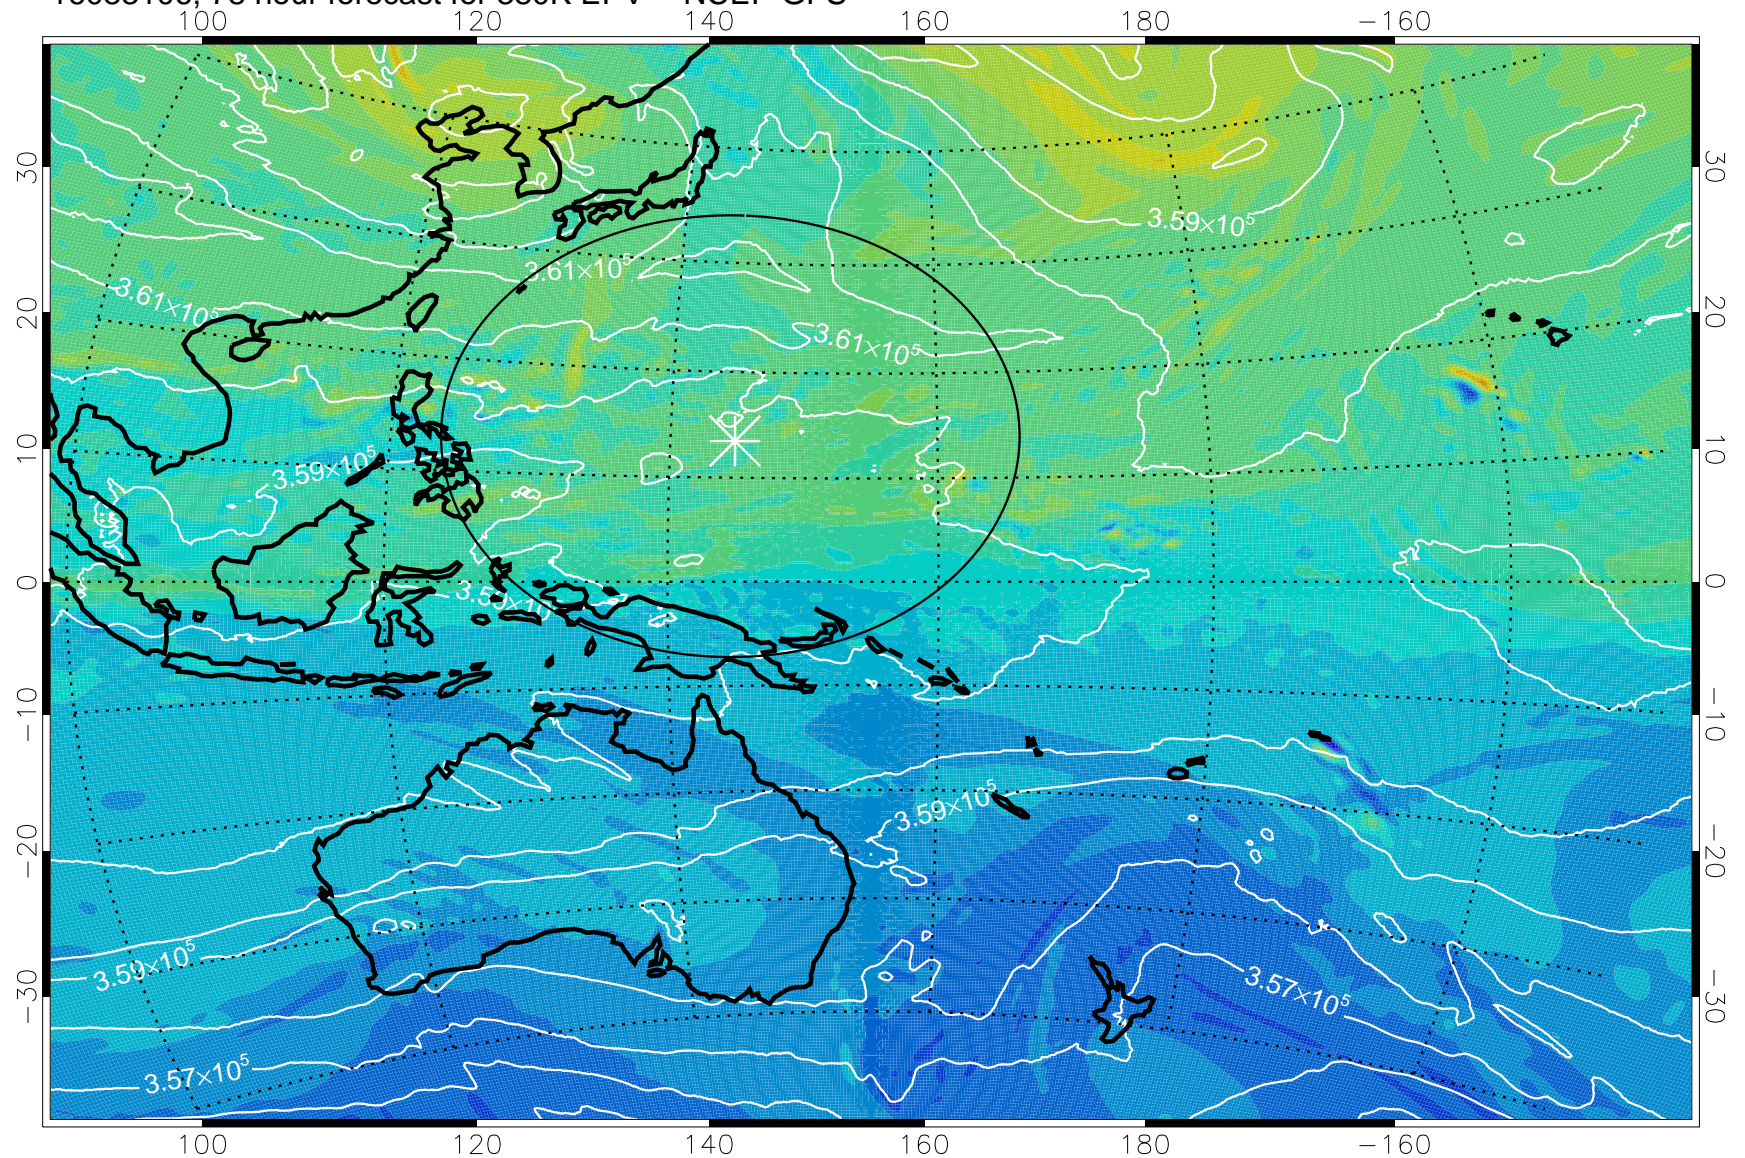

16083006, 54 hour forecast for 380K EPV -- NCEP GFS

380K Montgomery Streamfunction, white

Range ring of 2304 km

16083012, 60 hour forecast for 380K EPV -- NCEP GFS

380K Montgomery Streamfunction, white

Range ring of 2304 km

16083018, 66 hour forecast for 380K EPV -- NCEP GFS

380K Montgomery Streamfunction, white

Range ring of 2304 km

16083100, 72 hour forecast for 380K EPV -- NCEP GFS

380K Montgomery Streamfunction, white

Range ring of 2304 km

16083106, 78 hour forecast for 380K EPV -- NCEP GFS

380K Montgomery Streamfunction, white

Range ring of 2304 km

16083112, 84 hour forecast for 380K EPV -- NCEP GFS

380K Montgomery Streamfunction, white

Range ring of 2304 km

16083118, 90 hour forecast for 380K EPV -- NCEP GFS

-2×10^{-5} -1×10^{-5} 0 1×10^{-5} 2×10^{-5}
PVU

380K Montgomery Streamfunction, white

Range ring of 2304 km

16090100, 96 hour forecast for 380K EPV -- NCEP GFS