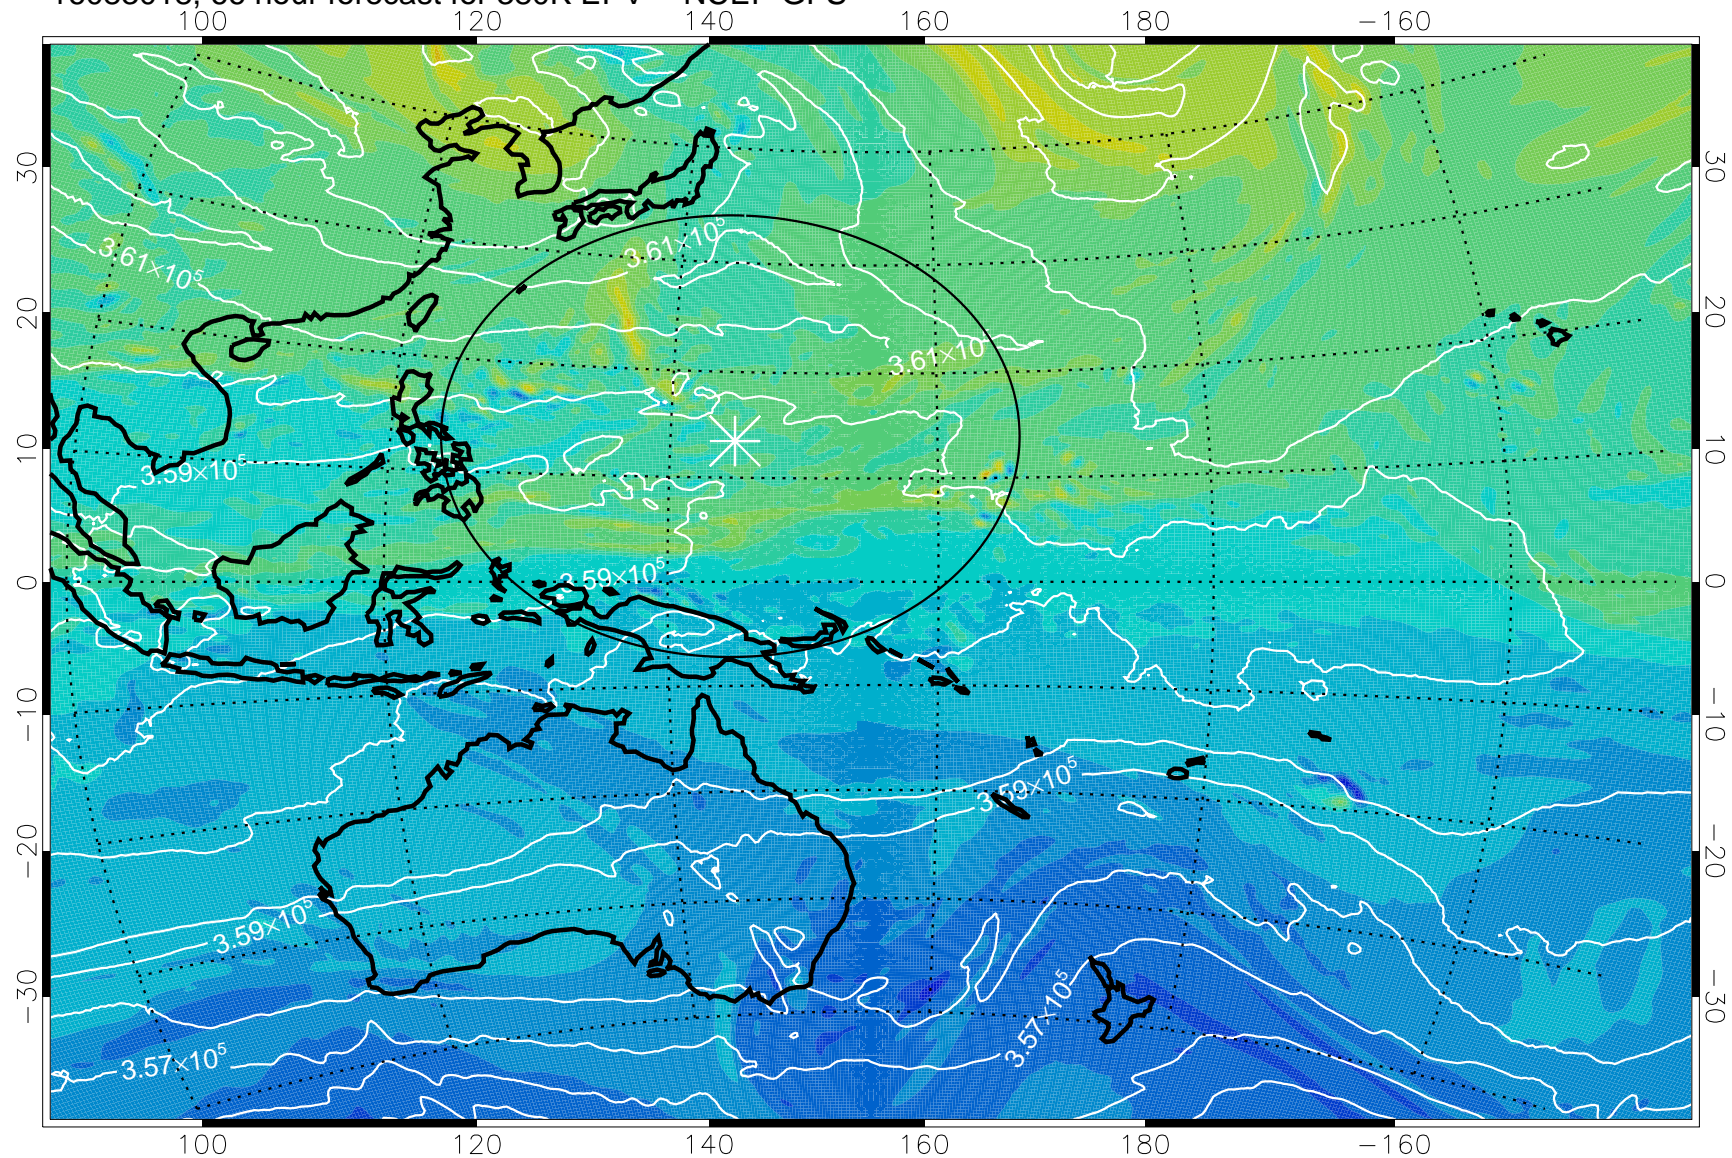

16082918, 42 hour forecast for 380K EPV -- NCEP GFS

380K Montgomery Streamfunction, white

Range ring of 2304 km

16083000, 48 hour forecast for 380K EPV -- NCEP GFS

380K Montgomery Streamfunction, white

Range ring of 2304 km

16083006, 54 hour forecast for 380K EPV -- NCEP GFS

380K Montgomery Streamfunction, white

Range ring of 2304 km

16083012, 60 hour forecast for 380K EPV -- NCEP GFS

380K Montgomery Streamfunction, white

Range ring of 2304 km

16083018, 66 hour forecast for 380K EPV -- NCEP GFS

380K Montgomery Streamfunction, white

Range ring of 2304 km

16083100, 72 hour forecast for 380K EPV -- NCEP GFS

380K Montgomery Streamfunction, white

Range ring of 2304 km

16083106, 78 hour forecast for 380K EPV -- NCEP GFS

380K Montgomery Streamfunction, white

Range ring of 2304 km

16083112, 84 hour forecast for 380K EPV -- NCEP GFS

380K Montgomery Streamfunction, white

Range ring of 2304 km