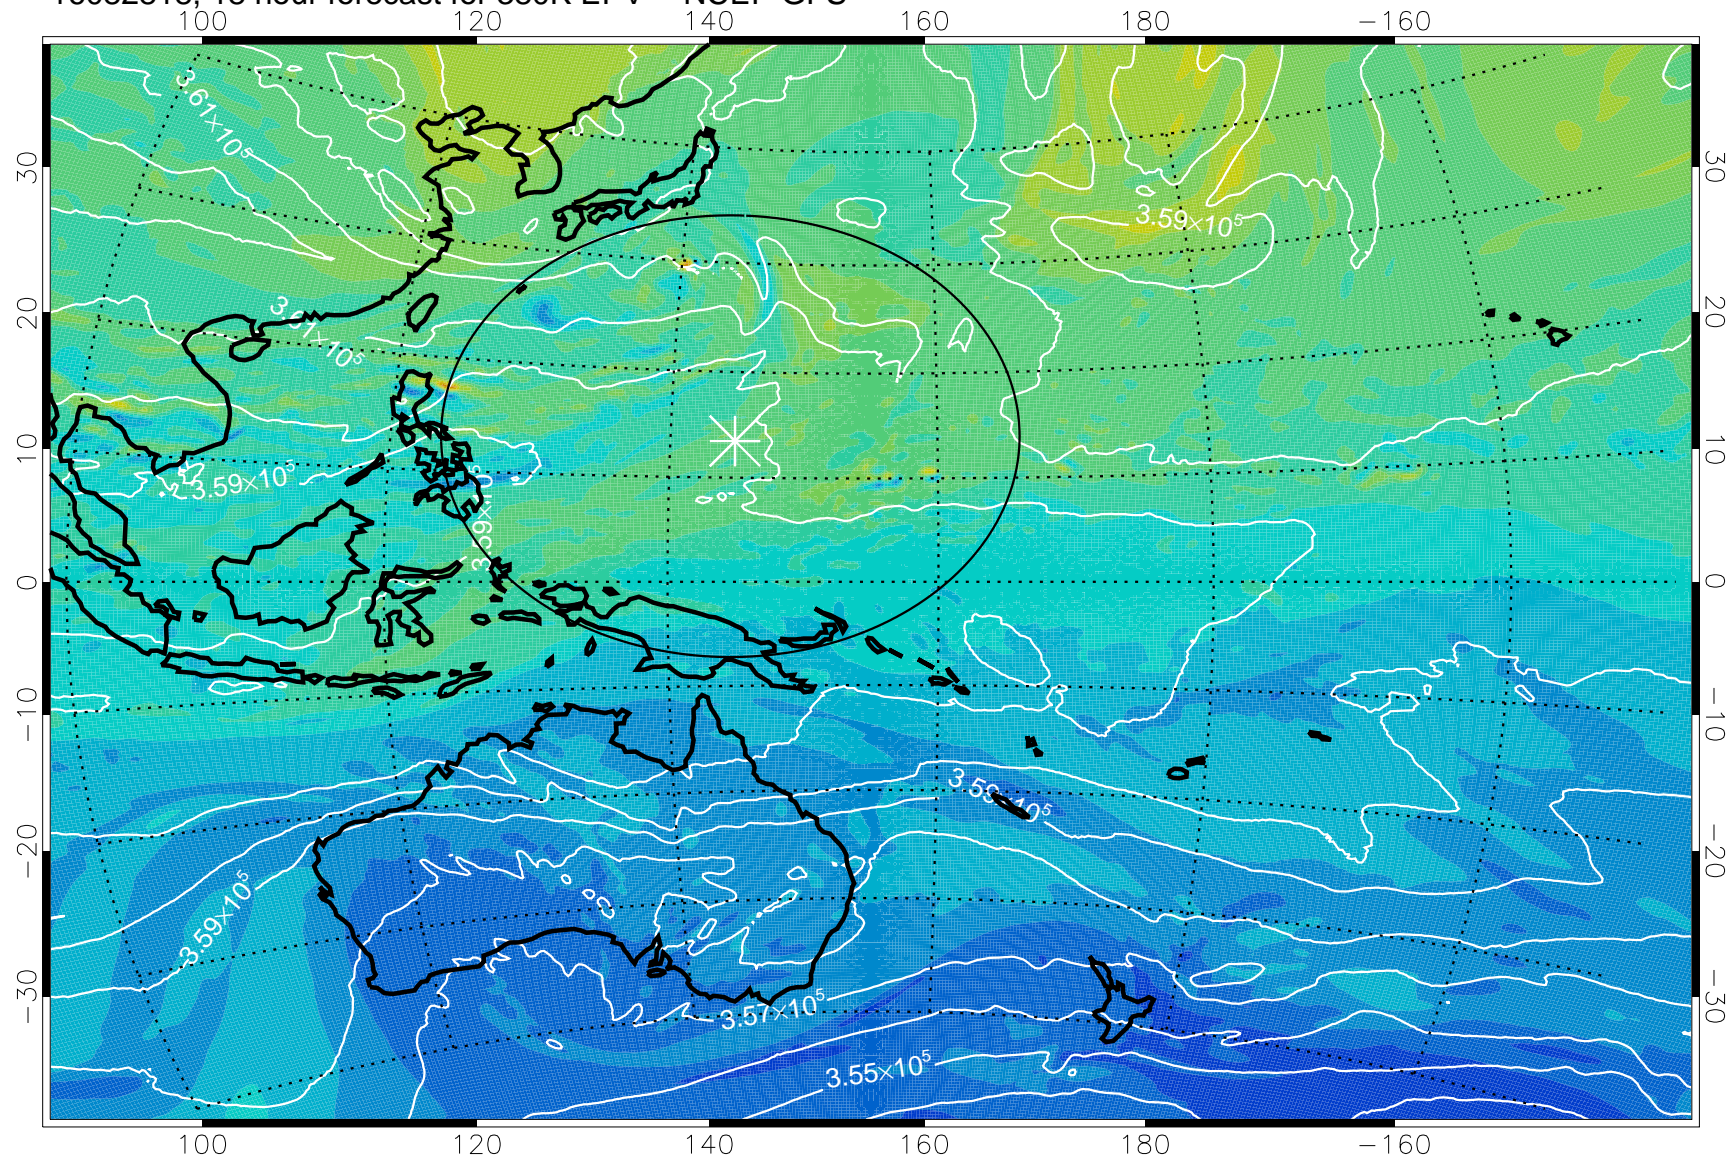

16082806, 6 hour forecast for 380K EPV -- NCEP GFS

380K Montgomery Streamfunction, white

Range ring of 2304 km

16082812, 12 hour forecast for 380K EPV -- NCEP GFS

380K Montgomery Streamfunction, white

Range ring of 2304 km

16082818, 18 hour forecast for 380K EPV -- NCEP GFS

380K Montgomery Streamfunction, white

Range ring of 2304 km

16082900, 24 hour forecast for 380K EPV -- NCEP GFS

380K Montgomery Streamfunction, white

Range ring of 2304 km

16082906, 30 hour forecast for 380K EPV -- NCEP GFS

380K Montgomery Streamfunction, white

Range ring of 2304 km

16082912, 36 hour forecast for 380K EPV -- NCEP GFS

380K Montgomery Streamfunction, white

Range ring of 2304 km

16082918, 42 hour forecast for 380K EPV -- NCEP GFS

380K Montgomery Streamfunction, white

Range ring of 2304 km

16083000, 48 hour forecast for 380K EPV -- NCEP GFS

380K Montgomery Streamfunction, white

Range ring of 2304 km