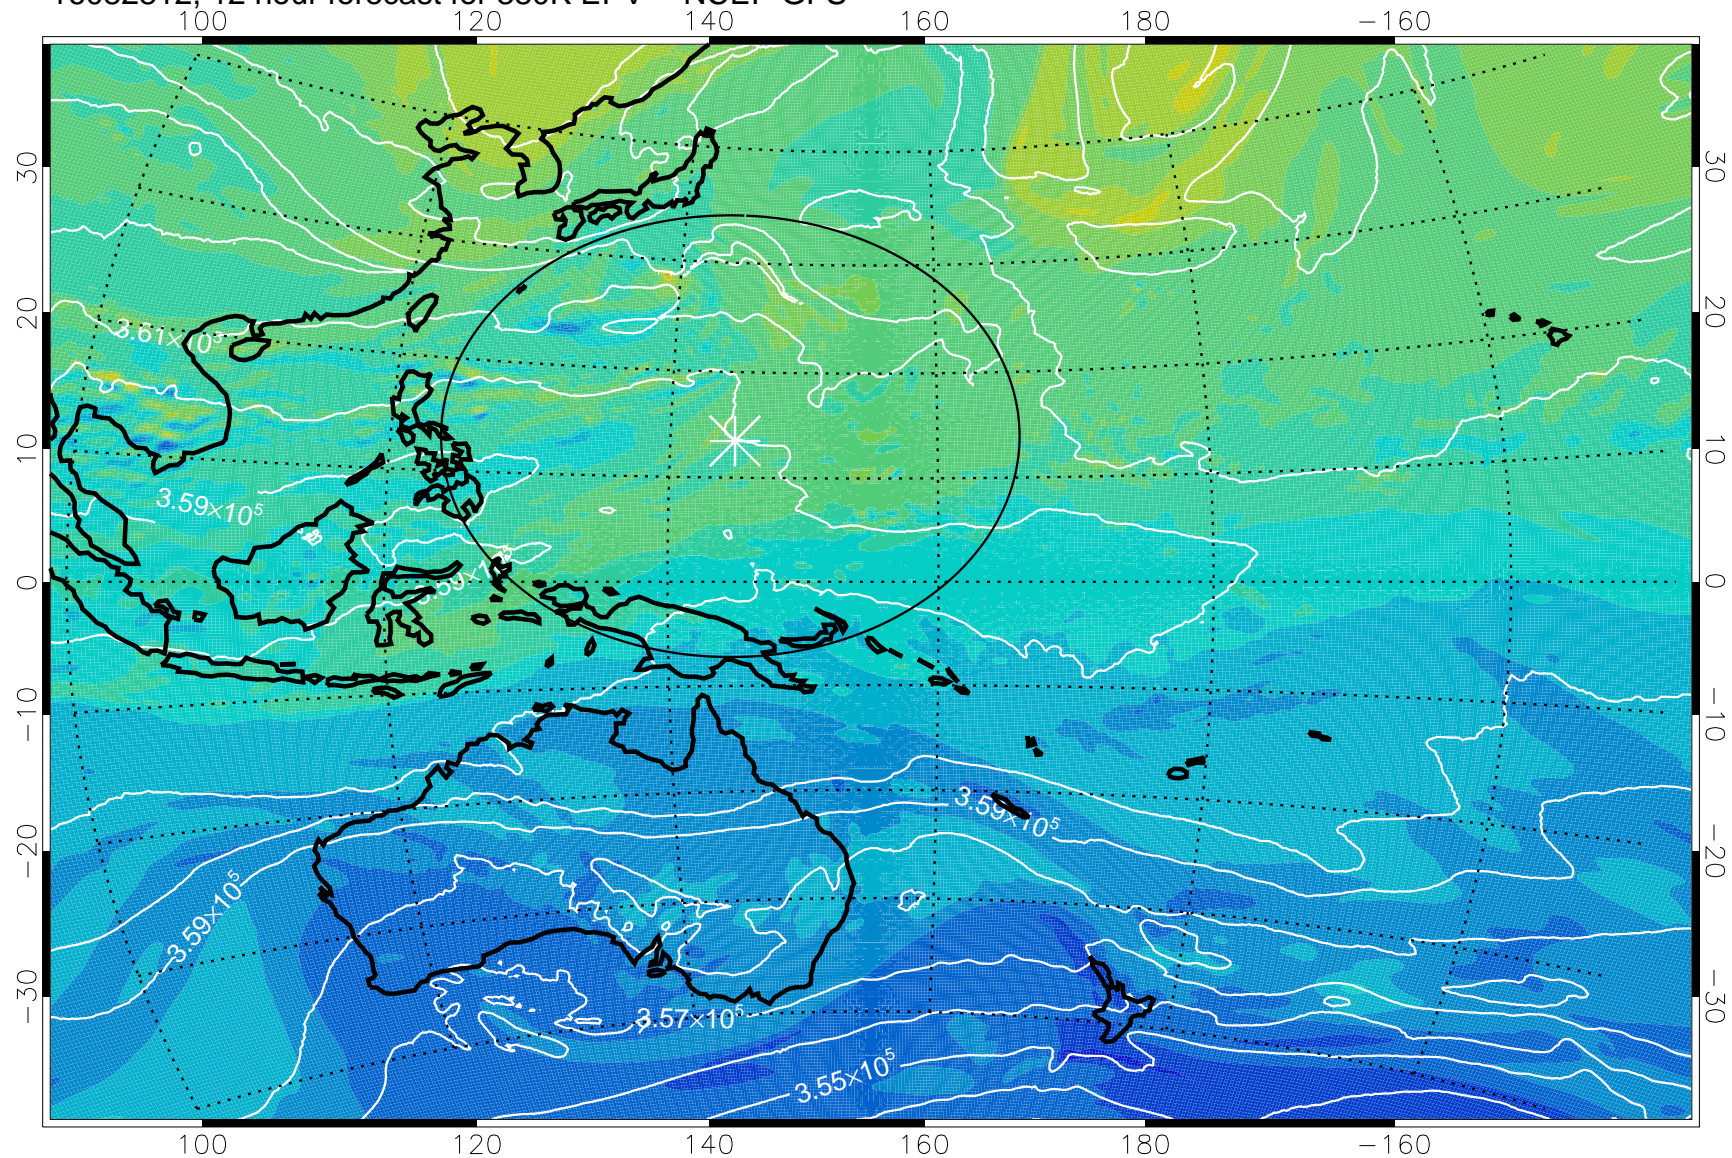

16082806, 6 hour forecast for 380K EPV -- NCEP GFS

380K Montgomery Streamfunction, white

Range ring of 2304 km

16082812, 12 hour forecast for 380K EPV -- NCEP GFS

380K Montgomery Streamfunction, white

Range ring of 2304 km

16082818, 18 hour forecast for 380K EPV -- NCEP GFS

380K Montgomery Streamfunction, white

Range ring of 2304 km

16082900, 24 hour forecast for 380K EPV -- NCEP GFS

380K Montgomery Streamfunction, white

Range ring of 2304 km

16082906, 30 hour forecast for 380K EPV -- NCEP GFS

380K Montgomery Streamfunction, white

Range ring of 2304 km

16082912, 36 hour forecast for 380K EPV -- NCEP GFS

380K Montgomery Streamfunction, white

Range ring of 2304 km

16082918, 42 hour forecast for 380K EPV -- NCEP GFS

380K Montgomery Streamfunction, white

Range ring of 2304 km

16083000, 48 hour forecast for 380K EPV -- NCEP GFS

380K Montgomery Streamfunction, white

Range ring of 2304 km