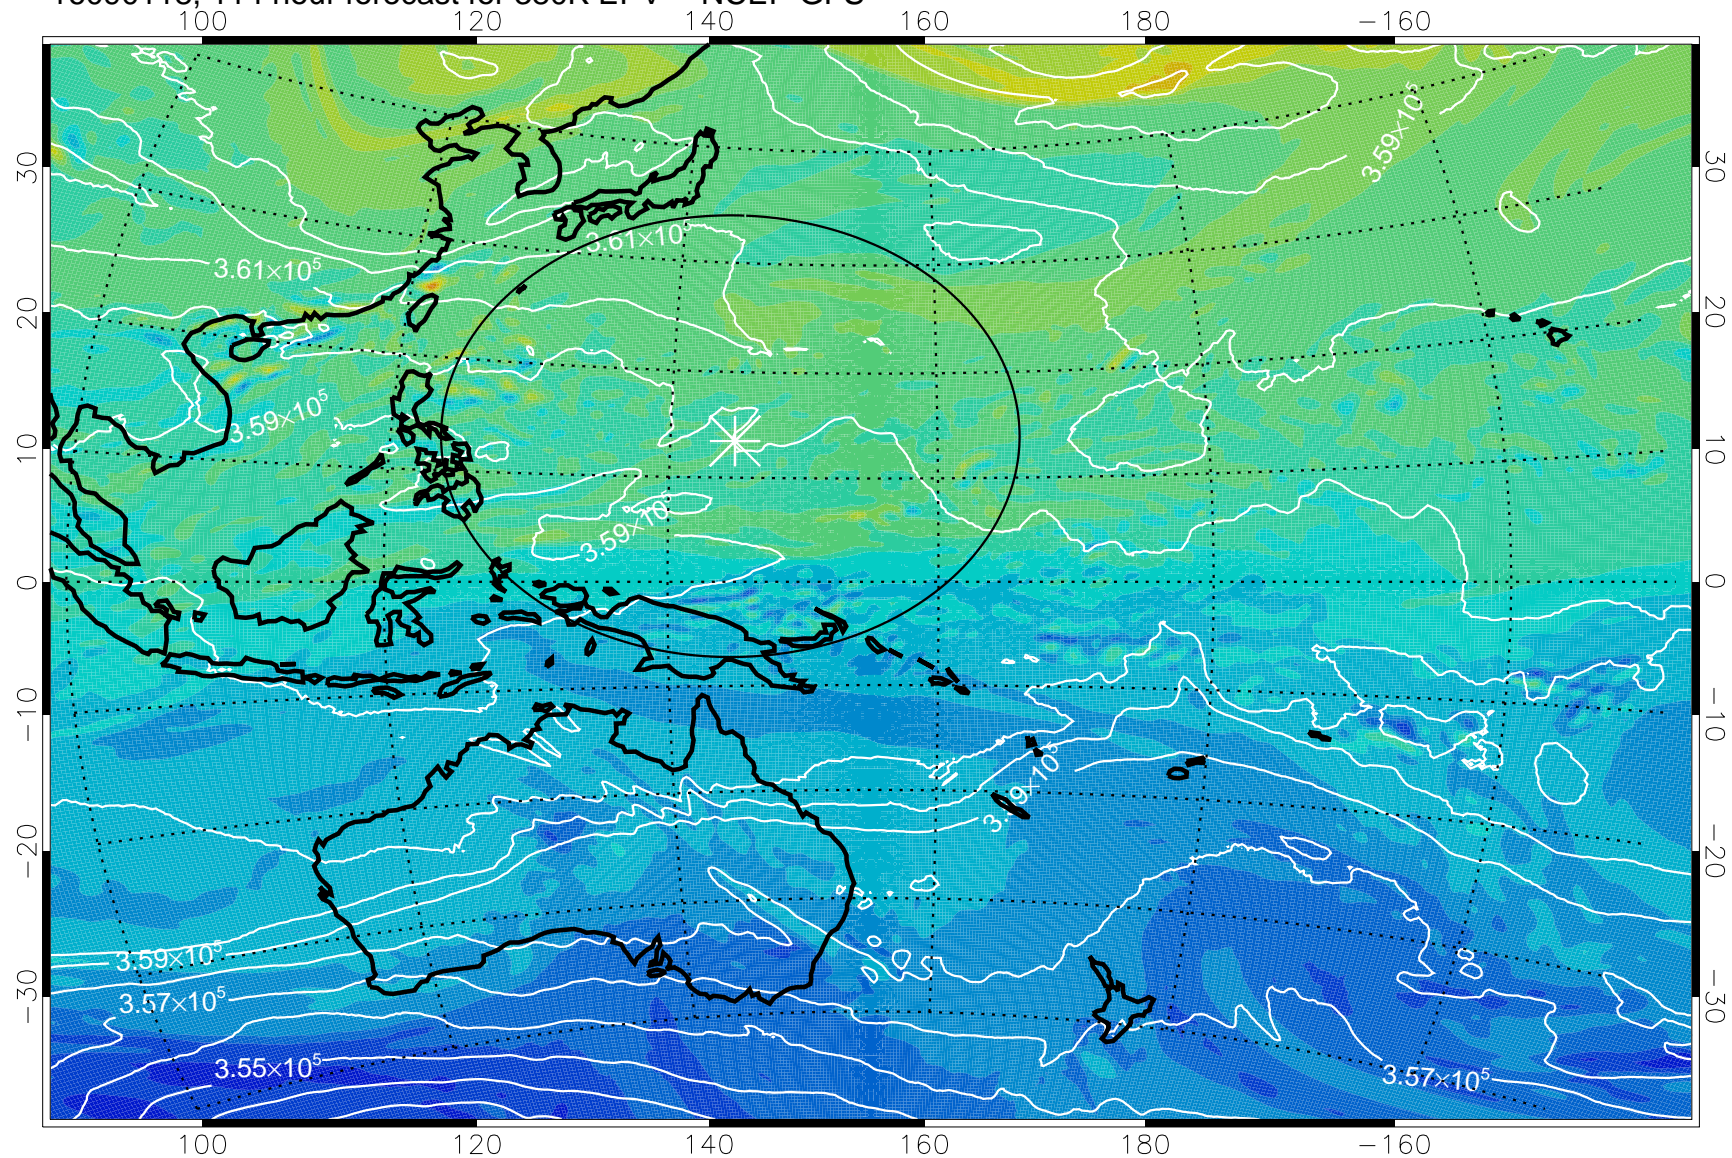

380K Montgomery Streamfunction, white

Range ring of 2304 km

16090106, 102 hour forecast for 380K EPV -- NCEP GFS

380K Montgomery Streamfunction, white

Range ring of 2304 km

16090112, 108 hour forecast for 380K EPV -- NCEP GFS

380K Montgomery Streamfunction, white

Range ring of 2304 km

16090118, 114 hour forecast for 380K EPV -- NCEP GFS

380K Montgomery Streamfunction, white

Range ring of 2304 km

16090200, 120 hour forecast for 380K EPV -- NCEP GFS