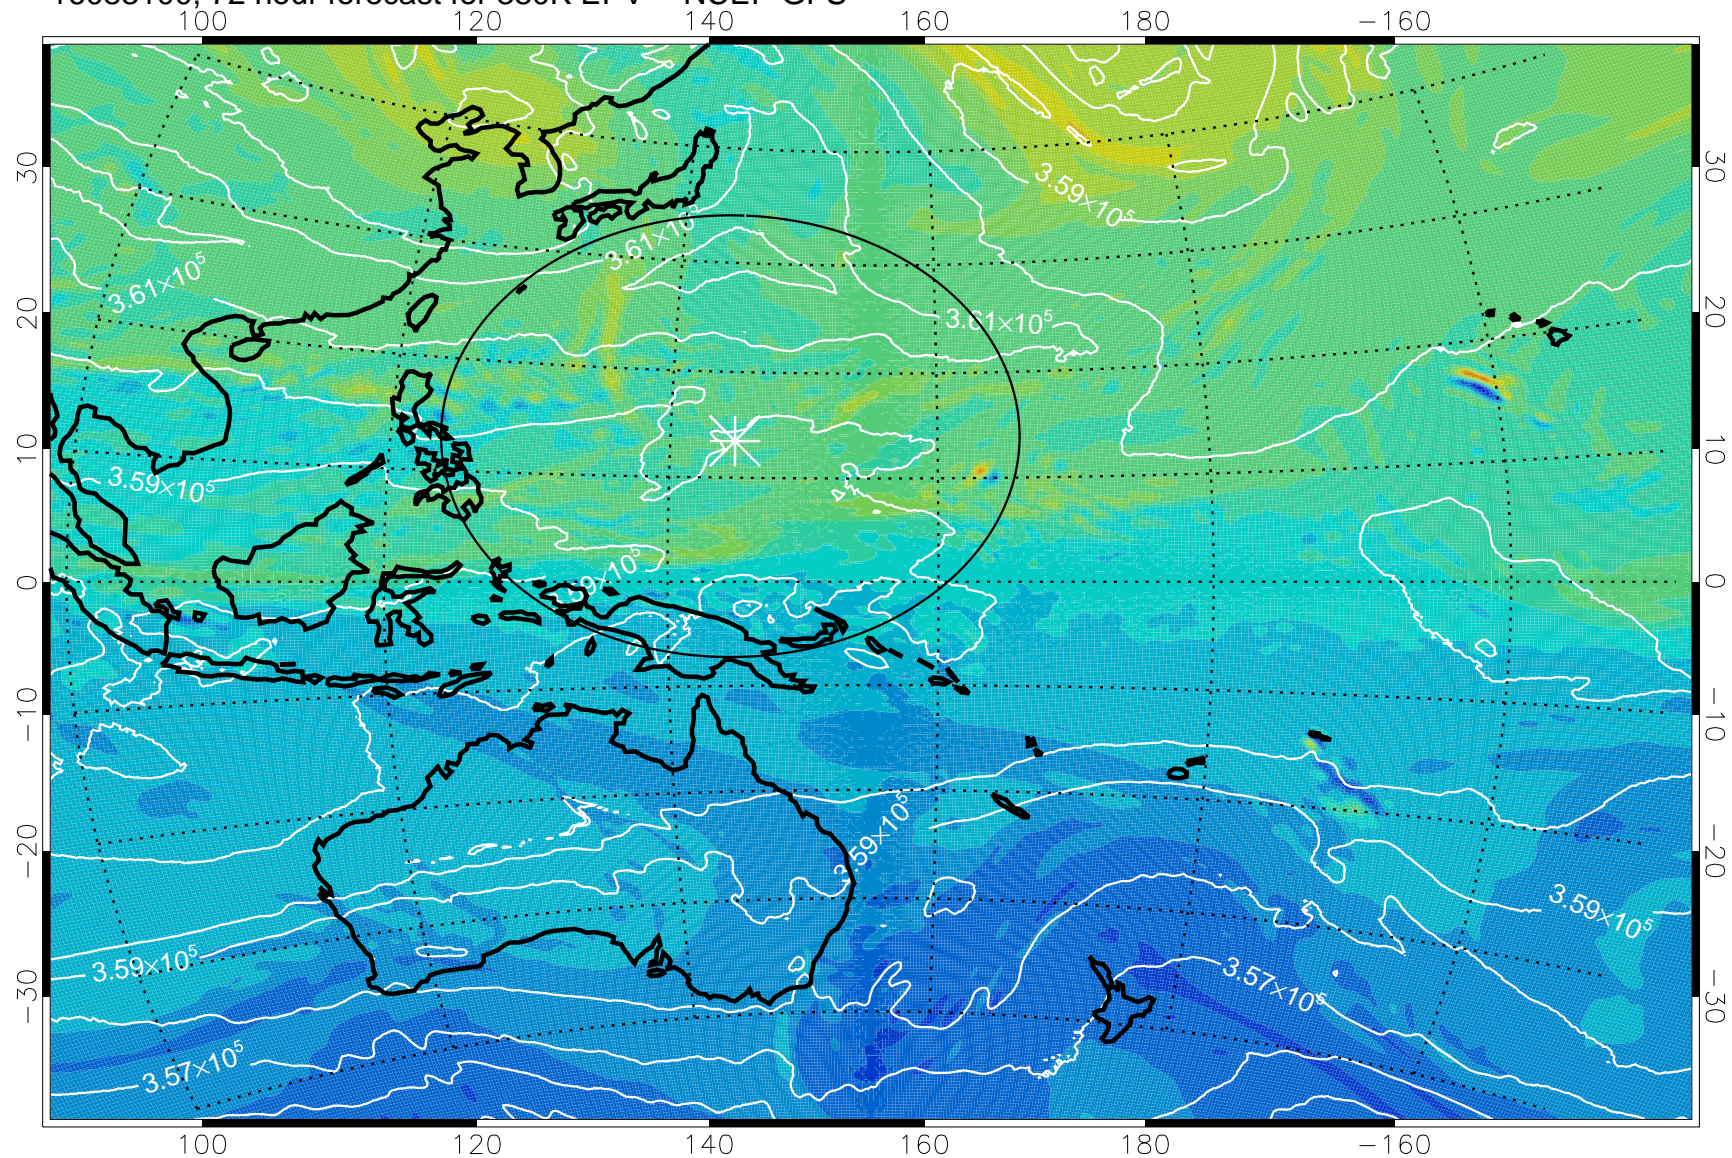

16082918, 42 hour forecast for 380K EPV -- NCEP GFS

380K Montgomery Streamfunction, white

Range ring of 2304 km

16083000, 48 hour forecast for 380K EPV -- NCEP GFS

380K Montgomery Streamfunction, white

Range ring of 2304 km

16083006, 54 hour forecast for 380K EPV -- NCEP GFS

380K Montgomery Streamfunction, white

Range ring of 2304 km

16083012, 60 hour forecast for 380K EPV -- NCEP GFS

380K Montgomery Streamfunction, white

Range ring of 2304 km

16083018, 66 hour forecast for 380K EPV -- NCEP GFS

380K Montgomery Streamfunction, white

Range ring of 2304 km

16083100, 72 hour forecast for 380K EPV -- NCEP GFS

380K Montgomery Streamfunction, white

Range ring of 2304 km

16083106, 78 hour forecast for 380K EPV -- NCEP GFS

380K Montgomery Streamfunction, white

Range ring of 2304 km

16083112, 84 hour forecast for 380K EPV -- NCEP GFS

380K Montgomery Streamfunction, white

Range ring of 2304 km