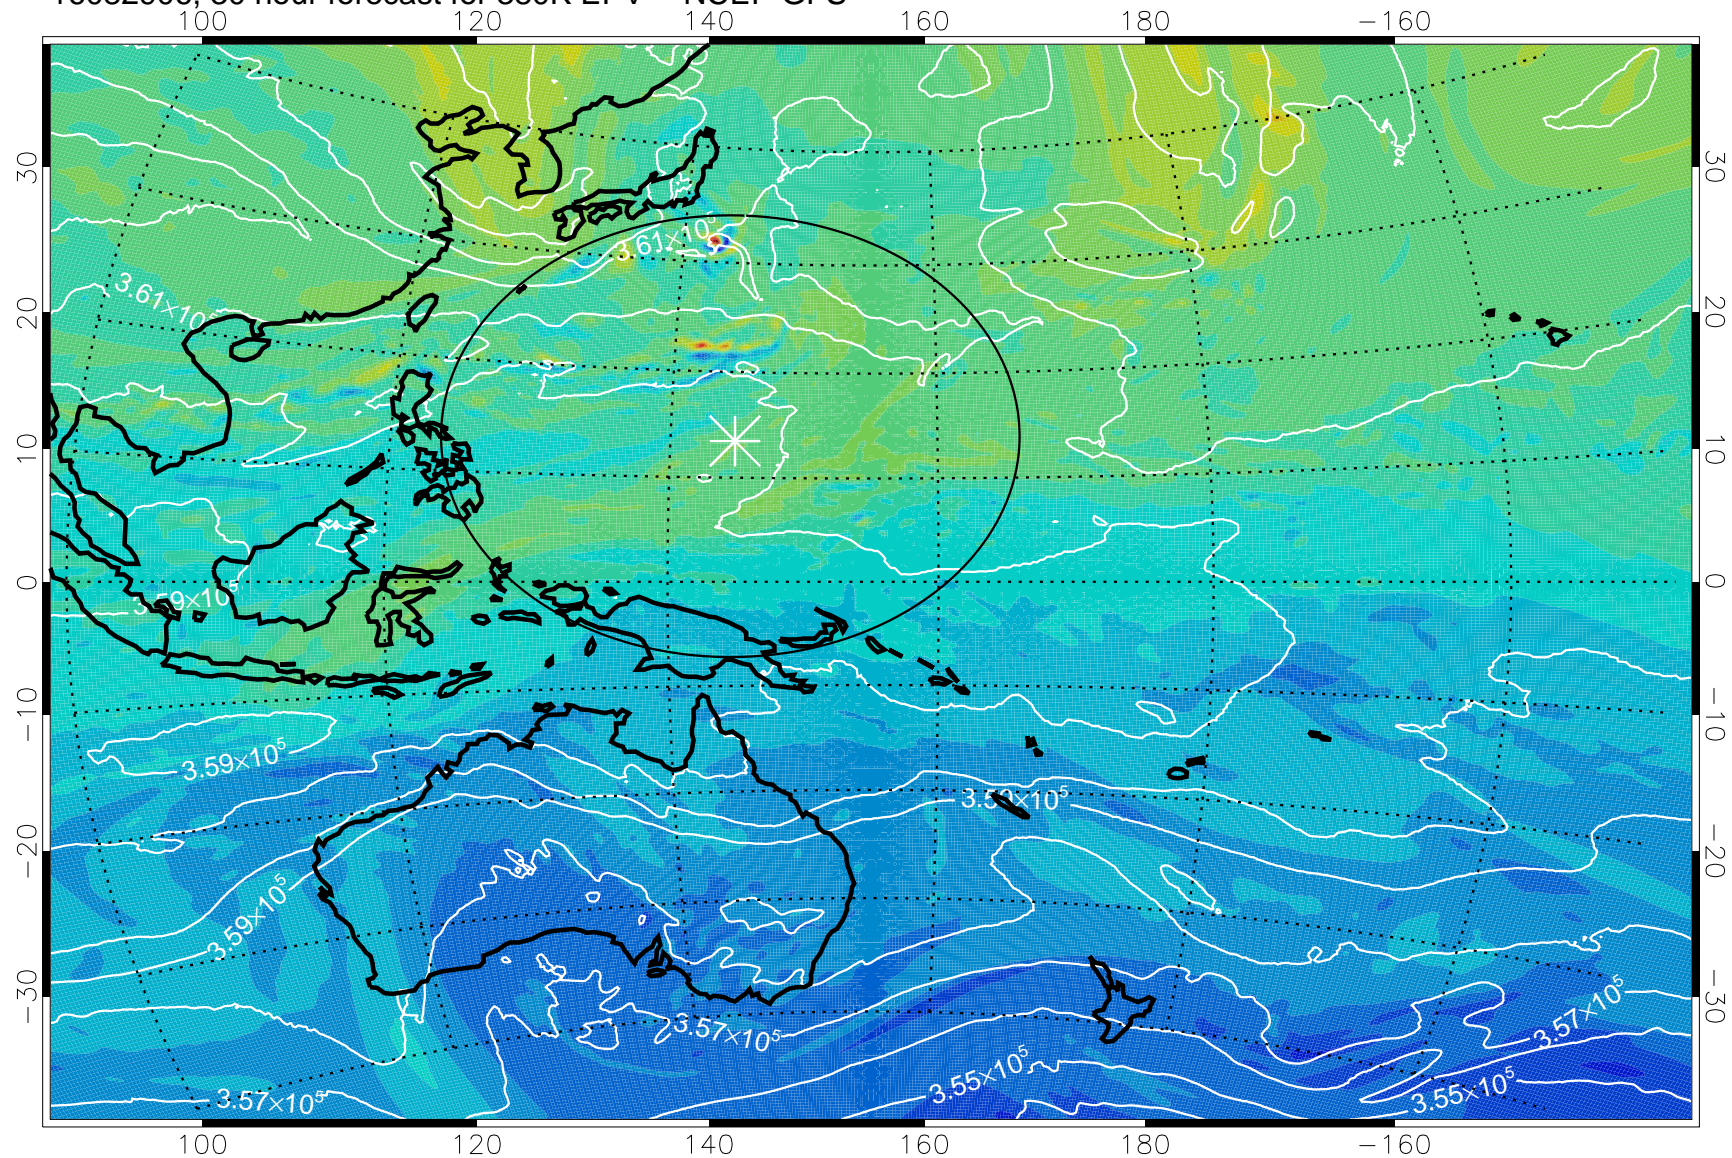

16082818, 18 hour forecast for 380K EPV -- NCEP GFS

380K Montgomery Streamfunction, white

Range ring of 2304 km

16082900, 24 hour forecast for 380K EPV -- NCEP GFS

380K Montgomery Streamfunction, white

Range ring of 2304 km

16082906, 30 hour forecast for 380K EPV -- NCEP GFS

380K Montgomery Streamfunction, white

Range ring of 2304 km

16082912, 36 hour forecast for 380K EPV -- NCEP GFS

380K Montgomery Streamfunction, white

Range ring of 2304 km

16082918, 42 hour forecast for 380K EPV -- NCEP GFS

380K Montgomery Streamfunction, white

Range ring of 2304 km

16083000, 48 hour forecast for 380K EPV -- NCEP GFS

380K Montgomery Streamfunction, white

Range ring of 2304 km

16083006, 54 hour forecast for 380K EPV -- NCEP GFS

380K Montgomery Streamfunction, white

Range ring of 2304 km

16083012, 60 hour forecast for 380K EPV -- NCEP GFS

380K Montgomery Streamfunction, white

Range ring of 2304 km