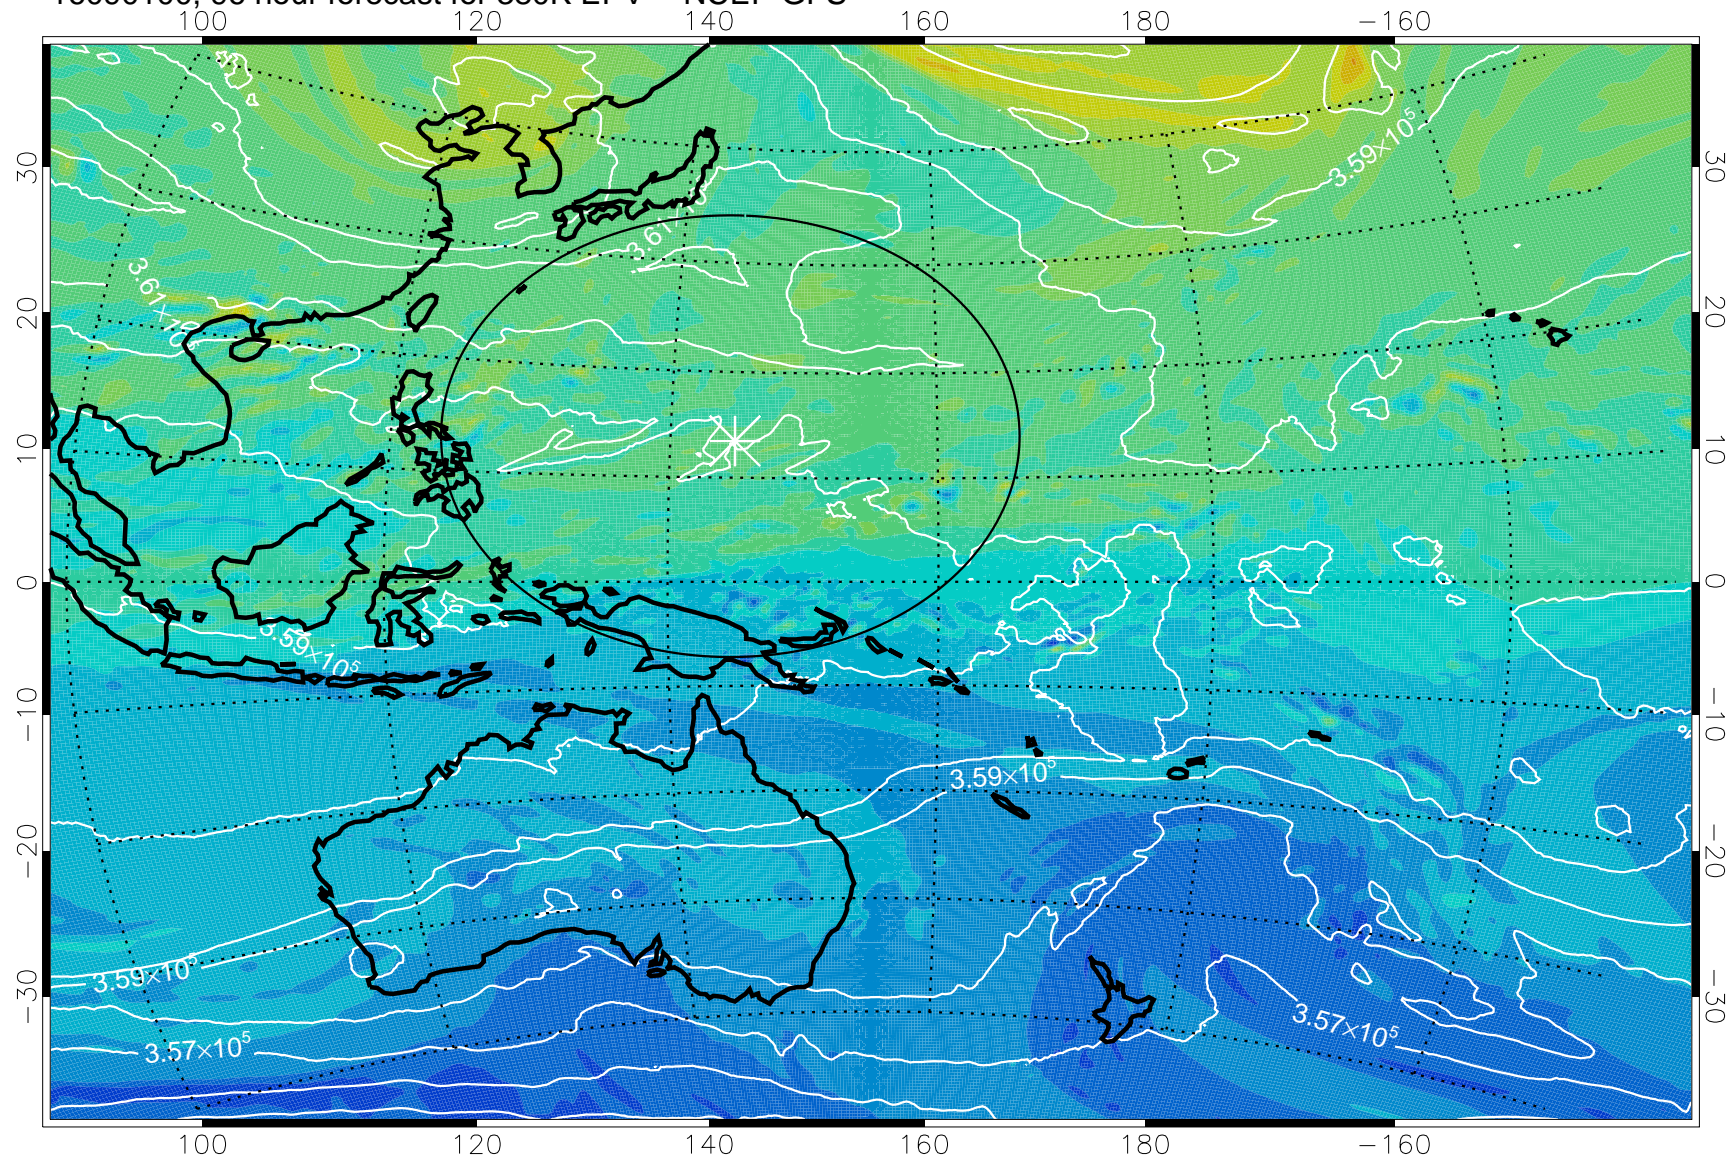

16083106, 78 hour forecast for 380K EPV -- NCEP GFS

380K Montgomery Streamfunction, white

Range ring of 2304 km

16083112, 84 hour forecast for 380K EPV -- NCEP GFS

380K Montgomery Streamfunction, white

Range ring of 2304 km

16083118, 90 hour forecast for 380K EPV -- NCEP GFS

-2×10^{-5} -1×10^{-5} 0 1×10^{-5} 2×10^{-5}
PVU

380K Montgomery Streamfunction, white

Range ring of 2304 km

16090100, 96 hour forecast for 380K EPV -- NCEP GFS

380K Montgomery Streamfunction, white

Range ring of 2304 km

16090106, 102 hour forecast for 380K EPV -- NCEP GFS

380K Montgomery Streamfunction, white

Range ring of 2304 km

16090112, 108 hour forecast for 380K EPV -- NCEP GFS

380K Montgomery Streamfunction, white

Range ring of 2304 km

16090118, 114 hour forecast for 380K EPV -- NCEP GFS

380K Montgomery Streamfunction, white

Range ring of 2304 km

16090200, 120 hour forecast for 380K EPV -- NCEP GFS