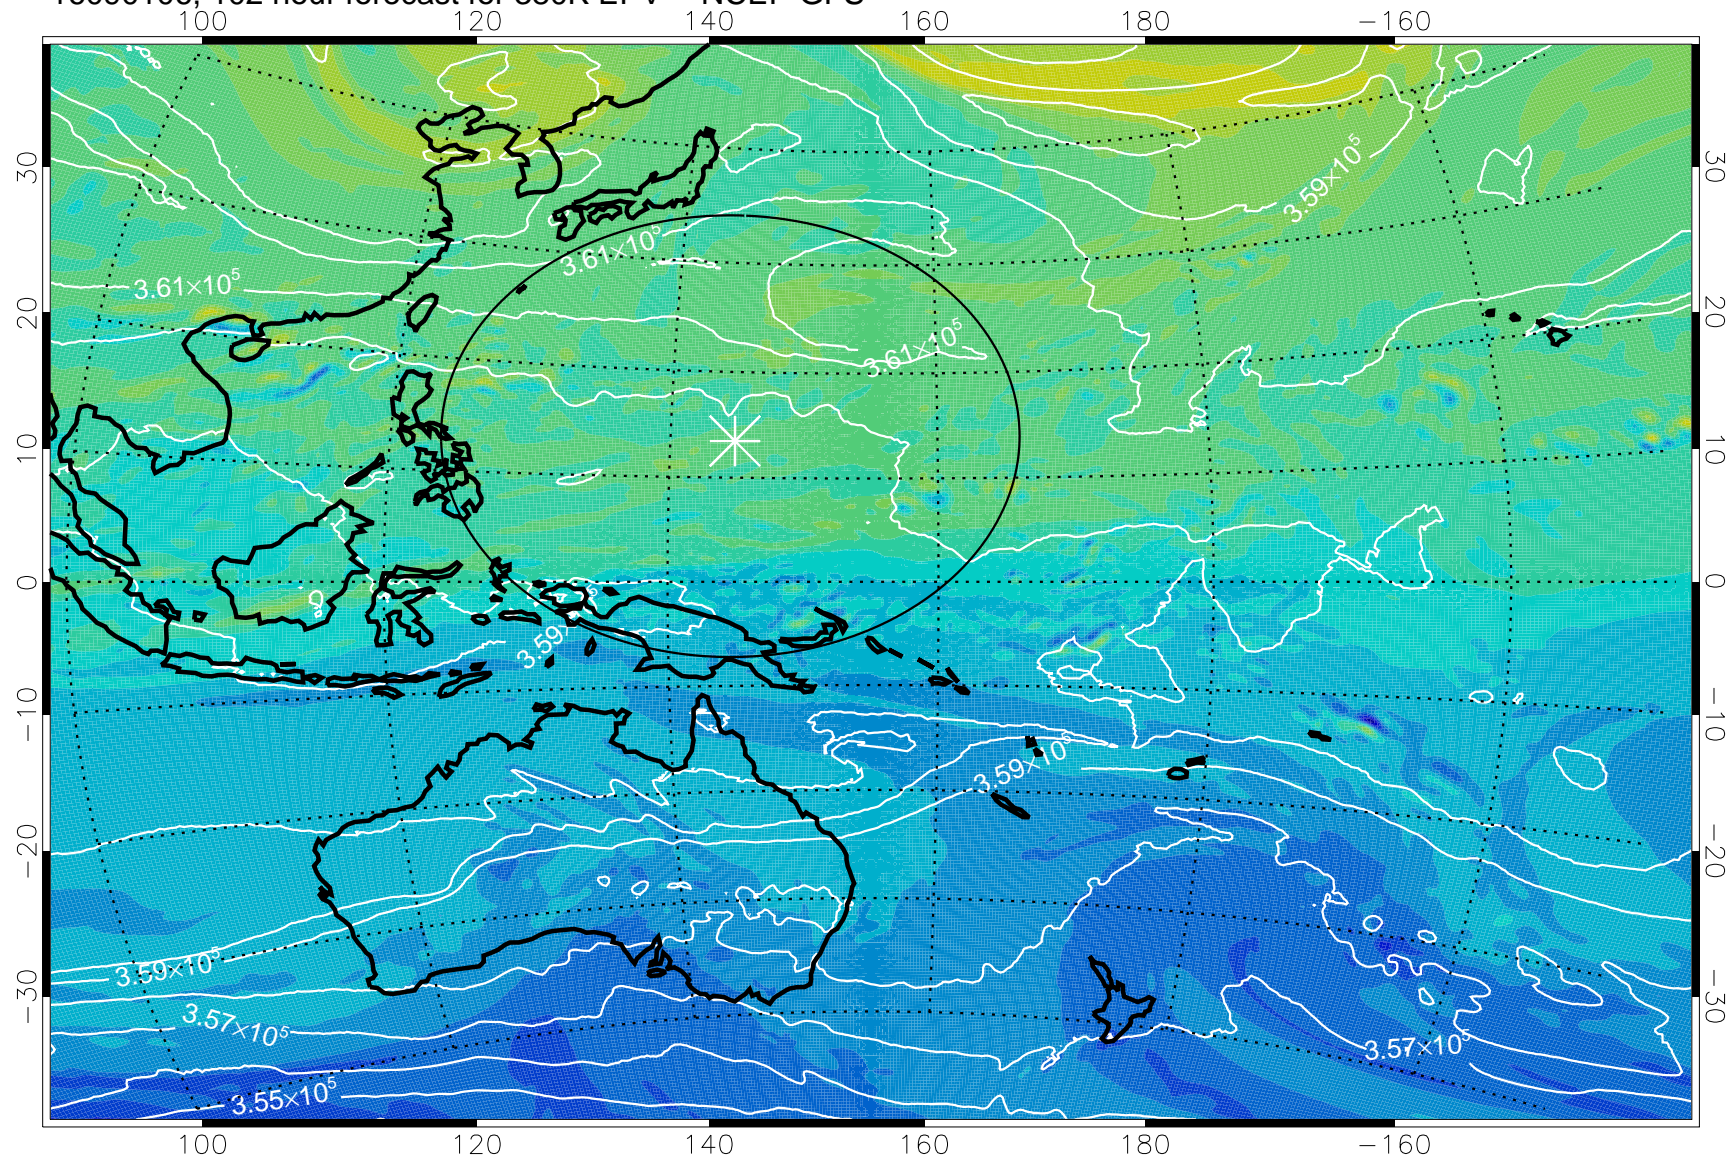

16083106, 78 hour forecast for 380K EPV -- NCEP GFS

380K Montgomery Streamfunction, white

Range ring of 2304 km

16083112, 84 hour forecast for 380K EPV -- NCEP GFS

380K Montgomery Streamfunction, white

Range ring of 2304 km

16083118, 90 hour forecast for 380K EPV -- NCEP GFS

-2×10^{-5} -1×10^{-5} 0 1×10^{-5} 2×10^{-5}
PVU

380K Montgomery Streamfunction, white

Range ring of 2304 km

16090100, 96 hour forecast for 380K EPV -- NCEP GFS

380K Montgomery Streamfunction, white

Range ring of 2304 km

16090106, 102 hour forecast for 380K EPV -- NCEP GFS

380K Montgomery Streamfunction, white

Range ring of 2304 km

16090112, 108 hour forecast for 380K EPV -- NCEP GFS

380K Montgomery Streamfunction, white

Range ring of 2304 km

16090118, 114 hour forecast for 380K EPV -- NCEP GFS

380K Montgomery Streamfunction, white

Range ring of 2304 km

16090200, 120 hour forecast for 380K EPV -- NCEP GFS