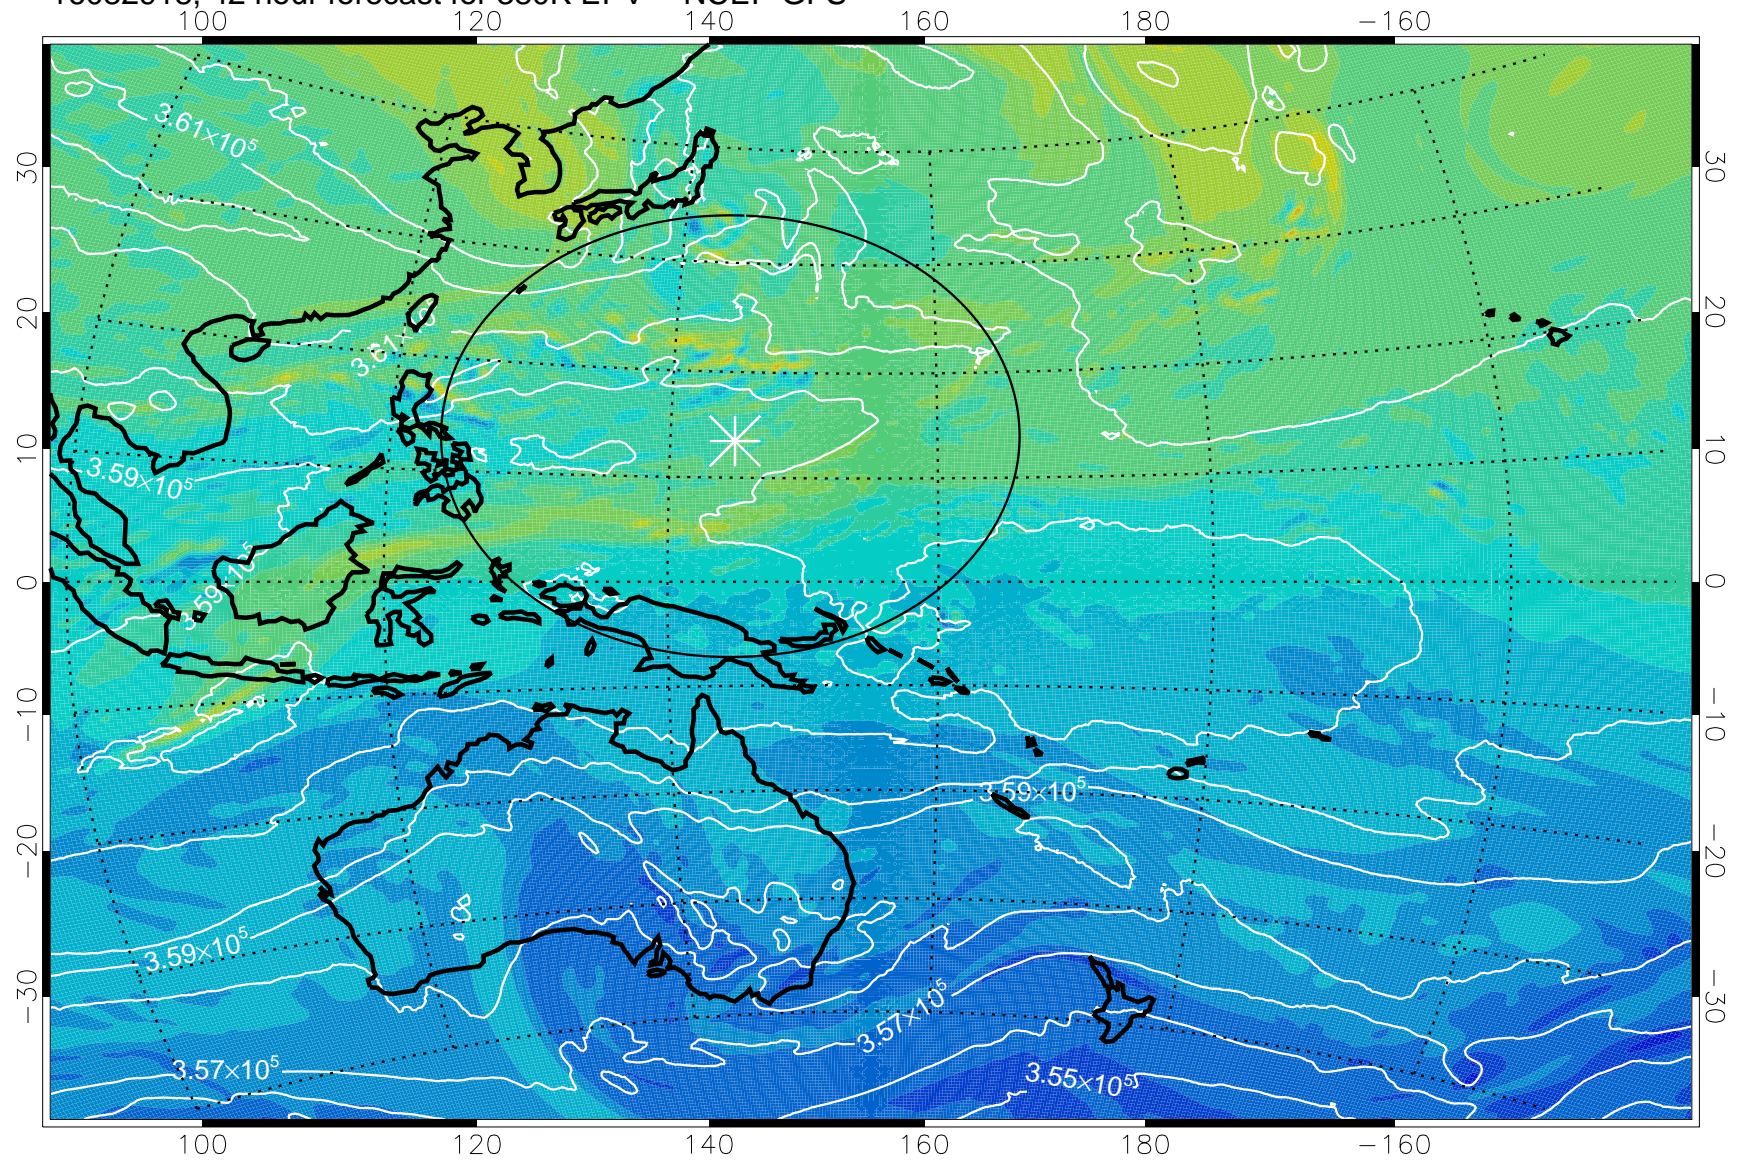

16082818, 18 hour forecast for 380K EPV -- NCEP GFS

380K Montgomery Streamfunction, white

Range ring of 2304 km

16082900, 24 hour forecast for 380K EPV -- NCEP GFS

380K Montgomery Streamfunction, white

Range ring of 2304 km

16082906, 30 hour forecast for 380K EPV -- NCEP GFS

380K Montgomery Streamfunction, white

Range ring of 2304 km

16082912, 36 hour forecast for 380K EPV -- NCEP GFS

380K Montgomery Streamfunction, white

Range ring of 2304 km

16082918, 42 hour forecast for 380K EPV -- NCEP GFS

380K Montgomery Streamfunction, white

Range ring of 2304 km

16083000, 48 hour forecast for 380K EPV -- NCEP GFS

380K Montgomery Streamfunction, white

Range ring of 2304 km

16083006, 54 hour forecast for 380K EPV -- NCEP GFS

380K Montgomery Streamfunction, white

Range ring of 2304 km

16083012, 60 hour forecast for 380K EPV -- NCEP GFS

380K Montgomery Streamfunction, white

Range ring of 2304 km