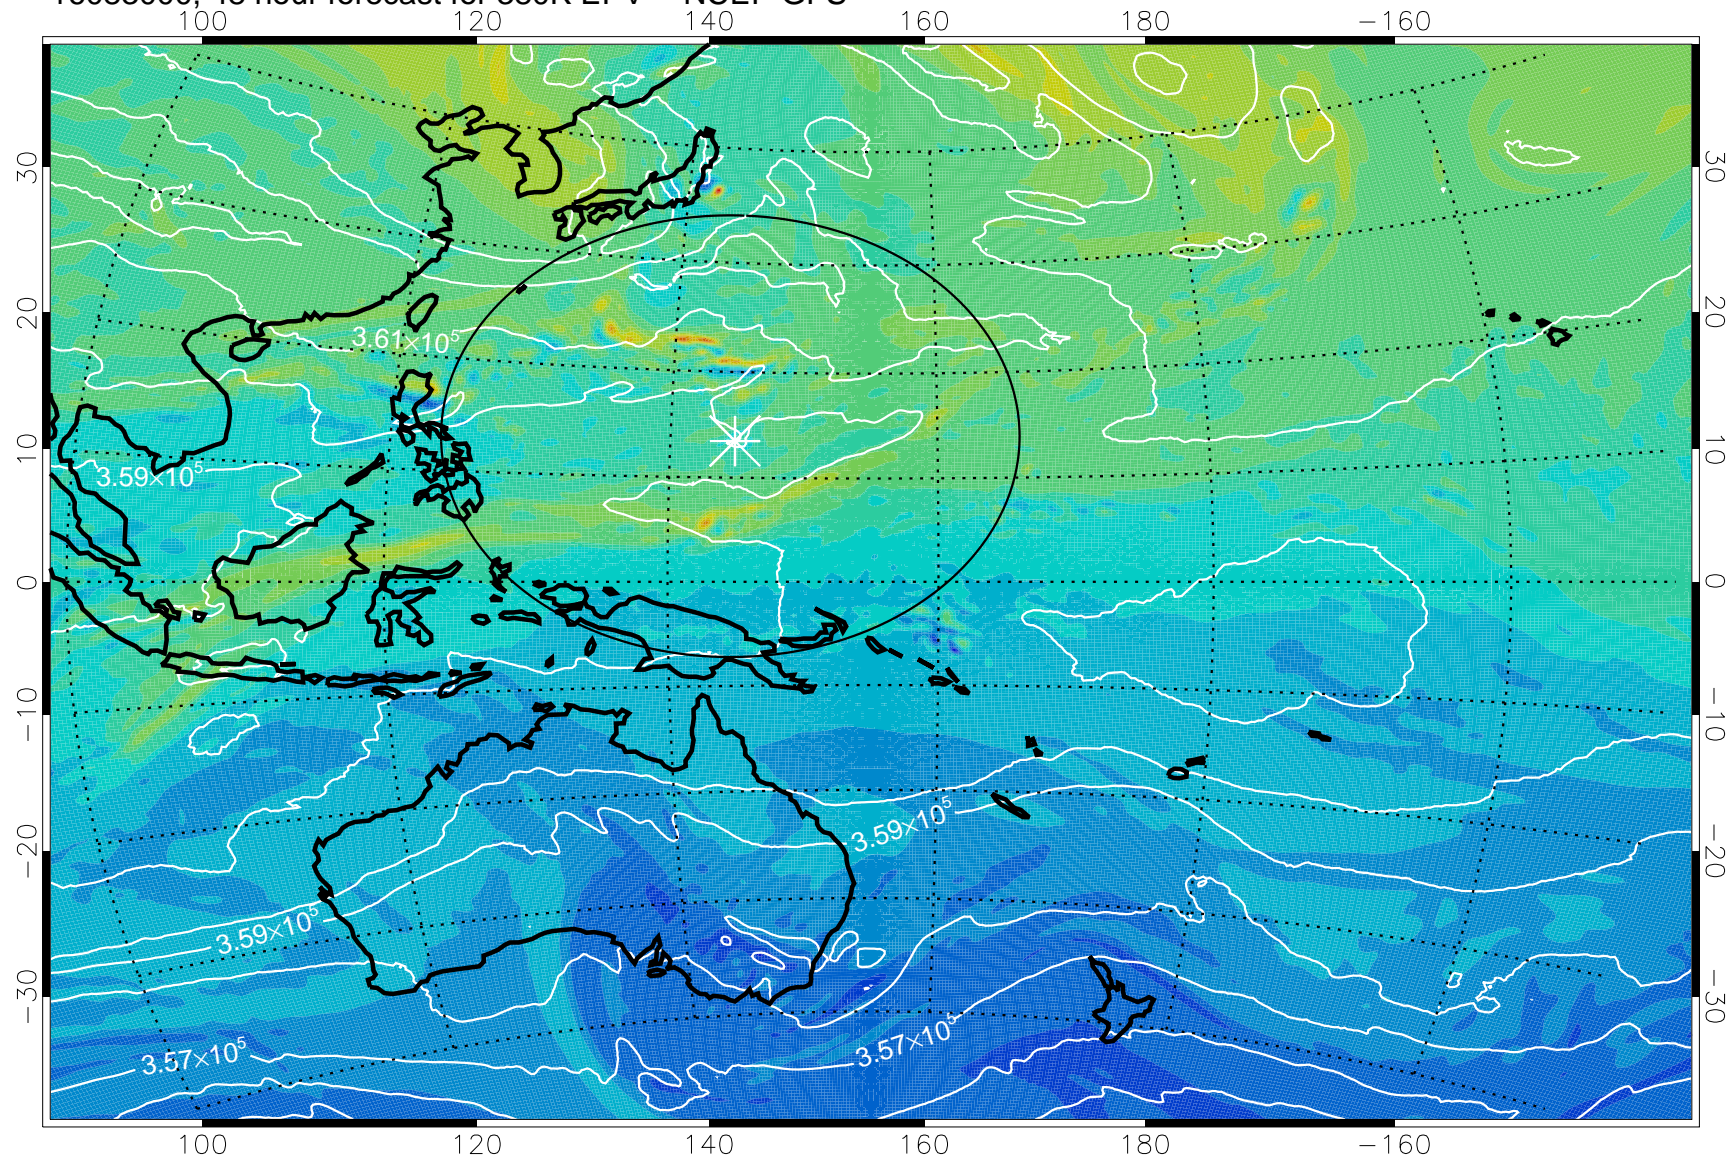

16082906, 30 hour forecast for 380K EPV -- NCEP GFS

380K Montgomery Streamfunction, white

Range ring of 2304 km

16082912, 36 hour forecast for 380K EPV -- NCEP GFS

380K Montgomery Streamfunction, white

Range ring of 2304 km

16082918, 42 hour forecast for 380K EPV -- NCEP GFS

380K Montgomery Streamfunction, white

Range ring of 2304 km

16083000, 48 hour forecast for 380K EPV -- NCEP GFS

380K Montgomery Streamfunction, white

Range ring of 2304 km

16083006, 54 hour forecast for 380K EPV -- NCEP GFS

380K Montgomery Streamfunction, white

Range ring of 2304 km

16083012, 60 hour forecast for 380K EPV -- NCEP GFS

380K Montgomery Streamfunction, white

Range ring of 2304 km

16083018, 66 hour forecast for 380K EPV -- NCEP GFS

380K Montgomery Streamfunction, white

Range ring of 2304 km

16083100, 72 hour forecast for 380K EPV -- NCEP GFS

380K Montgomery Streamfunction, white

Range ring of 2304 km