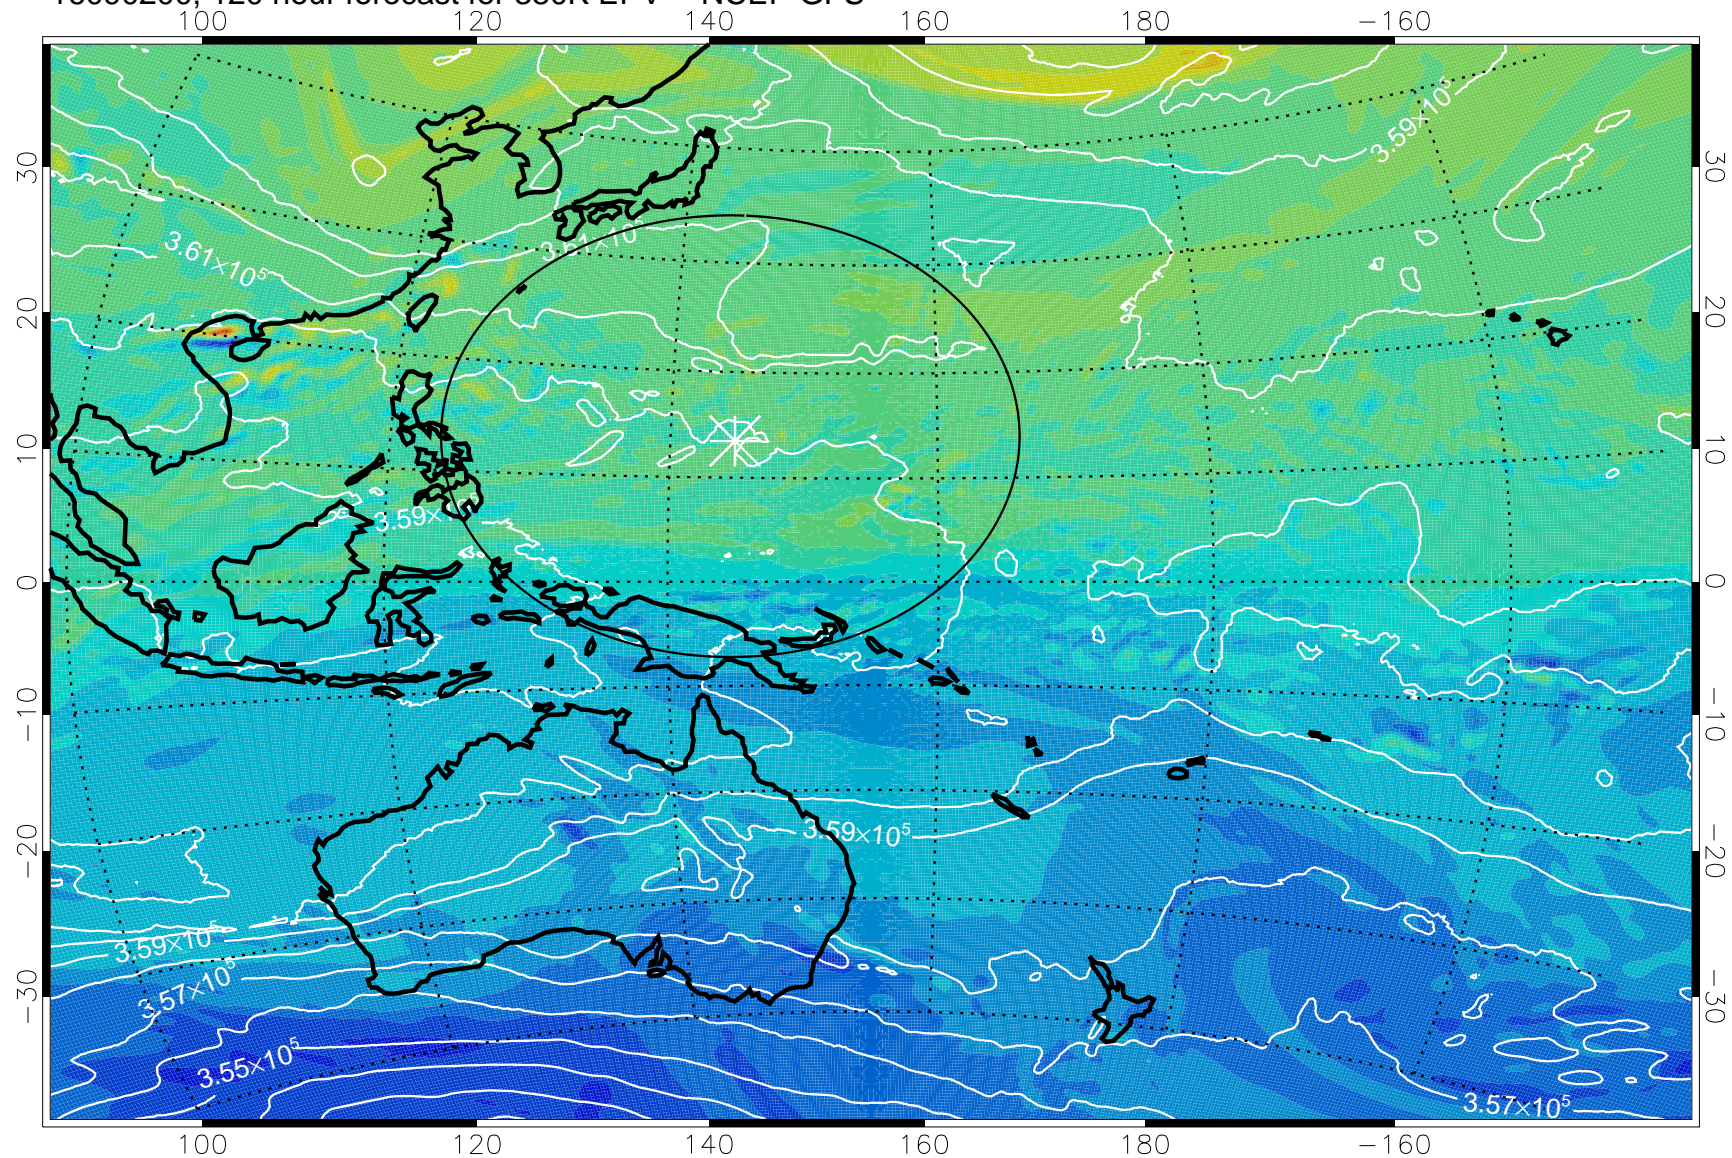

380K Montgomery Streamfunction, white

Range ring of 2304 km

16090106, 102 hour forecast for 380K EPV -- NCEP GFS

380K Montgomery Streamfunction, white

Range ring of 2304 km

16090112, 108 hour forecast for 380K EPV -- NCEP GFS

380K Montgomery Streamfunction, white

Range ring of 2304 km

16090118, 114 hour forecast for 380K EPV -- NCEP GFS

380K Montgomery Streamfunction, white

Range ring of 2304 km

16090200, 120 hour forecast for 380K EPV -- NCEP GFS

380K Montgomery Streamfunction, white

Range ring of 2304 km