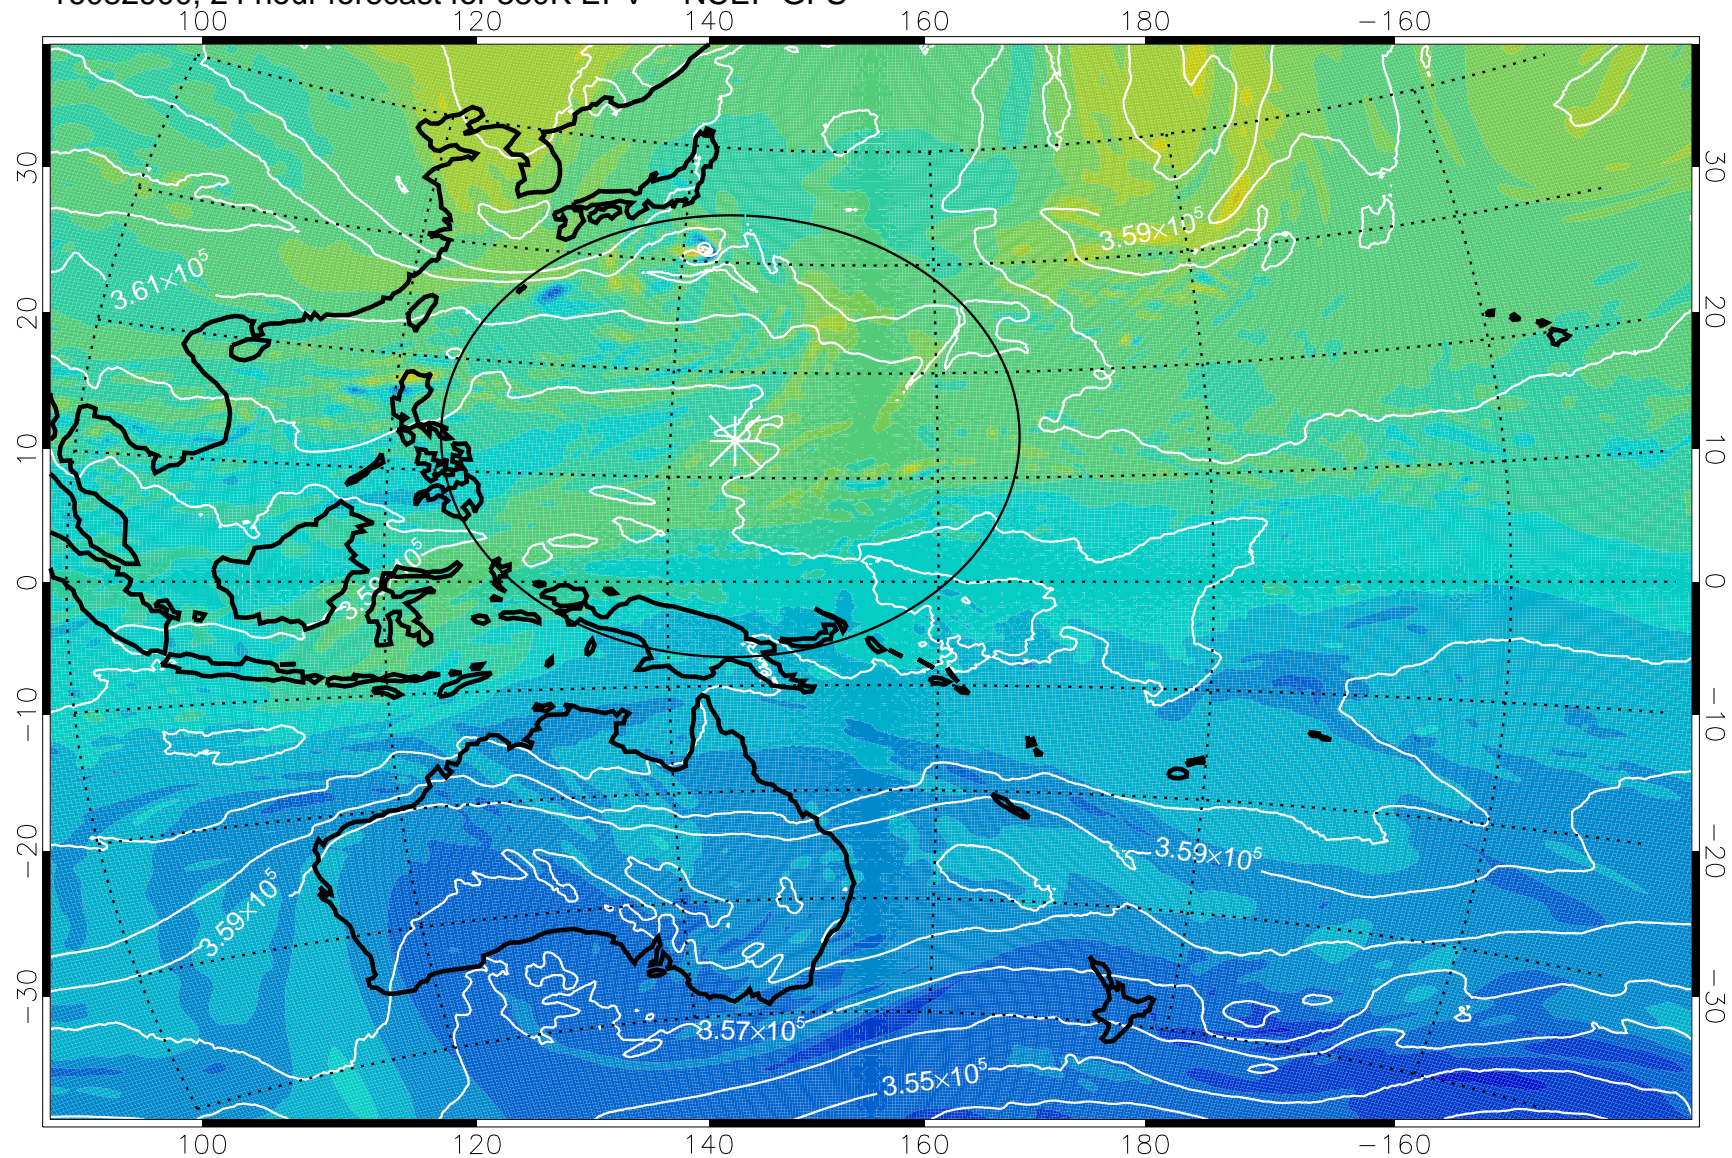

16082818, 18 hour forecast for 380K EPV -- NCEP GFS

380K Montgomery Streamfunction, white

Range ring of 2304 km

16082900, 24 hour forecast for 380K EPV -- NCEP GFS

380K Montgomery Streamfunction, white

Range ring of 2304 km

16082906, 30 hour forecast for 380K EPV -- NCEP GFS

380K Montgomery Streamfunction, white

Range ring of 2304 km

16082912, 36 hour forecast for 380K EPV -- NCEP GFS

380K Montgomery Streamfunction, white

Range ring of 2304 km

16082918, 42 hour forecast for 380K EPV -- NCEP GFS

380K Montgomery Streamfunction, white

Range ring of 2304 km

16083000, 48 hour forecast for 380K EPV -- NCEP GFS

380K Montgomery Streamfunction, white

Range ring of 2304 km