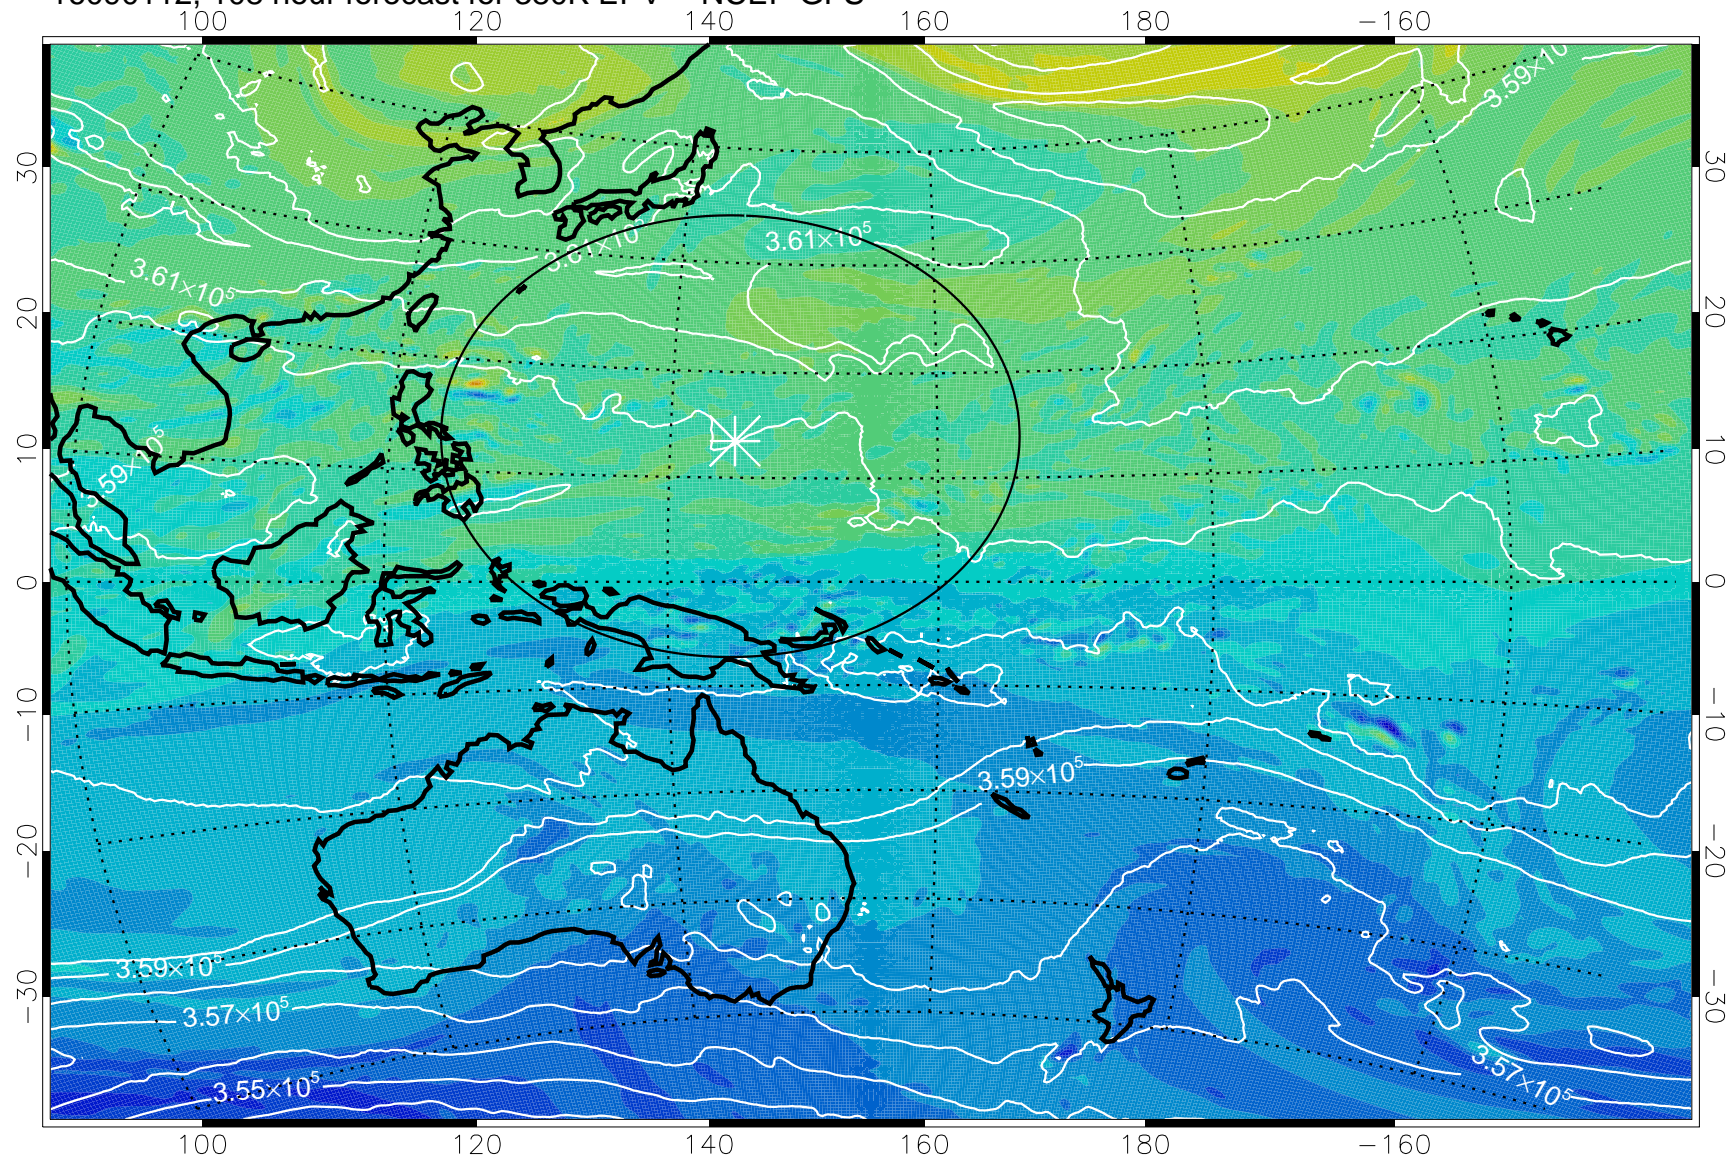

16083118, 90 hour forecast for 380K EPV -- NCEP GFS

-2×10^{-5} -1×10^{-5} 0 1×10^{-5} 2×10^{-5}
PVU

380K Montgomery Streamfunction, white

Range ring of 2304 km

16090100, 96 hour forecast for 380K EPV -- NCEP GFS

380K Montgomery Streamfunction, white

Range ring of 2304 km

16090106, 102 hour forecast for 380K EPV -- NCEP GFS

380K Montgomery Streamfunction, white

Range ring of 2304 km

16090112, 108 hour forecast for 380K EPV -- NCEP GFS

380K Montgomery Streamfunction, white

Range ring of 2304 km

16090118, 114 hour forecast for 380K EPV -- NCEP GFS

380K Montgomery Streamfunction, white

Range ring of 2304 km

16090200, 120 hour forecast for 380K EPV -- NCEP GFS