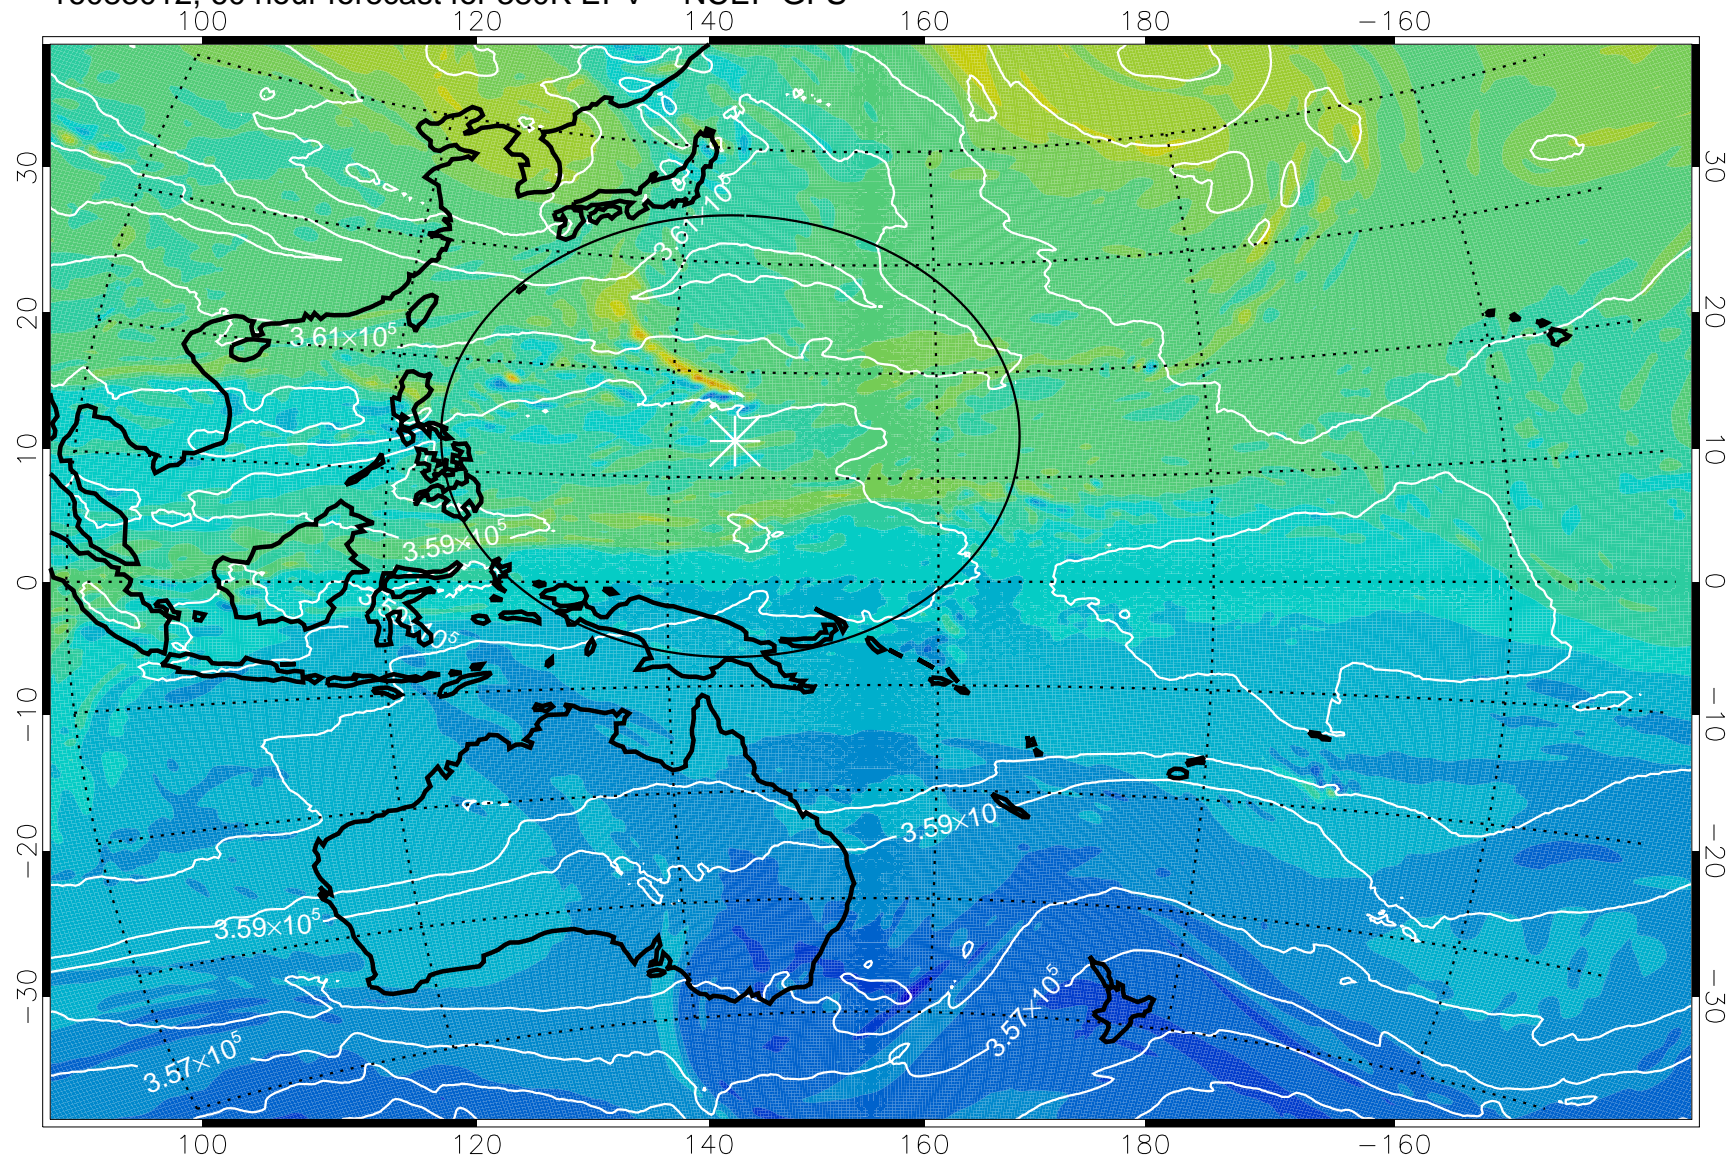

16082918, 42 hour forecast for 380K EPV -- NCEP GFS

380K Montgomery Streamfunction, white

Range ring of 2304 km

16083000, 48 hour forecast for 380K EPV -- NCEP GFS

380K Montgomery Streamfunction, white

Range ring of 2304 km

16083006, 54 hour forecast for 380K EPV -- NCEP GFS

380K Montgomery Streamfunction, white

Range ring of 2304 km

16083012, 60 hour forecast for 380K EPV -- NCEP GFS

380K Montgomery Streamfunction, white

Range ring of 2304 km

16083018, 66 hour forecast for 380K EPV -- NCEP GFS

380K Montgomery Streamfunction, white

Range ring of 2304 km

16083100, 72 hour forecast for 380K EPV -- NCEP GFS

380K Montgomery Streamfunction, white

Range ring of 2304 km

16083106, 78 hour forecast for 380K EPV -- NCEP GFS

380K Montgomery Streamfunction, white

Range ring of 2304 km

16083112, 84 hour forecast for 380K EPV -- NCEP GFS

380K Montgomery Streamfunction, white

Range ring of 2304 km