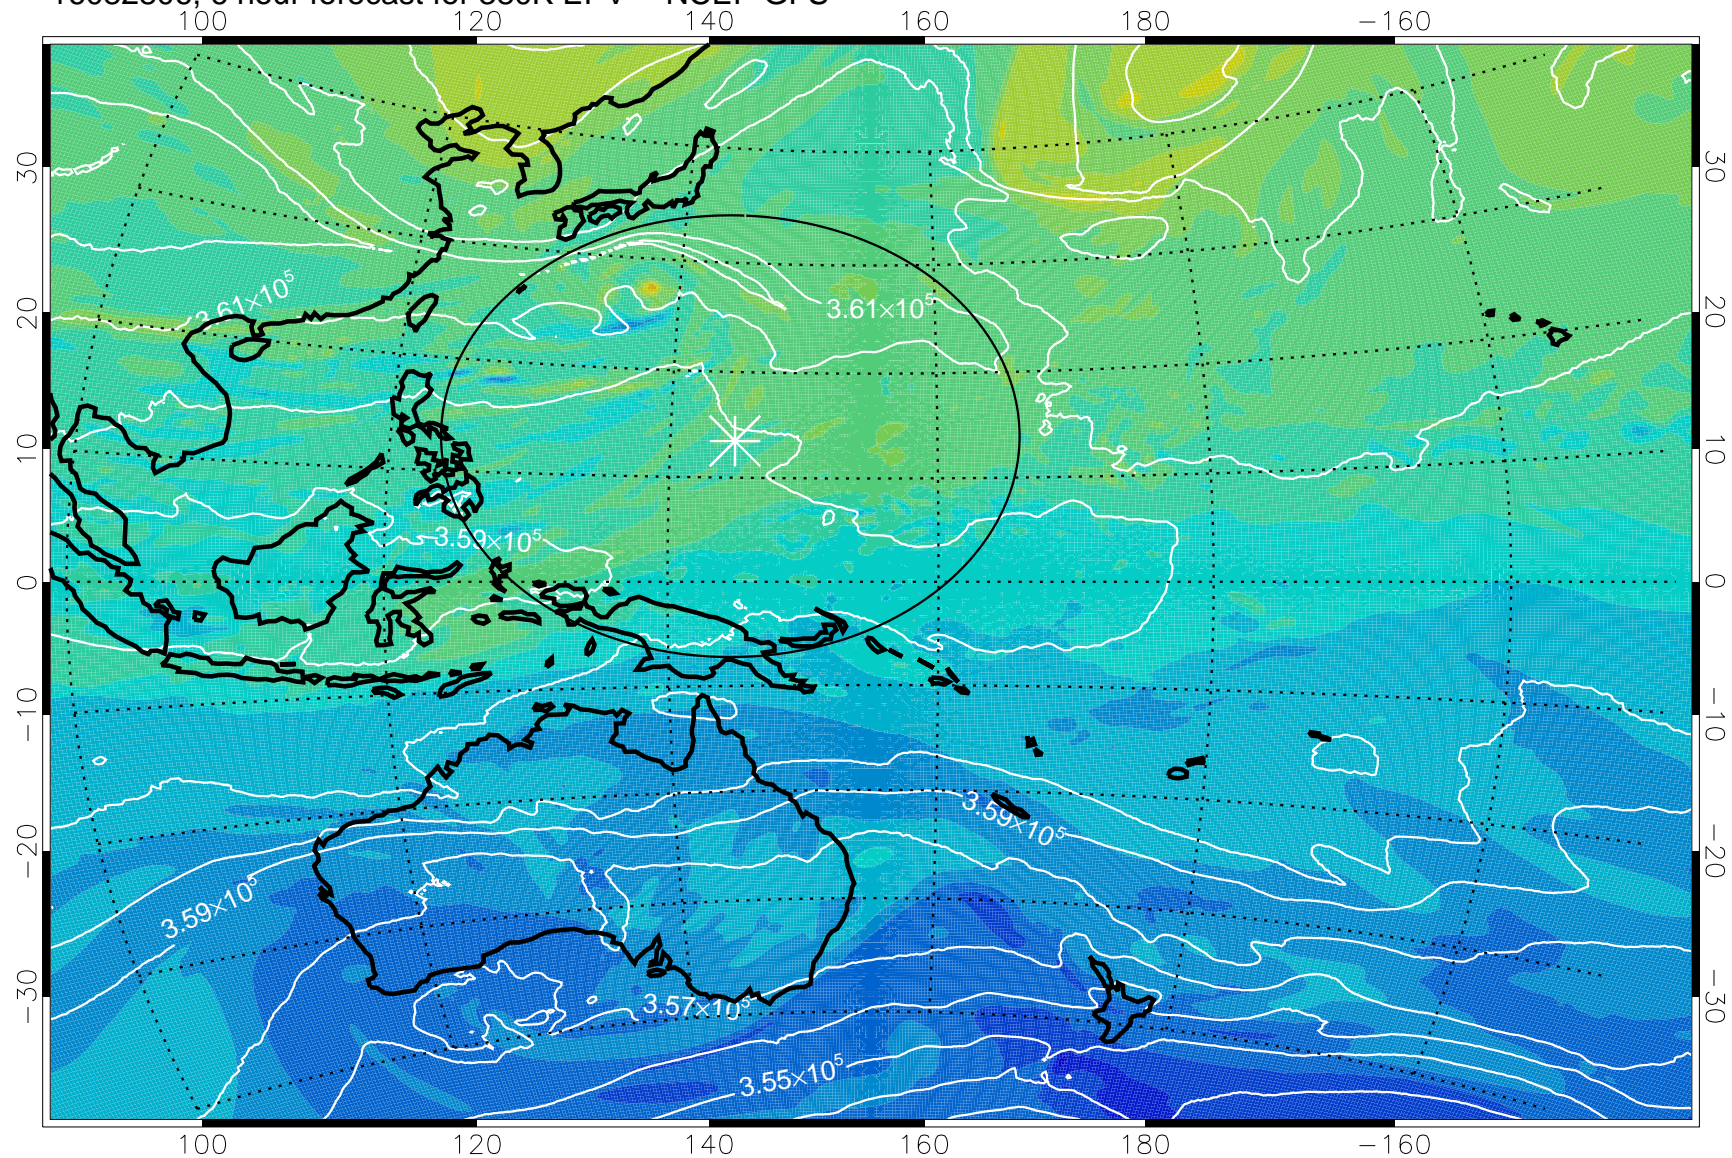

16082806, 6 hour forecast for 380K EPV -- NCEP GFS

380K Montgomery Streamfunction, white

Range ring of 2304 km

16082812, 12 hour forecast for 380K EPV -- NCEP GFS

380K Montgomery Streamfunction, white

Range ring of 2304 km

16082818, 18 hour forecast for 380K EPV -- NCEP GFS

380K Montgomery Streamfunction, white

Range ring of 2304 km

16082900, 24 hour forecast for 380K EPV -- NCEP GFS

380K Montgomery Streamfunction, white

Range ring of 2304 km

16082906, 30 hour forecast for 380K EPV -- NCEP GFS

380K Montgomery Streamfunction, white

Range ring of 2304 km

16082912, 36 hour forecast for 380K EPV -- NCEP GFS

380K Montgomery Streamfunction, white

Range ring of 2304 km

16082918, 42 hour forecast for 380K EPV -- NCEP GFS

380K Montgomery Streamfunction, white

Range ring of 2304 km

16083000, 48 hour forecast for 380K EPV -- NCEP GFS

380K Montgomery Streamfunction, white

Range ring of 2304 km