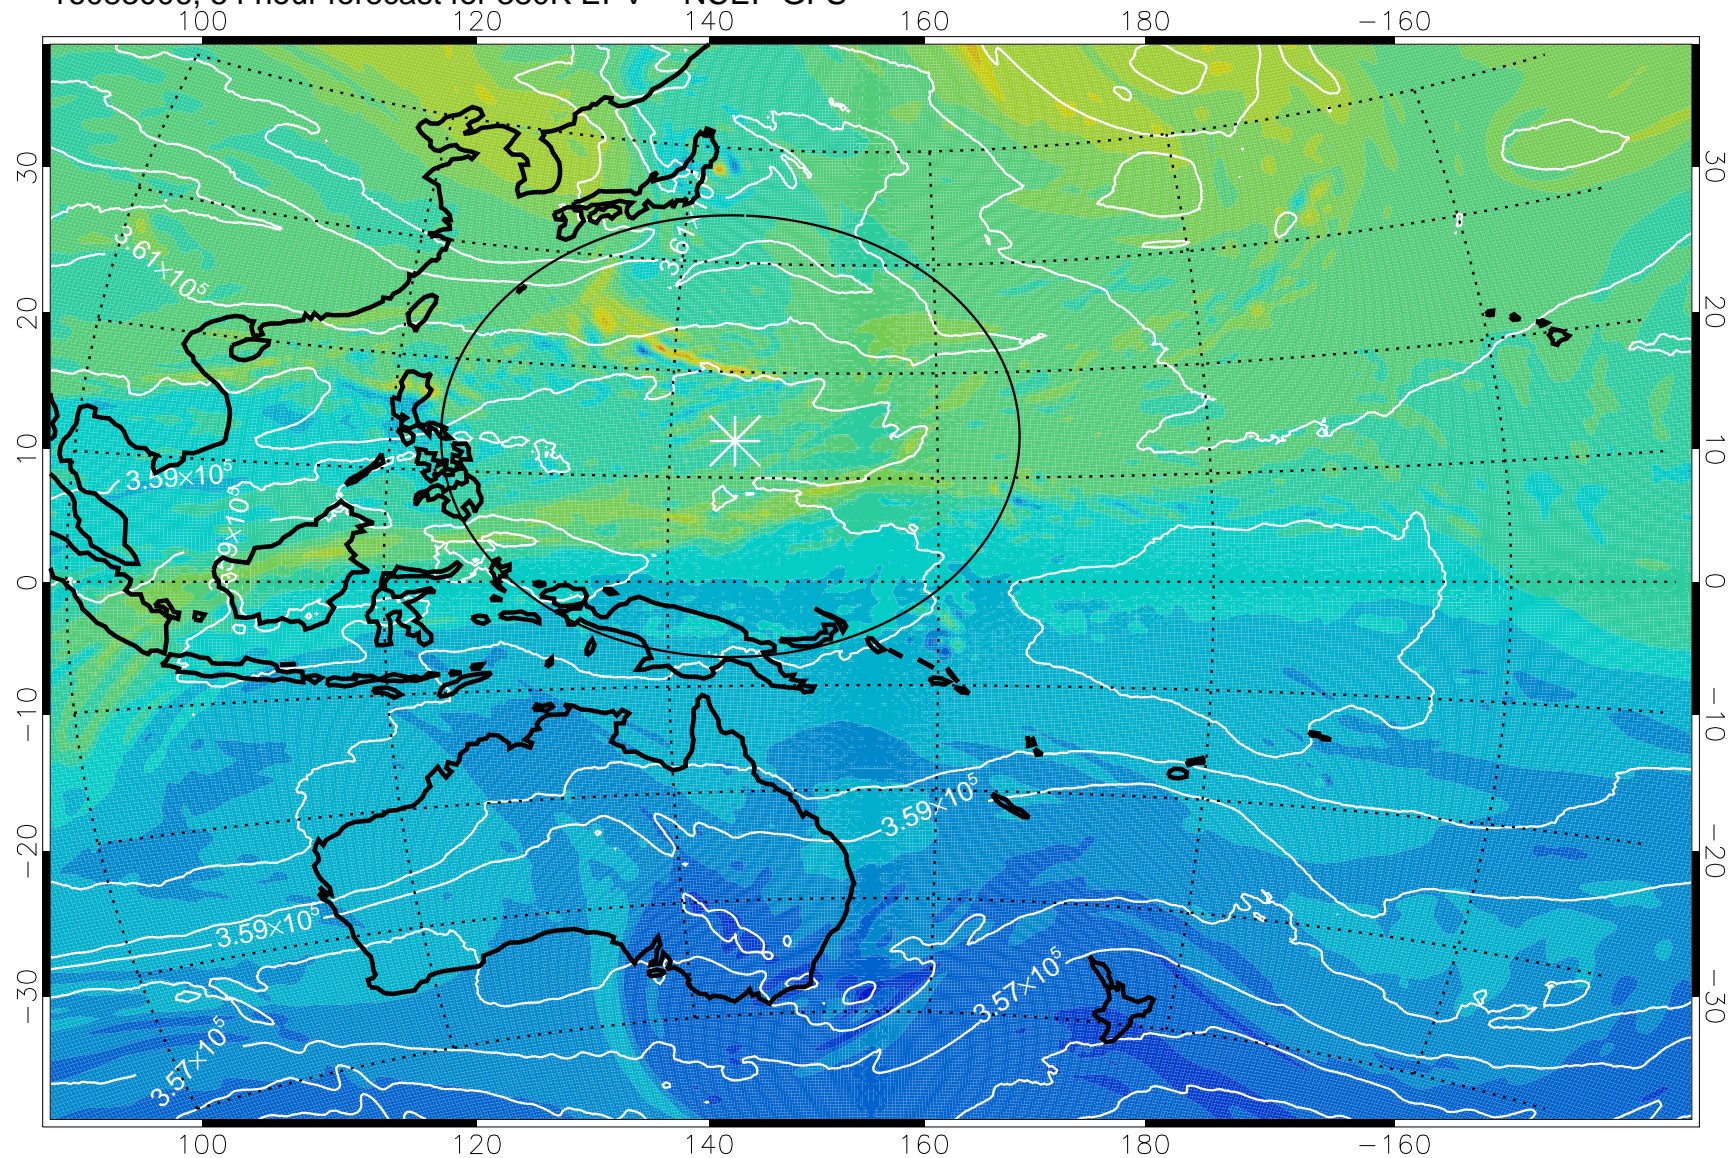

16082906, 30 hour forecast for 380K EPV -- NCEP GFS

380K Montgomery Streamfunction, white

Range ring of 2304 km

16082912, 36 hour forecast for 380K EPV -- NCEP GFS

380K Montgomery Streamfunction, white

Range ring of 2304 km

16082918, 42 hour forecast for 380K EPV -- NCEP GFS

380K Montgomery Streamfunction, white

Range ring of 2304 km

16083000, 48 hour forecast for 380K EPV -- NCEP GFS

380K Montgomery Streamfunction, white

Range ring of 2304 km

16083006, 54 hour forecast for 380K EPV -- NCEP GFS

380K Montgomery Streamfunction, white

Range ring of 2304 km

16083012, 60 hour forecast for 380K EPV -- NCEP GFS

380K Montgomery Streamfunction, white

Range ring of 2304 km

16083018, 66 hour forecast for 380K EPV -- NCEP GFS

380K Montgomery Streamfunction, white

Range ring of 2304 km

16083100, 72 hour forecast for 380K EPV -- NCEP GFS

380K Montgomery Streamfunction, white

Range ring of 2304 km