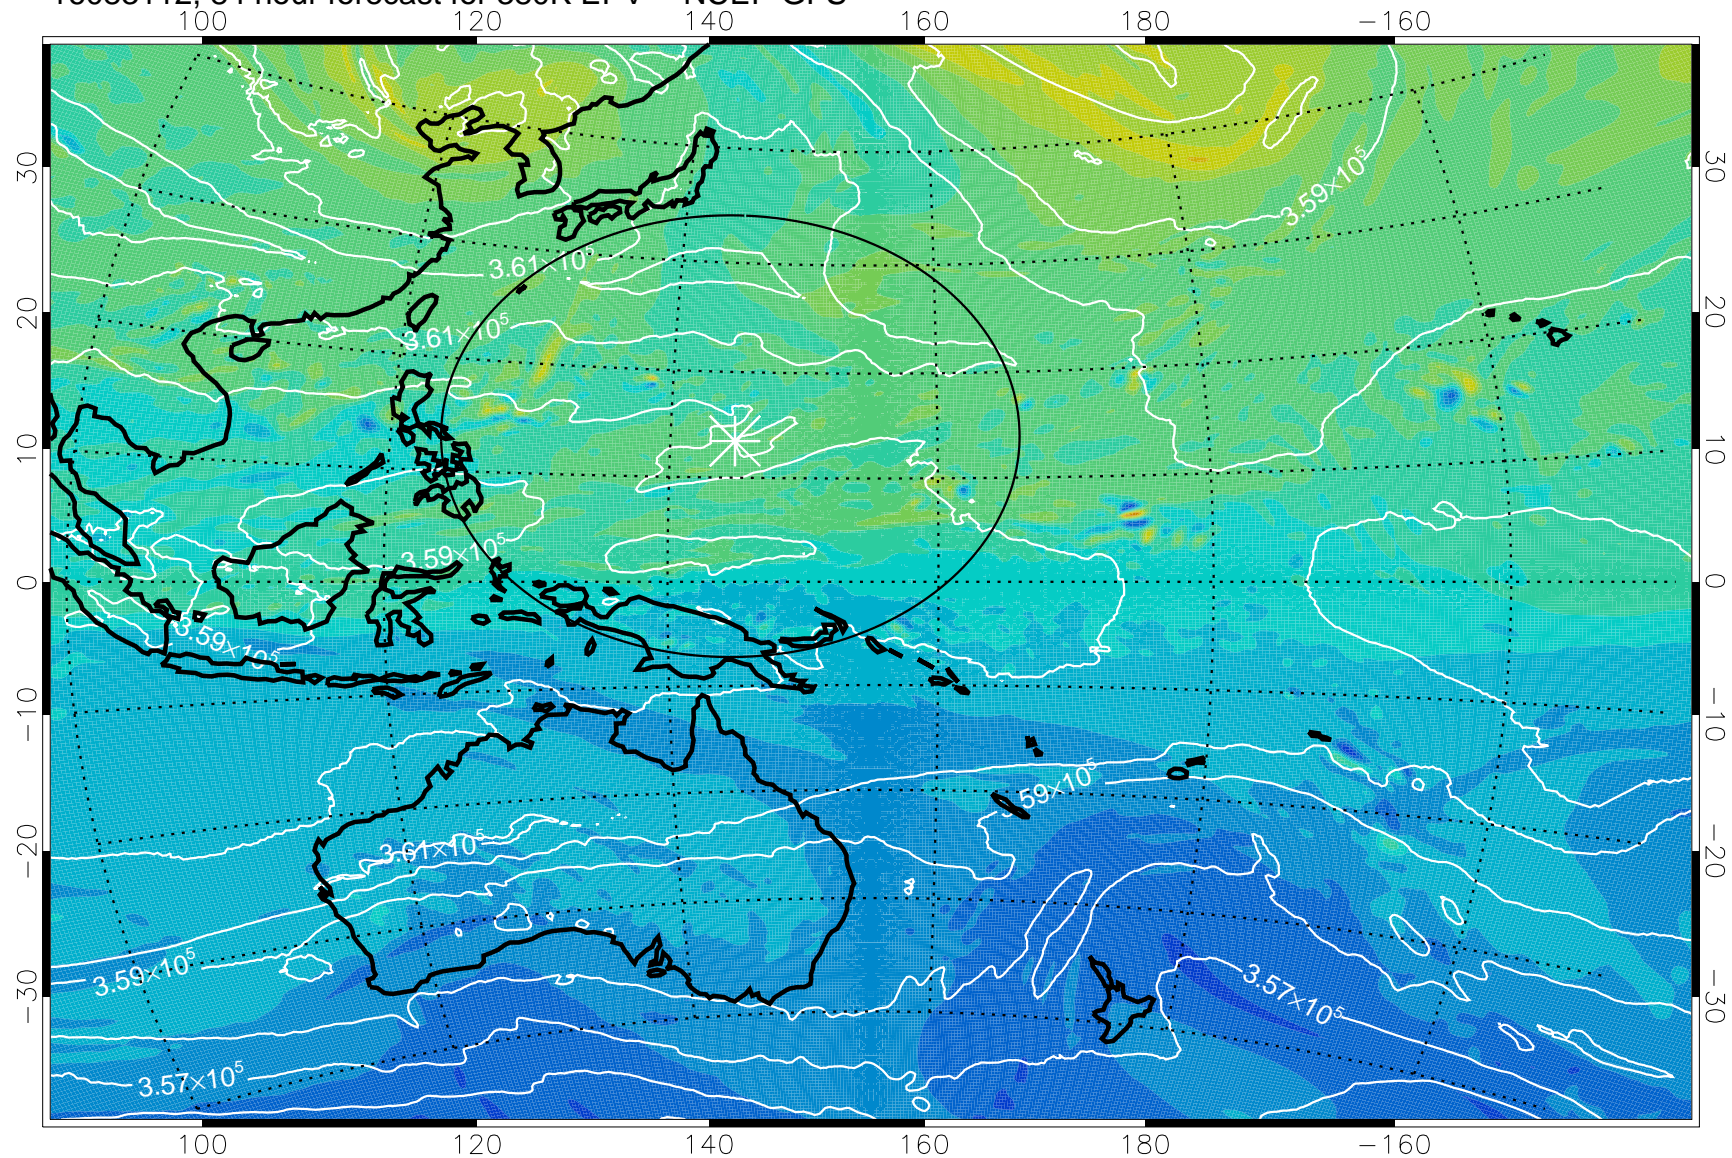

16083006, 54 hour forecast for 380K EPV -- NCEP GFS

380K Montgomery Streamfunction, white

Range ring of 2304 km

16083012, 60 hour forecast for 380K EPV -- NCEP GFS

380K Montgomery Streamfunction, white

Range ring of 2304 km

16083018, 66 hour forecast for 380K EPV -- NCEP GFS

380K Montgomery Streamfunction, white

Range ring of 2304 km

16083100, 72 hour forecast for 380K EPV -- NCEP GFS

380K Montgomery Streamfunction, white

Range ring of 2304 km

16083106, 78 hour forecast for 380K EPV -- NCEP GFS

380K Montgomery Streamfunction, white

Range ring of 2304 km

16083112, 84 hour forecast for 380K EPV -- NCEP GFS

380K Montgomery Streamfunction, white

Range ring of 2304 km