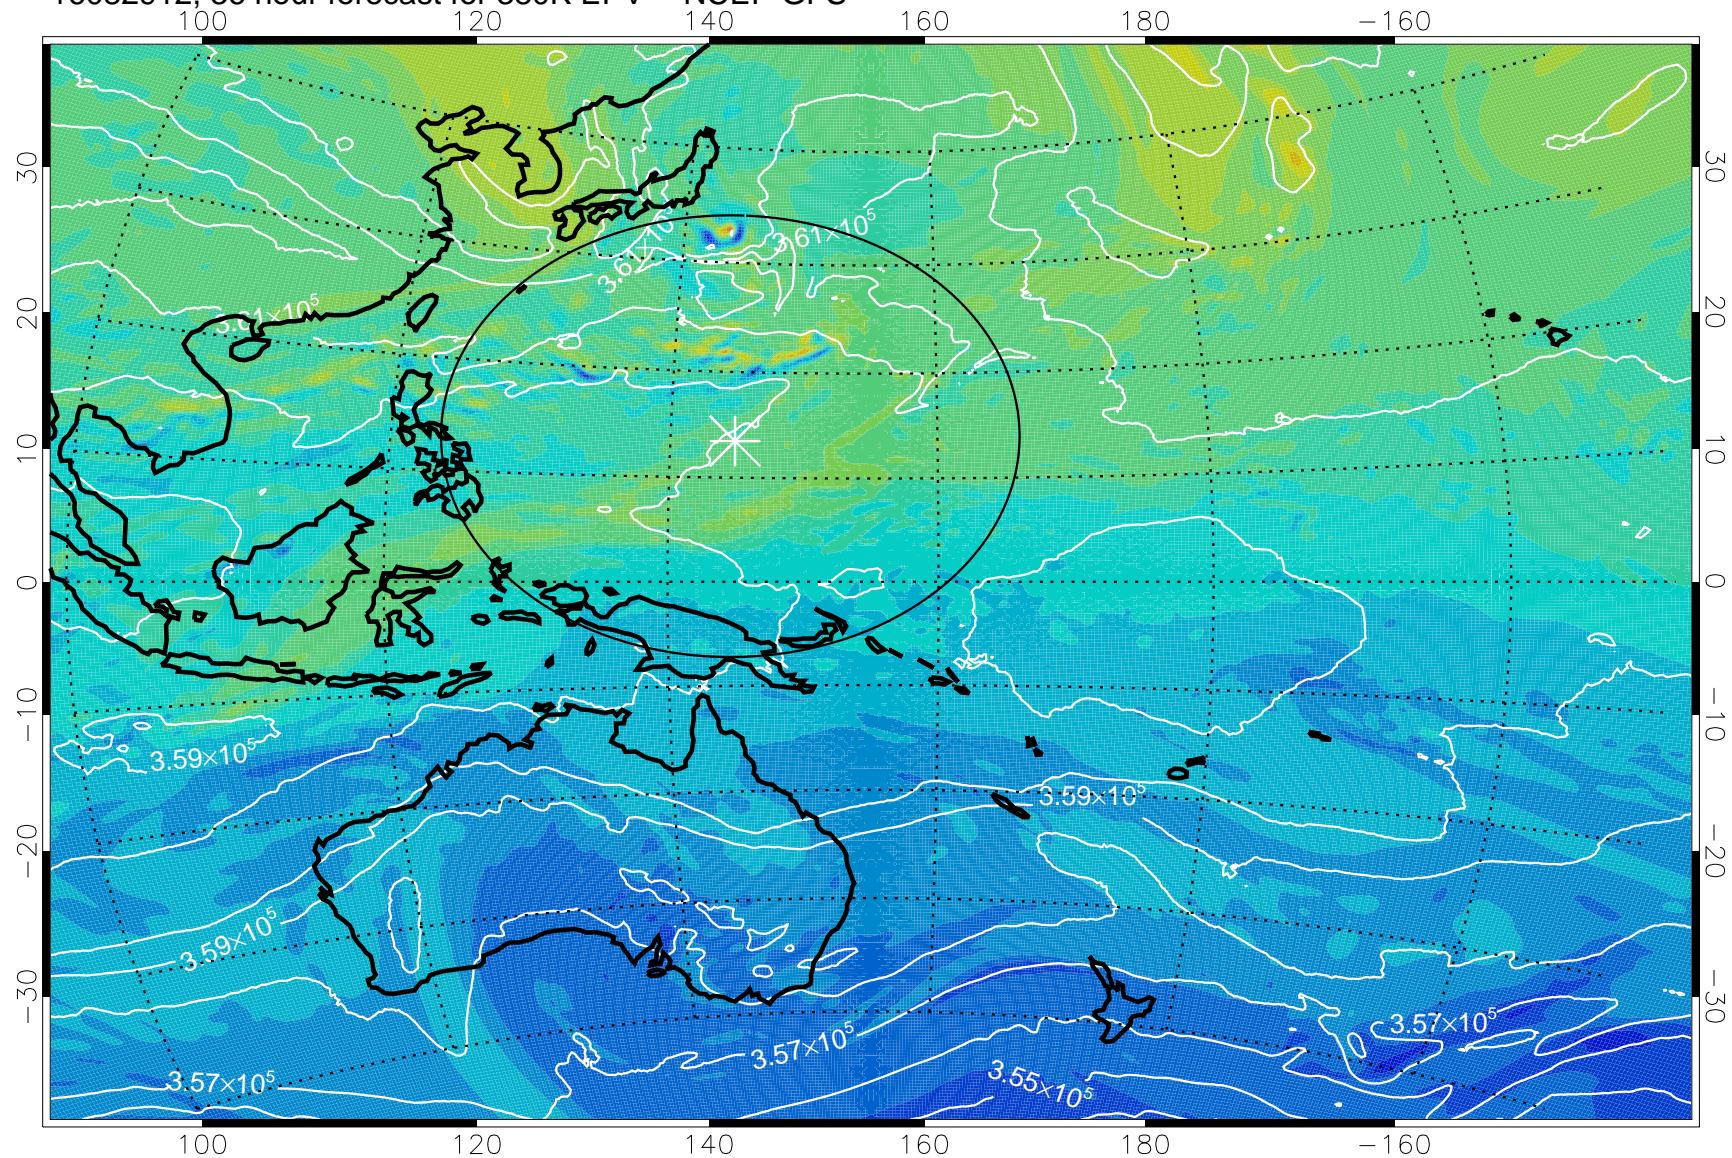

16082818, 18 hour forecast for 380K EPV -- NCEP GFS

380K Montgomery Streamfunction, white

Range ring of 2304 km

16082900, 24 hour forecast for 380K EPV -- NCEP GFS

380K Montgomery Streamfunction, white

Range ring of 2304 km

16082906, 30 hour forecast for 380K EPV -- NCEP GFS

380K Montgomery Streamfunction, white

Range ring of 2304 km

16082912, 36 hour forecast for 380K EPV -- NCEP GFS

380K Montgomery Streamfunction, white

Range ring of 2304 km

16082918, 42 hour forecast for 380K EPV -- NCEP GFS

380K Montgomery Streamfunction, white

Range ring of 2304 km

16083000, 48 hour forecast for 380K EPV -- NCEP GFS

380K Montgomery Streamfunction, white

Range ring of 2304 km

16083006, 54 hour forecast for 380K EPV -- NCEP GFS

380K Montgomery Streamfunction, white

Range ring of 2304 km

16083012, 60 hour forecast for 380K EPV -- NCEP GFS

380K Montgomery Streamfunction, white

Range ring of 2304 km