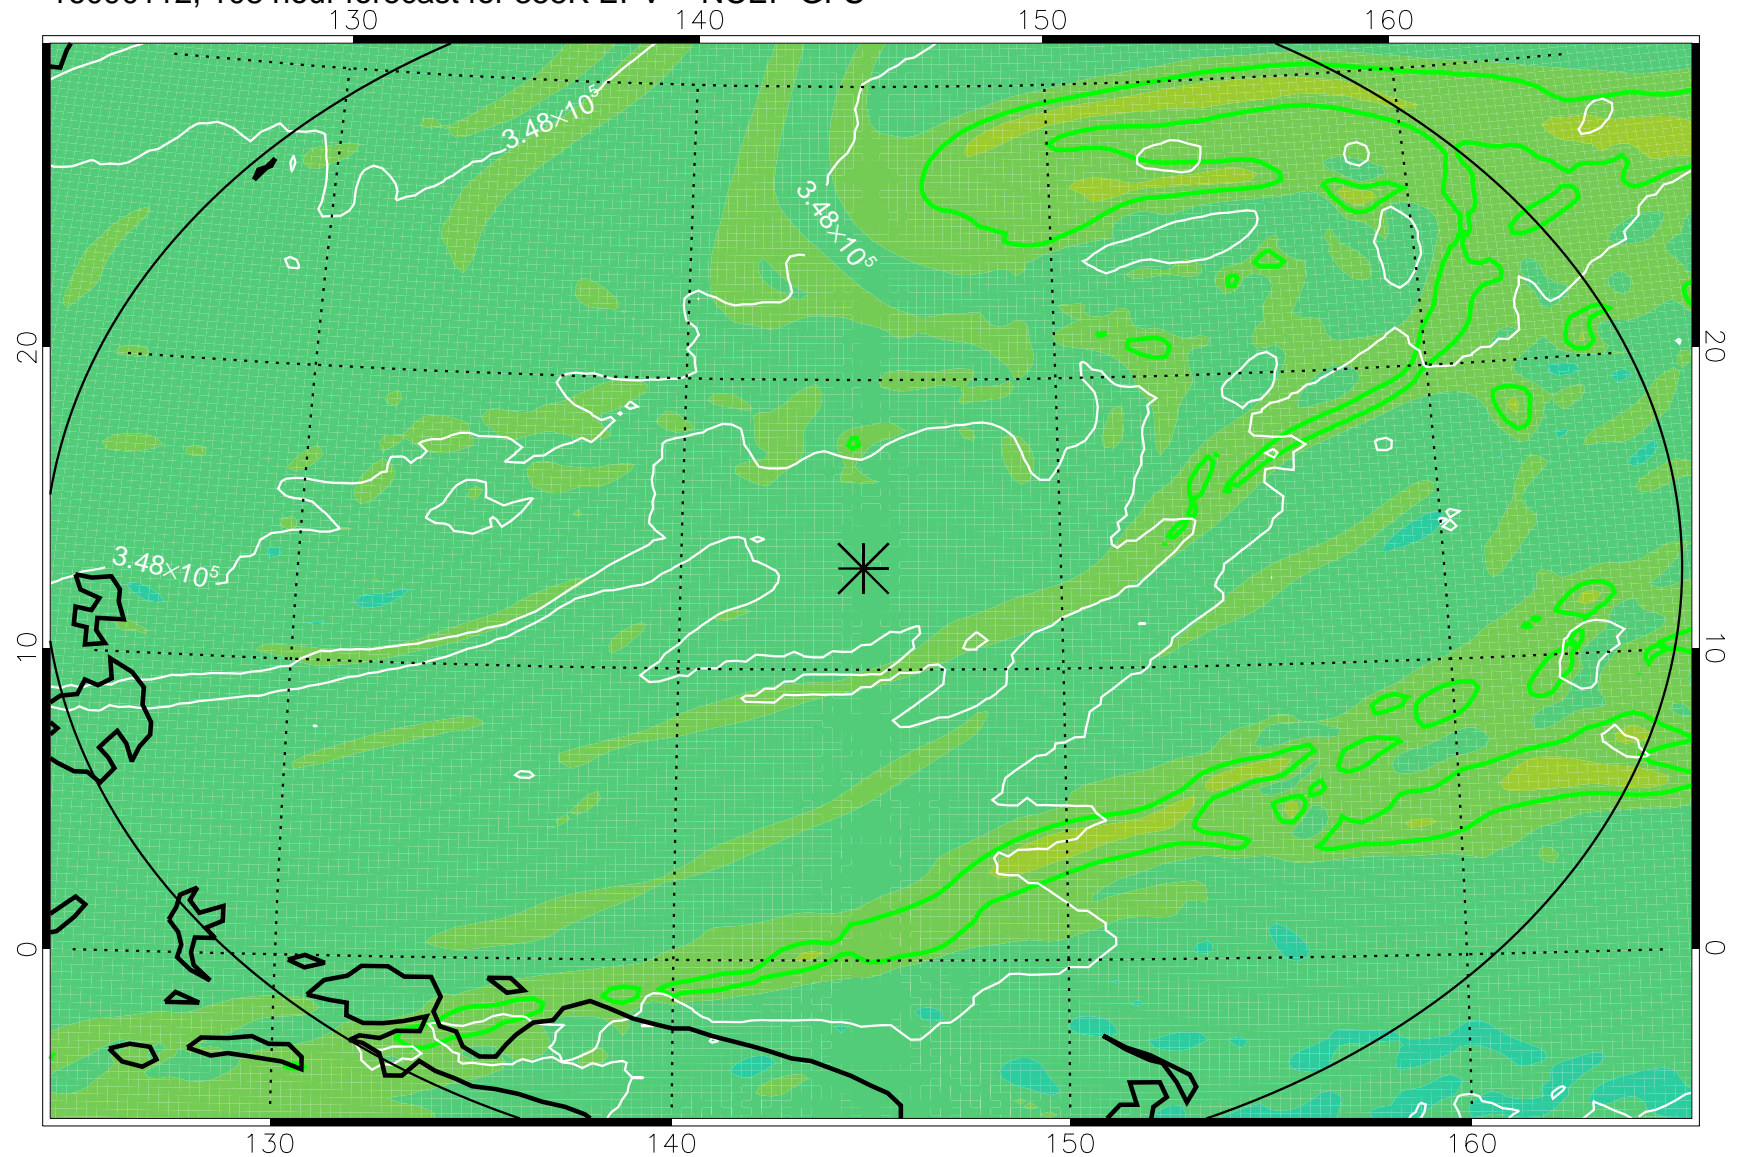

16083106, 78 hour forecast for 355K EPV -- NCEP GFS

355K Montgomery Streamfunction, white
EPV Tropopause (2 PVU) Position
Range ring of 2304 km

16083112, 84 hour forecast for 355K EPV -- NCEP GFS

355K Montgomery Streamfunction, white
EPV Tropopause (2 PVU) Position
Range ring of 2304 km

16083118, 90 hour forecast for 355K EPV -- NCEP GFS

355K Montgomery Streamfunction, white
EPV Tropopause (2 PVU) Position
Range ring of 2304 km

16090100, 96 hour forecast for 355K EPV -- NCEP GFS

355K Montgomery Streamfunction, white
EPV Tropopause (2 PVU) Position
Range ring of 2304 km

16090106, 102 hour forecast for 355K EPV -- NCEP GFS

355K Montgomery Streamfunction, white
EPV Tropopause (2 PVU) Position
Range ring of 2304 km

16090112, 108 hour forecast for 355K EPV -- NCEP GFS

355K Montgomery Streamfunction, white
EPV Tropopause (2 PVU) Position
Range ring of 2304 km

16090118, 114 hour forecast for 355K EPV -- NCEP GFS

355K Montgomery Streamfunction, white
EPV Tropopause (2 PVU) Position
Range ring of 2304 km

16090200, 120 hour forecast for 355K EPV -- NCEP GFS

355K Montgomery Streamfunction, white
EPV Tropopause (2 PVU) Position
Range ring of 2304 km