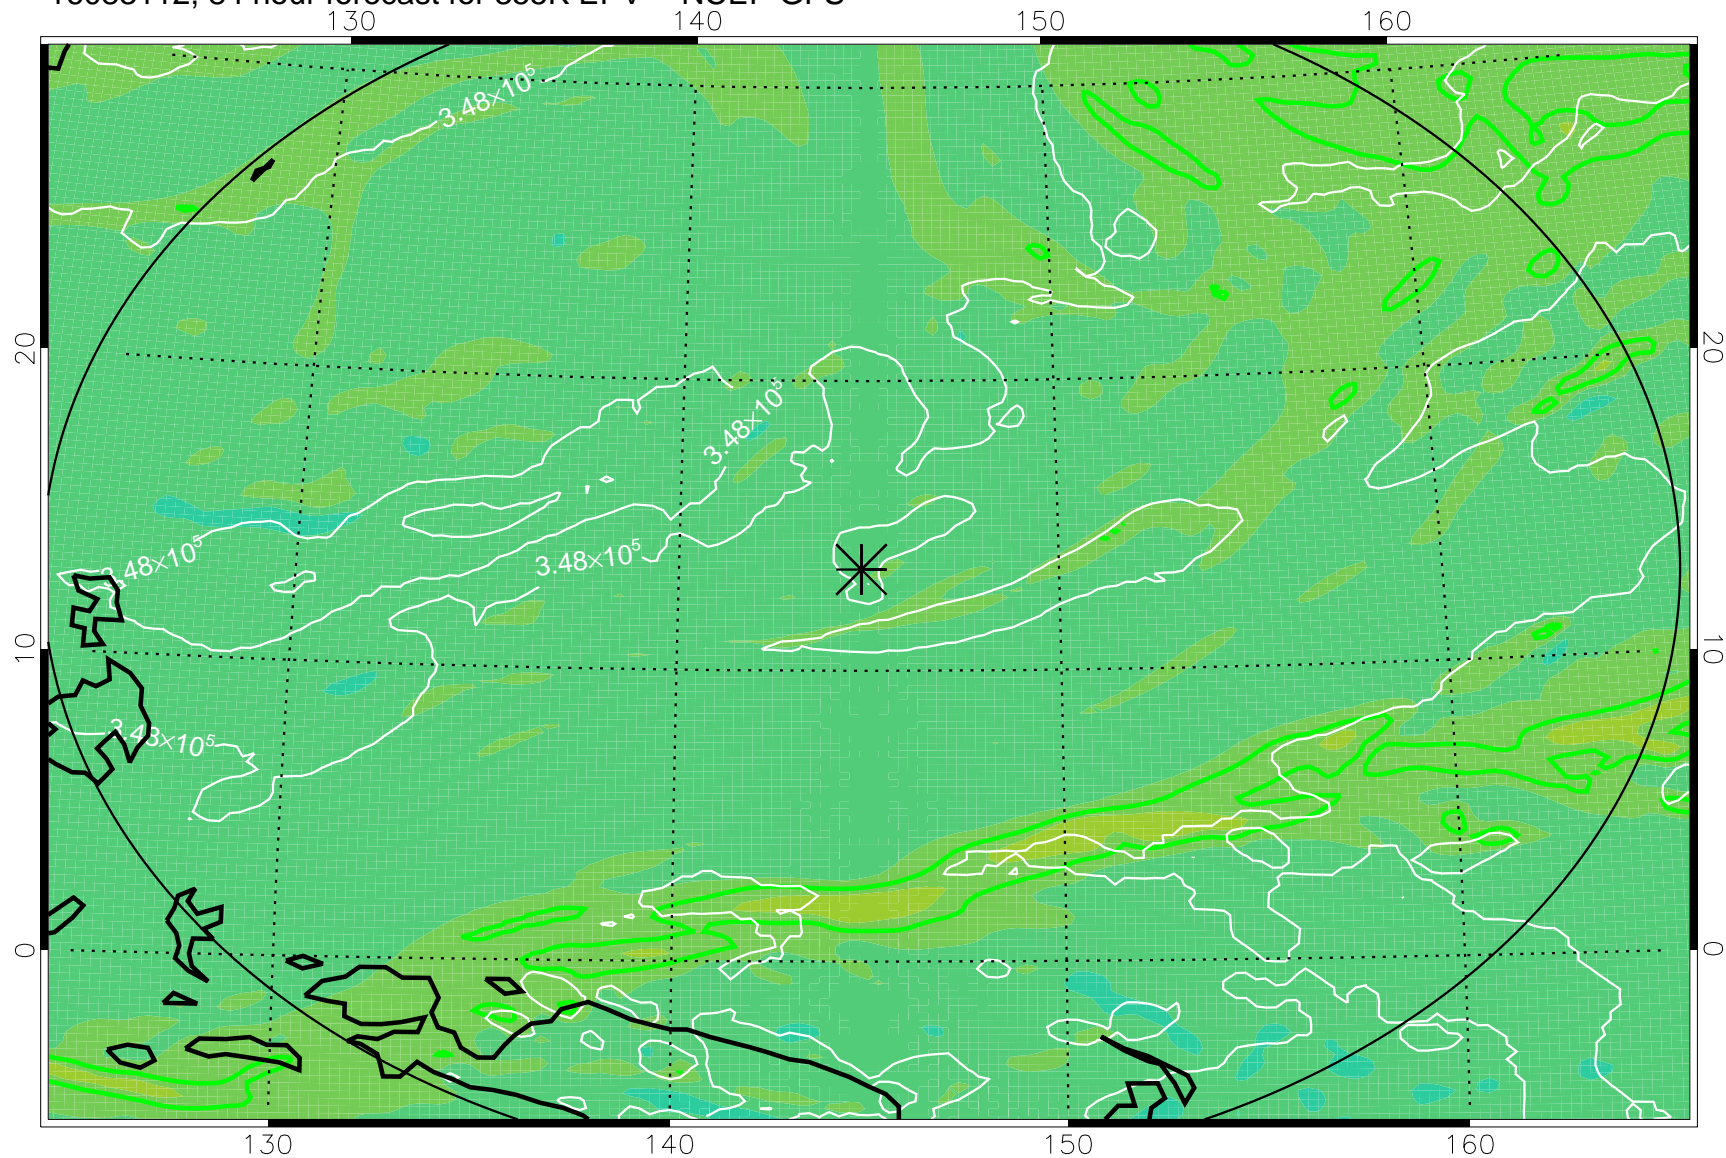

16083018, 66 hour forecast for 355K EPV -- NCEP GFS

355K Montgomery Streamfunction, white
EPV Tropopause (2 PVU) Position
Range ring of 2304 km

16083100, 72 hour forecast for 355K EPV -- NCEP GFS

355K Montgomery Streamfunction, white
EPV Tropopause (2 PVU) Position
Range ring of 2304 km

16083106, 78 hour forecast for 355K EPV -- NCEP GFS

355K Montgomery Streamfunction, white
EPV Tropopause (2 PVU) Position
Range ring of 2304 km

16083112, 84 hour forecast for 355K EPV -- NCEP GFS

355K Montgomery Streamfunction, white
EPV Tropopause (2 PVU) Position
Range ring of 2304 km

16083118, 90 hour forecast for 355K EPV -- NCEP GFS

355K Montgomery Streamfunction, white
EPV Tropopause (2 PVU) Position
Range ring of 2304 km

16090100, 96 hour forecast for 355K EPV -- NCEP GFS

355K Montgomery Streamfunction, white
EPV Tropopause (2 PVU) Position
Range ring of 2304 km

16090106, 102 hour forecast for 355K EPV -- NCEP GFS

355K Montgomery Streamfunction, white
EPV Tropopause (2 PVU) Position
Range ring of 2304 km

16090112, 108 hour forecast for 355K EPV -- NCEP GFS

355K Montgomery Streamfunction, white
EPV Tropopause (2 PVU) Position
Range ring of 2304 km