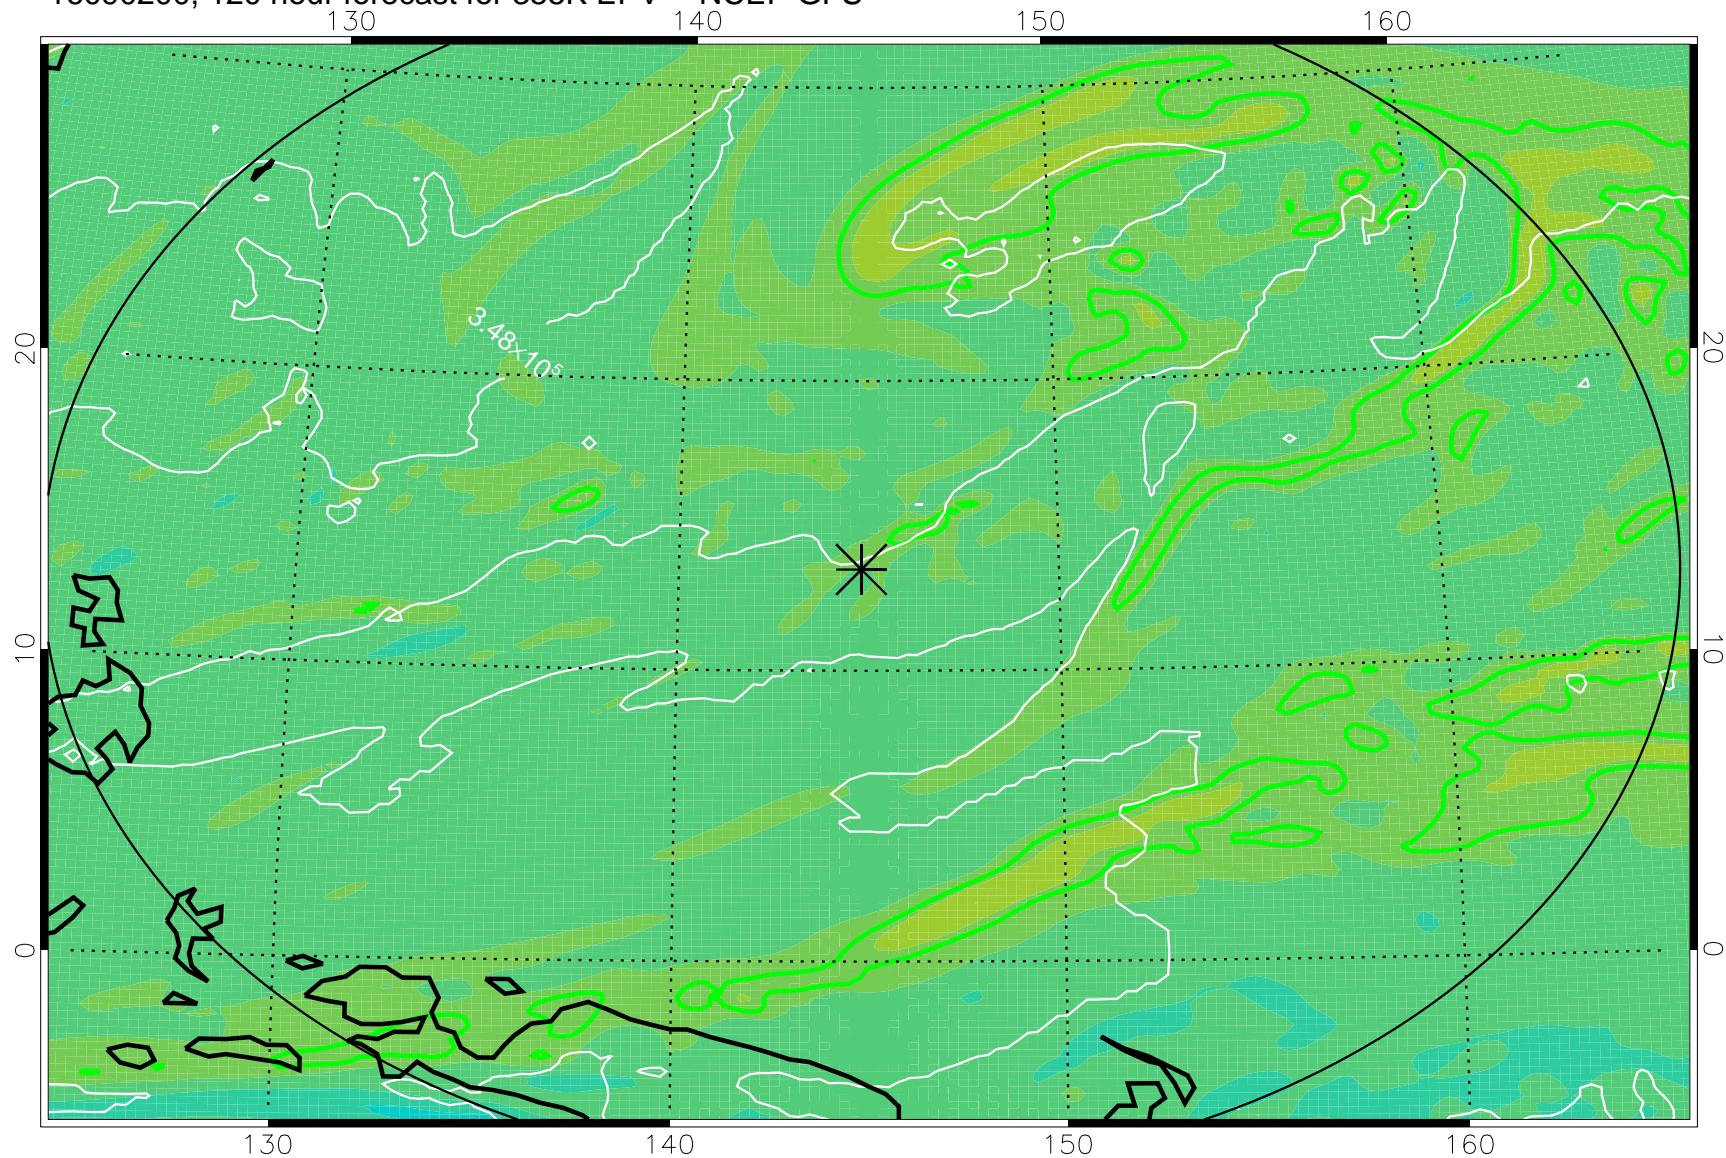

16083106, 78 hour forecast for 355K EPV -- NCEP GFS

355K Montgomery Streamfunction, white
EPV Tropopause (2 PVU) Position
Range ring of 2304 km

16083112, 84 hour forecast for 355K EPV -- NCEP GFS

355K Montgomery Streamfunction, white
EPV Tropopause (2 PVU) Position
Range ring of 2304 km

16083118, 90 hour forecast for 355K EPV -- NCEP GFS

355K Montgomery Streamfunction, white
EPV Tropopause (2 PVU) Position
Range ring of 2304 km

16090100, 96 hour forecast for 355K EPV -- NCEP GFS

355K Montgomery Streamfunction, white
EPV Tropopause (2 PVU) Position
Range ring of 2304 km

16090106, 102 hour forecast for 355K EPV -- NCEP GFS

355K Montgomery Streamfunction, white
EPV Tropopause (2 PVU) Position
Range ring of 2304 km

16090112, 108 hour forecast for 355K EPV -- NCEP GFS

355K Montgomery Streamfunction, white
EPV Tropopause (2 PVU) Position
Range ring of 2304 km

16090118, 114 hour forecast for 355K EPV -- NCEP GFS

355K Montgomery Streamfunction, white
EPV Tropopause (2 PVU) Position
Range ring of 2304 km

16090200, 120 hour forecast for 355K EPV -- NCEP GFS

355K Montgomery Streamfunction, white
EPV Tropopause (2 PVU) Position
Range ring of 2304 km