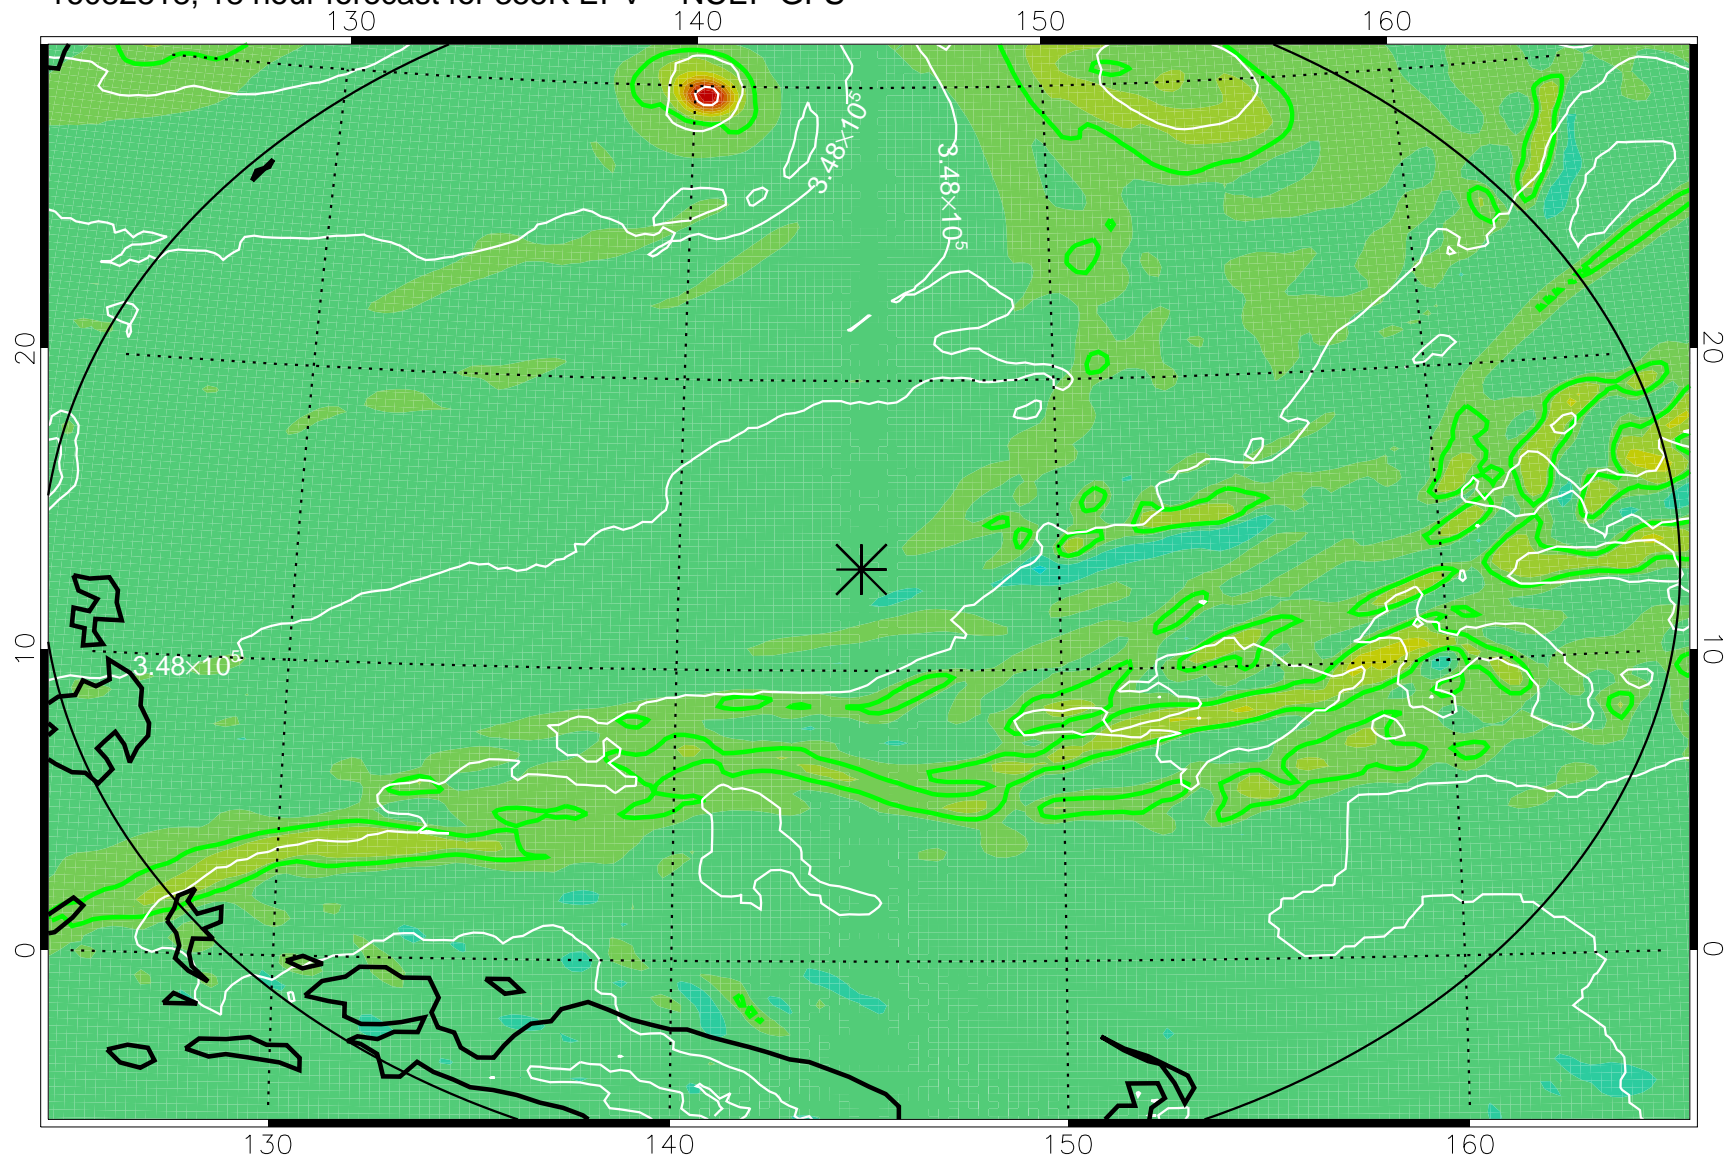

16082806, 6 hour forecast for 355K EPV -- NCEP GFS

355K Montgomery Streamfunction, white
EPV Tropopause (2 PVU) Position
Range ring of 2304 km

16082812, 12 hour forecast for 355K EPV -- NCEP GFS

355K Montgomery Streamfunction, white
EPV Tropopause (2 PVU) Position
Range ring of 2304 km

16082818, 18 hour forecast for 355K EPV -- NCEP GFS

355K Montgomery Streamfunction, white
EPV Tropopause (2 PVU) Position
Range ring of 2304 km

16082900, 24 hour forecast for 355K EPV -- NCEP GFS

355K Montgomery Streamfunction, white
EPV Tropopause (2 PVU) Position
Range ring of 2304 km

16082906, 30 hour forecast for 355K EPV -- NCEP GFS

355K Montgomery Streamfunction, white
EPV Tropopause (2 PVU) Position
Range ring of 2304 km

16082912, 36 hour forecast for 355K EPV -- NCEP GFS

355K Montgomery Streamfunction, white
EPV Tropopause (2 PVU) Position
Range ring of 2304 km

16082918, 42 hour forecast for 355K EPV -- NCEP GFS

355K Montgomery Streamfunction, white
EPV Tropopause (2 PVU) Position
Range ring of 2304 km

16083000, 48 hour forecast for 355K EPV -- NCEP GFS

355K Montgomery Streamfunction, white
EPV Tropopause (2 PVU) Position
Range ring of 2304 km