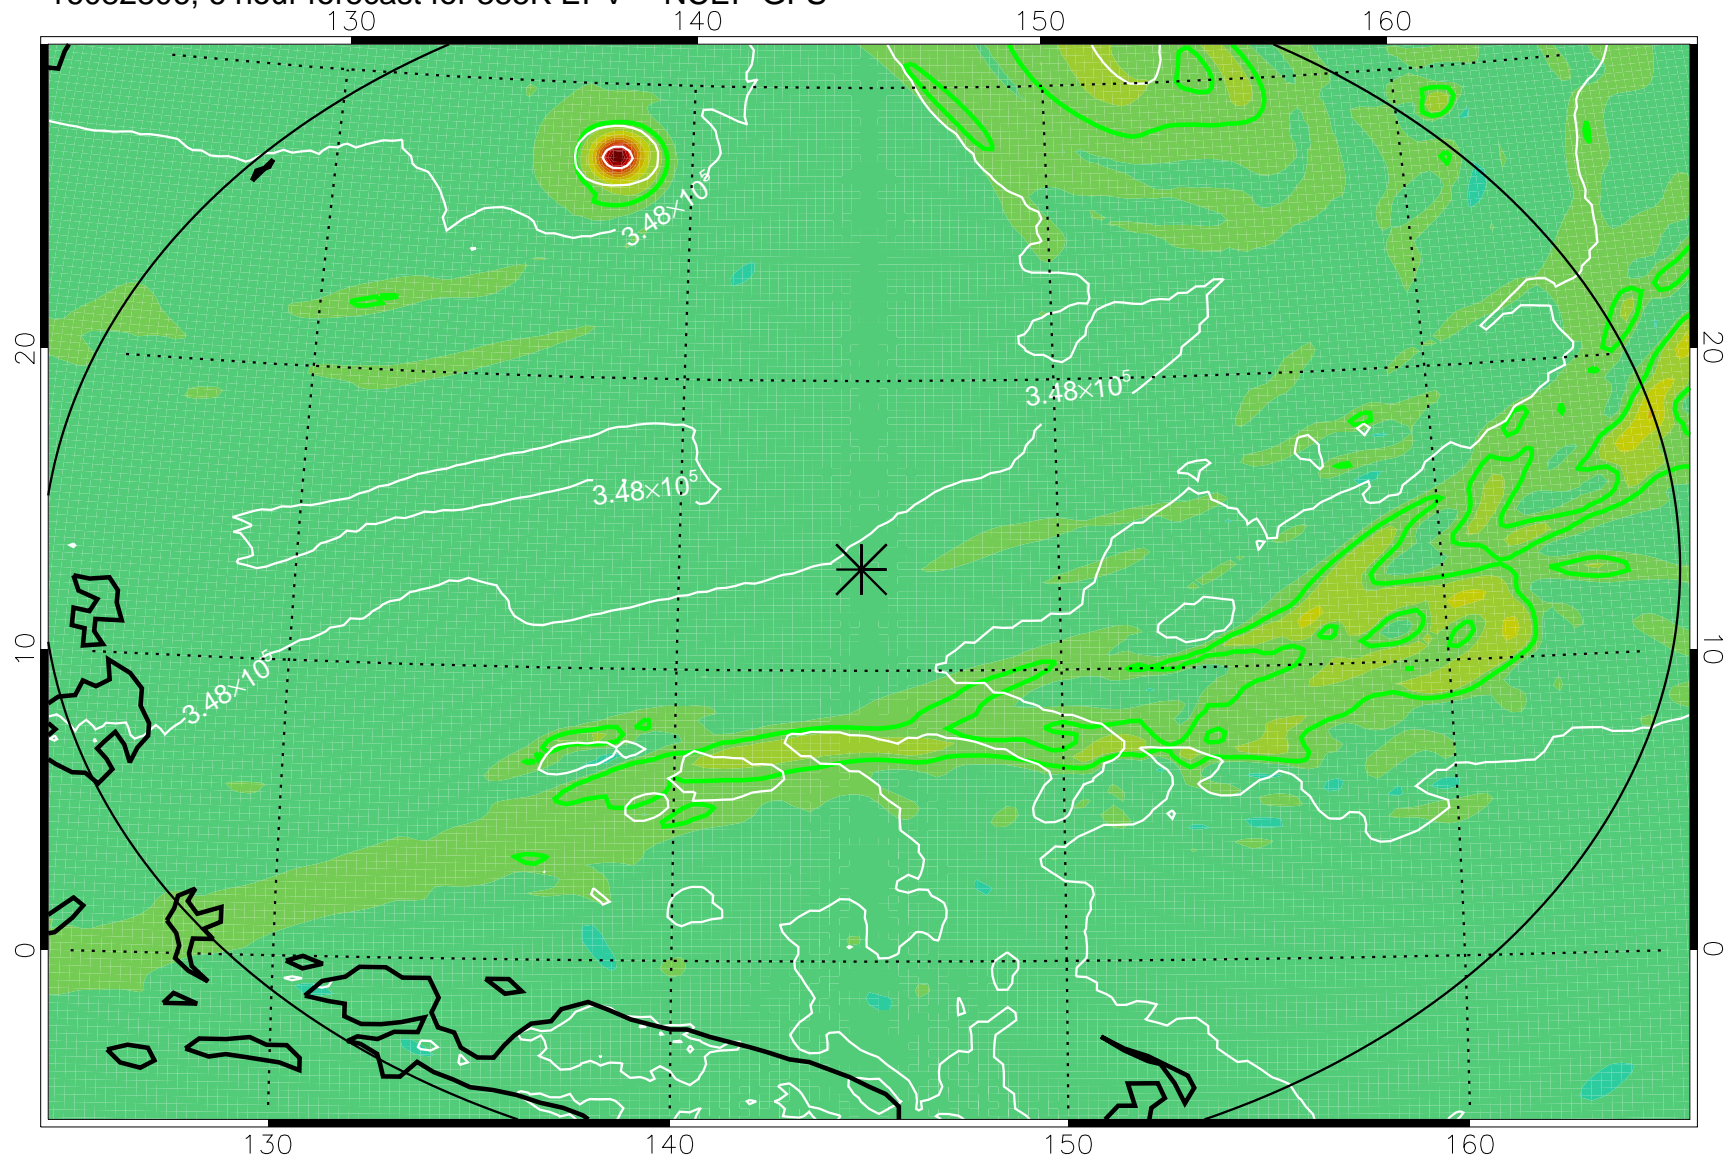

16082806, 6 hour forecast for 355K EPV -- NCEP GFS

355K Montgomery Streamfunction, white
EPV Tropopause (2 PVU) Position
Range ring of 2304 km

16082812, 12 hour forecast for 355K EPV -- NCEP GFS

355K Montgomery Streamfunction, white
EPV Tropopause (2 PVU) Position
Range ring of 2304 km

16082818, 18 hour forecast for 355K EPV -- NCEP GFS

355K Montgomery Streamfunction, white
EPV Tropopause (2 PVU) Position
Range ring of 2304 km

16082900, 24 hour forecast for 355K EPV -- NCEP GFS

355K Montgomery Streamfunction, white
EPV Tropopause (2 PVU) Position
Range ring of 2304 km

16082906, 30 hour forecast for 355K EPV -- NCEP GFS

355K Montgomery Streamfunction, white
EPV Tropopause (2 PVU) Position
Range ring of 2304 km

16082912, 36 hour forecast for 355K EPV -- NCEP GFS

355K Montgomery Streamfunction, white
EPV Tropopause (2 PVU) Position
Range ring of 2304 km

16082918, 42 hour forecast for 355K EPV -- NCEP GFS

355K Montgomery Streamfunction, white
EPV Tropopause (2 PVU) Position
Range ring of 2304 km

16083000, 48 hour forecast for 355K EPV -- NCEP GFS

355K Montgomery Streamfunction, white
EPV Tropopause (2 PVU) Position
Range ring of 2304 km