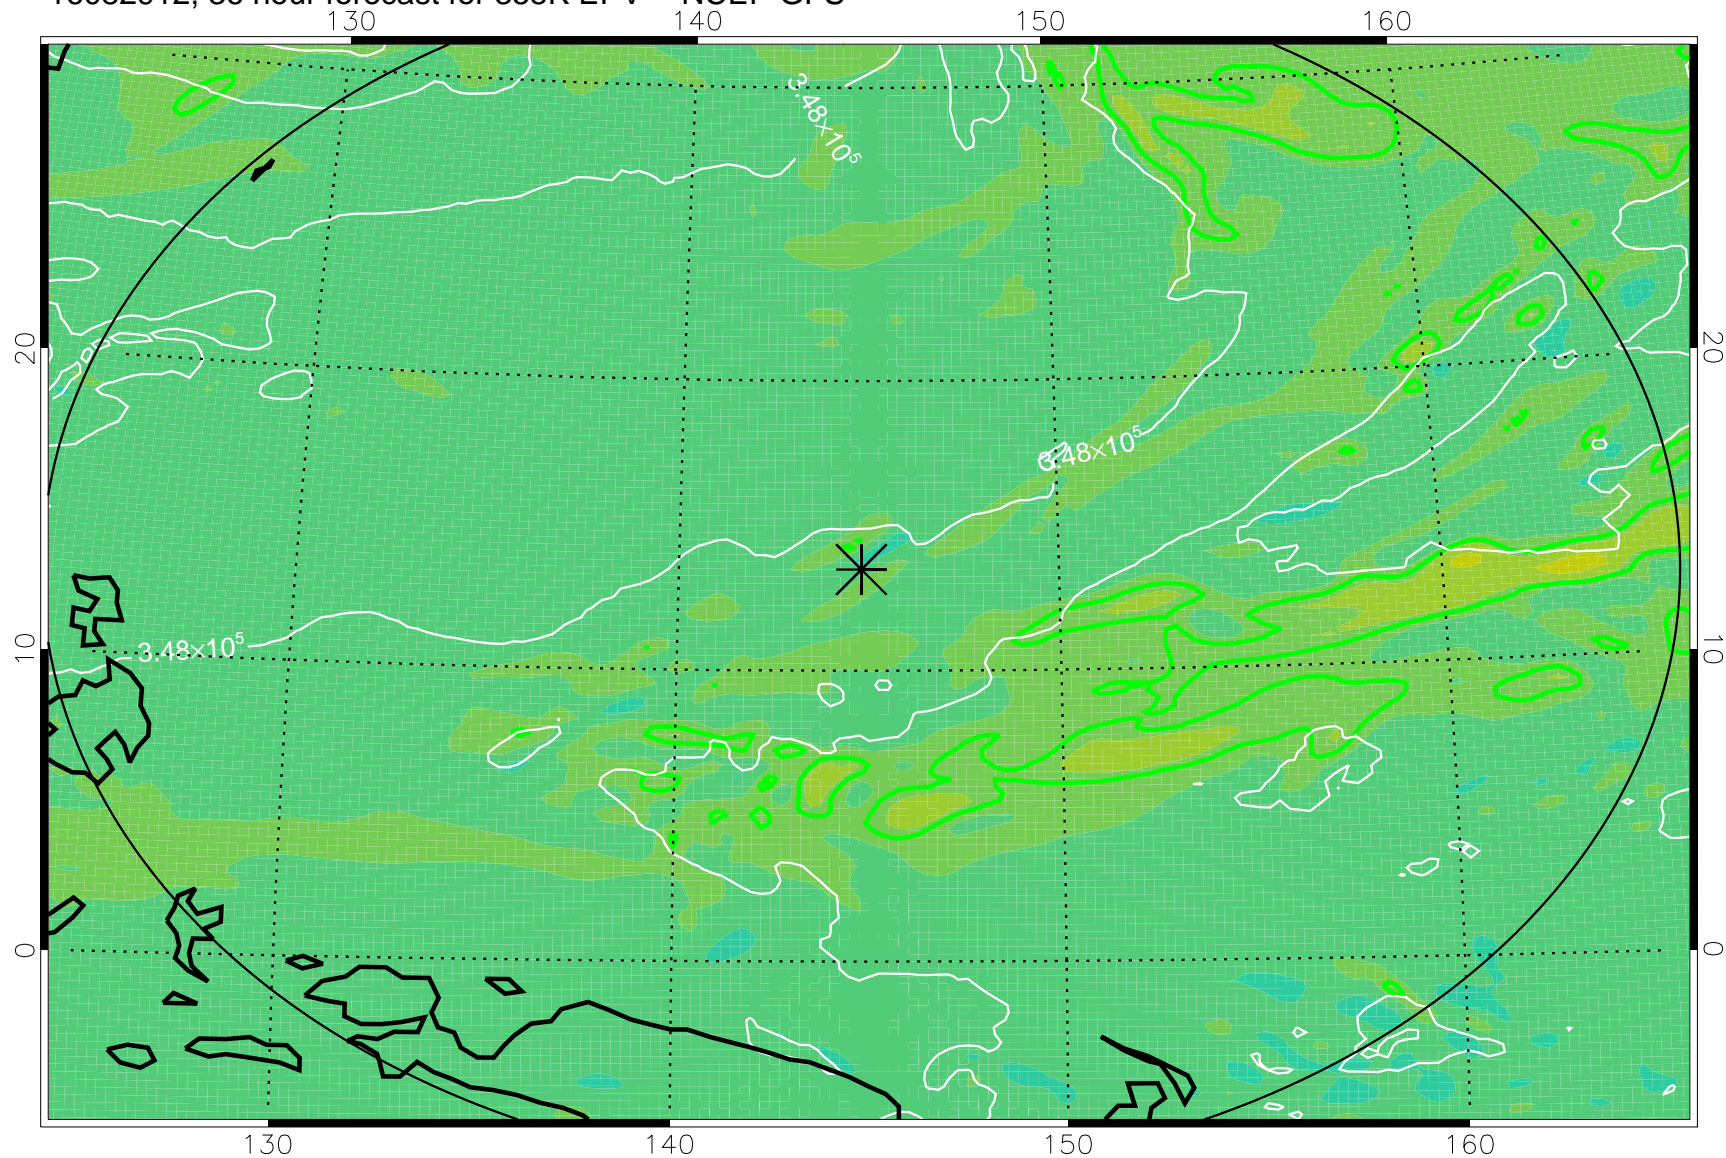

16082806, 6 hour forecast for 355K EPV -- NCEP GFS

355K Montgomery Streamfunction, white
EPV Tropopause (2 PVU) Position
Range ring of 2304 km

16082812, 12 hour forecast for 355K EPV -- NCEP GFS

355K Montgomery Streamfunction, white
EPV Tropopause (2 PVU) Position
Range ring of 2304 km

16082818, 18 hour forecast for 355K EPV -- NCEP GFS

355K Montgomery Streamfunction, white
EPV Tropopause (2 PVU) Position
Range ring of 2304 km

16082900, 24 hour forecast for 355K EPV -- NCEP GFS

355K Montgomery Streamfunction, white
EPV Tropopause (2 PVU) Position
Range ring of 2304 km

16082906, 30 hour forecast for 355K EPV -- NCEP GFS

355K Montgomery Streamfunction, white
EPV Tropopause (2 PVU) Position
Range ring of 2304 km

16082912, 36 hour forecast for 355K EPV -- NCEP GFS

355K Montgomery Streamfunction, white
EPV Tropopause (2 PVU) Position
Range ring of 2304 km

16082918, 42 hour forecast for 355K EPV -- NCEP GFS

355K Montgomery Streamfunction, white
EPV Tropopause (2 PVU) Position
Range ring of 2304 km

16083000, 48 hour forecast for 355K EPV -- NCEP GFS

355K Montgomery Streamfunction, white
EPV Tropopause (2 PVU) Position
Range ring of 2304 km