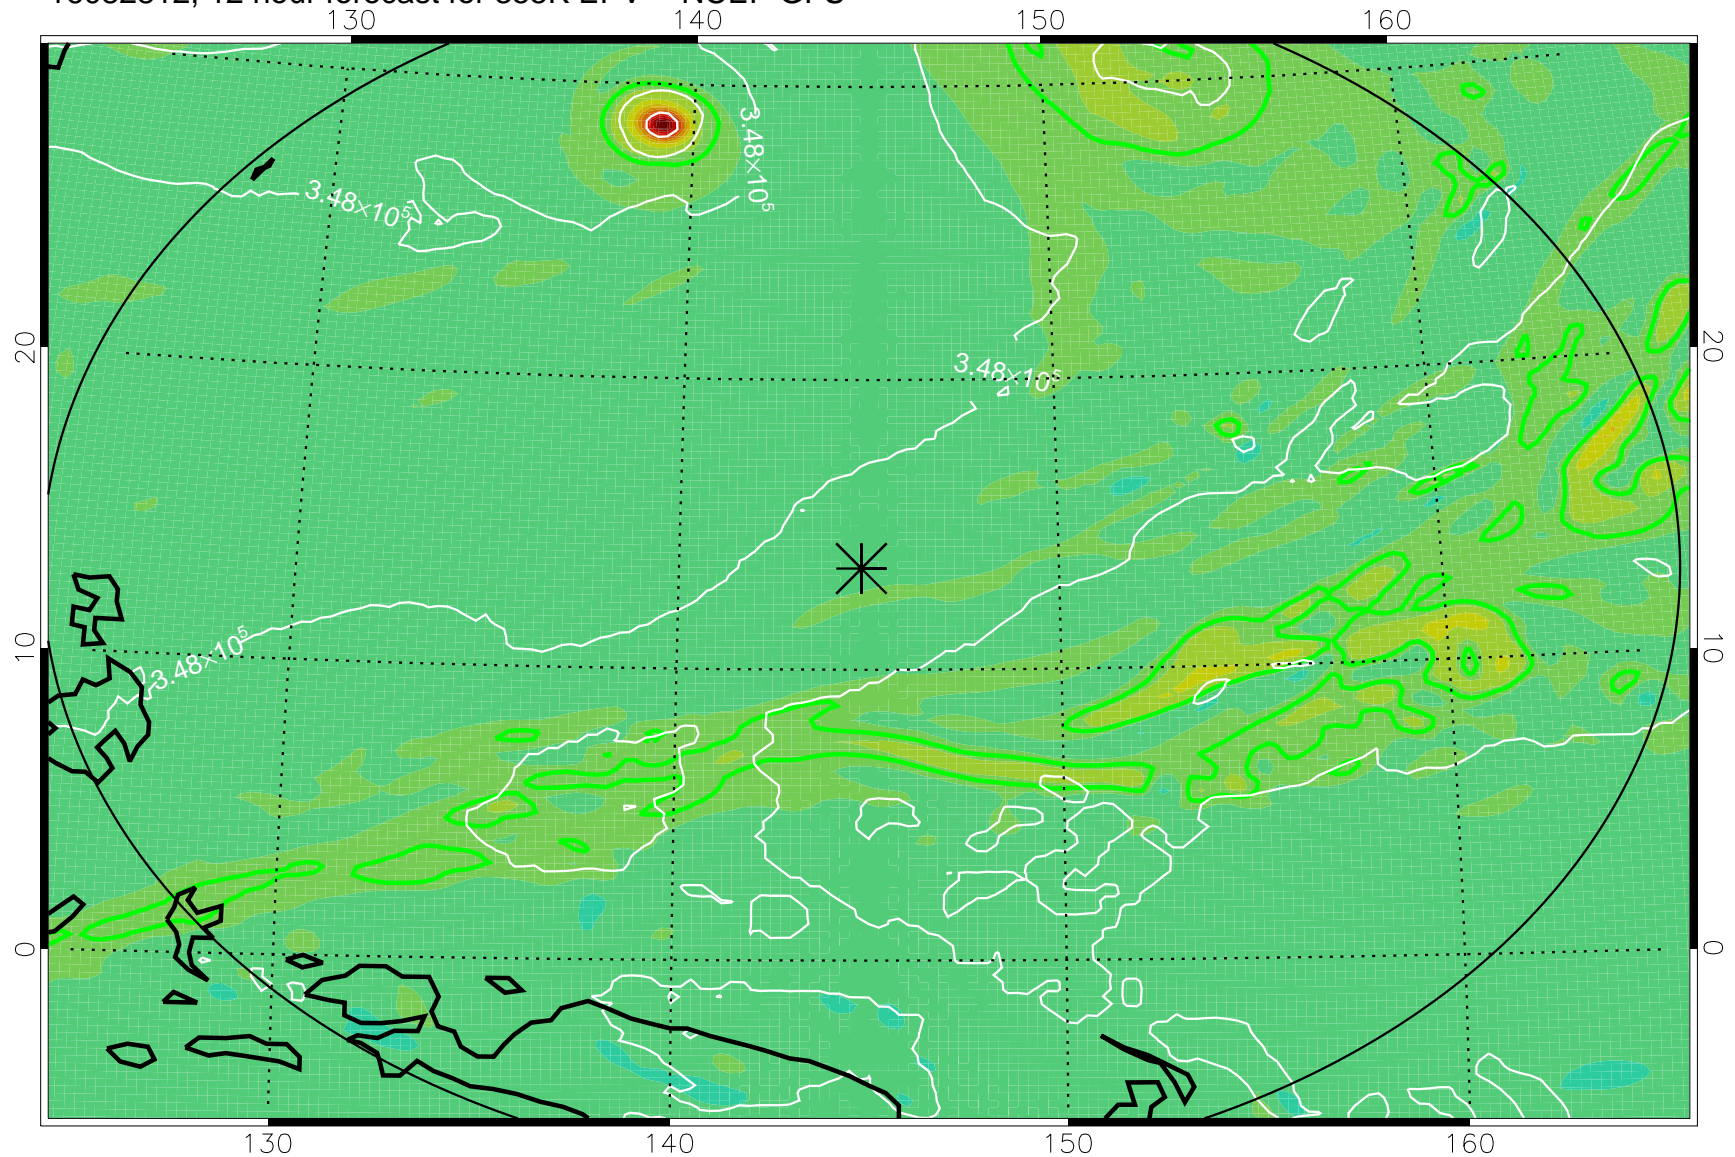

16082806, 6 hour forecast for 355K EPV -- NCEP GFS

355K Montgomery Streamfunction, white
EPV Tropopause (2 PVU) Position
Range ring of 2304 km

16082812, 12 hour forecast for 355K EPV -- NCEP GFS

355K Montgomery Streamfunction, white
EPV Tropopause (2 PVU) Position
Range ring of 2304 km

16082818, 18 hour forecast for 355K EPV -- NCEP GFS

355K Montgomery Streamfunction, white
EPV Tropopause (2 PVU) Position
Range ring of 2304 km

16082900, 24 hour forecast for 355K EPV -- NCEP GFS

355K Montgomery Streamfunction, white
EPV Tropopause (2 PVU) Position
Range ring of 2304 km

16082906, 30 hour forecast for 355K EPV -- NCEP GFS

355K Montgomery Streamfunction, white
EPV Tropopause (2 PVU) Position
Range ring of 2304 km

16082912, 36 hour forecast for 355K EPV -- NCEP GFS

355K Montgomery Streamfunction, white
EPV Tropopause (2 PVU) Position
Range ring of 2304 km

16082918, 42 hour forecast for 355K EPV -- NCEP GFS

355K Montgomery Streamfunction, white
EPV Tropopause (2 PVU) Position
Range ring of 2304 km

16083000, 48 hour forecast for 355K EPV -- NCEP GFS

355K Montgomery Streamfunction, white
EPV Tropopause (2 PVU) Position
Range ring of 2304 km