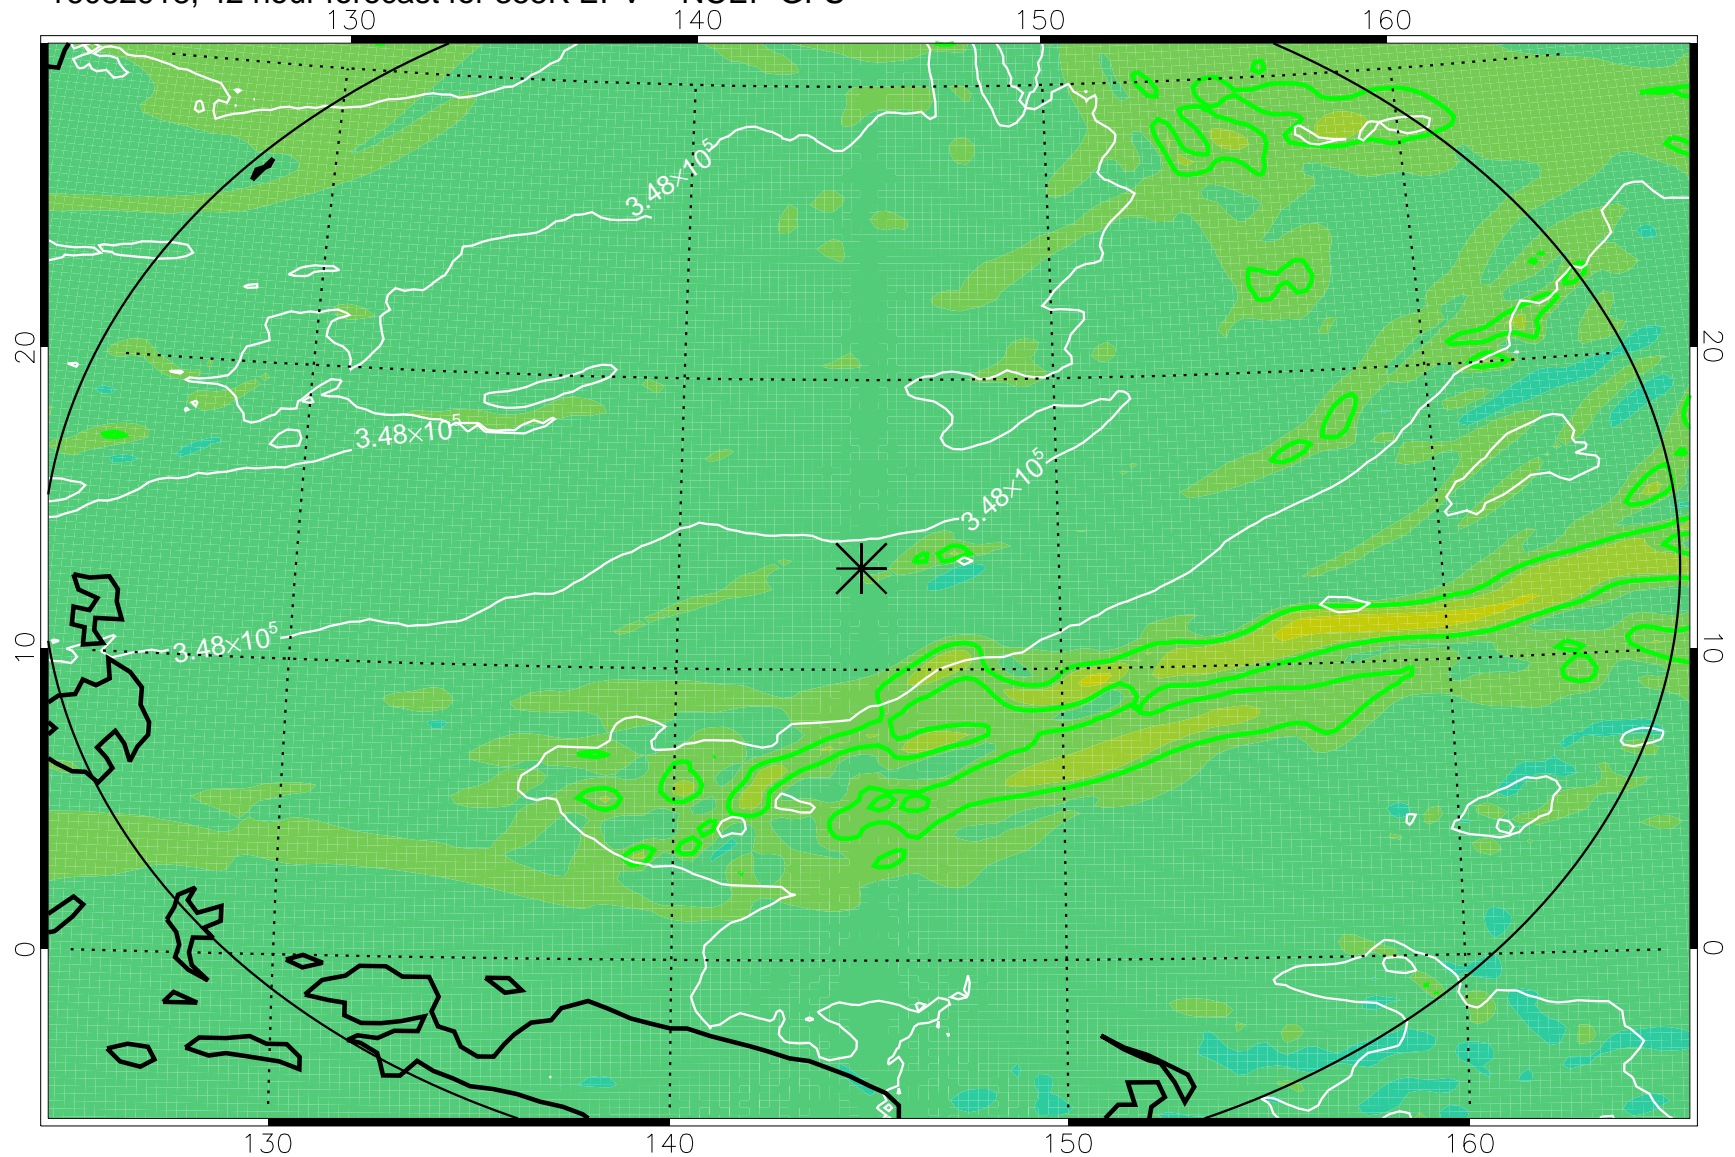

16082818, 18 hour forecast for 355K EPV -- NCEP GFS

355K Montgomery Streamfunction, white
EPV Tropopause (2 PVU) Position
Range ring of 2304 km

16082900, 24 hour forecast for 355K EPV -- NCEP GFS

355K Montgomery Streamfunction, white
EPV Tropopause (2 PVU) Position
Range ring of 2304 km

16082906, 30 hour forecast for 355K EPV -- NCEP GFS

355K Montgomery Streamfunction, white
EPV Tropopause (2 PVU) Position
Range ring of 2304 km

16082912, 36 hour forecast for 355K EPV -- NCEP GFS

355K Montgomery Streamfunction, white
EPV Tropopause (2 PVU) Position
Range ring of 2304 km

16082918, 42 hour forecast for 355K EPV -- NCEP GFS

355K Montgomery Streamfunction, white
EPV Tropopause (2 PVU) Position
Range ring of 2304 km

16083000, 48 hour forecast for 355K EPV -- NCEP GFS

355K Montgomery Streamfunction, white
EPV Tropopause (2 PVU) Position
Range ring of 2304 km

16083006, 54 hour forecast for 355K EPV -- NCEP GFS

355K Montgomery Streamfunction, white
EPV Tropopause (2 PVU) Position
Range ring of 2304 km

16083012, 60 hour forecast for 355K EPV -- NCEP GFS

355K Montgomery Streamfunction, white
EPV Tropopause (2 PVU) Position
Range ring of 2304 km