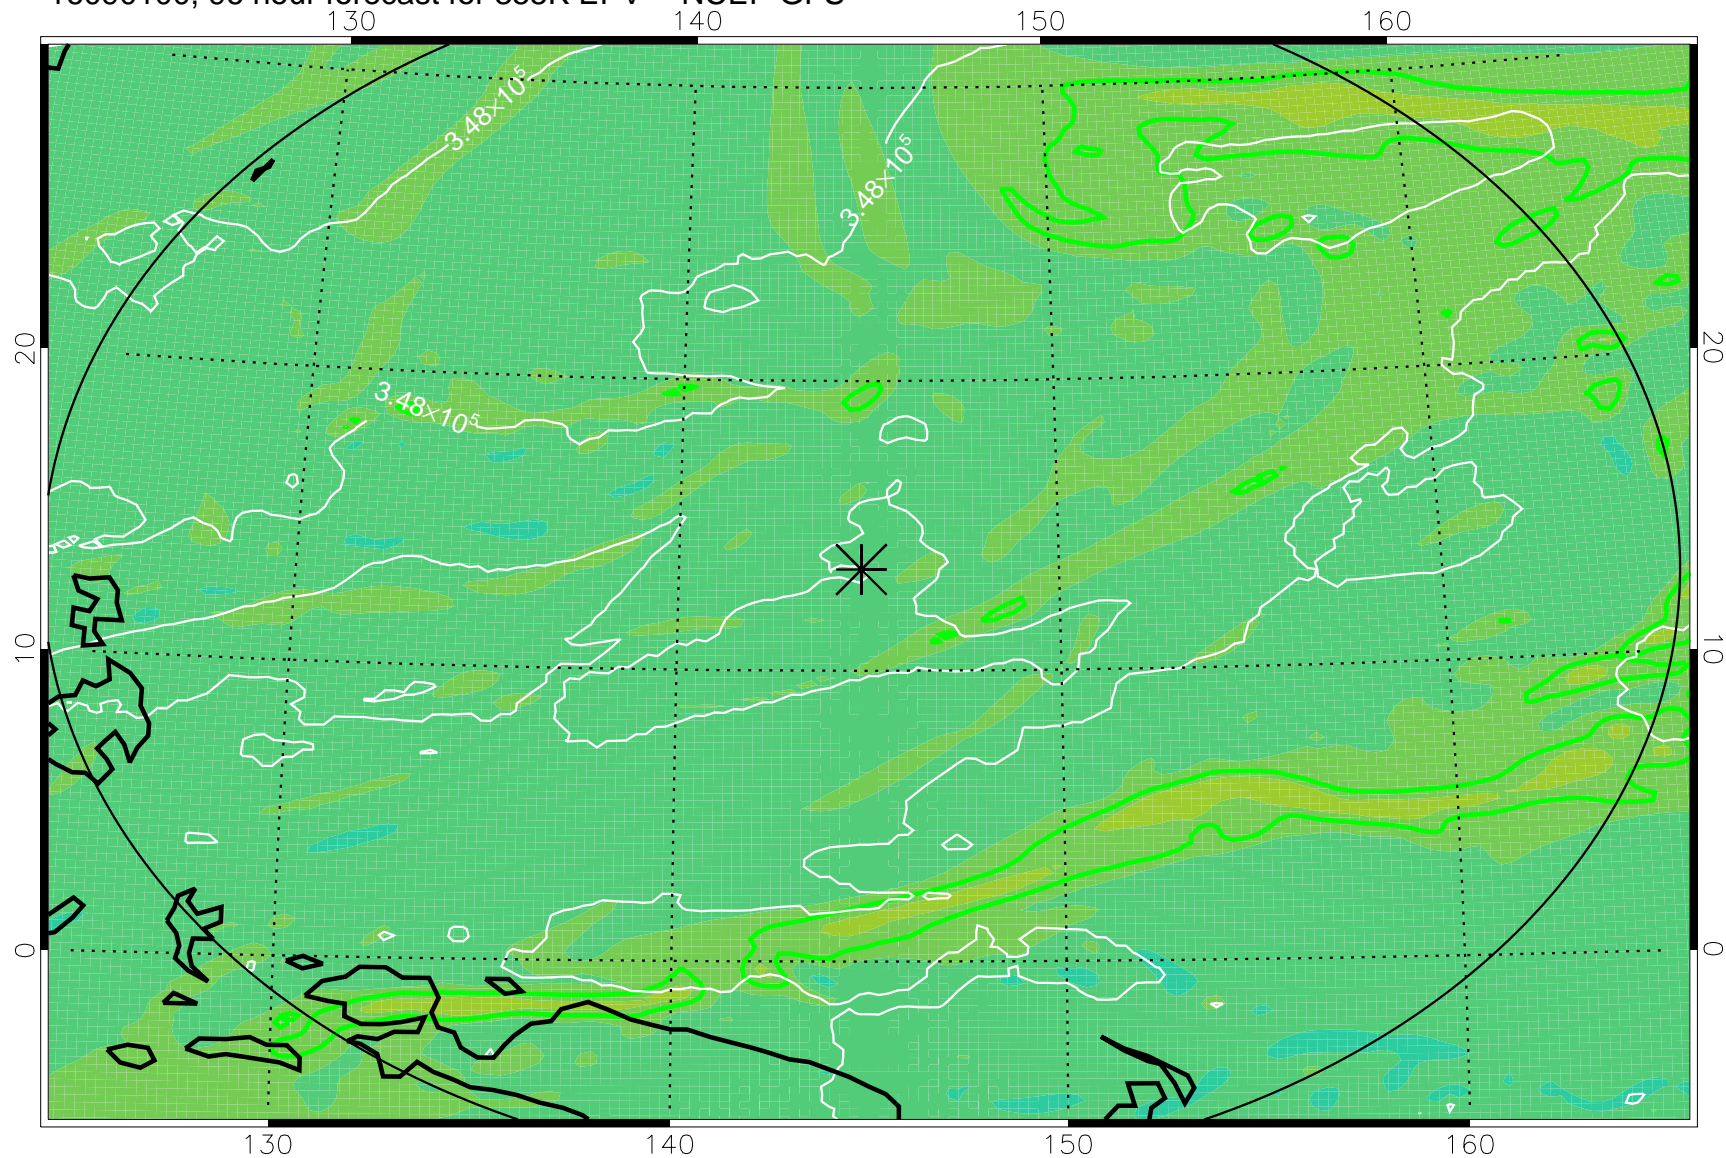

16083018, 66 hour forecast for 355K EPV -- NCEP GFS

355K Montgomery Streamfunction, white
EPV Tropopause (2 PVU) Position
Range ring of 2304 km

16083100, 72 hour forecast for 355K EPV -- NCEP GFS

355K Montgomery Streamfunction, white
EPV Tropopause (2 PVU) Position
Range ring of 2304 km

16083106, 78 hour forecast for 355K EPV -- NCEP GFS

355K Montgomery Streamfunction, white
EPV Tropopause (2 PVU) Position
Range ring of 2304 km

16083112, 84 hour forecast for 355K EPV -- NCEP GFS

355K Montgomery Streamfunction, white
EPV Tropopause (2 PVU) Position
Range ring of 2304 km

16083118, 90 hour forecast for 355K EPV -- NCEP GFS

355K Montgomery Streamfunction, white
EPV Tropopause (2 PVU) Position
Range ring of 2304 km

16090100, 96 hour forecast for 355K EPV -- NCEP GFS

355K Montgomery Streamfunction, white
EPV Tropopause (2 PVU) Position
Range ring of 2304 km

16090106, 102 hour forecast for 355K EPV -- NCEP GFS

355K Montgomery Streamfunction, white
EPV Tropopause (2 PVU) Position
Range ring of 2304 km

16090112, 108 hour forecast for 355K EPV -- NCEP GFS

355K Montgomery Streamfunction, white
EPV Tropopause (2 PVU) Position
Range ring of 2304 km