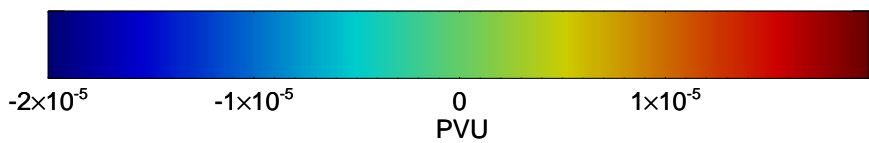

16090106, 102 hour forecast for 355K EPV -- NCEP GFS

355K Montgomery Streamfunction, white
EPV Tropopause (2 PVU) Position
Range ring of 2304 km