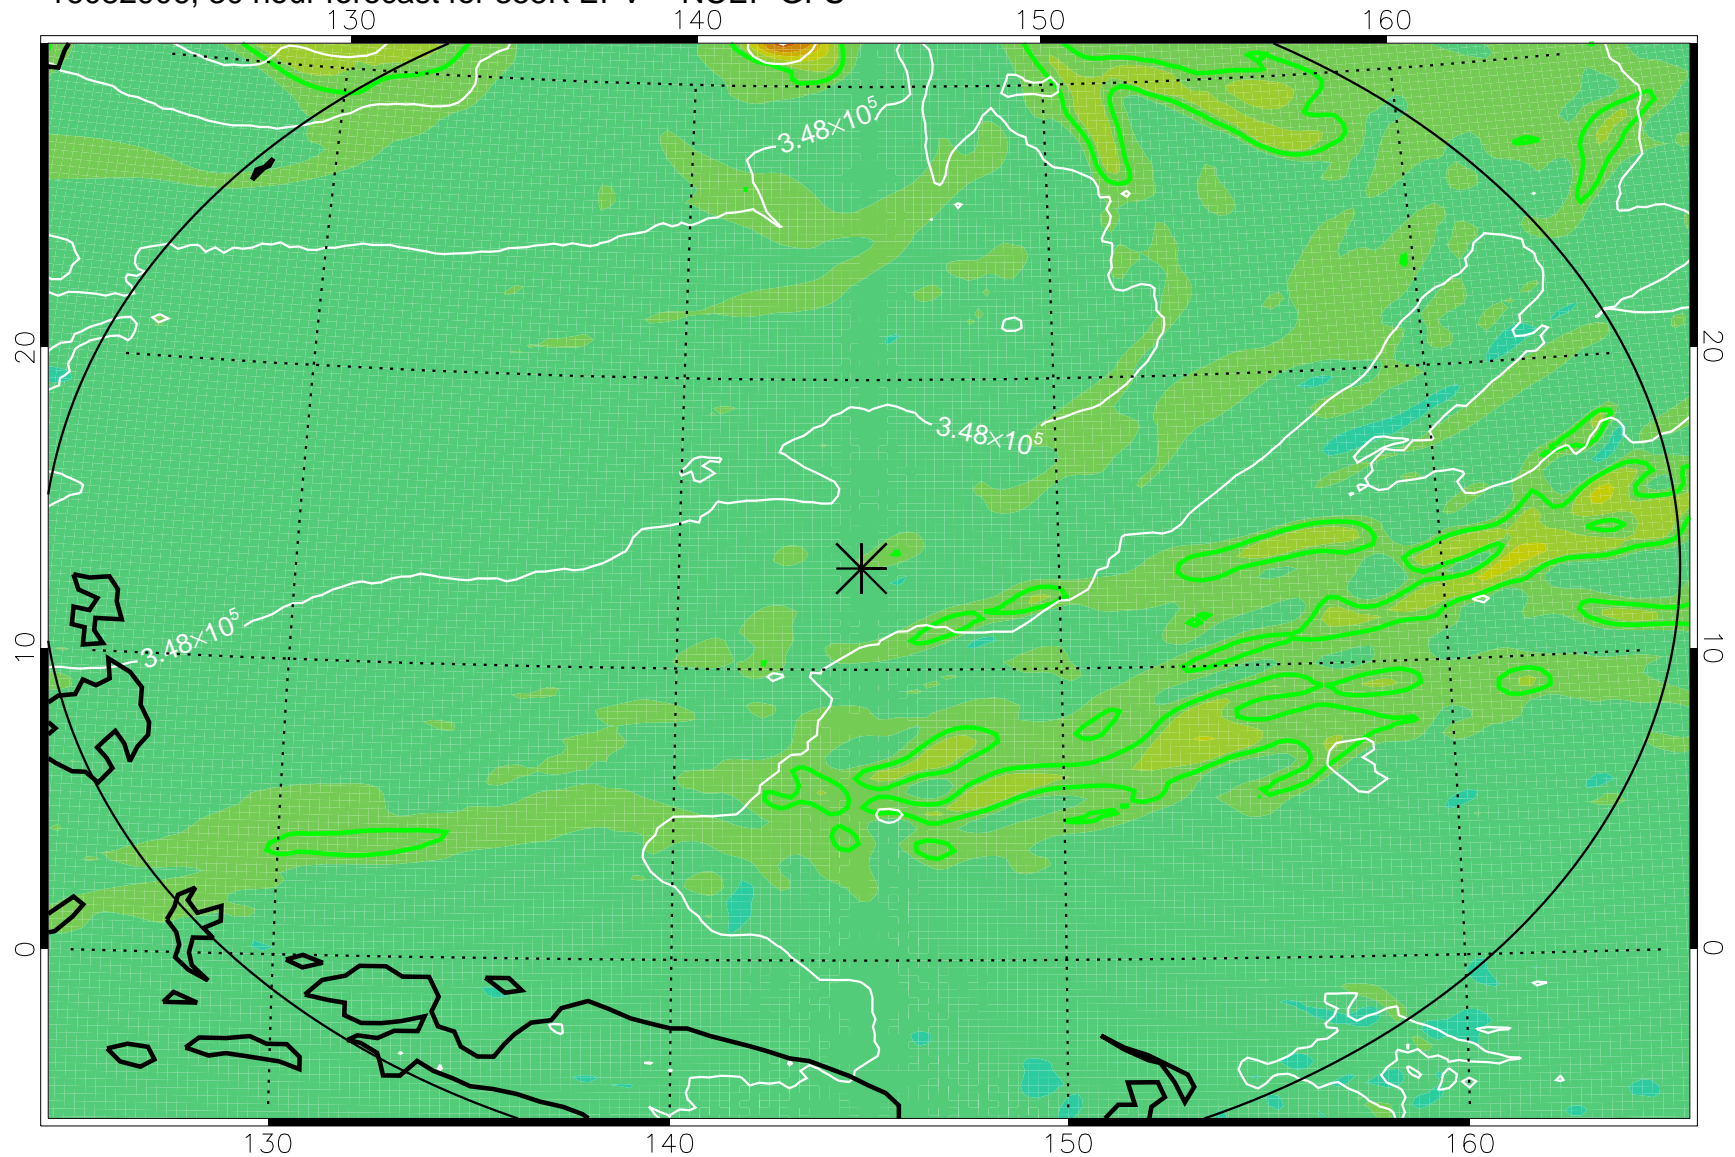

16082806, 6 hour forecast for 355K EPV -- NCEP GFS

355K Montgomery Streamfunction, white
EPV Tropopause (2 PVU) Position
Range ring of 2304 km

16082812, 12 hour forecast for 355K EPV -- NCEP GFS

355K Montgomery Streamfunction, white
EPV Tropopause (2 PVU) Position
Range ring of 2304 km

16082818, 18 hour forecast for 355K EPV -- NCEP GFS

355K Montgomery Streamfunction, white
EPV Tropopause (2 PVU) Position
Range ring of 2304 km

16082900, 24 hour forecast for 355K EPV -- NCEP GFS

355K Montgomery Streamfunction, white
EPV Tropopause (2 PVU) Position
Range ring of 2304 km

16082906, 30 hour forecast for 355K EPV -- NCEP GFS

355K Montgomery Streamfunction, white
EPV Tropopause (2 PVU) Position
Range ring of 2304 km

16082912, 36 hour forecast for 355K EPV -- NCEP GFS

355K Montgomery Streamfunction, white
EPV Tropopause (2 PVU) Position
Range ring of 2304 km

16082918, 42 hour forecast for 355K EPV -- NCEP GFS

355K Montgomery Streamfunction, white
EPV Tropopause (2 PVU) Position
Range ring of 2304 km

16083000, 48 hour forecast for 355K EPV -- NCEP GFS

355K Montgomery Streamfunction, white
EPV Tropopause (2 PVU) Position
Range ring of 2304 km