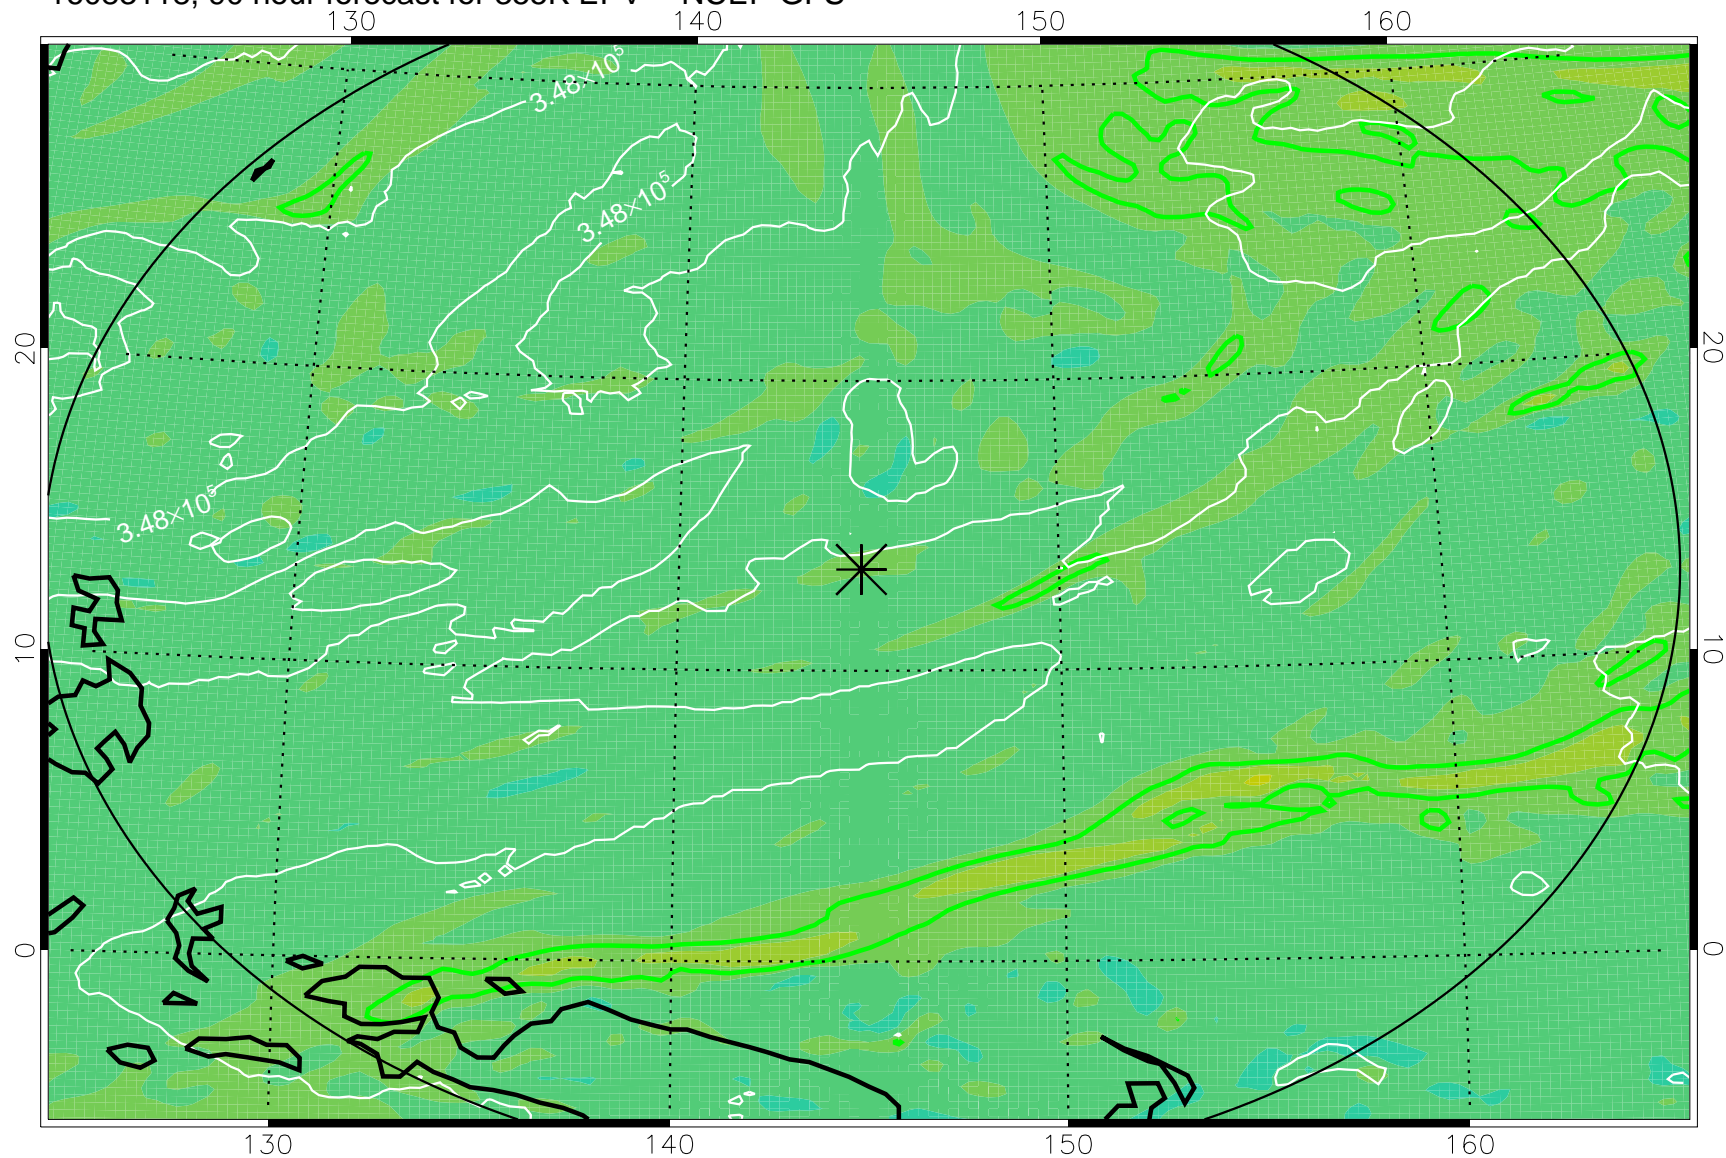

16083018, 66 hour forecast for 355K EPV -- NCEP GFS

355K Montgomery Streamfunction, white
EPV Tropopause (2 PVU) Position
Range ring of 2304 km

16083100, 72 hour forecast for 355K EPV -- NCEP GFS

355K Montgomery Streamfunction, white
EPV Tropopause (2 PVU) Position
Range ring of 2304 km

16083106, 78 hour forecast for 355K EPV -- NCEP GFS

355K Montgomery Streamfunction, white
EPV Tropopause (2 PVU) Position
Range ring of 2304 km

16083112, 84 hour forecast for 355K EPV -- NCEP GFS

355K Montgomery Streamfunction, white
EPV Tropopause (2 PVU) Position
Range ring of 2304 km

16083118, 90 hour forecast for 355K EPV -- NCEP GFS

355K Montgomery Streamfunction, white
EPV Tropopause (2 PVU) Position
Range ring of 2304 km

16090100, 96 hour forecast for 355K EPV -- NCEP GFS

355K Montgomery Streamfunction, white
EPV Tropopause (2 PVU) Position
Range ring of 2304 km

16090106, 102 hour forecast for 355K EPV -- NCEP GFS

355K Montgomery Streamfunction, white
EPV Tropopause (2 PVU) Position
Range ring of 2304 km

16090112, 108 hour forecast for 355K EPV -- NCEP GFS

355K Montgomery Streamfunction, white
EPV Tropopause (2 PVU) Position
Range ring of 2304 km