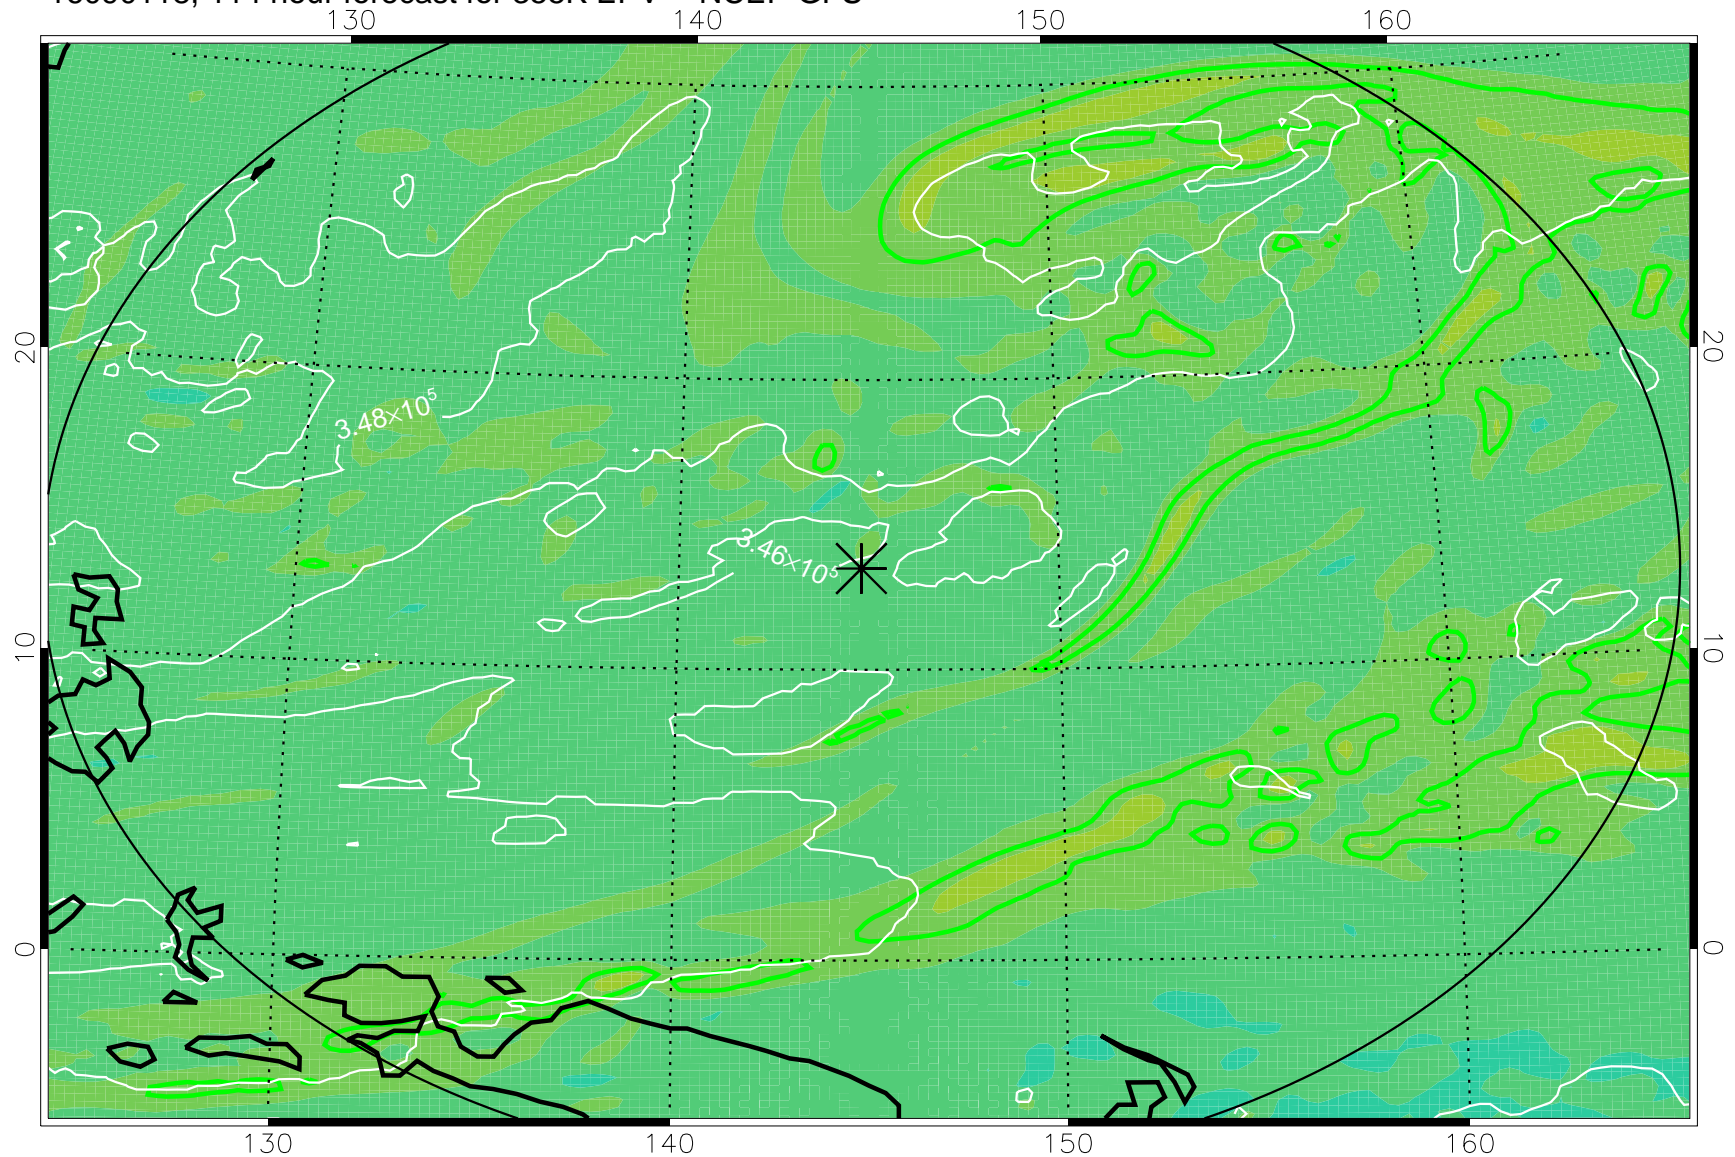

16083106, 78 hour forecast for 355K EPV -- NCEP GFS

355K Montgomery Streamfunction, white
EPV Tropopause (2 PVU) Position
Range ring of 2304 km

16083112, 84 hour forecast for 355K EPV -- NCEP GFS

355K Montgomery Streamfunction, white
EPV Tropopause (2 PVU) Position
Range ring of 2304 km

16083118, 90 hour forecast for 355K EPV -- NCEP GFS

355K Montgomery Streamfunction, white
EPV Tropopause (2 PVU) Position
Range ring of 2304 km

16090100, 96 hour forecast for 355K EPV -- NCEP GFS

355K Montgomery Streamfunction, white
EPV Tropopause (2 PVU) Position
Range ring of 2304 km

16090106, 102 hour forecast for 355K EPV -- NCEP GFS

355K Montgomery Streamfunction, white
EPV Tropopause (2 PVU) Position
Range ring of 2304 km

16090112, 108 hour forecast for 355K EPV -- NCEP GFS

355K Montgomery Streamfunction, white
EPV Tropopause (2 PVU) Position
Range ring of 2304 km

16090118, 114 hour forecast for 355K EPV -- NCEP GFS

355K Montgomery Streamfunction, white
EPV Tropopause (2 PVU) Position
Range ring of 2304 km

16090200, 120 hour forecast for 355K EPV -- NCEP GFS

355K Montgomery Streamfunction, white
EPV Tropopause (2 PVU) Position
Range ring of 2304 km