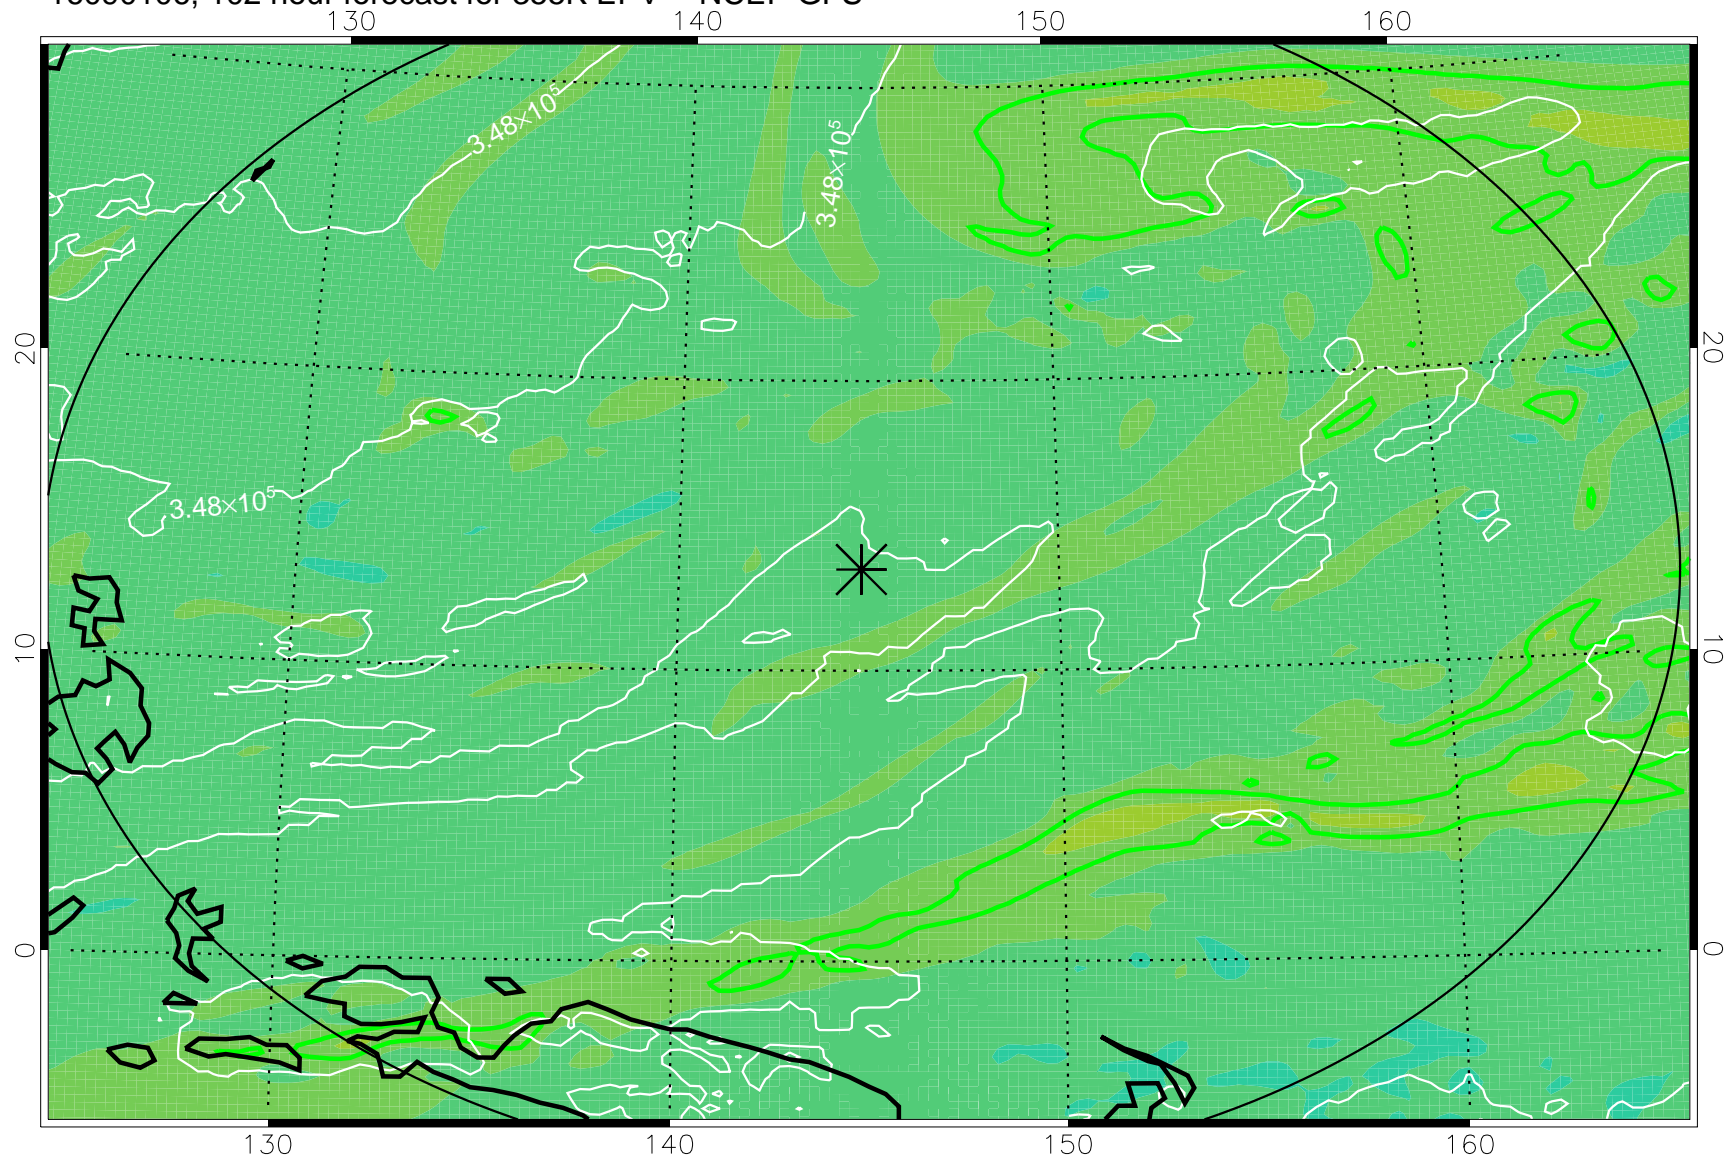

16083106, 78 hour forecast for 355K EPV -- NCEP GFS

355K Montgomery Streamfunction, white
EPV Tropopause (2 PVU) Position
Range ring of 2304 km

16083112, 84 hour forecast for 355K EPV -- NCEP GFS

355K Montgomery Streamfunction, white
EPV Tropopause (2 PVU) Position
Range ring of 2304 km

16083118, 90 hour forecast for 355K EPV -- NCEP GFS

355K Montgomery Streamfunction, white
EPV Tropopause (2 PVU) Position
Range ring of 2304 km

16090100, 96 hour forecast for 355K EPV -- NCEP GFS

355K Montgomery Streamfunction, white
EPV Tropopause (2 PVU) Position
Range ring of 2304 km

16090106, 102 hour forecast for 355K EPV -- NCEP GFS

355K Montgomery Streamfunction, white
EPV Tropopause (2 PVU) Position
Range ring of 2304 km

16090112, 108 hour forecast for 355K EPV -- NCEP GFS

355K Montgomery Streamfunction, white
EPV Tropopause (2 PVU) Position
Range ring of 2304 km

16090118, 114 hour forecast for 355K EPV -- NCEP GFS

355K Montgomery Streamfunction, white
EPV Tropopause (2 PVU) Position
Range ring of 2304 km

16090200, 120 hour forecast for 355K EPV -- NCEP GFS

355K Montgomery Streamfunction, white
EPV Tropopause (2 PVU) Position
Range ring of 2304 km