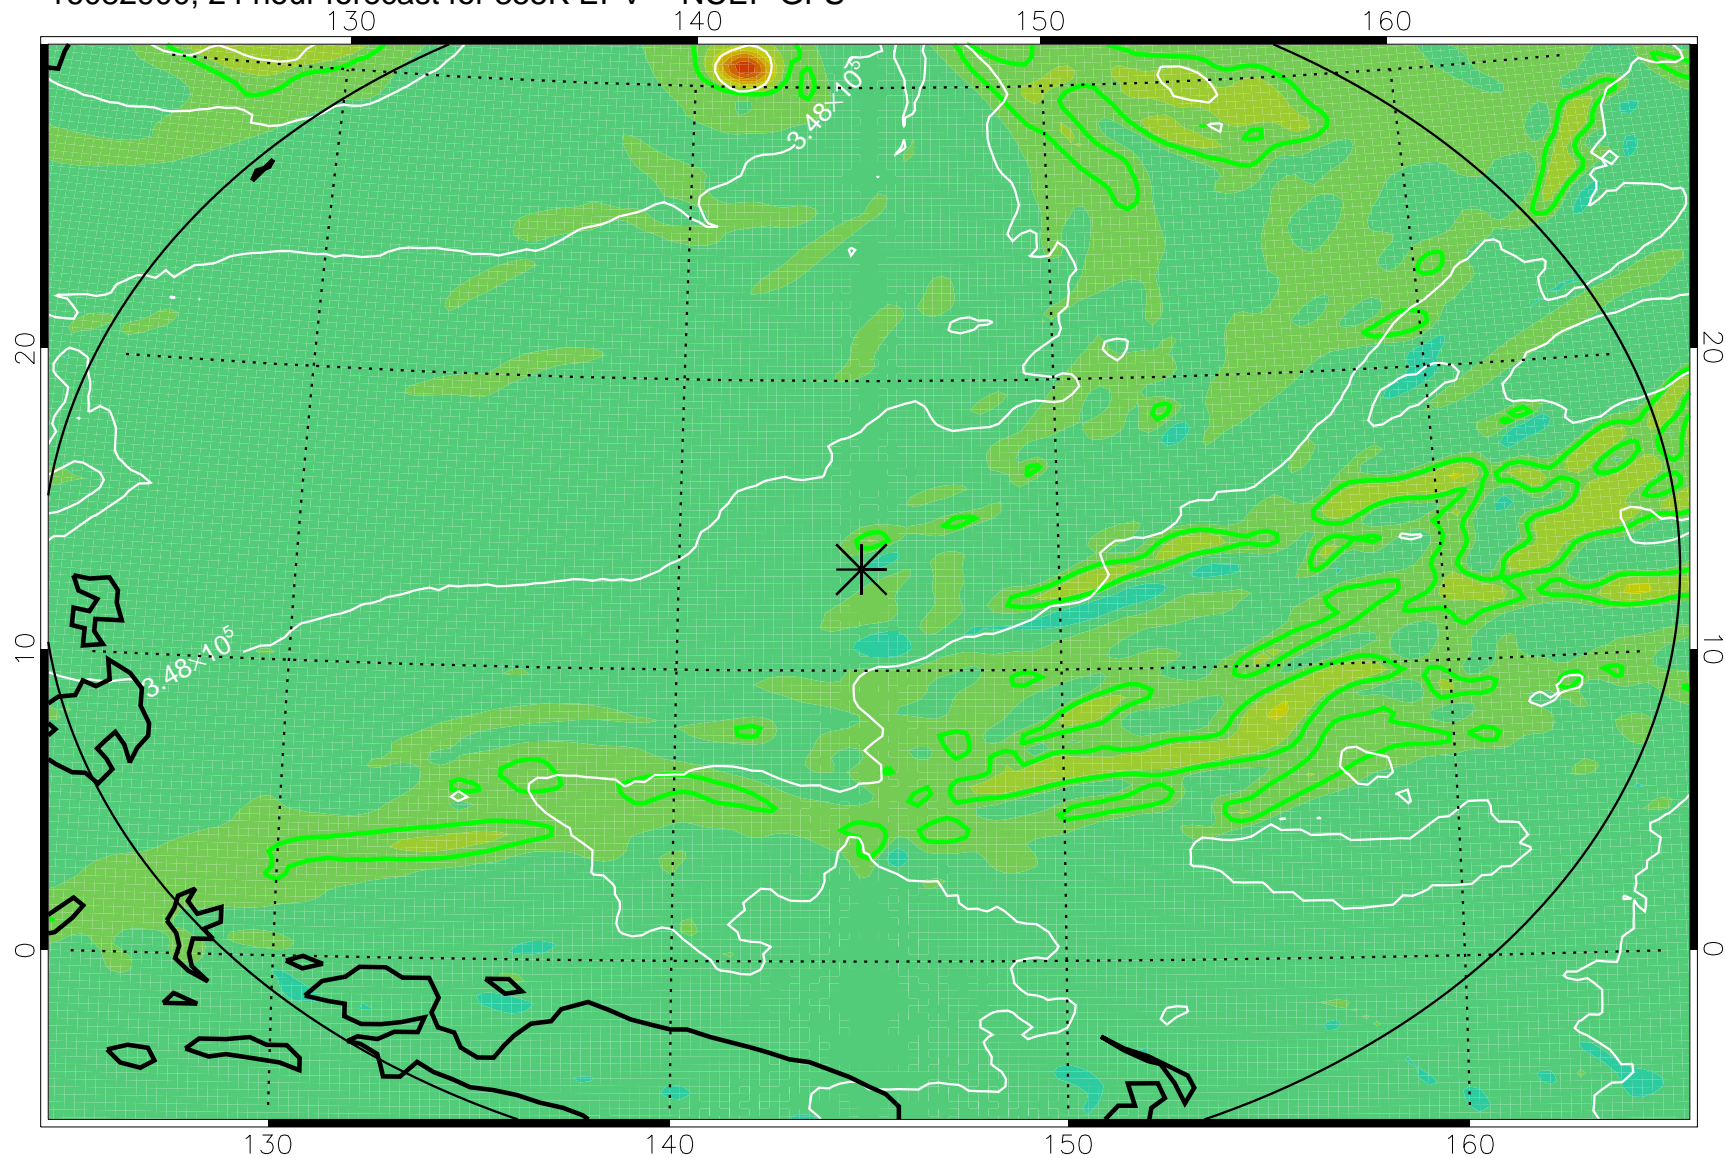

16082806, 6 hour forecast for 355K EPV -- NCEP GFS

355K Montgomery Streamfunction, white
EPV Tropopause (2 PVU) Position
Range ring of 2304 km

16082812, 12 hour forecast for 355K EPV -- NCEP GFS

355K Montgomery Streamfunction, white
EPV Tropopause (2 PVU) Position
Range ring of 2304 km

16082818, 18 hour forecast for 355K EPV -- NCEP GFS

355K Montgomery Streamfunction, white
EPV Tropopause (2 PVU) Position
Range ring of 2304 km

16082900, 24 hour forecast for 355K EPV -- NCEP GFS

355K Montgomery Streamfunction, white
EPV Tropopause (2 PVU) Position
Range ring of 2304 km

16082906, 30 hour forecast for 355K EPV -- NCEP GFS

355K Montgomery Streamfunction, white
EPV Tropopause (2 PVU) Position
Range ring of 2304 km

16082912, 36 hour forecast for 355K EPV -- NCEP GFS

355K Montgomery Streamfunction, white
EPV Tropopause (2 PVU) Position
Range ring of 2304 km

16082918, 42 hour forecast for 355K EPV -- NCEP GFS

355K Montgomery Streamfunction, white
EPV Tropopause (2 PVU) Position
Range ring of 2304 km

16083000, 48 hour forecast for 355K EPV -- NCEP GFS

355K Montgomery Streamfunction, white
EPV Tropopause (2 PVU) Position
Range ring of 2304 km