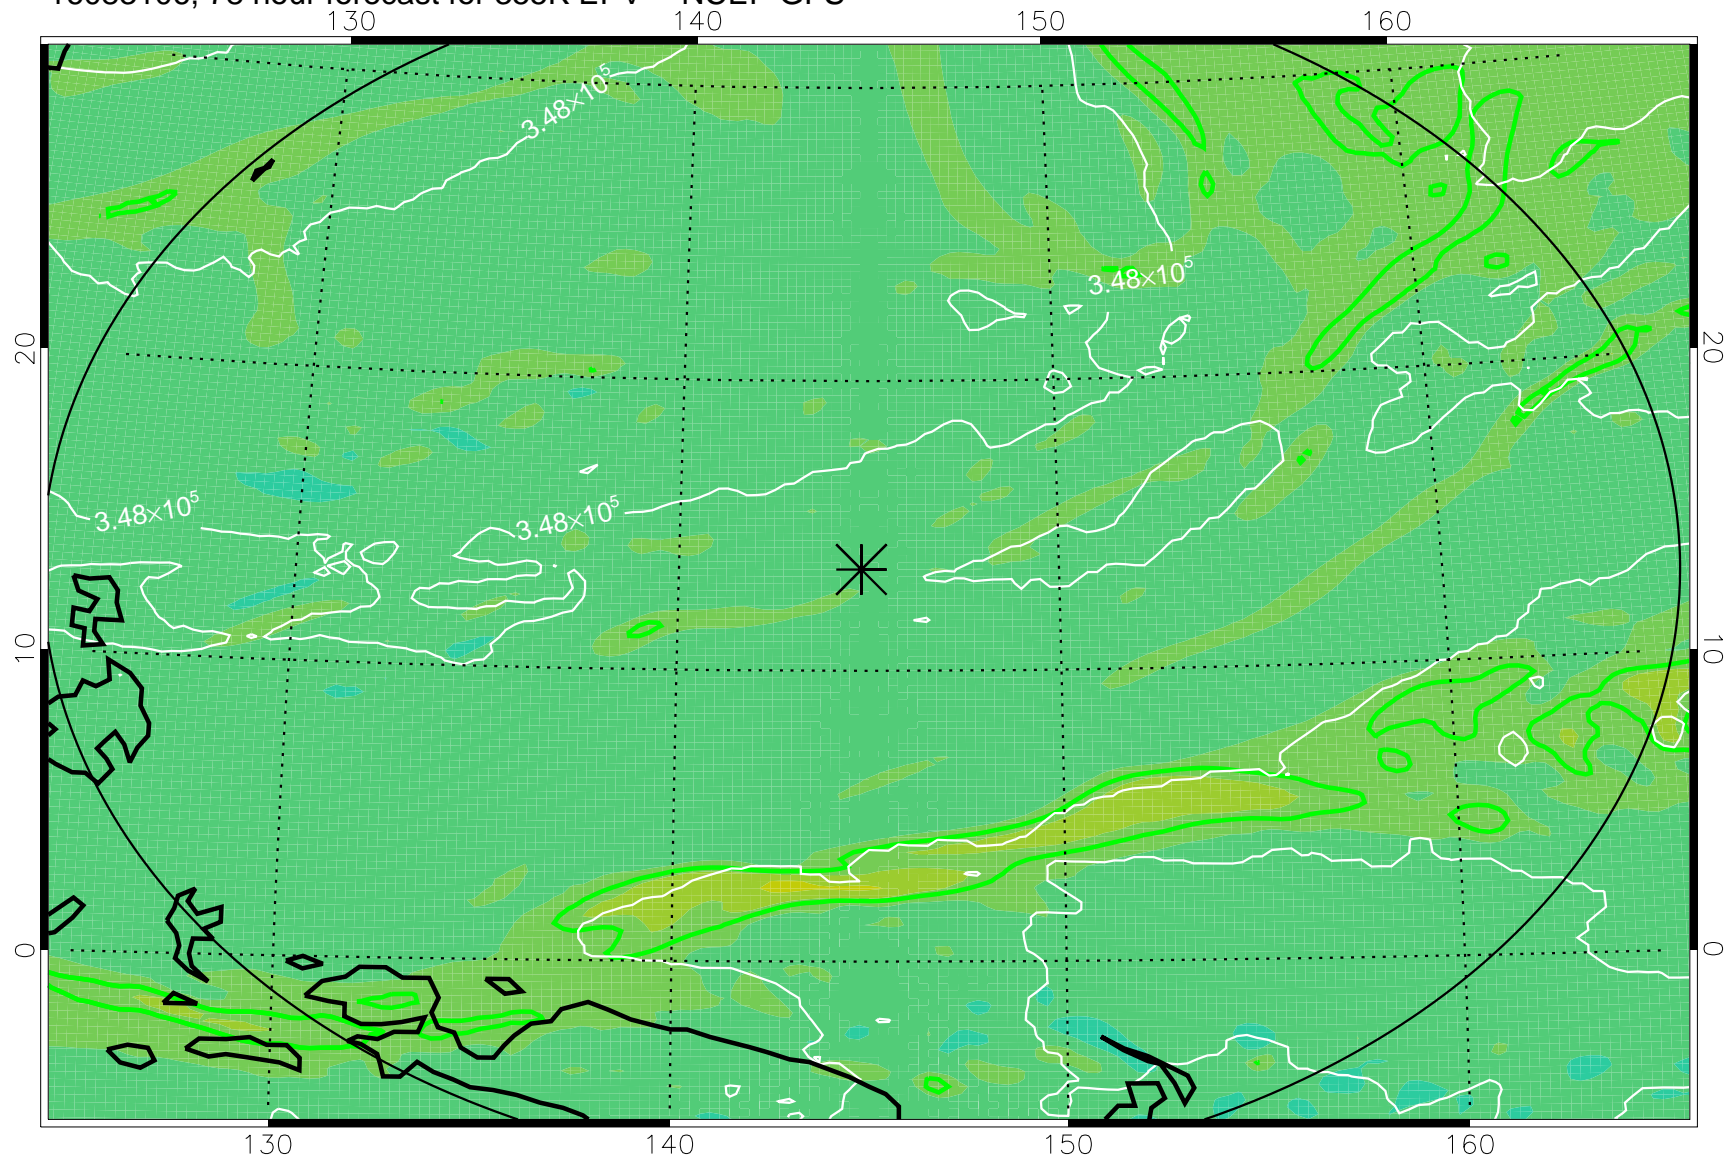

16083018, 66 hour forecast for 355K EPV -- NCEP GFS

355K Montgomery Streamfunction, white
EPV Tropopause (2 PVU) Position
Range ring of 2304 km

16083100, 72 hour forecast for 355K EPV -- NCEP GFS

355K Montgomery Streamfunction, white
EPV Tropopause (2 PVU) Position
Range ring of 2304 km

16083106, 78 hour forecast for 355K EPV -- NCEP GFS

355K Montgomery Streamfunction, white
EPV Tropopause (2 PVU) Position
Range ring of 2304 km

16083112, 84 hour forecast for 355K EPV -- NCEP GFS

355K Montgomery Streamfunction, white
EPV Tropopause (2 PVU) Position
Range ring of 2304 km

16083118, 90 hour forecast for 355K EPV -- NCEP GFS

355K Montgomery Streamfunction, white
EPV Tropopause (2 PVU) Position
Range ring of 2304 km

16090100, 96 hour forecast for 355K EPV -- NCEP GFS

355K Montgomery Streamfunction, white
EPV Tropopause (2 PVU) Position
Range ring of 2304 km

16090106, 102 hour forecast for 355K EPV -- NCEP GFS

355K Montgomery Streamfunction, white
EPV Tropopause (2 PVU) Position
Range ring of 2304 km

16090112, 108 hour forecast for 355K EPV -- NCEP GFS

355K Montgomery Streamfunction, white
EPV Tropopause (2 PVU) Position
Range ring of 2304 km