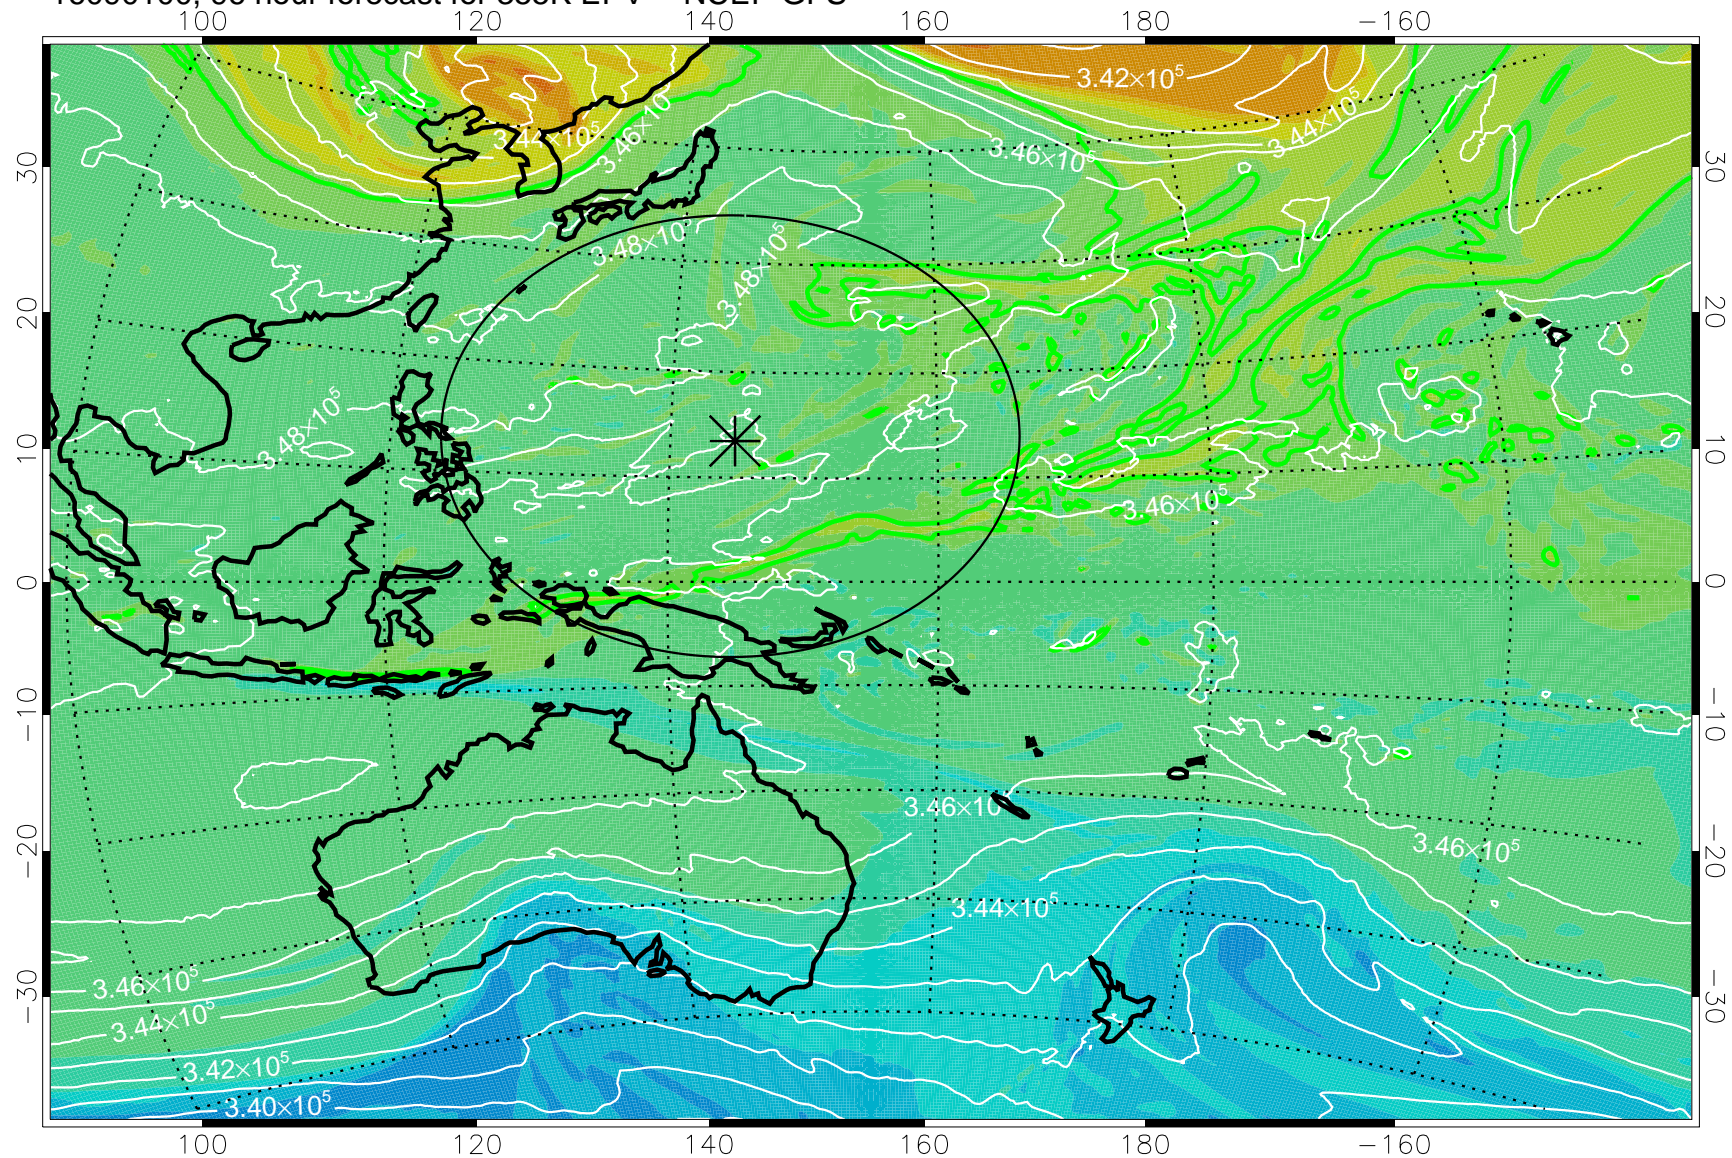

16083018, 66 hour forecast for 355K EPV -- NCEP GFS

355K Montgomery Streamfunction, white  
EPV Tropopause (2 PVU) Position  
Range ring of 2304 km

16083100, 72 hour forecast for 355K EPV -- NCEP GFS

355K Montgomery Streamfunction, white  
EPV Tropopause (2 PVU) Position  
Range ring of 2304 km

16083106, 78 hour forecast for 355K EPV -- NCEP GFS

355K Montgomery Streamfunction, white  
EPV Tropopause (2 PVU) Position  
Range ring of 2304 km

16083112, 84 hour forecast for 355K EPV -- NCEP GFS

355K Montgomery Streamfunction, white  
EPV Tropopause (2 PVU) Position  
Range ring of 2304 km

16083118, 90 hour forecast for 355K EPV -- NCEP GFS

355K Montgomery Streamfunction, white  
EPV Tropopause (2 PVU) Position  
Range ring of 2304 km

16090100, 96 hour forecast for 355K EPV -- NCEP GFS

355K Montgomery Streamfunction, white  
EPV Tropopause (2 PVU) Position  
Range ring of 2304 km

16090112, 108 hour forecast for 355K EPV -- NCEP GFS

355K Montgomery Streamfunction, white  
EPV Tropopause (2 PVU) Position  
Range ring of 2304 km

16090118, 114 hour forecast for 355K EPV -- NCEP GFS

355K Montgomery Streamfunction, white  
EPV Tropopause (2 PVU) Position  
Range ring of 2304 km