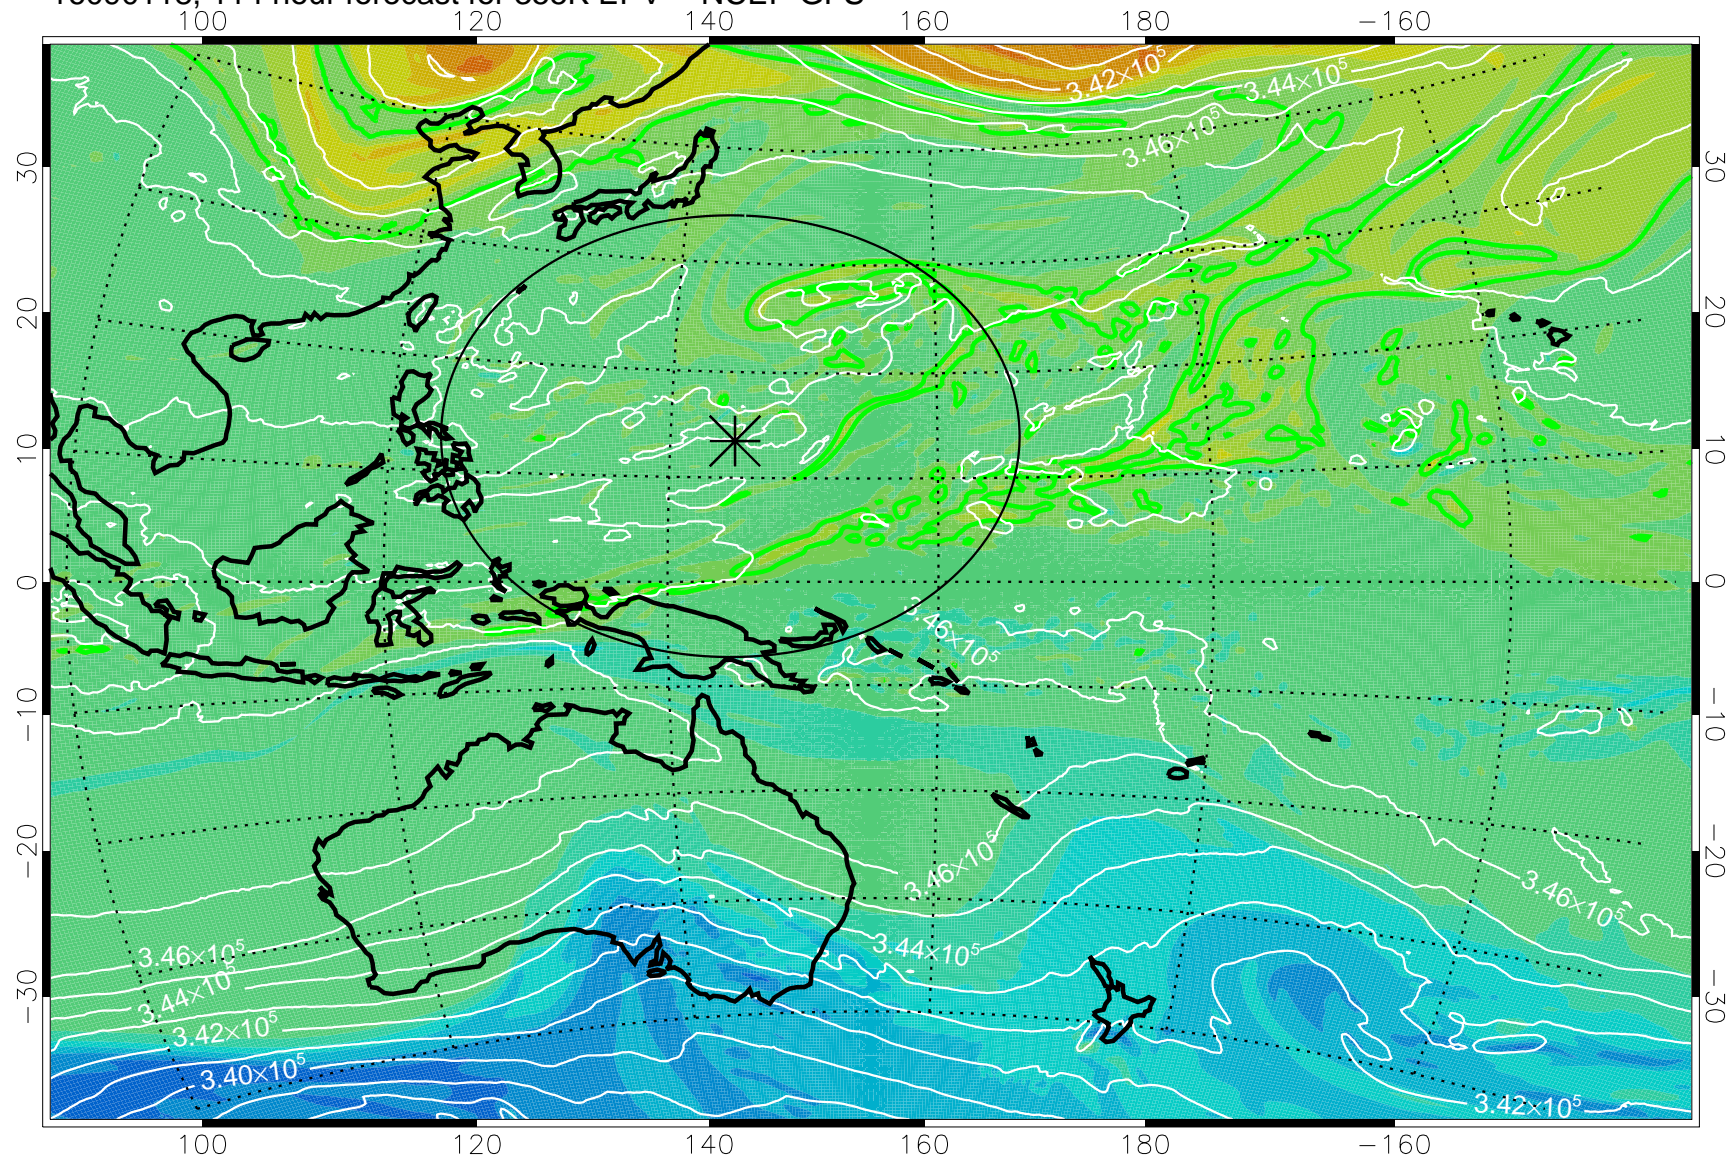

16083106, 78 hour forecast for 355K EPV -- NCEP GFS

355K Montgomery Streamfunction, white  
EPV Tropopause (2 PVU) Position  
Range ring of 2304 km

16083112, 84 hour forecast for 355K EPV -- NCEP GFS

355K Montgomery Streamfunction, white  
EPV Tropopause (2 PVU) Position  
Range ring of 2304 km

16083118, 90 hour forecast for 355K EPV -- NCEP GFS

355K Montgomery Streamfunction, white  
EPV Tropopause (2 PVU) Position  
Range ring of 2304 km

16090100, 96 hour forecast for 355K EPV -- NCEP GFS

355K Montgomery Streamfunction, white  
EPV Tropopause (2 PVU) Position  
Range ring of 2304 km

16090112, 108 hour forecast for 355K EPV -- NCEP GFS

355K Montgomery Streamfunction, white  
EPV Tropopause (2 PVU) Position  
Range ring of 2304 km

16090118, 114 hour forecast for 355K EPV -- NCEP GFS

355K Montgomery Streamfunction, white  
EPV Tropopause (2 PVU) Position  
Range ring of 2304 km

16090200, 120 hour forecast for 355K EPV -- NCEP GFS

355K Montgomery Streamfunction, white  
EPV Tropopause (2 PVU) Position  
Range ring of 2304 km