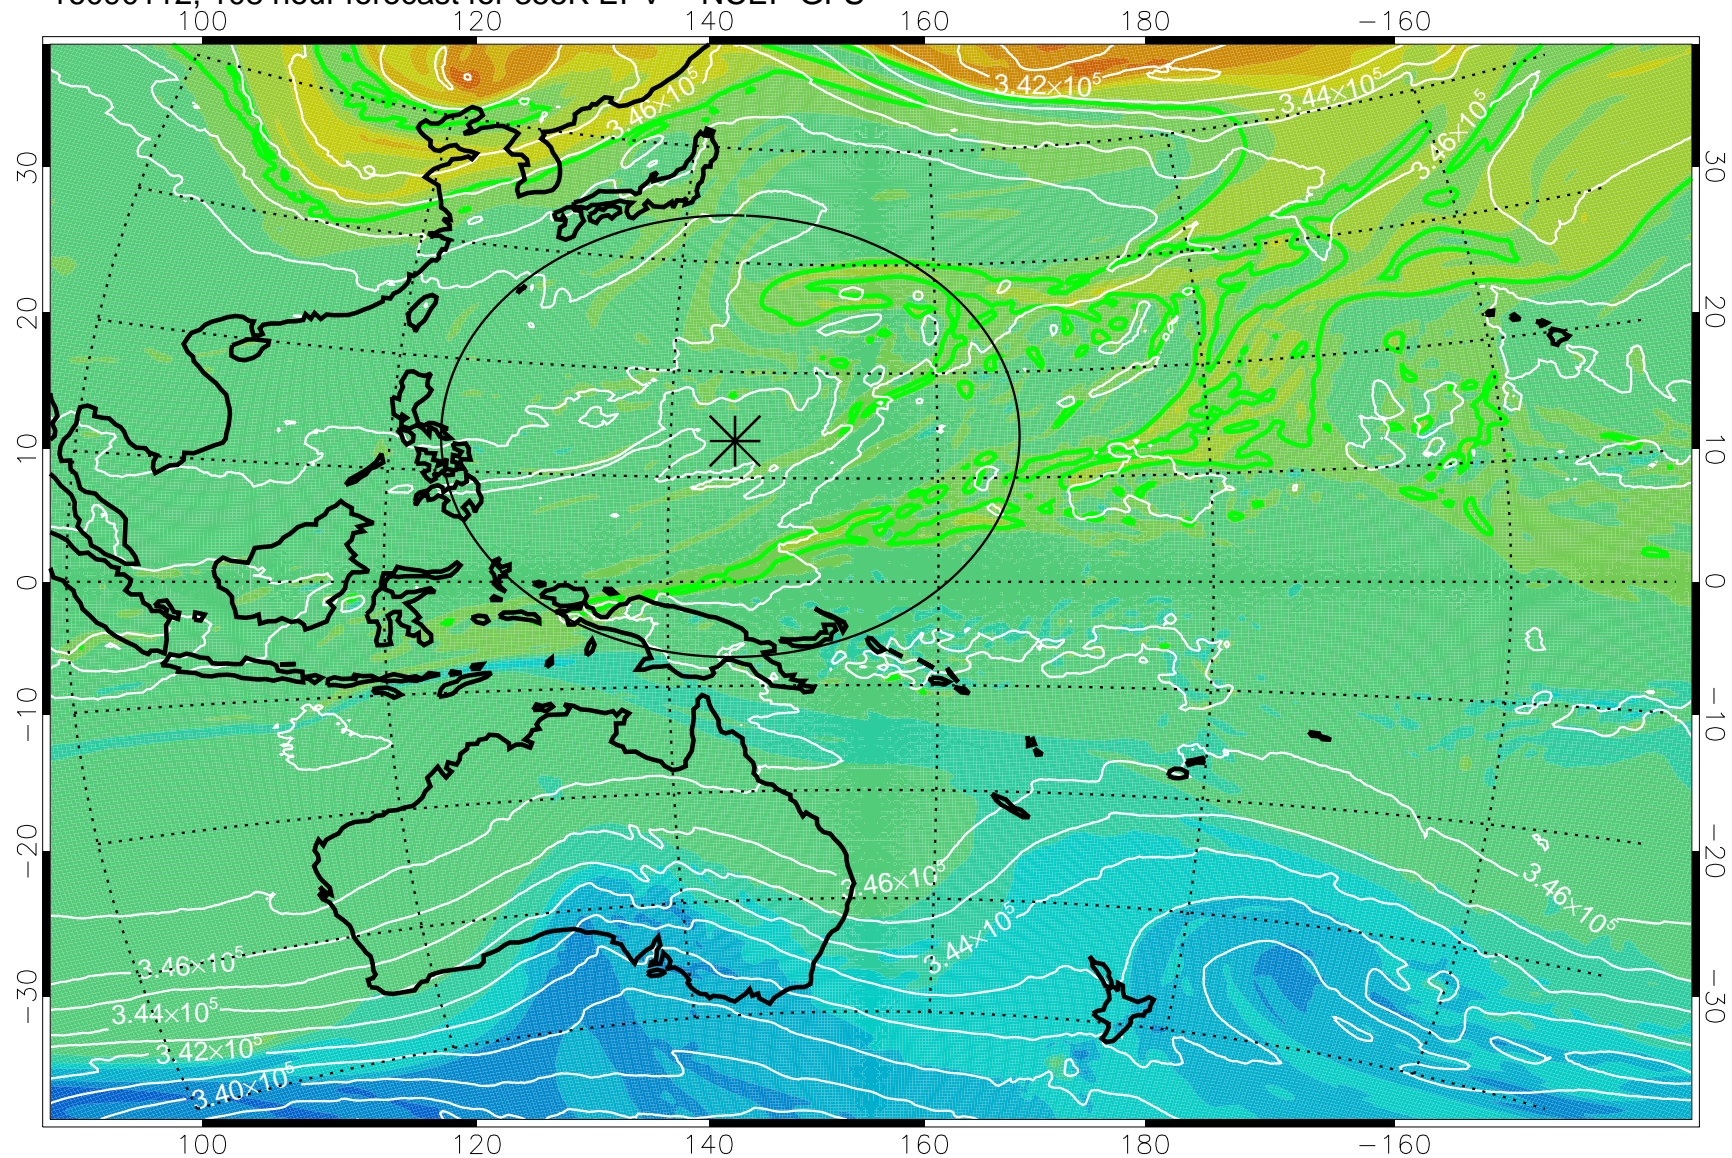

16083106, 78 hour forecast for 355K EPV -- NCEP GFS

355K Montgomery Streamfunction, white  
EPV Tropopause (2 PVU) Position  
Range ring of 2304 km

16083112, 84 hour forecast for 355K EPV -- NCEP GFS

355K Montgomery Streamfunction, white  
EPV Tropopause (2 PVU) Position  
Range ring of 2304 km

16083118, 90 hour forecast for 355K EPV -- NCEP GFS

355K Montgomery Streamfunction, white  
EPV Tropopause (2 PVU) Position  
Range ring of 2304 km

16090100, 96 hour forecast for 355K EPV -- NCEP GFS

355K Montgomery Streamfunction, white  
EPV Tropopause (2 PVU) Position  
Range ring of 2304 km

16090112, 108 hour forecast for 355K EPV -- NCEP GFS

355K Montgomery Streamfunction, white  
EPV Tropopause (2 PVU) Position  
Range ring of 2304 km

16090118, 114 hour forecast for 355K EPV -- NCEP GFS

355K Montgomery Streamfunction, white  
EPV Tropopause (2 PVU) Position  
Range ring of 2304 km

16090200, 120 hour forecast for 355K EPV -- NCEP GFS

355K Montgomery Streamfunction, white  
EPV Tropopause (2 PVU) Position  
Range ring of 2304 km