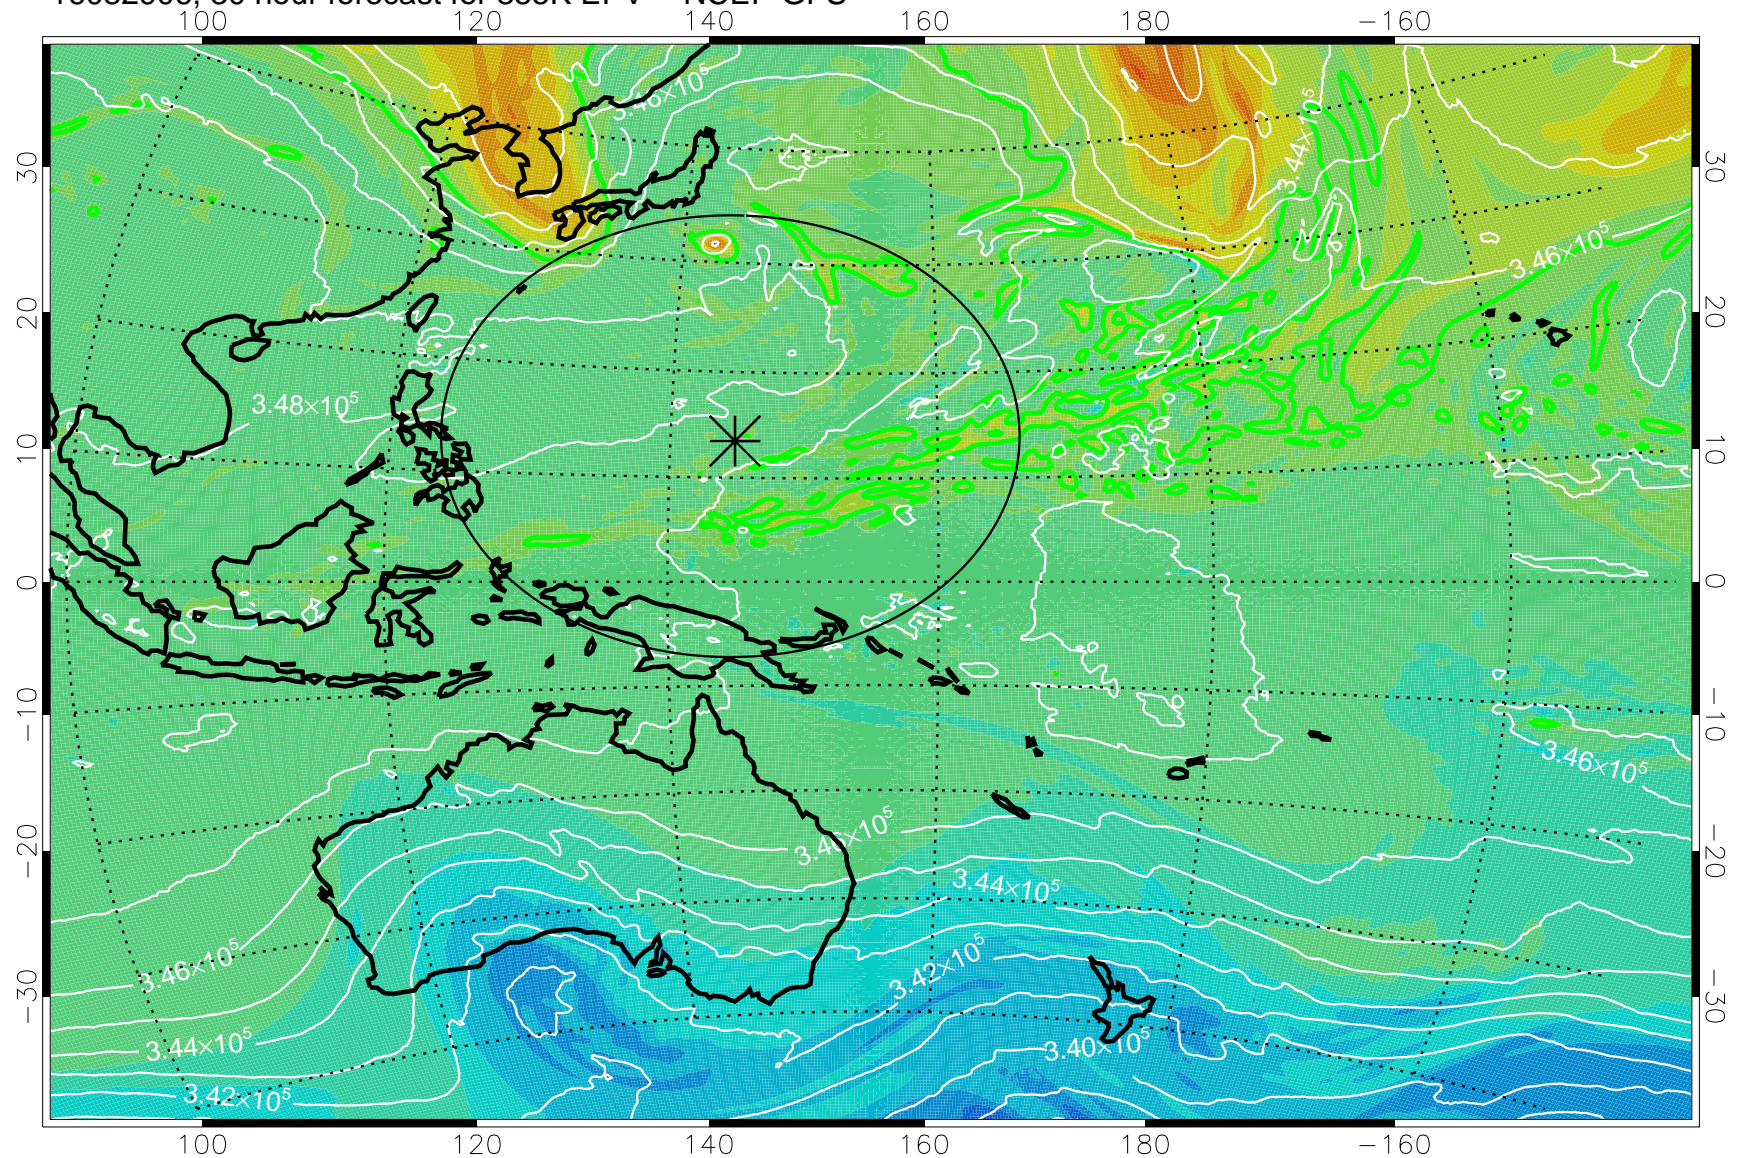

16082818, 18 hour forecast for 355K EPV -- NCEP GFS

355K Montgomery Streamfunction, white  
EPV Tropopause (2 PVU) Position  
Range ring of 2304 km

16082900, 24 hour forecast for 355K EPV -- NCEP GFS

355K Montgomery Streamfunction, white  
EPV Tropopause (2 PVU) Position  
Range ring of 2304 km

16082906, 30 hour forecast for 355K EPV -- NCEP GFS

355K Montgomery Streamfunction, white  
EPV Tropopause (2 PVU) Position  
Range ring of 2304 km

16082912, 36 hour forecast for 355K EPV -- NCEP GFS

355K Montgomery Streamfunction, white  
EPV Tropopause (2 PVU) Position  
Range ring of 2304 km

16082918, 42 hour forecast for 355K EPV -- NCEP GFS

355K Montgomery Streamfunction, white  
EPV Tropopause (2 PVU) Position  
Range ring of 2304 km

16083000, 48 hour forecast for 355K EPV -- NCEP GFS

355K Montgomery Streamfunction, white  
EPV Tropopause (2 PVU) Position  
Range ring of 2304 km

16083006, 54 hour forecast for 355K EPV -- NCEP GFS

355K Montgomery Streamfunction, white  
EPV Tropopause (2 PVU) Position  
Range ring of 2304 km

16083012, 60 hour forecast for 355K EPV -- NCEP GFS

355K Montgomery Streamfunction, white  
EPV Tropopause (2 PVU) Position  
Range ring of 2304 km