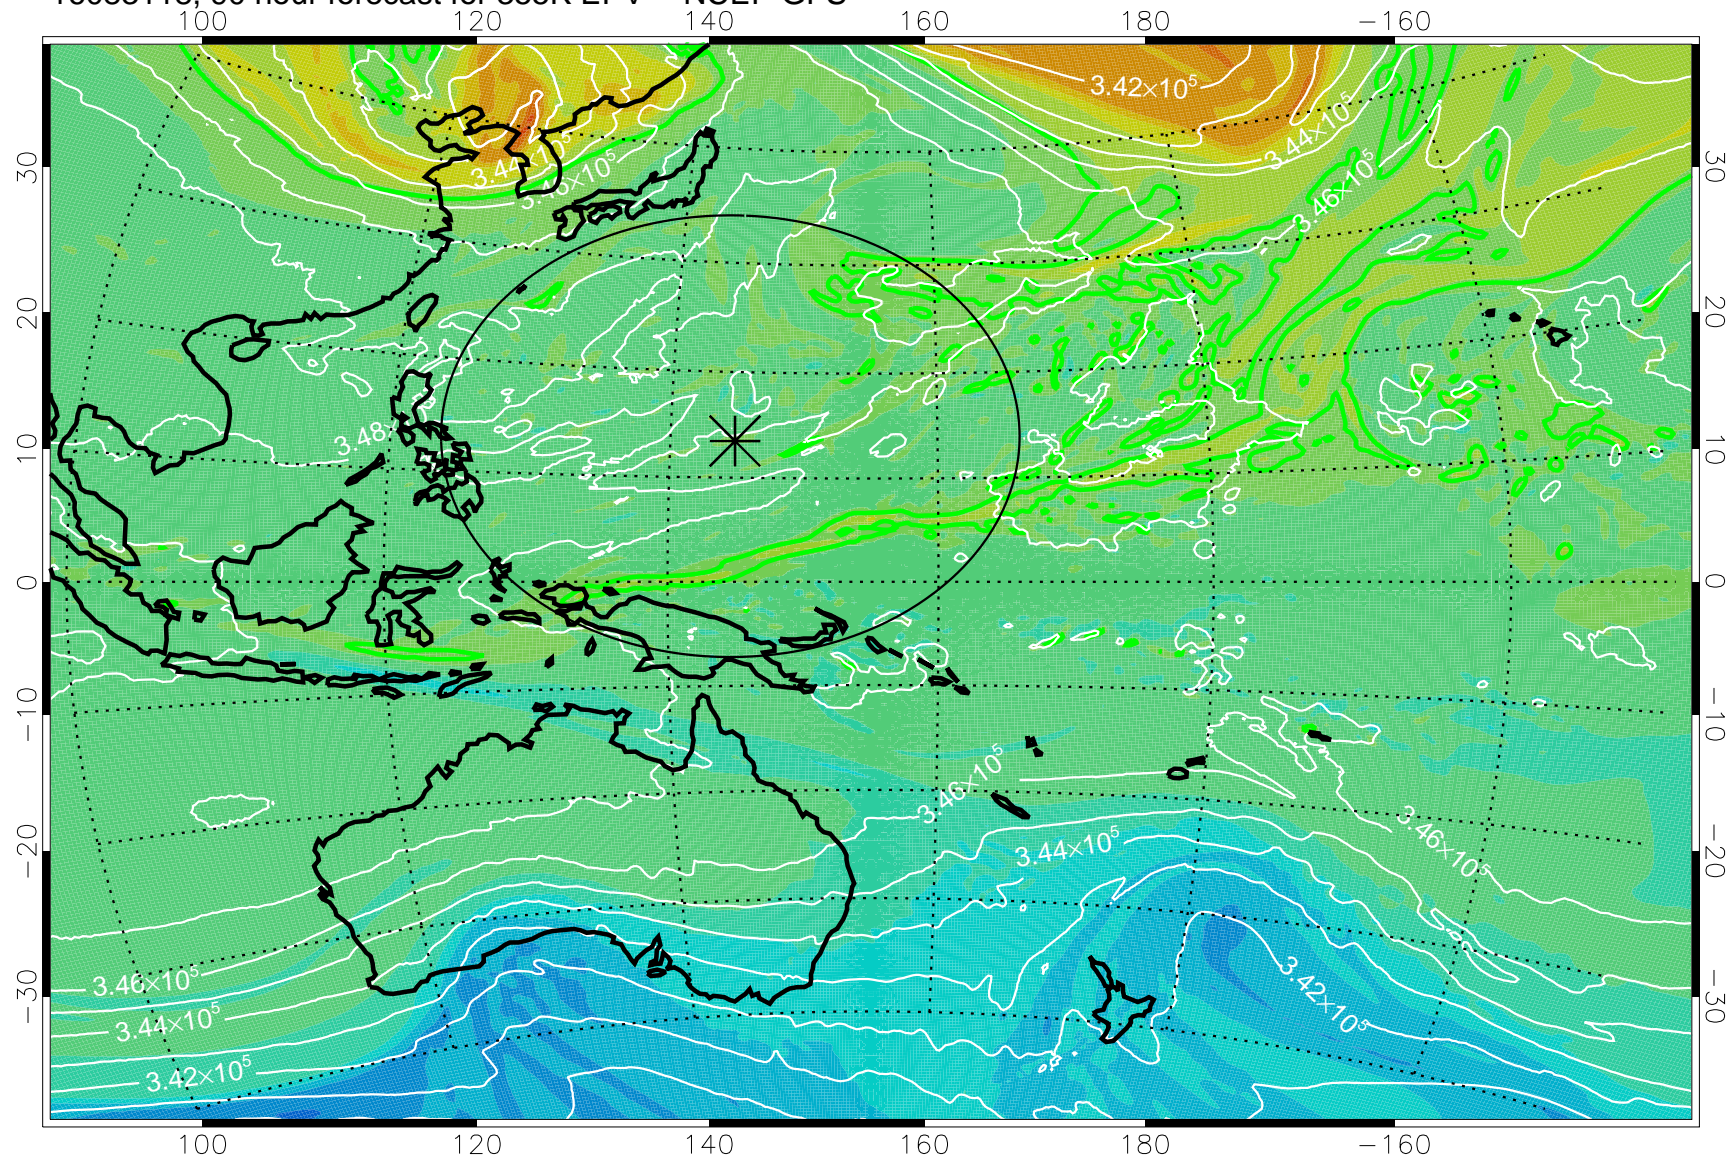

16083018, 66 hour forecast for 355K EPV -- NCEP GFS

355K Montgomery Streamfunction, white  
EPV Tropopause (2 PVU) Position  
Range ring of 2304 km

16083100, 72 hour forecast for 355K EPV -- NCEP GFS

355K Montgomery Streamfunction, white  
EPV Tropopause (2 PVU) Position  
Range ring of 2304 km

16083106, 78 hour forecast for 355K EPV -- NCEP GFS

355K Montgomery Streamfunction, white  
EPV Tropopause (2 PVU) Position  
Range ring of 2304 km

16083112, 84 hour forecast for 355K EPV -- NCEP GFS

355K Montgomery Streamfunction, white  
EPV Tropopause (2 PVU) Position  
Range ring of 2304 km

16083118, 90 hour forecast for 355K EPV -- NCEP GFS

355K Montgomery Streamfunction, white  
EPV Tropopause (2 PVU) Position  
Range ring of 2304 km

16090100, 96 hour forecast for 355K EPV -- NCEP GFS

355K Montgomery Streamfunction, white  
EPV Tropopause (2 PVU) Position  
Range ring of 2304 km

16090112, 108 hour forecast for 355K EPV -- NCEP GFS

355K Montgomery Streamfunction, white  
EPV Tropopause (2 PVU) Position  
Range ring of 2304 km

16090118, 114 hour forecast for 355K EPV -- NCEP GFS

355K Montgomery Streamfunction, white  
EPV Tropopause (2 PVU) Position  
Range ring of 2304 km