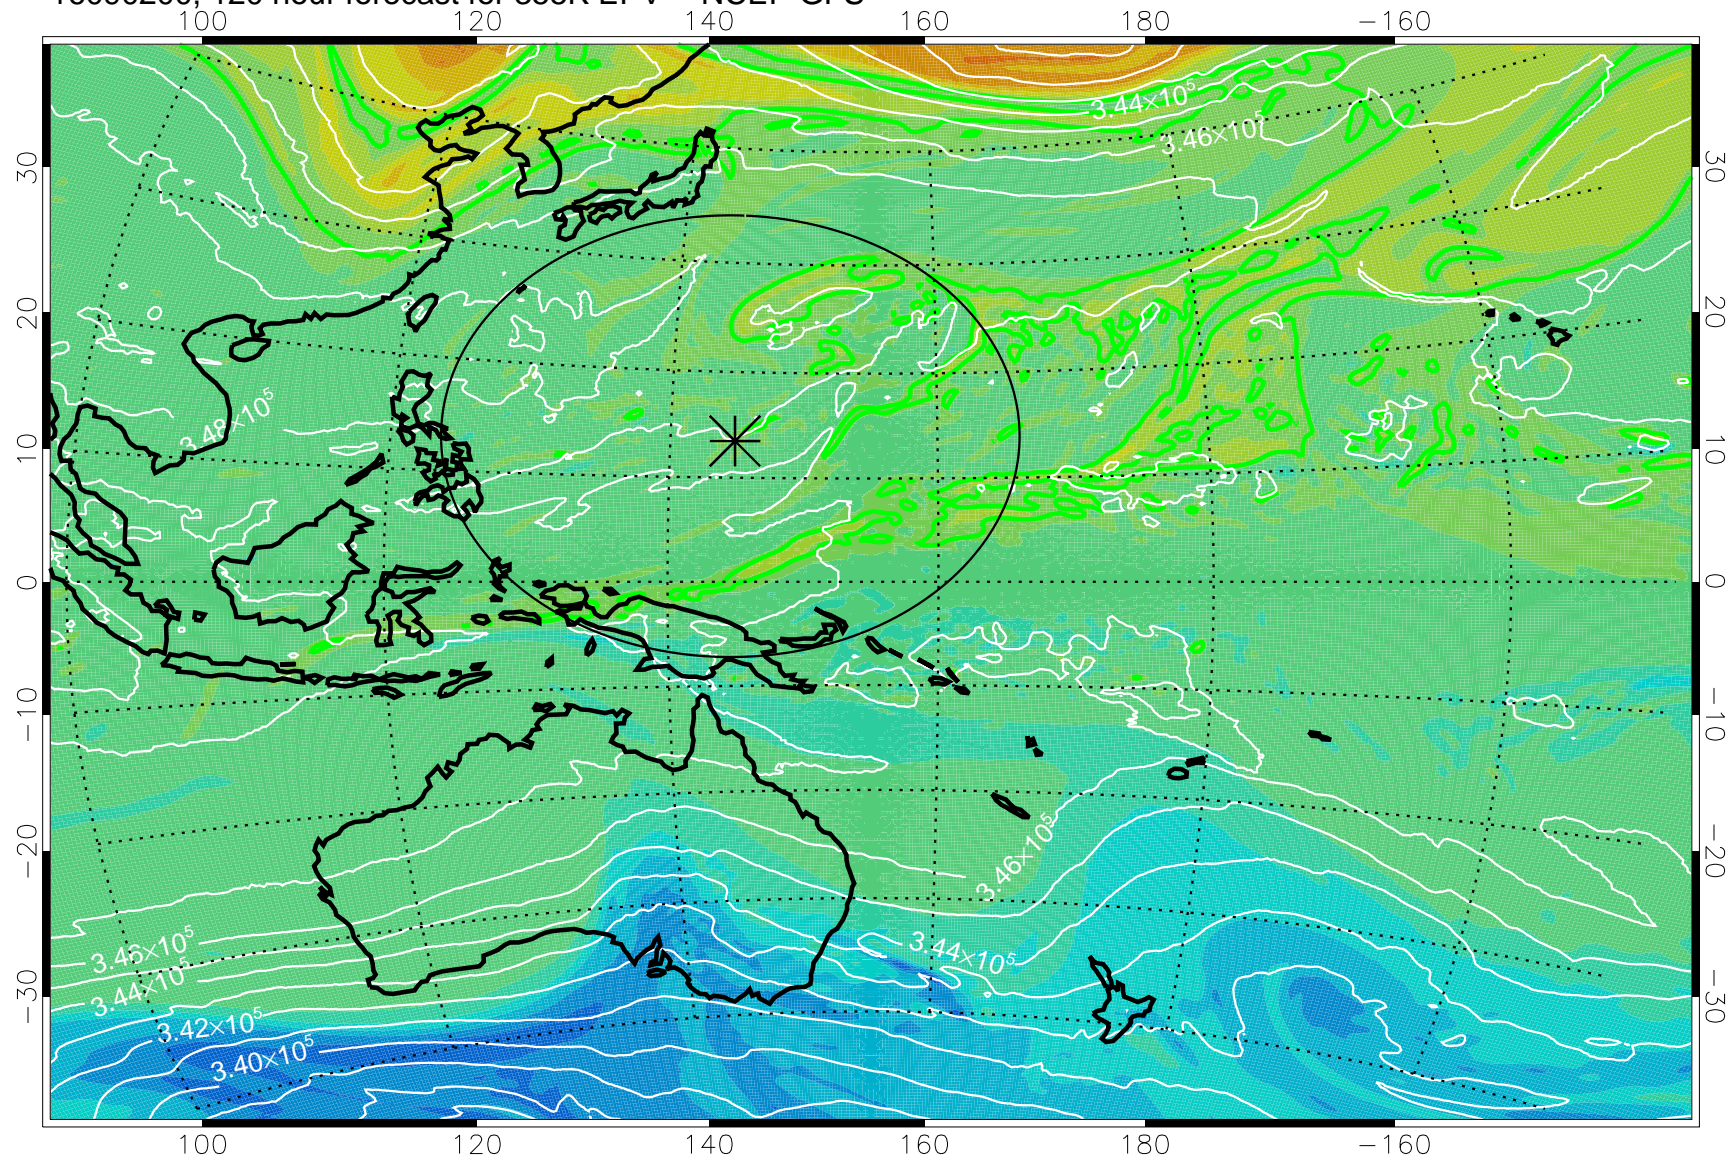

16083106, 78 hour forecast for 355K EPV -- NCEP GFS

355K Montgomery Streamfunction, white  
EPV Tropopause (2 PVU) Position  
Range ring of 2304 km

16083112, 84 hour forecast for 355K EPV -- NCEP GFS

355K Montgomery Streamfunction, white  
EPV Tropopause (2 PVU) Position  
Range ring of 2304 km

16083118, 90 hour forecast for 355K EPV -- NCEP GFS

355K Montgomery Streamfunction, white  
EPV Tropopause (2 PVU) Position  
Range ring of 2304 km

16090100, 96 hour forecast for 355K EPV -- NCEP GFS

355K Montgomery Streamfunction, white  
EPV Tropopause (2 PVU) Position  
Range ring of 2304 km

16090112, 108 hour forecast for 355K EPV -- NCEP GFS

355K Montgomery Streamfunction, white  
EPV Tropopause (2 PVU) Position  
Range ring of 2304 km

16090118, 114 hour forecast for 355K EPV -- NCEP GFS

355K Montgomery Streamfunction, white  
EPV Tropopause (2 PVU) Position  
Range ring of 2304 km

16090200, 120 hour forecast for 355K EPV -- NCEP GFS

355K Montgomery Streamfunction, white  
EPV Tropopause (2 PVU) Position  
Range ring of 2304 km