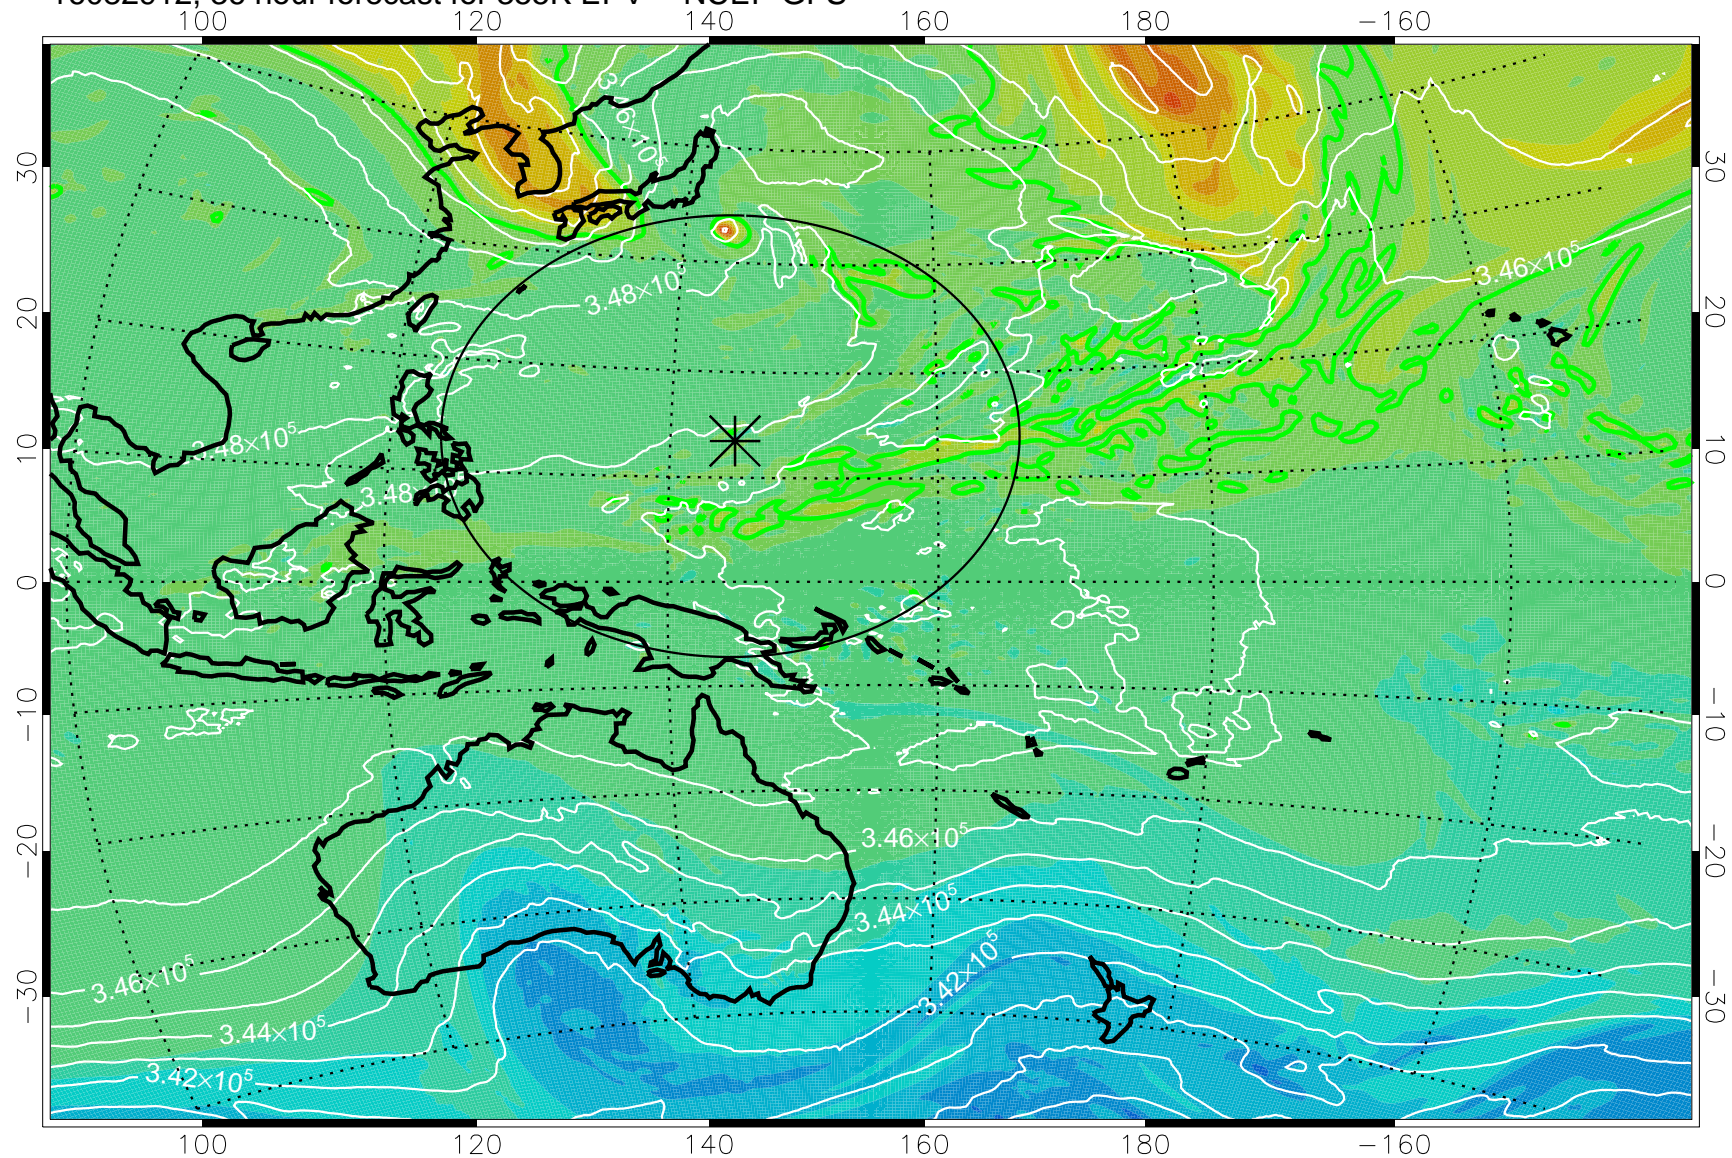

16082818, 18 hour forecast for 355K EPV -- NCEP GFS

355K Montgomery Streamfunction, white  
EPV Tropopause (2 PVU) Position  
Range ring of 2304 km

16082900, 24 hour forecast for 355K EPV -- NCEP GFS

355K Montgomery Streamfunction, white  
EPV Tropopause (2 PVU) Position  
Range ring of 2304 km

16082906, 30 hour forecast for 355K EPV -- NCEP GFS

355K Montgomery Streamfunction, white  
EPV Tropopause (2 PVU) Position  
Range ring of 2304 km

16082912, 36 hour forecast for 355K EPV -- NCEP GFS

355K Montgomery Streamfunction, white  
EPV Tropopause (2 PVU) Position  
Range ring of 2304 km

16082918, 42 hour forecast for 355K EPV -- NCEP GFS

355K Montgomery Streamfunction, white  
EPV Tropopause (2 PVU) Position  
Range ring of 2304 km

16083000, 48 hour forecast for 355K EPV -- NCEP GFS

355K Montgomery Streamfunction, white  
EPV Tropopause (2 PVU) Position  
Range ring of 2304 km

16083006, 54 hour forecast for 355K EPV -- NCEP GFS

355K Montgomery Streamfunction, white  
EPV Tropopause (2 PVU) Position  
Range ring of 2304 km

16083012, 60 hour forecast for 355K EPV -- NCEP GFS

355K Montgomery Streamfunction, white  
EPV Tropopause (2 PVU) Position  
Range ring of 2304 km