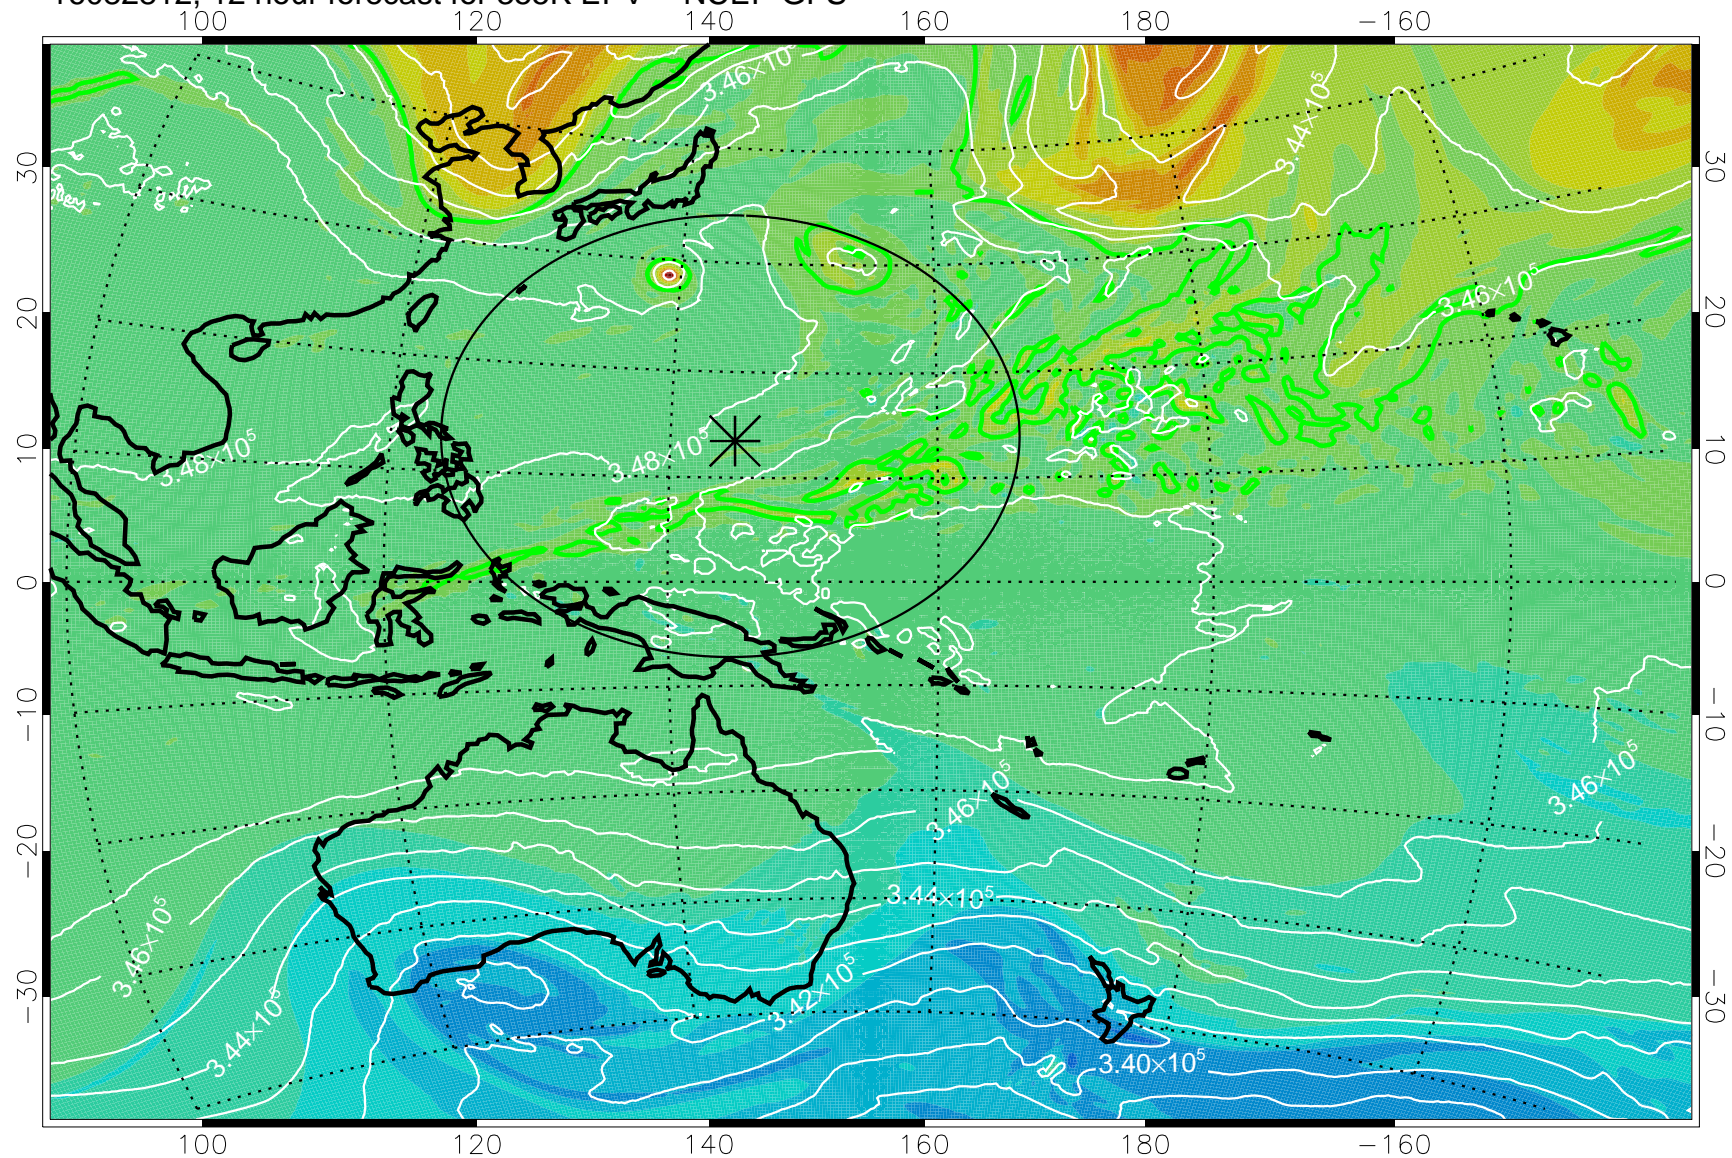

16082806, 6 hour forecast for 355K EPV -- NCEP GFS

355K Montgomery Streamfunction, white  
EPV Tropopause (2 PVU) Position  
Range ring of 2304 km

16082812, 12 hour forecast for 355K EPV -- NCEP GFS

355K Montgomery Streamfunction, white  
EPV Tropopause (2 PVU) Position  
Range ring of 2304 km

16082818, 18 hour forecast for 355K EPV -- NCEP GFS

355K Montgomery Streamfunction, white  
EPV Tropopause (2 PVU) Position  
Range ring of 2304 km

16082900, 24 hour forecast for 355K EPV -- NCEP GFS

355K Montgomery Streamfunction, white  
EPV Tropopause (2 PVU) Position  
Range ring of 2304 km

16082906, 30 hour forecast for 355K EPV -- NCEP GFS

355K Montgomery Streamfunction, white  
EPV Tropopause (2 PVU) Position  
Range ring of 2304 km

16082912, 36 hour forecast for 355K EPV -- NCEP GFS

355K Montgomery Streamfunction, white  
EPV Tropopause (2 PVU) Position  
Range ring of 2304 km

16082918, 42 hour forecast for 355K EPV -- NCEP GFS

355K Montgomery Streamfunction, white  
EPV Tropopause (2 PVU) Position  
Range ring of 2304 km

16083000, 48 hour forecast for 355K EPV -- NCEP GFS

355K Montgomery Streamfunction, white  
EPV Tropopause (2 PVU) Position  
Range ring of 2304 km