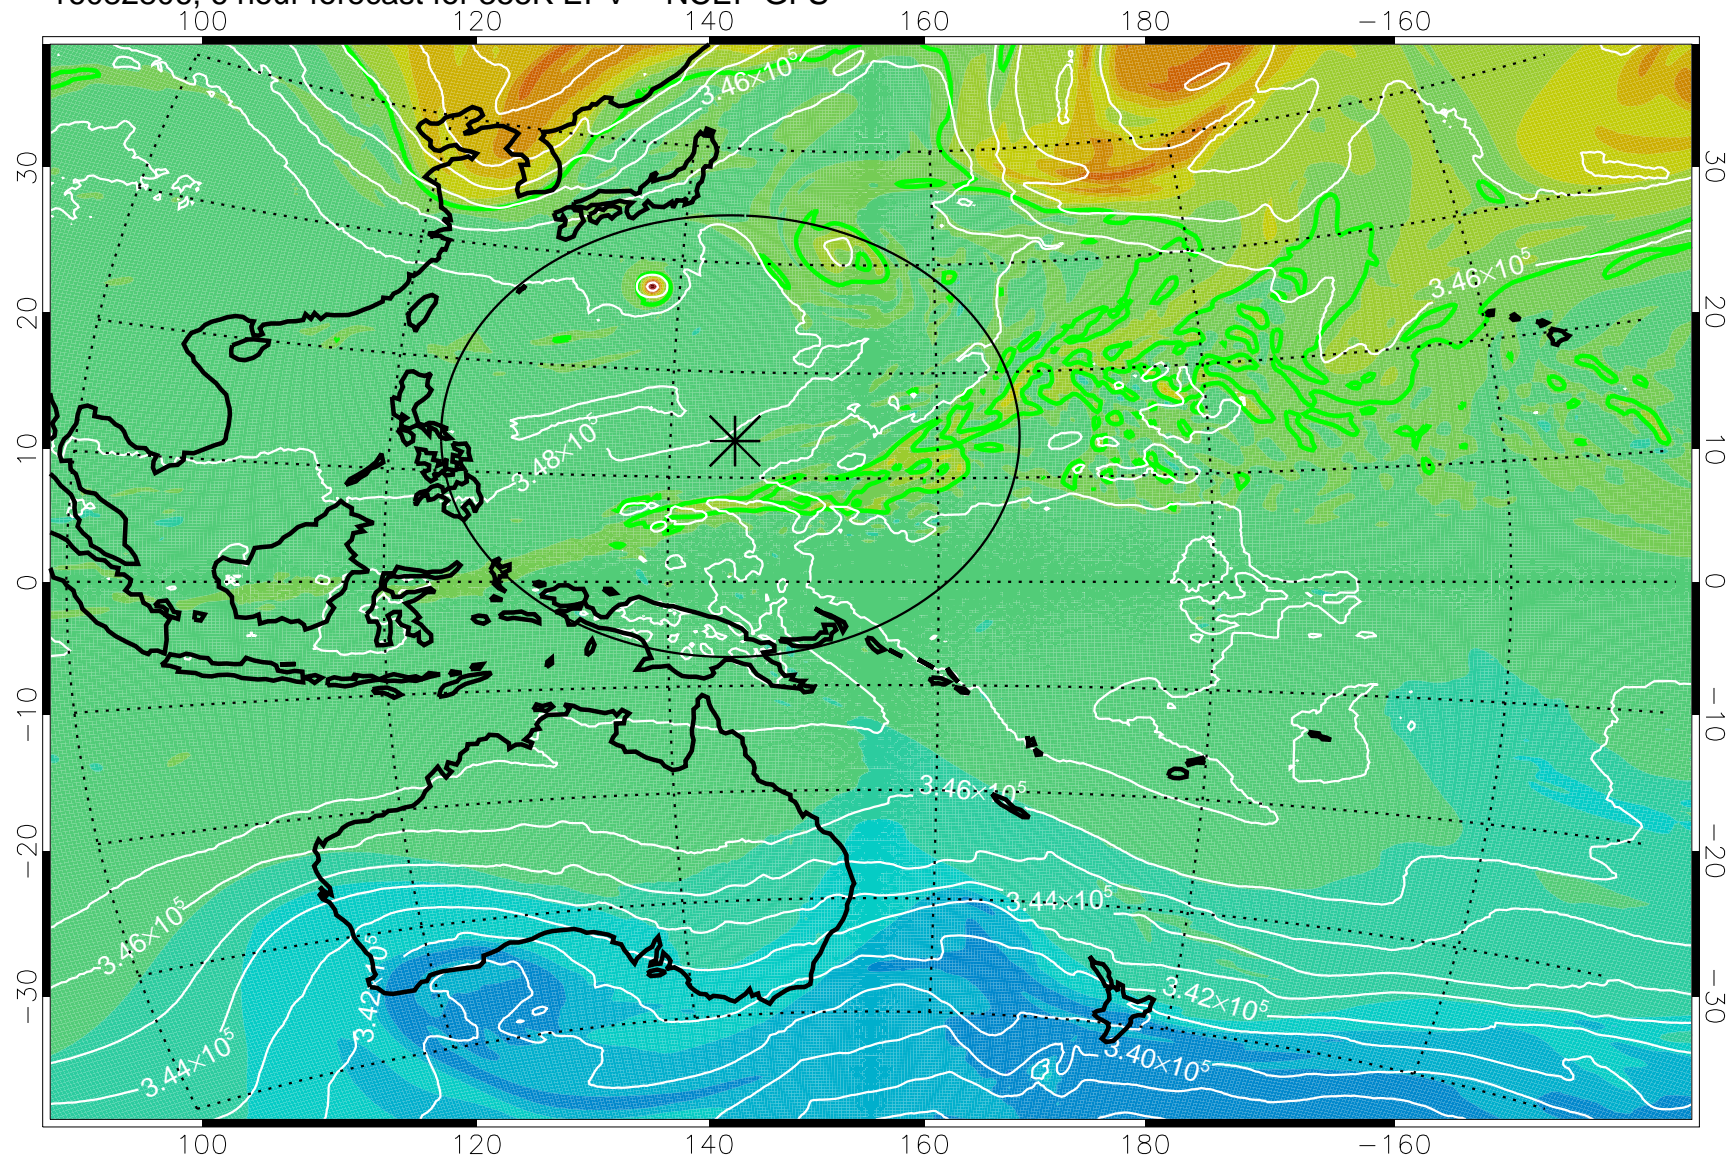

16082806, 6 hour forecast for 355K EPV -- NCEP GFS

355K Montgomery Streamfunction, white  
EPV Tropopause (2 PVU) Position  
Range ring of 2304 km

16082812, 12 hour forecast for 355K EPV -- NCEP GFS

355K Montgomery Streamfunction, white  
EPV Tropopause (2 PVU) Position  
Range ring of 2304 km

16082818, 18 hour forecast for 355K EPV -- NCEP GFS

355K Montgomery Streamfunction, white  
EPV Tropopause (2 PVU) Position  
Range ring of 2304 km

16082900, 24 hour forecast for 355K EPV -- NCEP GFS

355K Montgomery Streamfunction, white  
EPV Tropopause (2 PVU) Position  
Range ring of 2304 km

16082906, 30 hour forecast for 355K EPV -- NCEP GFS

355K Montgomery Streamfunction, white  
EPV Tropopause (2 PVU) Position  
Range ring of 2304 km

16082912, 36 hour forecast for 355K EPV -- NCEP GFS

355K Montgomery Streamfunction, white  
EPV Tropopause (2 PVU) Position  
Range ring of 2304 km

16082918, 42 hour forecast for 355K EPV -- NCEP GFS

355K Montgomery Streamfunction, white  
EPV Tropopause (2 PVU) Position  
Range ring of 2304 km

16083000, 48 hour forecast for 355K EPV -- NCEP GFS

355K Montgomery Streamfunction, white  
EPV Tropopause (2 PVU) Position  
Range ring of 2304 km