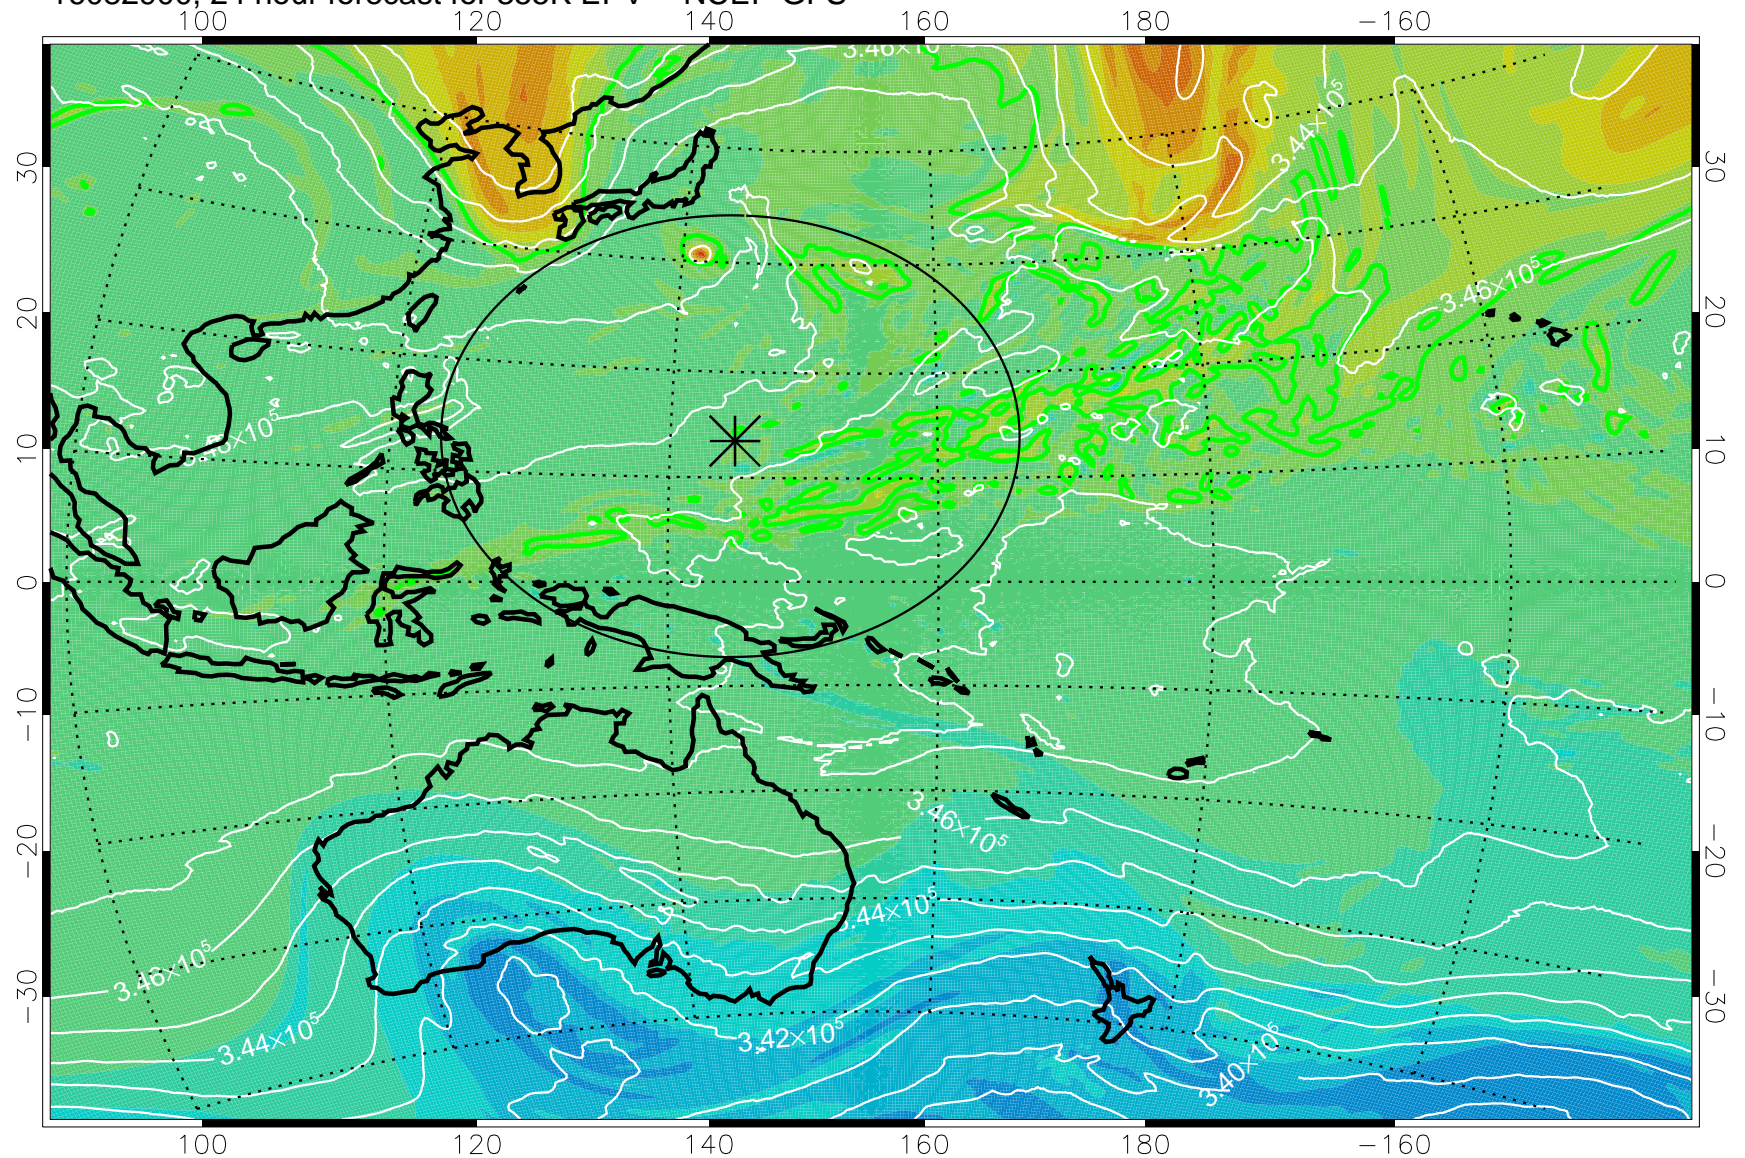

16082806, 6 hour forecast for 355K EPV -- NCEP GFS

355K Montgomery Streamfunction, white  
EPV Tropopause (2 PVU) Position  
Range ring of 2304 km

16082812, 12 hour forecast for 355K EPV -- NCEP GFS

355K Montgomery Streamfunction, white  
EPV Tropopause (2 PVU) Position  
Range ring of 2304 km

16082818, 18 hour forecast for 355K EPV -- NCEP GFS

355K Montgomery Streamfunction, white  
EPV Tropopause (2 PVU) Position  
Range ring of 2304 km

16082900, 24 hour forecast for 355K EPV -- NCEP GFS

355K Montgomery Streamfunction, white  
EPV Tropopause (2 PVU) Position  
Range ring of 2304 km

16082906, 30 hour forecast for 355K EPV -- NCEP GFS

355K Montgomery Streamfunction, white  
EPV Tropopause (2 PVU) Position  
Range ring of 2304 km

16082912, 36 hour forecast for 355K EPV -- NCEP GFS

355K Montgomery Streamfunction, white  
EPV Tropopause (2 PVU) Position  
Range ring of 2304 km

16082918, 42 hour forecast for 355K EPV -- NCEP GFS

355K Montgomery Streamfunction, white  
EPV Tropopause (2 PVU) Position  
Range ring of 2304 km

16083000, 48 hour forecast for 355K EPV -- NCEP GFS

355K Montgomery Streamfunction, white  
EPV Tropopause (2 PVU) Position  
Range ring of 2304 km