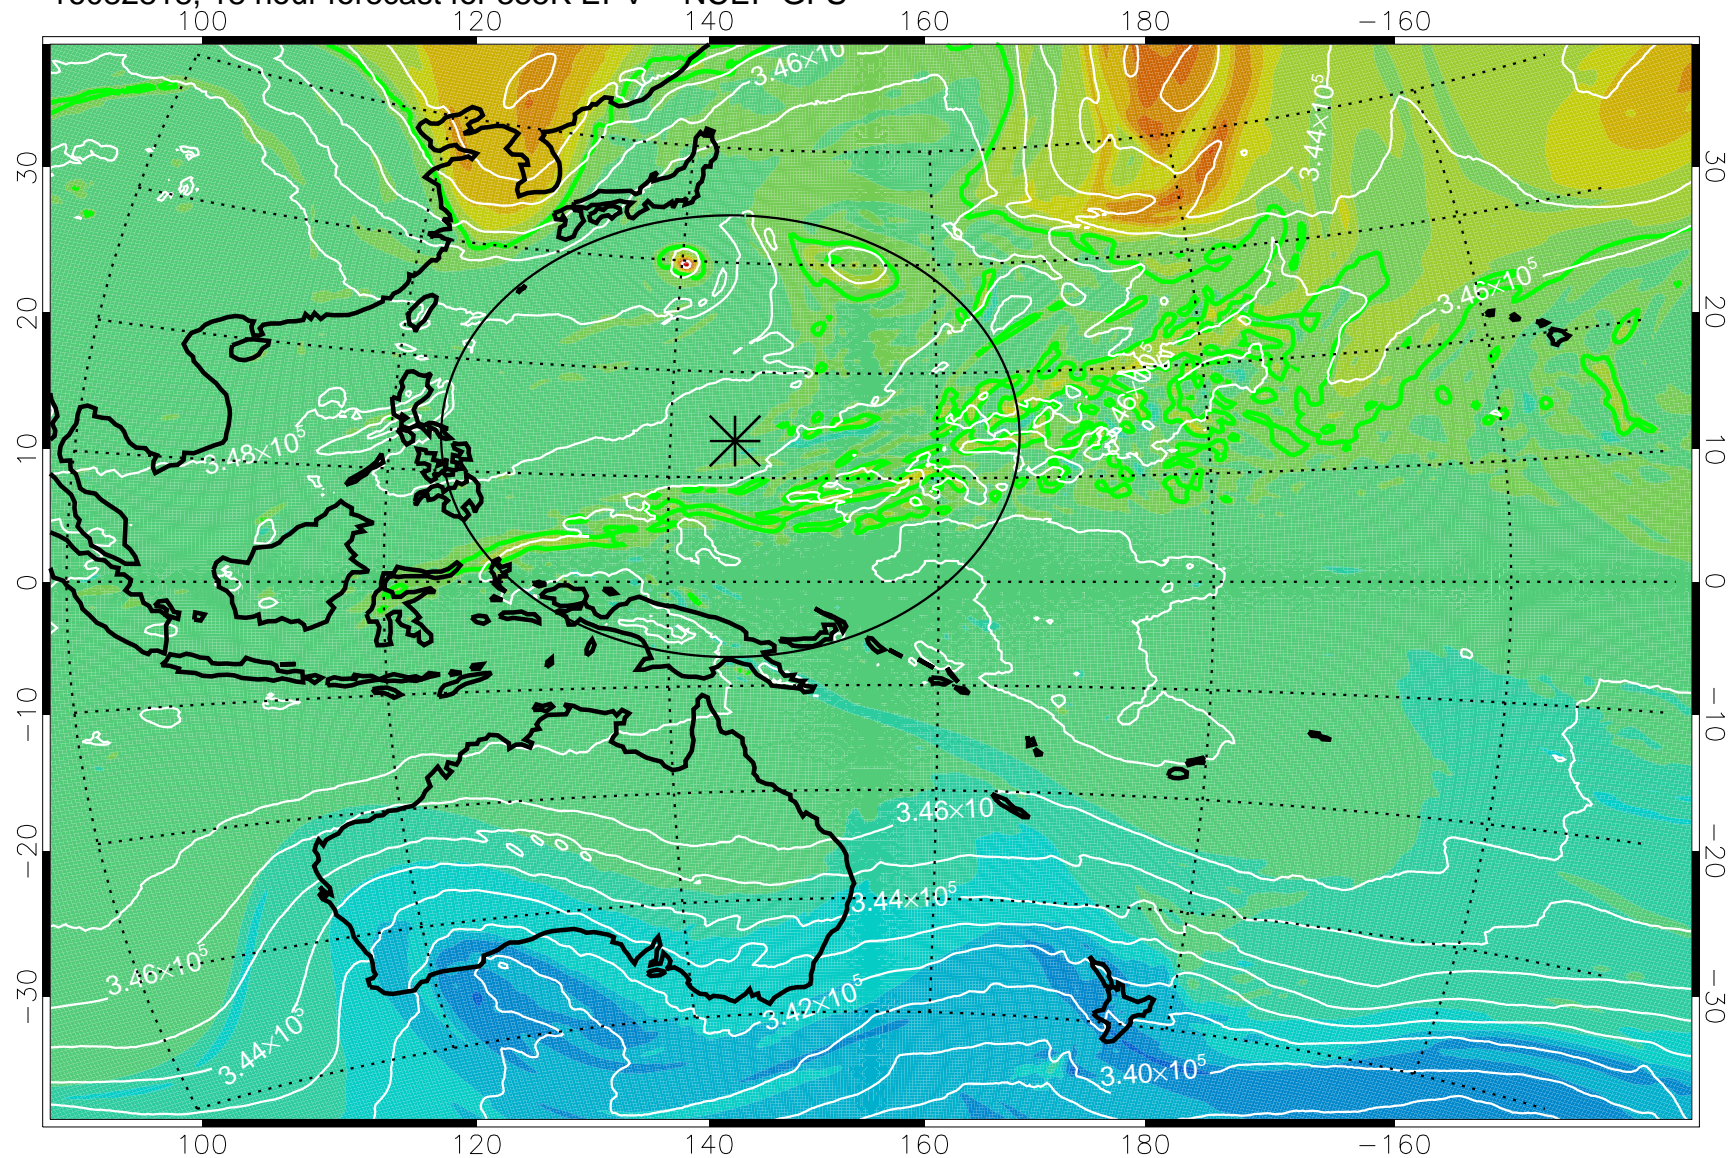

16082806, 6 hour forecast for 355K EPV -- NCEP GFS

355K Montgomery Streamfunction, white  
EPV Tropopause (2 PVU) Position  
Range ring of 2304 km

16082812, 12 hour forecast for 355K EPV -- NCEP GFS

355K Montgomery Streamfunction, white  
EPV Tropopause (2 PVU) Position  
Range ring of 2304 km

16082818, 18 hour forecast for 355K EPV -- NCEP GFS

355K Montgomery Streamfunction, white  
EPV Tropopause (2 PVU) Position  
Range ring of 2304 km

16082900, 24 hour forecast for 355K EPV -- NCEP GFS

355K Montgomery Streamfunction, white  
EPV Tropopause (2 PVU) Position  
Range ring of 2304 km

16082906, 30 hour forecast for 355K EPV -- NCEP GFS

355K Montgomery Streamfunction, white  
EPV Tropopause (2 PVU) Position  
Range ring of 2304 km

16082912, 36 hour forecast for 355K EPV -- NCEP GFS

355K Montgomery Streamfunction, white  
EPV Tropopause (2 PVU) Position  
Range ring of 2304 km

16082918, 42 hour forecast for 355K EPV -- NCEP GFS

355K Montgomery Streamfunction, white  
EPV Tropopause (2 PVU) Position  
Range ring of 2304 km

16083000, 48 hour forecast for 355K EPV -- NCEP GFS

355K Montgomery Streamfunction, white  
EPV Tropopause (2 PVU) Position  
Range ring of 2304 km