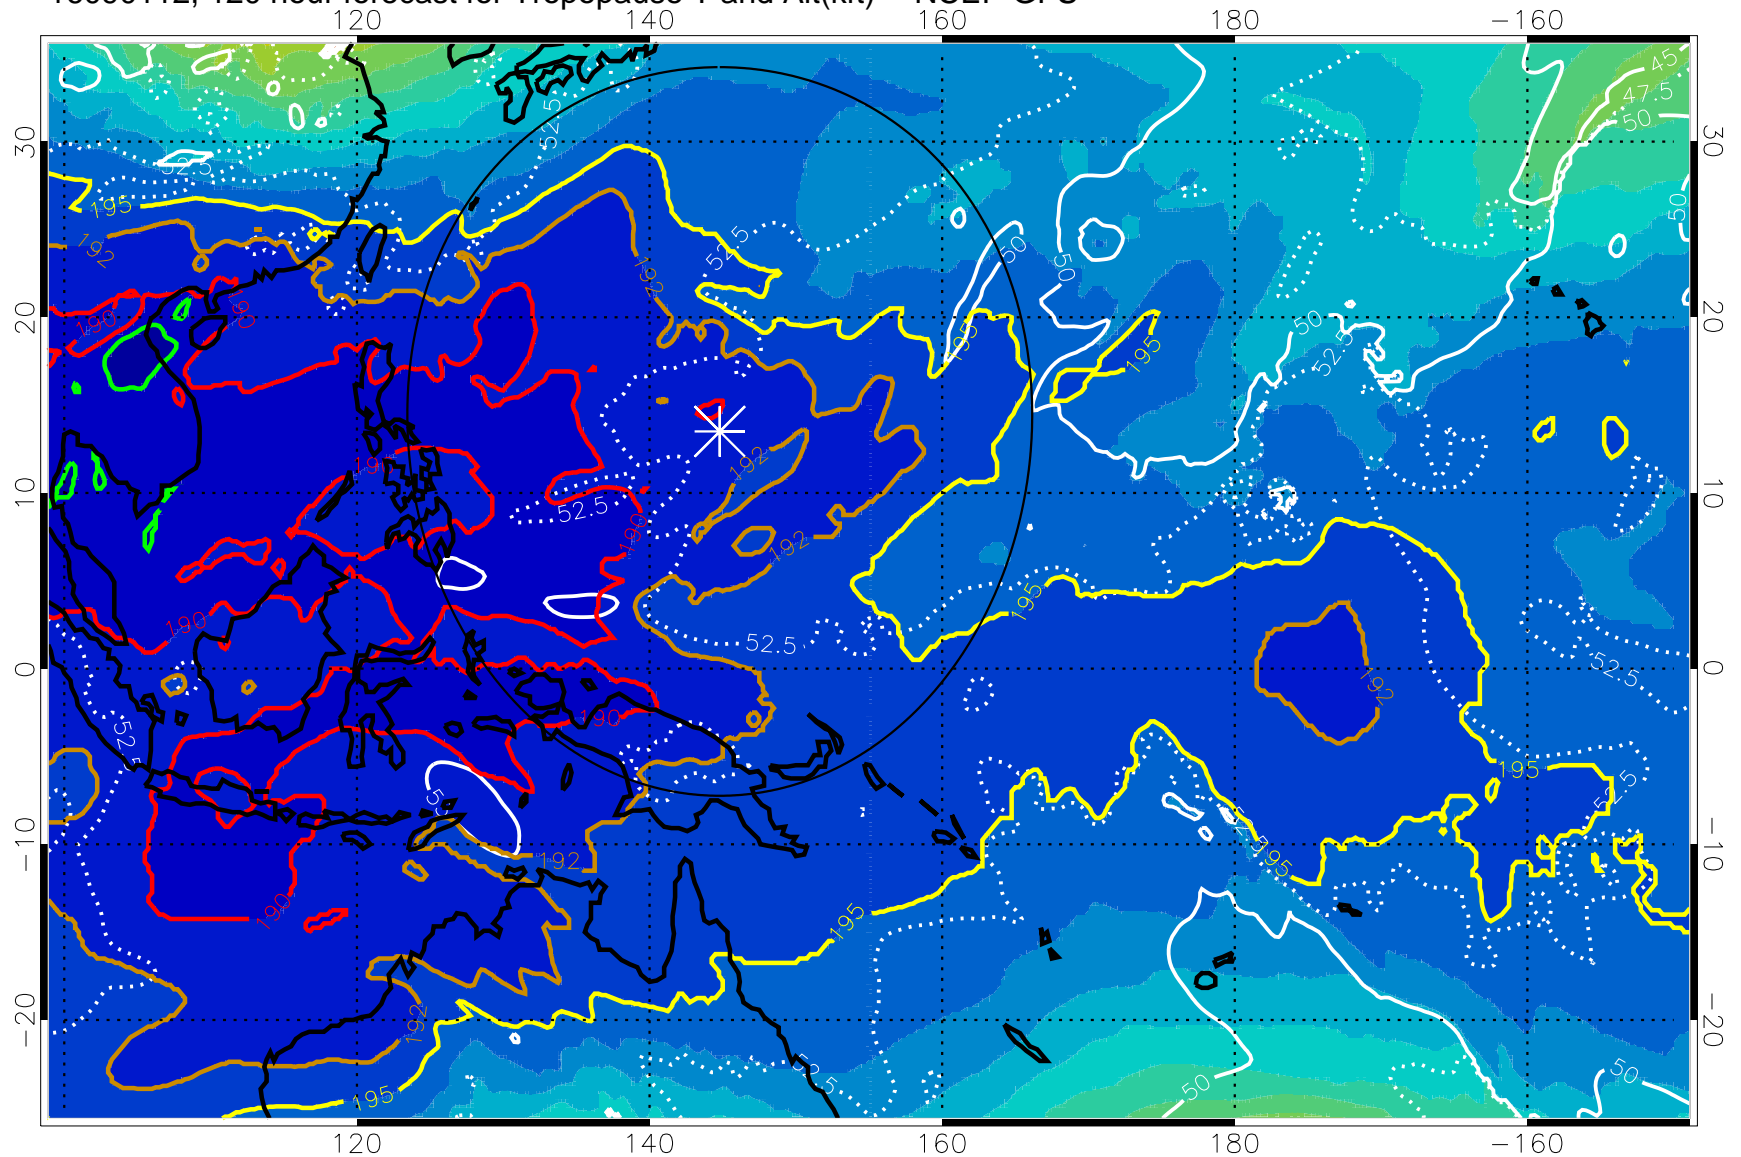

16090106, 114 hour forecast for Tropopause T and Alt(kft) -- NCEP GFS

190 200 210 220 230
Tropopause T, K

Tropopause Altitude in kft (white)

192.5K Isotherm 195K Isotherm
187.5K Isotherm 190K Isotherm

Range ring of 2304 km

16090112, 120 hour forecast for Tropopause T and Alt(kft) -- NCEP GFS

190 200 210 220 230
Tropopause T, K

Tropopause Altitude in kft (white)

192.5K Isotherm 195K Isotherm
187.5K Isotherm 190K Isotherm

Range ring of 2304 km