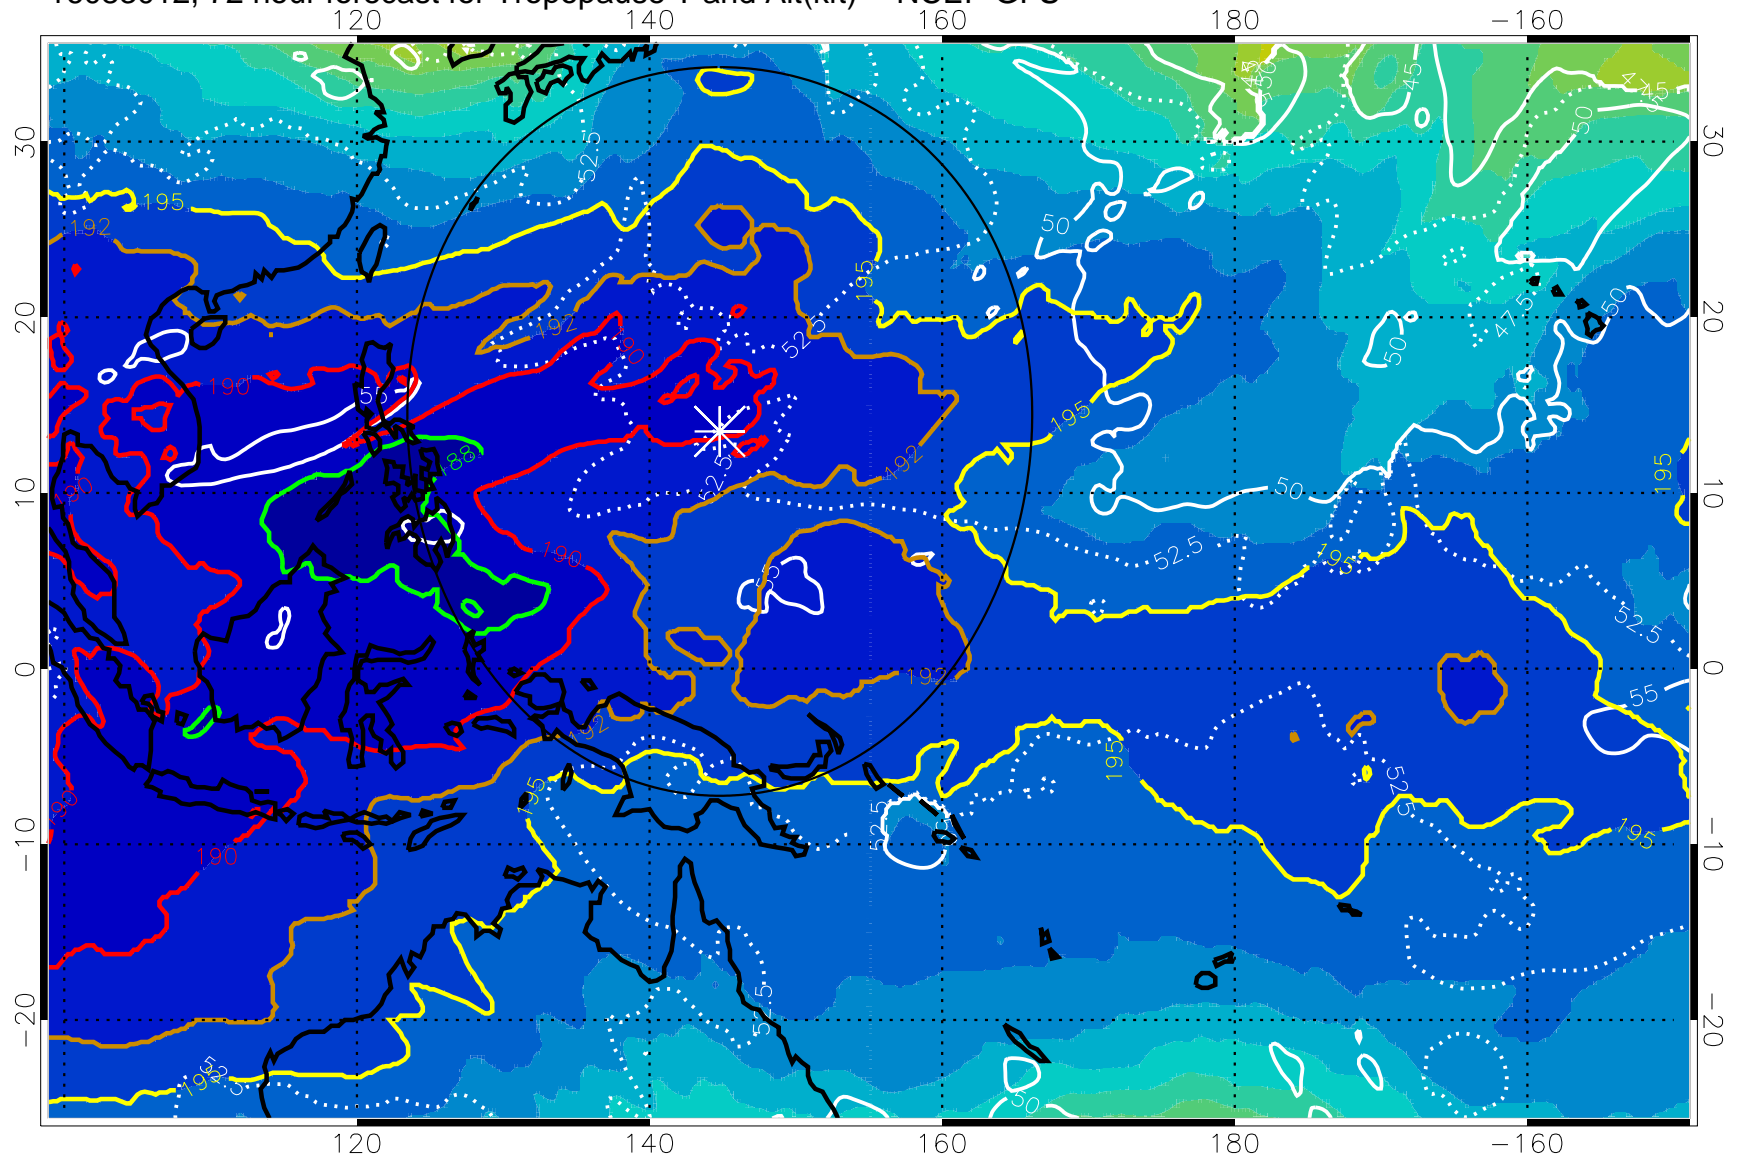

16083012, 72 hour forecast for Tropopause T and Alt(kft) -- NCEP GFS

190   200   210   220   230
Tropopause T, K

Tropopause Altitude in kft (white)

192.5K Isotherm   195K Isotherm
187.5K Isotherm   190K Isotherm

Range ring of 2304 km