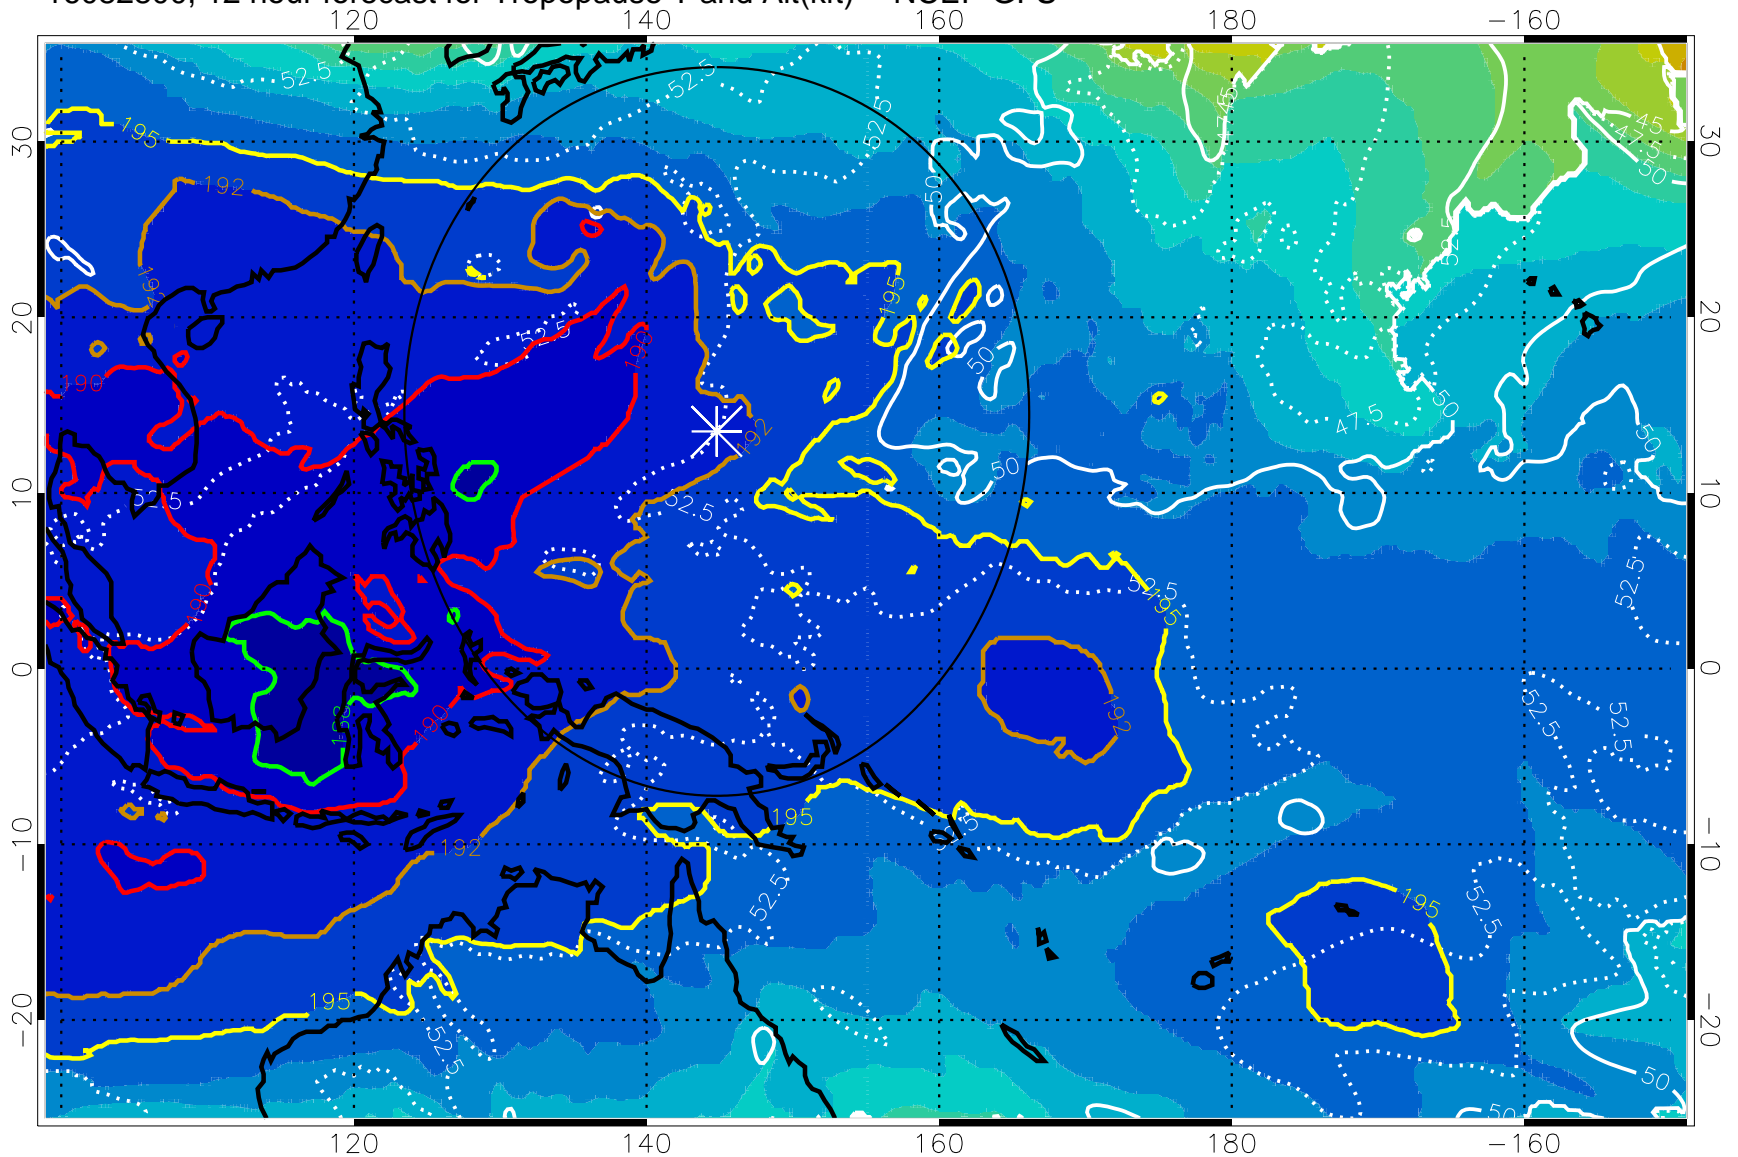

16082800, 12 hour forecast for Tropopause T and Alt(kft) -- NCEP GFS

190 200 210 220 230

Tropopause T, K

Tropopause Altitude in kft (white)

192.5K Isotherm 195K Isotherm

187.5K Isotherm 190K Isotherm

Range ring of 2304 km