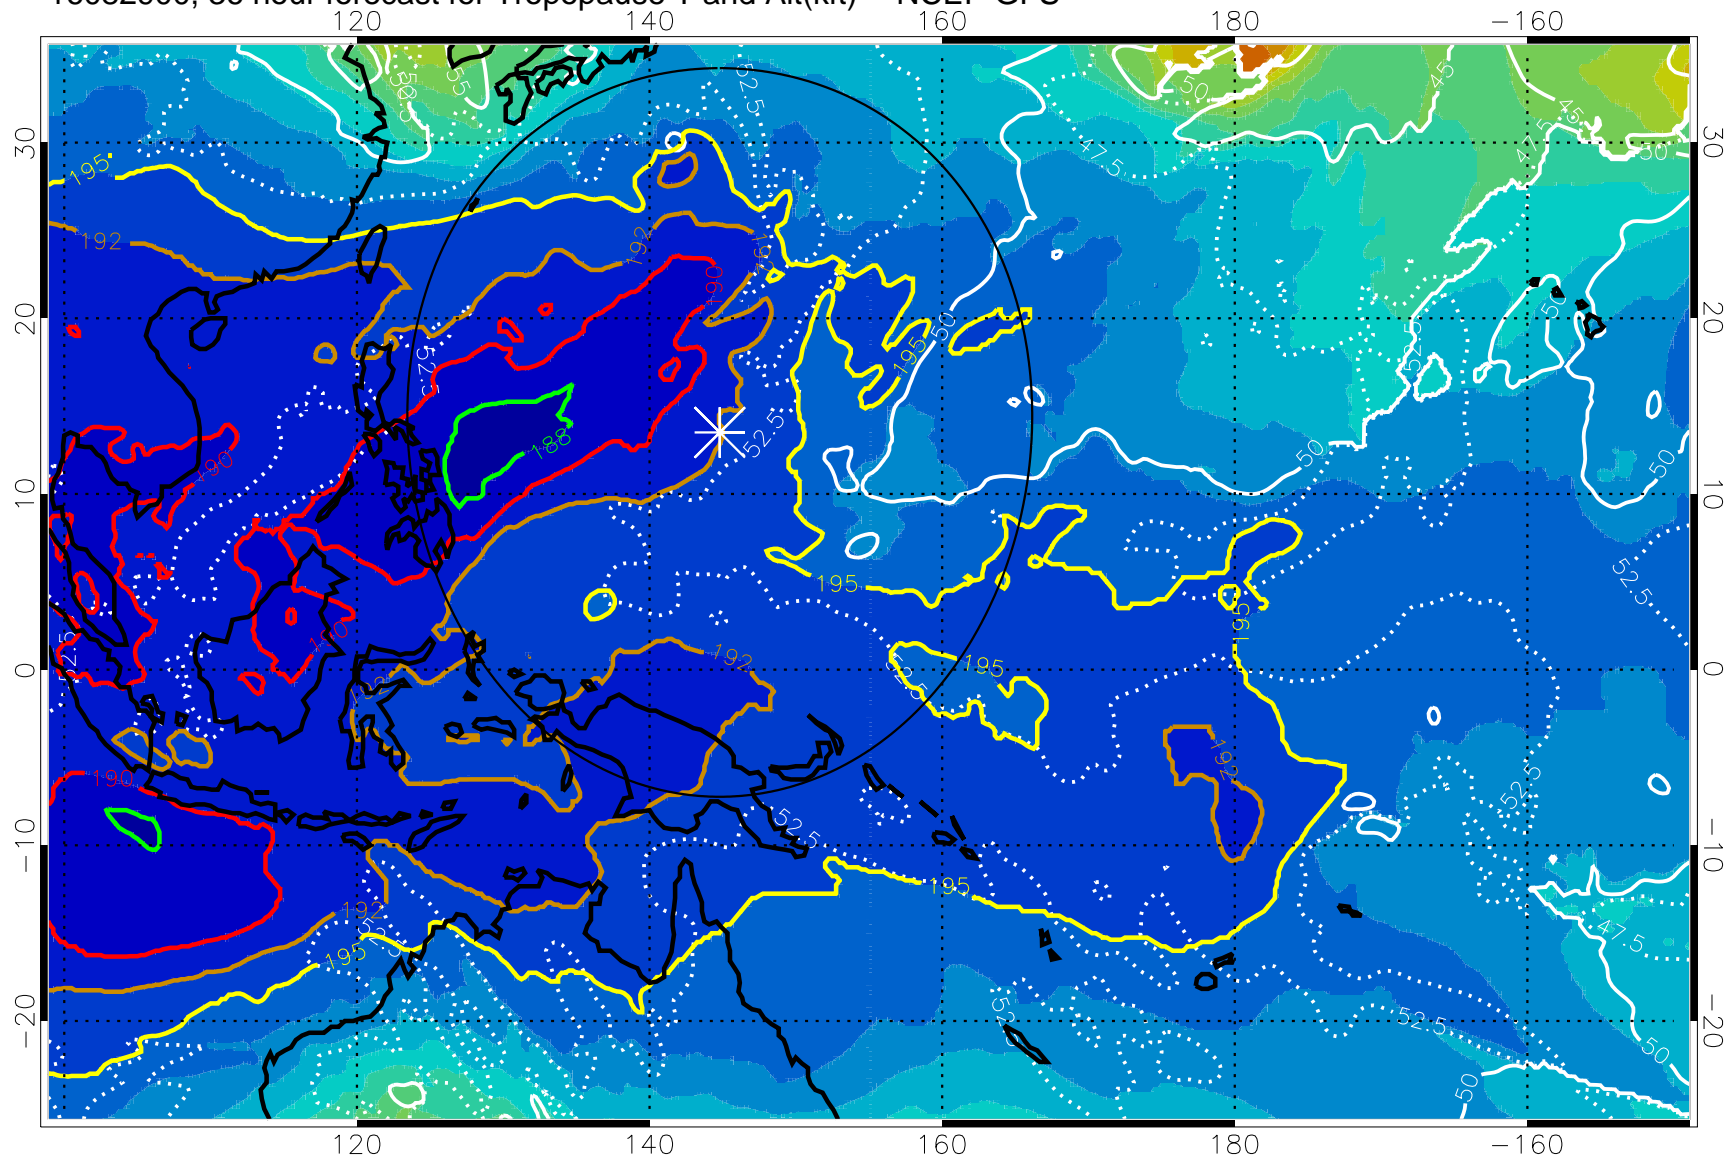

16082900, 36 hour forecast for Tropopause T and Alt(kft) -- NCEP GFS

190 200 210 220 230

Tropopause T, K

Tropopause Altitude in kft (white)

192.5K Isotherm 195K Isotherm
187.5K Isotherm 190K Isotherm

Range ring of 2304 km