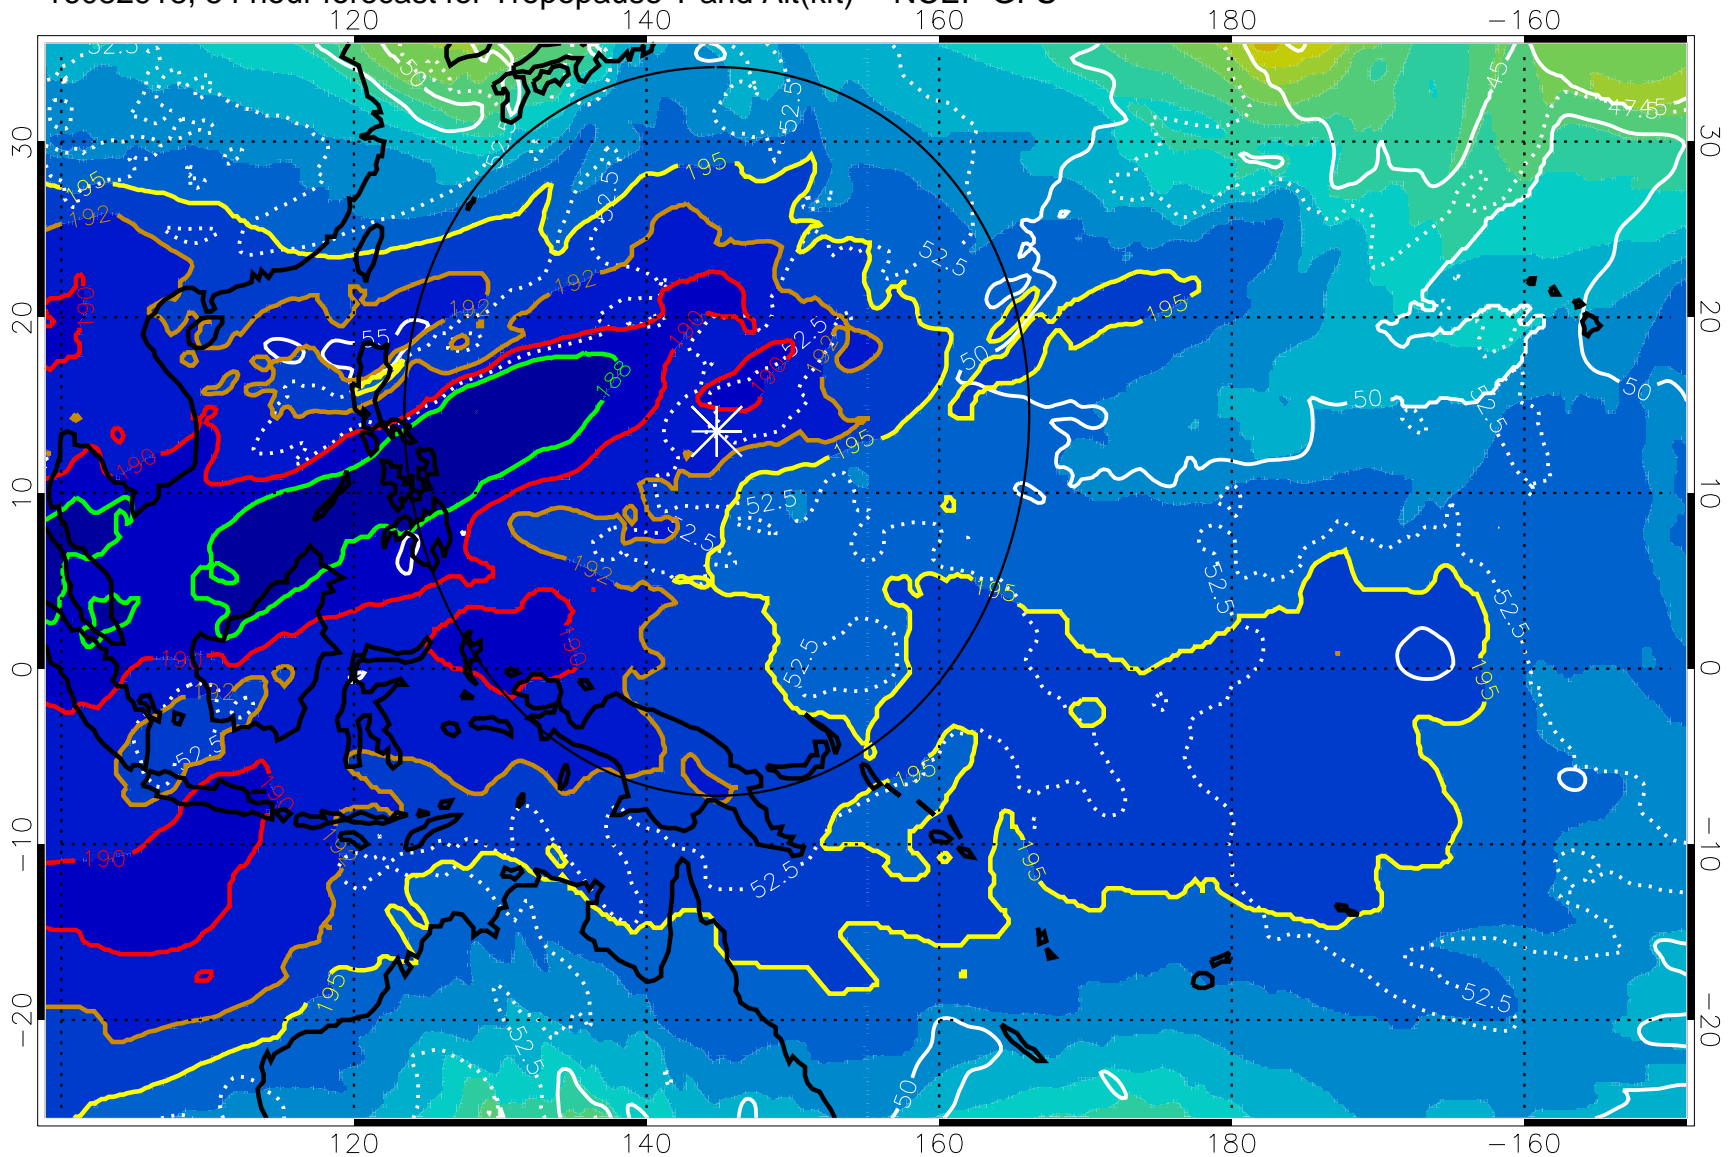

16082912, 48 hour forecast for Tropopause T and Alt(kft) -- NCEP GFS

190 200 210 220 230

Tropopause T, K

Tropopause Altitude in kft (white)

192.5K Isotherm 195K Isotherm
187.5K Isotherm 190K Isotherm

Range ring of 2304 km

16082918, 54 hour forecast for Tropopause T and Alt(kft) -- NCEP GFS

190 200 210 220 230

Tropopause T, K

Tropopause Altitude in kft (white)

192.5K Isotherm 195K Isotherm

187.5K Isotherm 190K Isotherm

Range ring of 2304 km