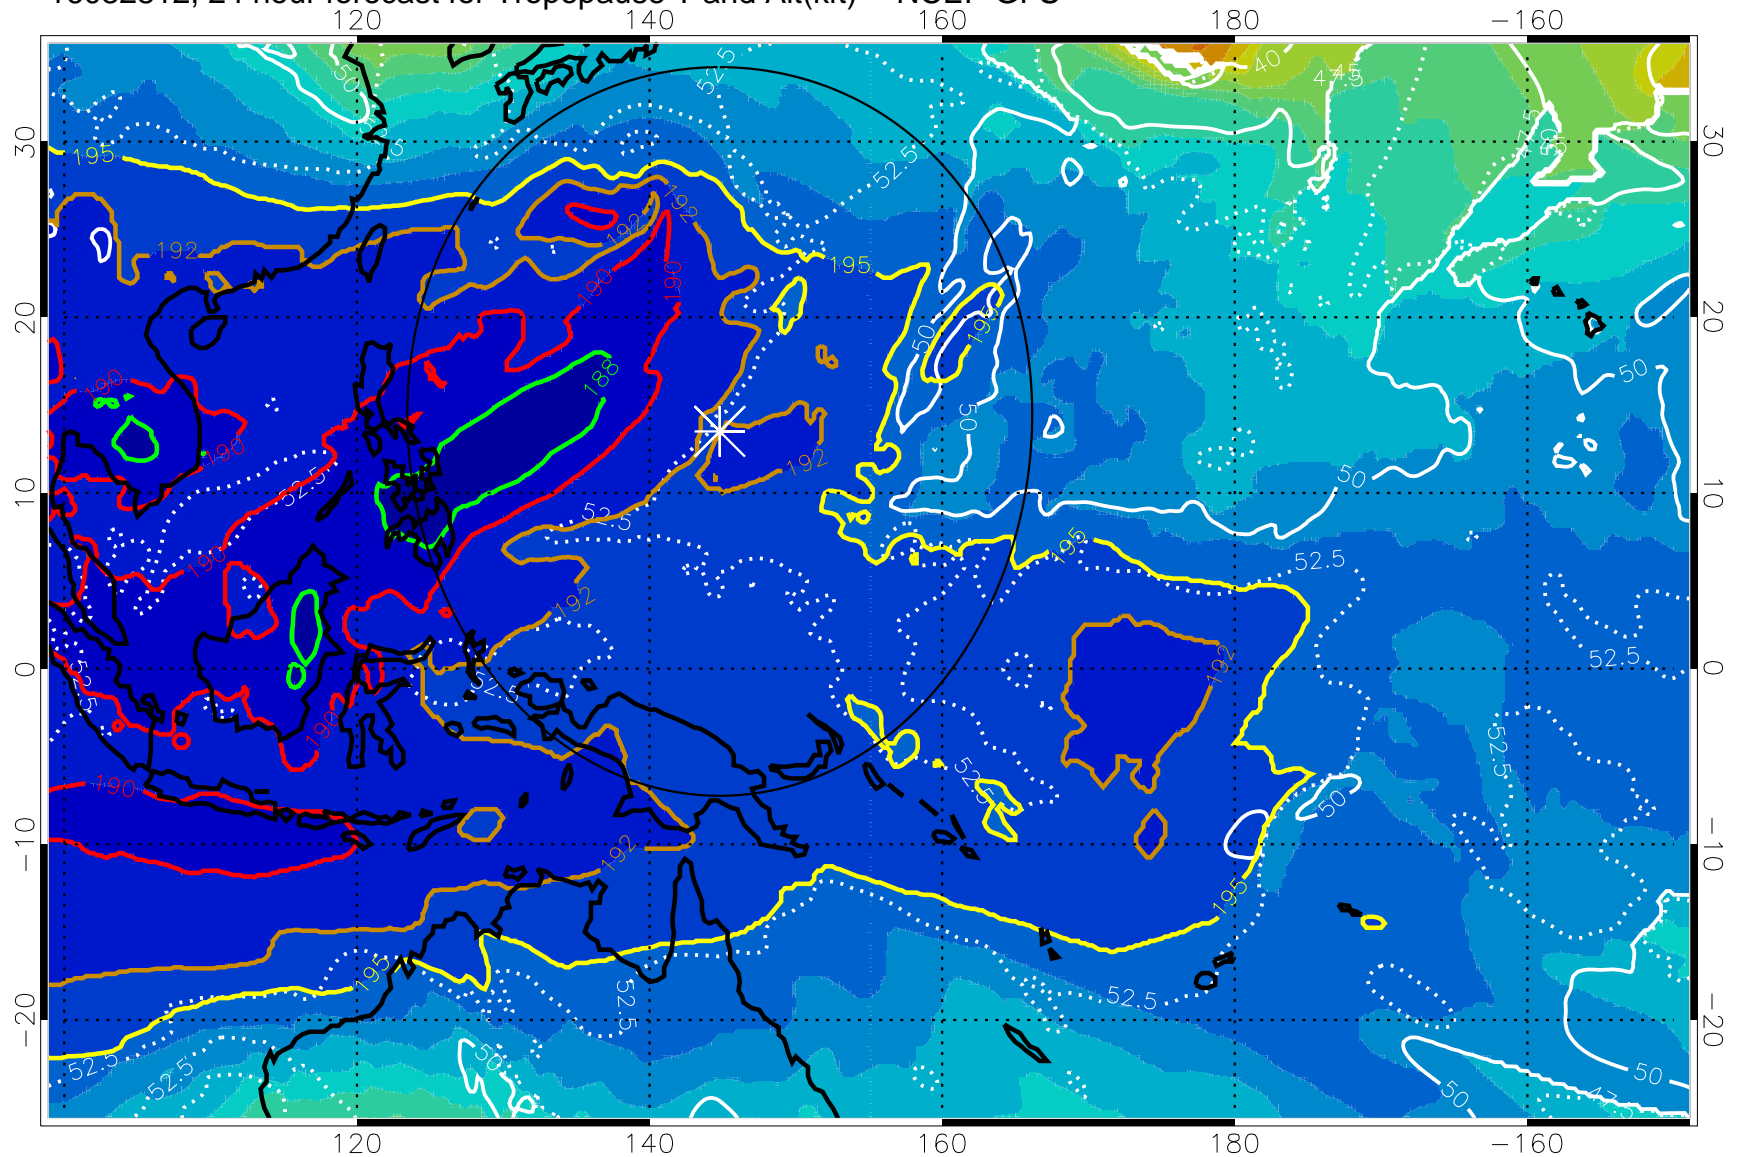

16082812, 24 hour forecast for Tropopause T and Alt(kft) -- NCEP GFS

190 200 210 220 230

Tropopause T, K

Tropopause Altitude in kft (white)

192.5K Isotherm 195K Isotherm
187.5K Isotherm 190K Isotherm

Range ring of 2304 km