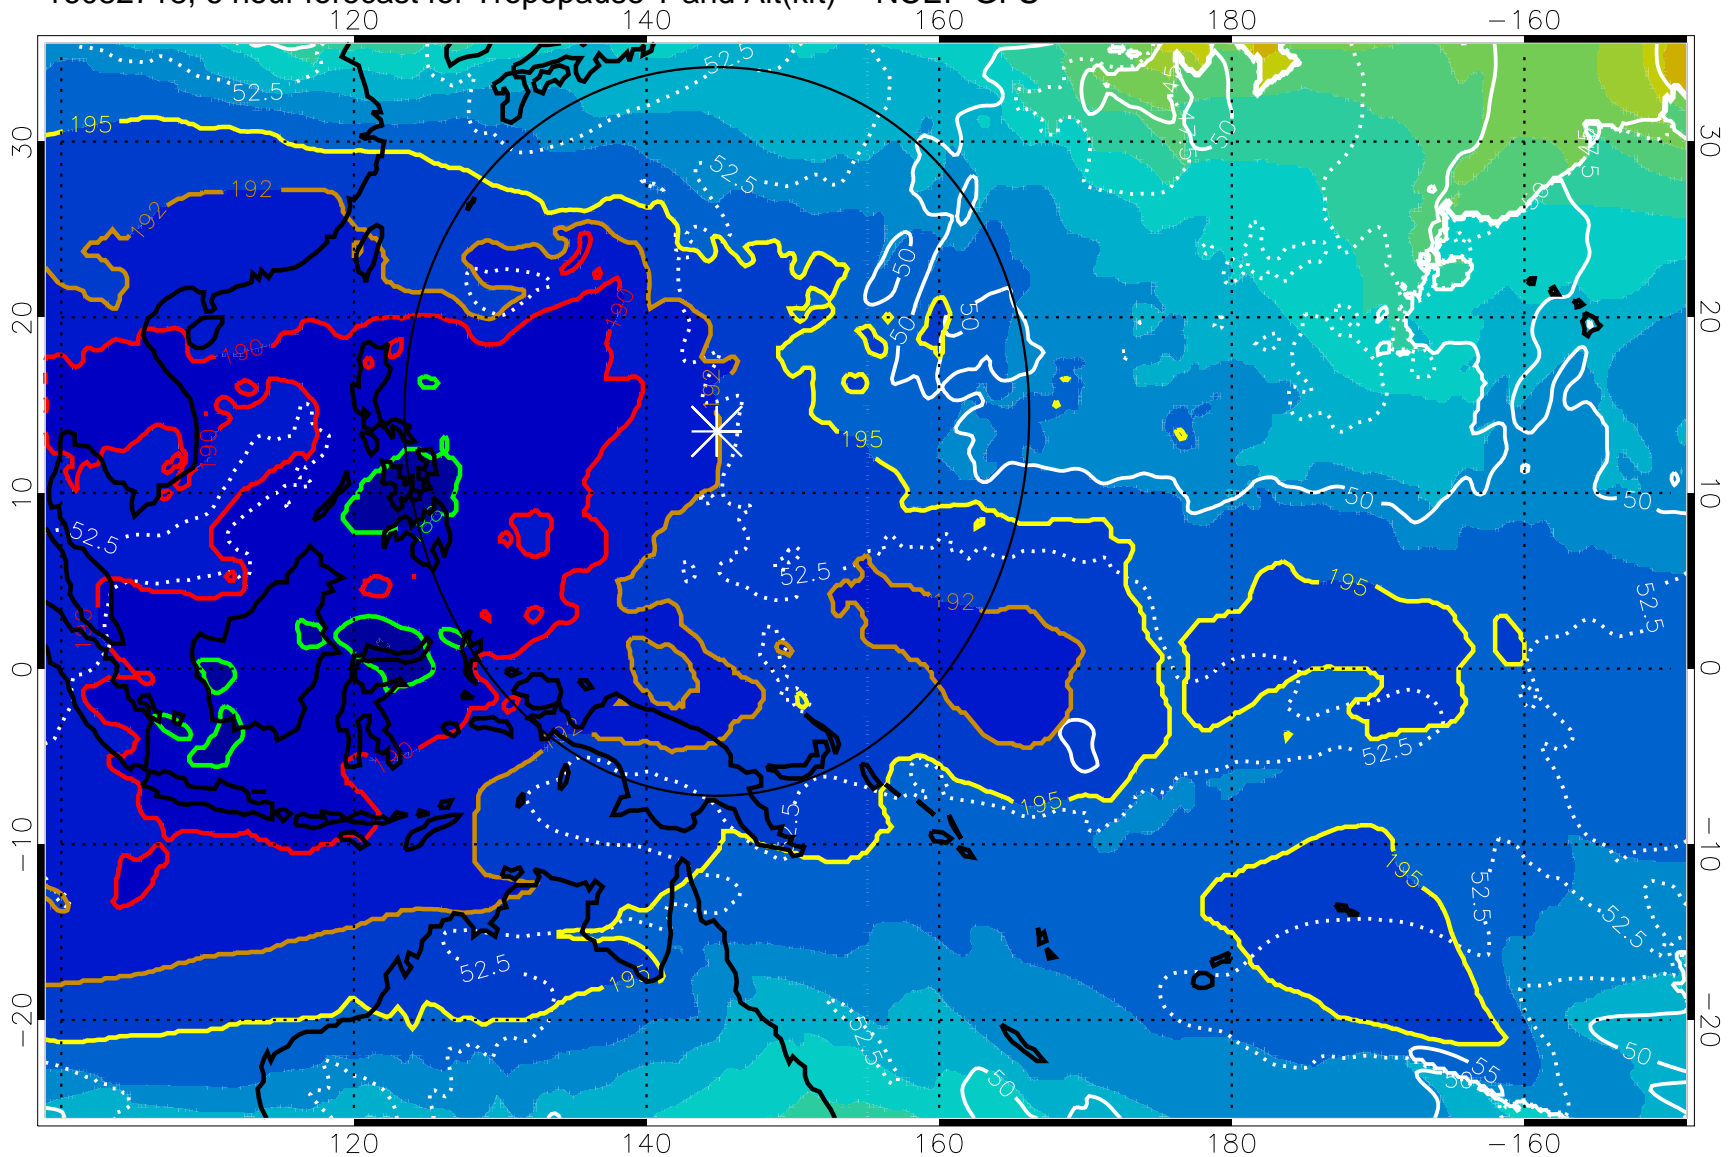

16082718, 6 hour forecast for Tropopause T and Alt(kft) -- NCEP GFS

190 200 210 220 230

Tropopause T, K

Tropopause Altitude in kft (white)

192.5K Isotherm 195K Isotherm

187.5K Isotherm 190K Isotherm

Range ring of 2304 km