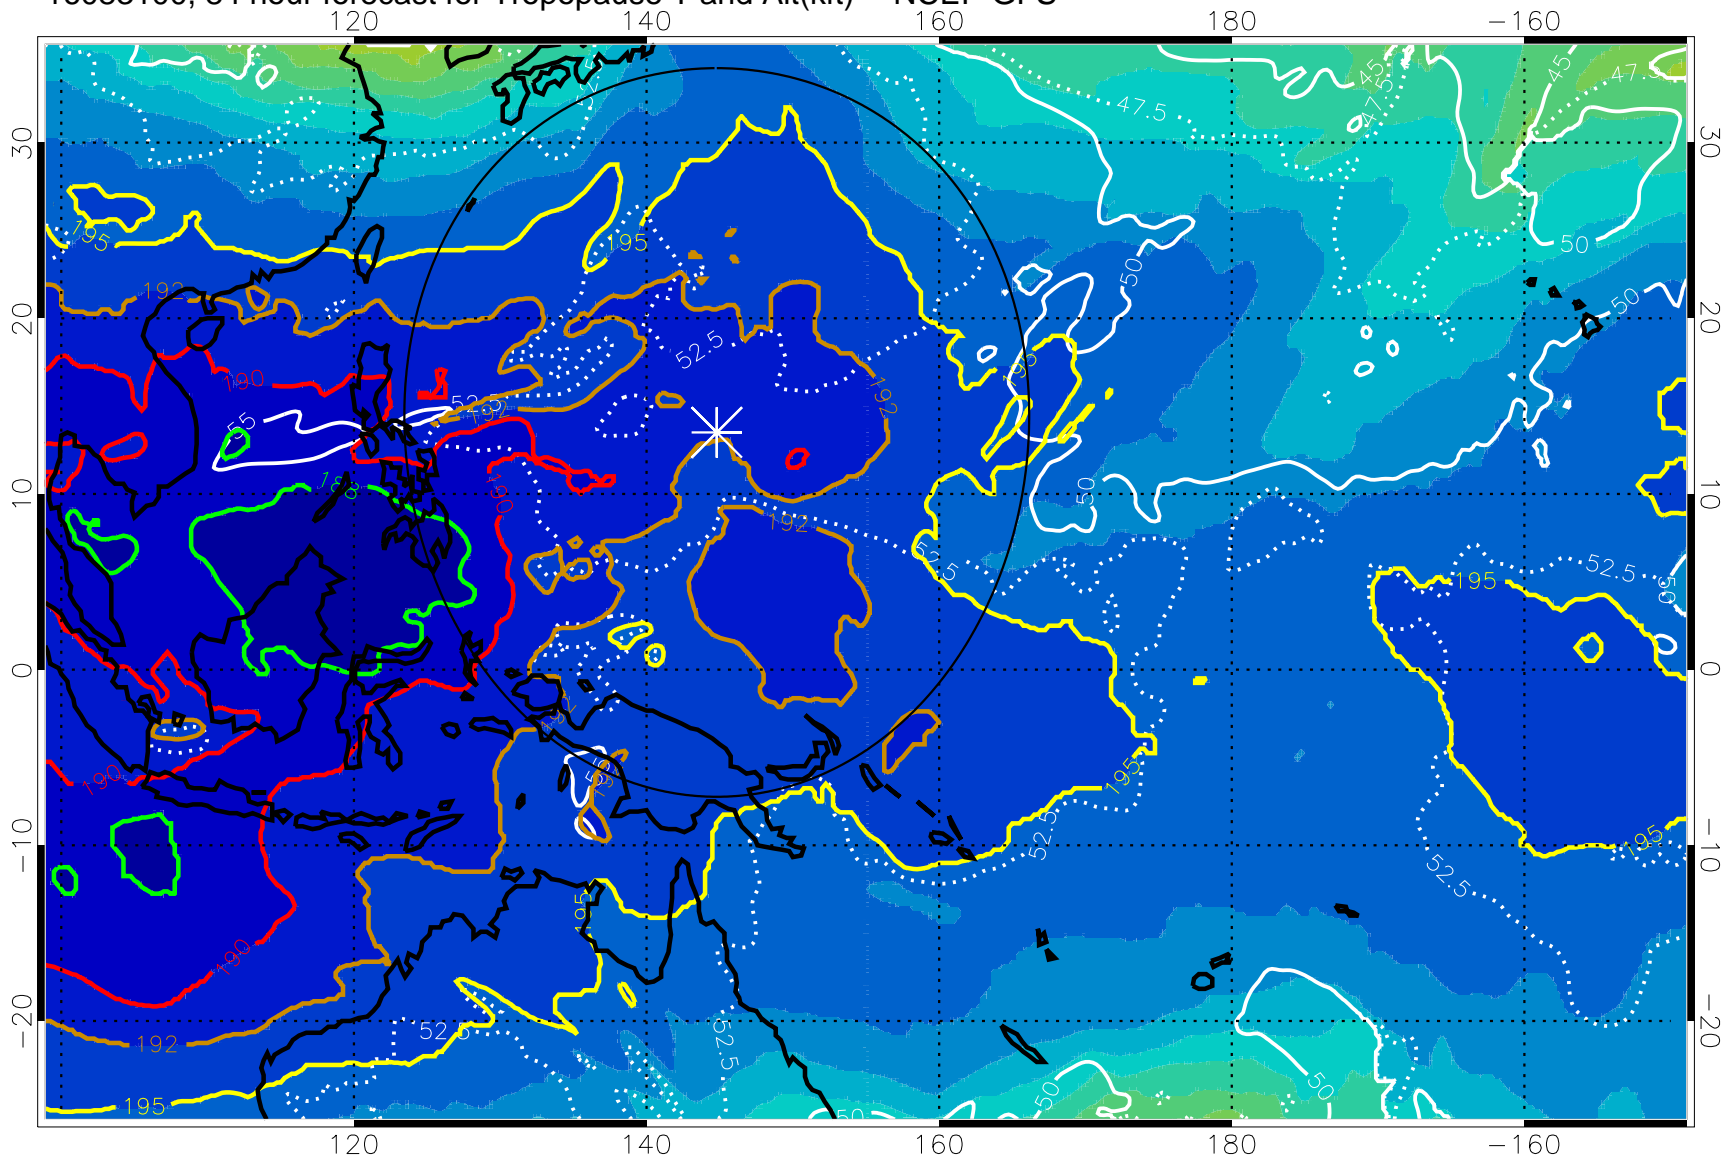

16083018, 78 hour forecast for Tropopause T and Alt(kft) -- NCEP GFS

190 200 210 220 230

Tropopause T, K

Tropopause Altitude in kft (white)

192.5K Isotherm 195K Isotherm
187.5K Isotherm 190K Isotherm

Range ring of 2304 km

16083100, 84 hour forecast for Tropopause T and Alt(kft) -- NCEP GFS

190 200 210 220 230

Tropopause T, K

Tropopause Altitude in kft (white)

192.5K Isotherm 195K Isotherm
187.5K Isotherm 190K Isotherm

Range ring of 2304 km