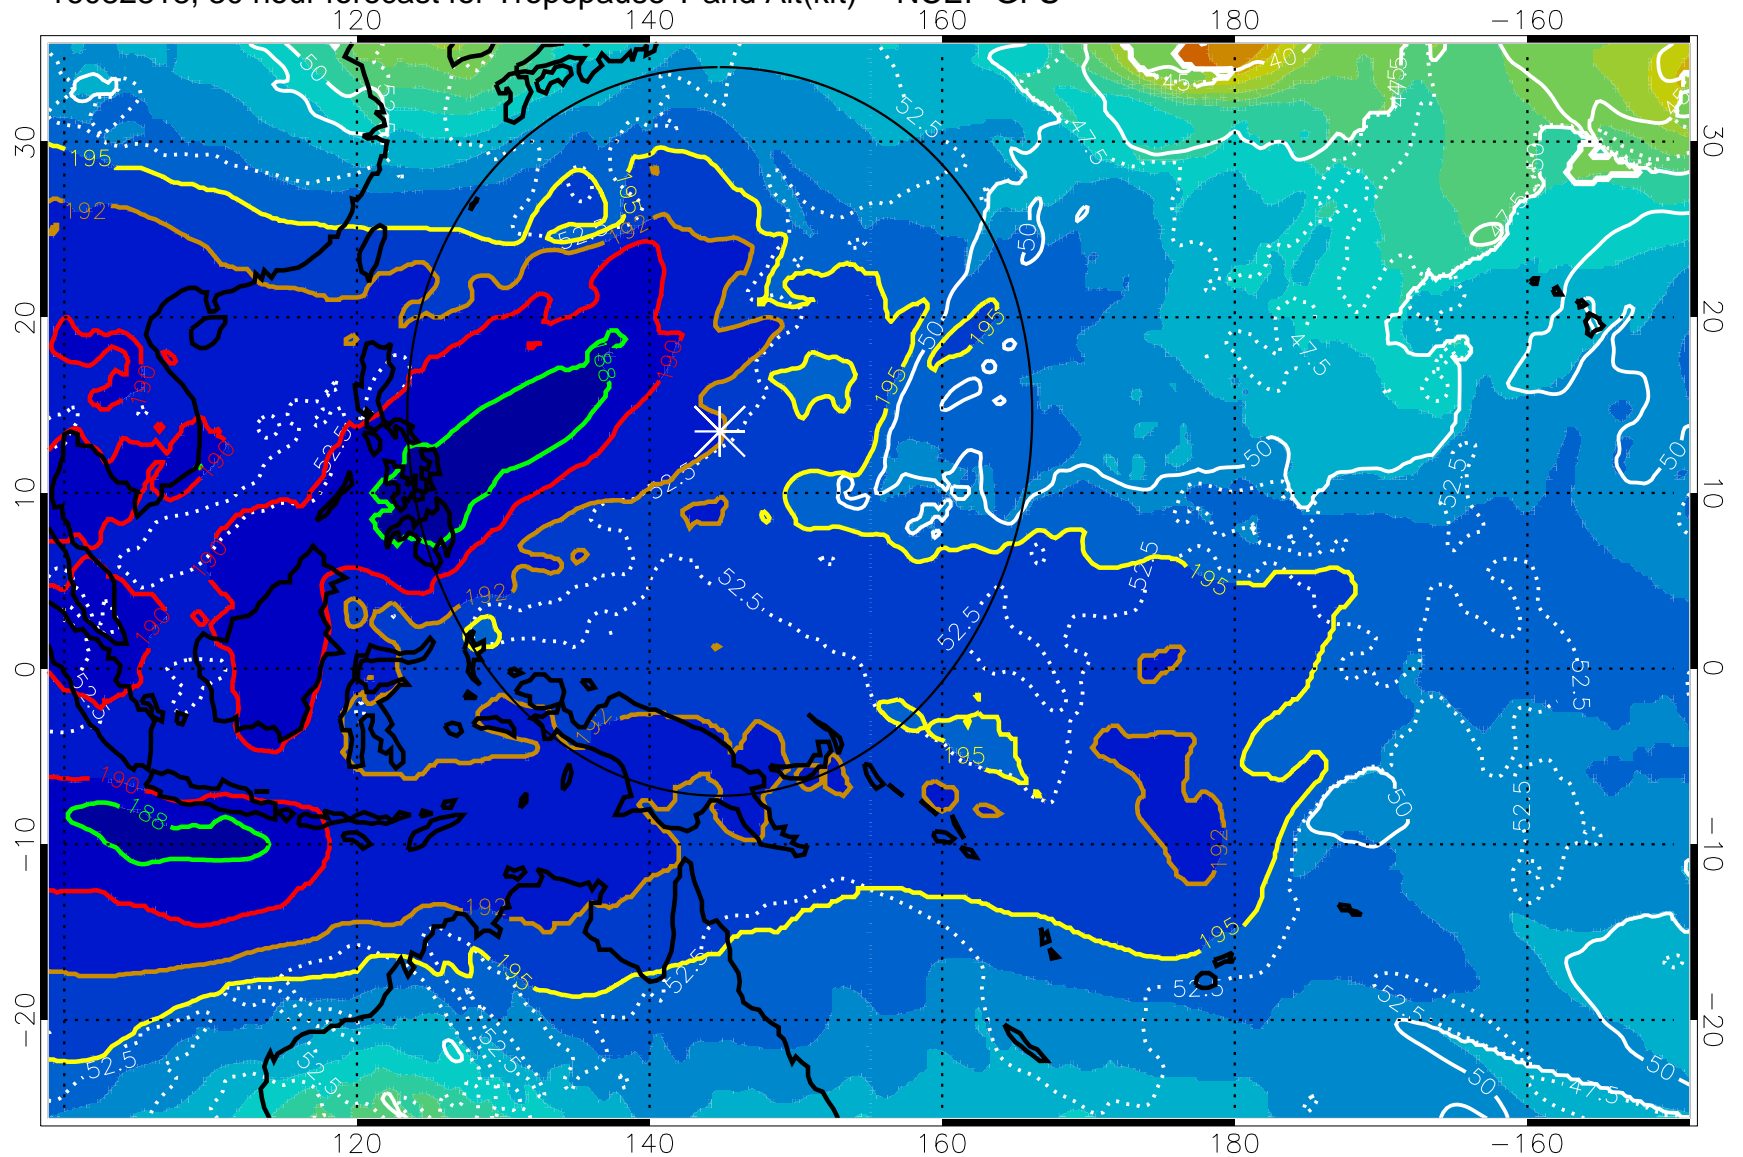

16082818, 30 hour forecast for Tropopause T and Alt(kft) -- NCEP GFS

190 200 210 220 230
Tropopause T, K

Tropopause Altitude in kft (white)

192.5K Isotherm 195K Isotherm
187.5K Isotherm 190K Isotherm

Range ring of 2304 km