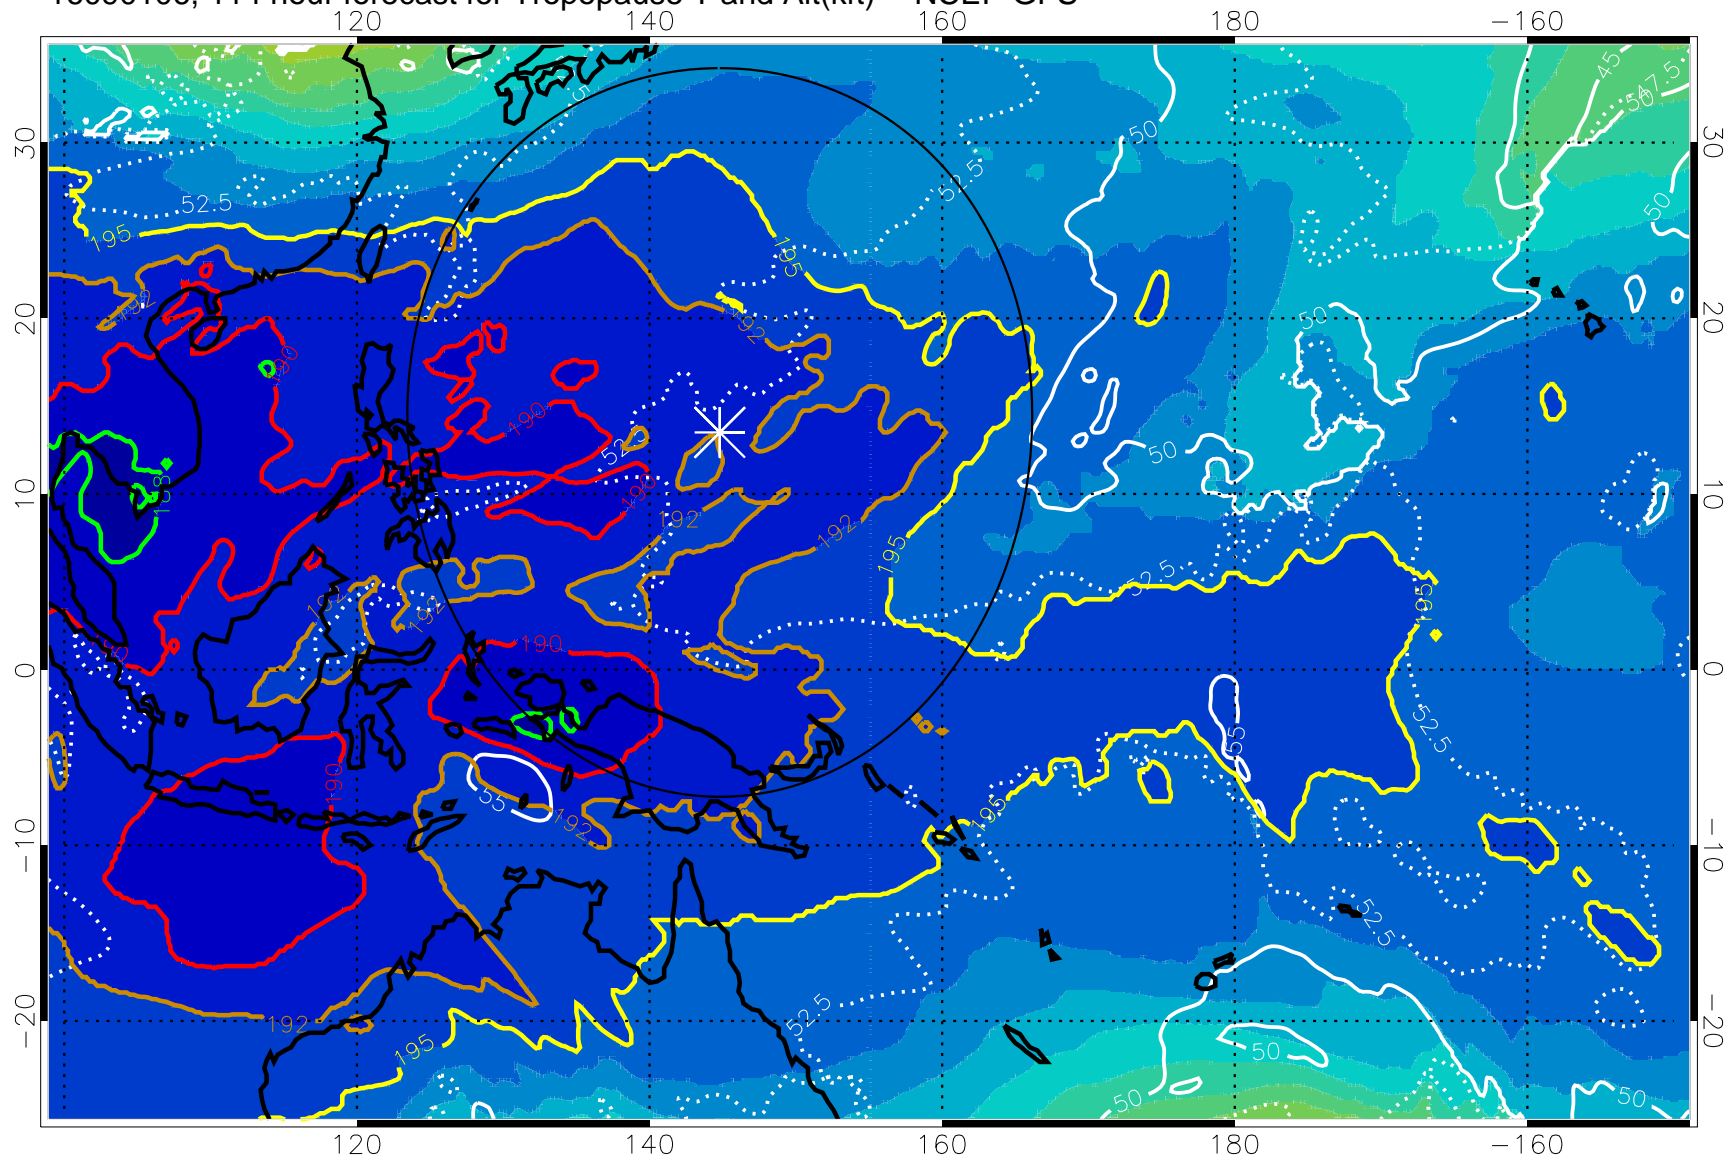

16090100, 108 hour forecast for Tropopause T and Alt(kft) -- NCEP GFS

190 200 210 220 230
Tropopause T, K

Tropopause Altitude in kft (white)

192.5K Isotherm 195K Isotherm
187.5K Isotherm 190K Isotherm

Range ring of 2304 km

16090106, 114 hour forecast for Tropopause T and Alt(kft) -- NCEP GFS

190 200 210 220 230
Tropopause T, K

Tropopause Altitude in kft (white)

192.5K Isotherm 195K Isotherm
187.5K Isotherm 190K Isotherm

Range ring of 2304 km