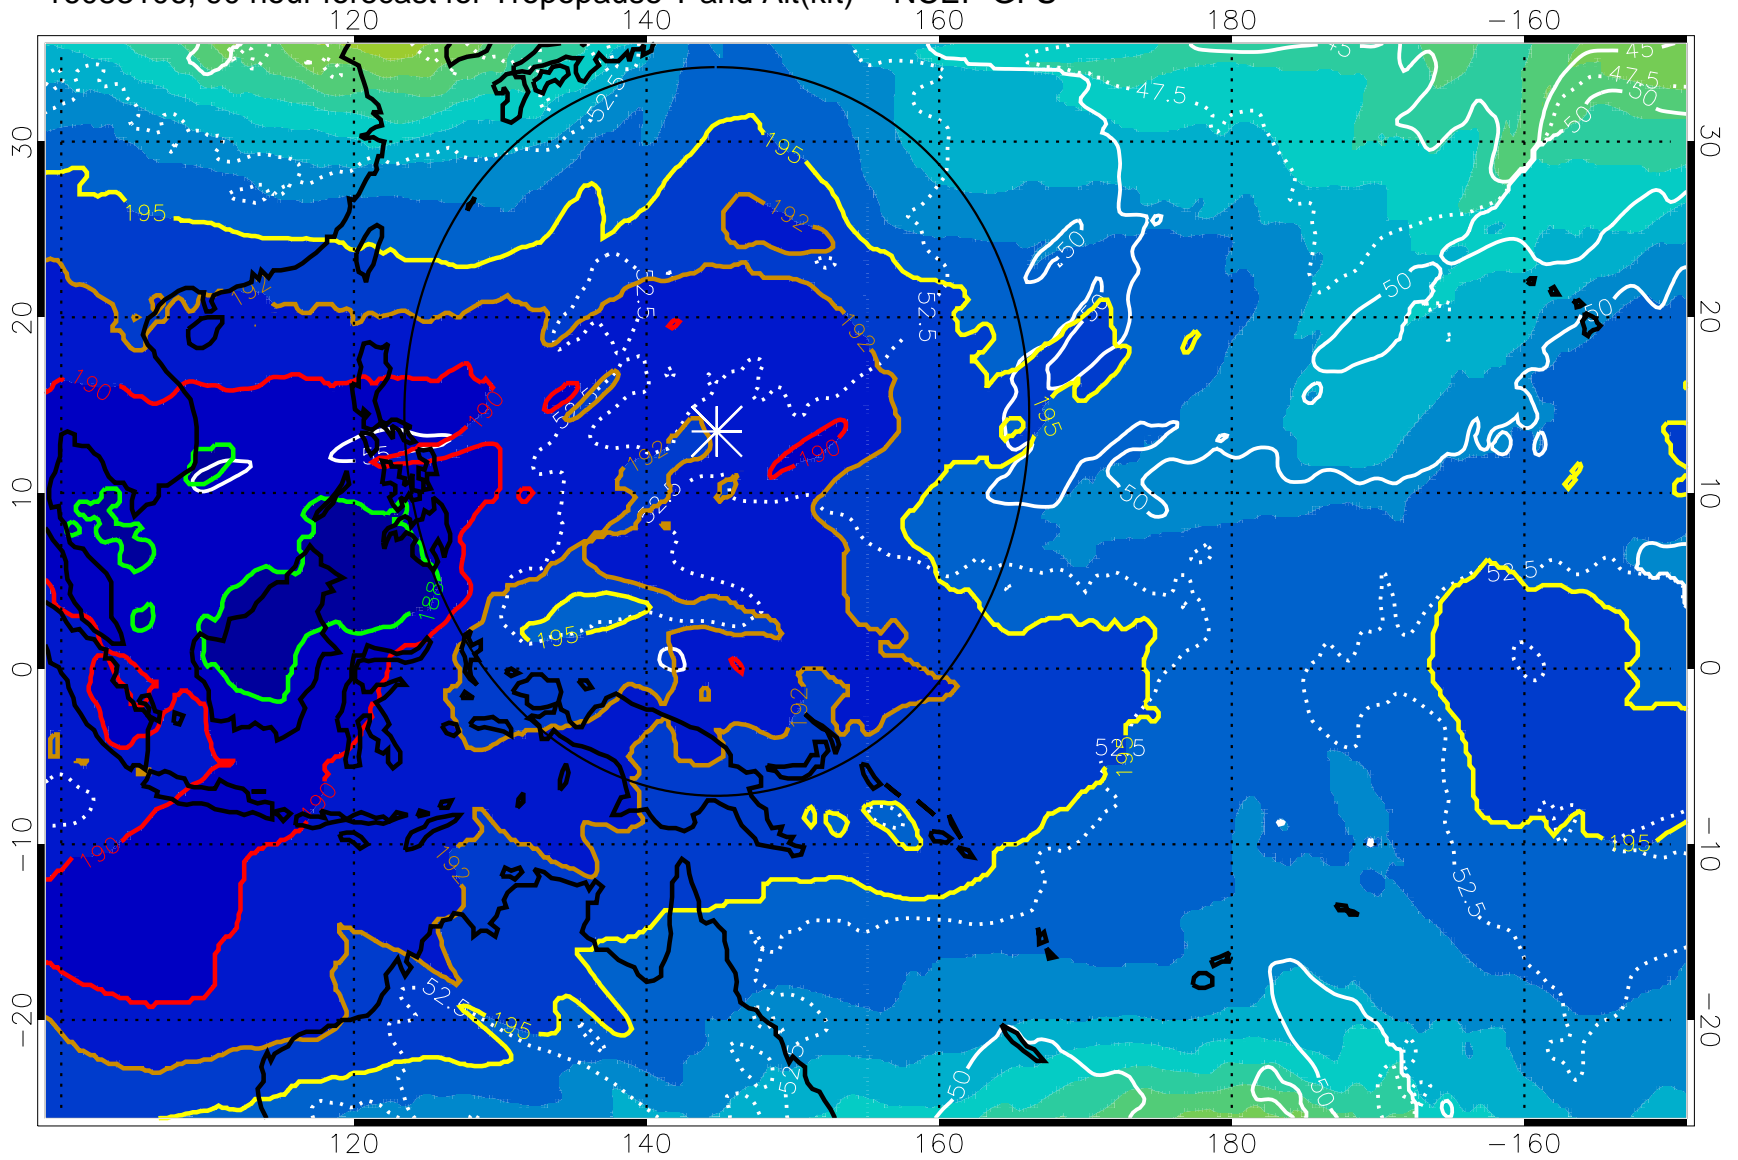

16083106, 90 hour forecast for Tropopause T and Alt(kft) -- NCEP GFS

190 200 210 220 230
Tropopause T, K

Tropopause Altitude in kft (white)

192.5K Isotherm 195K Isotherm
187.5K Isotherm 190K Isotherm

Range ring of 2304 km