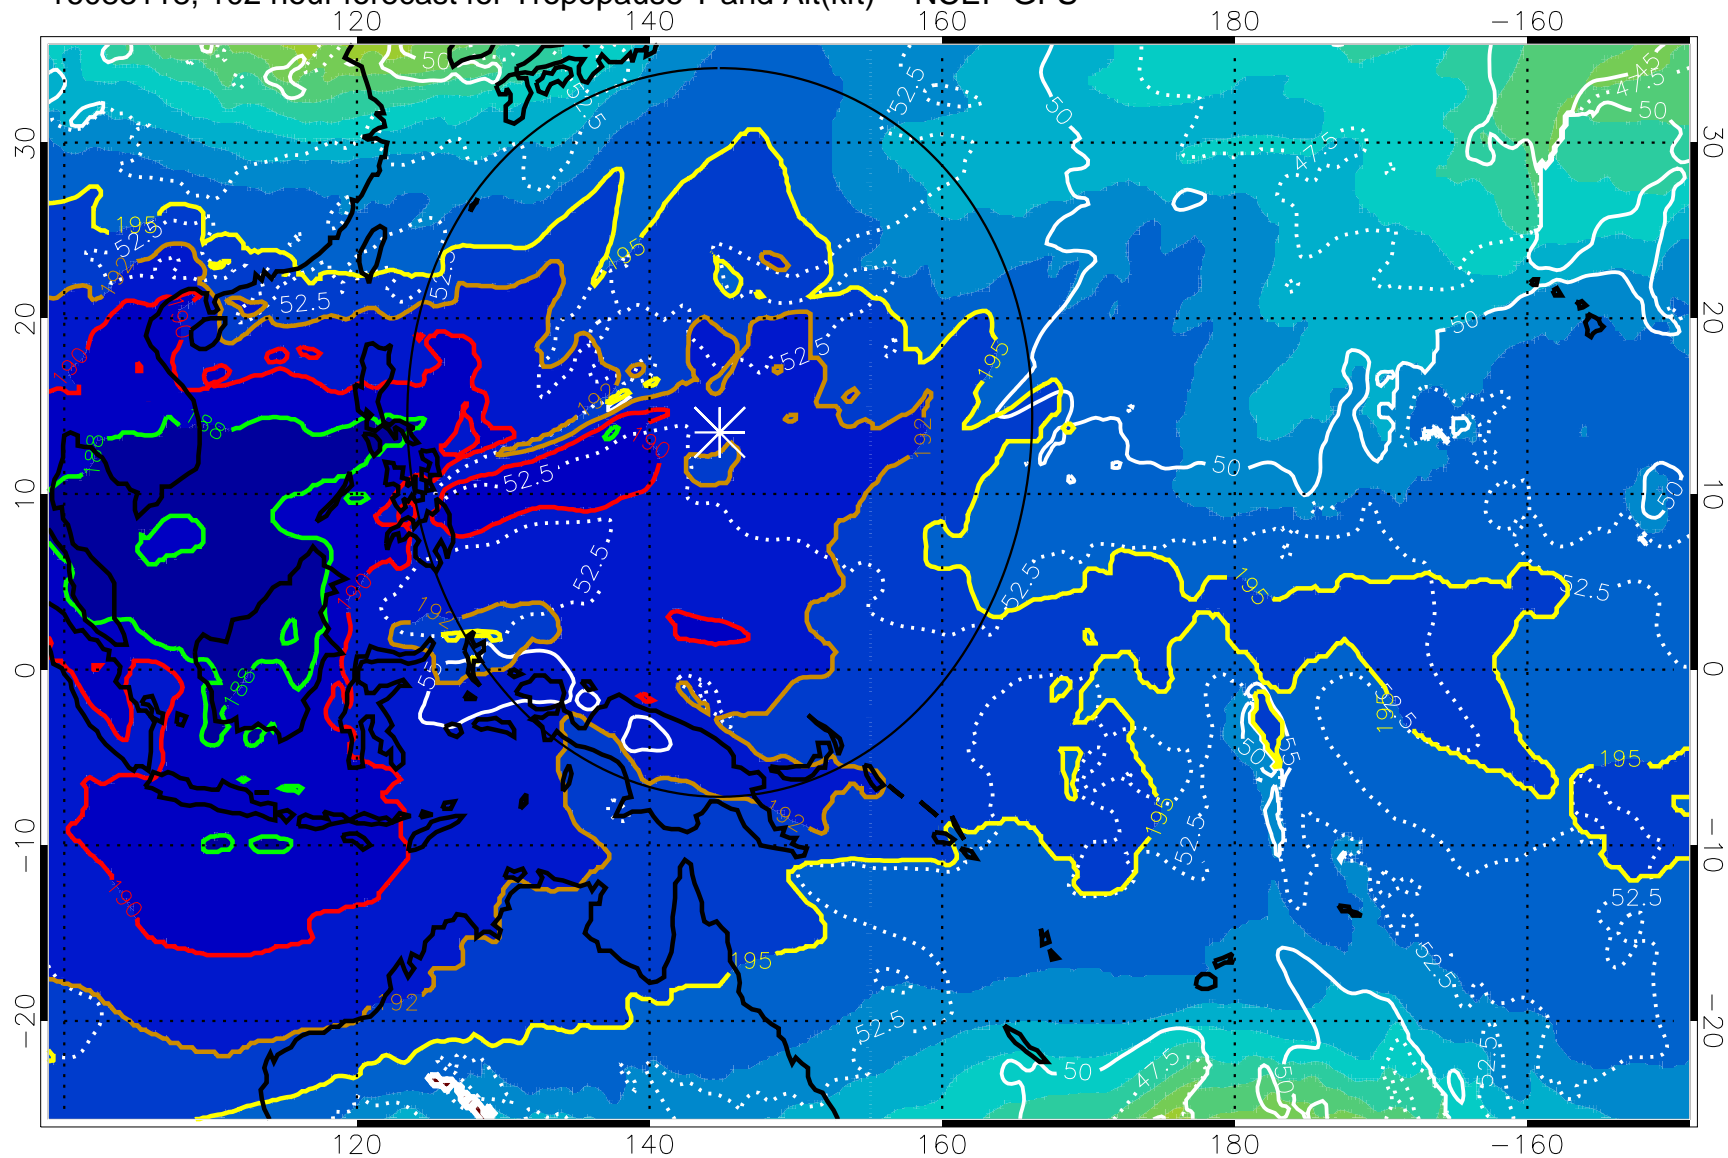

16083118, 102 hour forecast for Tropopause T and Alt(kft) -- NCEP GFS

190 200 210 220 230
Tropopause T, K

Tropopause Altitude in kft (white)

192.5K Isotherm 195K Isotherm
187.5K Isotherm 190K Isotherm

Range ring of 2304 km