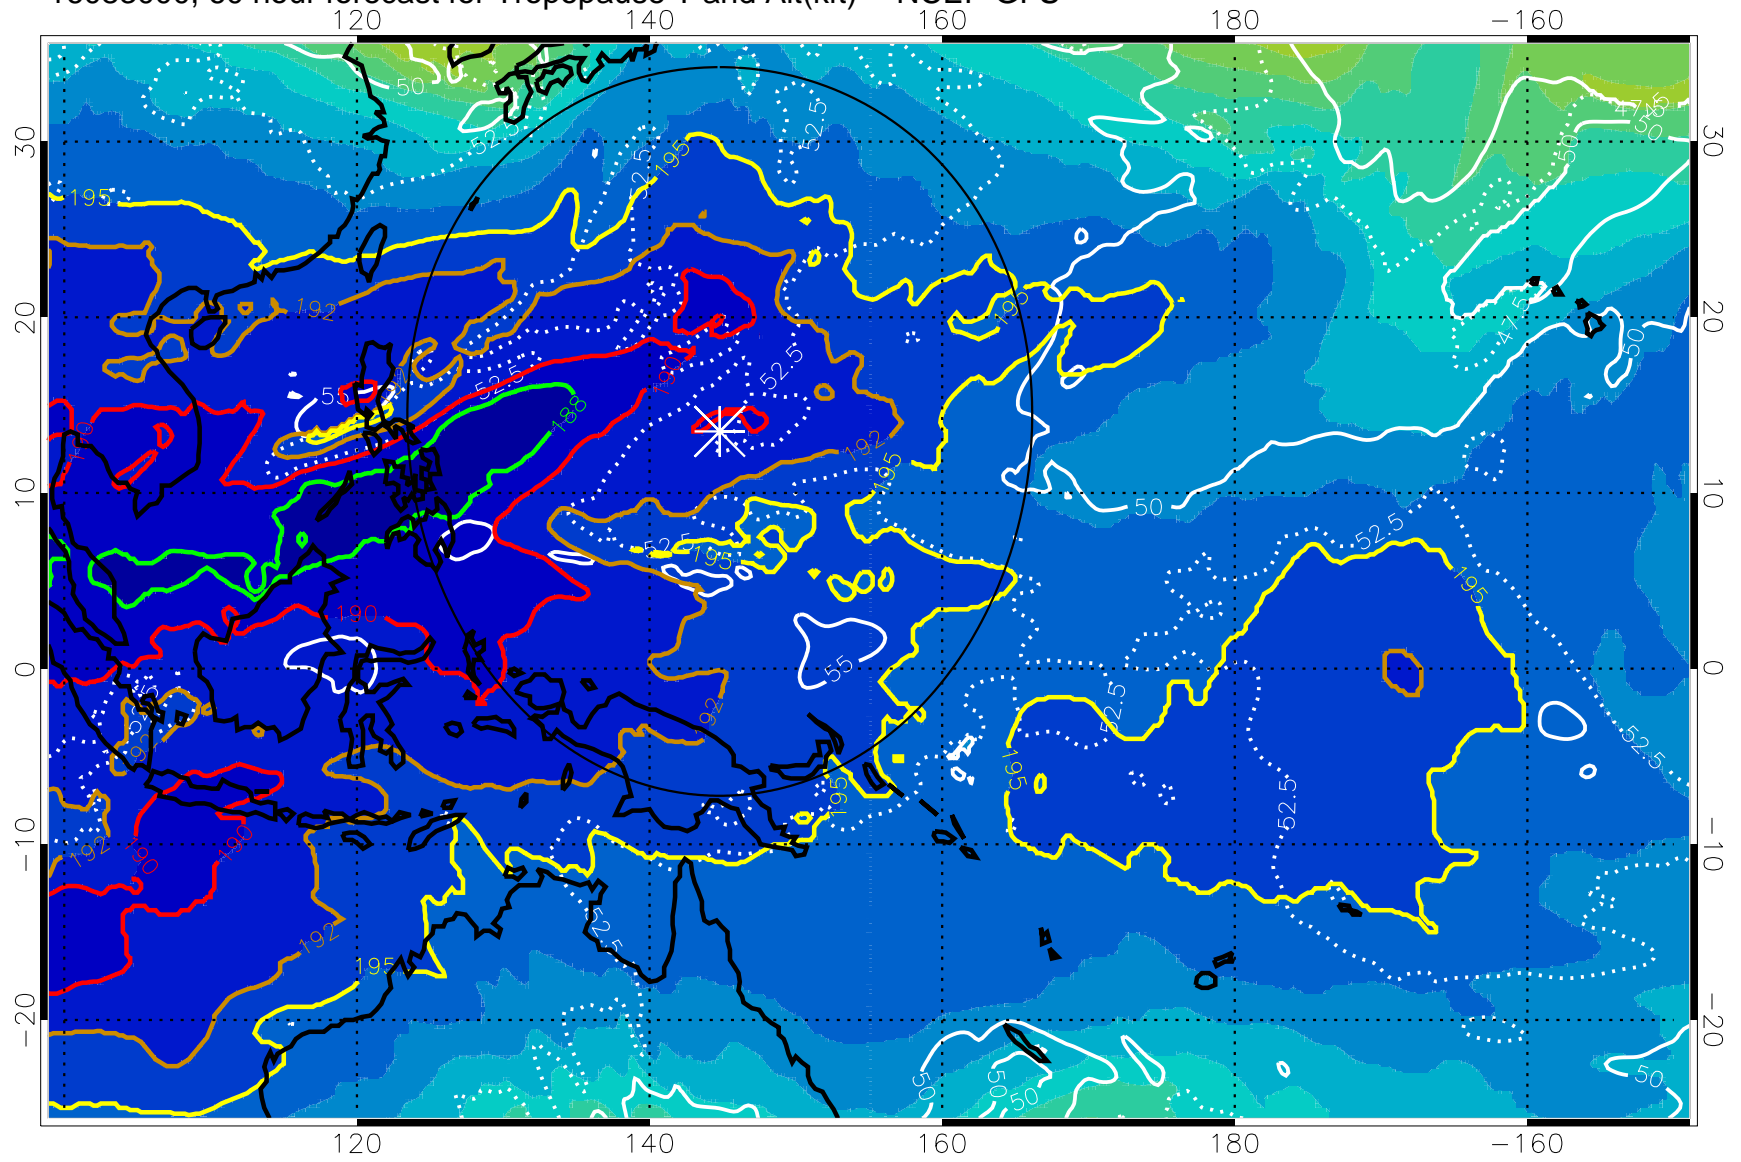

16083000, 60 hour forecast for Tropopause T and Alt(kft) -- NCEP GFS

190 200 210 220 230

Tropopause T, K

Tropopause Altitude in kft (white)

192.5K Isotherm 195K Isotherm
187.5K Isotherm 190K Isotherm

Range ring of 2304 km