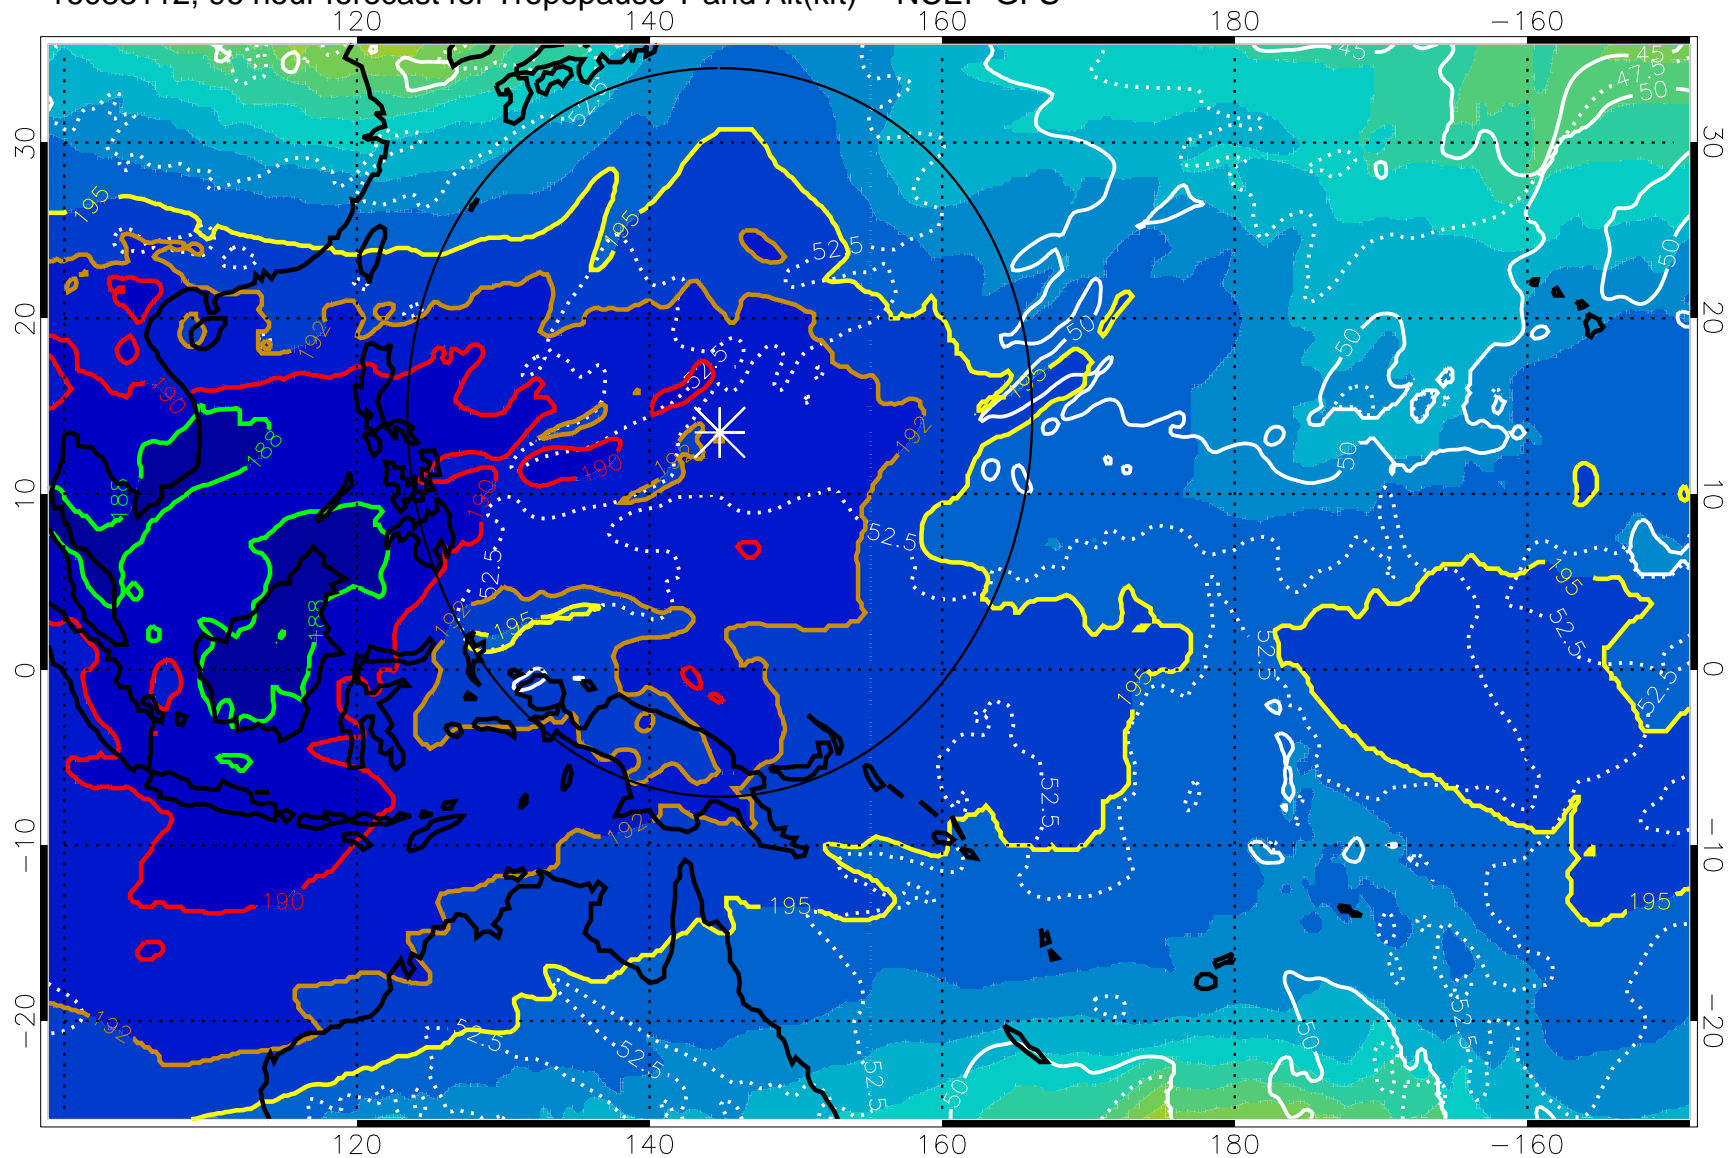

16083106, 90 hour forecast for Tropopause T and Alt(kft) -- NCEP GFS

190 200 210 220 230
Tropopause T, K

Tropopause Altitude in kft (white)

192.5K Isotherm 195K Isotherm
187.5K Isotherm 190K Isotherm

Range ring of 2304 km

16083112, 96 hour forecast for Tropopause T and Alt(kft) -- NCEP GFS

190 200 210 220 230

Tropopause T, K

Tropopause Altitude in kft (white)

192.5K Isotherm 195K Isotherm
187.5K Isotherm 190K Isotherm

Range ring of 2304 km