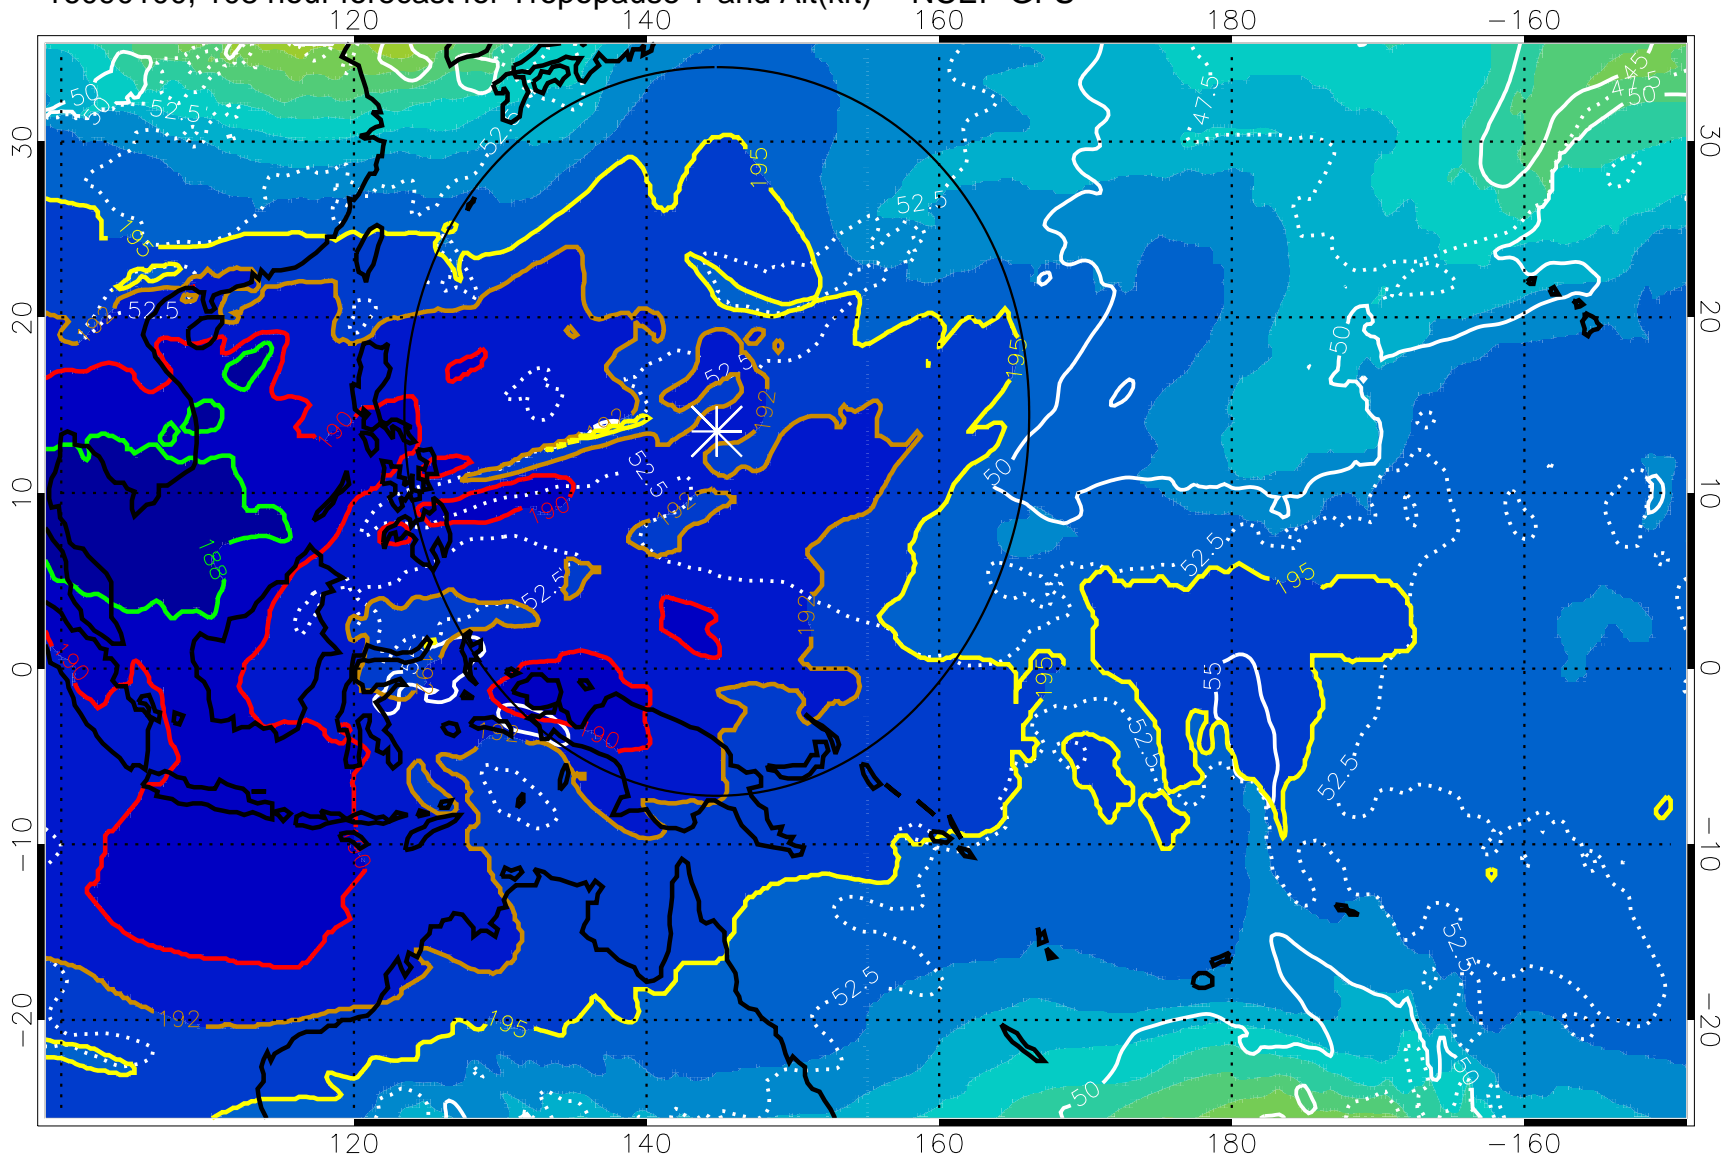

16083118, 102 hour forecast for Tropopause T and Alt(kft) -- NCEP GFS

190 200 210 220 230
Tropopause T, K

Tropopause Altitude in kft (white)

192.5K Isotherm 195K Isotherm
187.5K Isotherm 190K Isotherm

Range ring of 2304 km

16090100, 108 hour forecast for Tropopause T and Alt(kft) -- NCEP GFS

190 200 210 220 230
Tropopause T, K

Tropopause Altitude in kft (white)

192.5K Isotherm 195K Isotherm
187.5K Isotherm 190K Isotherm

Range ring of 2304 km