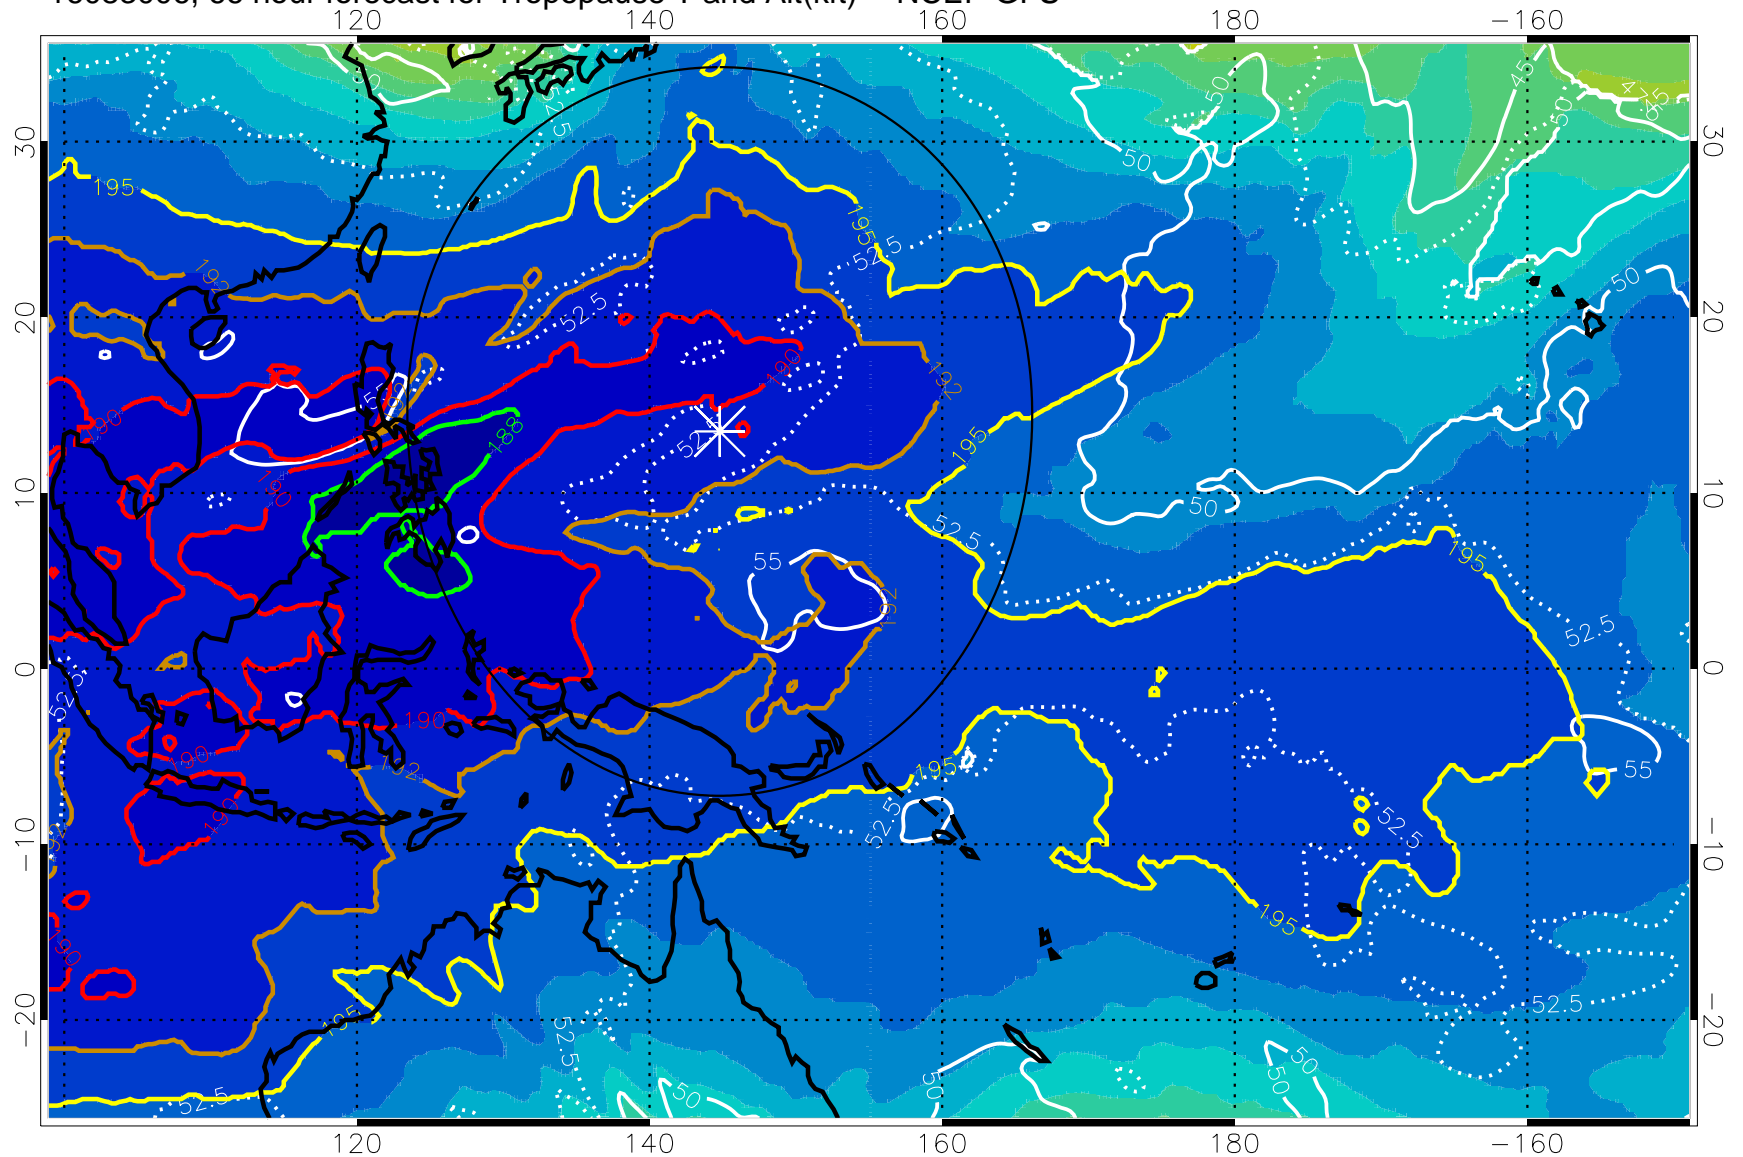

16083006, 66 hour forecast for Tropopause T and Alt(kft) -- NCEP GFS

190 200 210 220 230

Tropopause T, K

Tropopause Altitude in kft (white)

192.5K Isotherm 195K Isotherm
187.5K Isotherm 190K Isotherm

Range ring of 2304 km