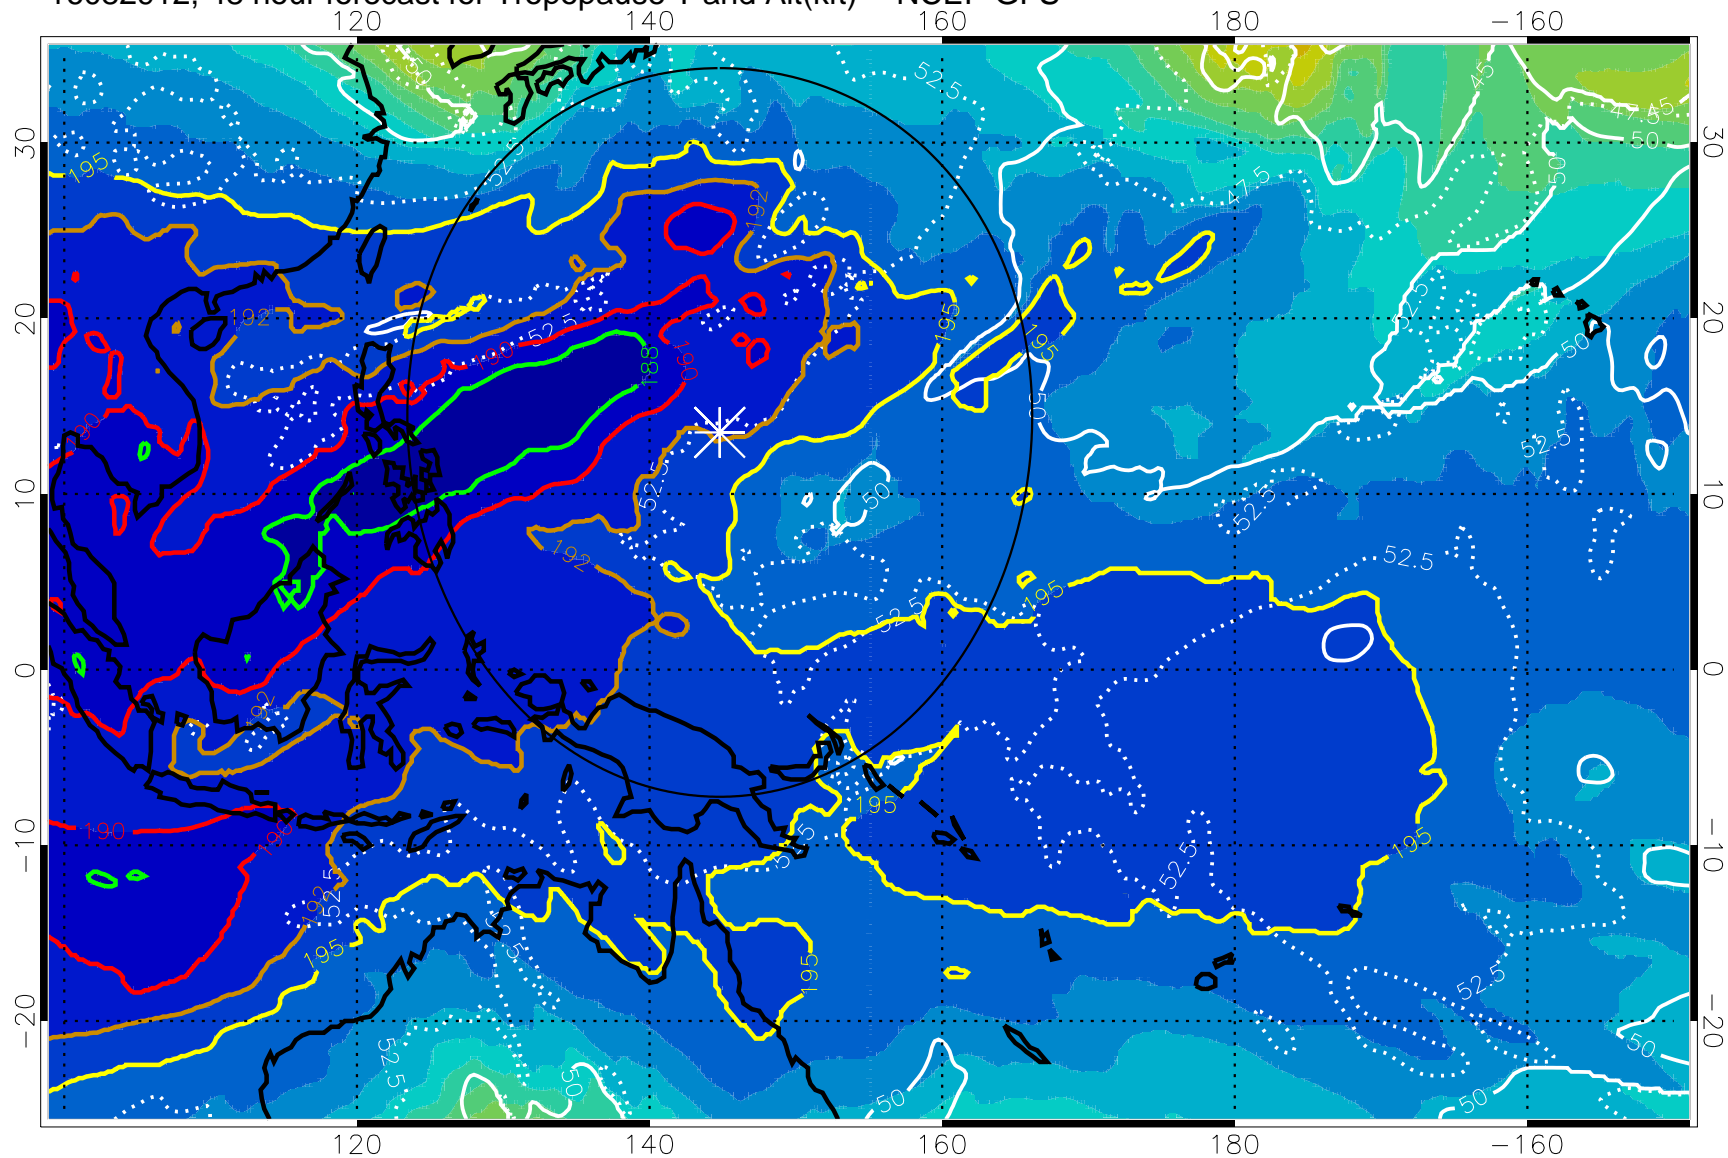

16082912, 48 hour forecast for Tropopause T and Alt(kft) -- NCEP GFS

190 200 210 220 230

Tropopause T, K

Tropopause Altitude in kft (white)

192.5K Isotherm 195K Isotherm
187.5K Isotherm 190K Isotherm

Range ring of 2304 km