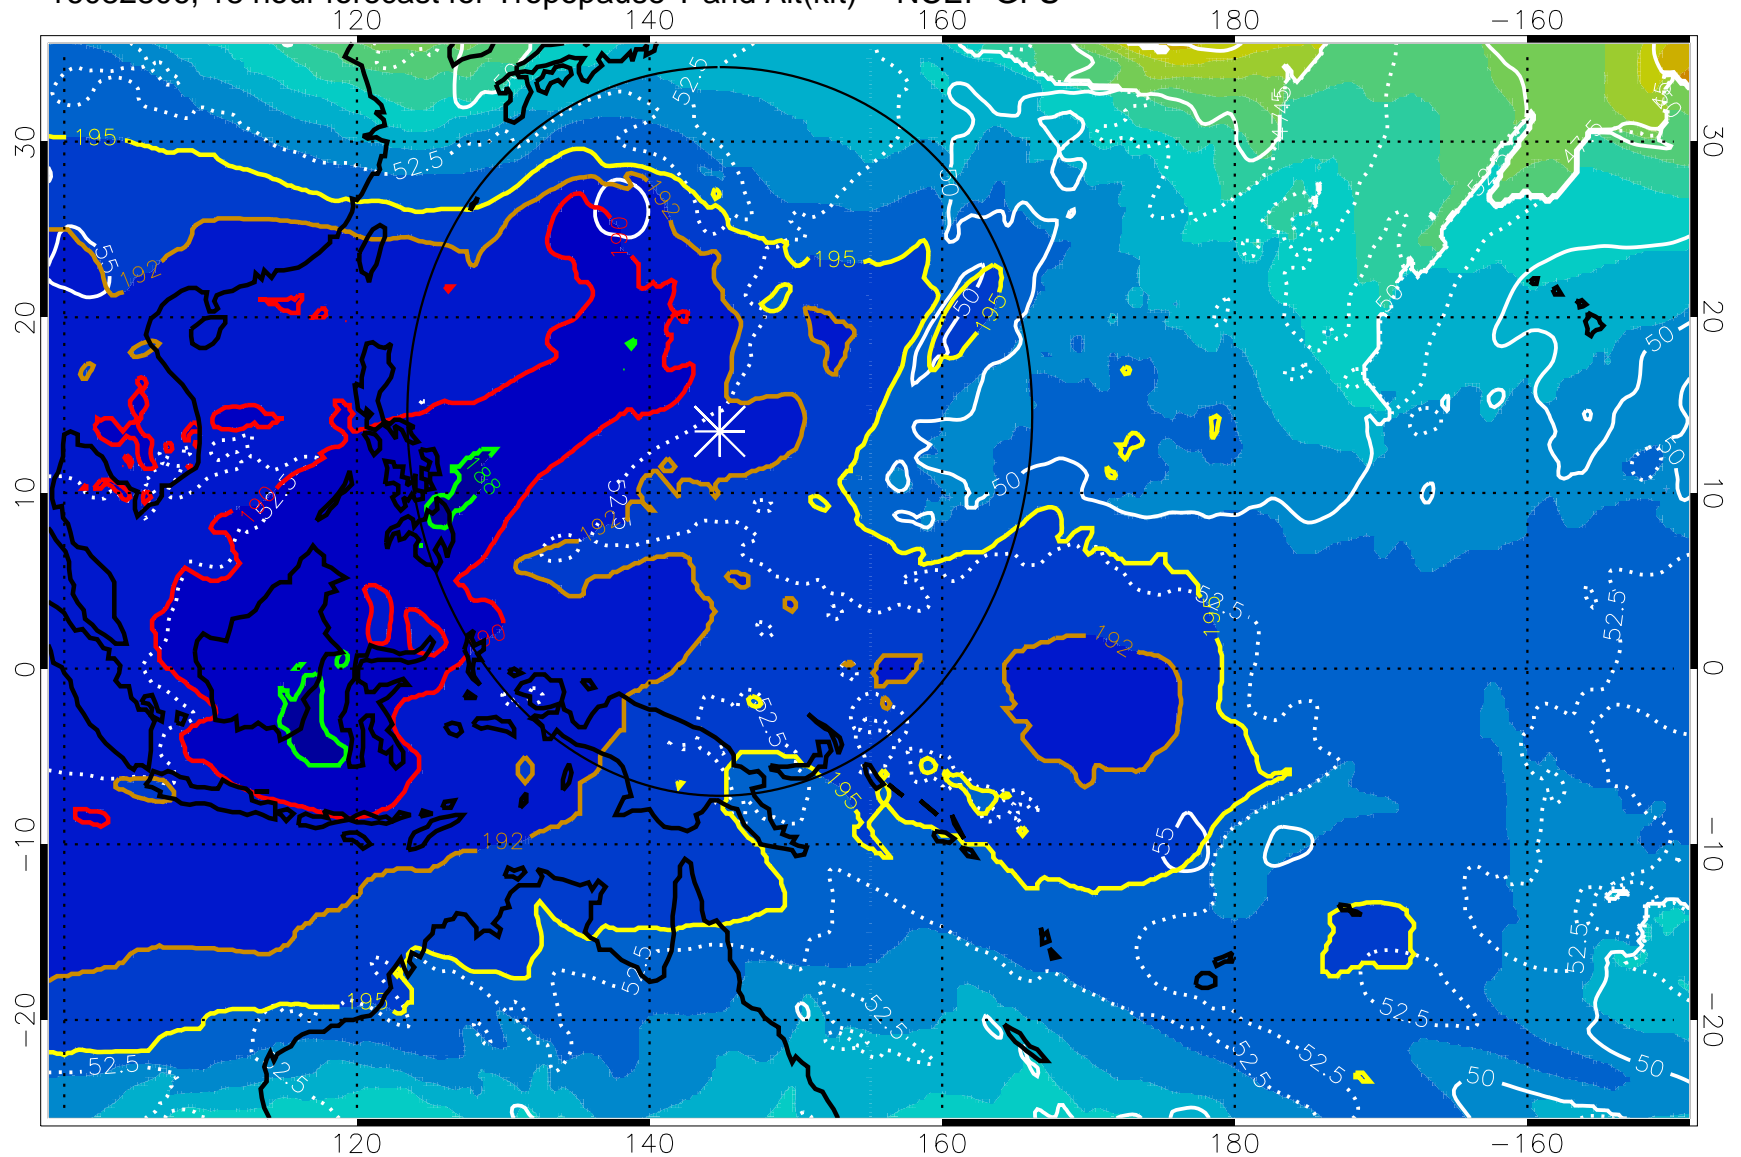

16082806, 18 hour forecast for Tropopause T and Alt(kft) -- NCEP GFS

190 200 210 220 230
Tropopause T, K

Tropopause Altitude in kft (white)

192.5K Isotherm 195K Isotherm
187.5K Isotherm 190K Isotherm

Range ring of 2304 km