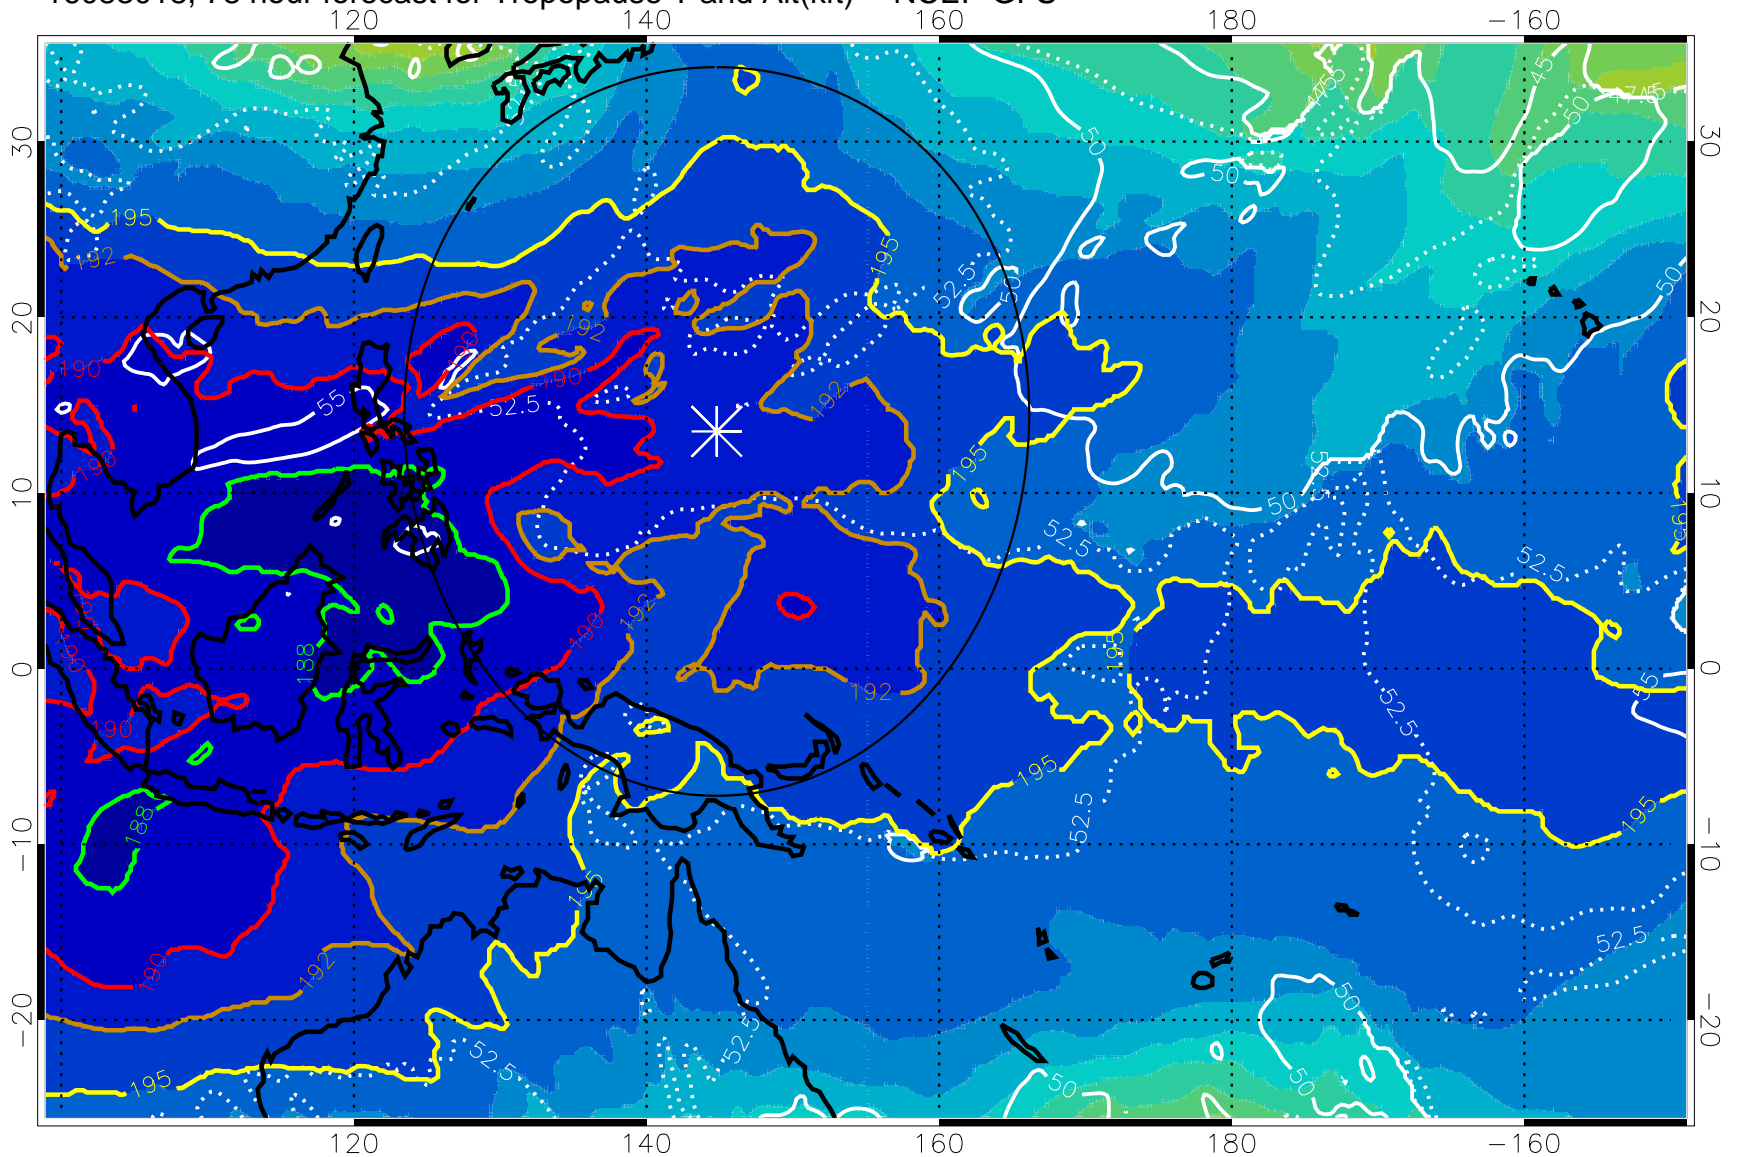

16083018, 78 hour forecast for Tropopause T and Alt(kft) -- NCEP GFS

190 200 210 220 230

Tropopause T, K

Tropopause Altitude in kft (white)

192.5K Isotherm 195K Isotherm
187.5K Isotherm 190K Isotherm

Range ring of 2304 km