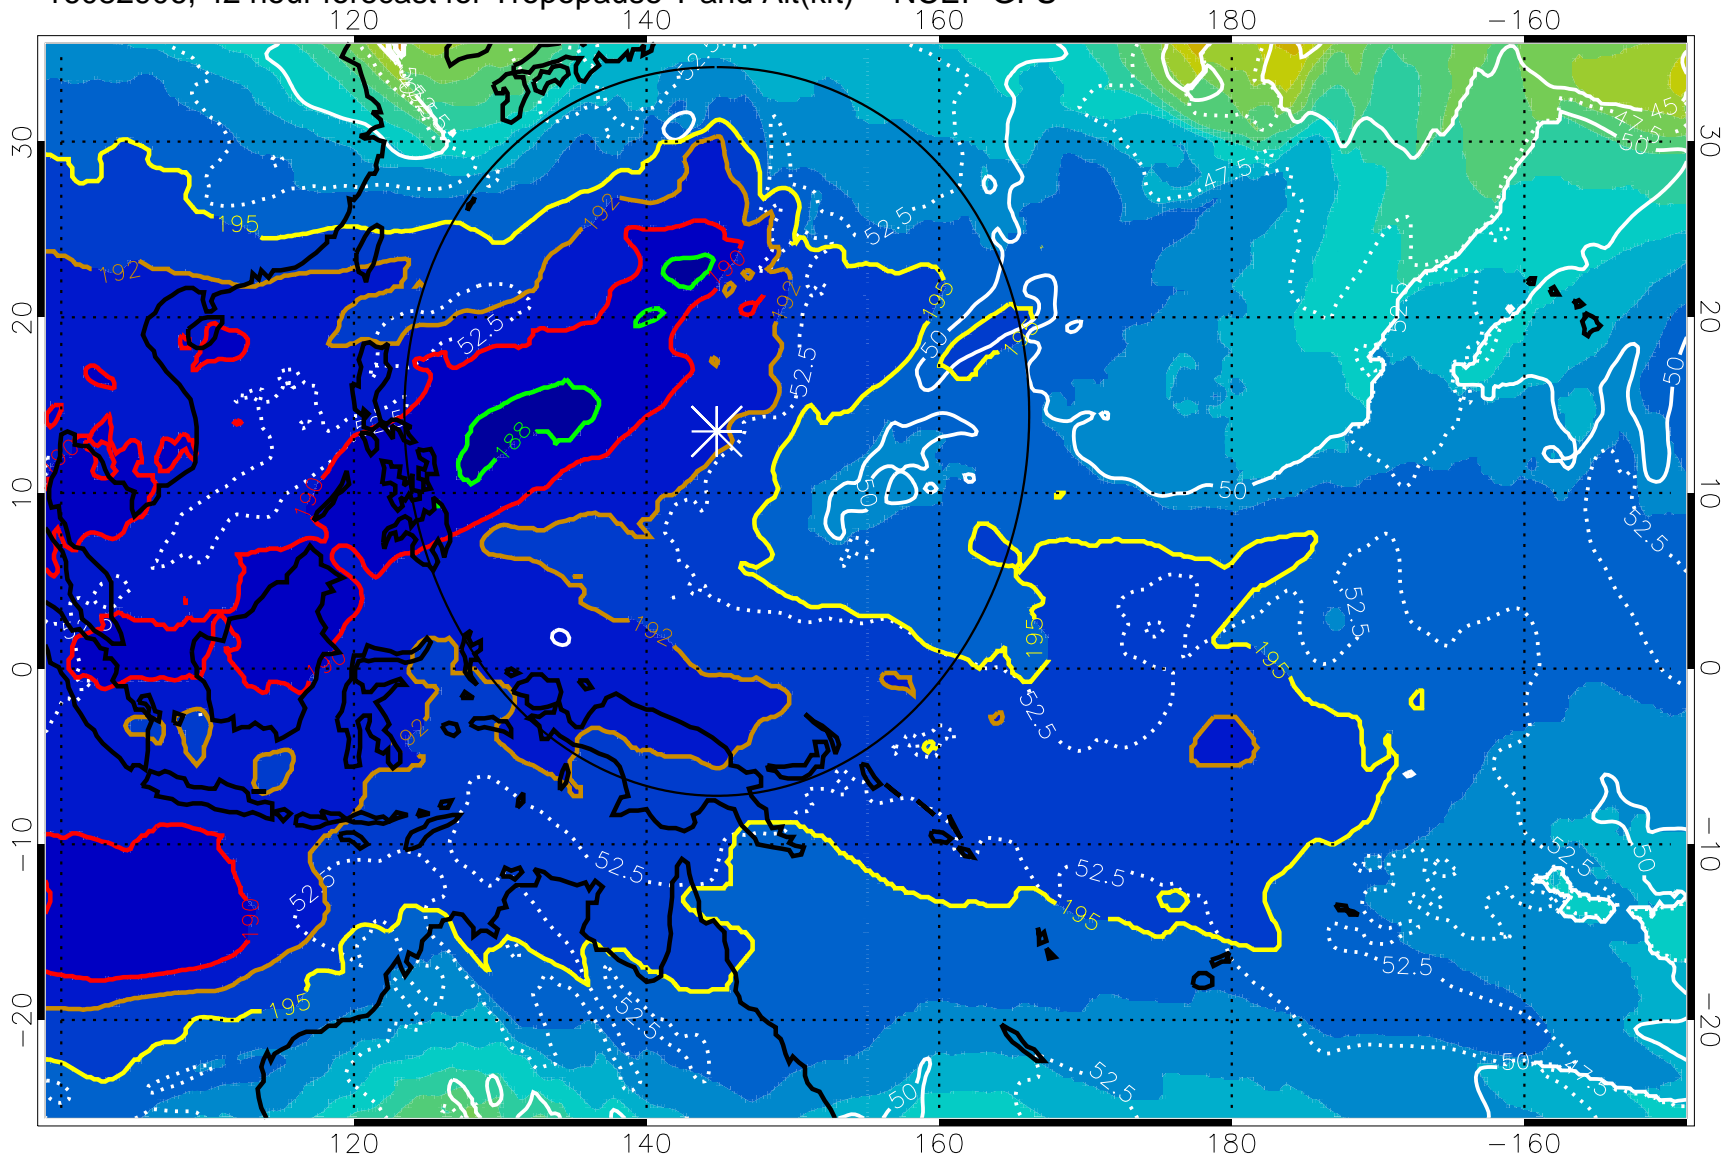

16082906, 42 hour forecast for Tropopause T and Alt(kft) -- NCEP GFS

190 200 210 220 230

Tropopause T, K

Tropopause Altitude in kft (white)

192.5K Isotherm 195K Isotherm

187.5K Isotherm 190K Isotherm

Range ring of 2304 km