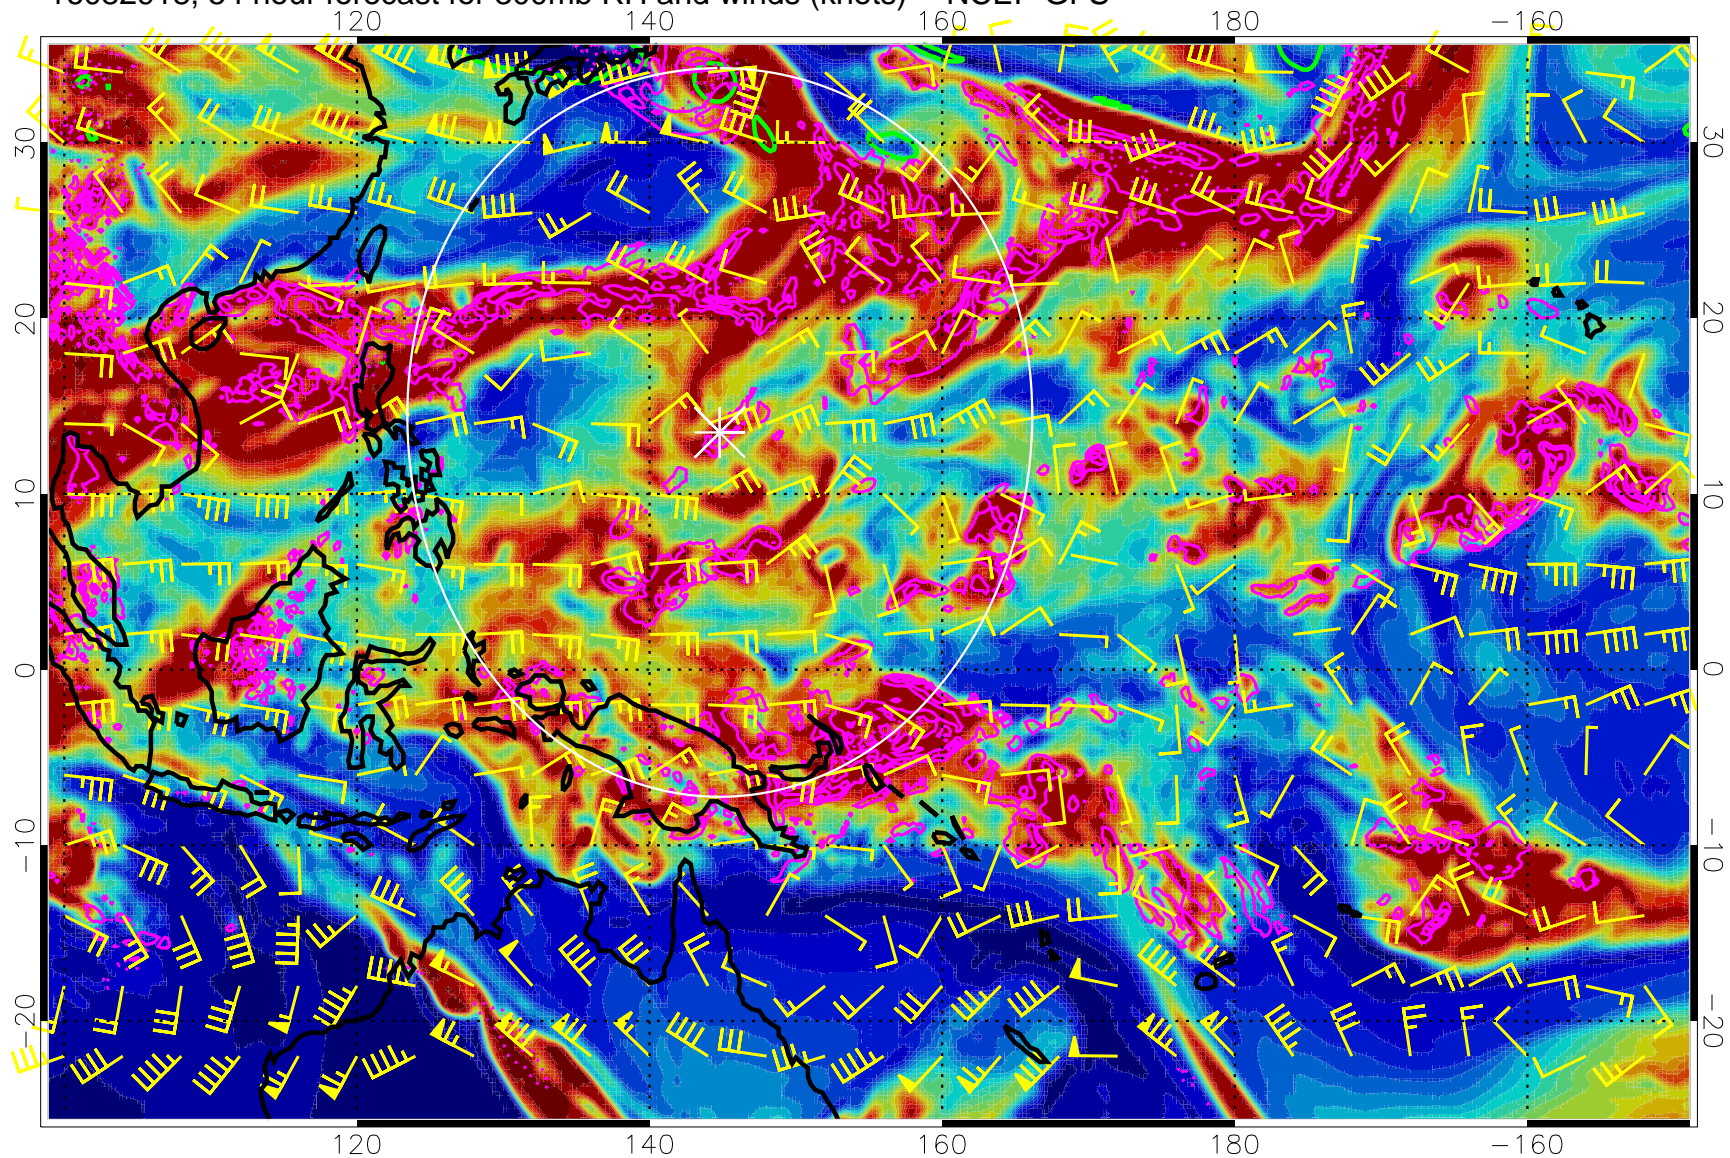

16082906, 42 hour forecast for 300mb RH and winds (knots) -- NCEP GFS

Precip (tot dot, conv sol) mm/day 40 mm/day contours, min 20

EPV Tropopause (2 PVU) Position

Range ring of 2304 km

16082912, 48 hour forecast for 300mb RH and winds (knots) -- NCEP GFS

Precip (tot dot, conv sol) mm/day 40 mm/day contours, min 20

EPV Tropopause (2 PVU) Position

Range ring of 2304 km

16082918, 54 hour forecast for 300mb RH and winds (knots) -- NCEP GFS

Precip (tot dot, conv sol) mm/day 40 mm/day contours, min 20

EPV Tropopause (2 PVU) Position

Range ring of 2304 km

16083000, 60 hour forecast for 300mb RH and winds (knots) -- NCEP GFS

Precip (tot dot, conv sol) mm/day 40 mm/day contours, min 20

EPV Tropopause (2 PVU) Position