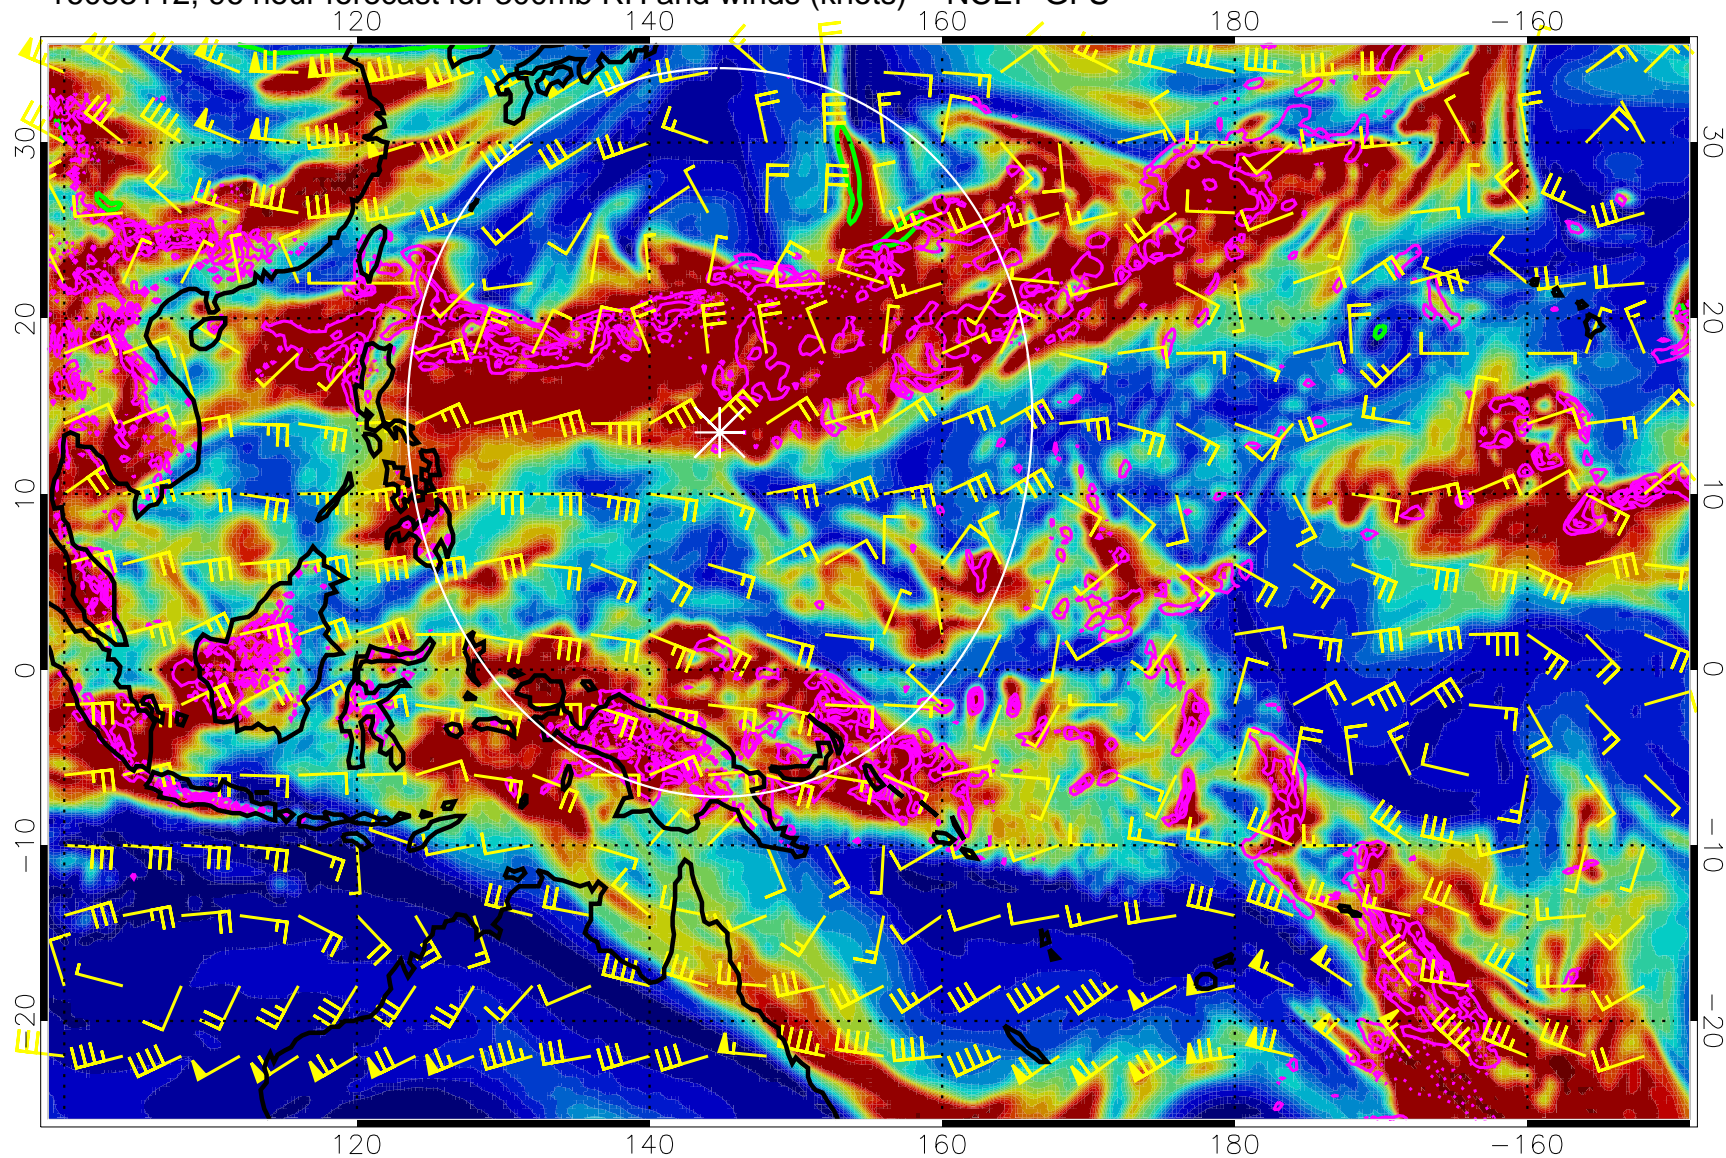

0 20 40 60 80 100  
RH, %

Precip (tot dot, conv sol) mm/day 40 mm/day contours, min 20

EPV Tropopause (2 PVU) Position

Range ring of 2304 km

16083106, 90 hour forecast for 300mb RH and winds (knots) -- NCEP GFS

Precip (tot dot, conv sol) mm/day 40 mm/day contours, min 20

EPV Tropopause (2 PVU) Position

Range ring of 2304 km

16083112, 96 hour forecast for 300mb RH and winds (knots) -- NCEP GFS

Precip (tot dot, conv sol) mm/day 40 mm/day contours, min 20

EPV Tropopause (2 PVU) Position

Range ring of 2304 km

16083118, 102 hour forecast for 300mb RH and winds (knots) -- NCEP GFS

Precip (tot dot, conv sol) mm/day 40 mm/day contours, min 20

EPV Tropopause (2 PVU) Position