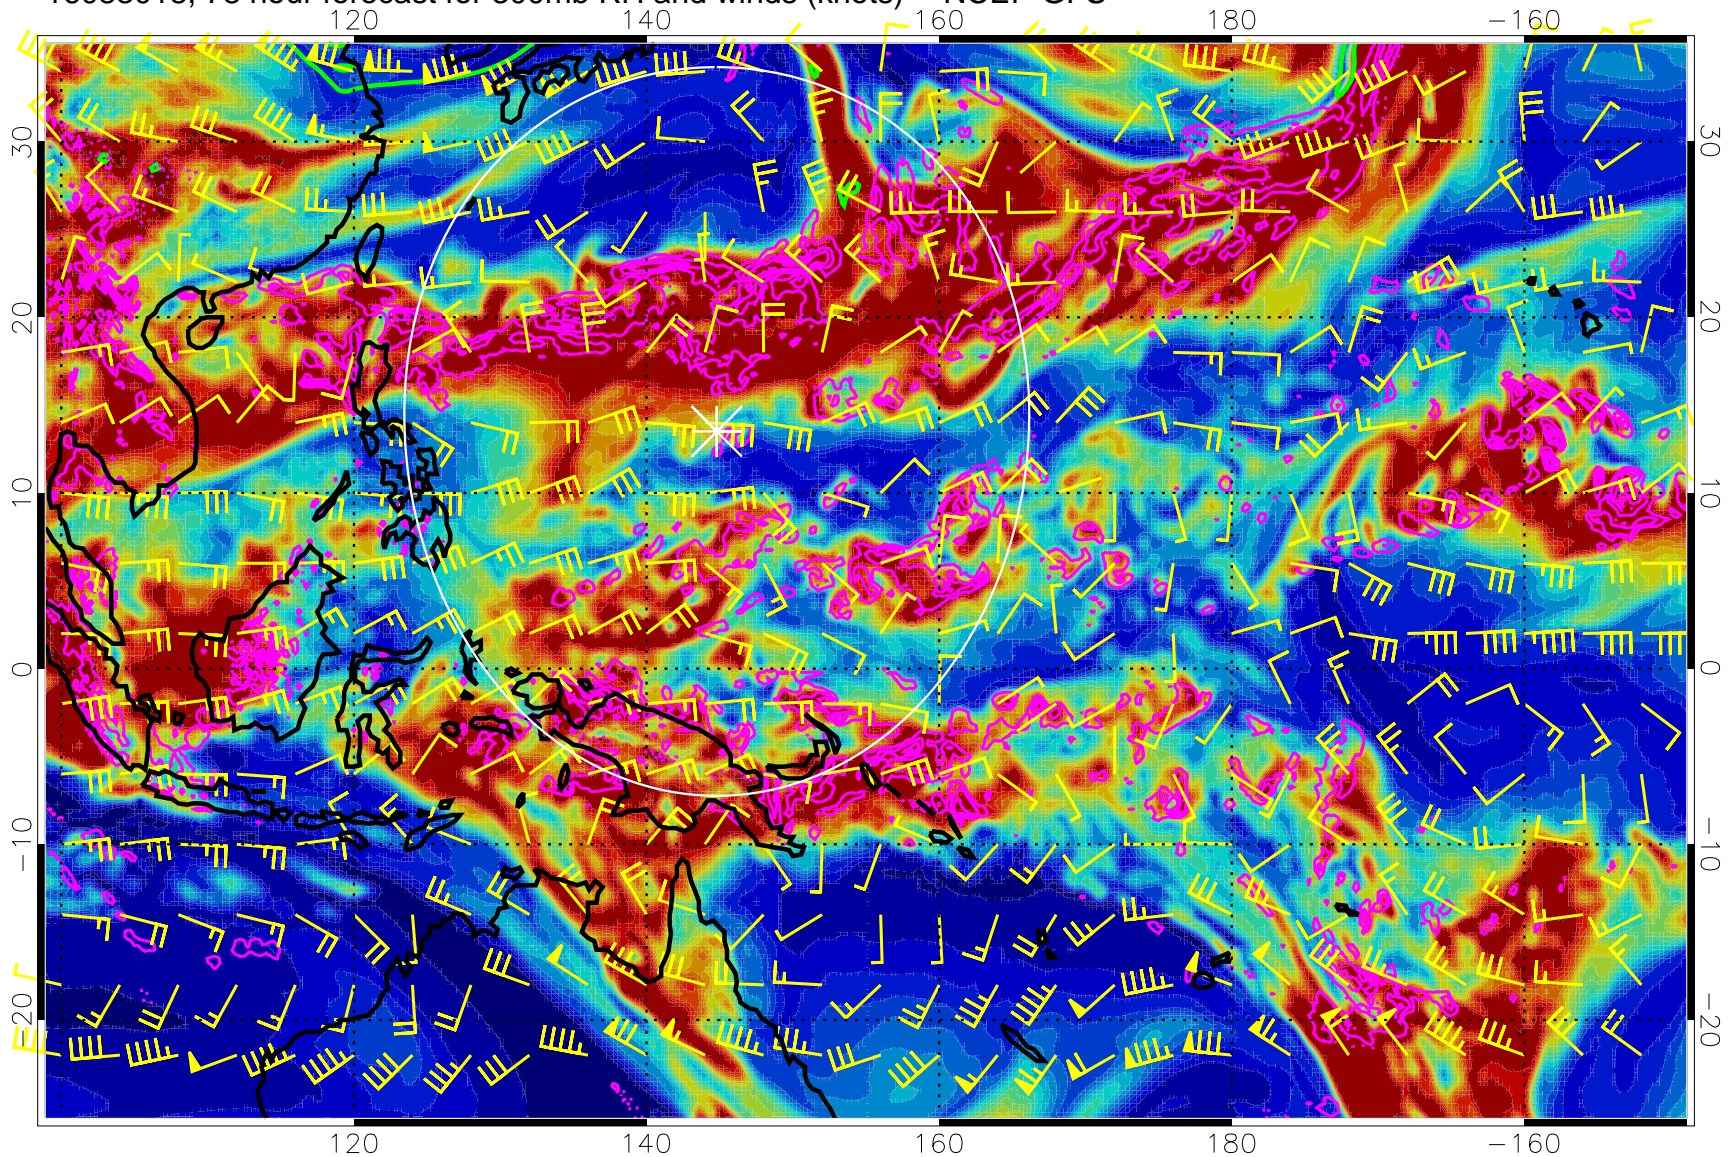

EPV Tropopause (2 PVU) Position

Range ring of 2304 km

16083000, 60 hour forecast for 300mb RH and winds (knots) -- NCEP GFS

Precip (tot dot, conv sol) mm/day 40 mm/day contours, min 20

EPV Tropopause (2 PVU) Position

Range ring of 2304 km

16083012, 72 hour forecast for 300mb RH and winds (knots) -- NCEP GFS

Precip (tot dot, conv sol) mm/day 40 mm/day contours, min 20

EPV Tropopause (2 PVU) Position

Range ring of 2304 km

16083018, 78 hour forecast for 300mb RH and winds (knots) -- NCEP GFS

Precip (tot dot, conv sol) mm/day 40 mm/day contours, min 20

EPV Tropopause (2 PVU) Position

Range ring of 2304 km

16083100, 84 hour forecast for 300mb RH and winds (knots) -- NCEP GFS