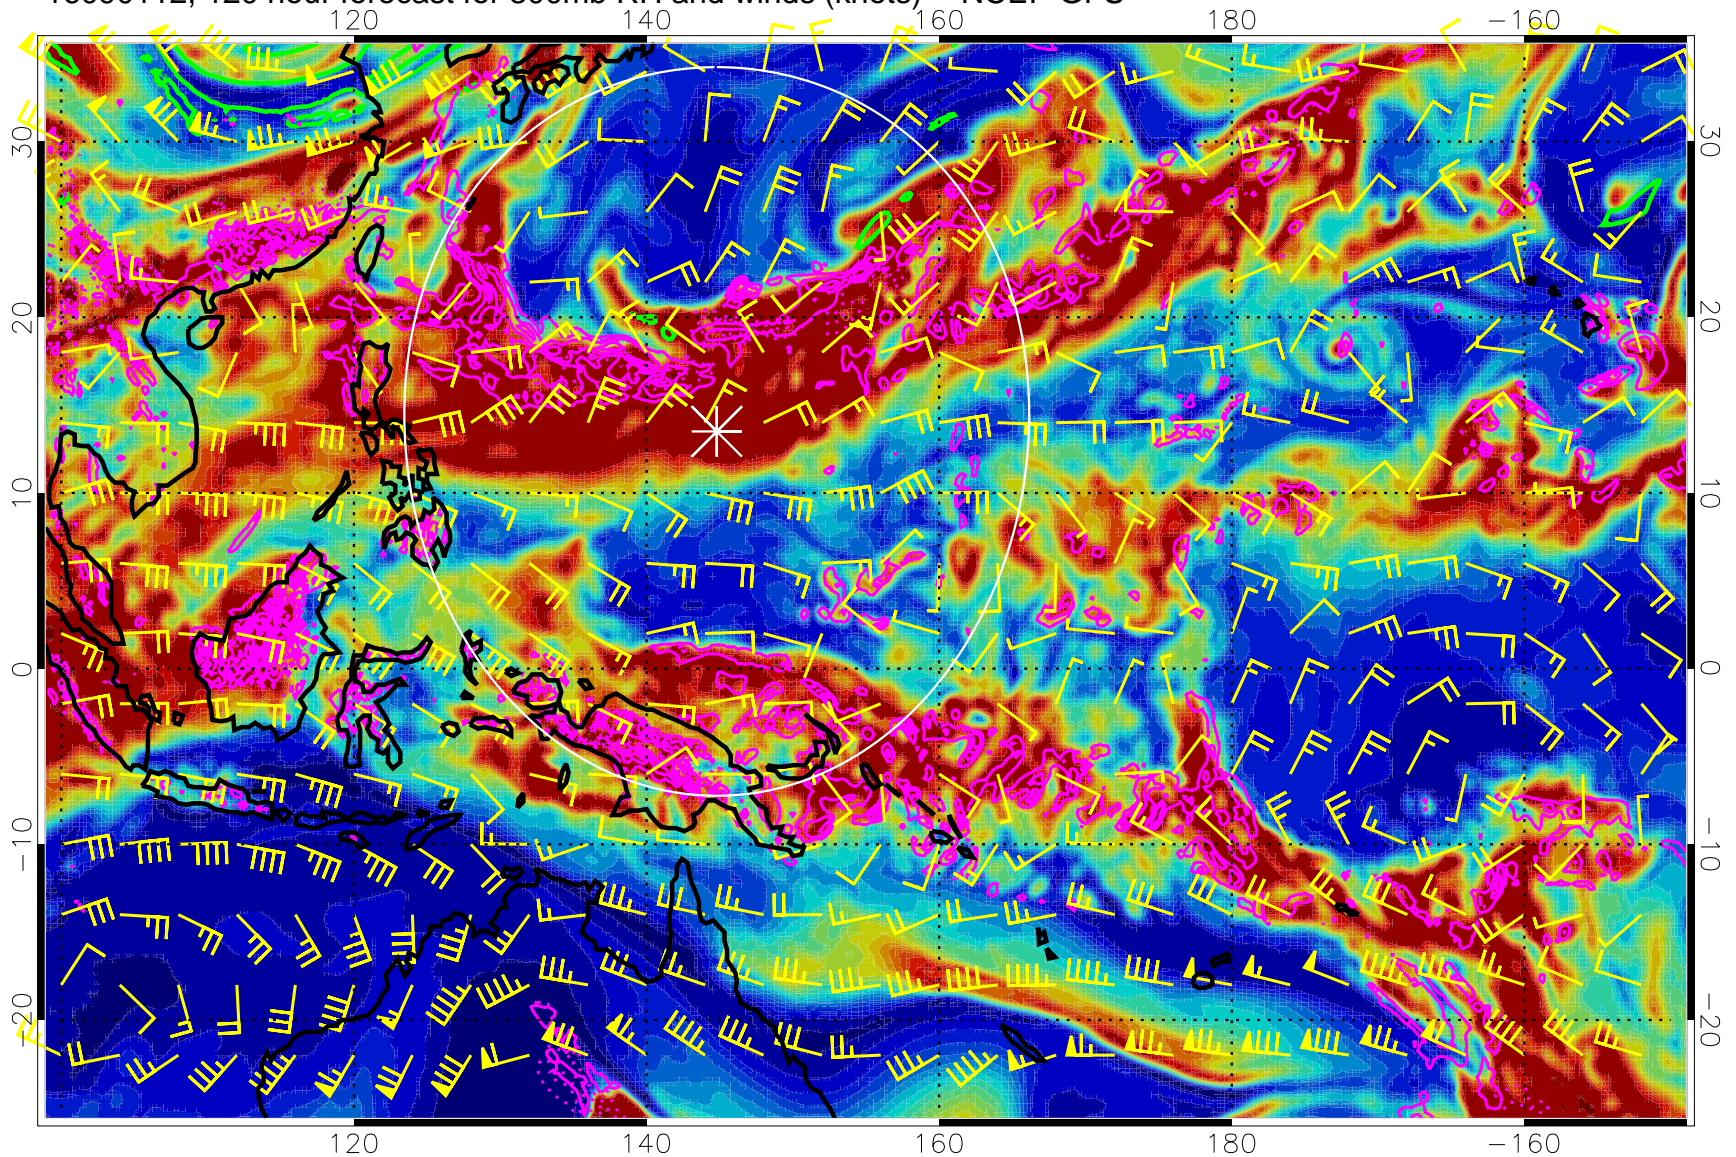

Range ring of 2304 km

16090100, 108 hour forecast for 300mb RH and winds (knots) -- NCEP GFS

Precip (tot dot, conv sol) mm/day 40 mm/day contours, min 20

EPV Tropopause (2 PVU) Position

Range ring of 2304 km

16090106, 114 hour forecast for 300mb RH and winds (knots) -- NCEP GFS

Precip (tot dot, conv sol) mm/day 40 mm/day contours, min 20

EPV Tropopause (2 PVU) Position

Range ring of 2304 km

16090112, 120 hour forecast for 300mb RH and winds (knots) -- NCEP GFS

Precip (tot dot, conv sol) mm/day 40 mm/day contours, min 20

EPV Tropopause (2 PVU) Position

Range ring of 2304 km