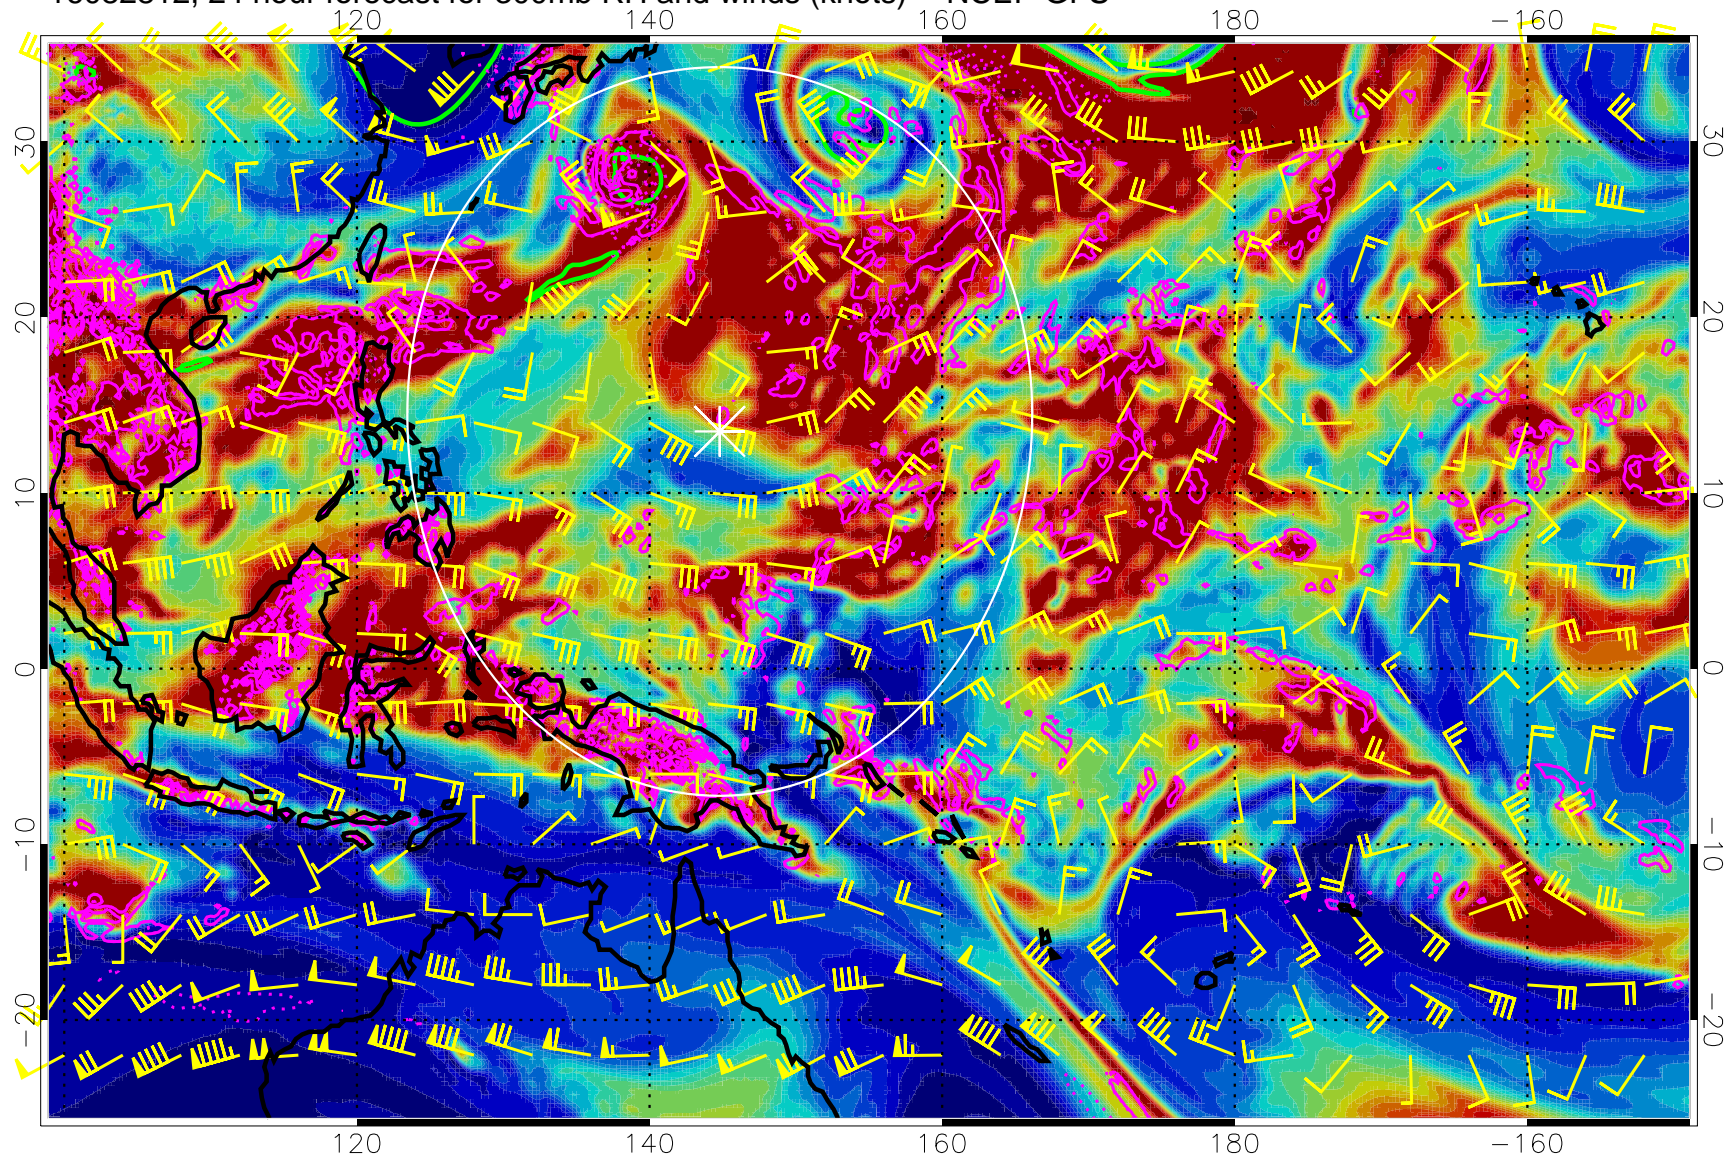

Precip (tot dot, conv sol) mm/day 40 mm/day contours, min 20

EPV Tropopause (2 PVU) Position

Range ring of 2304 km

16082806, 18 hour forecast for 300mb RH and winds (knots) -- NCEP GFS

Precip (tot dot, conv sol) mm/day 40 mm/day contours, min 20

EPV Tropopause (2 PVU) Position

Range ring of 2304 km

16082812, 24 hour forecast for 300mb RH and winds (knots) -- NCEP GFS

Precip (tot dot, conv sol) mm/day 40 mm/day contours, min 20

EPV Tropopause (2 PVU) Position