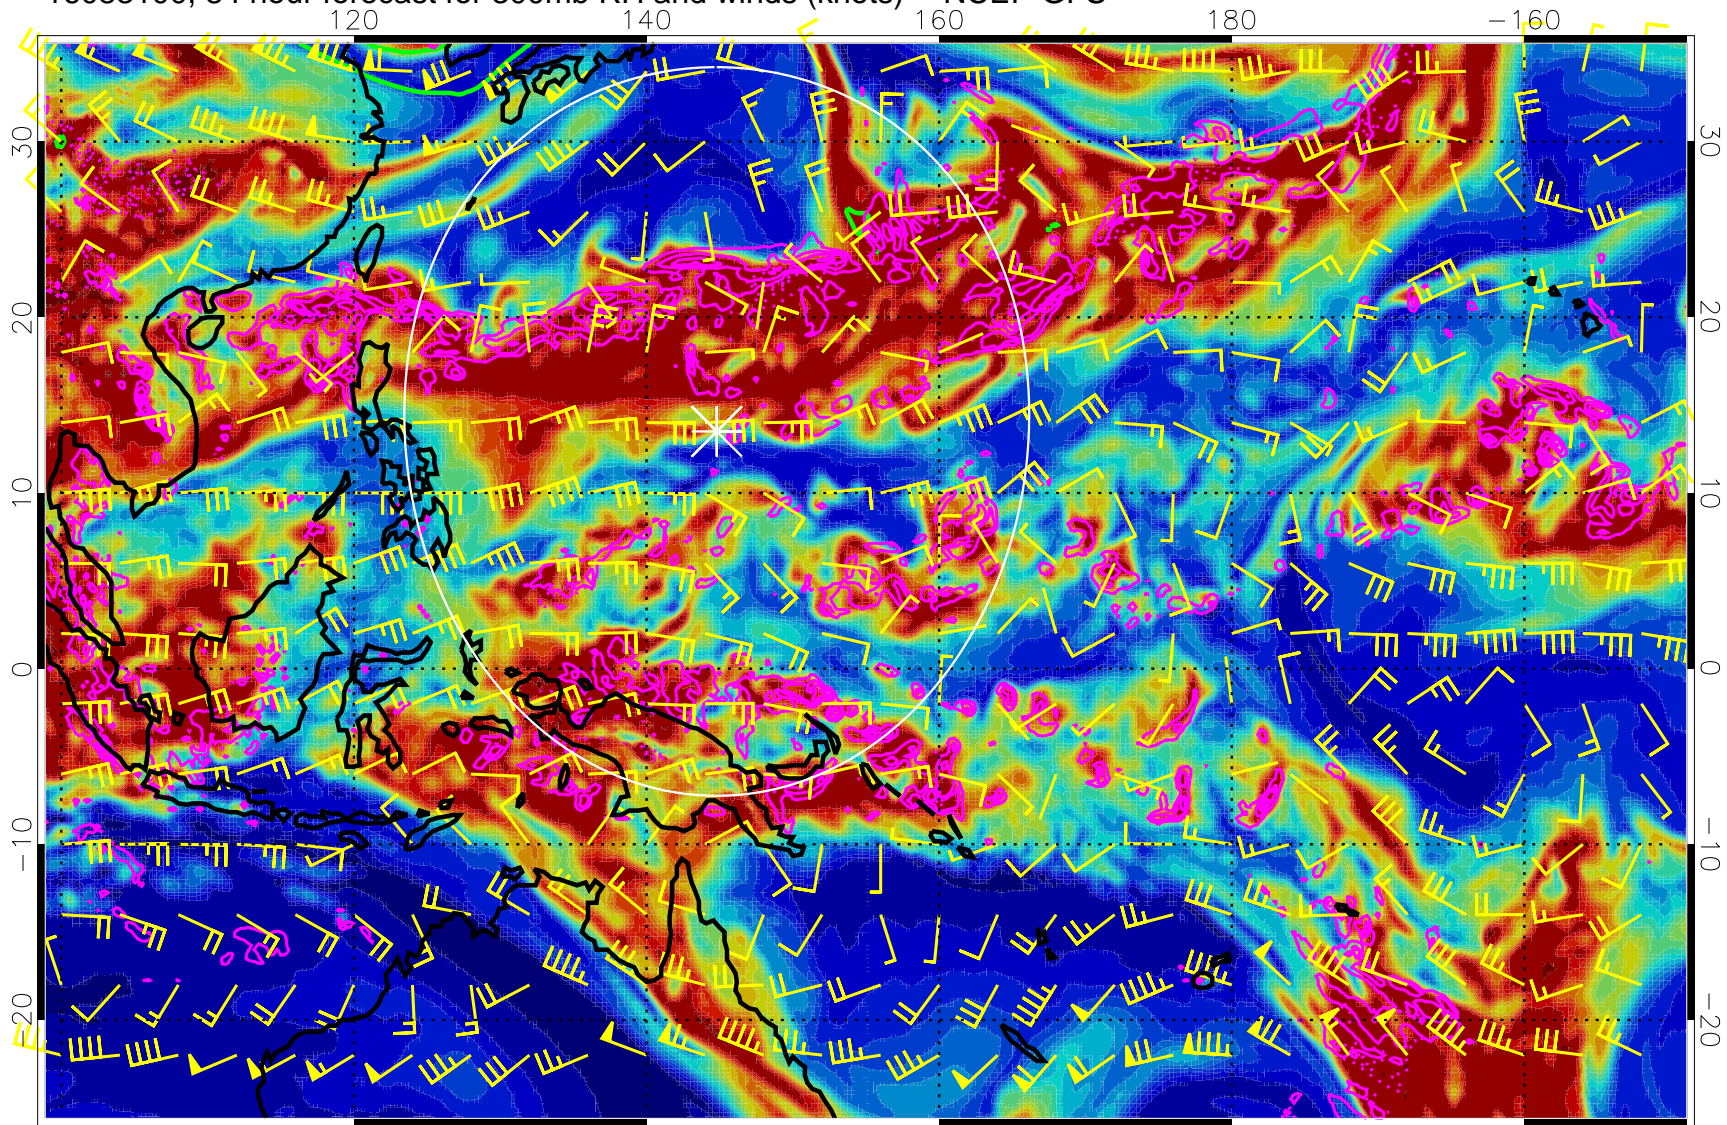

16083018, 78 hour forecast for 300mb RH and winds (knots) -- NCEP GFS

Precip (tot dot, conv sol) mm/day 40 mm/day contours, min 20

EPV Tropopause (2 PVU) Position

Range ring of 2304 km

16083100, 84 hour forecast for 300mb RH and winds (knots) -- NCEP GFS

0 20 40 60 80 100  
RH, %

Precip (tot dot, conv sol) mm/day 40 mm/day contours, min 20

EPV Tropopause (2 PVU) Position

Range ring of 2304 km

16083106, 90 hour forecast for 300mb RH and winds (knots) -- NCEP GFS

Precip (tot dot, conv sol) mm/day 40 mm/day contours, min 20

EPV Tropopause (2 PVU) Position

Range ring of 2304 km

16083112, 96 hour forecast for 300mb RH and winds (knots) -- NCEP GFS

Precip (tot dot, conv sol) mm/day 40 mm/day contours, min 20