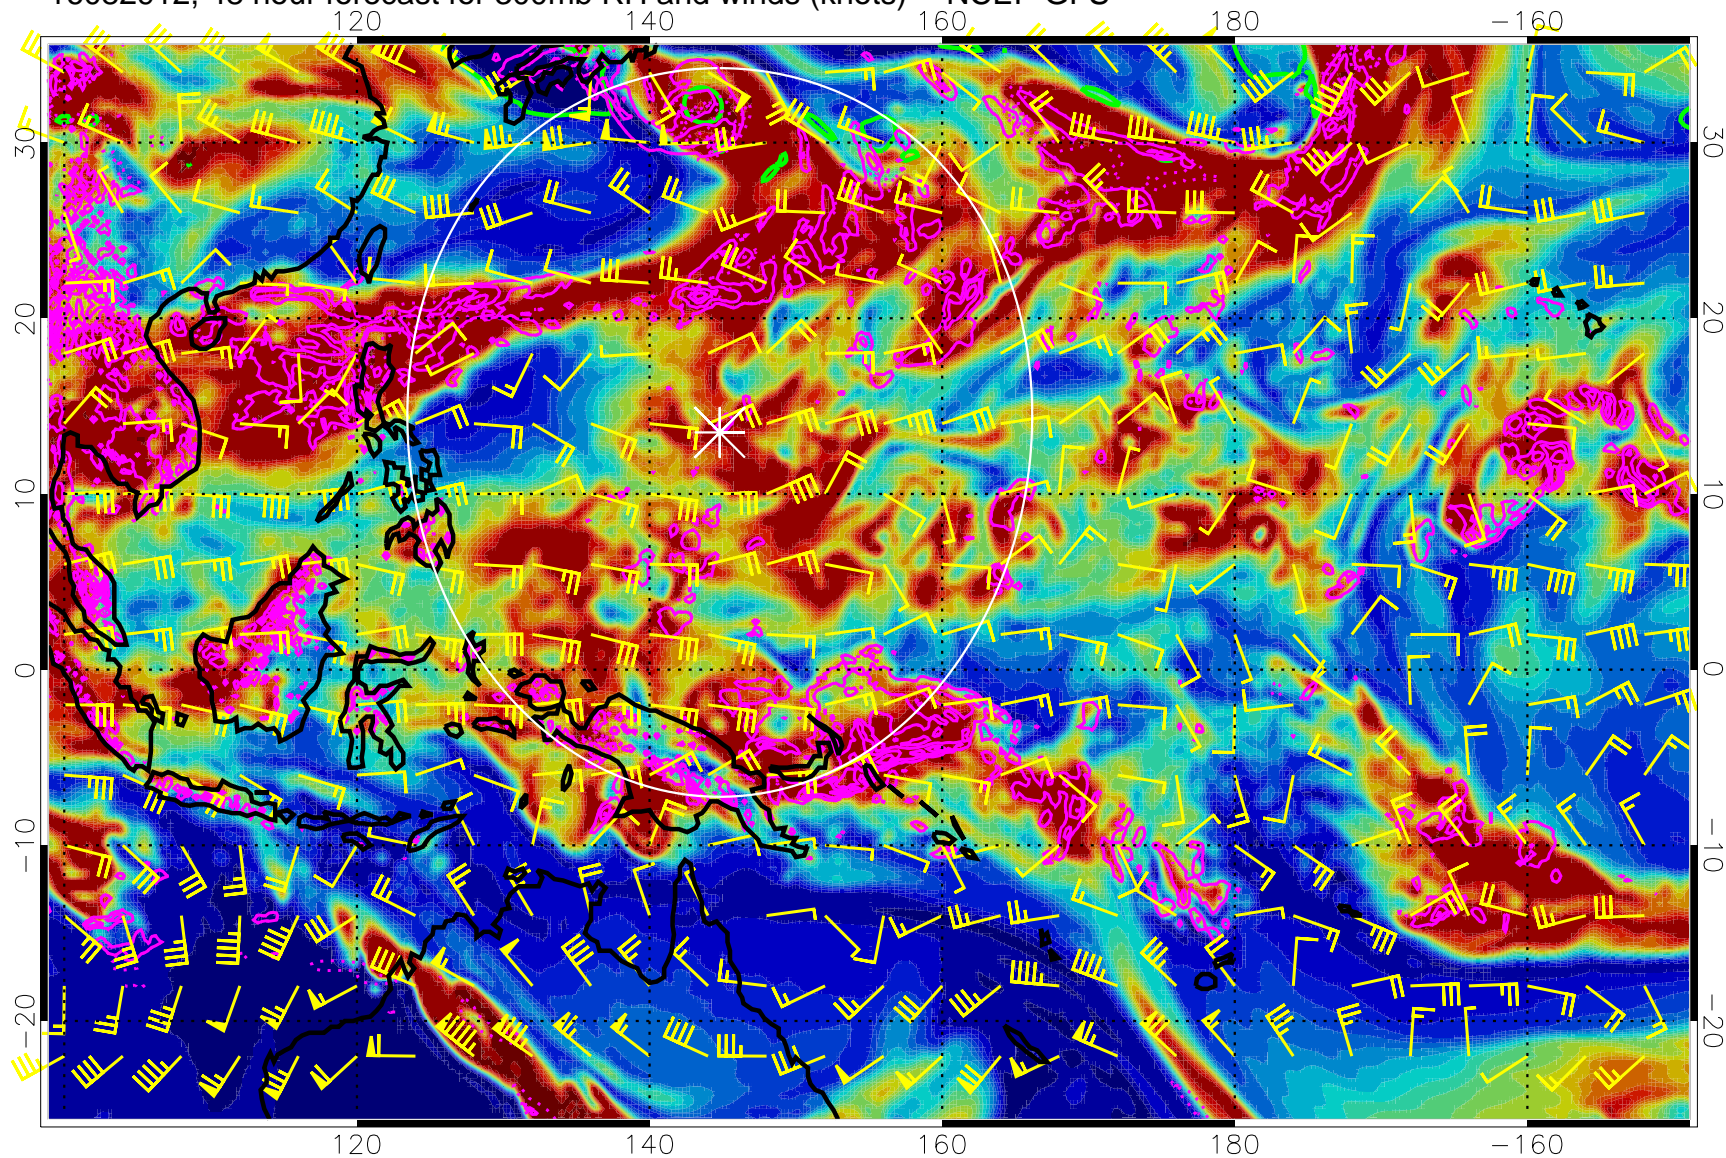

Range ring of 2304 km

16082900, 36 hour forecast for 300mb RH and winds (knots) -- NCEP GFS

Precip (tot dot, conv sol) mm/day 40 mm/day contours, min 20

EPV Tropopause (2 PVU) Position

Range ring of 2304 km

16082906, 42 hour forecast for 300mb RH and winds (knots) -- NCEP GFS

Precip (tot dot, conv sol) mm/day 40 mm/day contours, min 20

EPV Tropopause (2 PVU) Position

Range ring of 2304 km

16082912, 48 hour forecast for 300mb RH and winds (knots) -- NCEP GFS

Precip (tot dot, conv sol) mm/day 40 mm/day contours, min 20

EPV Tropopause (2 PVU) Position

Range ring of 2304 km

16082918, 54 hour forecast for 300mb RH and winds (knots) -- NCEP GFS

Precip (tot dot, conv sol) mm/day 40 mm/day contours, min 20

EPV Tropopause (2 PVU) Position

Range ring of 2304 km

16083000, 60 hour forecast for 300mb RH and winds (knots) -- NCEP GFS

Precip (tot dot, conv sol) mm/day 40 mm/day contours, min 20

EPV Tropopause (2 PVU) Position