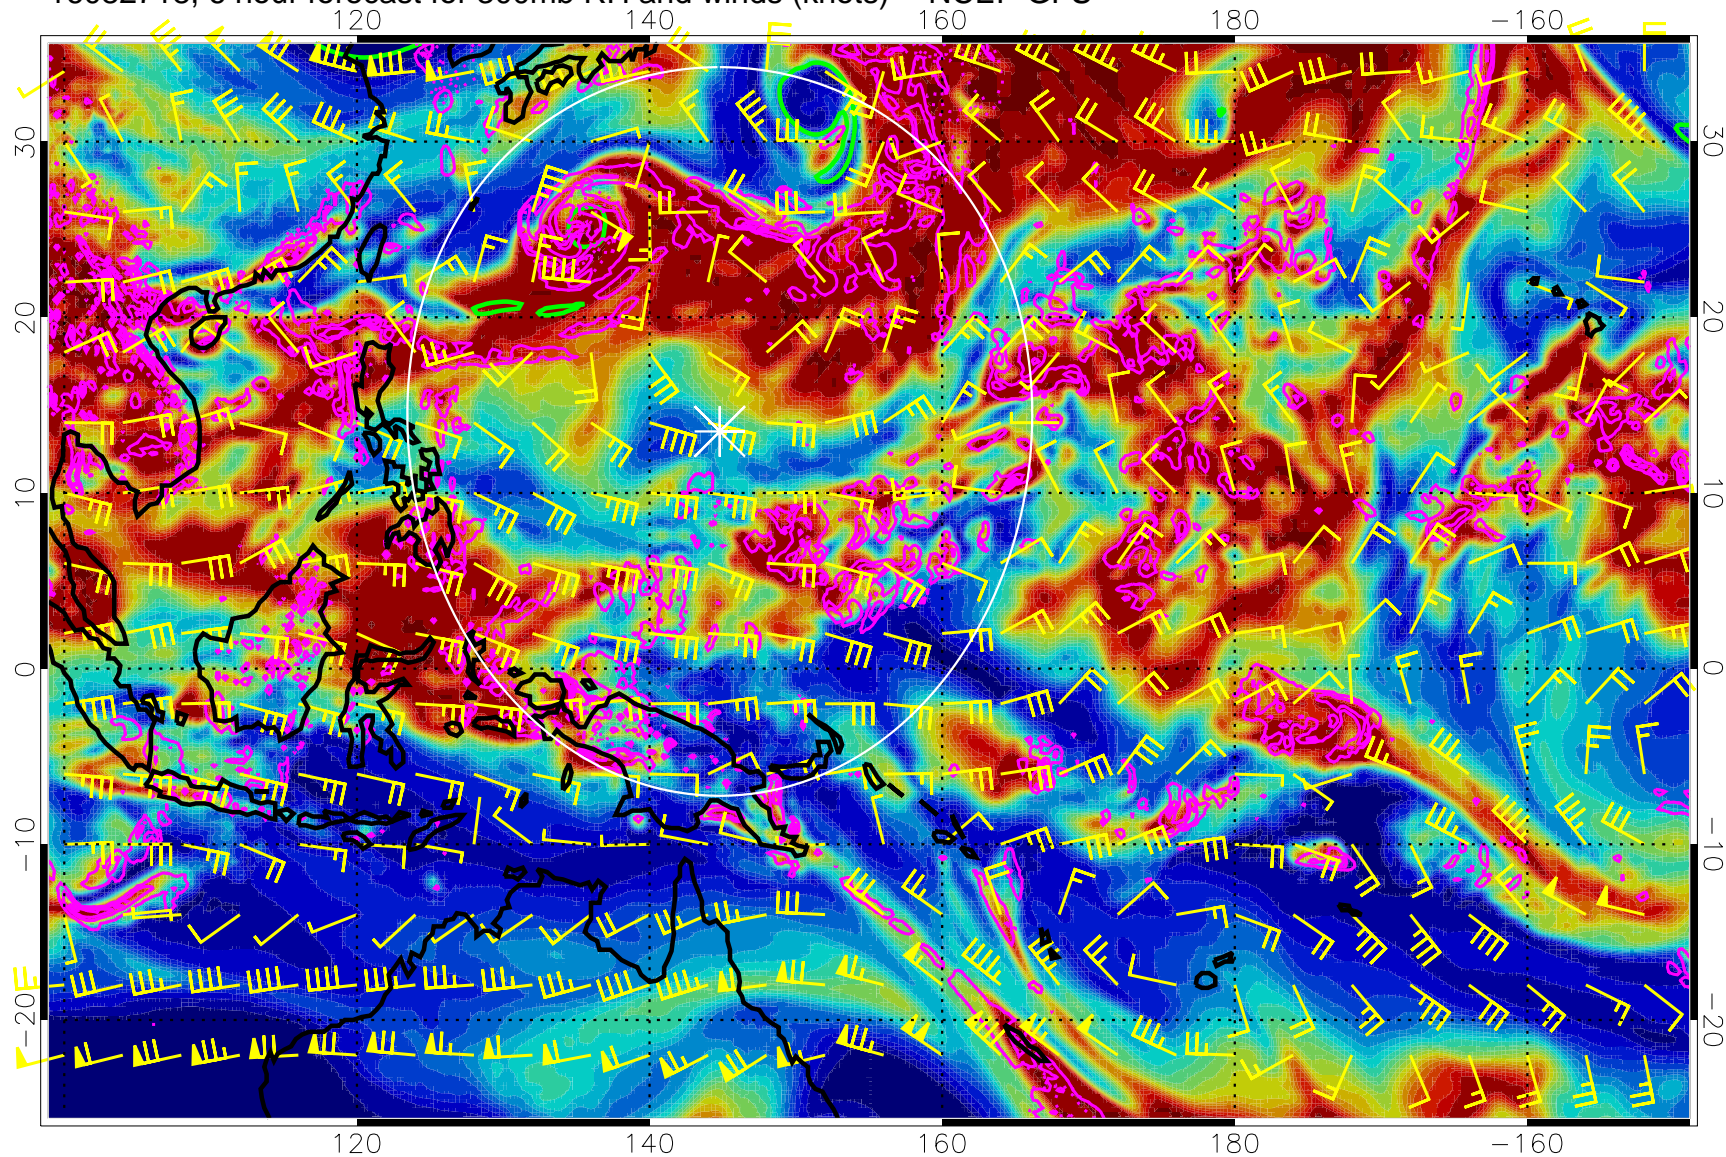

16082718, 6 hour forecast for 300mb RH and winds (knots) -- NCEP GFS

Precip (tot dot, conv sol) mm/day 40 mm/day contours, min 20

EPV Tropopause (2 PVU) Position

Range ring of 2304 km

16082800, 12 hour forecast for 300mb RH and winds (knots) -- NCEP GFS

Precip (tot dot, conv sol) mm/day 40 mm/day contours, min 20

EPV Tropopause (2 PVU) Position

Range ring of 2304 km

16082806, 18 hour forecast for 300mb RH and winds (knots) -- NCEP GFS

Precip (tot dot, conv sol) mm/day 40 mm/day contours, min 20

EPV Tropopause (2 PVU) Position

Range ring of 2304 km

16082812, 24 hour forecast for 300mb RH and winds (knots) -- NCEP GFS

Precip (tot dot, conv sol) mm/day 40 mm/day contours, min 20

EPV Tropopause (2 PVU) Position