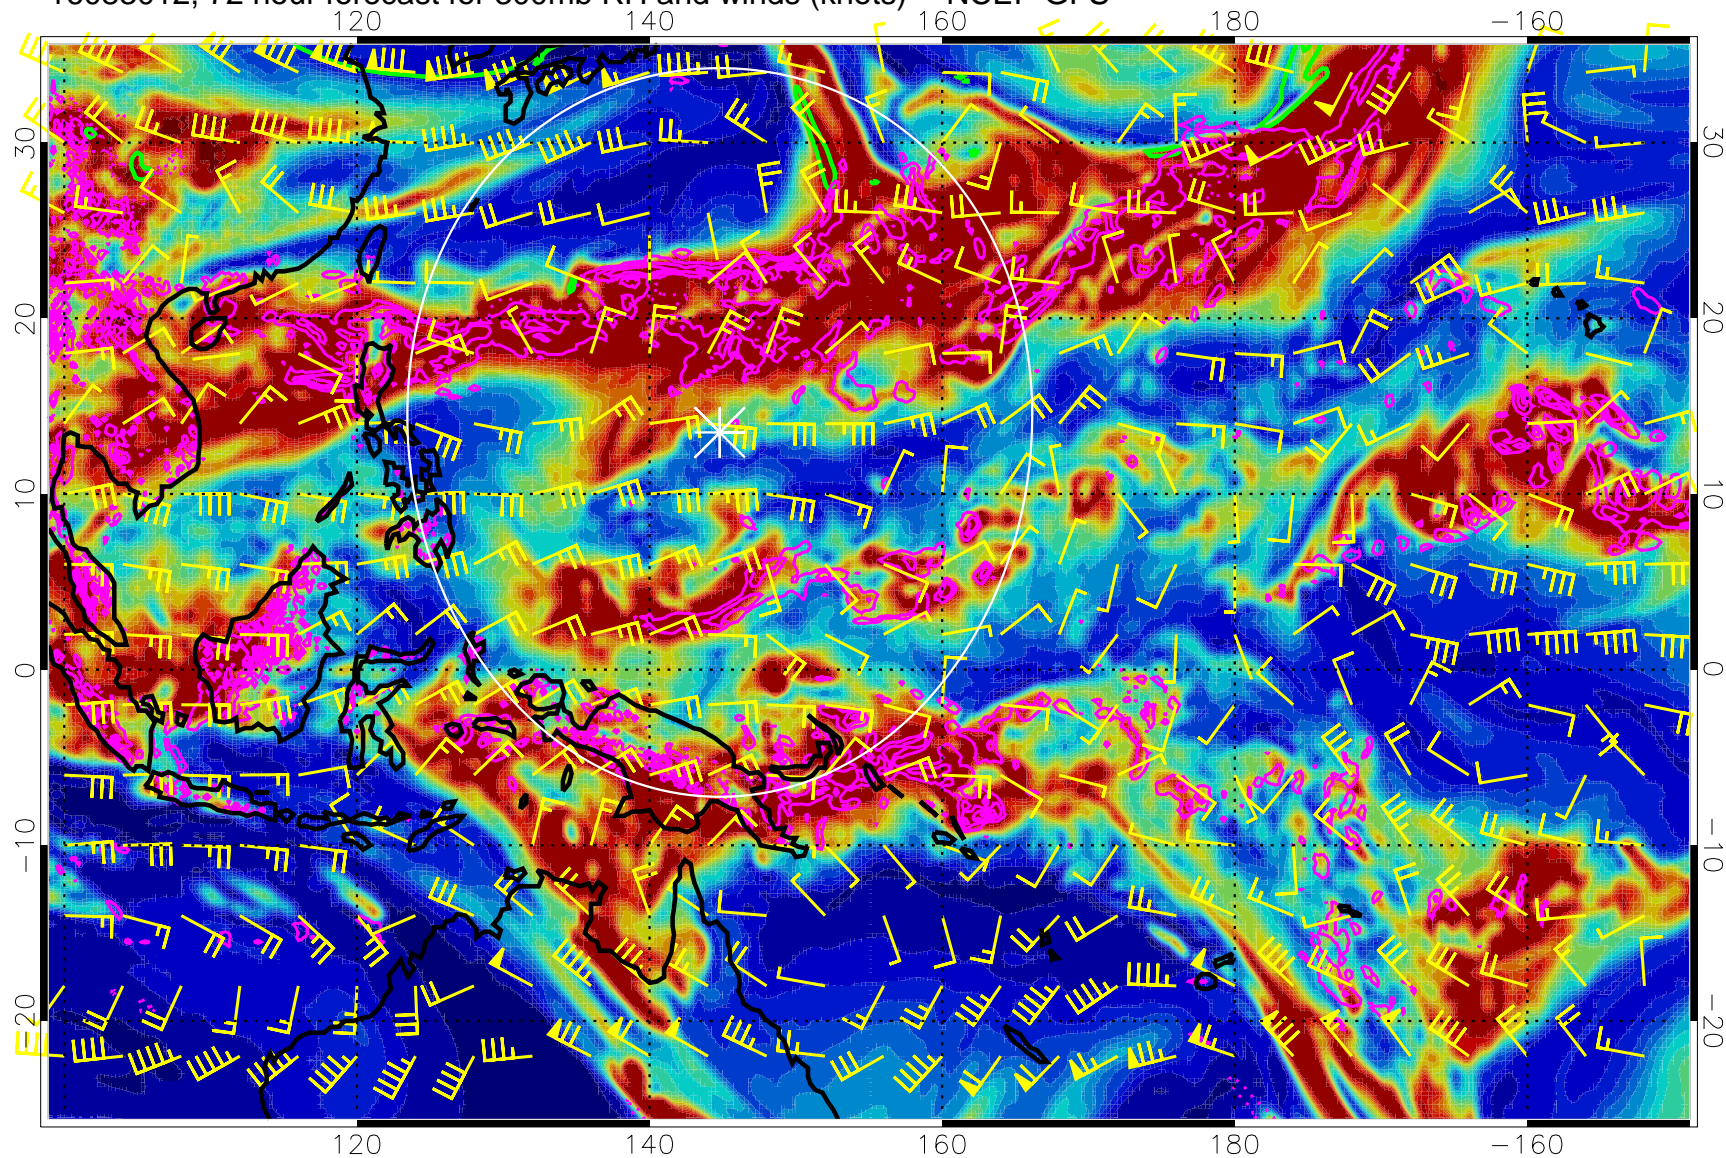

Precip (tot dot, conv sol) mm/day 40 mm/day contours, min 20

EPV Tropopause (2 PVU) Position

Range ring of 2304 km

16082918, 54 hour forecast for 300mb RH and winds (knots) -- NCEP GFS

Precip (tot dot, conv sol) mm/day 40 mm/day contours, min 20

EPV Tropopause (2 PVU) Position

Range ring of 2304 km

16083000, 60 hour forecast for 300mb RH and winds (knots) -- NCEP GFS

Precip (tot dot, conv sol) mm/day 40 mm/day contours, min 20

EPV Tropopause (2 PVU) Position

Range ring of 2304 km

16083012, 72 hour forecast for 300mb RH and winds (knots) -- NCEP GFS

Precip (tot dot, conv sol) mm/day 40 mm/day contours, min 20

EPV Tropopause (2 PVU) Position

Range ring of 2304 km