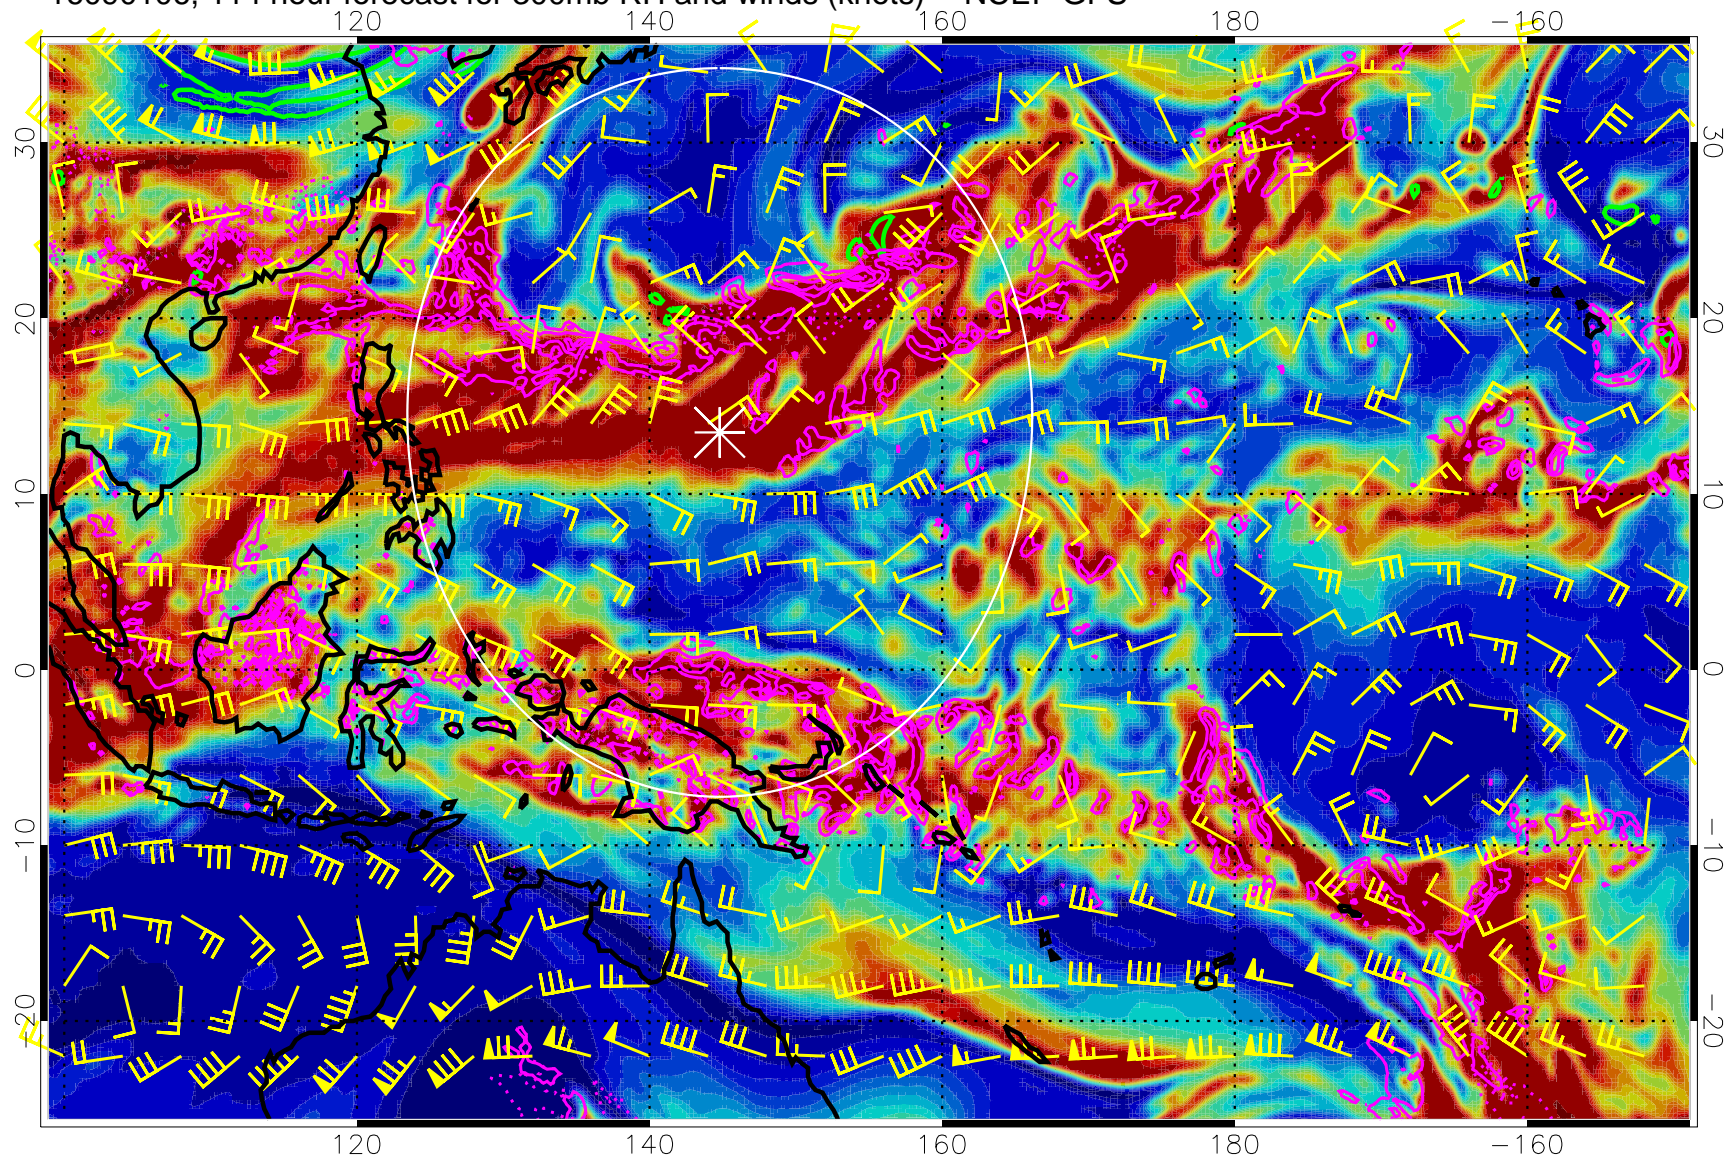

EPV Tropopause (2 PVU) Position

Range ring of 2304 km

16083118, 102 hour forecast for 300mb RH and winds (knots) -- NCEP GFS

Precip (tot dot, conv sol) mm/day 40 mm/day contours, min 20

EPV Tropopause (2 PVU) Position

Range ring of 2304 km

16090100, 108 hour forecast for 300mb RH and winds (knots) -- NCEP GFS

Precip (tot dot, conv sol) mm/day 40 mm/day contours, min 20

EPV Tropopause (2 PVU) Position

Range ring of 2304 km

16090106, 114 hour forecast for 300mb RH and winds (knots) -- NCEP GFS

Precip (tot dot, conv sol) mm/day 40 mm/day contours, min 20

EPV Tropopause (2 PVU) Position

Range ring of 2304 km

16090112, 120 hour forecast for 300mb RH and winds (knots) -- NCEP GFS

Precip (tot dot, conv sol) mm/day 40 mm/day contours, min 20

EPV Tropopause (2 PVU) Position

Range ring of 2304 km