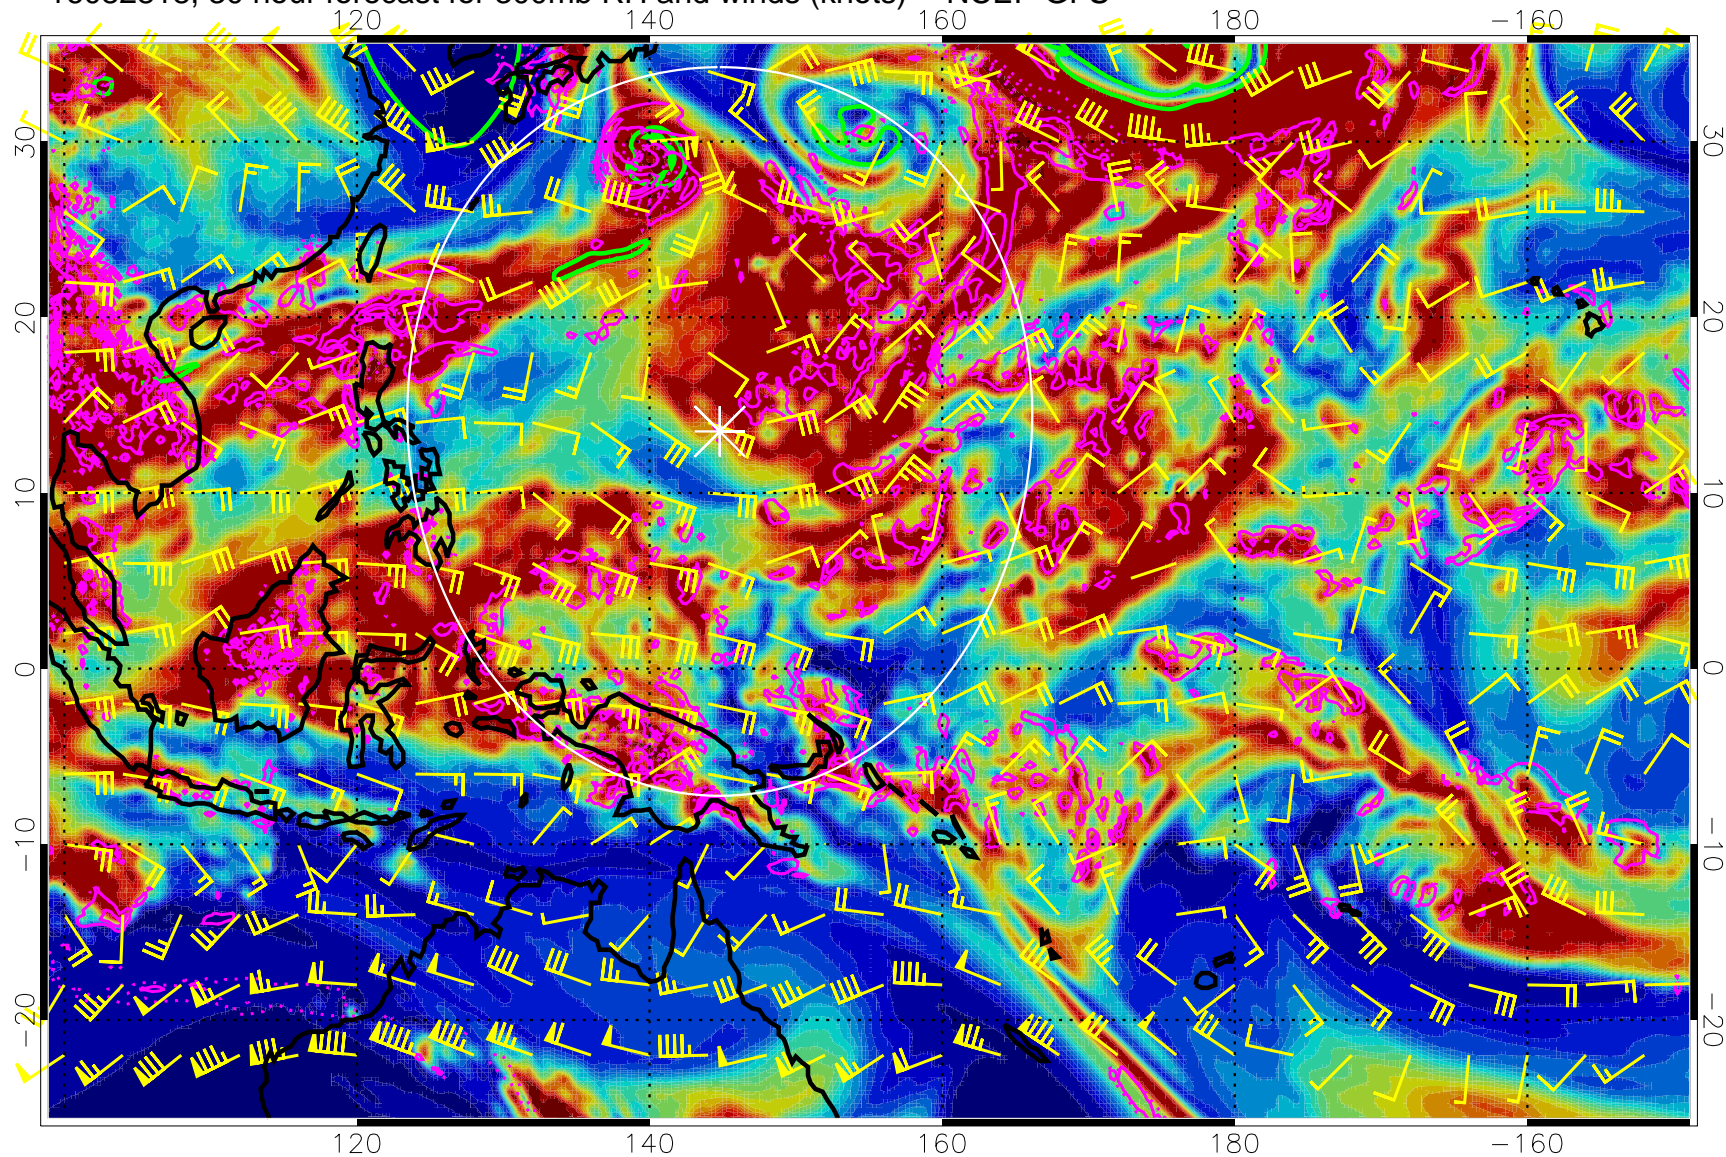

Precip (tot dot, conv sol) mm/day 40 mm/day contours, min 20

EPV Tropopause (2 PVU) Position

Range ring of 2304 km

16082806, 18 hour forecast for 300mb RH and winds (knots) -- NCEP GFS

Precip (tot dot, conv sol) mm/day 40 mm/day contours, min 20

EPV Tropopause (2 PVU) Position

Range ring of 2304 km

16082812, 24 hour forecast for 300mb RH and winds (knots) -- NCEP GFS

Precip (tot dot, conv sol) mm/day 40 mm/day contours, min 20

EPV Tropopause (2 PVU) Position

Range ring of 2304 km

16082818, 30 hour forecast for 300mb RH and winds (knots) -- NCEP GFS

0 20 40 60 80 100  
RH, %

Precip (tot dot, conv sol) mm/day 40 mm/day contours, min 20

EPV Tropopause (2 PVU) Position