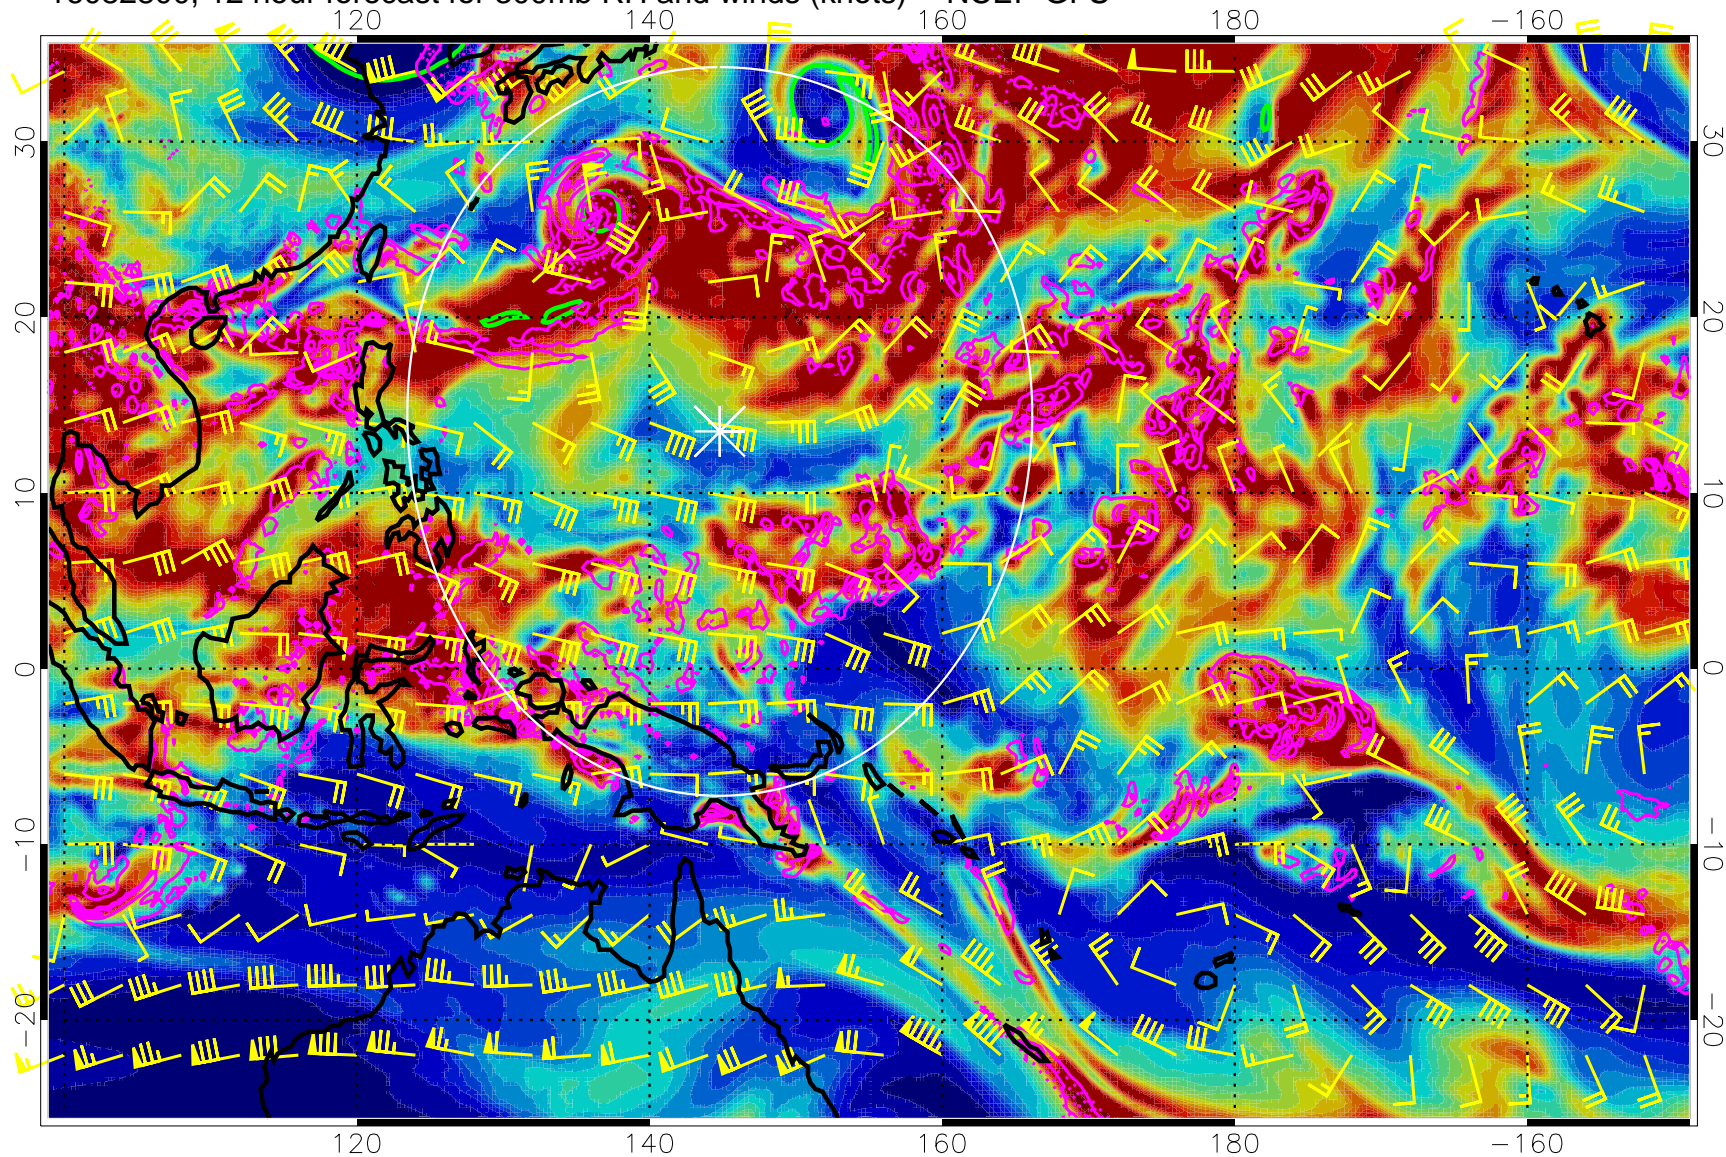

16082718, 6 hour forecast for 300mb RH and winds (knots) -- NCEP GFS

Precip (tot dot, conv sol) mm/day 40 mm/day contours, min 20

EPV Tropopause (2 PVU) Position

Range ring of 2304 km

16082800, 12 hour forecast for 300mb RH and winds (knots) -- NCEP GFS

Precip (tot dot, conv sol) mm/day 40 mm/day contours, min 20

EPV Tropopause (2 PVU) Position

Range ring of 2304 km

16082806, 18 hour forecast for 300mb RH and winds (knots) -- NCEP GFS

Precip (tot dot, conv sol) mm/day 40 mm/day contours, min 20

EPV Tropopause (2 PVU) Position

Range ring of 2304 km

16082812, 24 hour forecast for 300mb RH and winds (knots) -- NCEP GFS

Precip (tot dot, conv sol) mm/day 40 mm/day contours, min 20

EPV Tropopause (2 PVU) Position