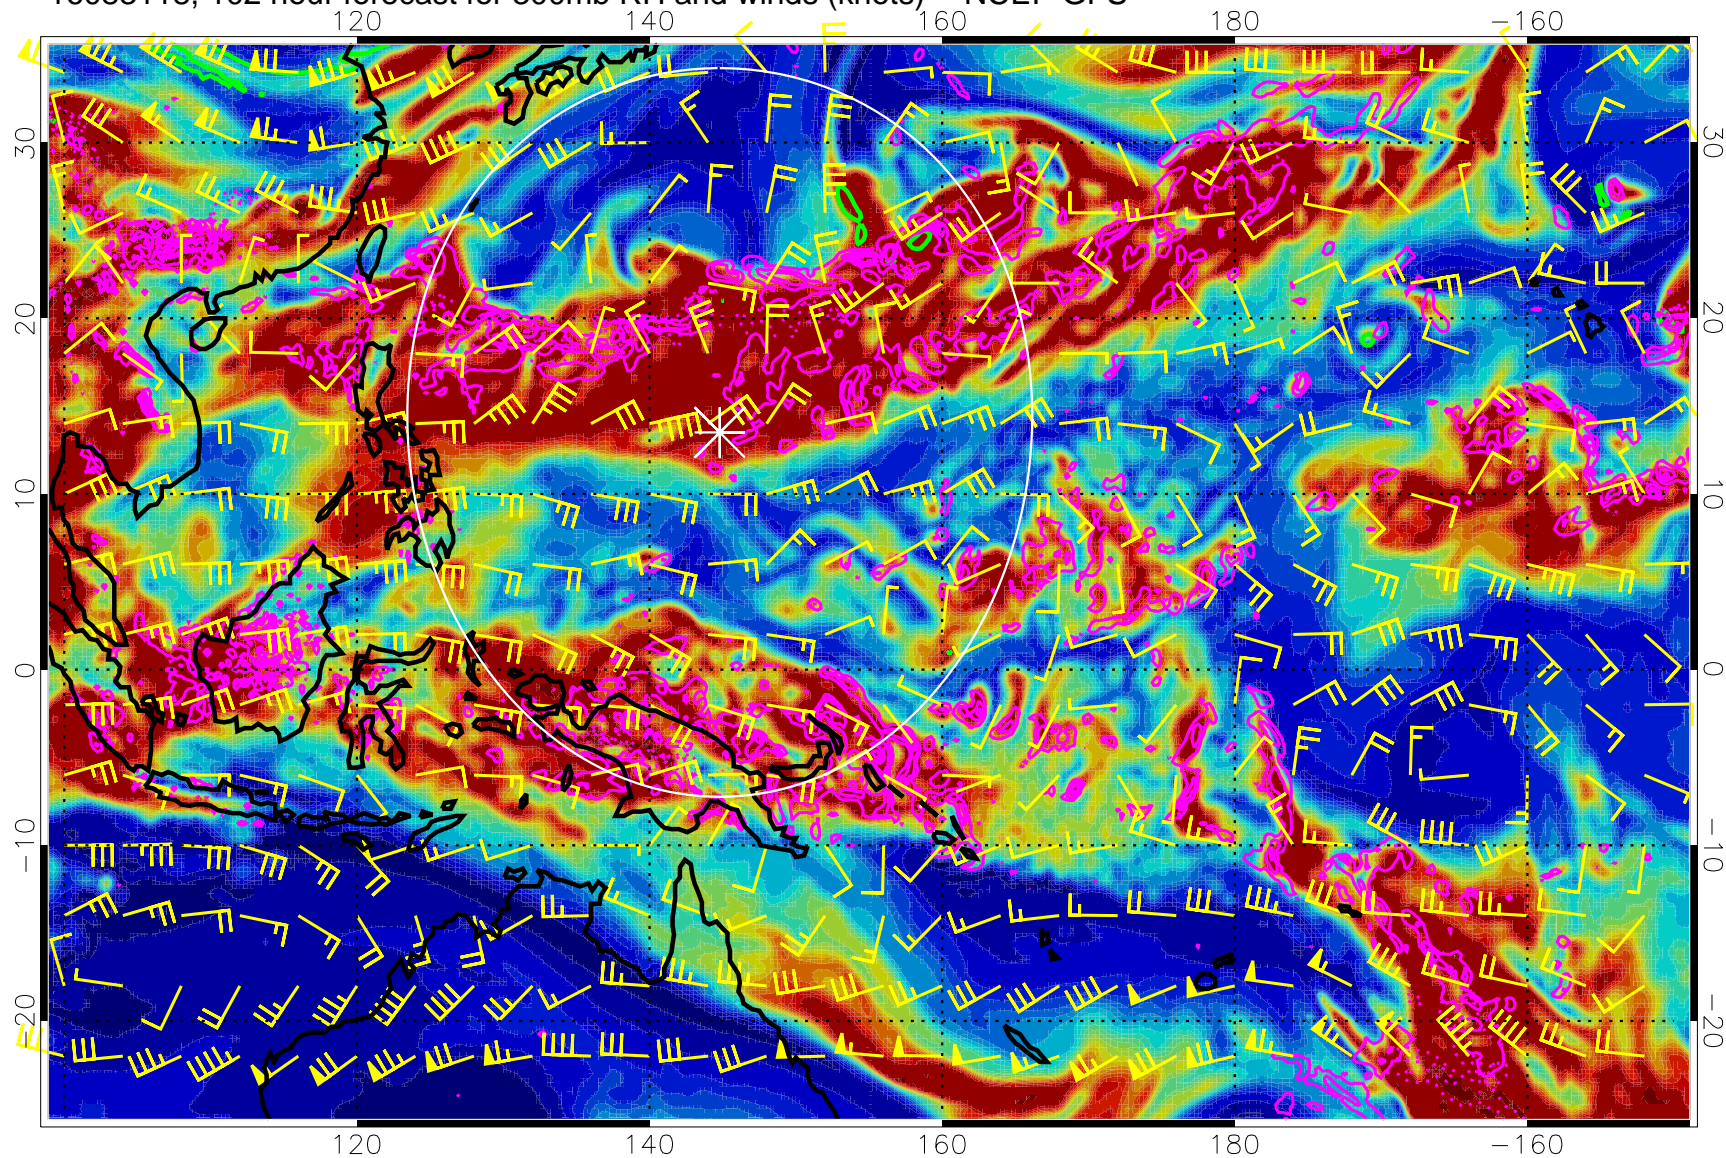

Precip (tot dot, conv sol) mm/day 40 mm/day contours, min 20

EPV Tropopause (2 PVU) Position

Range ring of 2304 km

16083112, 96 hour forecast for 300mb RH and winds (knots) -- NCEP GFS

Precip (tot dot, conv sol) mm/day 40 mm/day contours, min 20

EPV Tropopause (2 PVU) Position

Range ring of 2304 km

16083118, 102 hour forecast for 300mb RH and winds (knots) -- NCEP GFS

Precip (tot dot, conv sol) mm/day 40 mm/day contours, min 20

EPV Tropopause (2 PVU) Position

Range ring of 2304 km

16090100, 108 hour forecast for 300mb RH and winds (knots) -- NCEP GFS

Precip (tot dot, conv sol) mm/day 40 mm/day contours, min 20

EPV Tropopause (2 PVU) Position

Range ring of 2304 km