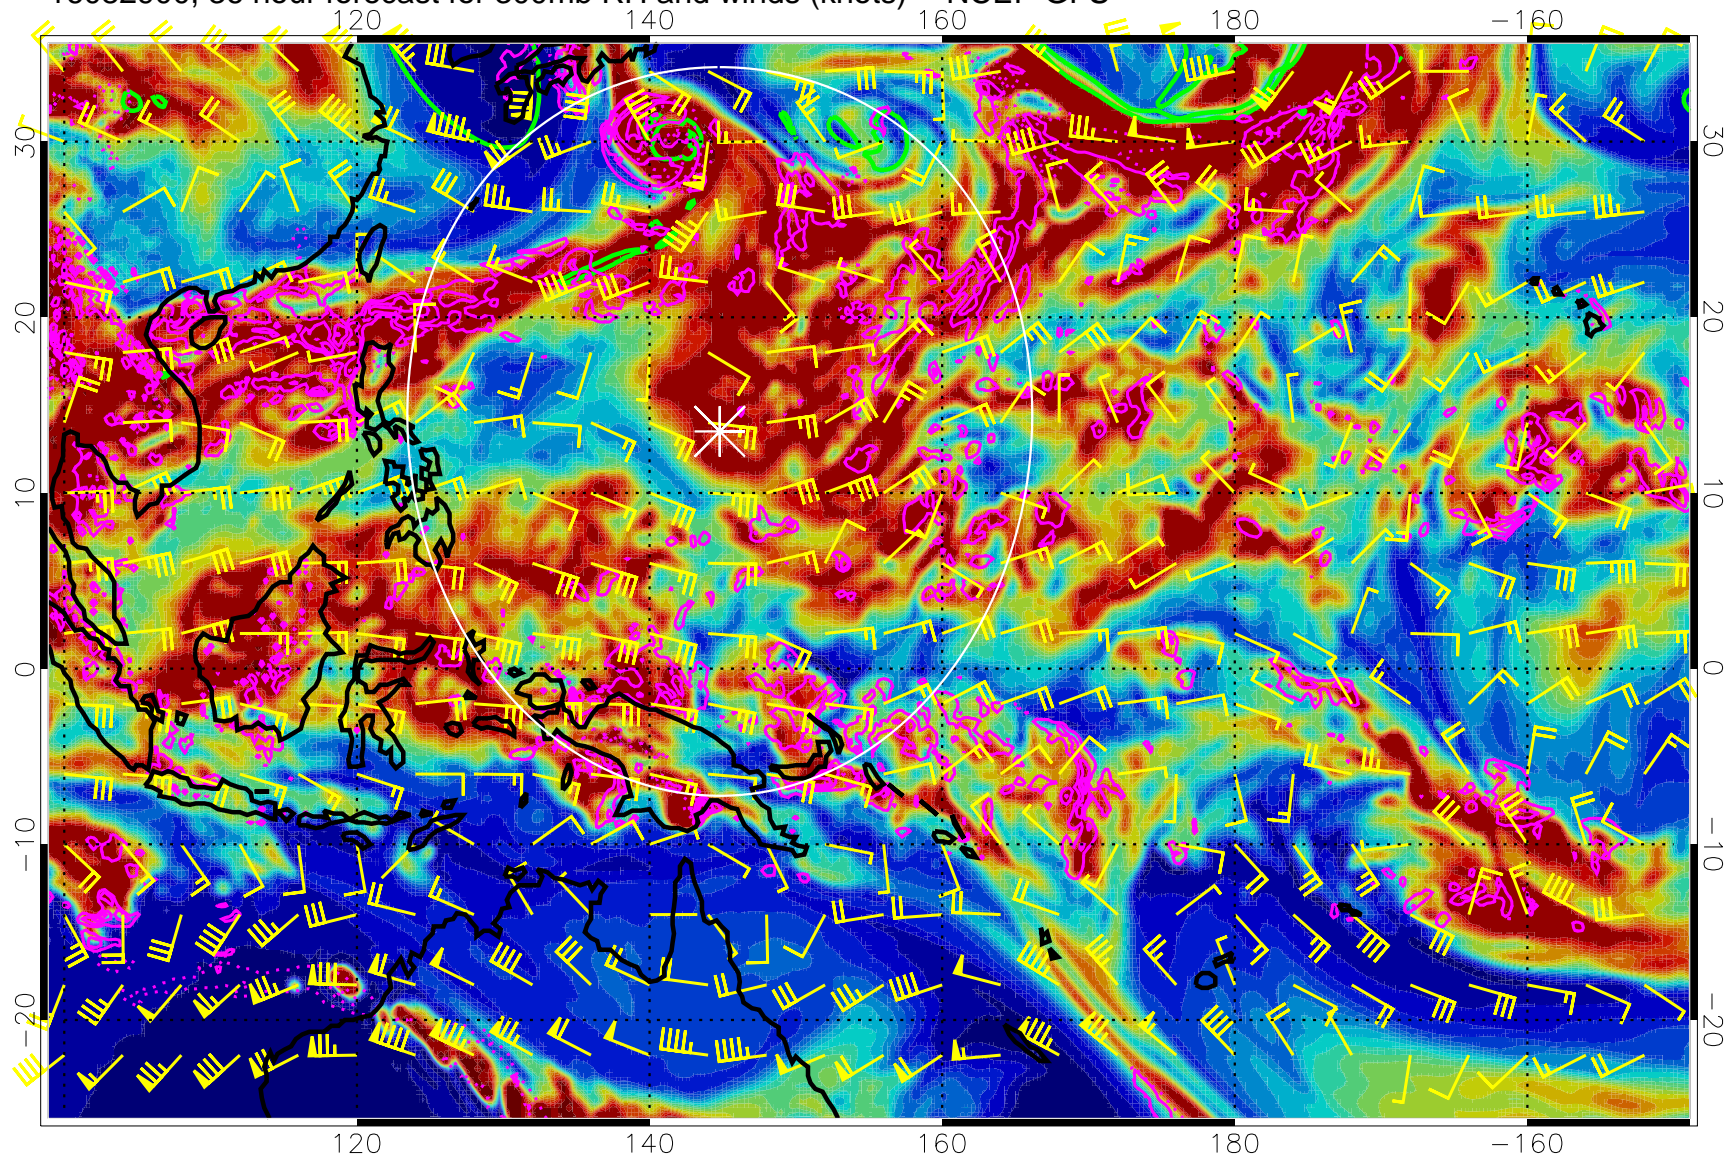

16082900, 36 hour forecast for 300mb RH and winds (knots) -- NCEP GFS

Precip (tot dot, conv sol) mm/day 40 mm/day contours, min 20

EPV Tropopause (2 PVU) Position

Range ring of 2304 km