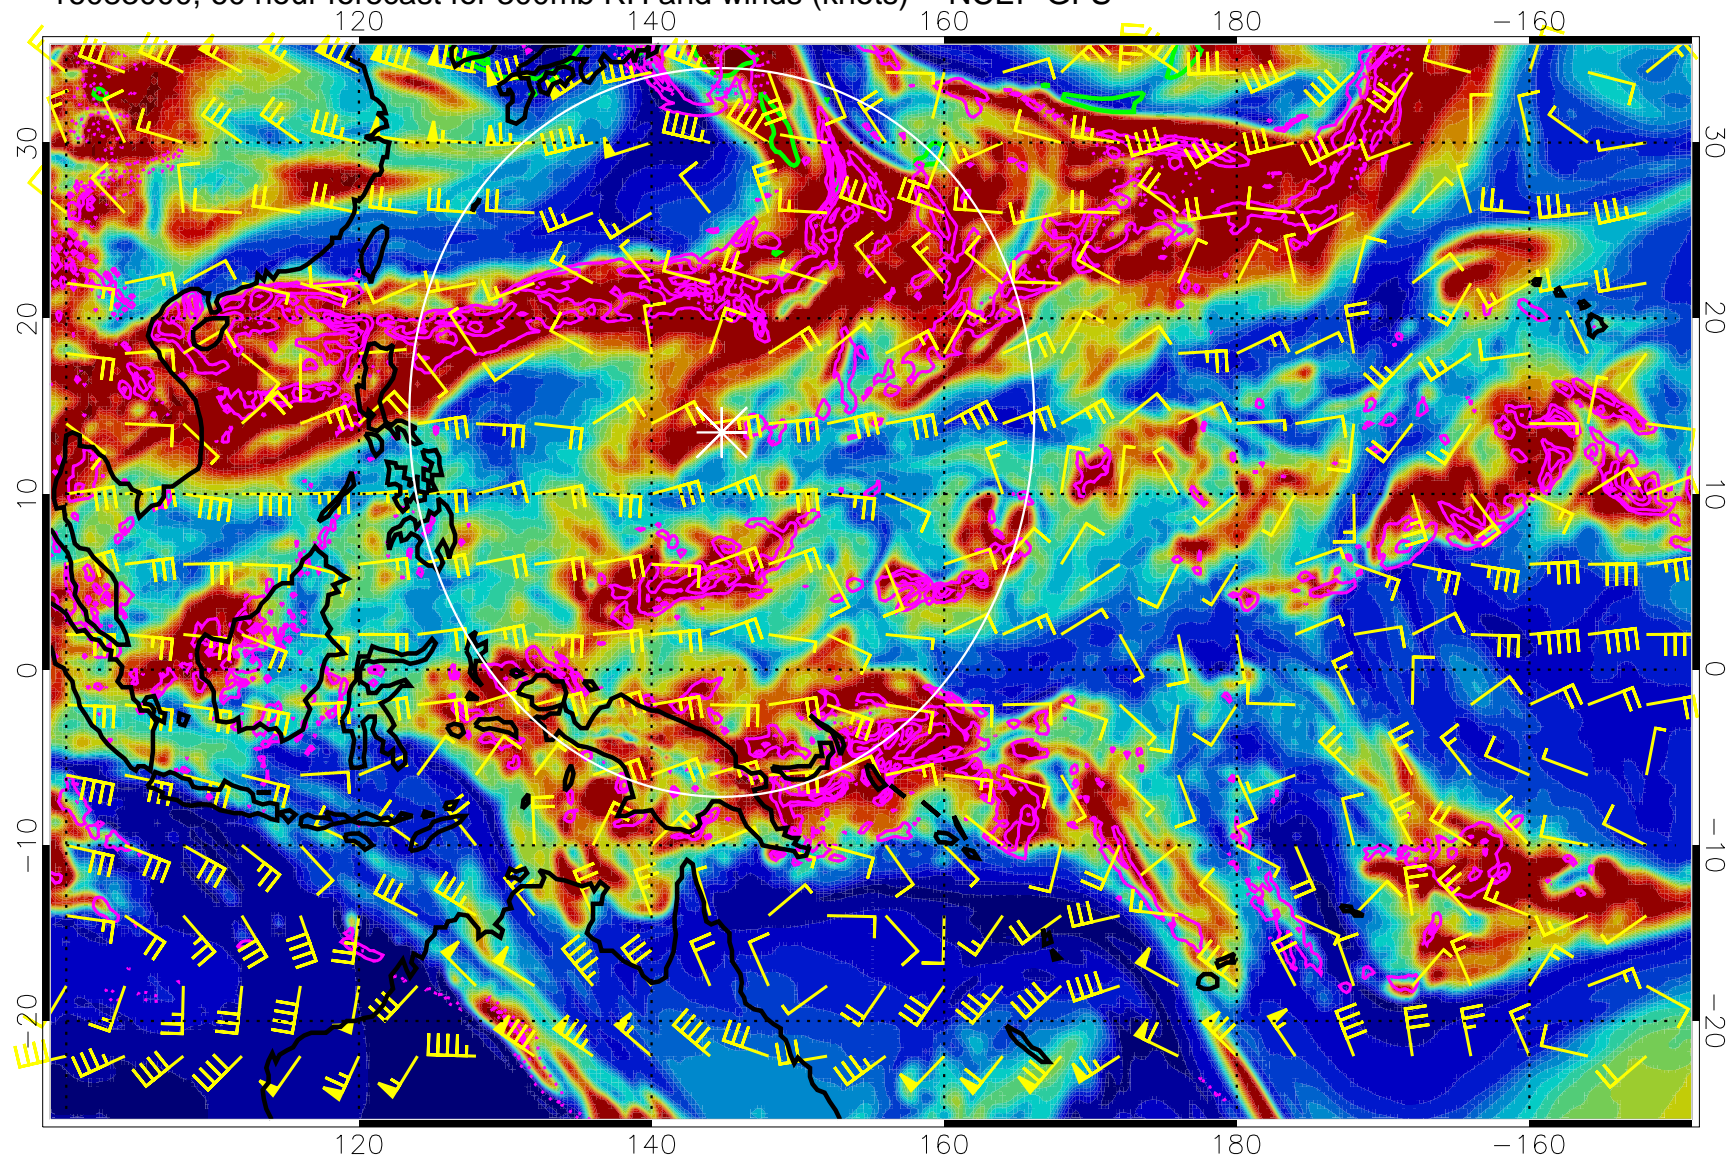

Precip (tot dot, conv sol) mm/day 40 mm/day contours, min 20

EPV Tropopause (2 PVU) Position

Range ring of 2304 km

16082918, 54 hour forecast for 300mb RH and winds (knots) -- NCEP GFS

Precip (tot dot, conv sol) mm/day 40 mm/day contours, min 20

EPV Tropopause (2 PVU) Position

Range ring of 2304 km

16083000, 60 hour forecast for 300mb RH and winds (knots) -- NCEP GFS

Precip (tot dot, conv sol) mm/day 40 mm/day contours, min 20

EPV Tropopause (2 PVU) Position