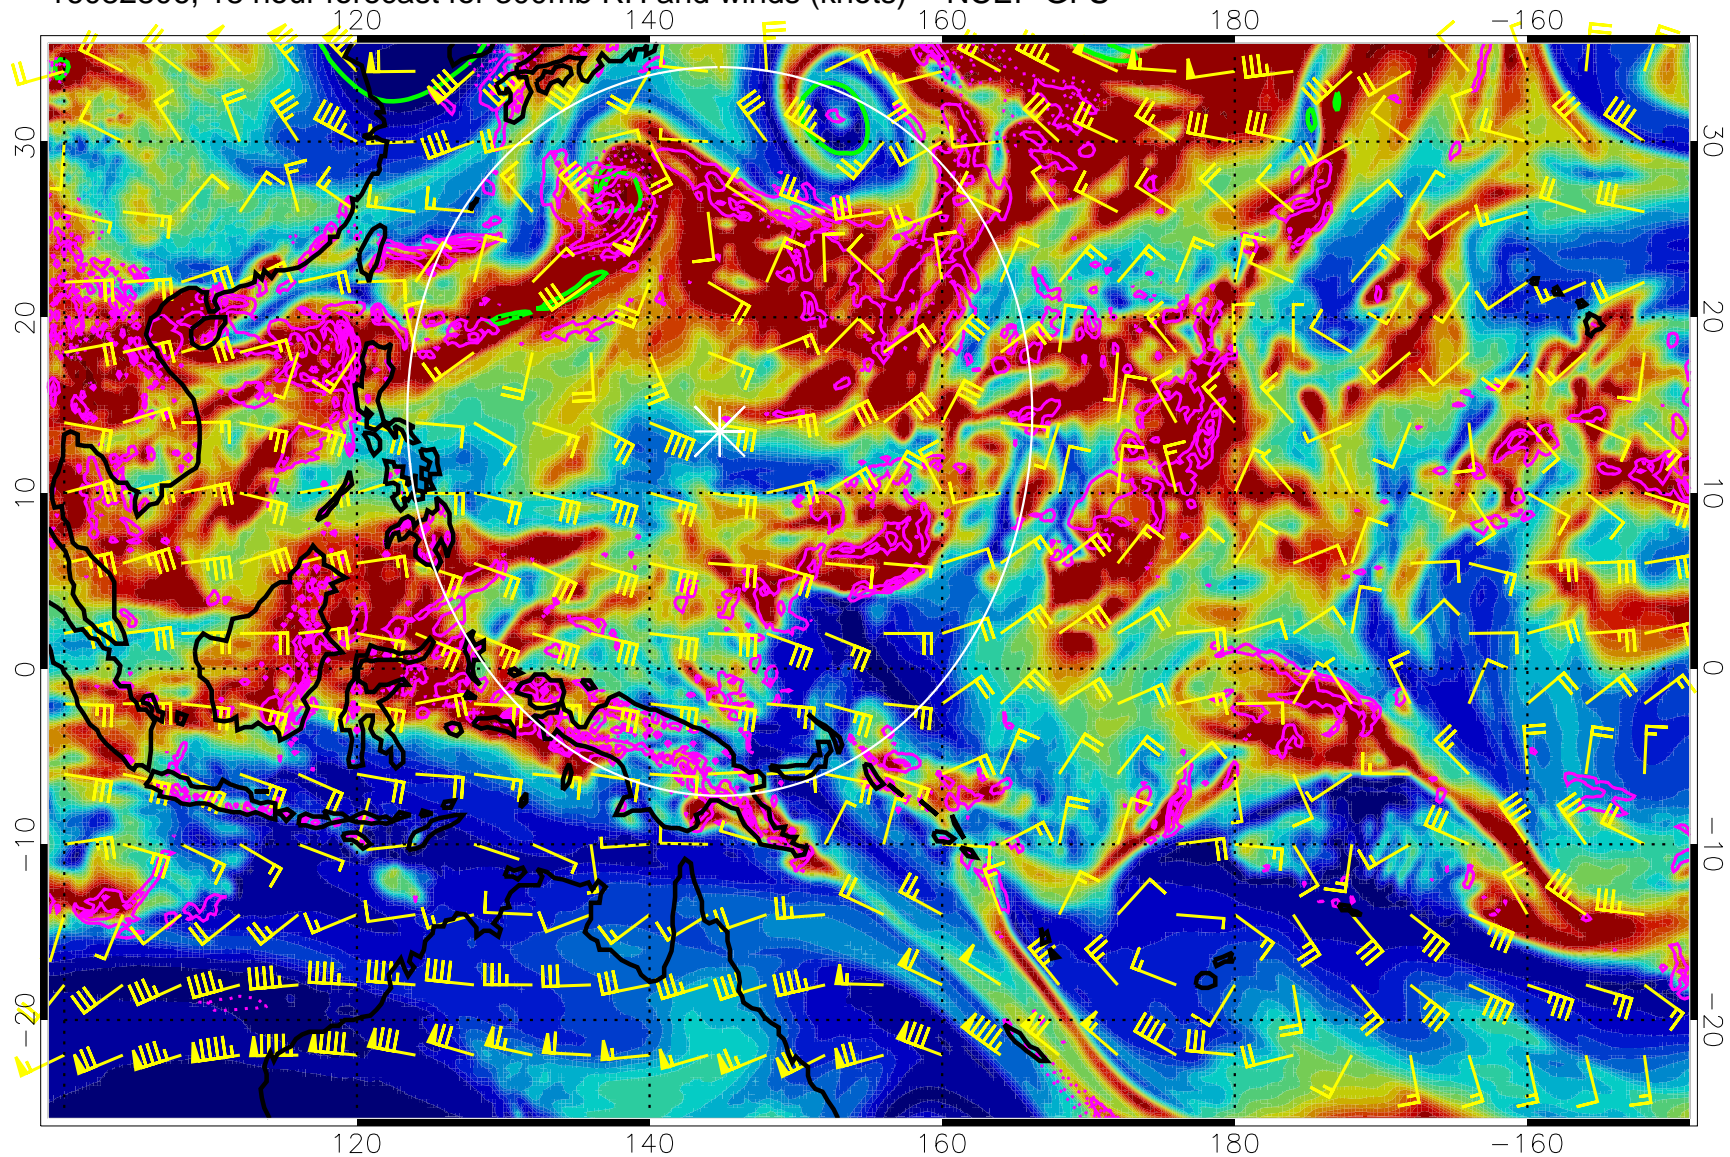

16082718, 6 hour forecast for 300mb RH and winds (knots) -- NCEP GFS

Precip (tot dot, conv sol) mm/day 40 mm/day contours, min 20

EPV Tropopause (2 PVU) Position

Range ring of 2304 km

16082800, 12 hour forecast for 300mb RH and winds (knots) -- NCEP GFS

Precip (tot dot, conv sol) mm/day 40 mm/day contours, min 20

EPV Tropopause (2 PVU) Position

Range ring of 2304 km

16082806, 18 hour forecast for 300mb RH and winds (knots) -- NCEP GFS

Precip (tot dot, conv sol) mm/day 40 mm/day contours, min 20

EPV Tropopause (2 PVU) Position

Range ring of 2304 km

16082812, 24 hour forecast for 300mb RH and winds (knots) -- NCEP GFS

Precip (tot dot, conv sol) mm/day 40 mm/day contours, min 20

EPV Tropopause (2 PVU) Position