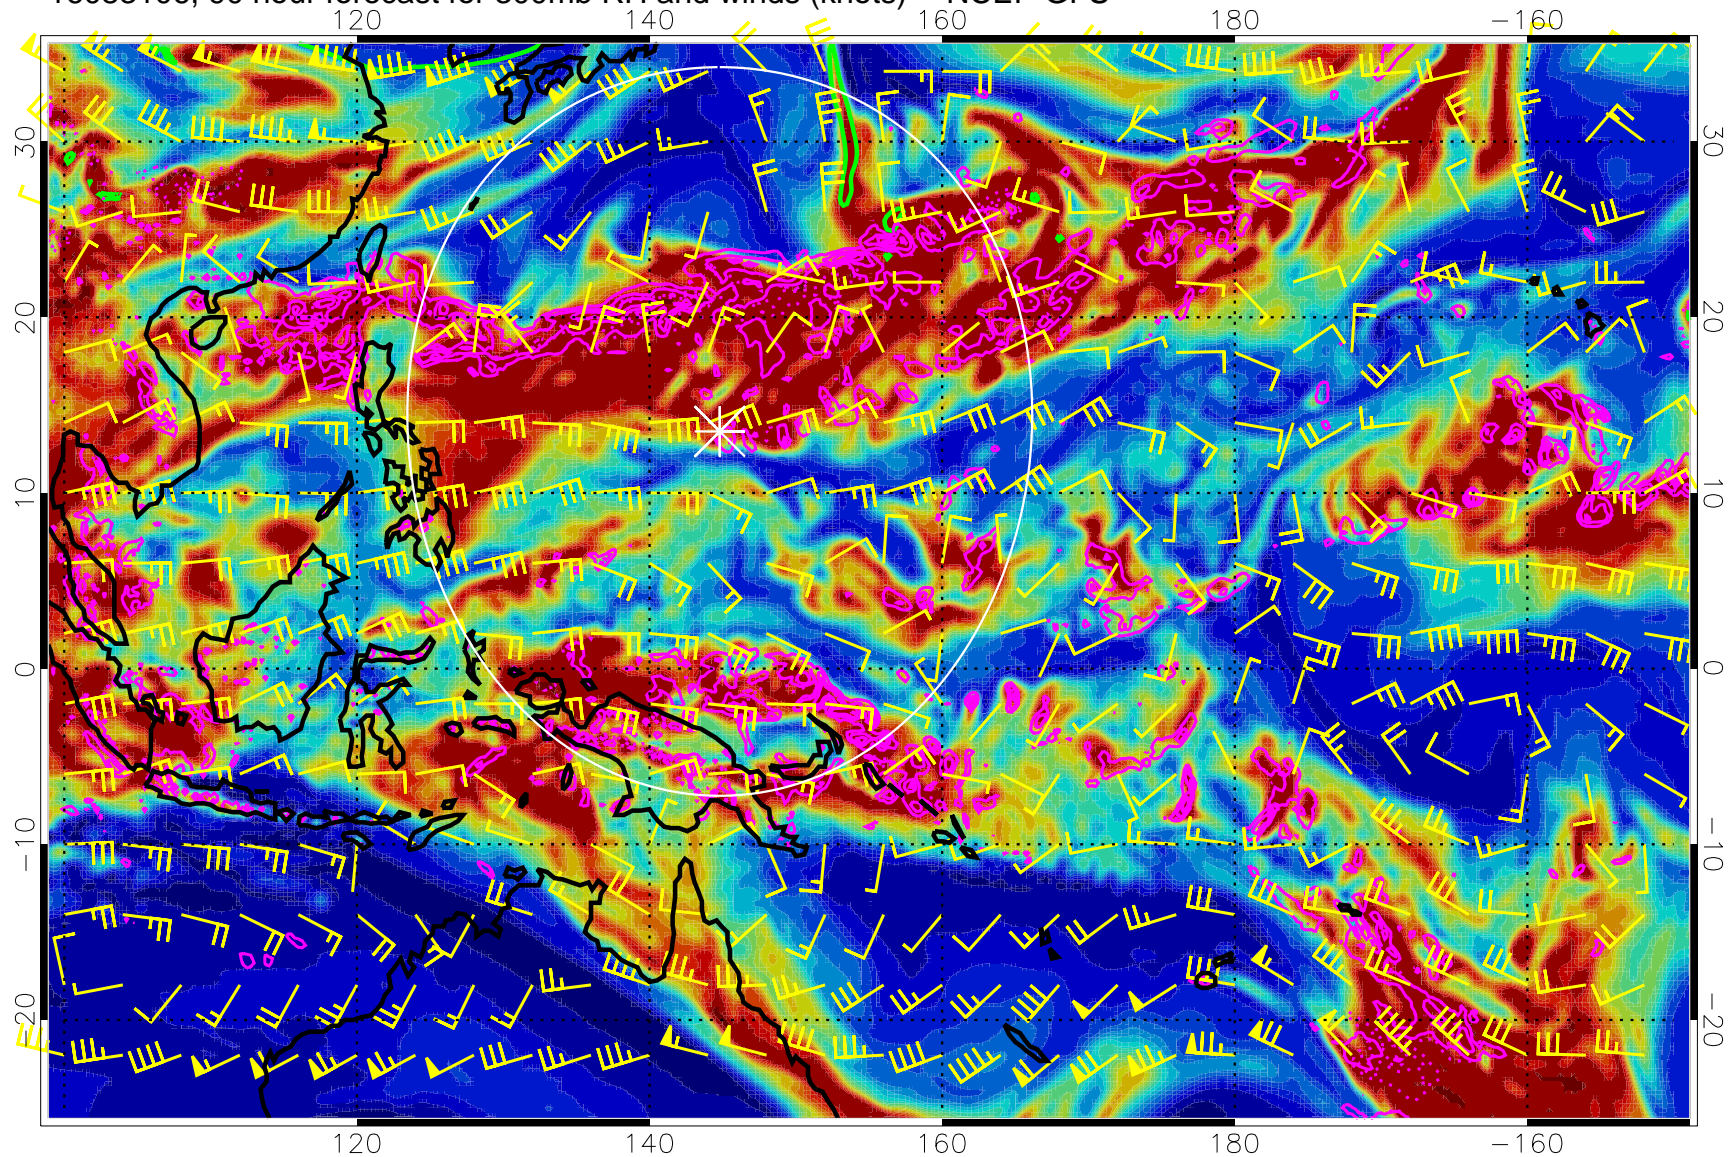

16083018, 78 hour forecast for 300mb RH and winds (knots) -- NCEP GFS

Precip (tot dot, conv sol) mm/day 40 mm/day contours, min 20

EPV Tropopause (2 PVU) Position

Range ring of 2304 km

16083100, 84 hour forecast for 300mb RH and winds (knots) -- NCEP GFS

0 20 40 60 80 100  
RH, %

Precip (tot dot, conv sol) mm/day 40 mm/day contours, min 20

EPV Tropopause (2 PVU) Position

Range ring of 2304 km

16083106, 90 hour forecast for 300mb RH and winds (knots) -- NCEP GFS

Precip (tot dot, conv sol) mm/day 40 mm/day contours, min 20

EPV Tropopause (2 PVU) Position

Range ring of 2304 km

16083112, 96 hour forecast for 300mb RH and winds (knots) -- NCEP GFS

Precip (tot dot, conv sol) mm/day 40 mm/day contours, min 20