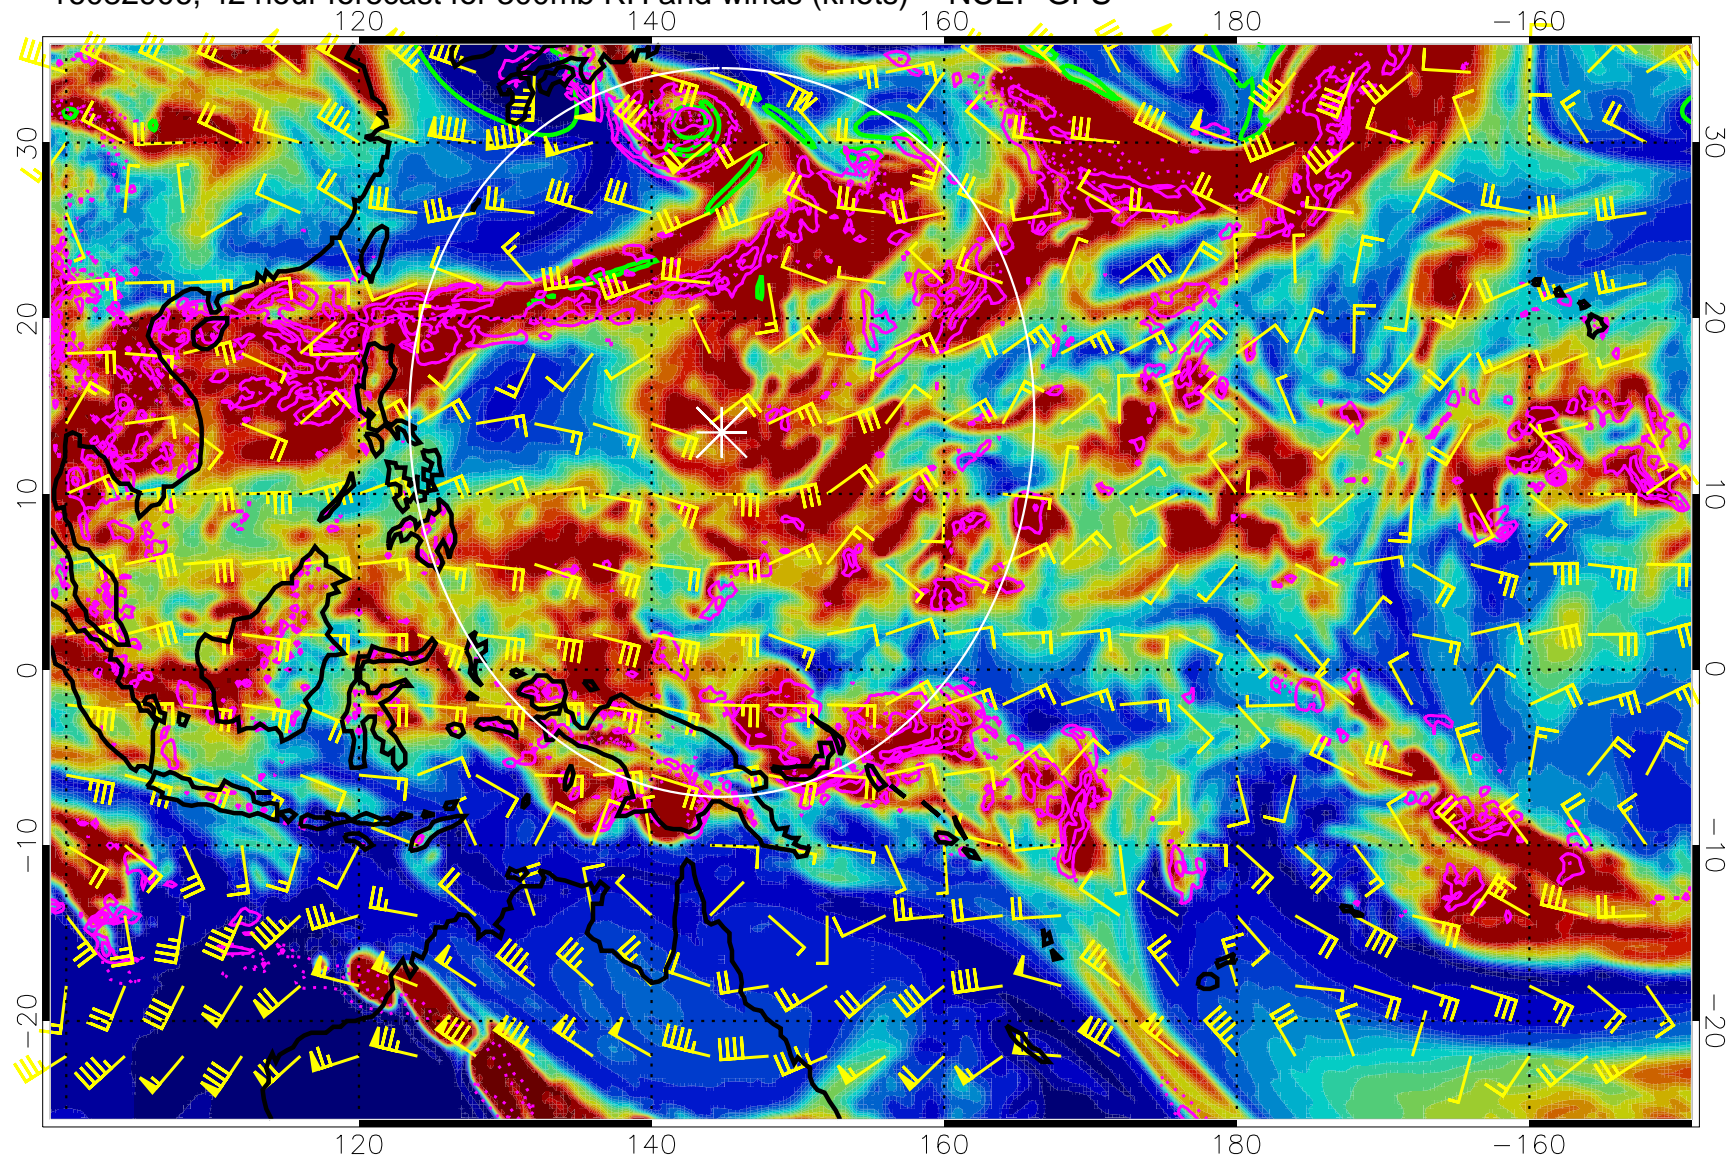

Range ring of 2304 km

16082900, 36 hour forecast for 300mb RH and winds (knots) -- NCEP GFS

Precip (tot dot, conv sol) mm/day 40 mm/day contours, min 20

EPV Tropopause (2 PVU) Position

Range ring of 2304 km

16082906, 42 hour forecast for 300mb RH and winds (knots) -- NCEP GFS

Precip (tot dot, conv sol) mm/day 40 mm/day contours, min 20

EPV Tropopause (2 PVU) Position

Range ring of 2304 km

16082912, 48 hour forecast for 300mb RH and winds (knots) -- NCEP GFS

Precip (tot dot, conv sol) mm/day 40 mm/day contours, min 20

EPV Tropopause (2 PVU) Position

Range ring of 2304 km

16082918, 54 hour forecast for 300mb RH and winds (knots) -- NCEP GFS

Precip (tot dot, conv sol) mm/day 40 mm/day contours, min 20