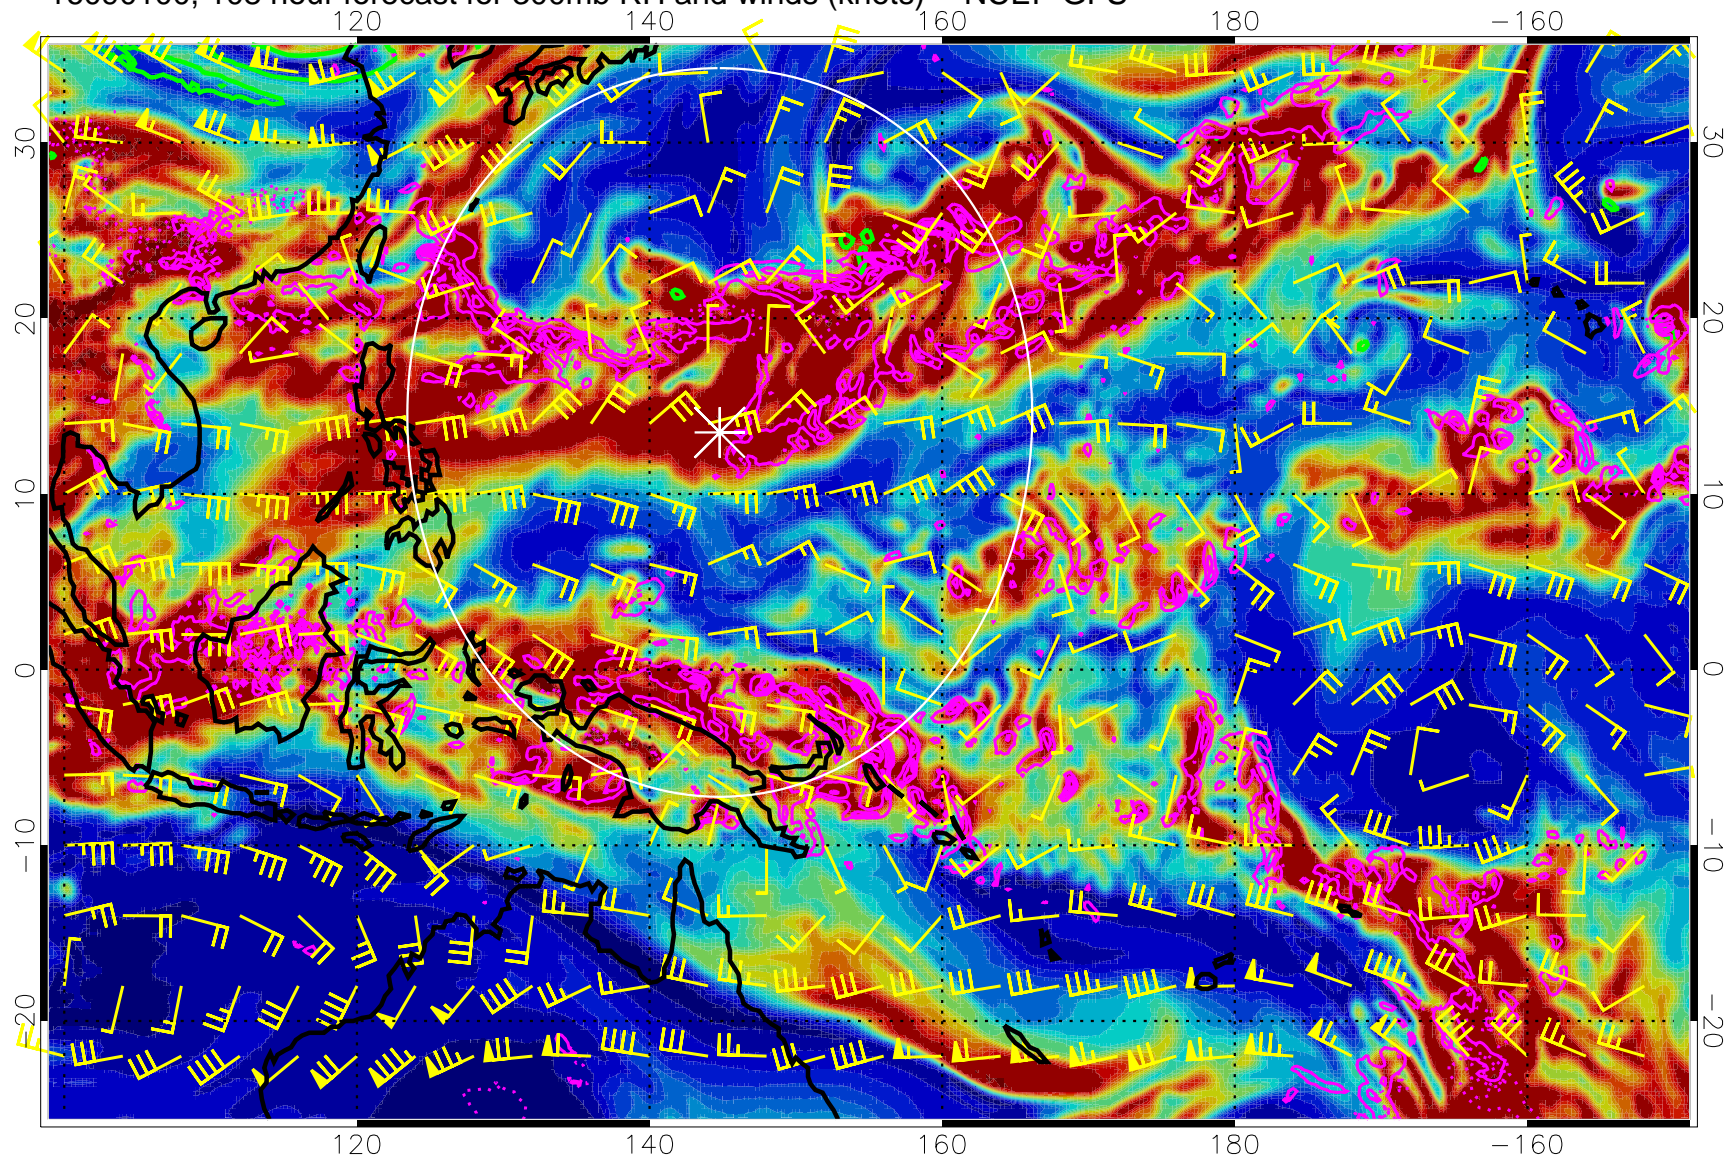

Precip (tot dot, conv sol) mm/day 40 mm/day contours, min 20

EPV Tropopause (2 PVU) Position

Range ring of 2304 km

16083112, 96 hour forecast for 300mb RH and winds (knots) -- NCEP GFS

Precip (tot dot, conv sol) mm/day 40 mm/day contours, min 20

EPV Tropopause (2 PVU) Position

Range ring of 2304 km

16083118, 102 hour forecast for 300mb RH and winds (knots) -- NCEP GFS

Precip (tot dot, conv sol) mm/day 40 mm/day contours, min 20

EPV Tropopause (2 PVU) Position

Range ring of 2304 km

16090100, 108 hour forecast for 300mb RH and winds (knots) -- NCEP GFS

Precip (tot dot, conv sol) mm/day 40 mm/day contours, min 20

EPV Tropopause (2 PVU) Position

Range ring of 2304 km

16090106, 114 hour forecast for 300mb RH and winds (knots) -- NCEP GFS

Precip (tot dot, conv sol) mm/day 40 mm/day contours, min 20

EPV Tropopause (2 PVU) Position

Range ring of 2304 km

16090112, 120 hour forecast for 300mb RH and winds (knots) -- NCEP GFS