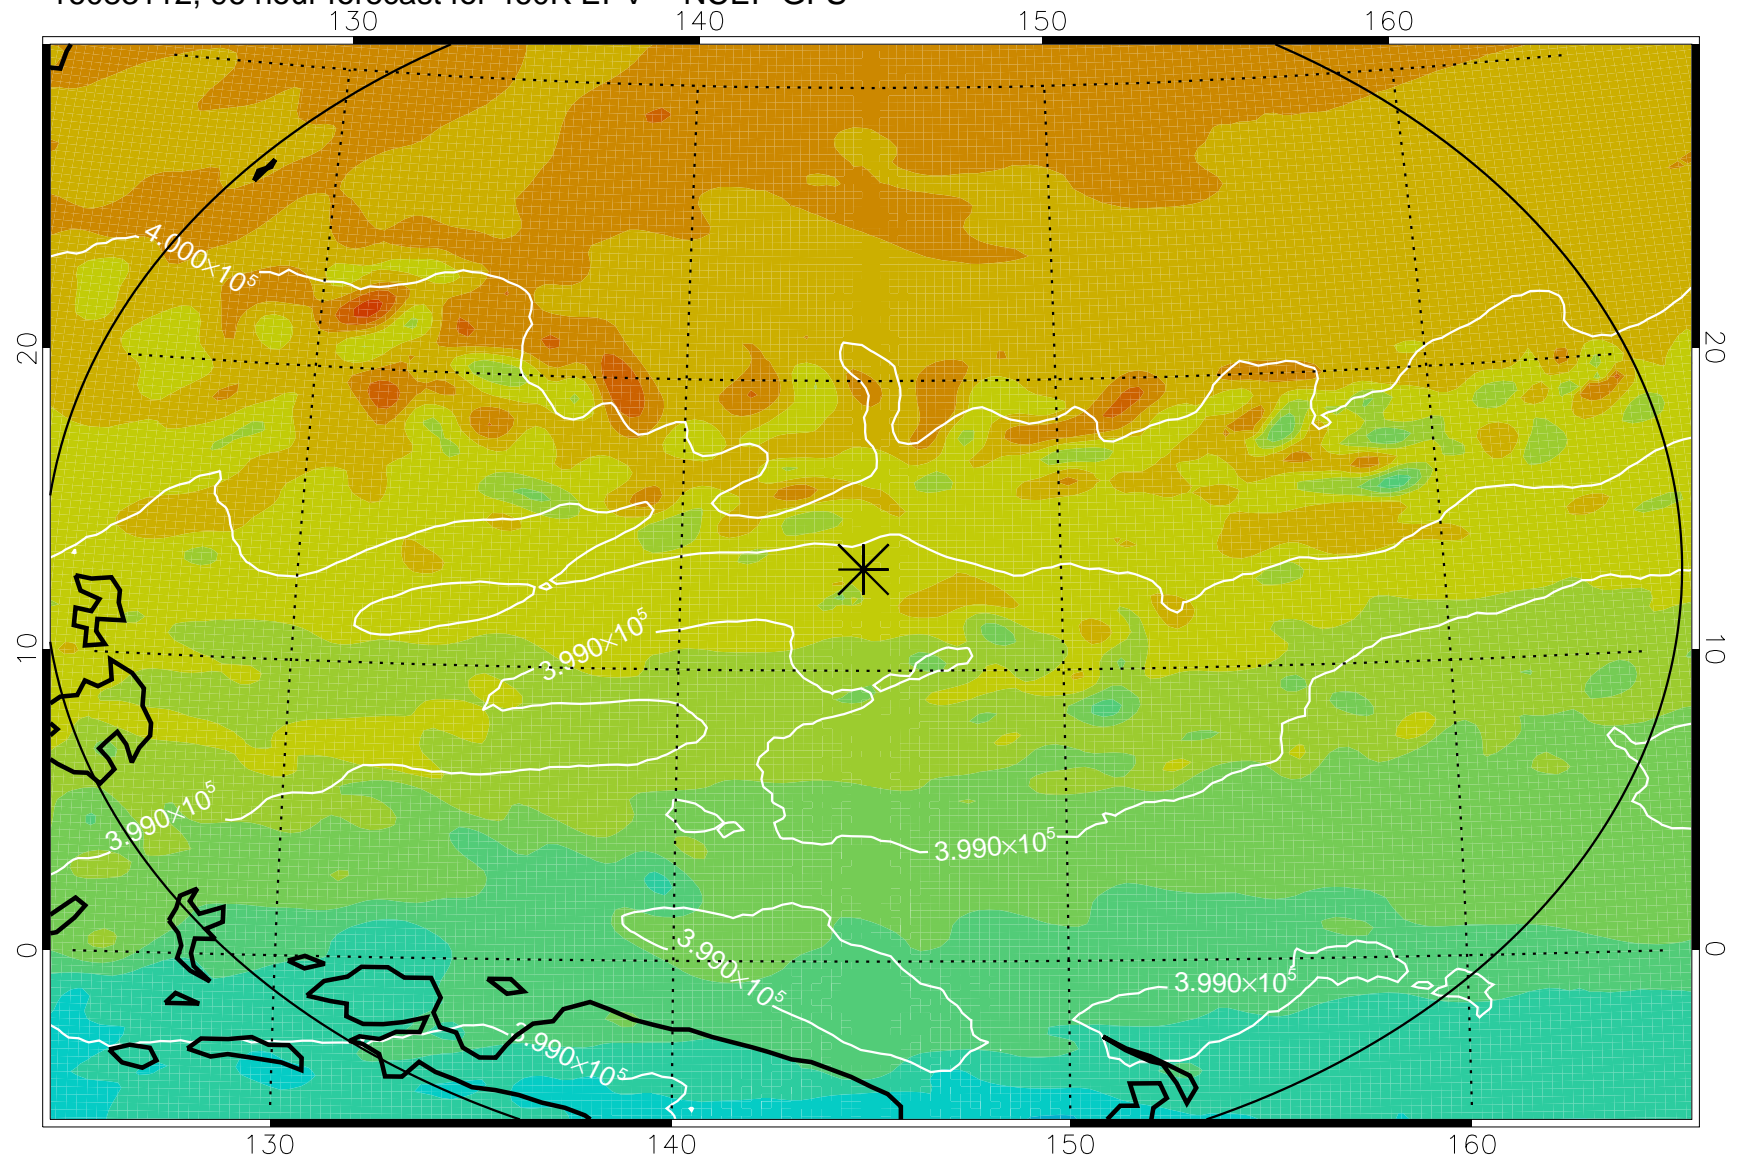

16083006, 66 hour forecast for 460K EPV -- NCEP GFS

460K Montgomery Streamfunction, white

Range ring of 2304 km

16083012, 72 hour forecast for 460K EPV -- NCEP GFS

460K Montgomery Streamfunction, white

Range ring of 2304 km

16083018, 78 hour forecast for 460K EPV -- NCEP GFS

460K Montgomery Streamfunction, white

Range ring of 2304 km

16083100, 84 hour forecast for 460K EPV -- NCEP GFS

460K Montgomery Streamfunction, white

Range ring of 2304 km

16083106, 90 hour forecast for 460K EPV -- NCEP GFS

460K Montgomery Streamfunction, white

Range ring of 2304 km

16083112, 96 hour forecast for 460K EPV -- NCEP GFS

460K Montgomery Streamfunction, white

Range ring of 2304 km

16083118, 102 hour forecast for 460K EPV -- NCEP GFS

460K Montgomery Streamfunction, white

Range ring of 2304 km

16090100, 108 hour forecast for 460K EPV -- NCEP GFS

460K Montgomery Streamfunction, white

Range ring of 2304 km