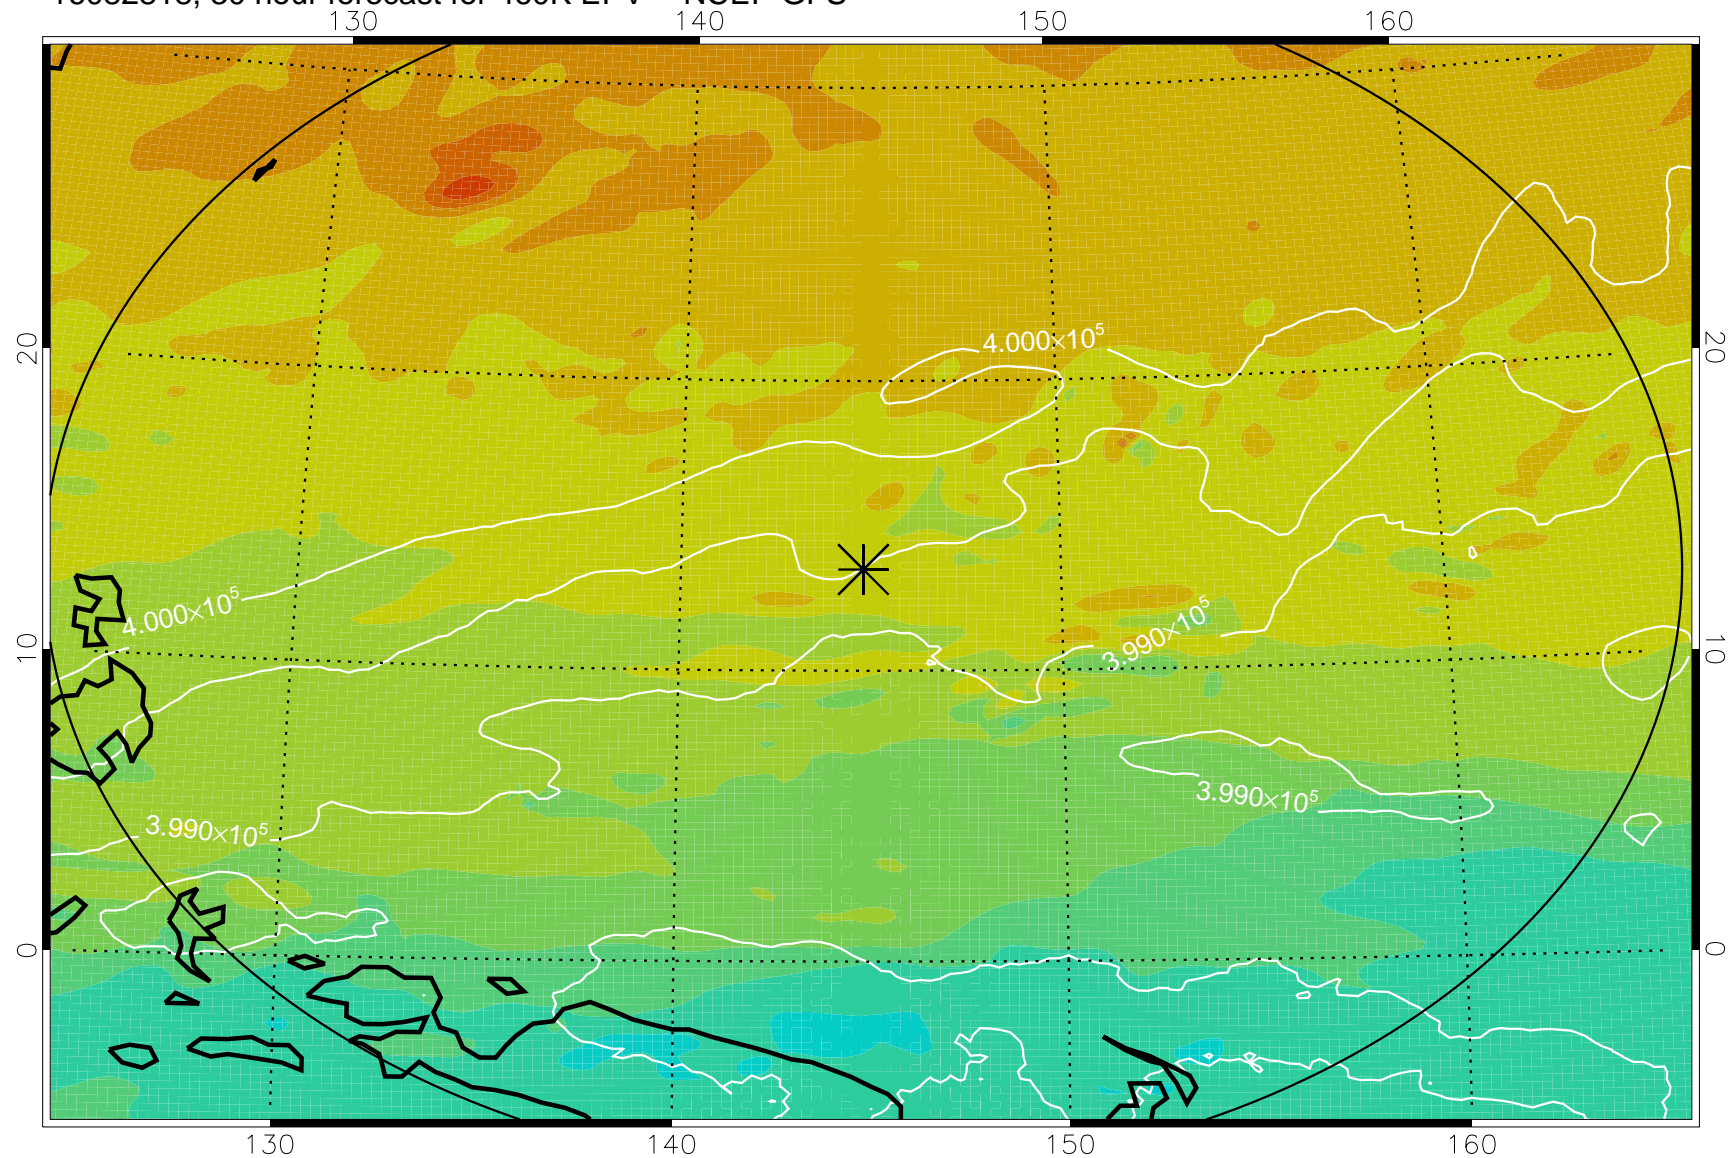

16082806, 18 hour forecast for 460K EPV -- NCEP GFS

460K Montgomery Streamfunction, white

Range ring of 2304 km

16082812, 24 hour forecast for 460K EPV -- NCEP GFS

460K Montgomery Streamfunction, white

Range ring of 2304 km

16082818, 30 hour forecast for 460K EPV -- NCEP GFS

460K Montgomery Streamfunction, white

Range ring of 2304 km

16082900, 36 hour forecast for 460K EPV -- NCEP GFS

460K Montgomery Streamfunction, white

Range ring of 2304 km

16082906, 42 hour forecast for 460K EPV -- NCEP GFS

460K Montgomery Streamfunction, white

Range ring of 2304 km

16082912, 48 hour forecast for 460K EPV -- NCEP GFS

460K Montgomery Streamfunction, white

Range ring of 2304 km

16083006, 66 hour forecast for 460K EPV -- NCEP GFS

460K Montgomery Streamfunction, white

Range ring of 2304 km

16083012, 72 hour forecast for 460K EPV -- NCEP GFS

460K Montgomery Streamfunction, white

Range ring of 2304 km