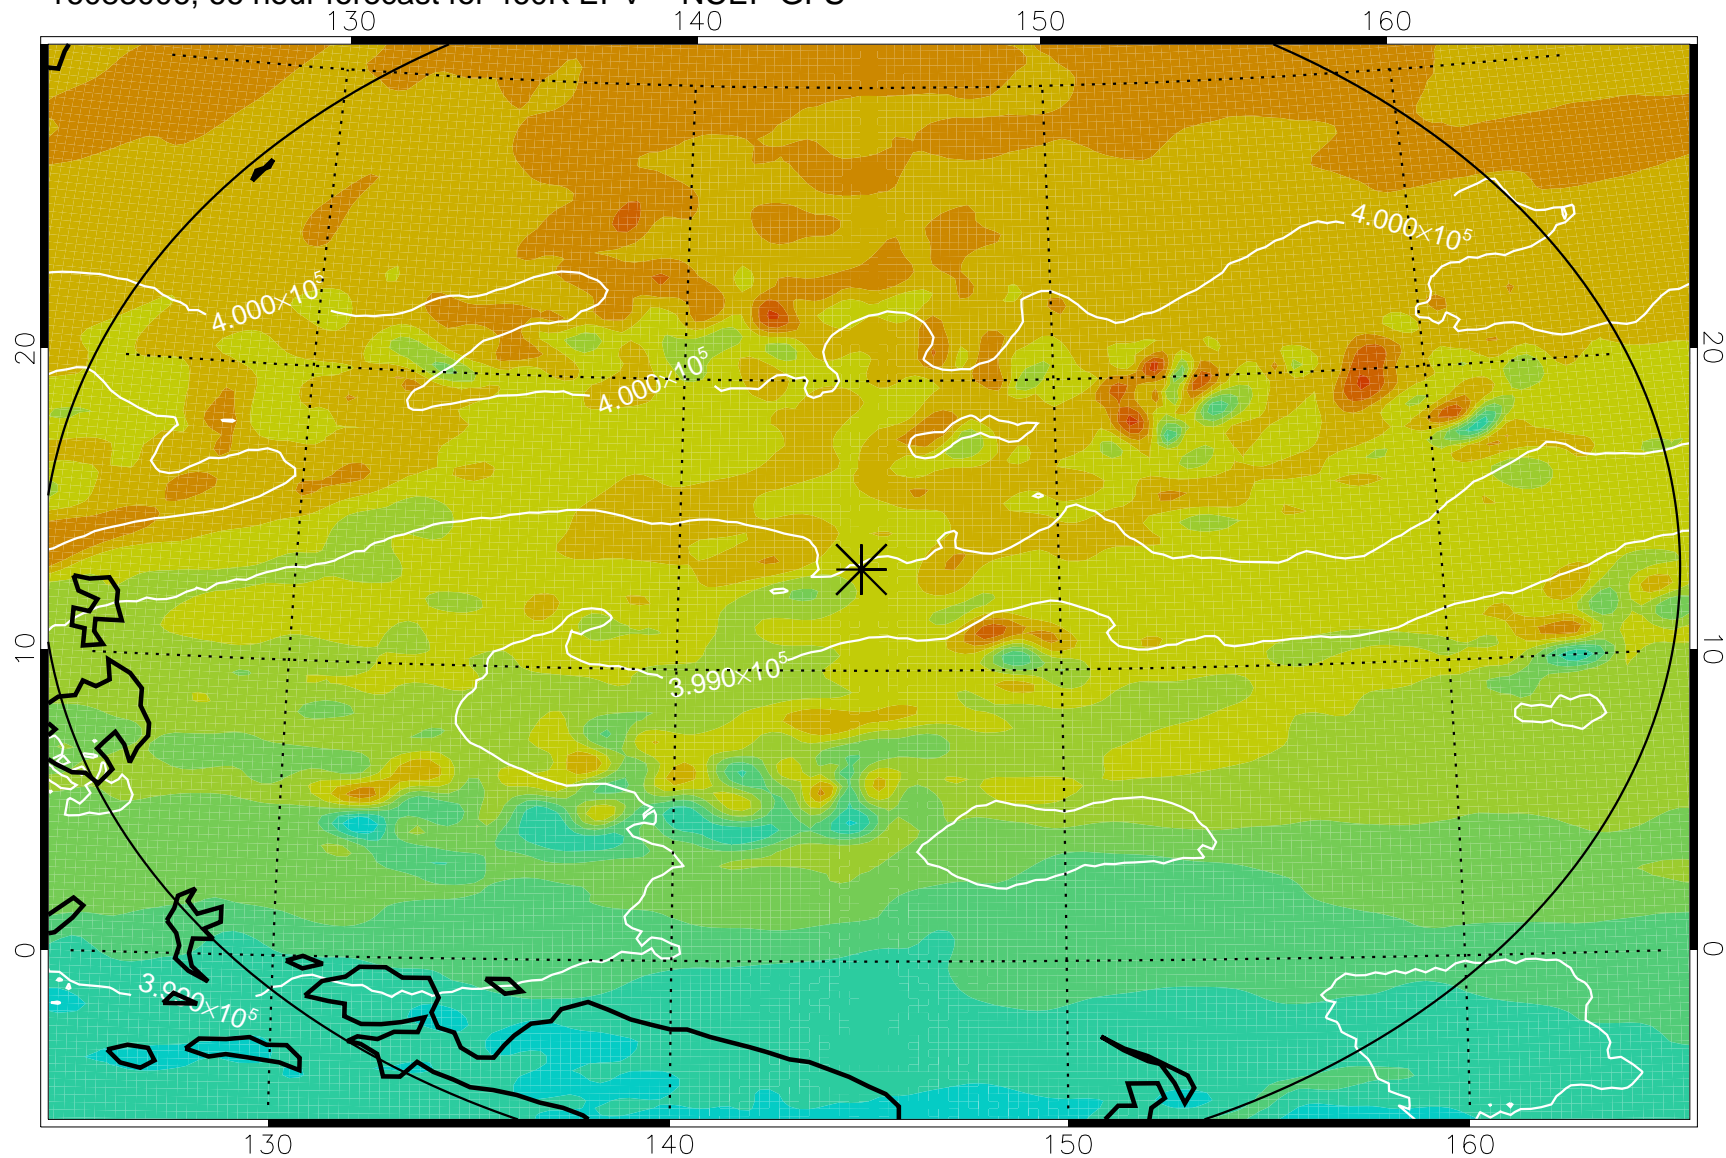

16082918, 54 hour forecast for 460K EPV -- NCEP GFS

460K Montgomery Streamfunction, white

Range ring of 2304 km

16083000, 60 hour forecast for 460K EPV -- NCEP GFS

460K Montgomery Streamfunction, white

Range ring of 2304 km

16083006, 66 hour forecast for 460K EPV -- NCEP GFS

460K Montgomery Streamfunction, white

Range ring of 2304 km

16083012, 72 hour forecast for 460K EPV -- NCEP GFS

460K Montgomery Streamfunction, white

Range ring of 2304 km

16083018, 78 hour forecast for 460K EPV -- NCEP GFS

460K Montgomery Streamfunction, white

Range ring of 2304 km

16083100, 84 hour forecast for 460K EPV -- NCEP GFS

460K Montgomery Streamfunction, white

Range ring of 2304 km

16083106, 90 hour forecast for 460K EPV -- NCEP GFS

460K Montgomery Streamfunction, white

Range ring of 2304 km

16083112, 96 hour forecast for 460K EPV -- NCEP GFS

460K Montgomery Streamfunction, white

Range ring of 2304 km