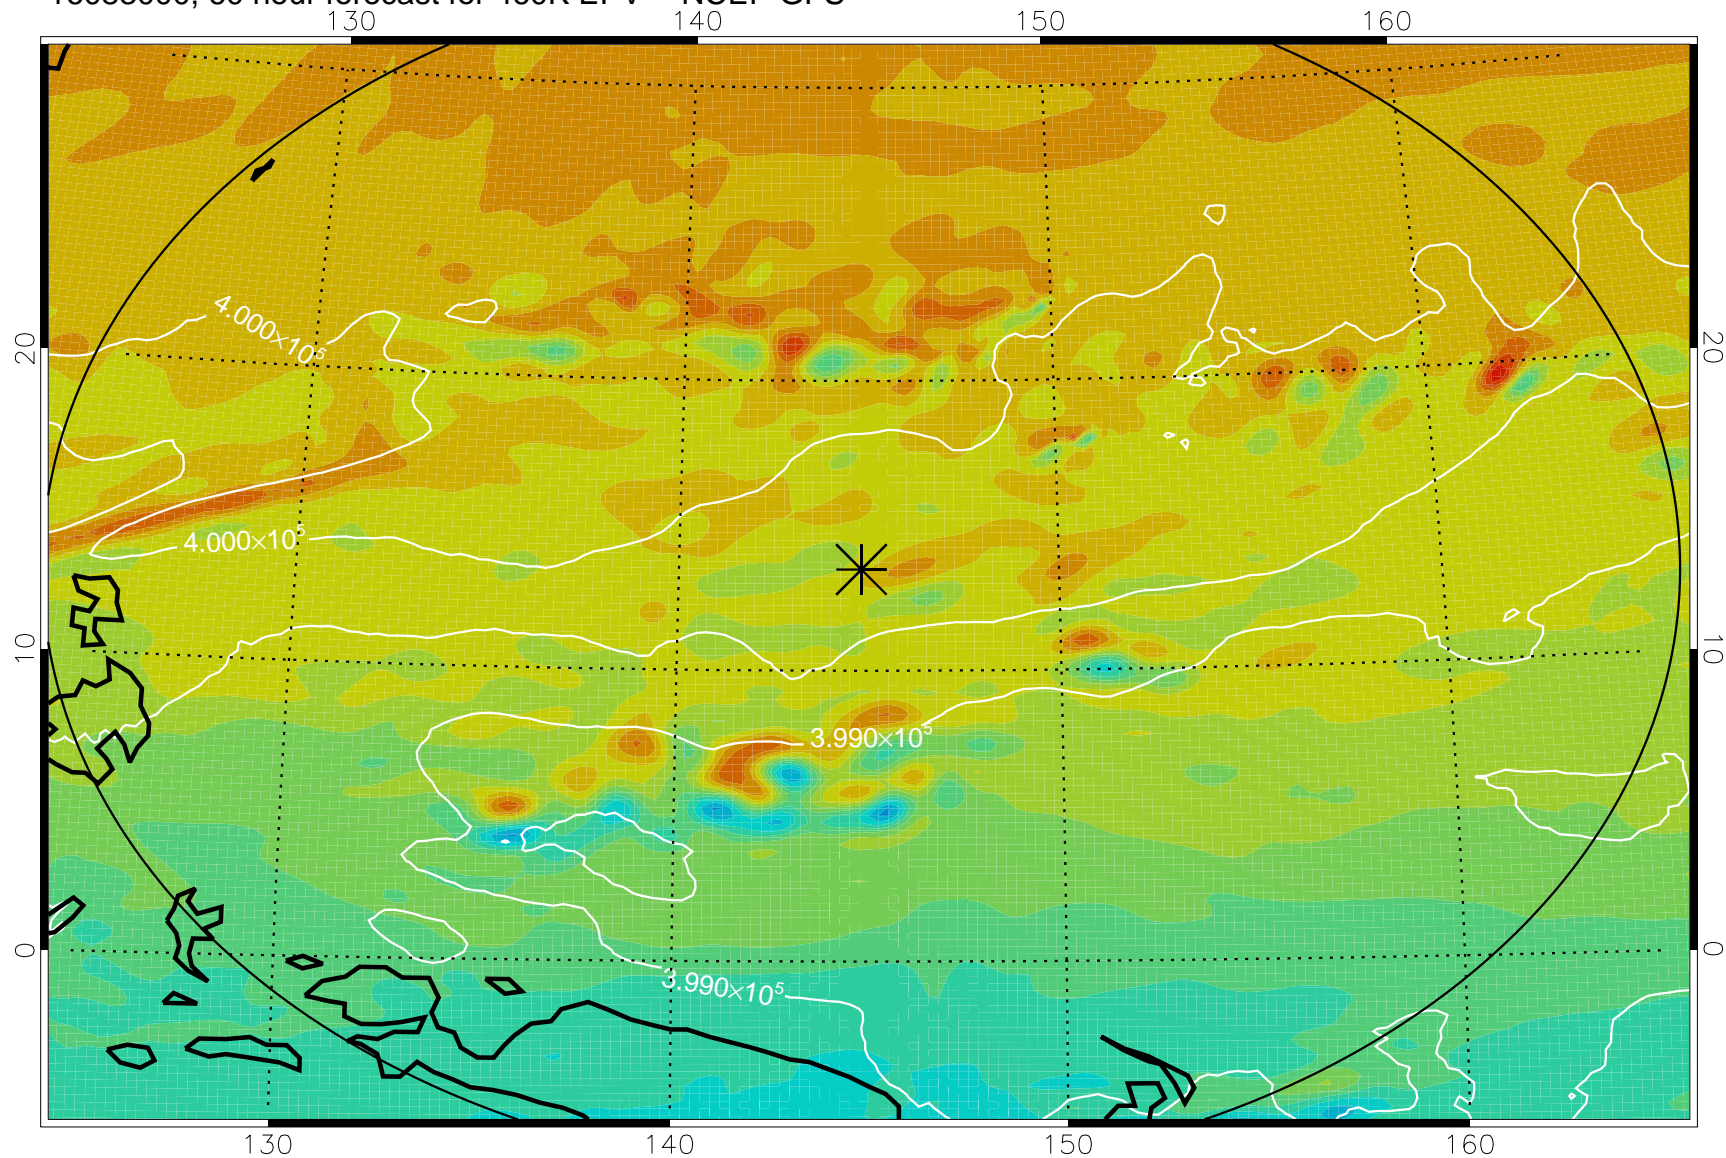

16082818, 30 hour forecast for 460K EPV -- NCEP GFS

460K Montgomery Streamfunction, white

Range ring of 2304 km

16082900, 36 hour forecast for 460K EPV -- NCEP GFS

460K Montgomery Streamfunction, white

Range ring of 2304 km

16082906, 42 hour forecast for 460K EPV -- NCEP GFS

460K Montgomery Streamfunction, white

Range ring of 2304 km

16082912, 48 hour forecast for 460K EPV -- NCEP GFS

460K Montgomery Streamfunction, white

Range ring of 2304 km

16082918, 54 hour forecast for 460K EPV -- NCEP GFS

460K Montgomery Streamfunction, white

Range ring of 2304 km

16083000, 60 hour forecast for 460K EPV -- NCEP GFS

460K Montgomery Streamfunction, white

Range ring of 2304 km

16083006, 66 hour forecast for 460K EPV -- NCEP GFS

460K Montgomery Streamfunction, white

Range ring of 2304 km

16083012, 72 hour forecast for 460K EPV -- NCEP GFS

460K Montgomery Streamfunction, white

Range ring of 2304 km