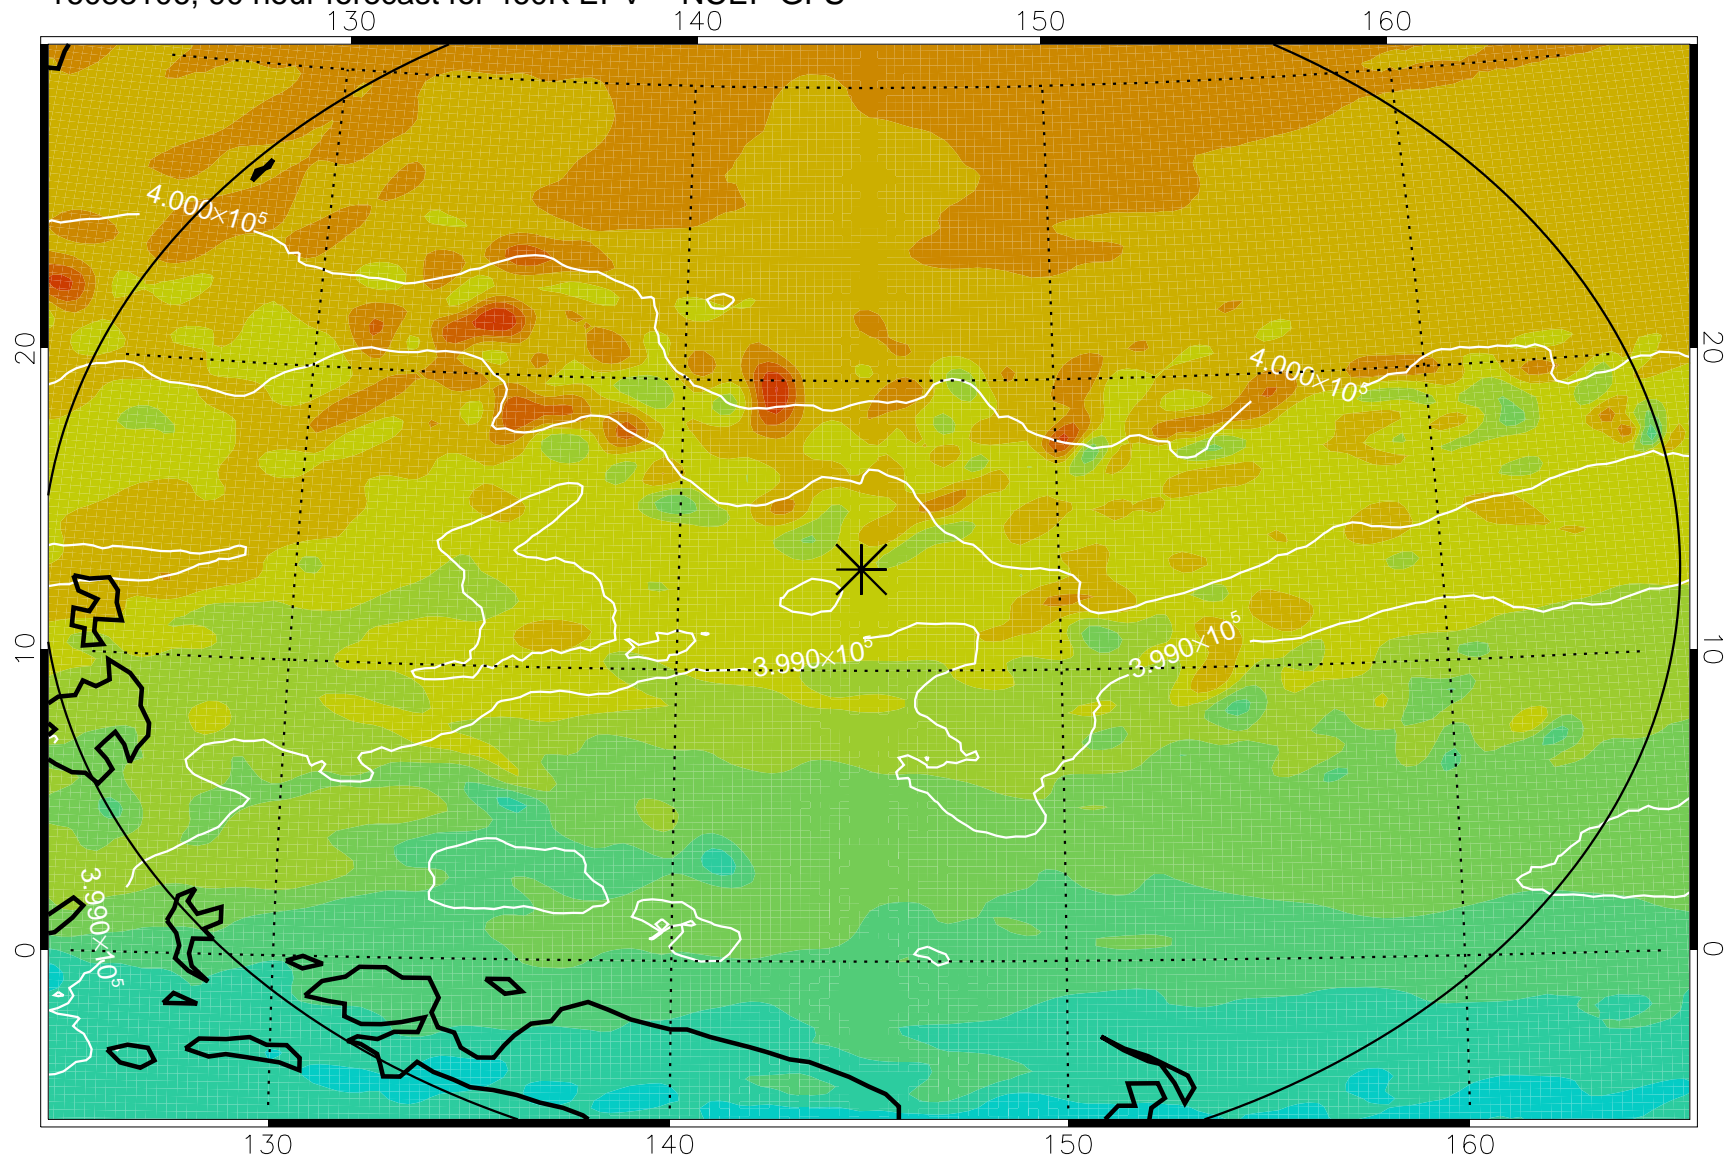

16083006, 66 hour forecast for 460K EPV -- NCEP GFS

460K Montgomery Streamfunction, white

Range ring of 2304 km

16083012, 72 hour forecast for 460K EPV -- NCEP GFS

460K Montgomery Streamfunction, white

Range ring of 2304 km

16083018, 78 hour forecast for 460K EPV -- NCEP GFS

460K Montgomery Streamfunction, white

Range ring of 2304 km

16083100, 84 hour forecast for 460K EPV -- NCEP GFS

460K Montgomery Streamfunction, white

Range ring of 2304 km

16083106, 90 hour forecast for 460K EPV -- NCEP GFS

460K Montgomery Streamfunction, white

Range ring of 2304 km

16083112, 96 hour forecast for 460K EPV -- NCEP GFS

460K Montgomery Streamfunction, white

Range ring of 2304 km

16083118, 102 hour forecast for 460K EPV -- NCEP GFS

460K Montgomery Streamfunction, white

Range ring of 2304 km

16090100, 108 hour forecast for 460K EPV -- NCEP GFS

460K Montgomery Streamfunction, white

Range ring of 2304 km