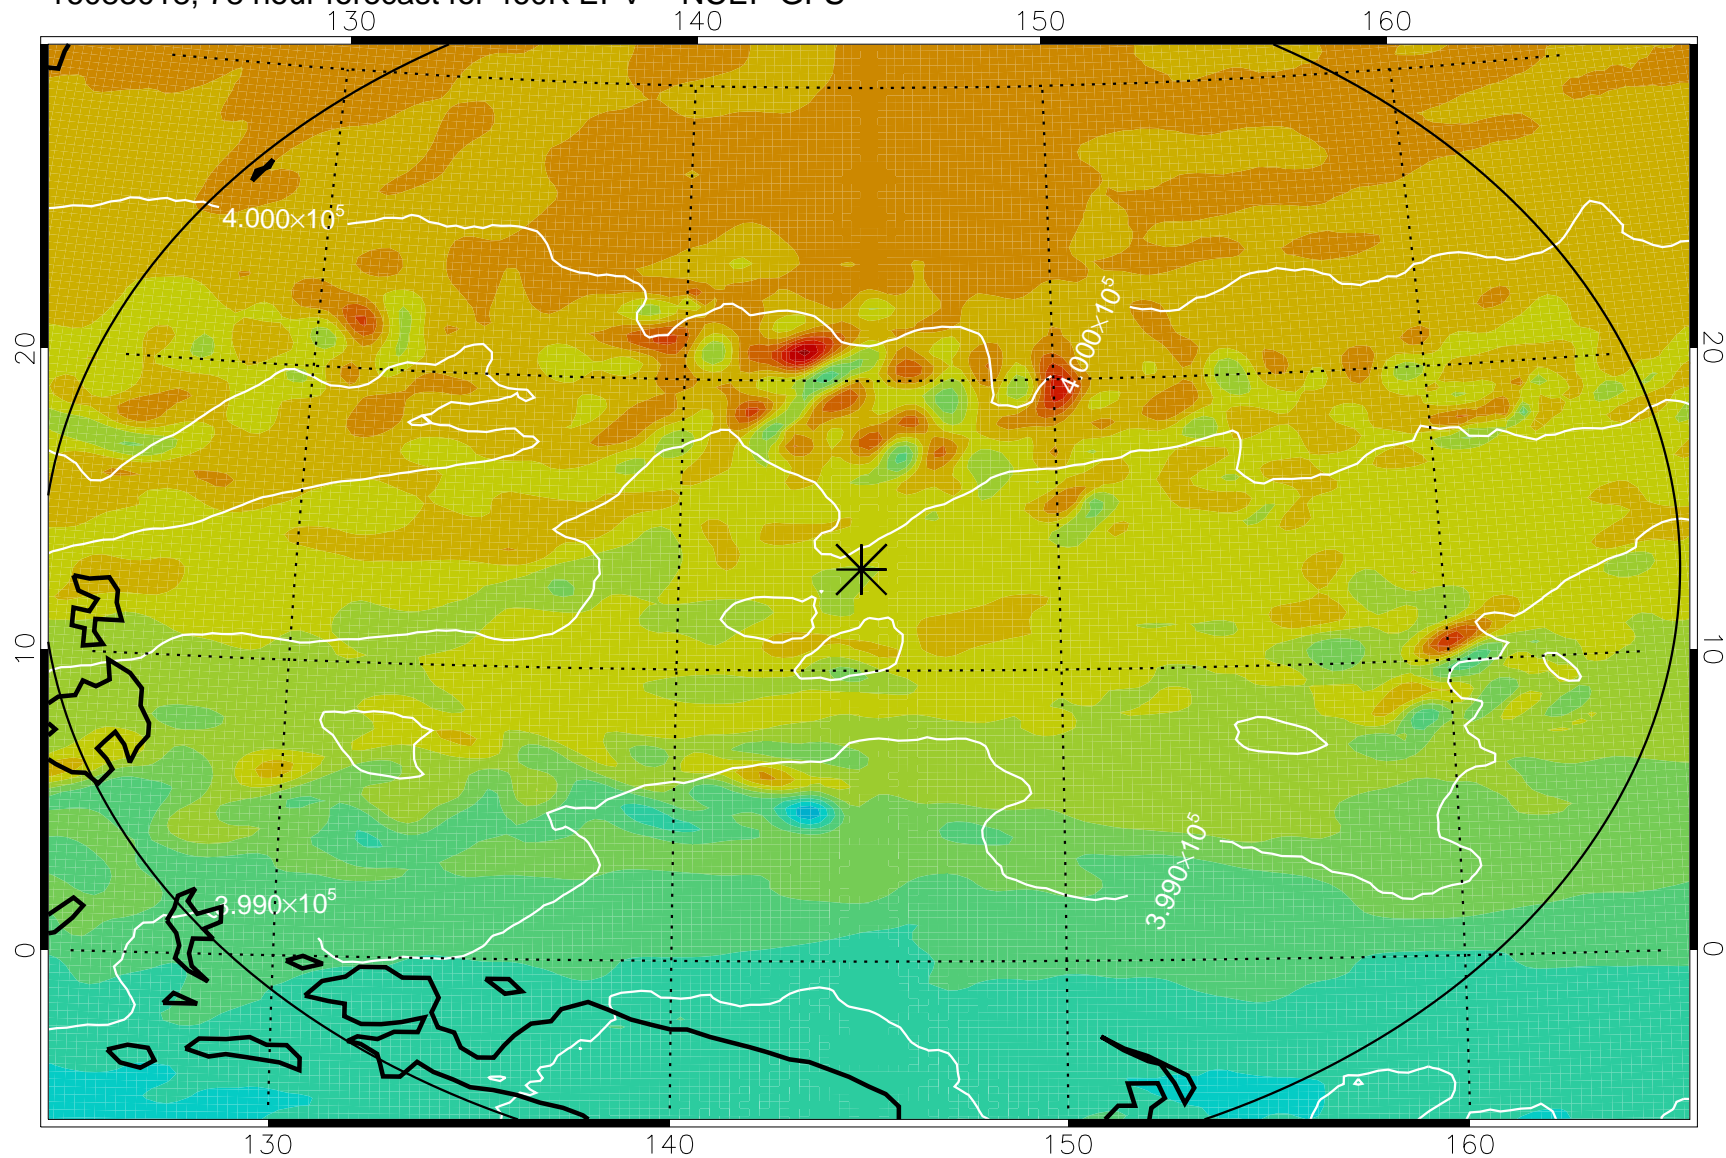

16083006, 66 hour forecast for 460K EPV -- NCEP GFS

460K Montgomery Streamfunction, white

Range ring of 2304 km

16083012, 72 hour forecast for 460K EPV -- NCEP GFS

460K Montgomery Streamfunction, white

Range ring of 2304 km

16083018, 78 hour forecast for 460K EPV -- NCEP GFS

460K Montgomery Streamfunction, white

Range ring of 2304 km

16083100, 84 hour forecast for 460K EPV -- NCEP GFS

460K Montgomery Streamfunction, white

Range ring of 2304 km

16083106, 90 hour forecast for 460K EPV -- NCEP GFS

460K Montgomery Streamfunction, white

Range ring of 2304 km

16083112, 96 hour forecast for 460K EPV -- NCEP GFS

460K Montgomery Streamfunction, white

Range ring of 2304 km

16083118, 102 hour forecast for 460K EPV -- NCEP GFS

460K Montgomery Streamfunction, white

Range ring of 2304 km

16090100, 108 hour forecast for 460K EPV -- NCEP GFS

460K Montgomery Streamfunction, white

Range ring of 2304 km