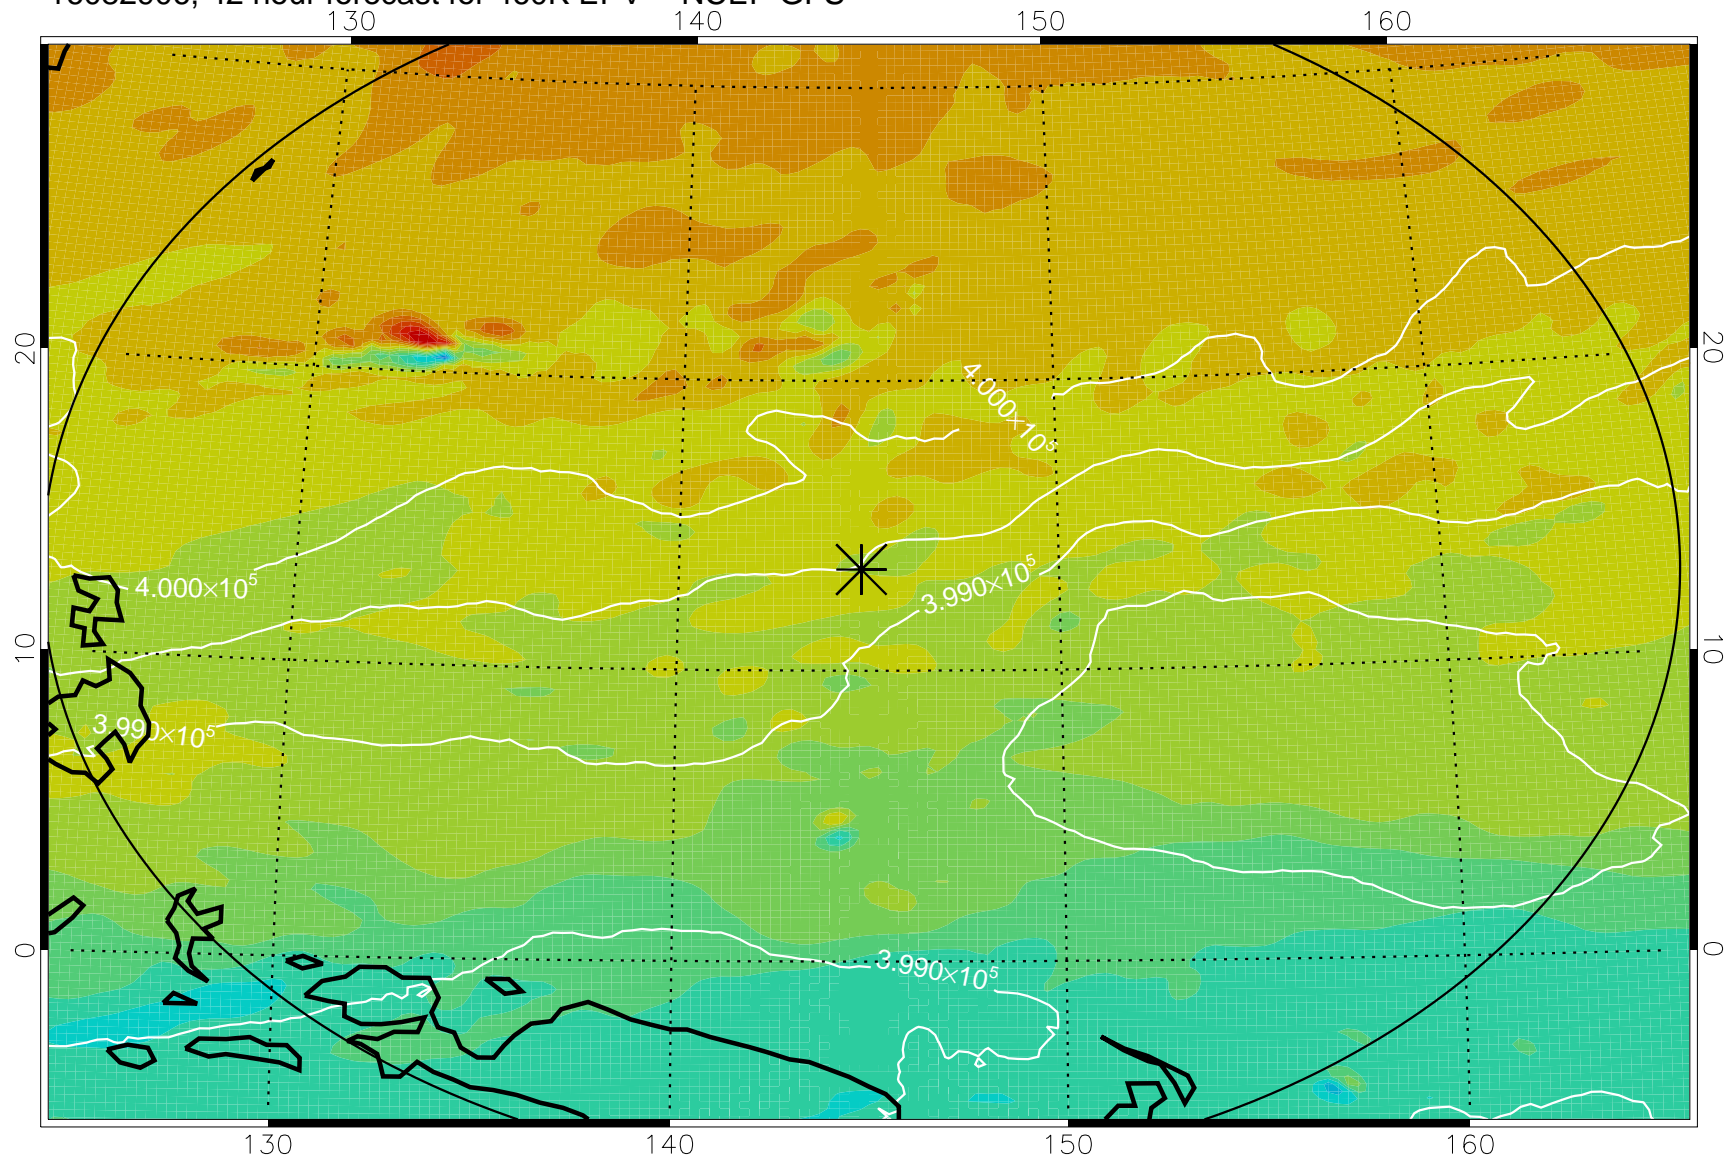

16082818, 30 hour forecast for 460K EPV -- NCEP GFS

460K Montgomery Streamfunction, white

Range ring of 2304 km

16082900, 36 hour forecast for 460K EPV -- NCEP GFS

460K Montgomery Streamfunction, white

Range ring of 2304 km

16082906, 42 hour forecast for 460K EPV -- NCEP GFS

460K Montgomery Streamfunction, white

Range ring of 2304 km

16082912, 48 hour forecast for 460K EPV -- NCEP GFS

460K Montgomery Streamfunction, white

Range ring of 2304 km

16082918, 54 hour forecast for 460K EPV -- NCEP GFS

460K Montgomery Streamfunction, white

Range ring of 2304 km

16083000, 60 hour forecast for 460K EPV -- NCEP GFS

460K Montgomery Streamfunction, white

Range ring of 2304 km

16083006, 66 hour forecast for 460K EPV -- NCEP GFS

460K Montgomery Streamfunction, white

Range ring of 2304 km

16083012, 72 hour forecast for 460K EPV -- NCEP GFS

460K Montgomery Streamfunction, white

Range ring of 2304 km