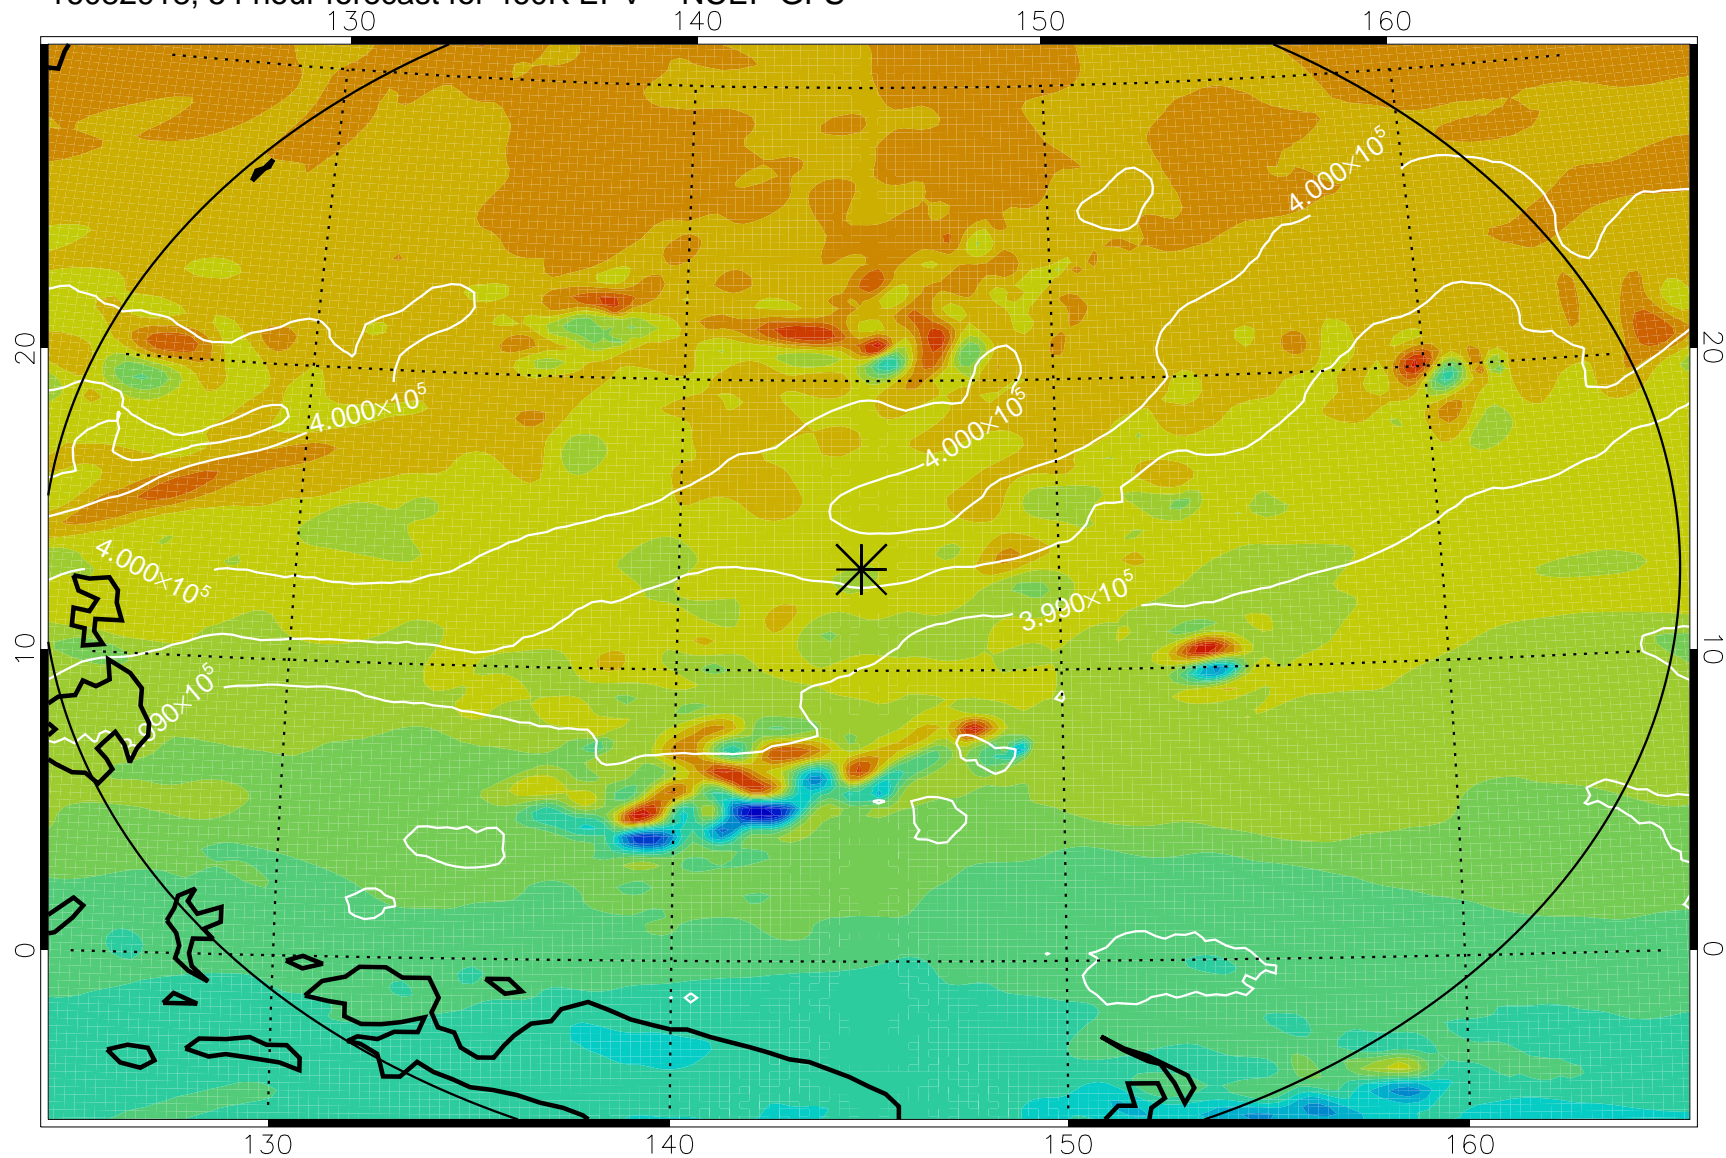

16082906, 42 hour forecast for 460K EPV -- NCEP GFS

460K Montgomery Streamfunction, white

Range ring of 2304 km

16082912, 48 hour forecast for 460K EPV -- NCEP GFS

460K Montgomery Streamfunction, white

Range ring of 2304 km

16082918, 54 hour forecast for 460K EPV -- NCEP GFS

460K Montgomery Streamfunction, white

Range ring of 2304 km

16083000, 60 hour forecast for 460K EPV -- NCEP GFS

460K Montgomery Streamfunction, white

Range ring of 2304 km

16083006, 66 hour forecast for 460K EPV -- NCEP GFS

460K Montgomery Streamfunction, white

Range ring of 2304 km

16083012, 72 hour forecast for 460K EPV -- NCEP GFS

460K Montgomery Streamfunction, white

Range ring of 2304 km

16083018, 78 hour forecast for 460K EPV -- NCEP GFS

460K Montgomery Streamfunction, white

Range ring of 2304 km

16083100, 84 hour forecast for 460K EPV -- NCEP GFS

460K Montgomery Streamfunction, white

Range ring of 2304 km