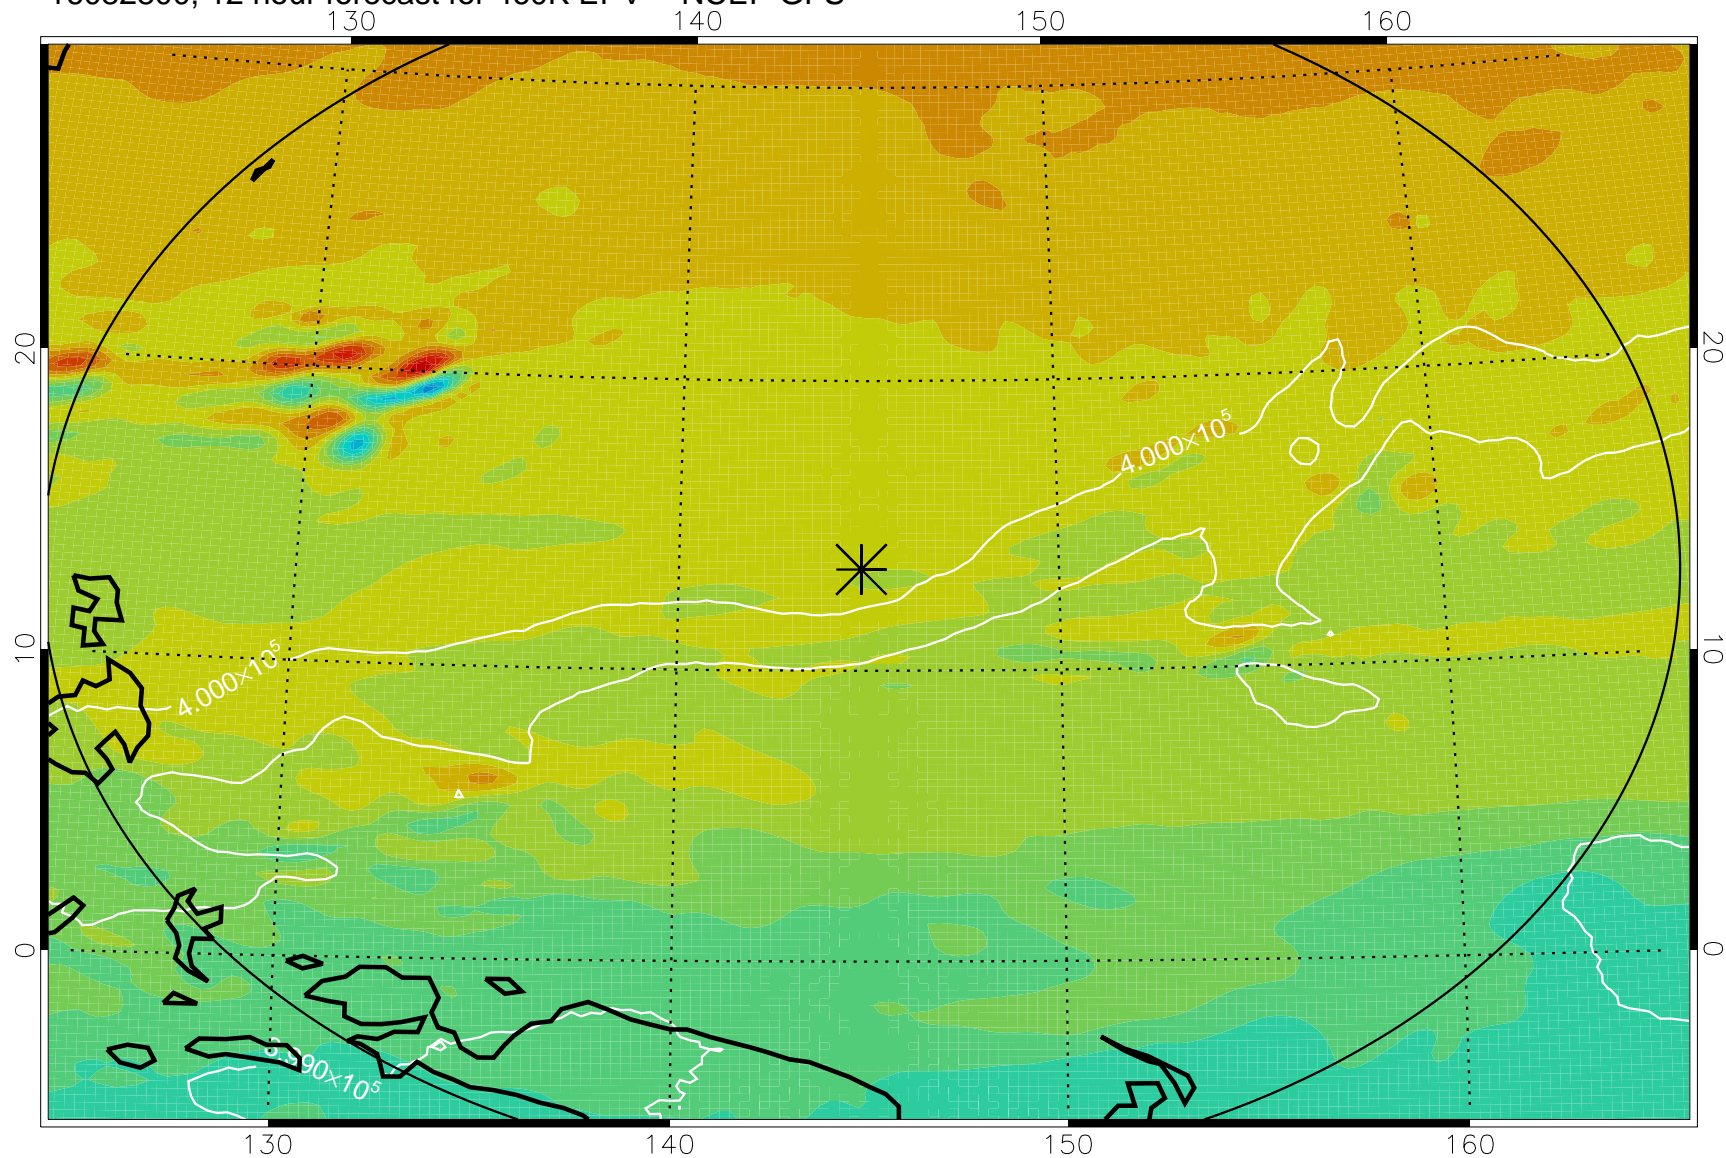

16082718, 6 hour forecast for 460K EPV -- NCEP GFS

460K Montgomery Streamfunction, white

Range ring of 2304 km

16082800, 12 hour forecast for 460K EPV -- NCEP GFS

460K Montgomery Streamfunction, white

Range ring of 2304 km

16082806, 18 hour forecast for 460K EPV -- NCEP GFS

460K Montgomery Streamfunction, white

Range ring of 2304 km

16082812, 24 hour forecast for 460K EPV -- NCEP GFS

460K Montgomery Streamfunction, white

Range ring of 2304 km

16082818, 30 hour forecast for 460K EPV -- NCEP GFS

460K Montgomery Streamfunction, white

Range ring of 2304 km

16082900, 36 hour forecast for 460K EPV -- NCEP GFS

460K Montgomery Streamfunction, white

Range ring of 2304 km

16083018, 78 hour forecast for 460K EPV -- NCEP GFS

460K Montgomery Streamfunction, white

Range ring of 2304 km

16083100, 84 hour forecast for 460K EPV -- NCEP GFS

460K Montgomery Streamfunction, white

Range ring of 2304 km