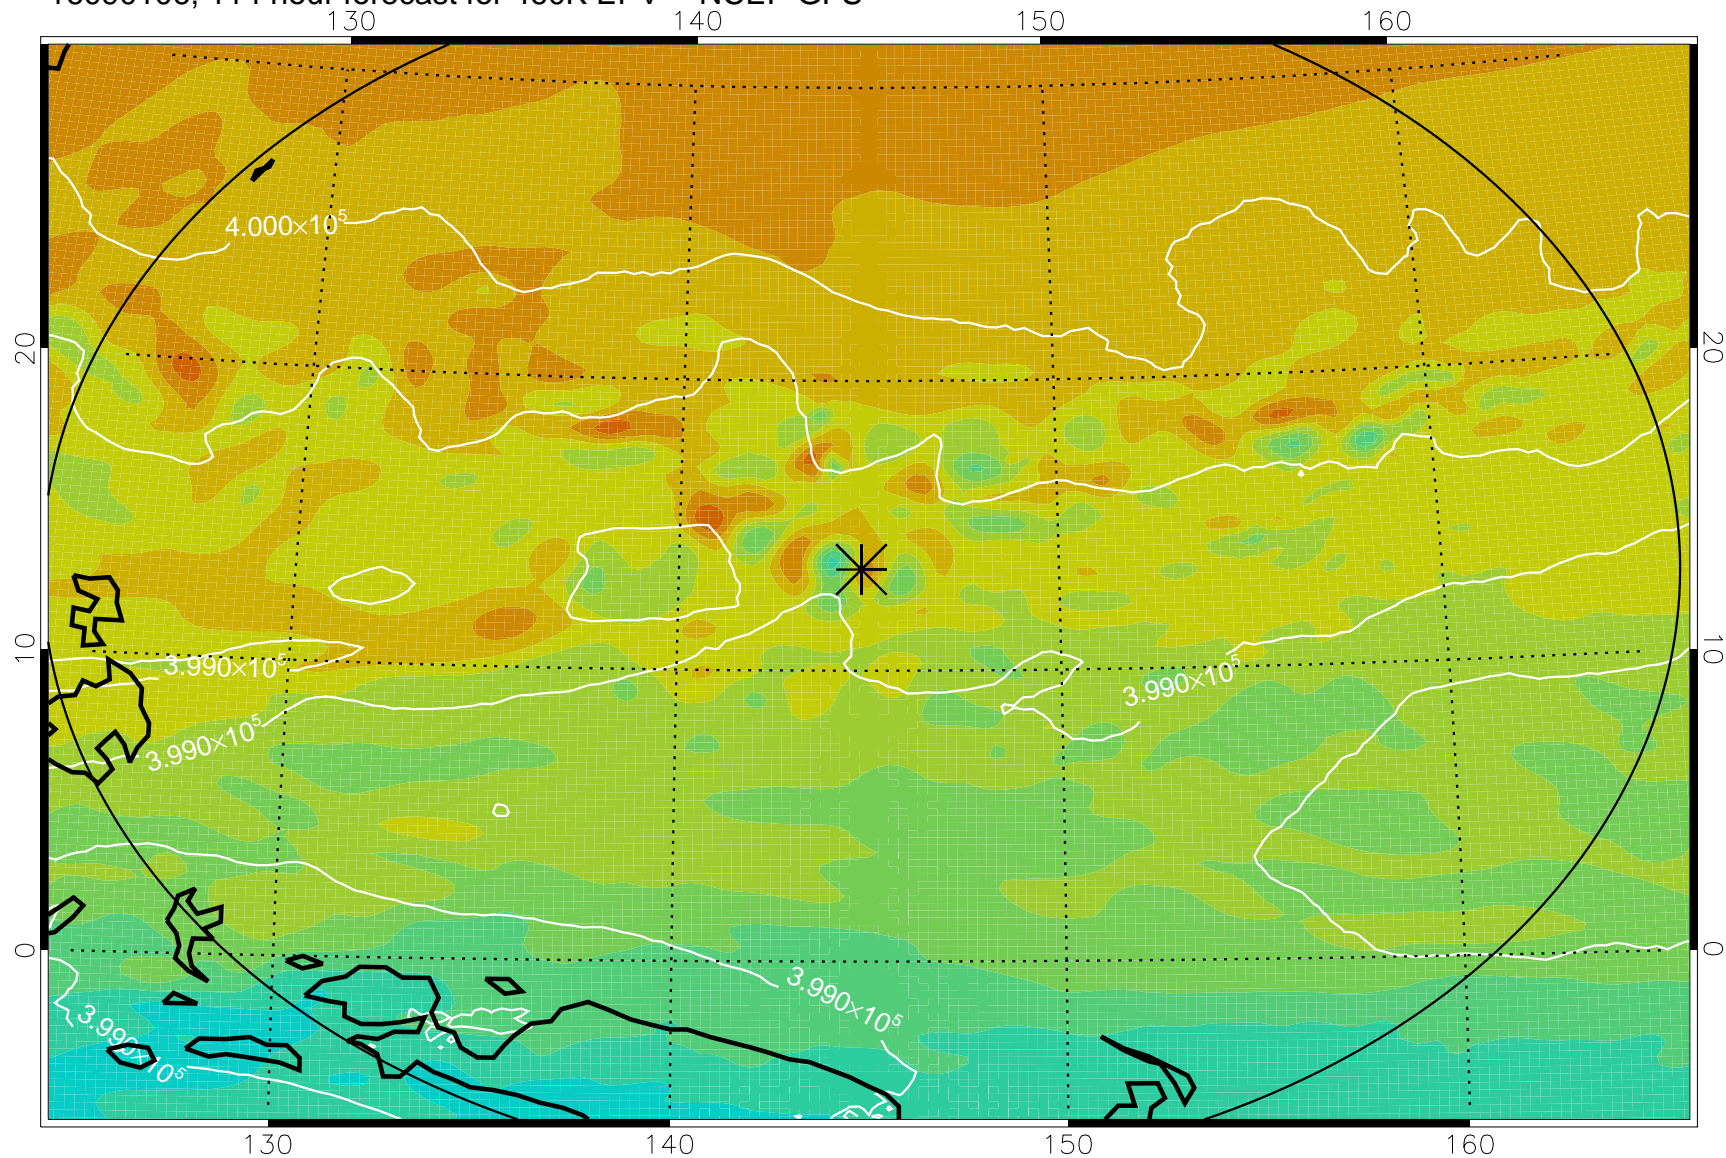

16083018, 78 hour forecast for 460K EPV -- NCEP GFS

460K Montgomery Streamfunction, white

Range ring of 2304 km

16083100, 84 hour forecast for 460K EPV -- NCEP GFS

460K Montgomery Streamfunction, white

Range ring of 2304 km

16083106, 90 hour forecast for 460K EPV -- NCEP GFS

460K Montgomery Streamfunction, white

Range ring of 2304 km

16083112, 96 hour forecast for 460K EPV -- NCEP GFS

460K Montgomery Streamfunction, white

Range ring of 2304 km

16083118, 102 hour forecast for 460K EPV -- NCEP GFS

460K Montgomery Streamfunction, white

Range ring of 2304 km

16090100, 108 hour forecast for 460K EPV -- NCEP GFS

460K Montgomery Streamfunction, white

Range ring of 2304 km

16090106, 114 hour forecast for 460K EPV -- NCEP GFS

460K Montgomery Streamfunction, white

Range ring of 2304 km

16090112, 120 hour forecast for 460K EPV -- NCEP GFS

460K Montgomery Streamfunction, white

Range ring of 2304 km