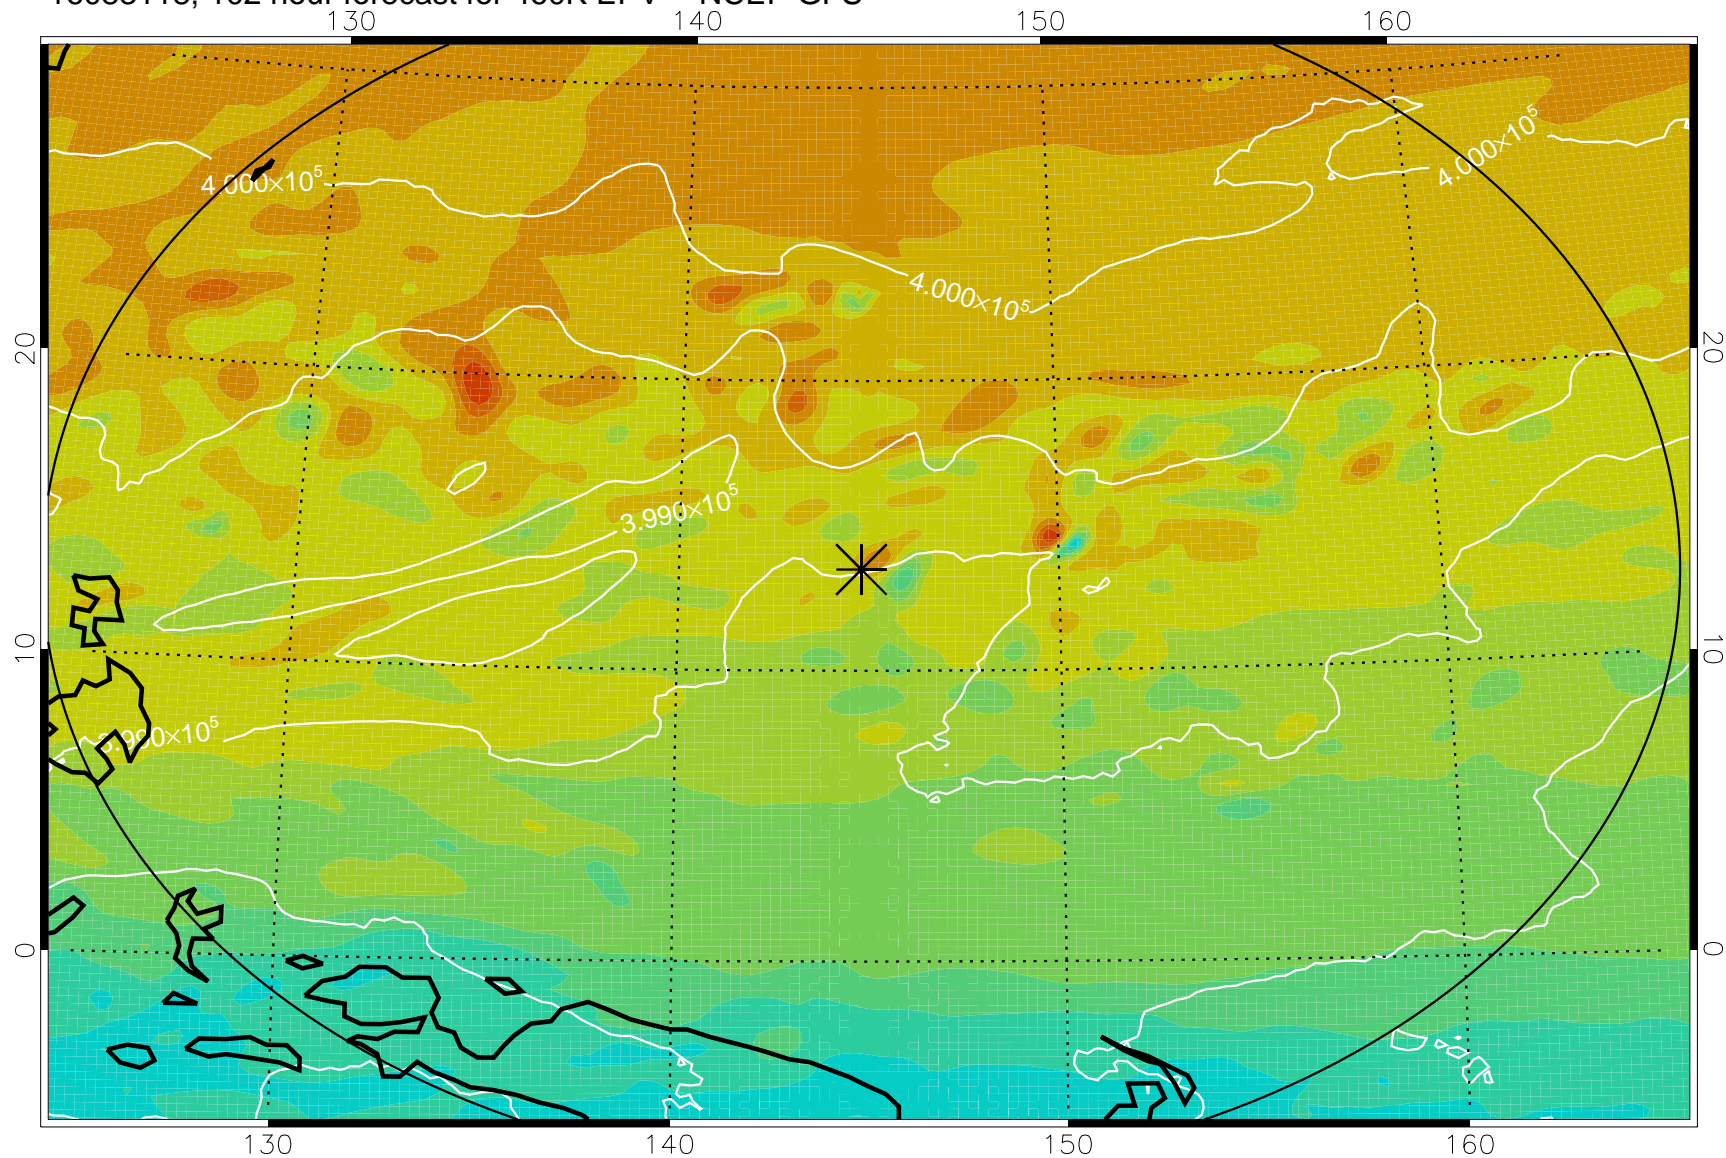

16083018, 78 hour forecast for 460K EPV -- NCEP GFS

460K Montgomery Streamfunction, white

Range ring of 2304 km

16083100, 84 hour forecast for 460K EPV -- NCEP GFS

460K Montgomery Streamfunction, white

Range ring of 2304 km

16083106, 90 hour forecast for 460K EPV -- NCEP GFS

460K Montgomery Streamfunction, white

Range ring of 2304 km

16083112, 96 hour forecast for 460K EPV -- NCEP GFS

460K Montgomery Streamfunction, white

Range ring of 2304 km

16083118, 102 hour forecast for 460K EPV -- NCEP GFS

460K Montgomery Streamfunction, white

Range ring of 2304 km

16090100, 108 hour forecast for 460K EPV -- NCEP GFS

460K Montgomery Streamfunction, white

Range ring of 2304 km

16090106, 114 hour forecast for 460K EPV -- NCEP GFS

460K Montgomery Streamfunction, white

Range ring of 2304 km

16090112, 120 hour forecast for 460K EPV -- NCEP GFS

460K Montgomery Streamfunction, white

Range ring of 2304 km