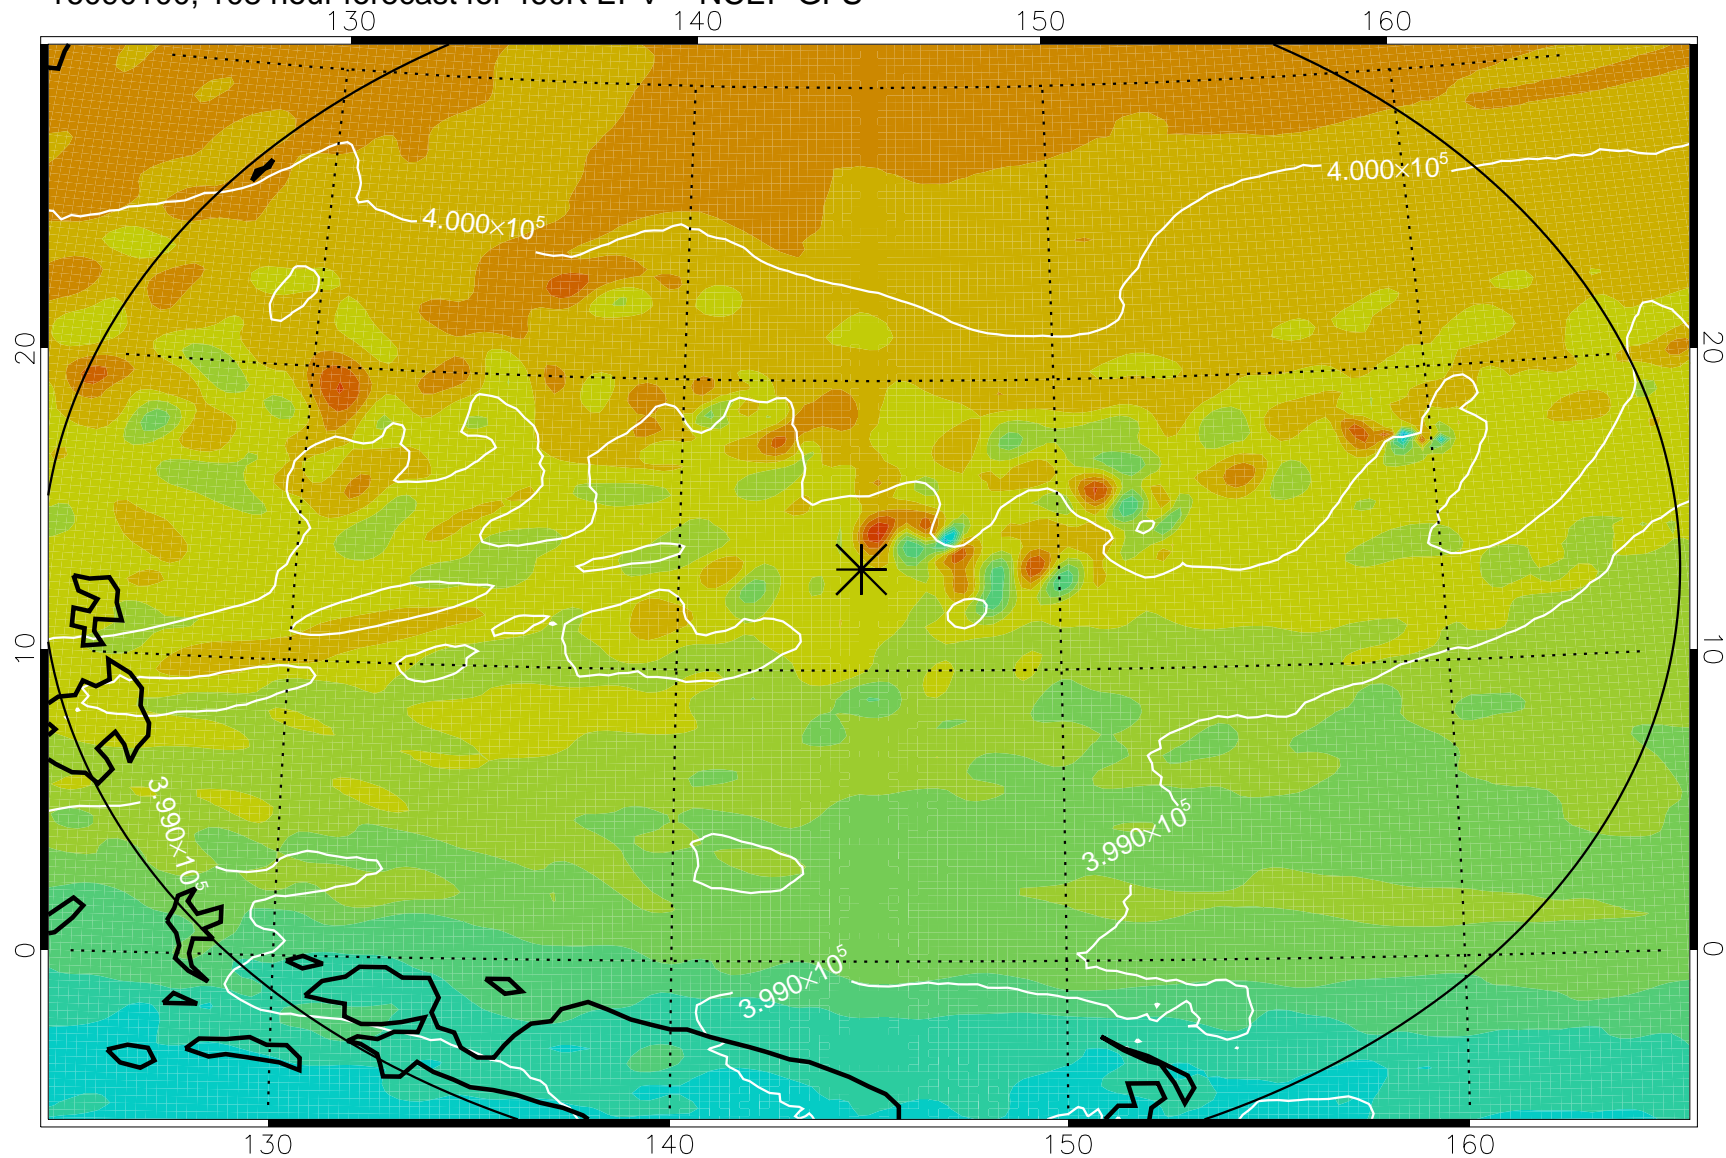

16083018, 78 hour forecast for 460K EPV -- NCEP GFS

460K Montgomery Streamfunction, white

Range ring of 2304 km

16083100, 84 hour forecast for 460K EPV -- NCEP GFS

460K Montgomery Streamfunction, white

Range ring of 2304 km

16083106, 90 hour forecast for 460K EPV -- NCEP GFS

460K Montgomery Streamfunction, white

Range ring of 2304 km

16083112, 96 hour forecast for 460K EPV -- NCEP GFS

460K Montgomery Streamfunction, white

Range ring of 2304 km

16083118, 102 hour forecast for 460K EPV -- NCEP GFS

460K Montgomery Streamfunction, white

Range ring of 2304 km

16090100, 108 hour forecast for 460K EPV -- NCEP GFS

460K Montgomery Streamfunction, white

Range ring of 2304 km

16090106, 114 hour forecast for 460K EPV -- NCEP GFS

460K Montgomery Streamfunction, white

Range ring of 2304 km

16090112, 120 hour forecast for 460K EPV -- NCEP GFS

460K Montgomery Streamfunction, white

Range ring of 2304 km