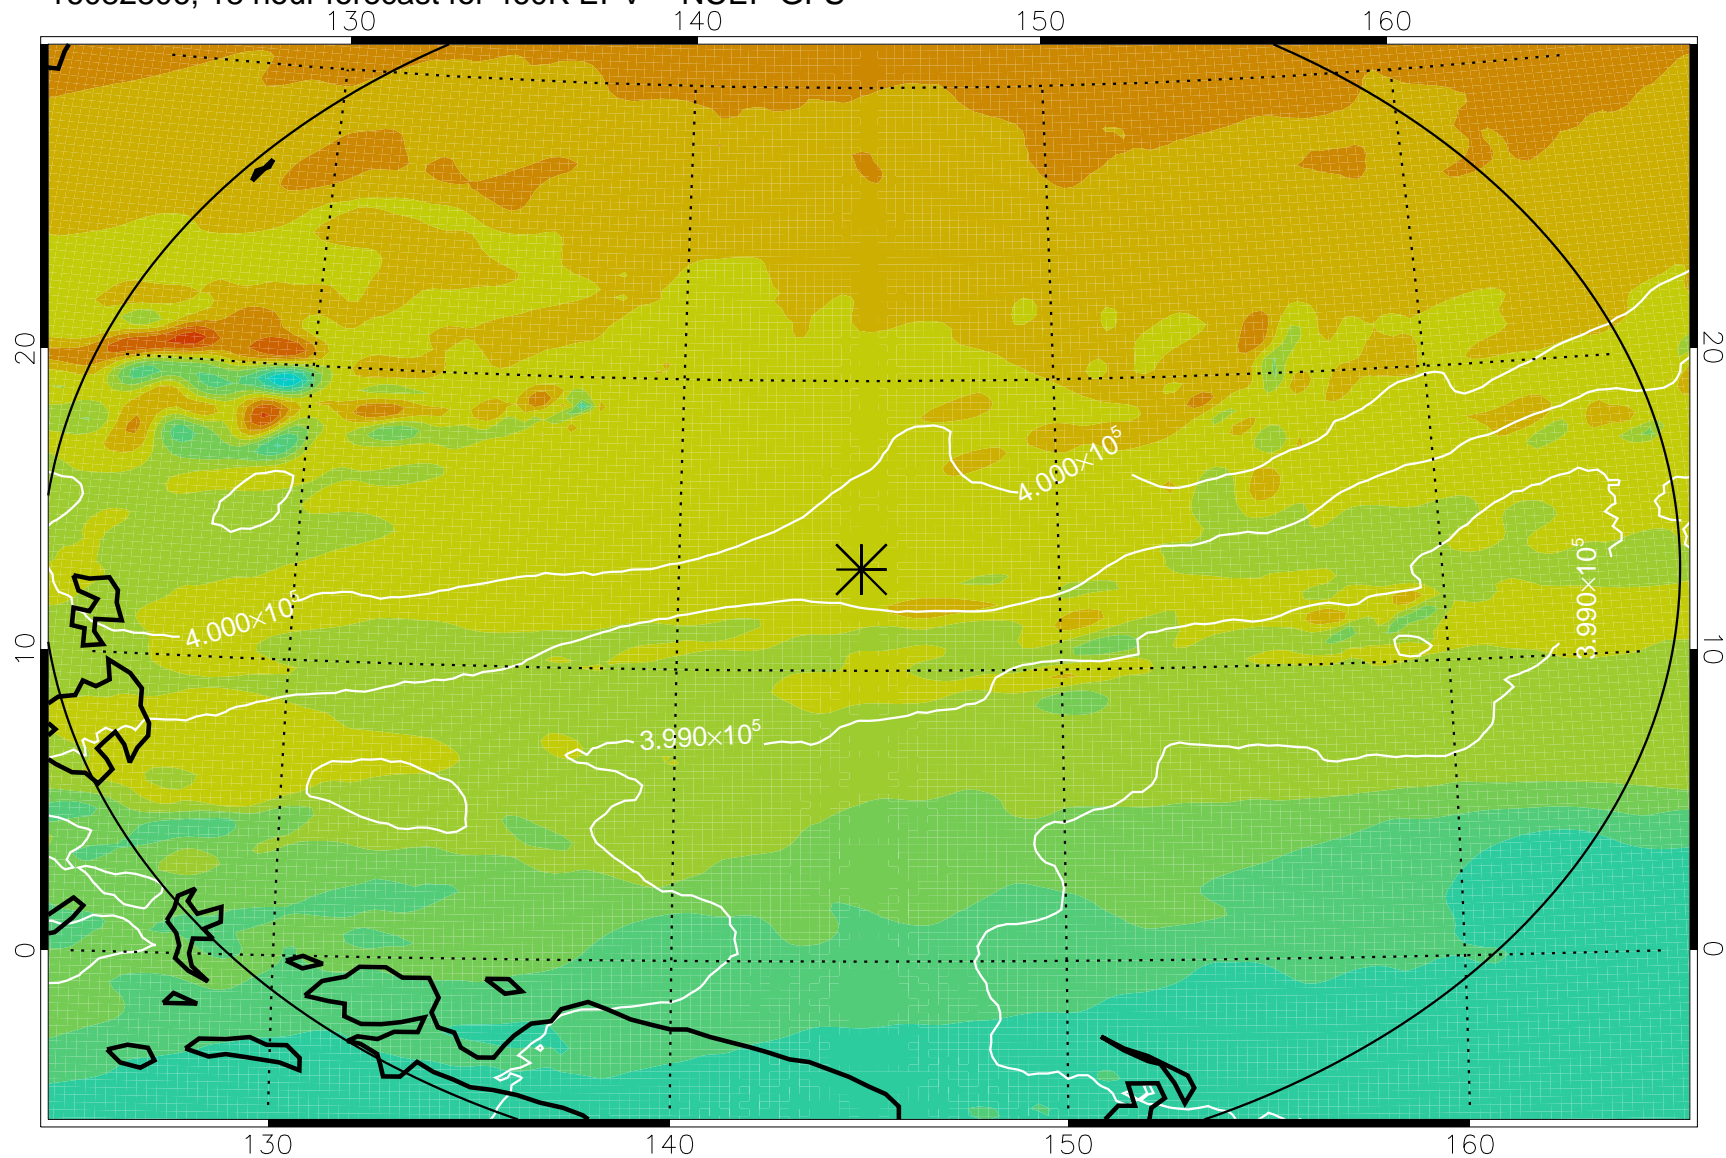

16082718, 6 hour forecast for 460K EPV -- NCEP GFS

460K Montgomery Streamfunction, white

Range ring of 2304 km

16082800, 12 hour forecast for 460K EPV -- NCEP GFS

460K Montgomery Streamfunction, white

Range ring of 2304 km

16082806, 18 hour forecast for 460K EPV -- NCEP GFS

460K Montgomery Streamfunction, white

Range ring of 2304 km

16082812, 24 hour forecast for 460K EPV -- NCEP GFS

460K Montgomery Streamfunction, white

Range ring of 2304 km

16082818, 30 hour forecast for 460K EPV -- NCEP GFS

460K Montgomery Streamfunction, white

Range ring of 2304 km

16082900, 36 hour forecast for 460K EPV -- NCEP GFS

460K Montgomery Streamfunction, white

Range ring of 2304 km

16083018, 78 hour forecast for 460K EPV -- NCEP GFS

460K Montgomery Streamfunction, white

Range ring of 2304 km

16083100, 84 hour forecast for 460K EPV -- NCEP GFS

460K Montgomery Streamfunction, white

Range ring of 2304 km