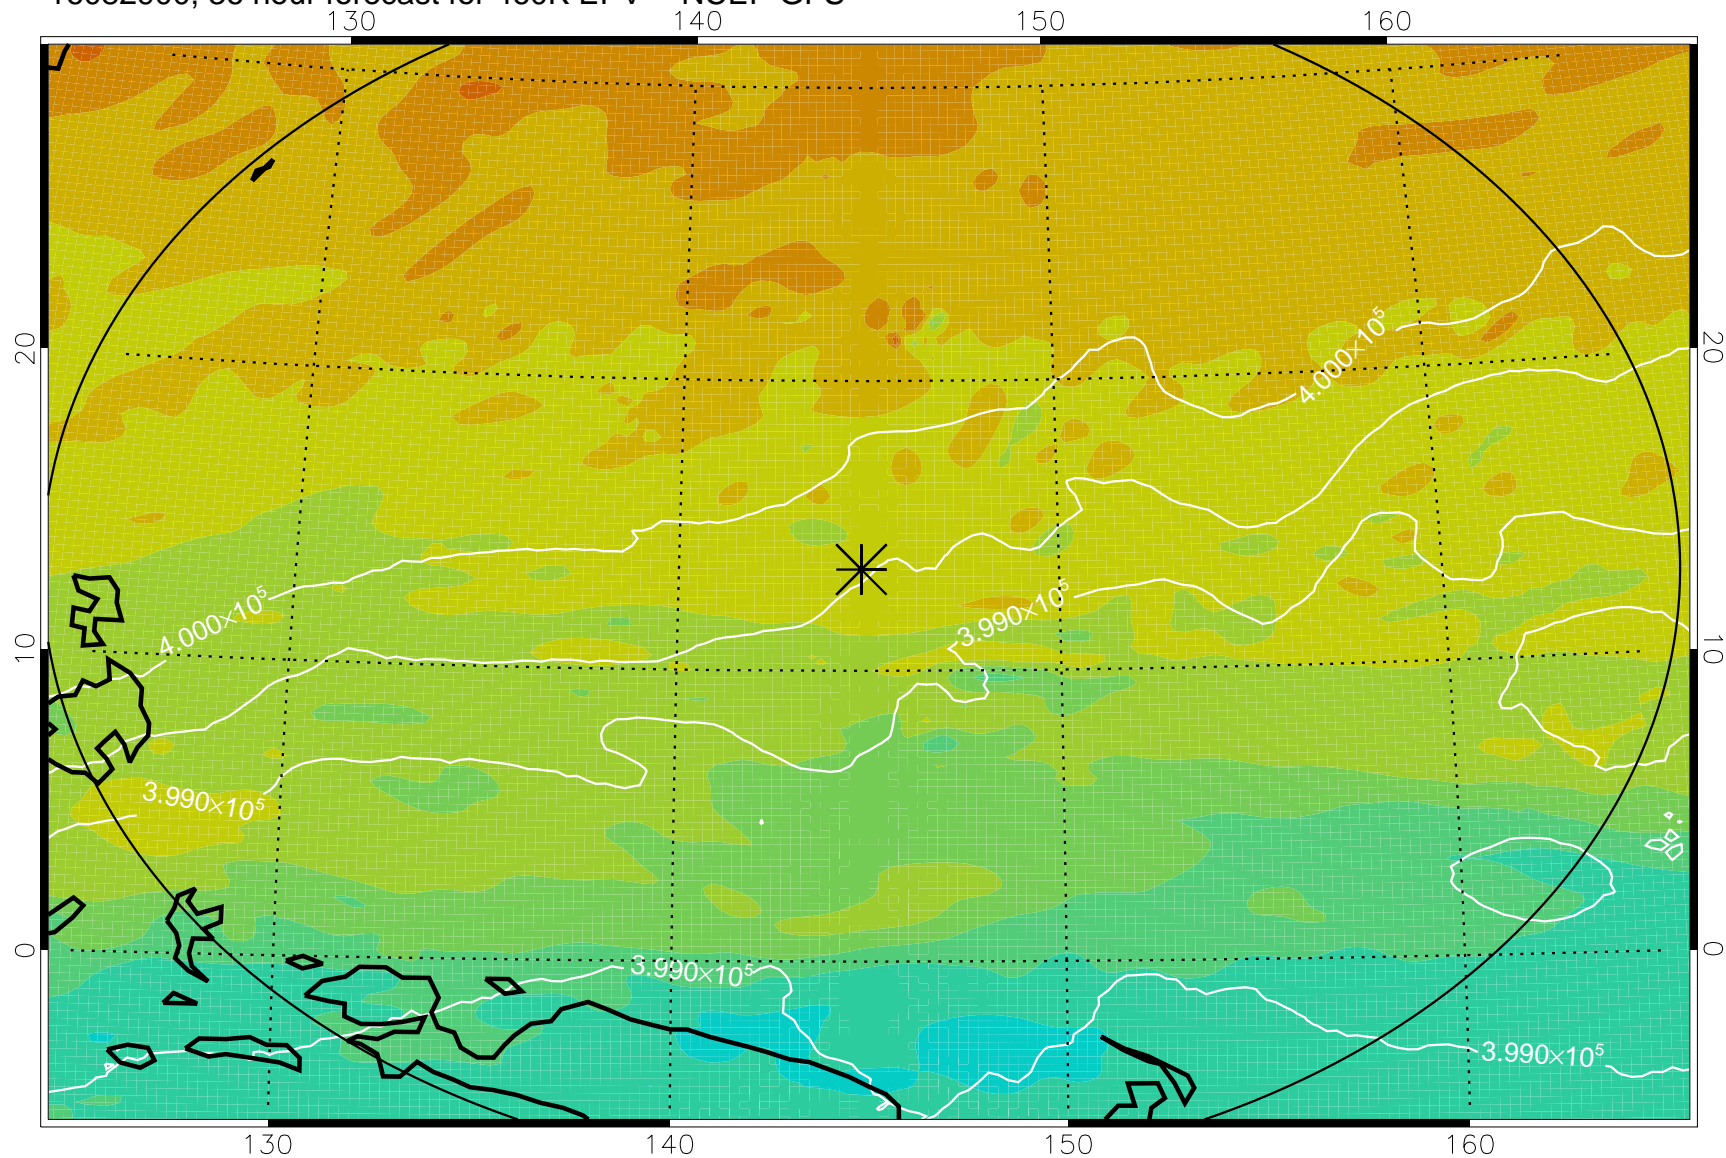

16082806, 18 hour forecast for 460K EPV -- NCEP GFS

460K Montgomery Streamfunction, white

Range ring of 2304 km

16082812, 24 hour forecast for 460K EPV -- NCEP GFS

460K Montgomery Streamfunction, white

Range ring of 2304 km

16082818, 30 hour forecast for 460K EPV -- NCEP GFS

460K Montgomery Streamfunction, white

Range ring of 2304 km

16082900, 36 hour forecast for 460K EPV -- NCEP GFS

460K Montgomery Streamfunction, white

Range ring of 2304 km

16082906, 42 hour forecast for 460K EPV -- NCEP GFS

460K Montgomery Streamfunction, white

Range ring of 2304 km

16082912, 48 hour forecast for 460K EPV -- NCEP GFS

460K Montgomery Streamfunction, white

Range ring of 2304 km

16083018, 78 hour forecast for 460K EPV -- NCEP GFS

460K Montgomery Streamfunction, white

Range ring of 2304 km

16083100, 84 hour forecast for 460K EPV -- NCEP GFS

460K Montgomery Streamfunction, white

Range ring of 2304 km