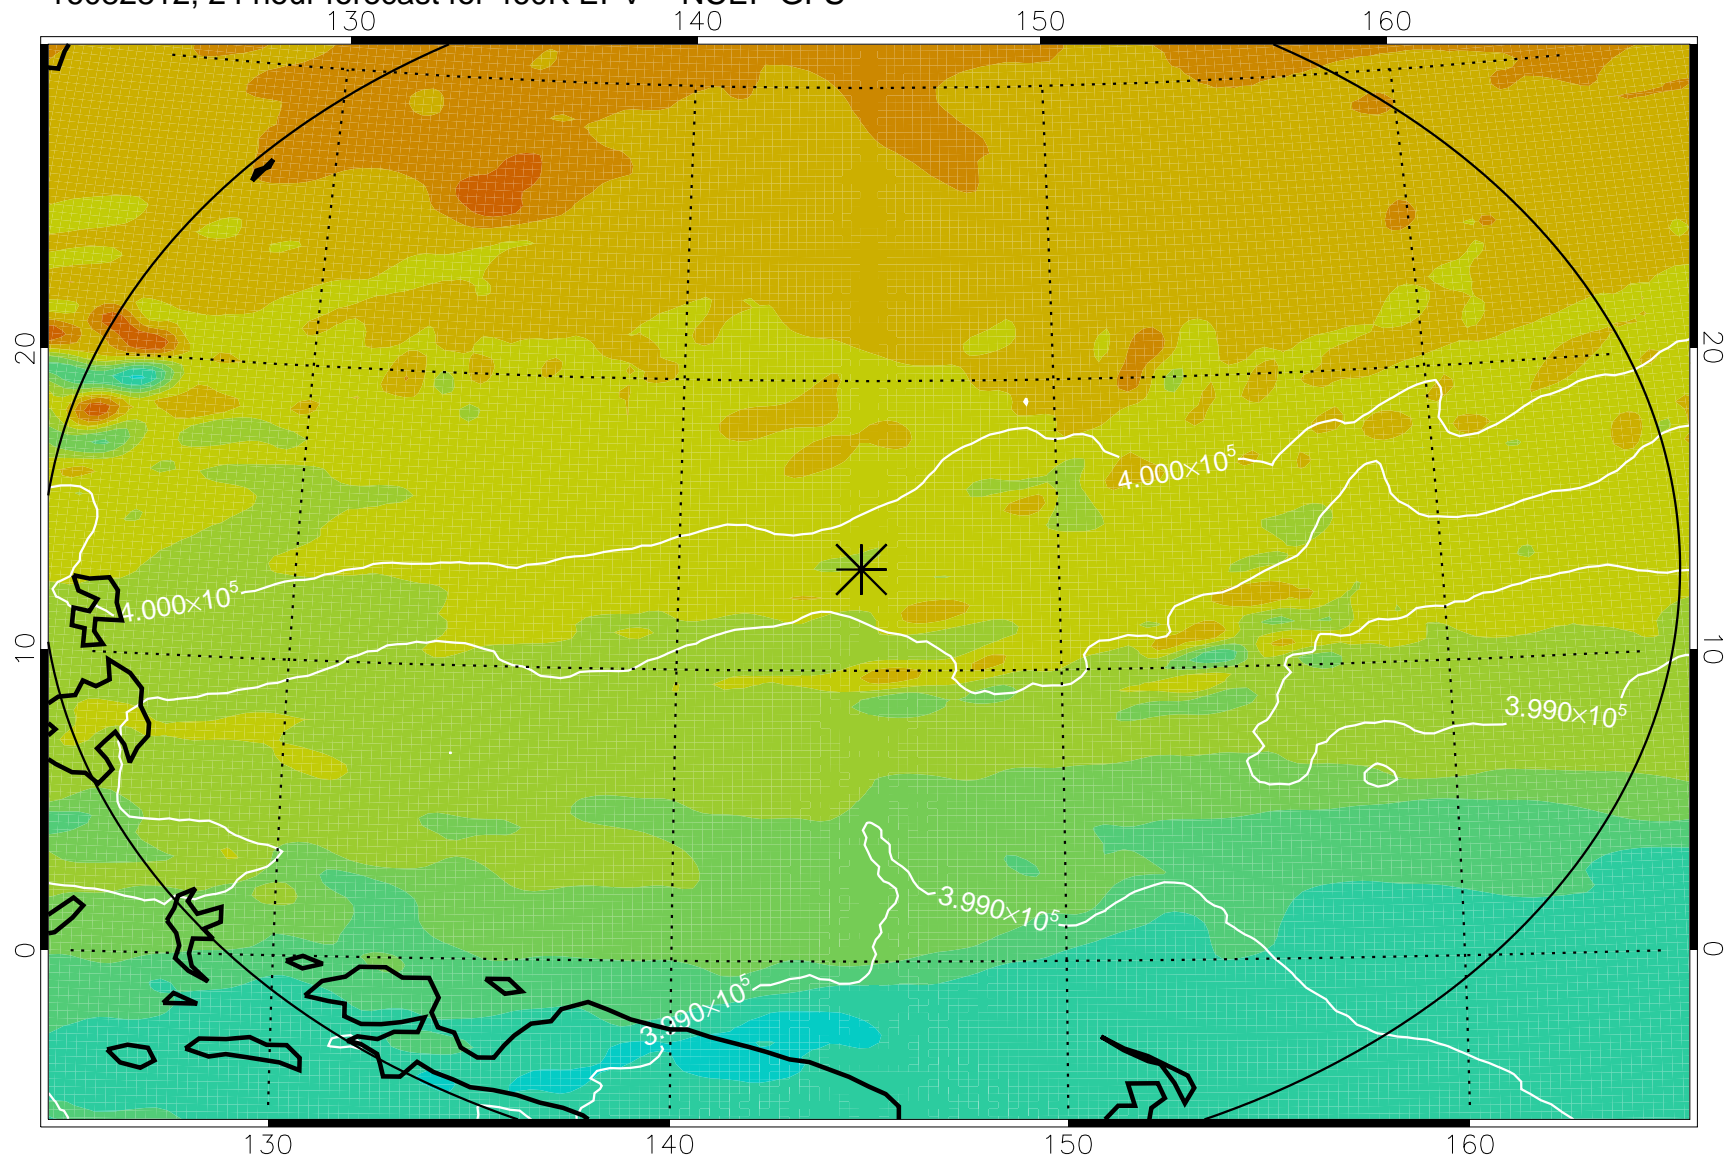

16082718, 6 hour forecast for 460K EPV -- NCEP GFS

460K Montgomery Streamfunction, white

Range ring of 2304 km

16082800, 12 hour forecast for 460K EPV -- NCEP GFS

460K Montgomery Streamfunction, white

Range ring of 2304 km

16082806, 18 hour forecast for 460K EPV -- NCEP GFS

460K Montgomery Streamfunction, white

Range ring of 2304 km

16082812, 24 hour forecast for 460K EPV -- NCEP GFS

460K Montgomery Streamfunction, white

Range ring of 2304 km

16082818, 30 hour forecast for 460K EPV -- NCEP GFS

460K Montgomery Streamfunction, white

Range ring of 2304 km

16082900, 36 hour forecast for 460K EPV -- NCEP GFS

460K Montgomery Streamfunction, white

Range ring of 2304 km

16083018, 78 hour forecast for 460K EPV -- NCEP GFS

460K Montgomery Streamfunction, white

Range ring of 2304 km

16083100, 84 hour forecast for 460K EPV -- NCEP GFS

460K Montgomery Streamfunction, white

Range ring of 2304 km