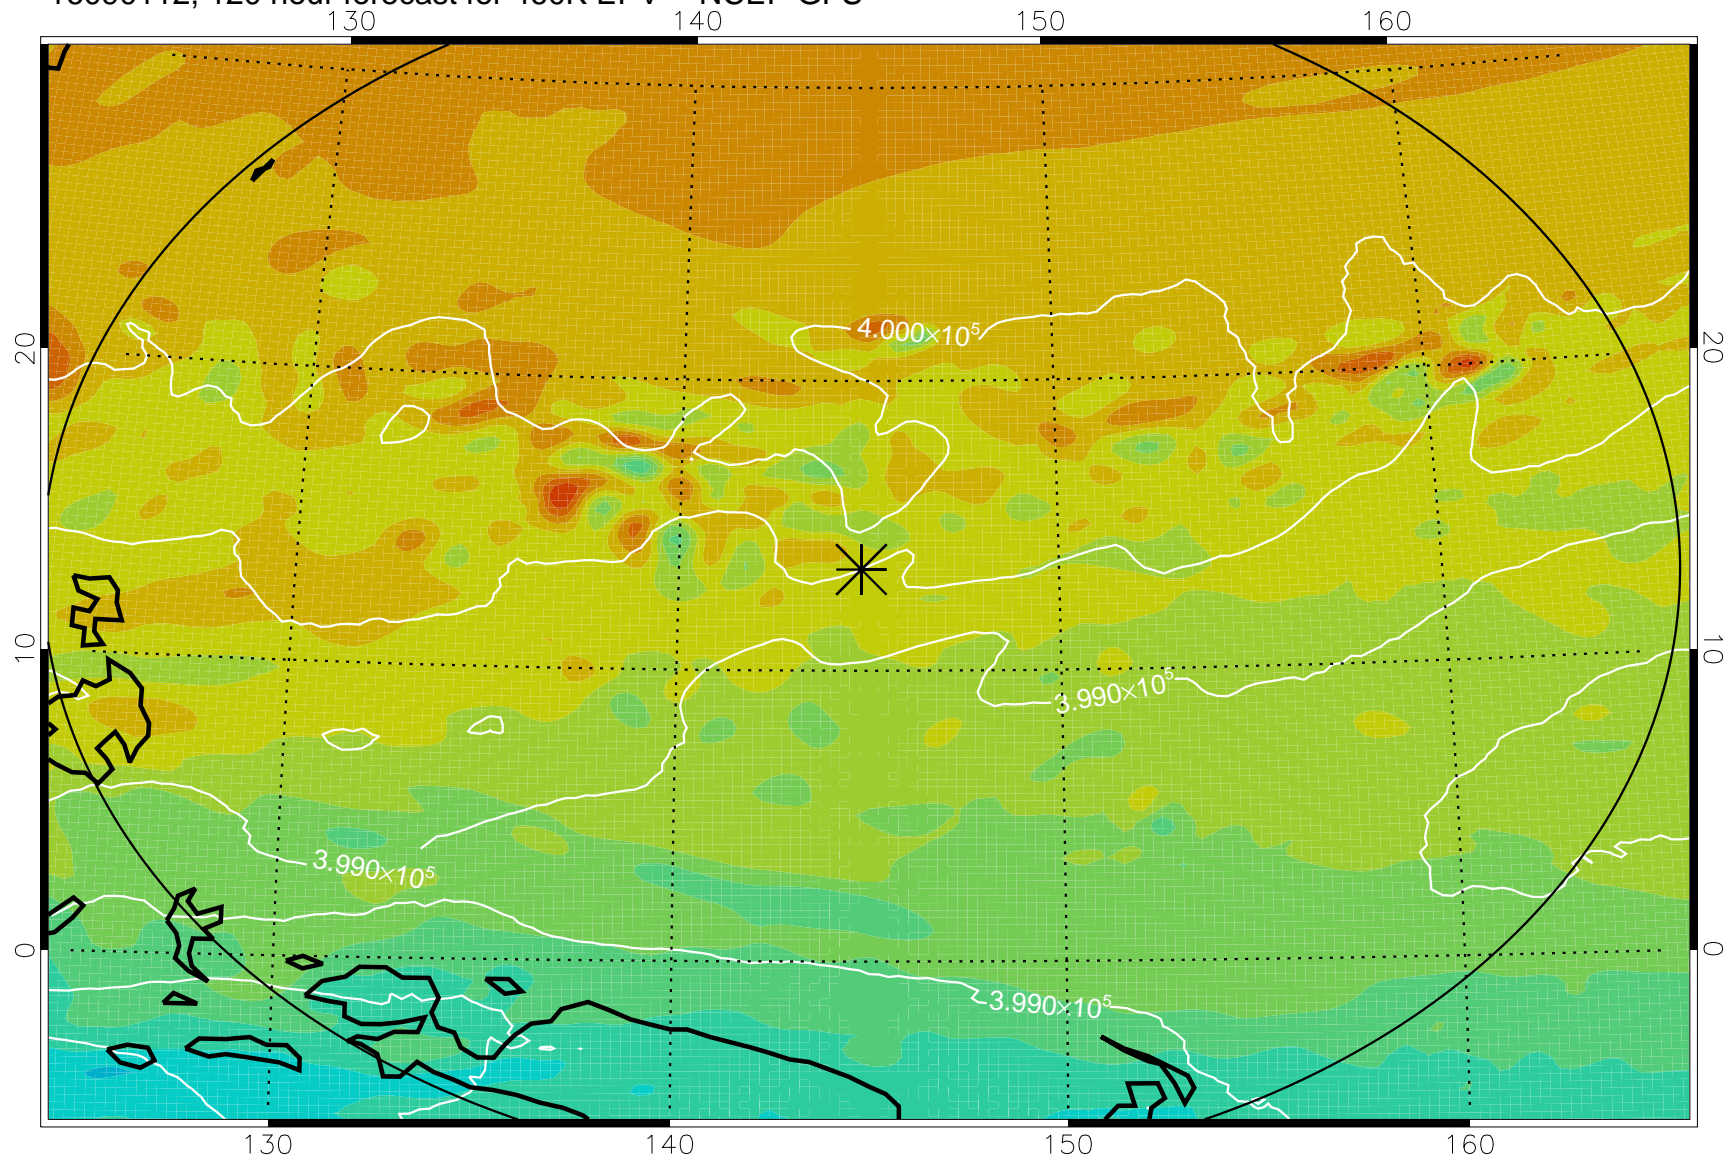

16083018, 78 hour forecast for 460K EPV -- NCEP GFS

460K Montgomery Streamfunction, white

Range ring of 2304 km

16083100, 84 hour forecast for 460K EPV -- NCEP GFS

460K Montgomery Streamfunction, white

Range ring of 2304 km

16083106, 90 hour forecast for 460K EPV -- NCEP GFS

460K Montgomery Streamfunction, white

Range ring of 2304 km

16083112, 96 hour forecast for 460K EPV -- NCEP GFS

460K Montgomery Streamfunction, white

Range ring of 2304 km

16083118, 102 hour forecast for 460K EPV -- NCEP GFS

460K Montgomery Streamfunction, white

Range ring of 2304 km

16090100, 108 hour forecast for 460K EPV -- NCEP GFS

460K Montgomery Streamfunction, white

Range ring of 2304 km

16090106, 114 hour forecast for 460K EPV -- NCEP GFS

460K Montgomery Streamfunction, white

Range ring of 2304 km

16090112, 120 hour forecast for 460K EPV -- NCEP GFS

460K Montgomery Streamfunction, white

Range ring of 2304 km