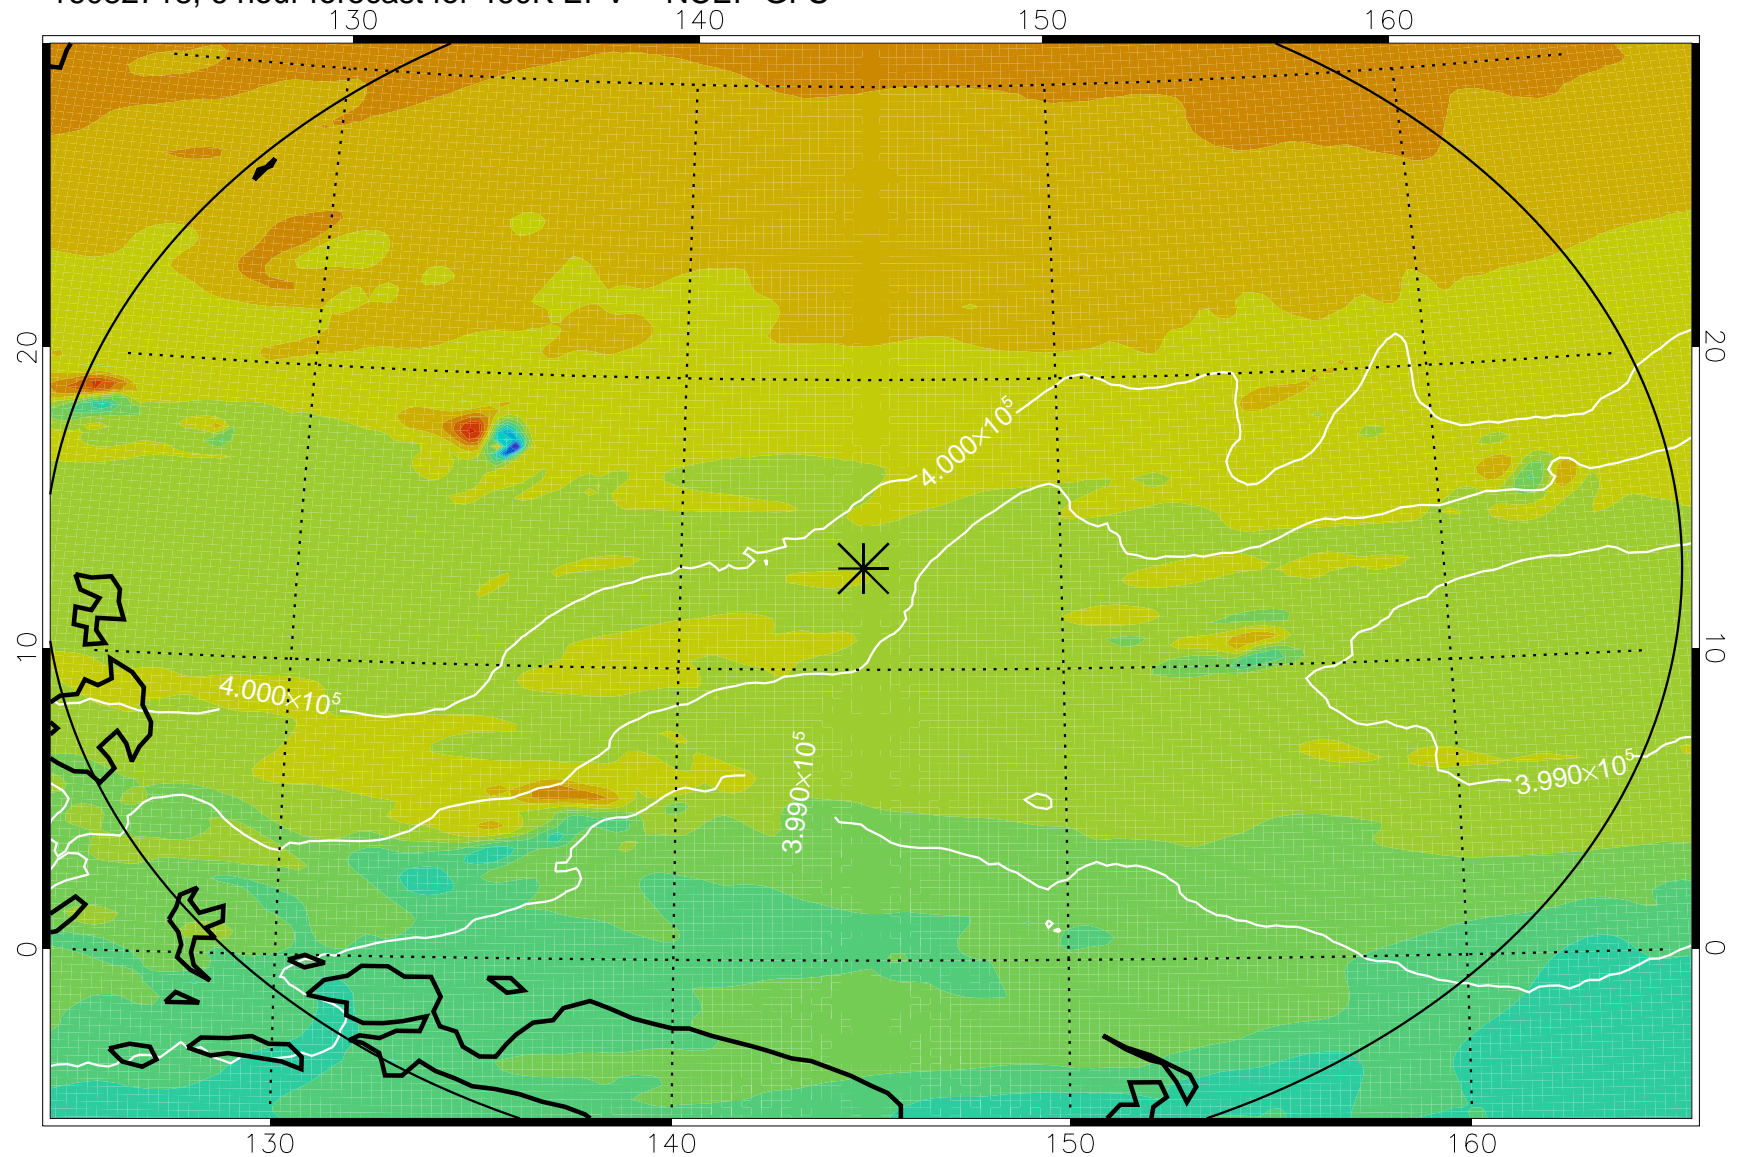

16082718, 6 hour forecast for 460K EPV -- NCEP GFS

460K Montgomery Streamfunction, white

Range ring of 2304 km

16082800, 12 hour forecast for 460K EPV -- NCEP GFS

460K Montgomery Streamfunction, white

Range ring of 2304 km

16082806, 18 hour forecast for 460K EPV -- NCEP GFS

460K Montgomery Streamfunction, white

Range ring of 2304 km

16082812, 24 hour forecast for 460K EPV -- NCEP GFS

460K Montgomery Streamfunction, white

Range ring of 2304 km

16082818, 30 hour forecast for 460K EPV -- NCEP GFS

460K Montgomery Streamfunction, white

Range ring of 2304 km

16082900, 36 hour forecast for 460K EPV -- NCEP GFS

460K Montgomery Streamfunction, white

Range ring of 2304 km

16083018, 78 hour forecast for 460K EPV -- NCEP GFS

460K Montgomery Streamfunction, white

Range ring of 2304 km

16083100, 84 hour forecast for 460K EPV -- NCEP GFS

460K Montgomery Streamfunction, white

Range ring of 2304 km