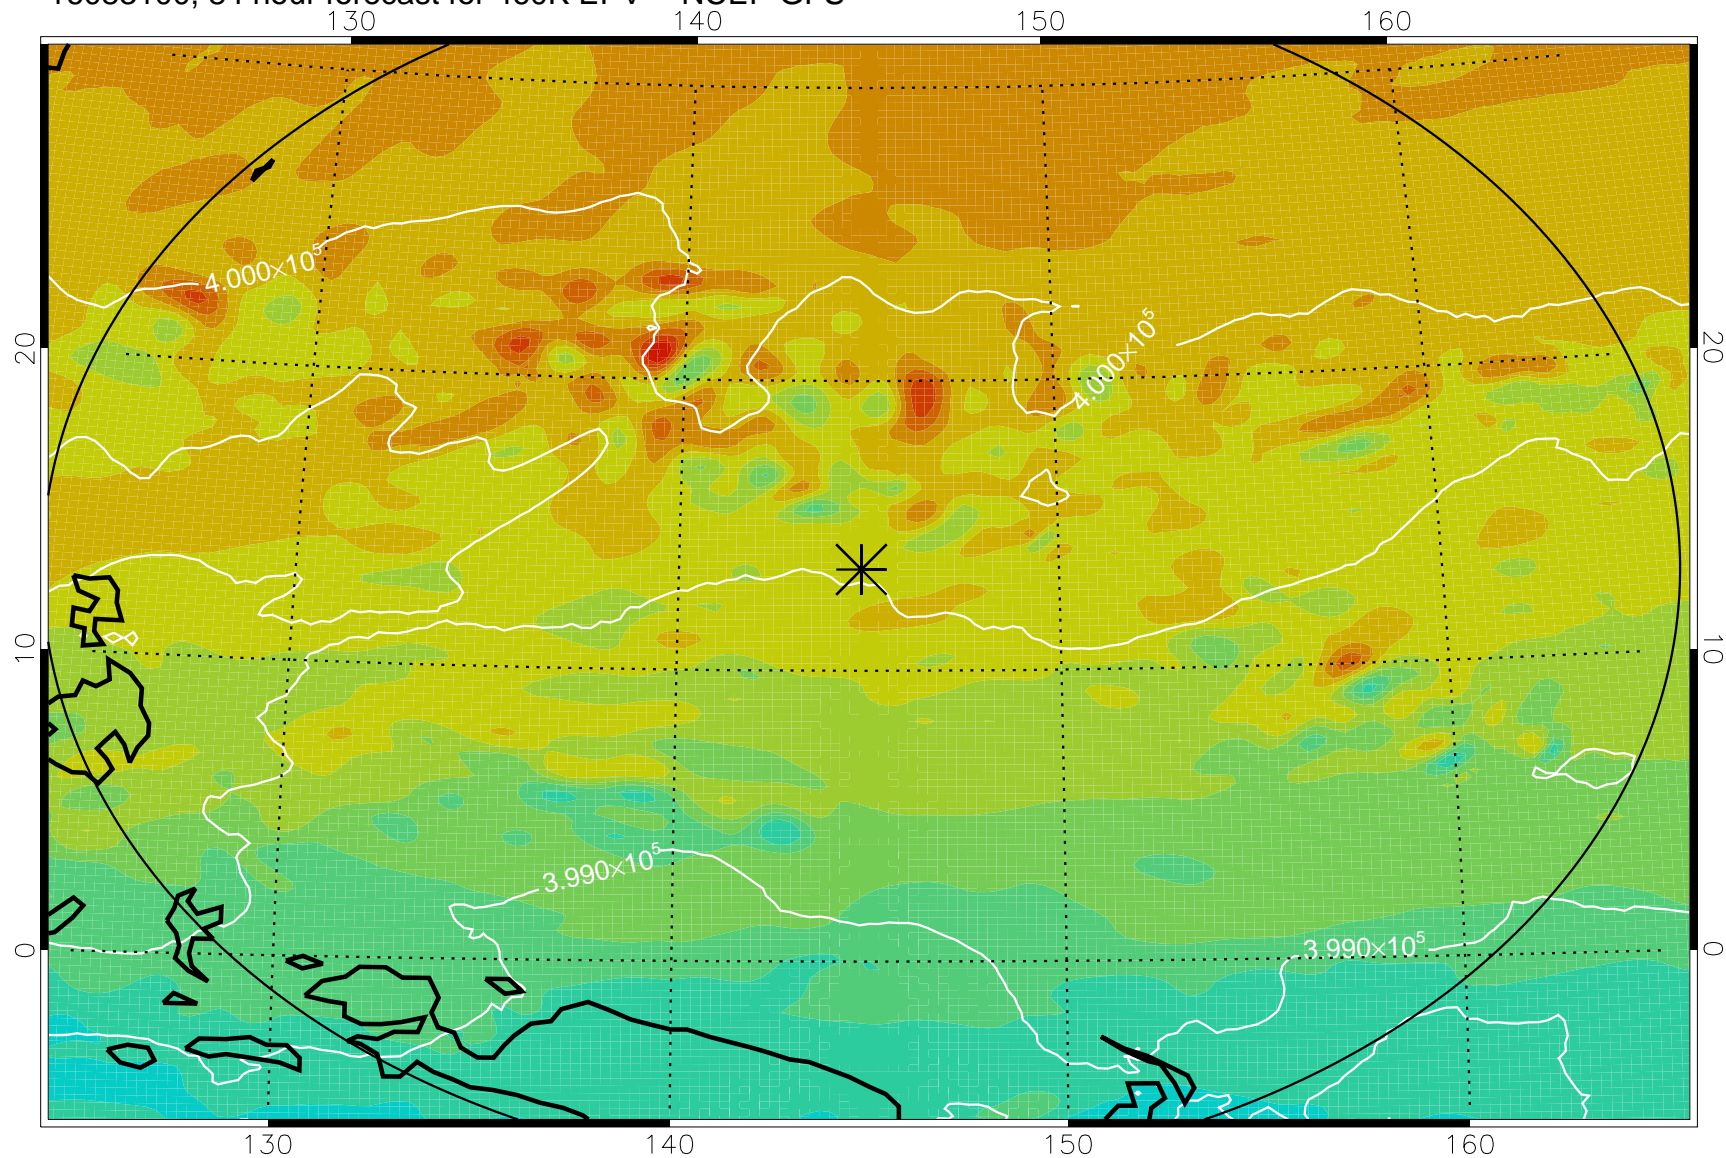

16082918, 54 hour forecast for 460K EPV -- NCEP GFS

460K Montgomery Streamfunction, white

Range ring of 2304 km

16083000, 60 hour forecast for 460K EPV -- NCEP GFS

460K Montgomery Streamfunction, white

Range ring of 2304 km

16083006, 66 hour forecast for 460K EPV -- NCEP GFS

460K Montgomery Streamfunction, white

Range ring of 2304 km

16083012, 72 hour forecast for 460K EPV -- NCEP GFS

460K Montgomery Streamfunction, white

Range ring of 2304 km

16083018, 78 hour forecast for 460K EPV -- NCEP GFS

460K Montgomery Streamfunction, white

Range ring of 2304 km

16083100, 84 hour forecast for 460K EPV -- NCEP GFS

460K Montgomery Streamfunction, white

Range ring of 2304 km

16083106, 90 hour forecast for 460K EPV -- NCEP GFS

460K Montgomery Streamfunction, white

Range ring of 2304 km

16083112, 96 hour forecast for 460K EPV -- NCEP GFS

460K Montgomery Streamfunction, white

Range ring of 2304 km