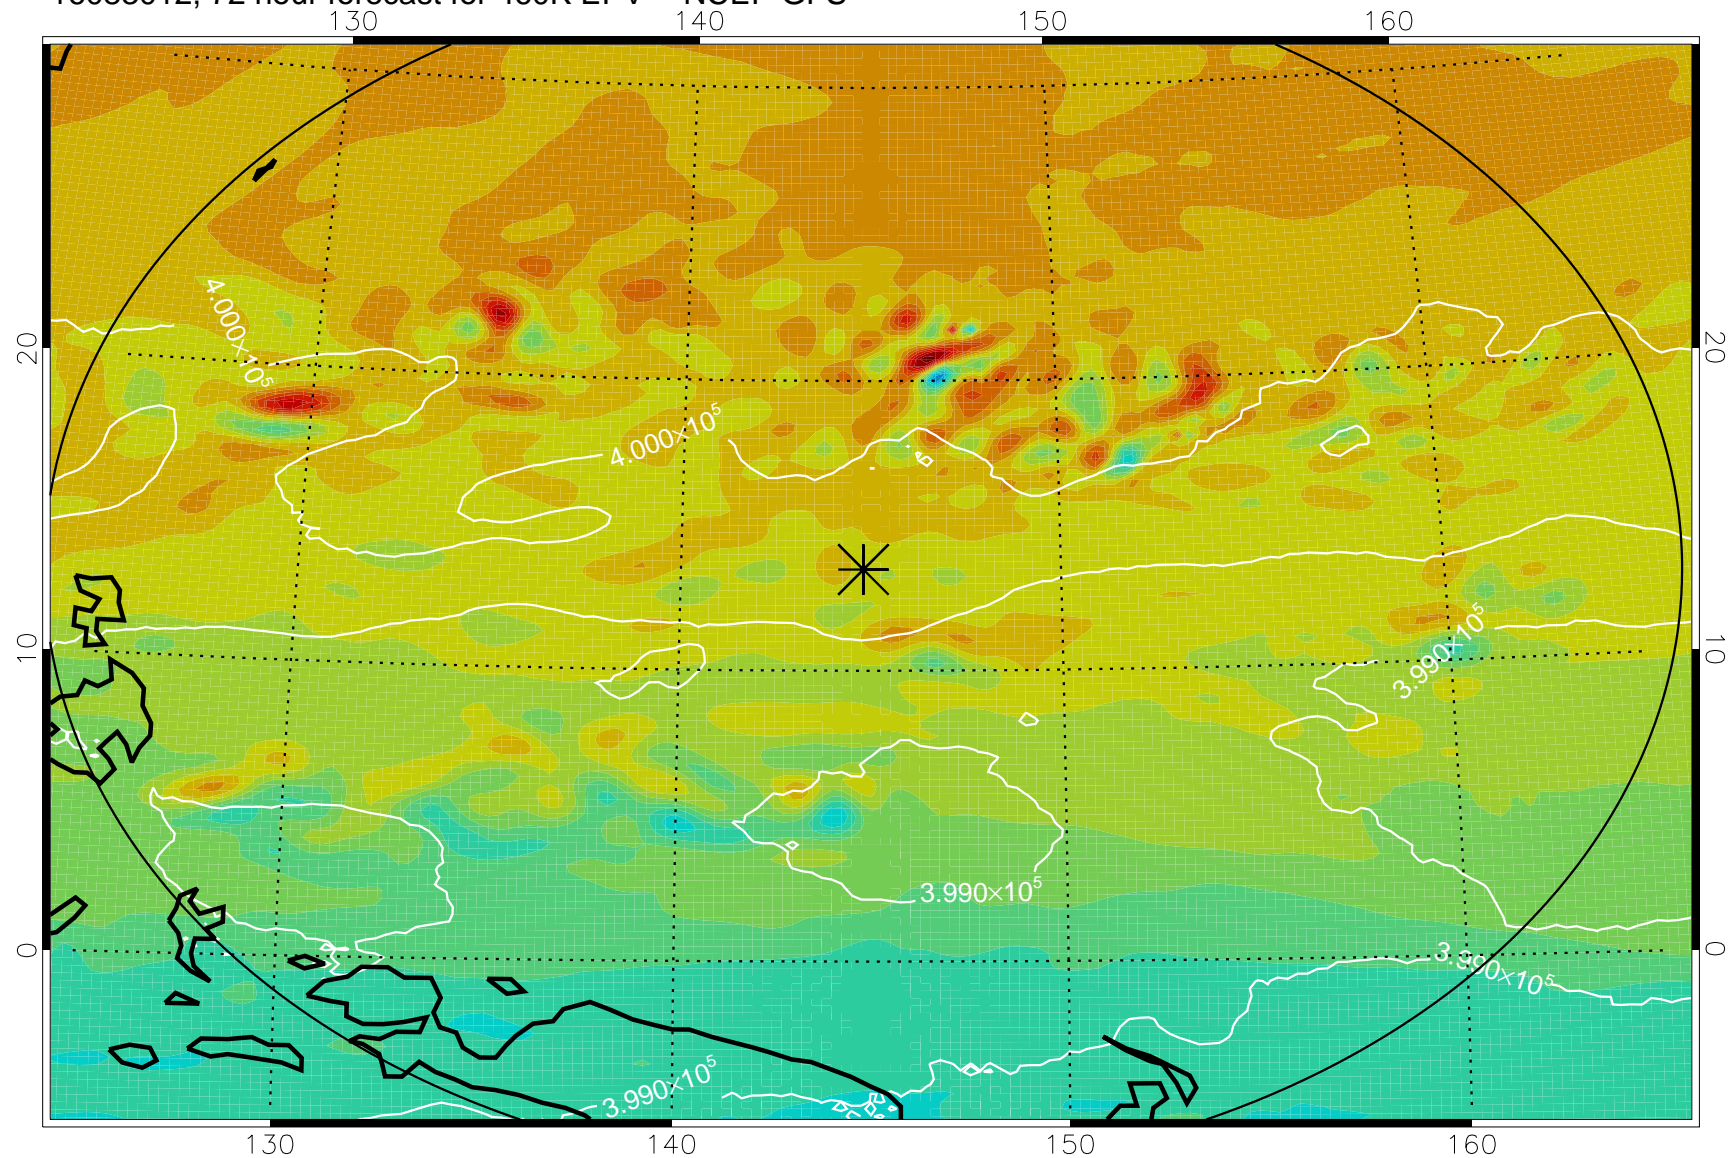

16082918, 54 hour forecast for 460K EPV -- NCEP GFS

460K Montgomery Streamfunction, white

Range ring of 2304 km

16083000, 60 hour forecast for 460K EPV -- NCEP GFS

460K Montgomery Streamfunction, white

Range ring of 2304 km

16083006, 66 hour forecast for 460K EPV -- NCEP GFS

460K Montgomery Streamfunction, white

Range ring of 2304 km

16083012, 72 hour forecast for 460K EPV -- NCEP GFS

460K Montgomery Streamfunction, white

Range ring of 2304 km

16083018, 78 hour forecast for 460K EPV -- NCEP GFS

460K Montgomery Streamfunction, white

Range ring of 2304 km

16083100, 84 hour forecast for 460K EPV -- NCEP GFS

460K Montgomery Streamfunction, white

Range ring of 2304 km

16083106, 90 hour forecast for 460K EPV -- NCEP GFS

460K Montgomery Streamfunction, white

Range ring of 2304 km

16083112, 96 hour forecast for 460K EPV -- NCEP GFS

460K Montgomery Streamfunction, white

Range ring of 2304 km