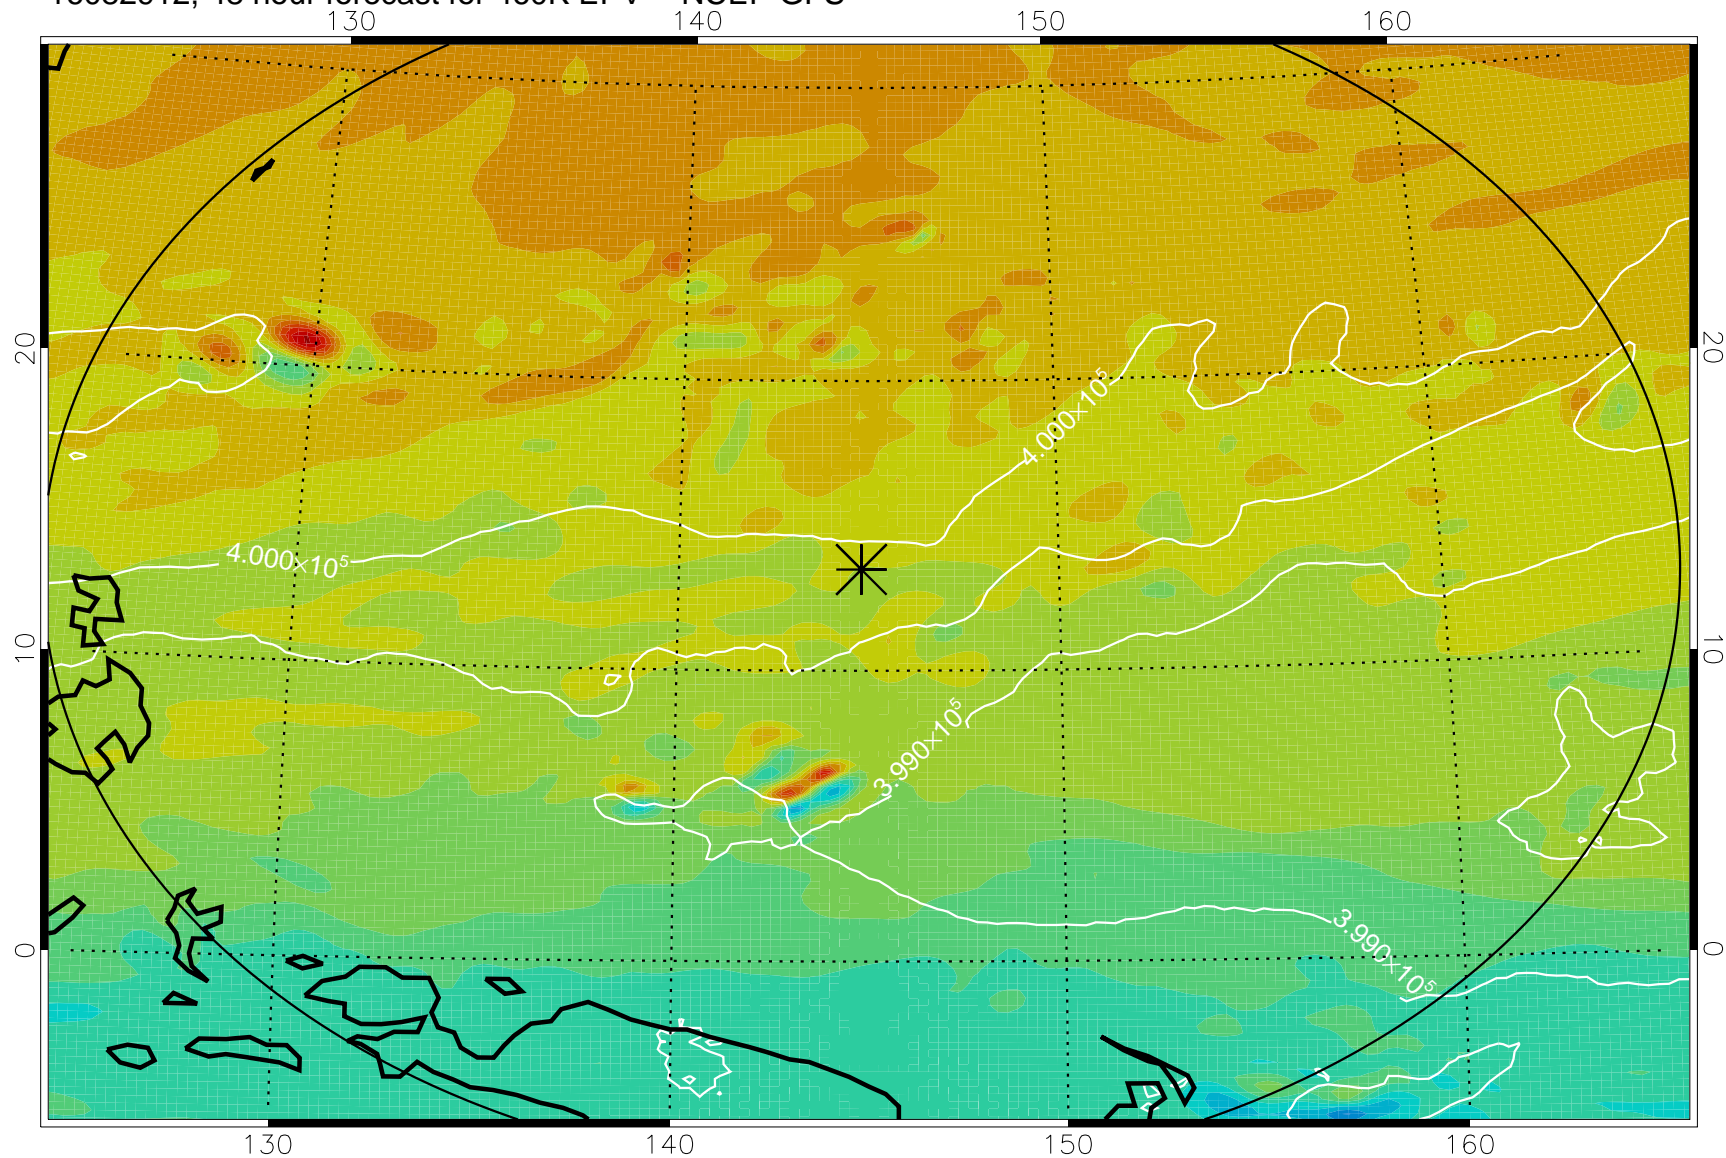

16082818, 30 hour forecast for 460K EPV -- NCEP GFS

460K Montgomery Streamfunction, white

Range ring of 2304 km

16082900, 36 hour forecast for 460K EPV -- NCEP GFS

460K Montgomery Streamfunction, white

Range ring of 2304 km

16082906, 42 hour forecast for 460K EPV -- NCEP GFS

460K Montgomery Streamfunction, white

Range ring of 2304 km

16082912, 48 hour forecast for 460K EPV -- NCEP GFS

460K Montgomery Streamfunction, white

Range ring of 2304 km

16082918, 54 hour forecast for 460K EPV -- NCEP GFS

460K Montgomery Streamfunction, white

Range ring of 2304 km

16083000, 60 hour forecast for 460K EPV -- NCEP GFS

460K Montgomery Streamfunction, white

Range ring of 2304 km

16083006, 66 hour forecast for 460K EPV -- NCEP GFS

460K Montgomery Streamfunction, white

Range ring of 2304 km

16083012, 72 hour forecast for 460K EPV -- NCEP GFS

460K Montgomery Streamfunction, white

Range ring of 2304 km