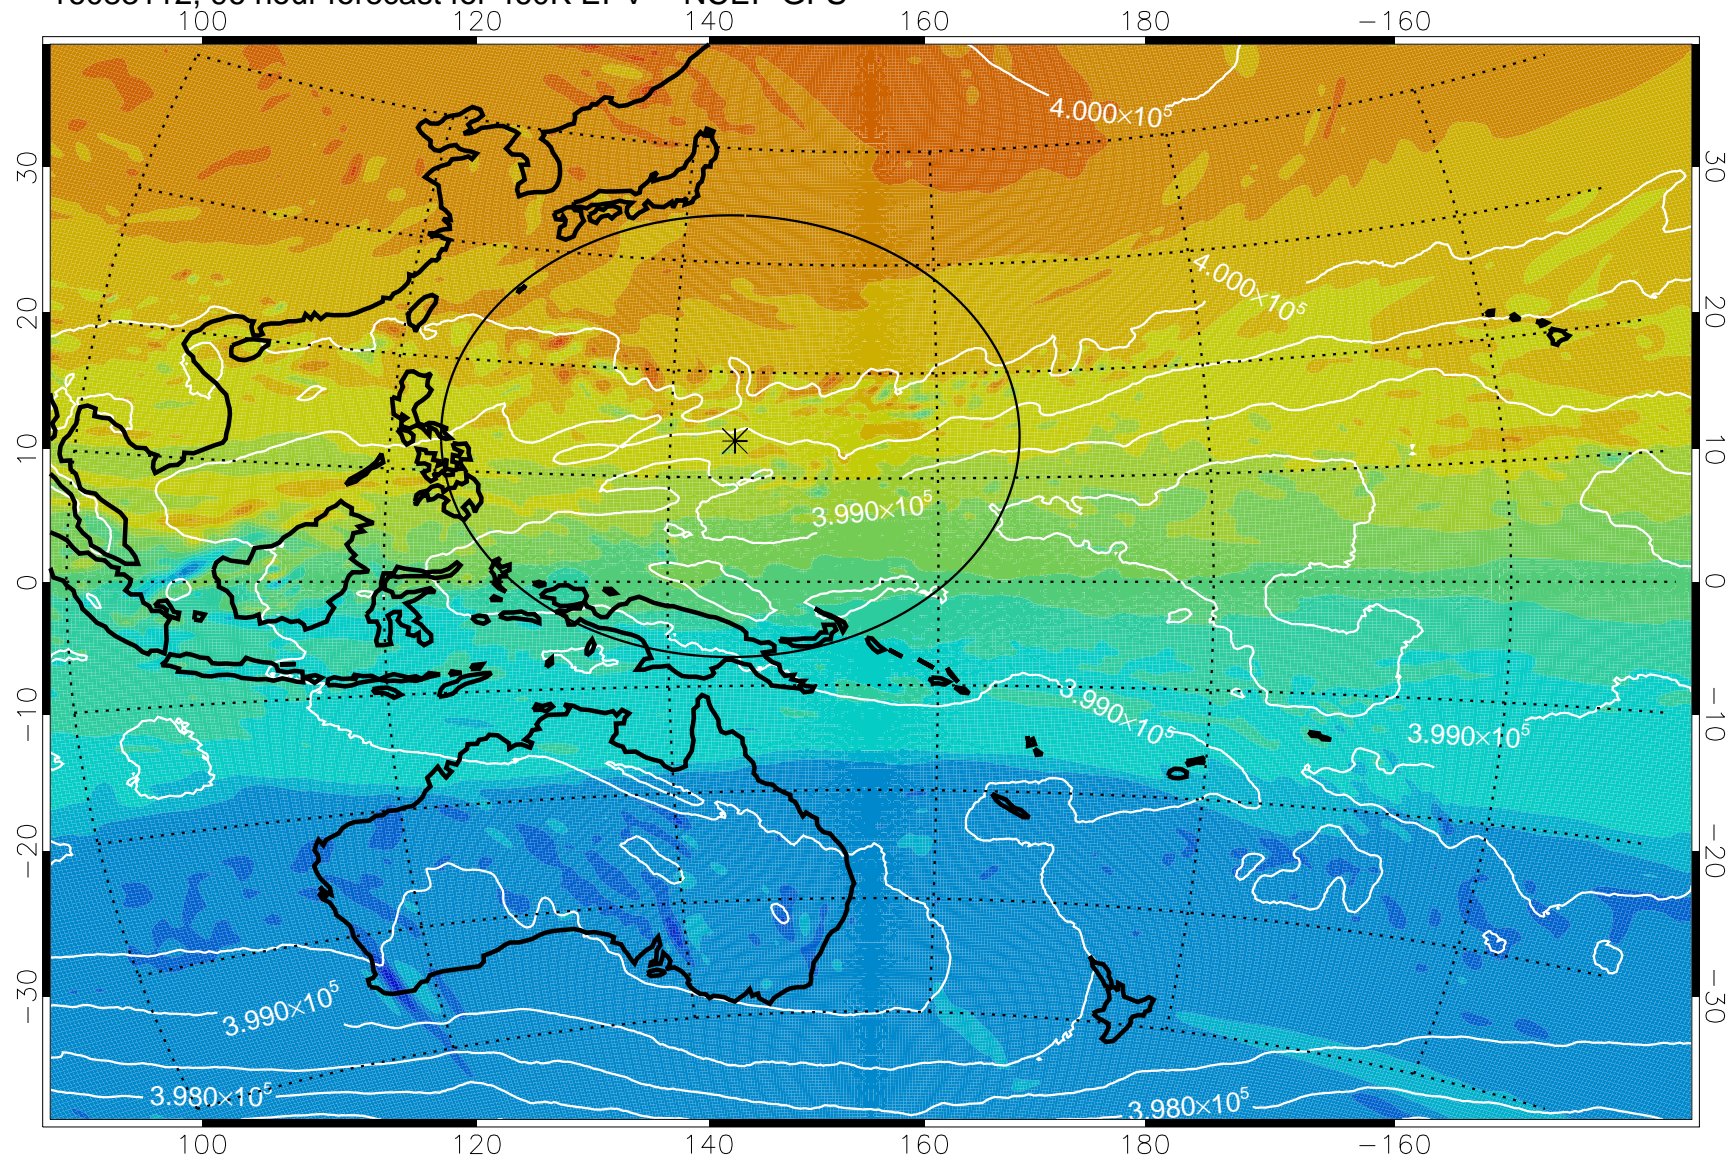

460K Montgomery Streamfunction, white

Range ring of 2304 km

16083018, 78 hour forecast for 460K EPV -- NCEP GFS

460K Montgomery Streamfunction, white

Range ring of 2304 km

16083100, 84 hour forecast for 460K EPV -- NCEP GFS

460K Montgomery Streamfunction, white

Range ring of 2304 km

16083106, 90 hour forecast for 460K EPV -- NCEP GFS

460K Montgomery Streamfunction, white

Range ring of 2304 km

16083112, 96 hour forecast for 460K EPV -- NCEP GFS

460K Montgomery Streamfunction, white

Range ring of 2304 km

16083118, 102 hour forecast for 460K EPV -- NCEP GFS

460K Montgomery Streamfunction, white

Range ring of 2304 km

16090100, 108 hour forecast for 460K EPV -- NCEP GFS

460K Montgomery Streamfunction, white

Range ring of 2304 km

16090106, 114 hour forecast for 460K EPV -- NCEP GFS

460K Montgomery Streamfunction, white

Range ring of 2304 km

16090112, 120 hour forecast for 460K EPV -- NCEP GFS