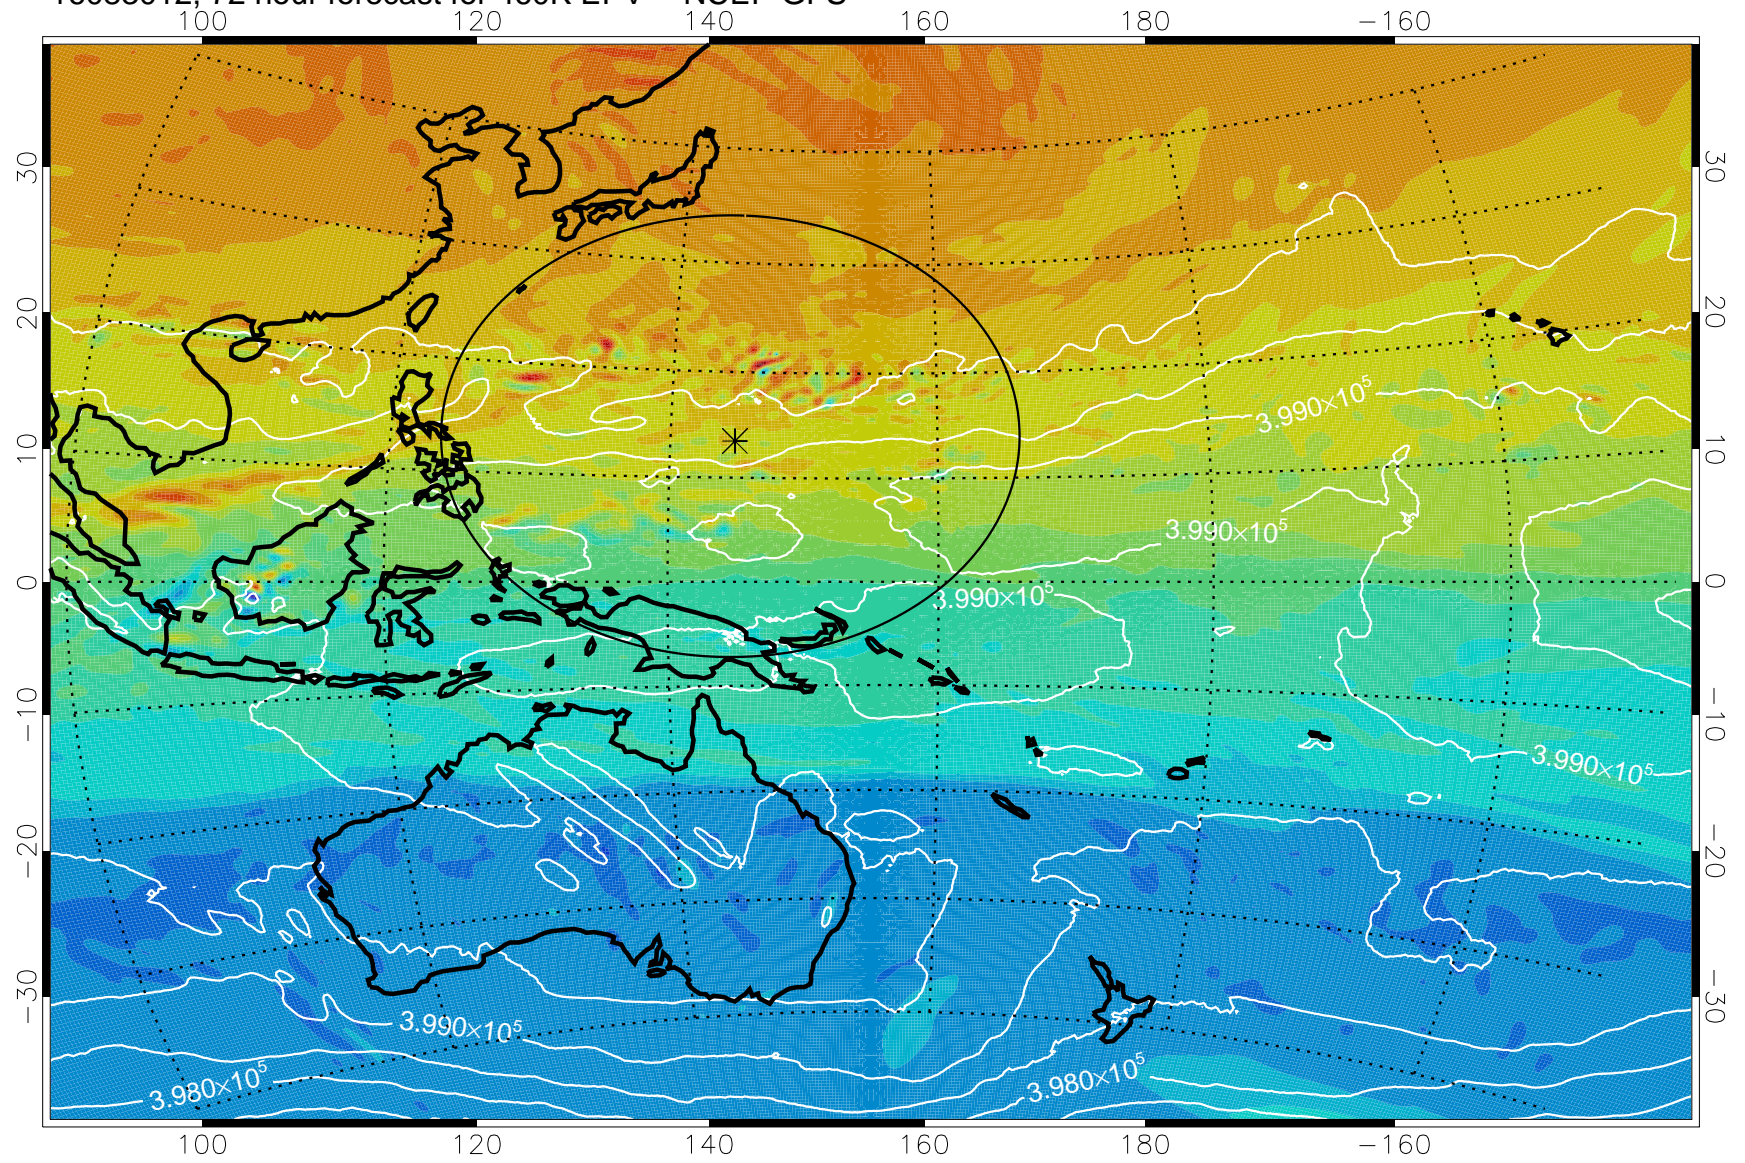

16082918, 54 hour forecast for 460K EPV -- NCEP GFS

460K Montgomery Streamfunction, white

Range ring of 2304 km

16083000, 60 hour forecast for 460K EPV -- NCEP GFS

$-4 \times 10^{-5}$      $-2 \times 10^{-5}$     0     $2 \times 10^{-5}$      $4 \times 10^{-5}$   
PVU

460K Montgomery Streamfunction, white

Range ring of 2304 km

16083006, 66 hour forecast for 460K EPV -- NCEP GFS

460K Montgomery Streamfunction, white

Range ring of 2304 km

16083012, 72 hour forecast for 460K EPV -- NCEP GFS

460K Montgomery Streamfunction, white

Range ring of 2304 km

16083018, 78 hour forecast for 460K EPV -- NCEP GFS

460K Montgomery Streamfunction, white

Range ring of 2304 km

16083100, 84 hour forecast for 460K EPV -- NCEP GFS

460K Montgomery Streamfunction, white

Range ring of 2304 km

16083106, 90 hour forecast for 460K EPV -- NCEP GFS

460K Montgomery Streamfunction, white

Range ring of 2304 km

16083112, 96 hour forecast for 460K EPV -- NCEP GFS