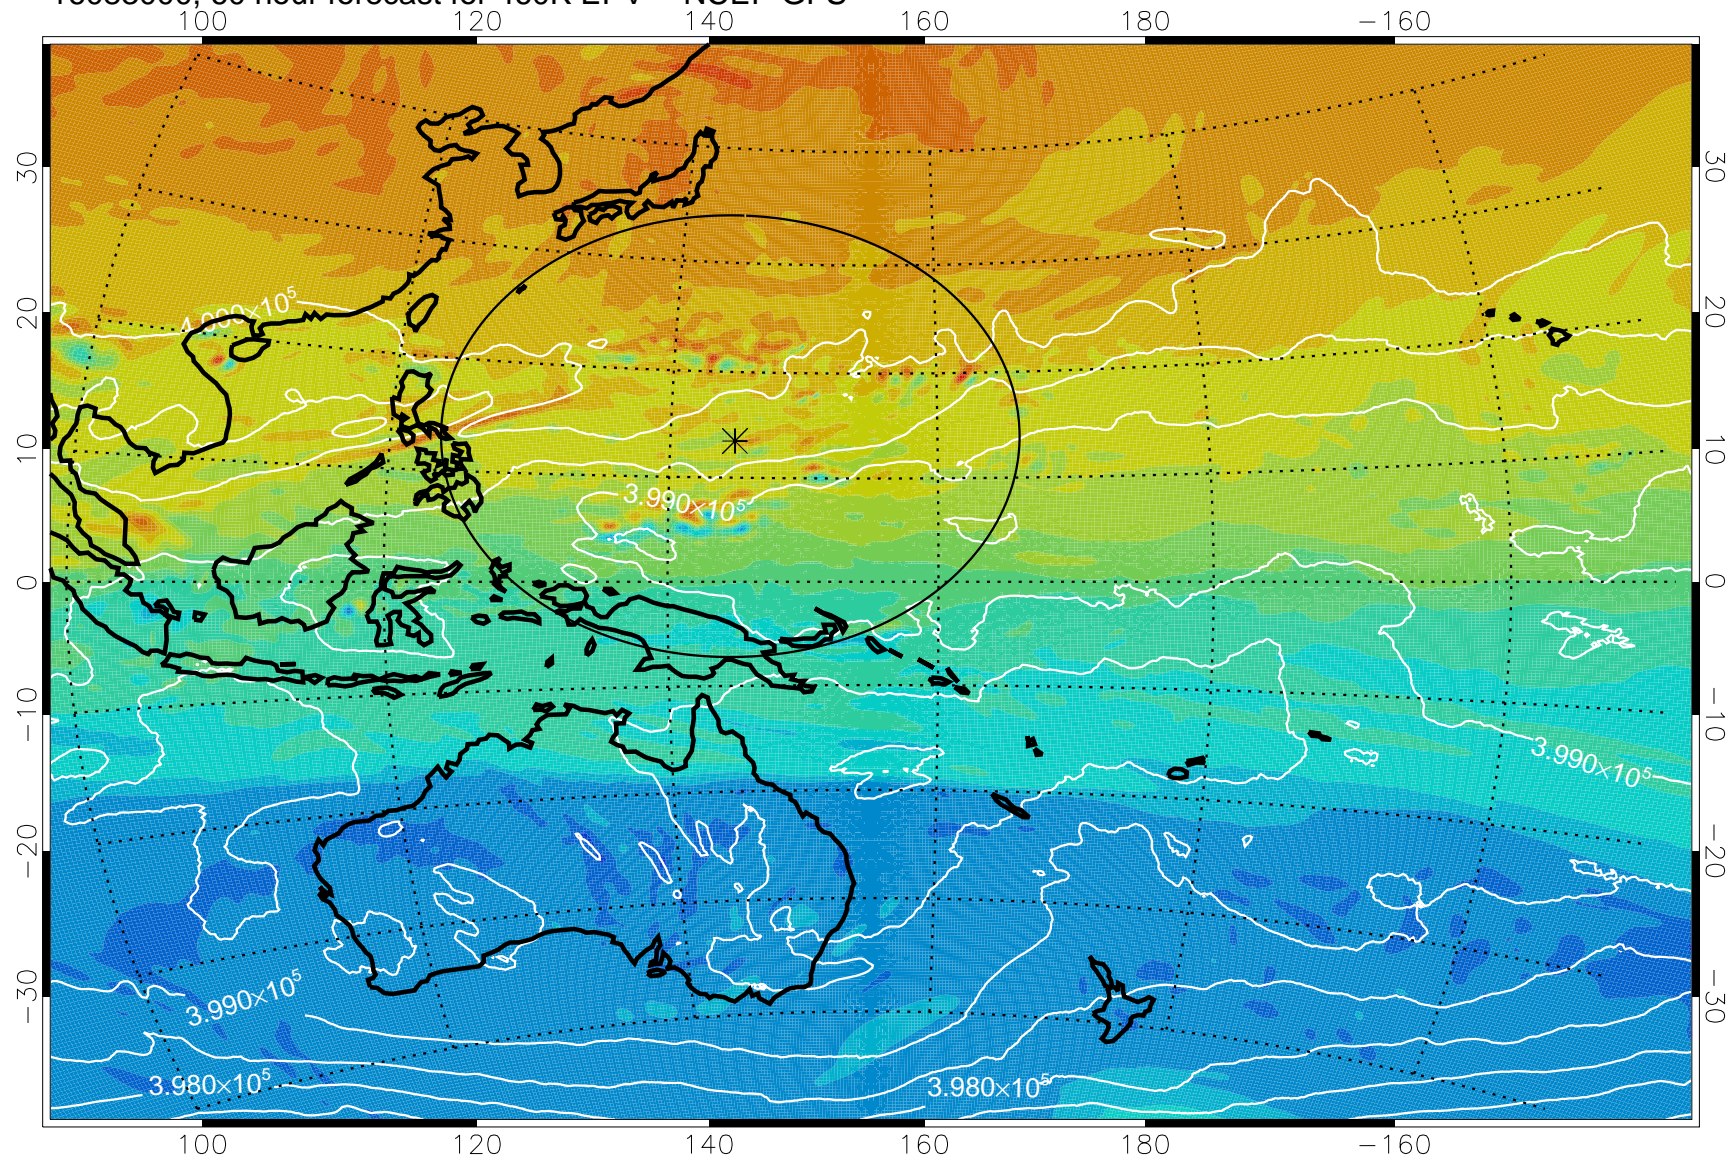

16082906, 42 hour forecast for 460K EPV -- NCEP GFS

460K Montgomery Streamfunction, white

Range ring of 2304 km

16082912, 48 hour forecast for 460K EPV -- NCEP GFS

460K Montgomery Streamfunction, white

Range ring of 2304 km

16082918, 54 hour forecast for 460K EPV -- NCEP GFS

460K Montgomery Streamfunction, white

Range ring of 2304 km

16083000, 60 hour forecast for 460K EPV -- NCEP GFS

$-4 \times 10^{-5}$      $-2 \times 10^{-5}$     0     $2 \times 10^{-5}$      $4 \times 10^{-5}$   
PVU

460K Montgomery Streamfunction, white

Range ring of 2304 km

16083006, 66 hour forecast for 460K EPV -- NCEP GFS

460K Montgomery Streamfunction, white

Range ring of 2304 km

16083012, 72 hour forecast for 460K EPV -- NCEP GFS

460K Montgomery Streamfunction, white

Range ring of 2304 km

16083018, 78 hour forecast for 460K EPV -- NCEP GFS

460K Montgomery Streamfunction, white

Range ring of 2304 km

16083100, 84 hour forecast for 460K EPV -- NCEP GFS