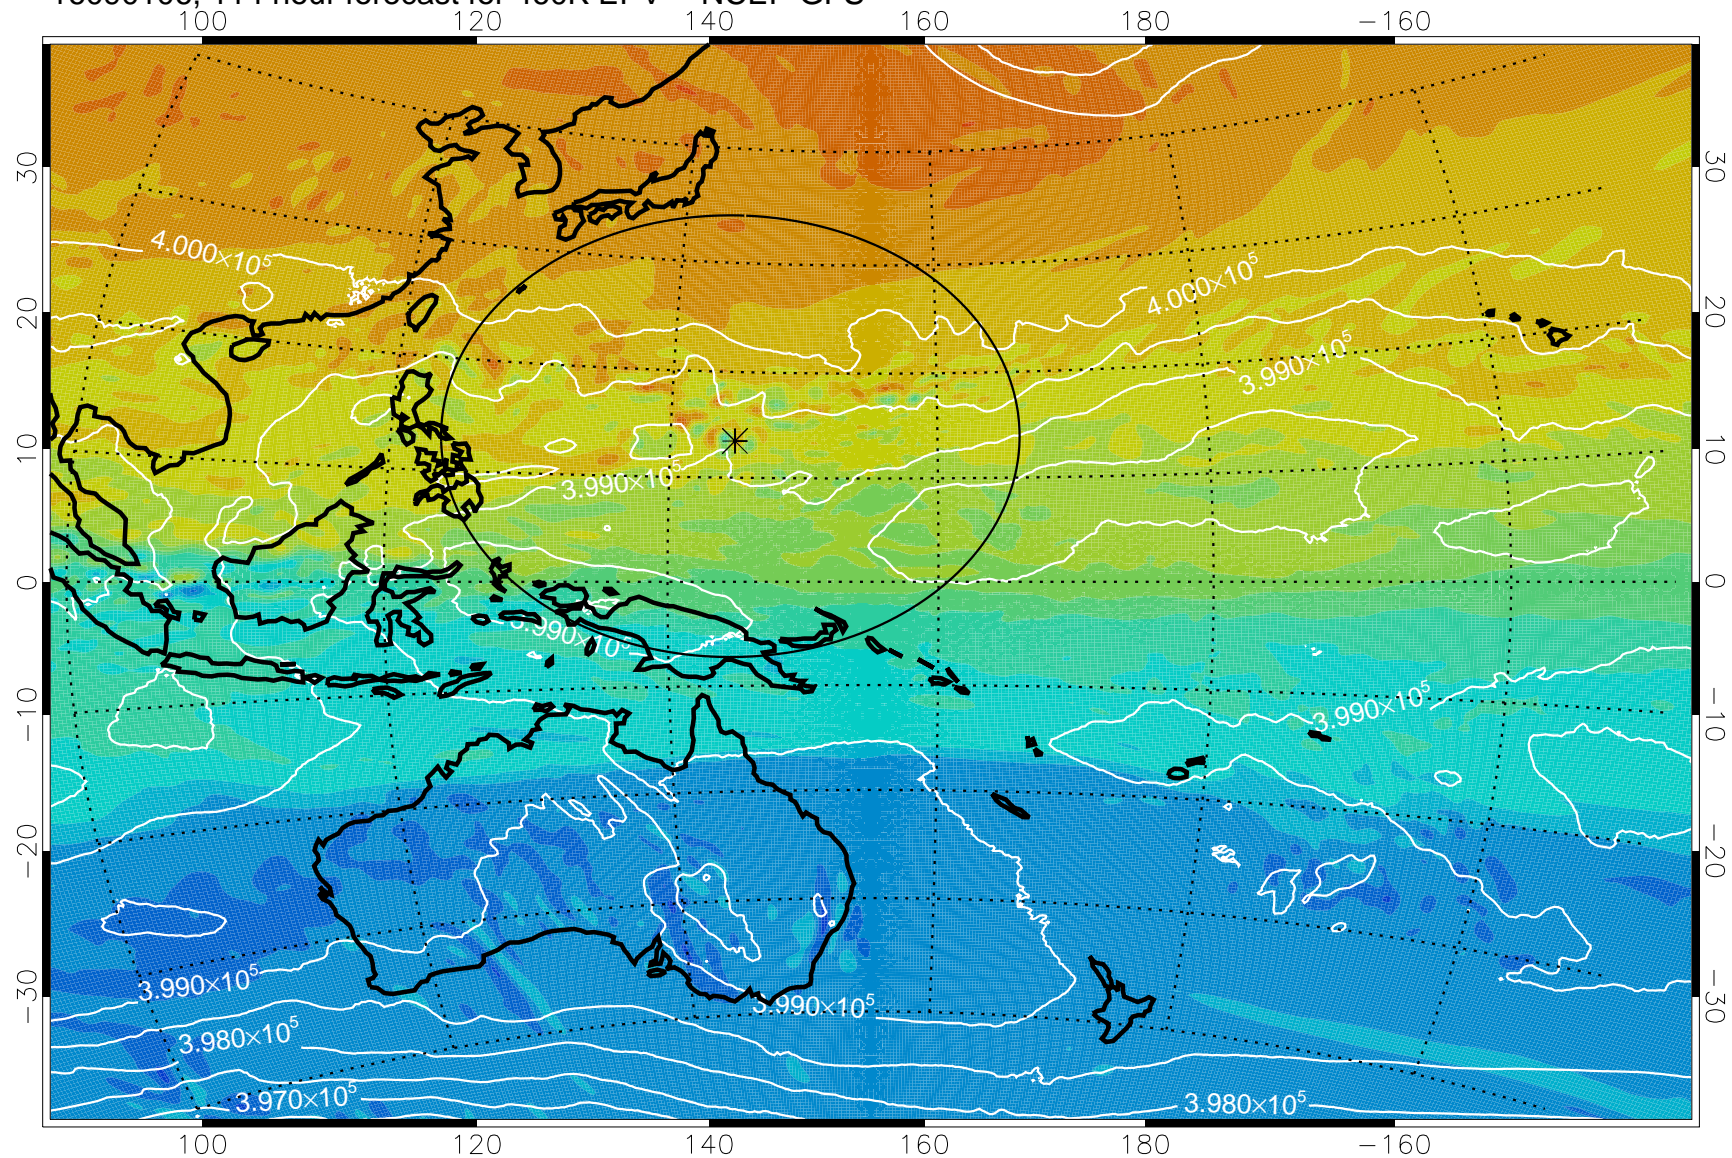

460K Montgomery Streamfunction, white

Range ring of 2304 km

16083106, 90 hour forecast for 460K EPV -- NCEP GFS

460K Montgomery Streamfunction, white

Range ring of 2304 km

16083112, 96 hour forecast for 460K EPV -- NCEP GFS

460K Montgomery Streamfunction, white

Range ring of 2304 km

16083118, 102 hour forecast for 460K EPV -- NCEP GFS

460K Montgomery Streamfunction, white

Range ring of 2304 km

16090100, 108 hour forecast for 460K EPV -- NCEP GFS

460K Montgomery Streamfunction, white

Range ring of 2304 km

16090106, 114 hour forecast for 460K EPV -- NCEP GFS

460K Montgomery Streamfunction, white

Range ring of 2304 km

16090112, 120 hour forecast for 460K EPV -- NCEP GFS

460K Montgomery Streamfunction, white

Range ring of 2304 km