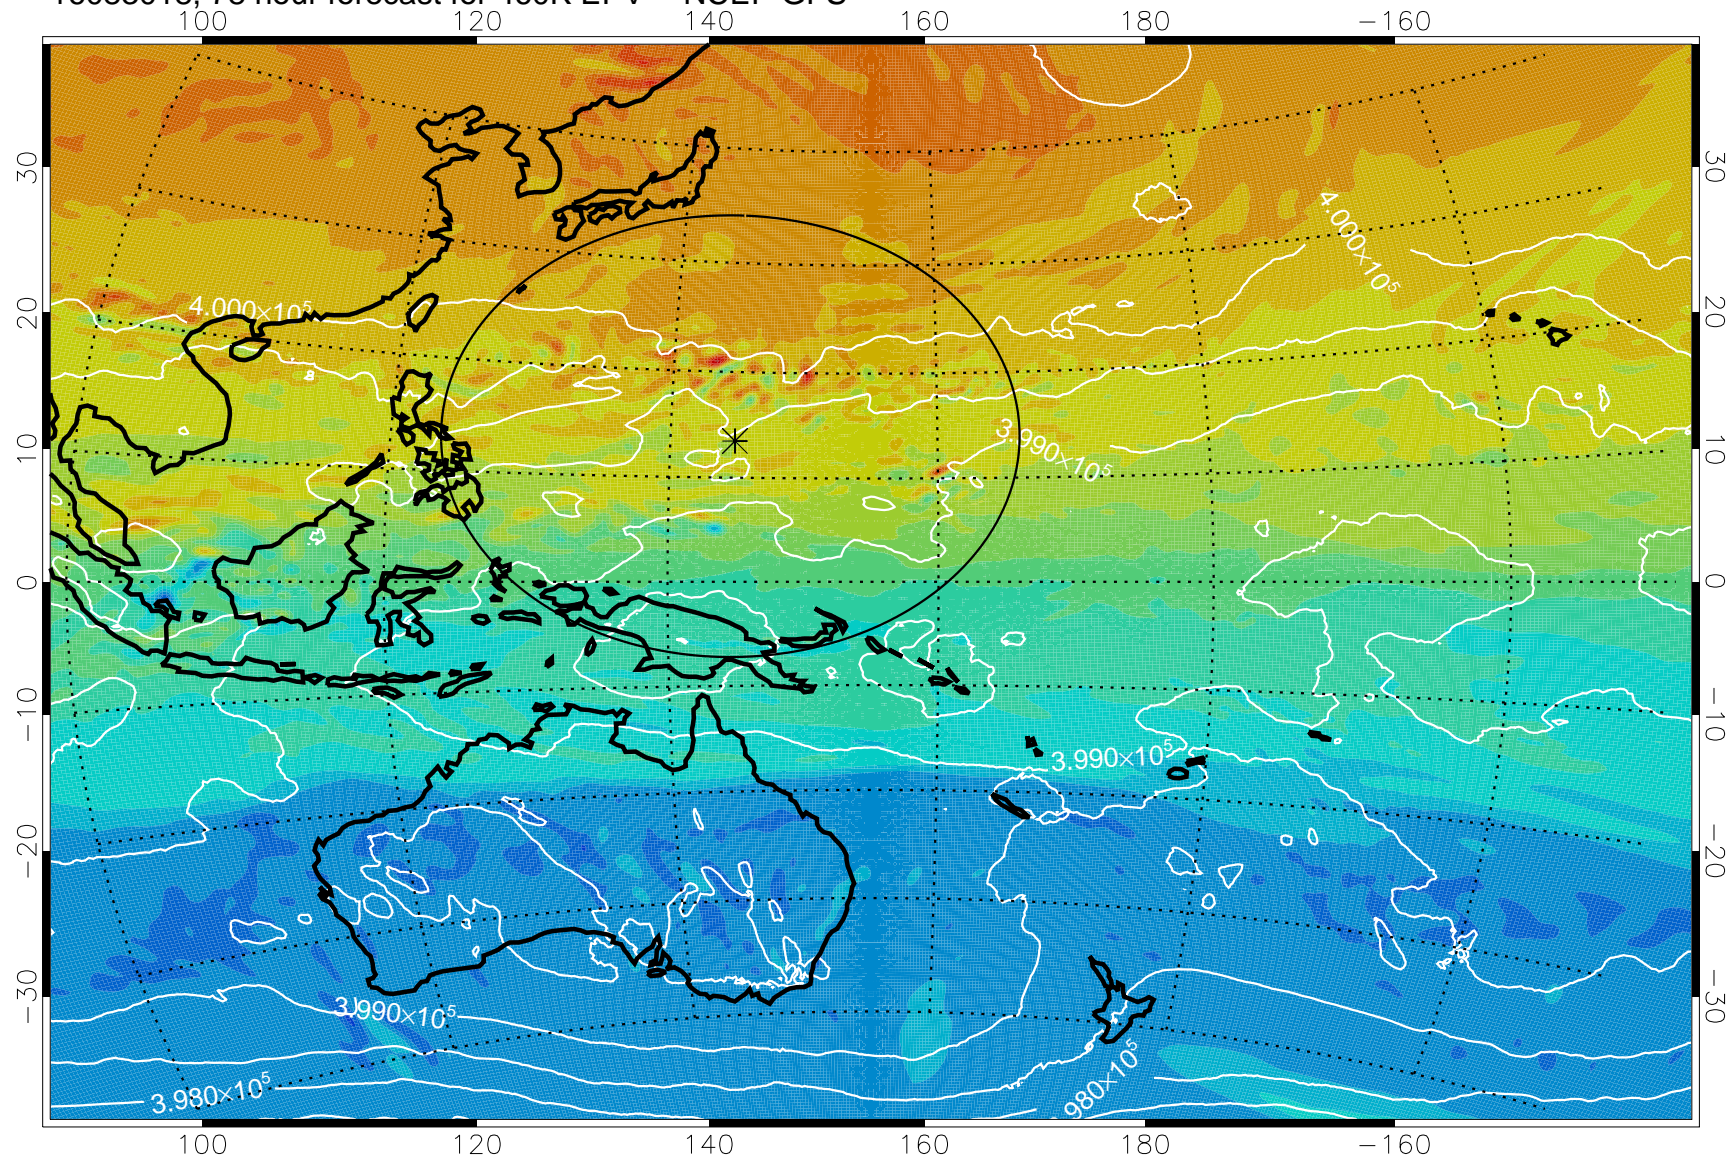

16082918, 54 hour forecast for 460K EPV -- NCEP GFS

460K Montgomery Streamfunction, white

Range ring of 2304 km

16083000, 60 hour forecast for 460K EPV -- NCEP GFS

$-4 \times 10^{-5}$      $-2 \times 10^{-5}$     0     $2 \times 10^{-5}$      $4 \times 10^{-5}$   
PVU

460K Montgomery Streamfunction, white

Range ring of 2304 km

16083006, 66 hour forecast for 460K EPV -- NCEP GFS

460K Montgomery Streamfunction, white

Range ring of 2304 km

16083012, 72 hour forecast for 460K EPV -- NCEP GFS

460K Montgomery Streamfunction, white

Range ring of 2304 km

16083018, 78 hour forecast for 460K EPV -- NCEP GFS

460K Montgomery Streamfunction, white

Range ring of 2304 km

16083100, 84 hour forecast for 460K EPV -- NCEP GFS

460K Montgomery Streamfunction, white

Range ring of 2304 km

16083106, 90 hour forecast for 460K EPV -- NCEP GFS

460K Montgomery Streamfunction, white

Range ring of 2304 km

16083112, 96 hour forecast for 460K EPV -- NCEP GFS