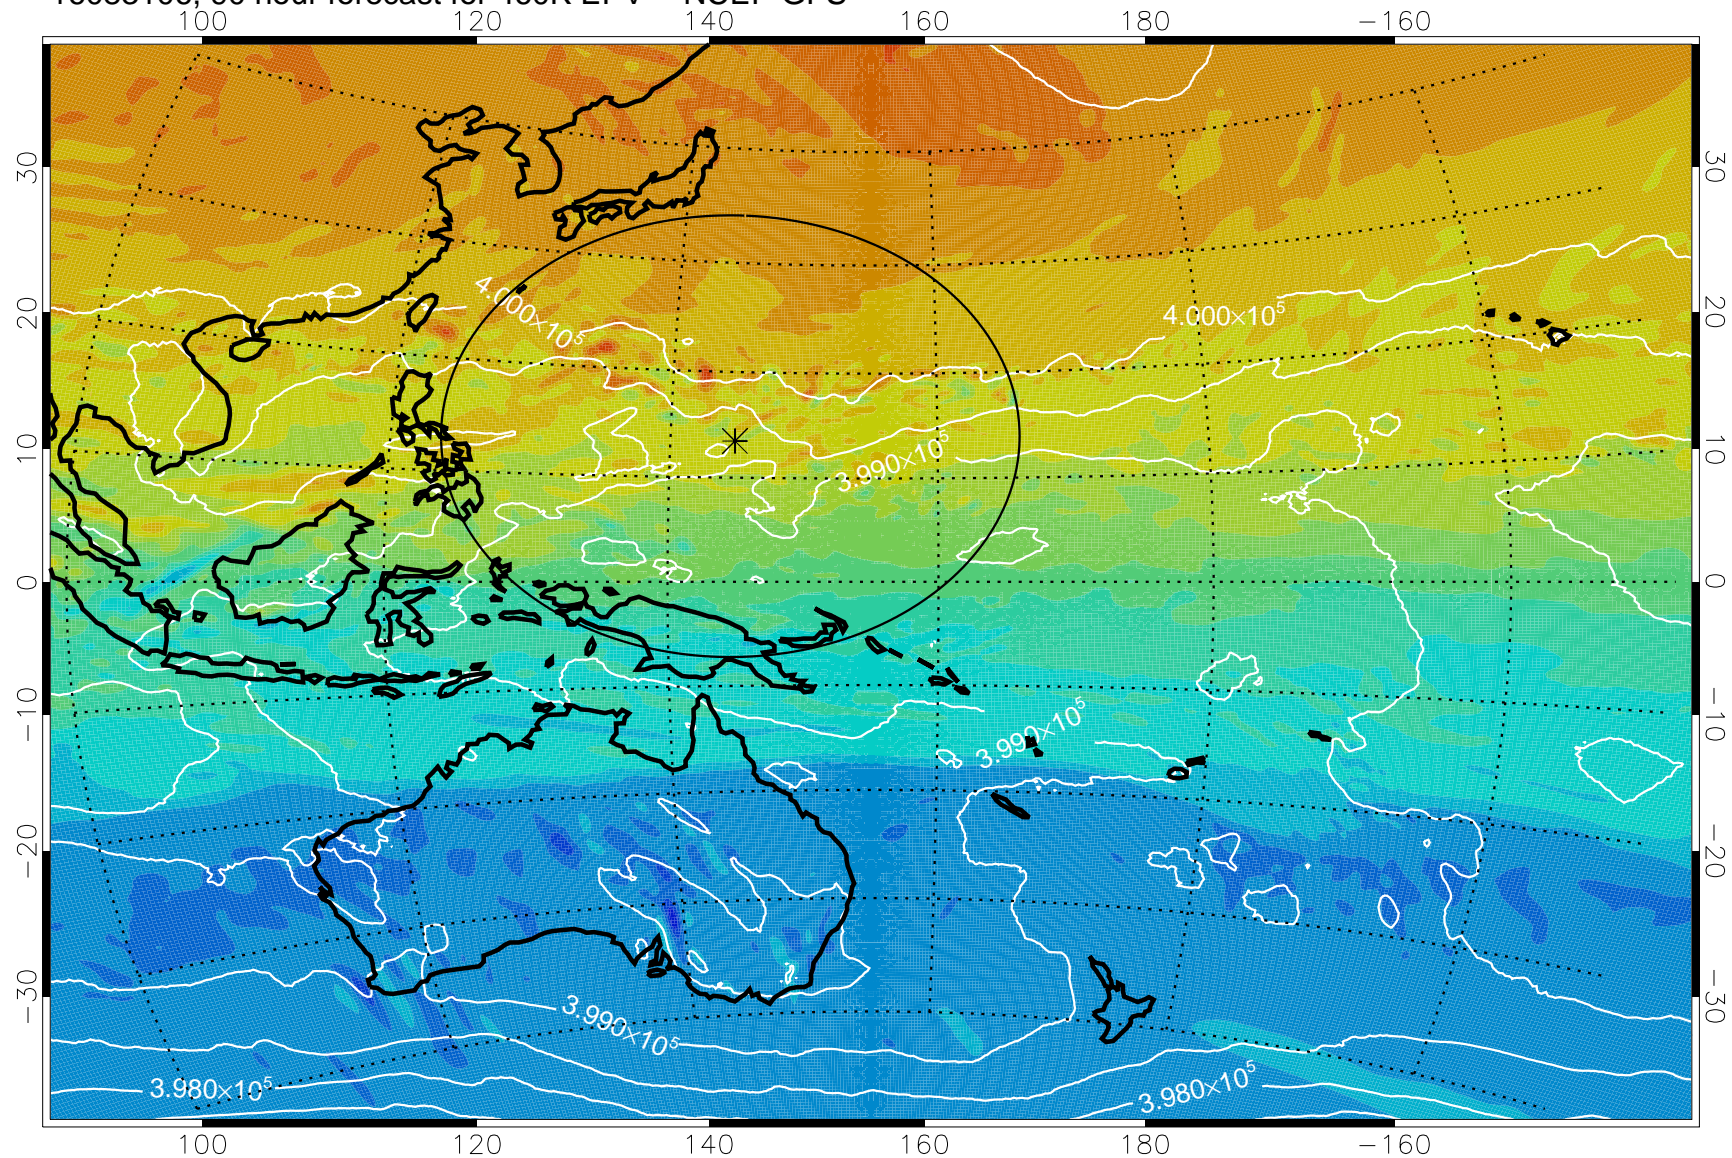

460K Montgomery Streamfunction, white

Range ring of 2304 km

16083006, 66 hour forecast for 460K EPV -- NCEP GFS

460K Montgomery Streamfunction, white

Range ring of 2304 km

16083012, 72 hour forecast for 460K EPV -- NCEP GFS

460K Montgomery Streamfunction, white

Range ring of 2304 km

16083018, 78 hour forecast for 460K EPV -- NCEP GFS

460K Montgomery Streamfunction, white

Range ring of 2304 km

16083100, 84 hour forecast for 460K EPV -- NCEP GFS

460K Montgomery Streamfunction, white

Range ring of 2304 km

16083106, 90 hour forecast for 460K EPV -- NCEP GFS

460K Montgomery Streamfunction, white

Range ring of 2304 km

16083112, 96 hour forecast for 460K EPV -- NCEP GFS

460K Montgomery Streamfunction, white

Range ring of 2304 km

16083118, 102 hour forecast for 460K EPV -- NCEP GFS

460K Montgomery Streamfunction, white

Range ring of 2304 km

16090100, 108 hour forecast for 460K EPV -- NCEP GFS