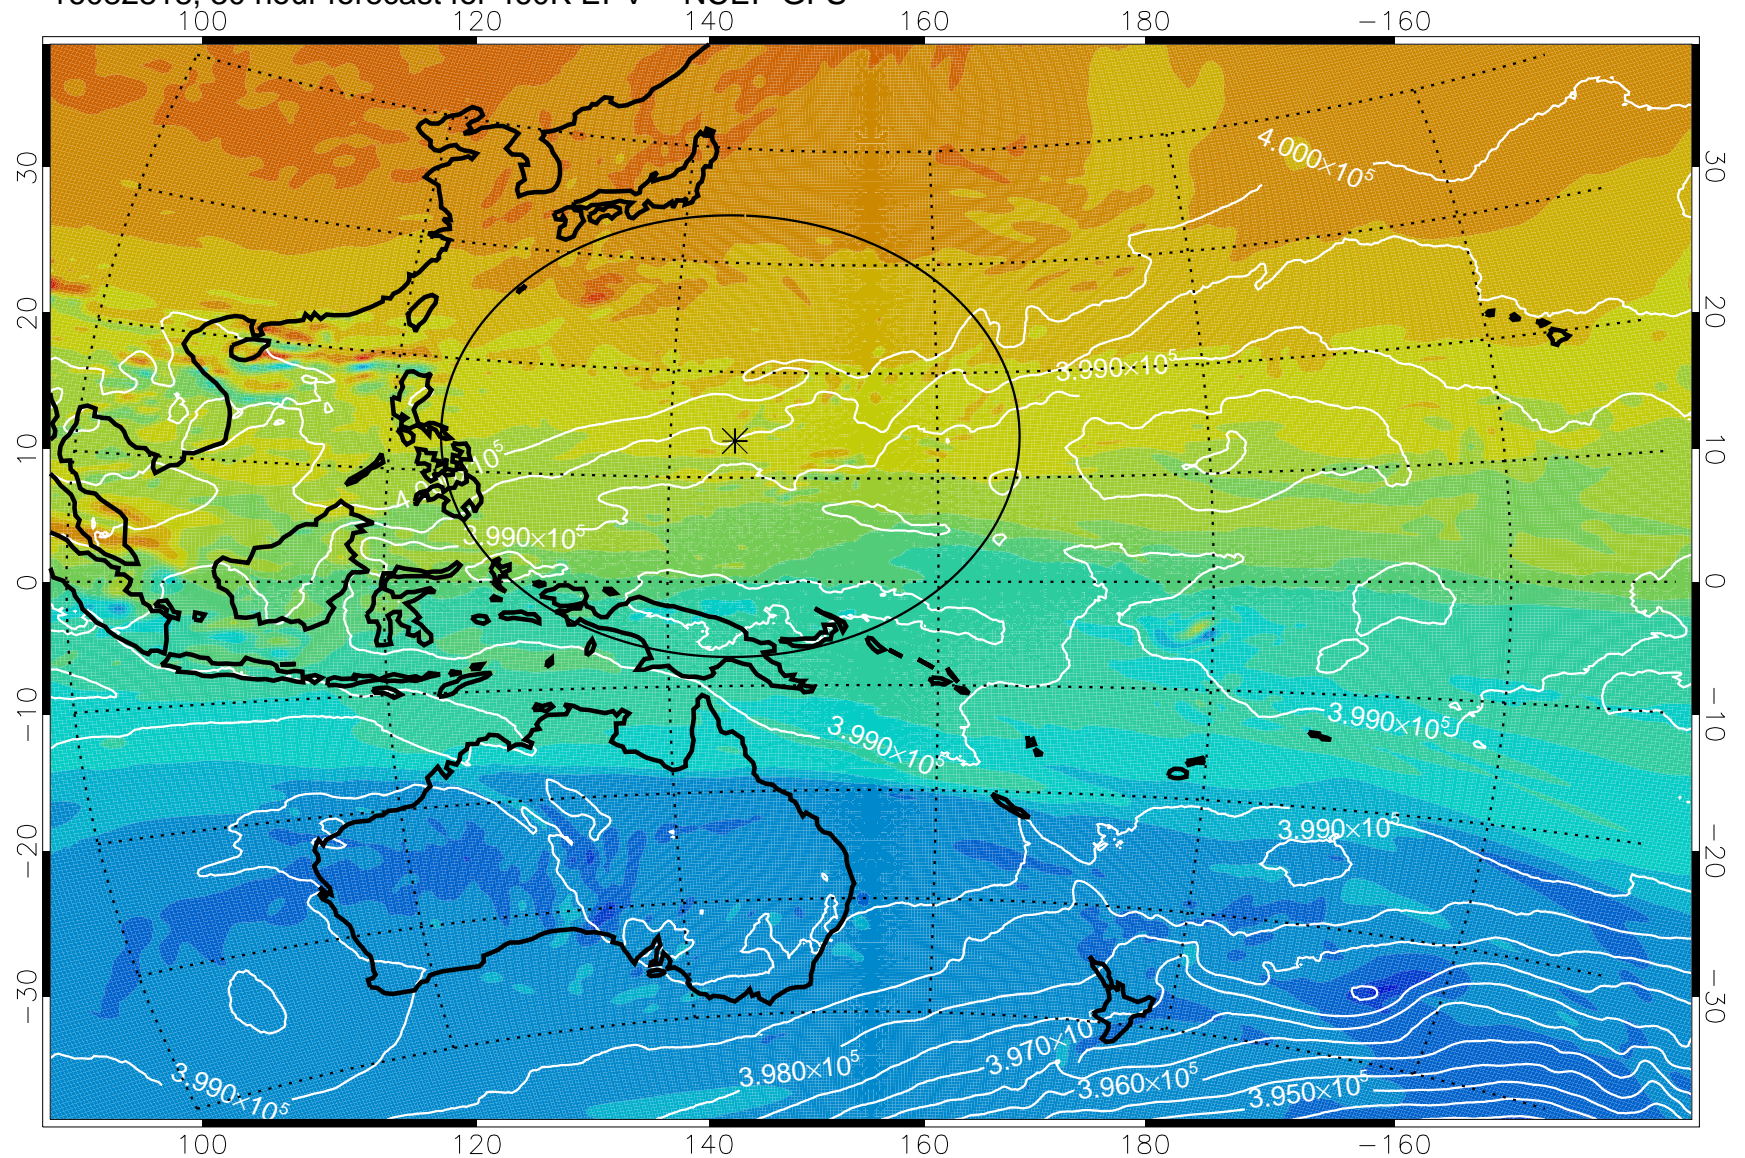

16082718, 6 hour forecast for 460K EPV -- NCEP GFS

460K Montgomery Streamfunction, white

Range ring of 2304 km

16082800, 12 hour forecast for 460K EPV -- NCEP GFS

460K Montgomery Streamfunction, white

Range ring of 2304 km

16082806, 18 hour forecast for 460K EPV -- NCEP GFS

460K Montgomery Streamfunction, white

Range ring of 2304 km

16082812, 24 hour forecast for 460K EPV -- NCEP GFS

460K Montgomery Streamfunction, white

Range ring of 2304 km

16082818, 30 hour forecast for 460K EPV -- NCEP GFS

460K Montgomery Streamfunction, white

Range ring of 2304 km

16082900, 36 hour forecast for 460K EPV -- NCEP GFS

460K Montgomery Streamfunction, white

Range ring of 2304 km

16082906, 42 hour forecast for 460K EPV -- NCEP GFS

460K Montgomery Streamfunction, white

Range ring of 2304 km

16082912, 48 hour forecast for 460K EPV -- NCEP GFS

460K Montgomery Streamfunction, white

Range ring of 2304 km