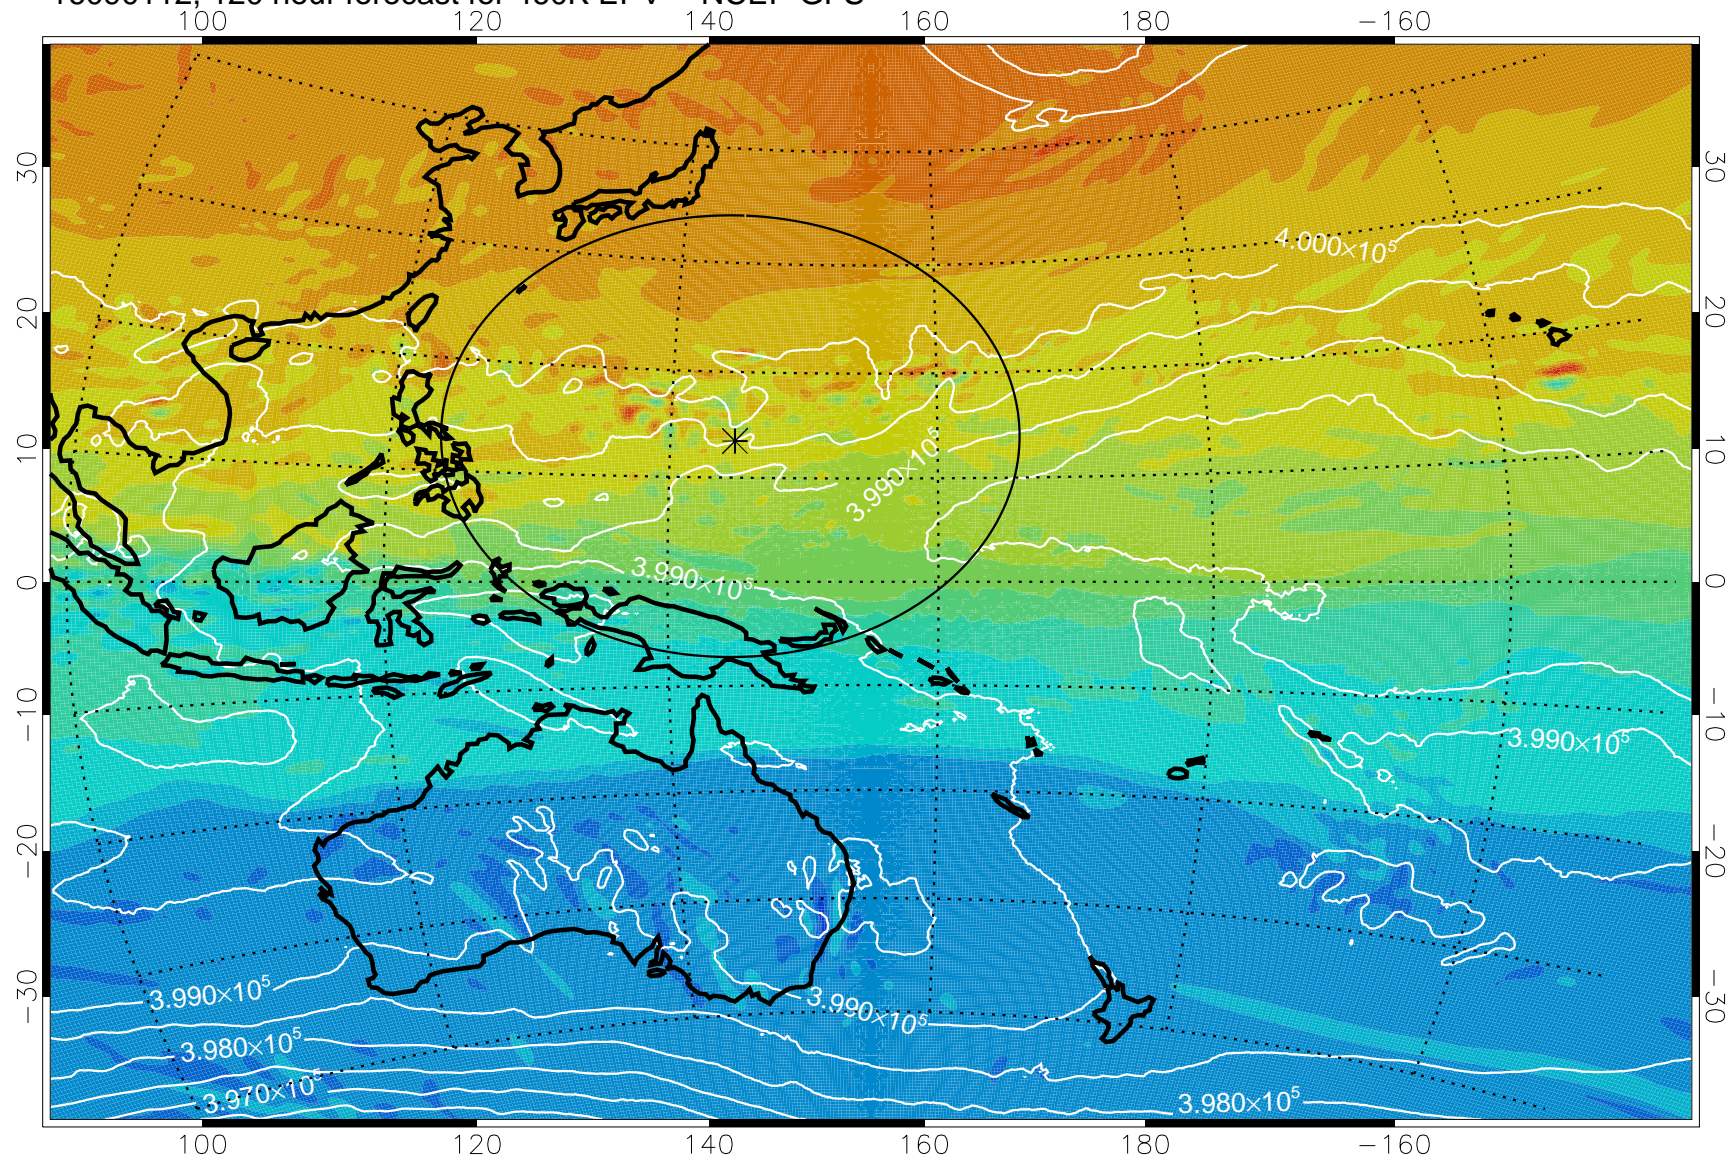

460K Montgomery Streamfunction, white

Range ring of 2304 km

16083118, 102 hour forecast for 460K EPV -- NCEP GFS

460K Montgomery Streamfunction, white

Range ring of 2304 km

16090100, 108 hour forecast for 460K EPV -- NCEP GFS

460K Montgomery Streamfunction, white

Range ring of 2304 km

16090106, 114 hour forecast for 460K EPV -- NCEP GFS

460K Montgomery Streamfunction, white

Range ring of 2304 km

16090112, 120 hour forecast for 460K EPV -- NCEP GFS

460K Montgomery Streamfunction, white

Range ring of 2304 km