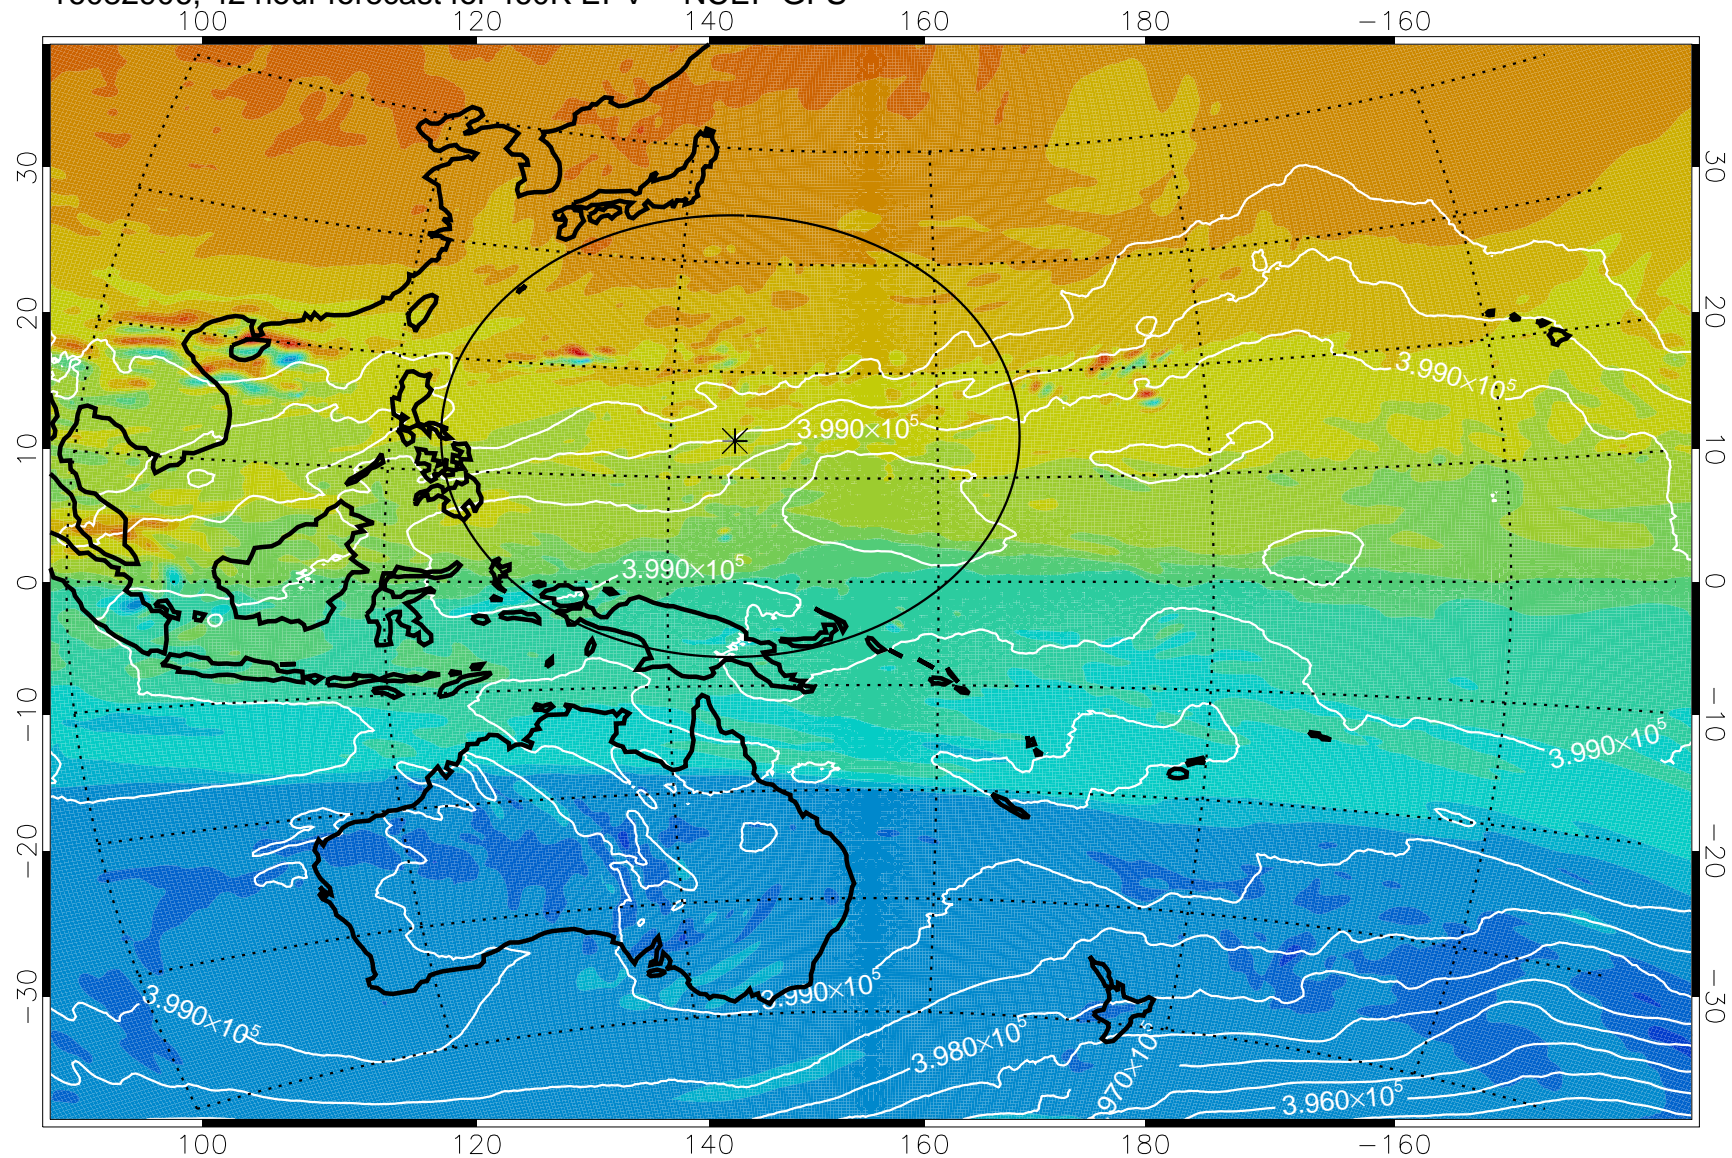

16082806, 18 hour forecast for 460K EPV -- NCEP GFS

460K Montgomery Streamfunction, white

Range ring of 2304 km

16082812, 24 hour forecast for 460K EPV -- NCEP GFS

460K Montgomery Streamfunction, white

Range ring of 2304 km

16082818, 30 hour forecast for 460K EPV -- NCEP GFS

460K Montgomery Streamfunction, white

Range ring of 2304 km

16082900, 36 hour forecast for 460K EPV -- NCEP GFS

460K Montgomery Streamfunction, white

Range ring of 2304 km

16082906, 42 hour forecast for 460K EPV -- NCEP GFS

460K Montgomery Streamfunction, white

Range ring of 2304 km

16082912, 48 hour forecast for 460K EPV -- NCEP GFS

460K Montgomery Streamfunction, white

Range ring of 2304 km

460K Montgomery Streamfunction, white

Range ring of 2304 km

16083006, 66 hour forecast for 460K EPV -- NCEP GFS

460K Montgomery Streamfunction, white

Range ring of 2304 km

16083012, 72 hour forecast for 460K EPV -- NCEP GFS