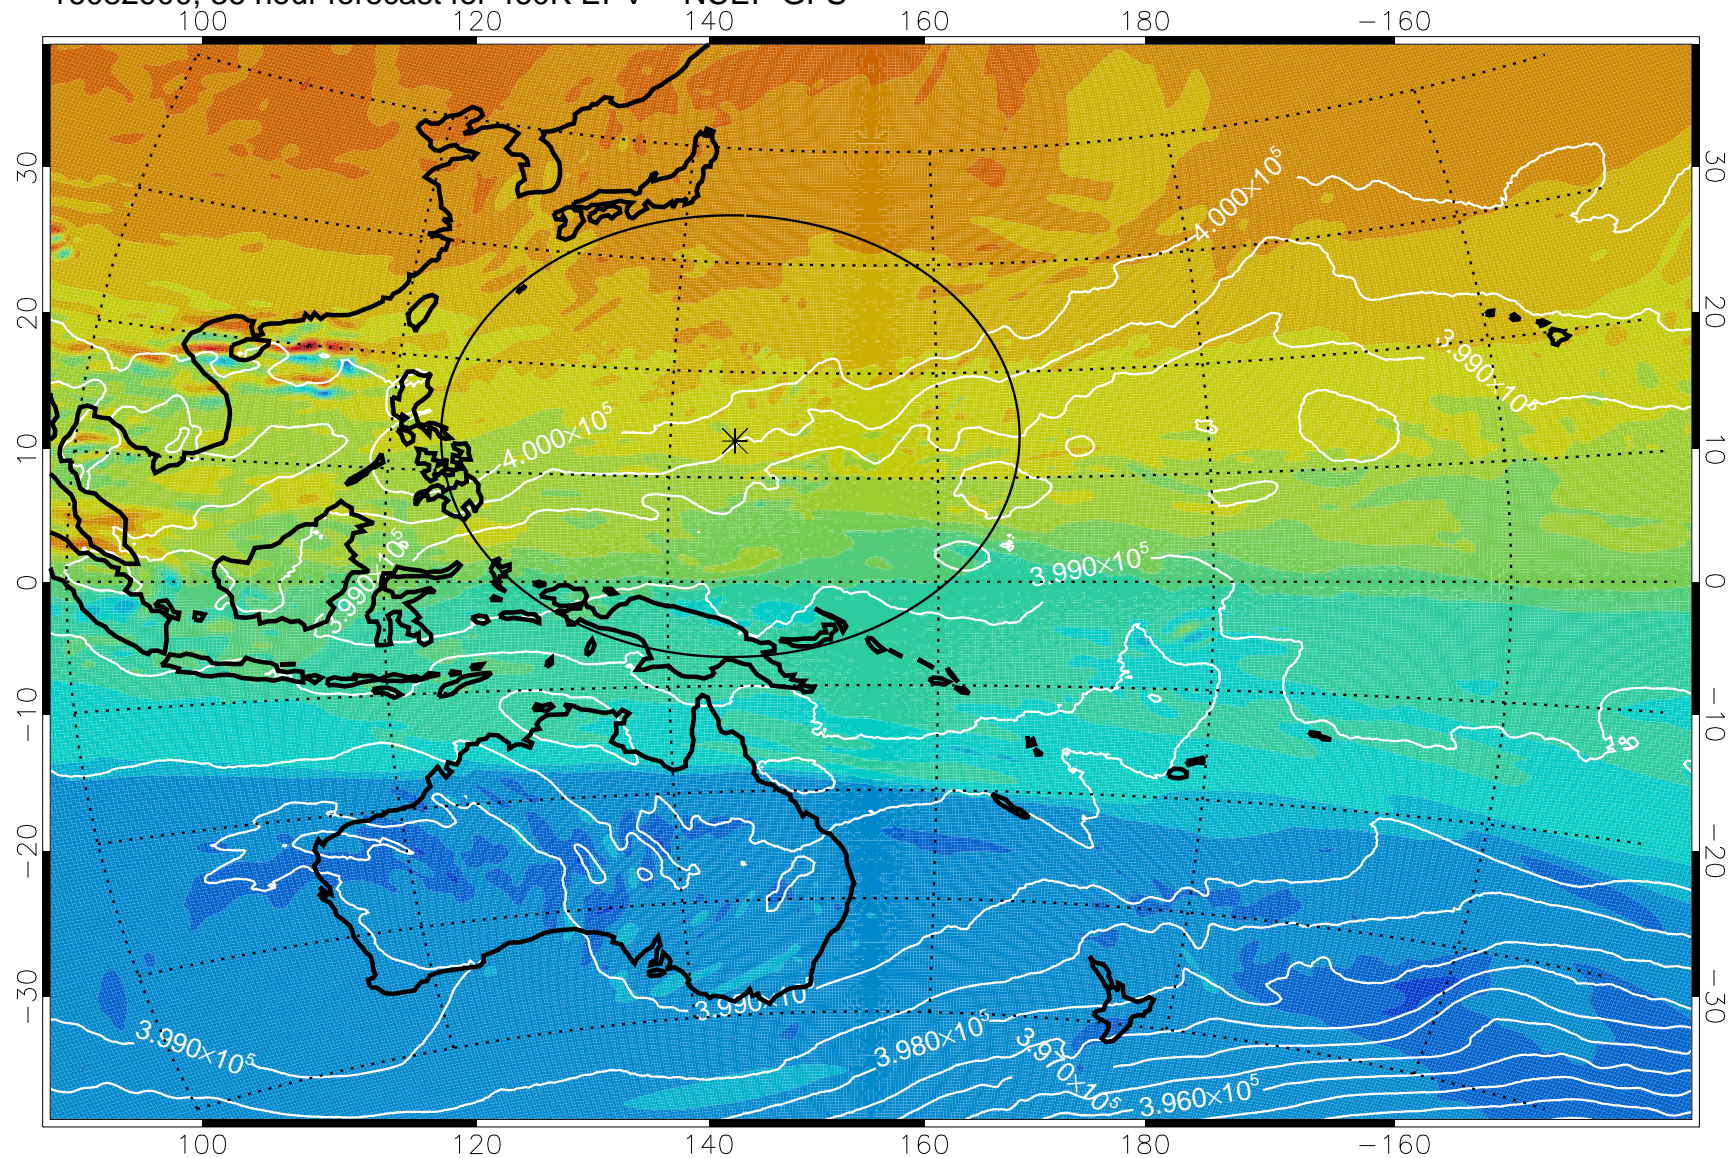

16082806, 18 hour forecast for 460K EPV -- NCEP GFS

460K Montgomery Streamfunction, white

Range ring of 2304 km

16082812, 24 hour forecast for 460K EPV -- NCEP GFS

460K Montgomery Streamfunction, white

Range ring of 2304 km

16082818, 30 hour forecast for 460K EPV -- NCEP GFS

460K Montgomery Streamfunction, white

Range ring of 2304 km

16082900, 36 hour forecast for 460K EPV -- NCEP GFS

460K Montgomery Streamfunction, white

Range ring of 2304 km

16082906, 42 hour forecast for 460K EPV -- NCEP GFS

460K Montgomery Streamfunction, white

Range ring of 2304 km

16082912, 48 hour forecast for 460K EPV -- NCEP GFS

460K Montgomery Streamfunction, white

Range ring of 2304 km

460K Montgomery Streamfunction, white

Range ring of 2304 km

16083006, 66 hour forecast for 460K EPV -- NCEP GFS

460K Montgomery Streamfunction, white

Range ring of 2304 km

16083012, 72 hour forecast for 460K EPV -- NCEP GFS