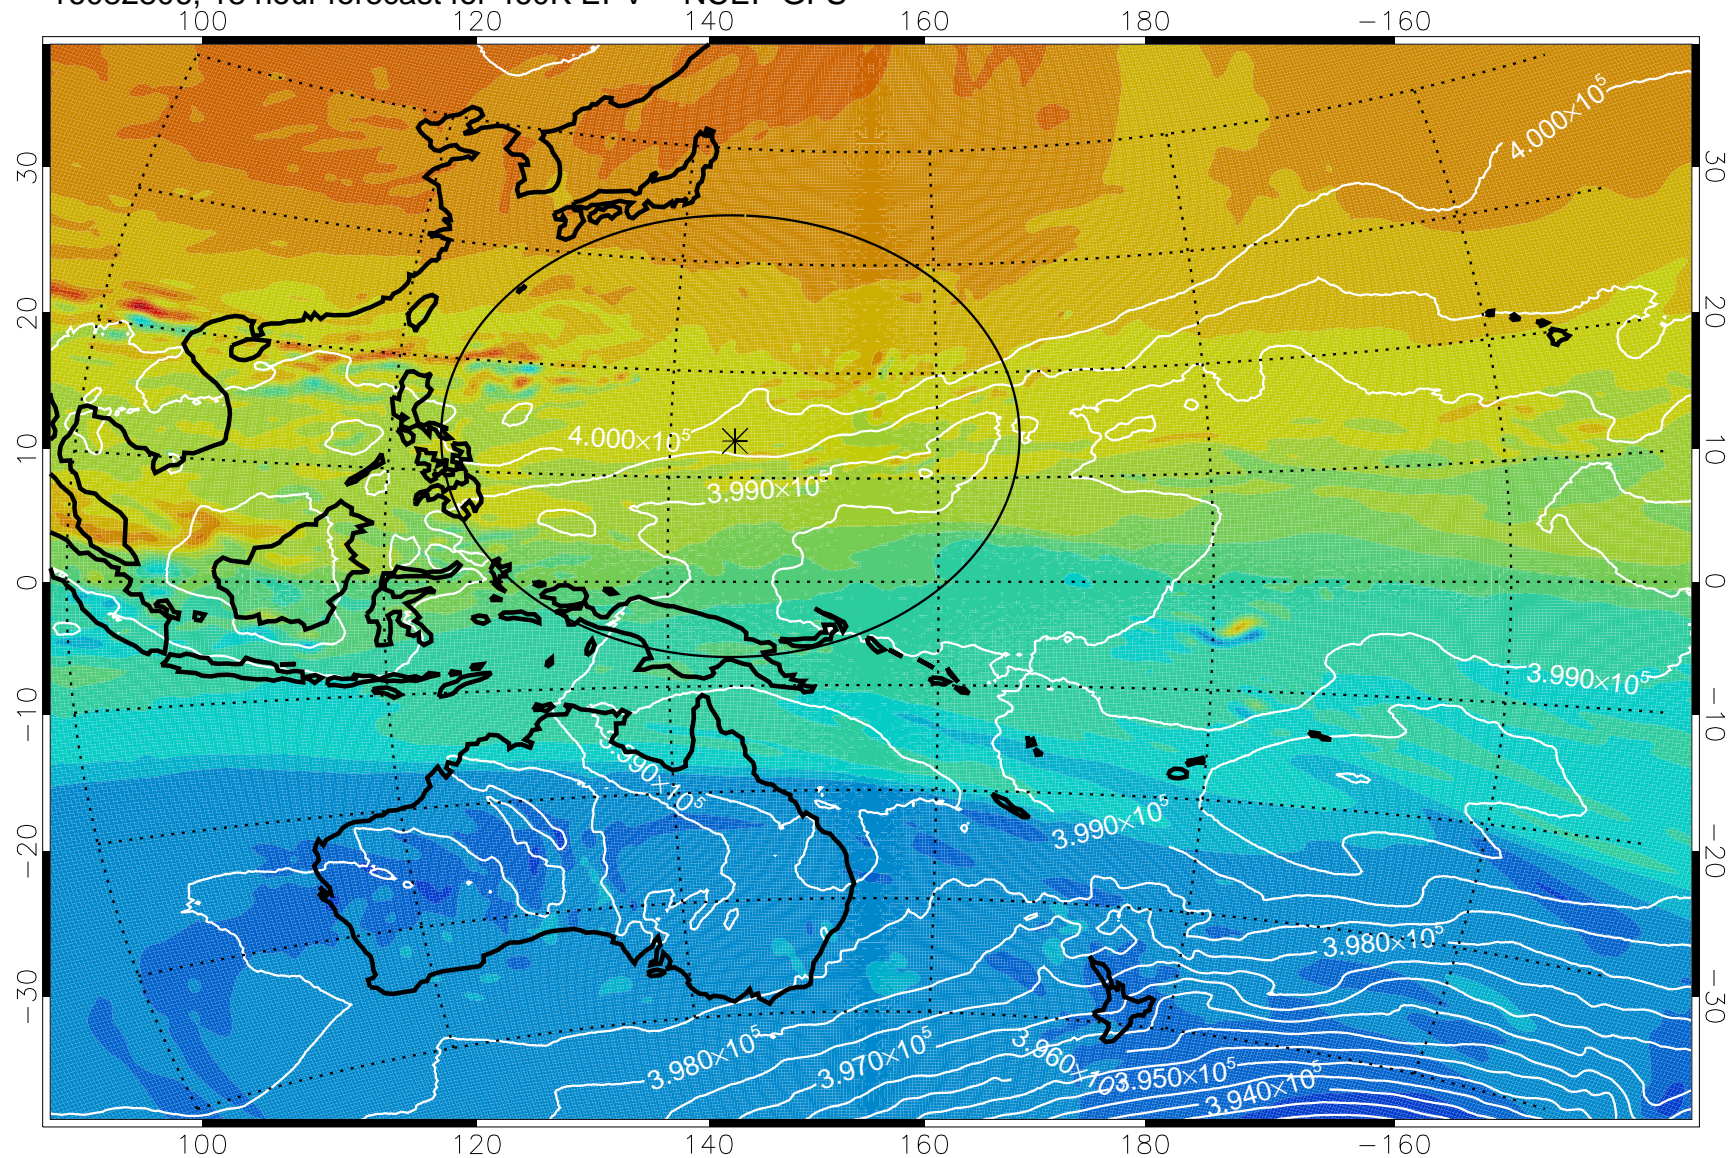

16082718, 6 hour forecast for 460K EPV -- NCEP GFS

460K Montgomery Streamfunction, white

Range ring of 2304 km

16082800, 12 hour forecast for 460K EPV -- NCEP GFS

460K Montgomery Streamfunction, white

Range ring of 2304 km

16082806, 18 hour forecast for 460K EPV -- NCEP GFS

460K Montgomery Streamfunction, white

Range ring of 2304 km

16082812, 24 hour forecast for 460K EPV -- NCEP GFS

460K Montgomery Streamfunction, white

Range ring of 2304 km

16082818, 30 hour forecast for 460K EPV -- NCEP GFS

460K Montgomery Streamfunction, white

Range ring of 2304 km

16082900, 36 hour forecast for 460K EPV -- NCEP GFS

460K Montgomery Streamfunction, white

Range ring of 2304 km

16082906, 42 hour forecast for 460K EPV -- NCEP GFS

460K Montgomery Streamfunction, white

Range ring of 2304 km

16082912, 48 hour forecast for 460K EPV -- NCEP GFS

460K Montgomery Streamfunction, white

Range ring of 2304 km