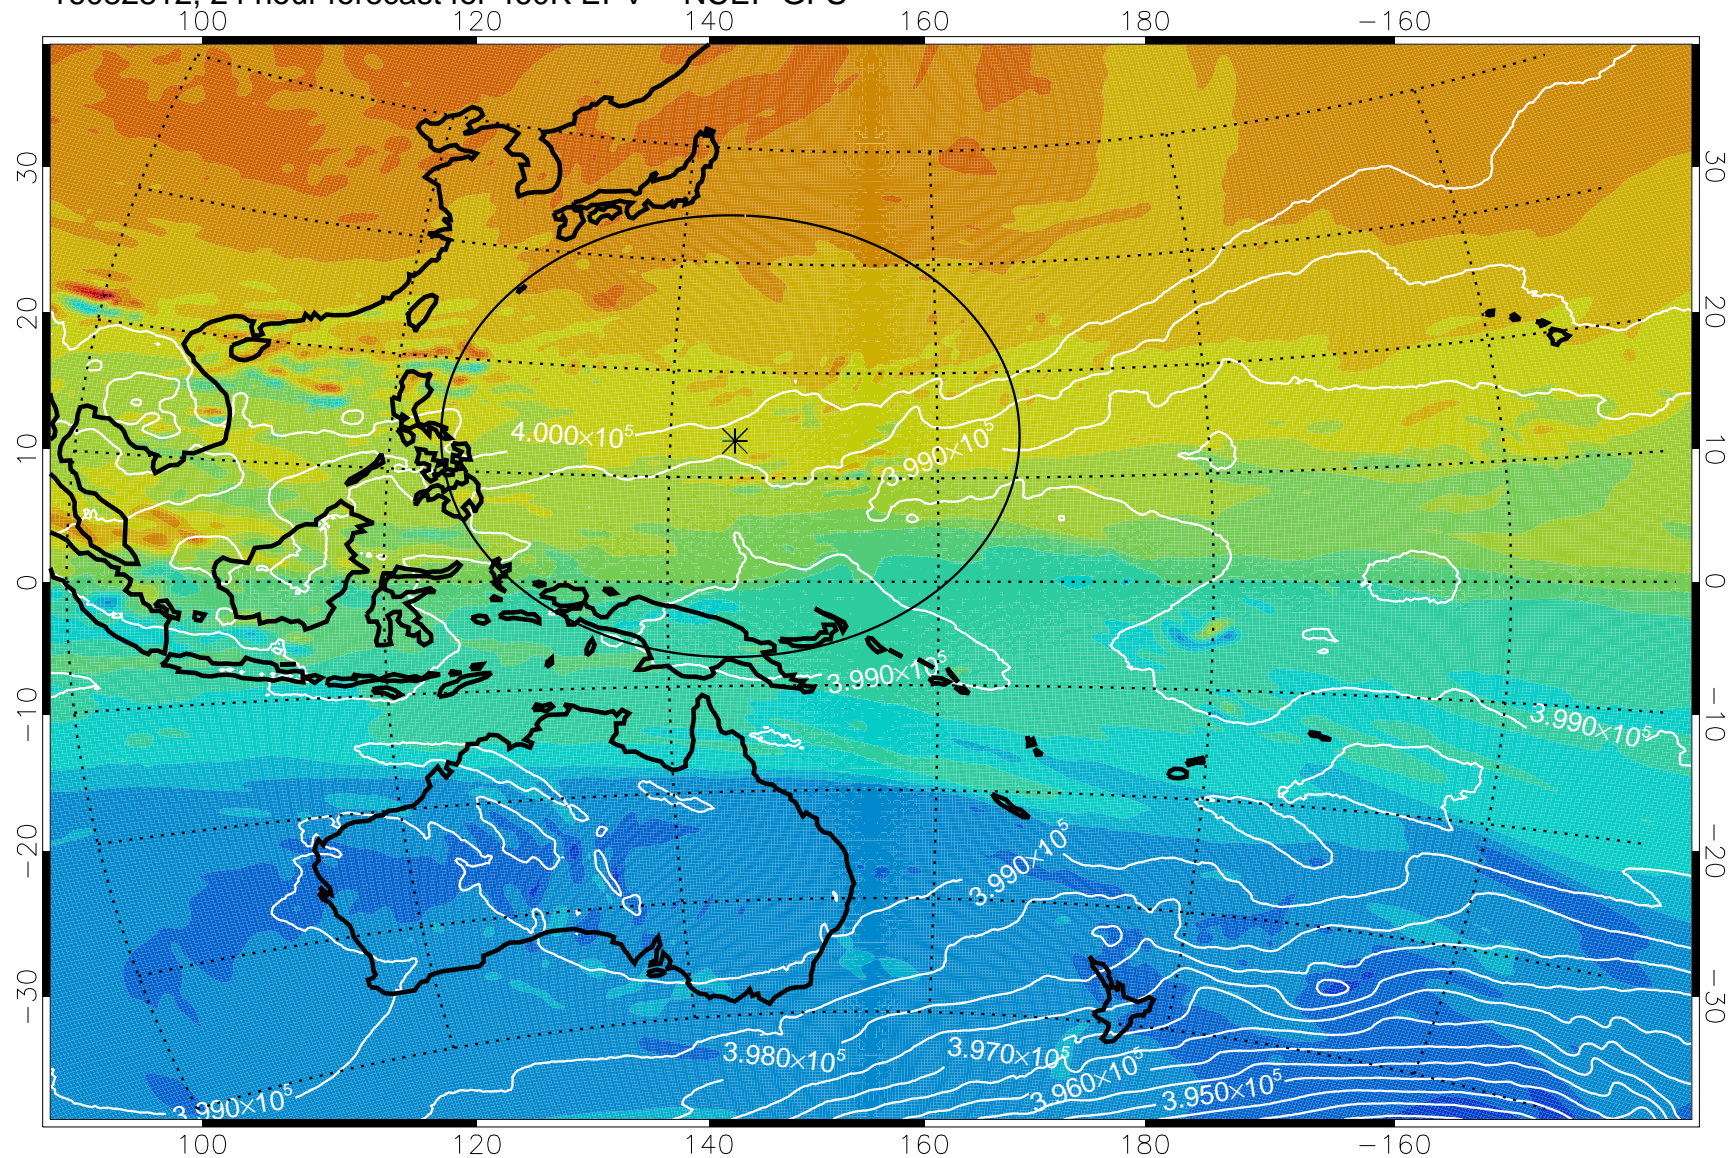

16082718, 6 hour forecast for 460K EPV -- NCEP GFS

460K Montgomery Streamfunction, white

Range ring of 2304 km

16082800, 12 hour forecast for 460K EPV -- NCEP GFS

460K Montgomery Streamfunction, white

Range ring of 2304 km

16082806, 18 hour forecast for 460K EPV -- NCEP GFS

460K Montgomery Streamfunction, white

Range ring of 2304 km

16082812, 24 hour forecast for 460K EPV -- NCEP GFS

460K Montgomery Streamfunction, white

Range ring of 2304 km

16082818, 30 hour forecast for 460K EPV -- NCEP GFS

460K Montgomery Streamfunction, white

Range ring of 2304 km

16082900, 36 hour forecast for 460K EPV -- NCEP GFS

460K Montgomery Streamfunction, white

Range ring of 2304 km

16082906, 42 hour forecast for 460K EPV -- NCEP GFS

460K Montgomery Streamfunction, white

Range ring of 2304 km

16082912, 48 hour forecast for 460K EPV -- NCEP GFS

460K Montgomery Streamfunction, white

Range ring of 2304 km