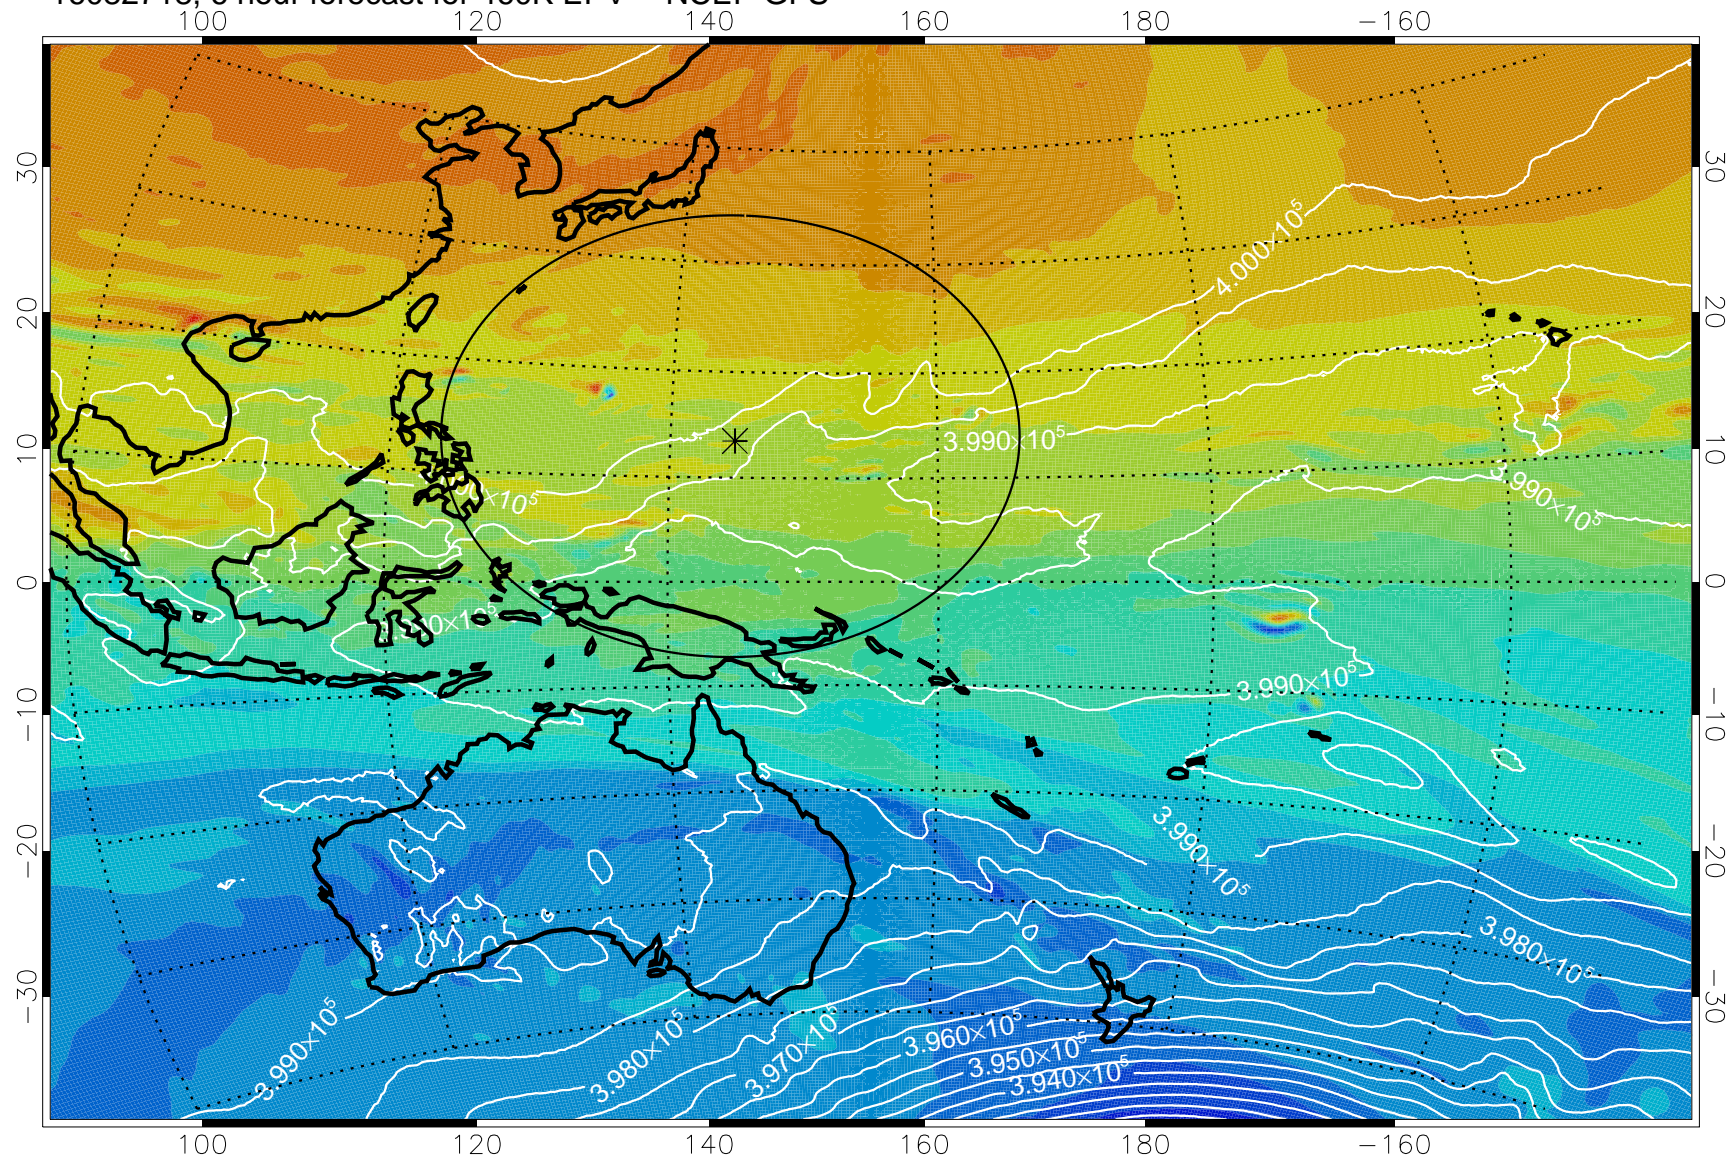

16082718, 6 hour forecast for 460K EPV -- NCEP GFS

460K Montgomery Streamfunction, white

Range ring of 2304 km

16082800, 12 hour forecast for 460K EPV -- NCEP GFS

460K Montgomery Streamfunction, white

Range ring of 2304 km

16082806, 18 hour forecast for 460K EPV -- NCEP GFS

460K Montgomery Streamfunction, white

Range ring of 2304 km

16082812, 24 hour forecast for 460K EPV -- NCEP GFS

460K Montgomery Streamfunction, white

Range ring of 2304 km

16082818, 30 hour forecast for 460K EPV -- NCEP GFS

460K Montgomery Streamfunction, white

Range ring of 2304 km

16082900, 36 hour forecast for 460K EPV -- NCEP GFS

460K Montgomery Streamfunction, white

Range ring of 2304 km

16082906, 42 hour forecast for 460K EPV -- NCEP GFS

460K Montgomery Streamfunction, white

Range ring of 2304 km

16082912, 48 hour forecast for 460K EPV -- NCEP GFS

460K Montgomery Streamfunction, white

Range ring of 2304 km