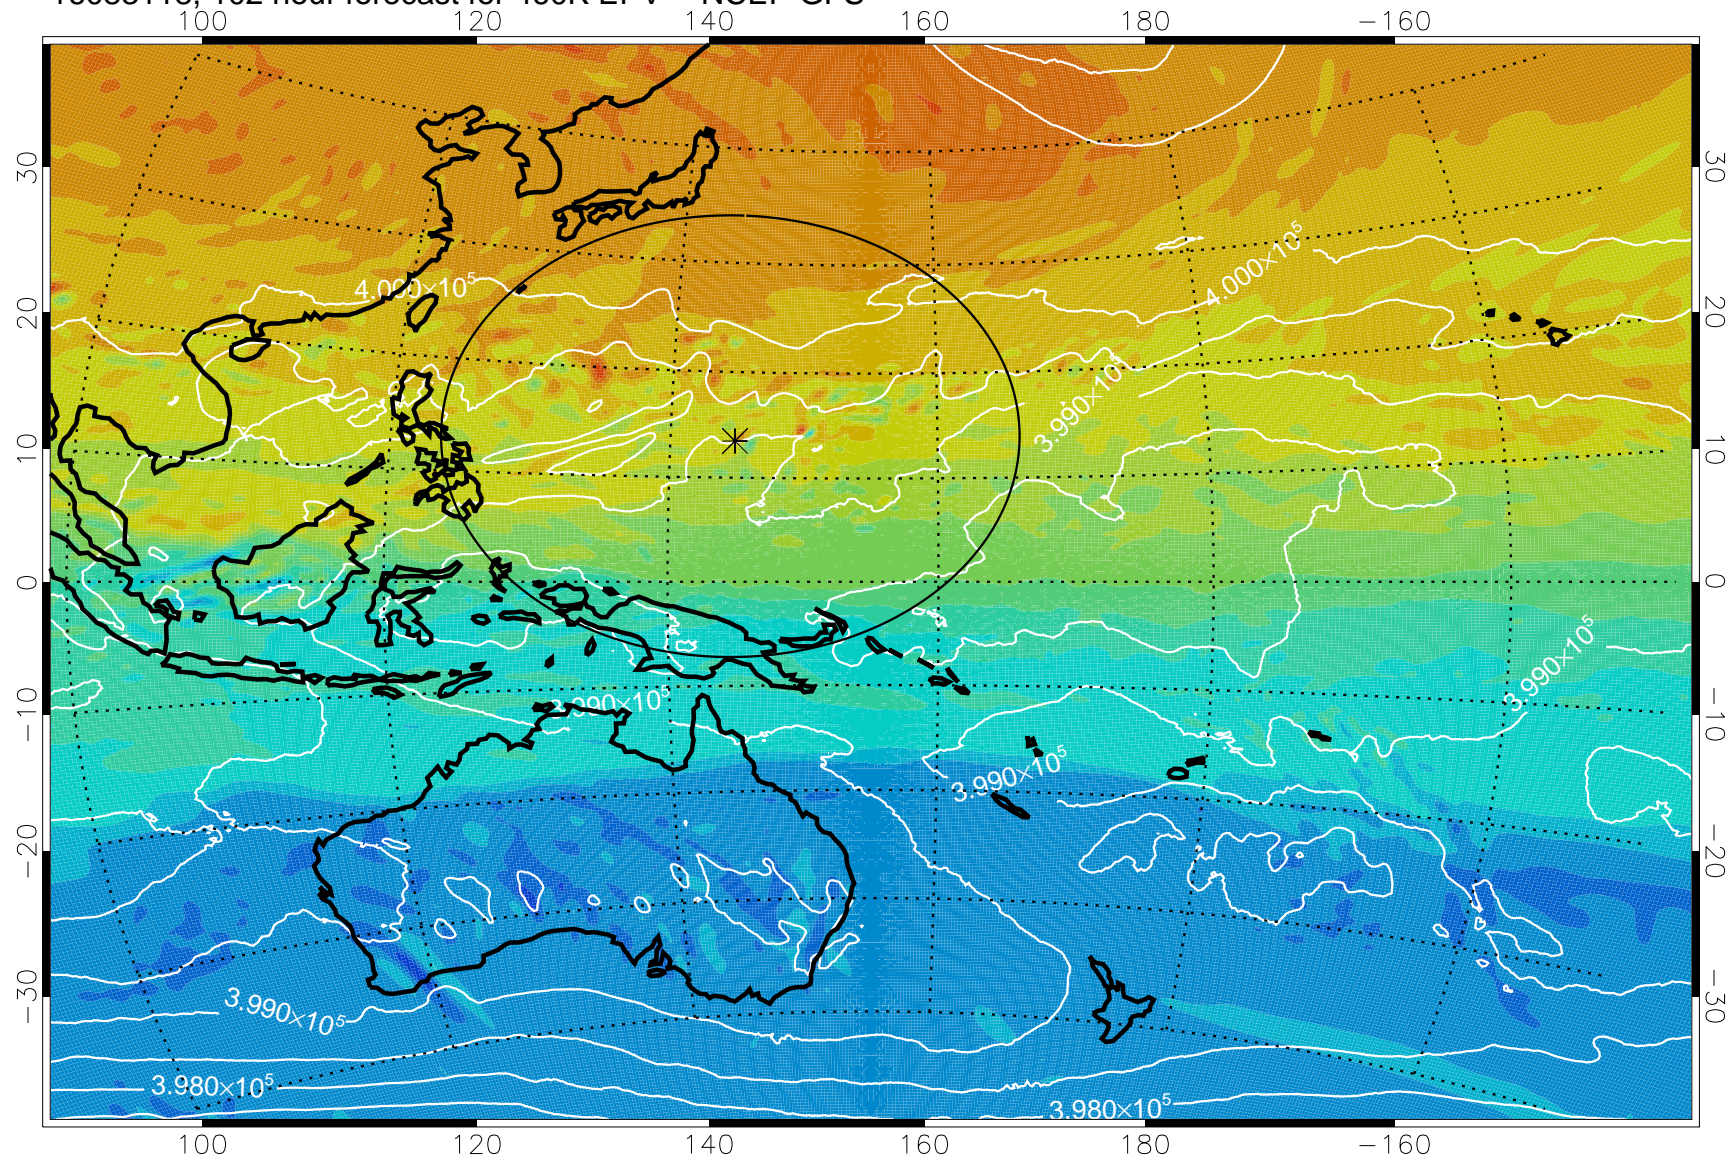

460K Montgomery Streamfunction, white

Range ring of 2304 km

16083018, 78 hour forecast for 460K EPV -- NCEP GFS

460K Montgomery Streamfunction, white

Range ring of 2304 km

16083100, 84 hour forecast for 460K EPV -- NCEP GFS

460K Montgomery Streamfunction, white

Range ring of 2304 km

16083106, 90 hour forecast for 460K EPV -- NCEP GFS

460K Montgomery Streamfunction, white

Range ring of 2304 km

16083112, 96 hour forecast for 460K EPV -- NCEP GFS

460K Montgomery Streamfunction, white

Range ring of 2304 km

16083118, 102 hour forecast for 460K EPV -- NCEP GFS

460K Montgomery Streamfunction, white

Range ring of 2304 km

16090100, 108 hour forecast for 460K EPV -- NCEP GFS