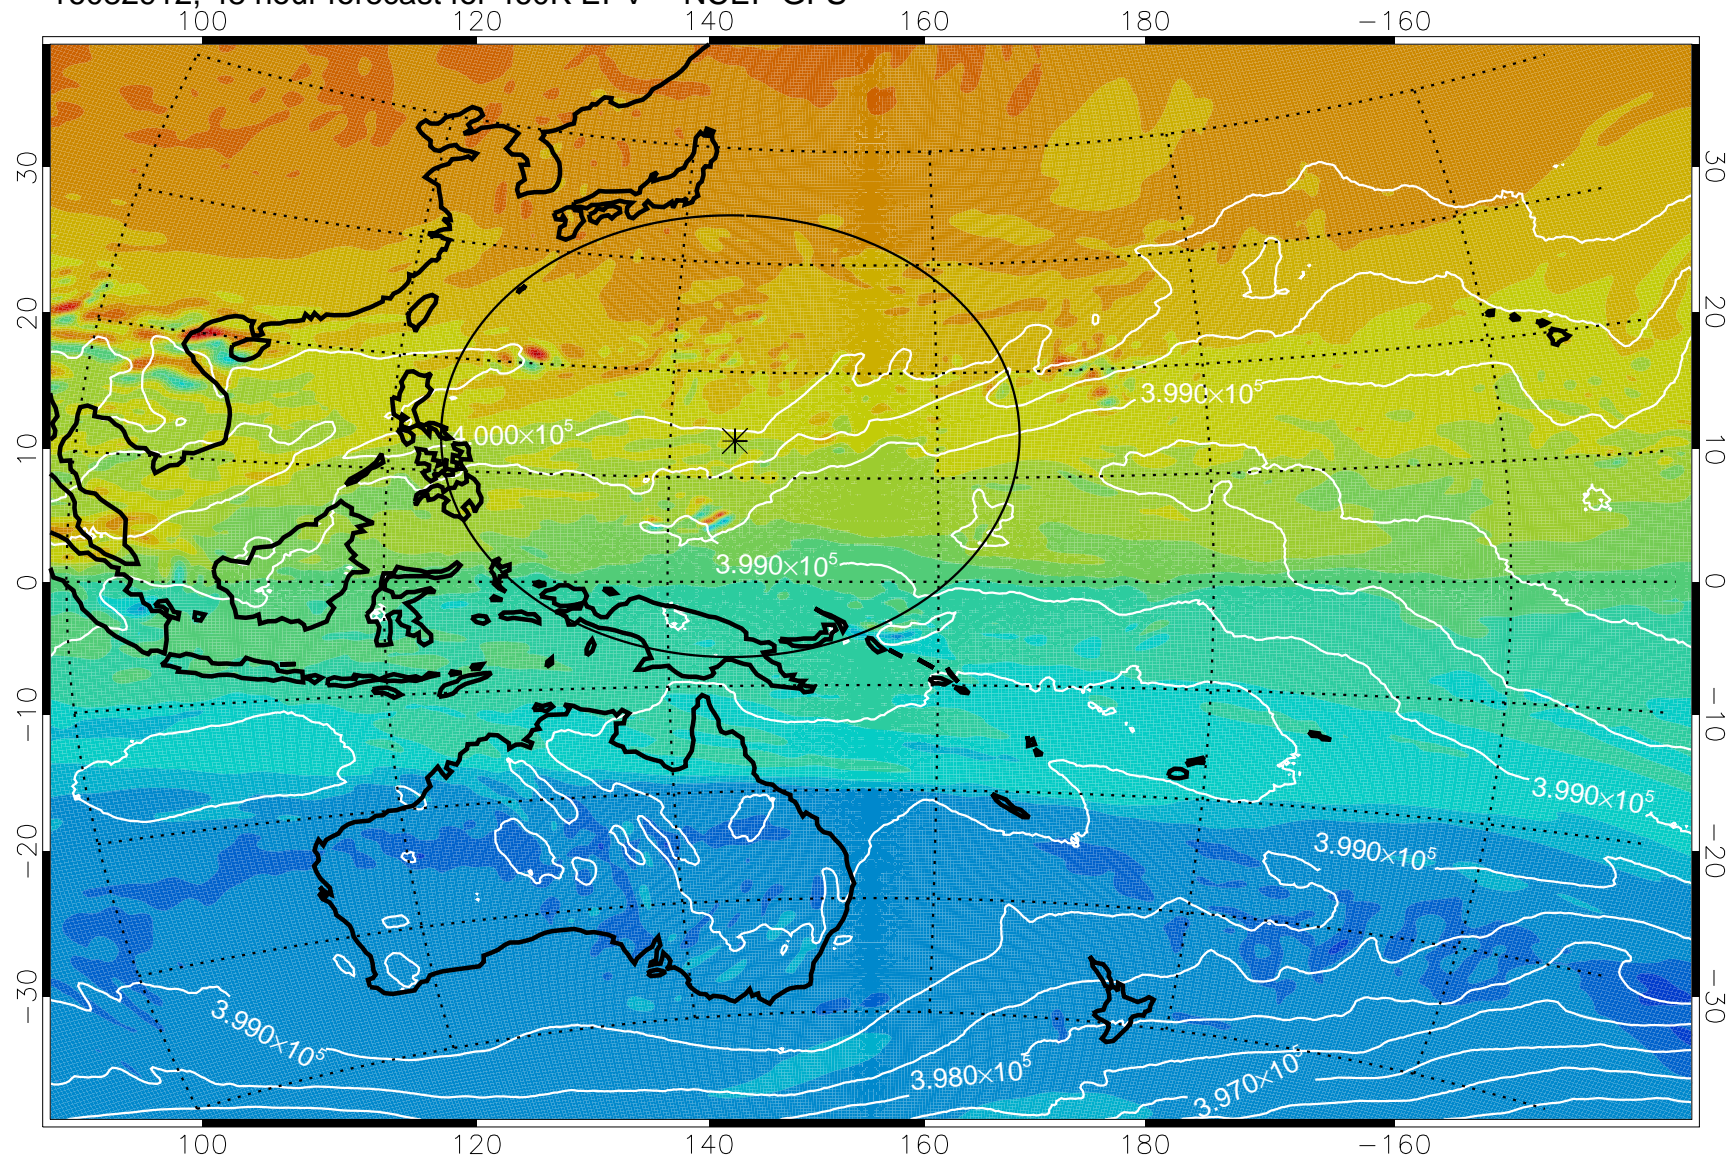

16082818, 30 hour forecast for 460K EPV -- NCEP GFS

460K Montgomery Streamfunction, white

Range ring of 2304 km

16082900, 36 hour forecast for 460K EPV -- NCEP GFS

460K Montgomery Streamfunction, white

Range ring of 2304 km

16082906, 42 hour forecast for 460K EPV -- NCEP GFS

460K Montgomery Streamfunction, white

Range ring of 2304 km

16082912, 48 hour forecast for 460K EPV -- NCEP GFS

460K Montgomery Streamfunction, white

Range ring of 2304 km

16082918, 54 hour forecast for 460K EPV -- NCEP GFS

460K Montgomery Streamfunction, white

Range ring of 2304 km

16083000, 60 hour forecast for 460K EPV -- NCEP GFS

$-4 \times 10^{-5}$      $-2 \times 10^{-5}$     0     $2 \times 10^{-5}$      $4 \times 10^{-5}$   
PVU

460K Montgomery Streamfunction, white

Range ring of 2304 km

16083006, 66 hour forecast for 460K EPV -- NCEP GFS

460K Montgomery Streamfunction, white

Range ring of 2304 km

16083012, 72 hour forecast for 460K EPV -- NCEP GFS