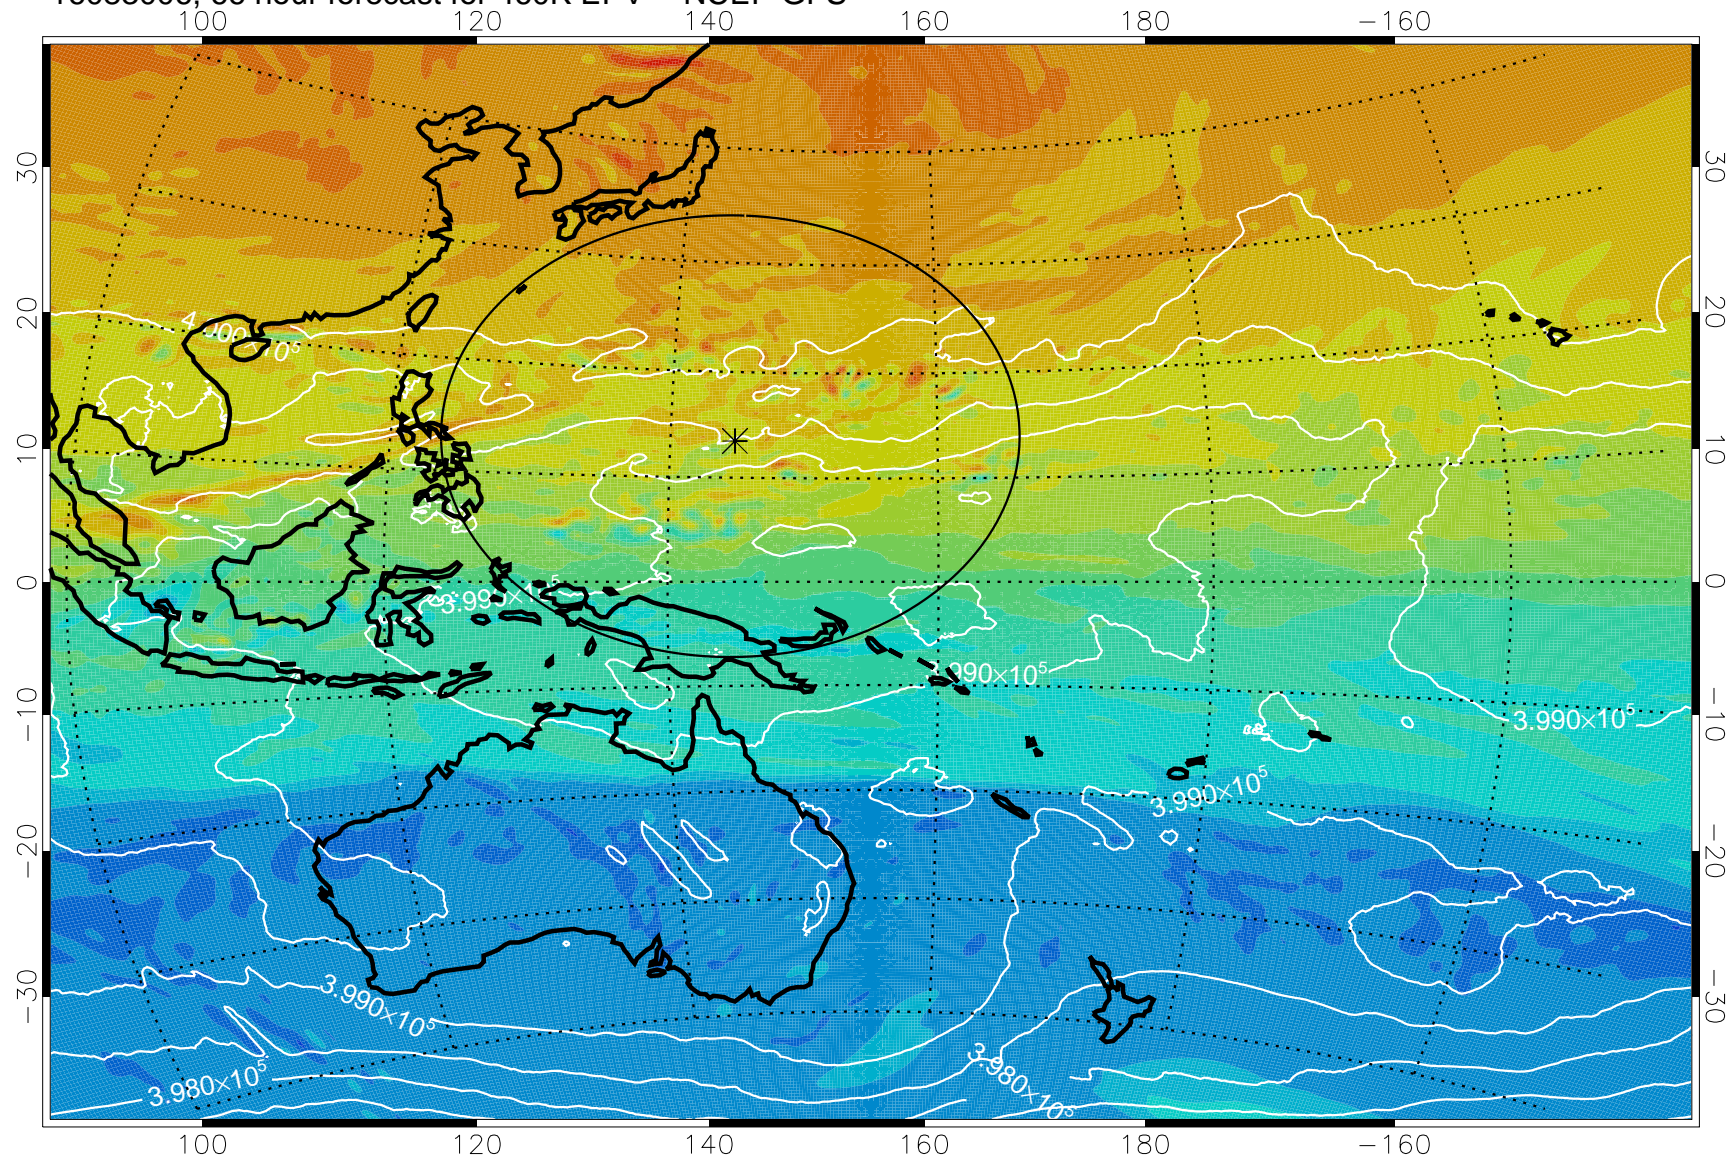

16082906, 42 hour forecast for 460K EPV -- NCEP GFS

460K Montgomery Streamfunction, white

Range ring of 2304 km

16082912, 48 hour forecast for 460K EPV -- NCEP GFS

460K Montgomery Streamfunction, white

Range ring of 2304 km

16082918, 54 hour forecast for 460K EPV -- NCEP GFS

460K Montgomery Streamfunction, white

Range ring of 2304 km

16083000, 60 hour forecast for 460K EPV -- NCEP GFS

$-4 \times 10^{-5}$      $-2 \times 10^{-5}$     0     $2 \times 10^{-5}$      $4 \times 10^{-5}$   
PVU

460K Montgomery Streamfunction, white

Range ring of 2304 km

16083006, 66 hour forecast for 460K EPV -- NCEP GFS

460K Montgomery Streamfunction, white

Range ring of 2304 km

16083012, 72 hour forecast for 460K EPV -- NCEP GFS

460K Montgomery Streamfunction, white

Range ring of 2304 km

16083018, 78 hour forecast for 460K EPV -- NCEP GFS

460K Montgomery Streamfunction, white

Range ring of 2304 km

16083100, 84 hour forecast for 460K EPV -- NCEP GFS