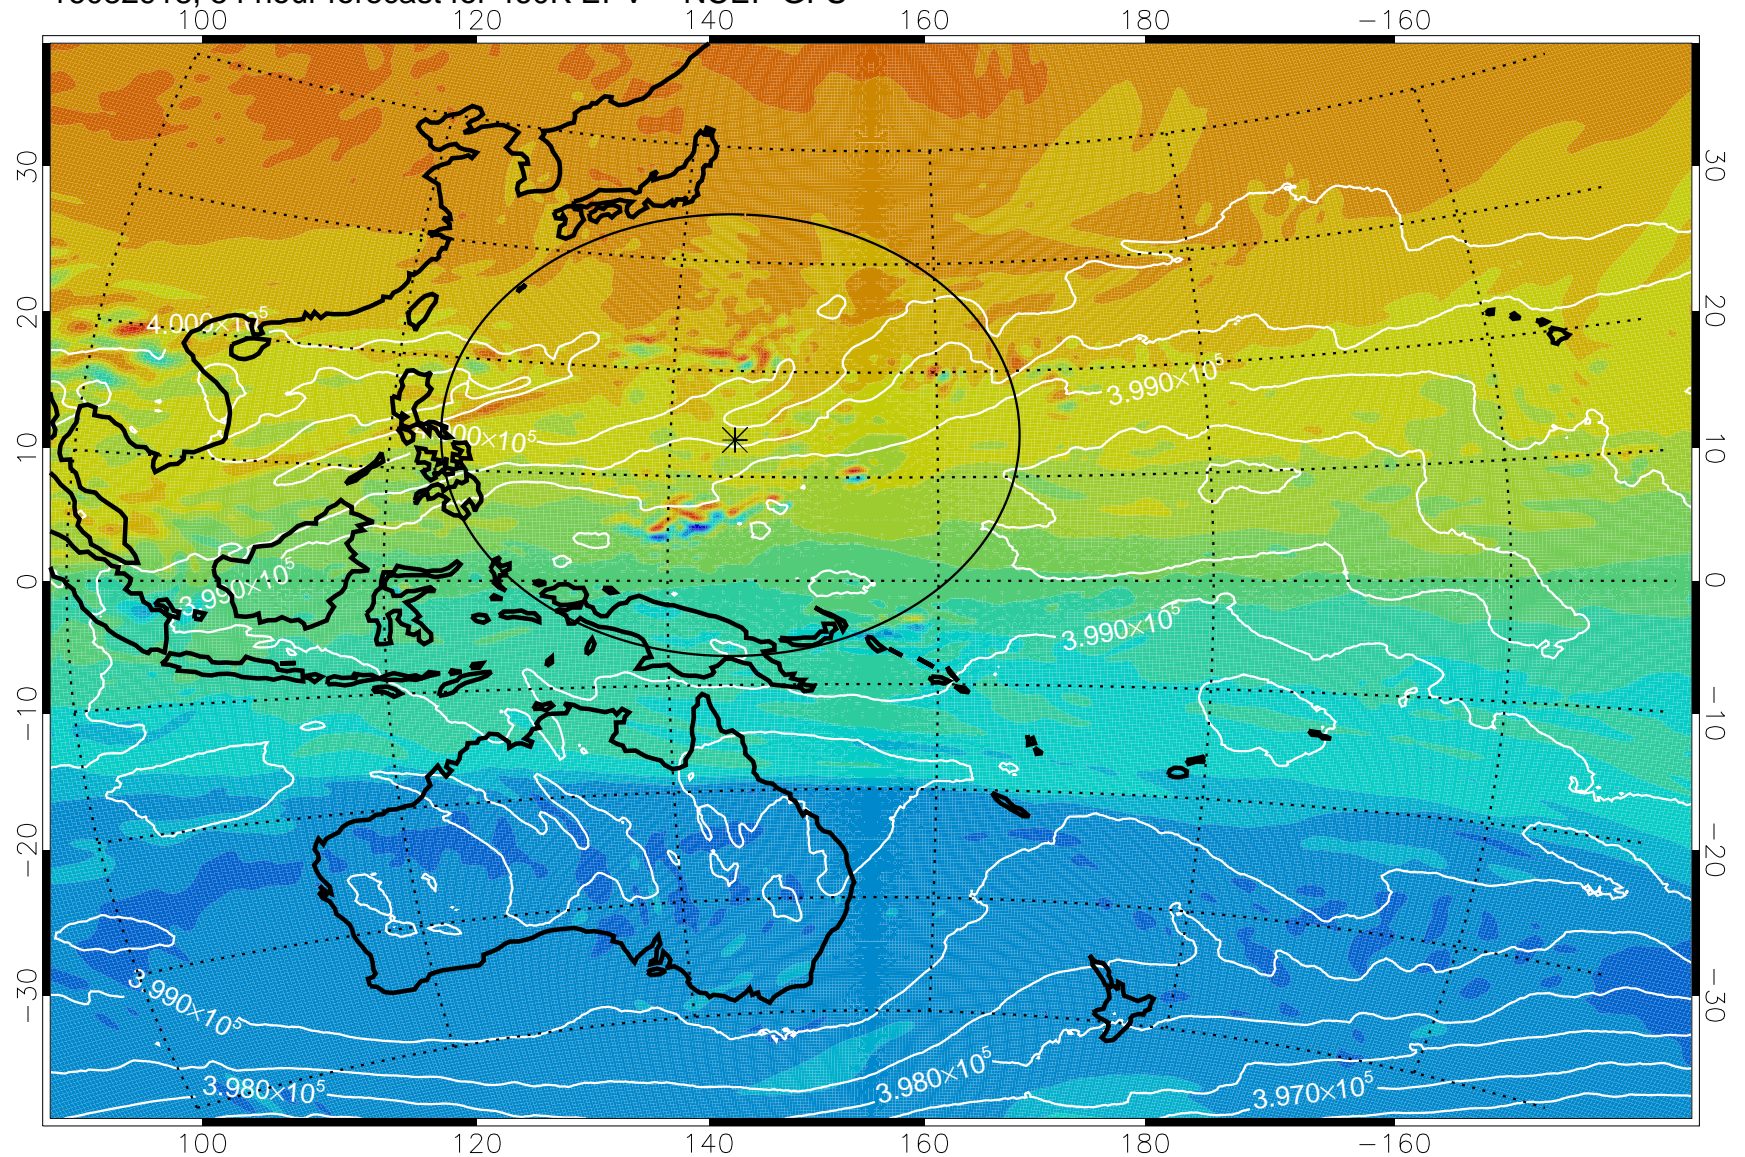

16082818, 30 hour forecast for 460K EPV -- NCEP GFS

460K Montgomery Streamfunction, white

Range ring of 2304 km

16082900, 36 hour forecast for 460K EPV -- NCEP GFS

460K Montgomery Streamfunction, white

Range ring of 2304 km

16082906, 42 hour forecast for 460K EPV -- NCEP GFS

460K Montgomery Streamfunction, white

Range ring of 2304 km

16082912, 48 hour forecast for 460K EPV -- NCEP GFS

460K Montgomery Streamfunction, white

Range ring of 2304 km

16082918, 54 hour forecast for 460K EPV -- NCEP GFS

460K Montgomery Streamfunction, white

Range ring of 2304 km

16083000, 60 hour forecast for 460K EPV -- NCEP GFS

$-4 \times 10^{-5}$      $-2 \times 10^{-5}$     0     $2 \times 10^{-5}$      $4 \times 10^{-5}$   
PVU

460K Montgomery Streamfunction, white

Range ring of 2304 km

16083006, 66 hour forecast for 460K EPV -- NCEP GFS

460K Montgomery Streamfunction, white

Range ring of 2304 km

16083012, 72 hour forecast for 460K EPV -- NCEP GFS