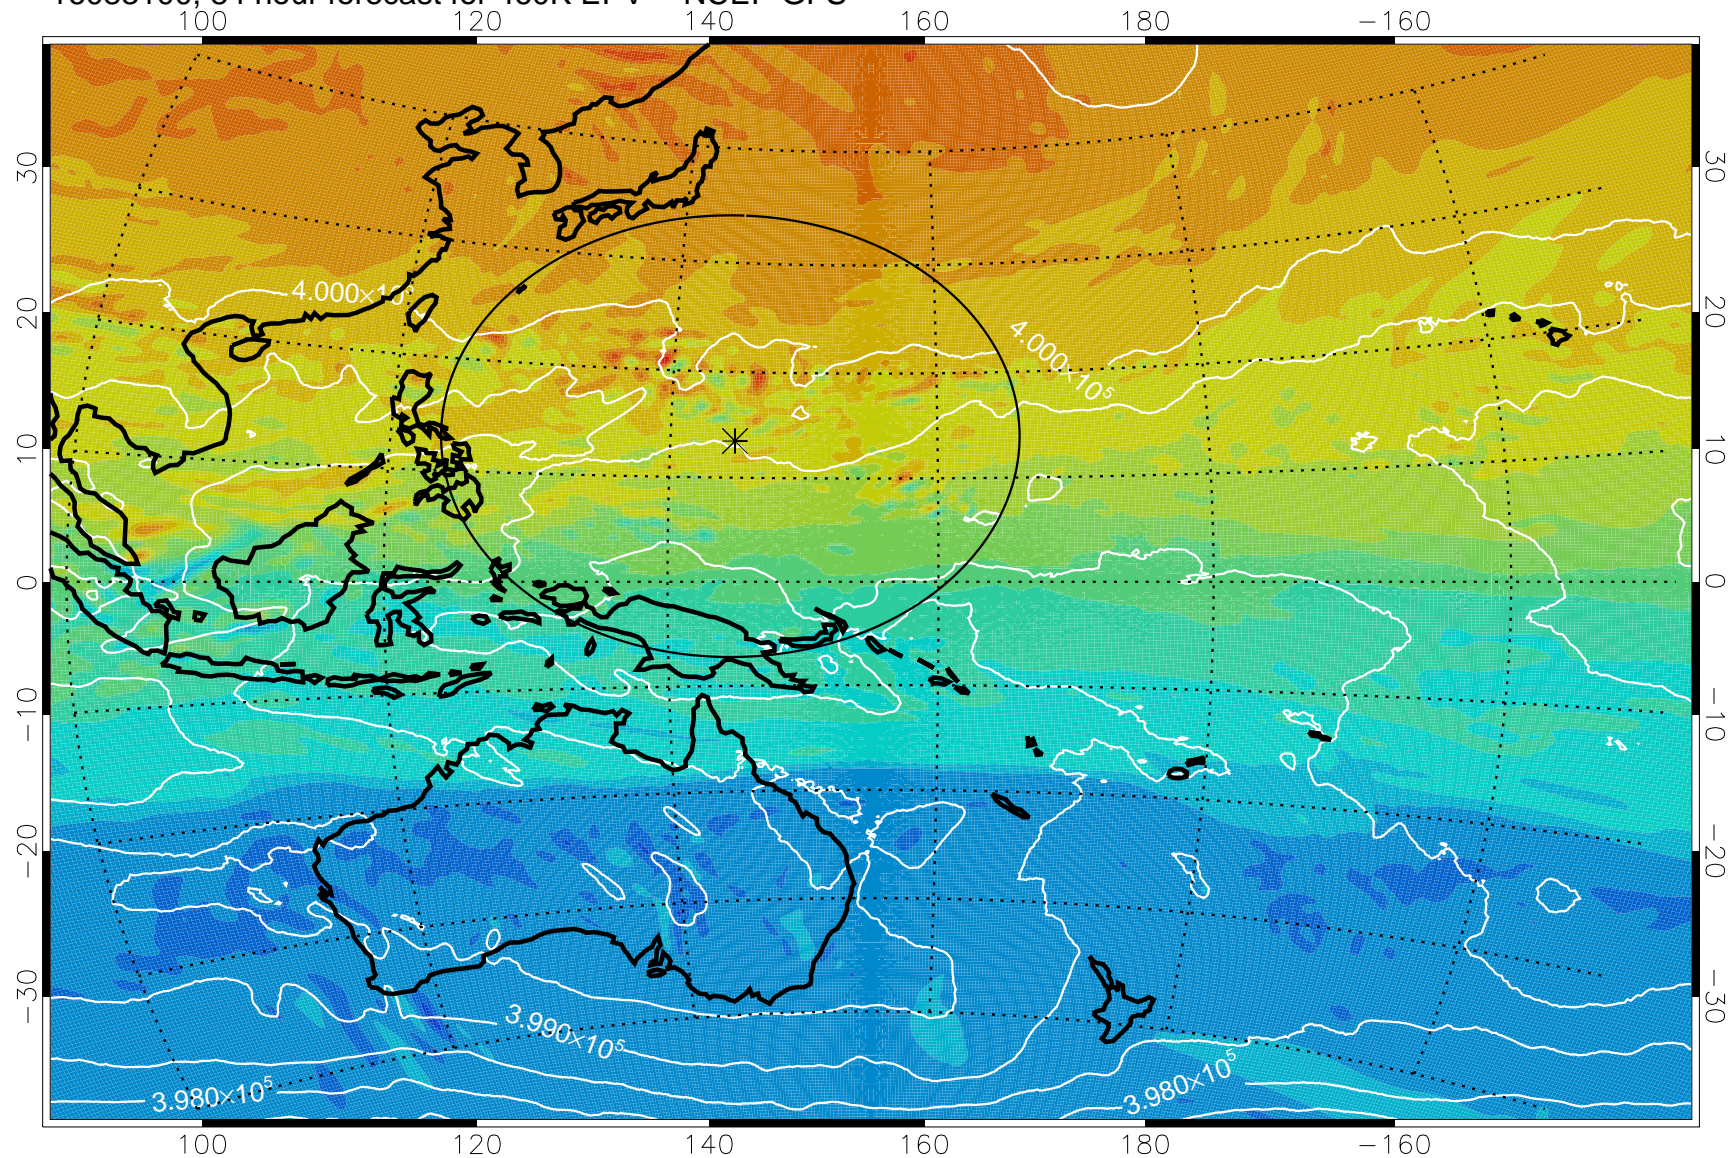

460K Montgomery Streamfunction, white

Range ring of 2304 km

16083006, 66 hour forecast for 460K EPV -- NCEP GFS

460K Montgomery Streamfunction, white

Range ring of 2304 km

16083012, 72 hour forecast for 460K EPV -- NCEP GFS

460K Montgomery Streamfunction, white

Range ring of 2304 km

16083018, 78 hour forecast for 460K EPV -- NCEP GFS

460K Montgomery Streamfunction, white

Range ring of 2304 km

16083100, 84 hour forecast for 460K EPV -- NCEP GFS

460K Montgomery Streamfunction, white

Range ring of 2304 km

16083106, 90 hour forecast for 460K EPV -- NCEP GFS

460K Montgomery Streamfunction, white

Range ring of 2304 km

16083112, 96 hour forecast for 460K EPV -- NCEP GFS

460K Montgomery Streamfunction, white

Range ring of 2304 km

16083118, 102 hour forecast for 460K EPV -- NCEP GFS

460K Montgomery Streamfunction, white

Range ring of 2304 km

16090100, 108 hour forecast for 460K EPV -- NCEP GFS