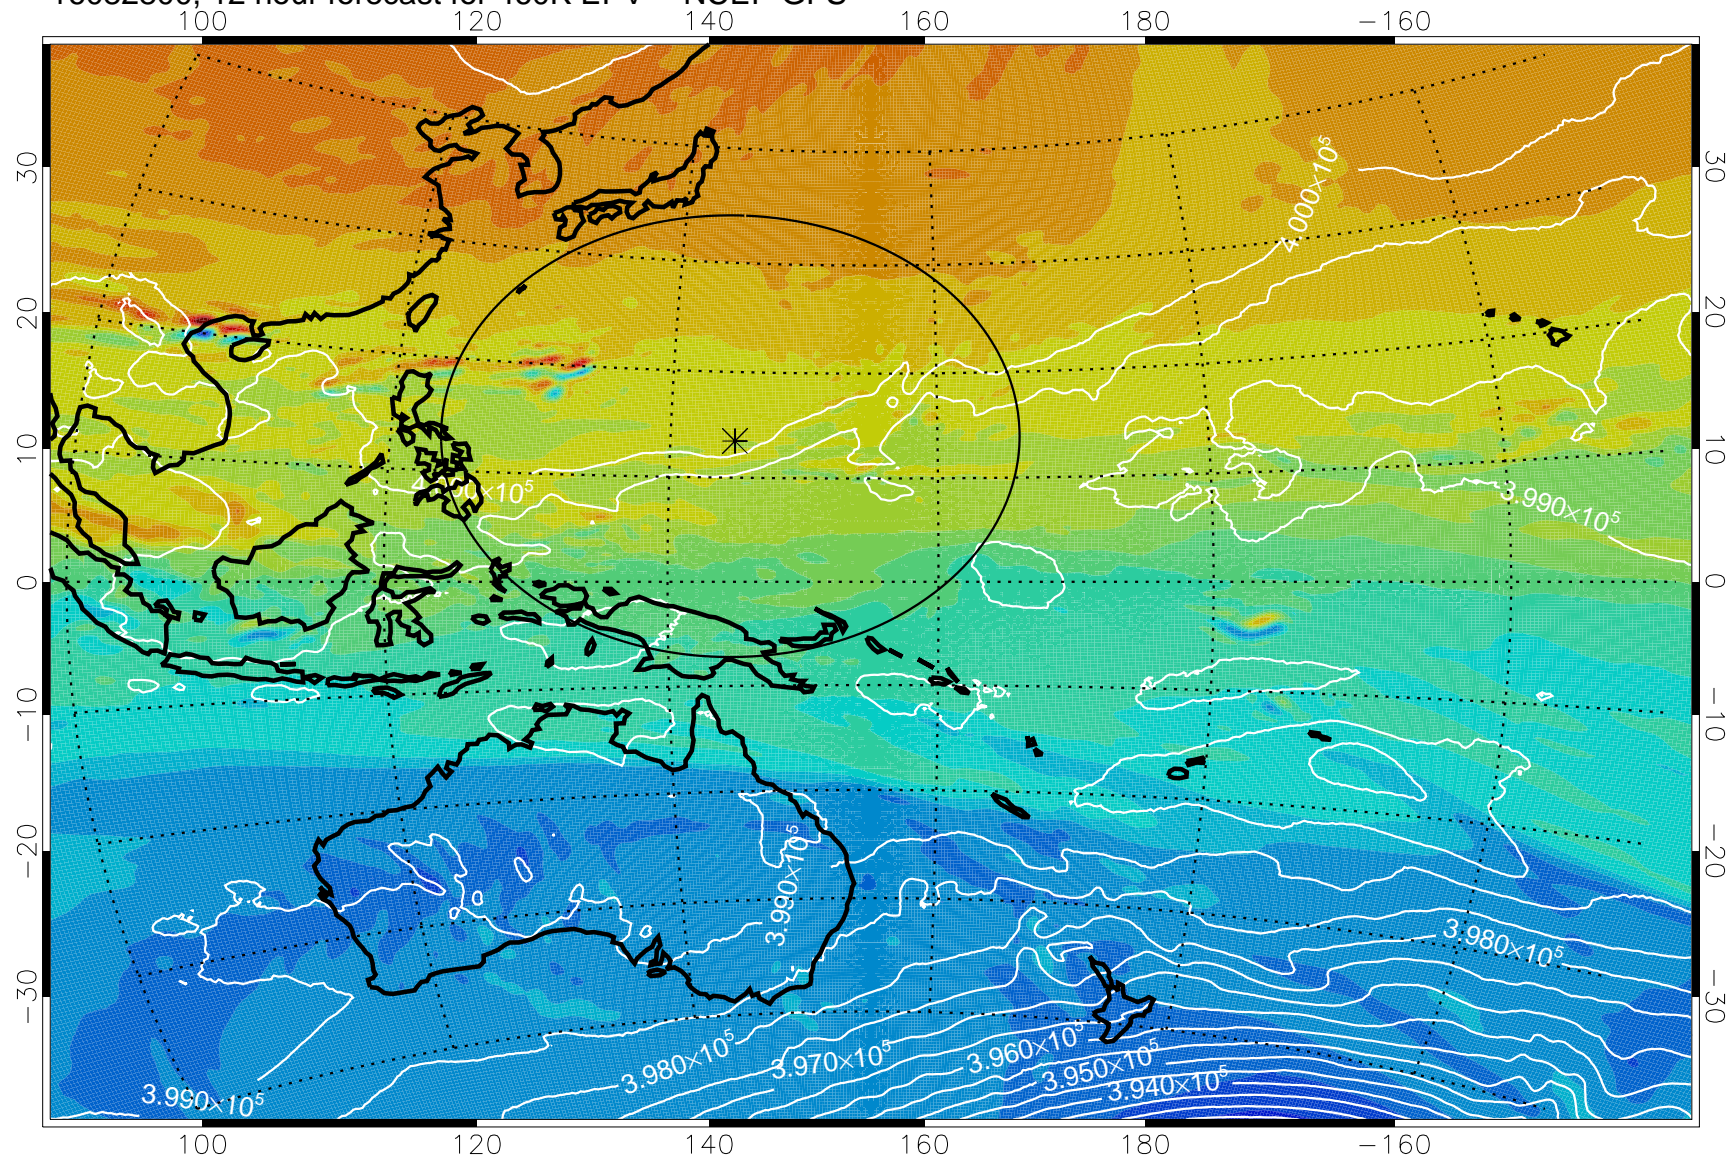

16082718, 6 hour forecast for 460K EPV -- NCEP GFS

460K Montgomery Streamfunction, white

Range ring of 2304 km

16082800, 12 hour forecast for 460K EPV -- NCEP GFS

460K Montgomery Streamfunction, white

Range ring of 2304 km

16082806, 18 hour forecast for 460K EPV -- NCEP GFS

460K Montgomery Streamfunction, white

Range ring of 2304 km

16082812, 24 hour forecast for 460K EPV -- NCEP GFS

460K Montgomery Streamfunction, white

Range ring of 2304 km

16082818, 30 hour forecast for 460K EPV -- NCEP GFS

460K Montgomery Streamfunction, white

Range ring of 2304 km

16082900, 36 hour forecast for 460K EPV -- NCEP GFS

460K Montgomery Streamfunction, white

Range ring of 2304 km

16082906, 42 hour forecast for 460K EPV -- NCEP GFS

460K Montgomery Streamfunction, white

Range ring of 2304 km

16082912, 48 hour forecast for 460K EPV -- NCEP GFS

460K Montgomery Streamfunction, white

Range ring of 2304 km