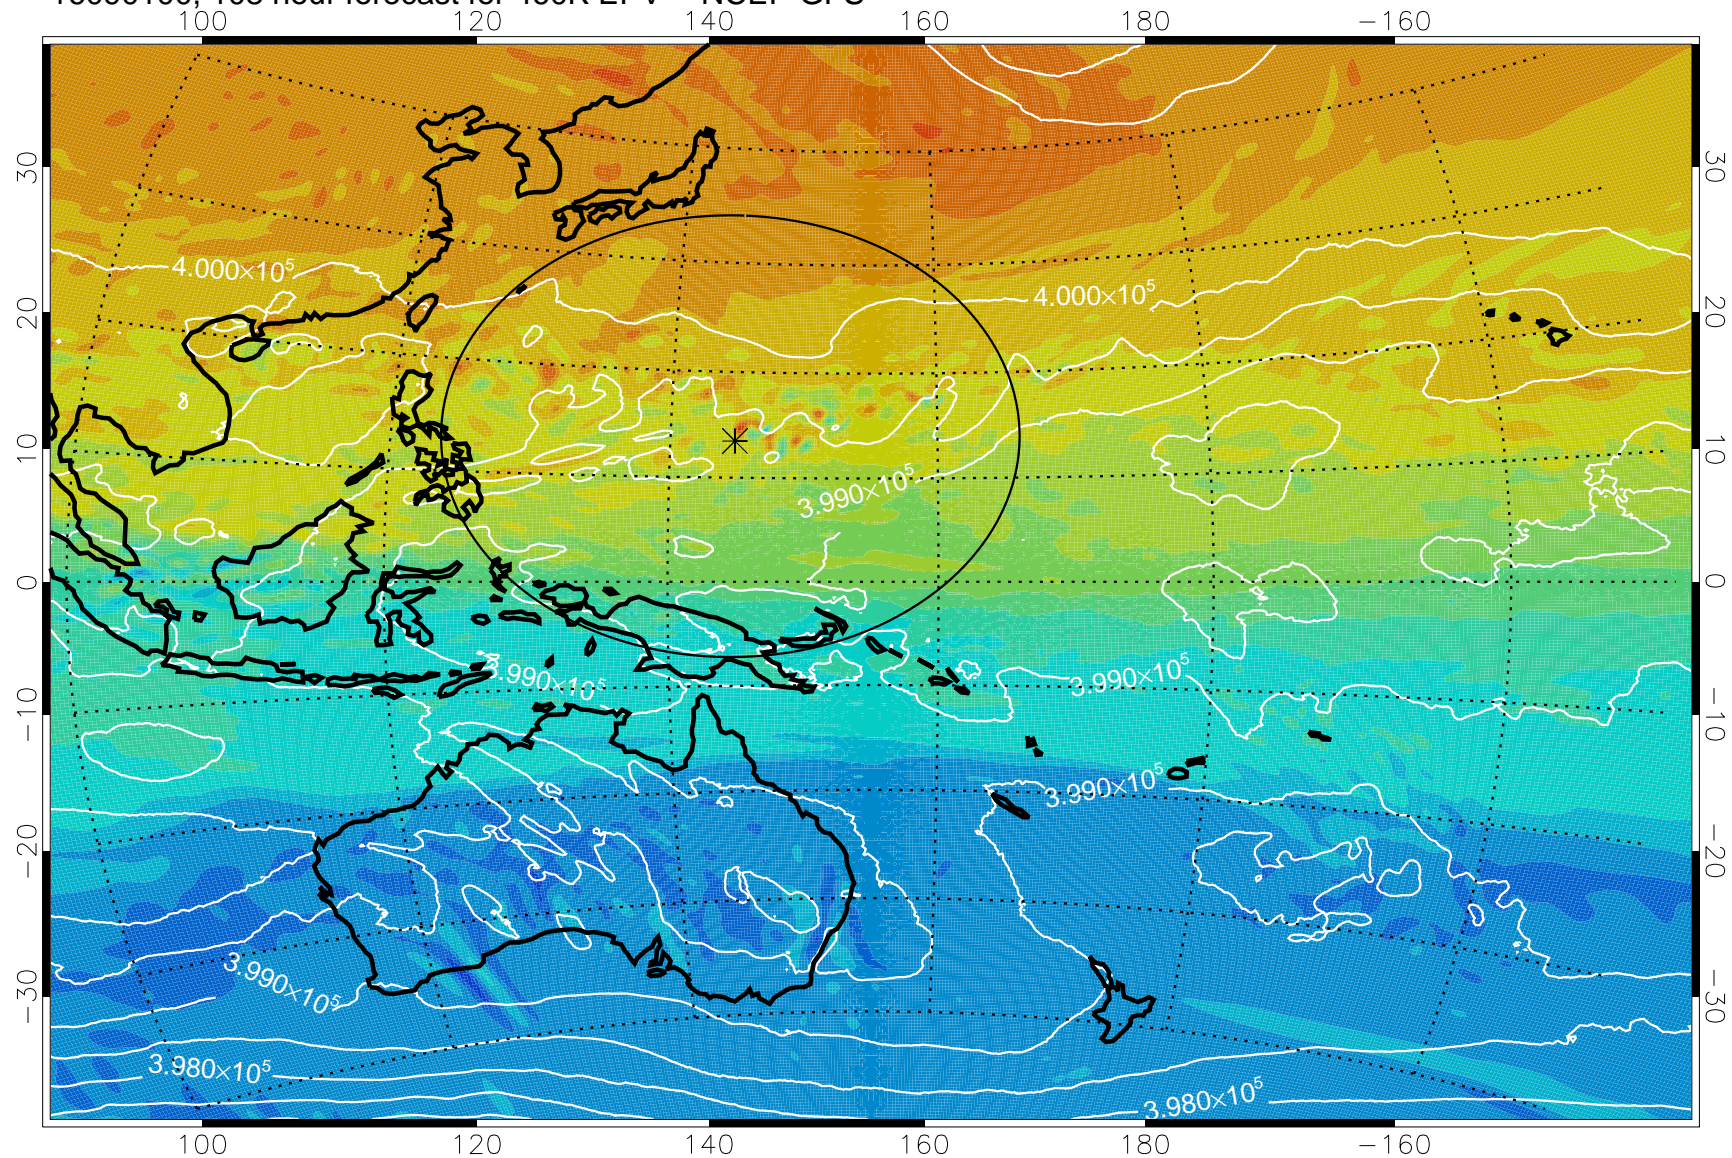

460K Montgomery Streamfunction, white

Range ring of 2304 km

16083106, 90 hour forecast for 460K EPV -- NCEP GFS

460K Montgomery Streamfunction, white

Range ring of 2304 km

16083112, 96 hour forecast for 460K EPV -- NCEP GFS

460K Montgomery Streamfunction, white

Range ring of 2304 km

16083118, 102 hour forecast for 460K EPV -- NCEP GFS

460K Montgomery Streamfunction, white

Range ring of 2304 km

16090100, 108 hour forecast for 460K EPV -- NCEP GFS

460K Montgomery Streamfunction, white

Range ring of 2304 km

16090106, 114 hour forecast for 460K EPV -- NCEP GFS

460K Montgomery Streamfunction, white

Range ring of 2304 km

16090112, 120 hour forecast for 460K EPV -- NCEP GFS

460K Montgomery Streamfunction, white

Range ring of 2304 km