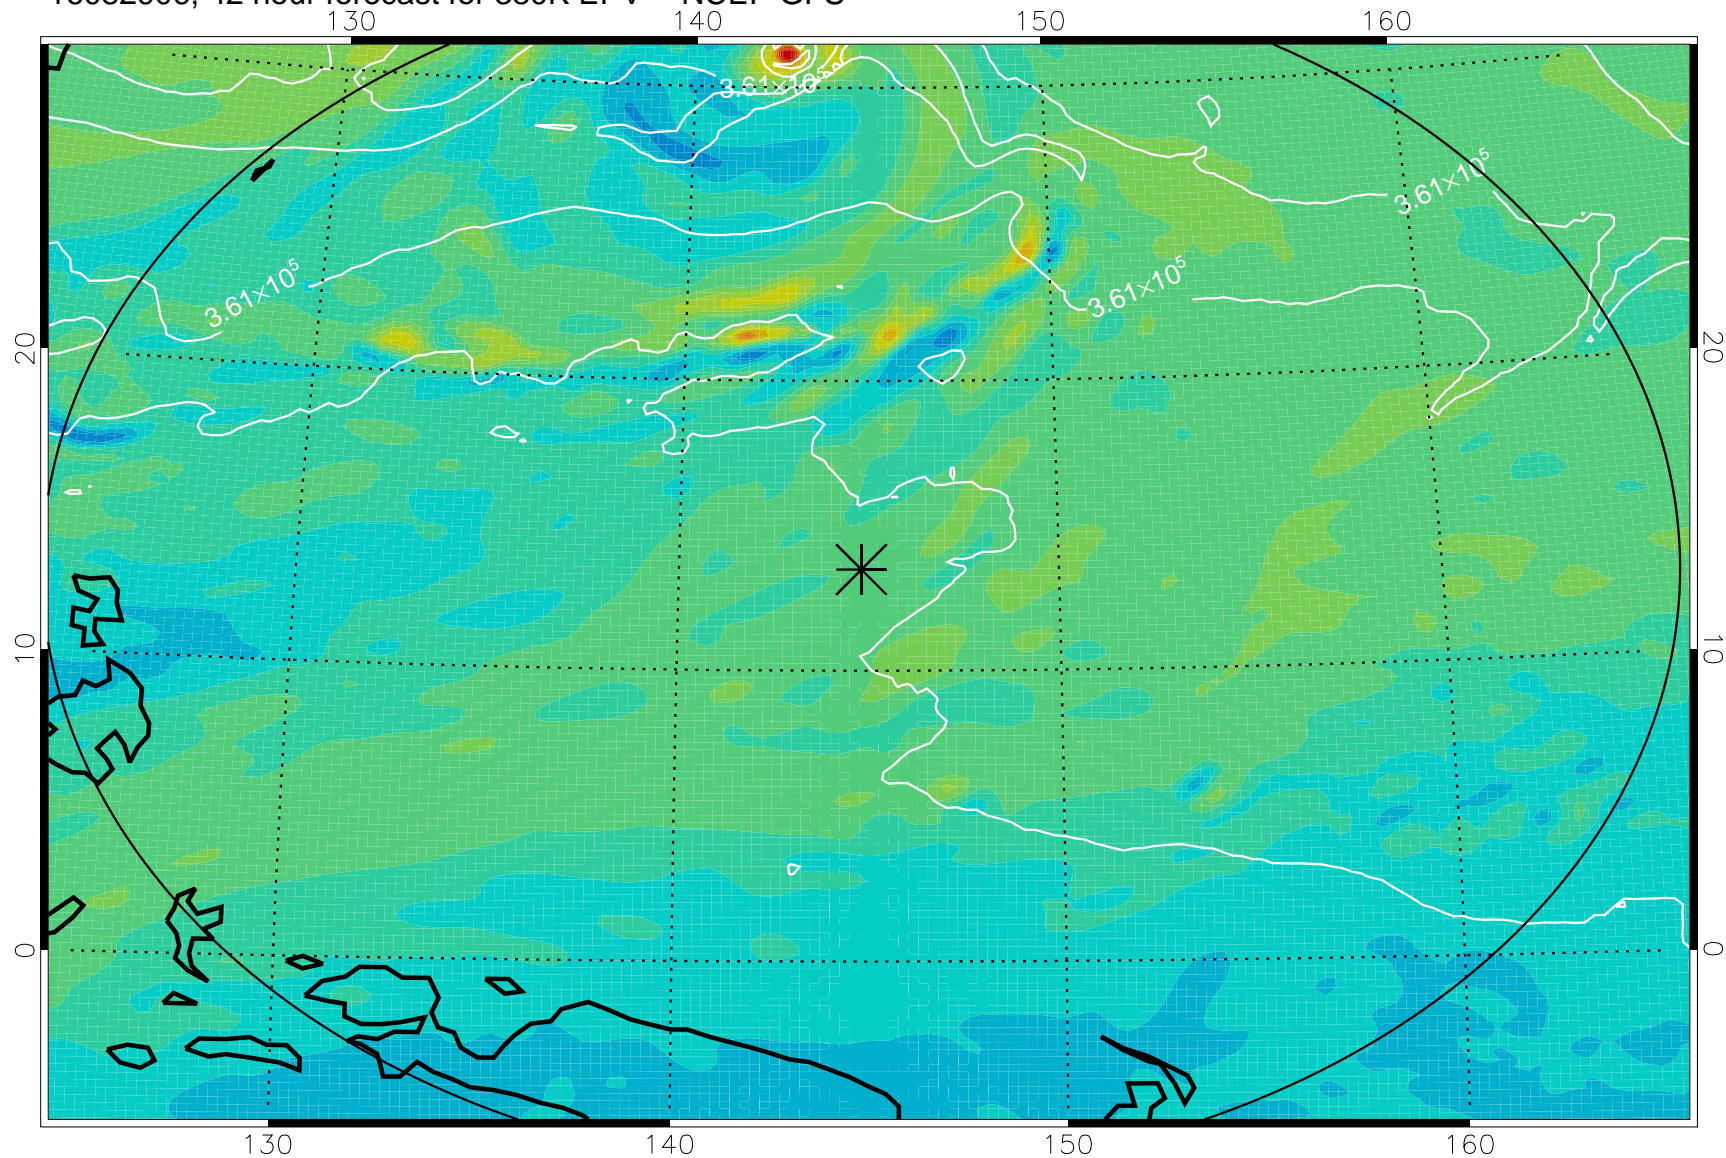

16082818, 30 hour forecast for 380K EPV -- NCEP GFS

380K Montgomery Streamfunction, white

Range ring of 2304 km

16082900, 36 hour forecast for 380K EPV -- NCEP GFS

380K Montgomery Streamfunction, white

Range ring of 2304 km

16082906, 42 hour forecast for 380K EPV -- NCEP GFS

380K Montgomery Streamfunction, white

Range ring of 2304 km

16082912, 48 hour forecast for 380K EPV -- NCEP GFS

380K Montgomery Streamfunction, white

Range ring of 2304 km

16082918, 54 hour forecast for 380K EPV -- NCEP GFS

380K Montgomery Streamfunction, white

Range ring of 2304 km

16083000, 60 hour forecast for 380K EPV -- NCEP GFS

380K Montgomery Streamfunction, white

Range ring of 2304 km

16083006, 66 hour forecast for 380K EPV -- NCEP GFS

16083012, 72 hour forecast for 380K EPV -- NCEP GFS

380K Montgomery Streamfunction, white

Range ring of 2304 km

16083018, 78 hour forecast for 380K EPV -- NCEP GFS