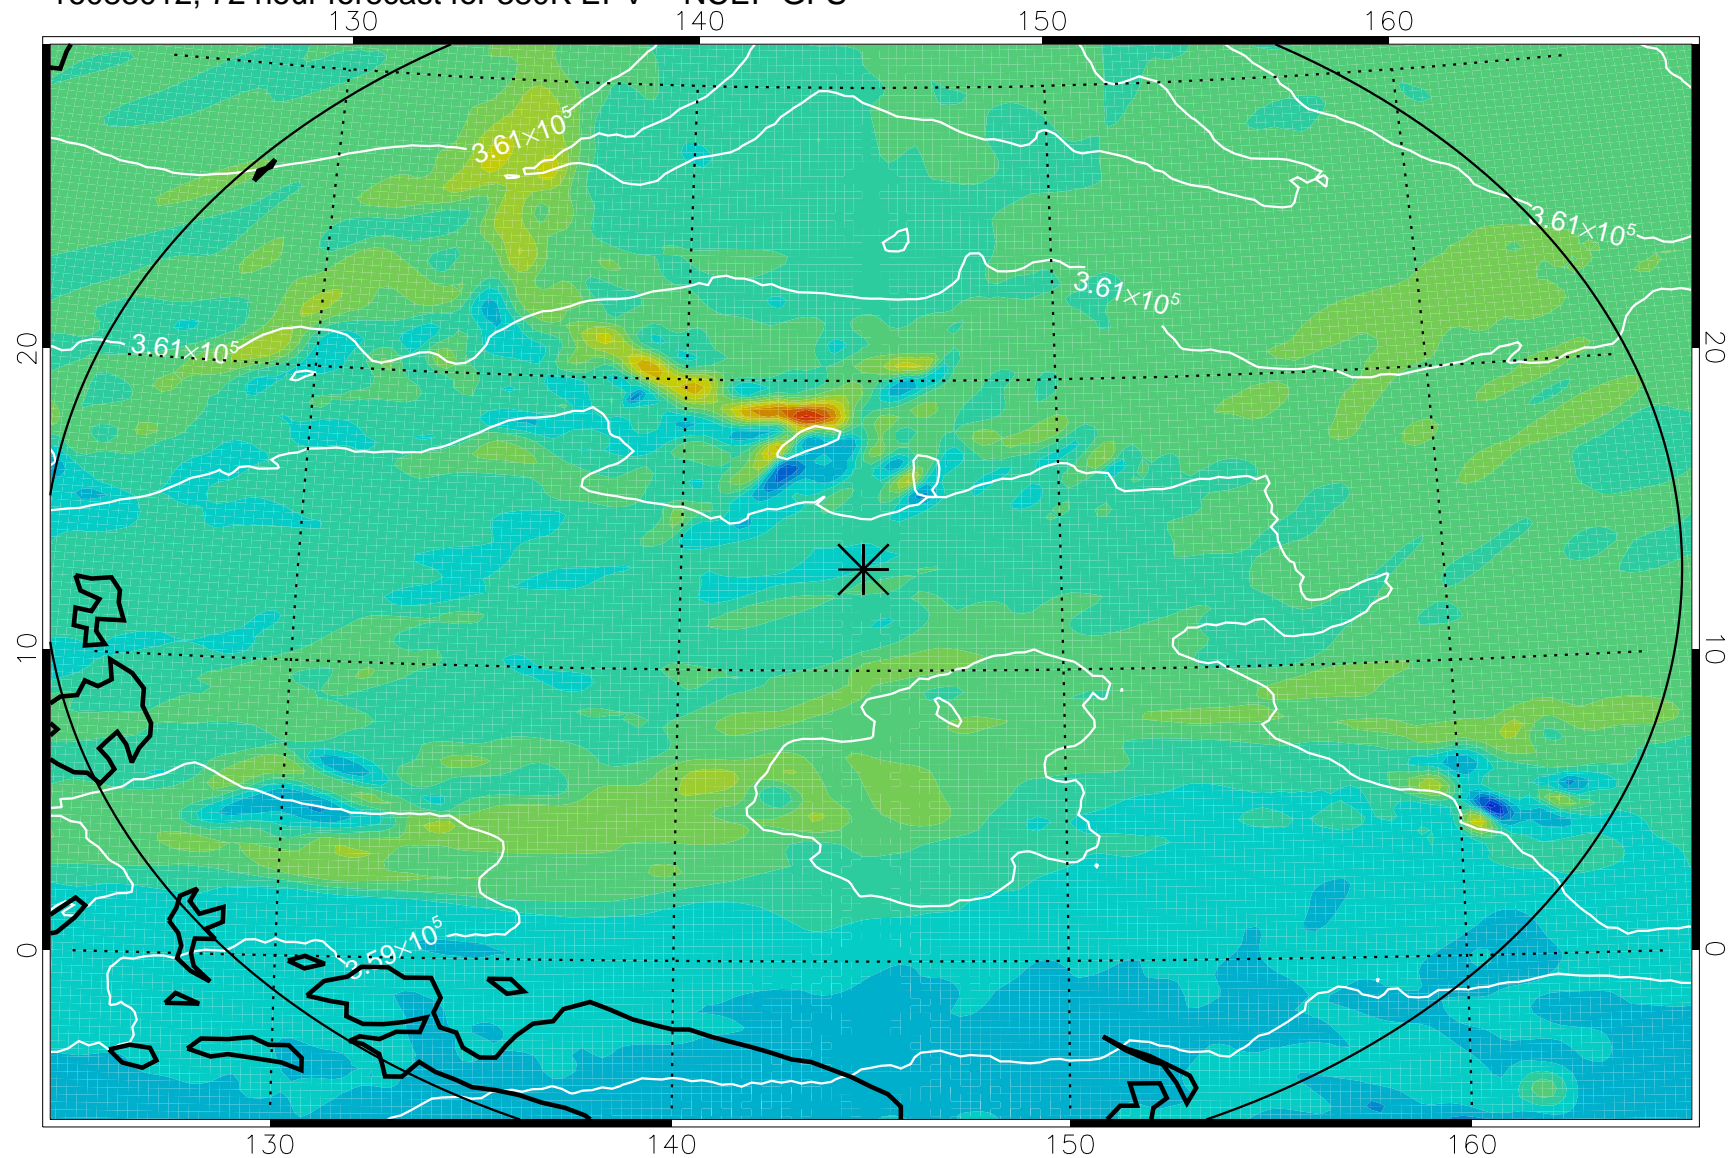

16082906, 42 hour forecast for 380K EPV -- NCEP GFS

380K Montgomery Streamfunction, white

Range ring of 2304 km

16082912, 48 hour forecast for 380K EPV -- NCEP GFS

380K Montgomery Streamfunction, white

Range ring of 2304 km

16082918, 54 hour forecast for 380K EPV -- NCEP GFS

380K Montgomery Streamfunction, white

Range ring of 2304 km

16083000, 60 hour forecast for 380K EPV -- NCEP GFS

380K Montgomery Streamfunction, white

Range ring of 2304 km

16083006, 66 hour forecast for 380K EPV -- NCEP GFS

16083012, 72 hour forecast for 380K EPV -- NCEP GFS

380K Montgomery Streamfunction, white

Range ring of 2304 km

16083018, 78 hour forecast for 380K EPV -- NCEP GFS

380K Montgomery Streamfunction, white

Range ring of 2304 km

16083100, 84 hour forecast for 380K EPV -- NCEP GFS

380K Montgomery Streamfunction, white

Range ring of 2304 km

16083106, 90 hour forecast for 380K EPV -- NCEP GFS