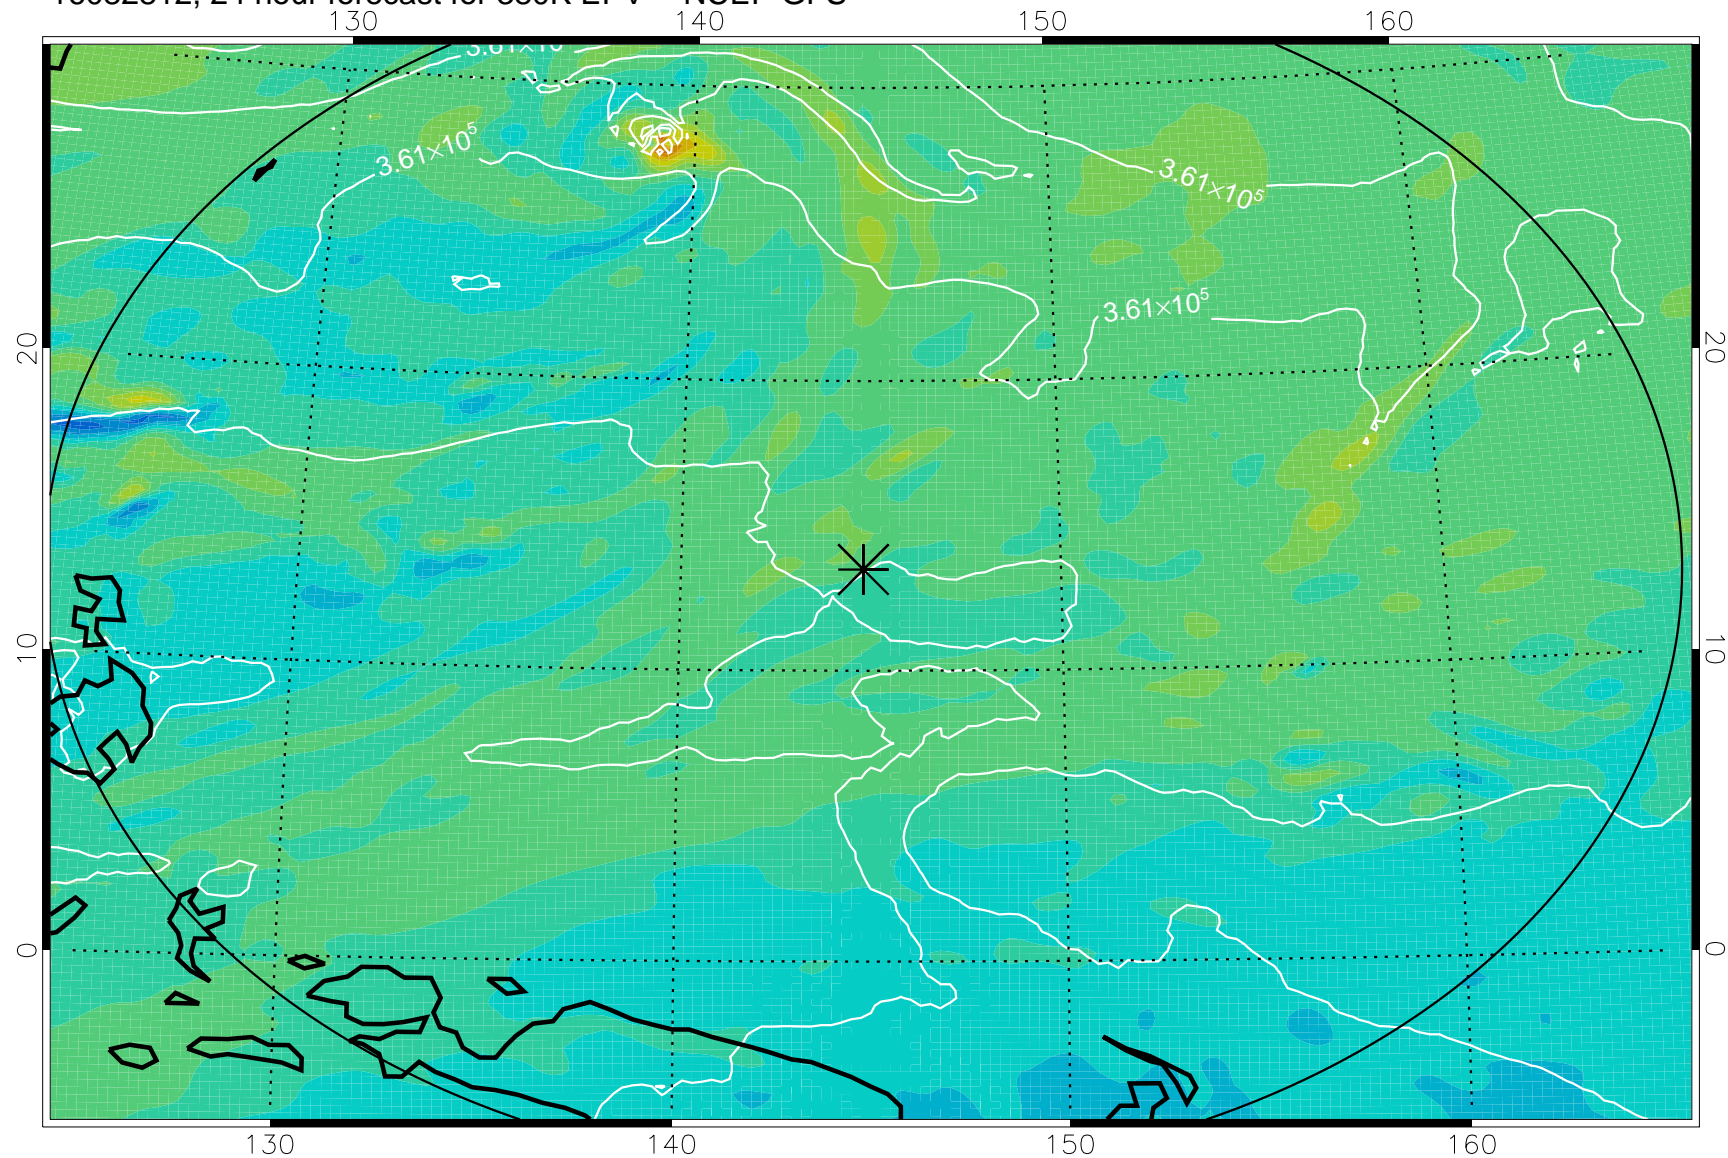

16082718, 6 hour forecast for 380K EPV -- NCEP GFS

380K Montgomery Streamfunction, white

Range ring of 2304 km

16082800, 12 hour forecast for 380K EPV -- NCEP GFS

380K Montgomery Streamfunction, white

Range ring of 2304 km

16082806, 18 hour forecast for 380K EPV -- NCEP GFS

380K Montgomery Streamfunction, white

Range ring of 2304 km

16082812, 24 hour forecast for 380K EPV -- NCEP GFS

380K Montgomery Streamfunction, white

Range ring of 2304 km

16082818, 30 hour forecast for 380K EPV -- NCEP GFS

380K Montgomery Streamfunction, white

Range ring of 2304 km

16082900, 36 hour forecast for 380K EPV -- NCEP GFS

380K Montgomery Streamfunction, white

Range ring of 2304 km

16083006, 66 hour forecast for 380K EPV -- NCEP GFS

16083012, 72 hour forecast for 380K EPV -- NCEP GFS

380K Montgomery Streamfunction, white

Range ring of 2304 km

16083018, 78 hour forecast for 380K EPV -- NCEP GFS