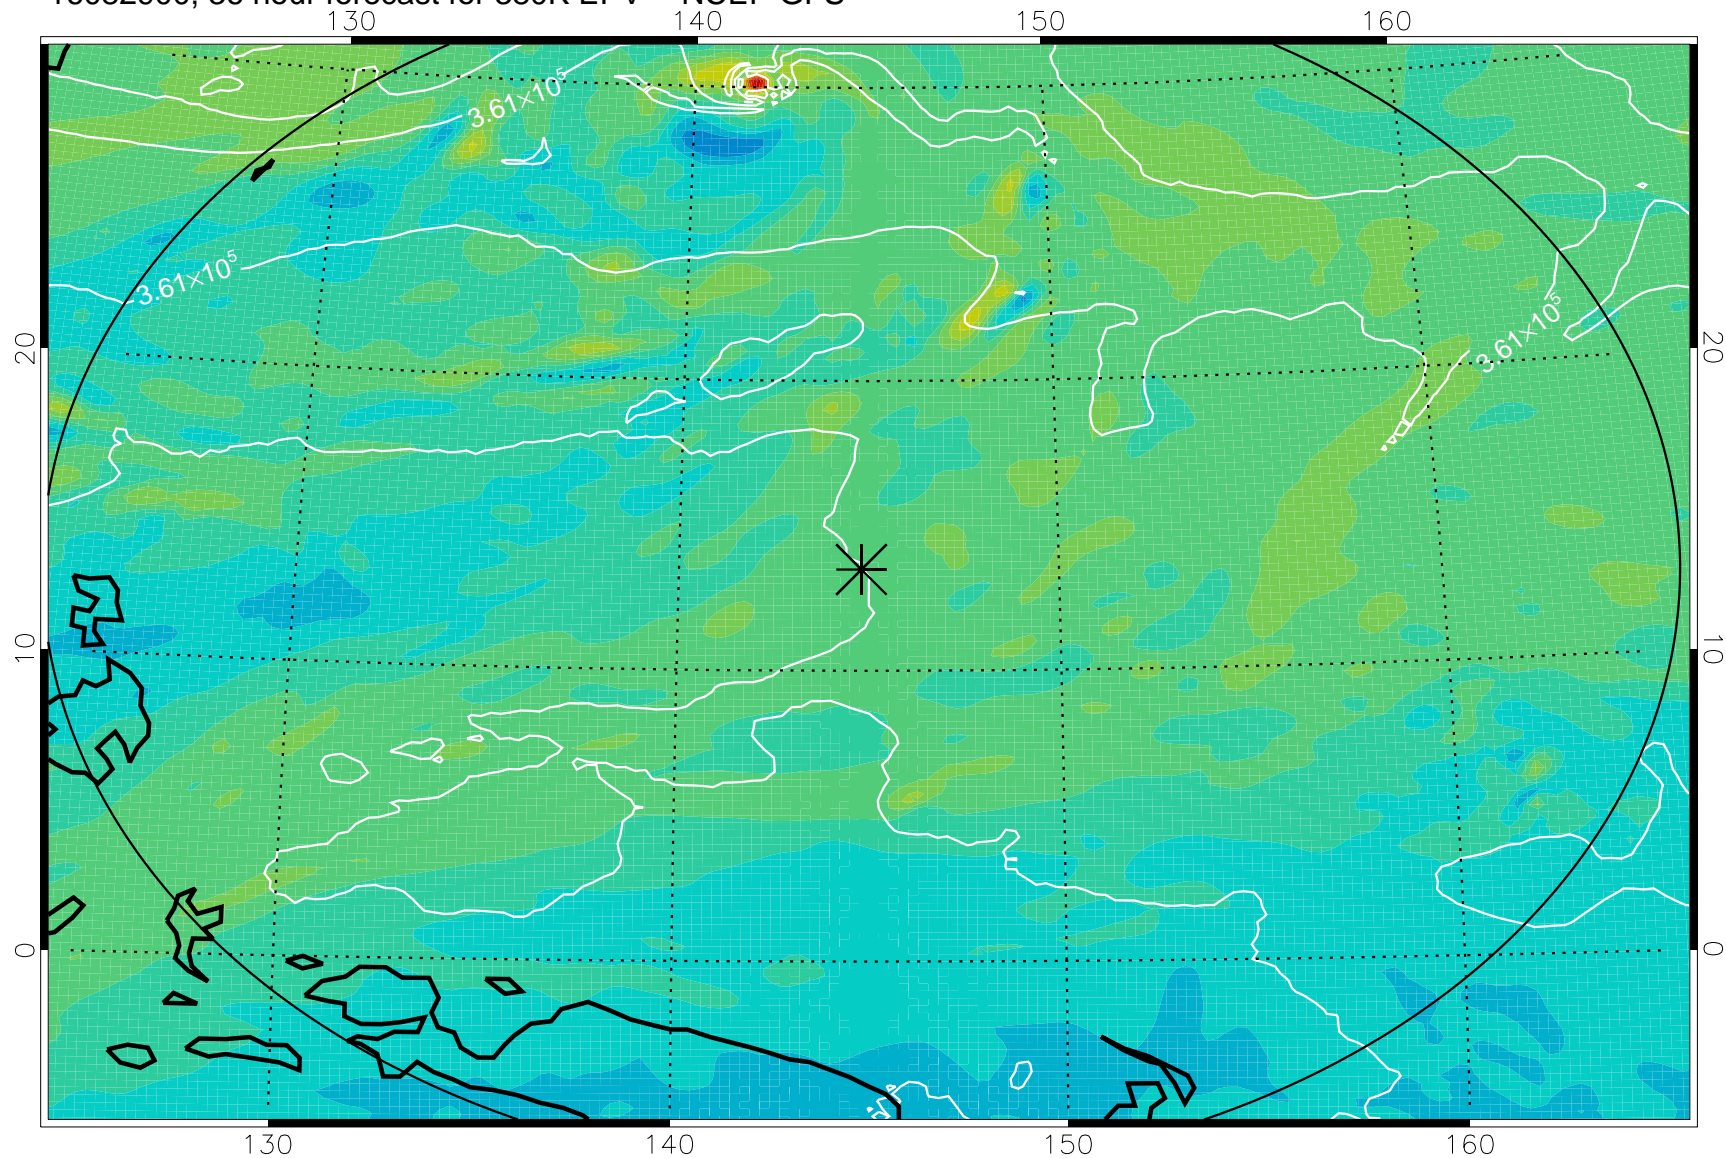

16082806, 18 hour forecast for 380K EPV -- NCEP GFS

380K Montgomery Streamfunction, white

Range ring of 2304 km

16082812, 24 hour forecast for 380K EPV -- NCEP GFS

380K Montgomery Streamfunction, white

Range ring of 2304 km

16082818, 30 hour forecast for 380K EPV -- NCEP GFS

380K Montgomery Streamfunction, white

Range ring of 2304 km

16082900, 36 hour forecast for 380K EPV -- NCEP GFS

380K Montgomery Streamfunction, white

Range ring of 2304 km

16082906, 42 hour forecast for 380K EPV -- NCEP GFS

380K Montgomery Streamfunction, white

Range ring of 2304 km

16082912, 48 hour forecast for 380K EPV -- NCEP GFS

380K Montgomery Streamfunction, white

Range ring of 2304 km

16083006, 66 hour forecast for 380K EPV -- NCEP GFS

16083012, 72 hour forecast for 380K EPV -- NCEP GFS

380K Montgomery Streamfunction, white

Range ring of 2304 km

16083018, 78 hour forecast for 380K EPV -- NCEP GFS