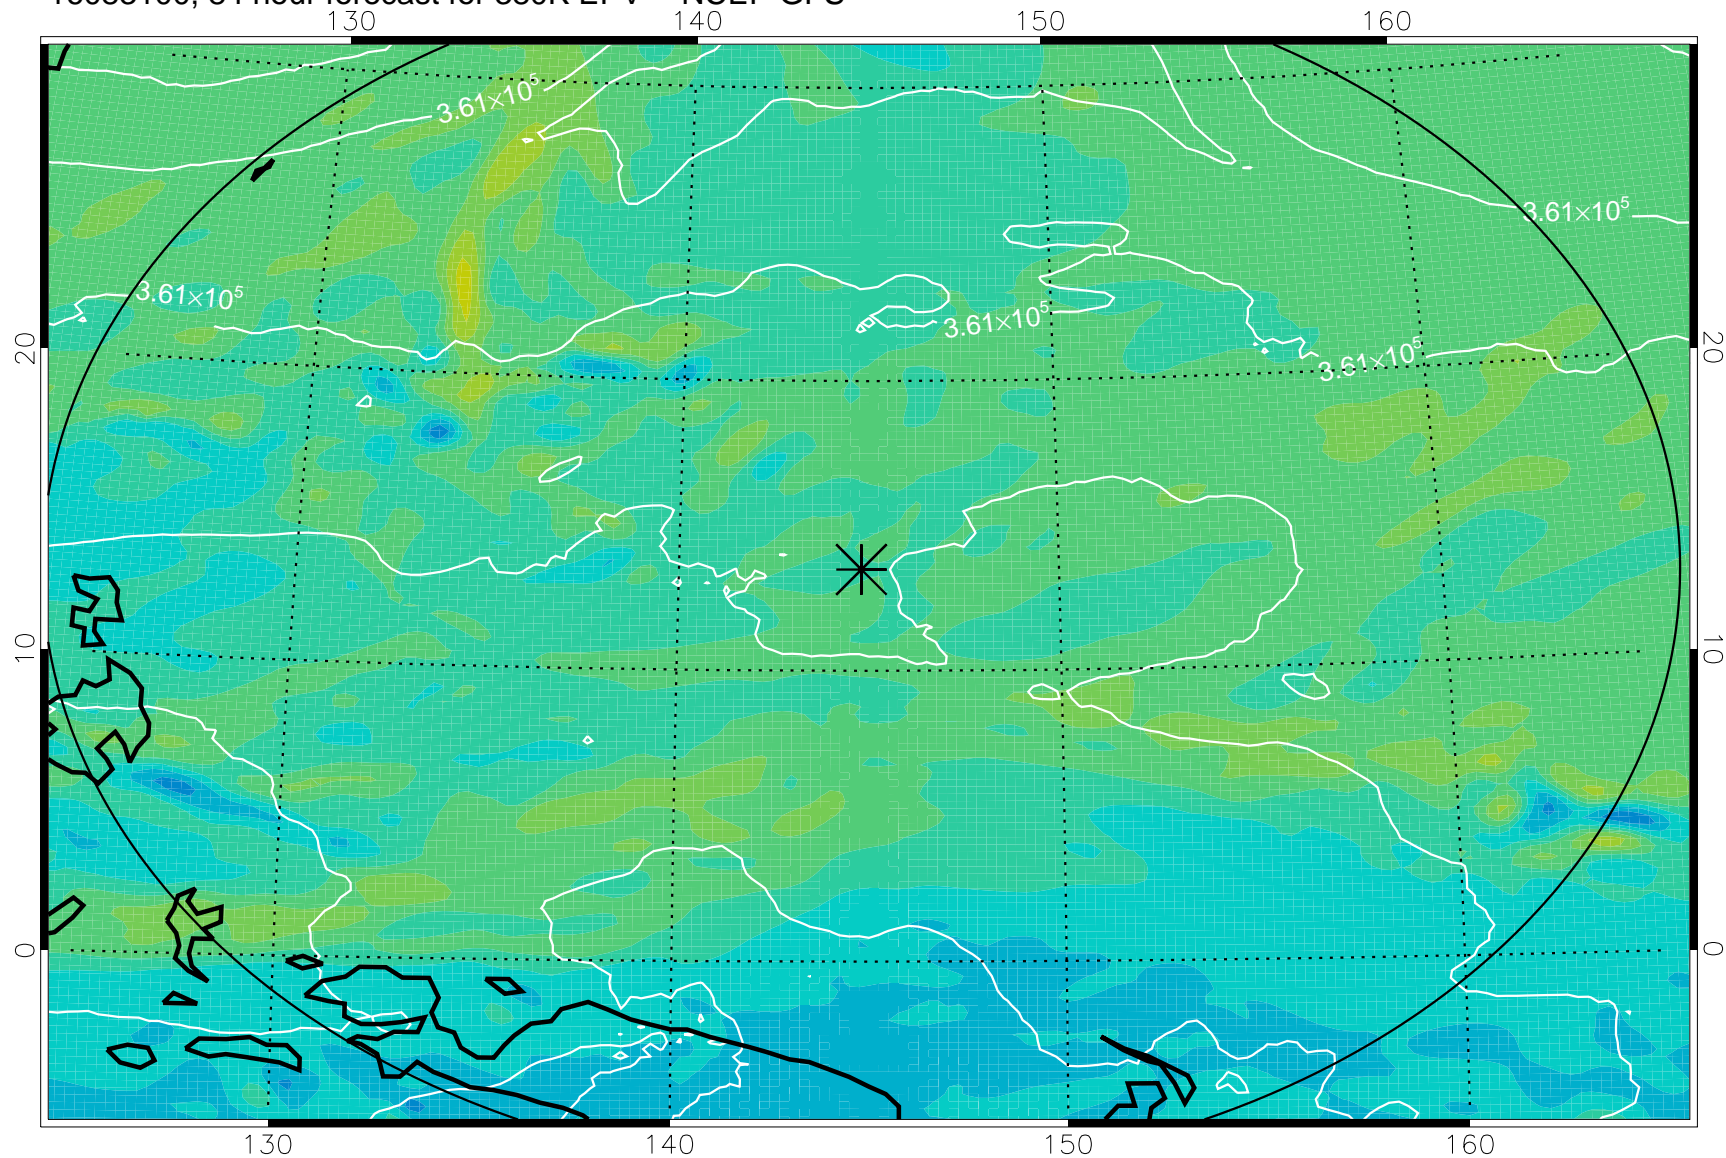

16082918, 54 hour forecast for 380K EPV -- NCEP GFS

380K Montgomery Streamfunction, white

Range ring of 2304 km

16083000, 60 hour forecast for 380K EPV -- NCEP GFS

380K Montgomery Streamfunction, white

Range ring of 2304 km

16083006, 66 hour forecast for 380K EPV -- NCEP GFS

16083012, 72 hour forecast for 380K EPV -- NCEP GFS

380K Montgomery Streamfunction, white

Range ring of 2304 km

16083018, 78 hour forecast for 380K EPV -- NCEP GFS

380K Montgomery Streamfunction, white

Range ring of 2304 km

16083100, 84 hour forecast for 380K EPV -- NCEP GFS

380K Montgomery Streamfunction, white

Range ring of 2304 km

16083106, 90 hour forecast for 380K EPV -- NCEP GFS

380K Montgomery Streamfunction, white

Range ring of 2304 km

16083112, 96 hour forecast for 380K EPV -- NCEP GFS

380K Montgomery Streamfunction, white

Range ring of 2304 km

16083118, 102 hour forecast for 380K EPV -- NCEP GFS