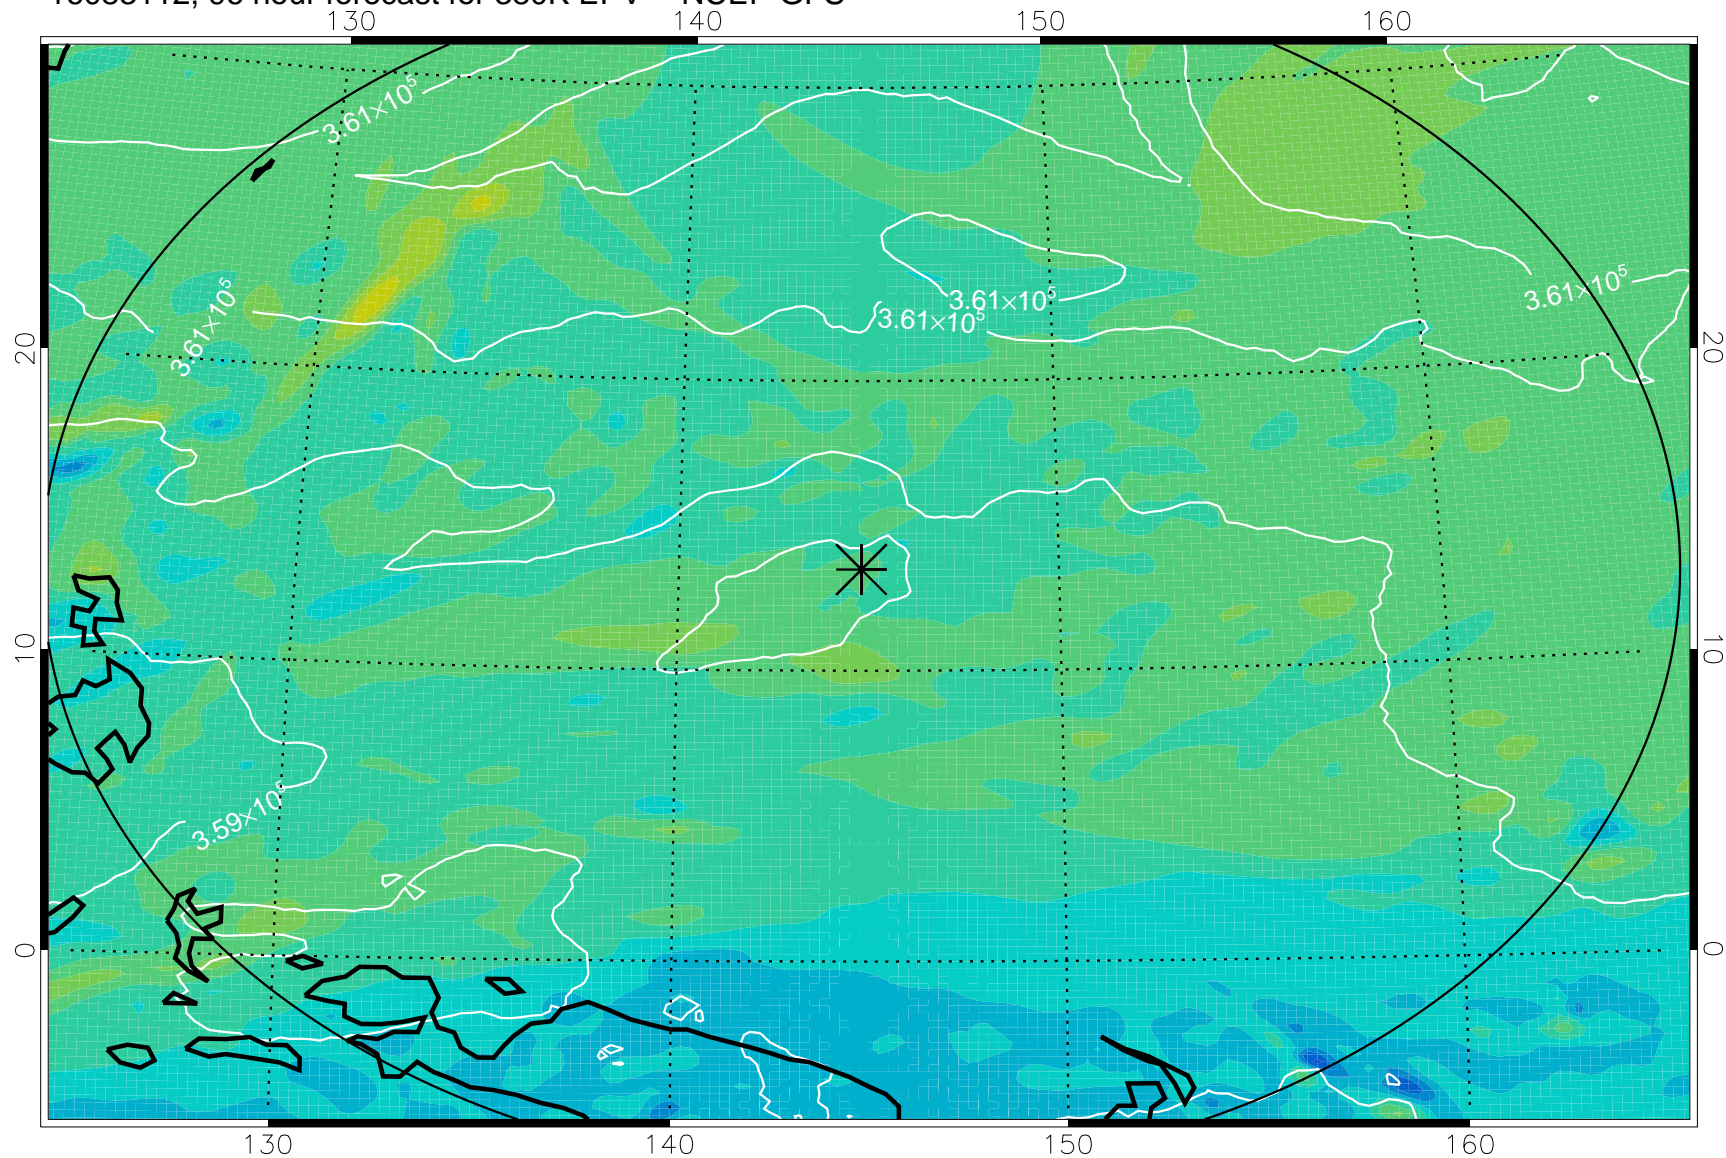

16083006, 66 hour forecast for 380K EPV -- NCEP GFS

16083012, 72 hour forecast for 380K EPV -- NCEP GFS

380K Montgomery Streamfunction, white

Range ring of 2304 km

16083018, 78 hour forecast for 380K EPV -- NCEP GFS

380K Montgomery Streamfunction, white

Range ring of 2304 km

16083100, 84 hour forecast for 380K EPV -- NCEP GFS

380K Montgomery Streamfunction, white

Range ring of 2304 km

16083106, 90 hour forecast for 380K EPV -- NCEP GFS

380K Montgomery Streamfunction, white

Range ring of 2304 km

16083112, 96 hour forecast for 380K EPV -- NCEP GFS

380K Montgomery Streamfunction, white

Range ring of 2304 km

16083118, 102 hour forecast for 380K EPV -- NCEP GFS

380K Montgomery Streamfunction, white

Range ring of 2304 km

16090100, 108 hour forecast for 380K EPV -- NCEP GFS

380K Montgomery Streamfunction, white

Range ring of 2304 km

16090106, 114 hour forecast for 380K EPV -- NCEP GFS