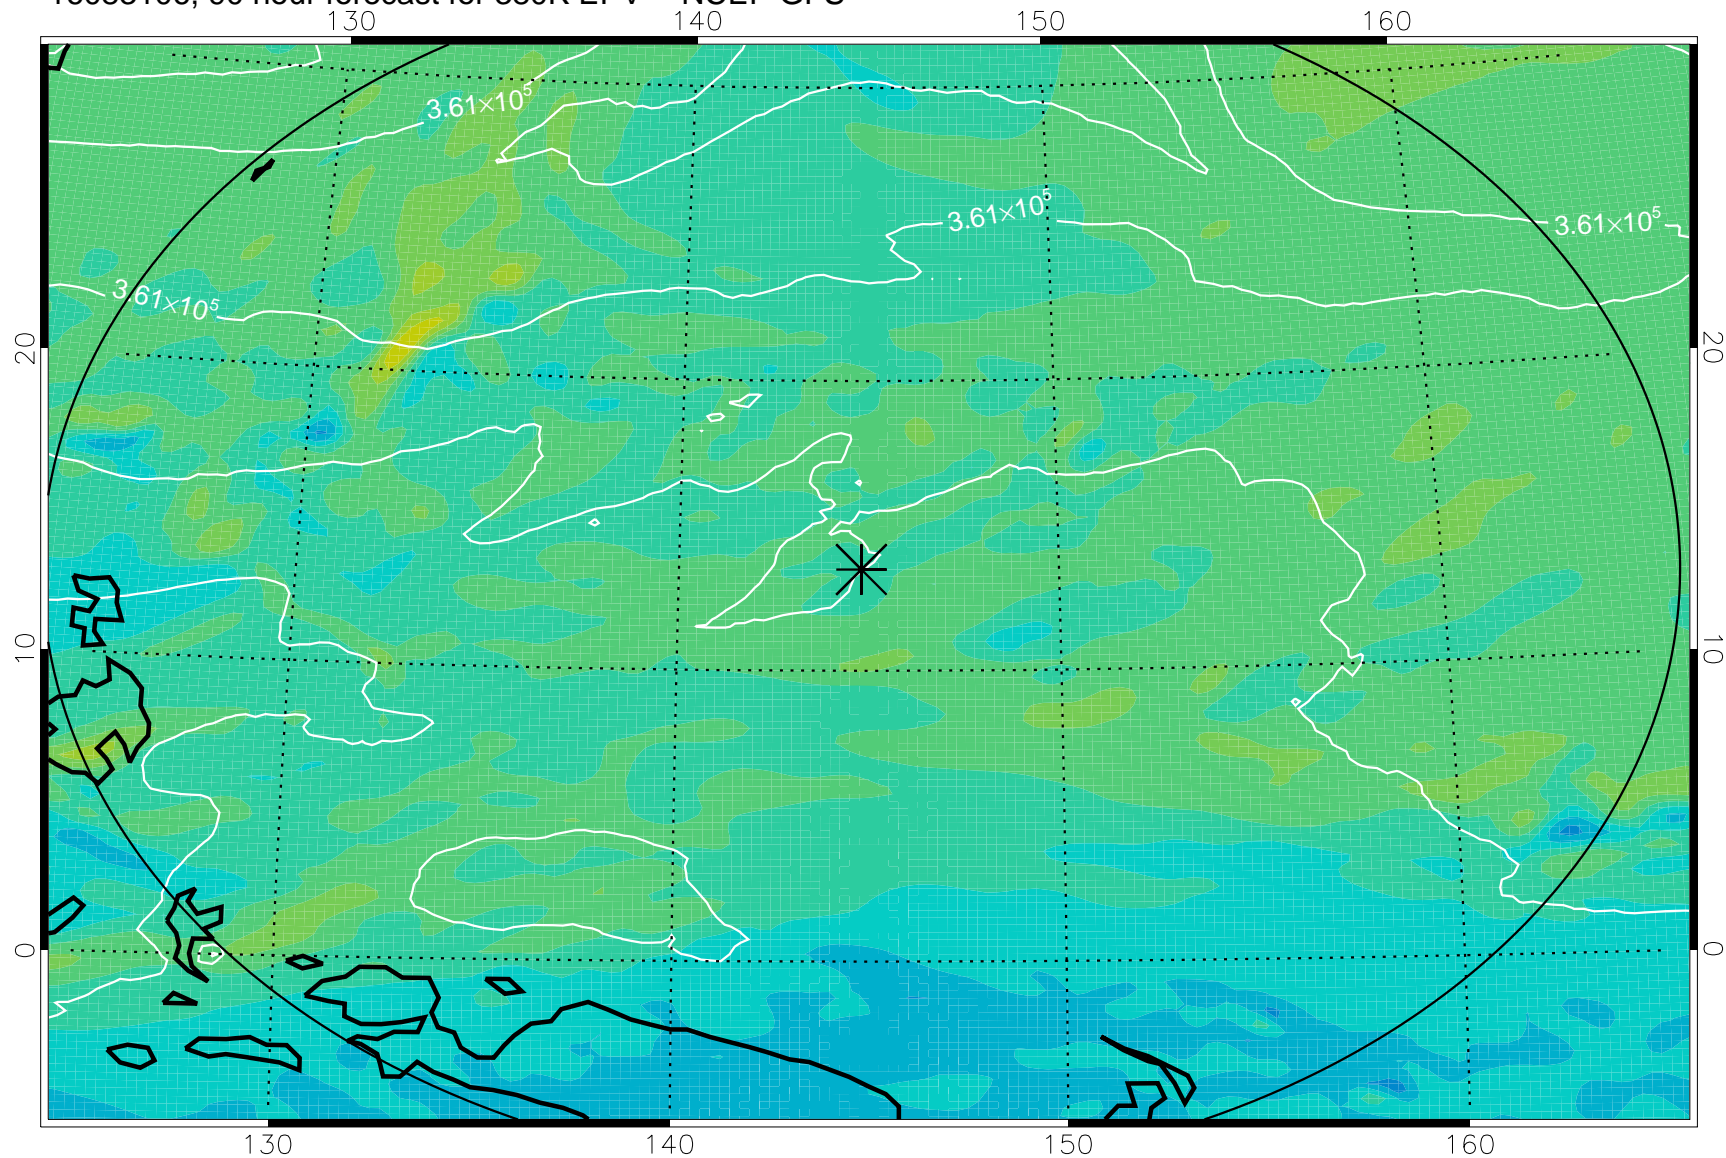

16083006, 66 hour forecast for 380K EPV -- NCEP GFS

16083012, 72 hour forecast for 380K EPV -- NCEP GFS

380K Montgomery Streamfunction, white

Range ring of 2304 km

16083018, 78 hour forecast for 380K EPV -- NCEP GFS

380K Montgomery Streamfunction, white

Range ring of 2304 km

16083100, 84 hour forecast for 380K EPV -- NCEP GFS

380K Montgomery Streamfunction, white

Range ring of 2304 km

16083106, 90 hour forecast for 380K EPV -- NCEP GFS

380K Montgomery Streamfunction, white

Range ring of 2304 km

16083112, 96 hour forecast for 380K EPV -- NCEP GFS

380K Montgomery Streamfunction, white

Range ring of 2304 km

16083118, 102 hour forecast for 380K EPV -- NCEP GFS

380K Montgomery Streamfunction, white

Range ring of 2304 km

16090100, 108 hour forecast for 380K EPV -- NCEP GFS

380K Montgomery Streamfunction, white

Range ring of 2304 km

16090106, 114 hour forecast for 380K EPV -- NCEP GFS