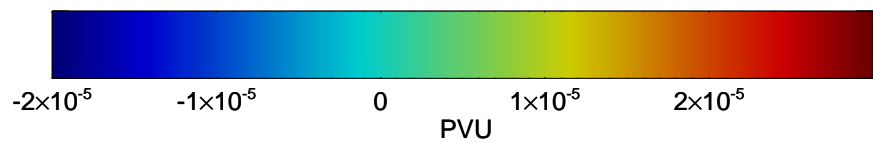

16082818, 30 hour forecast for 380K EPV -- NCEP GFS

380K Montgomery Streamfunction, white

Range ring of 2304 km

16082900, 36 hour forecast for 380K EPV -- NCEP GFS

380K Montgomery Streamfunction, white

Range ring of 2304 km