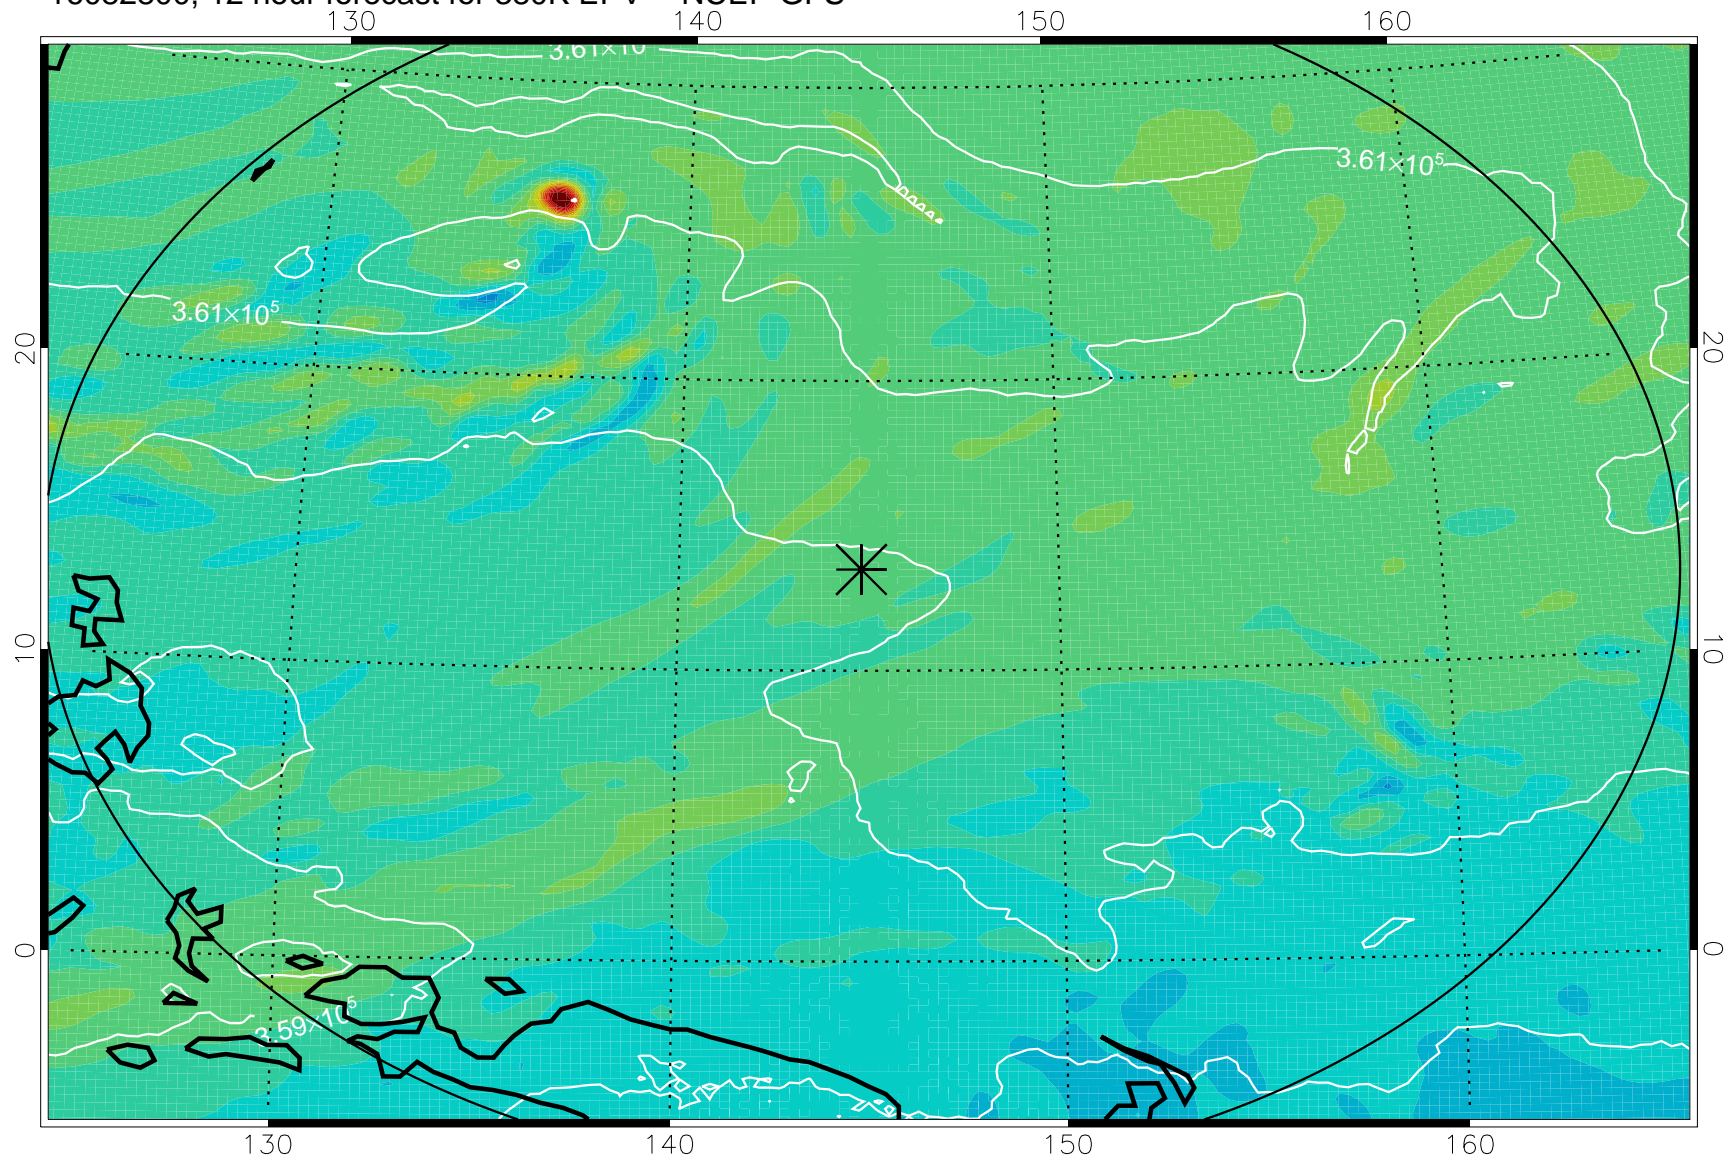

16082718, 6 hour forecast for 380K EPV -- NCEP GFS

380K Montgomery Streamfunction, white

Range ring of 2304 km

16082800, 12 hour forecast for 380K EPV -- NCEP GFS

380K Montgomery Streamfunction, white

Range ring of 2304 km

16082806, 18 hour forecast for 380K EPV -- NCEP GFS

380K Montgomery Streamfunction, white

Range ring of 2304 km

16082812, 24 hour forecast for 380K EPV -- NCEP GFS

380K Montgomery Streamfunction, white

Range ring of 2304 km

16082818, 30 hour forecast for 380K EPV -- NCEP GFS

380K Montgomery Streamfunction, white

Range ring of 2304 km

16082900, 36 hour forecast for 380K EPV -- NCEP GFS

380K Montgomery Streamfunction, white

Range ring of 2304 km

16083006, 66 hour forecast for 380K EPV -- NCEP GFS

16083012, 72 hour forecast for 380K EPV -- NCEP GFS

380K Montgomery Streamfunction, white

Range ring of 2304 km

16083018, 78 hour forecast for 380K EPV -- NCEP GFS