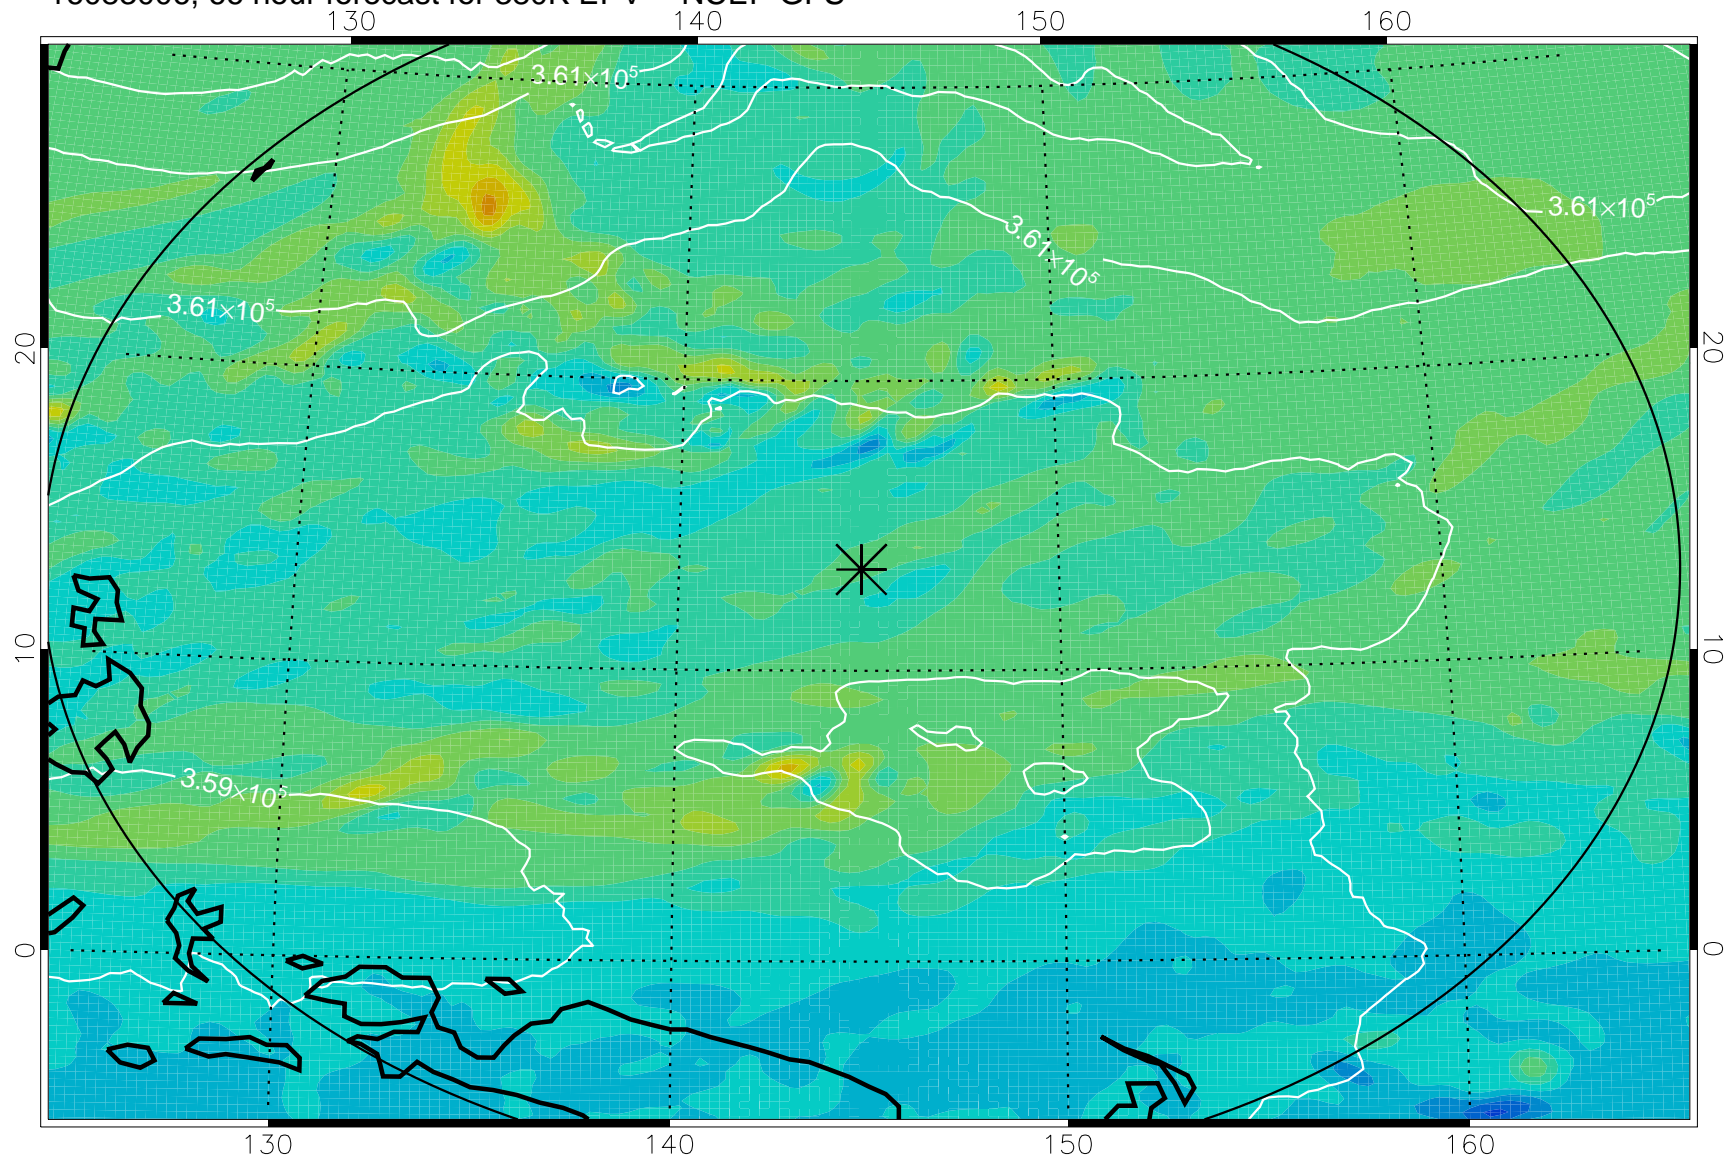

16082906, 42 hour forecast for 380K EPV -- NCEP GFS

380K Montgomery Streamfunction, white

Range ring of 2304 km

16082912, 48 hour forecast for 380K EPV -- NCEP GFS

380K Montgomery Streamfunction, white

Range ring of 2304 km

16082918, 54 hour forecast for 380K EPV -- NCEP GFS

380K Montgomery Streamfunction, white

Range ring of 2304 km

16083000, 60 hour forecast for 380K EPV -- NCEP GFS

380K Montgomery Streamfunction, white

Range ring of 2304 km

16083006, 66 hour forecast for 380K EPV -- NCEP GFS

16083012, 72 hour forecast for 380K EPV -- NCEP GFS

380K Montgomery Streamfunction, white

Range ring of 2304 km

16083018, 78 hour forecast for 380K EPV -- NCEP GFS

380K Montgomery Streamfunction, white

Range ring of 2304 km

16083100, 84 hour forecast for 380K EPV -- NCEP GFS

380K Montgomery Streamfunction, white

Range ring of 2304 km

16083106, 90 hour forecast for 380K EPV -- NCEP GFS