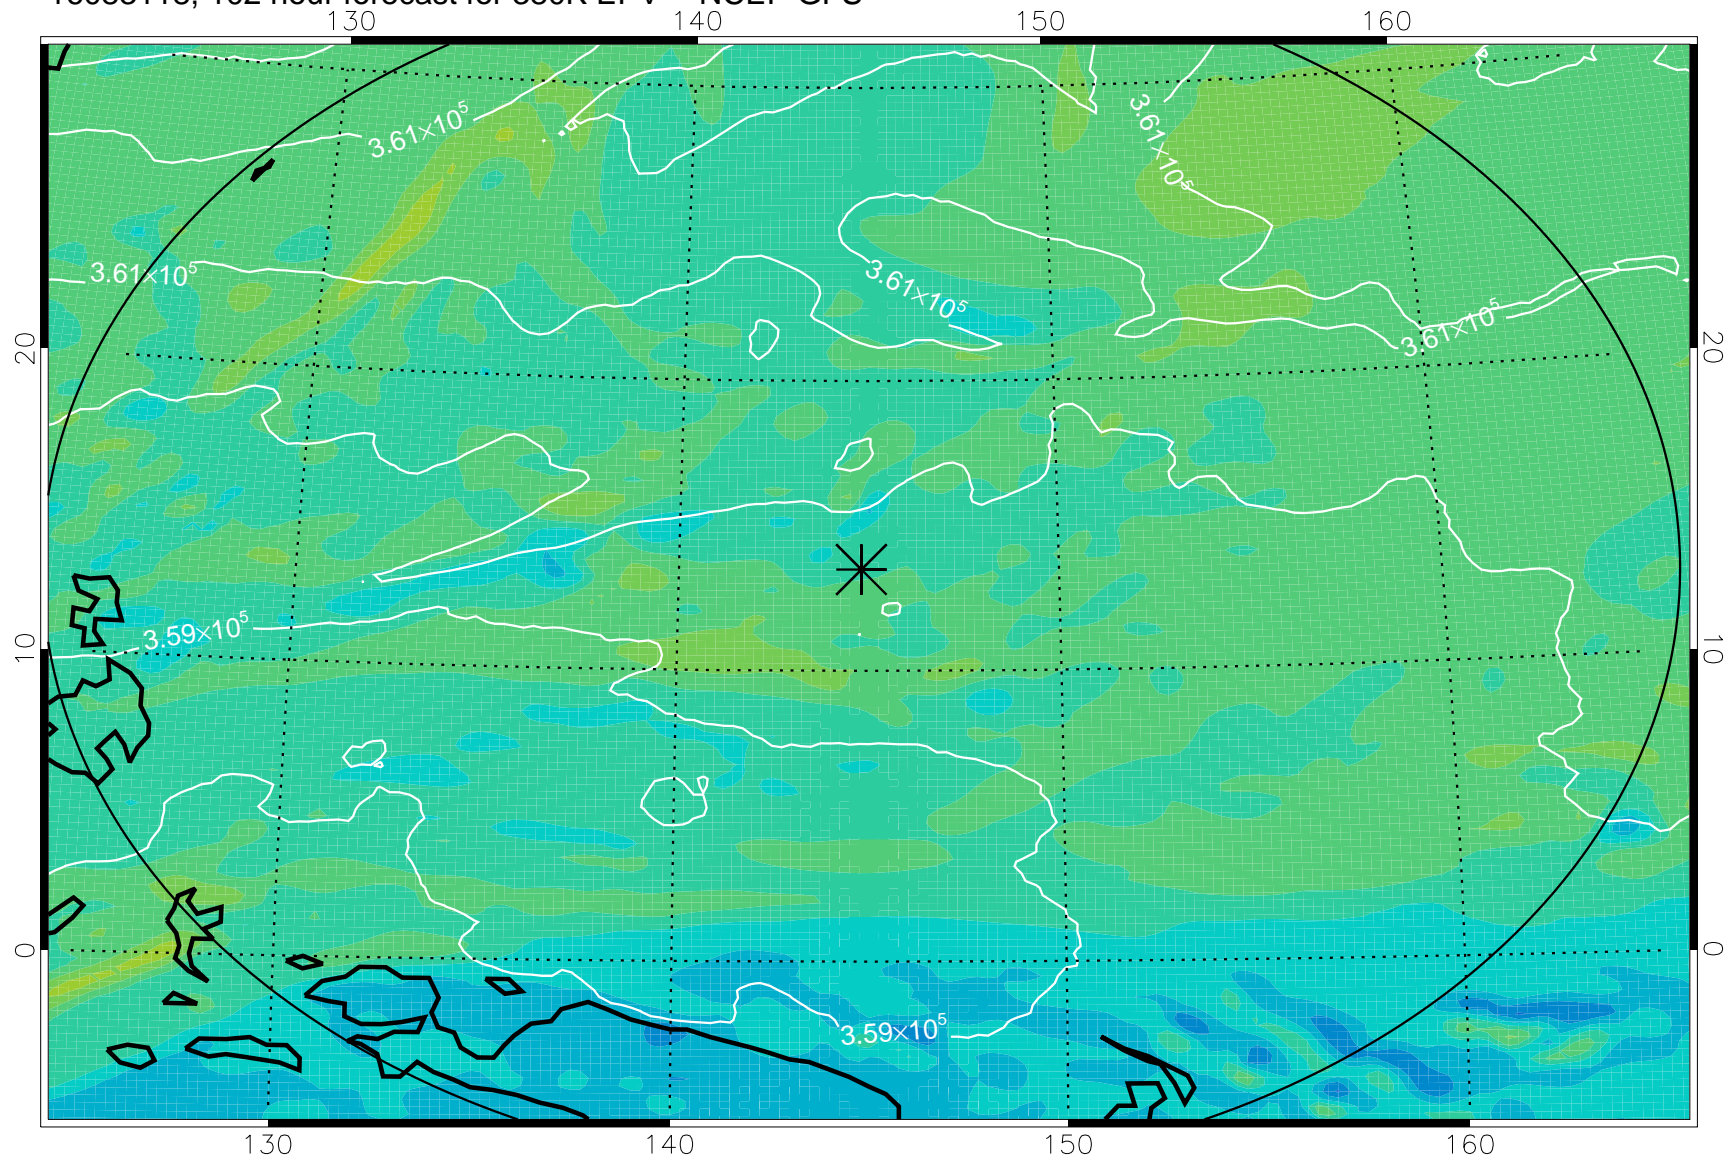

380K Montgomery Streamfunction, white

Range ring of 2304 km

16083100, 84 hour forecast for 380K EPV -- NCEP GFS

380K Montgomery Streamfunction, white

Range ring of 2304 km

16083106, 90 hour forecast for 380K EPV -- NCEP GFS

380K Montgomery Streamfunction, white

Range ring of 2304 km

16083112, 96 hour forecast for 380K EPV -- NCEP GFS

380K Montgomery Streamfunction, white

Range ring of 2304 km

16083118, 102 hour forecast for 380K EPV -- NCEP GFS

380K Montgomery Streamfunction, white

Range ring of 2304 km

16090100, 108 hour forecast for 380K EPV -- NCEP GFS

380K Montgomery Streamfunction, white

Range ring of 2304 km

16090106, 114 hour forecast for 380K EPV -- NCEP GFS

380K Montgomery Streamfunction, white

Range ring of 2304 km

16090112, 120 hour forecast for 380K EPV -- NCEP GFS

380K Montgomery Streamfunction, white

Range ring of 2304 km