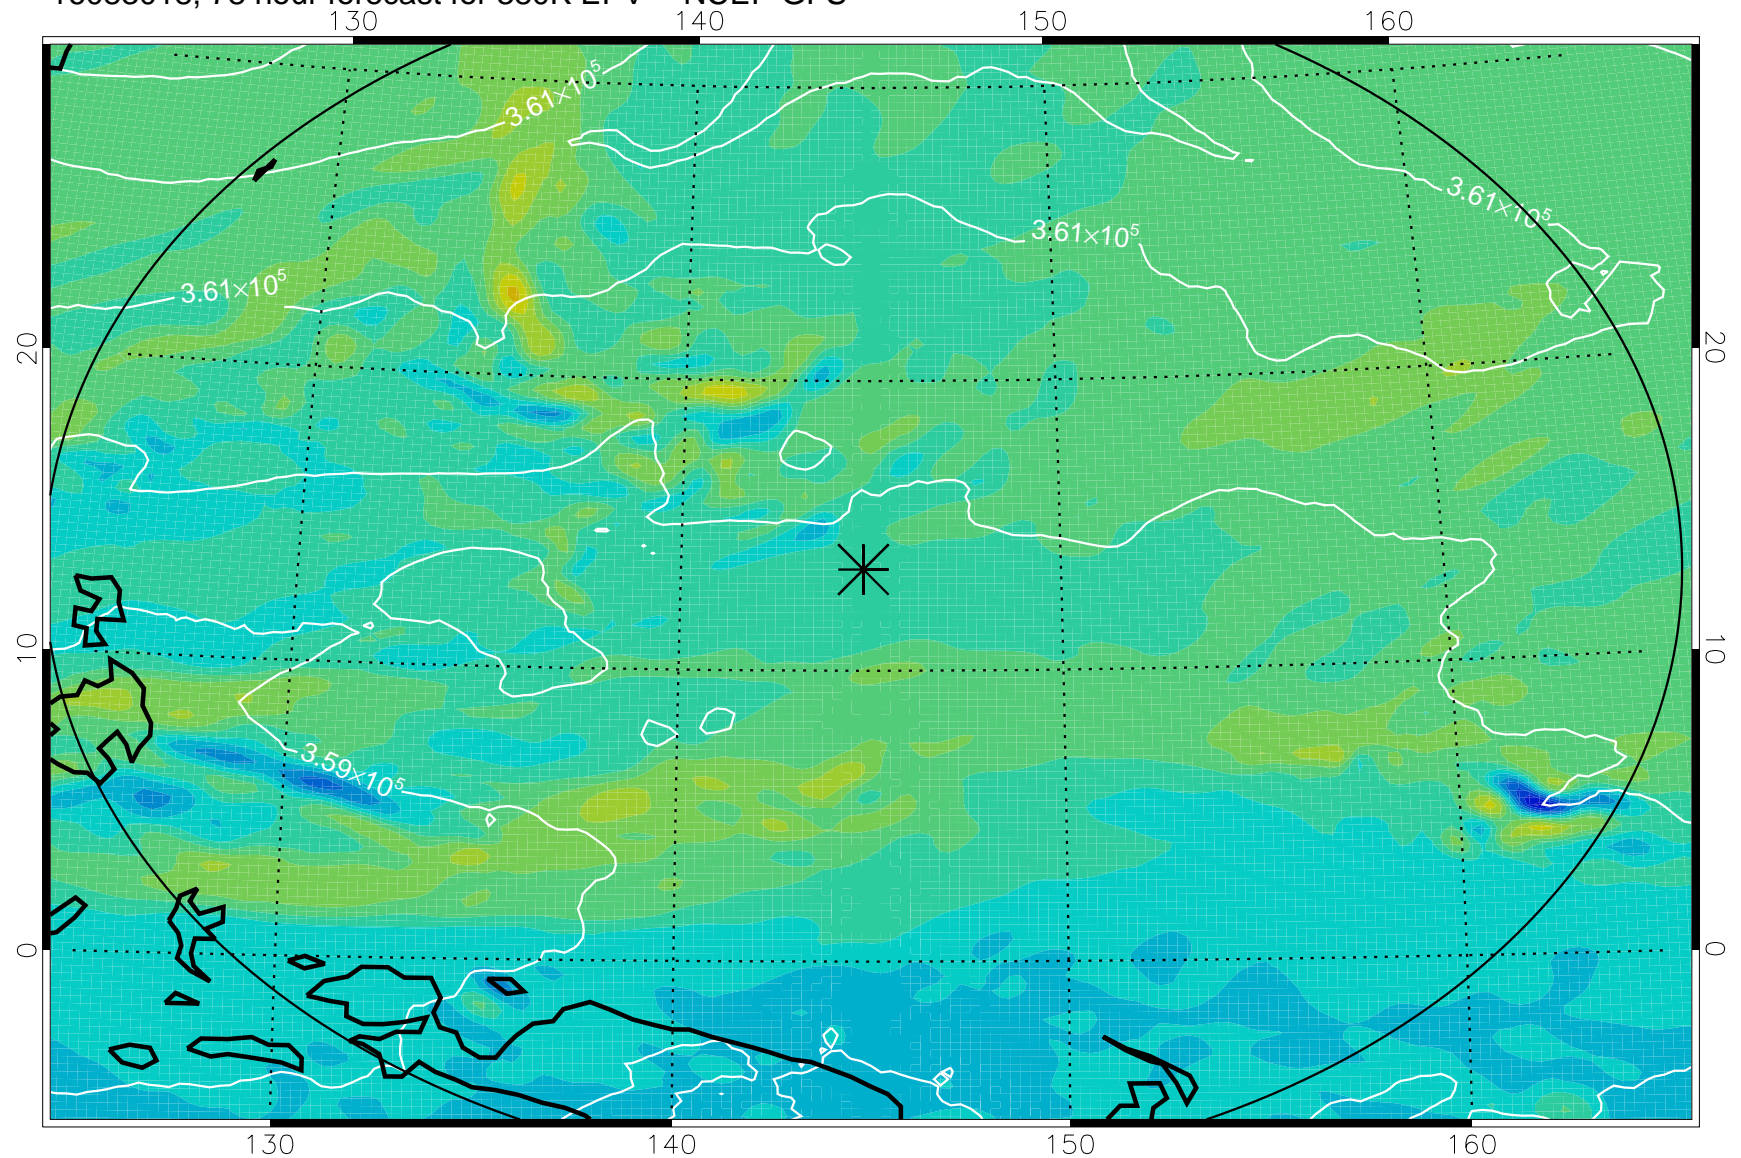

16082918, 54 hour forecast for 380K EPV -- NCEP GFS

380K Montgomery Streamfunction, white

Range ring of 2304 km

16083000, 60 hour forecast for 380K EPV -- NCEP GFS

380K Montgomery Streamfunction, white

Range ring of 2304 km

16083006, 66 hour forecast for 380K EPV -- NCEP GFS

16083012, 72 hour forecast for 380K EPV -- NCEP GFS

380K Montgomery Streamfunction, white

Range ring of 2304 km

16083018, 78 hour forecast for 380K EPV -- NCEP GFS

380K Montgomery Streamfunction, white

Range ring of 2304 km

16083100, 84 hour forecast for 380K EPV -- NCEP GFS

380K Montgomery Streamfunction, white

Range ring of 2304 km

16083106, 90 hour forecast for 380K EPV -- NCEP GFS

380K Montgomery Streamfunction, white

Range ring of 2304 km

16083112, 96 hour forecast for 380K EPV -- NCEP GFS

380K Montgomery Streamfunction, white

Range ring of 2304 km

16083118, 102 hour forecast for 380K EPV -- NCEP GFS