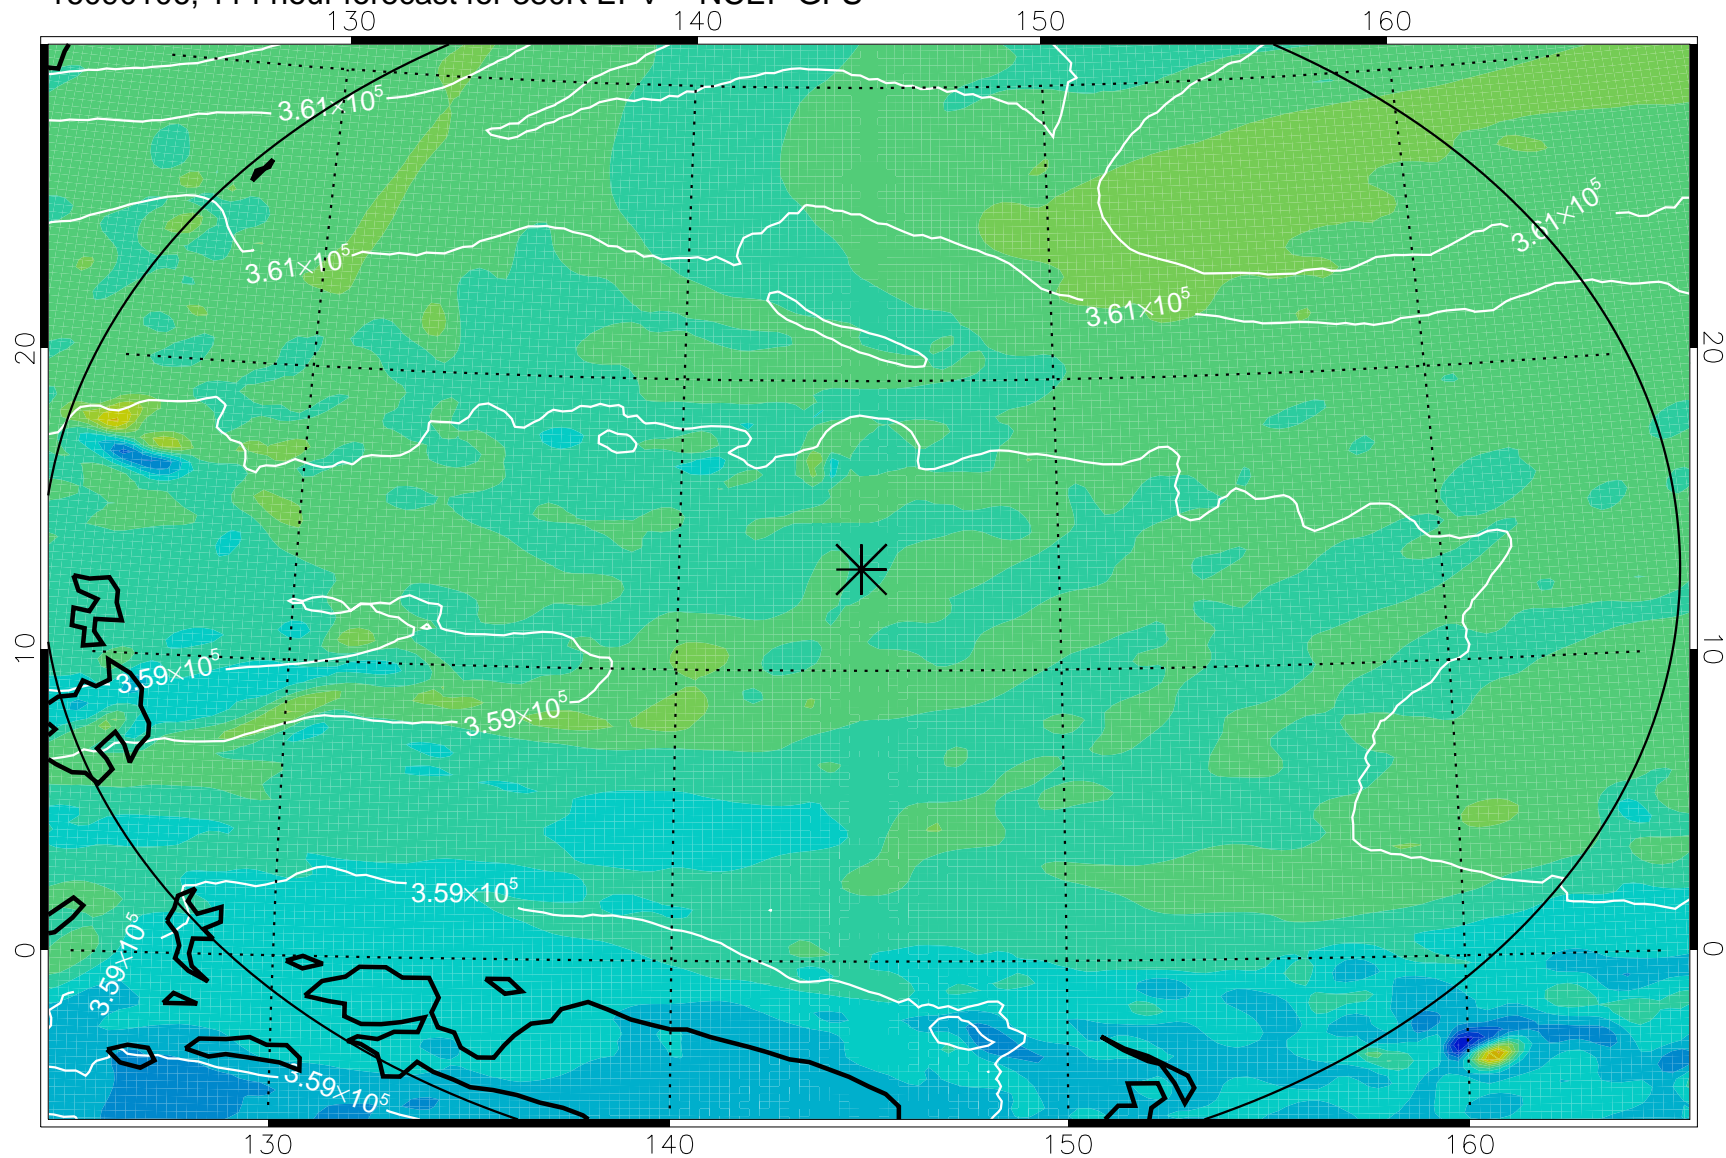

380K Montgomery Streamfunction, white

Range ring of 2304 km

16083100, 84 hour forecast for 380K EPV -- NCEP GFS

380K Montgomery Streamfunction, white

Range ring of 2304 km

16083106, 90 hour forecast for 380K EPV -- NCEP GFS

380K Montgomery Streamfunction, white

Range ring of 2304 km

16083112, 96 hour forecast for 380K EPV -- NCEP GFS

380K Montgomery Streamfunction, white

Range ring of 2304 km

16083118, 102 hour forecast for 380K EPV -- NCEP GFS

380K Montgomery Streamfunction, white

Range ring of 2304 km

16090100, 108 hour forecast for 380K EPV -- NCEP GFS

380K Montgomery Streamfunction, white

Range ring of 2304 km

16090106, 114 hour forecast for 380K EPV -- NCEP GFS

380K Montgomery Streamfunction, white

Range ring of 2304 km

16090112, 120 hour forecast for 380K EPV -- NCEP GFS

380K Montgomery Streamfunction, white

Range ring of 2304 km