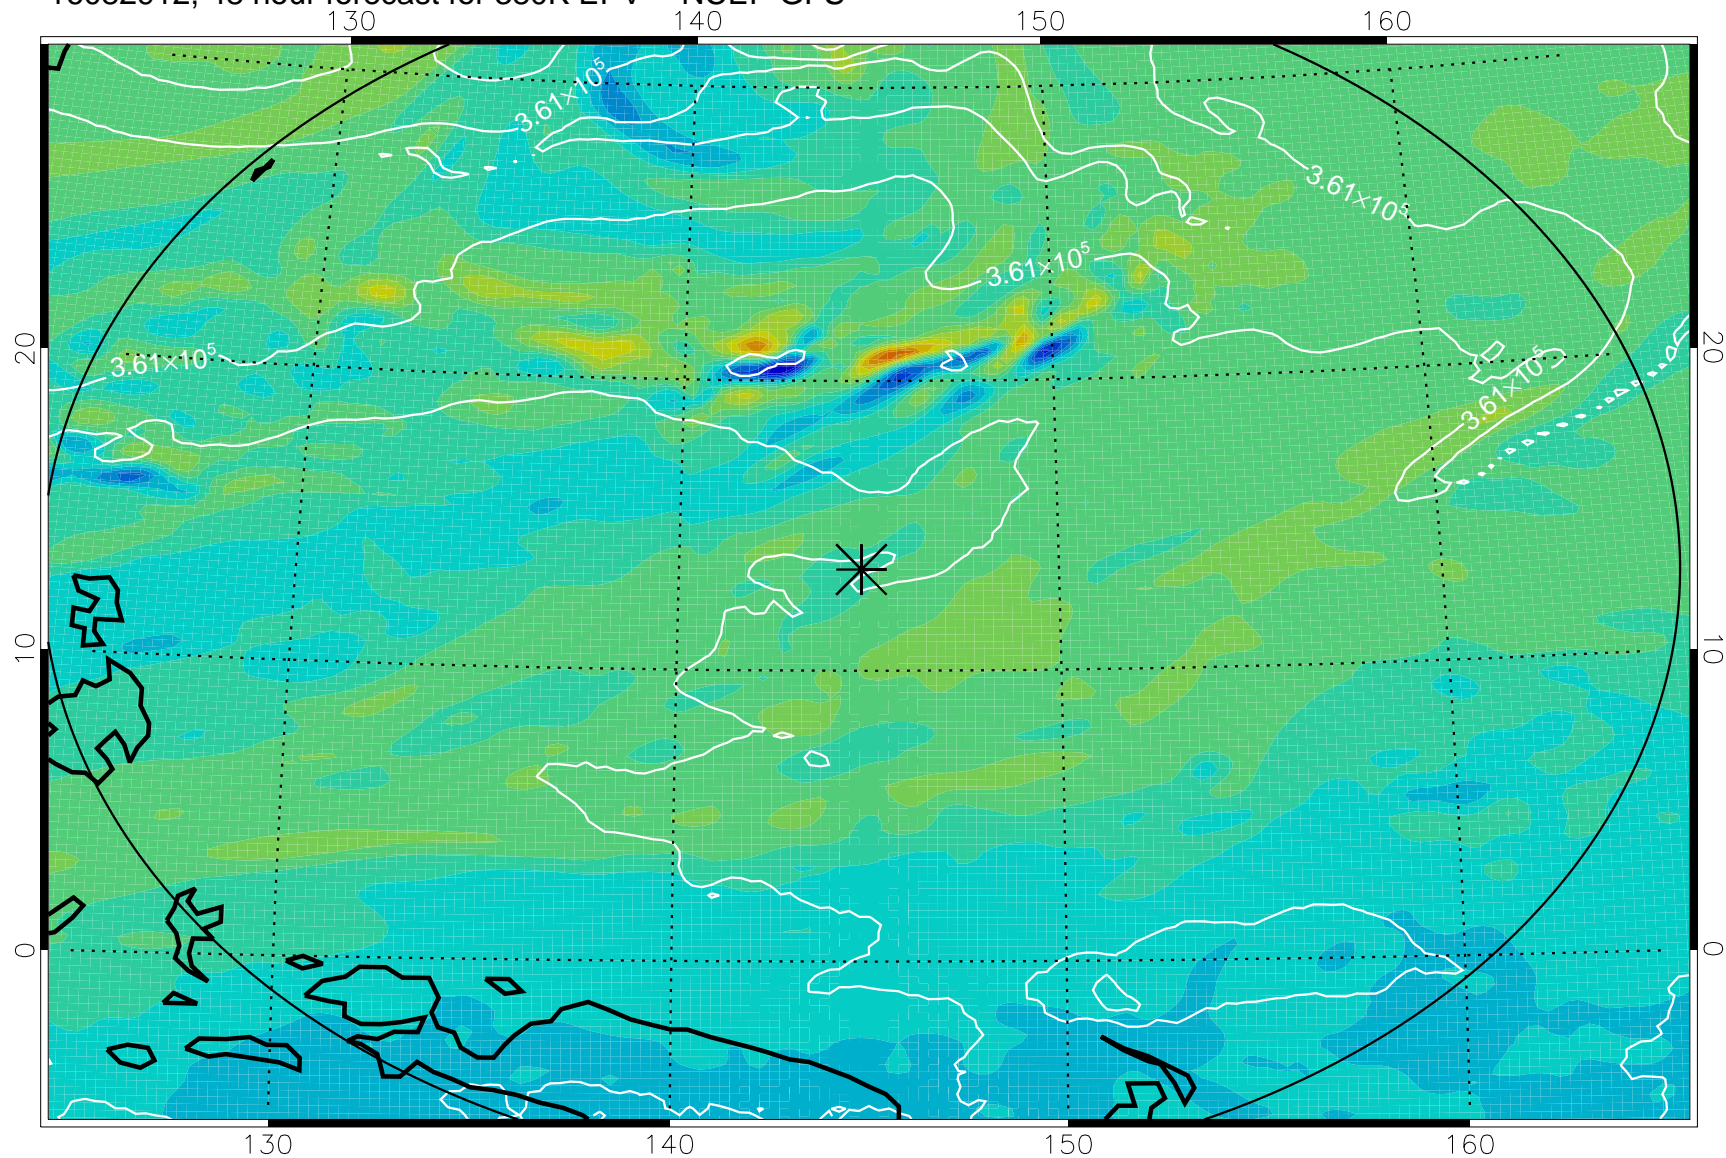

16082806, 18 hour forecast for 380K EPV -- NCEP GFS

380K Montgomery Streamfunction, white

Range ring of 2304 km

16082812, 24 hour forecast for 380K EPV -- NCEP GFS

380K Montgomery Streamfunction, white

Range ring of 2304 km

16082818, 30 hour forecast for 380K EPV -- NCEP GFS

380K Montgomery Streamfunction, white

Range ring of 2304 km

16082900, 36 hour forecast for 380K EPV -- NCEP GFS

380K Montgomery Streamfunction, white

Range ring of 2304 km

16082906, 42 hour forecast for 380K EPV -- NCEP GFS

380K Montgomery Streamfunction, white

Range ring of 2304 km

16082912, 48 hour forecast for 380K EPV -- NCEP GFS

380K Montgomery Streamfunction, white

Range ring of 2304 km

16082918, 54 hour forecast for 380K EPV -- NCEP GFS

380K Montgomery Streamfunction, white

Range ring of 2304 km

16083000, 60 hour forecast for 380K EPV -- NCEP GFS

380K Montgomery Streamfunction, white

Range ring of 2304 km