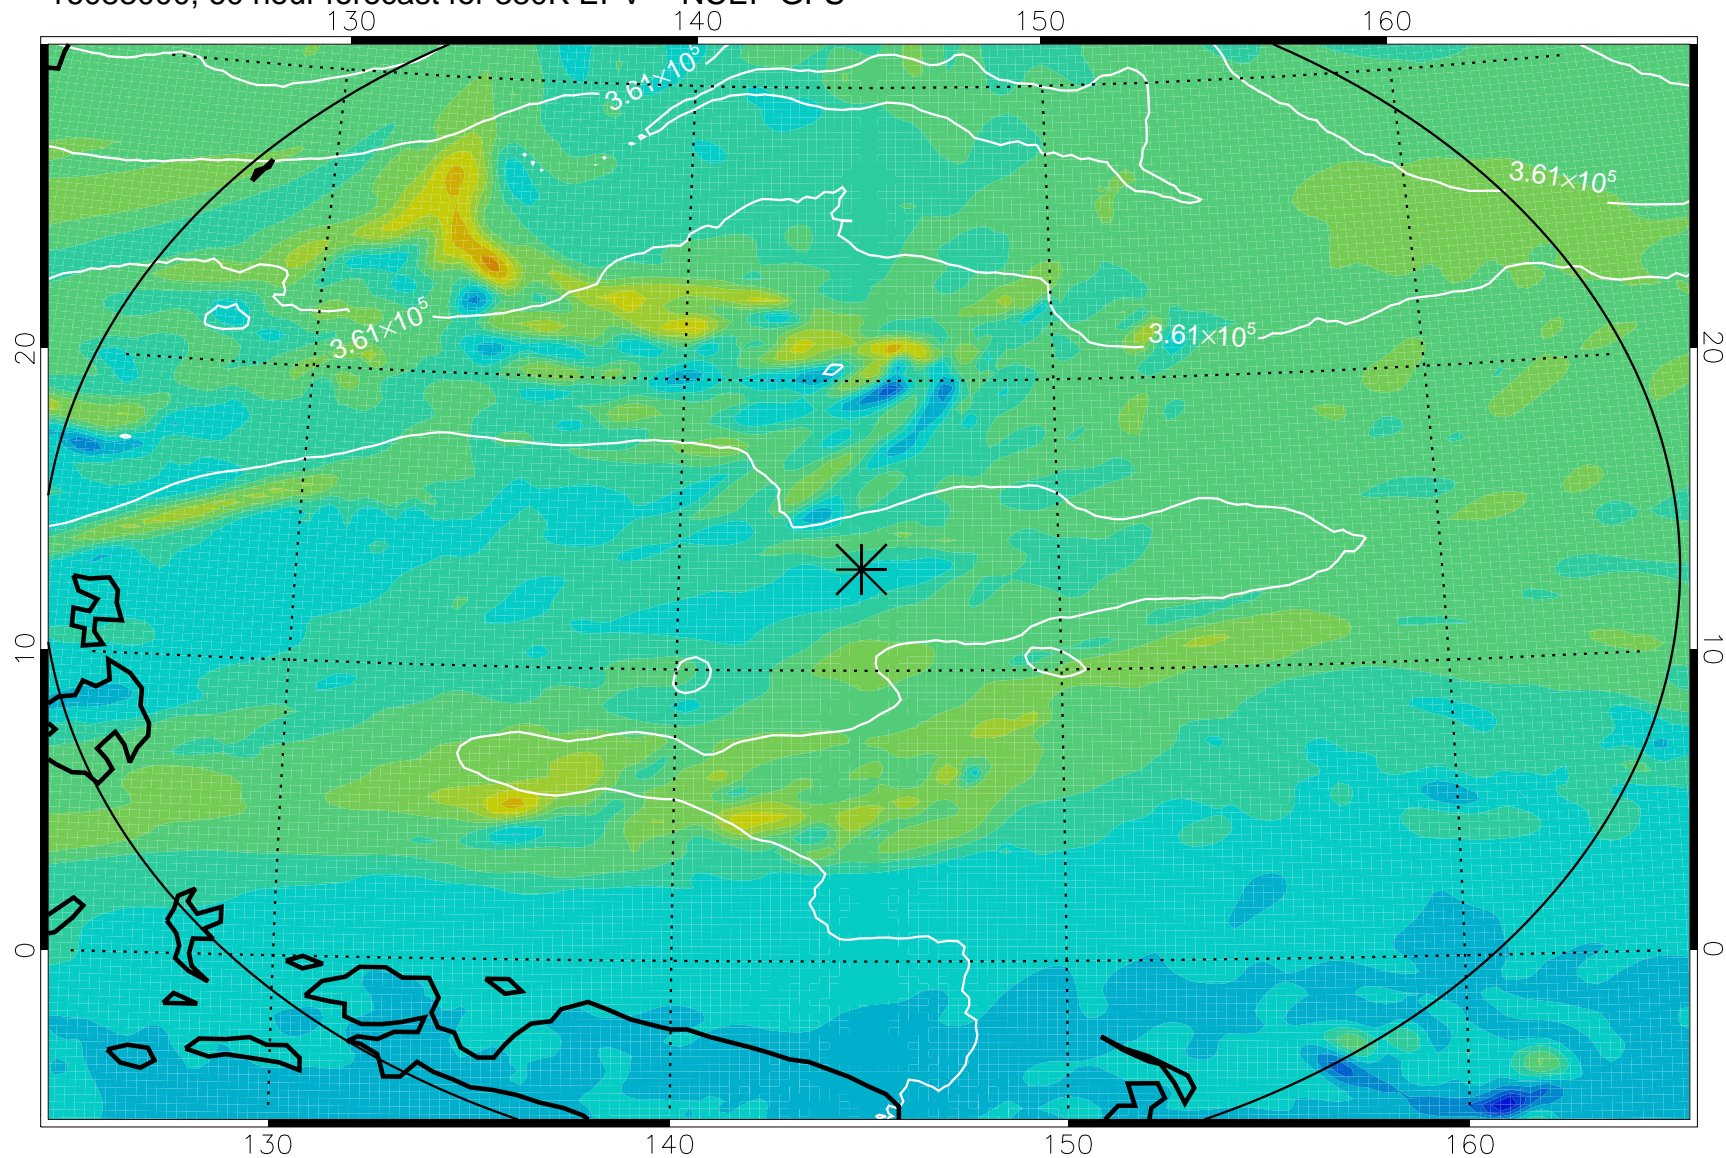

16082818, 30 hour forecast for 380K EPV -- NCEP GFS

380K Montgomery Streamfunction, white

Range ring of 2304 km

16082900, 36 hour forecast for 380K EPV -- NCEP GFS

380K Montgomery Streamfunction, white

Range ring of 2304 km

16082906, 42 hour forecast for 380K EPV -- NCEP GFS

380K Montgomery Streamfunction, white

Range ring of 2304 km

16082912, 48 hour forecast for 380K EPV -- NCEP GFS

380K Montgomery Streamfunction, white

Range ring of 2304 km

16082918, 54 hour forecast for 380K EPV -- NCEP GFS

380K Montgomery Streamfunction, white

Range ring of 2304 km

16083000, 60 hour forecast for 380K EPV -- NCEP GFS

380K Montgomery Streamfunction, white

Range ring of 2304 km

16083006, 66 hour forecast for 380K EPV -- NCEP GFS

16083012, 72 hour forecast for 380K EPV -- NCEP GFS

380K Montgomery Streamfunction, white

Range ring of 2304 km

16083018, 78 hour forecast for 380K EPV -- NCEP GFS