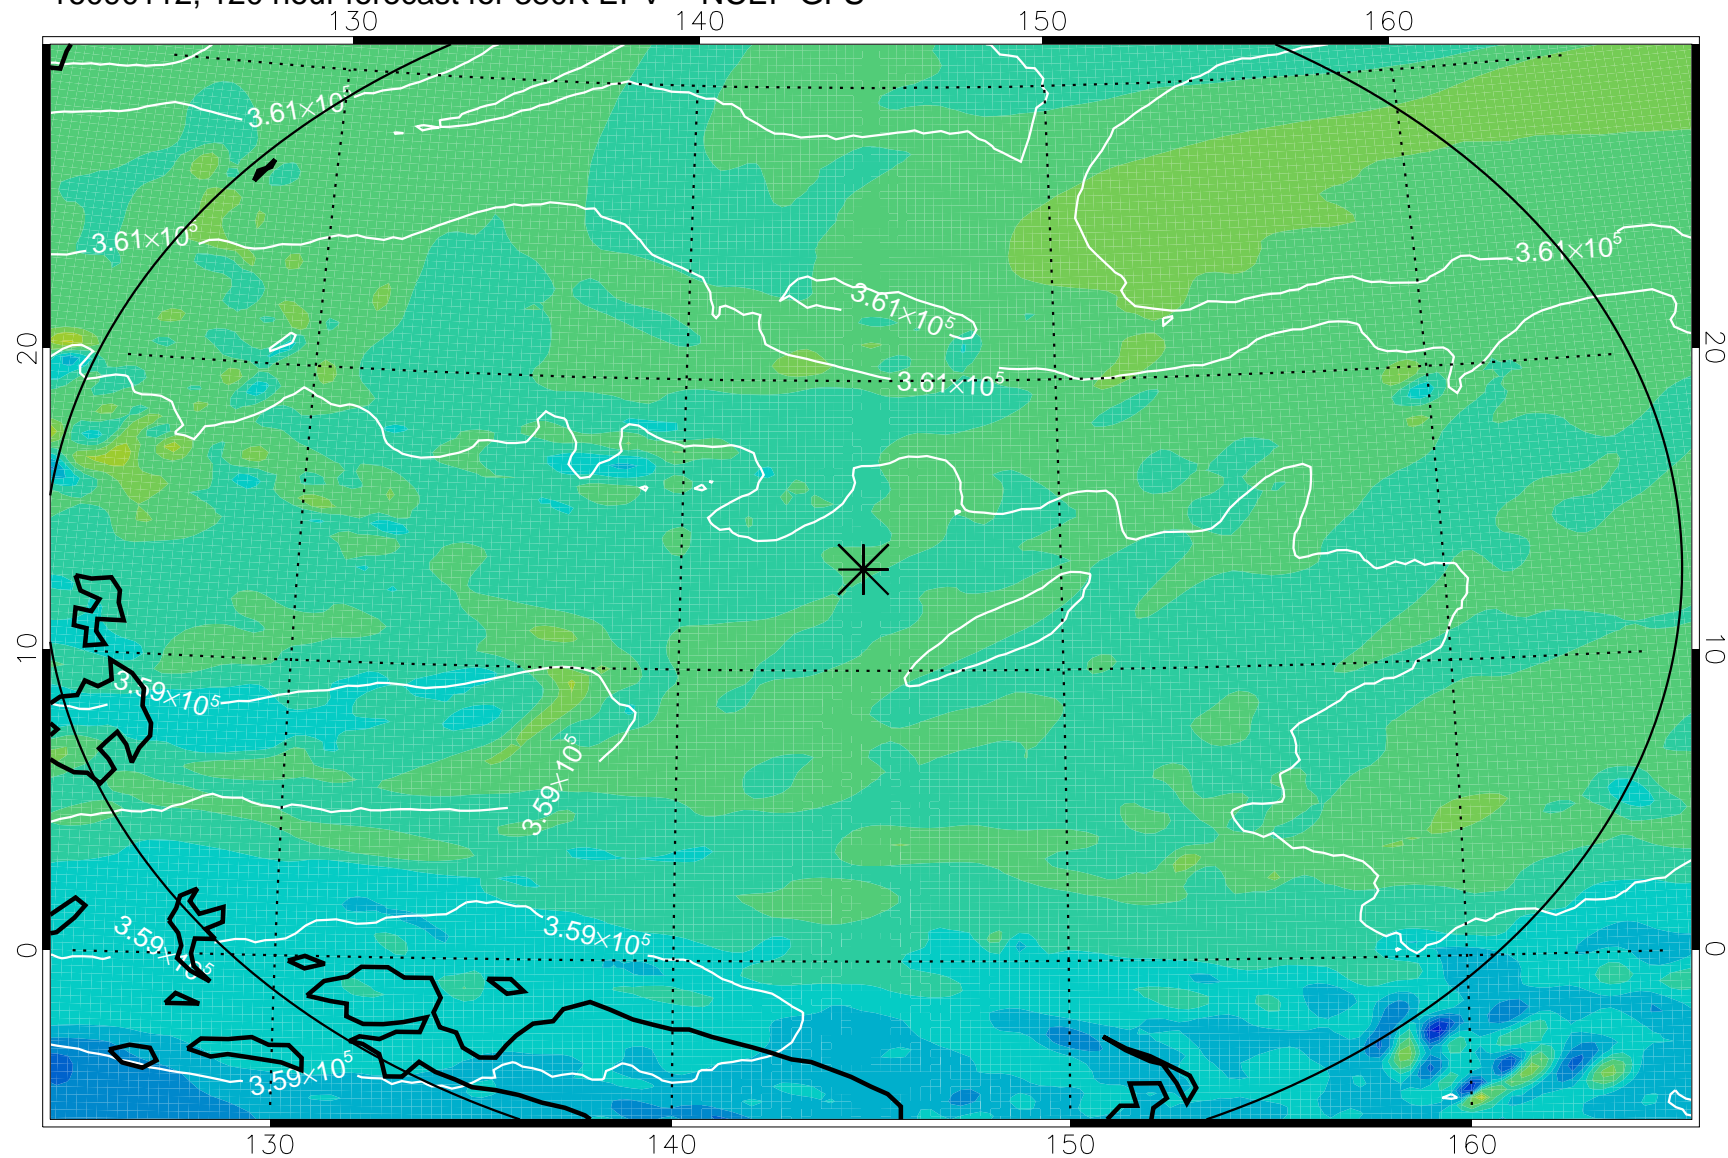

380K Montgomery Streamfunction, white

Range ring of 2304 km

16083100, 84 hour forecast for 380K EPV -- NCEP GFS

380K Montgomery Streamfunction, white

Range ring of 2304 km

16083106, 90 hour forecast for 380K EPV -- NCEP GFS

380K Montgomery Streamfunction, white

Range ring of 2304 km

16083112, 96 hour forecast for 380K EPV -- NCEP GFS

380K Montgomery Streamfunction, white

Range ring of 2304 km

16083118, 102 hour forecast for 380K EPV -- NCEP GFS

380K Montgomery Streamfunction, white

Range ring of 2304 km

16090100, 108 hour forecast for 380K EPV -- NCEP GFS

380K Montgomery Streamfunction, white

Range ring of 2304 km

16090106, 114 hour forecast for 380K EPV -- NCEP GFS

380K Montgomery Streamfunction, white

Range ring of 2304 km

16090112, 120 hour forecast for 380K EPV -- NCEP GFS

380K Montgomery Streamfunction, white

Range ring of 2304 km