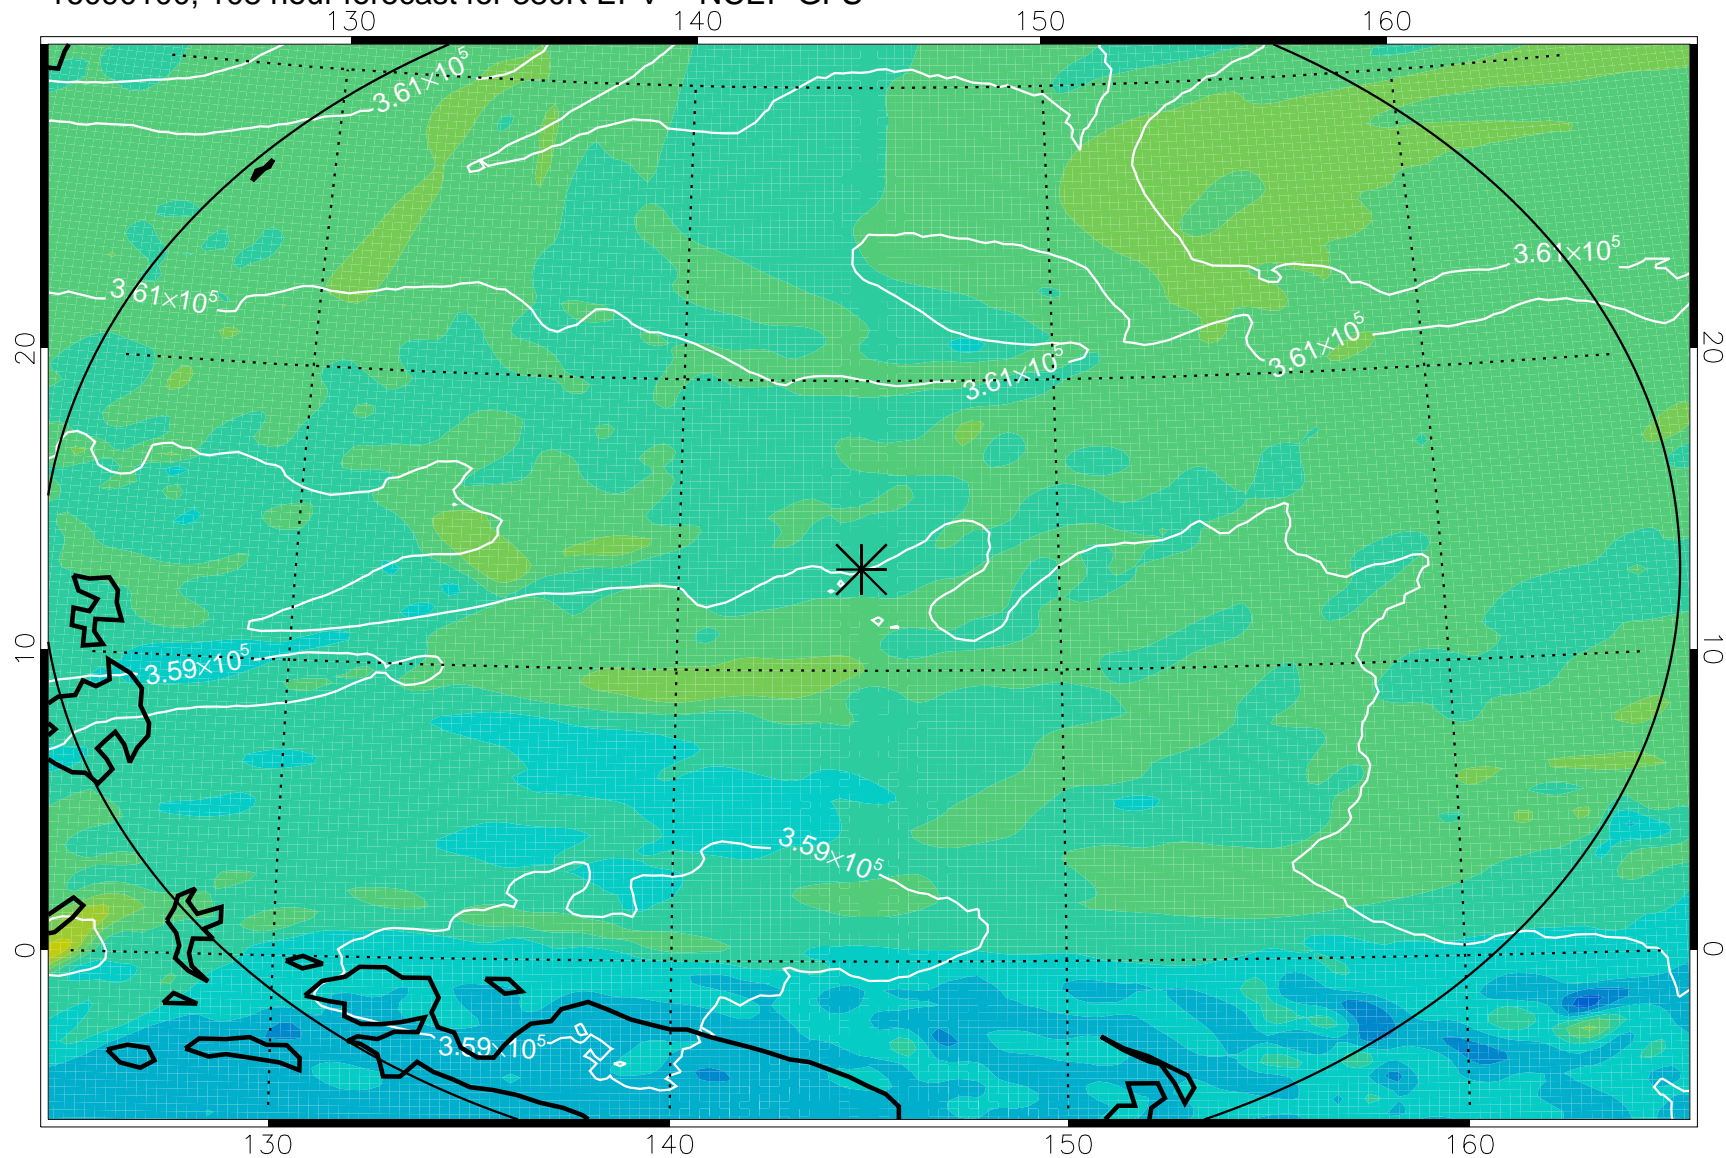

380K Montgomery Streamfunction, white

Range ring of 2304 km

16083100, 84 hour forecast for 380K EPV -- NCEP GFS

380K Montgomery Streamfunction, white

Range ring of 2304 km

16083106, 90 hour forecast for 380K EPV -- NCEP GFS

380K Montgomery Streamfunction, white

Range ring of 2304 km

16083112, 96 hour forecast for 380K EPV -- NCEP GFS

380K Montgomery Streamfunction, white

Range ring of 2304 km

16083118, 102 hour forecast for 380K EPV -- NCEP GFS

380K Montgomery Streamfunction, white

Range ring of 2304 km

16090100, 108 hour forecast for 380K EPV -- NCEP GFS

380K Montgomery Streamfunction, white

Range ring of 2304 km

16090106, 114 hour forecast for 380K EPV -- NCEP GFS

380K Montgomery Streamfunction, white

Range ring of 2304 km

16090112, 120 hour forecast for 380K EPV -- NCEP GFS

380K Montgomery Streamfunction, white

Range ring of 2304 km