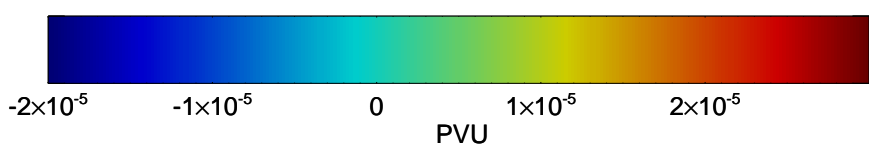

16083006, 66 hour forecast for 380K EPV -- NCEP GFS