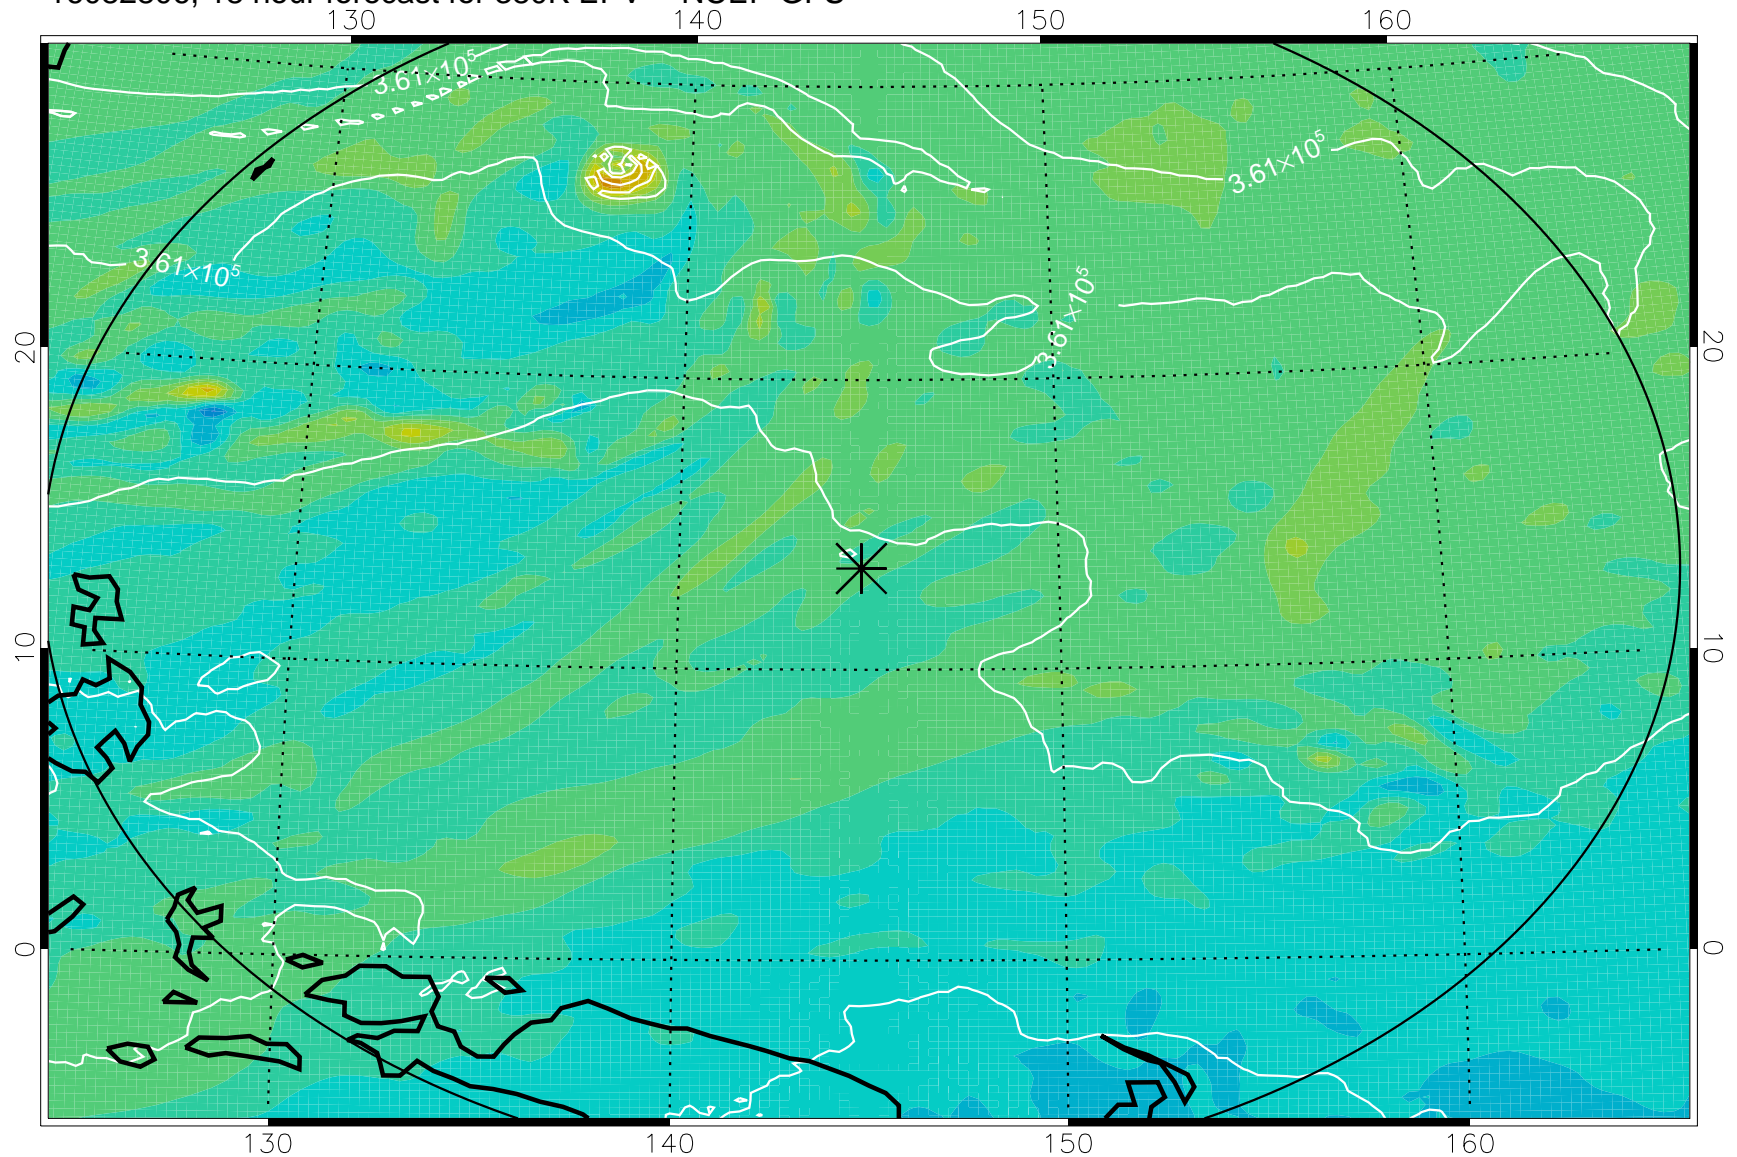

16082718, 6 hour forecast for 380K EPV -- NCEP GFS

380K Montgomery Streamfunction, white

Range ring of 2304 km

16082800, 12 hour forecast for 380K EPV -- NCEP GFS

380K Montgomery Streamfunction, white

Range ring of 2304 km

16082806, 18 hour forecast for 380K EPV -- NCEP GFS

380K Montgomery Streamfunction, white

Range ring of 2304 km

16082812, 24 hour forecast for 380K EPV -- NCEP GFS

380K Montgomery Streamfunction, white

Range ring of 2304 km

16082818, 30 hour forecast for 380K EPV -- NCEP GFS

380K Montgomery Streamfunction, white

Range ring of 2304 km

16082900, 36 hour forecast for 380K EPV -- NCEP GFS

380K Montgomery Streamfunction, white

Range ring of 2304 km

16083006, 66 hour forecast for 380K EPV -- NCEP GFS

16083012, 72 hour forecast for 380K EPV -- NCEP GFS

380K Montgomery Streamfunction, white

Range ring of 2304 km

16083018, 78 hour forecast for 380K EPV -- NCEP GFS