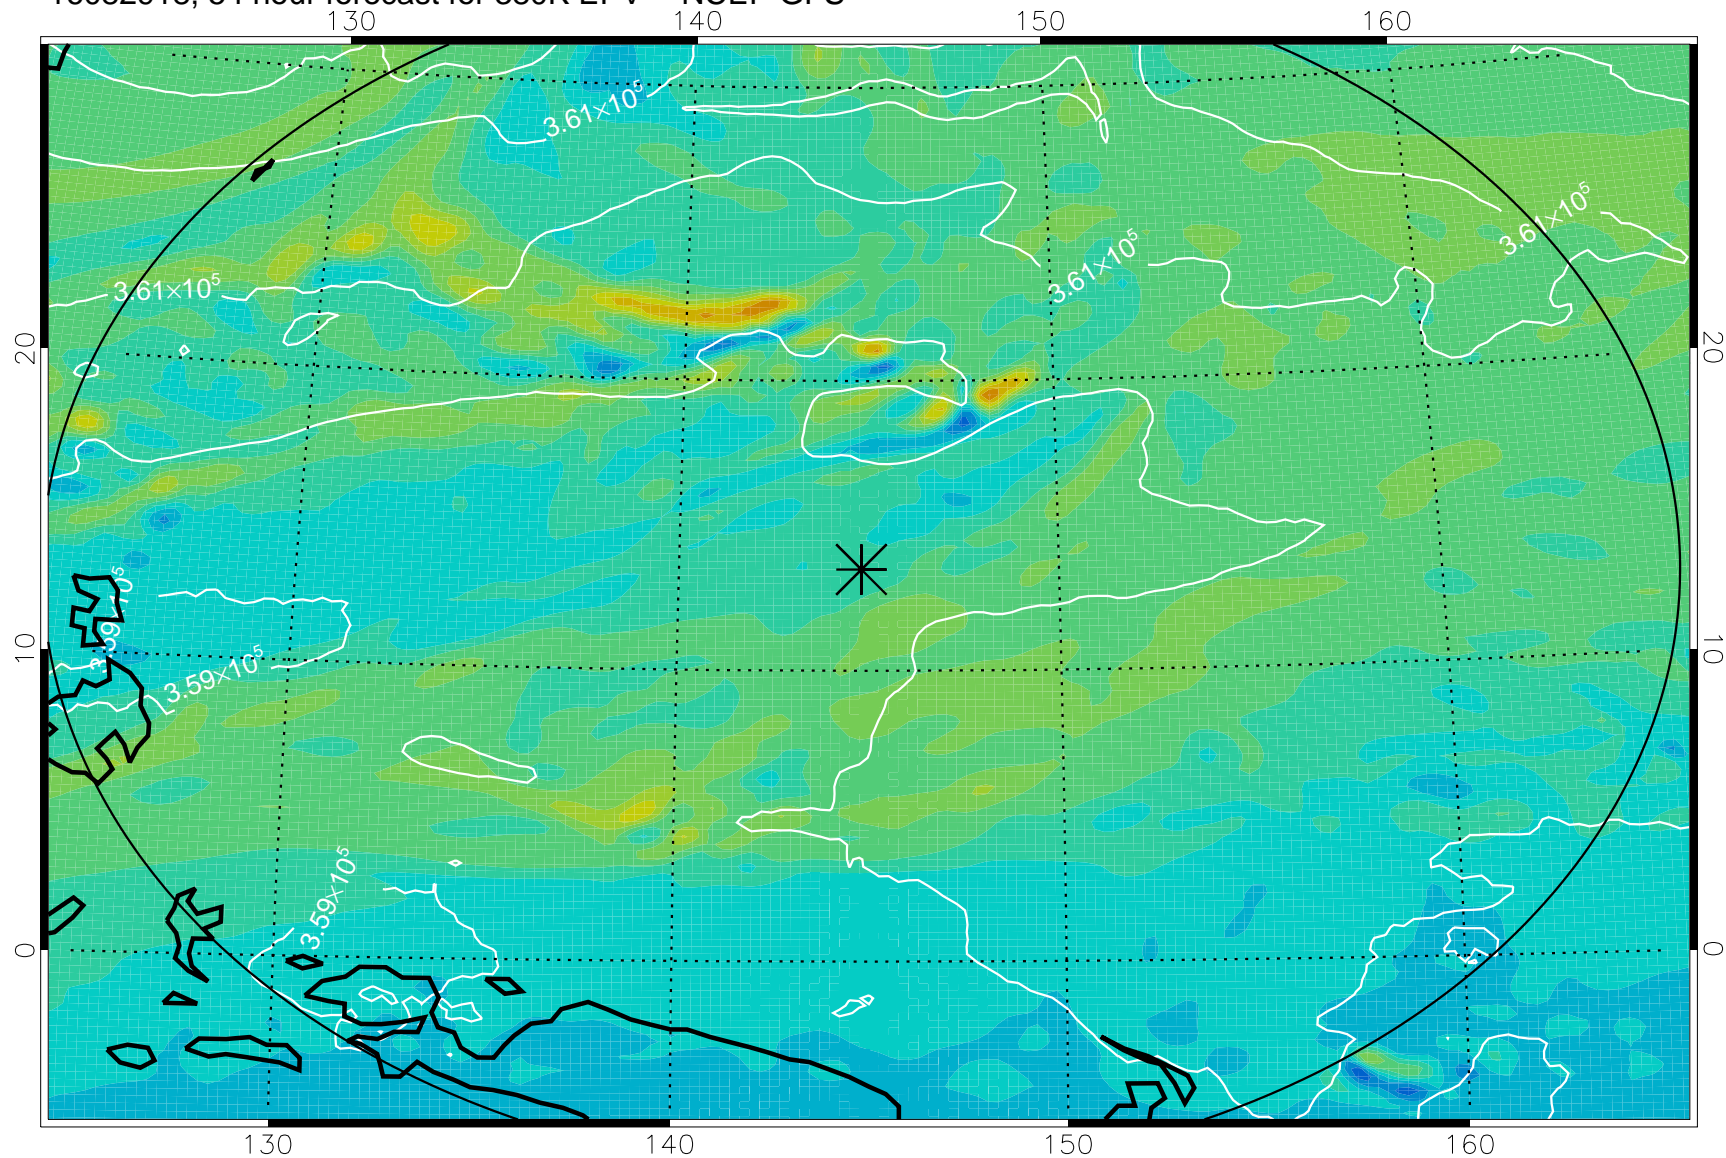

16082818, 30 hour forecast for 380K EPV -- NCEP GFS

380K Montgomery Streamfunction, white

Range ring of 2304 km

16082900, 36 hour forecast for 380K EPV -- NCEP GFS

380K Montgomery Streamfunction, white

Range ring of 2304 km

16082906, 42 hour forecast for 380K EPV -- NCEP GFS

380K Montgomery Streamfunction, white

Range ring of 2304 km

16082912, 48 hour forecast for 380K EPV -- NCEP GFS

380K Montgomery Streamfunction, white

Range ring of 2304 km

16082918, 54 hour forecast for 380K EPV -- NCEP GFS

380K Montgomery Streamfunction, white

Range ring of 2304 km

16083000, 60 hour forecast for 380K EPV -- NCEP GFS

380K Montgomery Streamfunction, white

Range ring of 2304 km

16083006, 66 hour forecast for 380K EPV -- NCEP GFS

16083012, 72 hour forecast for 380K EPV -- NCEP GFS

380K Montgomery Streamfunction, white

Range ring of 2304 km

16083018, 78 hour forecast for 380K EPV -- NCEP GFS