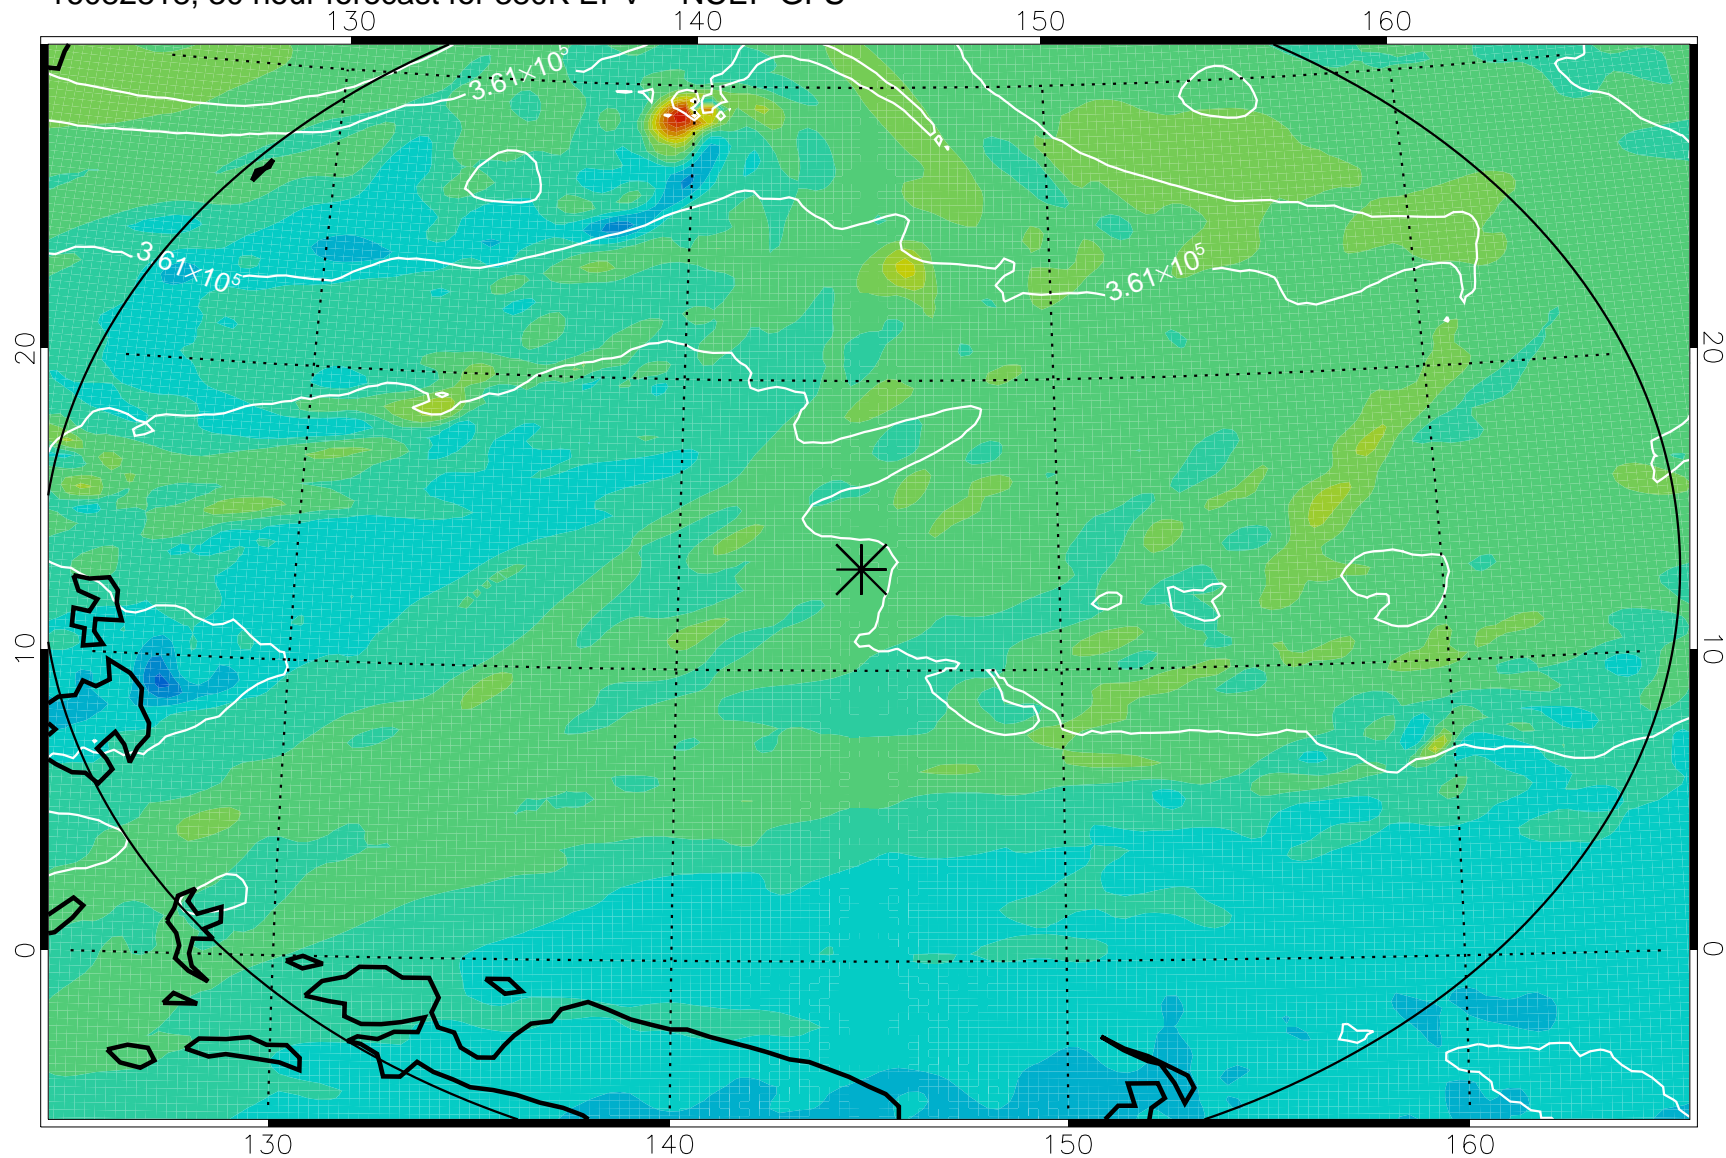

16082806, 18 hour forecast for 380K EPV -- NCEP GFS

380K Montgomery Streamfunction, white

Range ring of 2304 km

16082812, 24 hour forecast for 380K EPV -- NCEP GFS

380K Montgomery Streamfunction, white

Range ring of 2304 km

16082818, 30 hour forecast for 380K EPV -- NCEP GFS

380K Montgomery Streamfunction, white

Range ring of 2304 km

16082900, 36 hour forecast for 380K EPV -- NCEP GFS

380K Montgomery Streamfunction, white

Range ring of 2304 km

16082906, 42 hour forecast for 380K EPV -- NCEP GFS

380K Montgomery Streamfunction, white

Range ring of 2304 km

16082912, 48 hour forecast for 380K EPV -- NCEP GFS

380K Montgomery Streamfunction, white

Range ring of 2304 km

16083006, 66 hour forecast for 380K EPV -- NCEP GFS

16083012, 72 hour forecast for 380K EPV -- NCEP GFS

380K Montgomery Streamfunction, white

Range ring of 2304 km

16083018, 78 hour forecast for 380K EPV -- NCEP GFS