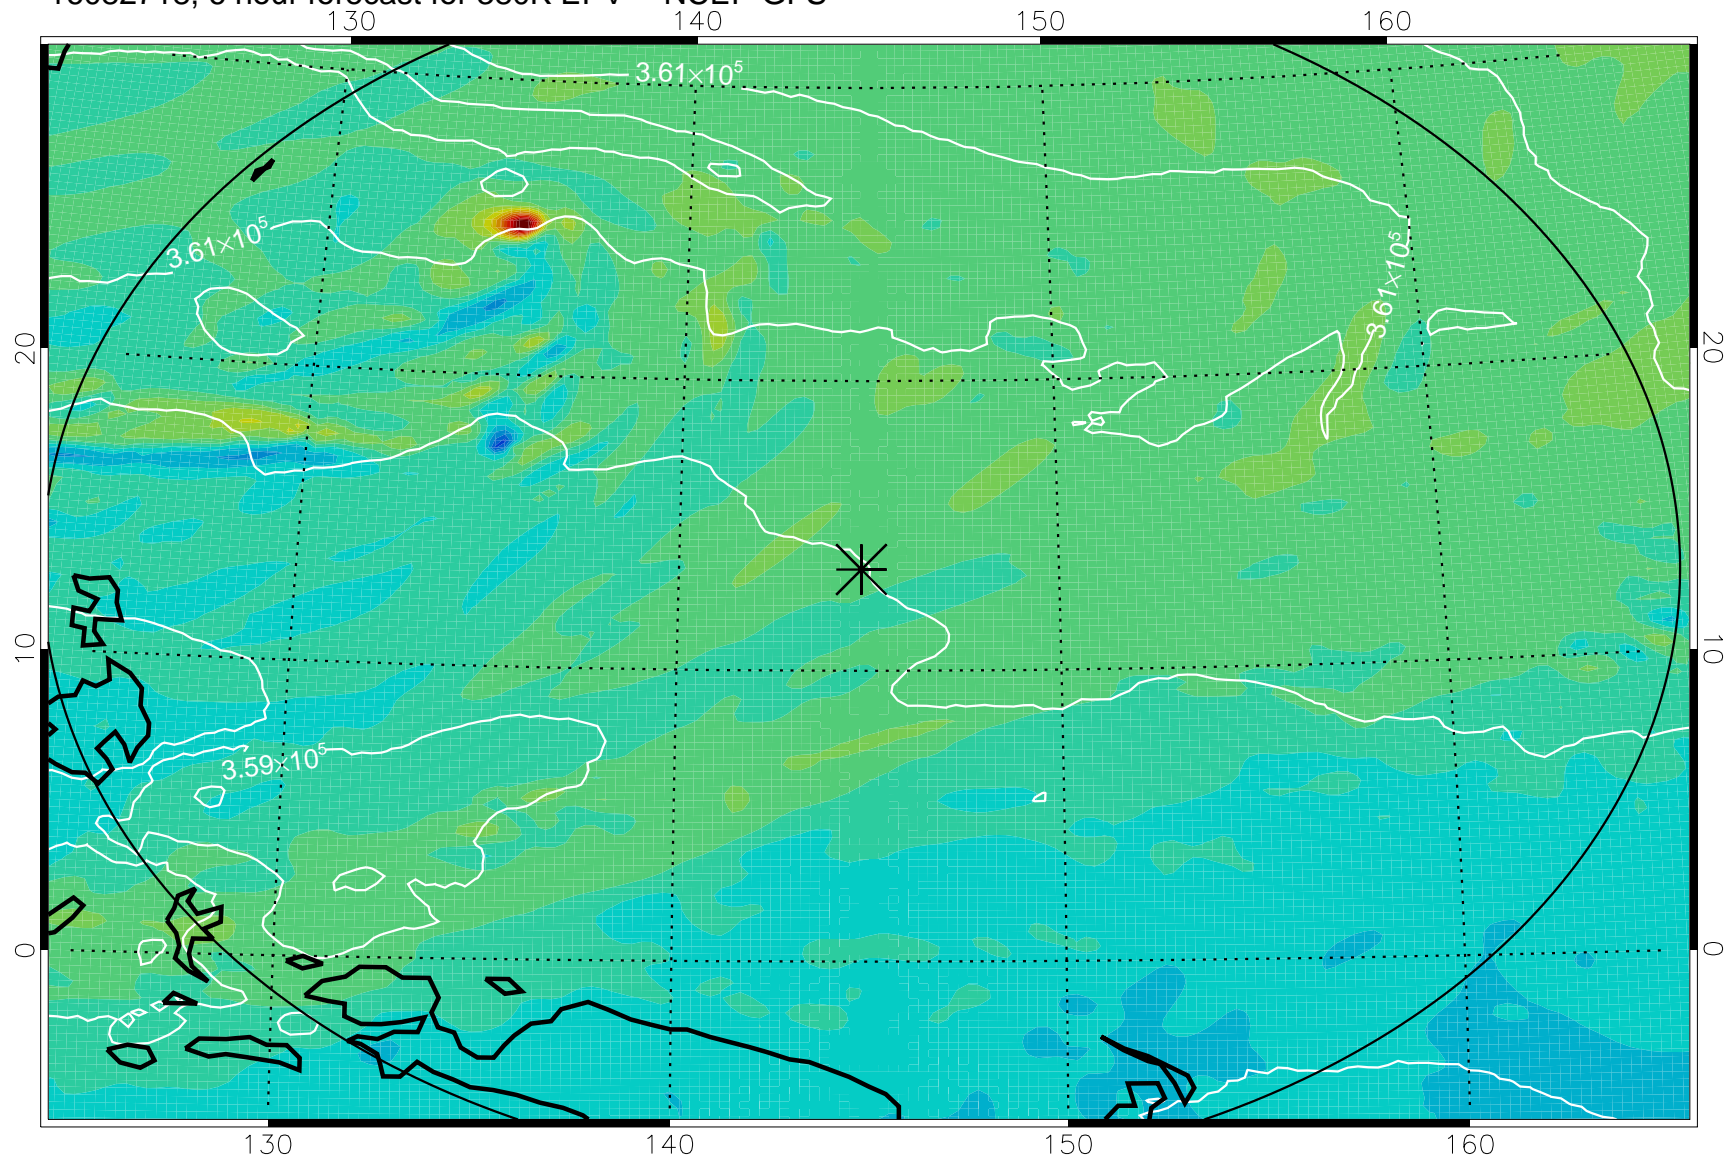

16082718, 6 hour forecast for 380K EPV -- NCEP GFS

380K Montgomery Streamfunction, white

Range ring of 2304 km

16082800, 12 hour forecast for 380K EPV -- NCEP GFS

380K Montgomery Streamfunction, white

Range ring of 2304 km

16082806, 18 hour forecast for 380K EPV -- NCEP GFS

380K Montgomery Streamfunction, white

Range ring of 2304 km

16082812, 24 hour forecast for 380K EPV -- NCEP GFS

380K Montgomery Streamfunction, white

Range ring of 2304 km

16082818, 30 hour forecast for 380K EPV -- NCEP GFS

380K Montgomery Streamfunction, white

Range ring of 2304 km

16082900, 36 hour forecast for 380K EPV -- NCEP GFS

380K Montgomery Streamfunction, white

Range ring of 2304 km

16083006, 66 hour forecast for 380K EPV -- NCEP GFS

16083012, 72 hour forecast for 380K EPV -- NCEP GFS

380K Montgomery Streamfunction, white

Range ring of 2304 km

16083018, 78 hour forecast for 380K EPV -- NCEP GFS