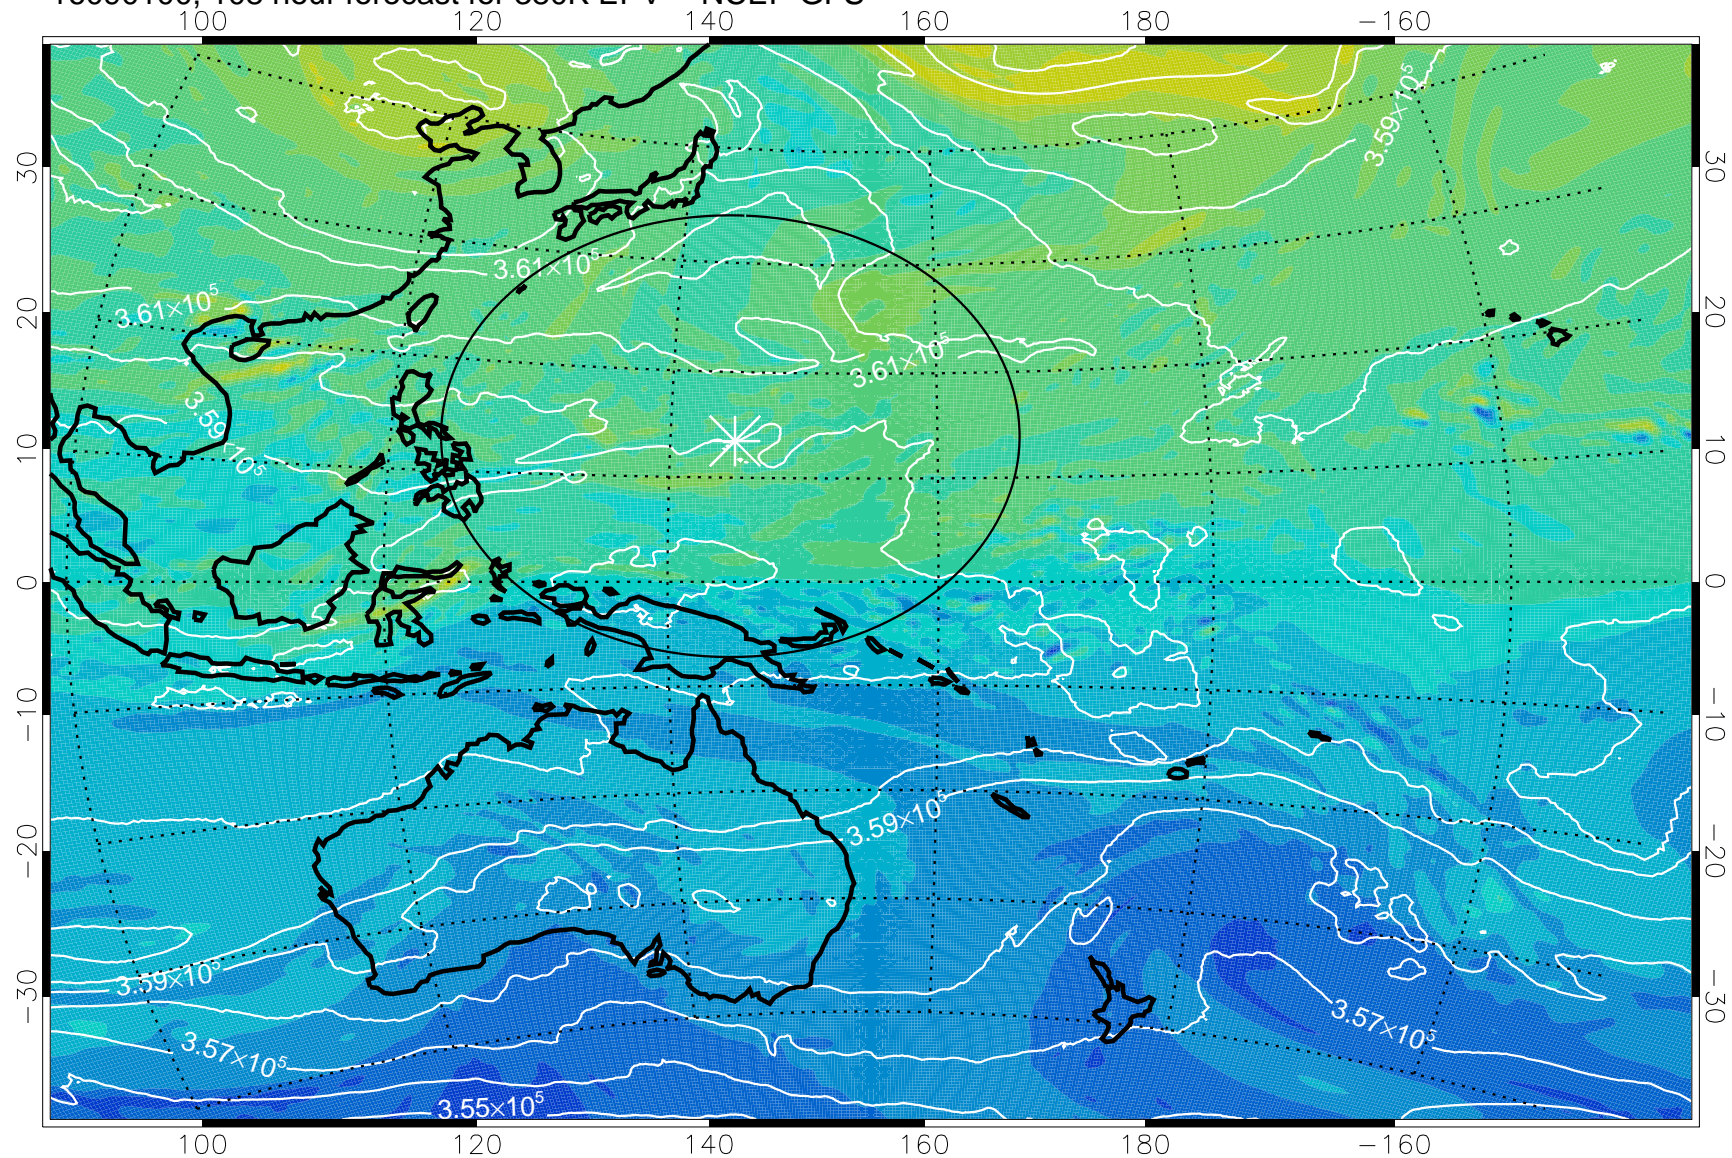

380K Montgomery Streamfunction, white

Range ring of 2304 km

16083106, 90 hour forecast for 380K EPV -- NCEP GFS

380K Montgomery Streamfunction, white

Range ring of 2304 km

16083112, 96 hour forecast for 380K EPV -- NCEP GFS

380K Montgomery Streamfunction, white

Range ring of 2304 km

16083118, 102 hour forecast for 380K EPV -- NCEP GFS

380K Montgomery Streamfunction, white

Range ring of 2304 km

16090100, 108 hour forecast for 380K EPV -- NCEP GFS

380K Montgomery Streamfunction, white

Range ring of 2304 km

16090106, 114 hour forecast for 380K EPV -- NCEP GFS

380K Montgomery Streamfunction, white

Range ring of 2304 km

16090112, 120 hour forecast for 380K EPV -- NCEP GFS