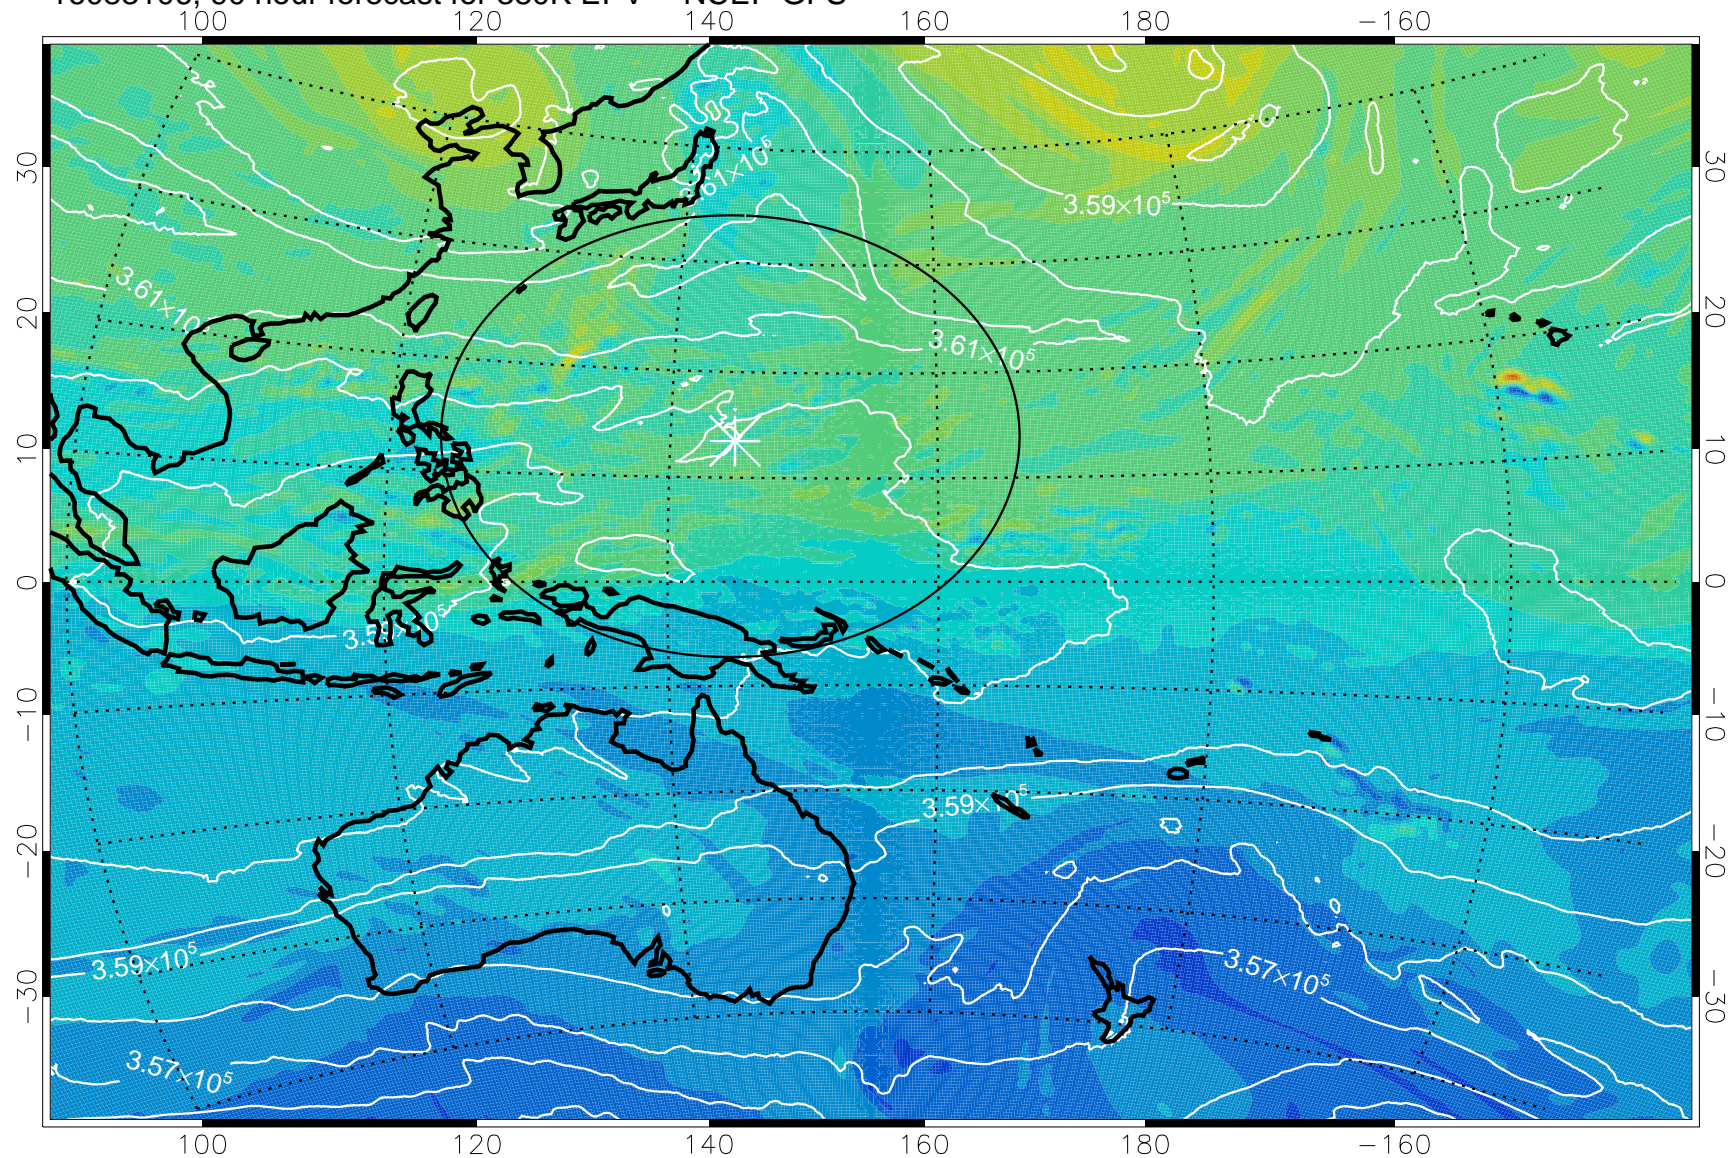

380K Montgomery Streamfunction, white

Range ring of 2304 km

16083018, 78 hour forecast for 380K EPV -- NCEP GFS

380K Montgomery Streamfunction, white

Range ring of 2304 km

16083100, 84 hour forecast for 380K EPV -- NCEP GFS

380K Montgomery Streamfunction, white

Range ring of 2304 km

16083106, 90 hour forecast for 380K EPV -- NCEP GFS

380K Montgomery Streamfunction, white

Range ring of 2304 km

16083112, 96 hour forecast for 380K EPV -- NCEP GFS

380K Montgomery Streamfunction, white

Range ring of 2304 km

16083118, 102 hour forecast for 380K EPV -- NCEP GFS

380K Montgomery Streamfunction, white

Range ring of 2304 km

16090100, 108 hour forecast for 380K EPV -- NCEP GFS