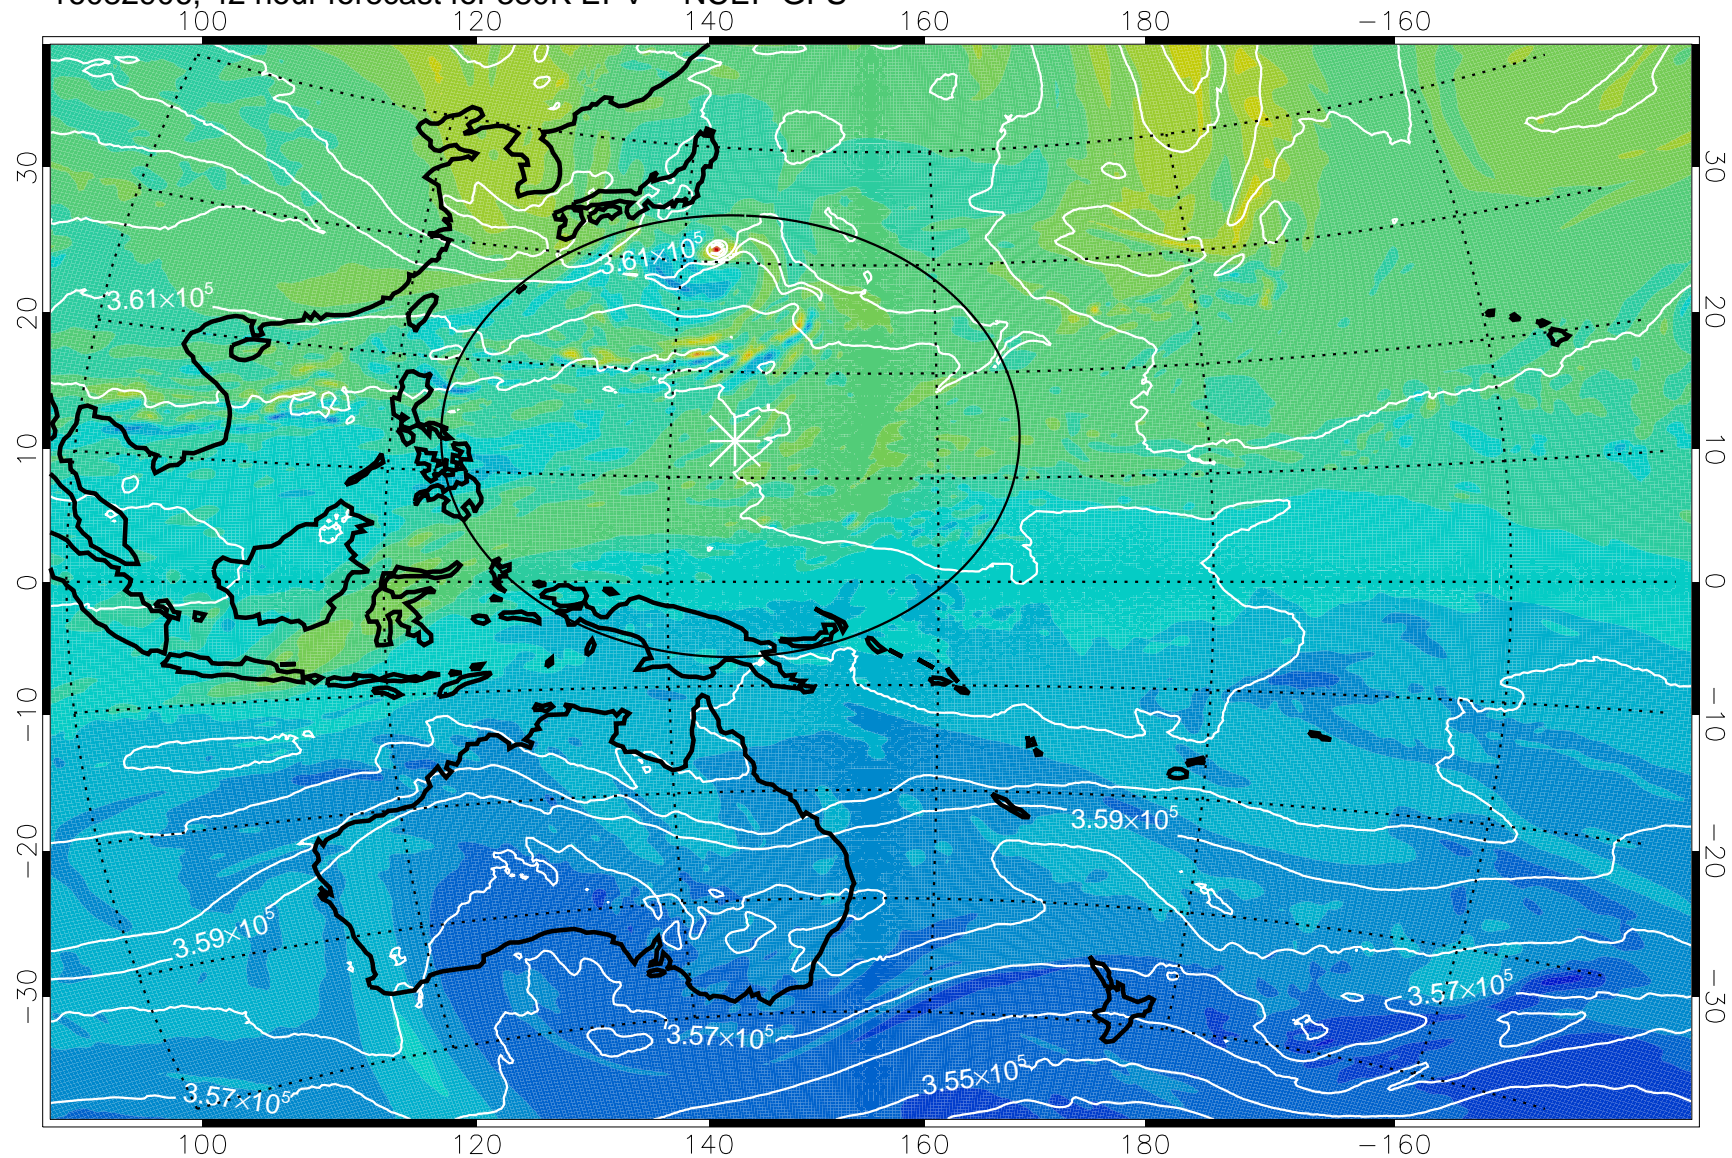

16082806, 18 hour forecast for 380K EPV -- NCEP GFS

380K Montgomery Streamfunction, white

Range ring of 2304 km

16082812, 24 hour forecast for 380K EPV -- NCEP GFS

380K Montgomery Streamfunction, white

Range ring of 2304 km

16082818, 30 hour forecast for 380K EPV -- NCEP GFS

380K Montgomery Streamfunction, white

Range ring of 2304 km

16082900, 36 hour forecast for 380K EPV -- NCEP GFS

380K Montgomery Streamfunction, white

Range ring of 2304 km

16082906, 42 hour forecast for 380K EPV -- NCEP GFS

380K Montgomery Streamfunction, white

Range ring of 2304 km

16082912, 48 hour forecast for 380K EPV -- NCEP GFS

380K Montgomery Streamfunction, white

Range ring of 2304 km

16082918, 54 hour forecast for 380K EPV -- NCEP GFS

380K Montgomery Streamfunction, white

Range ring of 2304 km

16083000, 60 hour forecast for 380K EPV -- NCEP GFS

380K Montgomery Streamfunction, white

Range ring of 2304 km