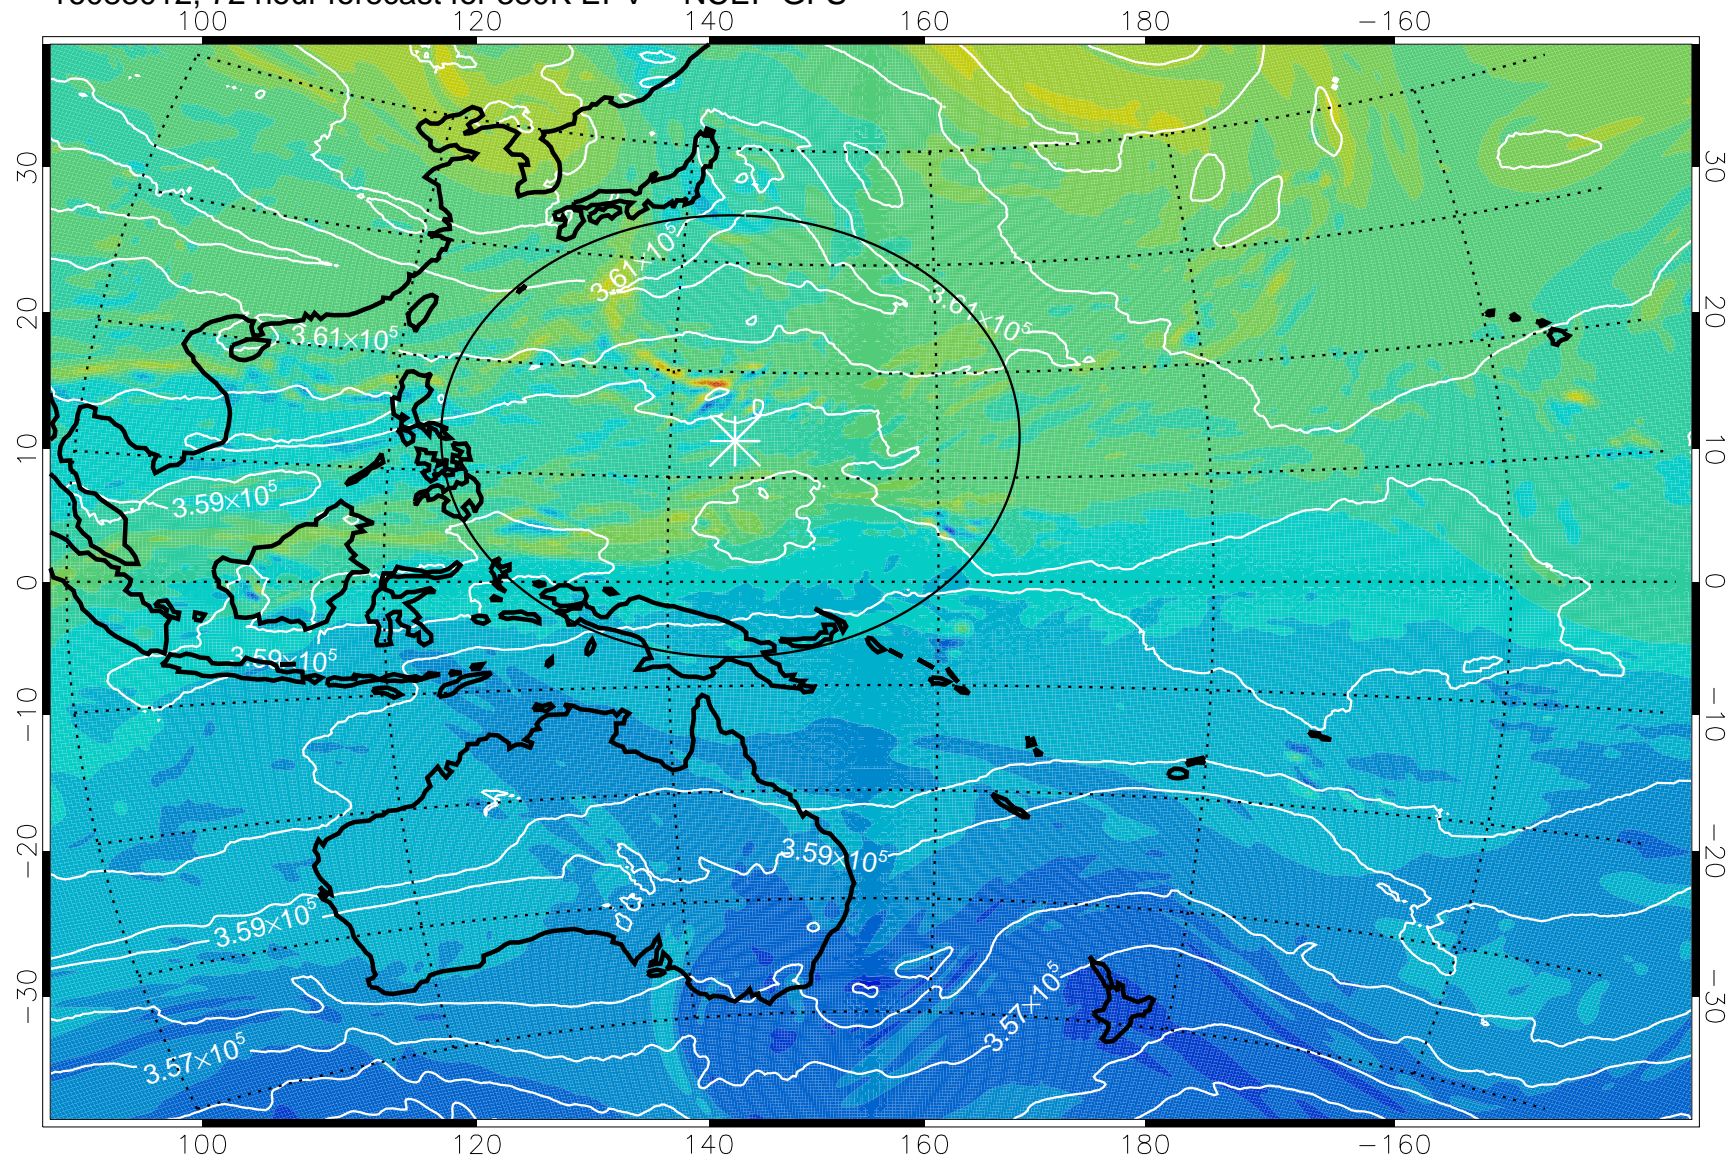

16082918, 54 hour forecast for 380K EPV -- NCEP GFS

380K Montgomery Streamfunction, white

Range ring of 2304 km

16083000, 60 hour forecast for 380K EPV -- NCEP GFS

380K Montgomery Streamfunction, white

Range ring of 2304 km

16083006, 66 hour forecast for 380K EPV -- NCEP GFS

380K Montgomery Streamfunction, white

Range ring of 2304 km

16083012, 72 hour forecast for 380K EPV -- NCEP GFS

$-2 \times 10^{-5}$     $-1 \times 10^{-5}$    0    $1 \times 10^{-5}$     $2 \times 10^{-5}$   
PVU

380K Montgomery Streamfunction, white

Range ring of 2304 km

16083018, 78 hour forecast for 380K EPV -- NCEP GFS

380K Montgomery Streamfunction, white

Range ring of 2304 km

16083100, 84 hour forecast for 380K EPV -- NCEP GFS

380K Montgomery Streamfunction, white

Range ring of 2304 km

16083106, 90 hour forecast for 380K EPV -- NCEP GFS

380K Montgomery Streamfunction, white

Range ring of 2304 km

16083112, 96 hour forecast for 380K EPV -- NCEP GFS