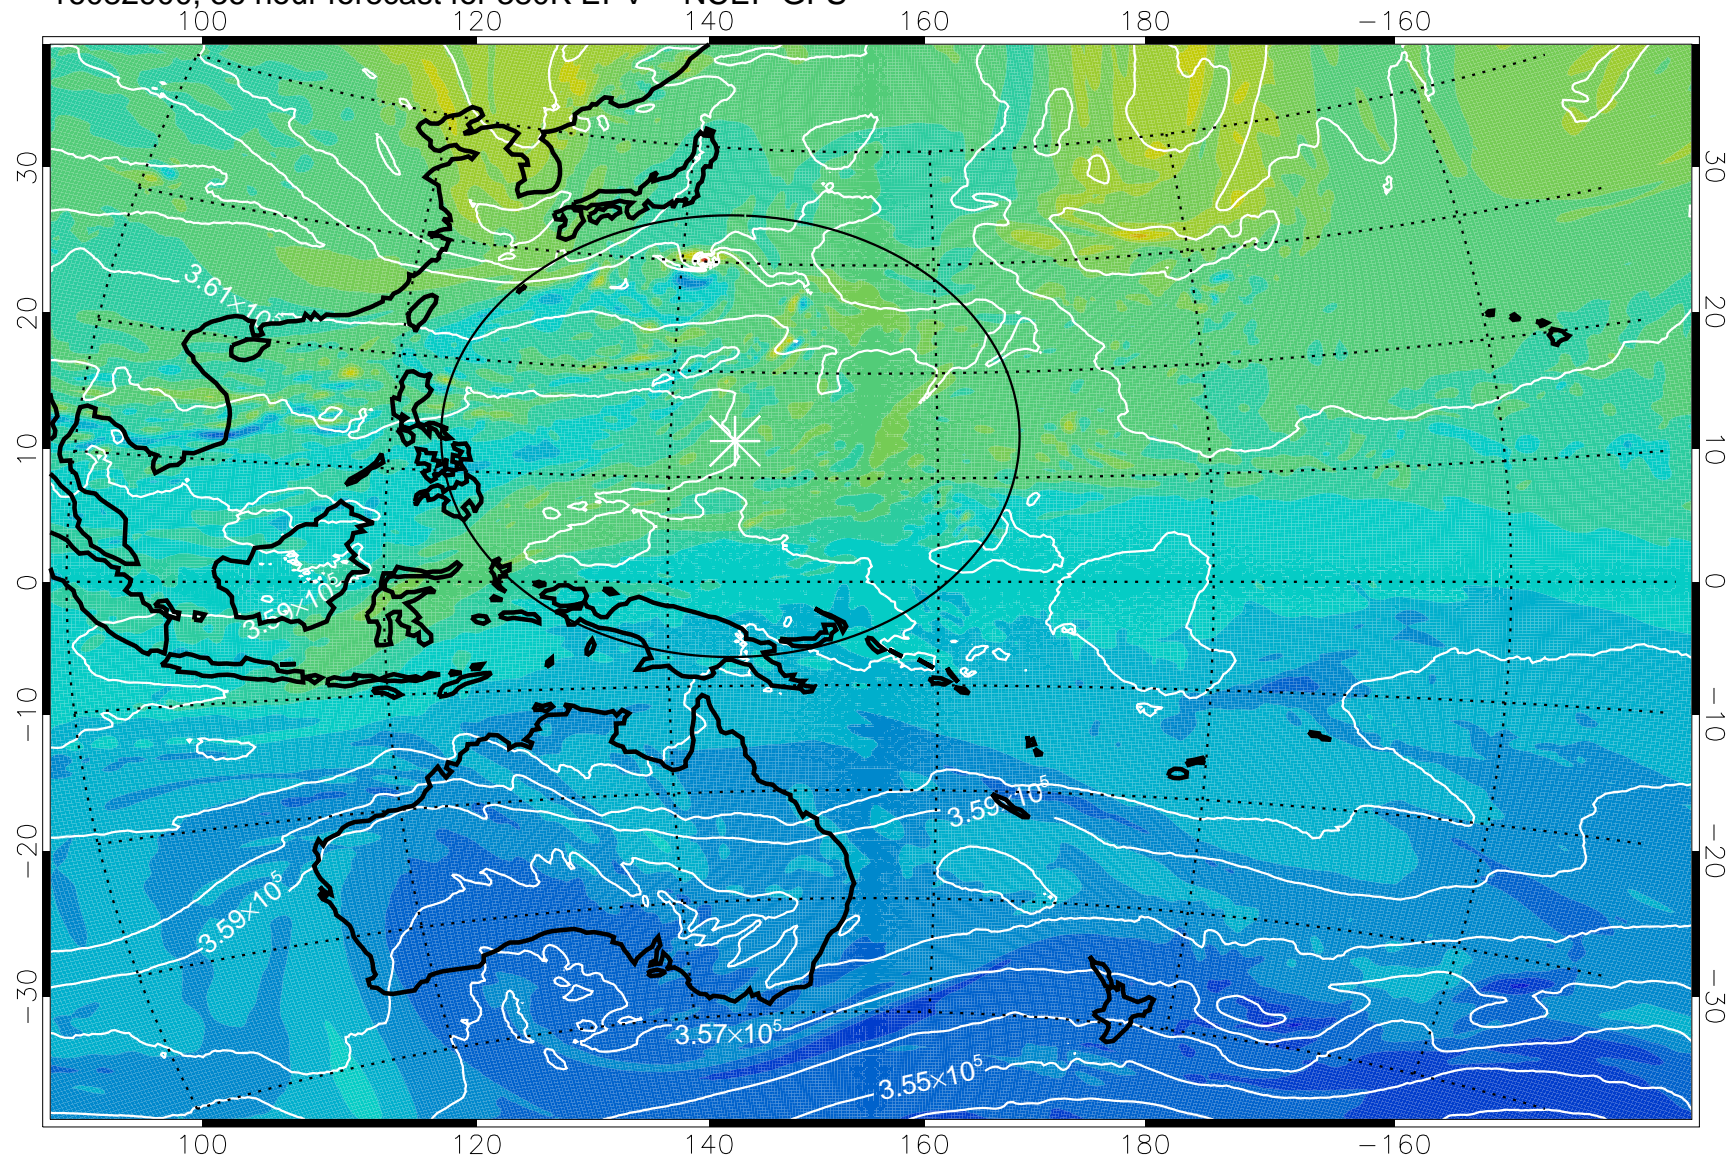

16082818, 30 hour forecast for 380K EPV -- NCEP GFS

380K Montgomery Streamfunction, white

Range ring of 2304 km

16082900, 36 hour forecast for 380K EPV -- NCEP GFS

380K Montgomery Streamfunction, white

Range ring of 2304 km

16082906, 42 hour forecast for 380K EPV -- NCEP GFS

380K Montgomery Streamfunction, white

Range ring of 2304 km

16082912, 48 hour forecast for 380K EPV -- NCEP GFS

380K Montgomery Streamfunction, white

Range ring of 2304 km

16082918, 54 hour forecast for 380K EPV -- NCEP GFS

380K Montgomery Streamfunction, white

Range ring of 2304 km

16083000, 60 hour forecast for 380K EPV -- NCEP GFS

380K Montgomery Streamfunction, white

Range ring of 2304 km