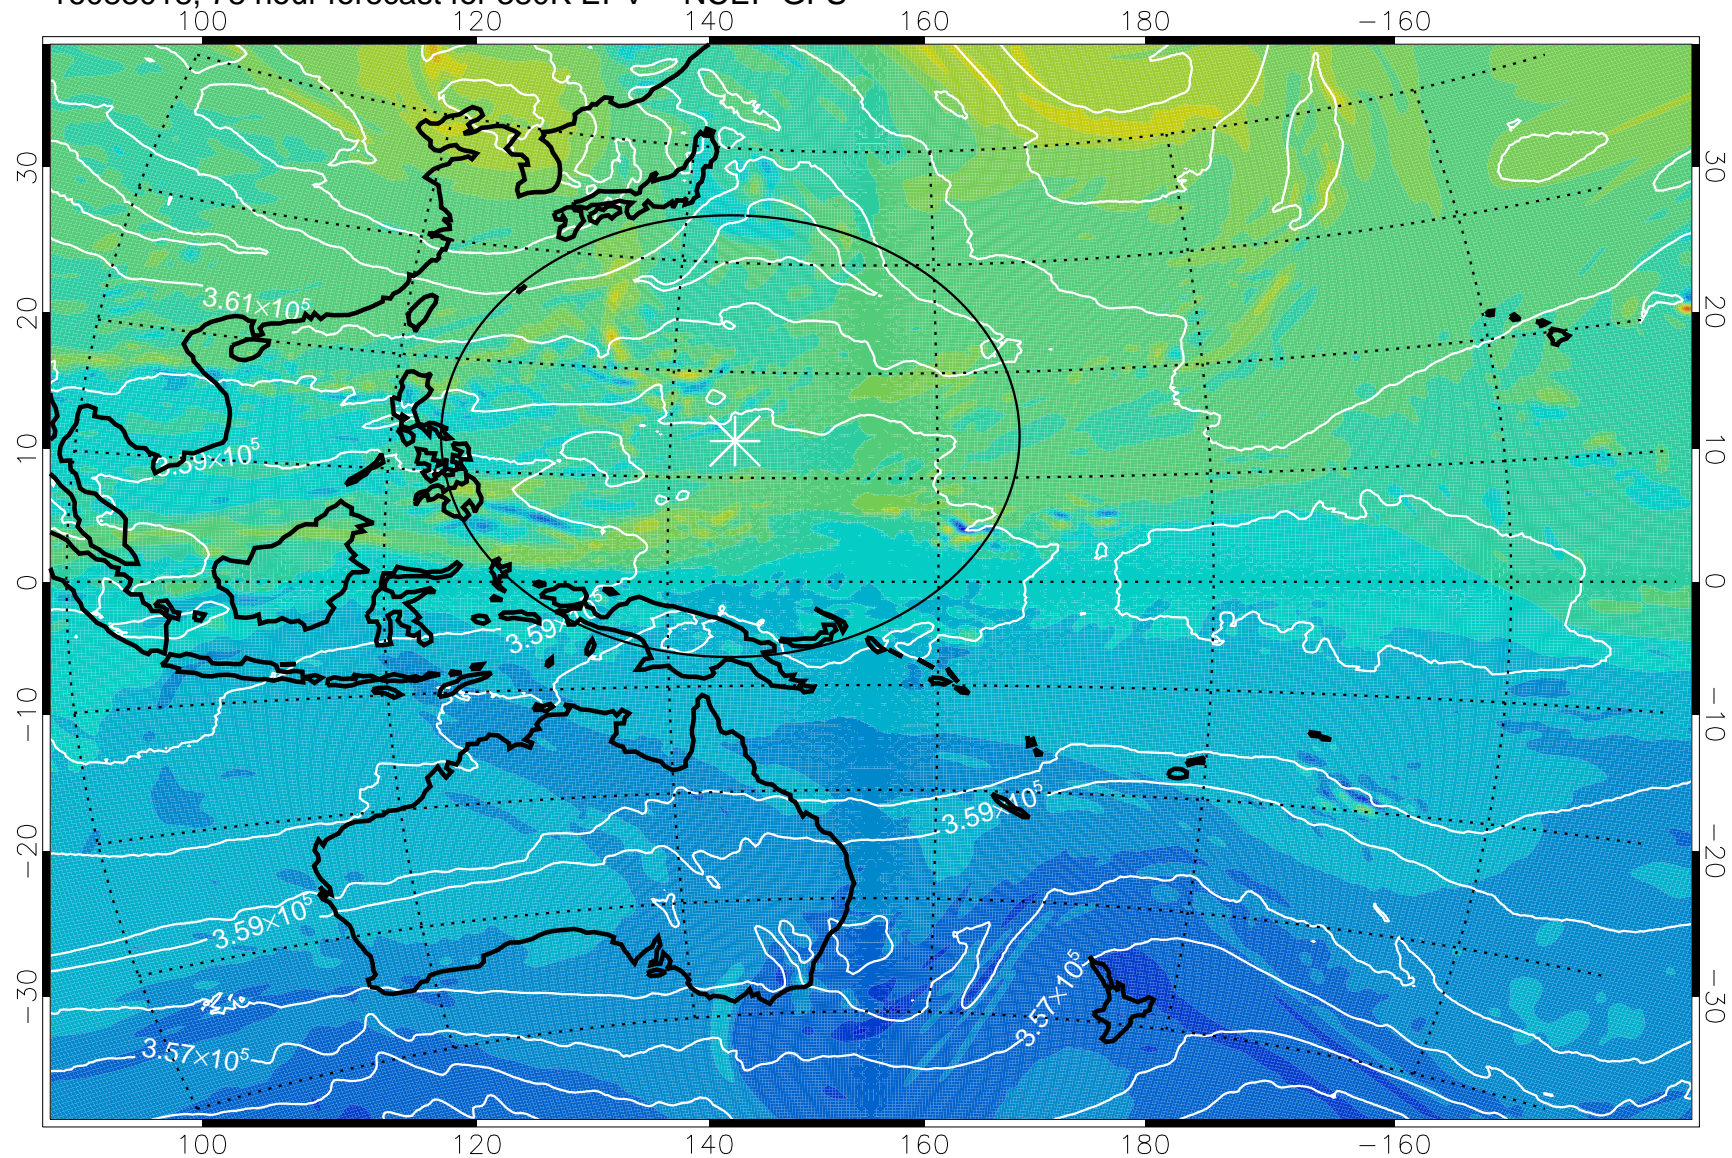

16082918, 54 hour forecast for 380K EPV -- NCEP GFS

380K Montgomery Streamfunction, white

Range ring of 2304 km

16083000, 60 hour forecast for 380K EPV -- NCEP GFS

380K Montgomery Streamfunction, white

Range ring of 2304 km

16083006, 66 hour forecast for 380K EPV -- NCEP GFS

380K Montgomery Streamfunction, white

Range ring of 2304 km

16083012, 72 hour forecast for 380K EPV -- NCEP GFS

$-2 \times 10^{-5}$     $-1 \times 10^{-5}$    0    $1 \times 10^{-5}$     $2 \times 10^{-5}$   
PVU

380K Montgomery Streamfunction, white

Range ring of 2304 km

16083018, 78 hour forecast for 380K EPV -- NCEP GFS

380K Montgomery Streamfunction, white

Range ring of 2304 km

16083100, 84 hour forecast for 380K EPV -- NCEP GFS

380K Montgomery Streamfunction, white

Range ring of 2304 km

16083106, 90 hour forecast for 380K EPV -- NCEP GFS

380K Montgomery Streamfunction, white

Range ring of 2304 km

16083112, 96 hour forecast for 380K EPV -- NCEP GFS