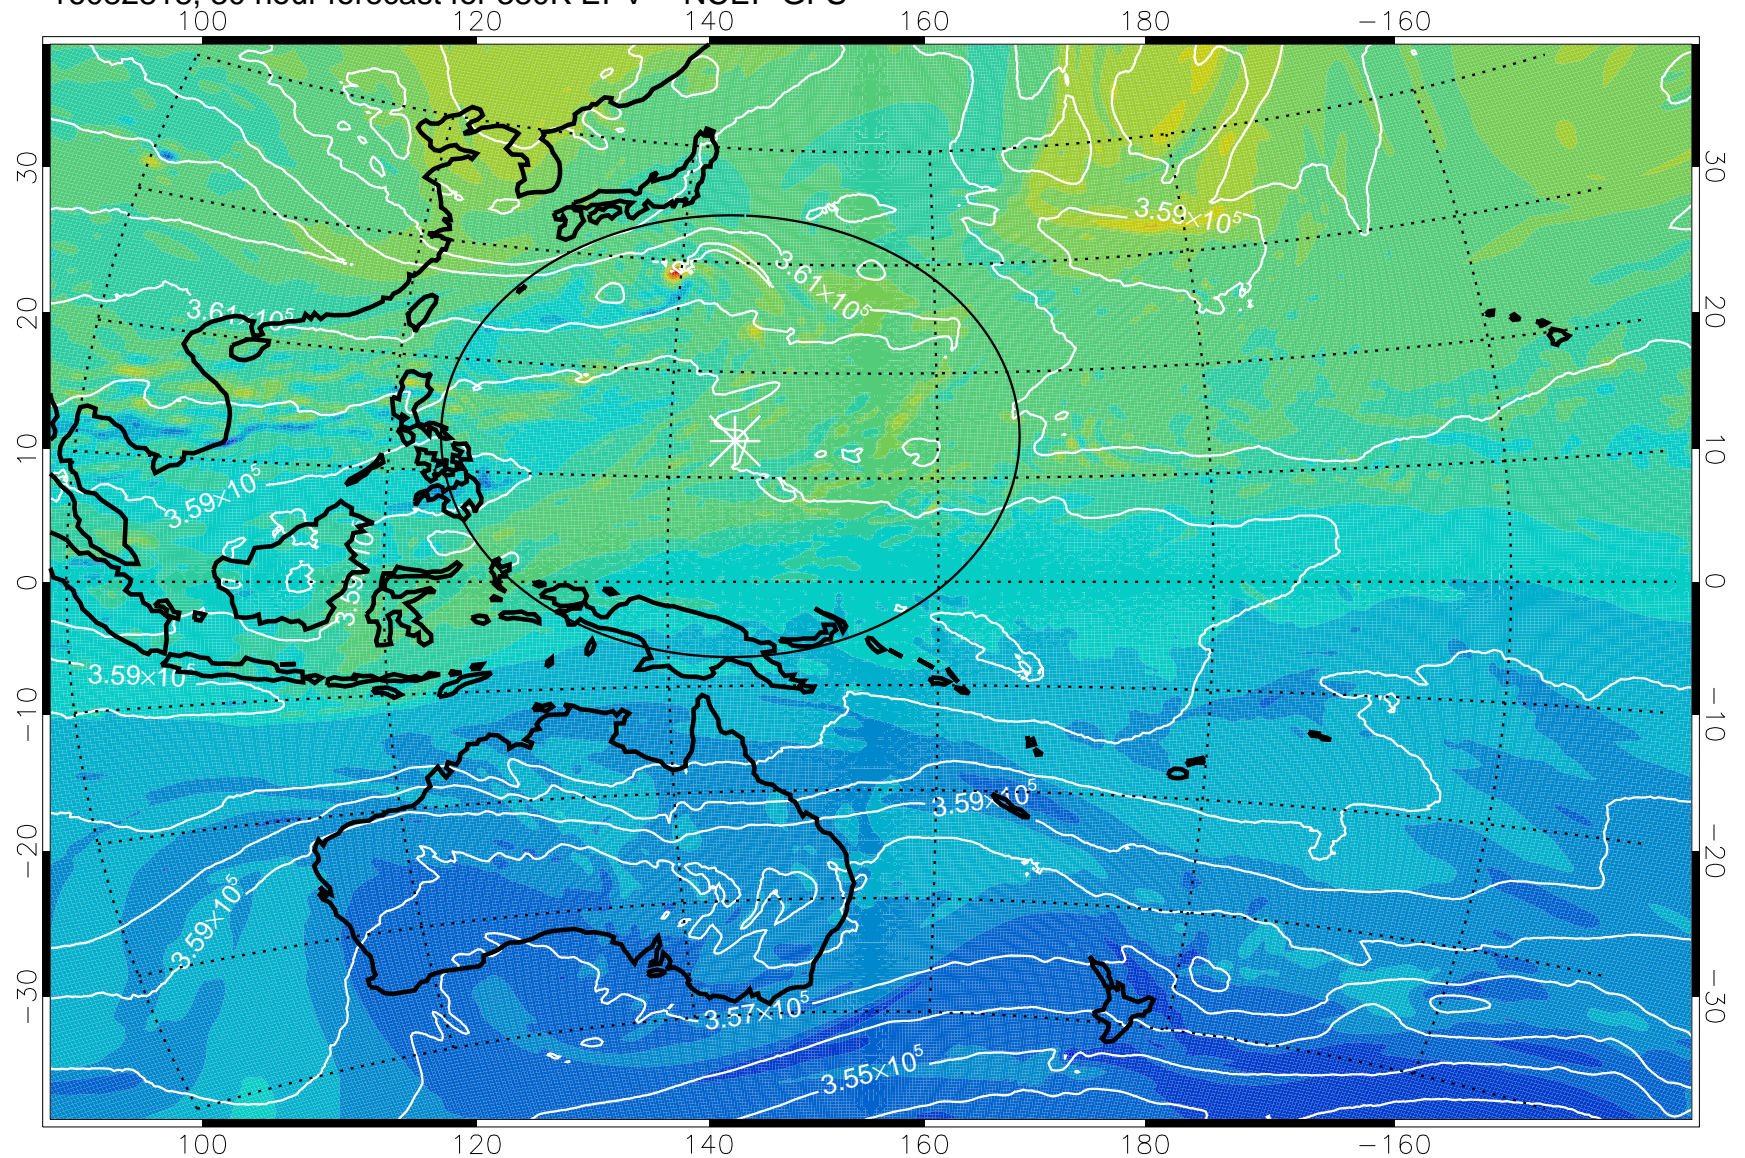

16082806, 18 hour forecast for 380K EPV -- NCEP GFS

380K Montgomery Streamfunction, white

Range ring of 2304 km

16082812, 24 hour forecast for 380K EPV -- NCEP GFS

380K Montgomery Streamfunction, white

Range ring of 2304 km

16082818, 30 hour forecast for 380K EPV -- NCEP GFS

380K Montgomery Streamfunction, white

Range ring of 2304 km

16082900, 36 hour forecast for 380K EPV -- NCEP GFS

380K Montgomery Streamfunction, white

Range ring of 2304 km

16082906, 42 hour forecast for 380K EPV -- NCEP GFS

380K Montgomery Streamfunction, white

Range ring of 2304 km

16082912, 48 hour forecast for 380K EPV -- NCEP GFS

380K Montgomery Streamfunction, white

Range ring of 2304 km