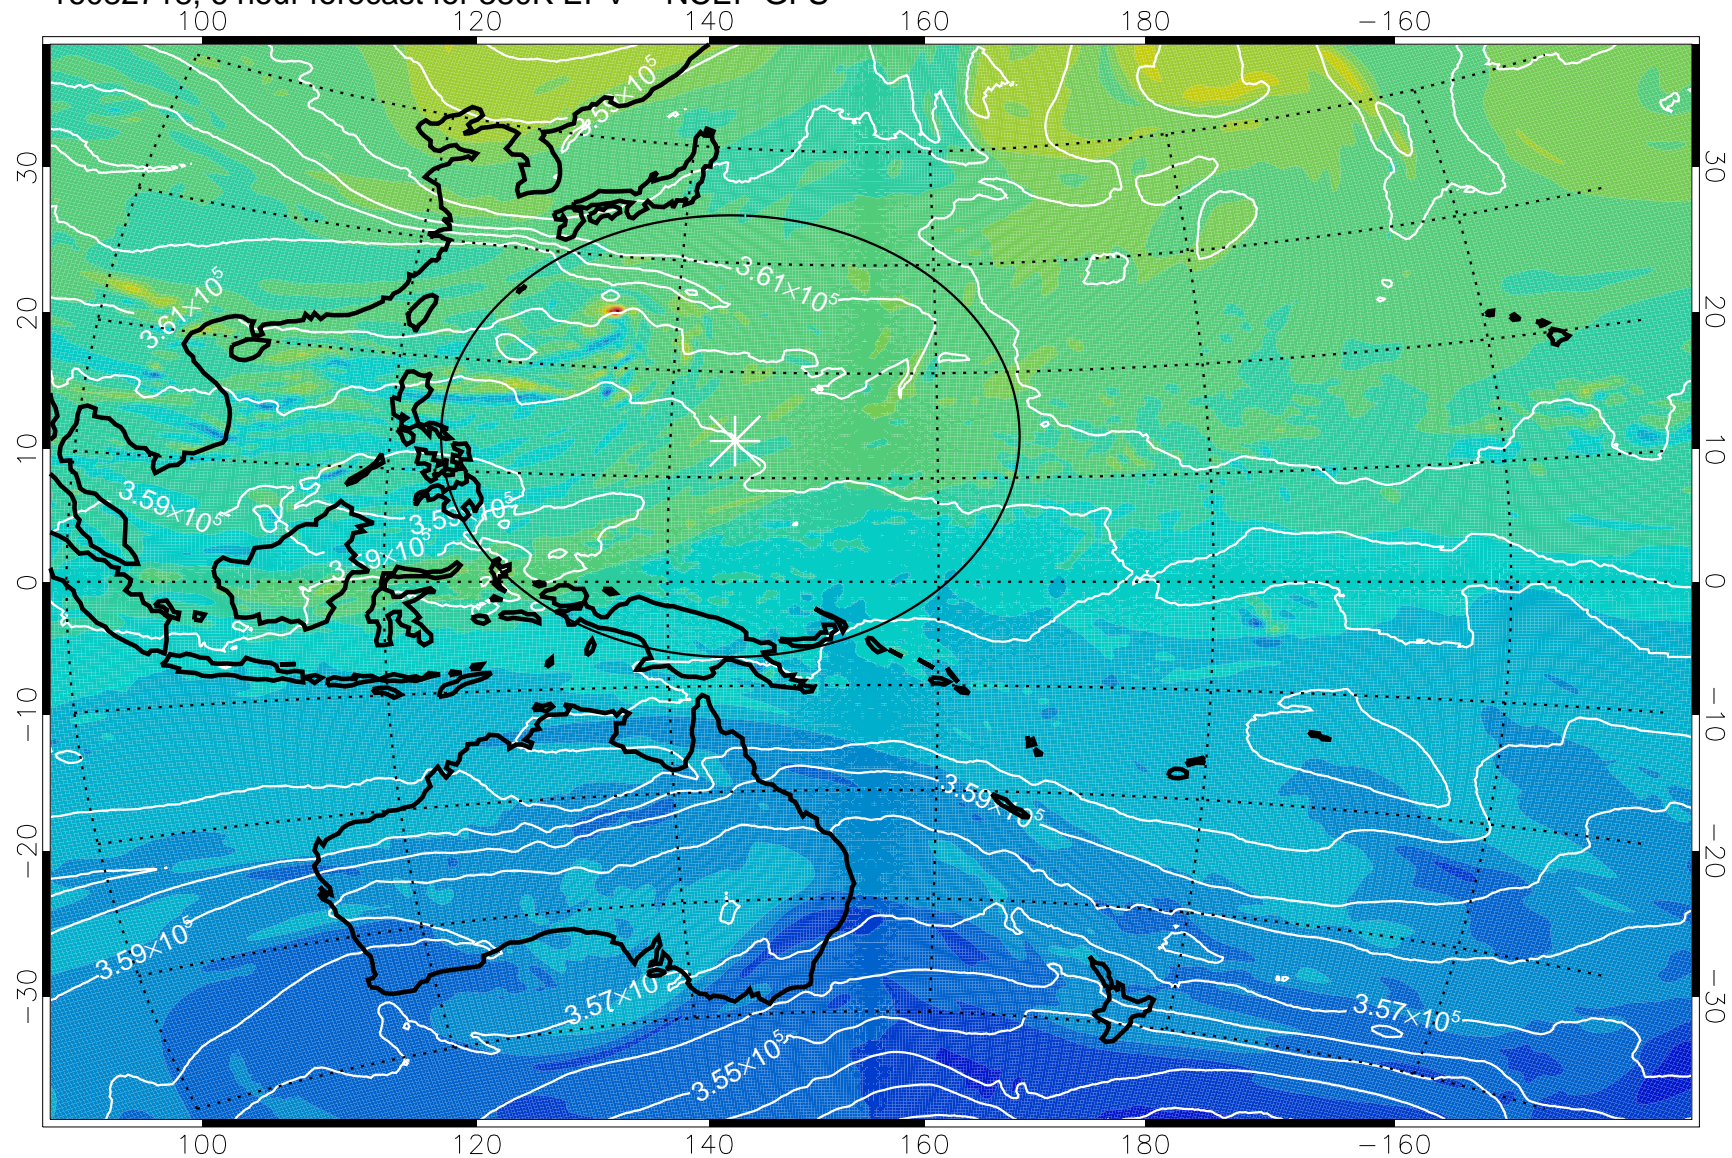

16082718, 6 hour forecast for 380K EPV -- NCEP GFS

380K Montgomery Streamfunction, white

Range ring of 2304 km

16082800, 12 hour forecast for 380K EPV -- NCEP GFS

380K Montgomery Streamfunction, white

Range ring of 2304 km

16082806, 18 hour forecast for 380K EPV -- NCEP GFS

380K Montgomery Streamfunction, white

Range ring of 2304 km

16082812, 24 hour forecast for 380K EPV -- NCEP GFS

380K Montgomery Streamfunction, white

Range ring of 2304 km

16082818, 30 hour forecast for 380K EPV -- NCEP GFS

380K Montgomery Streamfunction, white

Range ring of 2304 km

16082900, 36 hour forecast for 380K EPV -- NCEP GFS

380K Montgomery Streamfunction, white

Range ring of 2304 km