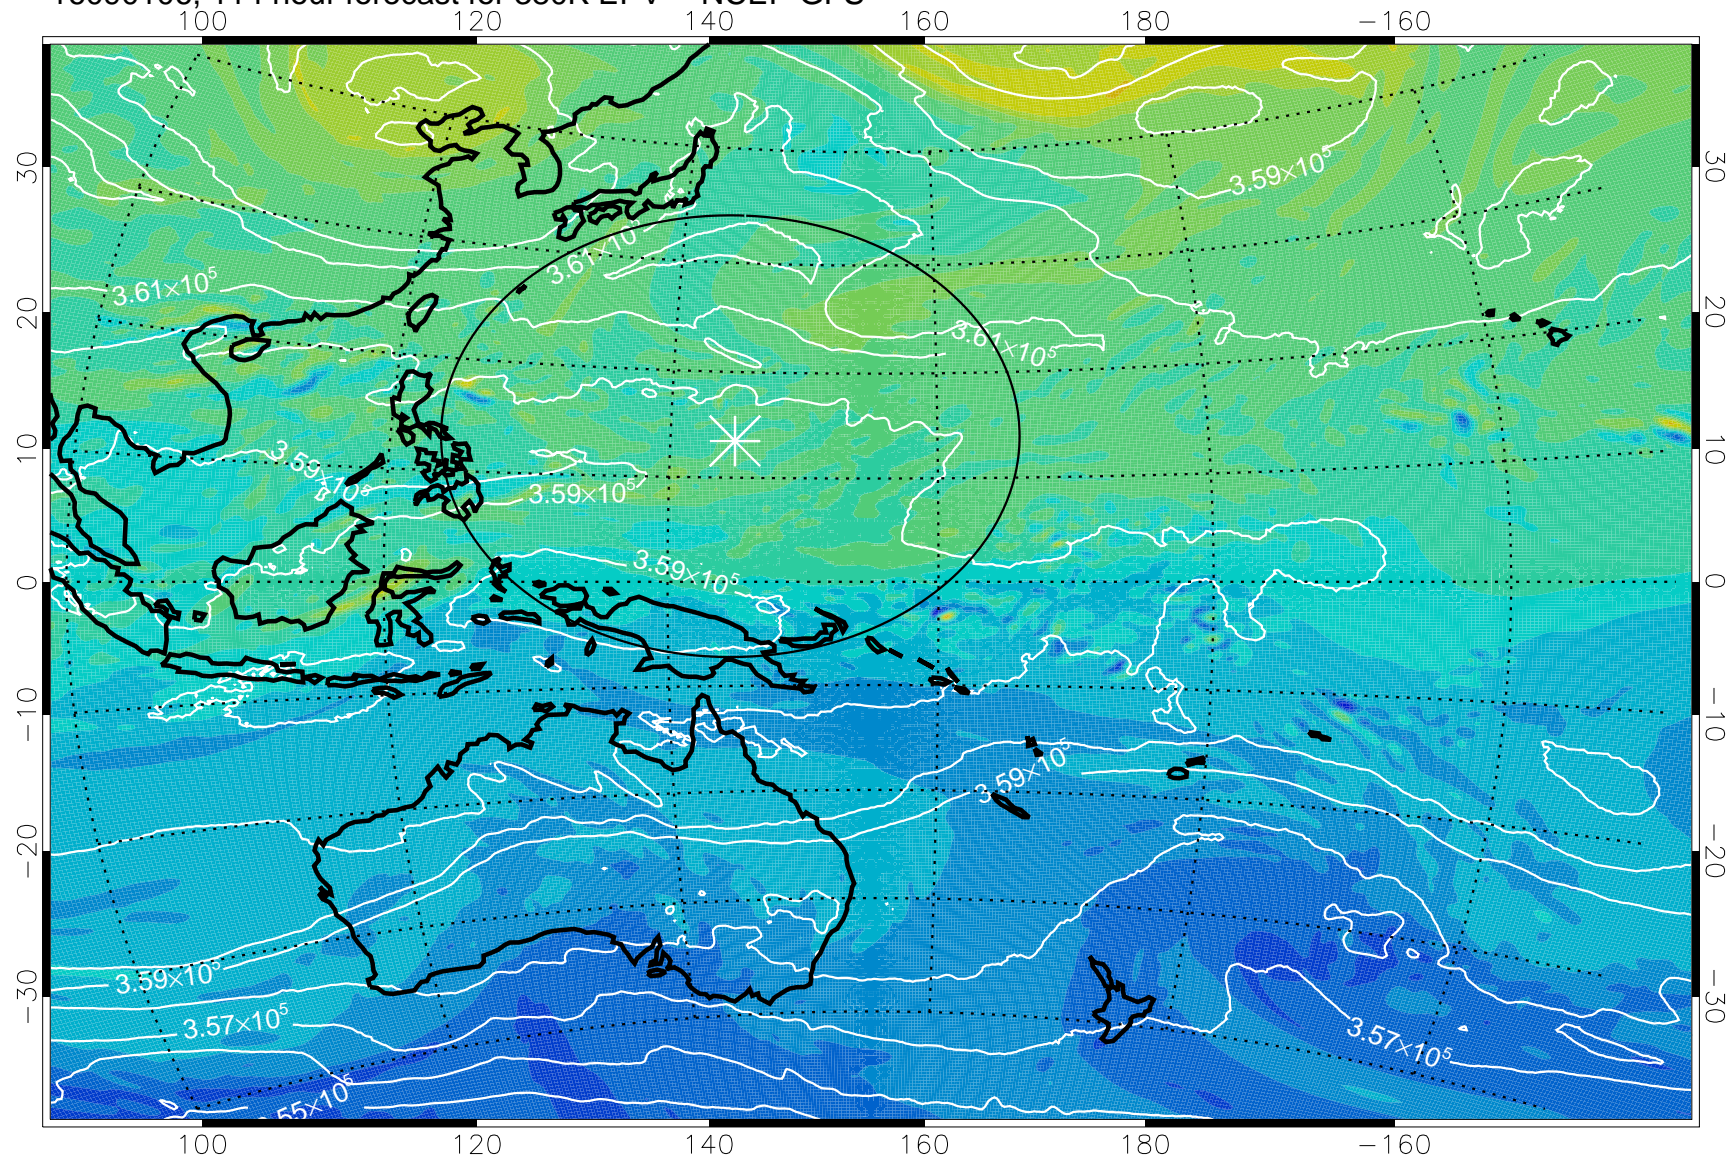

380K Montgomery Streamfunction, white

Range ring of 2304 km

16083106, 90 hour forecast for 380K EPV -- NCEP GFS

380K Montgomery Streamfunction, white

Range ring of 2304 km

16083112, 96 hour forecast for 380K EPV -- NCEP GFS

380K Montgomery Streamfunction, white

Range ring of 2304 km

16083118, 102 hour forecast for 380K EPV -- NCEP GFS

380K Montgomery Streamfunction, white

Range ring of 2304 km

16090100, 108 hour forecast for 380K EPV -- NCEP GFS

380K Montgomery Streamfunction, white

Range ring of 2304 km

16090106, 114 hour forecast for 380K EPV -- NCEP GFS

380K Montgomery Streamfunction, white

Range ring of 2304 km

16090112, 120 hour forecast for 380K EPV -- NCEP GFS