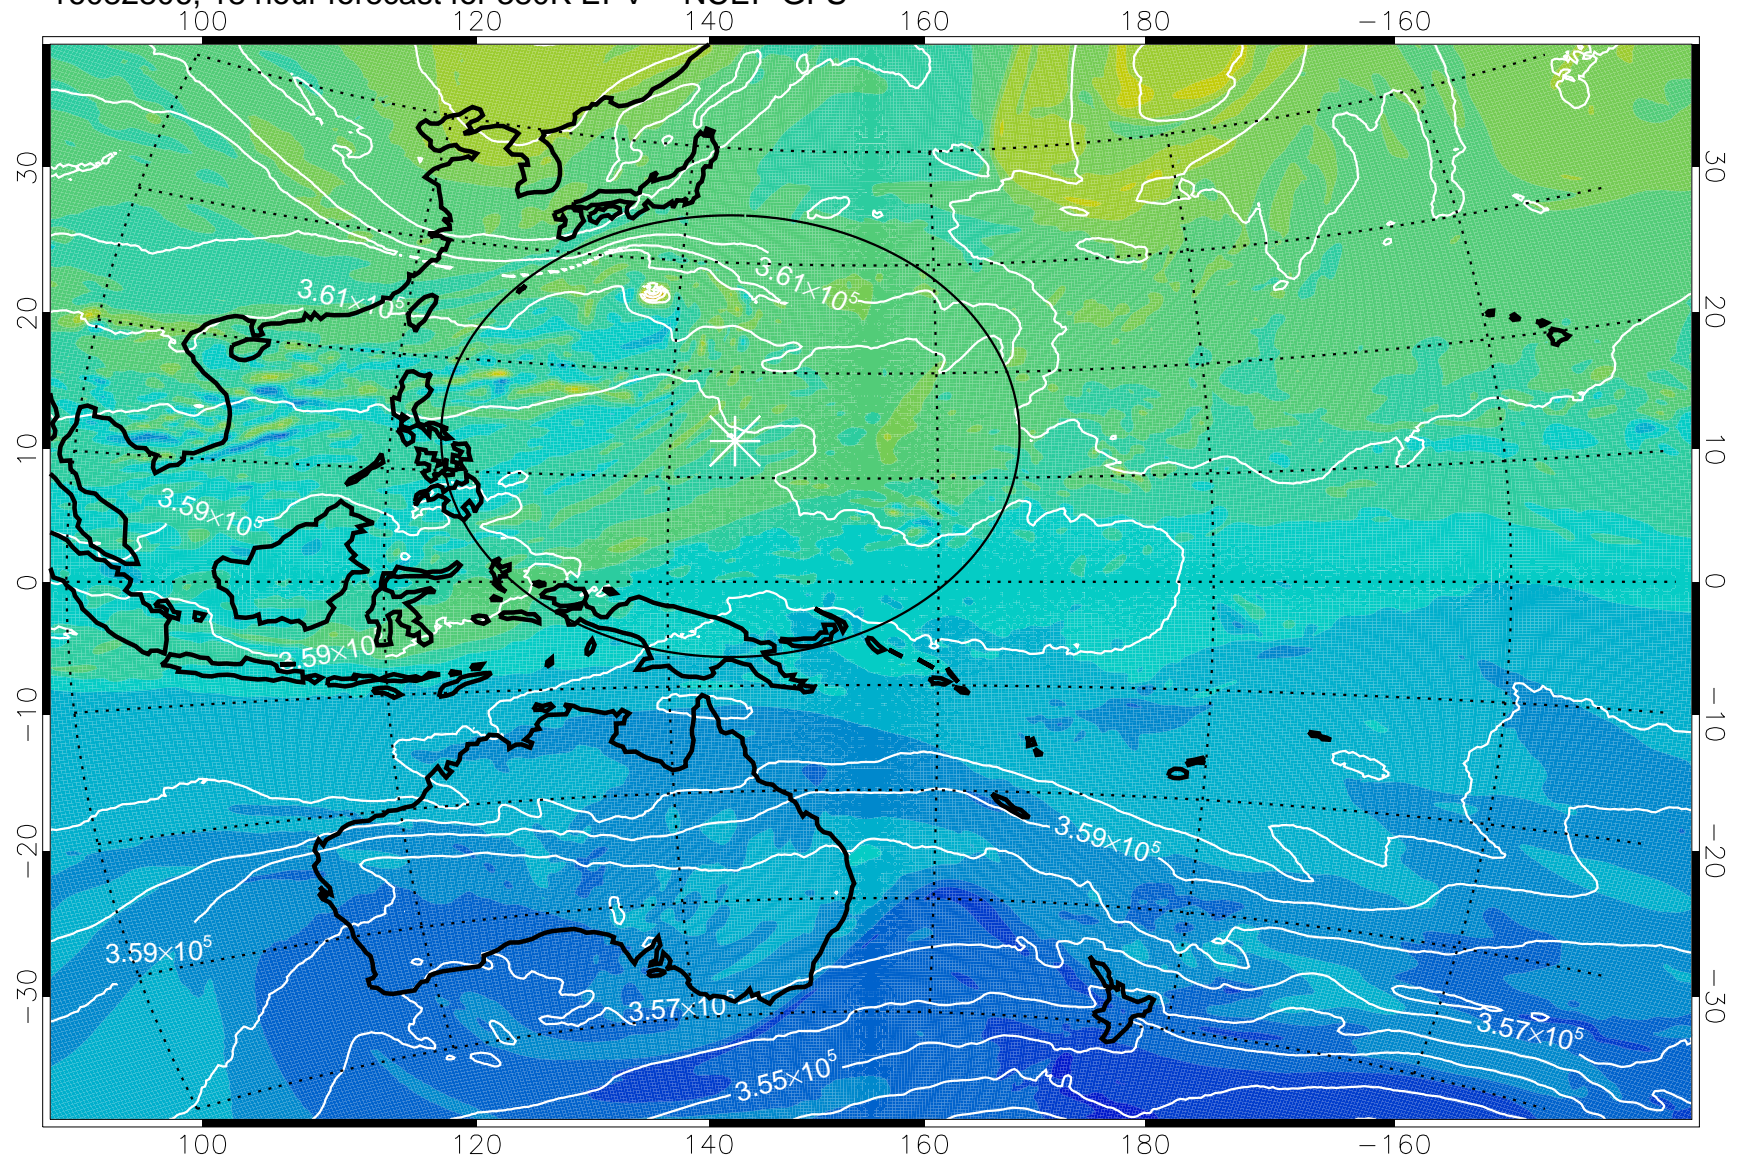

16082718, 6 hour forecast for 380K EPV -- NCEP GFS

380K Montgomery Streamfunction, white

Range ring of 2304 km

16082800, 12 hour forecast for 380K EPV -- NCEP GFS

380K Montgomery Streamfunction, white

Range ring of 2304 km

16082806, 18 hour forecast for 380K EPV -- NCEP GFS

380K Montgomery Streamfunction, white

Range ring of 2304 km

16082812, 24 hour forecast for 380K EPV -- NCEP GFS

380K Montgomery Streamfunction, white

Range ring of 2304 km

16082818, 30 hour forecast for 380K EPV -- NCEP GFS

380K Montgomery Streamfunction, white

Range ring of 2304 km

16082900, 36 hour forecast for 380K EPV -- NCEP GFS

380K Montgomery Streamfunction, white

Range ring of 2304 km

16082906, 42 hour forecast for 380K EPV -- NCEP GFS

380K Montgomery Streamfunction, white

Range ring of 2304 km

16082912, 48 hour forecast for 380K EPV -- NCEP GFS

380K Montgomery Streamfunction, white

Range ring of 2304 km