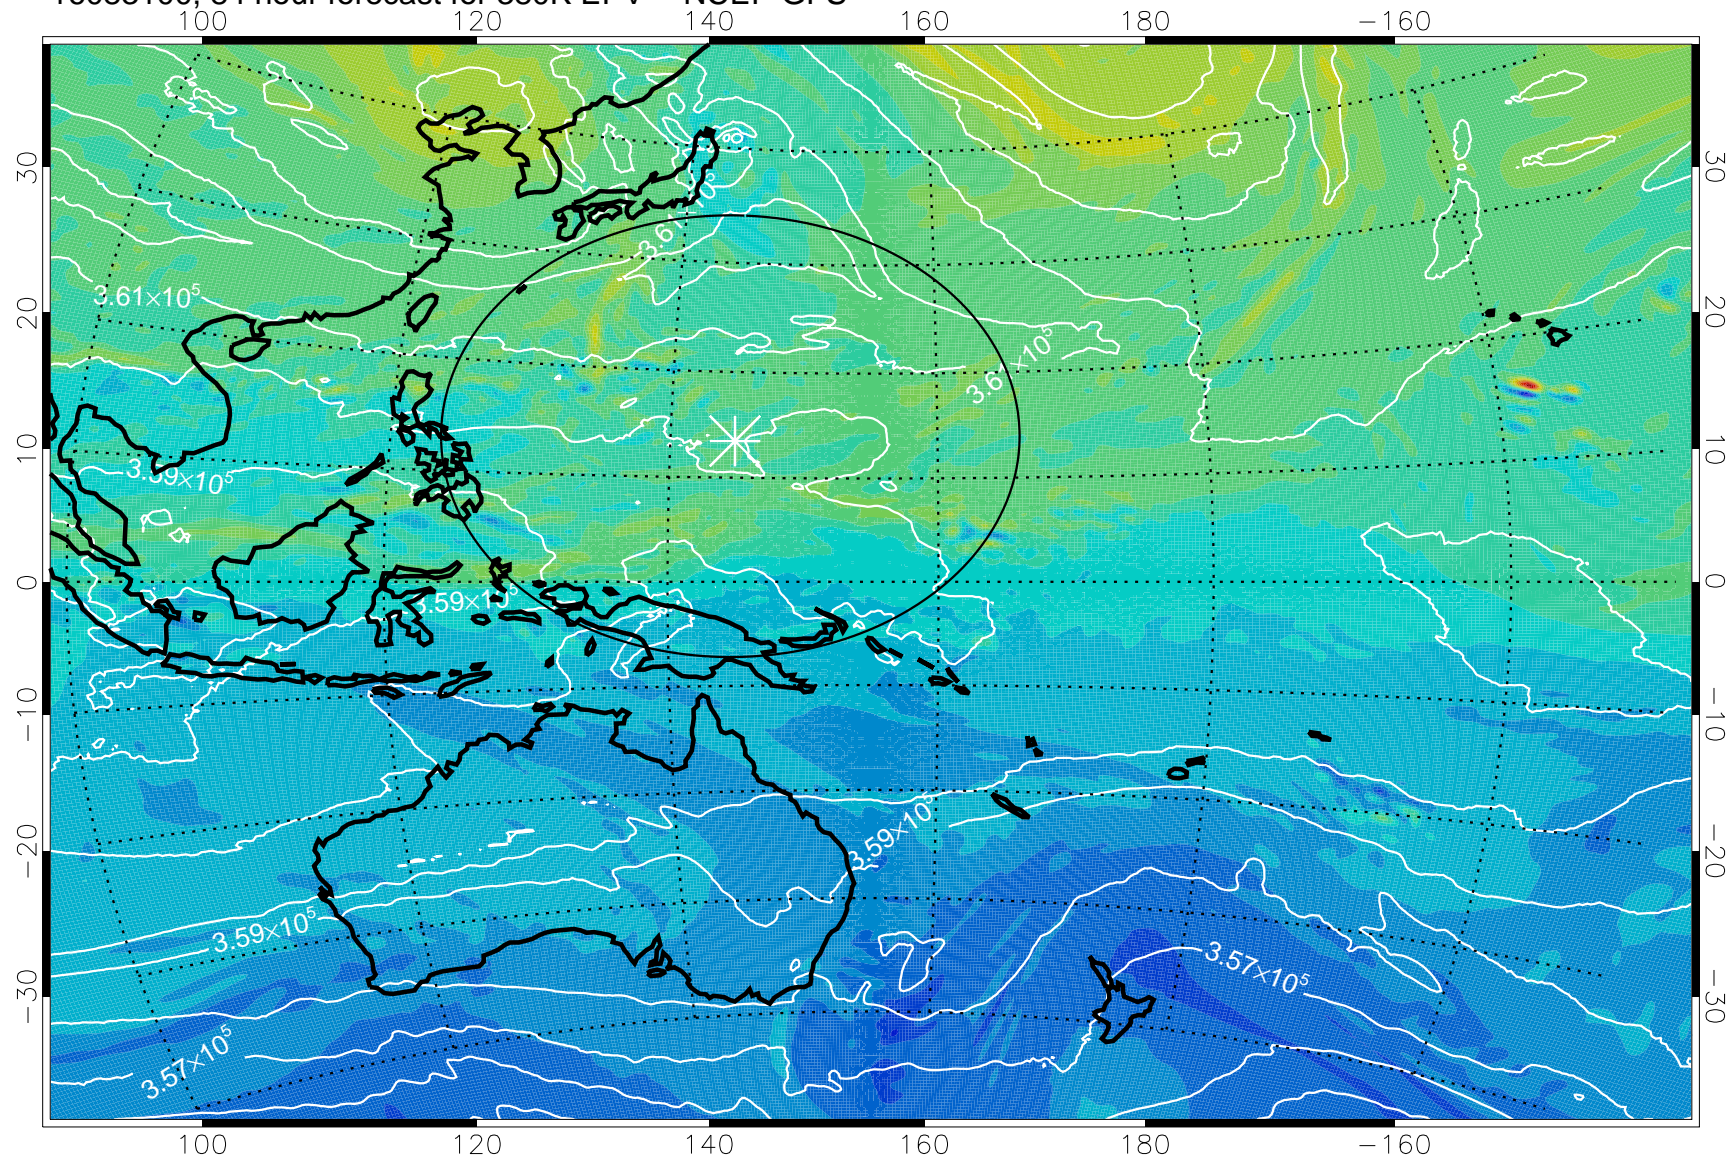

16083006, 66 hour forecast for 380K EPV -- NCEP GFS

380K Montgomery Streamfunction, white

Range ring of 2304 km

16083012, 72 hour forecast for 380K EPV -- NCEP GFS

$-2 \times 10^{-5}$     $-1 \times 10^{-5}$    0    $1 \times 10^{-5}$     $2 \times 10^{-5}$   
PVU

380K Montgomery Streamfunction, white

Range ring of 2304 km

16083018, 78 hour forecast for 380K EPV -- NCEP GFS

380K Montgomery Streamfunction, white

Range ring of 2304 km

16083100, 84 hour forecast for 380K EPV -- NCEP GFS

380K Montgomery Streamfunction, white

Range ring of 2304 km

16083106, 90 hour forecast for 380K EPV -- NCEP GFS

380K Montgomery Streamfunction, white

Range ring of 2304 km

16083112, 96 hour forecast for 380K EPV -- NCEP GFS

380K Montgomery Streamfunction, white

Range ring of 2304 km

16083118, 102 hour forecast for 380K EPV -- NCEP GFS

380K Montgomery Streamfunction, white

Range ring of 2304 km

16090100, 108 hour forecast for 380K EPV -- NCEP GFS