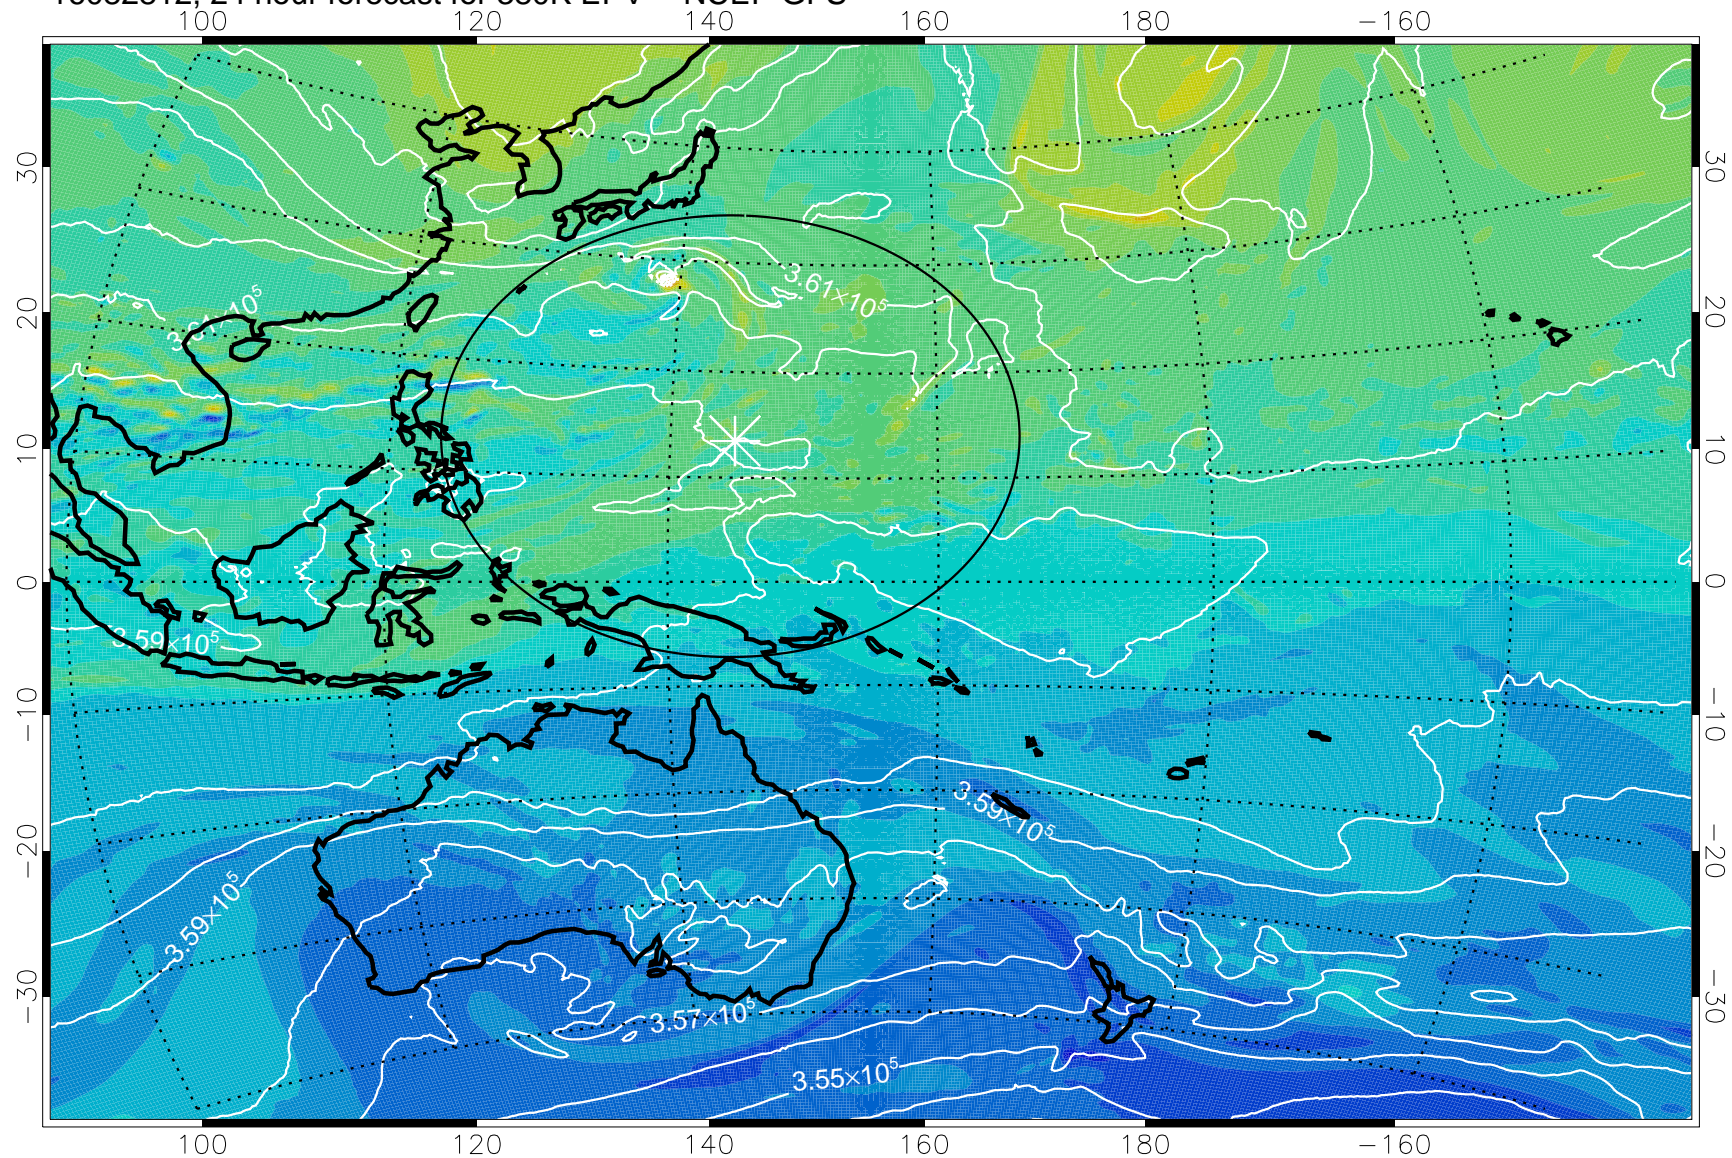

16082806, 18 hour forecast for 380K EPV -- NCEP GFS

380K Montgomery Streamfunction, white

Range ring of 2304 km

16082812, 24 hour forecast for 380K EPV -- NCEP GFS

380K Montgomery Streamfunction, white

Range ring of 2304 km

16082818, 30 hour forecast for 380K EPV -- NCEP GFS

380K Montgomery Streamfunction, white

Range ring of 2304 km

16082900, 36 hour forecast for 380K EPV -- NCEP GFS

380K Montgomery Streamfunction, white

Range ring of 2304 km

16082906, 42 hour forecast for 380K EPV -- NCEP GFS

380K Montgomery Streamfunction, white

Range ring of 2304 km

16082912, 48 hour forecast for 380K EPV -- NCEP GFS

380K Montgomery Streamfunction, white

Range ring of 2304 km

16082918, 54 hour forecast for 380K EPV -- NCEP GFS

380K Montgomery Streamfunction, white

Range ring of 2304 km

16083000, 60 hour forecast for 380K EPV -- NCEP GFS

380K Montgomery Streamfunction, white

Range ring of 2304 km