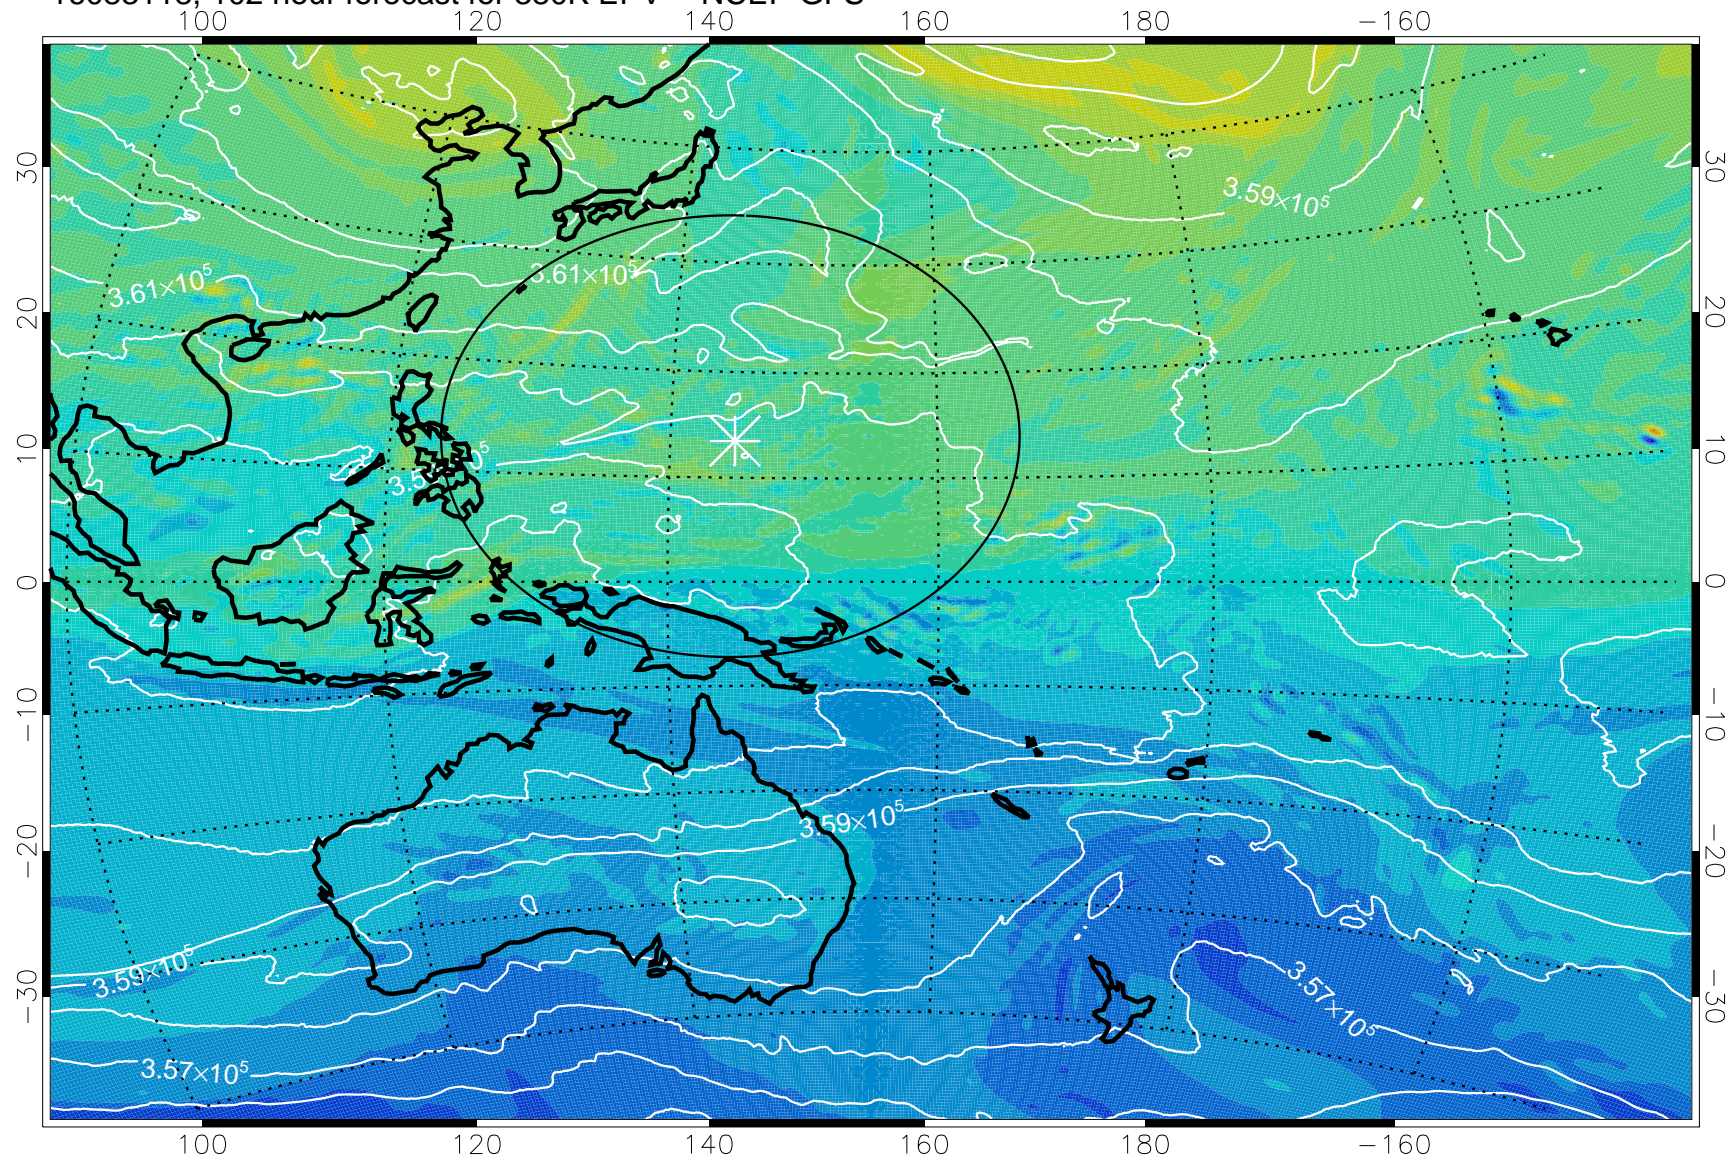

380K Montgomery Streamfunction, white

Range ring of 2304 km

16083018, 78 hour forecast for 380K EPV -- NCEP GFS

380K Montgomery Streamfunction, white

Range ring of 2304 km

16083100, 84 hour forecast for 380K EPV -- NCEP GFS

380K Montgomery Streamfunction, white

Range ring of 2304 km

16083106, 90 hour forecast for 380K EPV -- NCEP GFS

380K Montgomery Streamfunction, white

Range ring of 2304 km

16083112, 96 hour forecast for 380K EPV -- NCEP GFS

380K Montgomery Streamfunction, white

Range ring of 2304 km

16083118, 102 hour forecast for 380K EPV -- NCEP GFS

380K Montgomery Streamfunction, white

Range ring of 2304 km

16090100, 108 hour forecast for 380K EPV -- NCEP GFS