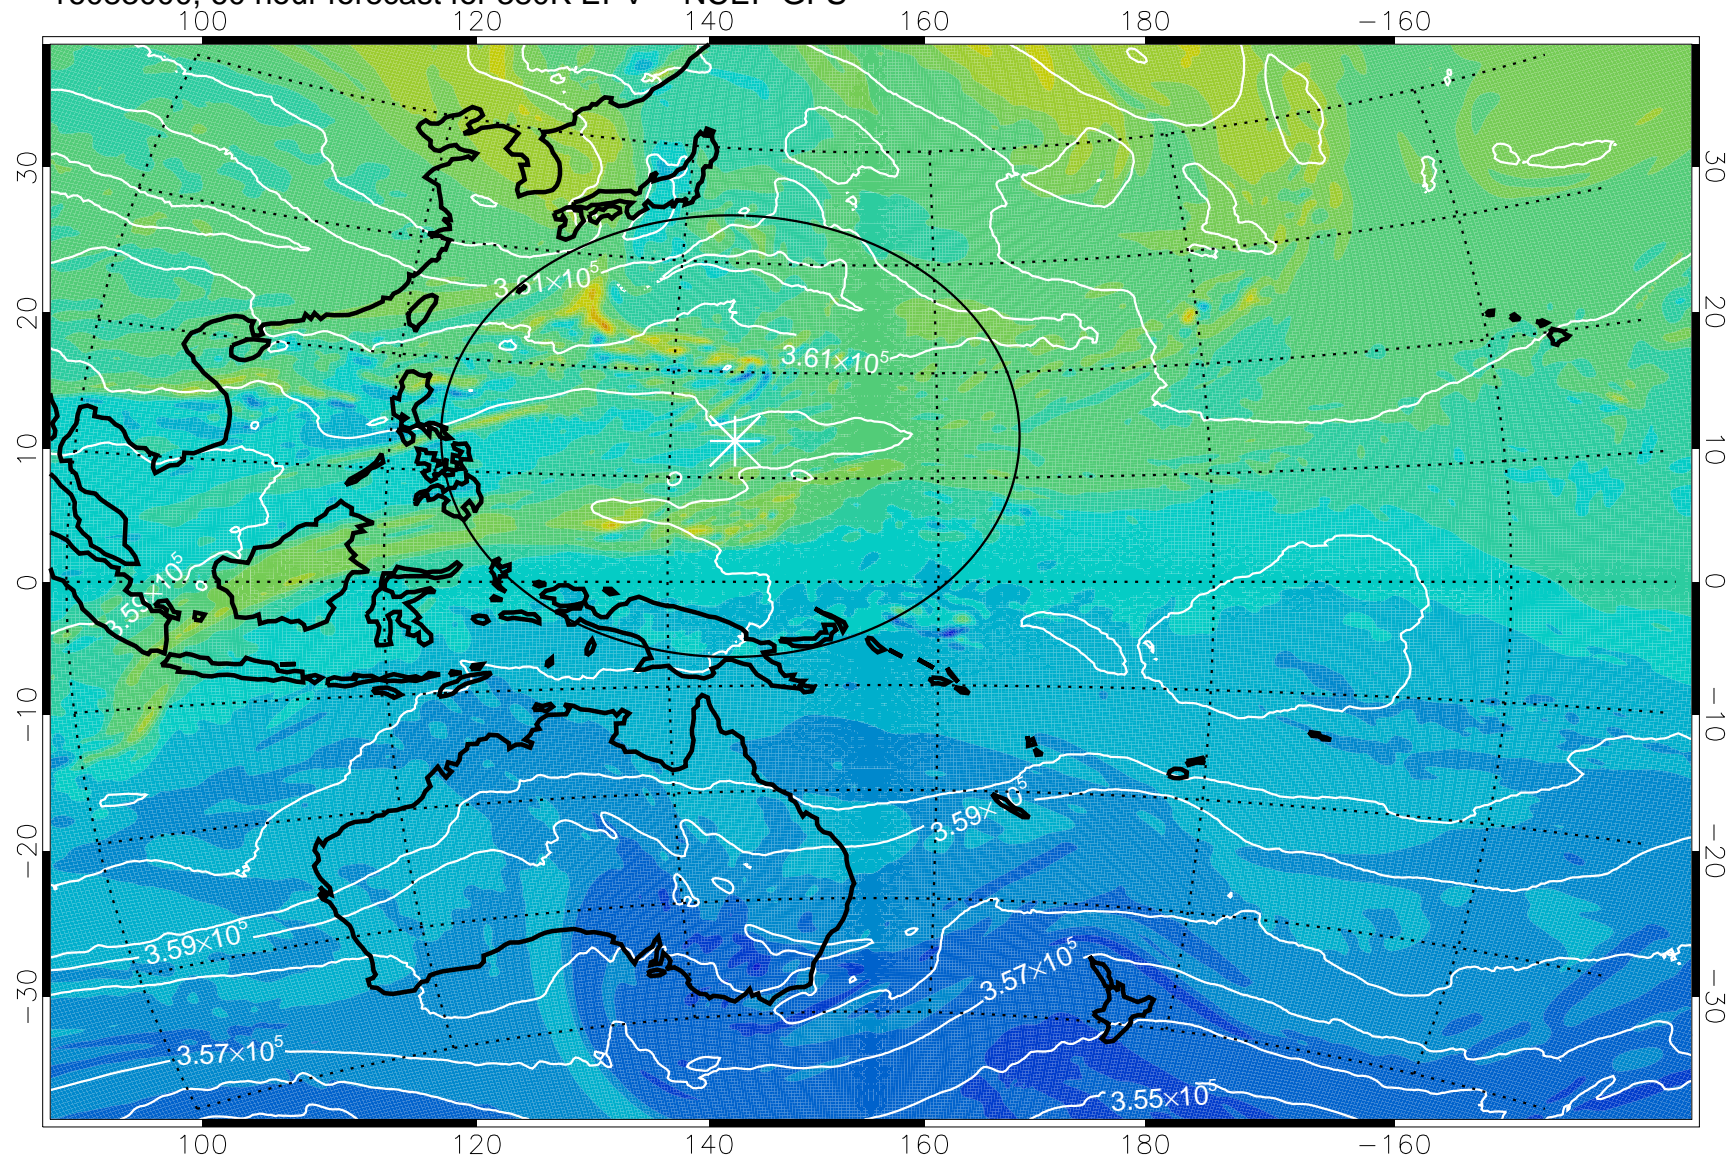

16082818, 30 hour forecast for 380K EPV -- NCEP GFS

380K Montgomery Streamfunction, white

Range ring of 2304 km

16082900, 36 hour forecast for 380K EPV -- NCEP GFS

380K Montgomery Streamfunction, white

Range ring of 2304 km

16082906, 42 hour forecast for 380K EPV -- NCEP GFS

380K Montgomery Streamfunction, white

Range ring of 2304 km

16082912, 48 hour forecast for 380K EPV -- NCEP GFS

380K Montgomery Streamfunction, white

Range ring of 2304 km

16082918, 54 hour forecast for 380K EPV -- NCEP GFS

380K Montgomery Streamfunction, white

Range ring of 2304 km

16083000, 60 hour forecast for 380K EPV -- NCEP GFS

380K Montgomery Streamfunction, white

Range ring of 2304 km

16083006, 66 hour forecast for 380K EPV -- NCEP GFS

380K Montgomery Streamfunction, white

Range ring of 2304 km

16083012, 72 hour forecast for 380K EPV -- NCEP GFS

$-2 \times 10^{-5}$     $-1 \times 10^{-5}$    0    $1 \times 10^{-5}$     $2 \times 10^{-5}$   
PVU