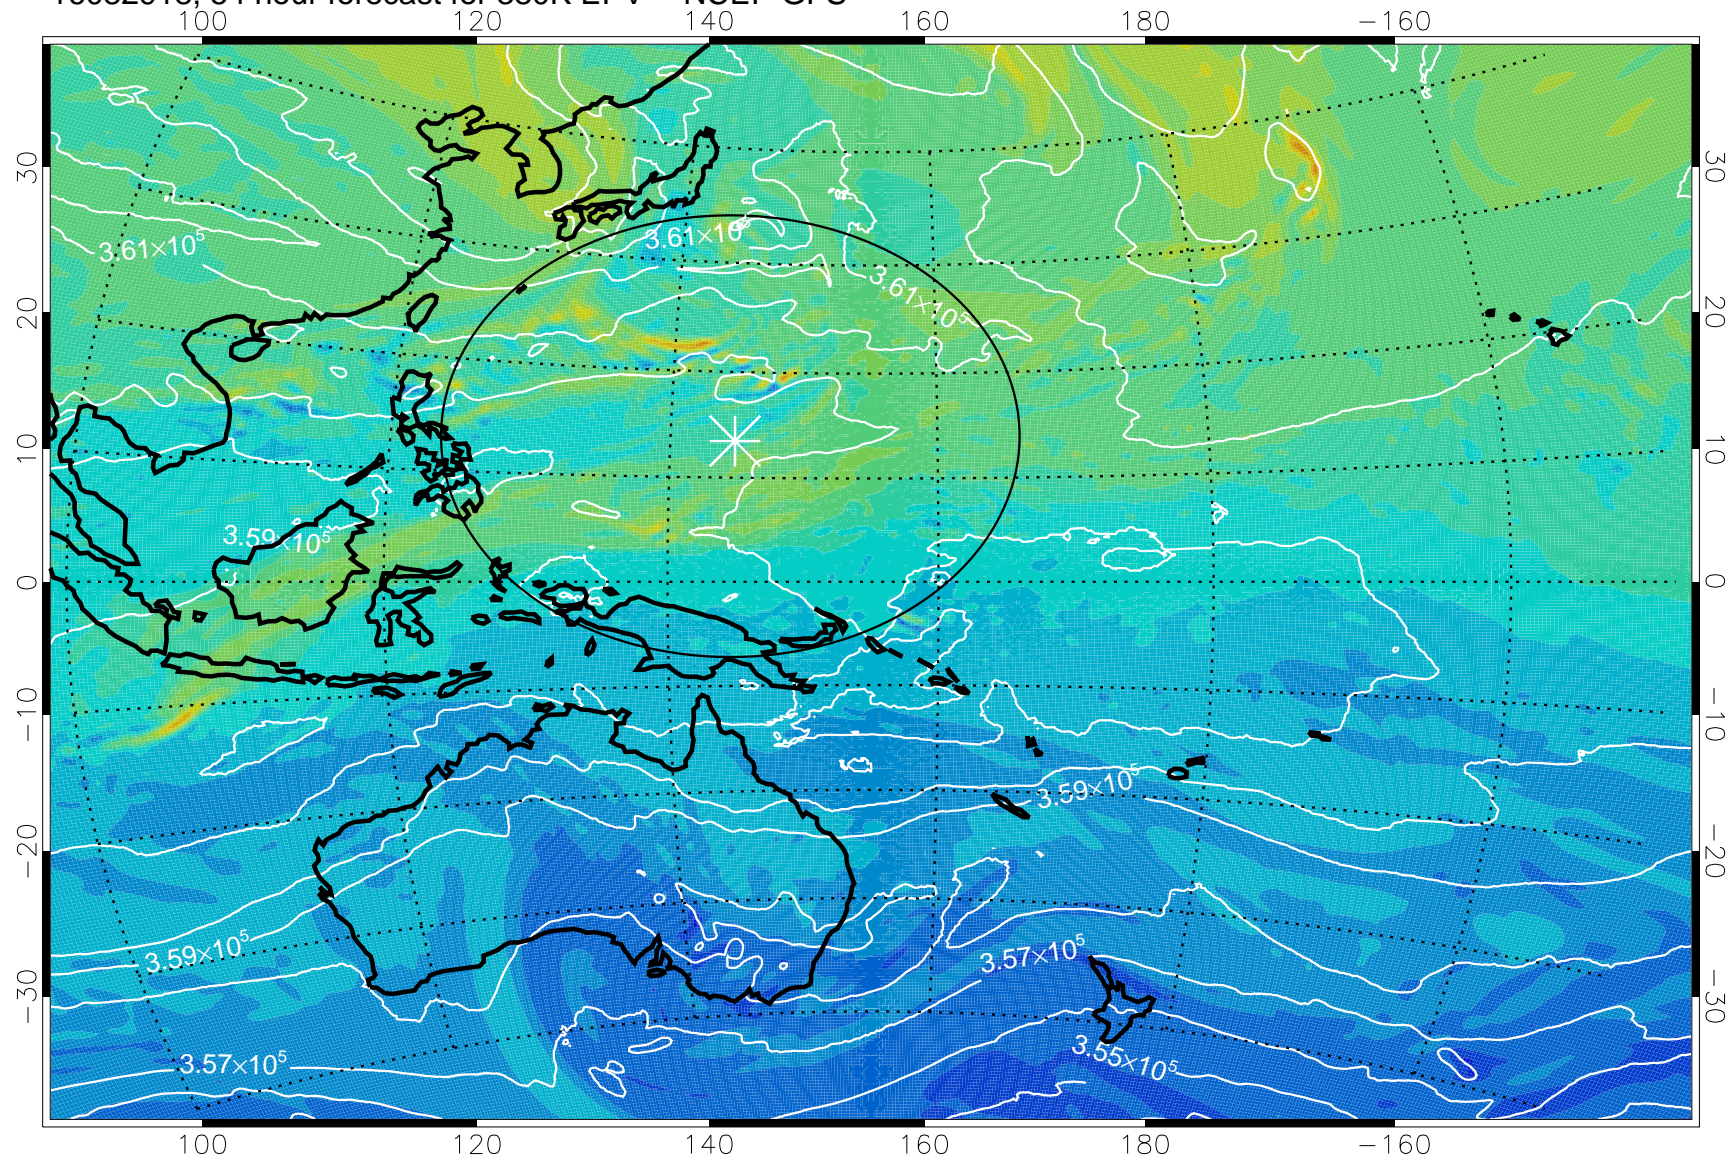

16082818, 30 hour forecast for 380K EPV -- NCEP GFS

380K Montgomery Streamfunction, white

Range ring of 2304 km

16082900, 36 hour forecast for 380K EPV -- NCEP GFS

380K Montgomery Streamfunction, white

Range ring of 2304 km

16082906, 42 hour forecast for 380K EPV -- NCEP GFS

380K Montgomery Streamfunction, white

Range ring of 2304 km

16082912, 48 hour forecast for 380K EPV -- NCEP GFS

380K Montgomery Streamfunction, white

Range ring of 2304 km

16082918, 54 hour forecast for 380K EPV -- NCEP GFS

380K Montgomery Streamfunction, white

Range ring of 2304 km

16083000, 60 hour forecast for 380K EPV -- NCEP GFS

380K Montgomery Streamfunction, white

Range ring of 2304 km