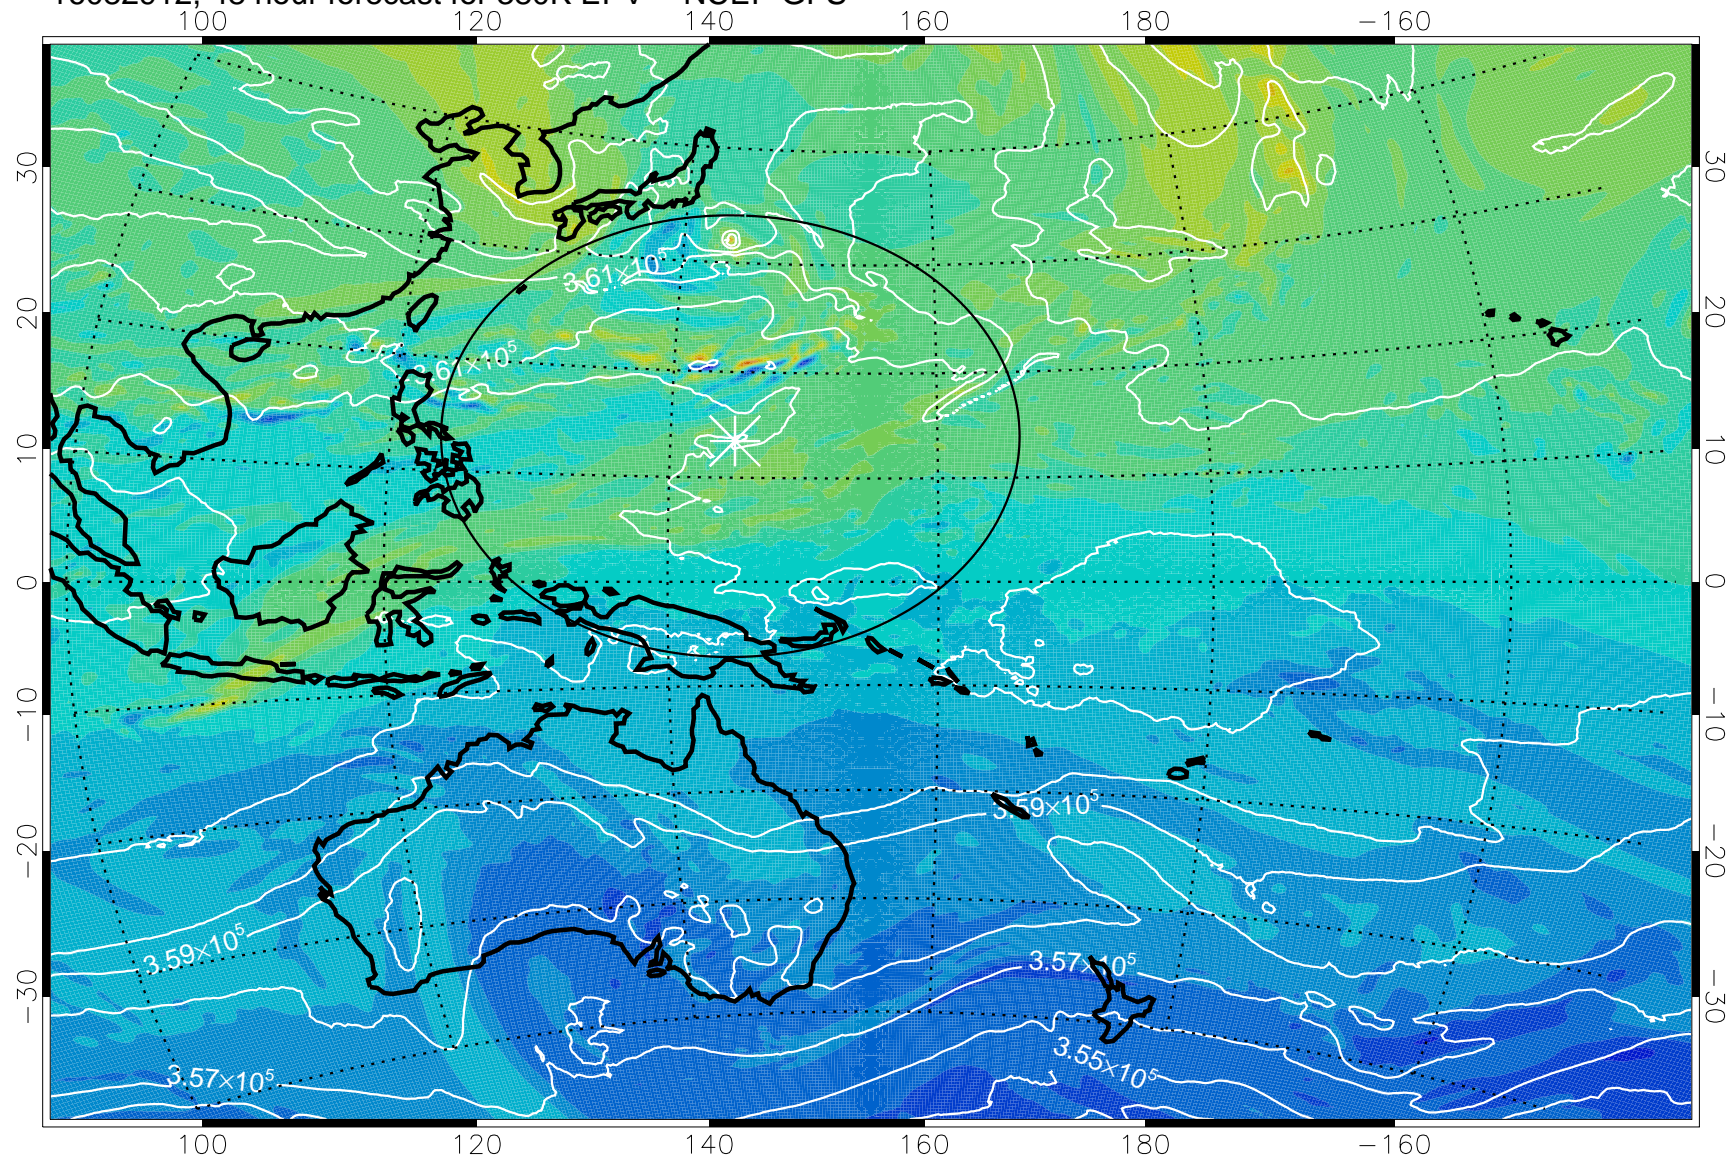

16082818, 30 hour forecast for 380K EPV -- NCEP GFS

380K Montgomery Streamfunction, white

Range ring of 2304 km

16082900, 36 hour forecast for 380K EPV -- NCEP GFS

380K Montgomery Streamfunction, white

Range ring of 2304 km

16082906, 42 hour forecast for 380K EPV -- NCEP GFS

380K Montgomery Streamfunction, white

Range ring of 2304 km

16082912, 48 hour forecast for 380K EPV -- NCEP GFS

380K Montgomery Streamfunction, white

Range ring of 2304 km

16082918, 54 hour forecast for 380K EPV -- NCEP GFS

380K Montgomery Streamfunction, white

Range ring of 2304 km

16083000, 60 hour forecast for 380K EPV -- NCEP GFS

380K Montgomery Streamfunction, white

Range ring of 2304 km