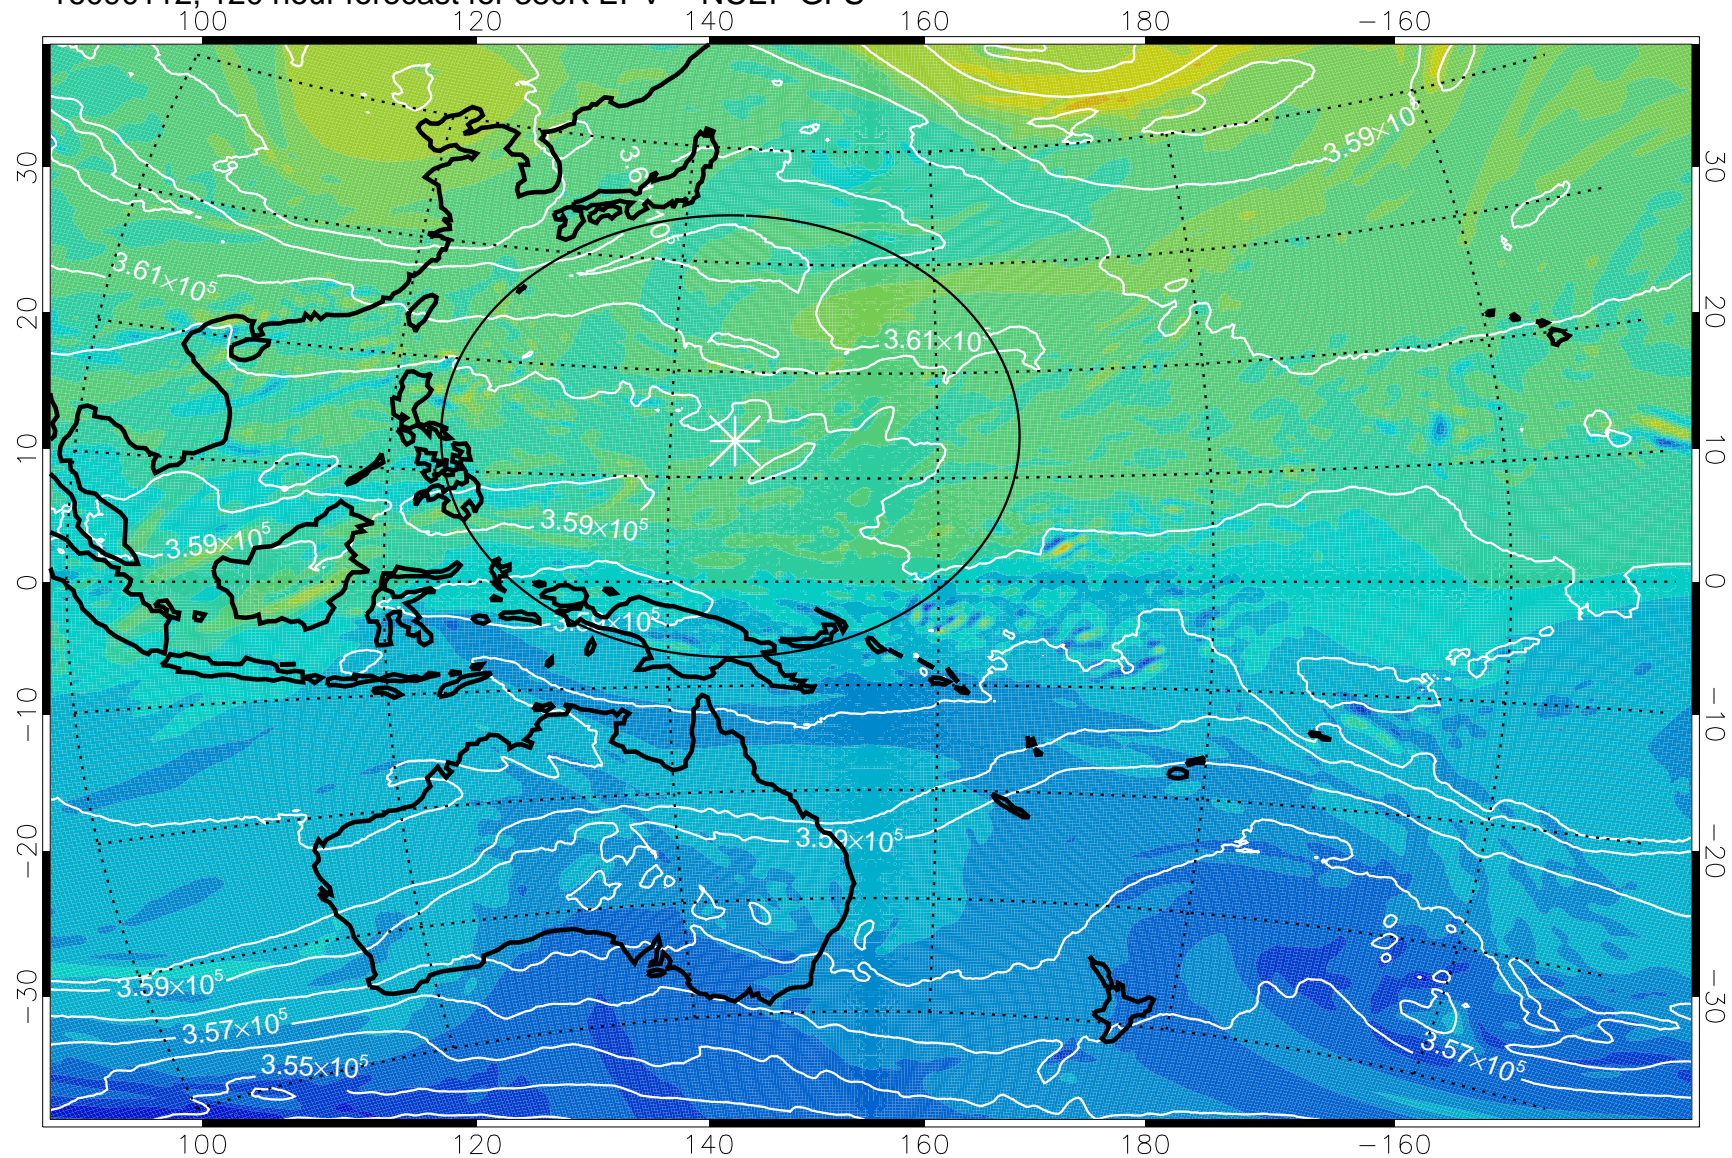

380K Montgomery Streamfunction, white

Range ring of 2304 km

16083118, 102 hour forecast for 380K EPV -- NCEP GFS

380K Montgomery Streamfunction, white

Range ring of 2304 km

16090100, 108 hour forecast for 380K EPV -- NCEP GFS

380K Montgomery Streamfunction, white

Range ring of 2304 km

16090106, 114 hour forecast for 380K EPV -- NCEP GFS

380K Montgomery Streamfunction, white

Range ring of 2304 km

16090112, 120 hour forecast for 380K EPV -- NCEP GFS

380K Montgomery Streamfunction, white

Range ring of 2304 km