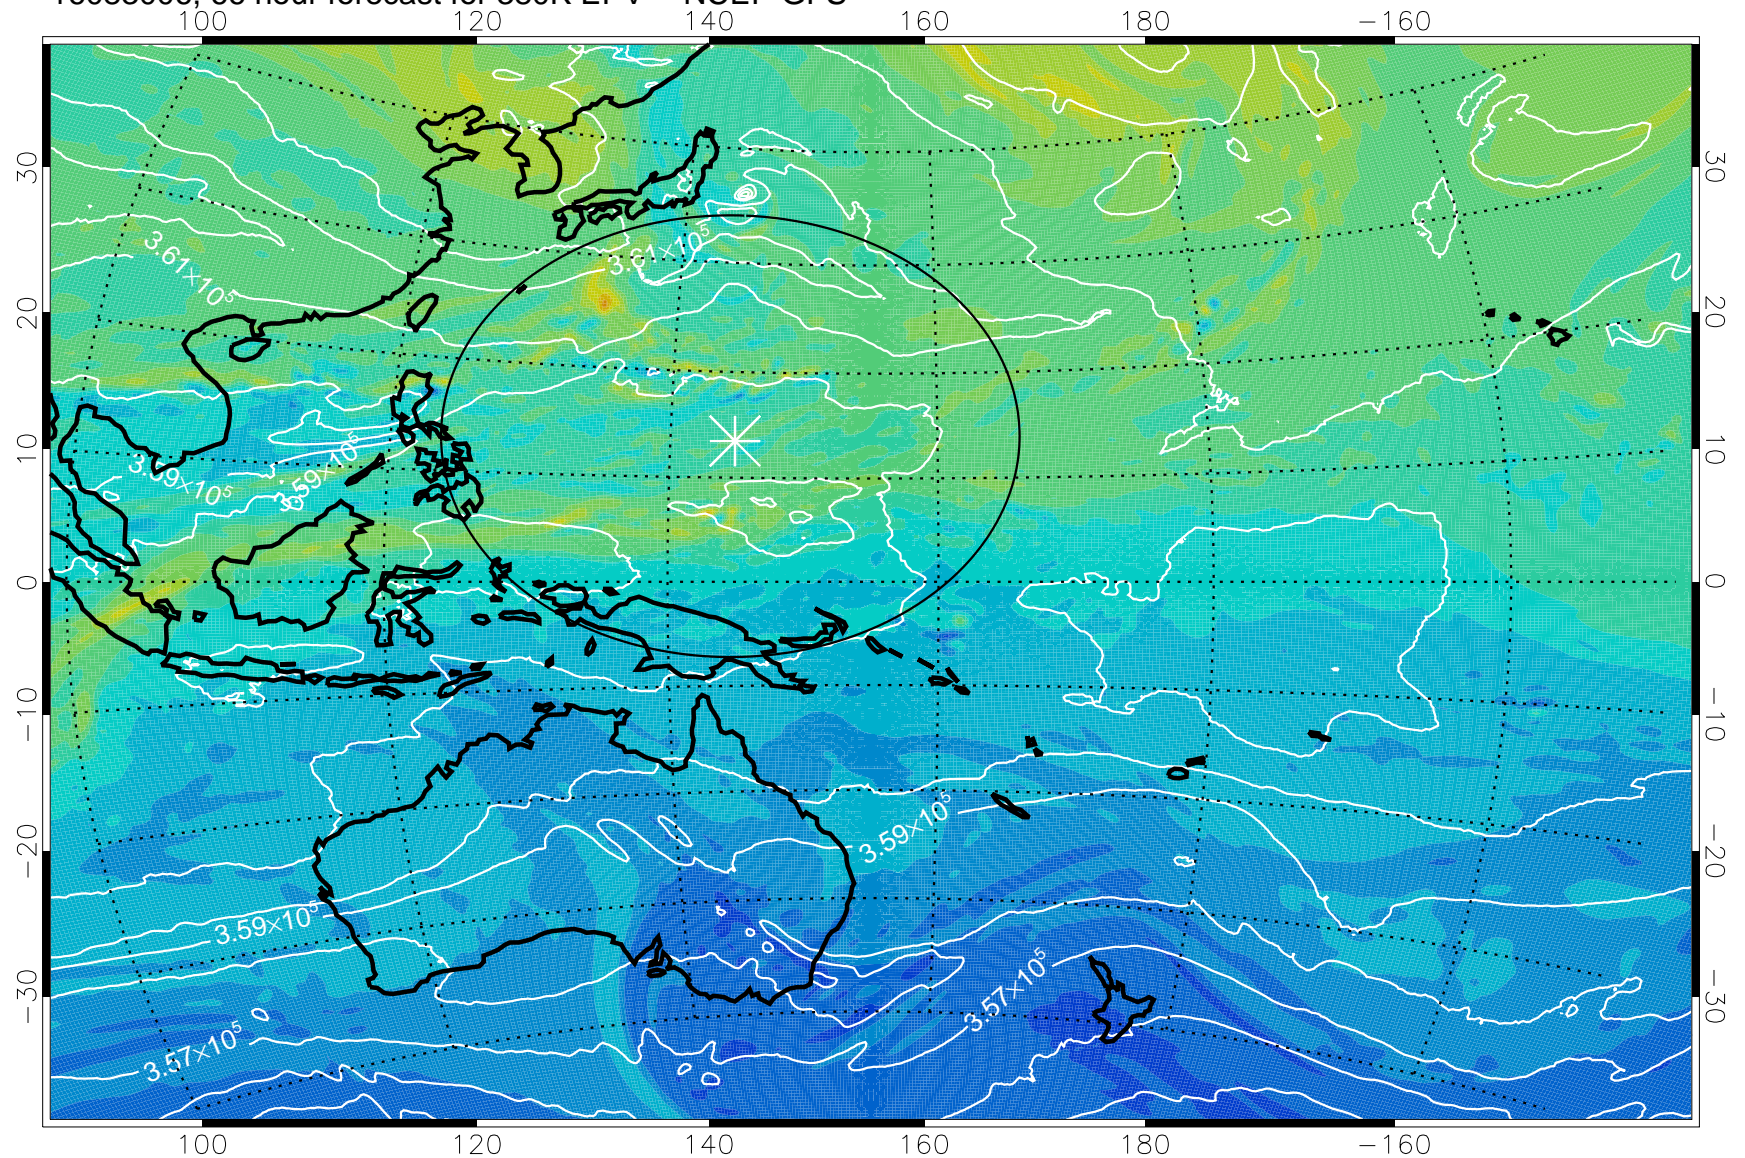

16082906, 42 hour forecast for 380K EPV -- NCEP GFS

380K Montgomery Streamfunction, white

Range ring of 2304 km

16082912, 48 hour forecast for 380K EPV -- NCEP GFS

380K Montgomery Streamfunction, white

Range ring of 2304 km

16082918, 54 hour forecast for 380K EPV -- NCEP GFS

380K Montgomery Streamfunction, white

Range ring of 2304 km

16083000, 60 hour forecast for 380K EPV -- NCEP GFS

380K Montgomery Streamfunction, white

Range ring of 2304 km

16083006, 66 hour forecast for 380K EPV -- NCEP GFS

380K Montgomery Streamfunction, white

Range ring of 2304 km

16083012, 72 hour forecast for 380K EPV -- NCEP GFS

$-2 \times 10^{-5}$     $-1 \times 10^{-5}$    0    $1 \times 10^{-5}$     $2 \times 10^{-5}$   
PVU

380K Montgomery Streamfunction, white

Range ring of 2304 km

16083018, 78 hour forecast for 380K EPV -- NCEP GFS

380K Montgomery Streamfunction, white

Range ring of 2304 km

16083100, 84 hour forecast for 380K EPV -- NCEP GFS