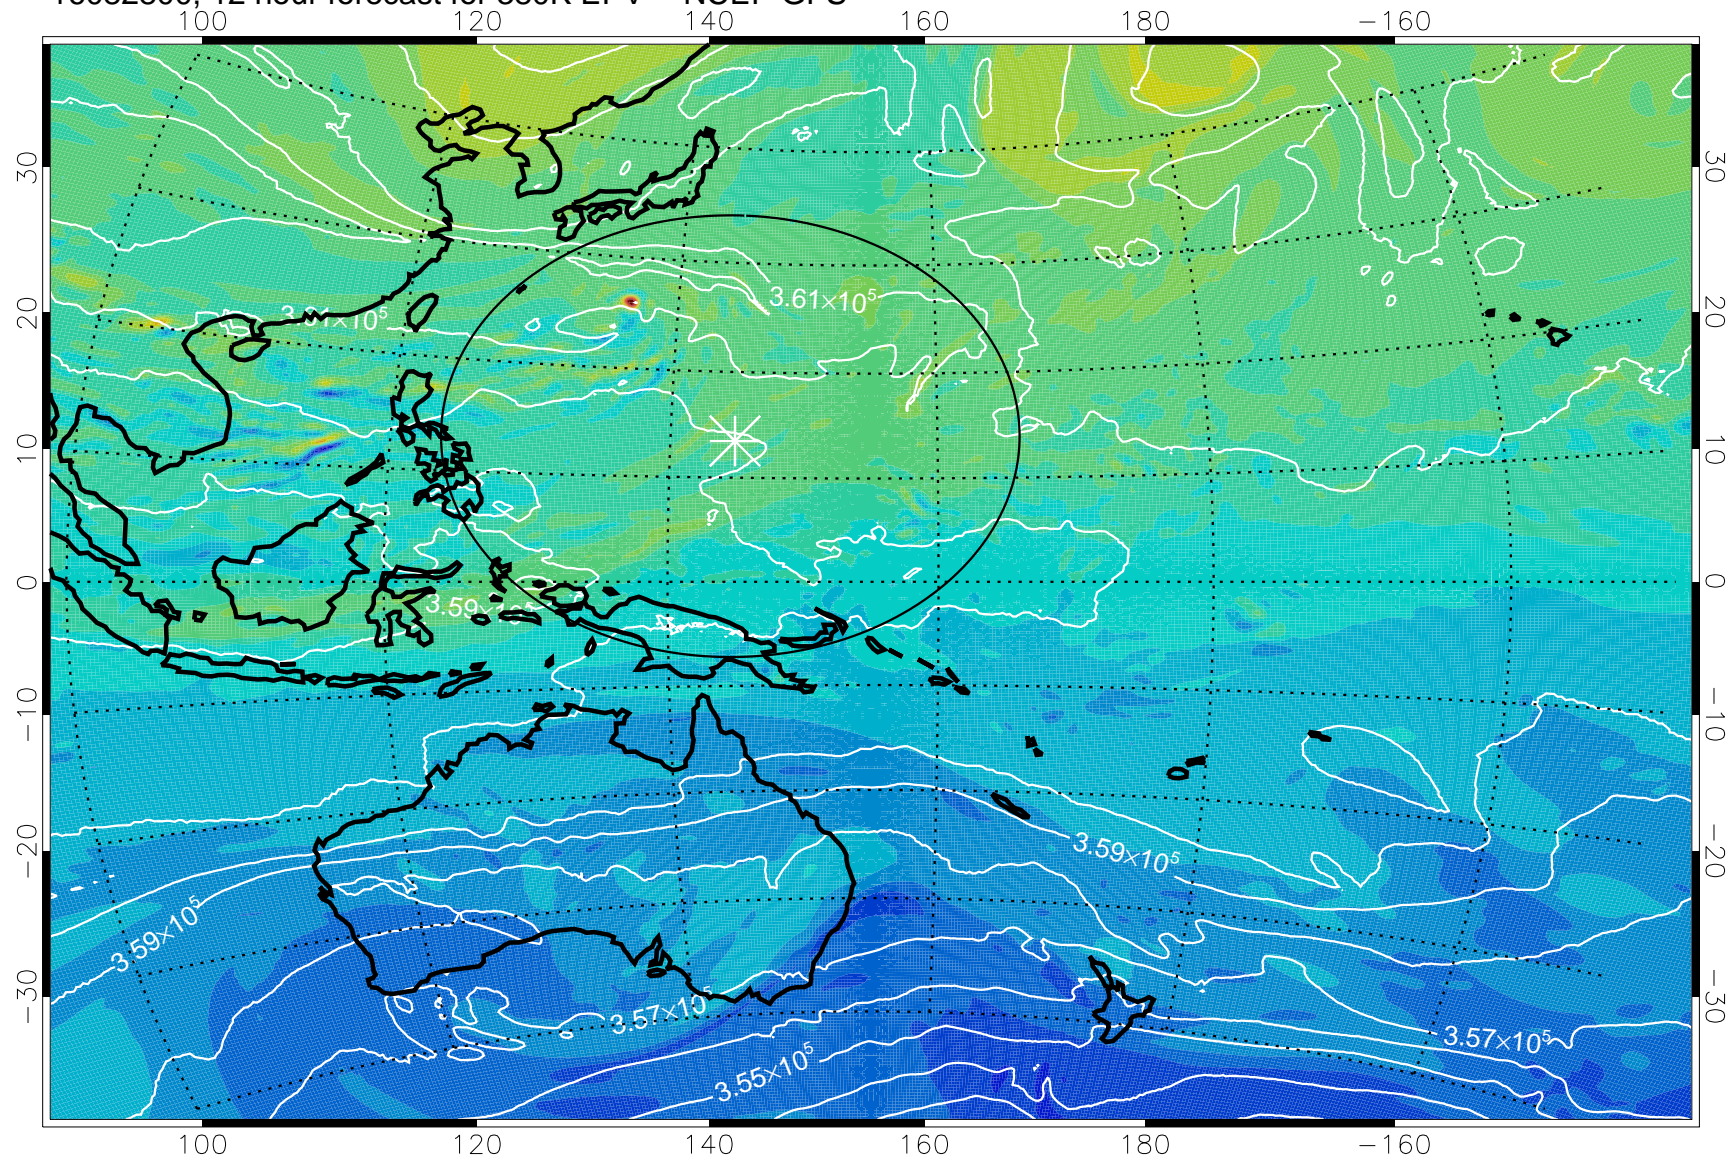

16082718, 6 hour forecast for 380K EPV -- NCEP GFS

380K Montgomery Streamfunction, white

Range ring of 2304 km

16082800, 12 hour forecast for 380K EPV -- NCEP GFS

380K Montgomery Streamfunction, white

Range ring of 2304 km

16082806, 18 hour forecast for 380K EPV -- NCEP GFS

380K Montgomery Streamfunction, white

Range ring of 2304 km

16082812, 24 hour forecast for 380K EPV -- NCEP GFS

380K Montgomery Streamfunction, white

Range ring of 2304 km

16082818, 30 hour forecast for 380K EPV -- NCEP GFS

380K Montgomery Streamfunction, white

Range ring of 2304 km

16082900, 36 hour forecast for 380K EPV -- NCEP GFS

380K Montgomery Streamfunction, white

Range ring of 2304 km

16082906, 42 hour forecast for 380K EPV -- NCEP GFS

380K Montgomery Streamfunction, white

Range ring of 2304 km

16082912, 48 hour forecast for 380K EPV -- NCEP GFS

380K Montgomery Streamfunction, white

Range ring of 2304 km