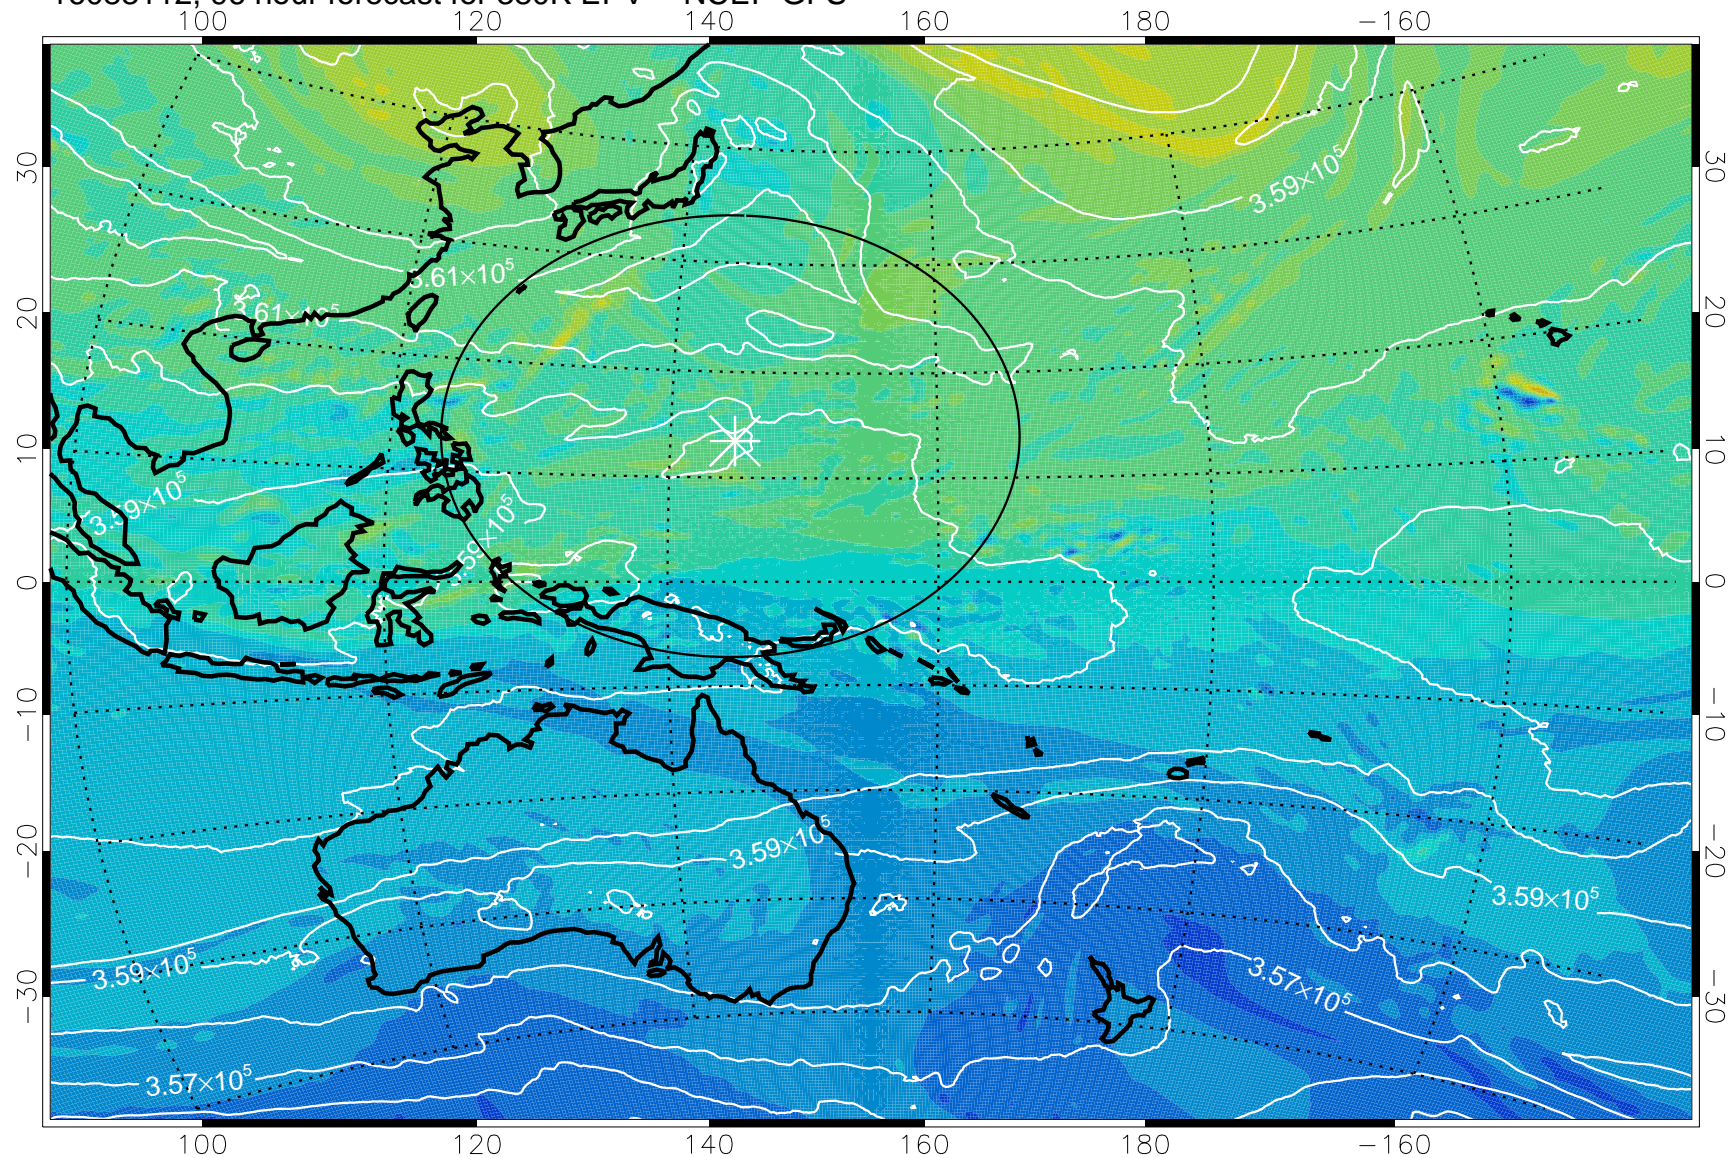

380K Montgomery Streamfunction, white

Range ring of 2304 km

16083018, 78 hour forecast for 380K EPV -- NCEP GFS

380K Montgomery Streamfunction, white

Range ring of 2304 km

16083100, 84 hour forecast for 380K EPV -- NCEP GFS

380K Montgomery Streamfunction, white

Range ring of 2304 km

16083106, 90 hour forecast for 380K EPV -- NCEP GFS

380K Montgomery Streamfunction, white

Range ring of 2304 km

16083112, 96 hour forecast for 380K EPV -- NCEP GFS

380K Montgomery Streamfunction, white

Range ring of 2304 km

16083118, 102 hour forecast for 380K EPV -- NCEP GFS

380K Montgomery Streamfunction, white

Range ring of 2304 km

16090100, 108 hour forecast for 380K EPV -- NCEP GFS