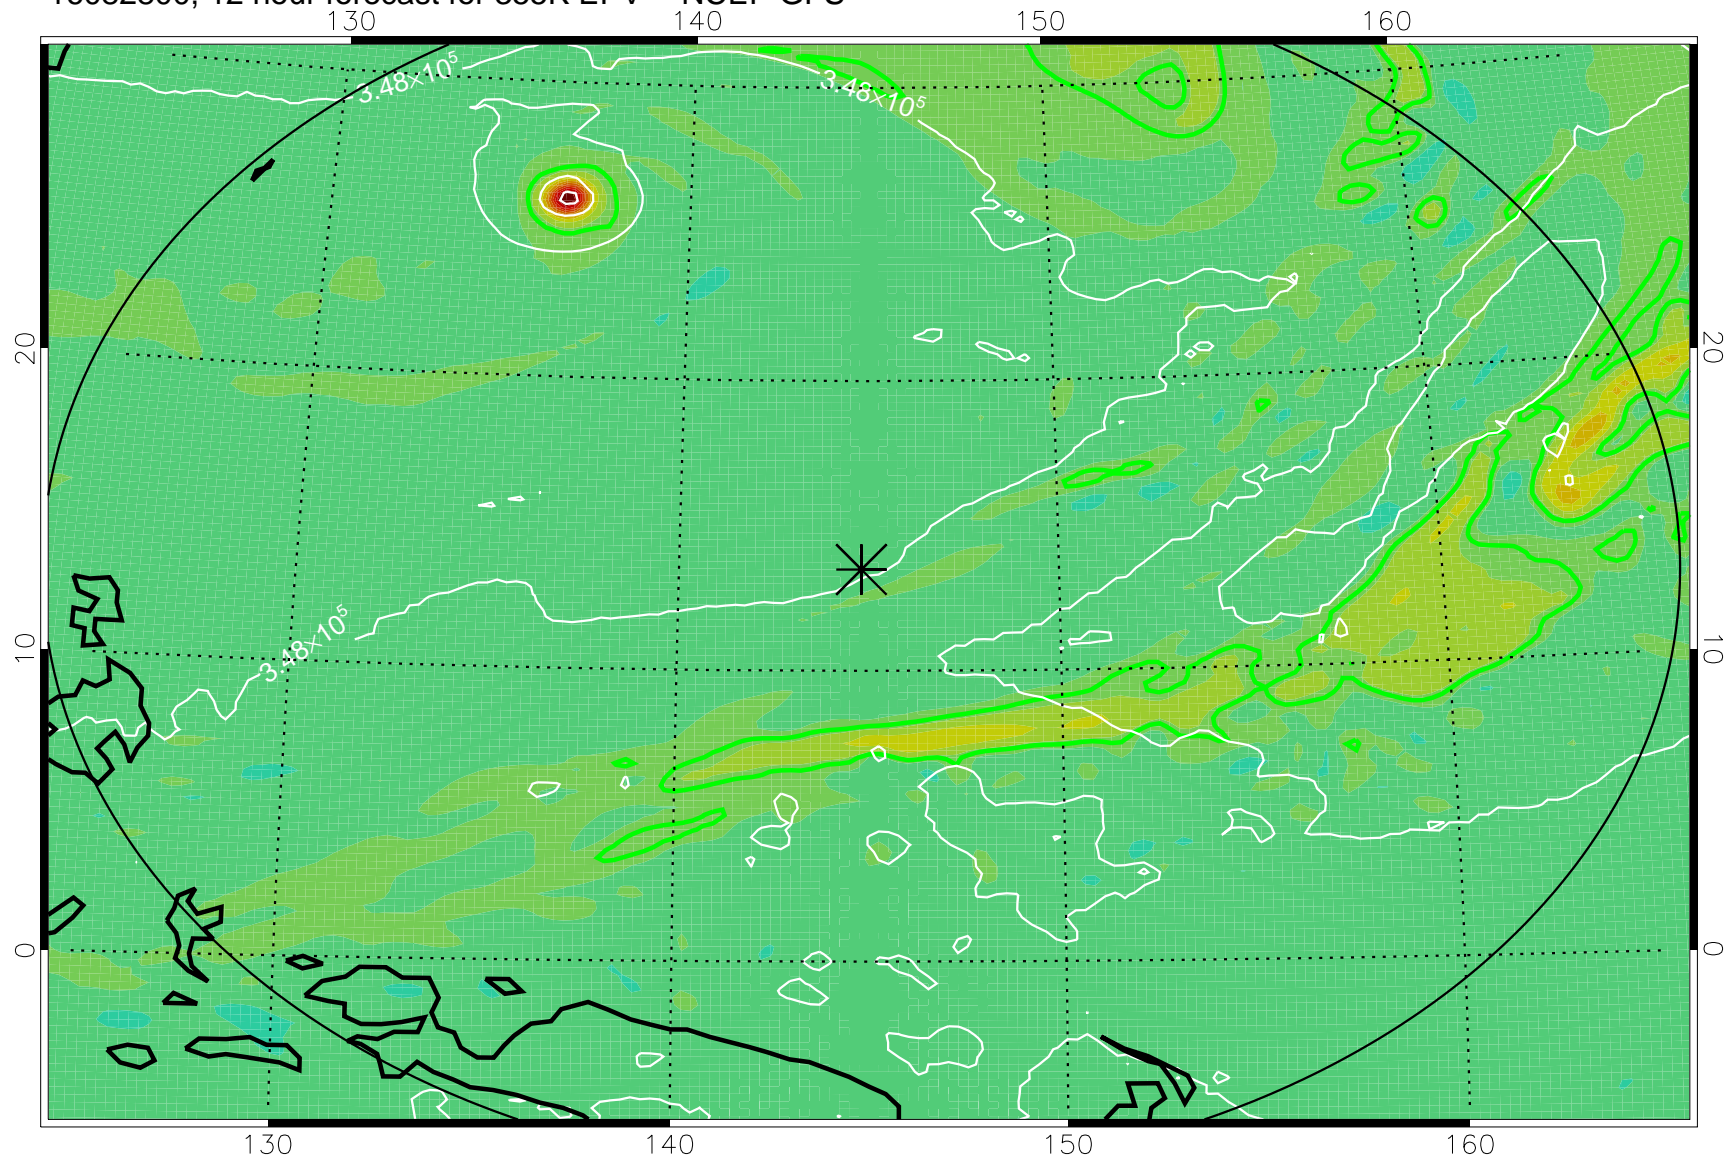

16082718, 6 hour forecast for 355K EPV -- NCEP GFS

355K Montgomery Streamfunction, white
EPV Tropopause (2 PVU) Position
Range ring of 2304 km

16082800, 12 hour forecast for 355K EPV -- NCEP GFS

355K Montgomery Streamfunction, white
EPV Tropopause (2 PVU) Position
Range ring of 2304 km

16082806, 18 hour forecast for 355K EPV -- NCEP GFS

355K Montgomery Streamfunction, white
EPV Tropopause (2 PVU) Position
Range ring of 2304 km

16082812, 24 hour forecast for 355K EPV -- NCEP GFS

355K Montgomery Streamfunction, white
EPV Tropopause (2 PVU) Position
Range ring of 2304 km

16082818, 30 hour forecast for 355K EPV -- NCEP GFS

355K Montgomery Streamfunction, white
EPV Tropopause (2 PVU) Position
Range ring of 2304 km

16082900, 36 hour forecast for 355K EPV -- NCEP GFS

355K Montgomery Streamfunction, white
EPV Tropopause (2 PVU) Position
Range ring of 2304 km

16082906, 42 hour forecast for 355K EPV -- NCEP GFS

355K Montgomery Streamfunction, white
EPV Tropopause (2 PVU) Position
Range ring of 2304 km

16082912, 48 hour forecast for 355K EPV -- NCEP GFS

355K Montgomery Streamfunction, white
EPV Tropopause (2 PVU) Position
Range ring of 2304 km