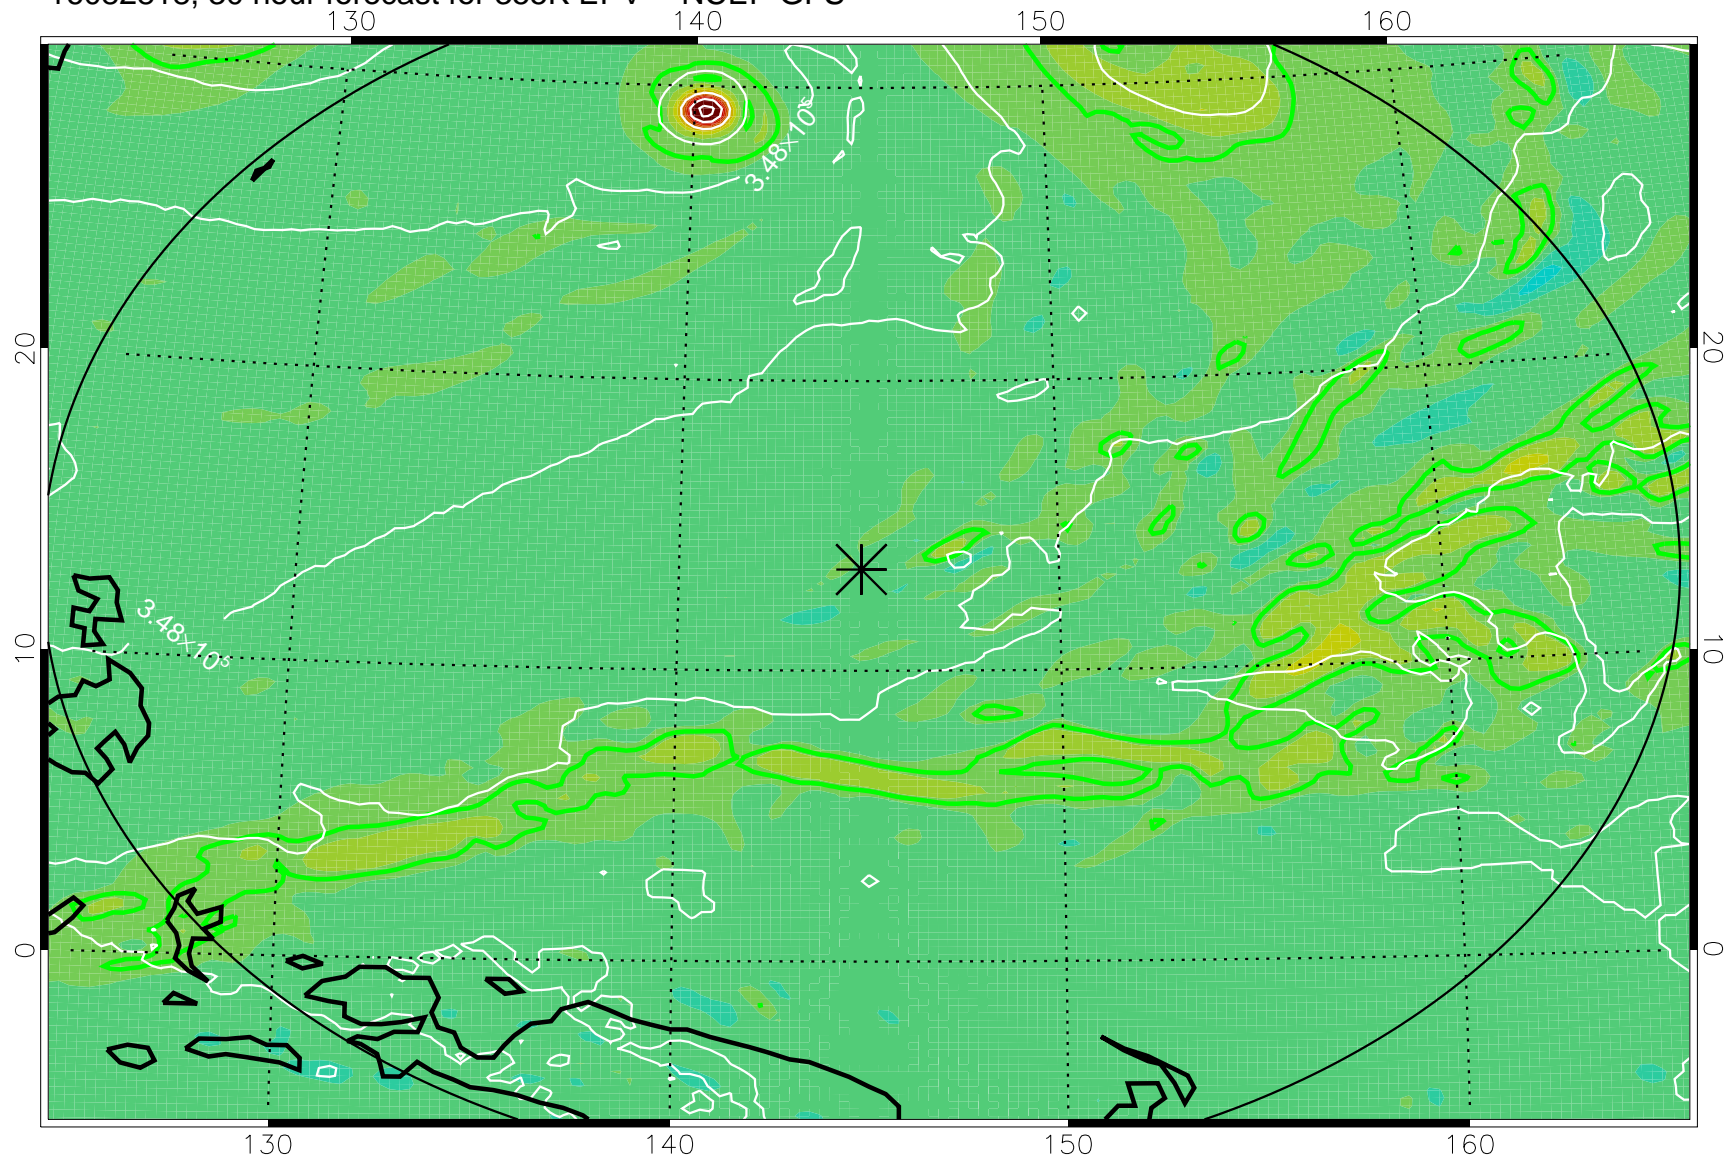

16082806, 18 hour forecast for 355K EPV -- NCEP GFS

355K Montgomery Streamfunction, white
EPV Tropopause (2 PVU) Position
Range ring of 2304 km

16082812, 24 hour forecast for 355K EPV -- NCEP GFS

355K Montgomery Streamfunction, white
EPV Tropopause (2 PVU) Position
Range ring of 2304 km

16082818, 30 hour forecast for 355K EPV -- NCEP GFS

355K Montgomery Streamfunction, white
EPV Tropopause (2 PVU) Position
Range ring of 2304 km

16082900, 36 hour forecast for 355K EPV -- NCEP GFS

355K Montgomery Streamfunction, white
EPV Tropopause (2 PVU) Position
Range ring of 2304 km

16082906, 42 hour forecast for 355K EPV -- NCEP GFS

355K Montgomery Streamfunction, white
EPV Tropopause (2 PVU) Position
Range ring of 2304 km

16082912, 48 hour forecast for 355K EPV -- NCEP GFS

355K Montgomery Streamfunction, white
EPV Tropopause (2 PVU) Position
Range ring of 2304 km

16083006, 66 hour forecast for 355K EPV -- NCEP GFS

355K Montgomery Streamfunction, white
EPV Tropopause (2 PVU) Position
Range ring of 2304 km

16083012, 72 hour forecast for 355K EPV -- NCEP GFS

355K Montgomery Streamfunction, white
EPV Tropopause (2 PVU) Position
Range ring of 2304 km