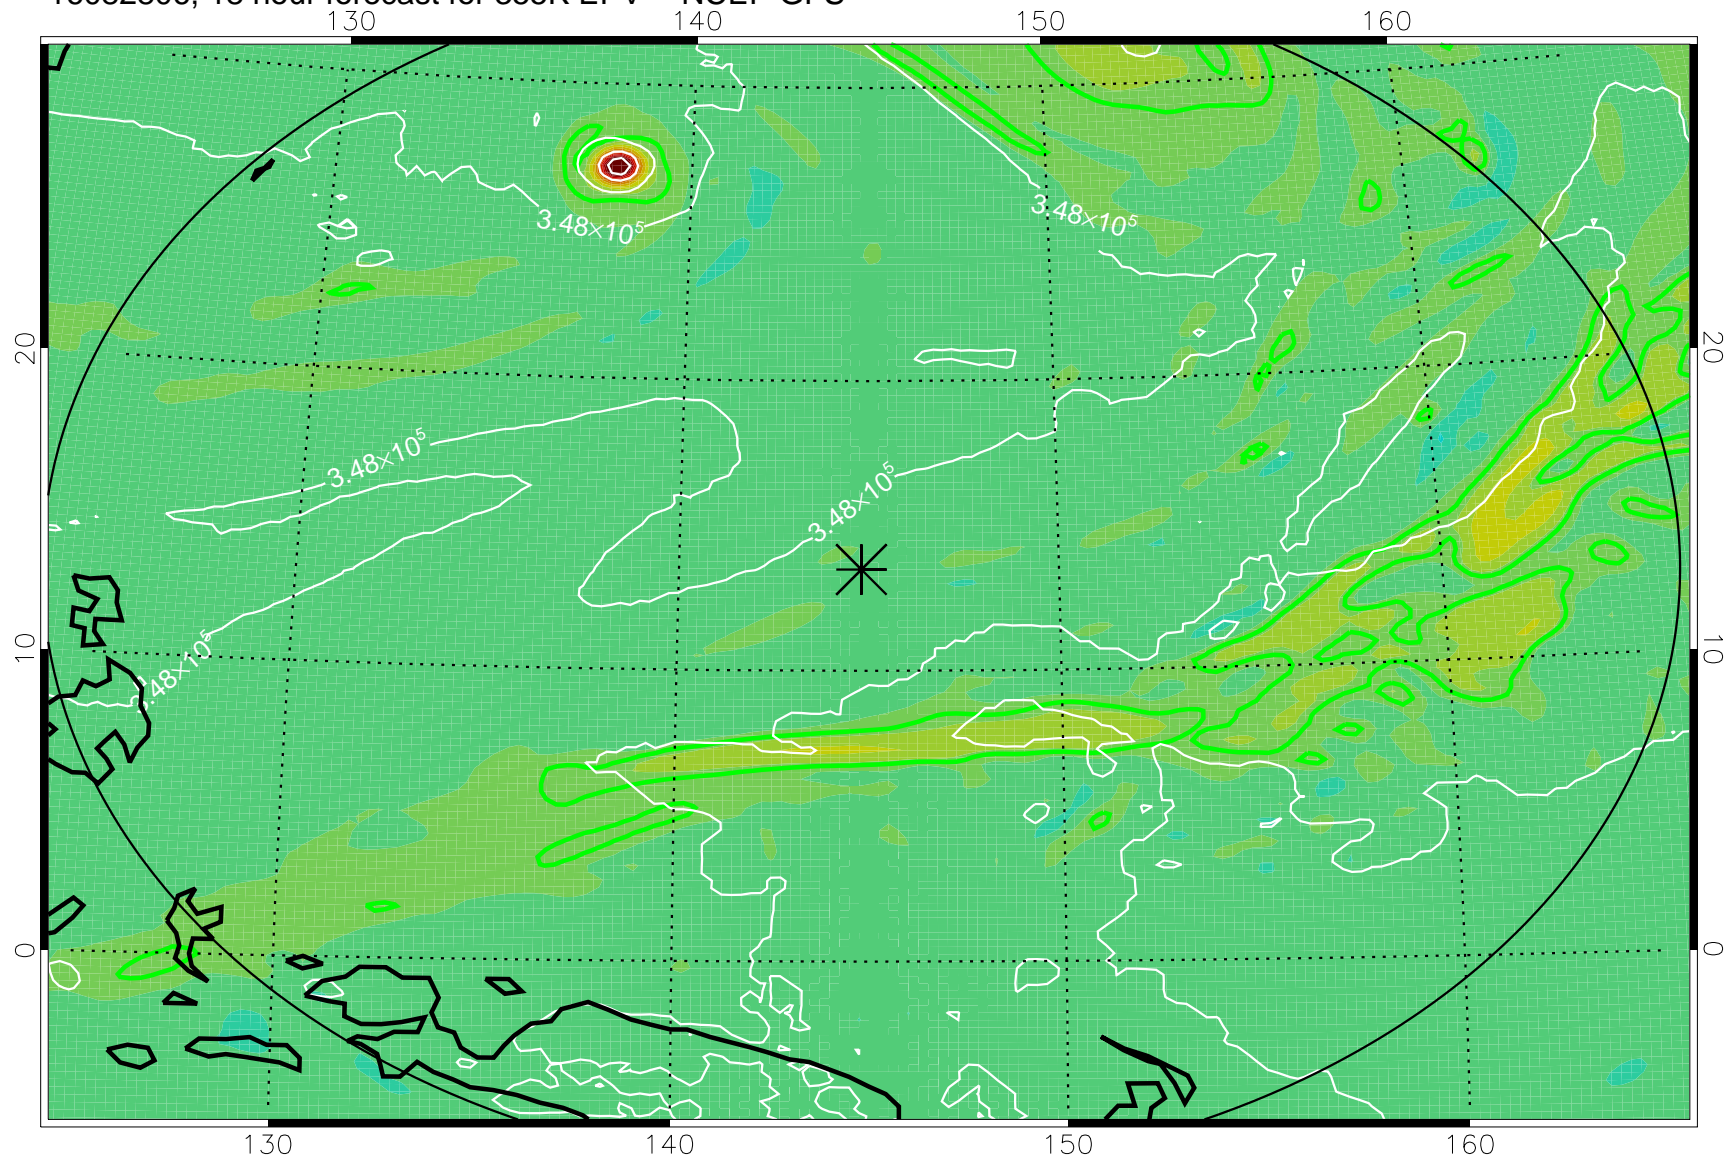

16082718, 6 hour forecast for 355K EPV -- NCEP GFS

355K Montgomery Streamfunction, white
EPV Tropopause (2 PVU) Position
Range ring of 2304 km

16082800, 12 hour forecast for 355K EPV -- NCEP GFS

355K Montgomery Streamfunction, white
EPV Tropopause (2 PVU) Position
Range ring of 2304 km

16082806, 18 hour forecast for 355K EPV -- NCEP GFS

355K Montgomery Streamfunction, white
EPV Tropopause (2 PVU) Position
Range ring of 2304 km

16082812, 24 hour forecast for 355K EPV -- NCEP GFS

355K Montgomery Streamfunction, white
EPV Tropopause (2 PVU) Position
Range ring of 2304 km

16082818, 30 hour forecast for 355K EPV -- NCEP GFS

355K Montgomery Streamfunction, white
EPV Tropopause (2 PVU) Position
Range ring of 2304 km

16082900, 36 hour forecast for 355K EPV -- NCEP GFS

355K Montgomery Streamfunction, white
EPV Tropopause (2 PVU) Position
Range ring of 2304 km

16083006, 66 hour forecast for 355K EPV -- NCEP GFS

355K Montgomery Streamfunction, white
EPV Tropopause (2 PVU) Position
Range ring of 2304 km

16083012, 72 hour forecast for 355K EPV -- NCEP GFS

355K Montgomery Streamfunction, white
EPV Tropopause (2 PVU) Position
Range ring of 2304 km