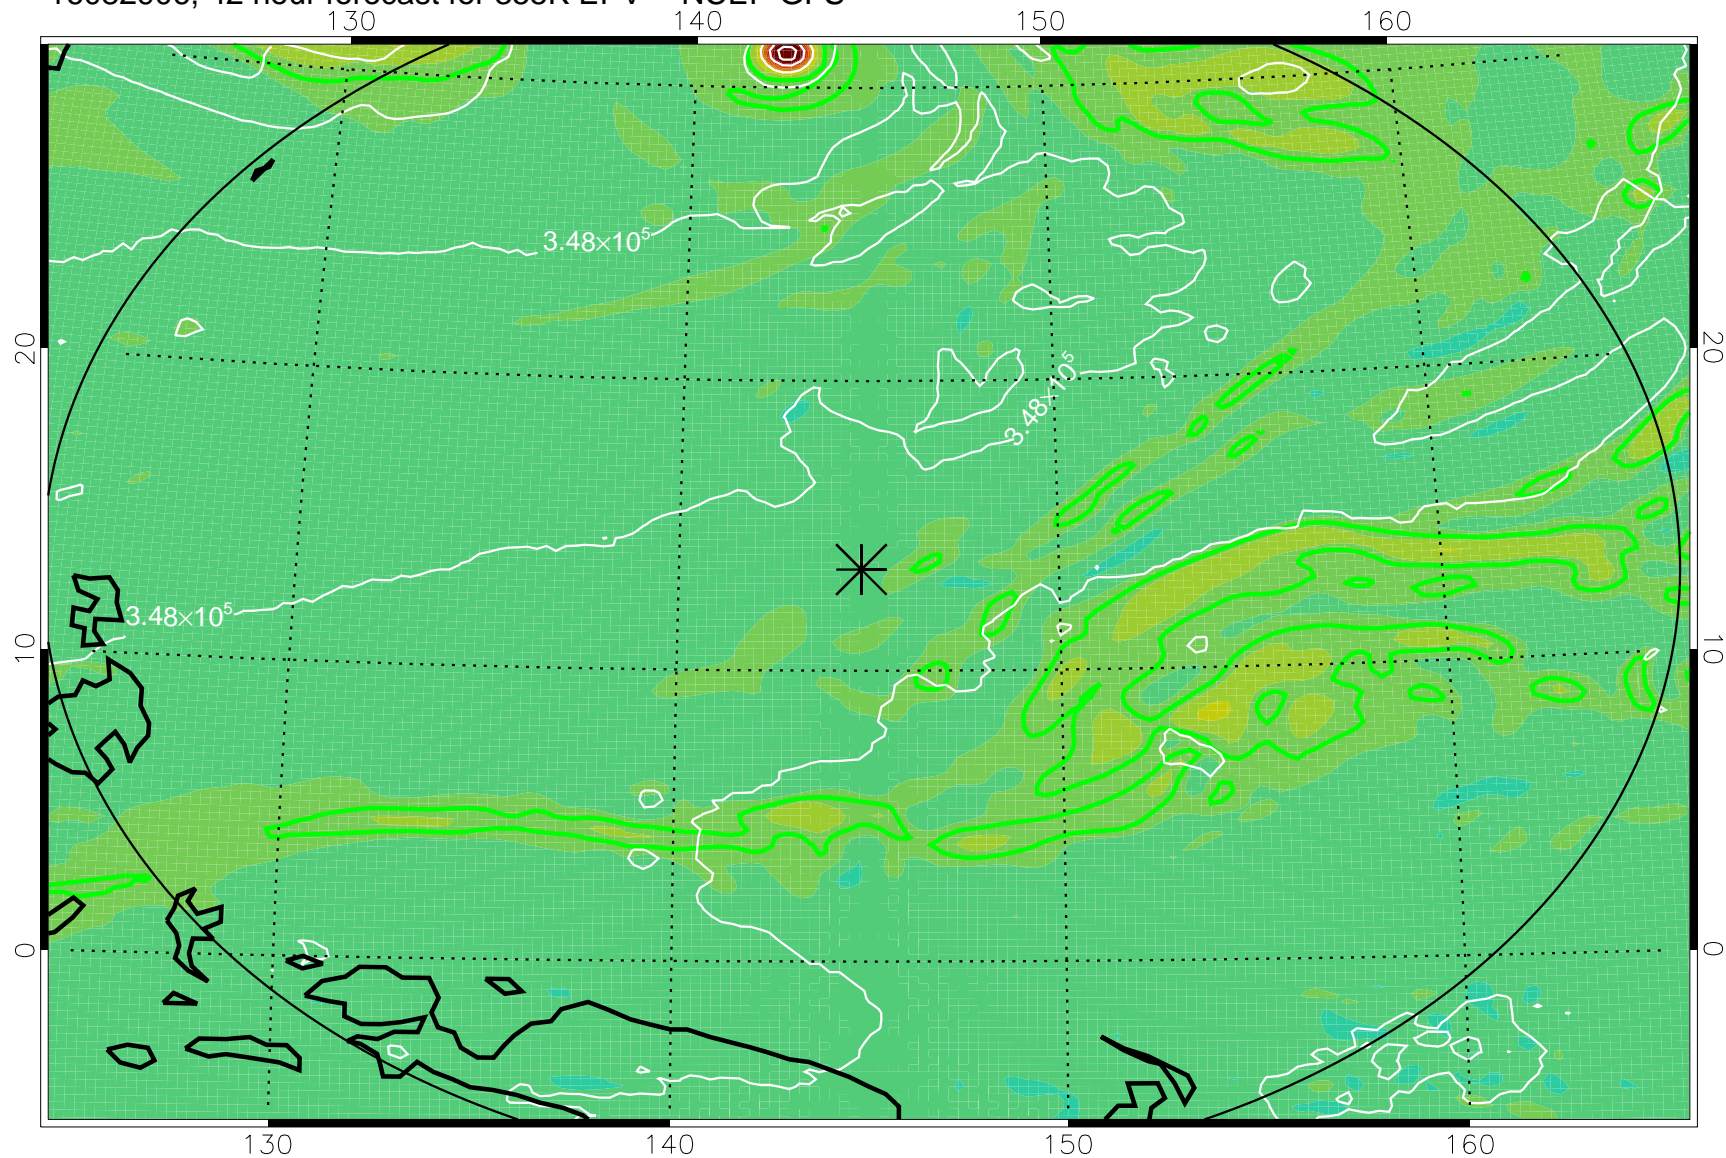

16082818, 30 hour forecast for 355K EPV -- NCEP GFS

355K Montgomery Streamfunction, white
EPV Tropopause (2 PVU) Position
Range ring of 2304 km

16082900, 36 hour forecast for 355K EPV -- NCEP GFS

355K Montgomery Streamfunction, white
EPV Tropopause (2 PVU) Position
Range ring of 2304 km

16082906, 42 hour forecast for 355K EPV -- NCEP GFS

355K Montgomery Streamfunction, white
EPV Tropopause (2 PVU) Position
Range ring of 2304 km

16082912, 48 hour forecast for 355K EPV -- NCEP GFS

355K Montgomery Streamfunction, white
EPV Tropopause (2 PVU) Position
Range ring of 2304 km

16082918, 54 hour forecast for 355K EPV -- NCEP GFS

355K Montgomery Streamfunction, white
EPV Tropopause (2 PVU) Position
Range ring of 2304 km

16083000, 60 hour forecast for 355K EPV -- NCEP GFS

355K Montgomery Streamfunction, white
EPV Tropopause (2 PVU) Position
Range ring of 2304 km

16083006, 66 hour forecast for 355K EPV -- NCEP GFS

355K Montgomery Streamfunction, white
EPV Tropopause (2 PVU) Position
Range ring of 2304 km

16083012, 72 hour forecast for 355K EPV -- NCEP GFS

355K Montgomery Streamfunction, white
EPV Tropopause (2 PVU) Position
Range ring of 2304 km