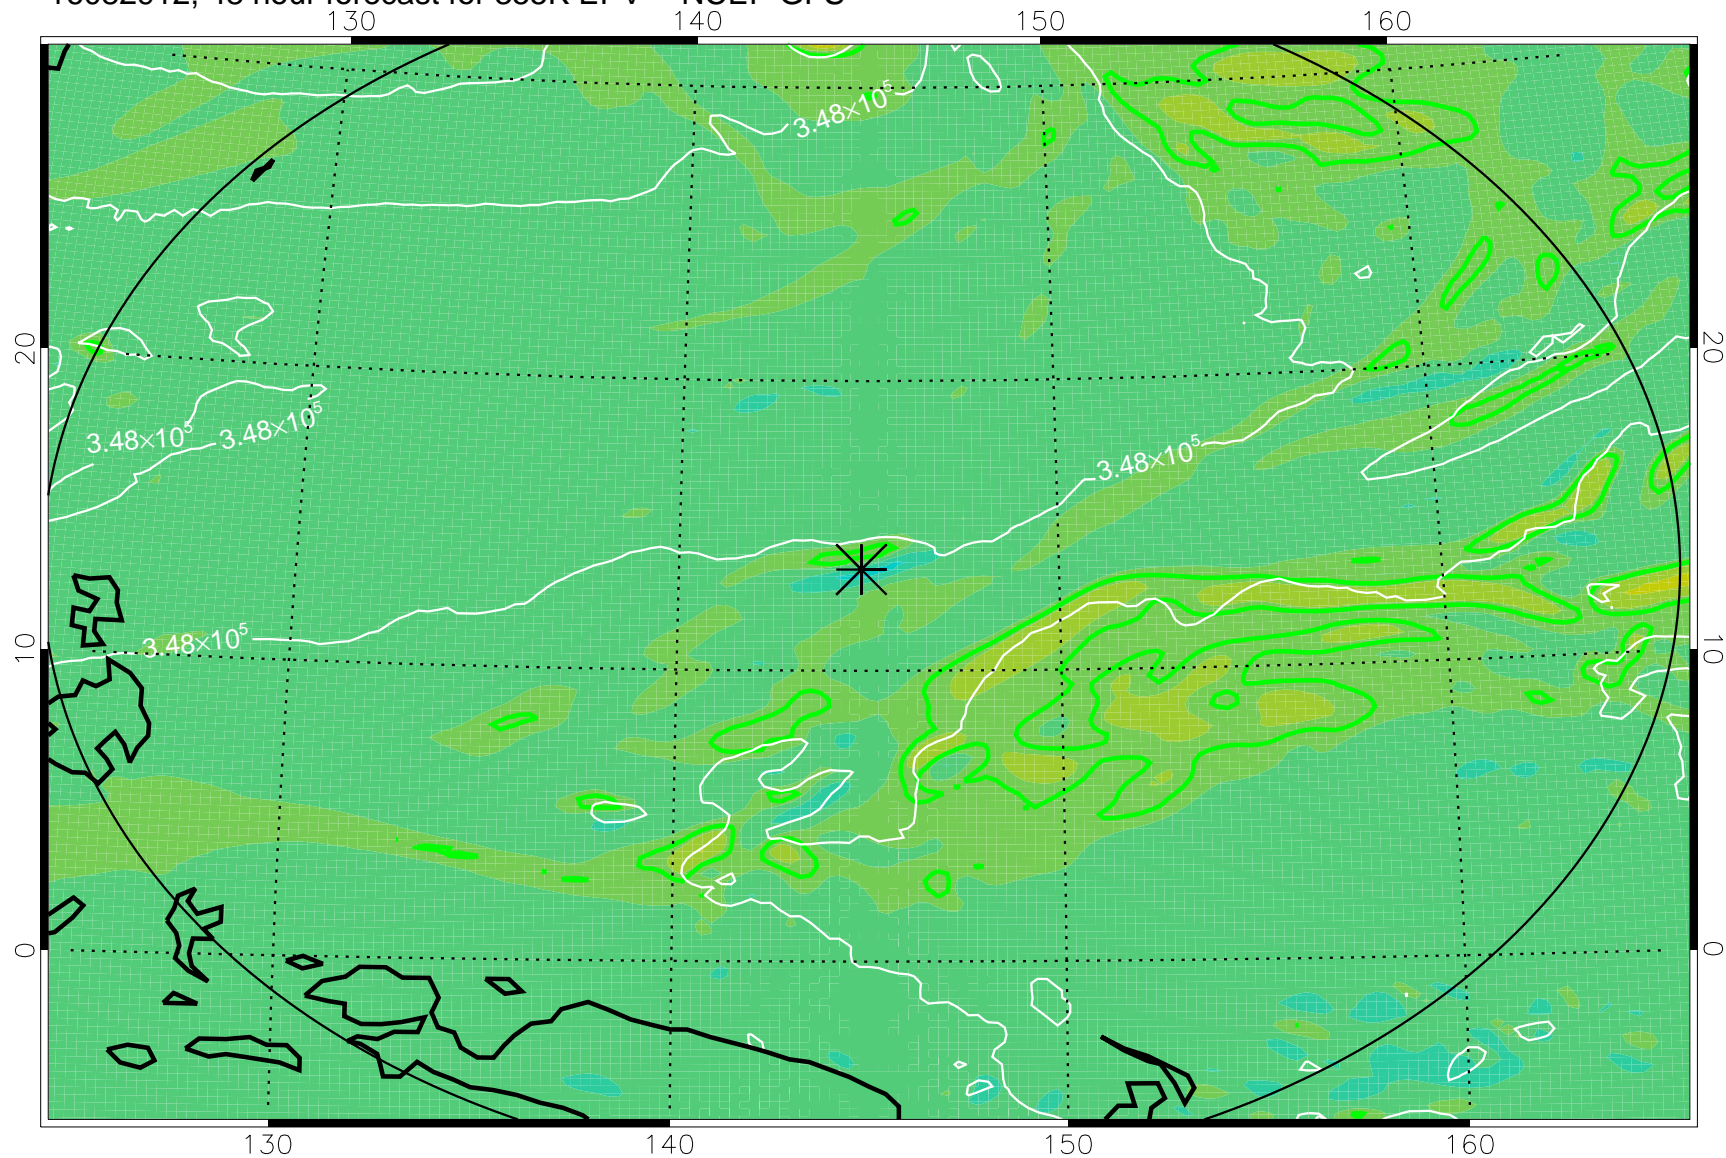

16082806, 18 hour forecast for 355K EPV -- NCEP GFS

355K Montgomery Streamfunction, white
EPV Tropopause (2 PVU) Position
Range ring of 2304 km

16082812, 24 hour forecast for 355K EPV -- NCEP GFS

355K Montgomery Streamfunction, white
EPV Tropopause (2 PVU) Position
Range ring of 2304 km

16082818, 30 hour forecast for 355K EPV -- NCEP GFS

355K Montgomery Streamfunction, white
EPV Tropopause (2 PVU) Position
Range ring of 2304 km

16082900, 36 hour forecast for 355K EPV -- NCEP GFS

355K Montgomery Streamfunction, white
EPV Tropopause (2 PVU) Position
Range ring of 2304 km

16082906, 42 hour forecast for 355K EPV -- NCEP GFS

355K Montgomery Streamfunction, white
EPV Tropopause (2 PVU) Position
Range ring of 2304 km

16082912, 48 hour forecast for 355K EPV -- NCEP GFS

355K Montgomery Streamfunction, white
EPV Tropopause (2 PVU) Position
Range ring of 2304 km

16082918, 54 hour forecast for 355K EPV -- NCEP GFS

355K Montgomery Streamfunction, white
EPV Tropopause (2 PVU) Position
Range ring of 2304 km

16083000, 60 hour forecast for 355K EPV -- NCEP GFS

355K Montgomery Streamfunction, white
EPV Tropopause (2 PVU) Position
Range ring of 2304 km