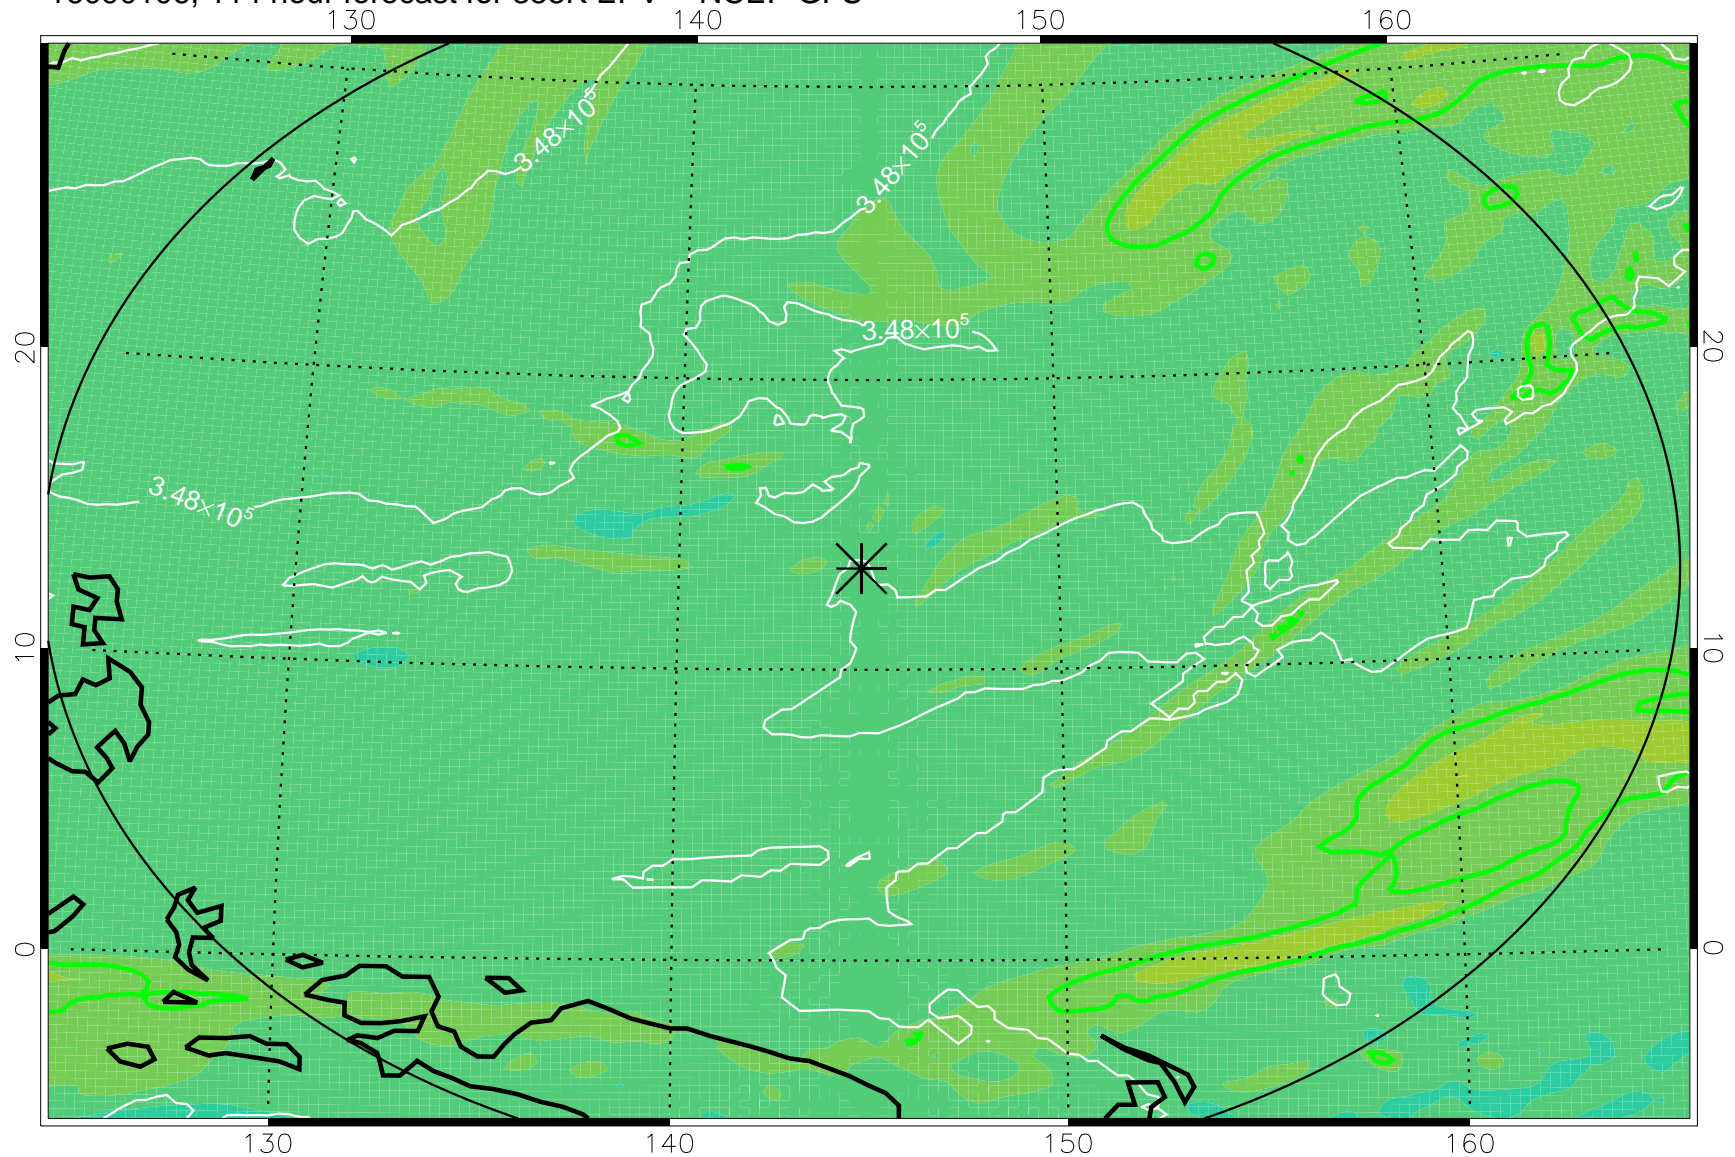

16083018, 78 hour forecast for 355K EPV -- NCEP GFS

355K Montgomery Streamfunction, white
EPV Tropopause (2 PVU) Position
Range ring of 2304 km

16083100, 84 hour forecast for 355K EPV -- NCEP GFS

355K Montgomery Streamfunction, white
EPV Tropopause (2 PVU) Position
Range ring of 2304 km

16083106, 90 hour forecast for 355K EPV -- NCEP GFS

355K Montgomery Streamfunction, white
EPV Tropopause (2 PVU) Position
Range ring of 2304 km

16083112, 96 hour forecast for 355K EPV -- NCEP GFS

355K Montgomery Streamfunction, white
EPV Tropopause (2 PVU) Position
Range ring of 2304 km

16083118, 102 hour forecast for 355K EPV -- NCEP GFS

355K Montgomery Streamfunction, white
EPV Tropopause (2 PVU) Position
Range ring of 2304 km

16090100, 108 hour forecast for 355K EPV -- NCEP GFS

355K Montgomery Streamfunction, white
EPV Tropopause (2 PVU) Position
Range ring of 2304 km

16090106, 114 hour forecast for 355K EPV -- NCEP GFS

355K Montgomery Streamfunction, white
EPV Tropopause (2 PVU) Position
Range ring of 2304 km

16090112, 120 hour forecast for 355K EPV -- NCEP GFS

355K Montgomery Streamfunction, white
EPV Tropopause (2 PVU) Position
Range ring of 2304 km