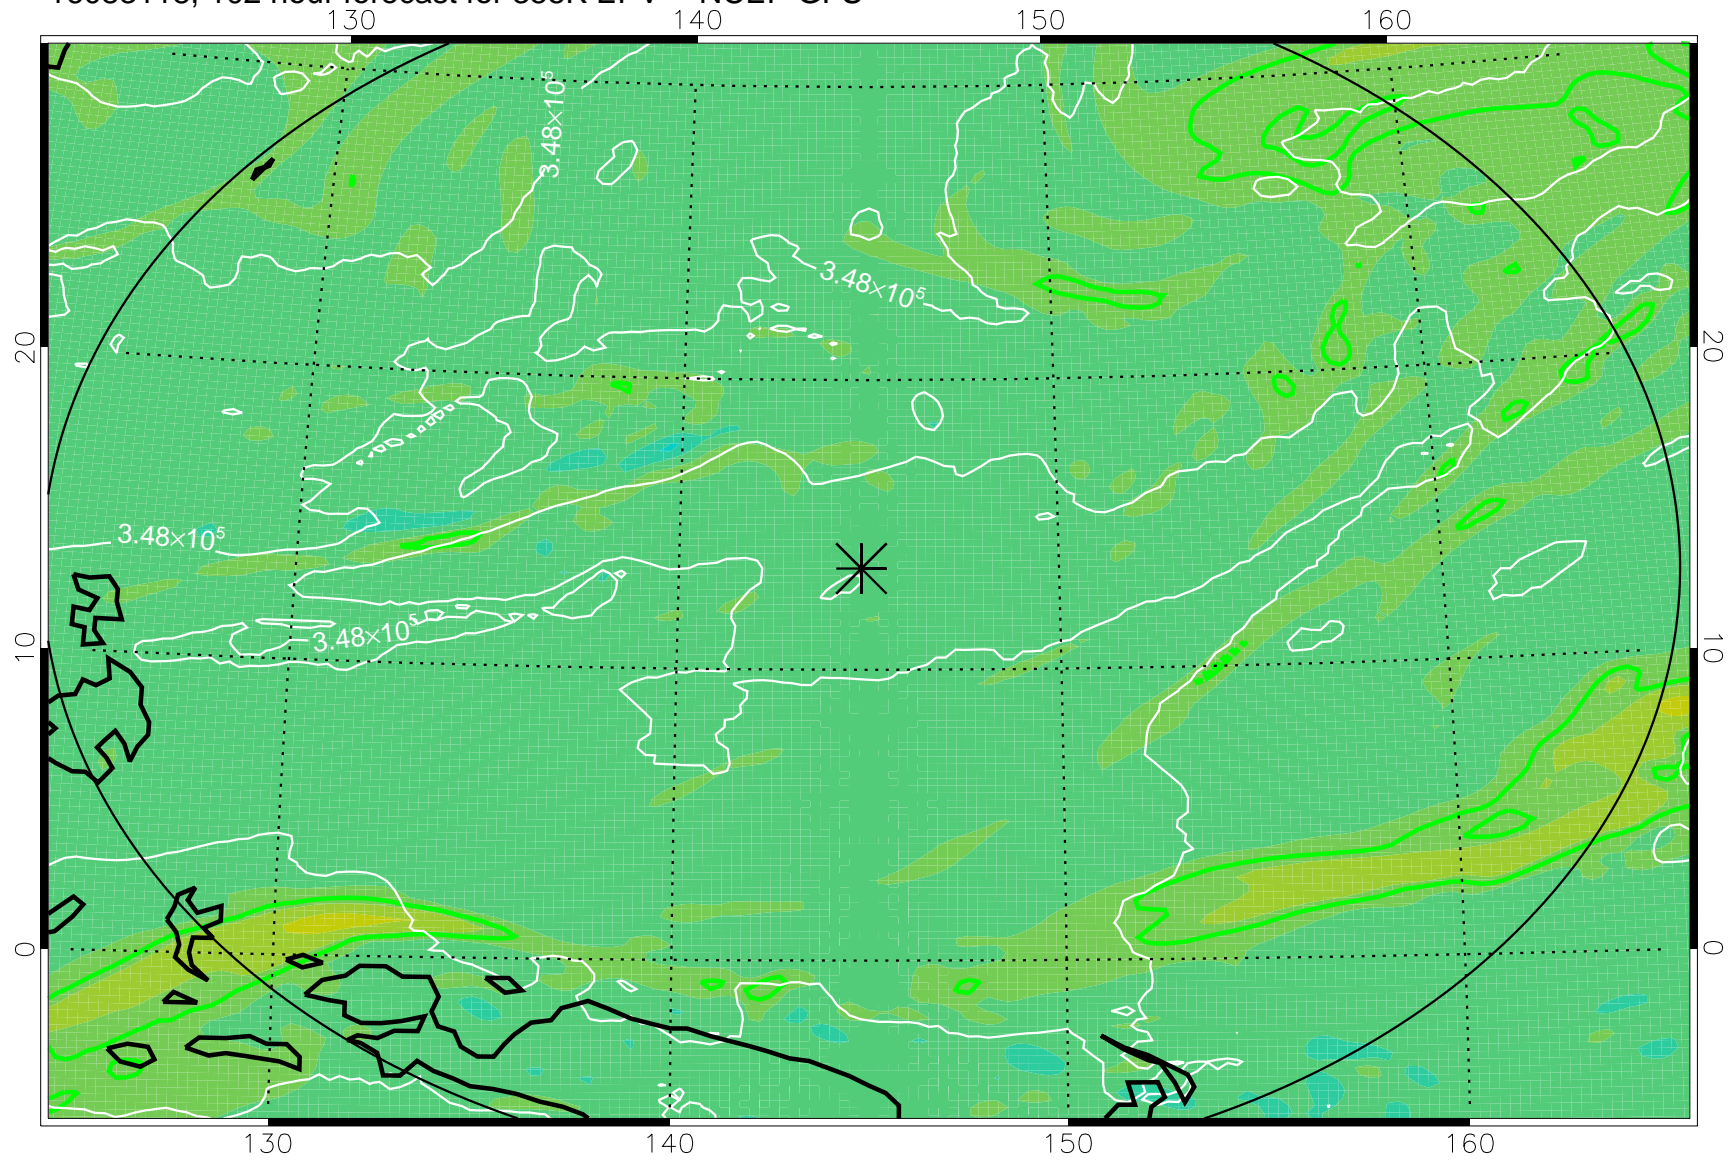

16083018, 78 hour forecast for 355K EPV -- NCEP GFS

355K Montgomery Streamfunction, white
EPV Tropopause (2 PVU) Position
Range ring of 2304 km

16083100, 84 hour forecast for 355K EPV -- NCEP GFS

355K Montgomery Streamfunction, white
EPV Tropopause (2 PVU) Position
Range ring of 2304 km

16083106, 90 hour forecast for 355K EPV -- NCEP GFS

355K Montgomery Streamfunction, white
EPV Tropopause (2 PVU) Position
Range ring of 2304 km

16083112, 96 hour forecast for 355K EPV -- NCEP GFS

355K Montgomery Streamfunction, white
EPV Tropopause (2 PVU) Position
Range ring of 2304 km

16083118, 102 hour forecast for 355K EPV -- NCEP GFS

355K Montgomery Streamfunction, white
EPV Tropopause (2 PVU) Position
Range ring of 2304 km

16090100, 108 hour forecast for 355K EPV -- NCEP GFS

355K Montgomery Streamfunction, white
EPV Tropopause (2 PVU) Position
Range ring of 2304 km

16090106, 114 hour forecast for 355K EPV -- NCEP GFS

355K Montgomery Streamfunction, white
EPV Tropopause (2 PVU) Position
Range ring of 2304 km

16090112, 120 hour forecast for 355K EPV -- NCEP GFS

355K Montgomery Streamfunction, white
EPV Tropopause (2 PVU) Position
Range ring of 2304 km