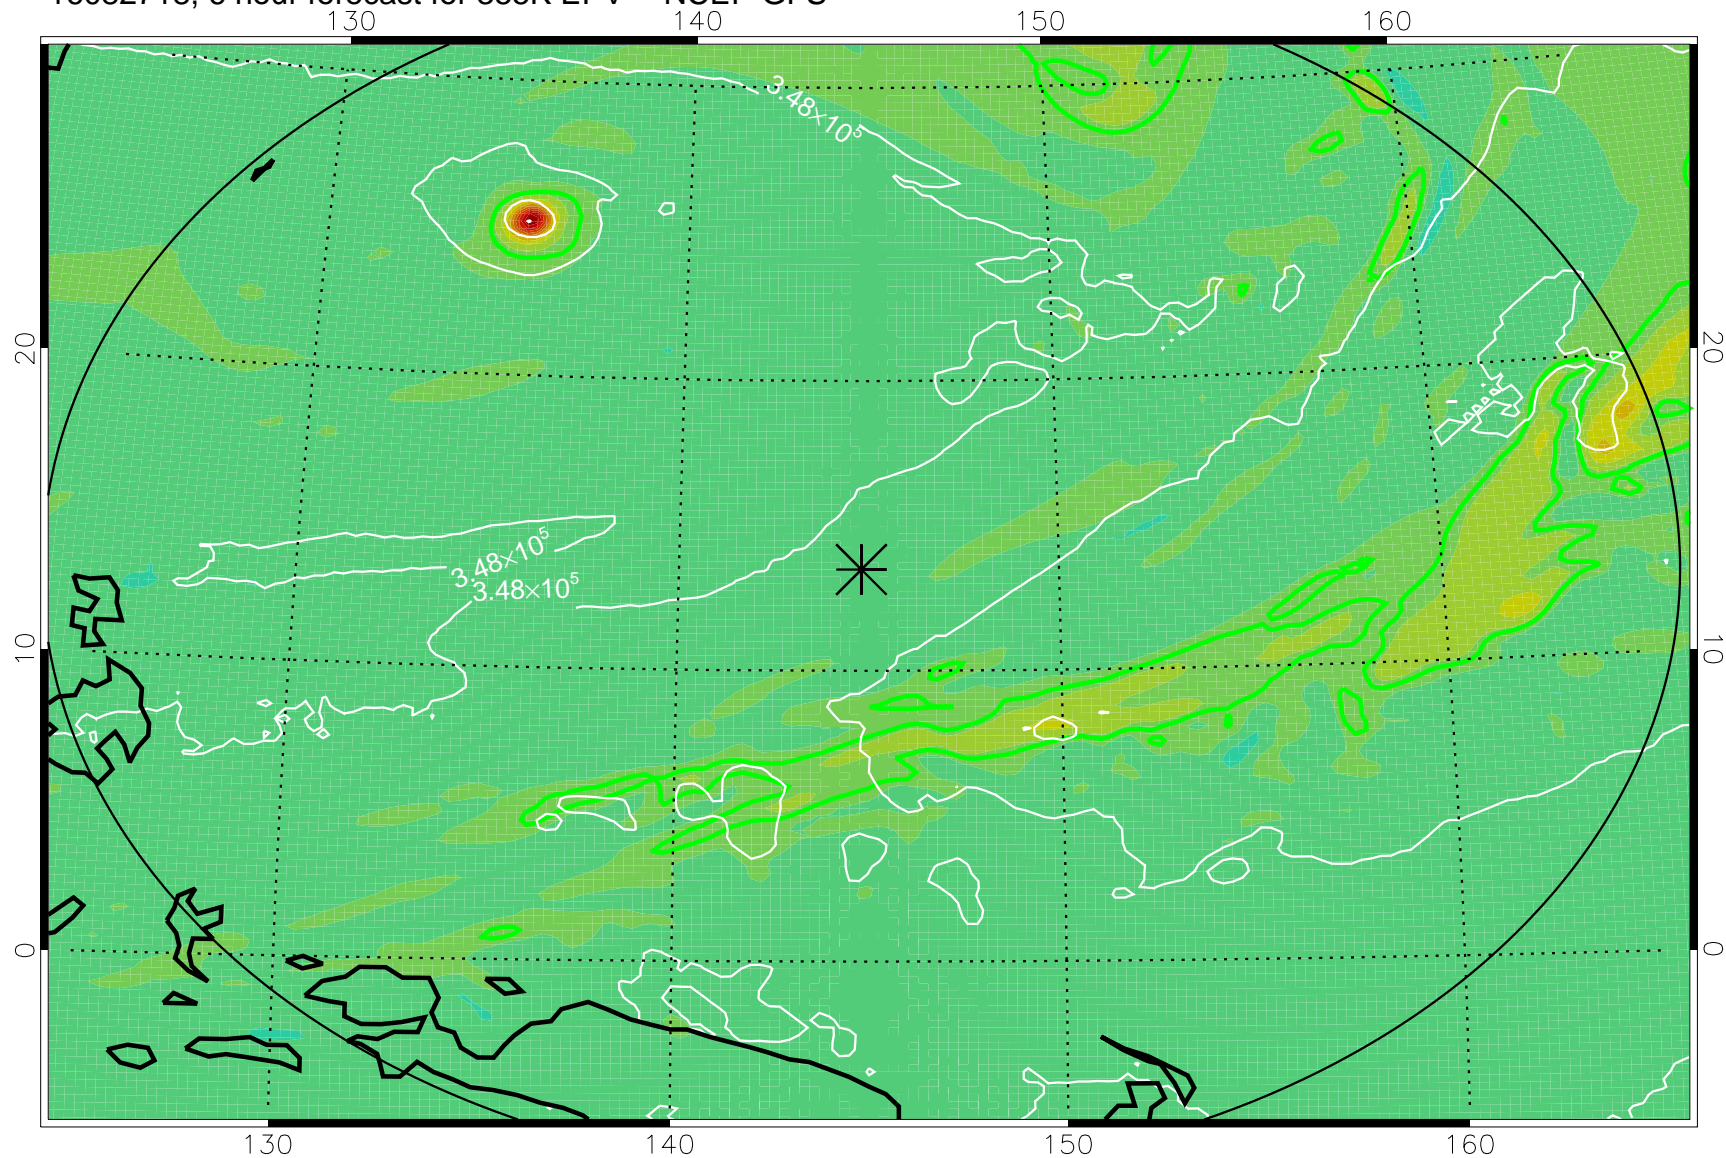

16082718, 6 hour forecast for 355K EPV -- NCEP GFS

355K Montgomery Streamfunction, white
EPV Tropopause (2 PVU) Position
Range ring of 2304 km

16082800, 12 hour forecast for 355K EPV -- NCEP GFS

355K Montgomery Streamfunction, white
EPV Tropopause (2 PVU) Position
Range ring of 2304 km

16082806, 18 hour forecast for 355K EPV -- NCEP GFS

355K Montgomery Streamfunction, white
EPV Tropopause (2 PVU) Position
Range ring of 2304 km

16082812, 24 hour forecast for 355K EPV -- NCEP GFS

355K Montgomery Streamfunction, white
EPV Tropopause (2 PVU) Position
Range ring of 2304 km

16082818, 30 hour forecast for 355K EPV -- NCEP GFS

355K Montgomery Streamfunction, white
EPV Tropopause (2 PVU) Position
Range ring of 2304 km

16082900, 36 hour forecast for 355K EPV -- NCEP GFS

355K Montgomery Streamfunction, white
EPV Tropopause (2 PVU) Position
Range ring of 2304 km

16082918, 54 hour forecast for 355K EPV -- NCEP GFS

355K Montgomery Streamfunction, white
EPV Tropopause (2 PVU) Position
Range ring of 2304 km

16083000, 60 hour forecast for 355K EPV -- NCEP GFS

355K Montgomery Streamfunction, white
EPV Tropopause (2 PVU) Position
Range ring of 2304 km