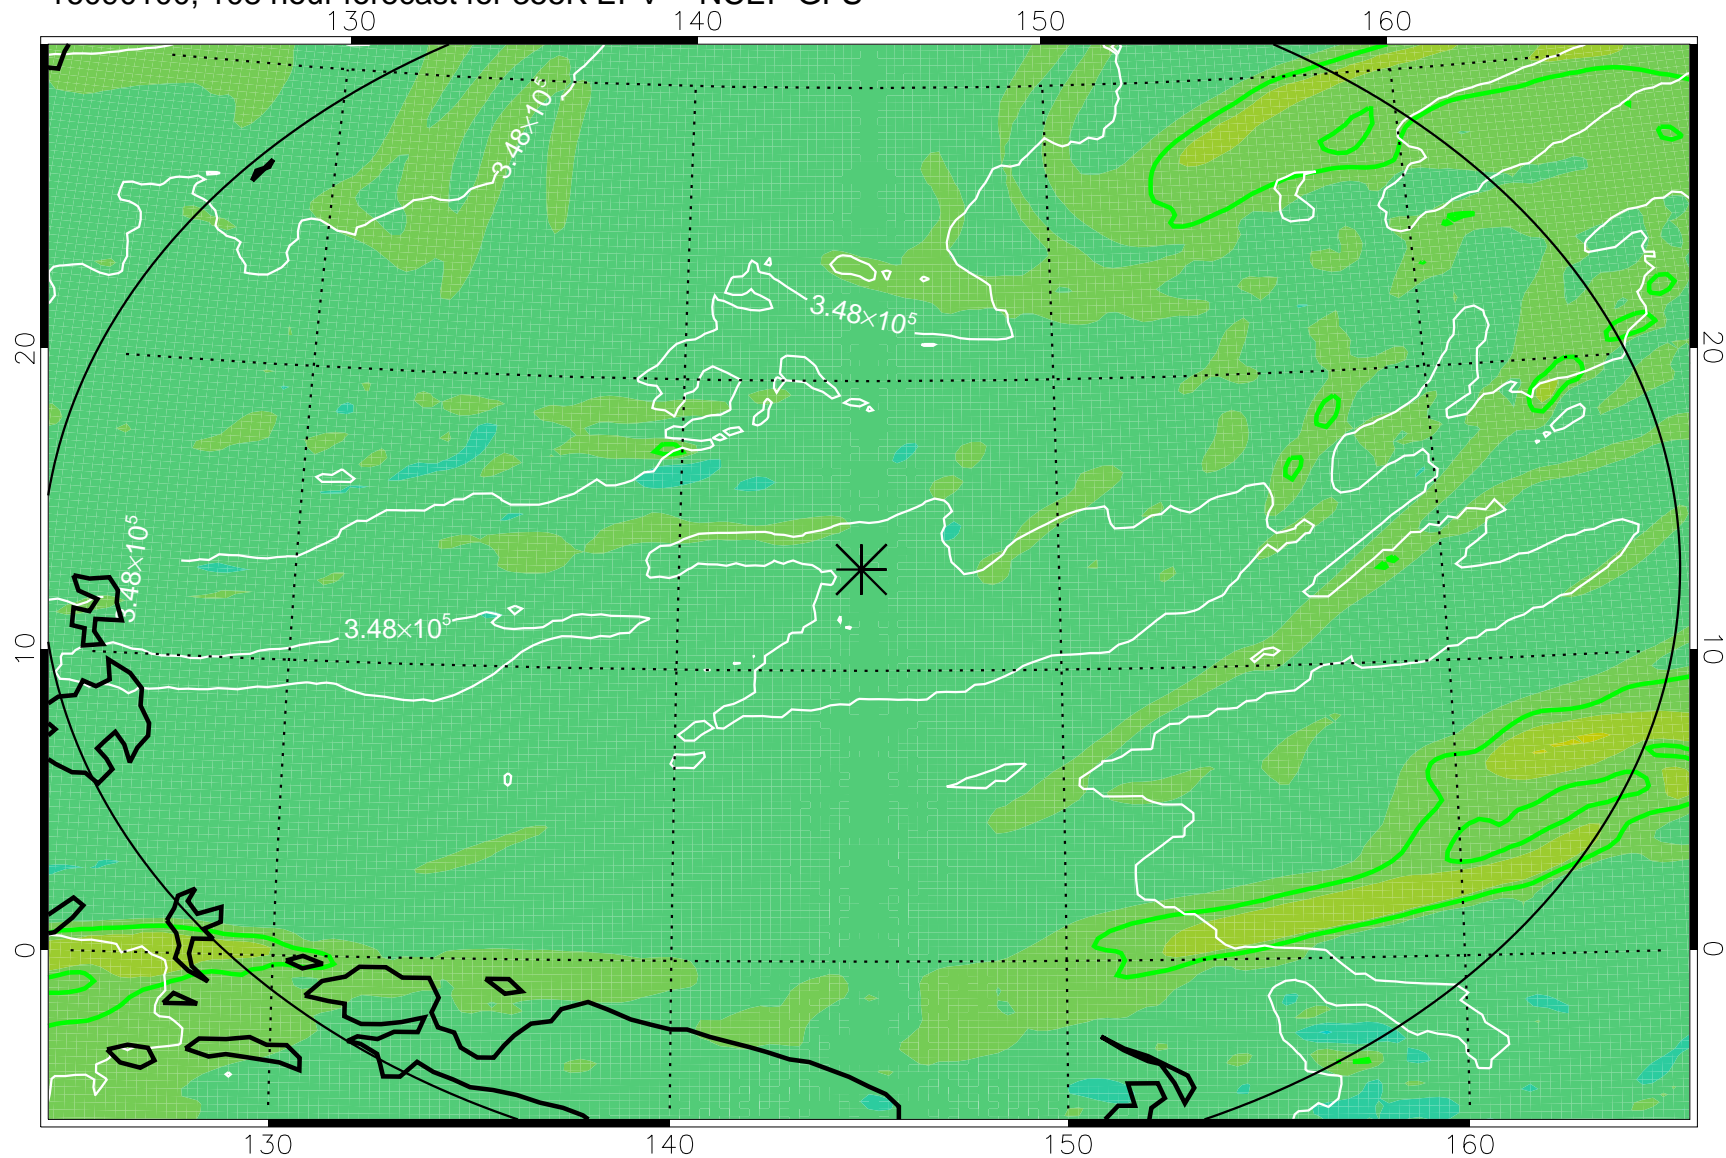

16083018, 78 hour forecast for 355K EPV -- NCEP GFS

355K Montgomery Streamfunction, white
EPV Tropopause (2 PVU) Position
Range ring of 2304 km

16083100, 84 hour forecast for 355K EPV -- NCEP GFS

355K Montgomery Streamfunction, white
EPV Tropopause (2 PVU) Position
Range ring of 2304 km

16083106, 90 hour forecast for 355K EPV -- NCEP GFS

355K Montgomery Streamfunction, white
EPV Tropopause (2 PVU) Position
Range ring of 2304 km

16083112, 96 hour forecast for 355K EPV -- NCEP GFS

355K Montgomery Streamfunction, white
EPV Tropopause (2 PVU) Position
Range ring of 2304 km

16083118, 102 hour forecast for 355K EPV -- NCEP GFS

355K Montgomery Streamfunction, white
EPV Tropopause (2 PVU) Position
Range ring of 2304 km

16090100, 108 hour forecast for 355K EPV -- NCEP GFS

355K Montgomery Streamfunction, white
EPV Tropopause (2 PVU) Position
Range ring of 2304 km

16090106, 114 hour forecast for 355K EPV -- NCEP GFS

355K Montgomery Streamfunction, white
EPV Tropopause (2 PVU) Position
Range ring of 2304 km

16090112, 120 hour forecast for 355K EPV -- NCEP GFS

355K Montgomery Streamfunction, white
EPV Tropopause (2 PVU) Position
Range ring of 2304 km