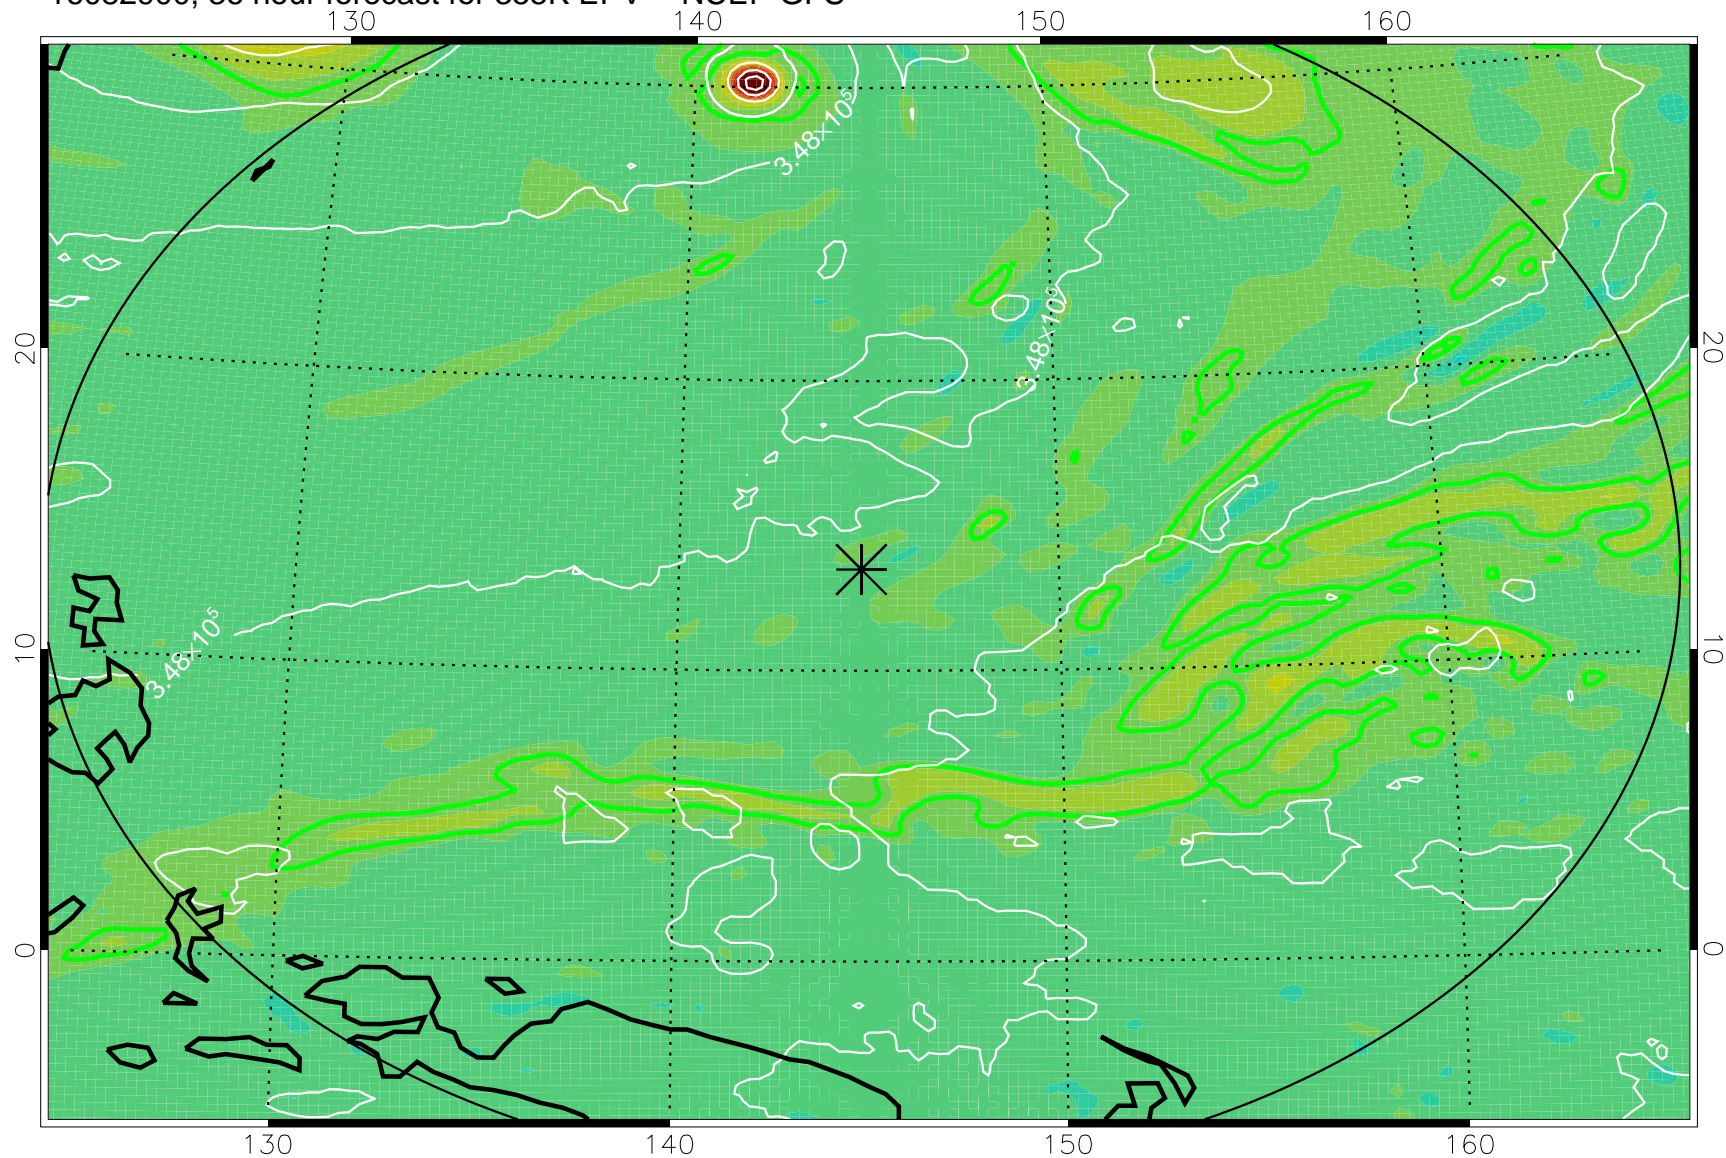

16082806, 18 hour forecast for 355K EPV -- NCEP GFS

355K Montgomery Streamfunction, white
EPV Tropopause (2 PVU) Position
Range ring of 2304 km

16082812, 24 hour forecast for 355K EPV -- NCEP GFS

355K Montgomery Streamfunction, white
EPV Tropopause (2 PVU) Position
Range ring of 2304 km

16082818, 30 hour forecast for 355K EPV -- NCEP GFS

355K Montgomery Streamfunction, white
EPV Tropopause (2 PVU) Position
Range ring of 2304 km

16082900, 36 hour forecast for 355K EPV -- NCEP GFS

355K Montgomery Streamfunction, white
EPV Tropopause (2 PVU) Position
Range ring of 2304 km

16082906, 42 hour forecast for 355K EPV -- NCEP GFS

355K Montgomery Streamfunction, white
EPV Tropopause (2 PVU) Position
Range ring of 2304 km

16082912, 48 hour forecast for 355K EPV -- NCEP GFS

355K Montgomery Streamfunction, white
EPV Tropopause (2 PVU) Position
Range ring of 2304 km

16083118, 102 hour forecast for 355K EPV -- NCEP GFS

355K Montgomery Streamfunction, white
EPV Tropopause (2 PVU) Position
Range ring of 2304 km

16090100, 108 hour forecast for 355K EPV -- NCEP GFS

355K Montgomery Streamfunction, white
EPV Tropopause (2 PVU) Position
Range ring of 2304 km