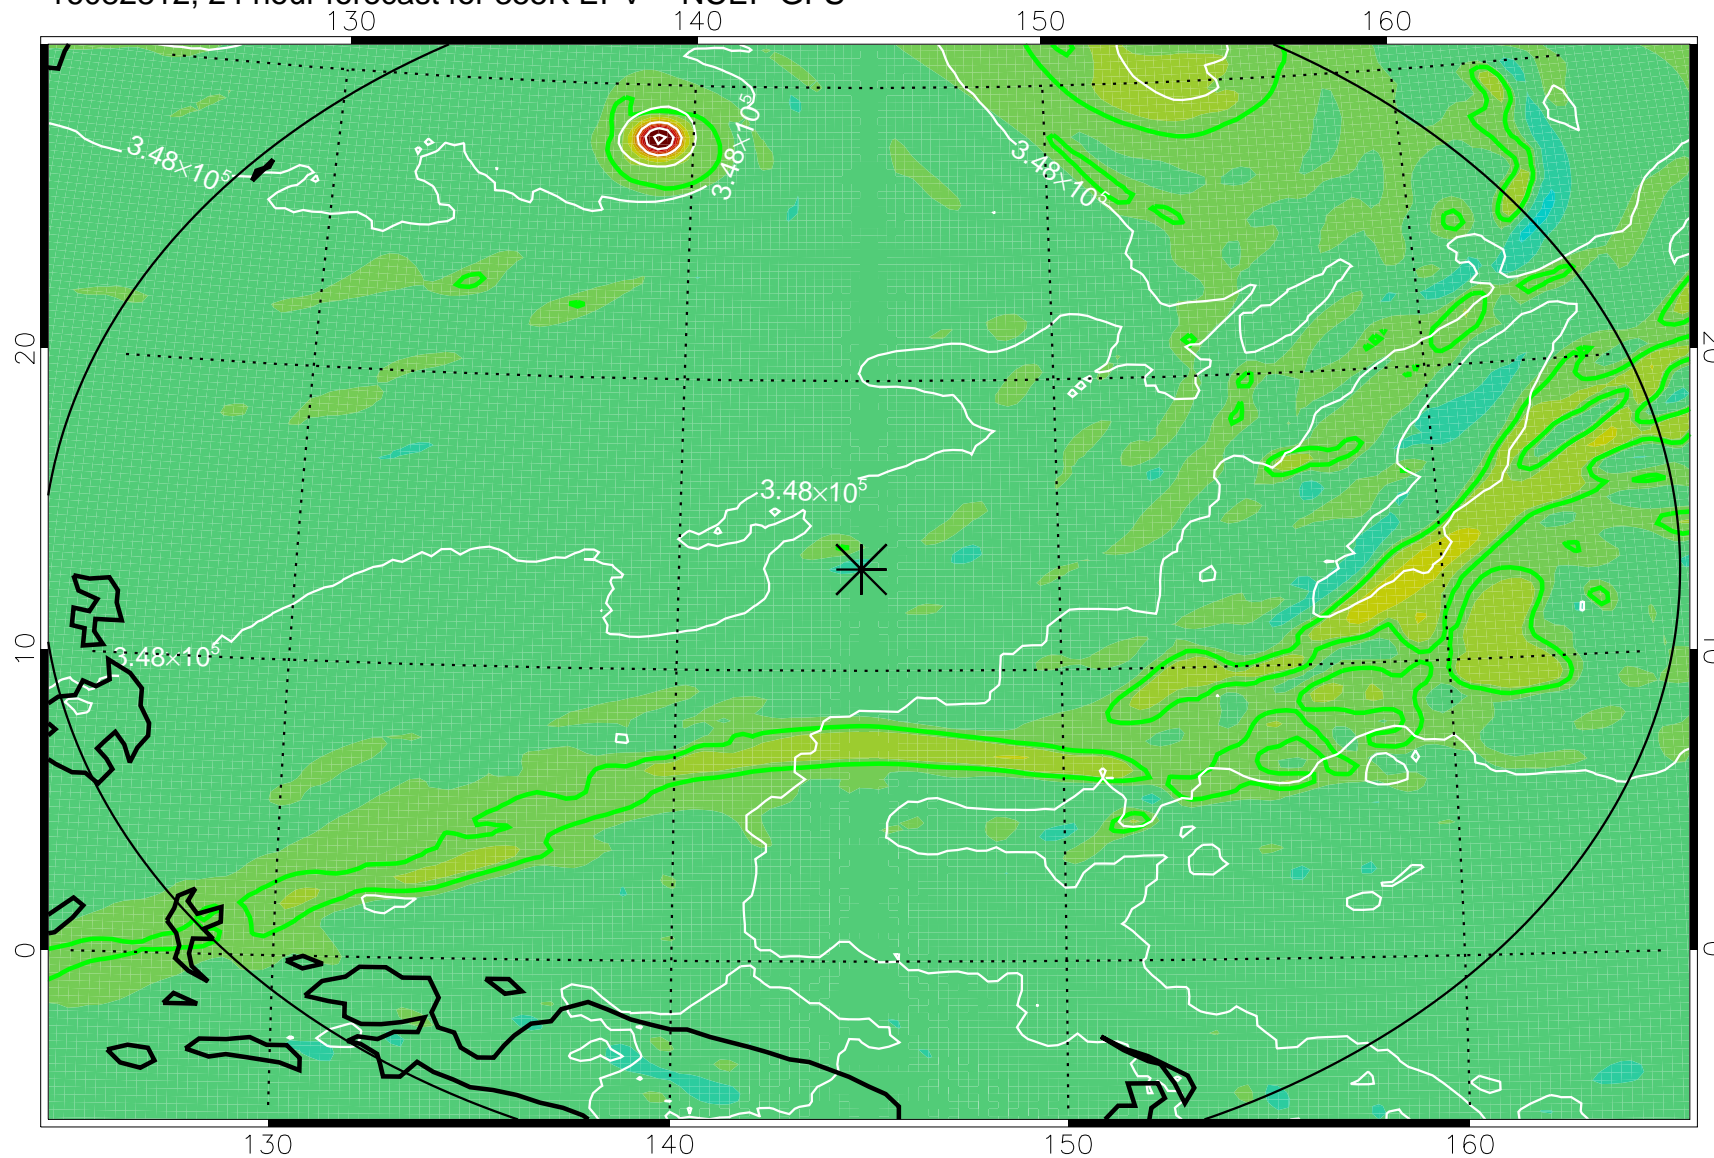

16082718, 6 hour forecast for 355K EPV -- NCEP GFS

355K Montgomery Streamfunction, white
EPV Tropopause (2 PVU) Position
Range ring of 2304 km

16082800, 12 hour forecast for 355K EPV -- NCEP GFS

355K Montgomery Streamfunction, white
EPV Tropopause (2 PVU) Position
Range ring of 2304 km

16082806, 18 hour forecast for 355K EPV -- NCEP GFS

355K Montgomery Streamfunction, white
EPV Tropopause (2 PVU) Position
Range ring of 2304 km

16082812, 24 hour forecast for 355K EPV -- NCEP GFS

355K Montgomery Streamfunction, white
EPV Tropopause (2 PVU) Position
Range ring of 2304 km

16082818, 30 hour forecast for 355K EPV -- NCEP GFS

355K Montgomery Streamfunction, white
EPV Tropopause (2 PVU) Position
Range ring of 2304 km

16082900, 36 hour forecast for 355K EPV -- NCEP GFS

355K Montgomery Streamfunction, white
EPV Tropopause (2 PVU) Position
Range ring of 2304 km

16083006, 66 hour forecast for 355K EPV -- NCEP GFS

355K Montgomery Streamfunction, white
EPV Tropopause (2 PVU) Position
Range ring of 2304 km

16083012, 72 hour forecast for 355K EPV -- NCEP GFS

355K Montgomery Streamfunction, white
EPV Tropopause (2 PVU) Position
Range ring of 2304 km