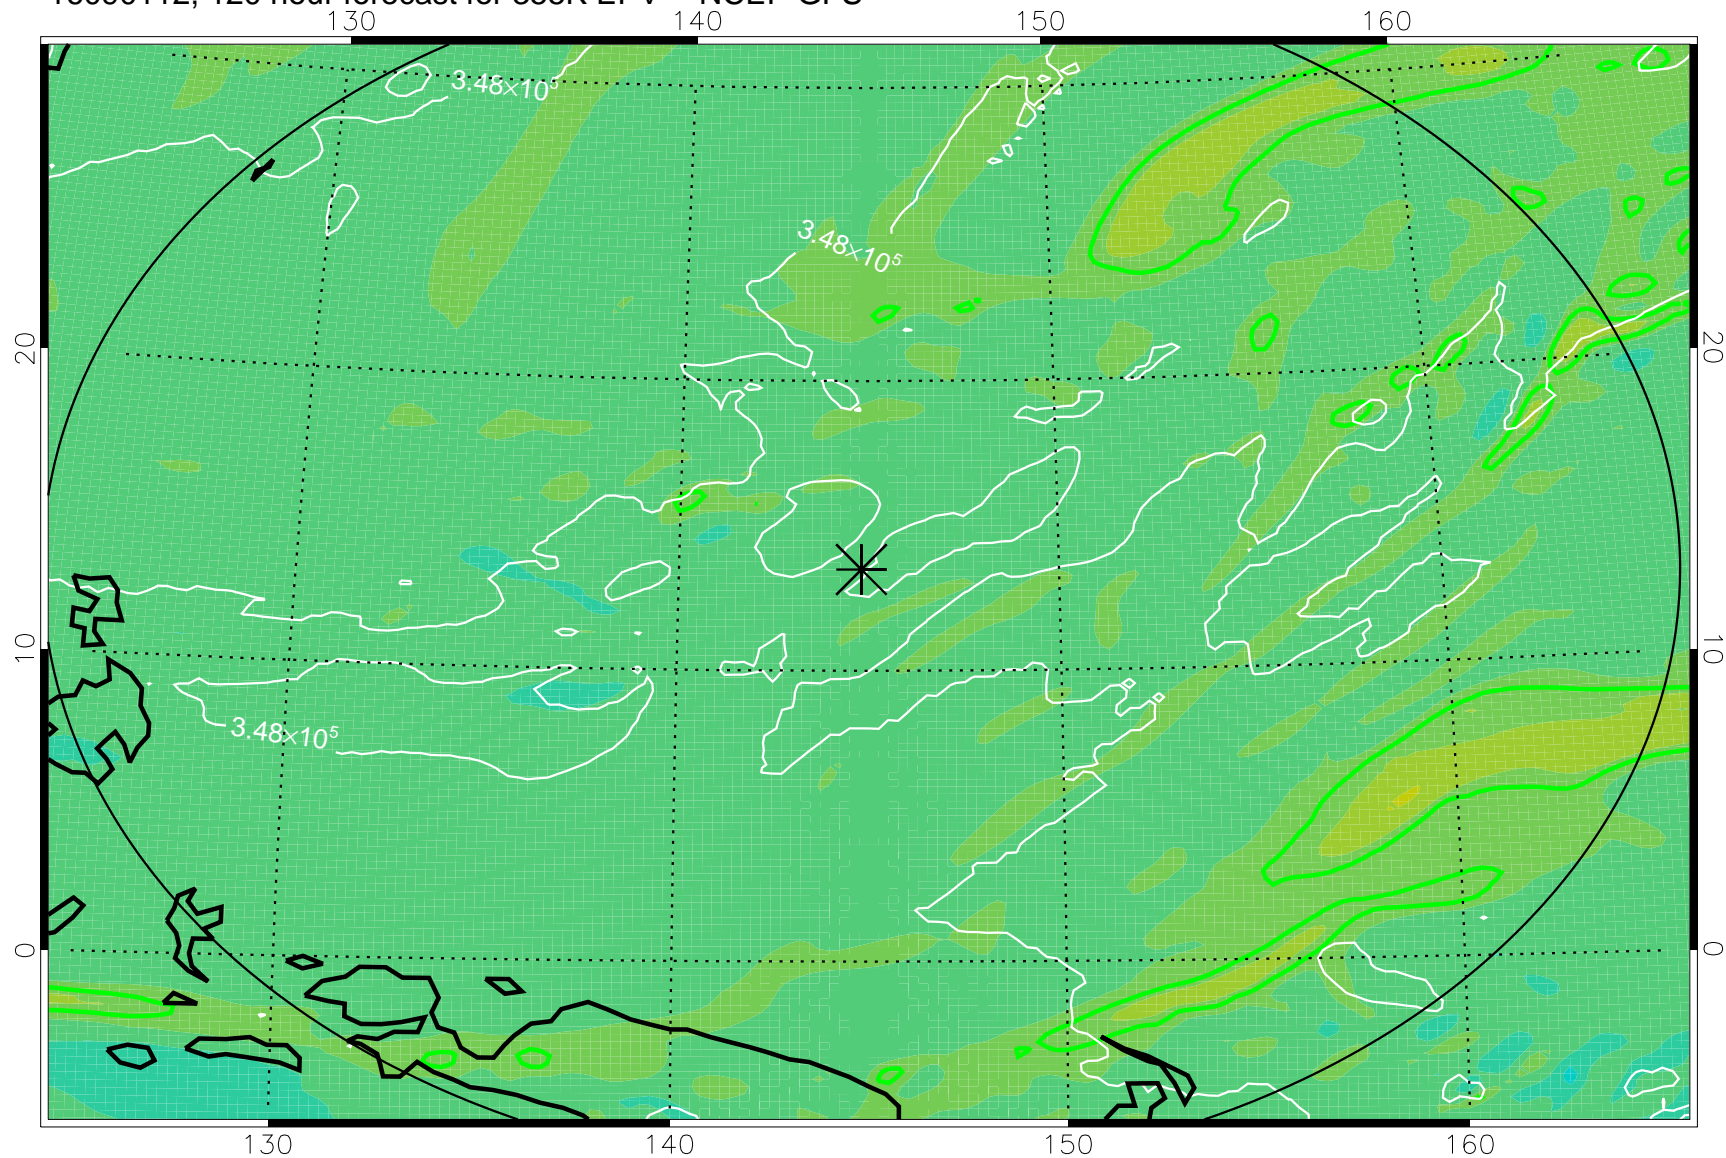

16083018, 78 hour forecast for 355K EPV -- NCEP GFS

355K Montgomery Streamfunction, white
EPV Tropopause (2 PVU) Position
Range ring of 2304 km

16083100, 84 hour forecast for 355K EPV -- NCEP GFS

355K Montgomery Streamfunction, white
EPV Tropopause (2 PVU) Position
Range ring of 2304 km

16083106, 90 hour forecast for 355K EPV -- NCEP GFS

355K Montgomery Streamfunction, white
EPV Tropopause (2 PVU) Position
Range ring of 2304 km

16083112, 96 hour forecast for 355K EPV -- NCEP GFS

355K Montgomery Streamfunction, white
EPV Tropopause (2 PVU) Position
Range ring of 2304 km

16083118, 102 hour forecast for 355K EPV -- NCEP GFS

355K Montgomery Streamfunction, white
EPV Tropopause (2 PVU) Position
Range ring of 2304 km

16090100, 108 hour forecast for 355K EPV -- NCEP GFS

355K Montgomery Streamfunction, white
EPV Tropopause (2 PVU) Position
Range ring of 2304 km

16090106, 114 hour forecast for 355K EPV -- NCEP GFS

355K Montgomery Streamfunction, white
EPV Tropopause (2 PVU) Position
Range ring of 2304 km

16090112, 120 hour forecast for 355K EPV -- NCEP GFS

355K Montgomery Streamfunction, white
EPV Tropopause (2 PVU) Position
Range ring of 2304 km