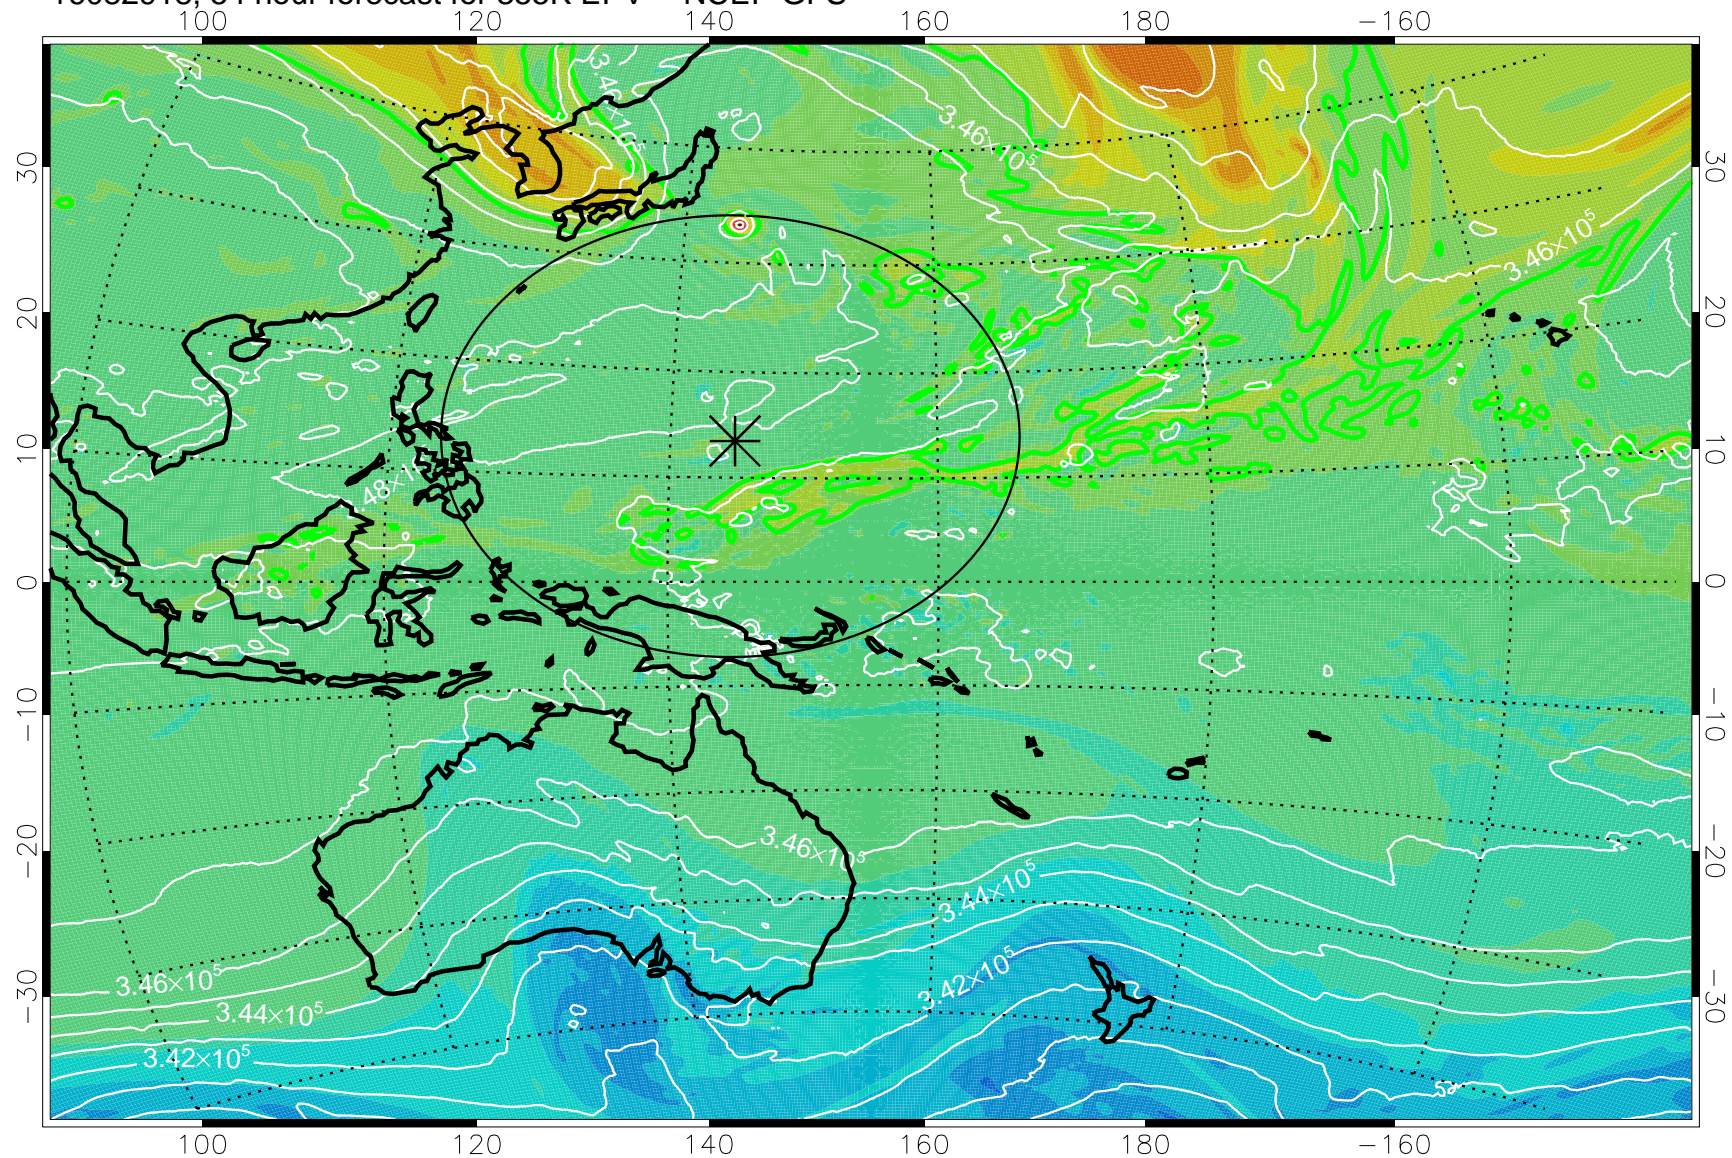

16082818, 30 hour forecast for 355K EPV -- NCEP GFS

355K Montgomery Streamfunction, white
EPV Tropopause (2 PVU) Position
Range ring of 2304 km

16082900, 36 hour forecast for 355K EPV -- NCEP GFS

355K Montgomery Streamfunction, white
EPV Tropopause (2 PVU) Position
Range ring of 2304 km

16082906, 42 hour forecast for 355K EPV -- NCEP GFS

355K Montgomery Streamfunction, white
EPV Tropopause (2 PVU) Position
Range ring of 2304 km

16082912, 48 hour forecast for 355K EPV -- NCEP GFS

355K Montgomery Streamfunction, white
EPV Tropopause (2 PVU) Position
Range ring of 2304 km

16082918, 54 hour forecast for 355K EPV -- NCEP GFS

355K Montgomery Streamfunction, white
EPV Tropopause (2 PVU) Position
Range ring of 2304 km

16083000, 60 hour forecast for 355K EPV -- NCEP GFS

355K Montgomery Streamfunction, white
EPV Tropopause (2 PVU) Position
Range ring of 2304 km

16083006, 66 hour forecast for 355K EPV -- NCEP GFS

355K Montgomery Streamfunction, white
EPV Tropopause (2 PVU) Position
Range ring of 2304 km

16083012, 72 hour forecast for 355K EPV -- NCEP GFS

355K Montgomery Streamfunction, white
EPV Tropopause (2 PVU) Position
Range ring of 2304 km