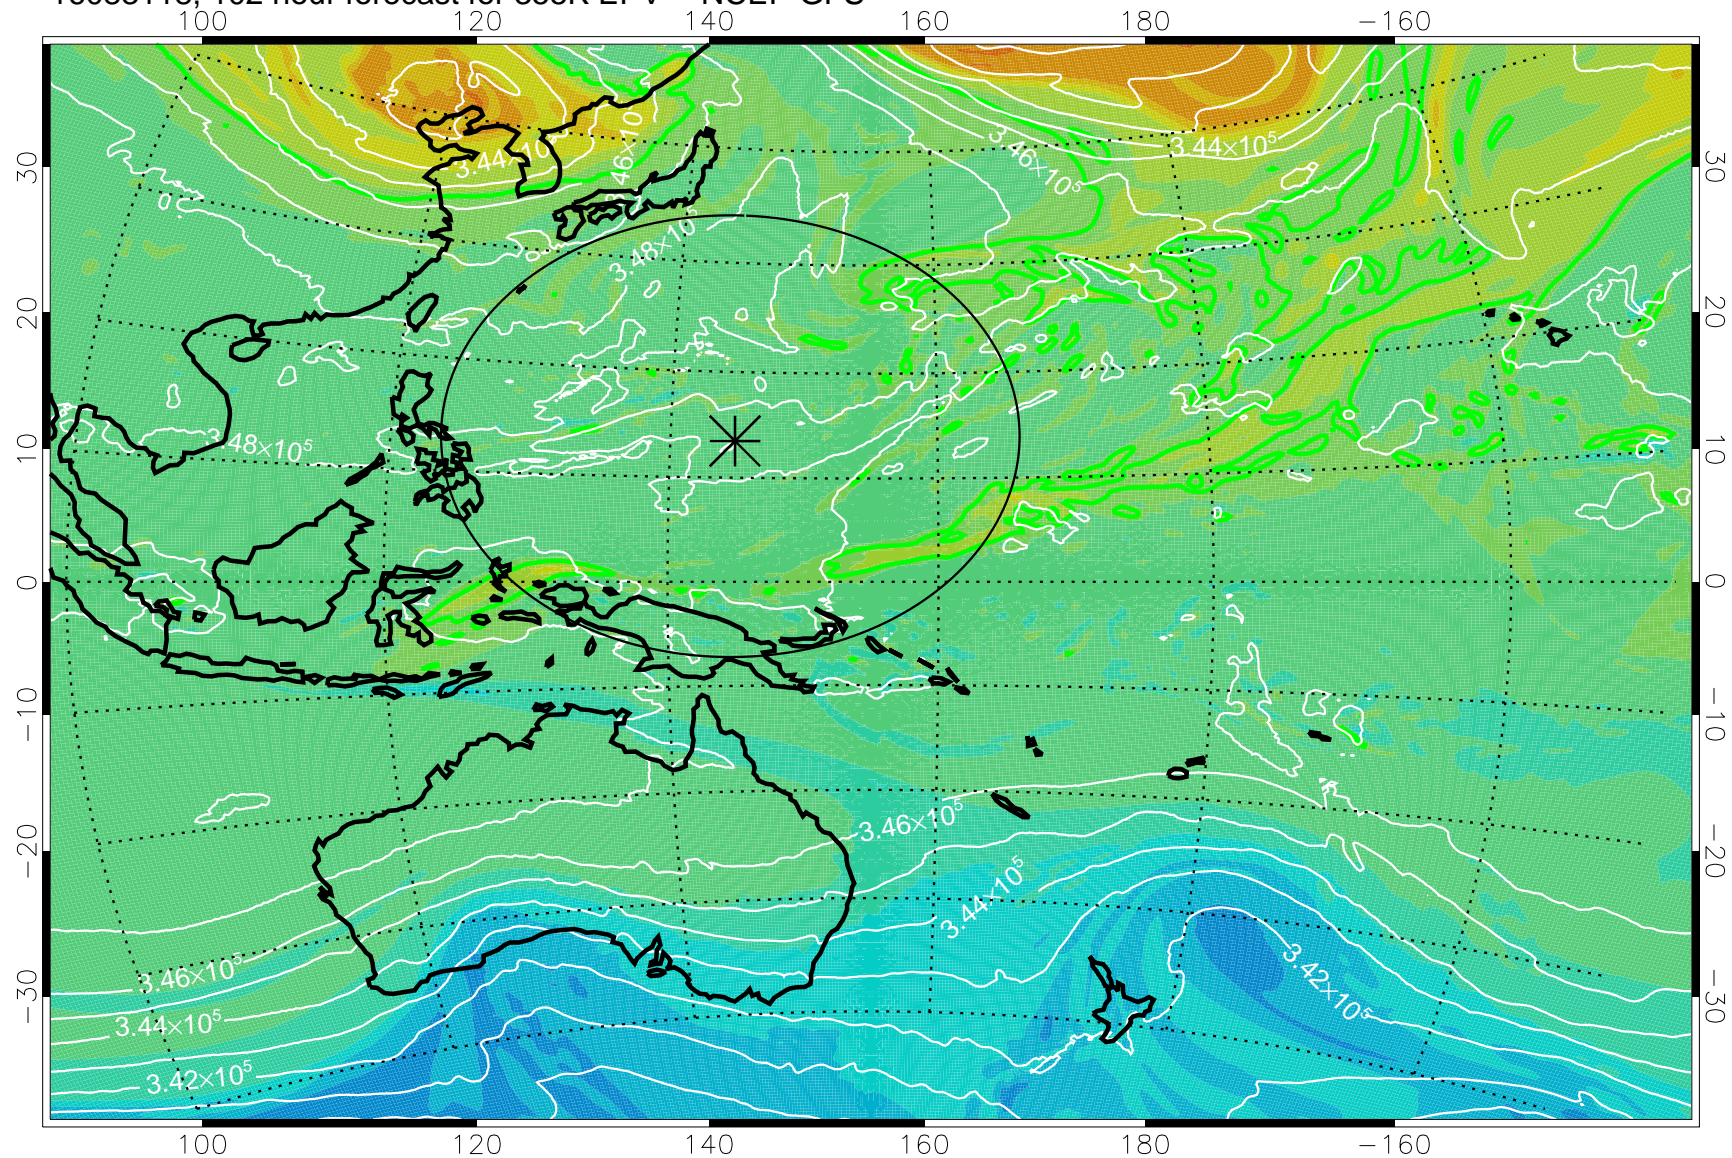

16083018, 78 hour forecast for 355K EPV -- NCEP GFS

355K Montgomery Streamfunction, white
EPV Tropopause (2 PVU) Position
Range ring of 2304 km

16083100, 84 hour forecast for 355K EPV -- NCEP GFS

355K Montgomery Streamfunction, white
EPV Tropopause (2 PVU) Position
Range ring of 2304 km

16083106, 90 hour forecast for 355K EPV -- NCEP GFS

355K Montgomery Streamfunction, white
EPV Tropopause (2 PVU) Position
Range ring of 2304 km

16083112, 96 hour forecast for 355K EPV -- NCEP GFS

355K Montgomery Streamfunction, white
EPV Tropopause (2 PVU) Position
Range ring of 2304 km

16083118, 102 hour forecast for 355K EPV -- NCEP GFS

355K Montgomery Streamfunction, white
EPV Tropopause (2 PVU) Position
Range ring of 2304 km

16090106, 114 hour forecast for 355K EPV -- NCEP GFS

355K Montgomery Streamfunction, white
EPV Tropopause (2 PVU) Position
Range ring of 2304 km

16090112, 120 hour forecast for 355K EPV -- NCEP GFS

355K Montgomery Streamfunction, white
EPV Tropopause (2 PVU) Position
Range ring of 2304 km