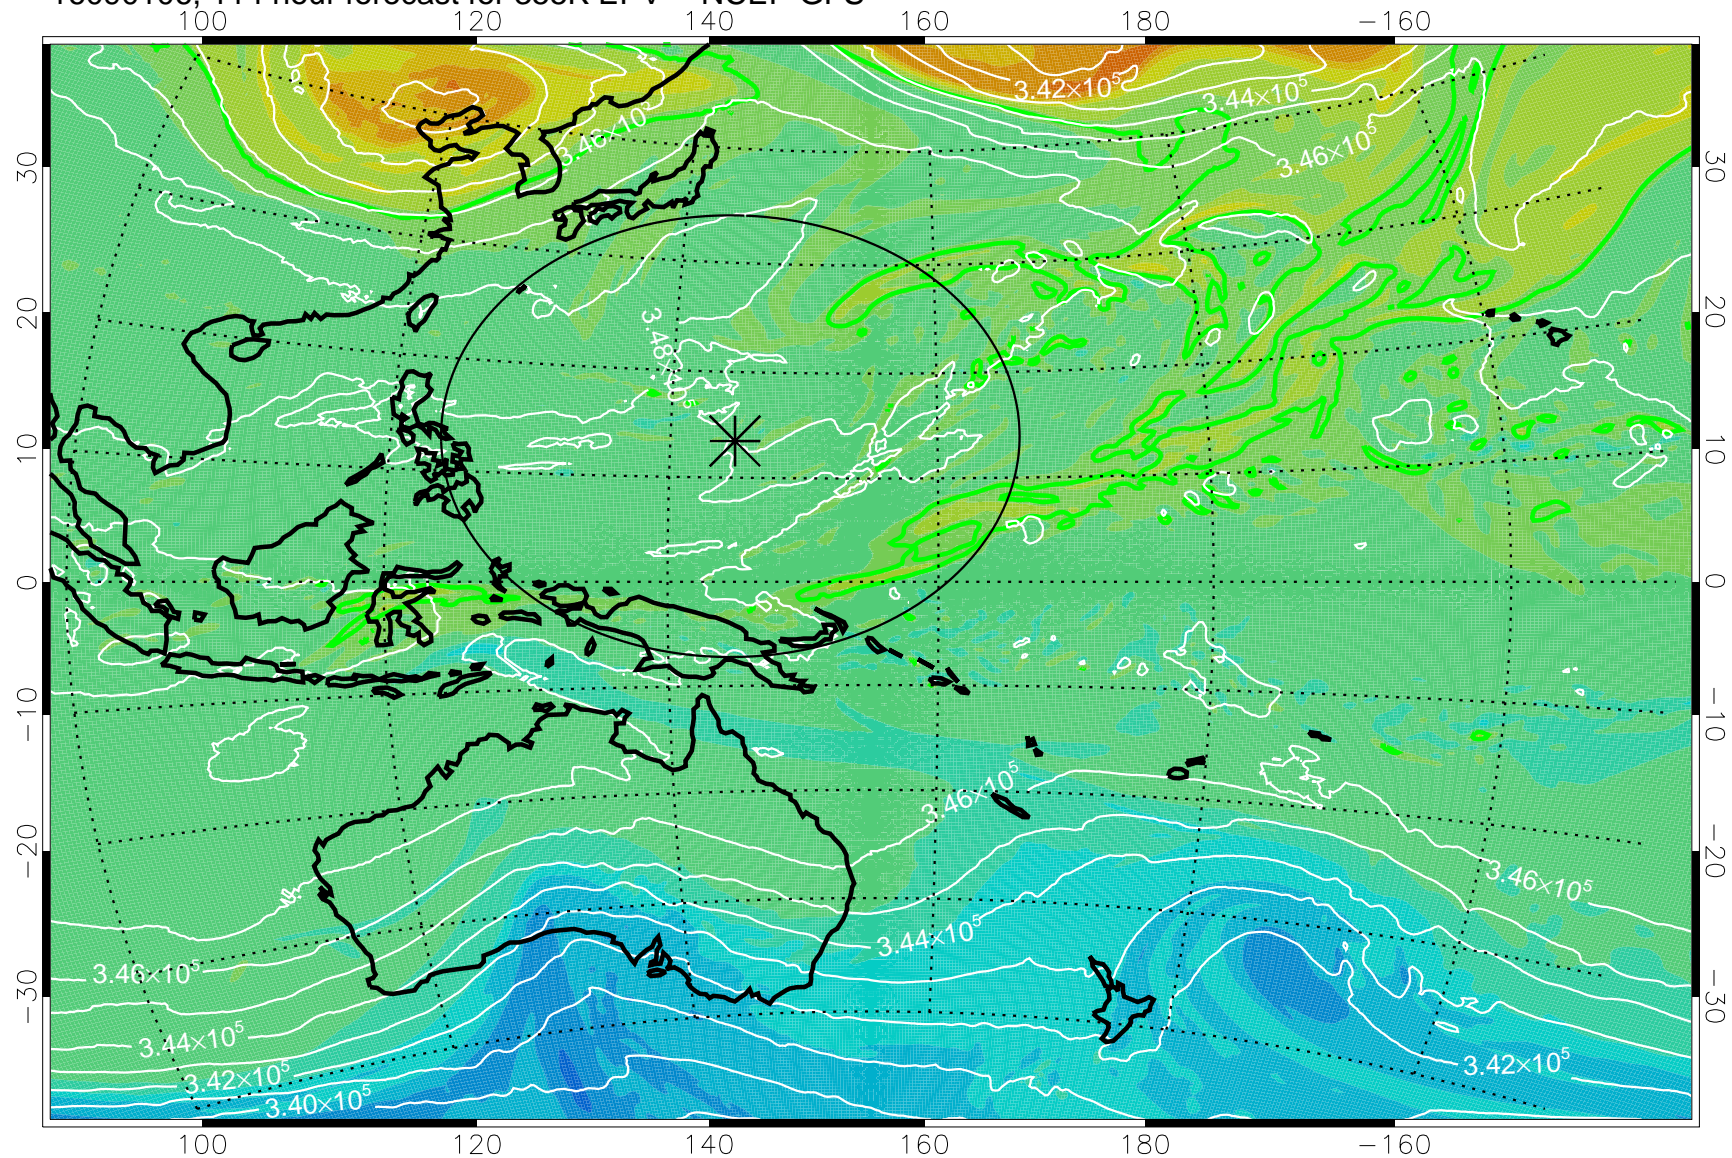

16083018, 78 hour forecast for 355K EPV -- NCEP GFS

355K Montgomery Streamfunction, white
EPV Tropopause (2 PVU) Position
Range ring of 2304 km

16083100, 84 hour forecast for 355K EPV -- NCEP GFS

355K Montgomery Streamfunction, white
EPV Tropopause (2 PVU) Position
Range ring of 2304 km

16083106, 90 hour forecast for 355K EPV -- NCEP GFS

355K Montgomery Streamfunction, white
EPV Tropopause (2 PVU) Position
Range ring of 2304 km

16083112, 96 hour forecast for 355K EPV -- NCEP GFS

355K Montgomery Streamfunction, white
EPV Tropopause (2 PVU) Position
Range ring of 2304 km

16083118, 102 hour forecast for 355K EPV -- NCEP GFS

355K Montgomery Streamfunction, white
EPV Tropopause (2 PVU) Position
Range ring of 2304 km

16090106, 114 hour forecast for 355K EPV -- NCEP GFS

355K Montgomery Streamfunction, white
EPV Tropopause (2 PVU) Position
Range ring of 2304 km

16090112, 120 hour forecast for 355K EPV -- NCEP GFS

355K Montgomery Streamfunction, white
EPV Tropopause (2 PVU) Position
Range ring of 2304 km