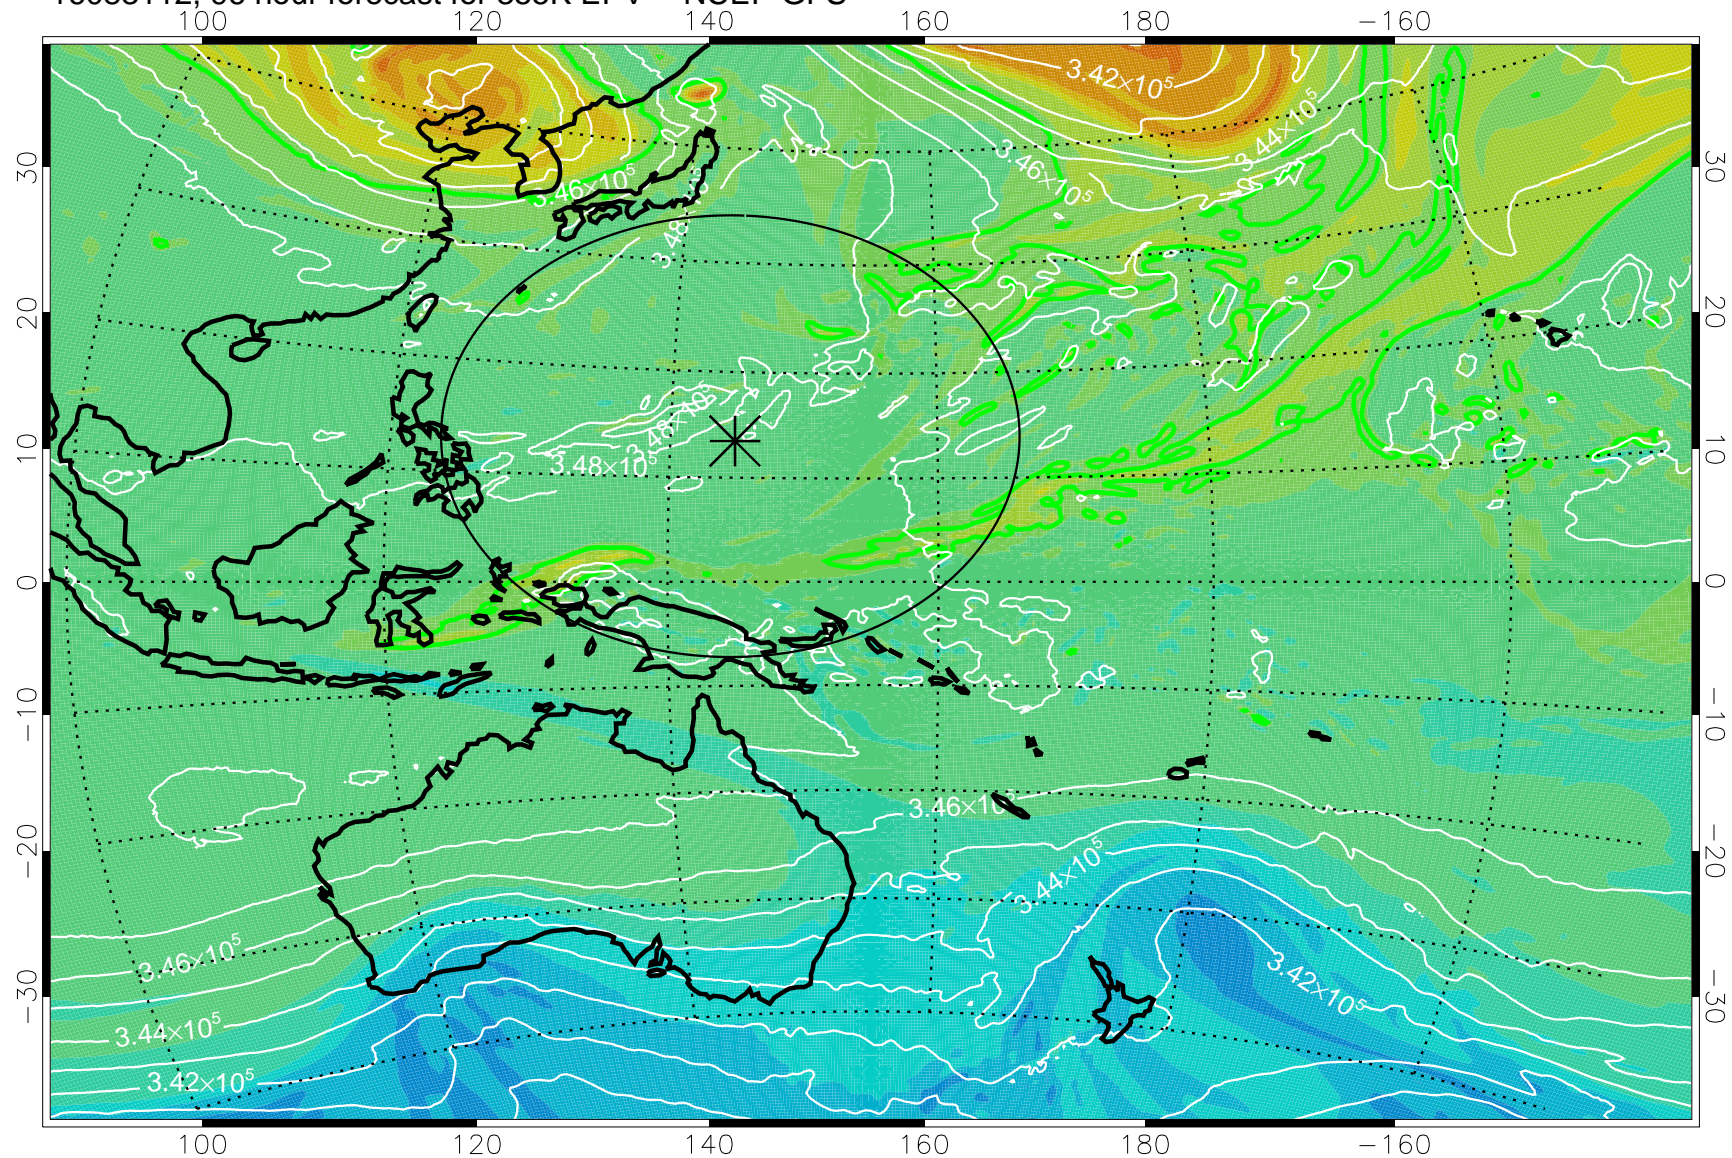

16083018, 78 hour forecast for 355K EPV -- NCEP GFS

355K Montgomery Streamfunction, white
EPV Tropopause (2 PVU) Position
Range ring of 2304 km

16083100, 84 hour forecast for 355K EPV -- NCEP GFS

355K Montgomery Streamfunction, white
EPV Tropopause (2 PVU) Position
Range ring of 2304 km

16083106, 90 hour forecast for 355K EPV -- NCEP GFS

355K Montgomery Streamfunction, white
EPV Tropopause (2 PVU) Position
Range ring of 2304 km

16083112, 96 hour forecast for 355K EPV -- NCEP GFS

355K Montgomery Streamfunction, white
EPV Tropopause (2 PVU) Position
Range ring of 2304 km

16083118, 102 hour forecast for 355K EPV -- NCEP GFS

355K Montgomery Streamfunction, white
EPV Tropopause (2 PVU) Position
Range ring of 2304 km

16090106, 114 hour forecast for 355K EPV -- NCEP GFS

355K Montgomery Streamfunction, white
EPV Tropopause (2 PVU) Position
Range ring of 2304 km

16090112, 120 hour forecast for 355K EPV -- NCEP GFS

355K Montgomery Streamfunction, white
EPV Tropopause (2 PVU) Position
Range ring of 2304 km