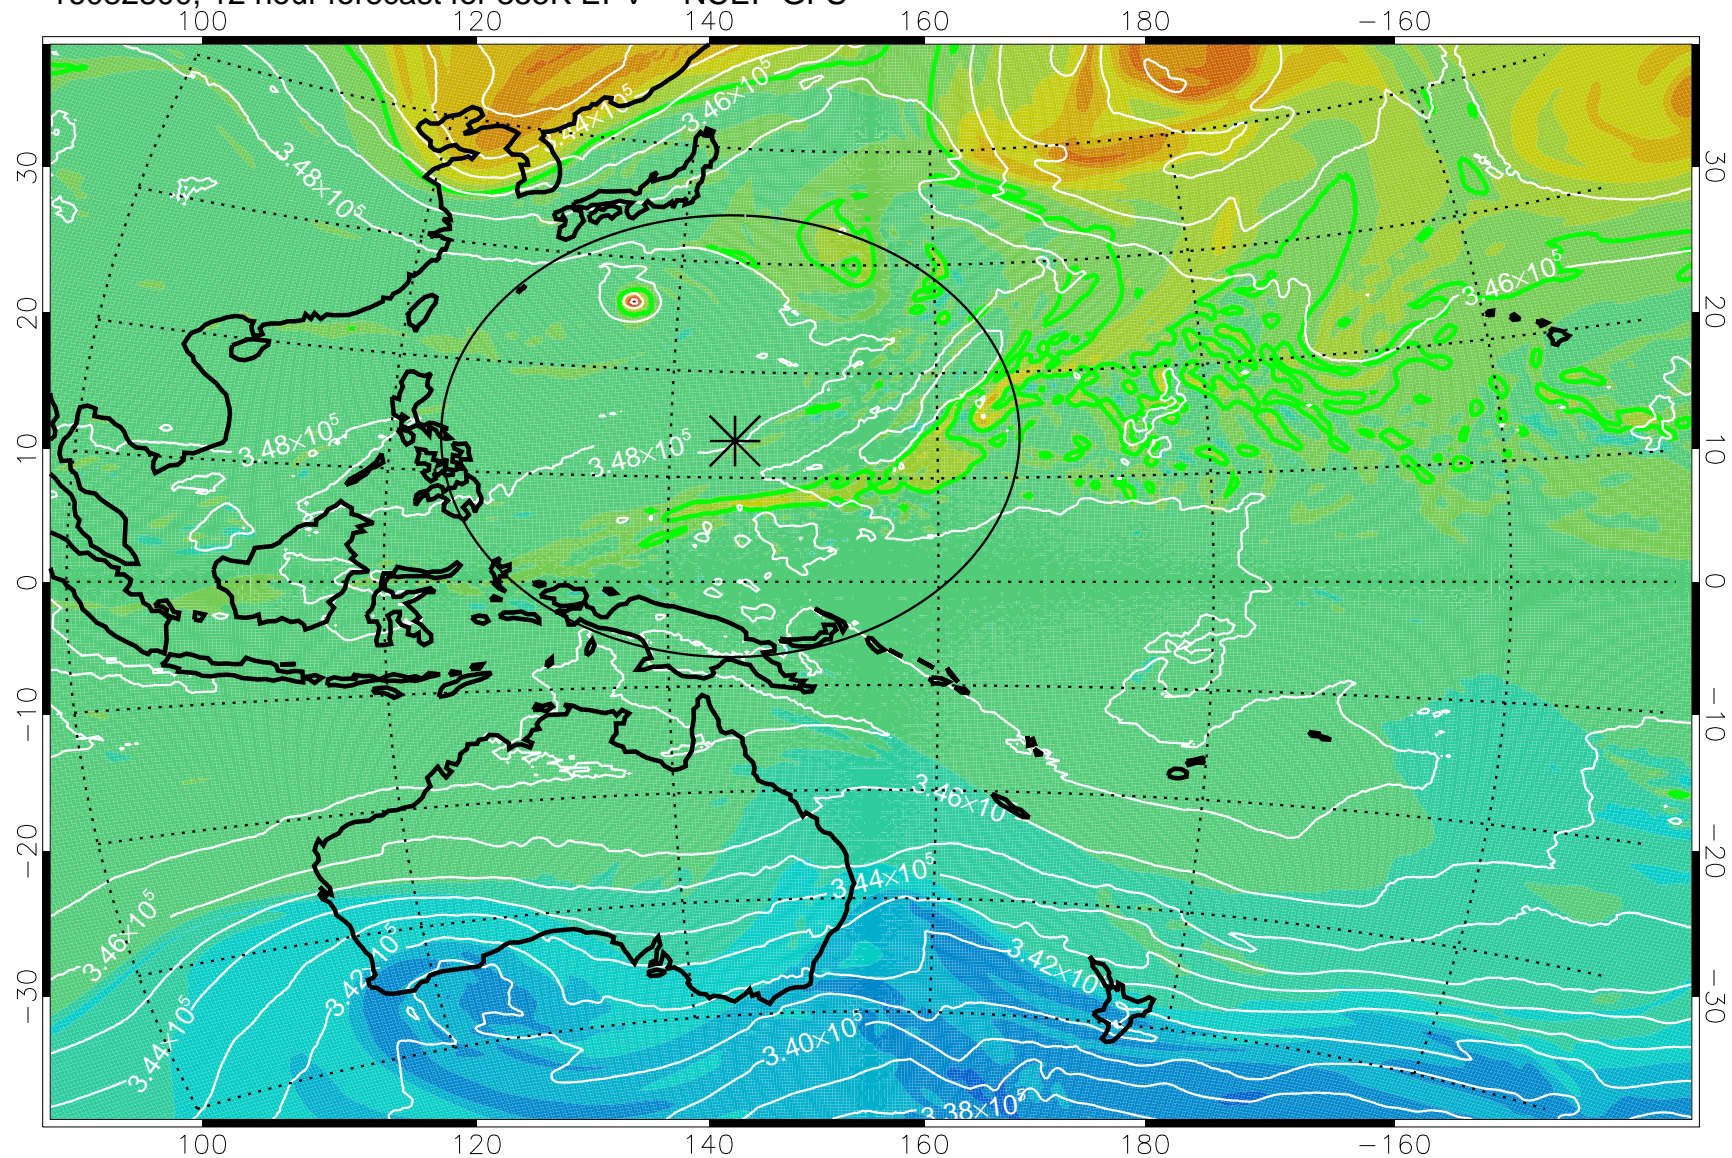

16082718, 6 hour forecast for 355K EPV -- NCEP GFS

355K Montgomery Streamfunction, white
EPV Tropopause (2 PVU) Position
Range ring of 2304 km

16082800, 12 hour forecast for 355K EPV -- NCEP GFS

355K Montgomery Streamfunction, white
EPV Tropopause (2 PVU) Position
Range ring of 2304 km

16082806, 18 hour forecast for 355K EPV -- NCEP GFS

355K Montgomery Streamfunction, white
EPV Tropopause (2 PVU) Position
Range ring of 2304 km

16082812, 24 hour forecast for 355K EPV -- NCEP GFS

355K Montgomery Streamfunction, white
EPV Tropopause (2 PVU) Position
Range ring of 2304 km

16082818, 30 hour forecast for 355K EPV -- NCEP GFS

355K Montgomery Streamfunction, white
EPV Tropopause (2 PVU) Position
Range ring of 2304 km

16082900, 36 hour forecast for 355K EPV -- NCEP GFS

355K Montgomery Streamfunction, white
EPV Tropopause (2 PVU) Position
Range ring of 2304 km

16082906, 42 hour forecast for 355K EPV -- NCEP GFS

355K Montgomery Streamfunction, white
EPV Tropopause (2 PVU) Position
Range ring of 2304 km

16082912, 48 hour forecast for 355K EPV -- NCEP GFS

355K Montgomery Streamfunction, white
EPV Tropopause (2 PVU) Position
Range ring of 2304 km