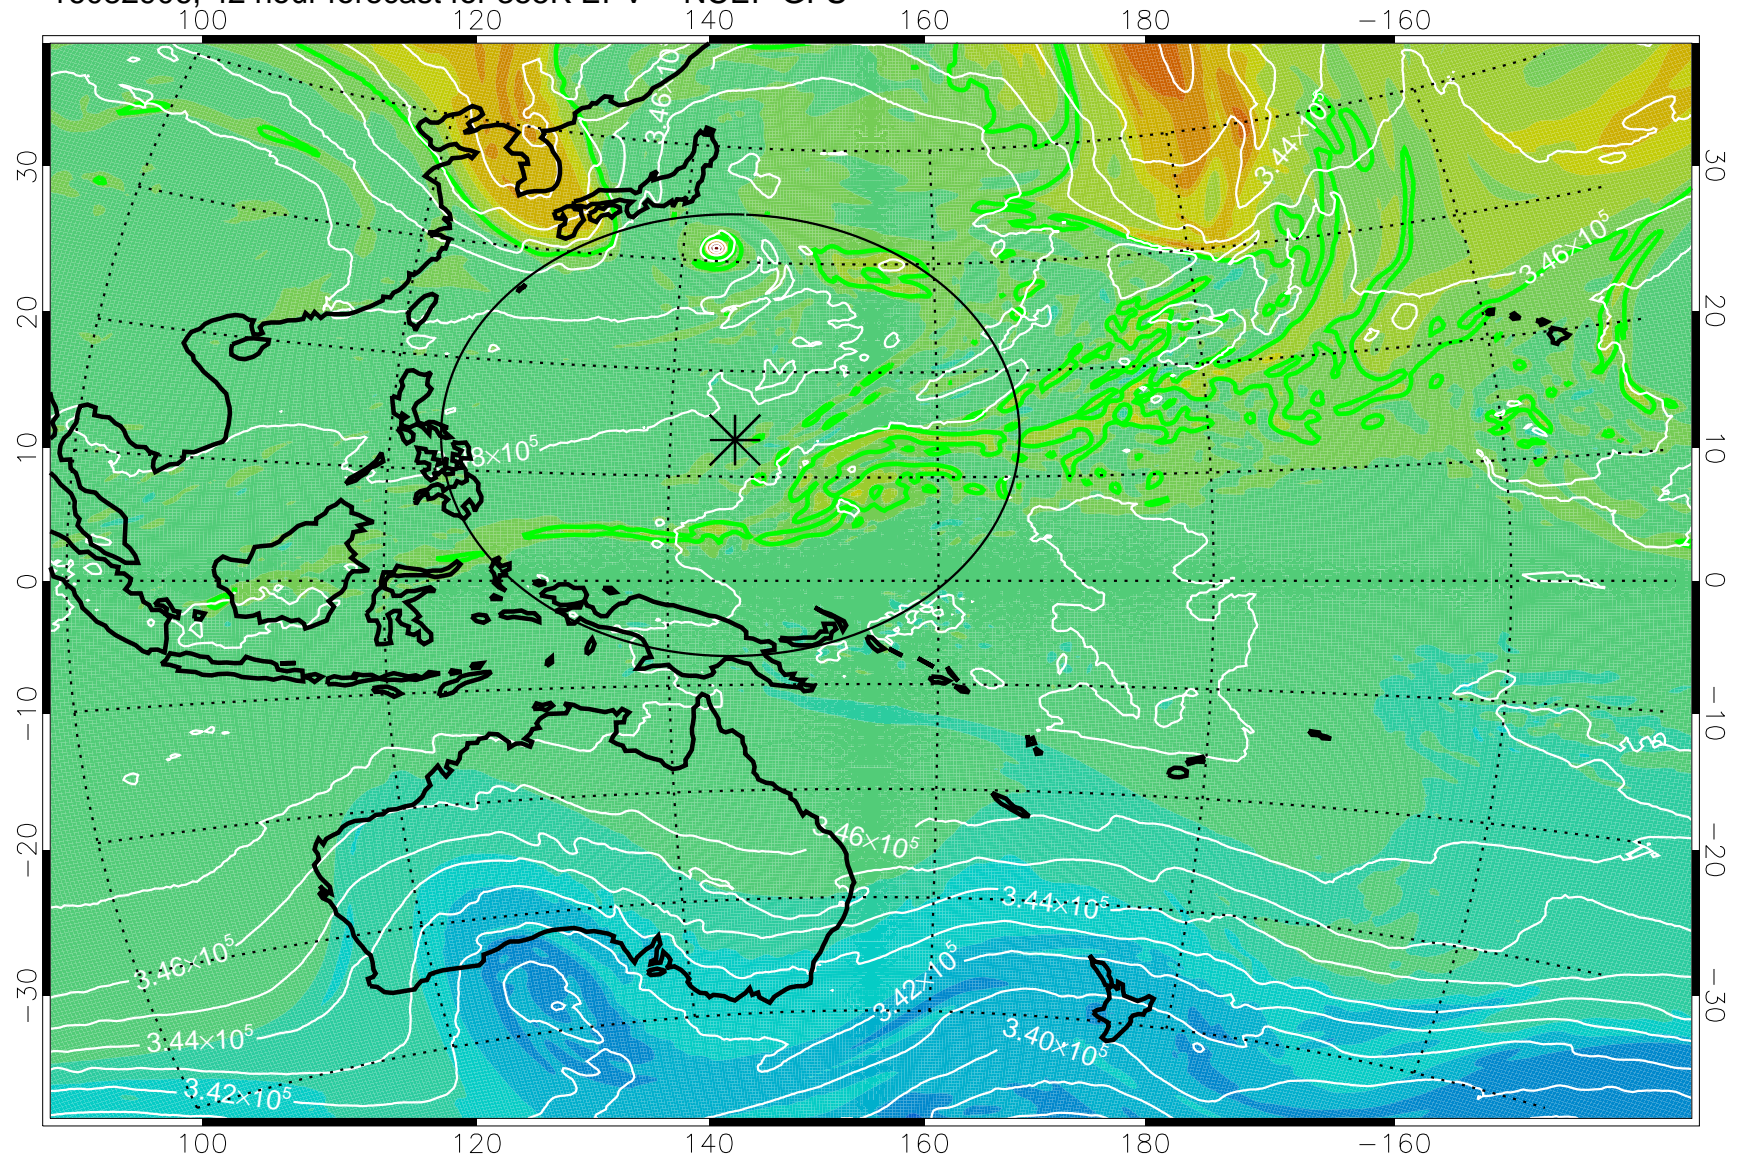

16082818, 30 hour forecast for 355K EPV -- NCEP GFS

355K Montgomery Streamfunction, white
EPV Tropopause (2 PVU) Position
Range ring of 2304 km

16082900, 36 hour forecast for 355K EPV -- NCEP GFS

355K Montgomery Streamfunction, white
EPV Tropopause (2 PVU) Position
Range ring of 2304 km

16082906, 42 hour forecast for 355K EPV -- NCEP GFS

355K Montgomery Streamfunction, white
EPV Tropopause (2 PVU) Position
Range ring of 2304 km

16082912, 48 hour forecast for 355K EPV -- NCEP GFS

355K Montgomery Streamfunction, white
EPV Tropopause (2 PVU) Position
Range ring of 2304 km

16082918, 54 hour forecast for 355K EPV -- NCEP GFS

355K Montgomery Streamfunction, white
EPV Tropopause (2 PVU) Position
Range ring of 2304 km

16083000, 60 hour forecast for 355K EPV -- NCEP GFS

355K Montgomery Streamfunction, white
EPV Tropopause (2 PVU) Position
Range ring of 2304 km

16083006, 66 hour forecast for 355K EPV -- NCEP GFS

355K Montgomery Streamfunction, white
EPV Tropopause (2 PVU) Position
Range ring of 2304 km

16083012, 72 hour forecast for 355K EPV -- NCEP GFS

355K Montgomery Streamfunction, white
EPV Tropopause (2 PVU) Position
Range ring of 2304 km