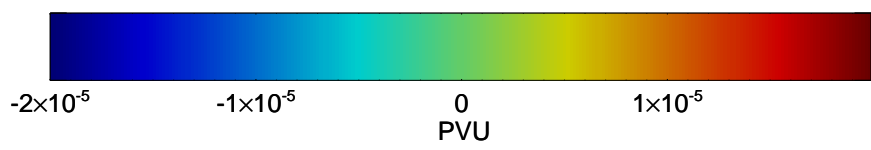

16082900, 36 hour forecast for 355K EPV -- NCEP GFS

355K Montgomery Streamfunction, white
EPV Tropopause (2 PVU) Position
Range ring of 2304 km