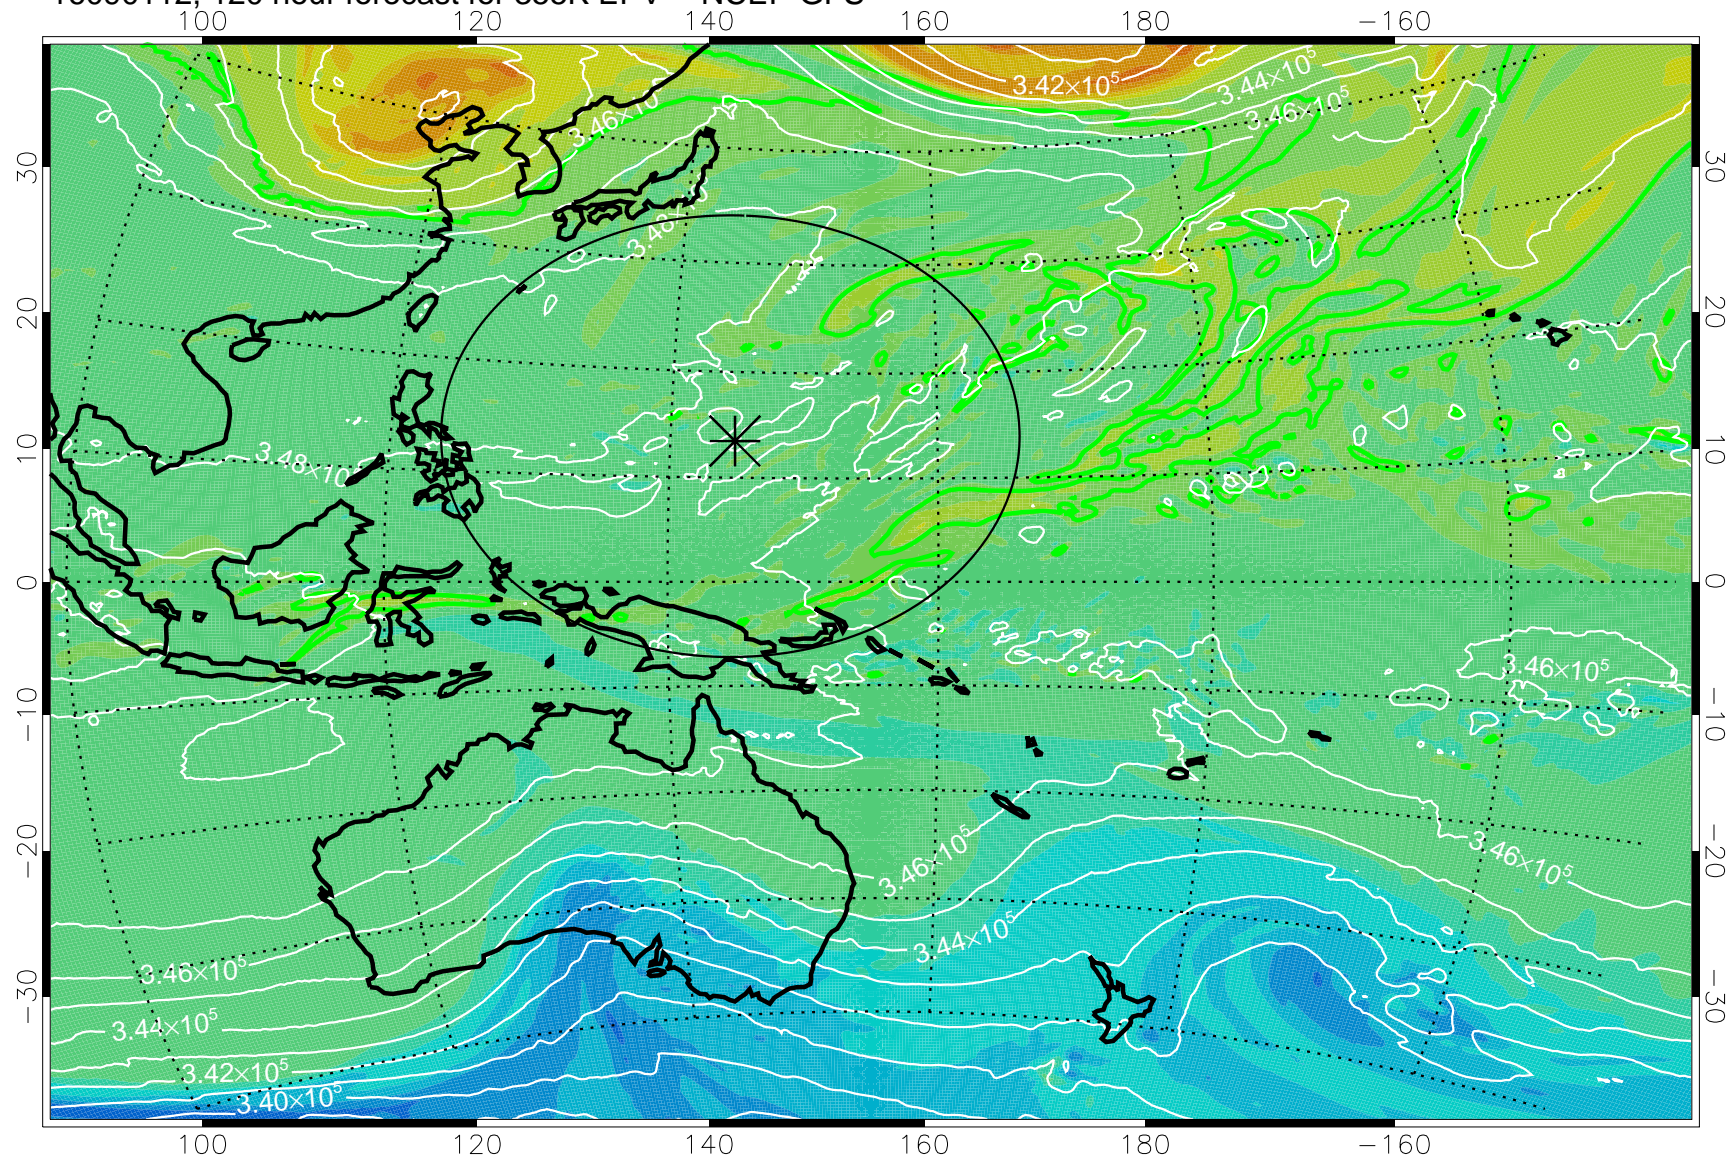

16083018, 78 hour forecast for 355K EPV -- NCEP GFS

355K Montgomery Streamfunction, white
EPV Tropopause (2 PVU) Position
Range ring of 2304 km

16083100, 84 hour forecast for 355K EPV -- NCEP GFS

355K Montgomery Streamfunction, white
EPV Tropopause (2 PVU) Position
Range ring of 2304 km

16083106, 90 hour forecast for 355K EPV -- NCEP GFS

355K Montgomery Streamfunction, white
EPV Tropopause (2 PVU) Position
Range ring of 2304 km

16083112, 96 hour forecast for 355K EPV -- NCEP GFS

355K Montgomery Streamfunction, white
EPV Tropopause (2 PVU) Position
Range ring of 2304 km

16083118, 102 hour forecast for 355K EPV -- NCEP GFS

355K Montgomery Streamfunction, white
EPV Tropopause (2 PVU) Position
Range ring of 2304 km

16090106, 114 hour forecast for 355K EPV -- NCEP GFS

355K Montgomery Streamfunction, white
EPV Tropopause (2 PVU) Position
Range ring of 2304 km

16090112, 120 hour forecast for 355K EPV -- NCEP GFS

355K Montgomery Streamfunction, white
EPV Tropopause (2 PVU) Position
Range ring of 2304 km