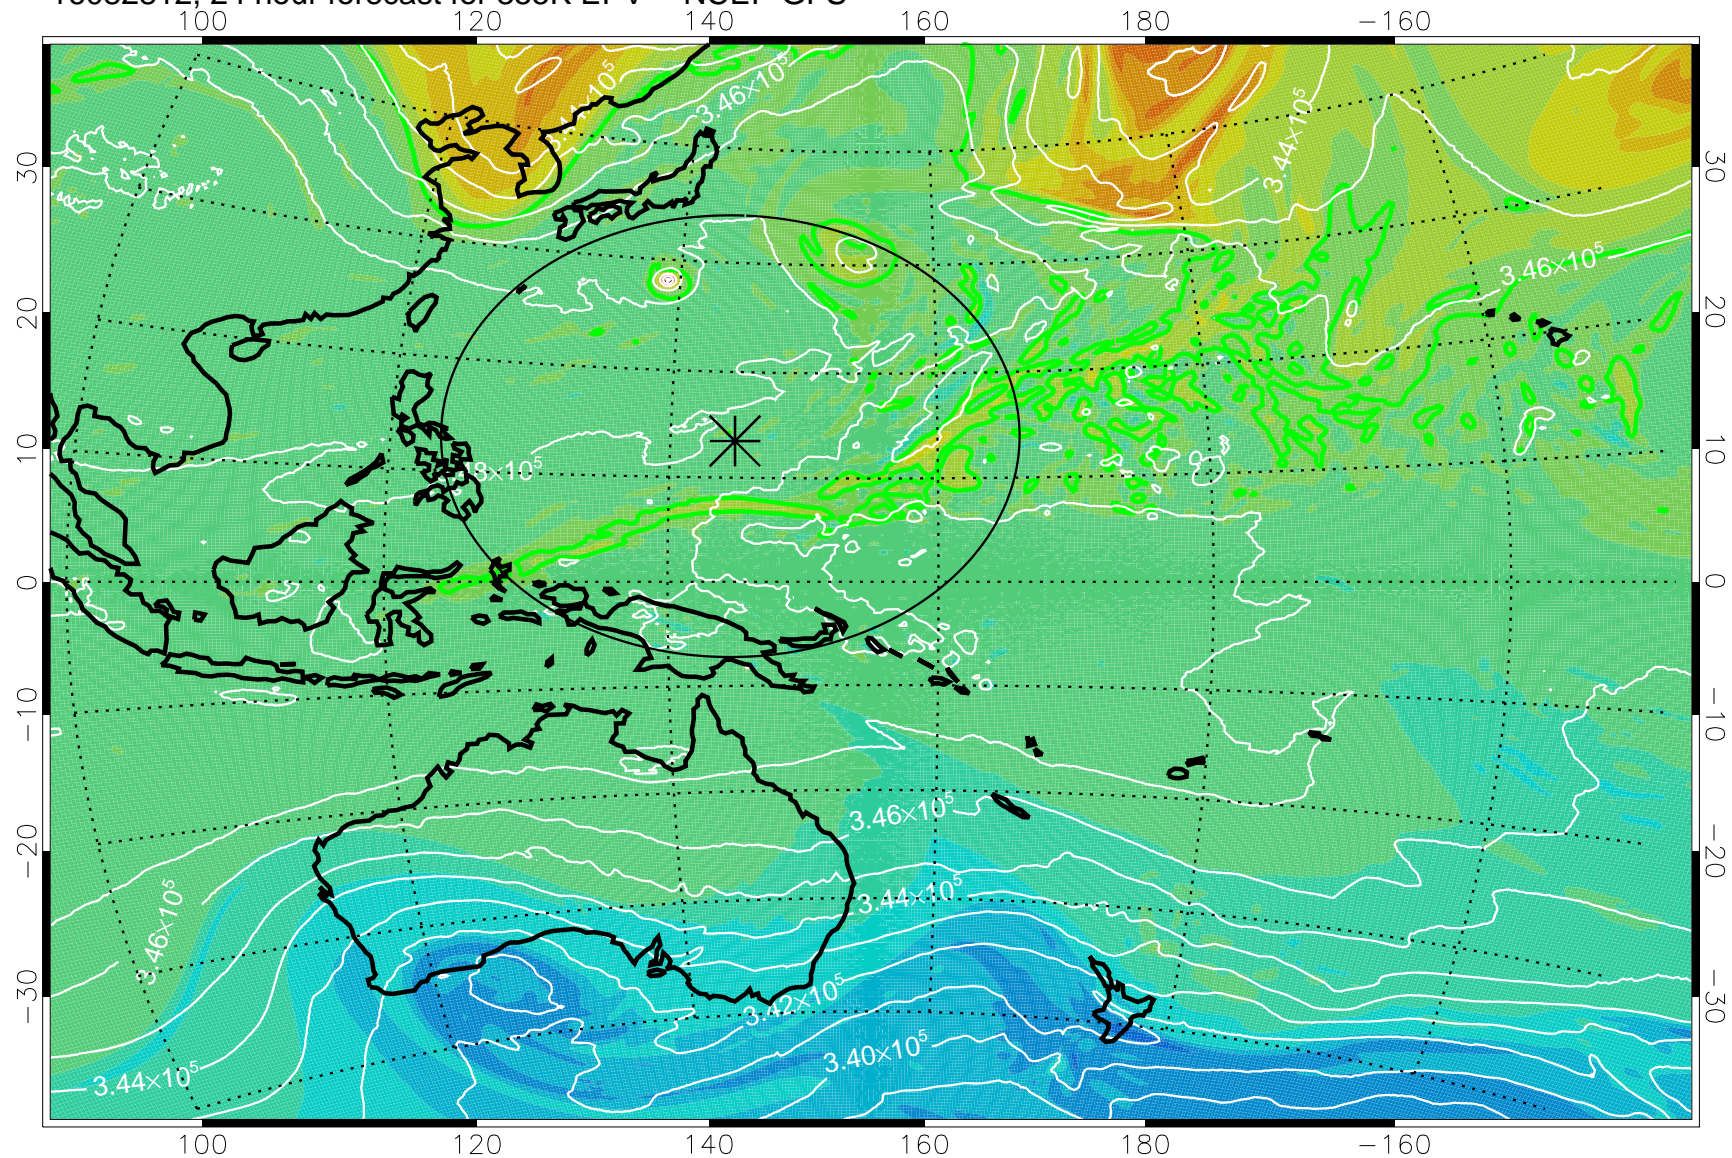

16082718, 6 hour forecast for 355K EPV -- NCEP GFS

355K Montgomery Streamfunction, white
EPV Tropopause (2 PVU) Position
Range ring of 2304 km

16082800, 12 hour forecast for 355K EPV -- NCEP GFS

355K Montgomery Streamfunction, white
EPV Tropopause (2 PVU) Position
Range ring of 2304 km

16082806, 18 hour forecast for 355K EPV -- NCEP GFS

355K Montgomery Streamfunction, white
EPV Tropopause (2 PVU) Position
Range ring of 2304 km

16082812, 24 hour forecast for 355K EPV -- NCEP GFS

355K Montgomery Streamfunction, white
EPV Tropopause (2 PVU) Position
Range ring of 2304 km

16082818, 30 hour forecast for 355K EPV -- NCEP GFS

355K Montgomery Streamfunction, white
EPV Tropopause (2 PVU) Position
Range ring of 2304 km

16082900, 36 hour forecast for 355K EPV -- NCEP GFS

355K Montgomery Streamfunction, white
EPV Tropopause (2 PVU) Position
Range ring of 2304 km

16082906, 42 hour forecast for 355K EPV -- NCEP GFS

355K Montgomery Streamfunction, white
EPV Tropopause (2 PVU) Position
Range ring of 2304 km

16082912, 48 hour forecast for 355K EPV -- NCEP GFS

355K Montgomery Streamfunction, white
EPV Tropopause (2 PVU) Position
Range ring of 2304 km