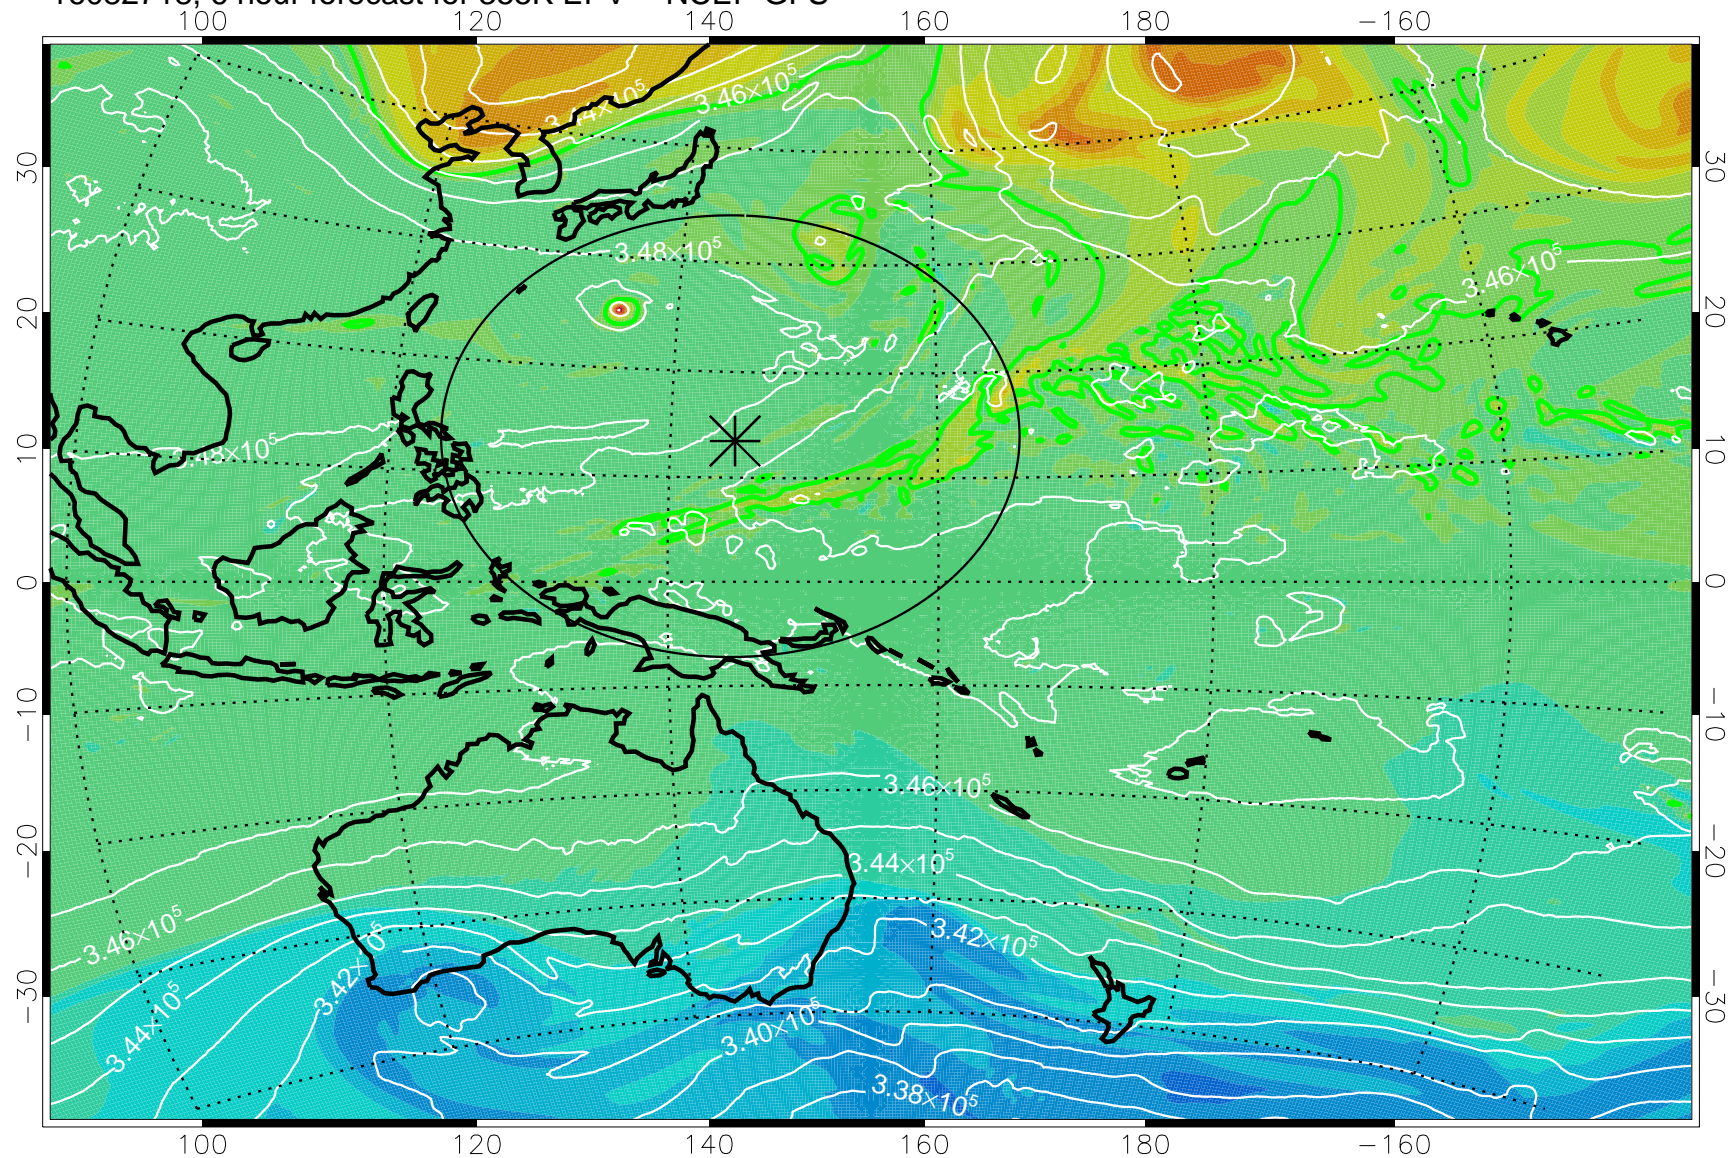

16082718, 6 hour forecast for 355K EPV -- NCEP GFS

355K Montgomery Streamfunction, white
EPV Tropopause (2 PVU) Position
Range ring of 2304 km

16082800, 12 hour forecast for 355K EPV -- NCEP GFS

355K Montgomery Streamfunction, white
EPV Tropopause (2 PVU) Position
Range ring of 2304 km

16082806, 18 hour forecast for 355K EPV -- NCEP GFS

355K Montgomery Streamfunction, white
EPV Tropopause (2 PVU) Position
Range ring of 2304 km

16082812, 24 hour forecast for 355K EPV -- NCEP GFS

355K Montgomery Streamfunction, white
EPV Tropopause (2 PVU) Position
Range ring of 2304 km

16082818, 30 hour forecast for 355K EPV -- NCEP GFS

355K Montgomery Streamfunction, white
EPV Tropopause (2 PVU) Position
Range ring of 2304 km

16082900, 36 hour forecast for 355K EPV -- NCEP GFS

355K Montgomery Streamfunction, white
EPV Tropopause (2 PVU) Position
Range ring of 2304 km

16082906, 42 hour forecast for 355K EPV -- NCEP GFS

355K Montgomery Streamfunction, white
EPV Tropopause (2 PVU) Position
Range ring of 2304 km

16082912, 48 hour forecast for 355K EPV -- NCEP GFS

355K Montgomery Streamfunction, white
EPV Tropopause (2 PVU) Position
Range ring of 2304 km