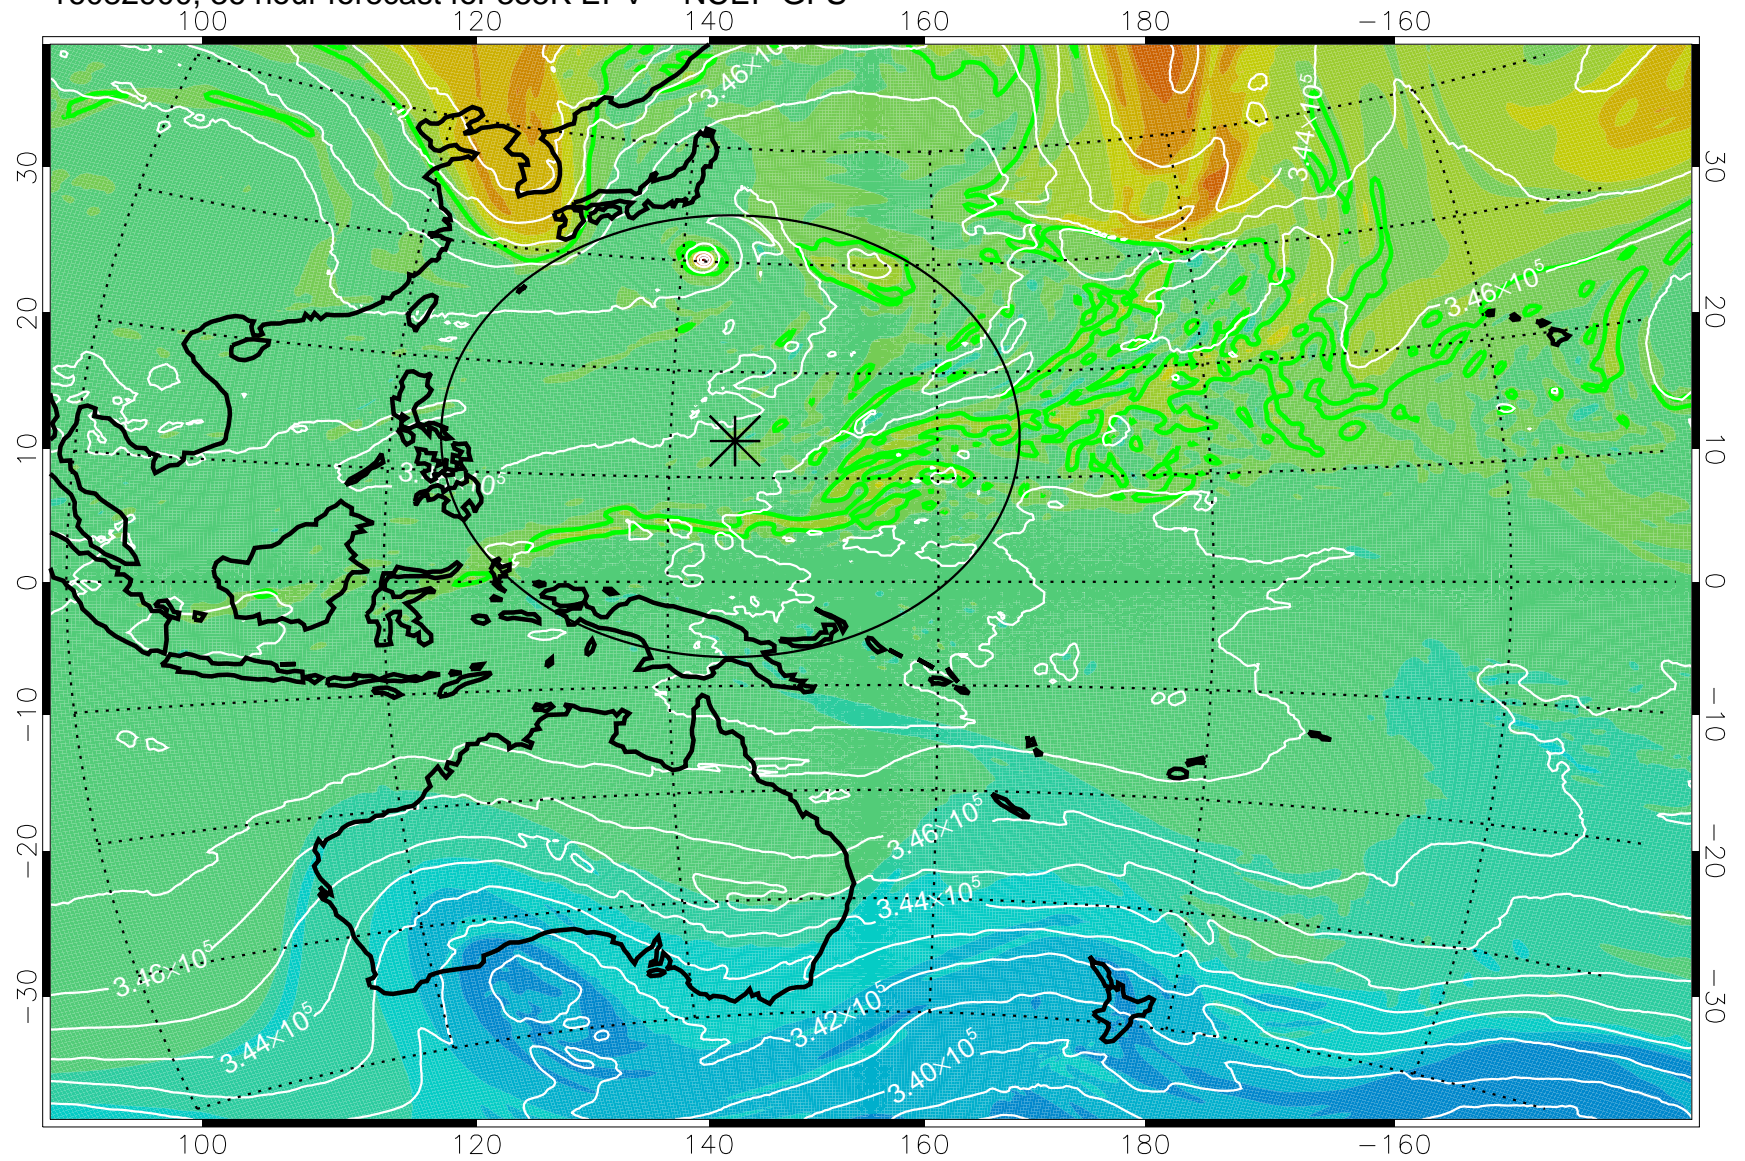

16082806, 18 hour forecast for 355K EPV -- NCEP GFS

355K Montgomery Streamfunction, white
EPV Tropopause (2 PVU) Position
Range ring of 2304 km

16082812, 24 hour forecast for 355K EPV -- NCEP GFS

355K Montgomery Streamfunction, white
EPV Tropopause (2 PVU) Position
Range ring of 2304 km

16082818, 30 hour forecast for 355K EPV -- NCEP GFS

355K Montgomery Streamfunction, white
EPV Tropopause (2 PVU) Position
Range ring of 2304 km

16082900, 36 hour forecast for 355K EPV -- NCEP GFS

355K Montgomery Streamfunction, white
EPV Tropopause (2 PVU) Position
Range ring of 2304 km

16082906, 42 hour forecast for 355K EPV -- NCEP GFS

355K Montgomery Streamfunction, white
EPV Tropopause (2 PVU) Position
Range ring of 2304 km

16082912, 48 hour forecast for 355K EPV -- NCEP GFS

355K Montgomery Streamfunction, white
EPV Tropopause (2 PVU) Position
Range ring of 2304 km

16082918, 54 hour forecast for 355K EPV -- NCEP GFS

355K Montgomery Streamfunction, white
EPV Tropopause (2 PVU) Position
Range ring of 2304 km

16083000, 60 hour forecast for 355K EPV -- NCEP GFS

355K Montgomery Streamfunction, white
EPV Tropopause (2 PVU) Position
Range ring of 2304 km