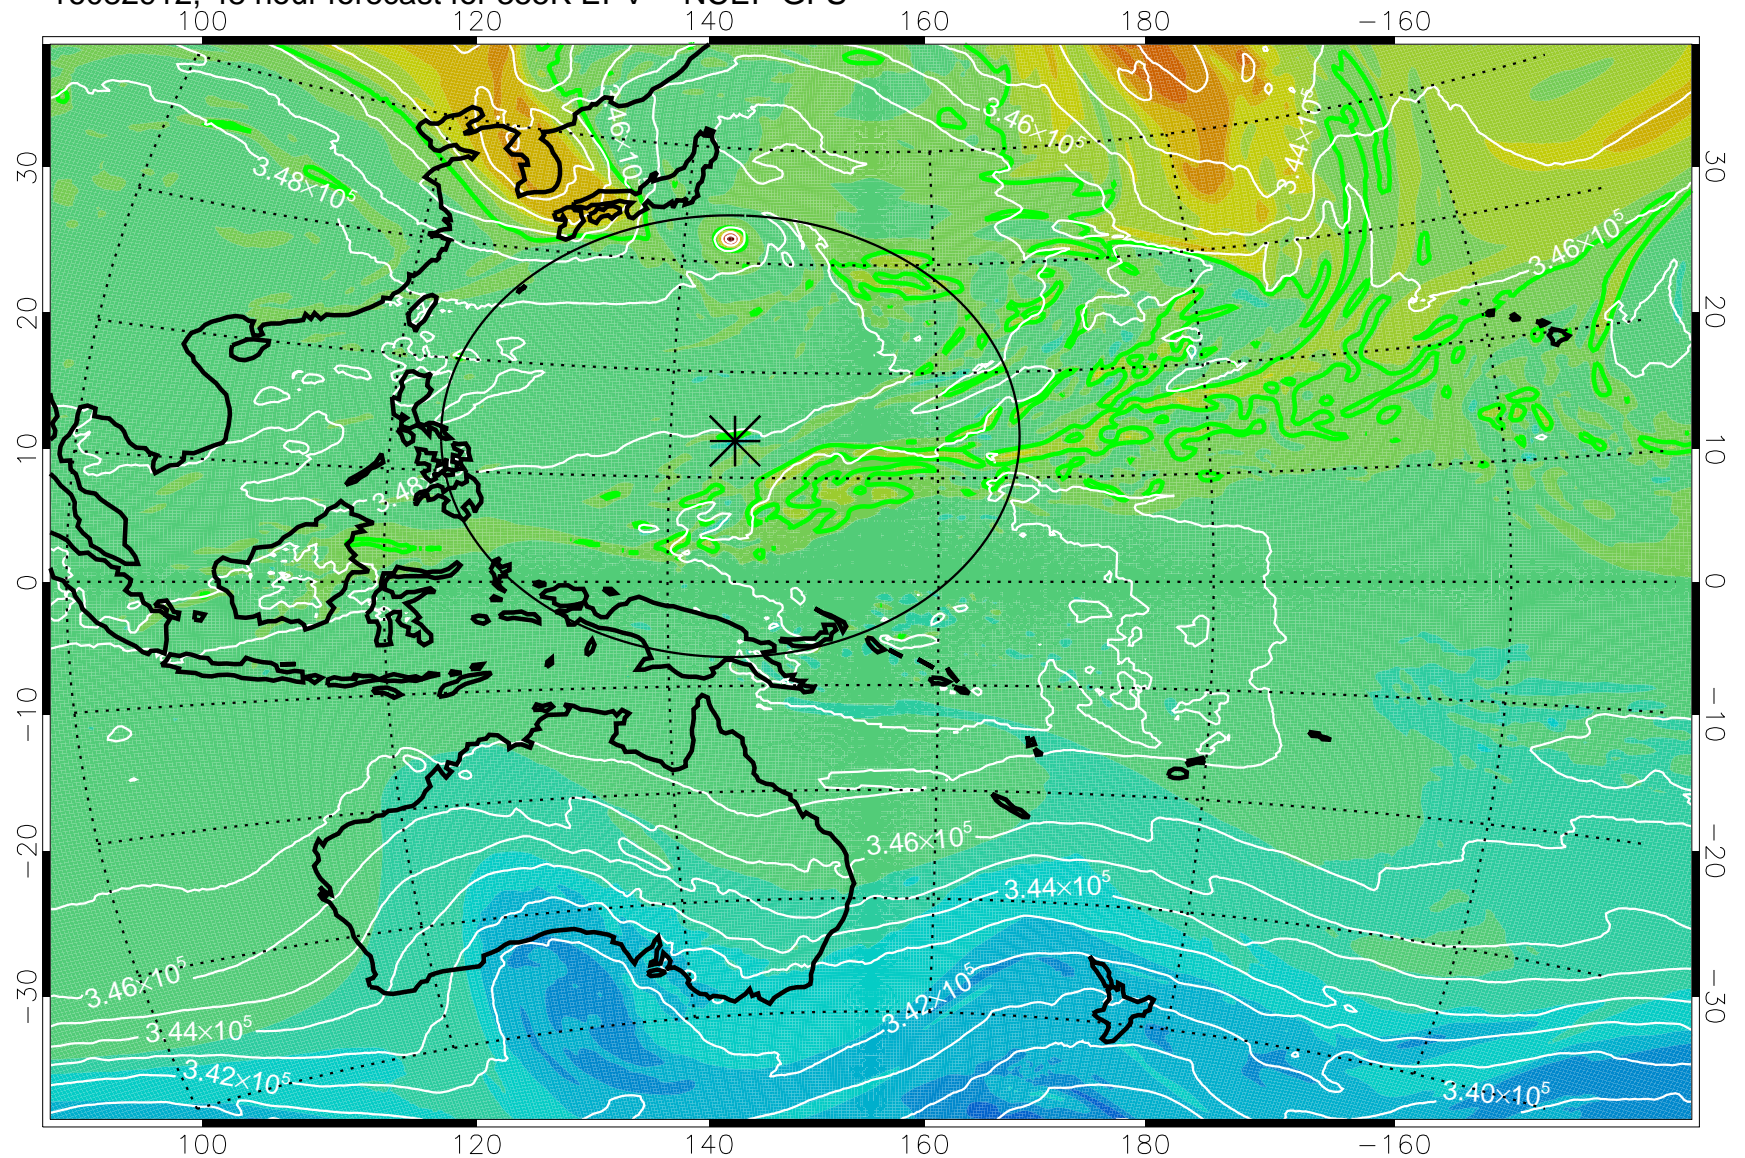

16082818, 30 hour forecast for 355K EPV -- NCEP GFS

355K Montgomery Streamfunction, white
EPV Tropopause (2 PVU) Position
Range ring of 2304 km

16082900, 36 hour forecast for 355K EPV -- NCEP GFS

355K Montgomery Streamfunction, white
EPV Tropopause (2 PVU) Position
Range ring of 2304 km

16082906, 42 hour forecast for 355K EPV -- NCEP GFS

355K Montgomery Streamfunction, white
EPV Tropopause (2 PVU) Position
Range ring of 2304 km

16082912, 48 hour forecast for 355K EPV -- NCEP GFS

355K Montgomery Streamfunction, white
EPV Tropopause (2 PVU) Position
Range ring of 2304 km

16082918, 54 hour forecast for 355K EPV -- NCEP GFS

355K Montgomery Streamfunction, white
EPV Tropopause (2 PVU) Position
Range ring of 2304 km

16083000, 60 hour forecast for 355K EPV -- NCEP GFS

355K Montgomery Streamfunction, white
EPV Tropopause (2 PVU) Position
Range ring of 2304 km

16083006, 66 hour forecast for 355K EPV -- NCEP GFS

355K Montgomery Streamfunction, white
EPV Tropopause (2 PVU) Position
Range ring of 2304 km

16083012, 72 hour forecast for 355K EPV -- NCEP GFS

355K Montgomery Streamfunction, white
EPV Tropopause (2 PVU) Position
Range ring of 2304 km