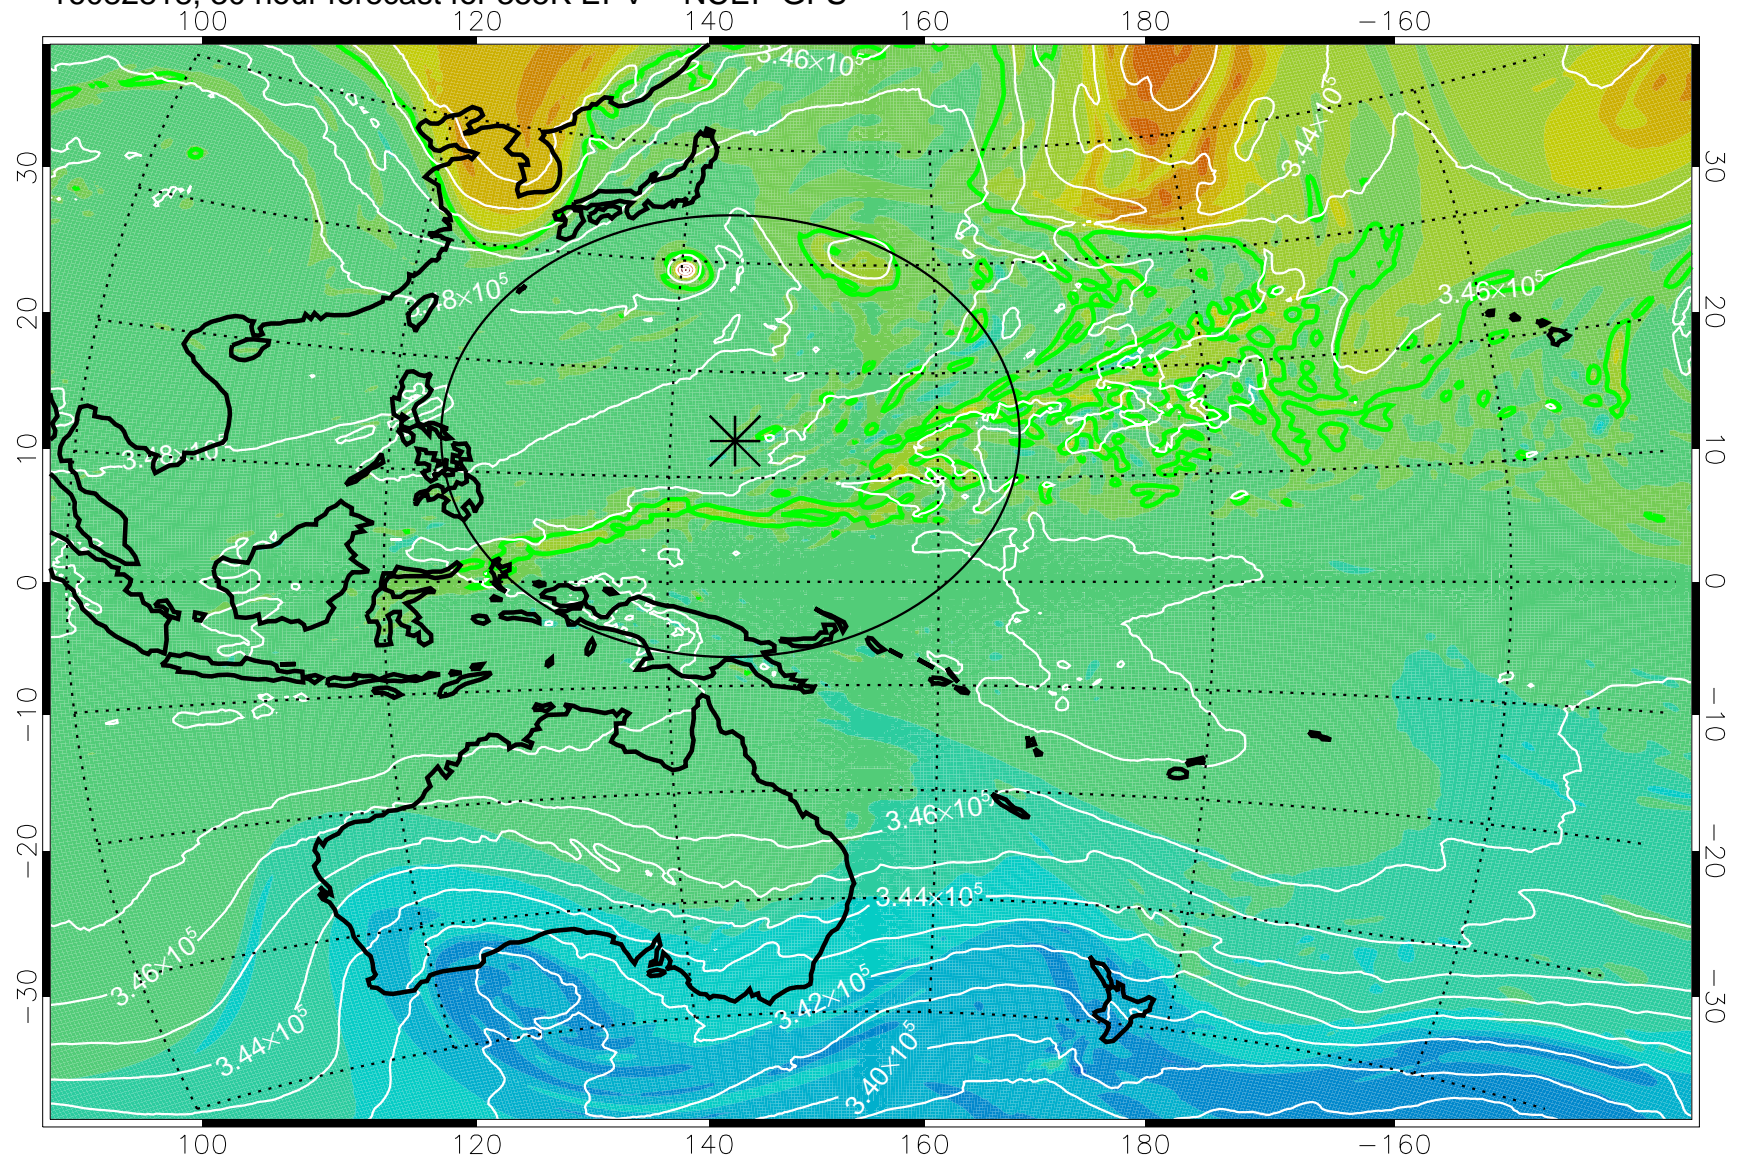

16082806, 18 hour forecast for 355K EPV -- NCEP GFS

355K Montgomery Streamfunction, white
EPV Tropopause (2 PVU) Position
Range ring of 2304 km

16082812, 24 hour forecast for 355K EPV -- NCEP GFS

355K Montgomery Streamfunction, white
EPV Tropopause (2 PVU) Position
Range ring of 2304 km

16082818, 30 hour forecast for 355K EPV -- NCEP GFS

355K Montgomery Streamfunction, white
EPV Tropopause (2 PVU) Position
Range ring of 2304 km

16082900, 36 hour forecast for 355K EPV -- NCEP GFS

355K Montgomery Streamfunction, white
EPV Tropopause (2 PVU) Position
Range ring of 2304 km

16082906, 42 hour forecast for 355K EPV -- NCEP GFS

355K Montgomery Streamfunction, white
EPV Tropopause (2 PVU) Position
Range ring of 2304 km

16082912, 48 hour forecast for 355K EPV -- NCEP GFS

355K Montgomery Streamfunction, white
EPV Tropopause (2 PVU) Position
Range ring of 2304 km

16082918, 54 hour forecast for 355K EPV -- NCEP GFS

355K Montgomery Streamfunction, white
EPV Tropopause (2 PVU) Position
Range ring of 2304 km

16083000, 60 hour forecast for 355K EPV -- NCEP GFS

355K Montgomery Streamfunction, white
EPV Tropopause (2 PVU) Position
Range ring of 2304 km