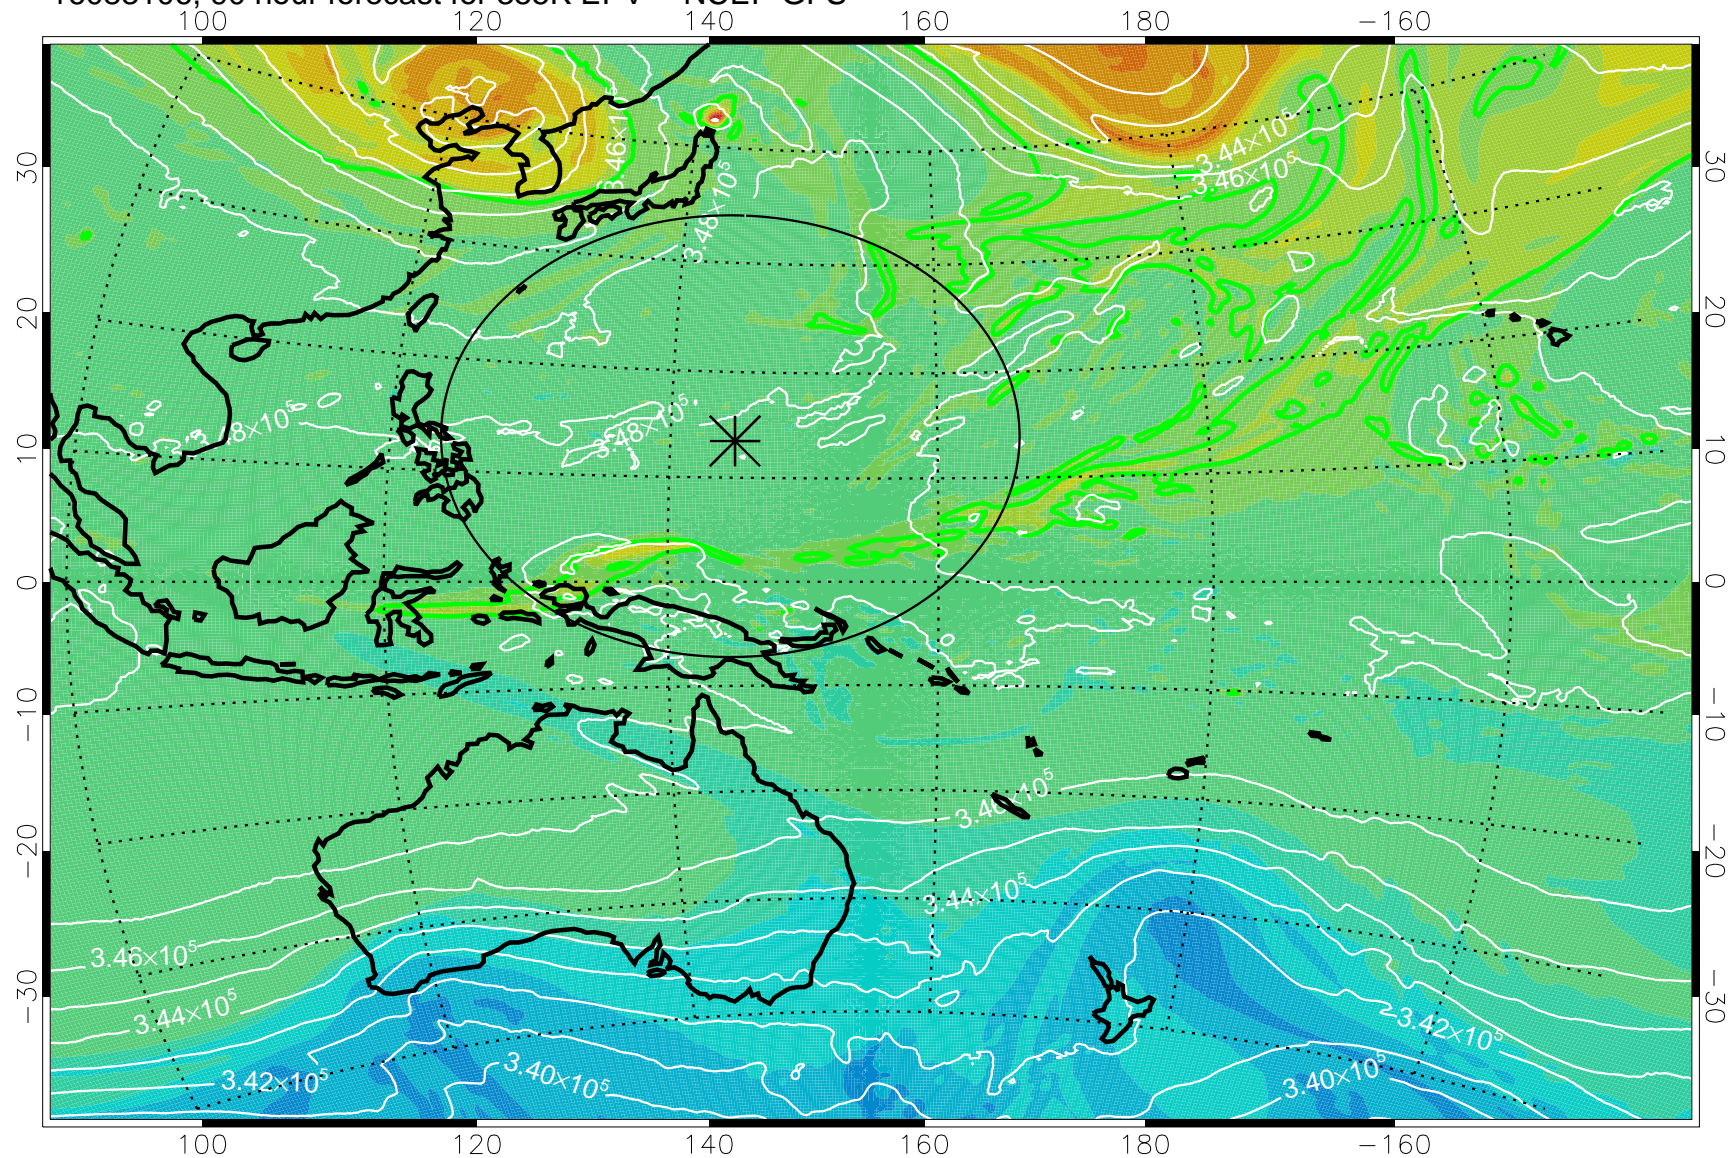

16083006, 66 hour forecast for 355K EPV -- NCEP GFS

355K Montgomery Streamfunction, white
EPV Tropopause (2 PVU) Position
Range ring of 2304 km

16083012, 72 hour forecast for 355K EPV -- NCEP GFS

355K Montgomery Streamfunction, white
EPV Tropopause (2 PVU) Position
Range ring of 2304 km

16083018, 78 hour forecast for 355K EPV -- NCEP GFS

355K Montgomery Streamfunction, white
EPV Tropopause (2 PVU) Position
Range ring of 2304 km

16083100, 84 hour forecast for 355K EPV -- NCEP GFS

355K Montgomery Streamfunction, white
EPV Tropopause (2 PVU) Position
Range ring of 2304 km

16083106, 90 hour forecast for 355K EPV -- NCEP GFS

355K Montgomery Streamfunction, white
EPV Tropopause (2 PVU) Position
Range ring of 2304 km

16083112, 96 hour forecast for 355K EPV -- NCEP GFS

355K Montgomery Streamfunction, white
EPV Tropopause (2 PVU) Position
Range ring of 2304 km

16083118, 102 hour forecast for 355K EPV -- NCEP GFS

355K Montgomery Streamfunction, white
EPV Tropopause (2 PVU) Position
Range ring of 2304 km

16090106, 114 hour forecast for 355K EPV -- NCEP GFS

355K Montgomery Streamfunction, white
EPV Tropopause (2 PVU) Position
Range ring of 2304 km