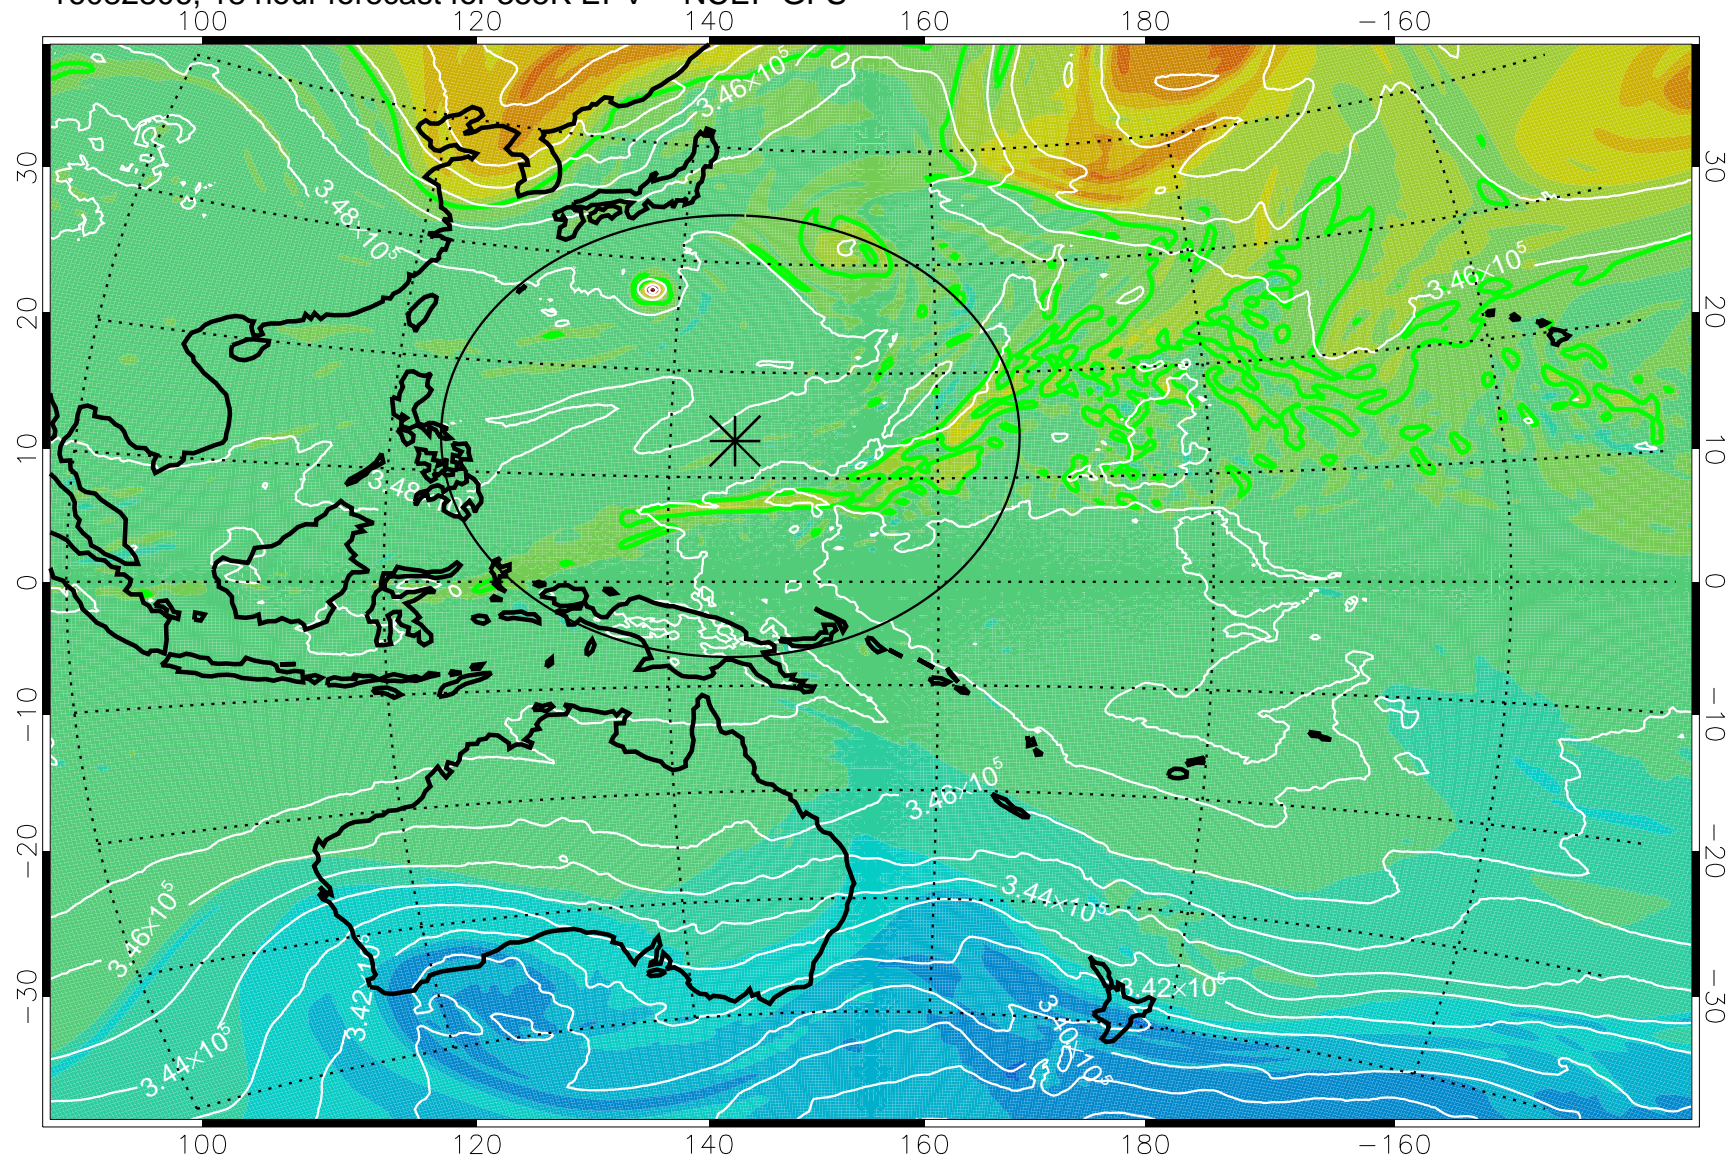

16082718, 6 hour forecast for 355K EPV -- NCEP GFS

355K Montgomery Streamfunction, white
EPV Tropopause (2 PVU) Position
Range ring of 2304 km

16082800, 12 hour forecast for 355K EPV -- NCEP GFS

355K Montgomery Streamfunction, white
EPV Tropopause (2 PVU) Position
Range ring of 2304 km

16082806, 18 hour forecast for 355K EPV -- NCEP GFS

355K Montgomery Streamfunction, white
EPV Tropopause (2 PVU) Position
Range ring of 2304 km

16082812, 24 hour forecast for 355K EPV -- NCEP GFS

355K Montgomery Streamfunction, white
EPV Tropopause (2 PVU) Position
Range ring of 2304 km

16082818, 30 hour forecast for 355K EPV -- NCEP GFS

355K Montgomery Streamfunction, white
EPV Tropopause (2 PVU) Position
Range ring of 2304 km

16082900, 36 hour forecast for 355K EPV -- NCEP GFS

355K Montgomery Streamfunction, white
EPV Tropopause (2 PVU) Position
Range ring of 2304 km

16082906, 42 hour forecast for 355K EPV -- NCEP GFS

355K Montgomery Streamfunction, white
EPV Tropopause (2 PVU) Position
Range ring of 2304 km

16082912, 48 hour forecast for 355K EPV -- NCEP GFS

355K Montgomery Streamfunction, white
EPV Tropopause (2 PVU) Position
Range ring of 2304 km