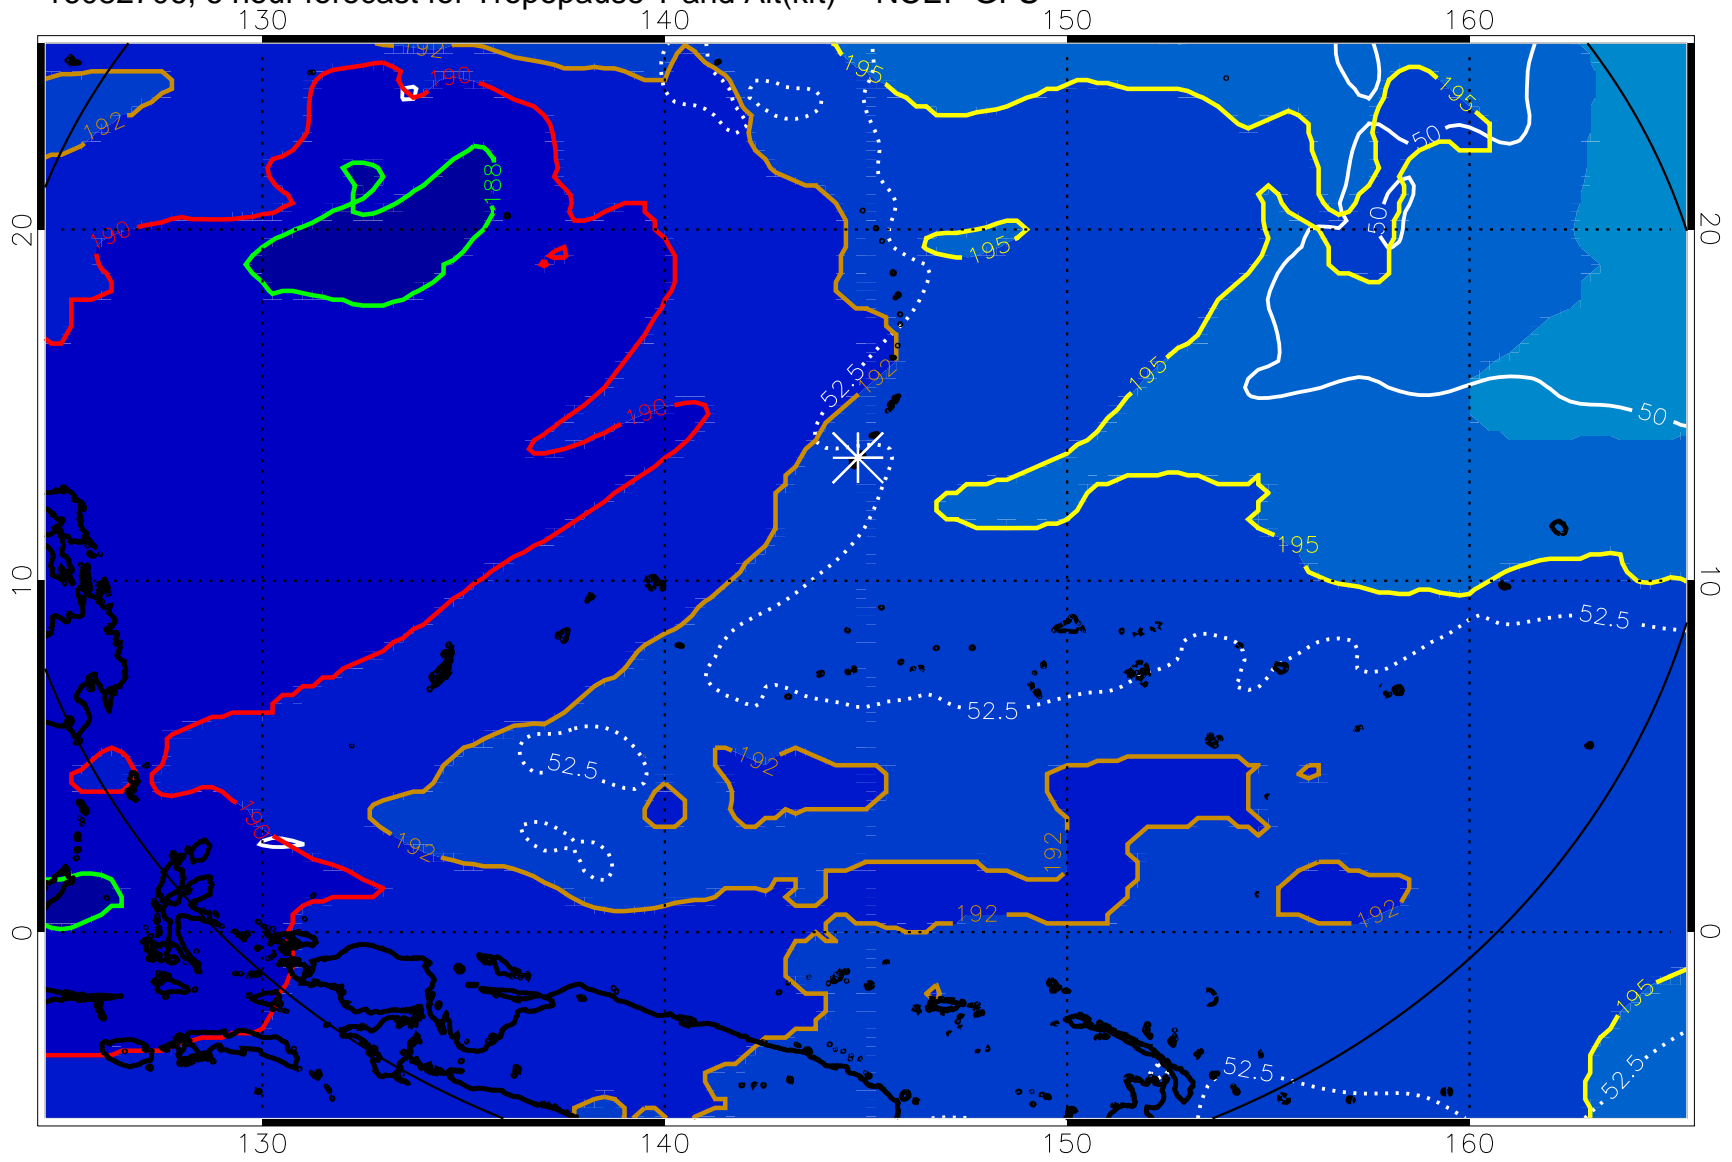

16082706, 6 hour forecast for Tropopause T and Alt(kft) -- NCEP GFS

Tropopause Altitude in kft (white)

192.5K Isotherm 195K Isotherm
187.5K Isotherm 190K Isotherm

16082712, 12 hour forecast for Tropopause T and Alt(kft) -- NCEP GFS