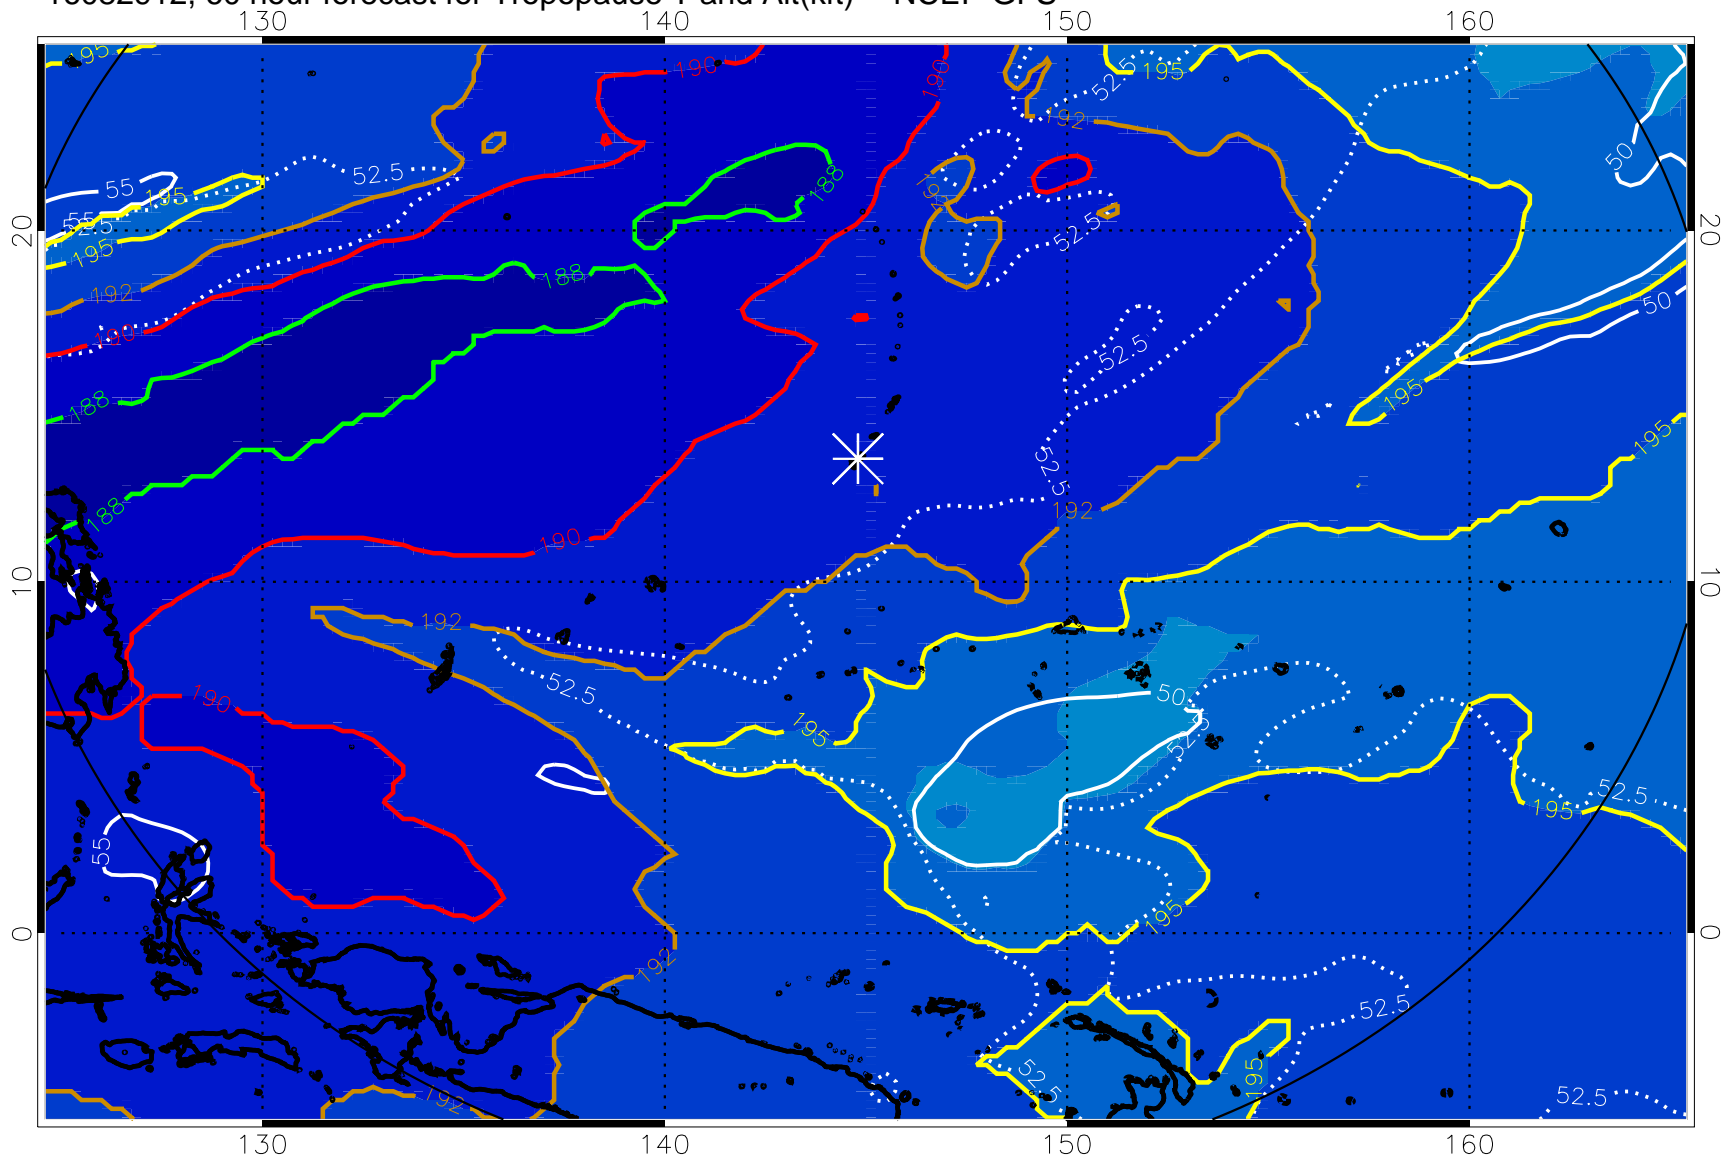

16082912, 60 hour forecast for Tropopause T and Alt(kft) -- NCEP GFS

190 200 210 220 230

Tropopause T, K

Tropopause Altitude in kft (white)

192.5K Isotherm 195K Isotherm
187.5K Isotherm 190K Isotherm