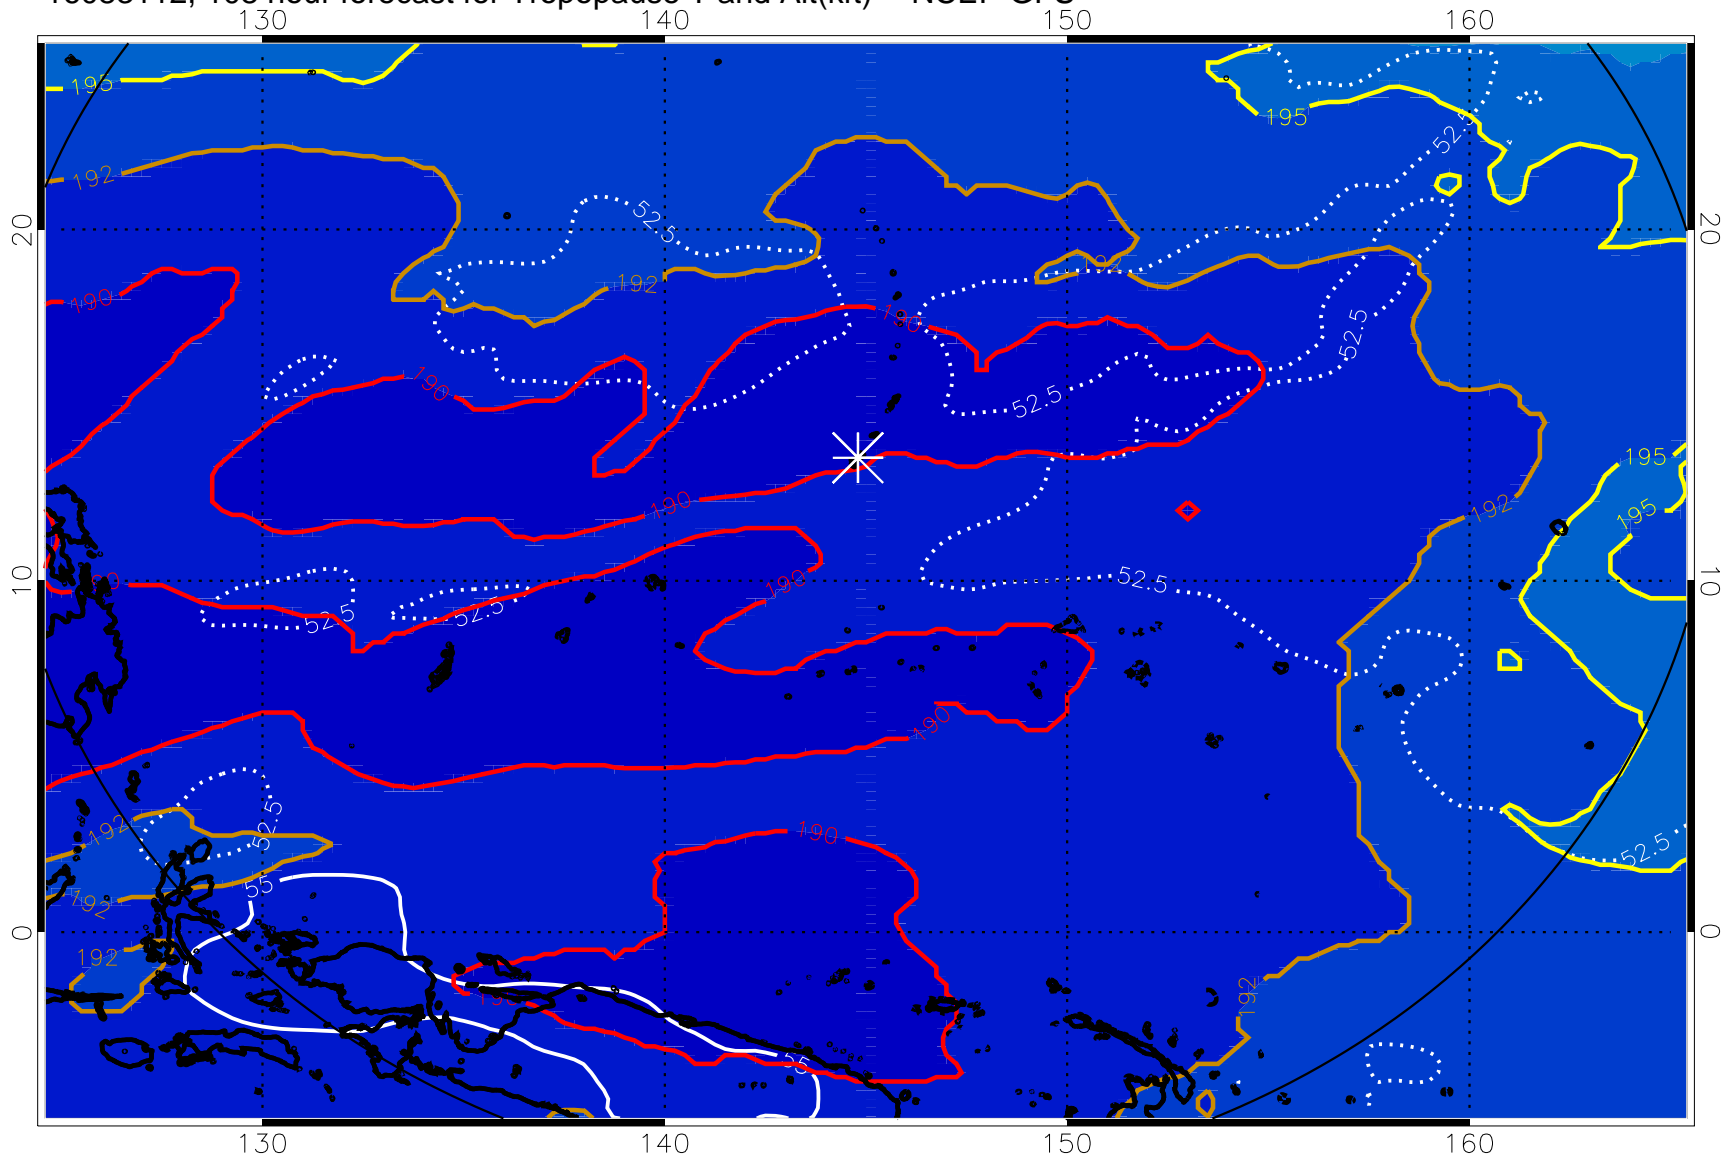

16083112, 108 hour forecast for Tropopause T and Alt(kft) -- NCEP GFS

190 200 210 220 230

Tropopause T, K

Tropopause Altitude in kft (white)

192.5K Isotherm 195K Isotherm
187.5K Isotherm 190K Isotherm