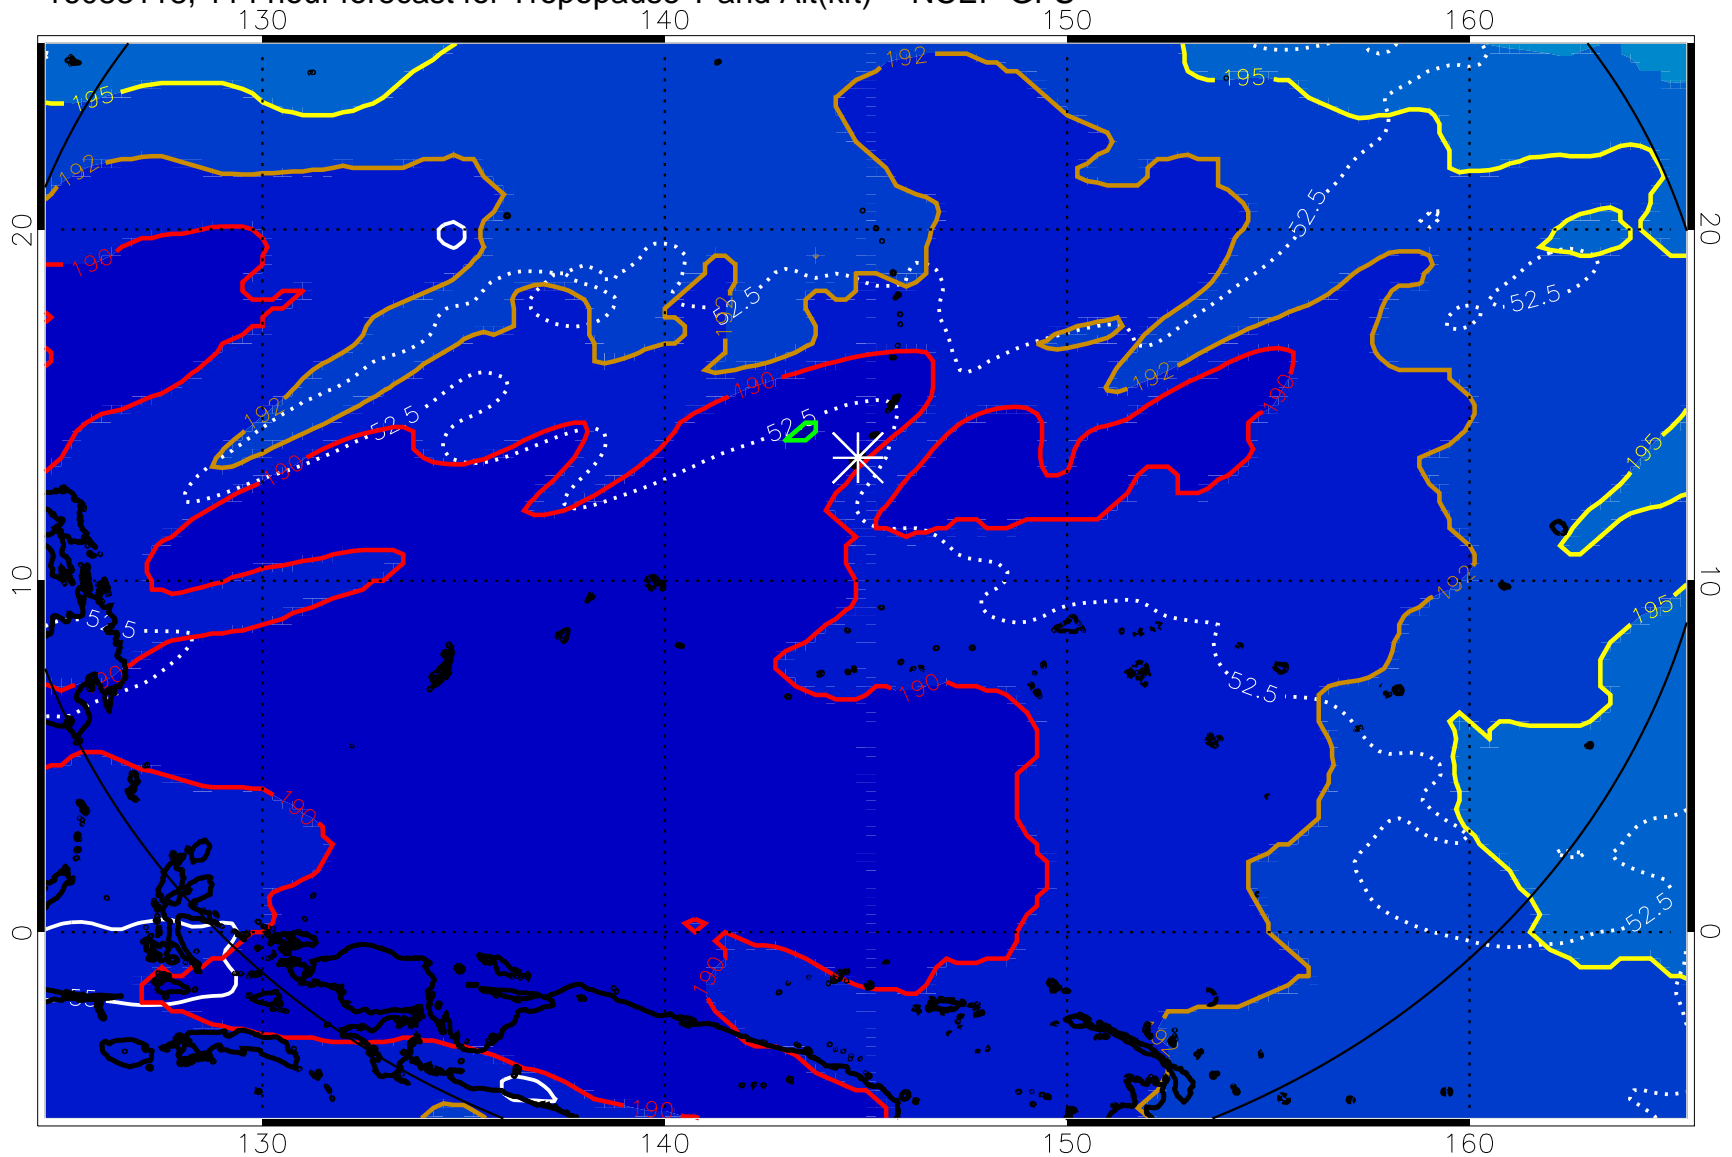

192.5K Isotherm 195K Isotherm
187.5K Isotherm 190K Isotherm

16083106, 102 hour forecast for Tropopause T and Alt(kft) -- NCEP GFS

Tropopause Altitude in kft (white)

192.5K Isotherm 195K Isotherm
187.5K Isotherm 190K Isotherm

16083112, 108 hour forecast for Tropopause T and Alt(kft) -- NCEP GFS

190 200 210 220 230

Tropopause T, K

Tropopause Altitude in kft (white)

192.5K Isotherm 195K Isotherm
187.5K Isotherm 190K Isotherm

16083118, 114 hour forecast for Tropopause T and Alt(kft) -- NCEP GFS

190 200 210 220 230

Tropopause T, K

Tropopause Altitude in kft (white)

192.5K Isotherm 195K Isotherm

187.5K Isotherm 190K Isotherm

16090100, 120 hour forecast for Tropopause T and Alt(kft) -- NCEP GFS

190 200 210 220 230