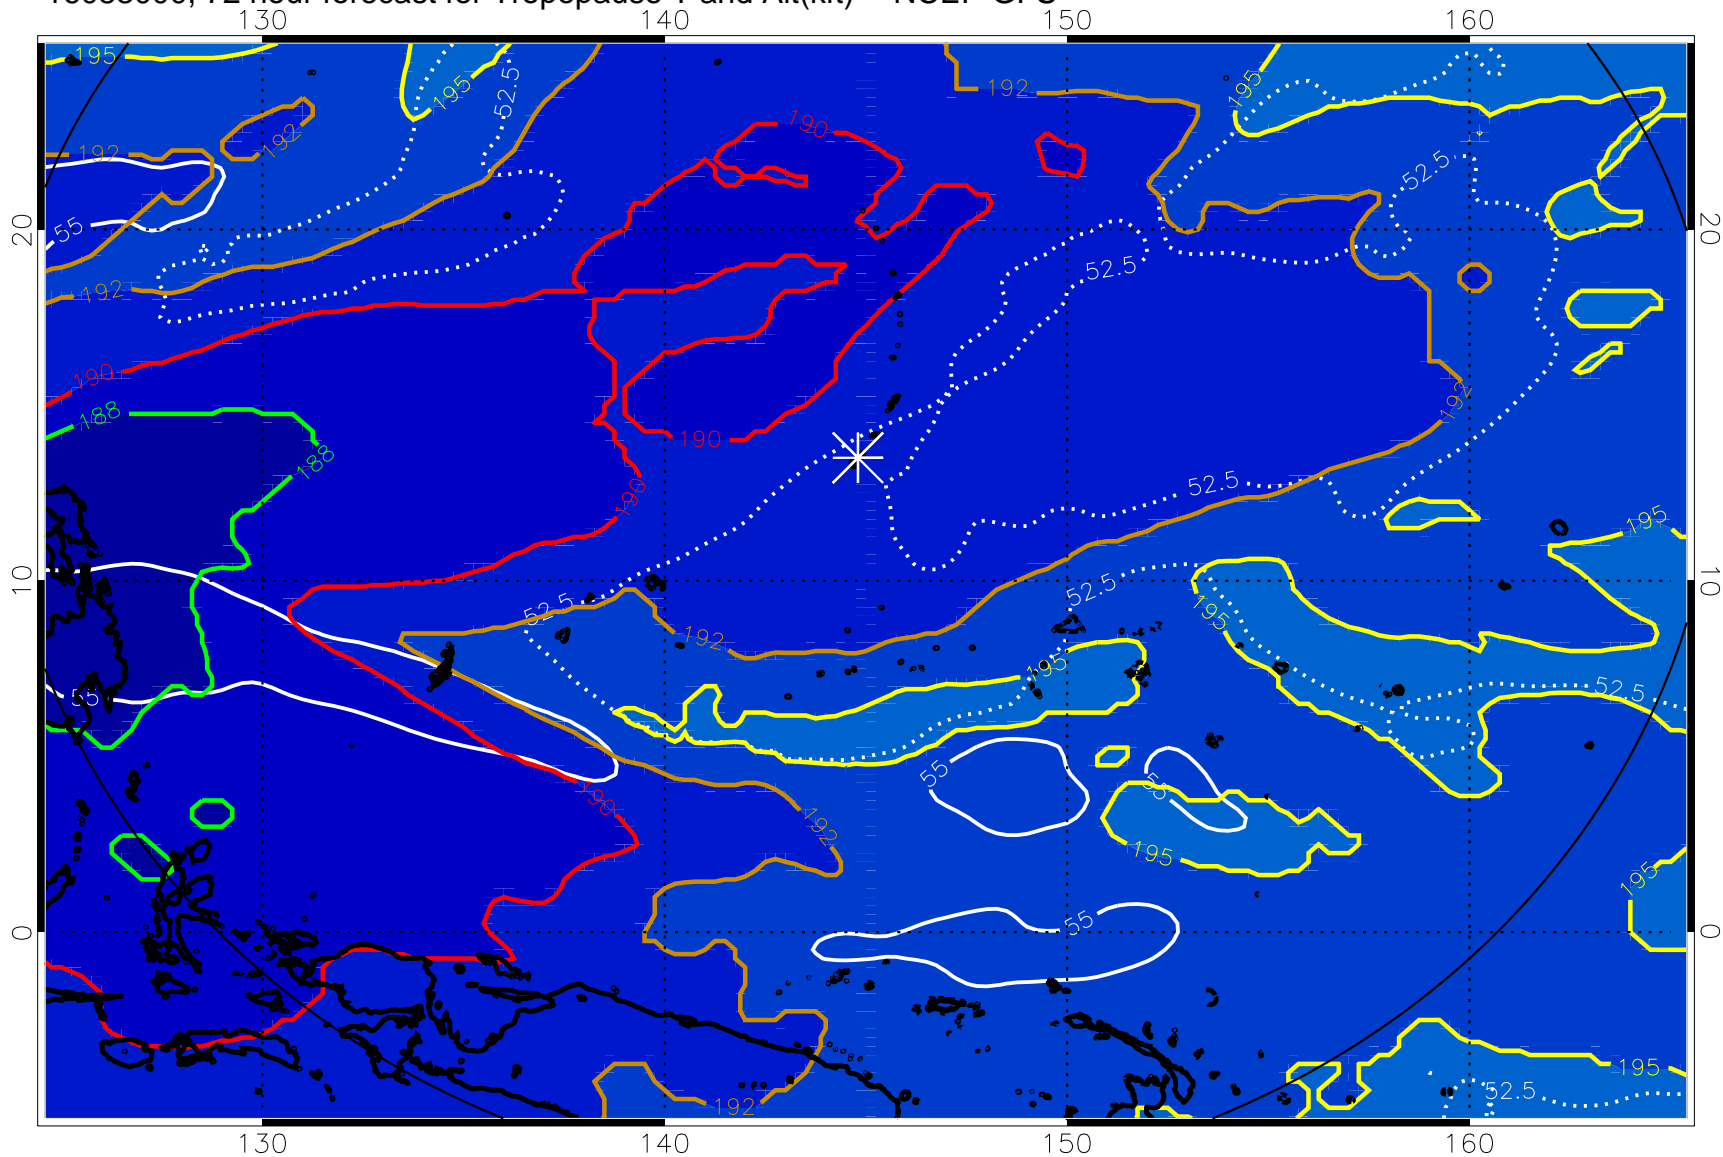

16083000, 72 hour forecast for Tropopause T and Alt(kft) -- NCEP GFS

190 200 210 220 230

Tropopause T, K

Tropopause Altitude in kft (white)

192.5K Isotherm 195K Isotherm
187.5K Isotherm 190K Isotherm