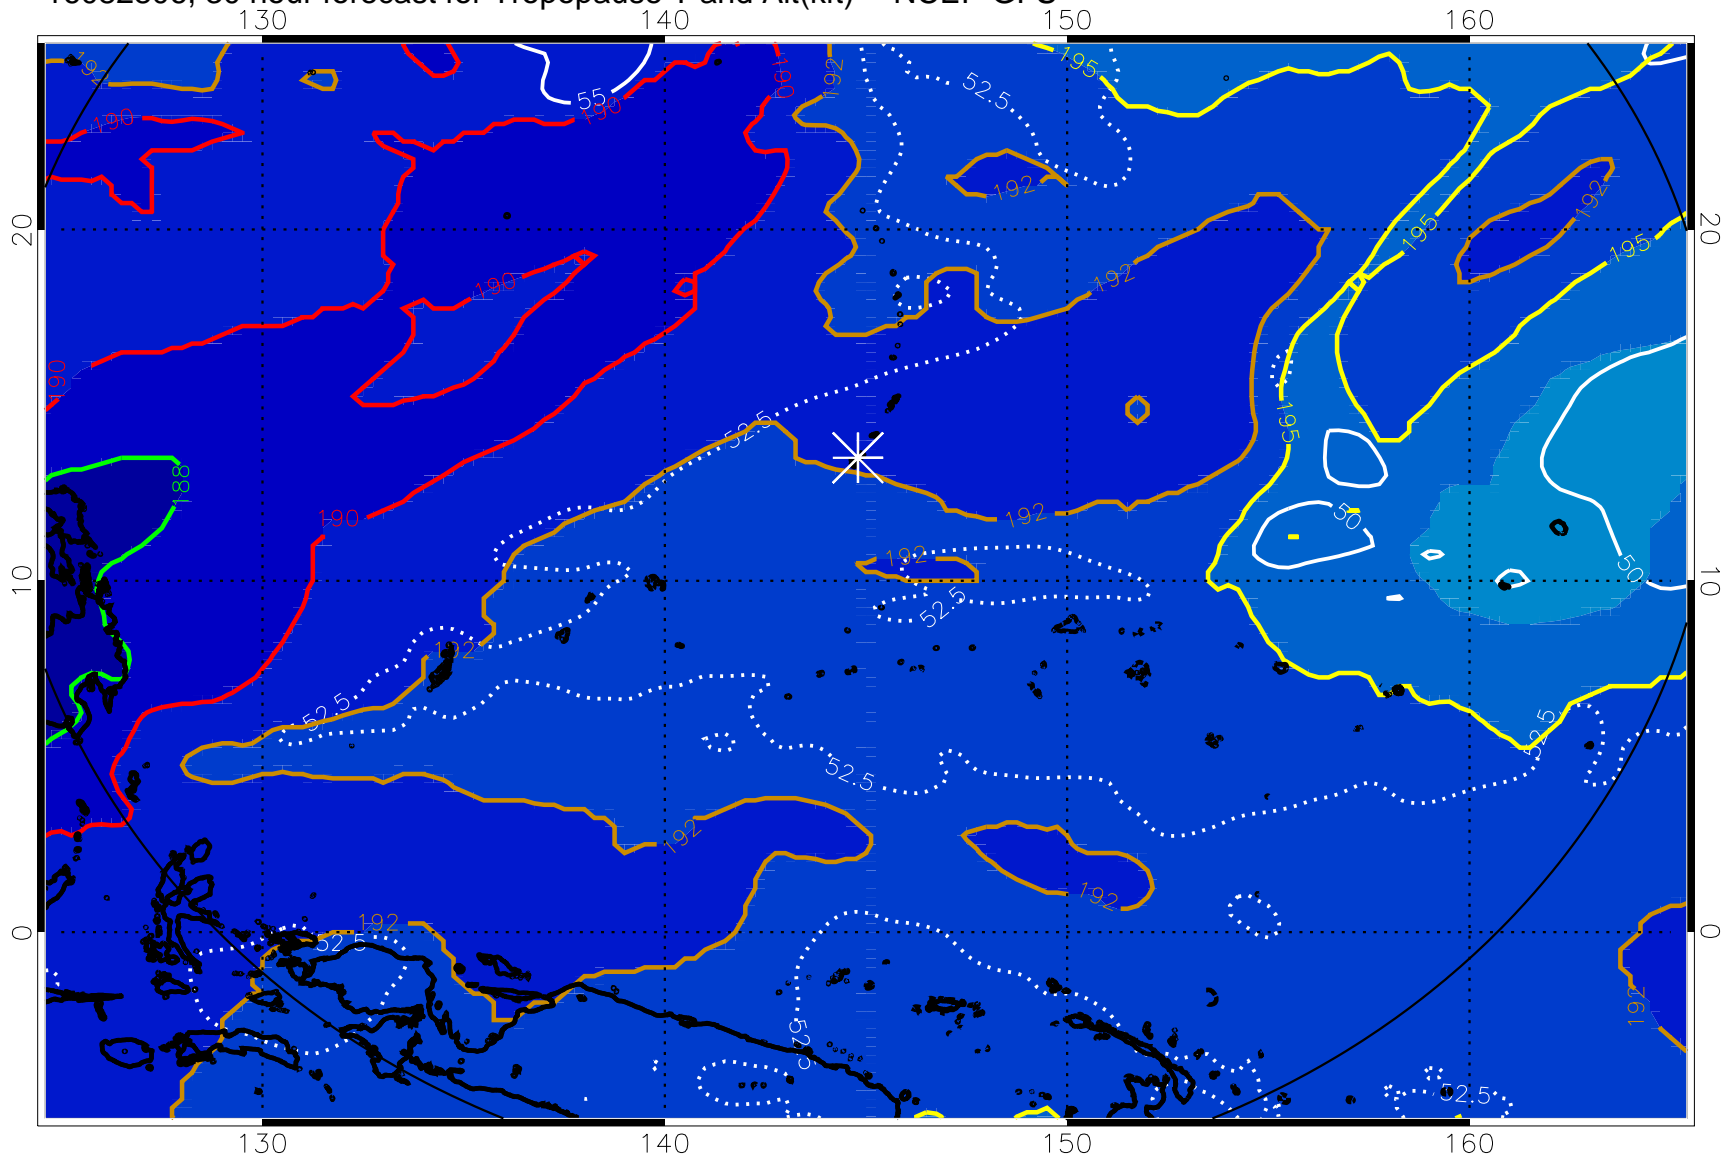

192.5K Isotherm 195K Isotherm
187.5K Isotherm 190K Isotherm

16082800, 24 hour forecast for Tropopause T and Alt(kft) -- NCEP GFS

190 200 210 220 230

Tropopause T, K

Tropopause Altitude in kft (white)

192.5K Isotherm 195K Isotherm

187.5K Isotherm 190K Isotherm

16082806, 30 hour forecast for Tropopause T and Alt(kft) -- NCEP GFS

190 200 210 220 230

Tropopause T, K

Tropopause Altitude in kft (white)

192.5K Isotherm 195K Isotherm

187.5K Isotherm 190K Isotherm