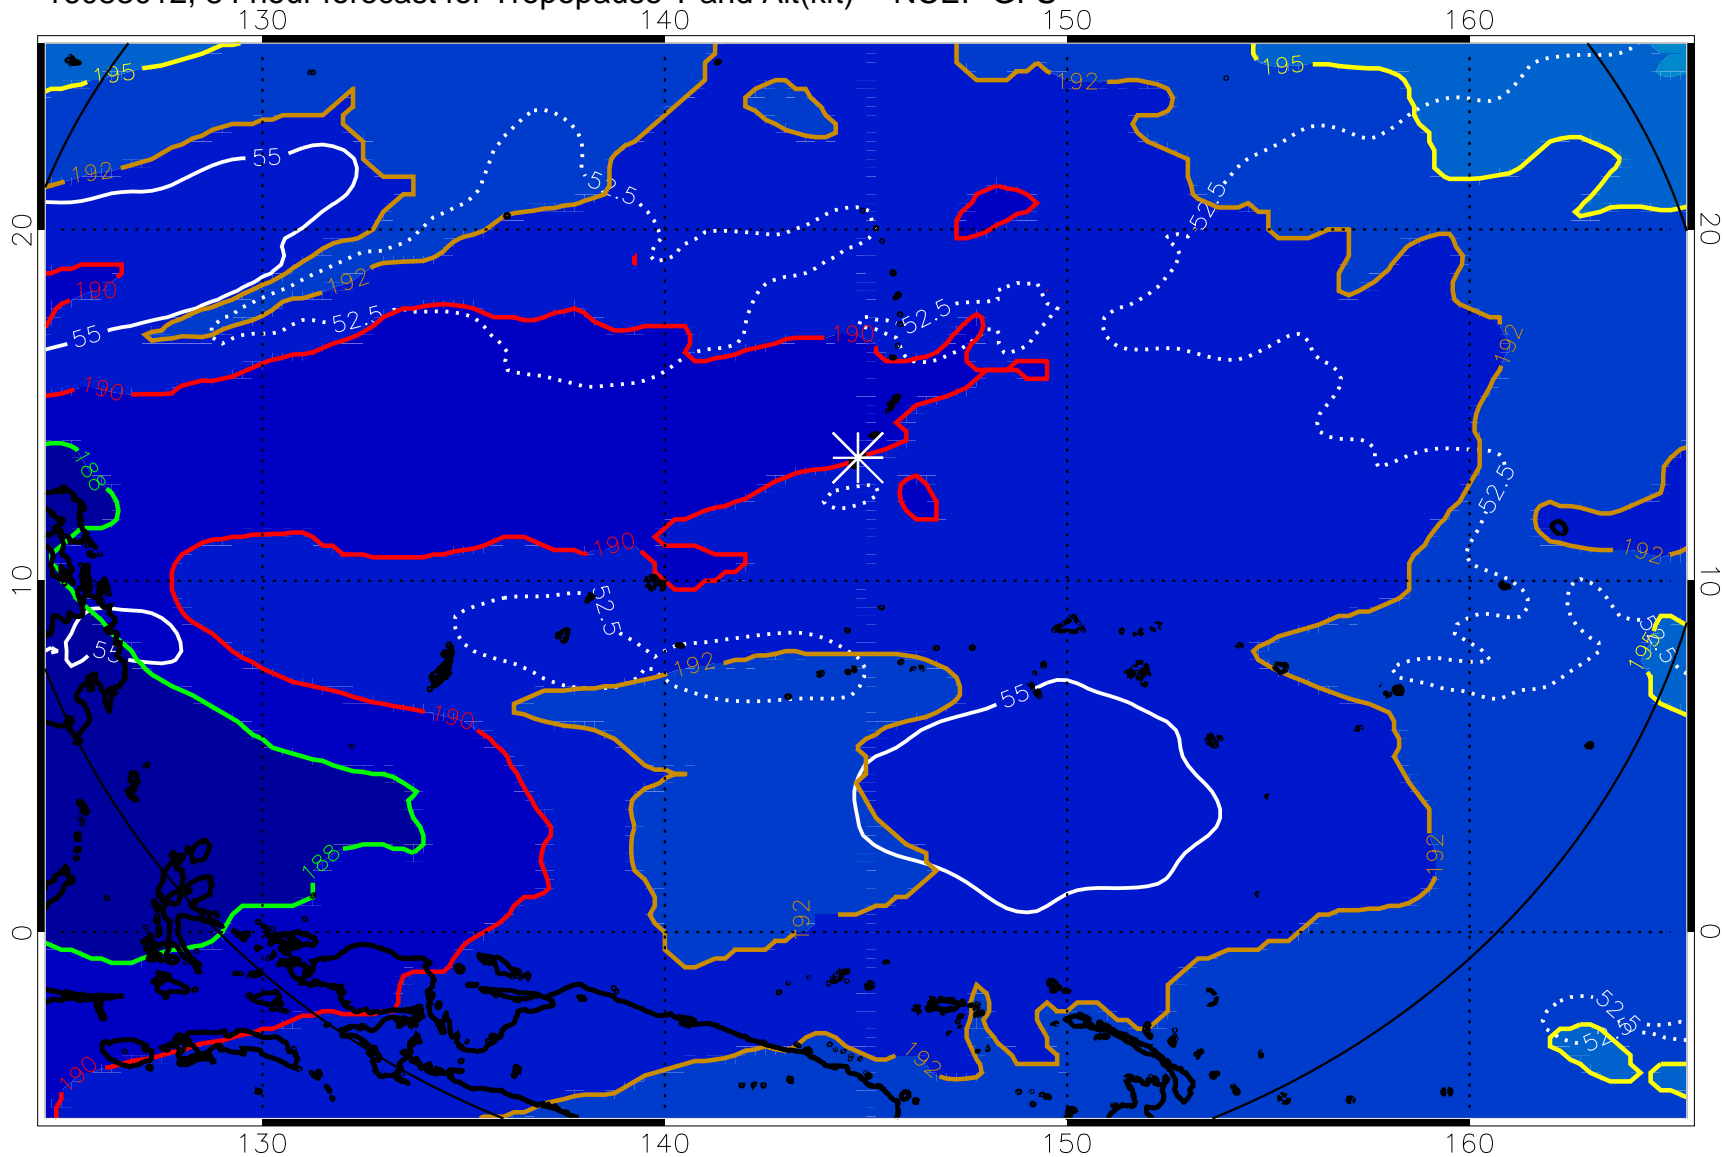

16083012, 84 hour forecast for Tropopause T and Alt(kft) -- NCEP GFS

190 200 210 220 230

Tropopause T, K

Tropopause Altitude in kft (white)

192.5K Isotherm 195K Isotherm
187.5K Isotherm 190K Isotherm