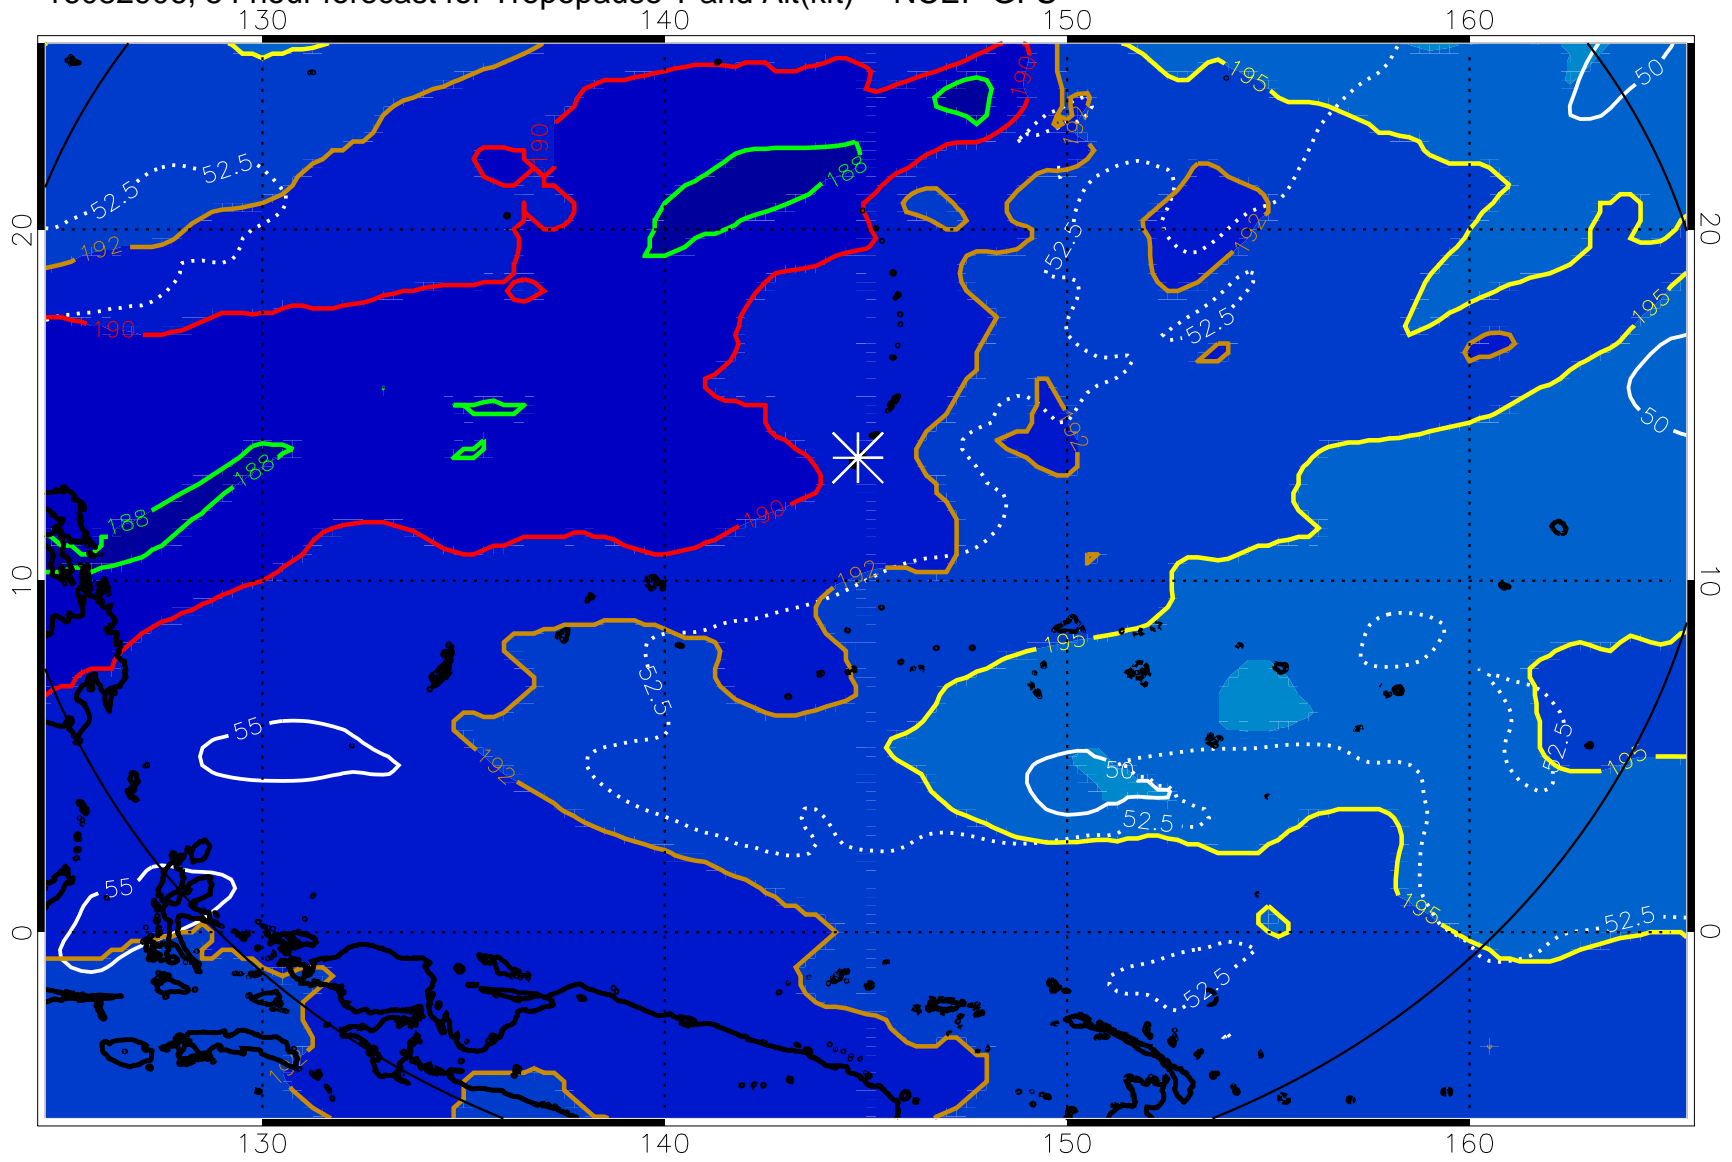

16082906, 54 hour forecast for Tropopause T and Alt(kft) -- NCEP GFS

190 200 210 220 230

Tropopause T, K

Tropopause Altitude in kft (white)

192.5K Isotherm 195K Isotherm

187.5K Isotherm 190K Isotherm