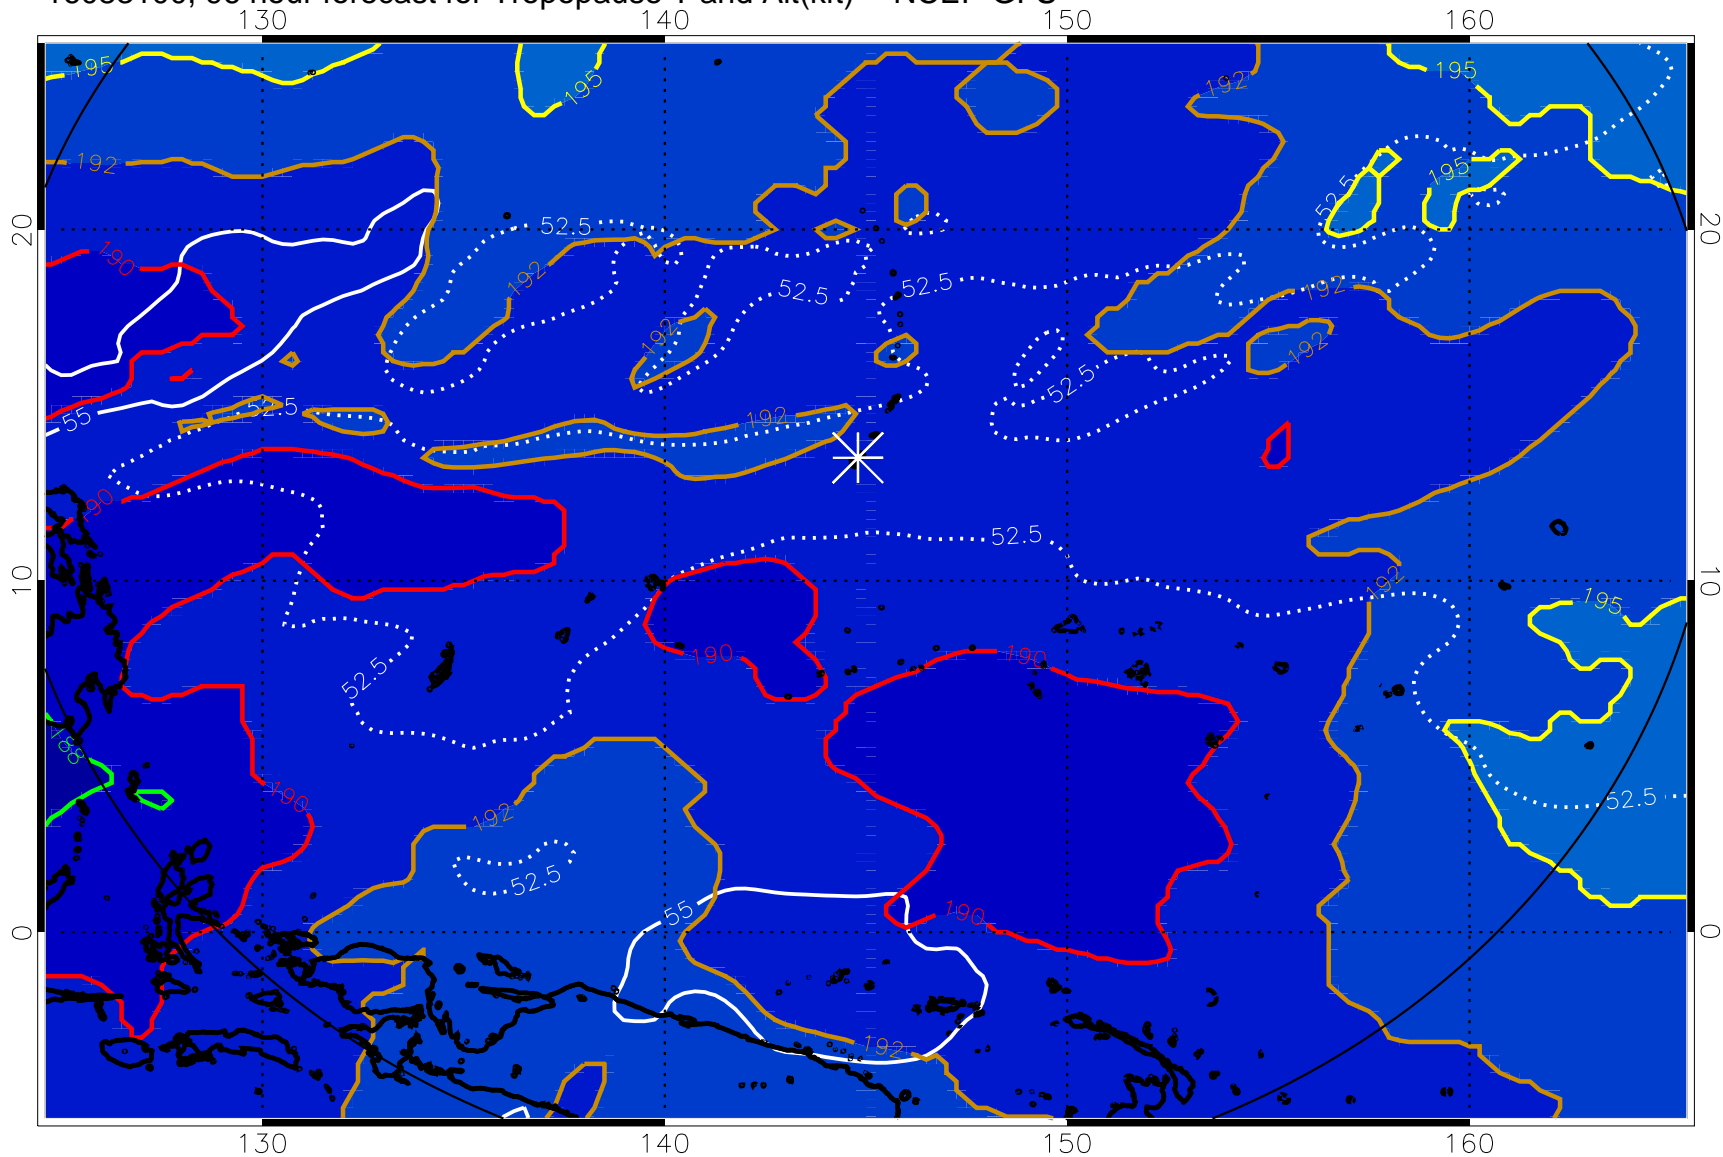

16083100, 96 hour forecast for Tropopause T and Alt(kft) -- NCEP GFS

190 200 210 220 230

Tropopause T, K

Tropopause Altitude in kft (white)

192.5K Isotherm 195K Isotherm
187.5K Isotherm 190K Isotherm