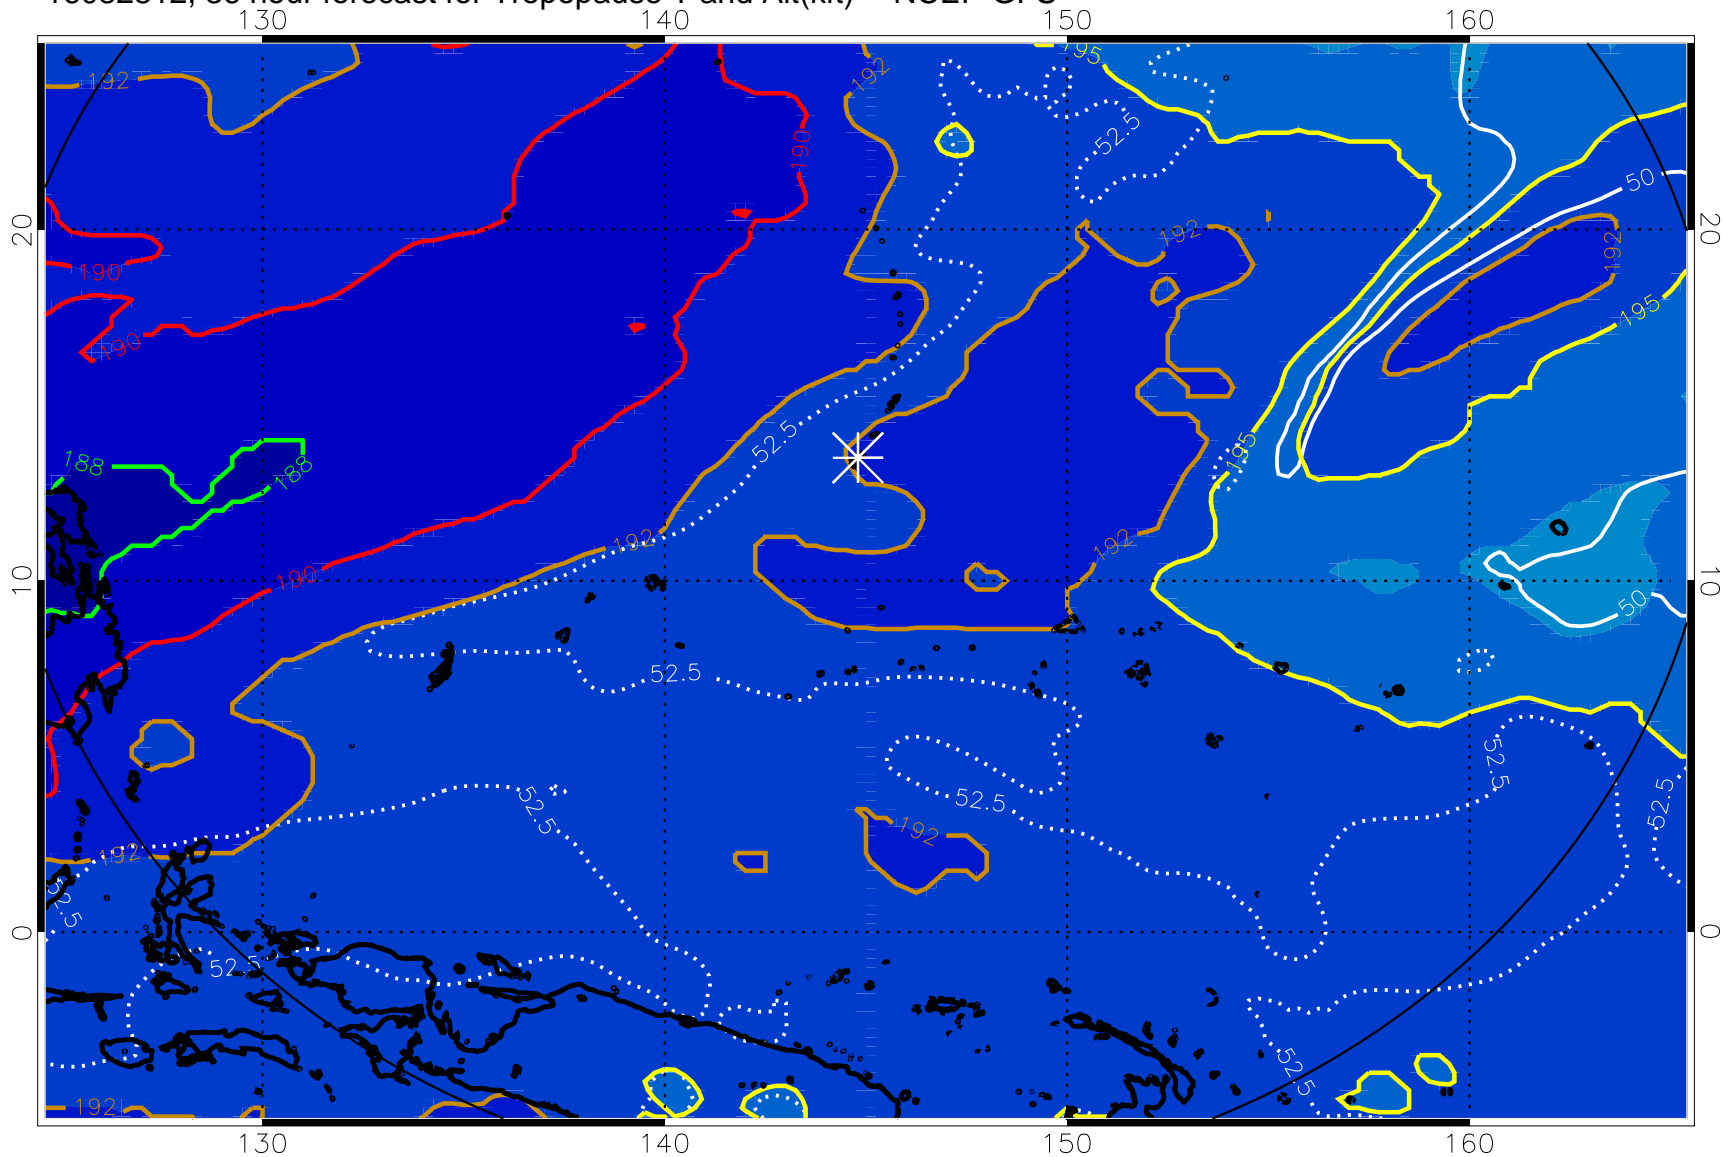

16082812, 36 hour forecast for Tropopause T and Alt(kft) -- NCEP GFS

190 200 210 220 230

Tropopause T, K

Tropopause Altitude in kft (white)

192.5K Isotherm 195K Isotherm

187.5K Isotherm 190K Isotherm