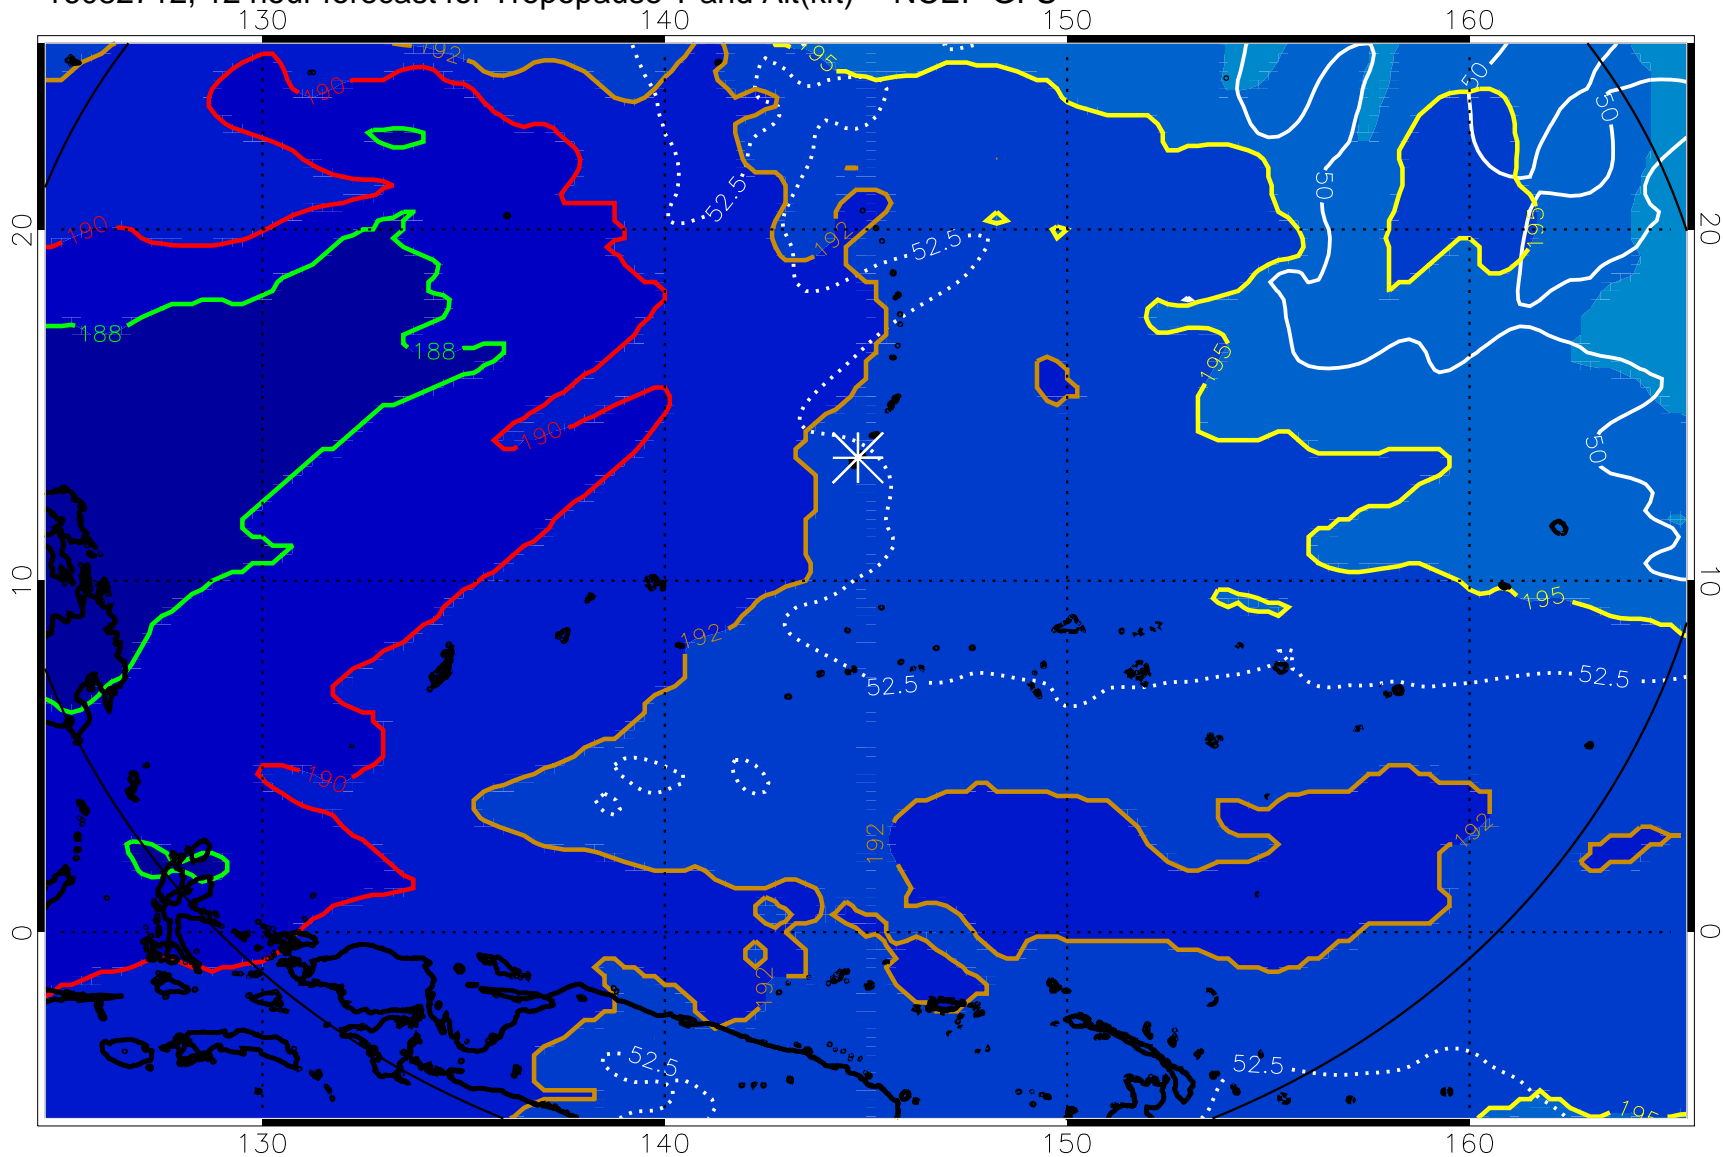

16082706, 6 hour forecast for Tropopause T and Alt(kft) -- NCEP GFS

Tropopause Altitude in kft (white)

192.5K Isotherm 195K Isotherm
187.5K Isotherm 190K Isotherm

16082712, 12 hour forecast for Tropopause T and Alt(kft) -- NCEP GFS