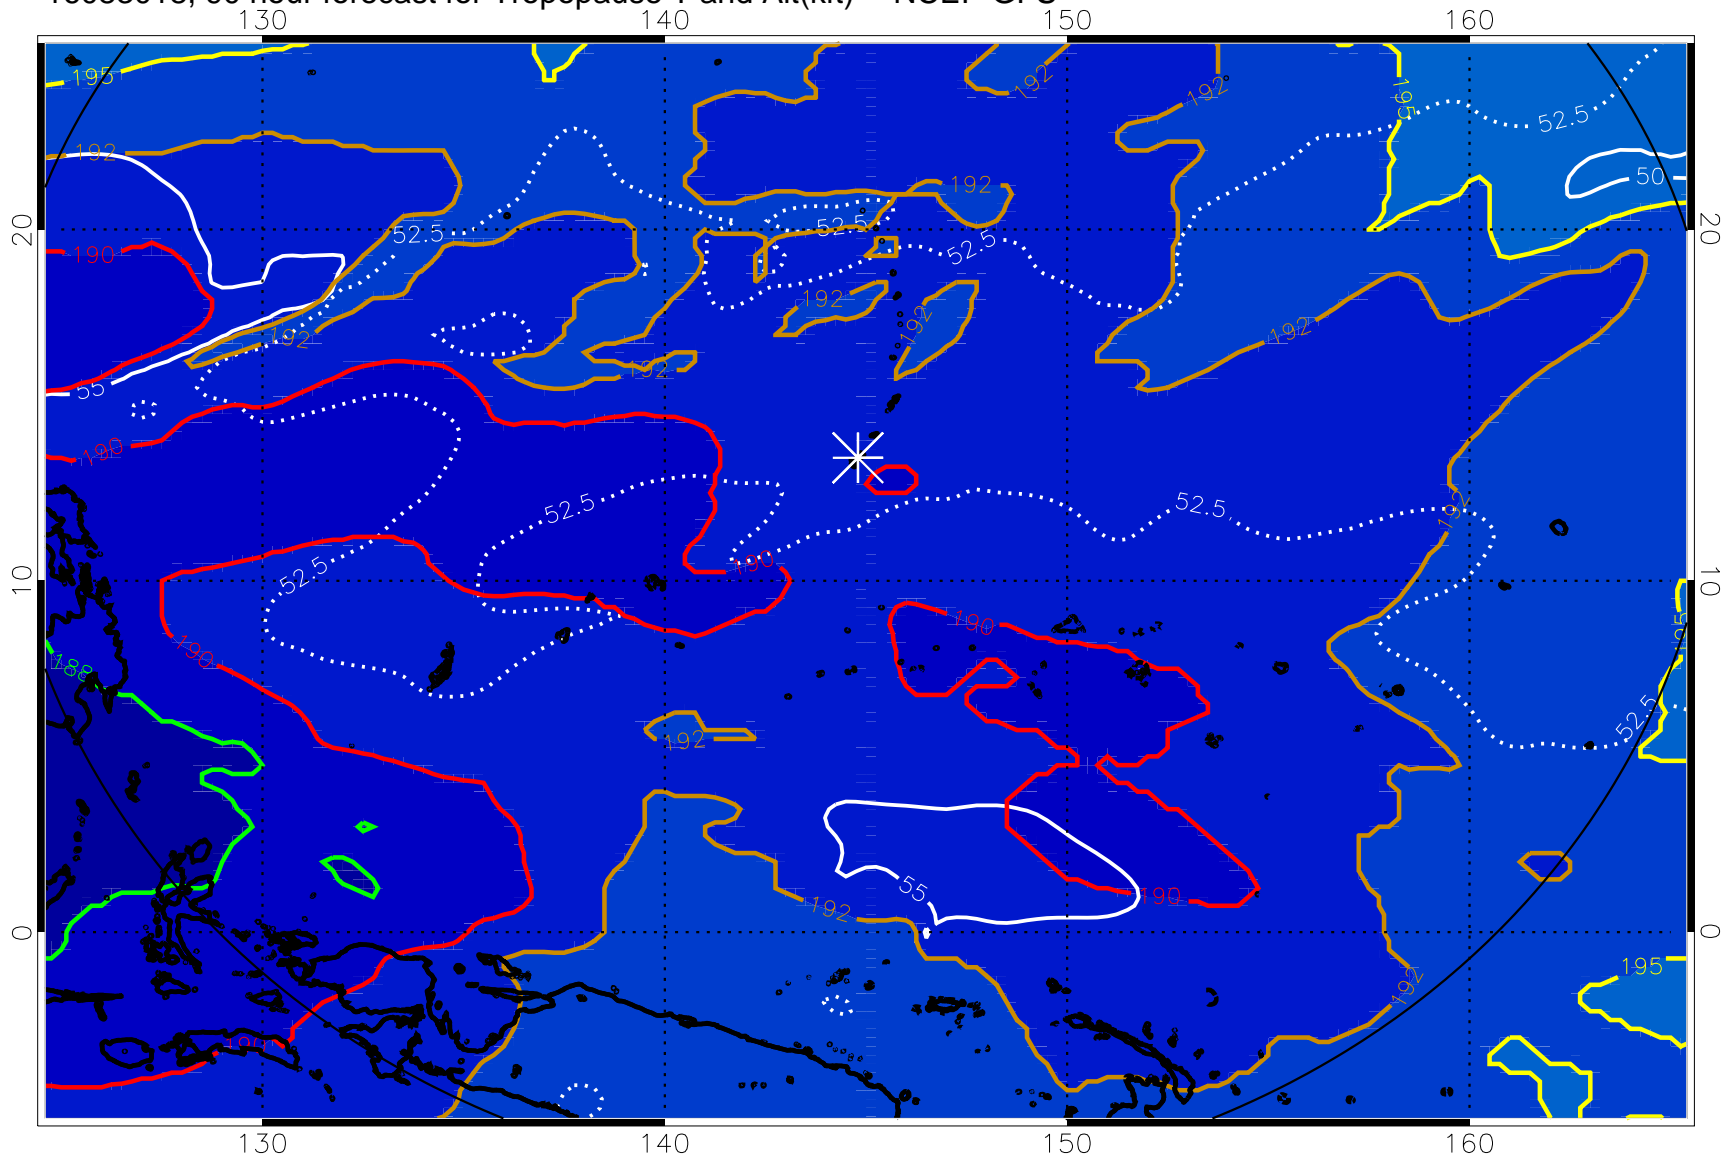

16083018, 90 hour forecast for Tropopause T and Alt(kft) -- NCEP GFS

190 200 210 220 230

Tropopause T, K

Tropopause Altitude in kft (white)

192.5K Isotherm 195K Isotherm
187.5K Isotherm 190K Isotherm