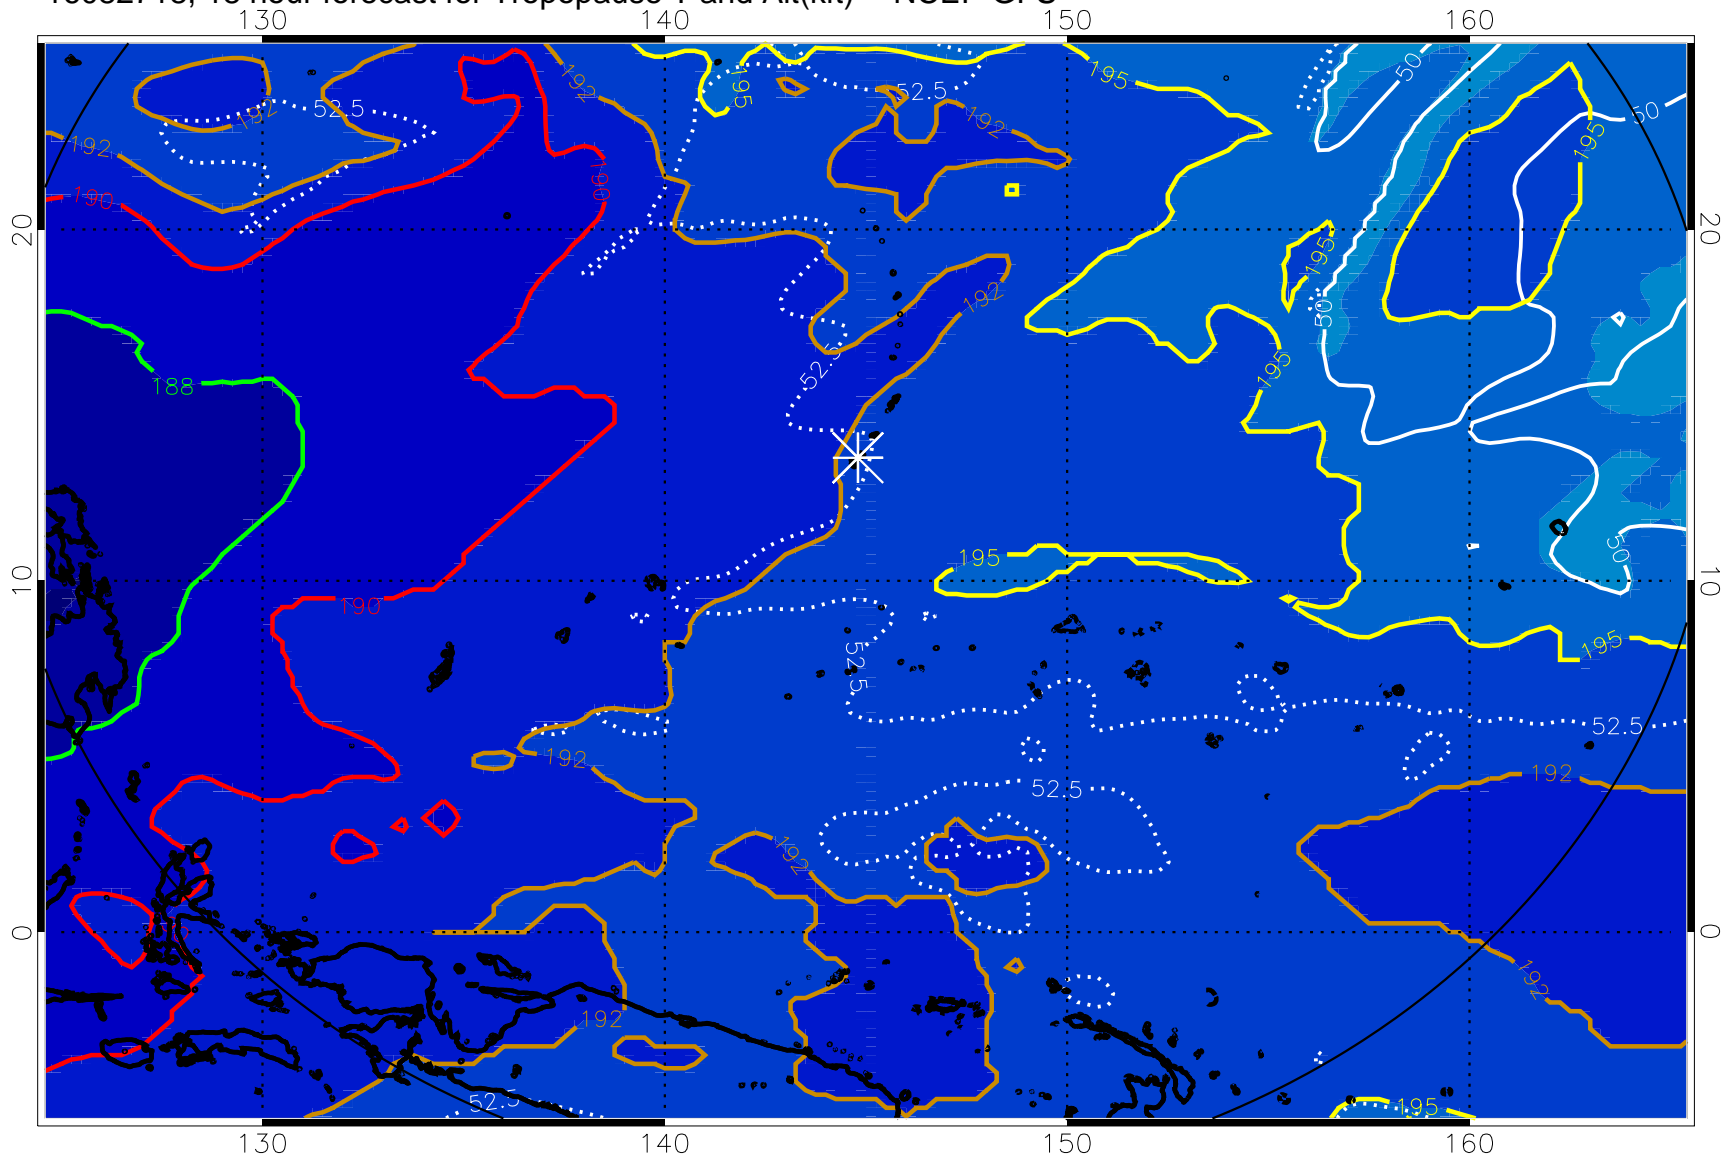

16082706, 6 hour forecast for Tropopause T and Alt(kft) -- NCEP GFS

Tropopause Altitude in kft (white)

192.5K Isotherm 195K Isotherm
187.5K Isotherm 190K Isotherm

16082712, 12 hour forecast for Tropopause T and Alt(kft) -- NCEP GFS

190 200 210 220 230

Tropopause T, K

Tropopause Altitude in kft (white)

192.5K Isotherm 195K Isotherm
187.5K Isotherm 190K Isotherm

16082718, 18 hour forecast for Tropopause T and Alt(kft) -- NCEP GFS

Tropopause Altitude in kft (white)