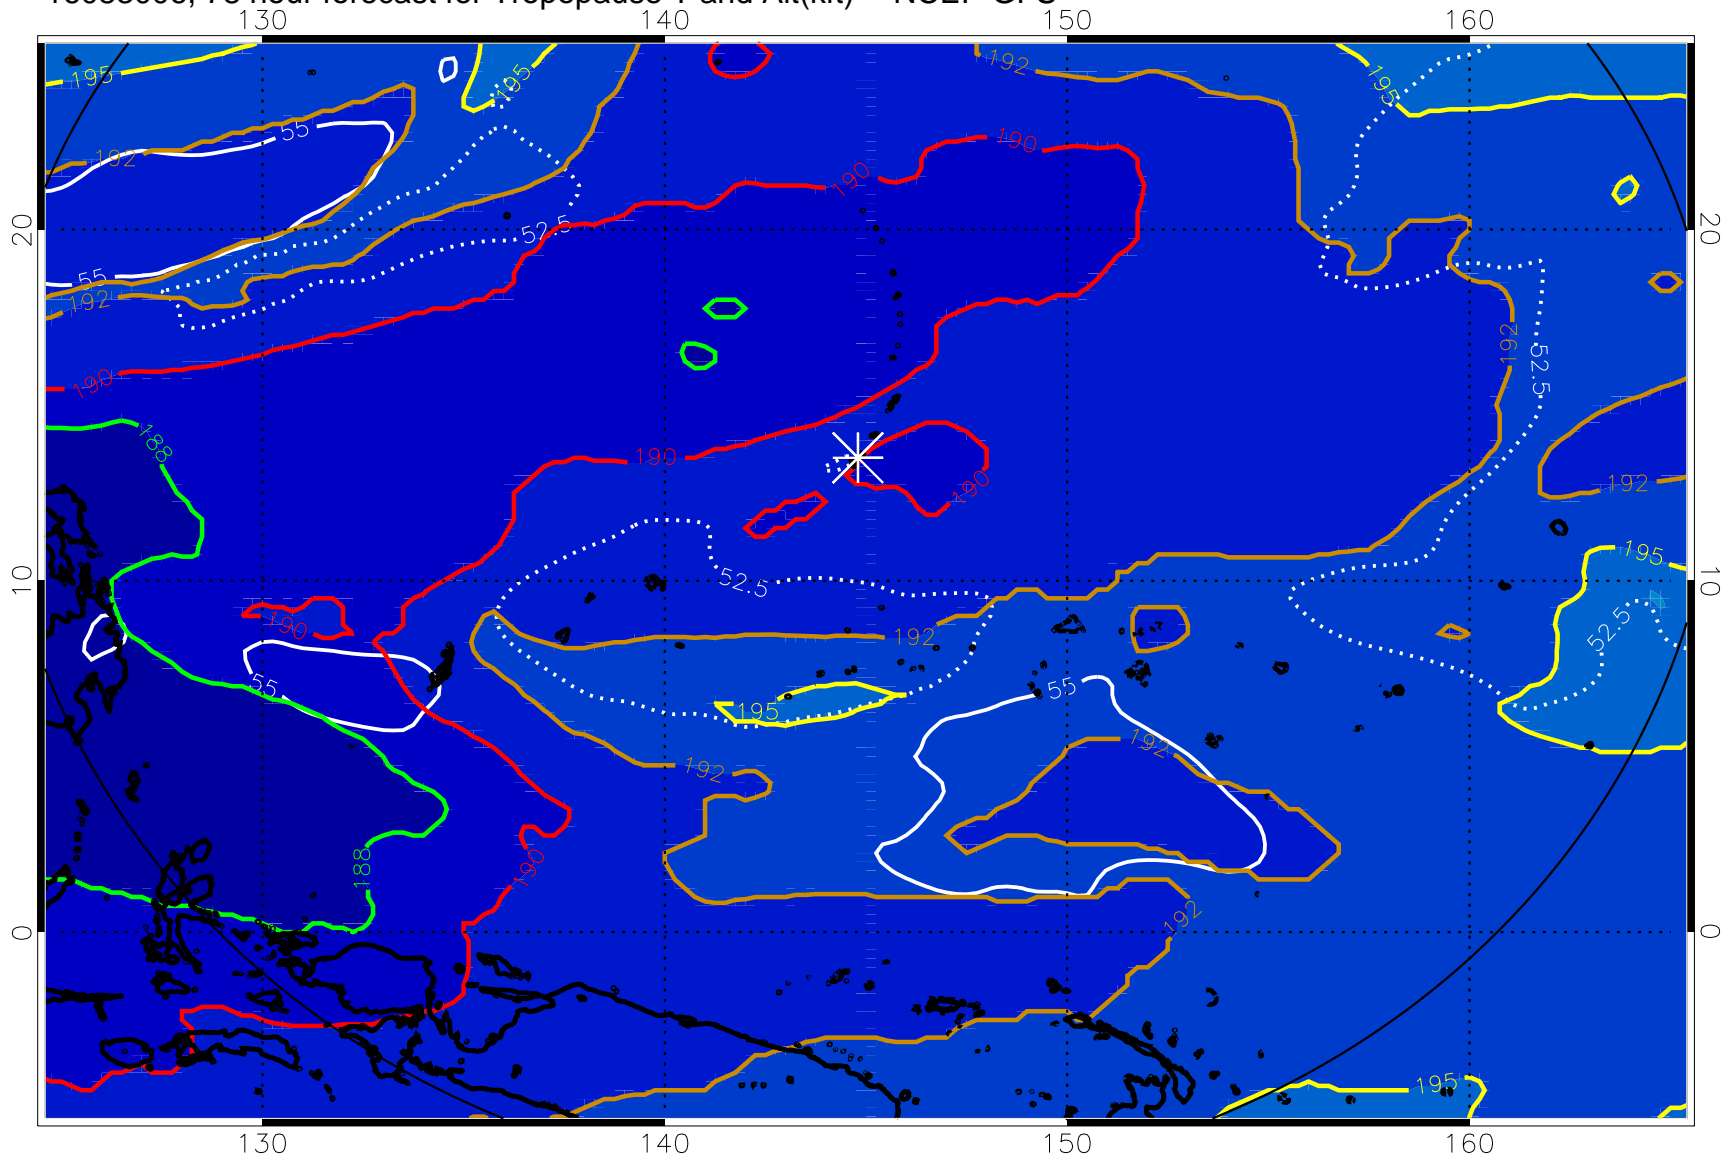

16083000, 72 hour forecast for Tropopause T and Alt(kft) -- NCEP GFS

190 200 210 220 230

Tropopause T, K

Tropopause Altitude in kft (white)

192.5K Isotherm 195K Isotherm
187.5K Isotherm 190K Isotherm

16083006, 78 hour forecast for Tropopause T and Alt(kft) -- NCEP GFS