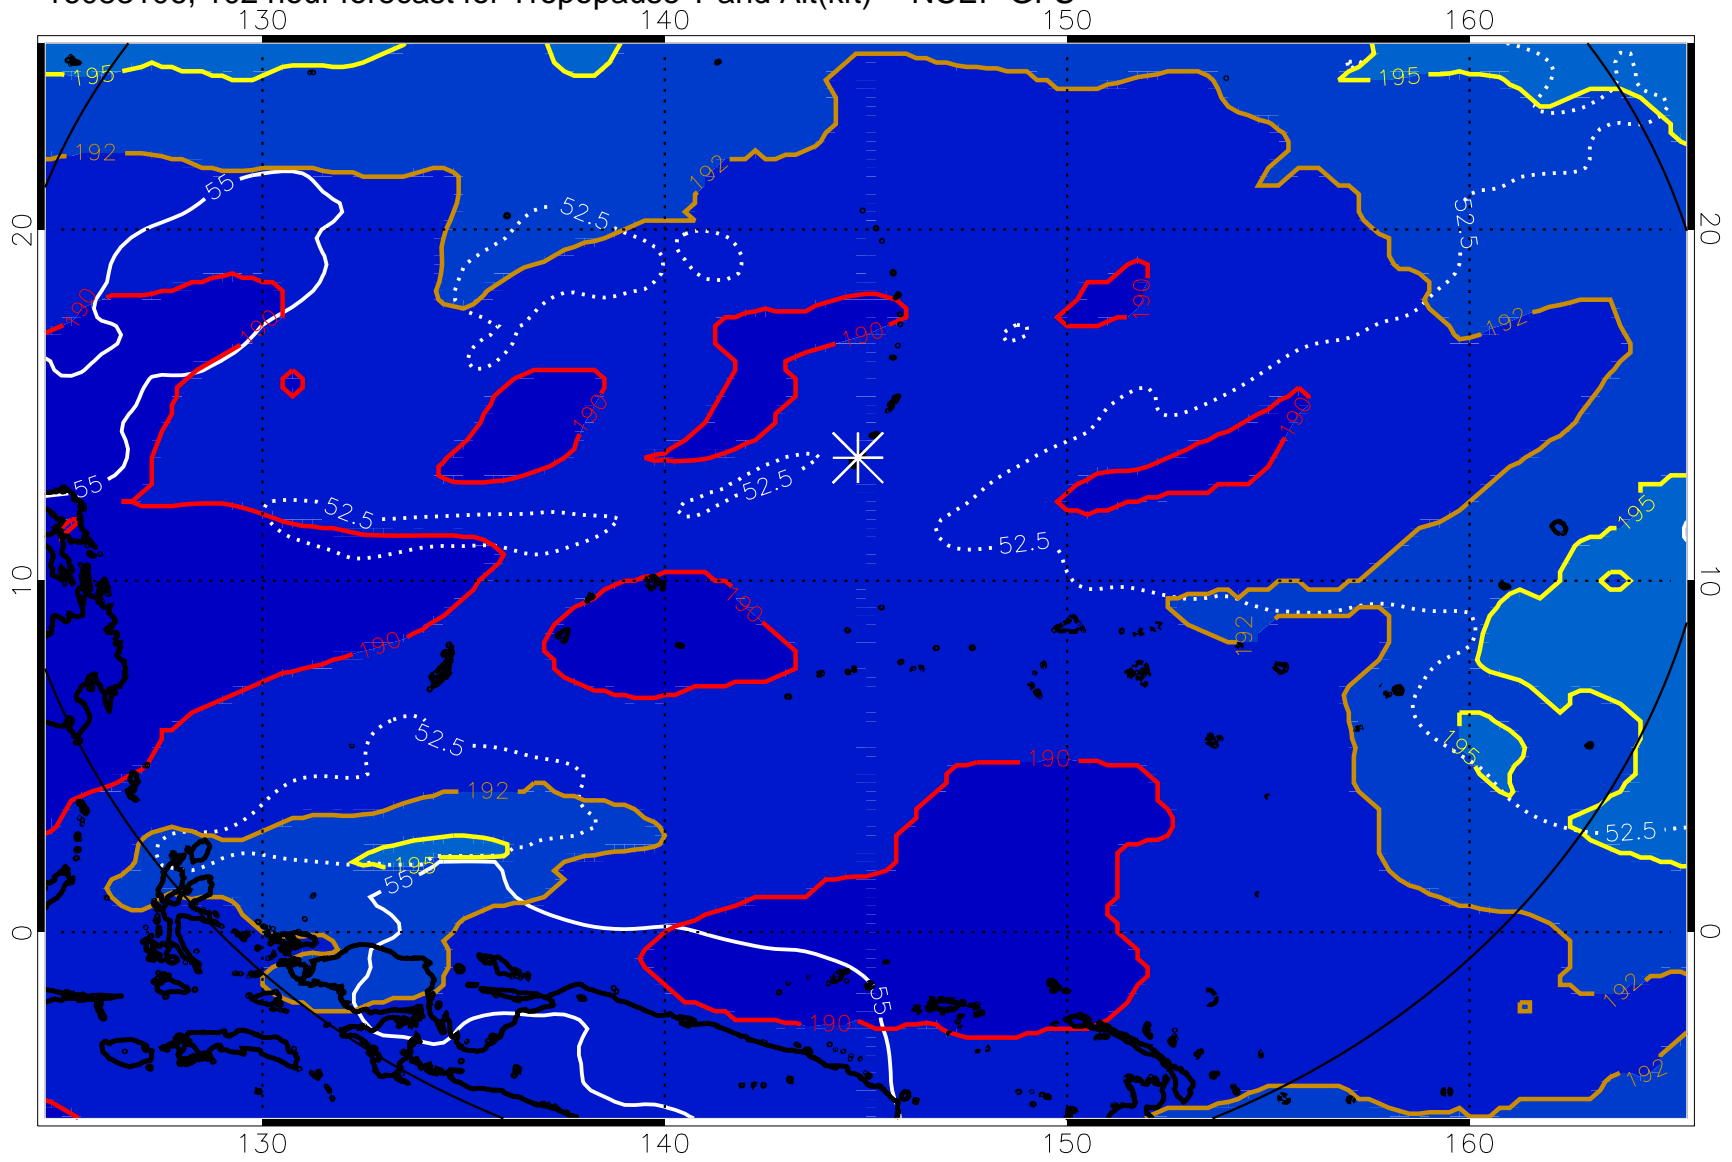

16083106, 102 hour forecast for Tropopause T and Alt(kft) -- NCEP GFS

Tropopause Altitude in kft (white)

192.5K Isotherm 195K Isotherm
187.5K Isotherm 190K Isotherm