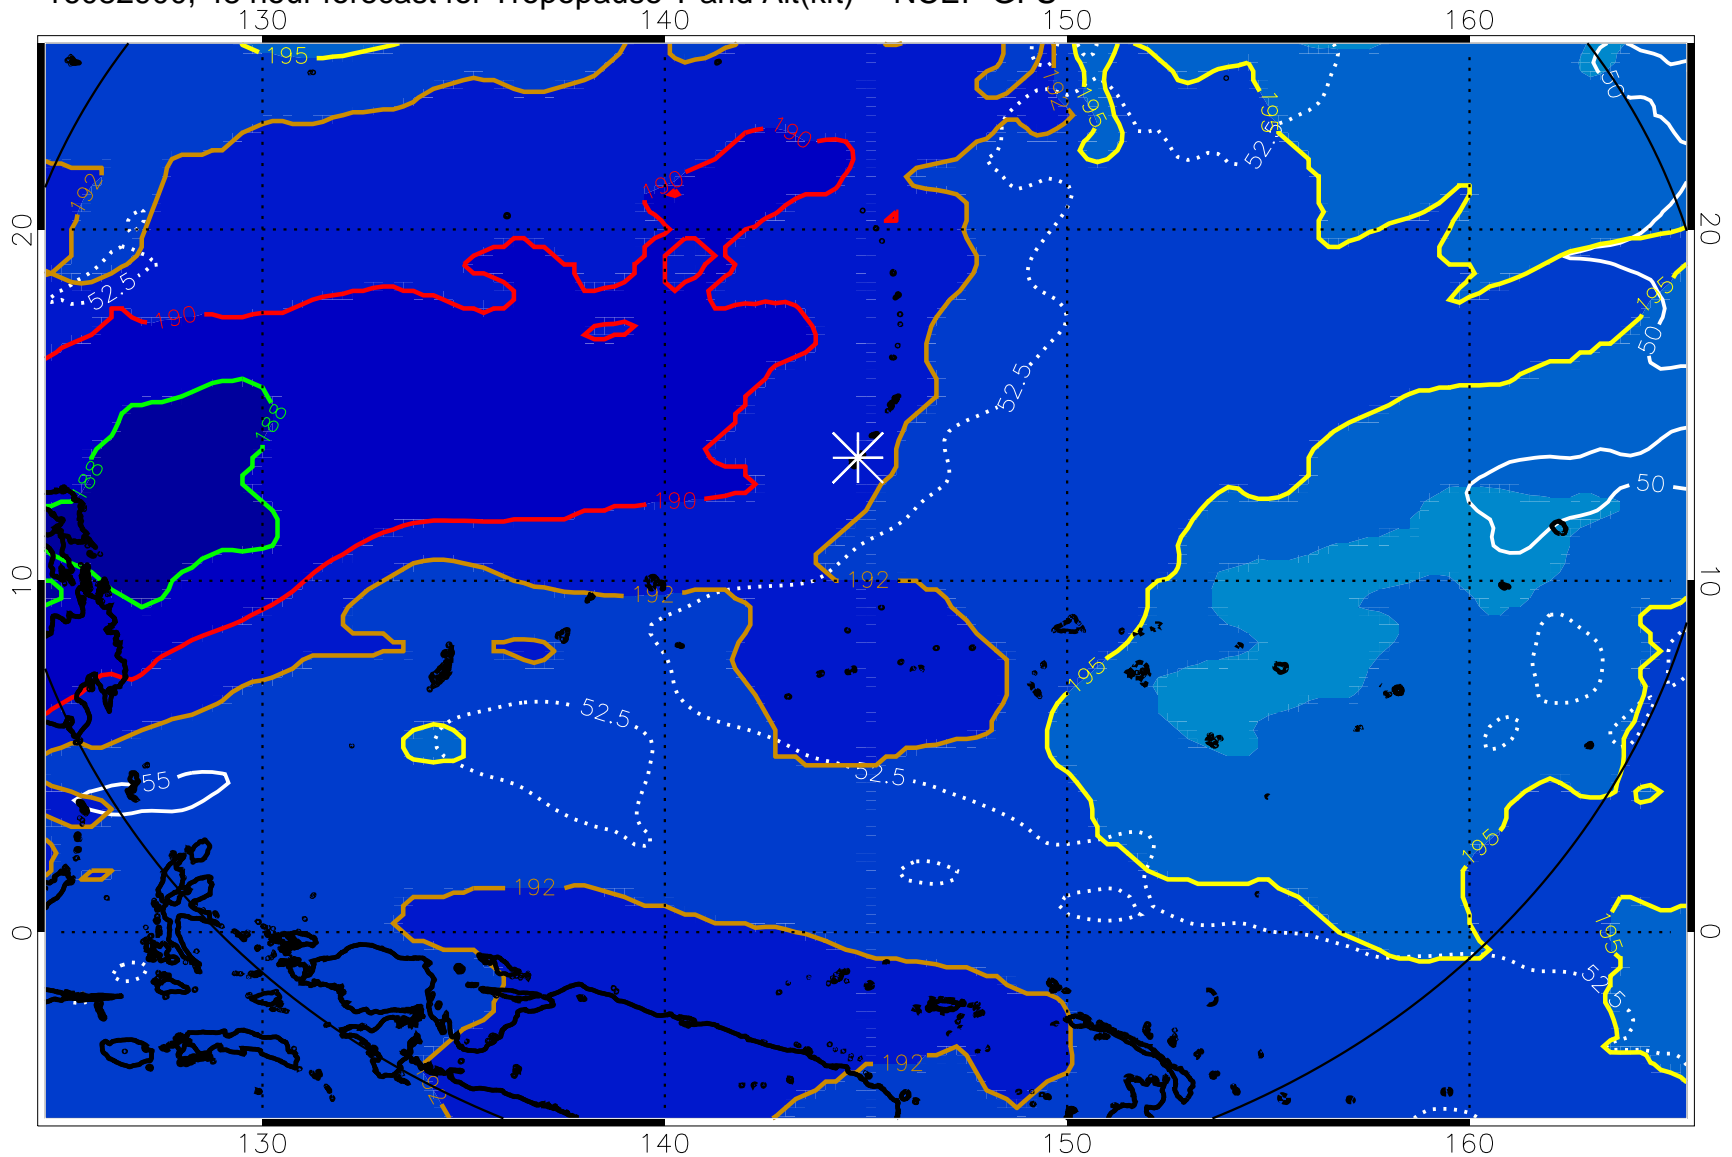

16082812, 36 hour forecast for Tropopause T and Alt(kft) -- NCEP GFS

190 200 210 220 230

Tropopause T, K

Tropopause Altitude in kft (white)

192.5K Isotherm 195K Isotherm

187.5K Isotherm 190K Isotherm

16082900, 48 hour forecast for Tropopause T and Alt(kft) -- NCEP GFS