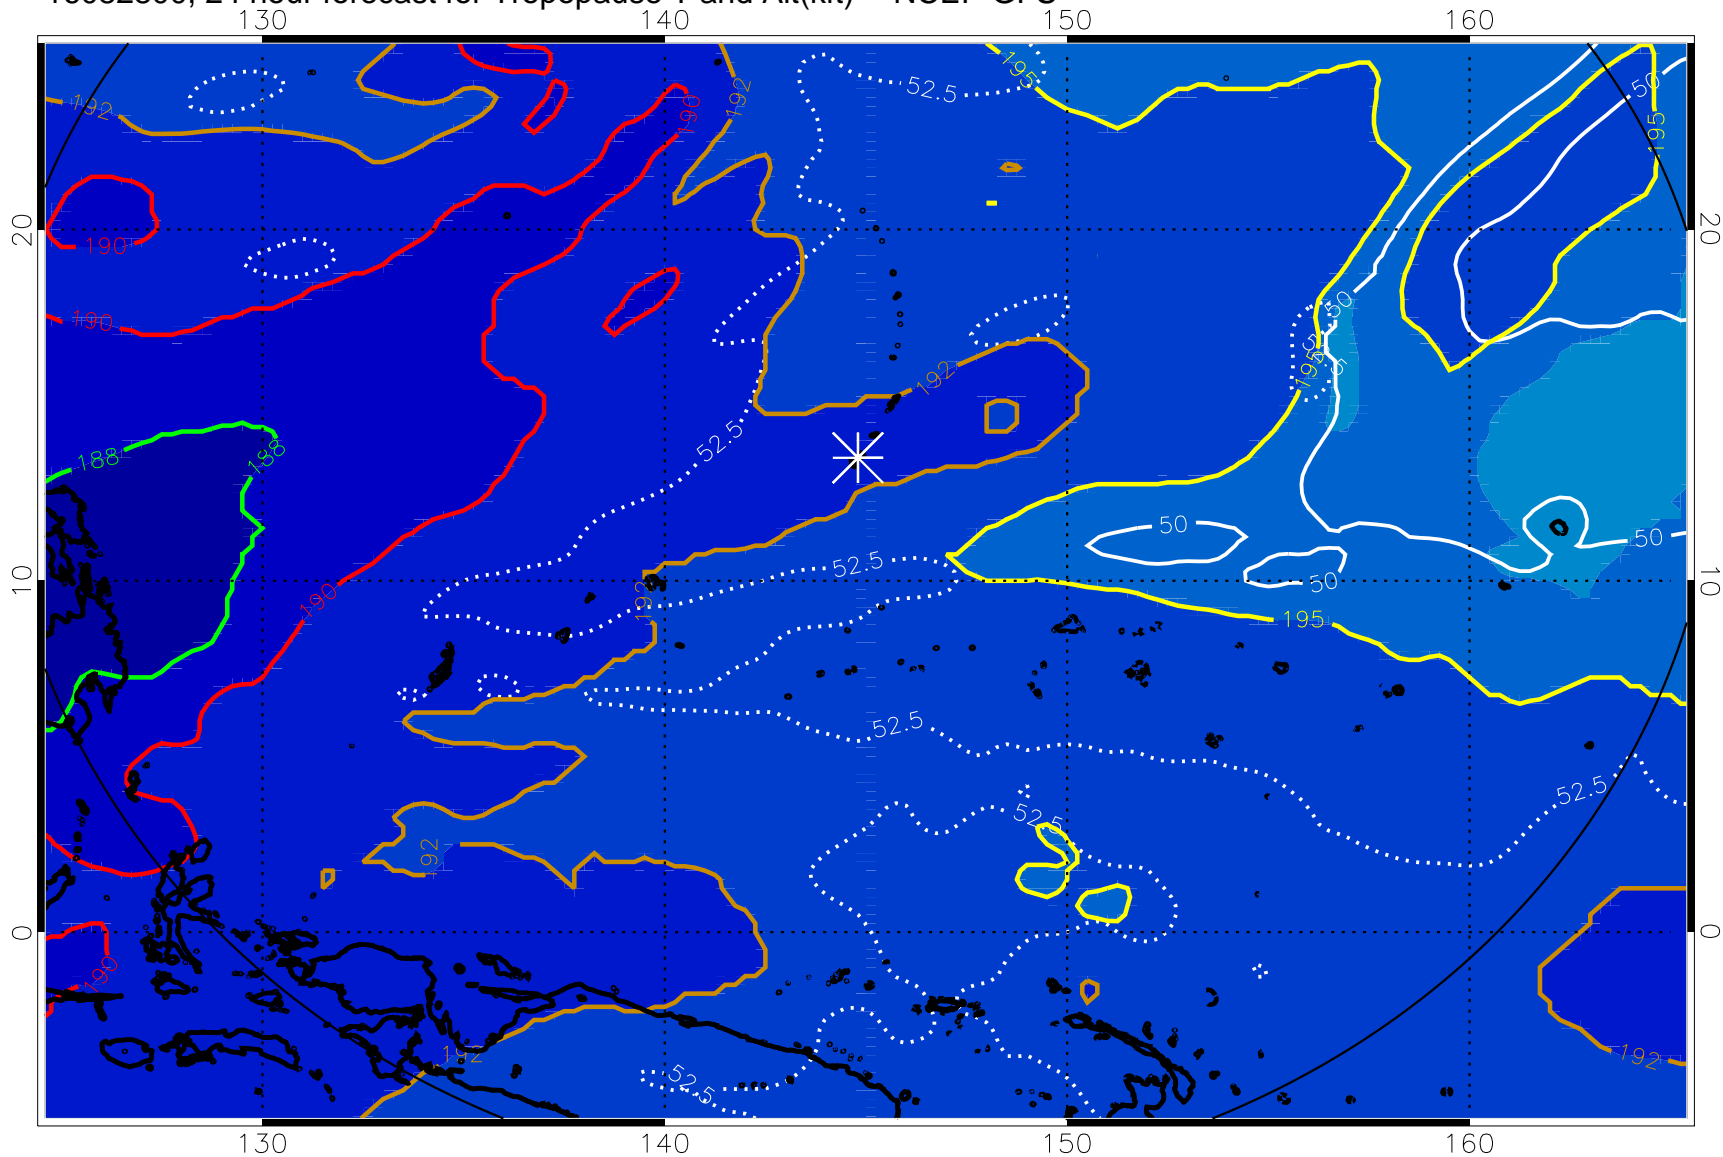

190 200 210 220 230

Tropopause T, K

Tropopause Altitude in kft (white)

192.5K Isotherm 195K Isotherm
187.5K Isotherm 190K Isotherm

16082718, 18 hour forecast for Tropopause T and Alt(kft) -- NCEP GFS

Tropopause Altitude in kft (white)

192.5K Isotherm 195K Isotherm
187.5K Isotherm 190K Isotherm

16082800, 24 hour forecast for Tropopause T and Alt(kft) -- NCEP GFS

190 200 210 220 230

Tropopause T, K

Tropopause Altitude in kft (white)

192.5K Isotherm 195K Isotherm