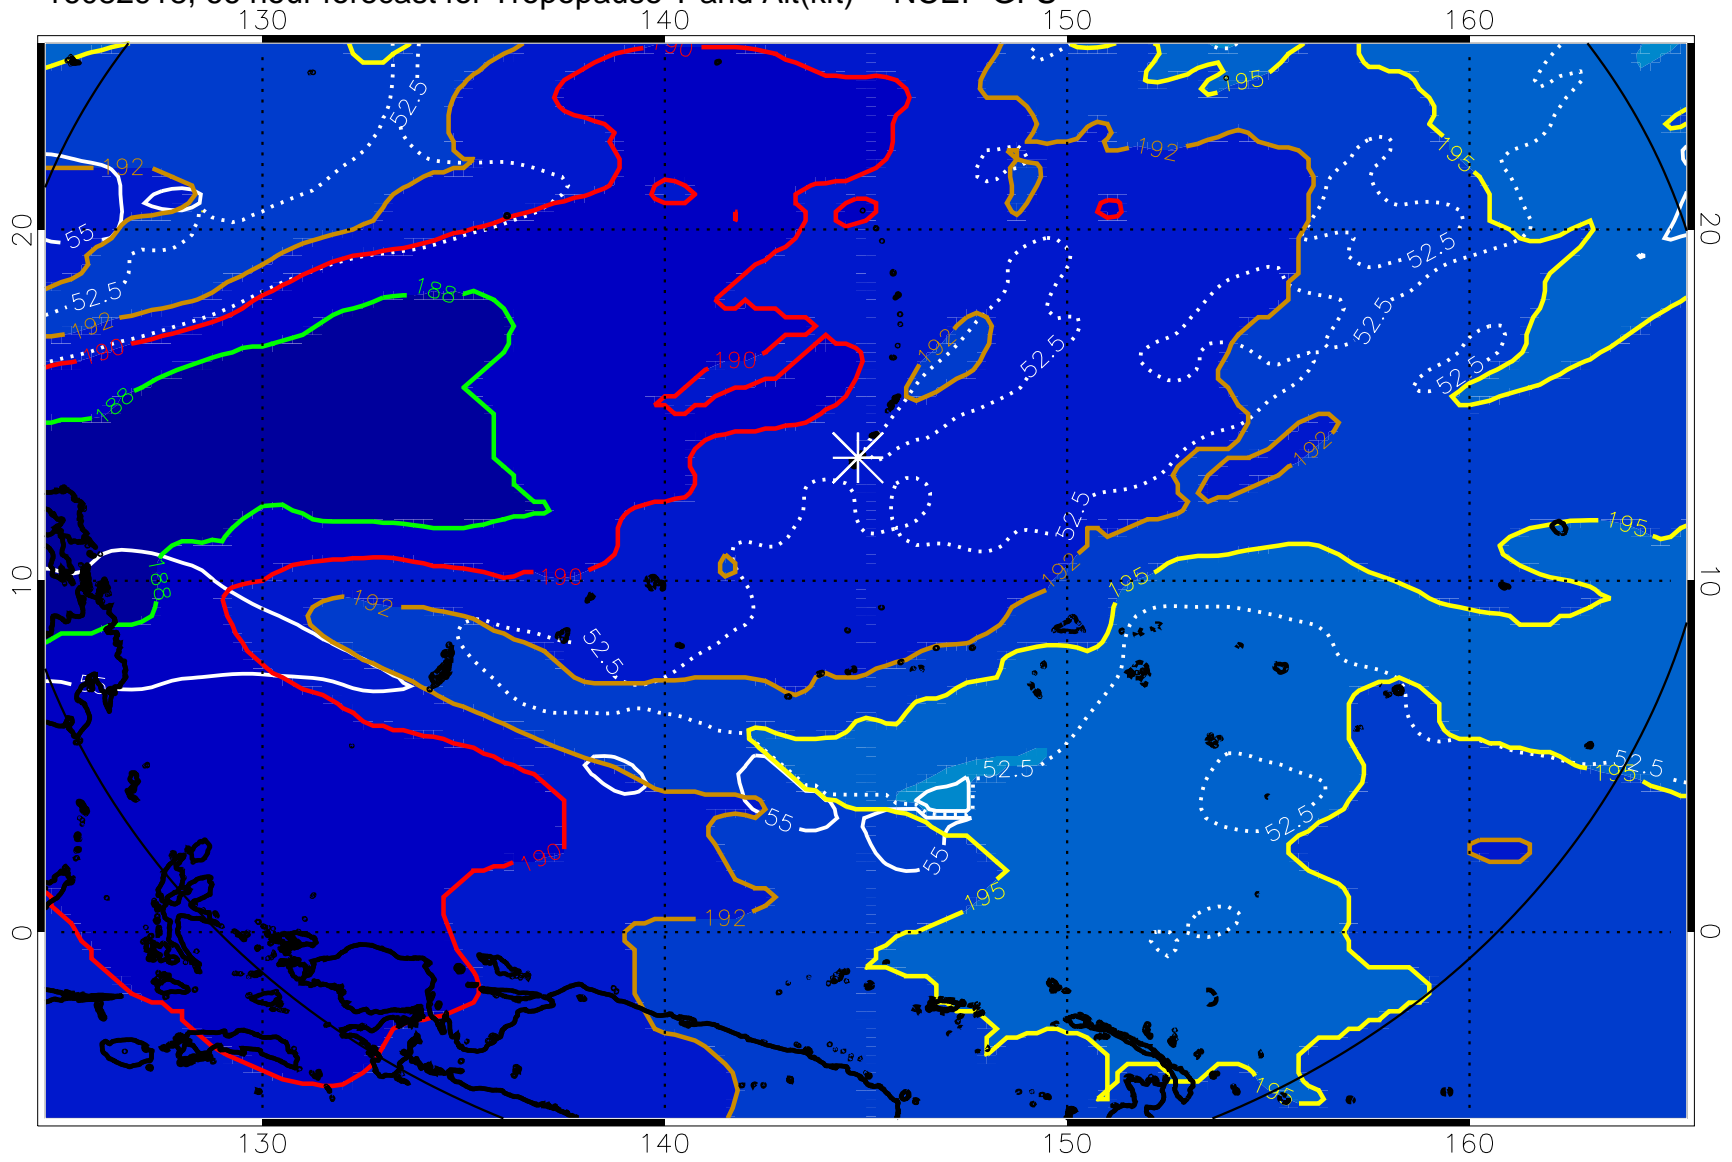

16082918, 66 hour forecast for Tropopause T and Alt(kft) -- NCEP GFS

Tropopause Altitude in kft (white)

192.5K Isotherm 195K Isotherm
187.5K Isotherm 190K Isotherm