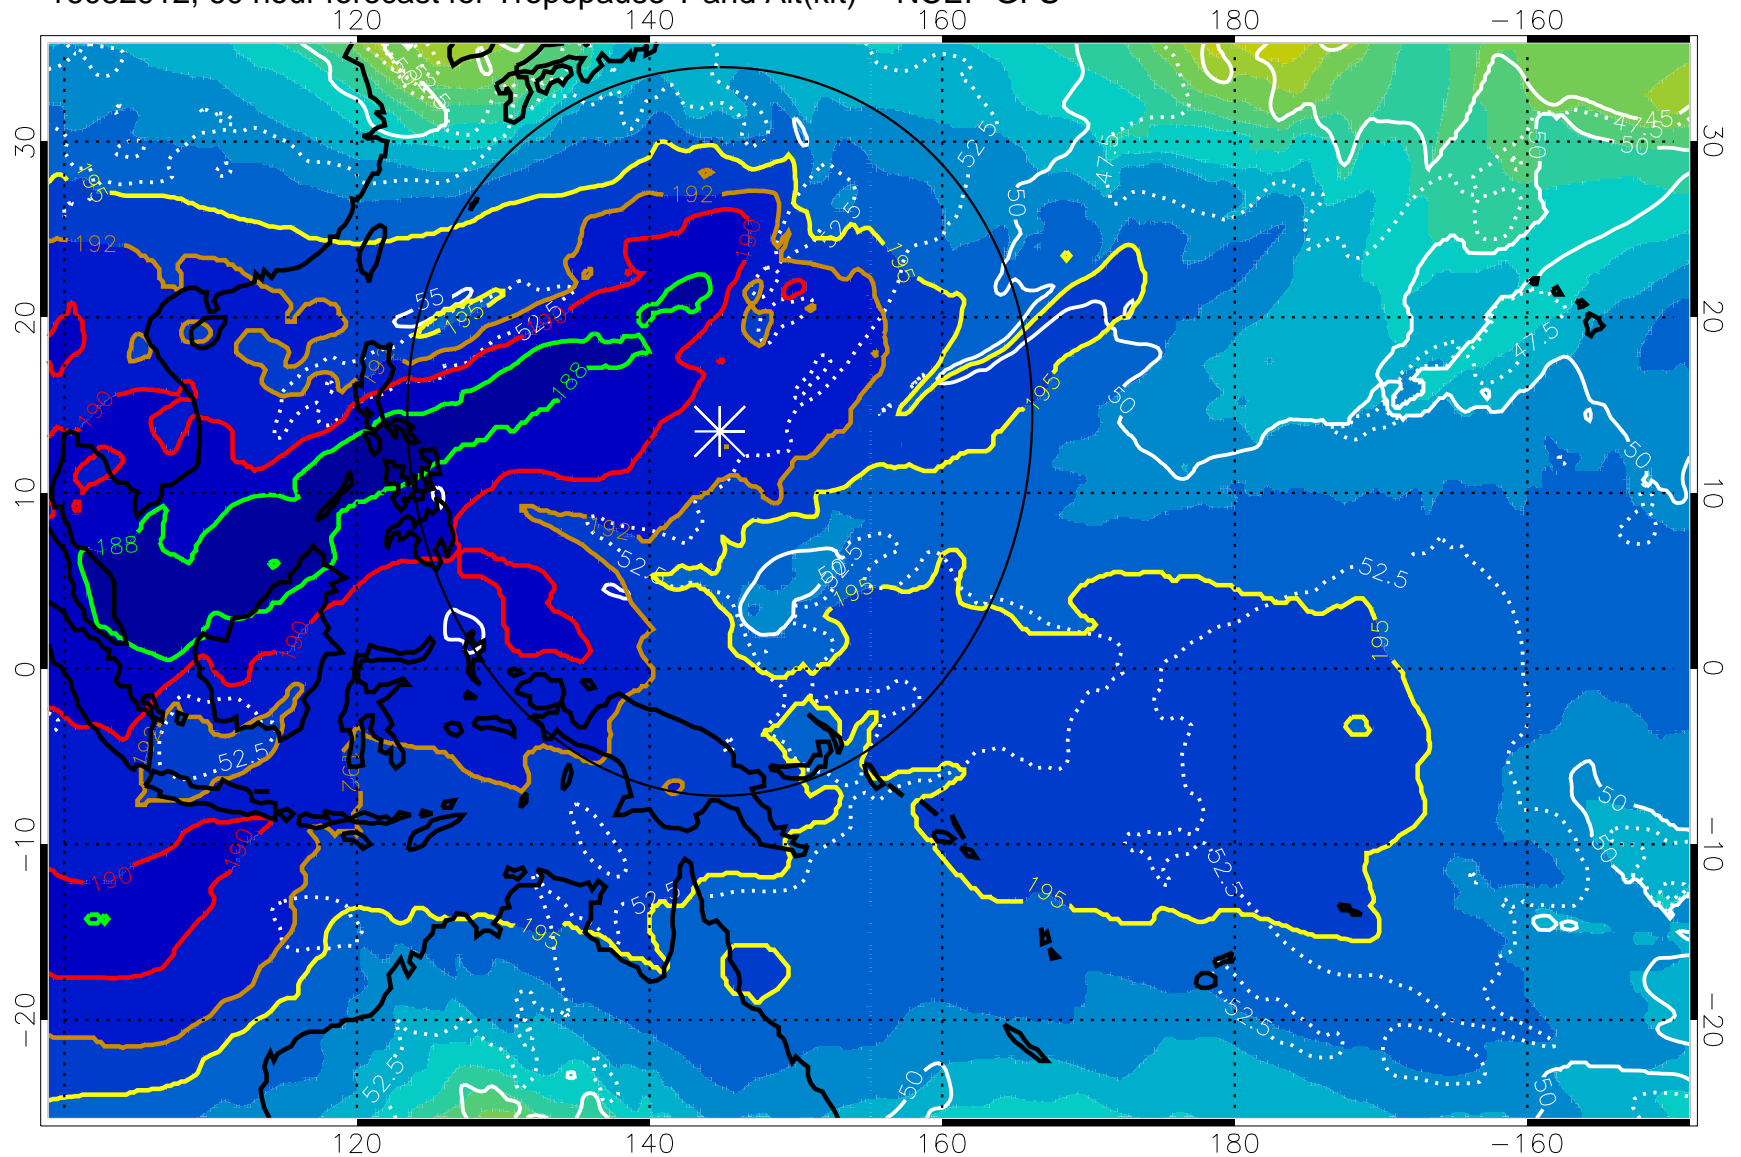

16082912, 60 hour forecast for Tropopause T and Alt(kft) -- NCEP GFS

190 200 210 220 230

Tropopause T, K

Tropopause Altitude in kft (white)

192.5K Isotherm 195K Isotherm
187.5K Isotherm 190K Isotherm

Range ring of 2304 km