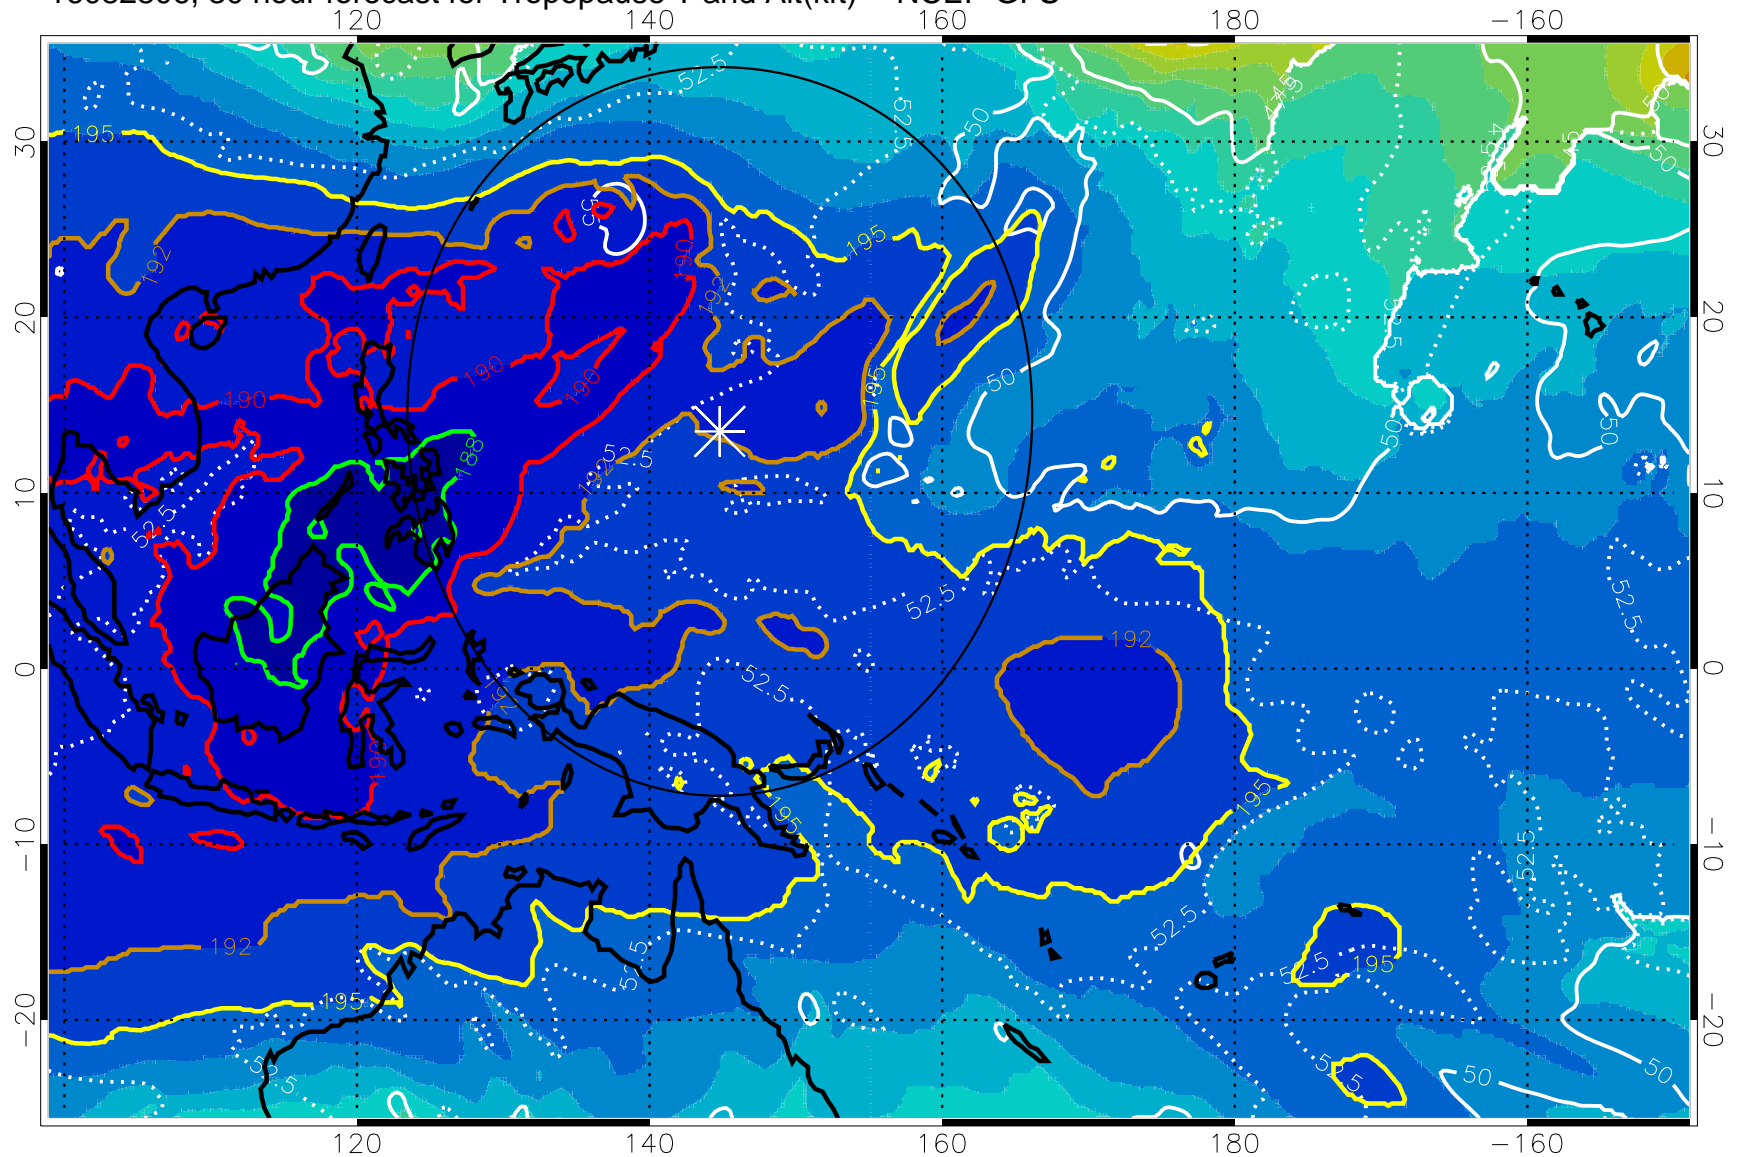

16082806, 30 hour forecast for Tropopause T and Alt(kft) -- NCEP GFS

190 200 210 220 230

Tropopause T, K

Tropopause Altitude in kft (white)

192.5K Isotherm 195K Isotherm

187.5K Isotherm 190K Isotherm

Range ring of 2304 km