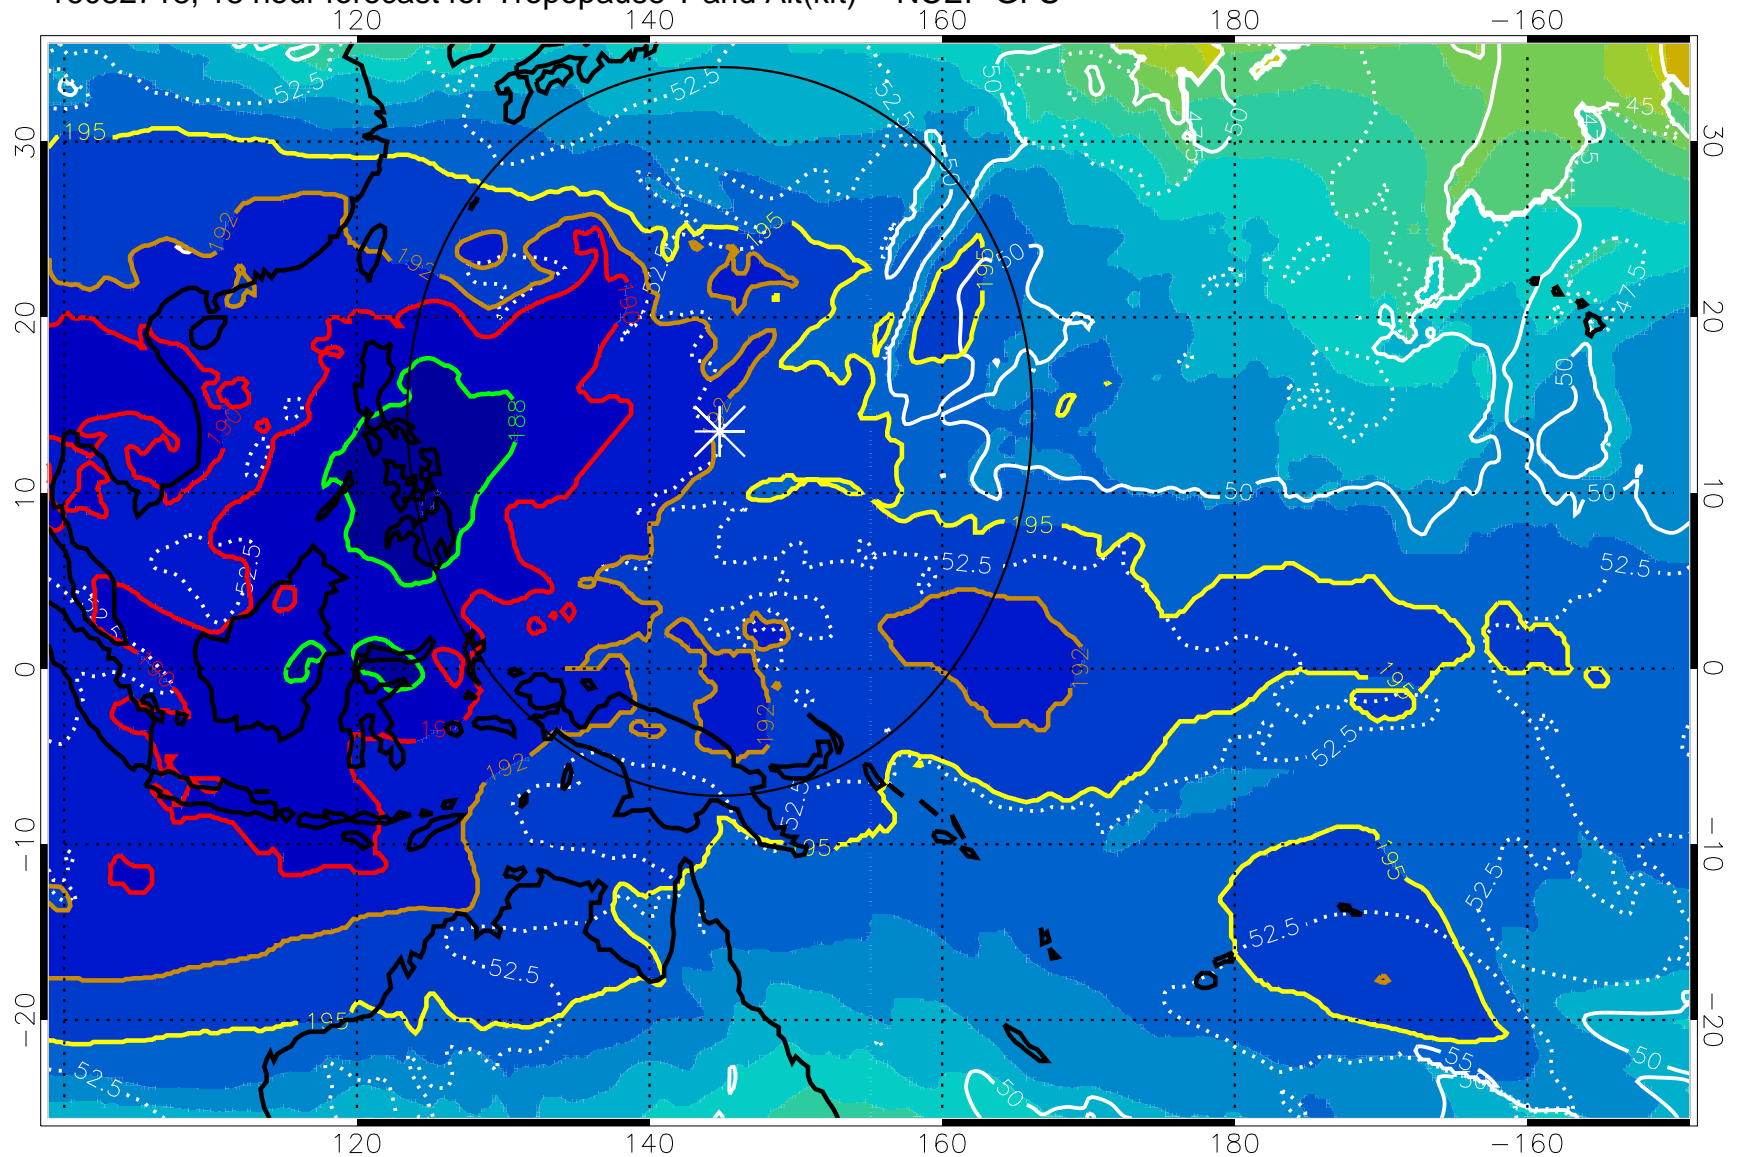

16082718, 18 hour forecast for Tropopause T and Alt(kft) -- NCEP GFS

190 200 210 220 230

Tropopause T, K

Tropopause Altitude in kft (white)

192.5K Isotherm 195K Isotherm

187.5K Isotherm 190K Isotherm

Range ring of 2304 km