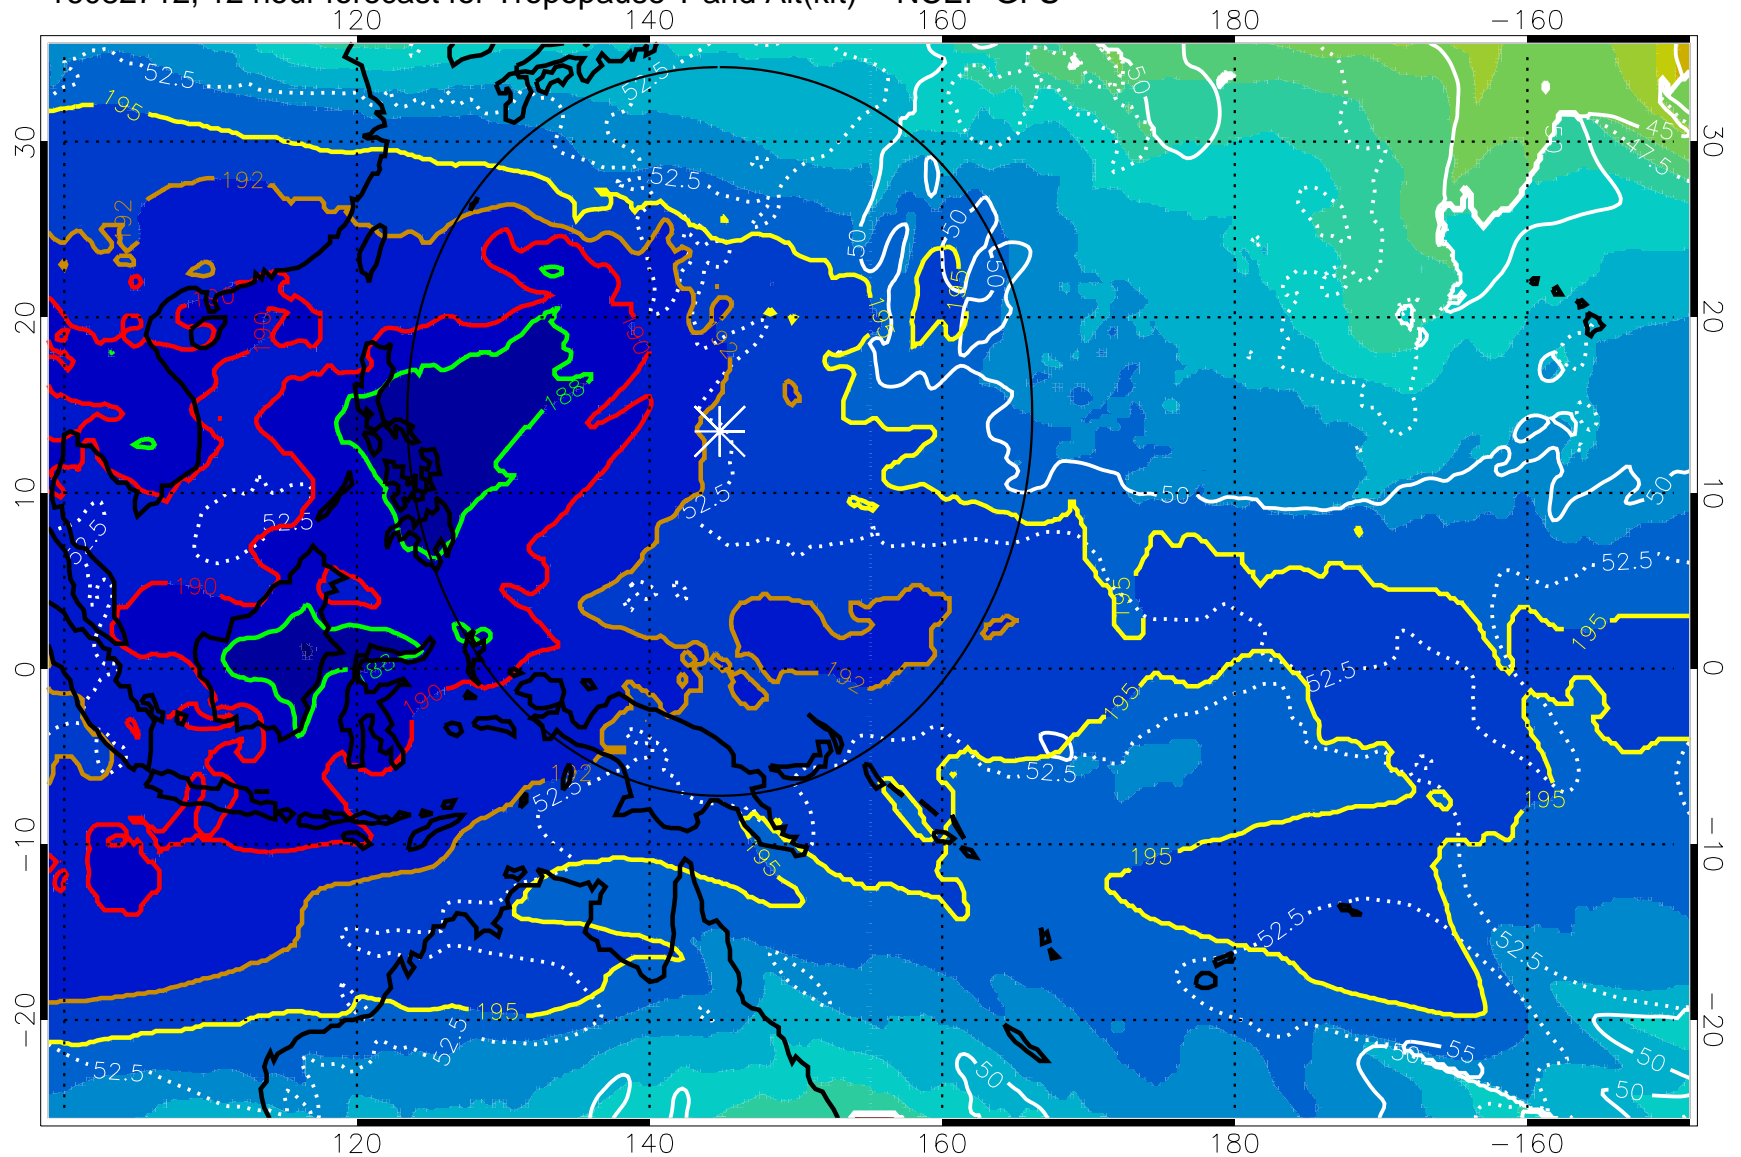

16082712, 12 hour forecast for Tropopause T and Alt(kft) -- NCEP GFS

190 200 210 220 230
Tropopause T, K

Tropopause Altitude in kft (white)

192.5K Isotherm 195K Isotherm
187.5K Isotherm 190K Isotherm

Range ring of 2304 km