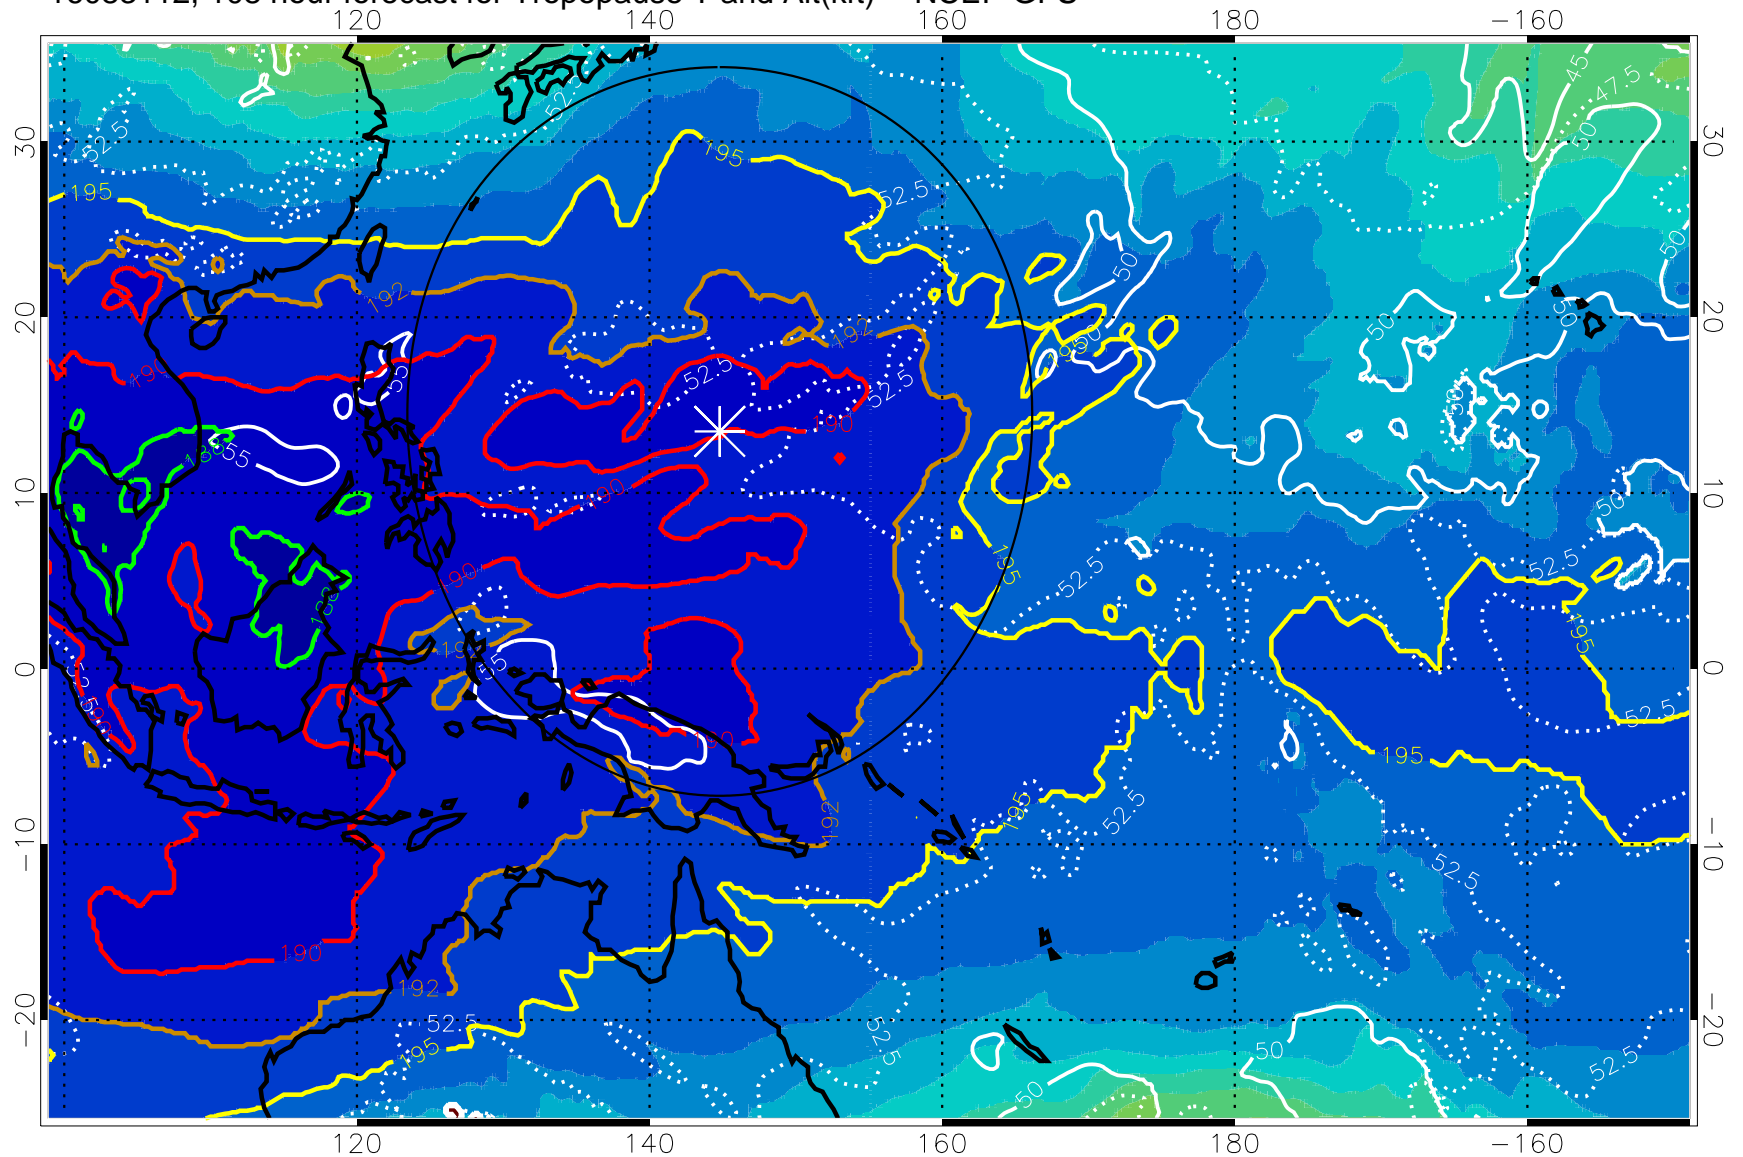

16083112, 108 hour forecast for Tropopause T and Alt(kft) -- NCEP GFS

190 200 210 220 230

Tropopause T, K

Tropopause Altitude in kft (white)

192.5K Isotherm 195K Isotherm

187.5K Isotherm 190K Isotherm

Range ring of 2304 km