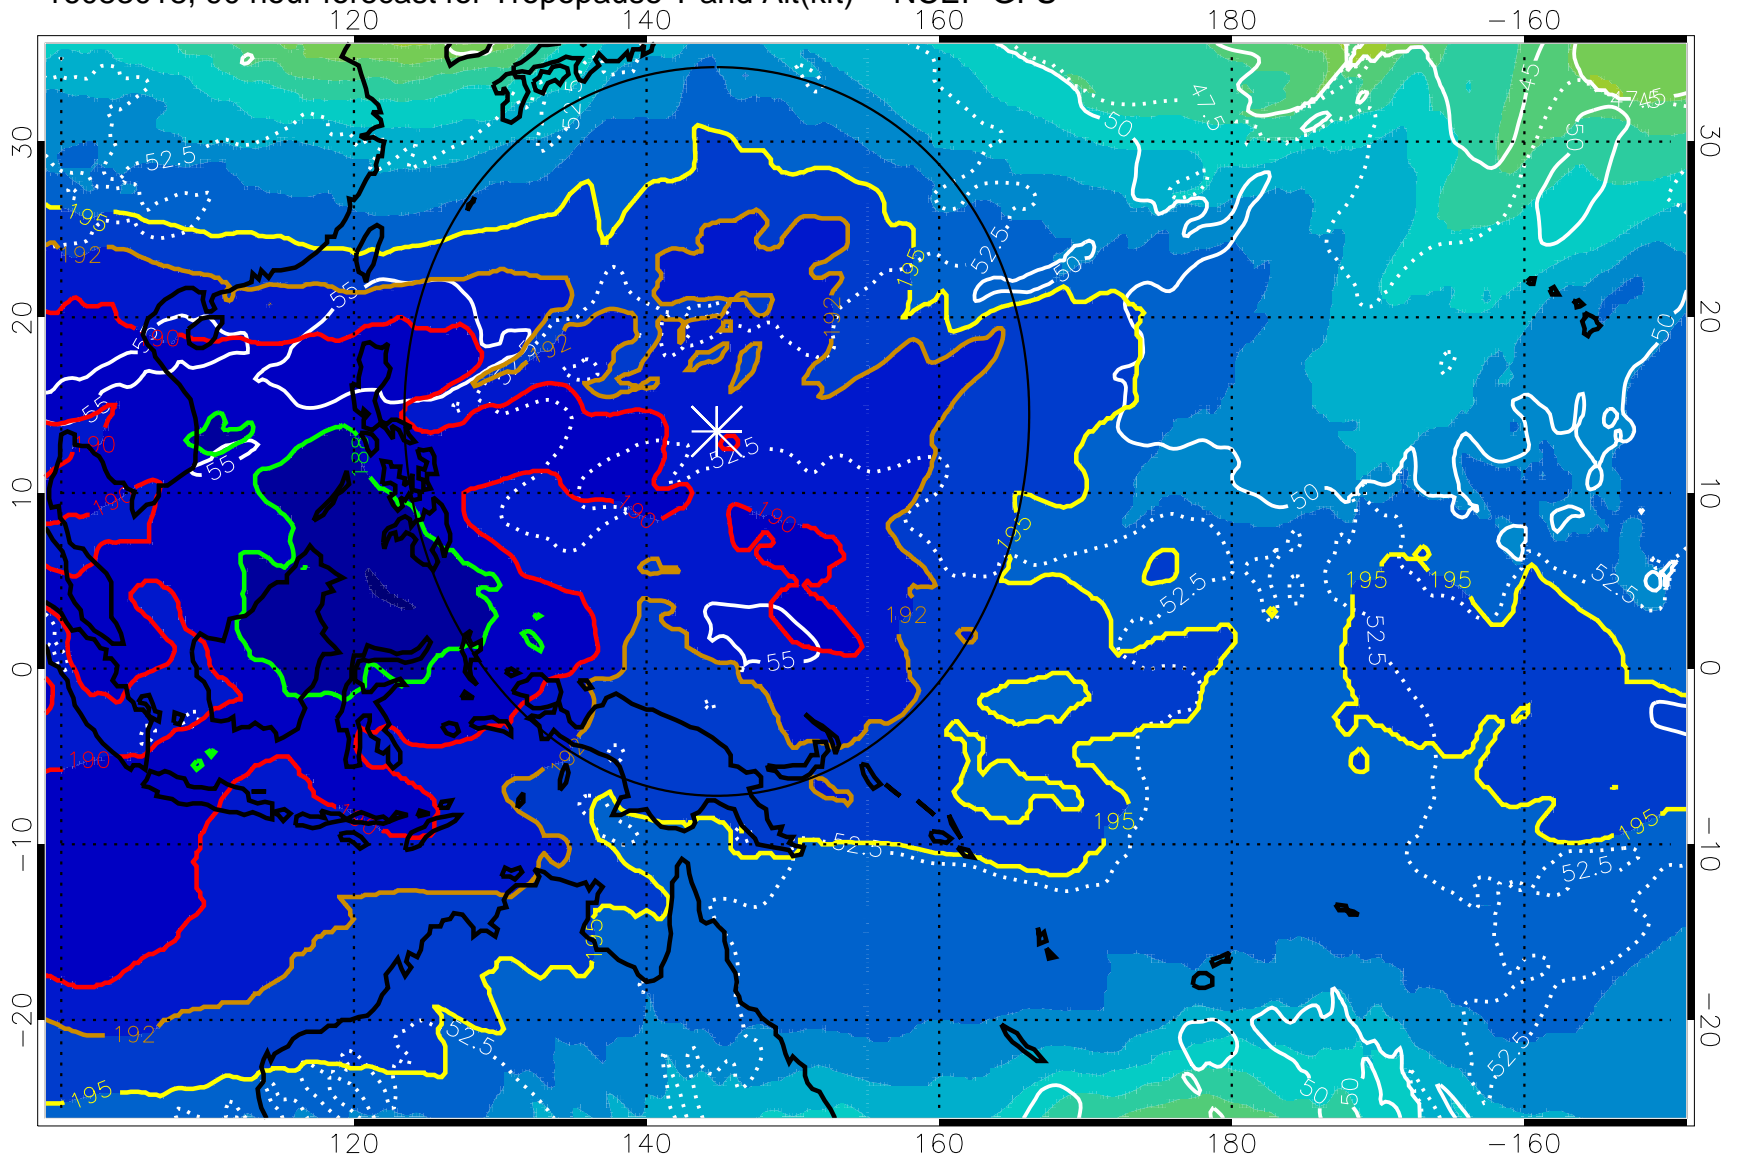

Range ring of 2304 km

16083012, 84 hour forecast for Tropopause T and Alt(kft) -- NCEP GFS

190 200 210 220 230

Tropopause T, K

Tropopause Altitude in kft (white)

192.5K Isotherm 195K Isotherm

187.5K Isotherm 190K Isotherm

Range ring of 2304 km

16083018, 90 hour forecast for Tropopause T and Alt(kft) -- NCEP GFS

190 200 210 220 230  
Tropopause T, K

Tropopause Altitude in kft (white)

192.5K Isotherm 195K Isotherm  
187.5K Isotherm 190K Isotherm