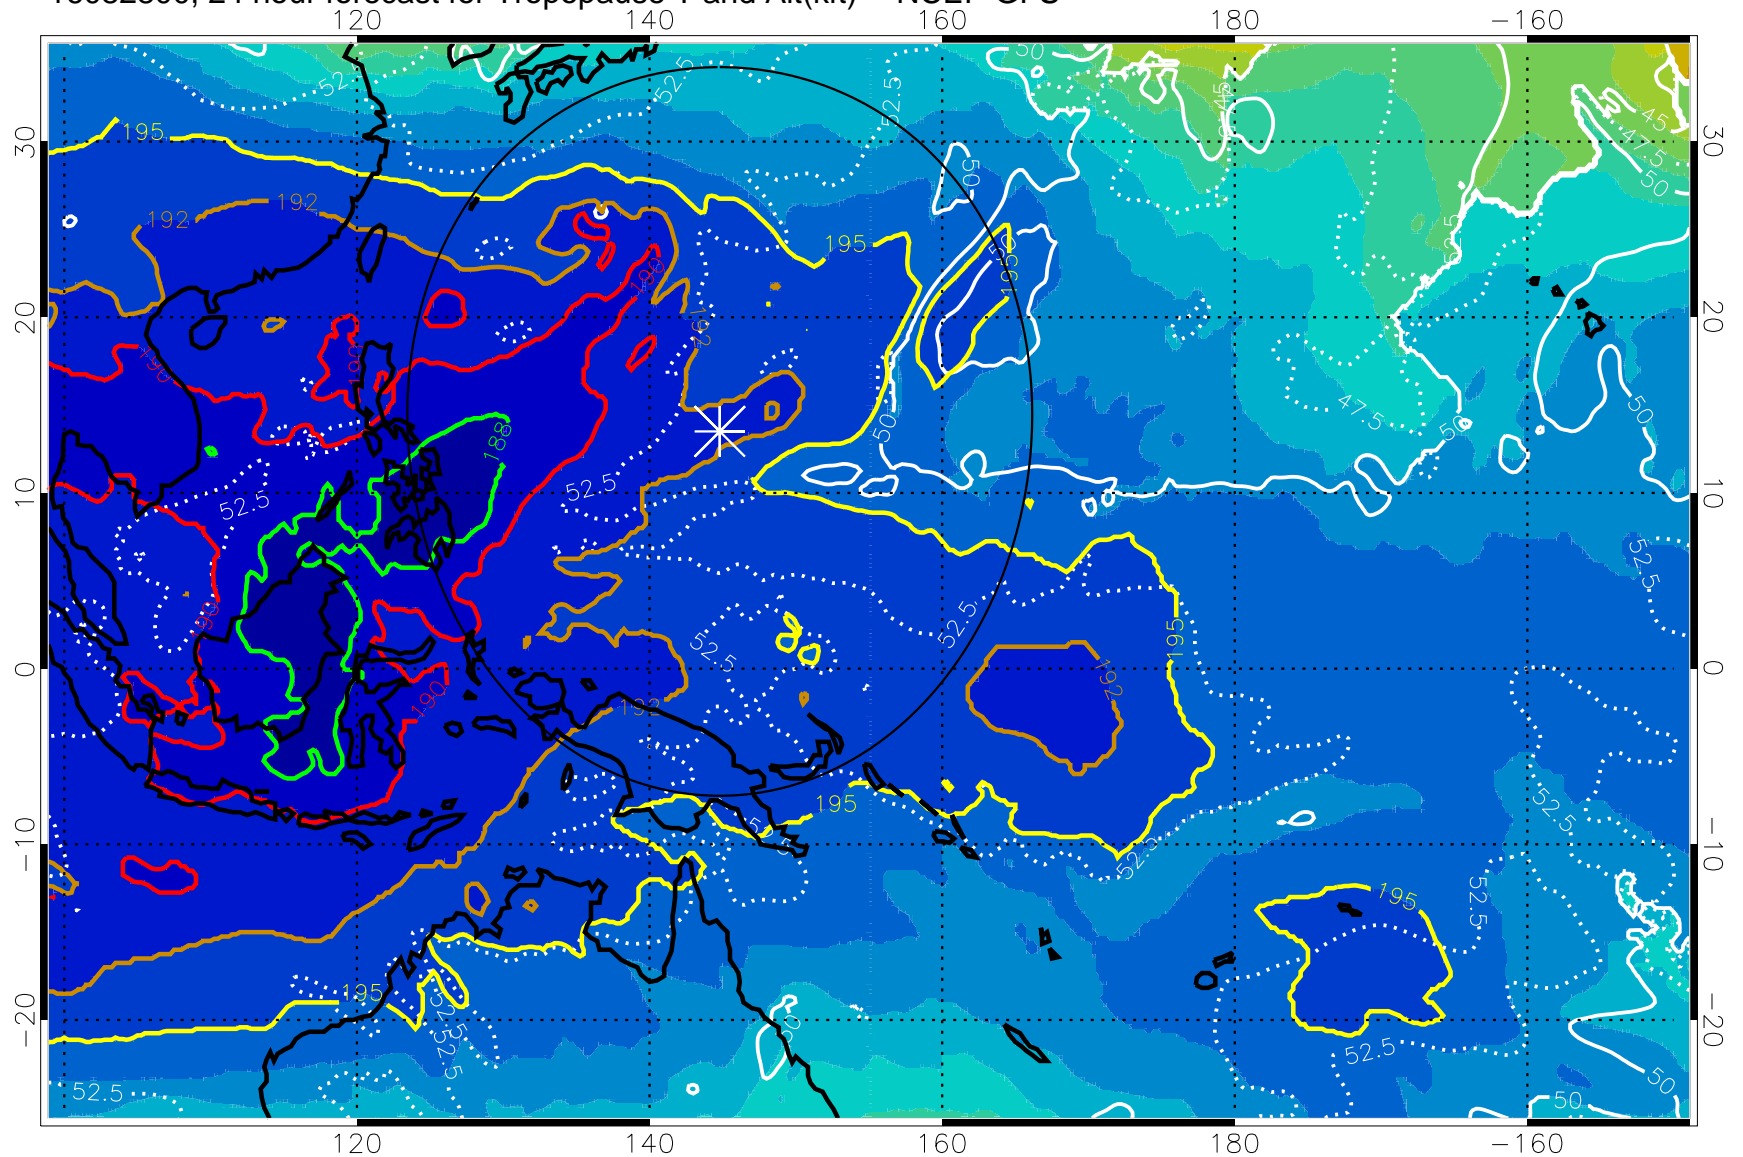

16082800, 24 hour forecast for Tropopause T and Alt(kft) -- NCEP GFS

190   200   210   220   230
Tropopause T, K

Tropopause Altitude in kft (white)

192.5K Isotherm   195K Isotherm
187.5K Isotherm   190K Isotherm

Range ring of 2304 km