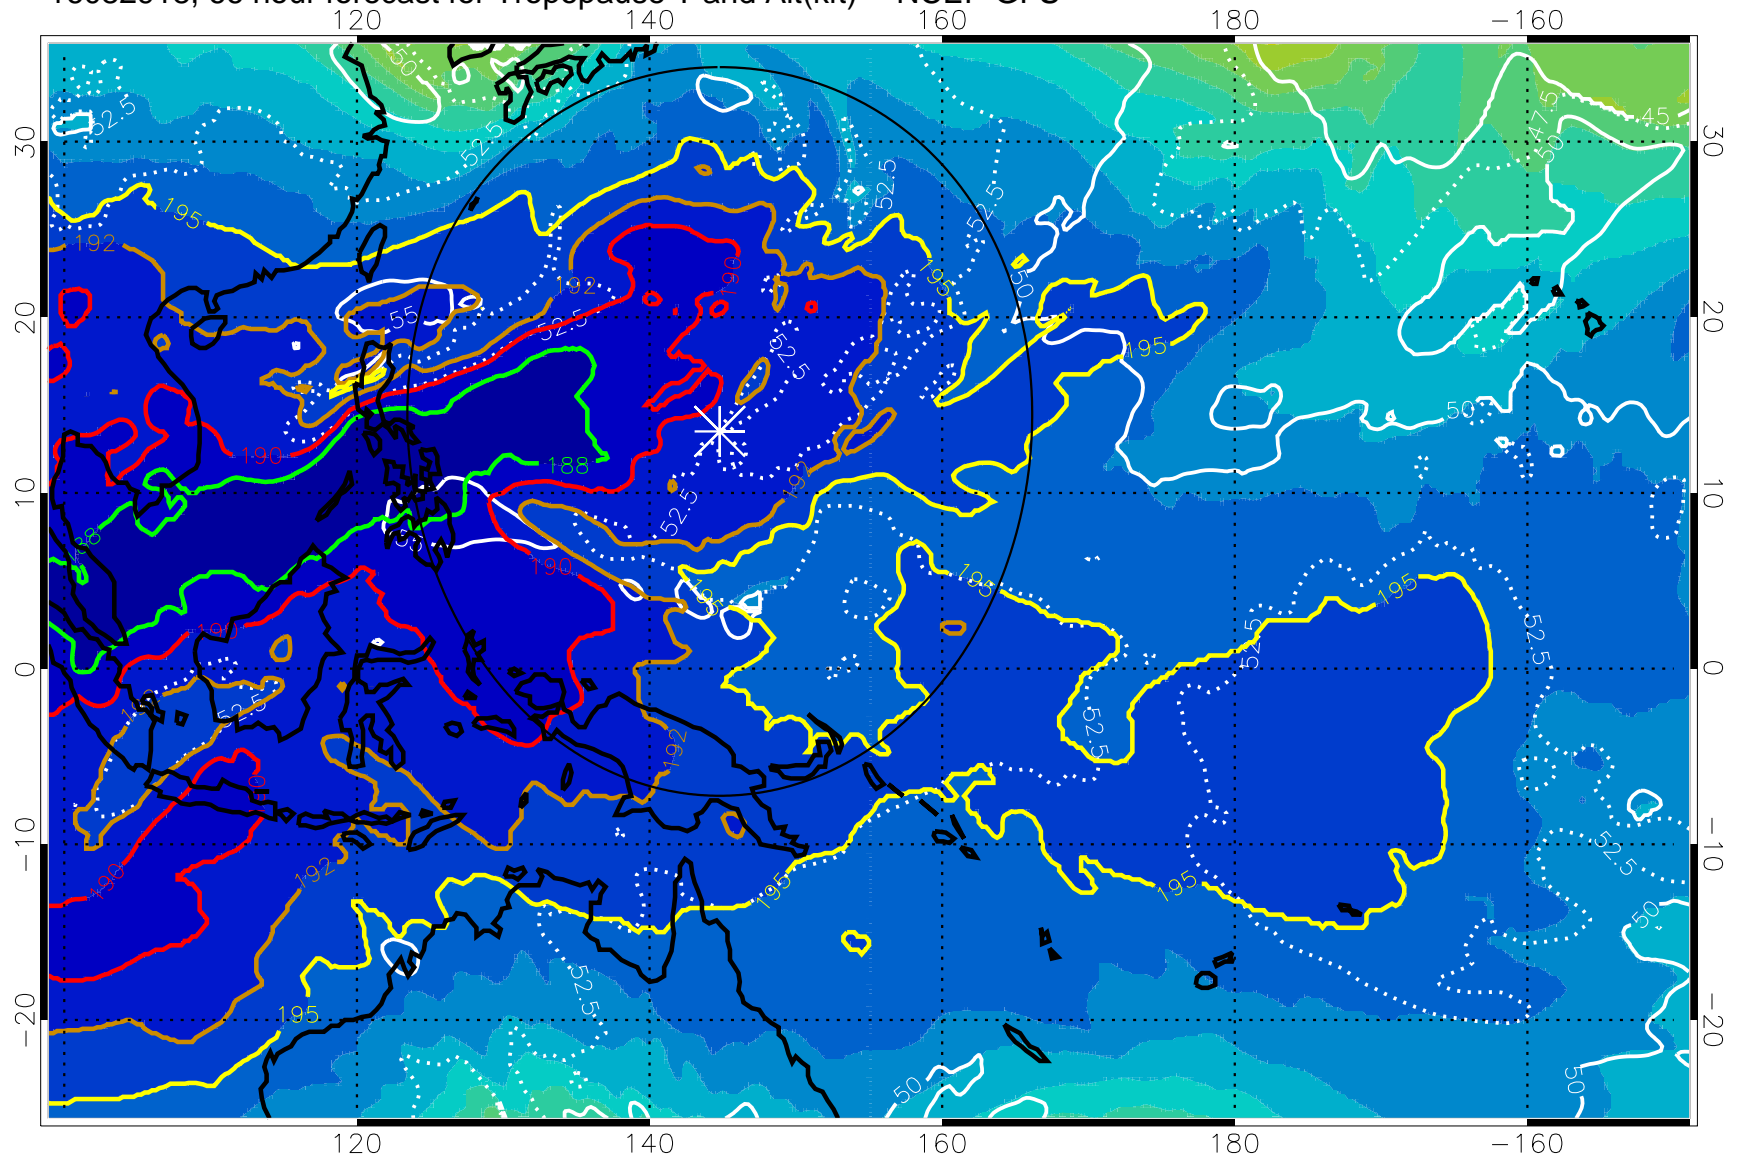

Range ring of 2304 km

16082912, 60 hour forecast for Tropopause T and Alt(kft) -- NCEP GFS

190 200 210 220 230

Tropopause T, K

Tropopause Altitude in kft (white)

192.5K Isotherm 195K Isotherm  
187.5K Isotherm 190K Isotherm

Range ring of 2304 km

16082918, 66 hour forecast for Tropopause T and Alt(kft) -- NCEP GFS

190 200 210 220 230

Tropopause T, K

Tropopause Altitude in kft (white)

192.5K Isotherm 195K Isotherm

187.5K Isotherm 190K Isotherm