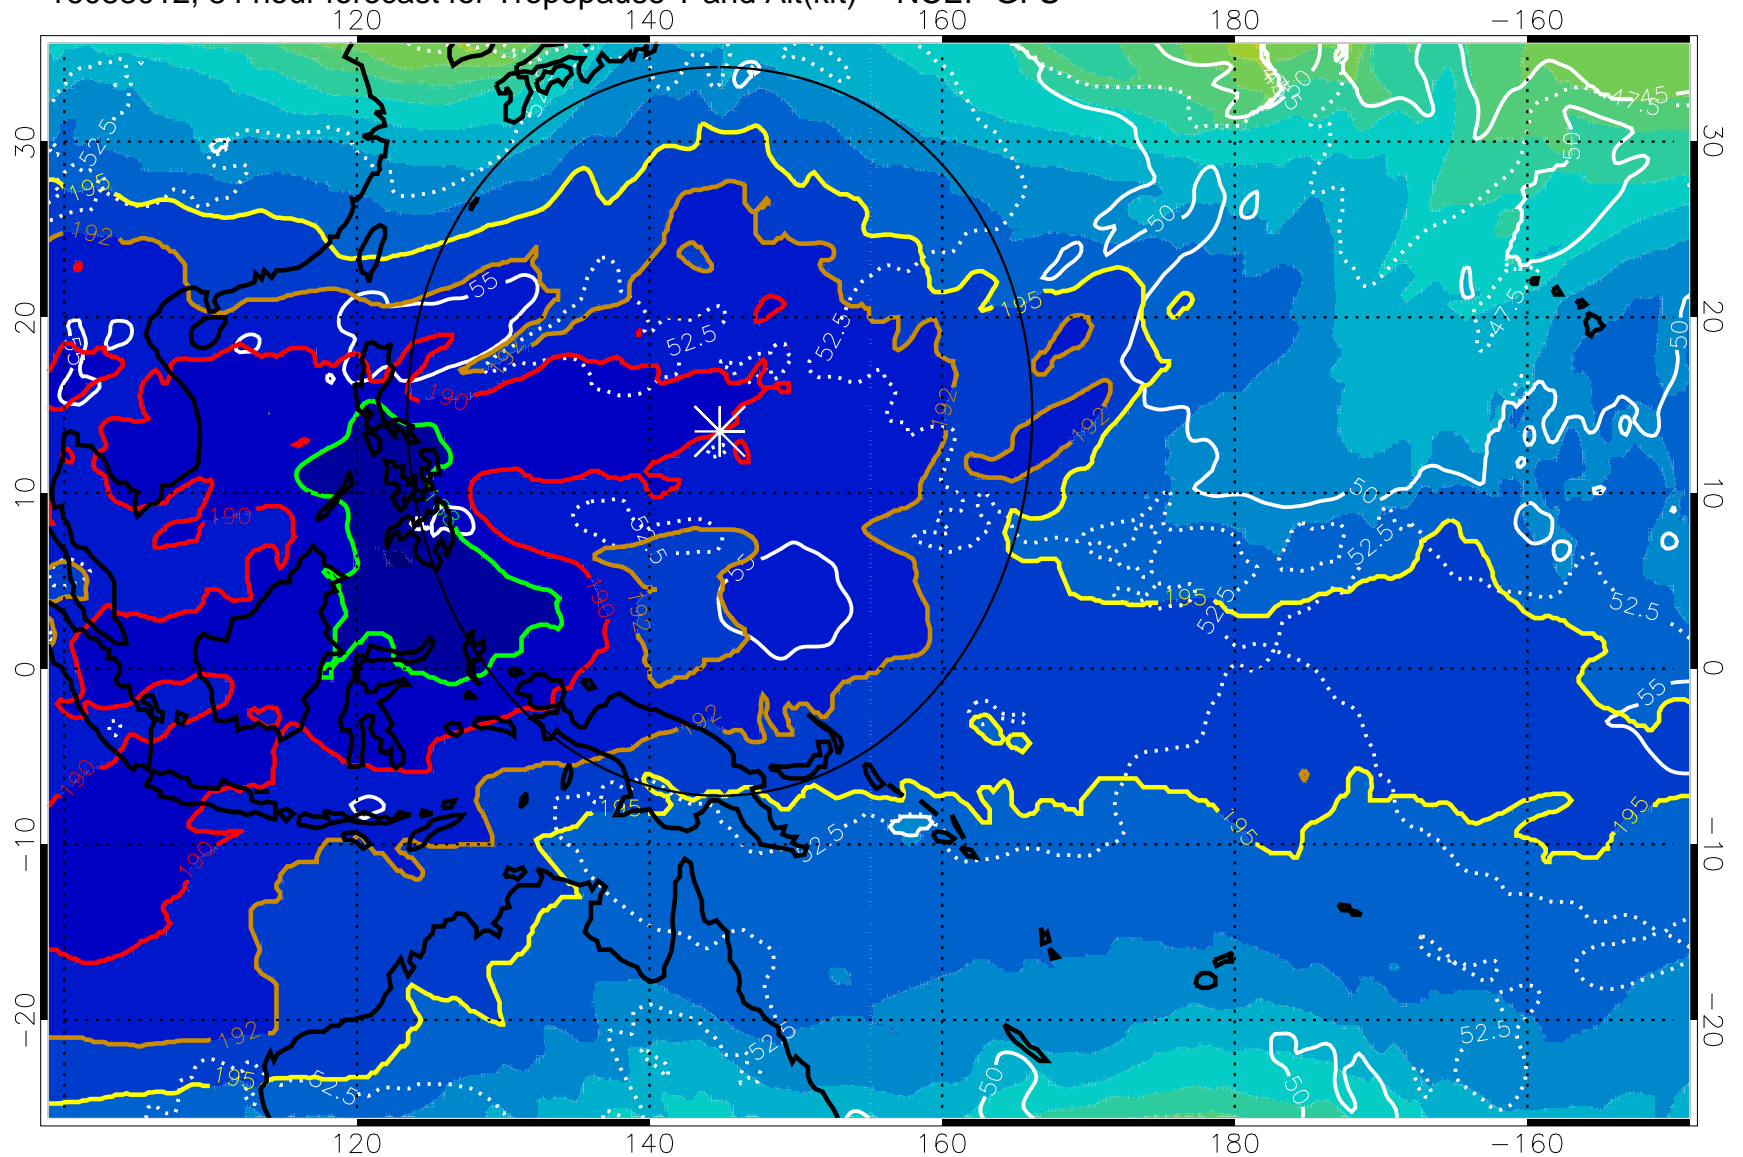

16083012, 84 hour forecast for Tropopause T and Alt(kft) -- NCEP GFS

190 200 210 220 230

Tropopause T, K

Tropopause Altitude in kft (white)

192.5K Isotherm 195K Isotherm

187.5K Isotherm 190K Isotherm

Range ring of 2304 km