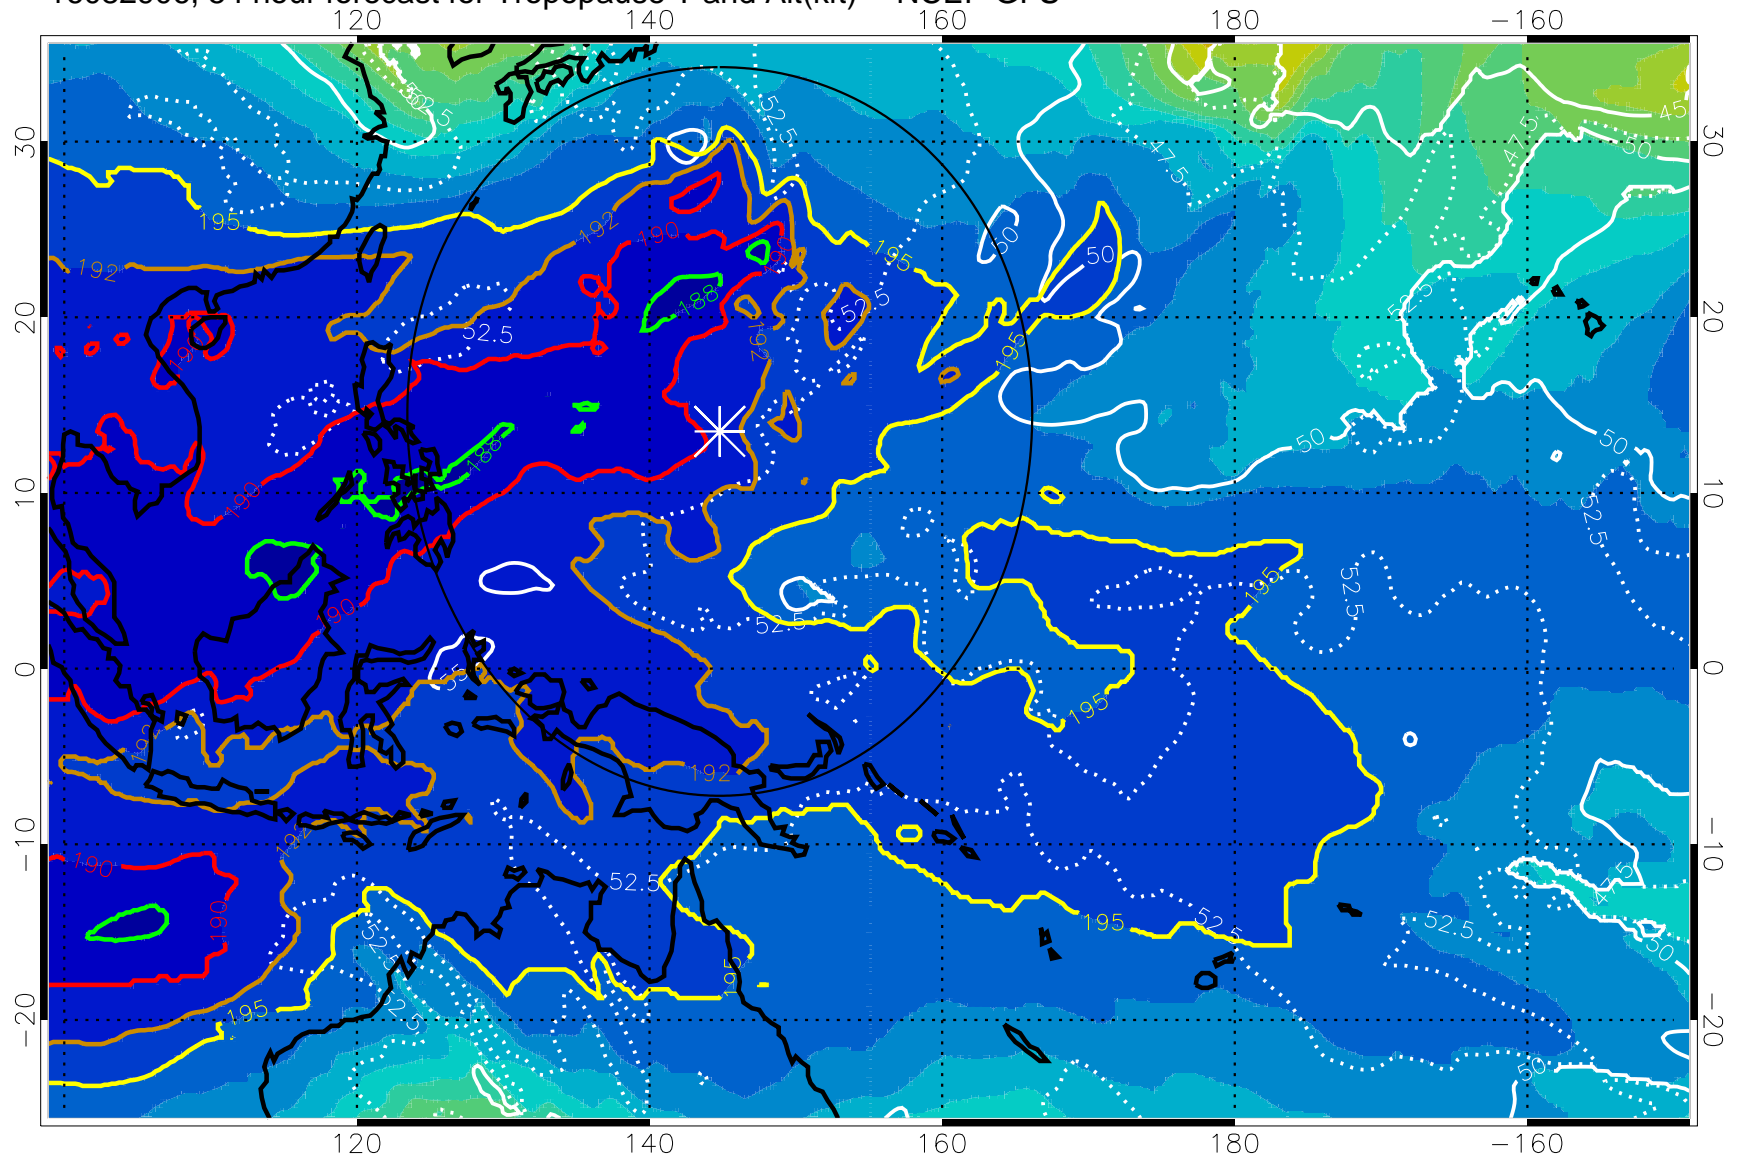

16082906, 54 hour forecast for Tropopause T and Alt(kft) -- NCEP GFS

190 200 210 220 230
Tropopause T, K

Tropopause Altitude in kft (white)

192.5K Isotherm 195K Isotherm
187.5K Isotherm 190K Isotherm

Range ring of 2304 km