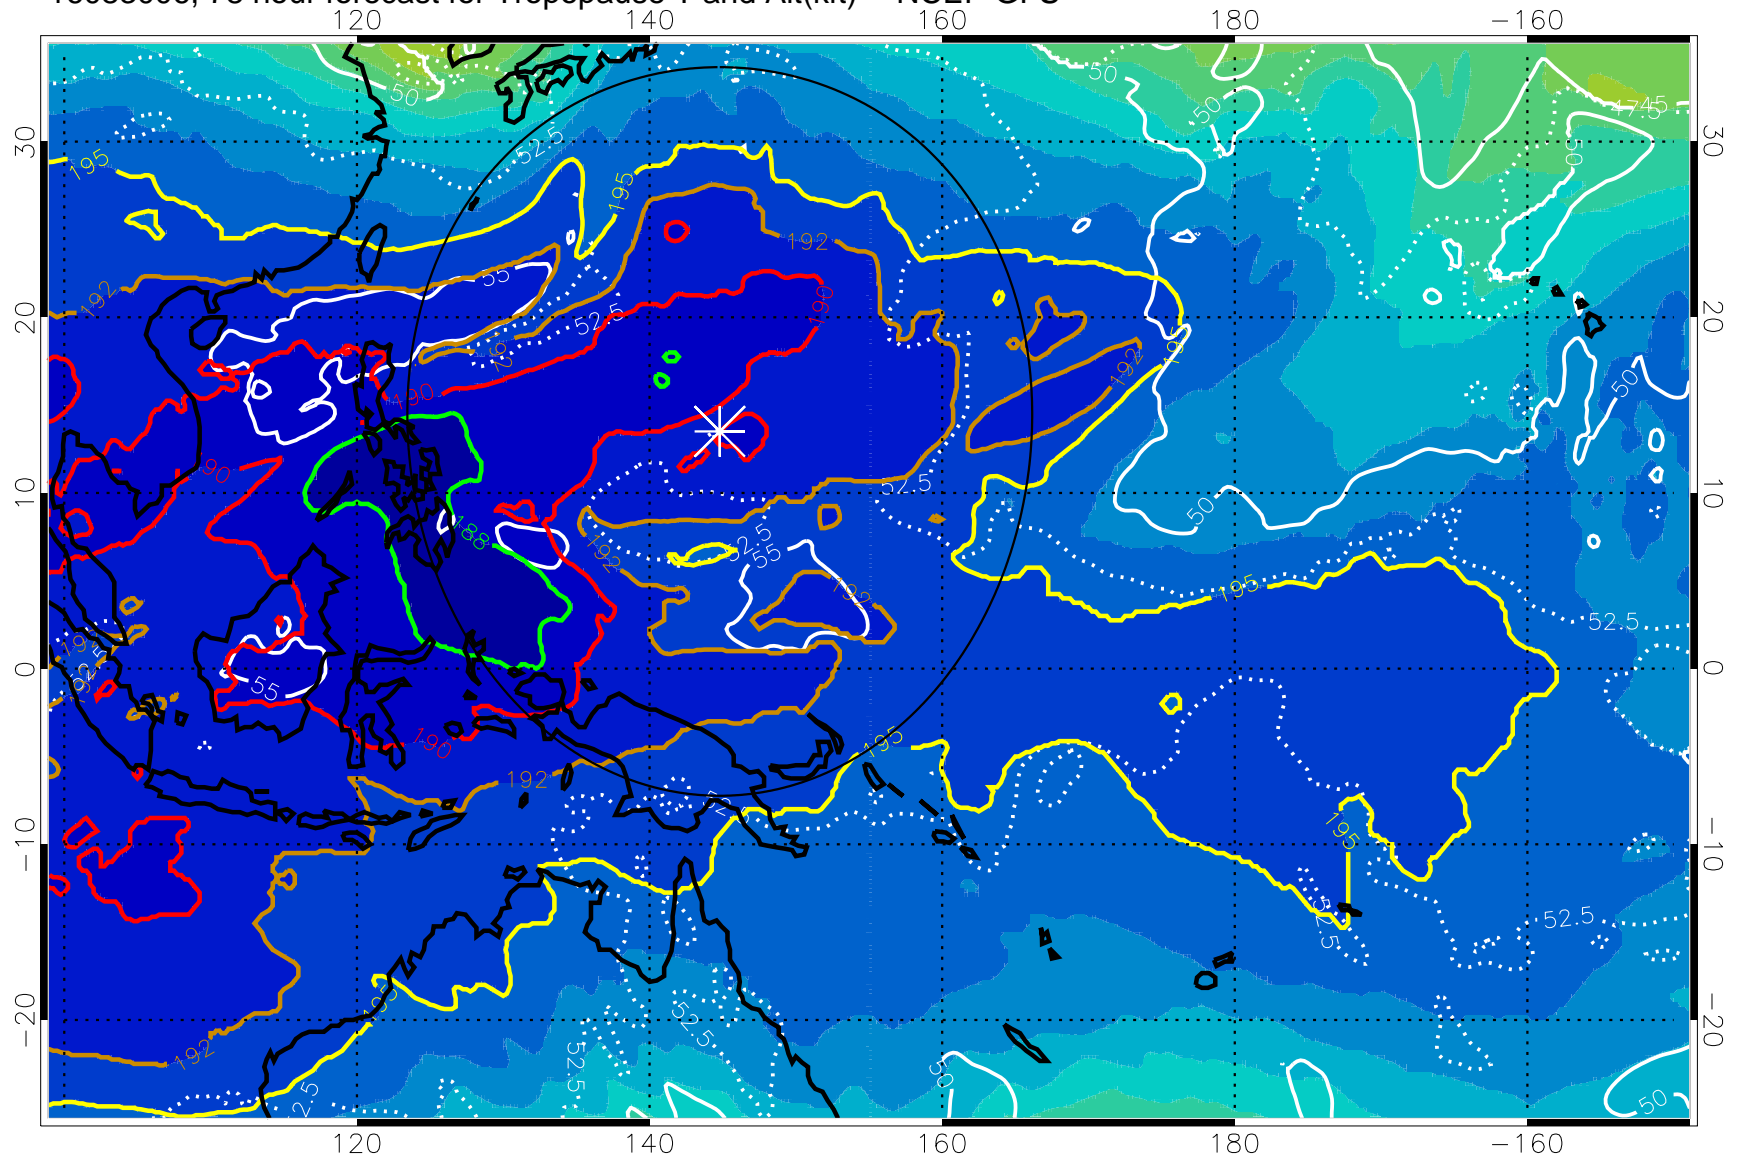

Range ring of 2304 km

16083000, 72 hour forecast for Tropopause T and Alt(kft) -- NCEP GFS

190 200 210 220 230  
Tropopause T, K

Tropopause Altitude in kft (white)

192.5K Isotherm 195K Isotherm  
187.5K Isotherm 190K Isotherm

Range ring of 2304 km

16083006, 78 hour forecast for Tropopause T and Alt(kft) -- NCEP GFS

190 200 210 220 230

Tropopause T, K

Tropopause Altitude in kft (white)

192.5K Isotherm 195K Isotherm

187.5K Isotherm 190K Isotherm