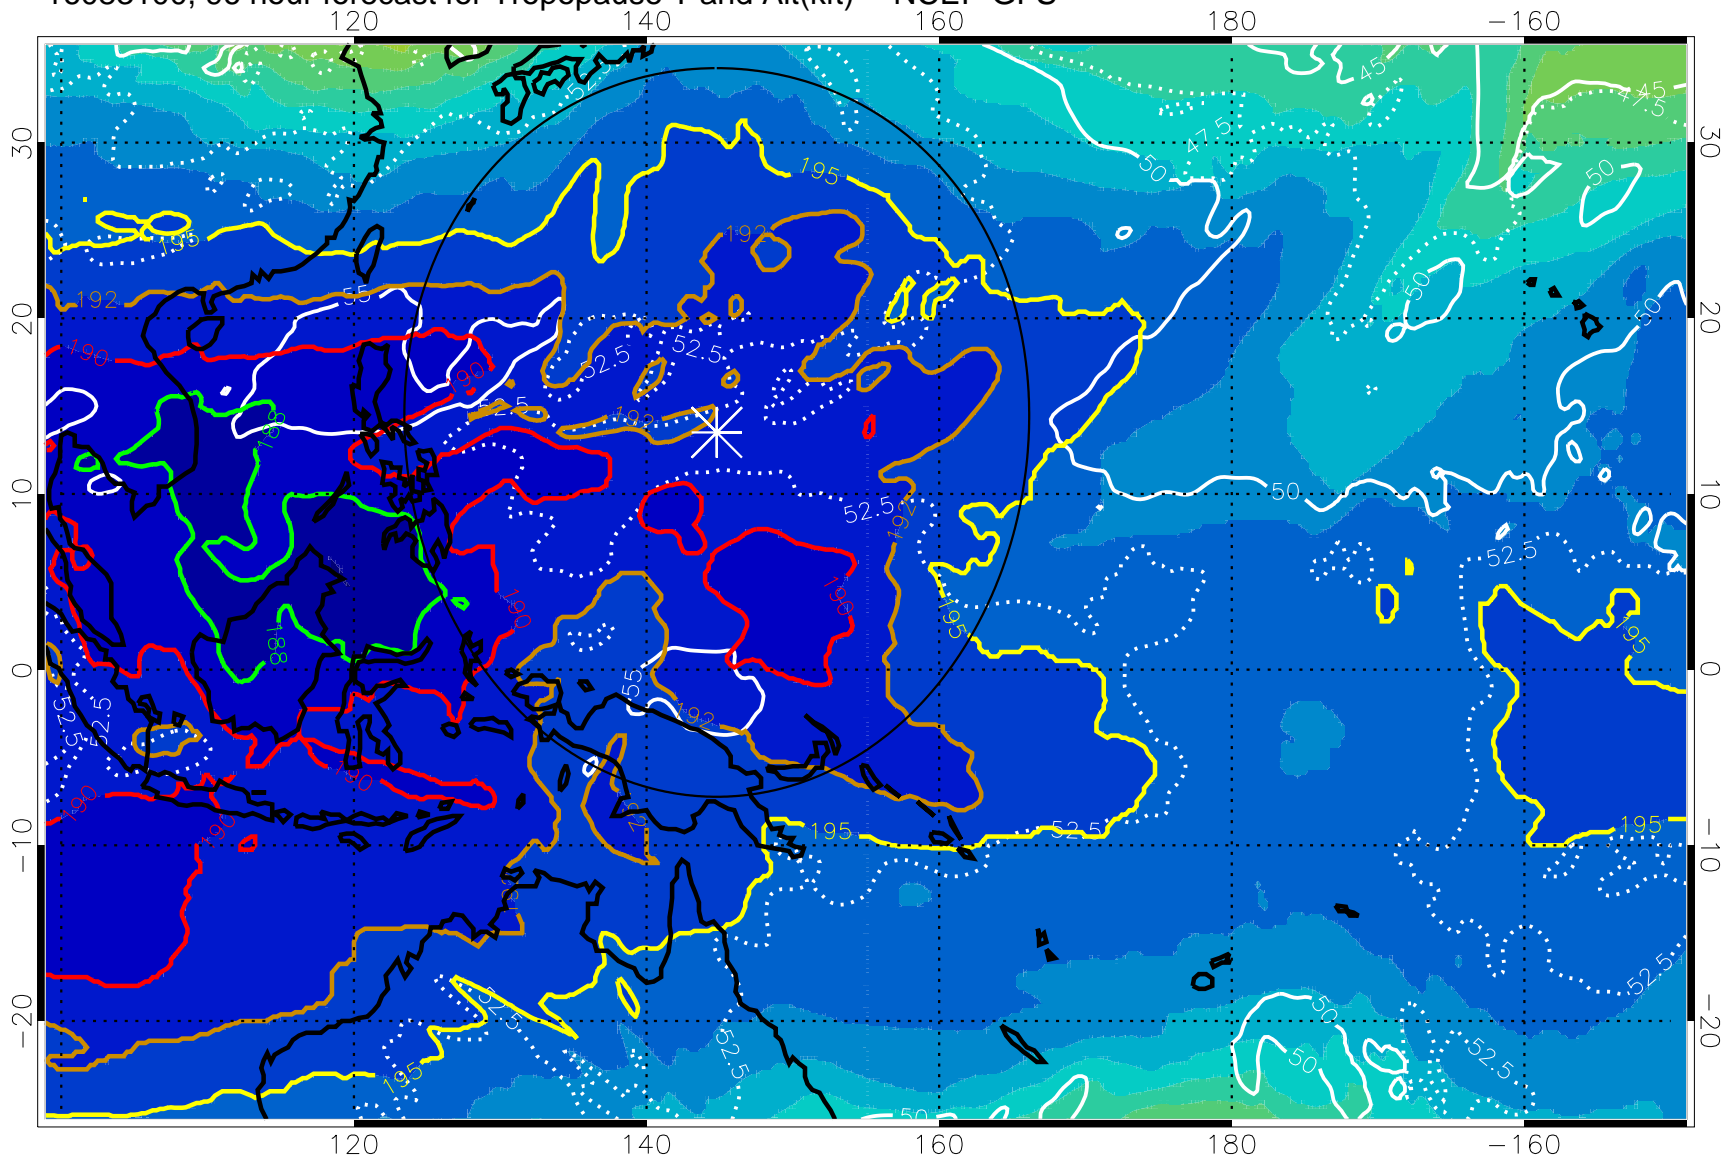

Range ring of 2304 km

16083018, 90 hour forecast for Tropopause T and Alt(kft) -- NCEP GFS

190 200 210 220 230  
Tropopause T, K

Tropopause Altitude in kft (white)

192.5K Isotherm 195K Isotherm  
187.5K Isotherm 190K Isotherm

Range ring of 2304 km

16083100, 96 hour forecast for Tropopause T and Alt(kft) -- NCEP GFS

190 200 210 220 230

Tropopause T, K

Tropopause Altitude in kft (white)

192.5K Isotherm 195K Isotherm  
187.5K Isotherm 190K Isotherm