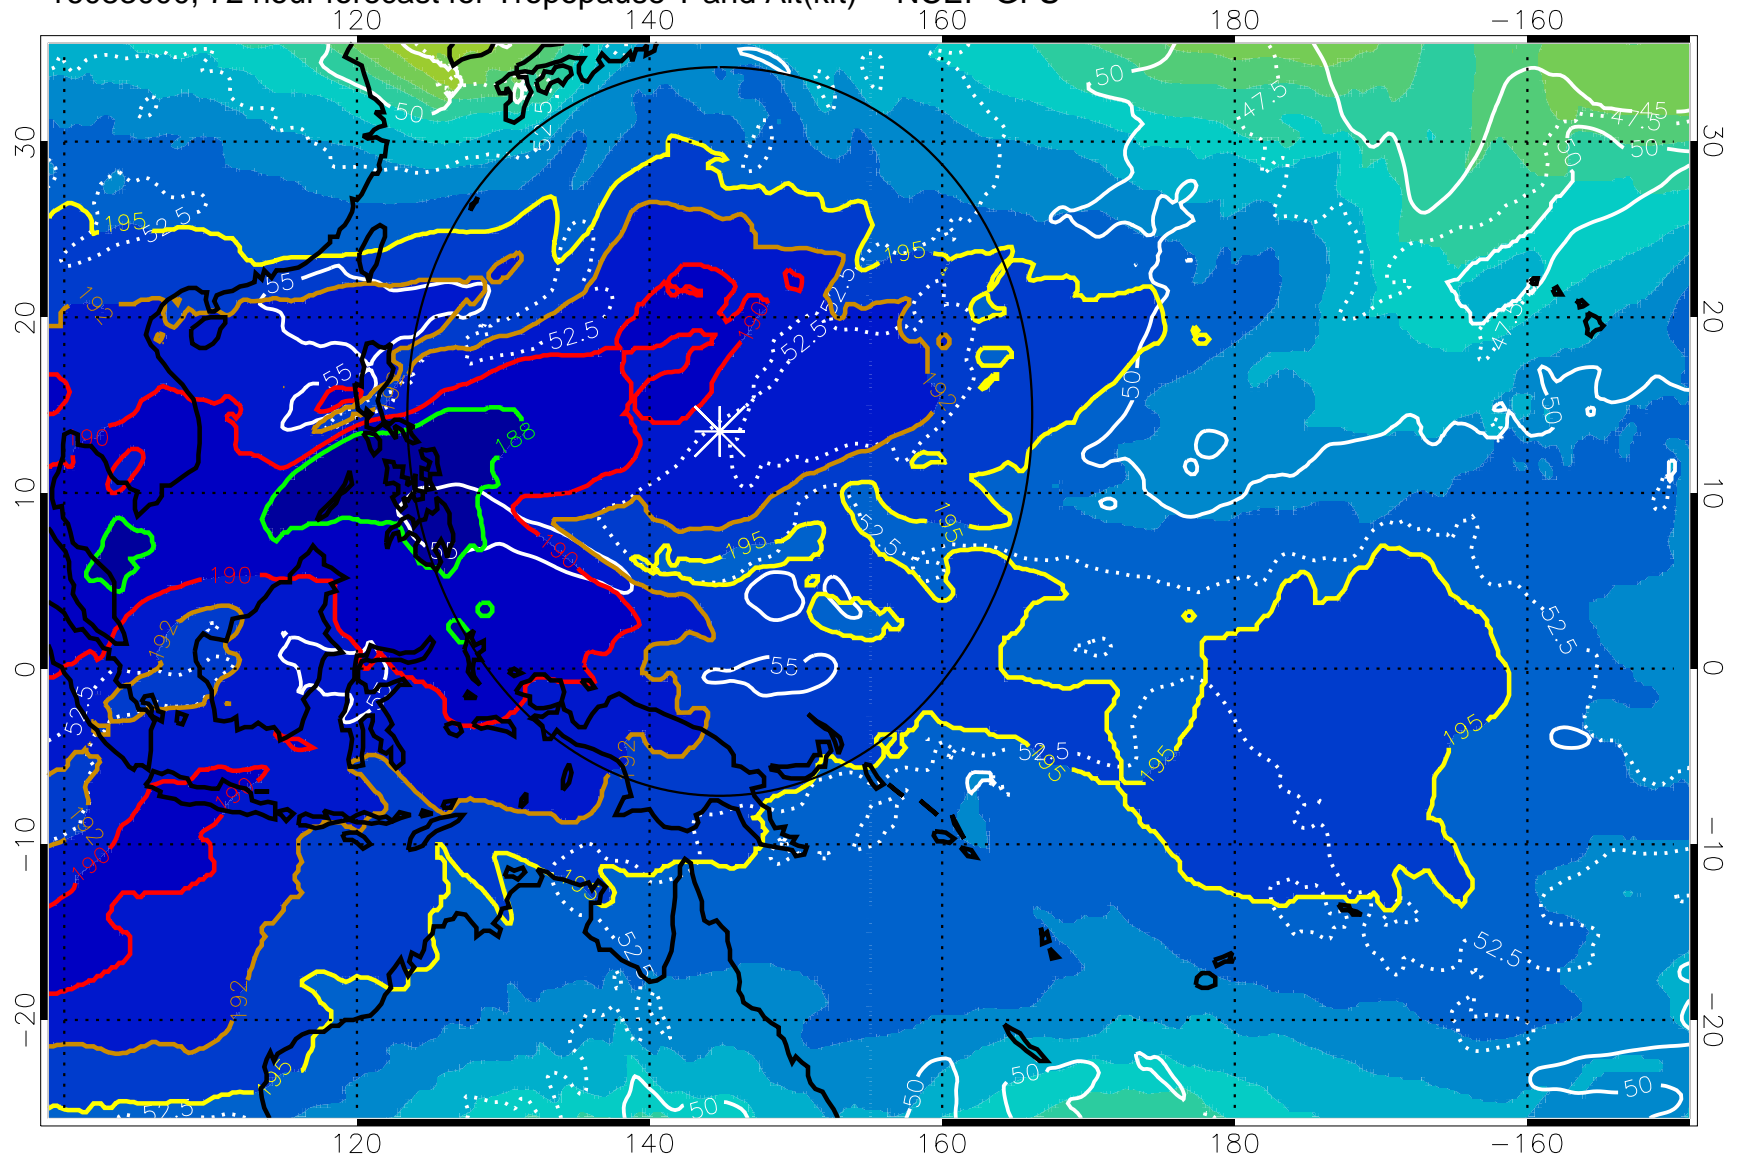

16083000, 72 hour forecast for Tropopause T and Alt(kft) -- NCEP GFS

190 200 210 220 230
Tropopause T, K

Tropopause Altitude in kft (white)

192.5K Isotherm 195K Isotherm
187.5K Isotherm 190K Isotherm

Range ring of 2304 km