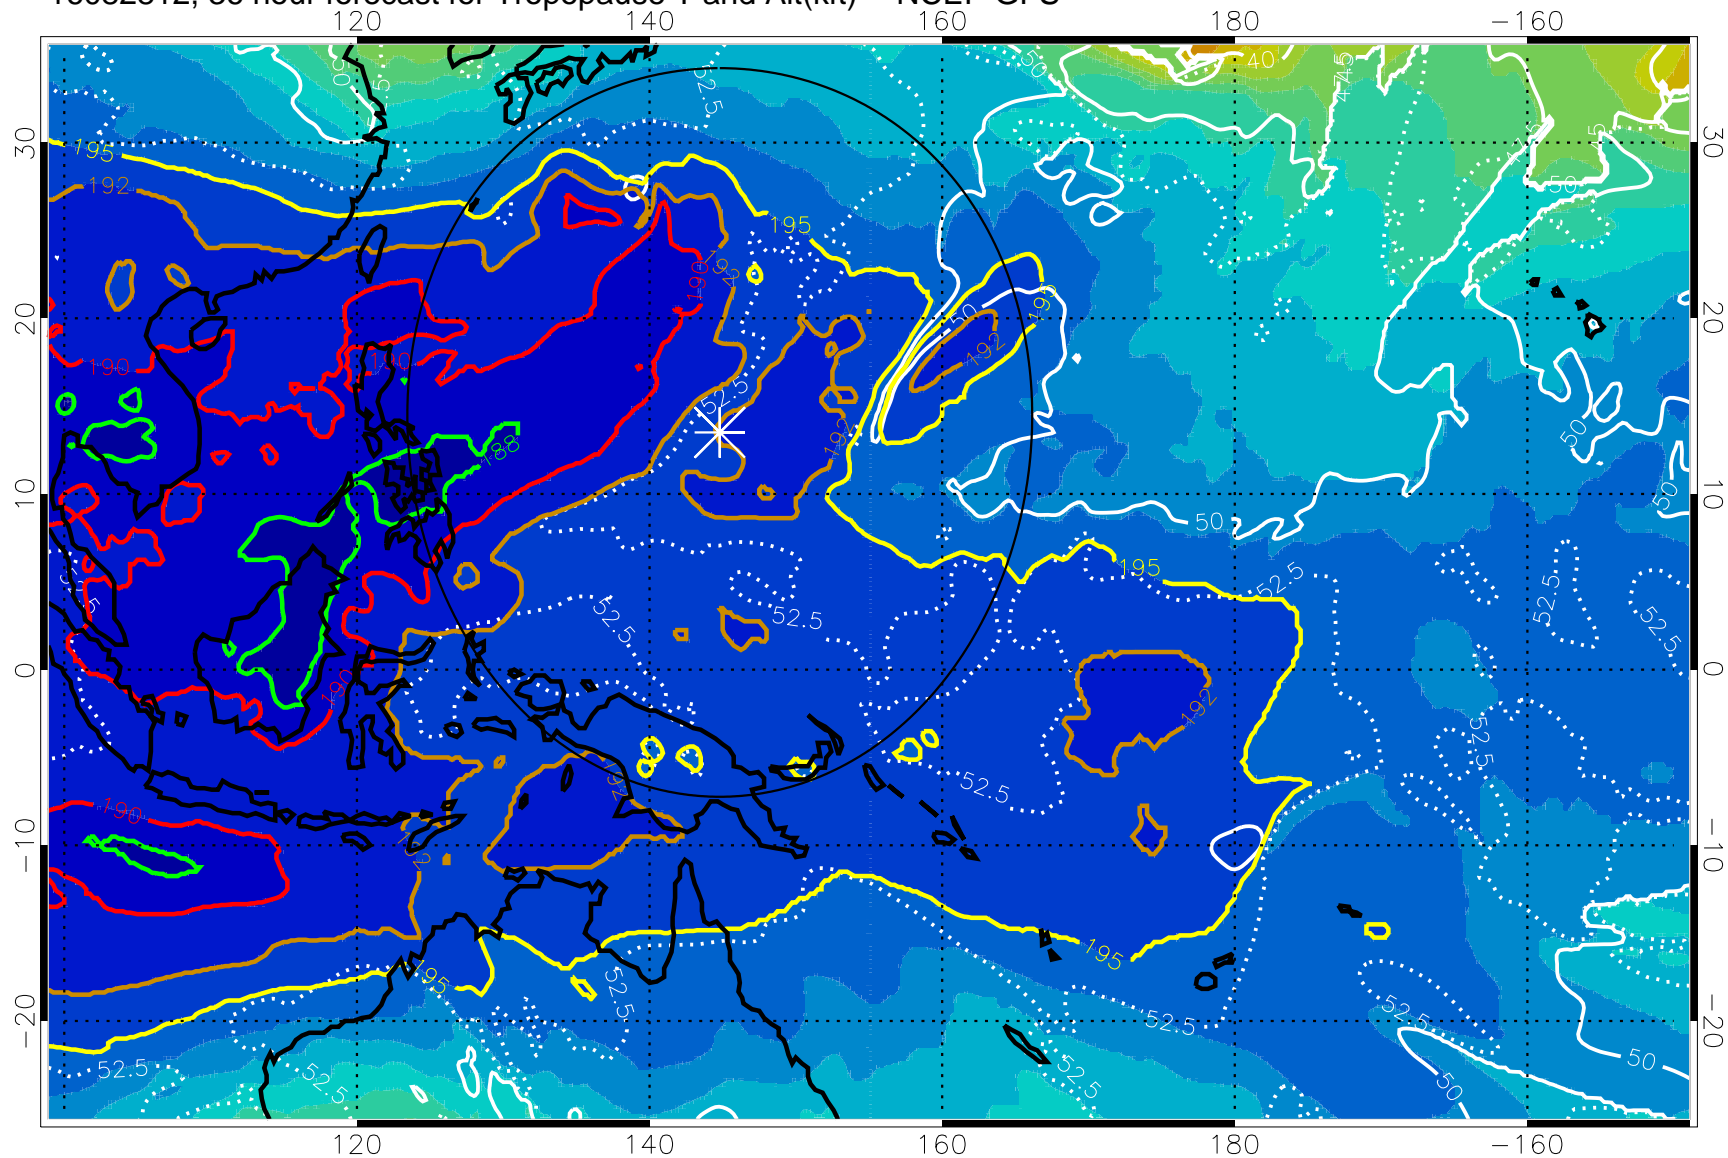

16082812, 36 hour forecast for Tropopause T and Alt(kft) -- NCEP GFS

190 200 210 220 230

Tropopause T, K

Tropopause Altitude in kft (white)

192.5K Isotherm 195K Isotherm
187.5K Isotherm 190K Isotherm

Range ring of 2304 km