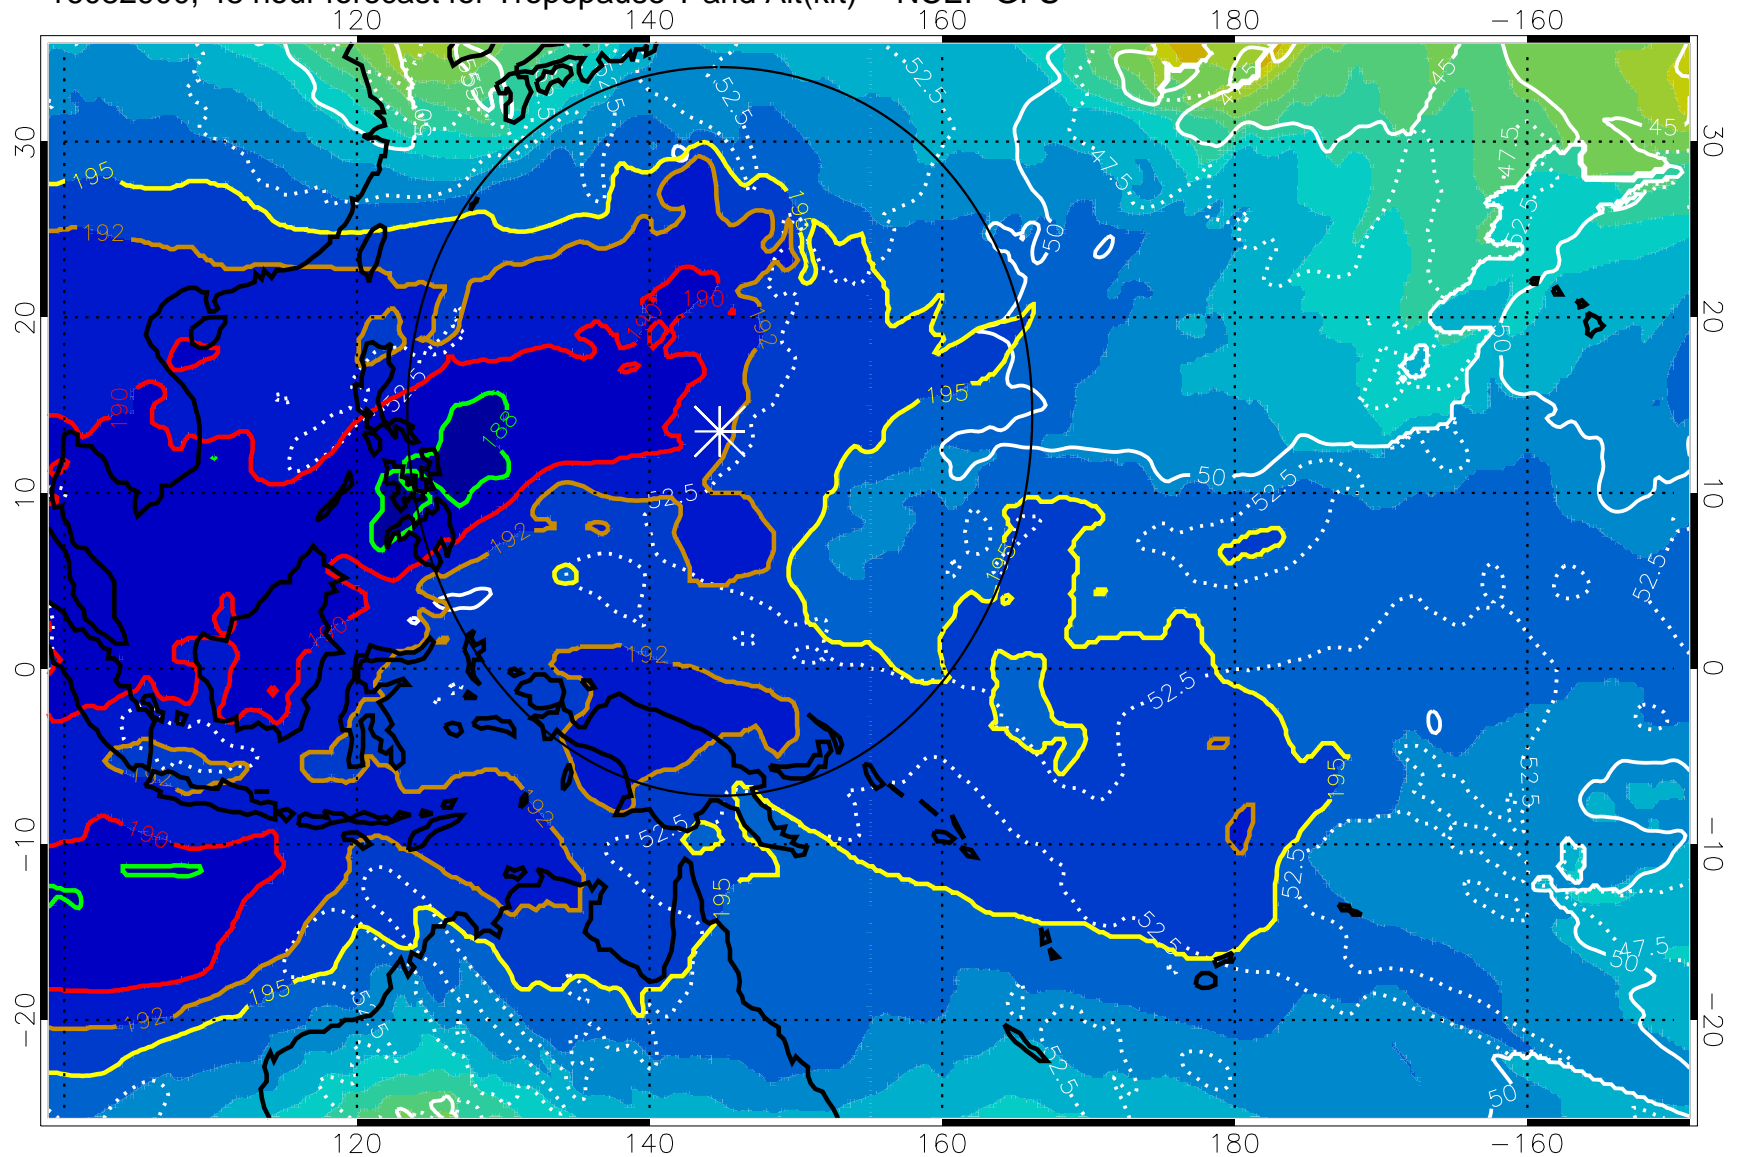

16082900, 48 hour forecast for Tropopause T and Alt(kft) -- NCEP GFS

190   200   210   220   230
Tropopause T, K

Tropopause Altitude in kft (white)

192.5K Isotherm   195K Isotherm
187.5K Isotherm   190K Isotherm

Range ring of 2304 km