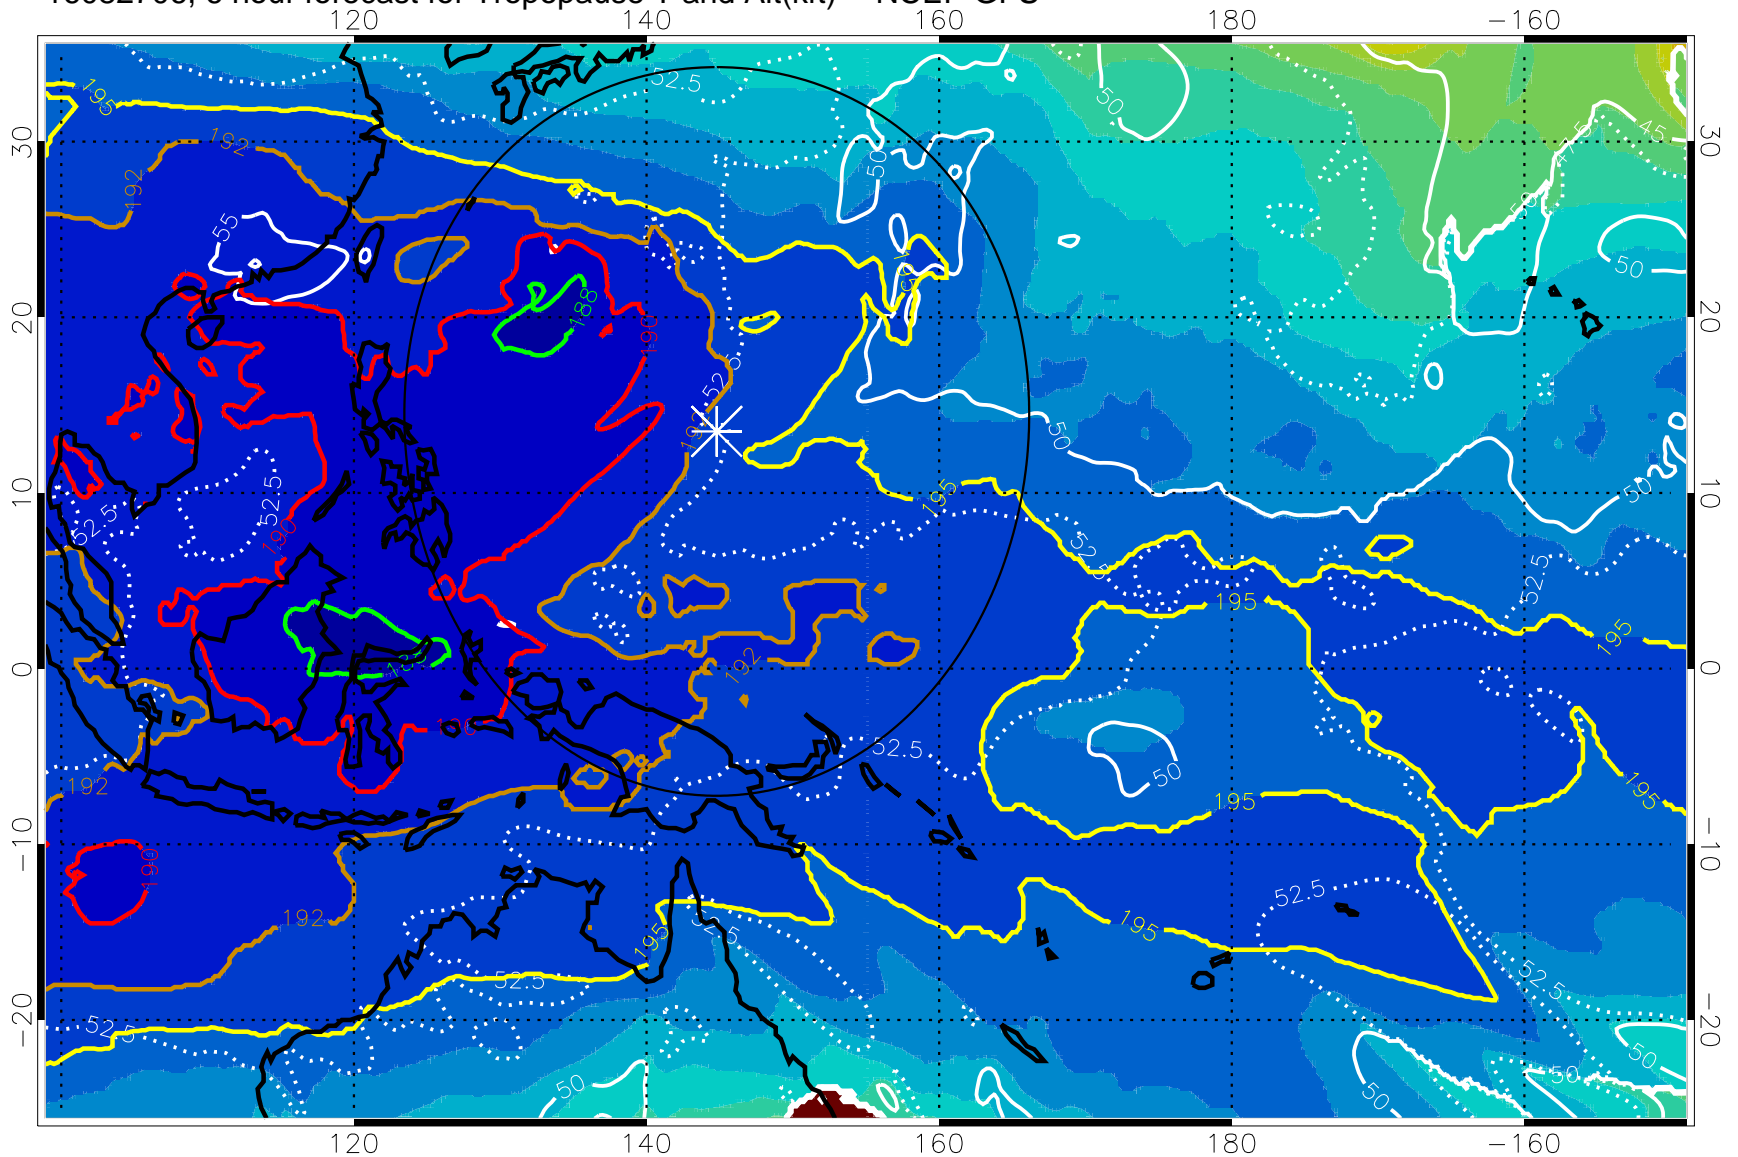

16082706, 6 hour forecast for Tropopause T and Alt(kft) -- NCEP GFS

190 200 210 220 230

Tropopause T, K

Tropopause Altitude in kft (white)

192.5K Isotherm 195K Isotherm  
187.5K Isotherm 190K Isotherm

Range ring of 2304 km