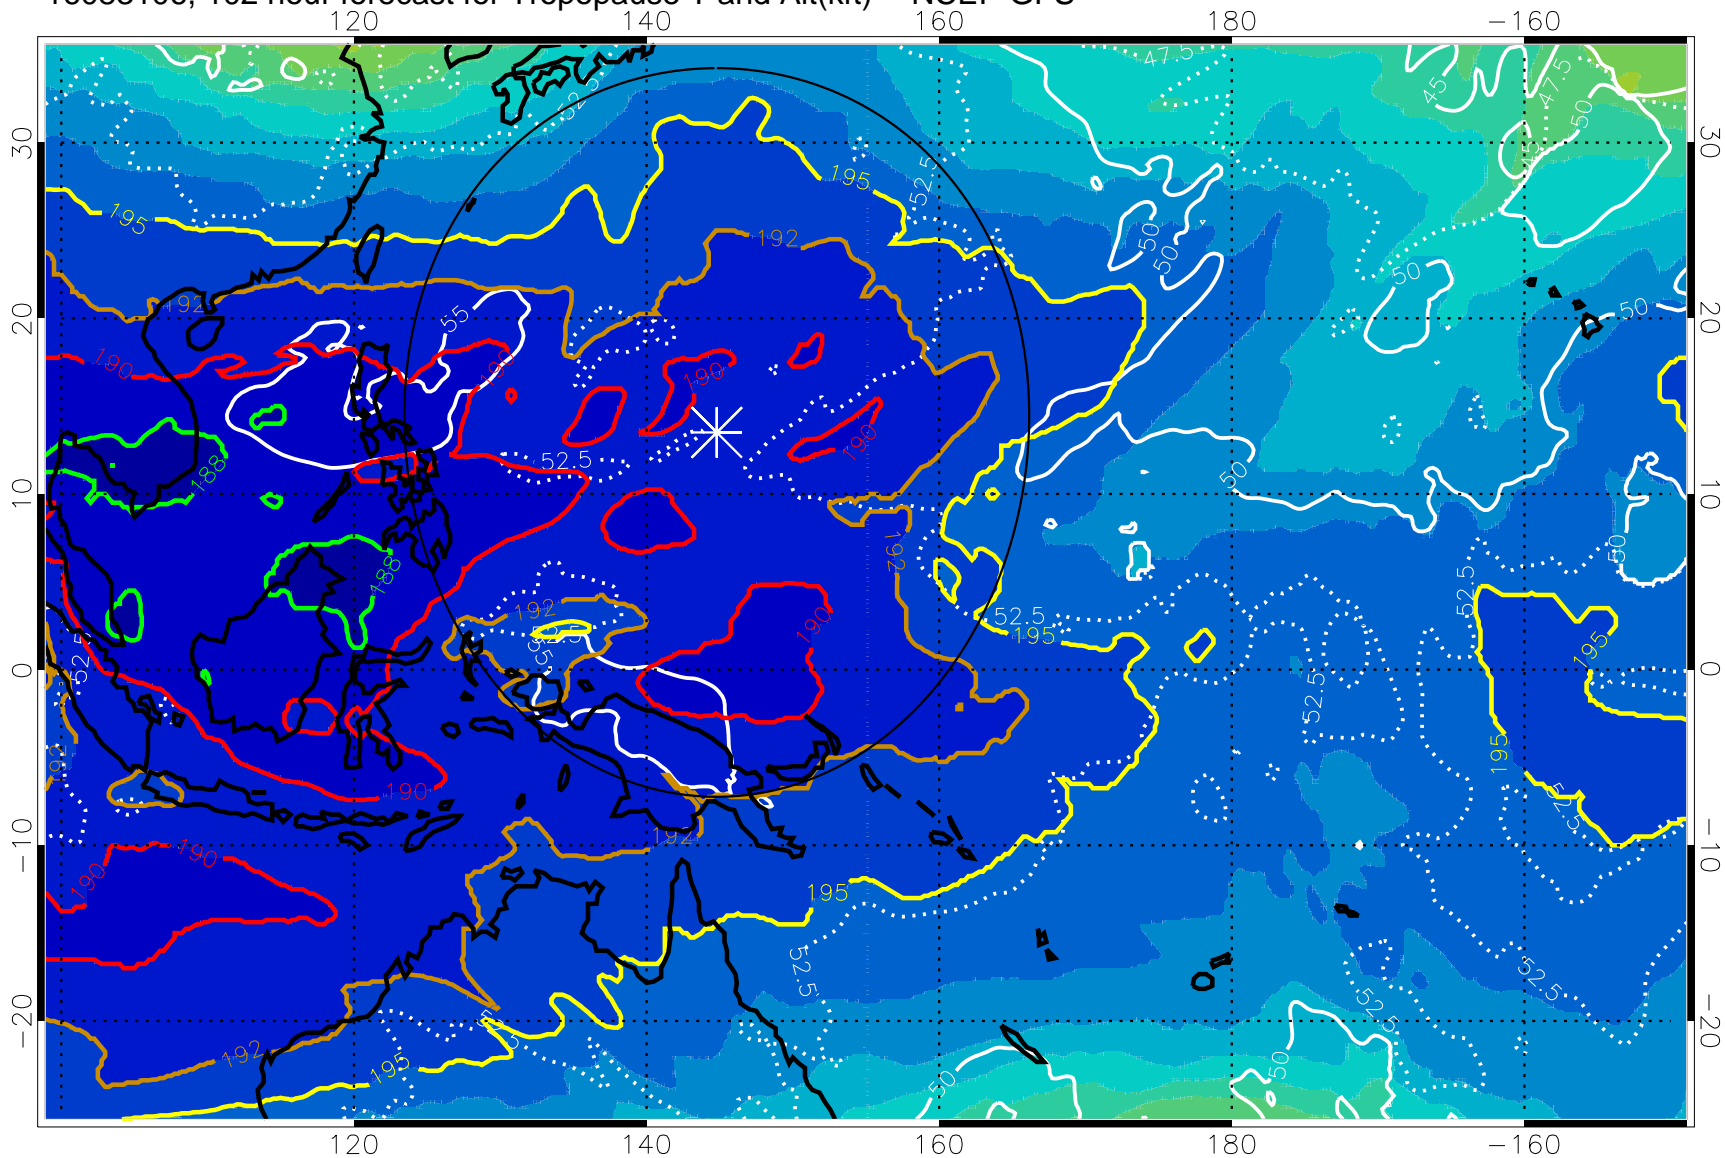

Range ring of 2304 km

16083100, 96 hour forecast for Tropopause T and Alt(kft) -- NCEP GFS

190 200 210 220 230

Tropopause T, K

Tropopause Altitude in kft (white)

192.5K Isotherm 195K Isotherm  
187.5K Isotherm 190K Isotherm

Range ring of 2304 km

16083106, 102 hour forecast for Tropopause T and Alt(kft) -- NCEP GFS

190 200 210 220 230

Tropopause T, K

Tropopause Altitude in kft (white)

192.5K Isotherm 195K Isotherm  
187.5K Isotherm 190K Isotherm