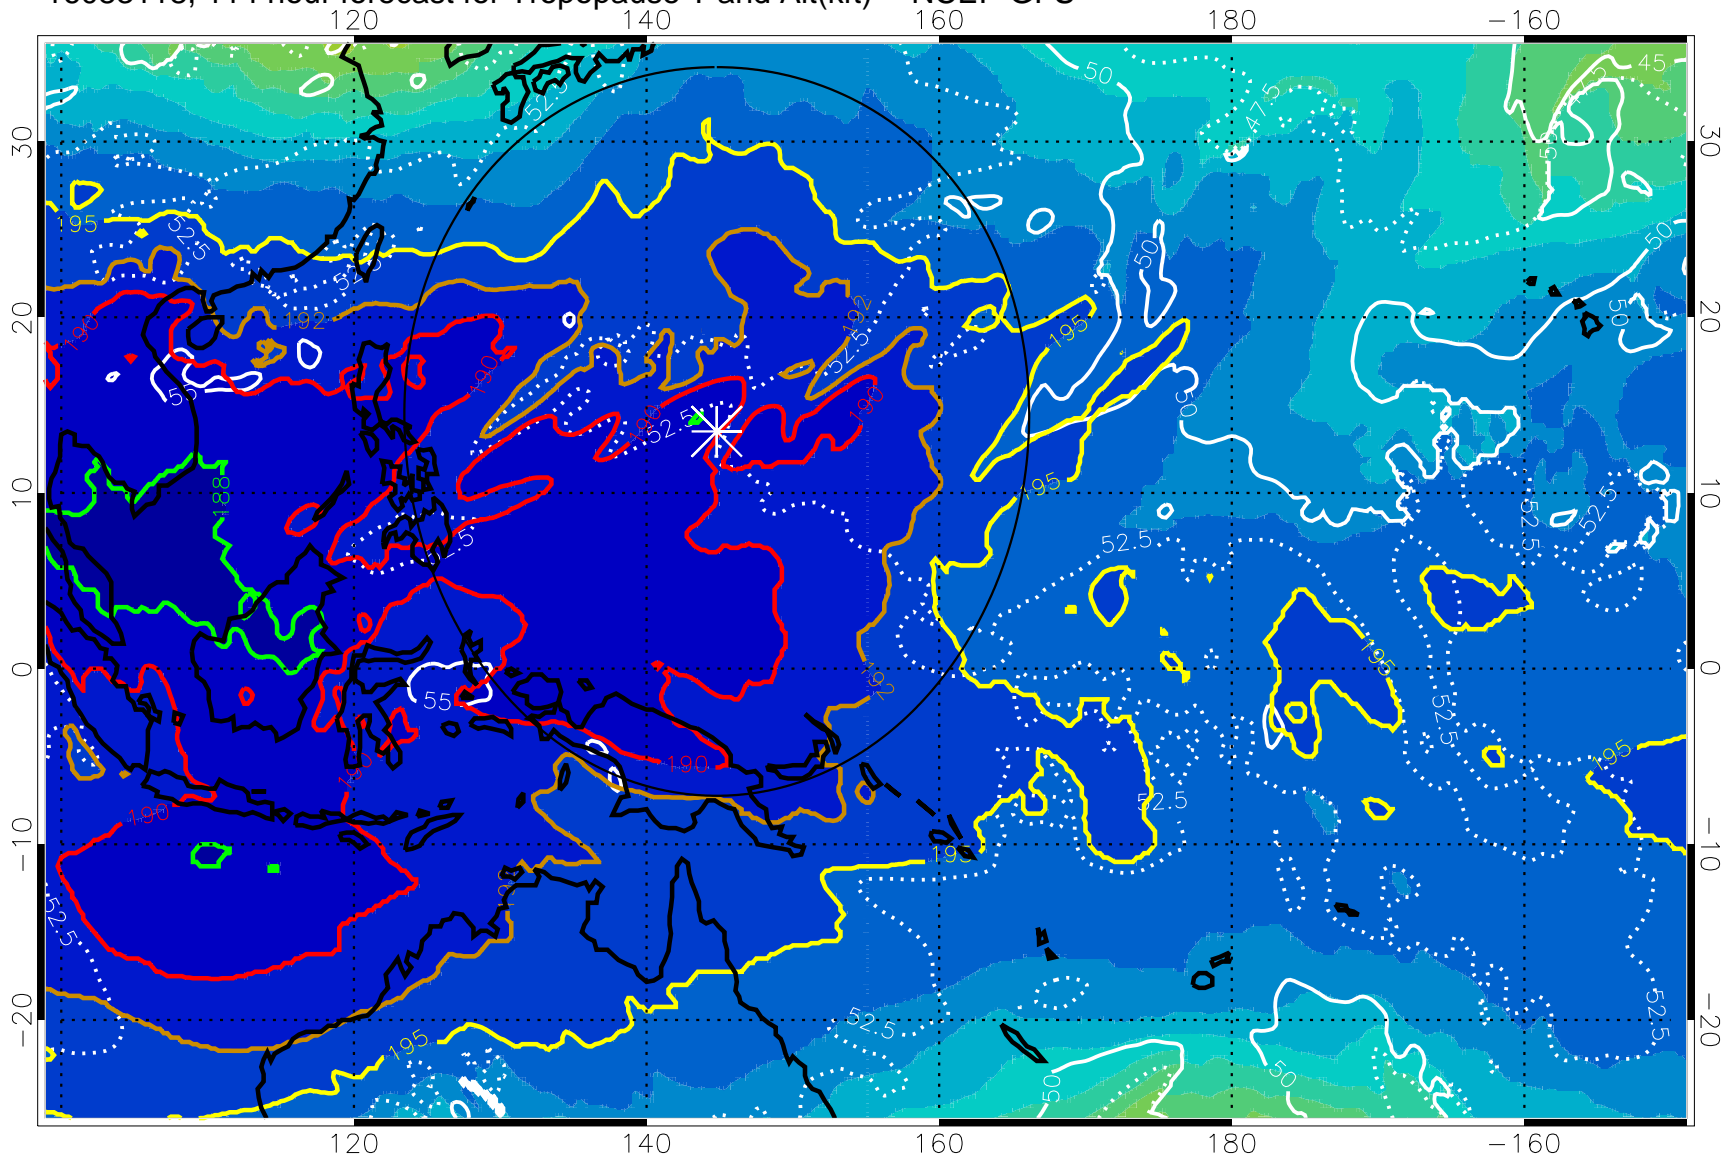

Range ring of 2304 km

16083112, 108 hour forecast for Tropopause T and Alt(kft) -- NCEP GFS

190 200 210 220 230

Tropopause T, K

Tropopause Altitude in kft (white)

192.5K Isotherm 195K Isotherm

187.5K Isotherm 190K Isotherm

Range ring of 2304 km

16083118, 114 hour forecast for Tropopause T and Alt(kft) -- NCEP GFS

Tropopause Altitude in kft (white)

192.5K Isotherm 195K Isotherm  
187.5K Isotherm 190K Isotherm

Range ring of 2304 km