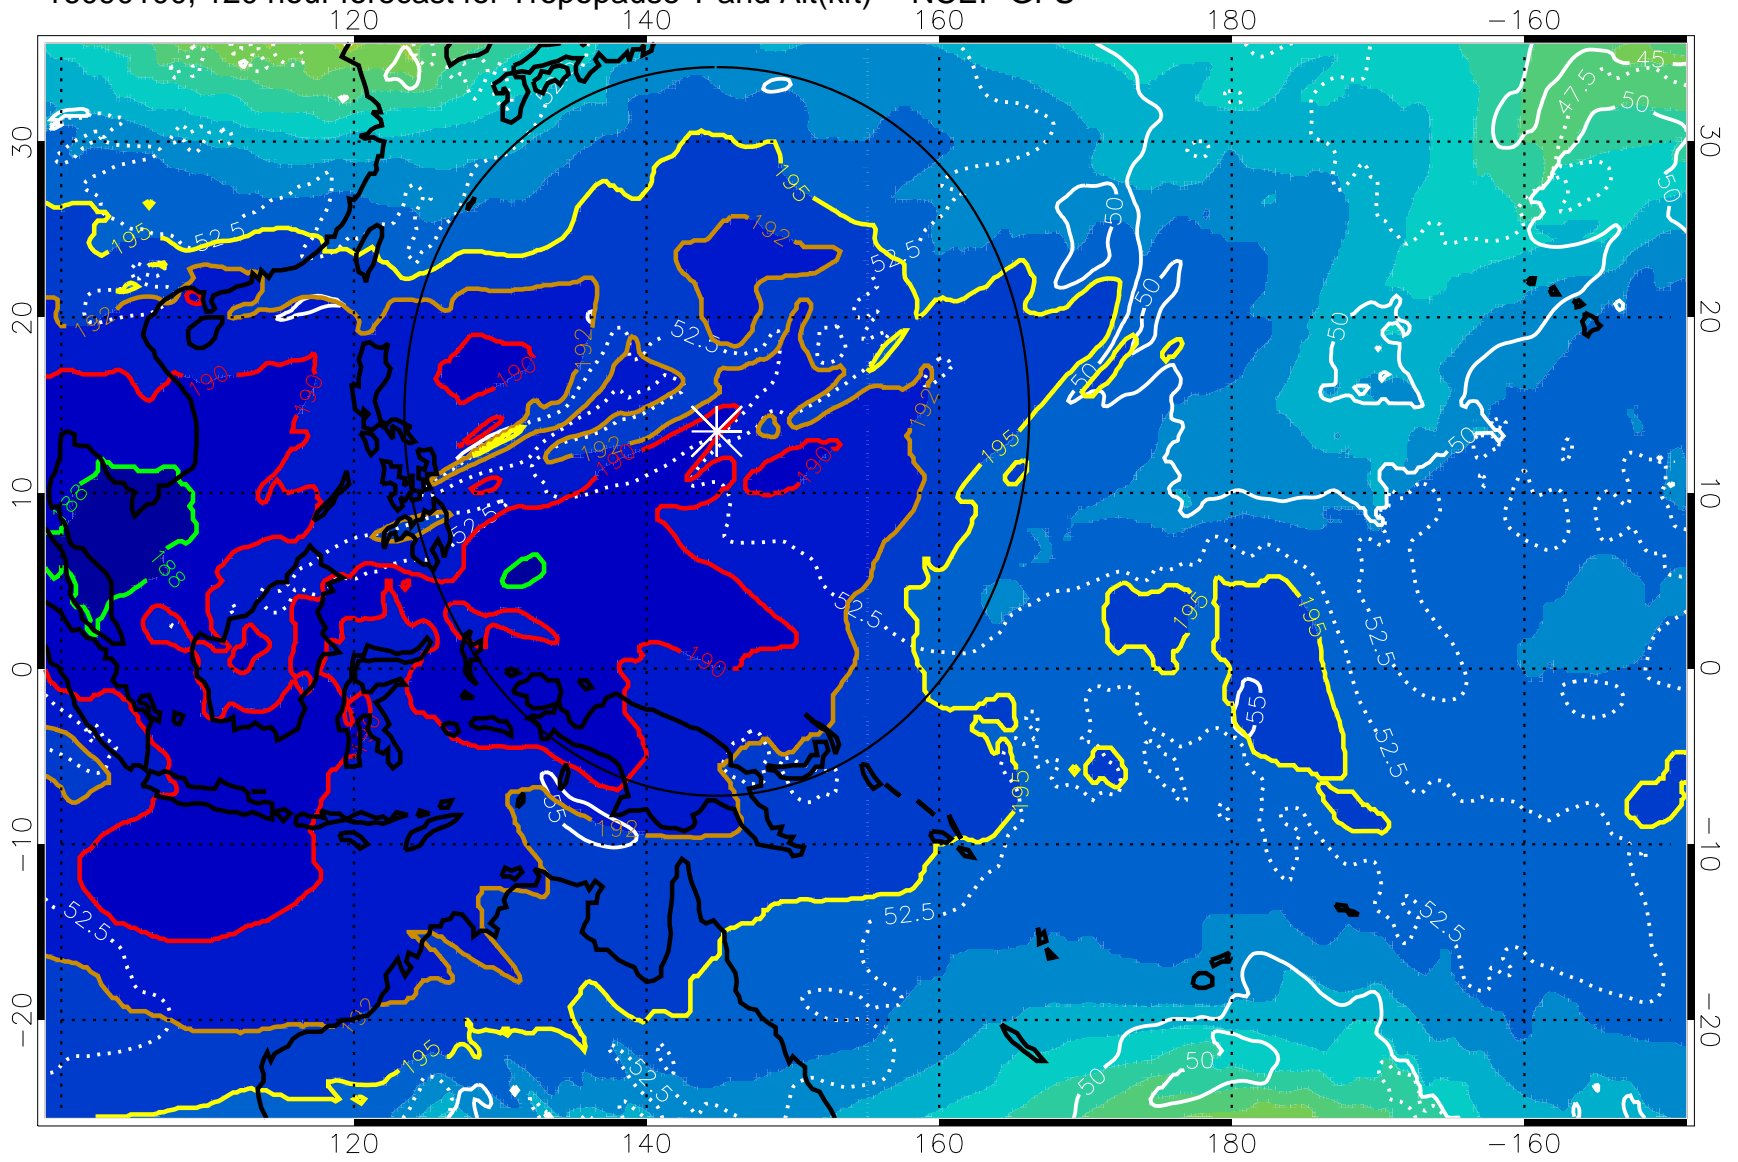

Range ring of 2304 km

16083118, 114 hour forecast for Tropopause T and Alt(kft) -- NCEP GFS

Tropopause Altitude in kft (white)

192.5K Isotherm 195K Isotherm  
187.5K Isotherm 190K Isotherm

Range ring of 2304 km

16090100, 120 hour forecast for Tropopause T and Alt(kft) -- NCEP GFS

190 200 210 220 230

Tropopause T, K

Tropopause Altitude in kft (white)

192.5K Isotherm 195K Isotherm

187.5K Isotherm 190K Isotherm

Range ring of 2304 km