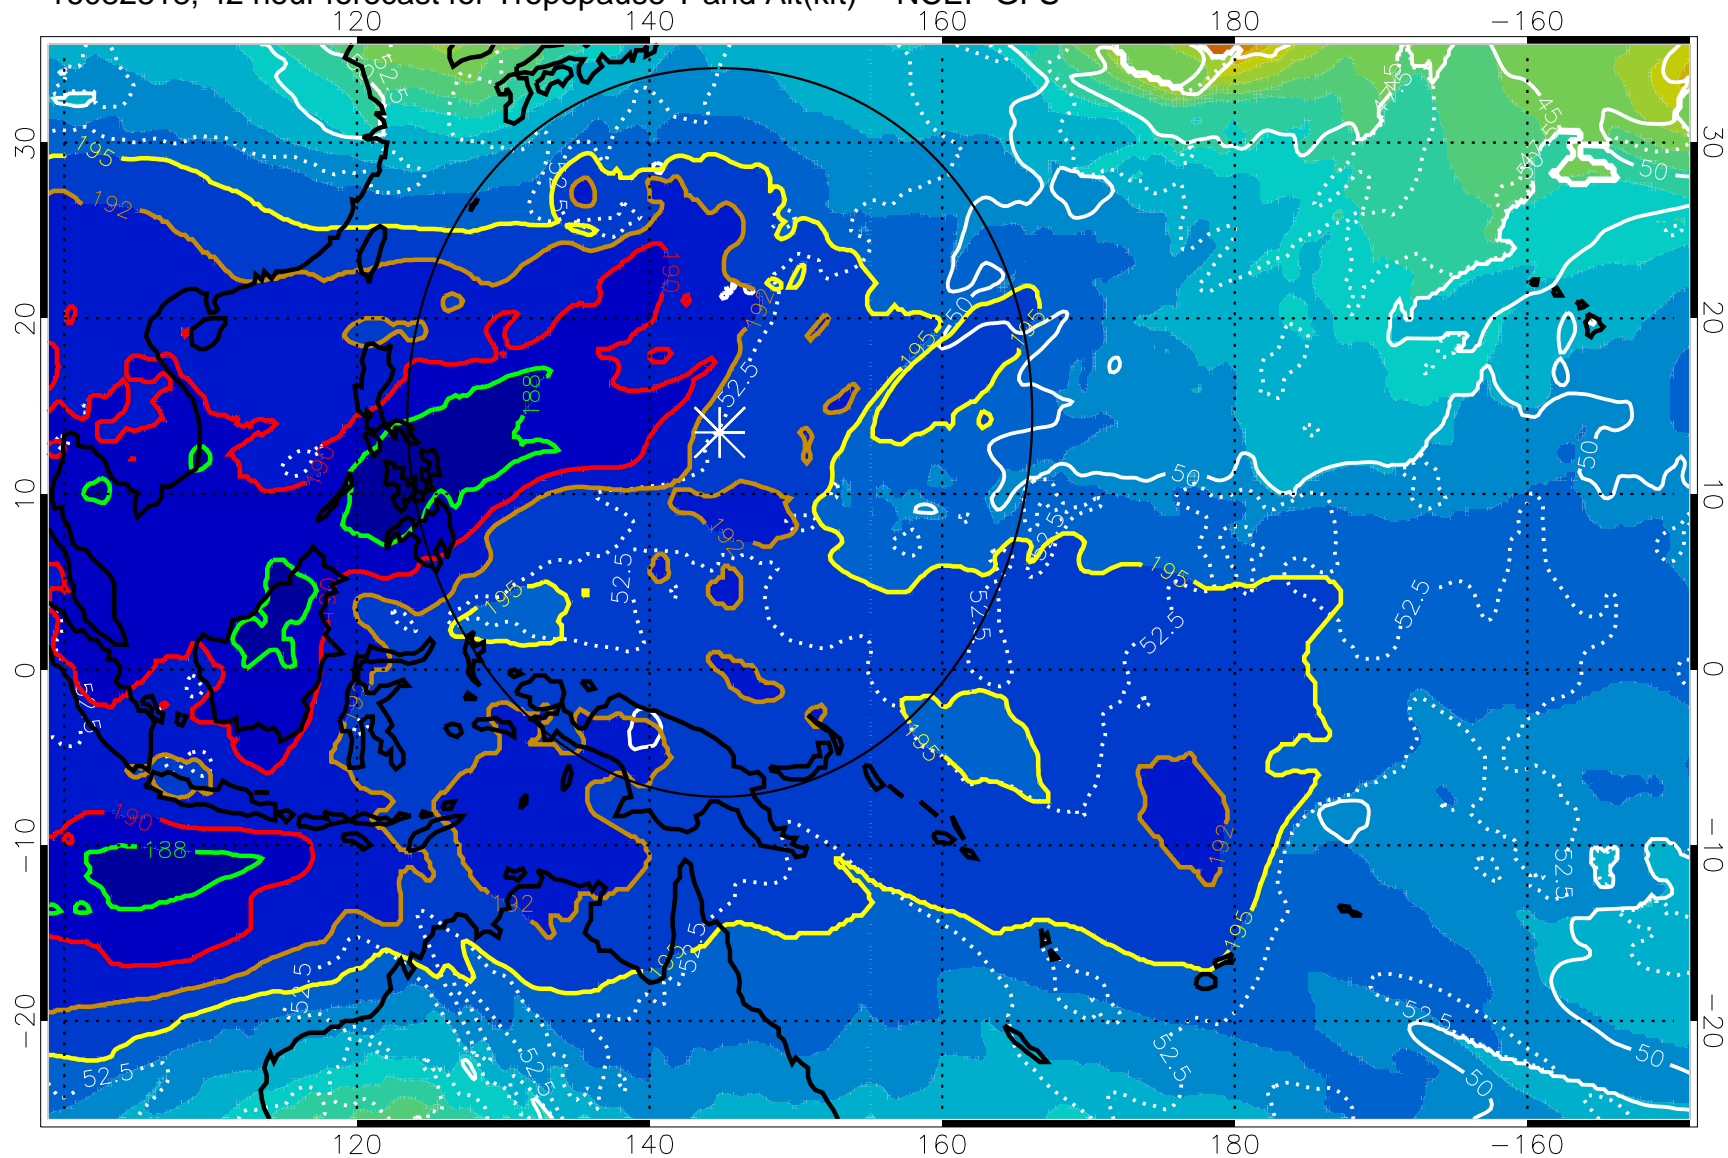

16082818, 42 hour forecast for Tropopause T and Alt(kft) -- NCEP GFS

190 200 210 220 230

Tropopause T, K

Tropopause Altitude in kft (white)

192.5K Isotherm 195K Isotherm

187.5K Isotherm 190K Isotherm

Range ring of 2304 km