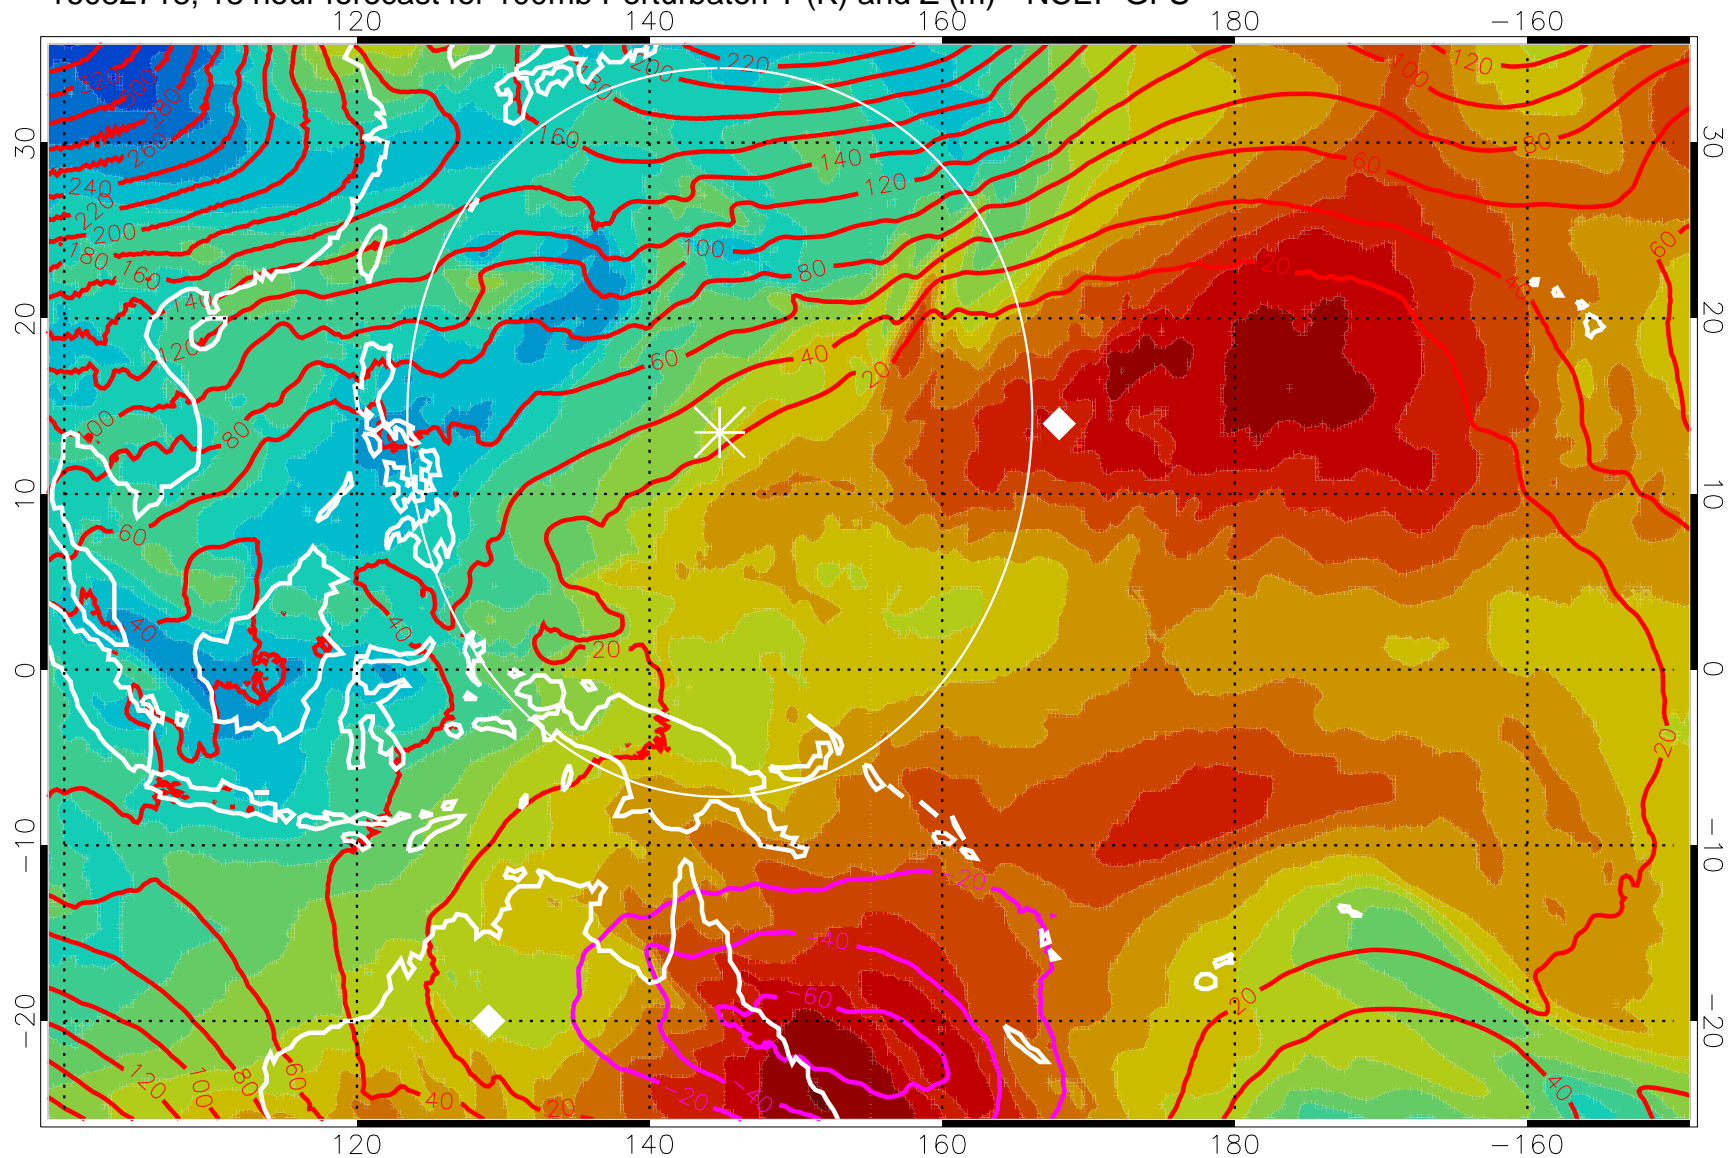

16082718, 18 hour forecast for 100mb Perturbaton T (K) and Z (m)-- NCEP GFS

Contours are 100 mbar Z perturbation (m)
Positive Z Contours
Negative Z Contours
Diamonds-mean pos. of anticyclones

Range ring of 2304 km