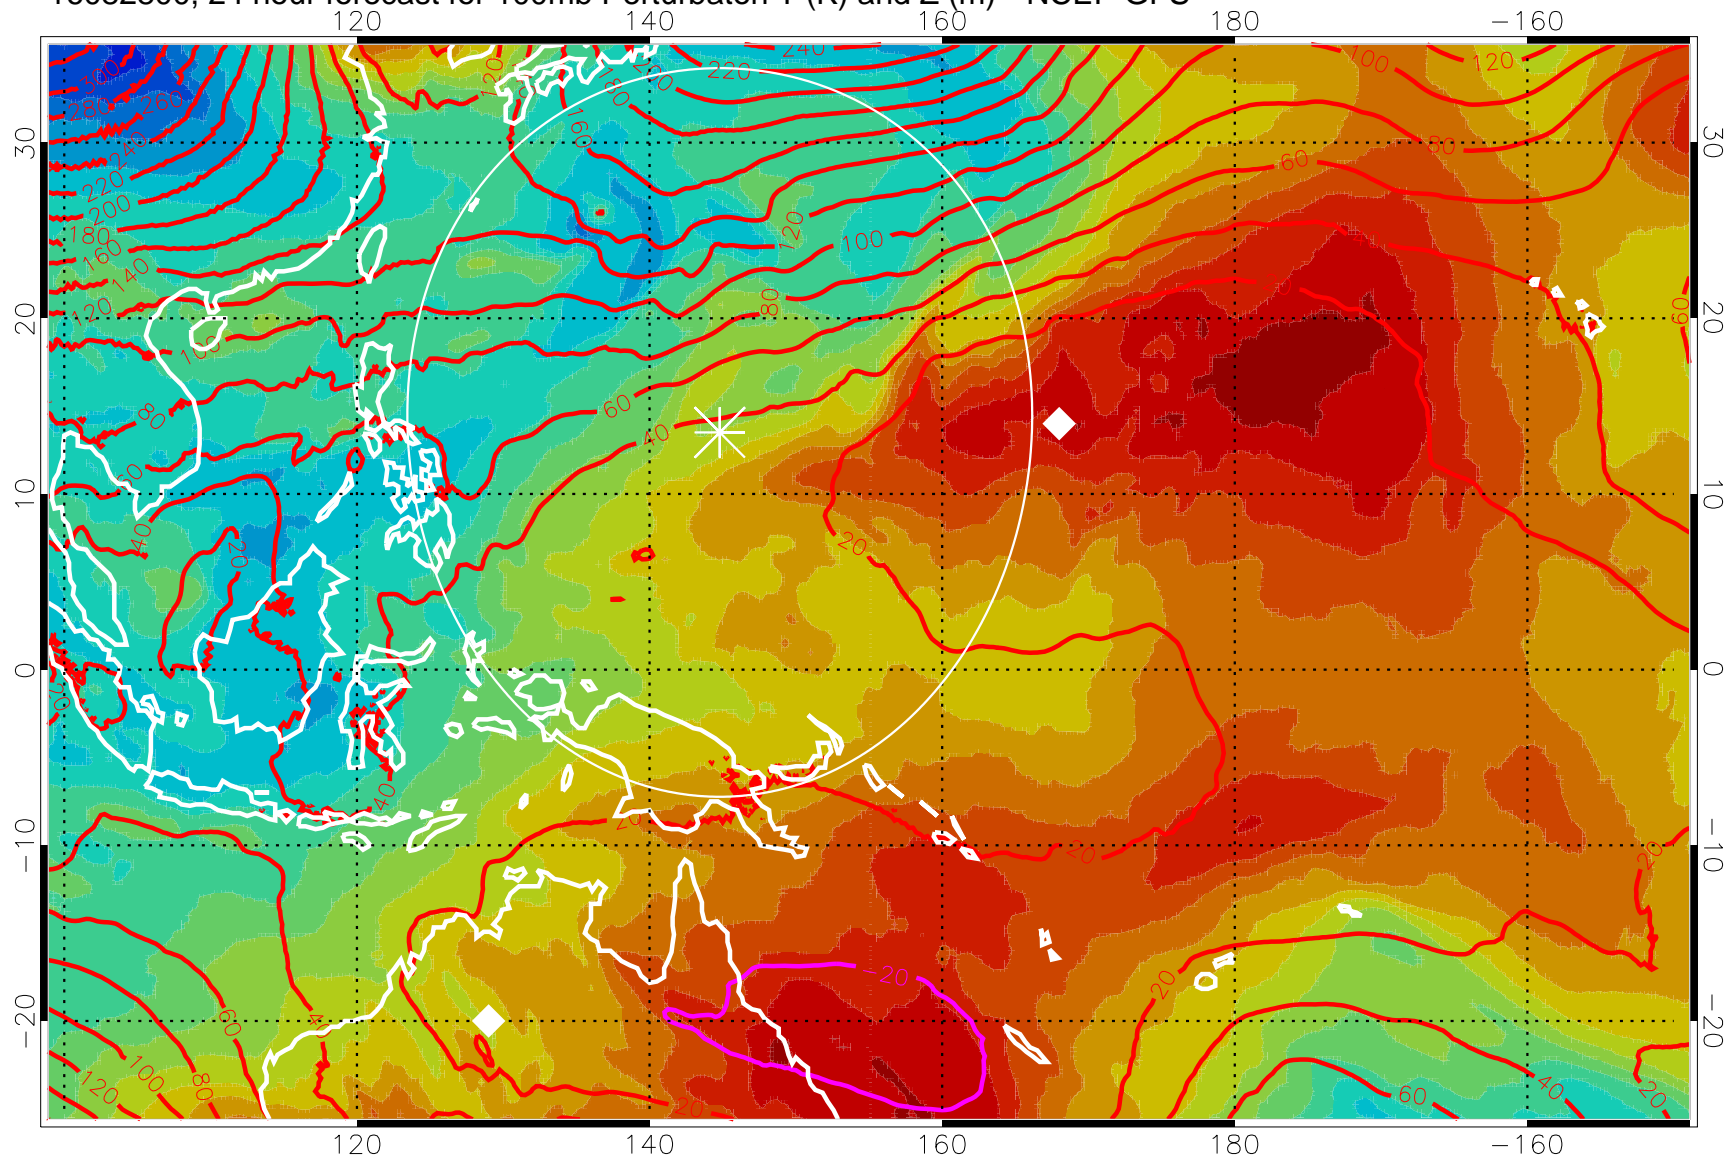

16082800, 24 hour forecast for 100mb Perturbaton T (K) and Z (m)-- NCEP GFS

Contours are 100 mbar Z perturbation (m)
Positive Z Contours
Negative Z Contours
Diamonds-mean pos. of anticyclones

Range ring of 2304 km