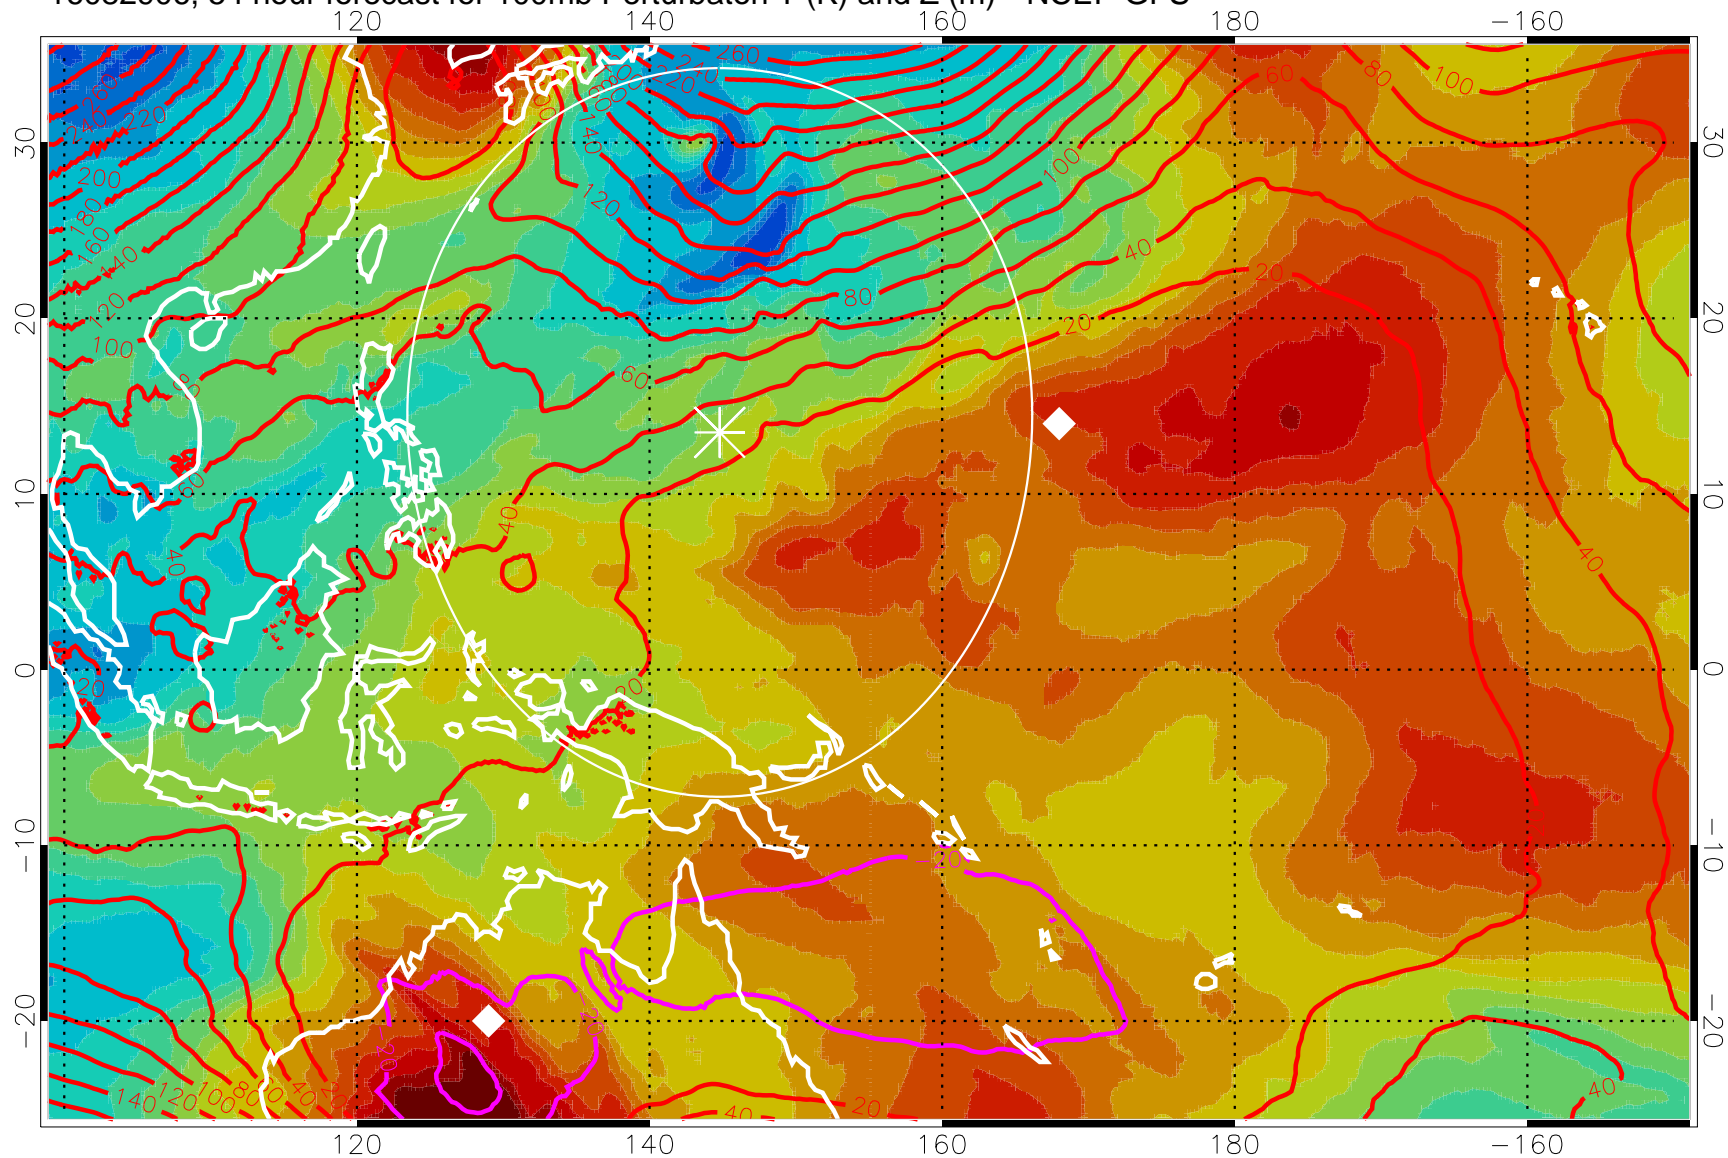

16082906, 54 hour forecast for 100mb Perturbaton T (K) and Z (m)-- NCEP GFS

Contours are 100 mbar Z perturbation (m)
Positive Z Contours
Negative Z Contours
Diamonds-mean pos. of anticyclones

Range ring of 2304 km