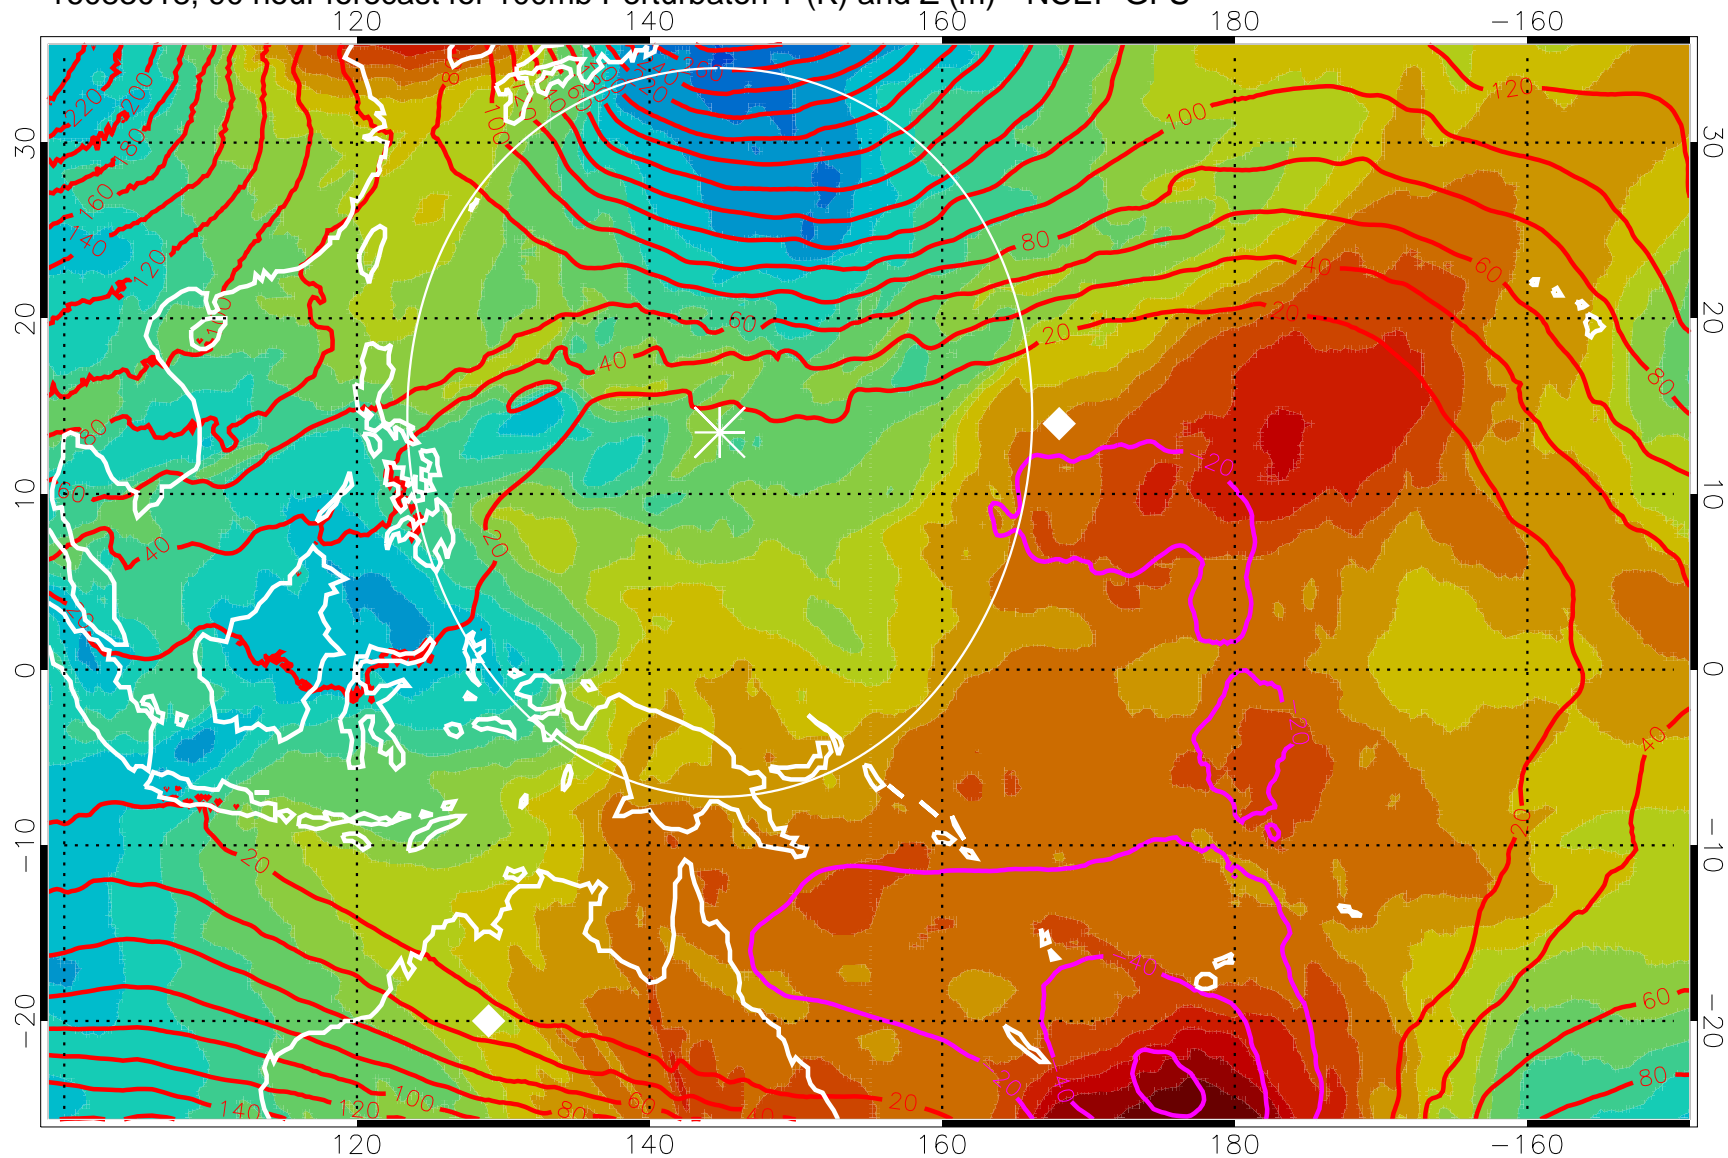

16083018, 90 hour forecast for 100mb Perturbaton T (K) and Z (m)-- NCEP GFS

Contours are 100 mbar Z perturbation (m)
Positive Z Contours
Negative Z Contours
Diamonds-mean pos. of anticyclones

Range ring of 2304 km