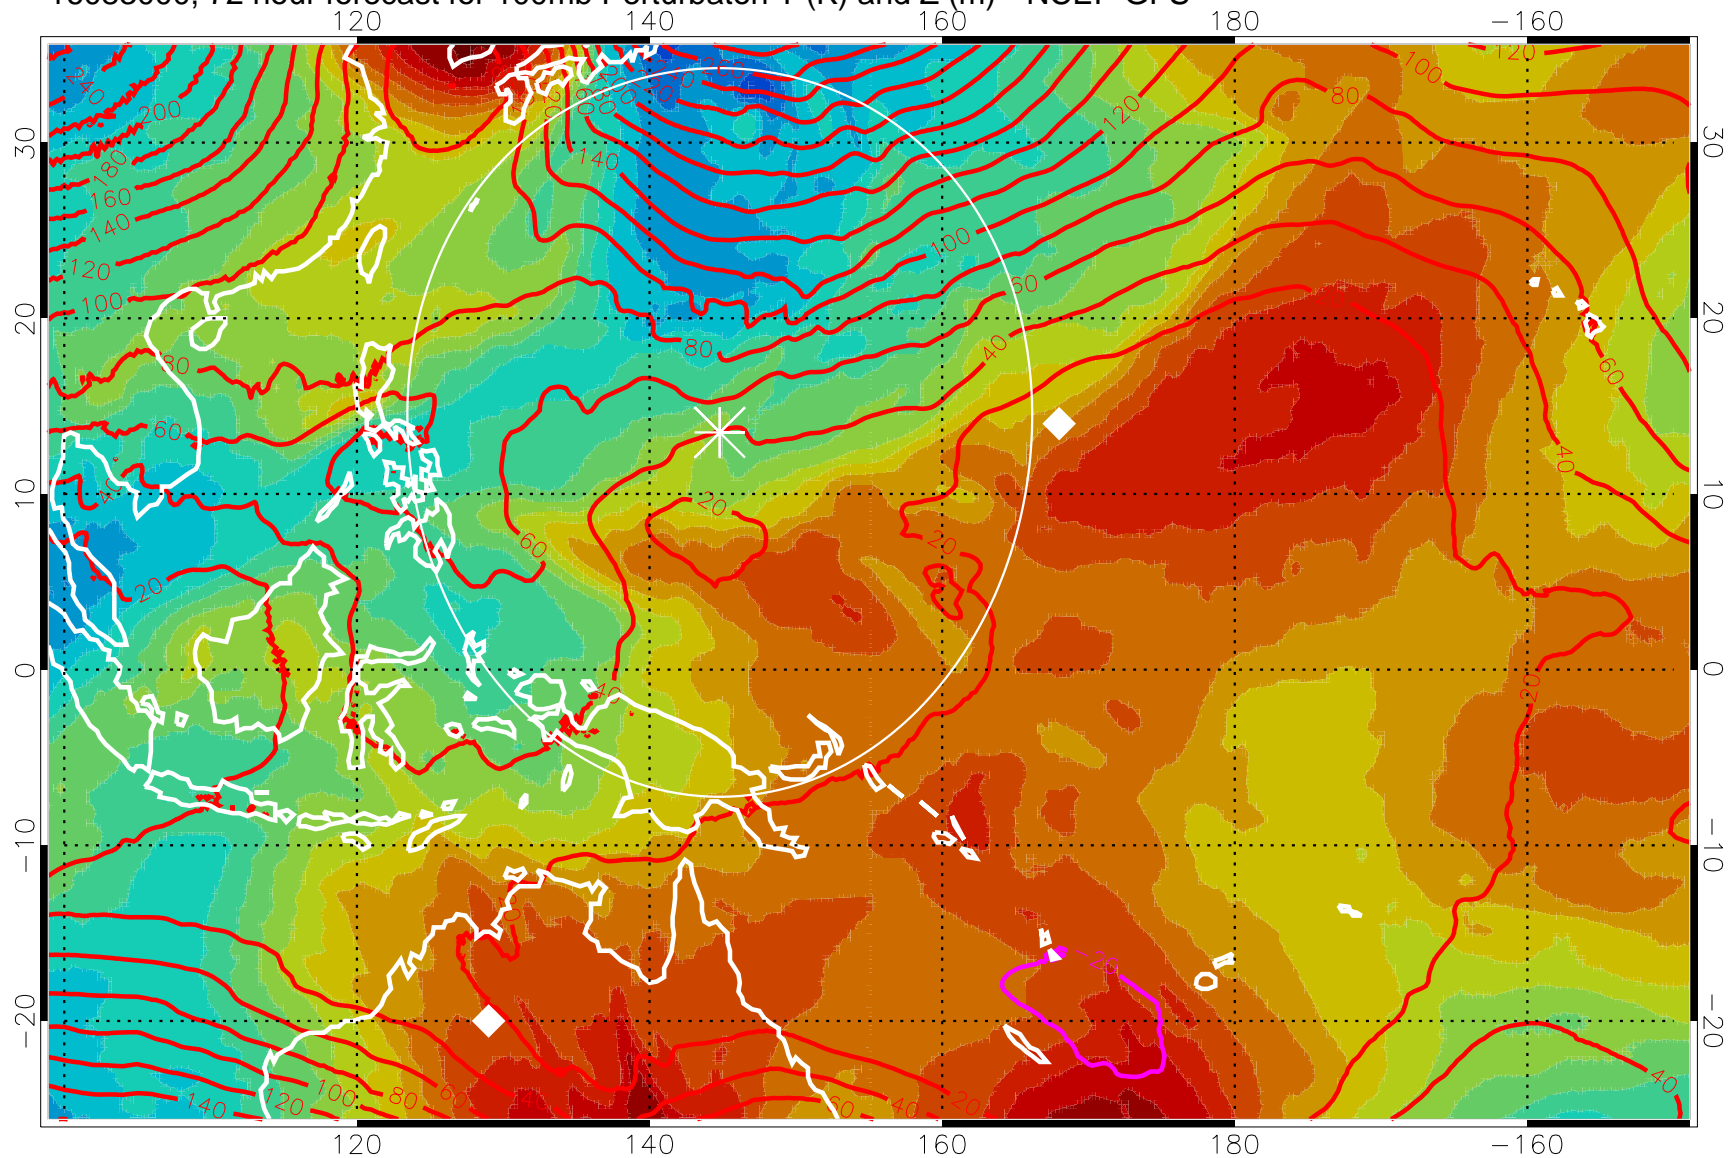

16083000, 72 hour forecast for 100mb Perturbaton T (K) and Z (m)-- NCEP GFS

Contours are 100 mbar Z perturbation (m)
Positive Z Contours
Negative Z Contours
Diamonds-mean pos. of anticyclones

Range ring of 2304 km