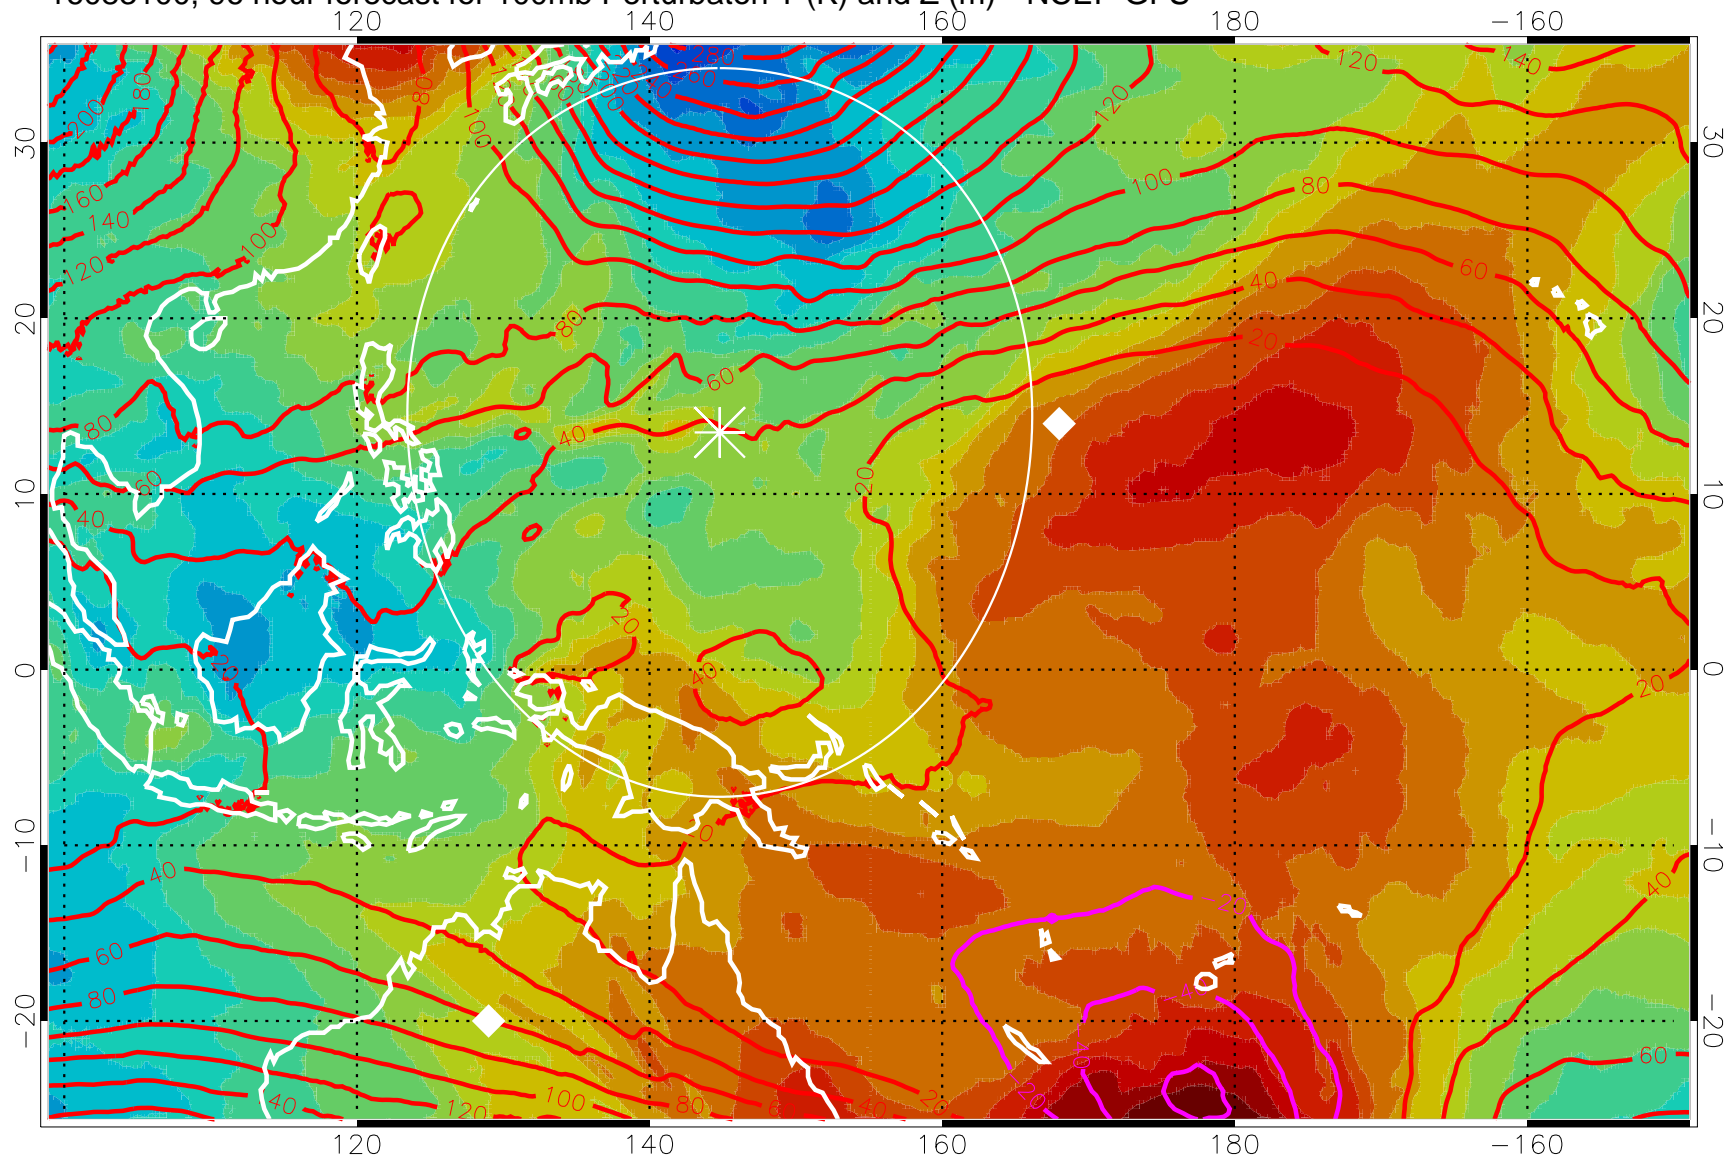

16083100, 96 hour forecast for 100mb Perturbaton T (K) and Z (m)-- NCEP GFS

Contours are 100 mbar Z perturbation (m)
Positive Z Contours
Negative Z Contours
Diamonds-mean pos. of anticyclones

Range ring of 2304 km