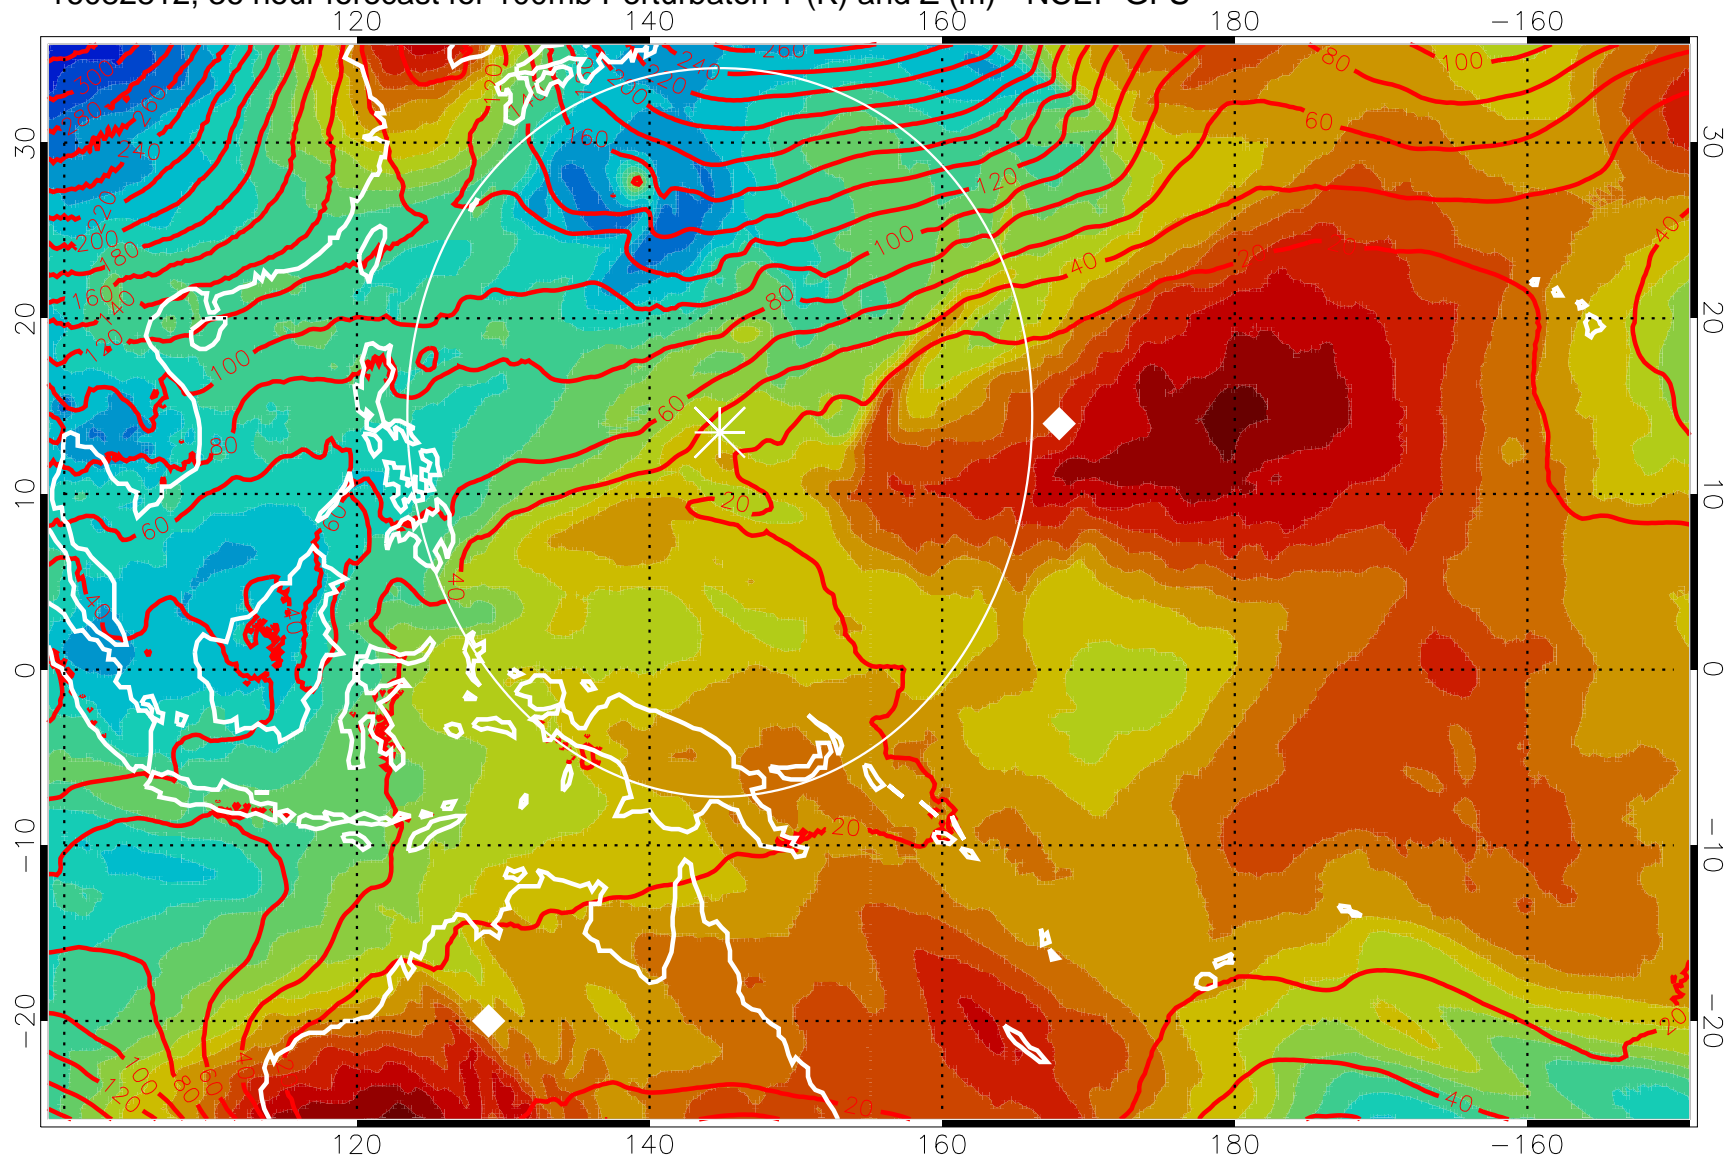

16082812, 36 hour forecast for 100mb Perturbaton T (K) and Z (m)-- NCEP GFS

Contours are 100 mbar Z perturbation (m)
Positive Z Contours
Negative Z Contours
Diamonds-mean pos. of anticyclones

Range ring of 2304 km