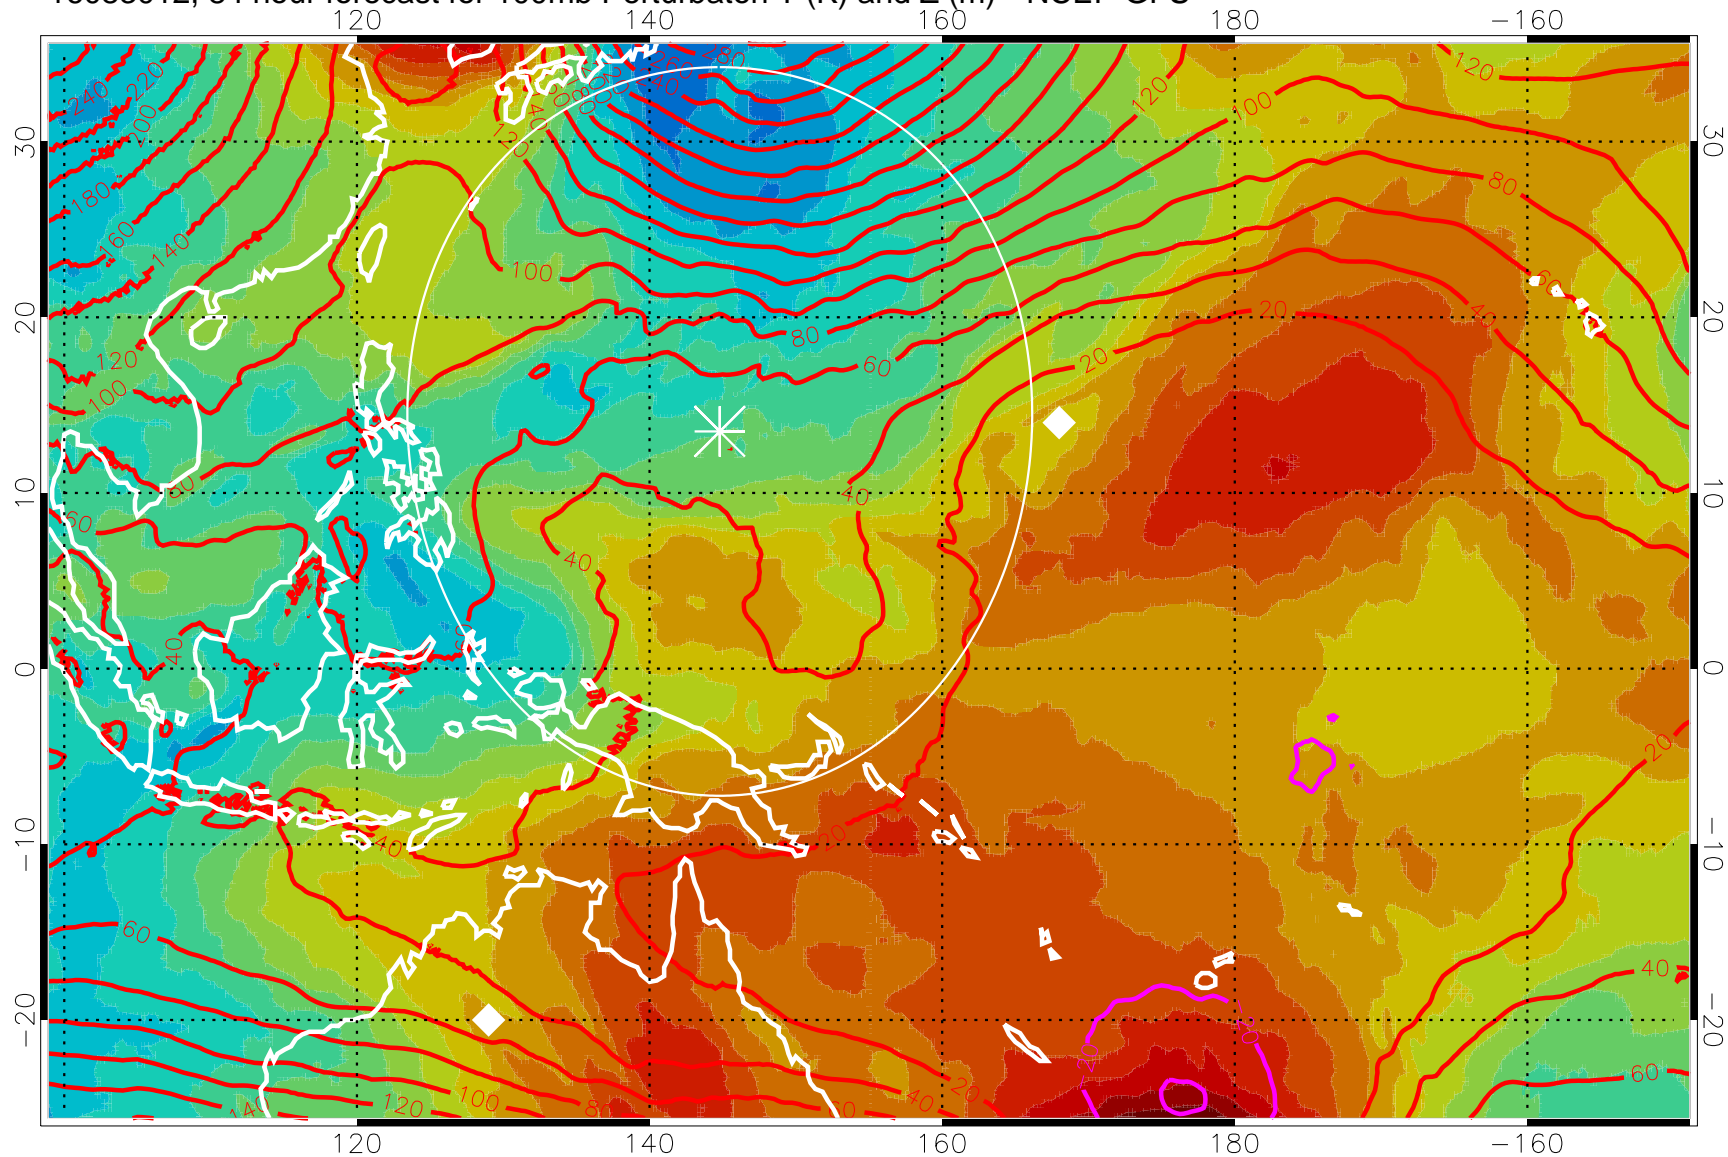

16083012, 84 hour forecast for 100mb Perturbaton T (K) and Z (m)-- NCEP GFS

Contours are 100 mbar Z perturbation (m)
Positive Z Contours
Negative Z Contours
Diamonds-mean pos. of anticyclones

Range ring of 2304 km