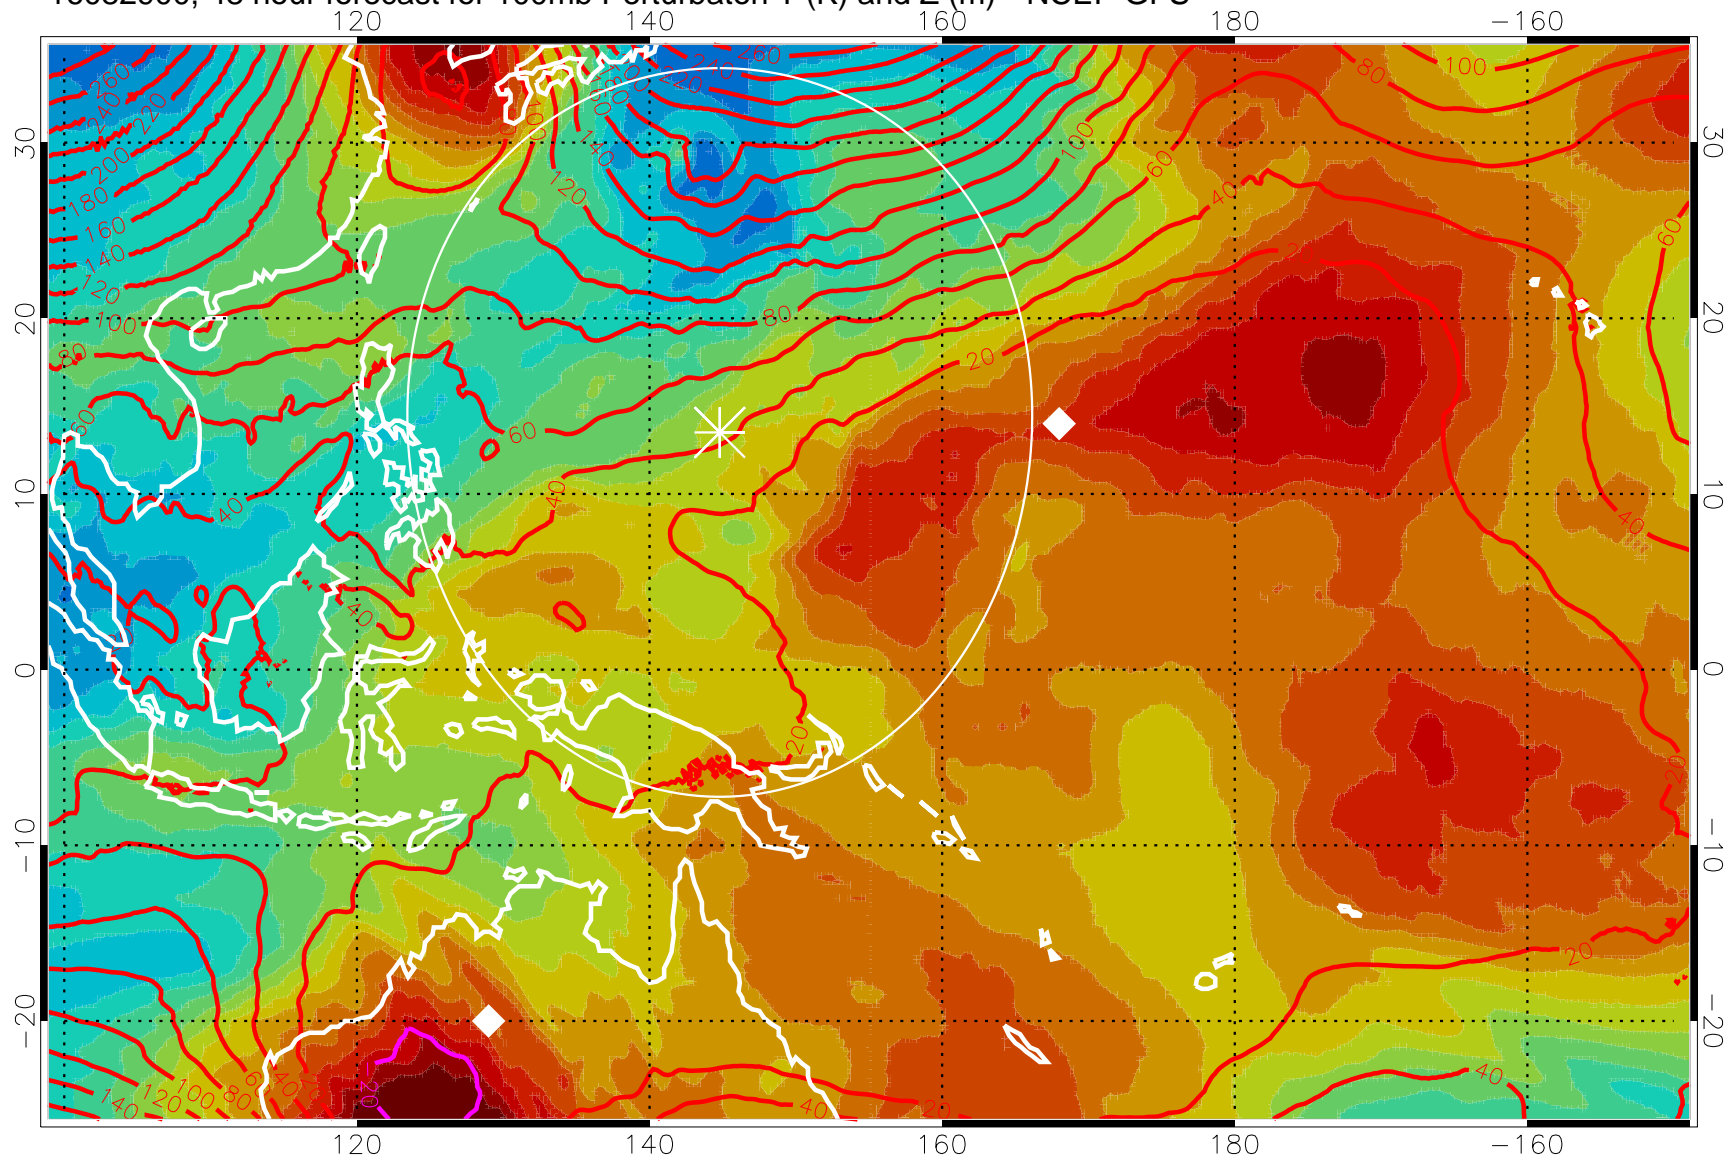

16082900, 48 hour forecast for 100mb Perturbaton T (K) and Z (m)-- NCEP GFS

Contours are 100 mbar Z perturbation (m)
Positive Z Contours
Negative Z Contours
Diamonds-mean pos. of anticyclones

Range ring of 2304 km