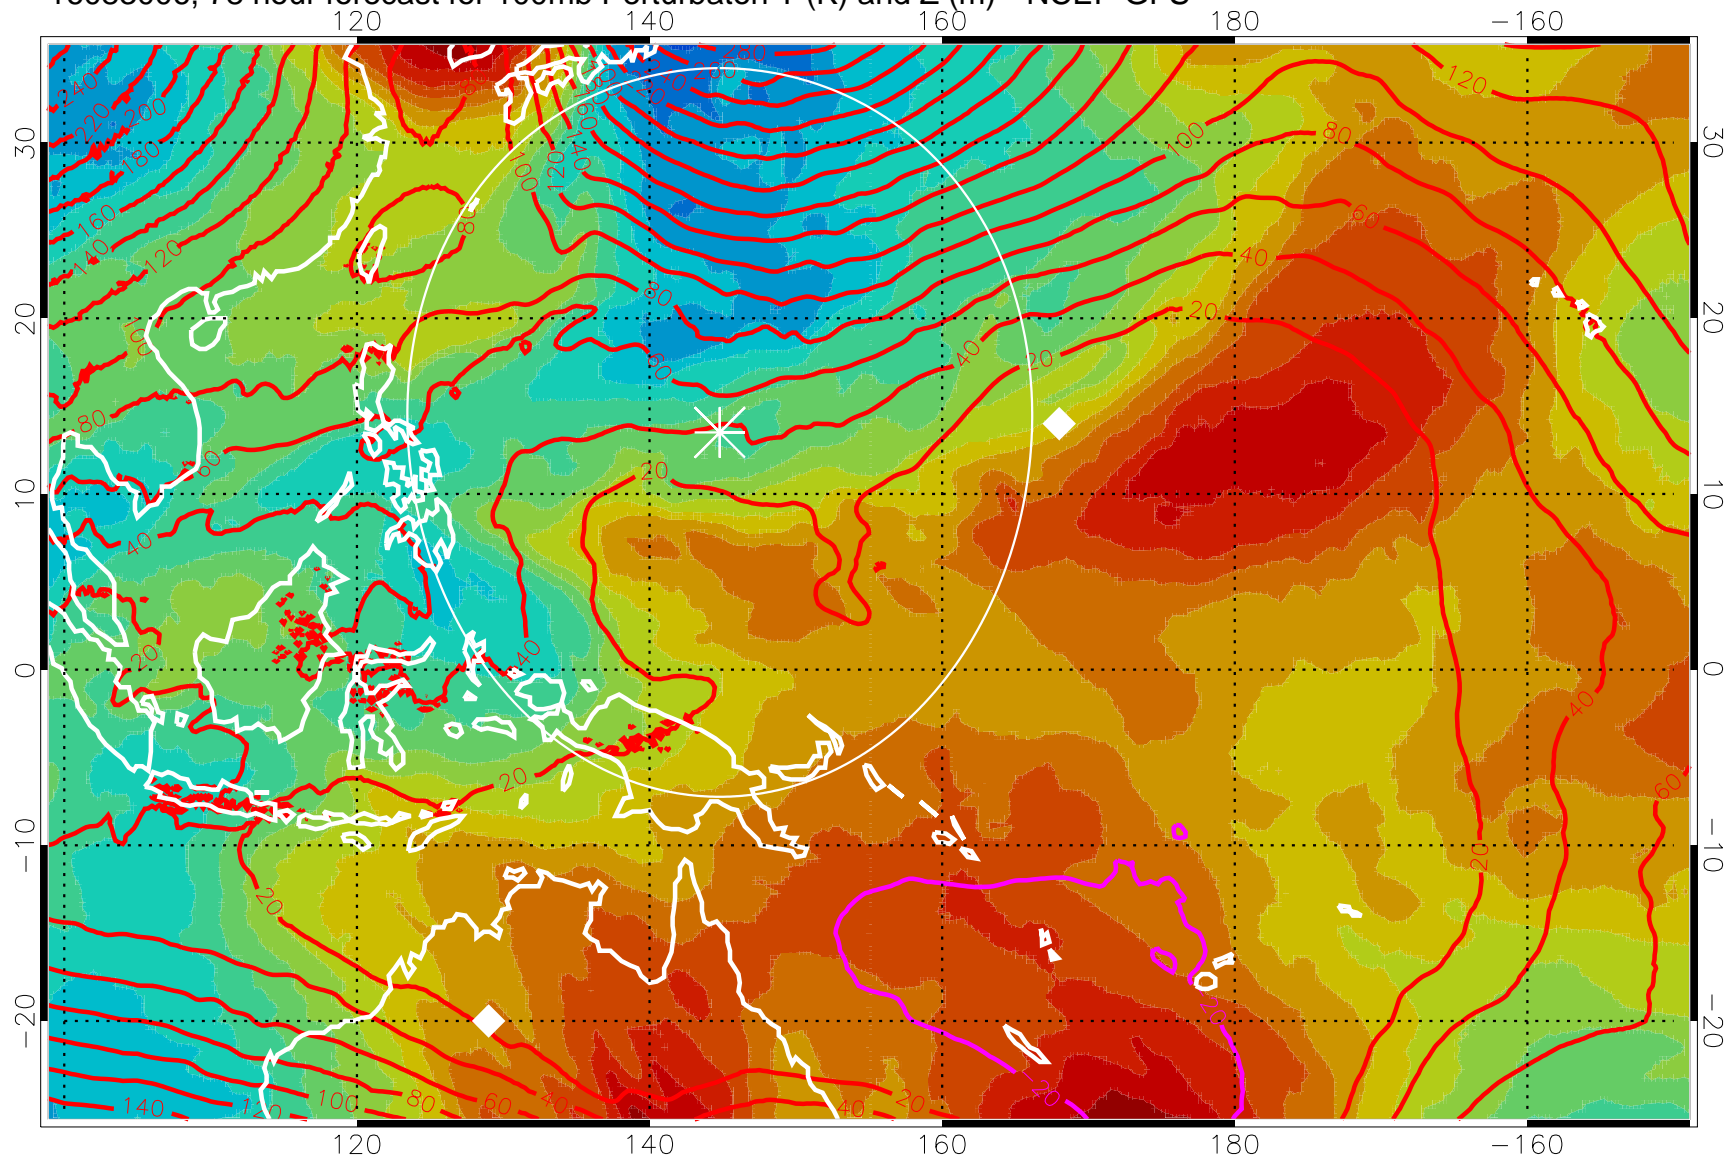

16083006, 78 hour forecast for 100mb Perturbaton T (K) and Z (m)-- NCEP GFS

Contours are 100 mbar Z perturbation (m)
Positive Z Contours
Negative Z Contours
Diamonds-mean pos. of anticyclones

Range ring of 2304 km