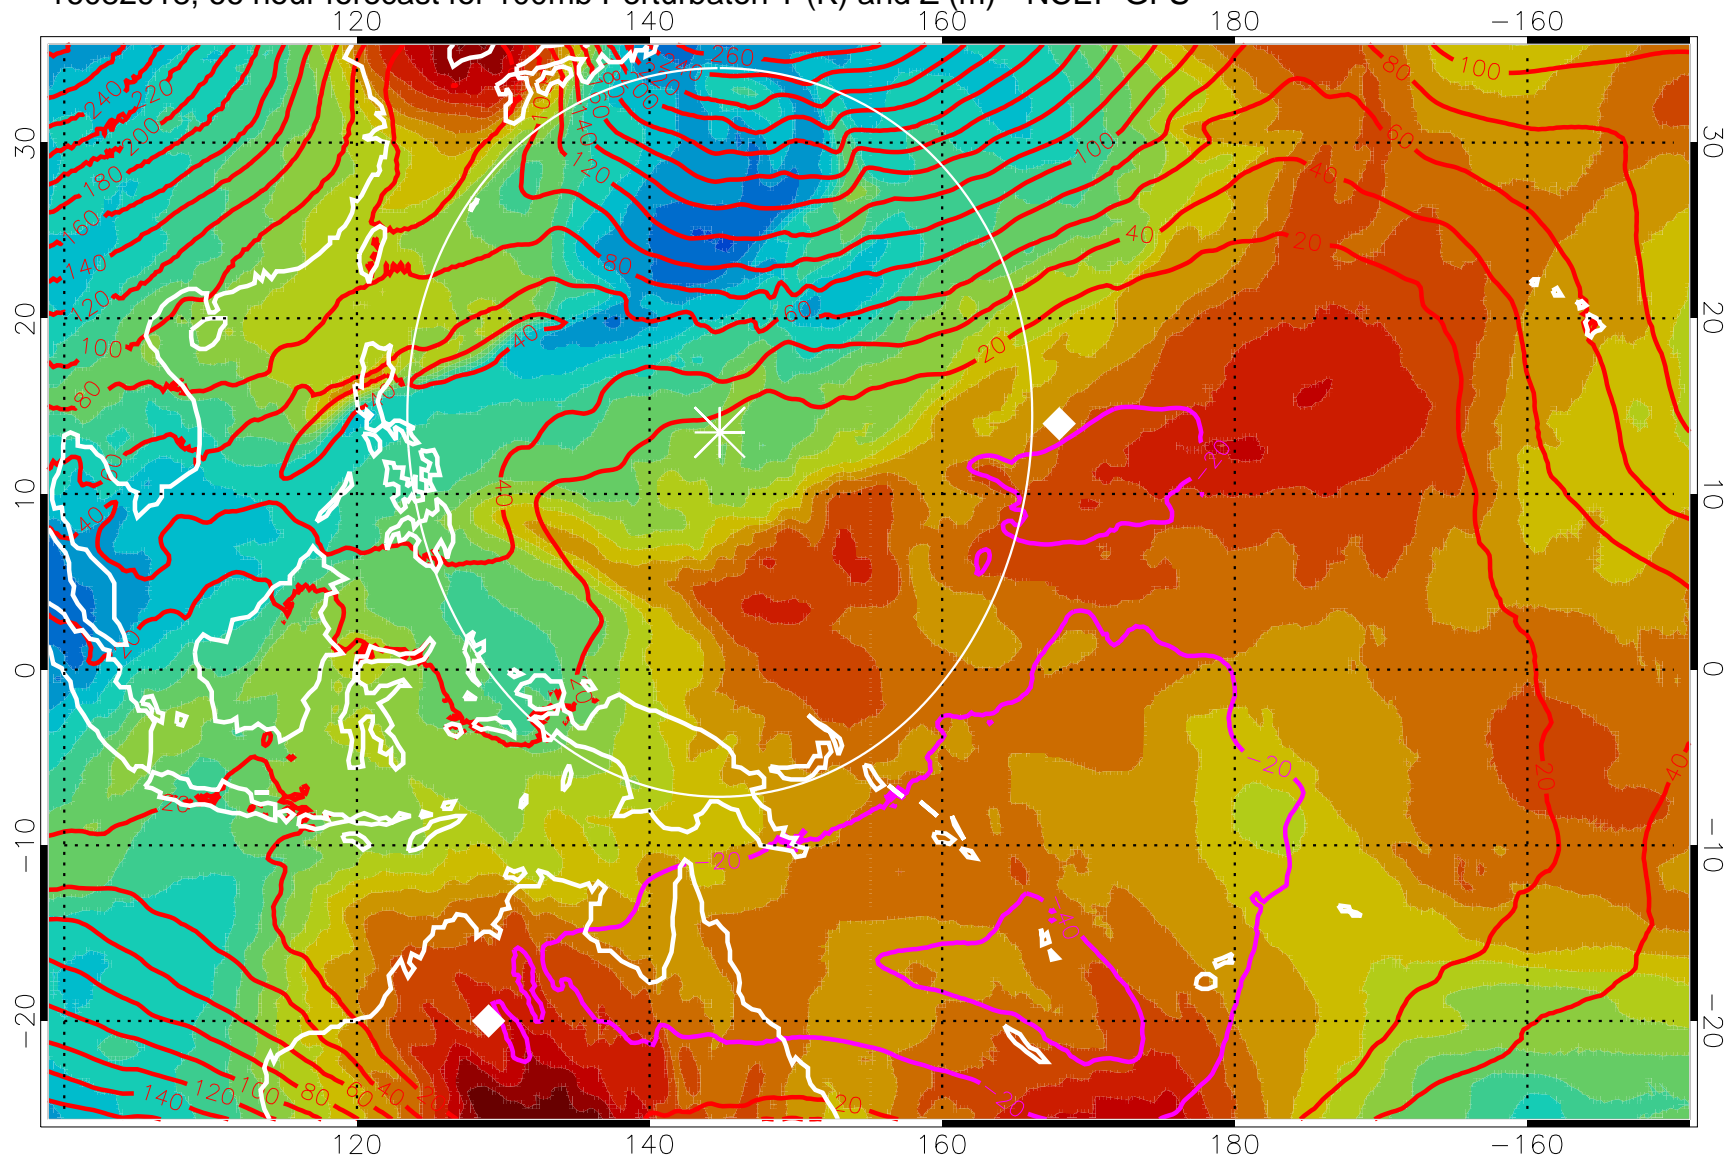

16082918, 66 hour forecast for 100mb Perturbaton T (K) and Z (m)-- NCEP GFS

Contours are 100 mbar Z perturbation (m)
Positive Z Contours
Negative Z Contours
Diamonds-mean pos. of anticyclones

Range ring of 2304 km