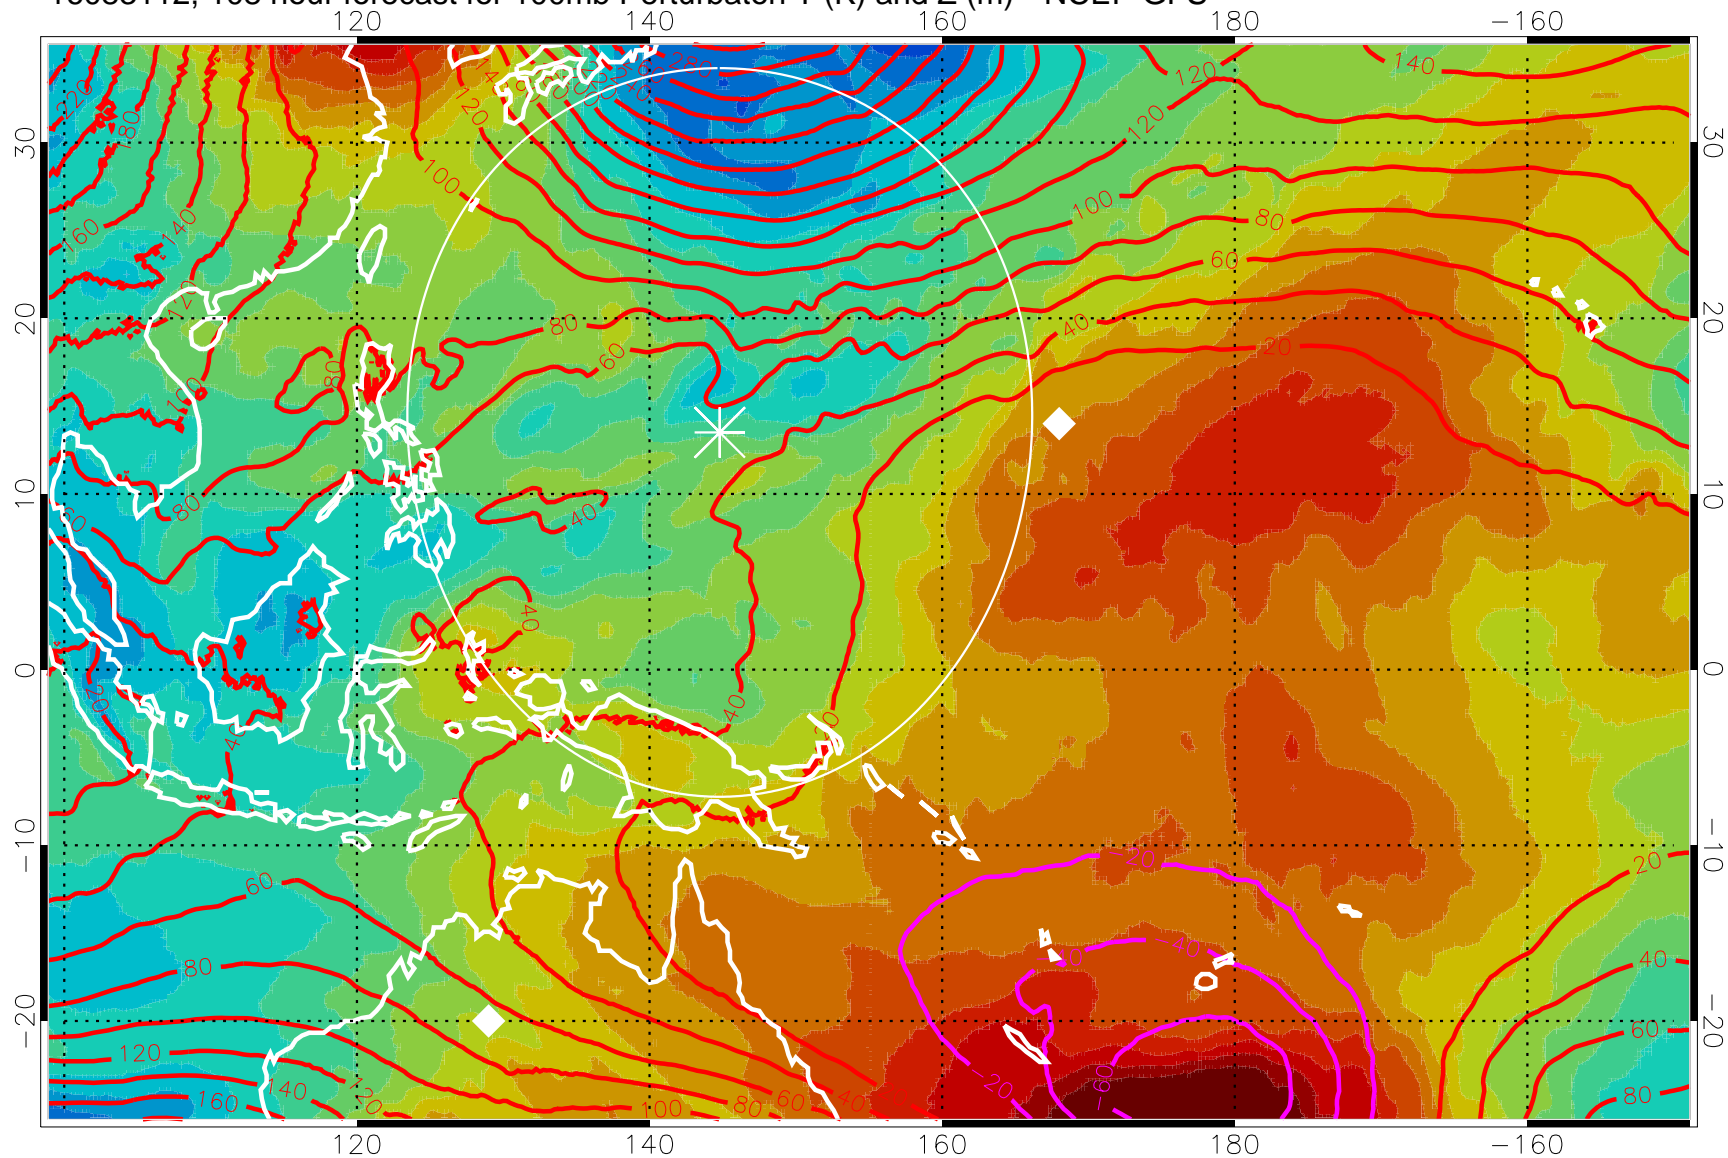

16083112, 108 hour forecast for 100mb Perturbaton T (K) and Z (m)-- NCEP GFS

Contours are 100 mbar Z perturbation (m)
Positive Z Contours
Negative Z Contours
Diamonds-mean pos. of anticyclones

Range ring of 2304 km