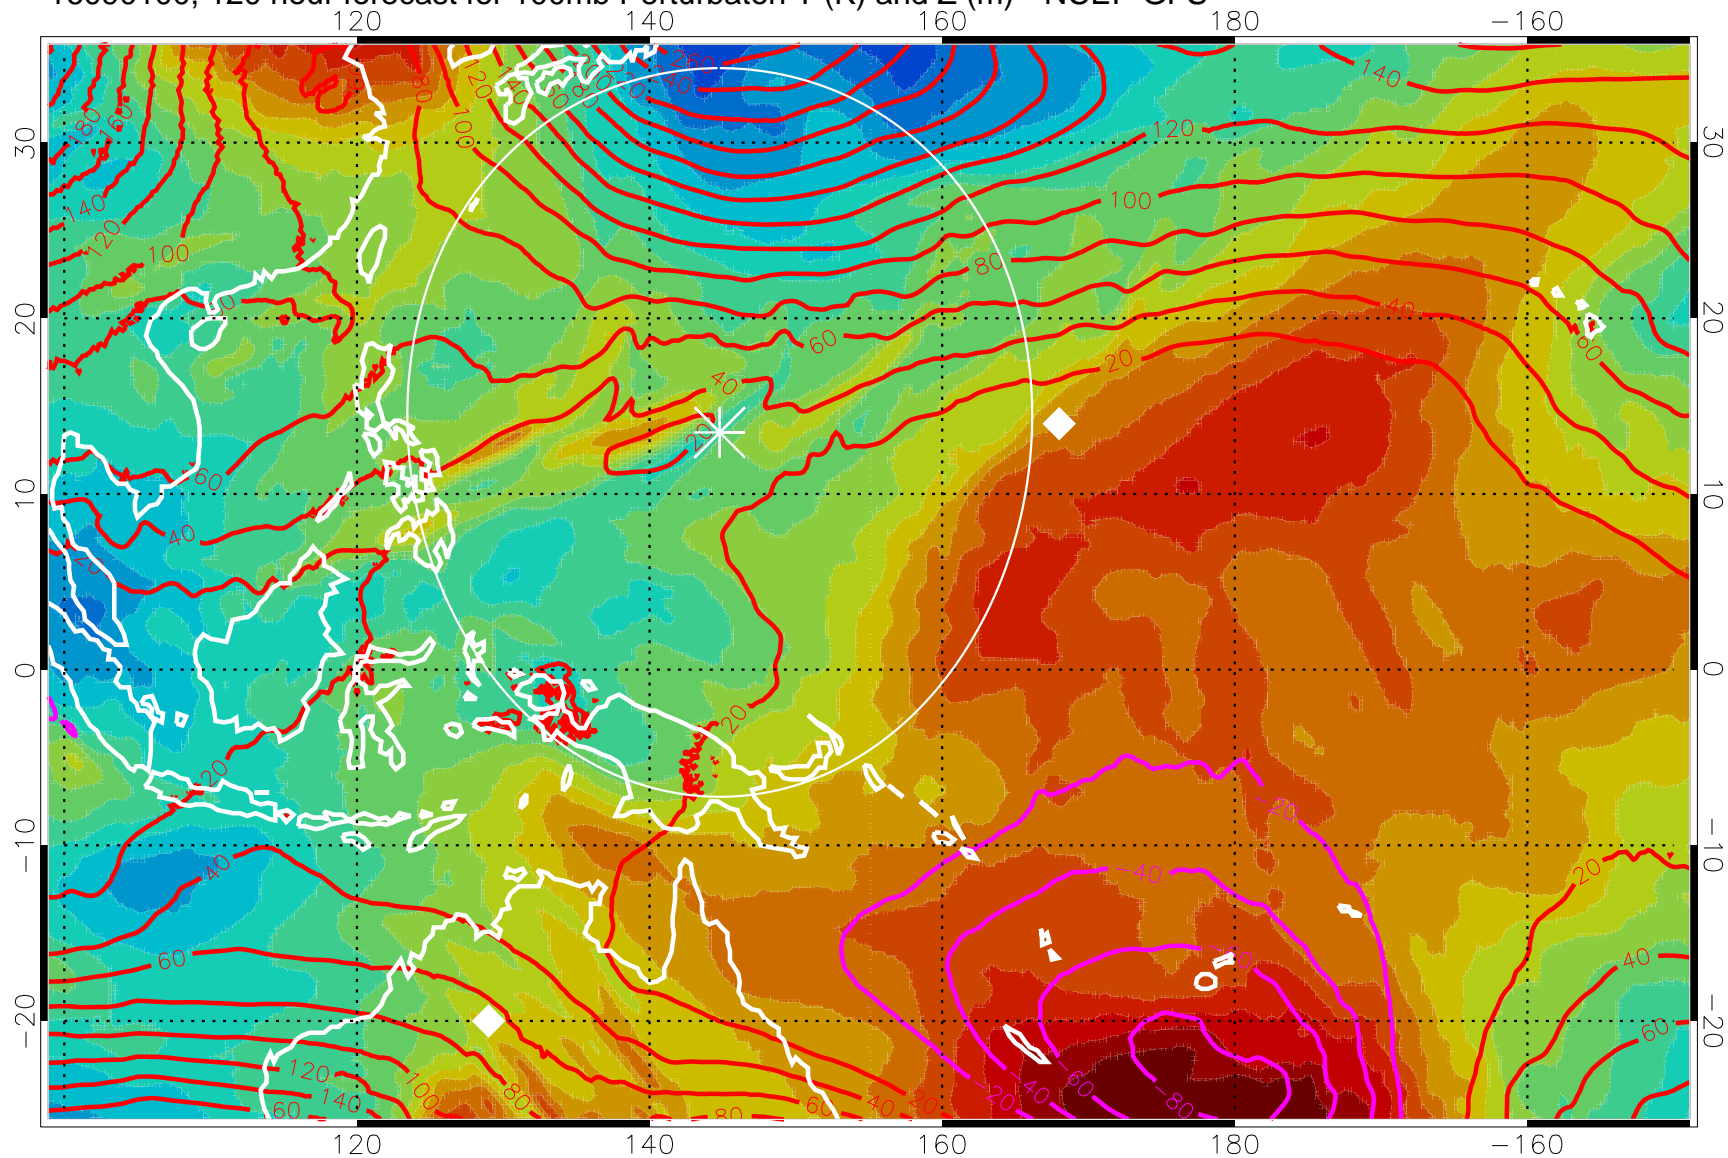

16090100, 120 hour forecast for 100mb Perturbaton T (K) and Z (m)-- NCEP GFS

Contours are 100 mbar Z perturbation (m)

Positive Z Contours

Negative Z Contours

Diamonds-mean pos. of anticyclones

Range ring of 2304 km