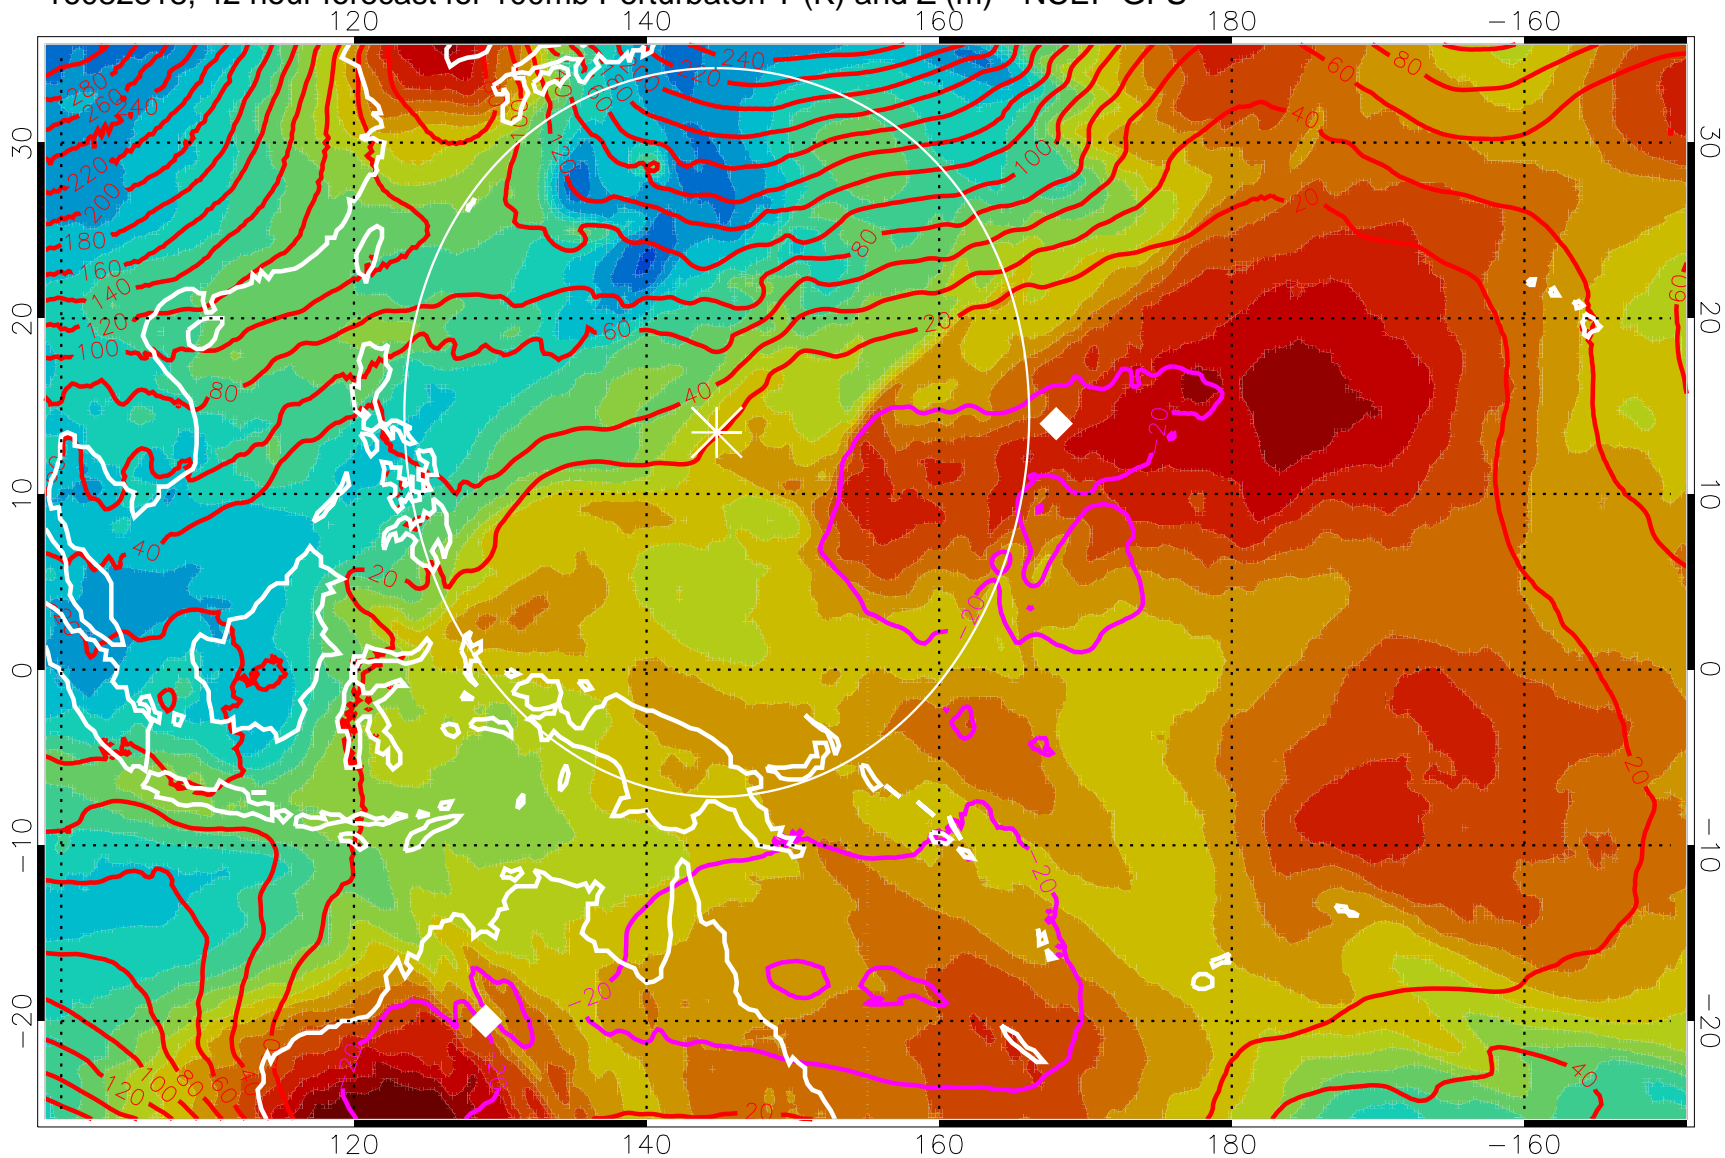

16082818, 42 hour forecast for 100mb Perturbaton T (K) and Z (m)-- NCEP GFS

Contours are 100 mbar Z perturbation (m)
Positive Z Contours
Negative Z Contours
Diamonds-mean pos. of anticyclones

Range ring of 2304 km