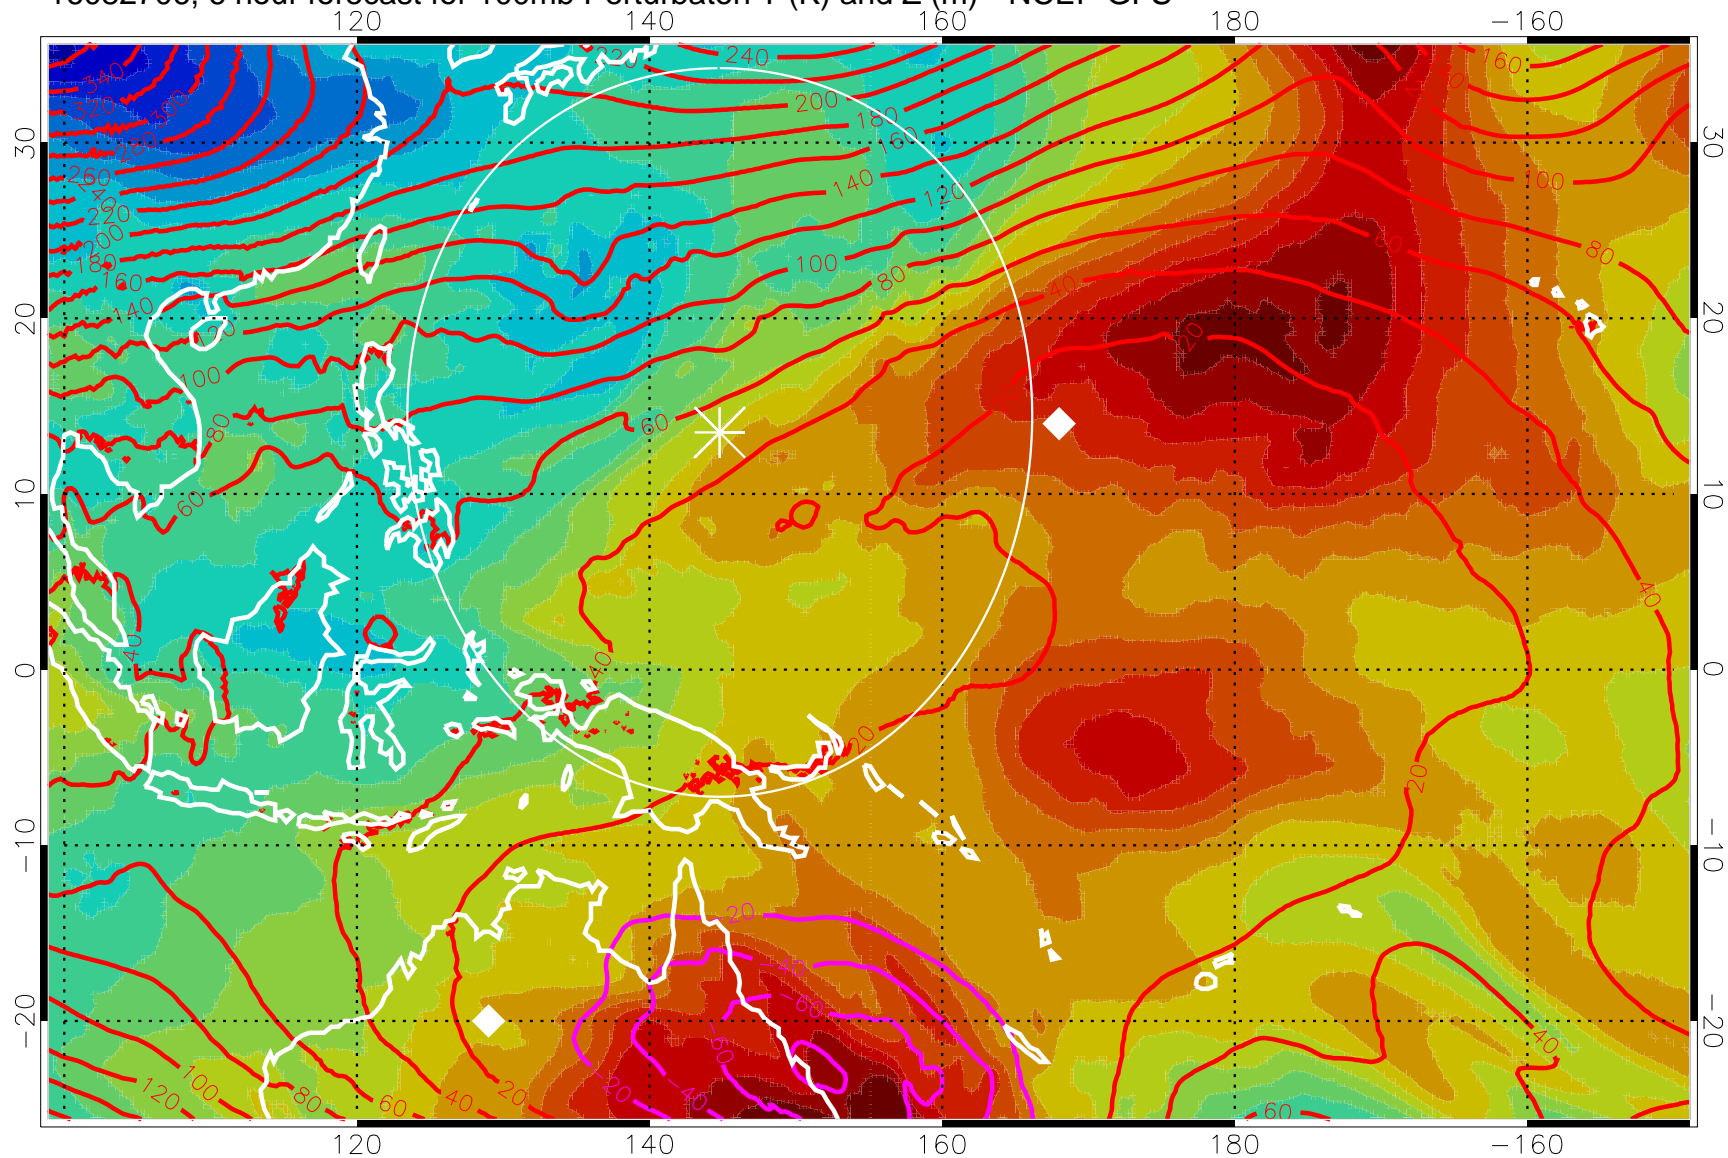

16082706, 6 hour forecast for 100mb Perturbaton T (K) and Z (m)-- NCEP GFS

Contours are 100 mbar Z perturbation (m)  
Positive Z Contours  
Negative Z Contours  
Diamonds-mean pos. of anticyclones

Range ring of 2304 km