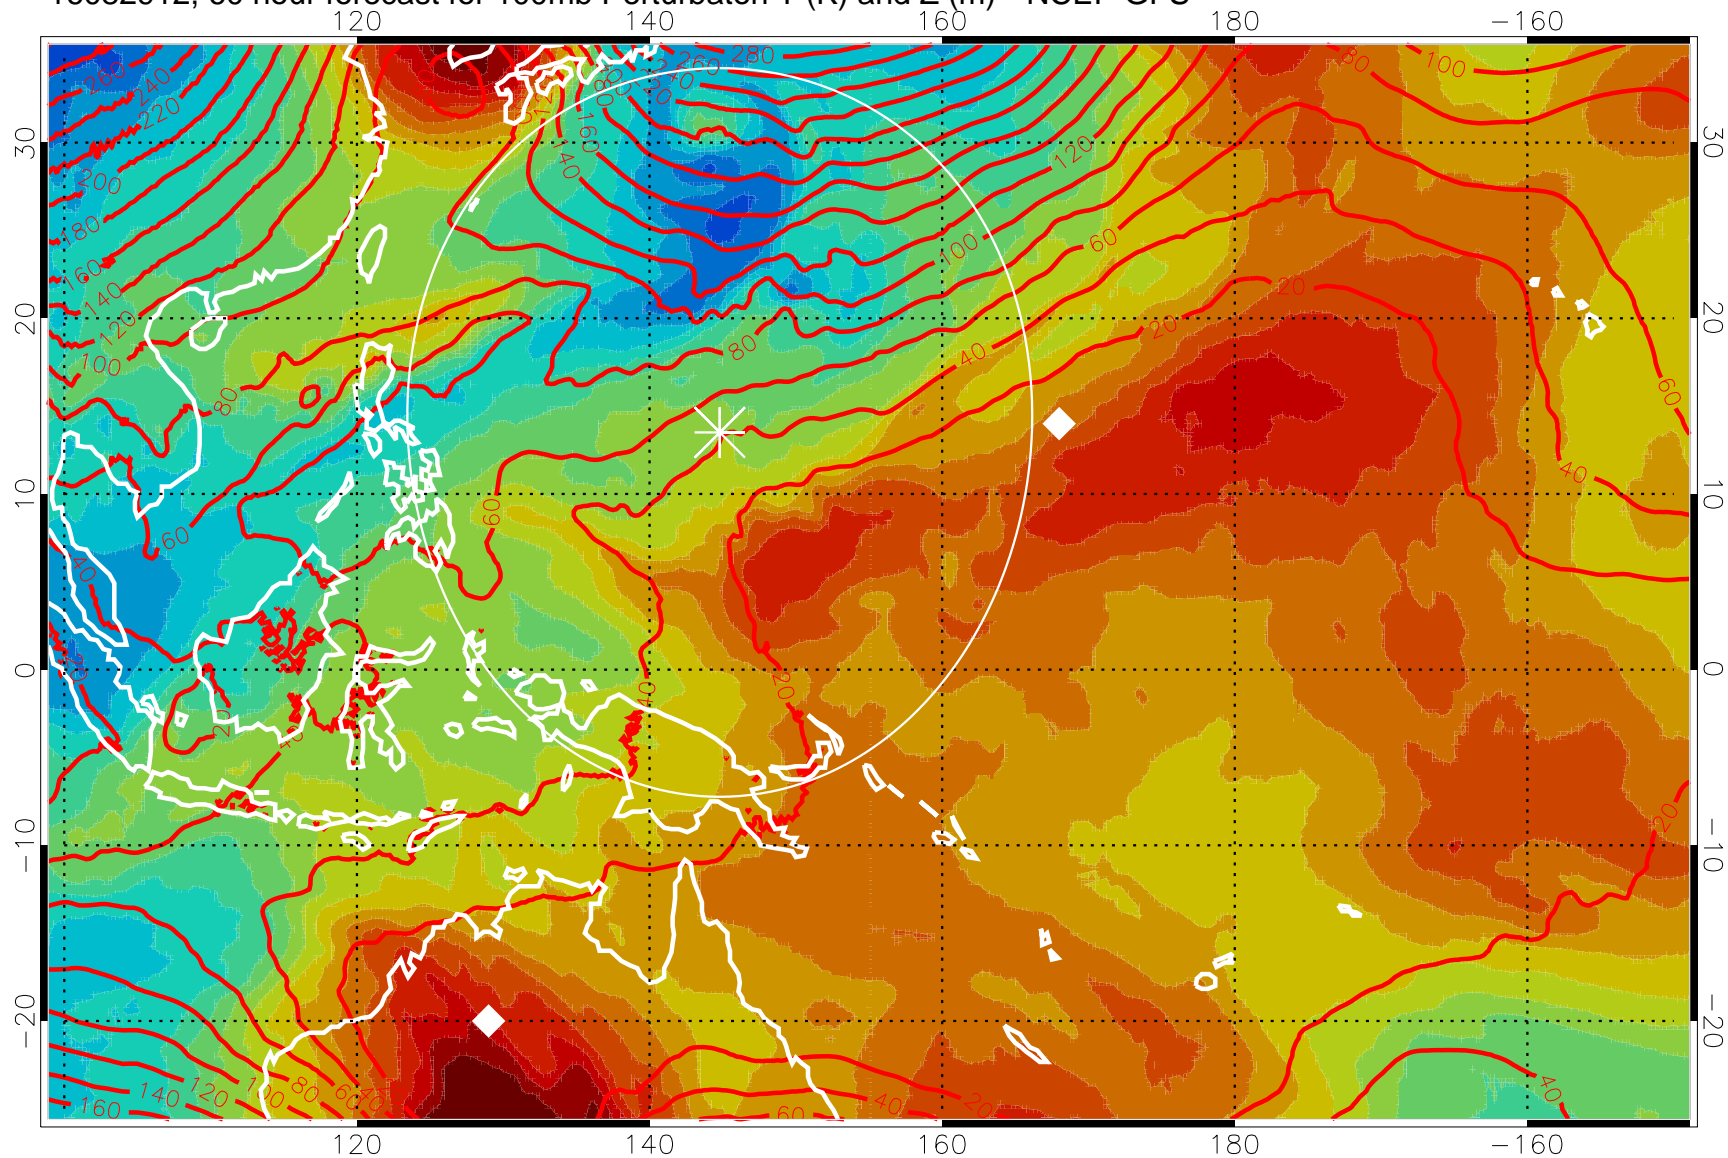

16082912, 60 hour forecast for 100mb Perturbaton T (K) and Z (m)-- NCEP GFS

Contours are 100 mbar Z perturbation (m)
Positive Z Contours
Negative Z Contours
Diamonds-mean pos. of anticyclones

Range ring of 2304 km