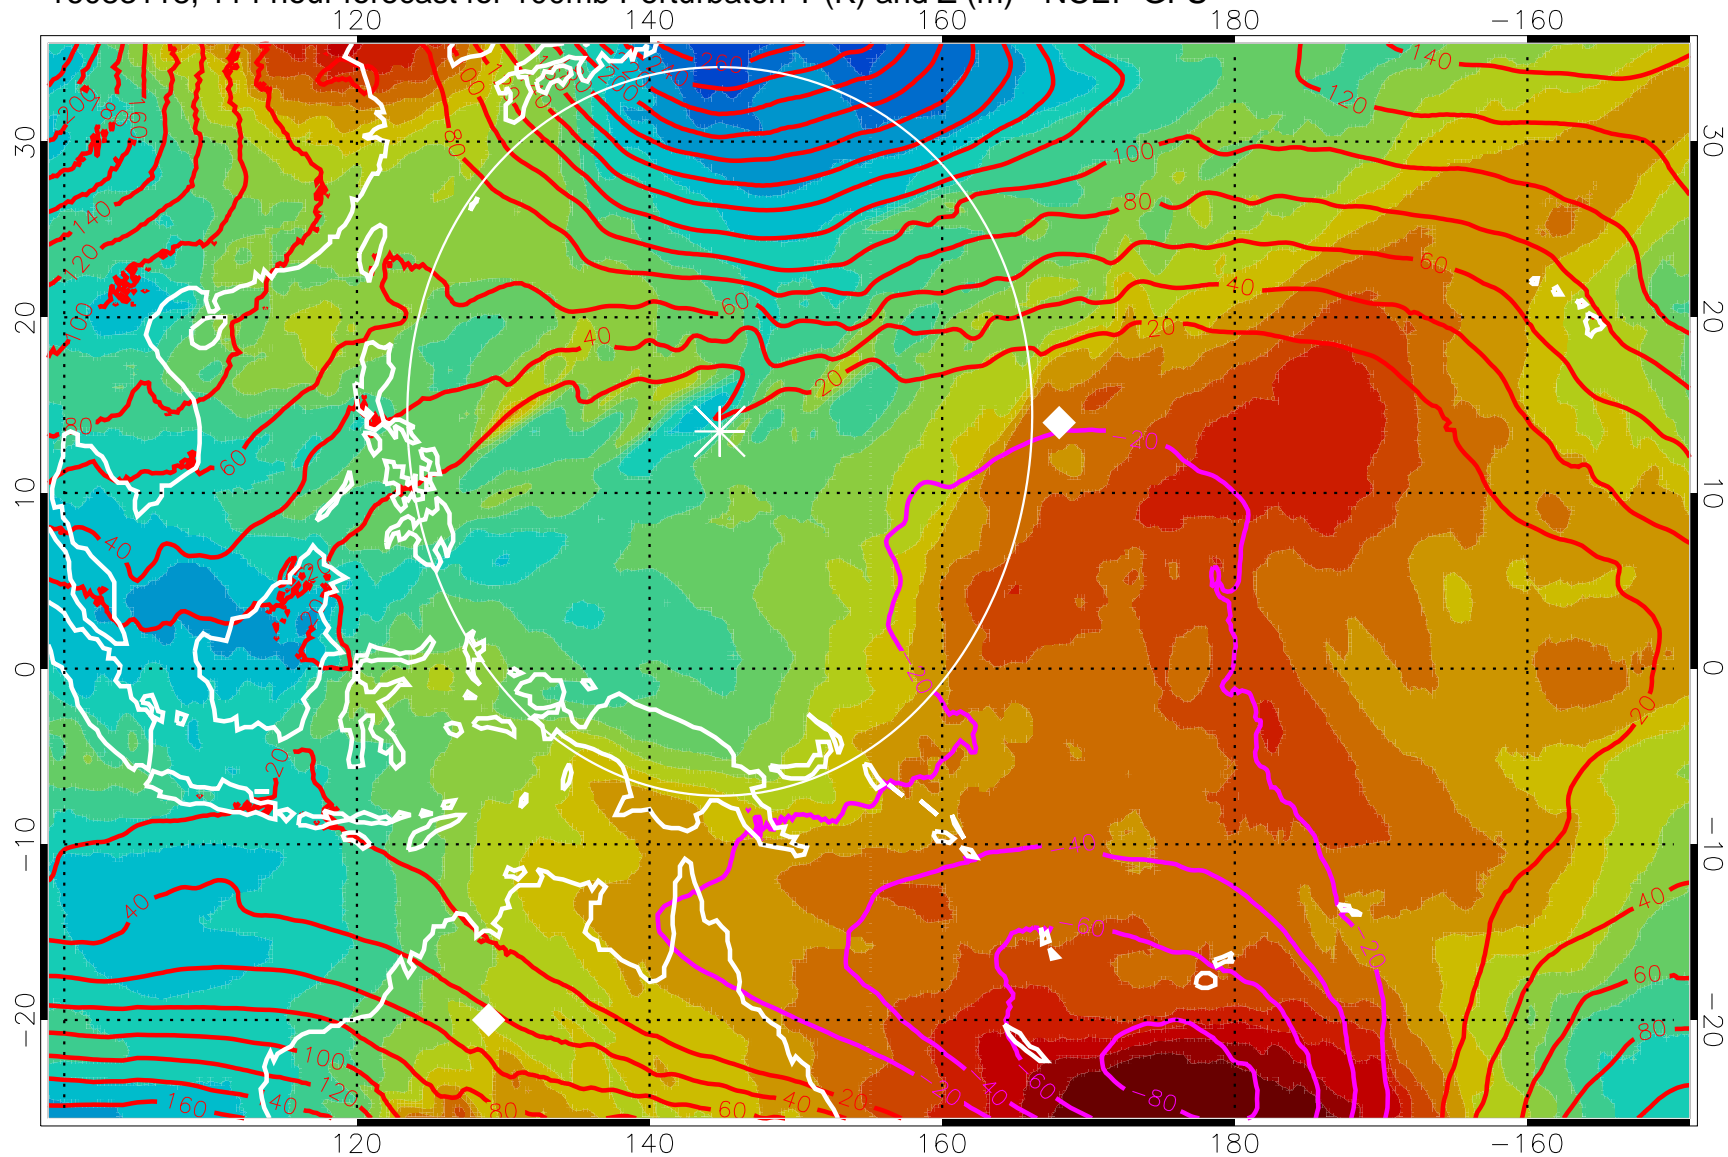

16083118, 114 hour forecast for 100mb Perturbaton T (K) and Z (m)-- NCEP GFS

Contours are 100 mbar Z perturbation (m)
Positive Z Contours
Negative Z Contours
Diamonds-mean pos. of anticyclones

Range ring of 2304 km