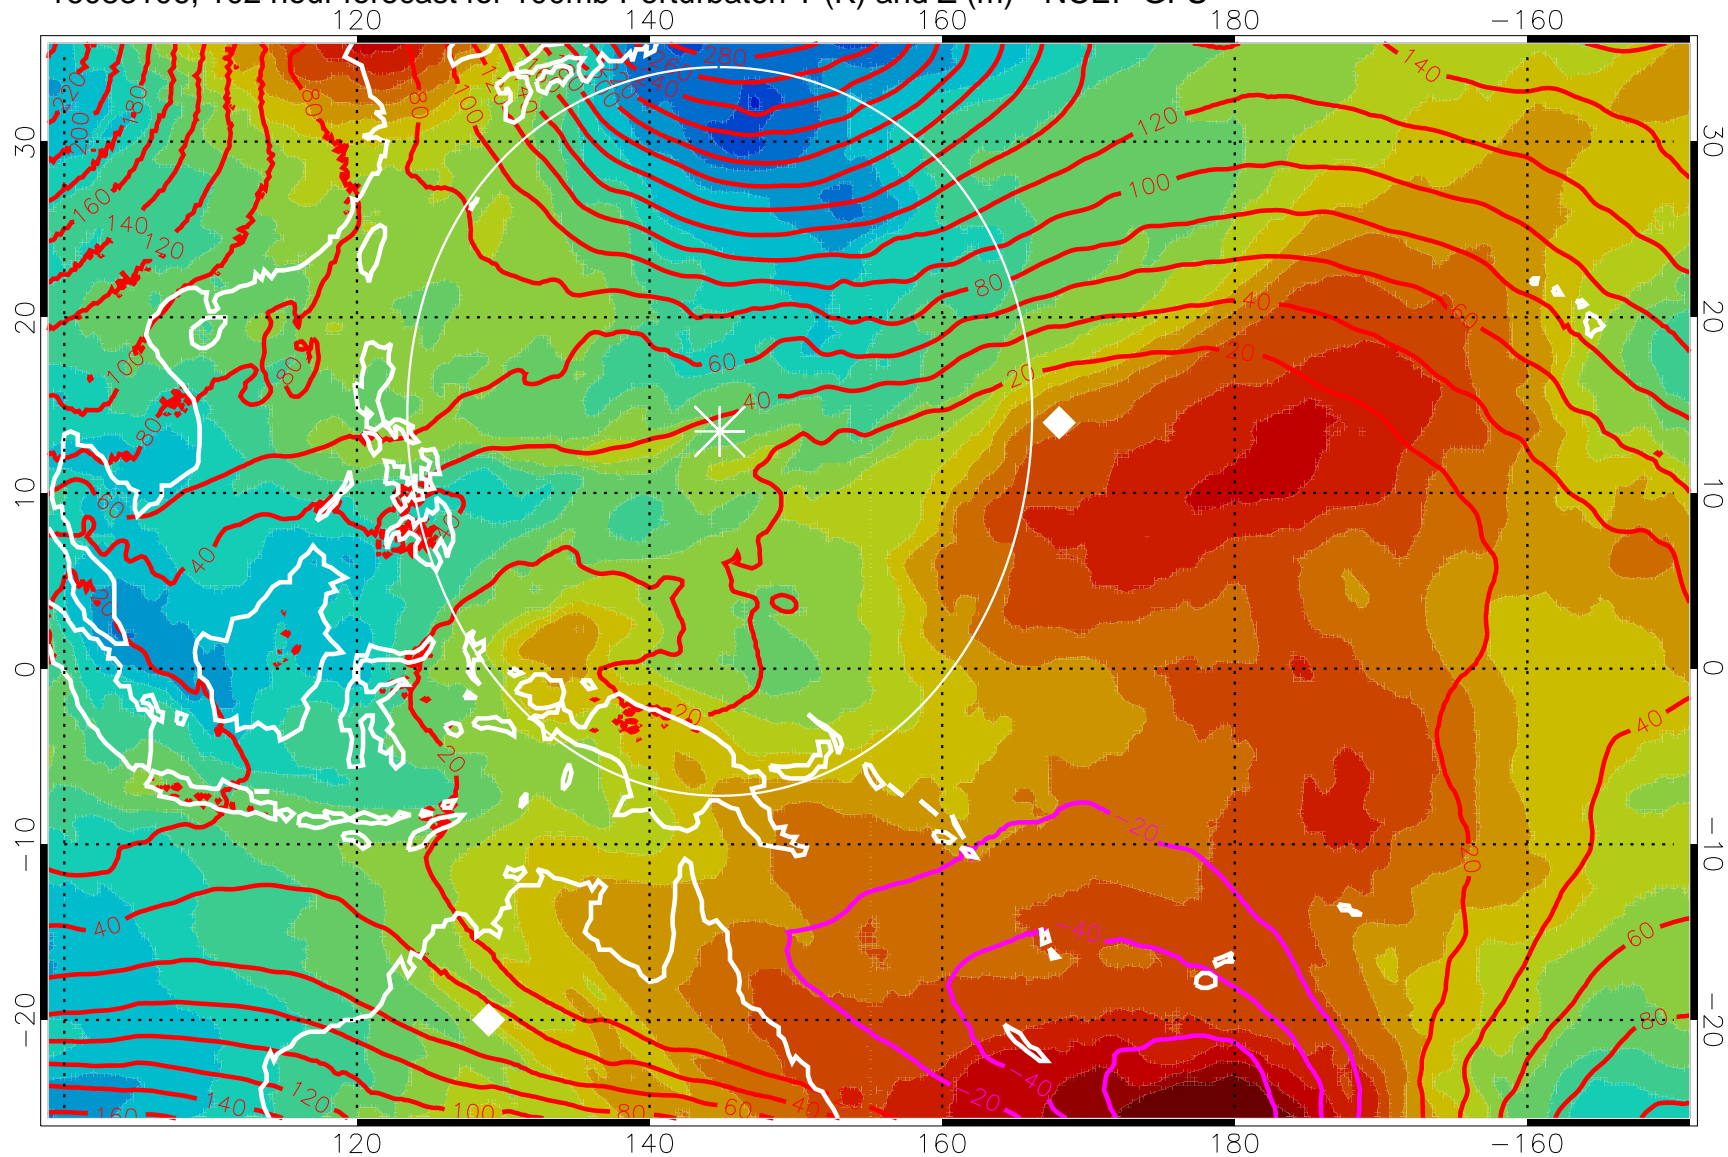

16083106, 102 hour forecast for 100mb Perturbaton T (K) and Z (m)-- NCEP GFS

Contours are 100 mbar Z perturbation (m)
Positive Z Contours
Negative Z Contours
Diamonds-mean pos. of anticyclones

Range ring of 2304 km