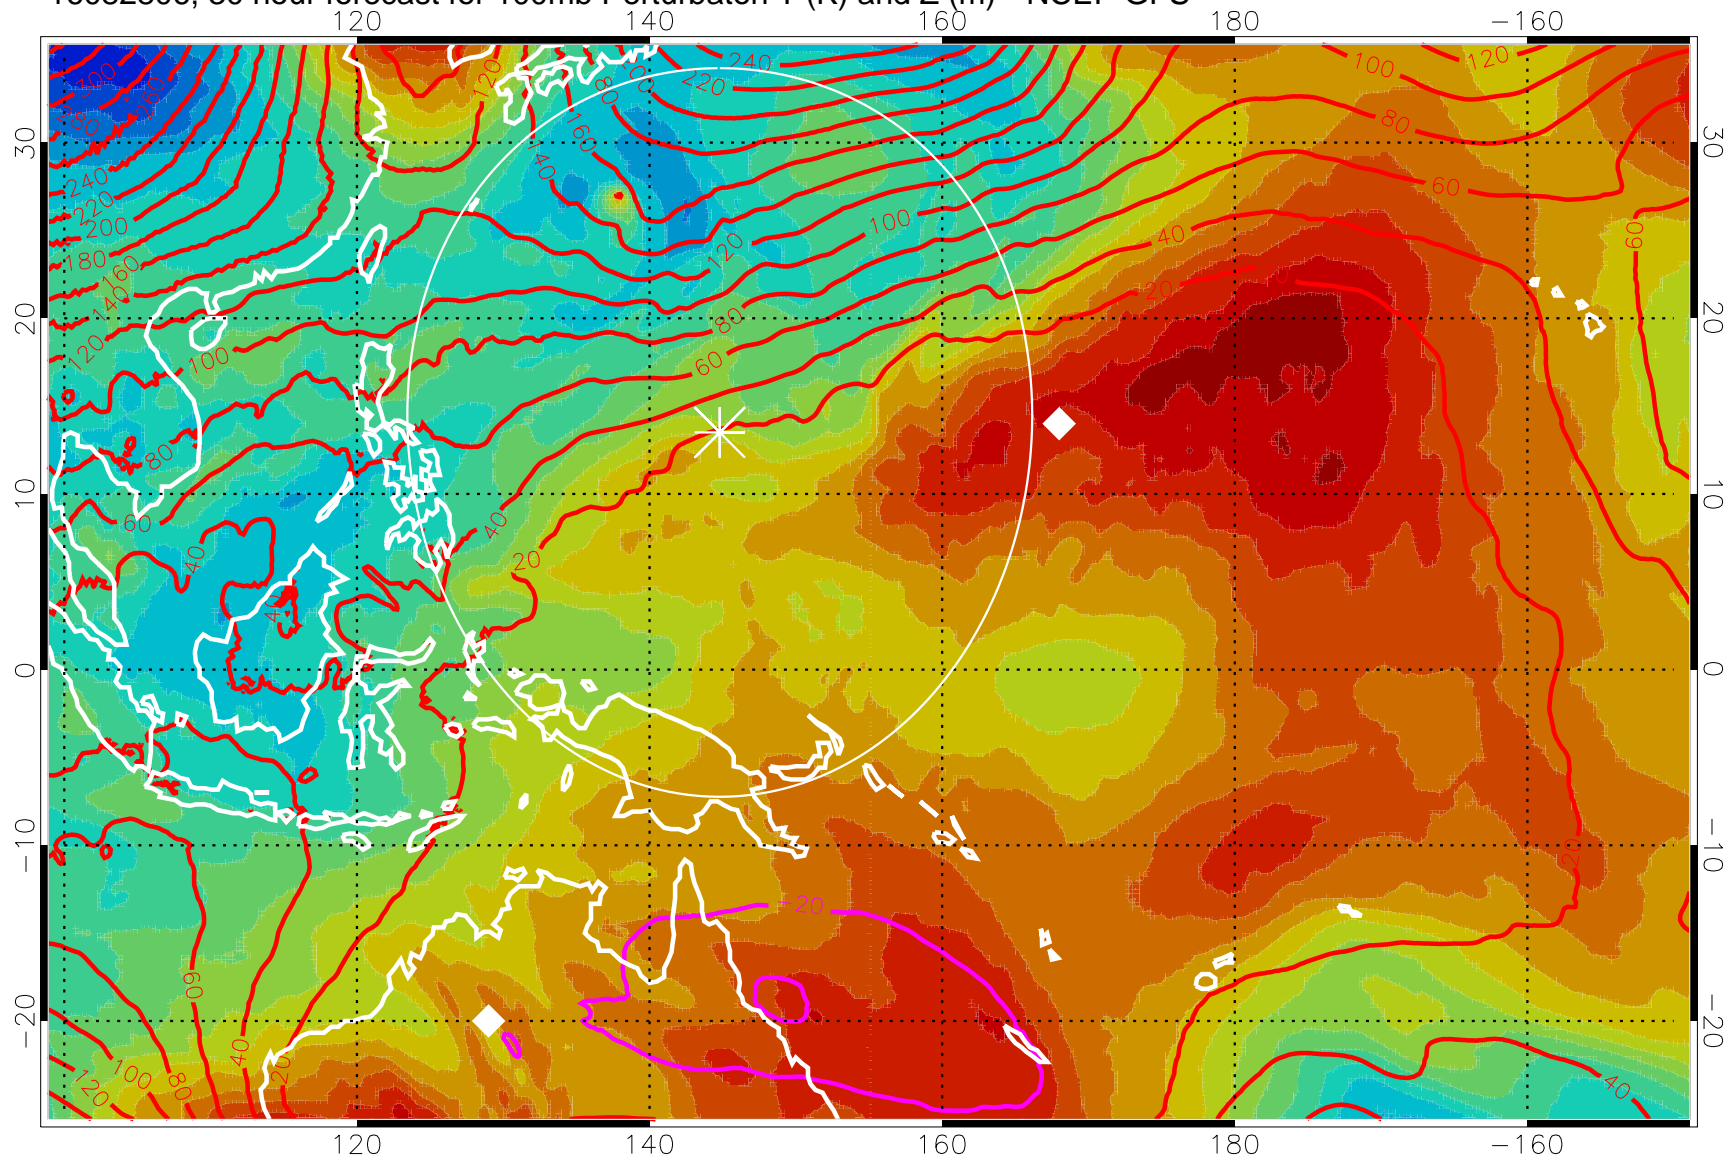

16082806, 30 hour forecast for 100mb Perturbaton T (K) and Z (m)-- NCEP GFS

Contours are 100 mbar Z perturbation (m)

Positive Z Contours

Negative Z Contours

Diamonds-mean pos. of anticyclones

Range ring of 2304 km