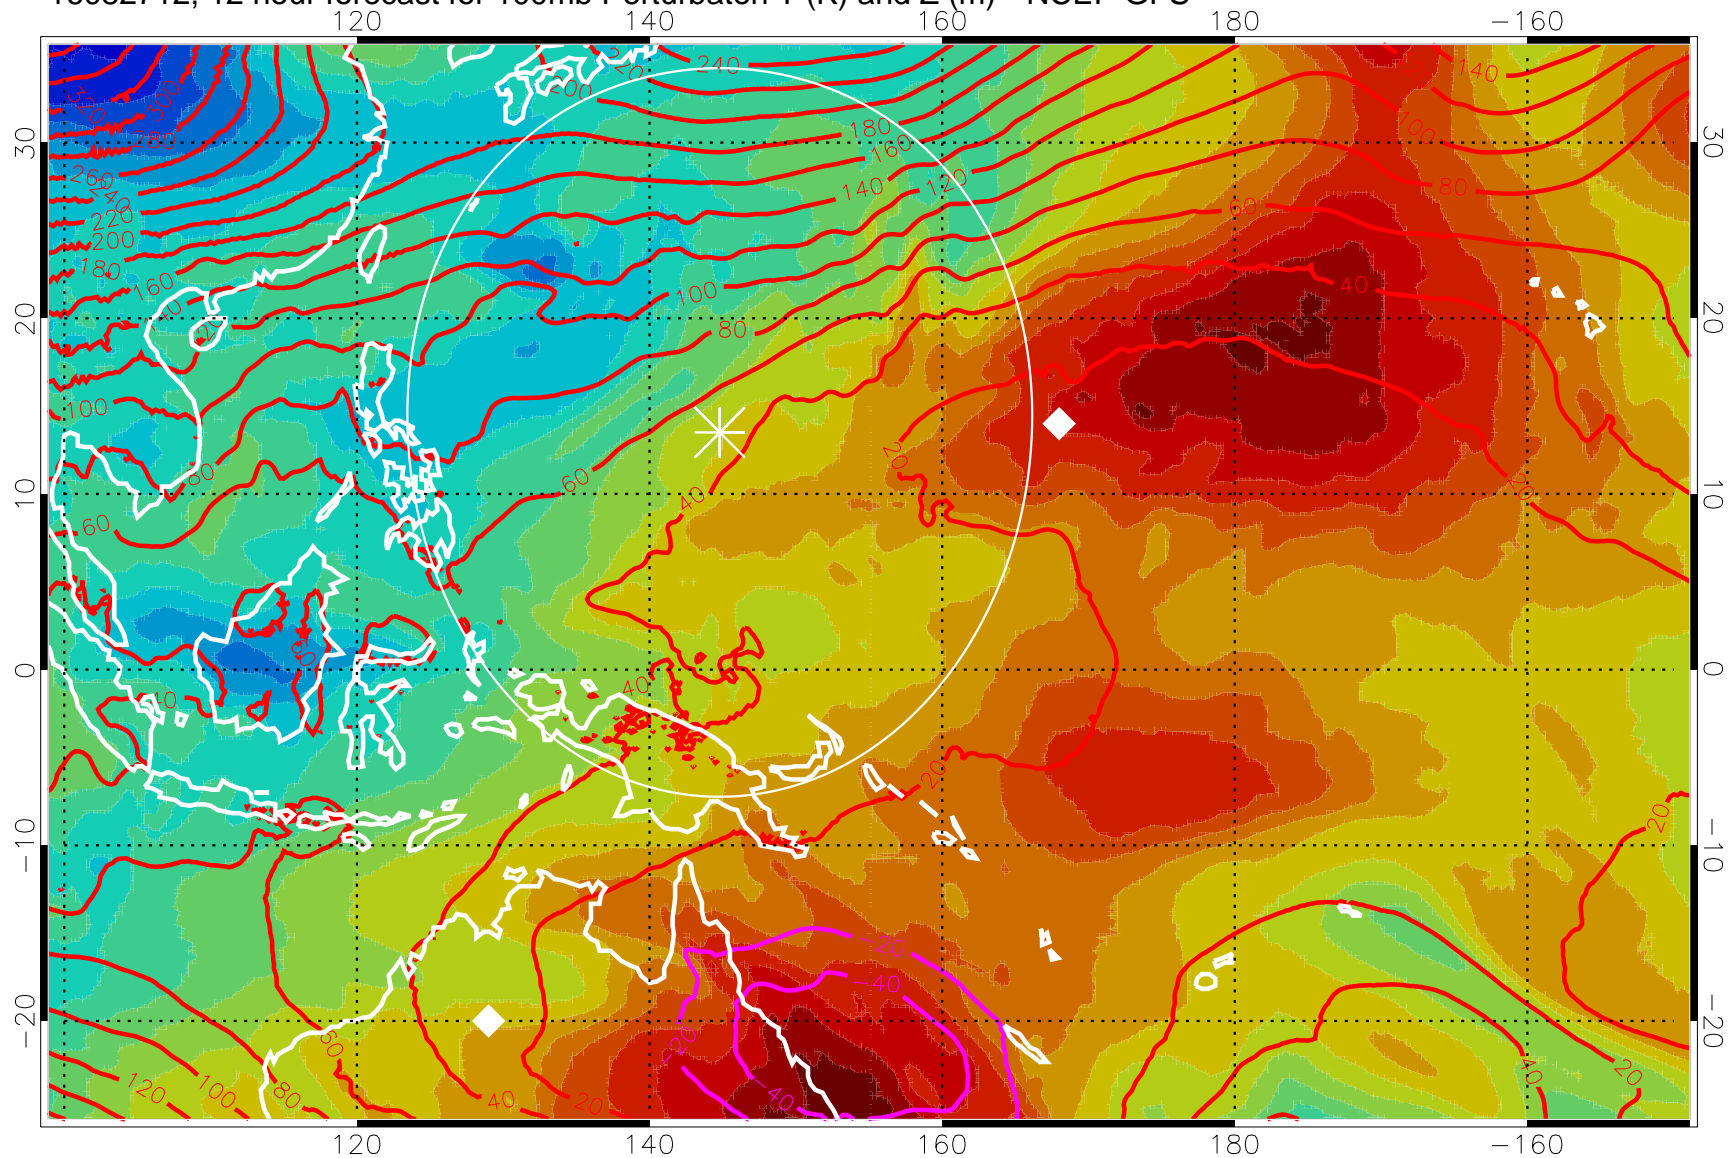

16082712, 12 hour forecast for 100mb Perturbaton T (K) and Z (m)-- NCEP GFS

Contours are 100 mbar Z perturbation (m)

Positive Z Contours

Negative Z Contours

Diamonds-mean pos. of anticyclones

Range ring of 2304 km