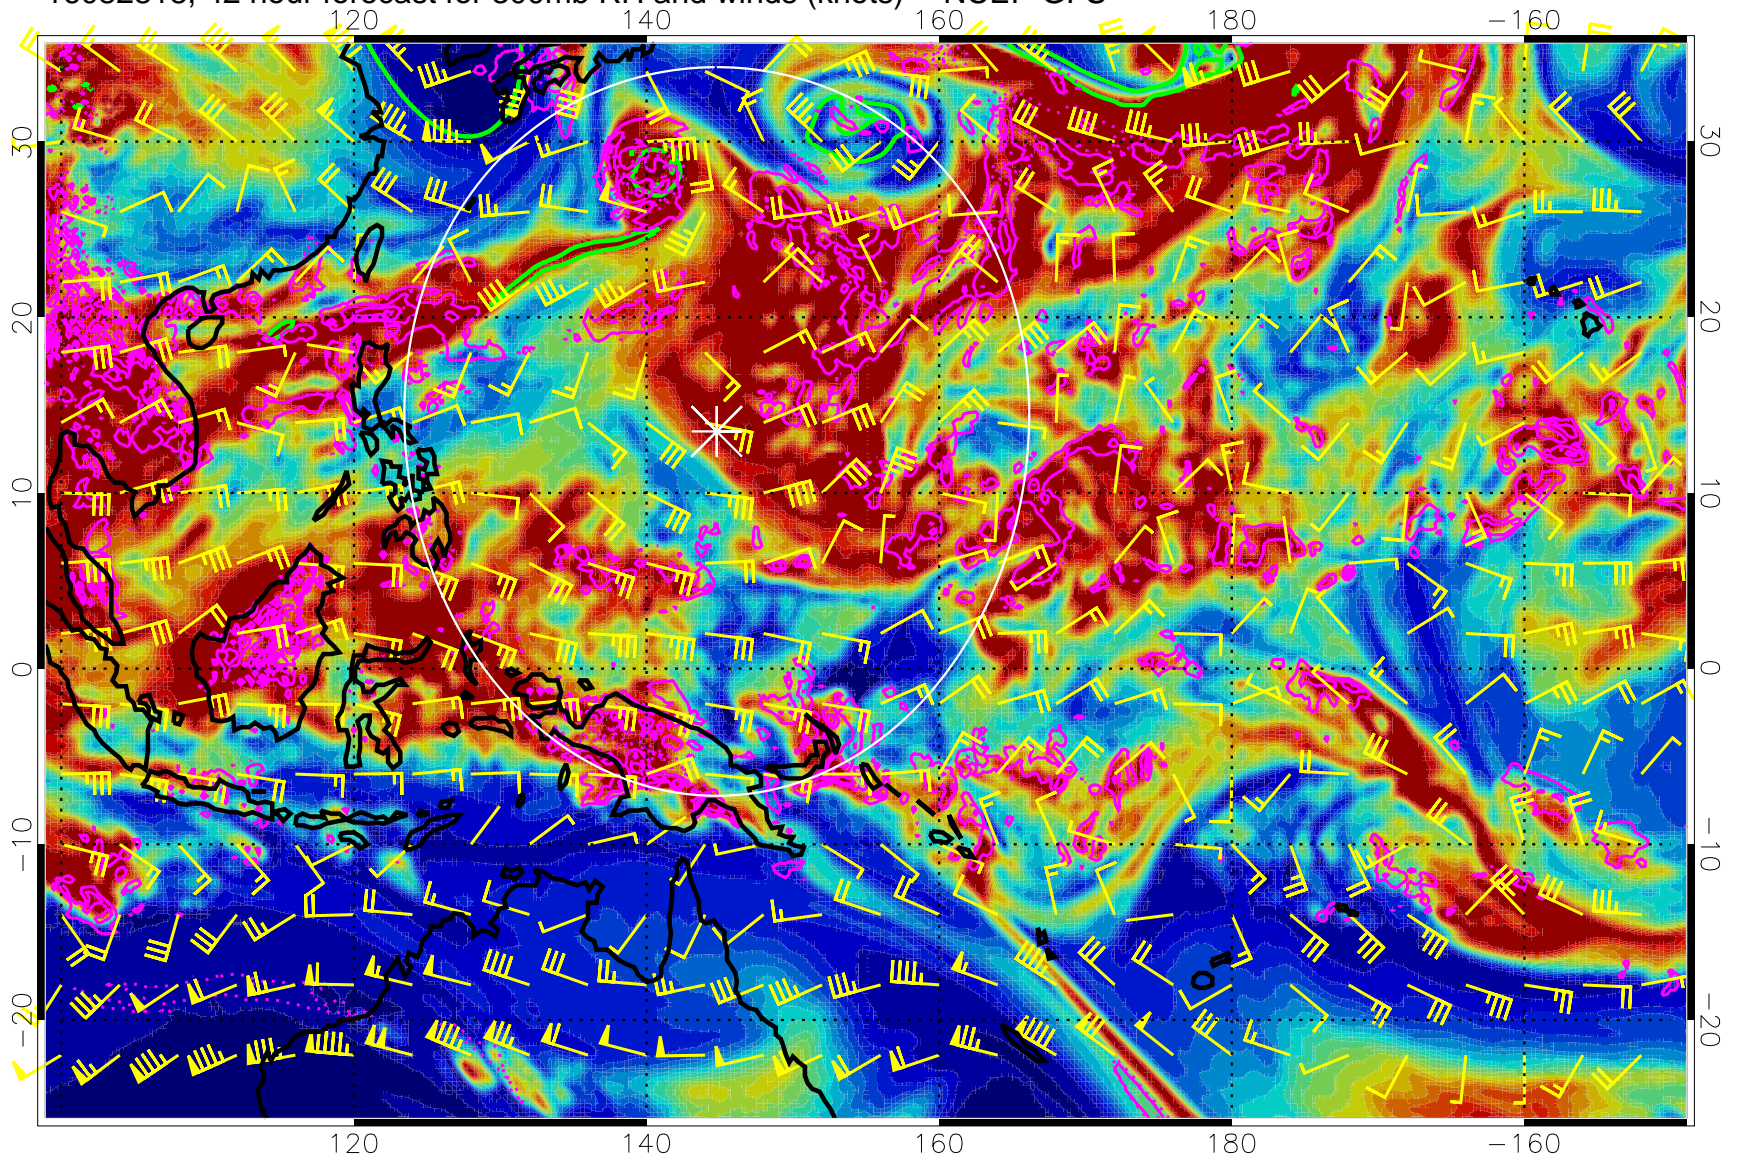

Precip (tot dot, conv sol) mm/day 40 mm/day contours, min 20

EPV Tropopause (2 PVU) Position

Range ring of 2304 km

16082812, 36 hour forecast for 300mb RH and winds (knots) -- NCEP GFS

Precip (tot dot, conv sol) mm/day 40 mm/day contours, min 20

EPV Tropopause (2 PVU) Position

Range ring of 2304 km

16082818, 42 hour forecast for 300mb RH and winds (knots) -- NCEP GFS

Precip (tot dot, conv sol) mm/day 40 mm/day contours, min 20

EPV Tropopause (2 PVU) Position