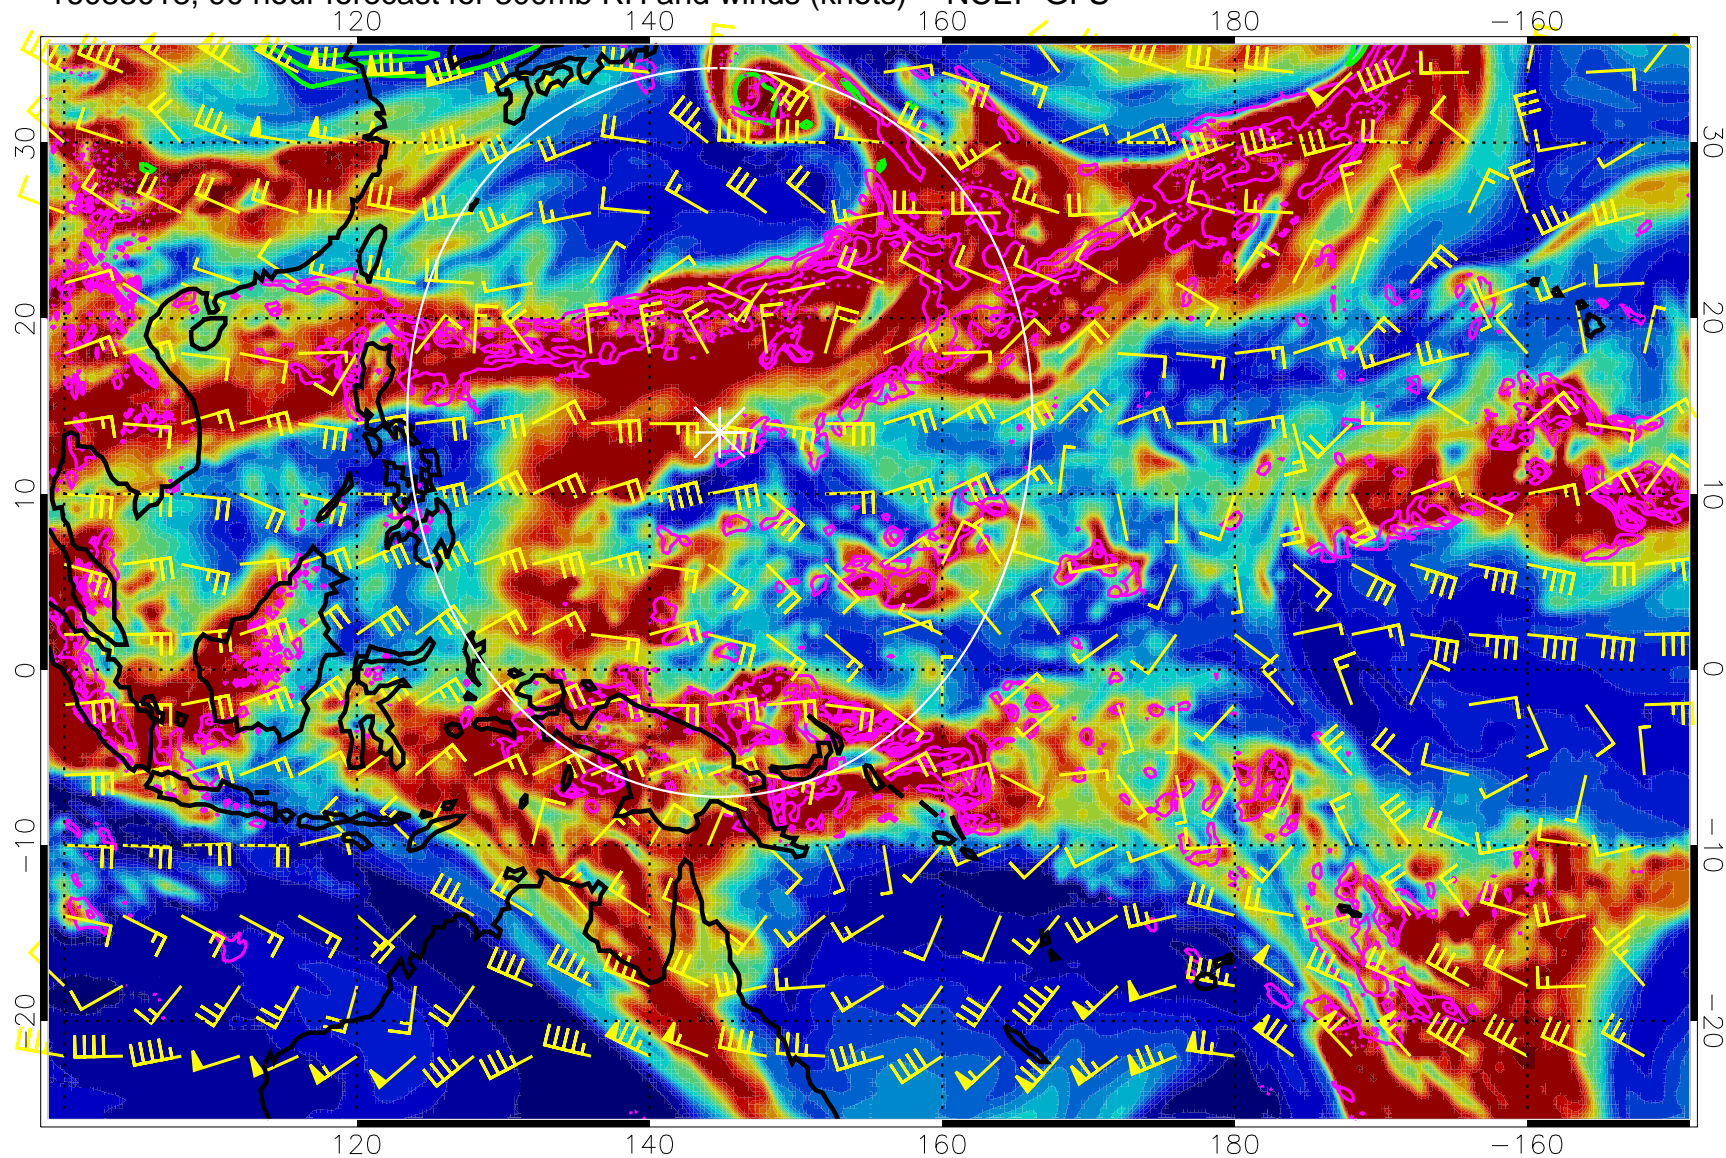

16083018, 90 hour forecast for 300mb RH and winds (knots) -- NCEP GFS

0 20 40 60 80 100
RH, %

Precip (tot dot, conv sol) mm/day 40 mm/day contours, min 20

EPV Tropopause (2 PVU) Position

Range ring of 2304 km