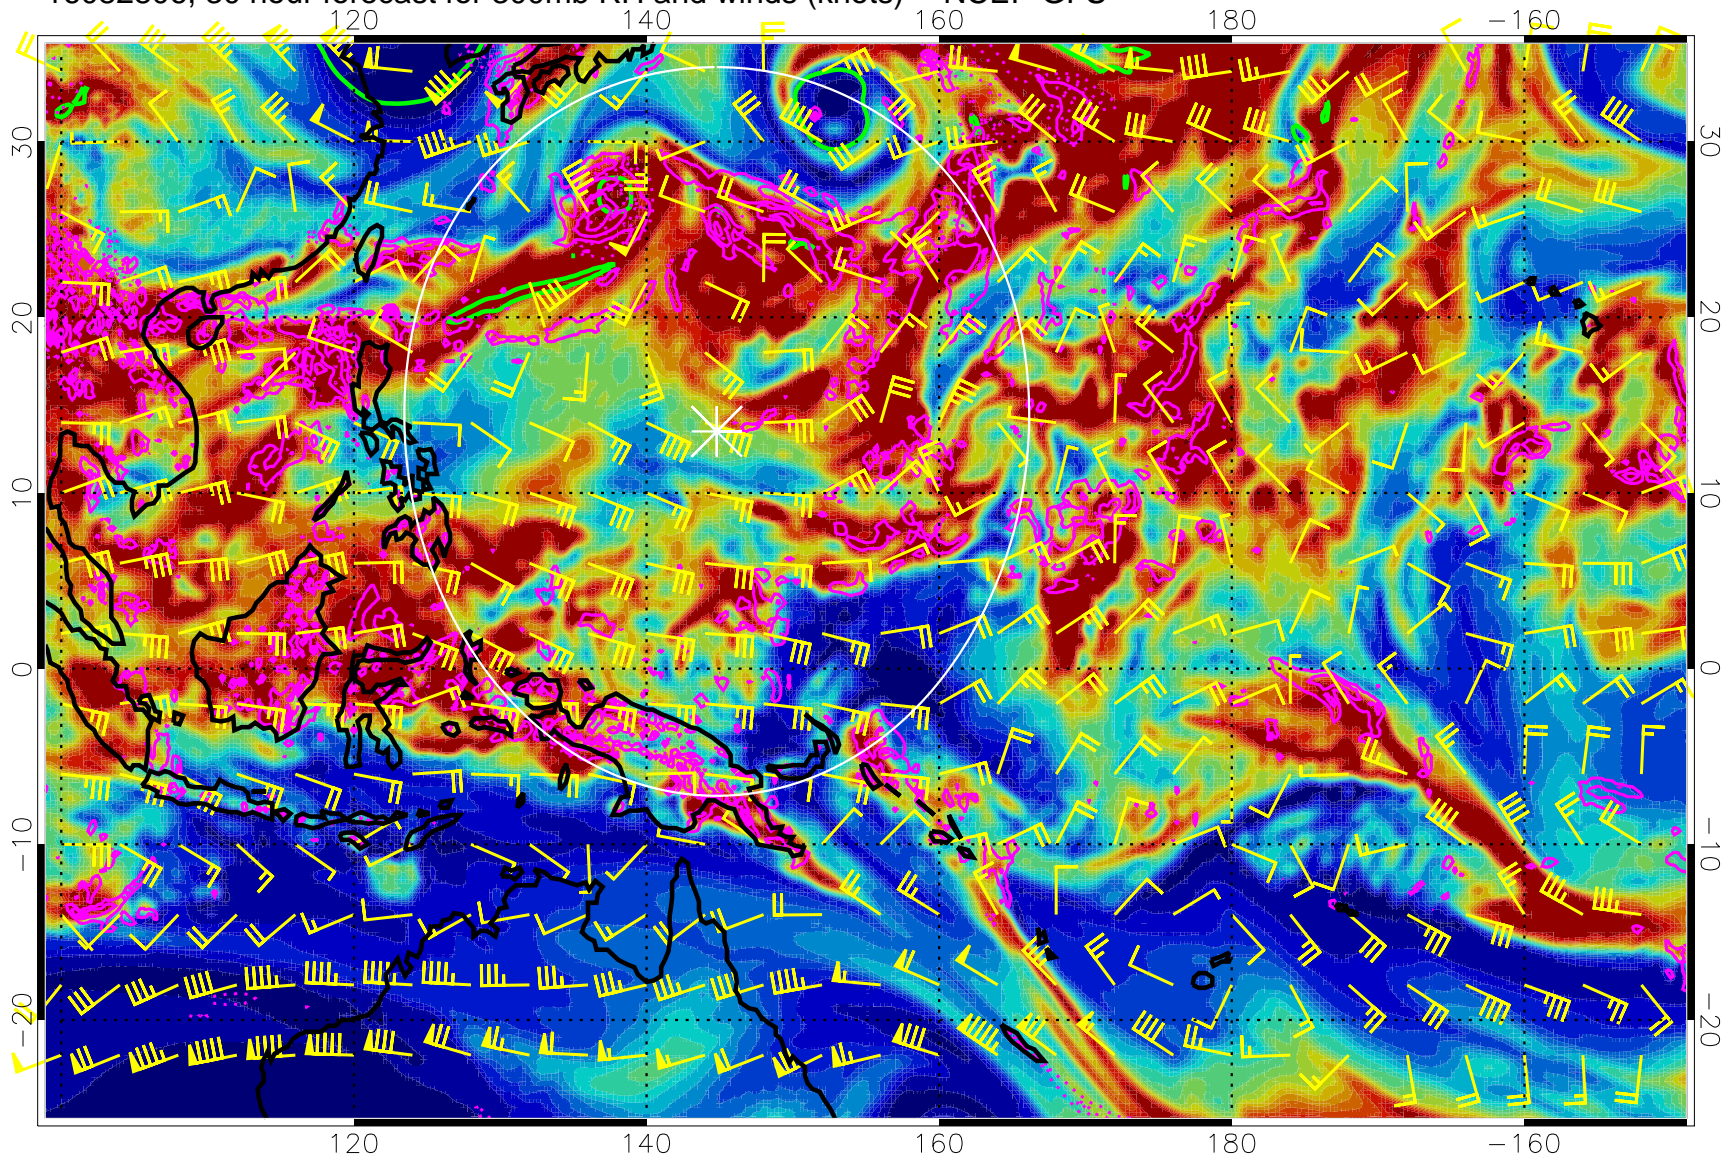

16082718, 18 hour forecast for 300mb RH and winds (knots) -- NCEP GFS

Precip (tot dot, conv sol) mm/day 40 mm/day contours, min 20

EPV Tropopause (2 PVU) Position

Range ring of 2304 km

16082800, 24 hour forecast for 300mb RH and winds (knots) -- NCEP GFS

0 20 40 60 80 100
RH, %

Precip (tot dot, conv sol) mm/day 40 mm/day contours, min 20

EPV Tropopause (2 PVU) Position

Range ring of 2304 km

16082806, 30 hour forecast for 300mb RH and winds (knots) -- NCEP GFS