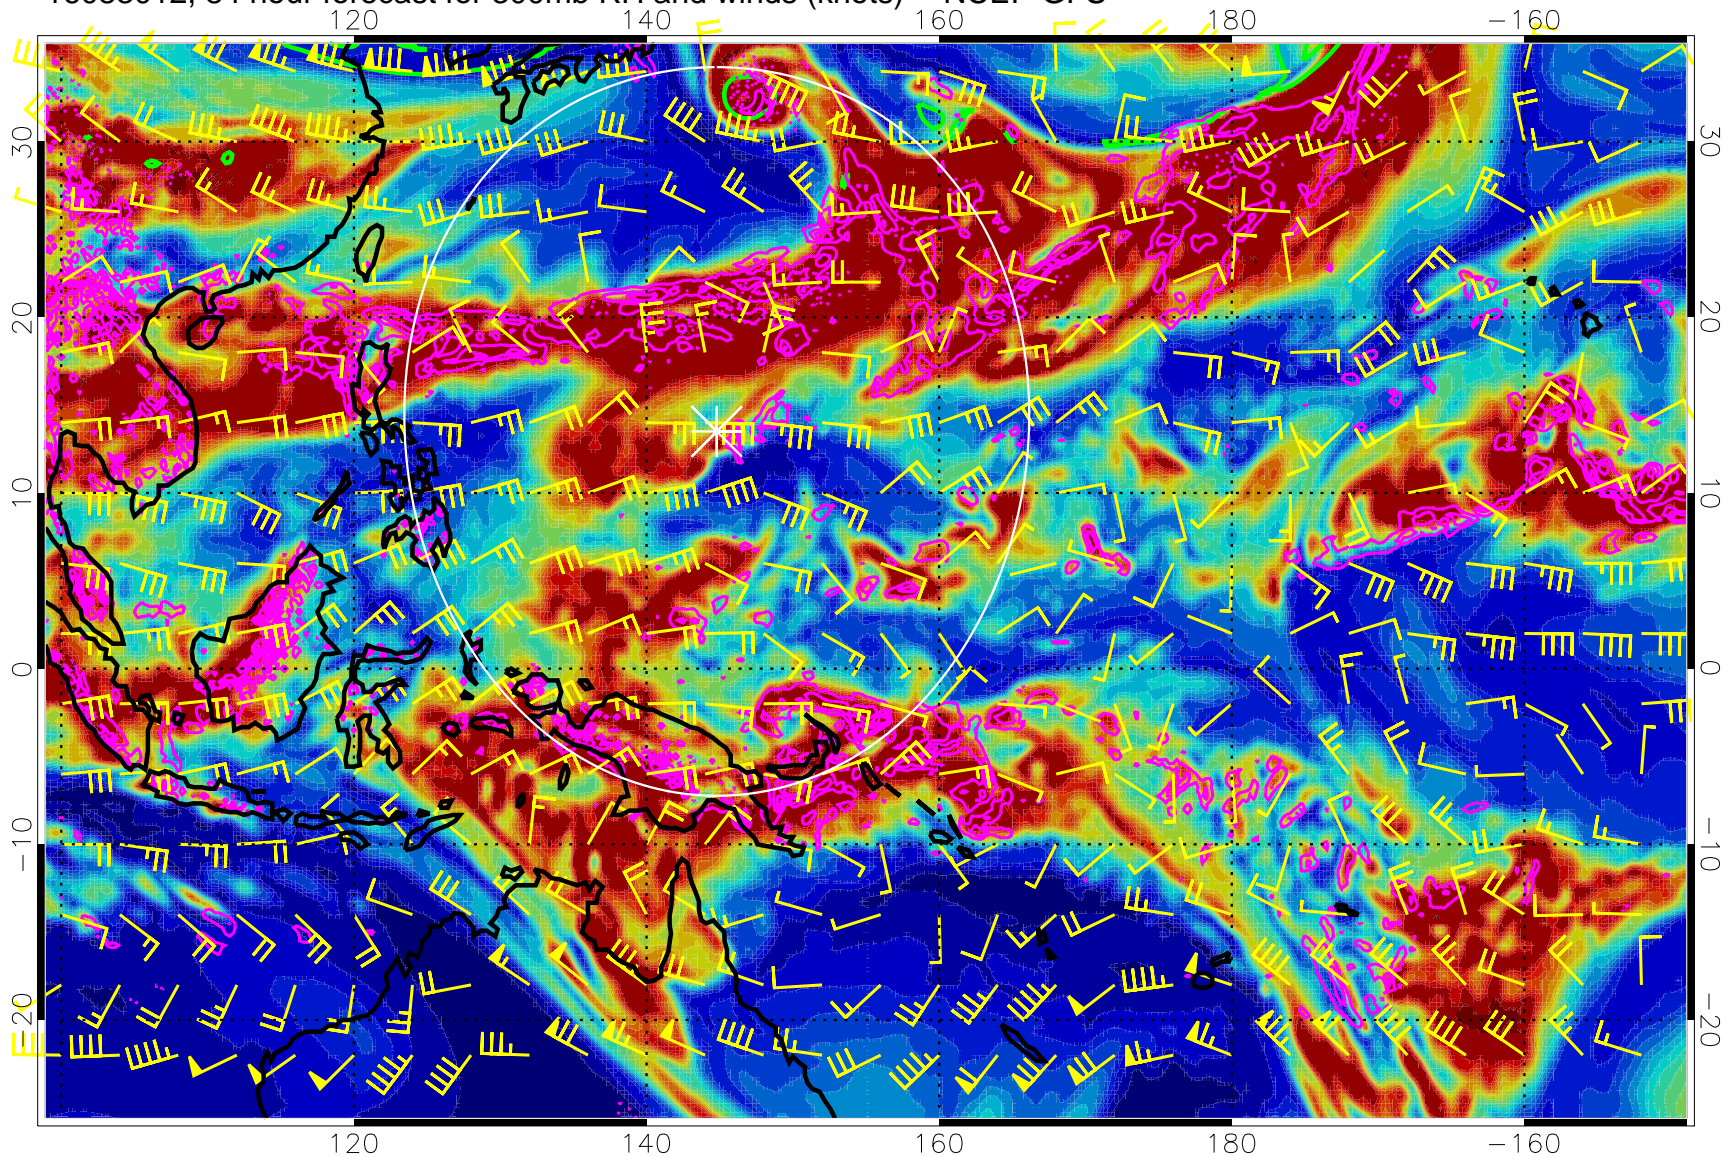

Precip (tot dot, conv sol) mm/day 40 mm/day contours, min 20

EPV Tropopause (2 PVU) Position

Range ring of 2304 km

16083006, 78 hour forecast for 300mb RH and winds (knots) -- NCEP GFS

Precip (tot dot, conv sol) mm/day 40 mm/day contours, min 20

EPV Tropopause (2 PVU) Position

Range ring of 2304 km

16083012, 84 hour forecast for 300mb RH and winds (knots) -- NCEP GFS

Precip (tot dot, conv sol) mm/day 40 mm/day contours, min 20

EPV Tropopause (2 PVU) Position