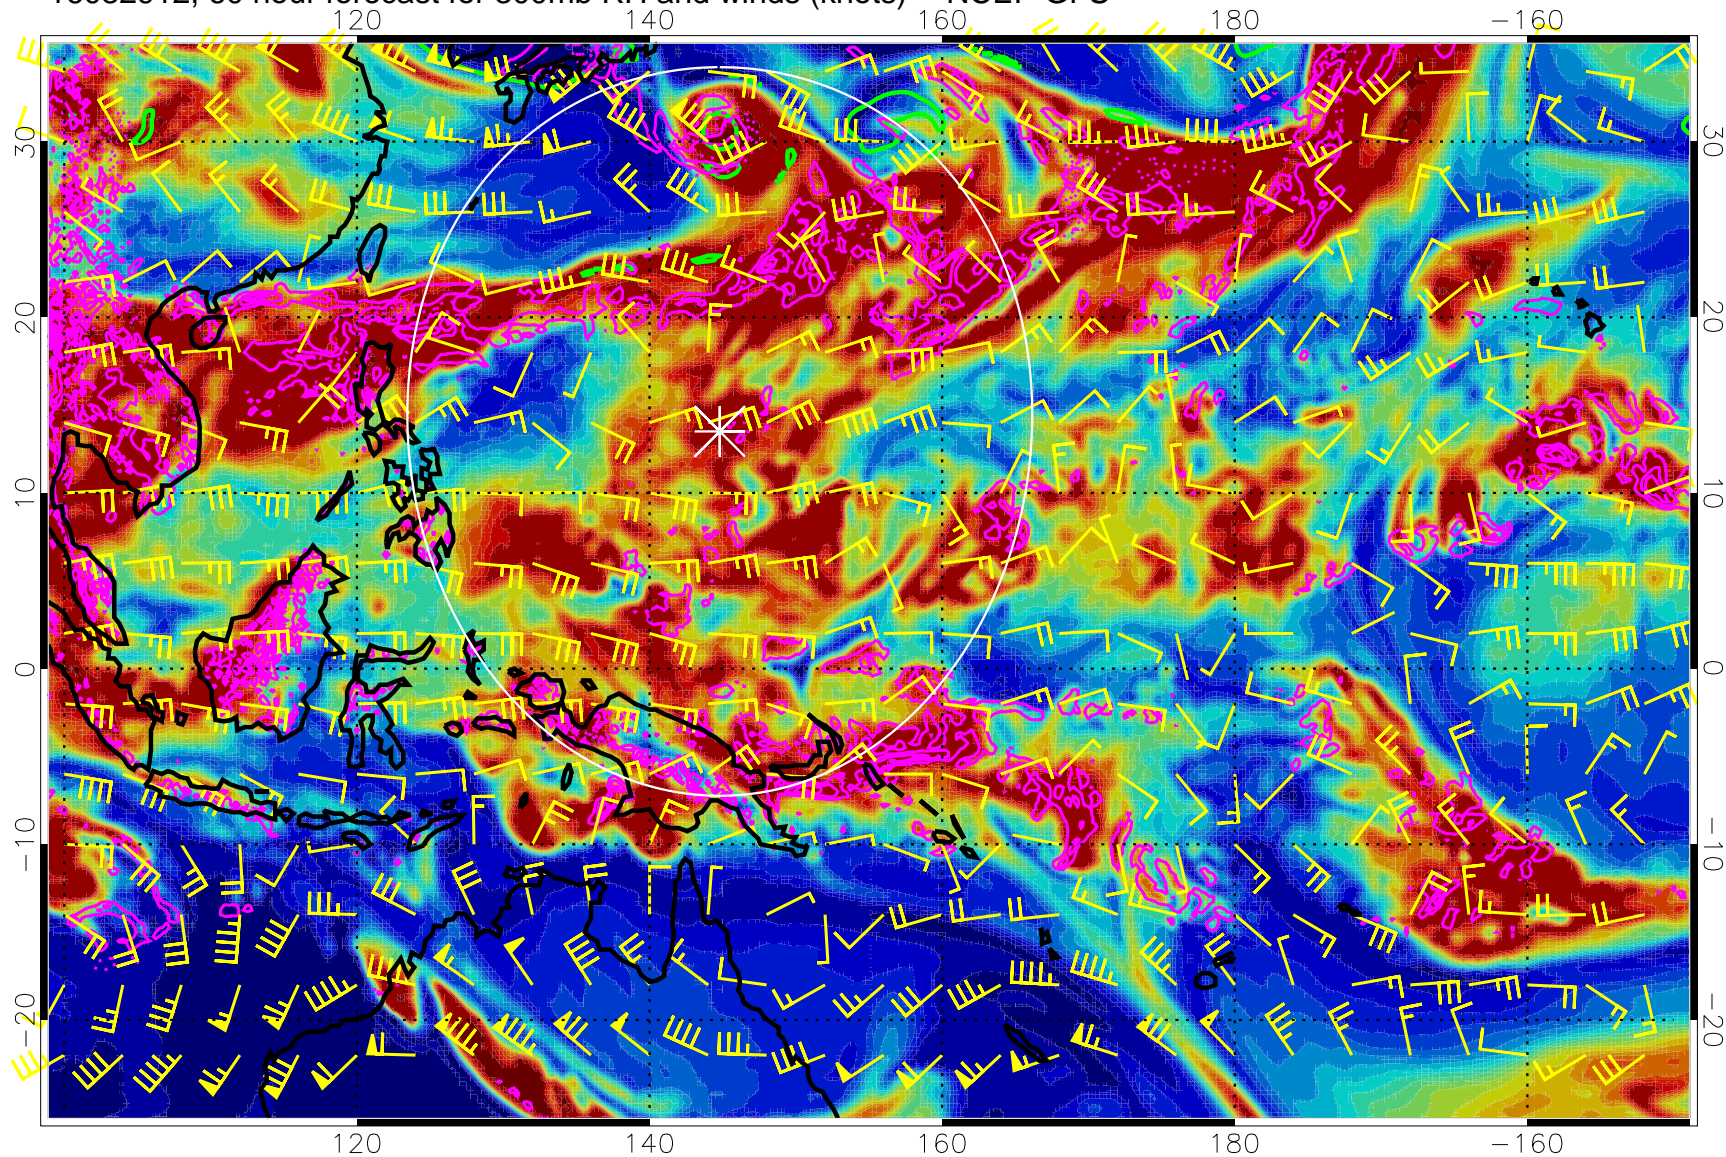

Range ring of 2304 km

16082900, 48 hour forecast for 300mb RH and winds (knots) -- NCEP GFS

Precip (tot dot, conv sol) mm/day 40 mm/day contours, min 20

EPV Tropopause (2 PVU) Position

Range ring of 2304 km

16082906, 54 hour forecast for 300mb RH and winds (knots) -- NCEP GFS

0 20 40 60 80 100
RH, %

Precip (tot dot, conv sol) mm/day 40 mm/day contours, min 20

EPV Tropopause (2 PVU) Position

Range ring of 2304 km

16082912, 60 hour forecast for 300mb RH and winds (knots) -- NCEP GFS

0 20 40 60 80 100
RH, %

Precip (tot dot, conv sol) mm/day 40 mm/day contours, min 20

EPV Tropopause (2 PVU) Position

Range ring of 2304 km

16082918, 66 hour forecast for 300mb RH and winds (knots) -- NCEP GFS

Precip (tot dot, conv sol) mm/day 40 mm/day contours, min 20

EPV Tropopause (2 PVU) Position

Range ring of 2304 km

16083000, 72 hour forecast for 300mb RH and winds (knots) -- NCEP GFS