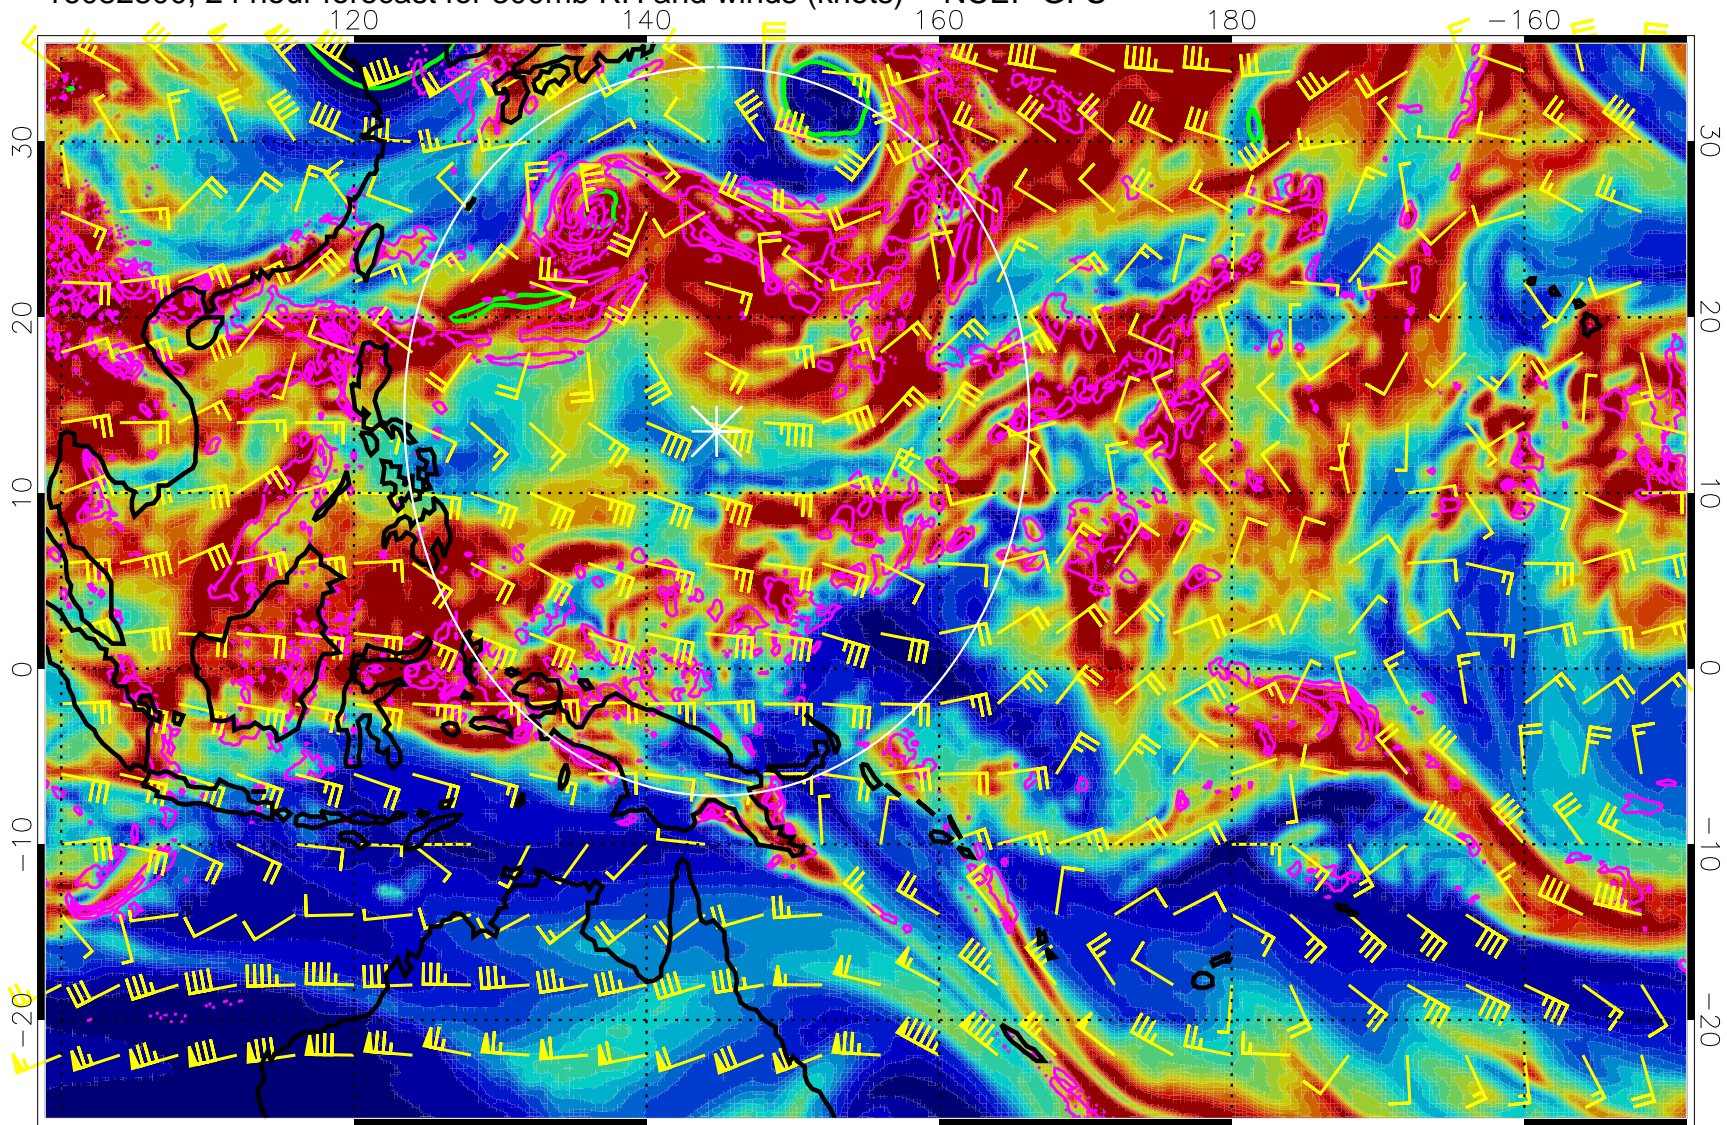

16082718, 18 hour forecast for 300mb RH and winds (knots) -- NCEP GFS

Precip (tot dot, conv sol) mm/day 40 mm/day contours, min 20

EPV Tropopause (2 PVU) Position

Range ring of 2304 km

16082800, 24 hour forecast for 300mb RH and winds (knots) -- NCEP GFS

0 20 40 60 80 100
RH, %

Precip (tot dot, conv sol) mm/day 40 mm/day contours, min 20

EPV Tropopause (2 PVU) Position

Range ring of 2304 km

16082806, 30 hour forecast for 300mb RH and winds (knots) -- NCEP GFS