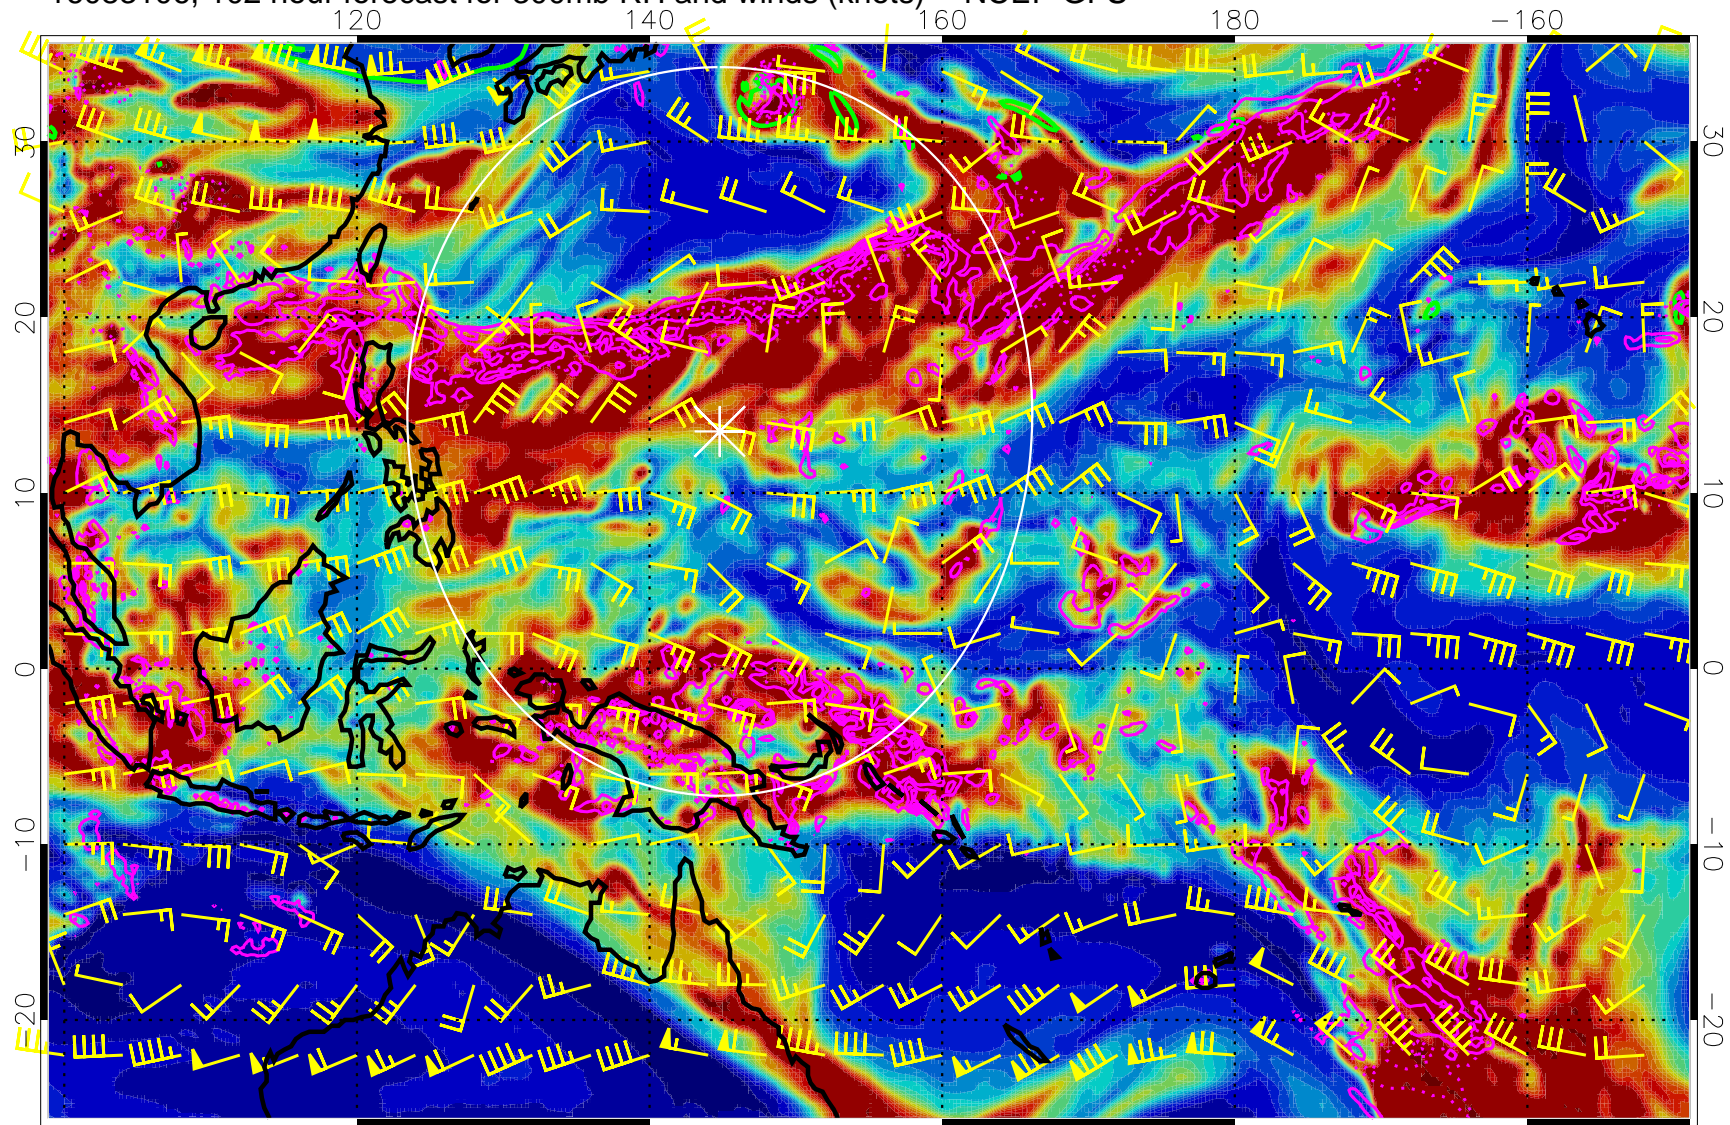

16083106, 102 hour forecast for 300mb RH and winds (knots) -- NCEP GFS

Precip (tot dot, conv sol) mm/day 40 mm/day contours, min 20

EPV Tropopause (2 PVU) Position

Range ring of 2304 km