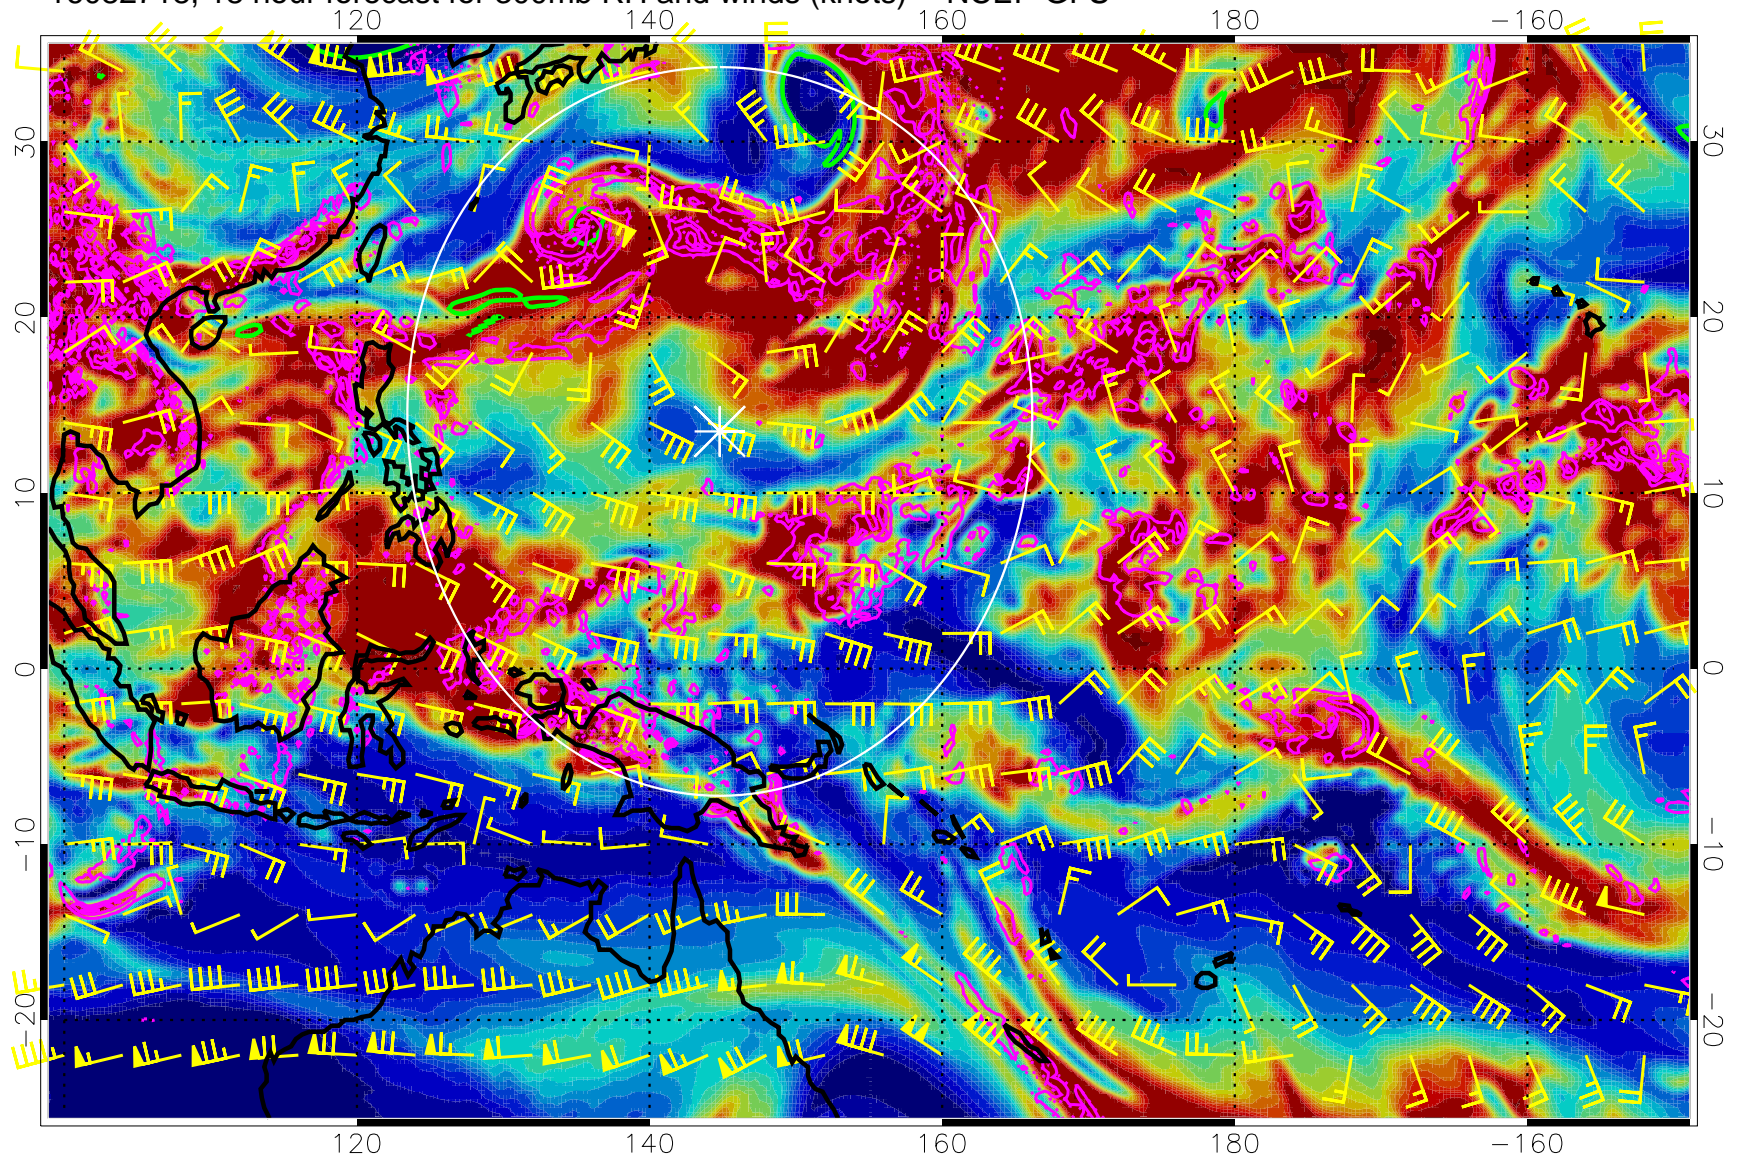

16082718, 18 hour forecast for 300mb RH and winds (knots) -- NCEP GFS

Precip (tot dot, conv sol) mm/day 40 mm/day contours, min 20

EPV Tropopause (2 PVU) Position

Range ring of 2304 km