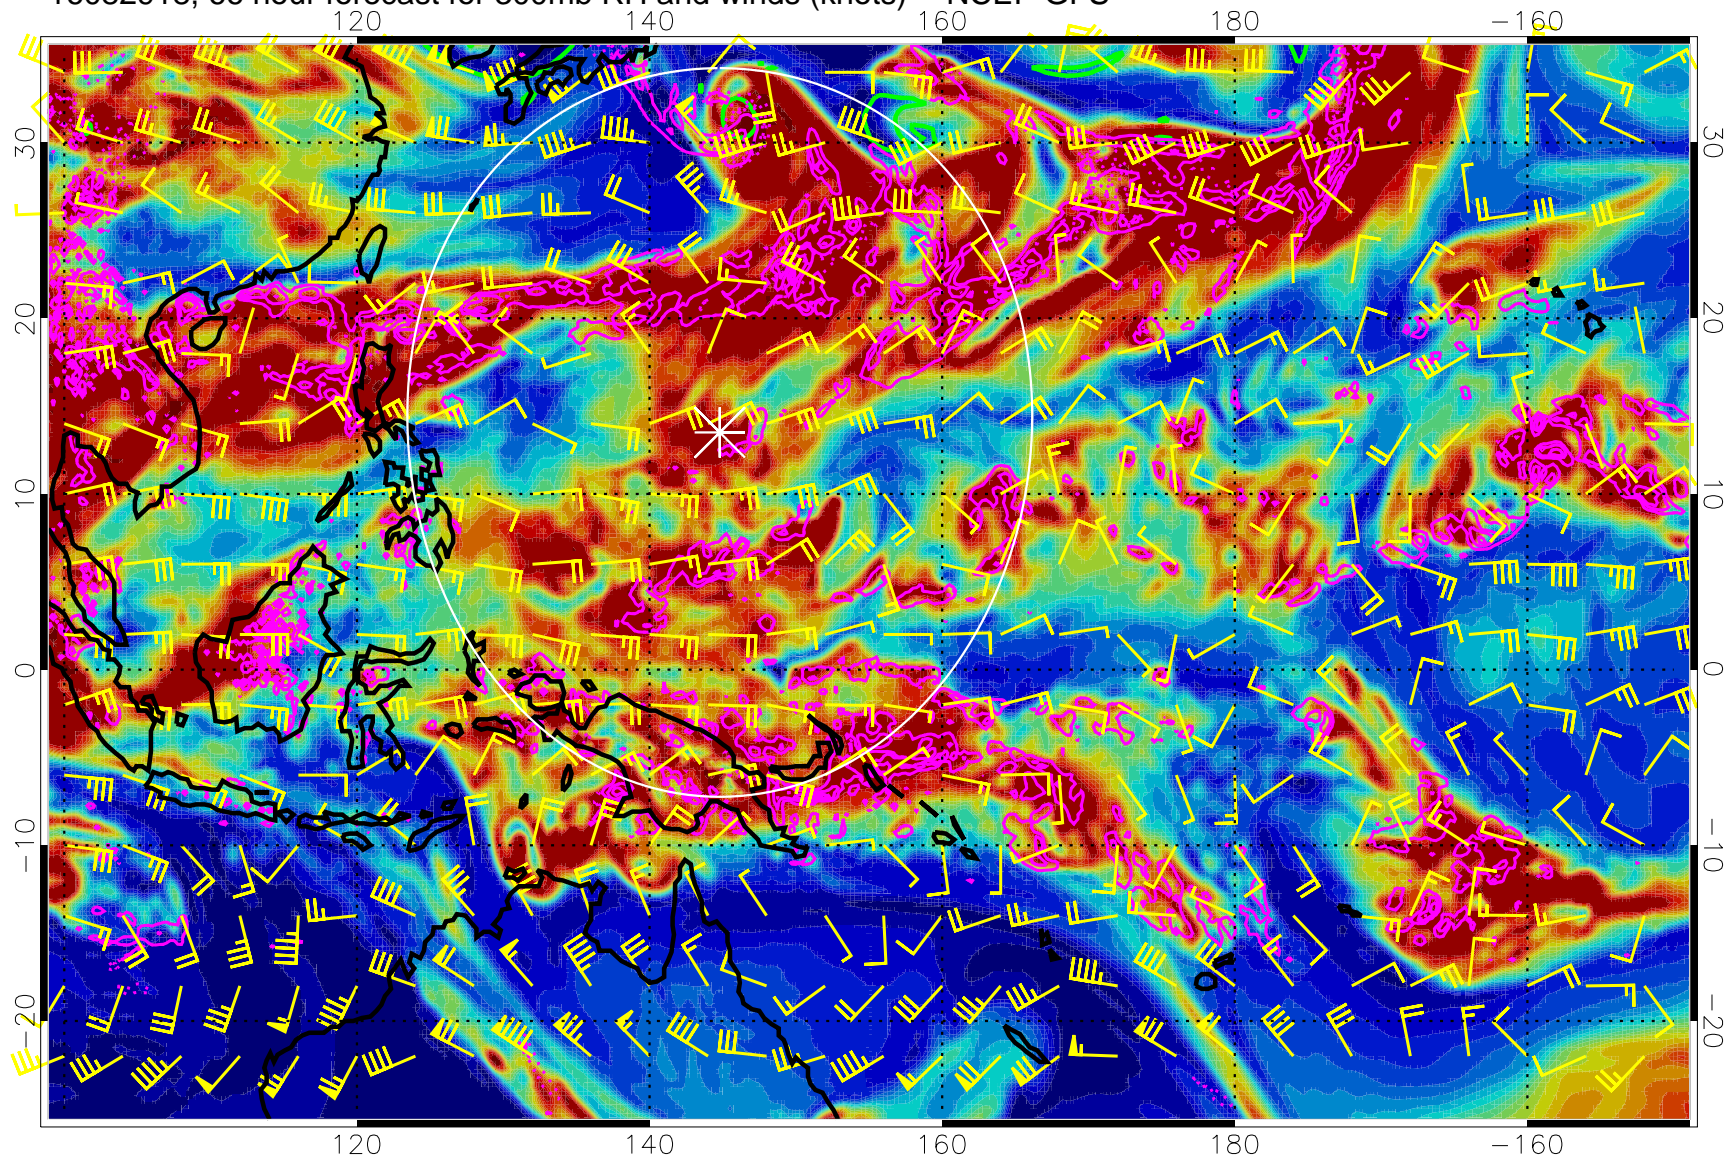

16082912, 60 hour forecast for 300mb RH and winds (knots) -- NCEP GFS

0 20 40 60 80 100
RH, %

Precip (tot dot, conv sol) mm/day 40 mm/day contours, min 20

EPV Tropopause (2 PVU) Position

Range ring of 2304 km

16082918, 66 hour forecast for 300mb RH and winds (knots) -- NCEP GFS

Precip (tot dot, conv sol) mm/day 40 mm/day contours, min 20

EPV Tropopause (2 PVU) Position

Range ring of 2304 km

16083000, 72 hour forecast for 300mb RH and winds (knots) -- NCEP GFS