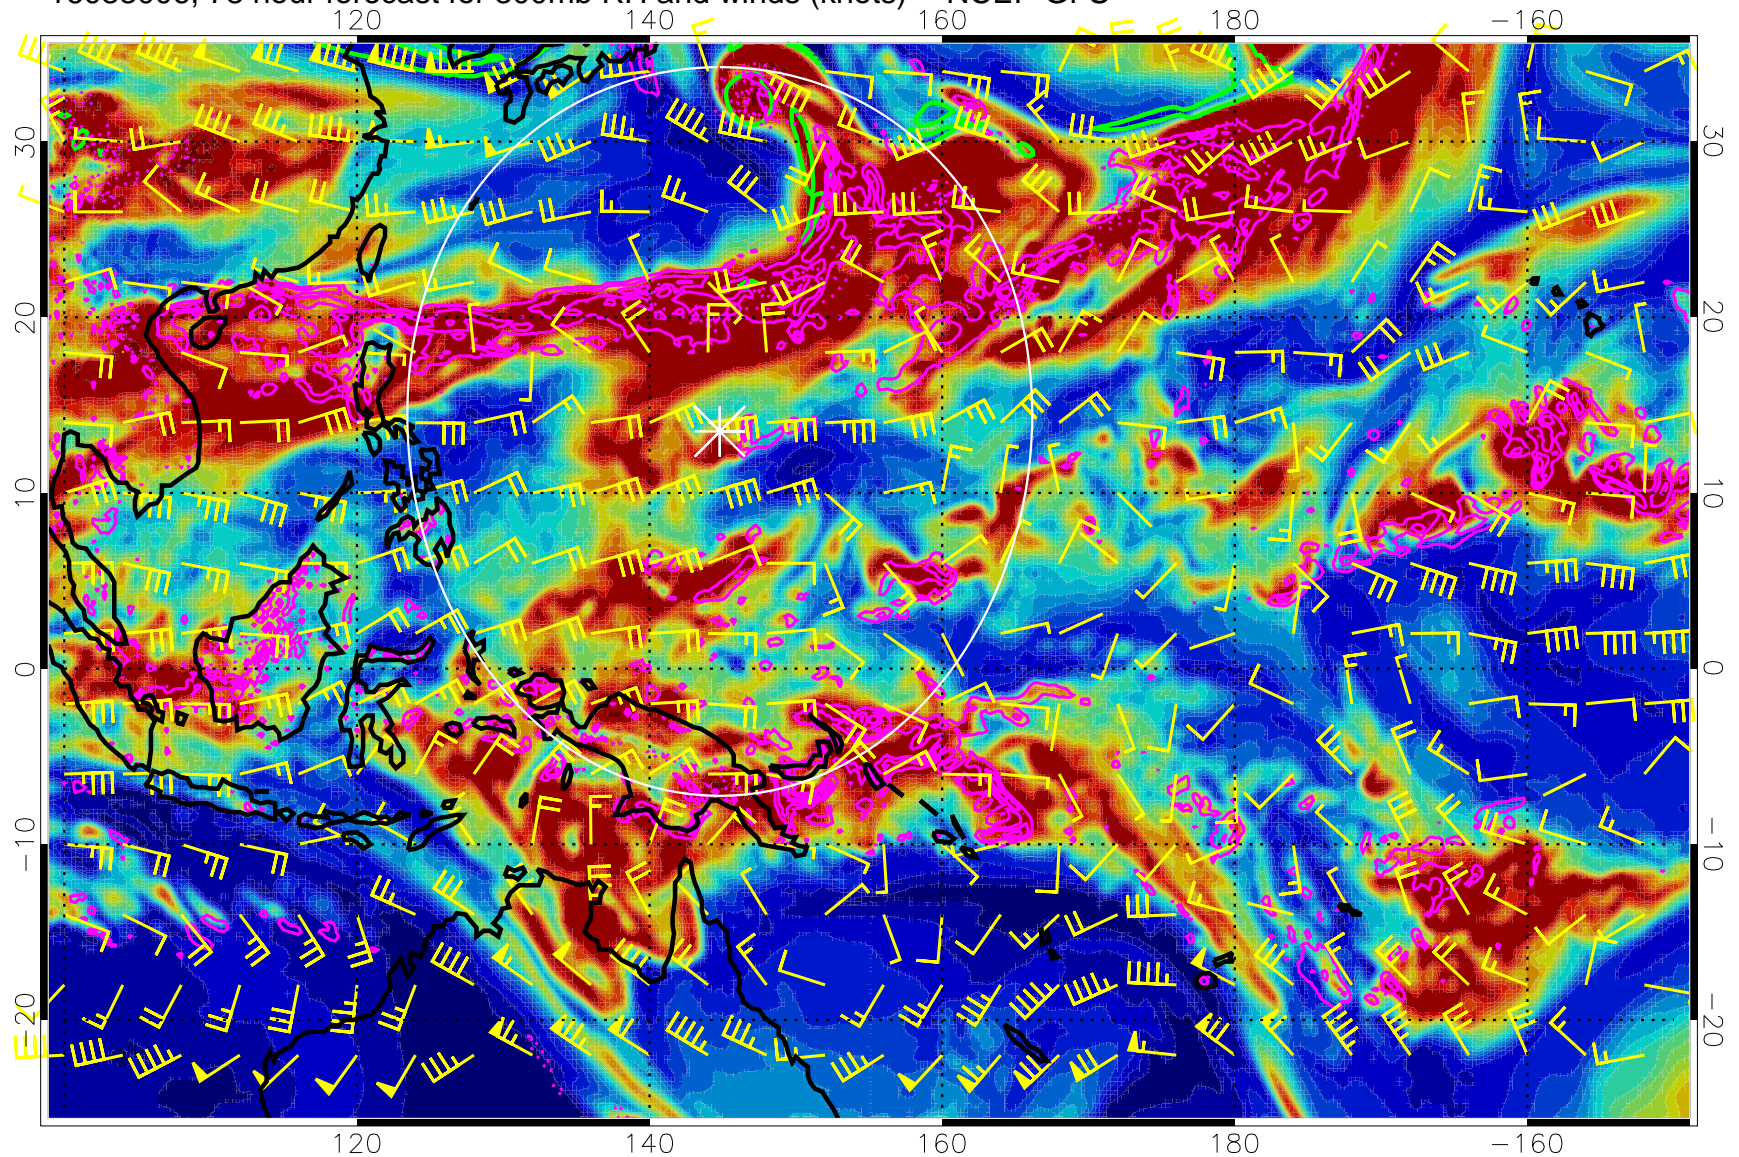

16082918, 66 hour forecast for 300mb RH and winds (knots) -- NCEP GFS

Precip (tot dot, conv sol) mm/day 40 mm/day contours, min 20

EPV Tropopause (2 PVU) Position

Range ring of 2304 km

16083000, 72 hour forecast for 300mb RH and winds (knots) -- NCEP GFS

Precip (tot dot, conv sol) mm/day 40 mm/day contours, min 20

EPV Tropopause (2 PVU) Position

Range ring of 2304 km

16083006, 78 hour forecast for 300mb RH and winds (knots) -- NCEP GFS

Precip (tot dot, conv sol) mm/day 40 mm/day contours, min 20