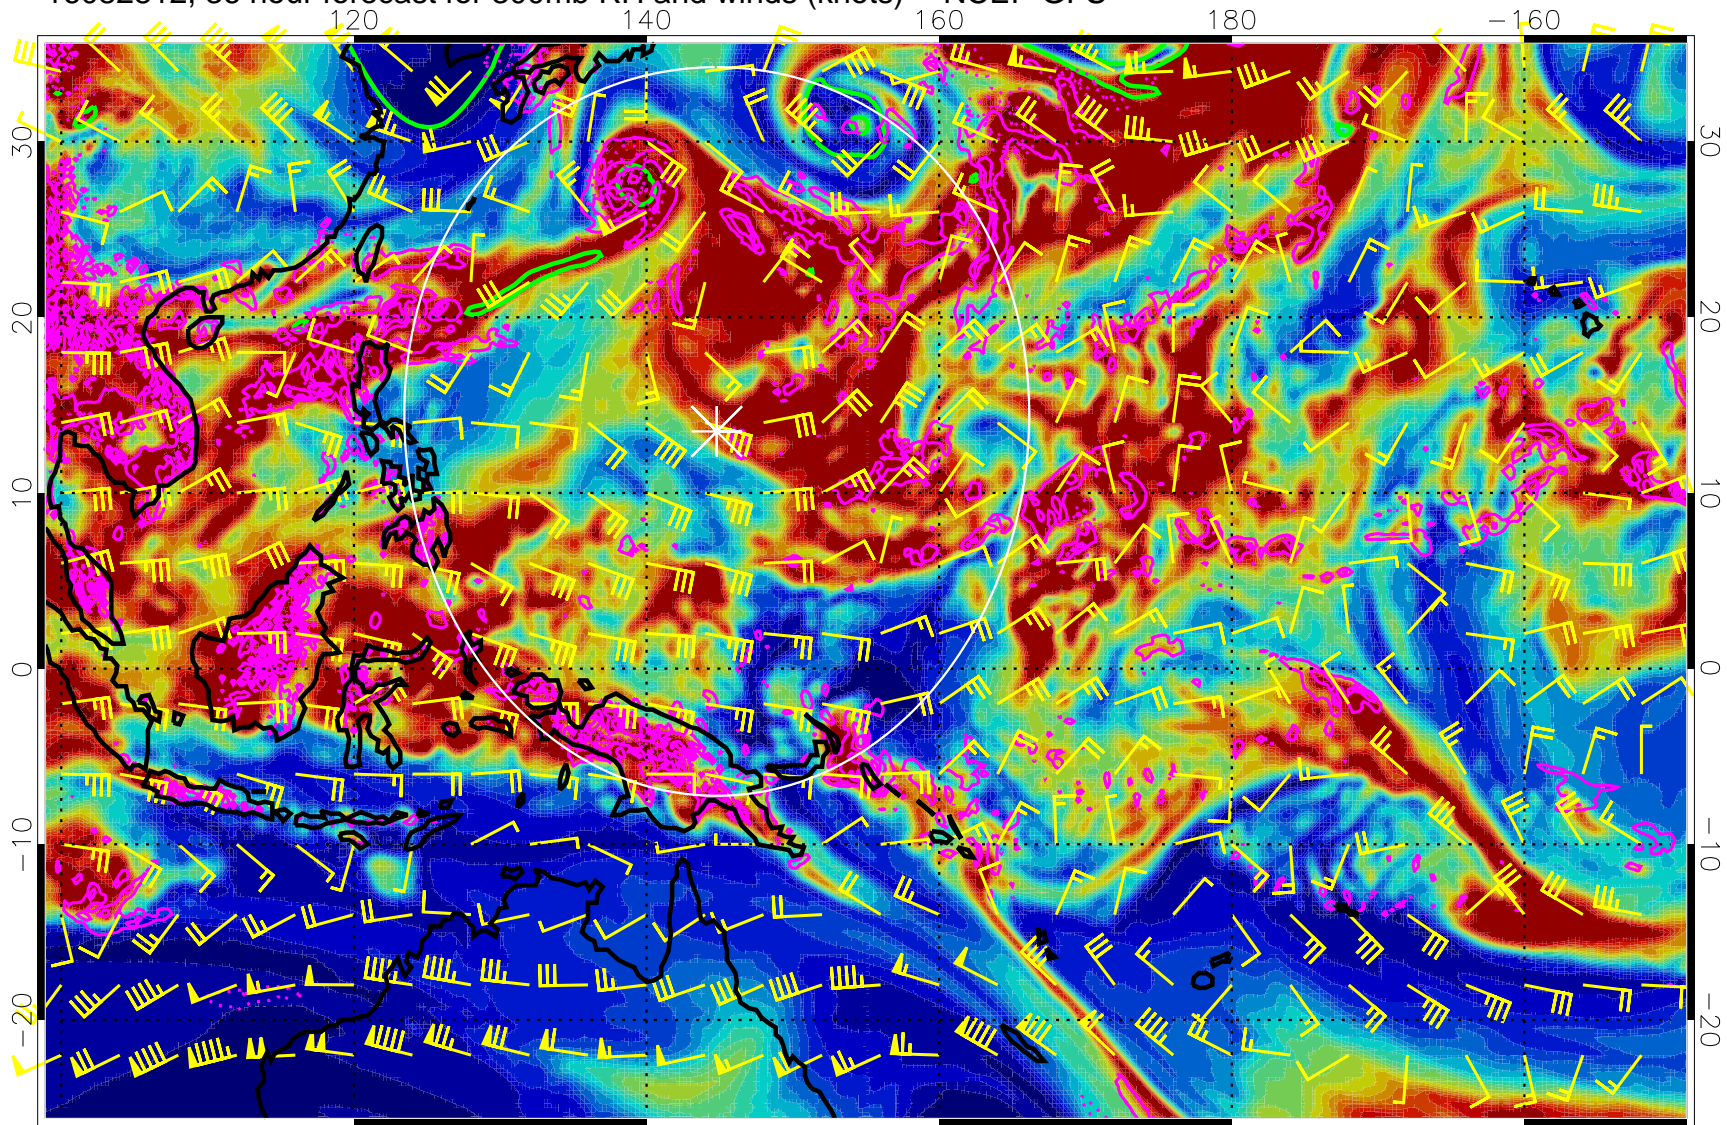

0 20 40 60 80 100
RH, %

Precip (tot dot, conv sol) mm/day 40 mm/day contours, min 20

EPV Tropopause (2 PVU) Position

Range ring of 2304 km

16082806, 30 hour forecast for 300mb RH and winds (knots) -- NCEP GFS

Precip (tot dot, conv sol) mm/day 40 mm/day contours, min 20

EPV Tropopause (2 PVU) Position

Range ring of 2304 km

16082812, 36 hour forecast for 300mb RH and winds (knots) -- NCEP GFS

Precip (tot dot, conv sol) mm/day 40 mm/day contours, min 20