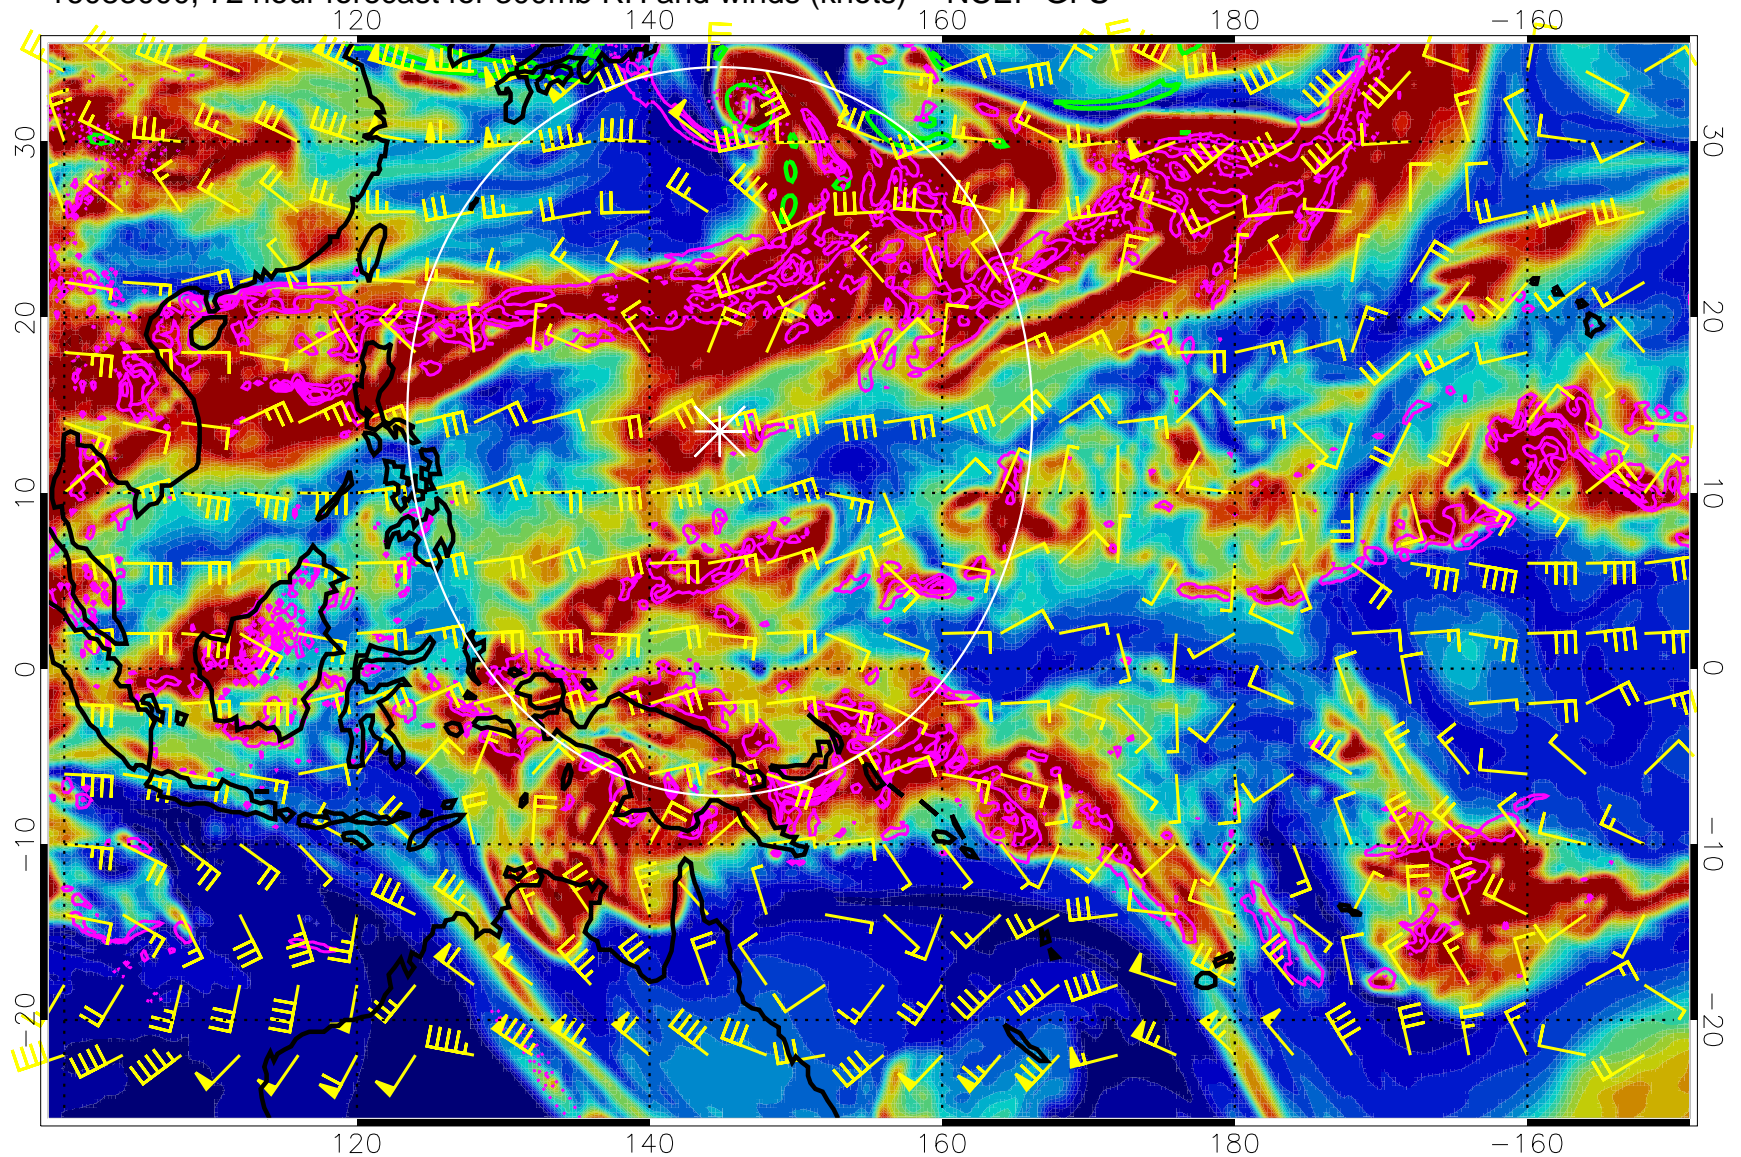

16082918, 66 hour forecast for 300mb RH and winds (knots) -- NCEP GFS

Precip (tot dot, conv sol) mm/day 40 mm/day contours, min 20

EPV Tropopause (2 PVU) Position

Range ring of 2304 km

16083000, 72 hour forecast for 300mb RH and winds (knots) -- NCEP GFS

Precip (tot dot, conv sol) mm/day 40 mm/day contours, min 20

EPV Tropopause (2 PVU) Position

Range ring of 2304 km

16083006, 78 hour forecast for 300mb RH and winds (knots) -- NCEP GFS

Precip (tot dot, conv sol) mm/day 40 mm/day contours, min 20