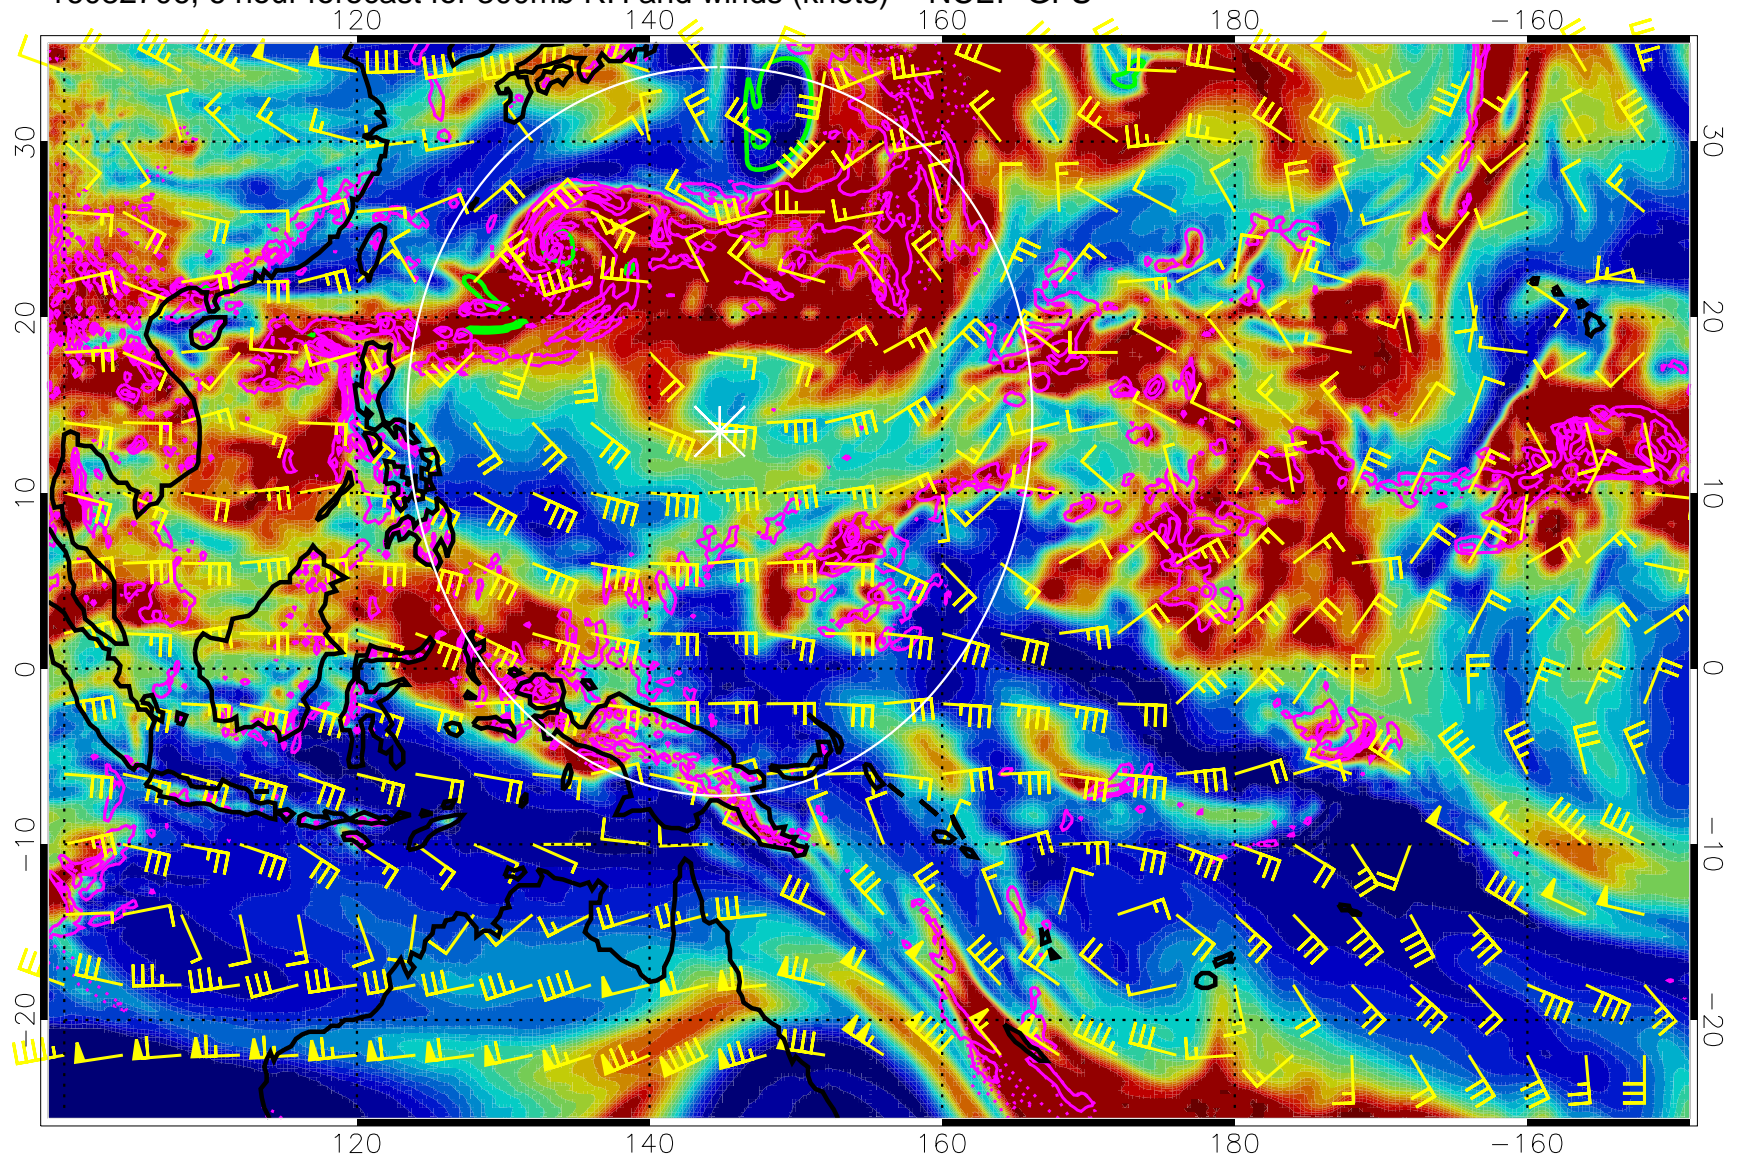

16082706, 6 hour forecast for 300mb RH and winds (knots) -- NCEP GFS

0 20 40 60 80 100
RH, %

Precip (tot dot, conv sol) mm/day 40 mm/day contours, min 20

EPV Tropopause (2 PVU) Position

Range ring of 2304 km

16082712, 12 hour forecast for 300mb RH and winds (knots) -- NCEP GFS

0 20 40 60 80 100
RH, %

Precip (tot dot, conv sol) mm/day 40 mm/day contours, min 20

EPV Tropopause (2 PVU) Position

Range ring of 2304 km