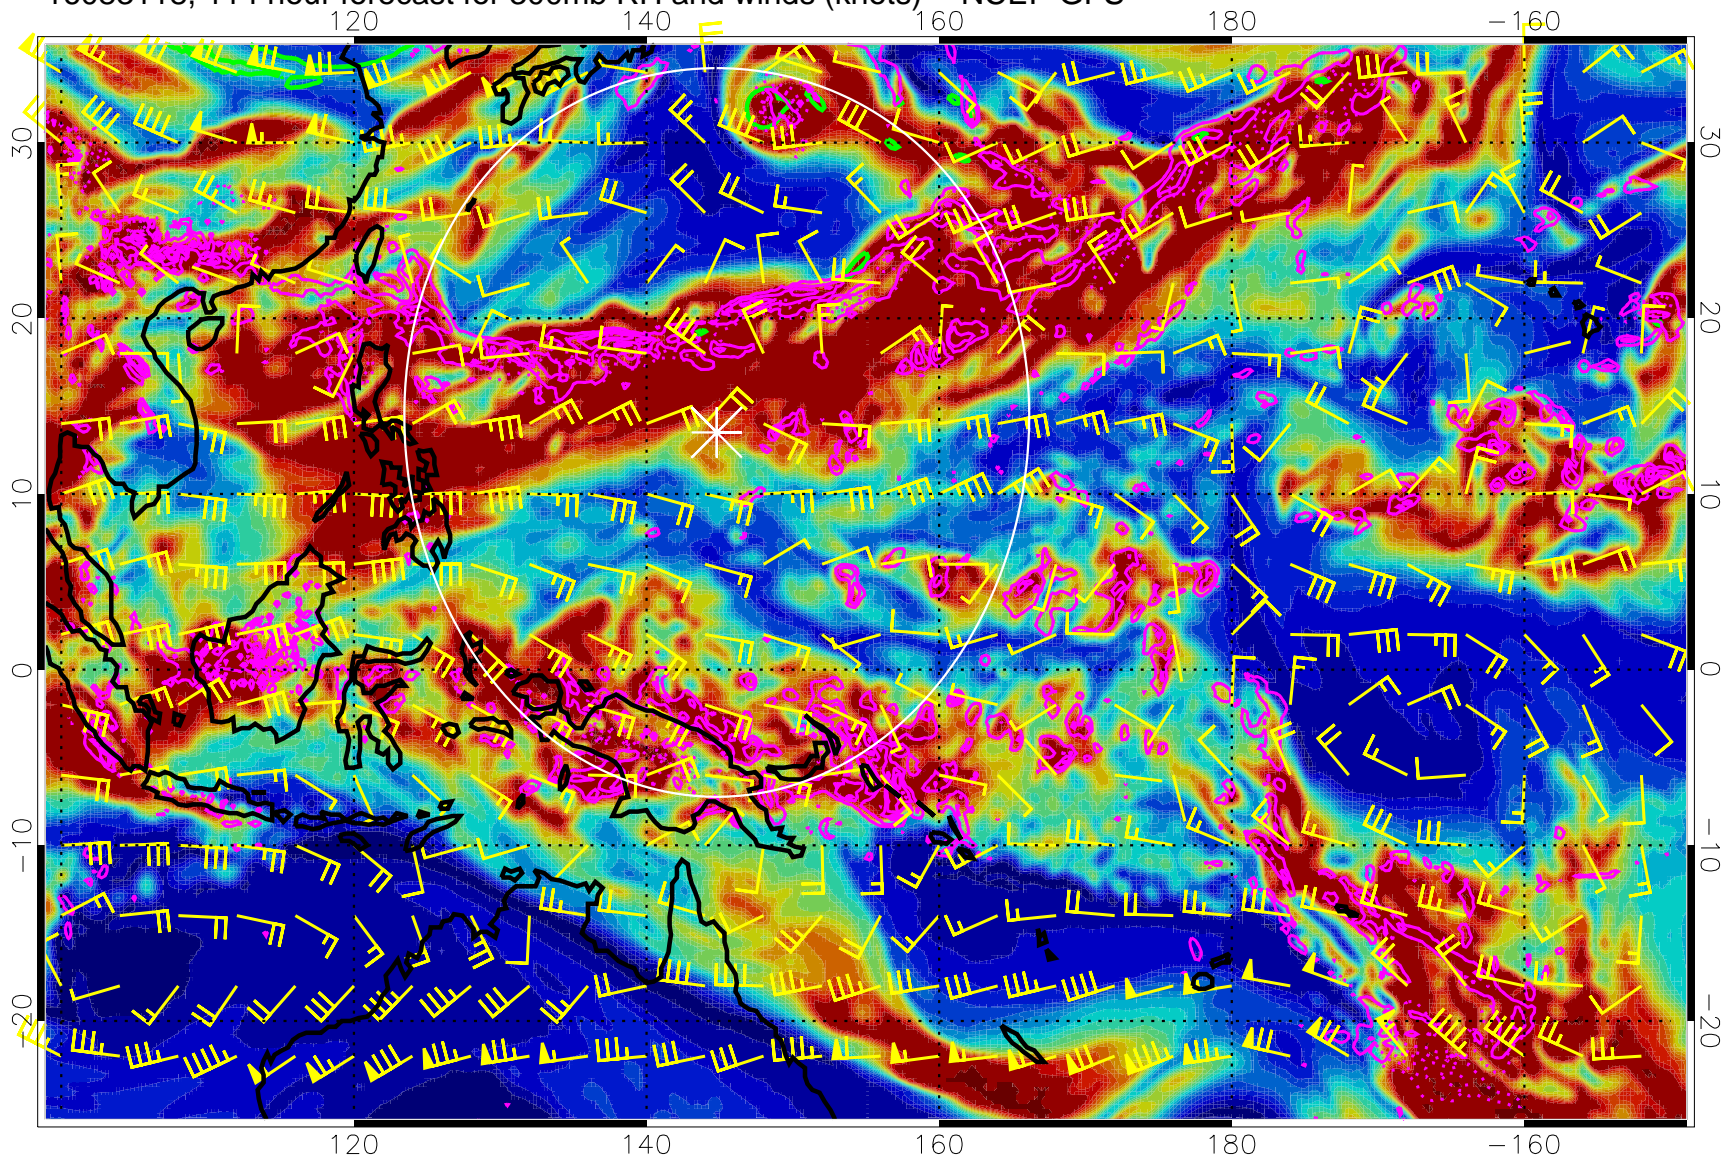

Range ring of 2304 km

16083100, 96 hour forecast for 300mb RH and winds (knots) -- NCEP GFS

Precip (tot dot, conv sol) mm/day 40 mm/day contours, min 20

EPV Tropopause (2 PVU) Position

Range ring of 2304 km

16083106, 102 hour forecast for 300mb RH and winds (knots) -- NCEP GFS

Precip (tot dot, conv sol) mm/day 40 mm/day contours, min 20

EPV Tropopause (2 PVU) Position

Range ring of 2304 km

16083112, 108 hour forecast for 300mb RH and winds (knots) -- NCEP GFS

Precip (tot dot, conv sol) mm/day 40 mm/day contours, min 20

EPV Tropopause (2 PVU) Position

Range ring of 2304 km

16083118, 114 hour forecast for 300mb RH and winds (knots) -- NCEP GFS

Precip (tot dot, conv sol) mm/day 40 mm/day contours, min 20

EPV Tropopause (2 PVU) Position

Range ring of 2304 km