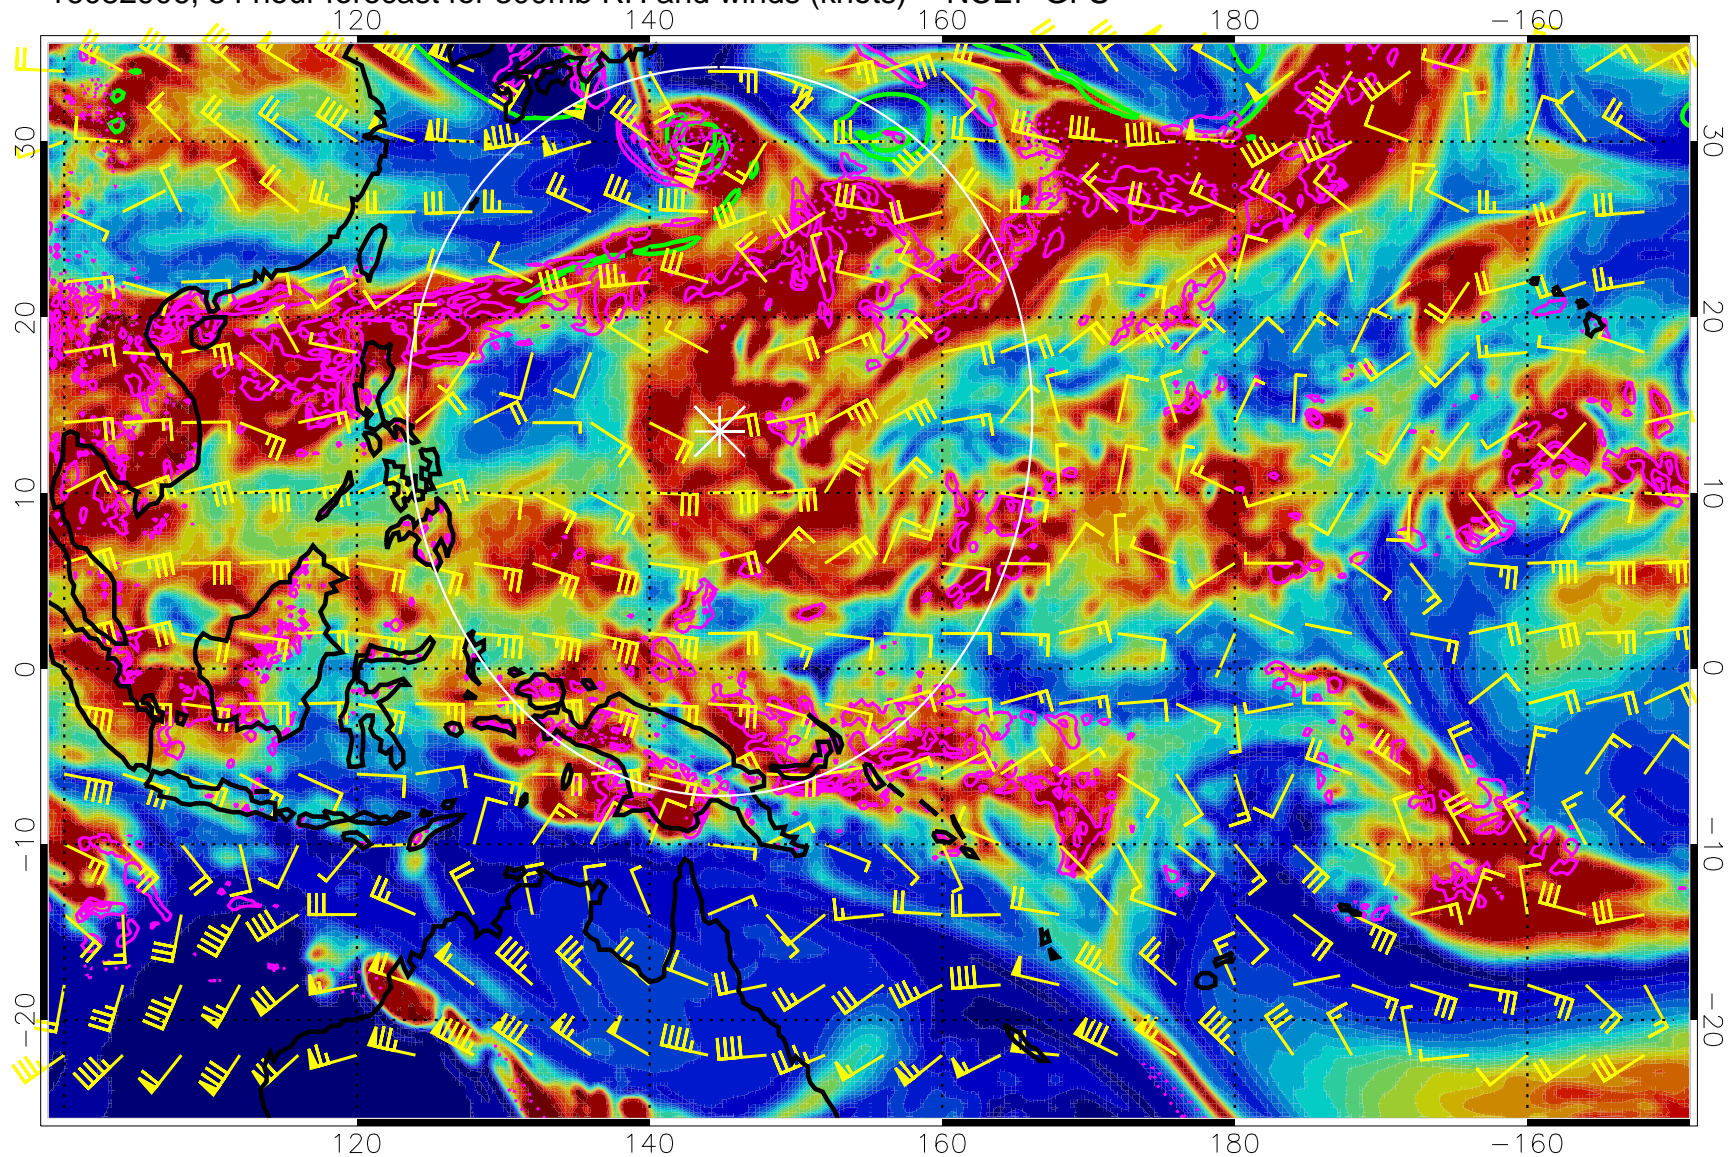

16082906, 54 hour forecast for 300mb RH and winds (knots) -- NCEP GFS

0 20 40 60 80 100
RH, %

Precip (tot dot, conv sol) mm/day 40 mm/day contours, min 20

EPV Tropopause (2 PVU) Position

Range ring of 2304 km