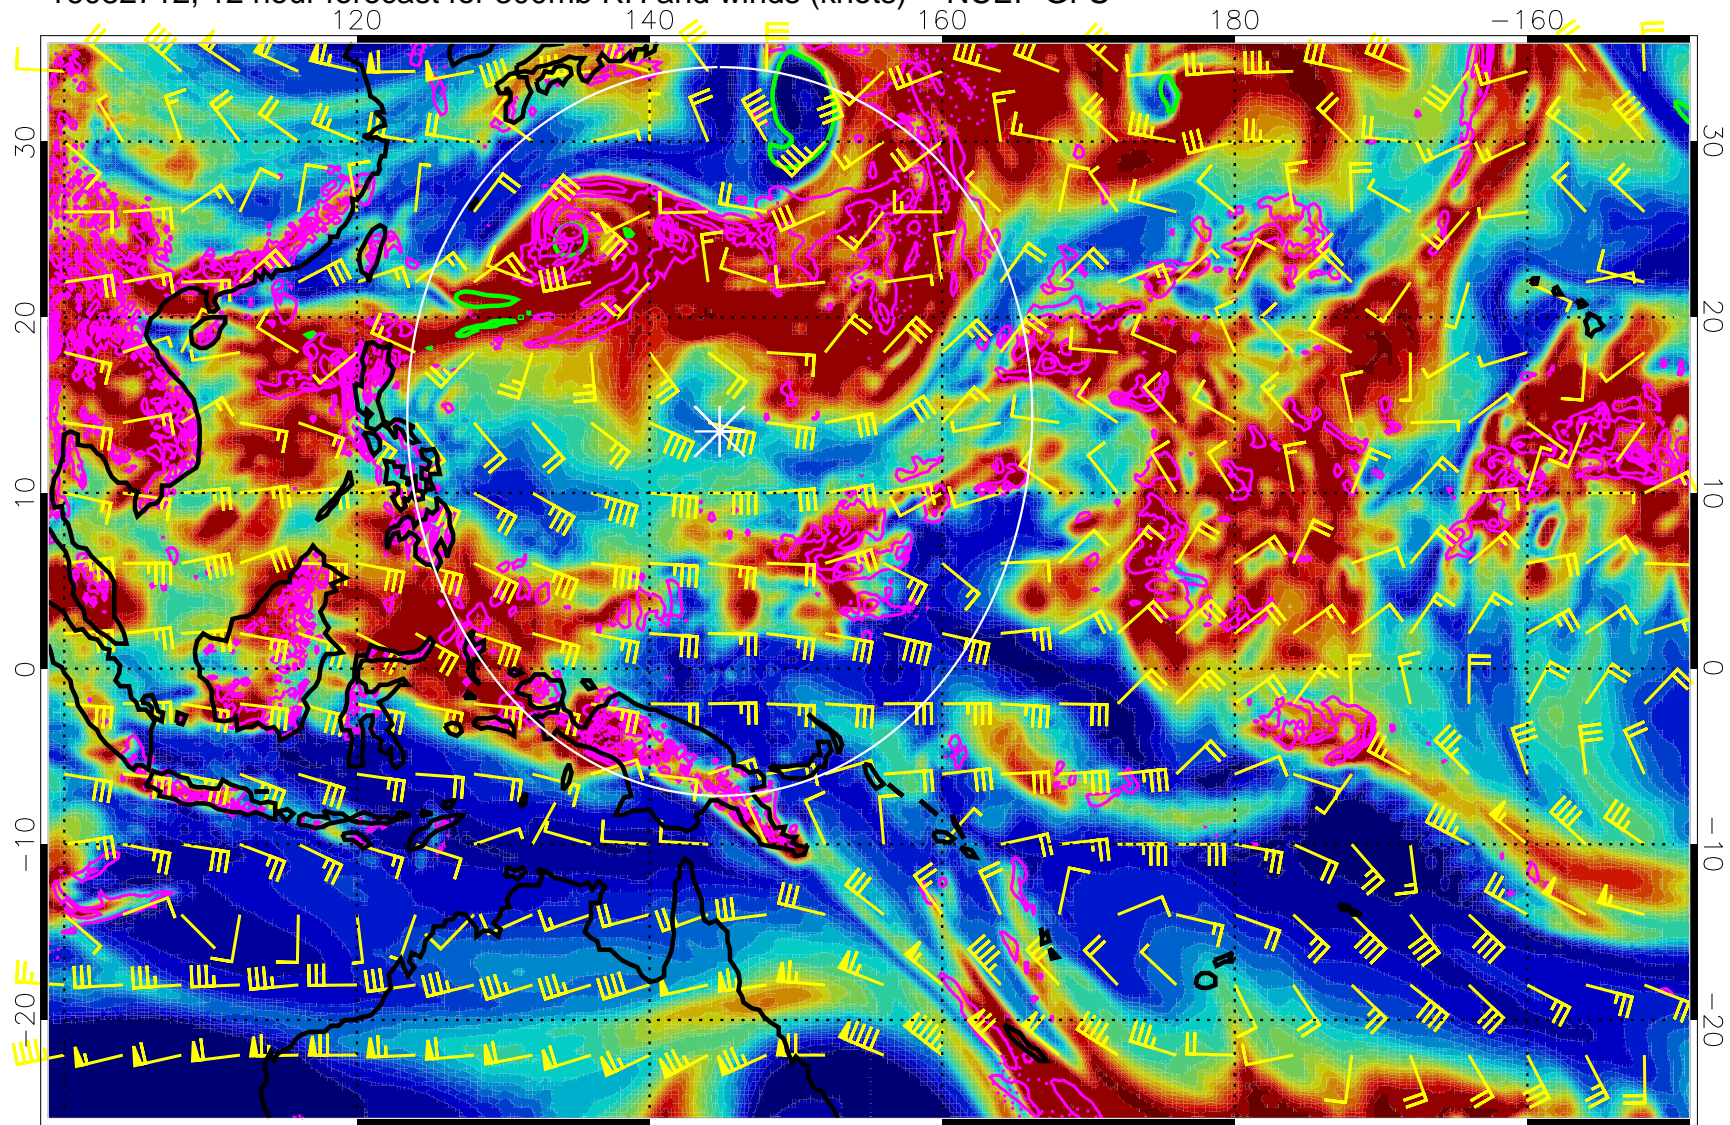

16082706, 6 hour forecast for 300mb RH and winds (knots) -- NCEP GFS

0 20 40 60 80 100
RH, %

Precip (tot dot, conv sol) mm/day 40 mm/day contours, min 20

EPV Tropopause (2 PVU) Position

Range ring of 2304 km

16082712, 12 hour forecast for 300mb RH and winds (knots) -- NCEP GFS

0 20 40 60 80 100
RH, %

Precip (tot dot, conv sol) mm/day 40 mm/day contours, min 20

EPV Tropopause (2 PVU) Position

Range ring of 2304 km