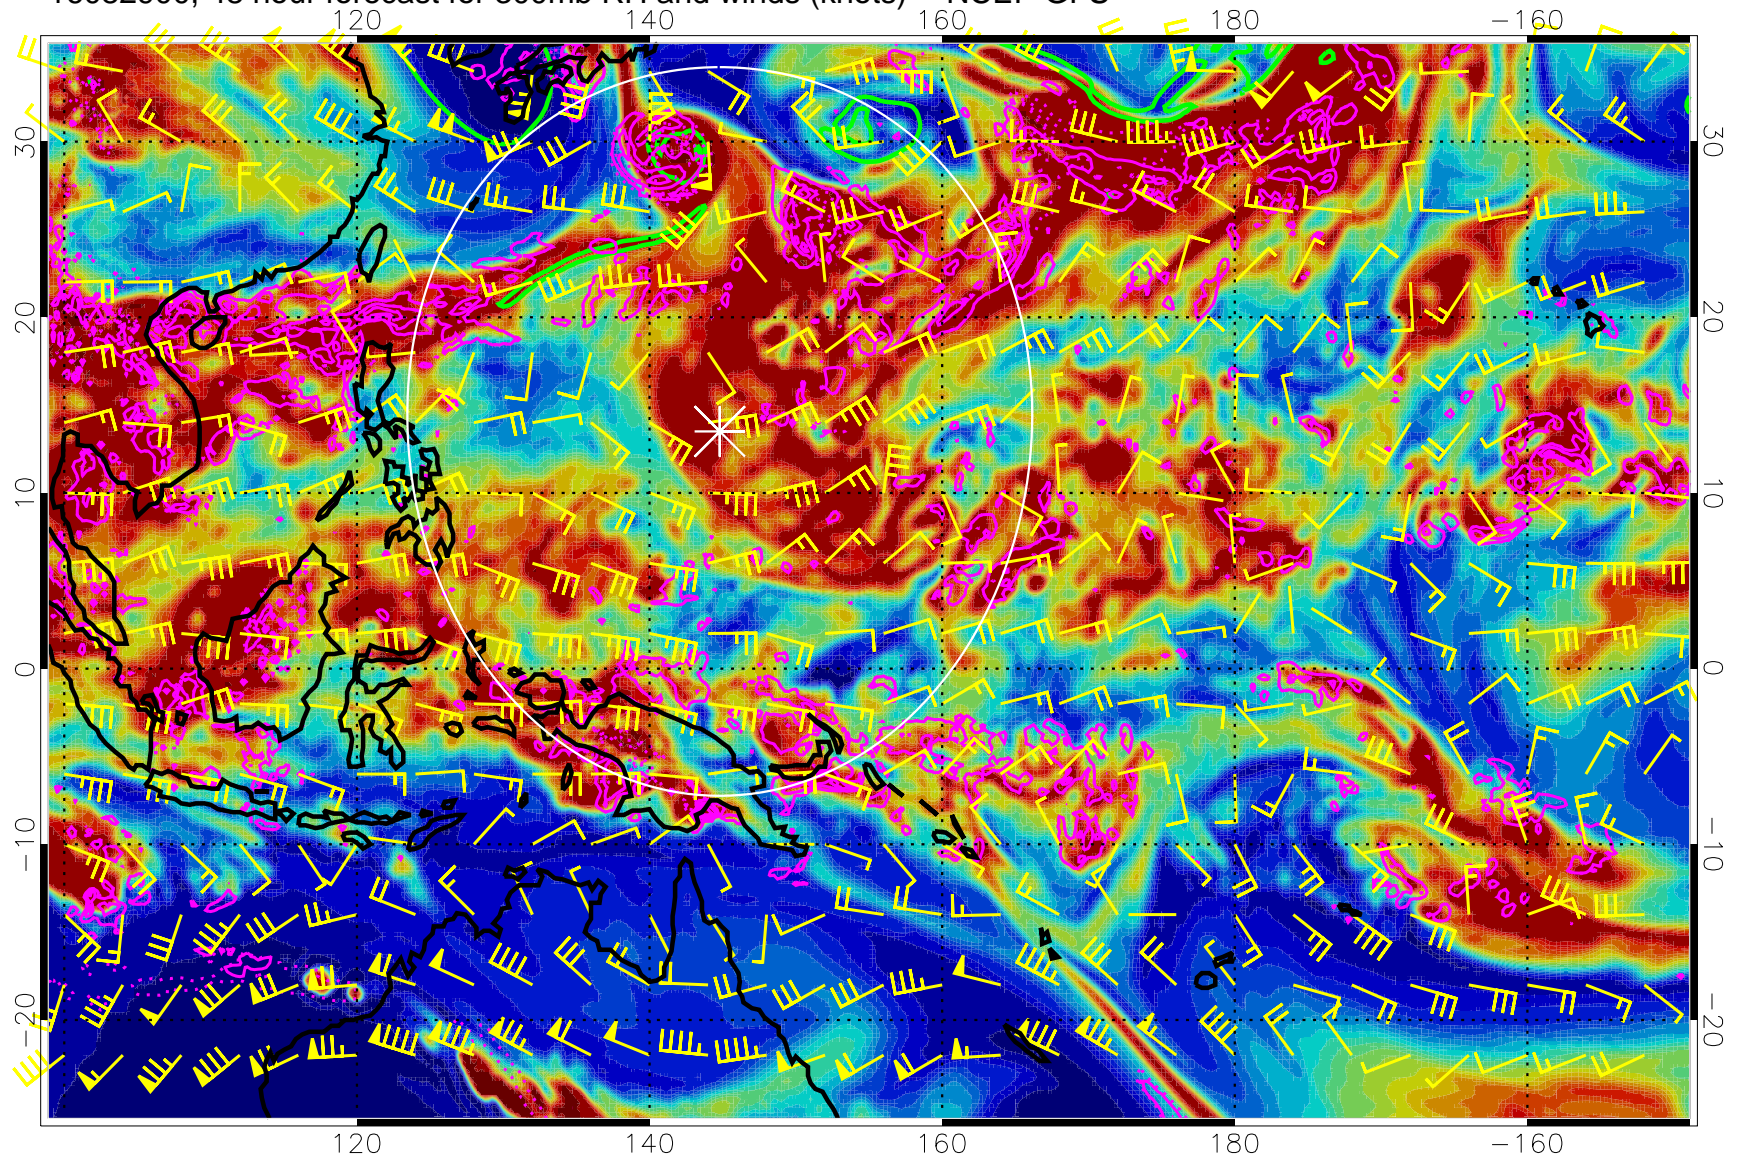

Precip (tot dot, conv sol) mm/day 40 mm/day contours, min 20

EPV Tropopause (2 PVU) Position

Range ring of 2304 km

16082812, 36 hour forecast for 300mb RH and winds (knots) -- NCEP GFS

Precip (tot dot, conv sol) mm/day 40 mm/day contours, min 20

EPV Tropopause (2 PVU) Position

Range ring of 2304 km

16082818, 42 hour forecast for 300mb RH and winds (knots) -- NCEP GFS

Precip (tot dot, conv sol) mm/day 40 mm/day contours, min 20

EPV Tropopause (2 PVU) Position

Range ring of 2304 km

16082900, 48 hour forecast for 300mb RH and winds (knots) -- NCEP GFS

Precip (tot dot, conv sol) mm/day 40 mm/day contours, min 20

EPV Tropopause (2 PVU) Position

Range ring of 2304 km