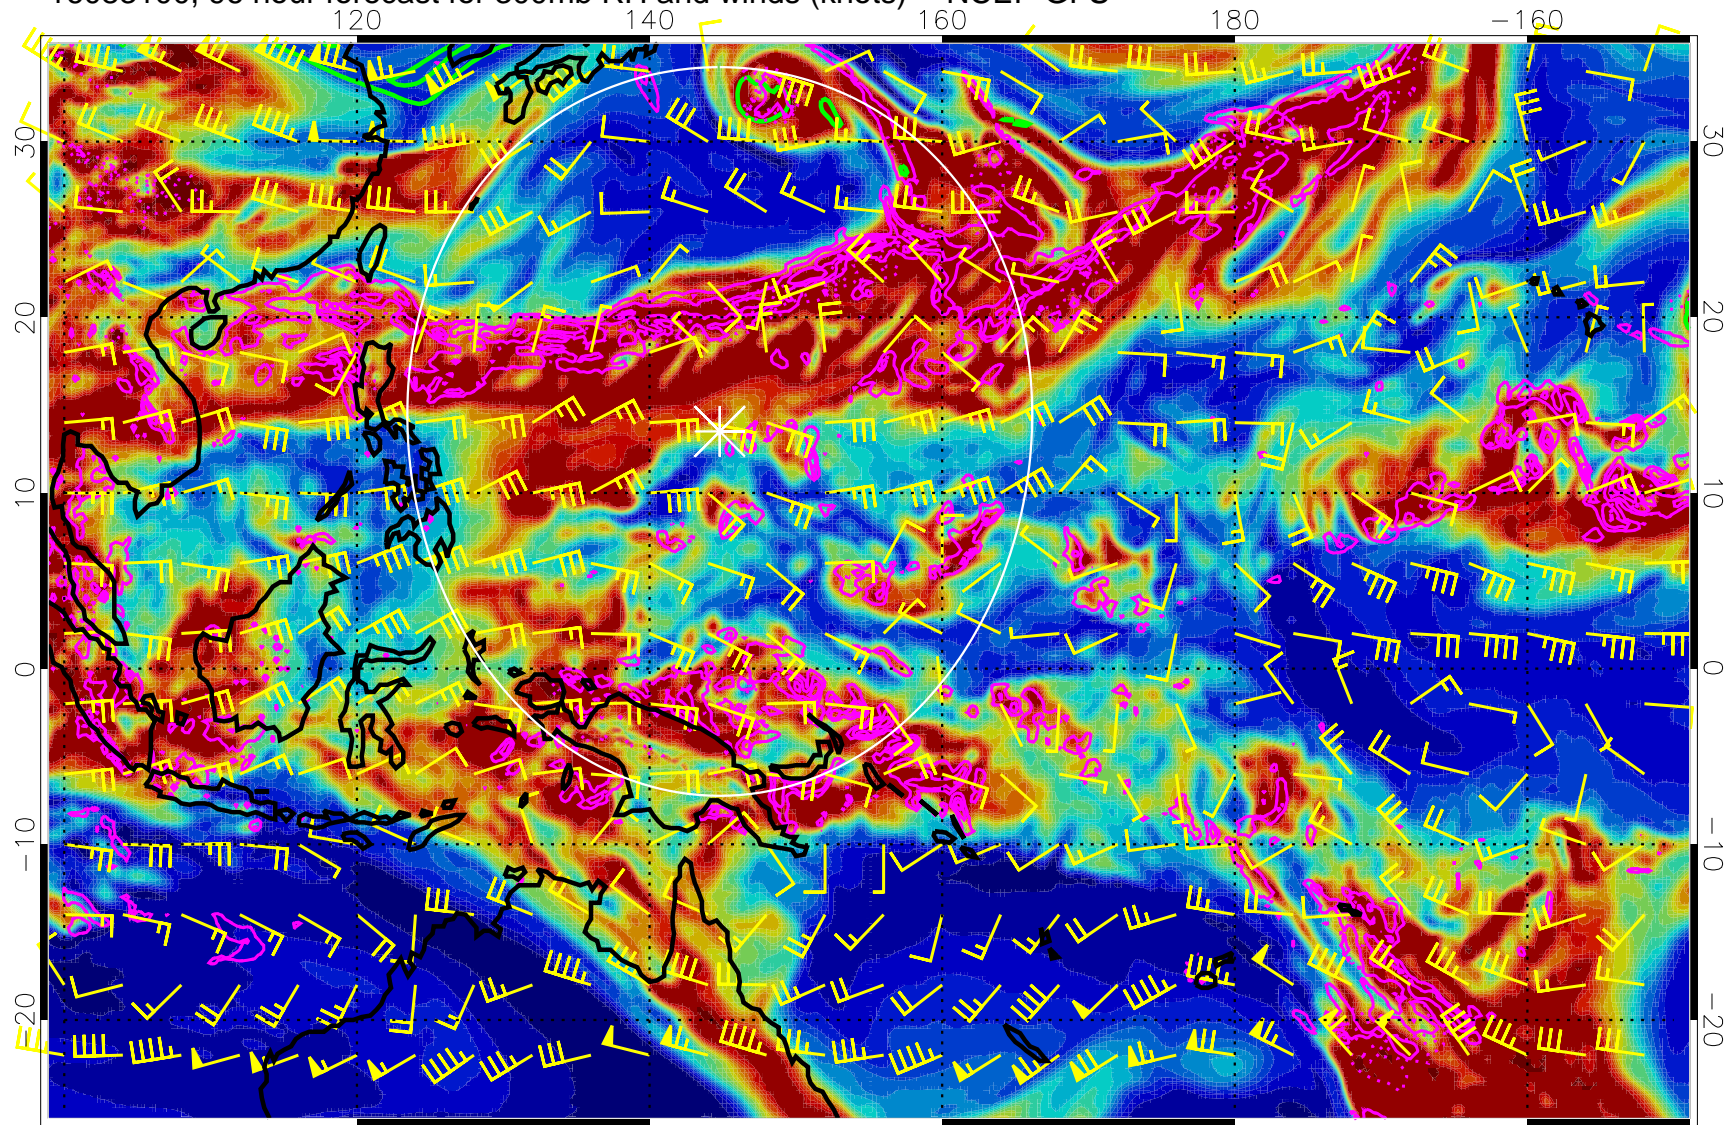

16083100, 96 hour forecast for 300mb RH and winds (knots) -- NCEP GFS

Precip (tot dot, conv sol) mm/day 40 mm/day contours, min 20

EPV Tropopause (2 PVU) Position

Range ring of 2304 km