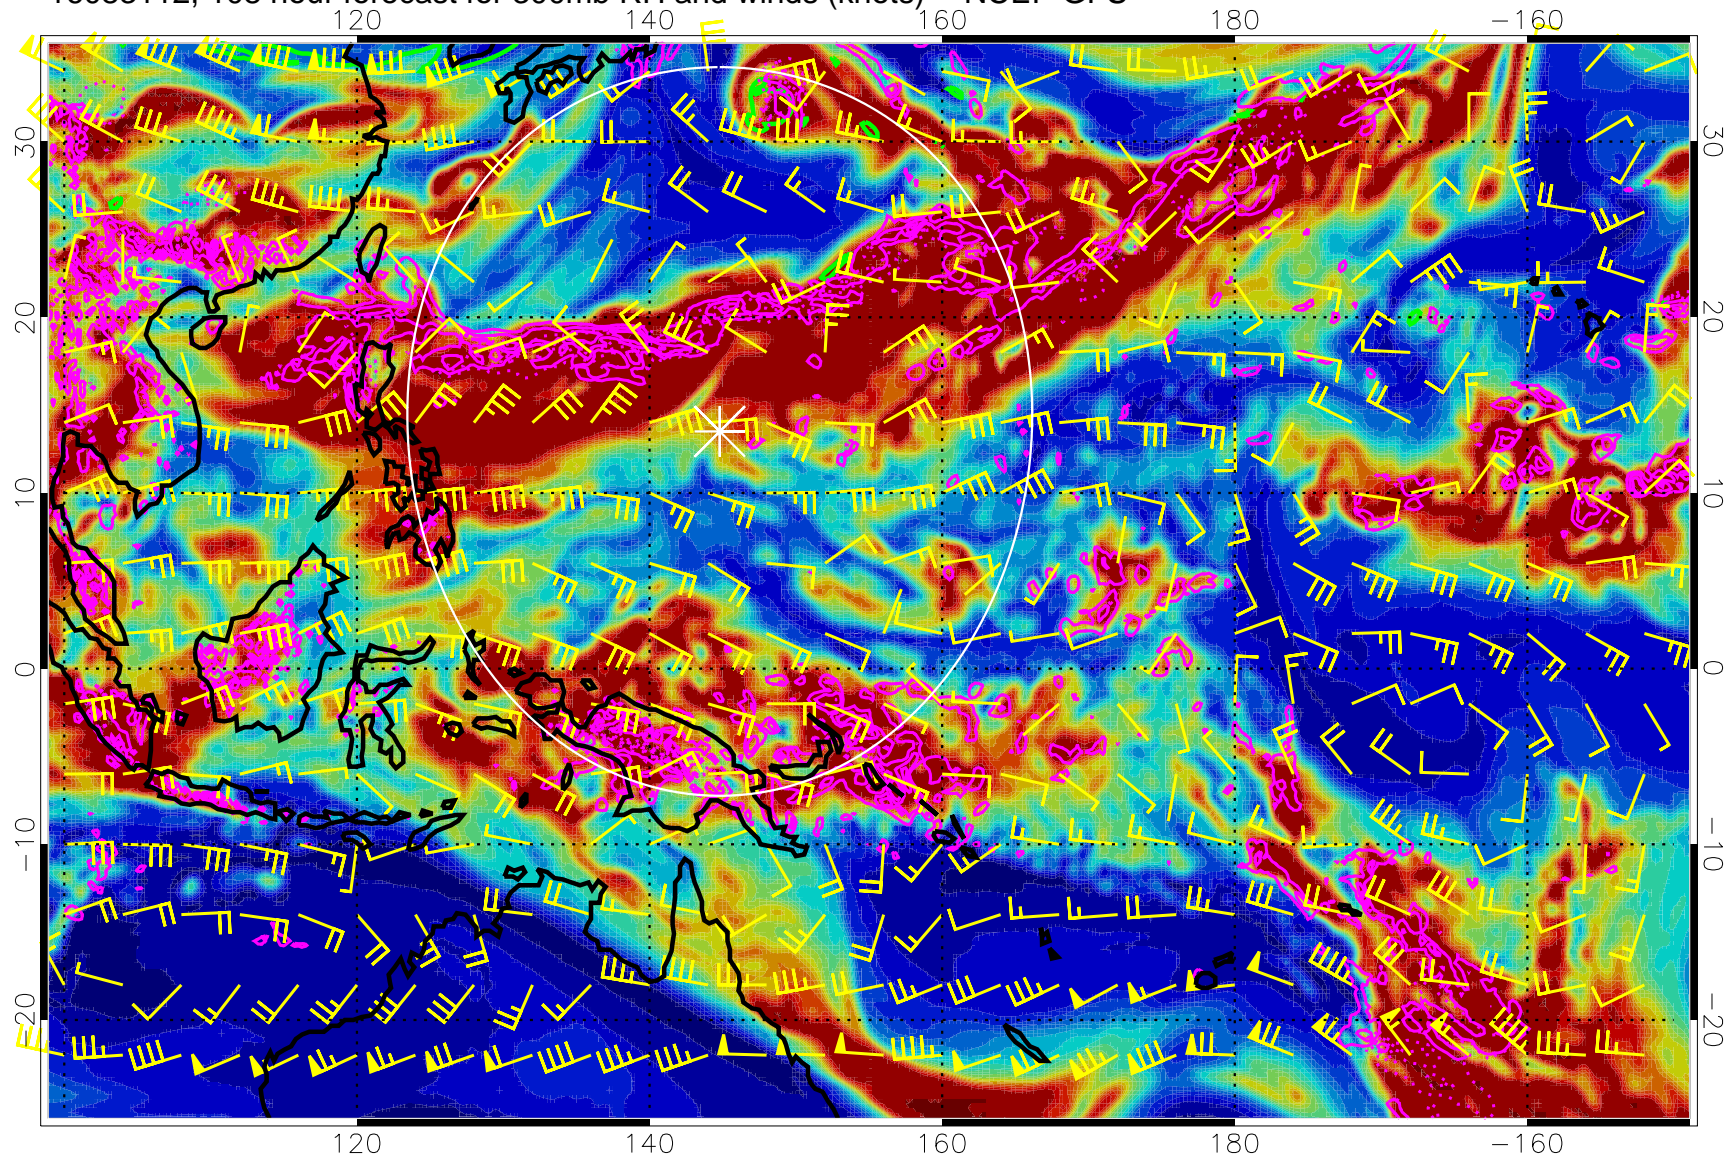

Range ring of 2304 km

16083100, 96 hour forecast for 300mb RH and winds (knots) -- NCEP GFS

Precip (tot dot, conv sol) mm/day 40 mm/day contours, min 20

EPV Tropopause (2 PVU) Position

Range ring of 2304 km

16083106, 102 hour forecast for 300mb RH and winds (knots) -- NCEP GFS

Precip (tot dot, conv sol) mm/day 40 mm/day contours, min 20

EPV Tropopause (2 PVU) Position

Range ring of 2304 km

16083112, 108 hour forecast for 300mb RH and winds (knots) -- NCEP GFS

Precip (tot dot, conv sol) mm/day 40 mm/day contours, min 20

EPV Tropopause (2 PVU) Position

Range ring of 2304 km

16083118, 114 hour forecast for 300mb RH and winds (knots) -- NCEP GFS

Precip (tot dot, conv sol) mm/day 40 mm/day contours, min 20

EPV Tropopause (2 PVU) Position

Range ring of 2304 km