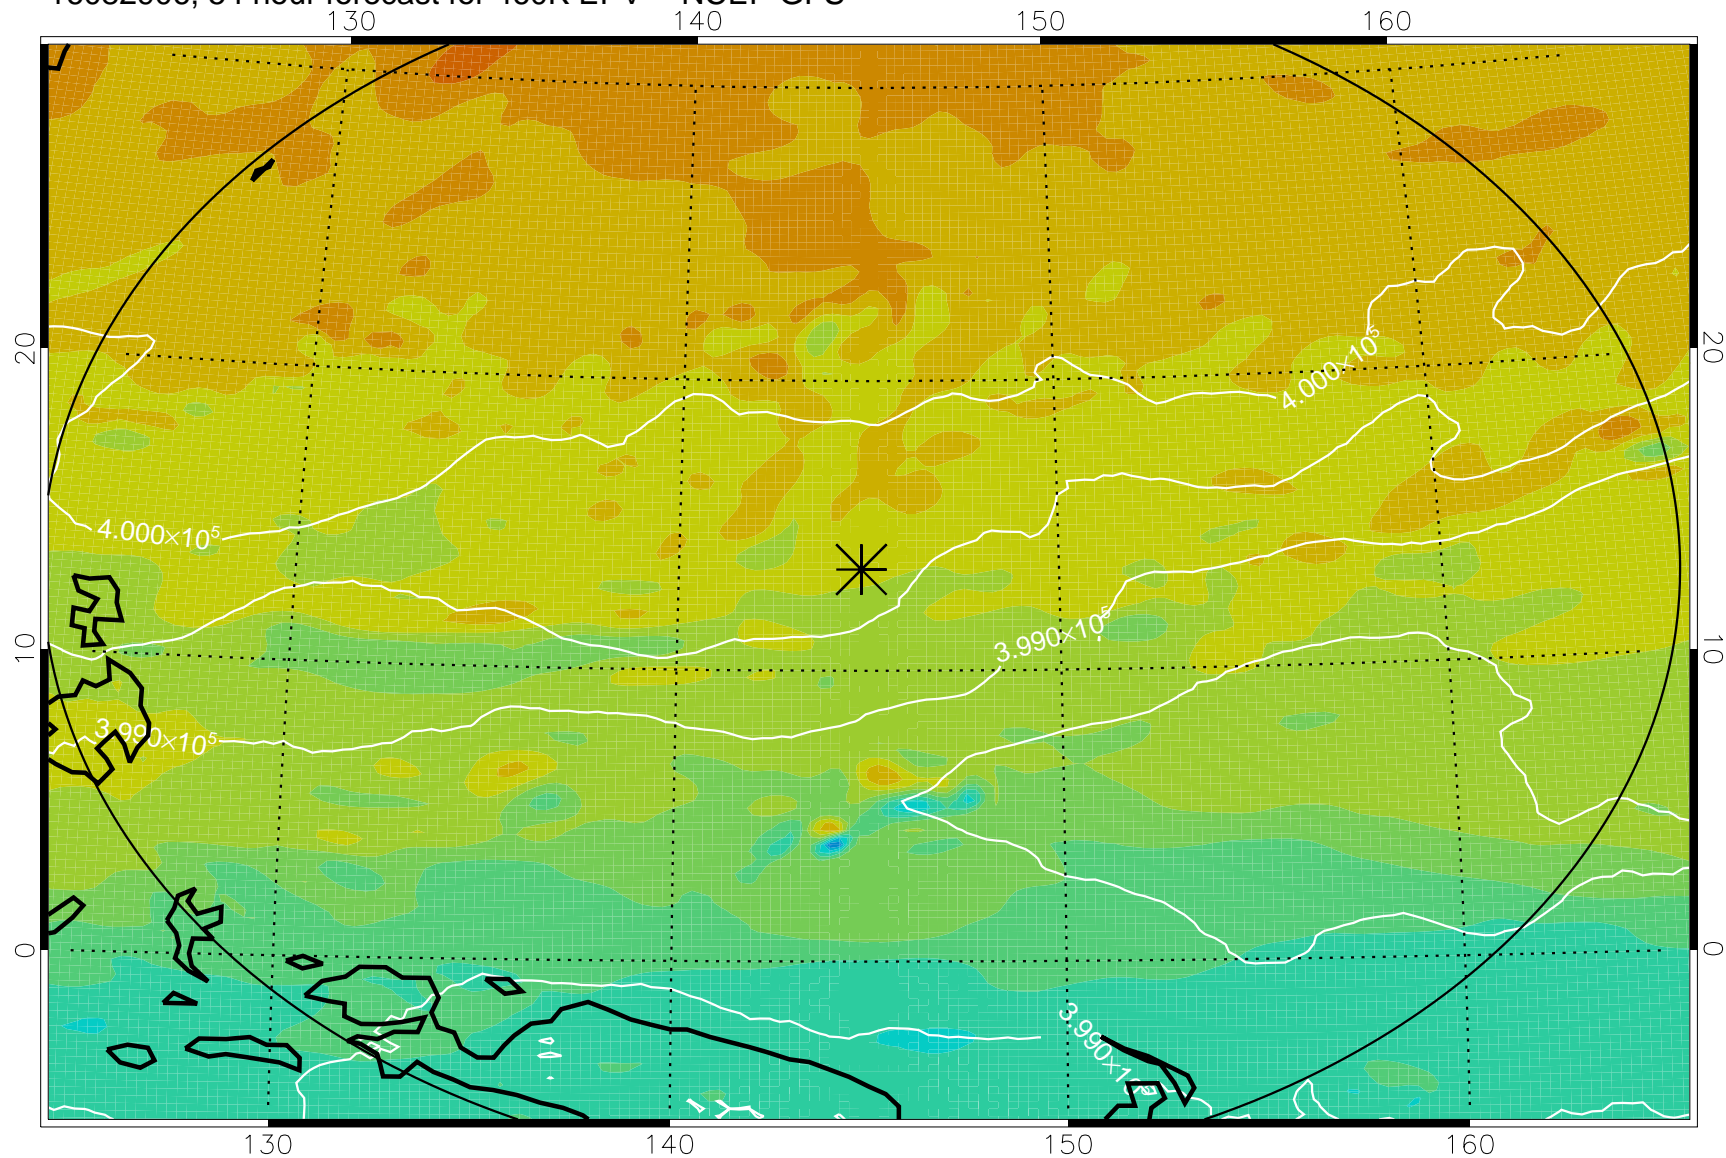

16082818, 42 hour forecast for 460K EPV -- NCEP GFS

460K Montgomery Streamfunction, white

Range ring of 2304 km

16082900, 48 hour forecast for 460K EPV -- NCEP GFS

460K Montgomery Streamfunction, white

Range ring of 2304 km

16082906, 54 hour forecast for 460K EPV -- NCEP GFS

460K Montgomery Streamfunction, white

Range ring of 2304 km

16082912, 60 hour forecast for 460K EPV -- NCEP GFS

460K Montgomery Streamfunction, white

Range ring of 2304 km

16082918, 66 hour forecast for 460K EPV -- NCEP GFS

460K Montgomery Streamfunction, white

Range ring of 2304 km

16083000, 72 hour forecast for 460K EPV -- NCEP GFS

460K Montgomery Streamfunction, white

Range ring of 2304 km

16083006, 78 hour forecast for 460K EPV -- NCEP GFS

460K Montgomery Streamfunction, white

Range ring of 2304 km

16083012, 84 hour forecast for 460K EPV -- NCEP GFS

460K Montgomery Streamfunction, white

Range ring of 2304 km