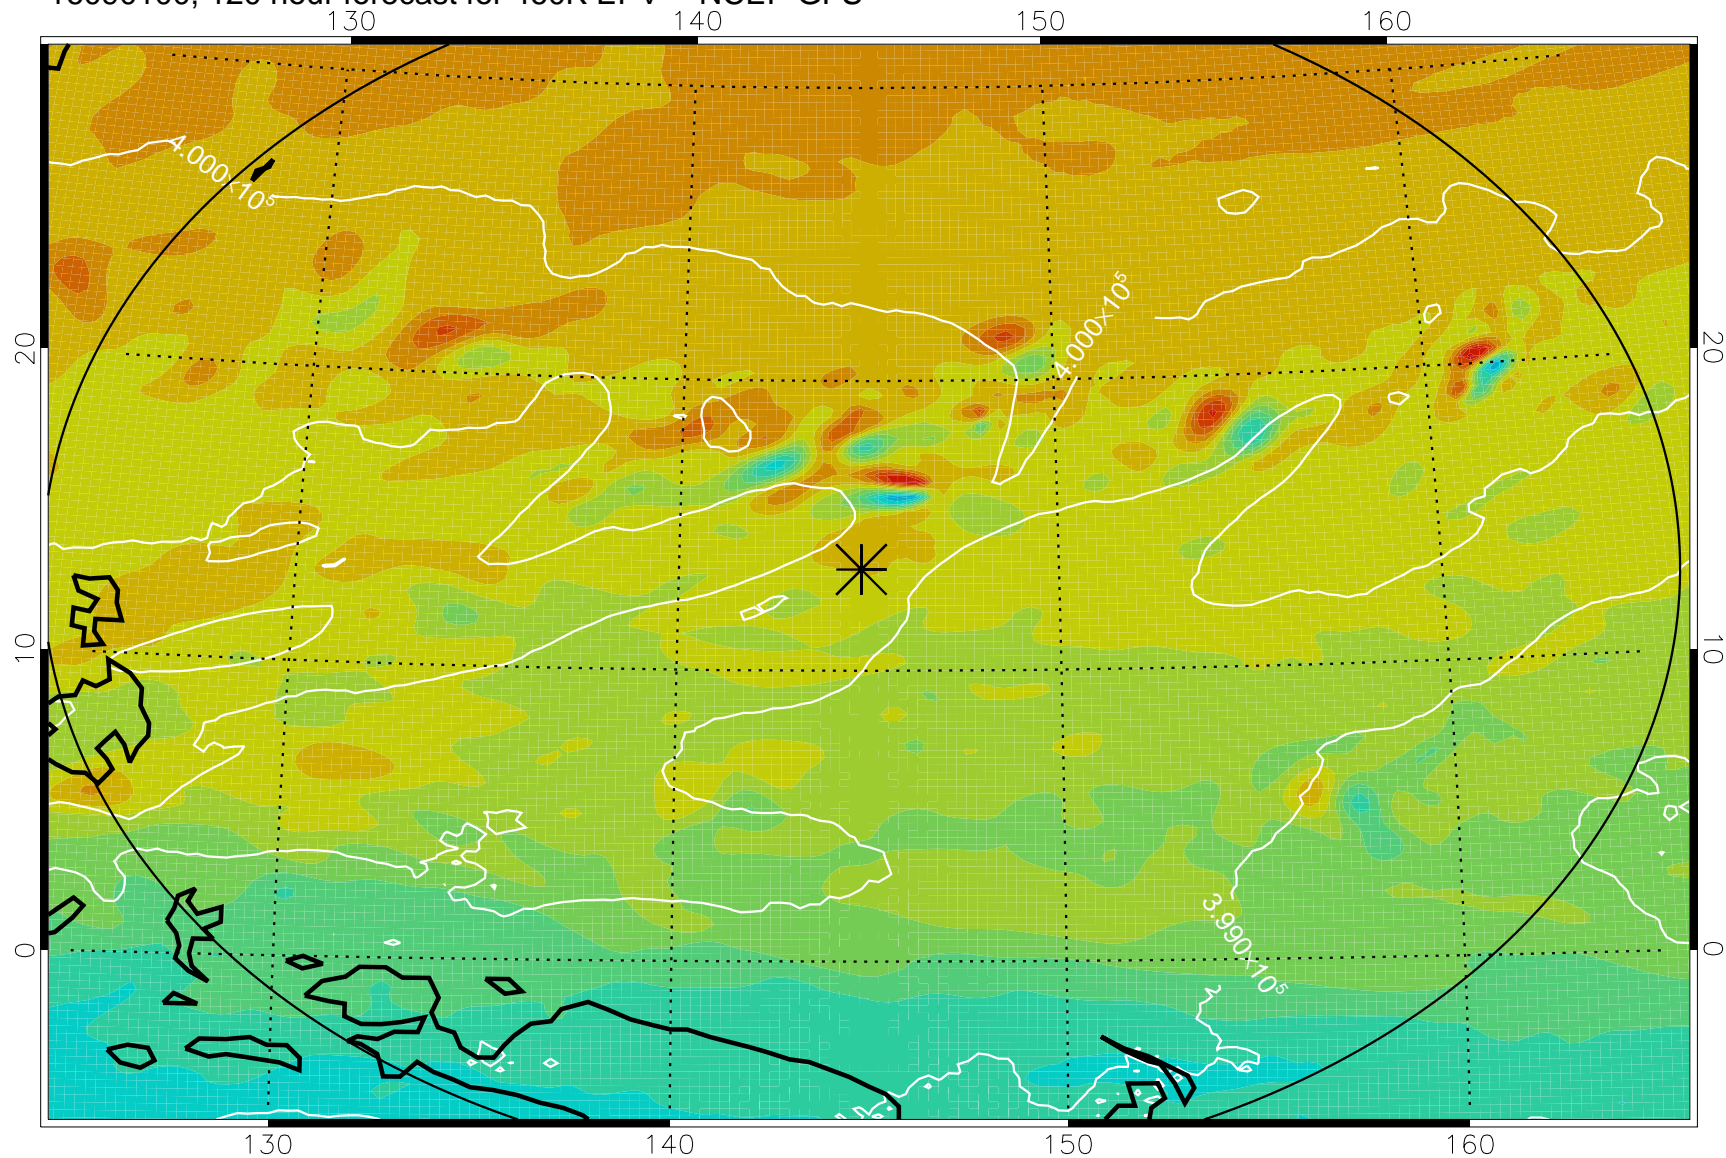

16083006, 78 hour forecast for 460K EPV -- NCEP GFS

460K Montgomery Streamfunction, white

Range ring of 2304 km

16083012, 84 hour forecast for 460K EPV -- NCEP GFS

460K Montgomery Streamfunction, white

Range ring of 2304 km

16083018, 90 hour forecast for 460K EPV -- NCEP GFS

460K Montgomery Streamfunction, white

Range ring of 2304 km

16083100, 96 hour forecast for 460K EPV -- NCEP GFS

460K Montgomery Streamfunction, white

Range ring of 2304 km

16083106, 102 hour forecast for 460K EPV -- NCEP GFS

460K Montgomery Streamfunction, white

Range ring of 2304 km

16083112, 108 hour forecast for 460K EPV -- NCEP GFS

460K Montgomery Streamfunction, white

Range ring of 2304 km

16083118, 114 hour forecast for 460K EPV -- NCEP GFS

460K Montgomery Streamfunction, white

Range ring of 2304 km

16090100, 120 hour forecast for 460K EPV -- NCEP GFS

460K Montgomery Streamfunction, white

Range ring of 2304 km