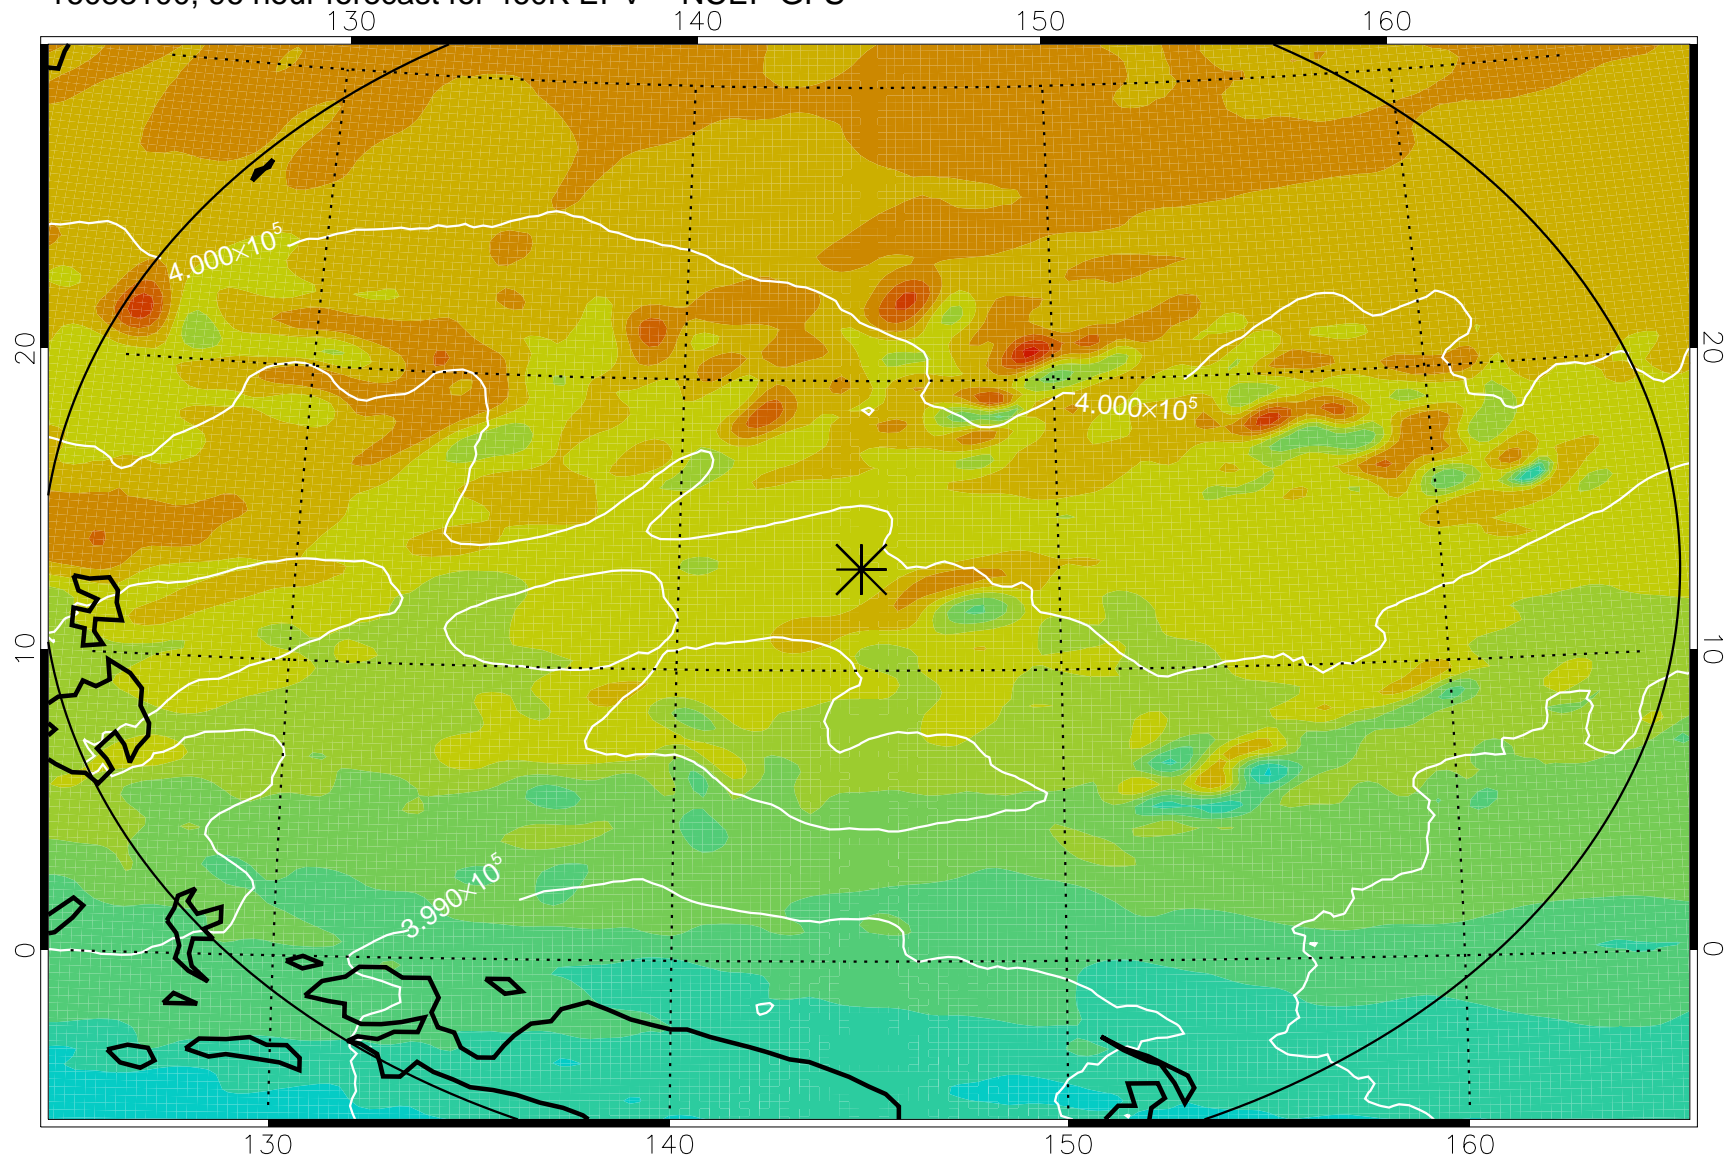

16082918, 66 hour forecast for 460K EPV -- NCEP GFS

460K Montgomery Streamfunction, white

Range ring of 2304 km

16083000, 72 hour forecast for 460K EPV -- NCEP GFS

460K Montgomery Streamfunction, white

Range ring of 2304 km

16083006, 78 hour forecast for 460K EPV -- NCEP GFS

460K Montgomery Streamfunction, white

Range ring of 2304 km

16083012, 84 hour forecast for 460K EPV -- NCEP GFS

460K Montgomery Streamfunction, white

Range ring of 2304 km

16083018, 90 hour forecast for 460K EPV -- NCEP GFS

460K Montgomery Streamfunction, white

Range ring of 2304 km

16083100, 96 hour forecast for 460K EPV -- NCEP GFS

460K Montgomery Streamfunction, white

Range ring of 2304 km

16083106, 102 hour forecast for 460K EPV -- NCEP GFS

460K Montgomery Streamfunction, white

Range ring of 2304 km

16083112, 108 hour forecast for 460K EPV -- NCEP GFS

460K Montgomery Streamfunction, white

Range ring of 2304 km