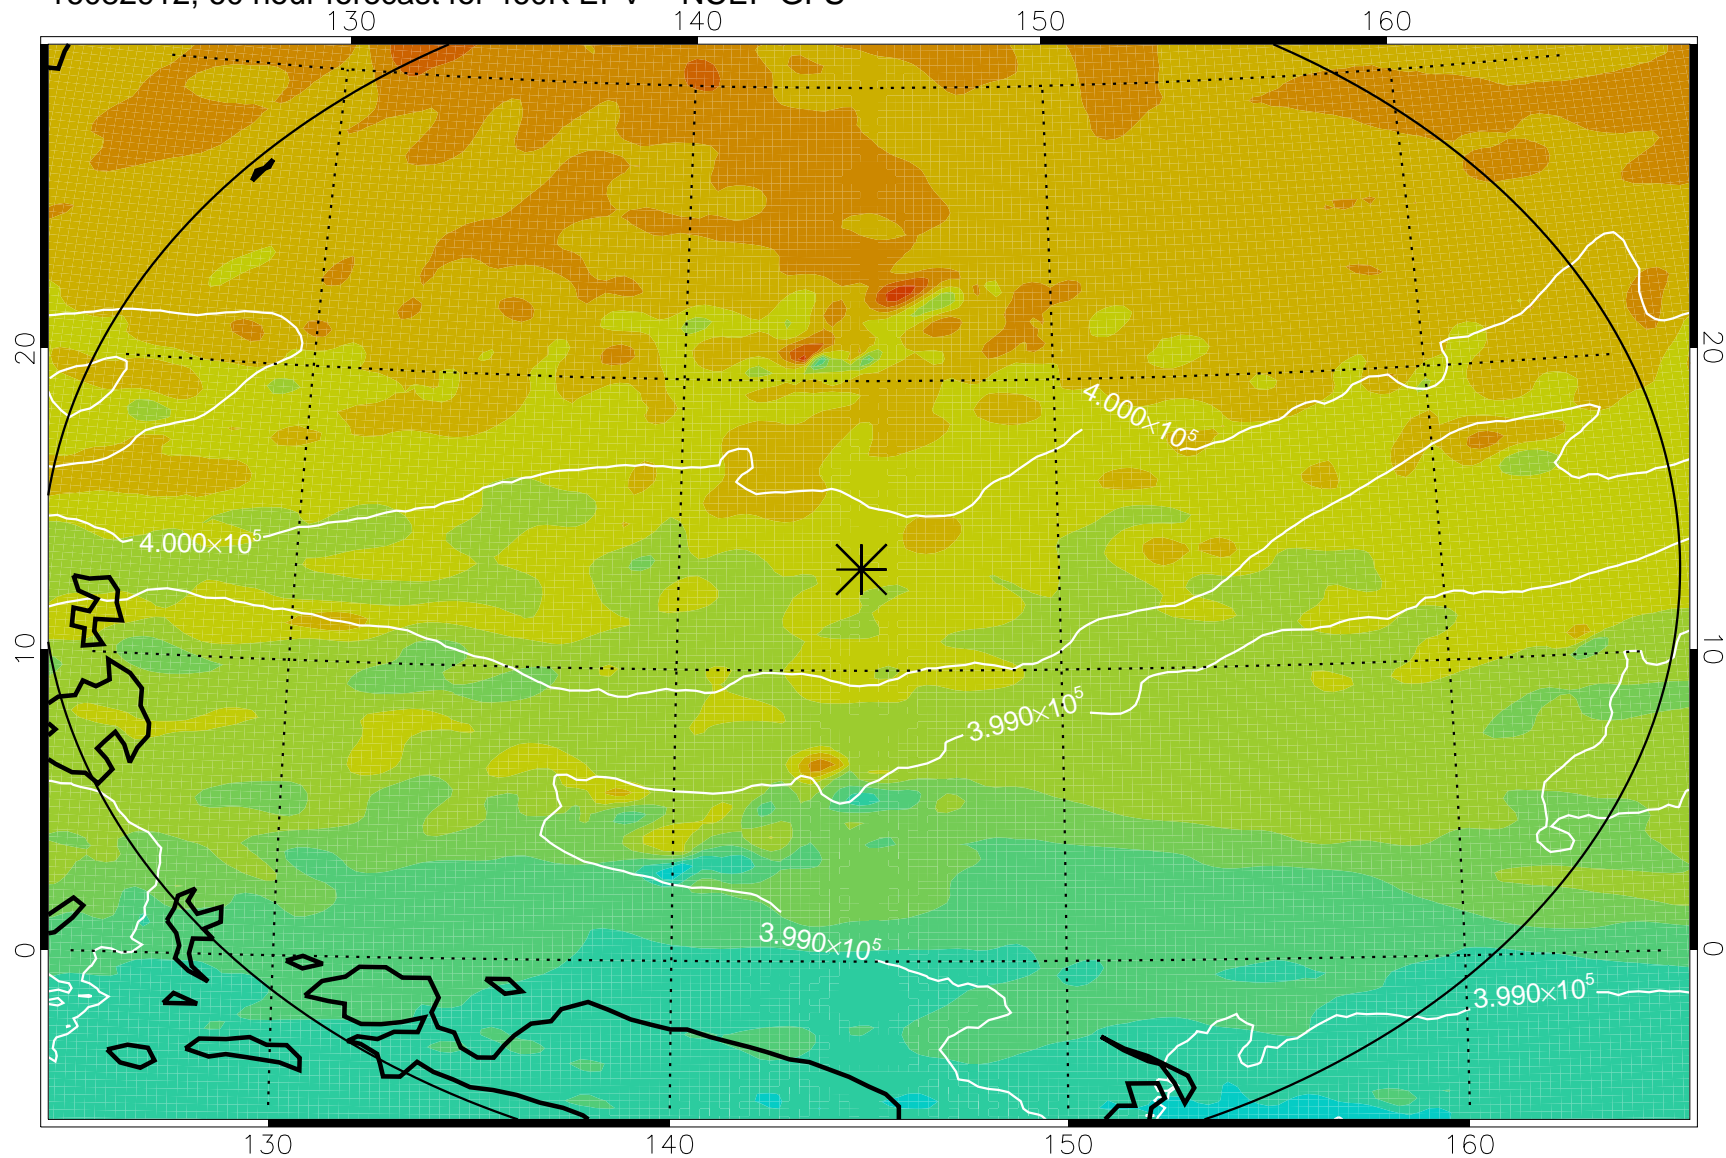

16082818, 42 hour forecast for 460K EPV -- NCEP GFS

460K Montgomery Streamfunction, white

Range ring of 2304 km

16082900, 48 hour forecast for 460K EPV -- NCEP GFS

460K Montgomery Streamfunction, white

Range ring of 2304 km

16082906, 54 hour forecast for 460K EPV -- NCEP GFS

460K Montgomery Streamfunction, white

Range ring of 2304 km

16082912, 60 hour forecast for 460K EPV -- NCEP GFS

460K Montgomery Streamfunction, white

Range ring of 2304 km

16082918, 66 hour forecast for 460K EPV -- NCEP GFS

460K Montgomery Streamfunction, white

Range ring of 2304 km

16083000, 72 hour forecast for 460K EPV -- NCEP GFS

460K Montgomery Streamfunction, white

Range ring of 2304 km

16083006, 78 hour forecast for 460K EPV -- NCEP GFS

460K Montgomery Streamfunction, white

Range ring of 2304 km

16083012, 84 hour forecast for 460K EPV -- NCEP GFS

460K Montgomery Streamfunction, white

Range ring of 2304 km