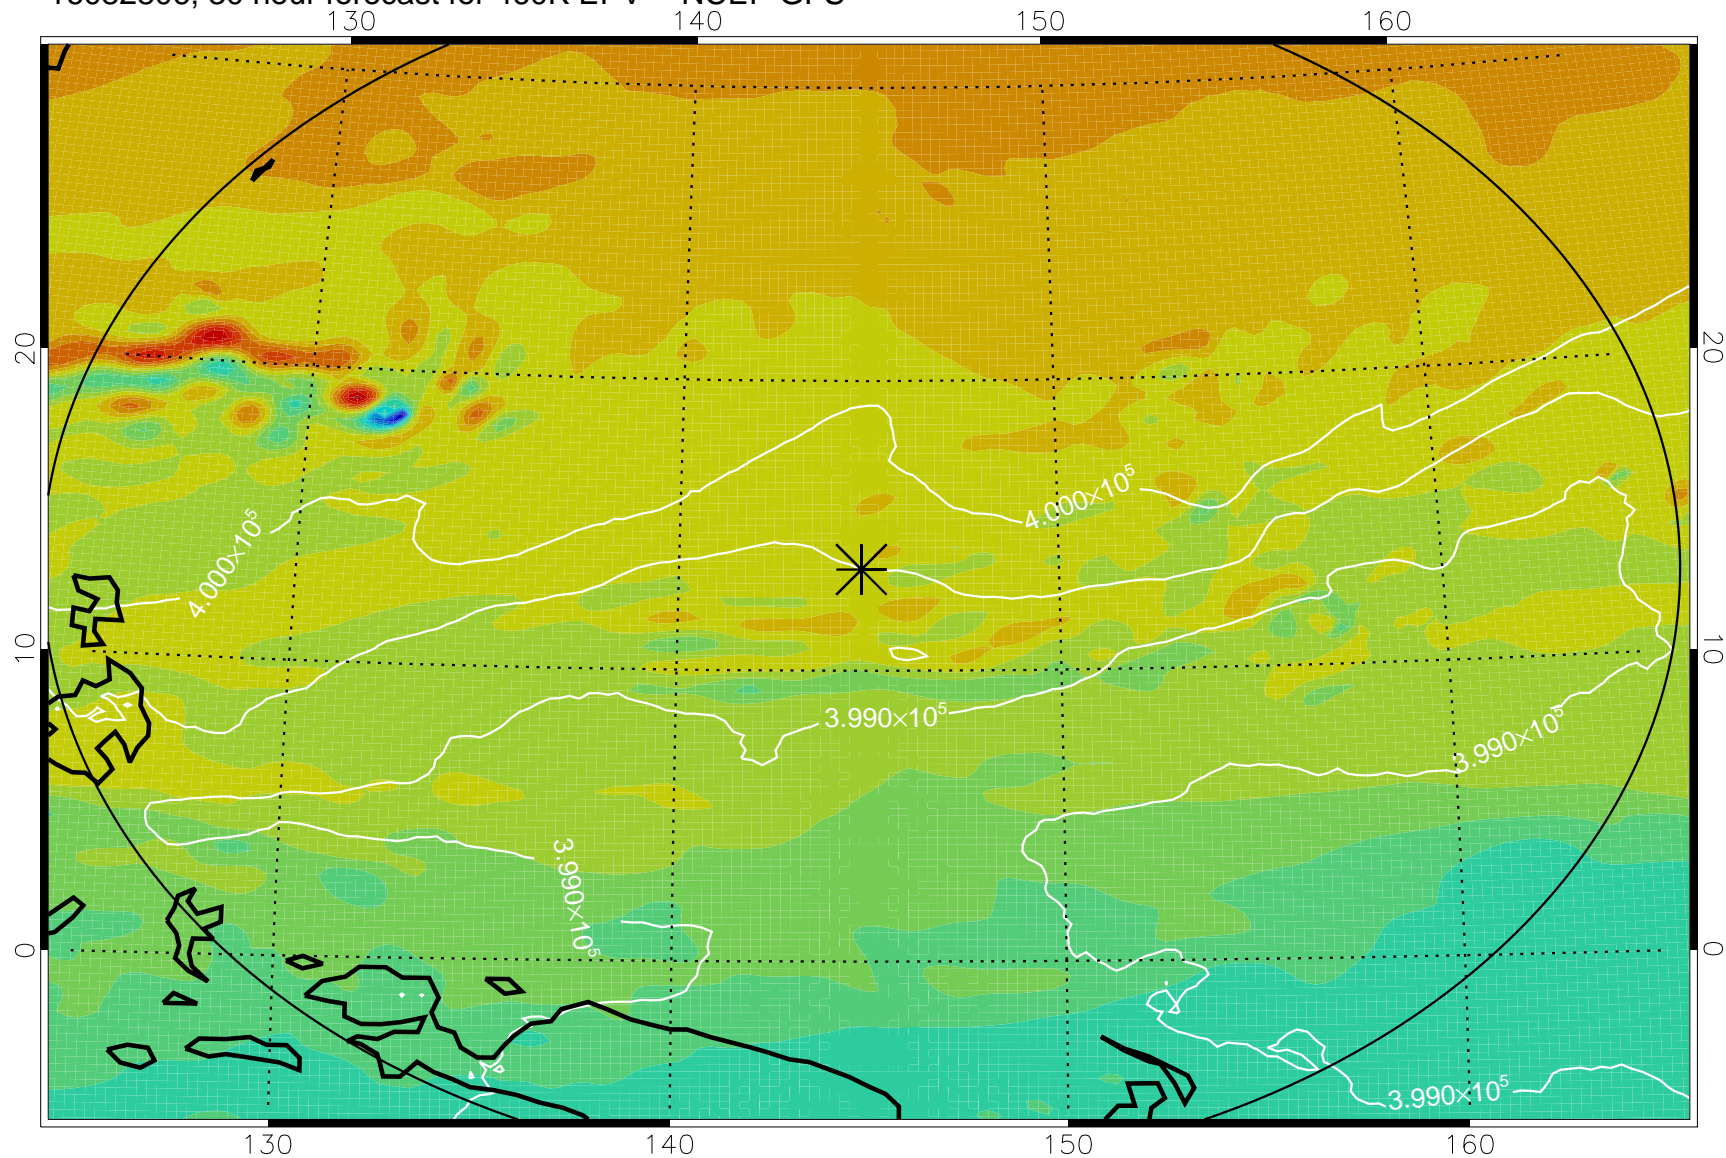

16082718, 18 hour forecast for 460K EPV -- NCEP GFS

460K Montgomery Streamfunction, white

Range ring of 2304 km

16082800, 24 hour forecast for 460K EPV -- NCEP GFS

460K Montgomery Streamfunction, white

Range ring of 2304 km

16082806, 30 hour forecast for 460K EPV -- NCEP GFS

460K Montgomery Streamfunction, white

Range ring of 2304 km

16082812, 36 hour forecast for 460K EPV -- NCEP GFS

460K Montgomery Streamfunction, white

Range ring of 2304 km

16082818, 42 hour forecast for 460K EPV -- NCEP GFS

460K Montgomery Streamfunction, white

Range ring of 2304 km

16082900, 48 hour forecast for 460K EPV -- NCEP GFS

460K Montgomery Streamfunction, white

Range ring of 2304 km

16082918, 66 hour forecast for 460K EPV -- NCEP GFS

460K Montgomery Streamfunction, white

Range ring of 2304 km

16083000, 72 hour forecast for 460K EPV -- NCEP GFS

460K Montgomery Streamfunction, white

Range ring of 2304 km