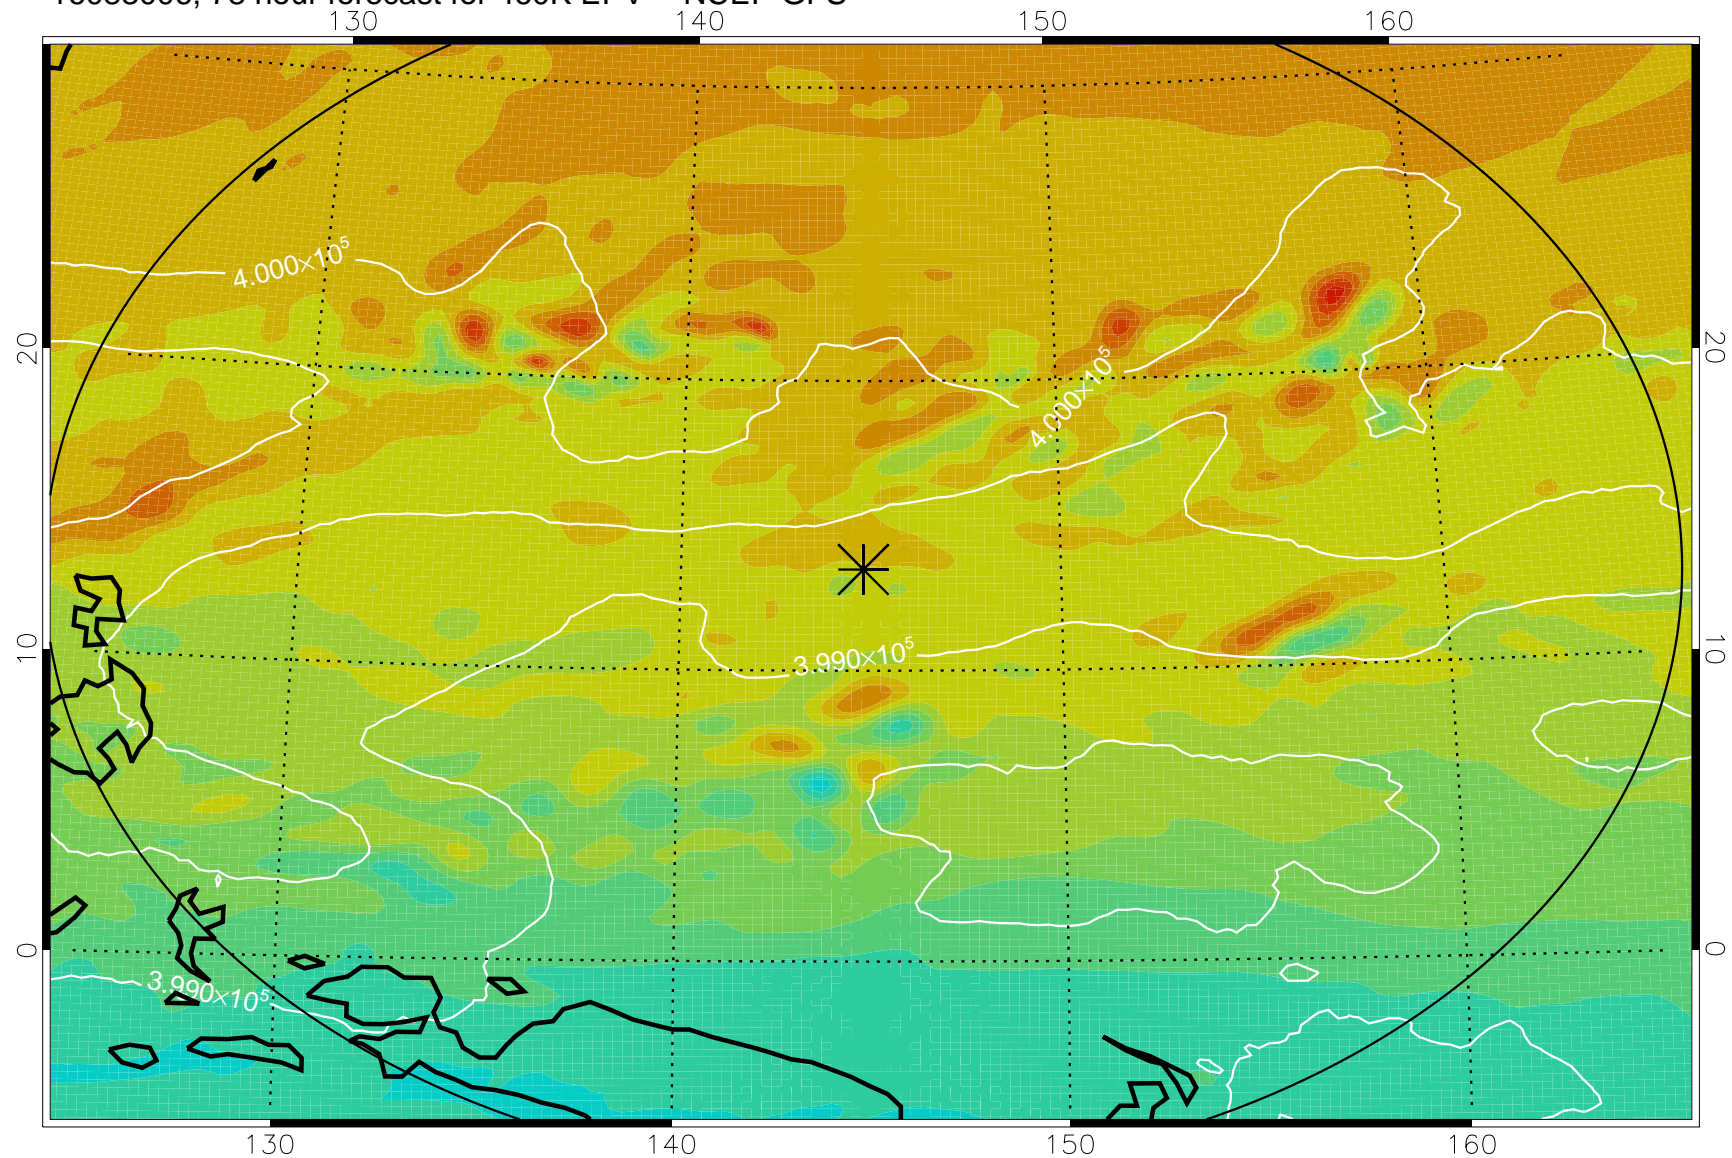

16082918, 66 hour forecast for 460K EPV -- NCEP GFS

460K Montgomery Streamfunction, white

Range ring of 2304 km

16083000, 72 hour forecast for 460K EPV -- NCEP GFS

460K Montgomery Streamfunction, white

Range ring of 2304 km

16083006, 78 hour forecast for 460K EPV -- NCEP GFS

460K Montgomery Streamfunction, white

Range ring of 2304 km

16083012, 84 hour forecast for 460K EPV -- NCEP GFS

460K Montgomery Streamfunction, white

Range ring of 2304 km

16083018, 90 hour forecast for 460K EPV -- NCEP GFS

460K Montgomery Streamfunction, white

Range ring of 2304 km

16083100, 96 hour forecast for 460K EPV -- NCEP GFS

460K Montgomery Streamfunction, white

Range ring of 2304 km

16083106, 102 hour forecast for 460K EPV -- NCEP GFS

460K Montgomery Streamfunction, white

Range ring of 2304 km

16083112, 108 hour forecast for 460K EPV -- NCEP GFS

460K Montgomery Streamfunction, white

Range ring of 2304 km