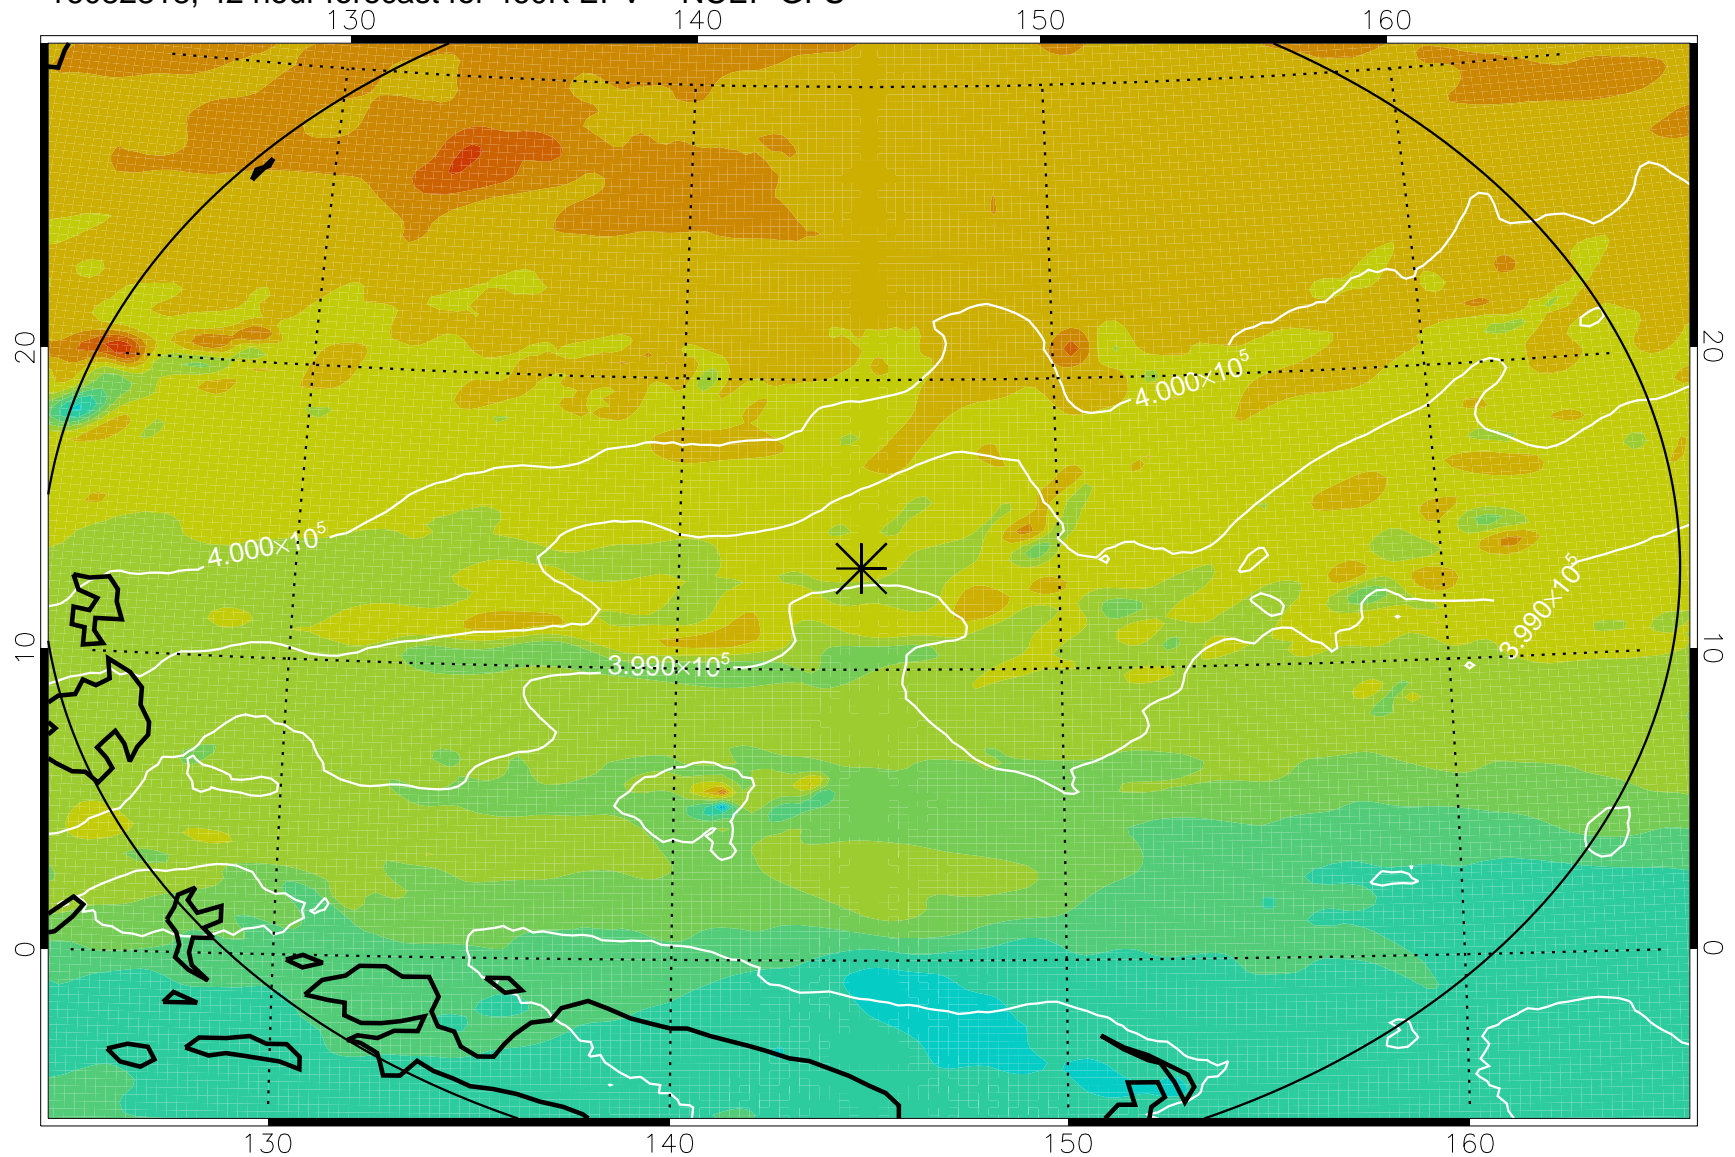

16082806, 30 hour forecast for 460K EPV -- NCEP GFS

460K Montgomery Streamfunction, white

Range ring of 2304 km

16082812, 36 hour forecast for 460K EPV -- NCEP GFS

460K Montgomery Streamfunction, white

Range ring of 2304 km

16082818, 42 hour forecast for 460K EPV -- NCEP GFS

460K Montgomery Streamfunction, white

Range ring of 2304 km

16082900, 48 hour forecast for 460K EPV -- NCEP GFS

460K Montgomery Streamfunction, white

Range ring of 2304 km

16082918, 66 hour forecast for 460K EPV -- NCEP GFS

460K Montgomery Streamfunction, white

Range ring of 2304 km

16083000, 72 hour forecast for 460K EPV -- NCEP GFS

460K Montgomery Streamfunction, white

Range ring of 2304 km

16083006, 78 hour forecast for 460K EPV -- NCEP GFS

460K Montgomery Streamfunction, white

Range ring of 2304 km

16083012, 84 hour forecast for 460K EPV -- NCEP GFS

460K Montgomery Streamfunction, white

Range ring of 2304 km