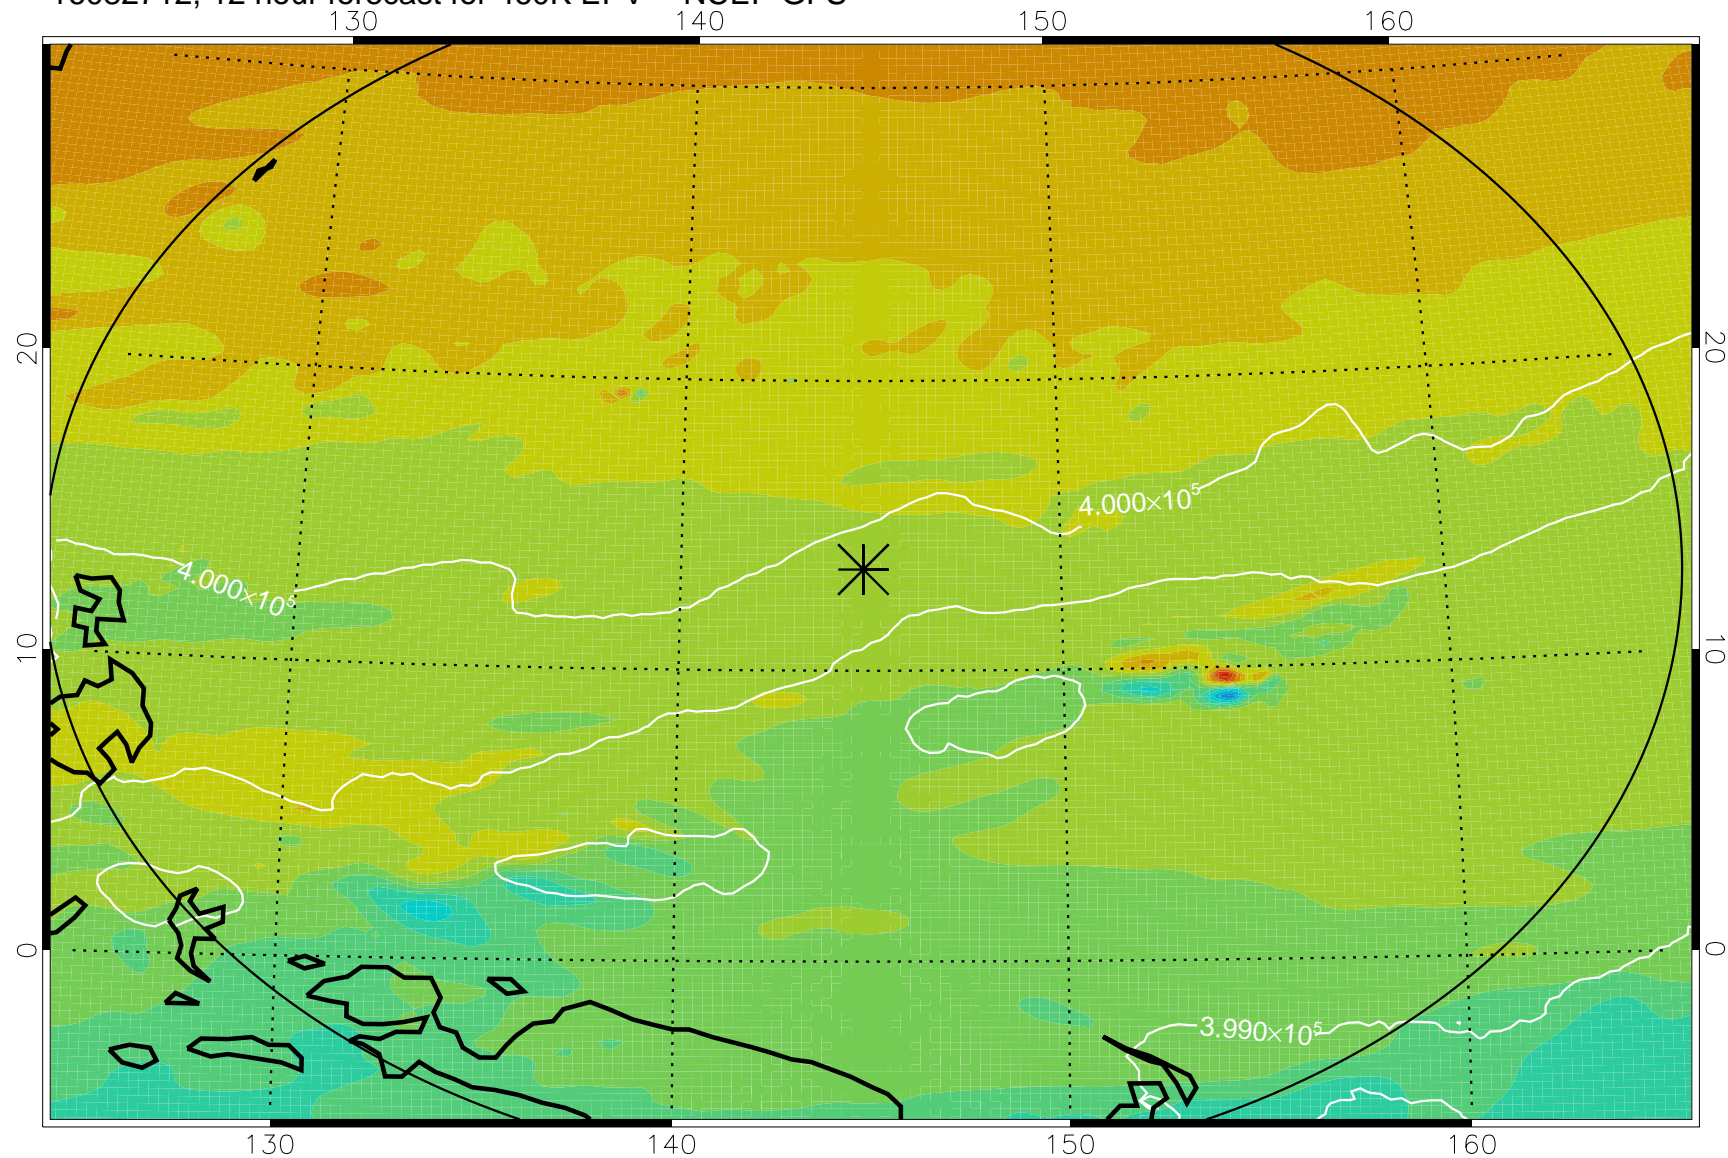

16082706, 6 hour forecast for 460K EPV -- NCEP GFS

460K Montgomery Streamfunction, white

Range ring of 2304 km

16082712, 12 hour forecast for 460K EPV -- NCEP GFS

460K Montgomery Streamfunction, white

Range ring of 2304 km

16082718, 18 hour forecast for 460K EPV -- NCEP GFS

460K Montgomery Streamfunction, white

Range ring of 2304 km

16082800, 24 hour forecast for 460K EPV -- NCEP GFS

460K Montgomery Streamfunction, white

Range ring of 2304 km

16082806, 30 hour forecast for 460K EPV -- NCEP GFS

460K Montgomery Streamfunction, white

Range ring of 2304 km

16082812, 36 hour forecast for 460K EPV -- NCEP GFS

460K Montgomery Streamfunction, white

Range ring of 2304 km

16082818, 42 hour forecast for 460K EPV -- NCEP GFS

460K Montgomery Streamfunction, white

Range ring of 2304 km

16082900, 48 hour forecast for 460K EPV -- NCEP GFS

460K Montgomery Streamfunction, white

Range ring of 2304 km