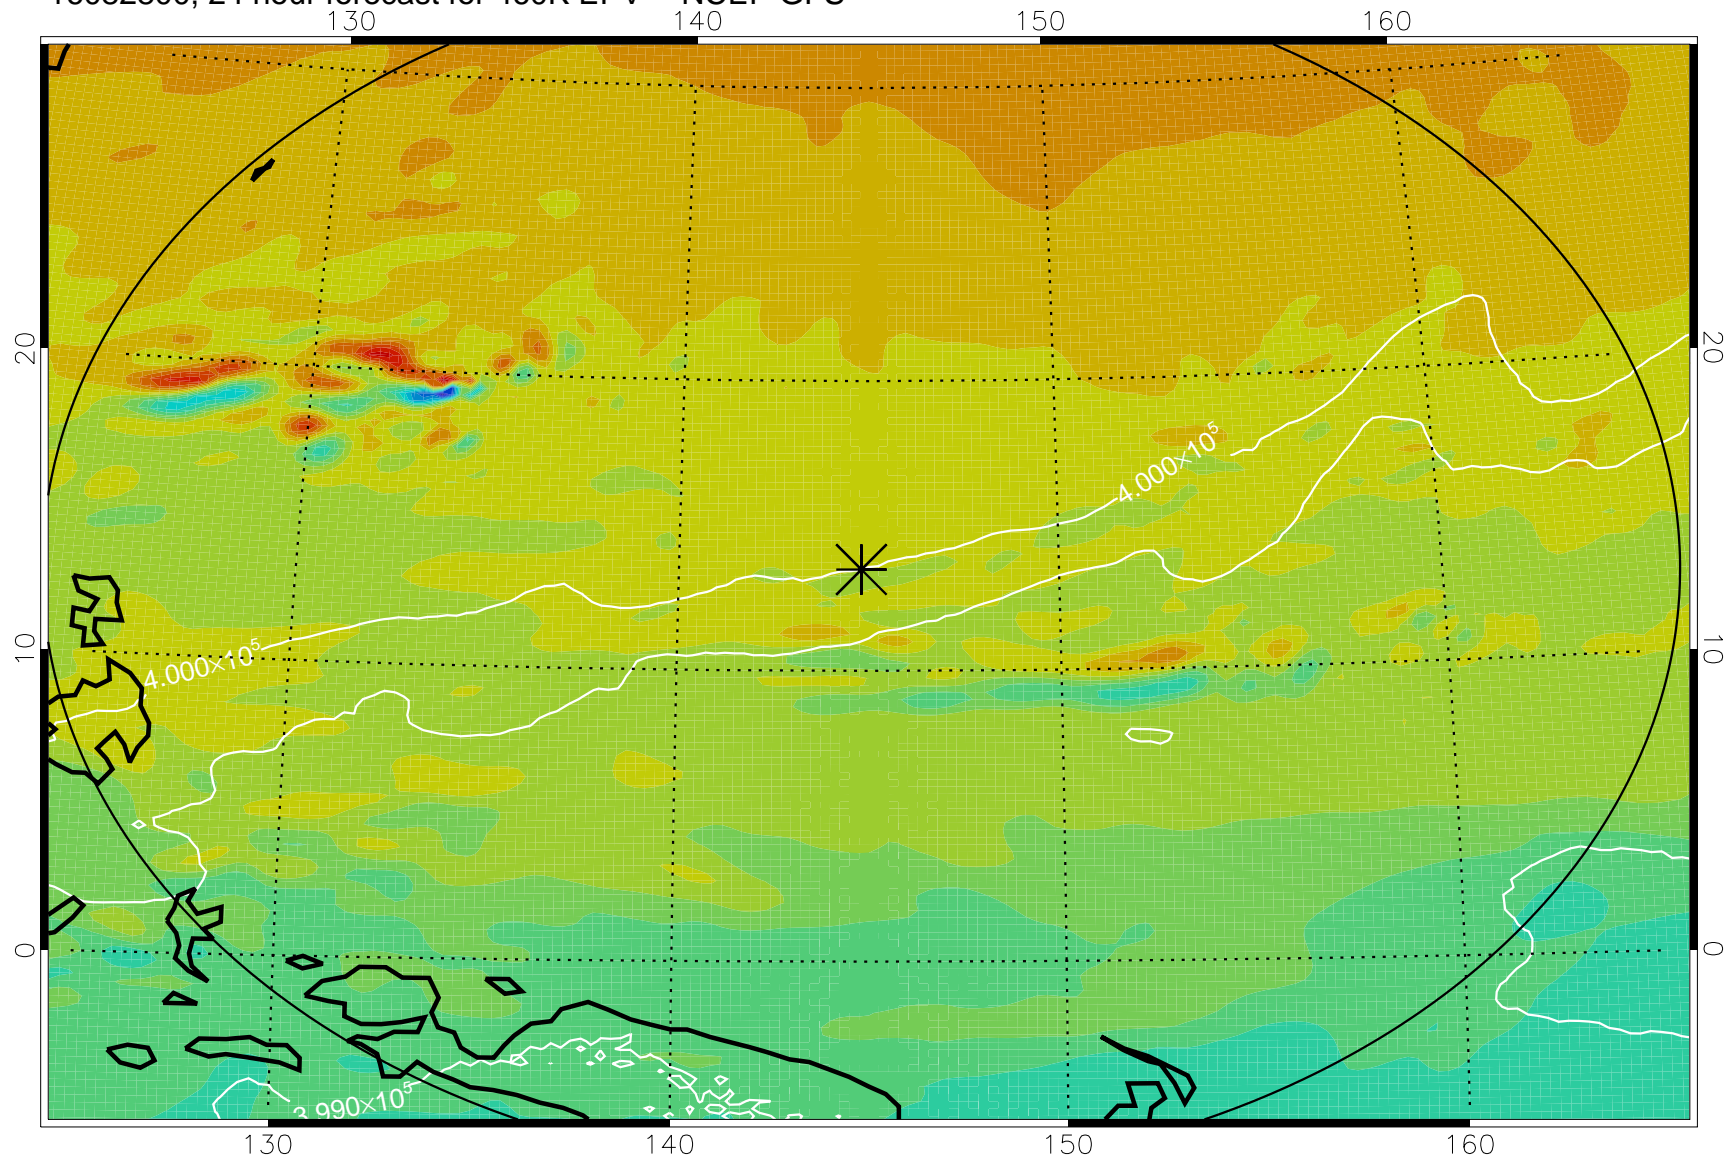

16082706, 6 hour forecast for 460K EPV -- NCEP GFS

460K Montgomery Streamfunction, white

Range ring of 2304 km

16082712, 12 hour forecast for 460K EPV -- NCEP GFS

460K Montgomery Streamfunction, white

Range ring of 2304 km

16082718, 18 hour forecast for 460K EPV -- NCEP GFS

460K Montgomery Streamfunction, white

Range ring of 2304 km

16082800, 24 hour forecast for 460K EPV -- NCEP GFS

460K Montgomery Streamfunction, white

Range ring of 2304 km

16082806, 30 hour forecast for 460K EPV -- NCEP GFS

460K Montgomery Streamfunction, white

Range ring of 2304 km

16082812, 36 hour forecast for 460K EPV -- NCEP GFS

460K Montgomery Streamfunction, white

Range ring of 2304 km

16082818, 42 hour forecast for 460K EPV -- NCEP GFS

460K Montgomery Streamfunction, white

Range ring of 2304 km

16082900, 48 hour forecast for 460K EPV -- NCEP GFS

460K Montgomery Streamfunction, white

Range ring of 2304 km