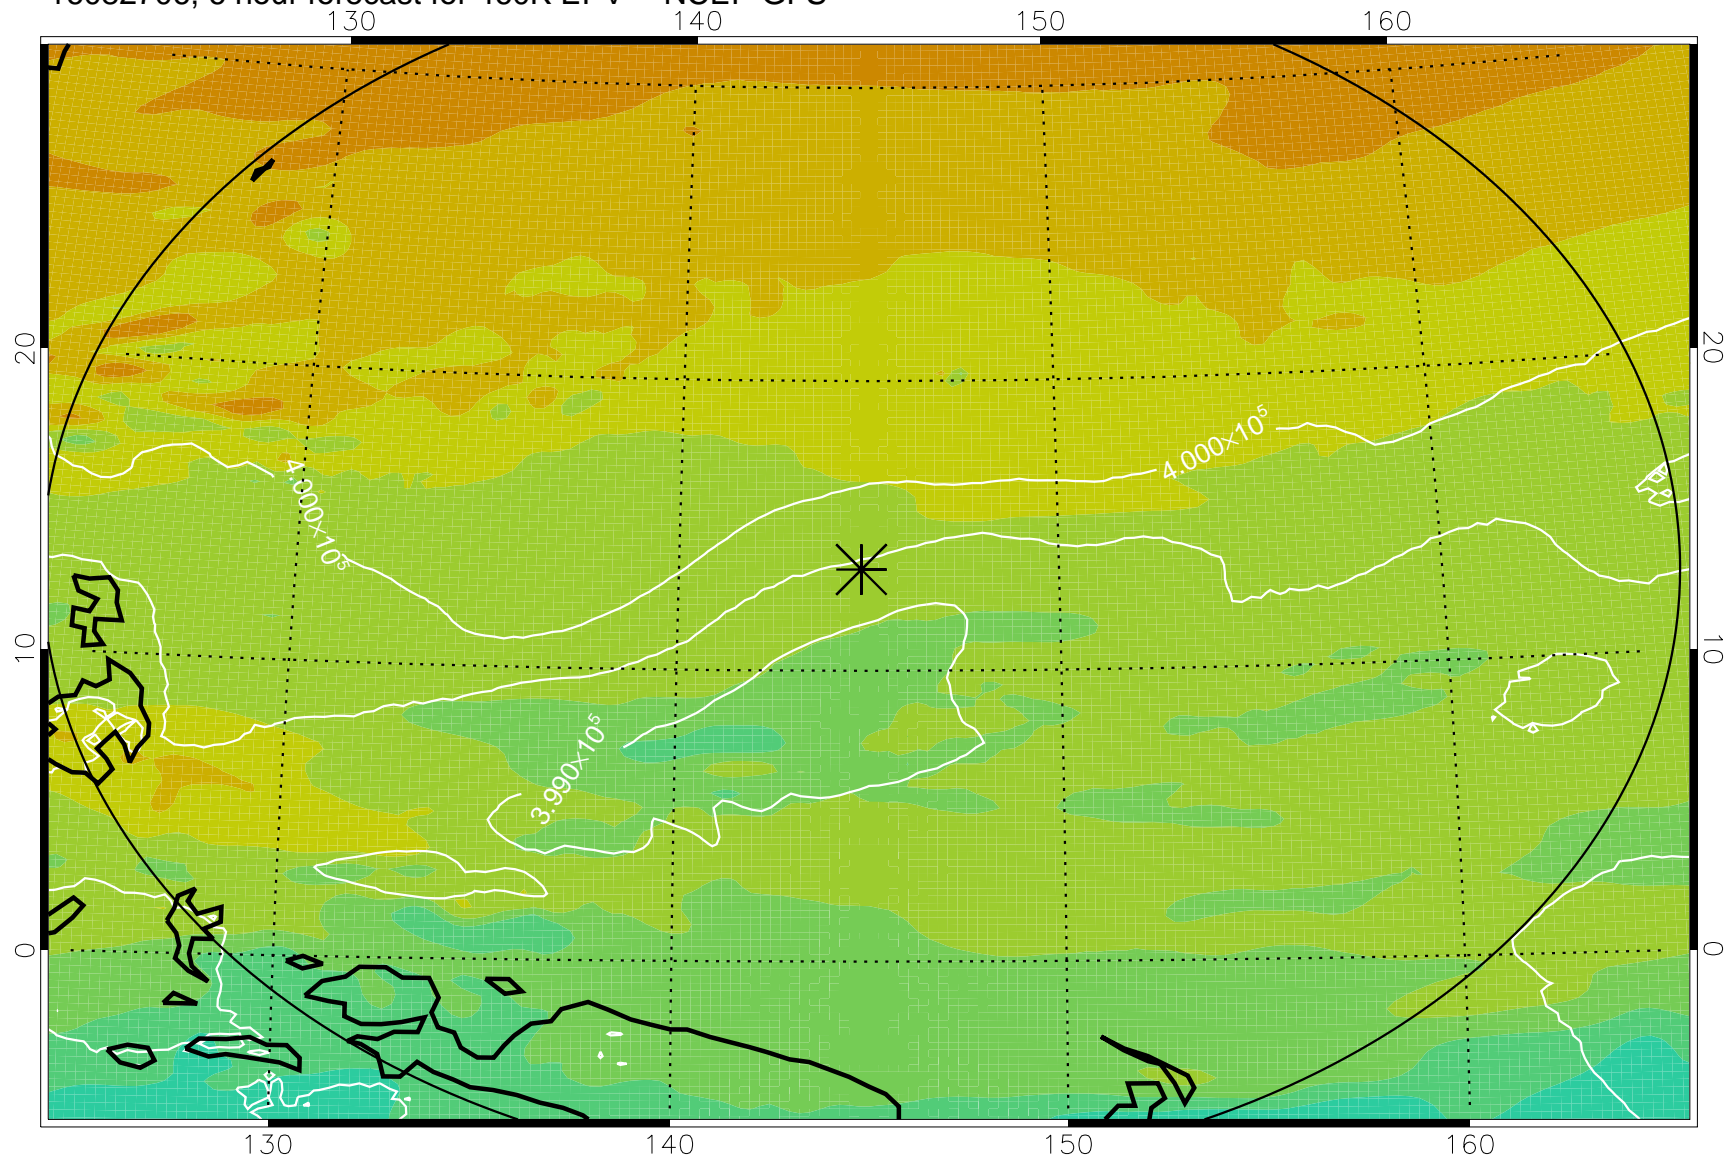

16082706, 6 hour forecast for 460K EPV -- NCEP GFS

460K Montgomery Streamfunction, white

Range ring of 2304 km

16082712, 12 hour forecast for 460K EPV -- NCEP GFS

460K Montgomery Streamfunction, white

Range ring of 2304 km

16082718, 18 hour forecast for 460K EPV -- NCEP GFS

460K Montgomery Streamfunction, white

Range ring of 2304 km

16082800, 24 hour forecast for 460K EPV -- NCEP GFS

460K Montgomery Streamfunction, white

Range ring of 2304 km

16082806, 30 hour forecast for 460K EPV -- NCEP GFS

460K Montgomery Streamfunction, white

Range ring of 2304 km

16082812, 36 hour forecast for 460K EPV -- NCEP GFS

460K Montgomery Streamfunction, white

Range ring of 2304 km

16082818, 42 hour forecast for 460K EPV -- NCEP GFS

460K Montgomery Streamfunction, white

Range ring of 2304 km

16082900, 48 hour forecast for 460K EPV -- NCEP GFS

460K Montgomery Streamfunction, white

Range ring of 2304 km