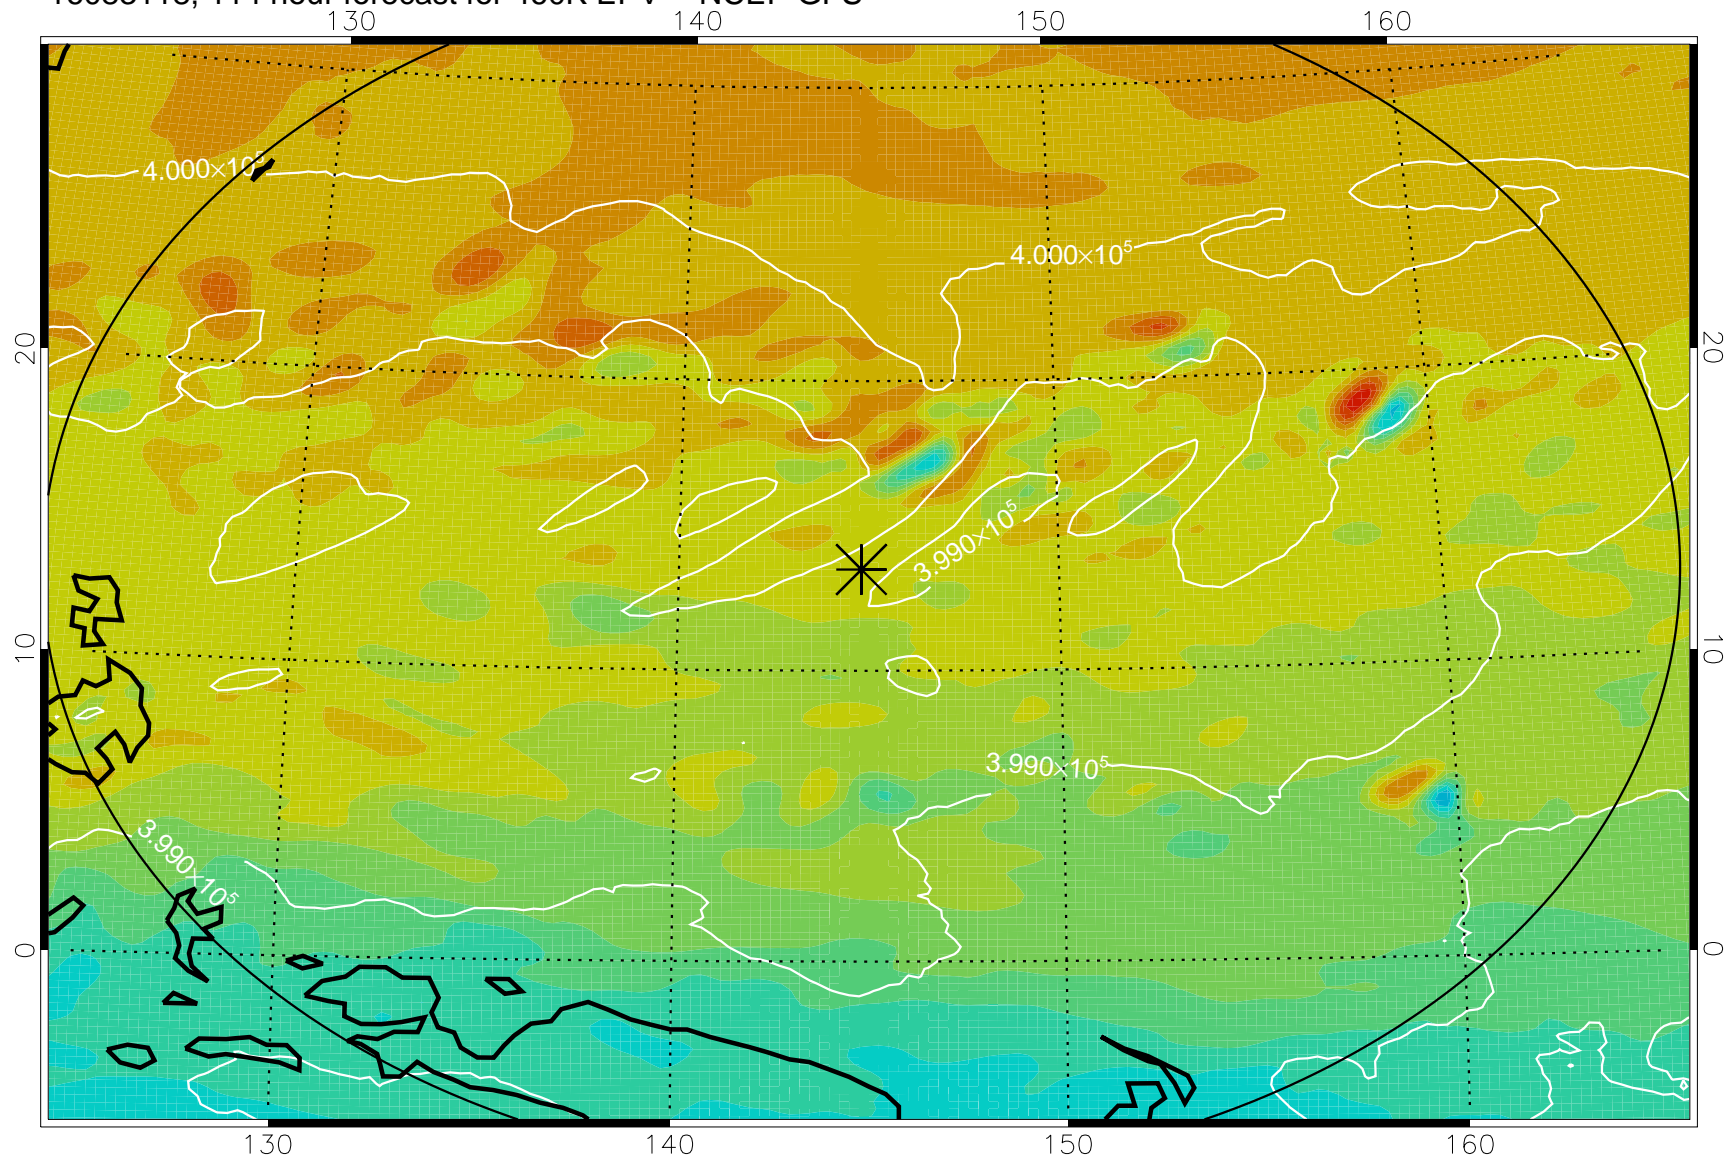

16083006, 78 hour forecast for 460K EPV -- NCEP GFS

460K Montgomery Streamfunction, white

Range ring of 2304 km

16083012, 84 hour forecast for 460K EPV -- NCEP GFS

460K Montgomery Streamfunction, white

Range ring of 2304 km

16083018, 90 hour forecast for 460K EPV -- NCEP GFS

460K Montgomery Streamfunction, white

Range ring of 2304 km

16083100, 96 hour forecast for 460K EPV -- NCEP GFS

460K Montgomery Streamfunction, white

Range ring of 2304 km

16083106, 102 hour forecast for 460K EPV -- NCEP GFS

460K Montgomery Streamfunction, white

Range ring of 2304 km

16083112, 108 hour forecast for 460K EPV -- NCEP GFS

460K Montgomery Streamfunction, white

Range ring of 2304 km

16083118, 114 hour forecast for 460K EPV -- NCEP GFS

460K Montgomery Streamfunction, white

Range ring of 2304 km

16090100, 120 hour forecast for 460K EPV -- NCEP GFS

460K Montgomery Streamfunction, white

Range ring of 2304 km