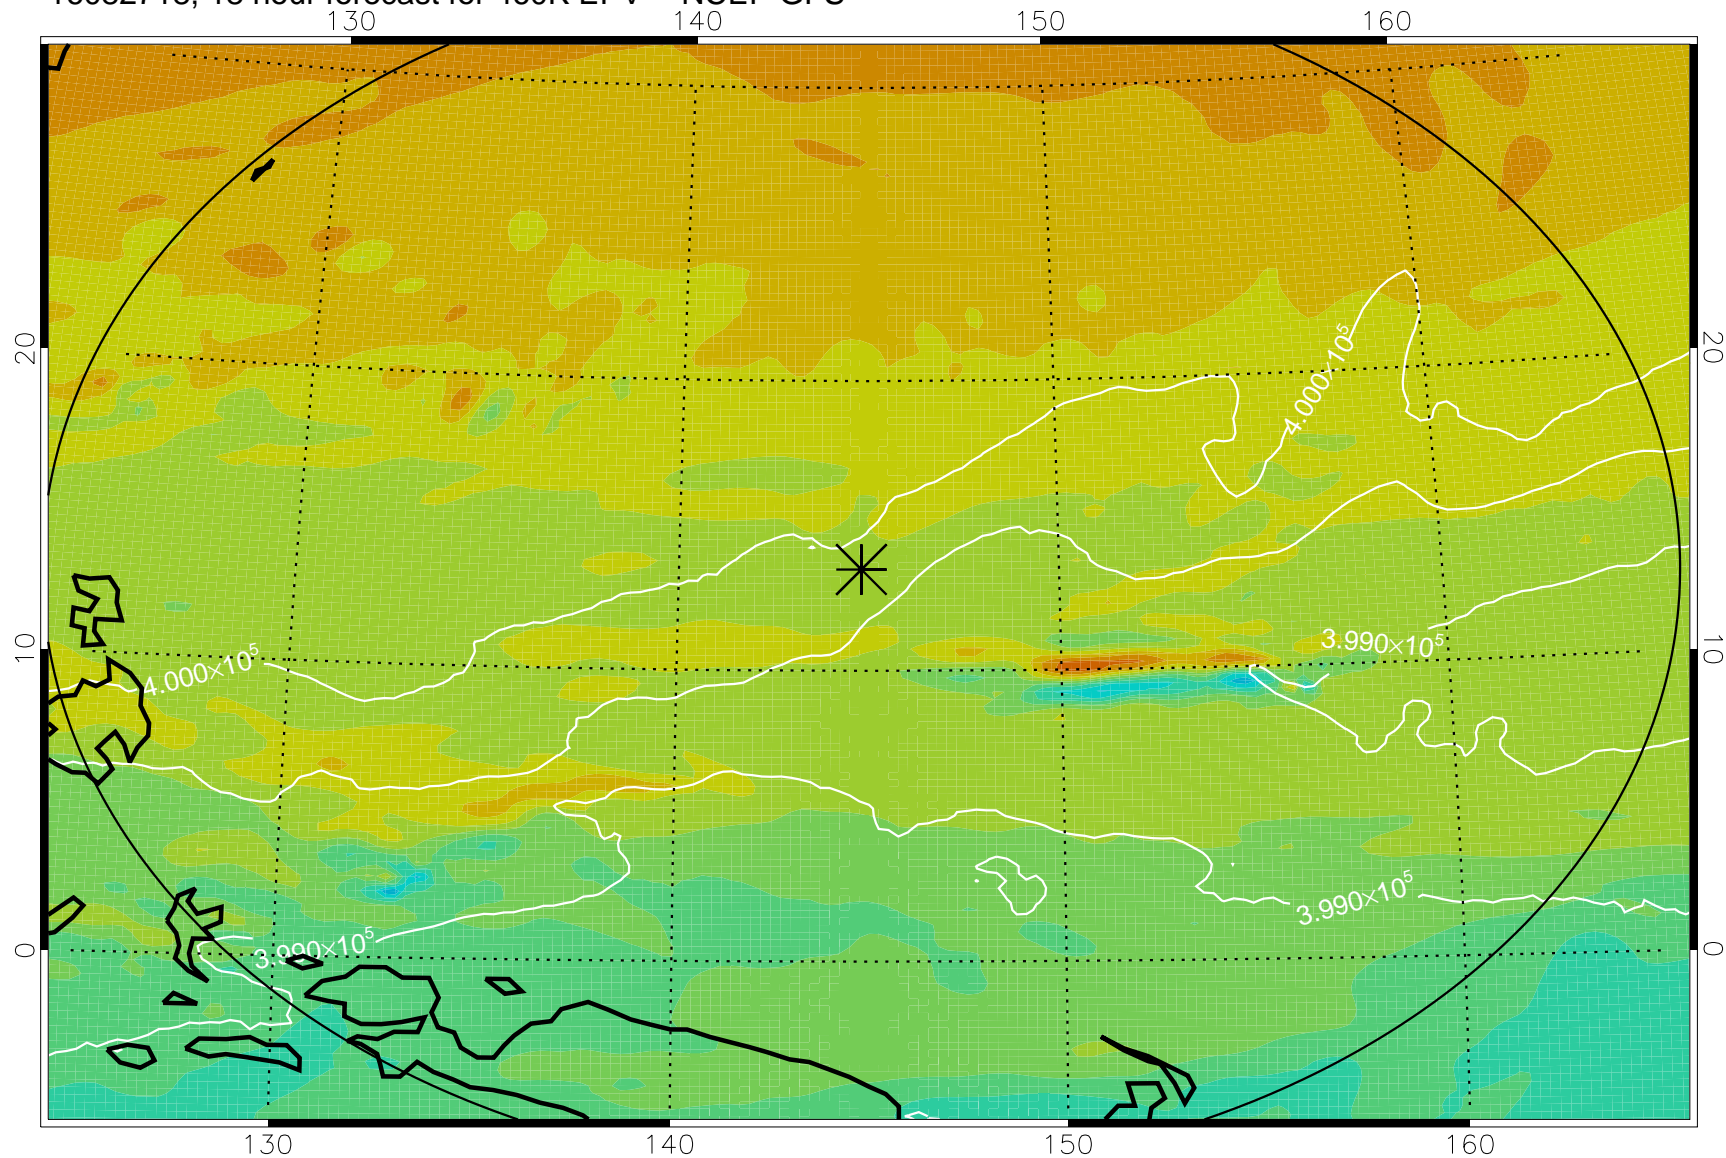

16082706, 6 hour forecast for 460K EPV -- NCEP GFS

460K Montgomery Streamfunction, white

Range ring of 2304 km

16082712, 12 hour forecast for 460K EPV -- NCEP GFS

460K Montgomery Streamfunction, white

Range ring of 2304 km

16082718, 18 hour forecast for 460K EPV -- NCEP GFS

460K Montgomery Streamfunction, white

Range ring of 2304 km

16082800, 24 hour forecast for 460K EPV -- NCEP GFS

460K Montgomery Streamfunction, white

Range ring of 2304 km

16082806, 30 hour forecast for 460K EPV -- NCEP GFS

460K Montgomery Streamfunction, white

Range ring of 2304 km

16082812, 36 hour forecast for 460K EPV -- NCEP GFS

460K Montgomery Streamfunction, white

Range ring of 2304 km

16082818, 42 hour forecast for 460K EPV -- NCEP GFS

460K Montgomery Streamfunction, white

Range ring of 2304 km

16082900, 48 hour forecast for 460K EPV -- NCEP GFS

460K Montgomery Streamfunction, white

Range ring of 2304 km