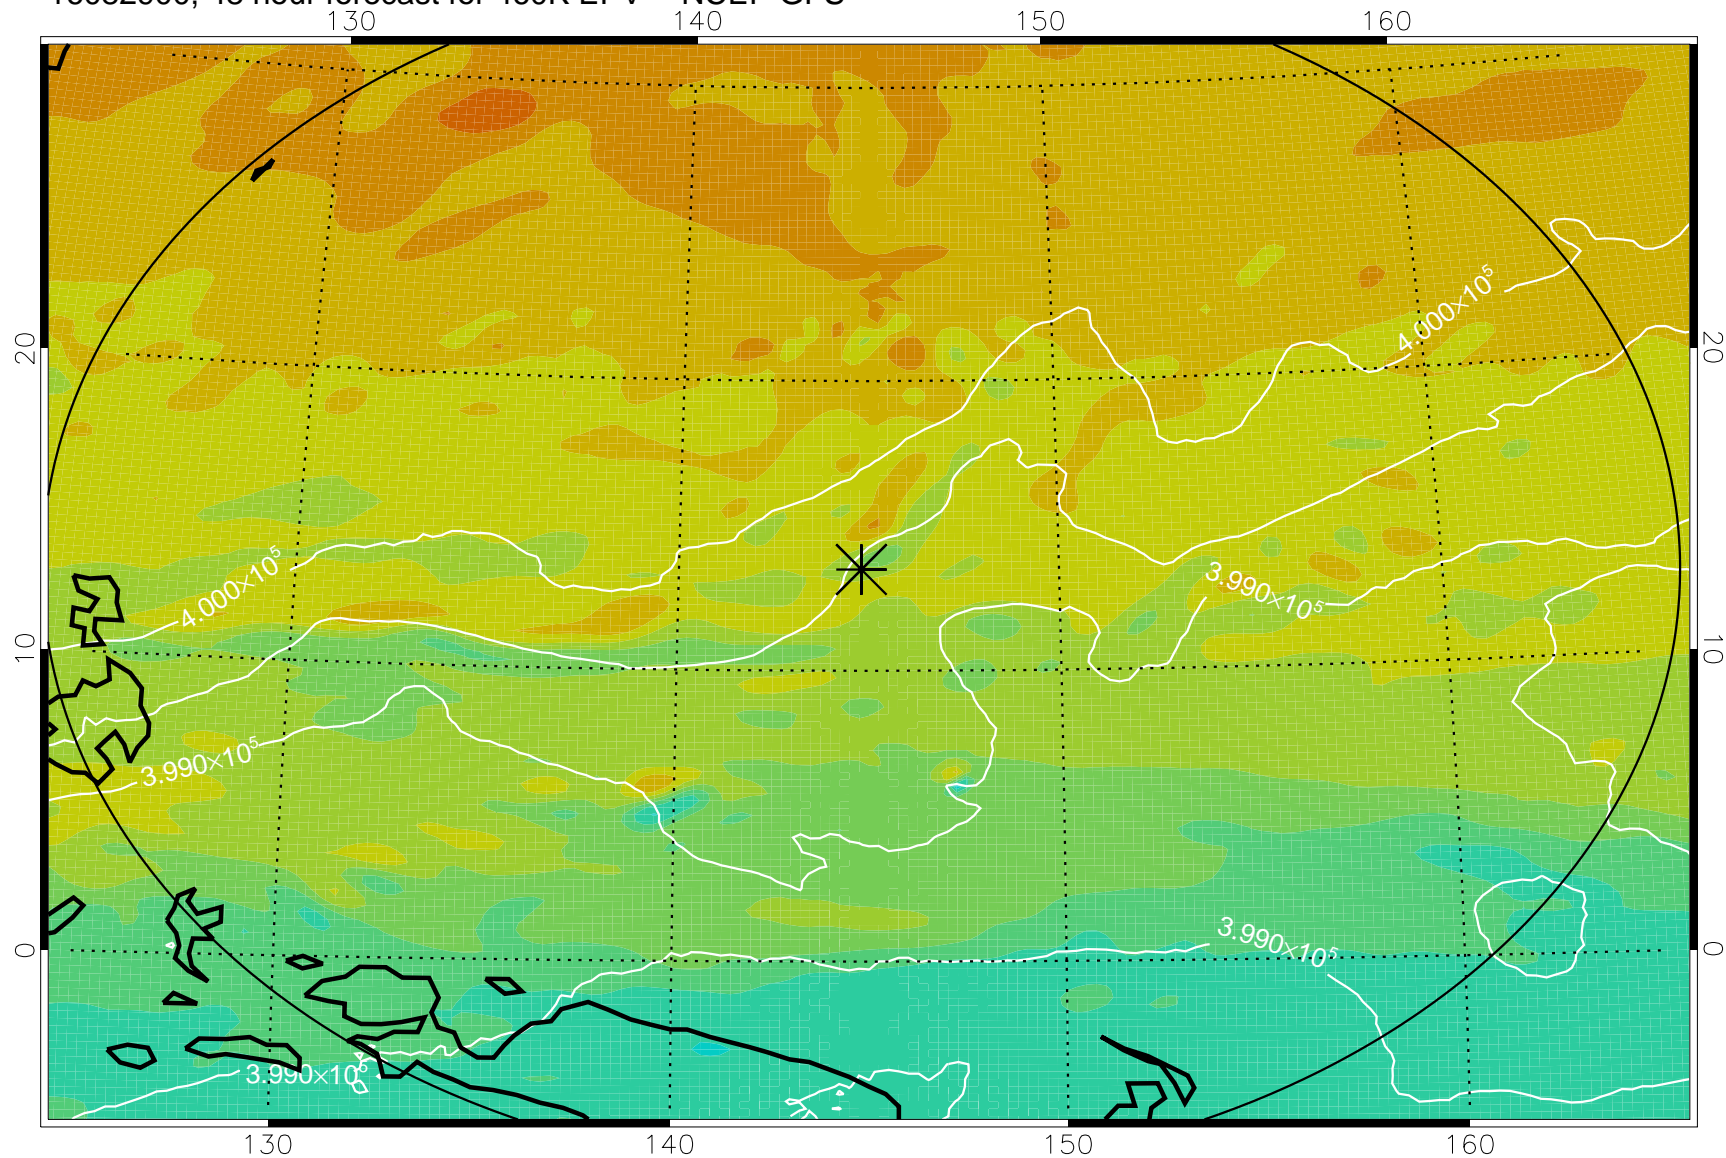

16082806, 30 hour forecast for 460K EPV -- NCEP GFS

460K Montgomery Streamfunction, white

Range ring of 2304 km

16082812, 36 hour forecast for 460K EPV -- NCEP GFS

460K Montgomery Streamfunction, white

Range ring of 2304 km

16082818, 42 hour forecast for 460K EPV -- NCEP GFS

460K Montgomery Streamfunction, white

Range ring of 2304 km

16082900, 48 hour forecast for 460K EPV -- NCEP GFS

460K Montgomery Streamfunction, white

Range ring of 2304 km

16082918, 66 hour forecast for 460K EPV -- NCEP GFS

460K Montgomery Streamfunction, white

Range ring of 2304 km

16083000, 72 hour forecast for 460K EPV -- NCEP GFS

460K Montgomery Streamfunction, white

Range ring of 2304 km

16083006, 78 hour forecast for 460K EPV -- NCEP GFS

460K Montgomery Streamfunction, white

Range ring of 2304 km

16083012, 84 hour forecast for 460K EPV -- NCEP GFS

460K Montgomery Streamfunction, white

Range ring of 2304 km