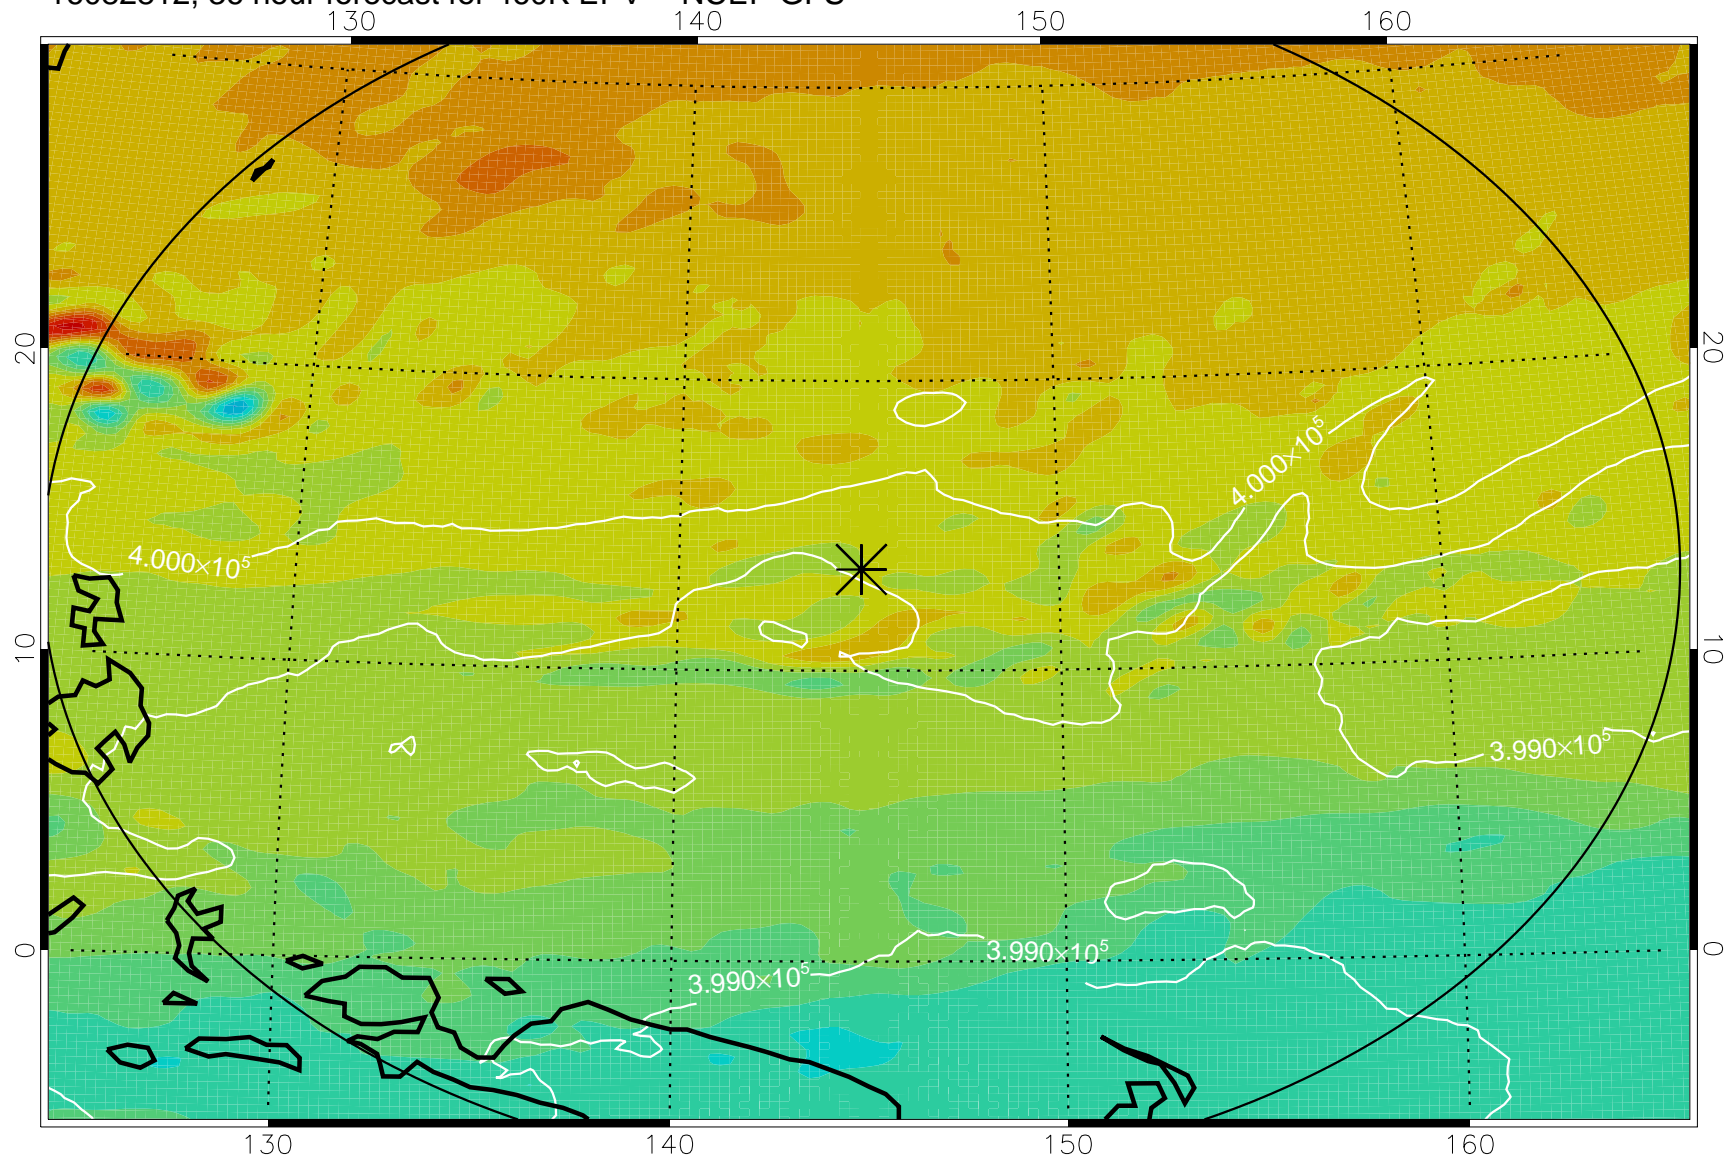

16082718, 18 hour forecast for 460K EPV -- NCEP GFS

460K Montgomery Streamfunction, white

Range ring of 2304 km

16082800, 24 hour forecast for 460K EPV -- NCEP GFS

460K Montgomery Streamfunction, white

Range ring of 2304 km

16082806, 30 hour forecast for 460K EPV -- NCEP GFS

460K Montgomery Streamfunction, white

Range ring of 2304 km

16082812, 36 hour forecast for 460K EPV -- NCEP GFS

460K Montgomery Streamfunction, white

Range ring of 2304 km

16082818, 42 hour forecast for 460K EPV -- NCEP GFS

460K Montgomery Streamfunction, white

Range ring of 2304 km

16082900, 48 hour forecast for 460K EPV -- NCEP GFS

460K Montgomery Streamfunction, white

Range ring of 2304 km

16082918, 66 hour forecast for 460K EPV -- NCEP GFS

460K Montgomery Streamfunction, white

Range ring of 2304 km

16083000, 72 hour forecast for 460K EPV -- NCEP GFS

460K Montgomery Streamfunction, white

Range ring of 2304 km