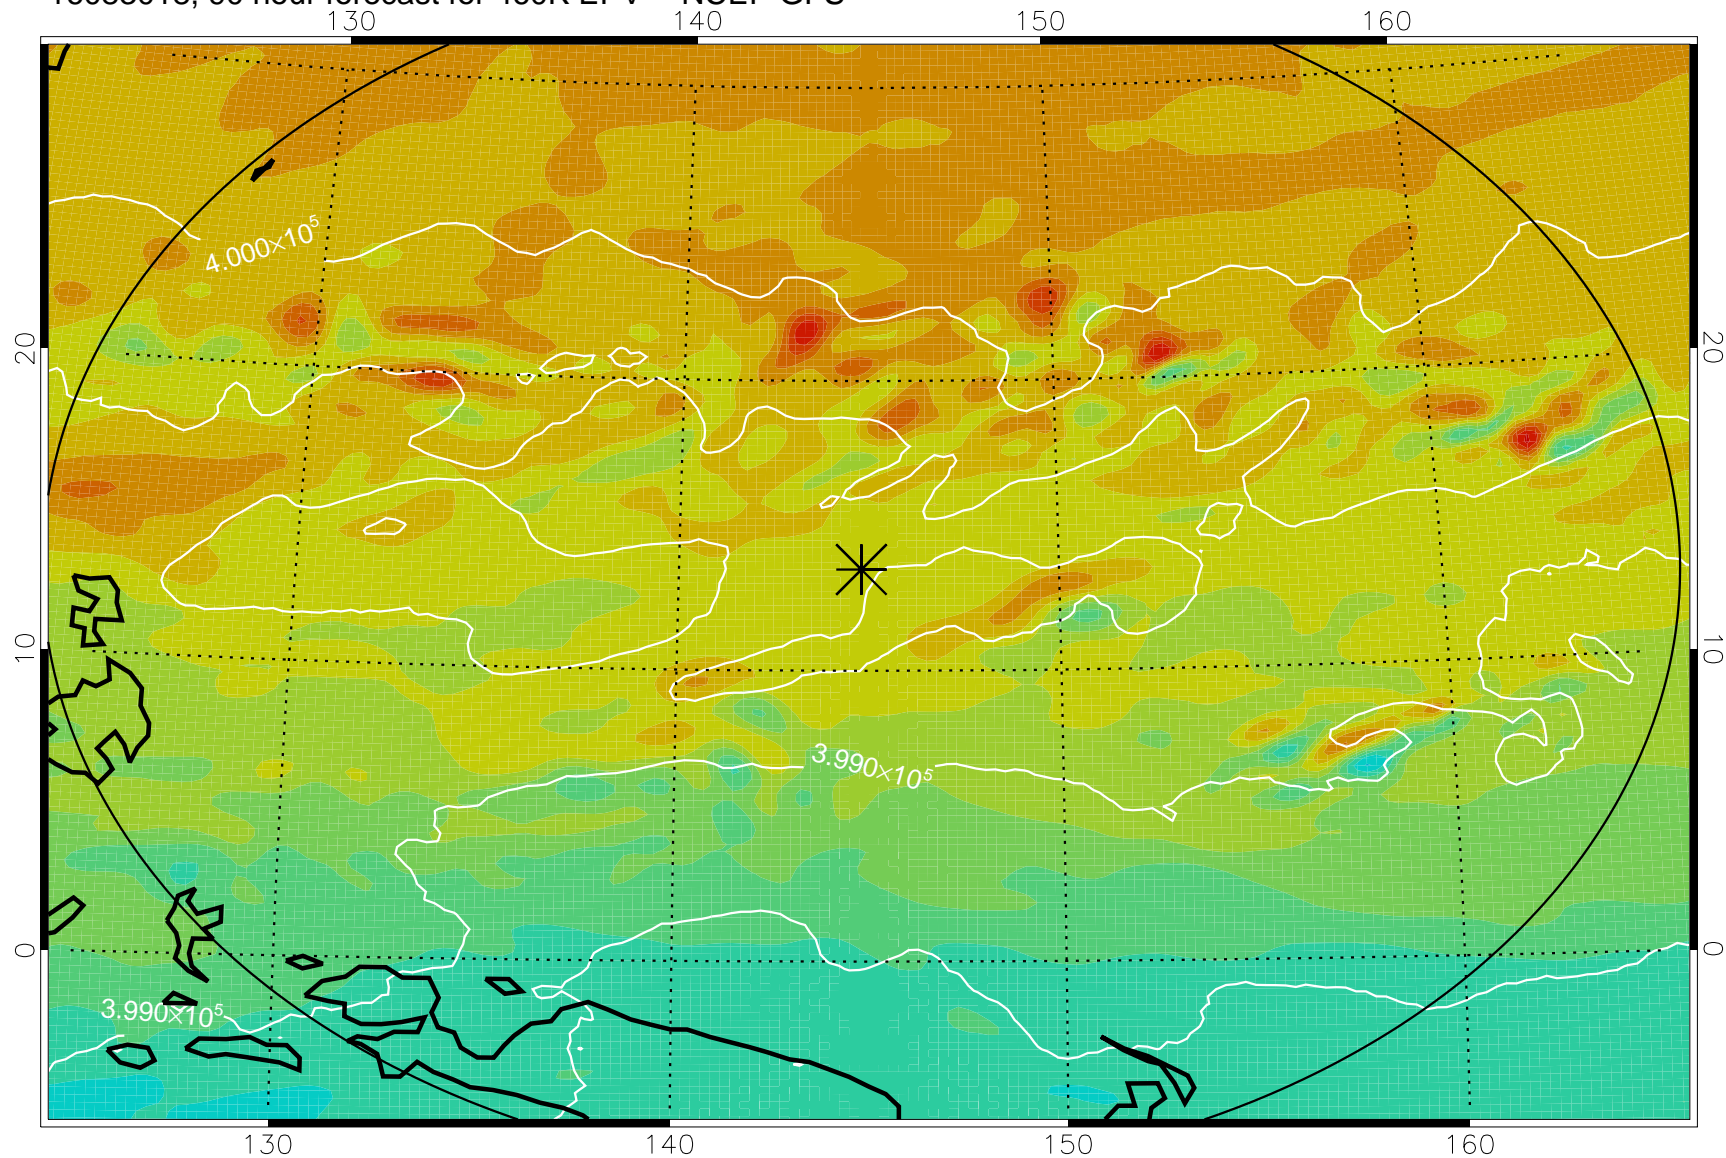

16082918, 66 hour forecast for 460K EPV -- NCEP GFS

460K Montgomery Streamfunction, white

Range ring of 2304 km

16083000, 72 hour forecast for 460K EPV -- NCEP GFS

460K Montgomery Streamfunction, white

Range ring of 2304 km

16083006, 78 hour forecast for 460K EPV -- NCEP GFS

460K Montgomery Streamfunction, white

Range ring of 2304 km

16083012, 84 hour forecast for 460K EPV -- NCEP GFS

460K Montgomery Streamfunction, white

Range ring of 2304 km

16083018, 90 hour forecast for 460K EPV -- NCEP GFS

460K Montgomery Streamfunction, white

Range ring of 2304 km

16083100, 96 hour forecast for 460K EPV -- NCEP GFS

460K Montgomery Streamfunction, white

Range ring of 2304 km

16083106, 102 hour forecast for 460K EPV -- NCEP GFS

460K Montgomery Streamfunction, white

Range ring of 2304 km

16083112, 108 hour forecast for 460K EPV -- NCEP GFS

460K Montgomery Streamfunction, white

Range ring of 2304 km