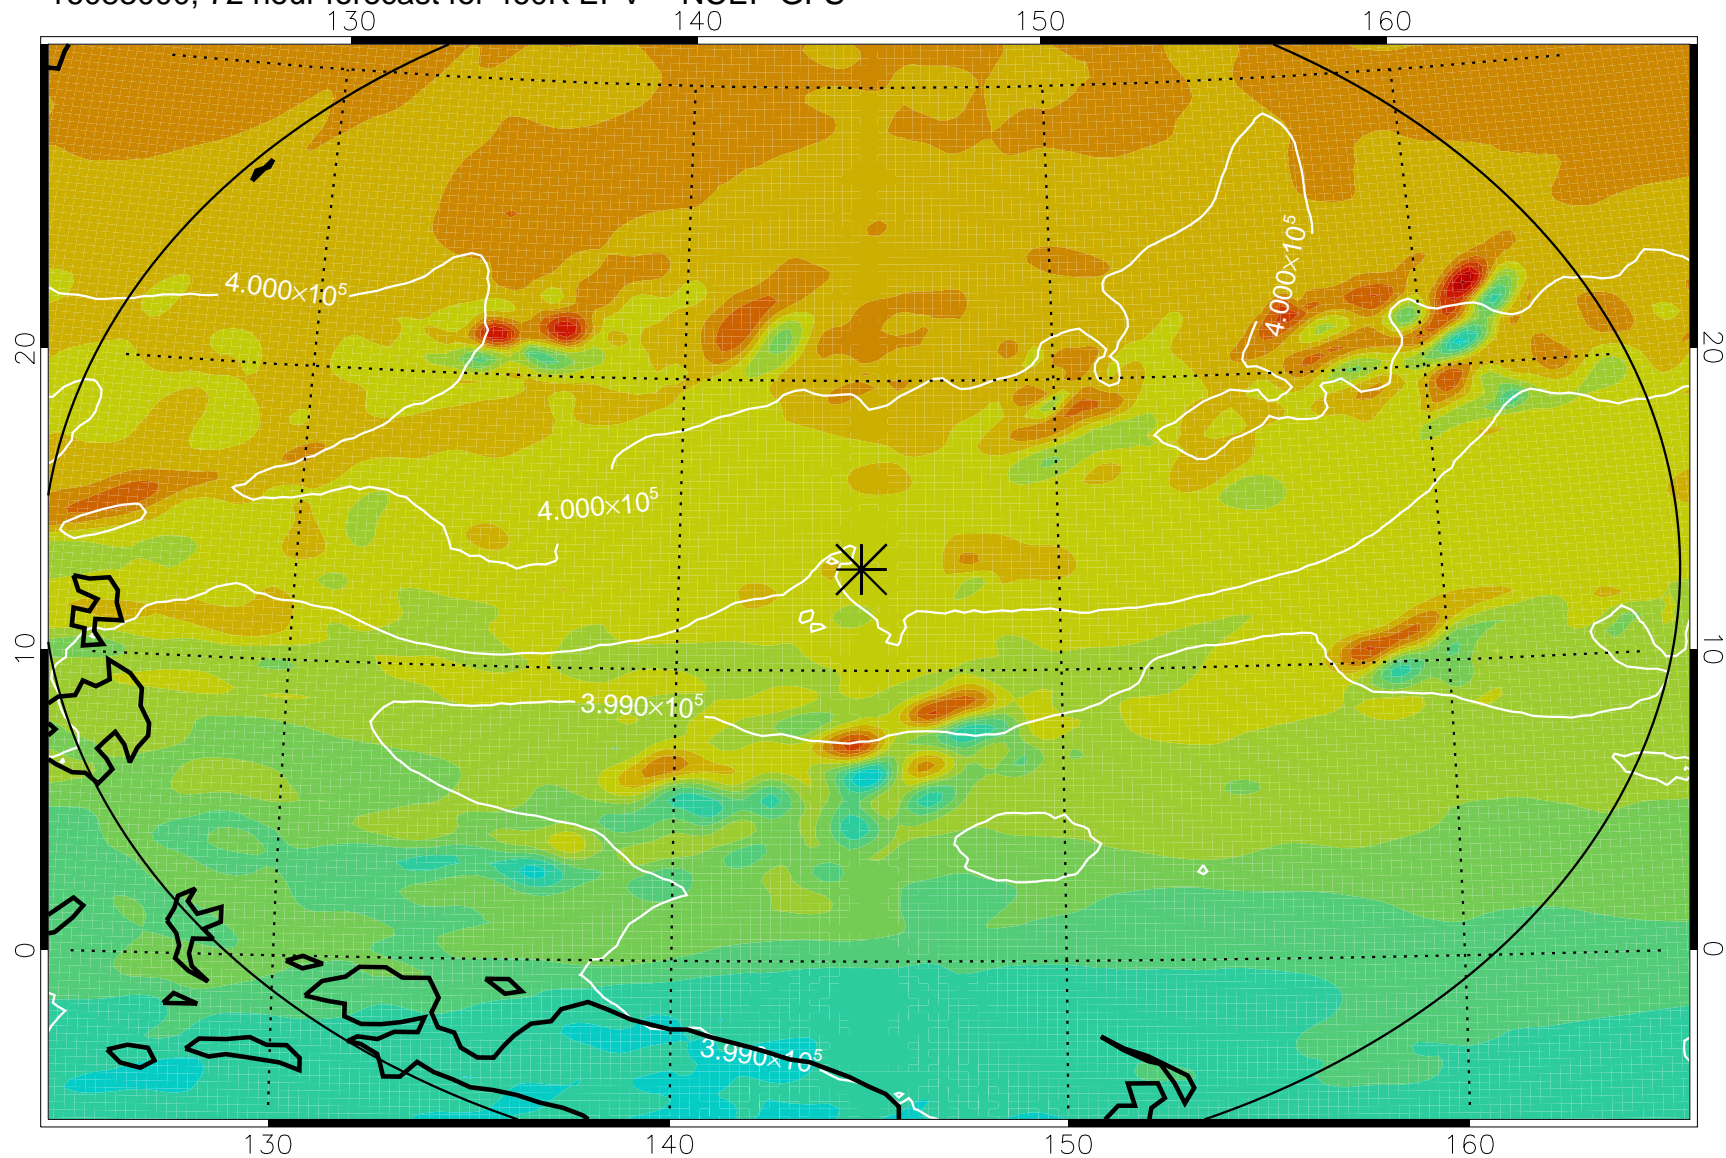

16082818, 42 hour forecast for 460K EPV -- NCEP GFS

460K Montgomery Streamfunction, white

Range ring of 2304 km

16082900, 48 hour forecast for 460K EPV -- NCEP GFS

460K Montgomery Streamfunction, white

Range ring of 2304 km

16082906, 54 hour forecast for 460K EPV -- NCEP GFS

460K Montgomery Streamfunction, white

Range ring of 2304 km

16082912, 60 hour forecast for 460K EPV -- NCEP GFS

460K Montgomery Streamfunction, white

Range ring of 2304 km

16082918, 66 hour forecast for 460K EPV -- NCEP GFS

460K Montgomery Streamfunction, white

Range ring of 2304 km

16083000, 72 hour forecast for 460K EPV -- NCEP GFS

460K Montgomery Streamfunction, white

Range ring of 2304 km

16083006, 78 hour forecast for 460K EPV -- NCEP GFS

460K Montgomery Streamfunction, white

Range ring of 2304 km

16083012, 84 hour forecast for 460K EPV -- NCEP GFS

460K Montgomery Streamfunction, white

Range ring of 2304 km