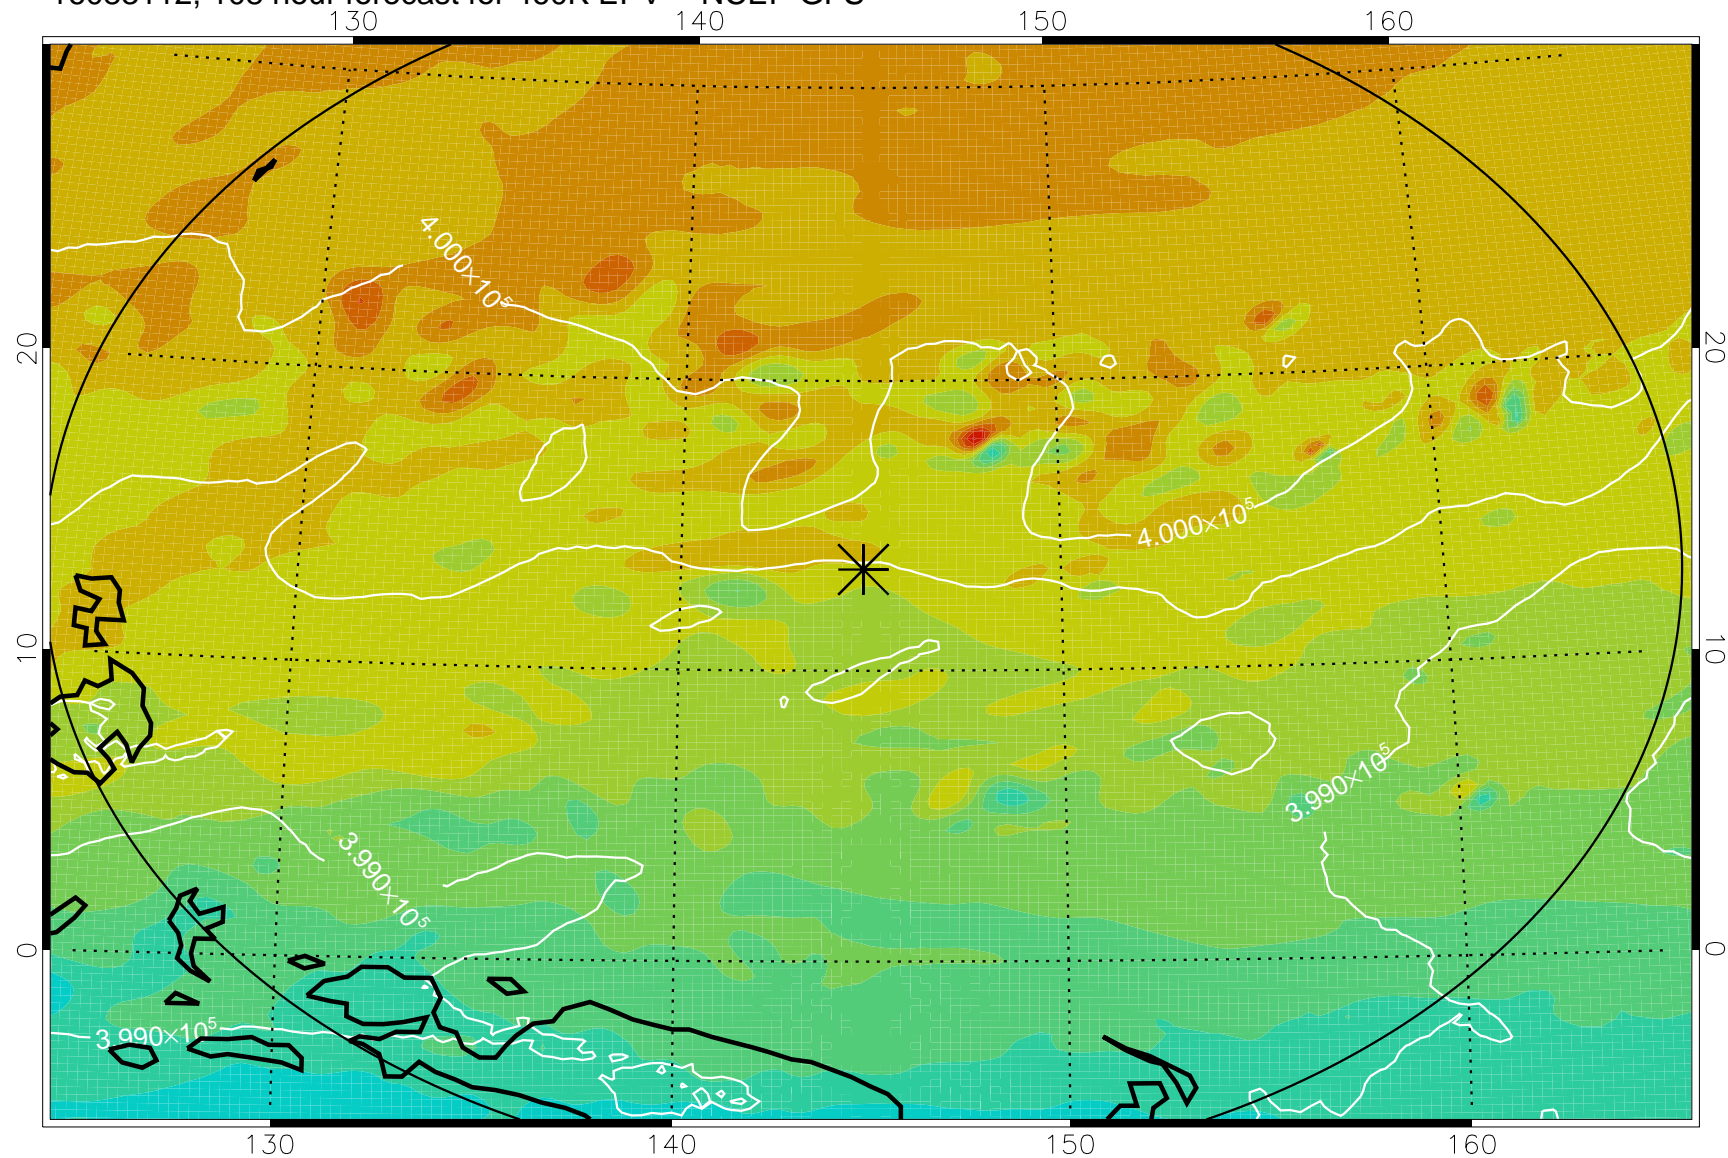

16083006, 78 hour forecast for 460K EPV -- NCEP GFS

460K Montgomery Streamfunction, white

Range ring of 2304 km

16083012, 84 hour forecast for 460K EPV -- NCEP GFS

460K Montgomery Streamfunction, white

Range ring of 2304 km

16083018, 90 hour forecast for 460K EPV -- NCEP GFS

460K Montgomery Streamfunction, white

Range ring of 2304 km

16083100, 96 hour forecast for 460K EPV -- NCEP GFS

460K Montgomery Streamfunction, white

Range ring of 2304 km

16083106, 102 hour forecast for 460K EPV -- NCEP GFS

460K Montgomery Streamfunction, white

Range ring of 2304 km

16083112, 108 hour forecast for 460K EPV -- NCEP GFS

460K Montgomery Streamfunction, white

Range ring of 2304 km

16083118, 114 hour forecast for 460K EPV -- NCEP GFS

460K Montgomery Streamfunction, white

Range ring of 2304 km

16090100, 120 hour forecast for 460K EPV -- NCEP GFS

460K Montgomery Streamfunction, white

Range ring of 2304 km