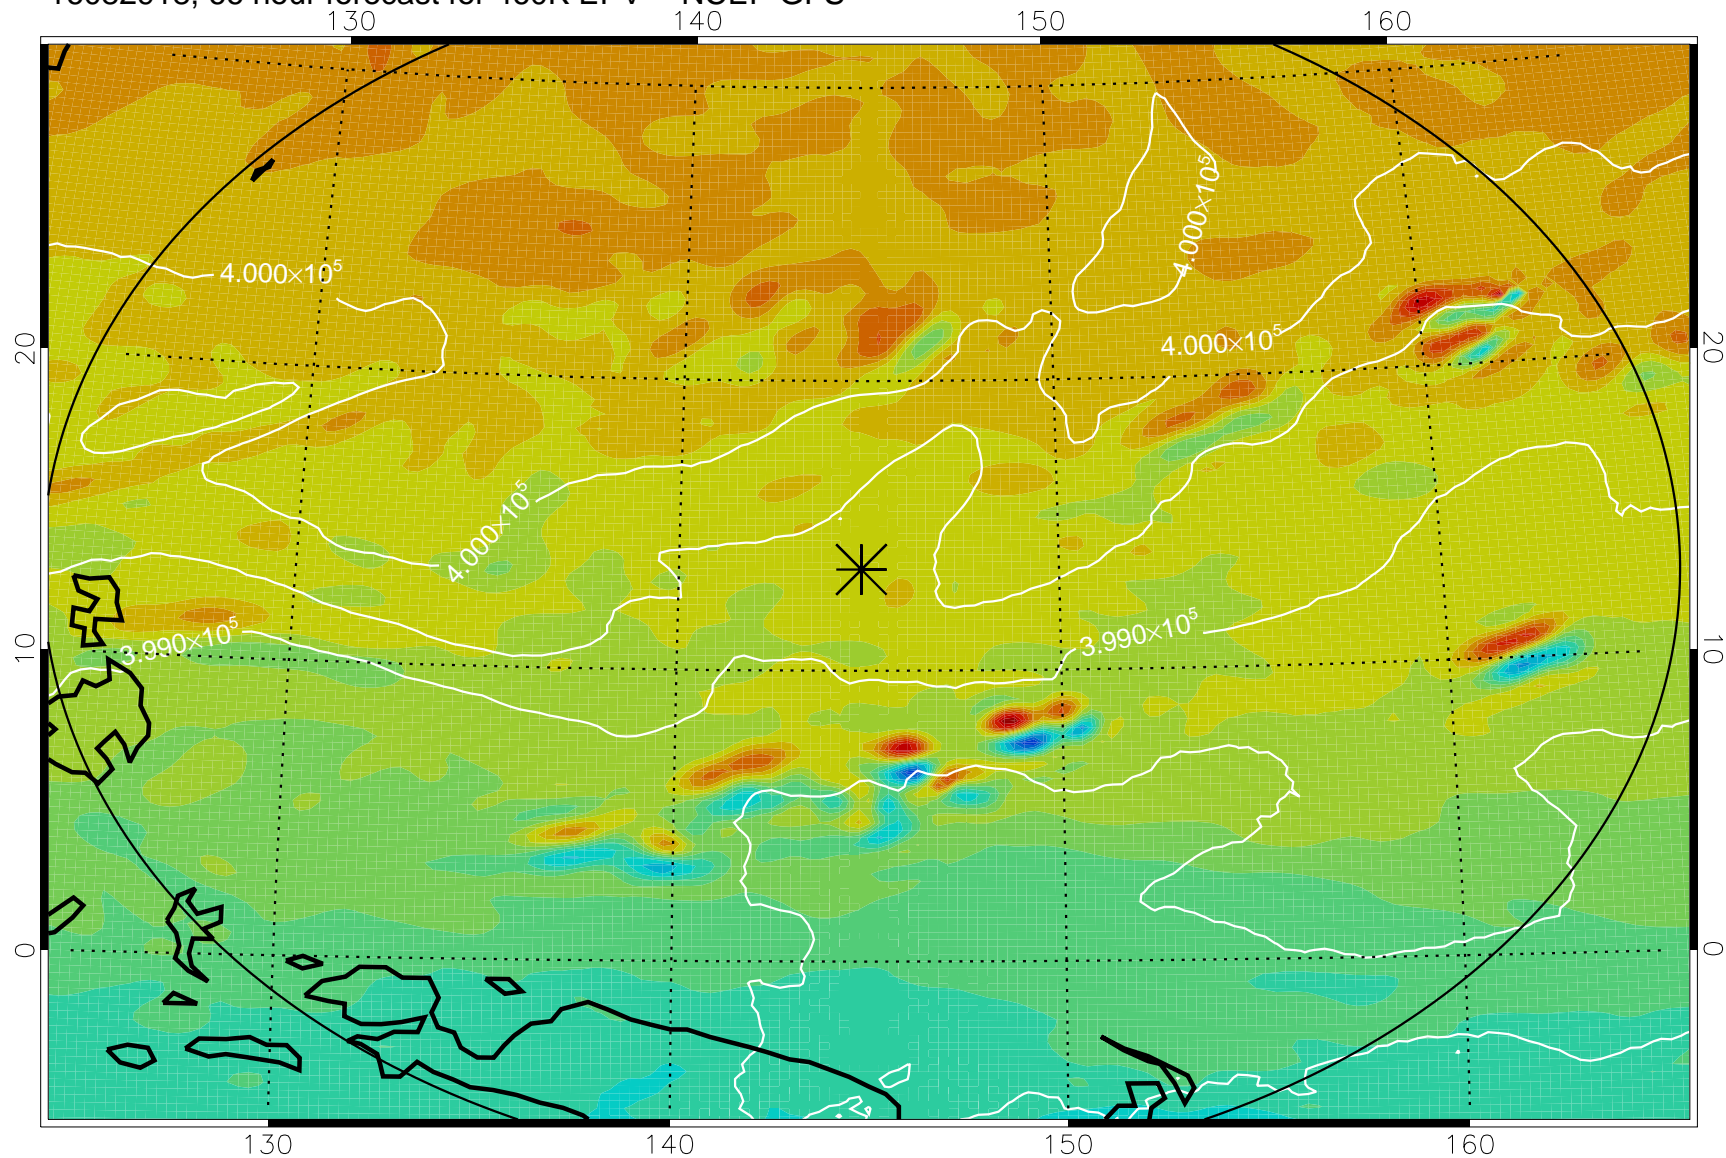

16082818, 42 hour forecast for 460K EPV -- NCEP GFS

460K Montgomery Streamfunction, white

Range ring of 2304 km

16082900, 48 hour forecast for 460K EPV -- NCEP GFS

460K Montgomery Streamfunction, white

Range ring of 2304 km

16082906, 54 hour forecast for 460K EPV -- NCEP GFS

460K Montgomery Streamfunction, white

Range ring of 2304 km

16082912, 60 hour forecast for 460K EPV -- NCEP GFS

460K Montgomery Streamfunction, white

Range ring of 2304 km

16082918, 66 hour forecast for 460K EPV -- NCEP GFS

460K Montgomery Streamfunction, white

Range ring of 2304 km

16083000, 72 hour forecast for 460K EPV -- NCEP GFS

460K Montgomery Streamfunction, white

Range ring of 2304 km

16083006, 78 hour forecast for 460K EPV -- NCEP GFS

460K Montgomery Streamfunction, white

Range ring of 2304 km

16083012, 84 hour forecast for 460K EPV -- NCEP GFS

460K Montgomery Streamfunction, white

Range ring of 2304 km