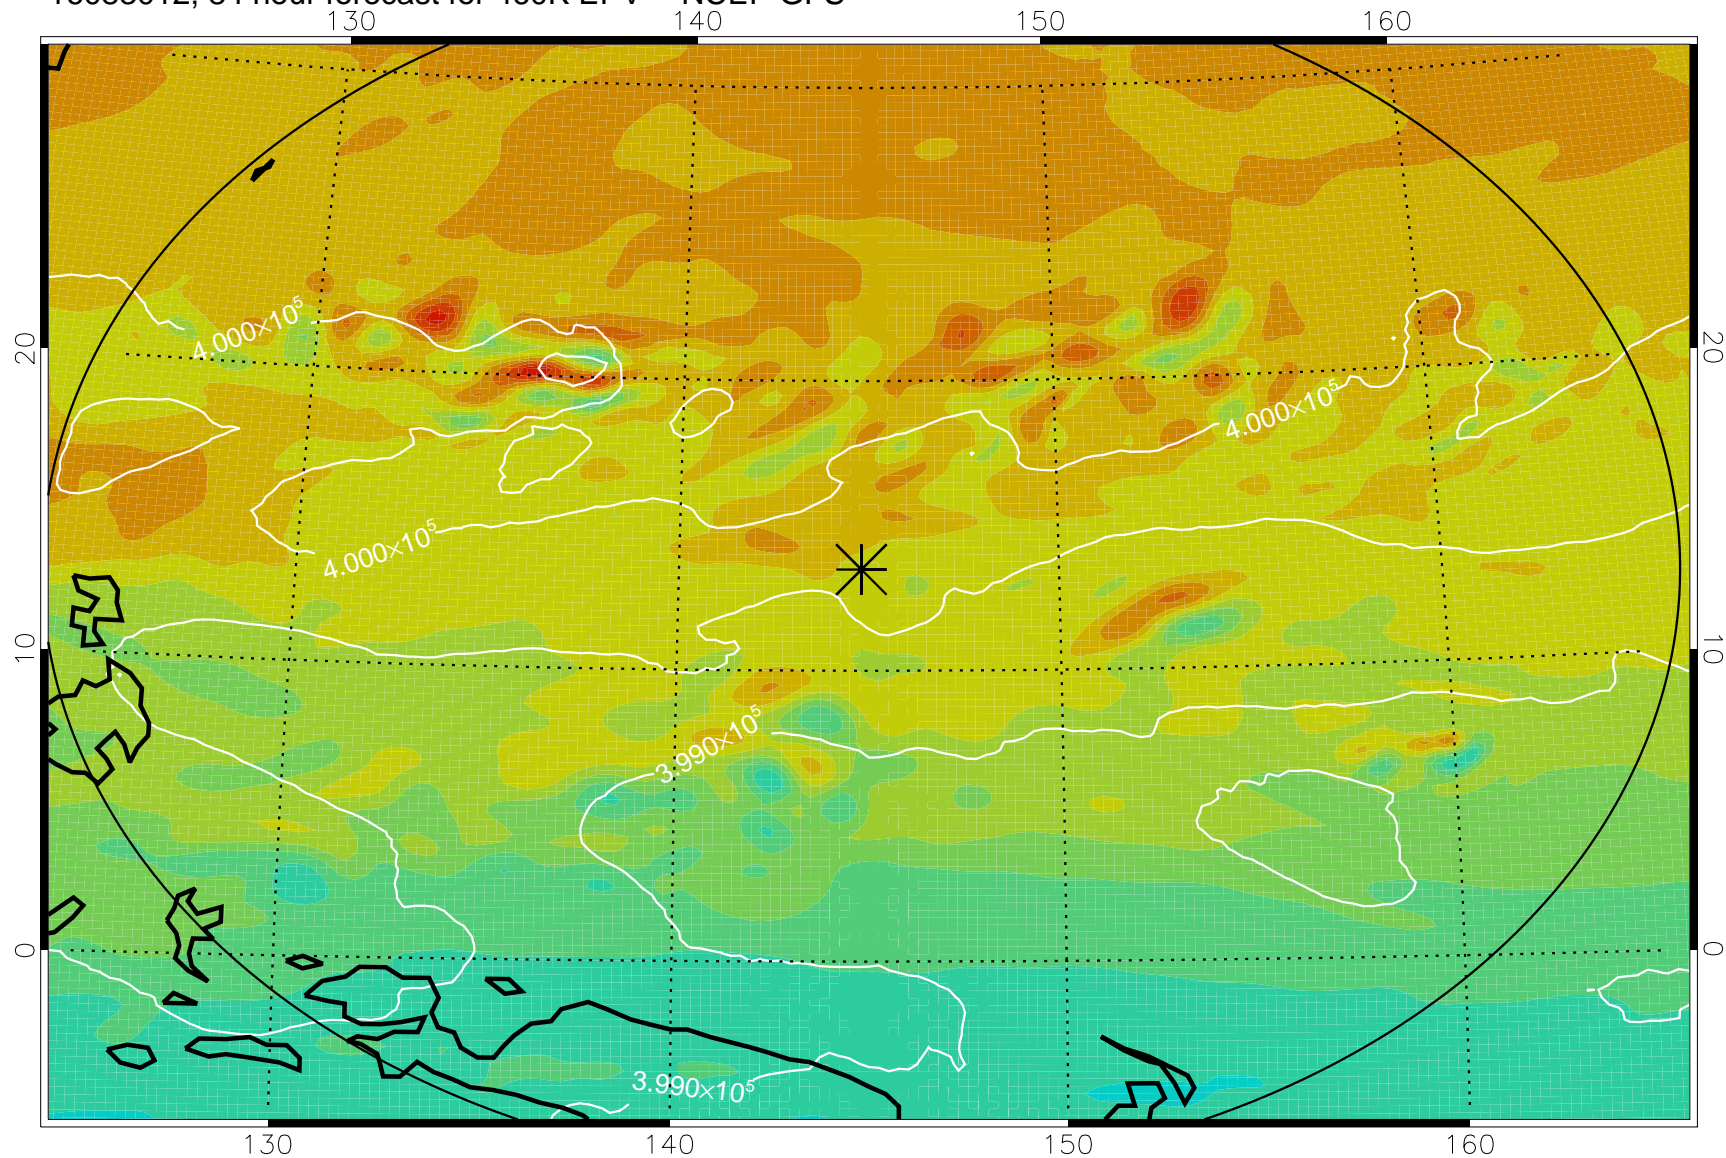

16082918, 66 hour forecast for 460K EPV -- NCEP GFS

460K Montgomery Streamfunction, white

Range ring of 2304 km

16083000, 72 hour forecast for 460K EPV -- NCEP GFS

460K Montgomery Streamfunction, white

Range ring of 2304 km

16083006, 78 hour forecast for 460K EPV -- NCEP GFS

460K Montgomery Streamfunction, white

Range ring of 2304 km

16083012, 84 hour forecast for 460K EPV -- NCEP GFS

460K Montgomery Streamfunction, white

Range ring of 2304 km

16083018, 90 hour forecast for 460K EPV -- NCEP GFS

460K Montgomery Streamfunction, white

Range ring of 2304 km

16083100, 96 hour forecast for 460K EPV -- NCEP GFS

460K Montgomery Streamfunction, white

Range ring of 2304 km

16083106, 102 hour forecast for 460K EPV -- NCEP GFS

460K Montgomery Streamfunction, white

Range ring of 2304 km

16083112, 108 hour forecast for 460K EPV -- NCEP GFS

460K Montgomery Streamfunction, white

Range ring of 2304 km