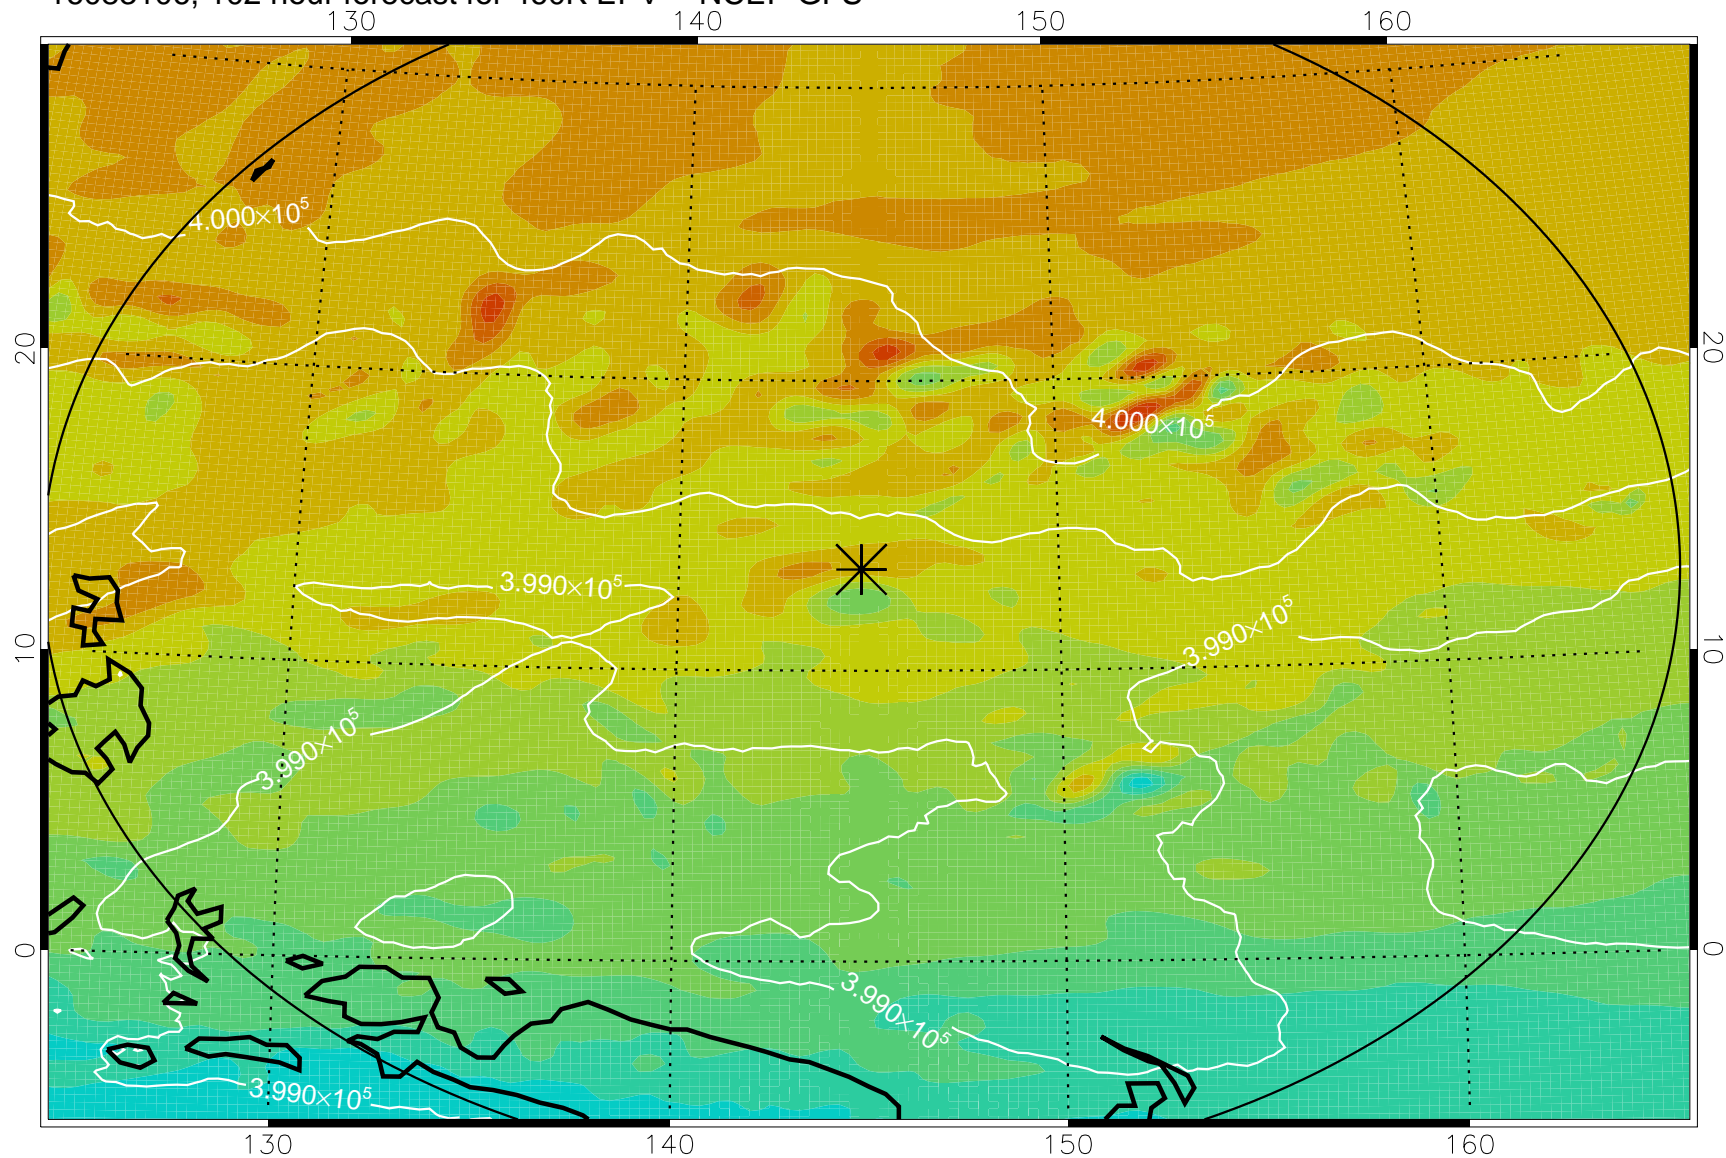

16083006, 78 hour forecast for 460K EPV -- NCEP GFS

460K Montgomery Streamfunction, white

Range ring of 2304 km

16083012, 84 hour forecast for 460K EPV -- NCEP GFS

460K Montgomery Streamfunction, white

Range ring of 2304 km

16083018, 90 hour forecast for 460K EPV -- NCEP GFS

460K Montgomery Streamfunction, white

Range ring of 2304 km

16083100, 96 hour forecast for 460K EPV -- NCEP GFS

460K Montgomery Streamfunction, white

Range ring of 2304 km

16083106, 102 hour forecast for 460K EPV -- NCEP GFS

460K Montgomery Streamfunction, white

Range ring of 2304 km

16083112, 108 hour forecast for 460K EPV -- NCEP GFS

460K Montgomery Streamfunction, white

Range ring of 2304 km

16083118, 114 hour forecast for 460K EPV -- NCEP GFS

460K Montgomery Streamfunction, white

Range ring of 2304 km

16090100, 120 hour forecast for 460K EPV -- NCEP GFS

460K Montgomery Streamfunction, white

Range ring of 2304 km