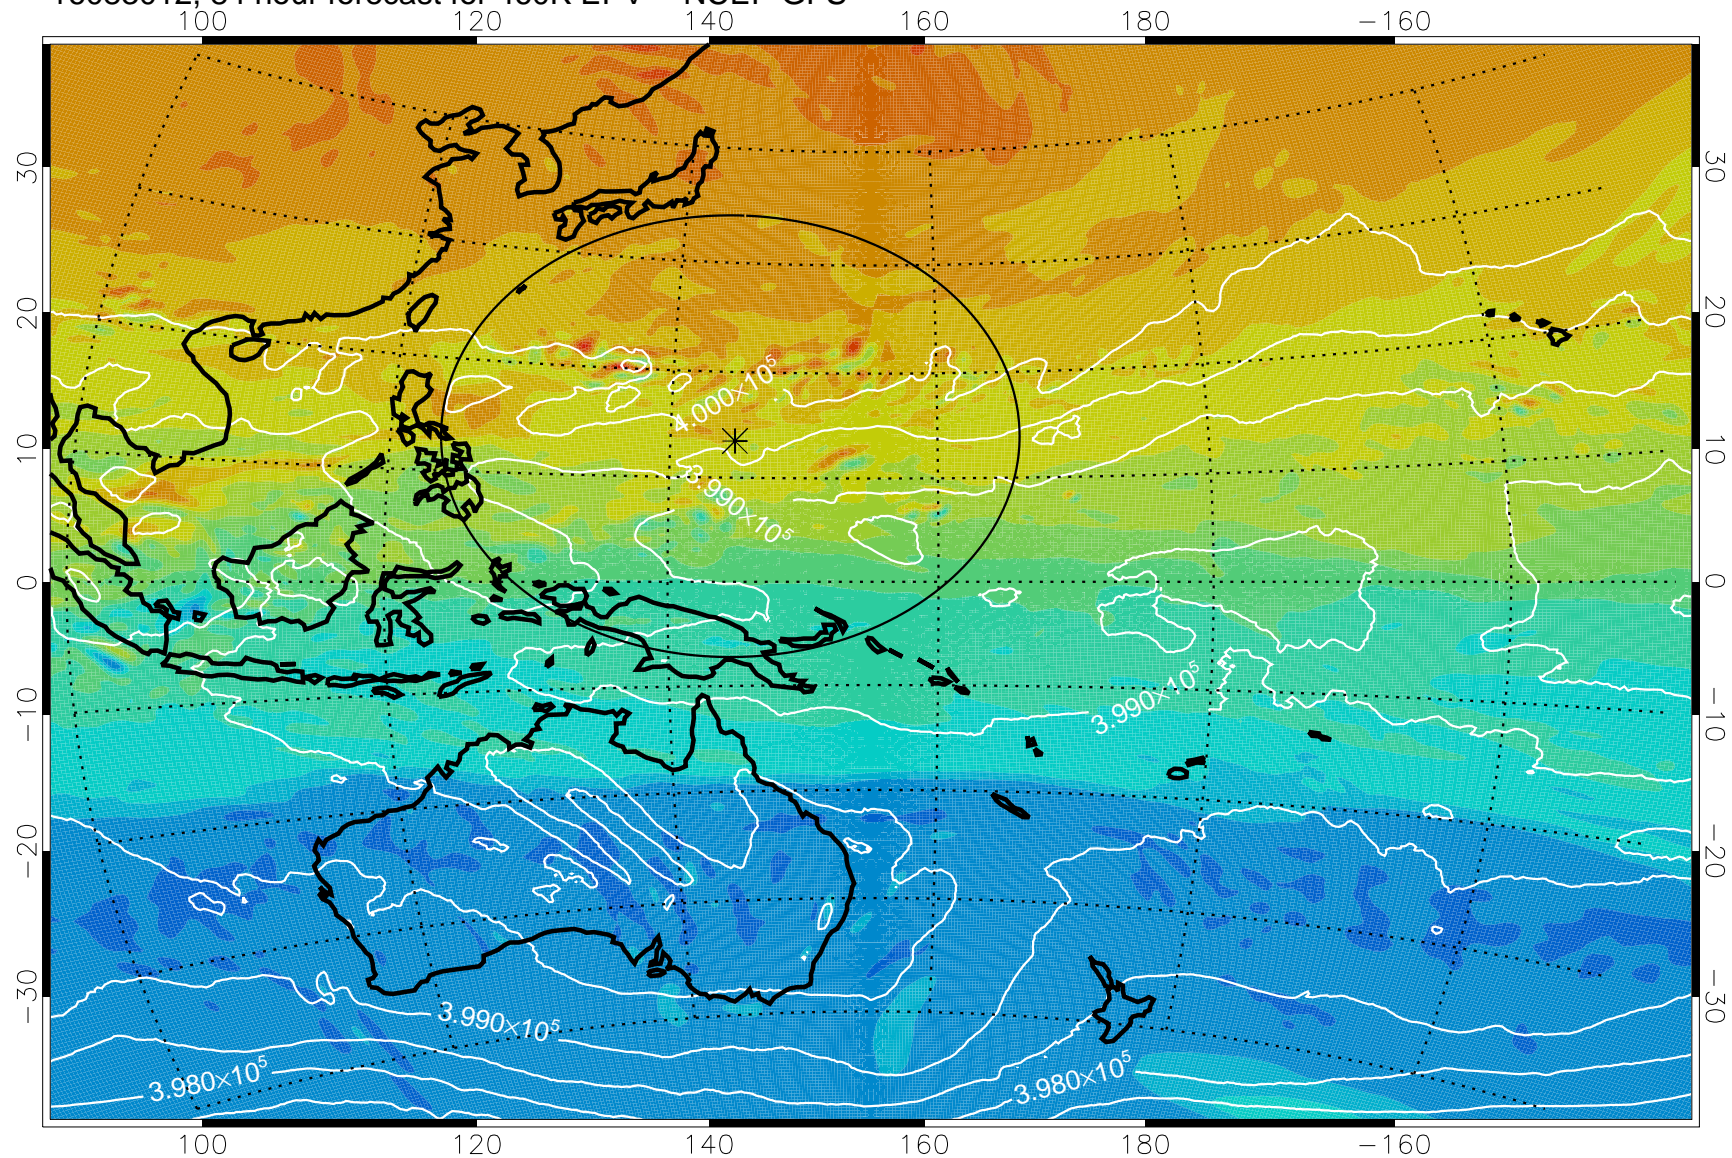

460K Montgomery Streamfunction, white

Range ring of 2304 km

16082912, 60 hour forecast for 460K EPV -- NCEP GFS

460K Montgomery Streamfunction, white

Range ring of 2304 km

16083000, 72 hour forecast for 460K EPV -- NCEP GFS

460K Montgomery Streamfunction, white

Range ring of 2304 km

16083006, 78 hour forecast for 460K EPV -- NCEP GFS

460K Montgomery Streamfunction, white

Range ring of 2304 km

16083012, 84 hour forecast for 460K EPV -- NCEP GFS

460K Montgomery Streamfunction, white

Range ring of 2304 km

16083018, 90 hour forecast for 460K EPV -- NCEP GFS

460K Montgomery Streamfunction, white

Range ring of 2304 km

16083100, 96 hour forecast for 460K EPV -- NCEP GFS

460K Montgomery Streamfunction, white

Range ring of 2304 km

16083106, 102 hour forecast for 460K EPV -- NCEP GFS

460K Montgomery Streamfunction, white

Range ring of 2304 km

16083112, 108 hour forecast for 460K EPV -- NCEP GFS