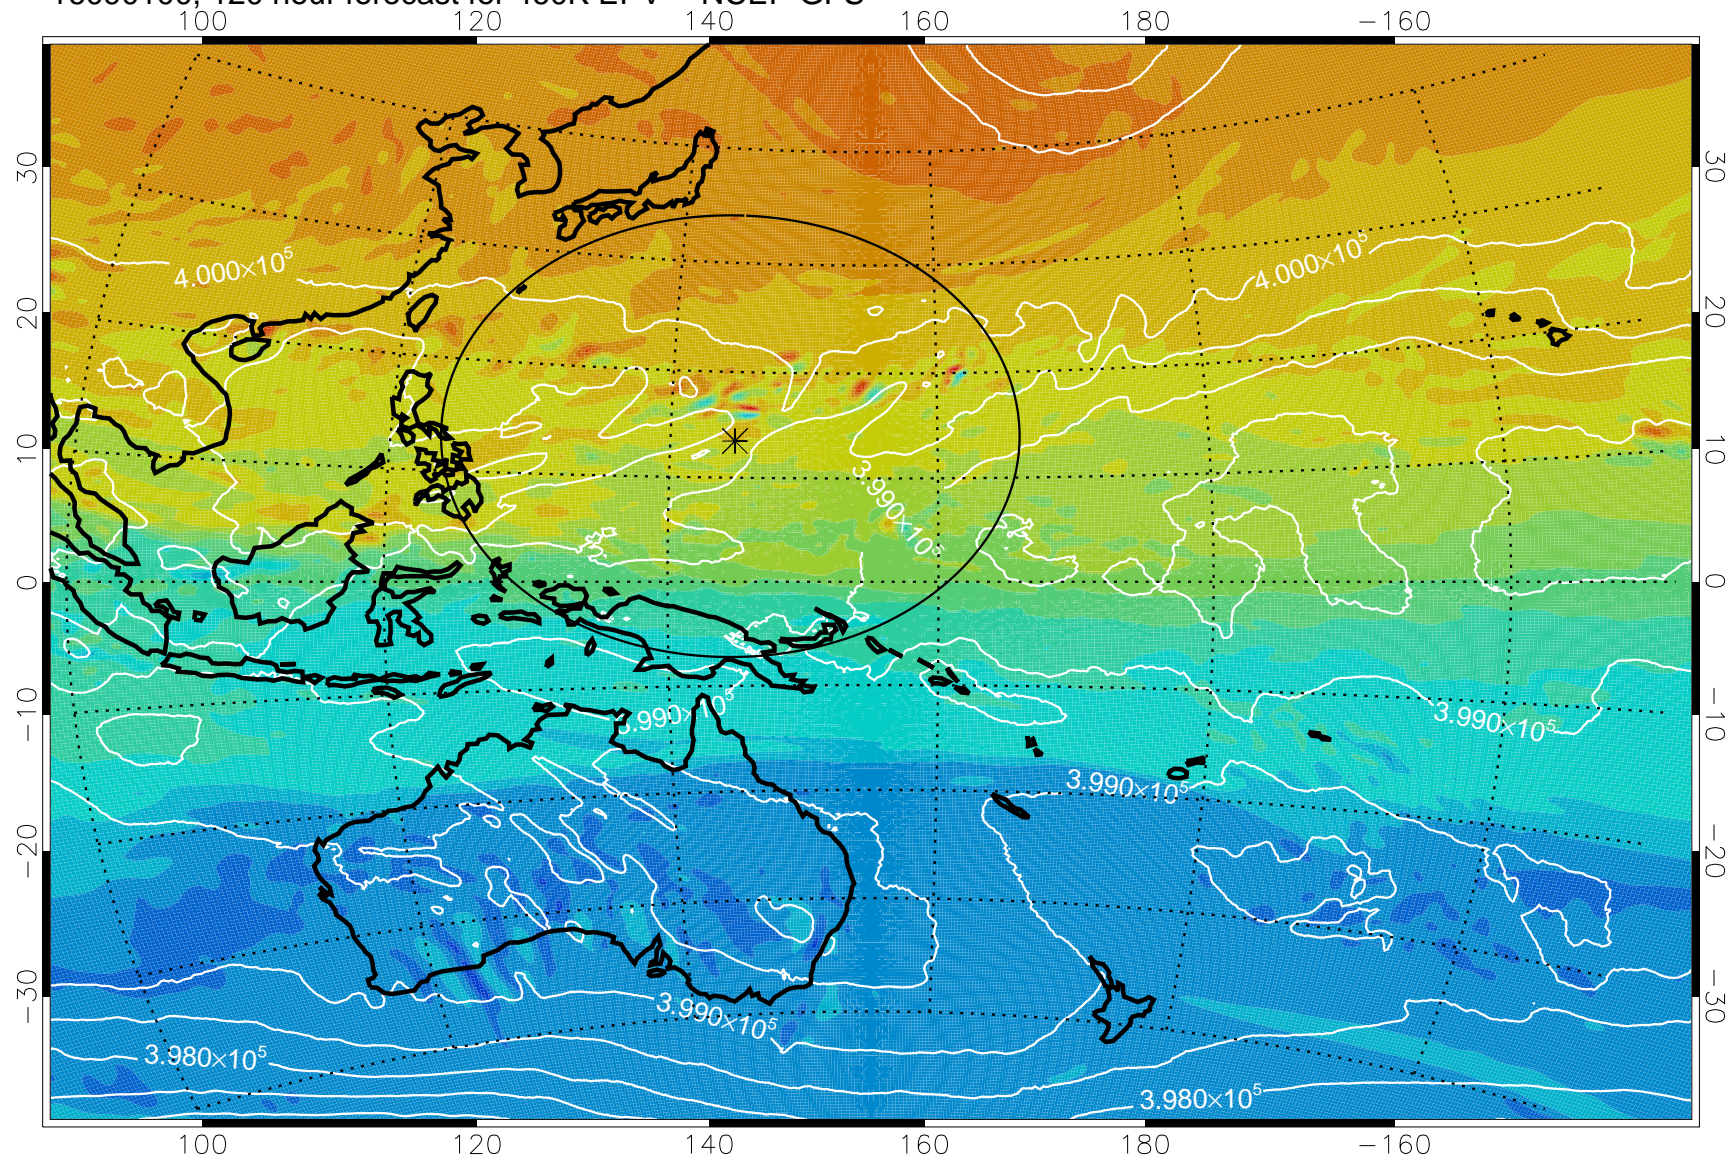

460K Montgomery Streamfunction, white

Range ring of 2304 km

16083106, 102 hour forecast for 460K EPV -- NCEP GFS

460K Montgomery Streamfunction, white

Range ring of 2304 km

16083112, 108 hour forecast for 460K EPV -- NCEP GFS

460K Montgomery Streamfunction, white

Range ring of 2304 km

16083118, 114 hour forecast for 460K EPV -- NCEP GFS

460K Montgomery Streamfunction, white

Range ring of 2304 km

16090100, 120 hour forecast for 460K EPV -- NCEP GFS

460K Montgomery Streamfunction, white

Range ring of 2304 km