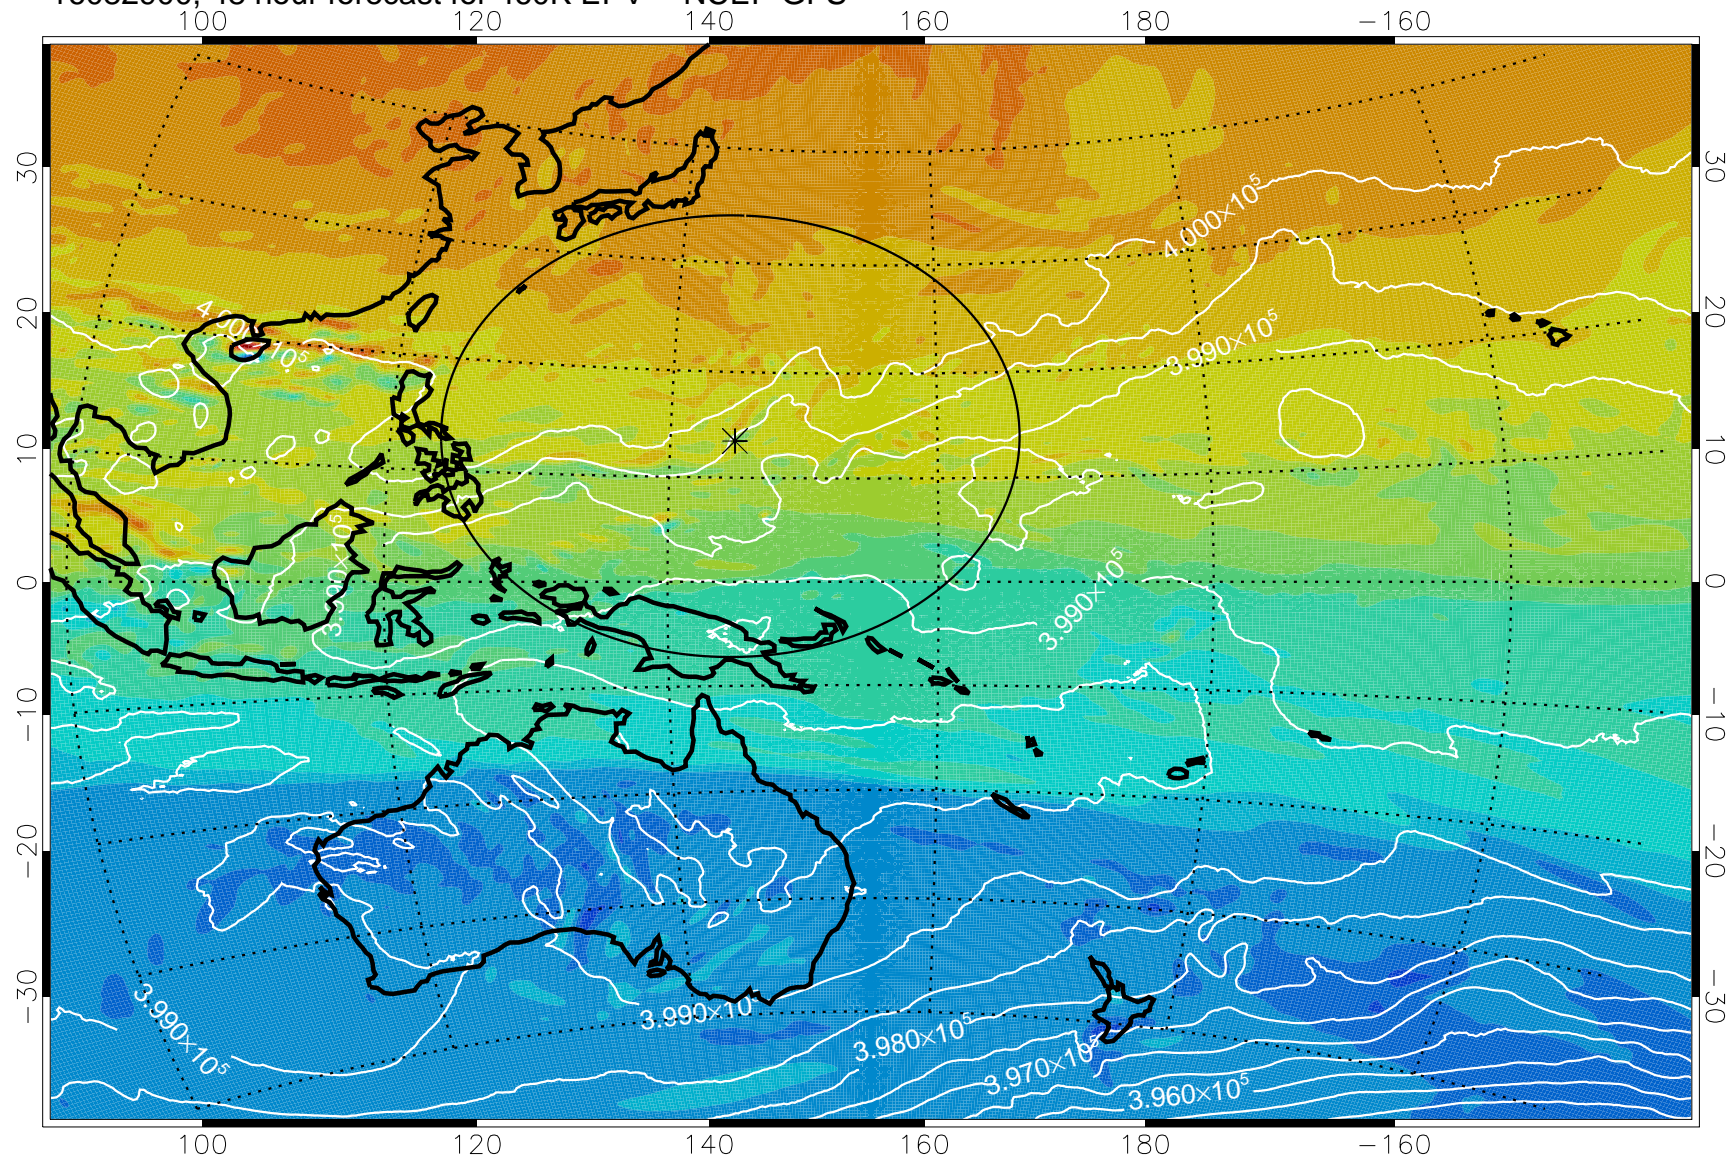

460K Montgomery Streamfunction, white

Range ring of 2304 km

16082800, 24 hour forecast for 460K EPV -- NCEP GFS

460K Montgomery Streamfunction, white

Range ring of 2304 km

16082806, 30 hour forecast for 460K EPV -- NCEP GFS

460K Montgomery Streamfunction, white

Range ring of 2304 km

16082812, 36 hour forecast for 460K EPV -- NCEP GFS

460K Montgomery Streamfunction, white

Range ring of 2304 km

16082818, 42 hour forecast for 460K EPV -- NCEP GFS

460K Montgomery Streamfunction, white

Range ring of 2304 km

16082900, 48 hour forecast for 460K EPV -- NCEP GFS

460K Montgomery Streamfunction, white

Range ring of 2304 km

16082906, 54 hour forecast for 460K EPV -- NCEP GFS

460K Montgomery Streamfunction, white

Range ring of 2304 km

16082912, 60 hour forecast for 460K EPV -- NCEP GFS

460K Montgomery Streamfunction, white

Range ring of 2304 km

16083000, 72 hour forecast for 460K EPV -- NCEP GFS