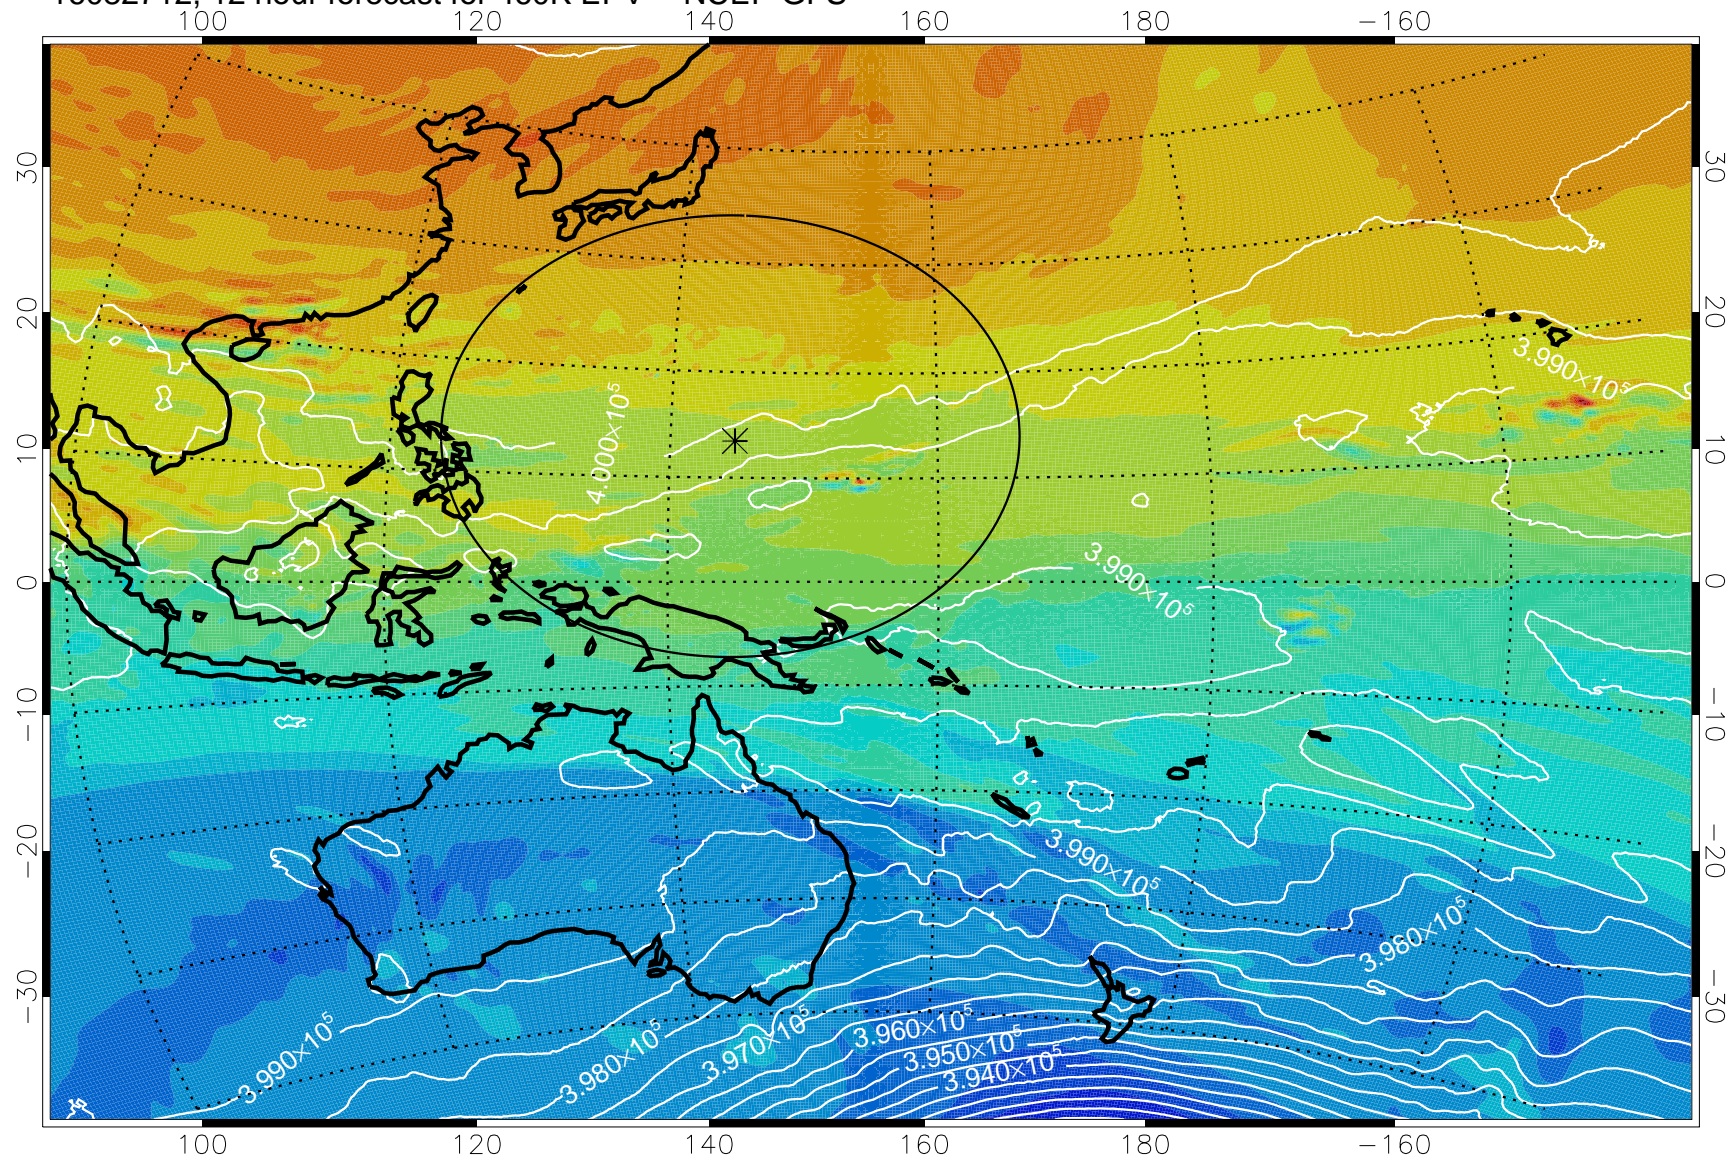

16082706, 6 hour forecast for 460K EPV -- NCEP GFS

16082712, 12 hour forecast for 460K EPV -- NCEP GFS

460K Montgomery Streamfunction, white

Range ring of 2304 km

16082718, 18 hour forecast for 460K EPV -- NCEP GFS

460K Montgomery Streamfunction, white

Range ring of 2304 km

16082800, 24 hour forecast for 460K EPV -- NCEP GFS

460K Montgomery Streamfunction, white

Range ring of 2304 km

16082806, 30 hour forecast for 460K EPV -- NCEP GFS

460K Montgomery Streamfunction, white

Range ring of 2304 km

16082812, 36 hour forecast for 460K EPV -- NCEP GFS

460K Montgomery Streamfunction, white

Range ring of 2304 km

16082818, 42 hour forecast for 460K EPV -- NCEP GFS

460K Montgomery Streamfunction, white

Range ring of 2304 km

16082900, 48 hour forecast for 460K EPV -- NCEP GFS

460K Montgomery Streamfunction, white

Range ring of 2304 km

16082906, 54 hour forecast for 460K EPV -- NCEP GFS