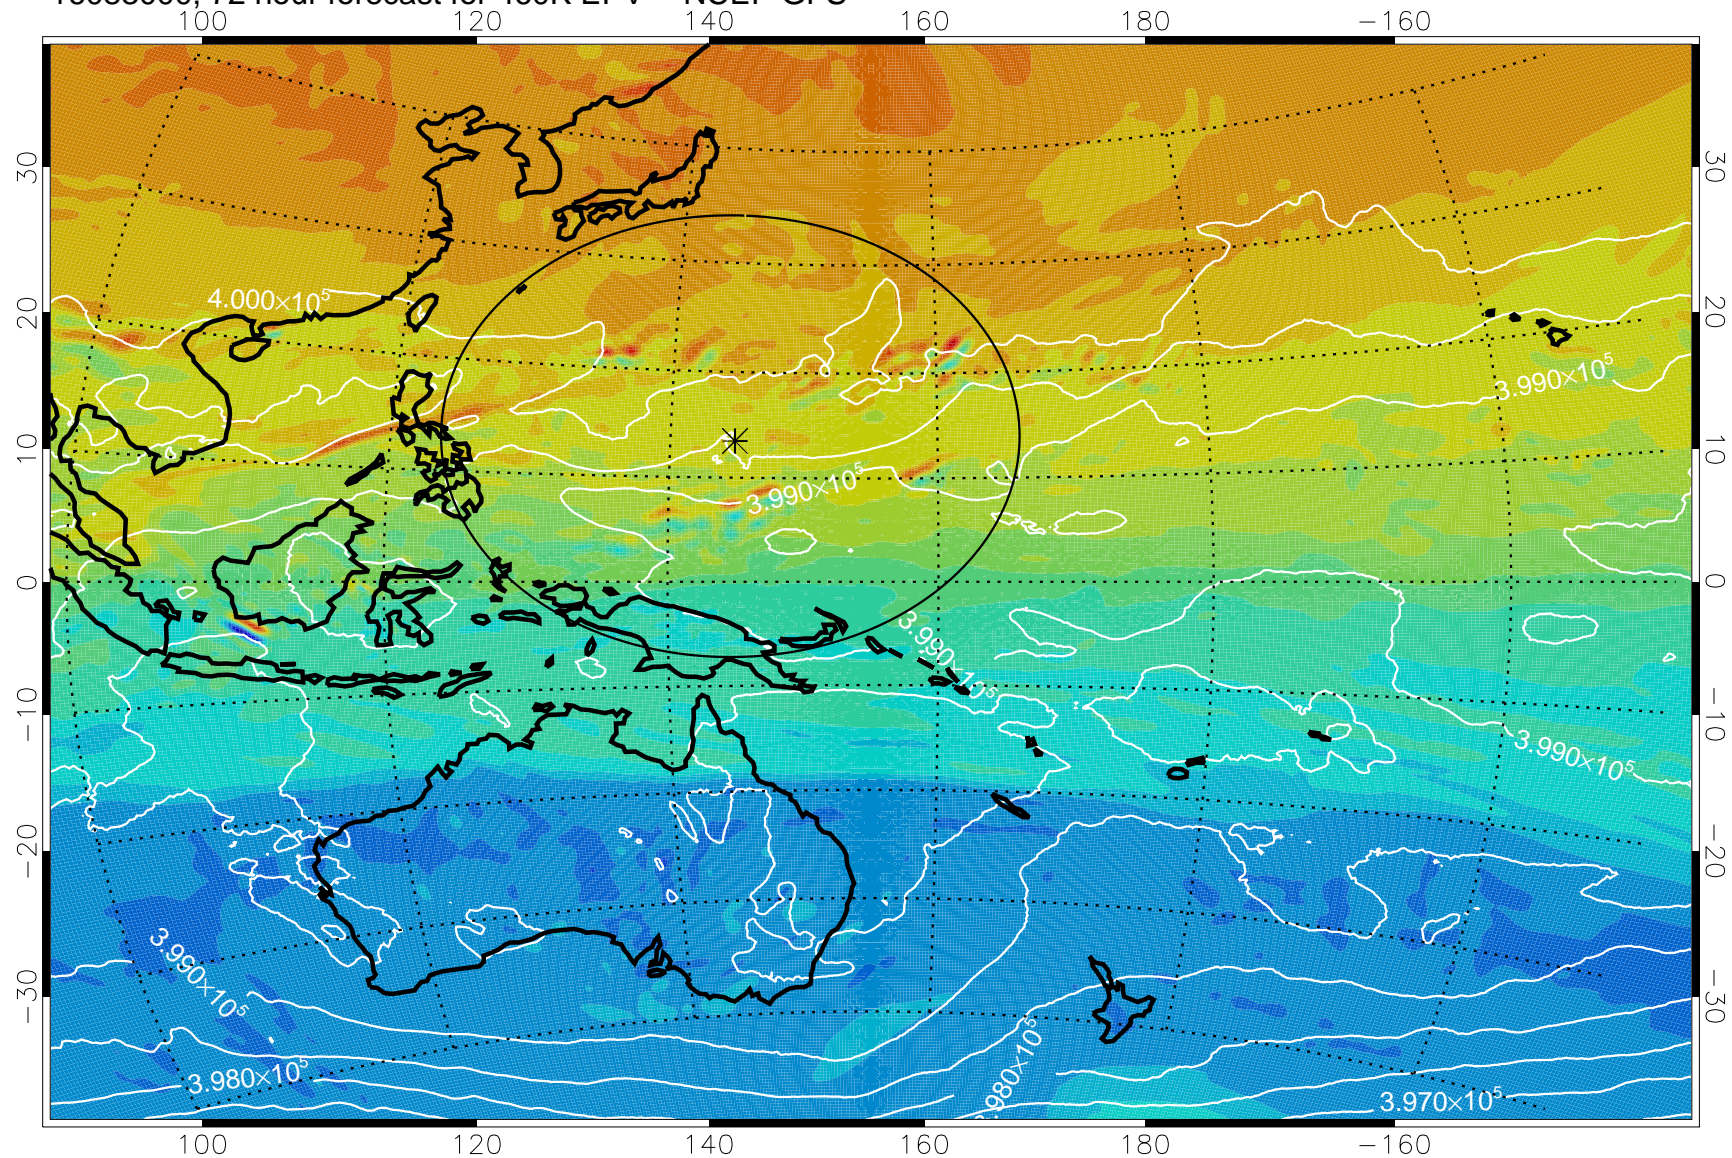

460K Montgomery Streamfunction, white

Range ring of 2304 km

16082900, 48 hour forecast for 460K EPV -- NCEP GFS

460K Montgomery Streamfunction, white

Range ring of 2304 km

16082906, 54 hour forecast for 460K EPV -- NCEP GFS

460K Montgomery Streamfunction, white

Range ring of 2304 km

16082912, 60 hour forecast for 460K EPV -- NCEP GFS

460K Montgomery Streamfunction, white

Range ring of 2304 km

16083000, 72 hour forecast for 460K EPV -- NCEP GFS

460K Montgomery Streamfunction, white

Range ring of 2304 km

16083006, 78 hour forecast for 460K EPV -- NCEP GFS

460K Montgomery Streamfunction, white

Range ring of 2304 km

16083012, 84 hour forecast for 460K EPV -- NCEP GFS

460K Montgomery Streamfunction, white

Range ring of 2304 km

16083018, 90 hour forecast for 460K EPV -- NCEP GFS

460K Montgomery Streamfunction, white

Range ring of 2304 km

16083100, 96 hour forecast for 460K EPV -- NCEP GFS