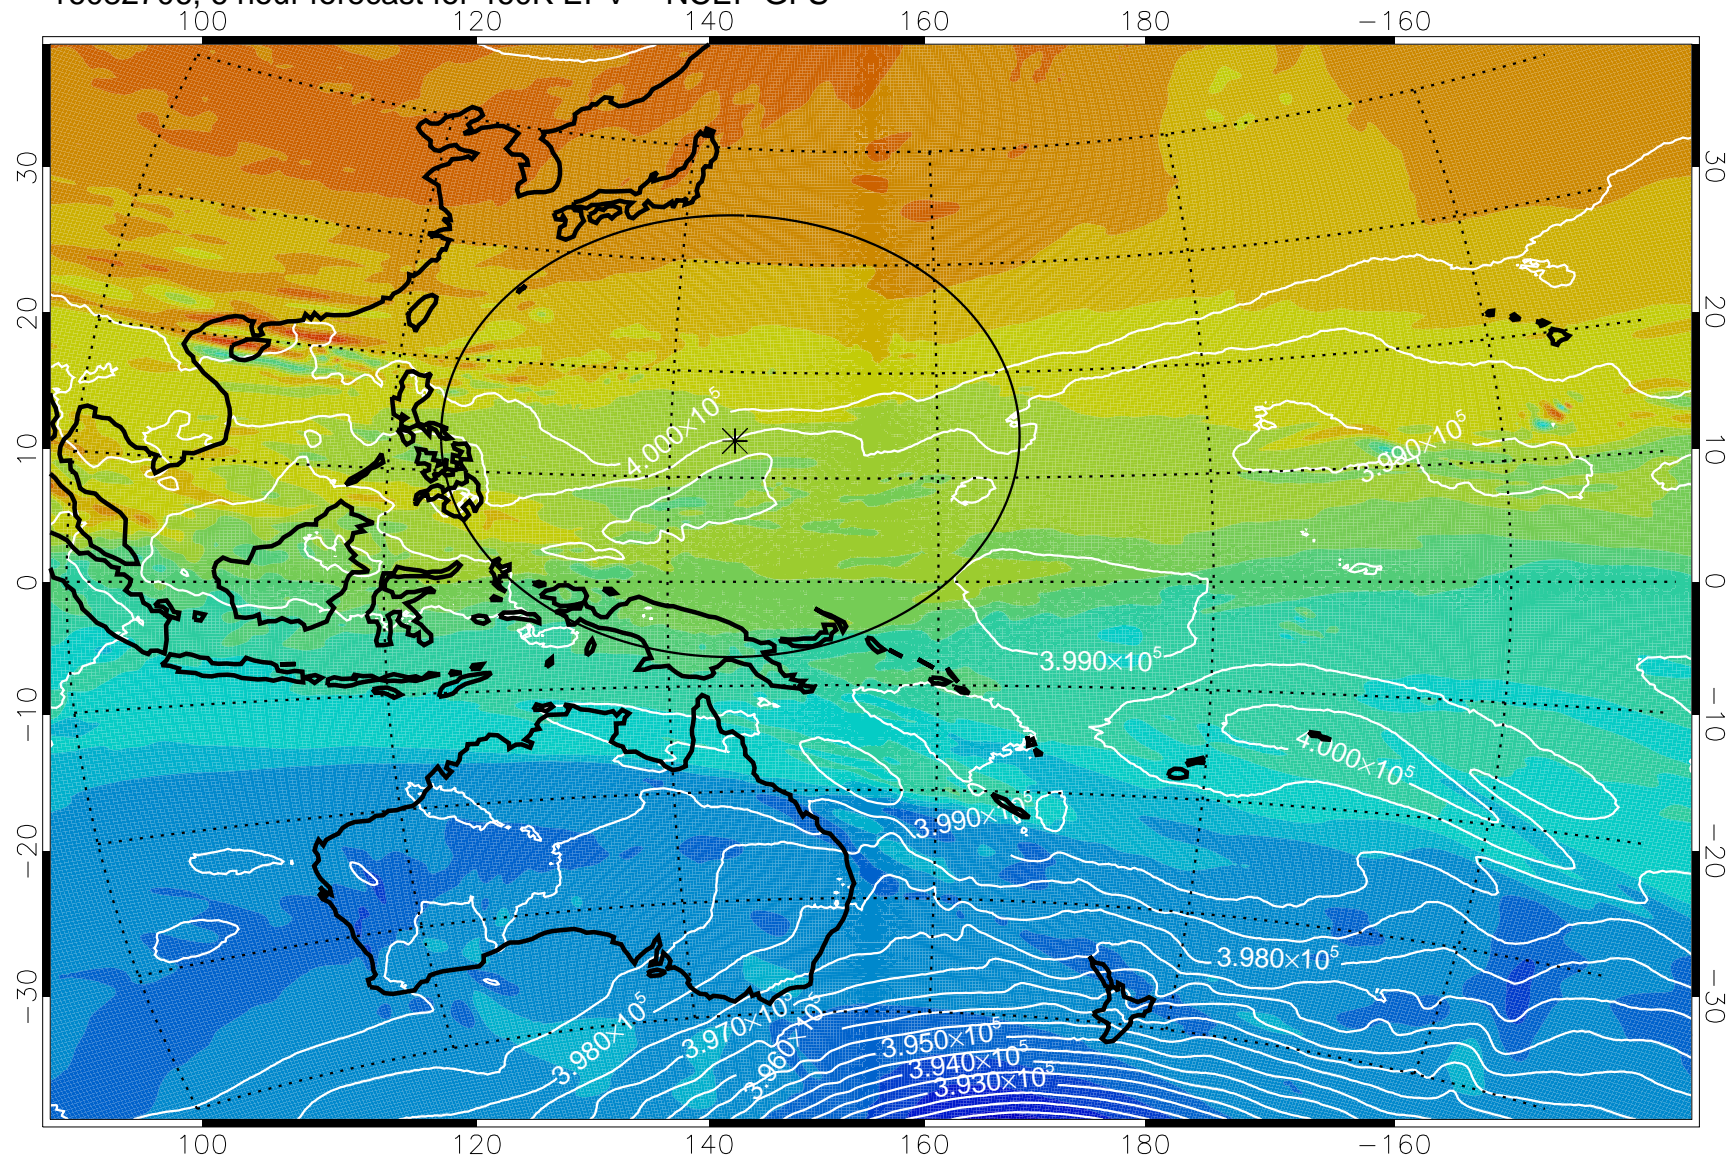

16082706, 6 hour forecast for 460K EPV -- NCEP GFS

16082712, 12 hour forecast for 460K EPV -- NCEP GFS

460K Montgomery Streamfunction, white

Range ring of 2304 km

16082718, 18 hour forecast for 460K EPV -- NCEP GFS

460K Montgomery Streamfunction, white

Range ring of 2304 km

16082800, 24 hour forecast for 460K EPV -- NCEP GFS

460K Montgomery Streamfunction, white

Range ring of 2304 km

16082806, 30 hour forecast for 460K EPV -- NCEP GFS

460K Montgomery Streamfunction, white

Range ring of 2304 km

16082812, 36 hour forecast for 460K EPV -- NCEP GFS

460K Montgomery Streamfunction, white

Range ring of 2304 km

16082818, 42 hour forecast for 460K EPV -- NCEP GFS

460K Montgomery Streamfunction, white

Range ring of 2304 km

16082900, 48 hour forecast for 460K EPV -- NCEP GFS

460K Montgomery Streamfunction, white

Range ring of 2304 km

16082906, 54 hour forecast for 460K EPV -- NCEP GFS