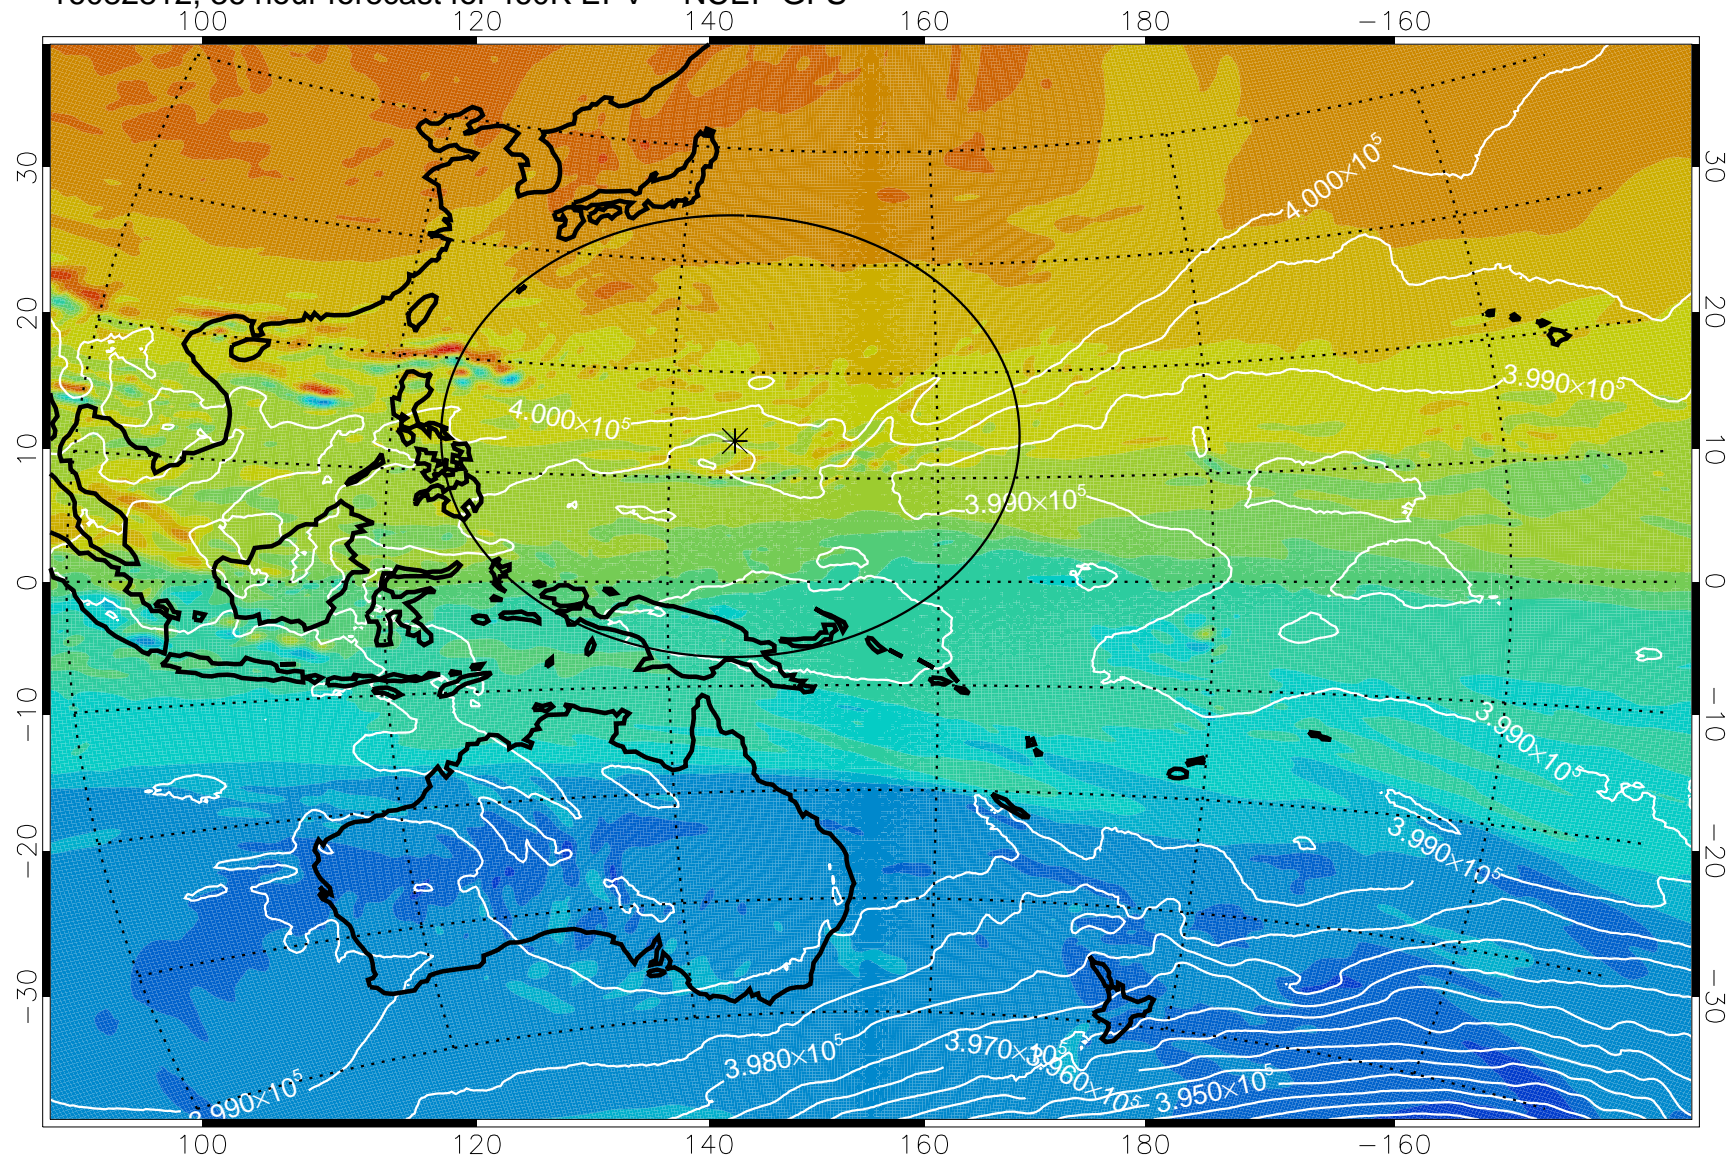

460K Montgomery Streamfunction, white

Range ring of 2304 km

16082800, 24 hour forecast for 460K EPV -- NCEP GFS

460K Montgomery Streamfunction, white

Range ring of 2304 km

16082806, 30 hour forecast for 460K EPV -- NCEP GFS

460K Montgomery Streamfunction, white

Range ring of 2304 km

16082812, 36 hour forecast for 460K EPV -- NCEP GFS

460K Montgomery Streamfunction, white

Range ring of 2304 km

16082818, 42 hour forecast for 460K EPV -- NCEP GFS

460K Montgomery Streamfunction, white

Range ring of 2304 km

16082900, 48 hour forecast for 460K EPV -- NCEP GFS

460K Montgomery Streamfunction, white

Range ring of 2304 km

16082906, 54 hour forecast for 460K EPV -- NCEP GFS

460K Montgomery Streamfunction, white

Range ring of 2304 km

16082912, 60 hour forecast for 460K EPV -- NCEP GFS

460K Montgomery Streamfunction, white

Range ring of 2304 km

16083000, 72 hour forecast for 460K EPV -- NCEP GFS