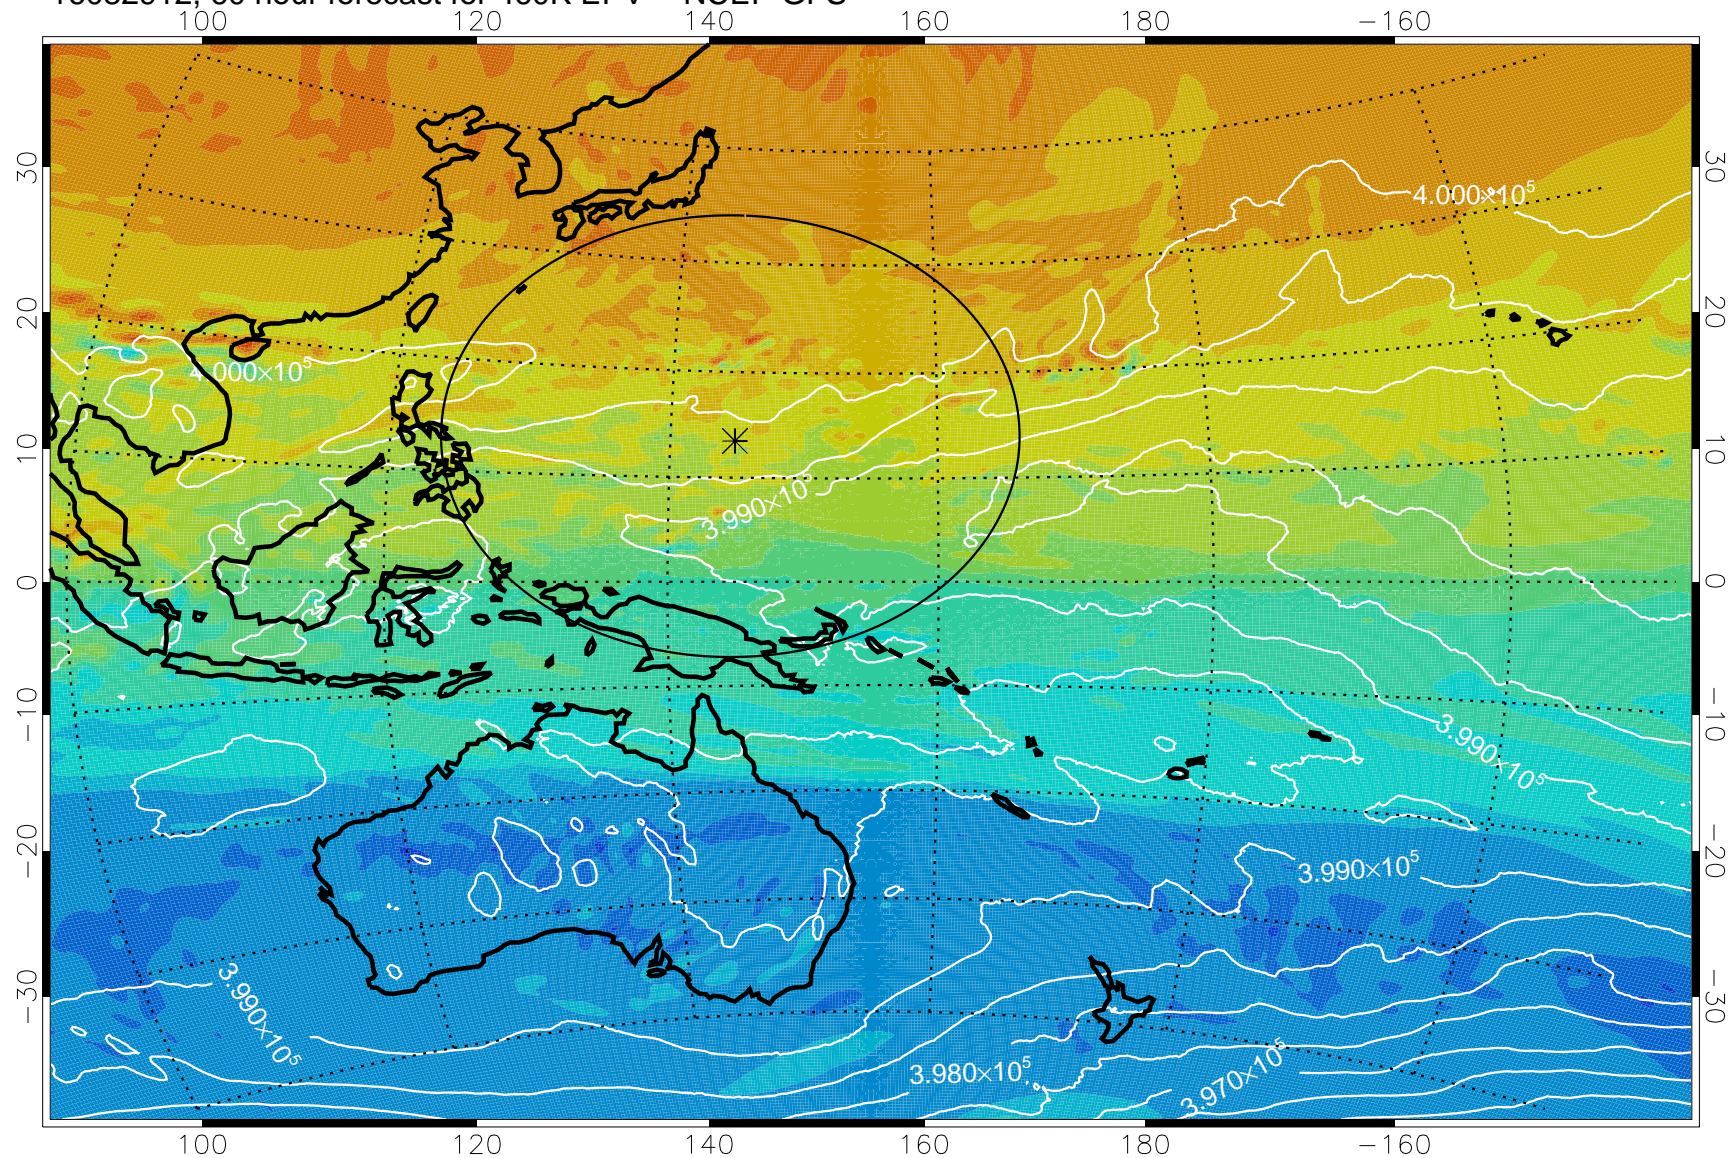

460K Montgomery Streamfunction, white

Range ring of 2304 km

16082812, 36 hour forecast for 460K EPV -- NCEP GFS

460K Montgomery Streamfunction, white

Range ring of 2304 km

16082818, 42 hour forecast for 460K EPV -- NCEP GFS

460K Montgomery Streamfunction, white

Range ring of 2304 km

16082900, 48 hour forecast for 460K EPV -- NCEP GFS

460K Montgomery Streamfunction, white

Range ring of 2304 km

16082906, 54 hour forecast for 460K EPV -- NCEP GFS

460K Montgomery Streamfunction, white

Range ring of 2304 km

16082912, 60 hour forecast for 460K EPV -- NCEP GFS

460K Montgomery Streamfunction, white

Range ring of 2304 km

16083000, 72 hour forecast for 460K EPV -- NCEP GFS

460K Montgomery Streamfunction, white

Range ring of 2304 km

16083006, 78 hour forecast for 460K EPV -- NCEP GFS

460K Montgomery Streamfunction, white

Range ring of 2304 km

16083012, 84 hour forecast for 460K EPV -- NCEP GFS