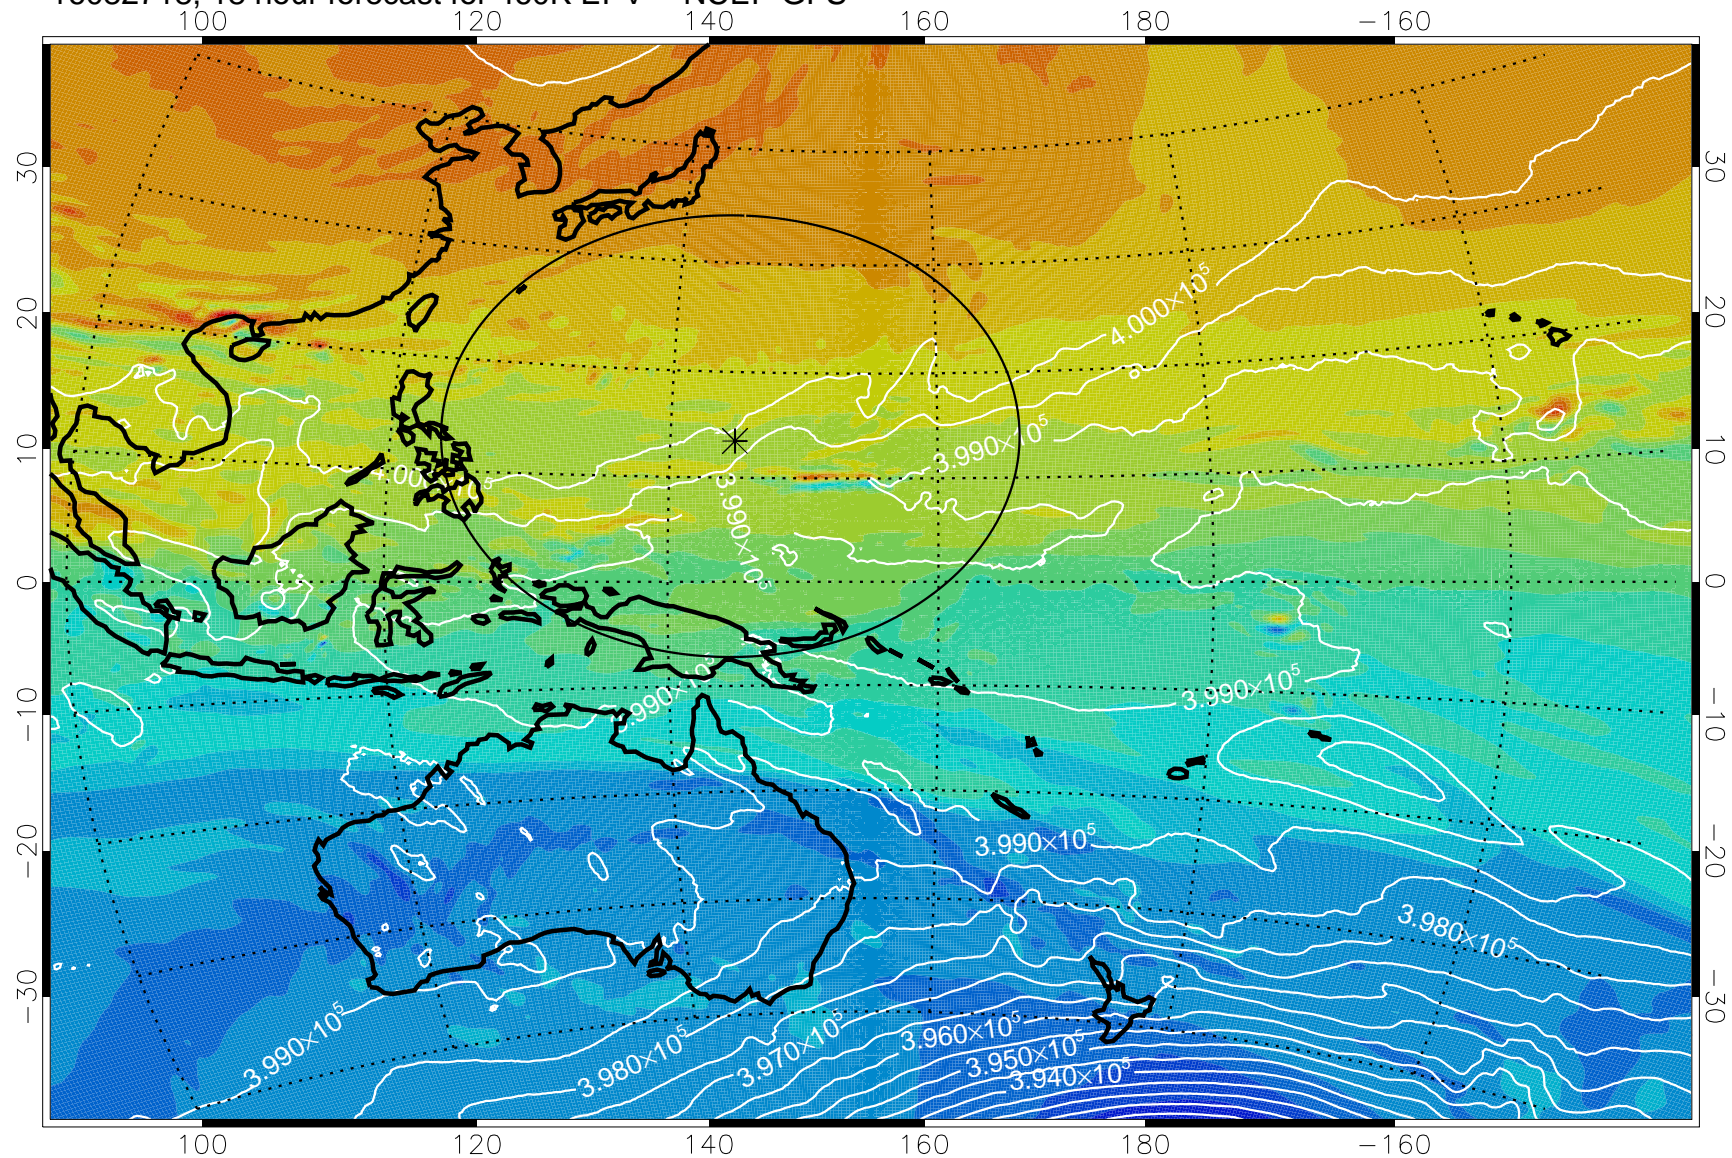

16082706, 6 hour forecast for 460K EPV -- NCEP GFS

16082712, 12 hour forecast for 460K EPV -- NCEP GFS

460K Montgomery Streamfunction, white

Range ring of 2304 km

16082718, 18 hour forecast for 460K EPV -- NCEP GFS

460K Montgomery Streamfunction, white

Range ring of 2304 km

16082800, 24 hour forecast for 460K EPV -- NCEP GFS

460K Montgomery Streamfunction, white

Range ring of 2304 km

16082806, 30 hour forecast for 460K EPV -- NCEP GFS

460K Montgomery Streamfunction, white

Range ring of 2304 km

16082812, 36 hour forecast for 460K EPV -- NCEP GFS

460K Montgomery Streamfunction, white

Range ring of 2304 km

16082818, 42 hour forecast for 460K EPV -- NCEP GFS

460K Montgomery Streamfunction, white

Range ring of 2304 km

16082900, 48 hour forecast for 460K EPV -- NCEP GFS

460K Montgomery Streamfunction, white

Range ring of 2304 km

16082906, 54 hour forecast for 460K EPV -- NCEP GFS