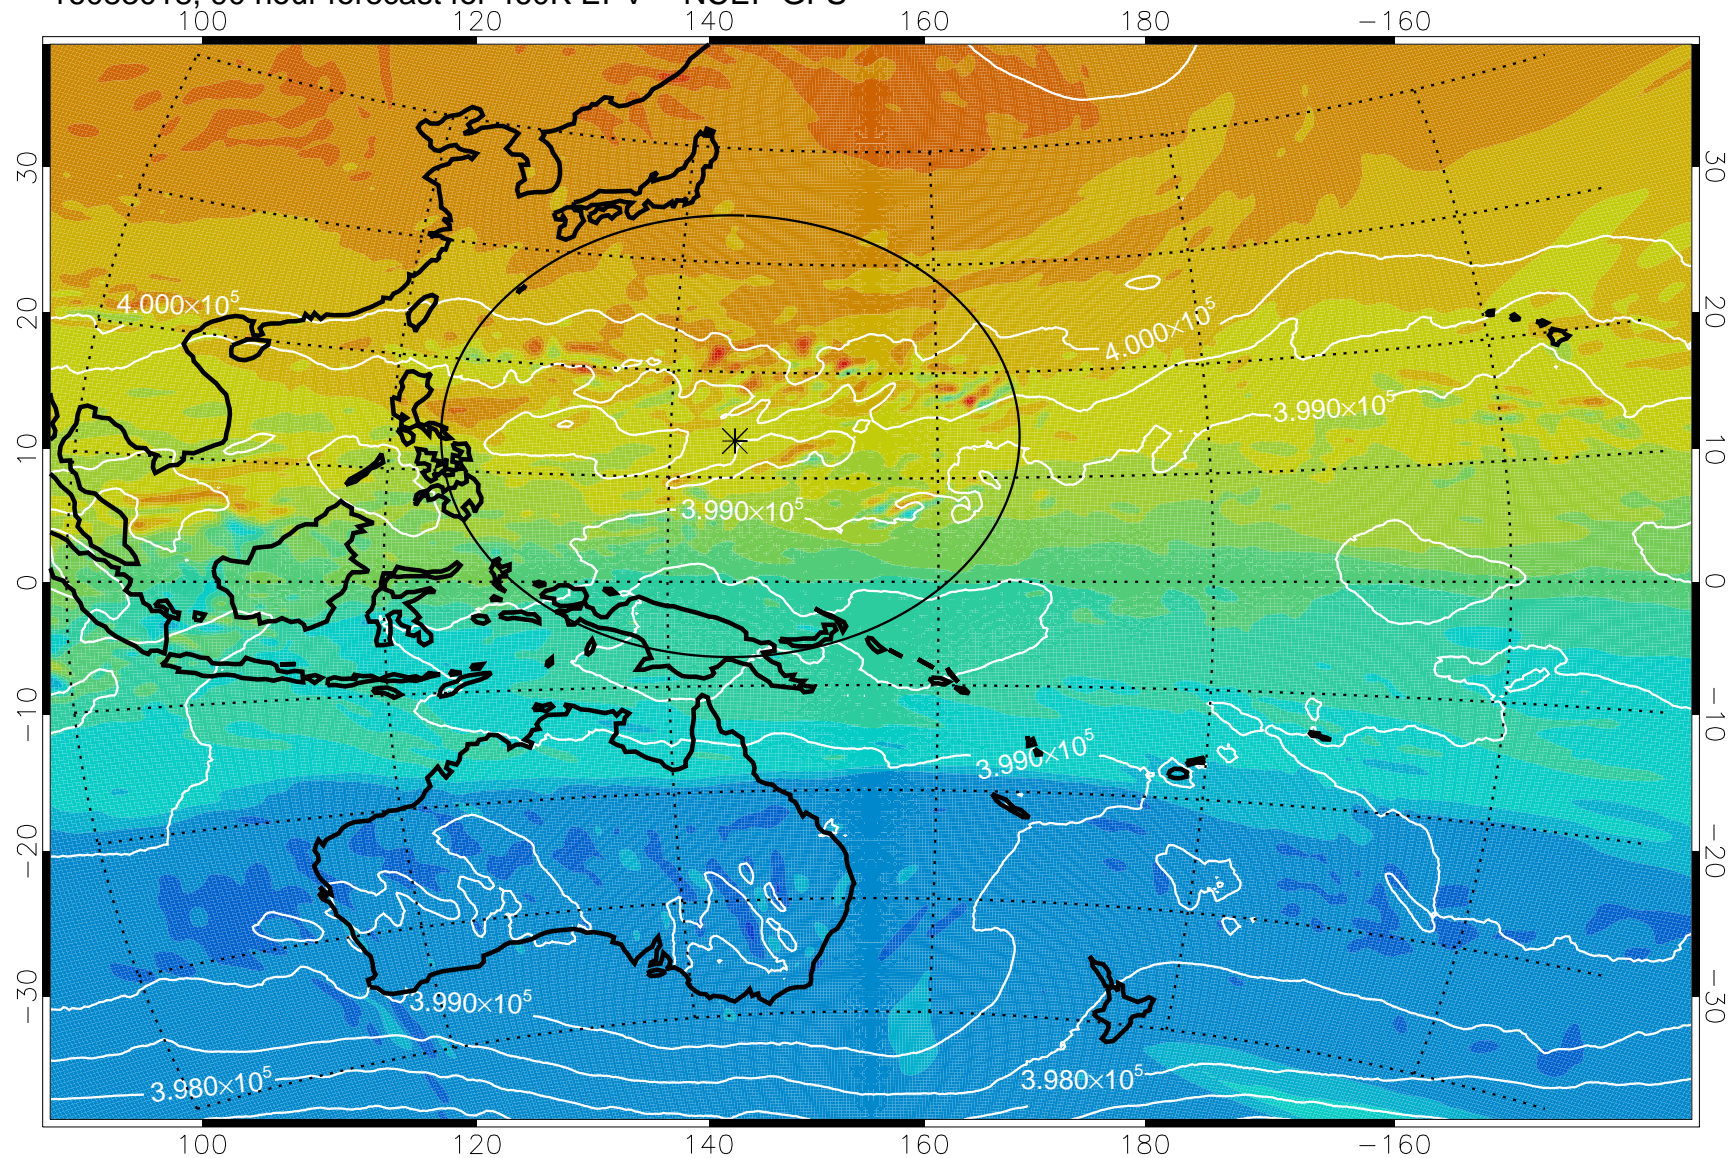

460K Montgomery Streamfunction, white

Range ring of 2304 km

16082912, 60 hour forecast for 460K EPV -- NCEP GFS

460K Montgomery Streamfunction, white

Range ring of 2304 km

16083000, 72 hour forecast for 460K EPV -- NCEP GFS

460K Montgomery Streamfunction, white

Range ring of 2304 km

16083006, 78 hour forecast for 460K EPV -- NCEP GFS

460K Montgomery Streamfunction, white

Range ring of 2304 km

16083012, 84 hour forecast for 460K EPV -- NCEP GFS

460K Montgomery Streamfunction, white

Range ring of 2304 km

16083018, 90 hour forecast for 460K EPV -- NCEP GFS

460K Montgomery Streamfunction, white

Range ring of 2304 km

16083100, 96 hour forecast for 460K EPV -- NCEP GFS

460K Montgomery Streamfunction, white

Range ring of 2304 km

16083106, 102 hour forecast for 460K EPV -- NCEP GFS

460K Montgomery Streamfunction, white

Range ring of 2304 km

16083112, 108 hour forecast for 460K EPV -- NCEP GFS