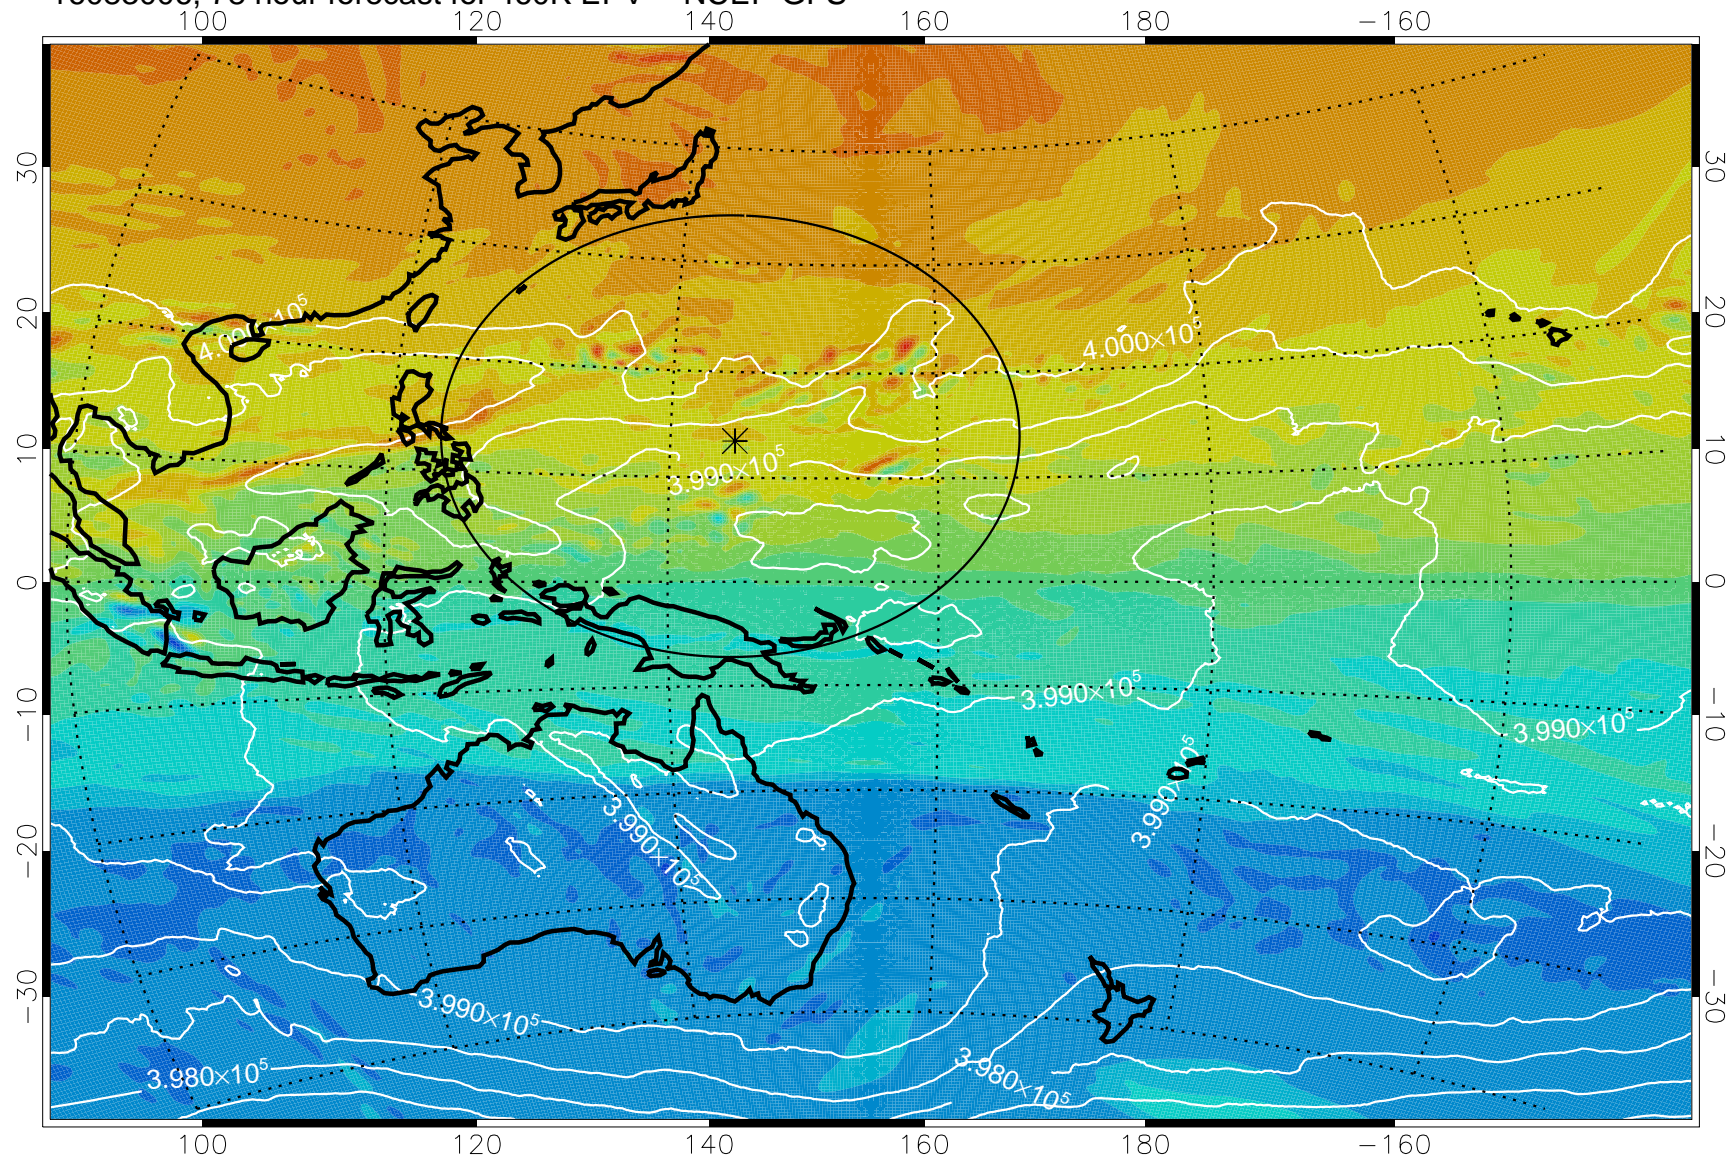

460K Montgomery Streamfunction, white

Range ring of 2304 km

16082900, 48 hour forecast for 460K EPV -- NCEP GFS

460K Montgomery Streamfunction, white

Range ring of 2304 km

16082906, 54 hour forecast for 460K EPV -- NCEP GFS

460K Montgomery Streamfunction, white

Range ring of 2304 km

16082912, 60 hour forecast for 460K EPV -- NCEP GFS

460K Montgomery Streamfunction, white

Range ring of 2304 km

16083000, 72 hour forecast for 460K EPV -- NCEP GFS

460K Montgomery Streamfunction, white

Range ring of 2304 km

16083006, 78 hour forecast for 460K EPV -- NCEP GFS

460K Montgomery Streamfunction, white

Range ring of 2304 km

16083012, 84 hour forecast for 460K EPV -- NCEP GFS

460K Montgomery Streamfunction, white

Range ring of 2304 km

16083018, 90 hour forecast for 460K EPV -- NCEP GFS

460K Montgomery Streamfunction, white

Range ring of 2304 km

16083100, 96 hour forecast for 460K EPV -- NCEP GFS