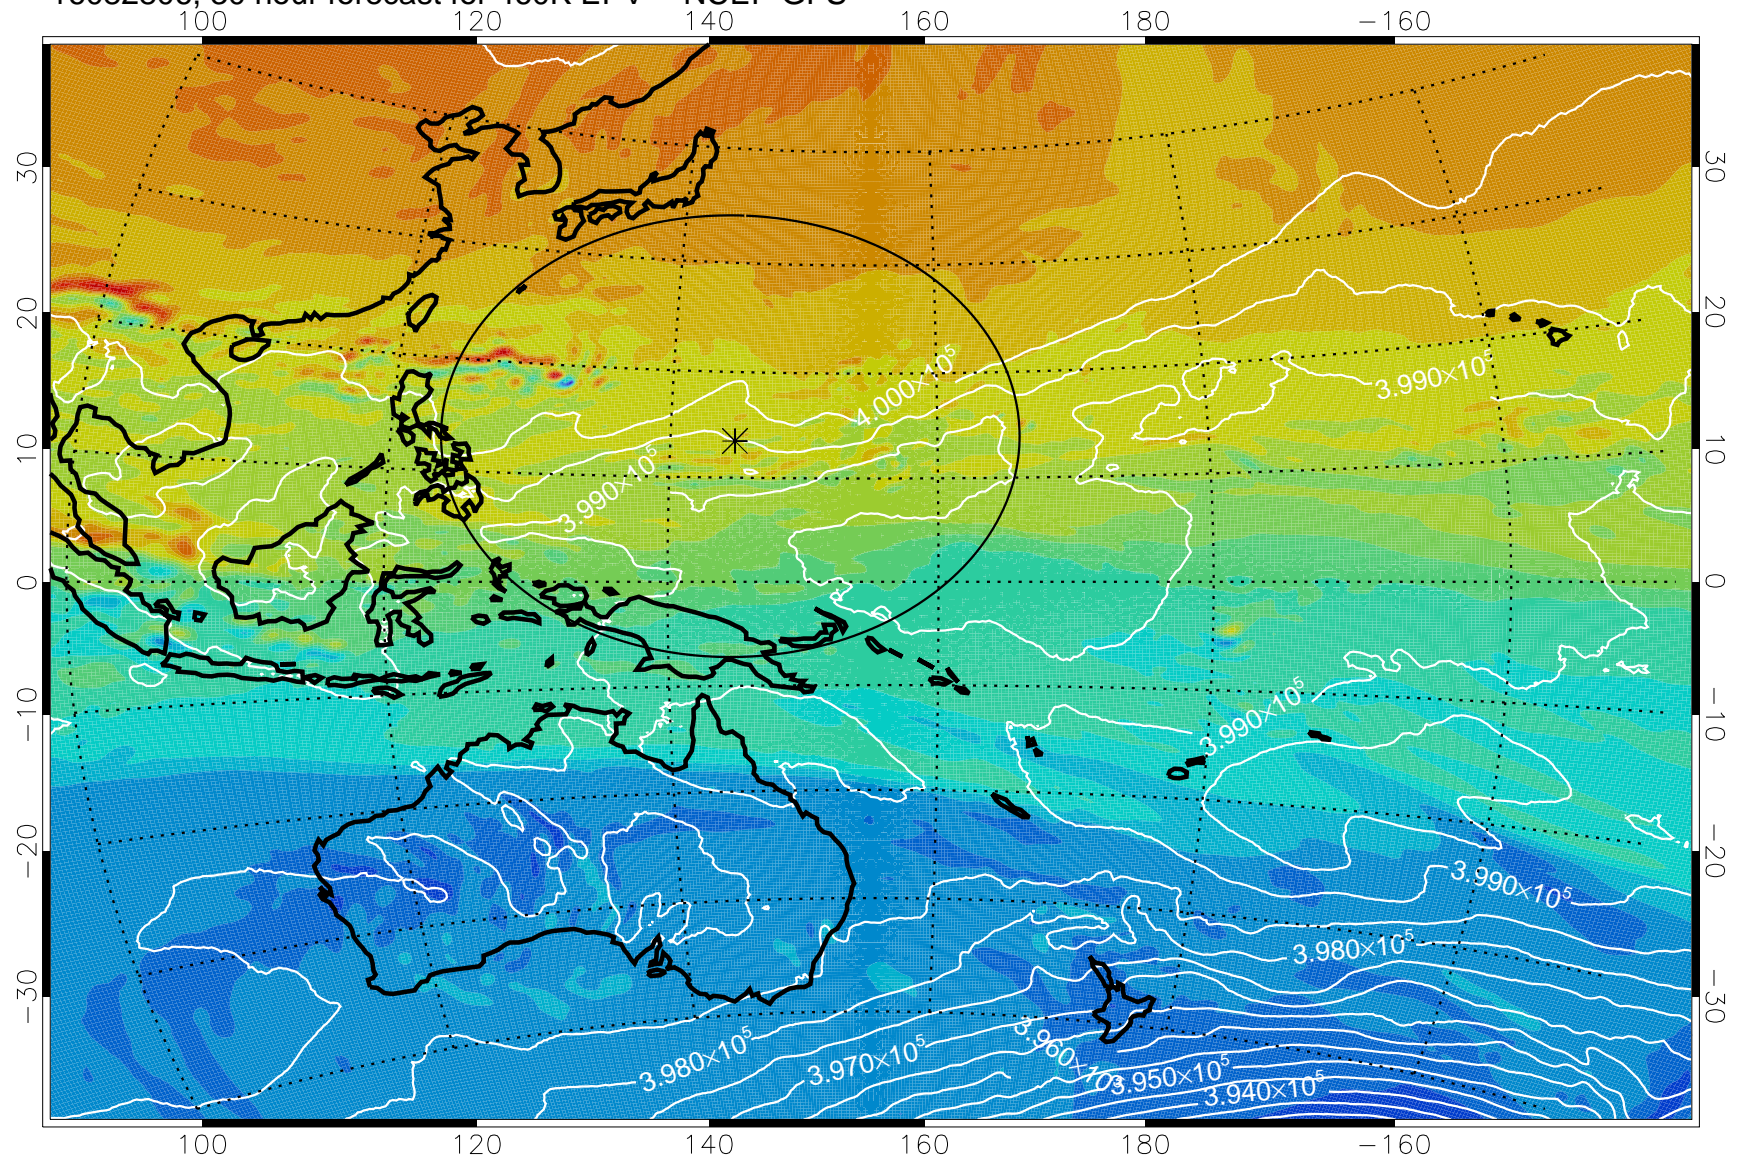

460K Montgomery Streamfunction, white

Range ring of 2304 km

16082800, 24 hour forecast for 460K EPV -- NCEP GFS

460K Montgomery Streamfunction, white

Range ring of 2304 km

16082806, 30 hour forecast for 460K EPV -- NCEP GFS

460K Montgomery Streamfunction, white

Range ring of 2304 km

16082812, 36 hour forecast for 460K EPV -- NCEP GFS

460K Montgomery Streamfunction, white

Range ring of 2304 km

16082818, 42 hour forecast for 460K EPV -- NCEP GFS

460K Montgomery Streamfunction, white

Range ring of 2304 km

16082900, 48 hour forecast for 460K EPV -- NCEP GFS

460K Montgomery Streamfunction, white

Range ring of 2304 km

16082906, 54 hour forecast for 460K EPV -- NCEP GFS

460K Montgomery Streamfunction, white

Range ring of 2304 km

16082912, 60 hour forecast for 460K EPV -- NCEP GFS

460K Montgomery Streamfunction, white

Range ring of 2304 km

16083000, 72 hour forecast for 460K EPV -- NCEP GFS