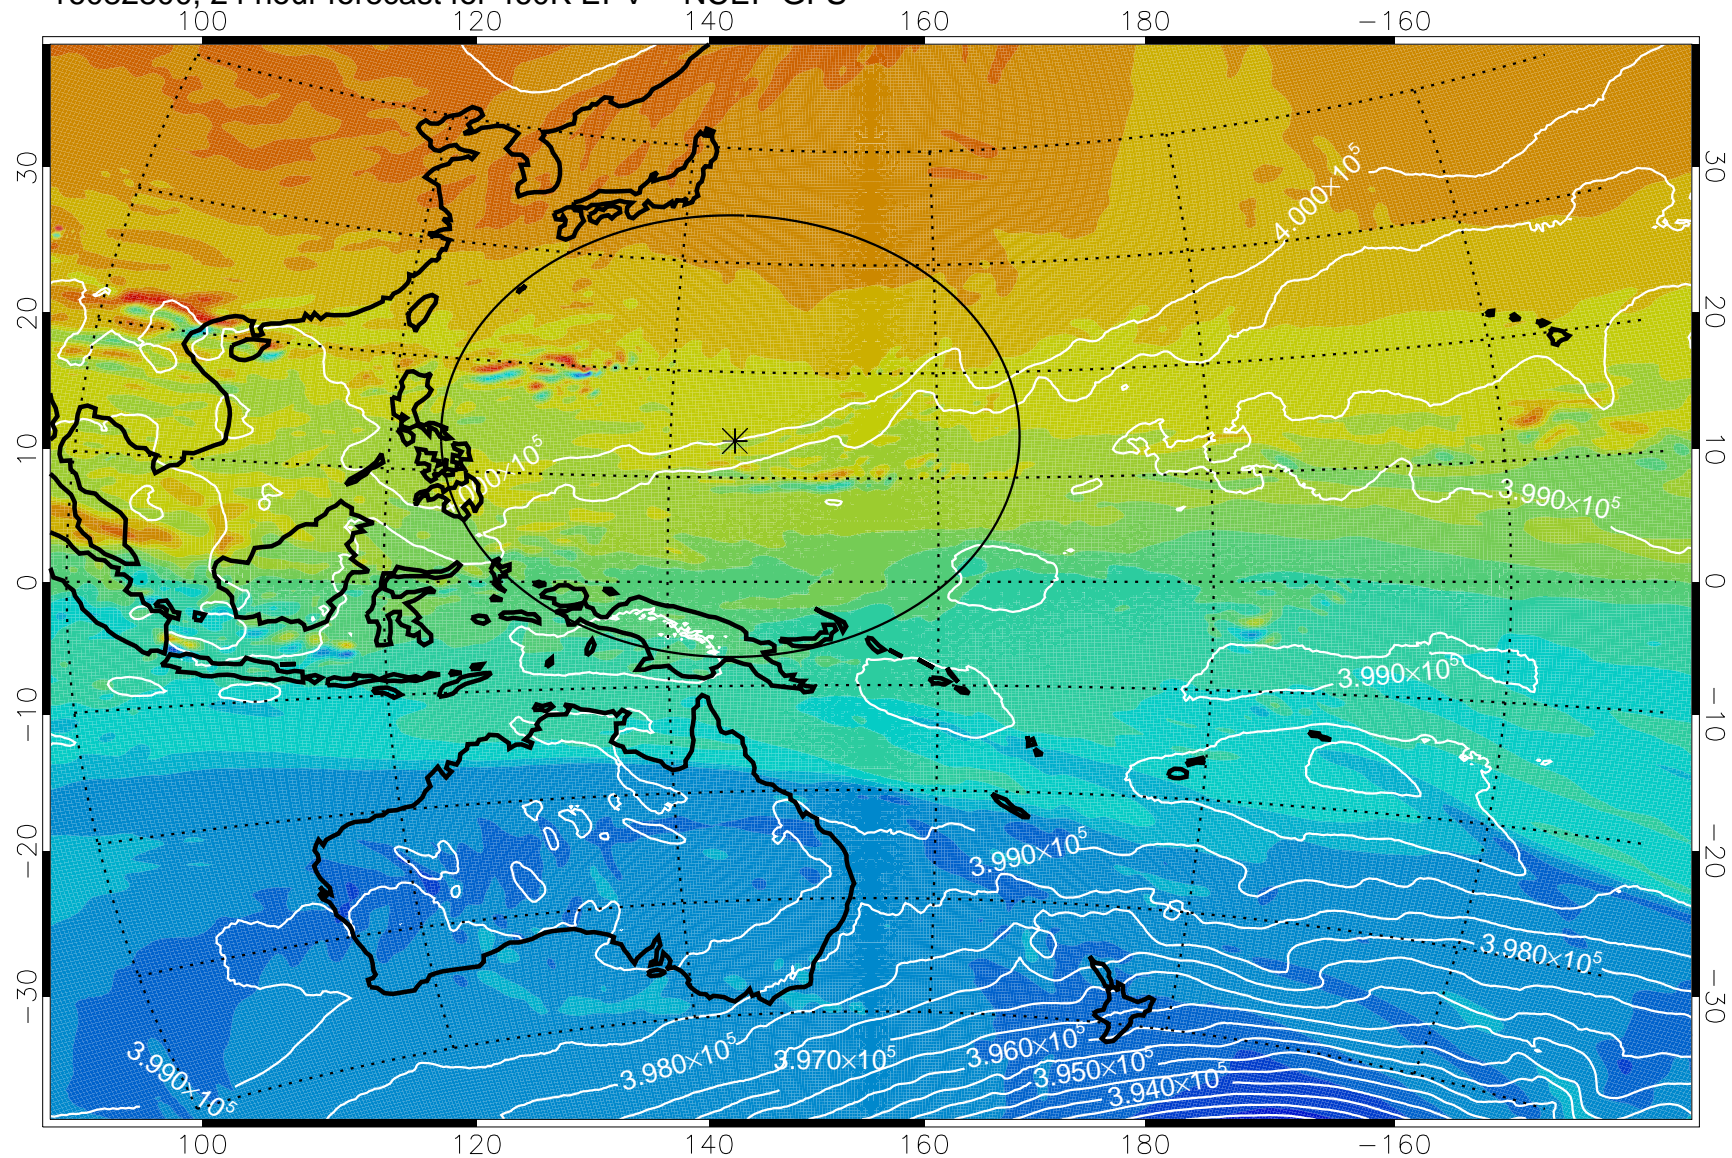

16082706, 6 hour forecast for 460K EPV -- NCEP GFS

16082712, 12 hour forecast for 460K EPV -- NCEP GFS

460K Montgomery Streamfunction, white

Range ring of 2304 km

16082718, 18 hour forecast for 460K EPV -- NCEP GFS

460K Montgomery Streamfunction, white

Range ring of 2304 km

16082800, 24 hour forecast for 460K EPV -- NCEP GFS

460K Montgomery Streamfunction, white

Range ring of 2304 km

16082806, 30 hour forecast for 460K EPV -- NCEP GFS

460K Montgomery Streamfunction, white

Range ring of 2304 km

16082812, 36 hour forecast for 460K EPV -- NCEP GFS

460K Montgomery Streamfunction, white

Range ring of 2304 km

16082818, 42 hour forecast for 460K EPV -- NCEP GFS

460K Montgomery Streamfunction, white

Range ring of 2304 km

16082900, 48 hour forecast for 460K EPV -- NCEP GFS

460K Montgomery Streamfunction, white

Range ring of 2304 km

16082906, 54 hour forecast for 460K EPV -- NCEP GFS