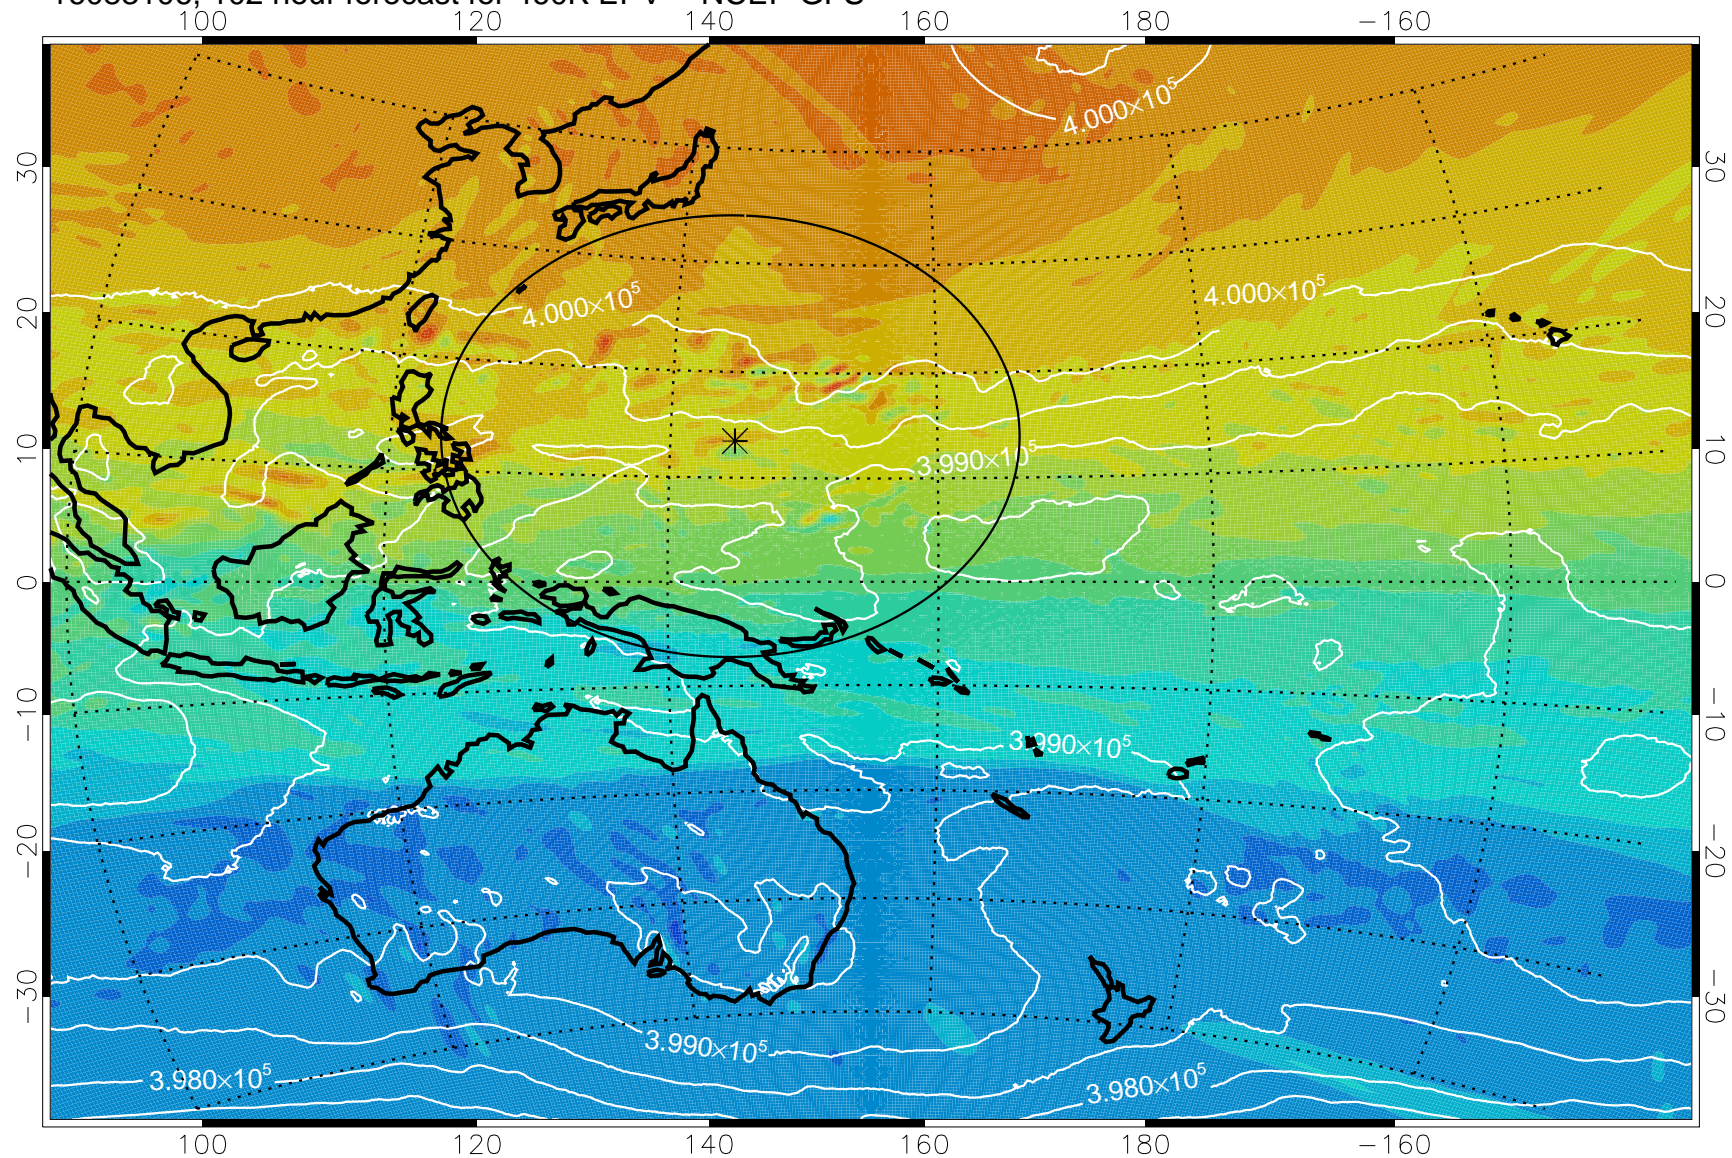

460K Montgomery Streamfunction, white

Range ring of 2304 km

16083006, 78 hour forecast for 460K EPV -- NCEP GFS

460K Montgomery Streamfunction, white

Range ring of 2304 km

16083012, 84 hour forecast for 460K EPV -- NCEP GFS

460K Montgomery Streamfunction, white

Range ring of 2304 km

16083018, 90 hour forecast for 460K EPV -- NCEP GFS

460K Montgomery Streamfunction, white

Range ring of 2304 km

16083100, 96 hour forecast for 460K EPV -- NCEP GFS

460K Montgomery Streamfunction, white

Range ring of 2304 km

16083106, 102 hour forecast for 460K EPV -- NCEP GFS

460K Montgomery Streamfunction, white

Range ring of 2304 km

16083112, 108 hour forecast for 460K EPV -- NCEP GFS

460K Montgomery Streamfunction, white

Range ring of 2304 km

16083118, 114 hour forecast for 460K EPV -- NCEP GFS

460K Montgomery Streamfunction, white

Range ring of 2304 km

16090100, 120 hour forecast for 460K EPV -- NCEP GFS