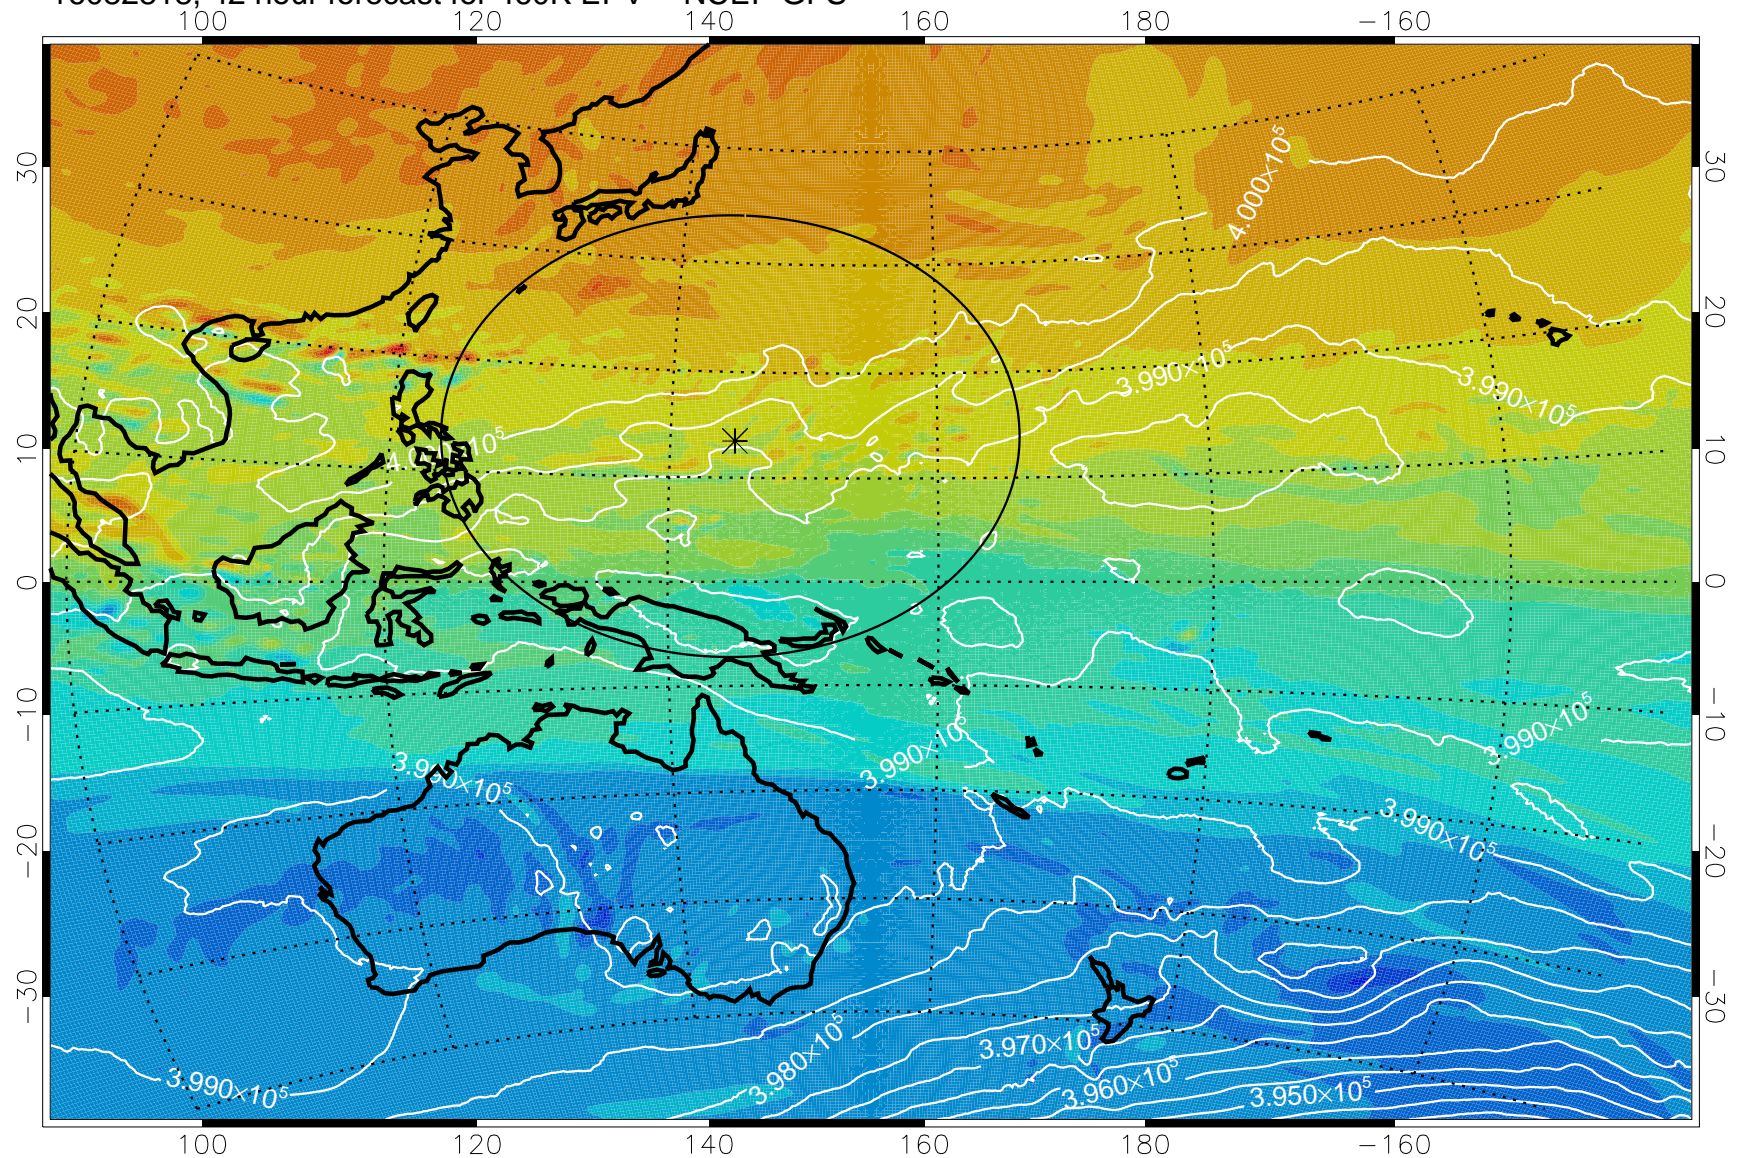

460K Montgomery Streamfunction, white

Range ring of 2304 km

16082800, 24 hour forecast for 460K EPV -- NCEP GFS

460K Montgomery Streamfunction, white

Range ring of 2304 km

16082806, 30 hour forecast for 460K EPV -- NCEP GFS

460K Montgomery Streamfunction, white

Range ring of 2304 km

16082812, 36 hour forecast for 460K EPV -- NCEP GFS

460K Montgomery Streamfunction, white

Range ring of 2304 km

16082818, 42 hour forecast for 460K EPV -- NCEP GFS

460K Montgomery Streamfunction, white

Range ring of 2304 km

16082900, 48 hour forecast for 460K EPV -- NCEP GFS

460K Montgomery Streamfunction, white

Range ring of 2304 km

16082906, 54 hour forecast for 460K EPV -- NCEP GFS

460K Montgomery Streamfunction, white

Range ring of 2304 km

16082912, 60 hour forecast for 460K EPV -- NCEP GFS

460K Montgomery Streamfunction, white

Range ring of 2304 km

16083000, 72 hour forecast for 460K EPV -- NCEP GFS