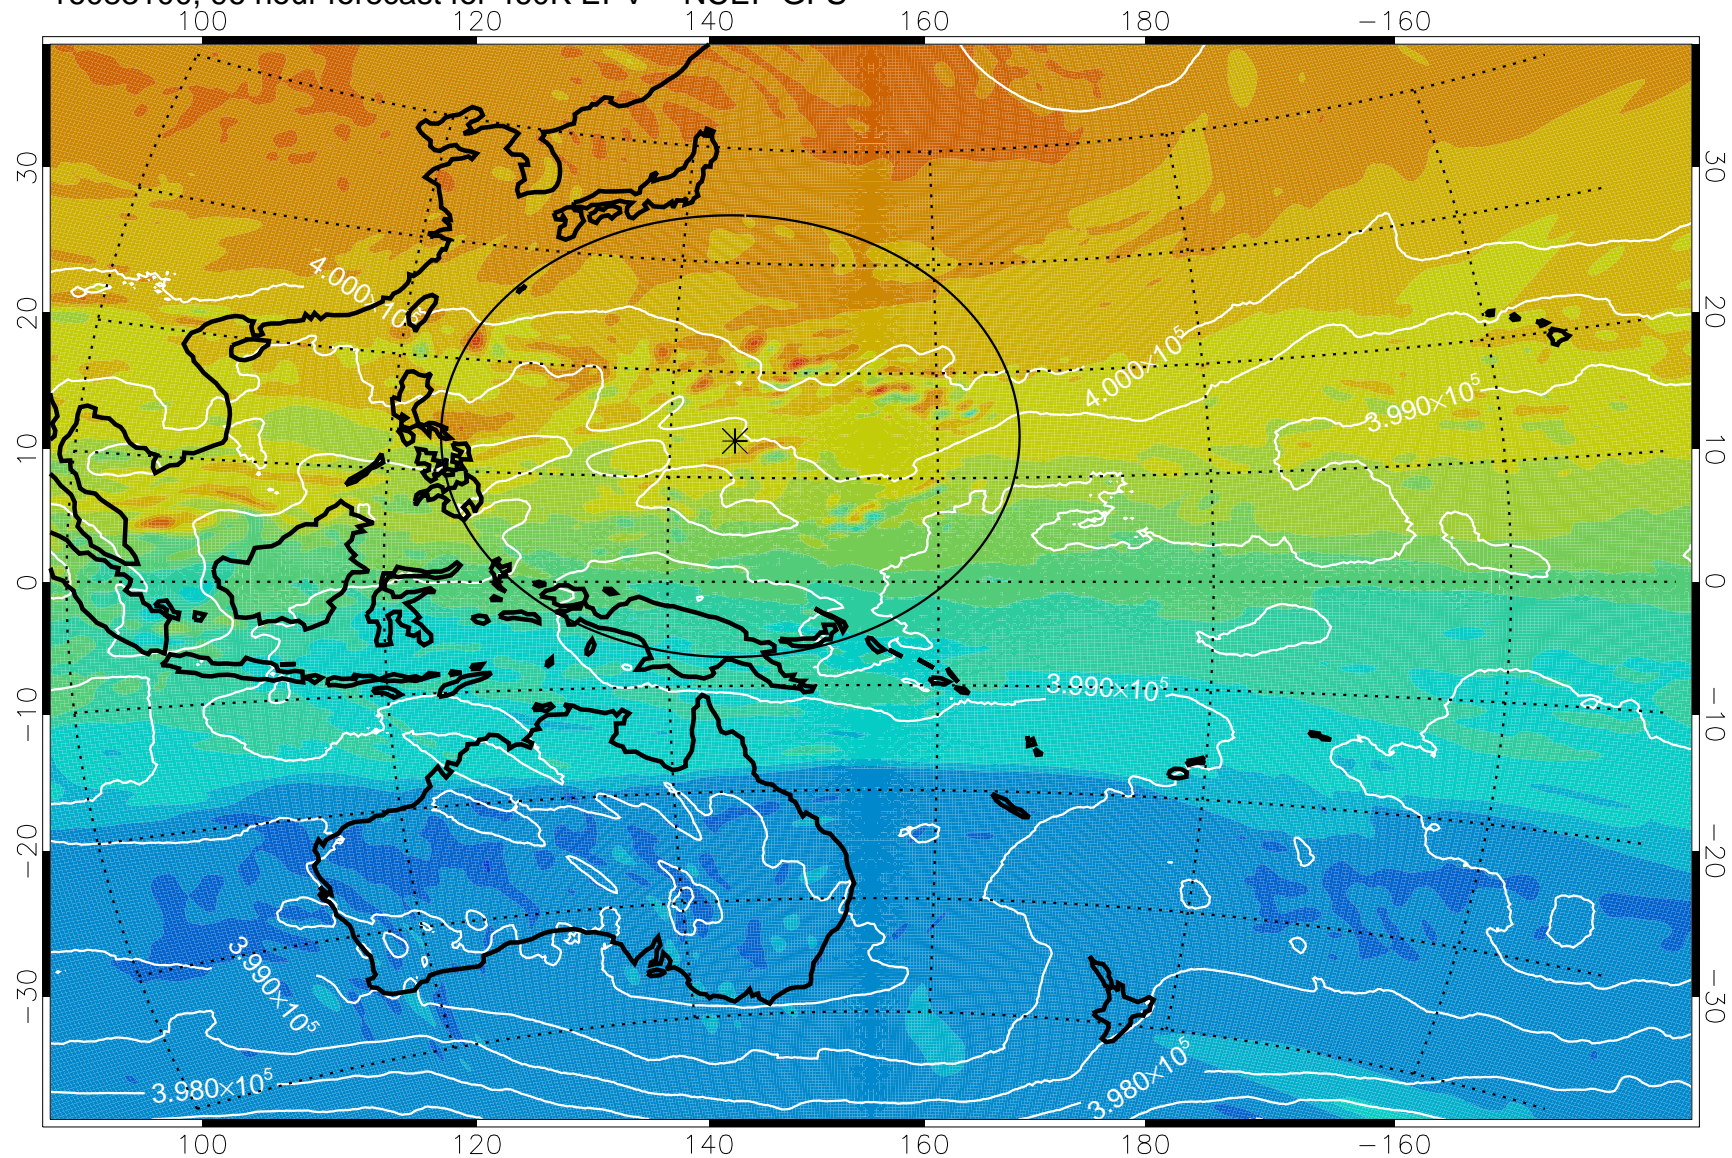

460K Montgomery Streamfunction, white

Range ring of 2304 km

16083006, 78 hour forecast for 460K EPV -- NCEP GFS

460K Montgomery Streamfunction, white

Range ring of 2304 km

16083012, 84 hour forecast for 460K EPV -- NCEP GFS

460K Montgomery Streamfunction, white

Range ring of 2304 km

16083018, 90 hour forecast for 460K EPV -- NCEP GFS

460K Montgomery Streamfunction, white

Range ring of 2304 km

16083100, 96 hour forecast for 460K EPV -- NCEP GFS

460K Montgomery Streamfunction, white

Range ring of 2304 km

16083106, 102 hour forecast for 460K EPV -- NCEP GFS

460K Montgomery Streamfunction, white

Range ring of 2304 km

16083112, 108 hour forecast for 460K EPV -- NCEP GFS

460K Montgomery Streamfunction, white

Range ring of 2304 km

16083118, 114 hour forecast for 460K EPV -- NCEP GFS

460K Montgomery Streamfunction, white

Range ring of 2304 km

16090100, 120 hour forecast for 460K EPV -- NCEP GFS