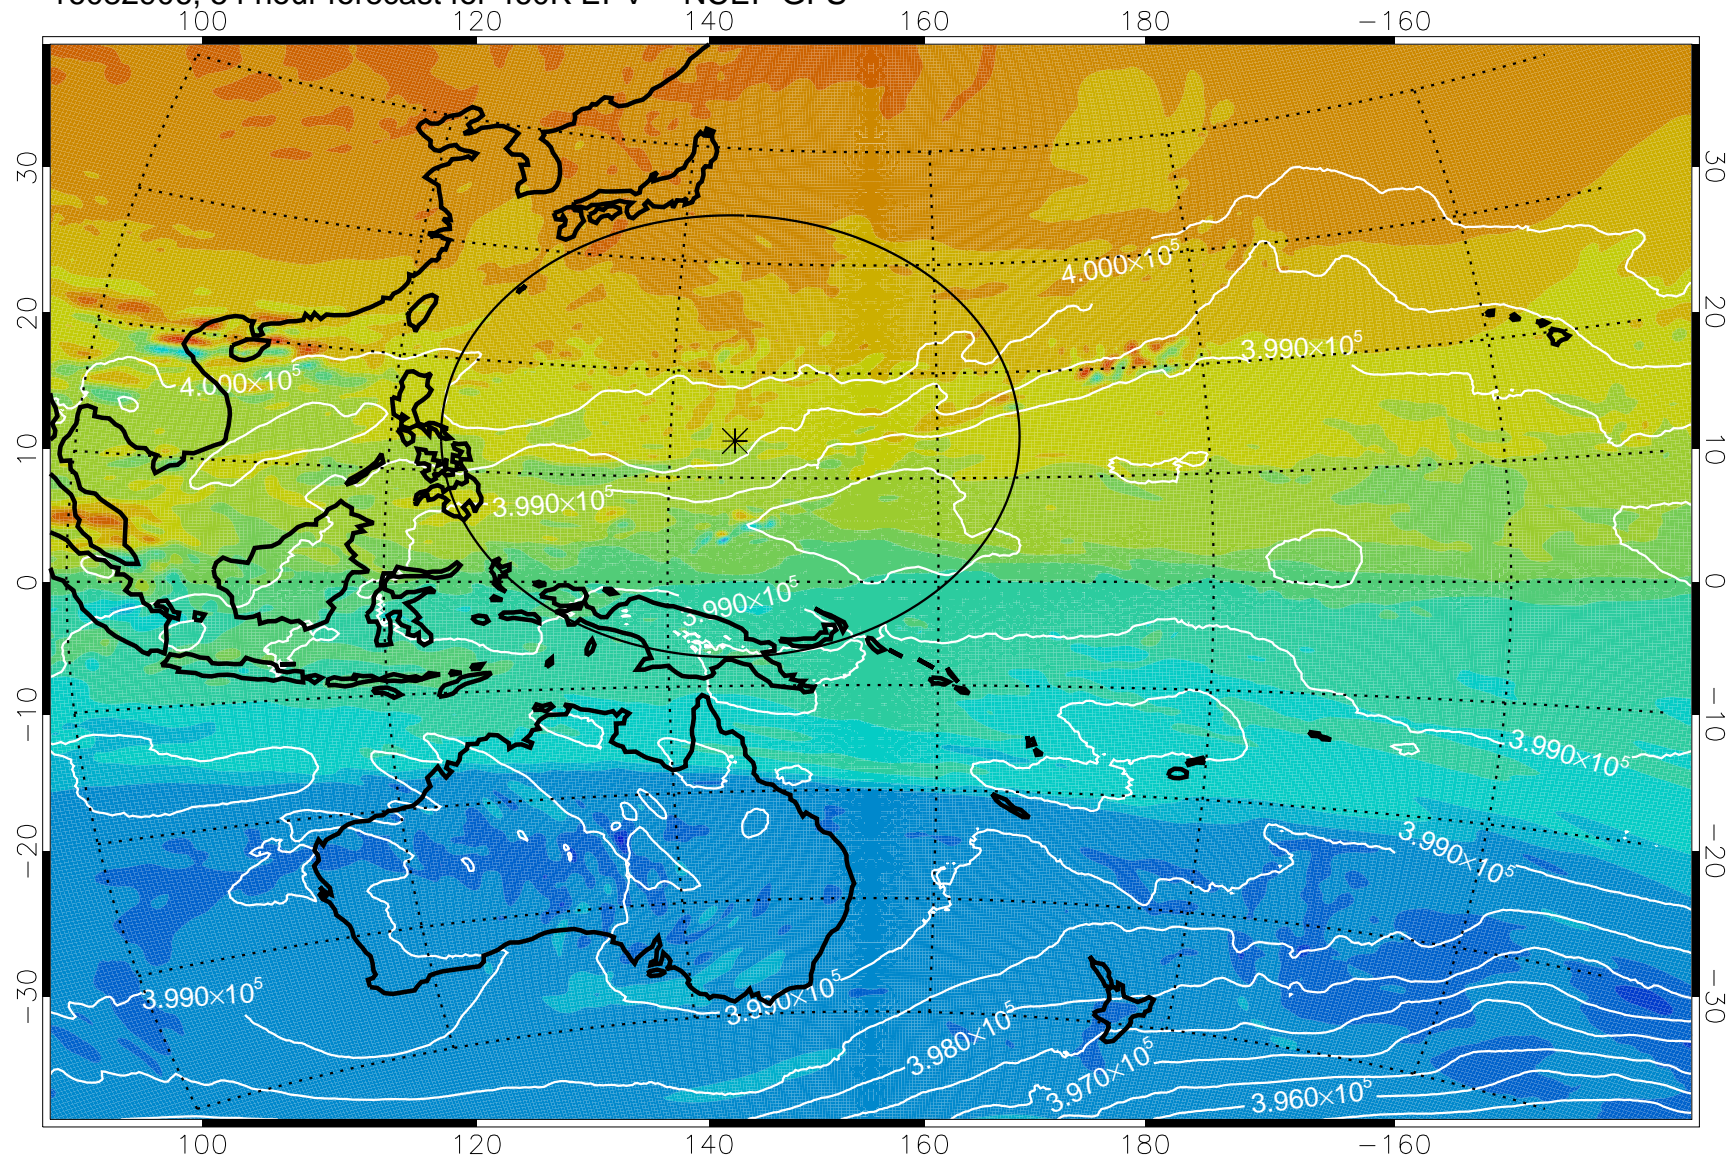

460K Montgomery Streamfunction, white

Range ring of 2304 km

16082812, 36 hour forecast for 460K EPV -- NCEP GFS

460K Montgomery Streamfunction, white

Range ring of 2304 km

16082818, 42 hour forecast for 460K EPV -- NCEP GFS

460K Montgomery Streamfunction, white

Range ring of 2304 km

16082900, 48 hour forecast for 460K EPV -- NCEP GFS

460K Montgomery Streamfunction, white

Range ring of 2304 km

16082906, 54 hour forecast for 460K EPV -- NCEP GFS

460K Montgomery Streamfunction, white

Range ring of 2304 km

16082912, 60 hour forecast for 460K EPV -- NCEP GFS

460K Montgomery Streamfunction, white

Range ring of 2304 km

16083000, 72 hour forecast for 460K EPV -- NCEP GFS

460K Montgomery Streamfunction, white

Range ring of 2304 km

16083006, 78 hour forecast for 460K EPV -- NCEP GFS

460K Montgomery Streamfunction, white

Range ring of 2304 km

16083012, 84 hour forecast for 460K EPV -- NCEP GFS