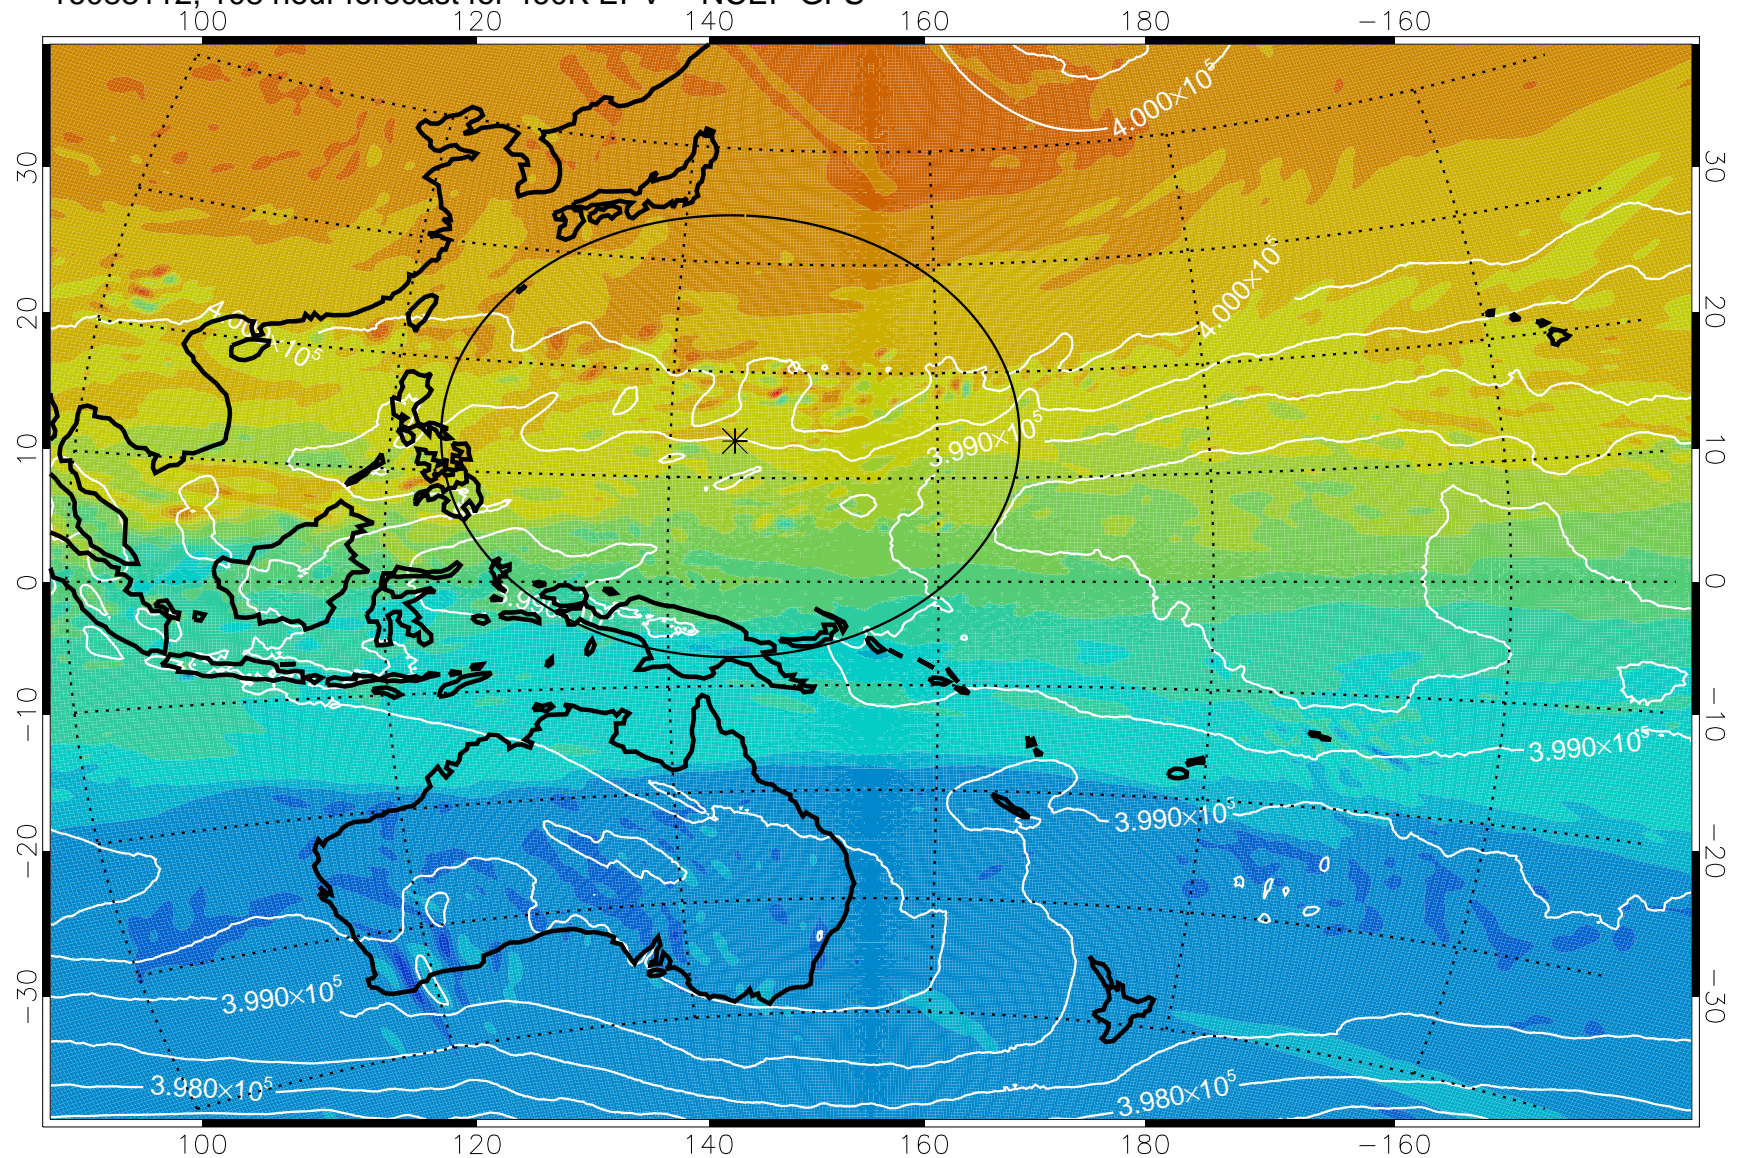

460K Montgomery Streamfunction, white

Range ring of 2304 km

16083018, 90 hour forecast for 460K EPV -- NCEP GFS

460K Montgomery Streamfunction, white

Range ring of 2304 km

16083100, 96 hour forecast for 460K EPV -- NCEP GFS

460K Montgomery Streamfunction, white

Range ring of 2304 km

16083106, 102 hour forecast for 460K EPV -- NCEP GFS

460K Montgomery Streamfunction, white

Range ring of 2304 km

16083112, 108 hour forecast for 460K EPV -- NCEP GFS

460K Montgomery Streamfunction, white

Range ring of 2304 km

16083118, 114 hour forecast for 460K EPV -- NCEP GFS

460K Montgomery Streamfunction, white

Range ring of 2304 km

16090100, 120 hour forecast for 460K EPV -- NCEP GFS

460K Montgomery Streamfunction, white

Range ring of 2304 km