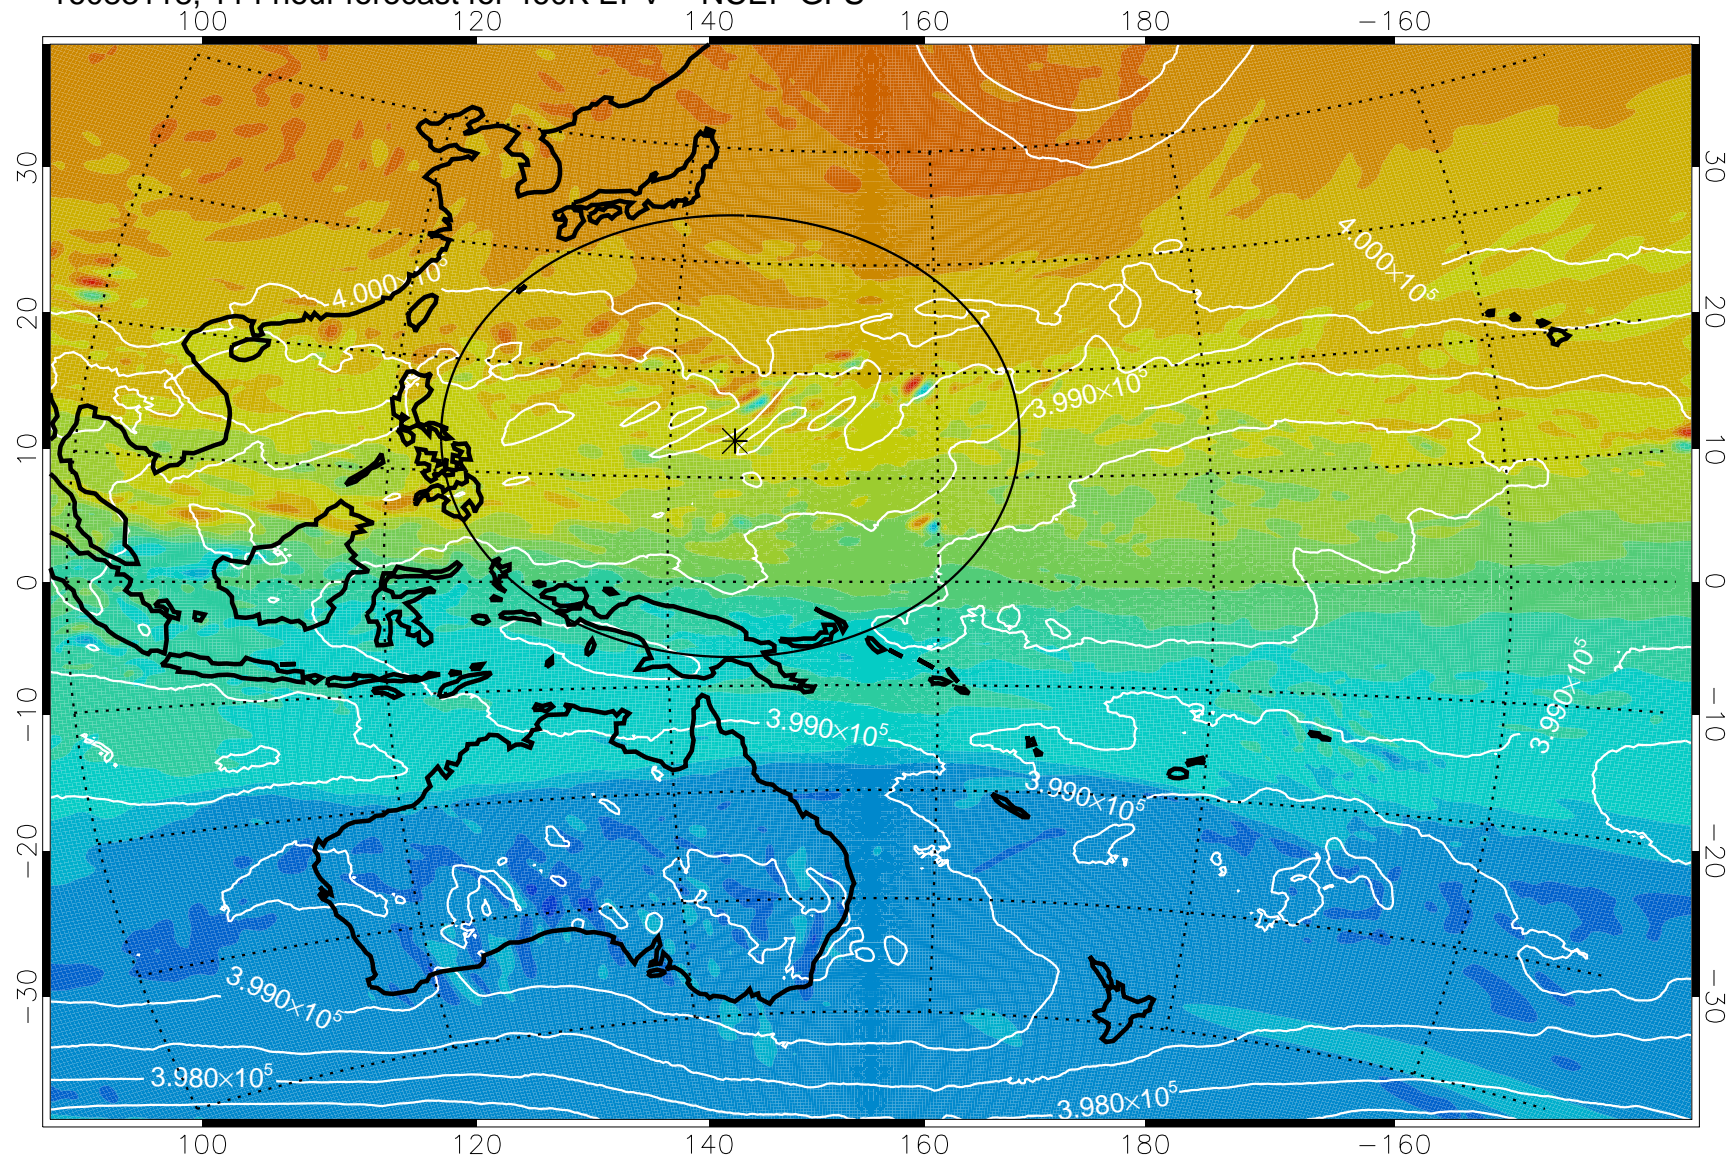

460K Montgomery Streamfunction, white

Range ring of 2304 km

16083018, 90 hour forecast for 460K EPV -- NCEP GFS

460K Montgomery Streamfunction, white

Range ring of 2304 km

16083100, 96 hour forecast for 460K EPV -- NCEP GFS

460K Montgomery Streamfunction, white

Range ring of 2304 km

16083106, 102 hour forecast for 460K EPV -- NCEP GFS

460K Montgomery Streamfunction, white

Range ring of 2304 km

16083112, 108 hour forecast for 460K EPV -- NCEP GFS

460K Montgomery Streamfunction, white

Range ring of 2304 km

16083118, 114 hour forecast for 460K EPV -- NCEP GFS

460K Montgomery Streamfunction, white

Range ring of 2304 km

16090100, 120 hour forecast for 460K EPV -- NCEP GFS

460K Montgomery Streamfunction, white

Range ring of 2304 km