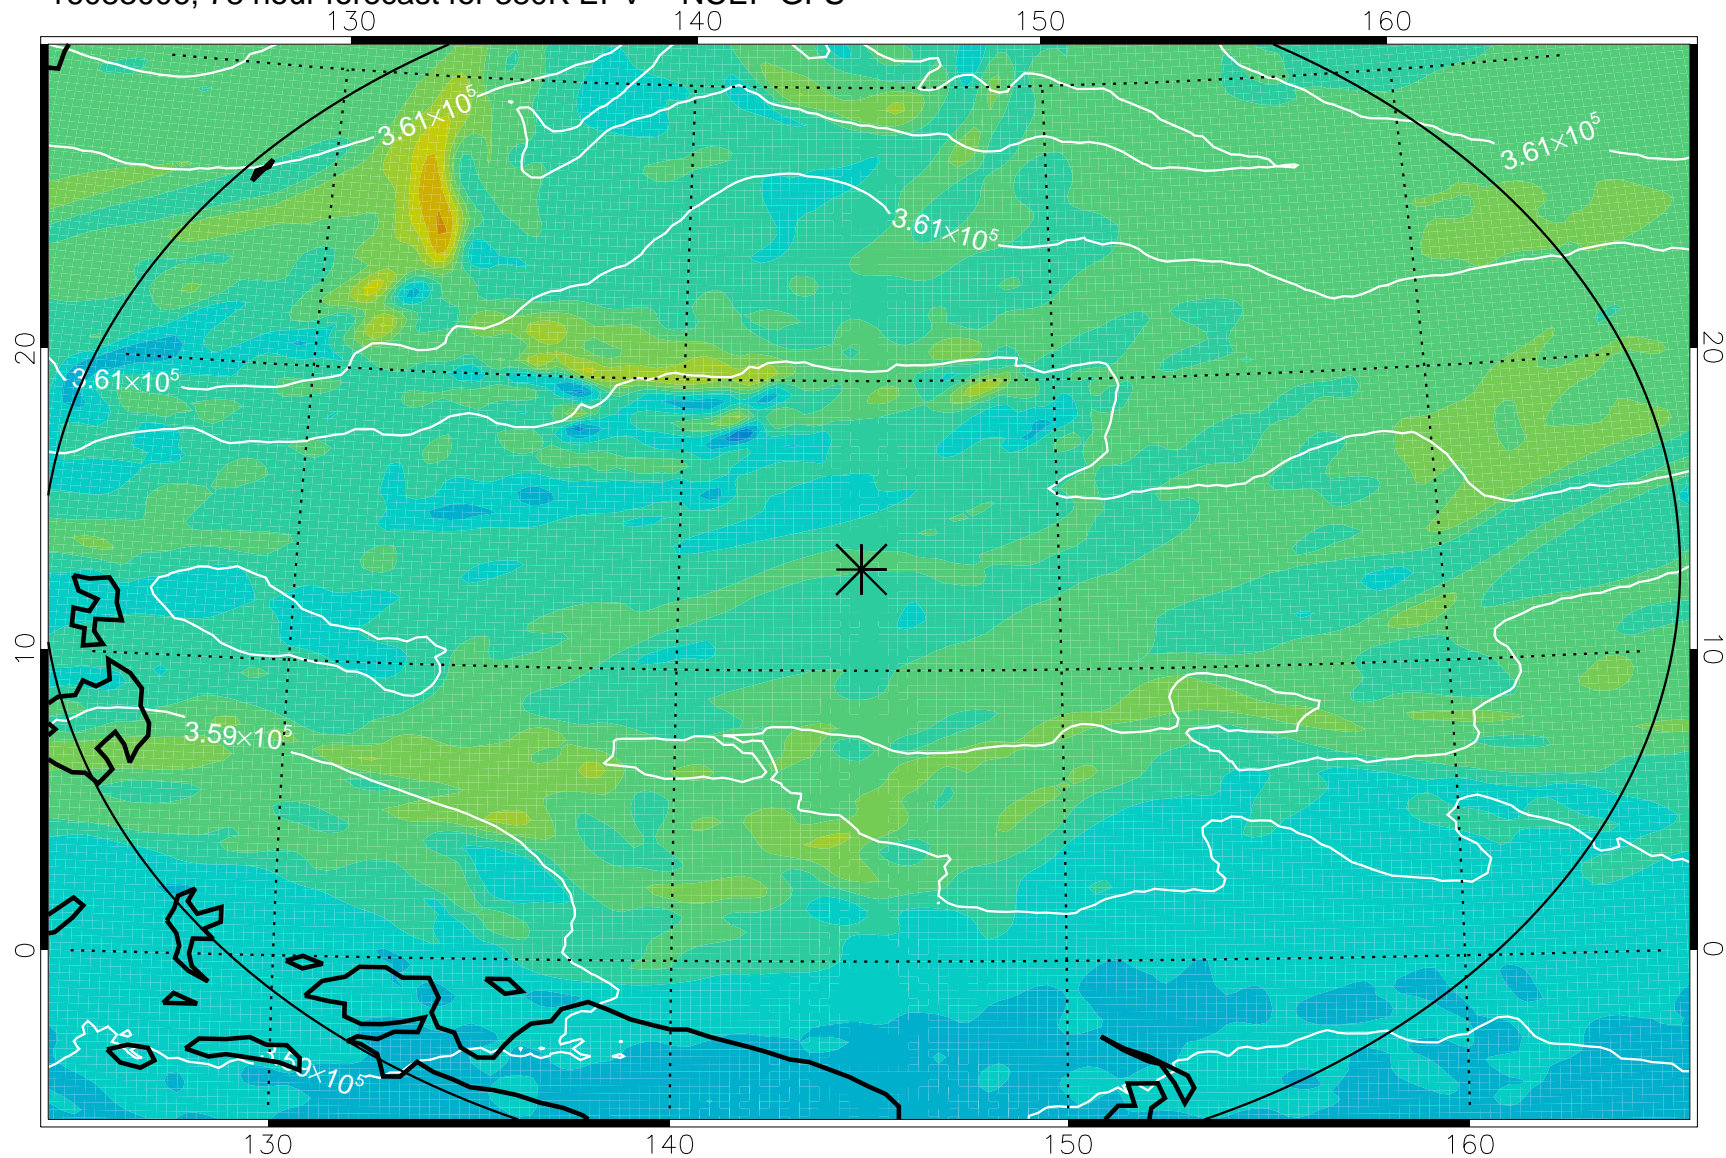

16082918, 66 hour forecast for 380K EPV -- NCEP GFS

380K Montgomery Streamfunction, white

Range ring of 2304 km

16083000, 72 hour forecast for 380K EPV -- NCEP GFS

380K Montgomery Streamfunction, white

Range ring of 2304 km

16083006, 78 hour forecast for 380K EPV -- NCEP GFS

380K Montgomery Streamfunction, white

Range ring of 2304 km

16083012, 84 hour forecast for 380K EPV -- NCEP GFS

380K Montgomery Streamfunction, white

Range ring of 2304 km

16083018, 90 hour forecast for 380K EPV -- NCEP GFS

380K Montgomery Streamfunction, white

Range ring of 2304 km

16083100, 96 hour forecast for 380K EPV -- NCEP GFS

380K Montgomery Streamfunction, white

Range ring of 2304 km

16083106, 102 hour forecast for 380K EPV -- NCEP GFS

380K Montgomery Streamfunction, white

Range ring of 2304 km

16083112, 108 hour forecast for 380K EPV -- NCEP GFS

380K Montgomery Streamfunction, white

Range ring of 2304 km