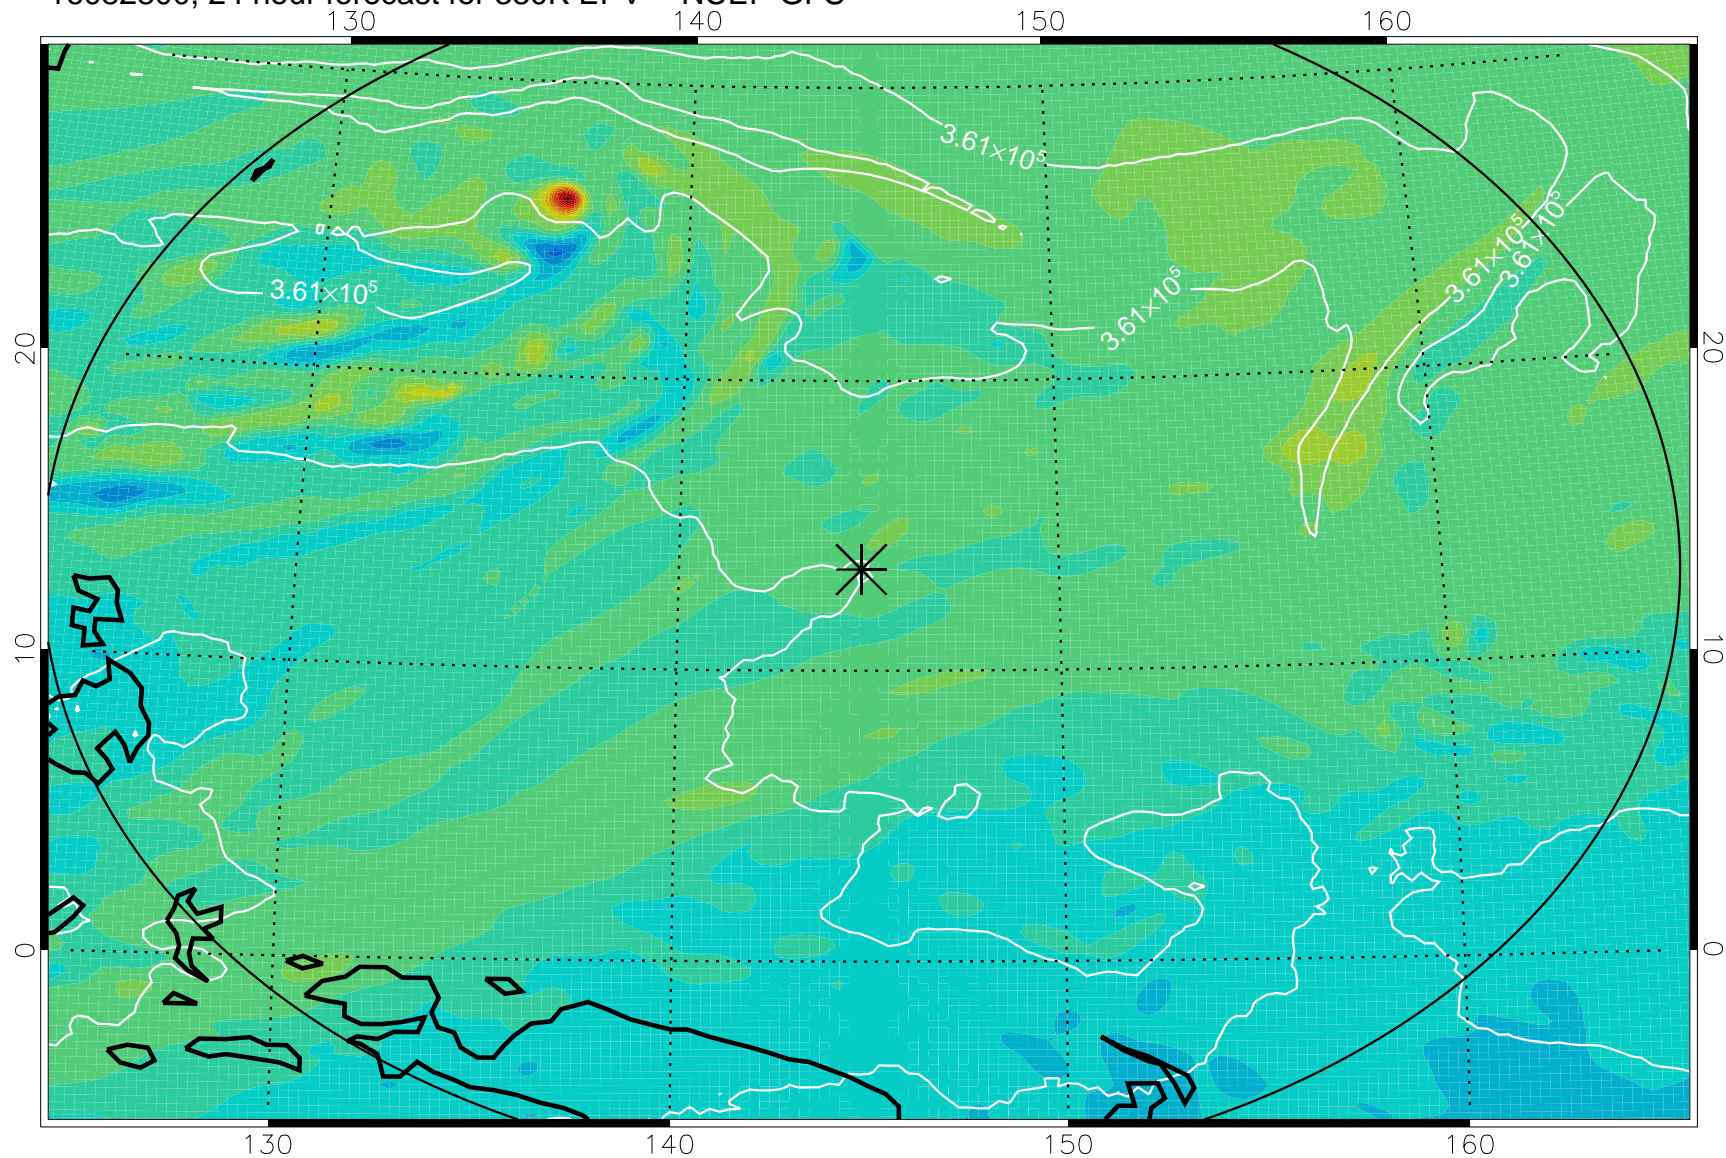

16082706, 6 hour forecast for 380K EPV -- NCEP GFS

380K Montgomery Streamfunction, white

Range ring of 2304 km

16082712, 12 hour forecast for 380K EPV -- NCEP GFS

380K Montgomery Streamfunction, white

Range ring of 2304 km

16082718, 18 hour forecast for 380K EPV -- NCEP GFS

380K Montgomery Streamfunction, white

Range ring of 2304 km

16082800, 24 hour forecast for 380K EPV -- NCEP GFS

380K Montgomery Streamfunction, white

Range ring of 2304 km

16082806, 30 hour forecast for 380K EPV -- NCEP GFS

380K Montgomery Streamfunction, white

Range ring of 2304 km

16082812, 36 hour forecast for 380K EPV -- NCEP GFS

380K Montgomery Streamfunction, white

Range ring of 2304 km

16082818, 42 hour forecast for 380K EPV -- NCEP GFS

380K Montgomery Streamfunction, white

Range ring of 2304 km

16082900, 48 hour forecast for 380K EPV -- NCEP GFS

380K Montgomery Streamfunction, white

Range ring of 2304 km