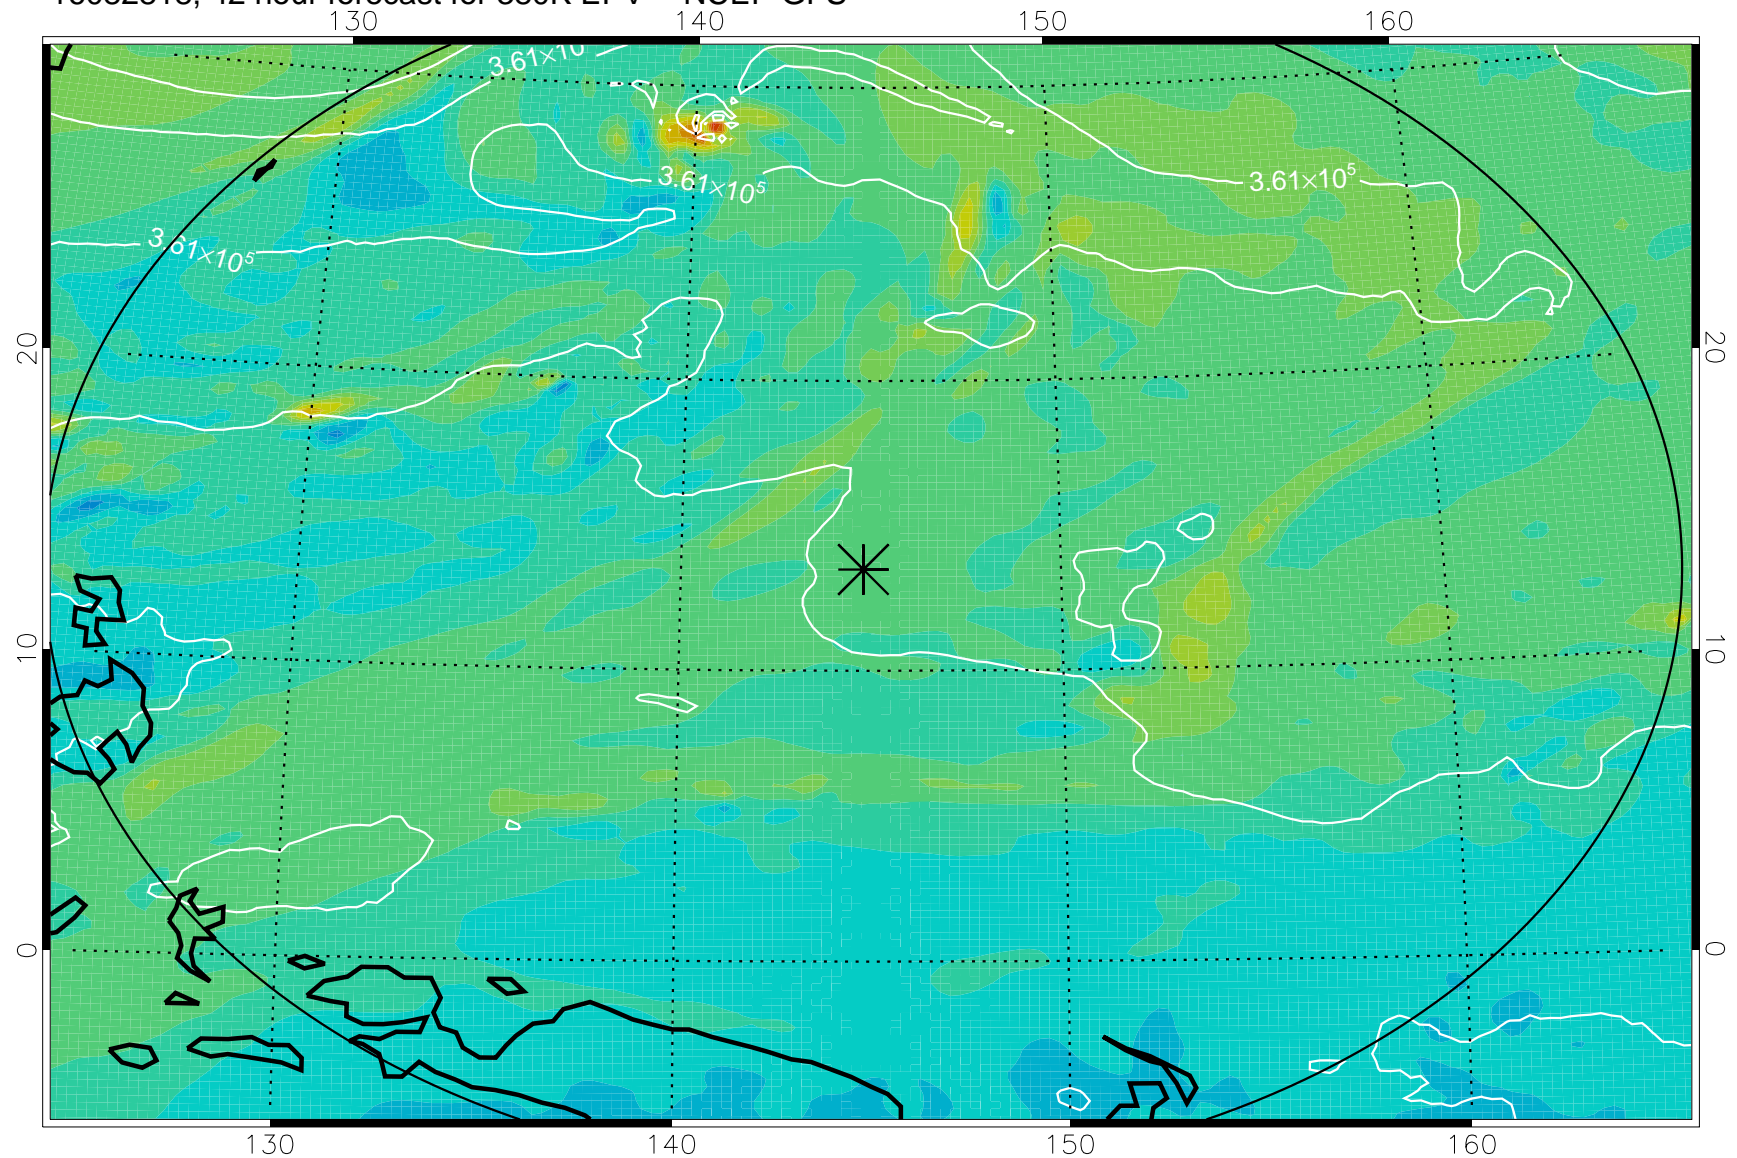

16082806, 30 hour forecast for 380K EPV -- NCEP GFS

380K Montgomery Streamfunction, white

Range ring of 2304 km

16082812, 36 hour forecast for 380K EPV -- NCEP GFS

380K Montgomery Streamfunction, white

Range ring of 2304 km

16082818, 42 hour forecast for 380K EPV -- NCEP GFS

380K Montgomery Streamfunction, white

Range ring of 2304 km

16082900, 48 hour forecast for 380K EPV -- NCEP GFS

380K Montgomery Streamfunction, white

Range ring of 2304 km

16082918, 66 hour forecast for 380K EPV -- NCEP GFS

380K Montgomery Streamfunction, white

Range ring of 2304 km

16083000, 72 hour forecast for 380K EPV -- NCEP GFS

380K Montgomery Streamfunction, white

Range ring of 2304 km

16083006, 78 hour forecast for 380K EPV -- NCEP GFS

380K Montgomery Streamfunction, white

Range ring of 2304 km

16083012, 84 hour forecast for 380K EPV -- NCEP GFS

380K Montgomery Streamfunction, white

Range ring of 2304 km