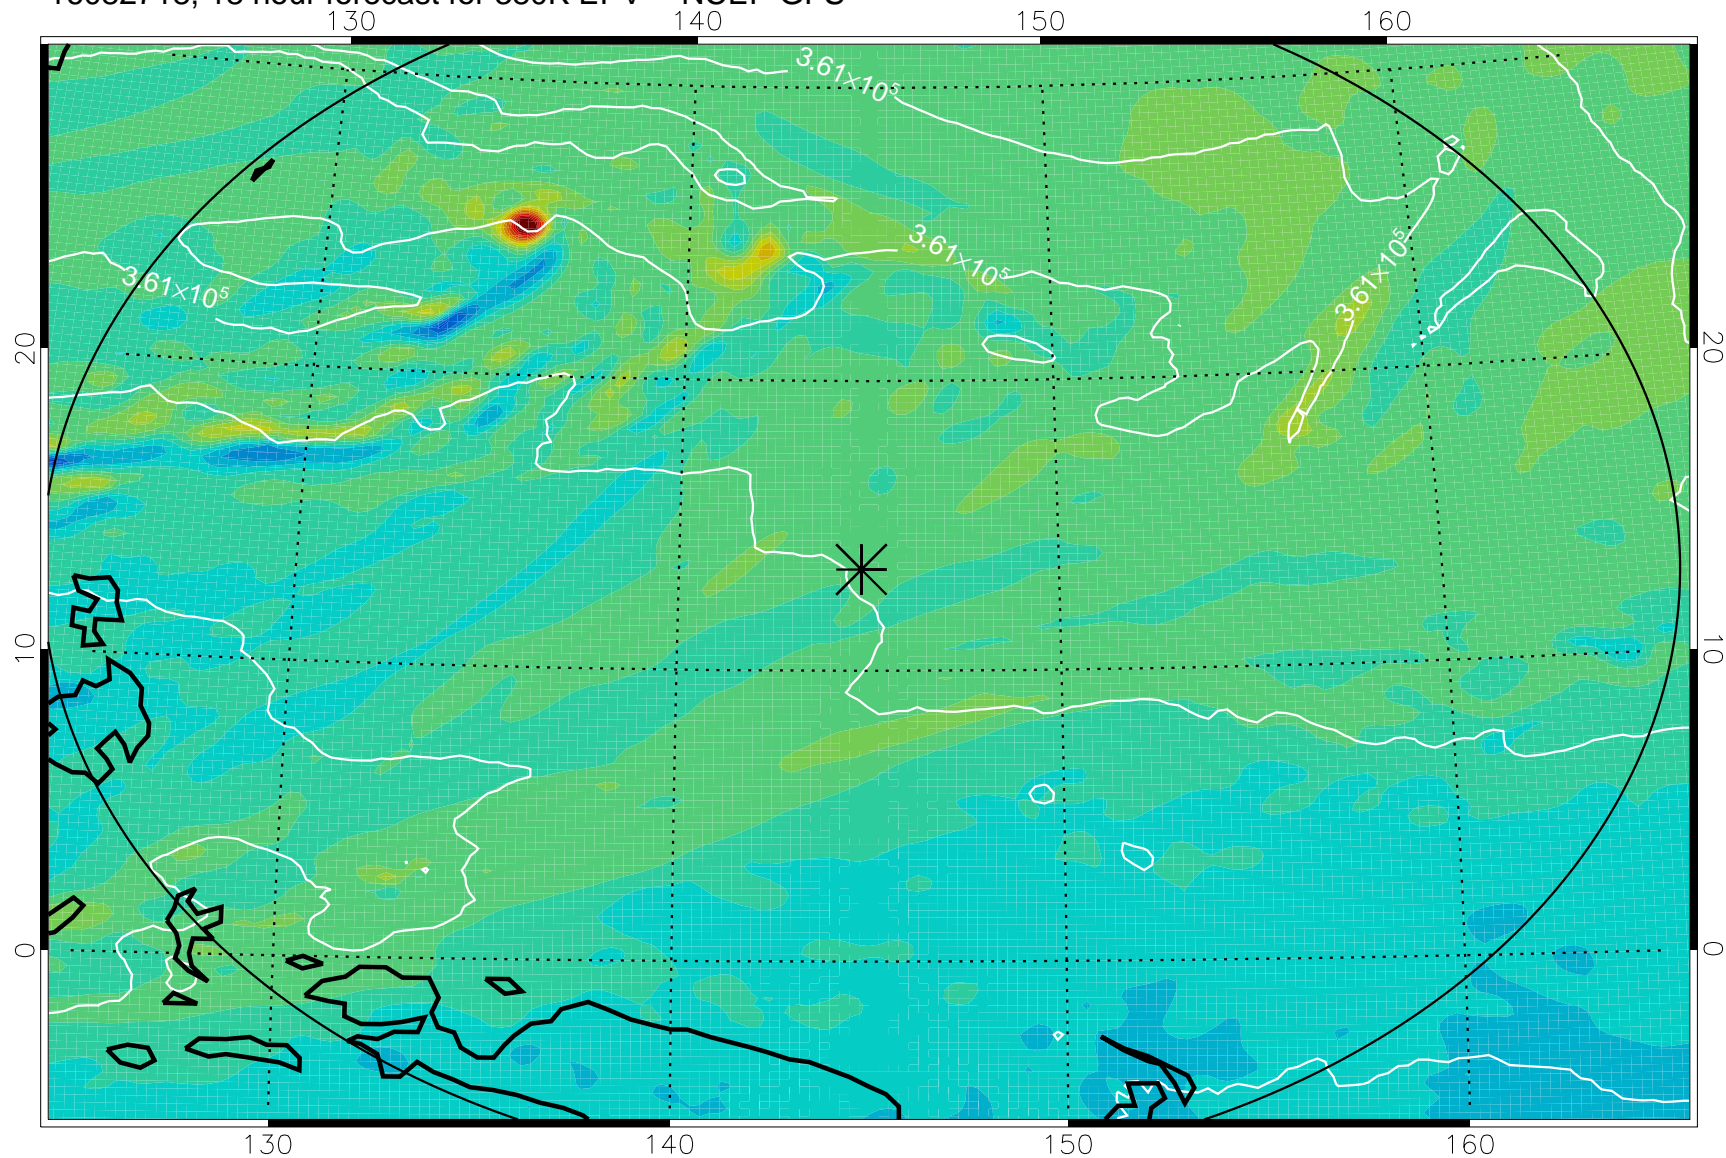

16082706, 6 hour forecast for 380K EPV -- NCEP GFS

380K Montgomery Streamfunction, white

Range ring of 2304 km

16082712, 12 hour forecast for 380K EPV -- NCEP GFS

380K Montgomery Streamfunction, white

Range ring of 2304 km

16082718, 18 hour forecast for 380K EPV -- NCEP GFS

380K Montgomery Streamfunction, white

Range ring of 2304 km

16082800, 24 hour forecast for 380K EPV -- NCEP GFS

380K Montgomery Streamfunction, white

Range ring of 2304 km

16082806, 30 hour forecast for 380K EPV -- NCEP GFS

380K Montgomery Streamfunction, white

Range ring of 2304 km

16082812, 36 hour forecast for 380K EPV -- NCEP GFS

380K Montgomery Streamfunction, white

Range ring of 2304 km

16082818, 42 hour forecast for 380K EPV -- NCEP GFS

380K Montgomery Streamfunction, white

Range ring of 2304 km

16082900, 48 hour forecast for 380K EPV -- NCEP GFS

380K Montgomery Streamfunction, white

Range ring of 2304 km