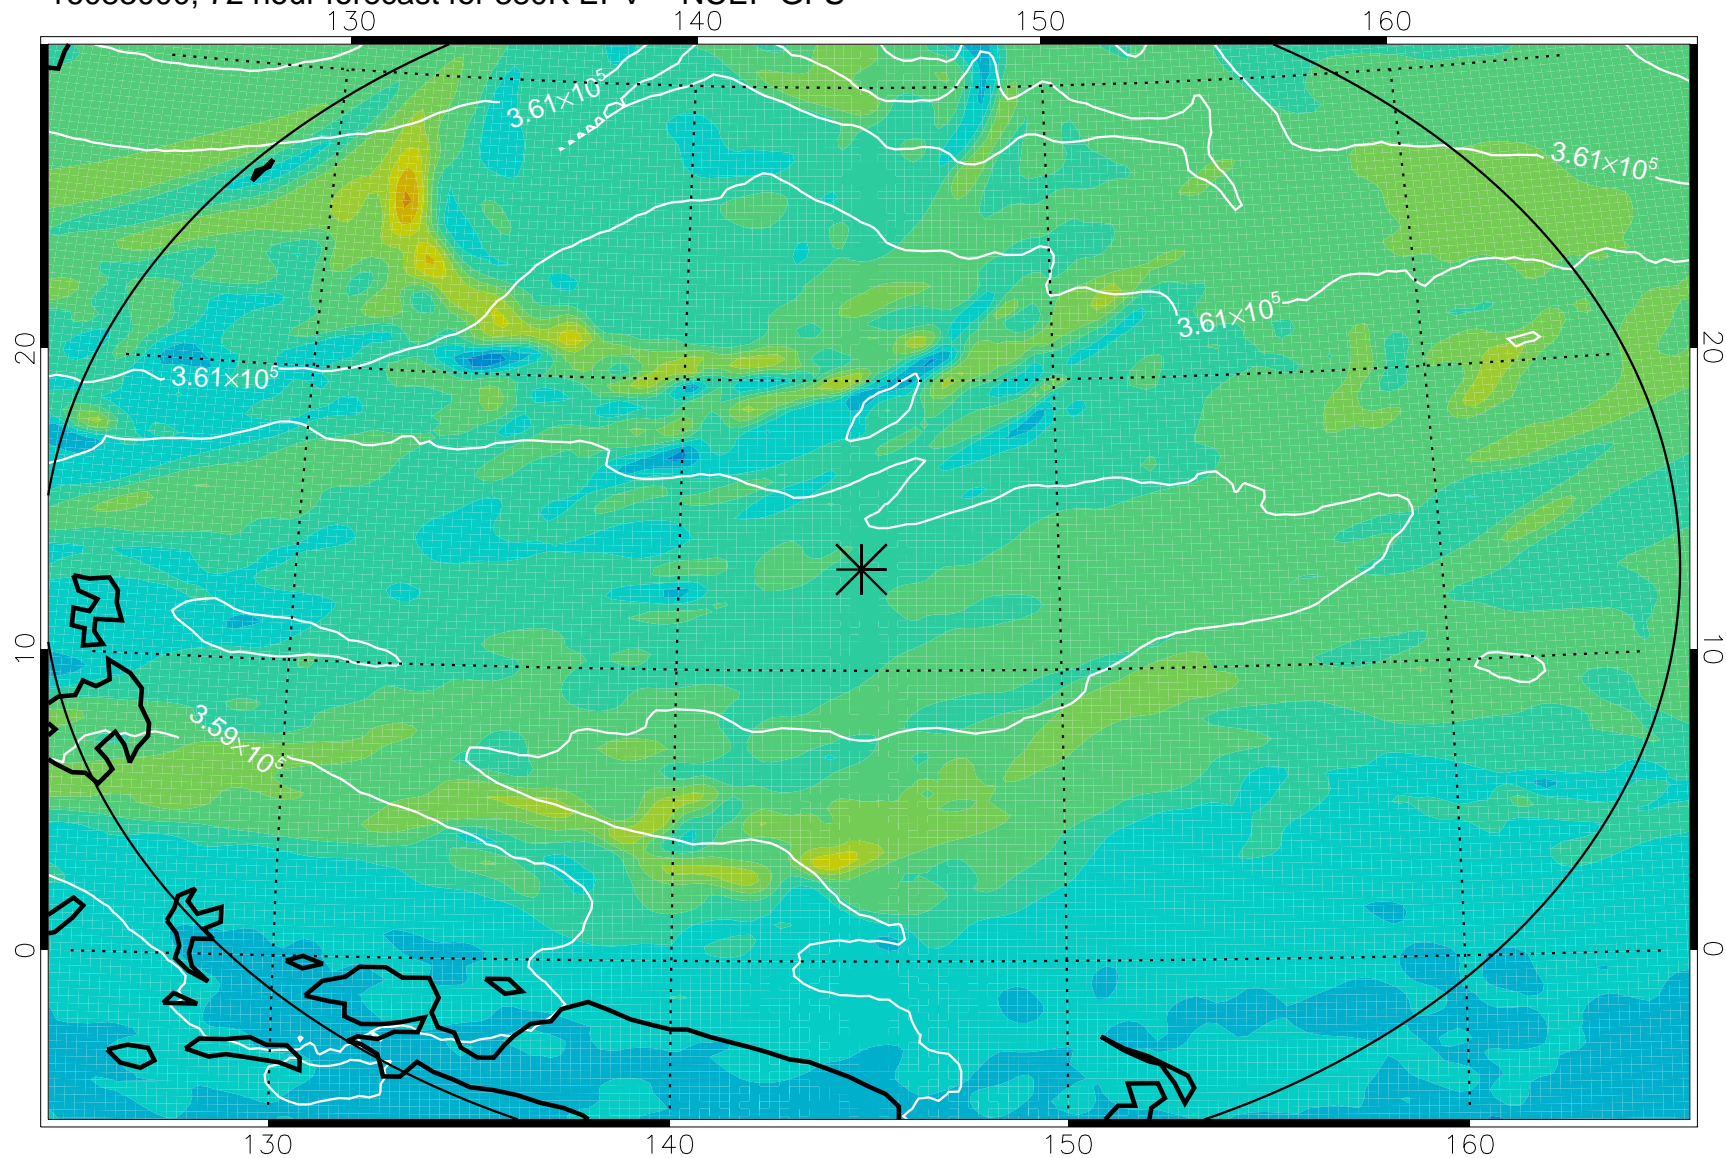

16082906, 54 hour forecast for 380K EPV -- NCEP GFS

380K Montgomery Streamfunction, white

Range ring of 2304 km

16082912, 60 hour forecast for 380K EPV -- NCEP GFS

380K Montgomery Streamfunction, white

Range ring of 2304 km

16082918, 66 hour forecast for 380K EPV -- NCEP GFS

380K Montgomery Streamfunction, white

Range ring of 2304 km

16083000, 72 hour forecast for 380K EPV -- NCEP GFS

380K Montgomery Streamfunction, white

Range ring of 2304 km

16083006, 78 hour forecast for 380K EPV -- NCEP GFS

380K Montgomery Streamfunction, white

Range ring of 2304 km

16083012, 84 hour forecast for 380K EPV -- NCEP GFS

380K Montgomery Streamfunction, white

Range ring of 2304 km

16083018, 90 hour forecast for 380K EPV -- NCEP GFS

380K Montgomery Streamfunction, white

Range ring of 2304 km

16083100, 96 hour forecast for 380K EPV -- NCEP GFS

380K Montgomery Streamfunction, white

Range ring of 2304 km