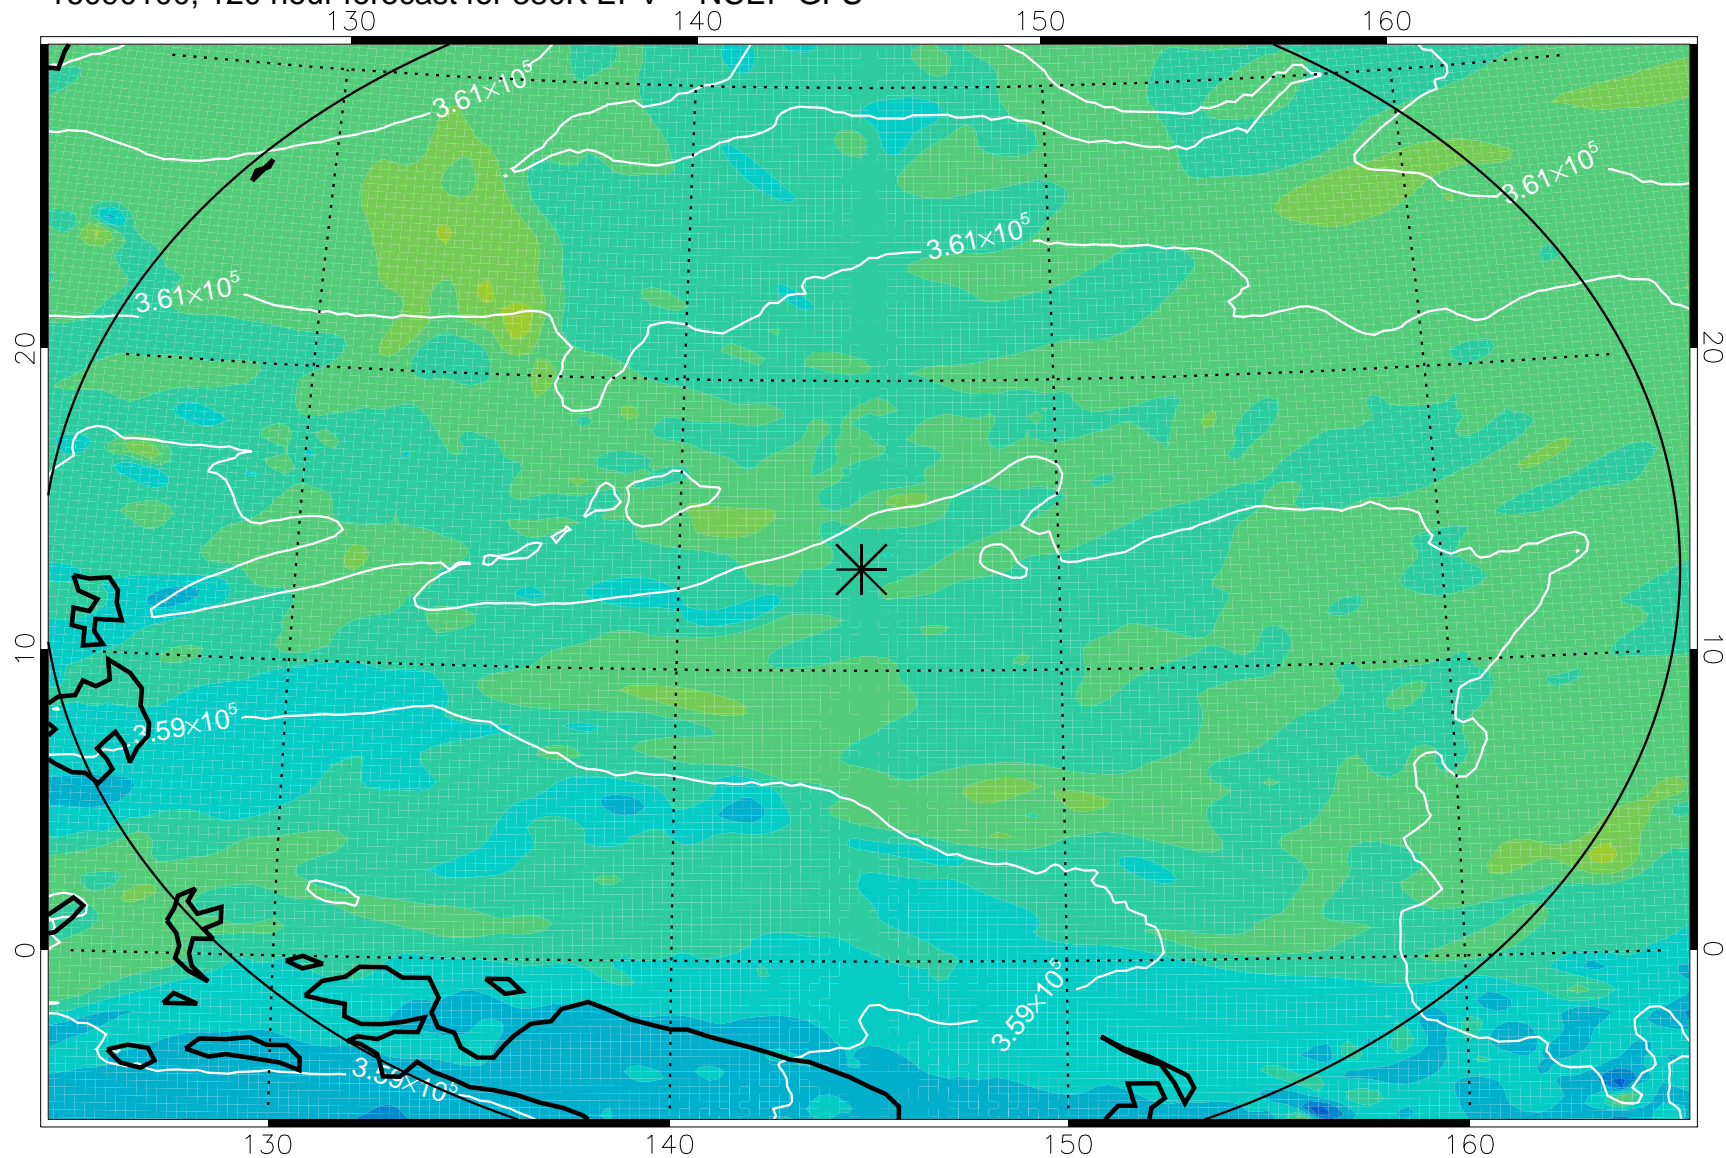

16083006, 78 hour forecast for 380K EPV -- NCEP GFS

380K Montgomery Streamfunction, white

Range ring of 2304 km

16083012, 84 hour forecast for 380K EPV -- NCEP GFS

380K Montgomery Streamfunction, white

Range ring of 2304 km

16083018, 90 hour forecast for 380K EPV -- NCEP GFS

380K Montgomery Streamfunction, white

Range ring of 2304 km

16083100, 96 hour forecast for 380K EPV -- NCEP GFS

380K Montgomery Streamfunction, white

Range ring of 2304 km

16083106, 102 hour forecast for 380K EPV -- NCEP GFS

380K Montgomery Streamfunction, white

Range ring of 2304 km

16083112, 108 hour forecast for 380K EPV -- NCEP GFS

380K Montgomery Streamfunction, white

Range ring of 2304 km

16083118, 114 hour forecast for 380K EPV -- NCEP GFS

380K Montgomery Streamfunction, white

Range ring of 2304 km

16090100, 120 hour forecast for 380K EPV -- NCEP GFS

380K Montgomery Streamfunction, white

Range ring of 2304 km