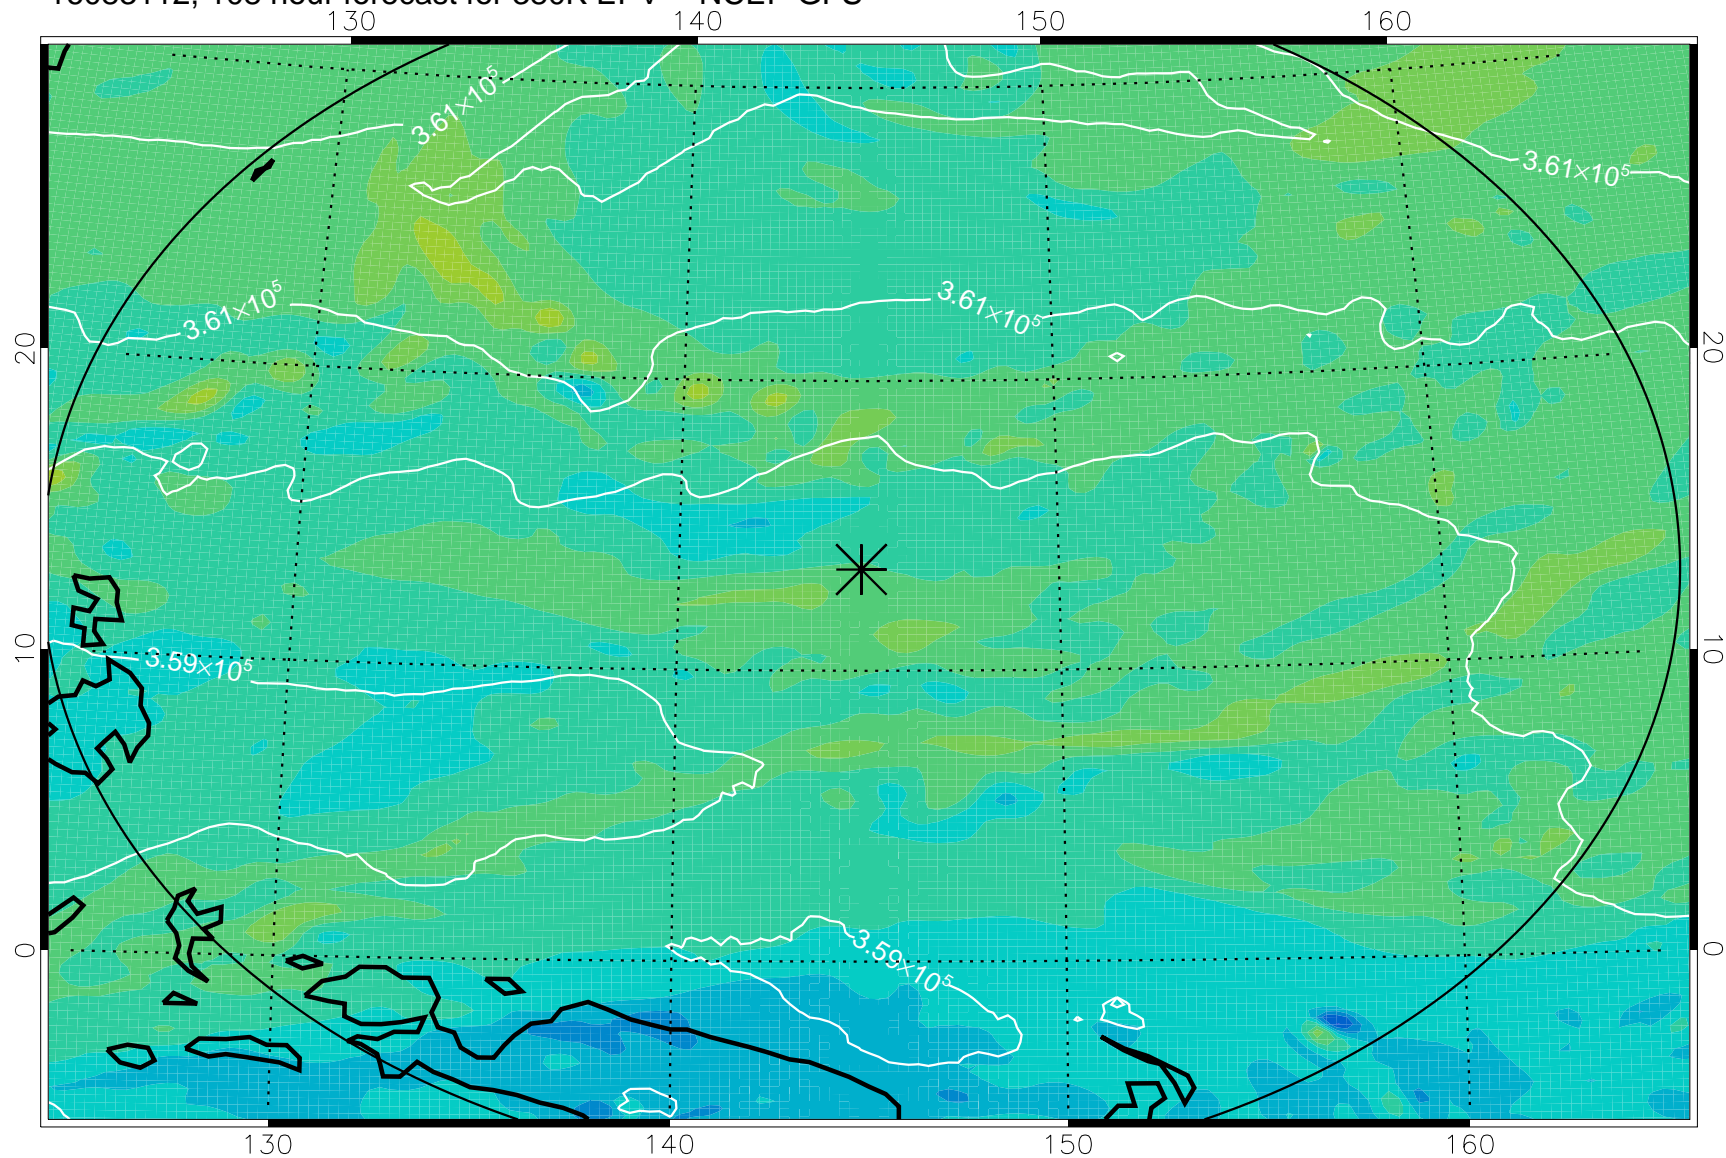

16083006, 78 hour forecast for 380K EPV -- NCEP GFS

380K Montgomery Streamfunction, white

Range ring of 2304 km

16083012, 84 hour forecast for 380K EPV -- NCEP GFS

380K Montgomery Streamfunction, white

Range ring of 2304 km

16083018, 90 hour forecast for 380K EPV -- NCEP GFS

380K Montgomery Streamfunction, white

Range ring of 2304 km

16083100, 96 hour forecast for 380K EPV -- NCEP GFS

380K Montgomery Streamfunction, white

Range ring of 2304 km

16083106, 102 hour forecast for 380K EPV -- NCEP GFS

380K Montgomery Streamfunction, white

Range ring of 2304 km

16083112, 108 hour forecast for 380K EPV -- NCEP GFS

380K Montgomery Streamfunction, white

Range ring of 2304 km

16083118, 114 hour forecast for 380K EPV -- NCEP GFS

380K Montgomery Streamfunction, white

Range ring of 2304 km

16090100, 120 hour forecast for 380K EPV -- NCEP GFS

380K Montgomery Streamfunction, white

Range ring of 2304 km