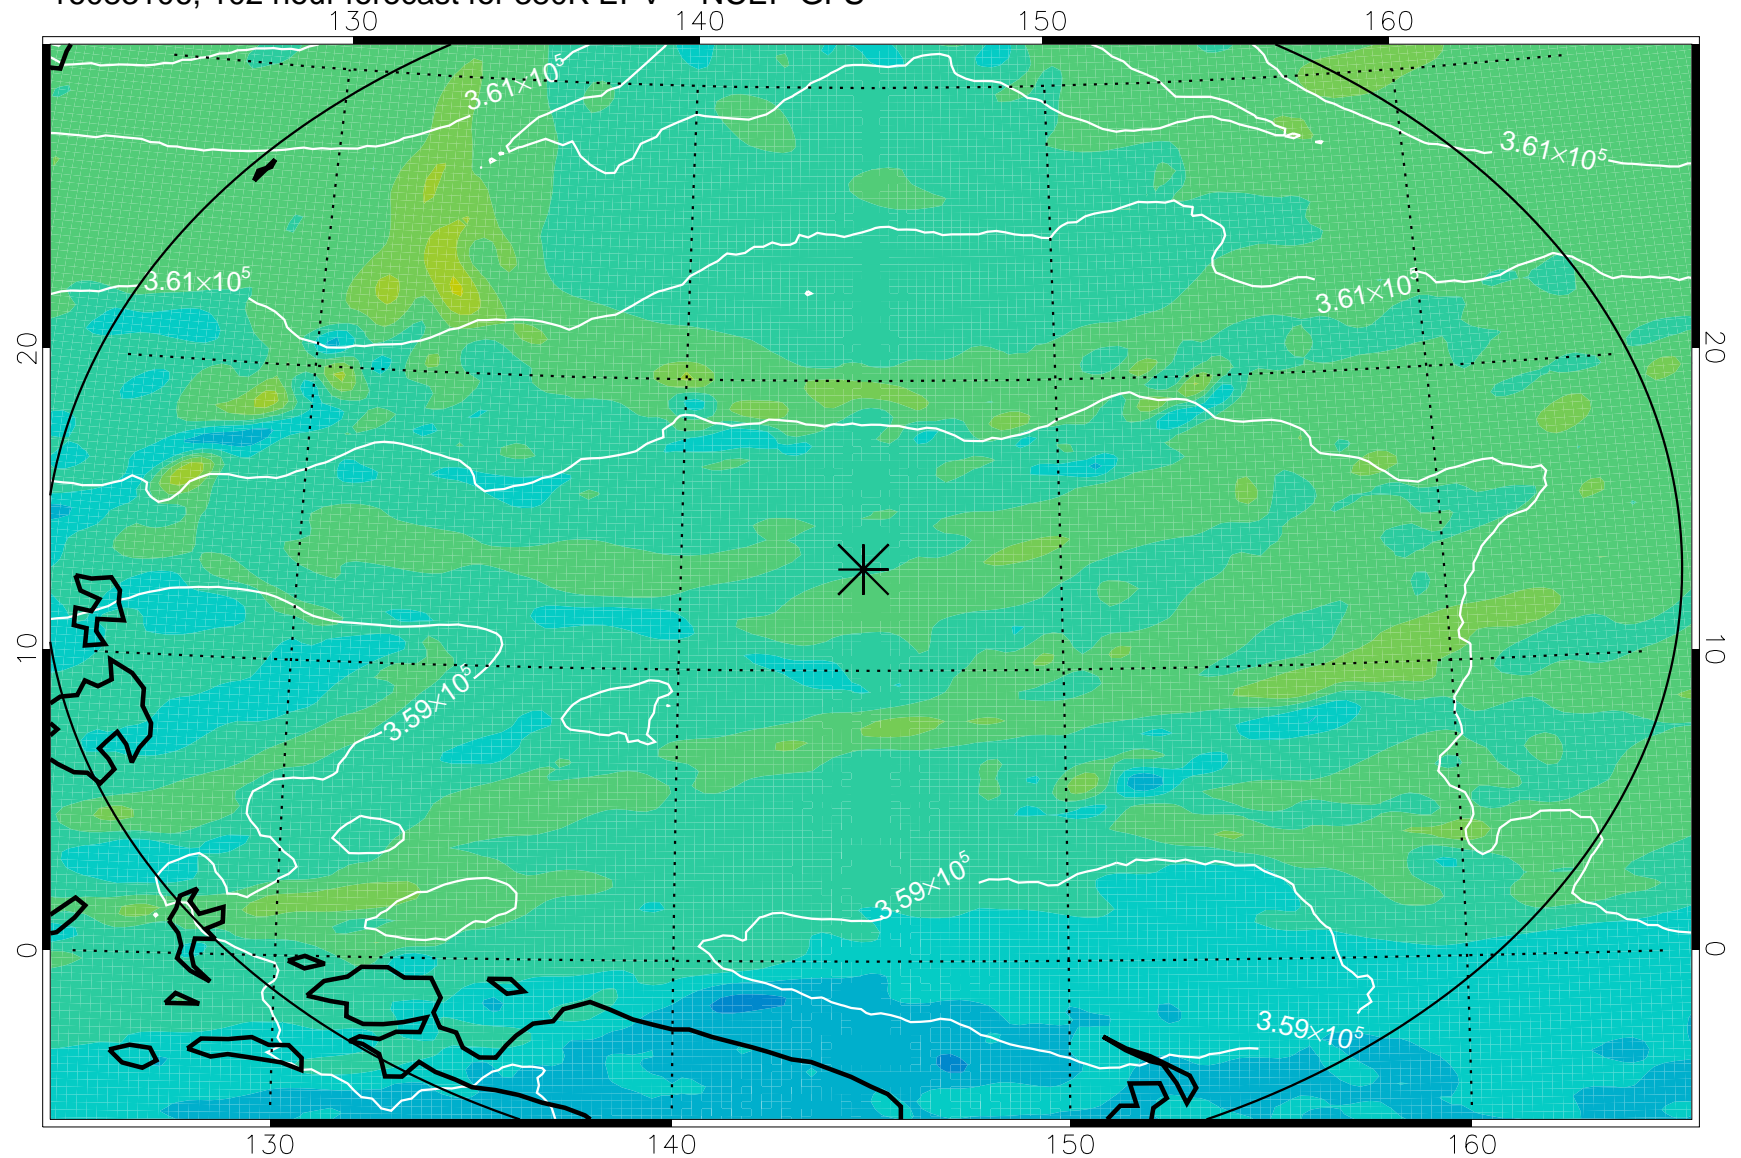

16083006, 78 hour forecast for 380K EPV -- NCEP GFS

380K Montgomery Streamfunction, white

Range ring of 2304 km

16083012, 84 hour forecast for 380K EPV -- NCEP GFS

380K Montgomery Streamfunction, white

Range ring of 2304 km

16083018, 90 hour forecast for 380K EPV -- NCEP GFS

380K Montgomery Streamfunction, white

Range ring of 2304 km

16083100, 96 hour forecast for 380K EPV -- NCEP GFS

380K Montgomery Streamfunction, white

Range ring of 2304 km

16083106, 102 hour forecast for 380K EPV -- NCEP GFS

380K Montgomery Streamfunction, white

Range ring of 2304 km

16083112, 108 hour forecast for 380K EPV -- NCEP GFS

380K Montgomery Streamfunction, white

Range ring of 2304 km

16083118, 114 hour forecast for 380K EPV -- NCEP GFS

380K Montgomery Streamfunction, white

Range ring of 2304 km

16090100, 120 hour forecast for 380K EPV -- NCEP GFS

380K Montgomery Streamfunction, white

Range ring of 2304 km