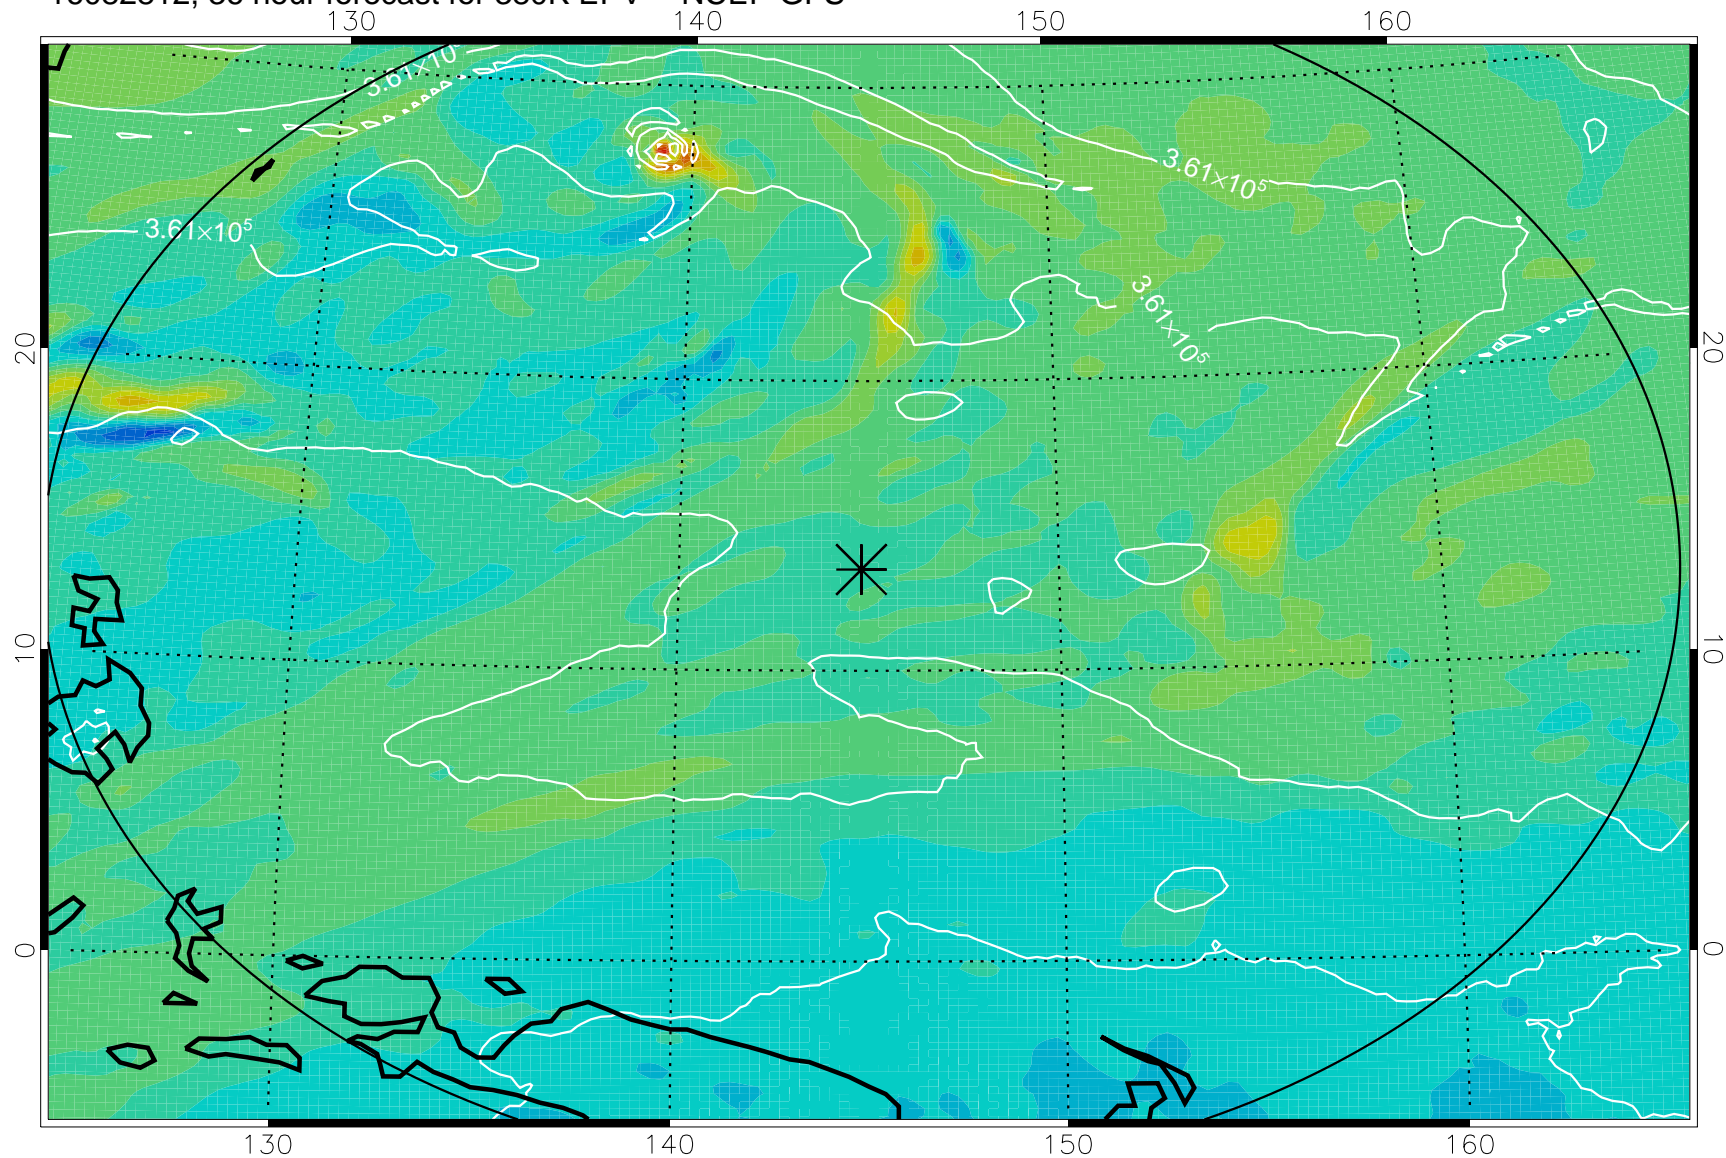

16082718, 18 hour forecast for 380K EPV -- NCEP GFS

380K Montgomery Streamfunction, white

Range ring of 2304 km

16082800, 24 hour forecast for 380K EPV -- NCEP GFS

380K Montgomery Streamfunction, white

Range ring of 2304 km

16082806, 30 hour forecast for 380K EPV -- NCEP GFS

380K Montgomery Streamfunction, white

Range ring of 2304 km

16082812, 36 hour forecast for 380K EPV -- NCEP GFS

380K Montgomery Streamfunction, white

Range ring of 2304 km

16082818, 42 hour forecast for 380K EPV -- NCEP GFS

380K Montgomery Streamfunction, white

Range ring of 2304 km

16082900, 48 hour forecast for 380K EPV -- NCEP GFS

380K Montgomery Streamfunction, white

Range ring of 2304 km

16083006, 78 hour forecast for 380K EPV -- NCEP GFS

380K Montgomery Streamfunction, white

Range ring of 2304 km

16083012, 84 hour forecast for 380K EPV -- NCEP GFS

380K Montgomery Streamfunction, white

Range ring of 2304 km