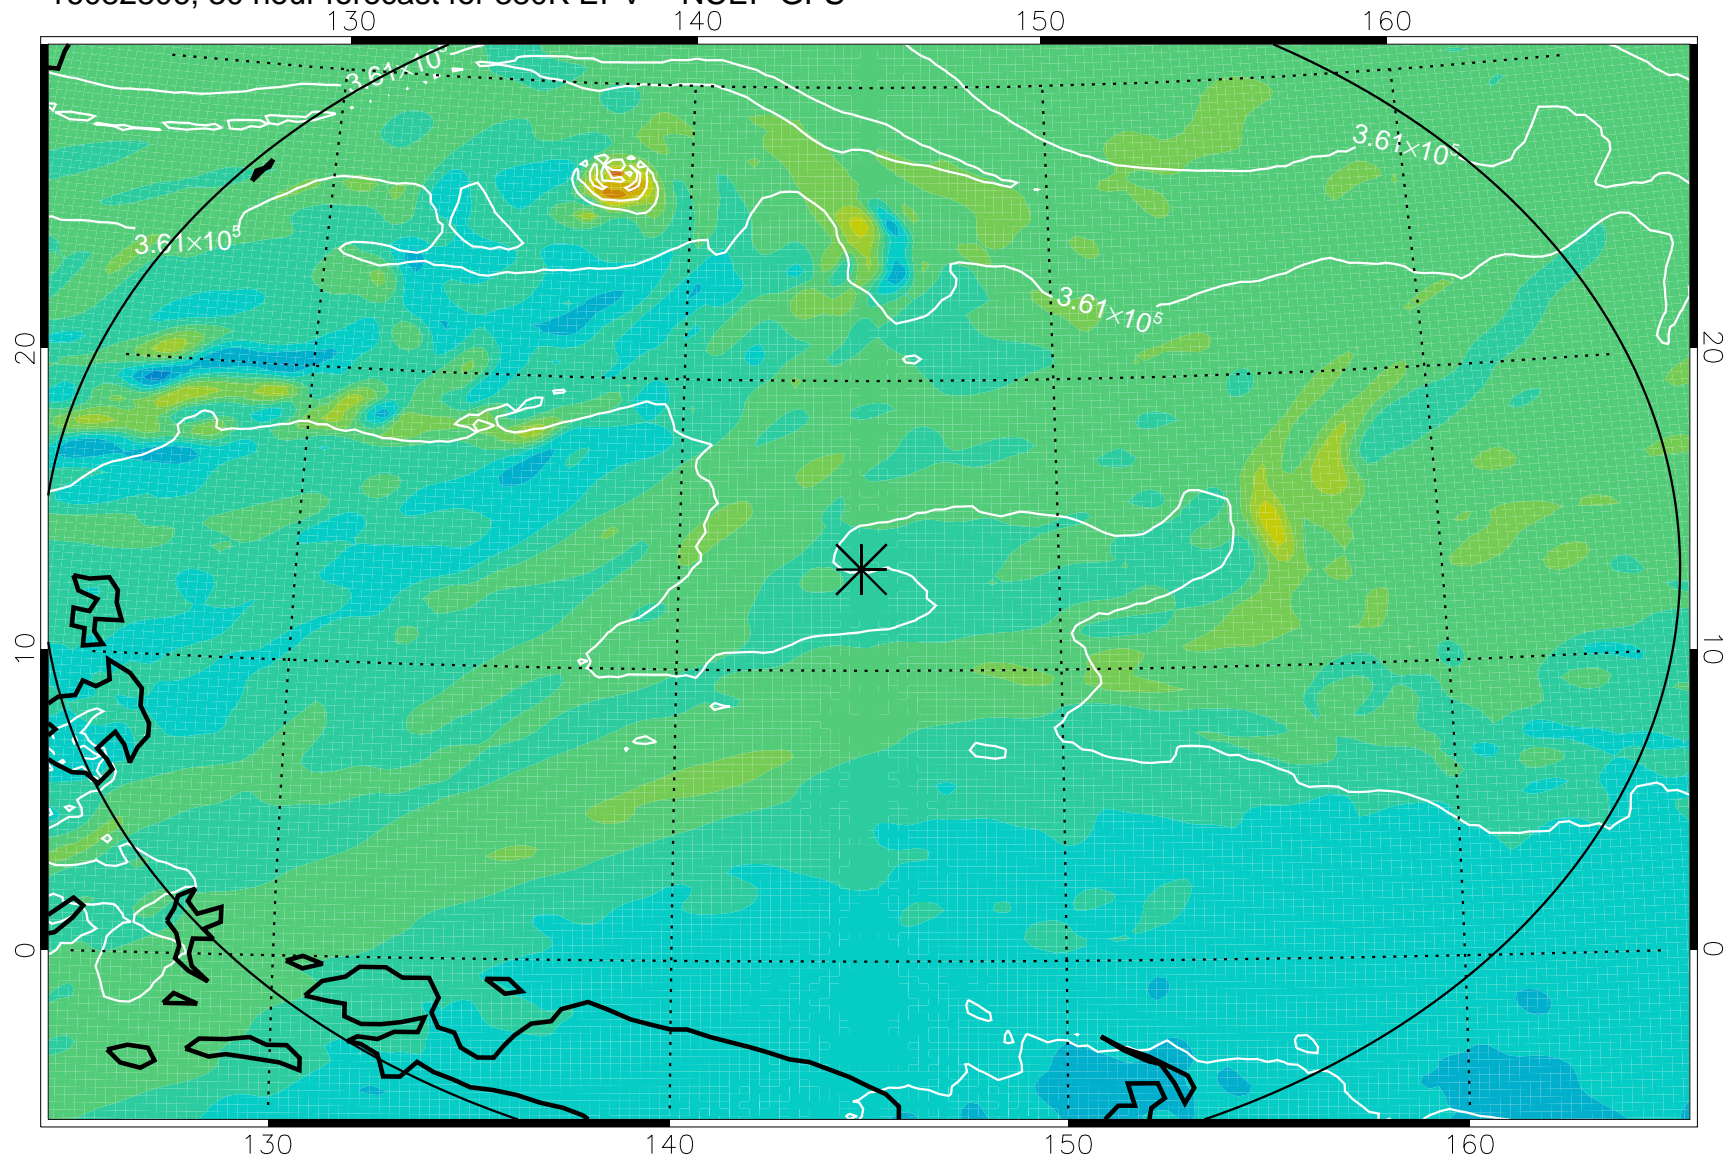

16082718, 18 hour forecast for 380K EPV -- NCEP GFS

380K Montgomery Streamfunction, white

Range ring of 2304 km

16082800, 24 hour forecast for 380K EPV -- NCEP GFS

380K Montgomery Streamfunction, white

Range ring of 2304 km

16082806, 30 hour forecast for 380K EPV -- NCEP GFS

380K Montgomery Streamfunction, white

Range ring of 2304 km

16082812, 36 hour forecast for 380K EPV -- NCEP GFS

380K Montgomery Streamfunction, white

Range ring of 2304 km

16082818, 42 hour forecast for 380K EPV -- NCEP GFS

380K Montgomery Streamfunction, white

Range ring of 2304 km

16082900, 48 hour forecast for 380K EPV -- NCEP GFS

380K Montgomery Streamfunction, white

Range ring of 2304 km

16083006, 78 hour forecast for 380K EPV -- NCEP GFS

380K Montgomery Streamfunction, white

Range ring of 2304 km

16083012, 84 hour forecast for 380K EPV -- NCEP GFS

380K Montgomery Streamfunction, white

Range ring of 2304 km