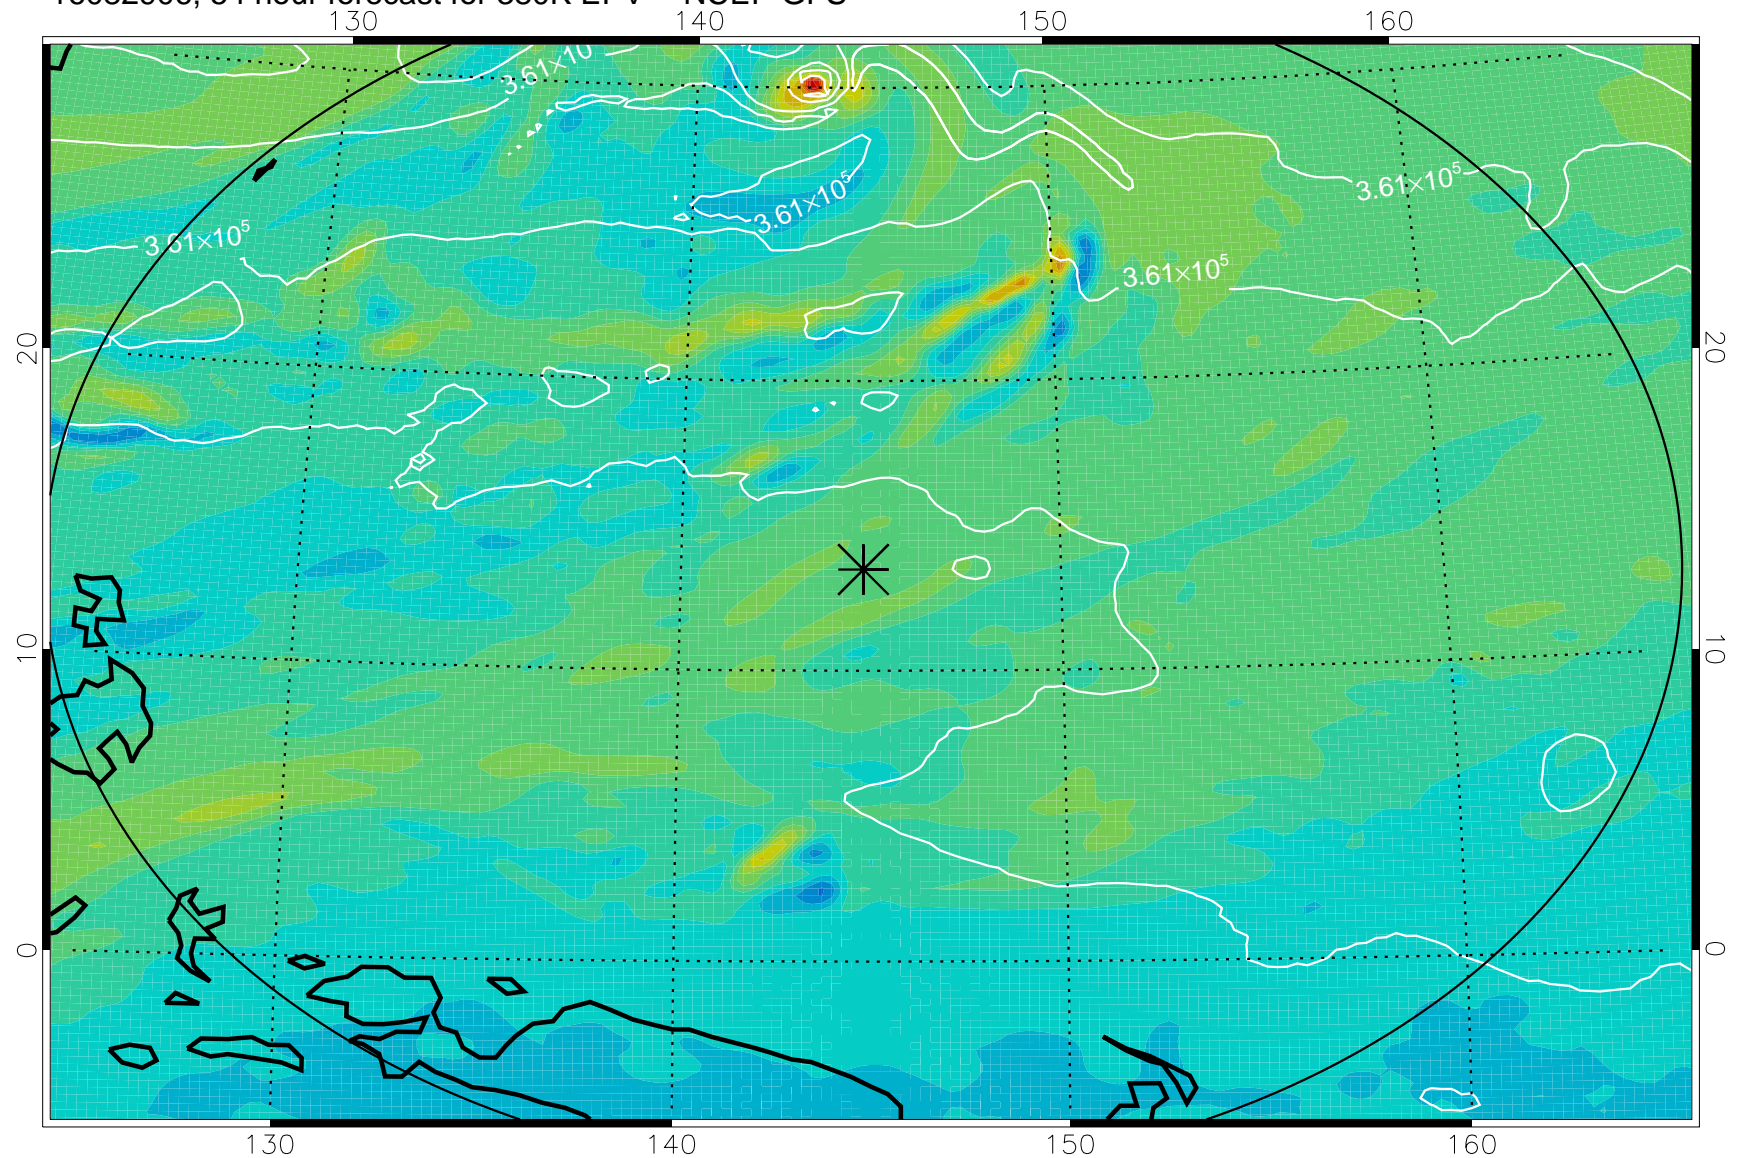

16082818, 42 hour forecast for 380K EPV -- NCEP GFS

380K Montgomery Streamfunction, white

Range ring of 2304 km

16082900, 48 hour forecast for 380K EPV -- NCEP GFS

380K Montgomery Streamfunction, white

Range ring of 2304 km

16082906, 54 hour forecast for 380K EPV -- NCEP GFS

380K Montgomery Streamfunction, white

Range ring of 2304 km

16082912, 60 hour forecast for 380K EPV -- NCEP GFS

380K Montgomery Streamfunction, white

Range ring of 2304 km

16082918, 66 hour forecast for 380K EPV -- NCEP GFS

380K Montgomery Streamfunction, white

Range ring of 2304 km

16083000, 72 hour forecast for 380K EPV -- NCEP GFS

380K Montgomery Streamfunction, white

Range ring of 2304 km

16083006, 78 hour forecast for 380K EPV -- NCEP GFS

380K Montgomery Streamfunction, white

Range ring of 2304 km

16083012, 84 hour forecast for 380K EPV -- NCEP GFS

380K Montgomery Streamfunction, white

Range ring of 2304 km