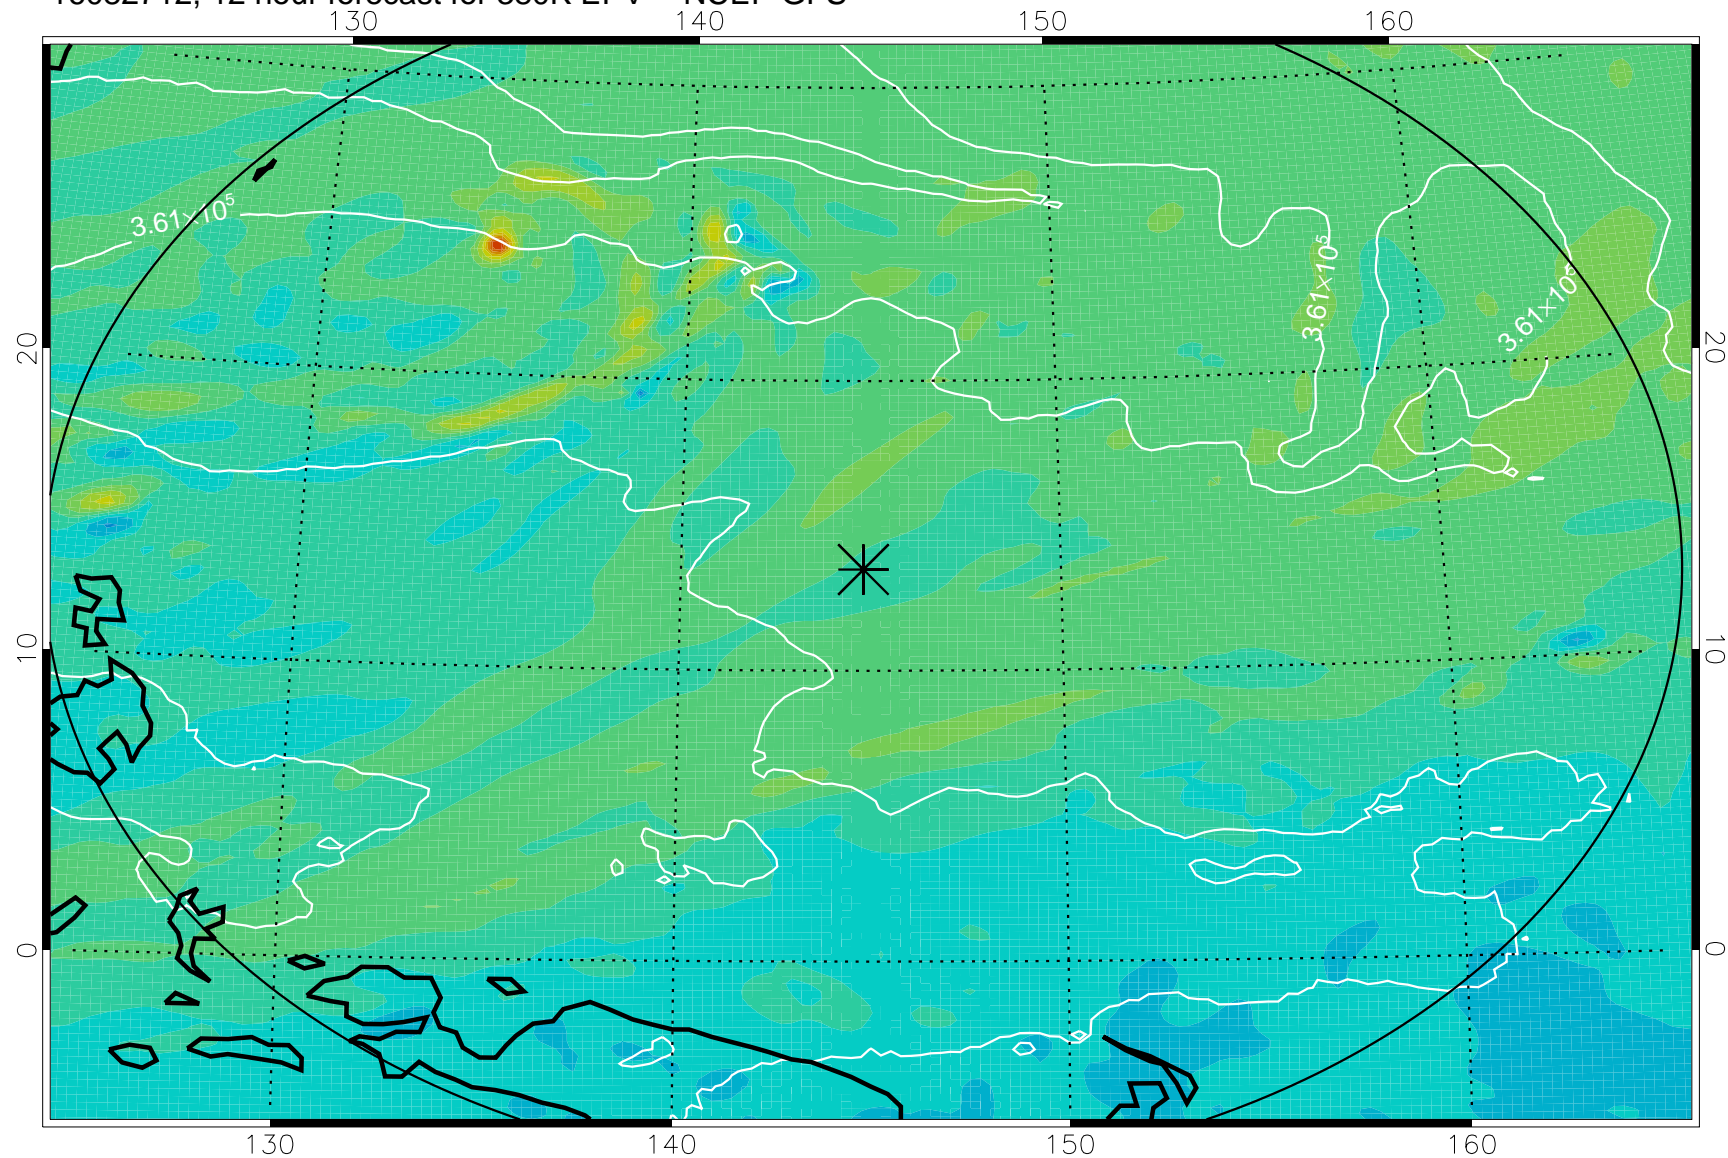

16082706, 6 hour forecast for 380K EPV -- NCEP GFS

380K Montgomery Streamfunction, white

Range ring of 2304 km

16082712, 12 hour forecast for 380K EPV -- NCEP GFS

380K Montgomery Streamfunction, white

Range ring of 2304 km

16082718, 18 hour forecast for 380K EPV -- NCEP GFS

380K Montgomery Streamfunction, white

Range ring of 2304 km

16082800, 24 hour forecast for 380K EPV -- NCEP GFS

380K Montgomery Streamfunction, white

Range ring of 2304 km

16082806, 30 hour forecast for 380K EPV -- NCEP GFS

380K Montgomery Streamfunction, white

Range ring of 2304 km

16082812, 36 hour forecast for 380K EPV -- NCEP GFS

380K Montgomery Streamfunction, white

Range ring of 2304 km

16082818, 42 hour forecast for 380K EPV -- NCEP GFS

380K Montgomery Streamfunction, white

Range ring of 2304 km

16082900, 48 hour forecast for 380K EPV -- NCEP GFS

380K Montgomery Streamfunction, white

Range ring of 2304 km