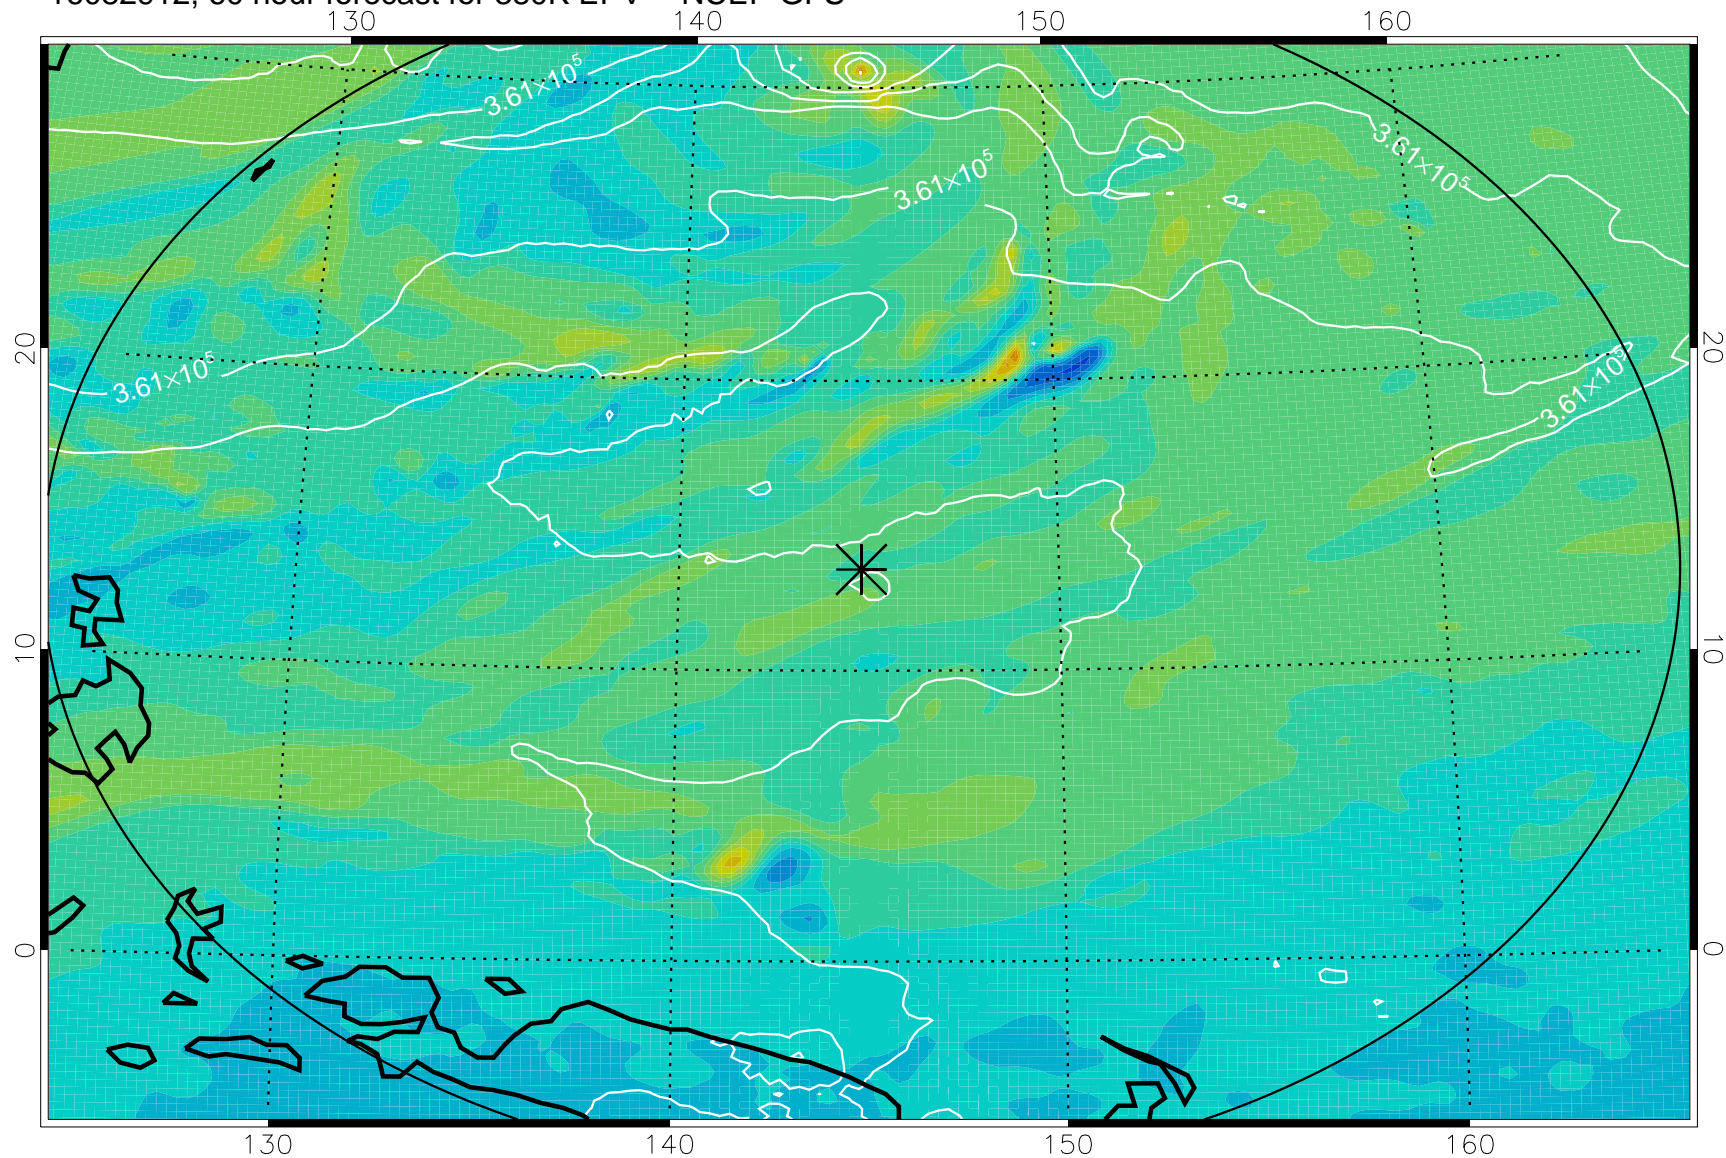

16082806, 30 hour forecast for 380K EPV -- NCEP GFS

380K Montgomery Streamfunction, white

Range ring of 2304 km

16082812, 36 hour forecast for 380K EPV -- NCEP GFS

380K Montgomery Streamfunction, white

Range ring of 2304 km

16082818, 42 hour forecast for 380K EPV -- NCEP GFS

380K Montgomery Streamfunction, white

Range ring of 2304 km

16082900, 48 hour forecast for 380K EPV -- NCEP GFS

380K Montgomery Streamfunction, white

Range ring of 2304 km

16082906, 54 hour forecast for 380K EPV -- NCEP GFS

380K Montgomery Streamfunction, white

Range ring of 2304 km

16082912, 60 hour forecast for 380K EPV -- NCEP GFS

380K Montgomery Streamfunction, white

Range ring of 2304 km

16082918, 66 hour forecast for 380K EPV -- NCEP GFS

380K Montgomery Streamfunction, white

Range ring of 2304 km

16083000, 72 hour forecast for 380K EPV -- NCEP GFS

380K Montgomery Streamfunction, white

Range ring of 2304 km