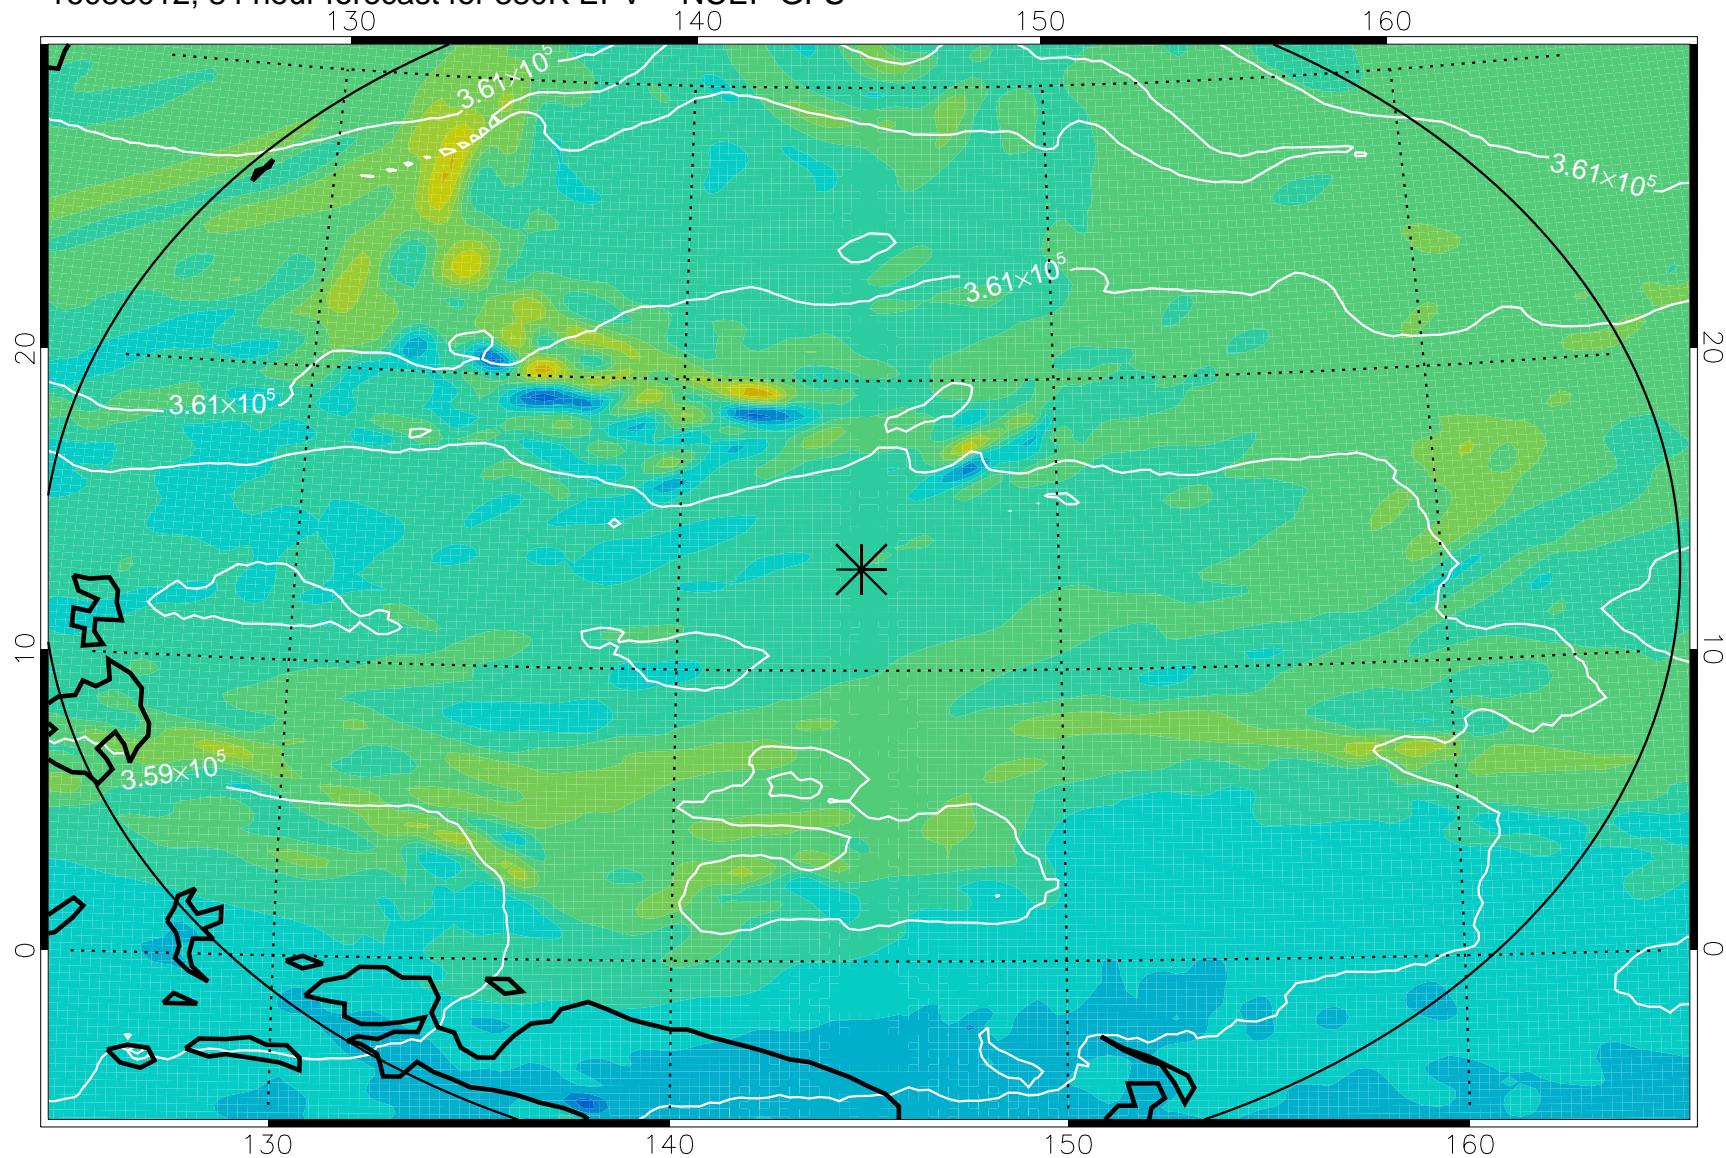

16082918, 66 hour forecast for 380K EPV -- NCEP GFS

380K Montgomery Streamfunction, white

Range ring of 2304 km

16083000, 72 hour forecast for 380K EPV -- NCEP GFS

380K Montgomery Streamfunction, white

Range ring of 2304 km

16083006, 78 hour forecast for 380K EPV -- NCEP GFS

380K Montgomery Streamfunction, white

Range ring of 2304 km

16083012, 84 hour forecast for 380K EPV -- NCEP GFS

380K Montgomery Streamfunction, white

Range ring of 2304 km

16083018, 90 hour forecast for 380K EPV -- NCEP GFS

380K Montgomery Streamfunction, white

Range ring of 2304 km

16083100, 96 hour forecast for 380K EPV -- NCEP GFS

380K Montgomery Streamfunction, white

Range ring of 2304 km

16083106, 102 hour forecast for 380K EPV -- NCEP GFS

380K Montgomery Streamfunction, white

Range ring of 2304 km

16083112, 108 hour forecast for 380K EPV -- NCEP GFS

380K Montgomery Streamfunction, white

Range ring of 2304 km