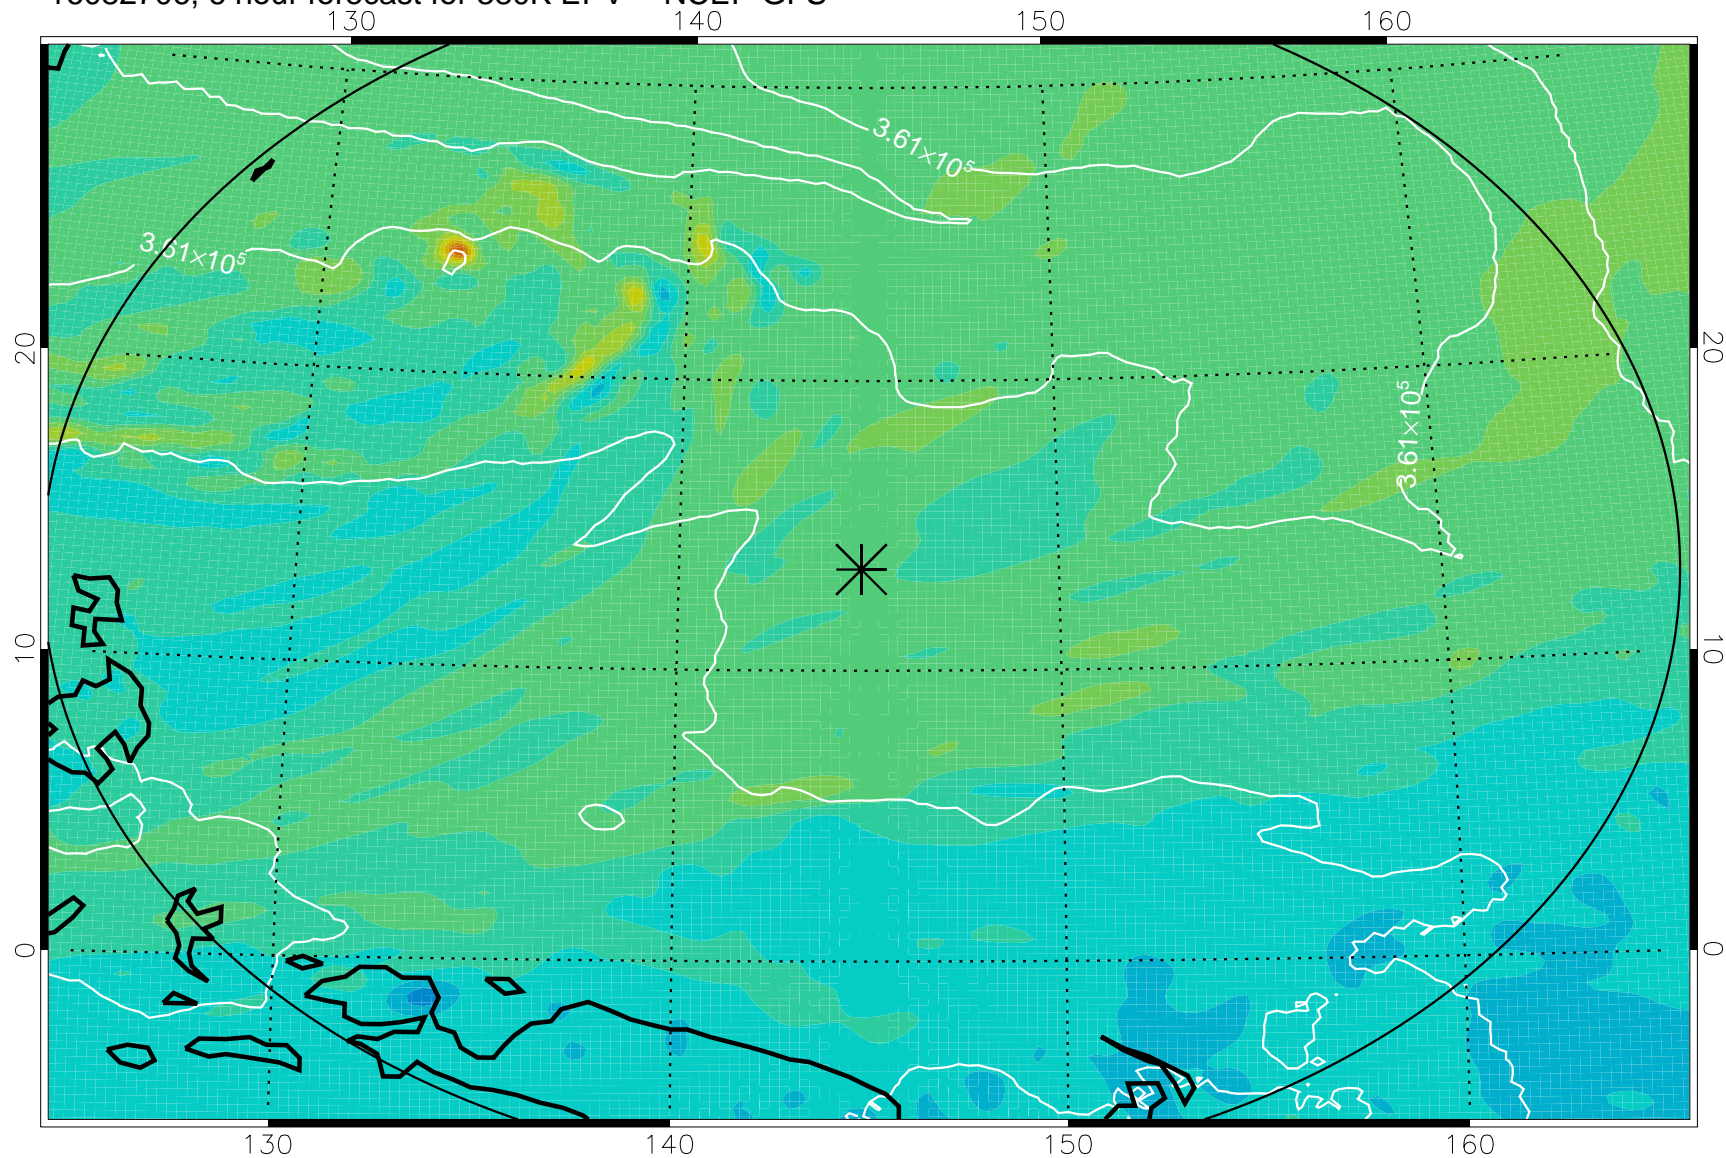

16082706, 6 hour forecast for 380K EPV -- NCEP GFS

380K Montgomery Streamfunction, white

Range ring of 2304 km

16082712, 12 hour forecast for 380K EPV -- NCEP GFS

380K Montgomery Streamfunction, white

Range ring of 2304 km

16082718, 18 hour forecast for 380K EPV -- NCEP GFS

380K Montgomery Streamfunction, white

Range ring of 2304 km

16082800, 24 hour forecast for 380K EPV -- NCEP GFS

380K Montgomery Streamfunction, white

Range ring of 2304 km

16082806, 30 hour forecast for 380K EPV -- NCEP GFS

380K Montgomery Streamfunction, white

Range ring of 2304 km

16082812, 36 hour forecast for 380K EPV -- NCEP GFS

380K Montgomery Streamfunction, white

Range ring of 2304 km

16082818, 42 hour forecast for 380K EPV -- NCEP GFS

380K Montgomery Streamfunction, white

Range ring of 2304 km

16082900, 48 hour forecast for 380K EPV -- NCEP GFS

380K Montgomery Streamfunction, white

Range ring of 2304 km