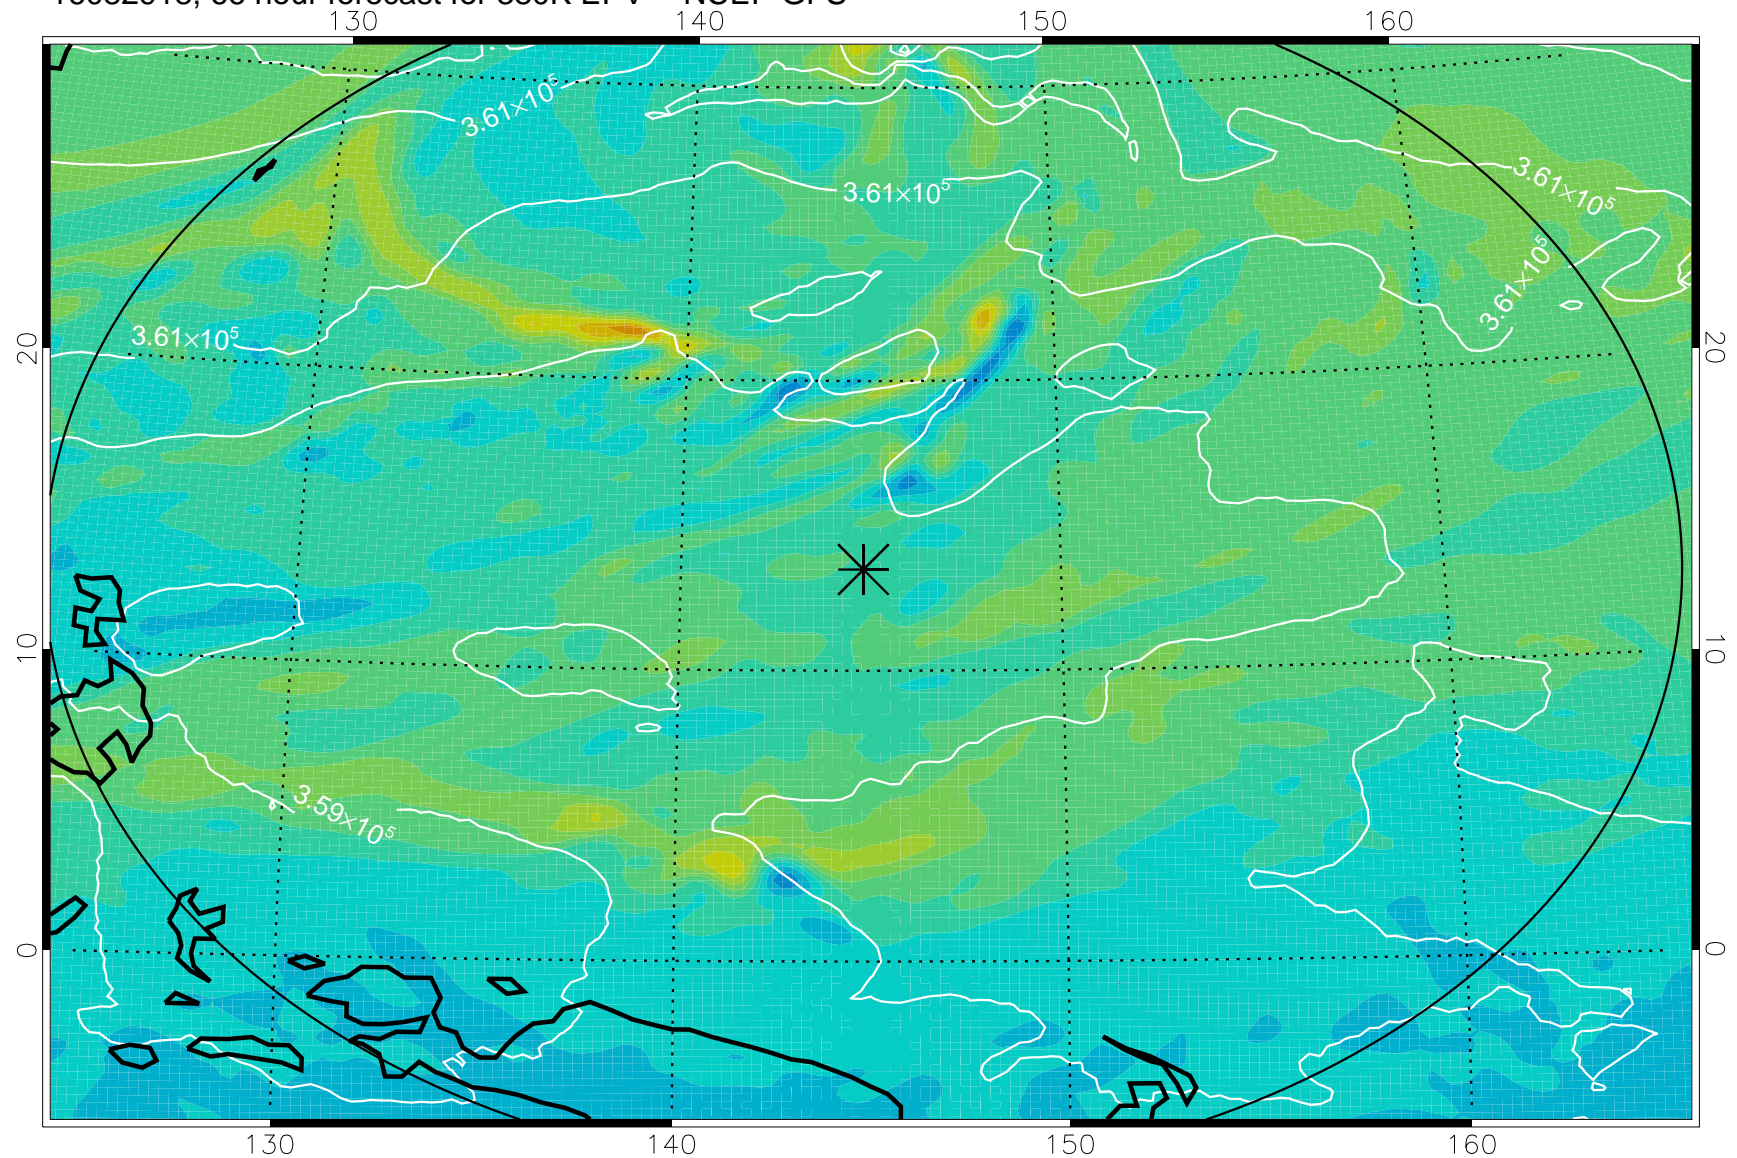

16082818, 42 hour forecast for 380K EPV -- NCEP GFS

380K Montgomery Streamfunction, white

Range ring of 2304 km

16082900, 48 hour forecast for 380K EPV -- NCEP GFS

380K Montgomery Streamfunction, white

Range ring of 2304 km

16082906, 54 hour forecast for 380K EPV -- NCEP GFS

380K Montgomery Streamfunction, white

Range ring of 2304 km

16082912, 60 hour forecast for 380K EPV -- NCEP GFS

380K Montgomery Streamfunction, white

Range ring of 2304 km

16082918, 66 hour forecast for 380K EPV -- NCEP GFS

380K Montgomery Streamfunction, white

Range ring of 2304 km

16083000, 72 hour forecast for 380K EPV -- NCEP GFS

380K Montgomery Streamfunction, white

Range ring of 2304 km

16083006, 78 hour forecast for 380K EPV -- NCEP GFS

380K Montgomery Streamfunction, white

Range ring of 2304 km

16083012, 84 hour forecast for 380K EPV -- NCEP GFS

380K Montgomery Streamfunction, white

Range ring of 2304 km