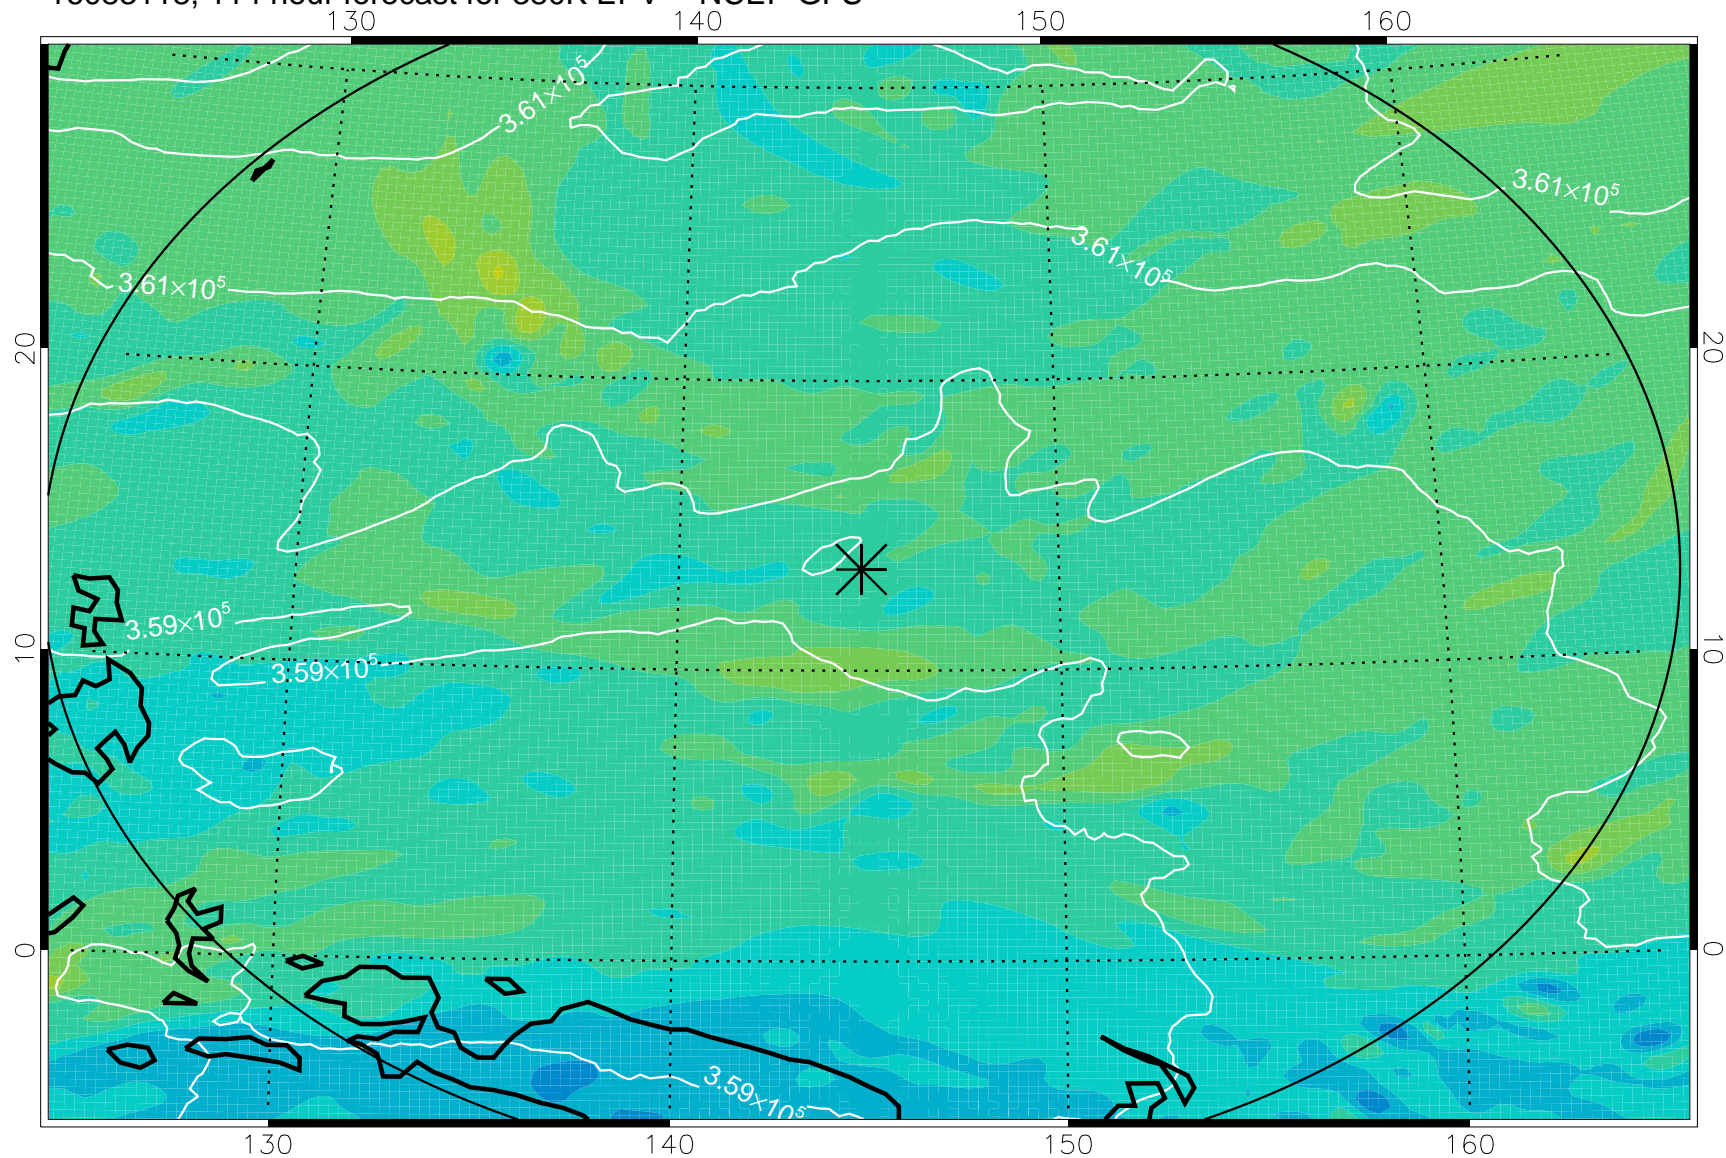

16083006, 78 hour forecast for 380K EPV -- NCEP GFS

380K Montgomery Streamfunction, white

Range ring of 2304 km

16083012, 84 hour forecast for 380K EPV -- NCEP GFS

380K Montgomery Streamfunction, white

Range ring of 2304 km

16083018, 90 hour forecast for 380K EPV -- NCEP GFS

380K Montgomery Streamfunction, white

Range ring of 2304 km

16083100, 96 hour forecast for 380K EPV -- NCEP GFS

380K Montgomery Streamfunction, white

Range ring of 2304 km

16083106, 102 hour forecast for 380K EPV -- NCEP GFS

380K Montgomery Streamfunction, white

Range ring of 2304 km

16083112, 108 hour forecast for 380K EPV -- NCEP GFS

380K Montgomery Streamfunction, white

Range ring of 2304 km

16083118, 114 hour forecast for 380K EPV -- NCEP GFS

380K Montgomery Streamfunction, white

Range ring of 2304 km

16090100, 120 hour forecast for 380K EPV -- NCEP GFS

380K Montgomery Streamfunction, white

Range ring of 2304 km