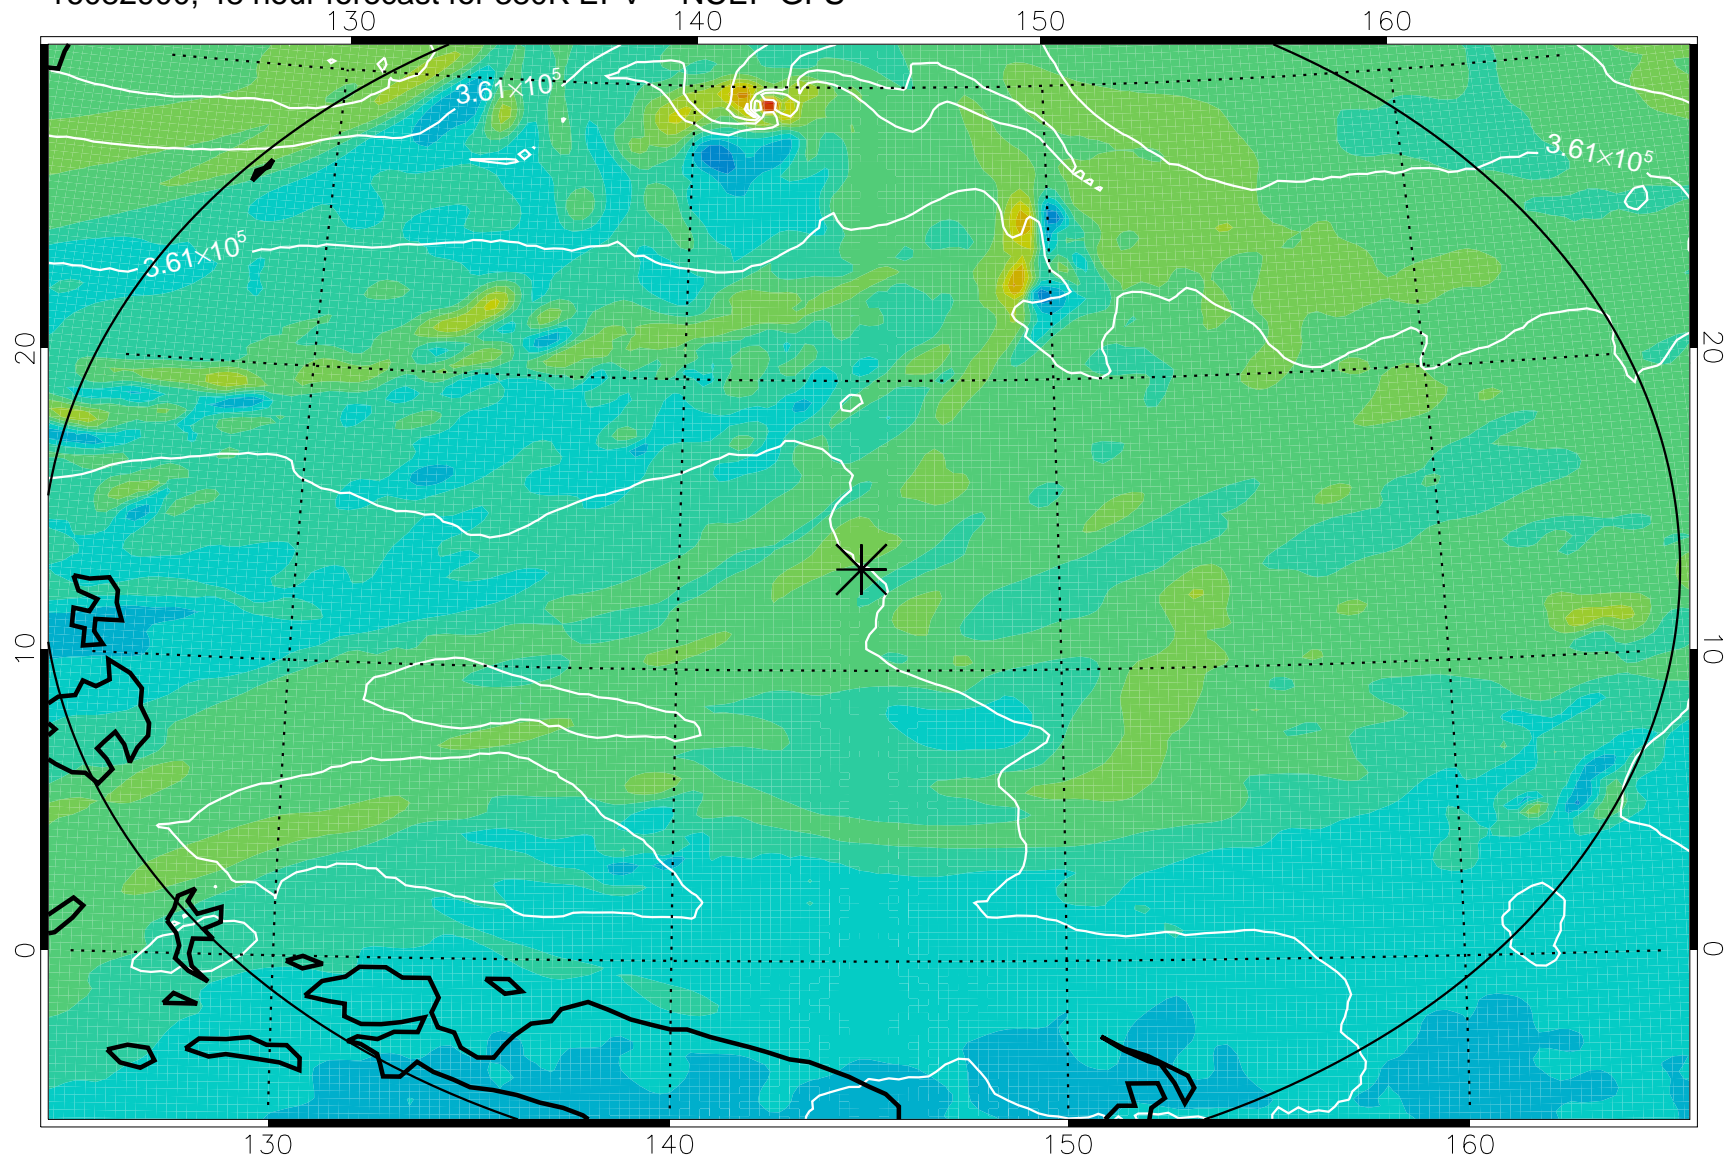

16082806, 30 hour forecast for 380K EPV -- NCEP GFS

380K Montgomery Streamfunction, white

Range ring of 2304 km

16082812, 36 hour forecast for 380K EPV -- NCEP GFS

380K Montgomery Streamfunction, white

Range ring of 2304 km

16082818, 42 hour forecast for 380K EPV -- NCEP GFS

380K Montgomery Streamfunction, white

Range ring of 2304 km

16082900, 48 hour forecast for 380K EPV -- NCEP GFS

380K Montgomery Streamfunction, white

Range ring of 2304 km

16082918, 66 hour forecast for 380K EPV -- NCEP GFS

380K Montgomery Streamfunction, white

Range ring of 2304 km

16083000, 72 hour forecast for 380K EPV -- NCEP GFS

380K Montgomery Streamfunction, white

Range ring of 2304 km

16083006, 78 hour forecast for 380K EPV -- NCEP GFS

380K Montgomery Streamfunction, white

Range ring of 2304 km

16083012, 84 hour forecast for 380K EPV -- NCEP GFS

380K Montgomery Streamfunction, white

Range ring of 2304 km