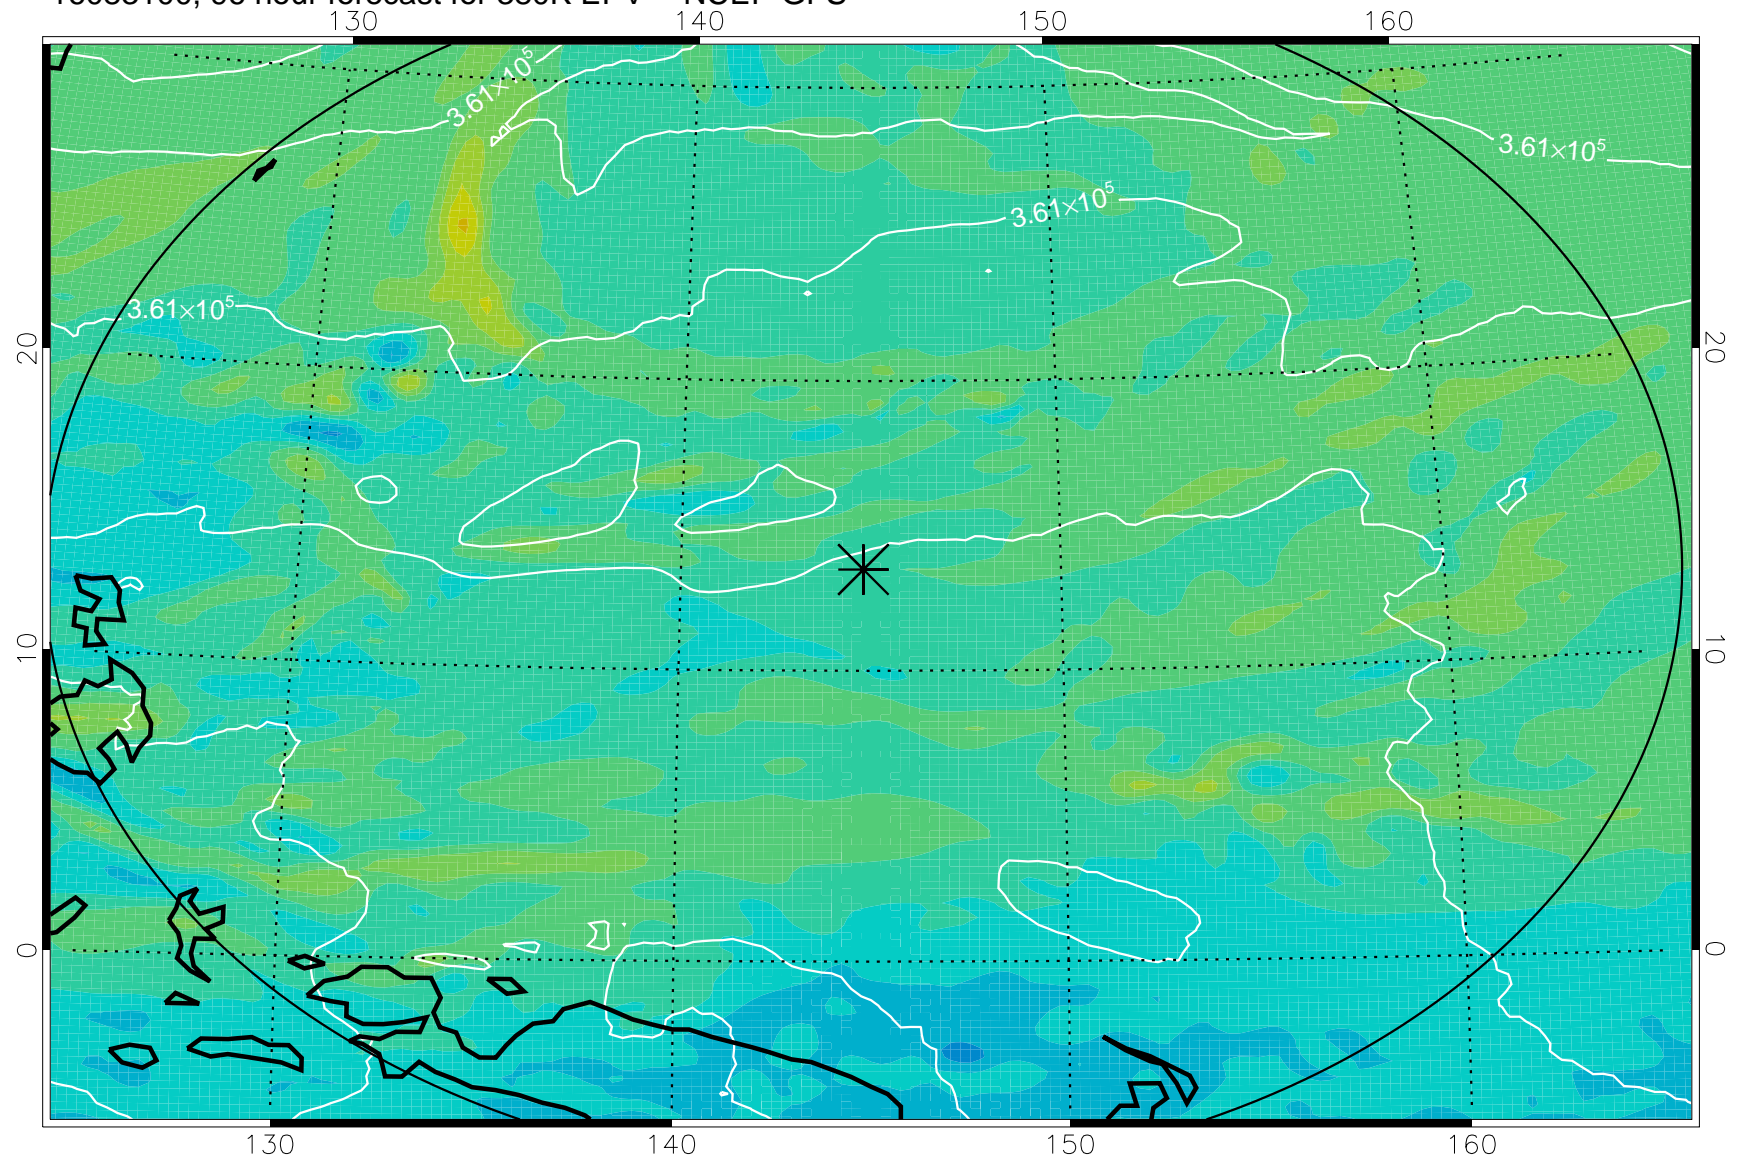

16082918, 66 hour forecast for 380K EPV -- NCEP GFS

380K Montgomery Streamfunction, white

Range ring of 2304 km

16083000, 72 hour forecast for 380K EPV -- NCEP GFS

380K Montgomery Streamfunction, white

Range ring of 2304 km

16083006, 78 hour forecast for 380K EPV -- NCEP GFS

380K Montgomery Streamfunction, white

Range ring of 2304 km

16083012, 84 hour forecast for 380K EPV -- NCEP GFS

380K Montgomery Streamfunction, white

Range ring of 2304 km

16083018, 90 hour forecast for 380K EPV -- NCEP GFS

380K Montgomery Streamfunction, white

Range ring of 2304 km

16083100, 96 hour forecast for 380K EPV -- NCEP GFS

380K Montgomery Streamfunction, white

Range ring of 2304 km

16083106, 102 hour forecast for 380K EPV -- NCEP GFS

380K Montgomery Streamfunction, white

Range ring of 2304 km

16083112, 108 hour forecast for 380K EPV -- NCEP GFS

380K Montgomery Streamfunction, white

Range ring of 2304 km