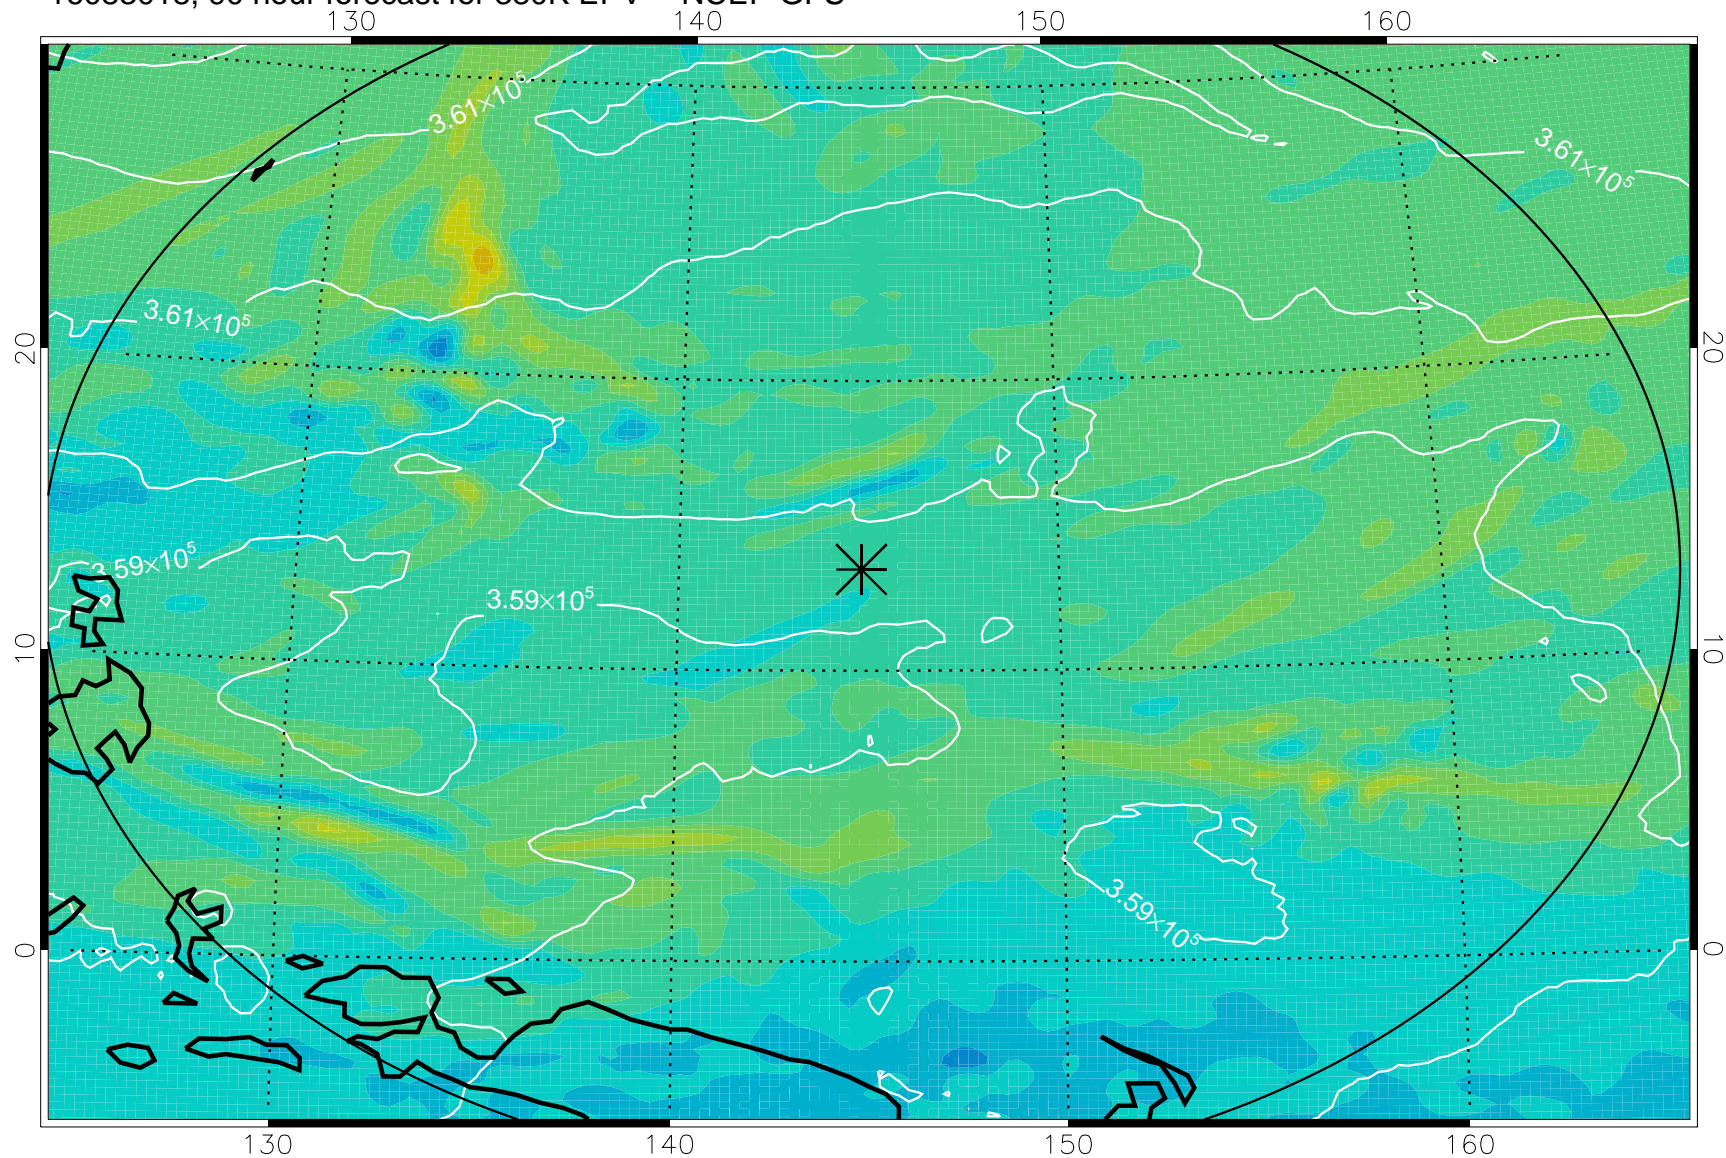

16082918, 66 hour forecast for 380K EPV -- NCEP GFS

380K Montgomery Streamfunction, white

Range ring of 2304 km

16083000, 72 hour forecast for 380K EPV -- NCEP GFS

380K Montgomery Streamfunction, white

Range ring of 2304 km

16083006, 78 hour forecast for 380K EPV -- NCEP GFS

380K Montgomery Streamfunction, white

Range ring of 2304 km

16083012, 84 hour forecast for 380K EPV -- NCEP GFS

380K Montgomery Streamfunction, white

Range ring of 2304 km

16083018, 90 hour forecast for 380K EPV -- NCEP GFS

380K Montgomery Streamfunction, white

Range ring of 2304 km

16083100, 96 hour forecast for 380K EPV -- NCEP GFS

380K Montgomery Streamfunction, white

Range ring of 2304 km

16083106, 102 hour forecast for 380K EPV -- NCEP GFS

380K Montgomery Streamfunction, white

Range ring of 2304 km

16083112, 108 hour forecast for 380K EPV -- NCEP GFS

380K Montgomery Streamfunction, white

Range ring of 2304 km