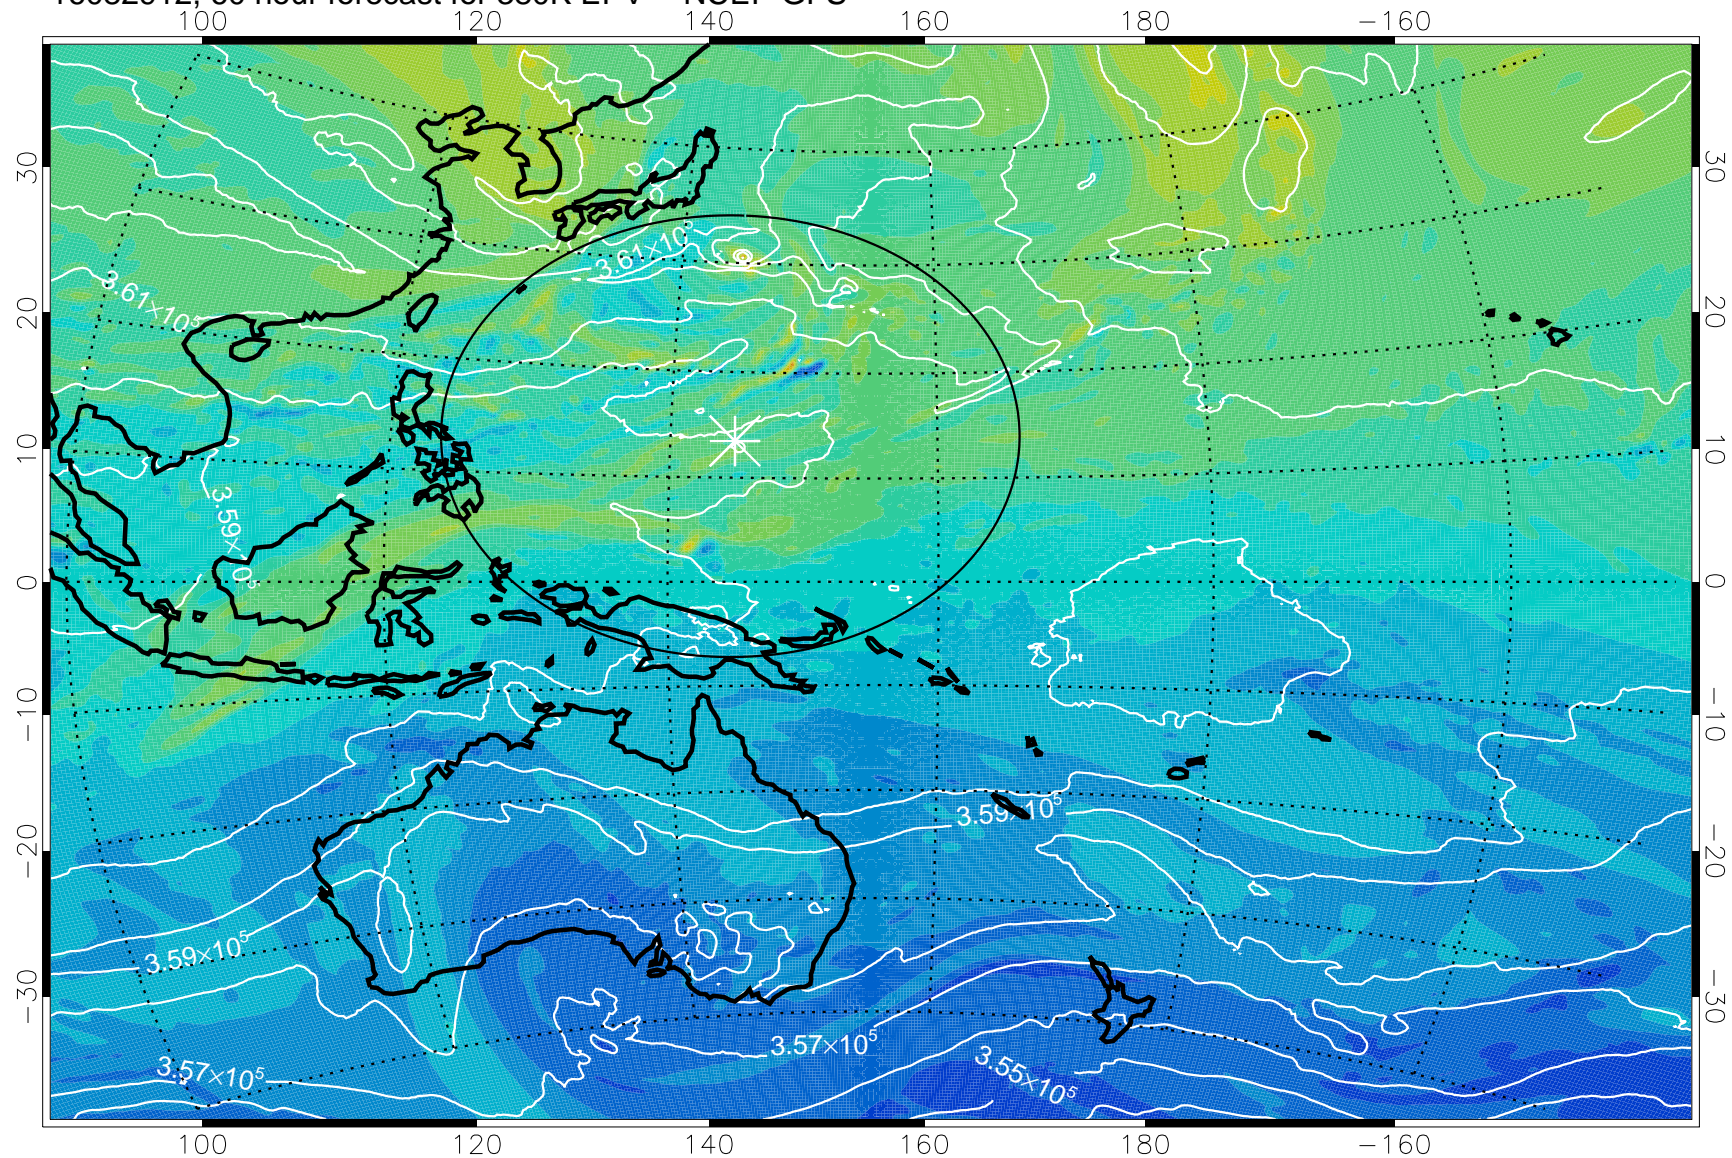

16082818, 42 hour forecast for 380K EPV -- NCEP GFS

380K Montgomery Streamfunction, white

Range ring of 2304 km

16082900, 48 hour forecast for 380K EPV -- NCEP GFS

380K Montgomery Streamfunction, white

Range ring of 2304 km

16082906, 54 hour forecast for 380K EPV -- NCEP GFS

380K Montgomery Streamfunction, white

Range ring of 2304 km

16082912, 60 hour forecast for 380K EPV -- NCEP GFS

380K Montgomery Streamfunction, white

Range ring of 2304 km

16082918, 66 hour forecast for 380K EPV -- NCEP GFS

380K Montgomery Streamfunction, white

Range ring of 2304 km

16083000, 72 hour forecast for 380K EPV -- NCEP GFS

380K Montgomery Streamfunction, white

Range ring of 2304 km

16083006, 78 hour forecast for 380K EPV -- NCEP GFS

380K Montgomery Streamfunction, white

Range ring of 2304 km

16083012, 84 hour forecast for 380K EPV -- NCEP GFS

380K Montgomery Streamfunction, white

Range ring of 2304 km