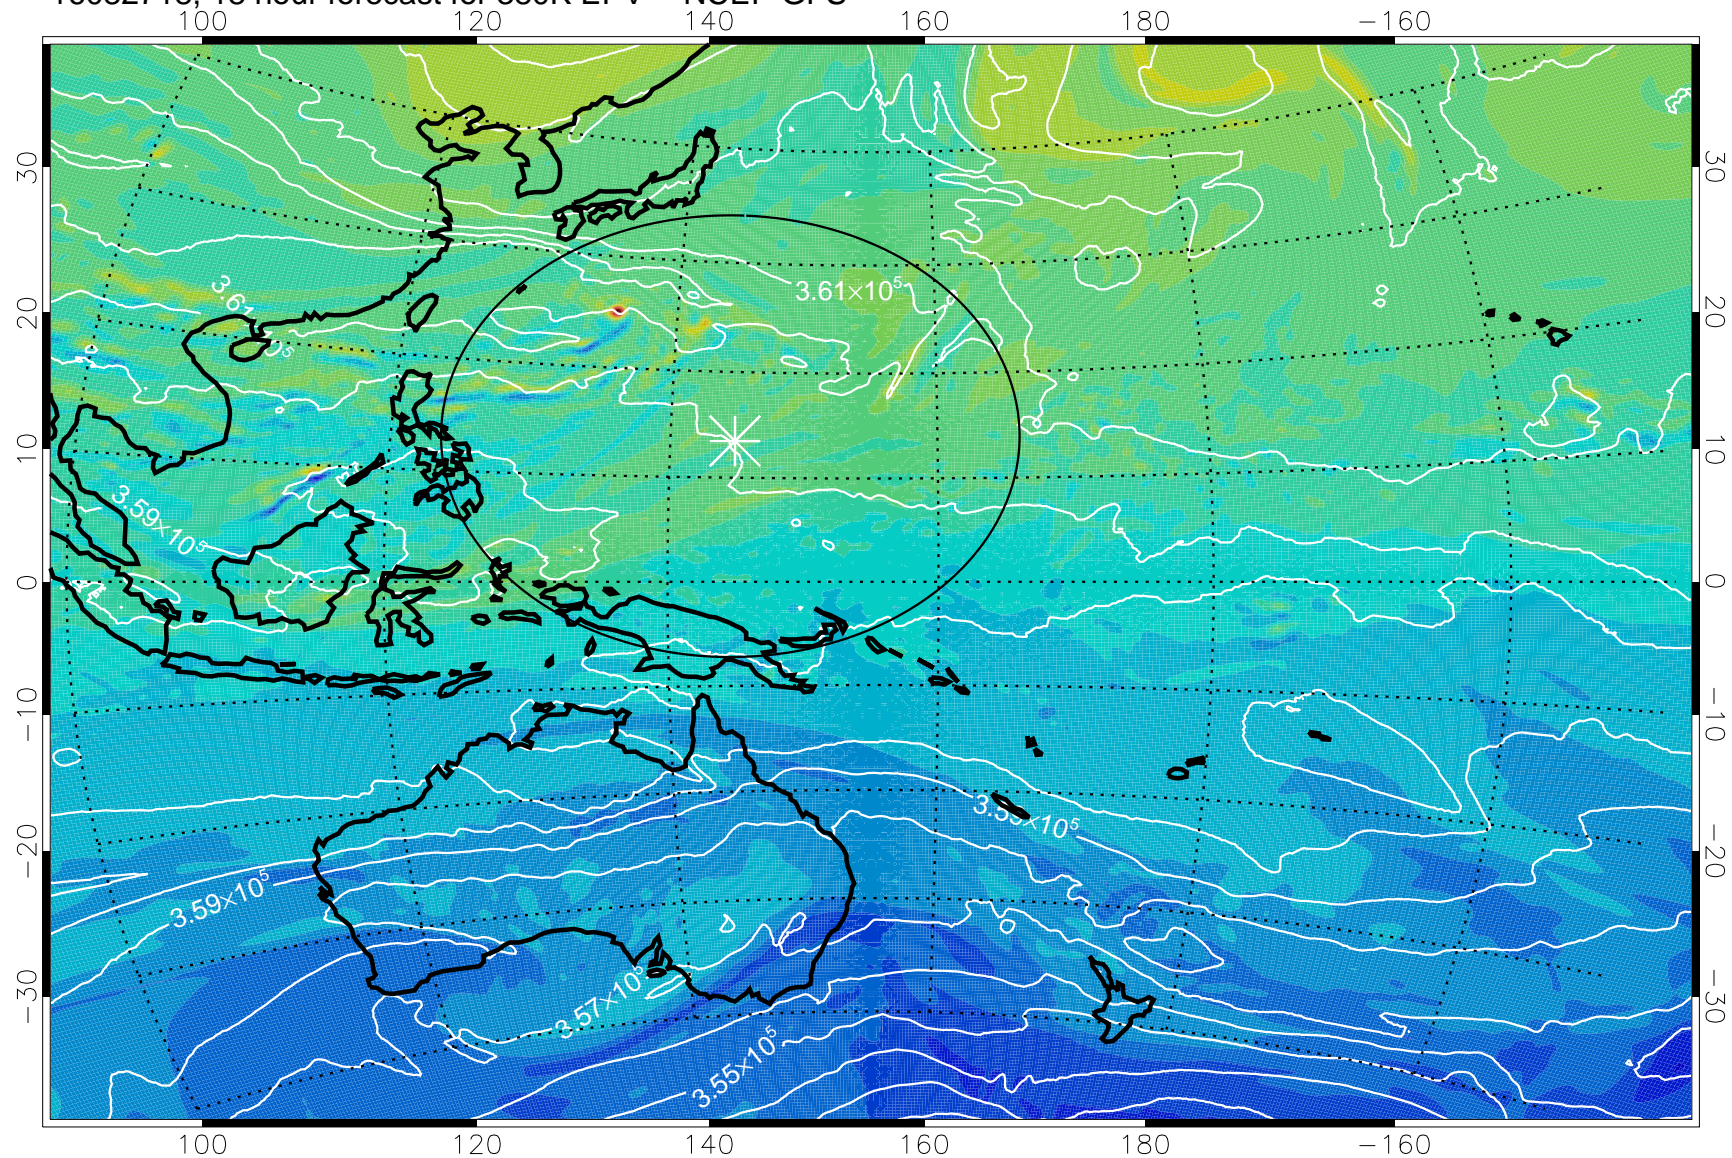

16082706, 6 hour forecast for 380K EPV -- NCEP GFS

380K Montgomery Streamfunction, white

Range ring of 2304 km

16082712, 12 hour forecast for 380K EPV -- NCEP GFS

380K Montgomery Streamfunction, white

Range ring of 2304 km

16082718, 18 hour forecast for 380K EPV -- NCEP GFS

380K Montgomery Streamfunction, white

Range ring of 2304 km

16082800, 24 hour forecast for 380K EPV -- NCEP GFS

380K Montgomery Streamfunction, white

Range ring of 2304 km

16082806, 30 hour forecast for 380K EPV -- NCEP GFS

380K Montgomery Streamfunction, white

Range ring of 2304 km

16082812, 36 hour forecast for 380K EPV -- NCEP GFS

380K Montgomery Streamfunction, white

Range ring of 2304 km

16082818, 42 hour forecast for 380K EPV -- NCEP GFS

380K Montgomery Streamfunction, white

Range ring of 2304 km

16082900, 48 hour forecast for 380K EPV -- NCEP GFS

380K Montgomery Streamfunction, white

Range ring of 2304 km