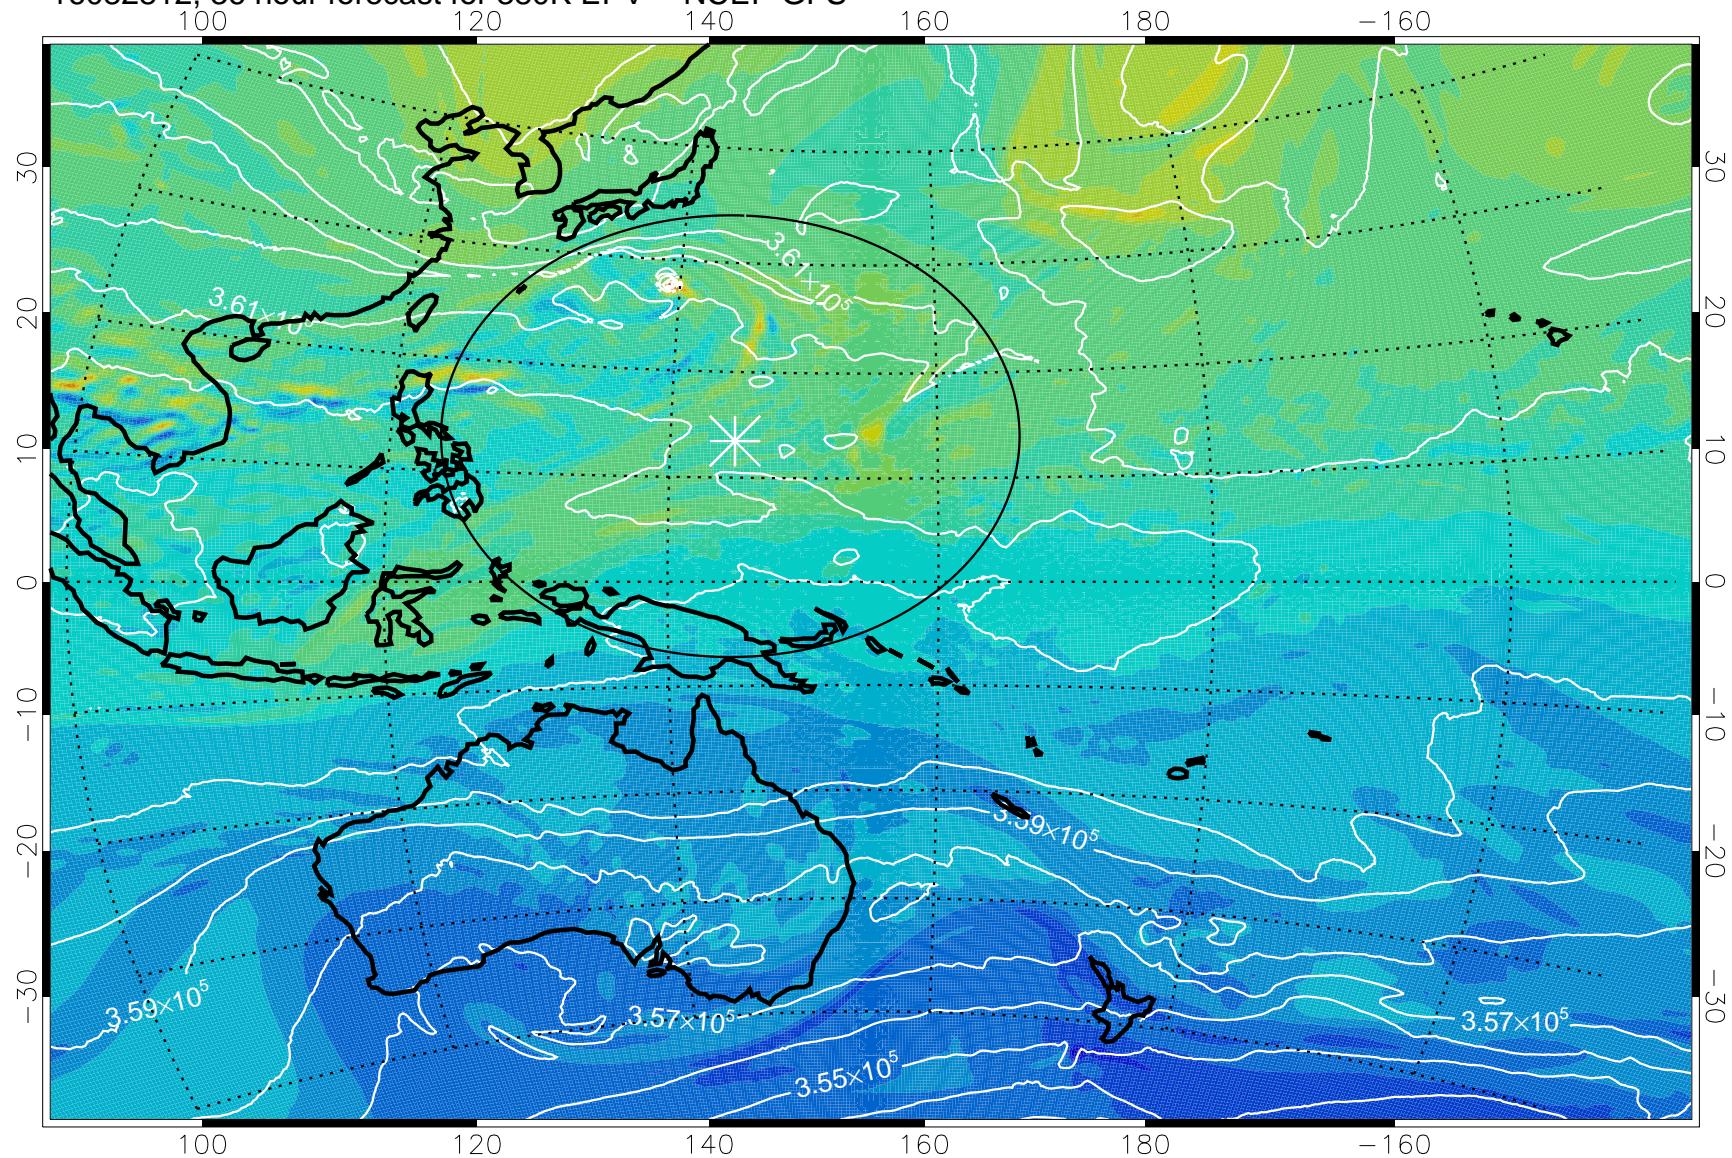

16082806, 30 hour forecast for 380K EPV -- NCEP GFS

380K Montgomery Streamfunction, white

Range ring of 2304 km

16082812, 36 hour forecast for 380K EPV -- NCEP GFS

380K Montgomery Streamfunction, white

Range ring of 2304 km

16082818, 42 hour forecast for 380K EPV -- NCEP GFS

380K Montgomery Streamfunction, white

Range ring of 2304 km

16082900, 48 hour forecast for 380K EPV -- NCEP GFS

380K Montgomery Streamfunction, white

Range ring of 2304 km

16082906, 54 hour forecast for 380K EPV -- NCEP GFS

380K Montgomery Streamfunction, white

Range ring of 2304 km

16082912, 60 hour forecast for 380K EPV -- NCEP GFS

380K Montgomery Streamfunction, white

Range ring of 2304 km

16082918, 66 hour forecast for 380K EPV -- NCEP GFS

380K Montgomery Streamfunction, white

Range ring of 2304 km

16083000, 72 hour forecast for 380K EPV -- NCEP GFS

380K Montgomery Streamfunction, white

Range ring of 2304 km