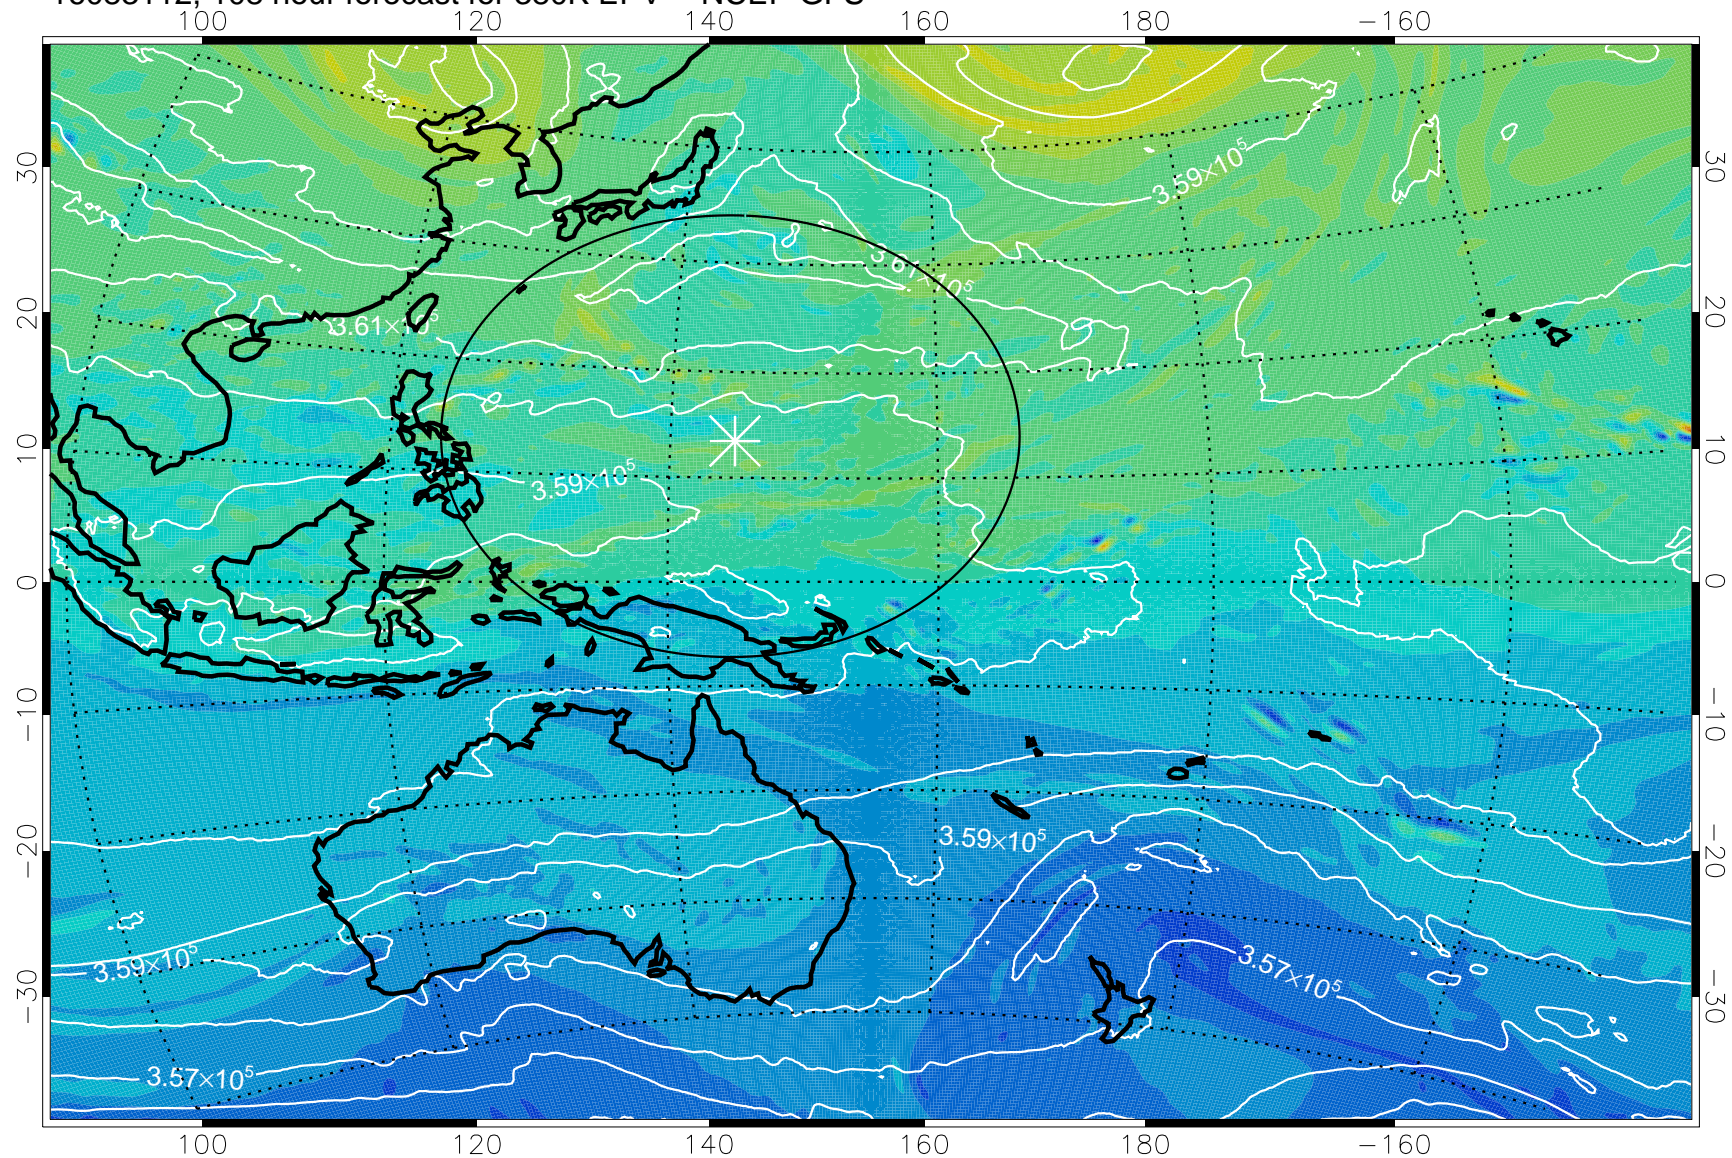

16083006, 78 hour forecast for 380K EPV -- NCEP GFS

380K Montgomery Streamfunction, white

Range ring of 2304 km

16083012, 84 hour forecast for 380K EPV -- NCEP GFS

380K Montgomery Streamfunction, white

Range ring of 2304 km

16083018, 90 hour forecast for 380K EPV -- NCEP GFS

380K Montgomery Streamfunction, white

Range ring of 2304 km

16083100, 96 hour forecast for 380K EPV -- NCEP GFS

380K Montgomery Streamfunction, white

Range ring of 2304 km

16083106, 102 hour forecast for 380K EPV -- NCEP GFS

16083112, 108 hour forecast for 380K EPV -- NCEP GFS

380K Montgomery Streamfunction, white

Range ring of 2304 km

16083118, 114 hour forecast for 380K EPV -- NCEP GFS

380K Montgomery Streamfunction, white

Range ring of 2304 km

16090100, 120 hour forecast for 380K EPV -- NCEP GFS

380K Montgomery Streamfunction, white

Range ring of 2304 km