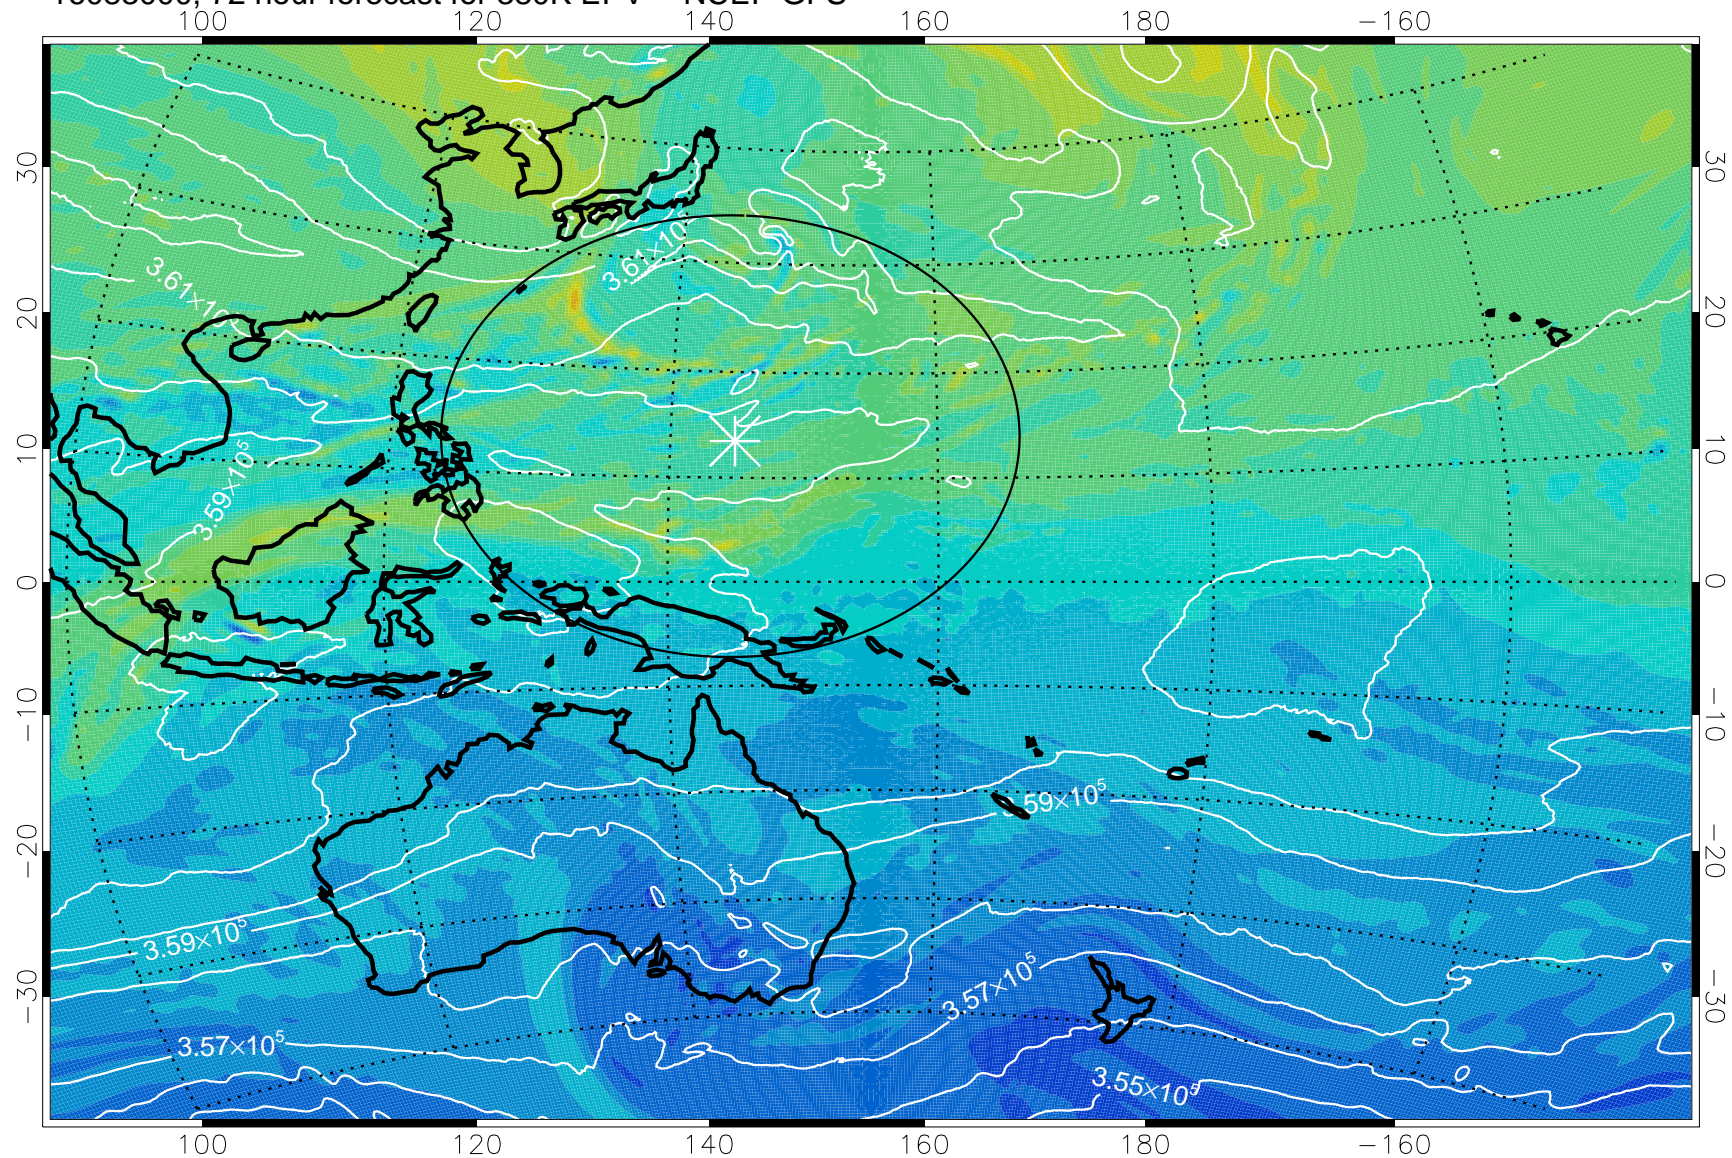

16082906, 54 hour forecast for 380K EPV -- NCEP GFS

380K Montgomery Streamfunction, white

Range ring of 2304 km

16082912, 60 hour forecast for 380K EPV -- NCEP GFS

380K Montgomery Streamfunction, white

Range ring of 2304 km

16082918, 66 hour forecast for 380K EPV -- NCEP GFS

380K Montgomery Streamfunction, white

Range ring of 2304 km

16083000, 72 hour forecast for 380K EPV -- NCEP GFS

380K Montgomery Streamfunction, white

Range ring of 2304 km

16083006, 78 hour forecast for 380K EPV -- NCEP GFS

380K Montgomery Streamfunction, white

Range ring of 2304 km

16083012, 84 hour forecast for 380K EPV -- NCEP GFS

380K Montgomery Streamfunction, white

Range ring of 2304 km

16083018, 90 hour forecast for 380K EPV -- NCEP GFS

380K Montgomery Streamfunction, white

Range ring of 2304 km

16083100, 96 hour forecast for 380K EPV -- NCEP GFS

380K Montgomery Streamfunction, white

Range ring of 2304 km