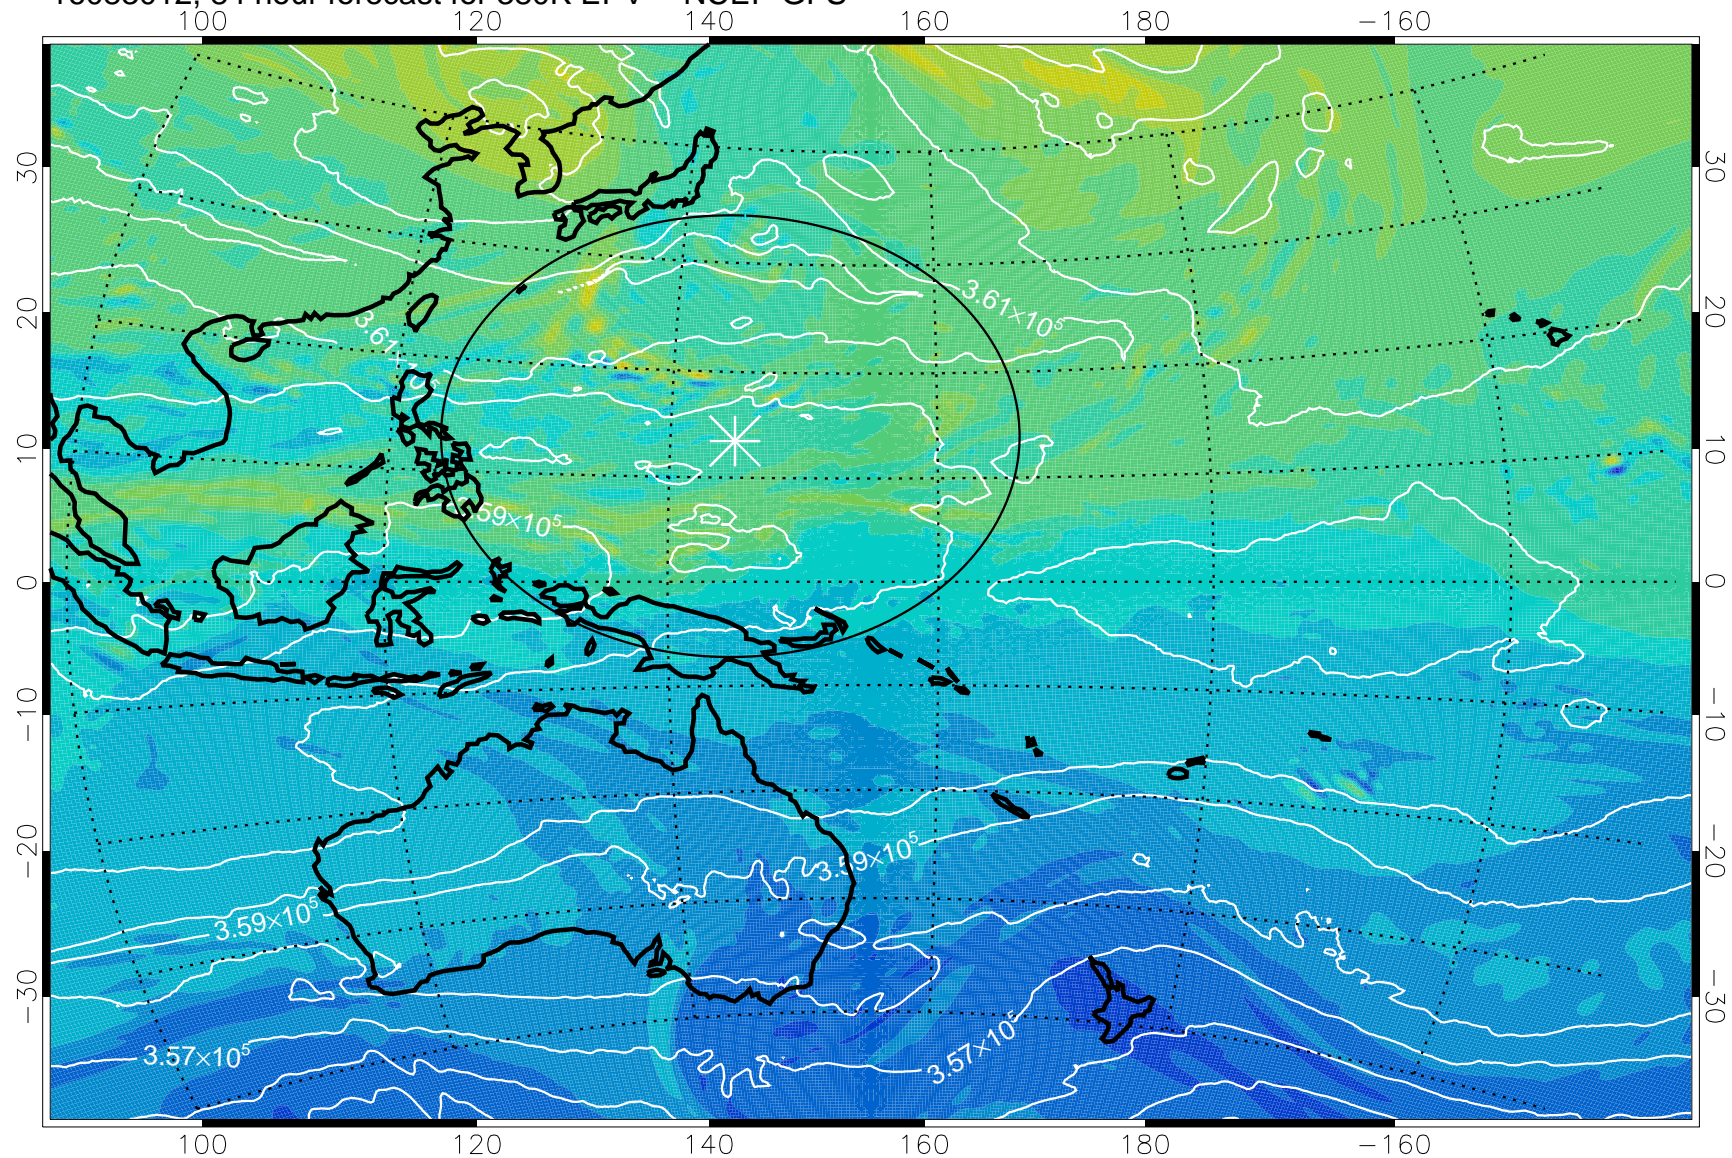

16082918, 66 hour forecast for 380K EPV -- NCEP GFS

380K Montgomery Streamfunction, white

Range ring of 2304 km

16083000, 72 hour forecast for 380K EPV -- NCEP GFS

380K Montgomery Streamfunction, white

Range ring of 2304 km

16083006, 78 hour forecast for 380K EPV -- NCEP GFS

380K Montgomery Streamfunction, white

Range ring of 2304 km

16083012, 84 hour forecast for 380K EPV -- NCEP GFS

380K Montgomery Streamfunction, white

Range ring of 2304 km

16083018, 90 hour forecast for 380K EPV -- NCEP GFS

380K Montgomery Streamfunction, white

Range ring of 2304 km

16083100, 96 hour forecast for 380K EPV -- NCEP GFS

380K Montgomery Streamfunction, white

Range ring of 2304 km

16083106, 102 hour forecast for 380K EPV -- NCEP GFS

16083112, 108 hour forecast for 380K EPV -- NCEP GFS

380K Montgomery Streamfunction, white

Range ring of 2304 km

16083118, 114 hour forecast for 380K EPV -- NCEP GFS