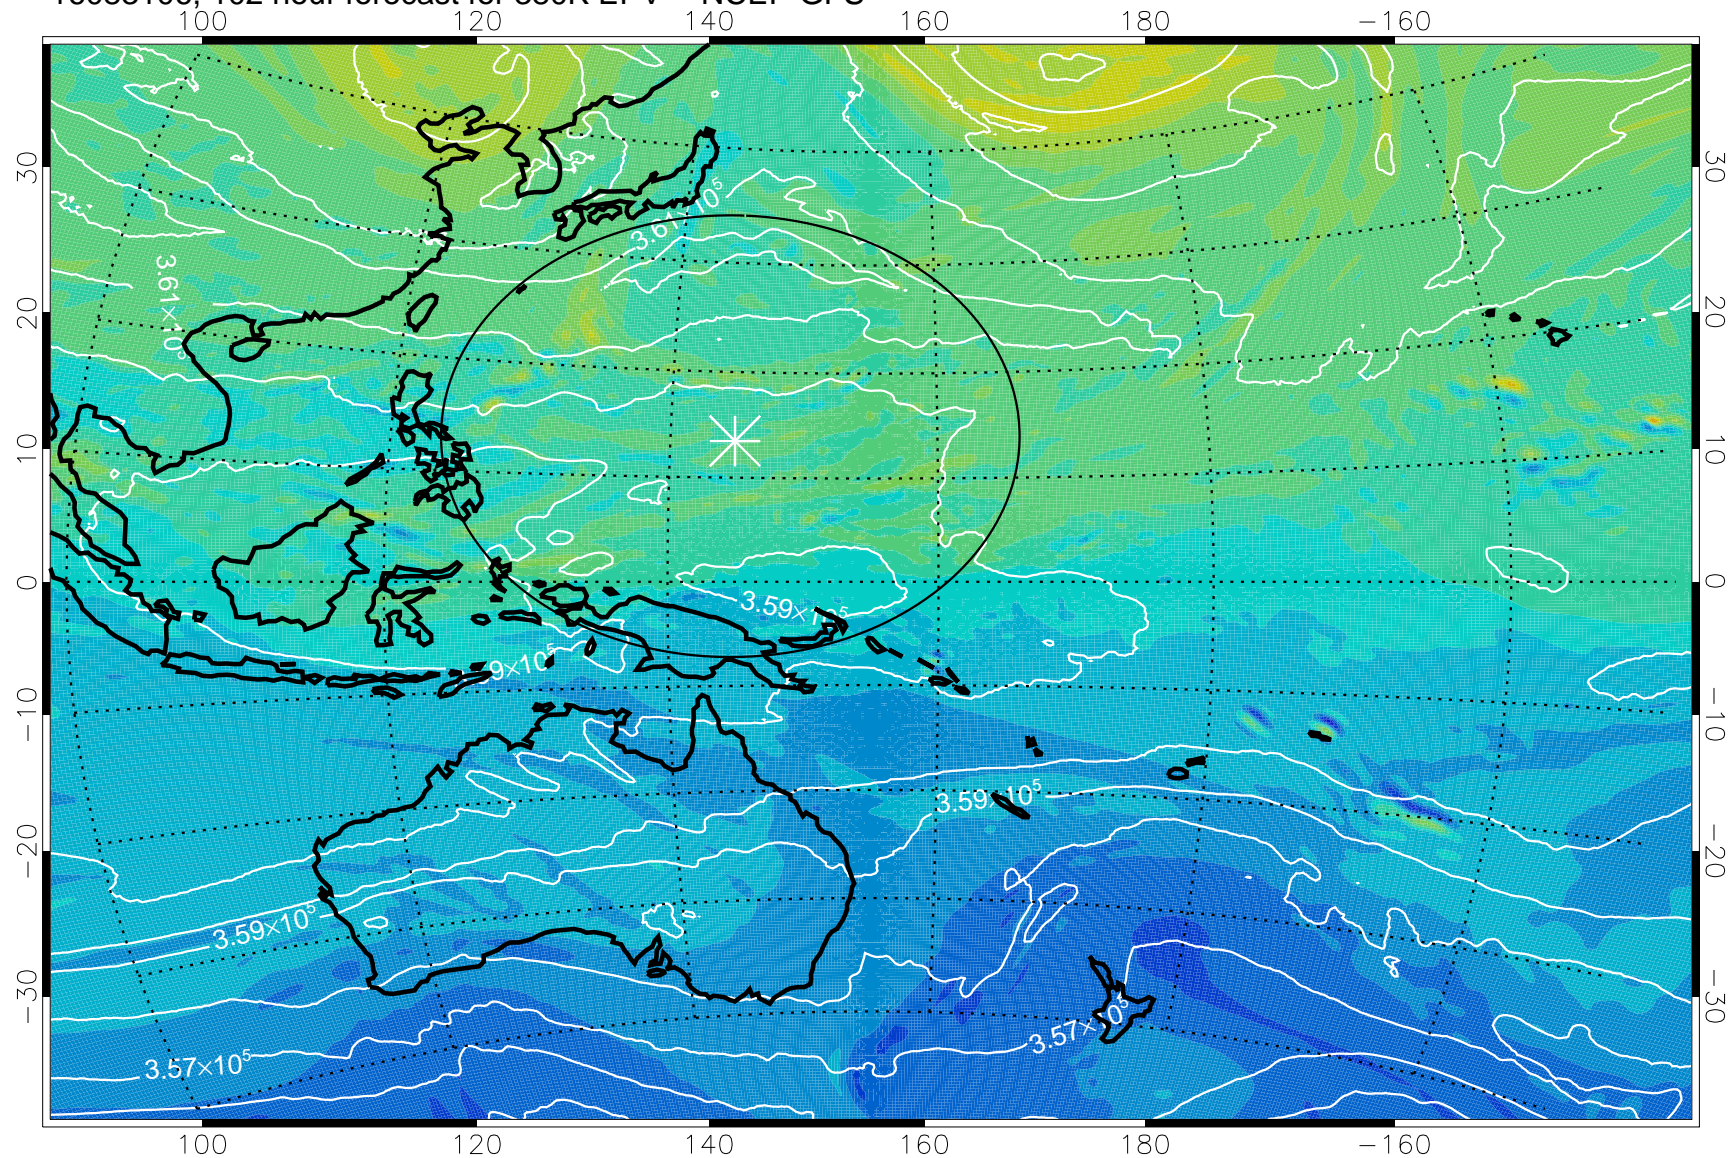

16083006, 78 hour forecast for 380K EPV -- NCEP GFS

380K Montgomery Streamfunction, white

Range ring of 2304 km

16083012, 84 hour forecast for 380K EPV -- NCEP GFS

380K Montgomery Streamfunction, white

Range ring of 2304 km

16083018, 90 hour forecast for 380K EPV -- NCEP GFS

380K Montgomery Streamfunction, white

Range ring of 2304 km

16083100, 96 hour forecast for 380K EPV -- NCEP GFS

380K Montgomery Streamfunction, white

Range ring of 2304 km

16083106, 102 hour forecast for 380K EPV -- NCEP GFS

16083112, 108 hour forecast for 380K EPV -- NCEP GFS

380K Montgomery Streamfunction, white

Range ring of 2304 km

16083118, 114 hour forecast for 380K EPV -- NCEP GFS