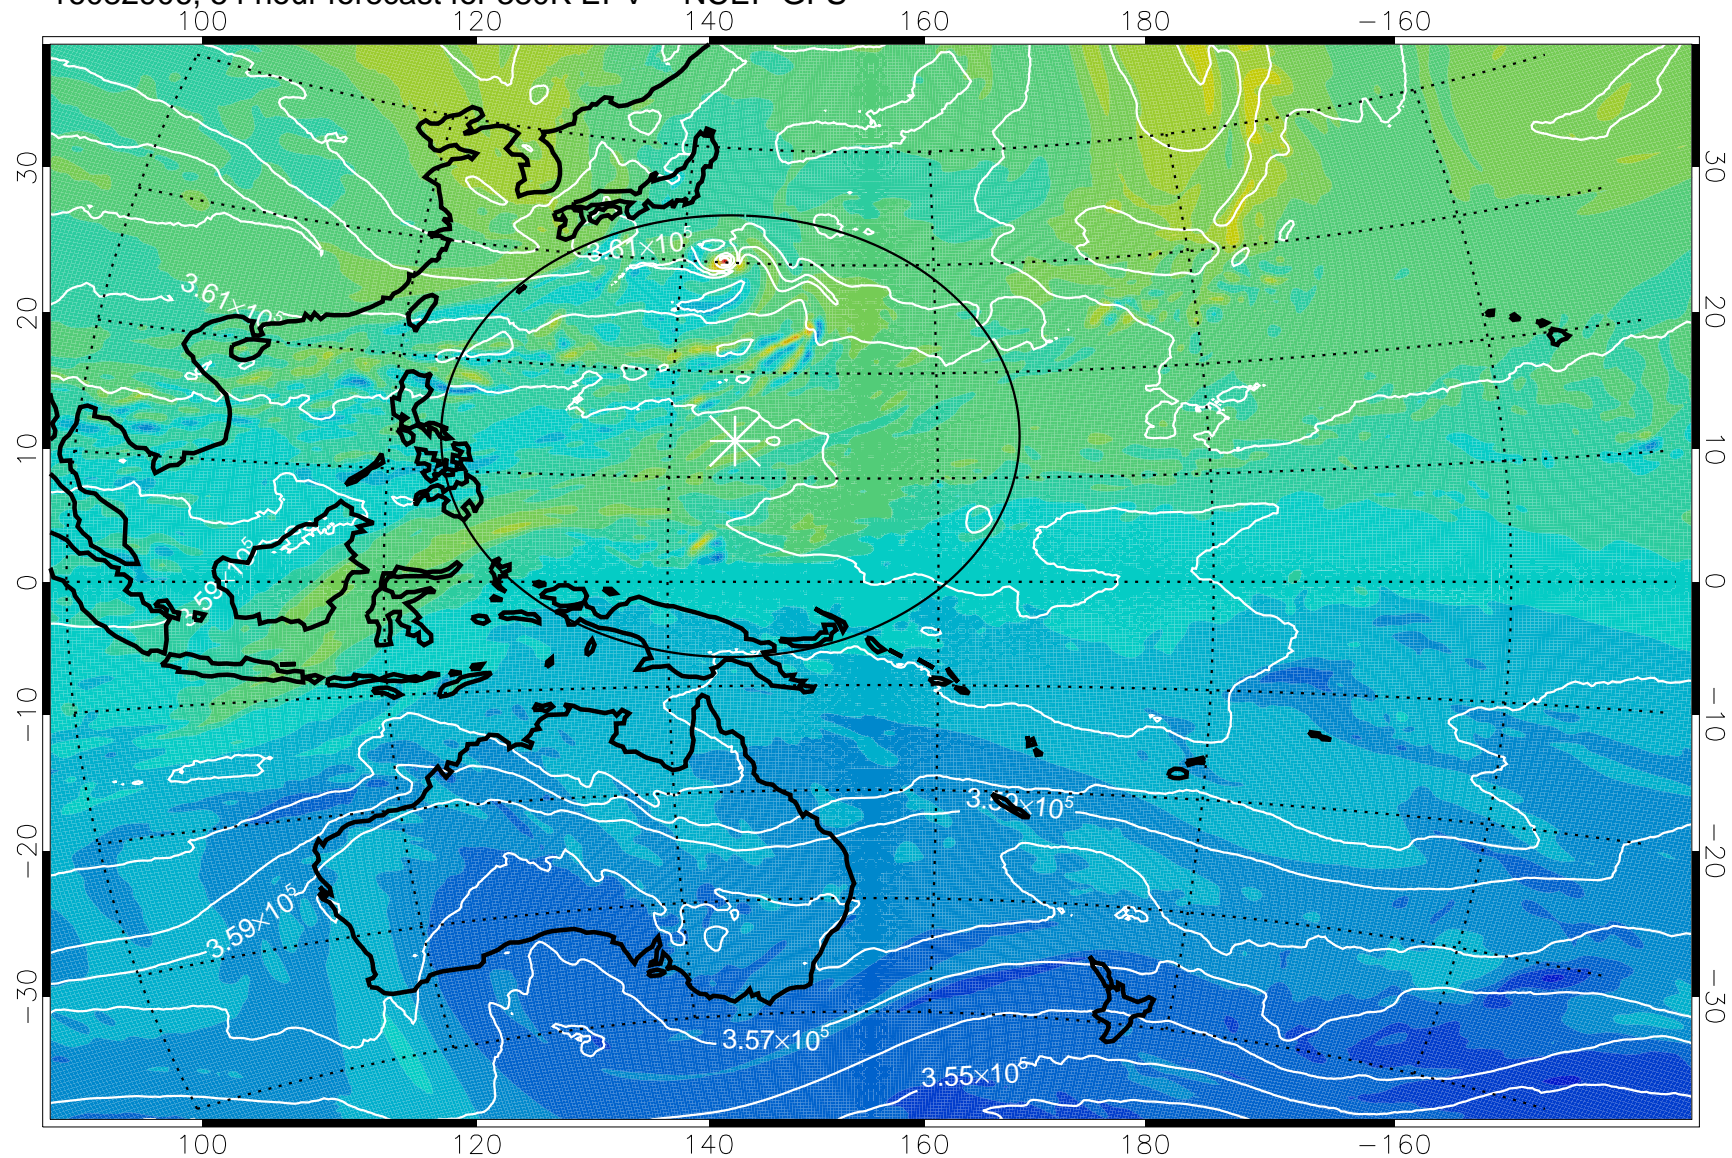

16082818, 42 hour forecast for 380K EPV -- NCEP GFS

380K Montgomery Streamfunction, white

Range ring of 2304 km

16082900, 48 hour forecast for 380K EPV -- NCEP GFS

380K Montgomery Streamfunction, white

Range ring of 2304 km

16082906, 54 hour forecast for 380K EPV -- NCEP GFS

380K Montgomery Streamfunction, white

Range ring of 2304 km

16082912, 60 hour forecast for 380K EPV -- NCEP GFS

380K Montgomery Streamfunction, white

Range ring of 2304 km

16082918, 66 hour forecast for 380K EPV -- NCEP GFS

380K Montgomery Streamfunction, white

Range ring of 2304 km

16083000, 72 hour forecast for 380K EPV -- NCEP GFS

380K Montgomery Streamfunction, white

Range ring of 2304 km

16083006, 78 hour forecast for 380K EPV -- NCEP GFS

380K Montgomery Streamfunction, white

Range ring of 2304 km

16083012, 84 hour forecast for 380K EPV -- NCEP GFS

380K Montgomery Streamfunction, white

Range ring of 2304 km