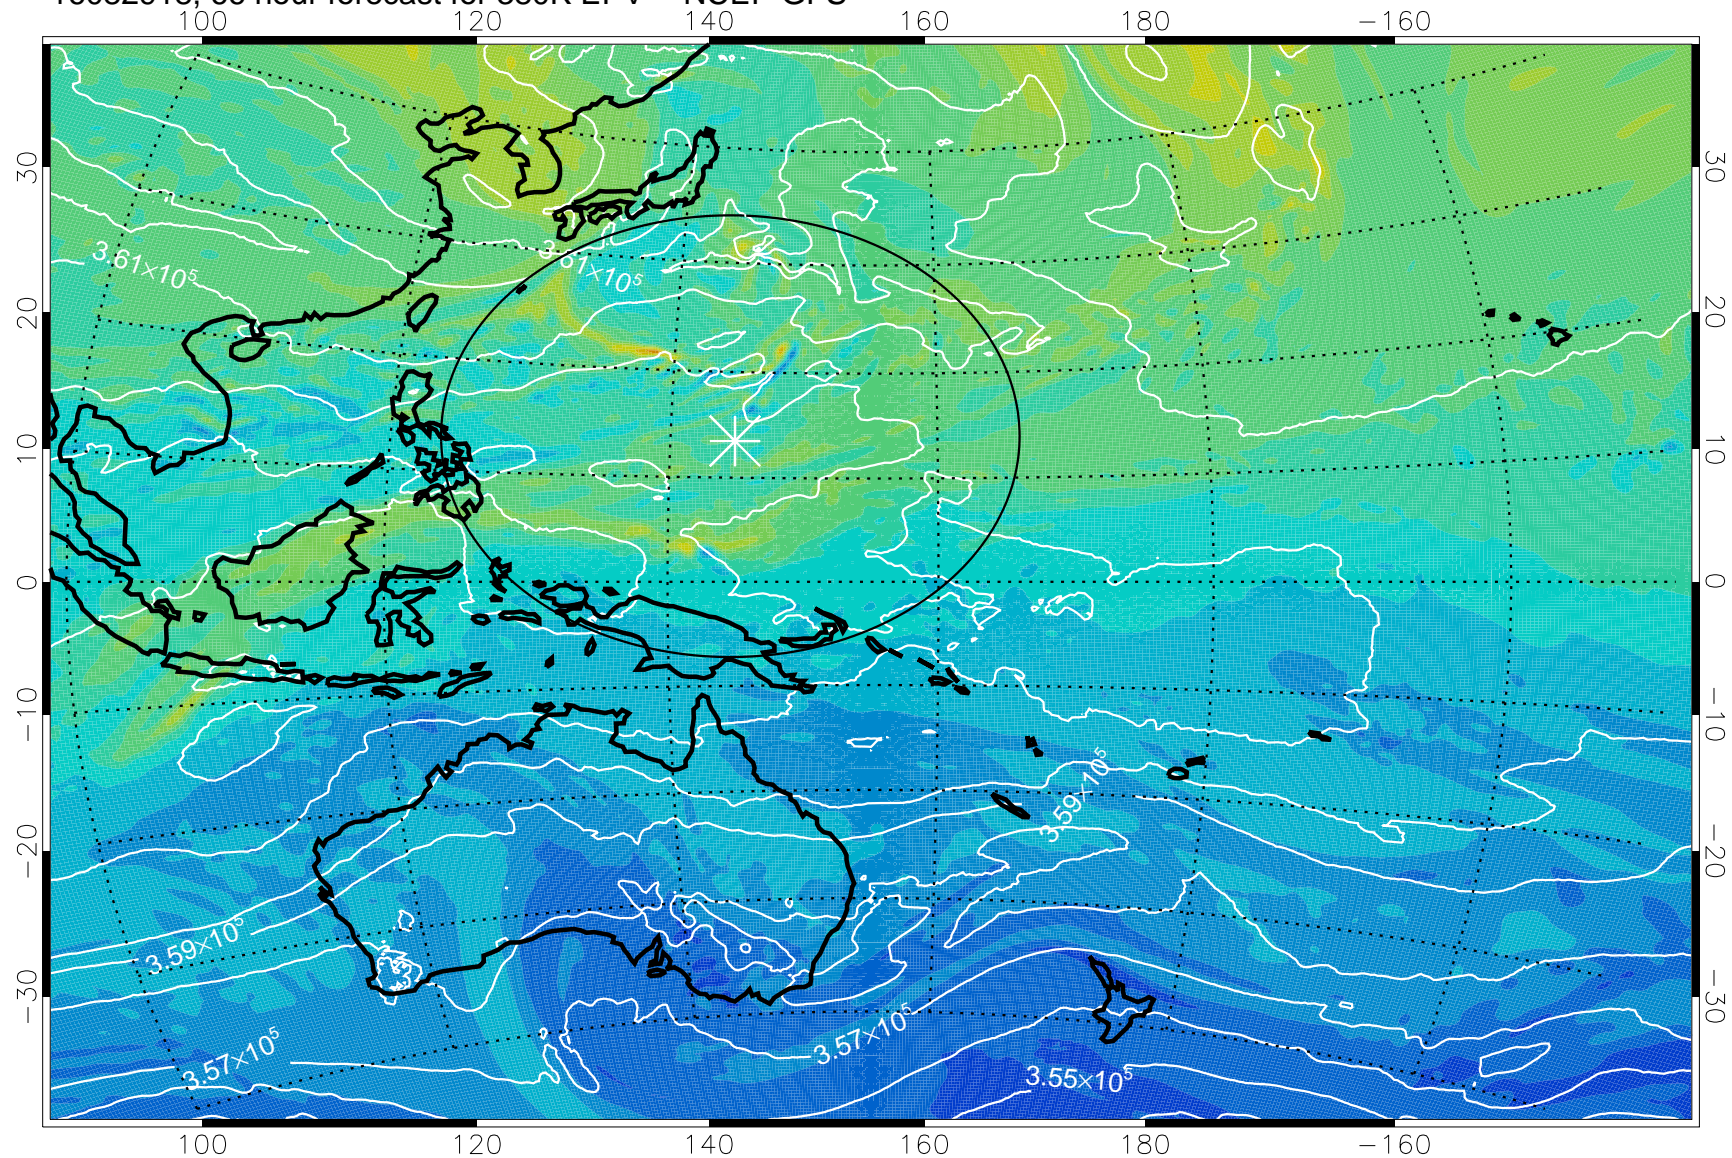

16082818, 42 hour forecast for 380K EPV -- NCEP GFS

380K Montgomery Streamfunction, white

Range ring of 2304 km

16082900, 48 hour forecast for 380K EPV -- NCEP GFS

380K Montgomery Streamfunction, white

Range ring of 2304 km

16082906, 54 hour forecast for 380K EPV -- NCEP GFS

380K Montgomery Streamfunction, white

Range ring of 2304 km

16082912, 60 hour forecast for 380K EPV -- NCEP GFS

380K Montgomery Streamfunction, white

Range ring of 2304 km

16082918, 66 hour forecast for 380K EPV -- NCEP GFS

380K Montgomery Streamfunction, white

Range ring of 2304 km

16083000, 72 hour forecast for 380K EPV -- NCEP GFS

380K Montgomery Streamfunction, white

Range ring of 2304 km

16083006, 78 hour forecast for 380K EPV -- NCEP GFS

380K Montgomery Streamfunction, white

Range ring of 2304 km

16083012, 84 hour forecast for 380K EPV -- NCEP GFS

380K Montgomery Streamfunction, white

Range ring of 2304 km