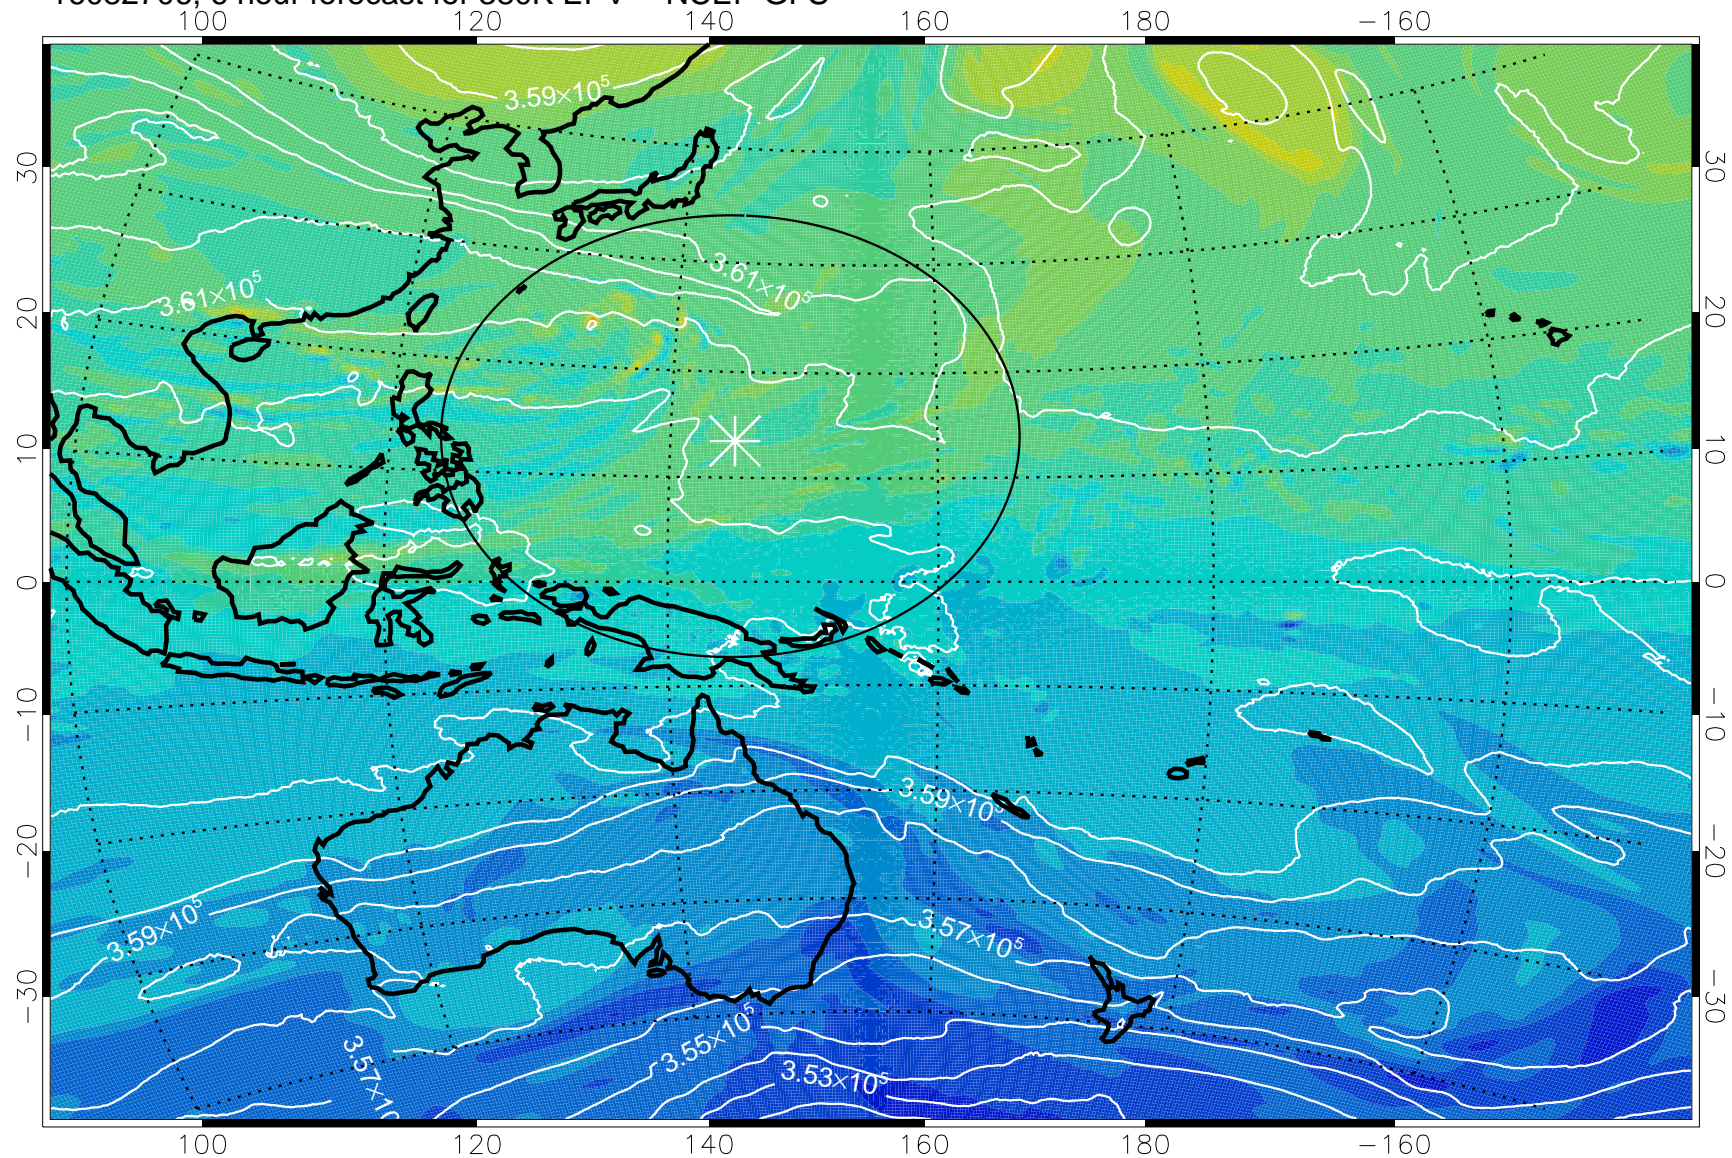

16082706, 6 hour forecast for 380K EPV -- NCEP GFS

380K Montgomery Streamfunction, white

Range ring of 2304 km

16082712, 12 hour forecast for 380K EPV -- NCEP GFS

380K Montgomery Streamfunction, white

Range ring of 2304 km

16082718, 18 hour forecast for 380K EPV -- NCEP GFS

380K Montgomery Streamfunction, white

Range ring of 2304 km

16082800, 24 hour forecast for 380K EPV -- NCEP GFS

380K Montgomery Streamfunction, white

Range ring of 2304 km

16082806, 30 hour forecast for 380K EPV -- NCEP GFS

380K Montgomery Streamfunction, white

Range ring of 2304 km

16082812, 36 hour forecast for 380K EPV -- NCEP GFS

380K Montgomery Streamfunction, white

Range ring of 2304 km

16082818, 42 hour forecast for 380K EPV -- NCEP GFS

380K Montgomery Streamfunction, white

Range ring of 2304 km

16082900, 48 hour forecast for 380K EPV -- NCEP GFS

380K Montgomery Streamfunction, white

Range ring of 2304 km