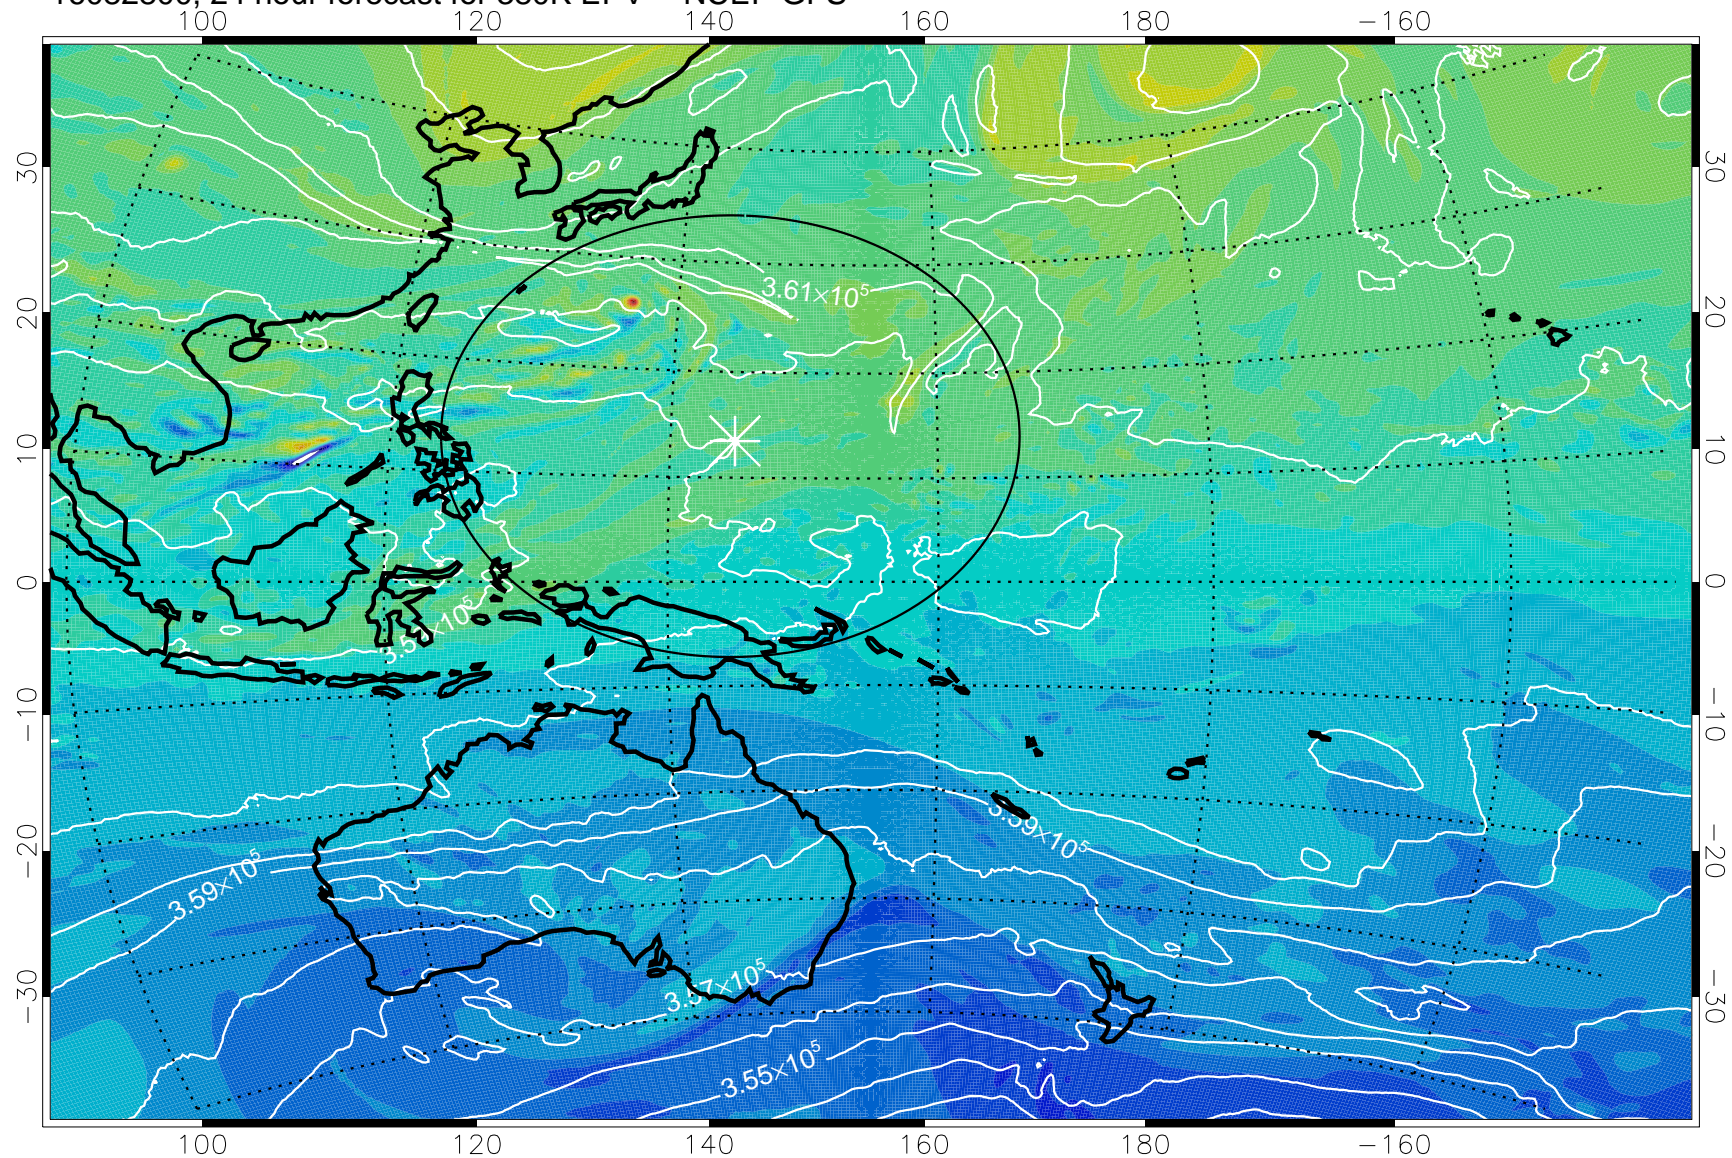

16082718, 18 hour forecast for 380K EPV -- NCEP GFS

380K Montgomery Streamfunction, white

Range ring of 2304 km

16082800, 24 hour forecast for 380K EPV -- NCEP GFS

380K Montgomery Streamfunction, white

Range ring of 2304 km

16082806, 30 hour forecast for 380K EPV -- NCEP GFS

380K Montgomery Streamfunction, white

Range ring of 2304 km

16082812, 36 hour forecast for 380K EPV -- NCEP GFS

380K Montgomery Streamfunction, white

Range ring of 2304 km

16082818, 42 hour forecast for 380K EPV -- NCEP GFS

380K Montgomery Streamfunction, white

Range ring of 2304 km

16082900, 48 hour forecast for 380K EPV -- NCEP GFS

380K Montgomery Streamfunction, white

Range ring of 2304 km

16082906, 54 hour forecast for 380K EPV -- NCEP GFS

380K Montgomery Streamfunction, white

Range ring of 2304 km

16082912, 60 hour forecast for 380K EPV -- NCEP GFS

380K Montgomery Streamfunction, white

Range ring of 2304 km