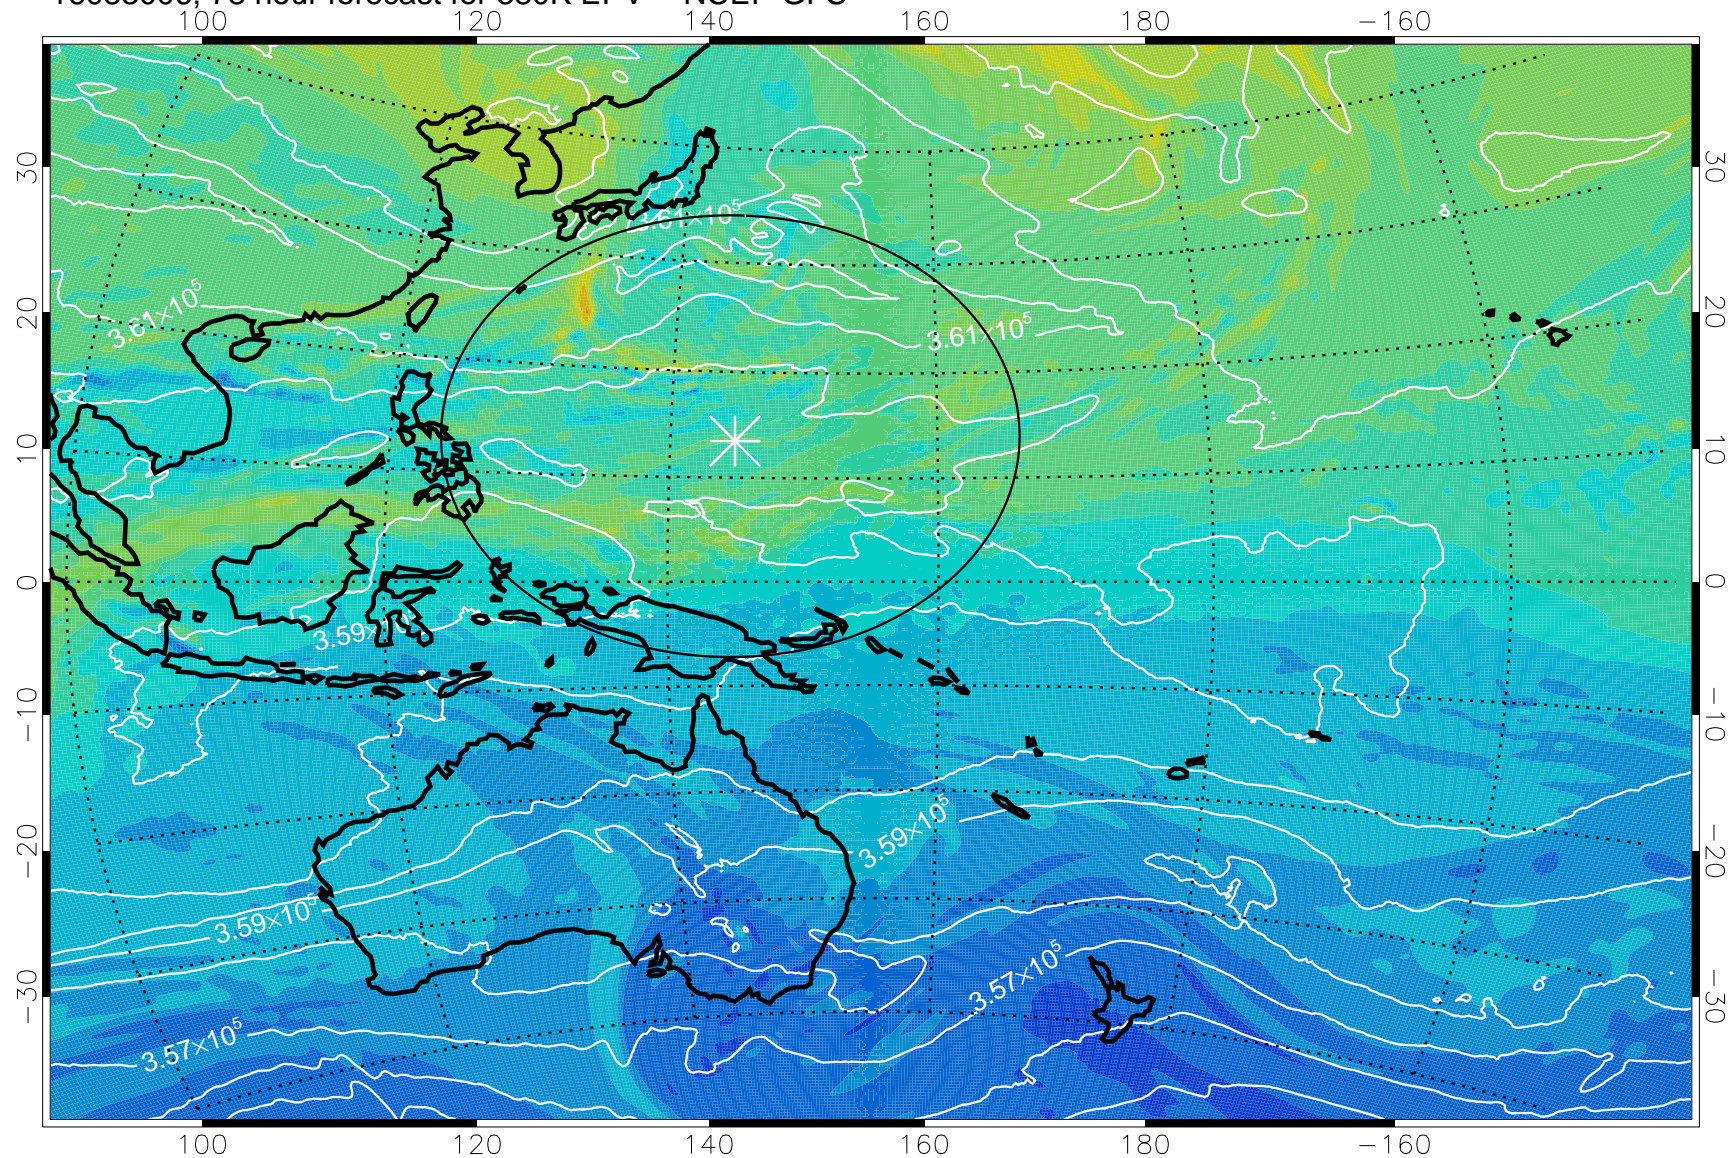

16082906, 54 hour forecast for 380K EPV -- NCEP GFS

380K Montgomery Streamfunction, white

Range ring of 2304 km

16082912, 60 hour forecast for 380K EPV -- NCEP GFS

380K Montgomery Streamfunction, white

Range ring of 2304 km

16082918, 66 hour forecast for 380K EPV -- NCEP GFS

380K Montgomery Streamfunction, white

Range ring of 2304 km

16083000, 72 hour forecast for 380K EPV -- NCEP GFS

380K Montgomery Streamfunction, white

Range ring of 2304 km

16083006, 78 hour forecast for 380K EPV -- NCEP GFS

380K Montgomery Streamfunction, white

Range ring of 2304 km

16083012, 84 hour forecast for 380K EPV -- NCEP GFS

380K Montgomery Streamfunction, white

Range ring of 2304 km

16083018, 90 hour forecast for 380K EPV -- NCEP GFS

380K Montgomery Streamfunction, white

Range ring of 2304 km

16083100, 96 hour forecast for 380K EPV -- NCEP GFS

380K Montgomery Streamfunction, white

Range ring of 2304 km