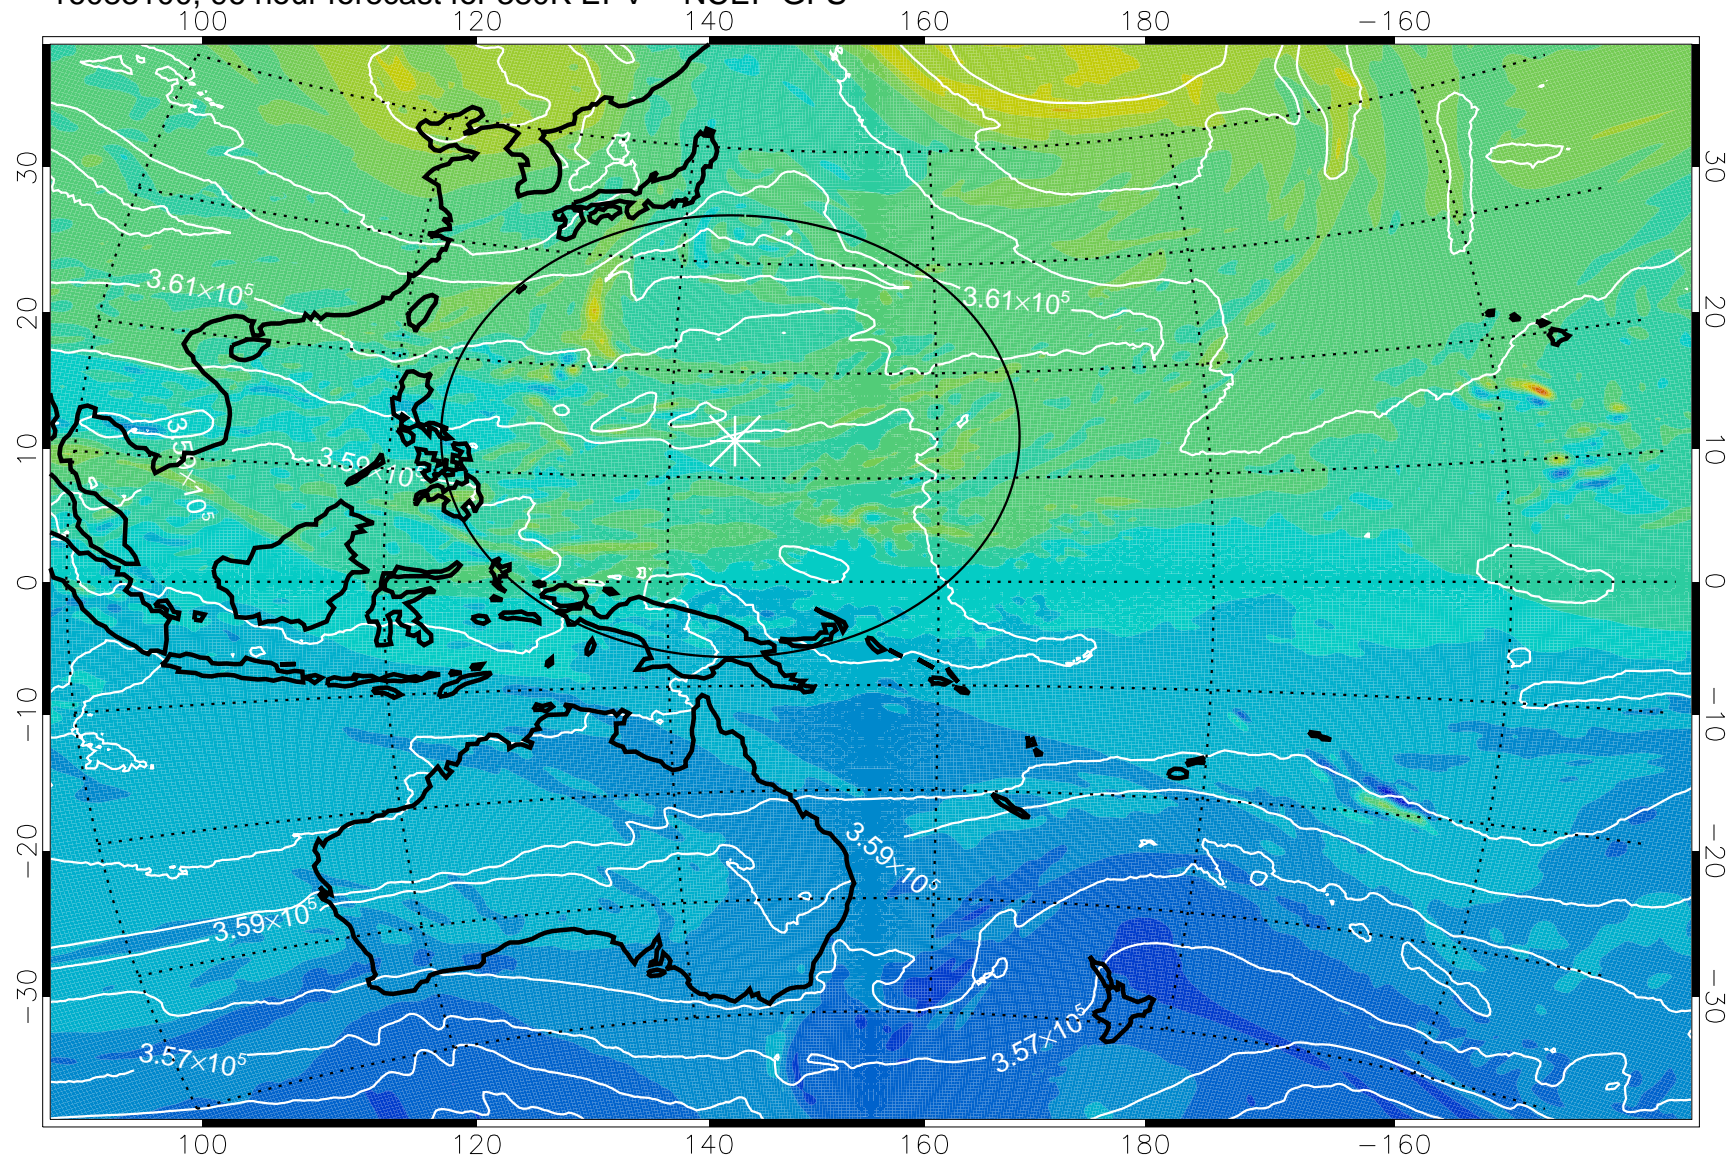

16083006, 78 hour forecast for 380K EPV -- NCEP GFS

380K Montgomery Streamfunction, white

Range ring of 2304 km

16083012, 84 hour forecast for 380K EPV -- NCEP GFS

380K Montgomery Streamfunction, white

Range ring of 2304 km

16083018, 90 hour forecast for 380K EPV -- NCEP GFS

380K Montgomery Streamfunction, white

Range ring of 2304 km

16083100, 96 hour forecast for 380K EPV -- NCEP GFS

380K Montgomery Streamfunction, white

Range ring of 2304 km

16083106, 102 hour forecast for 380K EPV -- NCEP GFS

16083112, 108 hour forecast for 380K EPV -- NCEP GFS

380K Montgomery Streamfunction, white

Range ring of 2304 km

16083118, 114 hour forecast for 380K EPV -- NCEP GFS

380K Montgomery Streamfunction, white

Range ring of 2304 km

16090100, 120 hour forecast for 380K EPV -- NCEP GFS

380K Montgomery Streamfunction, white

Range ring of 2304 km