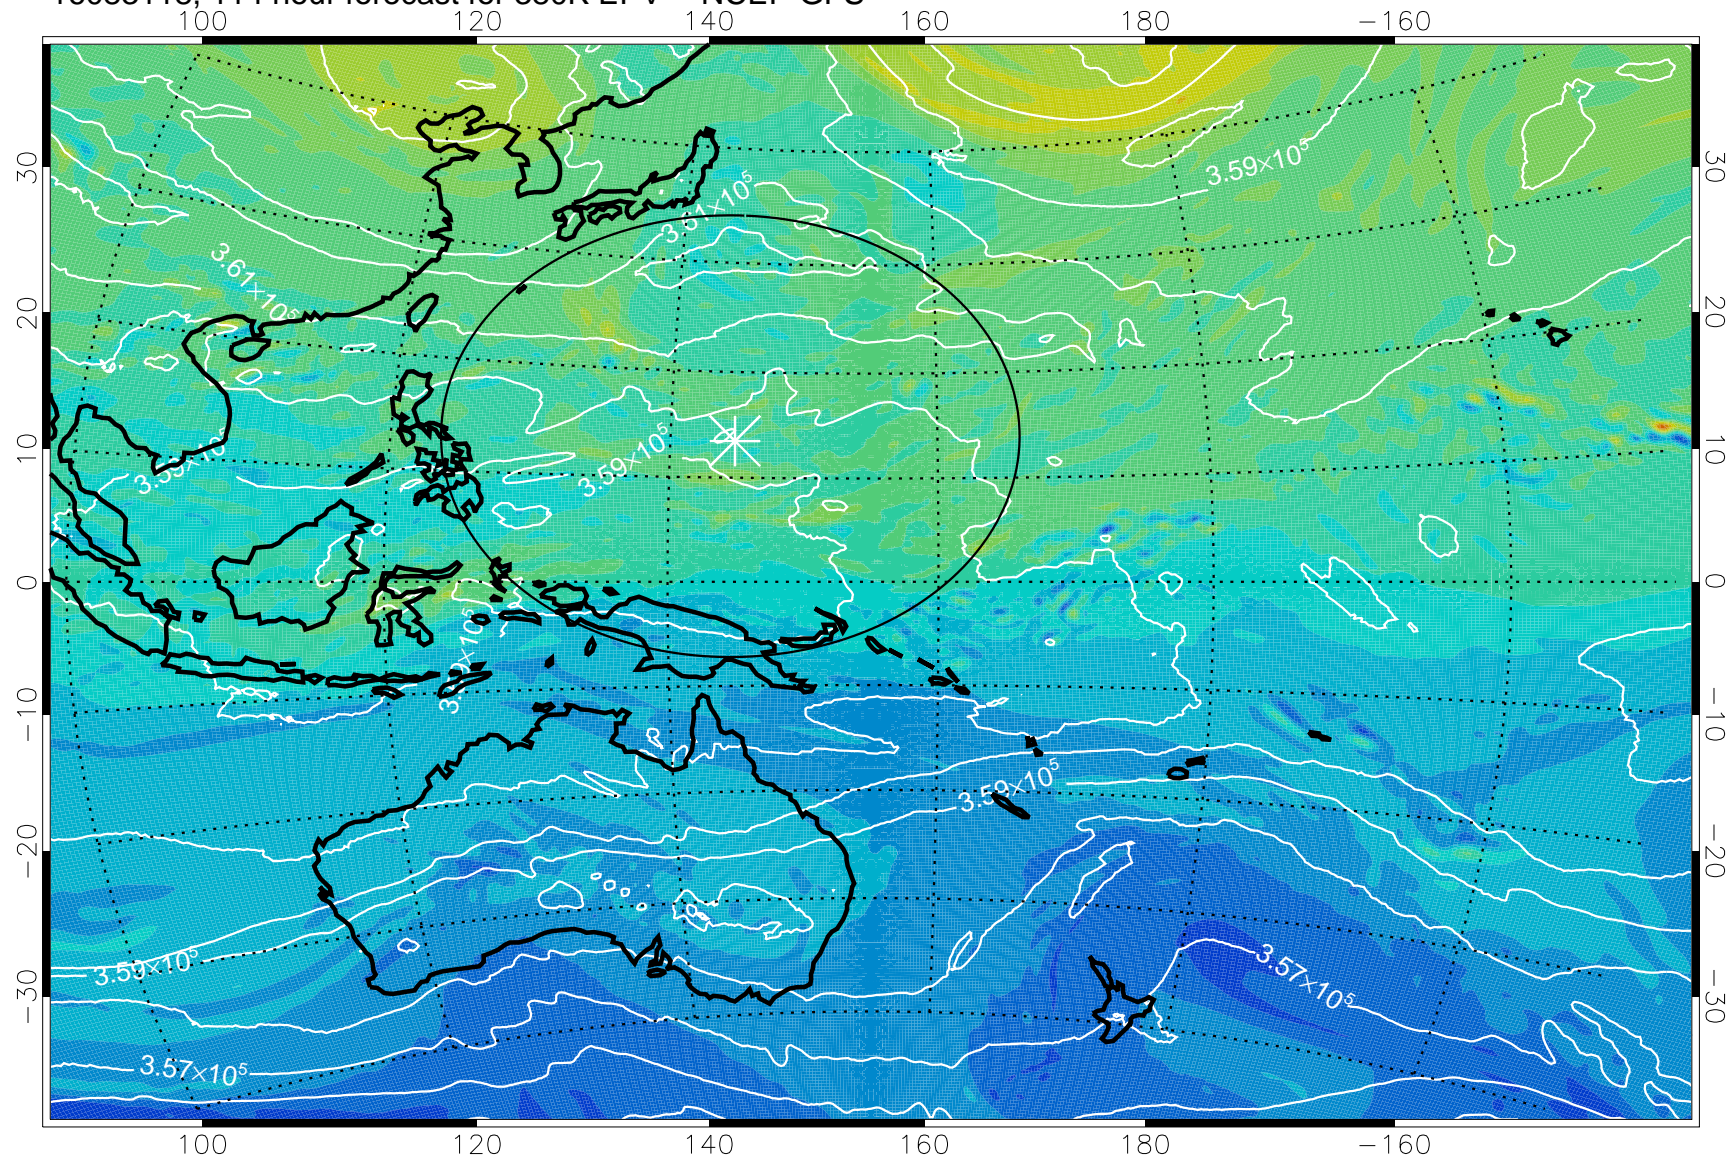

16083018, 90 hour forecast for 380K EPV -- NCEP GFS

380K Montgomery Streamfunction, white

Range ring of 2304 km

16083100, 96 hour forecast for 380K EPV -- NCEP GFS

380K Montgomery Streamfunction, white

Range ring of 2304 km

16083106, 102 hour forecast for 380K EPV -- NCEP GFS

16083112, 108 hour forecast for 380K EPV -- NCEP GFS

380K Montgomery Streamfunction, white

Range ring of 2304 km

16083118, 114 hour forecast for 380K EPV -- NCEP GFS

380K Montgomery Streamfunction, white

Range ring of 2304 km

16090100, 120 hour forecast for 380K EPV -- NCEP GFS

380K Montgomery Streamfunction, white

Range ring of 2304 km