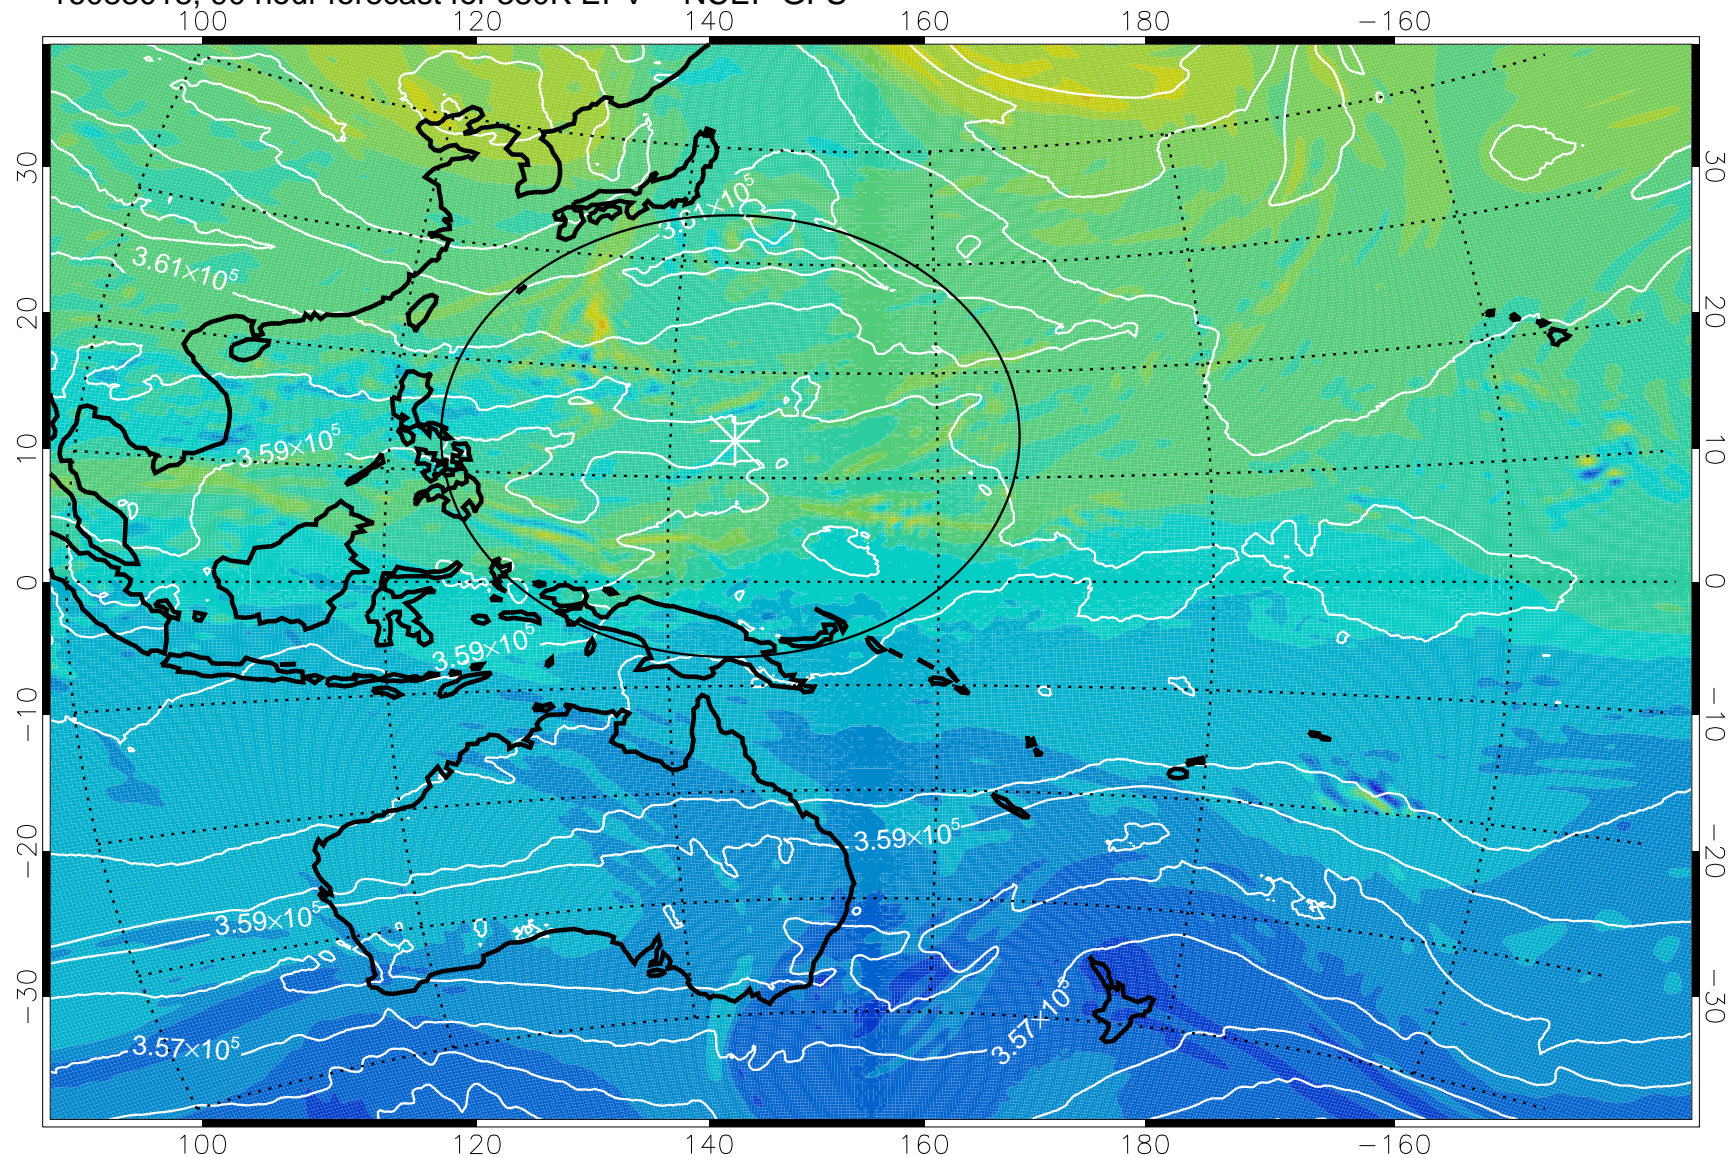

16082918, 66 hour forecast for 380K EPV -- NCEP GFS

380K Montgomery Streamfunction, white

Range ring of 2304 km

16083000, 72 hour forecast for 380K EPV -- NCEP GFS

380K Montgomery Streamfunction, white

Range ring of 2304 km

16083006, 78 hour forecast for 380K EPV -- NCEP GFS

380K Montgomery Streamfunction, white

Range ring of 2304 km

16083012, 84 hour forecast for 380K EPV -- NCEP GFS

380K Montgomery Streamfunction, white

Range ring of 2304 km

16083018, 90 hour forecast for 380K EPV -- NCEP GFS

380K Montgomery Streamfunction, white

Range ring of 2304 km

16083100, 96 hour forecast for 380K EPV -- NCEP GFS

380K Montgomery Streamfunction, white

Range ring of 2304 km

16083106, 102 hour forecast for 380K EPV -- NCEP GFS

16083112, 108 hour forecast for 380K EPV -- NCEP GFS

380K Montgomery Streamfunction, white

Range ring of 2304 km

16083118, 114 hour forecast for 380K EPV -- NCEP GFS