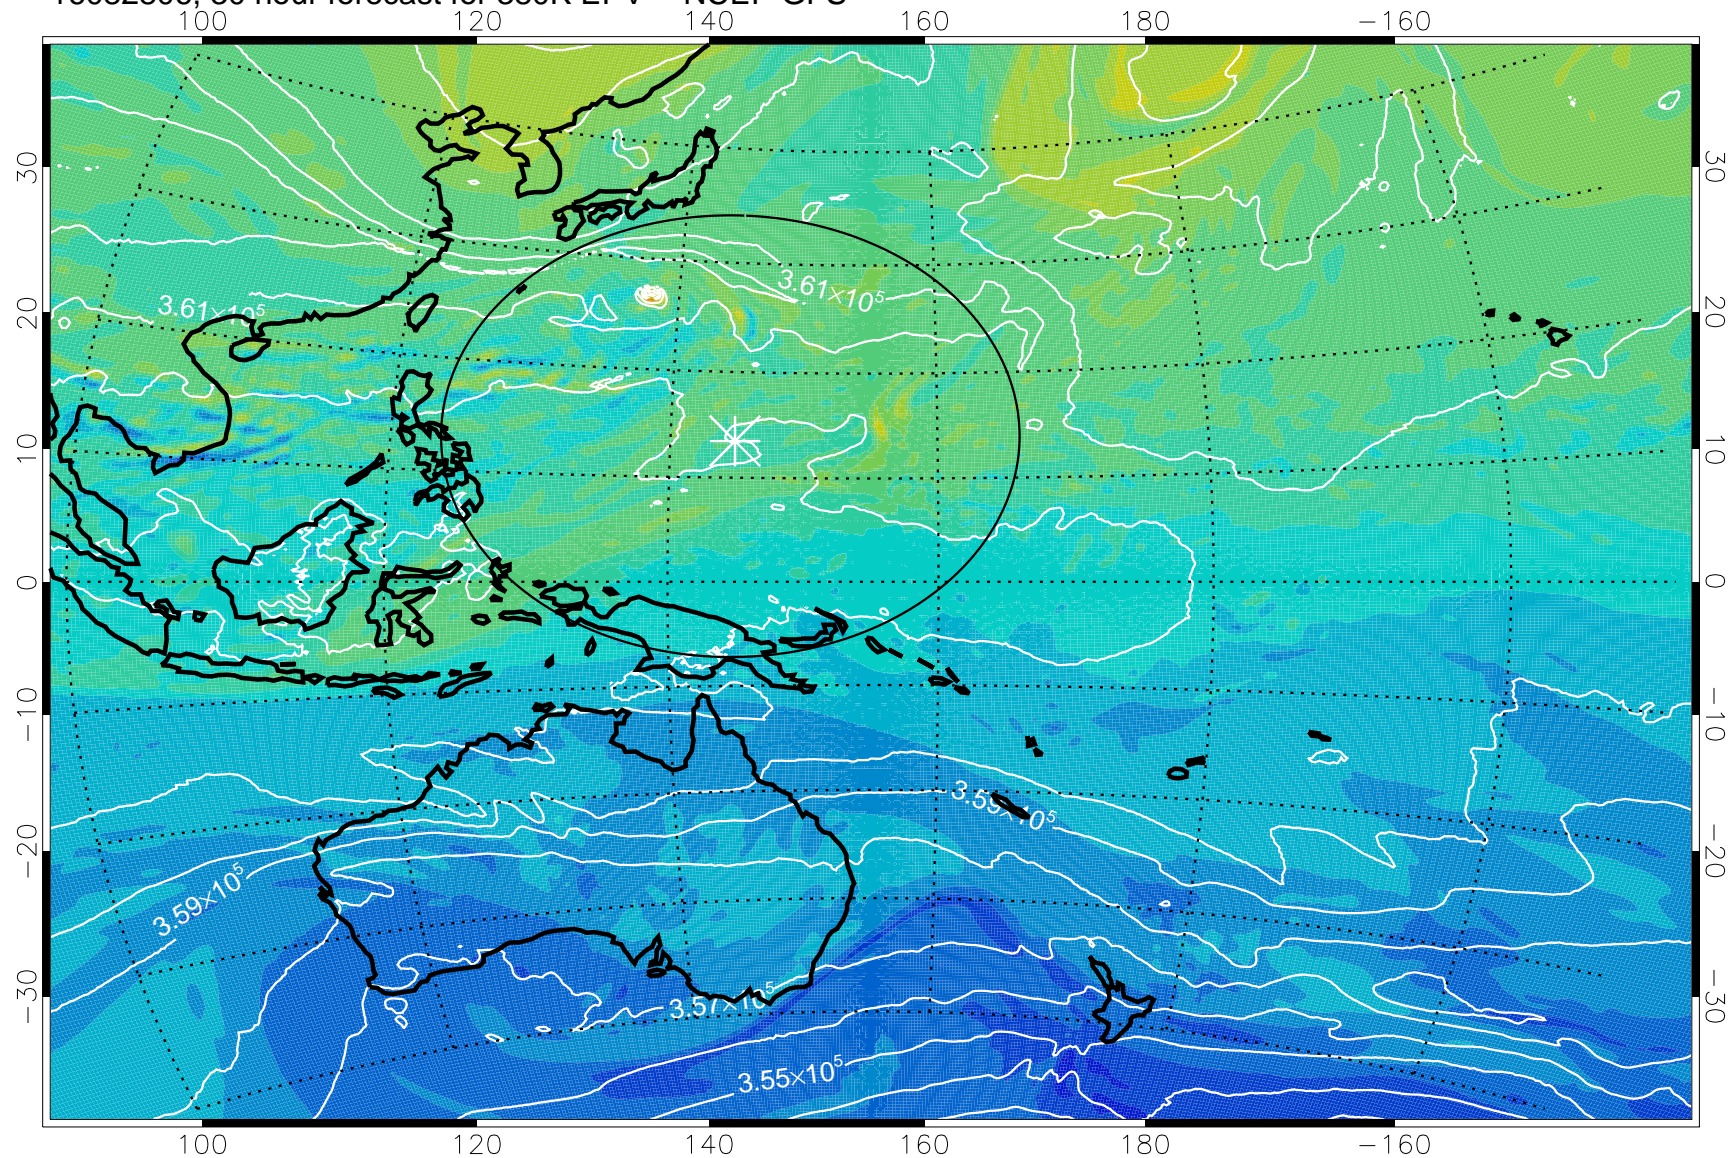

16082718, 18 hour forecast for 380K EPV -- NCEP GFS

380K Montgomery Streamfunction, white

Range ring of 2304 km

16082800, 24 hour forecast for 380K EPV -- NCEP GFS

380K Montgomery Streamfunction, white

Range ring of 2304 km

16082806, 30 hour forecast for 380K EPV -- NCEP GFS

380K Montgomery Streamfunction, white

Range ring of 2304 km

16082812, 36 hour forecast for 380K EPV -- NCEP GFS

380K Montgomery Streamfunction, white

Range ring of 2304 km

16082818, 42 hour forecast for 380K EPV -- NCEP GFS

380K Montgomery Streamfunction, white

Range ring of 2304 km

16082900, 48 hour forecast for 380K EPV -- NCEP GFS

380K Montgomery Streamfunction, white

Range ring of 2304 km

16082906, 54 hour forecast for 380K EPV -- NCEP GFS

380K Montgomery Streamfunction, white

Range ring of 2304 km

16082912, 60 hour forecast for 380K EPV -- NCEP GFS

380K Montgomery Streamfunction, white

Range ring of 2304 km