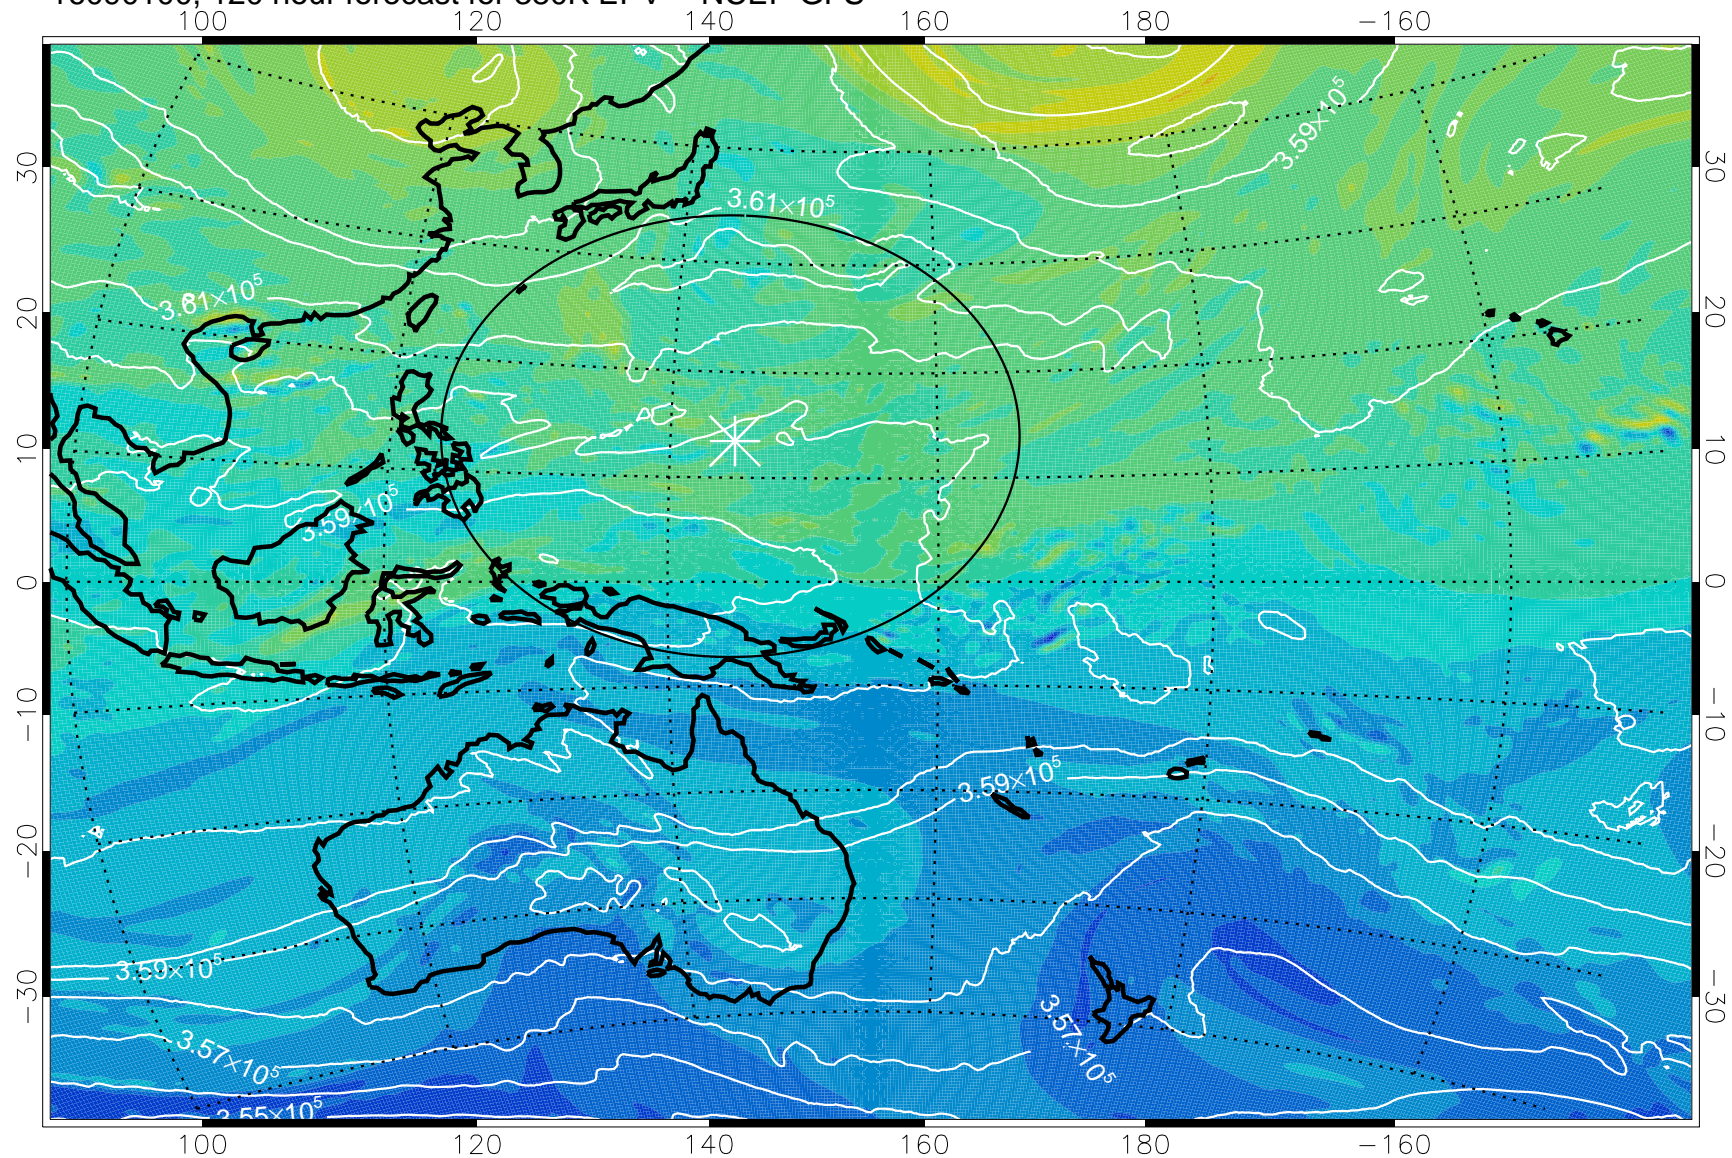

16083018, 90 hour forecast for 380K EPV -- NCEP GFS

380K Montgomery Streamfunction, white

Range ring of 2304 km

16083100, 96 hour forecast for 380K EPV -- NCEP GFS

380K Montgomery Streamfunction, white

Range ring of 2304 km

16083106, 102 hour forecast for 380K EPV -- NCEP GFS

16083112, 108 hour forecast for 380K EPV -- NCEP GFS

380K Montgomery Streamfunction, white

Range ring of 2304 km

16083118, 114 hour forecast for 380K EPV -- NCEP GFS

380K Montgomery Streamfunction, white

Range ring of 2304 km

16090100, 120 hour forecast for 380K EPV -- NCEP GFS

380K Montgomery Streamfunction, white

Range ring of 2304 km