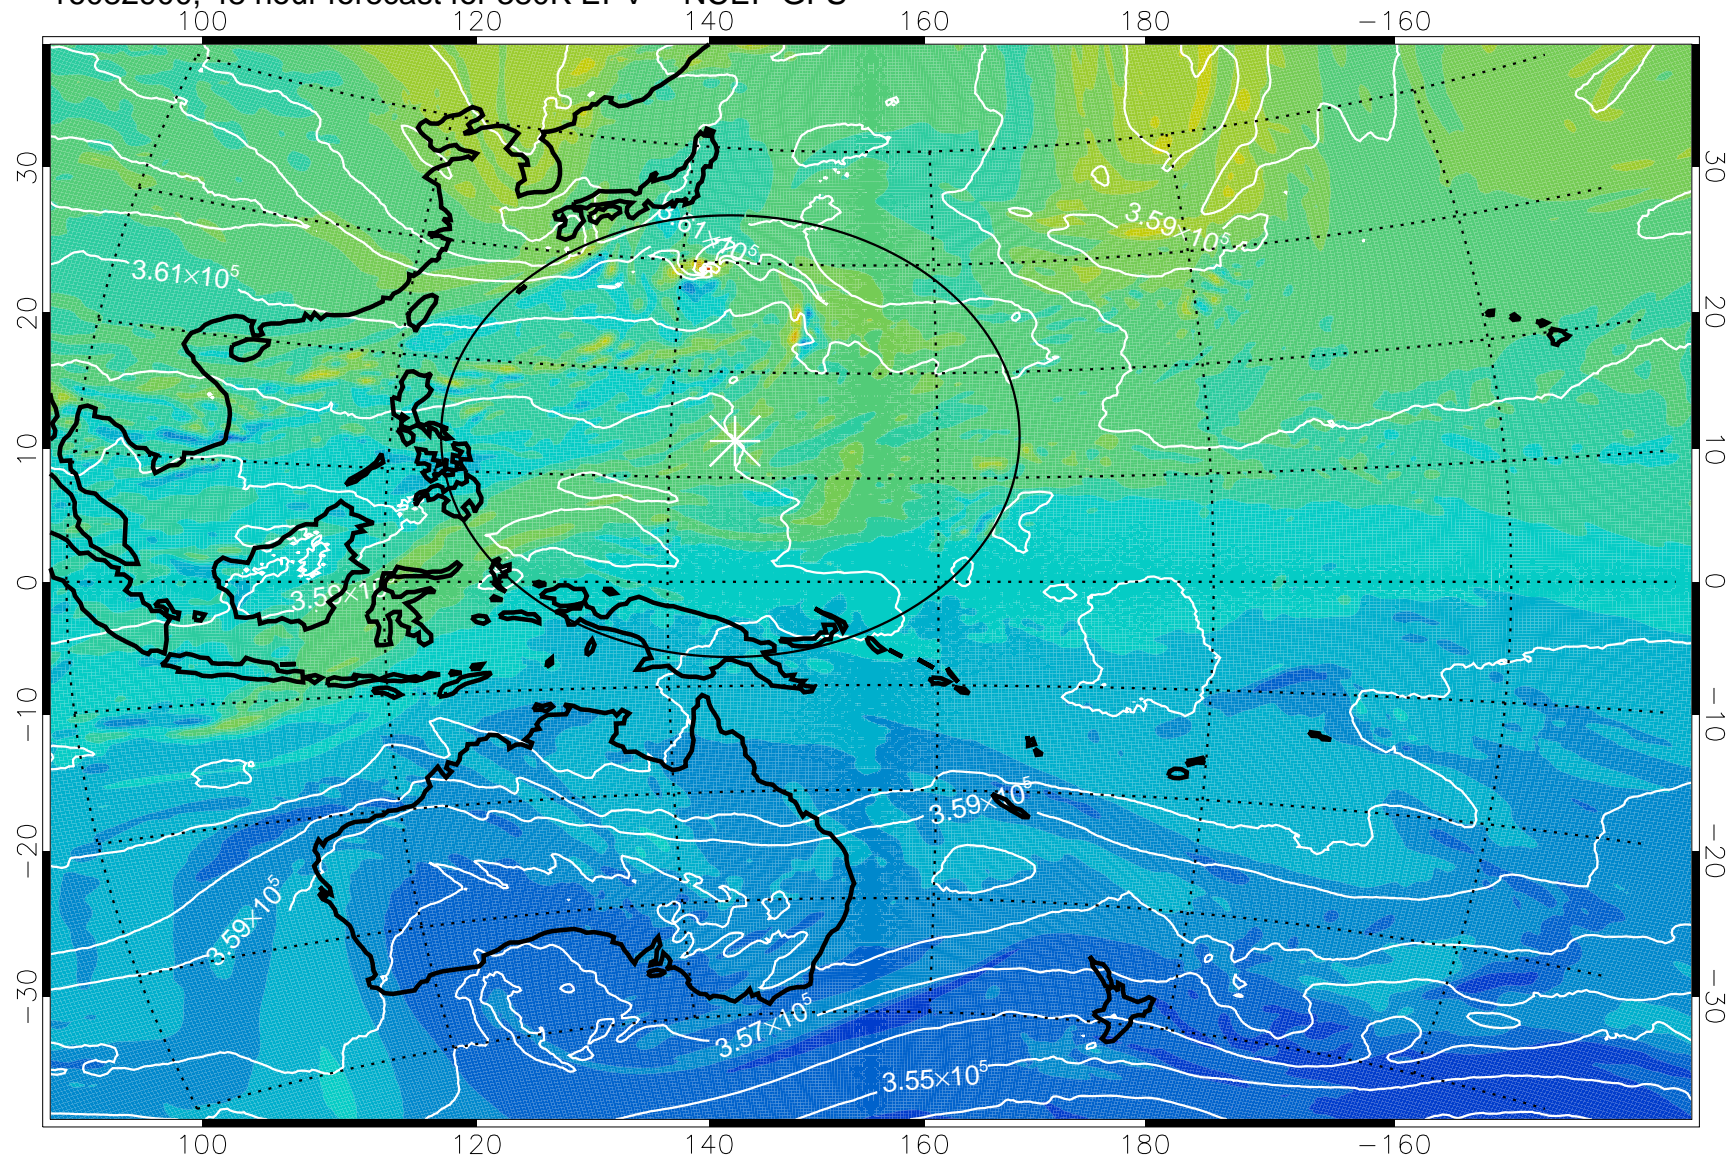

16082818, 42 hour forecast for 380K EPV -- NCEP GFS

380K Montgomery Streamfunction, white

Range ring of 2304 km

16082900, 48 hour forecast for 380K EPV -- NCEP GFS

380K Montgomery Streamfunction, white

Range ring of 2304 km

16082906, 54 hour forecast for 380K EPV -- NCEP GFS

380K Montgomery Streamfunction, white

Range ring of 2304 km

16082912, 60 hour forecast for 380K EPV -- NCEP GFS

380K Montgomery Streamfunction, white

Range ring of 2304 km

16082918, 66 hour forecast for 380K EPV -- NCEP GFS

380K Montgomery Streamfunction, white

Range ring of 2304 km

16083000, 72 hour forecast for 380K EPV -- NCEP GFS

380K Montgomery Streamfunction, white

Range ring of 2304 km

16083006, 78 hour forecast for 380K EPV -- NCEP GFS

380K Montgomery Streamfunction, white

Range ring of 2304 km

16083012, 84 hour forecast for 380K EPV -- NCEP GFS

380K Montgomery Streamfunction, white

Range ring of 2304 km