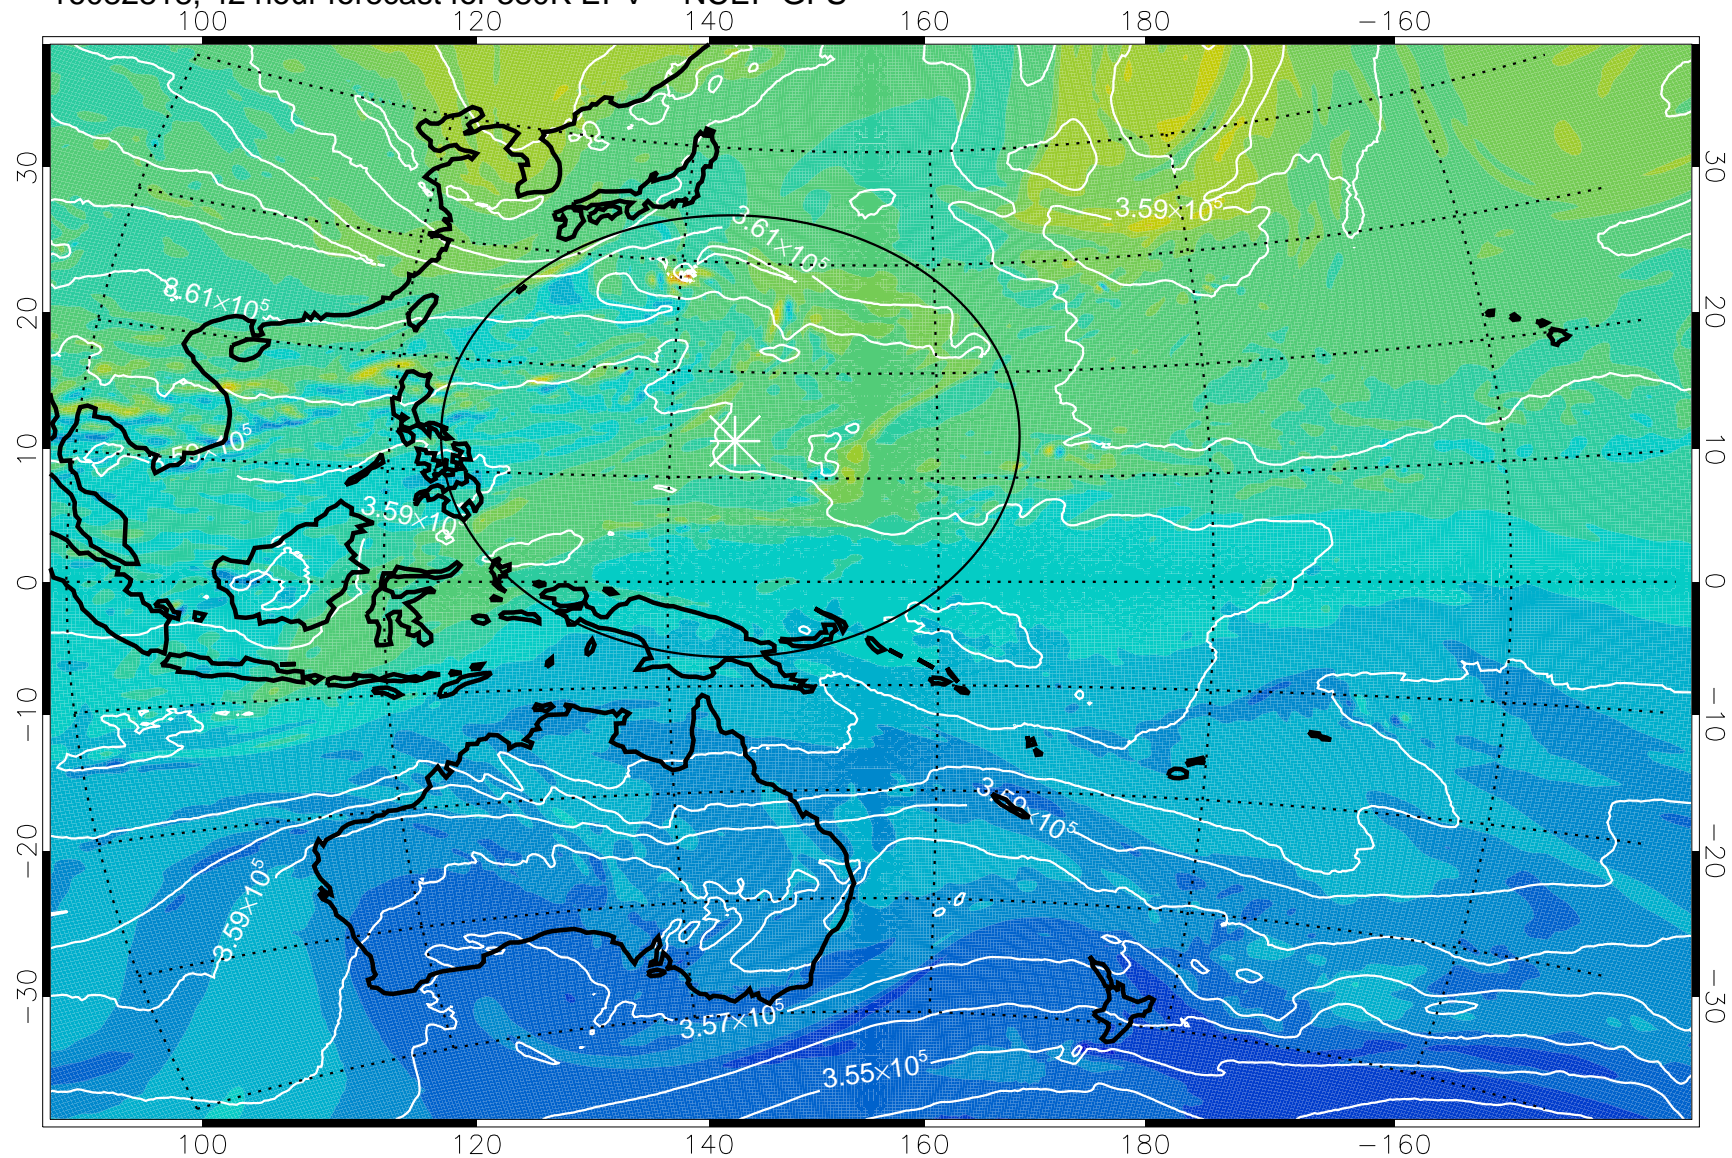

16082806, 30 hour forecast for 380K EPV -- NCEP GFS

380K Montgomery Streamfunction, white

Range ring of 2304 km

16082812, 36 hour forecast for 380K EPV -- NCEP GFS

380K Montgomery Streamfunction, white

Range ring of 2304 km

16082818, 42 hour forecast for 380K EPV -- NCEP GFS

380K Montgomery Streamfunction, white

Range ring of 2304 km

16082900, 48 hour forecast for 380K EPV -- NCEP GFS

380K Montgomery Streamfunction, white

Range ring of 2304 km

16082906, 54 hour forecast for 380K EPV -- NCEP GFS

380K Montgomery Streamfunction, white

Range ring of 2304 km

16082912, 60 hour forecast for 380K EPV -- NCEP GFS

380K Montgomery Streamfunction, white

Range ring of 2304 km

16082918, 66 hour forecast for 380K EPV -- NCEP GFS

380K Montgomery Streamfunction, white

Range ring of 2304 km

16083000, 72 hour forecast for 380K EPV -- NCEP GFS

380K Montgomery Streamfunction, white

Range ring of 2304 km