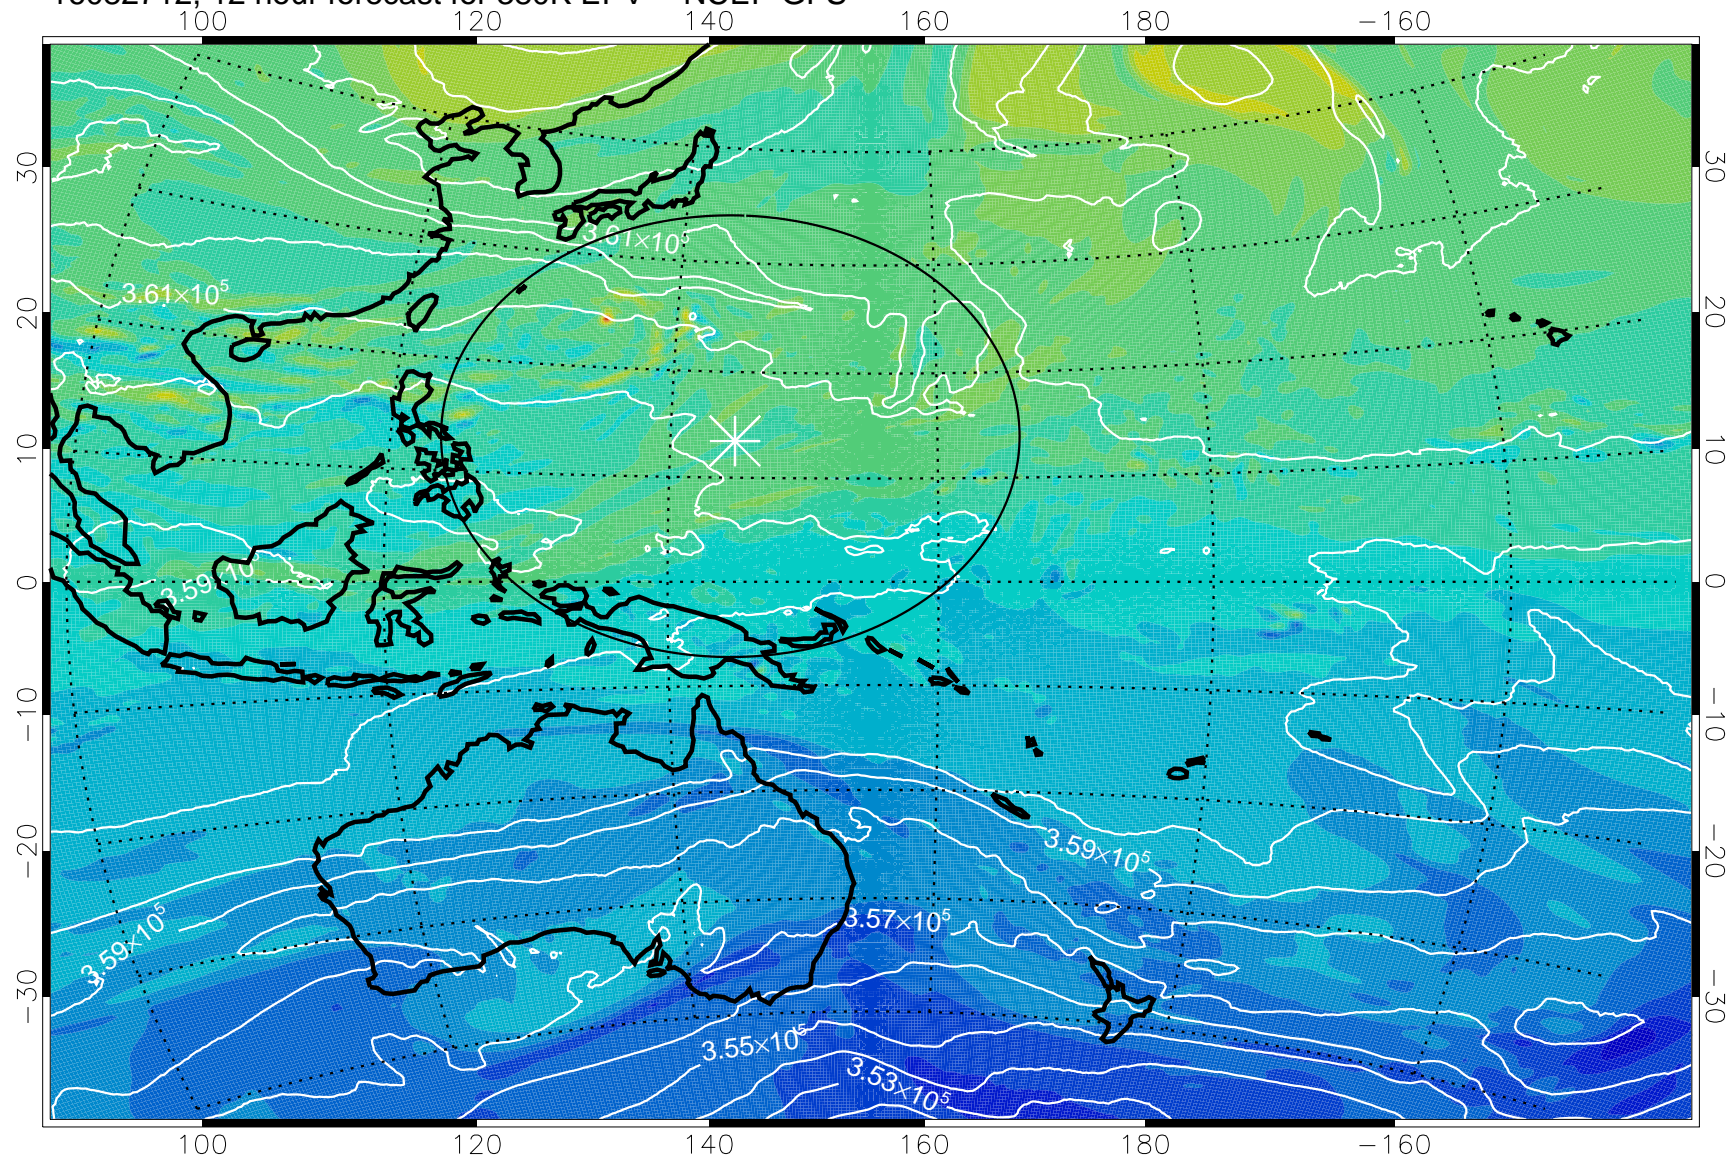

16082706, 6 hour forecast for 380K EPV -- NCEP GFS

380K Montgomery Streamfunction, white

Range ring of 2304 km

16082712, 12 hour forecast for 380K EPV -- NCEP GFS

380K Montgomery Streamfunction, white

Range ring of 2304 km

16082718, 18 hour forecast for 380K EPV -- NCEP GFS

380K Montgomery Streamfunction, white

Range ring of 2304 km

16082800, 24 hour forecast for 380K EPV -- NCEP GFS

380K Montgomery Streamfunction, white

Range ring of 2304 km

16082806, 30 hour forecast for 380K EPV -- NCEP GFS

380K Montgomery Streamfunction, white

Range ring of 2304 km

16082812, 36 hour forecast for 380K EPV -- NCEP GFS

380K Montgomery Streamfunction, white

Range ring of 2304 km

16082818, 42 hour forecast for 380K EPV -- NCEP GFS

380K Montgomery Streamfunction, white

Range ring of 2304 km

16082900, 48 hour forecast for 380K EPV -- NCEP GFS

380K Montgomery Streamfunction, white

Range ring of 2304 km