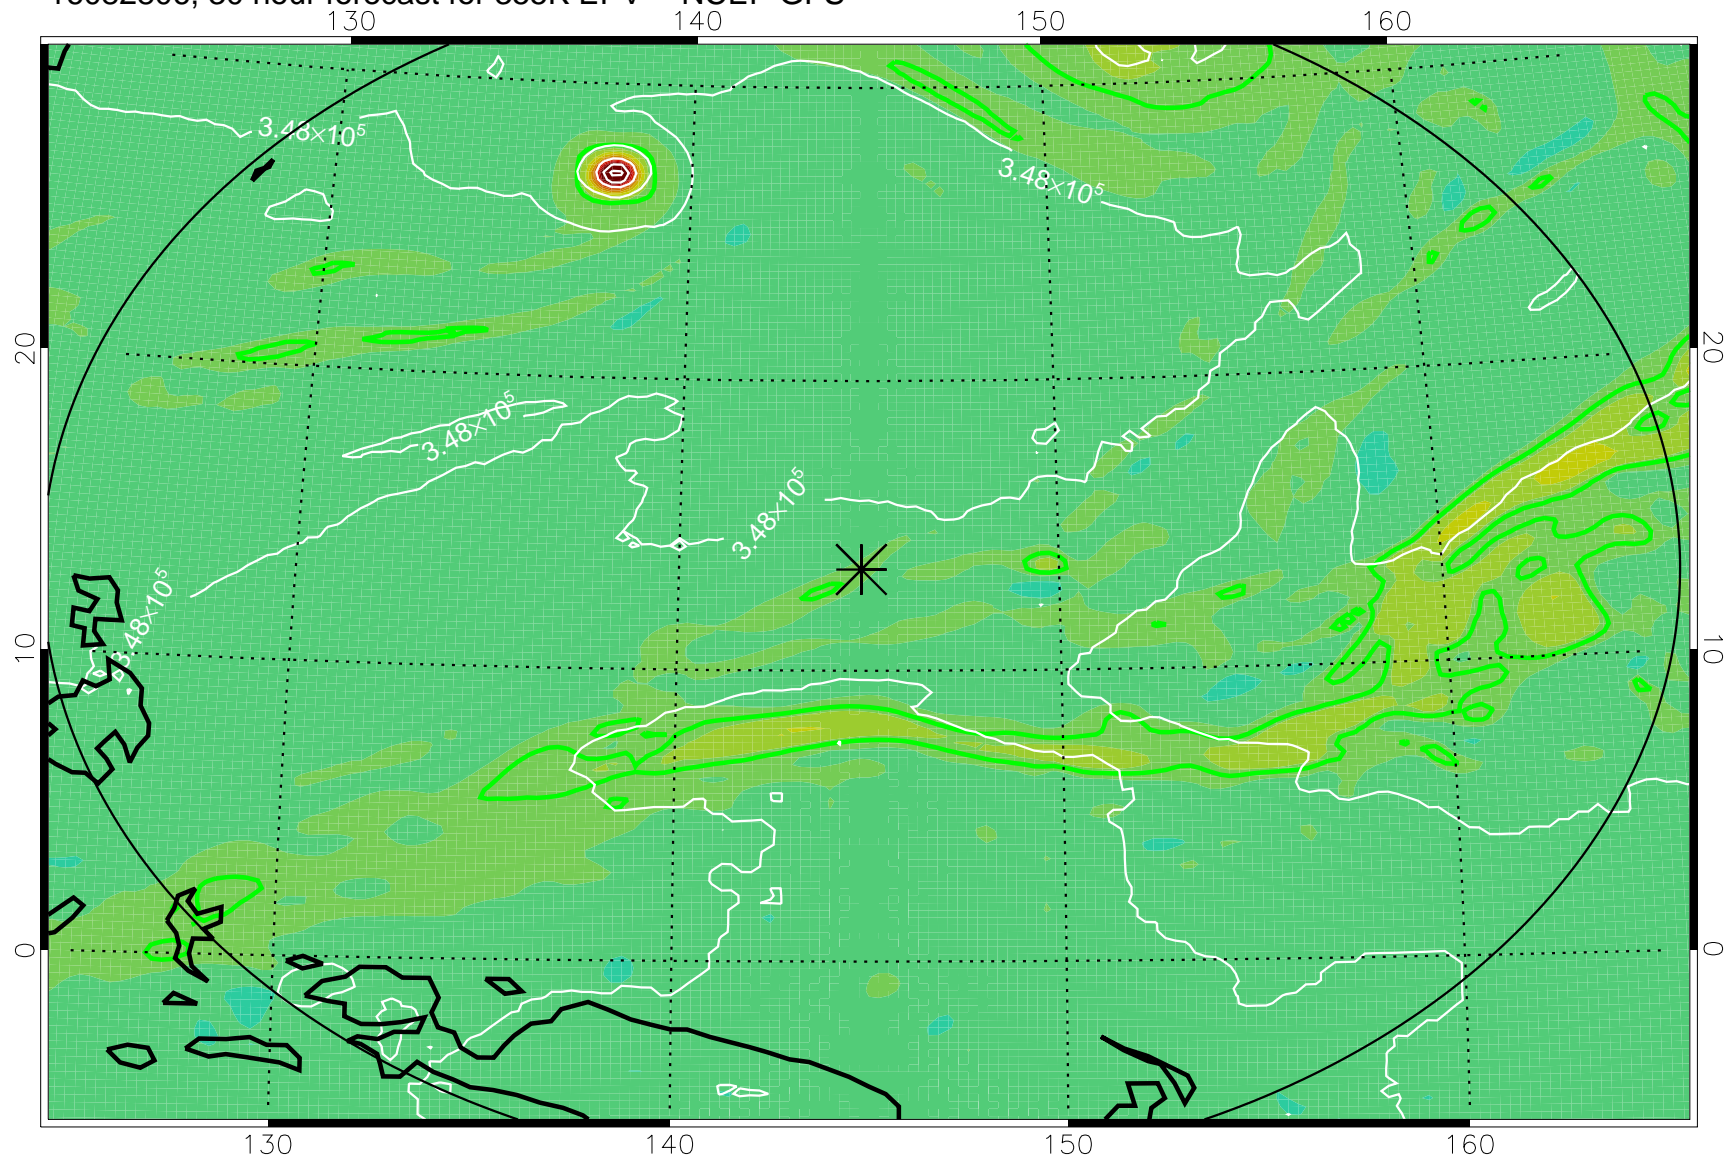

16082718, 18 hour forecast for 355K EPV -- NCEP GFS

355K Montgomery Streamfunction, white
EPV Tropopause (2 PVU) Position
Range ring of 2304 km

16082800, 24 hour forecast for 355K EPV -- NCEP GFS

355K Montgomery Streamfunction, white
EPV Tropopause (2 PVU) Position
Range ring of 2304 km

16082806, 30 hour forecast for 355K EPV -- NCEP GFS

355K Montgomery Streamfunction, white
EPV Tropopause (2 PVU) Position
Range ring of 2304 km

16082812, 36 hour forecast for 355K EPV -- NCEP GFS

355K Montgomery Streamfunction, white
EPV Tropopause (2 PVU) Position
Range ring of 2304 km

16082818, 42 hour forecast for 355K EPV -- NCEP GFS

355K Montgomery Streamfunction, white
EPV Tropopause (2 PVU) Position
Range ring of 2304 km

16082900, 48 hour forecast for 355K EPV -- NCEP GFS

355K Montgomery Streamfunction, white
EPV Tropopause (2 PVU) Position
Range ring of 2304 km

16082918, 66 hour forecast for 355K EPV -- NCEP GFS

355K Montgomery Streamfunction, white
EPV Tropopause (2 PVU) Position
Range ring of 2304 km

16083000, 72 hour forecast for 355K EPV -- NCEP GFS

355K Montgomery Streamfunction, white
EPV Tropopause (2 PVU) Position
Range ring of 2304 km