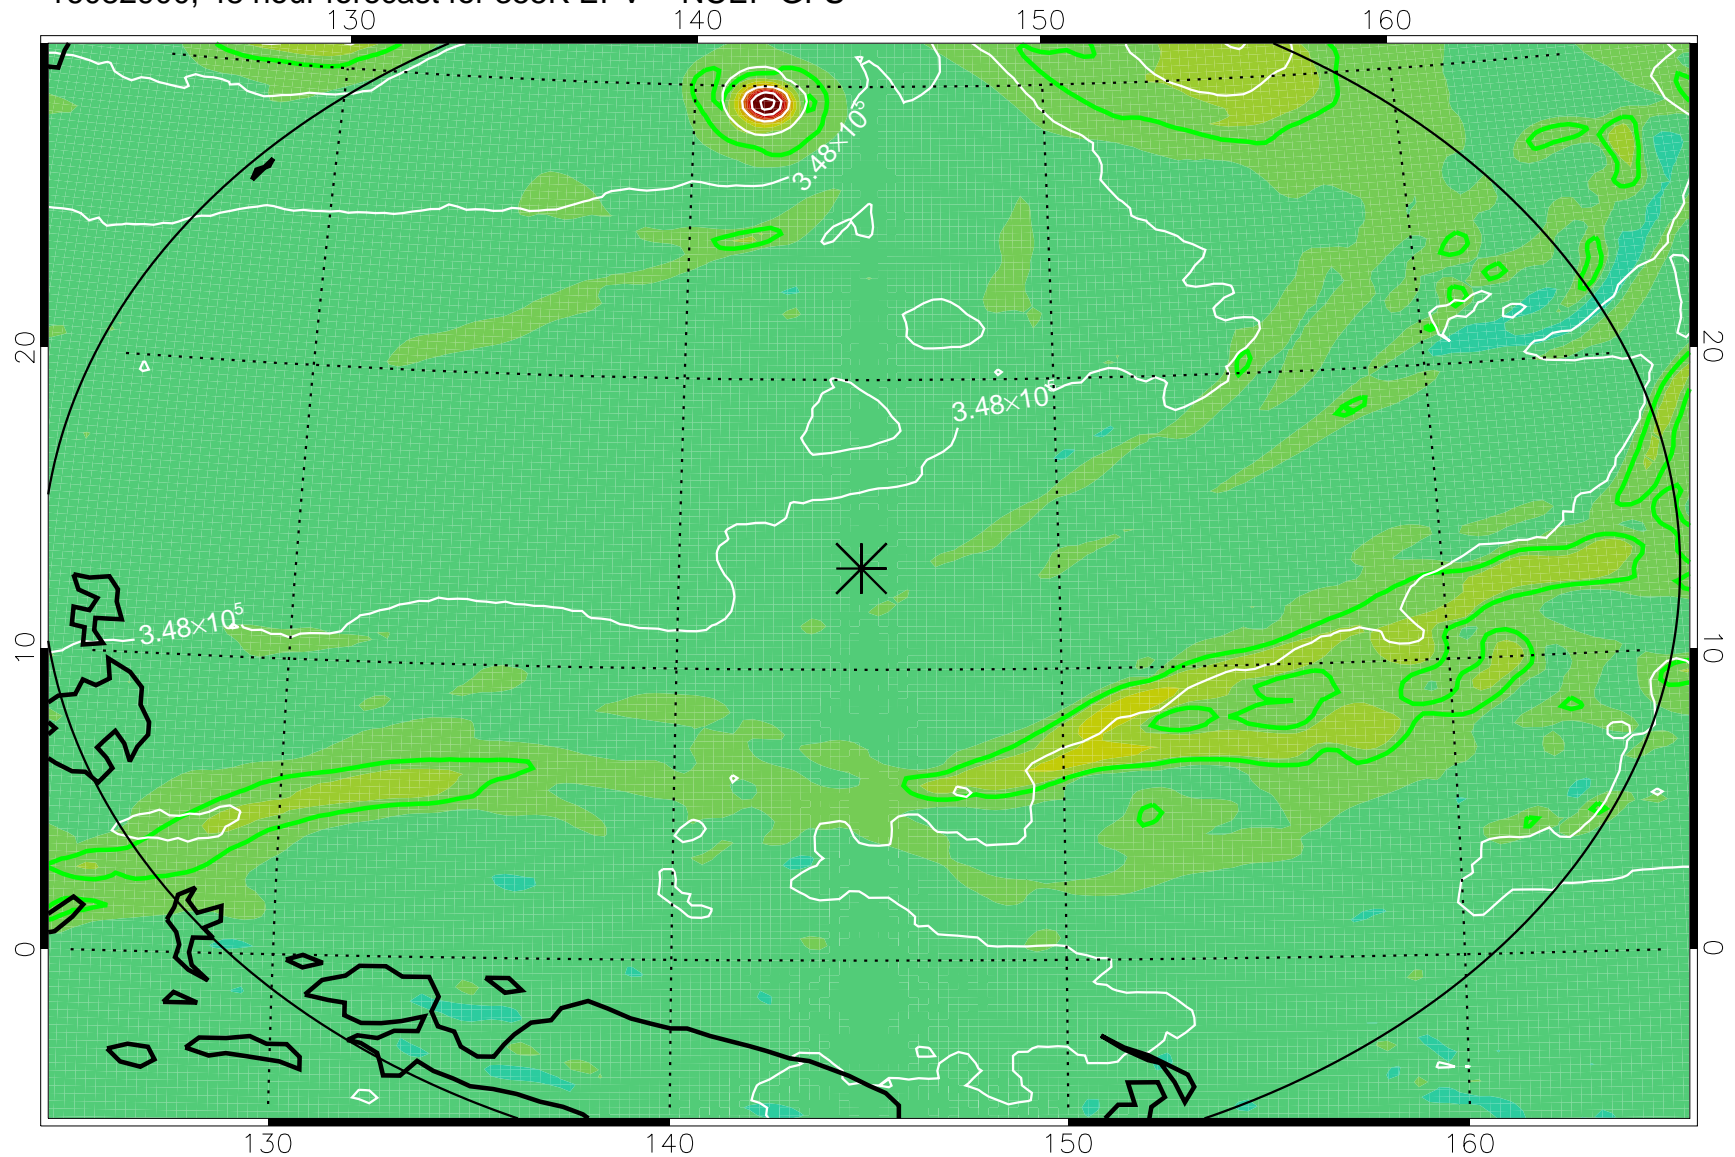

16082806, 30 hour forecast for 355K EPV -- NCEP GFS

355K Montgomery Streamfunction, white
EPV Tropopause (2 PVU) Position
Range ring of 2304 km

16082812, 36 hour forecast for 355K EPV -- NCEP GFS

355K Montgomery Streamfunction, white
EPV Tropopause (2 PVU) Position
Range ring of 2304 km

16082818, 42 hour forecast for 355K EPV -- NCEP GFS

355K Montgomery Streamfunction, white
EPV Tropopause (2 PVU) Position
Range ring of 2304 km

16082900, 48 hour forecast for 355K EPV -- NCEP GFS

355K Montgomery Streamfunction, white
EPV Tropopause (2 PVU) Position
Range ring of 2304 km

16082906, 54 hour forecast for 355K EPV -- NCEP GFS

355K Montgomery Streamfunction, white
EPV Tropopause (2 PVU) Position
Range ring of 2304 km

16082912, 60 hour forecast for 355K EPV -- NCEP GFS

355K Montgomery Streamfunction, white
EPV Tropopause (2 PVU) Position
Range ring of 2304 km

16082918, 66 hour forecast for 355K EPV -- NCEP GFS

355K Montgomery Streamfunction, white
EPV Tropopause (2 PVU) Position
Range ring of 2304 km

16083000, 72 hour forecast for 355K EPV -- NCEP GFS

355K Montgomery Streamfunction, white
EPV Tropopause (2 PVU) Position
Range ring of 2304 km