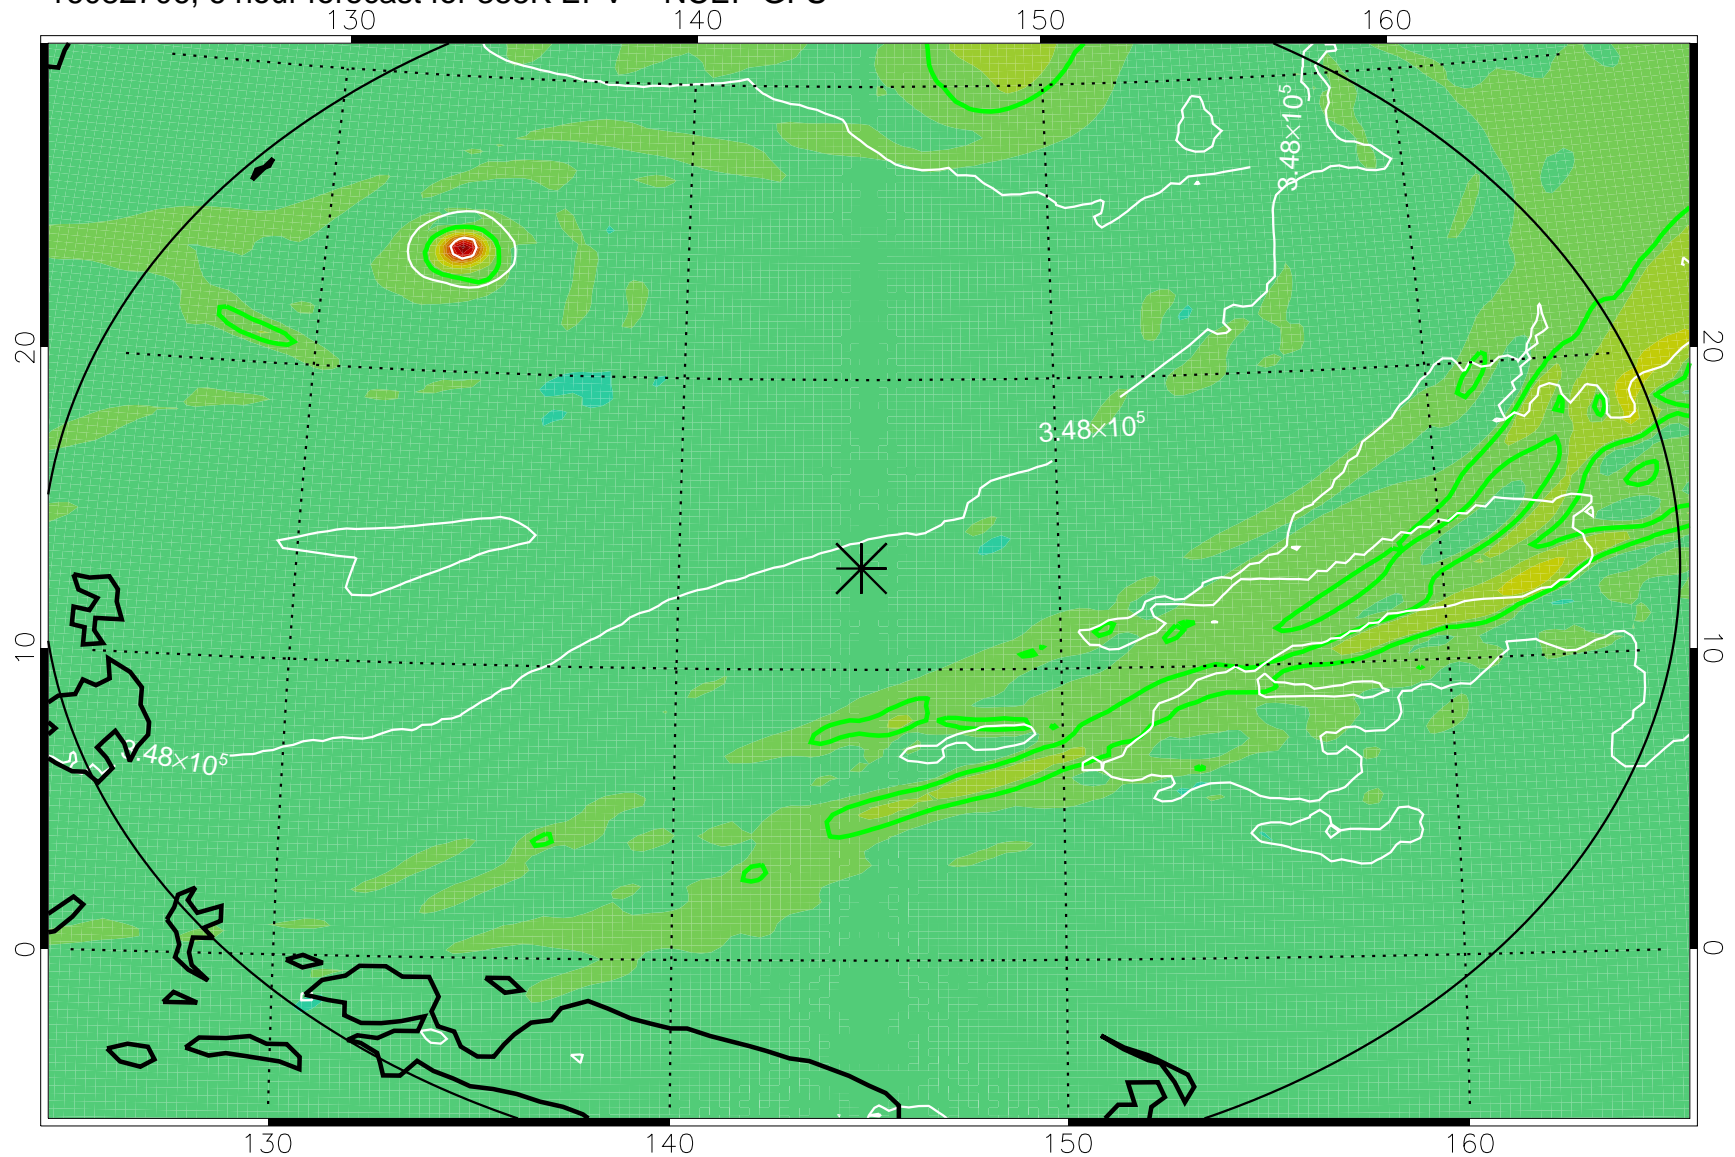

16082706, 6 hour forecast for 355K EPV -- NCEP GFS

355K Montgomery Streamfunction, white
EPV Tropopause (2 PVU) Position
Range ring of 2304 km

16082712, 12 hour forecast for 355K EPV -- NCEP GFS

355K Montgomery Streamfunction, white
EPV Tropopause (2 PVU) Position
Range ring of 2304 km

16082718, 18 hour forecast for 355K EPV -- NCEP GFS

355K Montgomery Streamfunction, white
EPV Tropopause (2 PVU) Position
Range ring of 2304 km

16082800, 24 hour forecast for 355K EPV -- NCEP GFS

355K Montgomery Streamfunction, white
EPV Tropopause (2 PVU) Position
Range ring of 2304 km

16082806, 30 hour forecast for 355K EPV -- NCEP GFS

355K Montgomery Streamfunction, white
EPV Tropopause (2 PVU) Position
Range ring of 2304 km

16082812, 36 hour forecast for 355K EPV -- NCEP GFS

355K Montgomery Streamfunction, white
EPV Tropopause (2 PVU) Position
Range ring of 2304 km

16082818, 42 hour forecast for 355K EPV -- NCEP GFS

355K Montgomery Streamfunction, white
EPV Tropopause (2 PVU) Position
Range ring of 2304 km

16082900, 48 hour forecast for 355K EPV -- NCEP GFS

355K Montgomery Streamfunction, white
EPV Tropopause (2 PVU) Position
Range ring of 2304 km