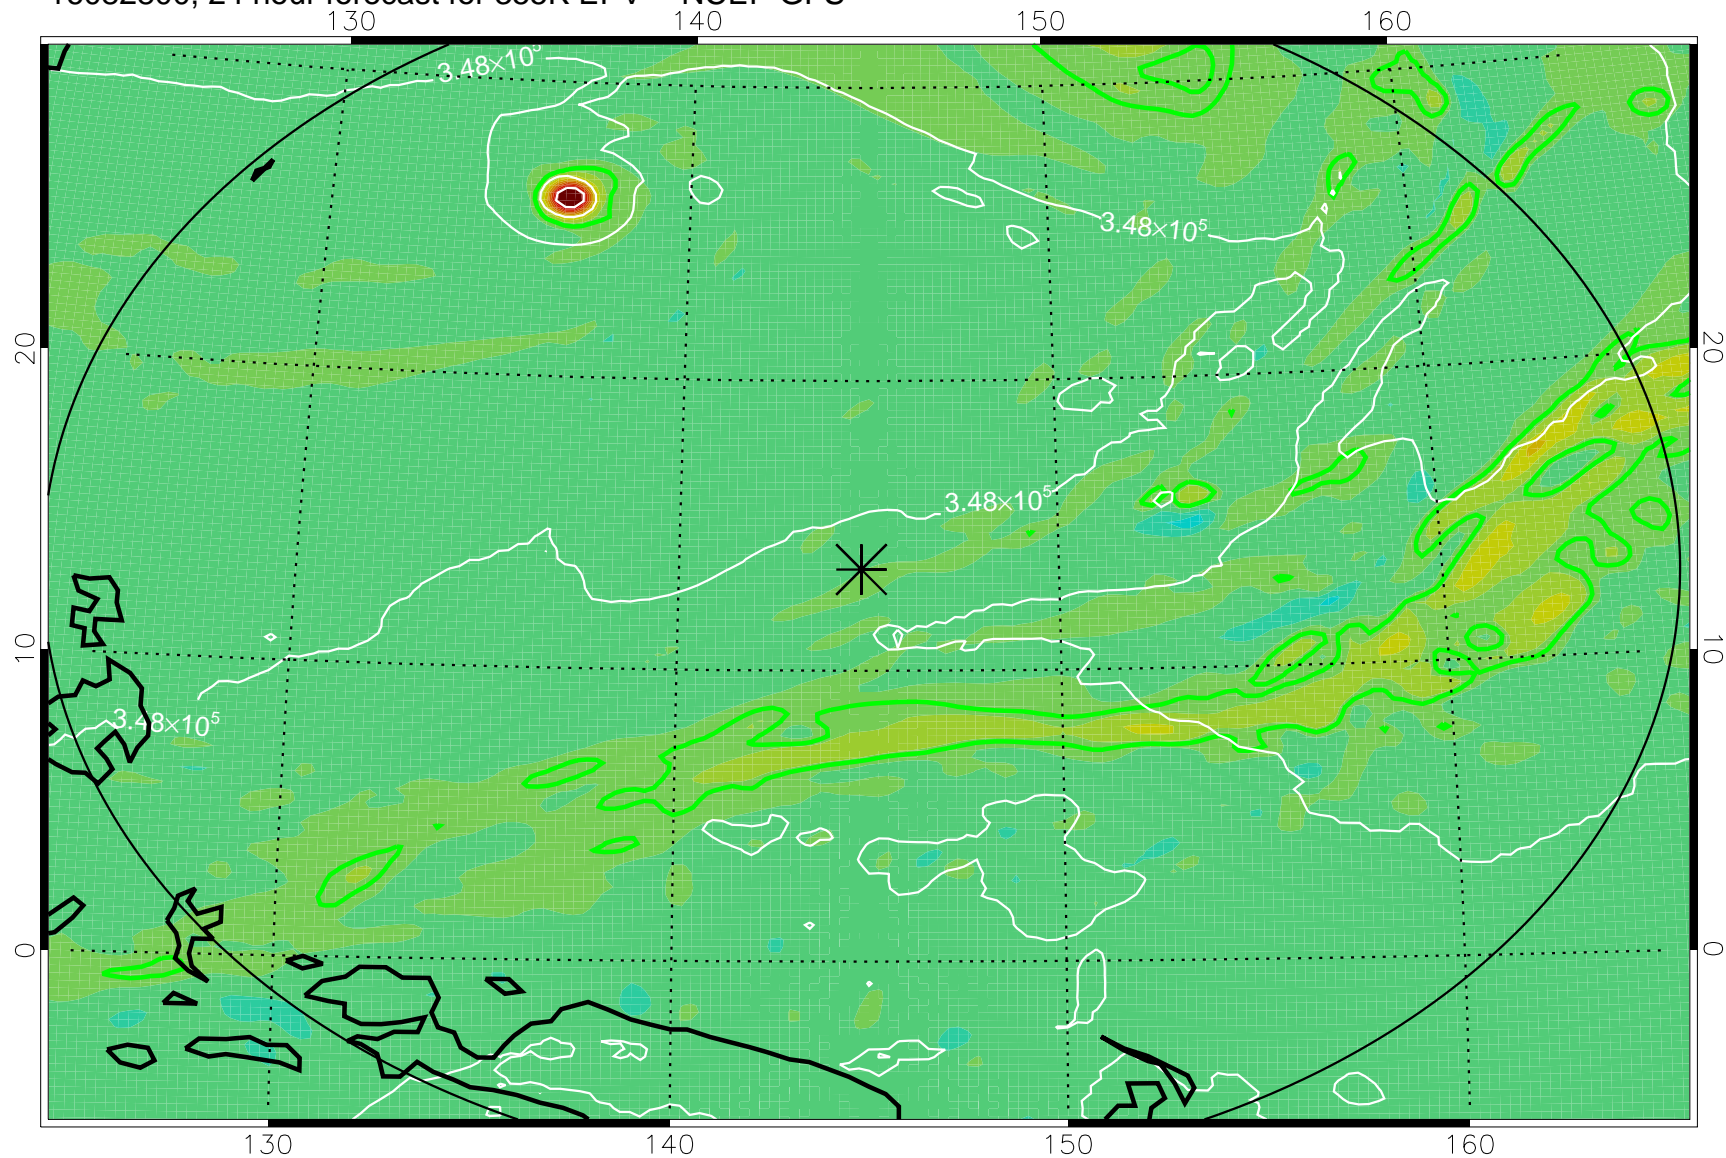

16082706, 6 hour forecast for 355K EPV -- NCEP GFS

355K Montgomery Streamfunction, white
EPV Tropopause (2 PVU) Position
Range ring of 2304 km

16082712, 12 hour forecast for 355K EPV -- NCEP GFS

355K Montgomery Streamfunction, white
EPV Tropopause (2 PVU) Position
Range ring of 2304 km

16082718, 18 hour forecast for 355K EPV -- NCEP GFS

355K Montgomery Streamfunction, white
EPV Tropopause (2 PVU) Position
Range ring of 2304 km

16082800, 24 hour forecast for 355K EPV -- NCEP GFS

355K Montgomery Streamfunction, white
EPV Tropopause (2 PVU) Position
Range ring of 2304 km

16082806, 30 hour forecast for 355K EPV -- NCEP GFS

355K Montgomery Streamfunction, white
EPV Tropopause (2 PVU) Position
Range ring of 2304 km

16082812, 36 hour forecast for 355K EPV -- NCEP GFS

355K Montgomery Streamfunction, white
EPV Tropopause (2 PVU) Position
Range ring of 2304 km

16082818, 42 hour forecast for 355K EPV -- NCEP GFS

355K Montgomery Streamfunction, white
EPV Tropopause (2 PVU) Position
Range ring of 2304 km

16082900, 48 hour forecast for 355K EPV -- NCEP GFS

355K Montgomery Streamfunction, white
EPV Tropopause (2 PVU) Position
Range ring of 2304 km