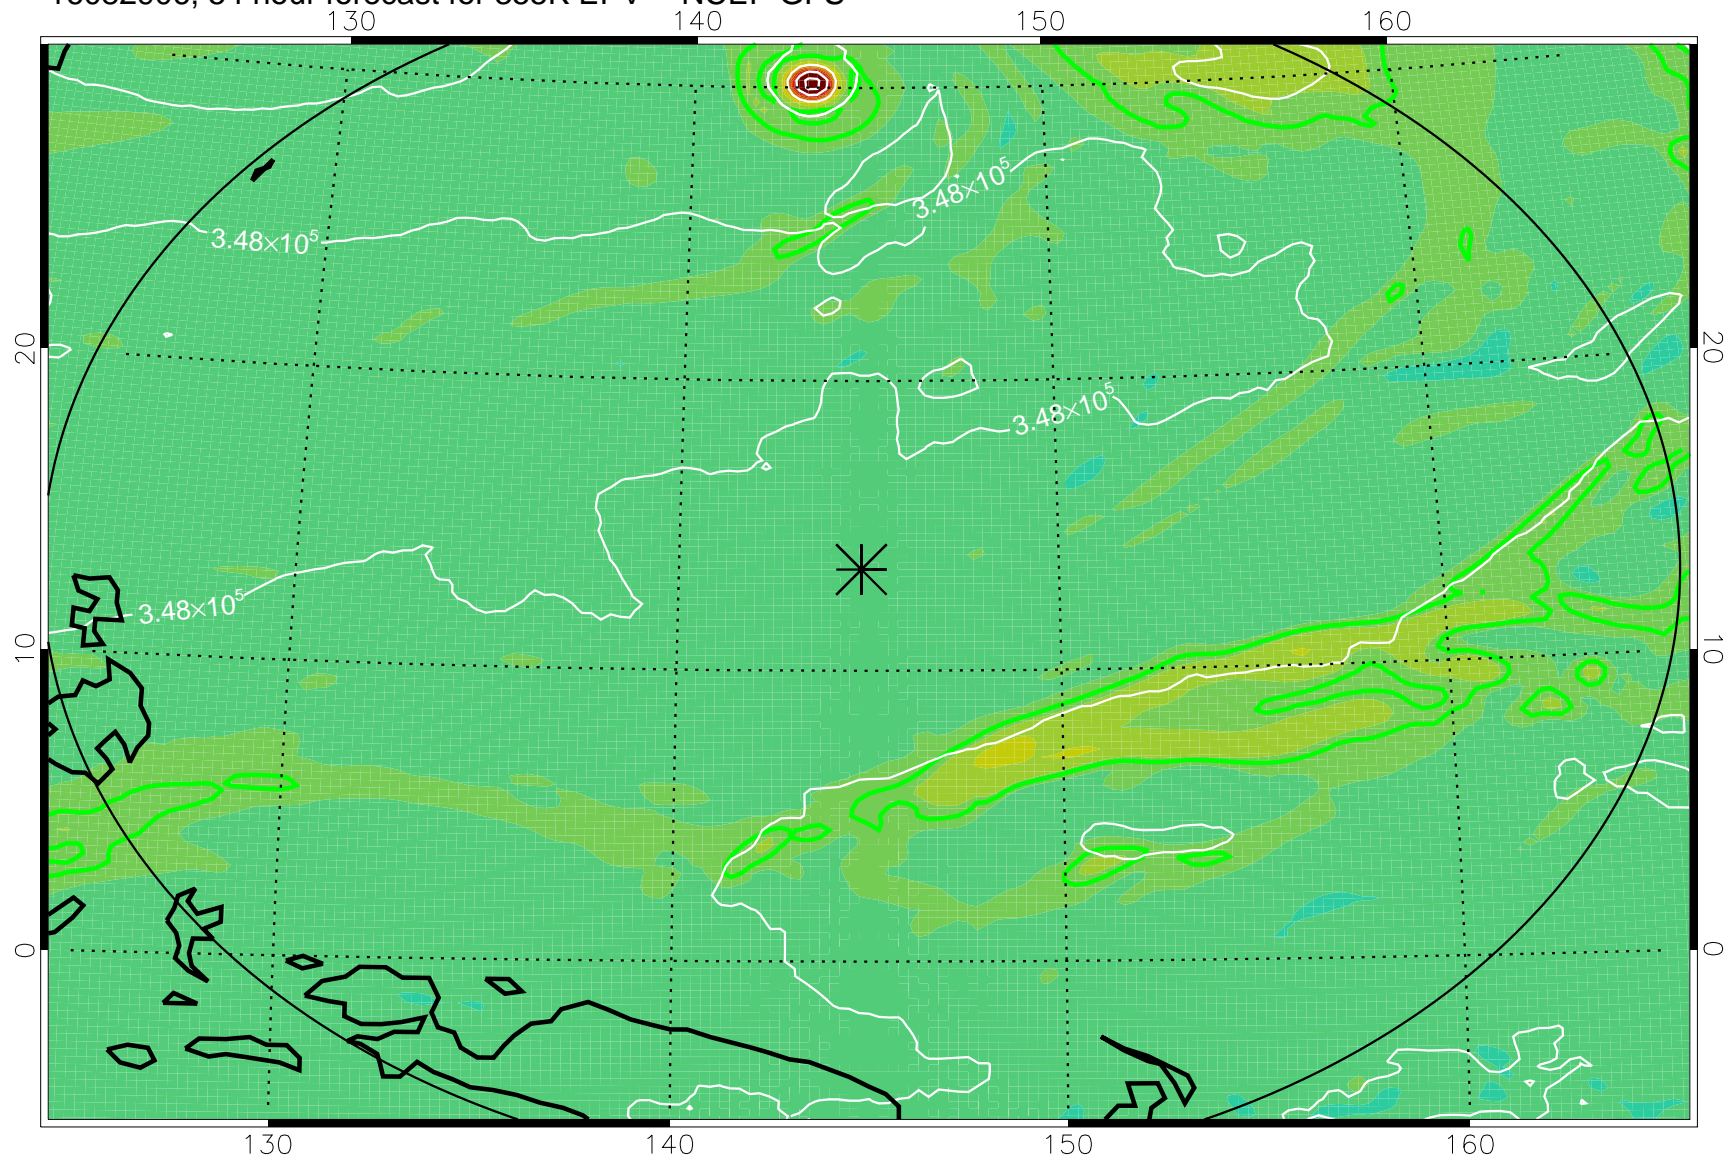

16082818, 42 hour forecast for 355K EPV -- NCEP GFS

355K Montgomery Streamfunction, white
EPV Tropopause (2 PVU) Position
Range ring of 2304 km

16082900, 48 hour forecast for 355K EPV -- NCEP GFS

355K Montgomery Streamfunction, white
EPV Tropopause (2 PVU) Position
Range ring of 2304 km

16082906, 54 hour forecast for 355K EPV -- NCEP GFS

355K Montgomery Streamfunction, white
EPV Tropopause (2 PVU) Position
Range ring of 2304 km

16082912, 60 hour forecast for 355K EPV -- NCEP GFS

355K Montgomery Streamfunction, white
EPV Tropopause (2 PVU) Position
Range ring of 2304 km

16082918, 66 hour forecast for 355K EPV -- NCEP GFS

355K Montgomery Streamfunction, white
EPV Tropopause (2 PVU) Position
Range ring of 2304 km

16083000, 72 hour forecast for 355K EPV -- NCEP GFS

355K Montgomery Streamfunction, white
EPV Tropopause (2 PVU) Position
Range ring of 2304 km

16083006, 78 hour forecast for 355K EPV -- NCEP GFS

355K Montgomery Streamfunction, white
EPV Tropopause (2 PVU) Position
Range ring of 2304 km

16083012, 84 hour forecast for 355K EPV -- NCEP GFS

355K Montgomery Streamfunction, white
EPV Tropopause (2 PVU) Position
Range ring of 2304 km