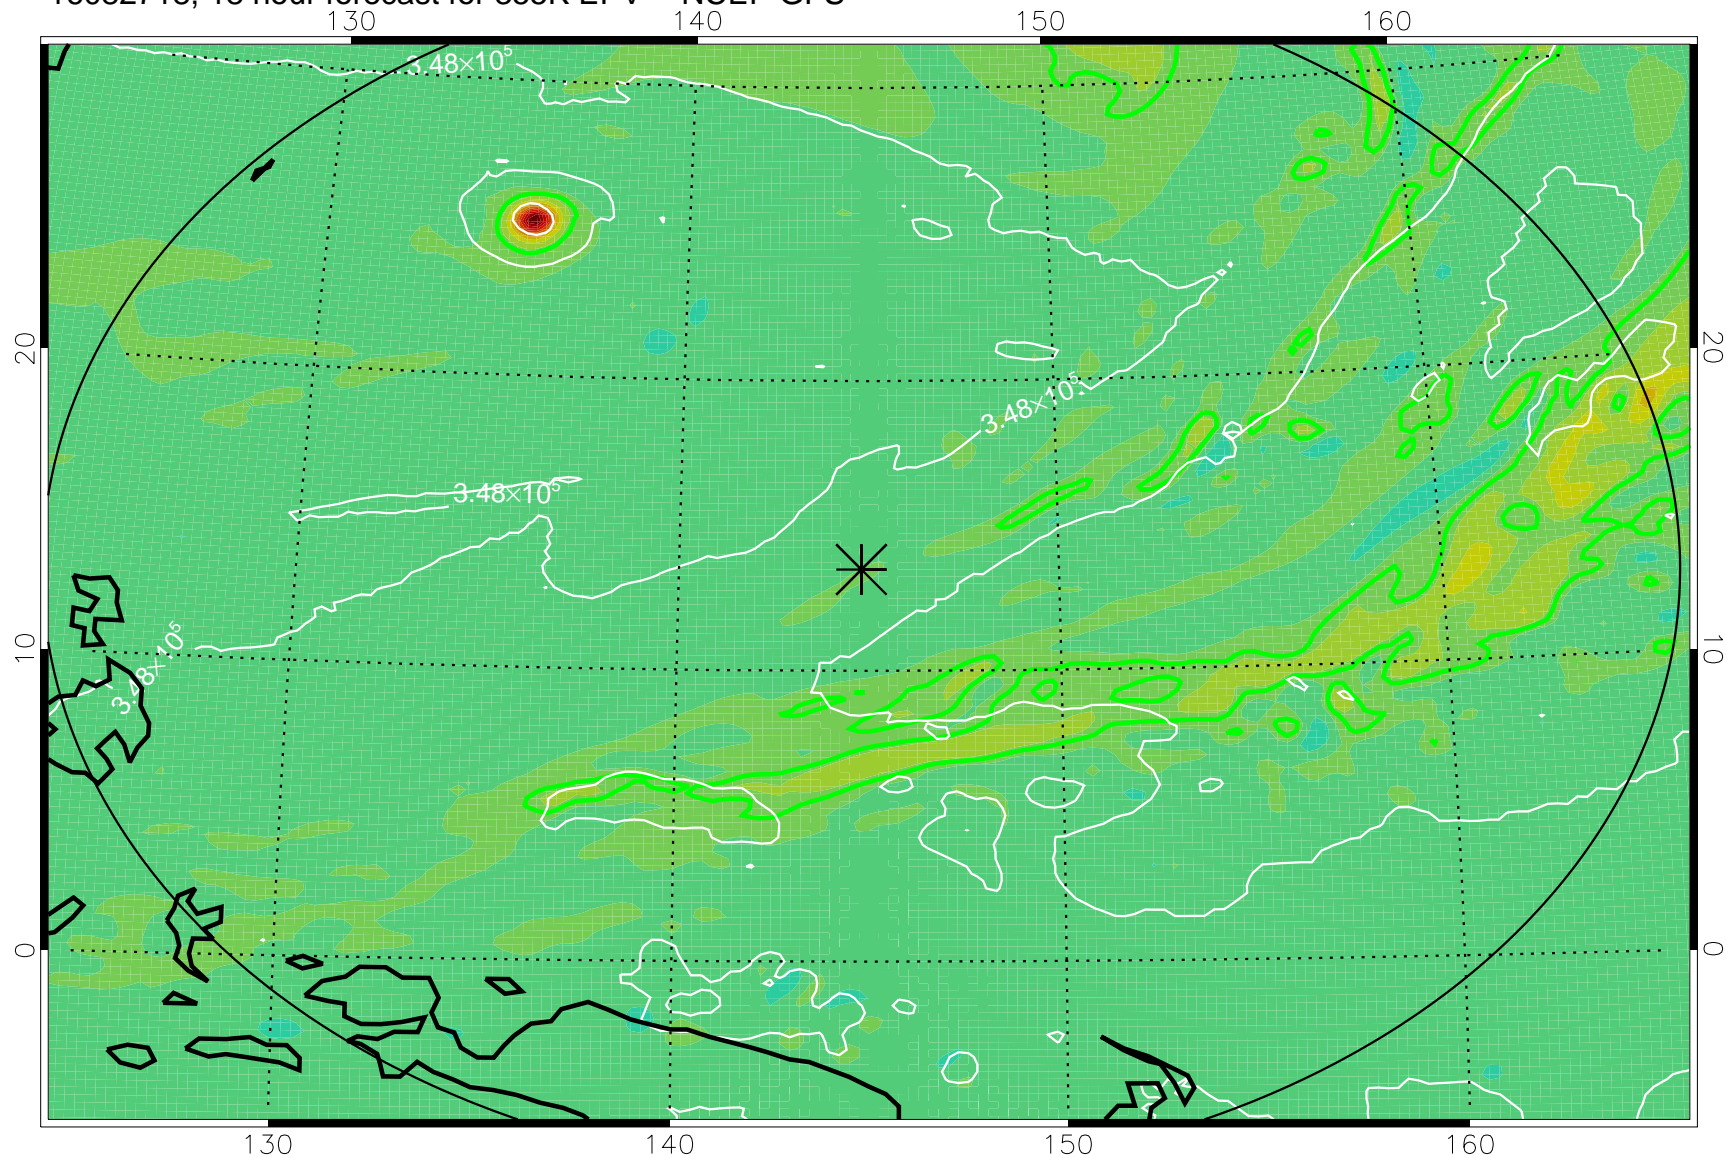

16082706, 6 hour forecast for 355K EPV -- NCEP GFS

355K Montgomery Streamfunction, white
EPV Tropopause (2 PVU) Position
Range ring of 2304 km

16082712, 12 hour forecast for 355K EPV -- NCEP GFS

355K Montgomery Streamfunction, white
EPV Tropopause (2 PVU) Position
Range ring of 2304 km

16082718, 18 hour forecast for 355K EPV -- NCEP GFS

355K Montgomery Streamfunction, white
EPV Tropopause (2 PVU) Position
Range ring of 2304 km

16082800, 24 hour forecast for 355K EPV -- NCEP GFS

355K Montgomery Streamfunction, white
EPV Tropopause (2 PVU) Position
Range ring of 2304 km

16082806, 30 hour forecast for 355K EPV -- NCEP GFS

355K Montgomery Streamfunction, white
EPV Tropopause (2 PVU) Position
Range ring of 2304 km

16082812, 36 hour forecast for 355K EPV -- NCEP GFS

355K Montgomery Streamfunction, white
EPV Tropopause (2 PVU) Position
Range ring of 2304 km

16082818, 42 hour forecast for 355K EPV -- NCEP GFS

355K Montgomery Streamfunction, white
EPV Tropopause (2 PVU) Position
Range ring of 2304 km

16082900, 48 hour forecast for 355K EPV -- NCEP GFS

355K Montgomery Streamfunction, white
EPV Tropopause (2 PVU) Position
Range ring of 2304 km