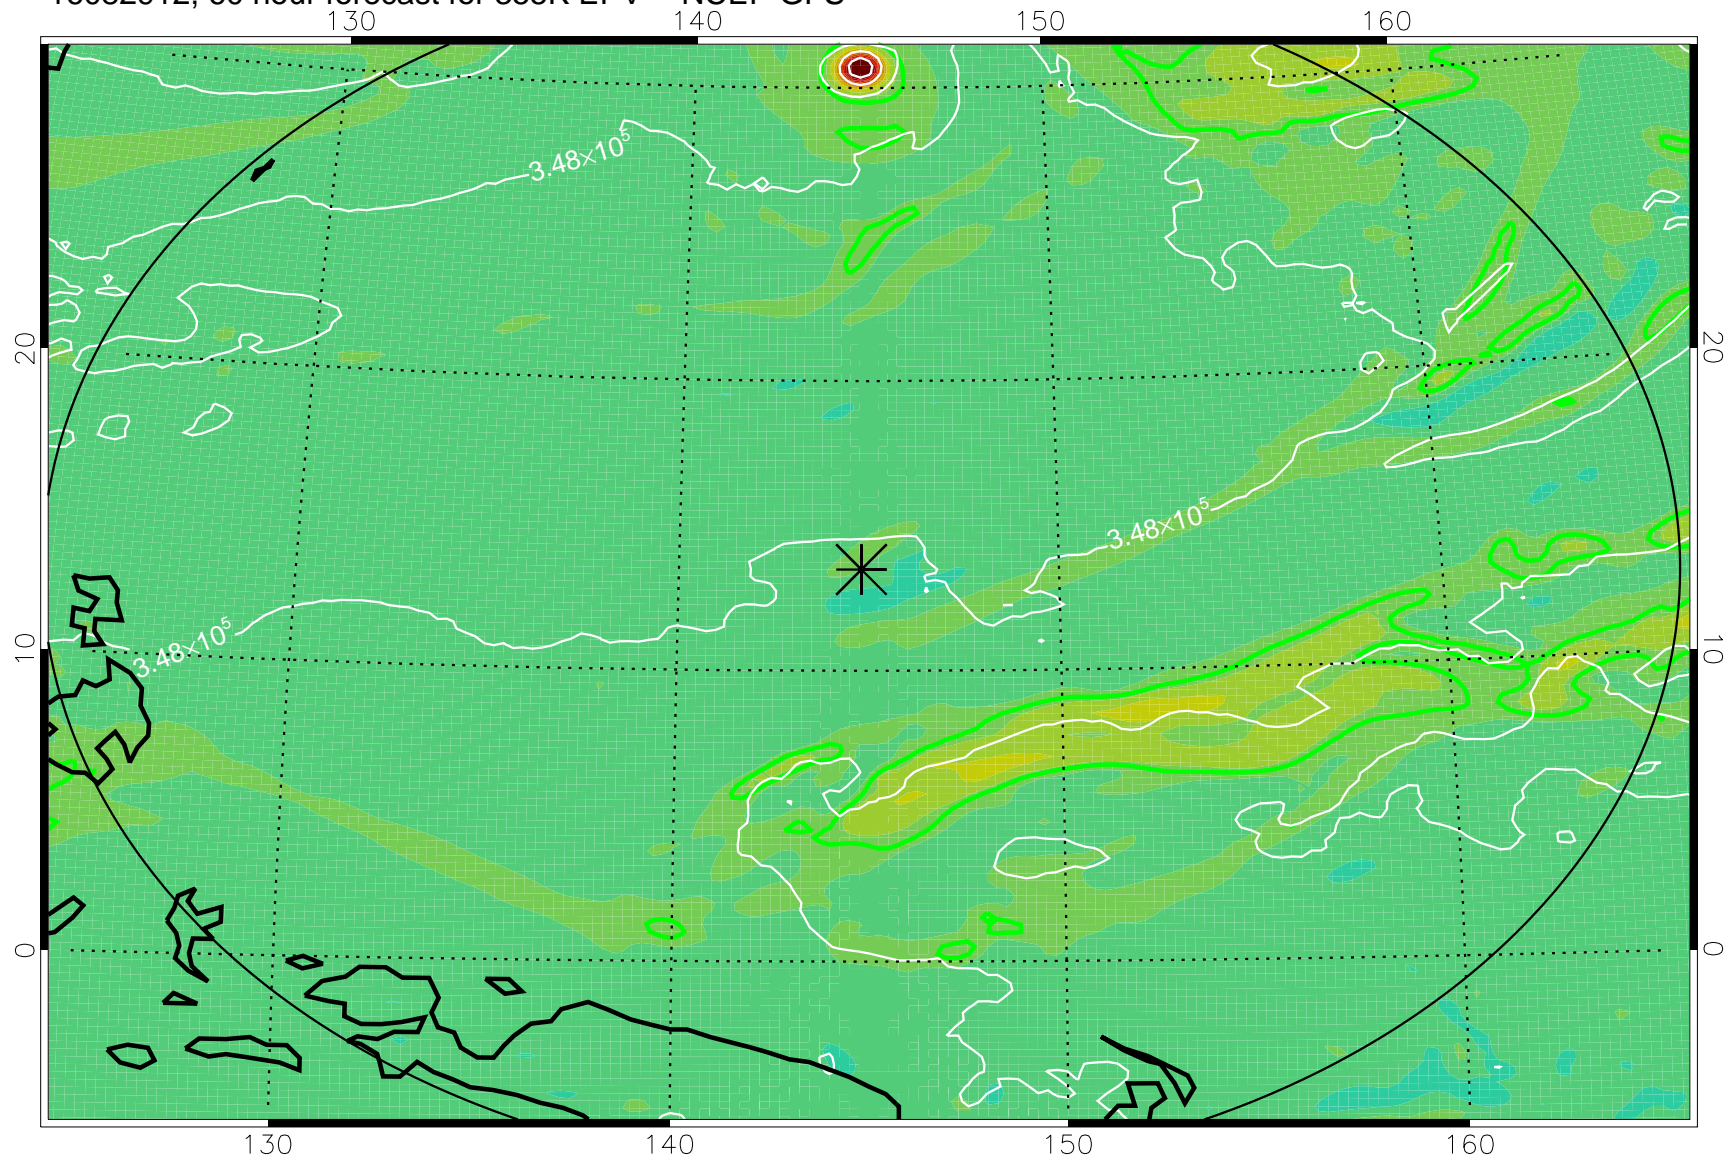

16082818, 42 hour forecast for 355K EPV -- NCEP GFS

355K Montgomery Streamfunction, white
EPV Tropopause (2 PVU) Position
Range ring of 2304 km

16082900, 48 hour forecast for 355K EPV -- NCEP GFS

355K Montgomery Streamfunction, white
EPV Tropopause (2 PVU) Position
Range ring of 2304 km

16082906, 54 hour forecast for 355K EPV -- NCEP GFS

355K Montgomery Streamfunction, white
EPV Tropopause (2 PVU) Position
Range ring of 2304 km

16082912, 60 hour forecast for 355K EPV -- NCEP GFS

355K Montgomery Streamfunction, white
EPV Tropopause (2 PVU) Position
Range ring of 2304 km

16082918, 66 hour forecast for 355K EPV -- NCEP GFS

355K Montgomery Streamfunction, white
EPV Tropopause (2 PVU) Position
Range ring of 2304 km

16083000, 72 hour forecast for 355K EPV -- NCEP GFS

355K Montgomery Streamfunction, white
EPV Tropopause (2 PVU) Position
Range ring of 2304 km

16083006, 78 hour forecast for 355K EPV -- NCEP GFS

355K Montgomery Streamfunction, white
EPV Tropopause (2 PVU) Position
Range ring of 2304 km

16083012, 84 hour forecast for 355K EPV -- NCEP GFS

355K Montgomery Streamfunction, white
EPV Tropopause (2 PVU) Position
Range ring of 2304 km