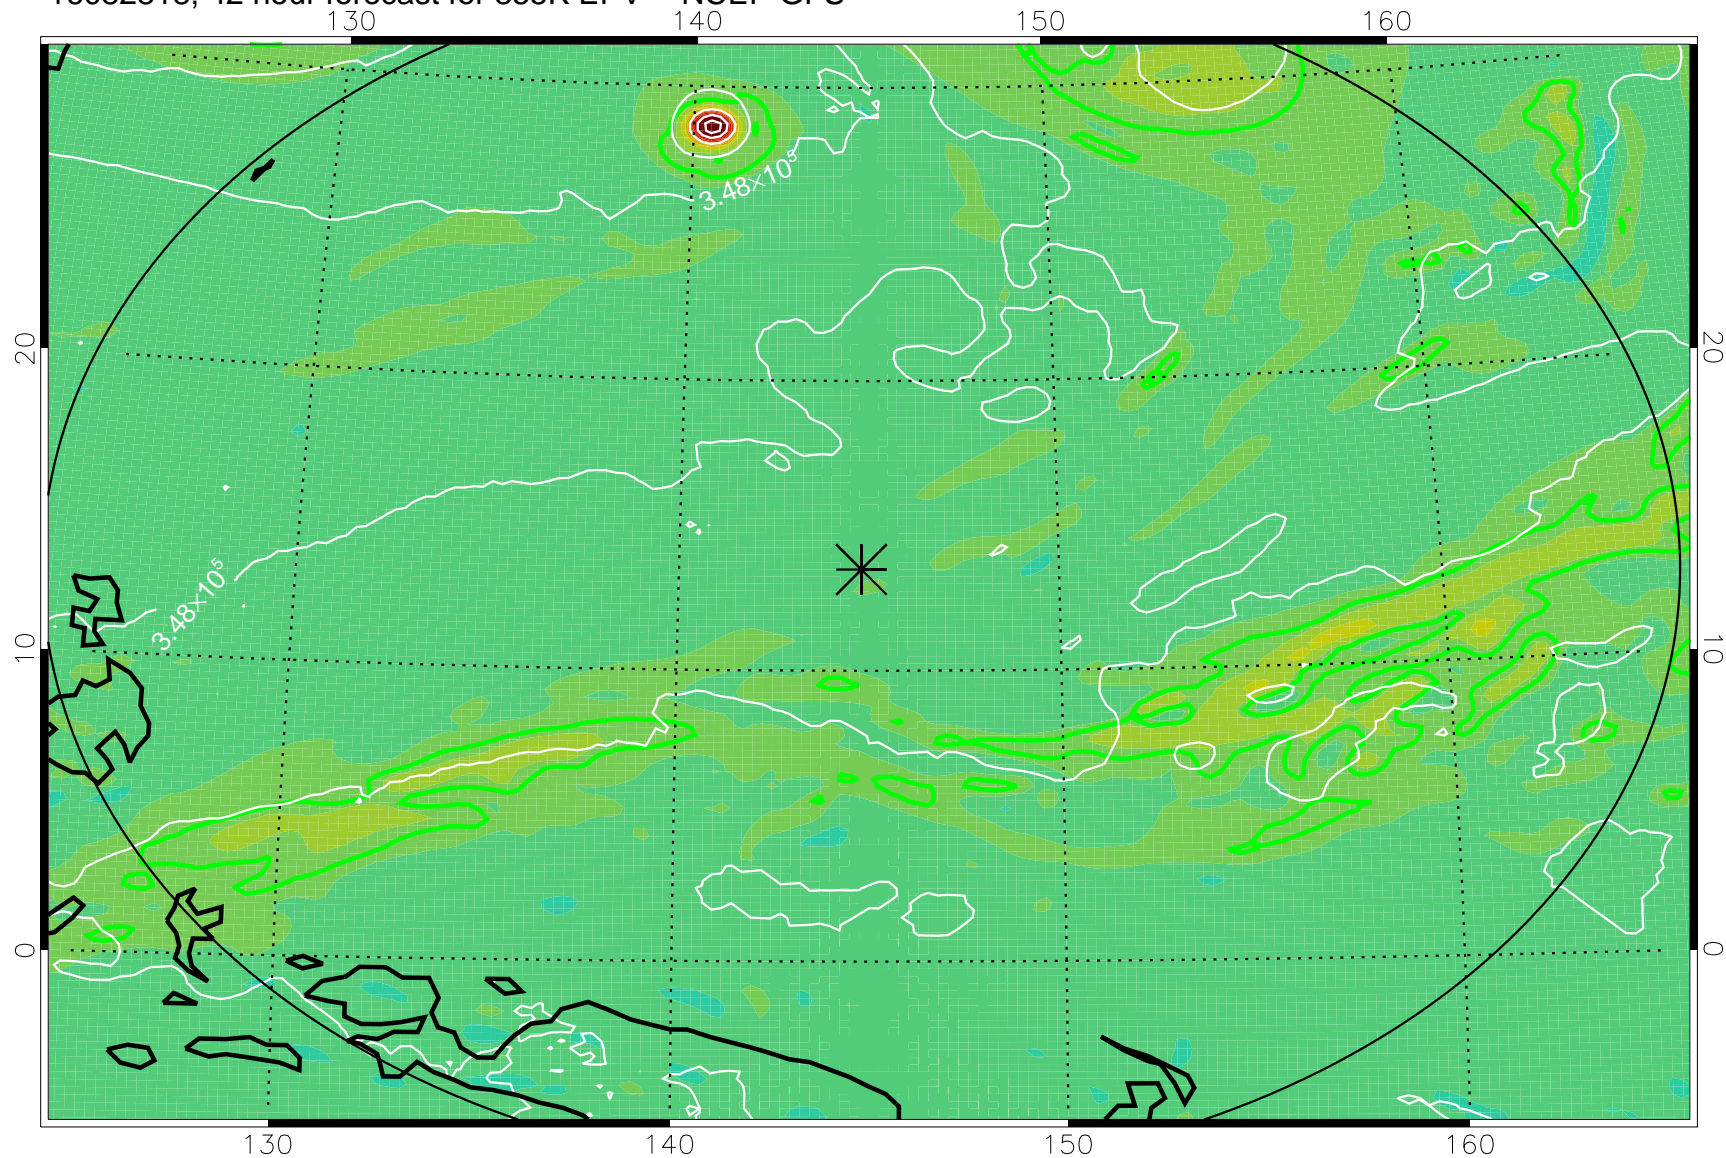

16082806, 30 hour forecast for 355K EPV -- NCEP GFS

355K Montgomery Streamfunction, white
EPV Tropopause (2 PVU) Position
Range ring of 2304 km

16082812, 36 hour forecast for 355K EPV -- NCEP GFS

355K Montgomery Streamfunction, white
EPV Tropopause (2 PVU) Position
Range ring of 2304 km

16082818, 42 hour forecast for 355K EPV -- NCEP GFS

355K Montgomery Streamfunction, white
EPV Tropopause (2 PVU) Position
Range ring of 2304 km

16082900, 48 hour forecast for 355K EPV -- NCEP GFS

355K Montgomery Streamfunction, white
EPV Tropopause (2 PVU) Position
Range ring of 2304 km

16082906, 54 hour forecast for 355K EPV -- NCEP GFS

355K Montgomery Streamfunction, white
EPV Tropopause (2 PVU) Position
Range ring of 2304 km

16082912, 60 hour forecast for 355K EPV -- NCEP GFS

355K Montgomery Streamfunction, white
EPV Tropopause (2 PVU) Position
Range ring of 2304 km

16082918, 66 hour forecast for 355K EPV -- NCEP GFS

355K Montgomery Streamfunction, white
EPV Tropopause (2 PVU) Position
Range ring of 2304 km

16083000, 72 hour forecast for 355K EPV -- NCEP GFS

355K Montgomery Streamfunction, white
EPV Tropopause (2 PVU) Position
Range ring of 2304 km