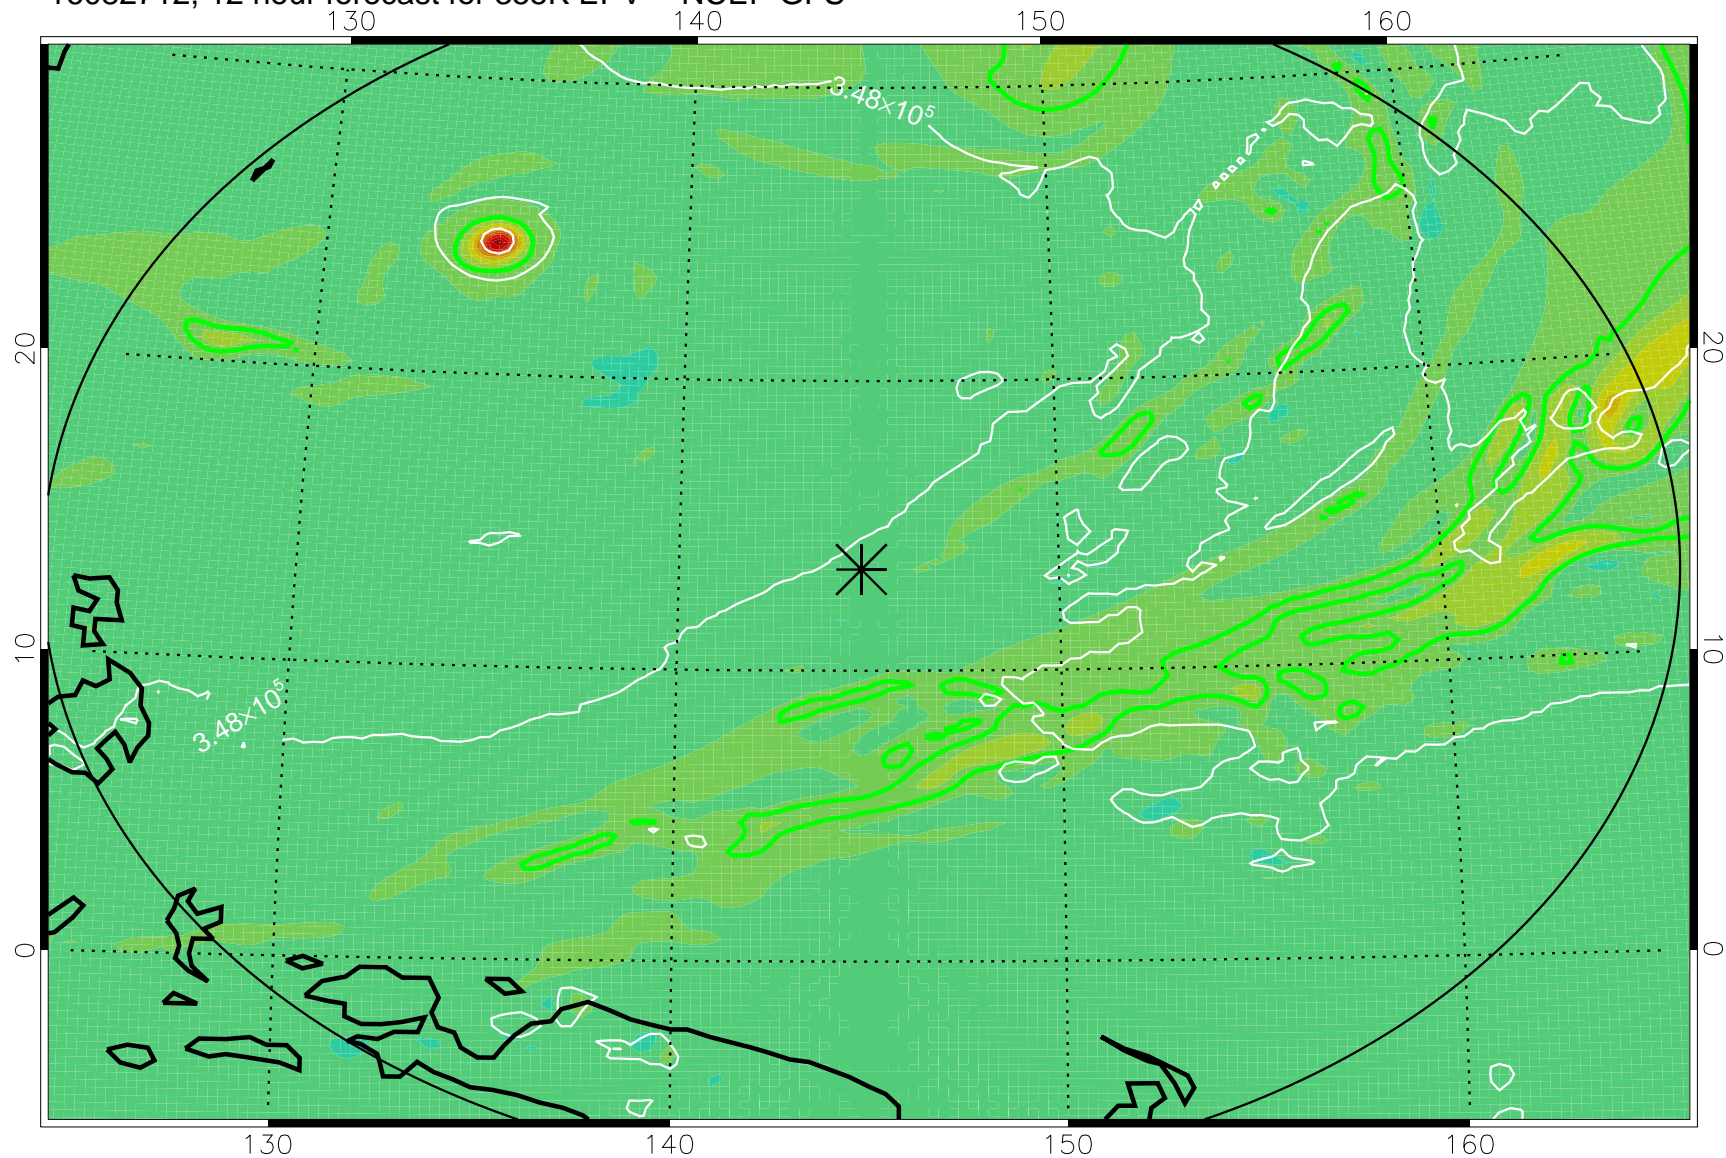

16082706, 6 hour forecast for 355K EPV -- NCEP GFS

355K Montgomery Streamfunction, white
EPV Tropopause (2 PVU) Position
Range ring of 2304 km

16082712, 12 hour forecast for 355K EPV -- NCEP GFS

355K Montgomery Streamfunction, white
EPV Tropopause (2 PVU) Position
Range ring of 2304 km

16082718, 18 hour forecast for 355K EPV -- NCEP GFS

355K Montgomery Streamfunction, white
EPV Tropopause (2 PVU) Position
Range ring of 2304 km

16082800, 24 hour forecast for 355K EPV -- NCEP GFS

355K Montgomery Streamfunction, white
EPV Tropopause (2 PVU) Position
Range ring of 2304 km

16082806, 30 hour forecast for 355K EPV -- NCEP GFS

355K Montgomery Streamfunction, white
EPV Tropopause (2 PVU) Position
Range ring of 2304 km

16082812, 36 hour forecast for 355K EPV -- NCEP GFS

355K Montgomery Streamfunction, white
EPV Tropopause (2 PVU) Position
Range ring of 2304 km

16082818, 42 hour forecast for 355K EPV -- NCEP GFS

355K Montgomery Streamfunction, white
EPV Tropopause (2 PVU) Position
Range ring of 2304 km

16082900, 48 hour forecast for 355K EPV -- NCEP GFS

355K Montgomery Streamfunction, white
EPV Tropopause (2 PVU) Position
Range ring of 2304 km