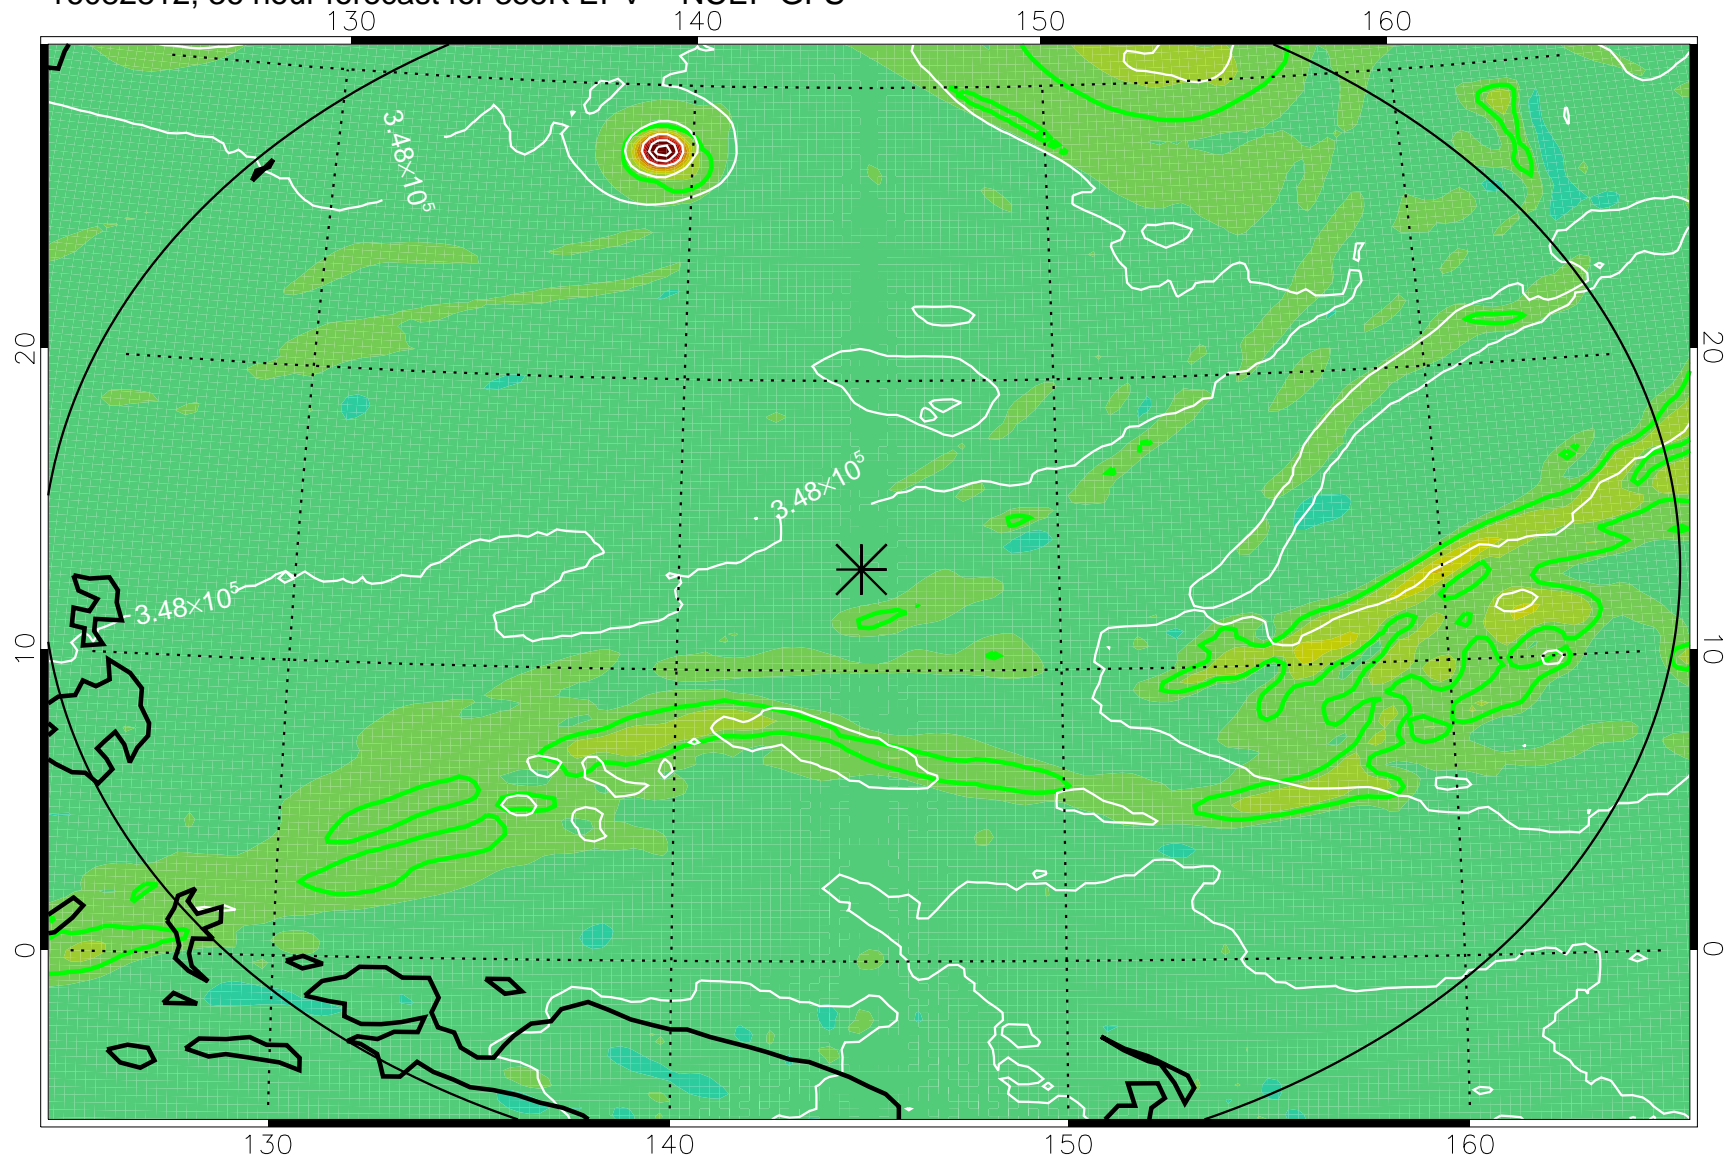

16082718, 18 hour forecast for 355K EPV -- NCEP GFS

355K Montgomery Streamfunction, white
EPV Tropopause (2 PVU) Position
Range ring of 2304 km

16082800, 24 hour forecast for 355K EPV -- NCEP GFS

355K Montgomery Streamfunction, white
EPV Tropopause (2 PVU) Position
Range ring of 2304 km

16082806, 30 hour forecast for 355K EPV -- NCEP GFS

355K Montgomery Streamfunction, white
EPV Tropopause (2 PVU) Position
Range ring of 2304 km

16082812, 36 hour forecast for 355K EPV -- NCEP GFS

355K Montgomery Streamfunction, white
EPV Tropopause (2 PVU) Position
Range ring of 2304 km

16082818, 42 hour forecast for 355K EPV -- NCEP GFS

355K Montgomery Streamfunction, white
EPV Tropopause (2 PVU) Position
Range ring of 2304 km

16082900, 48 hour forecast for 355K EPV -- NCEP GFS

355K Montgomery Streamfunction, white
EPV Tropopause (2 PVU) Position
Range ring of 2304 km

16082918, 66 hour forecast for 355K EPV -- NCEP GFS

355K Montgomery Streamfunction, white
EPV Tropopause (2 PVU) Position
Range ring of 2304 km

16083000, 72 hour forecast for 355K EPV -- NCEP GFS

355K Montgomery Streamfunction, white
EPV Tropopause (2 PVU) Position
Range ring of 2304 km