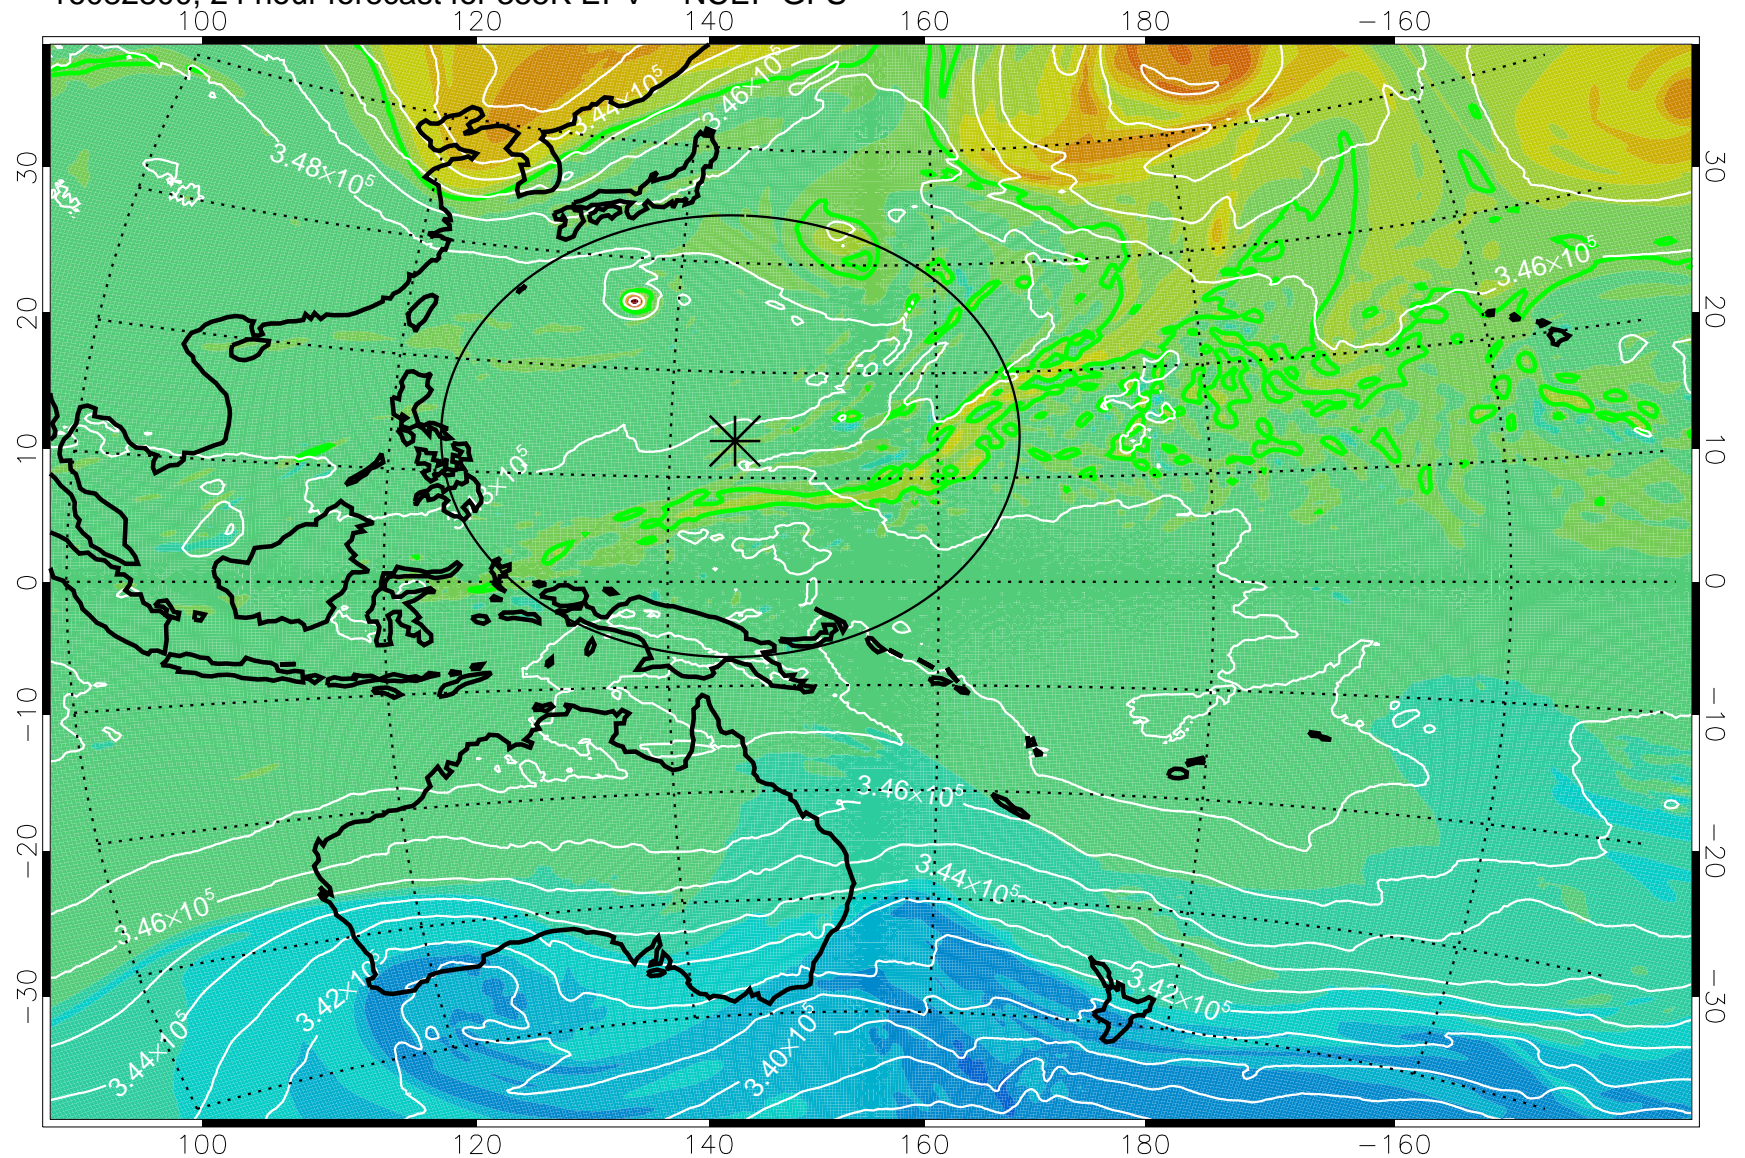

16082706, 6 hour forecast for 355K EPV -- NCEP GFS

355K Montgomery Streamfunction, white  
EPV Tropopause (2 PVU) Position  
Range ring of 2304 km

16082712, 12 hour forecast for 355K EPV -- NCEP GFS

355K Montgomery Streamfunction, white  
EPV Tropopause (2 PVU) Position  
Range ring of 2304 km

16082718, 18 hour forecast for 355K EPV -- NCEP GFS

355K Montgomery Streamfunction, white  
EPV Tropopause (2 PVU) Position  
Range ring of 2304 km

16082800, 24 hour forecast for 355K EPV -- NCEP GFS

355K Montgomery Streamfunction, white  
EPV Tropopause (2 PVU) Position  
Range ring of 2304 km

16082812, 36 hour forecast for 355K EPV -- NCEP GFS

355K Montgomery Streamfunction, white  
EPV Tropopause (2 PVU) Position  
Range ring of 2304 km

16082818, 42 hour forecast for 355K EPV -- NCEP GFS

355K Montgomery Streamfunction, white  
EPV Tropopause (2 PVU) Position  
Range ring of 2304 km

16082900, 48 hour forecast for 355K EPV -- NCEP GFS

355K Montgomery Streamfunction, white  
EPV Tropopause (2 PVU) Position  
Range ring of 2304 km

16082906, 54 hour forecast for 355K EPV -- NCEP GFS

355K Montgomery Streamfunction, white  
EPV Tropopause (2 PVU) Position  
Range ring of 2304 km