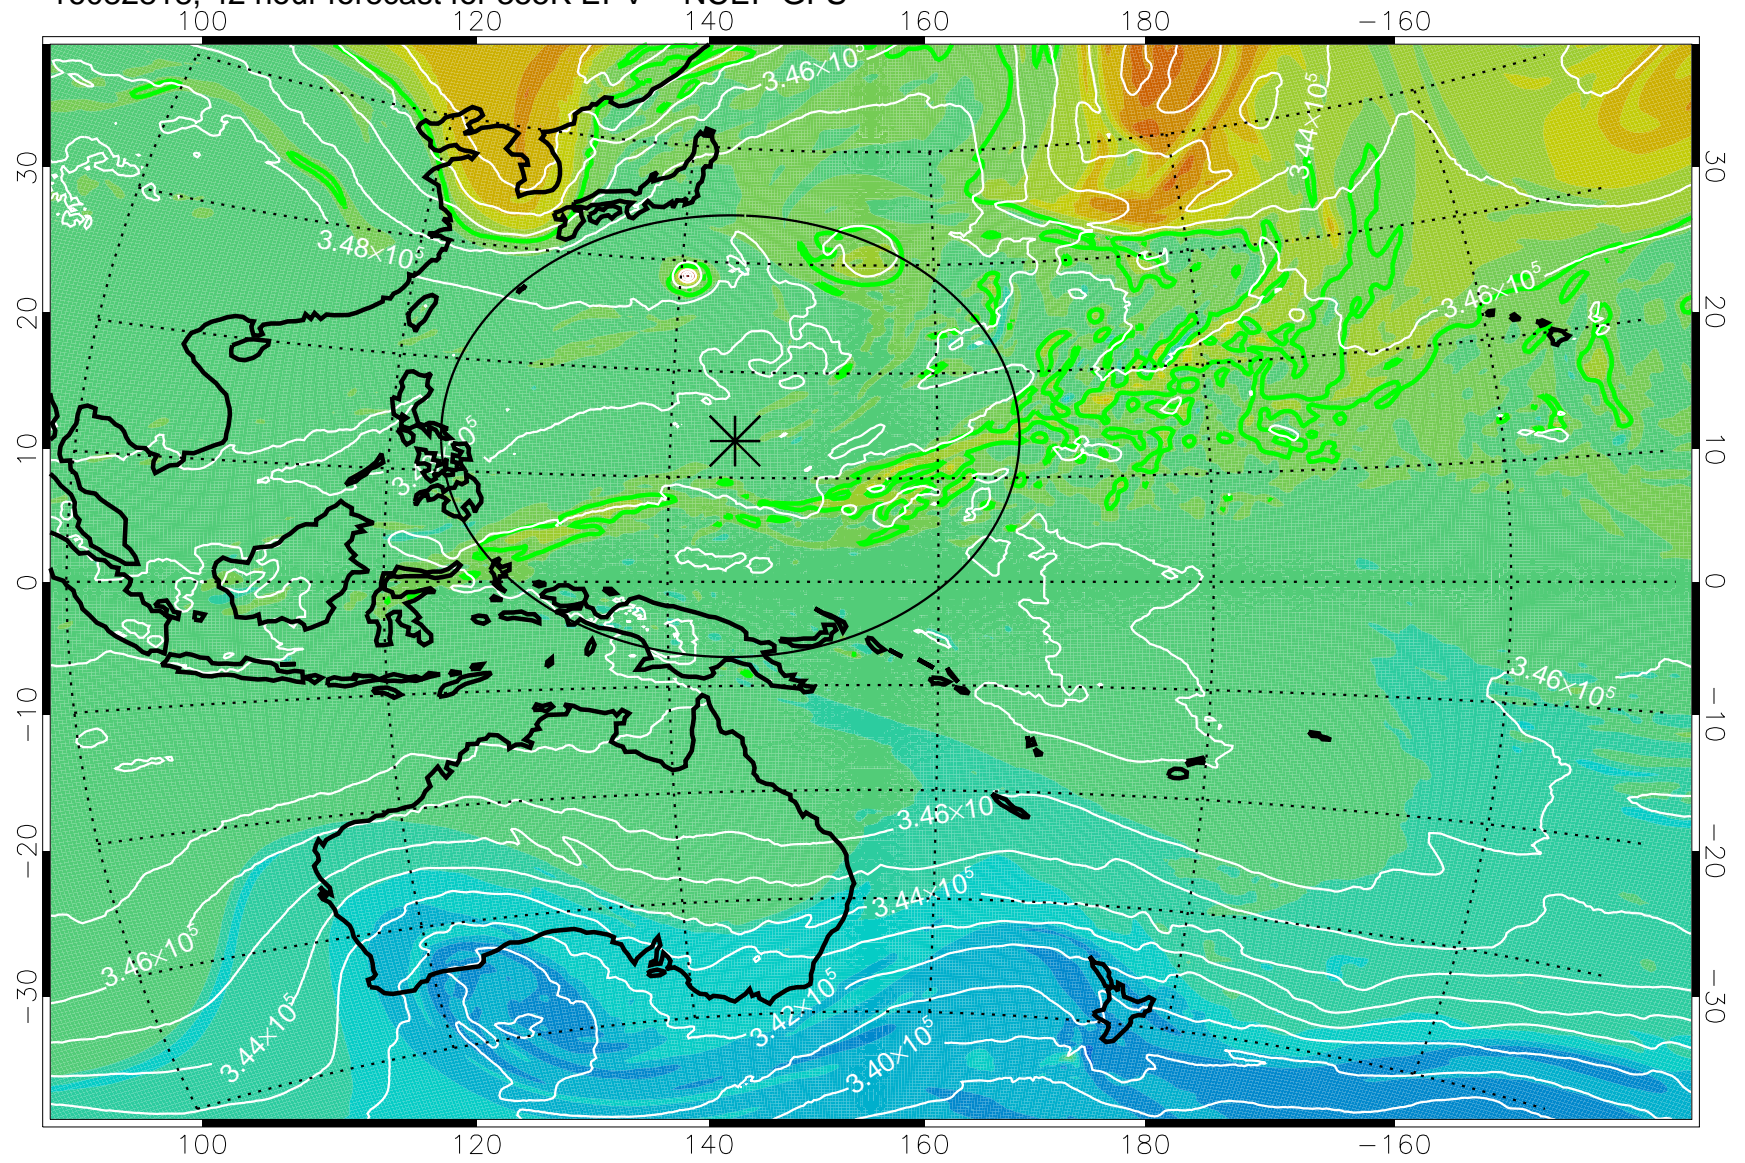

16082718, 18 hour forecast for 355K EPV -- NCEP GFS

355K Montgomery Streamfunction, white  
EPV Tropopause (2 PVU) Position  
Range ring of 2304 km

16082800, 24 hour forecast for 355K EPV -- NCEP GFS

355K Montgomery Streamfunction, white  
EPV Tropopause (2 PVU) Position  
Range ring of 2304 km

16082812, 36 hour forecast for 355K EPV -- NCEP GFS

355K Montgomery Streamfunction, white  
EPV Tropopause (2 PVU) Position  
Range ring of 2304 km

16082818, 42 hour forecast for 355K EPV -- NCEP GFS

355K Montgomery Streamfunction, white  
EPV Tropopause (2 PVU) Position  
Range ring of 2304 km

16082900, 48 hour forecast for 355K EPV -- NCEP GFS

355K Montgomery Streamfunction, white  
EPV Tropopause (2 PVU) Position  
Range ring of 2304 km

16082906, 54 hour forecast for 355K EPV -- NCEP GFS

355K Montgomery Streamfunction, white  
EPV Tropopause (2 PVU) Position  
Range ring of 2304 km

16082912, 60 hour forecast for 355K EPV -- NCEP GFS

355K Montgomery Streamfunction, white  
EPV Tropopause (2 PVU) Position  
Range ring of 2304 km

16082918, 66 hour forecast for 355K EPV -- NCEP GFS

355K Montgomery Streamfunction, white  
EPV Tropopause (2 PVU) Position  
Range ring of 2304 km