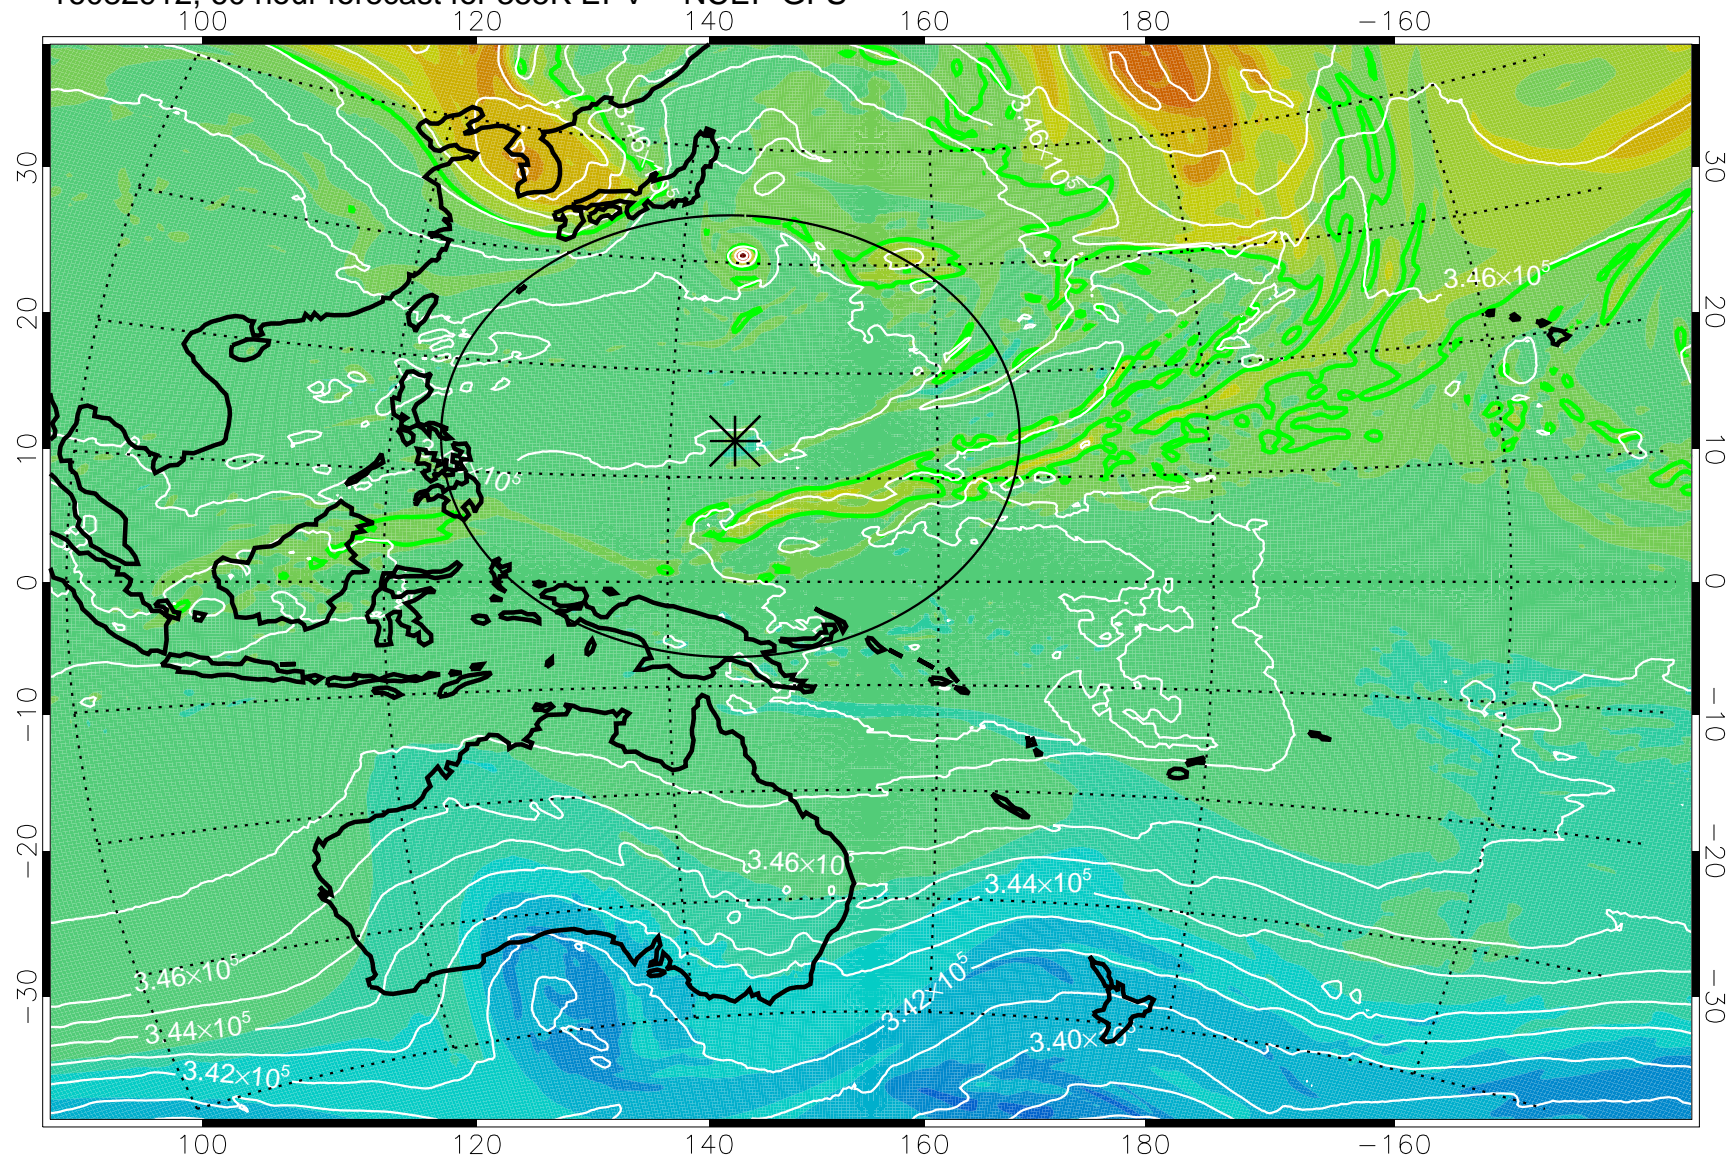

16082812, 36 hour forecast for 355K EPV -- NCEP GFS

355K Montgomery Streamfunction, white  
EPV Tropopause (2 PVU) Position  
Range ring of 2304 km

16082818, 42 hour forecast for 355K EPV -- NCEP GFS

355K Montgomery Streamfunction, white  
EPV Tropopause (2 PVU) Position  
Range ring of 2304 km

16082900, 48 hour forecast for 355K EPV -- NCEP GFS

355K Montgomery Streamfunction, white  
EPV Tropopause (2 PVU) Position  
Range ring of 2304 km

16082906, 54 hour forecast for 355K EPV -- NCEP GFS

355K Montgomery Streamfunction, white  
EPV Tropopause (2 PVU) Position  
Range ring of 2304 km

16082912, 60 hour forecast for 355K EPV -- NCEP GFS

355K Montgomery Streamfunction, white  
EPV Tropopause (2 PVU) Position  
Range ring of 2304 km

16082918, 66 hour forecast for 355K EPV -- NCEP GFS

355K Montgomery Streamfunction, white  
EPV Tropopause (2 PVU) Position  
Range ring of 2304 km

16083000, 72 hour forecast for 355K EPV -- NCEP GFS

355K Montgomery Streamfunction, white  
EPV Tropopause (2 PVU) Position  
Range ring of 2304 km

16083006, 78 hour forecast for 355K EPV -- NCEP GFS

355K Montgomery Streamfunction, white  
EPV Tropopause (2 PVU) Position  
Range ring of 2304 km