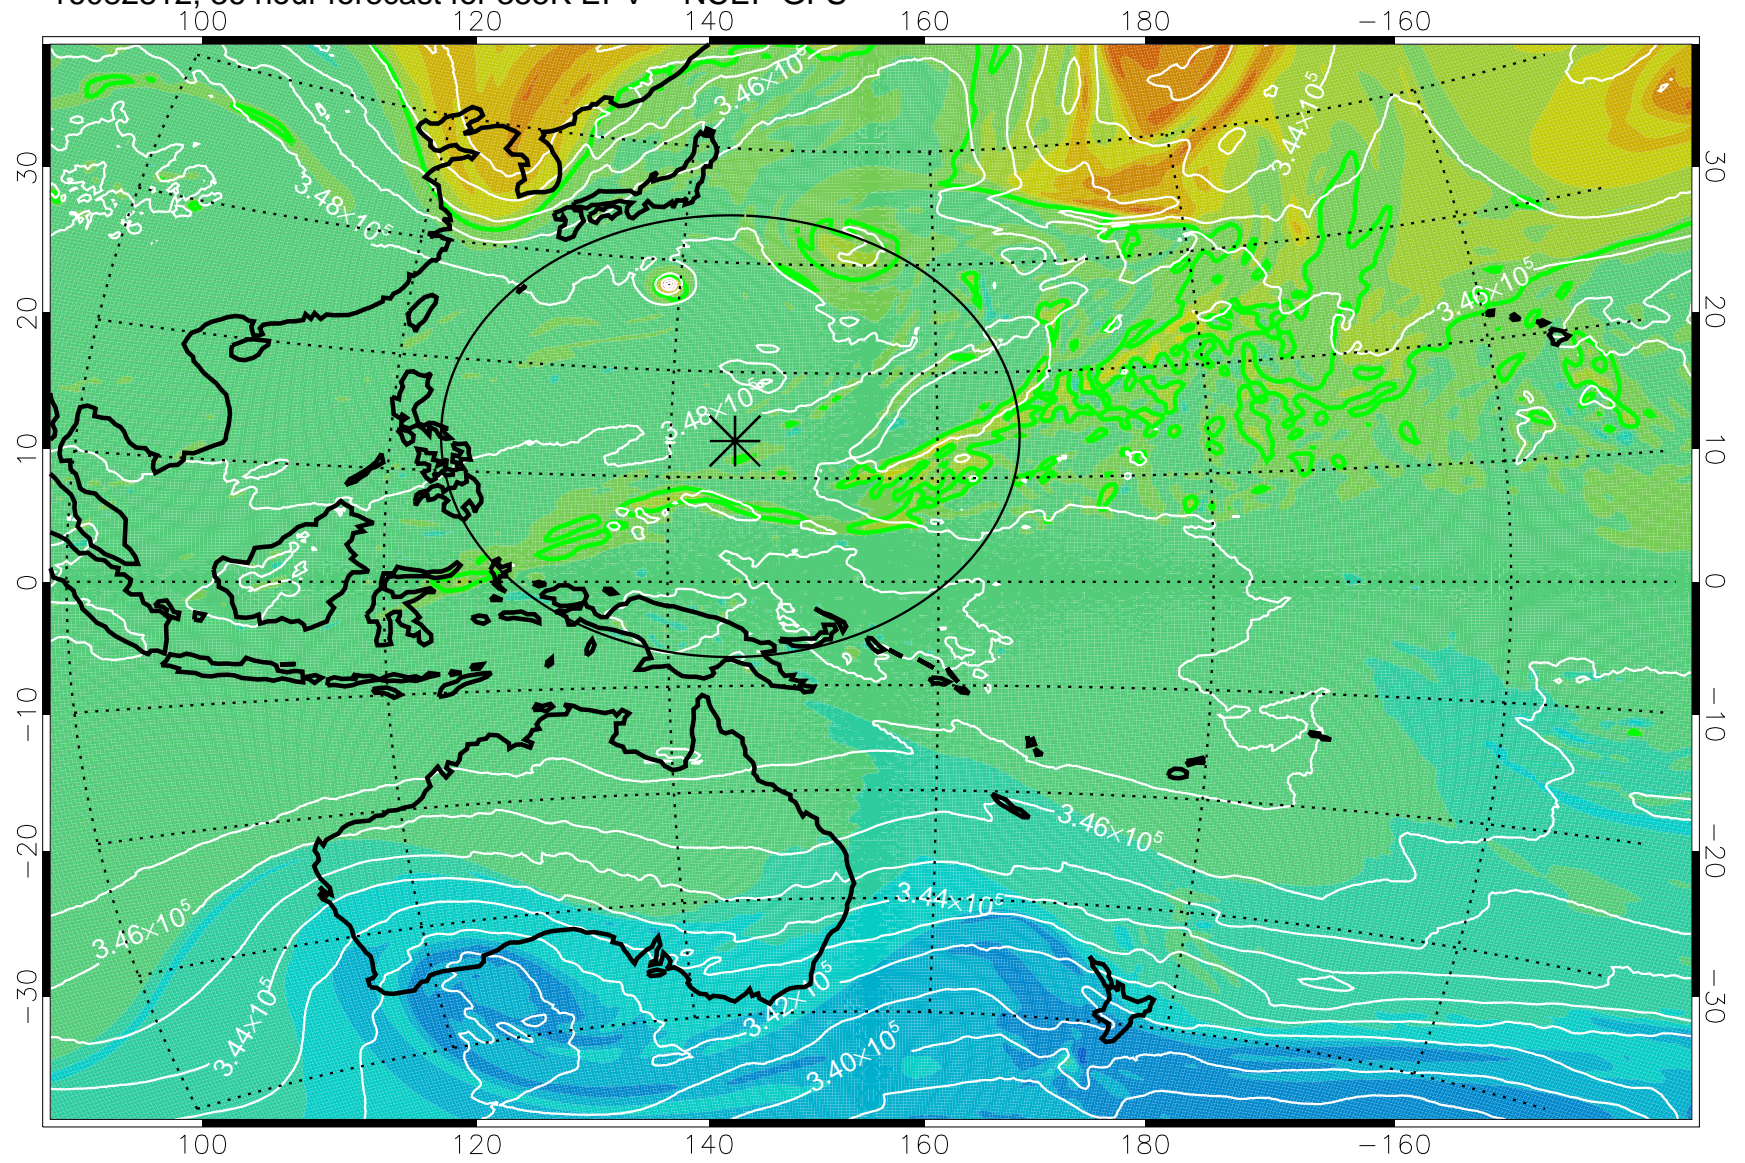

16082718, 18 hour forecast for 355K EPV -- NCEP GFS

355K Montgomery Streamfunction, white  
EPV Tropopause (2 PVU) Position  
Range ring of 2304 km

16082800, 24 hour forecast for 355K EPV -- NCEP GFS

355K Montgomery Streamfunction, white  
EPV Tropopause (2 PVU) Position  
Range ring of 2304 km

16082812, 36 hour forecast for 355K EPV -- NCEP GFS

355K Montgomery Streamfunction, white  
EPV Tropopause (2 PVU) Position  
Range ring of 2304 km

16082818, 42 hour forecast for 355K EPV -- NCEP GFS

355K Montgomery Streamfunction, white  
EPV Tropopause (2 PVU) Position  
Range ring of 2304 km

16082900, 48 hour forecast for 355K EPV -- NCEP GFS

355K Montgomery Streamfunction, white  
EPV Tropopause (2 PVU) Position  
Range ring of 2304 km

16082906, 54 hour forecast for 355K EPV -- NCEP GFS

355K Montgomery Streamfunction, white  
EPV Tropopause (2 PVU) Position  
Range ring of 2304 km

16082912, 60 hour forecast for 355K EPV -- NCEP GFS

355K Montgomery Streamfunction, white  
EPV Tropopause (2 PVU) Position  
Range ring of 2304 km

16082918, 66 hour forecast for 355K EPV -- NCEP GFS

355K Montgomery Streamfunction, white  
EPV Tropopause (2 PVU) Position  
Range ring of 2304 km