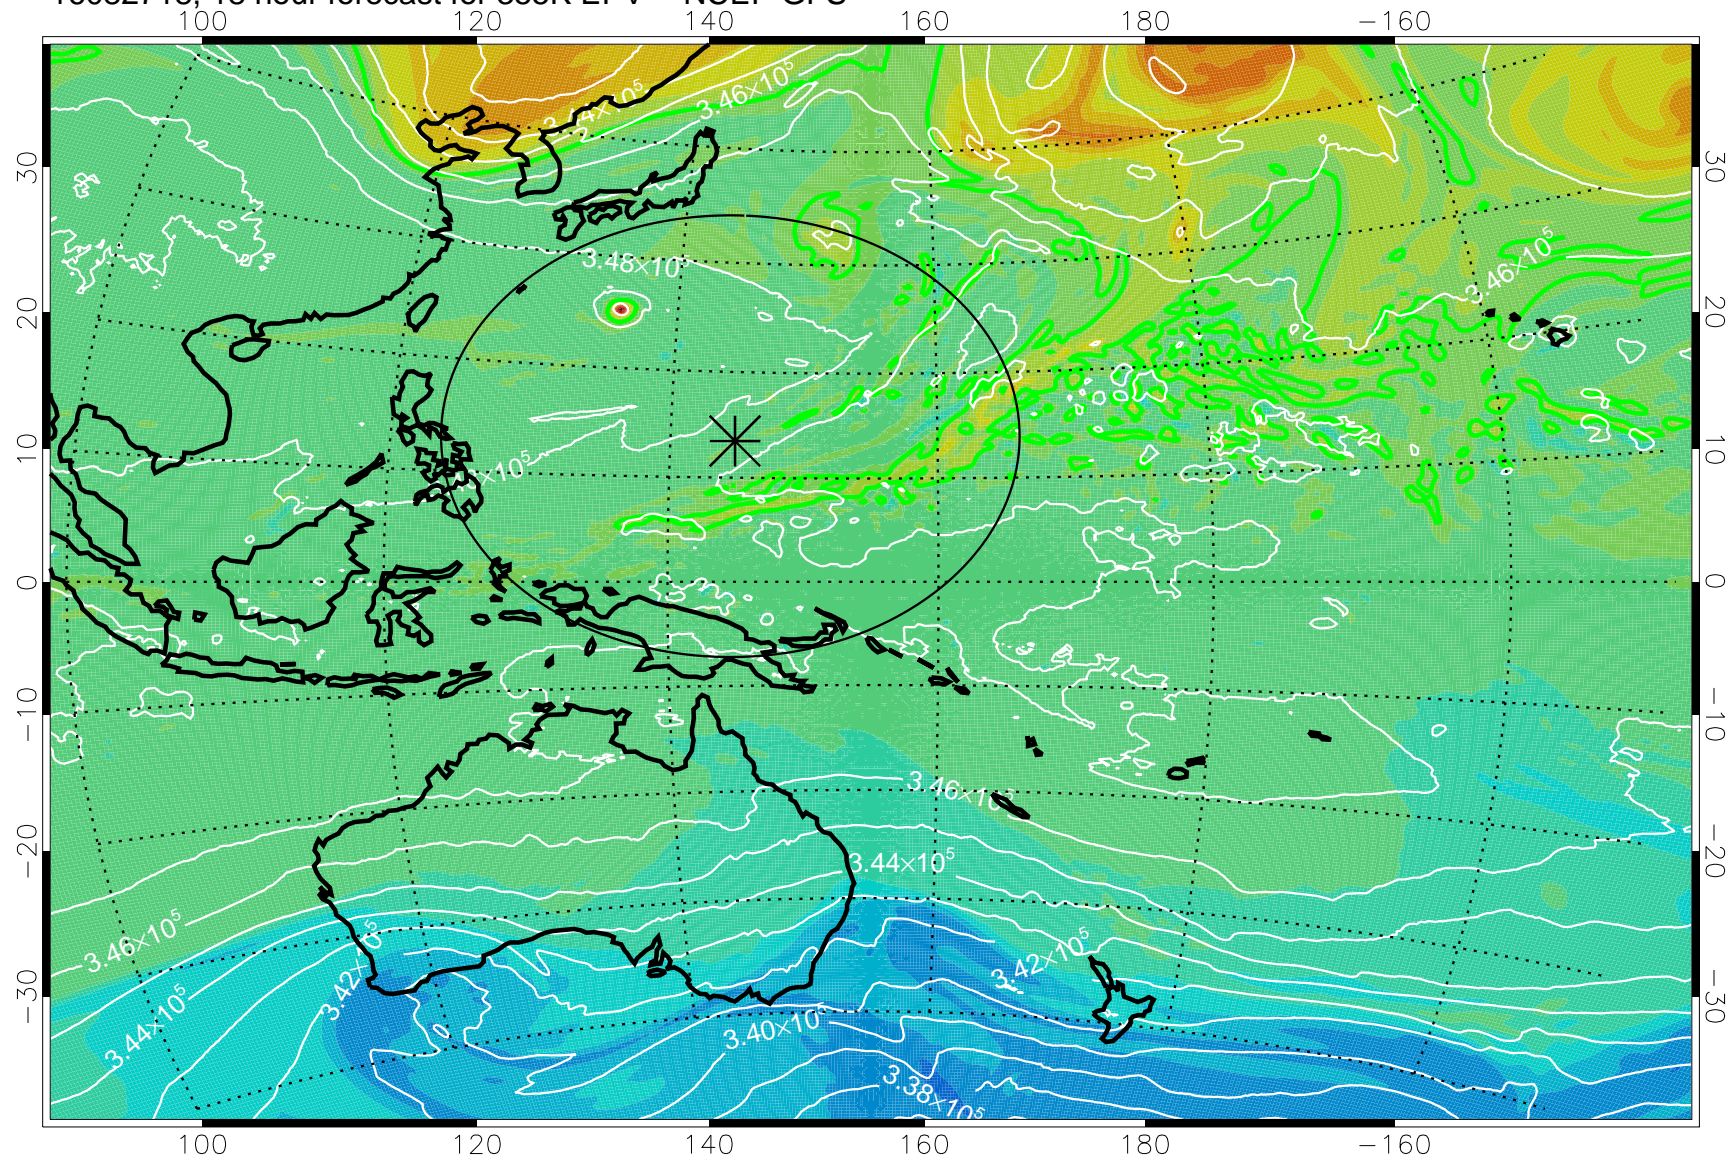

16082706, 6 hour forecast for 355K EPV -- NCEP GFS

355K Montgomery Streamfunction, white  
EPV Tropopause (2 PVU) Position  
Range ring of 2304 km

16082712, 12 hour forecast for 355K EPV -- NCEP GFS

355K Montgomery Streamfunction, white  
EPV Tropopause (2 PVU) Position  
Range ring of 2304 km

16082718, 18 hour forecast for 355K EPV -- NCEP GFS

355K Montgomery Streamfunction, white  
EPV Tropopause (2 PVU) Position  
Range ring of 2304 km

16082800, 24 hour forecast for 355K EPV -- NCEP GFS

355K Montgomery Streamfunction, white  
EPV Tropopause (2 PVU) Position  
Range ring of 2304 km

16082812, 36 hour forecast for 355K EPV -- NCEP GFS

355K Montgomery Streamfunction, white  
EPV Tropopause (2 PVU) Position  
Range ring of 2304 km

16082818, 42 hour forecast for 355K EPV -- NCEP GFS

355K Montgomery Streamfunction, white  
EPV Tropopause (2 PVU) Position  
Range ring of 2304 km

16082900, 48 hour forecast for 355K EPV -- NCEP GFS

355K Montgomery Streamfunction, white  
EPV Tropopause (2 PVU) Position  
Range ring of 2304 km

16082906, 54 hour forecast for 355K EPV -- NCEP GFS

355K Montgomery Streamfunction, white  
EPV Tropopause (2 PVU) Position  
Range ring of 2304 km