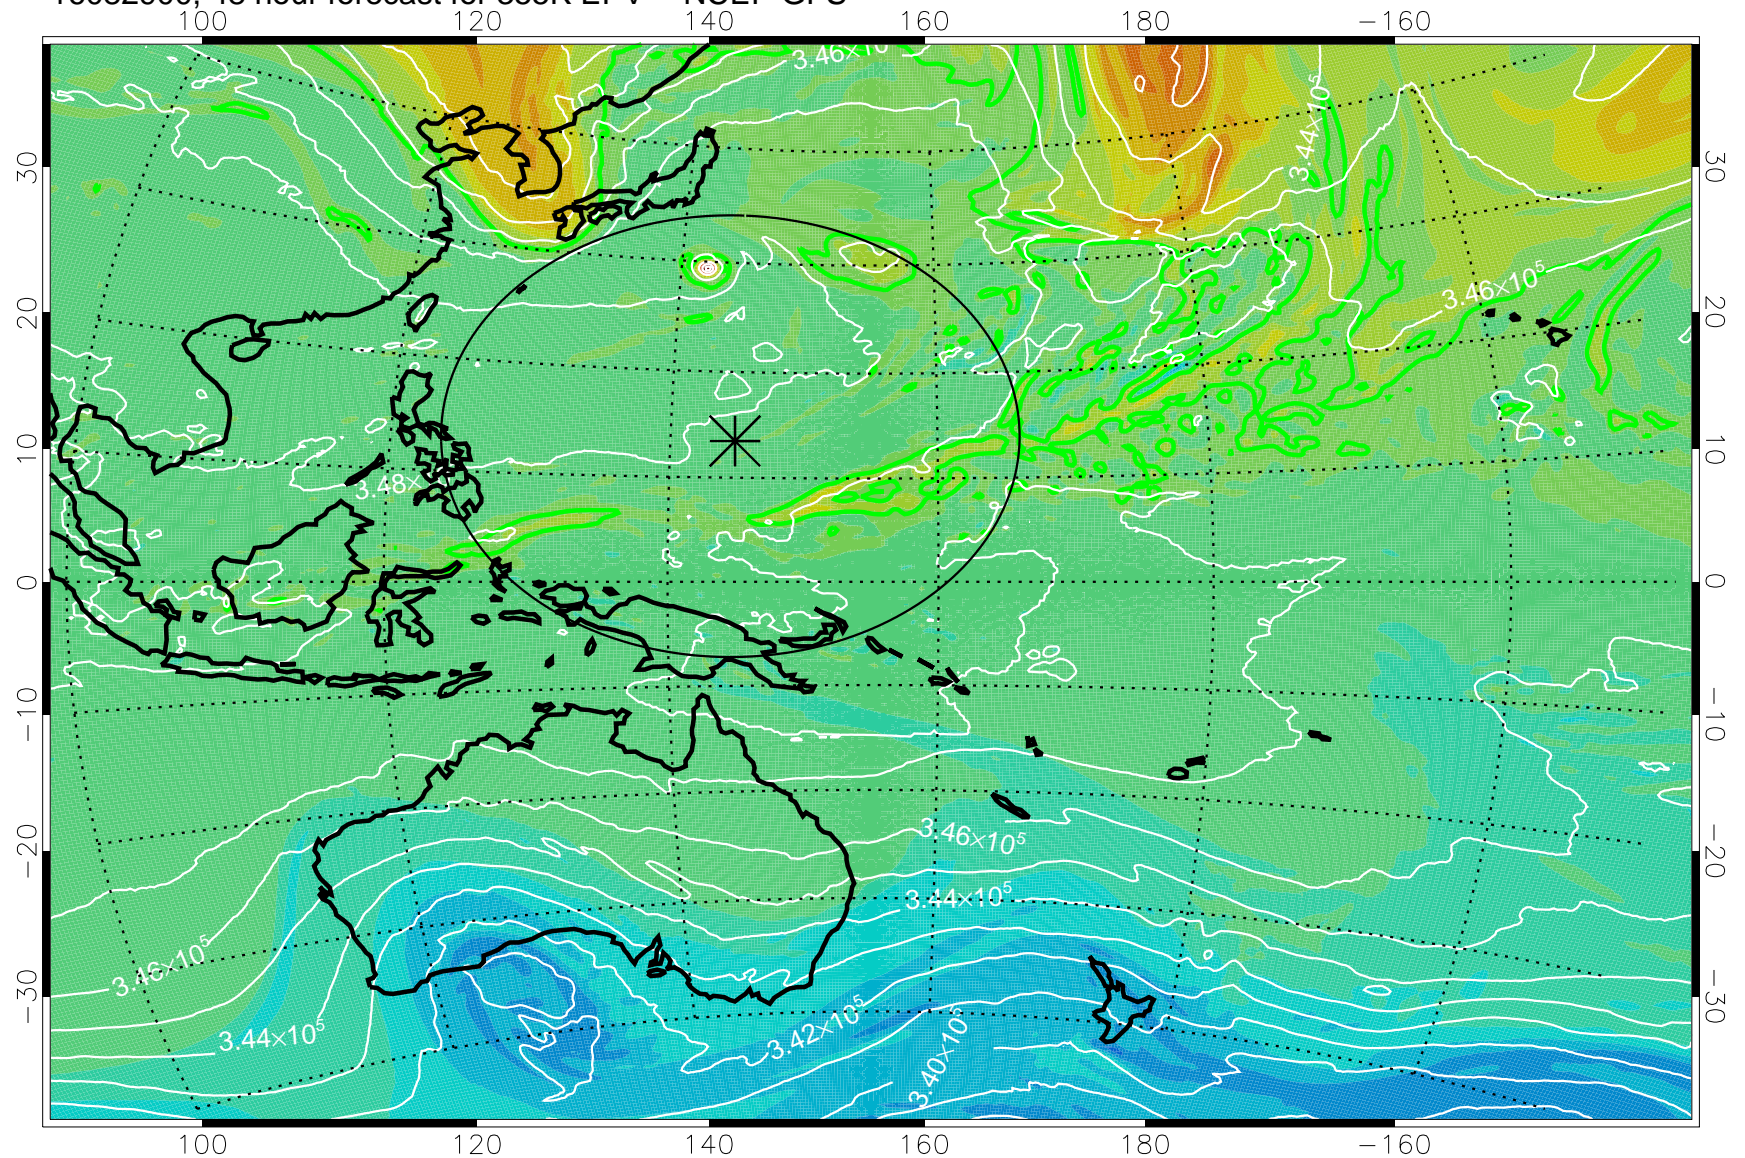

16082812, 36 hour forecast for 355K EPV -- NCEP GFS

355K Montgomery Streamfunction, white  
EPV Tropopause (2 PVU) Position  
Range ring of 2304 km

16082818, 42 hour forecast for 355K EPV -- NCEP GFS

355K Montgomery Streamfunction, white  
EPV Tropopause (2 PVU) Position  
Range ring of 2304 km

16082900, 48 hour forecast for 355K EPV -- NCEP GFS

355K Montgomery Streamfunction, white  
EPV Tropopause (2 PVU) Position  
Range ring of 2304 km

16082906, 54 hour forecast for 355K EPV -- NCEP GFS

355K Montgomery Streamfunction, white  
EPV Tropopause (2 PVU) Position  
Range ring of 2304 km

16082912, 60 hour forecast for 355K EPV -- NCEP GFS

355K Montgomery Streamfunction, white  
EPV Tropopause (2 PVU) Position  
Range ring of 2304 km

16082918, 66 hour forecast for 355K EPV -- NCEP GFS

355K Montgomery Streamfunction, white  
EPV Tropopause (2 PVU) Position  
Range ring of 2304 km

16083000, 72 hour forecast for 355K EPV -- NCEP GFS

355K Montgomery Streamfunction, white  
EPV Tropopause (2 PVU) Position  
Range ring of 2304 km

16083006, 78 hour forecast for 355K EPV -- NCEP GFS

355K Montgomery Streamfunction, white  
EPV Tropopause (2 PVU) Position  
Range ring of 2304 km