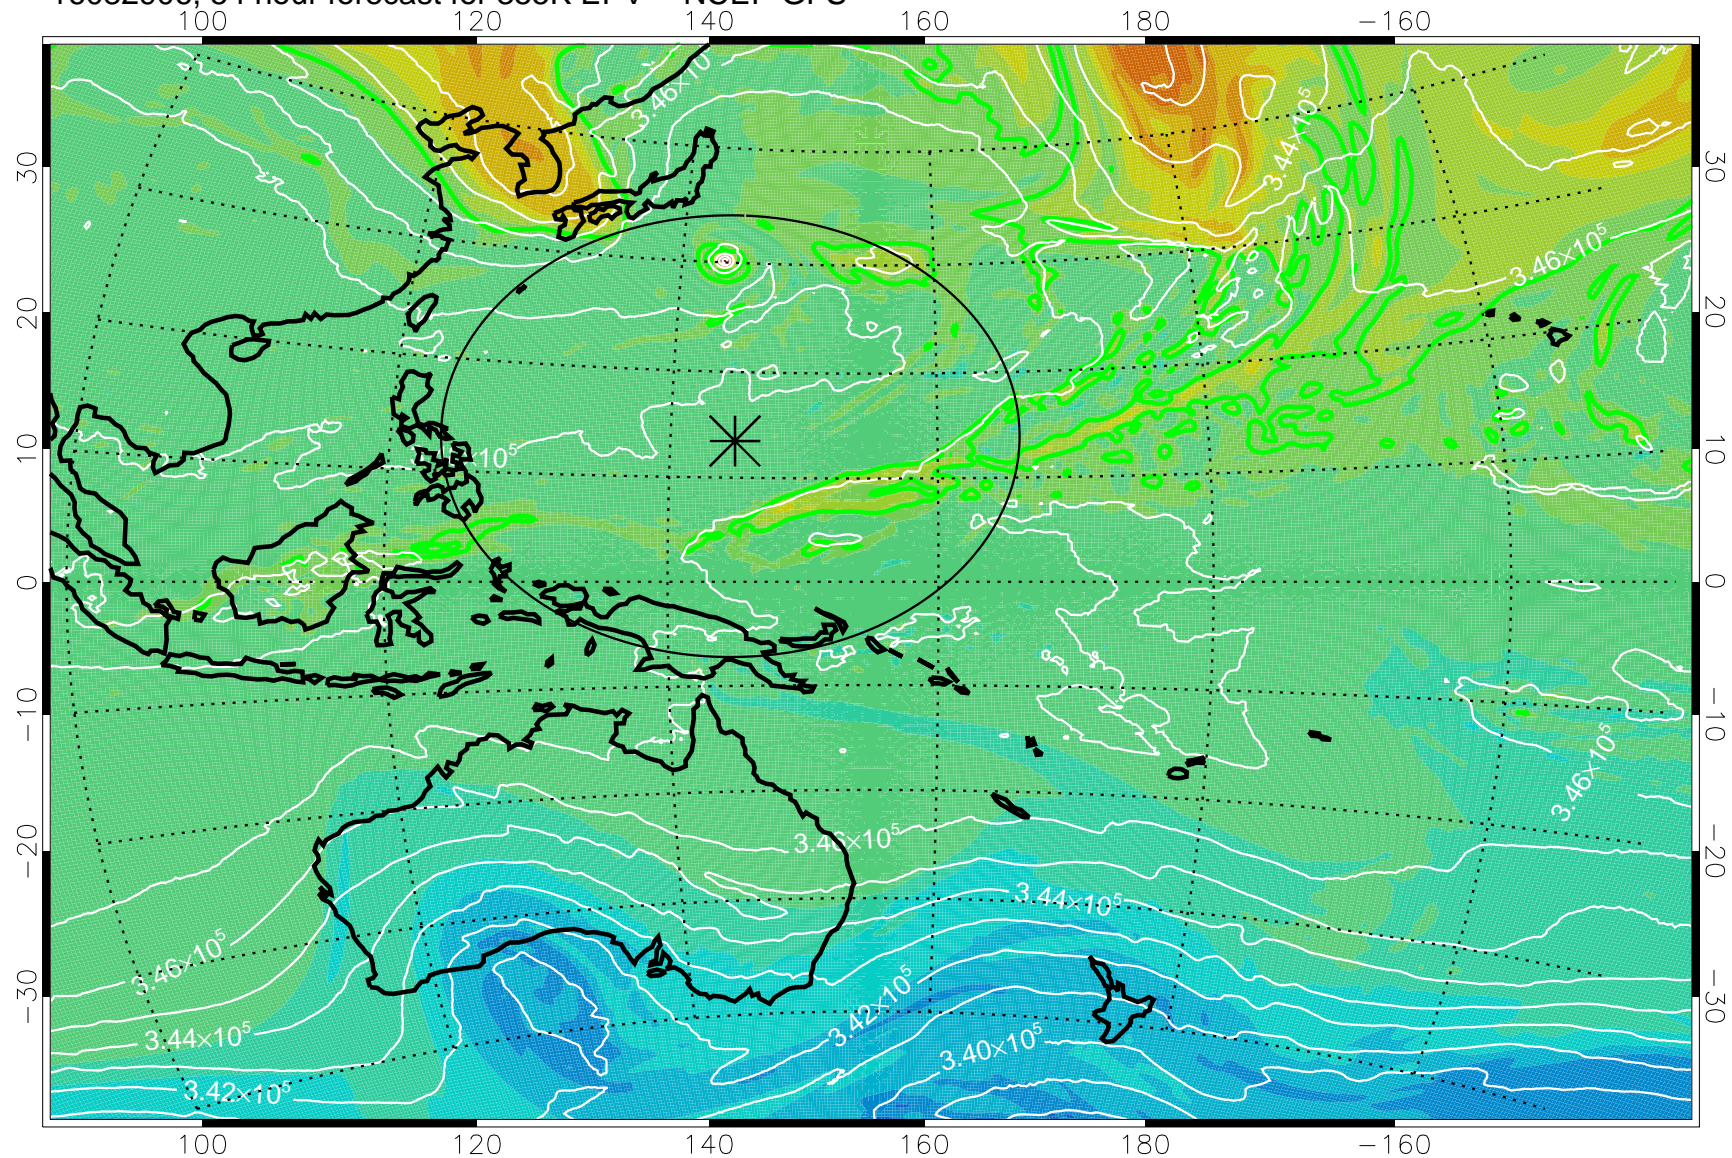

16082812, 36 hour forecast for 355K EPV -- NCEP GFS

355K Montgomery Streamfunction, white  
EPV Tropopause (2 PVU) Position  
Range ring of 2304 km

16082818, 42 hour forecast for 355K EPV -- NCEP GFS

355K Montgomery Streamfunction, white  
EPV Tropopause (2 PVU) Position  
Range ring of 2304 km

16082900, 48 hour forecast for 355K EPV -- NCEP GFS

355K Montgomery Streamfunction, white  
EPV Tropopause (2 PVU) Position  
Range ring of 2304 km

16082906, 54 hour forecast for 355K EPV -- NCEP GFS

355K Montgomery Streamfunction, white  
EPV Tropopause (2 PVU) Position  
Range ring of 2304 km

16082912, 60 hour forecast for 355K EPV -- NCEP GFS

355K Montgomery Streamfunction, white  
EPV Tropopause (2 PVU) Position  
Range ring of 2304 km

16082918, 66 hour forecast for 355K EPV -- NCEP GFS

355K Montgomery Streamfunction, white  
EPV Tropopause (2 PVU) Position  
Range ring of 2304 km

16083000, 72 hour forecast for 355K EPV -- NCEP GFS

355K Montgomery Streamfunction, white  
EPV Tropopause (2 PVU) Position  
Range ring of 2304 km

16083006, 78 hour forecast for 355K EPV -- NCEP GFS

355K Montgomery Streamfunction, white  
EPV Tropopause (2 PVU) Position  
Range ring of 2304 km