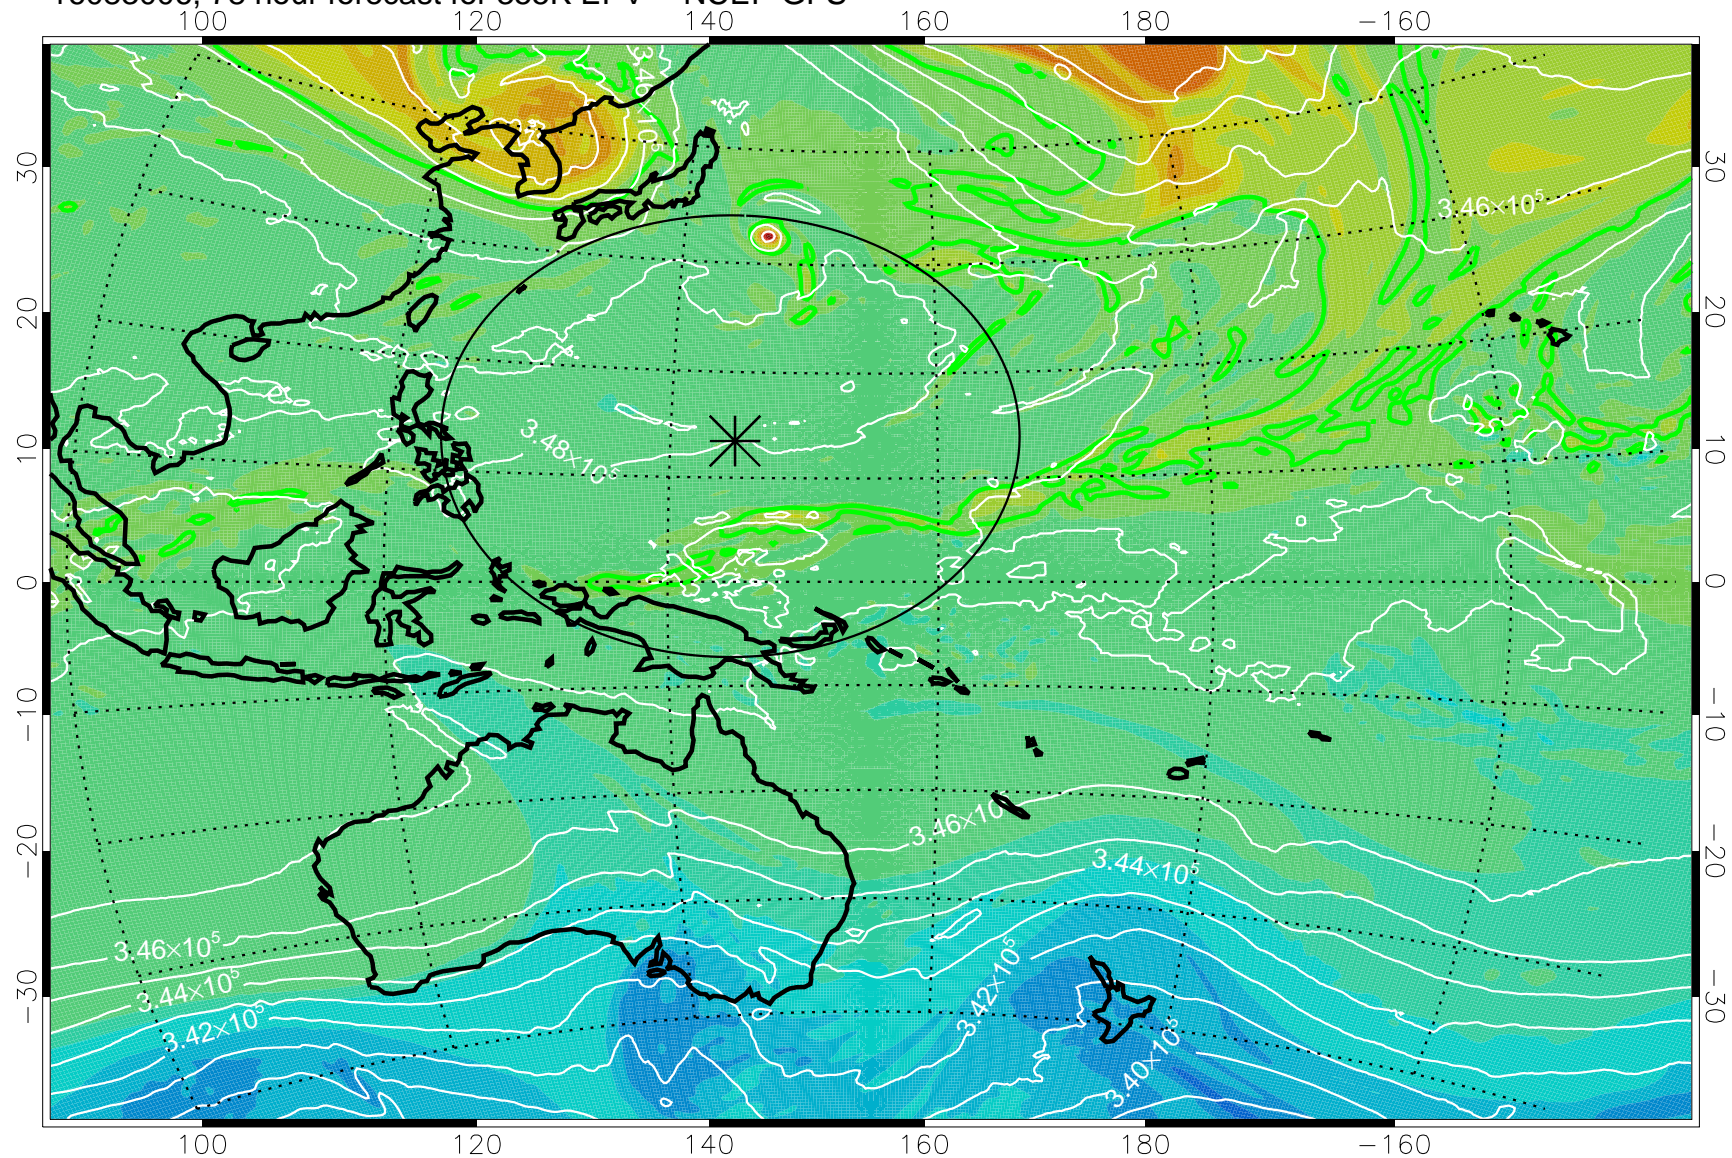

16082900, 48 hour forecast for 355K EPV -- NCEP GFS

355K Montgomery Streamfunction, white  
EPV Tropopause (2 PVU) Position  
Range ring of 2304 km

16082906, 54 hour forecast for 355K EPV -- NCEP GFS

355K Montgomery Streamfunction, white  
EPV Tropopause (2 PVU) Position  
Range ring of 2304 km

16082912, 60 hour forecast for 355K EPV -- NCEP GFS

355K Montgomery Streamfunction, white  
EPV Tropopause (2 PVU) Position  
Range ring of 2304 km

16082918, 66 hour forecast for 355K EPV -- NCEP GFS

355K Montgomery Streamfunction, white  
EPV Tropopause (2 PVU) Position  
Range ring of 2304 km

16083000, 72 hour forecast for 355K EPV -- NCEP GFS

355K Montgomery Streamfunction, white  
EPV Tropopause (2 PVU) Position  
Range ring of 2304 km

16083006, 78 hour forecast for 355K EPV -- NCEP GFS

355K Montgomery Streamfunction, white  
EPV Tropopause (2 PVU) Position  
Range ring of 2304 km

16083012, 84 hour forecast for 355K EPV -- NCEP GFS

355K Montgomery Streamfunction, white  
EPV Tropopause (2 PVU) Position  
Range ring of 2304 km

16083018, 90 hour forecast for 355K EPV -- NCEP GFS

355K Montgomery Streamfunction, white  
EPV Tropopause (2 PVU) Position  
Range ring of 2304 km