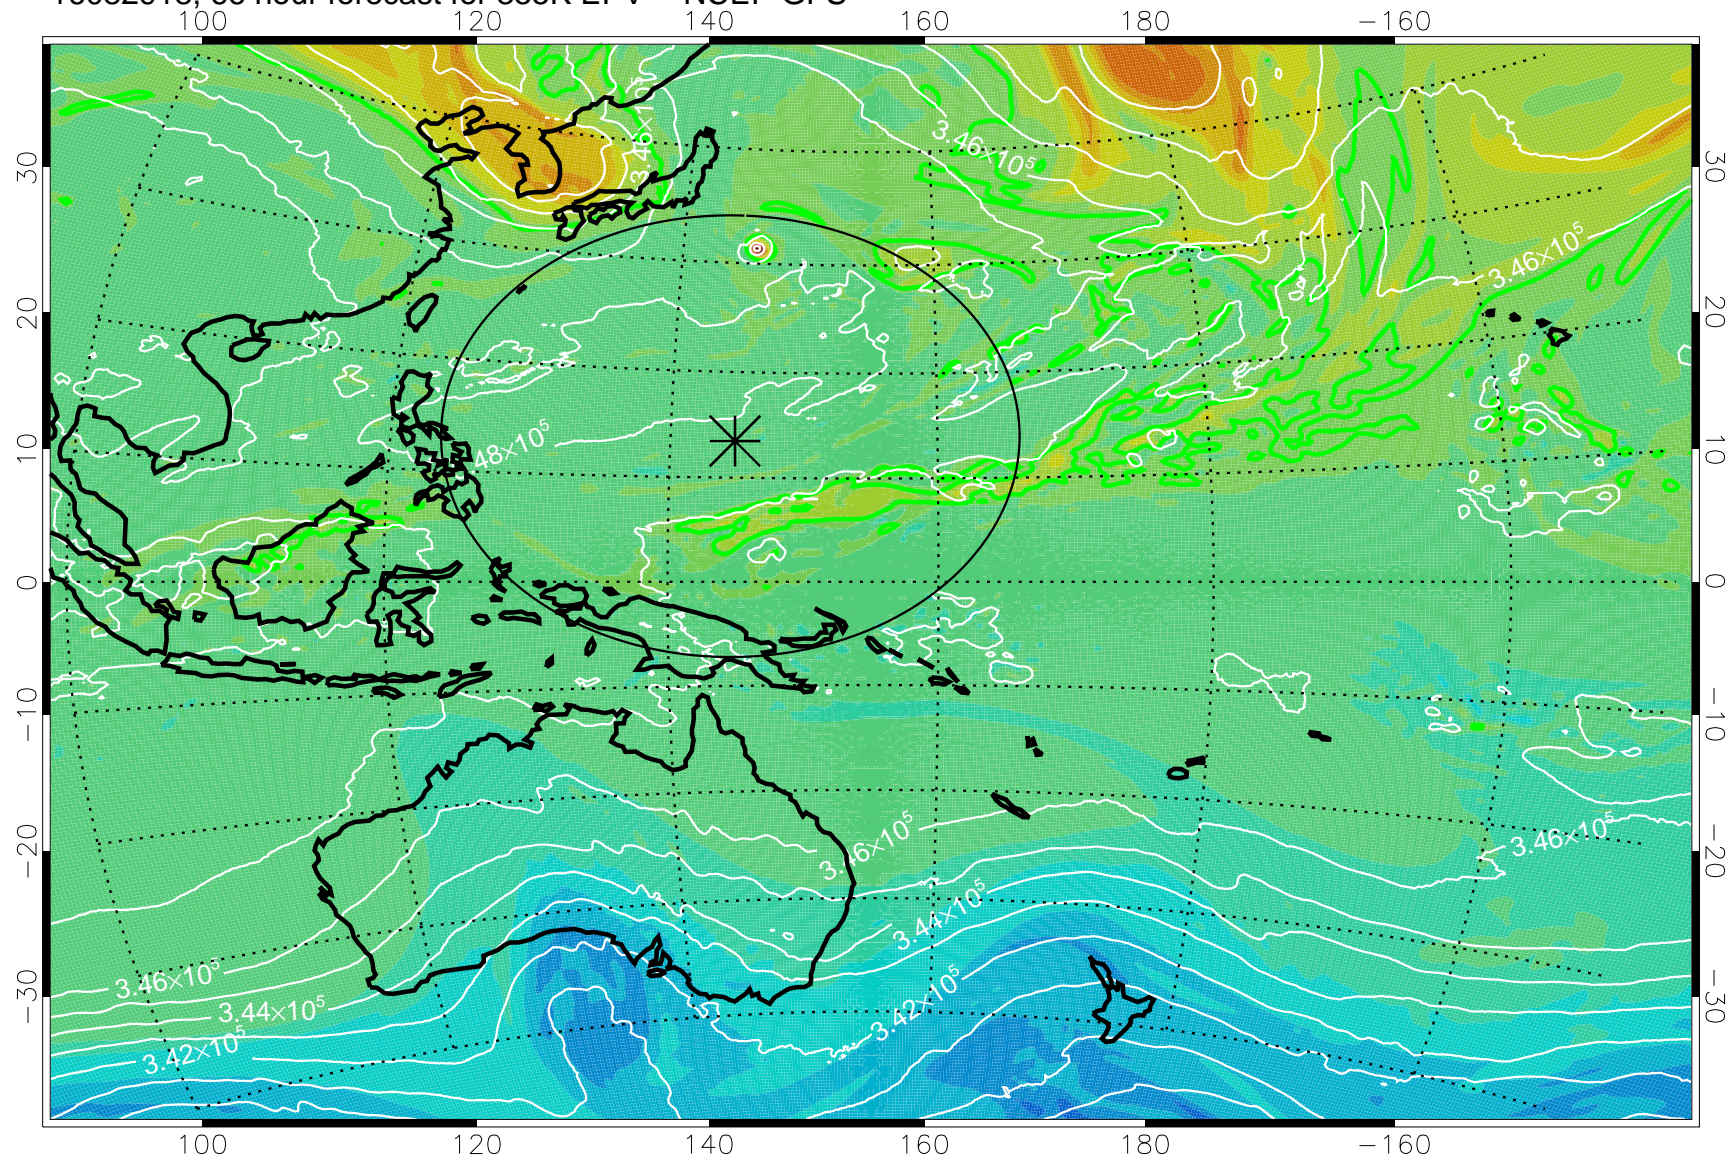

16082812, 36 hour forecast for 355K EPV -- NCEP GFS

355K Montgomery Streamfunction, white  
EPV Tropopause (2 PVU) Position  
Range ring of 2304 km

16082818, 42 hour forecast for 355K EPV -- NCEP GFS

355K Montgomery Streamfunction, white  
EPV Tropopause (2 PVU) Position  
Range ring of 2304 km

16082900, 48 hour forecast for 355K EPV -- NCEP GFS

355K Montgomery Streamfunction, white  
EPV Tropopause (2 PVU) Position  
Range ring of 2304 km

16082906, 54 hour forecast for 355K EPV -- NCEP GFS

355K Montgomery Streamfunction, white  
EPV Tropopause (2 PVU) Position  
Range ring of 2304 km

16082912, 60 hour forecast for 355K EPV -- NCEP GFS

355K Montgomery Streamfunction, white  
EPV Tropopause (2 PVU) Position  
Range ring of 2304 km

16082918, 66 hour forecast for 355K EPV -- NCEP GFS

355K Montgomery Streamfunction, white  
EPV Tropopause (2 PVU) Position  
Range ring of 2304 km

16083000, 72 hour forecast for 355K EPV -- NCEP GFS

355K Montgomery Streamfunction, white  
EPV Tropopause (2 PVU) Position  
Range ring of 2304 km

16083006, 78 hour forecast for 355K EPV -- NCEP GFS

355K Montgomery Streamfunction, white  
EPV Tropopause (2 PVU) Position  
Range ring of 2304 km