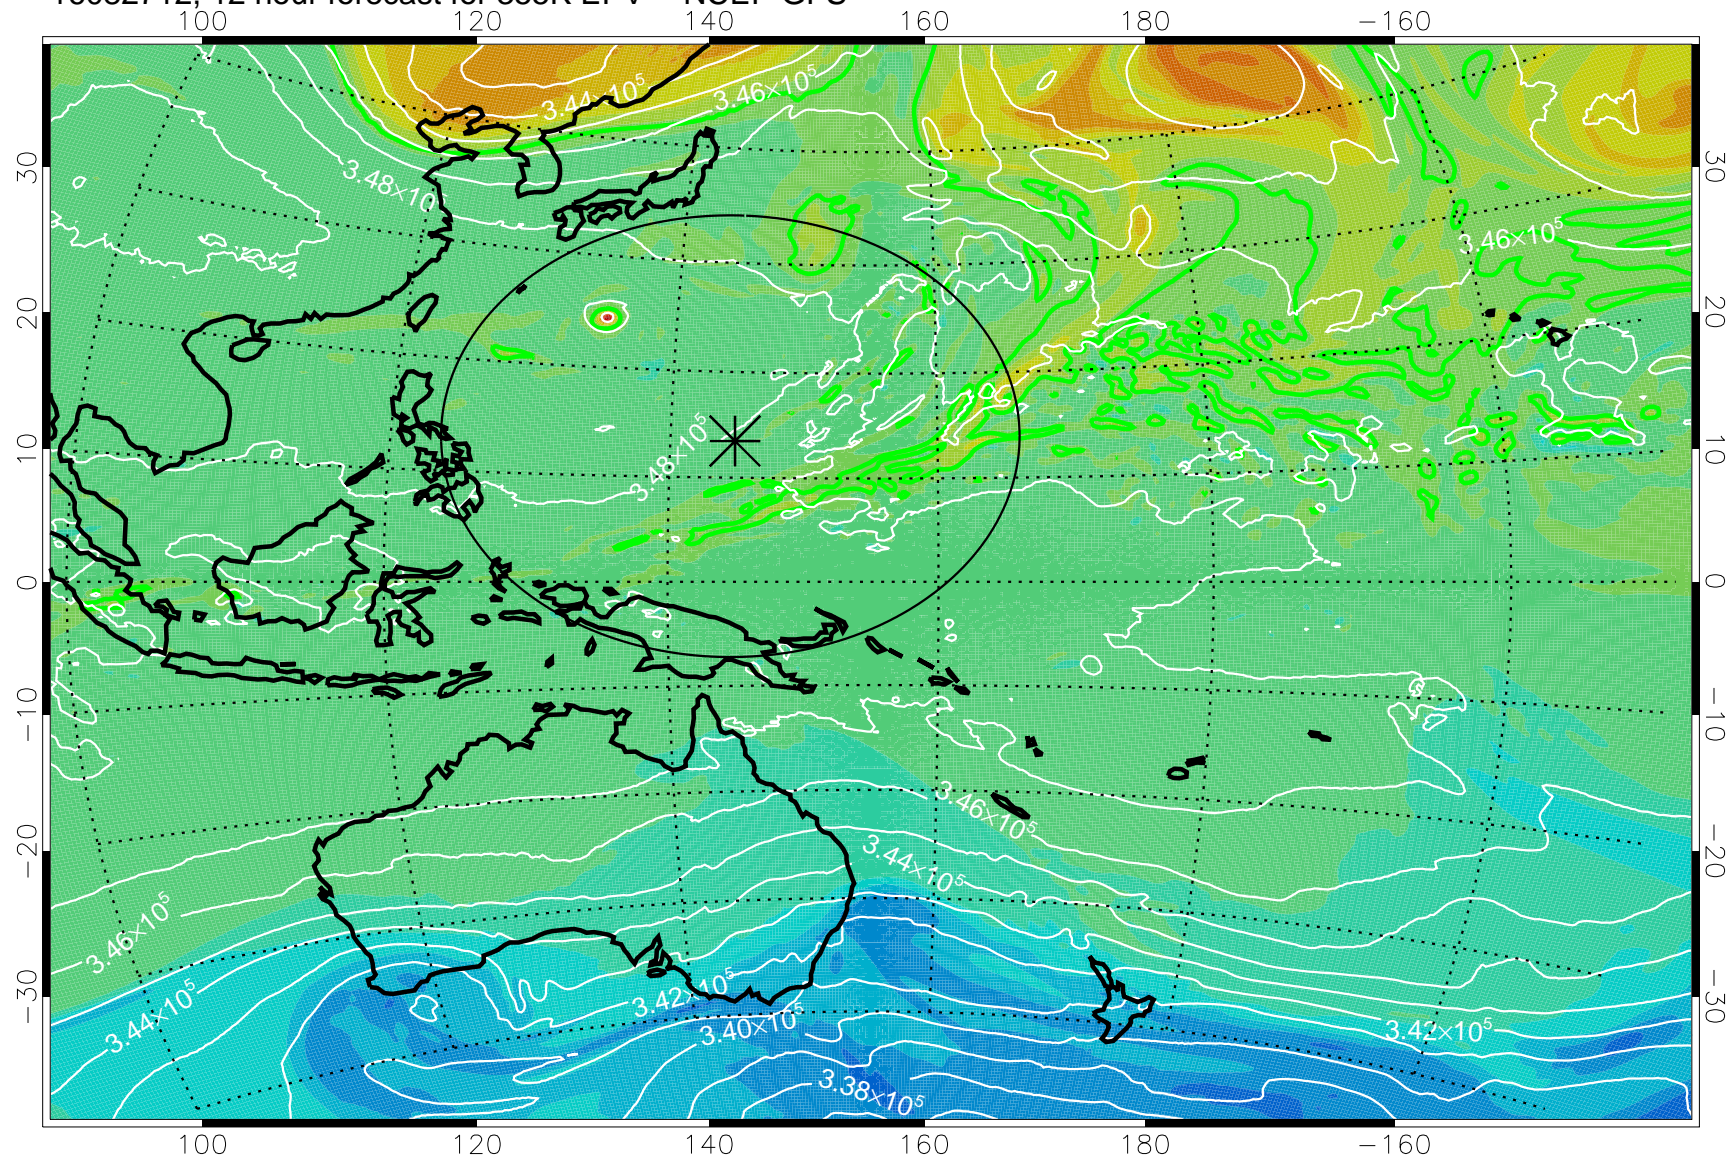

16082706, 6 hour forecast for 355K EPV -- NCEP GFS

355K Montgomery Streamfunction, white  
EPV Tropopause (2 PVU) Position  
Range ring of 2304 km

16082712, 12 hour forecast for 355K EPV -- NCEP GFS

355K Montgomery Streamfunction, white  
EPV Tropopause (2 PVU) Position  
Range ring of 2304 km

16082718, 18 hour forecast for 355K EPV -- NCEP GFS

355K Montgomery Streamfunction, white  
EPV Tropopause (2 PVU) Position  
Range ring of 2304 km

16082800, 24 hour forecast for 355K EPV -- NCEP GFS

355K Montgomery Streamfunction, white  
EPV Tropopause (2 PVU) Position  
Range ring of 2304 km

16082812, 36 hour forecast for 355K EPV -- NCEP GFS

355K Montgomery Streamfunction, white  
EPV Tropopause (2 PVU) Position  
Range ring of 2304 km

16082818, 42 hour forecast for 355K EPV -- NCEP GFS

355K Montgomery Streamfunction, white  
EPV Tropopause (2 PVU) Position  
Range ring of 2304 km

16082900, 48 hour forecast for 355K EPV -- NCEP GFS

355K Montgomery Streamfunction, white  
EPV Tropopause (2 PVU) Position  
Range ring of 2304 km

16082906, 54 hour forecast for 355K EPV -- NCEP GFS

355K Montgomery Streamfunction, white  
EPV Tropopause (2 PVU) Position  
Range ring of 2304 km