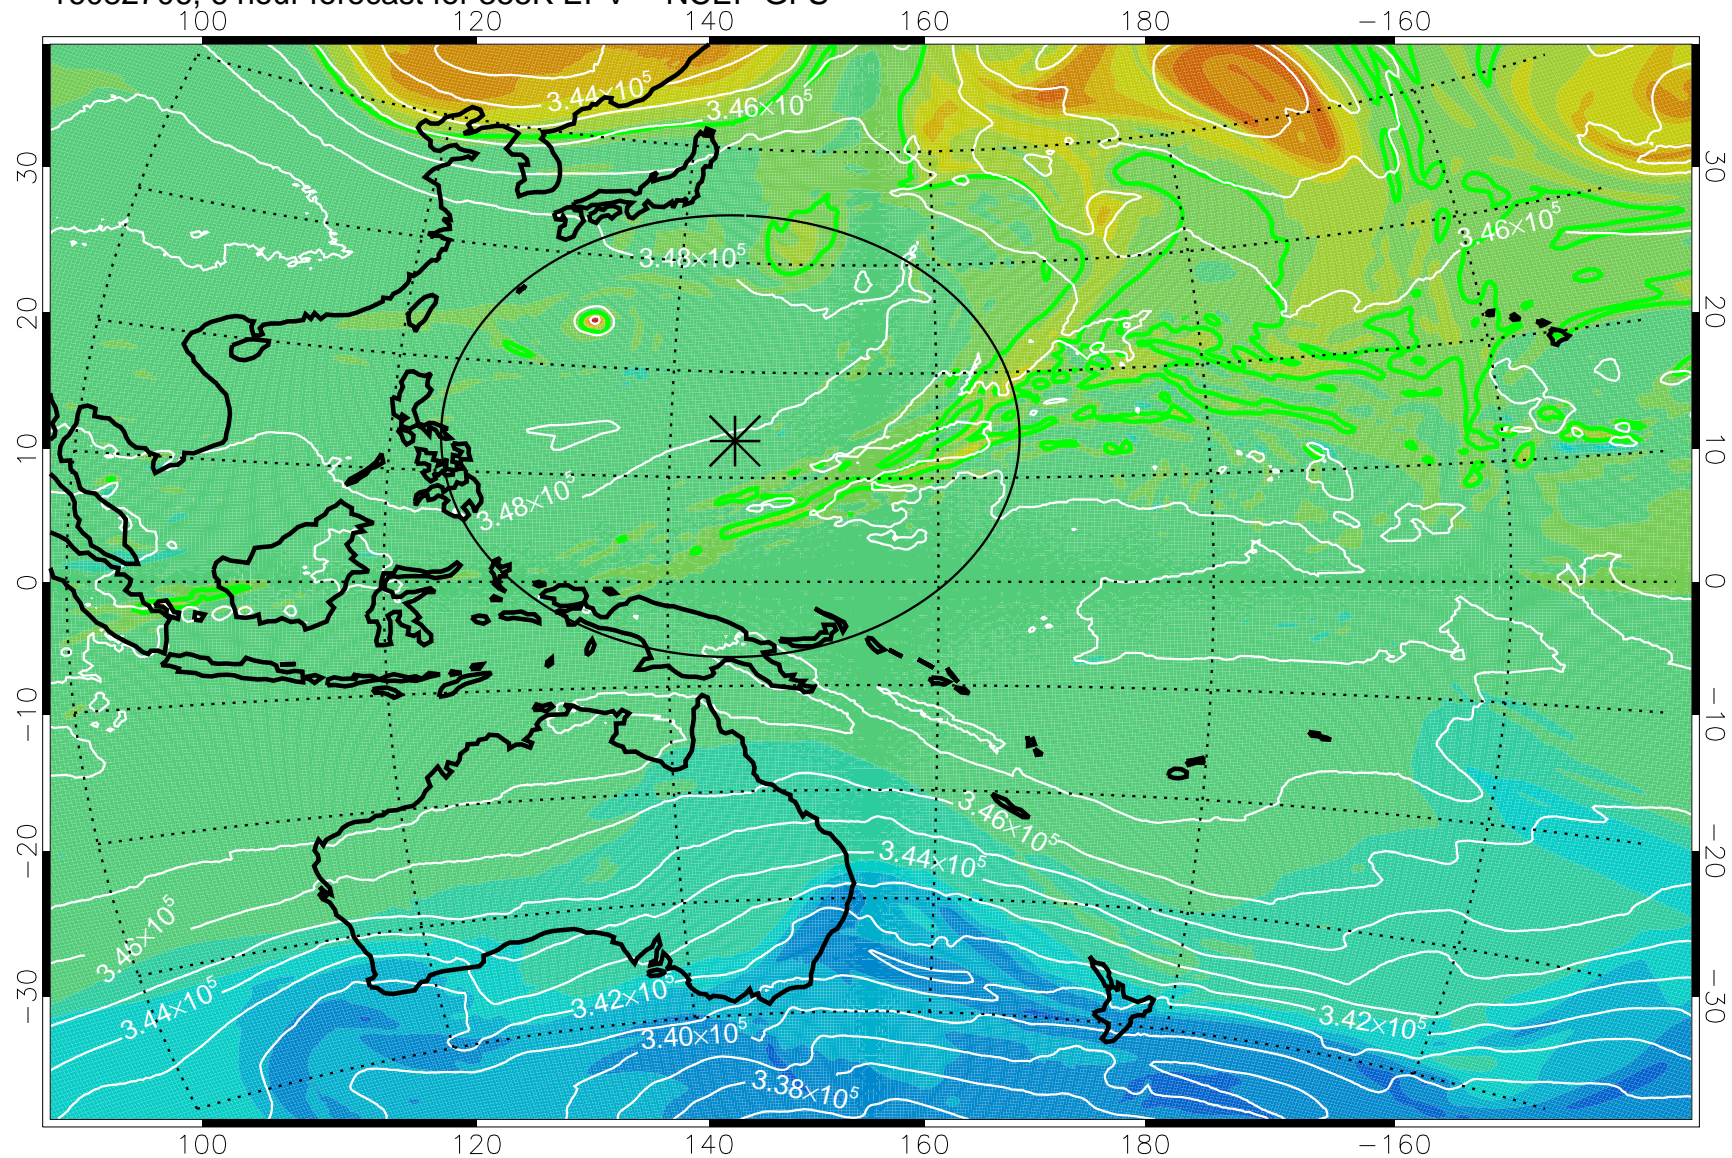

16082706, 6 hour forecast for 355K EPV -- NCEP GFS

355K Montgomery Streamfunction, white  
EPV Tropopause (2 PVU) Position  
Range ring of 2304 km

16082712, 12 hour forecast for 355K EPV -- NCEP GFS

355K Montgomery Streamfunction, white  
EPV Tropopause (2 PVU) Position  
Range ring of 2304 km

16082718, 18 hour forecast for 355K EPV -- NCEP GFS

355K Montgomery Streamfunction, white  
EPV Tropopause (2 PVU) Position  
Range ring of 2304 km

16082800, 24 hour forecast for 355K EPV -- NCEP GFS

355K Montgomery Streamfunction, white  
EPV Tropopause (2 PVU) Position  
Range ring of 2304 km

16082812, 36 hour forecast for 355K EPV -- NCEP GFS

355K Montgomery Streamfunction, white  
EPV Tropopause (2 PVU) Position  
Range ring of 2304 km

16082818, 42 hour forecast for 355K EPV -- NCEP GFS

355K Montgomery Streamfunction, white  
EPV Tropopause (2 PVU) Position  
Range ring of 2304 km

16082900, 48 hour forecast for 355K EPV -- NCEP GFS

355K Montgomery Streamfunction, white  
EPV Tropopause (2 PVU) Position  
Range ring of 2304 km

16082906, 54 hour forecast for 355K EPV -- NCEP GFS

355K Montgomery Streamfunction, white  
EPV Tropopause (2 PVU) Position  
Range ring of 2304 km