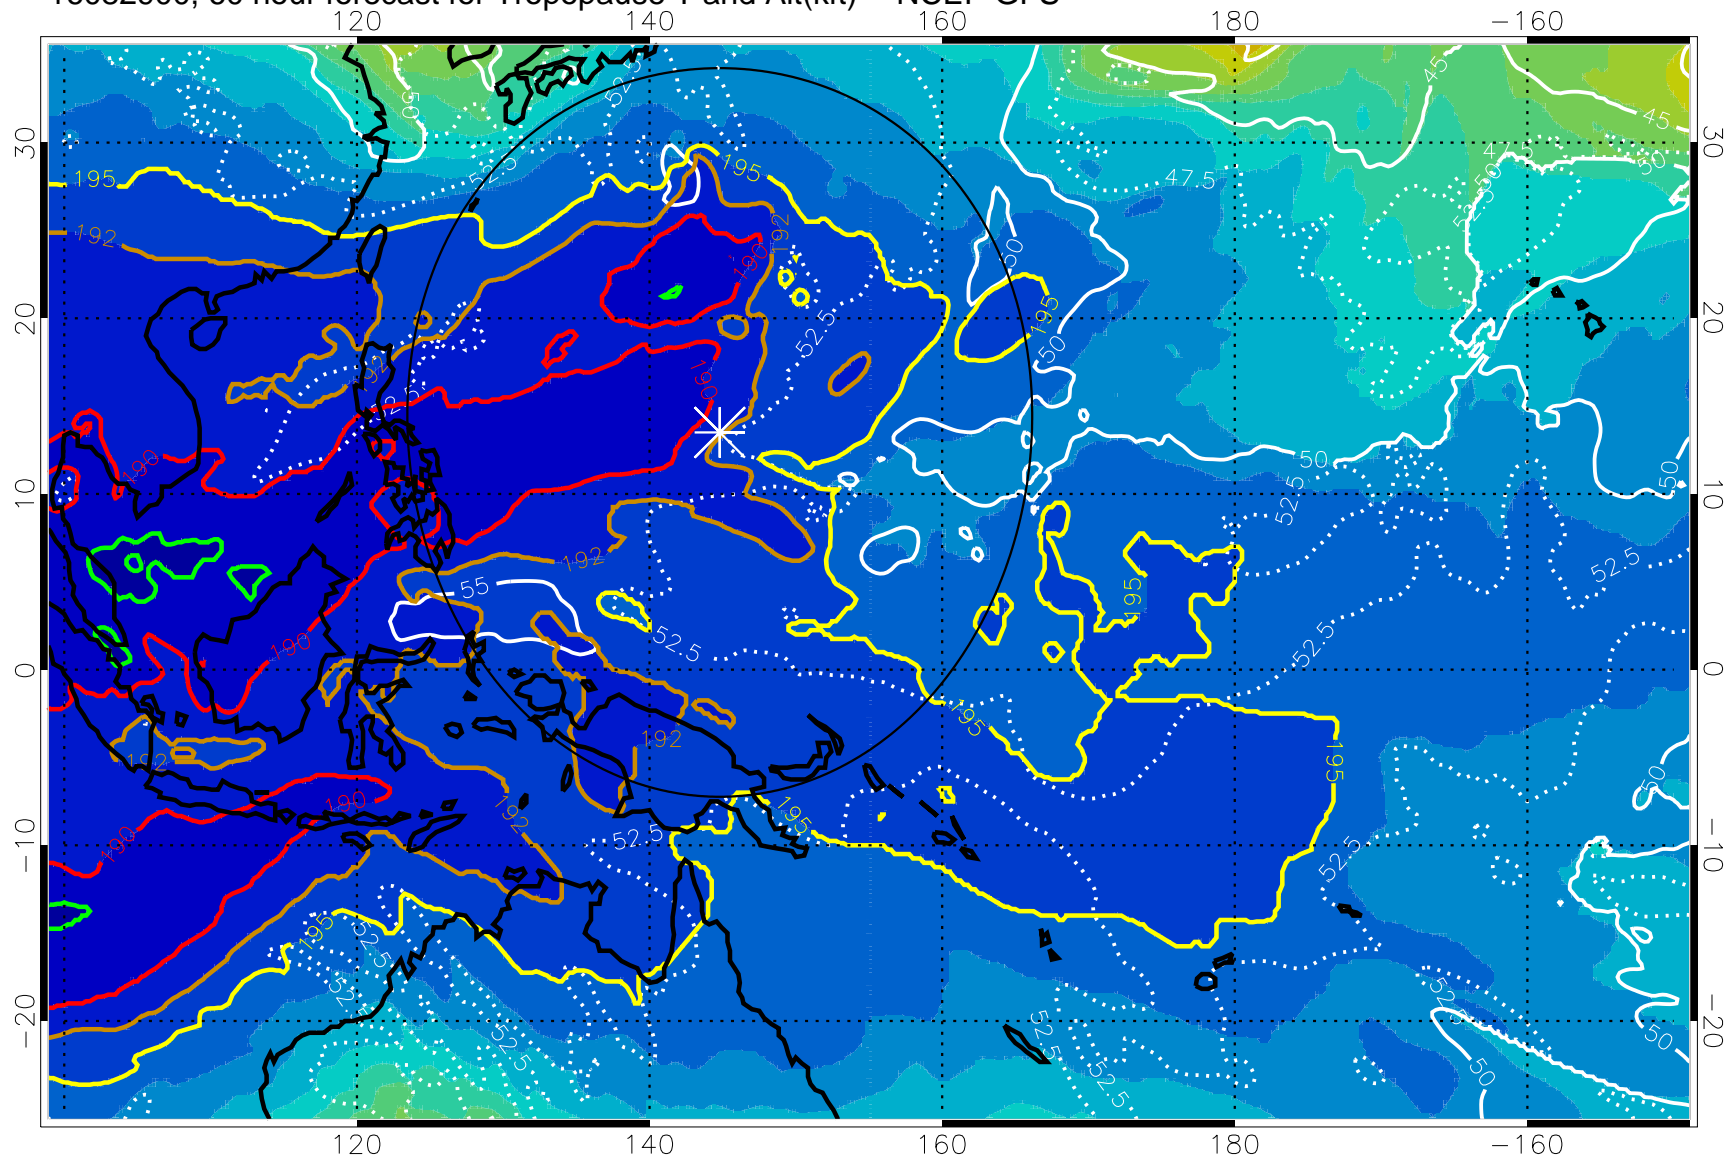

16082900, 60 hour forecast for Tropopause T and Alt(kft) -- NCEP GFS

190   200   210   220   230
Tropopause T, K

Tropopause Altitude in kft (white)

192.5K Isotherm   195K Isotherm
187.5K Isotherm   190K Isotherm

Range ring of 2304 km