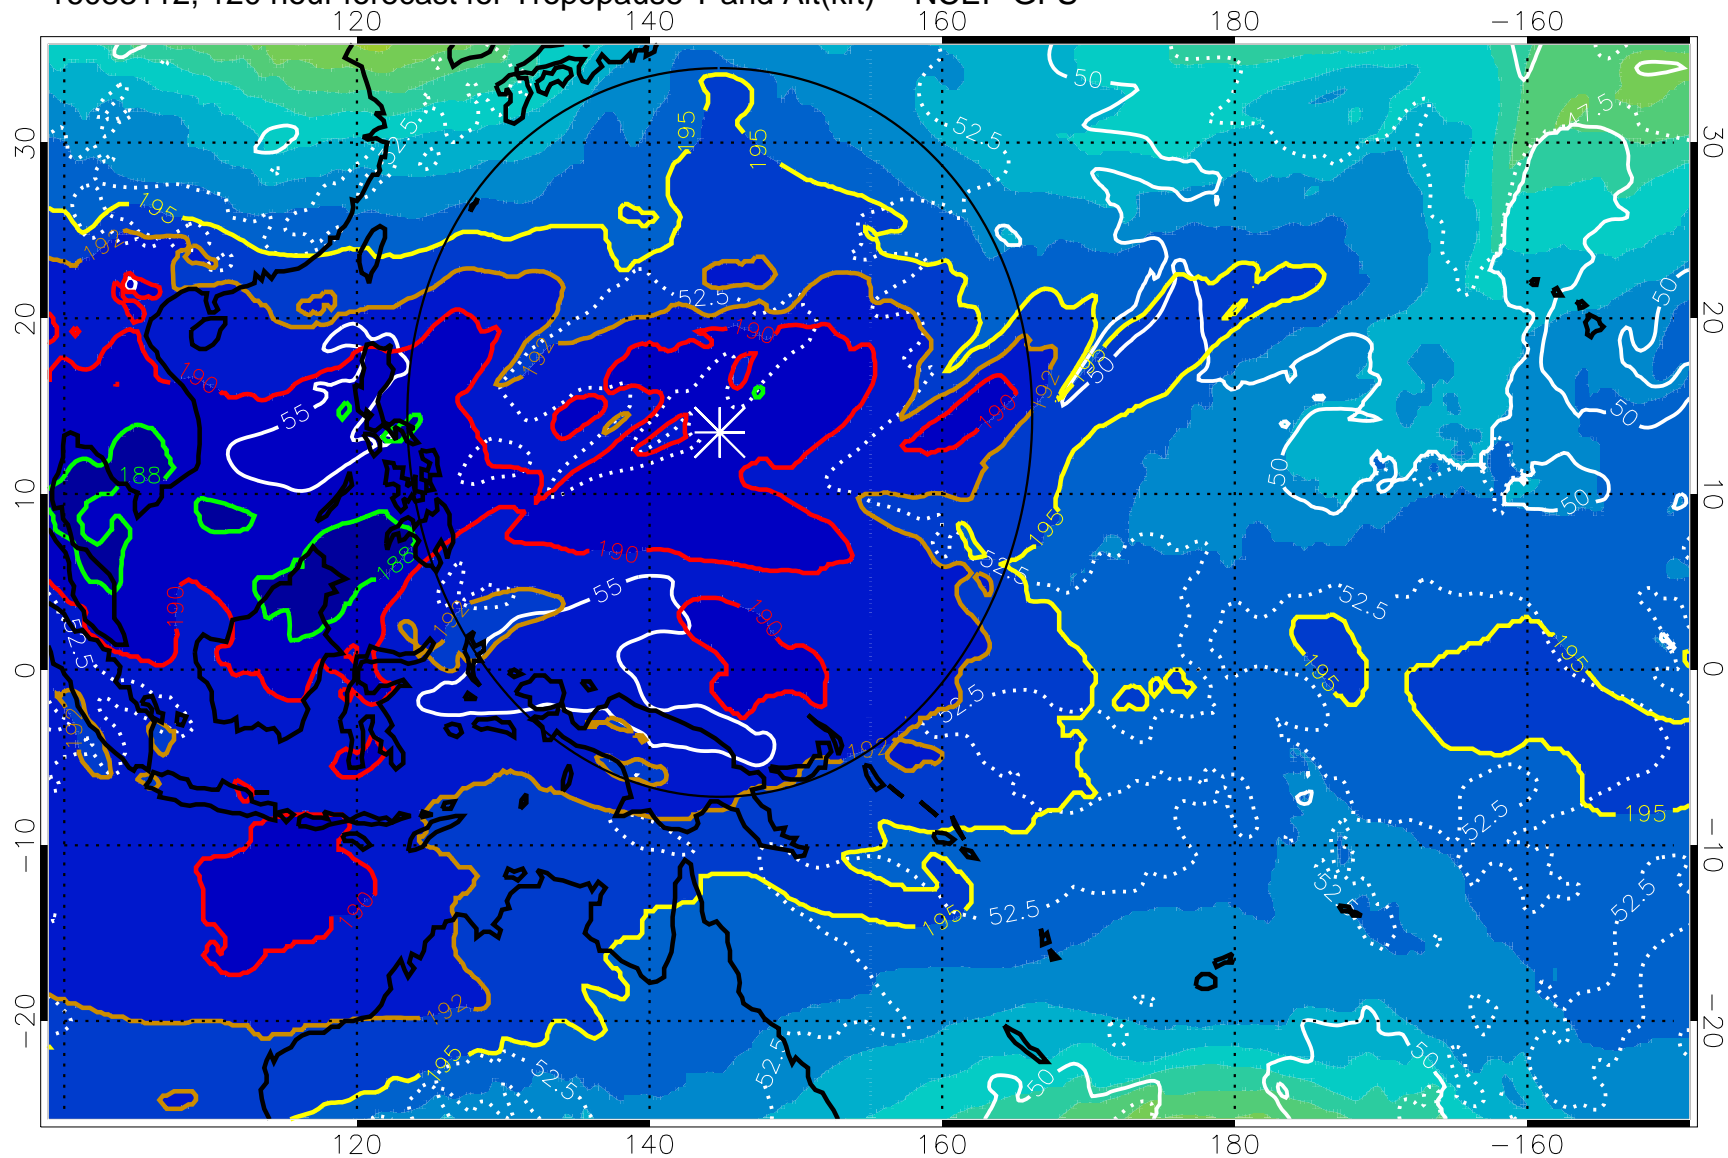

16083112, 120 hour forecast for Tropopause T and Alt(kft) -- NCEP GFS

190 200 210 220 230

Tropopause T, K

Tropopause Altitude in kft (white)

192.5K Isotherm 195K Isotherm
187.5K Isotherm 190K Isotherm

Range ring of 2304 km