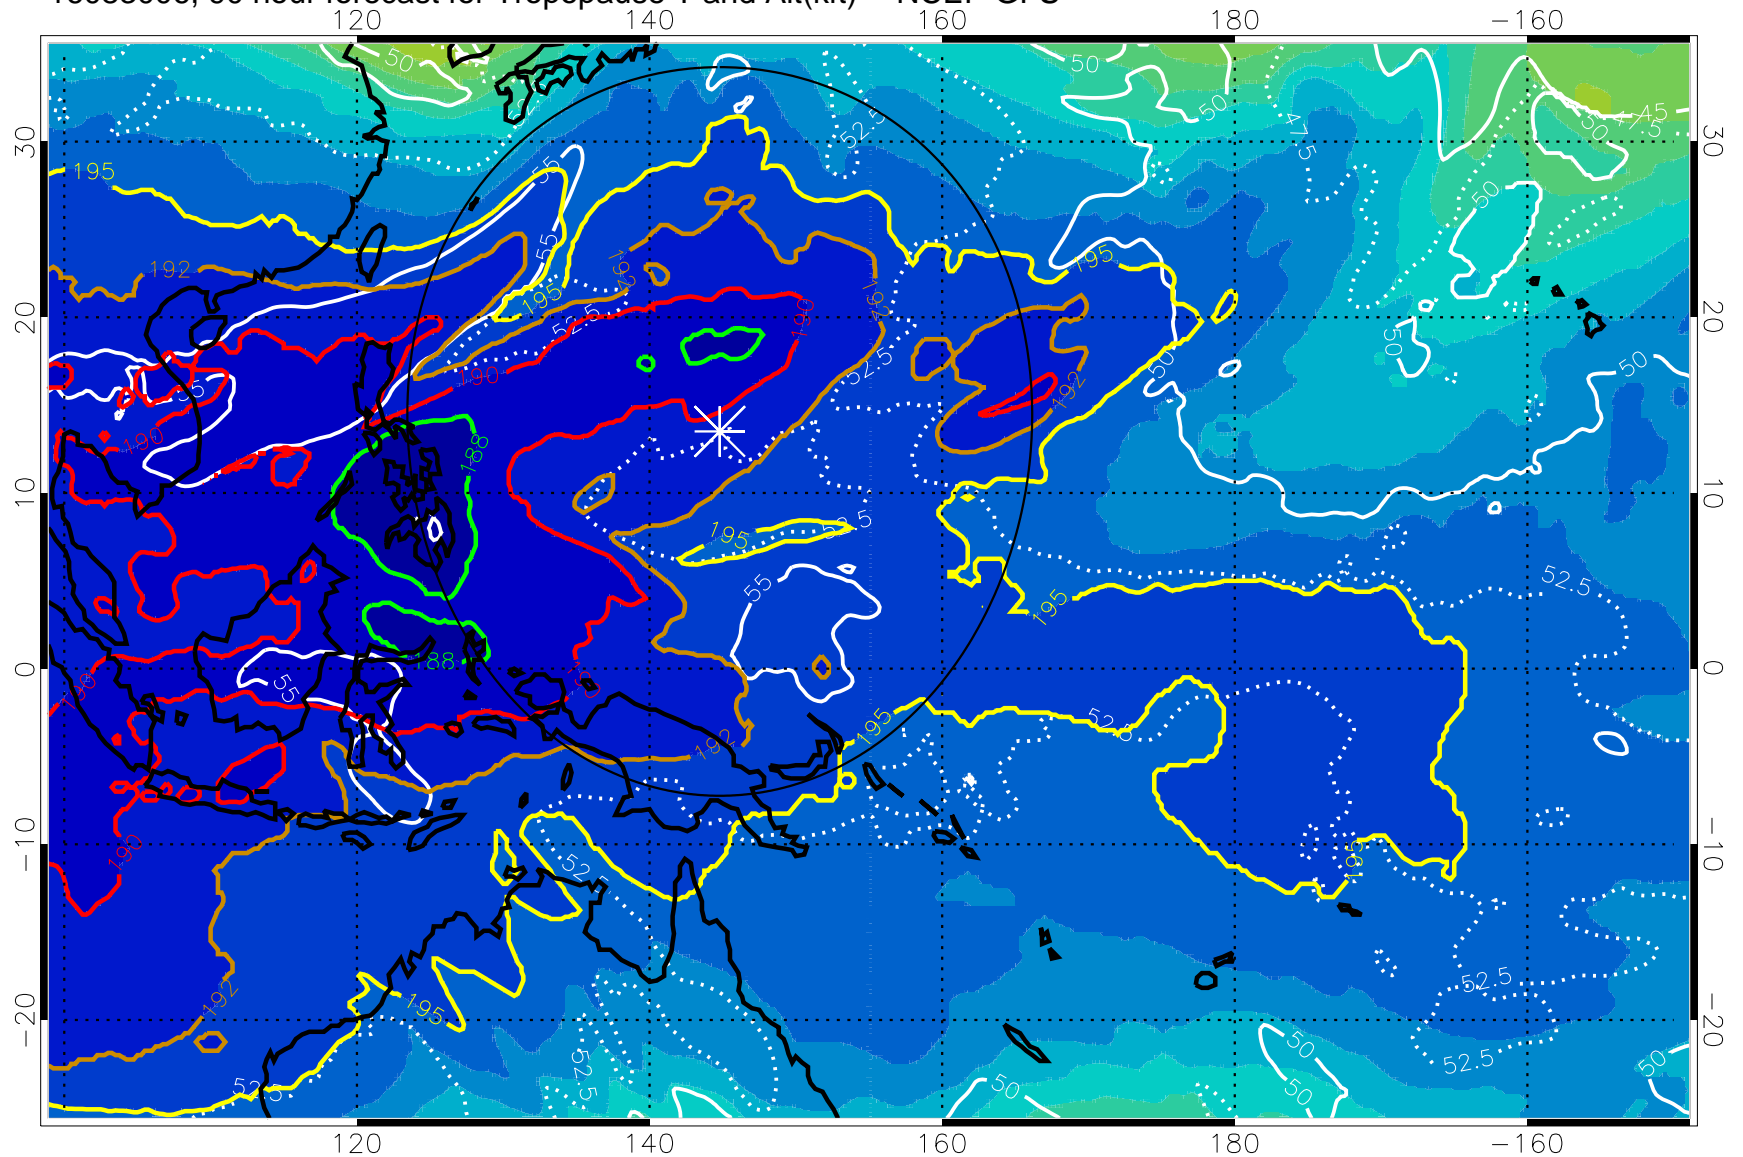

16083006, 90 hour forecast for Tropopause T and Alt(kft) -- NCEP GFS

190 200 210 220 230

Tropopause T, K

Tropopause Altitude in kft (white)

192.5K Isotherm 195K Isotherm
187.5K Isotherm 190K Isotherm

Range ring of 2304 km