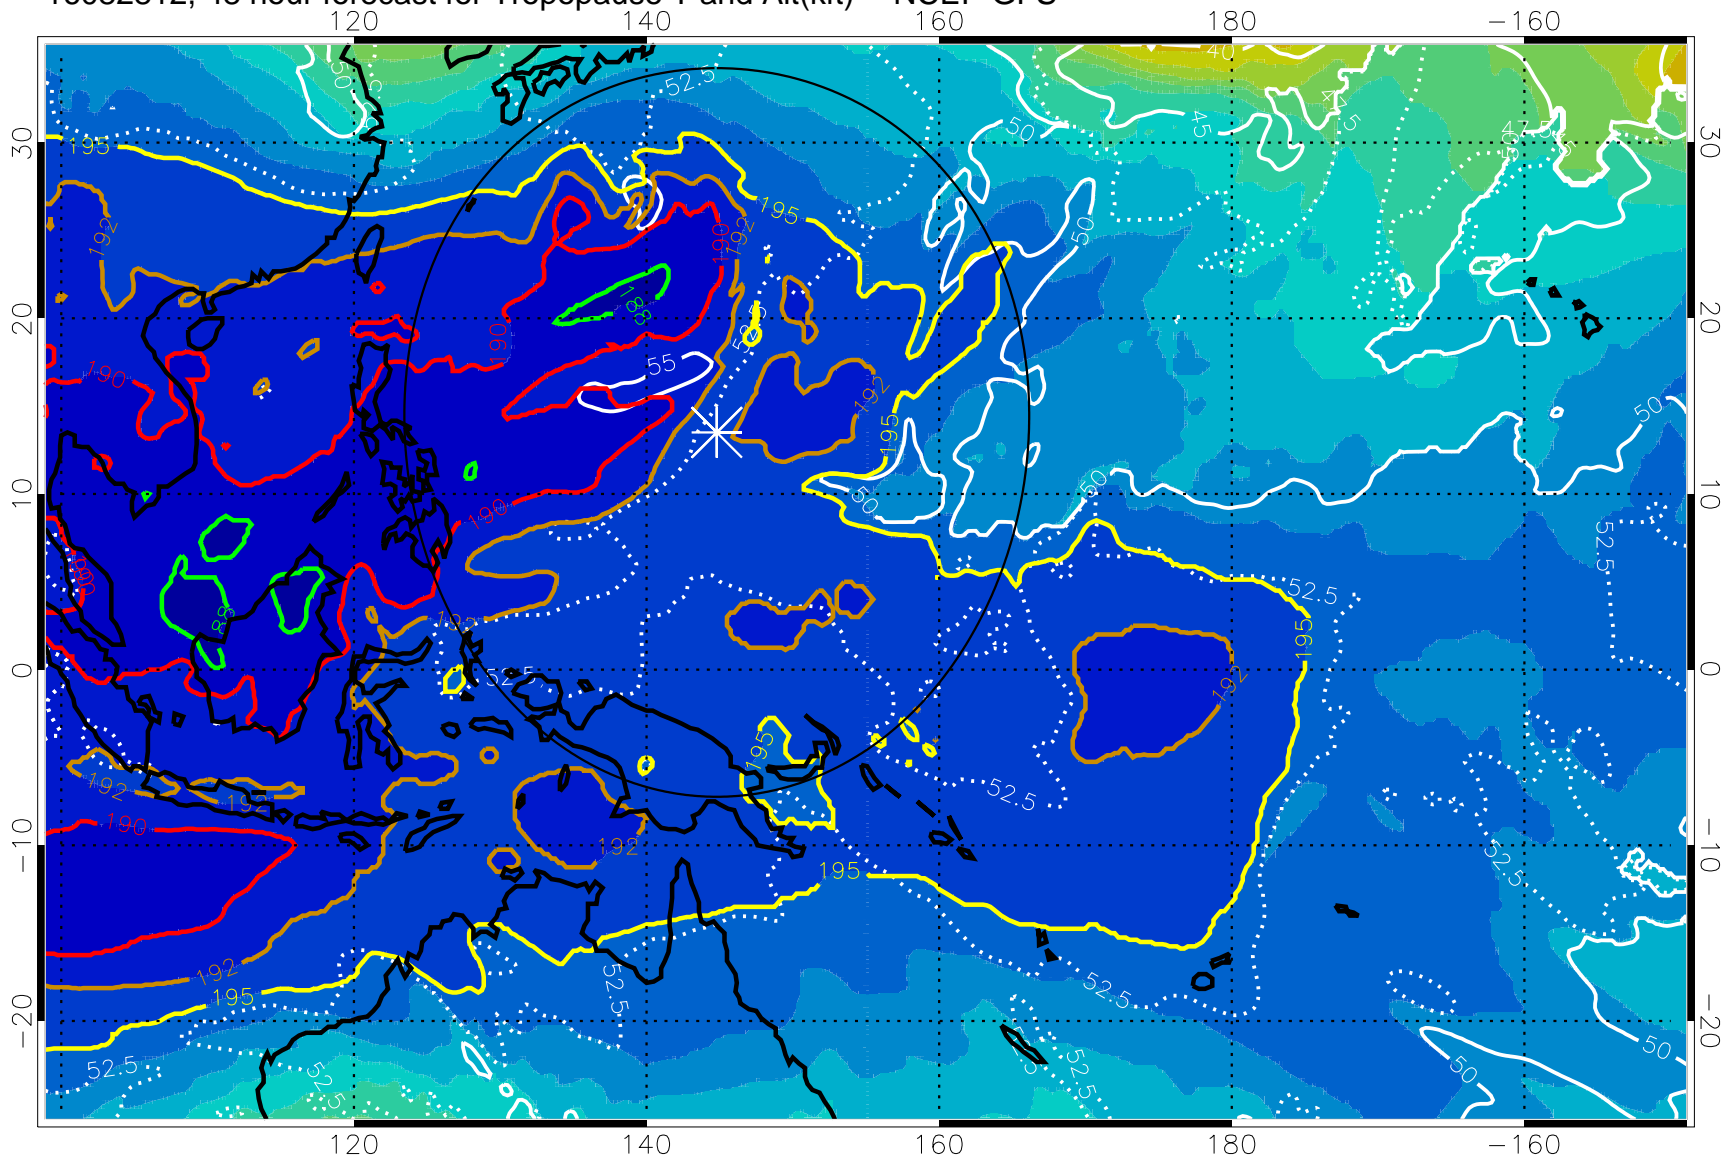

16082812, 48 hour forecast for Tropopause T and Alt(kft) -- NCEP GFS

190   200   210   220   230
Tropopause T, K

Tropopause Altitude in kft (white)

192.5K Isotherm   195K Isotherm
187.5K Isotherm   190K Isotherm

Range ring of 2304 km