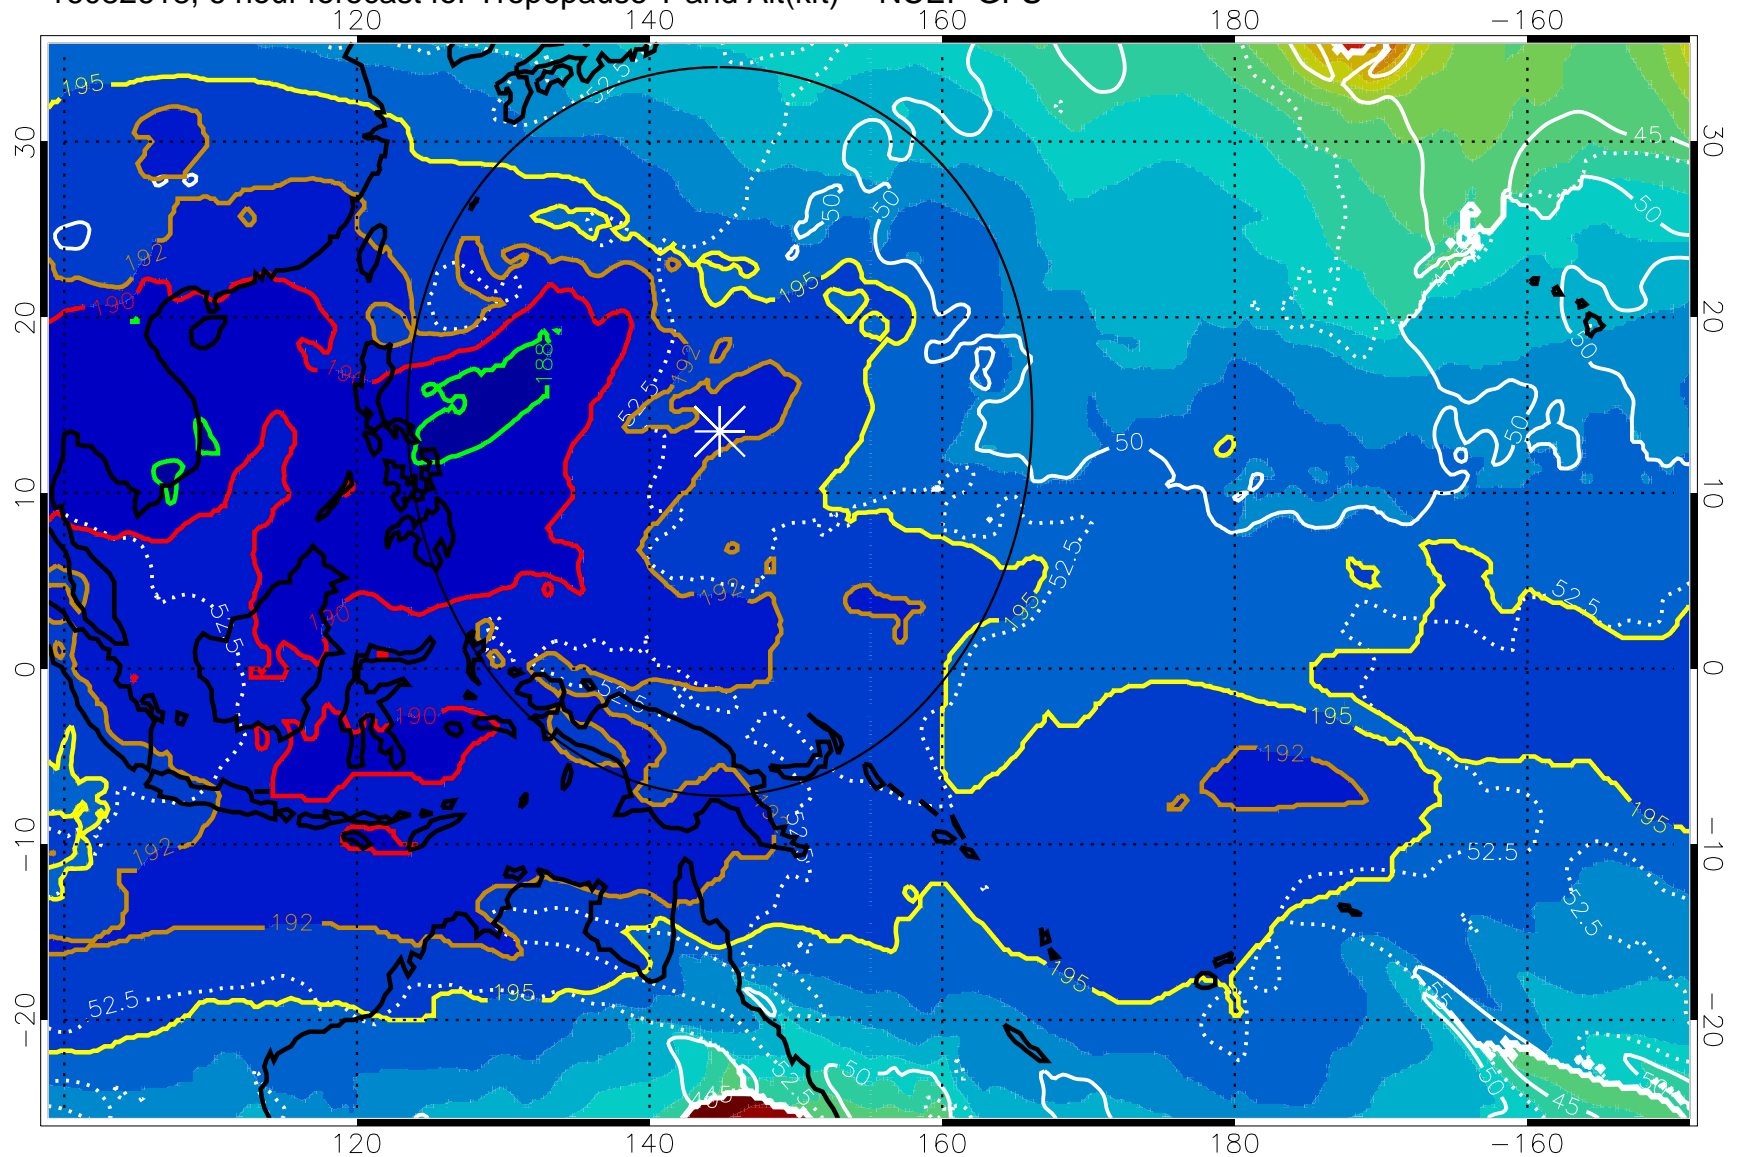

16082618, 6 hour forecast for Tropopause T and Alt(kft) -- NCEP GFS

190 200 210 220 230

Tropopause T, K

Tropopause Altitude in kft (white)

192.5K Isotherm 195K Isotherm

187.5K Isotherm 190K Isotherm

Range ring of 2304 km