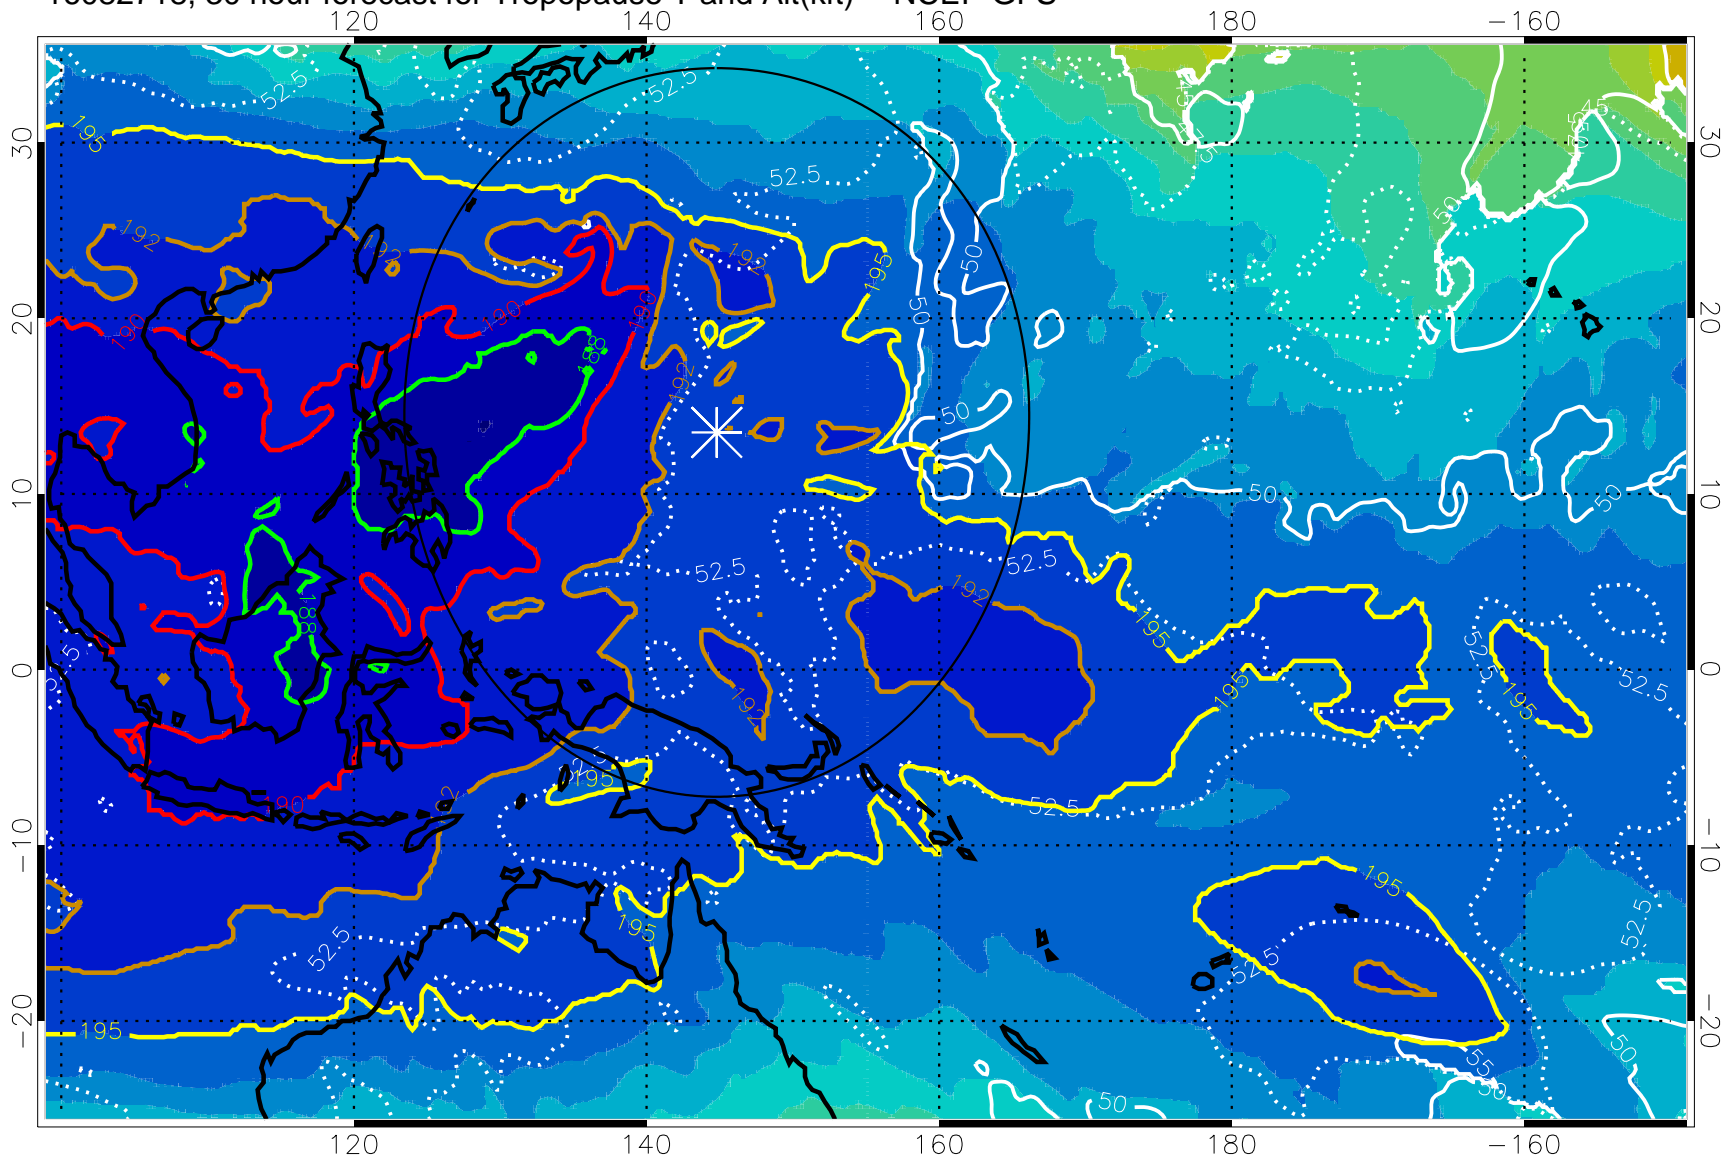

16082718, 30 hour forecast for Tropopause T and Alt(kft) -- NCEP GFS

190 200 210 220 230
Tropopause T, K

Tropopause Altitude in kft (white)

192.5K Isotherm 195K Isotherm
187.5K Isotherm 190K Isotherm

Range ring of 2304 km