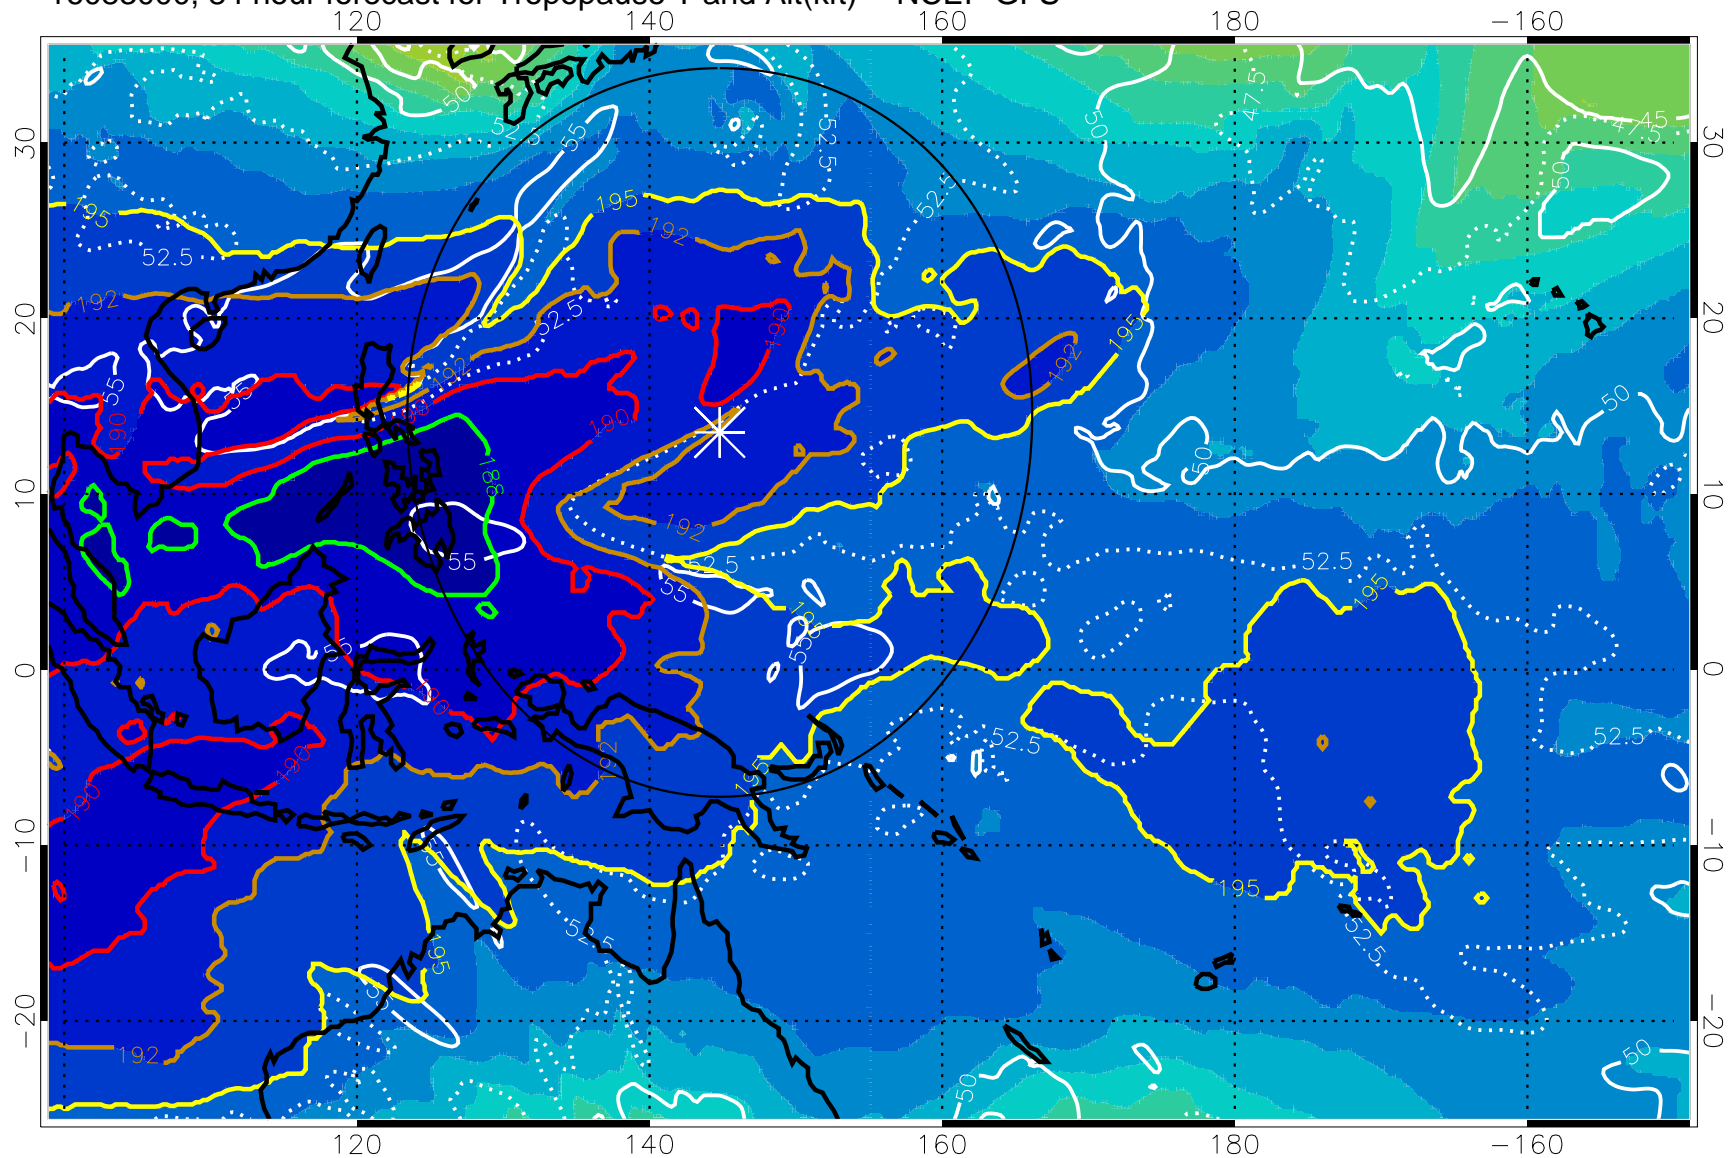

16083000, 84 hour forecast for Tropopause T and Alt(kft) -- NCEP GFS

190 200 210 220 230

Tropopause T, K

Tropopause Altitude in kft (white)

192.5K Isotherm 195K Isotherm
187.5K Isotherm 190K Isotherm

Range ring of 2304 km