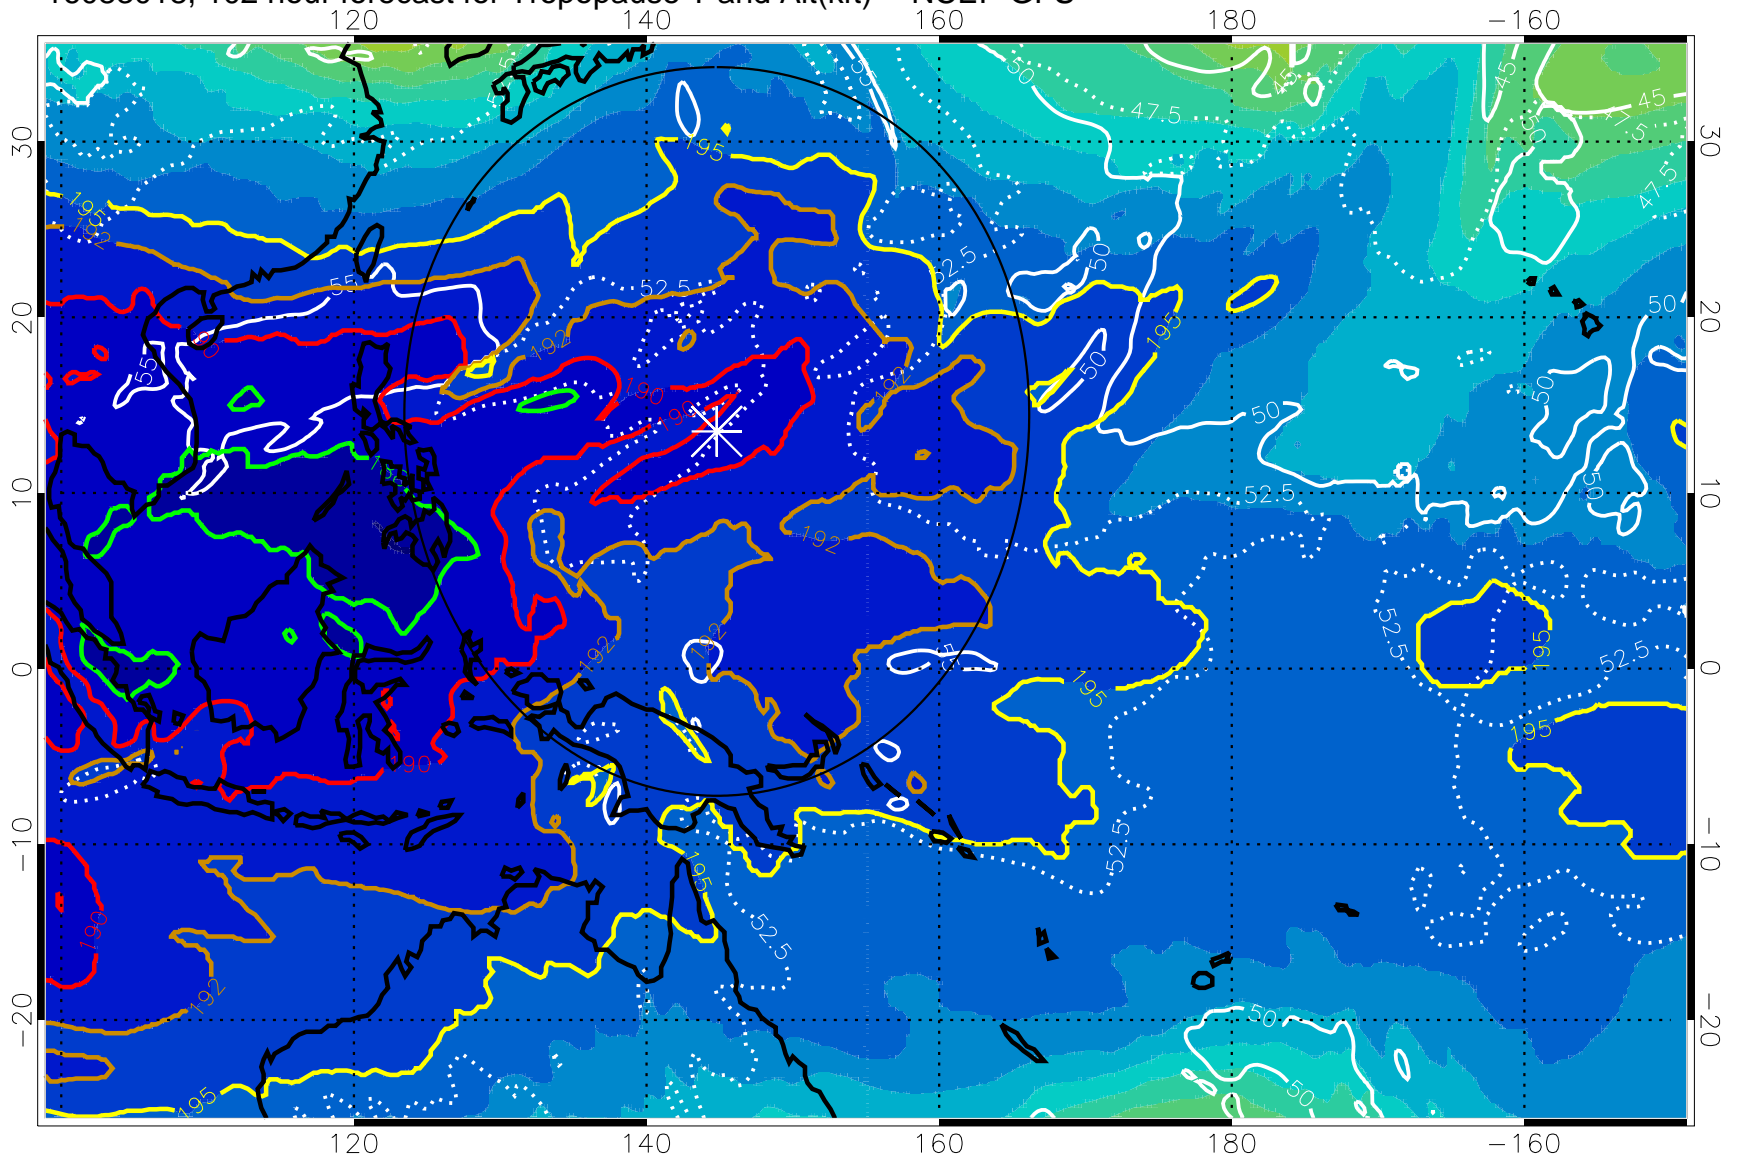

Range ring of 2304 km

16083012, 96 hour forecast for Tropopause T and Alt(kft) -- NCEP GFS

190 200 210 220 230

Tropopause T, K

Tropopause Altitude in kft (white)

192.5K Isotherm 195K Isotherm  
187.5K Isotherm 190K Isotherm

Range ring of 2304 km

16083018, 102 hour forecast for Tropopause T and Alt(kft) -- NCEP GFS

190 200 210 220 230  
Tropopause T, K

Tropopause Altitude in kft (white)

192.5K Isotherm 195K Isotherm  
187.5K Isotherm 190K Isotherm