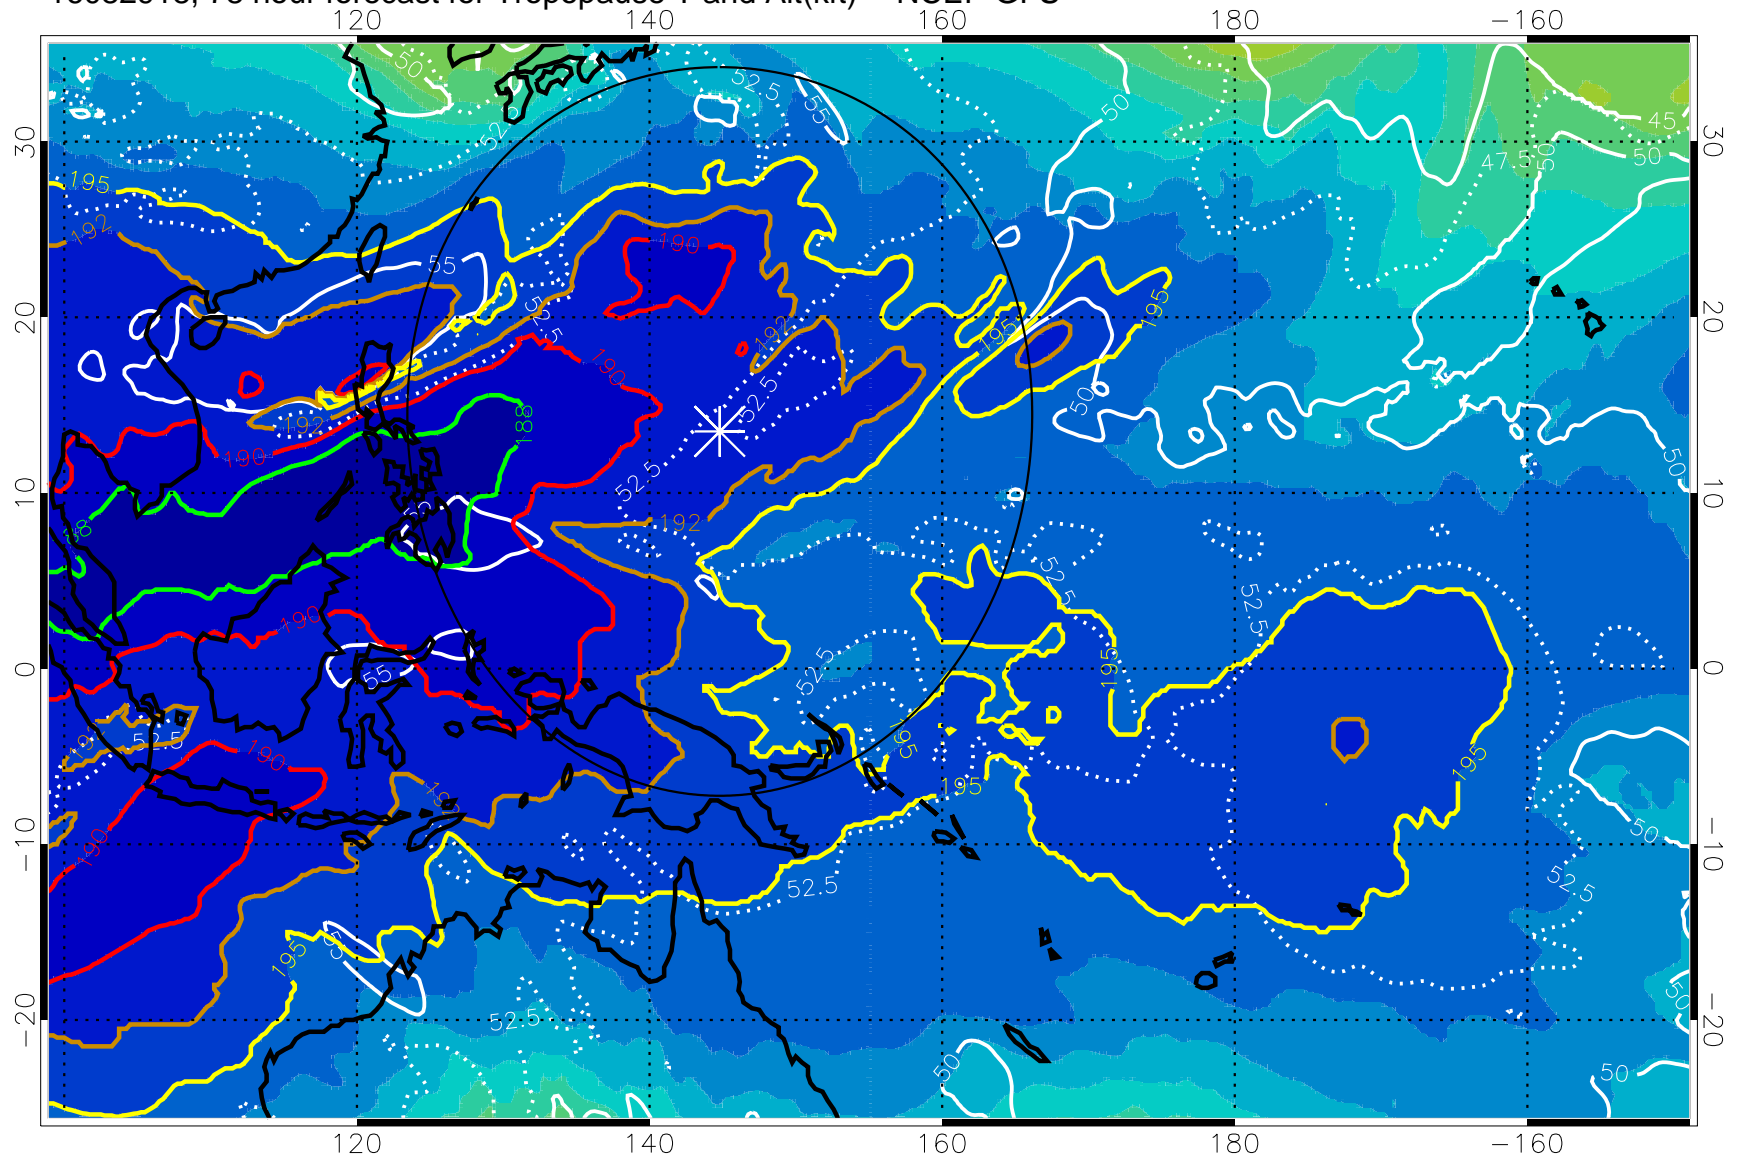

16082918, 78 hour forecast for Tropopause T and Alt(kft) -- NCEP GFS

190 200 210 220 230
Tropopause T, K

Tropopause Altitude in kft (white)

192.5K Isotherm 195K Isotherm
187.5K Isotherm 190K Isotherm

Range ring of 2304 km