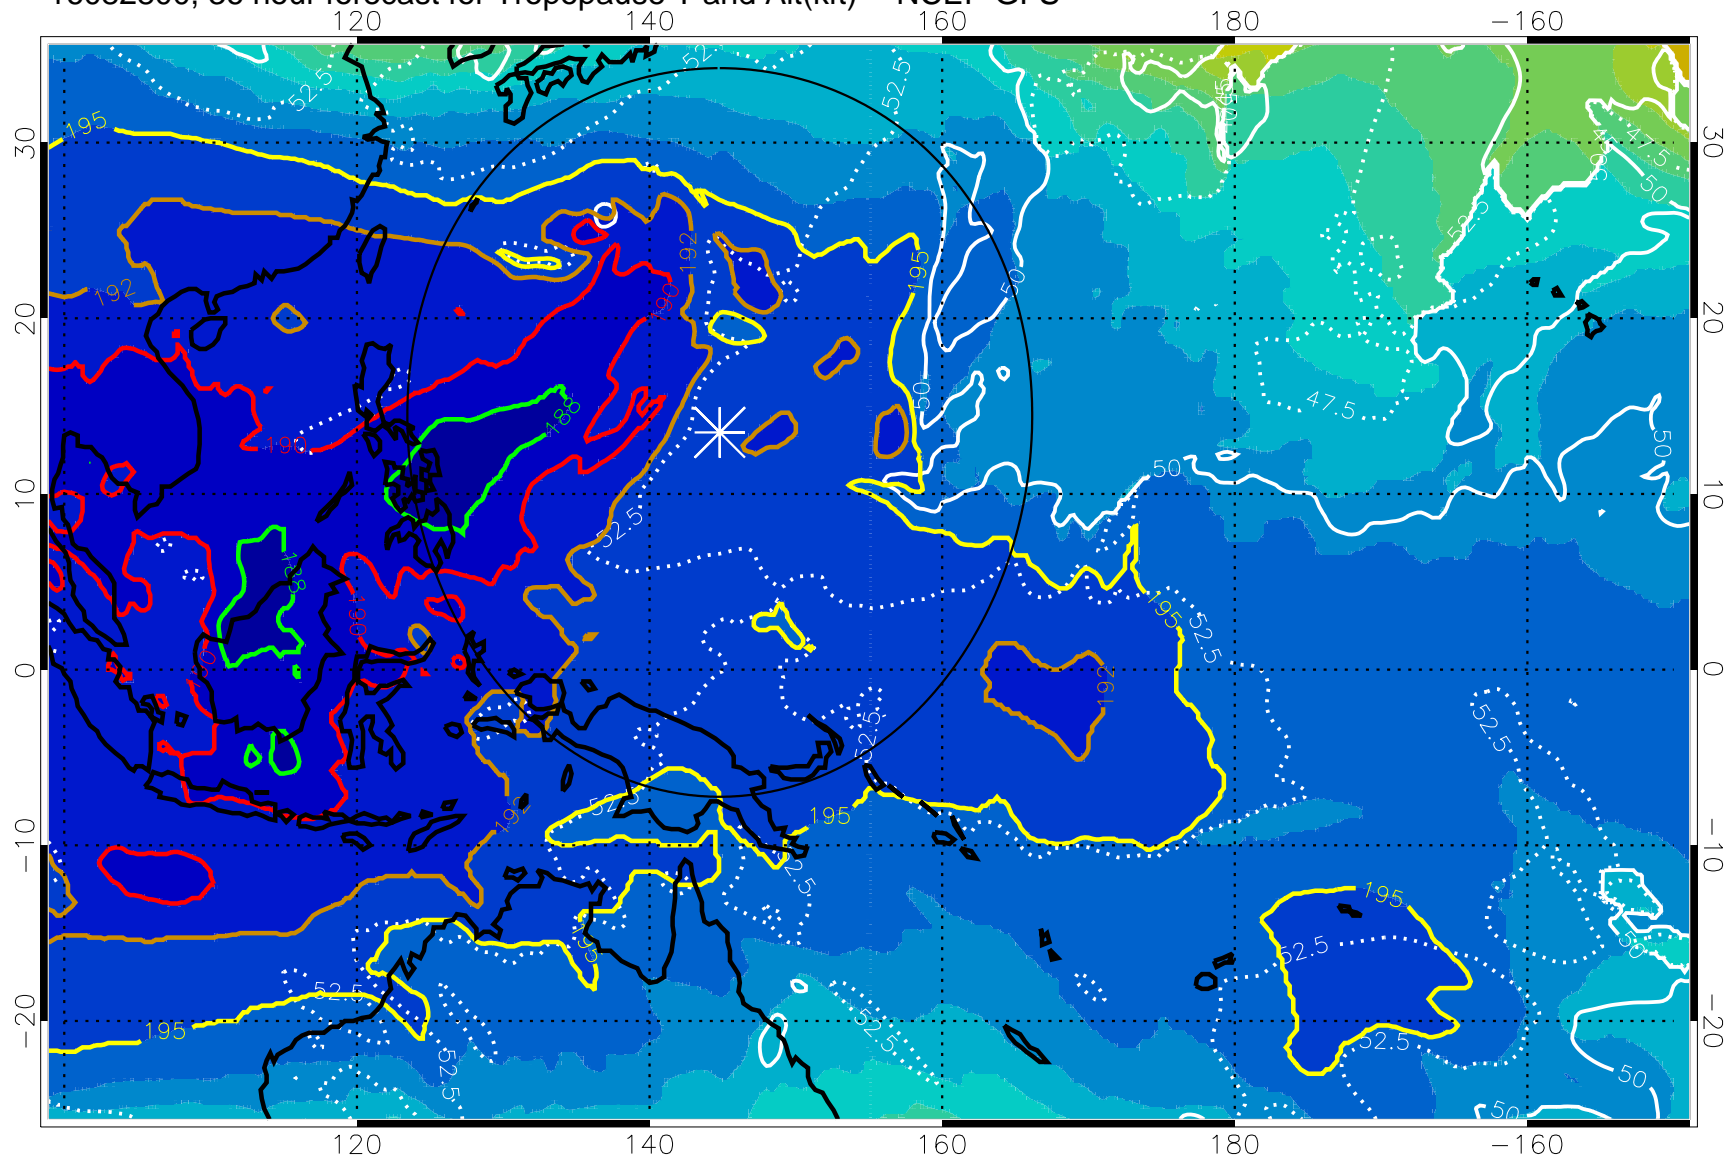

16082800, 36 hour forecast for Tropopause T and Alt(kft) -- NCEP GFS

190 200 210 220 230

Tropopause T, K

Tropopause Altitude in kft (white)

192.5K Isotherm 195K Isotherm
187.5K Isotherm 190K Isotherm

Range ring of 2304 km