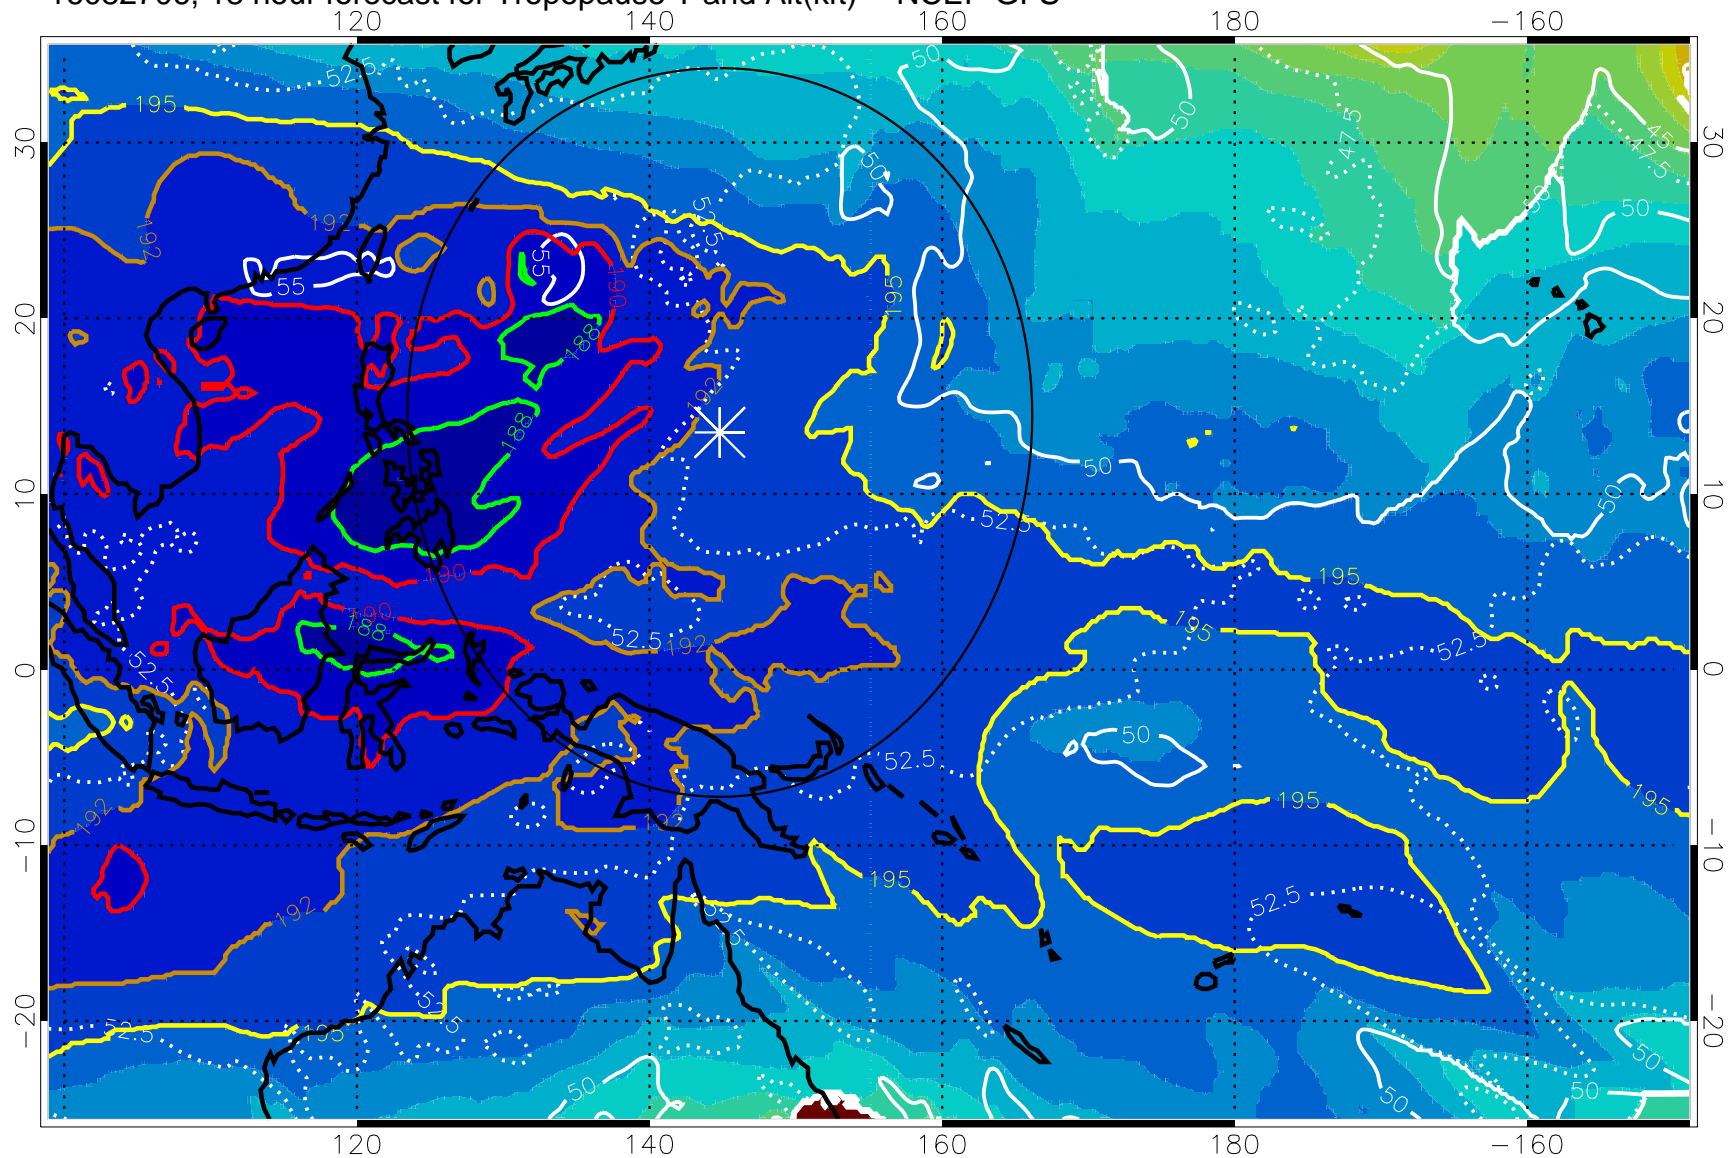

16082706, 18 hour forecast for Tropopause T and Alt(kft) -- NCEP GFS

190 200 210 220 230

Tropopause T, K

Tropopause Altitude in kft (white)

192.5K Isotherm 195K Isotherm
187.5K Isotherm 190K Isotherm

Range ring of 2304 km