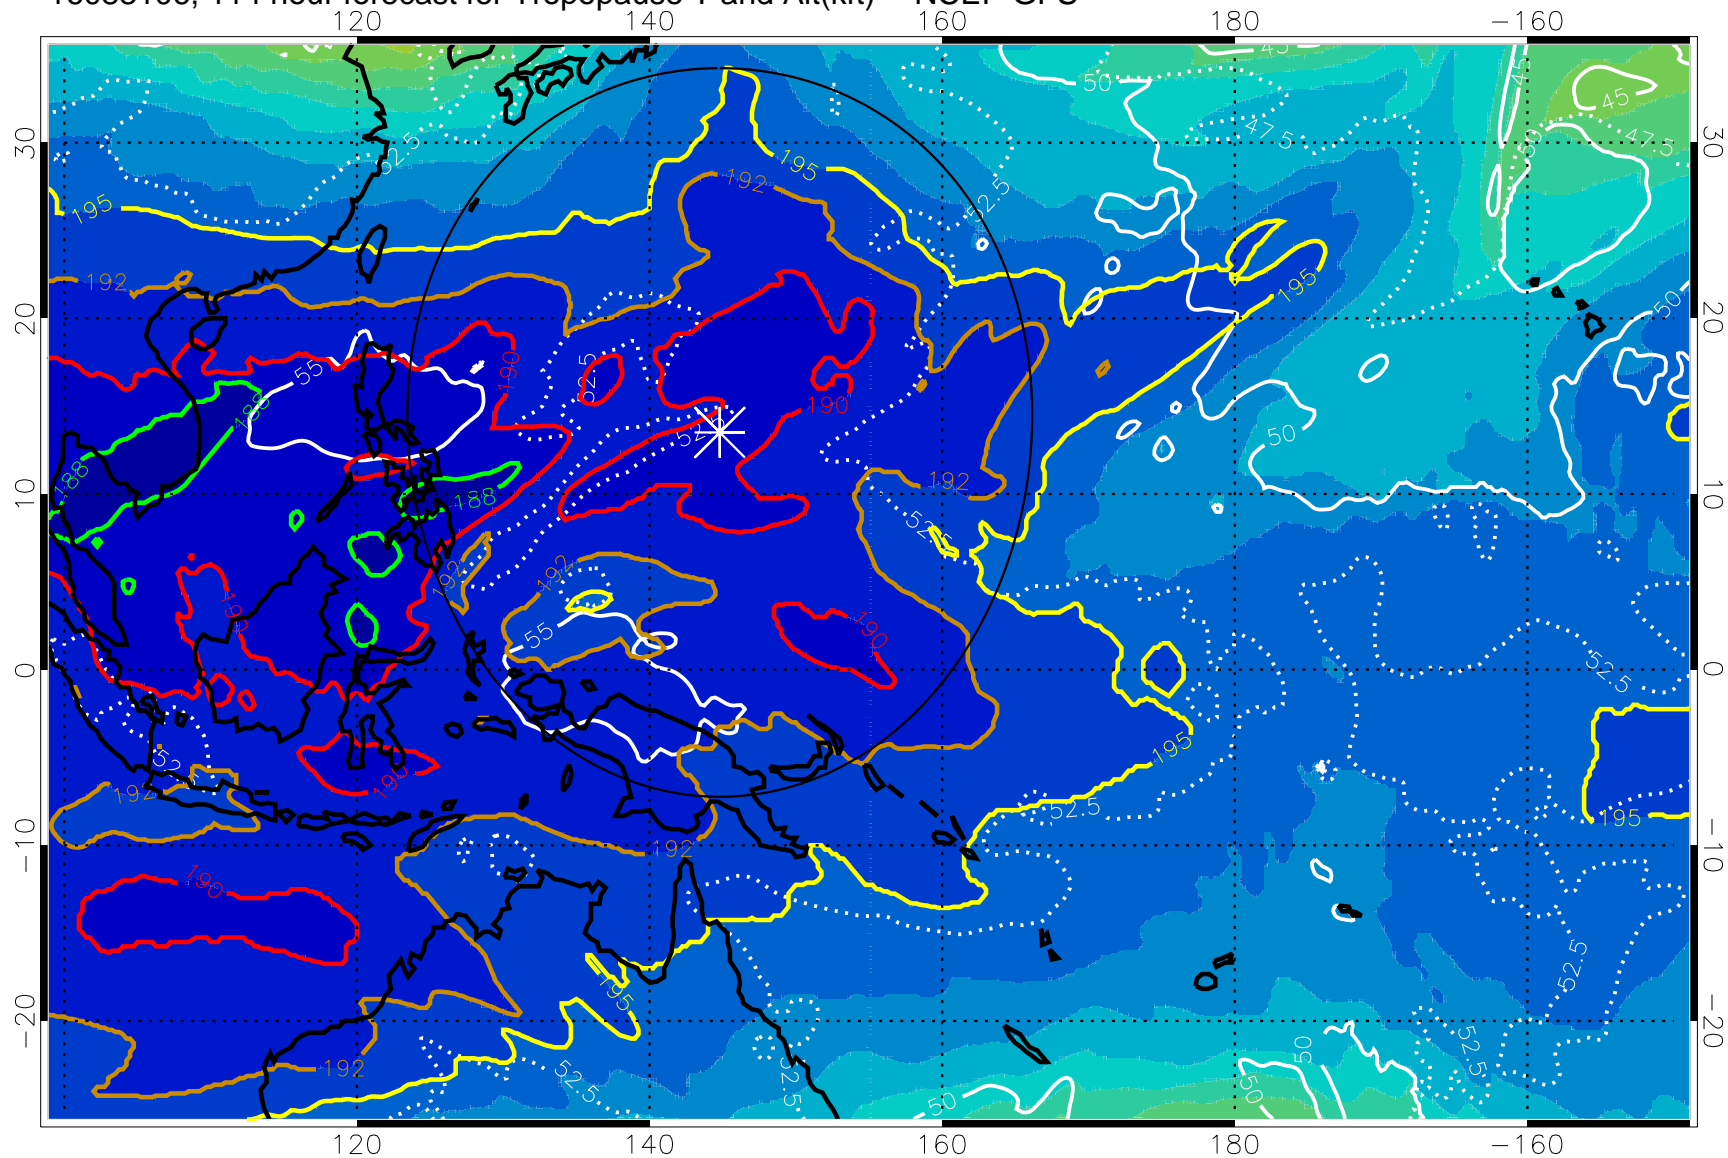

16083106, 114 hour forecast for Tropopause T and Alt(kft) -- NCEP GFS

190   200   210   220   230
Tropopause T, K

Tropopause Altitude in kft (white)

192.5K Isotherm   195K Isotherm
187.5K Isotherm   190K Isotherm

Range ring of 2304 km