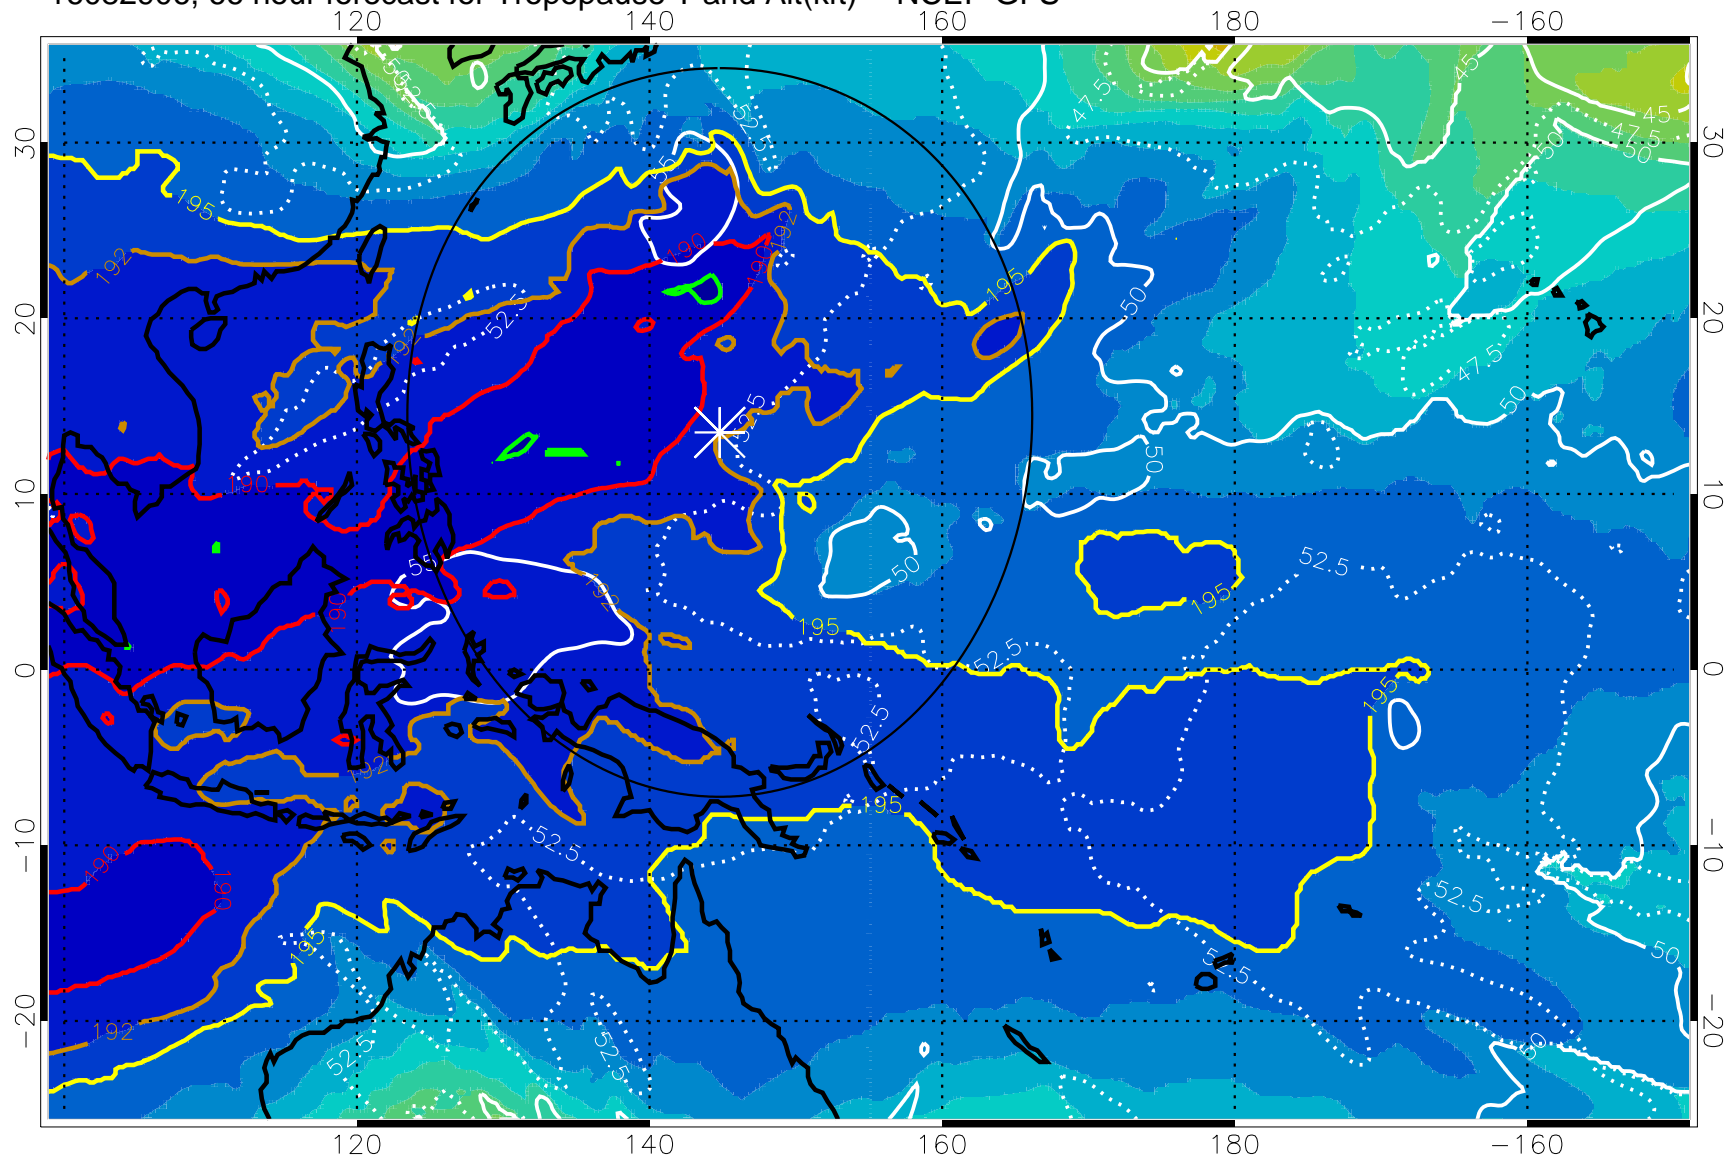

16082906, 66 hour forecast for Tropopause T and Alt(kft) -- NCEP GFS

190 200 210 220 230

Tropopause T, K

Tropopause Altitude in kft (white)

192.5K Isotherm 195K Isotherm
187.5K Isotherm 190K Isotherm

Range ring of 2304 km