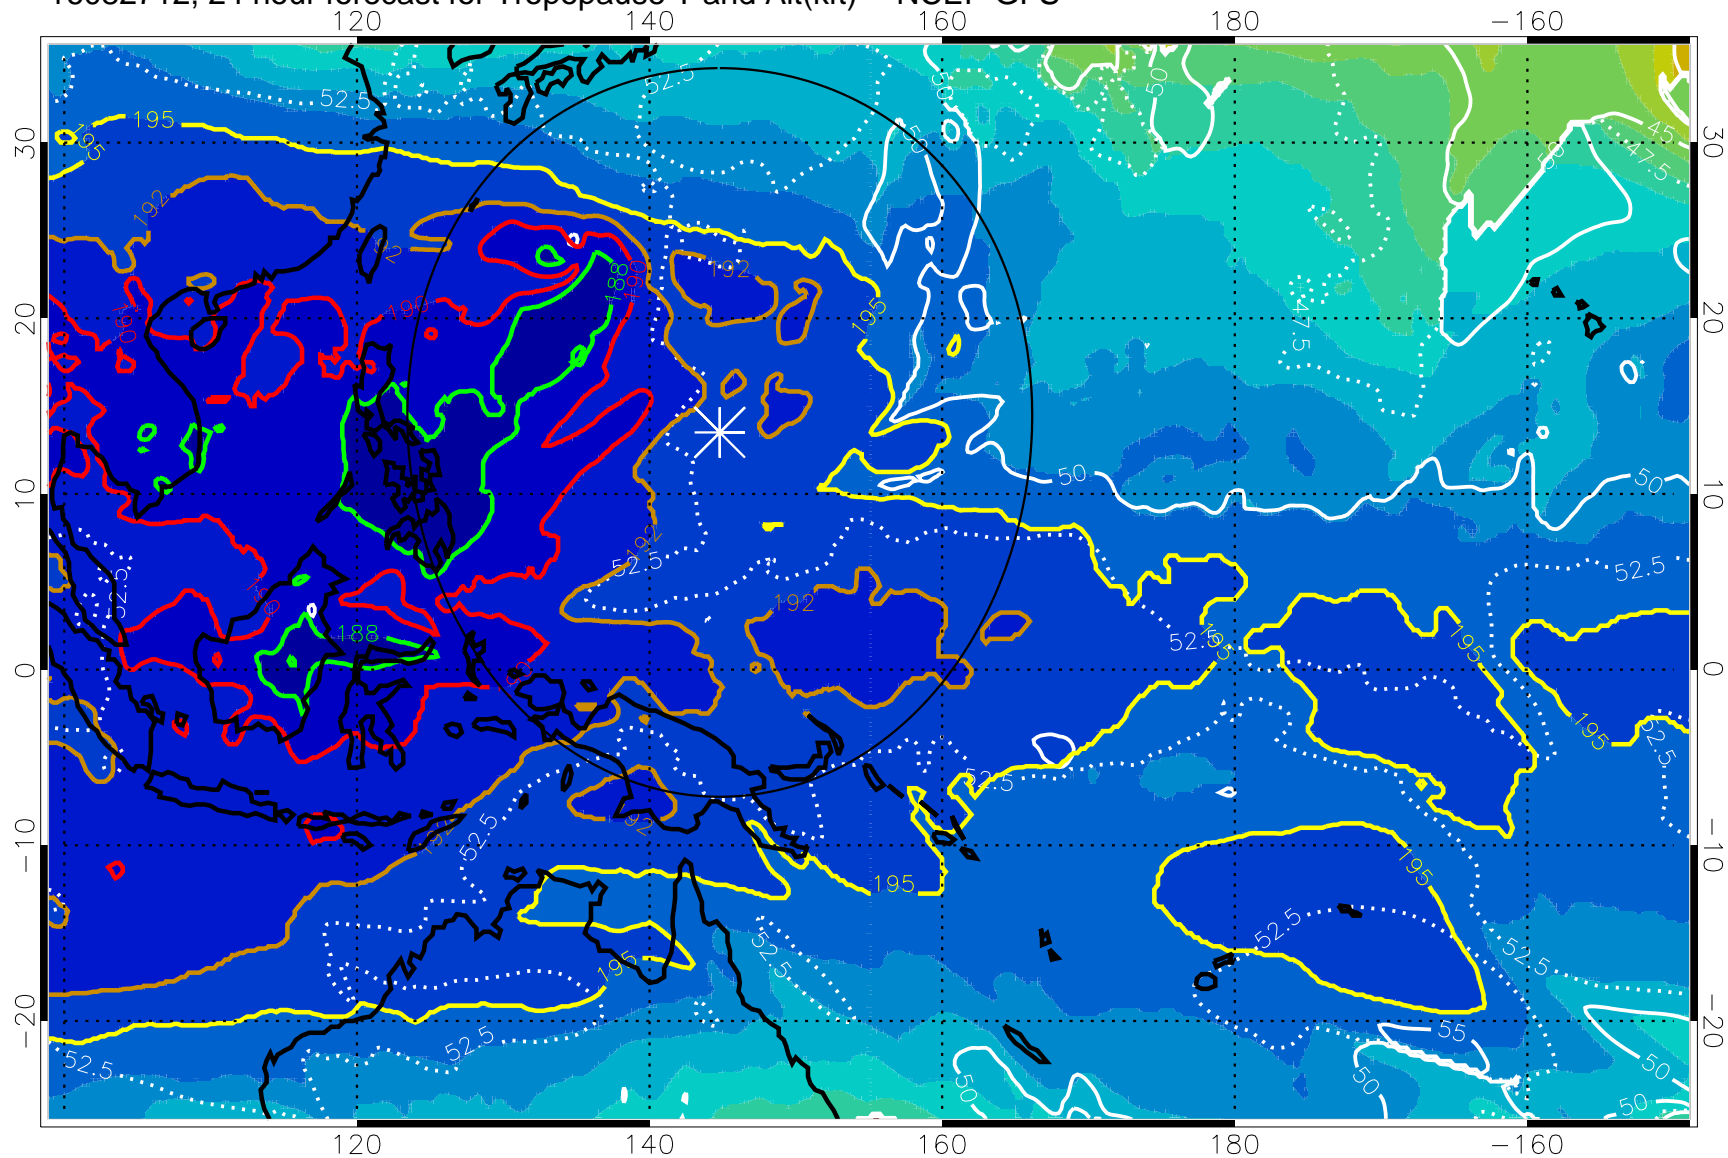

16082712, 24 hour forecast for Tropopause T and Alt(kft) -- NCEP GFS

190 200 210 220 230

Tropopause T, K

Tropopause Altitude in kft (white)

192.5K Isotherm 195K Isotherm
187.5K Isotherm 190K Isotherm

Range ring of 2304 km