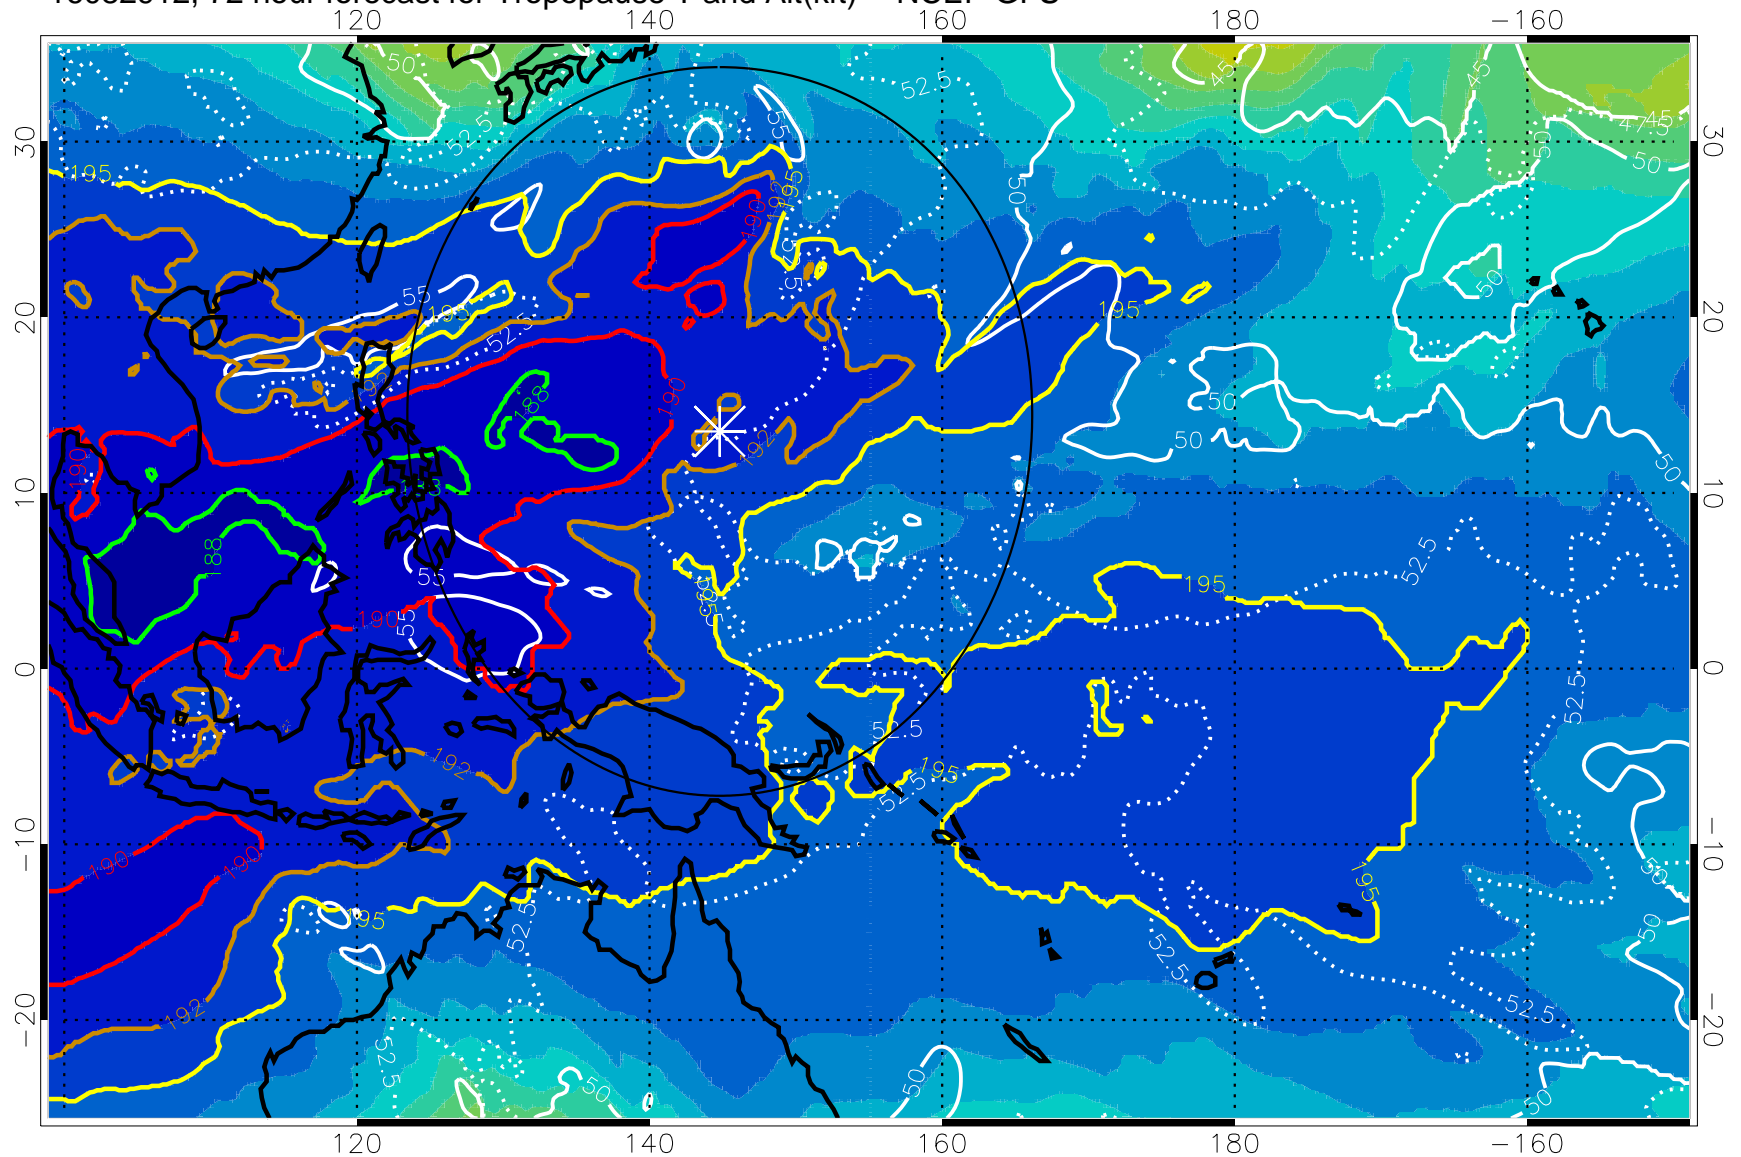

16082912, 72 hour forecast for Tropopause T and Alt(kft) -- NCEP GFS

190 200 210 220 230
Tropopause T, K

Tropopause Altitude in kft (white)

192.5K Isotherm 195K Isotherm
187.5K Isotherm 190K Isotherm

Range ring of 2304 km