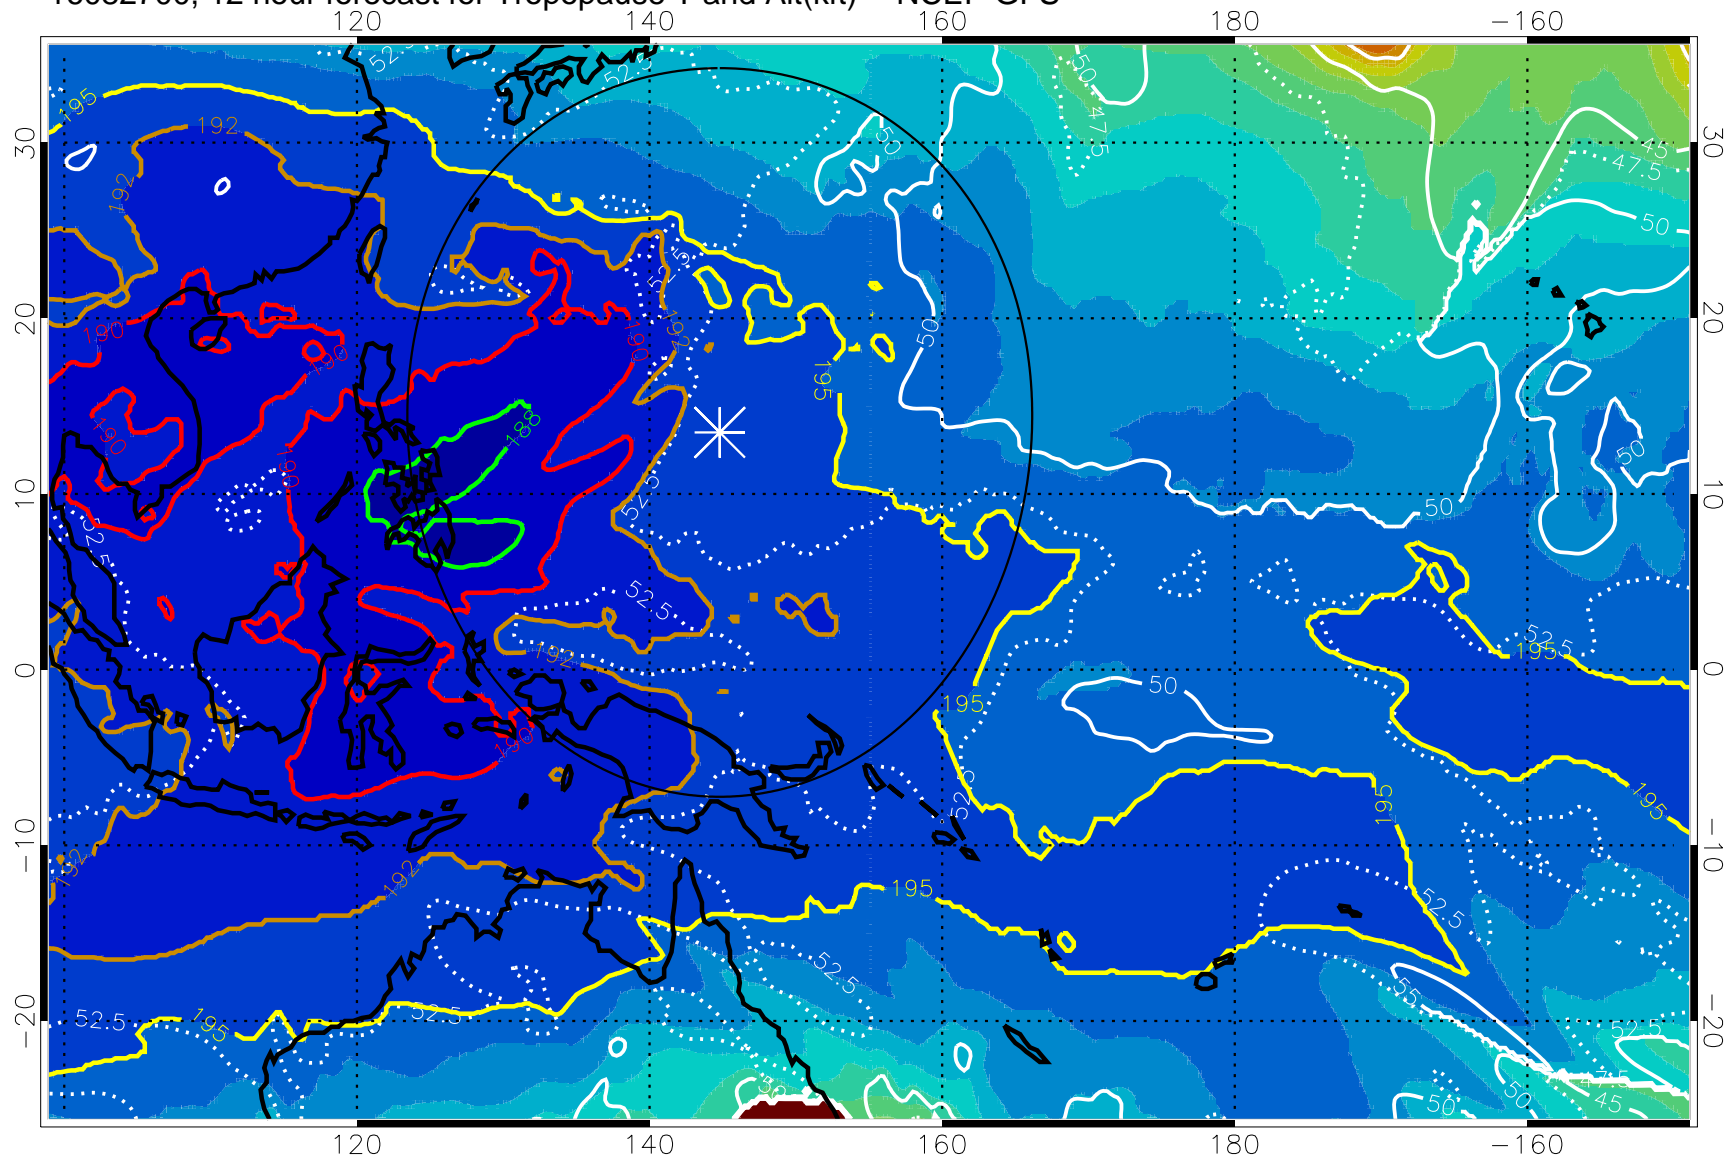

16082700, 12 hour forecast for Tropopause T and Alt(kft) -- NCEP GFS

190 200 210 220 230

Tropopause T, K

Tropopause Altitude in kft (white)

192.5K Isotherm 195K Isotherm
187.5K Isotherm 190K Isotherm

Range ring of 2304 km