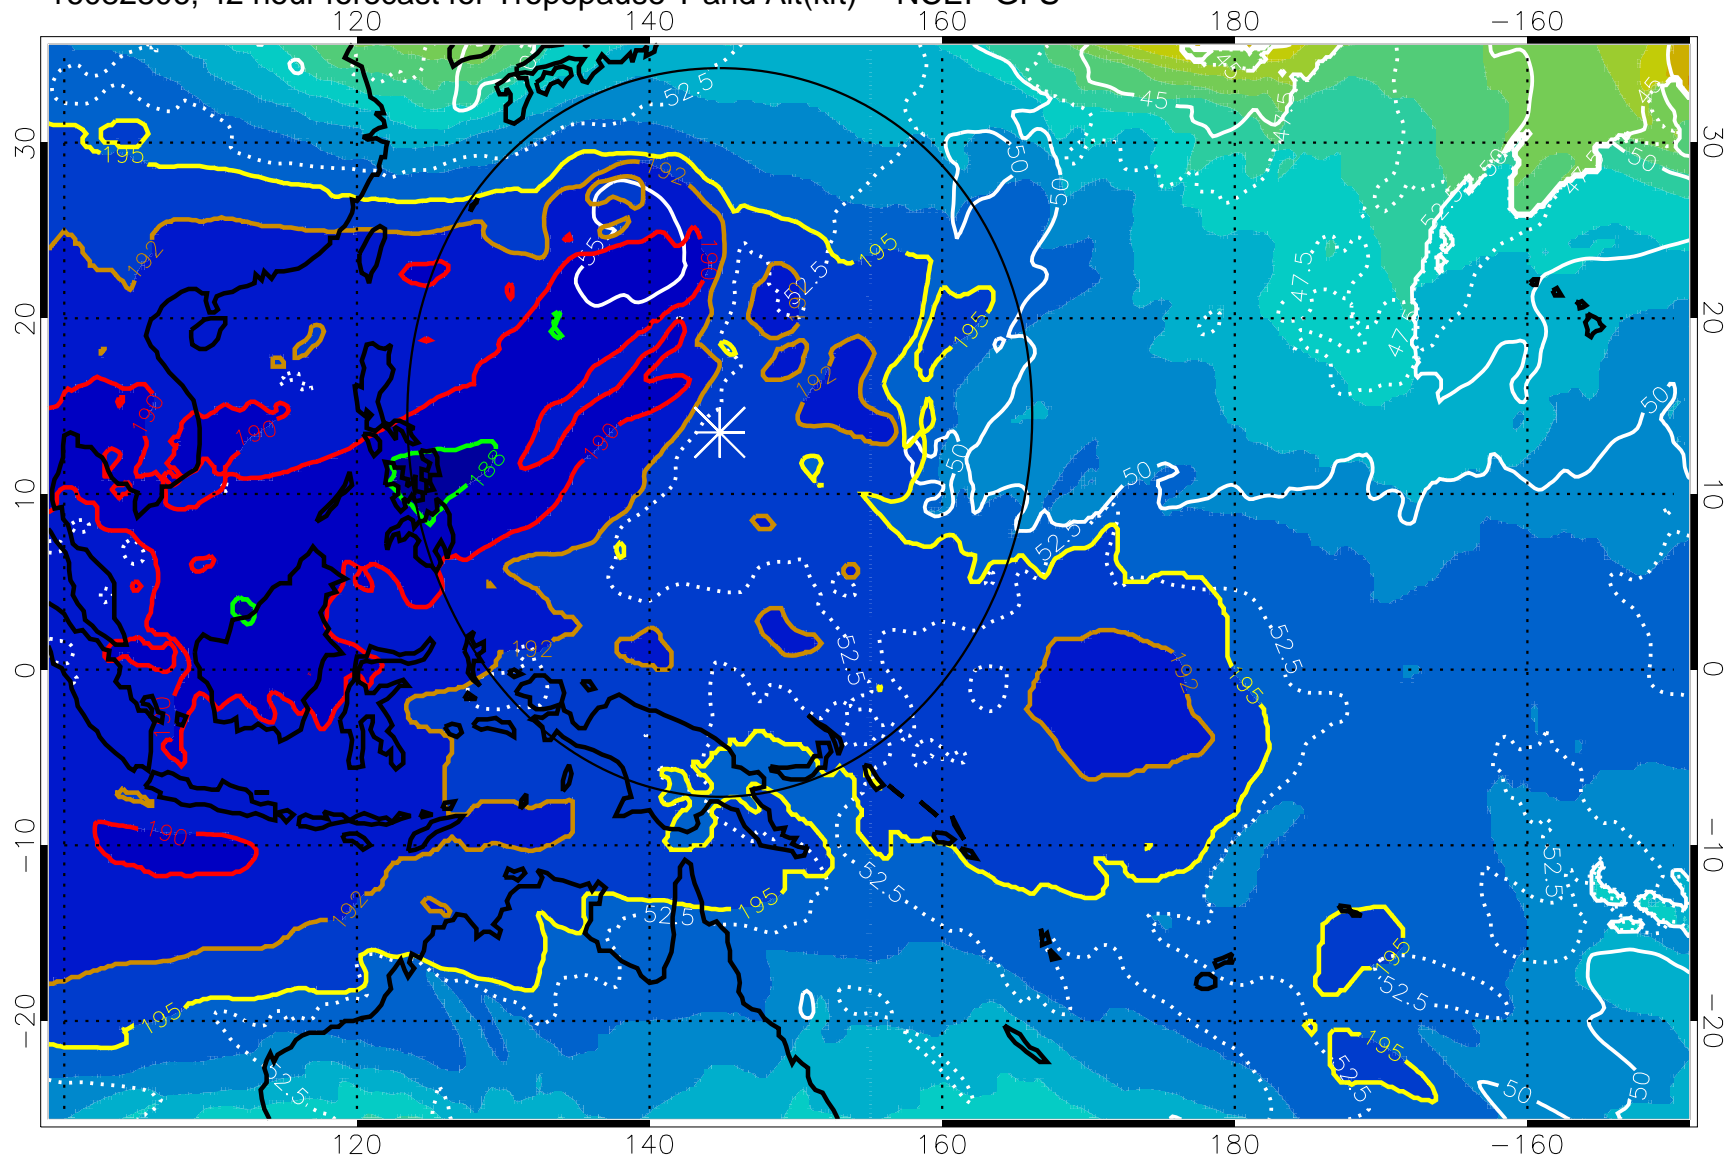

16082806, 42 hour forecast for Tropopause T and Alt(kft) -- NCEP GFS

190 200 210 220 230
Tropopause T, K

Tropopause Altitude in kft (white)

192.5K Isotherm 195K Isotherm
187.5K Isotherm 190K Isotherm

Range ring of 2304 km