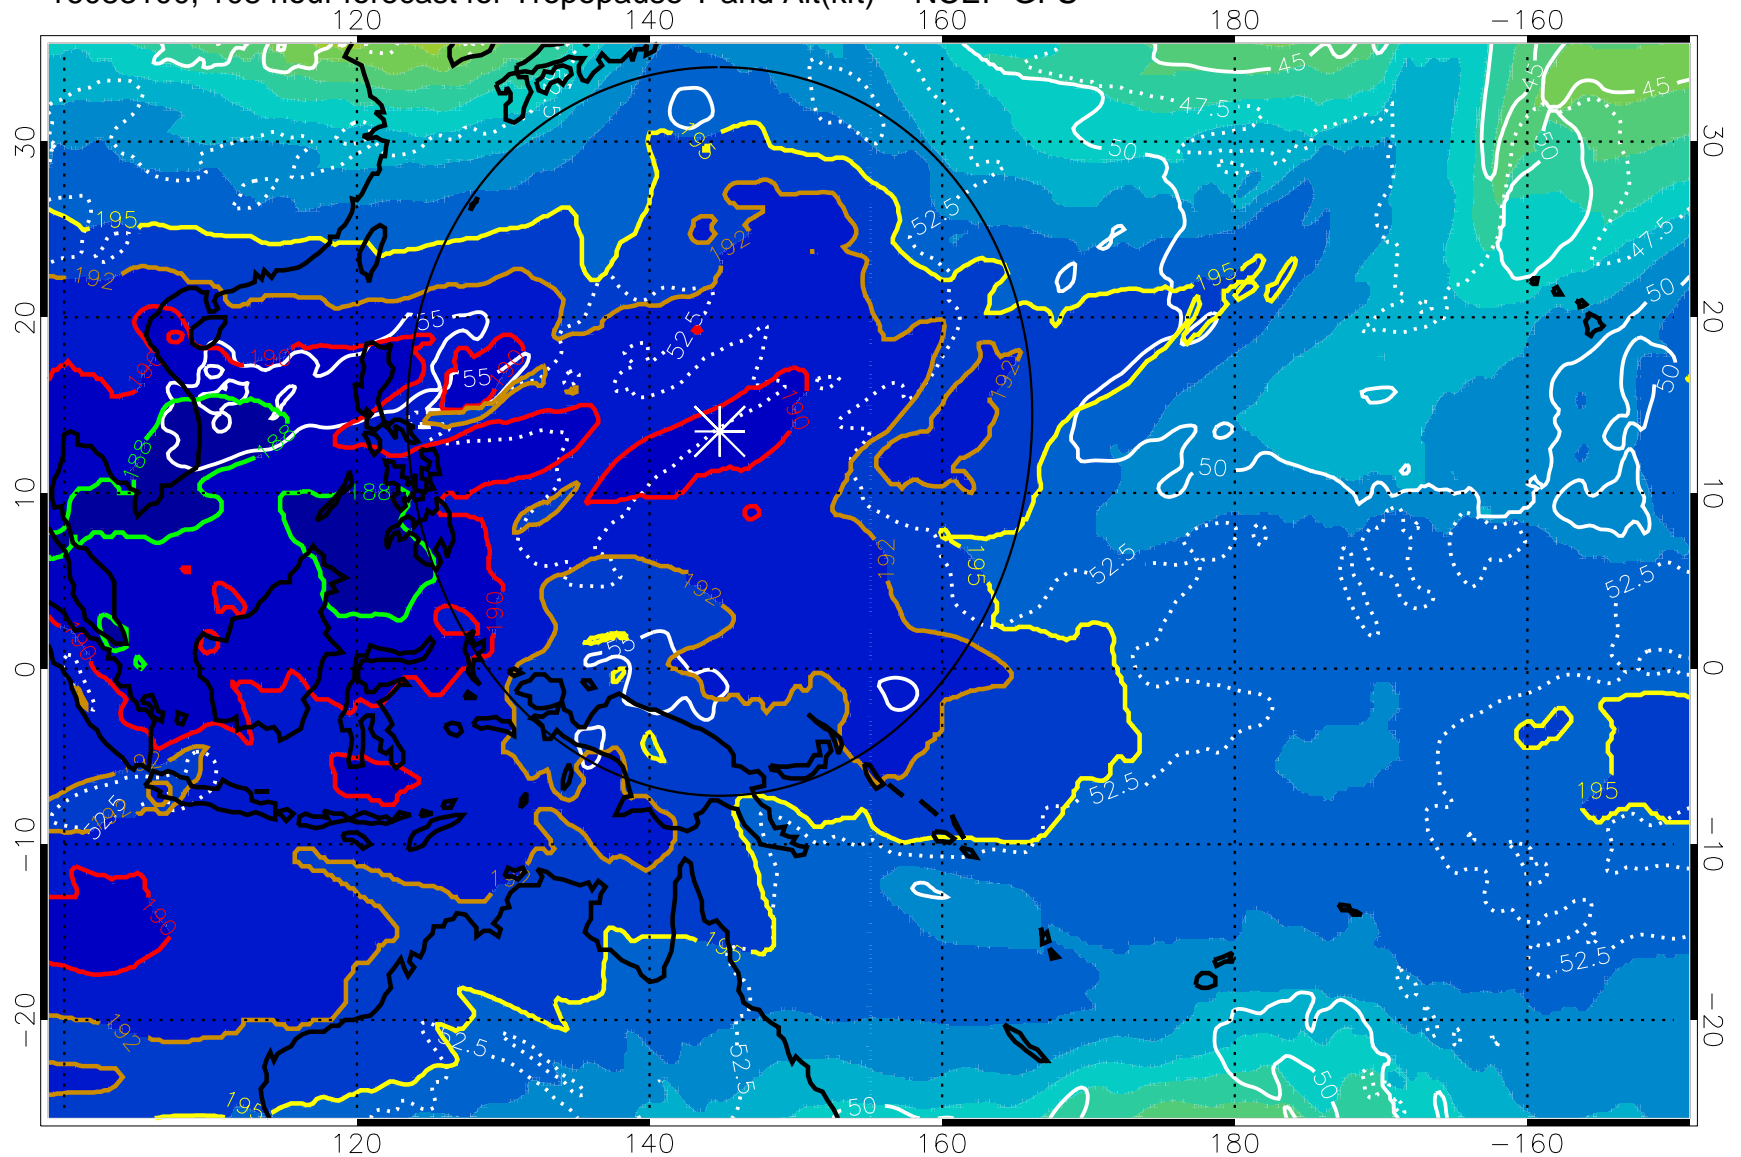

Range ring of 2304 km

16083018, 102 hour forecast for Tropopause T and Alt(kft) -- NCEP GFS

190 200 210 220 230  
Tropopause T, K

Tropopause Altitude in kft (white)

192.5K Isotherm 195K Isotherm  
187.5K Isotherm 190K Isotherm

Range ring of 2304 km

16083100, 108 hour forecast for Tropopause T and Alt(kft) -- NCEP GFS

190 200 210 220 230

Tropopause T, K

Tropopause Altitude in kft (white)

192.5K Isotherm 195K Isotherm  
187.5K Isotherm 190K Isotherm