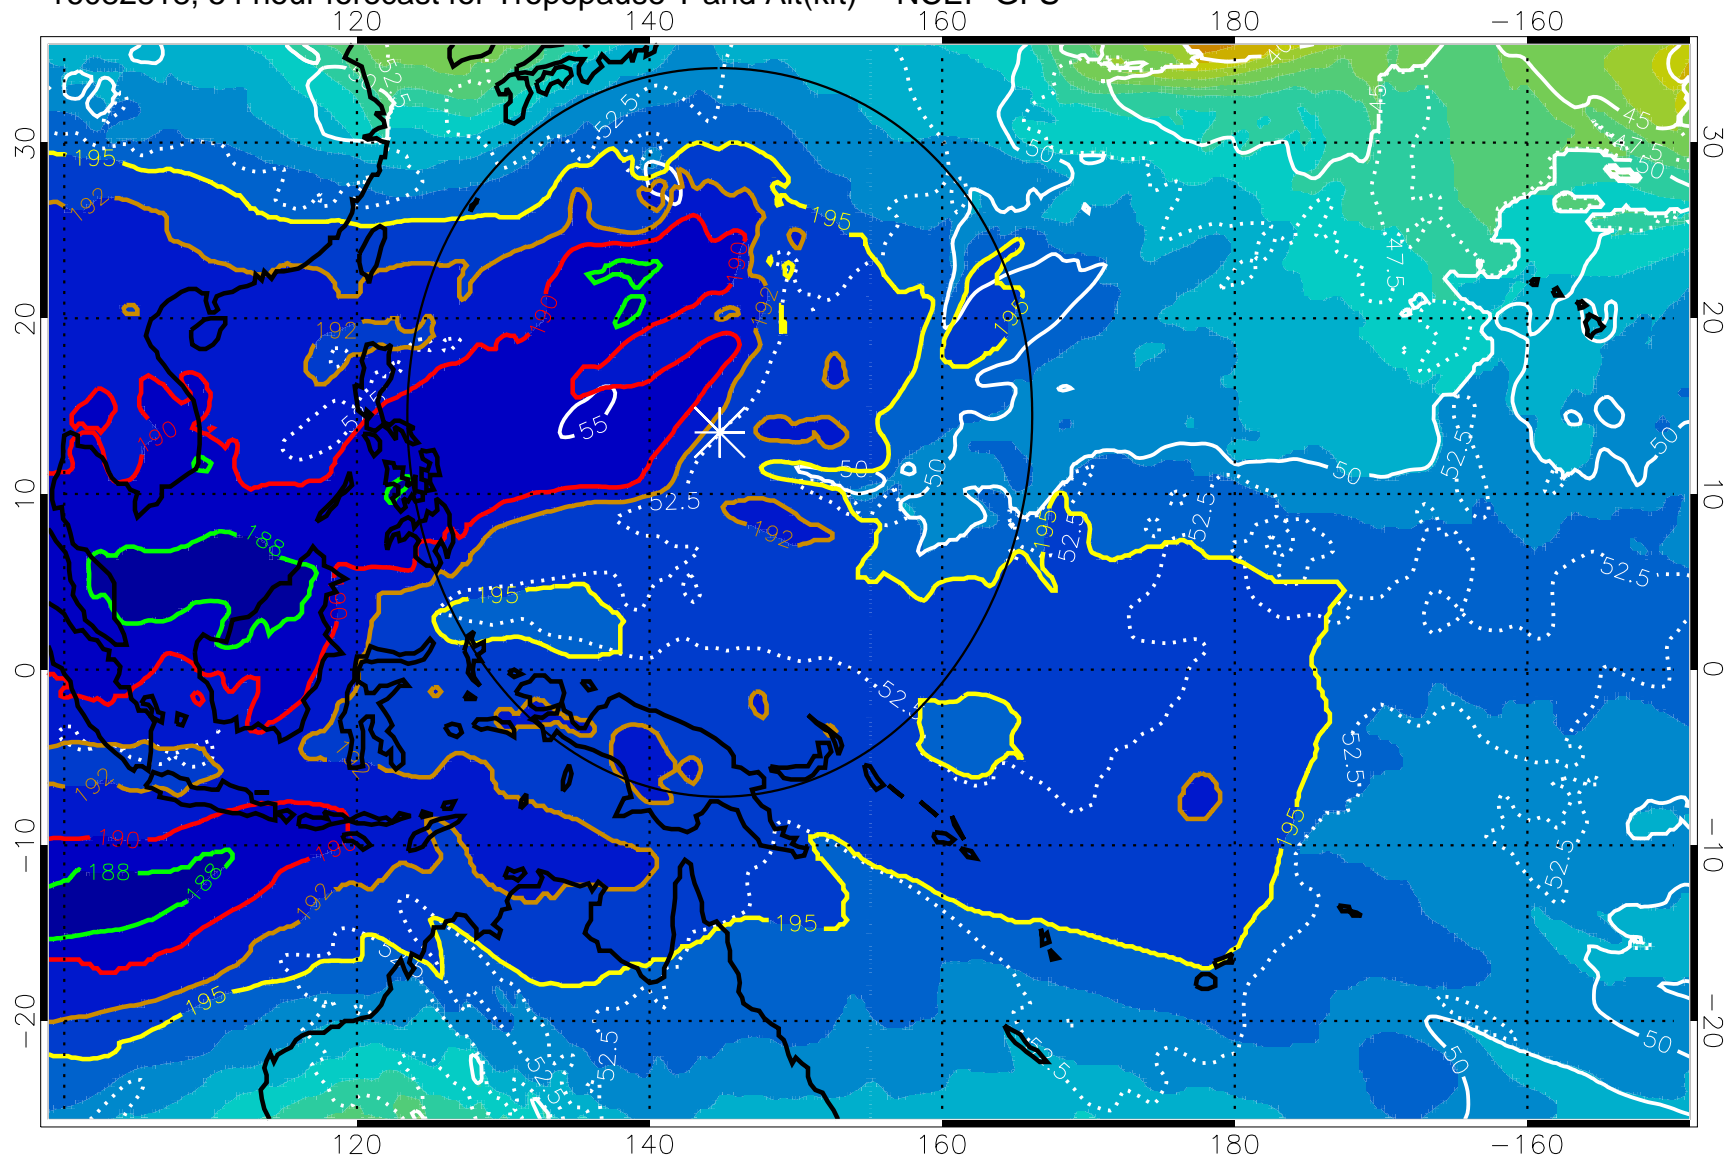

16082818, 54 hour forecast for Tropopause T and Alt(kft) -- NCEP GFS

190 200 210 220 230

Tropopause T, K

Tropopause Altitude in kft (white)

192.5K Isotherm 195K Isotherm

187.5K Isotherm 190K Isotherm

Range ring of 2304 km