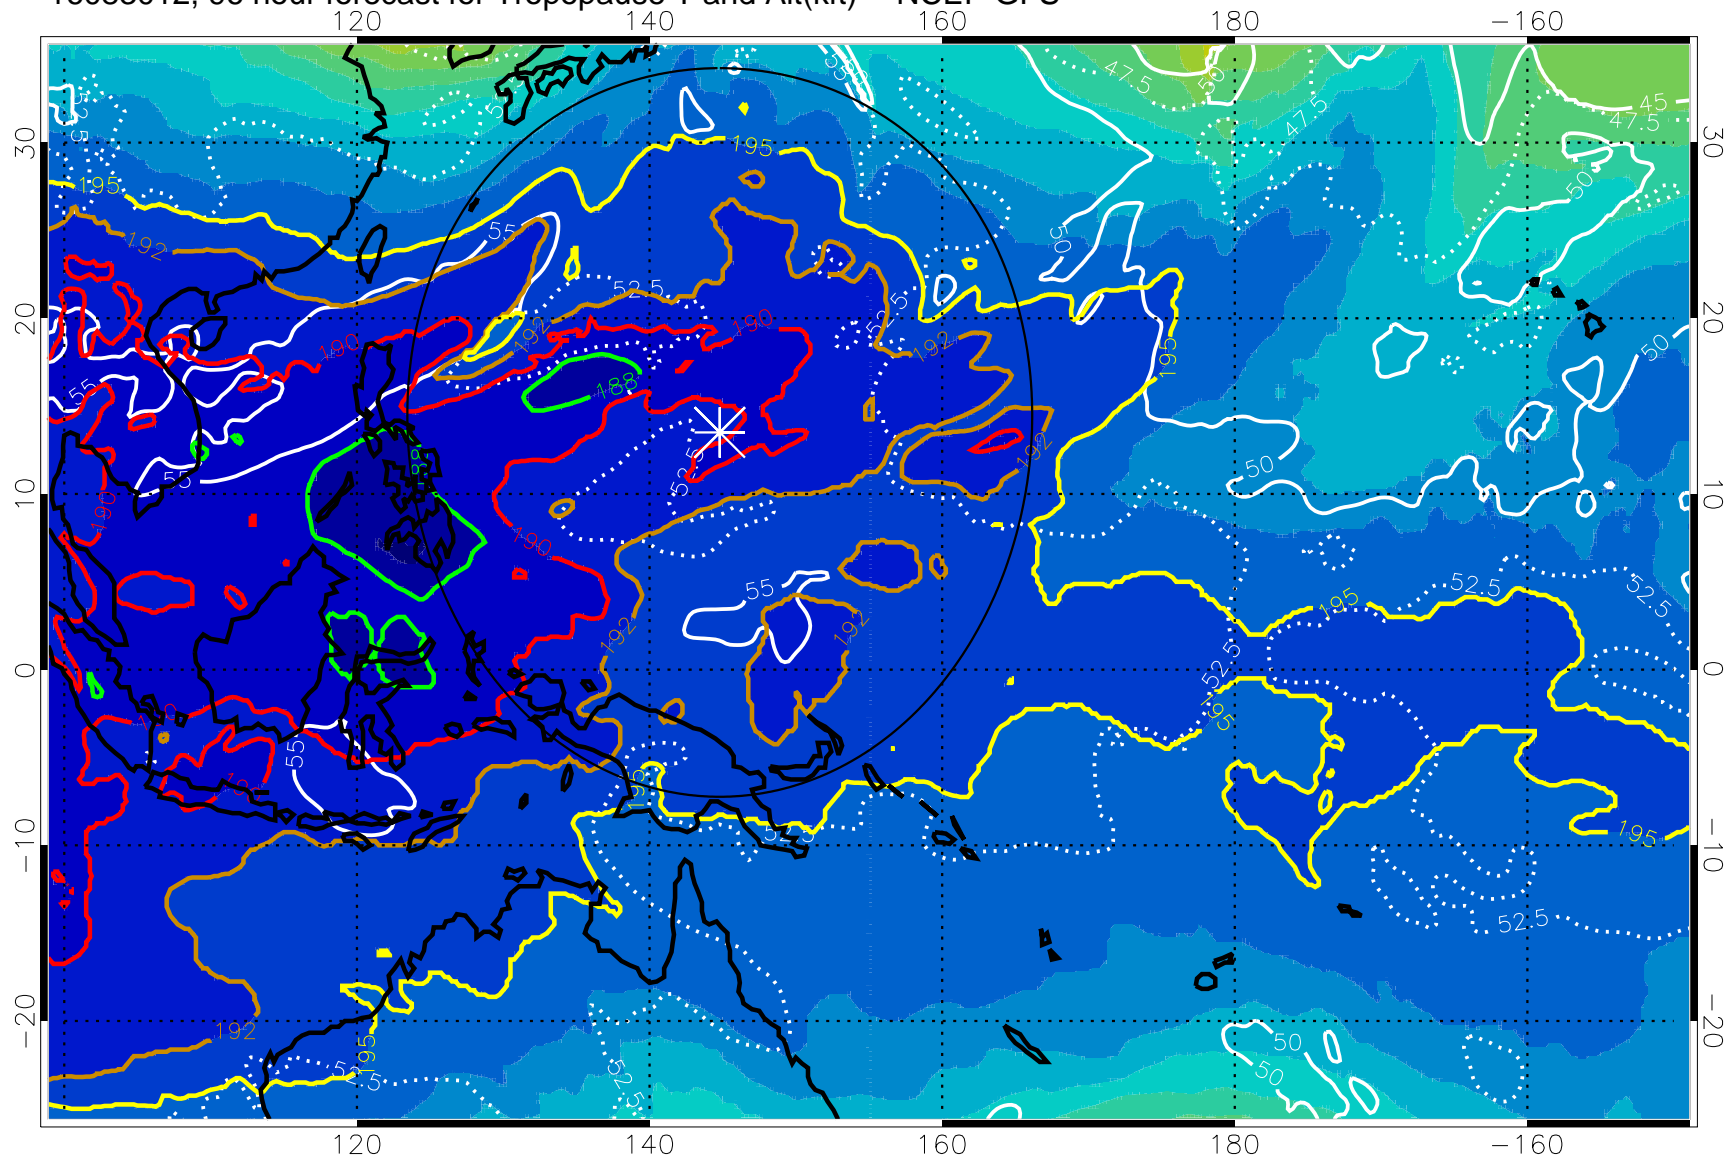

16083012, 96 hour forecast for Tropopause T and Alt(kft) -- NCEP GFS

190 200 210 220 230

Tropopause T, K

Tropopause Altitude in kft (white)

192.5K Isotherm 195K Isotherm
187.5K Isotherm 190K Isotherm

Range ring of 2304 km