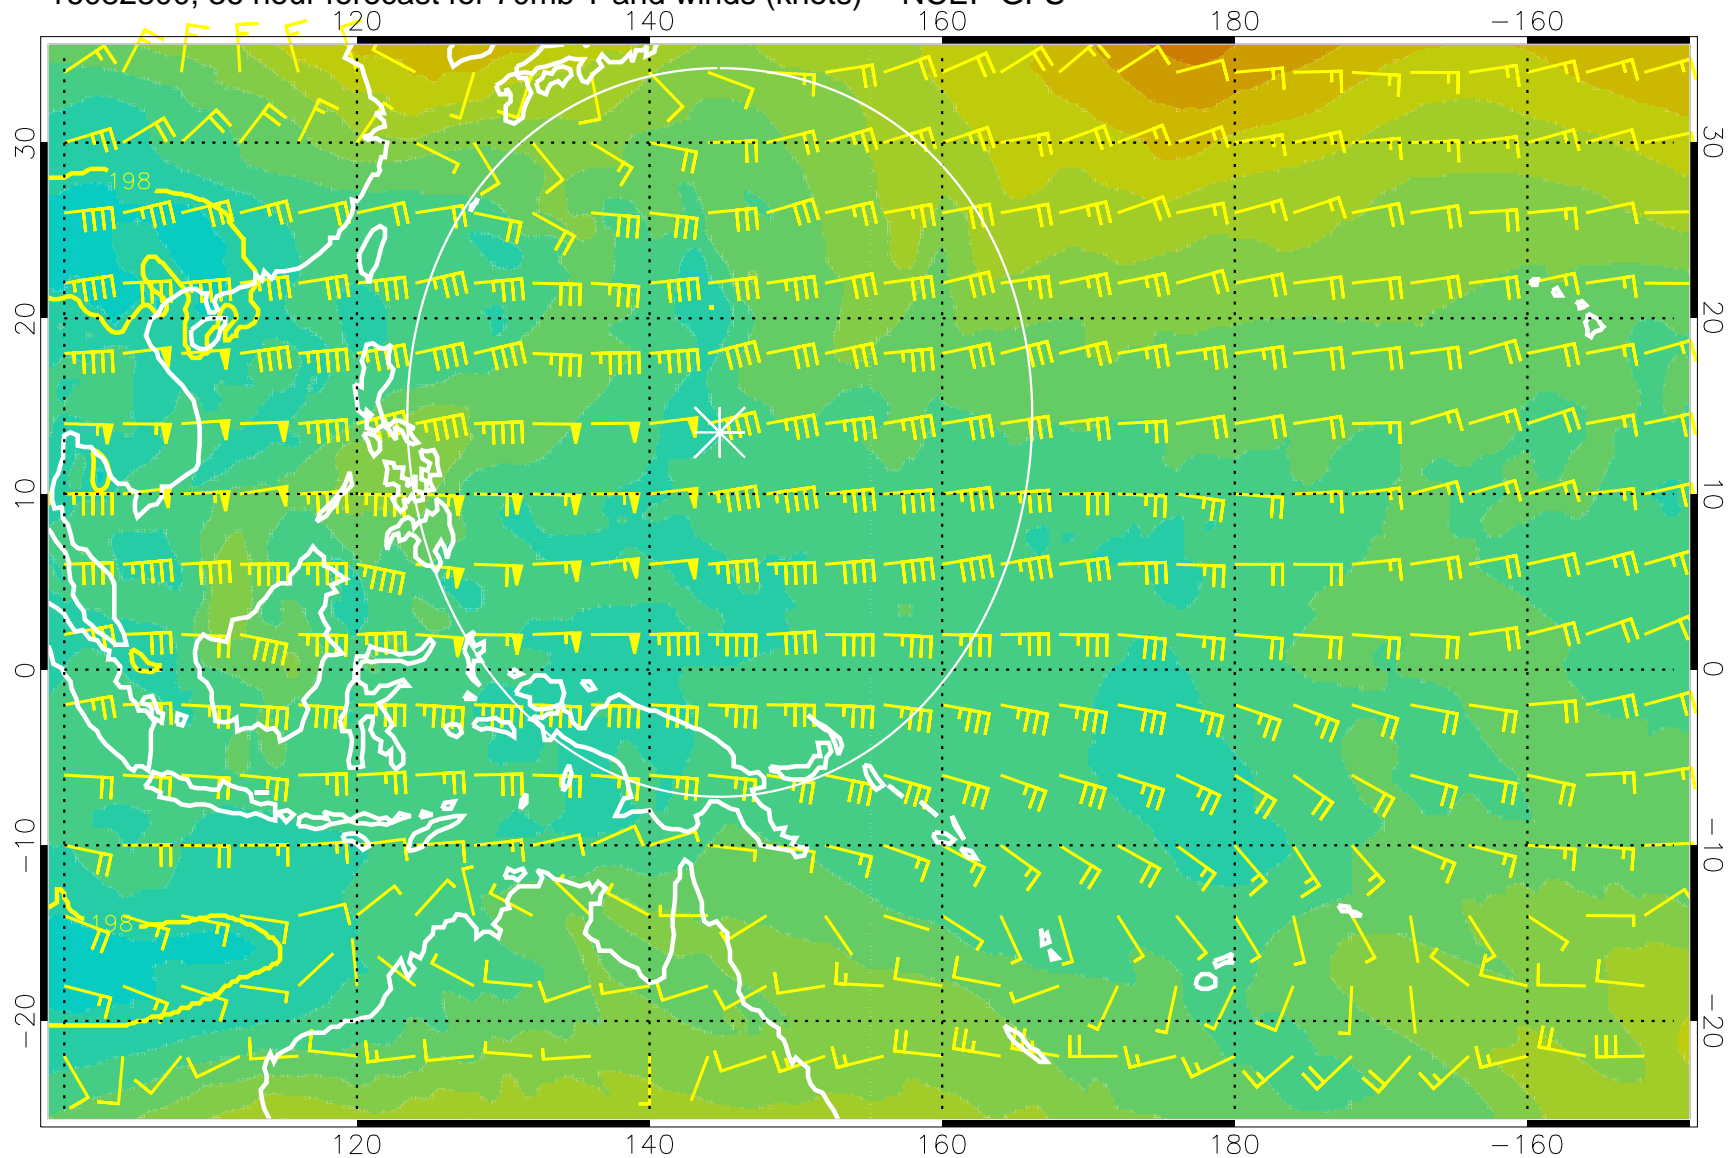

190K Isotherm 192.5K Isotherm  
195K Isotherm 197.5K Isotherm

Range ring of 2304 km

16082712, 24 hour forecast for 70mb T and winds (knots) -- NCEP GFS

180 190 200 210 220

T, K

190K Isotherm 192.5K Isotherm  
195K Isotherm 197.5K Isotherm

Range ring of 2304 km

16082718, 30 hour forecast for 70mb T and winds (knots) -- NCEP GFS

180 190 200 210 220

T, K

190K Isotherm 192.5K Isotherm  
195K Isotherm 197.5K Isotherm

Range ring of 2304 km

16082800, 36 hour forecast for 70mb T and winds (knots) -- NCEP GFS

T, K

190K Isotherm 192.5K Isotherm  
195K Isotherm 197.5K Isotherm

Range ring of 2304 km

16082806, 42 hour forecast for 70mb T and winds (knots) -- NCEP GFS

180      190      200      210      220

T, K

190K Isotherm    192.5K Isotherm  
195K Isotherm    197.5K Isotherm

180 190 200 210 220

T, K

190K Isotherm 192.5K Isotherm  
195K Isotherm 197.5K Isotherm

Range ring of 2304 km

16082900, 60 hour forecast for 70mb T and winds (knots) -- NCEP GFS

180 190 200 210 220

T, K

190K Isotherm 192.5K Isotherm  
195K Isotherm 197.5K Isotherm