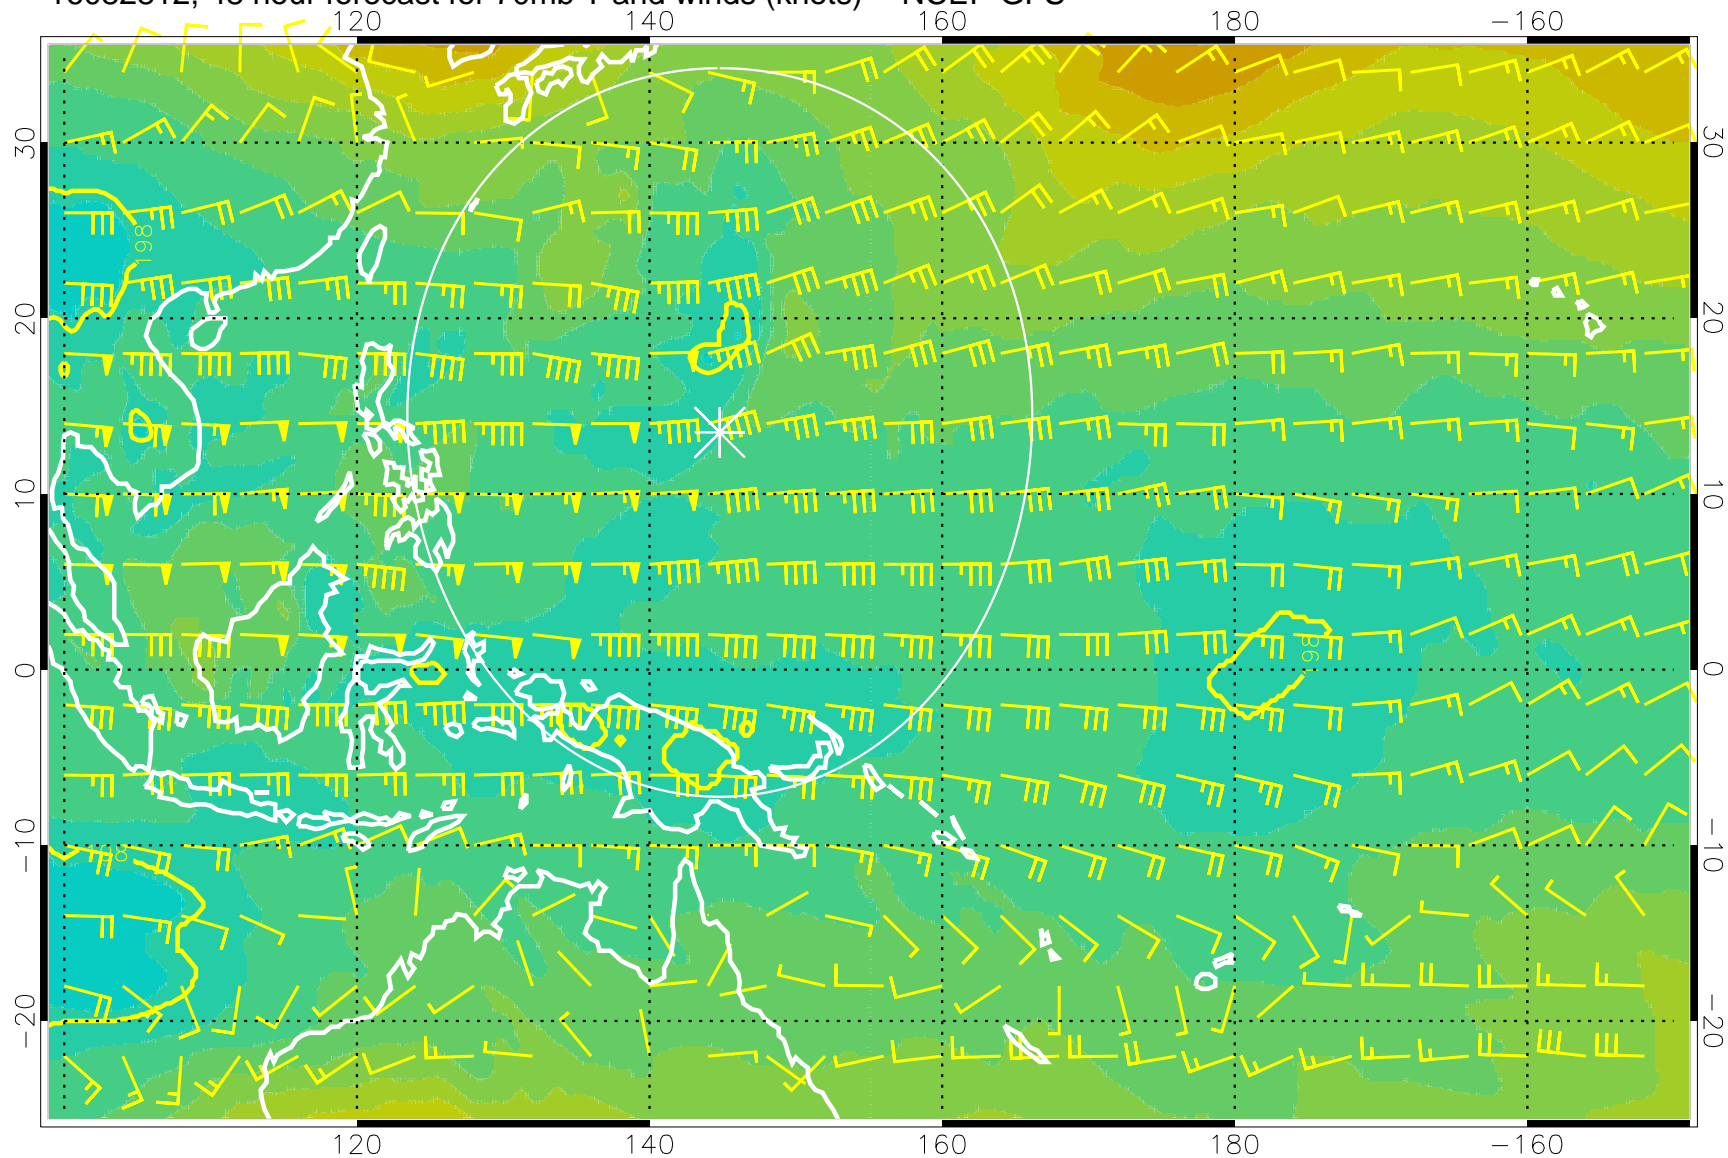

T, K

190K Isotherm 192.5K Isotherm  
195K Isotherm 197.5K Isotherm

Range ring of 2304 km

16082806, 42 hour forecast for 70mb T and winds (knots) -- NCEP GFS

180      190      200      210      220

T, K

190K Isotherm    192.5K Isotherm  
195K Isotherm    197.5K Isotherm

Range ring of 2304 km

16082812, 48 hour forecast for 70mb T and winds (knots) -- NCEP GFS

180 190 200 210 220  
T, K

190K Isotherm 192.5K Isotherm  
195K Isotherm 197.5K Isotherm

Range ring of 2304 km

16082818, 54 hour forecast for 70mb T and winds (knots) -- NCEP GFS

180 190 200 210 220

T, K

190K Isotherm 192.5K Isotherm  
195K Isotherm 197.5K Isotherm

Range ring of 2304 km

16082900, 60 hour forecast for 70mb T and winds (knots) -- NCEP GFS

180 190 200 210 220

T, K

190K Isotherm 192.5K Isotherm  
195K Isotherm 197.5K Isotherm