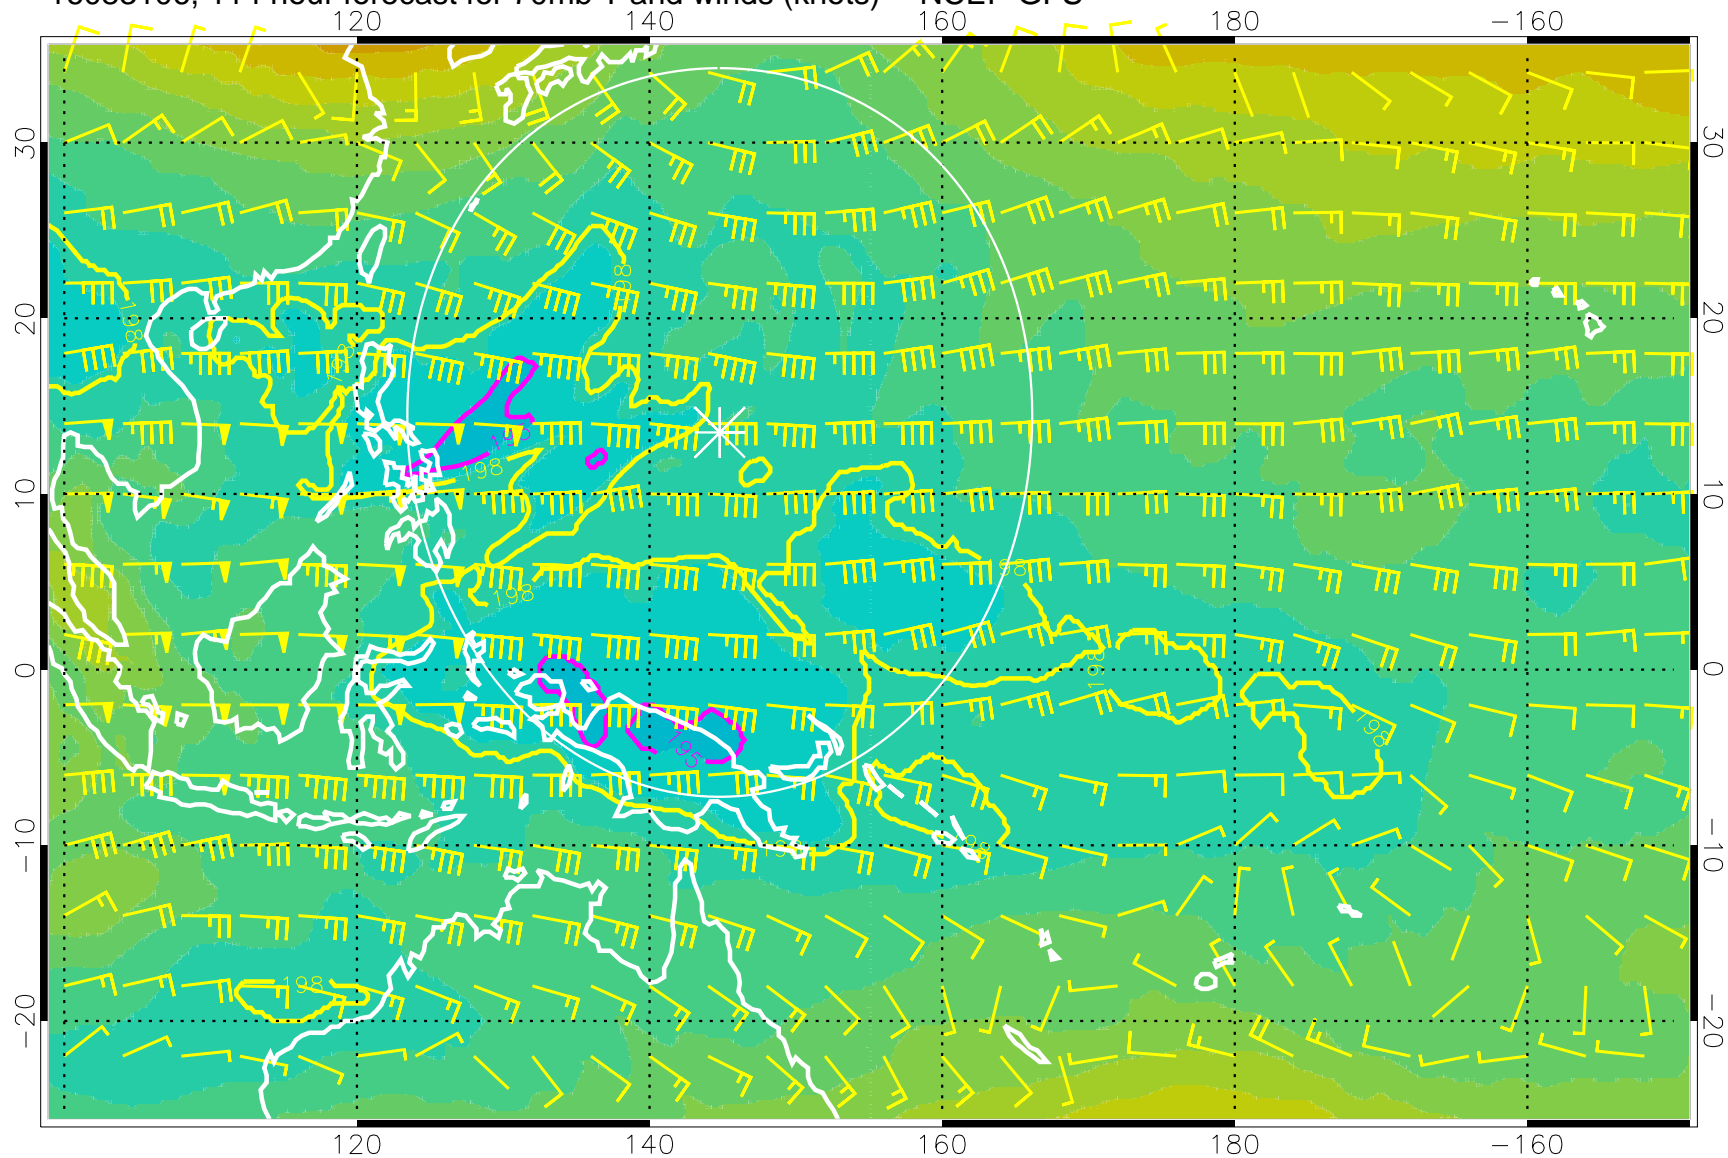

Range ring of 2304 km

16083012, 96 hour forecast for 70mb T and winds (knots) -- NCEP GFS

180 190 200 210 220

T, K

190K Isotherm 192.5K Isotherm  
195K Isotherm 197.5K Isotherm

Range ring of 2304 km

16083018, 102 hour forecast for 70mb T and winds (knots) -- NCEP GFS

180 190 200 210 220  
T, K

190K Isotherm 192.5K Isotherm  
195K Isotherm 197.5K Isotherm

Range ring of 2304 km

16083100, 108 hour forecast for 70mb T and winds (knots) -- NCEP GFS

180      190      200      210      220  
T, K

190K Isotherm    192.5K Isotherm  
195K Isotherm    197.5K Isotherm

Range ring of 2304 km

16083106, 114 hour forecast for 70mb T and winds (knots) -- NCEP GFS

180 190 200 210 220

T, K

190K Isotherm 192.5K Isotherm  
195K Isotherm 197.5K Isotherm

Range ring of 2304 km

16083112, 120 hour forecast for 70mb T and winds (knots) -- NCEP GFS

180 190 200 210 220

T, K

190K Isotherm 192.5K Isotherm  
195K Isotherm 197.5K Isotherm

Range ring of 2304 km