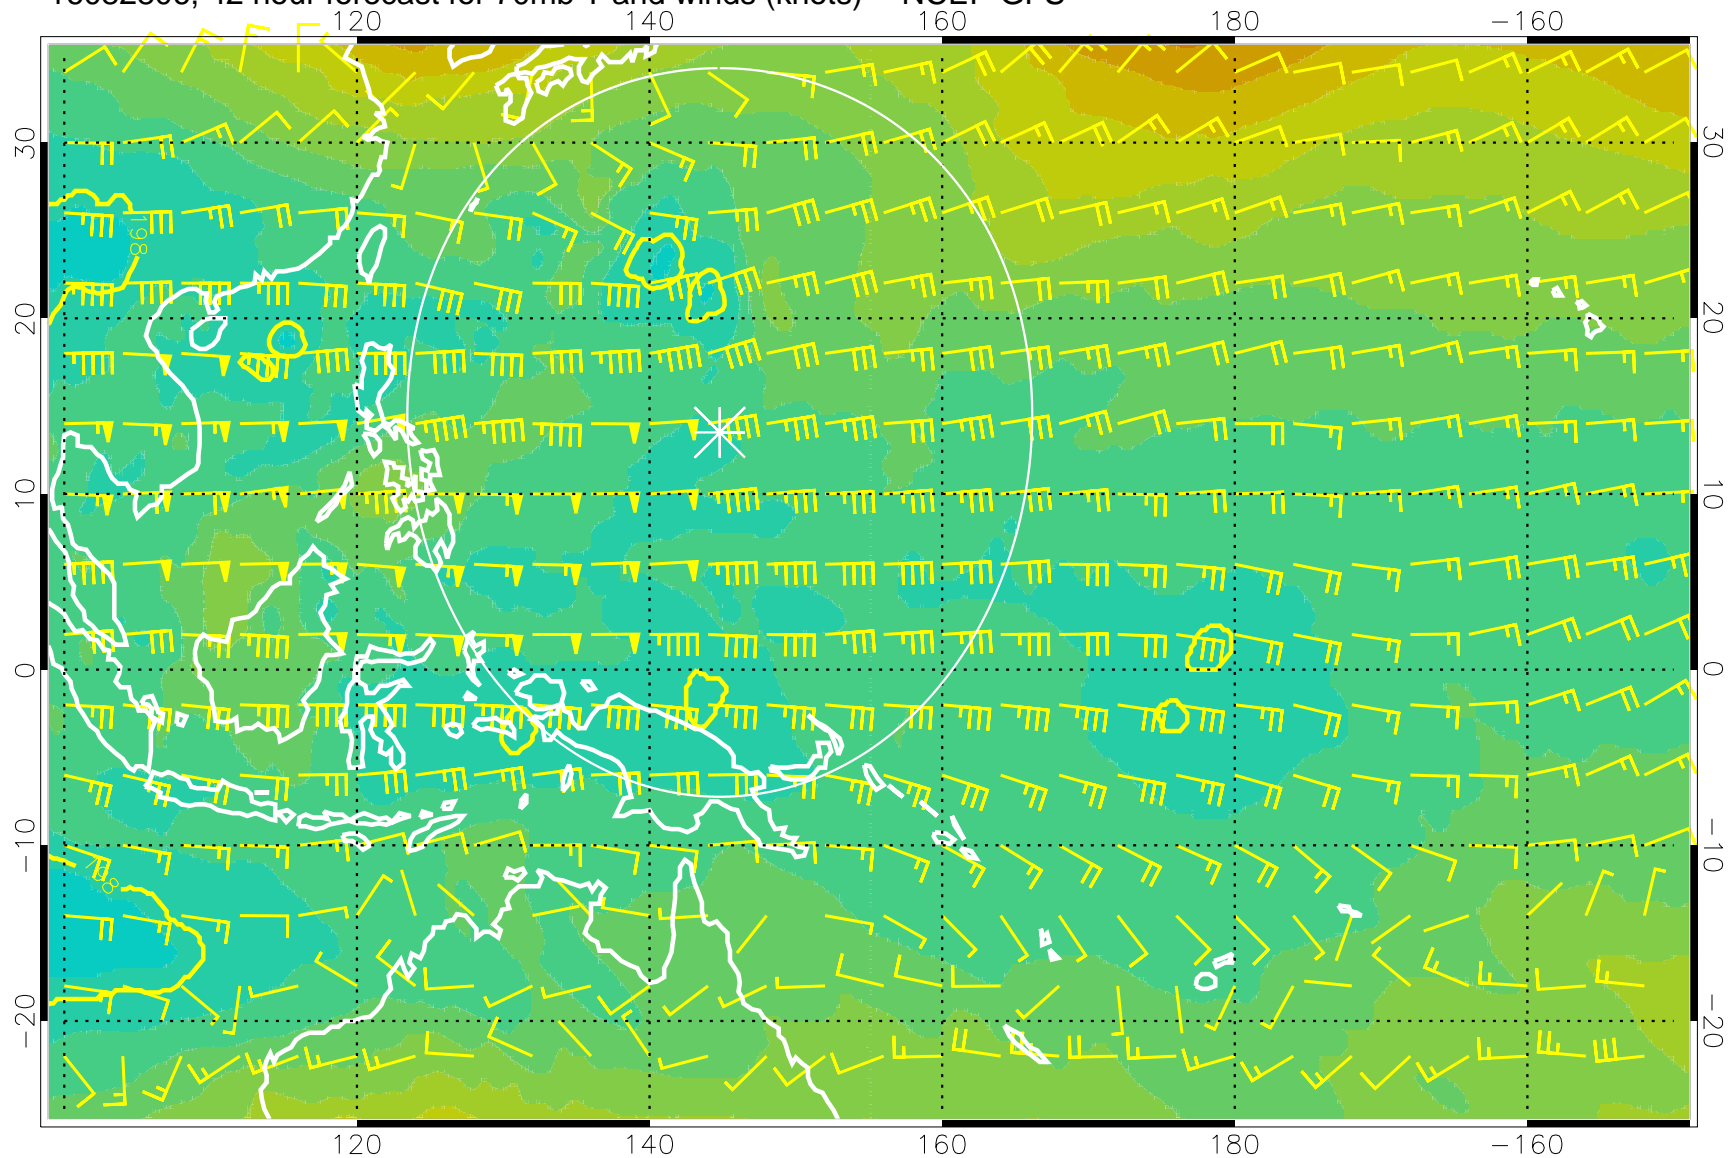

190K Isotherm 192.5K Isotherm  
195K Isotherm 197.5K Isotherm

Range ring of 2304 km

16082712, 24 hour forecast for 70mb T and winds (knots) -- NCEP GFS

180 190 200 210 220

T, K

190K Isotherm 192.5K Isotherm  
195K Isotherm 197.5K Isotherm

Range ring of 2304 km

16082718, 30 hour forecast for 70mb T and winds (knots) -- NCEP GFS

180 190 200 210 220

T, K

190K Isotherm 192.5K Isotherm  
195K Isotherm 197.5K Isotherm

Range ring of 2304 km

16082800, 36 hour forecast for 70mb T and winds (knots) -- NCEP GFS

T, K

190K Isotherm 192.5K Isotherm  
195K Isotherm 197.5K Isotherm

Range ring of 2304 km

16082806, 42 hour forecast for 70mb T and winds (knots) -- NCEP GFS

180      190      200      210      220

T, K

190K Isotherm    192.5K Isotherm  
195K Isotherm    197.5K Isotherm

180 190 200 210 220

T, K

190K Isotherm 192.5K Isotherm  
195K Isotherm 197.5K Isotherm

Range ring of 2304 km

16082900, 60 hour forecast for 70mb T and winds (knots) -- NCEP GFS

180 190 200 210 220

T, K

190K Isotherm 192.5K Isotherm  
195K Isotherm 197.5K Isotherm