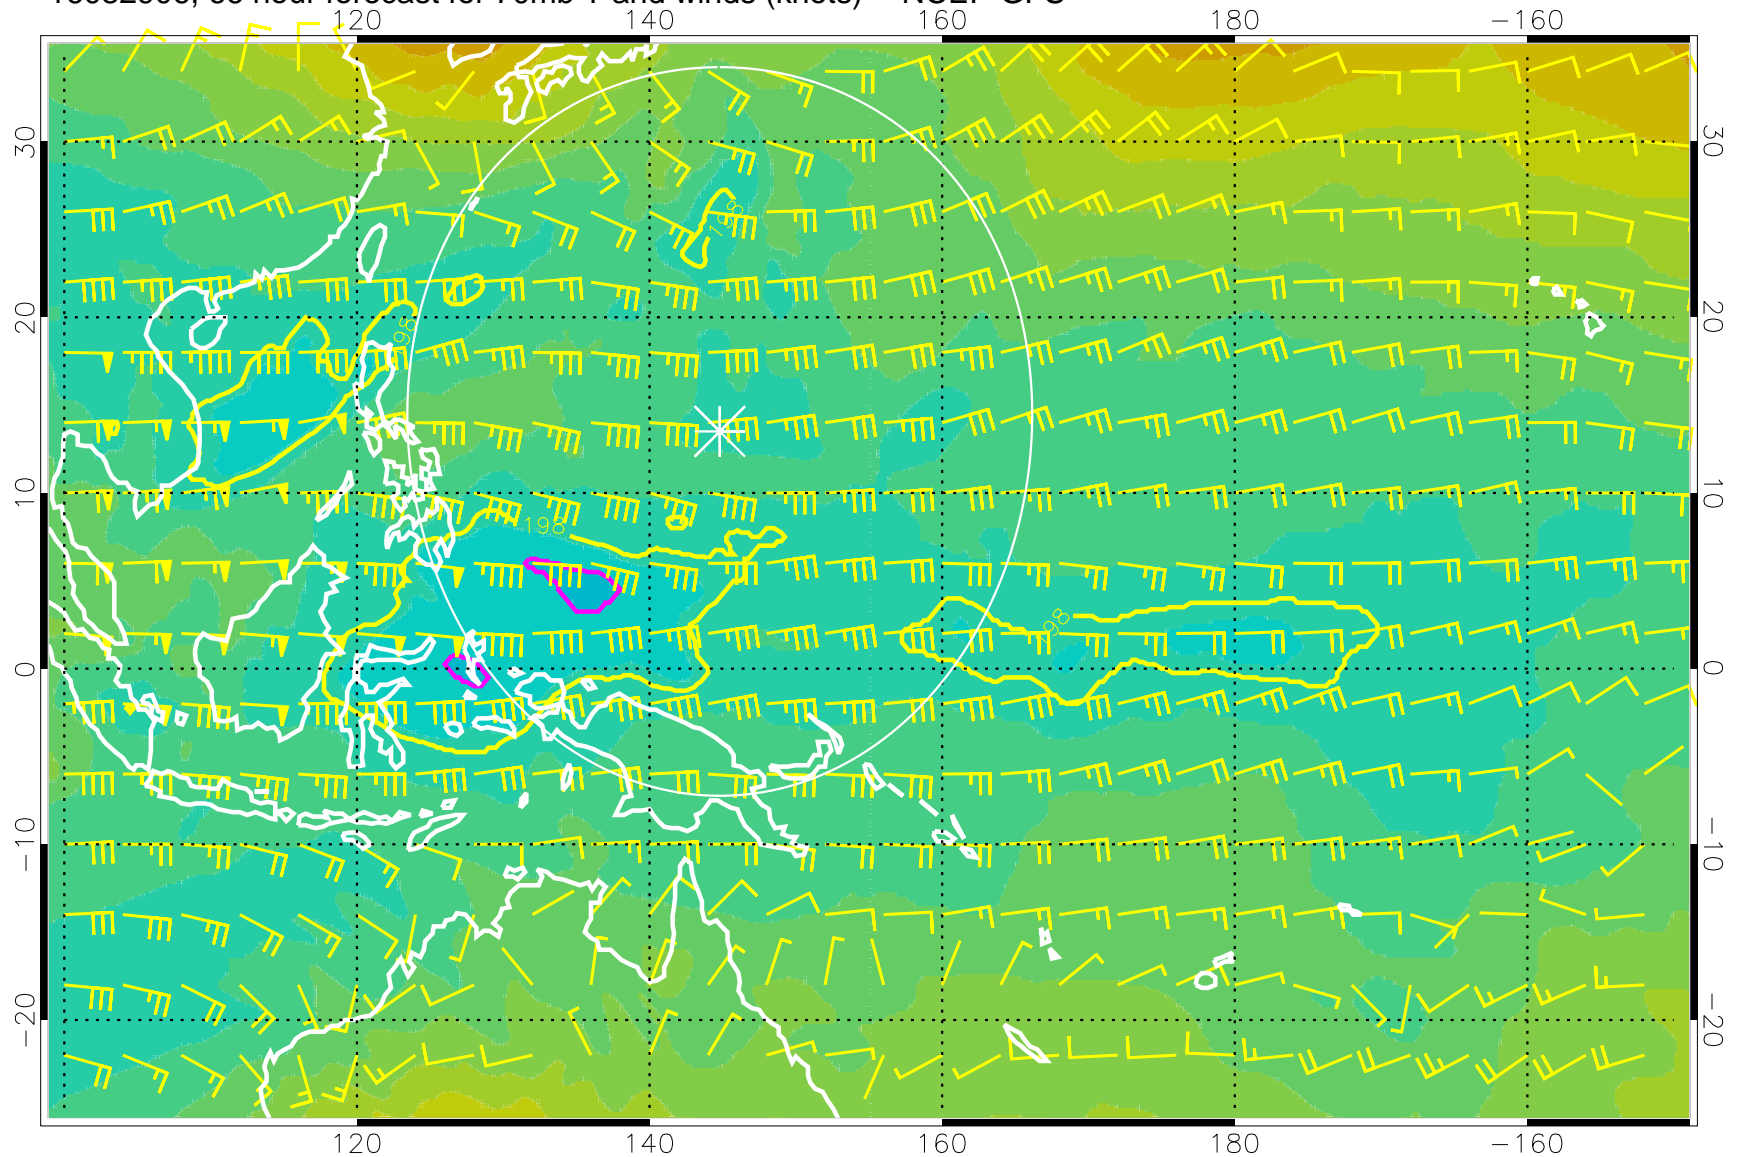

180 190 200 210 220

T, K

190K Isotherm 192.5K Isotherm  
195K Isotherm 197.5K Isotherm

Range ring of 2304 km

16082900, 60 hour forecast for 70mb T and winds (knots) -- NCEP GFS

180 190 200 210 220

T, K

190K Isotherm 192.5K Isotherm  
195K Isotherm 197.5K Isotherm

Range ring of 2304 km

16082906, 66 hour forecast for 70mb T and winds (knots) -- NCEP GFS

180 190 200 210 220

T, K

190K Isotherm 192.5K Isotherm  
195K Isotherm 197.5K Isotherm

Range ring of 2304 km

16082912, 72 hour forecast for 70mb T and winds (knots) -- NCEP GFS

180      190      200      210      220  
T, K

190K Isotherm    192.5K Isotherm  
195K Isotherm    197.5K Isotherm

Range ring of 2304 km

16082918, 78 hour forecast for 70mb T and winds (knots) -- NCEP GFS