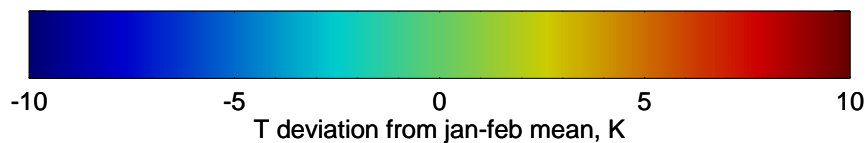

16083000, 84 hour forecast for 100mb Perturbaton T (K) and Z (m)-- NCEP GFS

Contours are 100 mbar Z perturbation (m)

Positive Z Contours

Negative Z Contours

Diamonds-mean pos. of anticyclones

Range ring of 2304 km