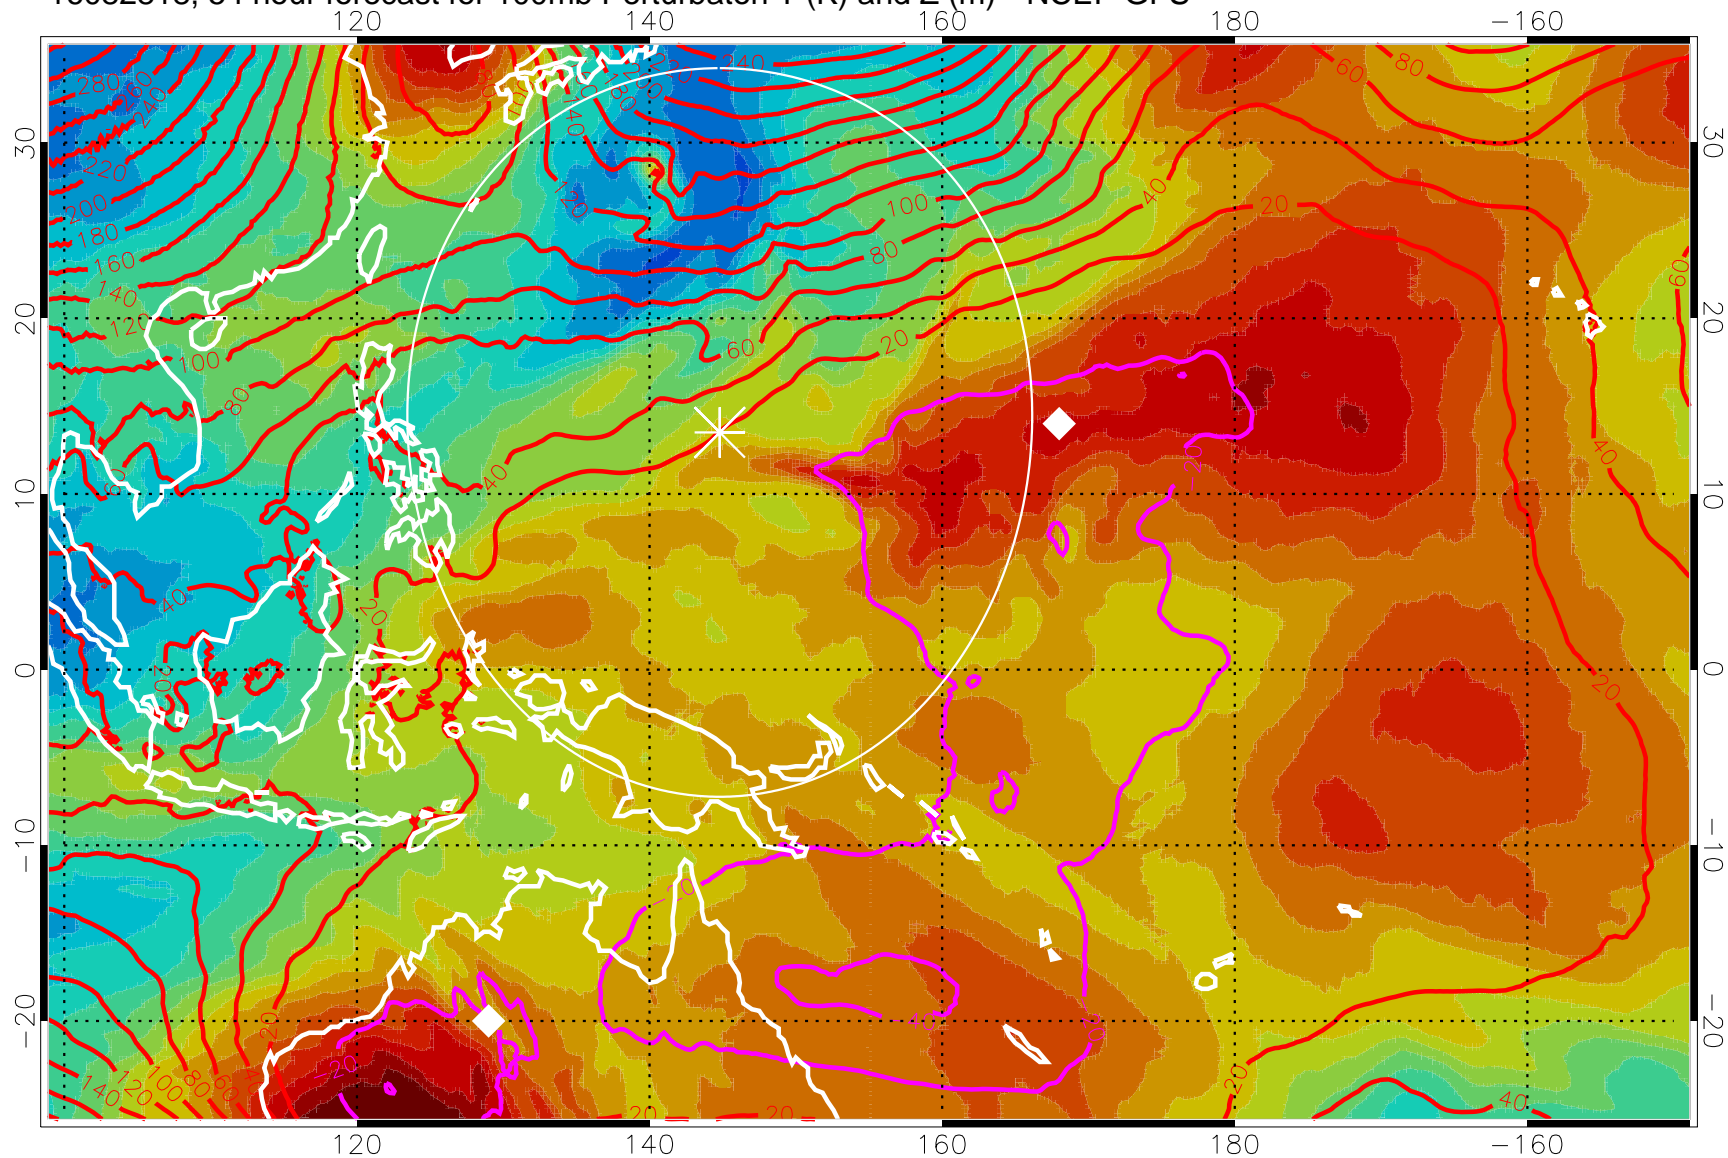

16082818, 54 hour forecast for 100mb Perturbaton T (K) and Z (m)-- NCEP GFS

Contours are 100 mbar Z perturbation (m)
Positive Z Contours
Negative Z Contours
Diamonds-mean pos. of anticyclones

Range ring of 2304 km