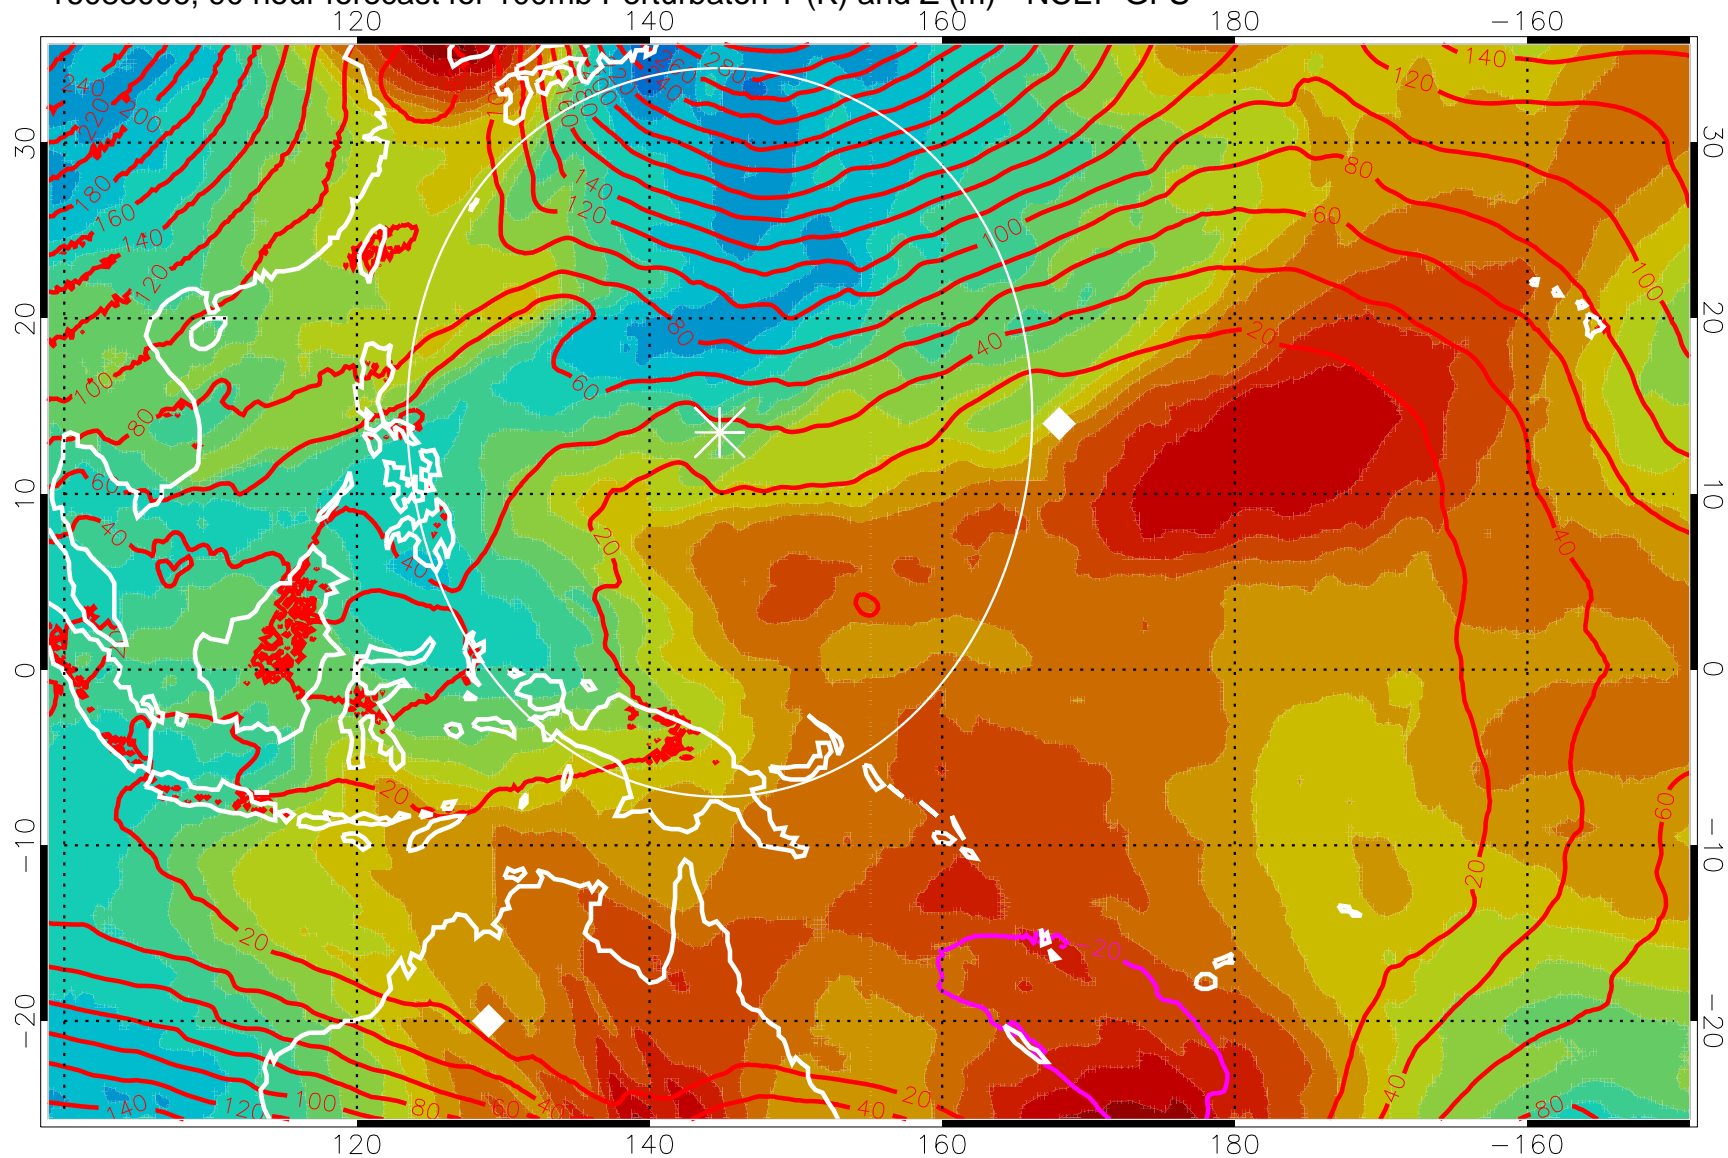

16083006, 90 hour forecast for 100mb Perturbaton T (K) and Z (m)-- NCEP GFS

-10   -5   0   5   10
T deviation from jan-feb mean, K

Contours are 100 mbar Z perturbation (m)
Positive Z Contours
Negative Z Contours
Diamonds-mean pos. of anticyclones

Range ring of 2304 km