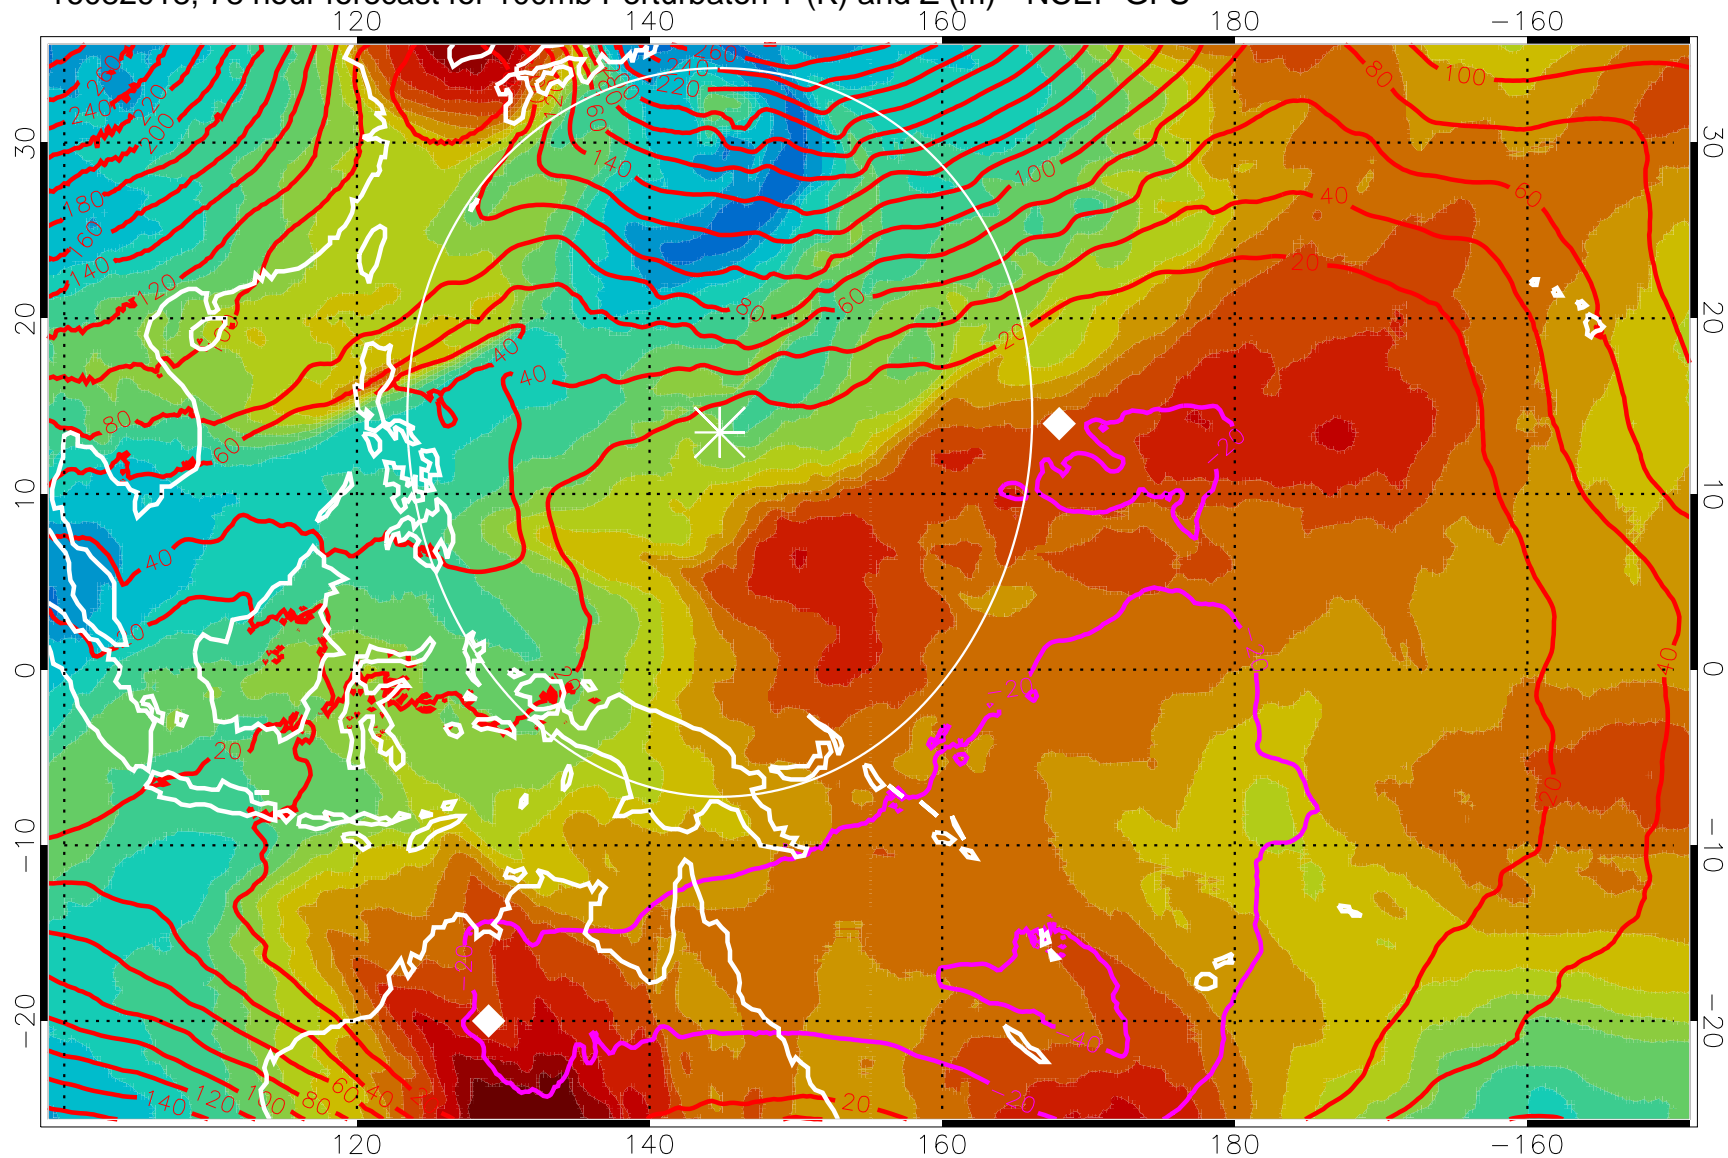

16082918, 78 hour forecast for 100mb Perturbaton T (K) and Z (m)-- NCEP GFS

Contours are 100 mbar Z perturbation (m)
Positive Z Contours
Negative Z Contours
Diamonds-mean pos. of anticyclones

Range ring of 2304 km