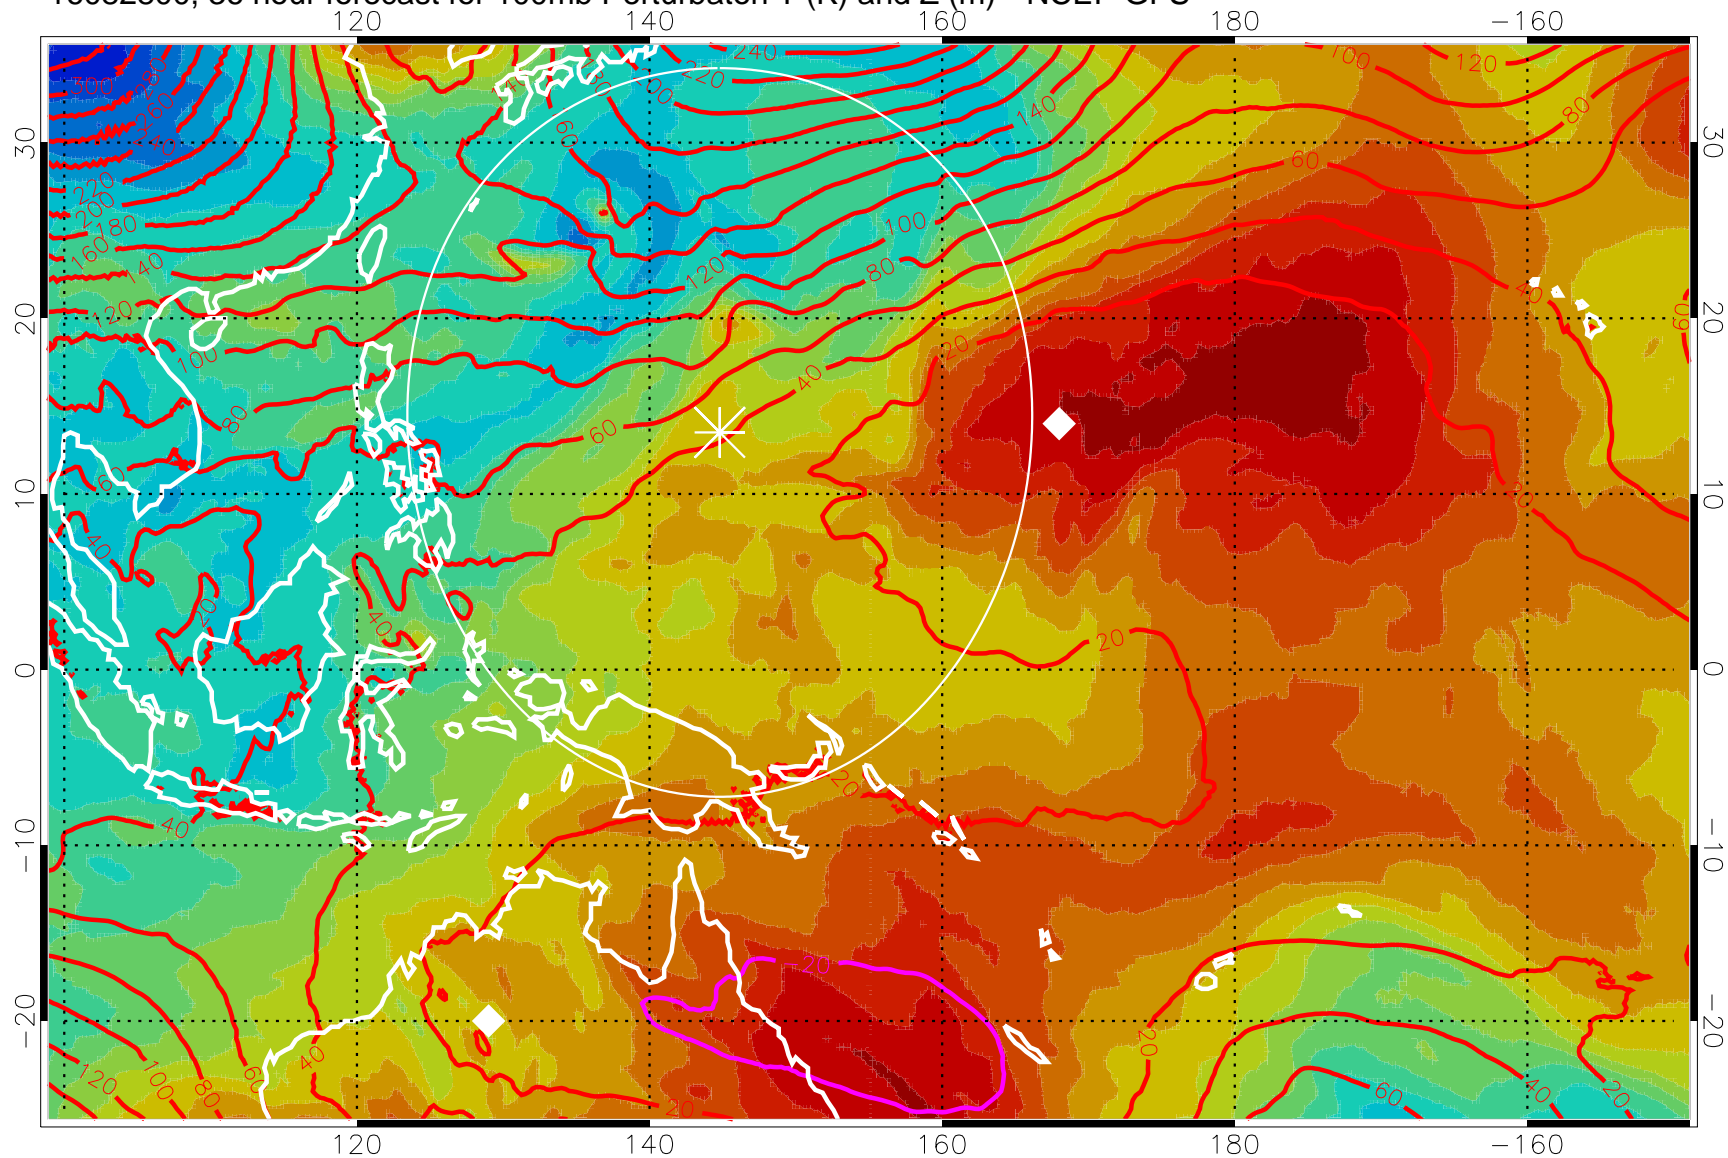

16082800, 36 hour forecast for 100mb Perturbaton T (K) and Z (m)-- NCEP GFS

Contours are 100 mbar Z perturbation (m)
Positive Z Contours
Negative Z Contours
Diamonds-mean pos. of anticyclones

Range ring of 2304 km