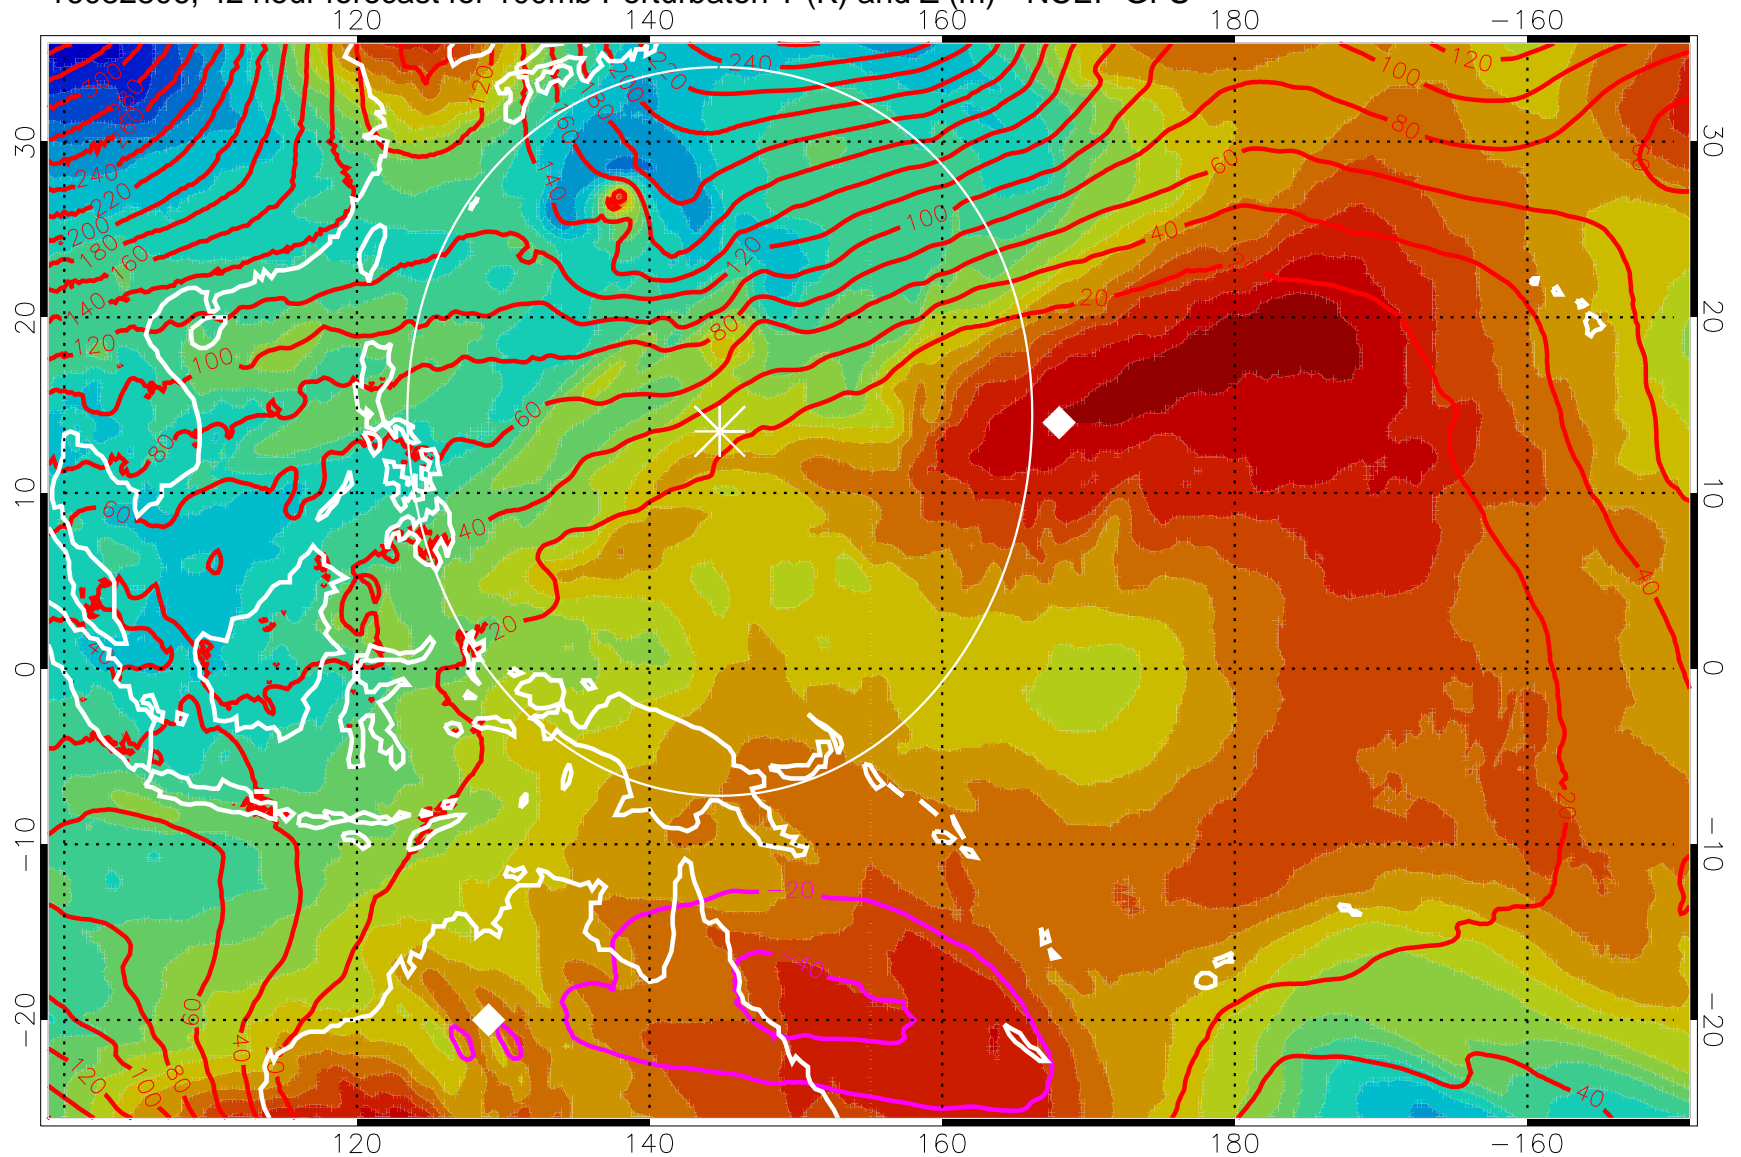

16082806, 42 hour forecast for 100mb Perturbaton T (K) and Z (m)-- NCEP GFS

Contours are 100 mbar Z perturbation (m)
Positive Z Contours
Negative Z Contours
Diamonds-mean pos. of anticyclones

Range ring of 2304 km