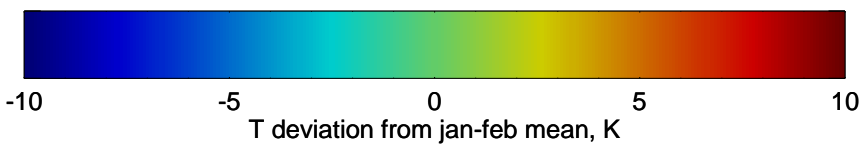

16082912, 72 hour forecast for 100mb Perturbaton T (K) and Z (m)-- NCEP GFS

Contours are 100 mbar Z perturbation (m)
Positive Z Contours
Negative Z Contours
Diamonds-mean pos. of anticyclones

Range ring of 2304 km