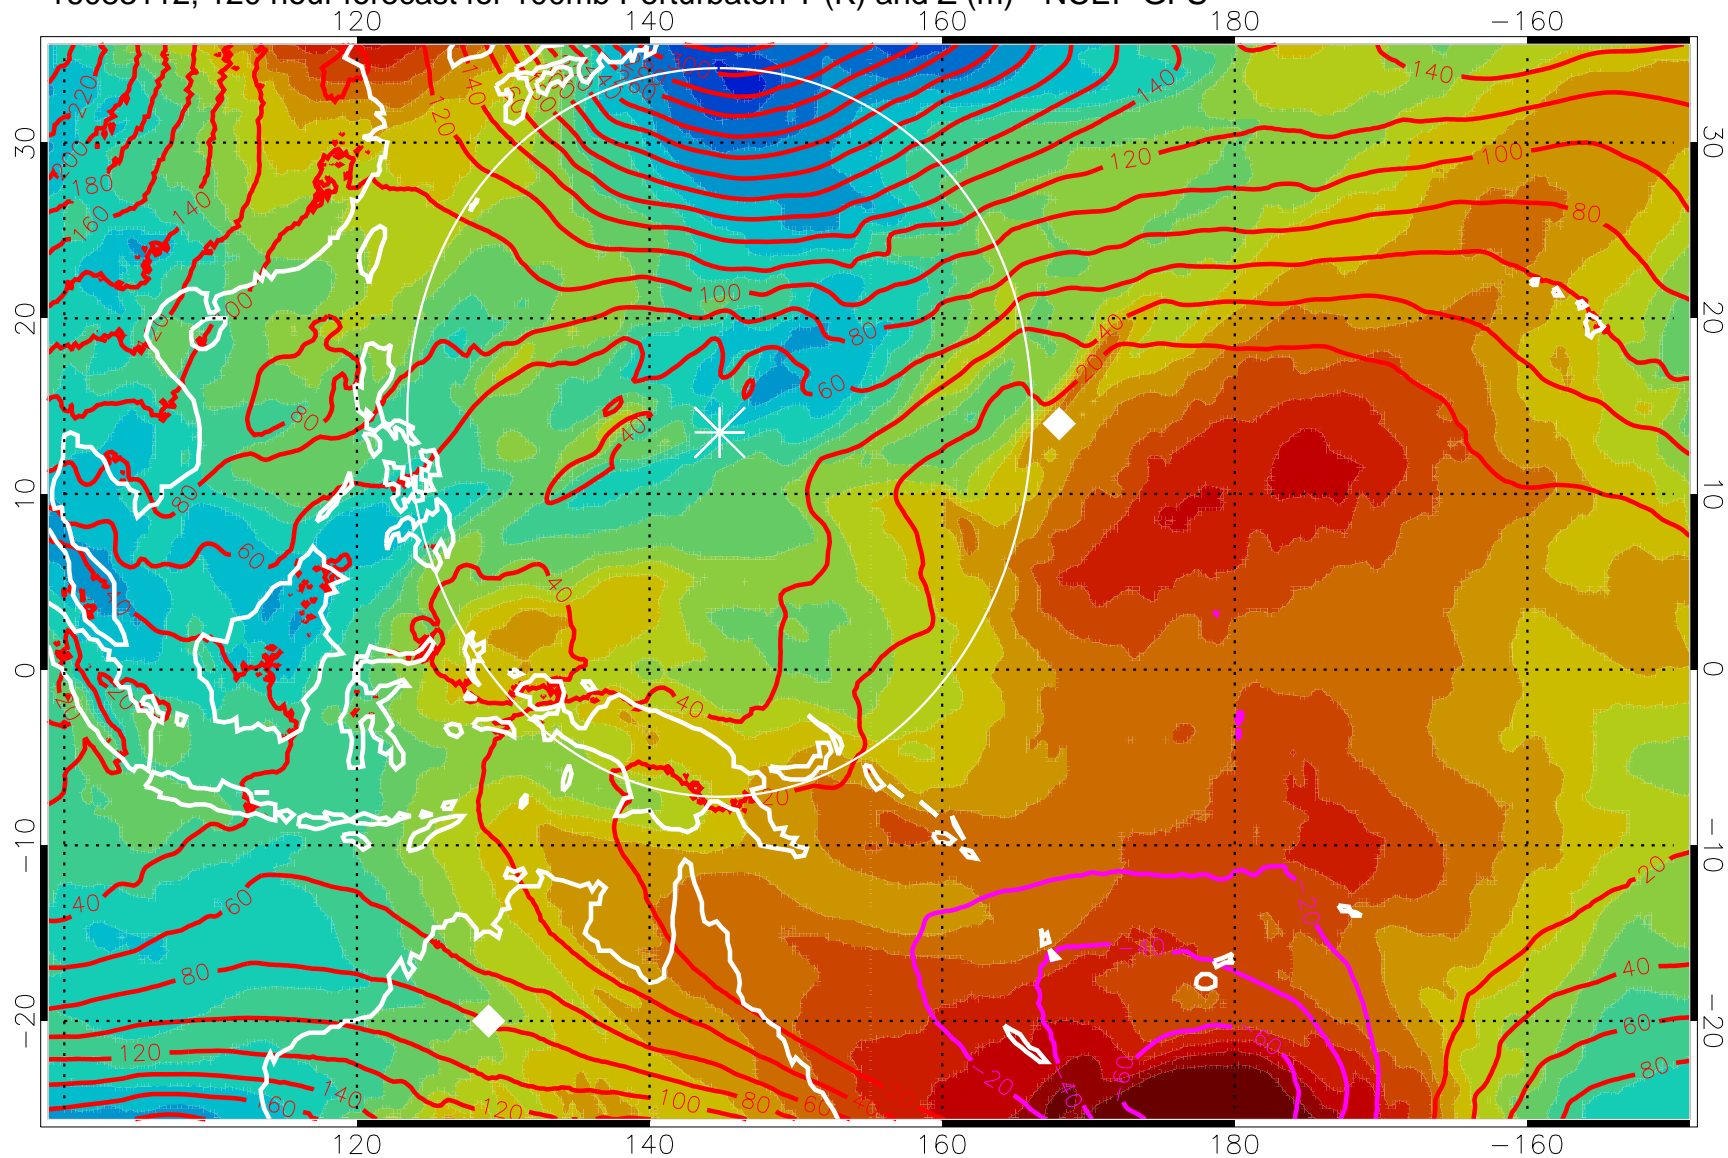

16083112, 120 hour forecast for 100mb Perturbaton T (K) and Z (m)-- NCEP GFS

Contours are 100 mbar Z perturbation (m)
Positive Z Contours
Negative Z Contours
Diamonds-mean pos. of anticyclones

Range ring of 2304 km