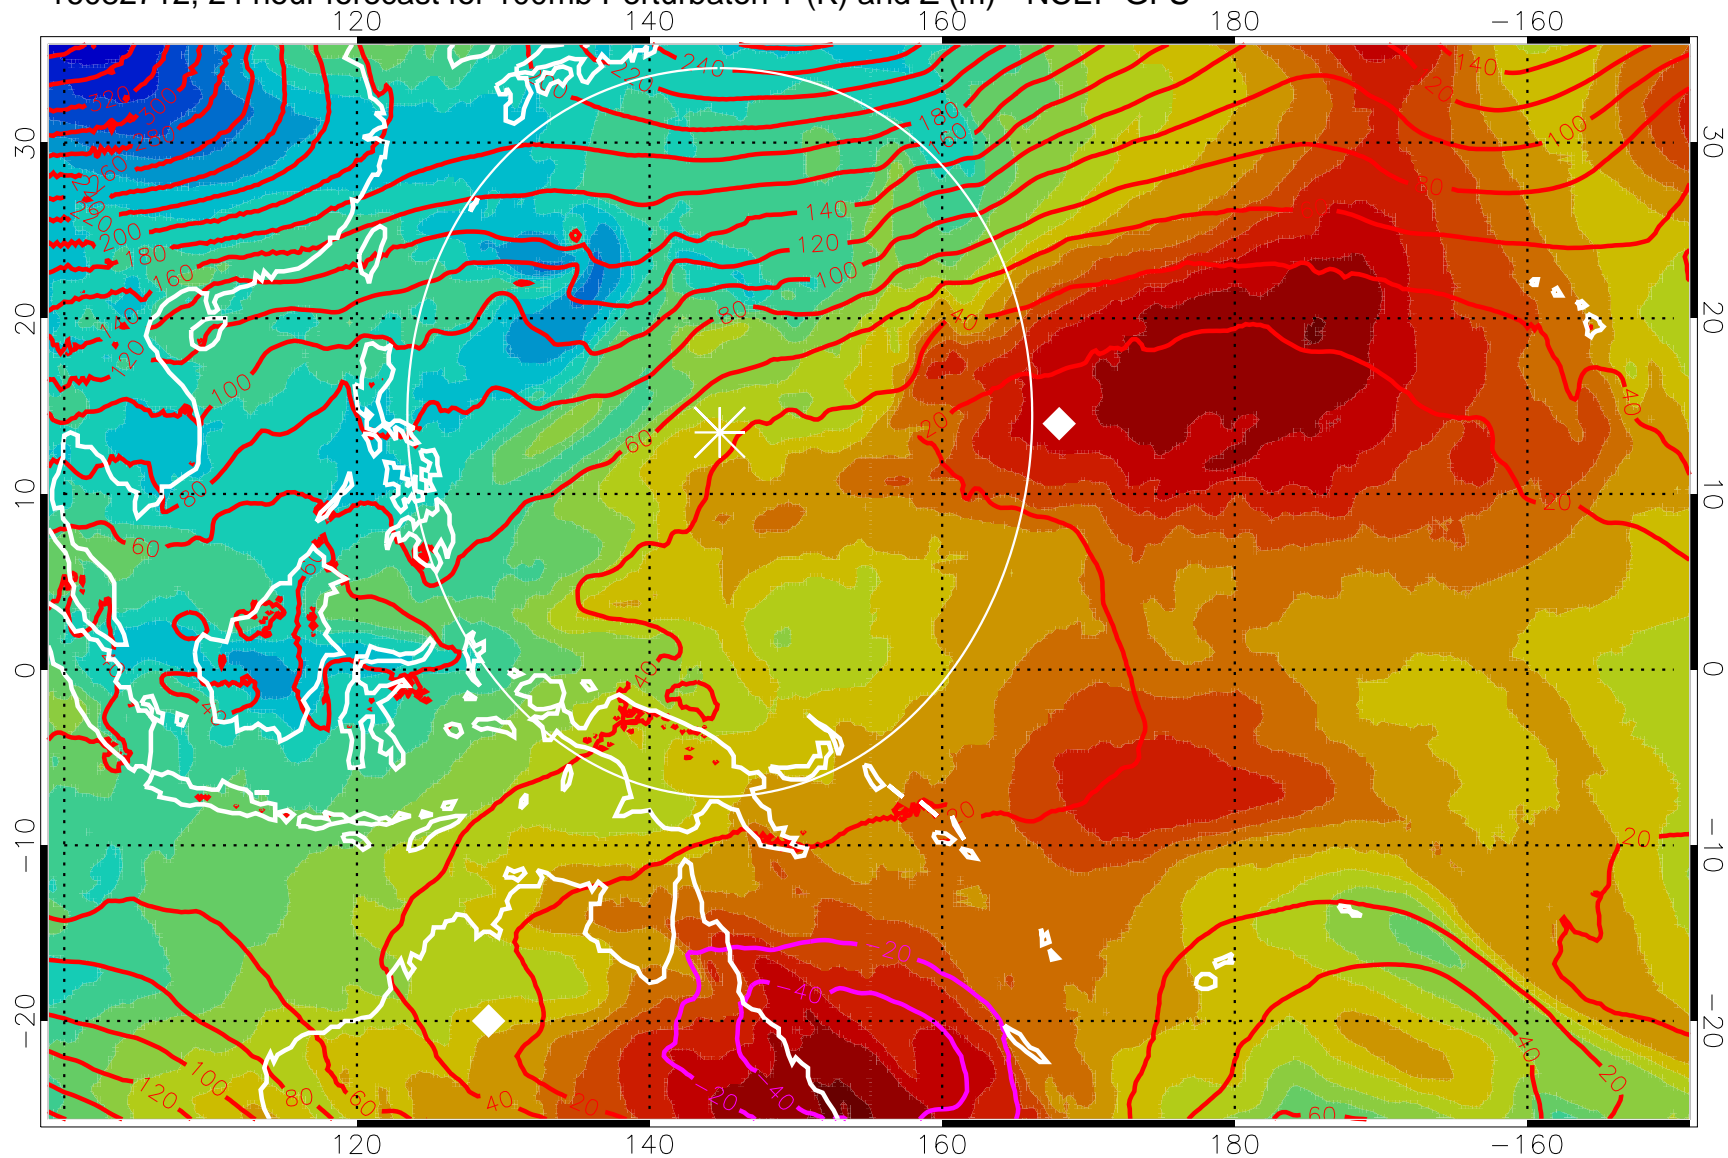

16082712, 24 hour forecast for 100mb Perturbaton T (K) and Z (m)-- NCEP GFS

Contours are 100 mbar Z perturbation (m)
Positive Z Contours
Negative Z Contours
Diamonds-mean pos. of anticyclones

Range ring of 2304 km