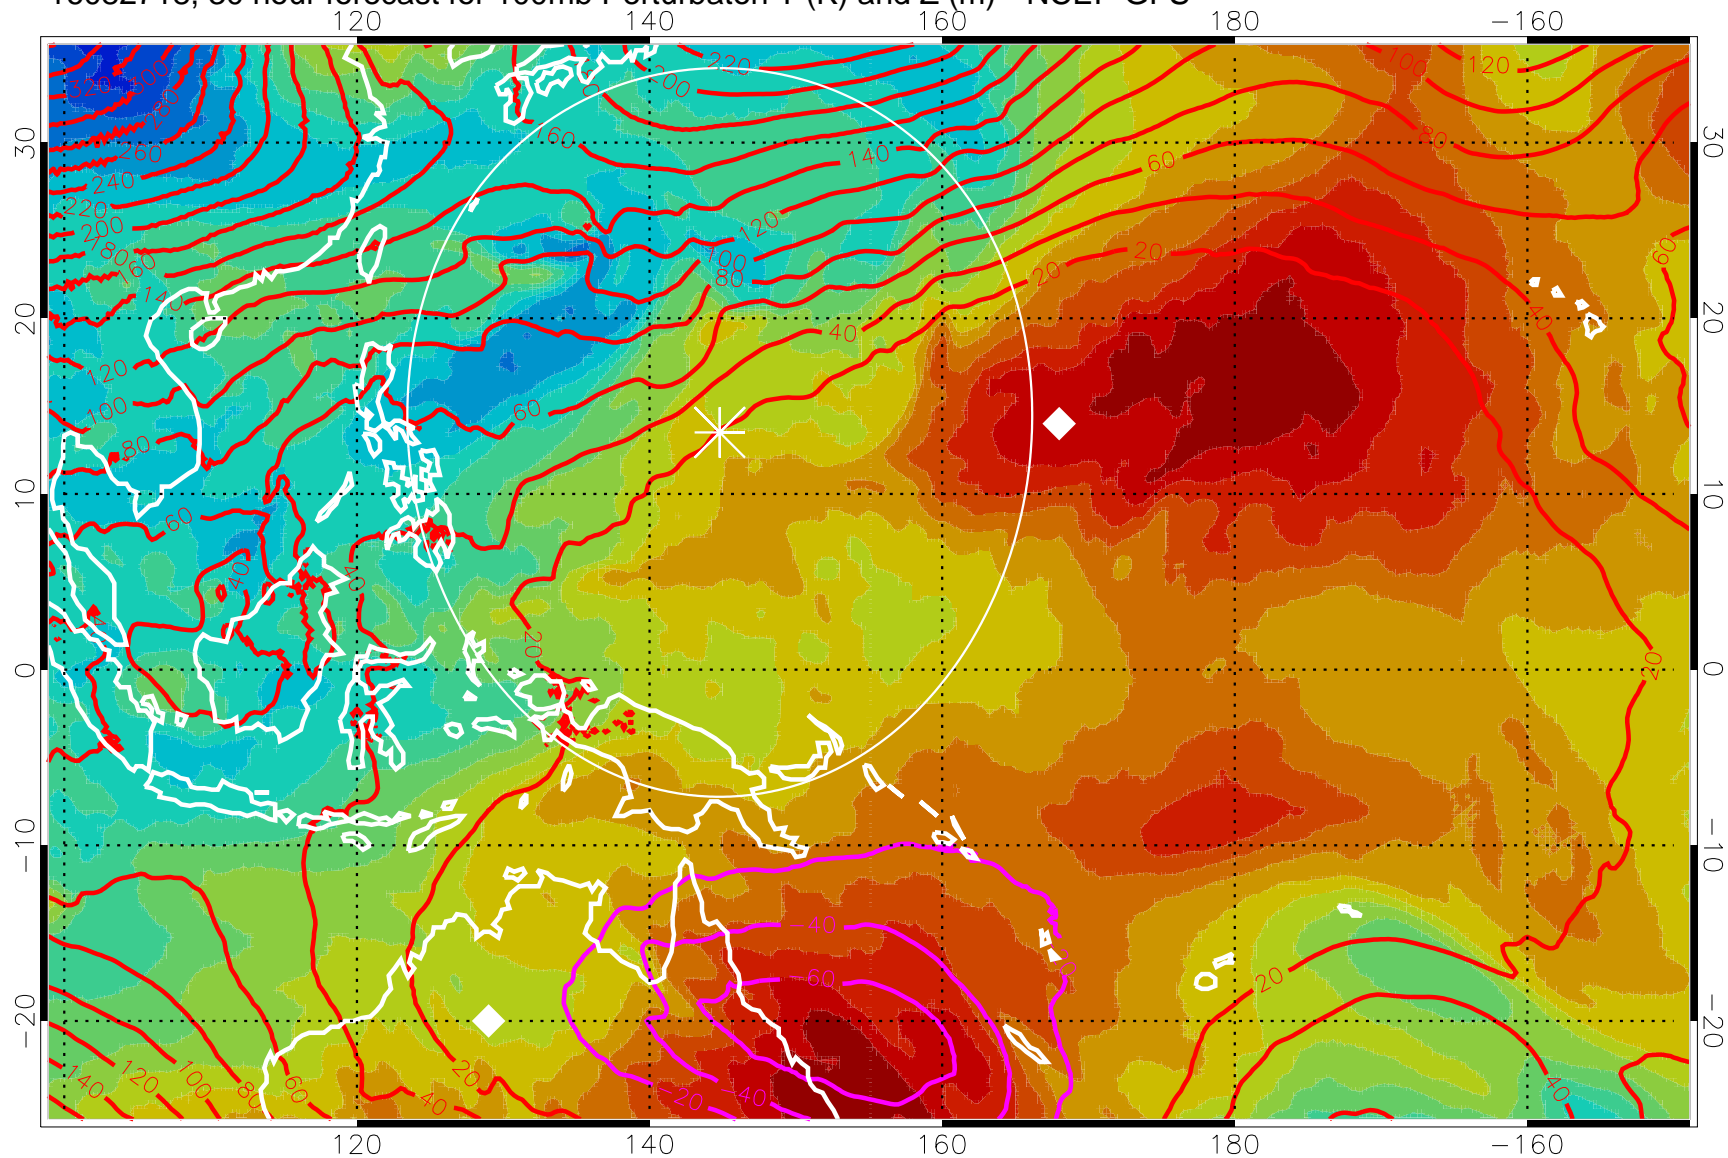

16082718, 30 hour forecast for 100mb Perturbaton T (K) and Z (m)-- NCEP GFS

Contours are 100 mbar Z perturbation (m)
Positive Z Contours
Negative Z Contours
Diamonds-mean pos. of anticyclones

Range ring of 2304 km