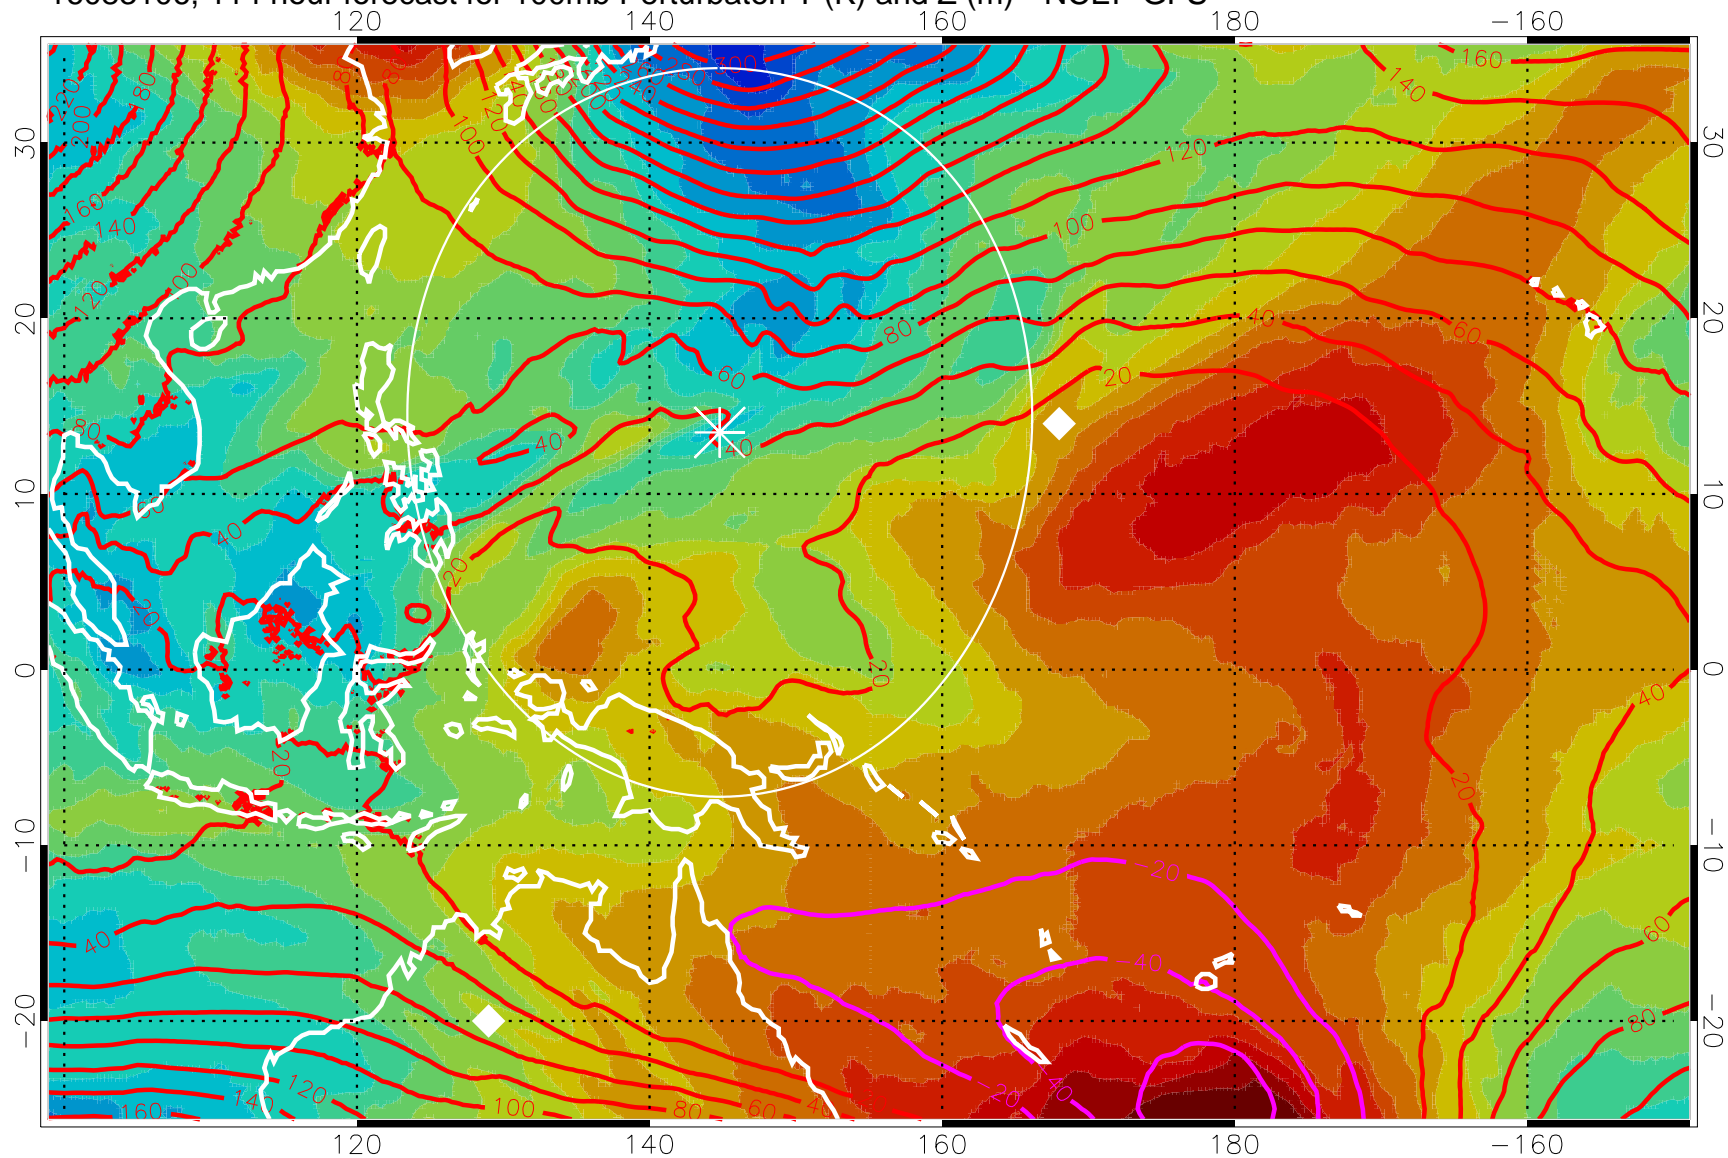

16083106, 114 hour forecast for 100mb Perturbaton T (K) and Z (m)-- NCEP GFS

Contours are 100 mbar Z perturbation (m)
Positive Z Contours
Negative Z Contours
Diamonds-mean pos. of anticyclones

Range ring of 2304 km