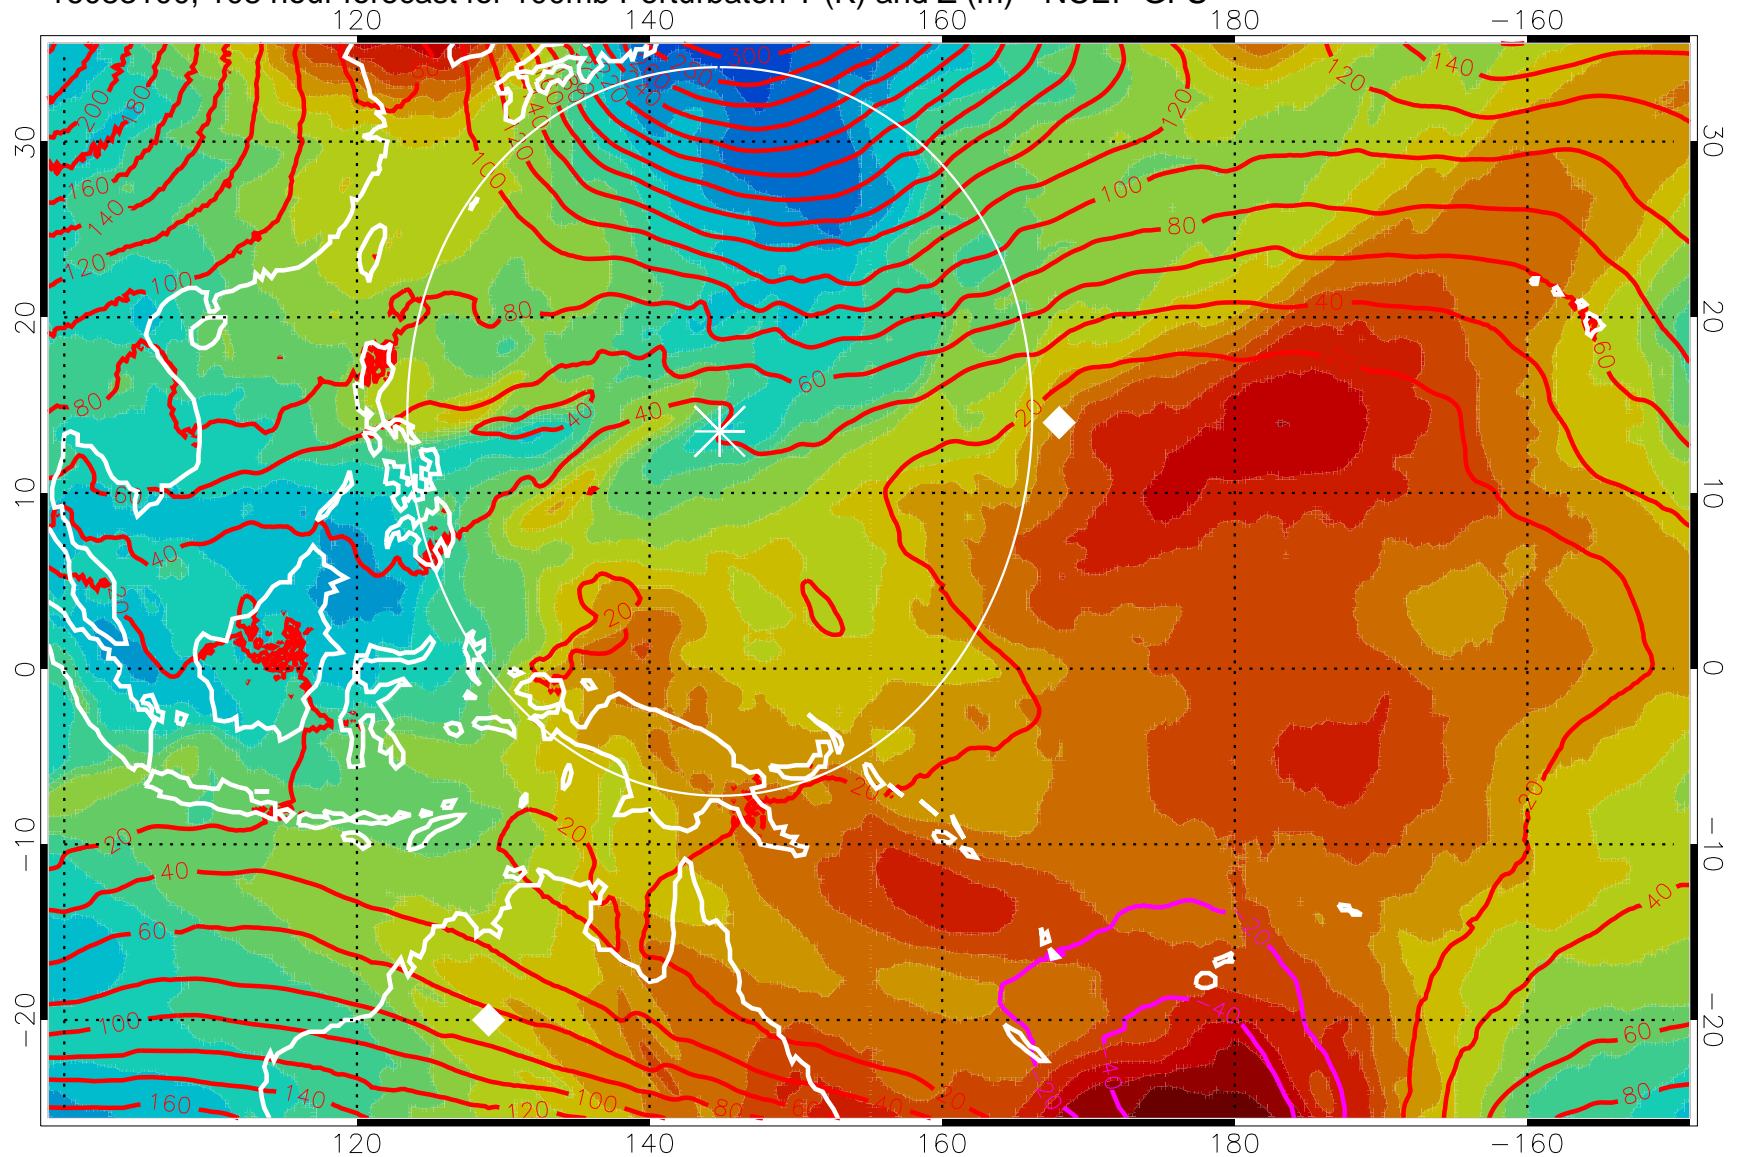

16083100, 108 hour forecast for 100mb Perturbaton T (K) and Z (m)-- NCEP GFS

Contours are 100 mbar Z perturbation (m)
Positive Z Contours
Negative Z Contours
Diamonds-mean pos. of anticyclones

Range ring of 2304 km