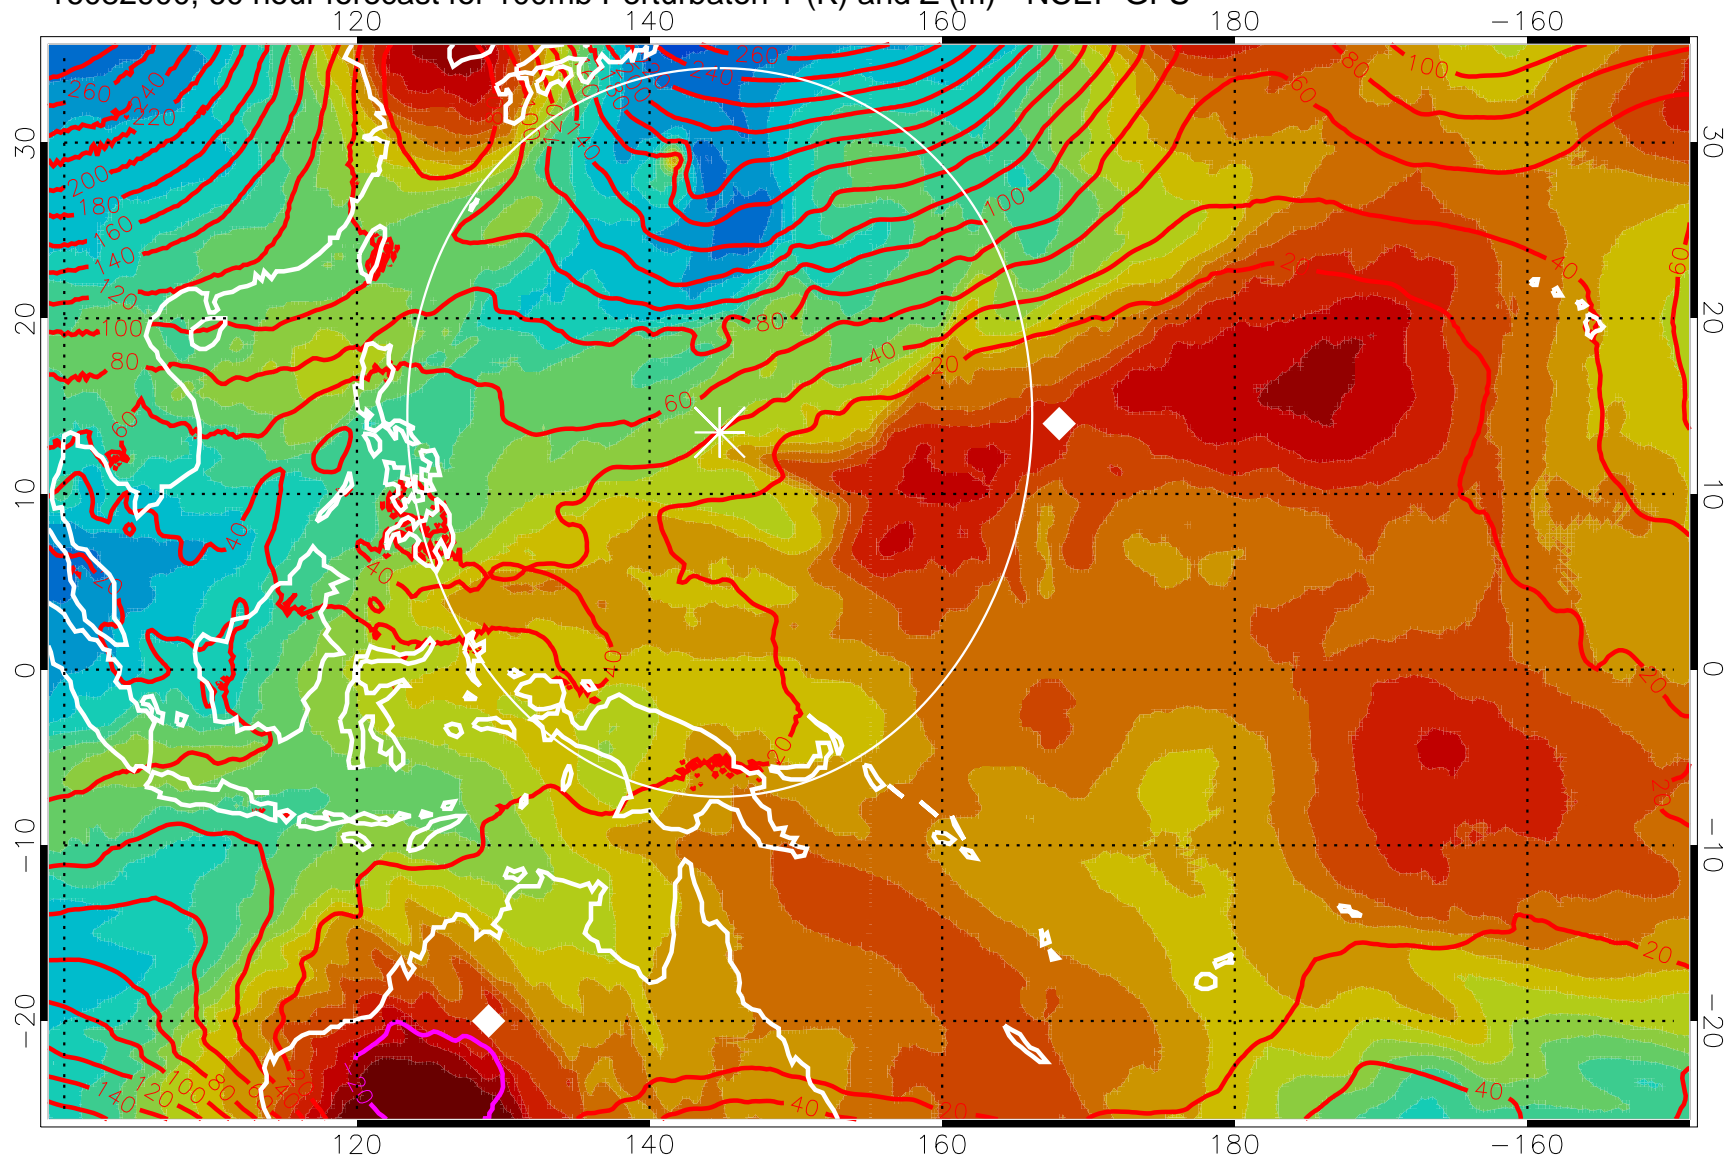

16082900, 60 hour forecast for 100mb Perturbaton T (K) and Z (m)-- NCEP GFS

Contours are 100 mbar Z perturbation (m)
Positive Z Contours
Negative Z Contours
Diamonds-mean pos. of anticyclones

Range ring of 2304 km