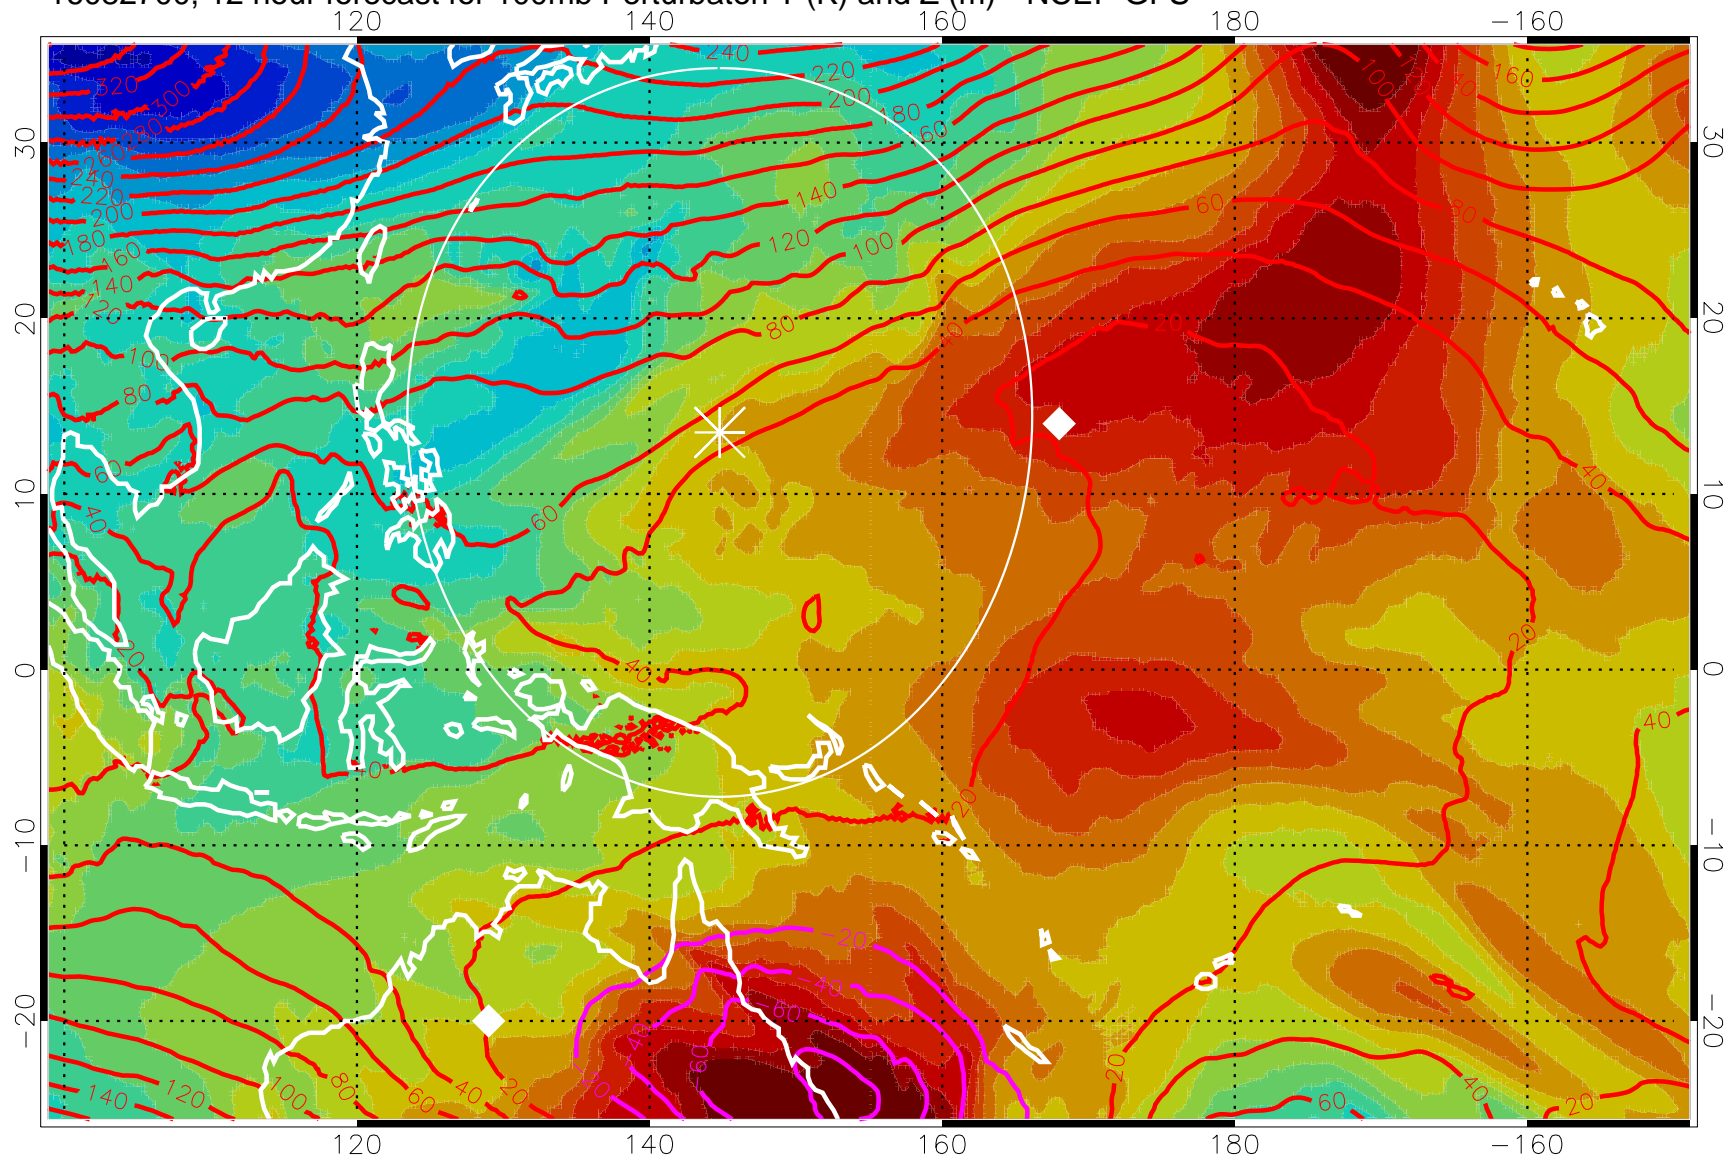

16082700, 12 hour forecast for 100mb Perturbaton T (K) and Z (m)-- NCEP GFS

Contours are 100 mbar Z perturbation (m)
Positive Z Contours
Negative Z Contours
Diamonds-mean pos. of anticyclones

Range ring of 2304 km