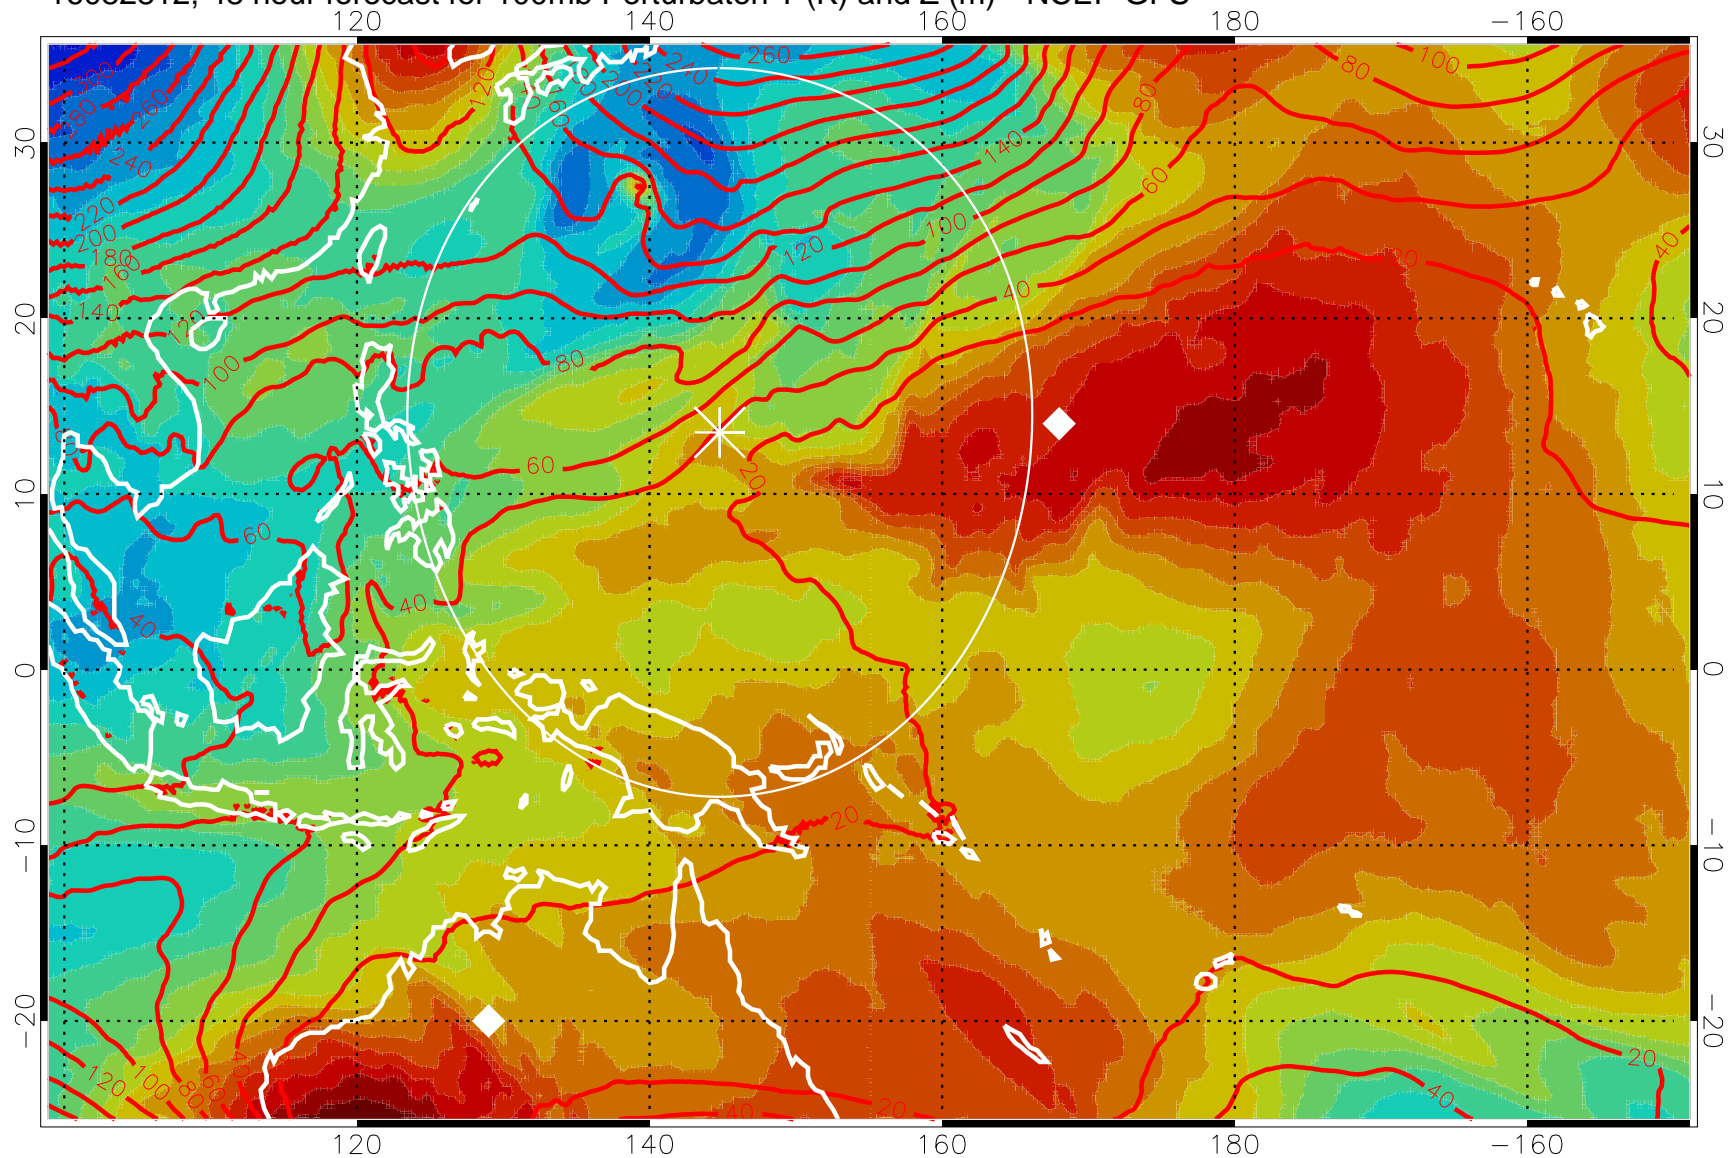

16082812, 48 hour forecast for 100mb Perturbaton T (K) and Z (m)-- NCEP GFS

Contours are 100 mbar Z perturbation (m)

Positive Z Contours

Negative Z Contours

Diamonds-mean pos. of anticyclones

Range ring of 2304 km