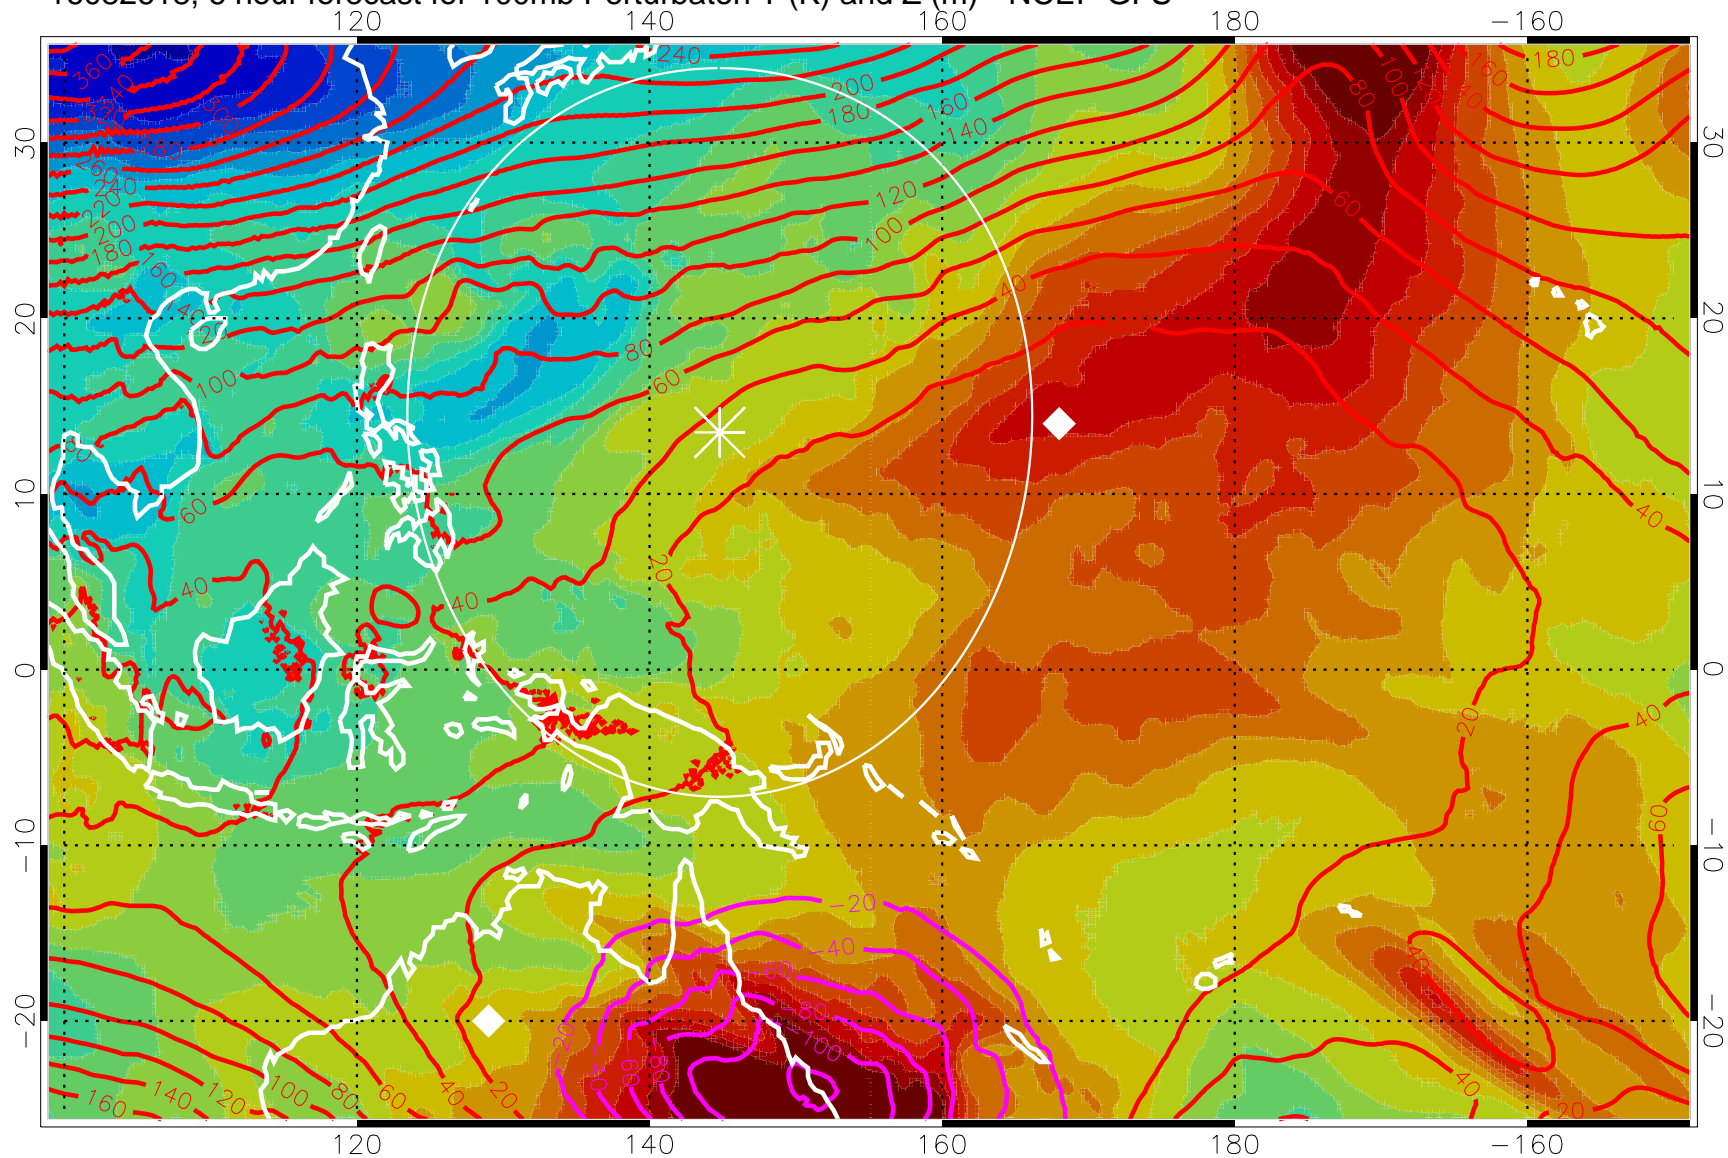

16082618, 6 hour forecast for 100mb Perturbaton T (K) and Z (m)-- NCEP GFS

Contours are 100 mbar Z perturbation (m)
Positive Z Contours
Negative Z Contours
Diamonds-mean pos. of anticyclones

Range ring of 2304 km