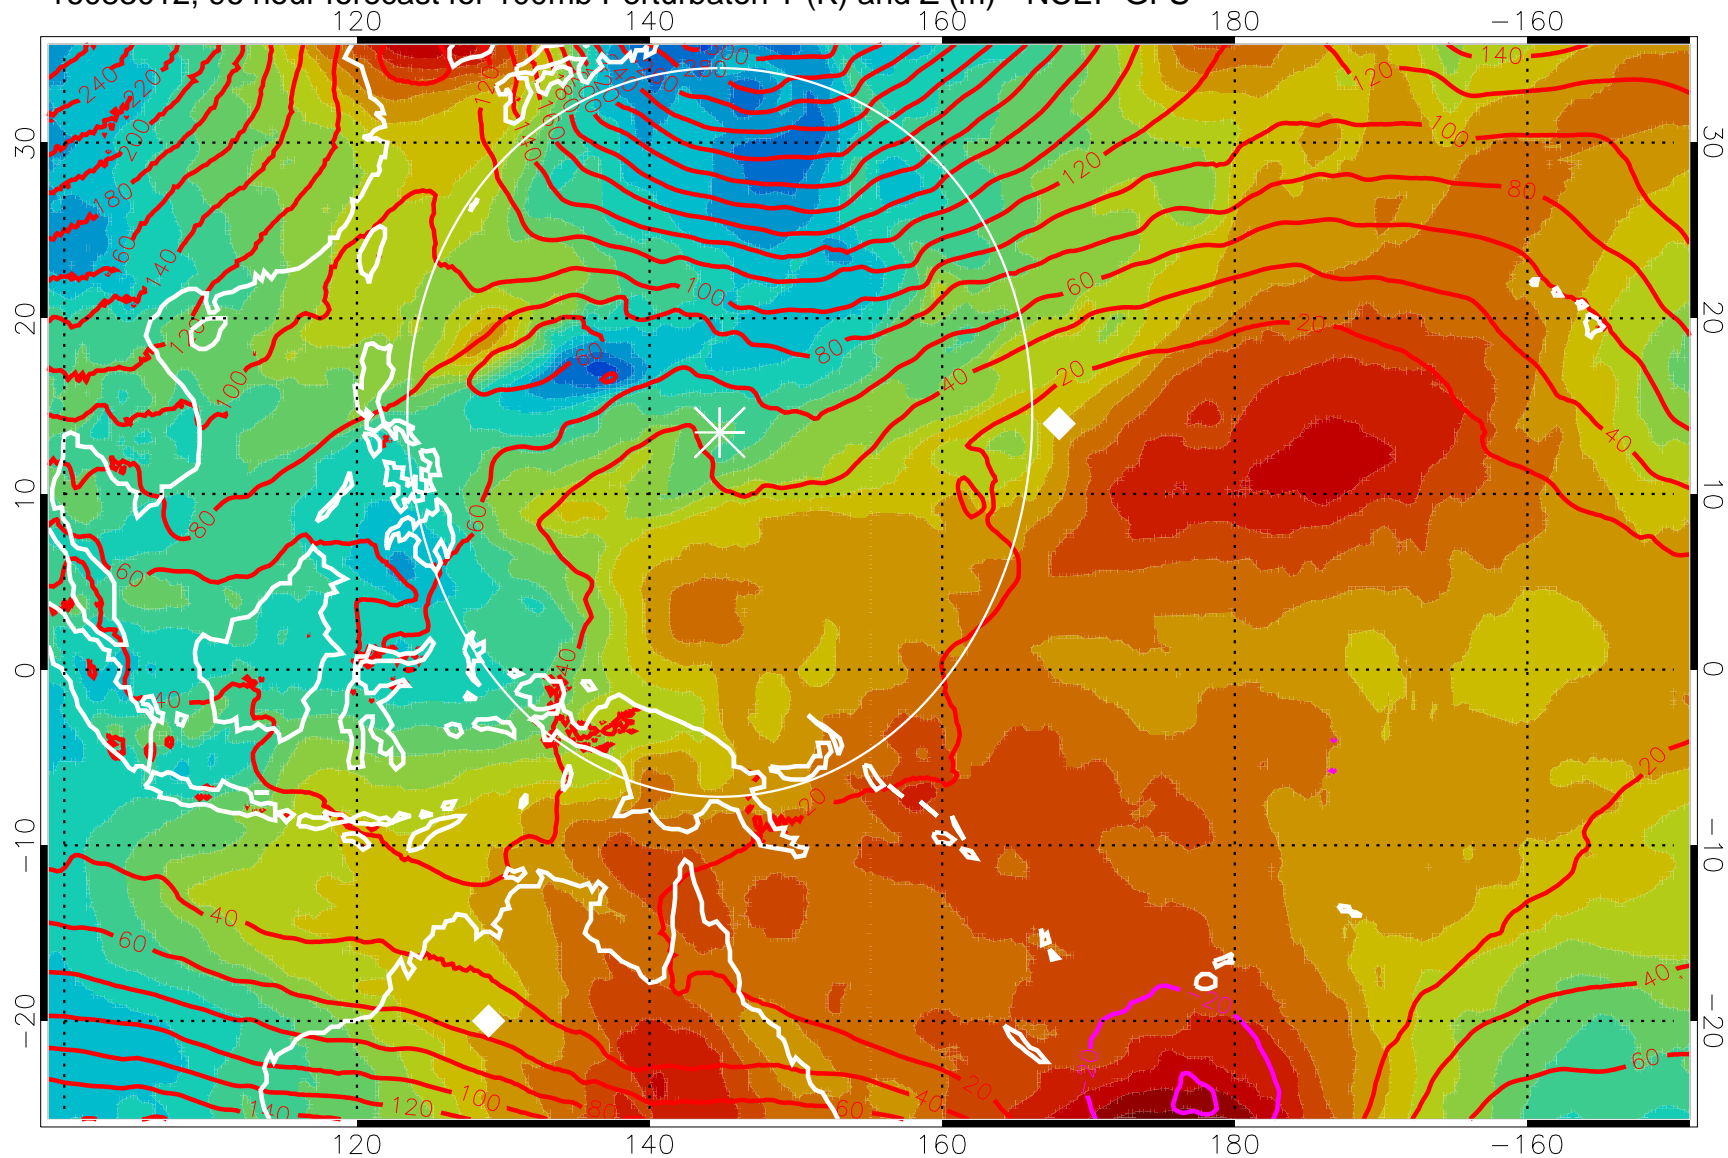

16083012, 96 hour forecast for 100mb Perturbaton T (K) and Z (m)-- NCEP GFS

Contours are 100 mbar Z perturbation (m)
Positive Z Contours
Negative Z Contours
Diamonds-mean pos. of anticyclones

Range ring of 2304 km