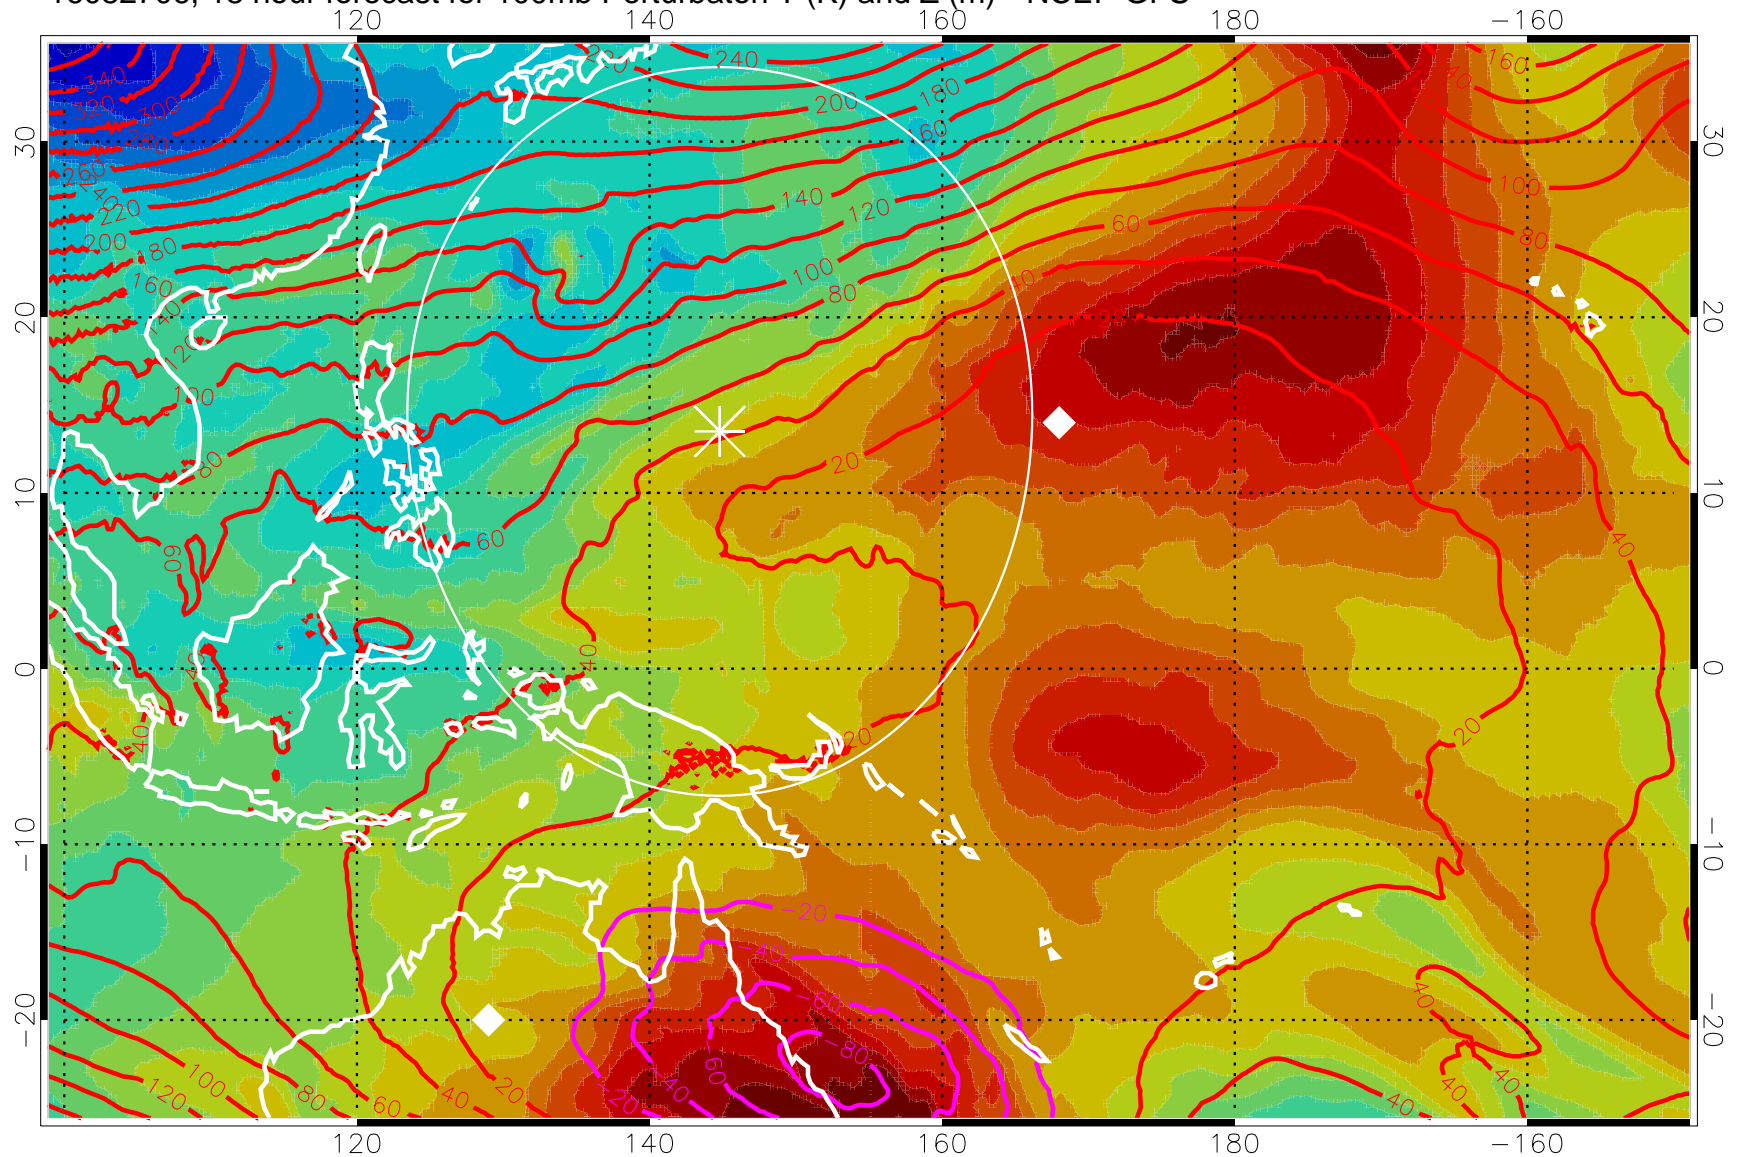

16082706, 18 hour forecast for 100mb Perturbaton T (K) and Z (m)-- NCEP GFS

Contours are 100 mbar Z perturbation (m)
Positive Z Contours
Negative Z Contours
Diamonds-mean pos. of anticyclones

Range ring of 2304 km