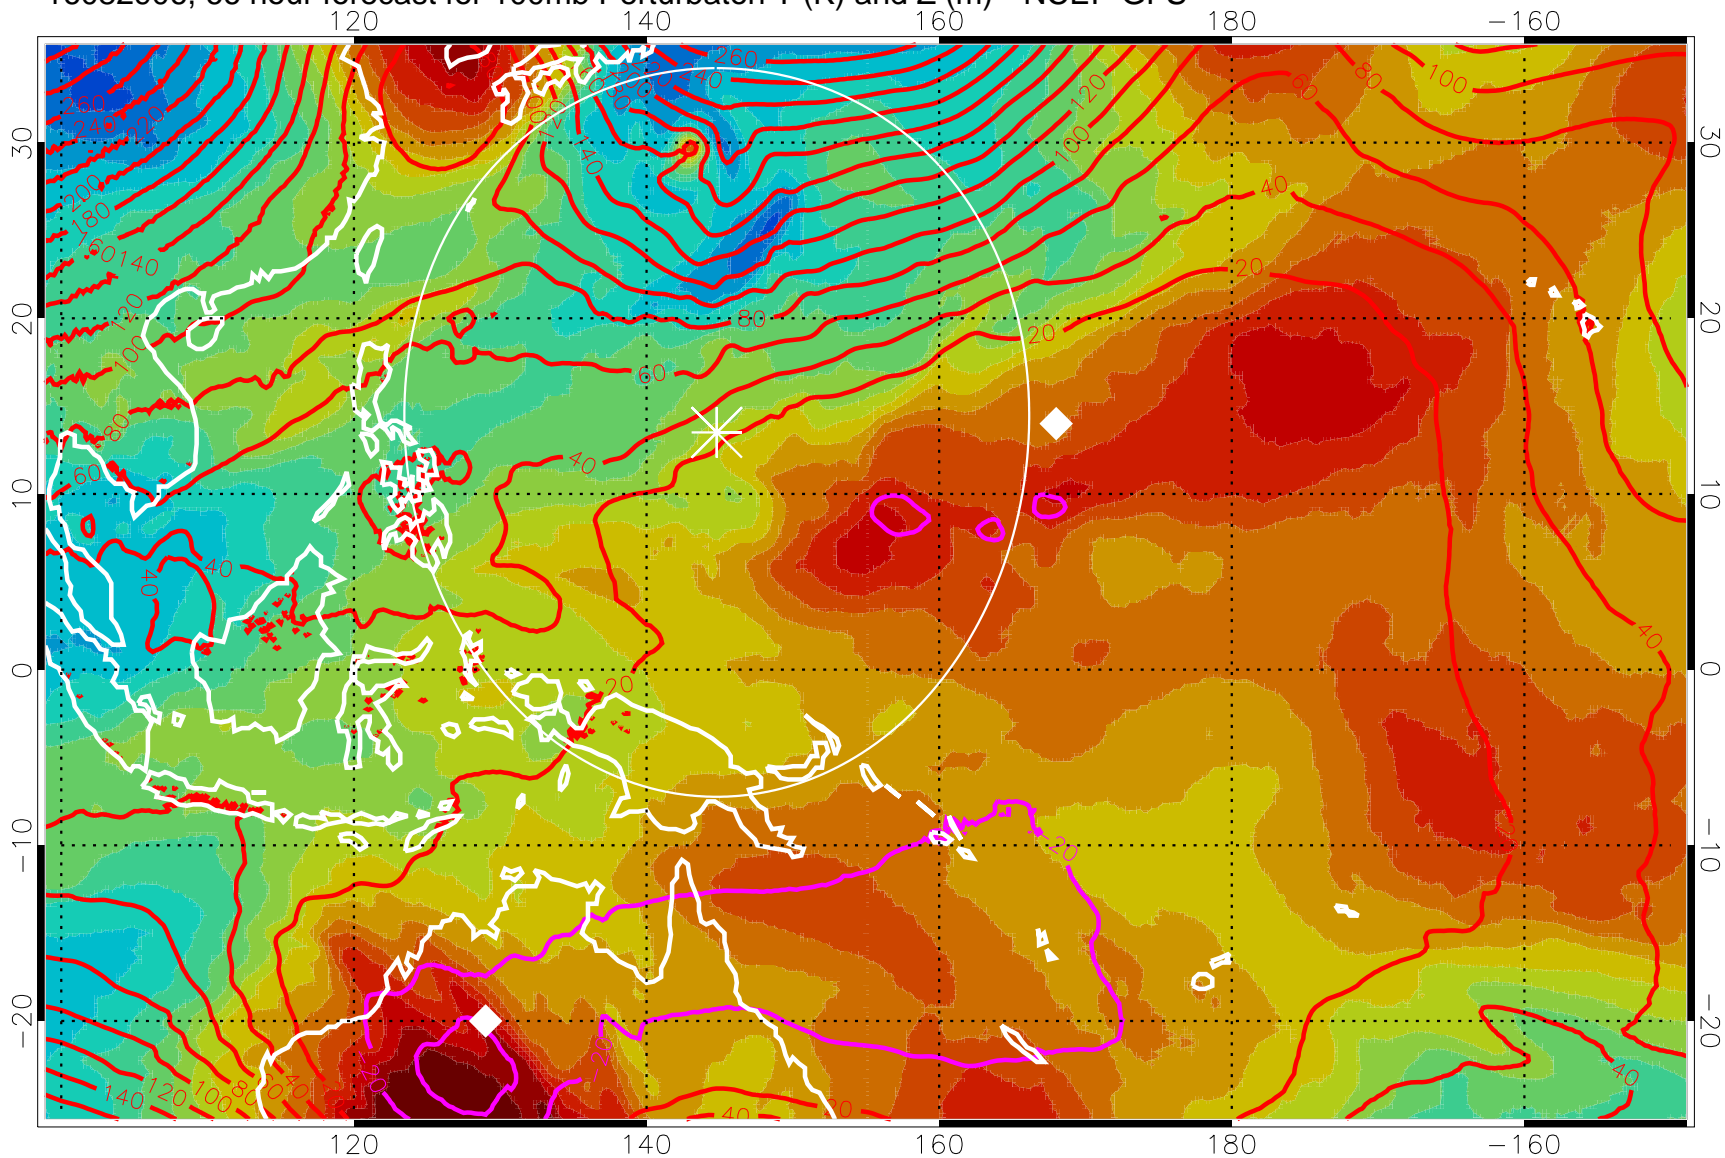

16082906, 66 hour forecast for 100mb Perturbaton T (K) and Z (m)-- NCEP GFS

Contours are 100 mbar Z perturbation (m)
Positive Z Contours
Negative Z Contours
Diamonds-mean pos. of anticyclones

Range ring of 2304 km