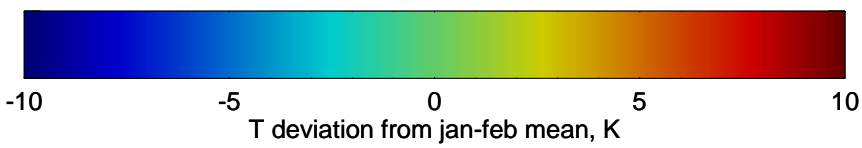

16083012, 96 hour forecast for 100mb Perturbaton T (K) and Z (m)-- NCEP GFS

Contours are 100 mbar Z perturbation (m)
Positive Z Contours
Negative Z Contours
Diamonds-mean pos. of anticyclones

Range ring of 2304 km