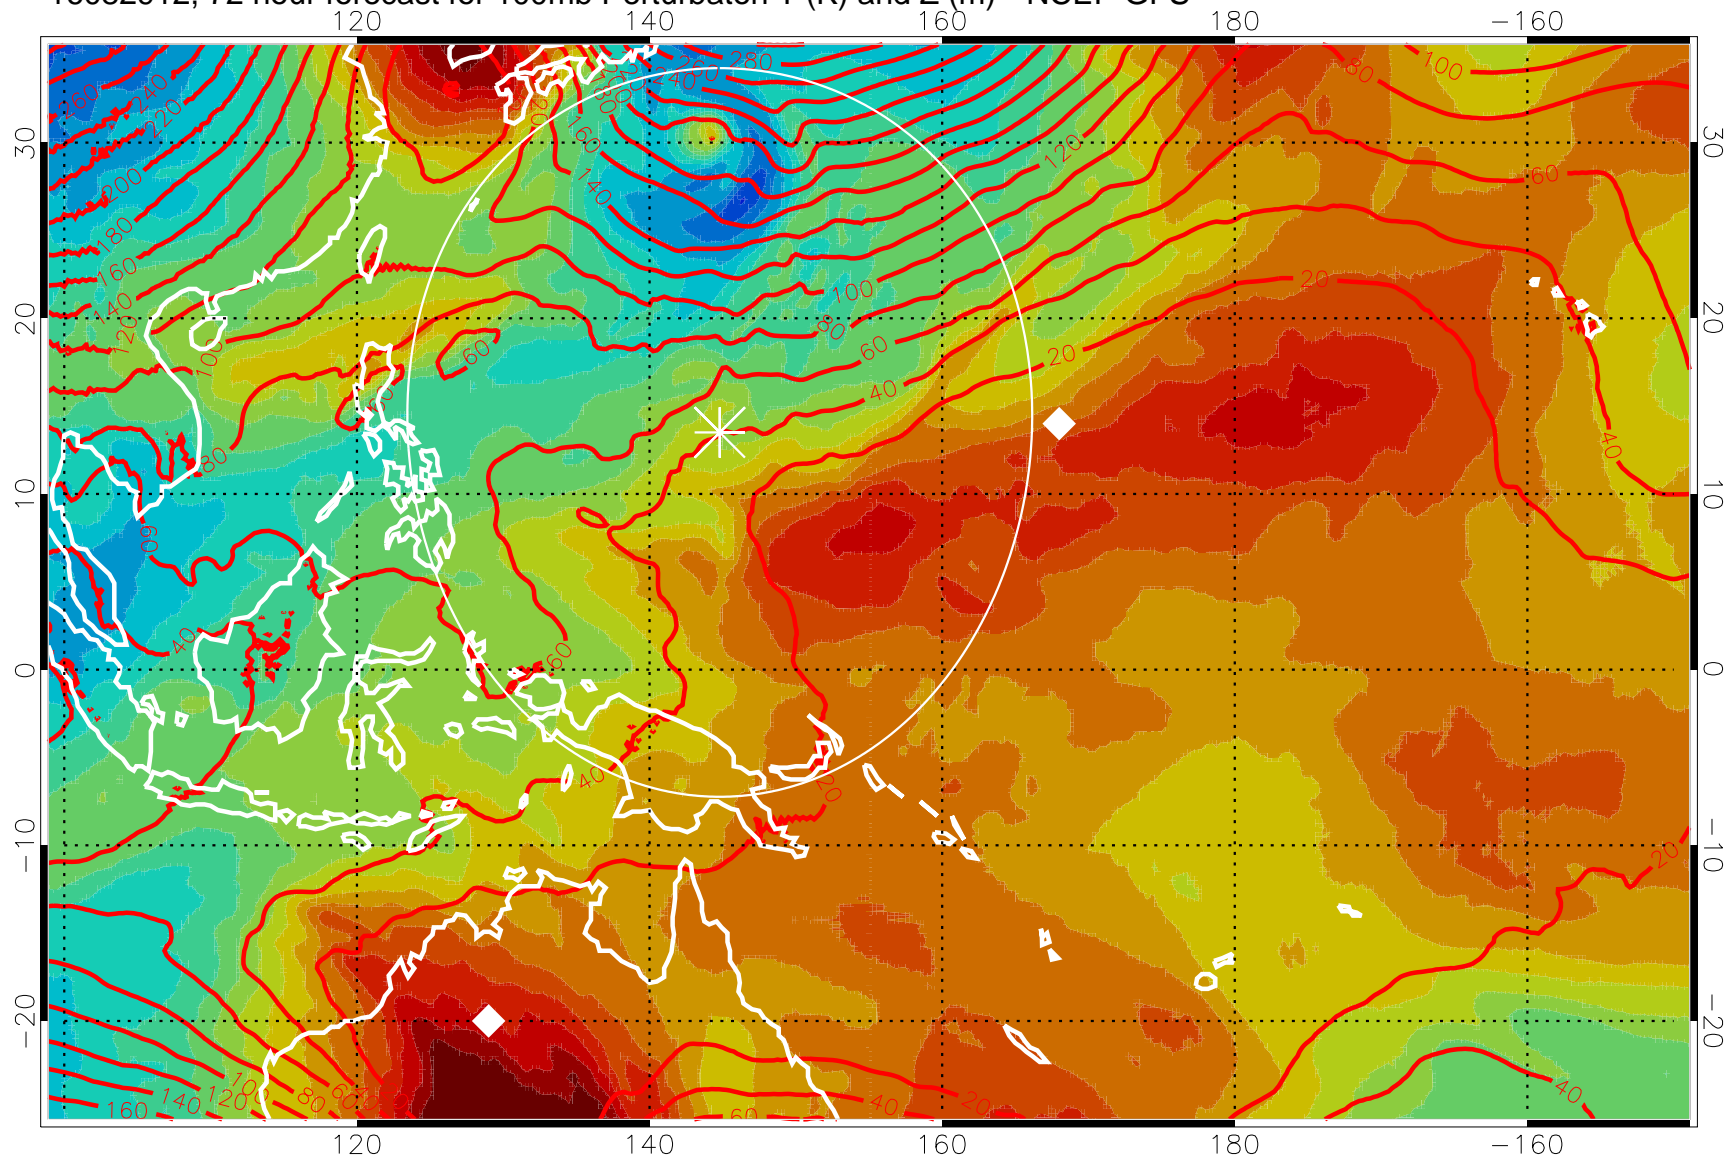

16082912, 72 hour forecast for 100mb Perturbaton T (K) and Z (m)-- NCEP GFS

Contours are 100 mbar Z perturbation (m)
Positive Z Contours
Negative Z Contours
Diamonds-mean pos. of anticyclones

Range ring of 2304 km