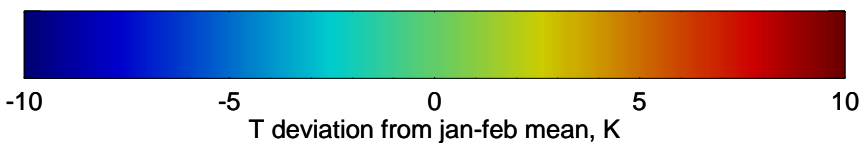

16082812, 48 hour forecast for 100mb Perturbaton T (K) and Z (m)-- NCEP GFS

Contours are 100 mbar Z perturbation (m)

Positive Z Contours

Negative Z Contours

Diamonds-mean pos. of anticyclones

Range ring of 2304 km