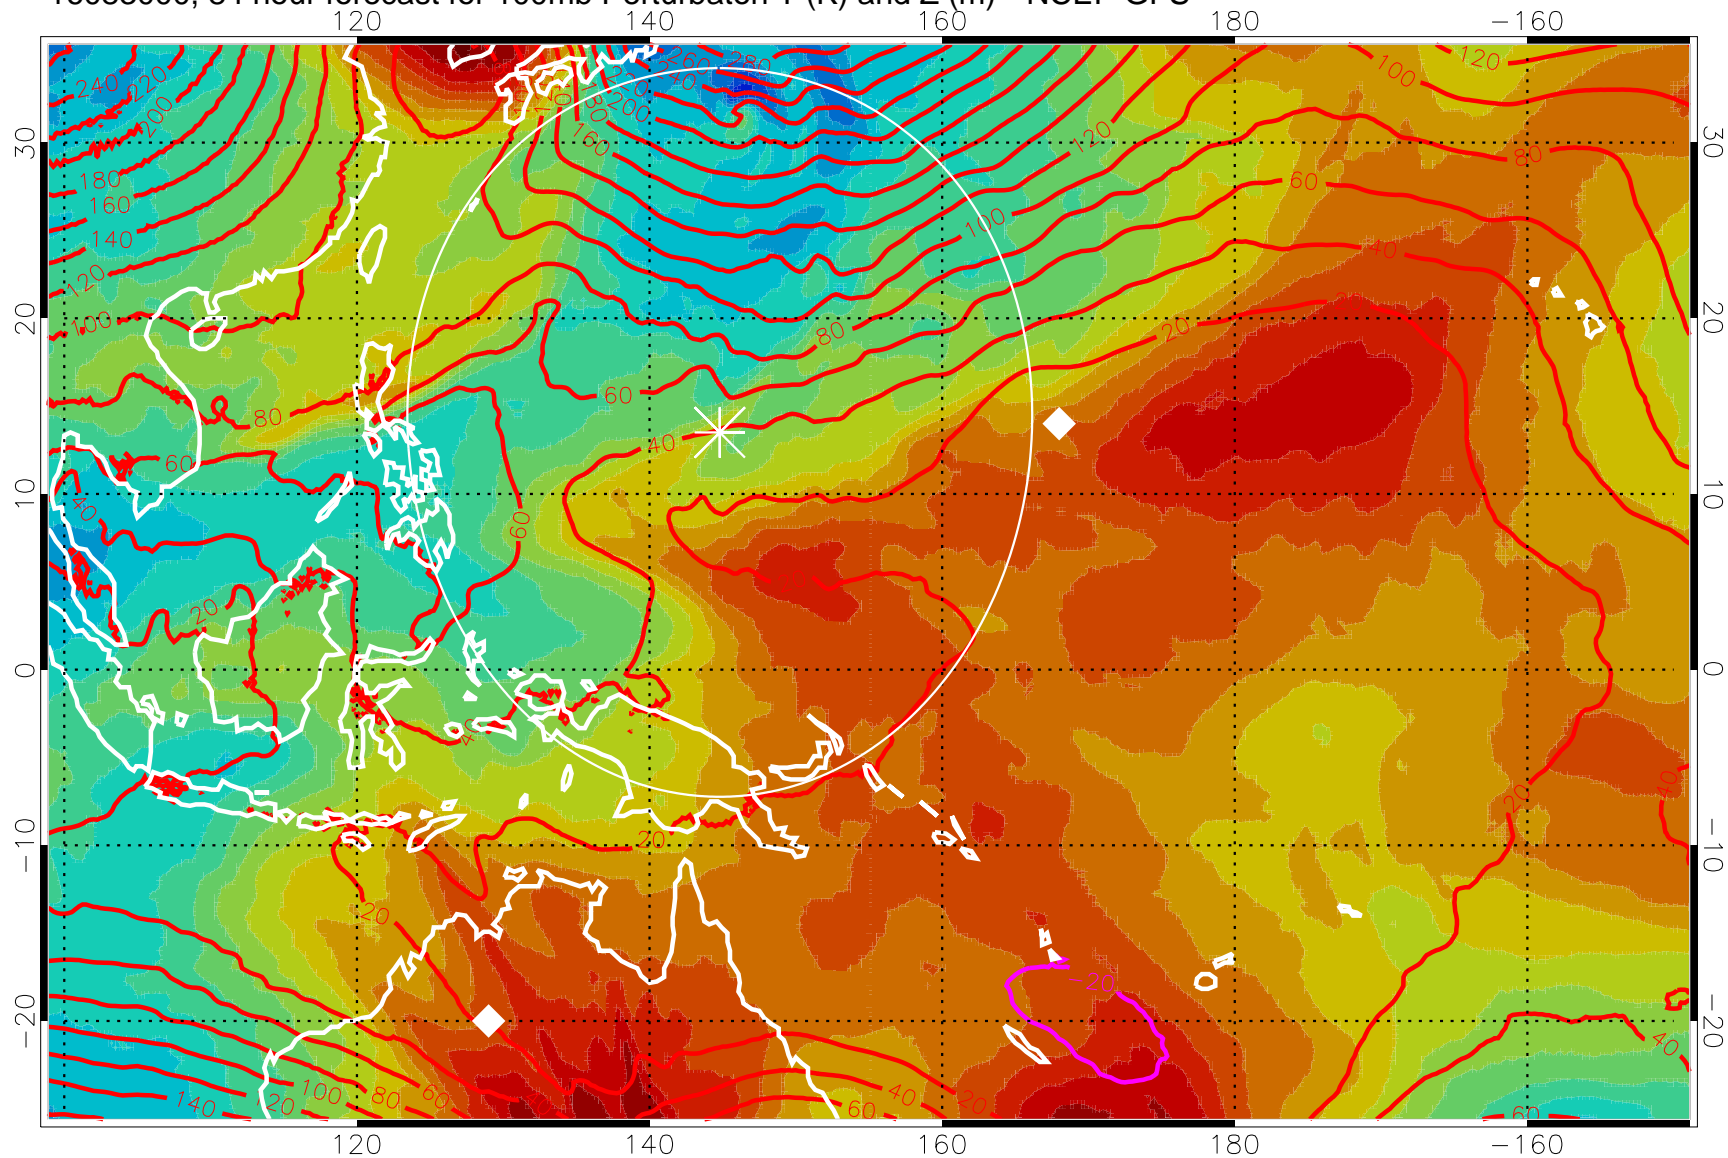

16083000, 84 hour forecast for 100mb Perturbaton T (K) and Z (m)-- NCEP GFS

Contours are 100 mbar Z perturbation (m)

Positive Z Contours

Negative Z Contours

Diamonds-mean pos. of anticyclones

Range ring of 2304 km