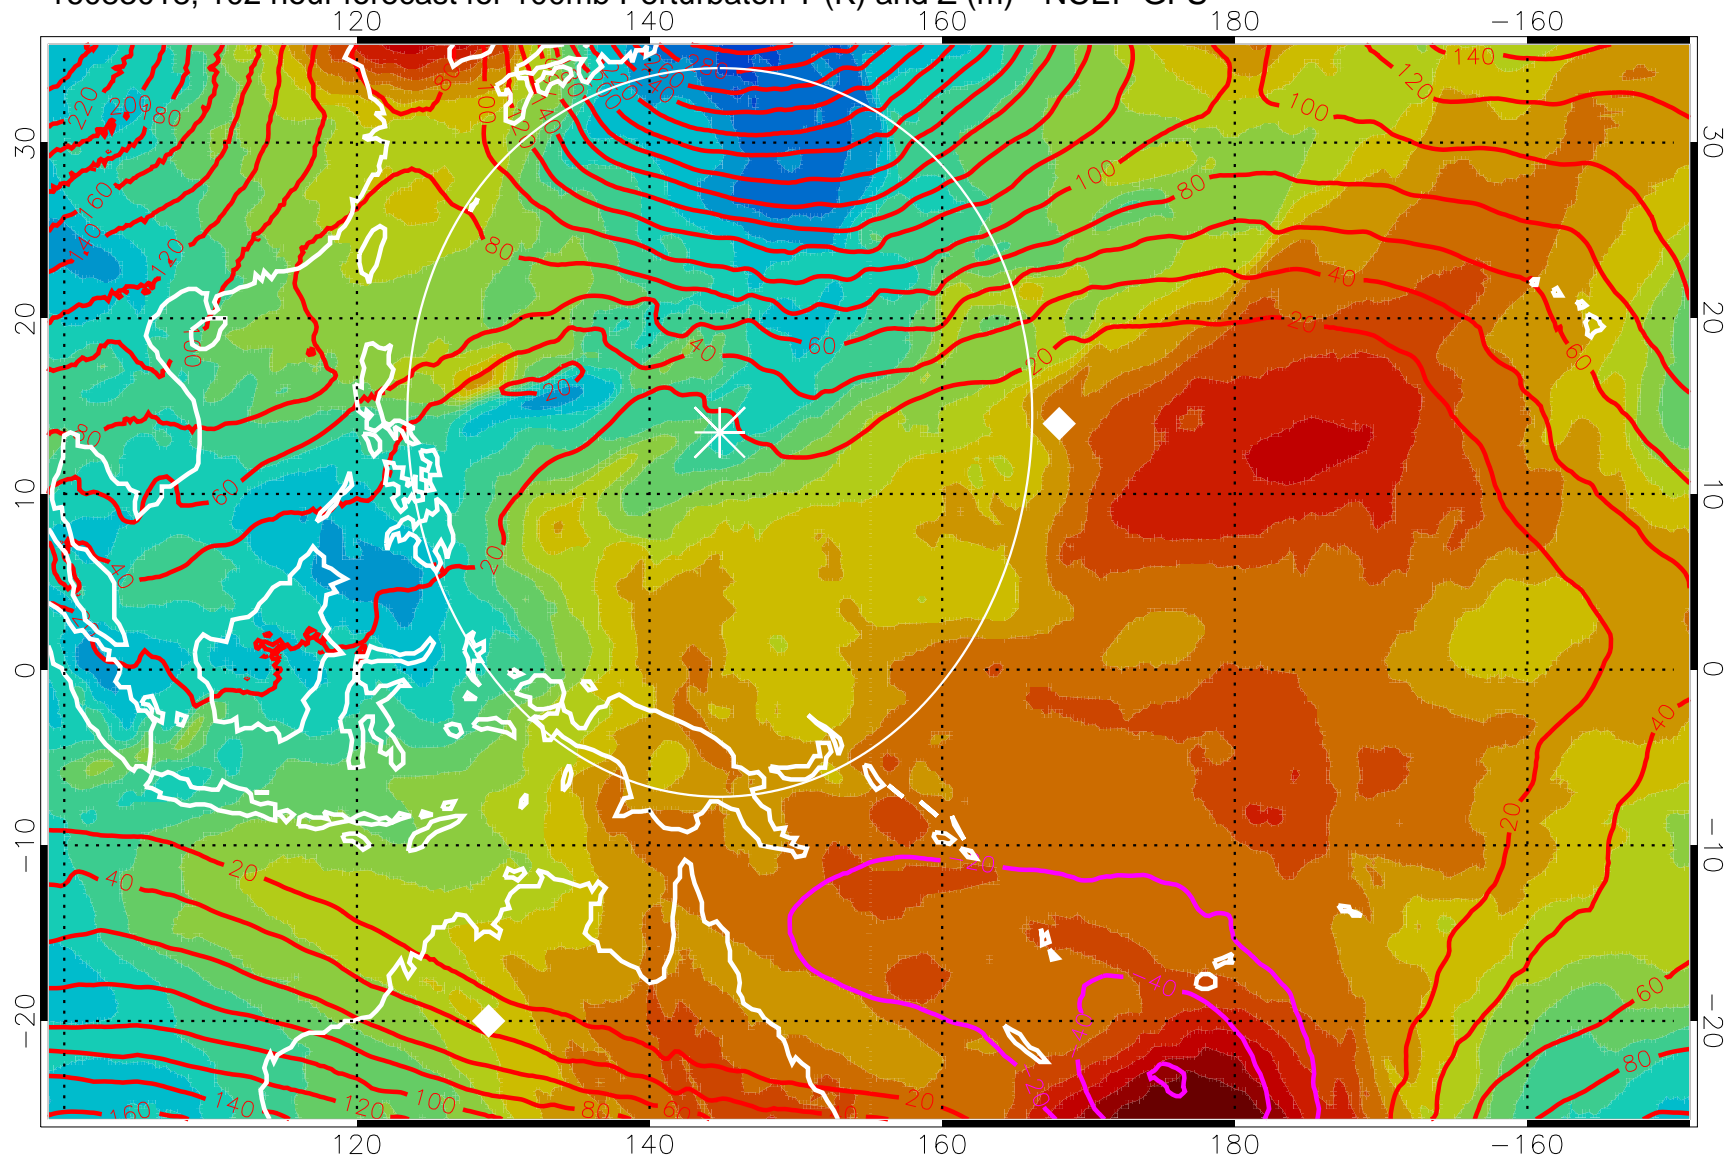

16083018, 102 hour forecast for 100mb Perturbaton T (K) and Z (m)-- NCEP GFS

Contours are 100 mbar Z perturbation (m)
Positive Z Contours
Negative Z Contours
Diamonds-mean pos. of anticyclones

Range ring of 2304 km